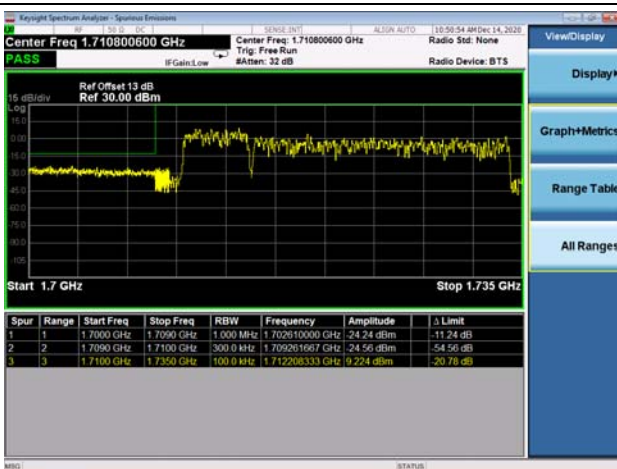

LTE Band 66C

Channel Bandwidth: 5MHz+20MHz

Low 1RB0 and 1RB99

High 1RB0 and 1RB99

Low 1RB24 and 1RB0

High 1RB24 and 1RB0

Low FULL RB

High FULL RB

LTE Band 66C

Channel Bandwidth: 10MHz+15MHz

Low 1RB0 and 1RB74

High 1RB0 and 1RB74

Low 1RB49 and 1RB0

High 1RB49 and 1RB0

Low FULL RB

High FULL RB

LTE Band 66C

Channel Bandwidth: 10MHz+20MHz

Low 1RB0 and 1RB99

High 1RB0 and 1RB99

Low 1RB49 and 1RB0

High 1RB49 and 1RB0

Low FULL RB

High FULL RB