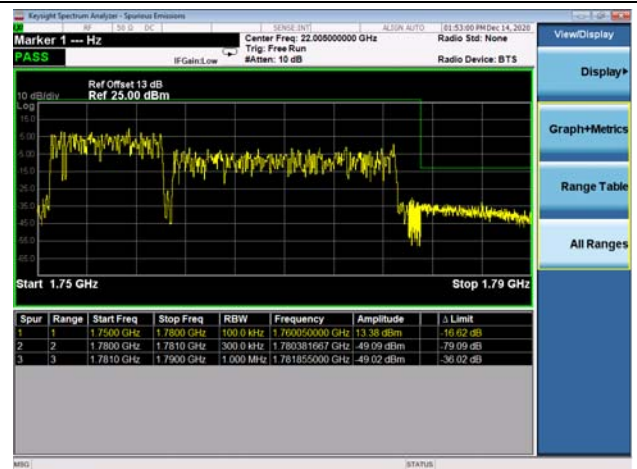

LTE Band 66C

Channel Bandwidth: 10MHz+15MHz

Low 1RB0 and 1RB74

High 1RB0 and 1RB74

Low 1RB49 and 1RB0

High 1RB49 and 1RB0

Low FULL RB

High FULL RB

LTE Band 66C

Channel Bandwidth: 10MHz+20MHz

Low 1RB0 and 1RB99

High 1RB0 and 1RB99

Low 1RB49 and 1RB0

High 1RB49 and 1RB0

Low FULL RB

High FULL RB

LTE Band 66C

Channel Bandwidth: 15MHz+10MHz

Low 1RB0 and 1RB49

High 1RB0 and 1RB49

Low 1RB74 and 1RB0

High 1RB74 and 1RB0

Low FULL RB

High FULL RB

LTE Band 66C

Channel Bandwidth: 15MHz+15MHz

Low 1RB0 and 1RB74

High 1RB0 and 1RB74

Low 1RB74 and 1RB0

High 1RB74 and 1RB0

Low FULL RB

High FULL RB