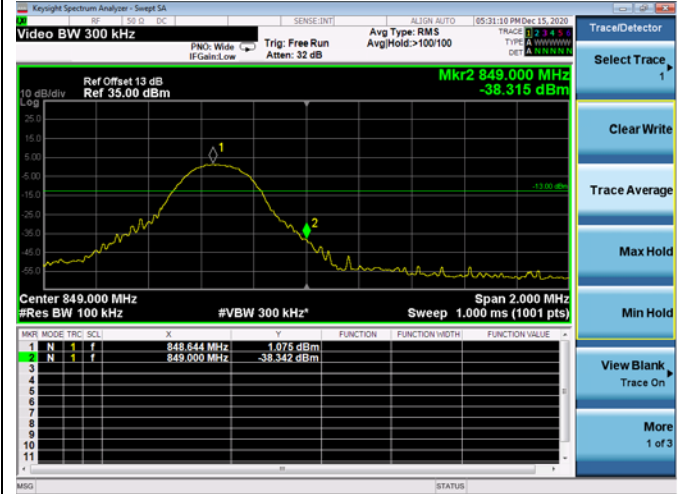

LTE Band 66B

Channel Bandwidth: 10MHz+10MHz

Low 1RB

High 1RB

Low FULL RB

High FULL RB

LTE Band 66B

Channel Bandwidth: 15MHz+5MHz

Low 1RB

High 1RB

Low FULL RB

High FULL RB

LTE Band 5B

Channel Bandwidth: 3MHz+5MHz

Low 1RB

High 1RB

Low FULL RB

High FULL RB

LTE Band 5B

Channel Bandwidth:5MHz+3MHz

Low 1RB

High 1RB

Low FULL RB

High FULL RB