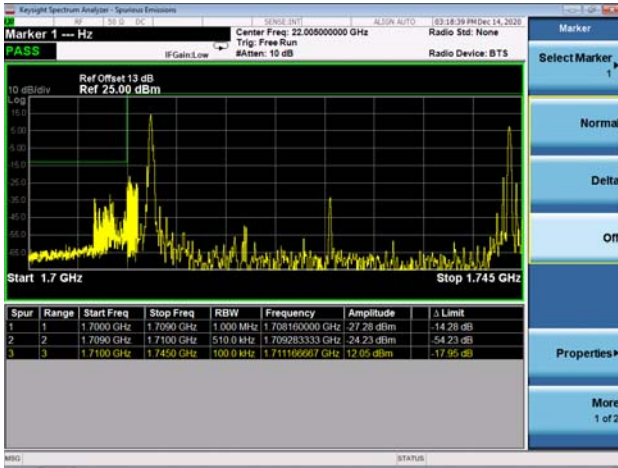

LTE Band 66C

Channel Bandwidth: 15MHz+10MHz

Low 1RB0 and 1RB49

High 1RB0 and 1RB49

Low 1RB74 and 1RB0

High 1RB74 and 1RB0

Low FULL RB

High FULL RB

LTE Band 66C

Channel Bandwidth: 15MHz+15MHz

Low 1RB0 and 1RB74

High 1RB0 and 1RB74

Low 1RB74 and 1RB0

High 1RB74 and 1RB0

Low FULL RB

High FULL RB

LTE Band 66C

Channel Bandwidth: 15MHz+20MHz

Low 1RB0 and 1RB99

High 1RB0 and 1RB99

Low 1RB74 and 1RB0

High 1RB74 and 1RB0

Low FULL RB

High FULL RB

LTE Band 66C

Channel Bandwidth: 20MHz+5MHz

Low 1RB0 and 1RB24

High 1RB0 and 1RB24

Low 1RB99 and 1RB0

High 1RB99 and 1RB0

Low FULL RB

High FULL RB