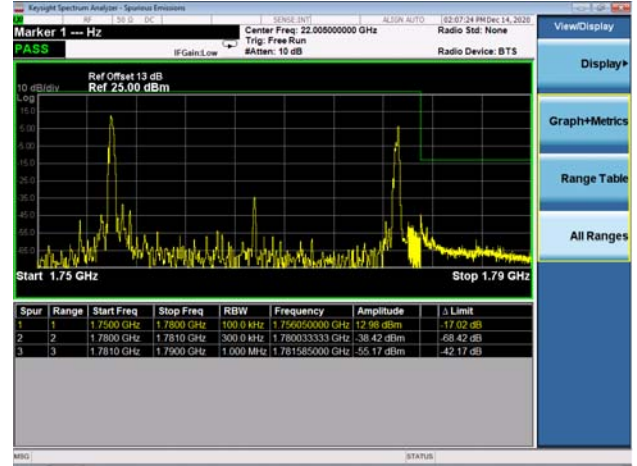

LTE Band 66C

Channel Bandwidth: 10MHz+15MHz

Low 1RB0 and 1RB74

High 1RB0 and 1RB74

Low 1RB49 and 1RB0

High 1RB49 and 1RB0

Low FULL RB

High FULL RB

LTE Band 66C

Channel Bandwidth: 10MHz+20MHz

Low 1RB0 and 1RB99

High 1RB0 and 1RB99

Low 1RB49 and 1RB0

High 1RB49 and 1RB0

Low FULL RB

High FULL RB

LTE Band 66C

Channel Bandwidth: 15MHz+10MHz

Low 1RB0 and 1RB49

High 1RB0 and 1RB49

Low 1RB74 and 1RB0

High 1RB74 and 1RB0

Low FULL RB

High FULL RB

LTE Band 66C

Channel Bandwidth: 15MHz+15MHz

Low 1RB0 and 1RB74

High 1RB0 and 1RB74

Low 1RB74 and 1RB0

High 1RB74 and 1RB0

Low FULL RB

High FULL RB