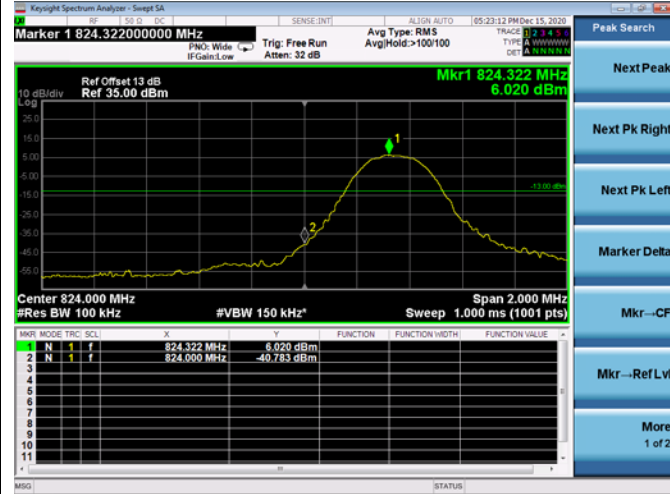

LTE Band 66B

Channel Bandwidth: 10MHz+10MHz

Low 1RB

High 1RB

Low FULL RB

High FULL RB

LTE Band 66B

Channel Bandwidth: 15MHz+5MHz

Low 1RB

High 1RB

Low FULL RB

High FULL RB

LTE Band 5B

Channel Bandwidth: 3MHz+5MHz

Low 1RB

High 1RB

Low FULL RB

High FULL RB

LTE Band 5B

Channel Bandwidth:5MHz+3MHz

Low 1RB

High 1RB

Low FULL RB

High FULL RB

LTE Band 5B

Channel Bandwidth: 5MHz+10MHz

Low 1RB

High 1RB

Low FULL RB

High FULL RB

LTE Band 5B

Channel Bandwidth: 10MHz+5MHz