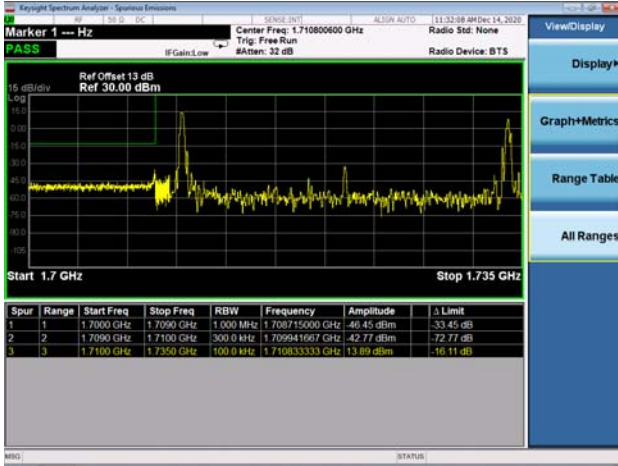

LTE Band 66C

Channel Bandwidth: 5MHz+20MHz

Low 1RB0 and 1RB99

High 1RB0 and 1RB99

Low 1RB24 and 1RB0

High 1RB24 and 1RB0

Low FULL RB

High FULL RB

LTE Band 66C

Channel Bandwidth: 10MHz+15MHz

Low 1RB0 and 1RB74

High 1RB0 and 1RB74

Low 1RB49 and 1RB0

High 1RB49 and 1RB0

Low FULL RB

High FULL RB

LTE Band 66C

Channel Bandwidth: 10MHz+20MHz

Low 1RB0 and 1RB99

High 1RB0 and 1RB99

Low 1RB49 and 1RB0

High 1RB49 and 1RB0

Low FULL RB

High FULL RB