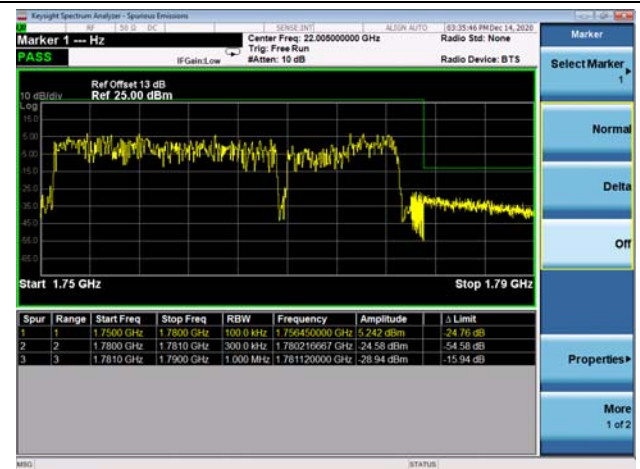

LTE Band 66C

Channel Bandwidth: 20MHz+5MHz

Low 1RB0 and 1RB24

High 1RB0 and 1RB24

Low 1RB99 and 1RB0

High 1RB99 and 1RB0

Low FULL RB

High FULL RB

LTE Band 66C

Channel Bandwidth: 20MHz+10MHz

Low 1RB0 and 1RB49

High 1RB0 and 1RB49

Low 1RB99 and 1RB0

High 1RB99 and 1RB0

Low FULL RB

High FULL RB

LTE Band 66C

Channel Bandwidth: 20MHz+15MHz

Low 1RB0 and 1RB74

High 1RB0 and 1RB74

Low 1RB99 and 1RB0

Low 1RB99 and 1RB0

Low FULL RB

High FULL RB

LTE Band 66C

Channel Bandwidth: 20MHz+20MHz

Low 1RB0 and 1RB99

High 1RB0 and 1RB99

Low 1RB99 and 1RB0

Low 1RB99 and 1RB0

Low FULL RB

High FULL RB