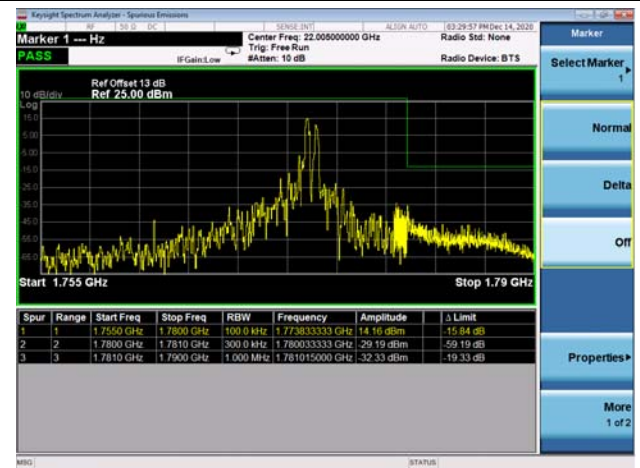

LTE Band 66C

Channel Bandwidth: 15MHz+20MHz

Low 1RB0 and 1RB99

High 1RB0 and 1RB99

Low 1RB74 and 1RB0

High 1RB74 and 1RB0

Low FULL RB

High FULL RB

LTE Band 66C

Channel Bandwidth: 20MHz+5MHz

Low 1RB0 and 1RB24

High 1RB0 and 1RB24

Low 1RB99 and 1RB0

High 1RB99 and 1RB0

Low FULL RB

High FULL RB

LTE Band 66C

Channel Bandwidth: 20MHz+10MHz

Low 1RB0 and 1RB49

High 1RB0 and 1RB49

Low 1RB99 and 1RB0

High 1RB99 and 1RB0

Low FULL RB

High FULL RB

LTE Band 66C

Channel Bandwidth: 20MHz+15MHz

Low 1RB0 and 1RB74

High 1RB0 and 1RB74

Low 1RB99 and 1RB0

Low 1RB99 and 1RB0

Low FULL RB

High FULL RB