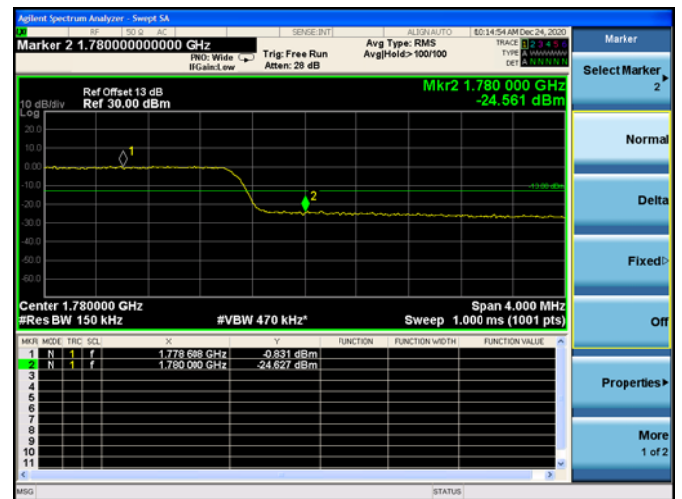

Low 1RB

High 1RB

Low FULL RB

High FULL RB

LTE Band 66B

Channel Bandwidth: 5MHz+15MHz

Low 1RB

High 1RB

Low FULL RB

High FULL RB

LTE Band 66B

Channel Bandwidth: 10MHz+5MHz

Low 1RB

High 1RB

Low FULL RB

High FULL RB

LTE Band 66B

Channel Bandwidth: 10MHz+10MHz

Low 1RB

High 1RB

Low FULL RB

High FULL RB

LTE Band 66B

Channel Bandwidth: 15MHz+5MHz