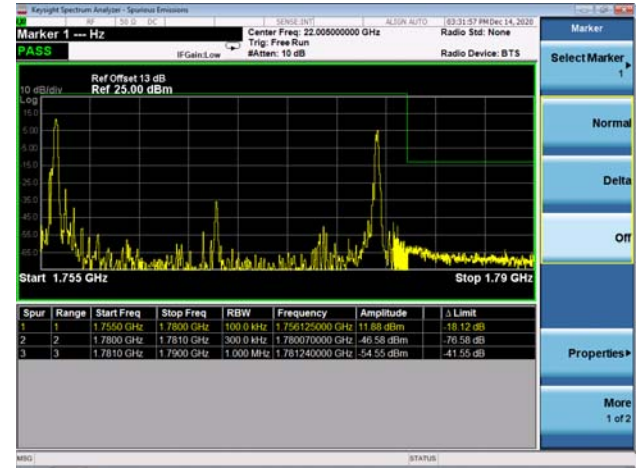

LTE Band 66C

Channel Bandwidth: 15MHz+15MHz

Low 1RB0 and 1RB74

High 1RB0 and 1RB74

Low 1RB74 and 1RB0

High 1RB74 and 1RB0

Low FULL RB

High FULL RB

LTE Band 66C

Channel Bandwidth: 15MHz+20MHz

Low 1RB0 and 1RB99

High 1RB0 and 1RB99

Low 1RB74 and 1RB0

High 1RB74 and 1RB0

Low FULL RB

High FULL RB

LTE Band 66C

Channel Bandwidth: 20MHz+5MHz

Low 1RB0 and 1RB24

High 1RB0 and 1RB24

Low 1RB99 and 1RB0

High 1RB99 and 1RB0

Low FULL RB

High FULL RB

LTE Band 66C

Channel Bandwidth: 20MHz+10MHz

Low 1RB0 and 1RB49

High 1RB0 and 1RB49

Low 1RB99 and 1RB0

High 1RB99 and 1RB0

Low FULL RB

High FULL RB