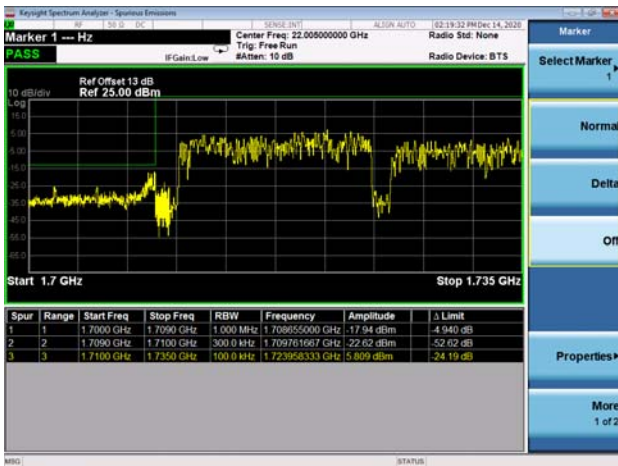

LTE Band 66C

Channel Bandwidth: 15MHz+10MHz

Low 1RB0 and 1RB49

High 1RB0 and 1RB49

Low 1RB74 and 1RB0

High 1RB74 and 1RB0

Low FULL RB

High FULL RB

LTE Band 66C

Channel Bandwidth: 15MHz+15MHz

Low 1RB0 and 1RB74

High 1RB0 and 1RB74

Low 1RB74 and 1RB0

High 1RB74 and 1RB0

Low FULL RB

High FULL RB

LTE Band 66C

Channel Bandwidth: 15MHz+20MHz

Low 1RB0 and 1RB99

High 1RB0 and 1RB99

Low 1RB74 and 1RB0

High 1RB74 and 1RB0

Low FULL RB

High FULL RB

LTE Band 66C

Channel Bandwidth: 20MHz+5MHz

Low 1RB0 and 1RB24

High 1RB0 and 1RB24

Low 1RB99 and 1RB0

High 1RB99 and 1RB0

Low FULL RB

High FULL RB