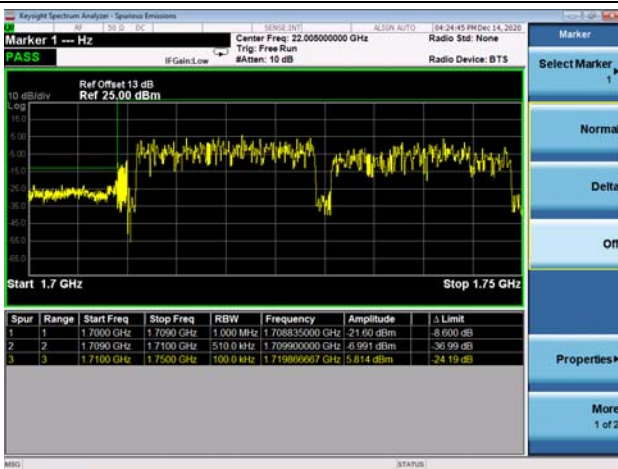

LTE Band 66C

Channel Bandwidth: 20MHz+15MHz

Low 1RB0 and 1RB74

High 1RB0 and 1RB74

Low 1RB99 and 1RB0

Low 1RB99 and 1RB0

Low FULL RB

High FULL RB

LTE Band 66C

Channel Bandwidth: 20MHz+20MHz

Low 1RB0 and 1RB99

High 1RB0 and 1RB99

Low 1RB99 and 1RB0

Low 1RB99 and 1RB0

Low FULL RB

High FULL RB

LTE Band 66B

Channel Bandwidth: 5MHz+5MHz

Low 1RB

High 1RB

Low FULL RB

High FULL RB

LTE Band 66B

Channel Bandwidth: 5MHz+10MHz