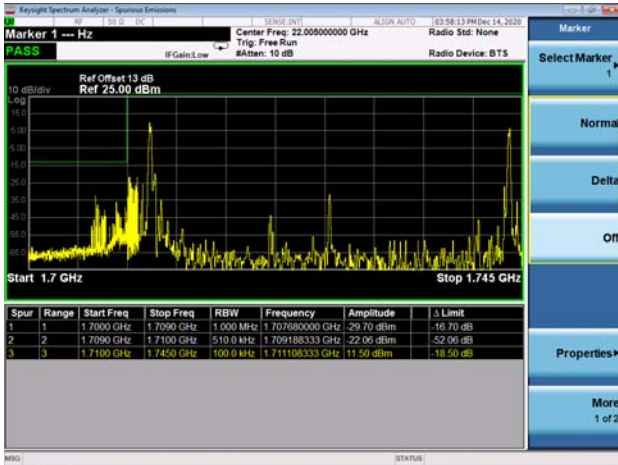

LTE Band 66C

Channel Bandwidth: 20MHz+5MHz

Low 1RB0 and 1RB24

High 1RB0 and 1RB24

Low 1RB99 and 1RB0

High 1RB99 and 1RB0

Low FULL RB

High FULL RB

LTE Band 66C

Channel Bandwidth: 20MHz+10MHz

Low 1RB0 and 1RB49

High 1RB0 and 1RB49

Low 1RB99 and 1RB0

High 1RB99 and 1RB0

Low FULL RB

High FULL RB

LTE Band 66C

Channel Bandwidth: 20MHz+15MHz

Low 1RB0 and 1RB74

High 1RB0 and 1RB74

Low 1RB99 and 1RB0

Low 1RB99 and 1RB0

Low FULL RB

High FULL RB

LTE Band 66C

Channel Bandwidth: 20MHz+20MHz

Low 1RB0 and 1RB99

High 1RB0 and 1RB99

Low 1RB99 and 1RB0

Low 1RB99 and 1RB0

Low FULL RB

High FULL RB