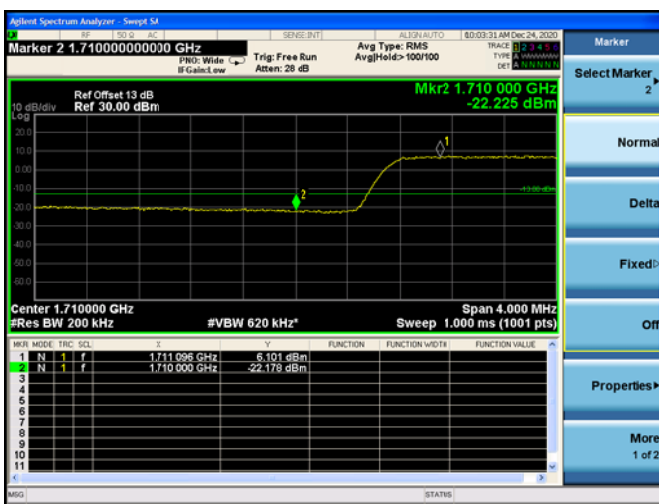

LTE Band 66B

Channel Bandwidth: 5MHz+5MHz

Low 1RB

High 1RB

Low FULL RB

High FULL RB

LTE Band 66B

Channel Bandwidth: 5MHz+10MHz

Low 1RB

High 1RB

Low FULL RB

High FULL RB

LTE Band 66B

Channel Bandwidth: 5MHz+15MHz

Low 1RB

High 1RB

Low FULL RB

High FULL RB

LTE Band 66B

Channel Bandwidth: 10MHz+5MHz

Low 1RB

High 1RB

Low FULL RB

High FULL RB

LTE Band 66B

Channel Bandwidth: 10MHz+10MHz

Low 1RB

High 1RB

Low FULL RB

High FULL RB

LTE Band 66B

Channel Bandwidth: 15MHz+5MHz