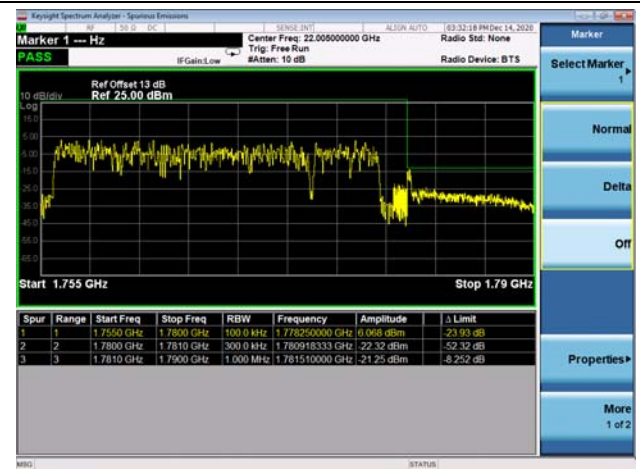

LTE Band 66C

Channel Bandwidth: 15MHz+20MHz

Low 1RB0 and 1RB99

High 1RB0 and 1RB99

Low 1RB74 and 1RB0

High 1RB74 and 1RB0

Low FULL RB

High FULL RB

LTE Band 66C

Channel Bandwidth: 20MHz+5MHz

Low 1RB0 and 1RB24

High 1RB0 and 1RB24

Low 1RB99 and 1RB0

High 1RB99 and 1RB0

Low FULL RB

High FULL RB

LTE Band 66C

Channel Bandwidth: 20MHz+10MHz

Low 1RB0 and 1RB49

High 1RB0 and 1RB49

Low 1RB99 and 1RB0

High 1RB99 and 1RB0

Low FULL RB

High FULL RB

LTE Band 66C

Channel Bandwidth: 20MHz+15MHz

Low 1RB0 and 1RB74

High 1RB0 and 1RB74

Low 1RB99 and 1RB0

Low 1RB99 and 1RB0

Low FULL RB

High FULL RB