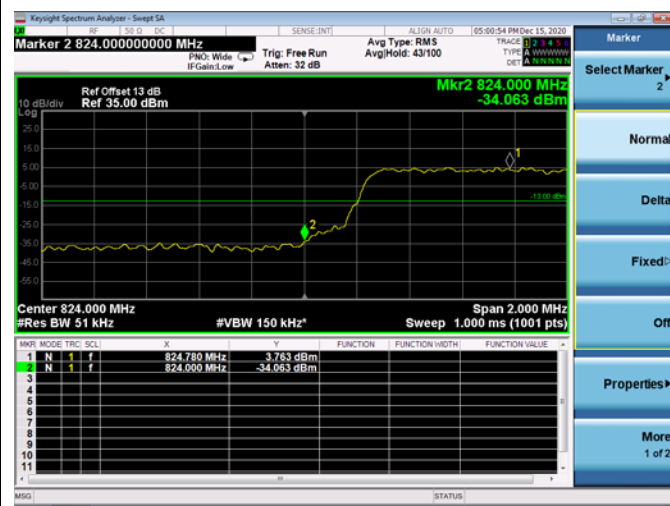

LTE Band 66B

Channel Bandwidth: 10MHz+10MHz

Low 1RB

High 1RB

Low FULL RB

High FULL RB

LTE Band 66B

Channel Bandwidth: 15MHz+5MHz

Low 1RB

High 1RB

Low FULL RB

High FULL RB

LTE Band 5B

Channel Bandwidth: 3MHz+5MHz

Low 1RB

High 1RB

Low FULL RB

High FULL RB

LTE Band 5B

Channel Bandwidth:5MHz+3MHz

Low 1RB

High 1RB

Low FULL RB

High FULL RB