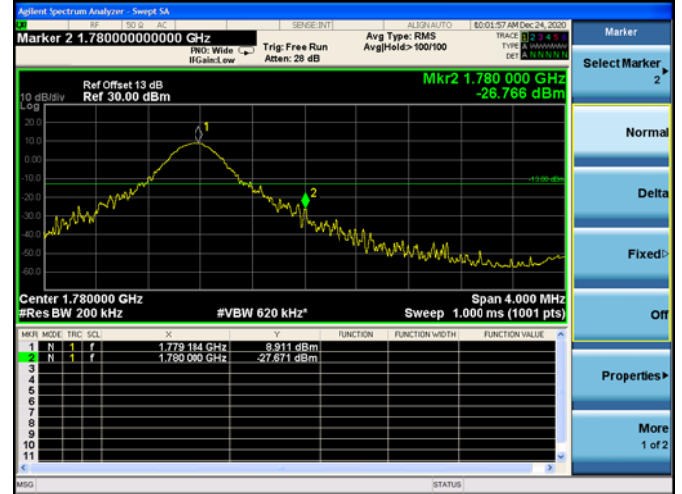

LTE Band 66B

Channel Bandwidth: 5MHz+5MHz

Low 1RB

High 1RB

Low FULL RB

High FULL RB

LTE Band 66B

Channel Bandwidth: 5MHz+10MHz

Low 1RB

High 1RB

Low FULL RB

High FULL RB

LTE Band 66B

Channel Bandwidth: 5MHz+15MHz

Low 1RB

High 1RB

Low FULL RB

High FULL RB

LTE Band 66B

Channel Bandwidth: 10MHz+5MHz

Low 1RB

High 1RB

Low FULL RB

High FULL RB

LTE Band 66B

Channel Bandwidth: 10MHz+10MHz

Low 1RB

High 1RB

Low FULL RB

High FULL RB

LTE Band 66B

Channel Bandwidth: 15MHz+5MHz