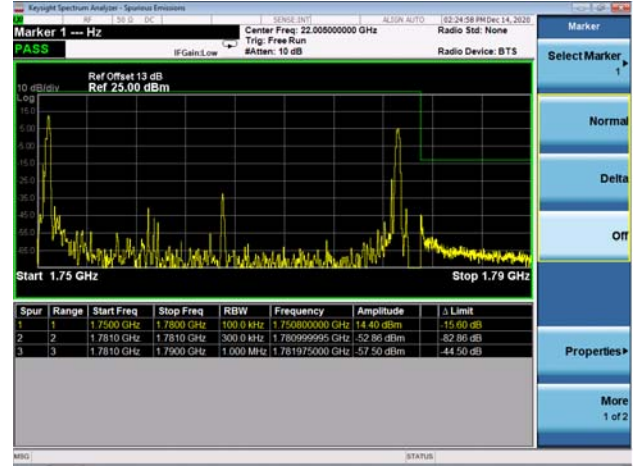

LTE Band 66C

Channel Bandwidth: 10MHz+20MHz

Low 1RB0 and 1RB99

High 1RB0 and 1RB99

Low 1RB49 and 1RB0

High 1RB49 and 1RB0

Low FULL RB

High FULL RB

LTE Band 66C

Channel Bandwidth: 15MHz+10MHz

Low 1RB0 and 1RB49

High 1RB0 and 1RB49

Low 1RB74 and 1RB0

High 1RB74 and 1RB0

Low FULL RB

High FULL RB

LTE Band 66C

Channel Bandwidth: 15MHz+15MHz

Low 1RB0 and 1RB74

High 1RB0 and 1RB74

Low 1RB74 and 1RB0

High 1RB74 and 1RB0

Low FULL RB

High FULL RB

LTE Band 66C

Channel Bandwidth: 15MHz+20MHz

Low 1RB0 and 1RB99

High 1RB0 and 1RB99

Low 1RB74 and 1RB0

High 1RB74 and 1RB0

Low FULL RB

High FULL RB