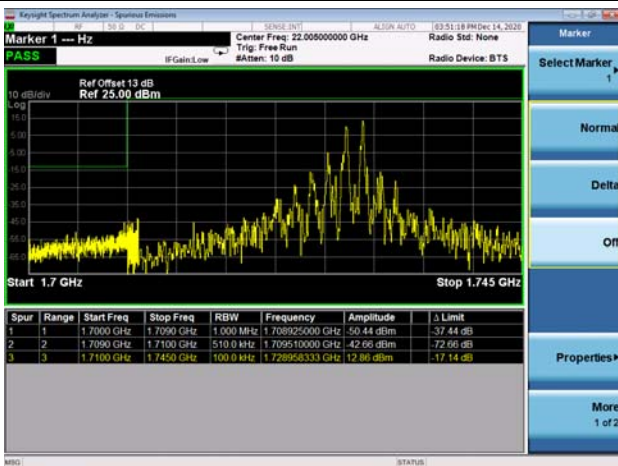

LTE Band 66C

Channel Bandwidth: 20MHz+10MHz

Low 1RB0 and 1RB49

High 1RB0 and 1RB49

Low 1RB99 and 1RB0

High 1RB99 and 1RB0

Low FULL RB

High FULL RB

LTE Band 66C

Channel Bandwidth: 20MHz+15MHz

Low 1RB0 and 1RB74

High 1RB0 and 1RB74

Low 1RB99 and 1RB0

Low 1RB99 and 1RB0

Low FULL RB

High FULL RB

LTE Band 66C

Channel Bandwidth: 20MHz+20MHz

Low 1RB0 and 1RB99

High 1RB0 and 1RB99

Low 1RB99 and 1RB0

Low 1RB99 and 1RB0

Low FULL RB

High FULL RB

LTE Band 66B

Channel Bandwidth: 5MHz+5MHz

Low 1RB

High 1RB

Low FULL RB

High FULL RB

LTE Band 66B

Channel Bandwidth: 5MHz+10MHz