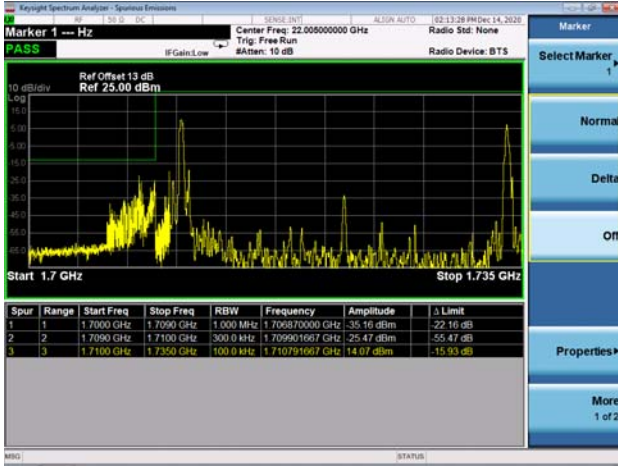

LTE Band 66C

Channel Bandwidth: 10MHz+15MHz

Low 1RB0 and 1RB74

High 1RB0 and 1RB74

Low 1RB49 and 1RB0

High 1RB49 and 1RB0

Low FULL RB

High FULL RB

LTE Band 66C

Channel Bandwidth: 10MHz+20MHz

Low 1RB0 and 1RB99

High 1RB0 and 1RB99

Low 1RB49 and 1RB0

High 1RB49 and 1RB0

Low FULL RB

High FULL RB

LTE Band 66C

Channel Bandwidth: 15MHz+10MHz

Low 1RB0 and 1RB49

High 1RB0 and 1RB49

Low 1RB74 and 1RB0

High 1RB74 and 1RB0

Low FULL RB

High FULL RB

LTE Band 66C

Channel Bandwidth: 15MHz+15MHz

Low 1RB0 and 1RB74

High 1RB0 and 1RB74

Low 1RB74 and 1RB0

High 1RB74 and 1RB0

Low FULL RB

High FULL RB