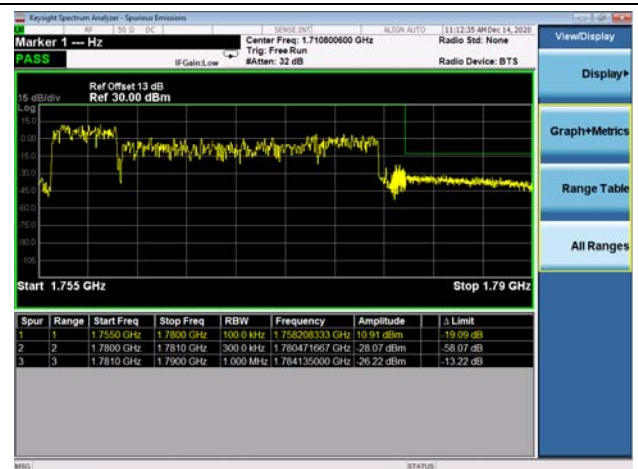

LTE Band 66C

Channel Bandwidth: 5MHz+20MHz

Low 1RB0 and 1RB99

High 1RB0 and 1RB99

Low 1RB24 and 1RB0

High 1RB24 and 1RB0

Low FULL RB

High FULL RB

LTE Band 66C

Channel Bandwidth: 10MHz+15MHz

Low 1RB0 and 1RB74

High 1RB0 and 1RB74

Low 1RB49 and 1RB0

High 1RB49 and 1RB0

Low FULL RB

High FULL RB

LTE Band 66C

Channel Bandwidth: 10MHz+20MHz

Low 1RB0 and 1RB99

High 1RB0 and 1RB99

Low 1RB49 and 1RB0

High 1RB49 and 1RB0

Low FULL RB

High FULL RB