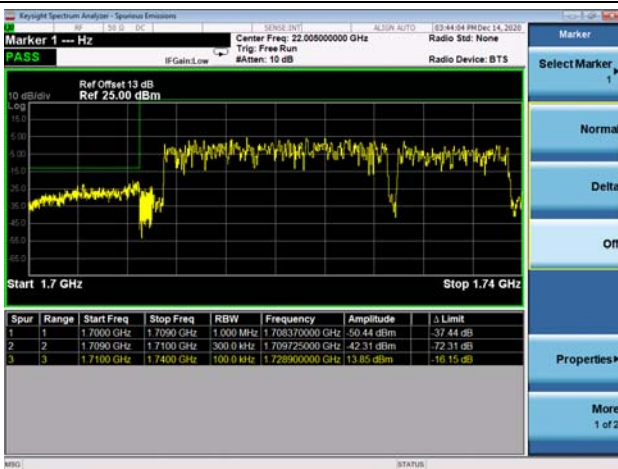

LTE Band 66C

Channel Bandwidth: 20MHz+5MHz

Low 1RB0 and 1RB24

High 1RB0 and 1RB24

Low 1RB99 and 1RB0

High 1RB99 and 1RB0

Low FULL RB

High FULL RB

LTE Band 66C

Channel Bandwidth: 20MHz+10MHz

Low 1RB0 and 1RB49

High 1RB0 and 1RB49

Low 1RB99 and 1RB0

High 1RB99 and 1RB0

Low FULL RB

High FULL RB

LTE Band 66C

Channel Bandwidth: 20MHz+15MHz

Low 1RB0 and 1RB74

High 1RB0 and 1RB74

Low 1RB99 and 1RB0

Low 1RB99 and 1RB0

Low FULL RB

High FULL RB

LTE Band 66C

Channel Bandwidth: 20MHz+20MHz

Low 1RB0 and 1RB99

High 1RB0 and 1RB99

Low 1RB99 and 1RB0

Low 1RB99 and 1RB0

Low FULL RB

High FULL RB