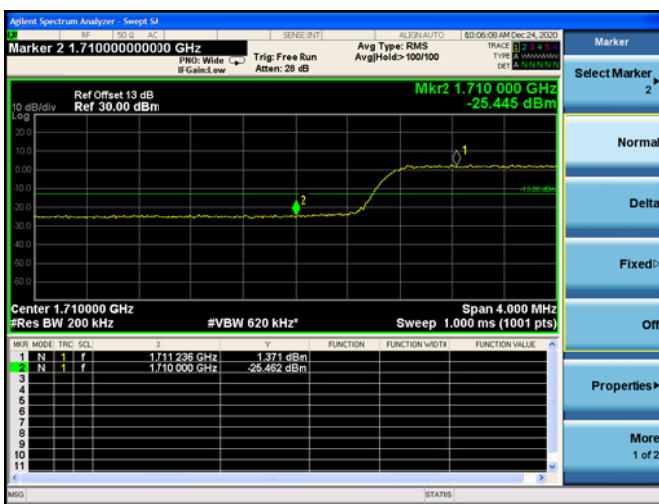

Low FULL RB

High FULL RB

LTE Band 66B

Channel Bandwidth: 10MHz+5MHz

Low 1RB

High 1RB

Low FULL RB

High FULL RB

LTE Band 66B

Channel Bandwidth: 10MHz+10MHz

Low 1RB

High 1RB

Low FULL RB

High FULL RB

LTE Band 66B

Channel Bandwidth: 15MHz+5MHz

Low 1RB

High 1RB

Low FULL RB

High FULL RB

LTE Band 5B

Channel Bandwidth: 3MHz+5MHz

Low 1RB

High 1RB