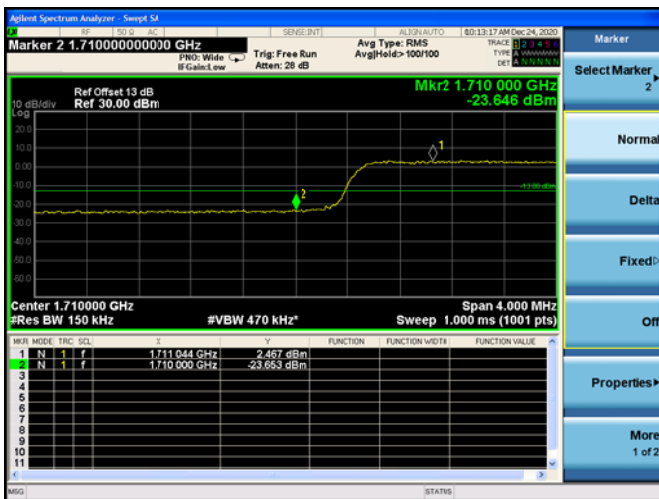

Low 1RB

High 1RB

Low FULL RB

High FULL RB

LTE Band 66B

Channel Bandwidth: 5MHz+15MHz

Low 1RB

High 1RB

Low FULL RB

High FULL RB

LTE Band 66B

Channel Bandwidth: 10MHz+5MHz

Low 1RB

High 1RB

Low FULL RB

High FULL RB

LTE Band 66B

Channel Bandwidth: 10MHz+10MHz

Low 1RB

High 1RB

Low FULL RB

High FULL RB

LTE Band 66B

Channel Bandwidth: 15MHz+5MHz