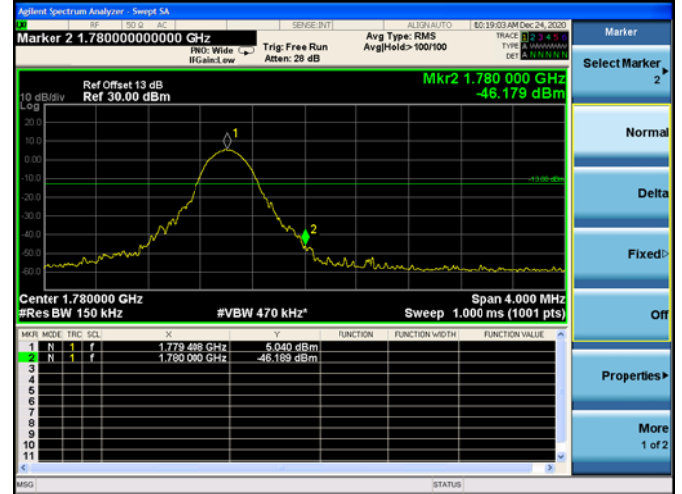

LTE Band 66C

Channel Bandwidth: 20MHz+20MHz

Low 1RB0 and 1RB99

High 1RB0 and 1RB99

Low 1RB99 and 1RB0

Low 1RB99 and 1RB0

Low FULL RB

High FULL RB

LTE Band 66B

Channel Bandwidth: 5MHz+5MHz

Low 1RB

High 1RB

Low FULL RB

High FULL RB

LTE Band 66B

Channel Bandwidth: 5MHz+10MHz

Low 1RB

High 1RB

Low FULL RB

High FULL RB

LTE Band 66B

Channel Bandwidth: 5MHz+15MHz

Low 1RB

High 1RB

Low FULL RB

High FULL RB

LTE Band 66B

Channel Bandwidth: 10MHz+5MHz

Low 1RB

High 1RB

Low FULL RB

High FULL RB