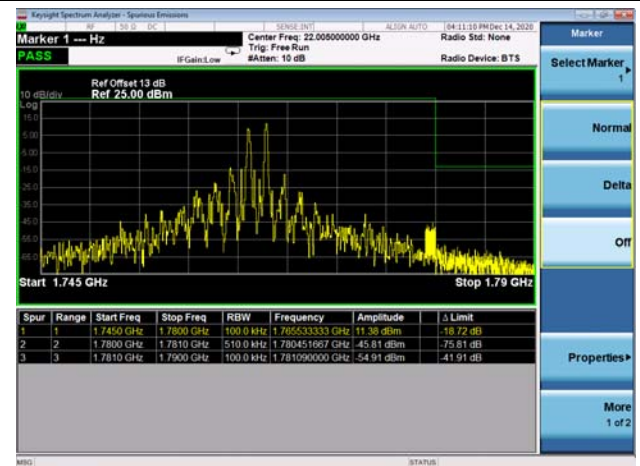

LTE Band 66C

Channel Bandwidth: 20MHz+10MHz

Low 1RB0 and 1RB49

High 1RB0 and 1RB49

Low 1RB99 and 1RB0

High 1RB99 and 1RB0

Low FULL RB

High FULL RB

LTE Band 66C

Channel Bandwidth: 20MHz+15MHz

Low 1RB0 and 1RB74

High 1RB0 and 1RB74

Low 1RB99 and 1RB0

Low 1RB99 and 1RB0

Low FULL RB

High FULL RB

LTE Band 66C

Channel Bandwidth: 20MHz+20MHz

Low 1RB0 and 1RB99

High 1RB0 and 1RB99

Low 1RB99 and 1RB0

Low 1RB99 and 1RB0

Low FULL RB

High FULL RB

LTE Band 66B

Channel Bandwidth: 5MHz+5MHz

Low 1RB

High 1RB

Low FULL RB

High FULL RB

LTE Band 66B

Channel Bandwidth: 5MHz+10MHz