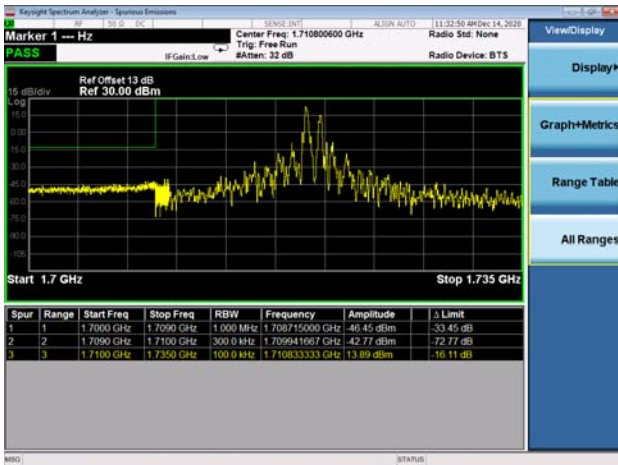

LTE Band 66C

Channel Bandwidth: 5MHz+20MHz

Low 1RB0 and 1RB99

High 1RB0 and 1RB99

Low 1RB24 and 1RB0

High 1RB24 and 1RB0

Low FULL RB

High FULL RB

LTE Band 66C

Channel Bandwidth: 10MHz+15MHz

Low 1RB0 and 1RB74

High 1RB0 and 1RB74

Low 1RB49 and 1RB0

High 1RB49 and 1RB0

Low FULL RB

High FULL RB

LTE Band 66C

Channel Bandwidth: 10MHz+20MHz

Low 1RB0 and 1RB99

High 1RB0 and 1RB99

Low 1RB49 and 1RB0

High 1RB49 and 1RB0

Low FULL RB

High FULL RB

LTE Band 66C

Channel Bandwidth: 15MHz+10MHz

Low 1RB0 and 1RB49

High 1RB0 and 1RB49

Low 1RB74 and 1RB0

High 1RB74 and 1RB0

Low FULL RB

High FULL RB