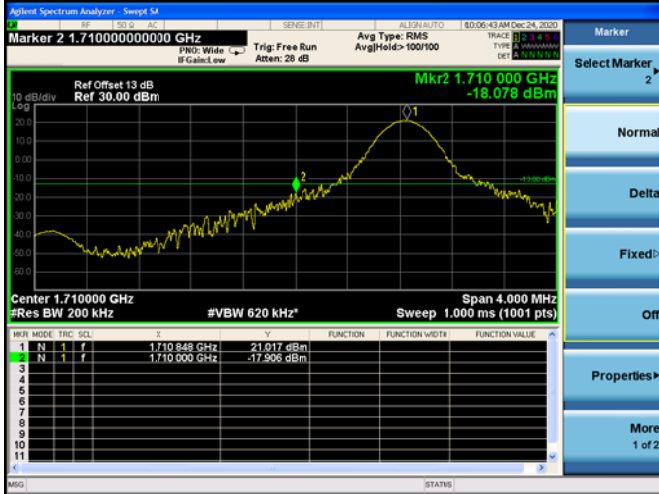

Low FULL RB

High FULL RB

LTE Band 66B

Channel Bandwidth: 10MHz+5MHz

Low 1RB

High 1RB

Low FULL RB

High FULL RB

LTE Band 66B

Channel Bandwidth: 10MHz+10MHz

Low 1RB

High 1RB

Low FULL RB

High FULL RB

LTE Band 66B

Channel Bandwidth: 15MHz+5MHz

Low 1RB

High 1RB

Low FULL RB

High FULL RB

LTE Band 5B

Channel Bandwidth: 3MHz+5MHz

Low 1RB

High 1RB