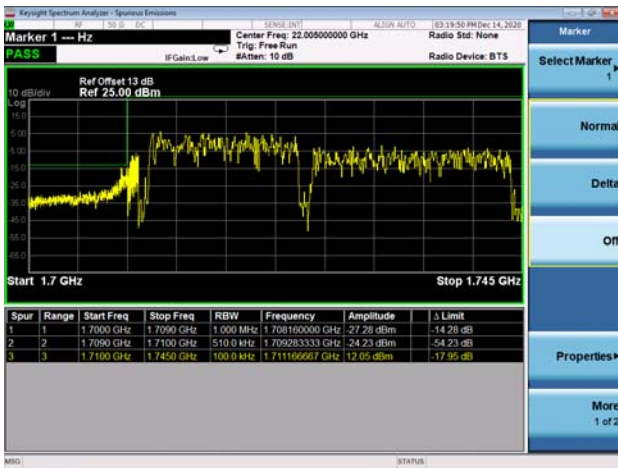

LTE Band 66C

Channel Bandwidth: 15MHz+15MHz

Low 1RB0 and 1RB74

High 1RB0 and 1RB74

Low 1RB74 and 1RB0

High 1RB74 and 1RB0

Low FULL RB

High FULL RB

LTE Band 66C

Channel Bandwidth: 15MHz+20MHz

Low 1RB0 and 1RB99

High 1RB0 and 1RB99

Low 1RB74 and 1RB0

High 1RB74 and 1RB0

Low FULL RB

High FULL RB

LTE Band 66C

Channel Bandwidth: 20MHz+5MHz

Low 1RB0 and 1RB24

High 1RB0 and 1RB24

Low 1RB99 and 1RB0

High 1RB99 and 1RB0

Low FULL RB

High FULL RB

LTE Band 66C

Channel Bandwidth: 20MHz+10MHz

Low 1RB0 and 1RB49

High 1RB0 and 1RB49

Low 1RB99 and 1RB0

High 1RB99 and 1RB0

Low FULL RB

High FULL RB