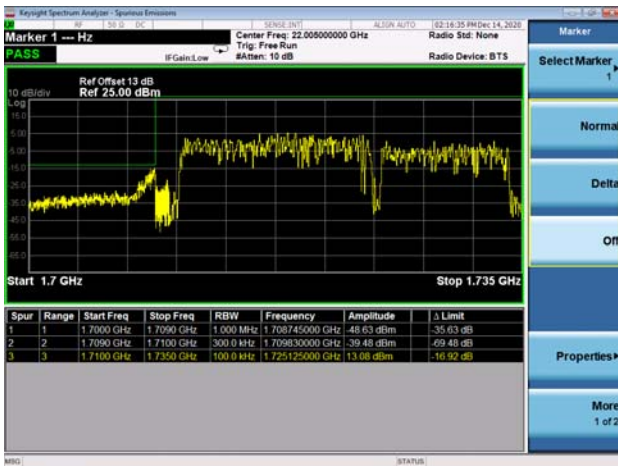

LTE Band 66C

Channel Bandwidth: 10MHz+20MHz

Low 1RB0 and 1RB99

High 1RB0 and 1RB99

Low 1RB49 and 1RB0

High 1RB49 and 1RB0

Low FULL RB

High FULL RB

LTE Band 66C

Channel Bandwidth: 15MHz+10MHz

Low 1RB0 and 1RB49

High 1RB0 and 1RB49

Low 1RB74 and 1RB0

High 1RB74 and 1RB0

Low FULL RB

High FULL RB

LTE Band 66C

Channel Bandwidth: 15MHz+15MHz

Low 1RB0 and 1RB74

High 1RB0 and 1RB74

Low 1RB74 and 1RB0

High 1RB74 and 1RB0

Low FULL RB

High FULL RB

LTE Band 66C

Channel Bandwidth: 15MHz+20MHz

Low 1RB0 and 1RB99

High 1RB0 and 1RB99

Low 1RB74 and 1RB0

High 1RB74 and 1RB0

Low FULL RB

High FULL RB