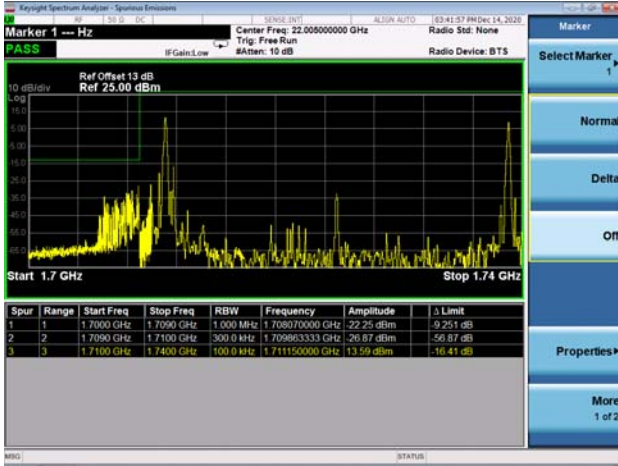

LTE Band 66C

Channel Bandwidth: 15MHz+20MHz

Low 1RB0 and 1RB99

High 1RB0 and 1RB99

Low 1RB74 and 1RB0

High 1RB74 and 1RB0

Low FULL RB

High FULL RB

LTE Band 66C

Channel Bandwidth: 20MHz+5MHz

Low 1RB0 and 1RB24

High 1RB0 and 1RB24

Low 1RB99 and 1RB0

High 1RB99 and 1RB0

Low FULL RB

High FULL RB

LTE Band 66C

Channel Bandwidth: 20MHz+10MHz

Low 1RB0 and 1RB49

High 1RB0 and 1RB49

Low 1RB99 and 1RB0

High 1RB99 and 1RB0

Low FULL RB

High FULL RB

LTE Band 66C

Channel Bandwidth: 20MHz+15MHz

Low 1RB0 and 1RB74

High 1RB0 and 1RB74

Low 1RB99 and 1RB0

Low 1RB99 and 1RB0

Low FULL RB

High FULL RB