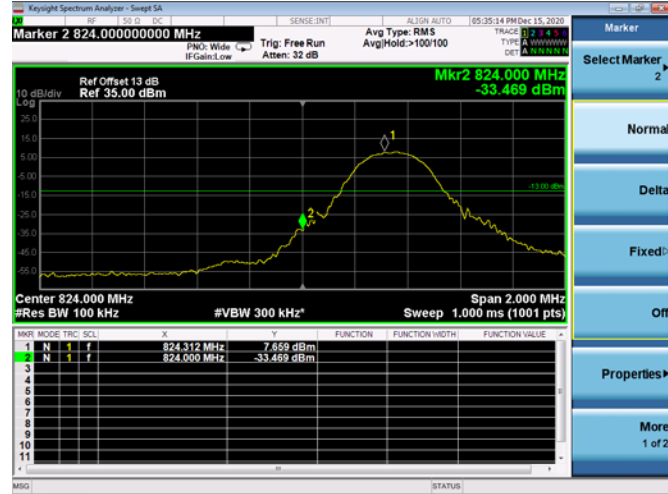

LTE Band 66B

Channel Bandwidth: 10MHz+10MHz

Low 1RB

High 1RB

Low FULL RB

High FULL RB

LTE Band 66B

Channel Bandwidth: 15MHz+5MHz

Low 1RB

High 1RB

Low FULL RB

High FULL RB

LTE Band 5B

Channel Bandwidth: 3MHz+5MHz

Low 1RB

High 1RB

Low FULL RB

High FULL RB

LTE Band 5B

Channel Bandwidth:5MHz+3MHz

Low 1RB

High 1RB

Low FULL RB

High FULL RB

LTE Band 5B

Channel Bandwidth: 5MHz+10MHz

Low 1RB

High 1RB

Low FULL RB

High FULL RB

LTE Band 5B

Channel Bandwidth: 10MHz+5MHz