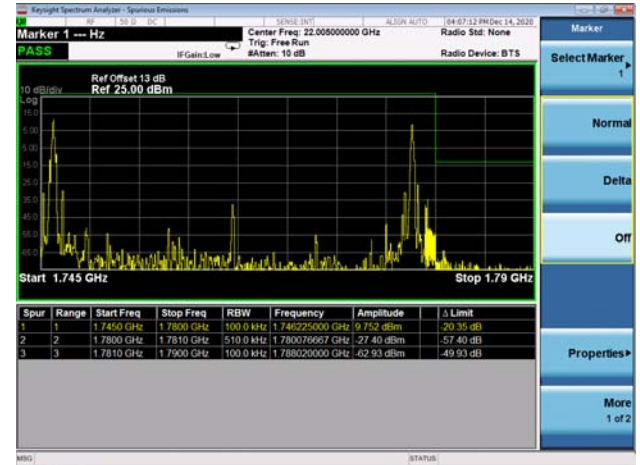

LTE Band 66C

Channel Bandwidth: 20MHz+5MHz

Low 1RB0 and 1RB24

High 1RB0 and 1RB24

Low 1RB99 and 1RB0

High 1RB99 and 1RB0

Low FULL RB

High FULL RB

LTE Band 66C

Channel Bandwidth: 20MHz+10MHz

Low 1RB0 and 1RB49

High 1RB0 and 1RB49

Low 1RB99 and 1RB0

High 1RB99 and 1RB0

Low FULL RB

High FULL RB

LTE Band 66C

Channel Bandwidth: 20MHz+15MHz

Low 1RB0 and 1RB74

High 1RB0 and 1RB74

Low 1RB99 and 1RB0

Low 1RB99 and 1RB0

Low FULL RB

High FULL RB

LTE Band 66C

Channel Bandwidth: 20MHz+20MHz

Low 1RB0 and 1RB99

High 1RB0 and 1RB99

Low 1RB99 and 1RB0

Low 1RB99 and 1RB0

Low FULL RB

High FULL RB