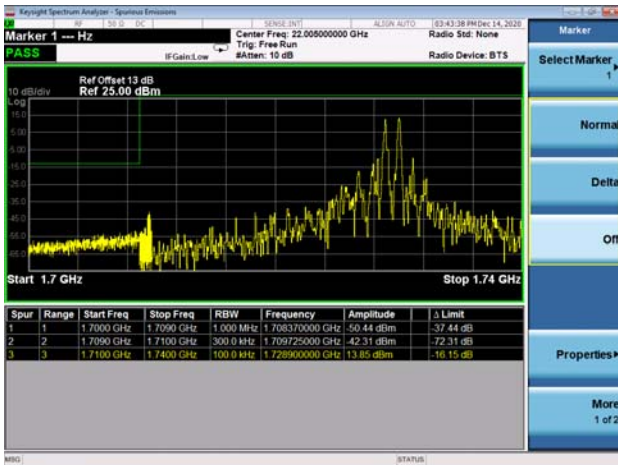

LTE Band 66C

Channel Bandwidth: 20MHz+5MHz

Low 1RB0 and 1RB24

High 1RB0 and 1RB24

Low 1RB99 and 1RB0

High 1RB99 and 1RB0

Low FULL RB

High FULL RB

LTE Band 66C

Channel Bandwidth: 20MHz+10MHz

Low 1RB0 and 1RB49

High 1RB0 and 1RB49

Low 1RB99 and 1RB0

High 1RB99 and 1RB0

Low FULL RB

High FULL RB

LTE Band 66C

Channel Bandwidth: 20MHz+15MHz

Low 1RB0 and 1RB74

High 1RB0 and 1RB74

Low 1RB99 and 1RB0

Low 1RB99 and 1RB0

Low FULL RB

High FULL RB

LTE Band 66C

Channel Bandwidth: 20MHz+20MHz

Low 1RB0 and 1RB99

High 1RB0 and 1RB99

Low 1RB99 and 1RB0

Low 1RB99 and 1RB0

Low FULL RB

High FULL RB