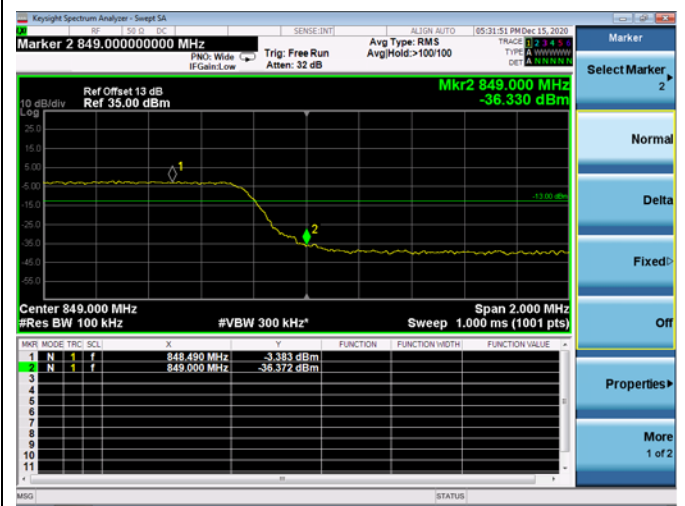

LTE Band 66B

Channel Bandwidth: 10MHz+10MHz

Low 1RB

High 1RB

Low FULL RB

High FULL RB

LTE Band 66B

Channel Bandwidth: 15MHz+5MHz

Low 1RB

High 1RB

Low FULL RB

High FULL RB

LTE Band 5B

Channel Bandwidth: 3MHz+5MHz

Low 1RB

High 1RB

Low FULL RB

High FULL RB

LTE Band 5B

Channel Bandwidth:5MHz+3MHz

Low 1RB

High 1RB

Low FULL RB

High FULL RB