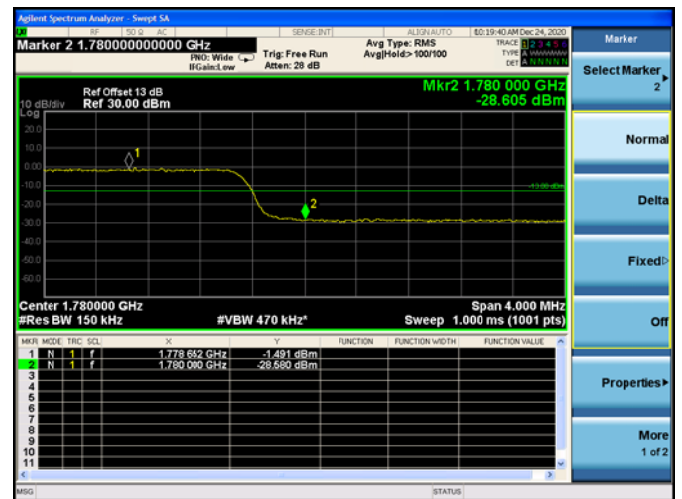

LTE Band 66C

Channel Bandwidth: 20MHz+20MHz

Low 1RB0 and 1RB99

High 1RB0 and 1RB99

Low 1RB99 and 1RB0

Low 1RB99 and 1RB0

Low FULL RB

High FULL RB

LTE Band 66B

Channel Bandwidth: 5MHz+5MHz

Low 1RB

High 1RB

Low FULL RB

High FULL RB

LTE Band 66B

Channel Bandwidth: 5MHz+10MHz

Low 1RB

High 1RB

Low FULL RB

High FULL RB

LTE Band 66B

Channel Bandwidth: 5MHz+15MHz

Low 1RB

High 1RB