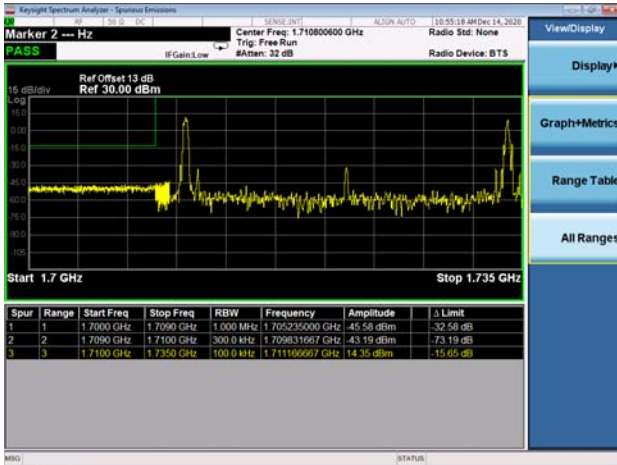

LTE Band 66C

Channel Bandwidth: 5MHz+20MHz

Low 1RB0 and 1RB99

High 1RB0 and 1RB99

Low 1RB24 and 1RB0

High 1RB24 and 1RB0

Low FULL RB

High FULL RB

LTE Band 66C

Channel Bandwidth: 10MHz+15MHz

Low 1RB0 and 1RB74

High 1RB0 and 1RB74

Low 1RB49 and 1RB0

High 1RB49 and 1RB0

Low FULL RB

High FULL RB

LTE Band 66C

Channel Bandwidth: 10MHz+20MHz

Low 1RB0 and 1RB99

High 1RB0 and 1RB99

Low 1RB49 and 1RB0

High 1RB49 and 1RB0

Low FULL RB

High FULL RB