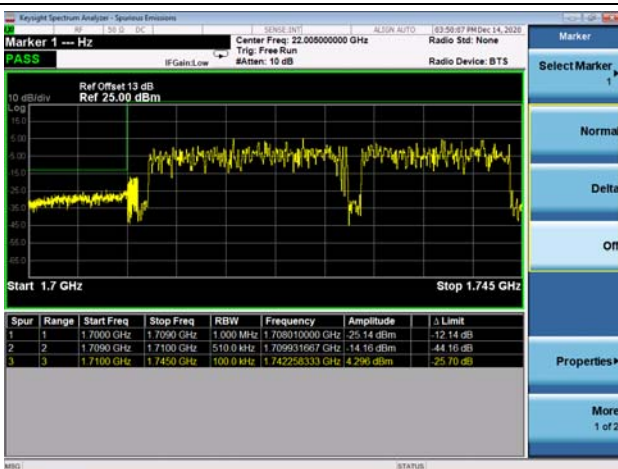

LTE Band 66C

Channel Bandwidth: 20MHz+10MHz

Low 1RB0 and 1RB49

High 1RB0 and 1RB49

Low 1RB99 and 1RB0

High 1RB99 and 1RB0

Low FULL RB

High FULL RB

LTE Band 66C

Channel Bandwidth: 20MHz+15MHz

Low 1RB0 and 1RB74

High 1RB0 and 1RB74

Low 1RB99 and 1RB0

Low 1RB99 and 1RB0

Low FULL RB

High FULL RB

LTE Band 66C

Channel Bandwidth: 20MHz+20MHz

Low 1RB0 and 1RB99

High 1RB0 and 1RB99

Low 1RB99 and 1RB0

Low 1RB99 and 1RB0

Low FULL RB

High FULL RB