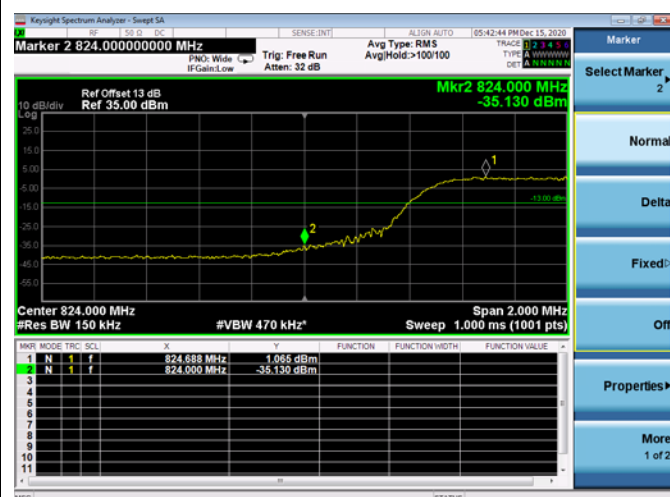

Low FULL RB

High FULL RB

LTE Band 5B

Channel Bandwidth:5MHz+3MHz

Low 1RB

High 1RB

Low FULL RB

High FULL RB

LTE Band 5B

Channel Bandwidth: 5MHz+10MHz

Low 1RB

High 1RB

Low FULL RB

High FULL RB

LTE Band 5B

Channel Bandwidth: 10MHz+5MHz

Low 1RB

High 1RB

Low FULL RB

High FULL RB