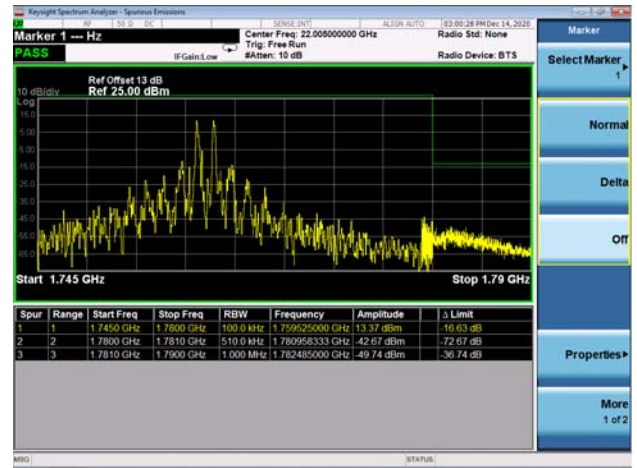

LTE Band 66C

Channel Bandwidth: 15MHz+15MHz

Low 1RB0 and 1RB74

High 1RB0 and 1RB74

Low 1RB74 and 1RB0

High 1RB74 and 1RB0

Low FULL RB

High FULL RB

LTE Band 66C

Channel Bandwidth: 15MHz+20MHz

Low 1RB0 and 1RB99

High 1RB0 and 1RB99

Low 1RB74 and 1RB0

High 1RB74 and 1RB0

Low FULL RB

High FULL RB

LTE Band 66C

Channel Bandwidth: 20MHz+5MHz

Low 1RB0 and 1RB24

High 1RB0 and 1RB24

Low 1RB99 and 1RB0

High 1RB99 and 1RB0

Low FULL RB

High FULL RB

LTE Band 66C

Channel Bandwidth: 20MHz+10MHz

Low 1RB0 and 1RB49

High 1RB0 and 1RB49

Low 1RB99 and 1RB0

High 1RB99 and 1RB0

Low FULL RB

High FULL RB