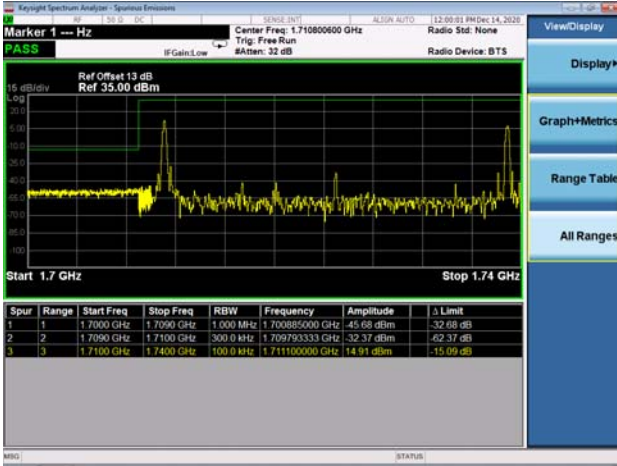

LTE Band 66C

Channel Bandwidth: 5MHz+20MHz

Low 1RB0 and 1RB99

High 1RB0 and 1RB99

Low 1RB24 and 1RB0

High 1RB24 and 1RB0

Low FULL RB

High FULL RB

LTE Band 66C

Channel Bandwidth: 10MHz+15MHz

Low 1RB0 and 1RB74

High 1RB0 and 1RB74

Low 1RB49 and 1RB0

High 1RB49 and 1RB0

Low FULL RB

High FULL RB

LTE Band 66C

Channel Bandwidth: 10MHz+20MHz

Low 1RB0 and 1RB99

High 1RB0 and 1RB99

Low 1RB49 and 1RB0

High 1RB49 and 1RB0

Low FULL RB

High FULL RB

LTE Band 66C

Channel Bandwidth: 15MHz+10MHz

Low 1RB0 and 1RB49

High 1RB0 and 1RB49

Low 1RB74 and 1RB0

High 1RB74 and 1RB0

Low FULL RB

High FULL RB