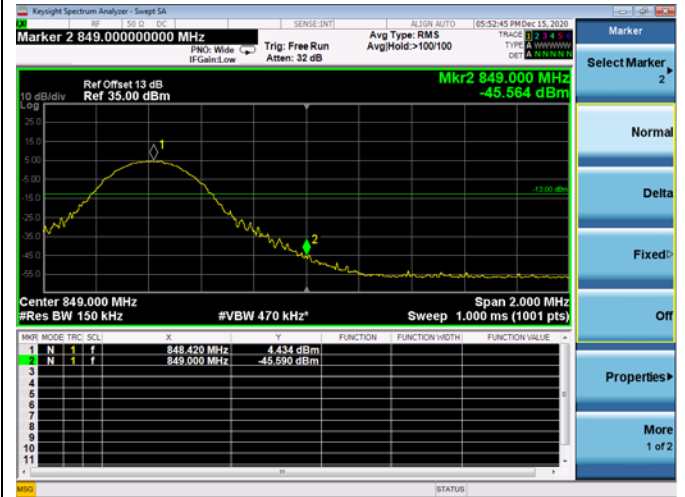

Low 1RB

High 1RB

Low FULL RB

High FULL RB

LTE Band 5B

Channel Bandwidth: 3MHz+5MHz

Low 1RB

High 1RB

Low FULL RB

High FULL RB

LTE Band 5B

Channel Bandwidth:5MHz+3MHz

Low 1RB

High 1RB

Low FULL RB

High FULL RB

LTE Band 5B

Channel Bandwidth: 5MHz+10MHz

Low 1RB

High 1RB

Low FULL RB

High FULL RB

LTE Band 5B

Channel Bandwidth: 10MHz+5MHz