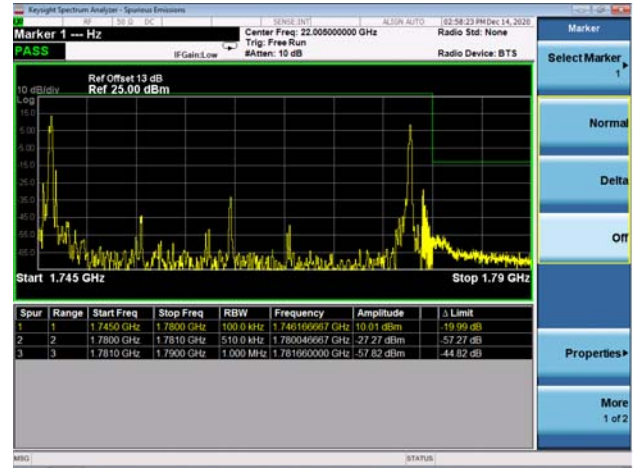

LTE Band 66C

Channel Bandwidth: 15MHz+10MHz

Low 1RB0 and 1RB49

High 1RB0 and 1RB49

Low 1RB74 and 1RB0

High 1RB74 and 1RB0

Low FULL RB

High FULL RB

LTE Band 66C

Channel Bandwidth: 15MHz+15MHz

Low 1RB0 and 1RB74

High 1RB0 and 1RB74

Low 1RB74 and 1RB0

High 1RB74 and 1RB0

Low FULL RB

High FULL RB

LTE Band 66C

Channel Bandwidth: 15MHz+20MHz

Low 1RB0 and 1RB99

High 1RB0 and 1RB99

Low 1RB74 and 1RB0

High 1RB74 and 1RB0

Low FULL RB

High FULL RB

LTE Band 66C

Channel Bandwidth: 20MHz+5MHz

Low 1RB0 and 1RB24

High 1RB0 and 1RB24

Low 1RB99 and 1RB0

High 1RB99 and 1RB0

Low FULL RB

High FULL RB