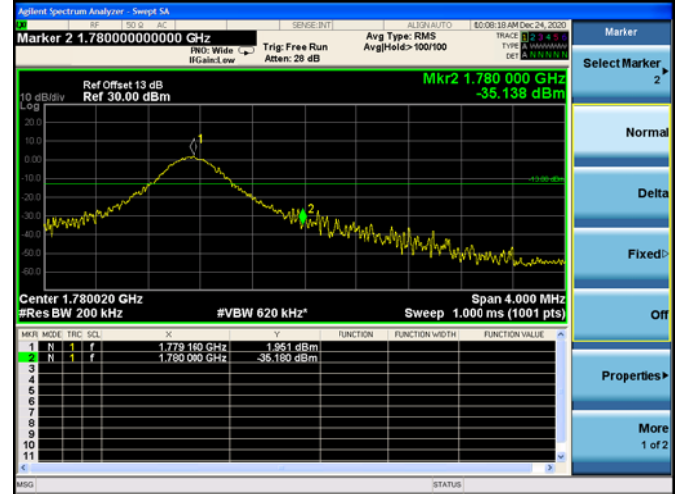

Low FULL RB

High FULL RB

LTE Band 66B

Channel Bandwidth: 10MHz+5MHz

Low 1RB

High 1RB

Low FULL RB

High FULL RB

LTE Band 66B

Channel Bandwidth: 10MHz+10MHz

Low 1RB

High 1RB

Low FULL RB

High FULL RB

LTE Band 66B

Channel Bandwidth: 15MHz+5MHz

Low 1RB

High 1RB

Low FULL RB

High FULL RB

LTE Band 5B

Channel Bandwidth: 3MHz+5MHz

Low 1RB

High 1RB