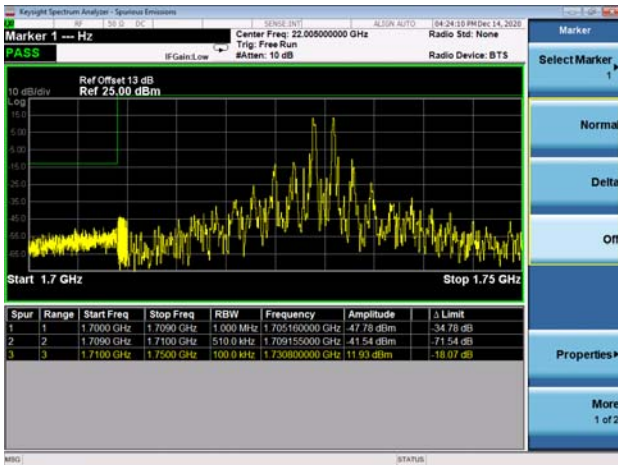

LTE Band 66C

Channel Bandwidth: 20MHz+15MHz

Low 1RB0 and 1RB74

High 1RB0 and 1RB74

Low 1RB99 and 1RB0

Low 1RB99 and 1RB0

Low FULL RB

High FULL RB

LTE Band 66C

Channel Bandwidth: 20MHz+20MHz

Low 1RB0 and 1RB99

High 1RB0 and 1RB99

Low 1RB99 and 1RB0

Low 1RB99 and 1RB0

Low FULL RB

High FULL RB

LTE Band 66B

Channel Bandwidth: 5MHz+5MHz

Low 1RB

High 1RB

Low FULL RB

High FULL RB

LTE Band 66B

Channel Bandwidth: 5MHz+10MHz