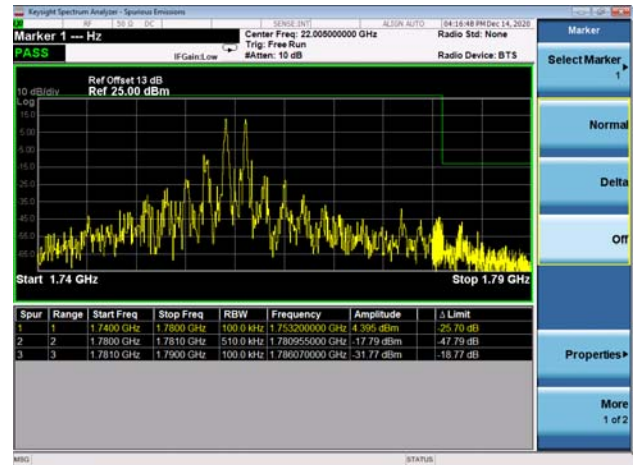

LTE Band 66C

Channel Bandwidth: 20MHz+15MHz

Low 1RB0 and 1RB74

High 1RB0 and 1RB74

Low 1RB99 and 1RB0

Low 1RB99 and 1RB0

Low FULL RB

High FULL RB

LTE Band 66C

Channel Bandwidth: 20MHz+20MHz

Low 1RB0 and 1RB99

High 1RB0 and 1RB99

Low 1RB99 and 1RB0

Low 1RB99 and 1RB0

Low FULL RB

High FULL RB

LTE Band 66B

Channel Bandwidth: 5MHz+5MHz

Low 1RB

High 1RB

Low FULL RB

High FULL RB

LTE Band 66B

Channel Bandwidth: 5MHz+10MHz