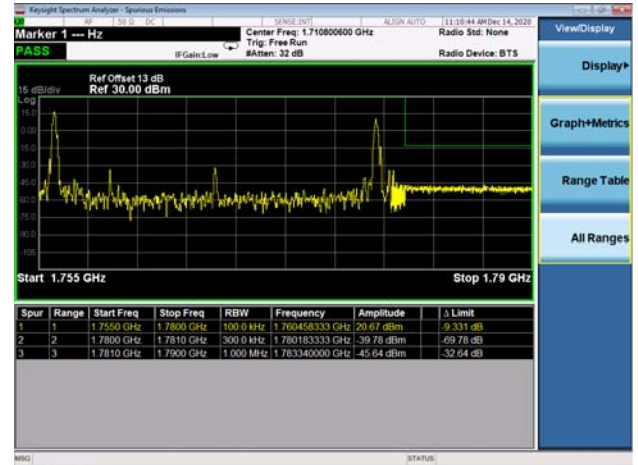

LTE Band 66C

Channel Bandwidth: 5MHz+20MHz

Low 1RB0 and 1RB99

High 1RB0 and 1RB99

Low 1RB24 and 1RB0

High 1RB24 and 1RB0

Low FULL RB

High FULL RB

LTE Band 66C

Channel Bandwidth: 10MHz+15MHz

Low 1RB0 and 1RB74

High 1RB0 and 1RB74

Low 1RB49 and 1RB0

High 1RB49 and 1RB0

Low FULL RB

High FULL RB

LTE Band 66C

Channel Bandwidth: 10MHz+20MHz

Low 1RB0 and 1RB99

High 1RB0 and 1RB99

Low 1RB49 and 1RB0

High 1RB49 and 1RB0

Low FULL RB

High FULL RB