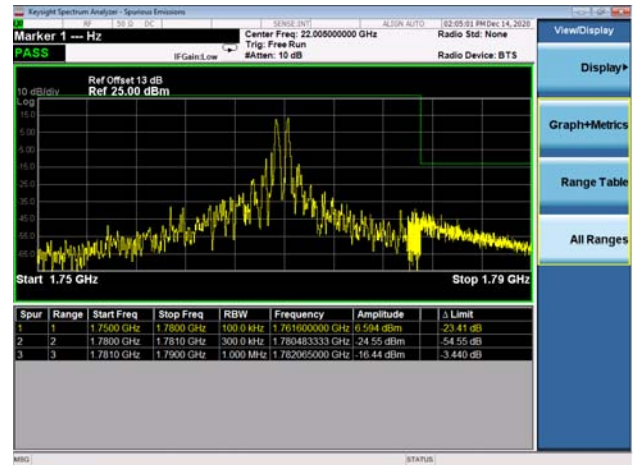

LTE Band 66C

Channel Bandwidth: 10MHz+20MHz

Low 1RB0 and 1RB99

High 1RB0 and 1RB99

Low 1RB49 and 1RB0

High 1RB49 and 1RB0

Low FULL RB

High FULL RB

LTE Band 66C

Channel Bandwidth: 15MHz+10MHz

Low 1RB0 and 1RB49

High 1RB0 and 1RB49

Low 1RB74 and 1RB0

High 1RB74 and 1RB0

Low FULL RB

High FULL RB

LTE Band 66C

Channel Bandwidth: 15MHz+15MHz

Low 1RB0 and 1RB74

High 1RB0 and 1RB74

Low 1RB74 and 1RB0

High 1RB74 and 1RB0

Low FULL RB

High FULL RB

LTE Band 66C

Channel Bandwidth: 15MHz+20MHz

Low 1RB0 and 1RB99

High 1RB0 and 1RB99

Low 1RB74 and 1RB0

High 1RB74 and 1RB0

Low FULL RB

High FULL RB