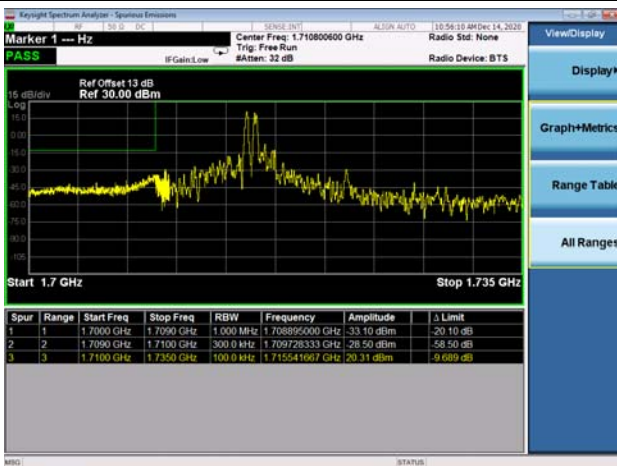

LTE Band 66C

Channel Bandwidth: 5MHz+20MHz

Low 1RB0 and 1RB99

High 1RB0 and 1RB99

Low 1RB24 and 1RB0

High 1RB24 and 1RB0

Low FULL RB

High FULL RB

LTE Band 66C

Channel Bandwidth: 10MHz+15MHz

Low 1RB0 and 1RB74

High 1RB0 and 1RB74

Low 1RB49 and 1RB0

High 1RB49 and 1RB0

Low FULL RB

High FULL RB

LTE Band 66C

Channel Bandwidth: 10MHz+20MHz

Low 1RB0 and 1RB99

High 1RB0 and 1RB99

Low 1RB49 and 1RB0

High 1RB49 and 1RB0

Low FULL RB

High FULL RB