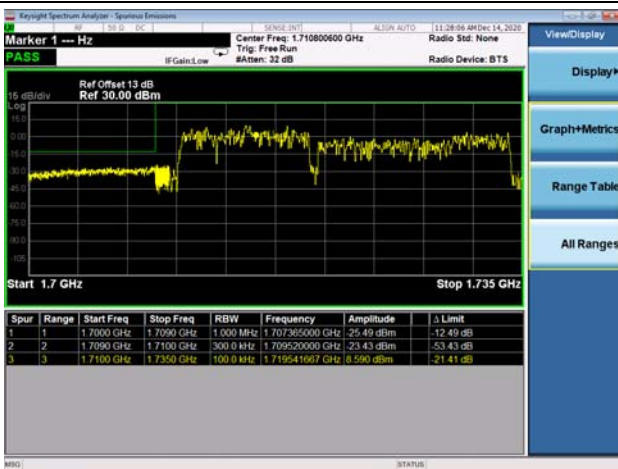

LTE Band 66C

Channel Bandwidth: 5MHz+20MHz

Low 1RB0 and 1RB99

High 1RB0 and 1RB99

Low 1RB24 and 1RB0

High 1RB24 and 1RB0

Low FULL RB

High FULL RB

LTE Band 66C

Channel Bandwidth: 10MHz+15MHz

Low 1RB0 and 1RB74

High 1RB0 and 1RB74

Low 1RB49 and 1RB0

High 1RB49 and 1RB0

Low FULL RB

High FULL RB

LTE Band 66C

Channel Bandwidth: 10MHz+20MHz

Low 1RB0 and 1RB99

High 1RB0 and 1RB99

Low 1RB49 and 1RB0

High 1RB49 and 1RB0

Low FULL RB

High FULL RB

LTE Band 66C

Channel Bandwidth: 15MHz+10MHz

Low 1RB0 and 1RB49

High 1RB0 and 1RB49

Low 1RB74 and 1RB0

High 1RB74 and 1RB0

Low FULL RB

High FULL RB