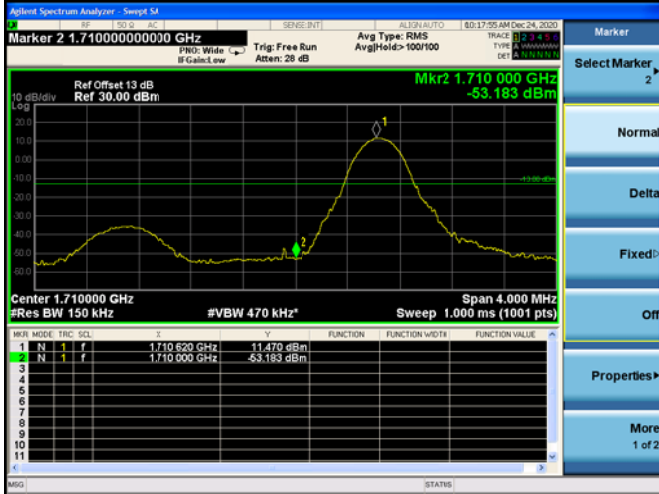

LTE Band 66C

Channel Bandwidth: 20MHz+20MHz

Low 1RB0 and 1RB99

High 1RB0 and 1RB99

Low 1RB99 and 1RB0

Low 1RB99 and 1RB0

Low FULL RB

High FULL RB

LTE Band 66B

Channel Bandwidth: 5MHz+5MHz

Low 1RB

High 1RB

Low FULL RB

High FULL RB

LTE Band 66B

Channel Bandwidth: 5MHz+10MHz

Low 1RB

High 1RB

Low FULL RB

High FULL RB

LTE Band 66B

Channel Bandwidth: 5MHz+15MHz

Low 1RB

High 1RB