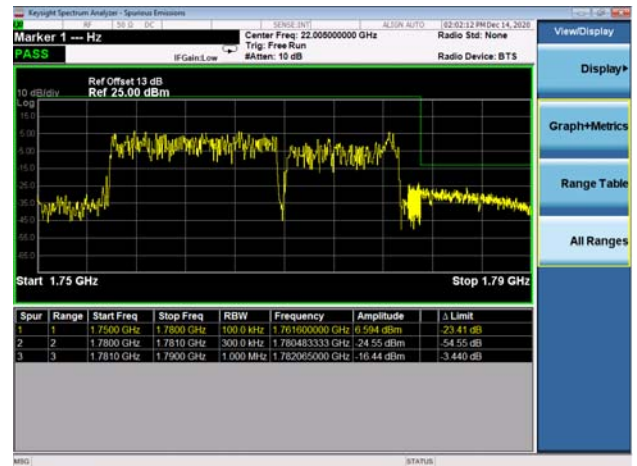

LTE Band 66C

Channel Bandwidth: 10MHz+20MHz

Low 1RB0 and 1RB99

High 1RB0 and 1RB99

Low 1RB49 and 1RB0

High 1RB49 and 1RB0

Low FULL RB

High FULL RB

LTE Band 66C

Channel Bandwidth: 15MHz+10MHz

Low 1RB0 and 1RB49

High 1RB0 and 1RB49

Low 1RB74 and 1RB0

High 1RB74 and 1RB0

Low FULL RB

High FULL RB

LTE Band 66C

Channel Bandwidth: 15MHz+15MHz

Low 1RB0 and 1RB74

High 1RB0 and 1RB74

Low 1RB74 and 1RB0

High 1RB74 and 1RB0

Low FULL RB

High FULL RB

LTE Band 66C

Channel Bandwidth: 15MHz+20MHz

Low 1RB0 and 1RB99

High 1RB0 and 1RB99

Low 1RB74 and 1RB0

High 1RB74 and 1RB0

Low FULL RB

High FULL RB