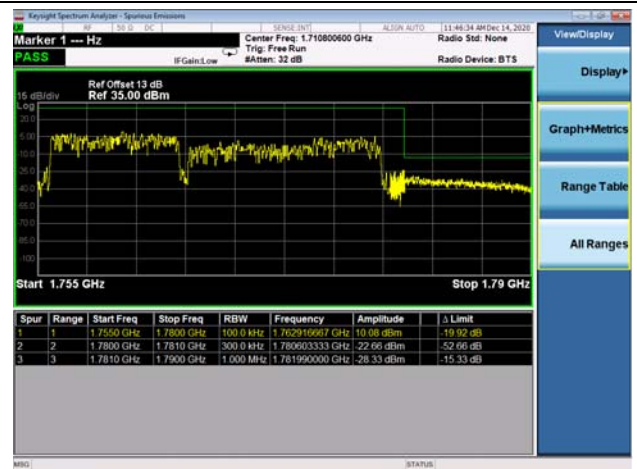

LTE Band 66C

Channel Bandwidth: 5MHz+20MHz

Low 1RB0 and 1RB99

High 1RB0 and 1RB99

Low 1RB24 and 1RB0

High 1RB24 and 1RB0

Low FULL RB

High FULL RB

LTE Band 66C

Channel Bandwidth: 10MHz+15MHz

Low 1RB0 and 1RB74

High 1RB0 and 1RB74

Low 1RB49 and 1RB0

High 1RB49 and 1RB0

Low FULL RB

High FULL RB

LTE Band 66C

Channel Bandwidth: 10MHz+20MHz

Low 1RB0 and 1RB99

High 1RB0 and 1RB99

Low 1RB49 and 1RB0

High 1RB49 and 1RB0

Low FULL RB

High FULL RB

LTE Band 66C

Channel Bandwidth: 15MHz+10MHz

Low 1RB0 and 1RB49

High 1RB0 and 1RB49

Low 1RB74 and 1RB0

High 1RB74 and 1RB0

Low FULL RB

High FULL RB