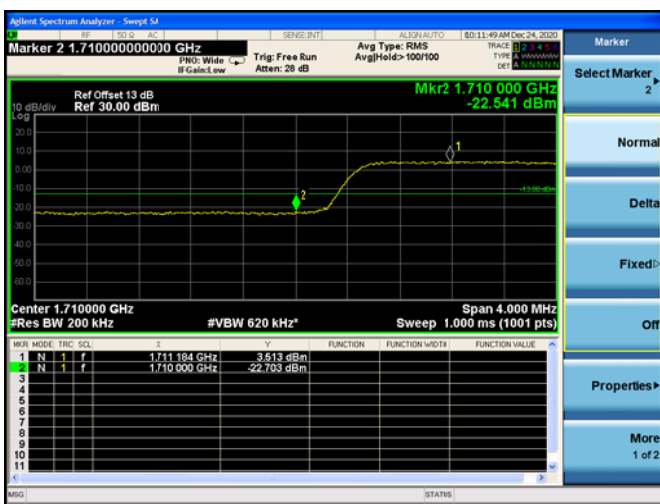

Low FULL RB

High FULL RB

LTE Band 66B

Channel Bandwidth: 10MHz+5MHz

Low 1RB

High 1RB

Low FULL RB

High FULL RB

LTE Band 66B

Channel Bandwidth: 10MHz+10MHz

Low 1RB

High 1RB

Low FULL RB

High FULL RB

LTE Band 66B

Channel Bandwidth: 15MHz+5MHz

Low 1RB

High 1RB

Low FULL RB

High FULL RB

LTE Band 5B

Channel Bandwidth: 3MHz+5MHz

Low 1RB

High 1RB