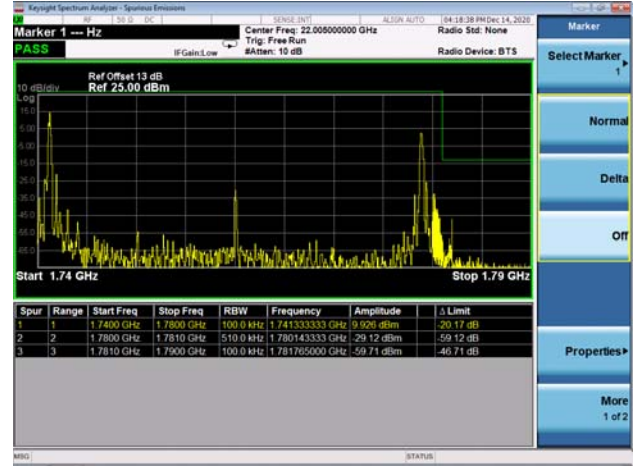

LTE Band 66C

Channel Bandwidth: 20MHz+10MHz

Low 1RB0 and 1RB49

High 1RB0 and 1RB49

Low 1RB99 and 1RB0

High 1RB99 and 1RB0

Low FULL RB

High FULL RB

LTE Band 66C

Channel Bandwidth: 20MHz+15MHz

Low 1RB0 and 1RB74

High 1RB0 and 1RB74

Low 1RB99 and 1RB0

Low 1RB99 and 1RB0

Low FULL RB

High FULL RB

LTE Band 66C

Channel Bandwidth: 20MHz+20MHz

Low 1RB0 and 1RB99

High 1RB0 and 1RB99

Low 1RB99 and 1RB0

Low 1RB99 and 1RB0

Low FULL RB

High FULL RB

LTE Band 66B

Channel Bandwidth: 5MHz+5MHz

Low 1RB

High 1RB

Low FULL RB

High FULL RB

LTE Band 66B

Channel Bandwidth: 5MHz+10MHz