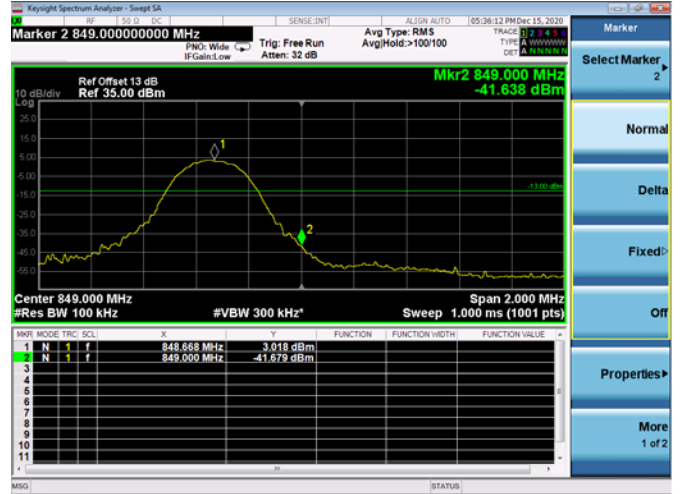

Low 1RB

High 1RB

Low FULL RB

High FULL RB

LTE Band 5B

Channel Bandwidth: 3MHz+5MHz

Low 1RB

High 1RB

Low FULL RB

High FULL RB

LTE Band 5B

Channel Bandwidth:5MHz+3MHz

Low 1RB

High 1RB

Low FULL RB

High FULL RB

LTE Band 5B

Channel Bandwidth: 5MHz+10MHz

Low 1RB

High 1RB

Low FULL RB

High FULL RB

LTE Band 5B

Channel Bandwidth: 10MHz+5MHz