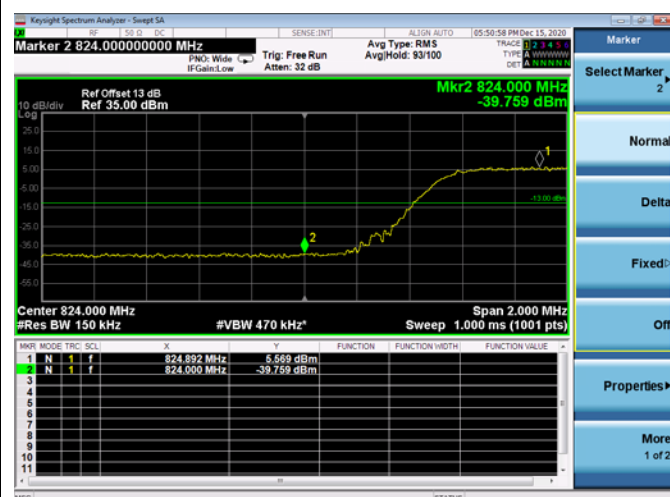

Low FULL RB

High FULL RB

LTE Band 5B

Channel Bandwidth:5MHz+3MHz

Low 1RB

High 1RB

Low FULL RB

High FULL RB

LTE Band 5B

Channel Bandwidth: 5MHz+10MHz

Low 1RB

High 1RB

Low FULL RB

High FULL RB

LTE Band 5B

Channel Bandwidth: 10MHz+5MHz

Low 1RB

High 1RB

Low FULL RB

High FULL RB