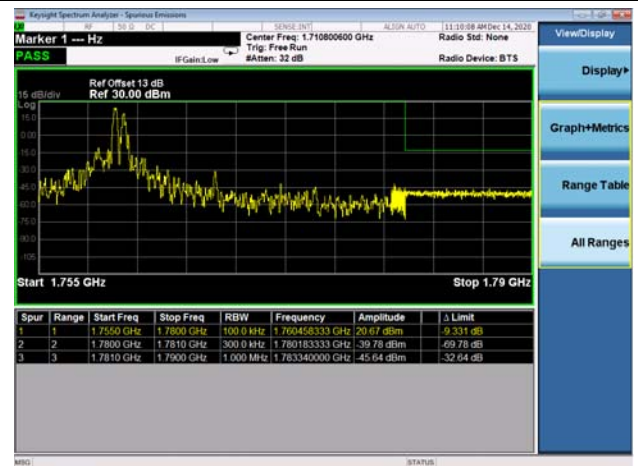

LTE Band 66C

Channel Bandwidth: 5MHz+20MHz

Low 1RB0 and 1RB99

High 1RB0 and 1RB99

Low 1RB24 and 1RB0

High 1RB24 and 1RB0

Low FULL RB

High FULL RB

LTE Band 66C

Channel Bandwidth: 10MHz+15MHz

Low 1RB0 and 1RB74

High 1RB0 and 1RB74

Low 1RB49 and 1RB0

High 1RB49 and 1RB0

Low FULL RB

High FULL RB

LTE Band 66C

Channel Bandwidth: 10MHz+20MHz

Low 1RB0 and 1RB99

High 1RB0 and 1RB99

Low 1RB49 and 1RB0

High 1RB49 and 1RB0

Low FULL RB

High FULL RB