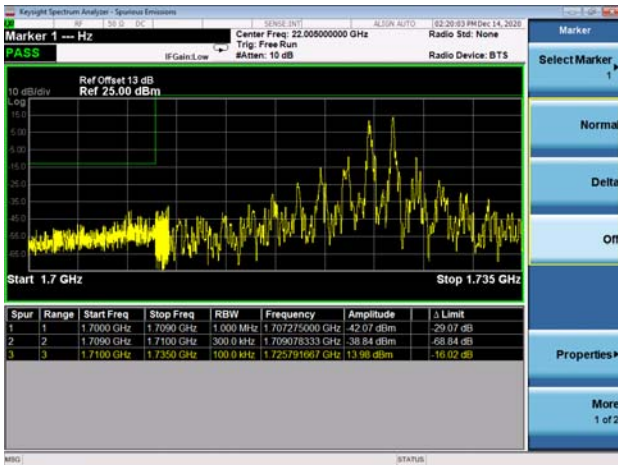

LTE Band 66C

Channel Bandwidth: 15MHz+10MHz

Low 1RB0 and 1RB49

High 1RB0 and 1RB49

Low 1RB74 and 1RB0

High 1RB74 and 1RB0

Low FULL RB

High FULL RB

LTE Band 66C

Channel Bandwidth: 15MHz+15MHz

Low 1RB0 and 1RB74

High 1RB0 and 1RB74

Low 1RB74 and 1RB0

High 1RB74 and 1RB0

Low FULL RB

High FULL RB

LTE Band 66C

Channel Bandwidth: 15MHz+20MHz

Low 1RB0 and 1RB99

High 1RB0 and 1RB99

Low 1RB74 and 1RB0

High 1RB74 and 1RB0

Low FULL RB

High FULL RB

LTE Band 66C

Channel Bandwidth: 20MHz+5MHz

Low 1RB0 and 1RB24

High 1RB0 and 1RB24

Low 1RB99 and 1RB0

High 1RB99 and 1RB0

Low FULL RB

High FULL RB