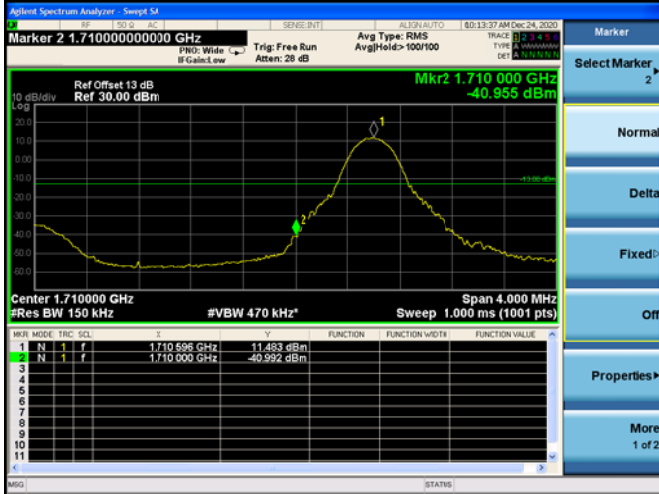

Low 1RB

High 1RB

Low FULL RB

High FULL RB

LTE Band 66B

Channel Bandwidth: 5MHz+15MHz

Low 1RB

High 1RB

Low FULL RB

High FULL RB

LTE Band 66B

Channel Bandwidth: 10MHz+5MHz

Low 1RB

High 1RB

Low FULL RB

High FULL RB

LTE Band 66B

Channel Bandwidth: 10MHz+10MHz

Low 1RB

High 1RB

Low FULL RB

High FULL RB

LTE Band 66B

Channel Bandwidth: 15MHz+5MHz