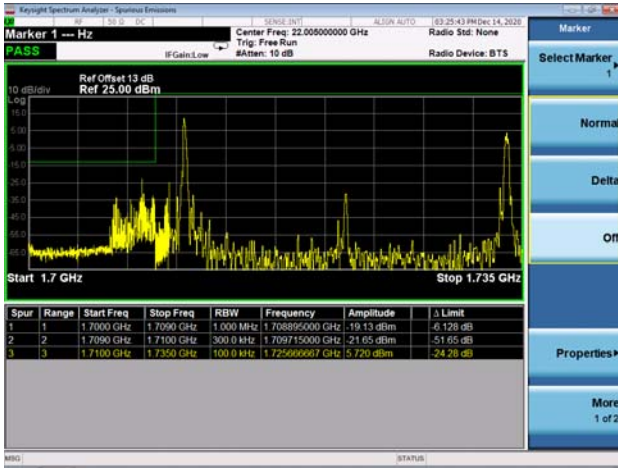

LTE Band 66C

Channel Bandwidth: 15MHz+15MHz

Low 1RB0 and 1RB74

High 1RB0 and 1RB74

Low 1RB74 and 1RB0

High 1RB74 and 1RB0

Low FULL RB

High FULL RB

LTE Band 66C

Channel Bandwidth: 15MHz+20MHz

Low 1RB0 and 1RB99

High 1RB0 and 1RB99

Low 1RB74 and 1RB0

High 1RB74 and 1RB0

Low FULL RB

High FULL RB

LTE Band 66C

Channel Bandwidth: 20MHz+5MHz

Low 1RB0 and 1RB24

High 1RB0 and 1RB24

Low 1RB99 and 1RB0

High 1RB99 and 1RB0

Low FULL RB

High FULL RB

LTE Band 66C

Channel Bandwidth: 20MHz+10MHz

Low 1RB0 and 1RB49

High 1RB0 and 1RB49

Low 1RB99 and 1RB0

High 1RB99 and 1RB0

Low FULL RB

High FULL RB