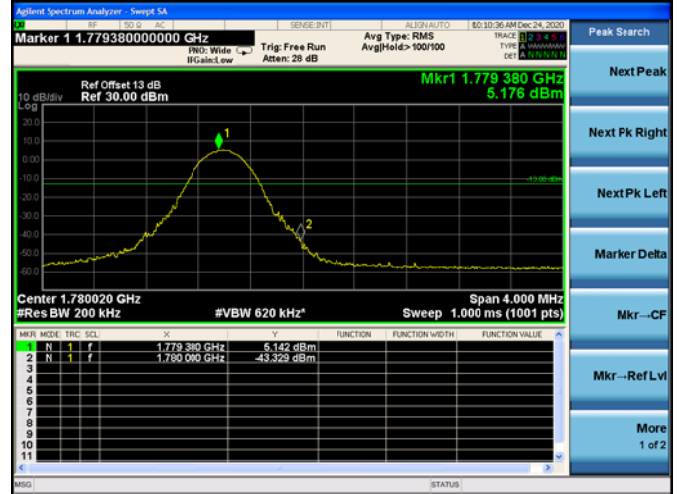

Low 1RB

High 1RB

Low FULL RB

High FULL RB

LTE Band 66B

Channel Bandwidth: 5MHz+15MHz

Low 1RB

High 1RB

Low FULL RB

High FULL RB

LTE Band 66B

Channel Bandwidth: 10MHz+5MHz

Low 1RB

High 1RB

Low FULL RB

High FULL RB

LTE Band 66B

Channel Bandwidth: 10MHz+10MHz

Low 1RB

High 1RB

Low FULL RB

High FULL RB

LTE Band 66B

Channel Bandwidth: 15MHz+5MHz