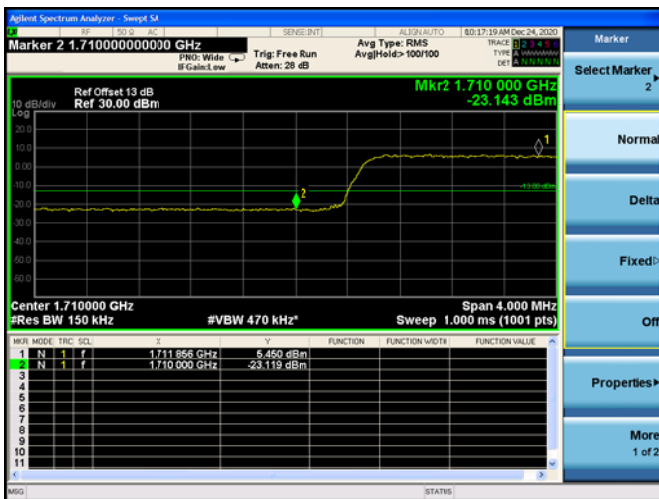

LTE Band 66C

Channel Bandwidth: 20MHz+20MHz

Low 1RB0 and 1RB99

High 1RB0 and 1RB99

Low 1RB99 and 1RB0

Low 1RB99 and 1RB0

Low FULL RB

High FULL RB

LTE Band 66B

Channel Bandwidth: 5MHz+5MHz

Low 1RB

High 1RB

Low FULL RB

High FULL RB

LTE Band 66B

Channel Bandwidth: 5MHz+10MHz

Low 1RB

High 1RB

Low FULL RB

High FULL RB

LTE Band 66B

Channel Bandwidth: 5MHz+15MHz

Low 1RB

High 1RB