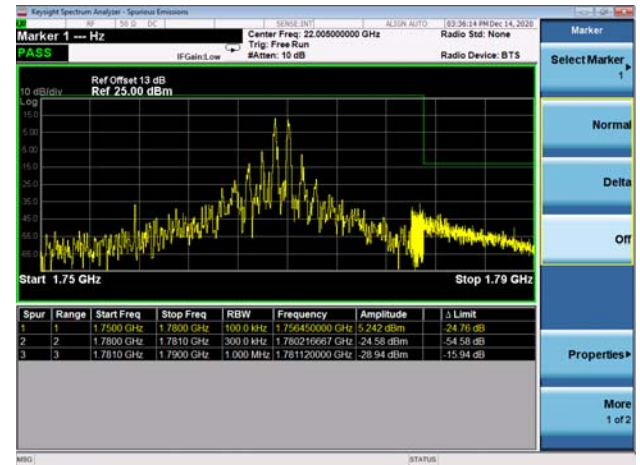

LTE Band 66C

Channel Bandwidth: 20MHz+5MHz

Low 1RB0 and 1RB24

High 1RB0 and 1RB24

Low 1RB99 and 1RB0

High 1RB99 and 1RB0

Low FULL RB

High FULL RB

LTE Band 66C

Channel Bandwidth: 20MHz+10MHz

Low 1RB0 and 1RB49

High 1RB0 and 1RB49

Low 1RB99 and 1RB0

High 1RB99 and 1RB0

Low FULL RB

High FULL RB

LTE Band 66C

Channel Bandwidth: 20MHz+15MHz

Low 1RB0 and 1RB74

High 1RB0 and 1RB74

Low 1RB99 and 1RB0

Low 1RB99 and 1RB0

Low FULL RB

High FULL RB

LTE Band 66C

Channel Bandwidth: 20MHz+20MHz

Low 1RB0 and 1RB99

High 1RB0 and 1RB99

Low 1RB99 and 1RB0

Low 1RB99 and 1RB0

Low FULL RB

High FULL RB