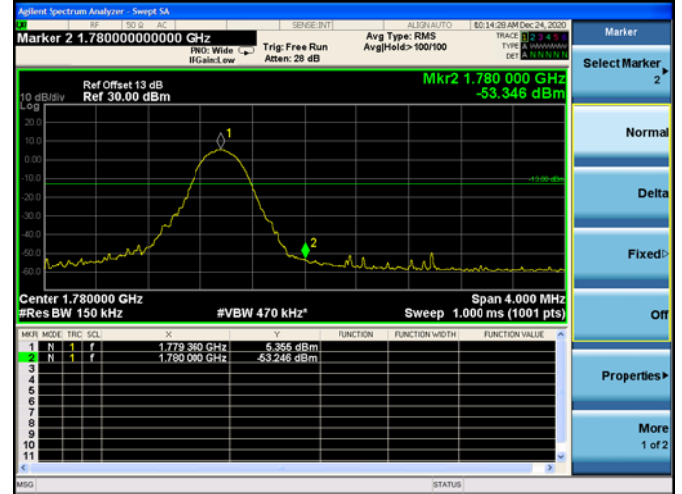

Low 1RB

High 1RB

Low FULL RB

High FULL RB

LTE Band 66B

Channel Bandwidth: 5MHz+15MHz

Low 1RB

High 1RB

Low FULL RB

High FULL RB

LTE Band 66B

Channel Bandwidth: 10MHz+5MHz

Low 1RB

High 1RB

Low FULL RB

High FULL RB

LTE Band 66B

Channel Bandwidth: 10MHz+10MHz

Low 1RB

High 1RB

Low FULL RB

High FULL RB

LTE Band 66B

Channel Bandwidth: 15MHz+5MHz