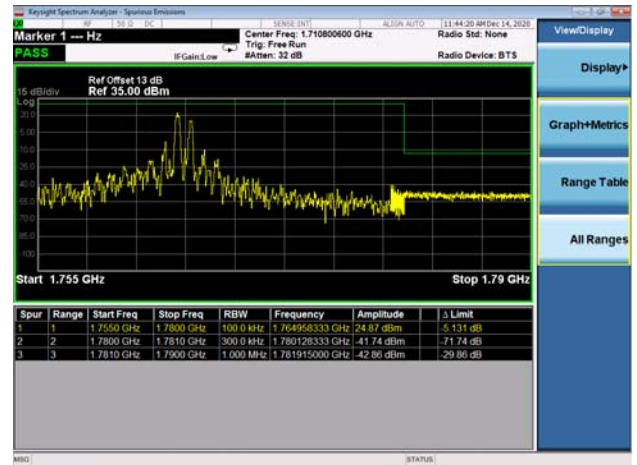

LTE Band 66C

Channel Bandwidth: 5MHz+20MHz

Low 1RB0 and 1RB99

High 1RB0 and 1RB99

Low 1RB24 and 1RB0

High 1RB24 and 1RB0

Low FULL RB

High FULL RB

LTE Band 66C

Channel Bandwidth: 10MHz+15MHz

Low 1RB0 and 1RB74

High 1RB0 and 1RB74

Low 1RB49 and 1RB0

High 1RB49 and 1RB0

Low FULL RB

High FULL RB

LTE Band 66C

Channel Bandwidth: 10MHz+20MHz

Low 1RB0 and 1RB99

High 1RB0 and 1RB99

Low 1RB49 and 1RB0

High 1RB49 and 1RB0

Low FULL RB

High FULL RB

LTE Band 66C

Channel Bandwidth: 15MHz+10MHz

Low 1RB0 and 1RB49

High 1RB0 and 1RB49

Low 1RB74 and 1RB0

High 1RB74 and 1RB0

Low FULL RB

High FULL RB