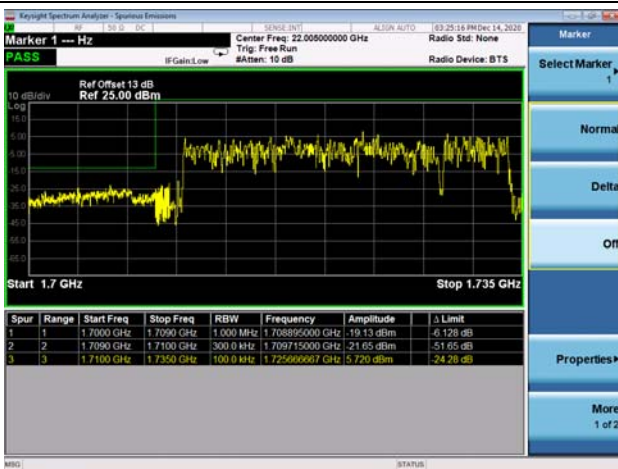

LTE Band 66C

Channel Bandwidth: 15MHz+20MHz

Low 1RB0 and 1RB99

High 1RB0 and 1RB99

Low 1RB74 and 1RB0

High 1RB74 and 1RB0

Low FULL RB

High FULL RB

LTE Band 66C

Channel Bandwidth: 20MHz+5MHz

Low 1RB0 and 1RB24

High 1RB0 and 1RB24

Low 1RB99 and 1RB0

High 1RB99 and 1RB0

Low FULL RB

High FULL RB

LTE Band 66C

Channel Bandwidth: 20MHz+10MHz

Low 1RB0 and 1RB49

High 1RB0 and 1RB49

Low 1RB99 and 1RB0

High 1RB99 and 1RB0

Low FULL RB

High FULL RB

LTE Band 66C

Channel Bandwidth: 20MHz+15MHz

Low 1RB0 and 1RB74

High 1RB0 and 1RB74

Low 1RB99 and 1RB0

Low 1RB99 and 1RB0

Low FULL RB

High FULL RB