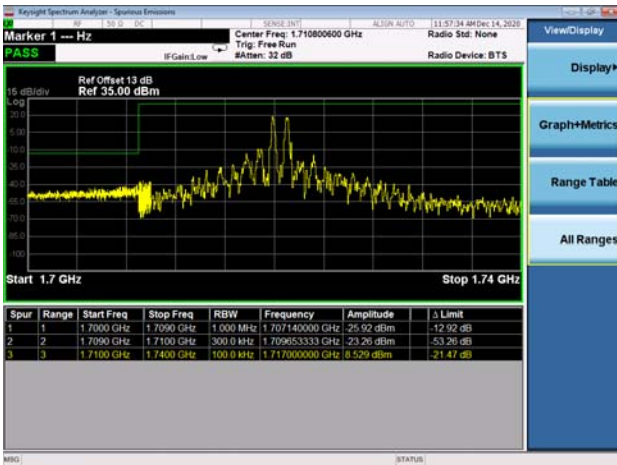

LTE Band 66C

Channel Bandwidth: 10MHz+15MHz

Low 1RB0 and 1RB74

High 1RB0 and 1RB74

Low 1RB49 and 1RB0

High 1RB49 and 1RB0

Low FULL RB

High FULL RB

LTE Band 66C

Channel Bandwidth: 10MHz+20MHz

Low 1RB0 and 1RB99

High 1RB0 and 1RB99

Low 1RB49 and 1RB0

High 1RB49 and 1RB0

Low FULL RB

High FULL RB

LTE Band 66C

Channel Bandwidth: 15MHz+10MHz

Low 1RB0 and 1RB49

High 1RB0 and 1RB49

Low 1RB74 and 1RB0

High 1RB74 and 1RB0

Low FULL RB

High FULL RB

LTE Band 66C

Channel Bandwidth: 15MHz+15MHz

Low 1RB0 and 1RB74

High 1RB0 and 1RB74

Low 1RB74 and 1RB0

High 1RB74 and 1RB0

Low FULL RB

High FULL RB