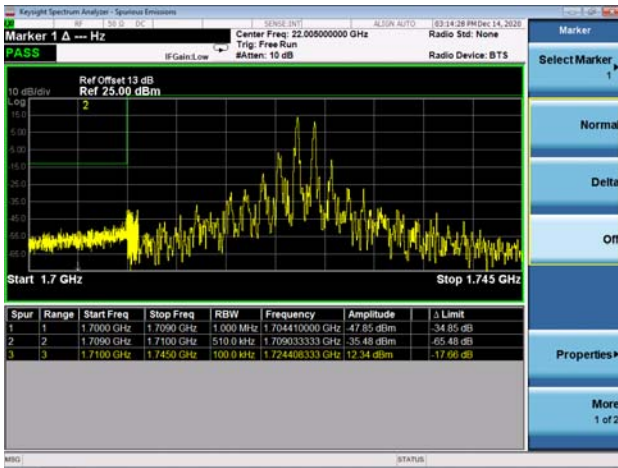

LTE Band 66C

Channel Bandwidth: 15MHz+15MHz

Low 1RB0 and 1RB74

High 1RB0 and 1RB74

Low 1RB74 and 1RB0

High 1RB74 and 1RB0

Low FULL RB

High FULL RB

LTE Band 66C

Channel Bandwidth: 15MHz+20MHz

Low 1RB0 and 1RB99

High 1RB0 and 1RB99

Low 1RB74 and 1RB0

High 1RB74 and 1RB0

Low FULL RB

High FULL RB

LTE Band 66C

Channel Bandwidth: 20MHz+5MHz

Low 1RB0 and 1RB24

High 1RB0 and 1RB24

Low 1RB99 and 1RB0

High 1RB99 and 1RB0

Low FULL RB

High FULL RB

LTE Band 66C

Channel Bandwidth: 20MHz+10MHz

Low 1RB0 and 1RB49

High 1RB0 and 1RB49

Low 1RB99 and 1RB0

High 1RB99 and 1RB0

Low FULL RB

High FULL RB