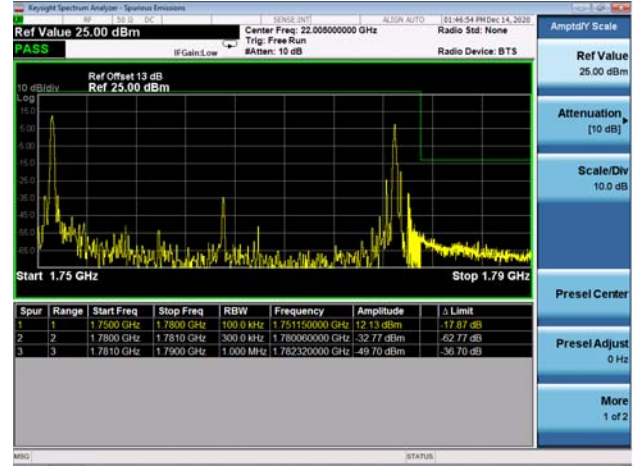

LTE Band 66C

Channel Bandwidth: 5MHz+20MHz

Low 1RB0 and 1RB99

High 1RB0 and 1RB99

Low 1RB24 and 1RB0

High 1RB24 and 1RB0

Low FULL RB

High FULL RB

LTE Band 66C

Channel Bandwidth: 10MHz+15MHz

Low 1RB0 and 1RB74

High 1RB0 and 1RB74

Low 1RB49 and 1RB0

High 1RB49 and 1RB0

Low FULL RB

High FULL RB

LTE Band 66C

Channel Bandwidth: 10MHz+20MHz

Low 1RB0 and 1RB99

High 1RB0 and 1RB99

Low 1RB49 and 1RB0

High 1RB49 and 1RB0

Low FULL RB

High FULL RB

LTE Band 66C

Channel Bandwidth: 15MHz+10MHz

Low 1RB0 and 1RB49

High 1RB0 and 1RB49

Low 1RB74 and 1RB0

High 1RB74 and 1RB0

Low FULL RB

High FULL RB