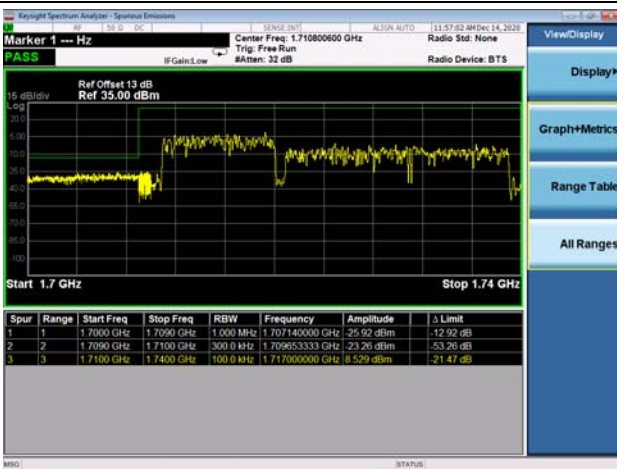

LTE Band 66C

Channel Bandwidth: 10MHz+15MHz

Low 1RB0 and 1RB74

High 1RB0 and 1RB74

Low 1RB49 and 1RB0

High 1RB49 and 1RB0

Low FULL RB

High FULL RB

LTE Band 66C

Channel Bandwidth: 10MHz+20MHz

Low 1RB0 and 1RB99

High 1RB0 and 1RB99

Low 1RB49 and 1RB0

High 1RB49 and 1RB0

Low FULL RB

High FULL RB

LTE Band 66C

Channel Bandwidth: 15MHz+10MHz

Low 1RB0 and 1RB49

High 1RB0 and 1RB49

Low 1RB74 and 1RB0

High 1RB74 and 1RB0

Low FULL RB

High FULL RB

LTE Band 66C

Channel Bandwidth: 15MHz+15MHz

Low 1RB0 and 1RB74

High 1RB0 and 1RB74

Low 1RB74 and 1RB0

High 1RB74 and 1RB0

Low FULL RB

High FULL RB