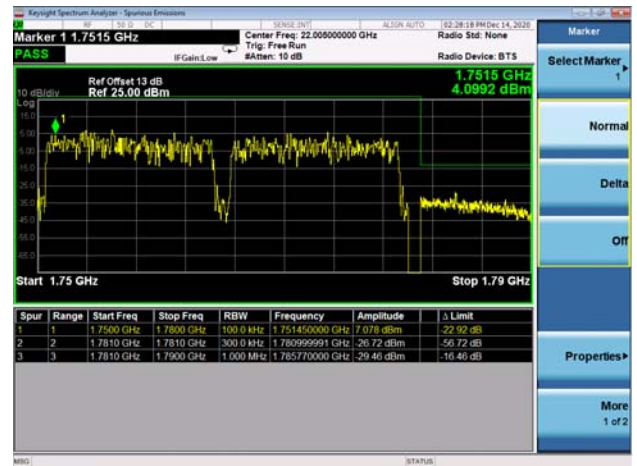

LTE Band 66C

Channel Bandwidth: 15MHz+10MHz

Low 1RB0 and 1RB49

High 1RB0 and 1RB49

Low 1RB74 and 1RB0

High 1RB74 and 1RB0

Low FULL RB

High FULL RB

LTE Band 66C

Channel Bandwidth: 15MHz+15MHz

Low 1RB0 and 1RB74

High 1RB0 and 1RB74

Low 1RB74 and 1RB0

High 1RB74 and 1RB0

Low FULL RB

High FULL RB

LTE Band 66C

Channel Bandwidth: 15MHz+20MHz

Low 1RB0 and 1RB99

High 1RB0 and 1RB99

Low 1RB74 and 1RB0

High 1RB74 and 1RB0

Low FULL RB

High FULL RB

LTE Band 66C

Channel Bandwidth: 20MHz+5MHz

Low 1RB0 and 1RB24

High 1RB0 and 1RB24

Low 1RB99 and 1RB0

High 1RB99 and 1RB0

Low FULL RB

High FULL RB