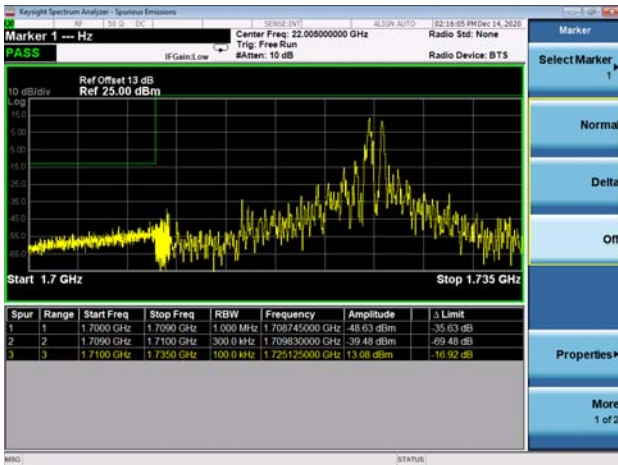

LTE Band 66C

Channel Bandwidth: 10MHz+20MHz

Low 1RB0 and 1RB99

High 1RB0 and 1RB99

Low 1RB49 and 1RB0

High 1RB49 and 1RB0

Low FULL RB

High FULL RB

LTE Band 66C

Channel Bandwidth: 15MHz+10MHz

Low 1RB0 and 1RB49

High 1RB0 and 1RB49

Low 1RB74 and 1RB0

High 1RB74 and 1RB0

Low FULL RB

High FULL RB

LTE Band 66C

Channel Bandwidth: 15MHz+15MHz

Low 1RB0 and 1RB74

High 1RB0 and 1RB74

Low 1RB74 and 1RB0

High 1RB74 and 1RB0

Low FULL RB

High FULL RB

LTE Band 66C

Channel Bandwidth: 15MHz+20MHz

Low 1RB0 and 1RB99

High 1RB0 and 1RB99

Low 1RB74 and 1RB0

High 1RB74 and 1RB0

Low FULL RB

High FULL RB