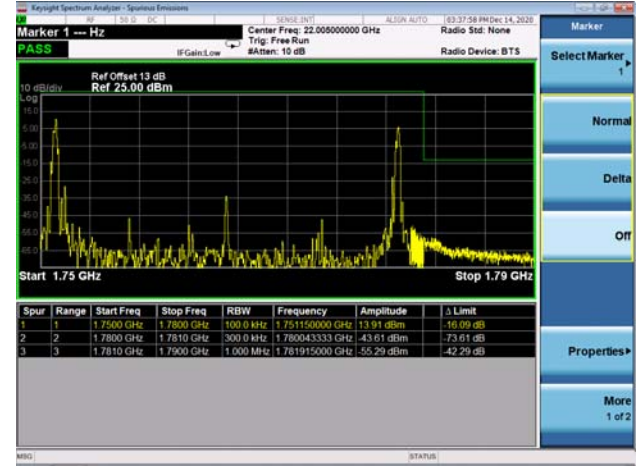

LTE Band 66C

Channel Bandwidth: 15MHz+20MHz

Low 1RB0 and 1RB99

High 1RB0 and 1RB99

Low 1RB74 and 1RB0

High 1RB74 and 1RB0

Low FULL RB

High FULL RB

LTE Band 66C

Channel Bandwidth: 20MHz+5MHz

Low 1RB0 and 1RB24

High 1RB0 and 1RB24

Low 1RB99 and 1RB0

High 1RB99 and 1RB0

Low FULL RB

High FULL RB

LTE Band 66C

Channel Bandwidth: 20MHz+10MHz

Low 1RB0 and 1RB49

High 1RB0 and 1RB49

Low 1RB99 and 1RB0

High 1RB99 and 1RB0

Low FULL RB

High FULL RB

LTE Band 66C

Channel Bandwidth: 20MHz+15MHz

Low 1RB0 and 1RB74

High 1RB0 and 1RB74

Low 1RB99 and 1RB0

Low 1RB99 and 1RB0

Low FULL RB

High FULL RB