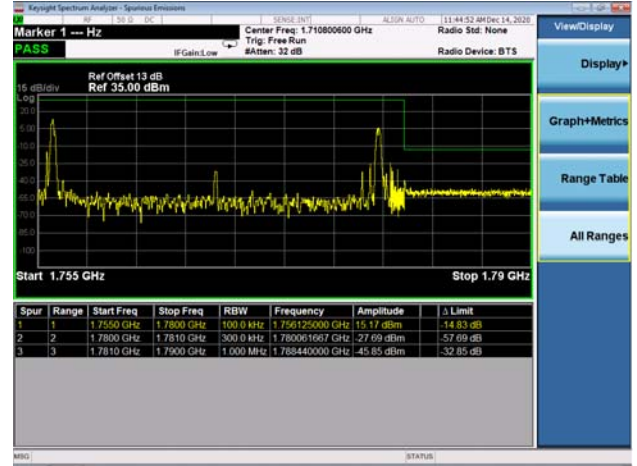

LTE Band 66C

Channel Bandwidth: 5MHz+20MHz

Low 1RB0 and 1RB99

High 1RB0 and 1RB99

Low 1RB24 and 1RB0

High 1RB24 and 1RB0

Low FULL RB

High FULL RB

LTE Band 66C

Channel Bandwidth: 10MHz+15MHz

Low 1RB0 and 1RB74

High 1RB0 and 1RB74

Low 1RB49 and 1RB0

High 1RB49 and 1RB0

Low FULL RB

High FULL RB

LTE Band 66C

Channel Bandwidth: 10MHz+20MHz

Low 1RB0 and 1RB99

High 1RB0 and 1RB99

Low 1RB49 and 1RB0

High 1RB49 and 1RB0

Low FULL RB

High FULL RB