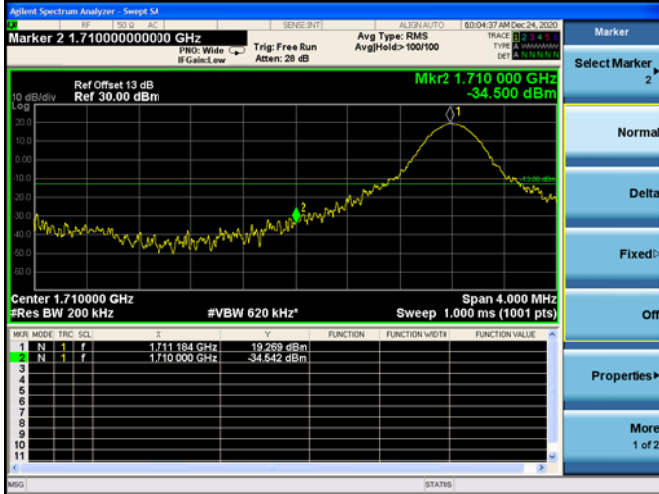

LTE Band 66B

Channel Bandwidth: 5MHz+5MHz

Low 1RB

High 1RB

Low FULL RB

High FULL RB

LTE Band 66B

Channel Bandwidth: 5MHz+10MHz

Low 1RB

High 1RB

Low FULL RB

High FULL RB

LTE Band 66B

Channel Bandwidth: 5MHz+15MHz

Low 1RB

High 1RB

Low FULL RB

High FULL RB

LTE Band 66B

Channel Bandwidth: 10MHz+5MHz

Low 1RB

High 1RB

Low FULL RB

High FULL RB