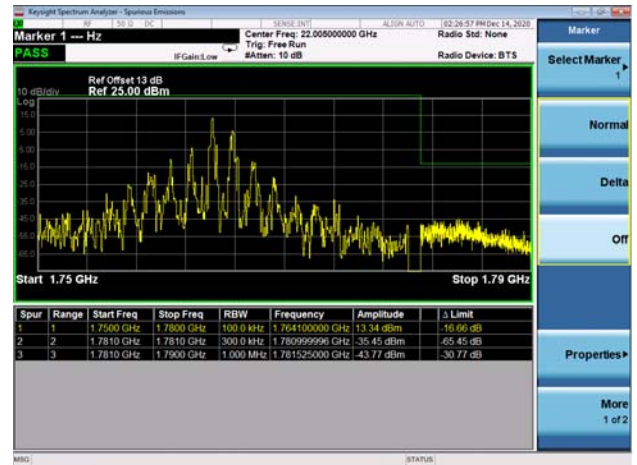

LTE Band 66C

Channel Bandwidth: 15MHz+10MHz

Low 1RB0 and 1RB49

High 1RB0 and 1RB49

Low 1RB74 and 1RB0

High 1RB74 and 1RB0

Low FULL RB

High FULL RB

LTE Band 66C

Channel Bandwidth: 15MHz+15MHz

Low 1RB0 and 1RB74

High 1RB0 and 1RB74

Low 1RB74 and 1RB0

High 1RB74 and 1RB0

Low FULL RB

High FULL RB

LTE Band 66C

Channel Bandwidth: 15MHz+20MHz

Low 1RB0 and 1RB99

High 1RB0 and 1RB99

Low 1RB74 and 1RB0

High 1RB74 and 1RB0

Low FULL RB

High FULL RB

LTE Band 66C

Channel Bandwidth: 20MHz+5MHz

Low 1RB0 and 1RB24

High 1RB0 and 1RB24

Low 1RB99 and 1RB0

High 1RB99 and 1RB0

Low FULL RB

High FULL RB