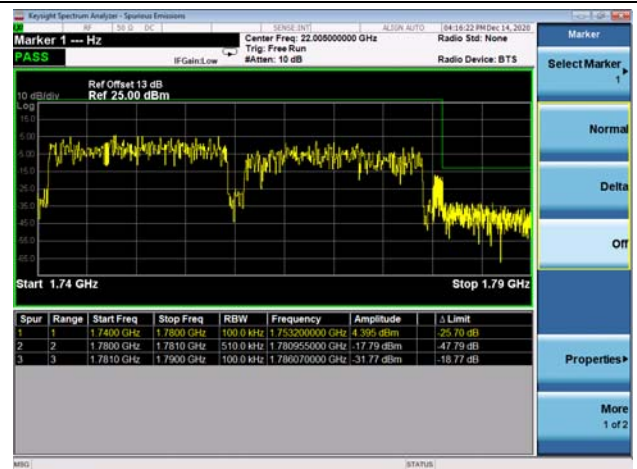

LTE Band 66C

Channel Bandwidth: 20MHz+15MHz

Low 1RB0 and 1RB74

High 1RB0 and 1RB74

Low 1RB99 and 1RB0

Low 1RB99 and 1RB0

Low FULL RB

High FULL RB

LTE Band 66C

Channel Bandwidth: 20MHz+20MHz

Low 1RB0 and 1RB99

High 1RB0 and 1RB99

Low 1RB99 and 1RB0

Low 1RB99 and 1RB0

Low FULL RB

High FULL RB

LTE Band 66B

Channel Bandwidth: 5MHz+5MHz

Low 1RB

High 1RB

Low FULL RB

High FULL RB

LTE Band 66B

Channel Bandwidth: 5MHz+10MHz