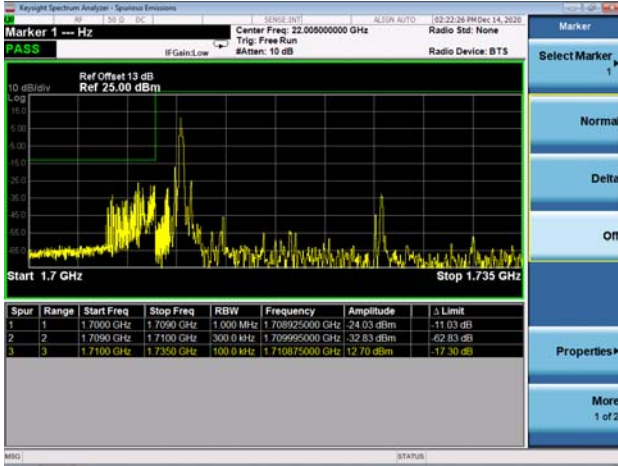

LTE Band 66C

Channel Bandwidth: 10MHz+20MHz

Low 1RB0 and 1RB99

High 1RB0 and 1RB99

Low 1RB49 and 1RB0

High 1RB49 and 1RB0

Low FULL RB

High FULL RB

LTE Band 66C

Channel Bandwidth: 15MHz+10MHz

Low 1RB0 and 1RB49

High 1RB0 and 1RB49

Low 1RB74 and 1RB0

High 1RB74 and 1RB0

Low FULL RB

High FULL RB

LTE Band 66C

Channel Bandwidth: 15MHz+15MHz

Low 1RB0 and 1RB74

High 1RB0 and 1RB74

Low 1RB74 and 1RB0

High 1RB74 and 1RB0

Low FULL RB

High FULL RB

LTE Band 66C

Channel Bandwidth: 15MHz+20MHz

Low 1RB0 and 1RB99

High 1RB0 and 1RB99

Low 1RB74 and 1RB0

High 1RB74 and 1RB0

Low FULL RB

High FULL RB