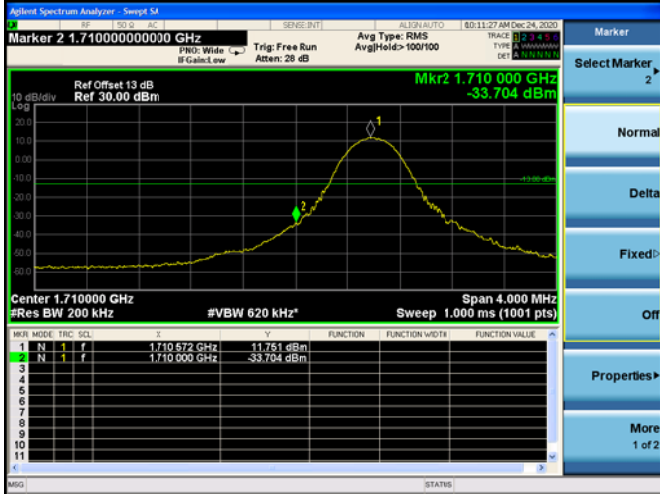

Low 1RB

High 1RB

Low FULL RB

High FULL RB

LTE Band 66B

Channel Bandwidth: 5MHz+15MHz

Low 1RB

High 1RB

Low FULL RB

High FULL RB

LTE Band 66B

Channel Bandwidth: 10MHz+5MHz

Low 1RB

High 1RB

Low FULL RB

High FULL RB

LTE Band 66B

Channel Bandwidth: 10MHz+10MHz

Low 1RB

High 1RB

Low FULL RB

High FULL RB

LTE Band 66B

Channel Bandwidth: 15MHz+5MHz