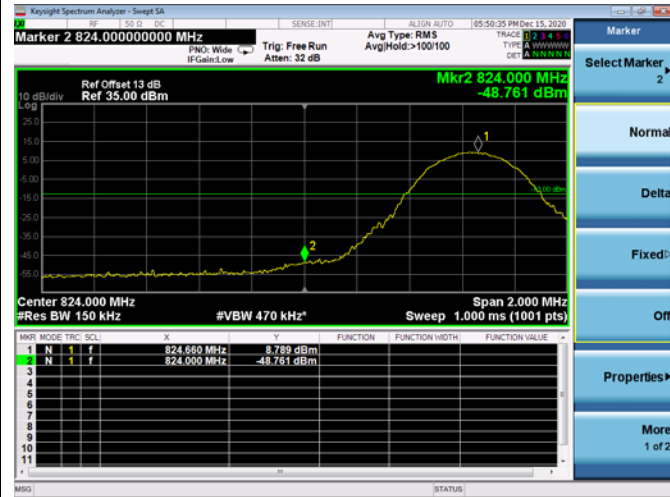

LTE Band 66B

Channel Bandwidth: 10MHz+10MHz

Low 1RB

High 1RB

Low FULL RB

High FULL RB

LTE Band 66B

Channel Bandwidth: 15MHz+5MHz

Low 1RB

High 1RB

Low FULL RB

High FULL RB

LTE Band 5B

Channel Bandwidth: 3MHz+5MHz

Low 1RB

High 1RB

Low FULL RB

High FULL RB

LTE Band 5B

Channel Bandwidth:5MHz+3MHz

Low 1RB

High 1RB

Low FULL RB

High FULL RB

LTE Band 5B

Channel Bandwidth: 5MHz+10MHz

Low 1RB

High 1RB

Low FULL RB

High FULL RB

LTE Band 5B

Channel Bandwidth: 10MHz+5MHz