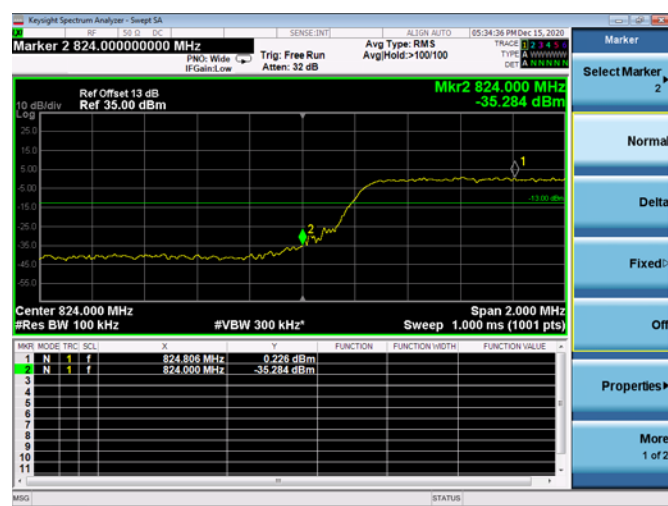

Low 1RB

High 1RB

Low FULL RB

High FULL RB

LTE Band 5B

Channel Bandwidth: 3MHz+5MHz

Low 1RB

High 1RB

Low FULL RB

High FULL RB

LTE Band 5B

Channel Bandwidth:5MHz+3MHz

Low 1RB

High 1RB

Low FULL RB

High FULL RB

LTE Band 5B

Channel Bandwidth: 5MHz+10MHz

Low 1RB

High 1RB

Low FULL RB

High FULL RB

LTE Band 5B

Channel Bandwidth: 10MHz+5MHz