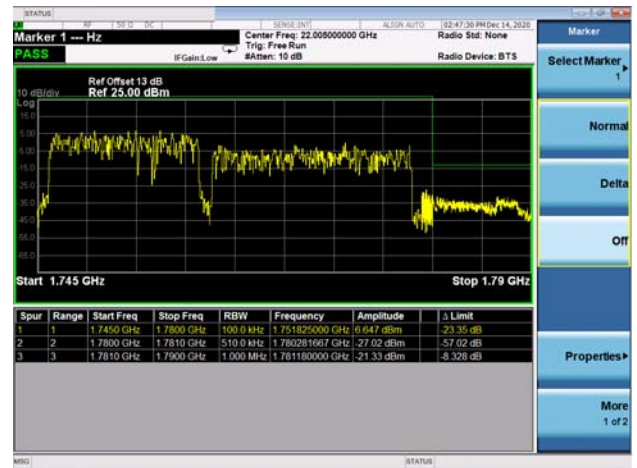

LTE Band 66C

Channel Bandwidth: 15MHz+15MHz

Low 1RB0 and 1RB74

High 1RB0 and 1RB74

Low 1RB74 and 1RB0

High 1RB74 and 1RB0

Low FULL RB

High FULL RB

LTE Band 66C

Channel Bandwidth: 15MHz+20MHz

Low 1RB0 and 1RB99

High 1RB0 and 1RB99

Low 1RB74 and 1RB0

High 1RB74 and 1RB0

Low FULL RB

High FULL RB

LTE Band 66C

Channel Bandwidth: 20MHz+5MHz

Low 1RB0 and 1RB24

High 1RB0 and 1RB24

Low 1RB99 and 1RB0

High 1RB99 and 1RB0

Low FULL RB

High FULL RB

LTE Band 66C

Channel Bandwidth: 20MHz+10MHz

Low 1RB0 and 1RB49

High 1RB0 and 1RB49

Low 1RB99 and 1RB0

High 1RB99 and 1RB0

Low FULL RB

High FULL RB