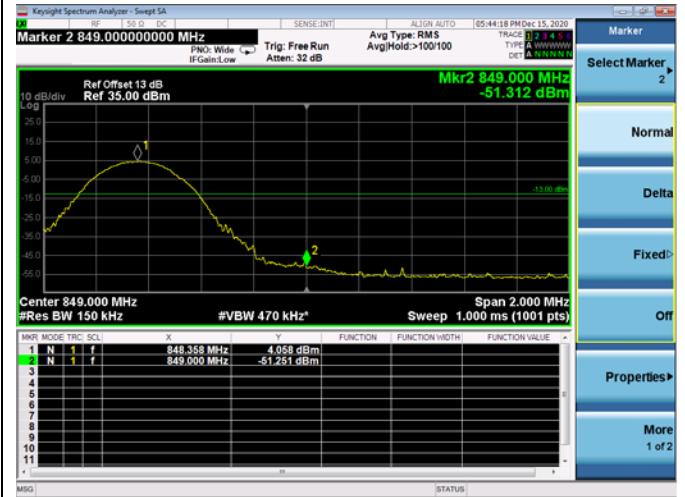

Low FULL RB

High FULL RB

LTE Band 5B

Channel Bandwidth:5MHz+3MHz

Low 1RB

High 1RB

Low FULL RB

High FULL RB

LTE Band 5B

Channel Bandwidth: 5MHz+10MHz

Low 1RB

High 1RB

Low FULL RB

High FULL RB

LTE Band 5B

Channel Bandwidth: 10MHz+5MHz

Low 1RB

High 1RB

Low FULL RB

High FULL RB