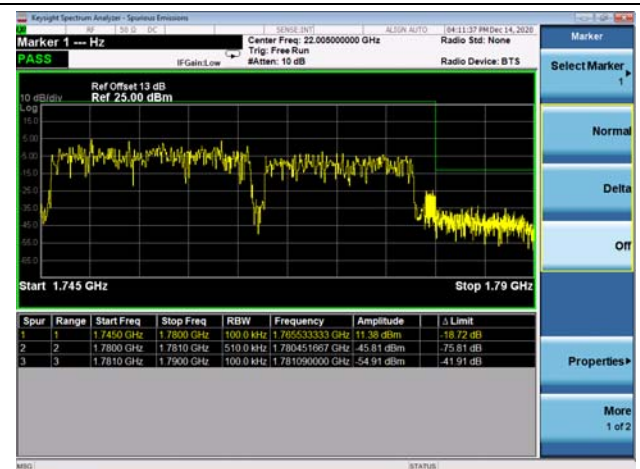

LTE Band 66C

Channel Bandwidth: 20MHz+10MHz

Low 1RB0 and 1RB49

High 1RB0 and 1RB49

Low 1RB99 and 1RB0

High 1RB99 and 1RB0

Low FULL RB

High FULL RB

LTE Band 66C

Channel Bandwidth: 20MHz+15MHz

Low 1RB0 and 1RB74

High 1RB0 and 1RB74

Low 1RB99 and 1RB0

Low 1RB99 and 1RB0

Low FULL RB

High FULL RB

LTE Band 66C

Channel Bandwidth: 20MHz+20MHz

Low 1RB0 and 1RB99

High 1RB0 and 1RB99

Low 1RB99 and 1RB0

Low 1RB99 and 1RB0

Low FULL RB

High FULL RB