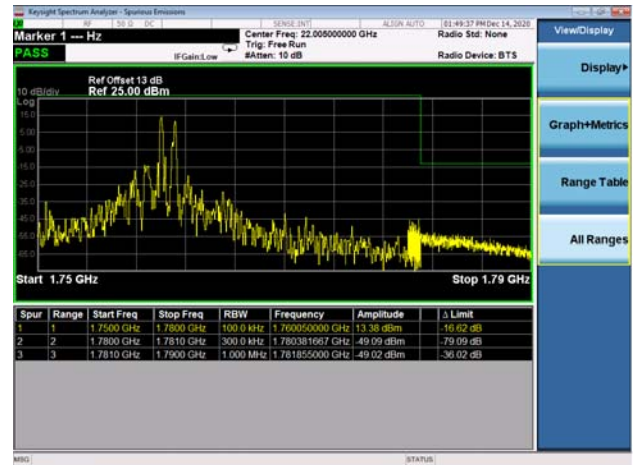

LTE Band 66C

Channel Bandwidth: 10MHz+15MHz

Low 1RB0 and 1RB74

High 1RB0 and 1RB74

Low 1RB49 and 1RB0

High 1RB49 and 1RB0

Low FULL RB

High FULL RB

LTE Band 66C

Channel Bandwidth: 10MHz+20MHz

Low 1RB0 and 1RB99

High 1RB0 and 1RB99

Low 1RB49 and 1RB0

High 1RB49 and 1RB0

Low FULL RB

High FULL RB

LTE Band 66C

Channel Bandwidth: 15MHz+10MHz

Low 1RB0 and 1RB49

High 1RB0 and 1RB49

Low 1RB74 and 1RB0

High 1RB74 and 1RB0

Low FULL RB

High FULL RB

LTE Band 66C

Channel Bandwidth: 15MHz+15MHz

Low 1RB0 and 1RB74

High 1RB0 and 1RB74

Low 1RB74 and 1RB0

High 1RB74 and 1RB0

Low FULL RB

High FULL RB