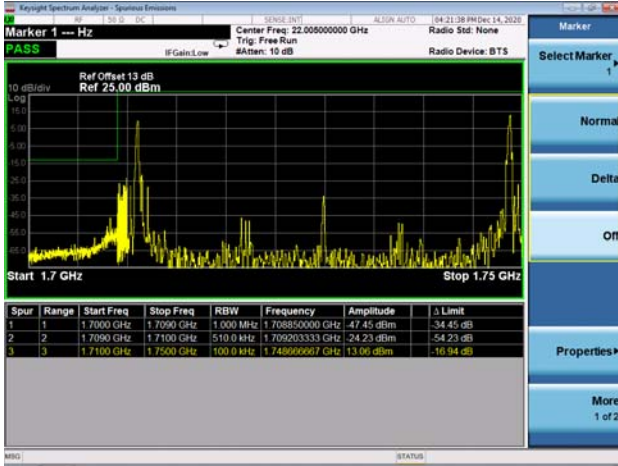

LTE Band 66C

Channel Bandwidth: 20MHz+10MHz

Low 1RB0 and 1RB49

High 1RB0 and 1RB49

Low 1RB99 and 1RB0

High 1RB99 and 1RB0

Low FULL RB

High FULL RB

LTE Band 66C

Channel Bandwidth: 20MHz+15MHz

Low 1RB0 and 1RB74

High 1RB0 and 1RB74

Low 1RB99 and 1RB0

Low 1RB99 and 1RB0

Low FULL RB

High FULL RB

LTE Band 66C

Channel Bandwidth: 20MHz+20MHz

Low 1RB0 and 1RB99

High 1RB0 and 1RB99

Low 1RB99 and 1RB0

Low 1RB99 and 1RB0

Low FULL RB

High FULL RB

LTE Band 66B

Channel Bandwidth: 5MHz+5MHz

Low 1RB

High 1RB

Low FULL RB

High FULL RB

LTE Band 66B

Channel Bandwidth: 5MHz+10MHz