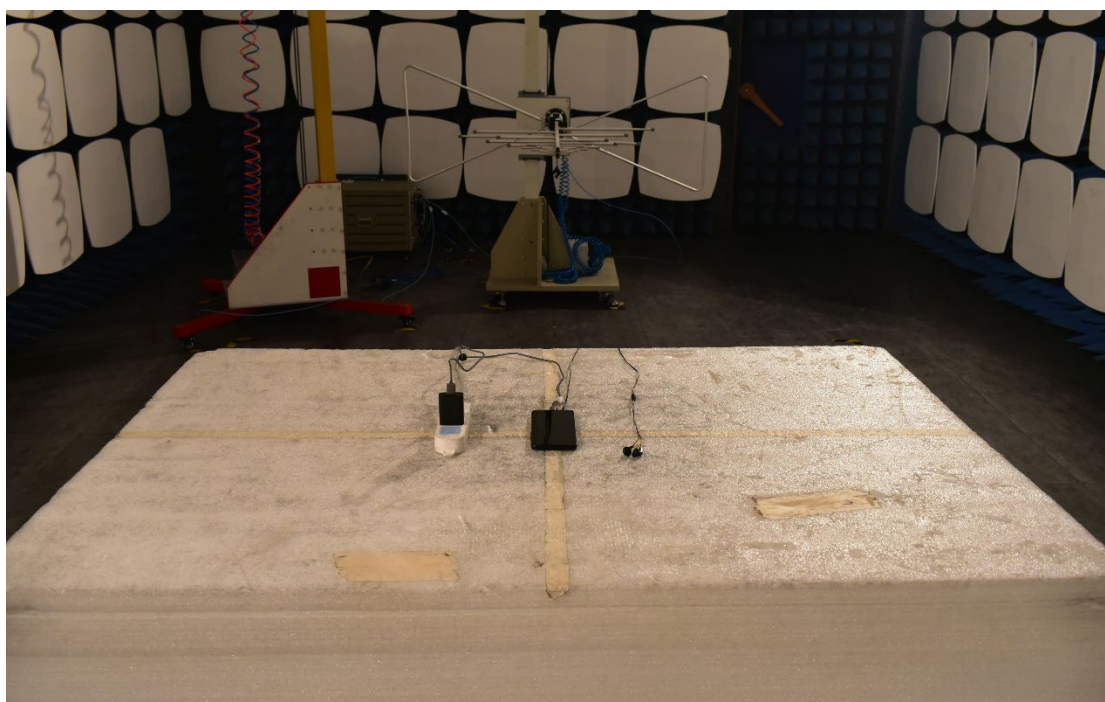

FCC ID:2ABGH-R678L5S6

Test Setup Photos

1. RF measurement setup

(GSM&WCDMA<E)

2. Radiated Spurious Emission(30MHz-1GHz)

3. Radiated Spurious Emission(above 1GHz)