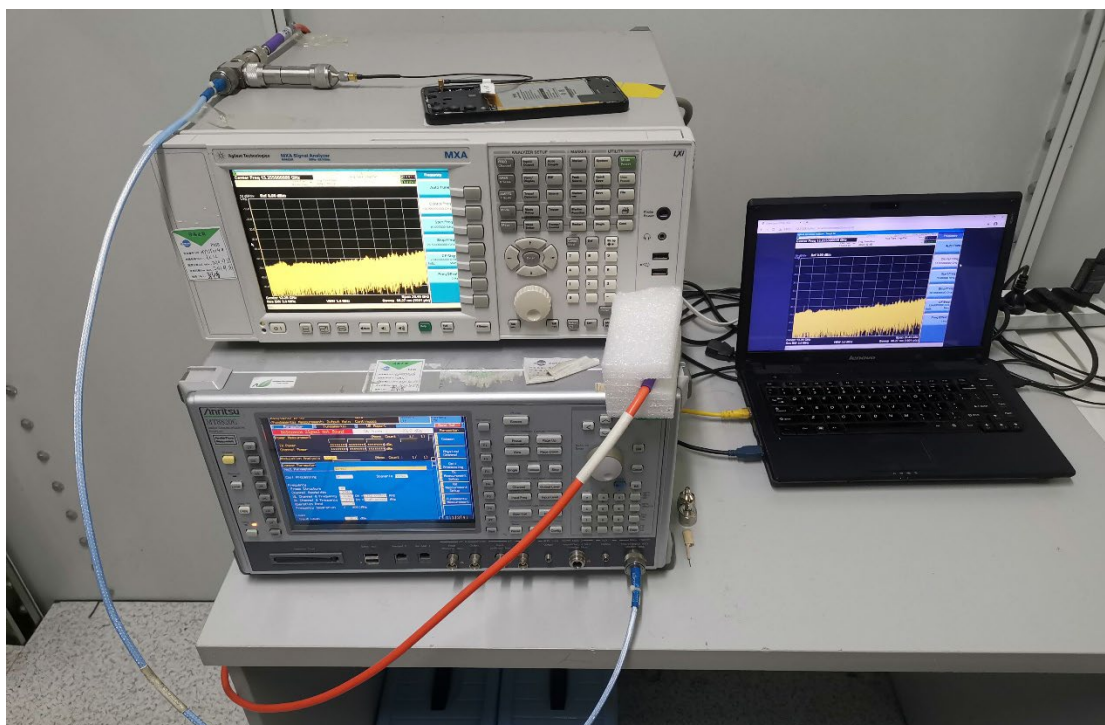

FCC ID:2ABGH-R678L5S6

Test Setup Photos

1. RF measurement setup

(GSM&WCDMA<E)

2. Radiated Spurious Emission(30MHz-1GHz)

3. Radiated Spurious Emission(above 1GHz)