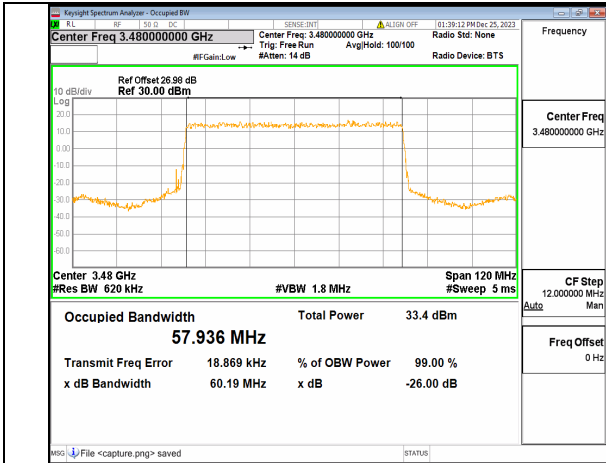

n77(3450-3550MHz) 60M DFT-s-OFDM BPSK Outer_Full Low