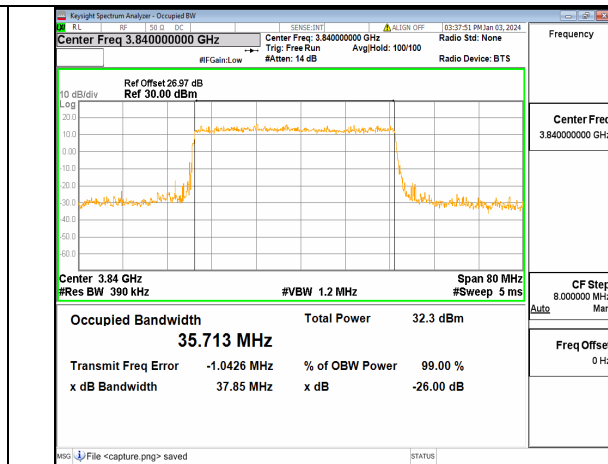

n77(3700-3980MHz) 40M DFT-s-OFDM QPSK Outer_Full Mid