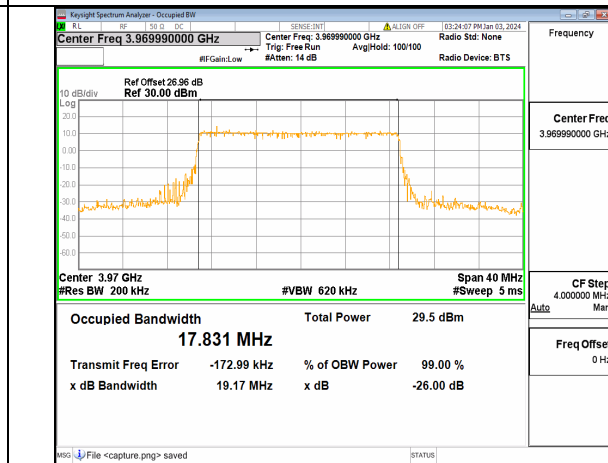

n77(3700-3980MHz) 20M DFT-s-OFDM 64QAM Outer_Full High