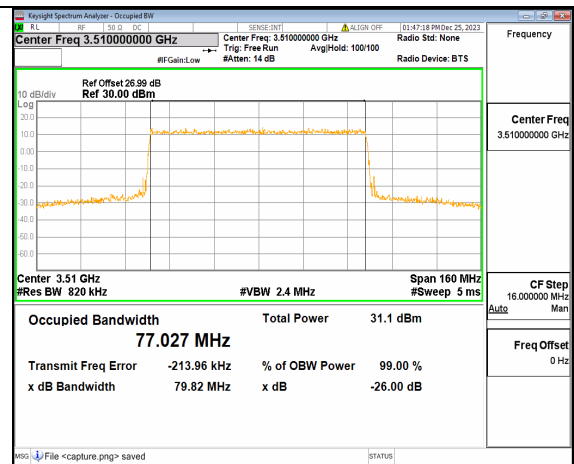

n77(3450-3550MHz) 80M CP-OFDM QPSK Outer_Full High