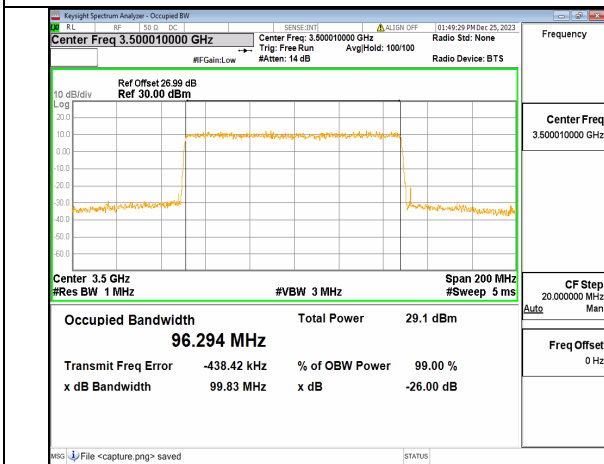

n77(3450-3550MHz) 100M DFT-s-OFDM 256QAM Outer_Full Mid