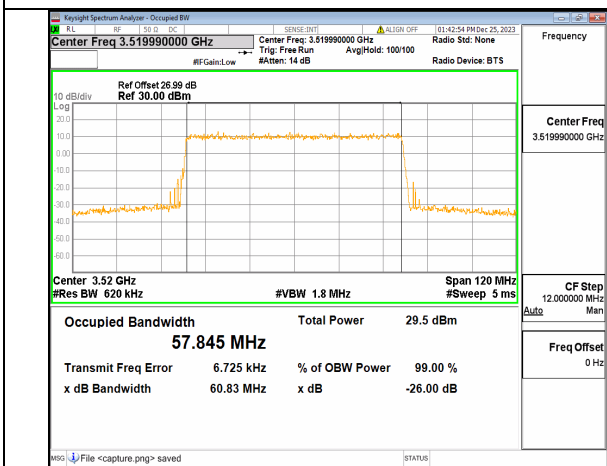

n77(3450-3550MHz) 60M DFT-s-OFDM 256QAM Outer_Full High