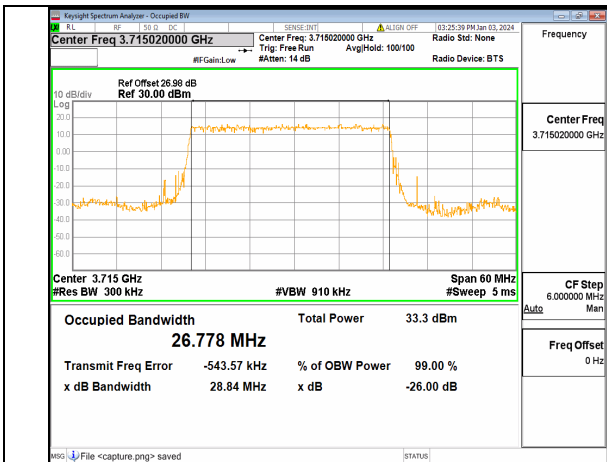

n77(3700-3980MHz) 30M DFT-s-OFDM BPSK Outer_Full Low