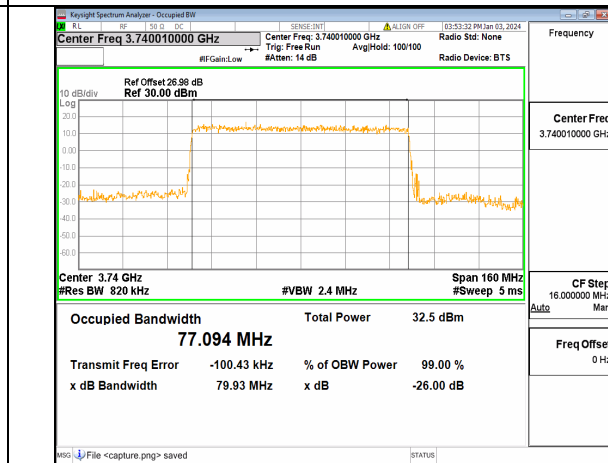

n77(3700-3980MHz) 80M DFT-s-OFDM 64QAM Outer_Full Low