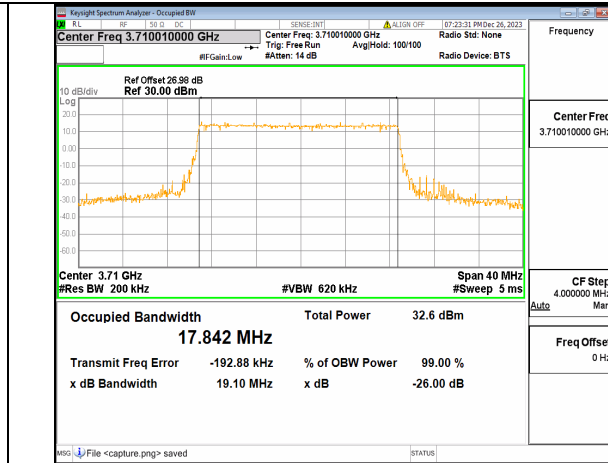

n77(3700-3980MHz) 20M DFT-s-OFDM QPSK Outer_Full Low