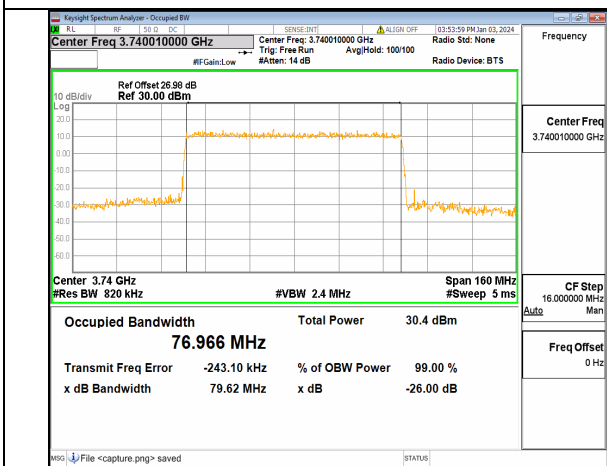

n77(3700-3980MHz) 80M DFT-s-OFDM BPSK Outer_Full Low

n77(3700-3980MHz) 80M DFT-s-OFDM QPSK Outer_Full Low

n77(3700-3980MHz) 80M DFT-s-OFDM 16QAM Outer_Full Low

n77(3700-3980MHz) 80M DFT-s-OFDM 64QAM Outer_Full Low