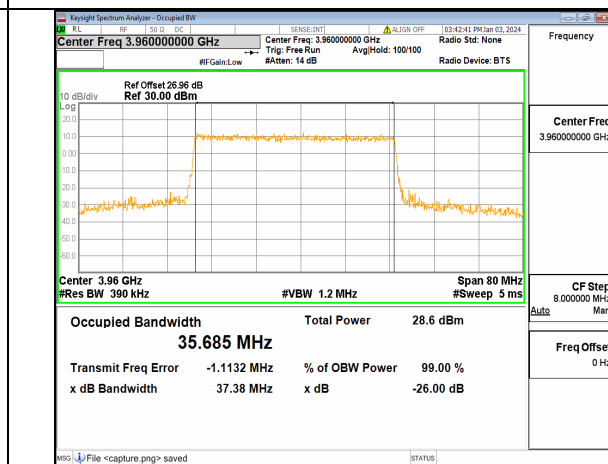

n77(3700-3980MHz) 40M CP-OFDM QPSK Outer_Full High