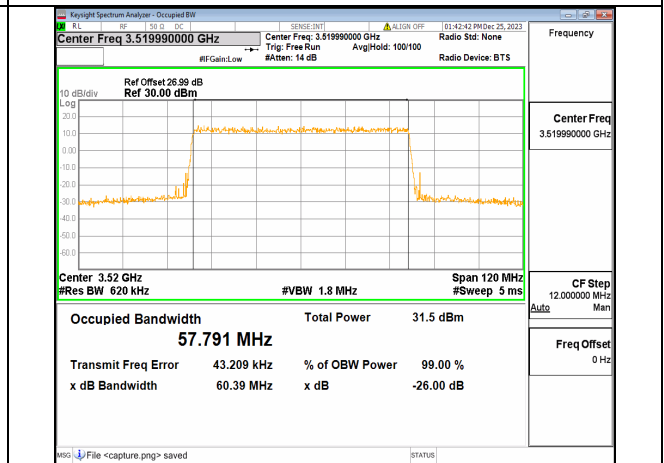

n77(3450-3550MHz) 60M DFT-s-OFDM 64QAM Outer_Full High