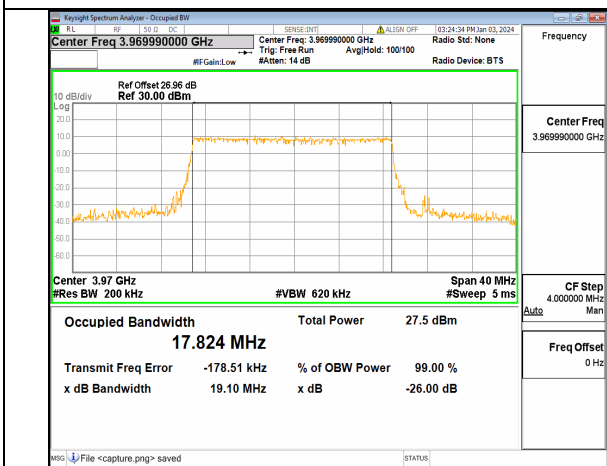

n77(3700-3980MHz) 20M DFT-s-OFDM BPSK Outer_Full High

n77(3700-3980MHz) 20M DFT-s-OFDM QPSK Outer_Full High

n77(3700-3980MHz) 20M DFT-s-OFDM 16QAM Outer_Full High

n77(3700-3980MHz) 20M DFT-s-OFDM 64QAM Outer_Full High