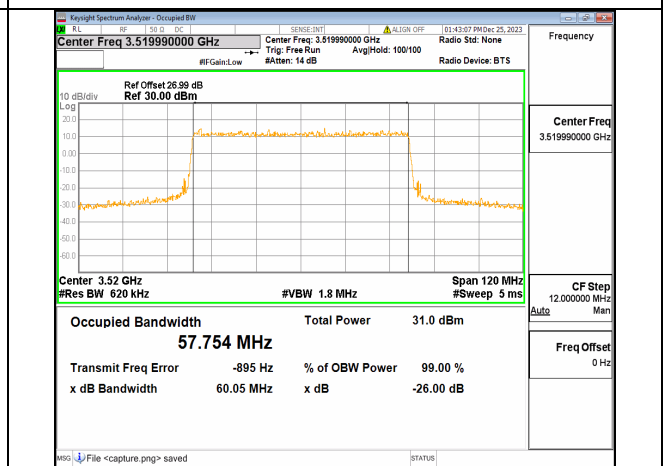

n77(3450-3550MHz) 60M CP-OFDM QPSK Outer_Full High