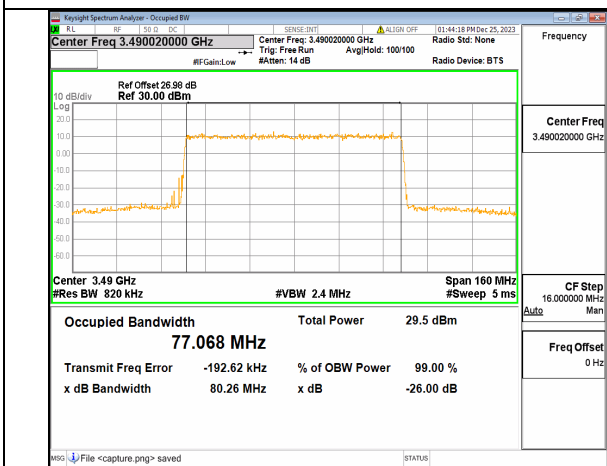

n77(3450-3550MHz) 80M DFT-s-OFDM BPSK Outer_Full Low

n77(3450-3550MHz) 80M DFT-s-OFDM QPSK Outer_Full Low

n77(3450-3550MHz) 80M DFT-s-OFDM 16QAM Outer_Full Low

n77(3450-3550MHz) 80M DFT-s-OFDM 64QAM Outer_Full Low