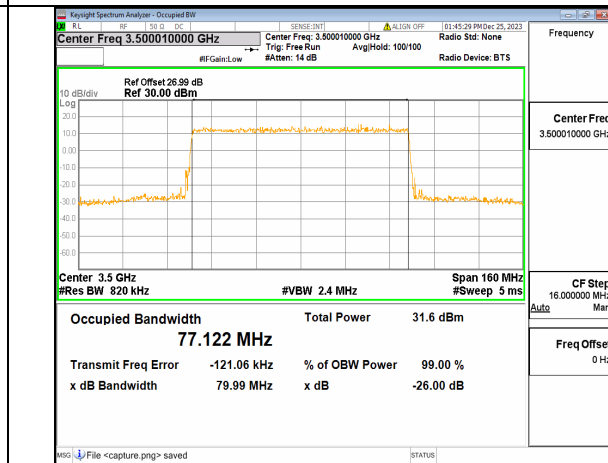

n77(3450-3550MHz) 80M DFT-s-OFDM 64QAM Outer_Full Mid