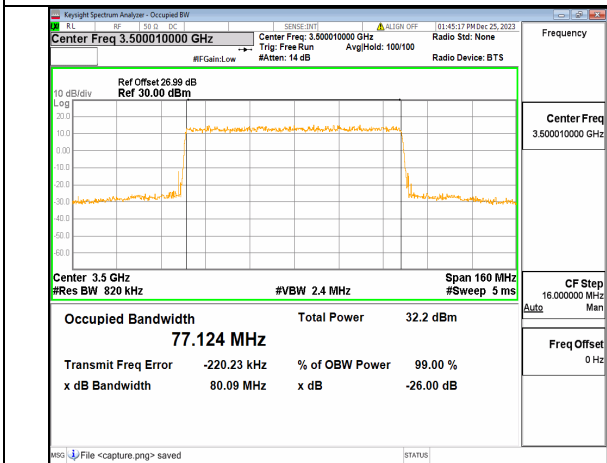

n77(3450-3550MHz) 80M DFT-s-OFDM 256QAM Outer_Full Low

n77(3450-3550MHz) 80M CP-OFDM QPSK Outer_Full Low

n77(3450-3550MHz) 80M DFT-s-OFDM BPSK Outer_Full Mid

n77(3450-3550MHz) 80M DFT-s-OFDM QPSK Outer_Full Mid