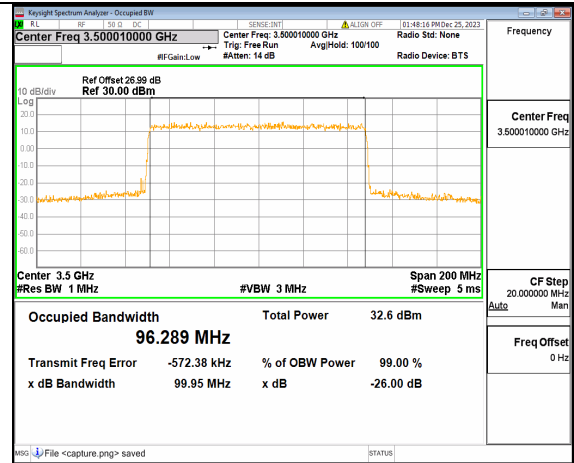

n77(3450-3550MHz) 100M DFT-s-OFDM QPSK Outer_Full Mid