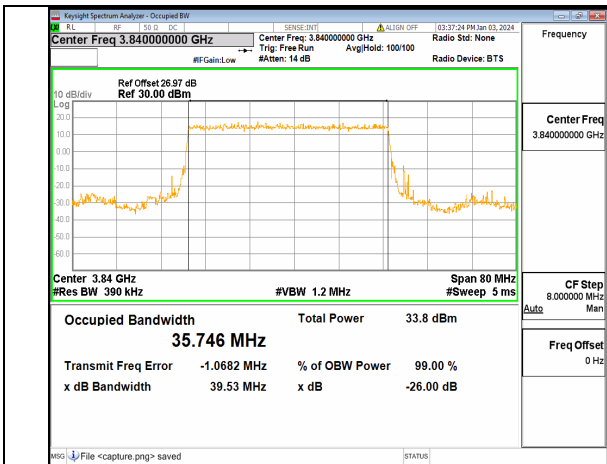

n77(3700-3980MHz) 40M DFT-s-OFDM BPSK Outer_Full Mid