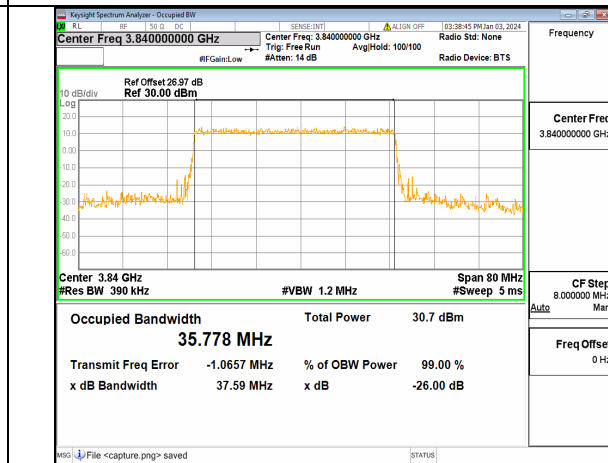

n77(3700-3980MHz) 40M DFT-s-OFDM 64QAM Outer_Full Mid