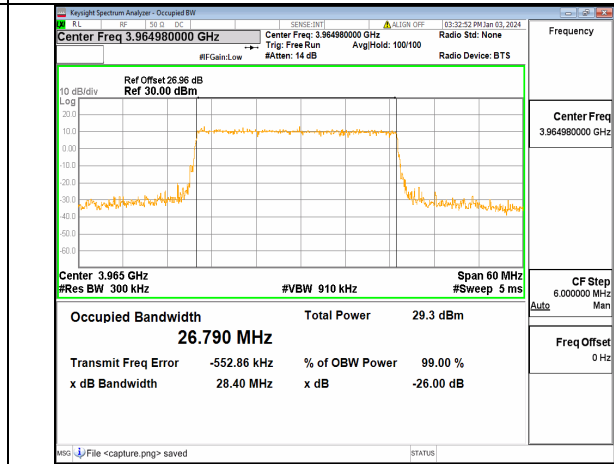

n77(3700-3980MHz) 30M DFT-s-OFDM 64QAM Outer_Full High