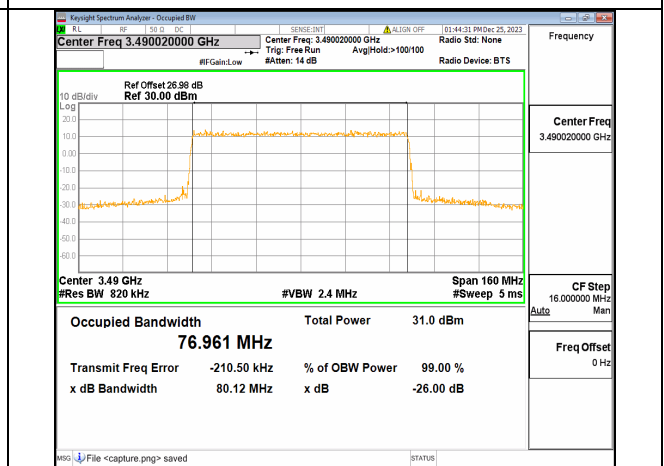

n77(3450-3550MHz) 80M CP-OFDM QPSK Outer_Full Low