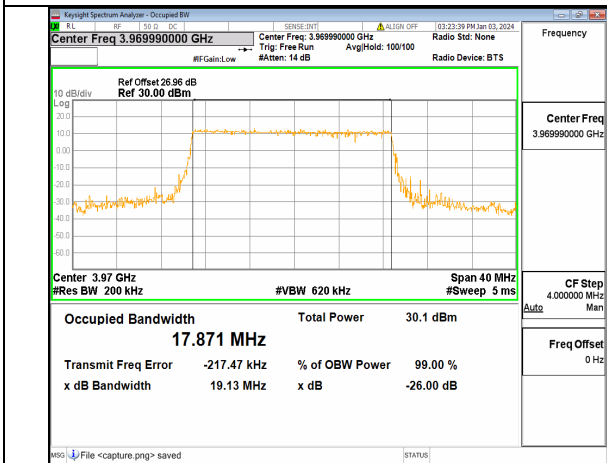

n77(3700-3980MHz) 20M DFT-s-OFDM 16QAM Outer_Full High