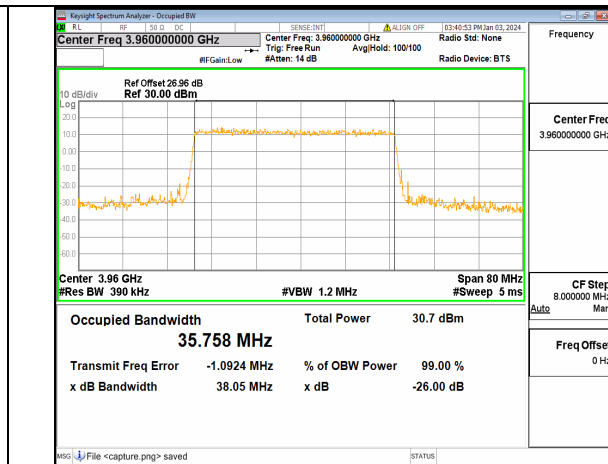

n77(3700-3980MHz) 40M DFT-s-OFDM QPSK Outer_Full High