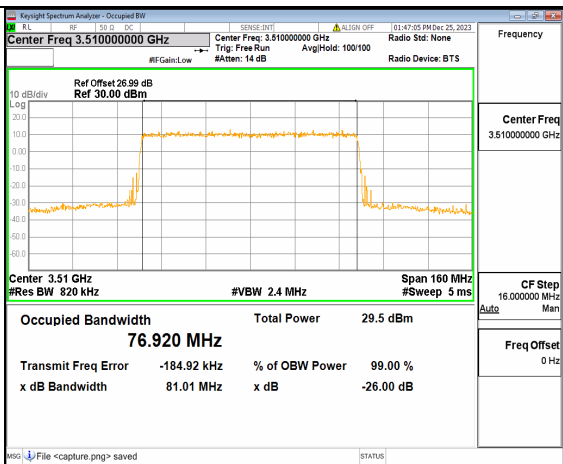

n77(3450-3550MHz) 80M DFT-s-OFDM BPSK Outer_Full High

n77(3450-3550MHz) 80M DFT-s-OFDM QPSK Outer_Full High

n77(3450-3550MHz) 80M DFT-s-OFDM 16QAM Outer_Full High

n77(3450-3550MHz) 80M DFT-s-OFDM 64QAM Outer_Full High