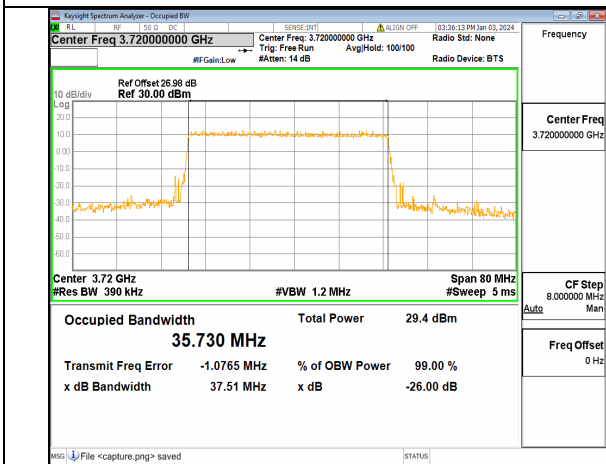

n77(3700-3980MHz) 40M DFT-s-OFDM BPSK Outer_Full Low

n77(3700-3980MHz) 40M DFT-s-OFDM QPSK Outer_Full Low

n77(3700-3980MHz) 40M DFT-s-OFDM 16QAM Outer_Full Low

n77(3700-3980MHz) 40M DFT-s-OFDM 64QAM Outer_Full Low