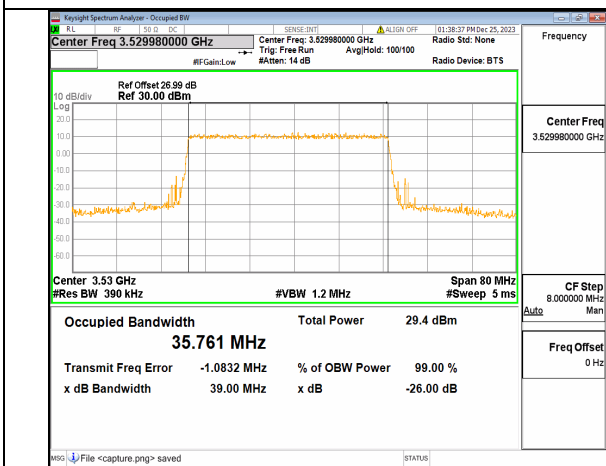

n77(3450-3550MHz) 40M DFT-s-OFDM BPSK Outer_Full High

n77(3450-3550MHz) 40M DFT-s-OFDM QPSK Outer_Full High

n77(3450-3550MHz) 40M DFT-s-OFDM 16QAM Outer_Full High

n77(3450-3550MHz) 40M DFT-s-OFDM 64QAM Outer_Full High