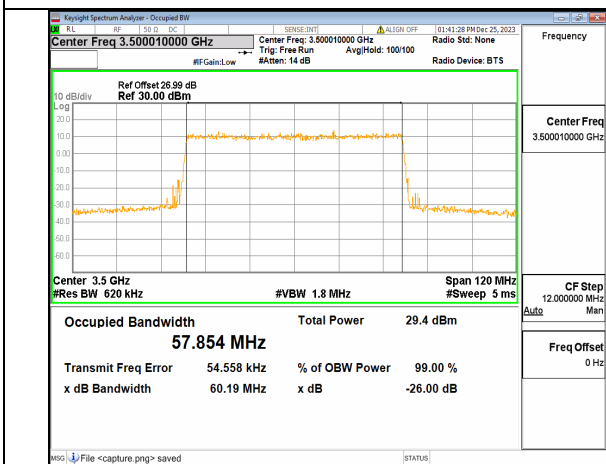

n77(3450-3550MHz) 60M DFT-s-OFDM BPSK Outer_Full Mid

n77(3450-3550MHz) 60M DFT-s-OFDM QPSK Outer_Full Mid

n77(3450-3550MHz) 60M DFT-s-OFDM 16QAM Outer_Full Mid

n77(3450-3550MHz) 60M DFT-s-OFDM 64QAM Outer_Full Mid