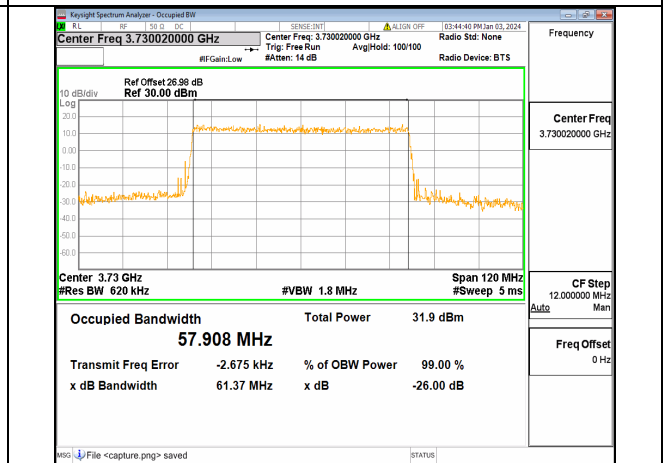

n77(3700-3980MHz) 60M DFT-s-OFDM 64QAM Outer_Full Low