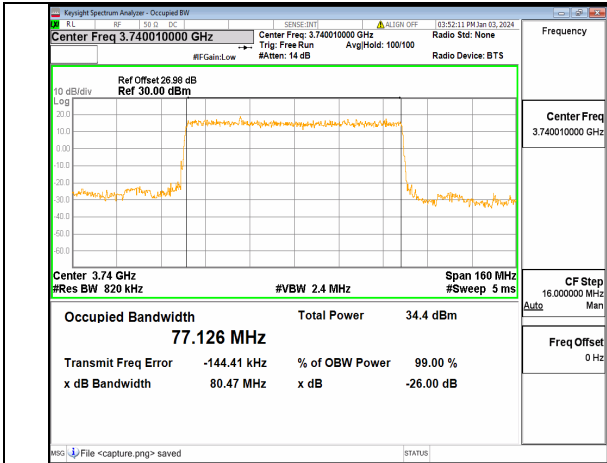

n77(3700-3980MHz) 60M DFT-s-OFDM 16QAM Outer_Full High

n77(3700-3980MHz) 60M DFT-s-OFDM 64QAM Outer_Full High

n77(3700-3980MHz) 60M DFT-s-OFDM 256QAM Outer_Full High

n77(3700-3980MHz) 60M CP-OFDM QPSK Outer_Full High