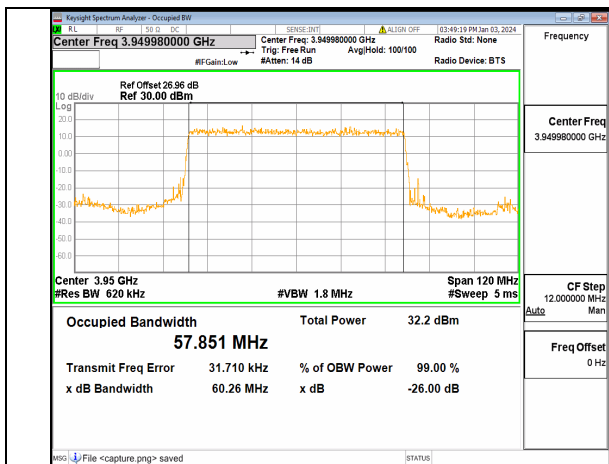

n77(3700-3980MHz) 60M DFT-s-OFDM BPSK Outer_Full High