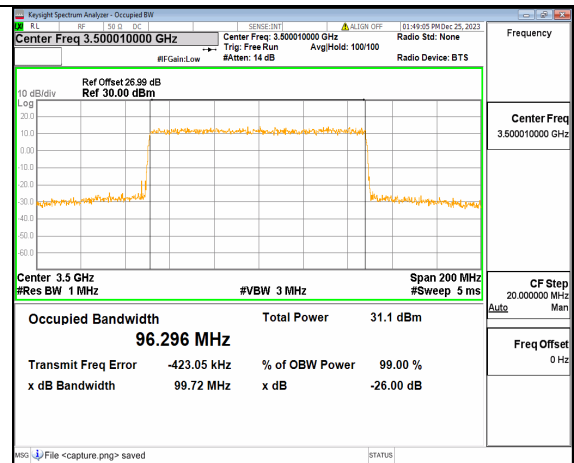

n77(3450-3550MHz) 100M DFT-s-OFDM 64QAM Outer_Full Mid