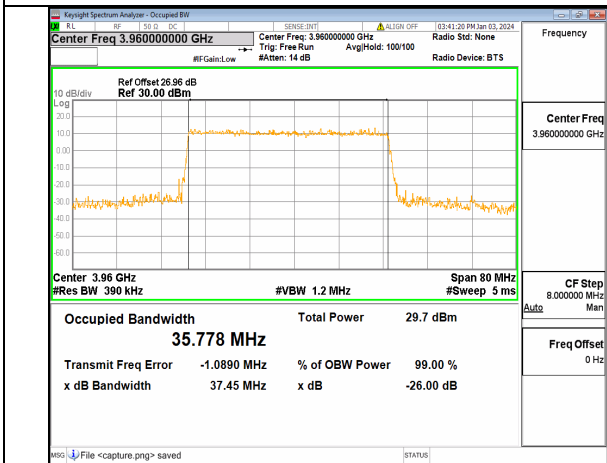

n77(3700-3980MHz) 40M DFT-s-OFDM 16QAM Outer_Full High