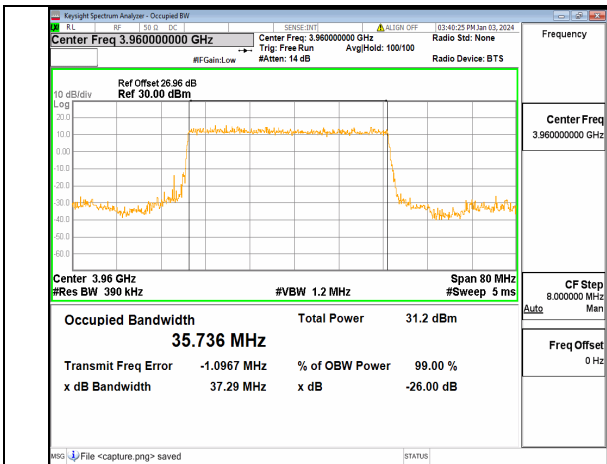

n77(3700-3980MHz) 40M DFT-s-OFDM 16QAM Outer_Full Mid

n77(3700-3980MHz) 40M DFT-s-OFDM 64QAM Outer_Full Mid

n77(3700-3980MHz) 40M DFT-s-OFDM 256QAM Outer_Full Mid

n77(3700-3980MHz) 40M CP-OFDM QPSK Outer_Full Mid