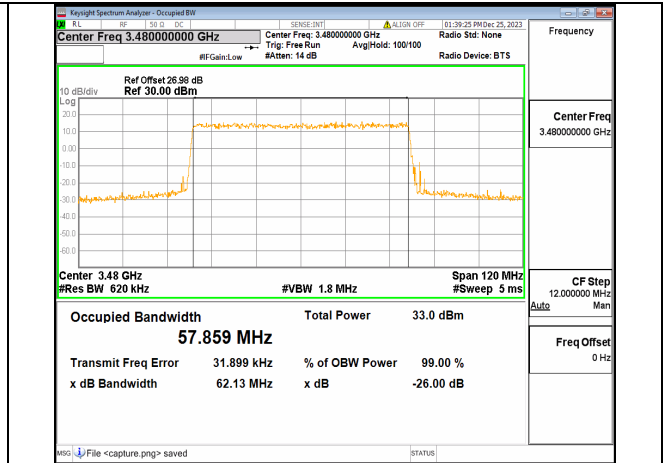

n77(3450-3550MHz) 60M DFT-s-OFDM QPSK Outer_Full Low