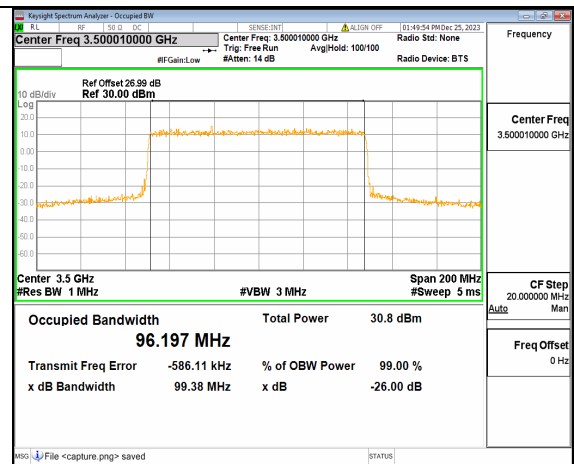

n77(3450-3550MHz) 100M CP-OFDM QPSK Outer_Full Mid