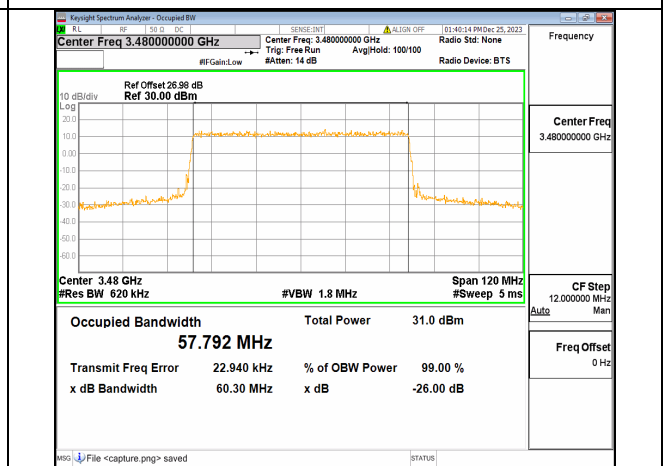

n77(3450-3550MHz) 60M CP-OFDM QPSK Outer_Full Low