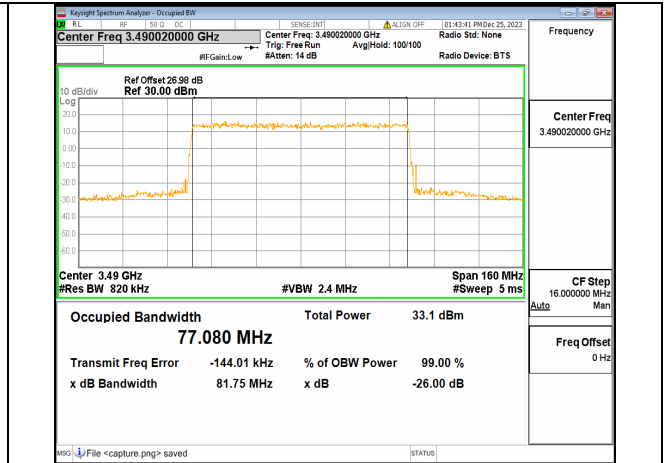

n77(3450-3550MHz) 80M DFT-s-OFDM QPSK Outer_Full Low