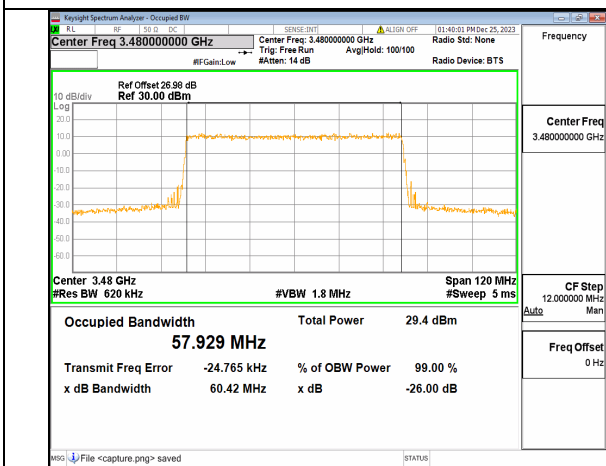

n77(3450-3550MHz) 60M DFT-s-OFDM 256QAM Outer_Full Low