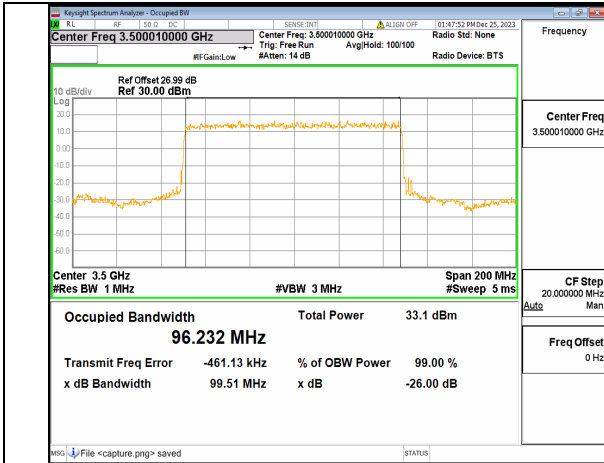

n77(3450-3550MHz) 100M DFT-s-OFDM BPSK Outer_Full Mid