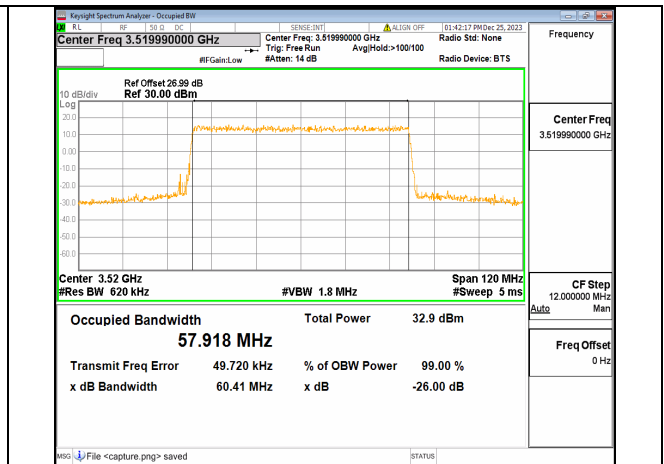

n77(3450-3550MHz) 60M DFT-s-OFDM QPSK Outer_Full High