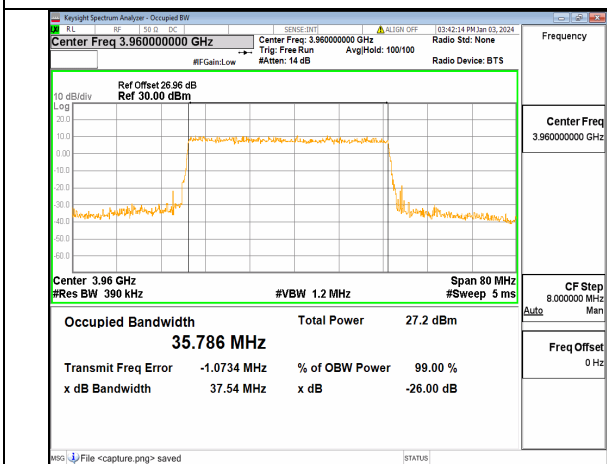

n77(3700-3980MHz) 40M DFT-s-OFDM BPSK Outer_Full High

n77(3700-3980MHz) 40M DFT-s-OFDM QPSK Outer_Full High

n77(3700-3980MHz) 40M DFT-s-OFDM 16QAM Outer_Full High

n77(3700-3980MHz) 40M DFT-s-OFDM 64QAM Outer_Full High