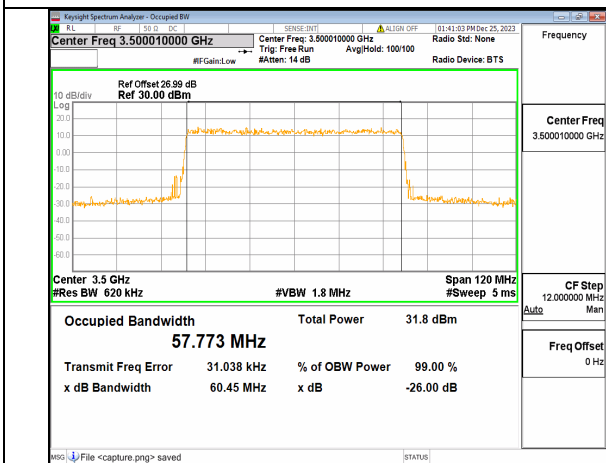

n77(3450-3550MHz) 60M DFT-s-OFDM 16QAM Outer_Full Mid