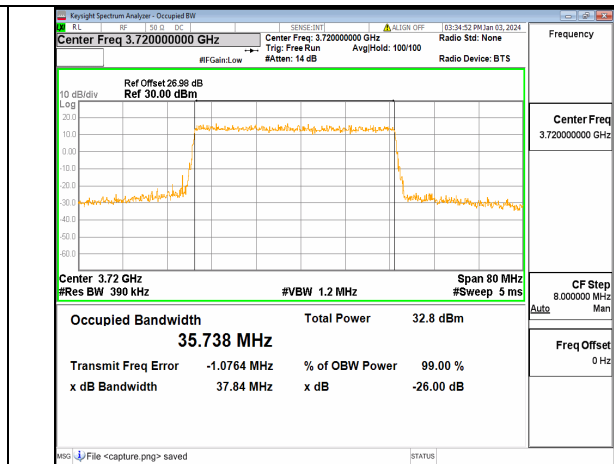

n77(3700-3980MHz) 40M DFT-s-OFDM QPSK Outer_Full Low