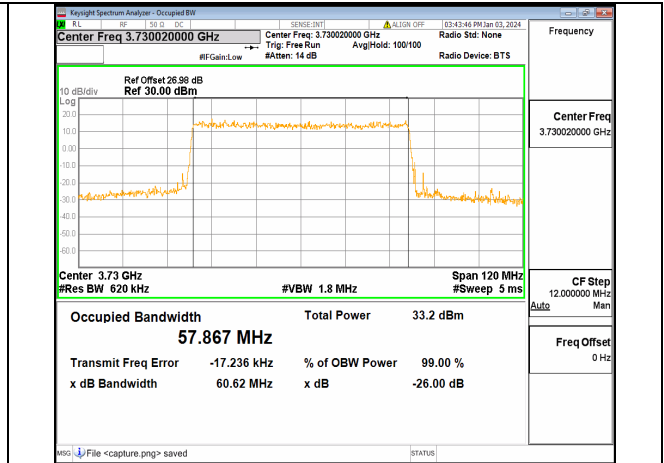

n77(3700-3980MHz) 60M DFT-s-OFDM QPSK Outer_Full Low