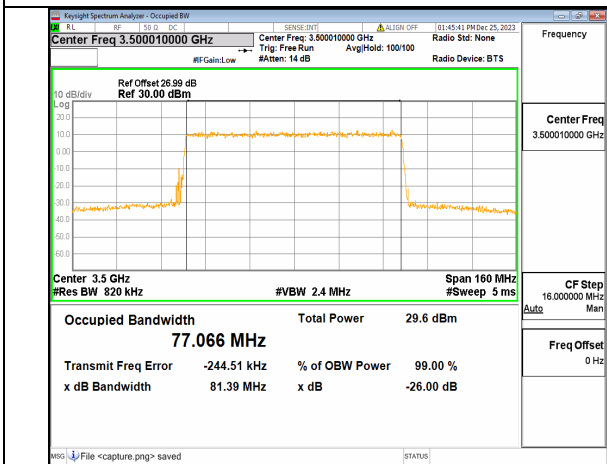

n77(3450-3550MHz) 80M DFT-s-OFDM 256QAM Outer_Full Mid