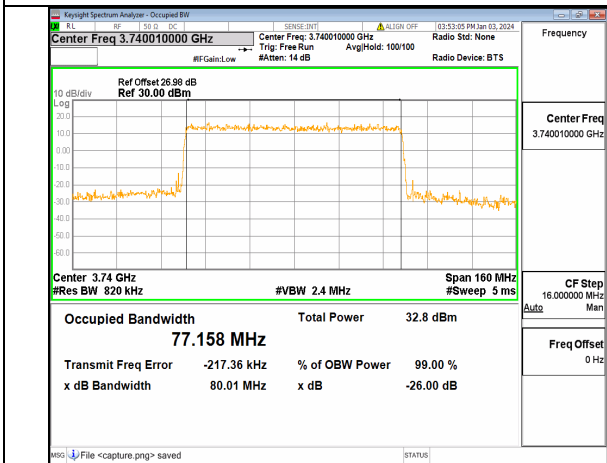

n77(3700-3980MHz) 80M DFT-s-OFDM 16QAM Outer_Full Low