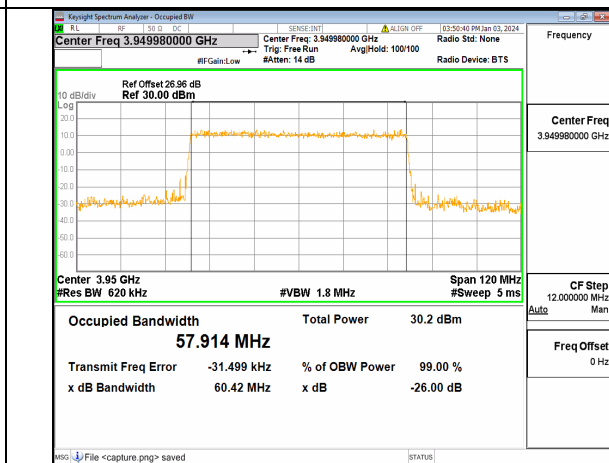

n77(3700-3980MHz) 60M DFT-s-OFDM 64QAM Outer_Full High