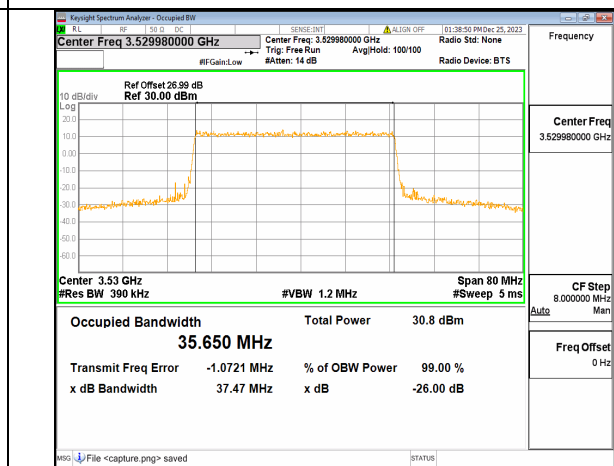

n77(3450-3550MHz) 40M CP-OFDM QPSK Outer_Full High