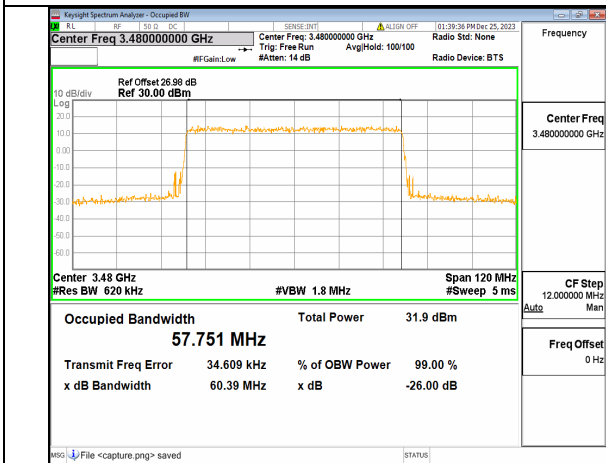

n77(3450-3550MHz) 40M DFT-s-OFDM 256QAM Outer_Full High

n77(3450-3550MHz) 40M CP-OFDM QPSK Outer_Full High

n77(3450-3550MHz) 60M DFT-s-OFDM BPSK Outer_Full Low

n77(3450-3550MHz) 60M DFT-s-OFDM QPSK Outer_Full Low