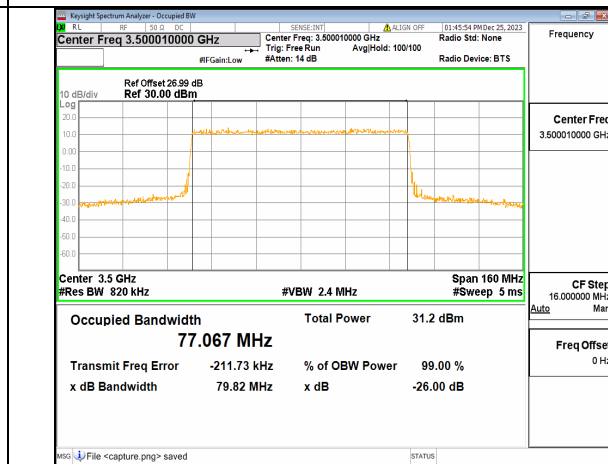

n77(3450-3550MHz) 80M CP-OFDM QPSK Outer_Full Mid