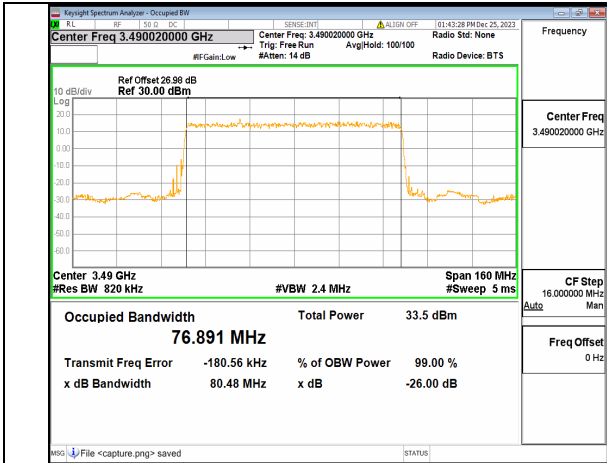

n77(3450-3550MHz) 60M DFT-s-OFDM 16QAM Outer_Full High

n77(3450-3550MHz) 60M DFT-s-OFDM 64QAM Outer_Full High

n77(3450-3550MHz) 60M DFT-s-OFDM 256QAM Outer_Full High

n77(3450-3550MHz) 60M CP-OFDM QPSK Outer_Full High