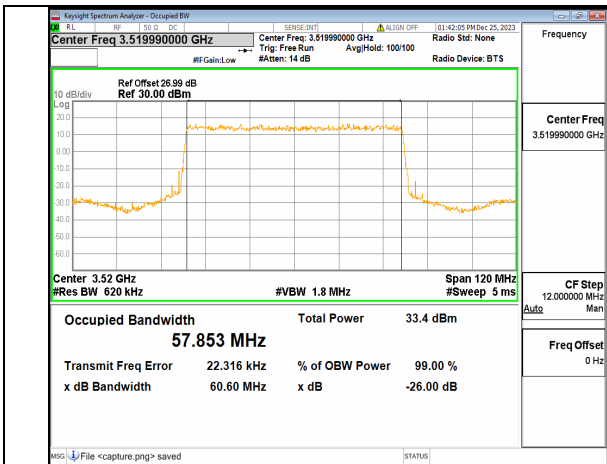

n77(3450-3550MHz) 60M DFT-s-OFDM BPSK Outer_Full High