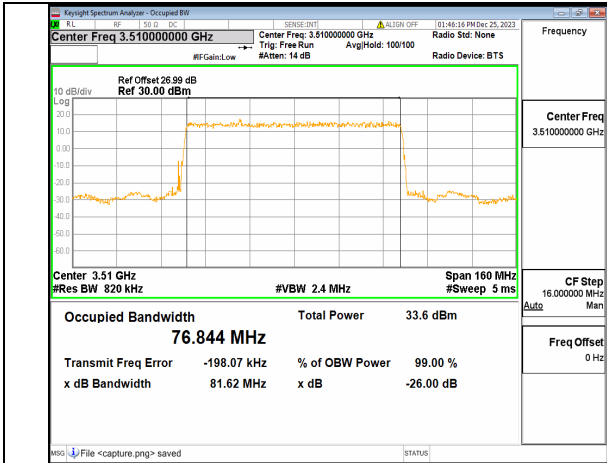

n77(3450-3550MHz) 80M DFT-s-OFDM 16QAM Outer_Full Mid

n77(3450-3550MHz) 80M DFT-s-OFDM 64QAM Outer_Full Mid

n77(3450-3550MHz) 80M DFT-s-OFDM 256QAM Outer_Full Mid

n77(3450-3550MHz) 80M CP-OFDM QPSK Outer_Full Mid