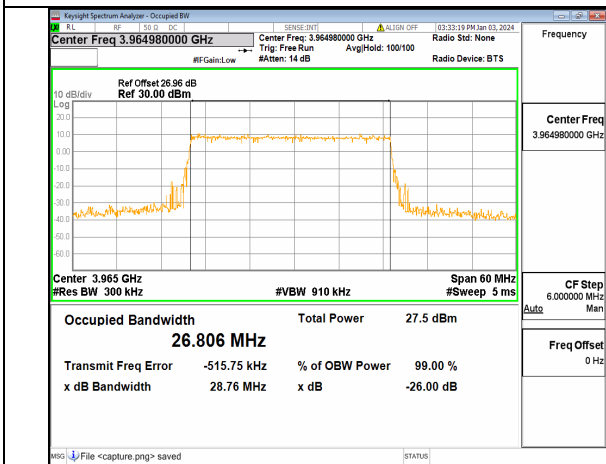

n77(3700-3980MHz) 30M DFT-s-OFDM 256QAM Outer_Full High