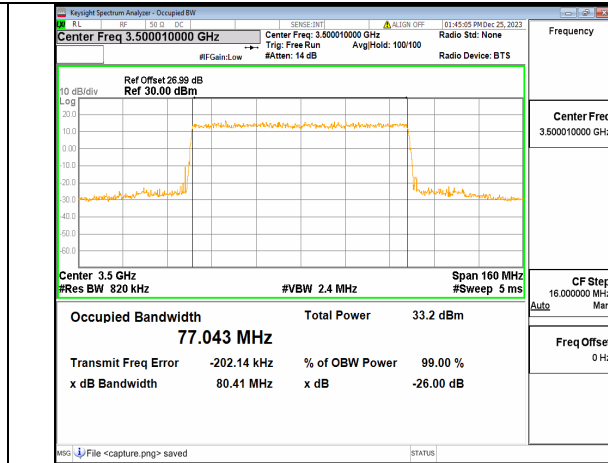

n77(3450-3550MHz) 80M DFT-s-OFDM QPSK Outer_Full Mid