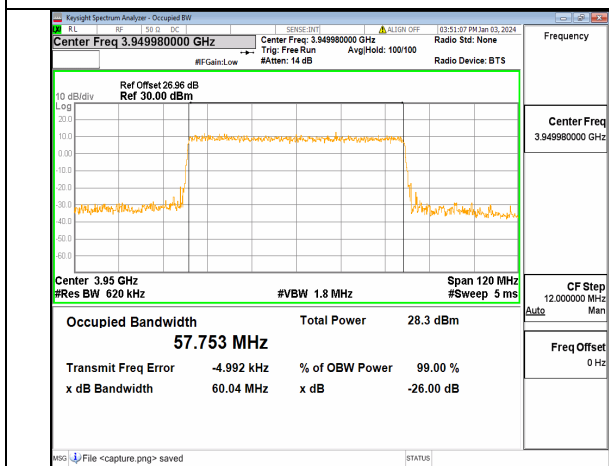

n77(3700-3980MHz) 60M DFT-s-OFDM 256QAM Outer_Full High