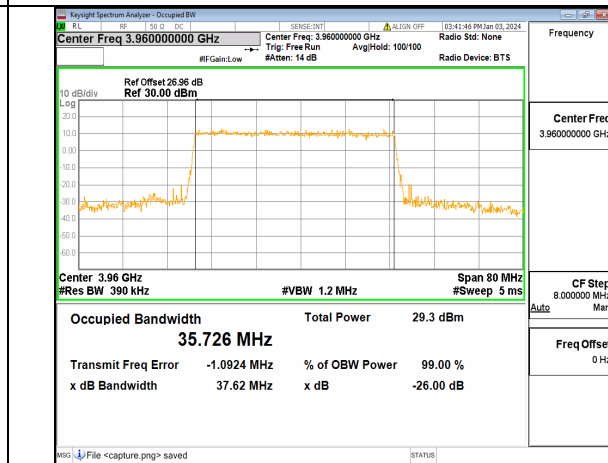

n77(3700-3980MHz) 40M DFT-s-OFDM 64QAM Outer_Full High