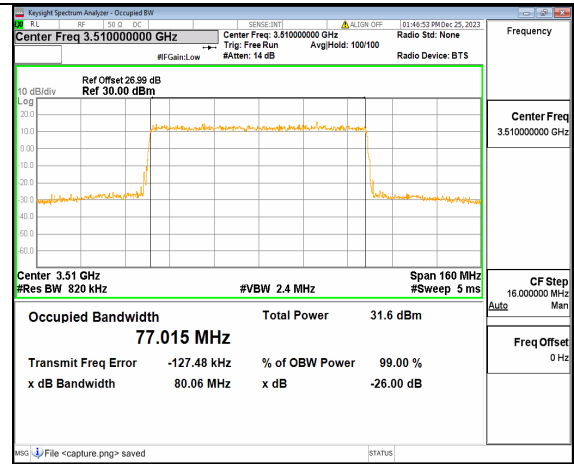

n77(3450-3550MHz) 80M DFT-s-OFDM 64QAM Outer_Full High