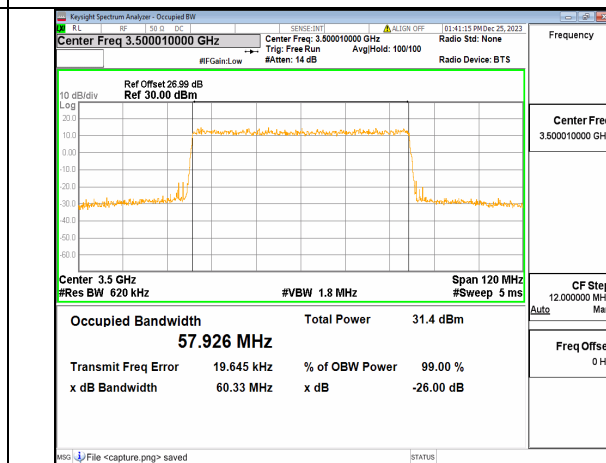

n77(3450-3550MHz) 60M DFT-s-OFDM 64QAM Outer_Full Mid