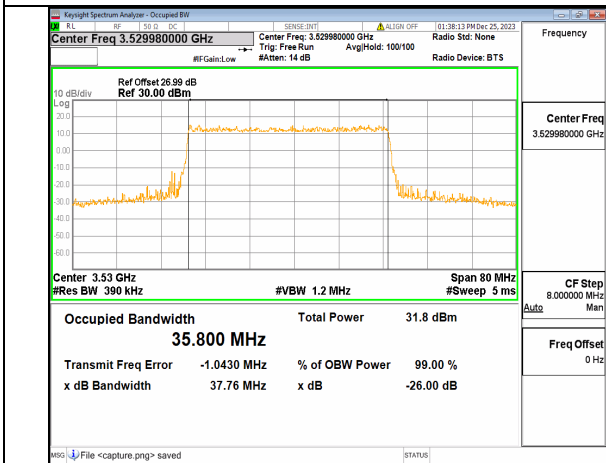

n77(3450-3550MHz) 40M DFT-s-OFDM BPSK Outer_Full High

n77(3450-3550MHz) 40M DFT-s-OFDM QPSK Outer_Full High

n77(3450-3550MHz) 40M DFT-s-OFDM 16QAM Outer_Full High

n77(3450-3550MHz) 40M DFT-s-OFDM 64QAM Outer_Full High