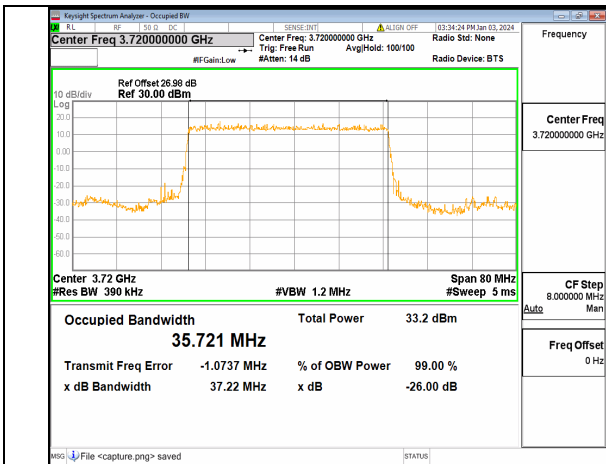

n77(3700-3980MHz) 30M DFT-s-OFDM 16QAM Outer_Full High

n77(3700-3980MHz) 30M DFT-s-OFDM 64QAM Outer_Full High

n77(3700-3980MHz) 30M DFT-s-OFDM 256QAM Outer_Full High

n77(3700-3980MHz) 30M CP-OFDM QPSK Outer_Full High