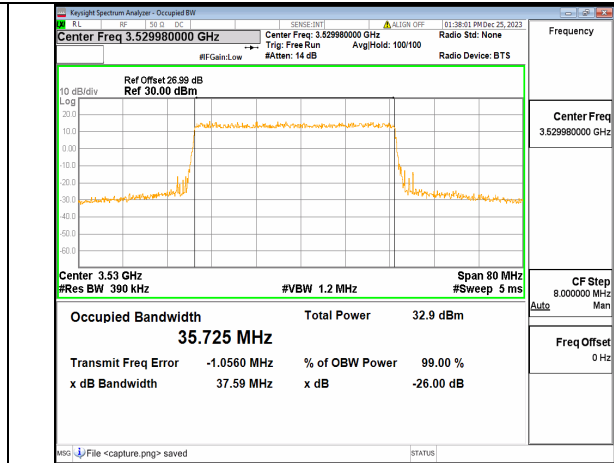

n77(3450-3550MHz) 40M DFT-s-OFDM BPSK Outer_Full High

n77(3450-3550MHz) 40M DFT-s-OFDM QPSK Outer_Full High

n77(3450-3550MHz) 40M DFT-s-OFDM 16QAM Outer_Full High

n77(3450-3550MHz) 40M DFT-s-OFDM 64QAM Outer_Full High