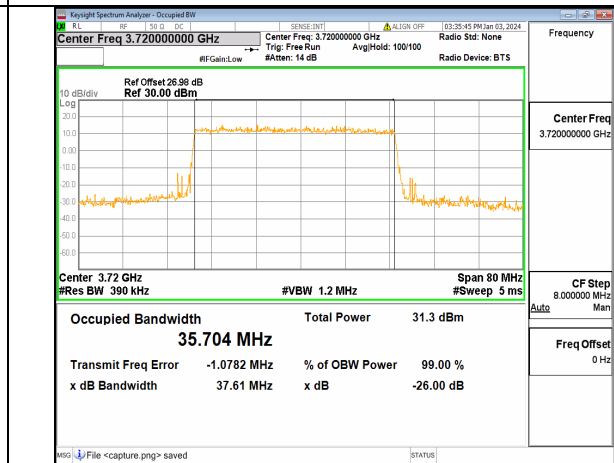

n77(3700-3980MHz) 40M DFT-s-OFDM 64QAM Outer_Full Low