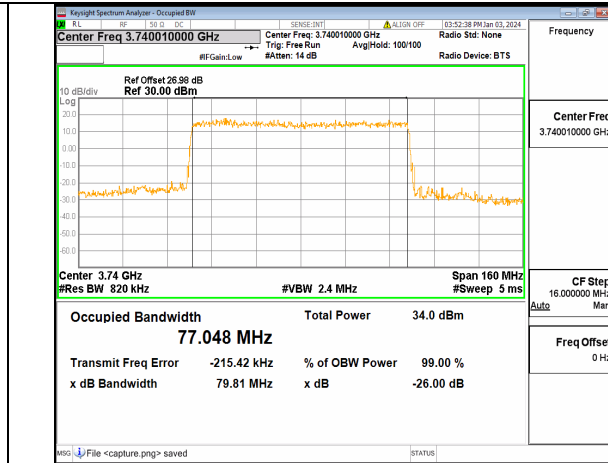

n77(3700-3980MHz) 80M DFT-s-OFDM QPSK Outer_Full Low