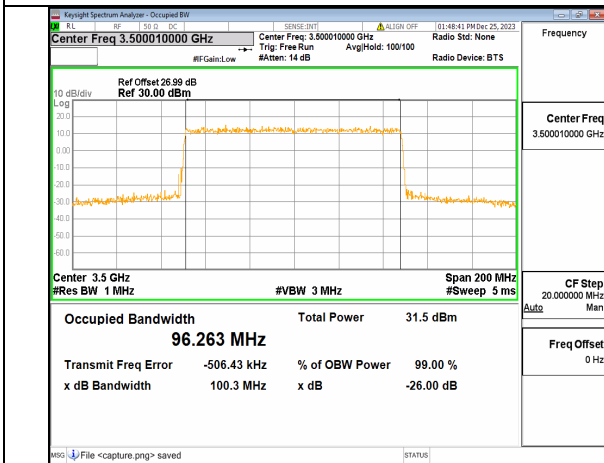

n77(3450-3550MHz) 80M DFT-s-OFDM 256QAM Outer_Full High

n77(3450-3550MHz) 80M CP-OFDM QPSK Outer_Full High

n77(3450-3550MHz) 100M DFT-s-OFDM BPSK Outer_Full Mid

n77(3450-3550MHz) 100M DFT-s-OFDM QPSK Outer_Full Mid