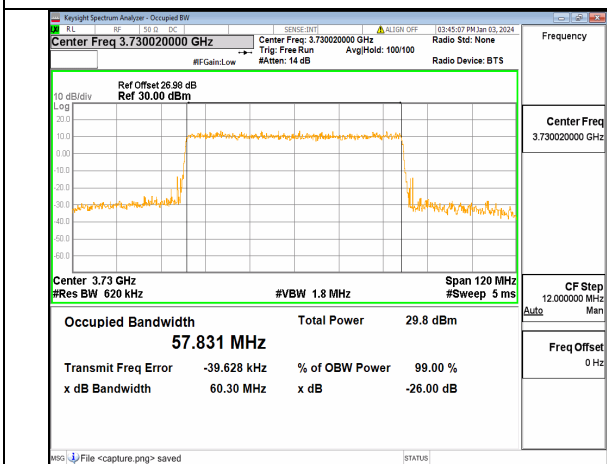

n77(3700-3980MHz) 60M DFT-s-OFDM 256QAM Outer_Full Low