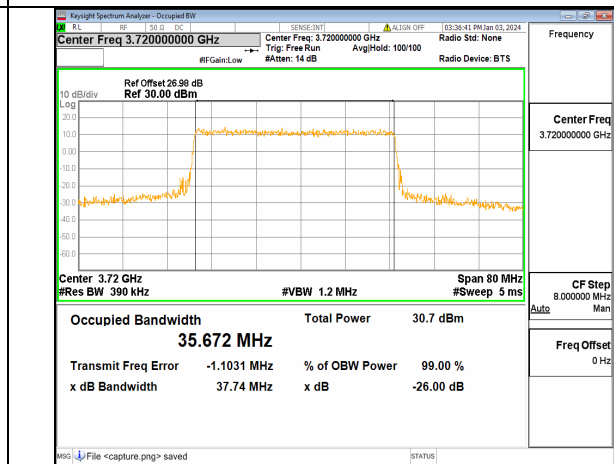

n77(3700-3980MHz) 40M CP-OFDM QPSK Outer_Full Low