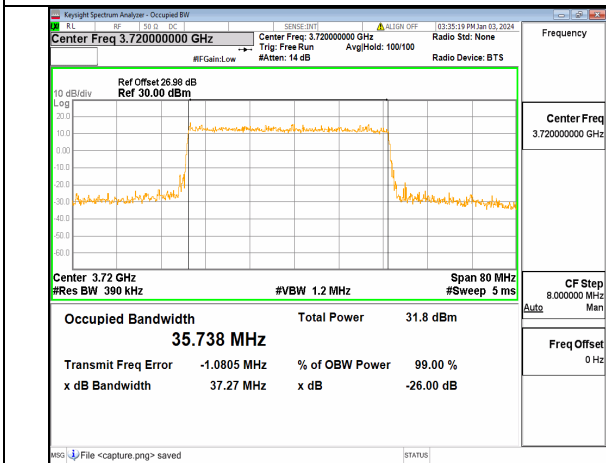

n77(3700-3980MHz) 40M DFT-s-OFDM 16QAM Outer_Full Low