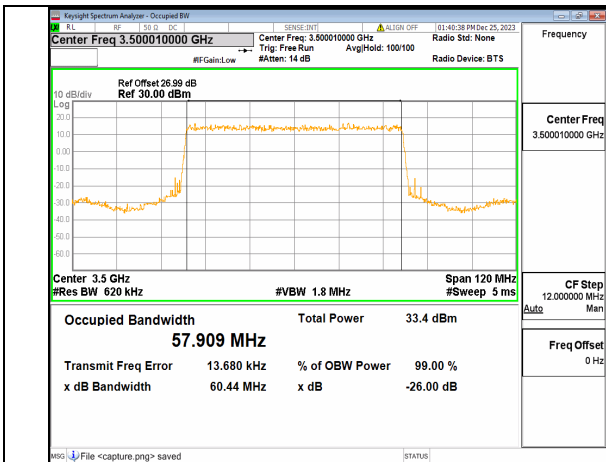

n77(3450-3550MHz) 60M DFT-s-OFDM 16QAM Outer_Full Low

n77(3450-3550MHz) 60M DFT-s-OFDM 64QAM Outer_Full Low

n77(3450-3550MHz) 60M DFT-s-OFDM 256QAM Outer_Full Low

n77(3450-3550MHz) 60M CP-OFDM QPSK Outer_Full Low