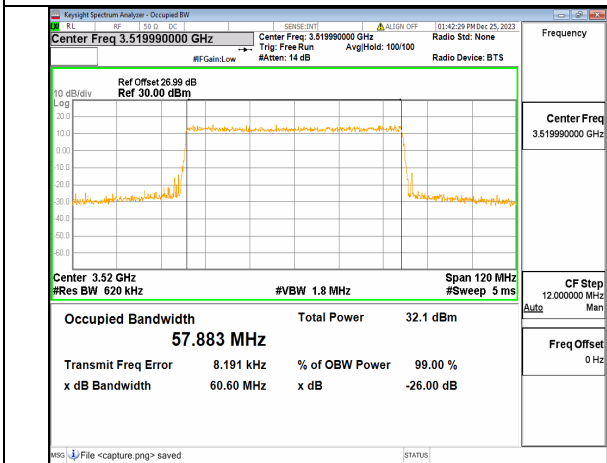

n77(3450-3550MHz) 60M DFT-s-OFDM 256QAM Outer_Full Mid

n77(3450-3550MHz) 60M CP-OFDM QPSK Outer_Full Mid

n77(3450-3550MHz) 60M DFT-s-OFDM BPSK Outer_Full High

n77(3450-3550MHz) 60M DFT-s-OFDM QPSK Outer_Full High