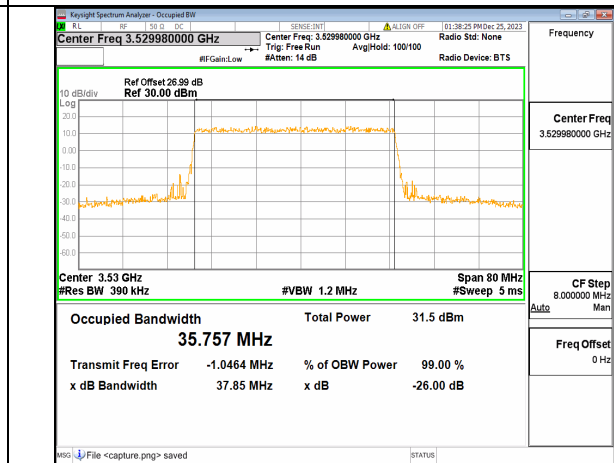

n77(3450-3550MHz) 40M DFT-s-OFDM BPSK Outer_Full High

n77(3450-3550MHz) 40M DFT-s-OFDM QPSK Outer_Full High

n77(3450-3550MHz) 40M DFT-s-OFDM 16QAM Outer_Full High

n77(3450-3550MHz) 40M DFT-s-OFDM 64QAM Outer_Full High