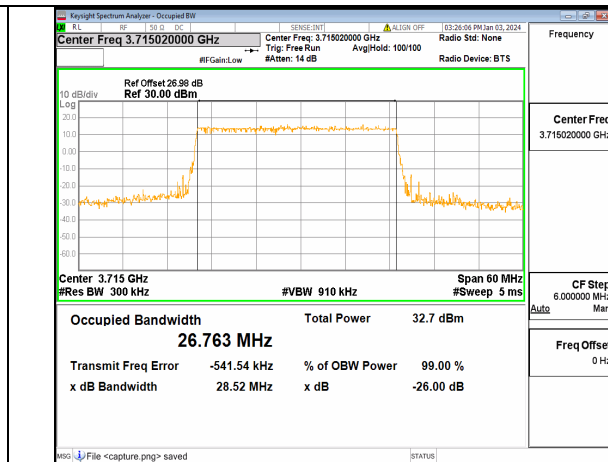

n77(3700-3980MHz) 30M DFT-s-OFDM QPSK Outer_Full Low