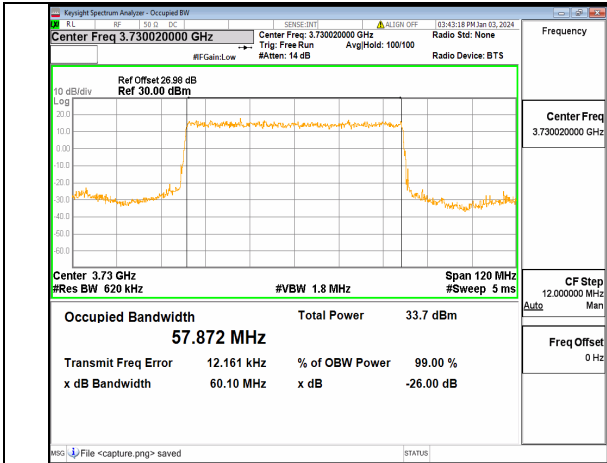

n77(3700-3980MHz) 60M DFT-s-OFDM BPSK Outer_Full Low