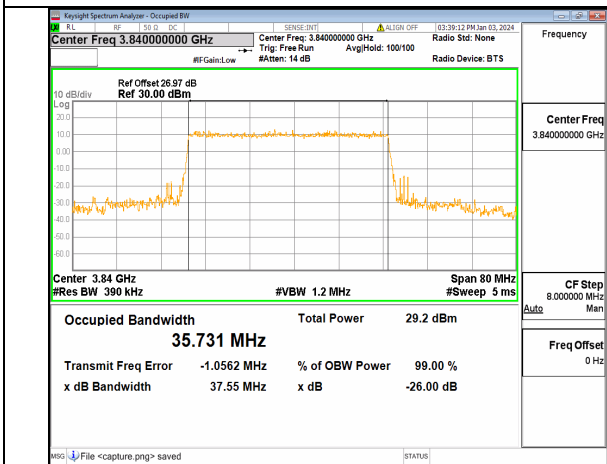

n77(3700-3980MHz) 40M DFT-s-OFDM 256QAM Outer_Full Mid