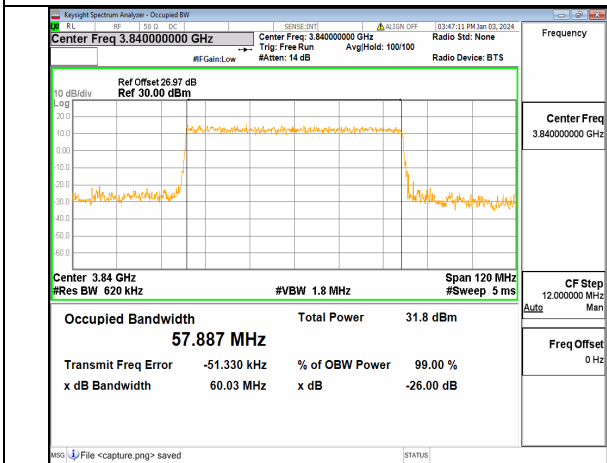

n77(3700-3980MHz) 60M DFT-s-OFDM 16QAM Outer_Full Mid