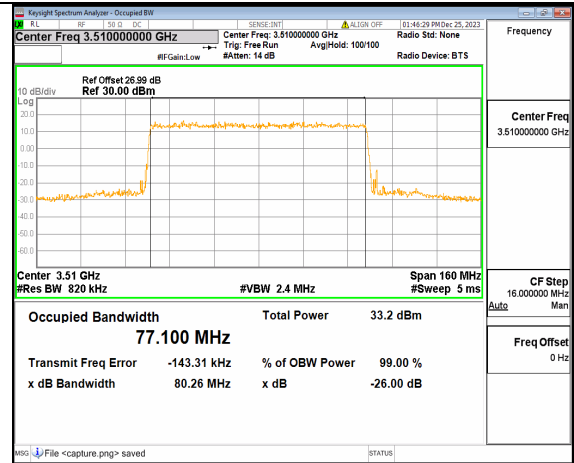

n77(3450-3550MHz) 80M DFT-s-OFDM QPSK Outer_Full High