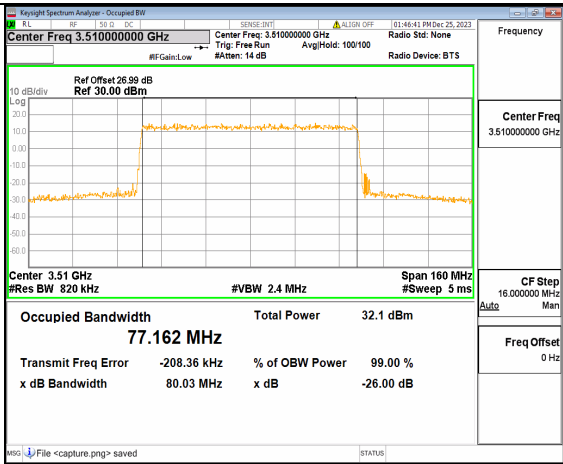

n77(3450-3550MHz) 80M DFT-s-OFDM 16QAM Outer_Full High