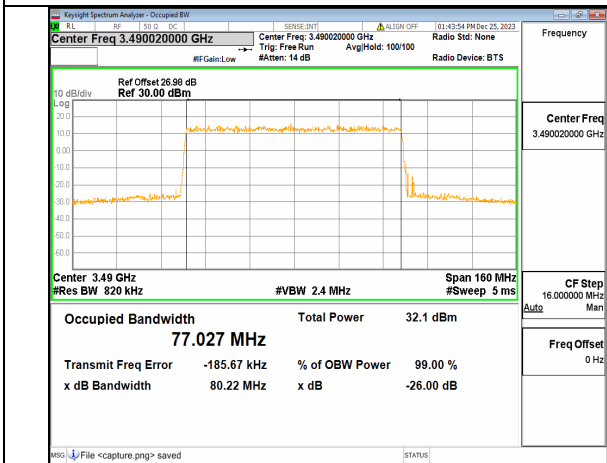

n77(3450-3550MHz) 80M DFT-s-OFDM 16QAM Outer_Full Low