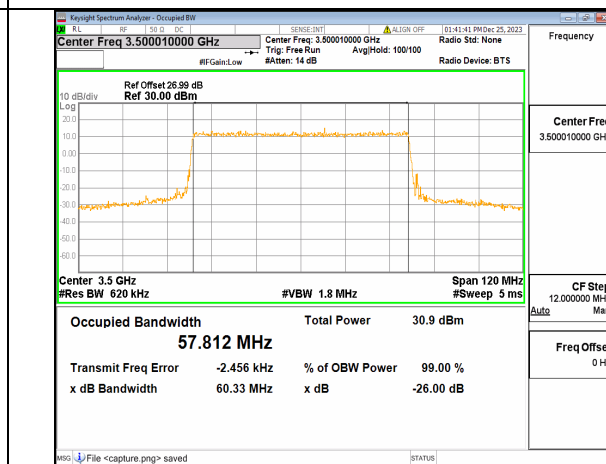

n77(3450-3550MHz) 60M CP-OFDM QPSK Outer_Full Mid