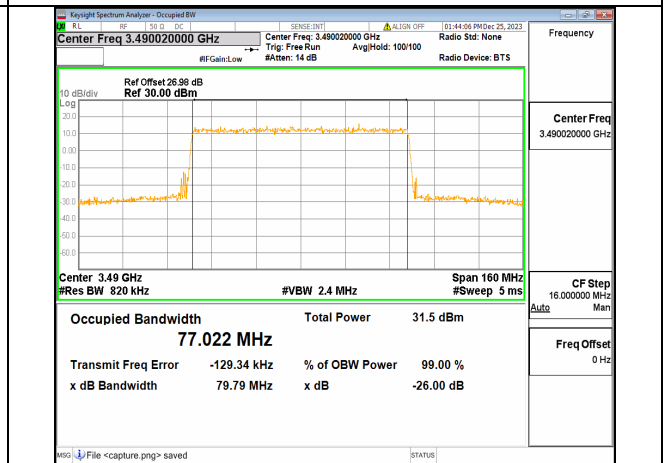

n77(3450-3550MHz) 80M DFT-s-OFDM 64QAM Outer_Full Low