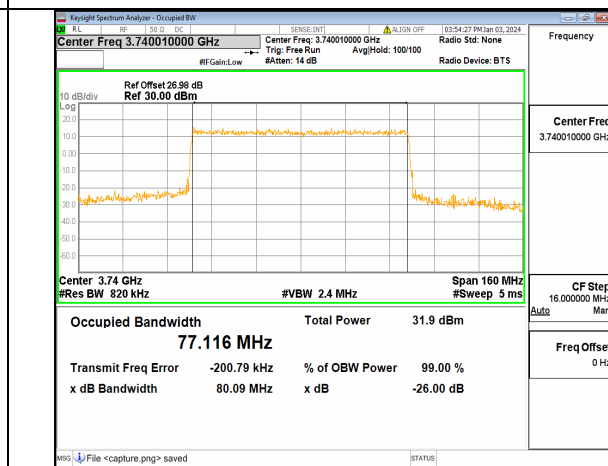

n77(3700-3980MHz) 80M CP-OFDM QPSK Outer_Full Low