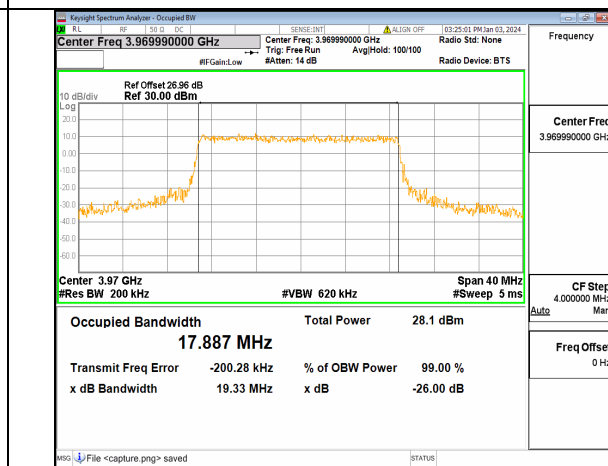

n77(3700-3980MHz) 20M CP-OFDM QPSK Outer_Full High