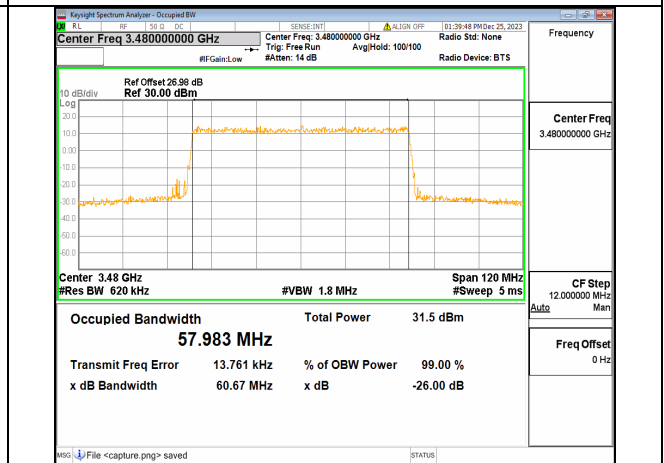

n77(3450-3550MHz) 60M DFT-s-OFDM 64QAM Outer_Full Low