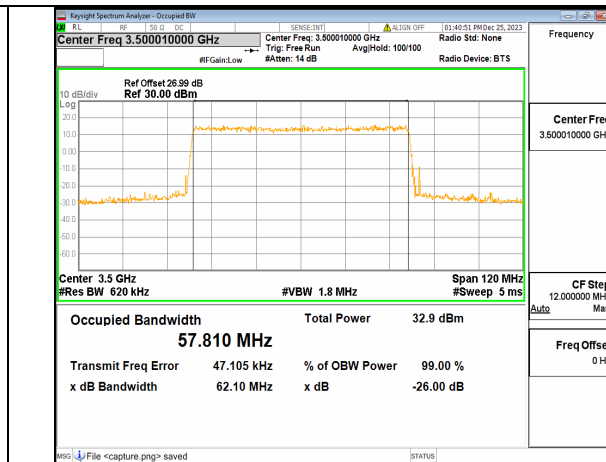

n77(3450-3550MHz) 60M DFT-s-OFDM QPSK Outer_Full Mid