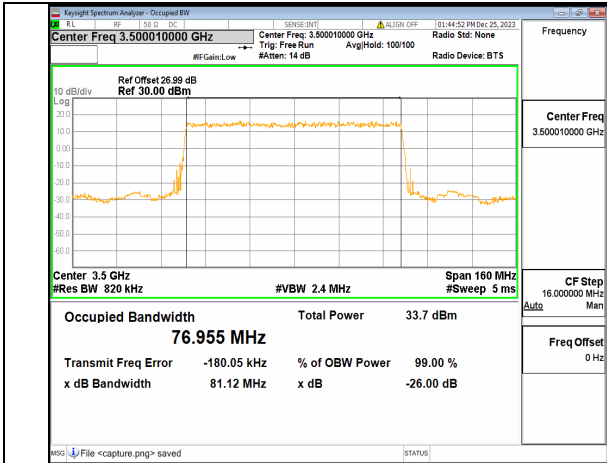

n77(3450-3550MHz) 80M DFT-s-OFDM BPSK Outer_Full Mid