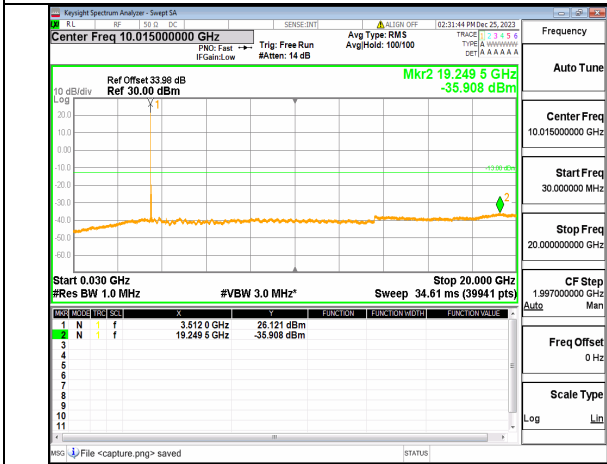

n77(3450-3550MHz) (30MHz-20GHz) 40M DFT-s-OFDM QPSK Inner_1RB_Left High