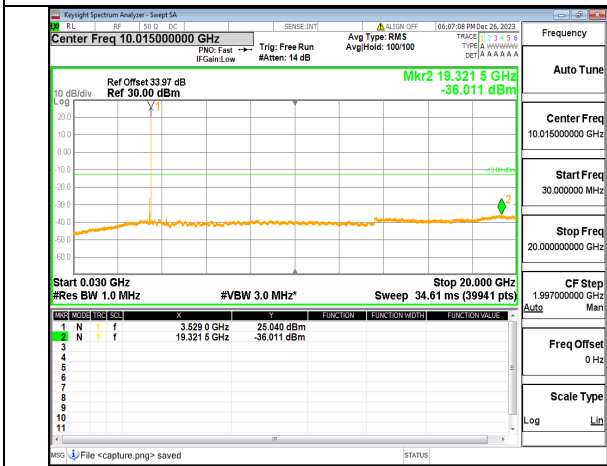

n77(3450-3550MHz) (30MHz-20GHz) 80M DFT-s-OFDM BPSK Inner_1RB_Right Low