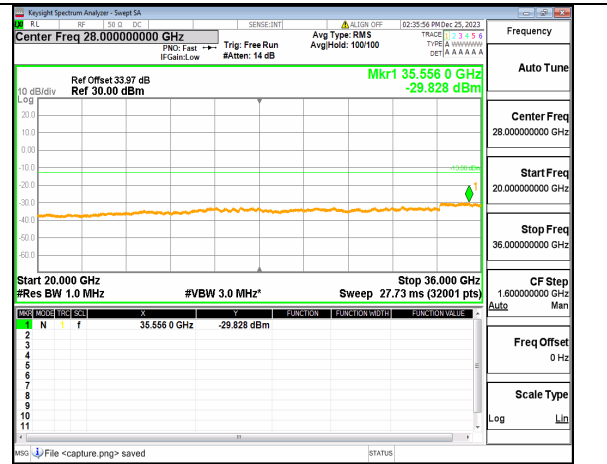

n77(3450-3550MHz) (20GHz-36GHz) 60M DFT-s-OFDM BPSK Inner_1RB_Right Low