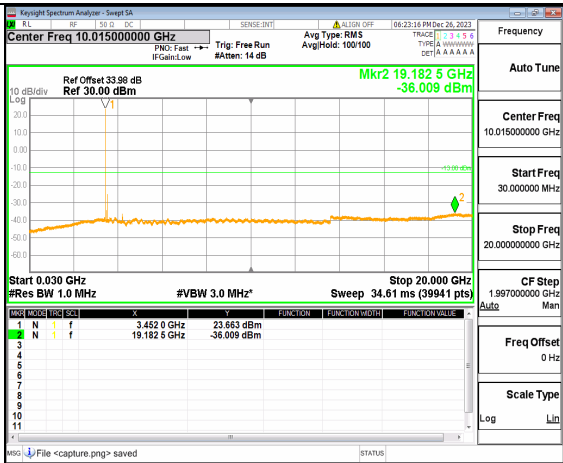

n77(3450-3550MHz) (30MHz-20GHz) 100M DFT-s-OFDM QPSK Inner_1RB_Left Mid