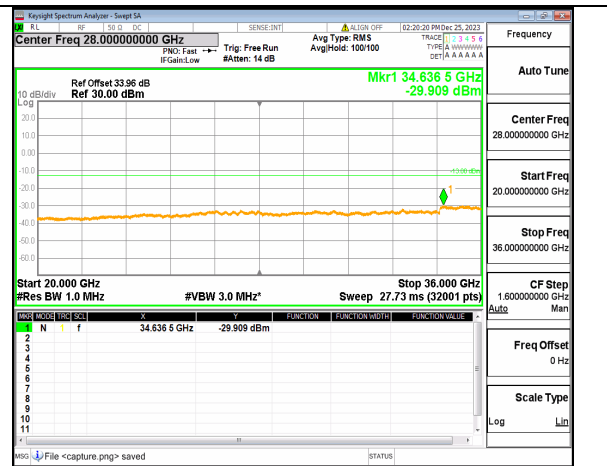

n77(3450-3550MHz) (20GHz-36GHz) 40M DFT-s-OFDM BPSK Inner_1RB_Left Low