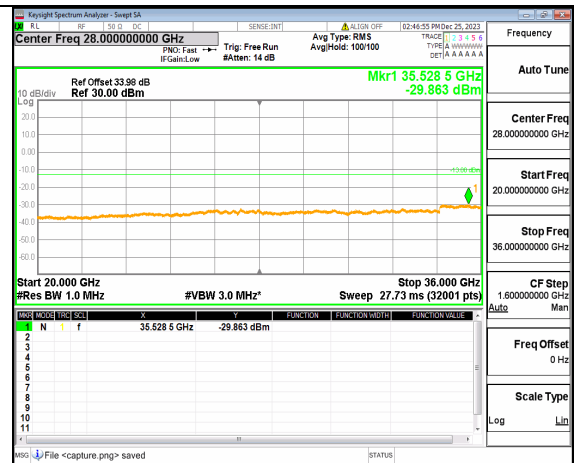

n77(3450-3550MHz) (20GHz-36GHz) 60M DFT-s-OFDM QPSK Inner_1RB_Left High