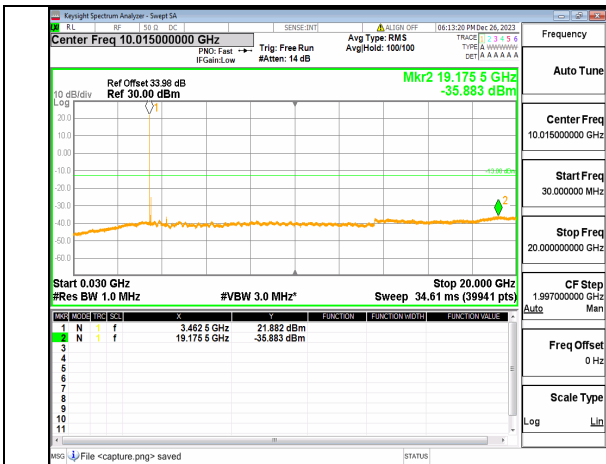

n77(3450-3550MHz) (30MHz-20GHz) 80M DFT-s-OFDM QPSK Inner_1RB_Left Mid