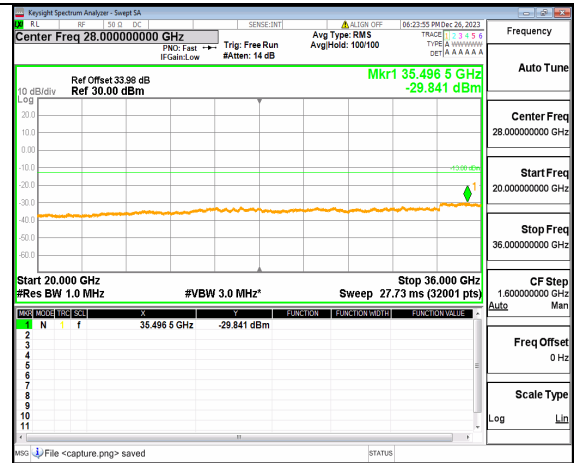

n77(3450-3550MHz) (20GHz-36GHz) 100M DFT-s-OFDM QPSK Inner_1RB_Left Mid