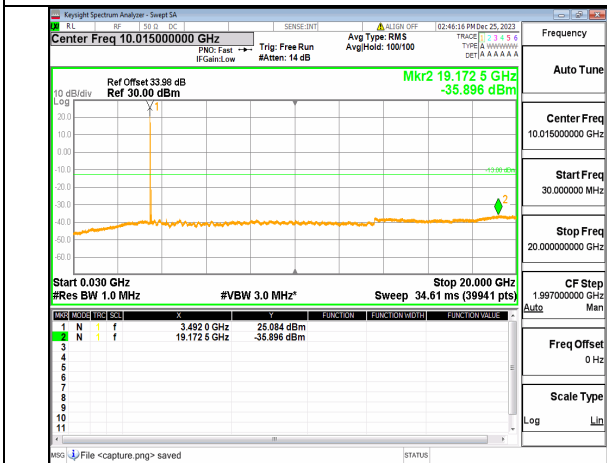

n77(3450-3550MHz) (30MHz-20GHz) 60M DFT-s-OFDM QPSK Inner_1RB_Left High