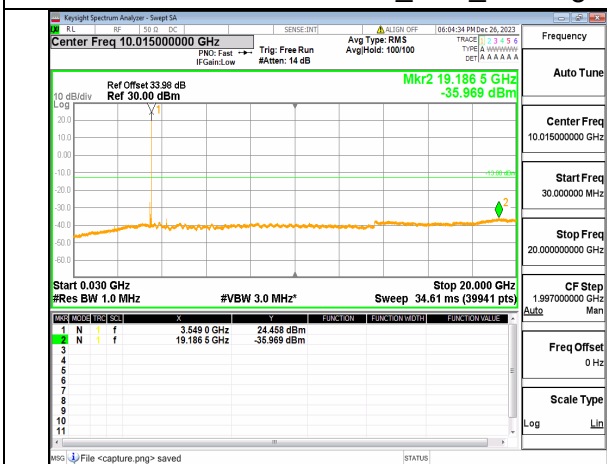

n77(3450-3550MHz) (30MHz-20GHz) 60M DFT-s-OFDM QPSK Inner_1RB_Right High