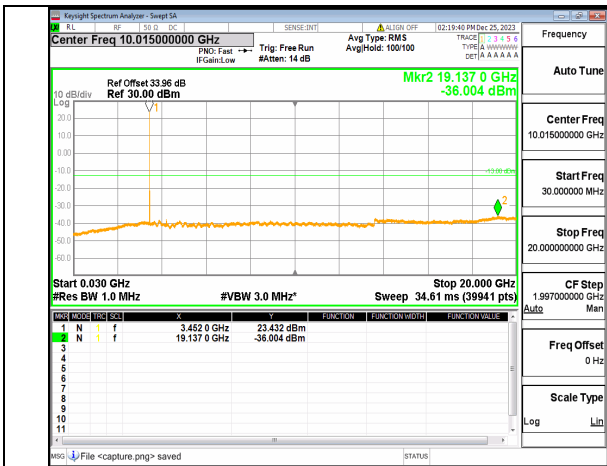

n77(3450-3550MHz) (30MHz-20GHz) 40M DFT-s-OFDM BPSK Inner_1RB_Left Low