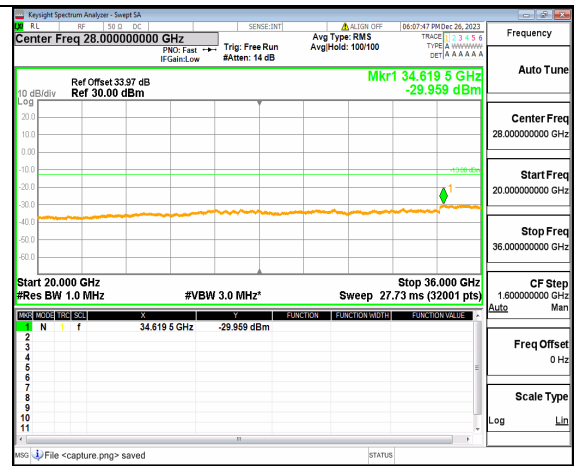

n77(3450-3550MHz) (20GHz-36GHz) 80M DFT-s-OFDM BPSK Inner_1RB_Right Low