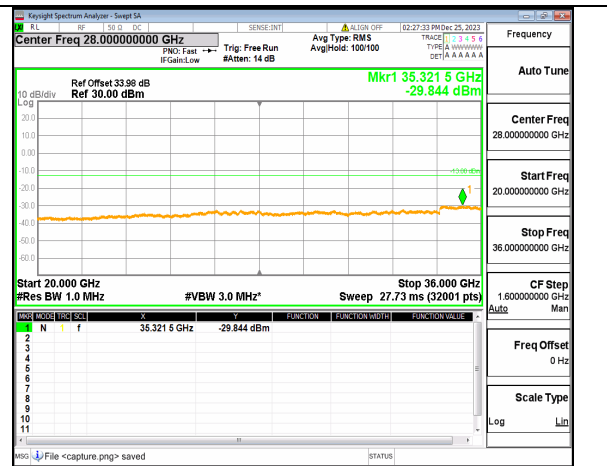

n77(3450-3550MHz) (20GHz-36GHz) 40M DFT-s-OFDM QPSK Inner_1RB_Left Mid