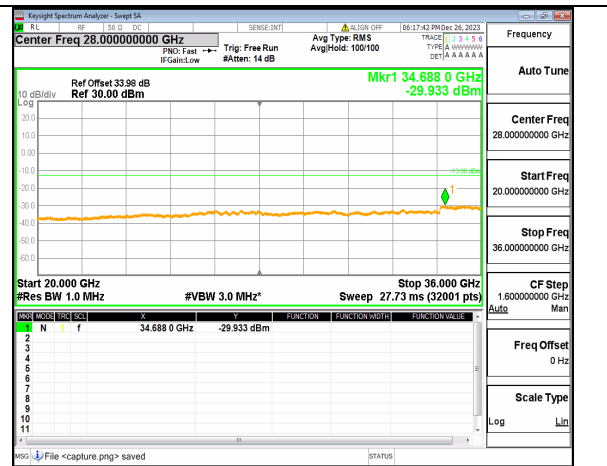

n77(3450-3550MHz) (20GHz-36GHz) 80M DFT-s-OFDM BPSK Inner_1RB_Right High