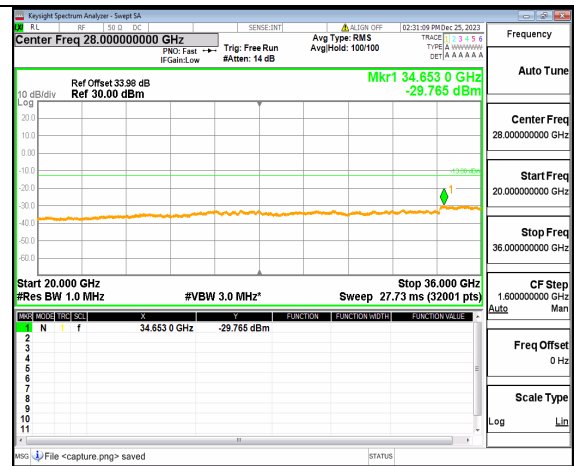

n77(3450-3550MHz) (20GHz-36GHz) 40M DFT-s-OFDM BPSK Inner_1RB_Right High