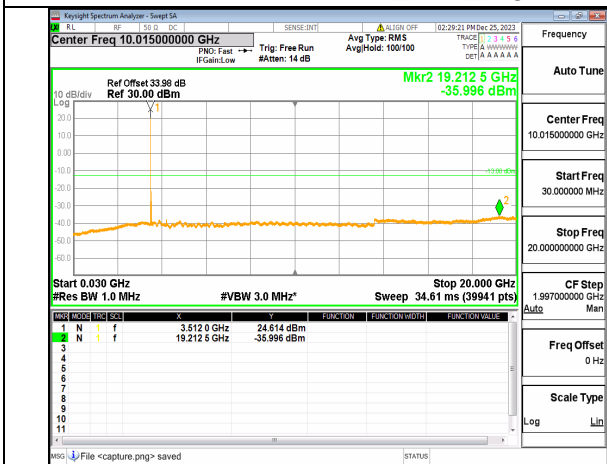

n77(3450-3550MHz) (30MHz-20GHz) 40M DFT-s-OFDM BPSK Inner_1RB_Left High