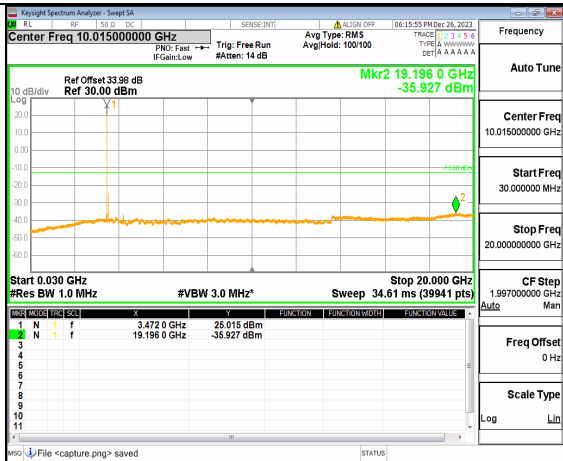

n77(3450-3550MHz) (30MHz-20GHz) 80M DFT-s-OFDM BPSK Inner_1RB_Left High