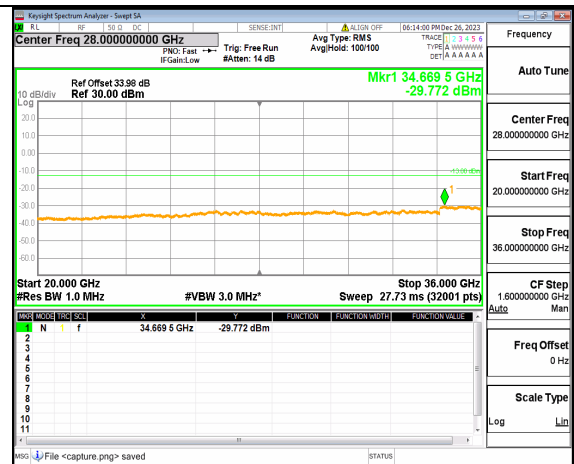

n77(3450-3550MHz) (20GHz-36GHz) 80M DFT-s-OFDM QPSK Inner_1RB_Left Mid