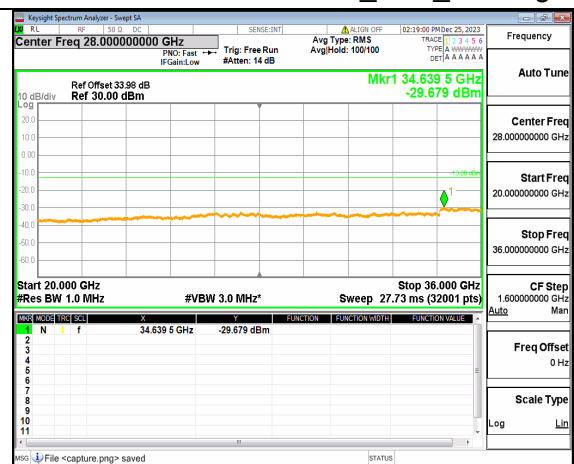

n77(3450-3550MHz) (20GHz-36GHz) 30M DFT-s-OFDM QPSK Inner_1RB_Right High