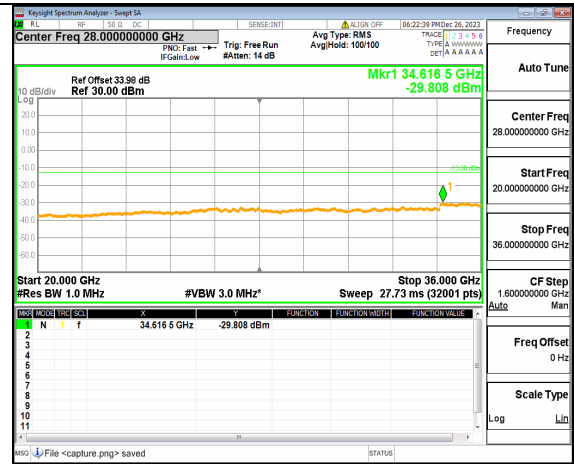

n77(3450-3550MHz) (20GHz-36GHz) 100M DFT-s-OFDM BPSK Inner_1RB_Right Mid