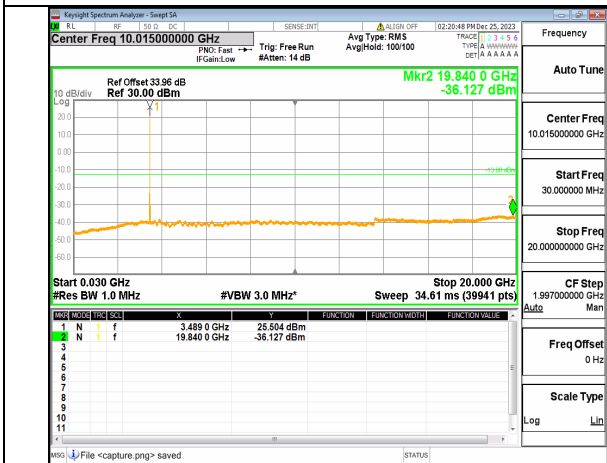

n77(3450-3550MHz) (30MHz-20GHz) 40M DFT-s-OFDM BPSK Inner_1RB_Right Low