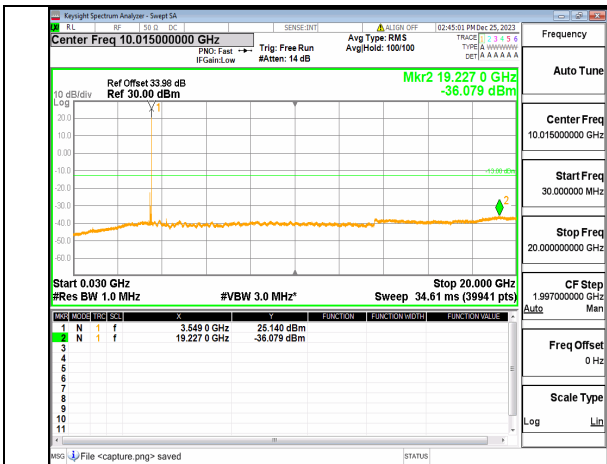

n77(3450-3550MHz) (30MHz-20GHz) 60M DFT-s-OFDM BPSK Inner_1RB_Right High