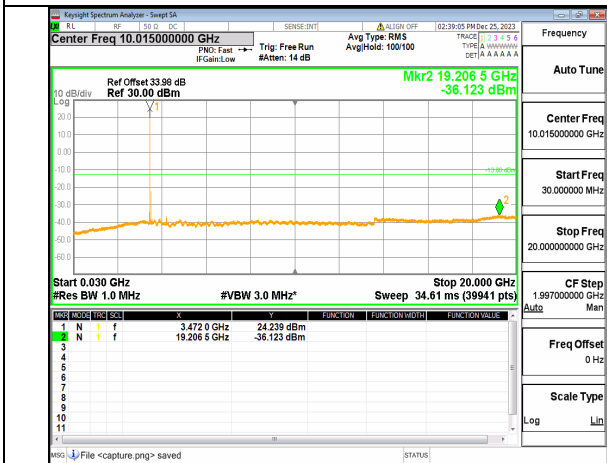

n77(3450-3550MHz) (30MHz-20GHz) 60M DFT-s-OFDM BPSK Inner_1RB_Left Mid