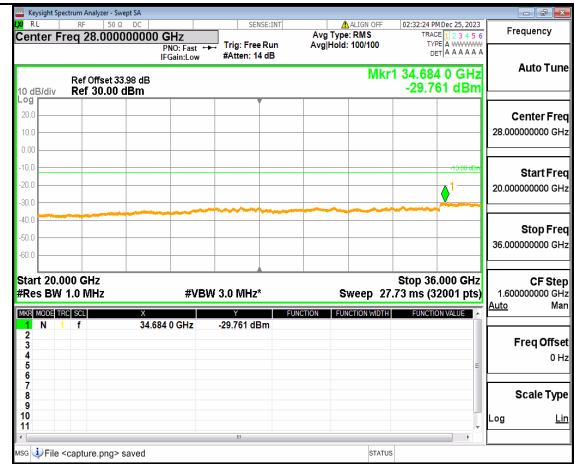

n77(3450-3550MHz) (20GHz-36GHz) 40M DFT-s-OFDM QPSK Inner_1RB_Left High