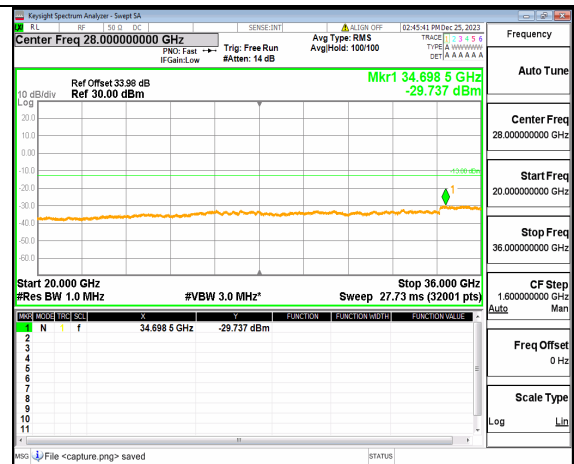

n77(3450-3550MHz) (20GHz-36GHz) 60M DFT-s-OFDM BPSK Inner_1RB_Right High