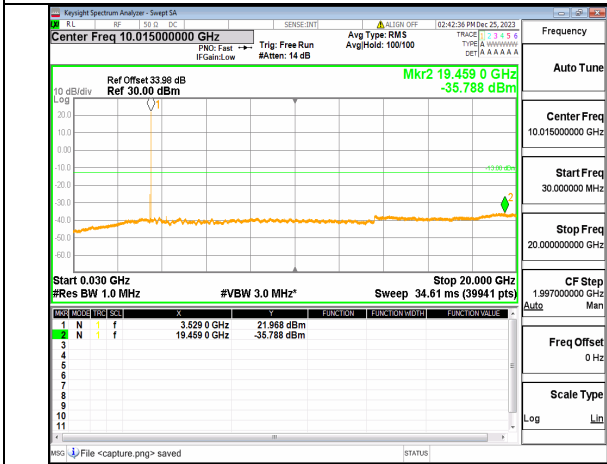

n77(3450-3550MHz) (30MHz-20GHz) 60M DFT-s-OFDM QPSK Inner_1RB_Right Mid