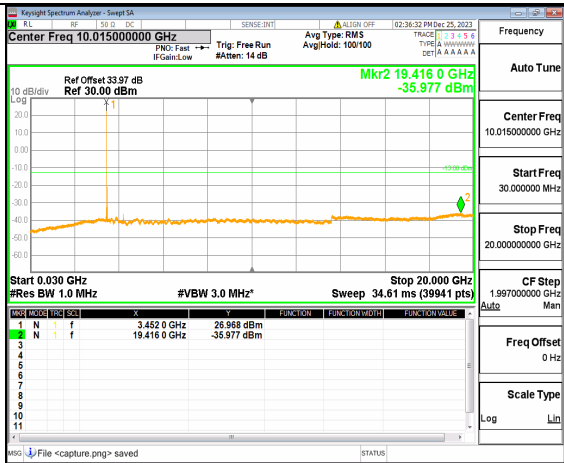

n77(3450-3550MHz) (30MHz-20GHz) 60M DFT-s-OFDM QPSK Inner_1RB_Left Low