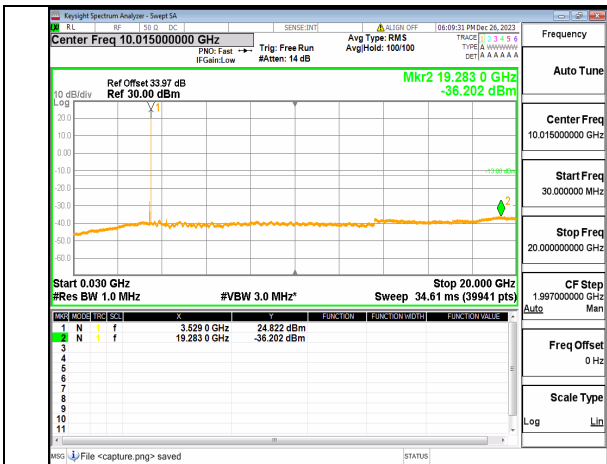

n77(3450-3550MHz) (30MHz-20GHz) 80M DFT-s-OFDM QPSK Inner_1RB_Right Low