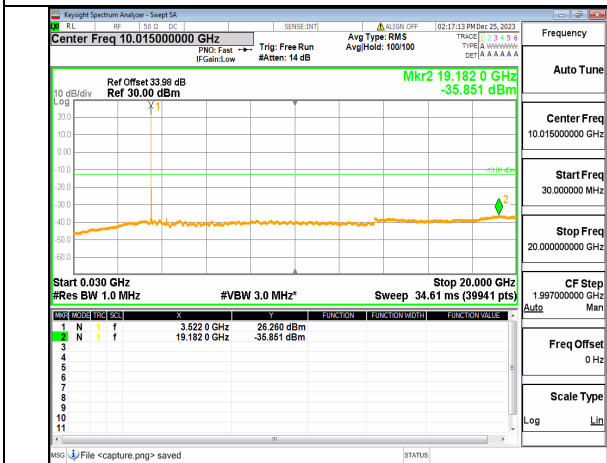

n77(3450-3550MHz) (30MHz-20GHz) 30M DFT-s-OFDM QPSK Inner_1RB_Left High