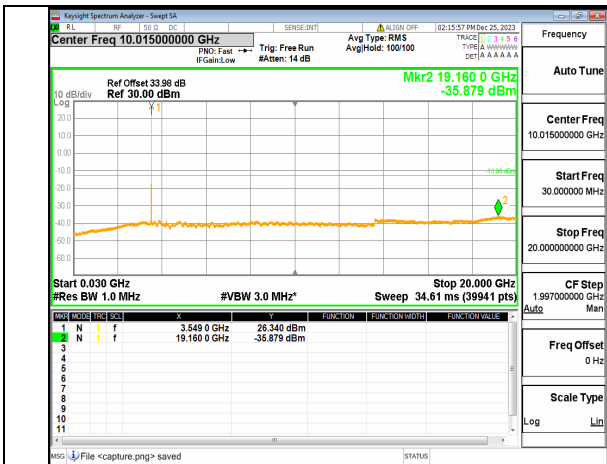

n77(3450-3550MHz) (30MHz-20GHz) 30M DFT-s-OFDM BPSK Inner_1RB_Right High