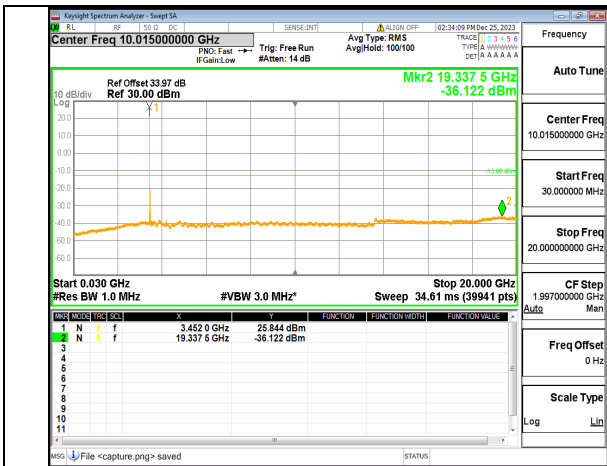

n77(3450-3550MHz) (30MHz-20GHz) 60M DFT-s-OFDM BPSK Inner_1RB_Left Low