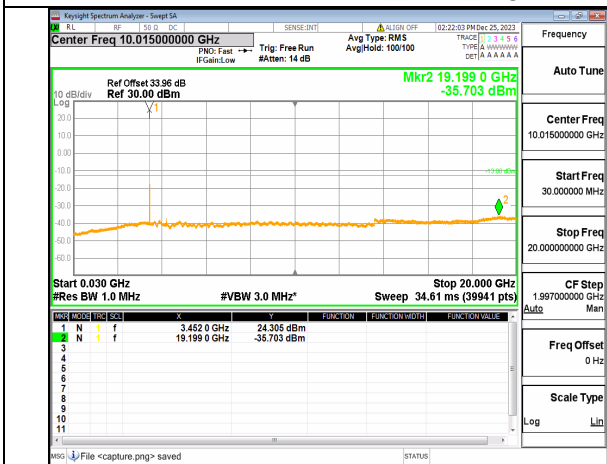

n77(3450-3550MHz) (30MHz-20GHz) 40M DFT-s-OFDM QPSK Inner_1RB_Left Low