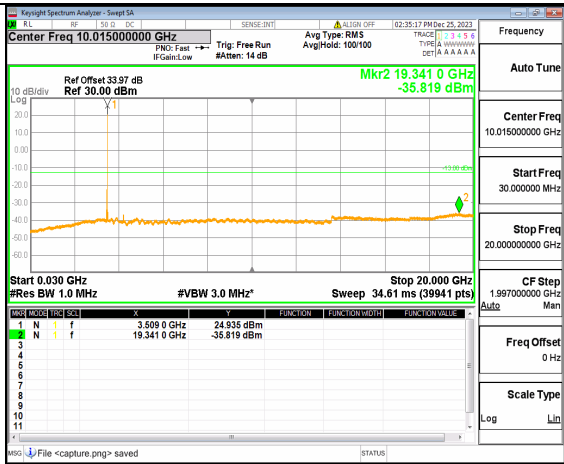

n77(3450-3550MHz) (30MHz-20GHz) 60M DFT-s-OFDM BPSK Inner_1RB_Right Low