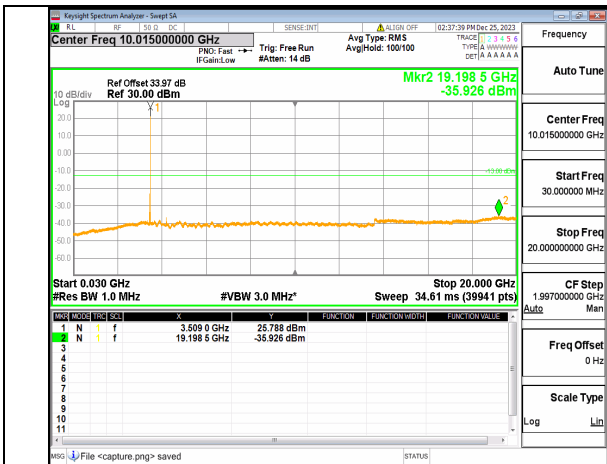

n77(3450-3550MHz) (30MHz-20GHz) 60M DFT-s-OFDM QPSK Inner_1RB_Right Low