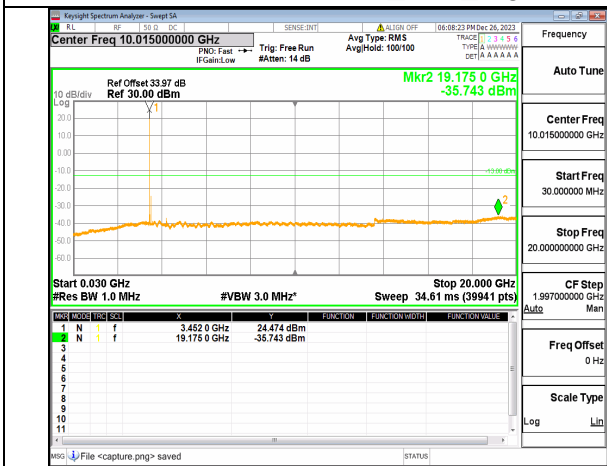

n77(3450-3550MHz) (30MHz-20GHz) 80M DFT-s-OFDM QPSK Inner_1RB_Left Low