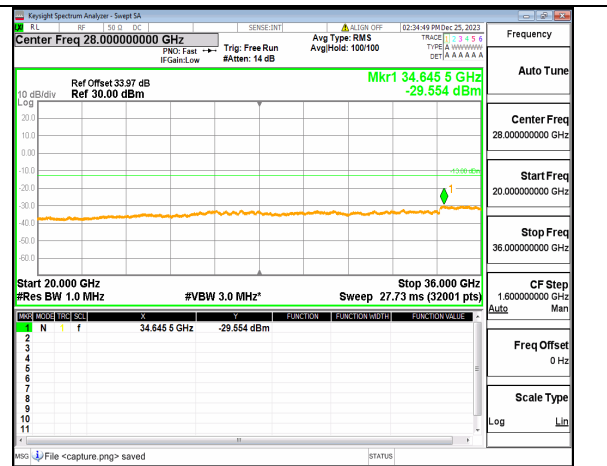

n77(3450-3550MHz) (20GHz-36GHz) 60M DFT-s-OFDM BPSK Inner_1RB_Left Low