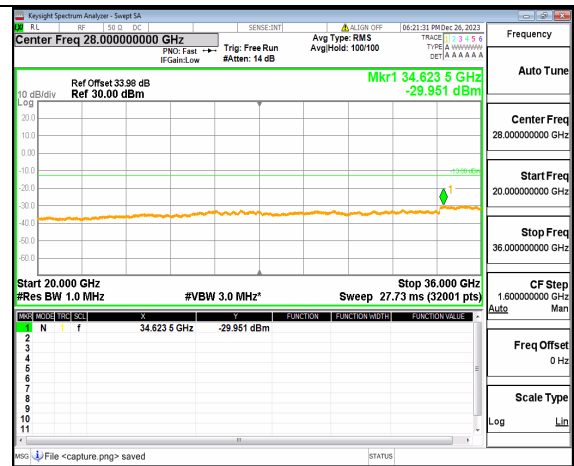

n77(3450-3550MHz) (20GHz-36GHz) 100M DFT-s-OFDM BPSK Inner_1RB_Left Mid