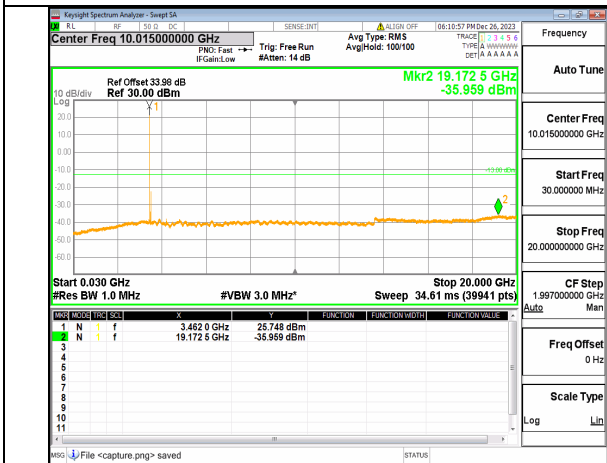

n77(3450-3550MHz) (30MHz-20GHz) 80M DFT-s-OFDM BPSK Inner_1RB_Left Mid