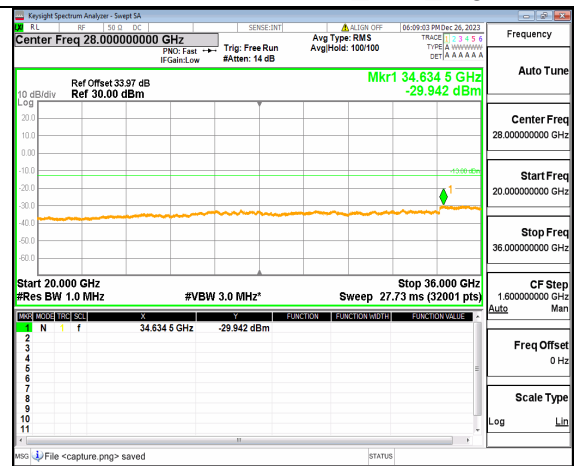

n77(3450-3550MHz) (20GHz-36GHz) 80M DFT-s-OFDM QPSK Inner_1RB_Left Low