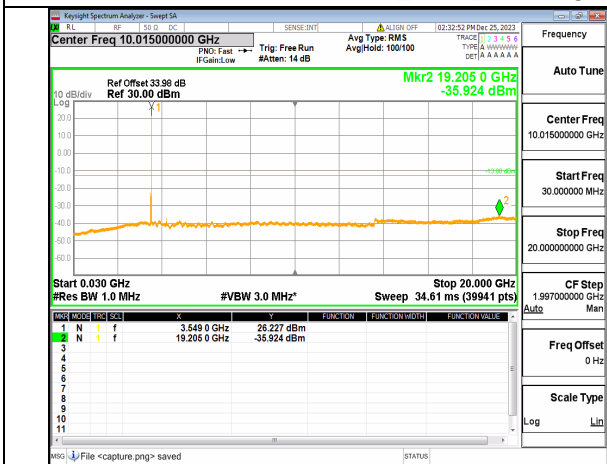

n77(3450-3550MHz) (30MHz-20GHz) 40M DFT-s-OFDM QPSK Inner_1RB_Right High