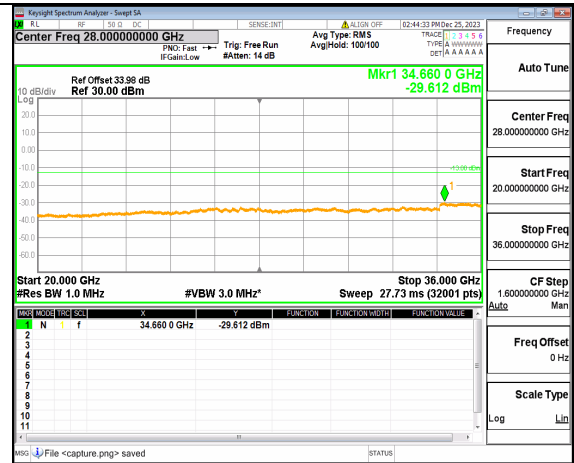

n77(3450-3550MHz) (20GHz-36GHz) 60M DFT-s-OFDM BPSK Inner_1RB_Left High