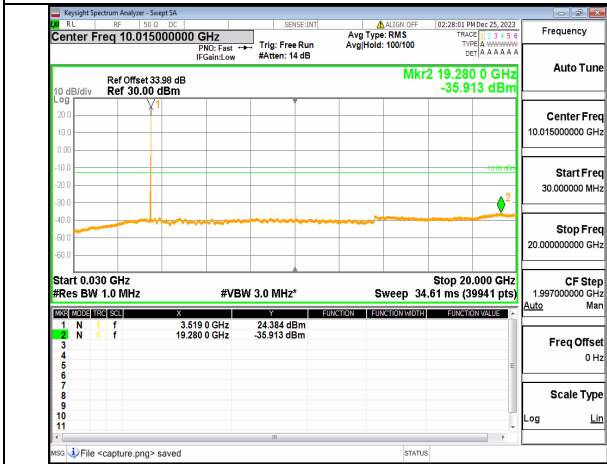

n77(3450-3550MHz) (30MHz-20GHz) 40M DFT-s-OFDM QPSK Inner_1RB_Right Mid