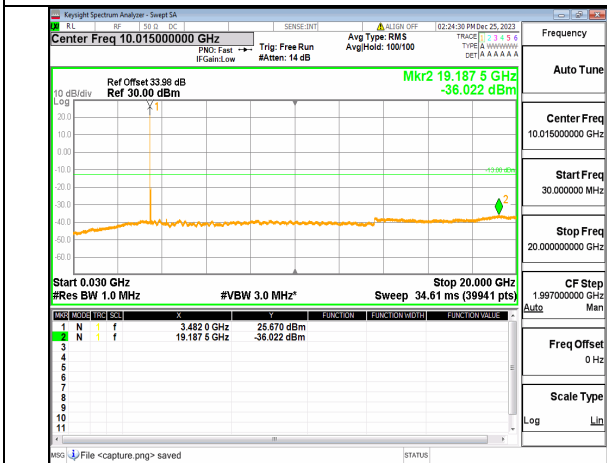

n77(3450-3550MHz) (30MHz-20GHz) 40M DFT-s-OFDM BPSK Inner_1RB_Left Mid