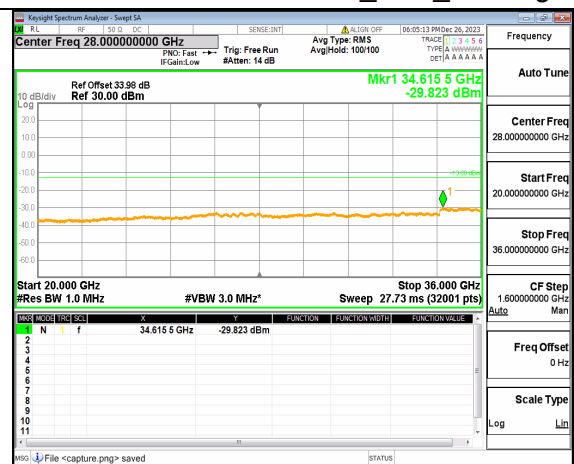

n77(3450-3550MHz) (20GHz-36GHz) 60M DFT-s-OFDM QPSK Inner_1RB_Right High