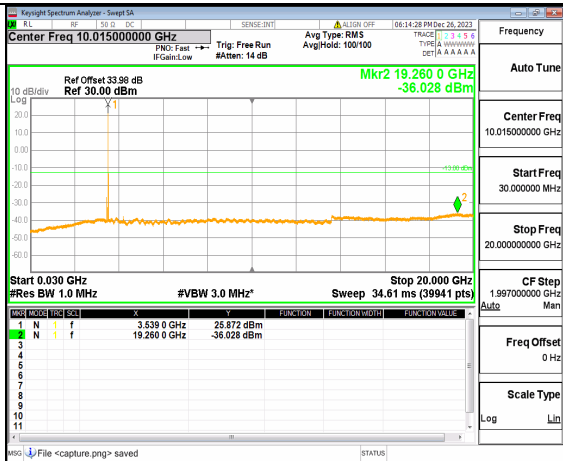

n77(3450-3550MHz) (30MHz-20GHz) 80M DFT-s-OFDM QPSK Inner_1RB_Right Mid