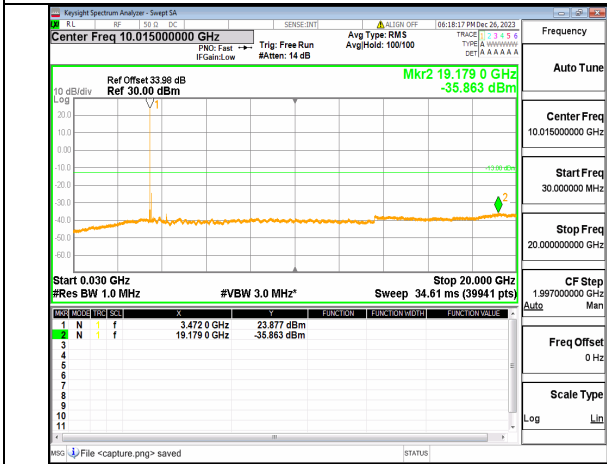

n77(3450-3550MHz) (30MHz-20GHz) 80M DFT-s-OFDM QPSK Inner_1RB_Left High