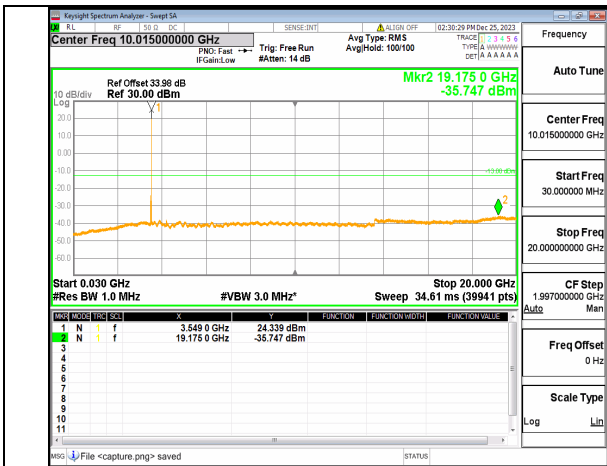

n77(3450-3550MHz) (30MHz-20GHz) 40M DFT-s-OFDM BPSK Inner_1RB_Right High