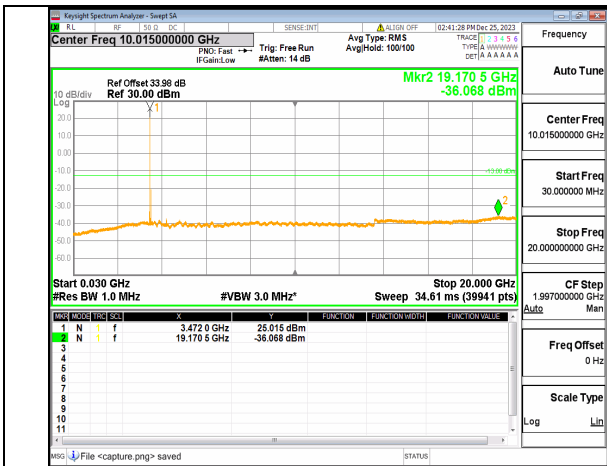

n77(3450-3550MHz) (30MHz-20GHz) 60M DFT-s-OFDM QPSK Inner_1RB_Left Mid