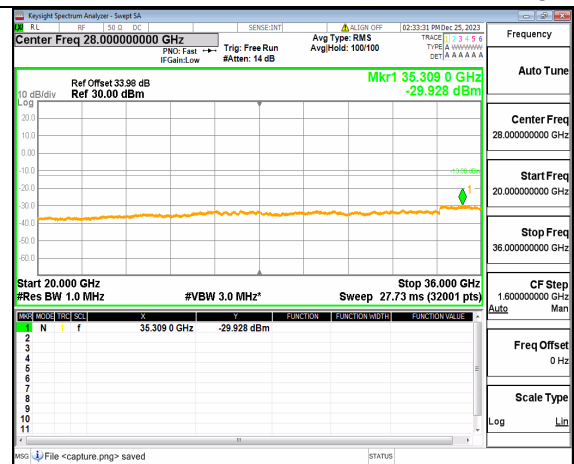

n77(3450-3550MHz) (20GHz-36GHz) 40M DFT-s-OFDM QPSK Inner_1RB_Right High