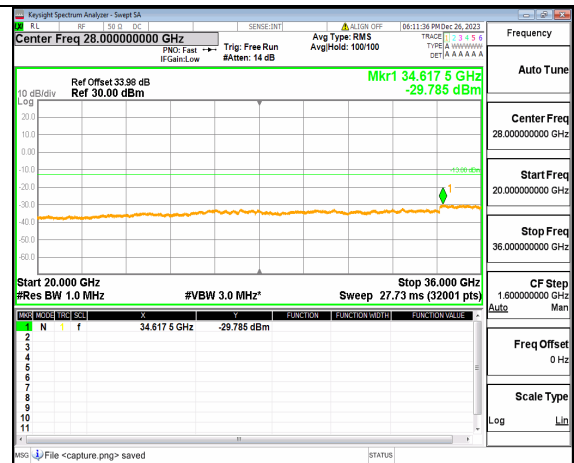

n77(3450-3550MHz) (20GHz-36GHz) 80M DFT-s-OFDM BPSK Inner_1RB_Left Mid