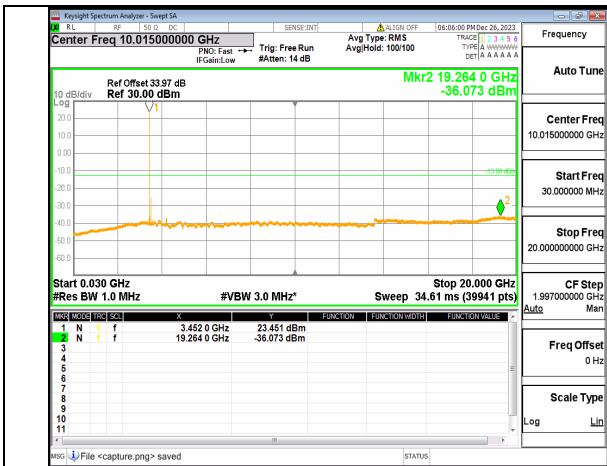

n77(3450-3550MHz) (30MHz-20GHz) 80M DFT-s-OFDM BPSK Inner_1RB_Left Low