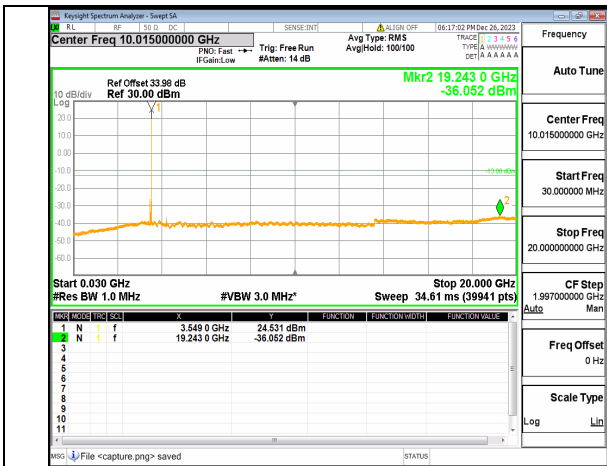

n77(3450-3550MHz) (30MHz-20GHz) 80M DFT-s-OFDM BPSK Inner_1RB_Right High