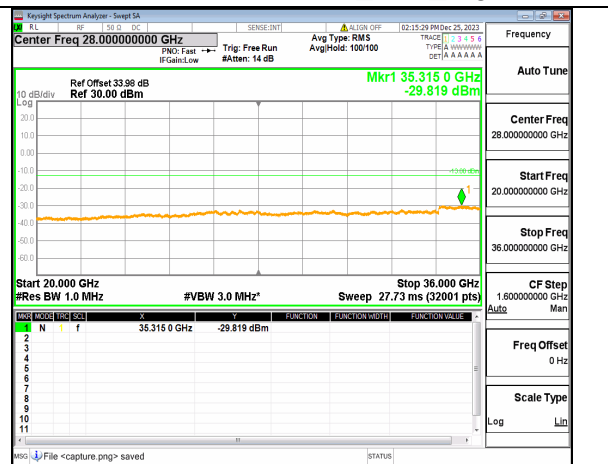

n77(3450-3550MHz) (20GHz-36GHz) 30M DFT-s-OFDM BPSK Inner_1RB_Left High