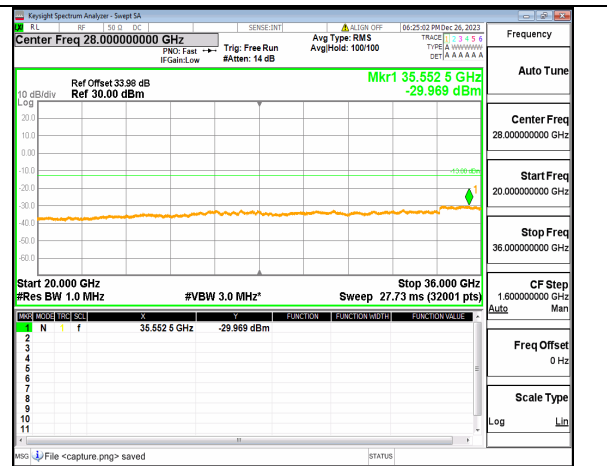

n77(3450-3550MHz) (20GHz-36GHz) 100M DFT-s-OFDM QPSK Inner_1RB_Right Mid