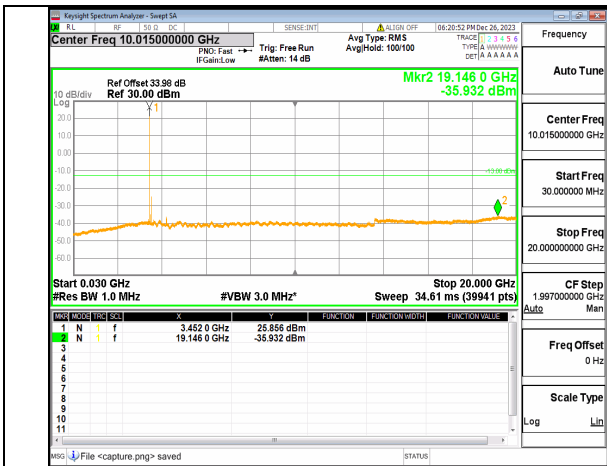

n77(3450-3550MHz) (30MHz-20GHz) 100M DFT-s-OFDM BPSK Inner_1RB_Left Mid