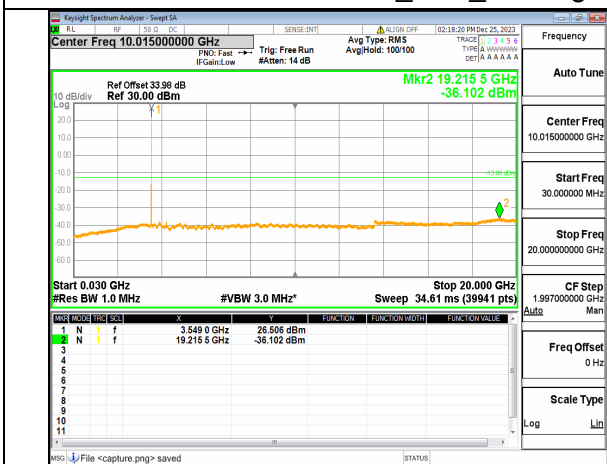

n77(3450-3550MHz) (30MHz-20GHz) 30M DFT-s-OFDM QPSK Inner_1RB_Right High