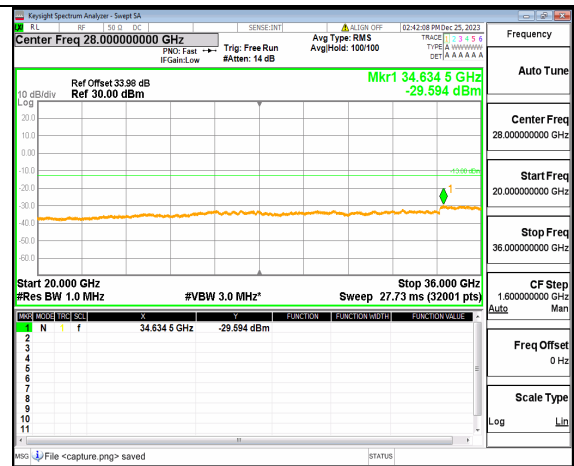

n77(3450-3550MHz) (20GHz-36GHz) 60M DFT-s-OFDM QPSK Inner_1RB_Left Mid