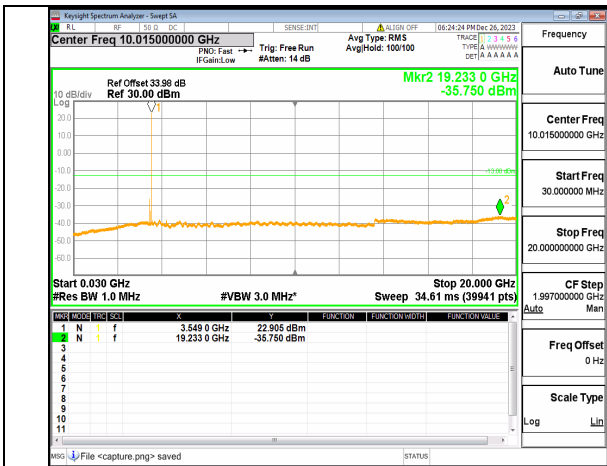

n77(3450-3550MHz) (30MHz-20GHz) 100M DFT-s-OFDM QPSK Inner_1RB_Right Mid