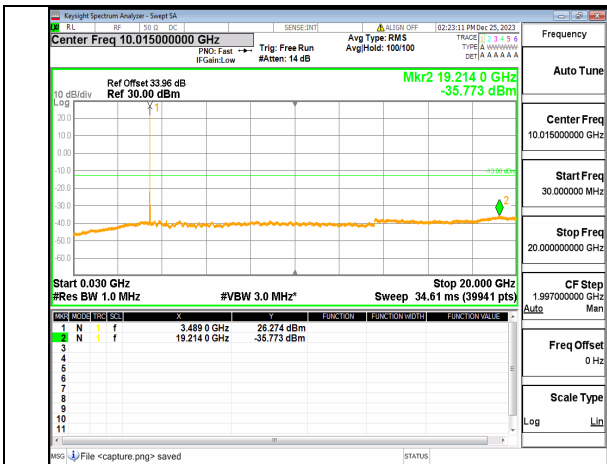

n77(3450-3550MHz) (30MHz-20GHz) 40M DFT-s-OFDM QPSK Inner_1RB_Right Low