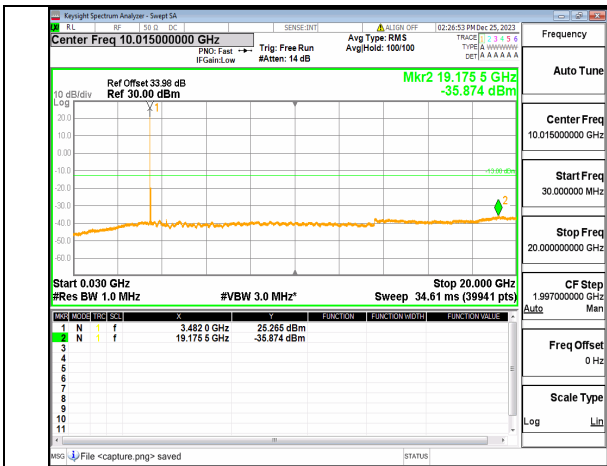

n77(3450-3550MHz) (30MHz-20GHz) 40M DFT-s-OFDM QPSK Inner_1RB_Left Mid