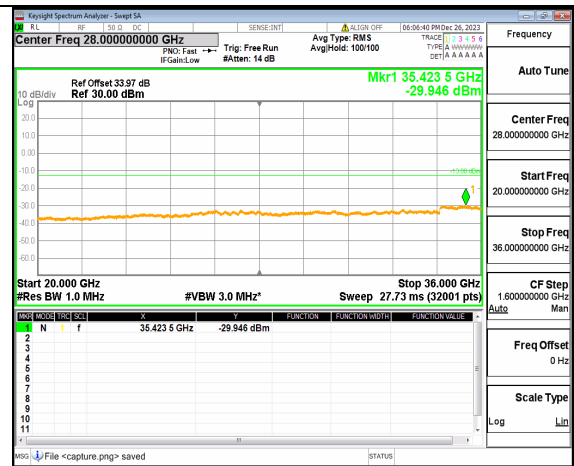

n77(3450-3550MHz) (20GHz-36GHz) 80M DFT-s-OFDM BPSK Inner_1RB_Left Low