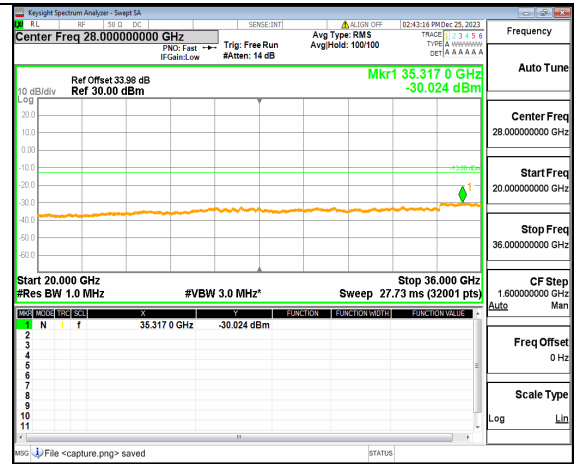

n77(3450-3550MHz) (20GHz-36GHz) 60M DFT-s-OFDM QPSK Inner_1RB_Right Mid