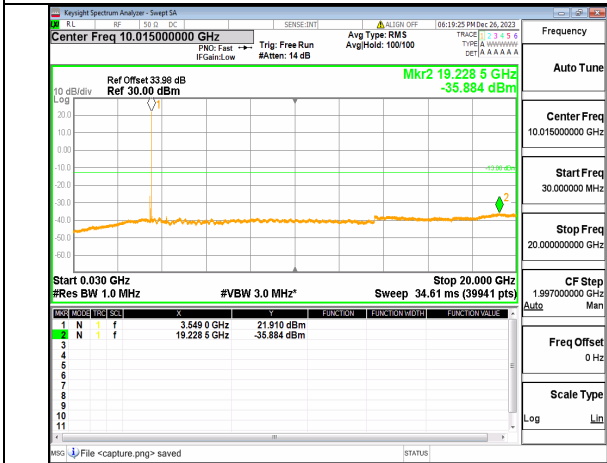

n77(3450-3550MHz) (30MHz-20GHz) 80M DFT-s-OFDM QPSK Inner_1RB_Right High