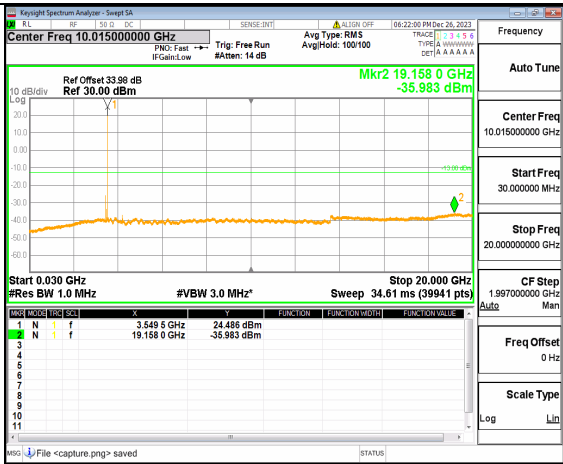

n77(3450-3550MHz) (30MHz-20GHz) 100M DFT-s-OFDM BPSK Inner_1RB_Right Mid