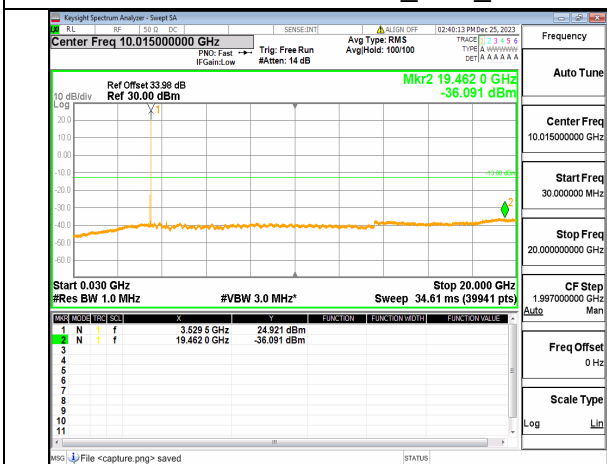

n77(3450-3550MHz) (30MHz-20GHz) 60M DFT-s-OFDM BPSK Inner_1RB_Right Mid