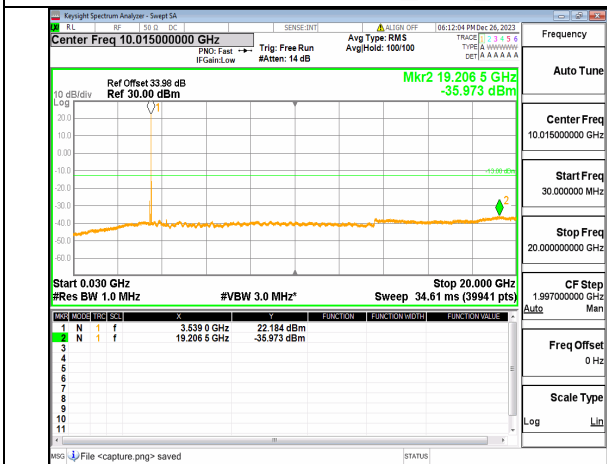

n77(3450-3550MHz) (30MHz-20GHz) 80M DFT-s-OFDM BPSK Inner_1RB_Right Mid