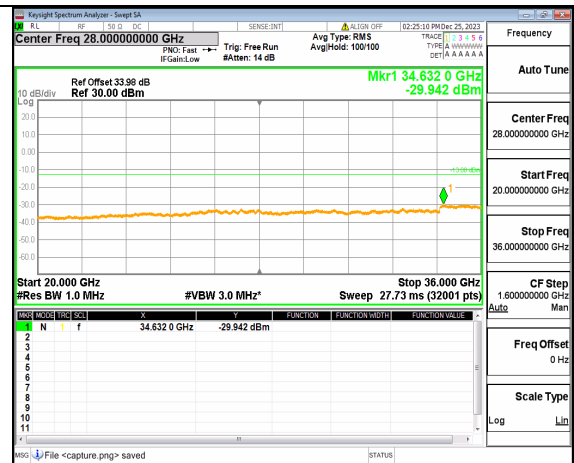

n77(3450-3550MHz) (20GHz-36GHz) 40M DFT-s-OFDM BPSK Inner_1RB_Left Mid