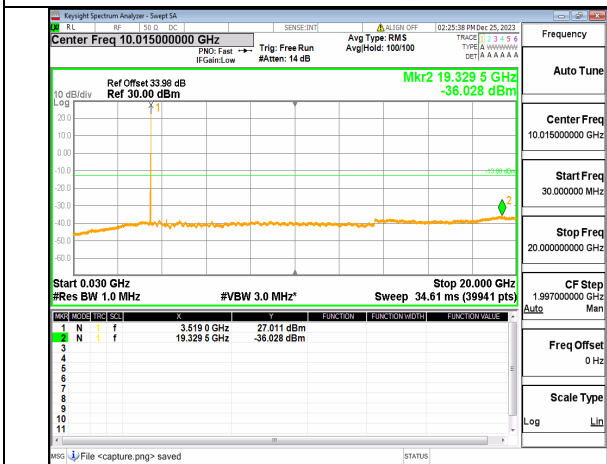

n77(3450-3550MHz) (30MHz-20GHz) 40M DFT-s-OFDM BPSK Inner_1RB_Right Mid