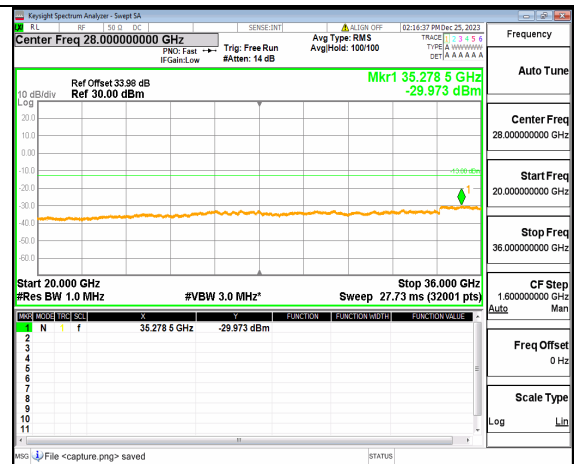

n77(3450-3550MHz) (20GHz-36GHz) 30M DFT-s-OFDM BPSK Inner_1RB_Right High