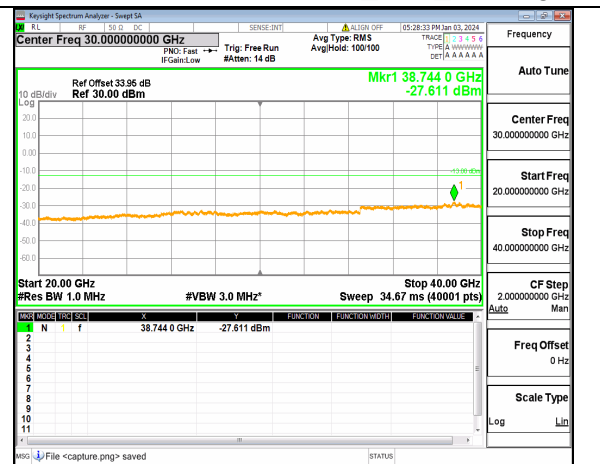

n77(3700-3980MHz) (20GHz-40GHz) 80M DFT-s-OFDM QPSK Inner_1RB_Left High

n77(3700-3980MHz) (20GHz-40GHz) 80M DFT-s-OFDM QPSK Inner_1RB_Right High