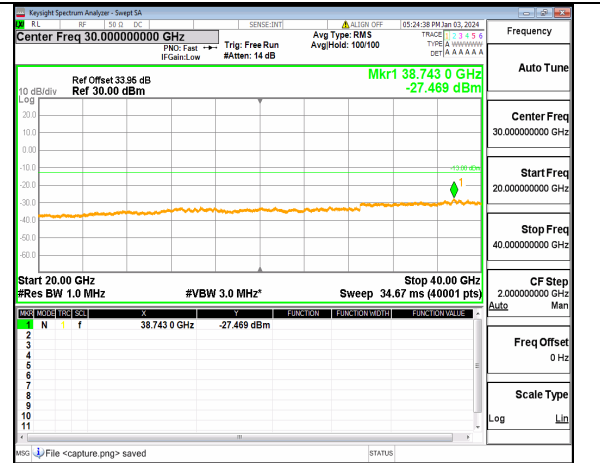

n77(3700-3980MHz) (20GHz-40GHz) 80M DFT-s-OFDM BPSK Inner_1RB_Left High

n77(3700-3980MHz) (20GHz-40GHz) 80M DFT-s-OFDM BPSK Inner_1RB_Right High