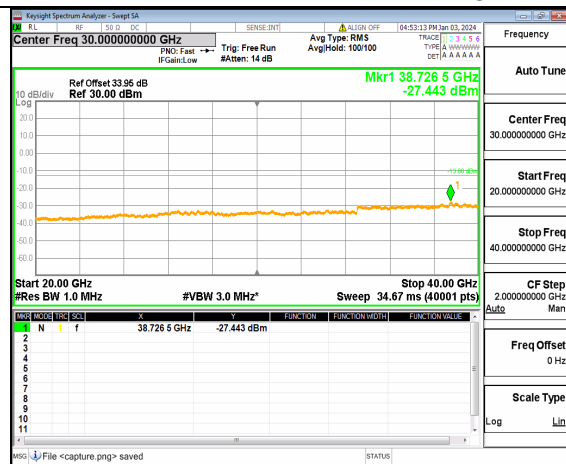

n77(3700-3980MHz) (20GHz-40GHz) 40M DFT-s-OFDM QPSK Inner_1RB_Right Mid

n77(3700-3980MHz) (20GHz-40GHz) 40M DFT-s-OFDM BPSK Inner_1RB_Left High