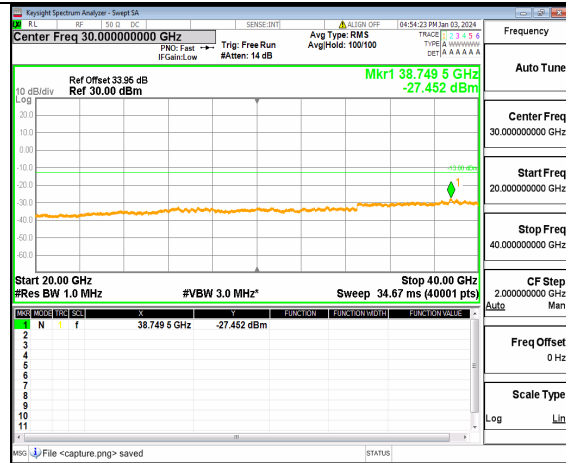

n77(3700-3980MHz) (20GHz-40GHz) 40M DFT-s-OFDM BPSK Inner_1RB_Left High

n77(3700-3980MHz) (20GHz-40GHz) 40M DFT-s-OFDM BPSK Inner_1RB_Right High