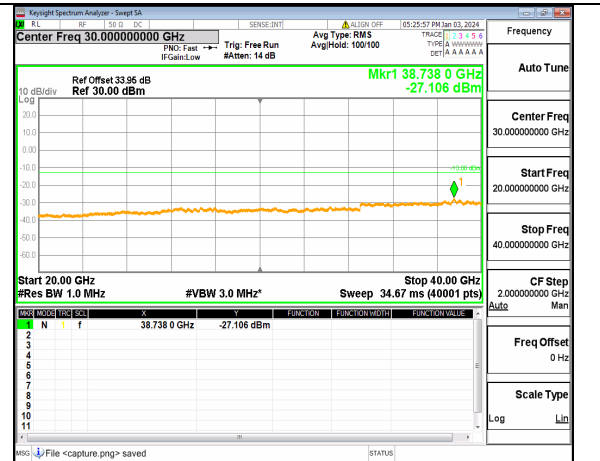

n77(3700-3980MHz) (20GHz-40GHz) 80M DFT-s-OFDM BPSK Inner_1RB_Right High

n77(3700-3980MHz) (20GHz-40GHz) 80M DFT-s-OFDM QPSK Inner_1RB_Left High