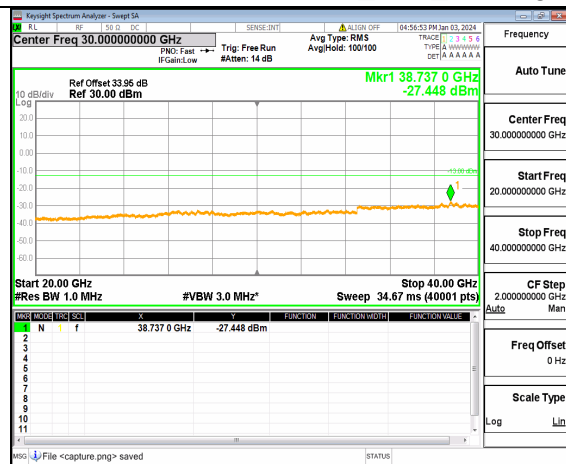

n77(3700-3980MHz) (20GHz-40GHz) 40M DFT-s-OFDM QPSK Inner_1RB_Left High

n77(3700-3980MHz) (20GHz-40GHz) 40M DFT-s-OFDM QPSK Inner_1RB_Right High