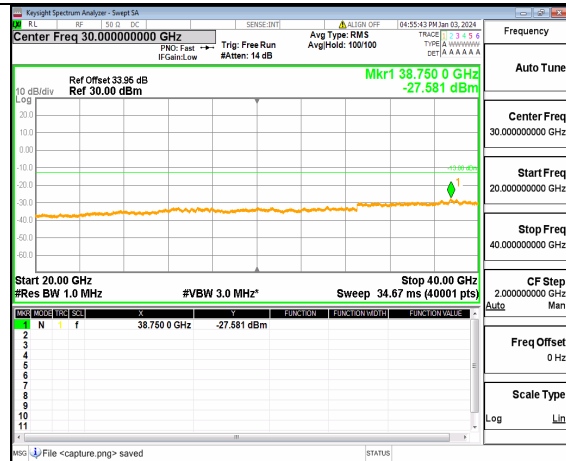

n77(3700-3980MHz) (20GHz-40GHz) 40M DFT-s-OFDM BPSK Inner_1RB_Right High

n77(3700-3980MHz) (20GHz-40GHz) 40M DFT-s-OFDM QPSK Inner_1RB_Left High