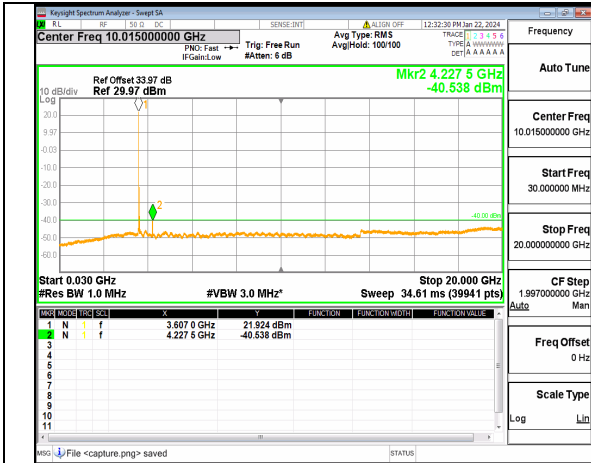

n48 (30MHz-20GHz) 40M DFT-s-OFDM QPSK Inner_1RB_Left Mid