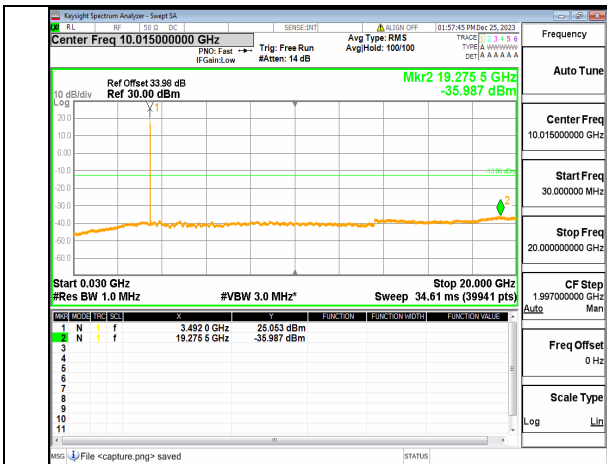

n77(3450-3550MHz) (30MHz-20GHz) 20M DFT-s-OFDM QPSK Inner_1RB_Left Mid