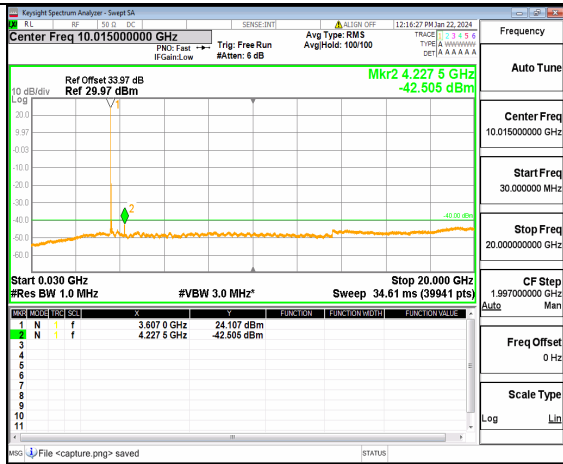

n48 (30MHz-20GHz) 40M DFT-s-OFDM QPSK Inner\_1RB\_Right Low

n48 (20GHz-37GHz) 40M DFT-s-OFDM QPSK Inner\_1RB\_Right Low

n48 (30MHz-20GHz) 40M DFT-s-OFDM BPSK Inner\_1RB\_Left Mid

n48 (20GHz-37GHz) 40M DFT-s-OFDM BPSK Inner\_1RB\_Left Mid