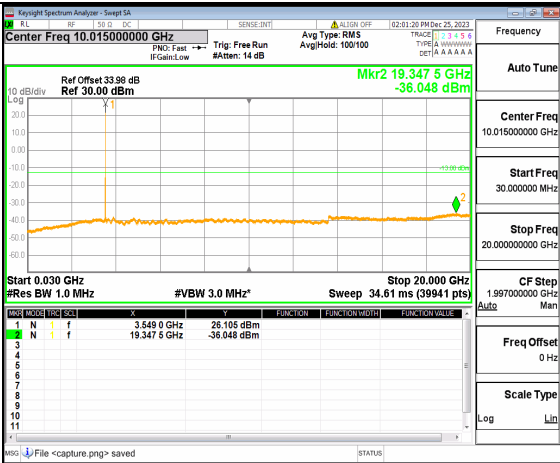

n77(3450-3550MHz) (30MHz-20GHz) 20M DFT-s-OFDM BPSK Inner_1RB_Right High