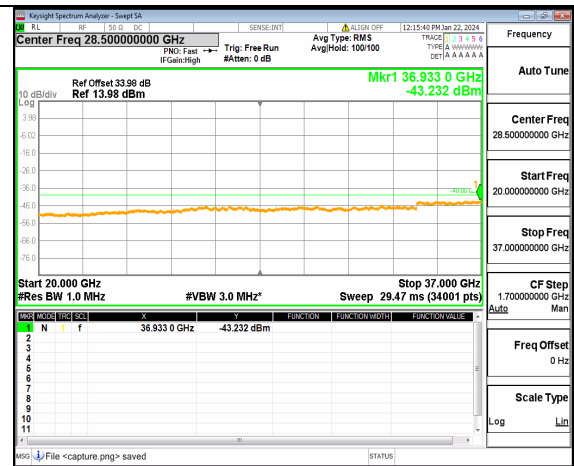

n48 (30MHz-20GHz) 40M DFT-s-OFDM QPSK Inner\_1RB\_Right Low

n48 (20GHz-37GHz) 40M DFT-s-OFDM QPSK Inner\_1RB\_Right Low

n48 (30MHz-20GHz) 40M DFT-s-OFDM BPSK Inner\_1RB\_Left Mid

n48 (20GHz-37GHz) 40M DFT-s-OFDM BPSK Inner\_1RB\_Left Mid