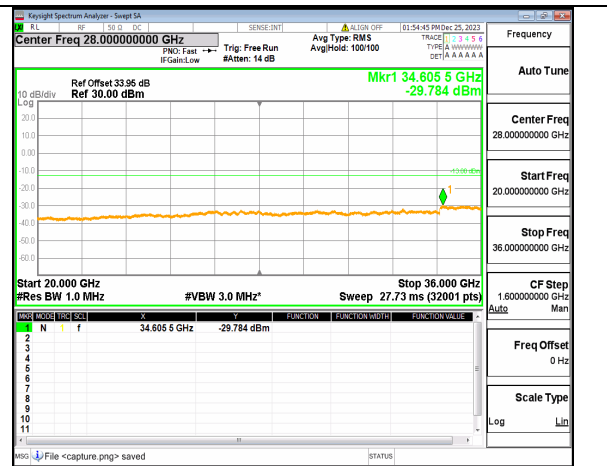

n77(3450-3550MHz) (20GHz-36GHz) 20M DFT-s-OFDM QPSK Inner_1RB_Right Low