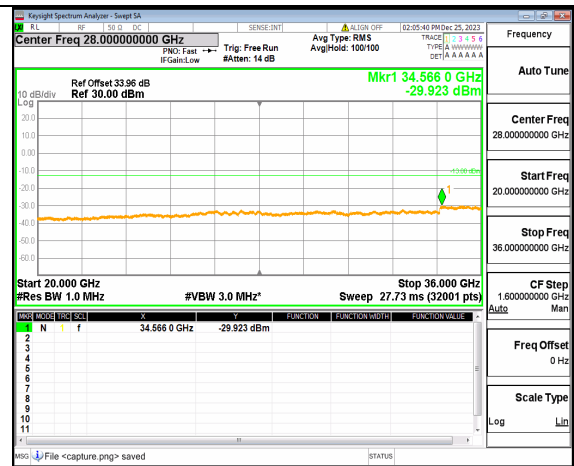

n77(3450-3550MHz) (20GHz-36GHz) 30M DFT-s-OFDM BPSK Inner_1RB_Left Low