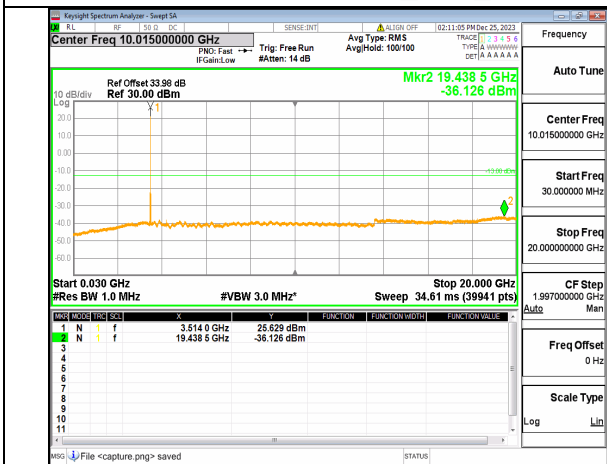

n77(3450-3550MHz) (30MHz-20GHz) 30M DFT-s-OFDM BPSK Inner_1RB_Right Mid