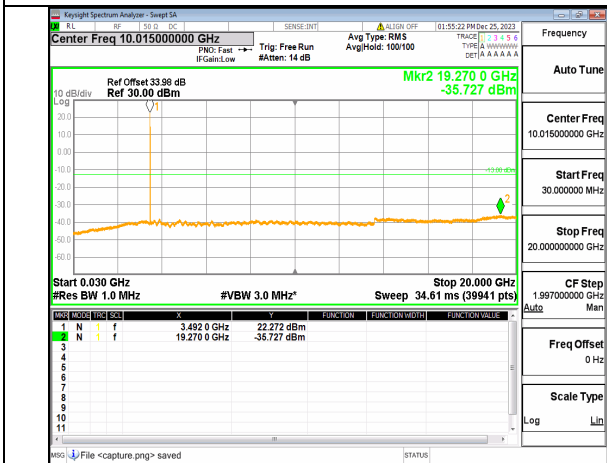

n77(3450-3550MHz) (30MHz-20GHz) 20M DFT-s-OFDM BPSK Inner_1RB_Left Mid