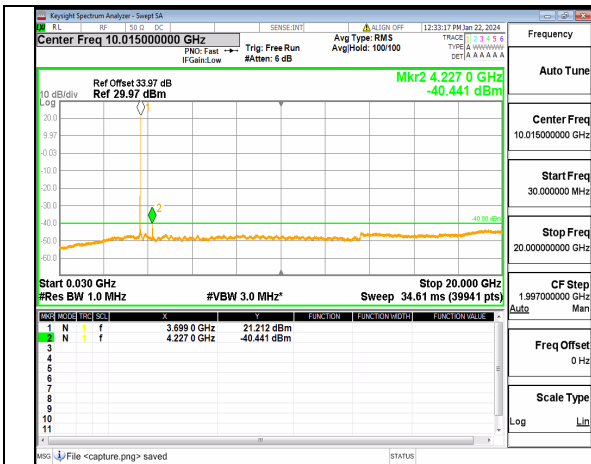

n48 (30MHz-20GHz) 40M DFT-s-OFDM QPSK Inner\_1RB\_Right Mid

n48 (20GHz-37GHz) 40M DFT-s-OFDM QPSK Inner\_1RB\_Right Mid

n48 (30MHz-20GHz) 40M DFT-s-OFDM BPSK Inner\_1RB\_Left High

n48 (20GHz-37GHz) 40M DFT-s-OFDM BPSK Inner\_1RB\_Left High