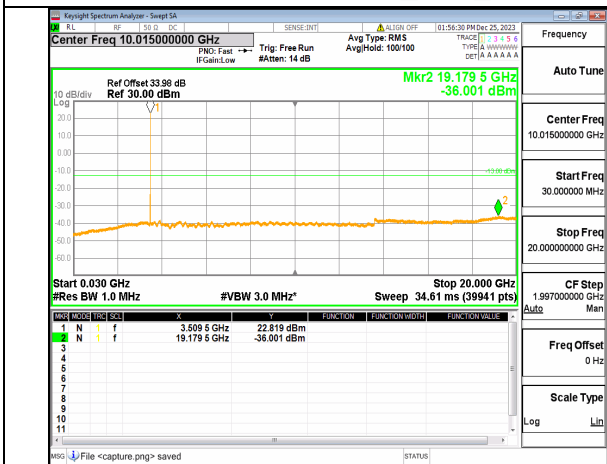

n77(3450-3550MHz) (30MHz-20GHz) 20M DFT-s-OFDM BPSK Inner_1RB_Right Mid