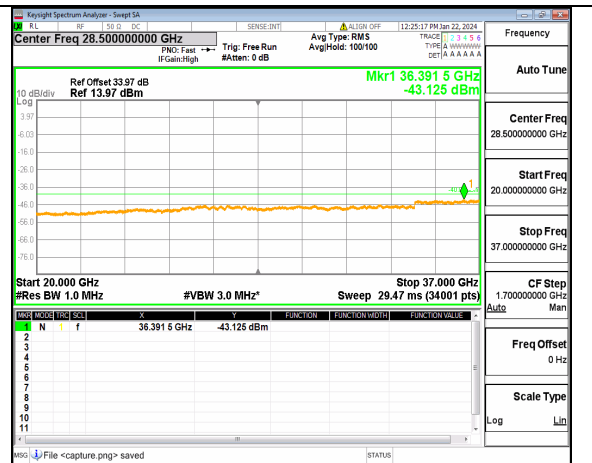

n48 (20GHz-37GHz) 40M DFT-s-OFDM QPSK Inner_1RB_Left High