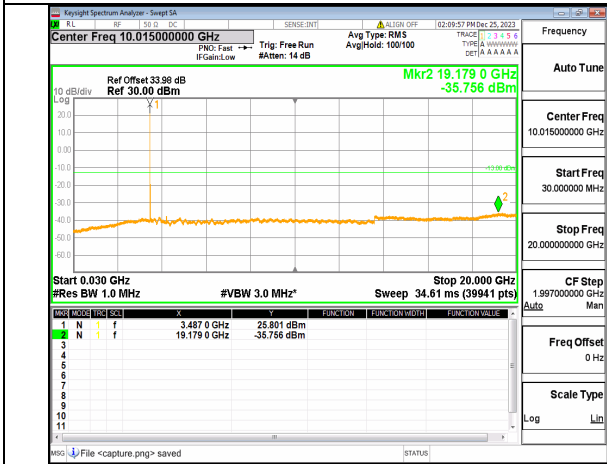

n77(3450-3550MHz) (30MHz-20GHz) 30M DFT-s-OFDM BPSK Inner_1RB_Left Mid