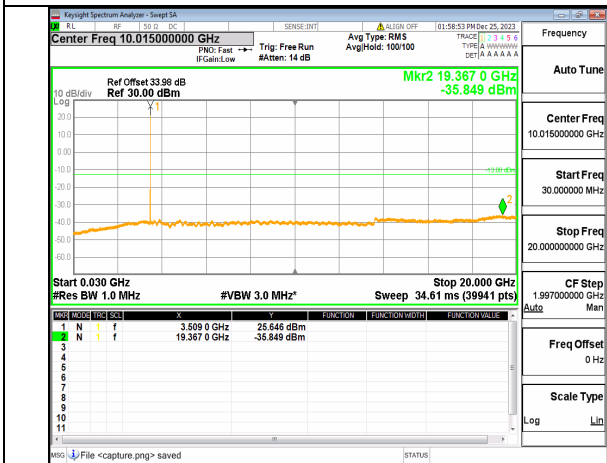

n77(3450-3550MHz) (30MHz-20GHz) 20M DFT-s-OFDM QPSK Inner_1RB_Right Mid