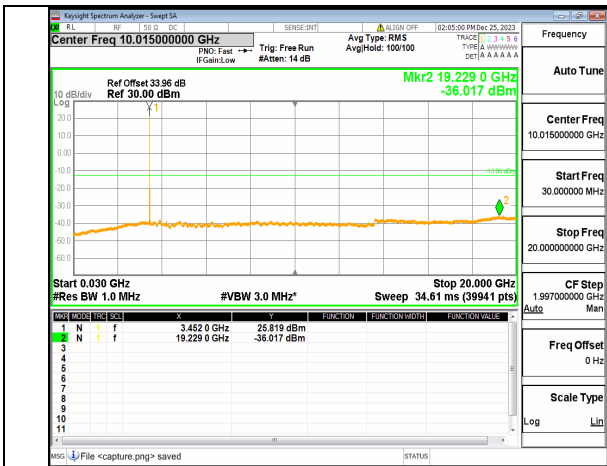

n77(3450-3550MHz) (20GHz-36GHz) 20M DFT-s-OFDM QPSK Inner\_1RB\_Left High

n77(3450-3550MHz) (30MHz-20GHz) 20M DFT-s-OFDM QPSK Inner\_1RB\_Right High

n77(3450-3550MHz) (20GHz-36GHz) 20M DFT-s-OFDM QPSK Inner\_1RB\_Right High