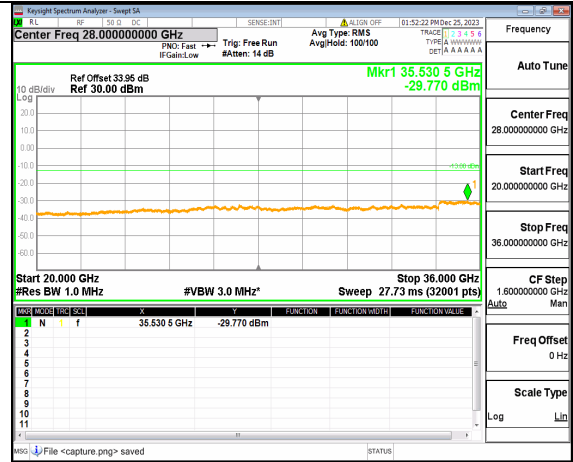

n77(3450-3550MHz) (20GHz-36GHz) 20M DFT-s-OFDM BPSK Inner_1RB_Right Low