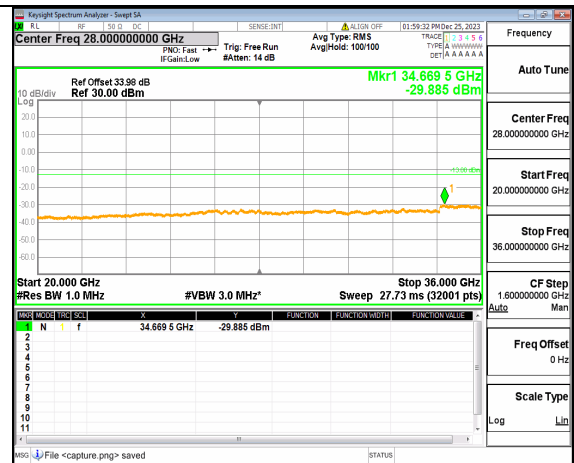

n77(3450-3550MHz) (20GHz-36GHz) 20M DFT-s-OFDM QPSK Inner_1RB_Right Mid