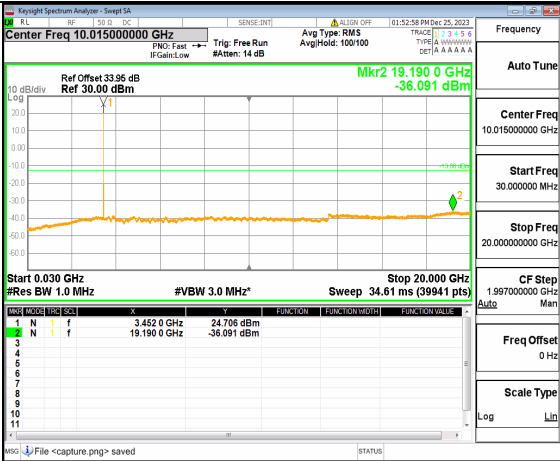

n77(3450-3550MHz) (30MHz-20GHz) 20M DFT-s-OFDM QPSK Inner_1RB_Left Low