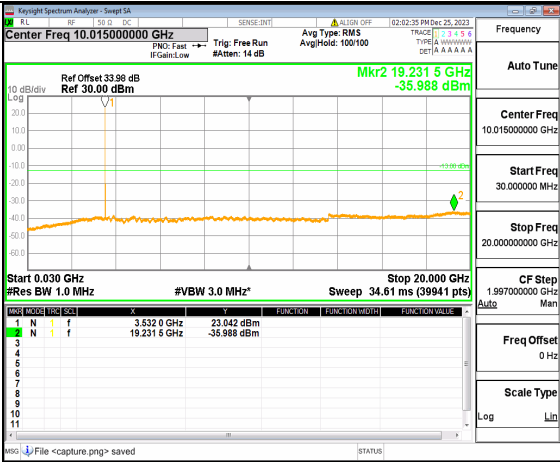

n77(3450-3550MHz) (30MHz-20GHz) 20M DFT-s-OFDM QPSK Inner_1RB_Left High