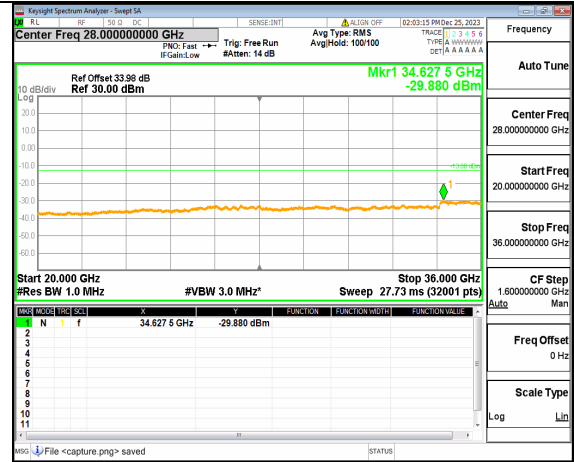

n77(3450-3550MHz) (20GHz-36GHz) 20M DFT-s-OFDM QPSK Inner_1RB_Left High