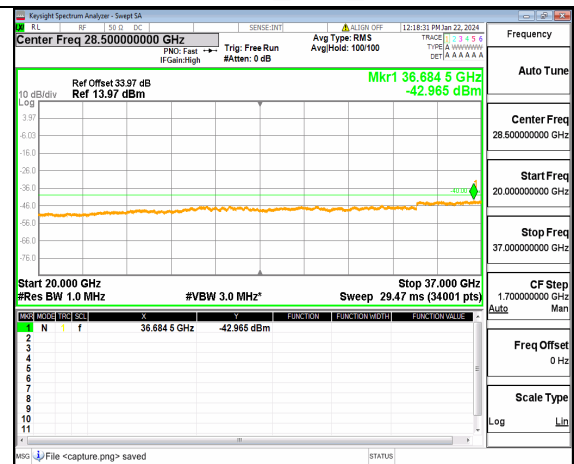

n48 (20GHz-37GHz) 40M DFT-s-OFDM BPSK Inner_1RB_Right Mid