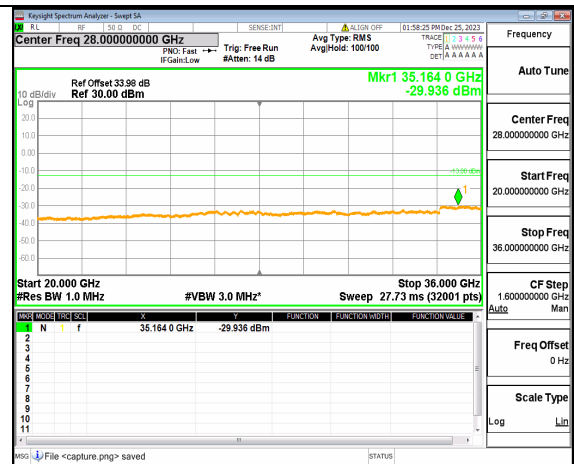

n77(3450-3550MHz) (20GHz-36GHz) 20M DFT-s-OFDM QPSK Inner_1RB_Left Mid