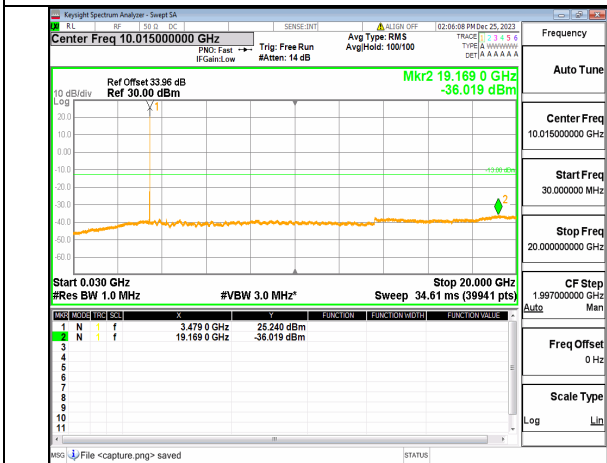

n77(3450-3550MHz) (30MHz-20GHz) 30M DFT-s-OFDM BPSK Inner_1RB_Right Low