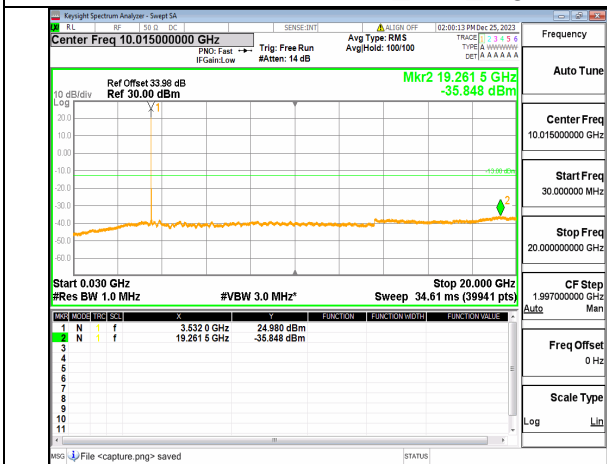

n77(3450-3550MHz) (30MHz-20GHz) 20M DFT-s-OFDM BPSK Inner_1RB_Left High