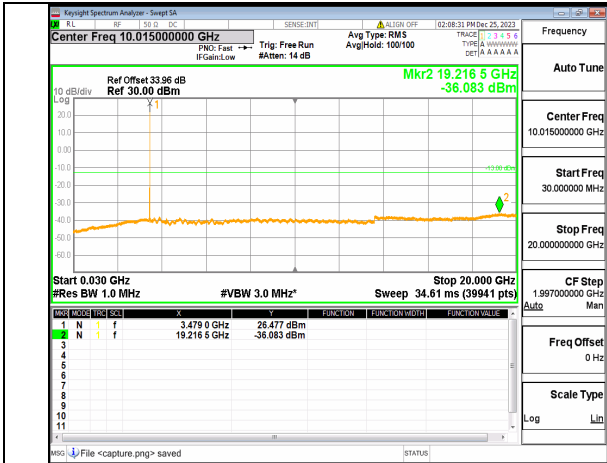

n77(3450-3550MHz) (30MHz-20GHz) 30M DFT-s-OFDM QPSK Inner_1RB_Right Low