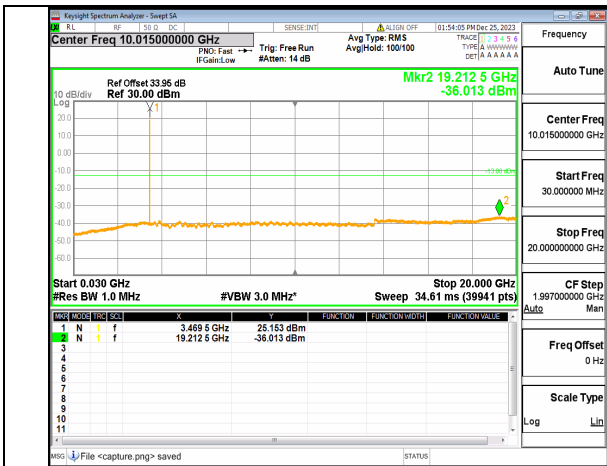

n77(3450-3550MHz) (30MHz-20GHz) 20M DFT-s-OFDM QPSK Inner_1RB_Right Low