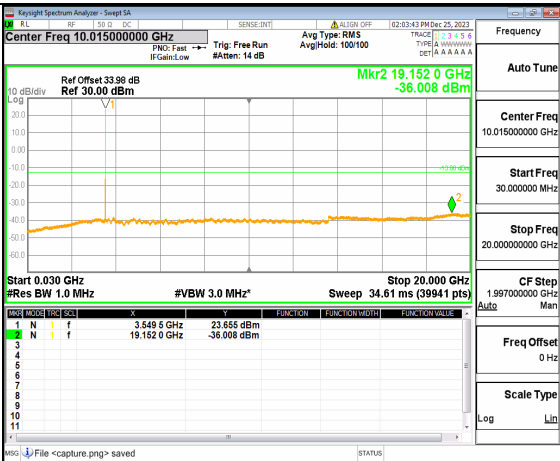

n77(3450-3550MHz) (30MHz-20GHz) 20M DFT-s-OFDM QPSK Inner_1RB_Right High