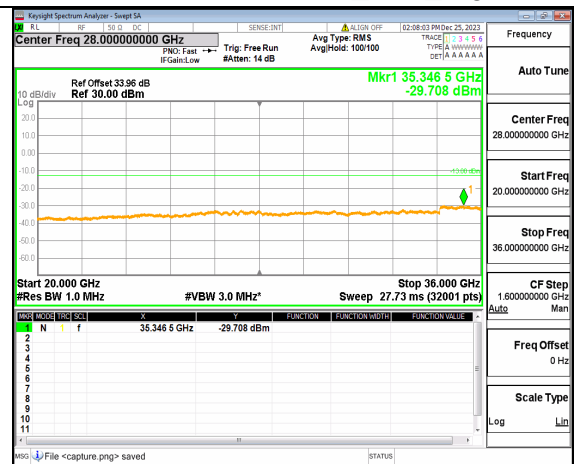

n77(3450-3550MHz) (20GHz-36GHz) 30M DFT-s-OFDM QPSK Inner_1RB_Left Low