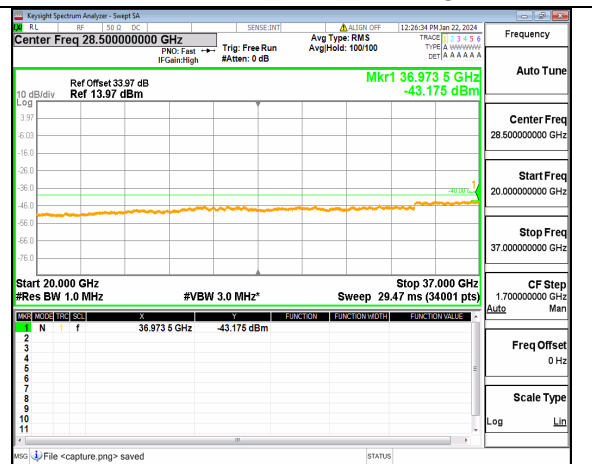

n48 (20GHz-37GHz) 40M DFT-s-OFDM QPSK Inner_1RB_Right High