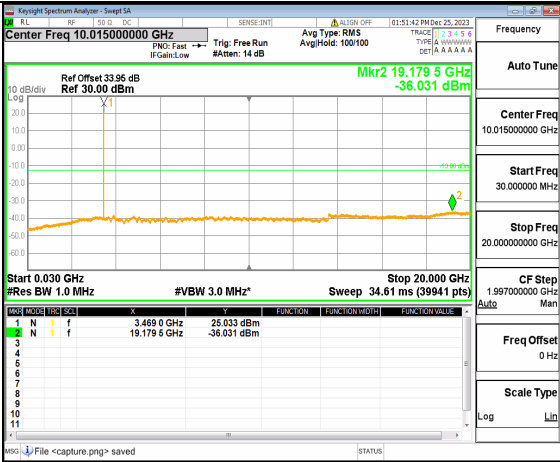

n77(3450-3550MHz) (30MHz-20GHz) 20M DFT-s-OFDM BPSK Inner_1RB_Right Low