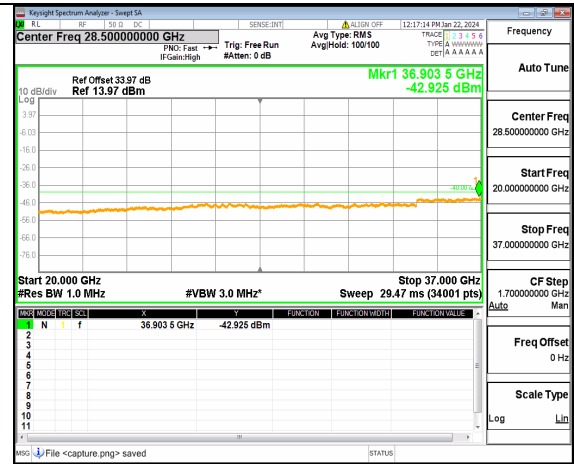

n48 (30MHz-20GHz) 40M DFT-s-OFDM QPSK Inner\_1RB\_Right Low

n48 (20GHz-37GHz) 40M DFT-s-OFDM QPSK Inner\_1RB\_Right Low

n48 (30MHz-20GHz) 40M DFT-s-OFDM BPSK Inner\_1RB\_Left Mid

n48 (20GHz-37GHz) 40M DFT-s-OFDM BPSK Inner\_1RB\_Left Mid