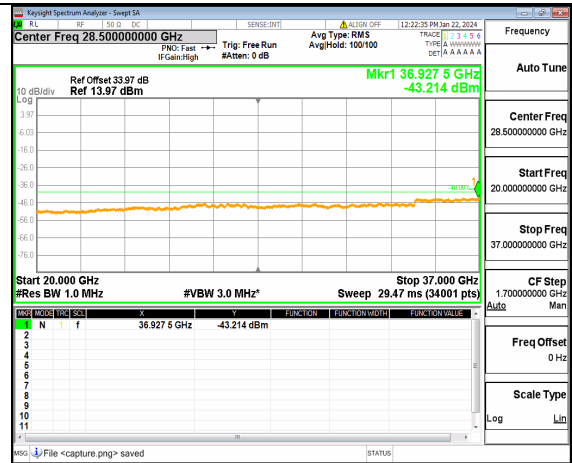

n48 (20GHz-37GHz) 40M DFT-s-OFDM BPSK Inner_1RB_Left High