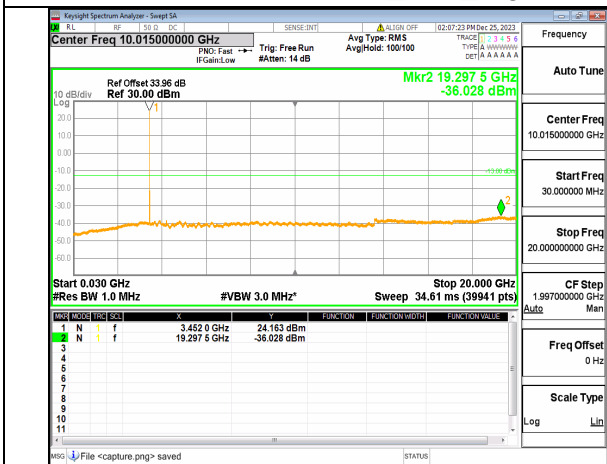

n77(3450-3550MHz) (30MHz-20GHz) 30M DFT-s-OFDM QPSK Inner_1RB_Left Low