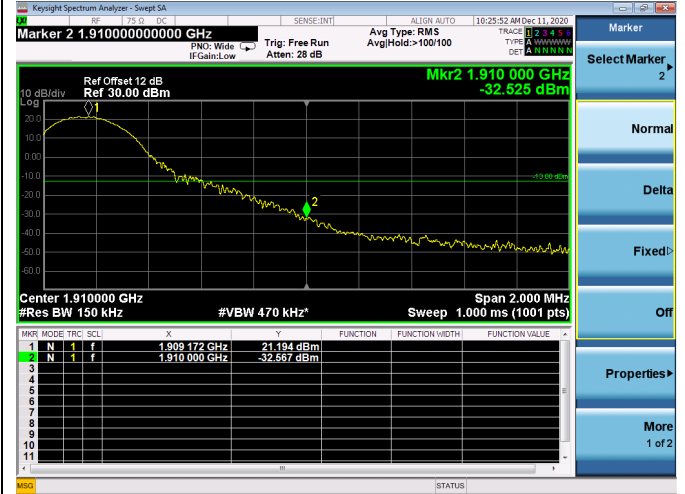

LTE ULCA_2A-12A PCC(2A)

Channel Bandwidth:5MHz

Low 1RB

High 1RB

Low FULL RB

High FULL RB

LTE ULCA_2A-12A PCC(2A)

Channel Bandwidth:10MHz

Low 1RB

High 1RB

Low FULL RB

High FULL RB

LTE ULCA_2A-12A PCC(2A)

Channel Bandwidth:15MHz

Low 1RB

High 1RB

Low FULL RB

High FULL RB

LTE ULCA_2A-12A PCC(2A)

Channel Bandwidth:20MHz

Low 1RB

High 1RB

Low FULL RB

High FULL RB

LTE ULCA_2A-12A SCC(12A)

Channel Bandwidth:5MHz

Low 1RB

High 1RB

Low FULL RB

High FULL RB

LTE ULCA_2A-12A SCC(12A)

Channel Bandwidth:10MHz