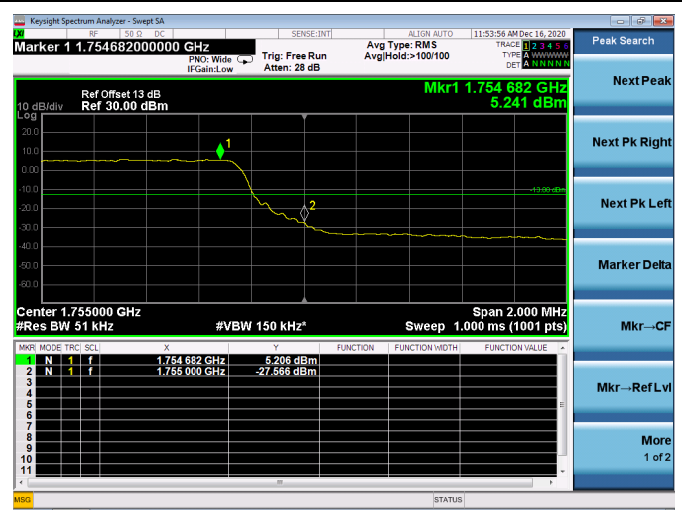

High 1RB

Low FULL RB

High FULL RB

LTE ULCA_2A-66A SCC(66A)

Channel Bandwidth:20MHz

Low 1RB

High 1RB

Low FULL RB

High FULL RB

LTE ULCA_4A-5A PCC(4A)

Channel Bandwidth:5MHz

Low 1RB

High 1RB

Low FULL RB

High FULL RB

LTE ULCA_4A-5A PCC(4A)

Channel Bandwidth:10MHz

Low 1RB

High 1RB

Low FULL RB

High FULL RB

LTE ULCA_4A-5A PCC(4A)

Channel Bandwidth:15MHz

Low 1RB

High 1RB

Low FULL RB

High FULL RB

LTE ULCA_4A-5A PCC(4A)

Channel Bandwidth:20MHz

Low 1RB

High 1RB

Low FULL RB