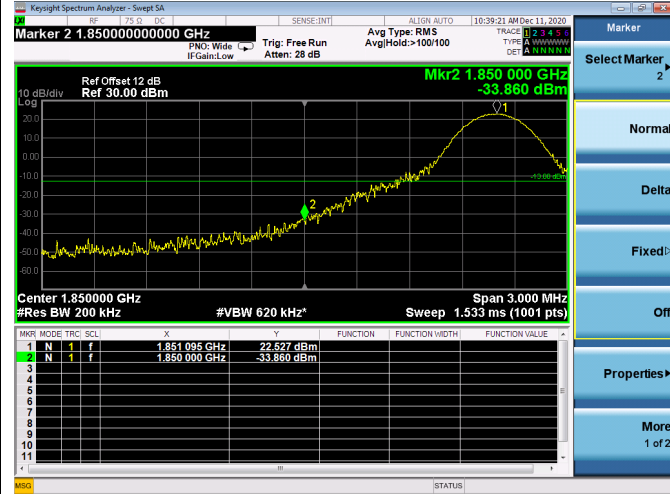

Low 1RB

High 1RB

Low FULL RB

High FULL RB

LTE ULCA_2A-12A PCC(2A)

Channel Bandwidth:15MHz

Low 1RB

High 1RB

Low FULL RB

High FULL RB

LTE ULCA_2A-12A PCC(2A)

Channel Bandwidth:20MHz

Low 1RB

High 1RB

Low FULL RB

High FULL RB

LTE ULCA_2A-12A SCC(12A)

Channel Bandwidth:5MHz

Low 1RB

High 1RB

Low FULL RB

High FULL RB

LTE ULCA_2A-12A SCC(12A)

Channel Bandwidth:10MHz

Low 1RB

High 1RB

Low FULL RB

High FULL RB

LTE ULCA_2A-13A PCC(2A)

Channel Bandwidth:5MHz

Low 1RB

High 1RB