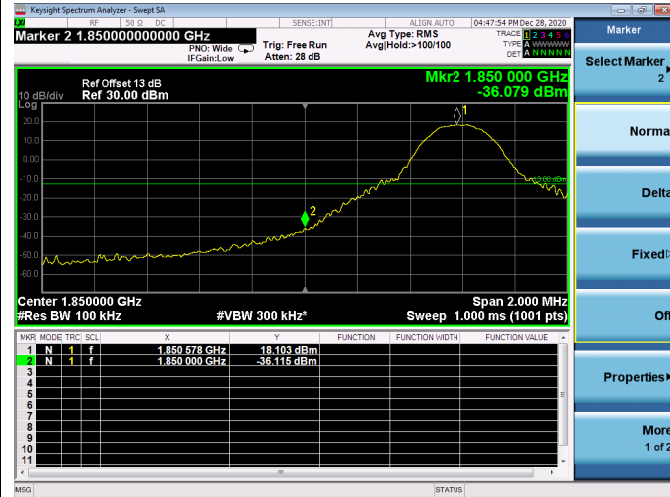

Low 1RB

High 1RB

Low FULL RB

High FULL RB

LTE ULCA_2A-13A PCC(2A)

Channel Bandwidth:5MHz

Low 1RB

High 1RB

Low FULL RB

High FULL RB

LTE ULCA_2A-13A PCC(2A)

Channel Bandwidth:10MHz

Low 1RB

High 1RB

Low FULL RB

High FULL RB

LTE ULCA_2A-13A PCC(2A)

Channel Bandwidth:15MHz

Low 1RB

High 1RB

Low FULL RB

High FULL RB

LTE ULCA_2A-13A PCC(2A)

Channel Bandwidth:20MHz

Low 1RB

High 1RB

Low FULL RB

High FULL RB

LTE ULCA_2A-13A SCC(13A)

Channel Bandwidth:10MHz

Low 1RB

High 1RB