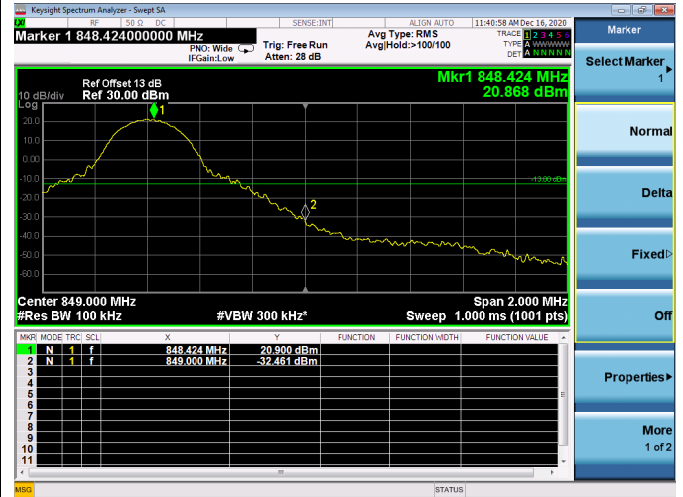

High 1RB

Low FULL RB

High FULL RB

LTE ULCA_4A-5A PCC(4A)

Channel Bandwidth:20MHz

Low 1RB

High 1RB

Low FULL RB

High FULL RB

LTE ULCA_4A-5A SCC(5A)

Channel Bandwidth:5MHz

Low 1RB

High 1RB

Low FULL RB

High FULL RB

LTE ULCA_4A-5A SCC(5A)

Channel Bandwidth:10MHz

Low 1RB

High 1RB

Low FULL RB

High FULL RB

LTE ULCA_4A-12A PCC(4A)

Channel Bandwidth:5MHz

Low 1RB

High 1RB

Low FULL RB

High FULL RB

LTE ULCA_4A-12A PCC(4A)

Channel Bandwidth:10MHz

Low 1RB

High 1RB

Low FULL RB