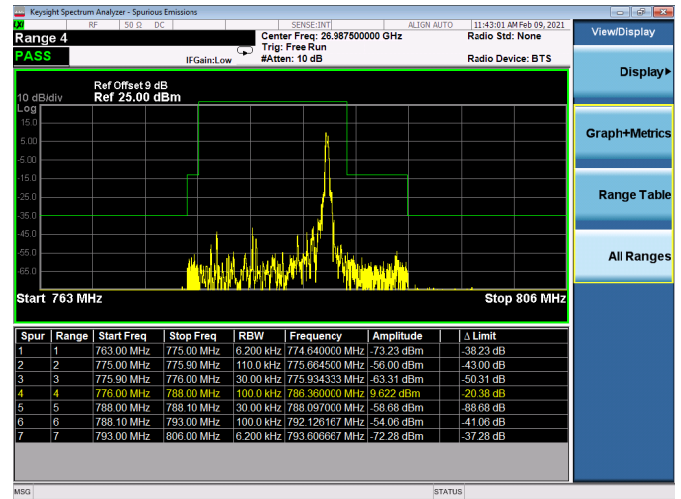

LTE ULCA_2A-13A PCC(2A)

Channel Bandwidth:15MHz

Low 1RB

High 1RB

Low FULL RB

High FULL RB

LTE ULCA_2A-13A PCC(2A)

Channel Bandwidth:20MHz

Low 1RB

High 1RB

Low FULL RB

High FULL RB

LTE ULCA_2A-13A SCC(13A)

Channel Bandwidth:10MHz

Low 1RB

High 1RB

FULL RB

LTE ULCA_2A-66A PCC(2A)

Channel Bandwidth:5MHz

Low 1RB

High 1RB

Low FULL RB

High FULL RB

LTE ULCA_2A-66A PCC(2A)

Channel Bandwidth:10MHz

Low 1RB

High 1RB

Low FULL RB

High FULL RB

LTE ULCA_2A-66A PCC(2A)

Channel Bandwidth:15MHz

Low 1RB