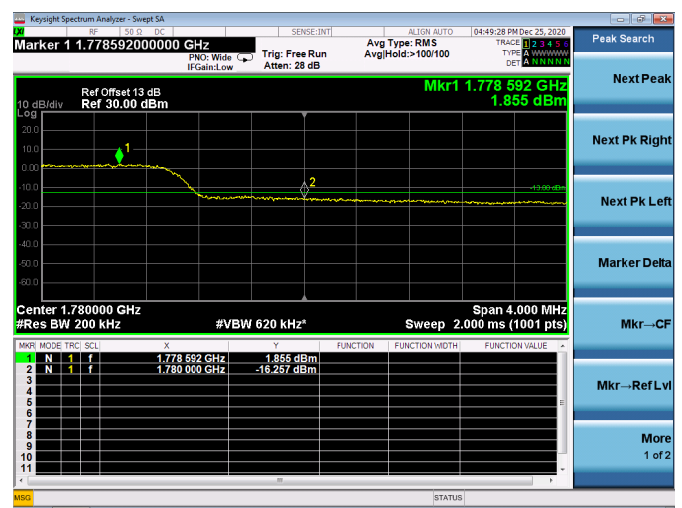

Channel Bandwidth:10MHz

Low 1RB

High 1RB

Low FULL RB

High FULL RB

LTE ULCA_2A-66A SCC(66A)

Channel Bandwidth:15MHz

Low 1RB

High 1RB

Low FULL RB

High FULL RB

LTE ULCA_2A-66A SCC(66A)

Channel Bandwidth:20MHz

Low 1RB

High 1RB

Low FULL RB

High FULL RB

LTE ULCA_4A-5A PCC(4A)

Channel Bandwidth:5MHz

Low 1RB

High 1RB

Low FULL RB

High FULL RB

LTE ULCA_4A-5A PCC(4A)

Channel Bandwidth:10MHz

Low 1RB

High 1RB

Low FULL RB

High FULL RB

LTE ULCA_4A-5A PCC(4A)

Channel Bandwidth:15MHz

Low 1RB