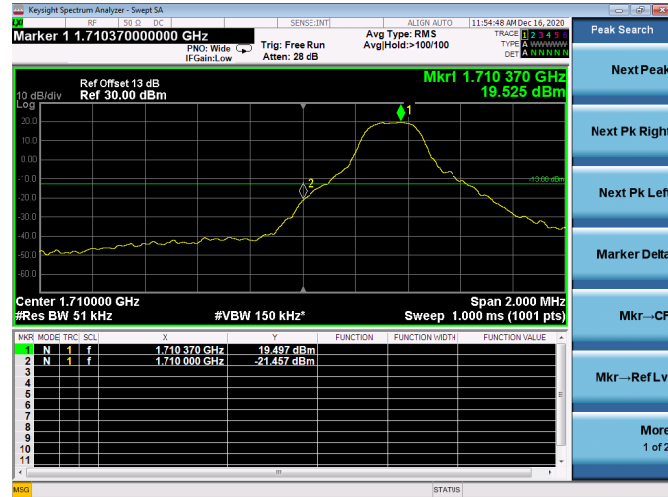

High 1RB

Low FULL RB

High FULL RB

LTE ULCA_2A-66A SCC(66A)

Channel Bandwidth:20MHz

Low 1RB

High 1RB

Low FULL RB

High FULL RB

LTE ULCA_4A-5A PCC(4A)

Channel Bandwidth:5MHz

Low 1RB

High 1RB

Low FULL RB

High FULL RB

LTE ULCA_4A-5A PCC(4A)

Channel Bandwidth:10MHz

Low 1RB

High 1RB

Low FULL RB

High FULL RB

LTE ULCA_4A-5A PCC(4A)

Channel Bandwidth:15MHz

Low 1RB

High 1RB

Low FULL RB

High FULL RB

LTE ULCA_4A-5A PCC(4A)

Channel Bandwidth:20MHz

Low 1RB

High 1RB

Low FULL RB