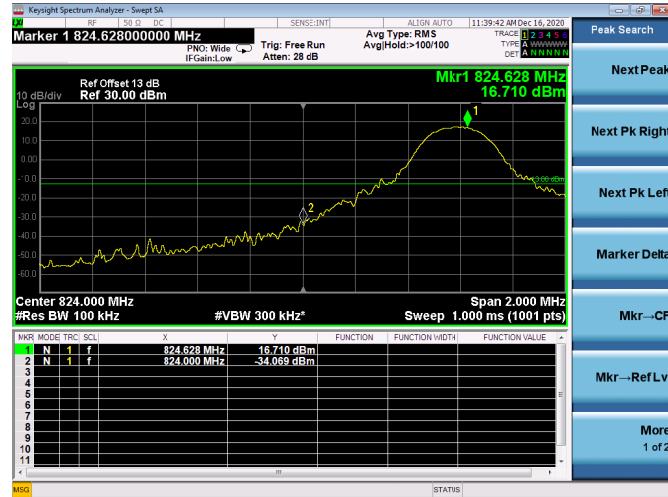

High 1RB

Low FULL RB

High FULL RB

LTE ULCA_4A-5A PCC(4A)

Channel Bandwidth:20MHz

Low 1RB

High 1RB

Low FULL RB

High FULL RB

LTE ULCA_4A-5A SCC(5A)

Channel Bandwidth:5MHz

Low 1RB

High 1RB

Low FULL RB

High FULL RB

LTE ULCA_4A-5A SCC(5A)

Channel Bandwidth:10MHz

Low 1RB

High 1RB

Low FULL RB

High FULL RB

LTE ULCA_4A-12A PCC(4A)

Channel Bandwidth:5MHz

Low 1RB

High 1RB

Low FULL RB

High FULL RB

LTE ULCA_4A-12A PCC(4A)

Channel Bandwidth:10MHz

Low 1RB

High 1RB

Low FULL RB