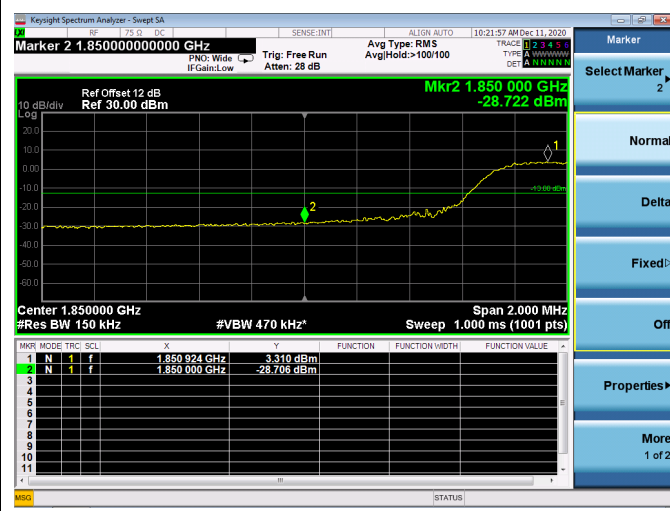

LTE ULCA_2A-12A PCC(2A)

Channel Bandwidth:5MHz

Low 1RB

High 1RB

Low FULL RB

High FULL RB

LTE ULCA_2A-12A PCC(2A)

Channel Bandwidth:10MHz

Low 1RB

High 1RB

Low FULL RB

High FULL RB

LTE ULCA_2A-12A PCC(2A)

Channel Bandwidth:15MHz

Low 1RB

High 1RB

Low FULL RB

High FULL RB

LTE ULCA_2A-12A PCC(2A)

Channel Bandwidth:20MHz

Low 1RB

High 1RB

Low FULL RB

High FULL RB

LTE ULCA_2A-12A SCC(12A)

Channel Bandwidth:5MHz

Low 1RB

High 1RB

Low FULL RB

High FULL RB

LTE ULCA_2A-12A SCC(12A)

Channel Bandwidth:10MHz