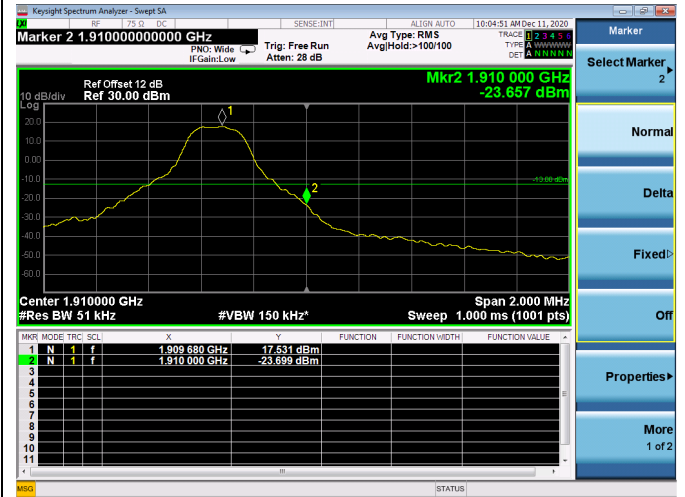

LTE ULCA_2A-12A PCC(2A)

Channel Bandwidth:5MHz

Low 1RB

High 1RB

Low FULL RB

High FULL RB

LTE ULCA_2A-12A PCC(2A)

Channel Bandwidth:10MHz

Low 1RB

High 1RB

Low FULL RB

High FULL RB

LTE ULCA_2A-12A PCC(2A)

Channel Bandwidth:15MHz

Low 1RB

High 1RB

Low FULL RB

High FULL RB

LTE ULCA_2A-12A PCC(2A)

Channel Bandwidth:20MHz

Low 1RB

High 1RB

Low FULL RB

High FULL RB

LTE ULCA_2A-12A SCC(12A)

Channel Bandwidth:5MHz

Low 1RB

High 1RB

Low FULL RB

High FULL RB

LTE ULCA_2A-12A SCC(12A)

Channel Bandwidth:10MHz