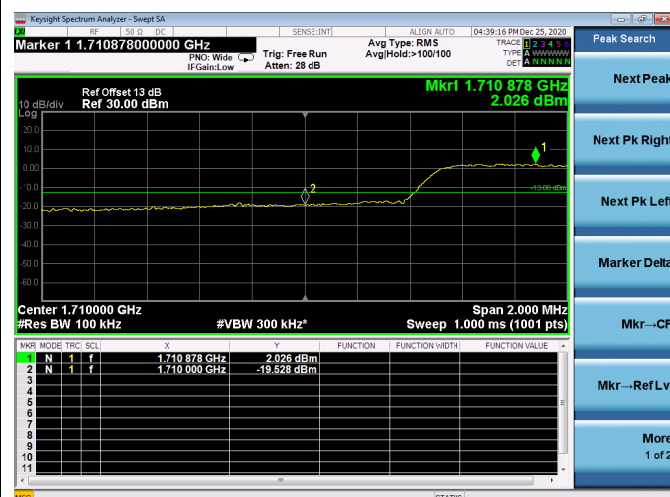

High FULL RB

LTE ULCA_2A-66A SCC(66A)

Channel Bandwidth:5MHz

Low 1RB

High 1RB

Low FULL RB

High FULL RB

LTE ULCA_2A-66A SCC(66A)

Channel Bandwidth:10MHz

Low 1RB

High 1RB

Low FULL RB

High FULL RB

LTE ULCA_2A-66A SCC(66A)

Channel Bandwidth:15MHz

Low 1RB

High 1RB

Low FULL RB

High FULL RB

LTE ULCA_2A-66A SCC(66A)

Channel Bandwidth:20MHz

Low 1RB

High 1RB

Low FULL RB

High FULL RB

LTE ULCA_4A-5A PCC(4A)

Channel Bandwidth:5MHz

Low 1RB

High 1RB

Low FULL RB

High FULL RB

LTE ULCA_4A-5A PCC(4A)