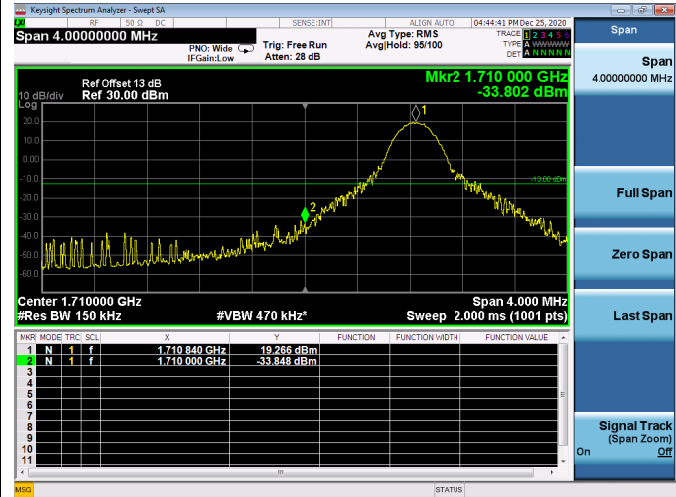

High FULL RB

LTE ULCA_2A-66A SCC(66A)

Channel Bandwidth:5MHz

Low 1RB

High 1RB

Low FULL RB

High FULL RB

LTE ULCA_2A-66A SCC(66A)

Channel Bandwidth:10MHz

Low 1RB

High 1RB

Low FULL RB

High FULL RB

LTE ULCA_2A-66A SCC(66A)

Channel Bandwidth:15MHz

Low 1RB

High 1RB

Low FULL RB

High FULL RB

LTE ULCA_2A-66A SCC(66A)

Channel Bandwidth:20MHz

Low 1RB

High 1RB

Low FULL RB