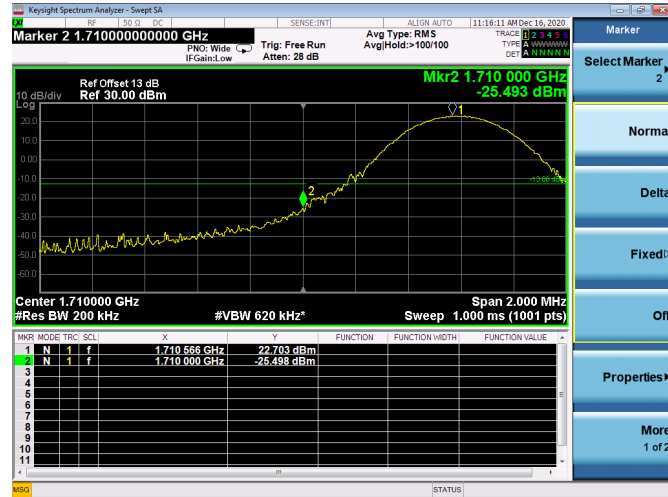

Channel Bandwidth:10MHz

Low 1RB

High 1RB

Low FULL RB

High FULL RB

LTE ULCA_4A-12A PCC(4A)

Channel Bandwidth:5MHz

Low 1RB

High 1RB

Low FULL RB

High FULL RB

LTE ULCA_4A-12A PCC(4A)

Channel Bandwidth:10MHz

Low 1RB

High 1RB

Low FULL RB

High FULL RB

LTE ULCA_4A-12A PCC(4A)

Channel Bandwidth:15MHz

Low 1RB

High 1RB

Low FULL RB

High FULL RB