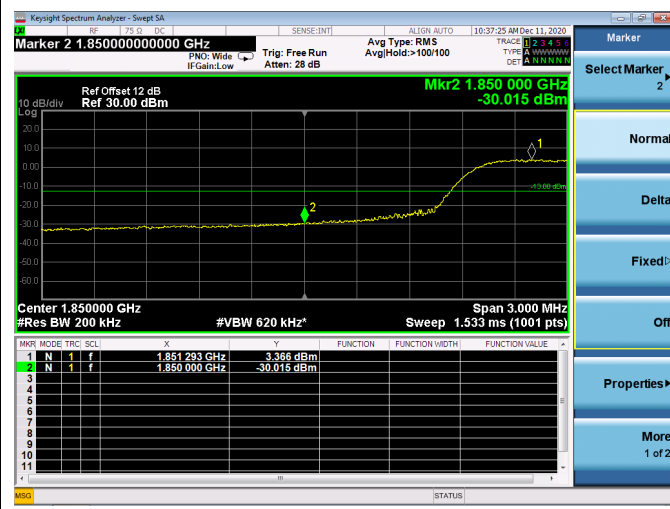

Low 1RB

High 1RB

Low FULL RB

High FULL RB

LTE ULCA_2A-12A PCC(2A)

Channel Bandwidth:15MHz

Low 1RB

High 1RB

Low FULL RB

High FULL RB

LTE ULCA_2A-12A PCC(2A)

Channel Bandwidth:20MHz

Low 1RB

High 1RB

Low FULL RB

High FULL RB

LTE ULCA_2A-12A SCC(12A)

Channel Bandwidth:5MHz

Low 1RB

High 1RB

Low FULL RB

High FULL RB

LTE ULCA_2A-12A SCC(12A)

Channel Bandwidth:10MHz

Low 1RB

High 1RB

Low FULL RB

High FULL RB

LTE ULCA_2A-13A PCC(2A)

Channel Bandwidth:5MHz

Low 1RB

High 1RB