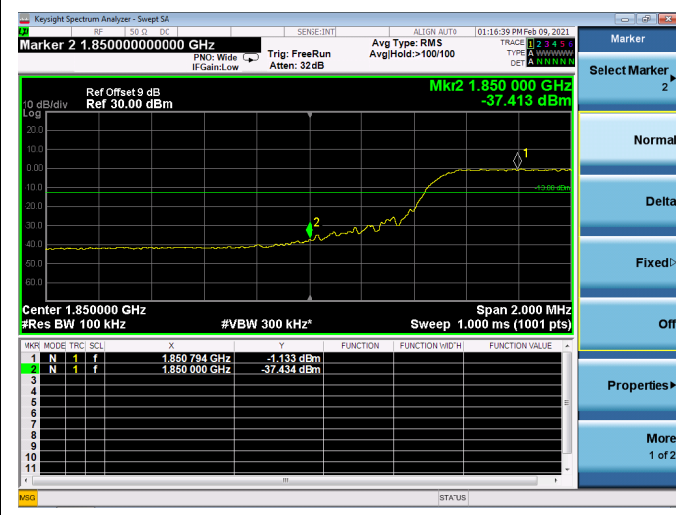

Low 1RB

High 1RB

Low FULL RB

High FULL RB

LTE ULCA_2A-13A SCC(13A)

Channel Bandwidth:10MHz

Low 1RB

High 1RB

FULL RB

LTE ULCA_2A-66A PCC(2A)

Channel Bandwidth:5MHz

Low 1RB

High 1RB

Low FULL RB

High FULL RB

LTE ULCA_2A-66A PCC(2A)

Channel Bandwidth:10MHz

Low 1RB

High 1RB

Low FULL RB

High FULL RB

LTE ULCA_2A-66A PCC(2A)

Channel Bandwidth:15MHz

Low 1RB

High 1RB

Low FULL RB

High FULL RB

LTE ULCA_2A-66A PCC(2A)

Channel Bandwidth:20MHz

Low 1RB

High 1RB

Low FULL RB