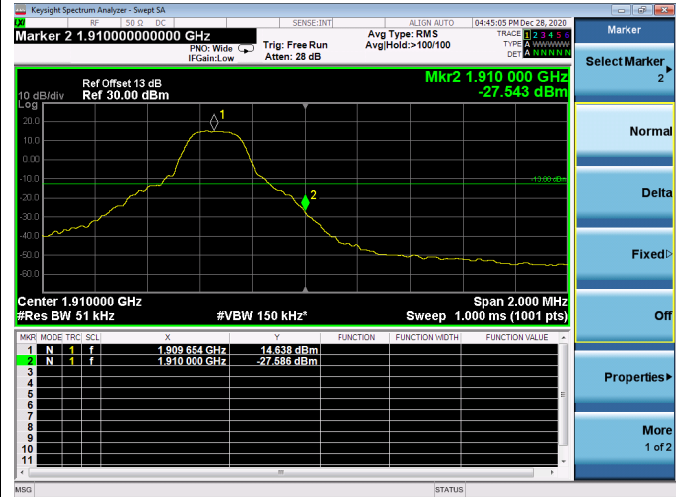

LTE ULCA_2A-12A SCC(12A)

Channel Bandwidth:5MHz

Low 1RB

High 1RB

Low FULL RB

High FULL RB

LTE ULCA_2A-12A SCC(12A)

Channel Bandwidth:10MHz

Low 1RB

High 1RB

Low FULL RB

High FULL RB

LTE ULCA_2A-13A PCC(2A)

Channel Bandwidth:5MHz

Low 1RB

High 1RB

Low FULL RB

High FULL RB

LTE ULCA_2A-13A PCC(2A)

Channel Bandwidth:10MHz

Low 1RB

High 1RB

Low FULL RB

High FULL RB

LTE ULCA_2A-13A PCC(2A)

Channel Bandwidth:15MHz

Low 1RB

High 1RB

Low FULL RB

High FULL RB

LTE ULCA_2A-13A PCC(2A)

Channel Bandwidth:20MHz