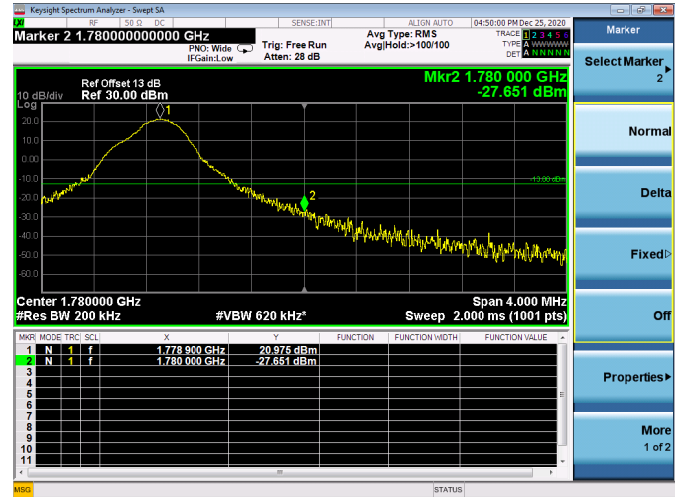

Channel Bandwidth:10MHz

Low 1RB

High 1RB

Low FULL RB

High FULL RB

LTE ULCA_2A-66A SCC(66A)

Channel Bandwidth:15MHz

Low 1RB

High 1RB

Low FULL RB

High FULL RB

LTE ULCA_2A-66A SCC(66A)

Channel Bandwidth:20MHz

Low 1RB

High 1RB

Low FULL RB

High FULL RB

LTE ULCA_4A-5A PCC(4A)

Channel Bandwidth:5MHz

Low 1RB

High 1RB

Low FULL RB

High FULL RB

LTE ULCA_4A-5A PCC(4A)

Channel Bandwidth:10MHz

Low 1RB

High 1RB

Low FULL RB

High FULL RB

LTE ULCA_4A-5A PCC(4A)

Channel Bandwidth:15MHz

Low 1RB