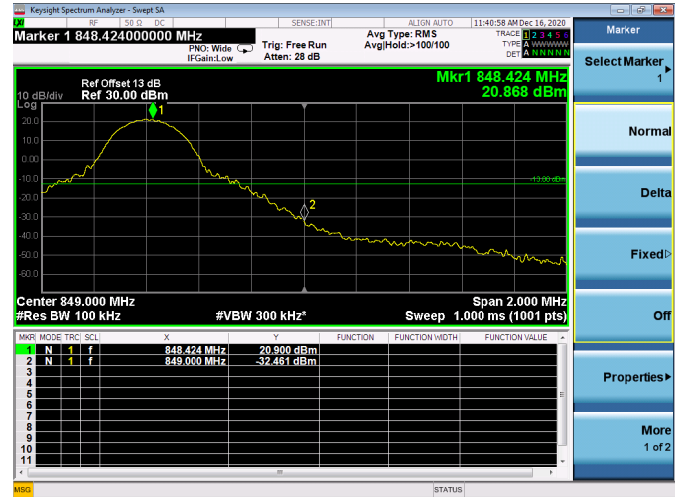

High 1RB

Low FULL RB

High FULL RB

LTE ULCA_4A-5A PCC(4A)

Channel Bandwidth:20MHz

Low 1RB

High 1RB

Low FULL RB

High FULL RB

LTE ULCA_4A-5A SCC(5A)

Channel Bandwidth:5MHz

Low 1RB

High 1RB

Low FULL RB

High FULL RB

LTE ULCA_4A-5A SCC(5A)

Channel Bandwidth:10MHz

Low 1RB

High 1RB

Low FULL RB

High FULL RB

LTE ULCA_4A-12A PCC(4A)

Channel Bandwidth:5MHz

Low 1RB

High 1RB

Low FULL RB

High FULL RB

LTE ULCA_4A-12A PCC(4A)

Channel Bandwidth:10MHz

Low 1RB

High 1RB

Low FULL RB