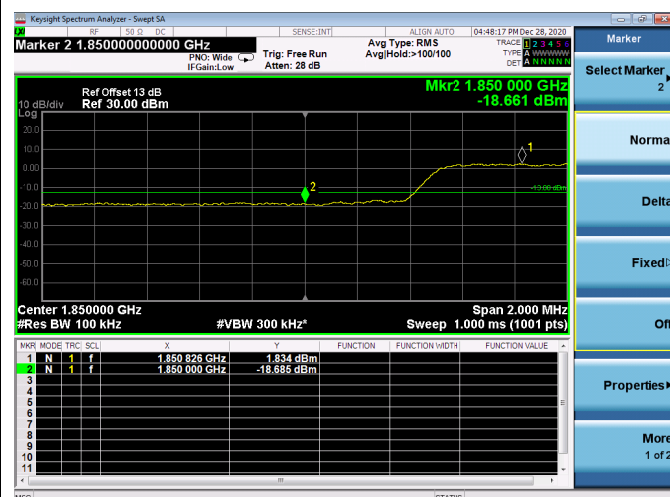

Low 1RB

High 1RB

Low FULL RB

High FULL RB

LTE ULCA_2A-13A PCC(2A)

Channel Bandwidth:5MHz

Low 1RB

High 1RB

Low FULL RB

High FULL RB

LTE ULCA_2A-13A PCC(2A)

Channel Bandwidth:10MHz

Low 1RB

High 1RB

Low FULL RB

High FULL RB

LTE ULCA_2A-13A PCC(2A)

Channel Bandwidth:15MHz

Low 1RB

High 1RB

Low FULL RB

High FULL RB

LTE ULCA_2A-13A PCC(2A)

Channel Bandwidth:20MHz

Low 1RB

High 1RB

Low FULL RB

High FULL RB

LTE ULCA_2A-13A SCC(13A)

Channel Bandwidth:10MHz

Low 1RB

High 1RB