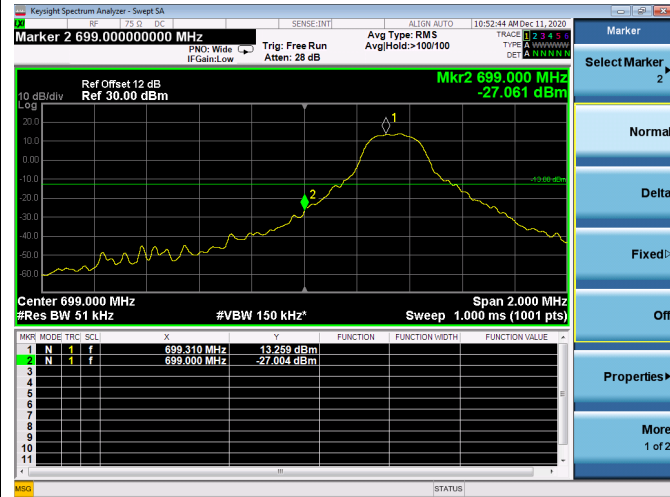

Low 1RB

High 1RB

Low FULL RB

High FULL RB

LTE ULCA_2A-12A PCC(2A)

Channel Bandwidth:15MHz

Low 1RB

High 1RB

Low FULL RB

High FULL RB

LTE ULCA_2A-12A PCC(2A)

Channel Bandwidth:20MHz

Low 1RB

High 1RB

Low FULL RB

High FULL RB

LTE ULCA_2A-12A SCC(12A)

Channel Bandwidth:5MHz

Low 1RB

High 1RB

Low FULL RB

High FULL RB

LTE ULCA_2A-12A SCC(12A)

Channel Bandwidth:10MHz

Low 1RB

High 1RB

Low FULL RB

High FULL RB

LTE ULCA_2A-13A PCC(2A)

Channel Bandwidth:5MHz

Low 1RB

High 1RB