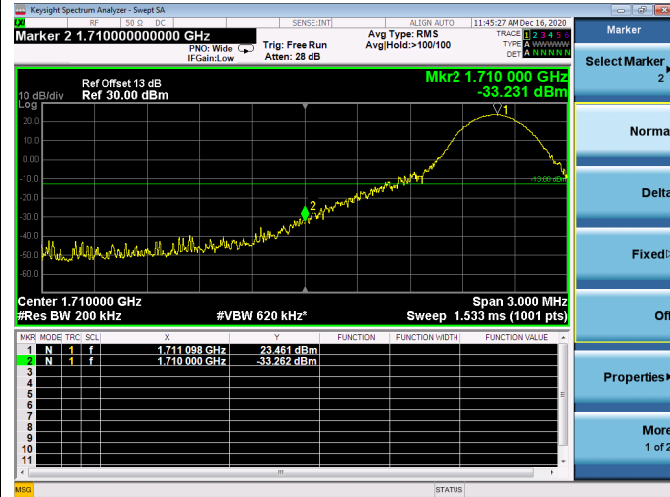

Channel Bandwidth:10MHz

Low 1RB

High 1RB

Low FULL RB

High FULL RB

LTE ULCA_4A-5A PCC(4A)

Channel Bandwidth:15MHz

Low 1RB

High 1RB

Low FULL RB

High FULL RB

LTE ULCA_4A-5A PCC(4A)

Channel Bandwidth:20MHz

Low 1RB

High 1RB

Low FULL RB

High FULL RB

LTE ULCA_4A-5A SCC(5A)

Channel Bandwidth:5MHz

Low 1RB

High 1RB

Low FULL RB

High FULL RB

LTE ULCA_4A-5A SCC(5A)

Channel Bandwidth:10MHz

Low 1RB

High 1RB

Low FULL RB

High FULL RB

LTE ULCA_4A-12A PCC(4A)

Channel Bandwidth:5MHz

Low 1RB