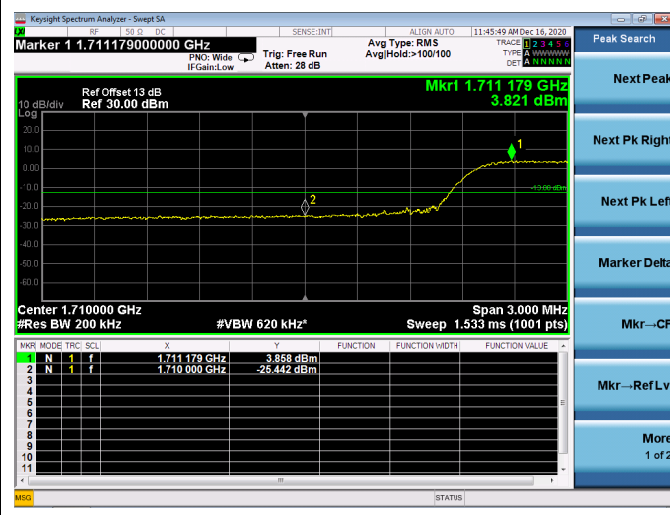

Channel Bandwidth:10MHz

Low 1RB

High 1RB

Low FULL RB

High FULL RB

LTE ULCA_4A-5A PCC(4A)

Channel Bandwidth:15MHz

Low 1RB

High 1RB

Low FULL RB

High FULL RB

LTE ULCA_4A-5A PCC(4A)

Channel Bandwidth:20MHz

Low 1RB

High 1RB

Low FULL RB

High FULL RB

LTE ULCA_4A-5A SCC(5A)

Channel Bandwidth:5MHz

Low 1RB

High 1RB

Low FULL RB

High FULL RB

LTE ULCA_4A-5A SCC(5A)