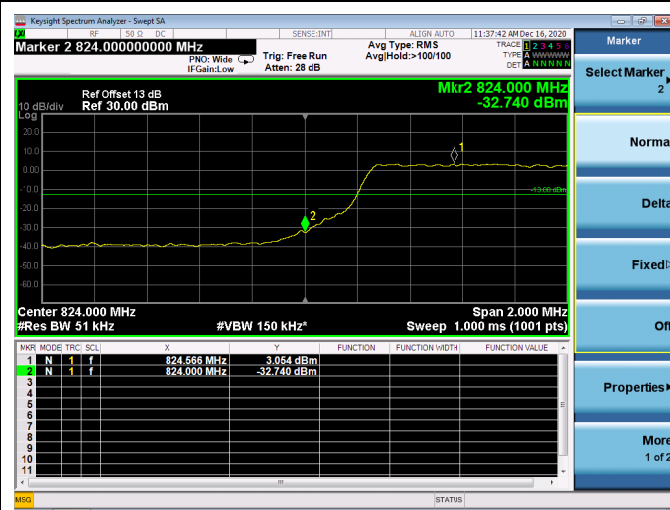

High 1RB

Low FULL RB

High FULL RB

LTE ULCA_4A-5A PCC(4A)

Channel Bandwidth:20MHz

Low 1RB

High 1RB

Low FULL RB

High FULL RB

LTE ULCA_4A-5A SCC(5A)

Channel Bandwidth:5MHz

Low 1RB

High 1RB

Low FULL RB

High FULL RB

LTE ULCA_4A-5A SCC(5A)

Channel Bandwidth:10MHz

Low 1RB

High 1RB

Low FULL RB

High FULL RB

LTE ULCA_4A-12A PCC(4A)

Channel Bandwidth:5MHz

Low 1RB

High 1RB

Low FULL RB

High FULL RB

LTE ULCA_4A-12A PCC(4A)

Channel Bandwidth:10MHz

Low 1RB

High 1RB

Low FULL RB