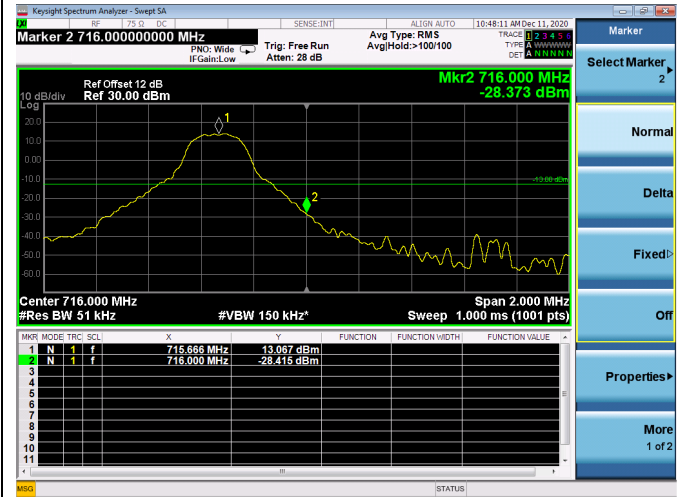

Low 1RB

High 1RB

Low FULL RB

High FULL RB

LTE ULCA_2A-12A PCC(2A)

Channel Bandwidth:15MHz

Low 1RB

High 1RB

Low FULL RB

High FULL RB

LTE ULCA_2A-12A PCC(2A)

Channel Bandwidth:20MHz

Low 1RB

High 1RB

Low FULL RB

High FULL RB

LTE ULCA_2A-12A SCC(12A)

Channel Bandwidth:5MHz

Low 1RB

High 1RB

Low FULL RB

High FULL RB

LTE ULCA_2A-12A SCC(12A)

Channel Bandwidth:10MHz

Low 1RB

High 1RB

Low FULL RB

High FULL RB

LTE ULCA_2A-13A PCC(2A)

Channel Bandwidth:5MHz

Low 1RB

High 1RB