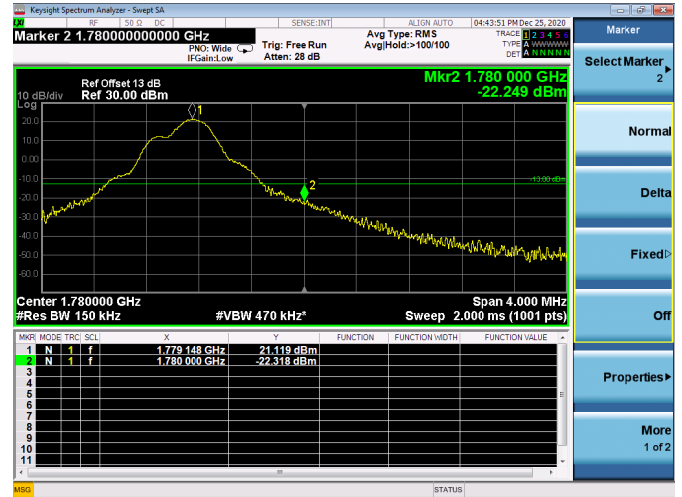

High FULL RB

LTE ULCA_2A-66A SCC(66A)

Channel Bandwidth:5MHz

Low 1RB

High 1RB

Low FULL RB

High FULL RB

LTE ULCA_2A-66A SCC(66A)

Channel Bandwidth:10MHz

Low 1RB

High 1RB

Low FULL RB

High FULL RB

LTE ULCA_2A-66A SCC(66A)

Channel Bandwidth:15MHz

Low 1RB

High 1RB

Low FULL RB

High FULL RB

LTE ULCA_2A-66A SCC(66A)

Channel Bandwidth:20MHz

Low 1RB

High 1RB

Low FULL RB