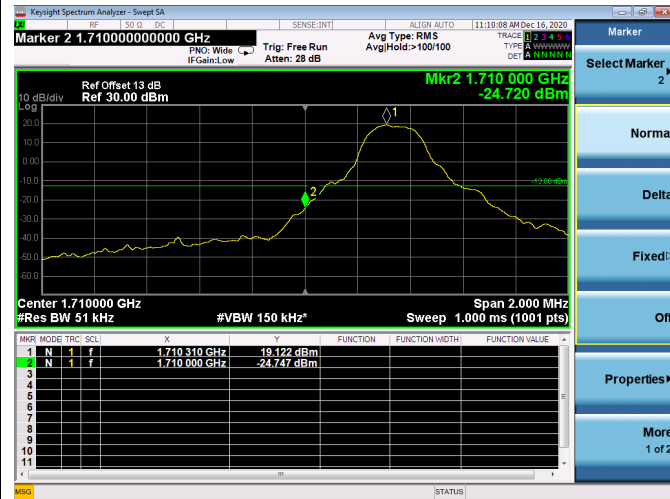

High FULL RB

LTE ULCA_4A-5A SCC(5A)

Channel Bandwidth:5MHz

Low 1RB

High 1RB

Low FULL RB

High FULL RB

LTE ULCA_4A-5A SCC(5A)

Channel Bandwidth:10MHz

Low 1RB

High 1RB

Low FULL RB

High FULL RB

LTE ULCA_4A-12A PCC(4A)

Channel Bandwidth:5MHz

Low 1RB

High 1RB

Low FULL RB

High FULL RB

LTE ULCA_4A-12A PCC(4A)

Channel Bandwidth:10MHz

Low 1RB

High 1RB

Low FULL RB

High FULL RB

LTE ULCA_4A-12A PCC(4A)

Channel Bandwidth:15MHz

Low 1RB

High 1RB

Low FULL RB

High FULL RB