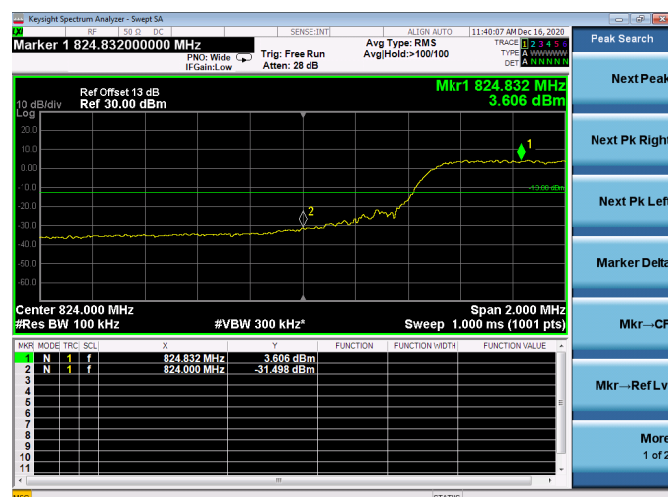

High FULL RB

LTE ULCA_4A-5A SCC(5A)

Channel Bandwidth:5MHz

Low 1RB

High 1RB

Low FULL RB

High FULL RB

LTE ULCA_4A-5A SCC(5A)

Channel Bandwidth:10MHz

Low 1RB

High 1RB

Low FULL RB

High FULL RB

LTE ULCA_4A-12A PCC(4A)

Channel Bandwidth:5MHz

Low 1RB

High 1RB

Low FULL RB

High FULL RB

LTE ULCA_4A-12A PCC(4A)

Channel Bandwidth:10MHz

Low 1RB

High 1RB

Low FULL RB