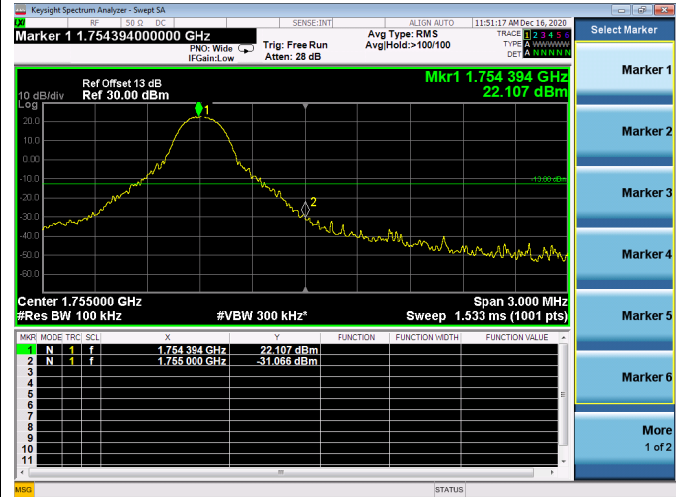

High 1RB

Low FULL RB

High FULL RB

LTE ULCA_2A-66A SCC(66A)

Channel Bandwidth:20MHz

Low 1RB

High 1RB

Low FULL RB

High FULL RB

LTE ULCA_4A-5A PCC(4A)

Channel Bandwidth:5MHz

Low 1RB

High 1RB

Low FULL RB

High FULL RB

LTE ULCA_4A-5A PCC(4A)

Channel Bandwidth:10MHz

Low 1RB

High 1RB

Low FULL RB

High FULL RB

LTE ULCA_4A-5A PCC(4A)

Channel Bandwidth:15MHz

Low 1RB

High 1RB

Low FULL RB

High FULL RB

LTE ULCA_4A-5A PCC(4A)

Channel Bandwidth:20MHz

Low 1RB

High 1RB

Low FULL RB