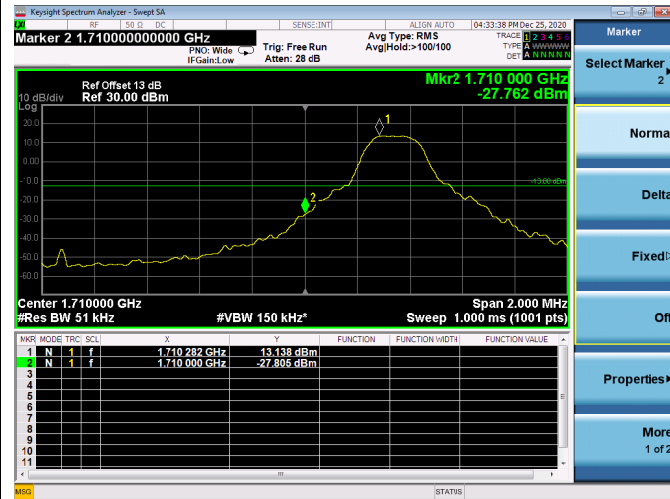

High 1RB

Low FULL RB

High FULL RB

LTE ULCA_2A-66A PCC(2A)

Channel Bandwidth:20MHz

Low 1RB

High 1RB

Low FULL RB

High FULL RB

LTE ULCA_2A-66A SCC(66A)

Channel Bandwidth:5MHz

Low 1RB

High 1RB

Low FULL RB

High FULL RB

LTE ULCA_2A-66A SCC(66A)

Channel Bandwidth:10MHz

Low 1RB

High 1RB

Low FULL RB

High FULL RB

LTE ULCA_2A-66A SCC(66A)

Channel Bandwidth:15MHz

Low 1RB

High 1RB

Low FULL RB

High FULL RB

LTE ULCA_2A-66A SCC(66A)

Channel Bandwidth:20MHz

Low 1RB

High 1RB

Low FULL RB