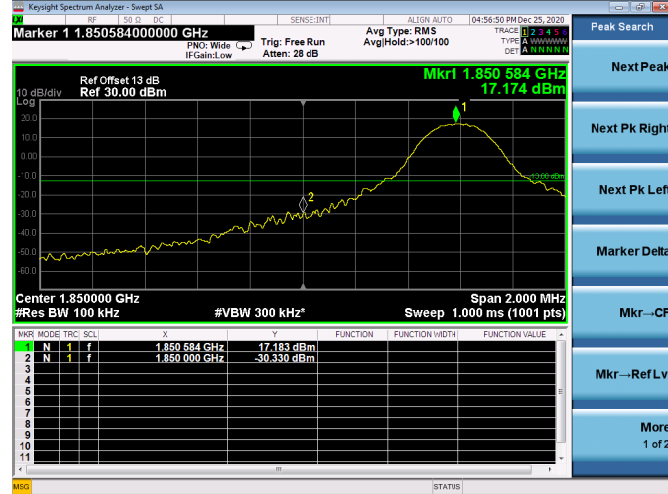

Low 1RB

High 1RB

Low FULL RB

High FULL RB

LTE ULCA_2A-13A SCC(13A)

Channel Bandwidth:10MHz

Low 1RB

High 1RB

FULL RB

LTE ULCA_2A-66A PCC(2A)

Channel Bandwidth:5MHz

Low 1RB

High 1RB

Low FULL RB

High FULL RB

LTE ULCA_2A-66A PCC(2A)

Channel Bandwidth:10MHz

Low 1RB

High 1RB

Low FULL RB

High FULL RB

LTE ULCA_2A-66A PCC(2A)

Channel Bandwidth:15MHz

Low 1RB

High 1RB

Low FULL RB

High FULL RB

LTE ULCA_2A-66A PCC(2A)

Channel Bandwidth:20MHz

Low 1RB

High 1RB

Low FULL RB