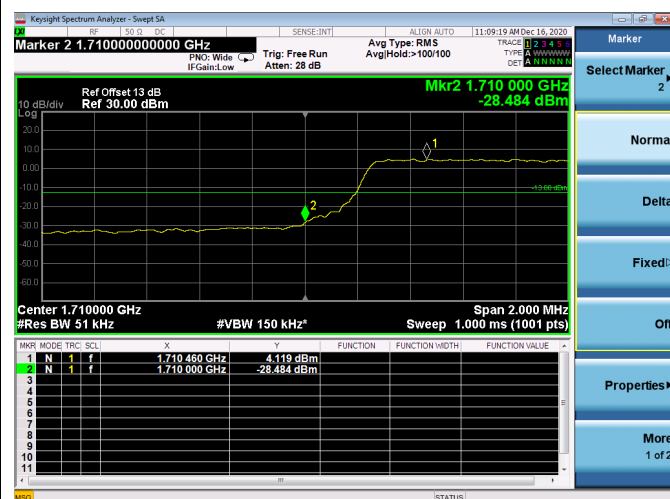

High FULL RB

LTE ULCA_4A-5A SCC(5A)

Channel Bandwidth:5MHz

Low 1RB

High 1RB

Low FULL RB

High FULL RB

LTE ULCA_4A-5A SCC(5A)

Channel Bandwidth:10MHz

Low 1RB

High 1RB

Low FULL RB

High FULL RB

LTE ULCA_4A-12A PCC(4A)

Channel Bandwidth:5MHz

Low 1RB

High 1RB

Low FULL RB

High FULL RB

LTE ULCA_4A-12A PCC(4A)

Channel Bandwidth:10MHz

Low 1RB

High 1RB

Low FULL RB