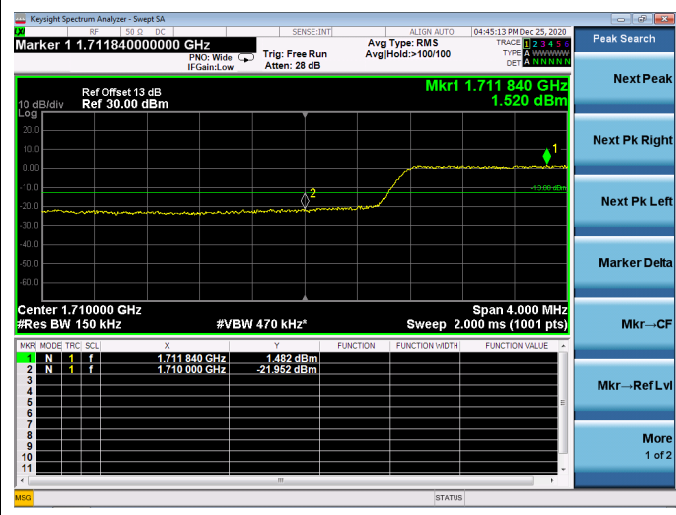

High FULL RB

LTE ULCA_2A-66A SCC(66A)

Channel Bandwidth:5MHz

Low 1RB

High 1RB

Low FULL RB

High FULL RB

LTE ULCA_2A-66A SCC(66A)

Channel Bandwidth:10MHz

Low 1RB

High 1RB

Low FULL RB

High FULL RB

LTE ULCA_2A-66A SCC(66A)

Channel Bandwidth:15MHz

Low 1RB

High 1RB

Low FULL RB

High FULL RB

LTE ULCA_2A-66A SCC(66A)

Channel Bandwidth:20MHz

Low 1RB

High 1RB

Low FULL RB