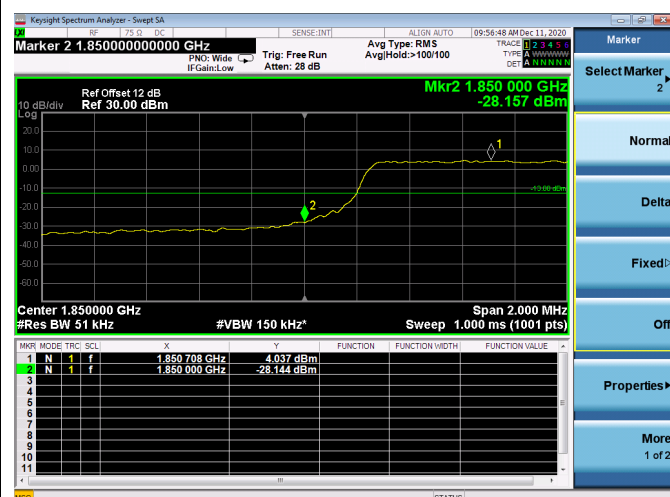

LTE ULCA_2A-12A PCC(2A)

Channel Bandwidth:5MHz

Low 1RB

High 1RB

Low FULL RB

High FULL RB

LTE ULCA_2A-12A PCC(2A)

Channel Bandwidth:10MHz

Low 1RB

High 1RB

Low FULL RB

High FULL RB

LTE ULCA_2A-12A PCC(2A)

Channel Bandwidth:15MHz

Low 1RB

High 1RB

Low FULL RB

High FULL RB

LTE ULCA_2A-12A PCC(2A)

Channel Bandwidth:20MHz

Low 1RB

High 1RB

Low FULL RB

High FULL RB

LTE ULCA_2A-12A SCC(12A)

Channel Bandwidth:5MHz

Low 1RB

High 1RB

Low FULL RB

High FULL RB

LTE ULCA_2A-12A SCC(12A)

Channel Bandwidth:10MHz