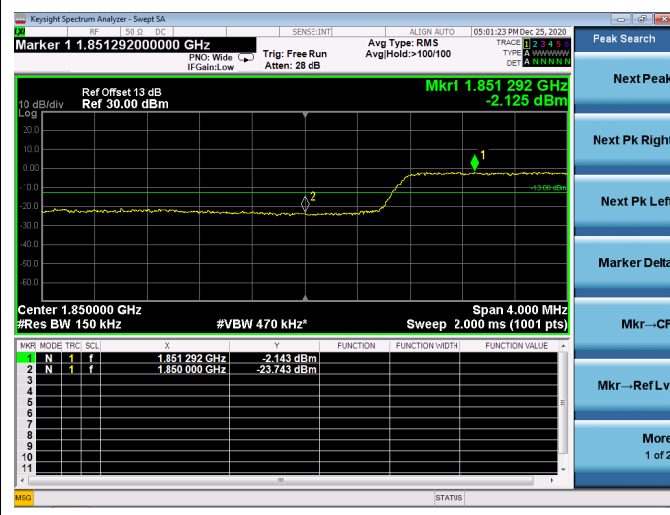

FULL RB

LTE ULCA_2A-66A PCC(2A)

Channel Bandwidth:5MHz

Low 1RB

High 1RB

Low FULL RB

High FULL RB

LTE ULCA_2A-66A PCC(2A)

Channel Bandwidth:10MHz

Low 1RB

High 1RB

Low FULL RB

High FULL RB

LTE ULCA_2A-66A PCC(2A)

Channel Bandwidth:15MHz

Low 1RB

High 1RB

Low FULL RB

High FULL RB

LTE ULCA_2A-66A PCC(2A)

Channel Bandwidth:20MHz

Low 1RB

High 1RB

Low FULL RB

High FULL RB

LTE ULCA_2A-66A SCC(66A)

Channel Bandwidth:5MHz

Low 1RB

High 1RB

Low FULL RB

High FULL RB

LTE ULCA_2A-66A SCC(66A)