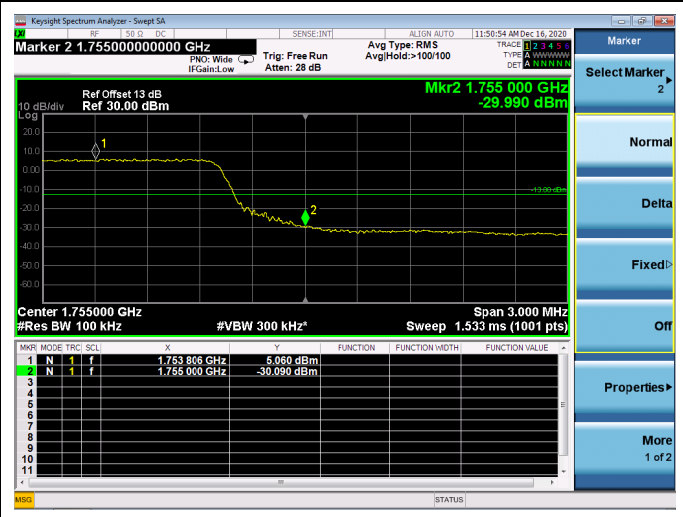

High FULL RB

LTE ULCA_4A-5A PCC(4A)

Channel Bandwidth:5MHz

Low 1RB

High 1RB

Low FULL RB

High FULL RB

LTE ULCA_4A-5A PCC(4A)

Channel Bandwidth:10MHz

Low 1RB

High 1RB

Low FULL RB

High FULL RB

LTE ULCA_4A-5A PCC(4A)

Channel Bandwidth:15MHz

Low 1RB

High 1RB

Low FULL RB

High FULL RB

LTE ULCA_4A-5A PCC(4A)

Channel Bandwidth:20MHz

Low 1RB

High 1RB

Low FULL RB