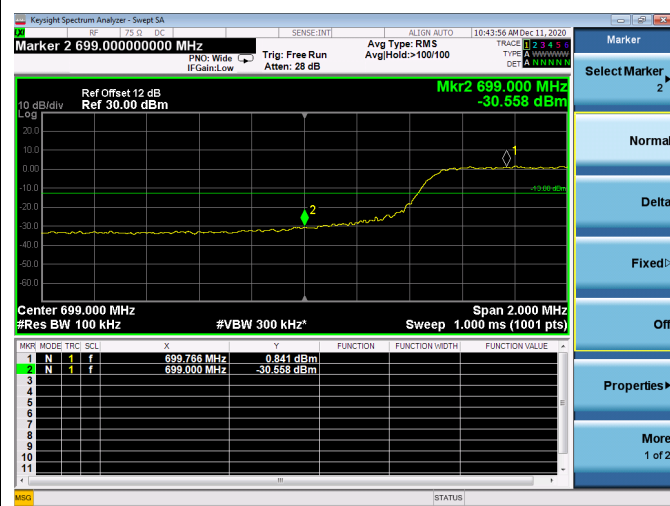

Low FULL RB

High FULL RB

LTE ULCA_2A-12A PCC(2A)

Channel Bandwidth:20MHz

Low 1RB

High 1RB

Low FULL RB

High FULL RB

LTE ULCA_2A-12A SCC(12A)

Channel Bandwidth:5MHz

Low 1RB

High 1RB

Low FULL RB

High FULL RB

LTE ULCA_2A-12A SCC(12A)

Channel Bandwidth:10MHz

Low 1RB

High 1RB

Low FULL RB

High FULL RB

LTE ULCA_2A-13A PCC(2A)

Channel Bandwidth:5MHz

Low 1RB

High 1RB

Low FULL RB

High FULL RB

LTE ULCA_2A-13A PCC(2A)

Channel Bandwidth:10MHz

Low 1RB

High 1RB

Low FULL RB

High FULL RB