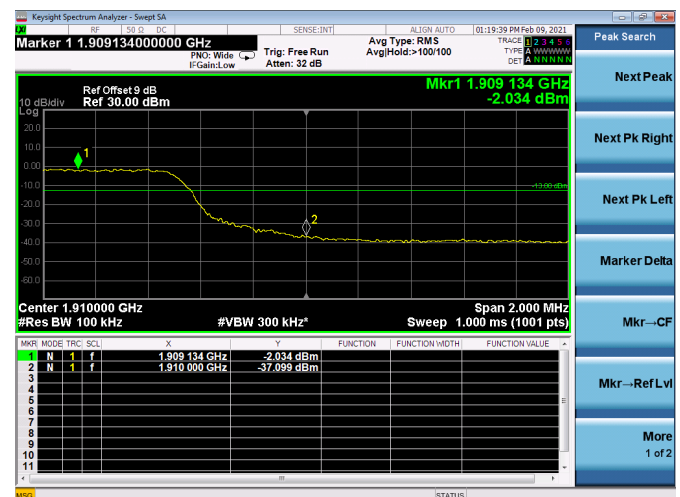

FULL RB

LTE ULCA_2A-66A PCC(2A)

Channel Bandwidth:5MHz

Low 1RB

High 1RB

Low FULL RB

High FULL RB

LTE ULCA_2A-66A PCC(2A)

Channel Bandwidth:10MHz

Low 1RB

High 1RB

Low FULL RB

High FULL RB

LTE ULCA_2A-66A PCC(2A)

Channel Bandwidth:15MHz

Low 1RB

High 1RB

Low FULL RB

High FULL RB

LTE ULCA_2A-66A PCC(2A)

Channel Bandwidth:20MHz

Low 1RB

High 1RB

Low FULL RB

High FULL RB

LTE ULCA_2A-66A SCC(66A)

Channel Bandwidth:5MHz

Low 1RB

High 1RB

Low FULL RB

High FULL RB

LTE ULCA_2A-66A SCC(66A)