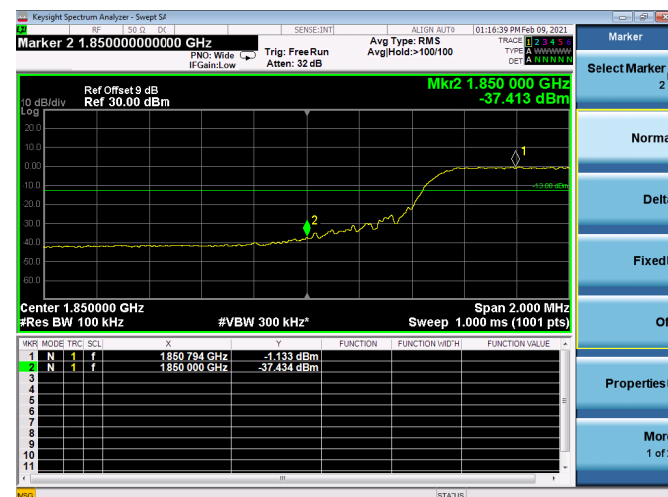

FULL RB

LTE ULCA_2A-66A PCC(2A)

Channel Bandwidth:5MHz

Low 1RB

High 1RB

Low FULL RB

High FULL RB

LTE ULCA_2A-66A PCC(2A)

Channel Bandwidth:10MHz

Low 1RB

High 1RB

Low FULL RB

High FULL RB

LTE ULCA_2A-66A PCC(2A)

Channel Bandwidth:15MHz

Low 1RB

High 1RB

Low FULL RB

High FULL RB

LTE ULCA_2A-66A PCC(2A)

Channel Bandwidth:20MHz

Low 1RB

High 1RB

Low FULL RB

High FULL RB

LTE ULCA_2A-66A SCC(66A)

Channel Bandwidth:5MHz

Low 1RB

High 1RB

Low FULL RB

High FULL RB

LTE ULCA_2A-66A SCC(66A)