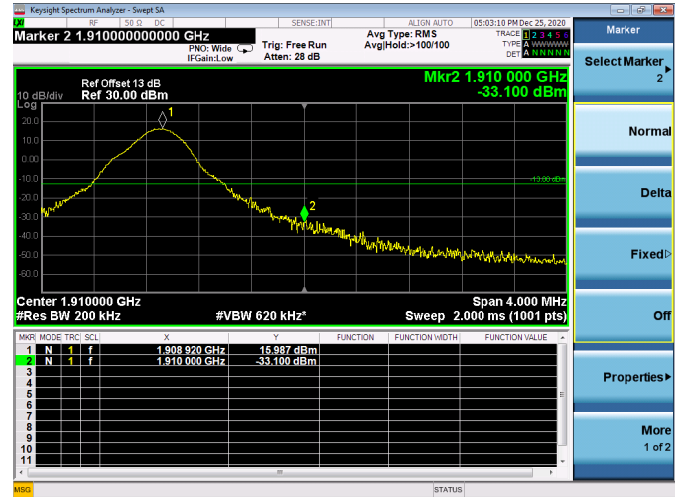

Channel Bandwidth:10MHz

Low 1RB

High 1RB

Low FULL RB

High FULL RB

LTE ULCA_2A-66A PCC(2A)

Channel Bandwidth:15MHz

Low 1RB

High 1RB

Low FULL RB

High FULL RB

LTE ULCA_2A-66A PCC(2A)

Channel Bandwidth:20MHz

Low 1RB

High 1RB

Low FULL RB

High FULL RB

LTE ULCA_2A-66A SCC(66A)

Channel Bandwidth:5MHz

Low 1RB

High 1RB

Low FULL RB

High FULL RB

LTE ULCA_2A-66A SCC(66A)

Channel Bandwidth:10MHz

Low 1RB

High 1RB

Low FULL RB

High FULL RB

LTE ULCA_2A-66A SCC(66A)

Channel Bandwidth:15MHz

Low 1RB