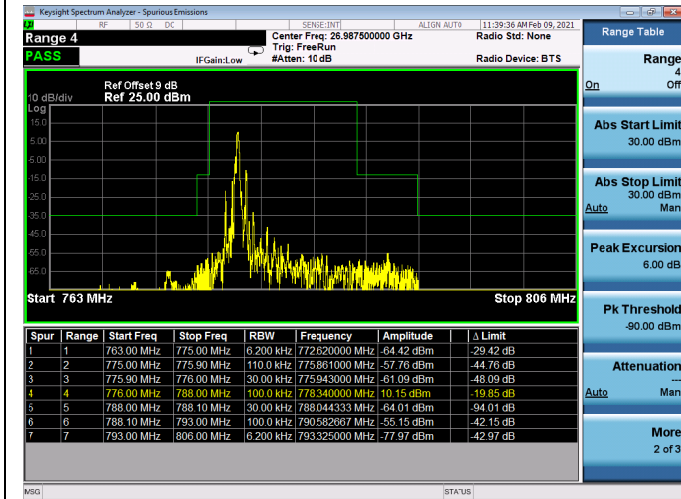

LTE ULCA_2A-13A PCC(2A)

Channel Bandwidth:15MHz

Low 1RB

High 1RB

Low FULL RB

High FULL RB

LTE ULCA_2A-13A PCC(2A)

Channel Bandwidth:20MHz

Low 1RB

High 1RB

Low FULL RB

High FULL RB

LTE ULCA_2A-13A SCC(13A)

Channel Bandwidth:10MHz

Low 1RB

High 1RB

FULL RB

LTE ULCA_2A-66A PCC(2A)

Channel Bandwidth:5MHz

Low 1RB

High 1RB

Low FULL RB

High FULL RB

LTE ULCA_2A-66A PCC(2A)

Channel Bandwidth:10MHz

Low 1RB

High 1RB

Low FULL RB

High FULL RB

LTE ULCA_2A-66A PCC(2A)

Channel Bandwidth:15MHz

Low 1RB