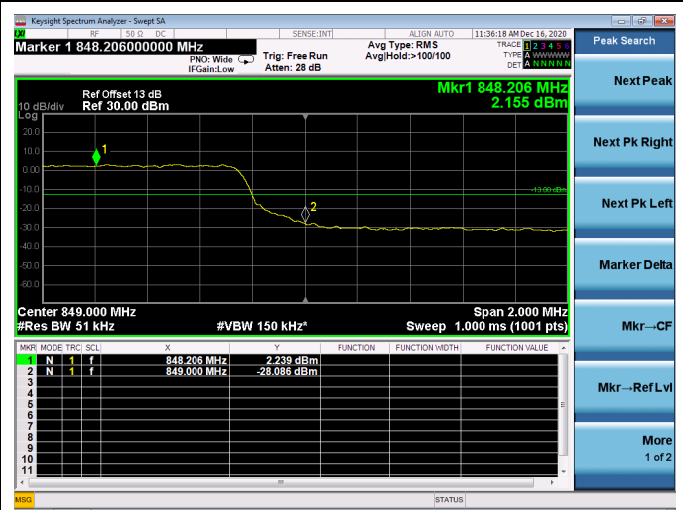

High 1RB

Low FULL RB

High FULL RB

LTE ULCA_4A-5A PCC(4A)

Channel Bandwidth:20MHz

Low 1RB

High 1RB

Low FULL RB

High FULL RB

LTE ULCA_4A-5A SCC(5A)

Channel Bandwidth:5MHz

Low 1RB

High 1RB

Low FULL RB

High FULL RB

LTE ULCA_4A-5A SCC(5A)

Channel Bandwidth:10MHz

Low 1RB

High 1RB

Low FULL RB

High FULL RB

LTE ULCA_4A-12A PCC(4A)

Channel Bandwidth:5MHz

Low 1RB

High 1RB

Low FULL RB

High FULL RB

LTE ULCA_4A-12A PCC(4A)

Channel Bandwidth:10MHz

Low 1RB

High 1RB

Low FULL RB