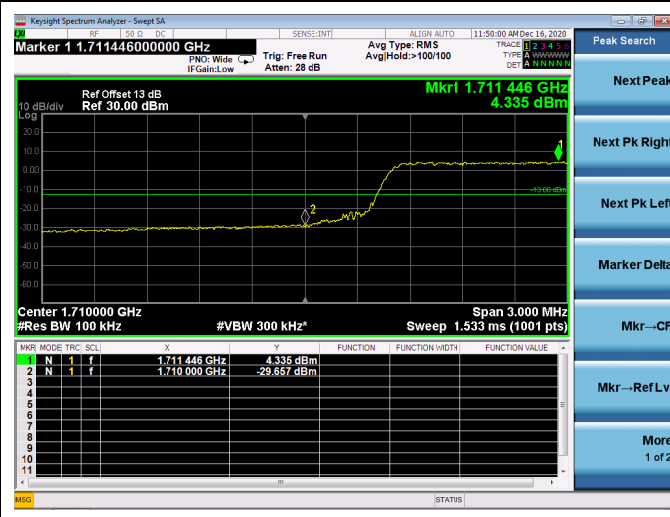

Channel Bandwidth:10MHz

Low 1RB

High 1RB

Low FULL RB

High FULL RB

LTE ULCA_4A-5A PCC(4A)

Channel Bandwidth:15MHz

Low 1RB

High 1RB

Low FULL RB

High FULL RB

LTE ULCA_4A-5A PCC(4A)

Channel Bandwidth:20MHz

Low 1RB

High 1RB

Low FULL RB