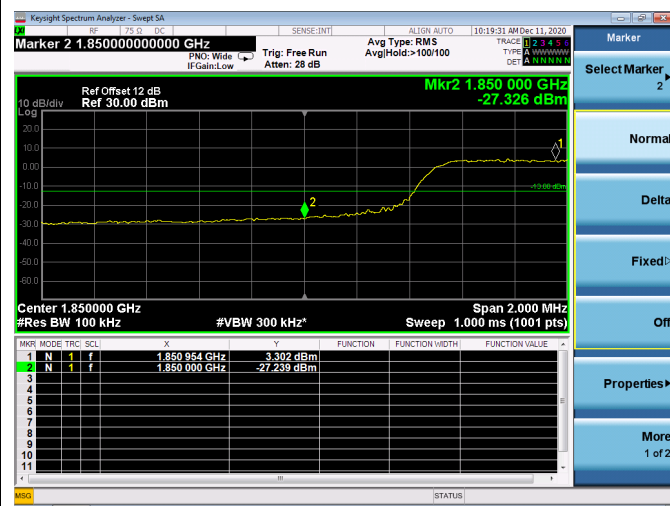

LTE ULCA_2A-12A PCC(2A)

Channel Bandwidth:5MHz

Low 1RB

High 1RB

Low FULL RB

High FULL RB

LTE ULCA_2A-12A PCC(2A)

Channel Bandwidth:10MHz

Low 1RB

High 1RB

Low FULL RB

High FULL RB

LTE ULCA_2A-12A PCC(2A)

Channel Bandwidth:15MHz

Low 1RB

High 1RB

Low FULL RB

High FULL RB

LTE ULCA_2A-12A PCC(2A)

Channel Bandwidth:20MHz

Low 1RB

High 1RB

Low FULL RB

High FULL RB

LTE ULCA_2A-12A SCC(12A)

Channel Bandwidth:5MHz

Low 1RB

High 1RB

Low FULL RB

High FULL RB

LTE ULCA_2A-12A SCC(12A)

Channel Bandwidth:10MHz