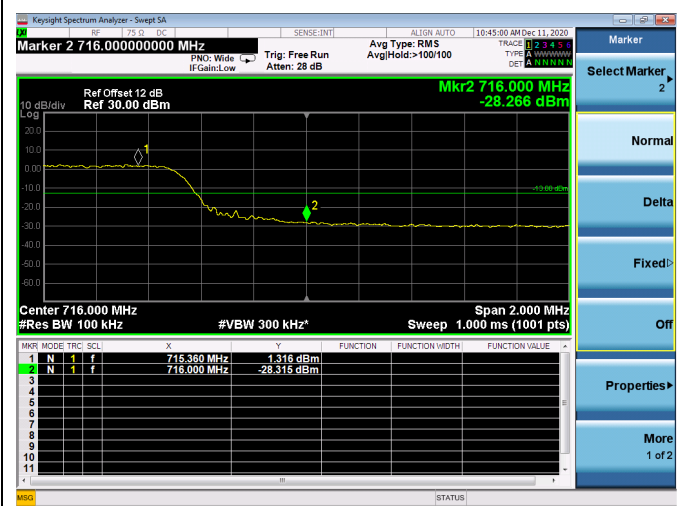

LTE ULCA_2A-12A SCC(12A)

Channel Bandwidth:5MHz

Low 1RB

High 1RB

Low FULL RB

High FULL RB

LTE ULCA_2A-12A SCC(12A)

Channel Bandwidth:10MHz

Low 1RB

High 1RB

Low FULL RB

High FULL RB

LTE ULCA_2A-13A PCC(2A)

Channel Bandwidth:5MHz

Low 1RB

High 1RB

Low FULL RB

High FULL RB

LTE ULCA_2A-13A PCC(2A)

Channel Bandwidth:10MHz

Low 1RB

High 1RB

Low FULL RB

High FULL RB

LTE ULCA_2A-13A PCC(2A)

Channel Bandwidth:15MHz

Low 1RB

High 1RB

Low FULL RB

High FULL RB

LTE ULCA_2A-13A PCC(2A)

Channel Bandwidth:20MHz