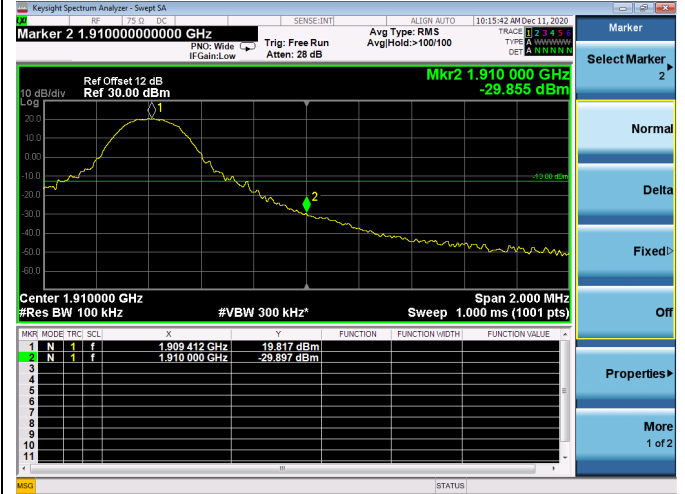

LTE ULCA_2A-12A PCC(2A)

Channel Bandwidth:5MHz

Low 1RB

High 1RB

Low FULL RB

High FULL RB

LTE ULCA_2A-12A PCC(2A)

Channel Bandwidth:10MHz

Low 1RB

High 1RB

Low FULL RB

High FULL RB

LTE ULCA_2A-12A PCC(2A)

Channel Bandwidth:15MHz

Low 1RB

High 1RB

Low FULL RB

High FULL RB

LTE ULCA_2A-12A PCC(2A)

Channel Bandwidth:20MHz

Low 1RB

High 1RB

Low FULL RB

High FULL RB

LTE ULCA_2A-12A SCC(12A)

Channel Bandwidth:5MHz

Low 1RB

High 1RB

Low FULL RB

High FULL RB

LTE ULCA_2A-12A SCC(12A)

Channel Bandwidth:10MHz