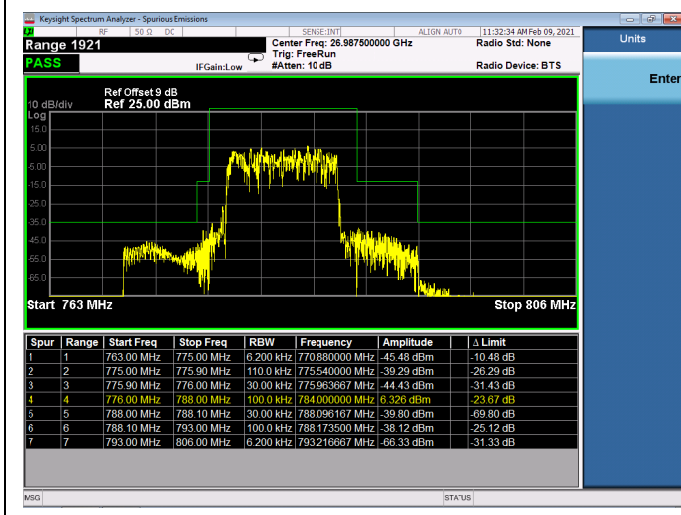

LTE ULCA_2A-13A PCC(2A)

Channel Bandwidth:15MHz

Low 1RB

High 1RB

Low FULL RB

High FULL RB

LTE ULCA_2A-13A PCC(2A)

Channel Bandwidth:20MHz

Low 1RB

High 1RB

Low FULL RB

High FULL RB

LTE ULCA_2A-13A SCC(13A)

Channel Bandwidth:10MHz

Low 1RB

High 1RB

FULL RB

LTE ULCA_2A-66A PCC(2A)

Channel Bandwidth:5MHz

Low 1RB

High 1RB

Low FULL RB

High FULL RB

LTE ULCA_2A-66A PCC(2A)

Channel Bandwidth:10MHz

Low 1RB

High 1RB

Low FULL RB

High FULL RB

LTE ULCA_2A-66A PCC(2A)

Channel Bandwidth:15MHz

Low 1RB