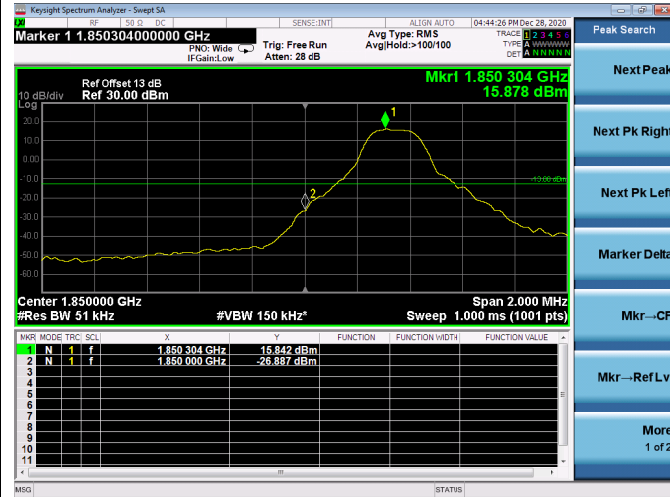

LTE ULCA_2A-12A SCC(12A)

Channel Bandwidth:5MHz

Low 1RB

High 1RB

Low FULL RB

High FULL RB

LTE ULCA_2A-12A SCC(12A)

Channel Bandwidth:10MHz

Low 1RB

High 1RB

Low FULL RB

High FULL RB

LTE ULCA_2A-13A PCC(2A)

Channel Bandwidth:5MHz

Low 1RB

High 1RB

Low FULL RB

High FULL RB

LTE ULCA_2A-13A PCC(2A)

Channel Bandwidth:10MHz

Low 1RB

High 1RB

Low FULL RB

High FULL RB

LTE ULCA_2A-13A PCC(2A)

Channel Bandwidth:15MHz

Low 1RB

High 1RB

Low FULL RB

High FULL RB

LTE ULCA_2A-13A PCC(2A)

Channel Bandwidth:20MHz