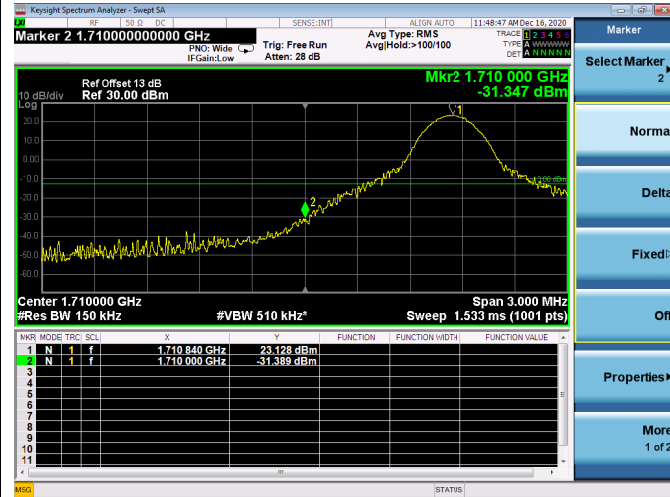

High FULL RB

LTE ULCA_4A-5A PCC(4A)

Channel Bandwidth:5MHz

Low 1RB

High 1RB

Low FULL RB

High FULL RB

LTE ULCA_4A-5A PCC(4A)

Channel Bandwidth:10MHz

Low 1RB

High 1RB

Low FULL RB

High FULL RB

LTE ULCA_4A-5A PCC(4A)

Channel Bandwidth:15MHz

Low 1RB

High 1RB

Low FULL RB

High FULL RB

LTE ULCA_4A-5A PCC(4A)

Channel Bandwidth:20MHz

Low 1RB

High 1RB

Low FULL RB