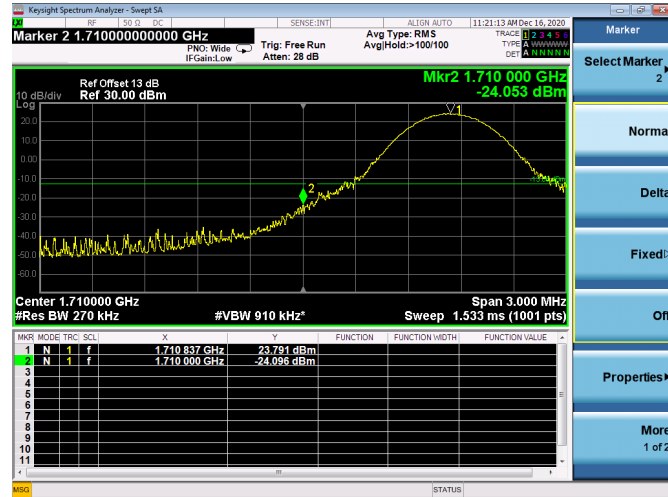

High 1RB

Low FULL RB

High FULL RB

LTE ULCA_4A-12A PCC(4A)

Channel Bandwidth:10MHz

Low 1RB

High 1RB

Low FULL RB

High FULL RB

LTE ULCA_4A-12A PCC(4A)

Channel Bandwidth:15MHz

Low 1RB

High 1RB

Low FULL RB

High FULL RB