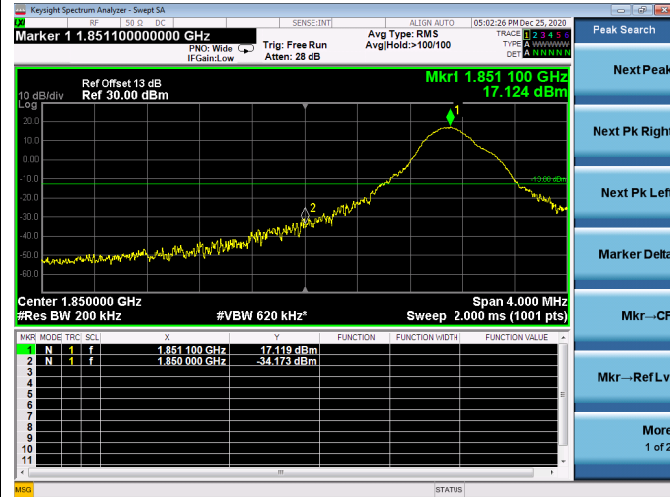

Channel Bandwidth:10MHz

Low 1RB

High 1RB

Low FULL RB

High FULL RB

LTE ULCA_2A-66A PCC(2A)

Channel Bandwidth:15MHz

Low 1RB

High 1RB

Low FULL RB

High FULL RB

LTE ULCA_2A-66A PCC(2A)

Channel Bandwidth:20MHz

Low 1RB

High 1RB

Low FULL RB

High FULL RB

LTE ULCA_2A-66A SCC(66A)

Channel Bandwidth:5MHz

Low 1RB

High 1RB

Low FULL RB

High FULL RB

LTE ULCA_2A-66A SCC(66A)

Channel Bandwidth:10MHz

Low 1RB

High 1RB

Low FULL RB

High FULL RB

LTE ULCA_2A-66A SCC(66A)

Channel Bandwidth:15MHz

Low 1RB