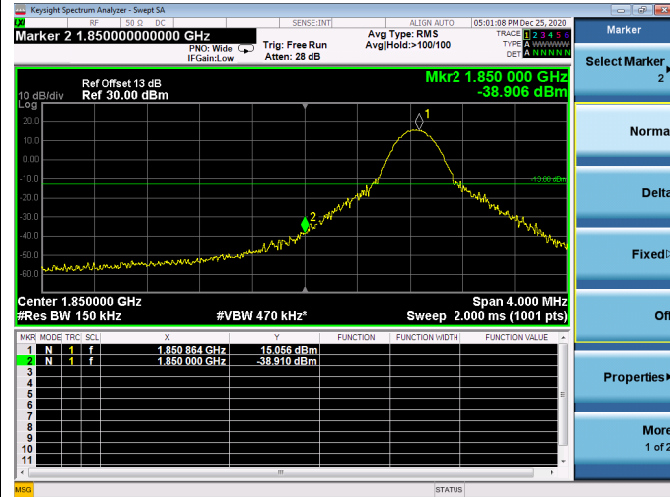

FULL RB

LTE ULCA_2A-66A PCC(2A)

Channel Bandwidth:5MHz

Low 1RB

High 1RB

Low FULL RB

High FULL RB

LTE ULCA_2A-66A PCC(2A)

Channel Bandwidth:10MHz

Low 1RB

High 1RB

Low FULL RB

High FULL RB

LTE ULCA_2A-66A PCC(2A)

Channel Bandwidth:15MHz

Low 1RB

High 1RB

Low FULL RB

High FULL RB

LTE ULCA_2A-66A PCC(2A)

Channel Bandwidth:20MHz

Low 1RB

High 1RB

Low FULL RB

High FULL RB

LTE ULCA_2A-66A SCC(66A)

Channel Bandwidth:5MHz

Low 1RB

High 1RB

Low FULL RB

High FULL RB

LTE ULCA_2A-66A SCC(66A)