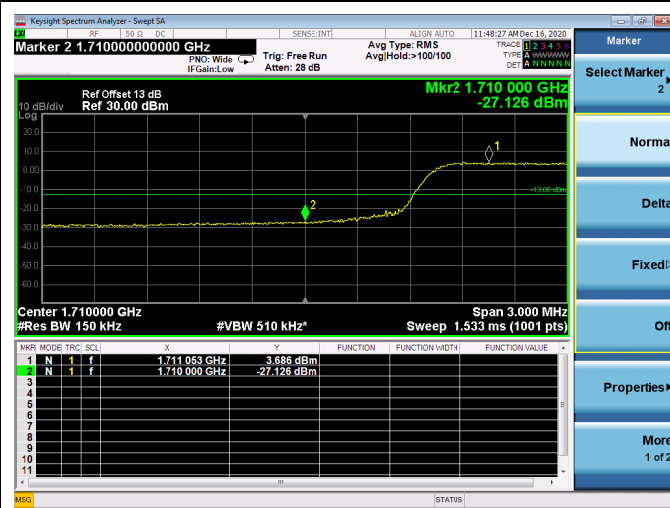

High FULL RB

LTE ULCA_4A-5A PCC(4A)

Channel Bandwidth:5MHz

Low 1RB

High 1RB

Low FULL RB

High FULL RB

LTE ULCA_4A-5A PCC(4A)

Channel Bandwidth:10MHz

Low 1RB

High 1RB

Low FULL RB

High FULL RB

LTE ULCA_4A-5A PCC(4A)

Channel Bandwidth:15MHz

Low 1RB

High 1RB

Low FULL RB

High FULL RB

LTE ULCA_4A-5A PCC(4A)

Channel Bandwidth:20MHz

Low 1RB

High 1RB

Low FULL RB