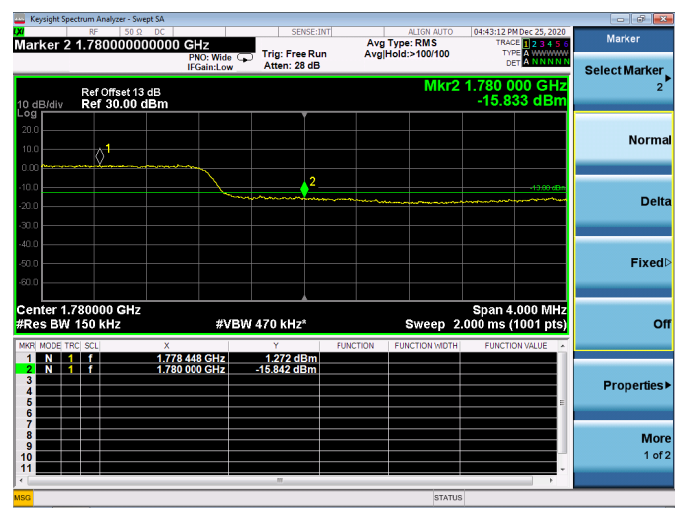

High FULL RB

LTE ULCA_2A-66A SCC(66A)

Channel Bandwidth:5MHz

Low 1RB

High 1RB

Low FULL RB

High FULL RB

LTE ULCA_2A-66A SCC(66A)

Channel Bandwidth:10MHz

Low 1RB

High 1RB

Low FULL RB

High FULL RB

LTE ULCA_2A-66A SCC(66A)

Channel Bandwidth:15MHz

Low 1RB

High 1RB

Low FULL RB

High FULL RB

LTE ULCA_2A-66A SCC(66A)

Channel Bandwidth:20MHz

Low 1RB

High 1RB

Low FULL RB