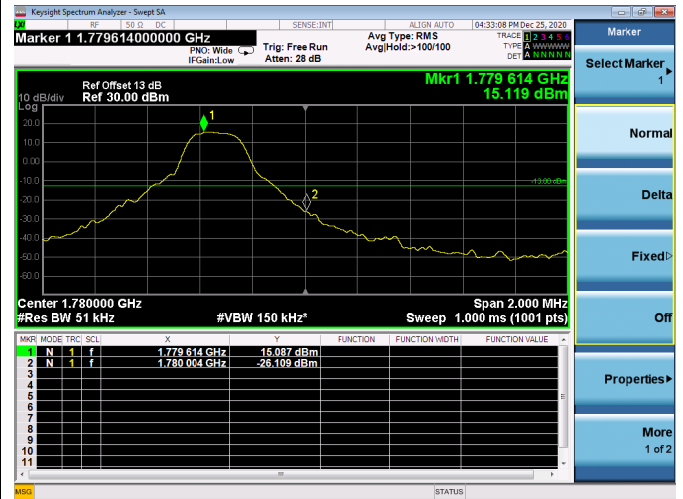

High 1RB

Low FULL RB

High FULL RB

LTE ULCA_2A-66A PCC(2A)

Channel Bandwidth:20MHz

Low 1RB

High 1RB

Low FULL RB

High FULL RB

LTE ULCA_2A-66A SCC(66A)

Channel Bandwidth:5MHz

Low 1RB

High 1RB

Low FULL RB

High FULL RB

LTE ULCA_2A-66A SCC(66A)

Channel Bandwidth:10MHz

Low 1RB

High 1RB

Low FULL RB

High FULL RB

LTE ULCA_2A-66A SCC(66A)

Channel Bandwidth:15MHz

Low 1RB

High 1RB

Low FULL RB

High FULL RB

LTE ULCA_2A-66A SCC(66A)

Channel Bandwidth:20MHz

Low 1RB

High 1RB

Low FULL RB