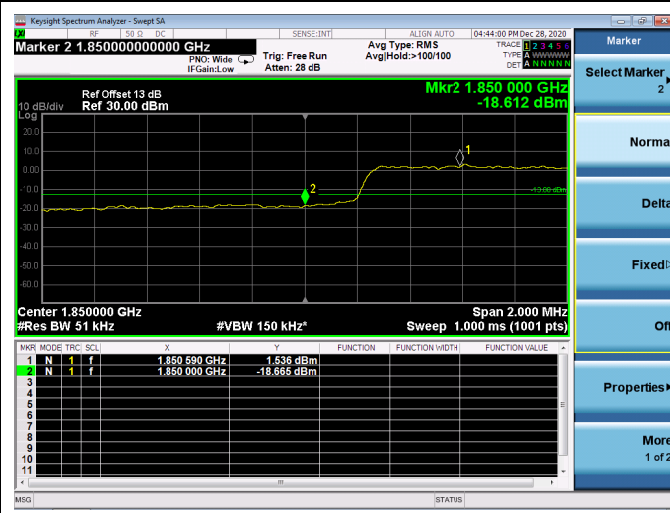

LTE ULCA_2A-12A SCC(12A)

Channel Bandwidth:5MHz

Low 1RB

High 1RB

Low FULL RB

High FULL RB

LTE ULCA_2A-12A SCC(12A)

Channel Bandwidth:10MHz

Low 1RB

High 1RB

Low FULL RB

High FULL RB

LTE ULCA_2A-13A PCC(2A)

Channel Bandwidth:5MHz

Low 1RB

High 1RB

Low FULL RB

High FULL RB

LTE ULCA_2A-13A PCC(2A)

Channel Bandwidth:10MHz

Low 1RB

High 1RB

Low FULL RB

High FULL RB

LTE ULCA_2A-13A PCC(2A)

Channel Bandwidth:15MHz

Low 1RB

High 1RB

Low FULL RB

High FULL RB

LTE ULCA_2A-13A PCC(2A)

Channel Bandwidth:20MHz