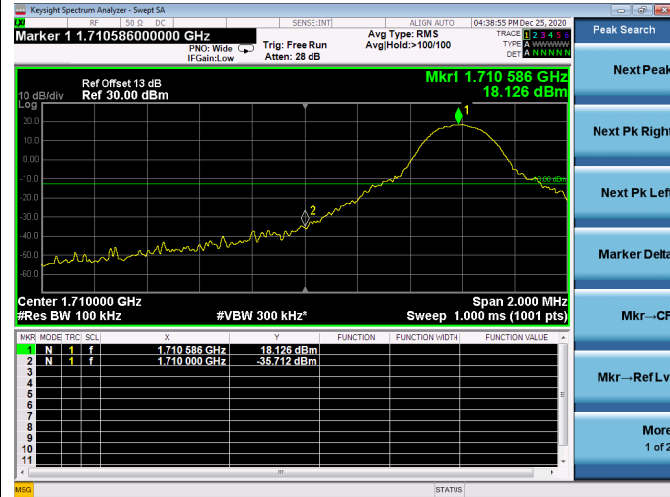

High 1RB

Low FULL RB

High FULL RB

LTE ULCA_2A-66A PCC(2A)

Channel Bandwidth:20MHz

Low 1RB

High 1RB

Low FULL RB

High FULL RB

LTE ULCA_2A-66A SCC(66A)

Channel Bandwidth:5MHz

Low 1RB

High 1RB

Low FULL RB

High FULL RB

LTE ULCA_2A-66A SCC(66A)

Channel Bandwidth:10MHz

Low 1RB

High 1RB

Low FULL RB

High FULL RB

LTE ULCA_2A-66A SCC(66A)

Channel Bandwidth:15MHz

Low 1RB

High 1RB

Low FULL RB

High FULL RB

LTE ULCA_2A-66A SCC(66A)

Channel Bandwidth:20MHz

Low 1RB

High 1RB

Low FULL RB