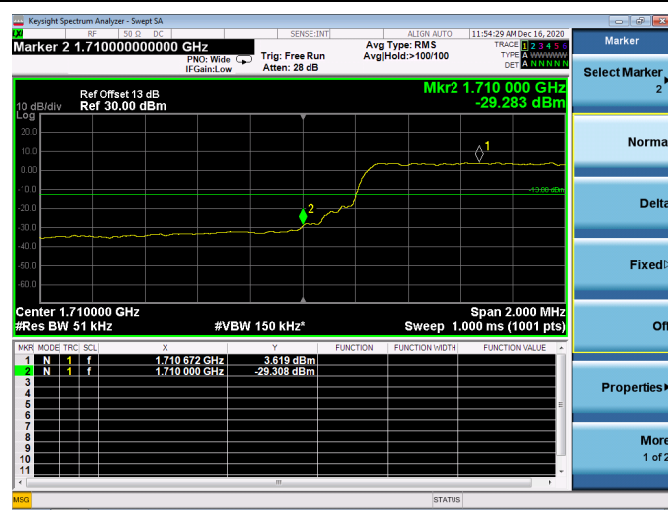

High 1RB

Low FULL RB

High FULL RB

LTE ULCA_2A-66A SCC(66A)

Channel Bandwidth:20MHz

Low 1RB

High 1RB

Low FULL RB

High FULL RB

LTE ULCA_4A-5A PCC(4A)

Channel Bandwidth:5MHz

Low 1RB

High 1RB

Low FULL RB

High FULL RB

LTE ULCA_4A-5A PCC(4A)

Channel Bandwidth:10MHz

Low 1RB

High 1RB

Low FULL RB

High FULL RB

LTE ULCA_4A-5A PCC(4A)

Channel Bandwidth:15MHz

Low 1RB

High 1RB

Low FULL RB

High FULL RB

LTE ULCA_4A-5A PCC(4A)

Channel Bandwidth:20MHz

Low 1RB

High 1RB

Low FULL RB