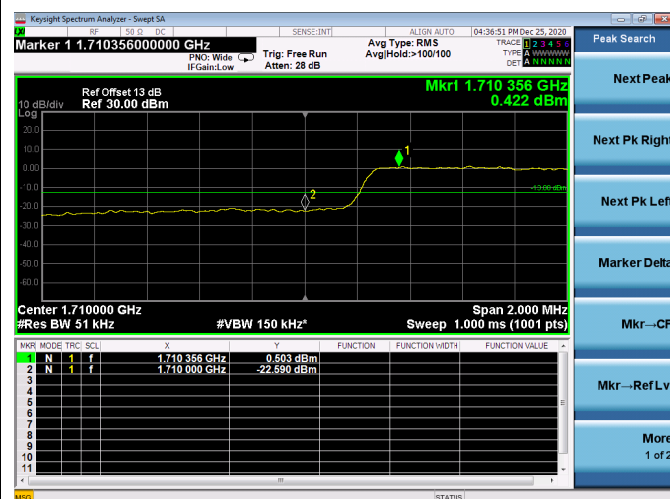

High 1RB

Low FULL RB

High FULL RB

LTE ULCA_2A-66A PCC(2A)

Channel Bandwidth:20MHz

Low 1RB

High 1RB

Low FULL RB

High FULL RB

LTE ULCA_2A-66A SCC(66A)

Channel Bandwidth:5MHz

Low 1RB

High 1RB

Low FULL RB

High FULL RB

LTE ULCA_2A-66A SCC(66A)

Channel Bandwidth:10MHz

Low 1RB

High 1RB

Low FULL RB

High FULL RB

LTE ULCA_2A-66A SCC(66A)

Channel Bandwidth:15MHz

Low 1RB

High 1RB

Low FULL RB

High FULL RB

LTE ULCA_2A-66A SCC(66A)

Channel Bandwidth:20MHz

Low 1RB

High 1RB

Low FULL RB