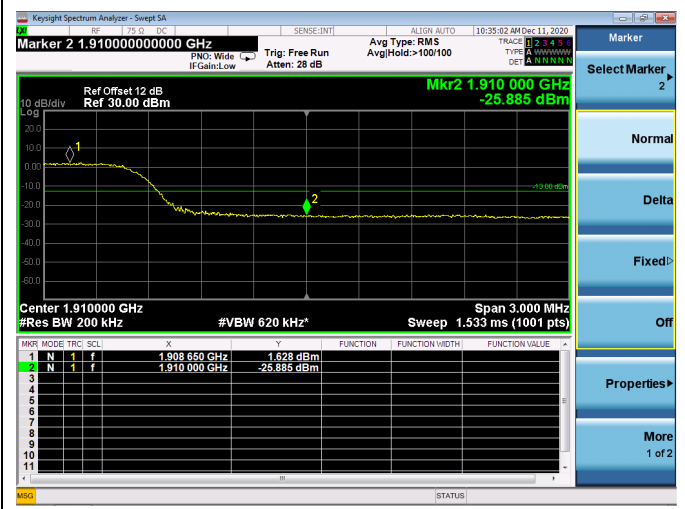

Low 1RB

High 1RB

Low FULL RB

High FULL RB

LTE ULCA_2A-12A PCC(2A)

Channel Bandwidth:15MHz

Low 1RB

High 1RB

Low FULL RB

High FULL RB

LTE ULCA_2A-12A PCC(2A)

Channel Bandwidth:20MHz

Low 1RB

High 1RB

Low FULL RB

High FULL RB

LTE ULCA_2A-12A SCC(12A)

Channel Bandwidth:5MHz

Low 1RB

High 1RB

Low FULL RB

High FULL RB

LTE ULCA_2A-12A SCC(12A)

Channel Bandwidth:10MHz

Low 1RB

High 1RB

Low FULL RB

High FULL RB

LTE ULCA_2A-13A PCC(2A)

Channel Bandwidth:5MHz

Low 1RB

High 1RB