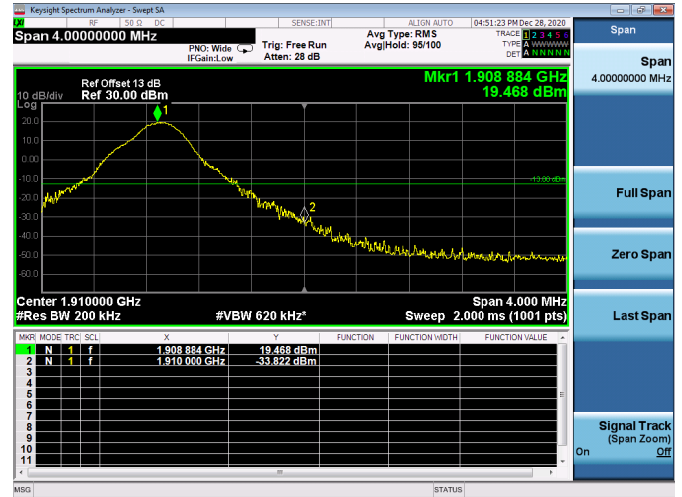

Low FULL RB

High FULL RB

LTE ULCA_2A-13A PCC(2A)

Channel Bandwidth:10MHz

Low 1RB

High 1RB

Low FULL RB

High FULL RB

LTE ULCA_2A-13A PCC(2A)

Channel Bandwidth:15MHz

Low 1RB

High 1RB

Low FULL RB

High FULL RB

LTE ULCA_2A-13A PCC(2A)

Channel Bandwidth:20MHz

Low 1RB

High 1RB

Low FULL RB

High FULL RB

LTE ULCA_2A-13A SCC(13A)

Channel Bandwidth:10MHz

Low 1RB

High 1RB

FULL RB

LTE ULCA_2A-66A PCC(2A)

Channel Bandwidth:5MHz

Low 1RB

High 1RB

Low FULL RB

High FULL RB

LTE ULCA_2A-66A PCC(2A)