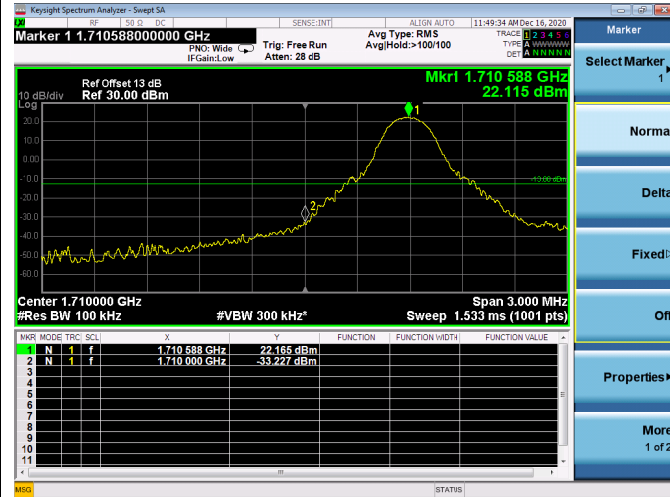

High 1RB

Low FULL RB

High FULL RB

LTE ULCA_2A-66A SCC(66A)

Channel Bandwidth:20MHz

Low 1RB

High 1RB

Low FULL RB

High FULL RB

LTE ULCA_4A-5A PCC(4A)

Channel Bandwidth:5MHz

Low 1RB

High 1RB

Low FULL RB

High FULL RB

LTE ULCA_4A-5A PCC(4A)

Channel Bandwidth:10MHz

Low 1RB

High 1RB

Low FULL RB

High FULL RB

LTE ULCA_4A-5A PCC(4A)

Channel Bandwidth:15MHz

Low 1RB

High 1RB

Low FULL RB

High FULL RB

LTE ULCA_4A-5A PCC(4A)

Channel Bandwidth:20MHz

Low 1RB

High 1RB

Low FULL RB