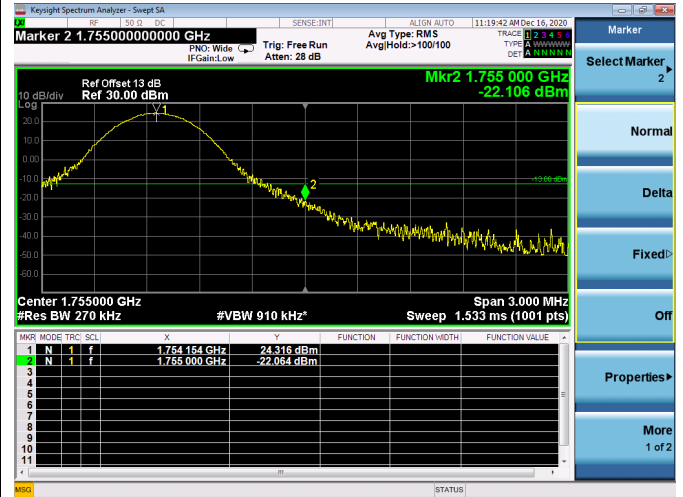

High 1RB

Low FULL RB

High FULL RB

LTE ULCA_4A-12A PCC(4A)

Channel Bandwidth:10MHz

Low 1RB

High 1RB

Low FULL RB

High FULL RB

LTE ULCA_4A-12A PCC(4A)

Channel Bandwidth:15MHz

Low 1RB

High 1RB

Low FULL RB

High FULL RB