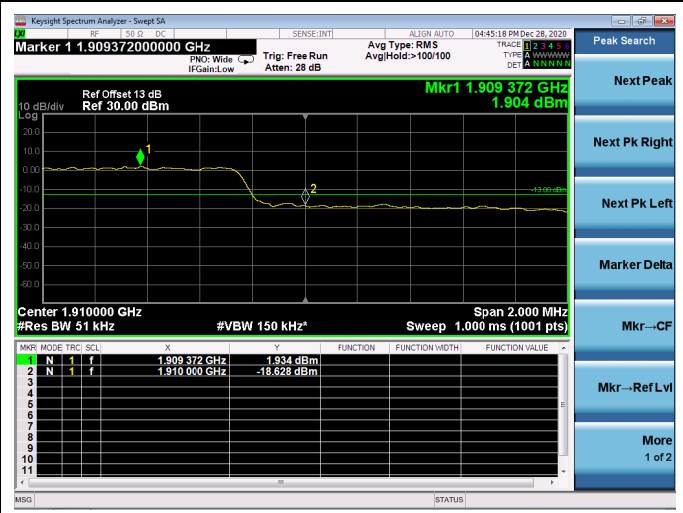

LTE ULCA_2A-12A SCC(12A)

Channel Bandwidth:5MHz

Low 1RB

High 1RB

Low FULL RB

High FULL RB

LTE ULCA_2A-12A SCC(12A)

Channel Bandwidth:10MHz

Low 1RB

High 1RB

Low FULL RB

High FULL RB

LTE ULCA_2A-13A PCC(2A)

Channel Bandwidth:5MHz

Low 1RB

High 1RB

Low FULL RB

High FULL RB

LTE ULCA_2A-13A PCC(2A)

Channel Bandwidth:10MHz

Low 1RB

High 1RB

Low FULL RB

High FULL RB

LTE ULCA_2A-13A PCC(2A)

Channel Bandwidth:15MHz

Low 1RB

High 1RB

Low FULL RB

High FULL RB

LTE ULCA_2A-13A PCC(2A)

Channel Bandwidth:20MHz