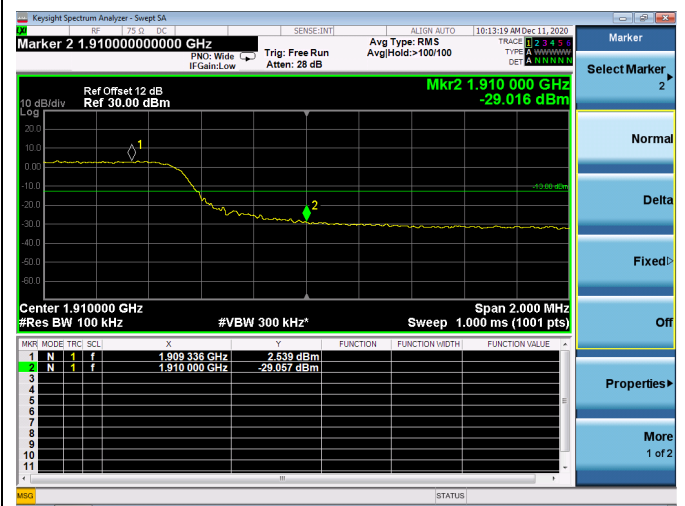

LTE ULCA_2A-12A PCC(2A)

Channel Bandwidth:5MHz

Low 1RB

High 1RB

Low FULL RB

High FULL RB

LTE ULCA_2A-12A PCC(2A)

Channel Bandwidth:10MHz

Low 1RB

High 1RB

Low FULL RB

High FULL RB

LTE ULCA_2A-12A PCC(2A)

Channel Bandwidth:15MHz

Low 1RB

High 1RB

Low FULL RB

High FULL RB

LTE ULCA_2A-12A PCC(2A)

Channel Bandwidth:20MHz

Low 1RB

High 1RB

Low FULL RB

High FULL RB

LTE ULCA_2A-12A SCC(12A)

Channel Bandwidth:5MHz

Low 1RB

High 1RB

Low FULL RB

High FULL RB

LTE ULCA_2A-12A SCC(12A)

Channel Bandwidth:10MHz