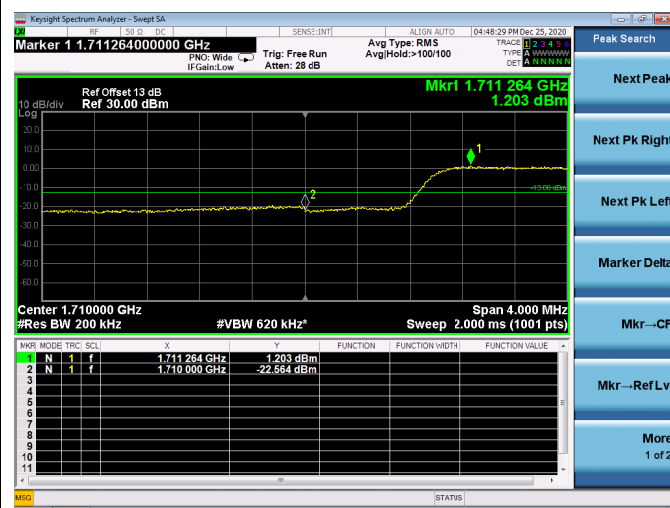

Channel Bandwidth:10MHz

Low 1RB

High 1RB

Low FULL RB

High FULL RB

LTE ULCA_2A-66A SCC(66A)

Channel Bandwidth:15MHz

Low 1RB

High 1RB

Low FULL RB

High FULL RB

LTE ULCA_2A-66A SCC(66A)

Channel Bandwidth:20MHz

Low 1RB

High 1RB

Low FULL RB

High FULL RB

LTE ULCA_4A-5A PCC(4A)

Channel Bandwidth:5MHz

Low 1RB

High 1RB

Low FULL RB

High FULL RB

LTE ULCA_4A-5A PCC(4A)

Channel Bandwidth:10MHz

Low 1RB

High 1RB

Low FULL RB

High FULL RB

LTE ULCA_4A-5A PCC(4A)

Channel Bandwidth:15MHz

Low 1RB