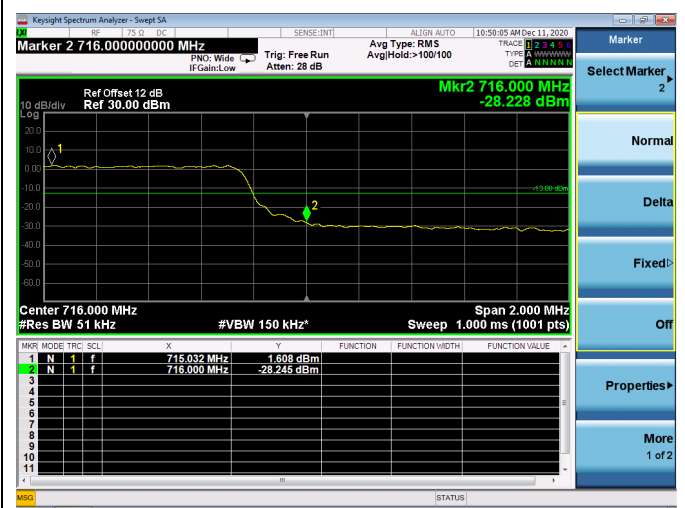

Low FULL RB

High FULL RB

LTE ULCA_2A-12A PCC(2A)

Channel Bandwidth:20MHz

Low 1RB

High 1RB

Low FULL RB

High FULL RB

LTE ULCA_2A-12A SCC(12A)

Channel Bandwidth:5MHz

Low 1RB

High 1RB

Low FULL RB

High FULL RB

LTE ULCA_2A-12A SCC(12A)

Channel Bandwidth:10MHz

Low 1RB

High 1RB

Low FULL RB

High FULL RB

LTE ULCA_2A-13A PCC(2A)

Channel Bandwidth:5MHz

Low 1RB

High 1RB

Low FULL RB

High FULL RB

LTE ULCA_2A-13A PCC(2A)

Channel Bandwidth:10MHz

Low 1RB

High 1RB

Low FULL RB

High FULL RB