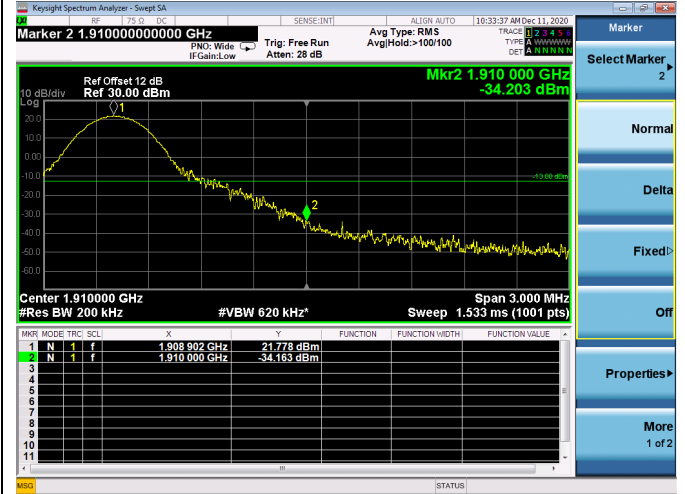

Low 1RB

High 1RB

Low FULL RB

High FULL RB

LTE ULCA_2A-12A PCC(2A)

Channel Bandwidth:15MHz

Low 1RB

High 1RB

Low FULL RB

High FULL RB

LTE ULCA_2A-12A PCC(2A)

Channel Bandwidth:20MHz

Low 1RB

High 1RB

Low FULL RB

High FULL RB

LTE ULCA_2A-12A SCC(12A)

Channel Bandwidth:5MHz

Low 1RB

High 1RB

Low FULL RB

High FULL RB

LTE ULCA_2A-12A SCC(12A)

Channel Bandwidth:10MHz

Low 1RB

High 1RB

Low FULL RB

High FULL RB

LTE ULCA_2A-13A PCC(2A)

Channel Bandwidth:5MHz

Low 1RB

High 1RB