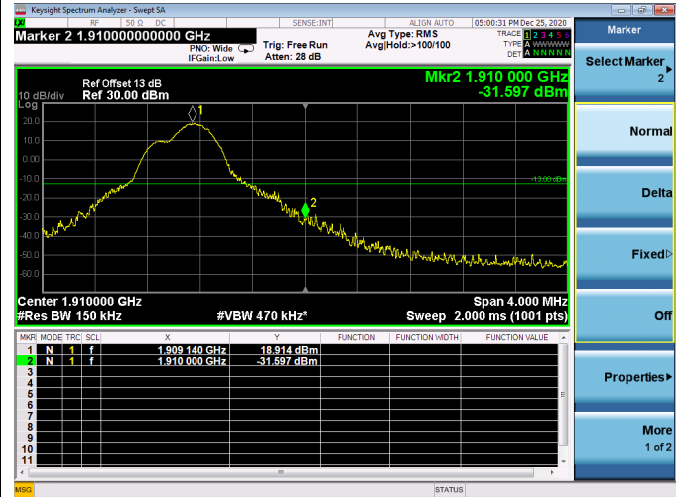

FULL RB

LTE ULCA_2A-66A PCC(2A)

Channel Bandwidth:5MHz

Low 1RB

High 1RB

Low FULL RB

High FULL RB

LTE ULCA_2A-66A PCC(2A)

Channel Bandwidth:10MHz

Low 1RB

High 1RB

Low FULL RB

High FULL RB

LTE ULCA_2A-66A PCC(2A)

Channel Bandwidth:15MHz

Low 1RB

High 1RB

Low FULL RB

High FULL RB

LTE ULCA_2A-66A PCC(2A)

Channel Bandwidth:20MHz

Low 1RB

High 1RB

Low FULL RB

High FULL RB

LTE ULCA_2A-66A SCC(66A)

Channel Bandwidth:5MHz

Low 1RB

High 1RB

Low FULL RB

High FULL RB

LTE ULCA_2A-66A SCC(66A)