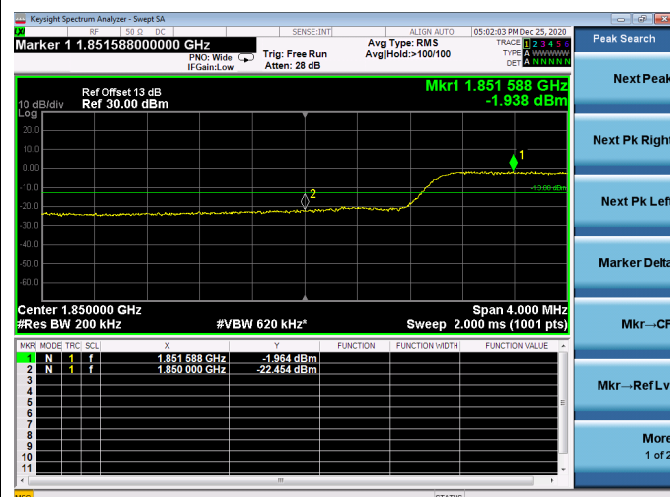

Channel Bandwidth:10MHz

Low 1RB

High 1RB

Low FULL RB

High FULL RB

LTE ULCA_2A-66A PCC(2A)

Channel Bandwidth:15MHz

Low 1RB

High 1RB

Low FULL RB

High FULL RB

LTE ULCA_2A-66A PCC(2A)

Channel Bandwidth:20MHz

Low 1RB

High 1RB

Low FULL RB

High FULL RB

LTE ULCA_2A-66A SCC(66A)

Channel Bandwidth:5MHz

Low 1RB

High 1RB

Low FULL RB

High FULL RB

LTE ULCA_2A-66A SCC(66A)

Channel Bandwidth:10MHz

Low 1RB

High 1RB

Low FULL RB

High FULL RB

LTE ULCA_2A-66A SCC(66A)

Channel Bandwidth:15MHz

Low 1RB