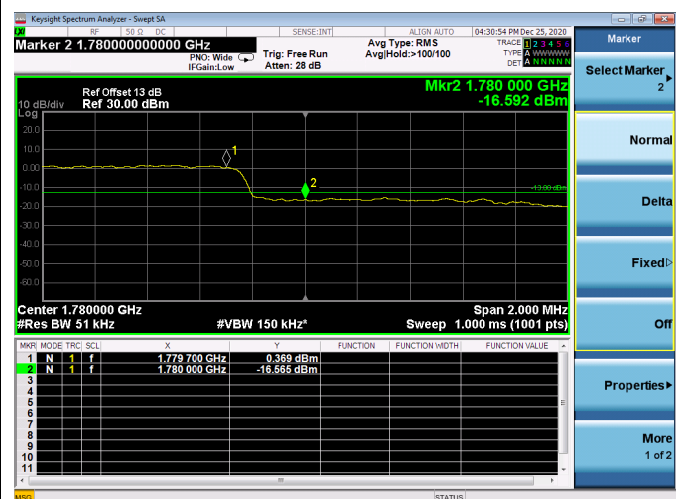

High 1RB

Low FULL RB

High FULL RB

LTE ULCA_2A-66A PCC(2A)

Channel Bandwidth:20MHz

Low 1RB

High 1RB

Low FULL RB

High FULL RB

LTE ULCA_2A-66A SCC(66A)

Channel Bandwidth:5MHz

Low 1RB

High 1RB

Low FULL RB

High FULL RB

LTE ULCA_2A-66A SCC(66A)

Channel Bandwidth:10MHz

Low 1RB

High 1RB

Low FULL RB

High FULL RB

LTE ULCA_2A-66A SCC(66A)

Channel Bandwidth:15MHz

Low 1RB

High 1RB

Low FULL RB

High FULL RB

LTE ULCA_2A-66A SCC(66A)

Channel Bandwidth:20MHz

Low 1RB

High 1RB

Low FULL RB