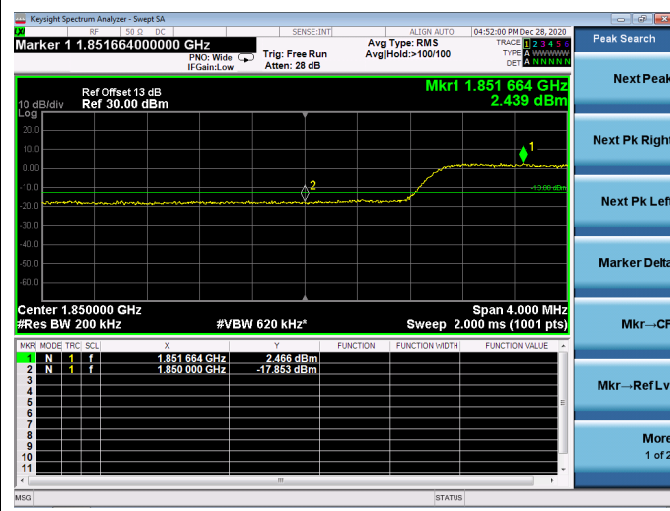

Low FULL RB

High FULL RB

LTE ULCA_2A-13A PCC(2A)

Channel Bandwidth:10MHz

Low 1RB

High 1RB

Low FULL RB

High FULL RB

LTE ULCA_2A-13A PCC(2A)

Channel Bandwidth:15MHz

Low 1RB

High 1RB

Low FULL RB

High FULL RB

LTE ULCA_2A-13A PCC(2A)

Channel Bandwidth:20MHz

Low 1RB

High 1RB

Low FULL RB

High FULL RB

LTE ULCA_2A-13A SCC(13A)

Channel Bandwidth:10MHz

Low 1RB

High 1RB

FULL RB

LTE ULCA_2A-66A PCC(2A)

Channel Bandwidth:5MHz

Low 1RB

High 1RB

Low FULL RB

High FULL RB

LTE ULCA_2A-66A PCC(2A)