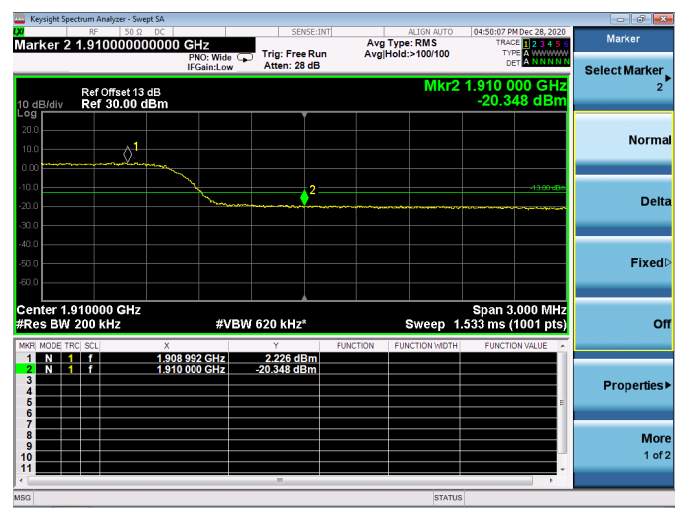

Low FULL RB

High FULL RB

LTE ULCA_2A-13A PCC(2A)

Channel Bandwidth:10MHz

Low 1RB

High 1RB

Low FULL RB

High FULL RB

LTE ULCA_2A-13A PCC(2A)

Channel Bandwidth:15MHz

Low 1RB

High 1RB

Low FULL RB

High FULL RB

LTE ULCA_2A-13A PCC(2A)

Channel Bandwidth:20MHz

Low 1RB

High 1RB

Low FULL RB

High FULL RB

LTE ULCA_2A-13A SCC(13A)

Channel Bandwidth:10MHz

Low 1RB

High 1RB

FULL RB

LTE ULCA_2A-66A PCC(2A)

Channel Bandwidth:5MHz

Low 1RB

High 1RB

Low FULL RB

High FULL RB

LTE ULCA_2A-66A PCC(2A)