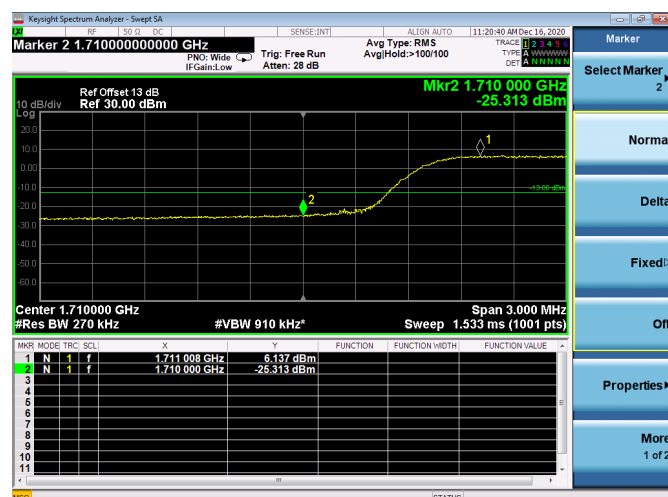

High 1RB

Low FULL RB

High FULL RB

LTE ULCA_4A-12A PCC(4A)

Channel Bandwidth:10MHz

Low 1RB

High 1RB

Low FULL RB

High FULL RB

LTE ULCA_4A-12A PCC(4A)

Channel Bandwidth:15MHz

Low 1RB

High 1RB

Low FULL RB

High FULL RB