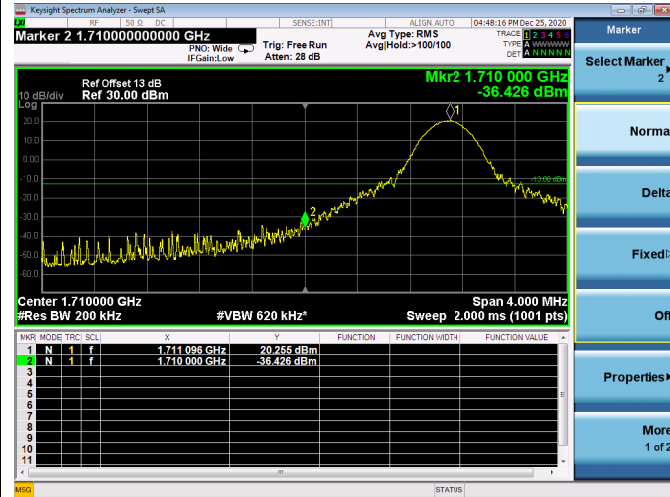

Channel Bandwidth:10MHz

Low 1RB

High 1RB

Low FULL RB

High FULL RB

LTE ULCA_2A-66A SCC(66A)

Channel Bandwidth:15MHz

Low 1RB

High 1RB

Low FULL RB

High FULL RB

LTE ULCA_2A-66A SCC(66A)

Channel Bandwidth:20MHz

Low 1RB

High 1RB

Low FULL RB

High FULL RB

LTE ULCA_4A-5A PCC(4A)

Channel Bandwidth:5MHz

Low 1RB

High 1RB

Low FULL RB

High FULL RB

LTE ULCA_4A-5A PCC(4A)

Channel Bandwidth:10MHz

Low 1RB

High 1RB

Low FULL RB

High FULL RB

LTE ULCA_4A-5A PCC(4A)

Channel Bandwidth:15MHz

Low 1RB