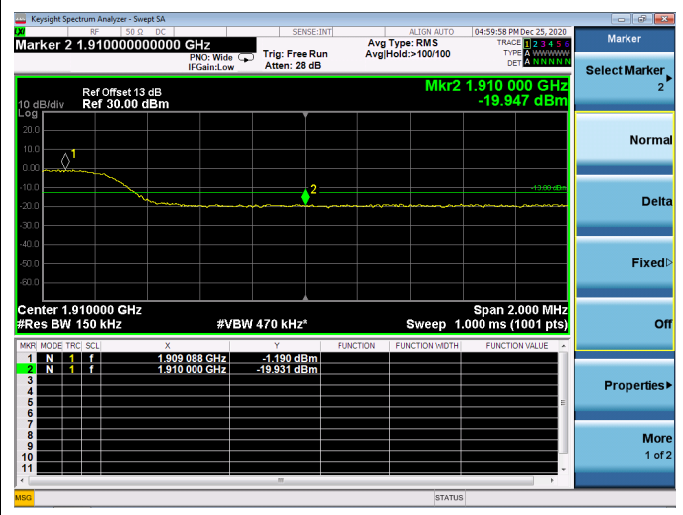

FULL RB

LTE ULCA_2A-66A PCC(2A)

Channel Bandwidth:5MHz

Low 1RB

High 1RB

Low FULL RB

High FULL RB

LTE ULCA_2A-66A PCC(2A)

Channel Bandwidth:10MHz

Low 1RB

High 1RB

Low FULL RB

High FULL RB

LTE ULCA_2A-66A PCC(2A)

Channel Bandwidth:15MHz

Low 1RB

High 1RB

Low FULL RB

High FULL RB

LTE ULCA_2A-66A PCC(2A)

Channel Bandwidth:20MHz

Low 1RB

High 1RB

Low FULL RB

High FULL RB

LTE ULCA_2A-66A SCC(66A)

Channel Bandwidth:5MHz

Low 1RB

High 1RB

Low FULL RB

High FULL RB

LTE ULCA_2A-66A SCC(66A)