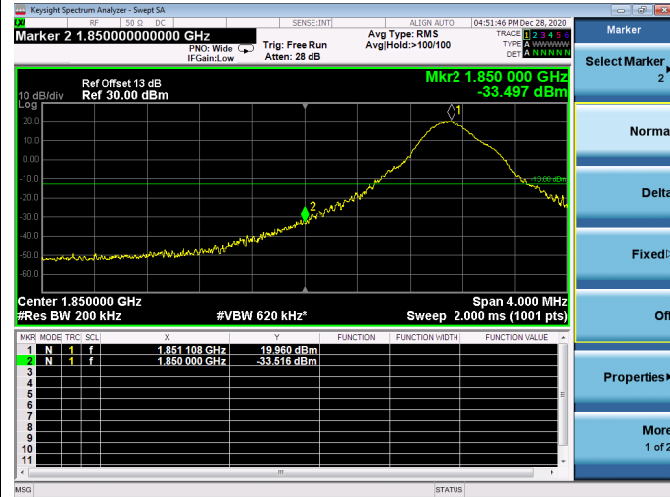

Low FULL RB

High FULL RB

LTE ULCA_2A-13A PCC(2A)

Channel Bandwidth:10MHz

Low 1RB

High 1RB

Low FULL RB

High FULL RB

LTE ULCA_2A-13A PCC(2A)

Channel Bandwidth:15MHz

Low 1RB

High 1RB

Low FULL RB

High FULL RB

LTE ULCA_2A-13A PCC(2A)

Channel Bandwidth:20MHz

Low 1RB

High 1RB

Low FULL RB

High FULL RB

LTE ULCA_2A-13A SCC(13A)

Channel Bandwidth:10MHz

Low 1RB

High 1RB

FULL RB

LTE ULCA_2A-66A PCC(2A)

Channel Bandwidth:5MHz

Low 1RB

High 1RB

Low FULL RB

High FULL RB

LTE ULCA_2A-66A PCC(2A)