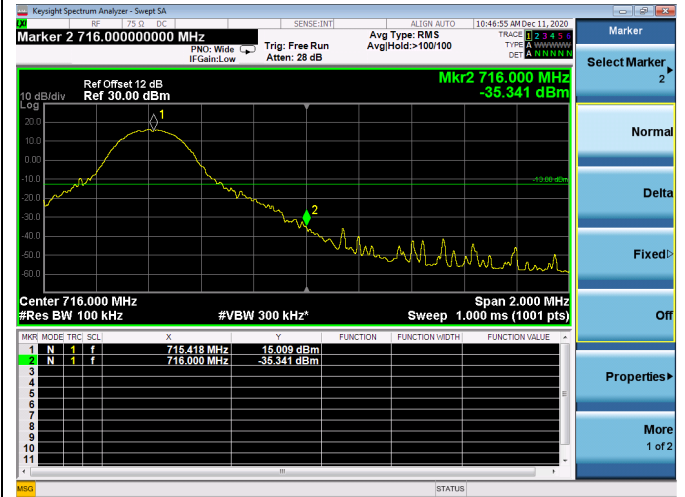

Low FULL RB

High FULL RB

LTE ULCA_2A-12A PCC(2A)

Channel Bandwidth:20MHz

Low 1RB

High 1RB

Low FULL RB

High FULL RB

LTE ULCA_2A-12A SCC(12A)

Channel Bandwidth:5MHz

Low 1RB

High 1RB

Low FULL RB

High FULL RB

LTE ULCA_2A-12A SCC(12A)

Channel Bandwidth:10MHz

Low 1RB

High 1RB

Low FULL RB

High FULL RB

LTE ULCA_2A-13A PCC(2A)

Channel Bandwidth:5MHz

Low 1RB

High 1RB

Low FULL RB

High FULL RB

LTE ULCA_2A-13A PCC(2A)

Channel Bandwidth:10MHz

Low 1RB

High 1RB

Low FULL RB

High FULL RB