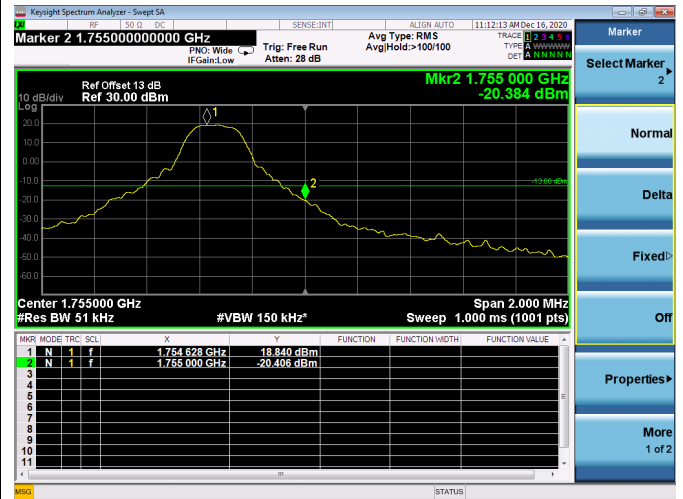

High FULL RB

LTE ULCA_4A-5A SCC(5A)

Channel Bandwidth:5MHz

Low 1RB

High 1RB

Low FULL RB

High FULL RB

LTE ULCA_4A-5A SCC(5A)

Channel Bandwidth:10MHz

Low 1RB

High 1RB

Low FULL RB

High FULL RB

LTE ULCA_4A-12A PCC(4A)

Channel Bandwidth:5MHz

Low 1RB

High 1RB

Low FULL RB

High FULL RB

LTE ULCA_4A-12A PCC(4A)

Channel Bandwidth:10MHz

Low 1RB

High 1RB

Low FULL RB

High FULL RB

LTE ULCA_4A-12A PCC(4A)

Channel Bandwidth:15MHz

Low 1RB

High 1RB

Low FULL RB

High FULL RB