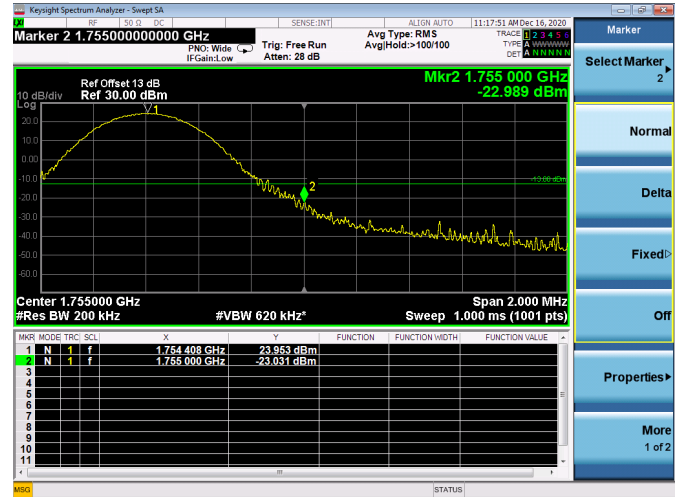

Channel Bandwidth:10MHz

Low 1RB

High 1RB

Low FULL RB

High FULL RB

LTE ULCA_4A-12A PCC(4A)

Channel Bandwidth:5MHz

Low 1RB

High 1RB

Low FULL RB

High FULL RB

LTE ULCA_4A-12A PCC(4A)

Channel Bandwidth:10MHz

Low 1RB

High 1RB

Low FULL RB

High FULL RB

LTE ULCA_4A-12A PCC(4A)

Channel Bandwidth:15MHz

Low 1RB

High 1RB

Low FULL RB

High FULL RB