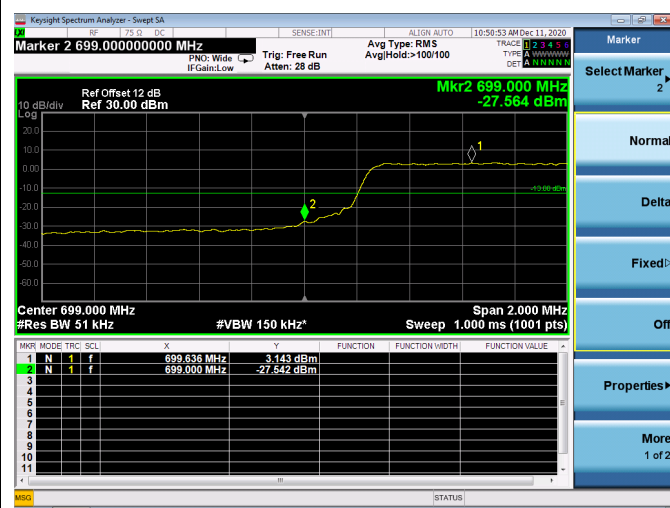

Low FULL RB

High FULL RB

LTE ULCA_2A-12A PCC(2A)

Channel Bandwidth:20MHz

Low 1RB

High 1RB

Low FULL RB

High FULL RB

LTE ULCA_2A-12A SCC(12A)

Channel Bandwidth:5MHz

Low 1RB

High 1RB

Low FULL RB

High FULL RB

LTE ULCA_2A-12A SCC(12A)

Channel Bandwidth:10MHz

Low 1RB

High 1RB

Low FULL RB

High FULL RB

LTE ULCA_2A-13A PCC(2A)

Channel Bandwidth:5MHz

Low 1RB

High 1RB

Low FULL RB

High FULL RB

LTE ULCA_2A-13A PCC(2A)

Channel Bandwidth:10MHz

Low 1RB

High 1RB

Low FULL RB

High FULL RB