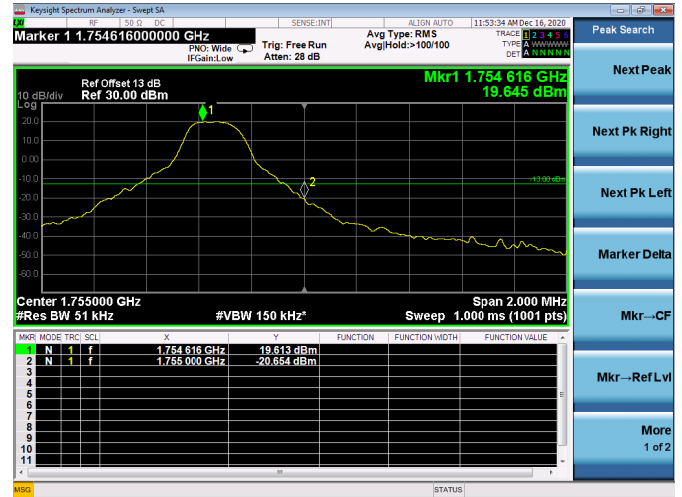

High 1RB

Low FULL RB

High FULL RB

LTE ULCA_2A-66A SCC(66A)

Channel Bandwidth:20MHz

Low 1RB

High 1RB

Low FULL RB

High FULL RB

LTE ULCA_4A-5A PCC(4A)

Channel Bandwidth:5MHz

Low 1RB

High 1RB

Low FULL RB

High FULL RB

LTE ULCA_4A-5A PCC(4A)

Channel Bandwidth:10MHz

Low 1RB

High 1RB

Low FULL RB

High FULL RB

LTE ULCA_4A-5A PCC(4A)

Channel Bandwidth:15MHz

Low 1RB

High 1RB

Low FULL RB

High FULL RB

LTE ULCA_4A-5A PCC(4A)

Channel Bandwidth:20MHz

Low 1RB

High 1RB

Low FULL RB