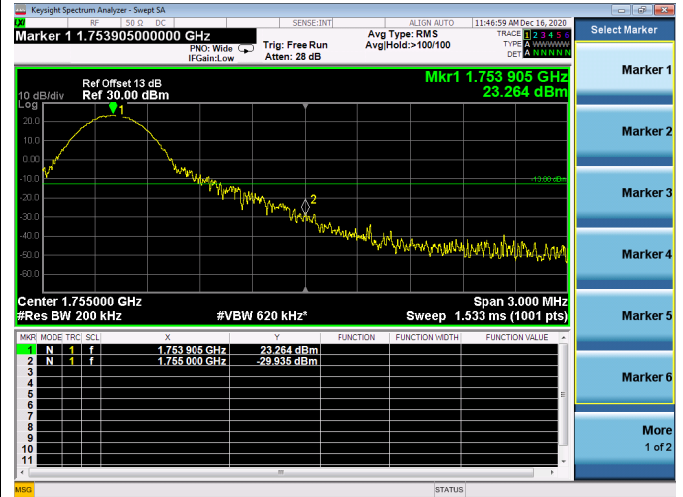

Channel Bandwidth:10MHz

Low 1RB

High 1RB

Low FULL RB

High FULL RB

LTE ULCA_4A-5A PCC(4A)

Channel Bandwidth:15MHz

Low 1RB

High 1RB

Low FULL RB

High FULL RB

LTE ULCA_4A-5A PCC(4A)

Channel Bandwidth:20MHz

Low 1RB

High 1RB

Low FULL RB

High FULL RB

LTE ULCA_4A-5A SCC(5A)

Channel Bandwidth:5MHz

Low 1RB

High 1RB

Low FULL RB

High FULL RB

LTE ULCA_4A-5A SCC(5A)

Channel Bandwidth:10MHz

Low 1RB

High 1RB

Low FULL RB

High FULL RB

LTE ULCA_4A-12A PCC(4A)

Channel Bandwidth:5MHz

Low 1RB