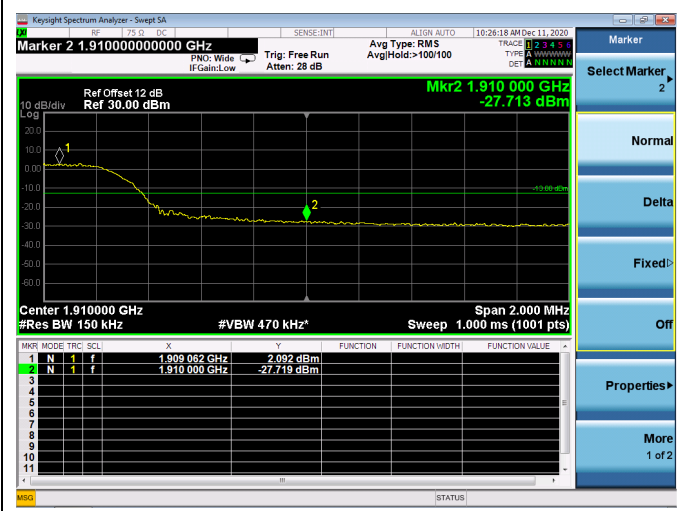

LTE ULCA_2A-12A PCC(2A)

Channel Bandwidth:5MHz

Low 1RB

High 1RB

Low FULL RB

High FULL RB

LTE ULCA_2A-12A PCC(2A)

Channel Bandwidth:10MHz

Low 1RB

High 1RB

Low FULL RB

High FULL RB

LTE ULCA_2A-12A PCC(2A)

Channel Bandwidth:15MHz

Low 1RB

High 1RB

Low FULL RB

High FULL RB

LTE ULCA_2A-12A PCC(2A)

Channel Bandwidth:20MHz

Low 1RB

High 1RB

Low FULL RB

High FULL RB

LTE ULCA_2A-12A SCC(12A)

Channel Bandwidth:5MHz

Low 1RB

High 1RB

Low FULL RB

High FULL RB

LTE ULCA_2A-12A SCC(12A)

Channel Bandwidth:10MHz