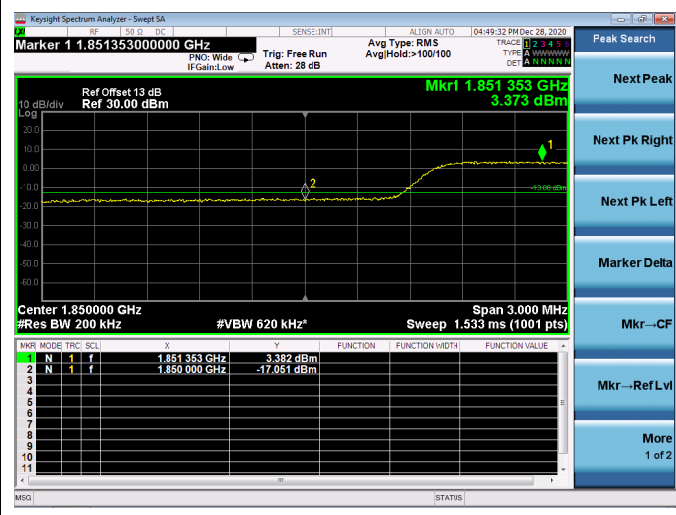

Low FULL RB

High FULL RB

LTE ULCA_2A-13A PCC(2A)

Channel Bandwidth:10MHz

Low 1RB

High 1RB

Low FULL RB

High FULL RB

LTE ULCA_2A-13A PCC(2A)

Channel Bandwidth:15MHz

Low 1RB

High 1RB

Low FULL RB

High FULL RB

LTE ULCA_2A-13A PCC(2A)

Channel Bandwidth:20MHz

Low 1RB

High 1RB

Low FULL RB

High FULL RB

LTE ULCA_2A-13A SCC(13A)

Channel Bandwidth:10MHz

Low 1RB

High 1RB

FULL RB

LTE ULCA_2A-66A PCC(2A)

Channel Bandwidth:5MHz

Low 1RB

High 1RB

Low FULL RB

High FULL RB

LTE ULCA_2A-66A PCC(2A)