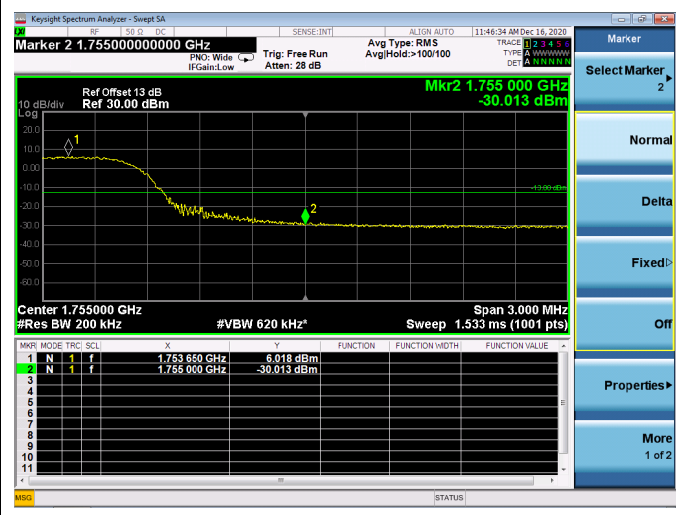

Channel Bandwidth:10MHz

Low 1RB

High 1RB

Low FULL RB

High FULL RB

LTE ULCA_4A-5A PCC(4A)

Channel Bandwidth:15MHz

Low 1RB

High 1RB

Low FULL RB

High FULL RB

LTE ULCA_4A-5A PCC(4A)

Channel Bandwidth:20MHz

Low 1RB

High 1RB

Low FULL RB

High FULL RB

LTE ULCA_4A-5A SCC(5A)

Channel Bandwidth:5MHz

Low 1RB

High 1RB

Low FULL RB

High FULL RB

LTE ULCA_4A-5A SCC(5A)