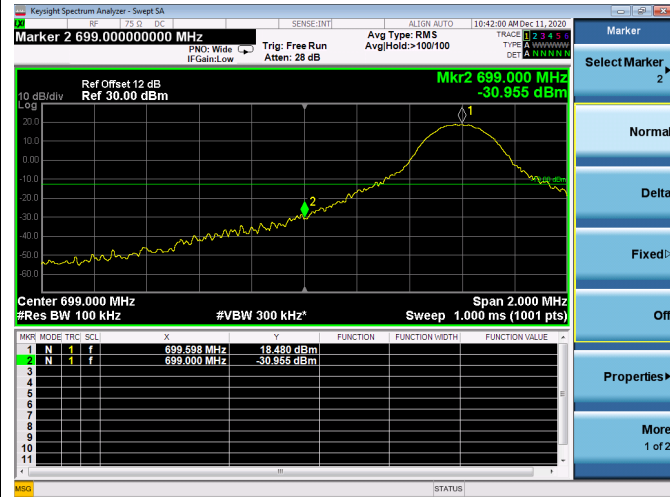

Low FULL RB

High FULL RB

LTE ULCA_2A-12A PCC(2A)

Channel Bandwidth:20MHz

Low 1RB

High 1RB

Low FULL RB

High FULL RB

LTE ULCA_2A-12A SCC(12A)

Channel Bandwidth:5MHz

Low 1RB

High 1RB

Low FULL RB

High FULL RB

LTE ULCA_2A-12A SCC(12A)

Channel Bandwidth:10MHz

Low 1RB

High 1RB

Low FULL RB

High FULL RB

LTE ULCA_2A-13A PCC(2A)

Channel Bandwidth:5MHz

Low 1RB

High 1RB

Low FULL RB

High FULL RB

LTE ULCA_2A-13A PCC(2A)

Channel Bandwidth:10MHz

Low 1RB

High 1RB

Low FULL RB

High FULL RB