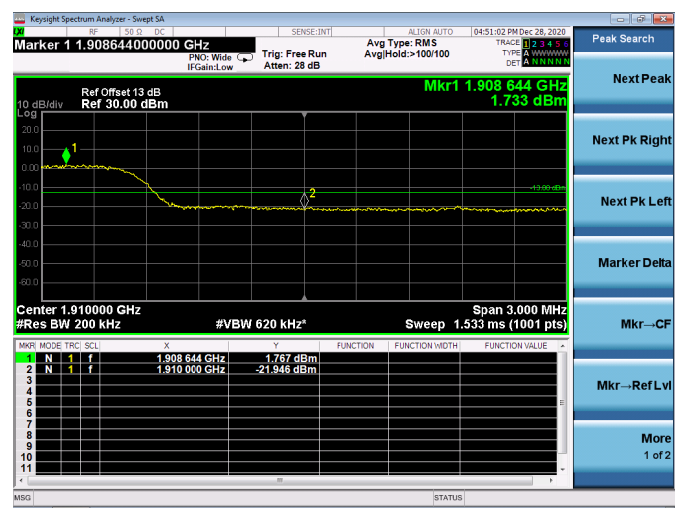

LTE ULCA_2A-13A PCC(2A)

Channel Bandwidth:15MHz

Low 1RB

High 1RB

Low FULL RB

High FULL RB

LTE ULCA_2A-13A PCC(2A)

Channel Bandwidth:20MHz

Low 1RB

High 1RB

Low FULL RB

High FULL RB

LTE ULCA_2A-13A SCC(13A)

Channel Bandwidth:10MHz

Low 1RB

High 1RB

FULL RB

LTE ULCA_2A-66A PCC(2A)

Channel Bandwidth:5MHz

Low 1RB

High 1RB

Low FULL RB

High FULL RB

LTE ULCA_2A-66A PCC(2A)

Channel Bandwidth:10MHz

Low 1RB

High 1RB

Low FULL RB

High FULL RB

LTE ULCA_2A-66A PCC(2A)

Channel Bandwidth:15MHz

Low 1RB