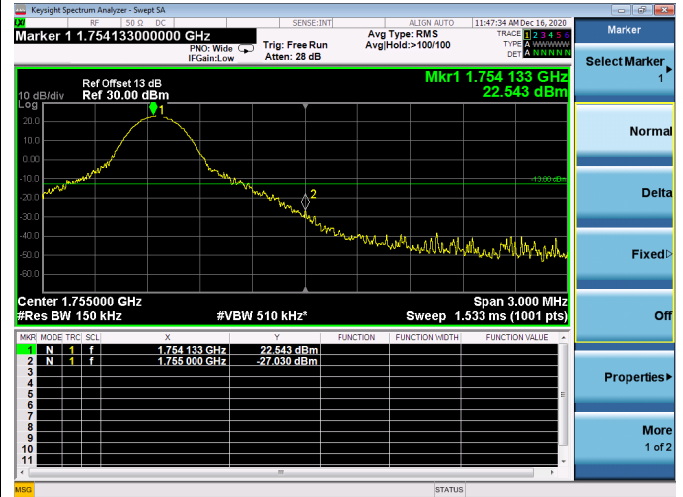

High FULL RB

LTE ULCA_4A-5A PCC(4A)

Channel Bandwidth:5MHz

Low 1RB

High 1RB

Low FULL RB

High FULL RB

LTE ULCA_4A-5A PCC(4A)

Channel Bandwidth:10MHz

Low 1RB

High 1RB

Low FULL RB

High FULL RB

LTE ULCA_4A-5A PCC(4A)

Channel Bandwidth:15MHz

Low 1RB

High 1RB

Low FULL RB

High FULL RB

LTE ULCA_4A-5A PCC(4A)

Channel Bandwidth:20MHz

Low 1RB

High 1RB

Low FULL RB