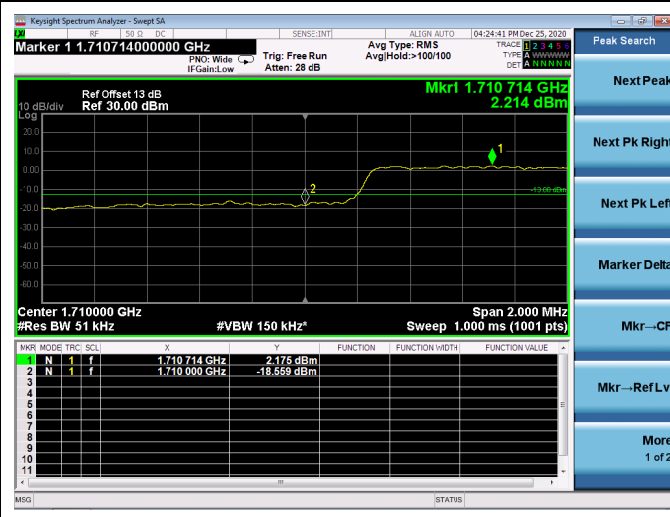

Low 1RB

High 1RB

Low FULL RB

High FULL RB

LTE ULCA\_2A-4A PCC(2A)

Channel Bandwidth:20MHz

Low 1RB

High 1RB

Low FULL RB

High FULL RB

LTE ULCA\_2A-4A SCC(4A)

Channel Bandwidth:5MHz

Low 1RB

High 1RB

Low FULL RB

High FULL RB

LTE ULCA\_2A-4A SCC(4A)

Channel Bandwidth:10MHz

Low 1RB

High 1RB

Low FULL RB

High FULL RB

LTE ULCA\_2A-4A SCC(4A)

Channel Bandwidth:15MHz

Low 1RB

High 1RB

Low FULL RB

High FULL RB

LTE ULCA\_2A-4A SCC(4A)

Channel Bandwidth:20MHz

Low 1RB

High 1RB