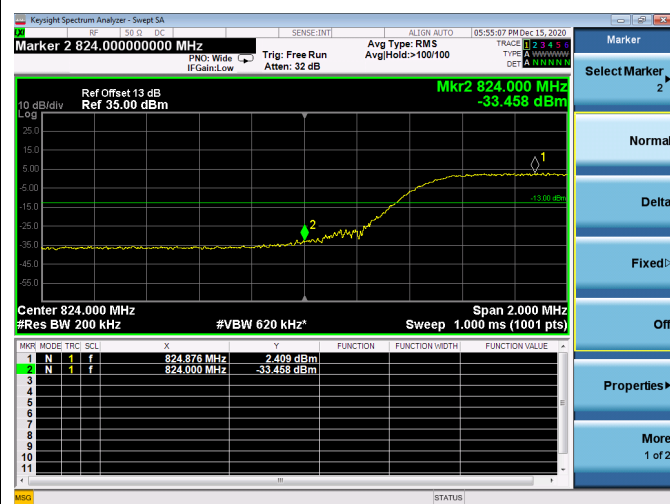

LTE Band 5B

Channel Bandwidth: 5MHz+10MHz

Low 1RB

High 1RB

Low FULL RB

High FULL RB

LTE Band 5B

Channel Bandwidth: 10MHz+5MHz

Low 1RB

High 1RB

Low FULL RB

High FULL RB

LTE Band 5B

Channel Bandwidth: 10MHz+10MHz

Low 1RB

High 1RB

Low FULL RB

High FULL RB

LTE ULCA\_2A-4A PCC(2A)

Channel Bandwidth: 5MHz

Low 1RB

High 1RB

Low FULL RB

High FULL RB

LTE ULCA\_2A-4A PCC(2A)

Channel Bandwidth:10MHz

Low 1RB

High 1RB

Low FULL RB

High FULL RB

LTE ULCA\_2A-4A PCC(2A)

Channel Bandwidth: 15MHz