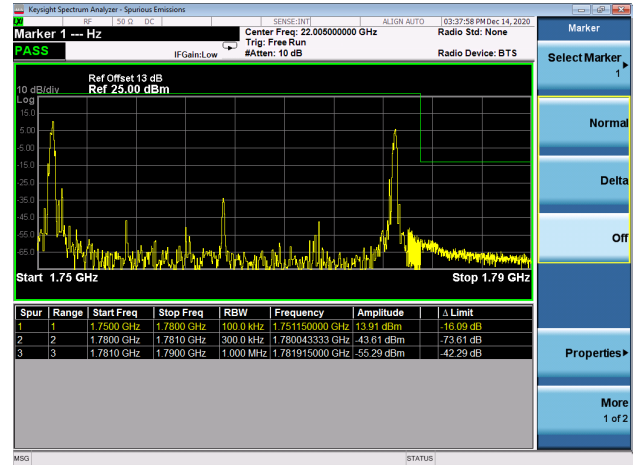

LTE Band 66C

Channel Bandwidth: 20MHz+10MHz

Low 1RB0 and 1RB49

High 1RB0 and 1RB49

Low 1RB99 and 1RB0

High 1RB99 and 1RB0

Low FULL RB

High FULL RB

LTE Band 66C

Channel Bandwidth: 20MHz+15MHz

Low 1RB0 and 1RB74

High 1RB0 and 1RB74

Low 1RB99 and 1RB0

Low 1RB99 and 1RB0

Low FULL RB

High FULL RB

LTE Band 66C

Channel Bandwidth: 20MHz+20MHz

Low 1RB0 and 1RB99

High 1RB0 and 1RB99

Low 1RB99 and 1RB0

Low 1RB99 and 1RB0

Low FULL RB

High FULL RB