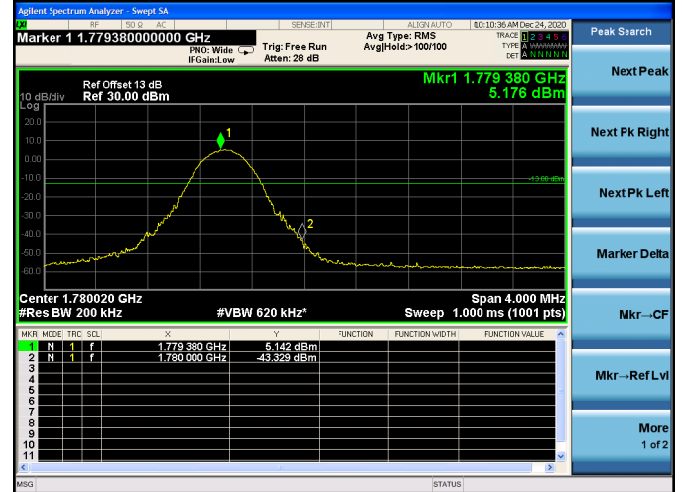

Low 1RB

High 1RB

Low FULL RB

High FULL RB

LTE Band 66B

Channel Bandwidth: 5MHz+15MHz

Low 1RB

High 1RB

Low FULL RB

High FULL RB

LTE Band 66B

Channel Bandwidth: 10MHz+5MHz

Low 1RB

High 1RB

Low FULL RB

High FULL RB

LTE Band 66B

Channel Bandwidth: 10MHz+10MHz

Low 1RB

High 1RB

Low FULL RB

High FULL RB

LTE Band 66B

Channel Bandwidth: 15MHz+5MHz

Low 1RB

High 1RB

Low FULL RB

High FULL RB

LTE Band 5B

Channel Bandwidth: 3MHz+5MHz

Low 1RB

High 1RB