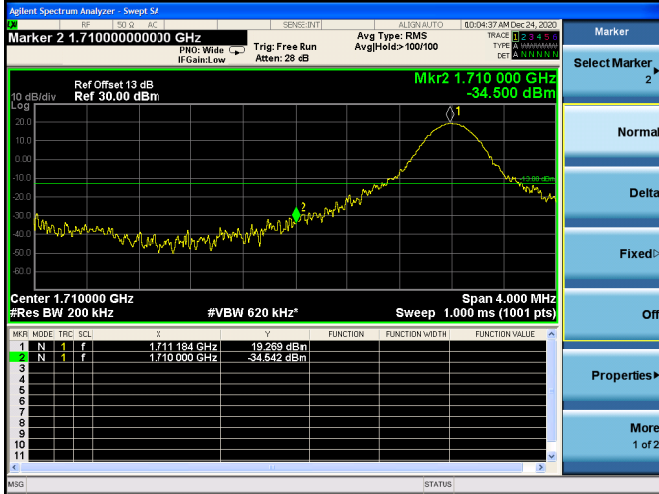

LTE Band 66B

Channel Bandwidth: 5MHz+5MHz

Low 1RB

High 1RB

Low FULL RB

High FULL RB

LTE Band 66B

Channel Bandwidth: 5MHz+10MHz

Low 1RB

High 1RB

Low FULL RB

High FULL RB

LTE Band 66B

Channel Bandwidth: 5MHz+15MHz

Low 1RB

High 1RB

Low FULL RB

High FULL RB

LTE Band 66B

Channel Bandwidth: 10MHz+5MHz

Low 1RB

High 1RB

Low FULL RB

High FULL RB

LTE Band 66B

Channel Bandwidth: 10MHz+10MHz

Low 1RB

High 1RB

Low FULL RB

High FULL RB

LTE Band 66B

Channel Bandwidth: 15MHz+5MHz