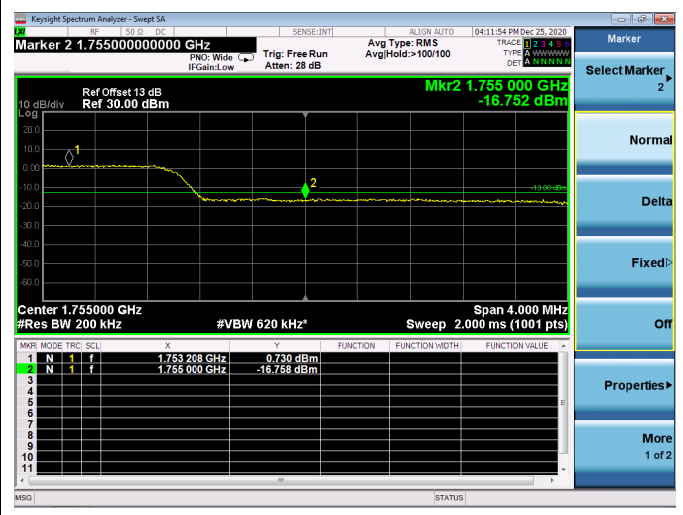

LTE ULCA\_2A-4A SCC(4A)

Channel Bandwidth:10MHz

Low 1RB

High 1RB

Low FULL RB

High FULL RB

LTE ULCA\_2A-4A SCC(4A)

Channel Bandwidth:15MHz

Low 1RB

High 1RB

Low FULL RB

High FULL RB

LTE ULCA\_2A-4A SCC(4A)

Channel Bandwidth:20MHz

Low 1RB

High 1RB

Low FULL RB

High FULL RB

LTE ULCA\_2A-5A PCC(2A)

Channel Bandwidth:5MHz

Low 1RB

High 1RB

Low FULL RB

High FULL RB

LTE ULCA\_2A-5A PCC(2A)

Channel Bandwidth:10MHz

Low 1RB

High 1RB

Low FULL RB

High FULL RB

LTE ULCA\_2A-5A PCC(2A)

Channel Bandwidth:15MHz