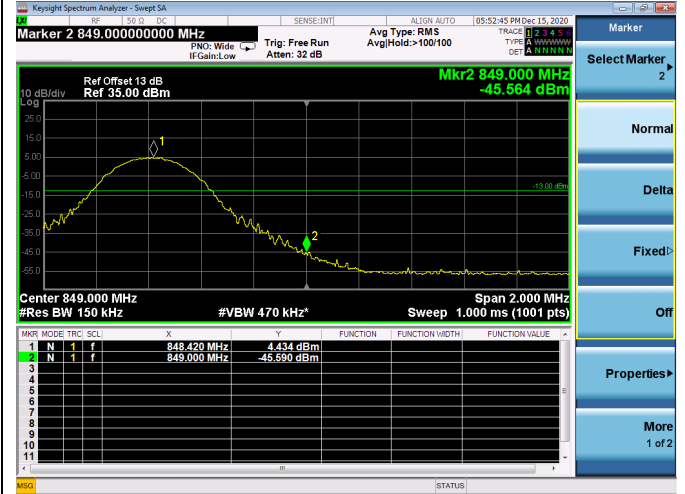

Low 1RB

High 1RB

Low FULL RB

High FULL RB

LTE Band 5B

Channel Bandwidth: 3MHz+5MHz

Low 1RB

High 1RB

Low FULL RB

High FULL RB

LTE Band 5B

Channel Bandwidth:5MHz+3MHz

Low 1RB

High 1RB

Low FULL RB

High FULL RB

LTE Band 5B

Channel Bandwidth: 5MHz+10MHz

Low 1RB

High 1RB

Low FULL RB

High FULL RB

LTE Band 5B

Channel Bandwidth: 10MHz+5MHz

Low 1RB

High 1RB

Low FULL RB

High FULL RB

LTE Band 5B

Channel Bandwidth: 10MHz+10MHz

Low 1RB

High 1RB