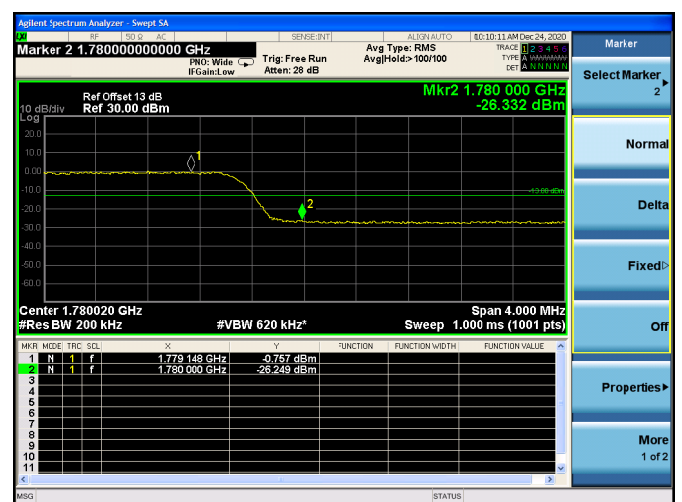

Low FULL RB

High FULL RB

LTE Band 66B

Channel Bandwidth: 10MHz+5MHz

Low 1RB

High 1RB

Low FULL RB

High FULL RB

LTE Band 66B

Channel Bandwidth: 10MHz+10MHz

Low 1RB

High 1RB

Low FULL RB

High FULL RB

LTE Band 66B

Channel Bandwidth: 15MHz+5MHz

Low 1RB

High 1RB

Low FULL RB

High FULL RB

LTE Band 5B

Channel Bandwidth: 3MHz+5MHz

Low 1RB

High 1RB

Low FULL RB

High FULL RB

LTE Band 5B

Channel Bandwidth:5MHz+3MHz

Low 1RB

High 1RB

Low FULL RB

High FULL RB