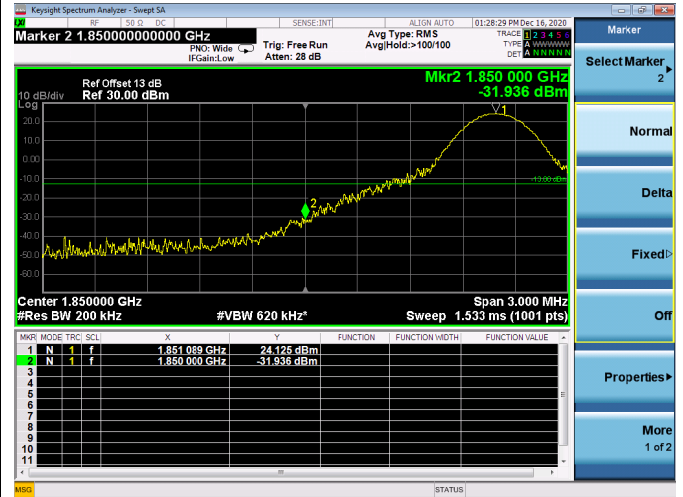

LTE ULCA\_2A-5A PCC(2A)

Channel Bandwidth:10MHz

Low 1RB

High 1RB

Low FULL RB

High FULL RB

LTE ULCA\_2A-5A PCC(2A)

Channel Bandwidth:15MHz

Low 1RB

High 1RB

Low FULL RB

High FULL RB

LTE ULCA\_2A-5A PCC(2A)

Channel Bandwidth:20MHz

Low 1RB

High 1RB

Low FULL RB

High FULL RB

LTE ULCA\_2A-5A SCC(5A)

Channel Bandwidth:5MHz

Low 1RB

High 1RB

Low FULL RB

High FULL RB

LTE ULCA\_2A-5A SCC(5A)

Channel Bandwidth:10MHz

Low 1RB

High 1RB

Low FULL RB

High FULL RB