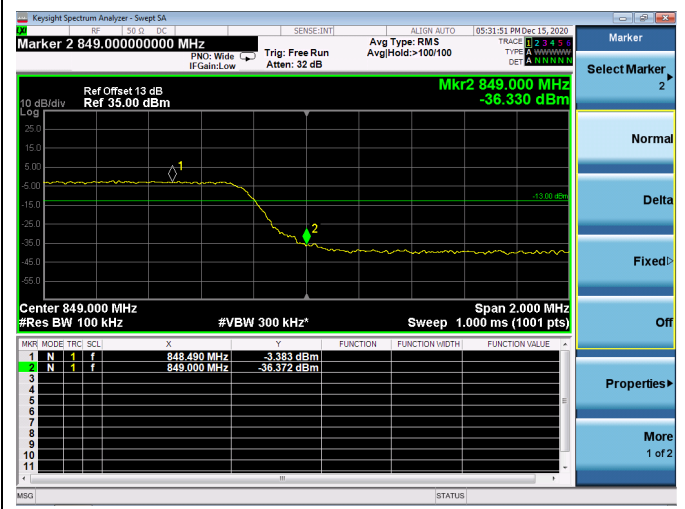

LTE Band 66B

Channel Bandwidth: 10MHz+10MHz

Low 1RB

High 1RB

Low FULL RB

High FULL RB

LTE Band 66B

Channel Bandwidth: 15MHz+5MHz

Low 1RB

High 1RB

Low FULL RB

High FULL RB

LTE Band 5B

Channel Bandwidth: 3MHz+5MHz

Low 1RB

High 1RB

Low FULL RB

High FULL RB

LTE Band 5B

Channel Bandwidth:5MHz+3MHz

Low 1RB

High 1RB

Low FULL RB

High FULL RB

LTE Band 5B

Channel Bandwidth: 5MHz+10MHz

Low 1RB

High 1RB

Low FULL RB

High FULL RB

LTE Band 5B

Channel Bandwidth: 10MHz+5MHz