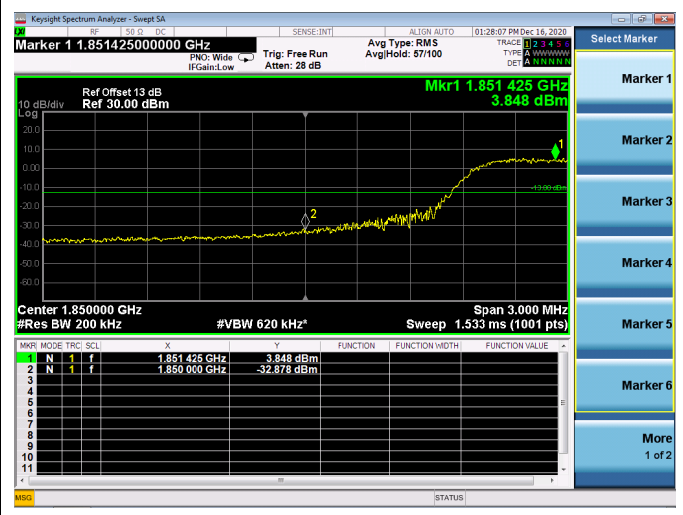

LTE ULCA\_2A-5A PCC(2A)

Channel Bandwidth:10MHz

Low 1RB

High 1RB

Low FULL RB

High FULL RB

LTE ULCA\_2A-5A PCC(2A)

Channel Bandwidth:15MHz

Low 1RB

High 1RB

Low FULL RB

High FULL RB

LTE ULCA\_2A-5A PCC(2A)

Channel Bandwidth:20MHz

Low 1RB

High 1RB

Low FULL RB

High FULL RB

LTE ULCA\_2A-5A SCC(5A)

Channel Bandwidth:5MHz

Low 1RB

High 1RB

Low FULL RB

High FULL RB

LTE ULCA\_2A-5A SCC(5A)

Channel Bandwidth:10MHz

Low 1RB

High 1RB

Low FULL RB

High FULL RB