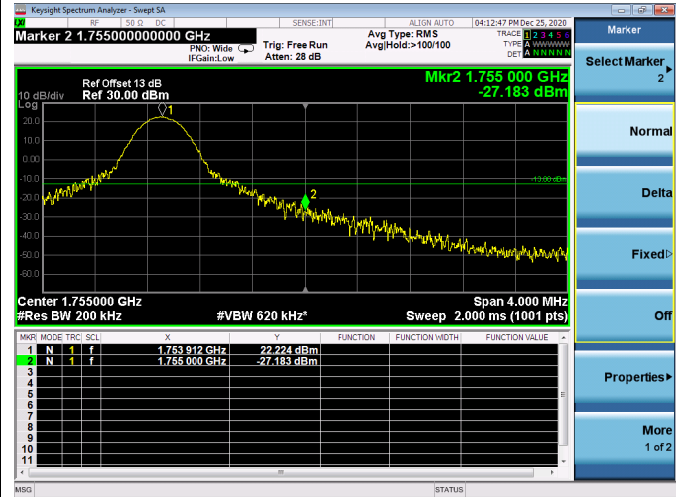

LTE ULCA\_2A-4A SCC(4A)

Channel Bandwidth:10MHz

Low 1RB

High 1RB

Low FULL RB

High FULL RB

LTE ULCA\_2A-4A SCC(4A)

Channel Bandwidth:15MHz

Low 1RB

High 1RB

Low FULL RB

High FULL RB

LTE ULCA\_2A-4A SCC(4A)

Channel Bandwidth:20MHz

Low 1RB

High 1RB

Low FULL RB

High FULL RB

LTE ULCA\_2A-5A PCC(2A)

Channel Bandwidth:5MHz

Low 1RB

High 1RB

Low FULL RB

High FULL RB

LTE ULCA\_2A-5A PCC(2A)

Channel Bandwidth:10MHz

Low 1RB

High 1RB

Low FULL RB

High FULL RB

LTE ULCA\_2A-5A PCC(2A)

Channel Bandwidth:15MHz