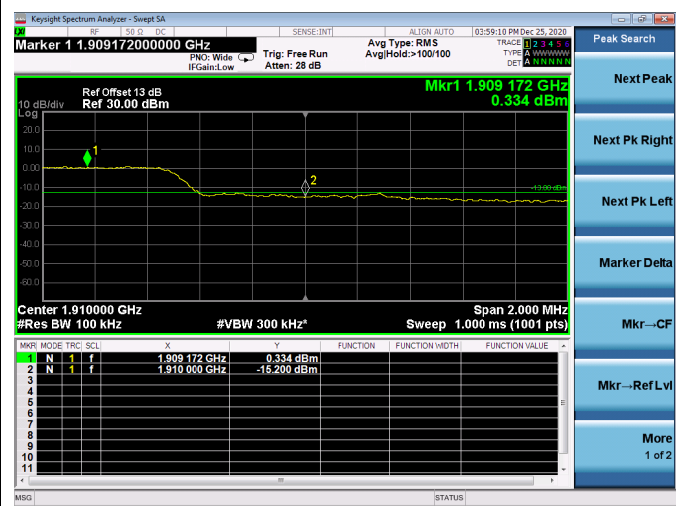

Low FULL RB

High FULL RB

LTE ULCA\_2A-4A PCC(2A)

Channel Bandwidth: 5MHz

Low 1RB

High 1RB

Low FULL RB

High FULL RB

LTE ULCA\_2A-4A PCC(2A)

Channel Bandwidth:10MHz

Low 1RB

High 1RB

Low FULL RB

High FULL RB

LTE ULCA\_2A-4A PCC(2A)

Channel Bandwidth: 15MHz

Low 1RB

High 1RB

Low FULL RB

High FULL RB

LTE ULCA\_2A-4A PCC(2A)

Channel Bandwidth:20MHz

Low 1RB

High 1RB

Low FULL RB

High FULL RB

LTE ULCA\_2A-4A SCC(4A)

Channel Bandwidth:5MHz

Low 1RB

High 1RB

Low FULL RB

High FULL RB