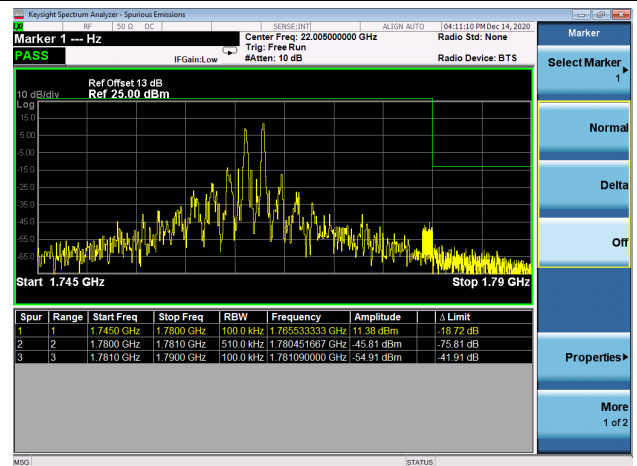

LTE Band 66C

Channel Bandwidth: 20MHz+10MHz

Low 1RB0 and 1RB49

High 1RB0 and 1RB49

Low 1RB99 and 1RB0

High 1RB99 and 1RB0

Low FULL RB

High FULL RB

LTE Band 66C

Channel Bandwidth: 20MHz+15MHz

Low 1RB0 and 1RB74

High 1RB0 and 1RB74

Low 1RB99 and 1RB0

Low 1RB99 and 1RB0

Low FULL RB

High FULL RB

LTE Band 66C

Channel Bandwidth: 20MHz+20MHz

Low 1RB0 and 1RB99

High 1RB0 and 1RB99

Low 1RB99 and 1RB0

Low 1RB99 and 1RB0

Low FULL RB

High FULL RB

LTE Band 66B

Channel Bandwidth: 5MHz+5MHz

Low 1RB

High 1RB

Low FULL RB

High FULL RB

LTE Band 66B

Channel Bandwidth: 5MHz+10MHz