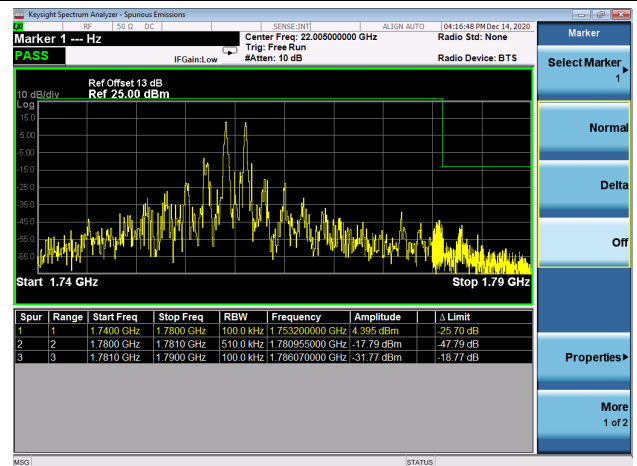

LTE Band 66C

Channel Bandwidth: 20MHz+15MHz

Low 1RB0 and 1RB74

High 1RB0 and 1RB74

Low 1RB99 and 1RB0

Low 1RB99 and 1RB0

Low FULL RB

High FULL RB

LTE Band 66C

Channel Bandwidth: 20MHz+20MHz

Low 1RB0 and 1RB99

High 1RB0 and 1RB99

Low 1RB99 and 1RB0

Low 1RB99 and 1RB0

Low FULL RB

High FULL RB

LTE Band 66B

Channel Bandwidth: 5MHz+5MHz

Low 1RB

High 1RB

Low FULL RB

High FULL RB

LTE Band 66B

Channel Bandwidth: 5MHz+10MHz

Low 1RB

High 1RB

Low FULL RB

High FULL RB

LTE Band 66B

Channel Bandwidth: 5MHz+15MHz

Low 1RB

High 1RB