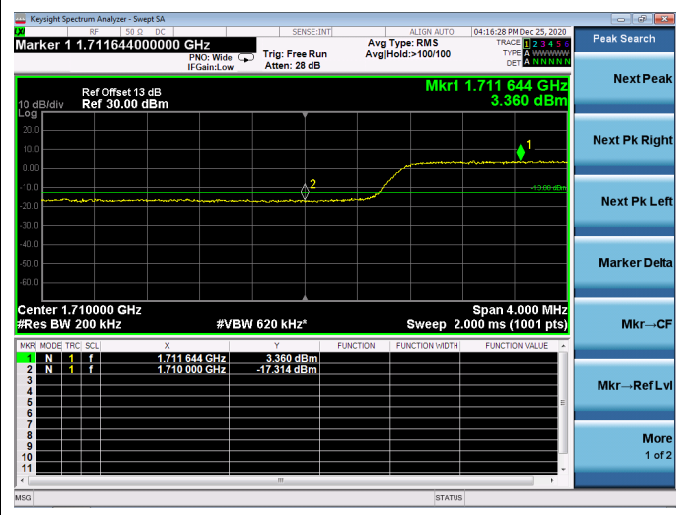

Low FULL RB

High FULL RB

LTE ULCA\_2A-4A SCC(4A)

Channel Bandwidth:5MHz

Low 1RB

High 1RB

Low FULL RB

High FULL RB

LTE ULCA\_2A-4A SCC(4A)

Channel Bandwidth:10MHz

Low 1RB

High 1RB

Low FULL RB

High FULL RB

LTE ULCA\_2A-4A SCC(4A)

Channel Bandwidth:15MHz

Low 1RB

High 1RB

Low FULL RB

High FULL RB

LTE ULCA\_2A-4A SCC(4A)

Channel Bandwidth:20MHz

Low 1RB

High 1RB