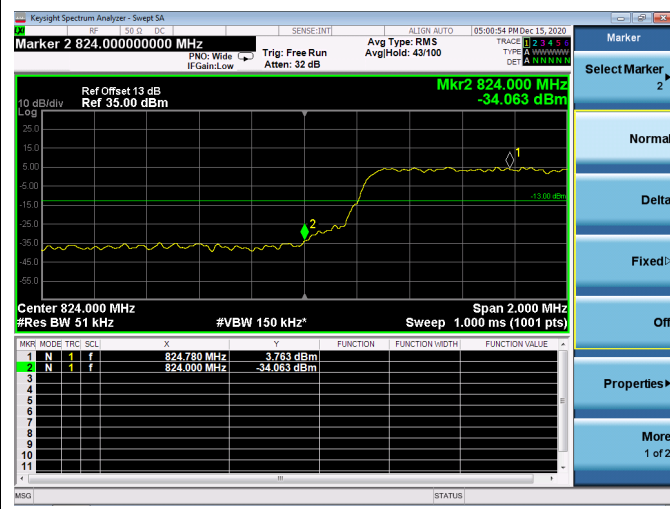

LTE Band 66B

Channel Bandwidth: 10MHz+10MHz

Low 1RB

High 1RB

Low FULL RB

High FULL RB

LTE Band 66B

Channel Bandwidth: 15MHz+5MHz

Low 1RB

High 1RB

Low FULL RB

High FULL RB

LTE Band 5B

Channel Bandwidth: 3MHz+5MHz

Low 1RB

High 1RB

Low FULL RB

High FULL RB

LTE Band 5B

Channel Bandwidth:5MHz+3MHz

Low 1RB

High 1RB

Low FULL RB

High FULL RB

LTE Band 5B

Channel Bandwidth: 5MHz+10MHz

Low 1RB

High 1RB

Low FULL RB

High FULL RB

LTE Band 5B

Channel Bandwidth: 10MHz+5MHz