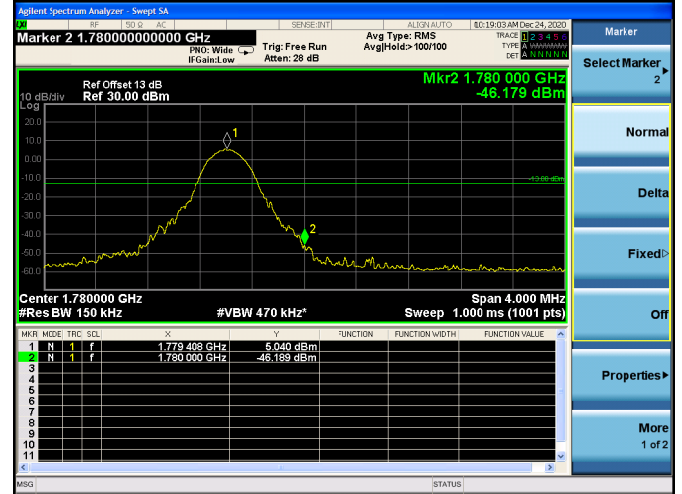

LTE Band 66C

Channel Bandwidth: 20MHz+20MHz

Low 1RB0 and 1RB99

High 1RB0 and 1RB99

Low 1RB99 and 1RB0

Low 1RB99 and 1RB0

Low FULL RB

High FULL RB

LTE Band 66B

Channel Bandwidth: 5MHz+5MHz

Low 1RB

High 1RB

Low FULL RB

High FULL RB

LTE Band 66B

Channel Bandwidth: 5MHz+10MHz

Low 1RB

High 1RB

Low FULL RB

High FULL RB

LTE Band 66B

Channel Bandwidth: 5MHz+15MHz

Low 1RB

High 1RB

Low FULL RB

High FULL RB

LTE Band 66B

Channel Bandwidth: 10MHz+5MHz

Low 1RB

High 1RB

Low FULL RB

High FULL RB