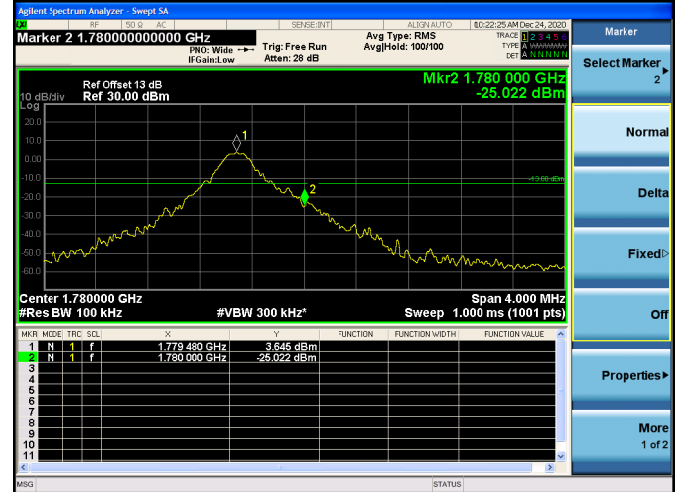

LTE Band 66C

Channel Bandwidth: 20MHz+15MHz

Low 1RB0 and 1RB74

High 1RB0 and 1RB74

Low 1RB99 and 1RB0

Low 1RB99 and 1RB0

Low FULL RB

High FULL RB

LTE Band 66C

Channel Bandwidth: 20MHz+20MHz

Low 1RB0 and 1RB99

High 1RB0 and 1RB99

Low 1RB99 and 1RB0

Low 1RB99 and 1RB0

Low FULL RB

High FULL RB

LTE Band 66B

Channel Bandwidth: 5MHz+5MHz

Low 1RB

High 1RB

Low FULL RB

High FULL RB

LTE Band 66B

Channel Bandwidth: 5MHz+10MHz

Low 1RB

High 1RB

Low FULL RB

High FULL RB

LTE Band 66B

Channel Bandwidth: 5MHz+15MHz

Low 1RB

High 1RB