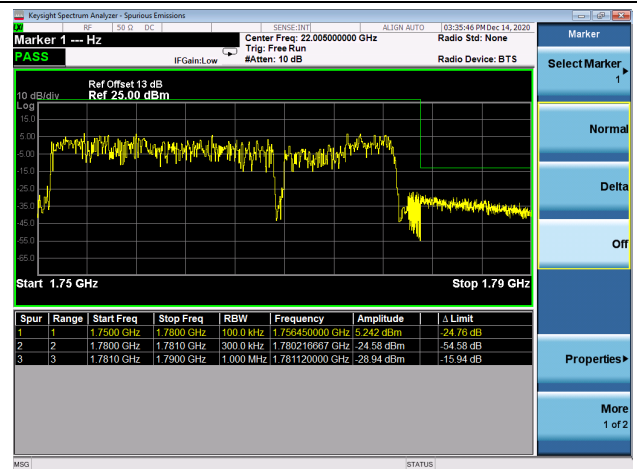

LTE Band 66C

Channel Bandwidth: 20MHz+10MHz

Low 1RB0 and 1RB49

High 1RB0 and 1RB49

Low 1RB99 and 1RB0

High 1RB99 and 1RB0

Low FULL RB

High FULL RB

LTE Band 66C

Channel Bandwidth: 20MHz+15MHz

Low 1RB0 and 1RB74

High 1RB0 and 1RB74

Low 1RB99 and 1RB0

Low 1RB99 and 1RB0

Low FULL RB

High FULL RB

LTE Band 66C

Channel Bandwidth: 20MHz+20MHz

Low 1RB0 and 1RB99

High 1RB0 and 1RB99

Low 1RB99 and 1RB0

Low 1RB99 and 1RB0

Low FULL RB

High FULL RB