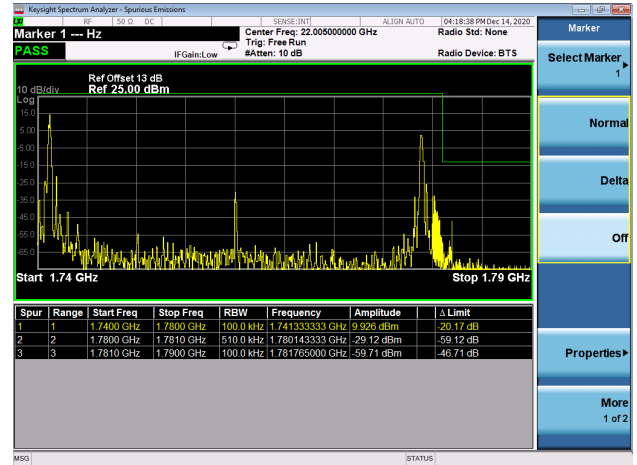

LTE Band 66C

Channel Bandwidth: 20MHz+10MHz

Low 1RB0 and 1RB49

High 1RB0 and 1RB49

Low 1RB99 and 1RB0

High 1RB99 and 1RB0

Low FULL RB

High FULL RB

LTE Band 66C

Channel Bandwidth: 20MHz+15MHz

Low 1RB0 and 1RB74

High 1RB0 and 1RB74

Low 1RB99 and 1RB0

Low 1RB99 and 1RB0

Low FULL RB

High FULL RB

LTE Band 66C

Channel Bandwidth: 20MHz+20MHz

Low 1RB0 and 1RB99

High 1RB0 and 1RB99

Low 1RB99 and 1RB0

Low 1RB99 and 1RB0

Low FULL RB

High FULL RB

LTE Band 66B

Channel Bandwidth: 5MHz+5MHz

Low 1RB

High 1RB

Low FULL RB

High FULL RB

LTE Band 66B

Channel Bandwidth: 5MHz+10MHz