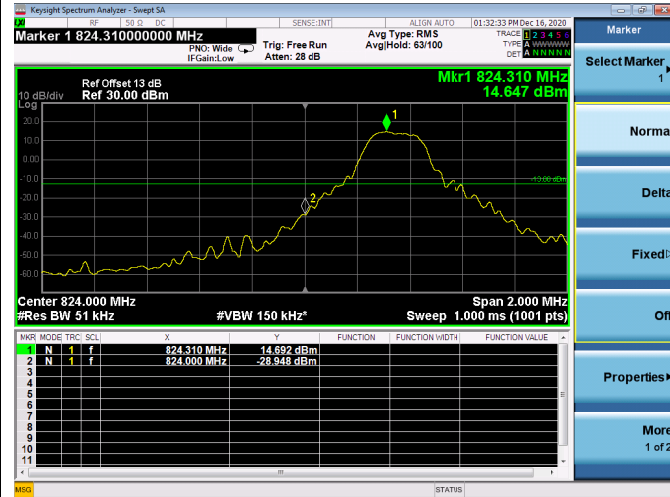

LTE ULCA\_2A-5A PCC(2A)

Channel Bandwidth:10MHz

Low 1RB

High 1RB

Low FULL RB

High FULL RB

LTE ULCA\_2A-5A PCC(2A)

Channel Bandwidth:15MHz

Low 1RB

High 1RB

Low FULL RB

High FULL RB

LTE ULCA\_2A-5A PCC(2A)

Channel Bandwidth:20MHz

Low 1RB

High 1RB

Low FULL RB

High FULL RB

LTE ULCA\_2A-5A SCC(5A)

Channel Bandwidth:5MHz

Low 1RB

High 1RB

Low FULL RB

High FULL RB

LTE ULCA\_2A-5A SCC(5A)

Channel Bandwidth:10MHz

Low 1RB

High 1RB

Low FULL RB

High FULL RB