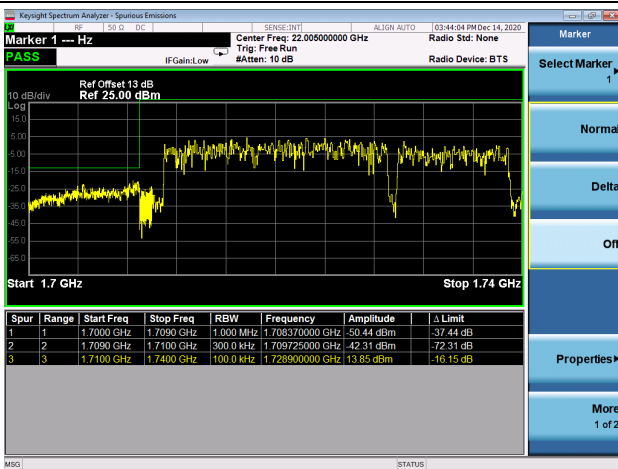

LTE Band 66C

Channel Bandwidth: 20MHz+10MHz

Low 1RB0 and 1RB49

High 1RB0 and 1RB49

Low 1RB99 and 1RB0

High 1RB99 and 1RB0

Low FULL RB

High FULL RB

LTE Band 66C

Channel Bandwidth: 20MHz+15MHz

Low 1RB0 and 1RB74

High 1RB0 and 1RB74

Low 1RB99 and 1RB0

Low 1RB99 and 1RB0

Low FULL RB

High FULL RB

LTE Band 66C

Channel Bandwidth: 20MHz+20MHz

Low 1RB0 and 1RB99

High 1RB0 and 1RB99

Low 1RB99 and 1RB0

Low 1RB99 and 1RB0

Low FULL RB

High FULL RB