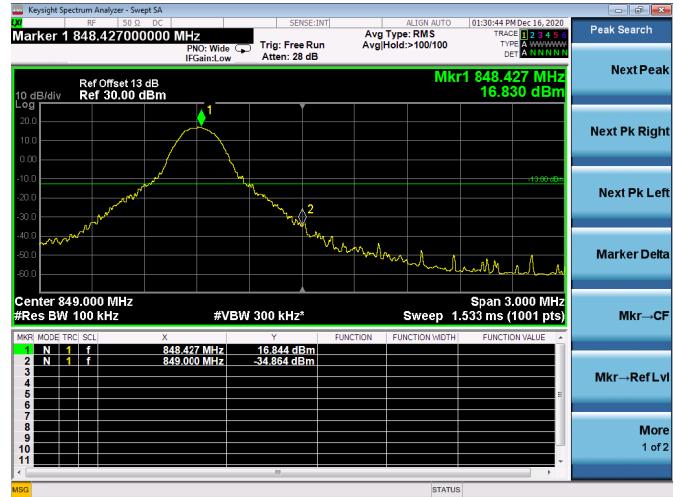

Low 1RB

High 1RB

Low FULL RB

High FULL RB

LTE ULCA\_2A-5A PCC(2A)

Channel Bandwidth:20MHz

Low 1RB

High 1RB

Low FULL RB

High FULL RB

LTE ULCA\_2A-5A SCC(5A)

Channel Bandwidth:5MHz

Low 1RB

High 1RB

Low FULL RB

High FULL RB

LTE ULCA\_2A-5A SCC(5A)

Channel Bandwidth:10MHz

Low 1RB

High 1RB

Low FULL RB

High FULL RB