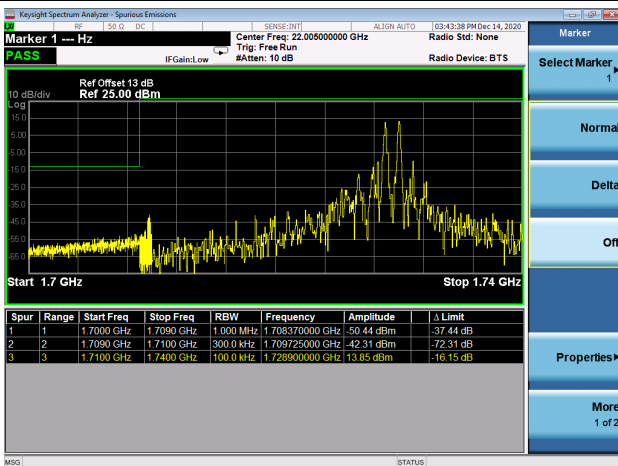

LTE Band 66C

Channel Bandwidth: 20MHz+10MHz

Low 1RB0 and 1RB49

High 1RB0 and 1RB49

Low 1RB99 and 1RB0

High 1RB99 and 1RB0

Low FULL RB

High FULL RB

LTE Band 66C

Channel Bandwidth: 20MHz+15MHz

Low 1RB0 and 1RB74

High 1RB0 and 1RB74

Low 1RB99 and 1RB0

Low 1RB99 and 1RB0

Low FULL RB

High FULL RB

LTE Band 66C

Channel Bandwidth: 20MHz+20MHz

Low 1RB0 and 1RB99

High 1RB0 and 1RB99

Low 1RB99 and 1RB0

Low 1RB99 and 1RB0

Low FULL RB

High FULL RB