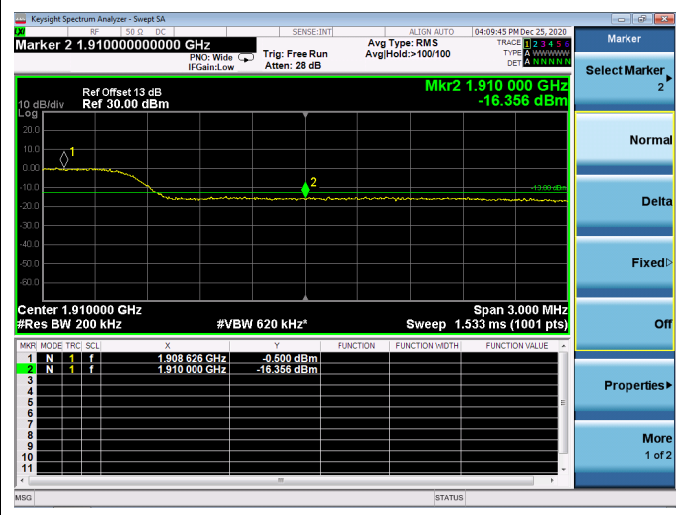

LTE ULCA\_2A-4A PCC(2A)

Channel Bandwidth:10MHz

Low 1RB

High 1RB

Low FULL RB

High FULL RB

LTE ULCA\_2A-4A PCC(2A)

Channel Bandwidth: 15MHz

Low 1RB

High 1RB

Low FULL RB

High FULL RB

LTE ULCA\_2A-4A PCC(2A)

Channel Bandwidth:20MHz

Low 1RB

High 1RB

Low FULL RB

High FULL RB

LTE ULCA\_2A-4A SCC(4A)

Channel Bandwidth:5MHz

Low 1RB

High 1RB

Low FULL RB

High FULL RB

LTE ULCA\_2A-4A SCC(4A)

Channel Bandwidth:10MHz

Low 1RB

High 1RB

Low FULL RB

High FULL RB

LTE ULCA\_2A-4A SCC(4A)

Channel Bandwidth:15MHz