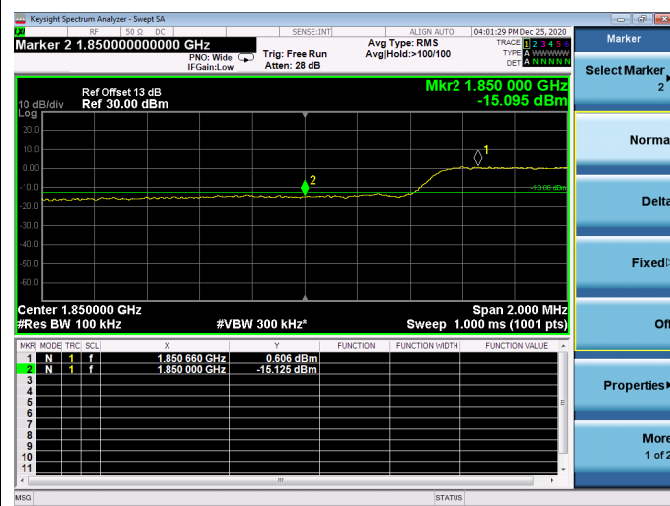

Low FULL RB

High FULL RB

LTE ULCA\_2A-4A PCC(2A)

Channel Bandwidth: 5MHz

Low 1RB

High 1RB

Low FULL RB

High FULL RB

LTE ULCA\_2A-4A PCC(2A)

Channel Bandwidth:10MHz

Low 1RB

High 1RB

Low FULL RB

High FULL RB

LTE ULCA\_2A-4A PCC(2A)

Channel Bandwidth: 15MHz

Low 1RB

High 1RB

Low FULL RB

High FULL RB

LTE ULCA\_2A-4A PCC(2A)

Channel Bandwidth:20MHz

Low 1RB

High 1RB

Low FULL RB

High FULL RB

LTE ULCA\_2A-4A SCC(4A)

Channel Bandwidth:5MHz

Low 1RB

High 1RB

Low FULL RB

High FULL RB