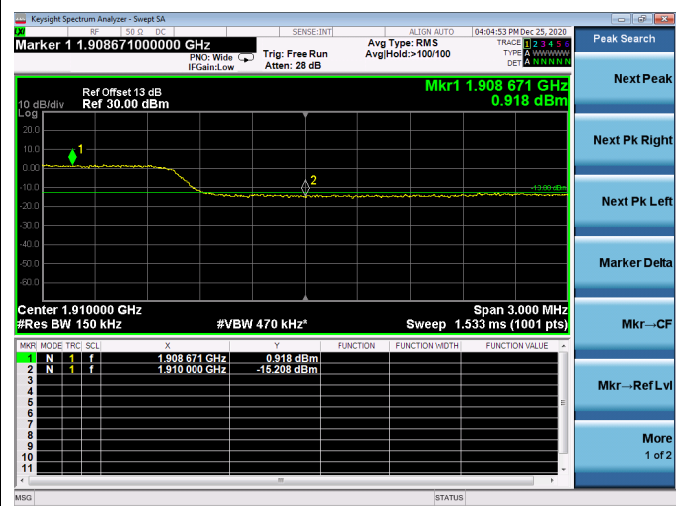

LTE ULCA\_2A-4A PCC(2A)

Channel Bandwidth:10MHz

Low 1RB

High 1RB

Low FULL RB

High FULL RB

LTE ULCA\_2A-4A PCC(2A)

Channel Bandwidth: 15MHz

Low 1RB

High 1RB

Low FULL RB

High FULL RB

LTE ULCA\_2A-4A PCC(2A)

Channel Bandwidth:20MHz

Low 1RB

High 1RB

Low FULL RB

High FULL RB

LTE ULCA\_2A-4A SCC(4A)

Channel Bandwidth:5MHz

Low 1RB

High 1RB

Low FULL RB

High FULL RB

LTE ULCA\_2A-4A SCC(4A)

Channel Bandwidth:10MHz

Low 1RB

High 1RB

Low FULL RB

High FULL RB

LTE ULCA\_2A-4A SCC(4A)

Channel Bandwidth:15MHz