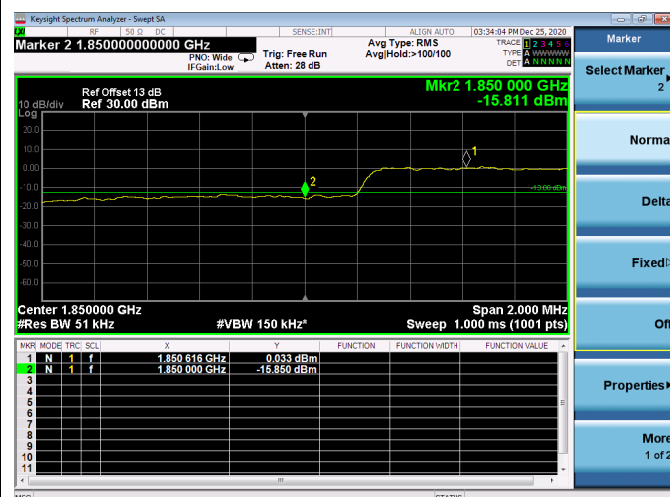

Low 1RB

High 1RB

Low FULL RB

High FULL RB

LTE Band 5B

Channel Bandwidth: 10MHz+10MHz

Low 1RB

High 1RB

Low FULL RB

High FULL RB

LTE ULCA\_2A-4A PCC(2A)

Channel Bandwidth: 5MHz

Low 1RB

High 1RB

Low FULL RB

High FULL RB

LTE ULCA\_2A-4A PCC(2A)

Channel Bandwidth:10MHz

Low 1RB

High 1RB

Low FULL RB

High FULL RB

LTE ULCA\_2A-4A PCC(2A)

Channel Bandwidth: 15MHz

Low 1RB

High 1RB

Low FULL RB

High FULL RB

LTE ULCA\_2A-4A PCC(2A)

Channel Bandwidth:20MHz

Low 1RB

High 1RB