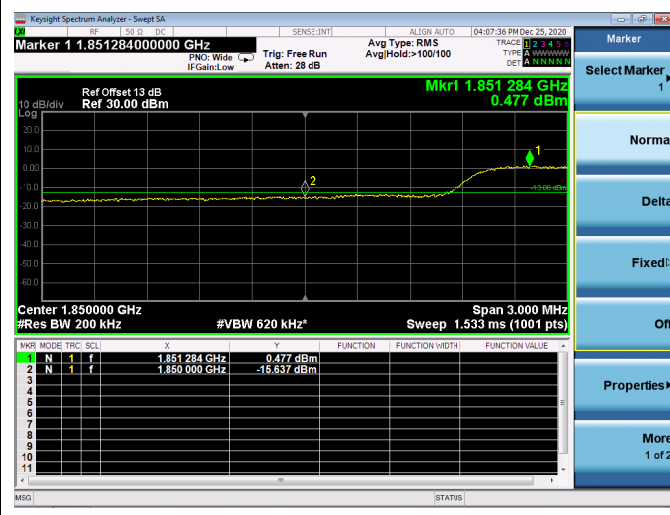

LTE ULCA\_2A-4A PCC(2A)

Channel Bandwidth:10MHz

Low 1RB

High 1RB

Low FULL RB

High FULL RB

LTE ULCA\_2A-4A PCC(2A)

Channel Bandwidth: 15MHz

Low 1RB

High 1RB

Low FULL RB

High FULL RB

LTE ULCA\_2A-4A PCC(2A)

Channel Bandwidth:20MHz

Low 1RB

High 1RB

Low FULL RB

High FULL RB

LTE ULCA\_2A-4A SCC(4A)

Channel Bandwidth:5MHz

Low 1RB

High 1RB

Low FULL RB

High FULL RB

LTE ULCA\_2A-4A SCC(4A)

Channel Bandwidth:10MHz

Low 1RB

High 1RB

Low FULL RB

High FULL RB

LTE ULCA\_2A-4A SCC(4A)

Channel Bandwidth:15MHz