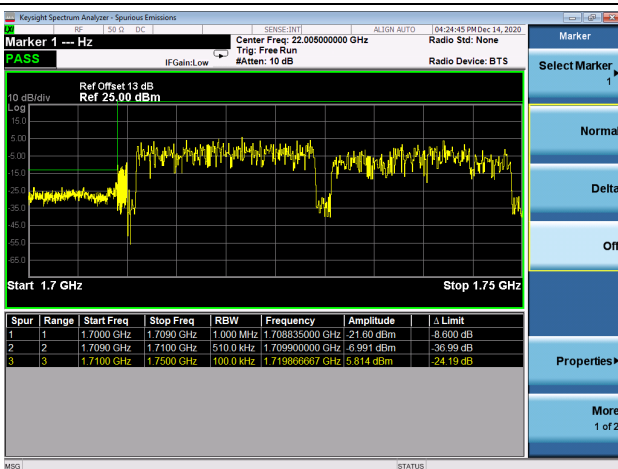

LTE Band 66C

Channel Bandwidth: 20MHz+15MHz

Low 1RB0 and 1RB74

High 1RB0 and 1RB74

Low 1RB99 and 1RB0

Low 1RB99 and 1RB0

Low FULL RB

High FULL RB

LTE Band 66C

Channel Bandwidth: 20MHz+20MHz

Low 1RB0 and 1RB99

High 1RB0 and 1RB99

Low 1RB99 and 1RB0

Low 1RB99 and 1RB0

Low FULL RB

High FULL RB

LTE Band 66B

Channel Bandwidth: 5MHz+5MHz

Low 1RB

High 1RB

Low FULL RB

High FULL RB

LTE Band 66B

Channel Bandwidth: 5MHz+10MHz

Low 1RB

High 1RB

Low FULL RB

High FULL RB

LTE Band 66B

Channel Bandwidth: 5MHz+15MHz

Low 1RB

High 1RB