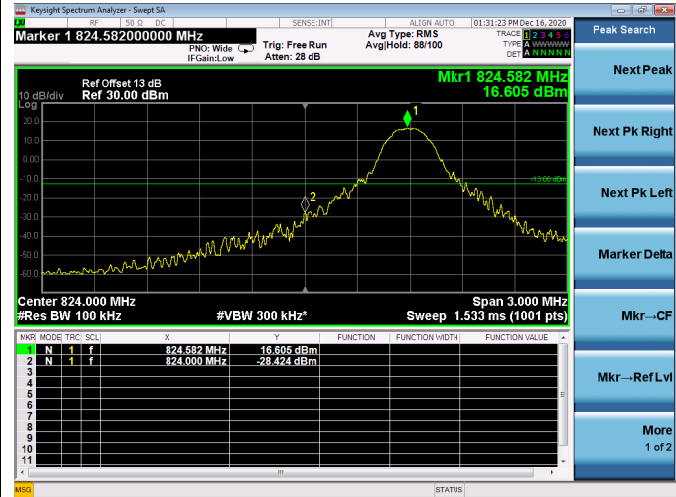

Low 1RB

High 1RB

Low FULL RB

High FULL RB

LTE ULCA\_2A-5A PCC(2A)

Channel Bandwidth:20MHz

Low 1RB

High 1RB

Low FULL RB

High FULL RB

LTE ULCA\_2A-5A SCC(5A)

Channel Bandwidth:5MHz

Low 1RB

High 1RB

Low FULL RB

High FULL RB

LTE ULCA\_2A-5A SCC(5A)

Channel Bandwidth:10MHz

Low 1RB

High 1RB

Low FULL RB

High FULL RB