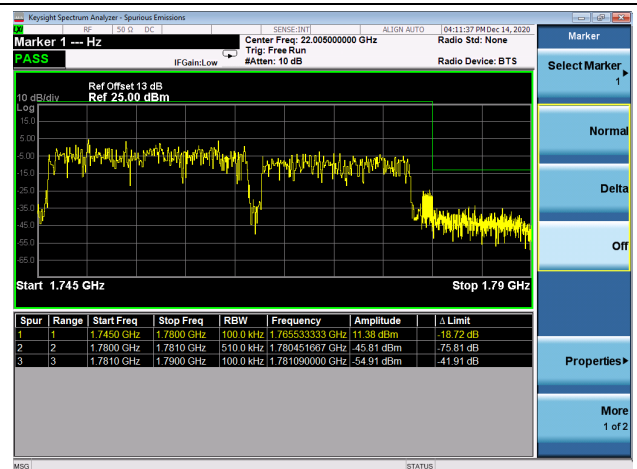

LTE Band 66C

Channel Bandwidth: 20MHz+10MHz

Low 1RB0 and 1RB49

High 1RB0 and 1RB49

Low 1RB99 and 1RB0

High 1RB99 and 1RB0

Low FULL RB

High FULL RB

LTE Band 66C

Channel Bandwidth: 20MHz+15MHz

Low 1RB0 and 1RB74

High 1RB0 and 1RB74

Low 1RB99 and 1RB0

Low 1RB99 and 1RB0

Low FULL RB

High FULL RB

LTE Band 66C

Channel Bandwidth: 20MHz+20MHz

Low 1RB0 and 1RB99

High 1RB0 and 1RB99

Low 1RB99 and 1RB0

Low 1RB99 and 1RB0

Low FULL RB

High FULL RB

LTE Band 66B

Channel Bandwidth: 5MHz+5MHz

Low 1RB

High 1RB

Low FULL RB

High FULL RB

LTE Band 66B

Channel Bandwidth: 5MHz+10MHz