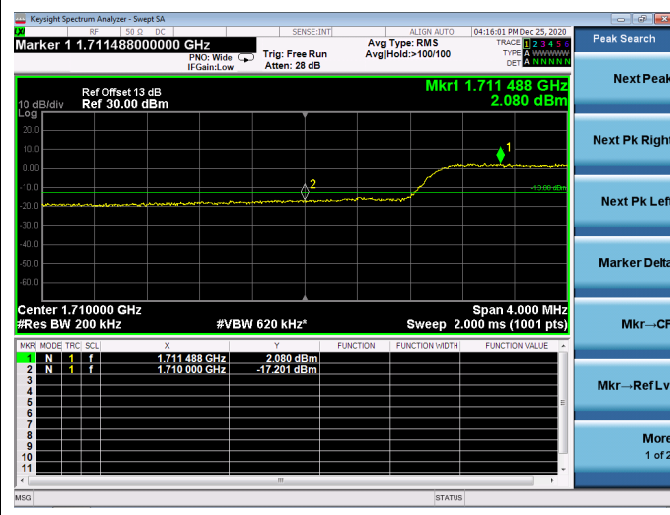

LTE ULCA\_2A-4A SCC(4A)

Channel Bandwidth:10MHz

Low 1RB

High 1RB

Low FULL RB

High FULL RB

LTE ULCA\_2A-4A SCC(4A)

Channel Bandwidth:15MHz

Low 1RB

High 1RB

Low FULL RB

High FULL RB

LTE ULCA\_2A-4A SCC(4A)

Channel Bandwidth:20MHz

Low 1RB

High 1RB

Low FULL RB

High FULL RB

LTE ULCA\_2A-5A PCC(2A)

Channel Bandwidth:5MHz

Low 1RB

High 1RB

Low FULL RB

High FULL RB