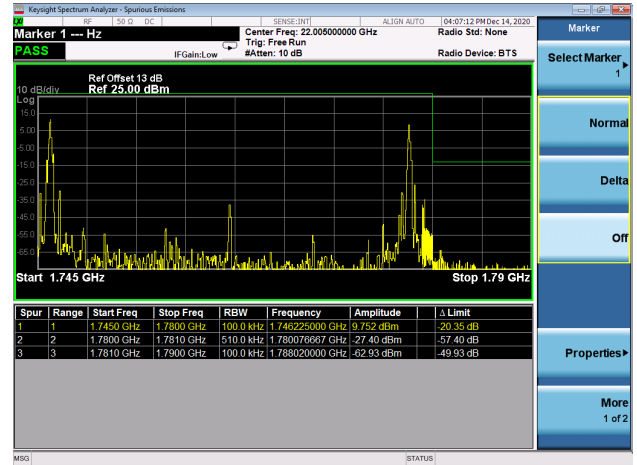

LTE Band 66C

Channel Bandwidth: 20MHz+10MHz

Low 1RB0 and 1RB49

High 1RB0 and 1RB49

Low 1RB99 and 1RB0

High 1RB99 and 1RB0

Low FULL RB

High FULL RB

LTE Band 66C

Channel Bandwidth: 20MHz+15MHz

Low 1RB0 and 1RB74

High 1RB0 and 1RB74

Low 1RB99 and 1RB0

Low 1RB99 and 1RB0

Low FULL RB

High FULL RB

LTE Band 66C

Channel Bandwidth: 20MHz+20MHz

Low 1RB0 and 1RB99

High 1RB0 and 1RB99

Low 1RB99 and 1RB0

Low 1RB99 and 1RB0

Low FULL RB

High FULL RB

LTE Band 66B

Channel Bandwidth: 5MHz+5MHz

Low 1RB

High 1RB

Low FULL RB

High FULL RB

LTE Band 66B

Channel Bandwidth: 5MHz+10MHz