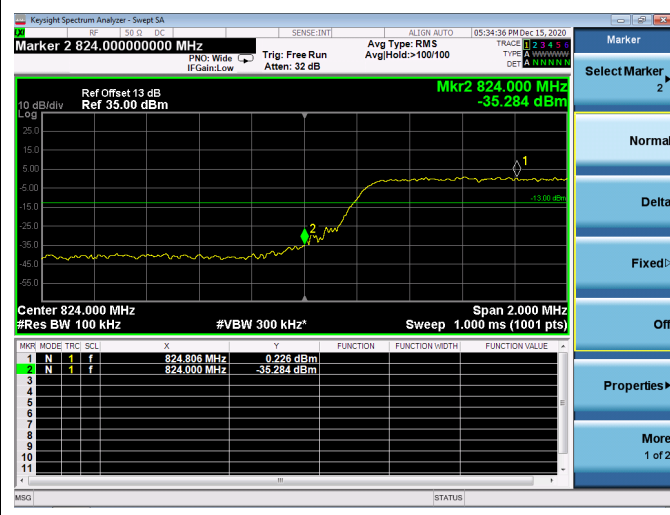

Low 1RB

High 1RB

Low FULL RB

High FULL RB

LTE Band 5B

Channel Bandwidth: 3MHz+5MHz

Low 1RB

High 1RB

Low FULL RB

High FULL RB

LTE Band 5B

Channel Bandwidth:5MHz+3MHz

Low 1RB

High 1RB

Low FULL RB

High FULL RB

LTE Band 5B

Channel Bandwidth: 5MHz+10MHz

Low 1RB

High 1RB

Low FULL RB

High FULL RB

LTE Band 5B

Channel Bandwidth: 10MHz+5MHz

Low 1RB

High 1RB

Low FULL RB

High FULL RB

LTE Band 5B

Channel Bandwidth: 10MHz+10MHz

Low 1RB

High 1RB