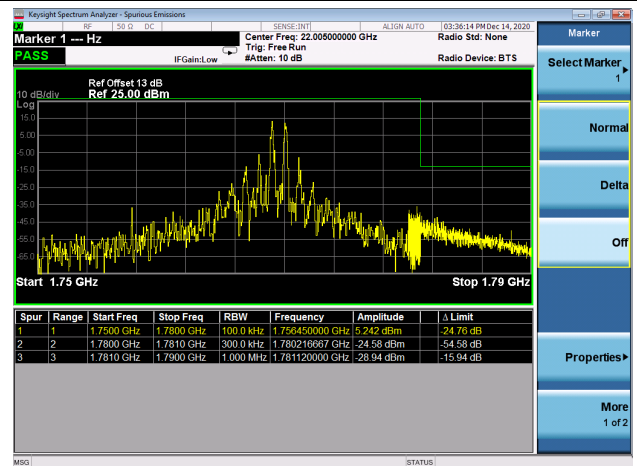

LTE Band 66C

Channel Bandwidth: 20MHz+10MHz

Low 1RB0 and 1RB49

High 1RB0 and 1RB49

Low 1RB99 and 1RB0

High 1RB99 and 1RB0

Low FULL RB

High FULL RB

LTE Band 66C

Channel Bandwidth: 20MHz+15MHz

Low 1RB0 and 1RB74

High 1RB0 and 1RB74

Low 1RB99 and 1RB0

Low 1RB99 and 1RB0

Low FULL RB

High FULL RB

LTE Band 66C

Channel Bandwidth: 20MHz+20MHz

Low 1RB0 and 1RB99

High 1RB0 and 1RB99

Low 1RB99 and 1RB0

Low 1RB99 and 1RB0

Low FULL RB

High FULL RB