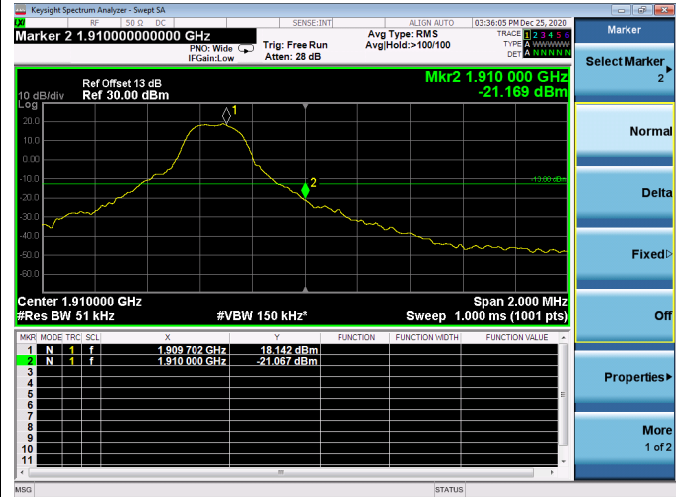

Low 1RB

High 1RB

Low FULL RB

High FULL RB

LTE Band 5B

Channel Bandwidth: 10MHz+10MHz

Low 1RB

High 1RB

Low FULL RB

High FULL RB

LTE ULCA\_2A-4A PCC(2A)

Channel Bandwidth: 5MHz

Low 1RB

High 1RB

Low FULL RB

High FULL RB

LTE ULCA\_2A-4A PCC(2A)

Channel Bandwidth:10MHz

Low 1RB

High 1RB

Low FULL RB

High FULL RB

LTE ULCA\_2A-4A PCC(2A)

Channel Bandwidth: 15MHz

Low 1RB

High 1RB

Low FULL RB

High FULL RB

LTE ULCA\_2A-4A PCC(2A)

Channel Bandwidth:20MHz

Low 1RB

High 1RB