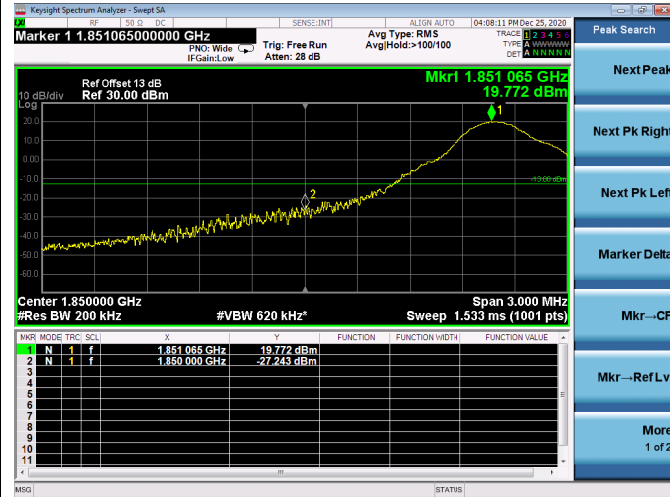

LTE ULCA\_2A-4A PCC(2A)

Channel Bandwidth:10MHz

Low 1RB

High 1RB

Low FULL RB

High FULL RB

LTE ULCA\_2A-4A PCC(2A)

Channel Bandwidth: 15MHz

Low 1RB

High 1RB

Low FULL RB

High FULL RB

LTE ULCA\_2A-4A PCC(2A)

Channel Bandwidth:20MHz

Low 1RB

High 1RB

Low FULL RB

High FULL RB

LTE ULCA\_2A-4A SCC(4A)

Channel Bandwidth:5MHz

Low 1RB

High 1RB

Low FULL RB

High FULL RB

LTE ULCA\_2A-4A SCC(4A)

Channel Bandwidth:10MHz

Low 1RB

High 1RB

Low FULL RB

High FULL RB

LTE ULCA\_2A-4A SCC(4A)

Channel Bandwidth:15MHz