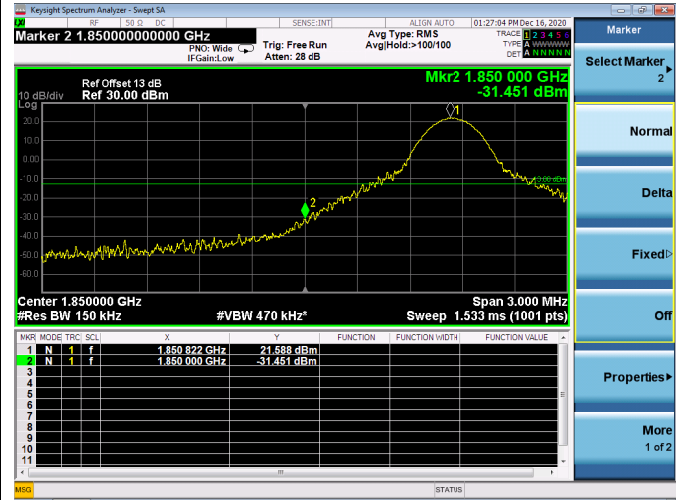

Low FULL RB

High FULL RB

LTE ULCA\_2A-5A PCC(2A)

Channel Bandwidth:5MHz

Low 1RB

High 1RB

Low FULL RB

High FULL RB

LTE ULCA\_2A-5A PCC(2A)

Channel Bandwidth:10MHz

Low 1RB

High 1RB

Low FULL RB

High FULL RB

LTE ULCA\_2A-5A PCC(2A)

Channel Bandwidth:15MHz

Low 1RB

High 1RB

Low FULL RB

High FULL RB

LTE ULCA\_2A-5A PCC(2A)

Channel Bandwidth:20MHz

Low 1RB

High 1RB