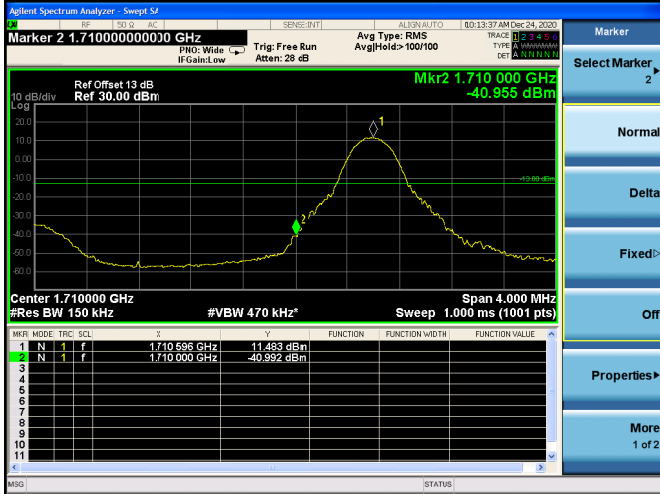

Low 1RB

High 1RB

Low FULL RB

High FULL RB

LTE Band 66B

Channel Bandwidth: 5MHz+15MHz

Low 1RB

High 1RB

Low FULL RB

High FULL RB

LTE Band 66B

Channel Bandwidth: 10MHz+5MHz

Low 1RB

High 1RB

Low FULL RB

High FULL RB

LTE Band 66B

Channel Bandwidth: 10MHz+10MHz

Low 1RB

High 1RB

Low FULL RB

High FULL RB

LTE Band 66B

Channel Bandwidth: 15MHz+5MHz

Low 1RB

High 1RB

Low FULL RB

High FULL RB

LTE Band 5B

Channel Bandwidth: 3MHz+5MHz

Low 1RB

High 1RB