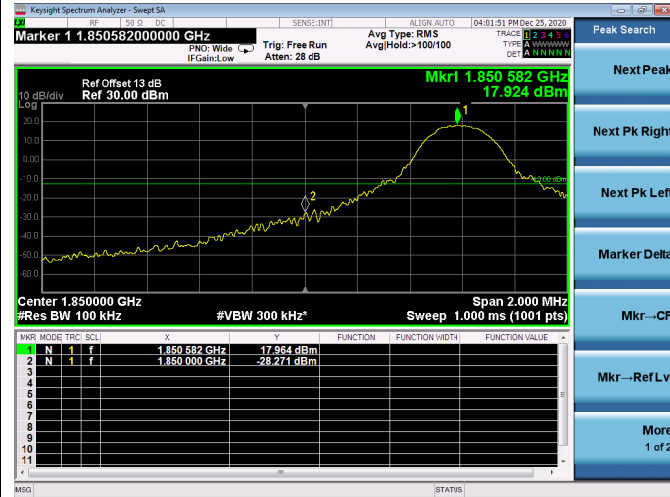

Low 1RB

High 1RB

Low FULL RB

High FULL RB

LTE Band 5B

Channel Bandwidth: 10MHz+10MHz

Low 1RB

High 1RB

Low FULL RB

High FULL RB

LTE ULCA\_2A-4A PCC(2A)

Channel Bandwidth: 5MHz

Low 1RB

High 1RB

Low FULL RB

High FULL RB

LTE ULCA\_2A-4A PCC(2A)

Channel Bandwidth:10MHz

Low 1RB

High 1RB

Low FULL RB

High FULL RB

LTE ULCA\_2A-4A PCC(2A)

Channel Bandwidth: 15MHz

Low 1RB

High 1RB

Low FULL RB

High FULL RB

LTE ULCA\_2A-4A PCC(2A)

Channel Bandwidth:20MHz

Low 1RB

High 1RB