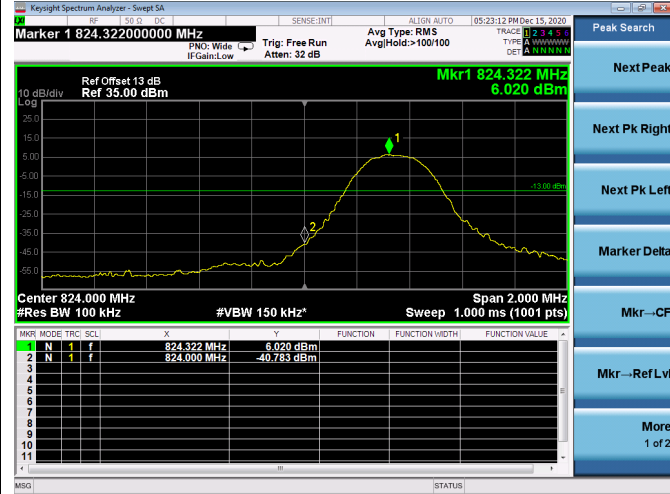

LTE Band 66B

Channel Bandwidth: 10MHz+10MHz

Low 1RB

High 1RB

Low FULL RB

High FULL RB

LTE Band 66B

Channel Bandwidth: 15MHz+5MHz

Low 1RB

High 1RB

Low FULL RB

High FULL RB

LTE Band 5B

Channel Bandwidth: 3MHz+5MHz

Low 1RB

High 1RB

Low FULL RB

High FULL RB

LTE Band 5B

Channel Bandwidth:5MHz+3MHz

Low 1RB

High 1RB

Low FULL RB

High FULL RB

LTE Band 5B

Channel Bandwidth: 5MHz+10MHz

Low 1RB

High 1RB

Low FULL RB

High FULL RB

LTE Band 5B

Channel Bandwidth: 10MHz+5MHz