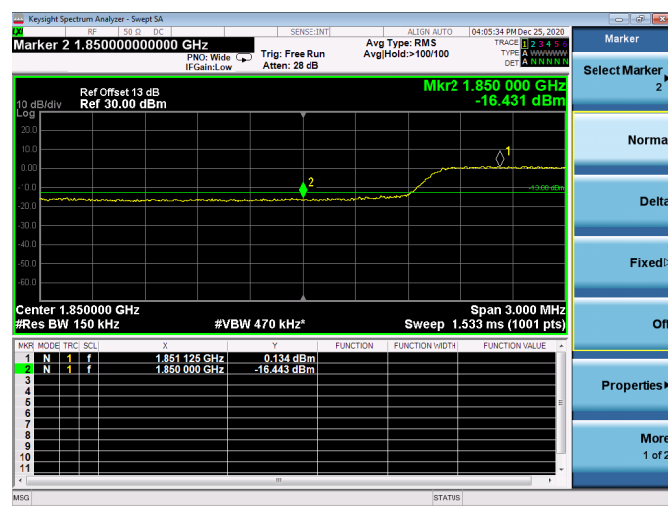

Low FULL RB

High FULL RB

LTE ULCA\_2A-4A PCC(2A)

Channel Bandwidth: 5MHz

Low 1RB

High 1RB

Low FULL RB

High FULL RB

LTE ULCA\_2A-4A PCC(2A)

Channel Bandwidth:10MHz

Low 1RB

High 1RB

Low FULL RB

High FULL RB

LTE ULCA\_2A-4A PCC(2A)

Channel Bandwidth: 15MHz

Low 1RB

High 1RB

Low FULL RB

High FULL RB

LTE ULCA\_2A-4A PCC(2A)

Channel Bandwidth:20MHz

Low 1RB

High 1RB

Low FULL RB

High FULL RB

LTE ULCA\_2A-4A SCC(4A)

Channel Bandwidth:5MHz

Low 1RB

High 1RB

Low FULL RB

High FULL RB