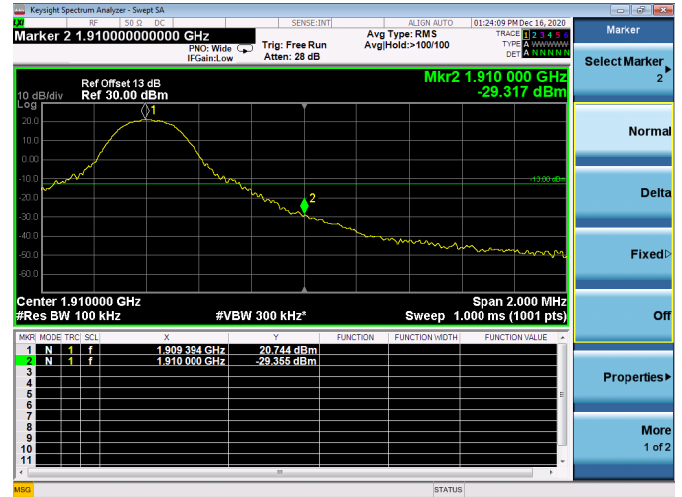

Low 1RB

High 1RB

Low FULL RB

High FULL RB

LTE ULCA\_2A-4A SCC(4A)

Channel Bandwidth:20MHz

Low 1RB

High 1RB

Low FULL RB

High FULL RB

LTE ULCA\_2A-5A PCC(2A)

Channel Bandwidth:5MHz

Low 1RB

High 1RB

Low FULL RB

High FULL RB

LTE ULCA\_2A-5A PCC(2A)

Channel Bandwidth:10MHz

Low 1RB

High 1RB

Low FULL RB

High FULL RB

LTE ULCA\_2A-5A PCC(2A)

Channel Bandwidth:15MHz

Low 1RB

High 1RB

Low FULL RB

High FULL RB

LTE ULCA\_2A-5A PCC(2A)

Channel Bandwidth:20MHz

Low 1RB

High 1RB