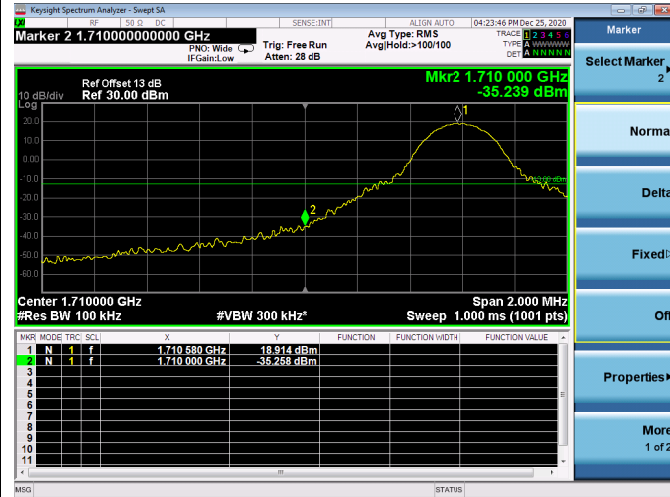

Low 1RB

High 1RB

Low FULL RB

High FULL RB

LTE ULCA\_2A-4A PCC(2A)

Channel Bandwidth:20MHz

Low 1RB

High 1RB

Low FULL RB

High FULL RB

LTE ULCA\_2A-4A SCC(4A)

Channel Bandwidth:5MHz

Low 1RB

High 1RB

Low FULL RB

High FULL RB

LTE ULCA\_2A-4A SCC(4A)

Channel Bandwidth:10MHz

Low 1RB

High 1RB

Low FULL RB

High FULL RB

LTE ULCA\_2A-4A SCC(4A)

Channel Bandwidth:15MHz

Low 1RB

High 1RB

Low FULL RB

High FULL RB

LTE ULCA\_2A-4A SCC(4A)

Channel Bandwidth:20MHz

Low 1RB

High 1RB