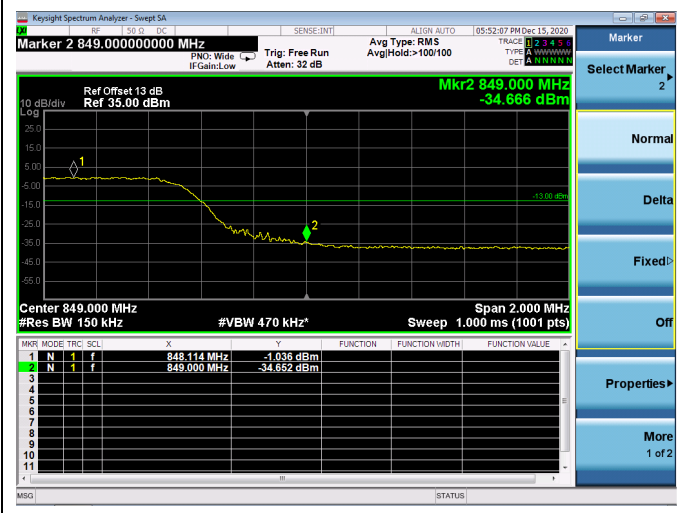

Low FULL RB

High FULL RB

LTE Band 5B

Channel Bandwidth:5MHz+3MHz

Low 1RB

High 1RB

Low FULL RB

High FULL RB

LTE Band 5B

Channel Bandwidth: 5MHz+10MHz

Low 1RB

High 1RB

Low FULL RB

High FULL RB

LTE Band 5B

Channel Bandwidth: 10MHz+5MHz

Low 1RB

High 1RB

Low FULL RB

High FULL RB

LTE Band 5B

Channel Bandwidth: 10MHz+10MHz

Low 1RB

High 1RB

Low FULL RB

High FULL RB

LTE ULCA\_2A-4A PCC(2A)

Channel Bandwidth: 5MHz

Low 1RB

High 1RB

Low FULL RB

High FULL RB