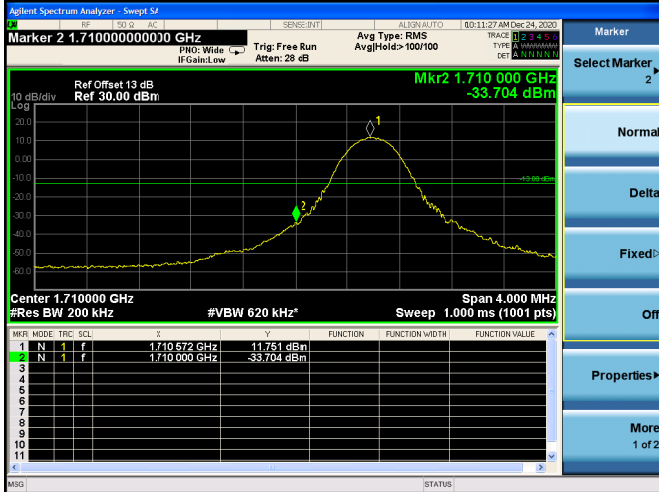

Low 1RB

High 1RB

Low FULL RB

High FULL RB

LTE Band 66B

Channel Bandwidth: 5MHz+15MHz

Low 1RB

High 1RB

Low FULL RB

High FULL RB

LTE Band 66B

Channel Bandwidth: 10MHz+5MHz

Low 1RB

High 1RB

Low FULL RB

High FULL RB

LTE Band 66B

Channel Bandwidth: 10MHz+10MHz

Low 1RB

High 1RB

Low FULL RB

High FULL RB

LTE Band 66B

Channel Bandwidth: 15MHz+5MHz

Low 1RB

High 1RB

Low FULL RB

High FULL RB

LTE Band 5B

Channel Bandwidth: 3MHz+5MHz

Low 1RB

High 1RB