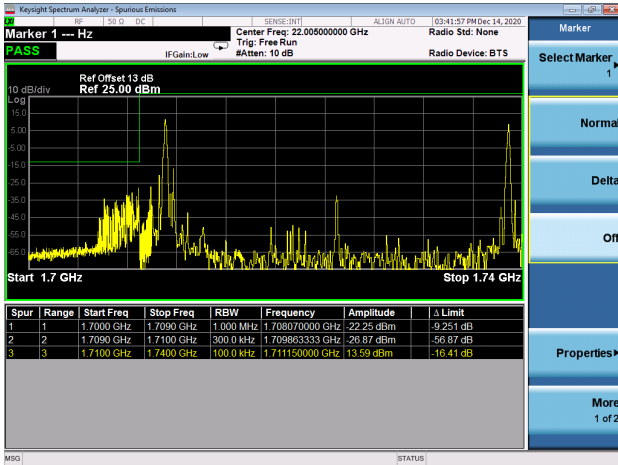

LTE Band 66C

Channel Bandwidth: 20MHz+10MHz

Low 1RB0 and 1RB49

High 1RB0 and 1RB49

Low 1RB99 and 1RB0

High 1RB99 and 1RB0

Low FULL RB

High FULL RB

LTE Band 66C

Channel Bandwidth: 20MHz+15MHz

Low 1RB0 and 1RB74

High 1RB0 and 1RB74

Low 1RB99 and 1RB0

Low 1RB99 and 1RB0

Low FULL RB

High FULL RB

LTE Band 66C

Channel Bandwidth: 20MHz+20MHz

Low 1RB0 and 1RB99

High 1RB0 and 1RB99

Low 1RB99 and 1RB0

Low 1RB99 and 1RB0

Low FULL RB

High FULL RB