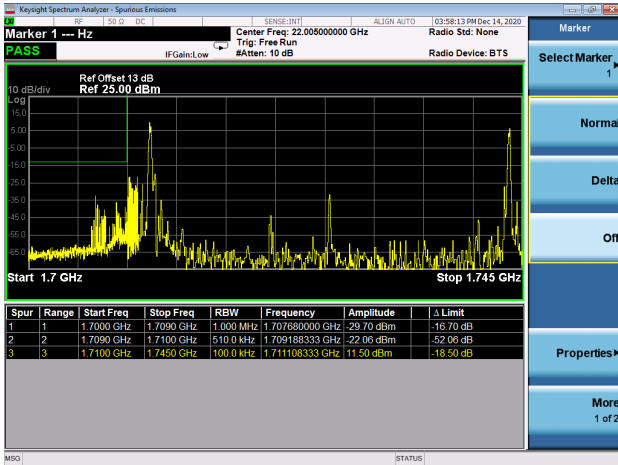

LTE Band 66C

Channel Bandwidth: 20MHz+10MHz

Low 1RB0 and 1RB49

High 1RB0 and 1RB49

Low 1RB99 and 1RB0

High 1RB99 and 1RB0

Low FULL RB

High FULL RB

LTE Band 66C

Channel Bandwidth: 20MHz+15MHz

Low 1RB0 and 1RB74

High 1RB0 and 1RB74

Low 1RB99 and 1RB0

Low 1RB99 and 1RB0

Low FULL RB

High FULL RB

LTE Band 66C

Channel Bandwidth: 20MHz+20MHz

Low 1RB0 and 1RB99

High 1RB0 and 1RB99

Low 1RB99 and 1RB0

Low 1RB99 and 1RB0

Low FULL RB

High FULL RB