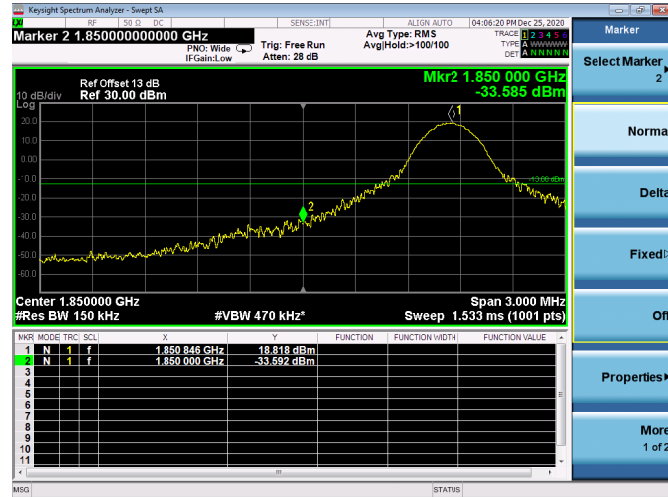

Low FULL RB

High FULL RB

LTE ULCA\_2A-4A PCC(2A)

Channel Bandwidth: 5MHz

Low 1RB

High 1RB

Low FULL RB

High FULL RB

LTE ULCA\_2A-4A PCC(2A)

Channel Bandwidth:10MHz

Low 1RB

High 1RB

Low FULL RB

High FULL RB

LTE ULCA\_2A-4A PCC(2A)

Channel Bandwidth: 15MHz

Low 1RB

High 1RB

Low FULL RB

High FULL RB

LTE ULCA\_2A-4A PCC(2A)

Channel Bandwidth:20MHz

Low 1RB

High 1RB

Low FULL RB

High FULL RB

LTE ULCA\_2A-4A SCC(4A)

Channel Bandwidth:5MHz

Low 1RB

High 1RB

Low FULL RB

High FULL RB