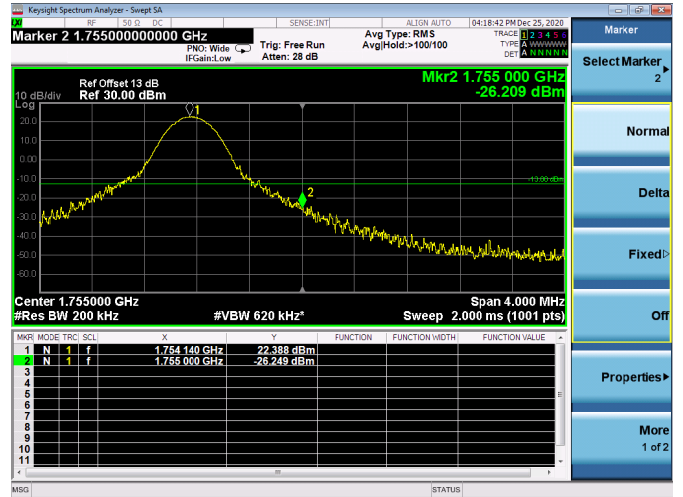

Low FULL RB

High FULL RB

LTE ULCA\_2A-4A SCC(4A)

Channel Bandwidth:5MHz

Low 1RB

High 1RB

Low FULL RB

High FULL RB

LTE ULCA\_2A-4A SCC(4A)

Channel Bandwidth:10MHz

Low 1RB

High 1RB

Low FULL RB

High FULL RB

LTE ULCA\_2A-4A SCC(4A)

Channel Bandwidth:15MHz

Low 1RB

High 1RB

Low FULL RB

High FULL RB

LTE ULCA\_2A-4A SCC(4A)

Channel Bandwidth:20MHz

Low 1RB

High 1RB