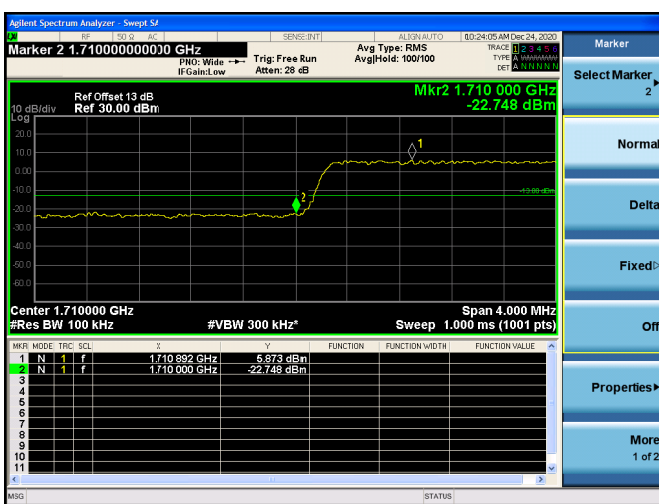

LTE Band 66C

Channel Bandwidth: 20MHz+20MHz

Low 1RB0 and 1RB99

High 1RB0 and 1RB99

Low 1RB99 and 1RB0

Low 1RB99 and 1RB0

Low FULL RB

High FULL RB

LTE Band 66B

Channel Bandwidth: 5MHz+5MHz

Low 1RB

High 1RB

Low FULL RB

High FULL RB

LTE Band 66B

Channel Bandwidth: 5MHz+10MHz

Low 1RB

High 1RB

Low FULL RB

High FULL RB

LTE Band 66B

Channel Bandwidth: 5MHz+15MHz

Low 1RB

High 1RB

Low FULL RB

High FULL RB

LTE Band 66B

Channel Bandwidth: 10MHz+5MHz

Low 1RB

High 1RB

Low FULL RB

High FULL RB