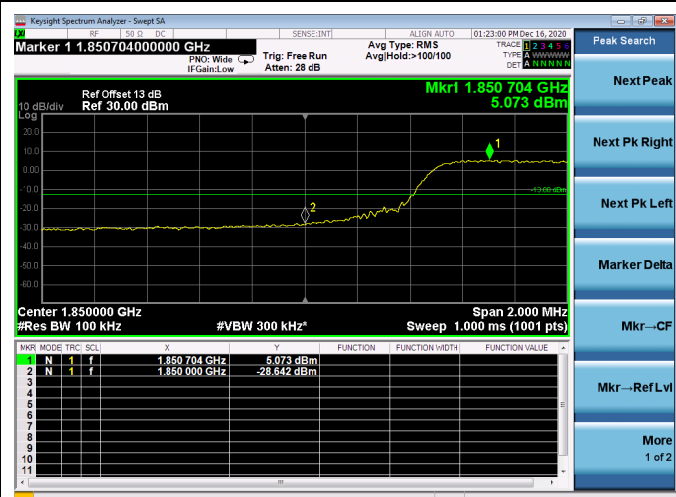

Low FULL RB

High FULL RB

LTE ULCA\_2A-5A PCC(2A)

Channel Bandwidth:5MHz

Low 1RB

High 1RB

Low FULL RB

High FULL RB

LTE ULCA\_2A-5A PCC(2A)

Channel Bandwidth:10MHz

Low 1RB

High 1RB

Low FULL RB

High FULL RB

LTE ULCA\_2A-5A PCC(2A)

Channel Bandwidth:15MHz

Low 1RB

High 1RB

Low FULL RB

High FULL RB

LTE ULCA\_2A-5A PCC(2A)

Channel Bandwidth:20MHz

Low 1RB

High 1RB