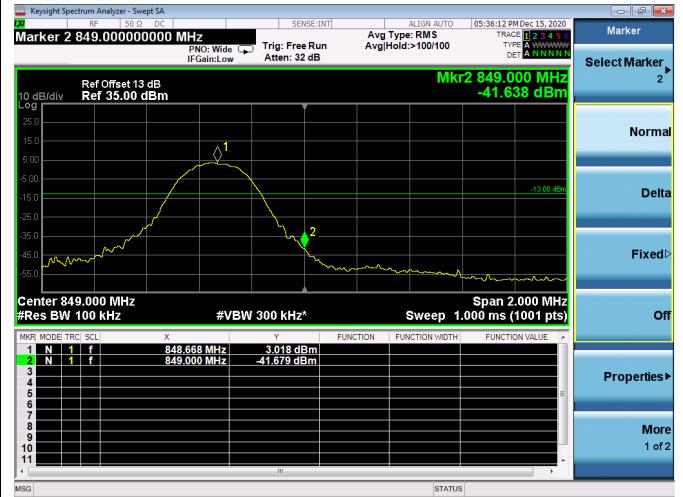

Low 1RB

High 1RB

Low FULL RB

High FULL RB

LTE Band 5B

Channel Bandwidth: 3MHz+5MHz

Low 1RB

High 1RB

Low FULL RB

High FULL RB

LTE Band 5B

Channel Bandwidth:5MHz+3MHz

Low 1RB

High 1RB

Low FULL RB

High FULL RB

LTE Band 5B

Channel Bandwidth: 5MHz+10MHz

Low 1RB

High 1RB

Low FULL RB

High FULL RB

LTE Band 5B

Channel Bandwidth: 10MHz+5MHz

Low 1RB

High 1RB

Low FULL RB

High FULL RB

LTE Band 5B

Channel Bandwidth: 10MHz+10MHz

Low 1RB

High 1RB