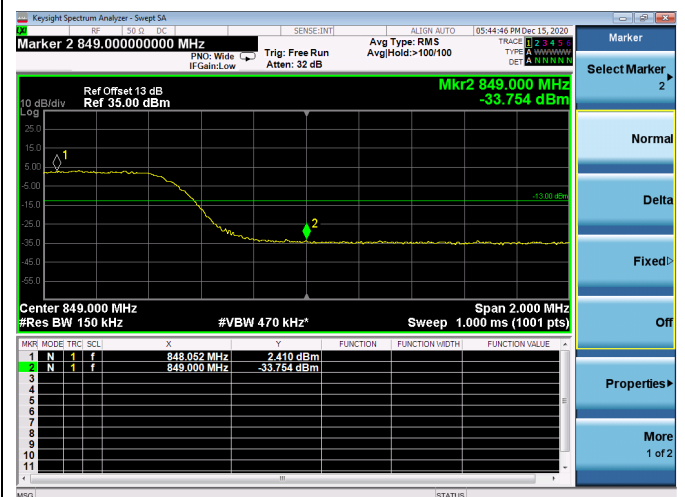

LTE Band 5B

Channel Bandwidth: 5MHz+10MHz

Low 1RB

High 1RB

Low FULL RB

High FULL RB

LTE Band 5B

Channel Bandwidth: 10MHz+5MHz

Low 1RB

High 1RB

Low FULL RB

High FULL RB

LTE Band 5B

Channel Bandwidth: 10MHz+10MHz

Low 1RB

High 1RB

Low FULL RB

High FULL RB

LTE ULCA\_2A-4A PCC(2A)

Channel Bandwidth: 5MHz

Low 1RB

High 1RB

Low FULL RB

High FULL RB

LTE ULCA\_2A-4A PCC(2A)

Channel Bandwidth:10MHz

Low 1RB

High 1RB

Low FULL RB

High FULL RB

LTE ULCA\_2A-4A PCC(2A)

Channel Bandwidth: 15MHz