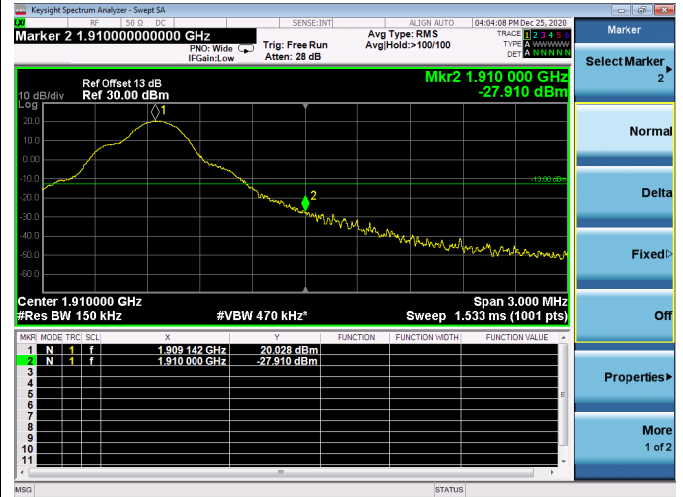

Low FULL RB

High FULL RB

LTE ULCA\_2A-4A PCC(2A)

Channel Bandwidth: 5MHz

Low 1RB

High 1RB

Low FULL RB

High FULL RB

LTE ULCA\_2A-4A PCC(2A)

Channel Bandwidth:10MHz

Low 1RB

High 1RB

Low FULL RB

High FULL RB

LTE ULCA\_2A-4A PCC(2A)

Channel Bandwidth: 15MHz

Low 1RB

High 1RB

Low FULL RB

High FULL RB

LTE ULCA\_2A-4A PCC(2A)

Channel Bandwidth:20MHz

Low 1RB

High 1RB

Low FULL RB

High FULL RB

LTE ULCA\_2A-4A SCC(4A)

Channel Bandwidth:5MHz

Low 1RB

High 1RB

Low FULL RB

High FULL RB