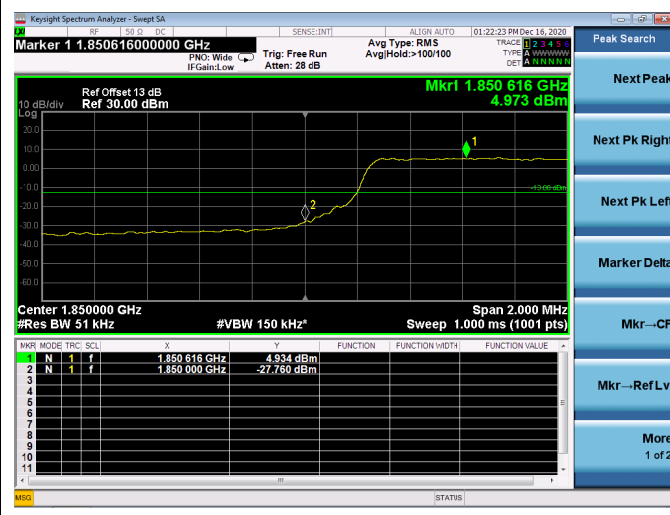

Low 1RB

High 1RB

Low FULL RB

High FULL RB

LTE ULCA\_2A-4A SCC(4A)

Channel Bandwidth:20MHz

Low 1RB

High 1RB

Low FULL RB

High FULL RB

LTE ULCA\_2A-5A PCC(2A)

Channel Bandwidth:5MHz

Low 1RB

High 1RB

Low FULL RB

High FULL RB

LTE ULCA\_2A-5A PCC(2A)

Channel Bandwidth:10MHz

Low 1RB

High 1RB

Low FULL RB

High FULL RB

LTE ULCA\_2A-5A PCC(2A)

Channel Bandwidth:15MHz