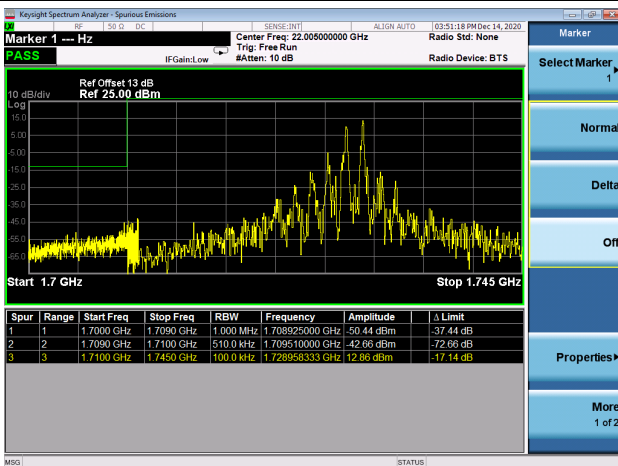

LTE Band 66C

Channel Bandwidth: 20MHz+10MHz

Low 1RB0 and 1RB49

High 1RB0 and 1RB49

Low 1RB99 and 1RB0

High 1RB99 and 1RB0

Low FULL RB

High FULL RB

LTE Band 66C

Channel Bandwidth: 20MHz+15MHz

Low 1RB0 and 1RB74

High 1RB0 and 1RB74

Low 1RB99 and 1RB0

Low 1RB99 and 1RB0

Low FULL RB

High FULL RB

LTE Band 66C

Channel Bandwidth: 20MHz+20MHz

Low 1RB0 and 1RB99

High 1RB0 and 1RB99

Low 1RB99 and 1RB0

Low 1RB99 and 1RB0

Low FULL RB

High FULL RB

LTE Band 66B

Channel Bandwidth: 5MHz+5MHz

Low 1RB

High 1RB

Low FULL RB

High FULL RB

LTE Band 66B

Channel Bandwidth: 5MHz+10MHz