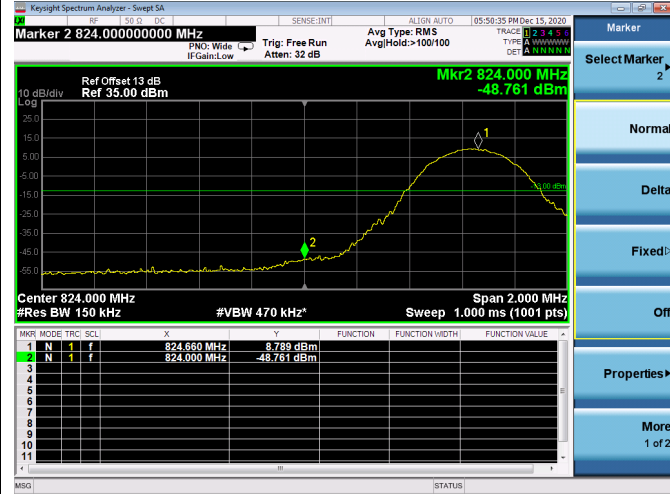

Low 1RB

High 1RB

Low FULL RB

High FULL RB

LTE Band 5B

Channel Bandwidth: 3MHz+5MHz

Low 1RB

High 1RB

Low FULL RB

High FULL RB

LTE Band 5B

Channel Bandwidth:5MHz+3MHz

Low 1RB

High 1RB

Low FULL RB

High FULL RB

LTE Band 5B

Channel Bandwidth: 5MHz+10MHz

Low 1RB

High 1RB

Low FULL RB

High FULL RB

LTE Band 5B

Channel Bandwidth: 10MHz+5MHz

Low 1RB

High 1RB

Low FULL RB

High FULL RB

LTE Band 5B

Channel Bandwidth: 10MHz+10MHz

Low 1RB

High 1RB