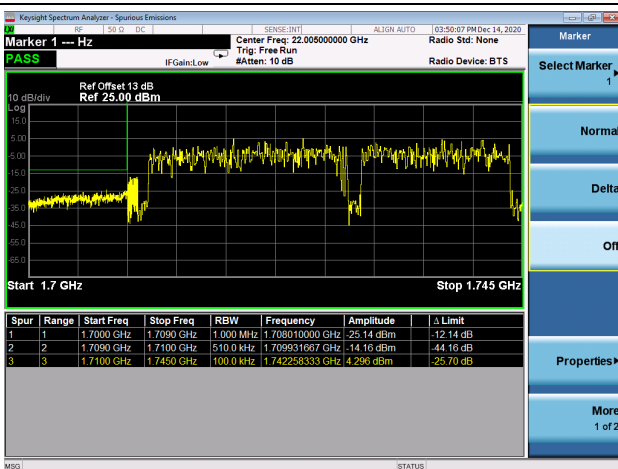

LTE Band 66C

Channel Bandwidth: 20MHz+10MHz

Low 1RB0 and 1RB49

High 1RB0 and 1RB49

Low 1RB99 and 1RB0

High 1RB99 and 1RB0

Low FULL RB

High FULL RB

LTE Band 66C

Channel Bandwidth: 20MHz+15MHz

Low 1RB0 and 1RB74

High 1RB0 and 1RB74

Low 1RB99 and 1RB0

Low 1RB99 and 1RB0

Low FULL RB

High FULL RB

LTE Band 66C

Channel Bandwidth: 20MHz+20MHz

Low 1RB0 and 1RB99

High 1RB0 and 1RB99

Low 1RB99 and 1RB0

Low 1RB99 and 1RB0

Low FULL RB

High FULL RB

LTE Band 66B

Channel Bandwidth: 5MHz+5MHz

Low 1RB

High 1RB

Low FULL RB

High FULL RB

LTE Band 66B

Channel Bandwidth: 5MHz+10MHz