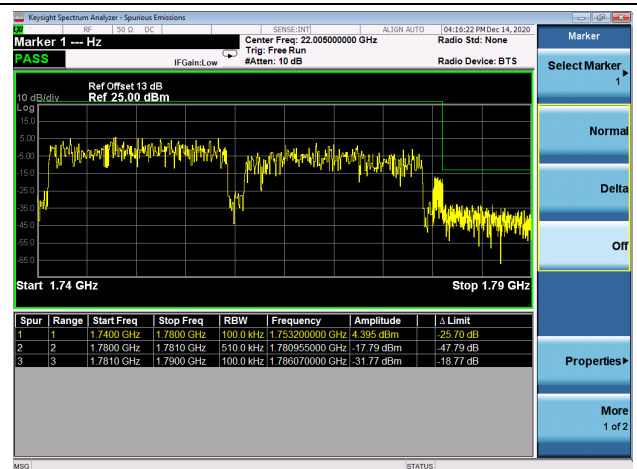

LTE Band 66C

Channel Bandwidth: 20MHz+15MHz

Low 1RB0 and 1RB74

High 1RB0 and 1RB74

Low 1RB99 and 1RB0

Low 1RB99 and 1RB0

Low FULL RB

High FULL RB

LTE Band 66C

Channel Bandwidth: 20MHz+20MHz

Low 1RB0 and 1RB99

High 1RB0 and 1RB99

Low 1RB99 and 1RB0

Low 1RB99 and 1RB0

Low FULL RB

High FULL RB

LTE Band 66B

Channel Bandwidth: 5MHz+5MHz

Low 1RB

High 1RB

Low FULL RB

High FULL RB

LTE Band 66B

Channel Bandwidth: 5MHz+10MHz

Low 1RB

High 1RB

Low FULL RB

High FULL RB

LTE Band 66B

Channel Bandwidth: 5MHz+15MHz

Low 1RB

High 1RB