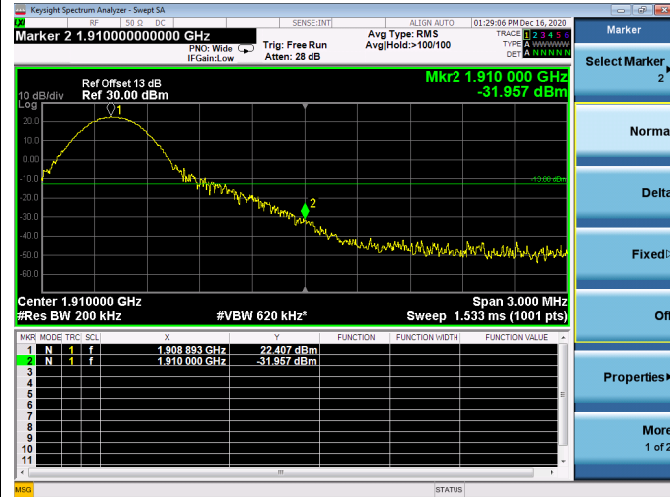

LTE ULCA\_2A-5A PCC(2A)

Channel Bandwidth:10MHz

Low 1RB

High 1RB

Low FULL RB

High FULL RB

LTE ULCA\_2A-5A PCC(2A)

Channel Bandwidth:15MHz

Low 1RB

High 1RB

Low FULL RB

High FULL RB

LTE ULCA\_2A-5A PCC(2A)

Channel Bandwidth:20MHz

Low 1RB

High 1RB

Low FULL RB

High FULL RB

LTE ULCA\_2A-5A SCC(5A)

Channel Bandwidth:5MHz

Low 1RB

High 1RB

Low FULL RB

High FULL RB

LTE ULCA\_2A-5A SCC(5A)

Channel Bandwidth:10MHz

Low 1RB

High 1RB

Low FULL RB

High FULL RB