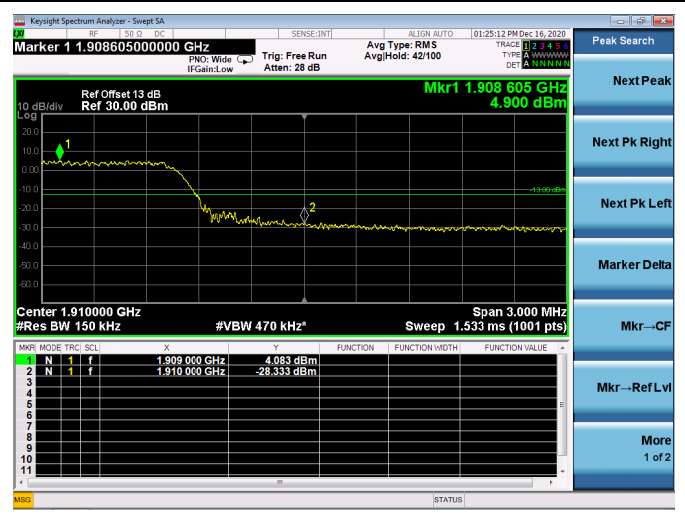

LTE ULCA\_2A-5A PCC(2A)

Channel Bandwidth:10MHz

Low 1RB

High 1RB

Low FULL RB

High FULL RB

LTE ULCA\_2A-5A PCC(2A)

Channel Bandwidth:15MHz

Low 1RB

High 1RB

Low FULL RB

High FULL RB

LTE ULCA\_2A-5A PCC(2A)

Channel Bandwidth:20MHz

Low 1RB

High 1RB

Low FULL RB

High FULL RB

LTE ULCA\_2A-5A SCC(5A)

Channel Bandwidth:5MHz

Low 1RB

High 1RB

Low FULL RB

High FULL RB

LTE ULCA\_2A-5A SCC(5A)

Channel Bandwidth:10MHz

Low 1RB

High 1RB

Low FULL RB

High FULL RB