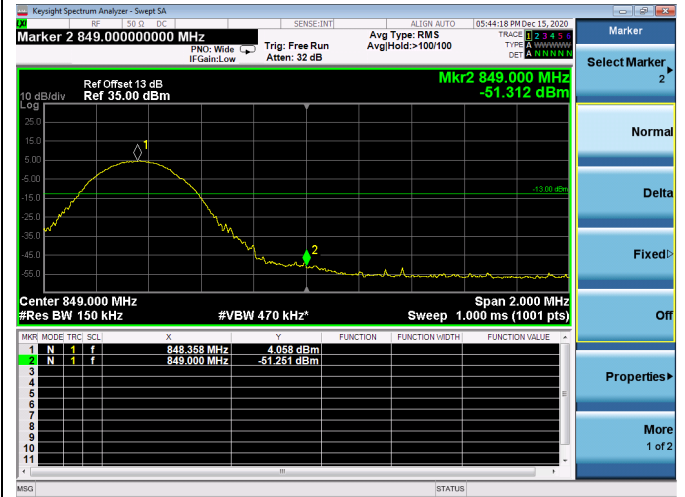

Low FULL RB

High FULL RB

LTE Band 5B

Channel Bandwidth:5MHz+3MHz

Low 1RB

High 1RB

Low FULL RB

High FULL RB

LTE Band 5B

Channel Bandwidth: 5MHz+10MHz

Low 1RB

High 1RB

Low FULL RB

High FULL RB

LTE Band 5B

Channel Bandwidth: 10MHz+5MHz

Low 1RB

High 1RB

Low FULL RB

High FULL RB

LTE Band 5B

Channel Bandwidth: 10MHz+10MHz

Low 1RB

High 1RB

Low FULL RB

High FULL RB

LTE ULCA\_2A-4A PCC(2A)

Channel Bandwidth: 5MHz

Low 1RB

High 1RB

Low FULL RB

High FULL RB