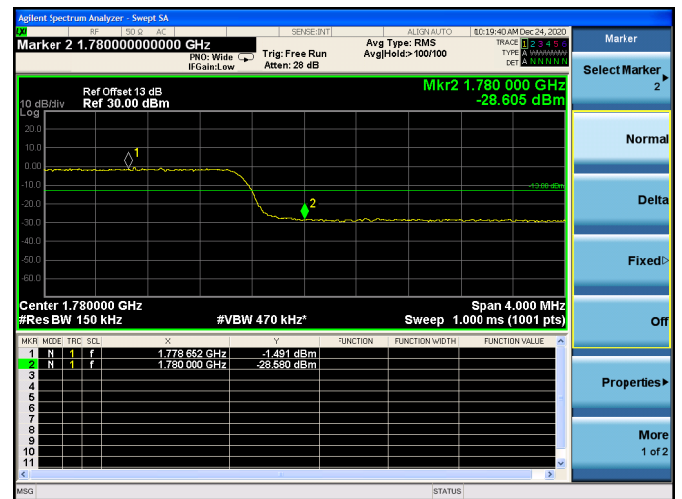

LTE Band 66C

Channel Bandwidth: 20MHz+20MHz

Low 1RB0 and 1RB99

High 1RB0 and 1RB99

Low 1RB99 and 1RB0

Low 1RB99 and 1RB0

Low FULL RB

High FULL RB

LTE Band 66B

Channel Bandwidth: 5MHz+5MHz

Low 1RB

High 1RB

Low FULL RB

High FULL RB

LTE Band 66B

Channel Bandwidth: 5MHz+10MHz

Low 1RB

High 1RB

Low FULL RB

High FULL RB

LTE Band 66B

Channel Bandwidth: 5MHz+15MHz

Low 1RB

High 1RB

Low FULL RB

High FULL RB

LTE Band 66B

Channel Bandwidth: 10MHz+5MHz

Low 1RB

High 1RB

Low FULL RB

High FULL RB