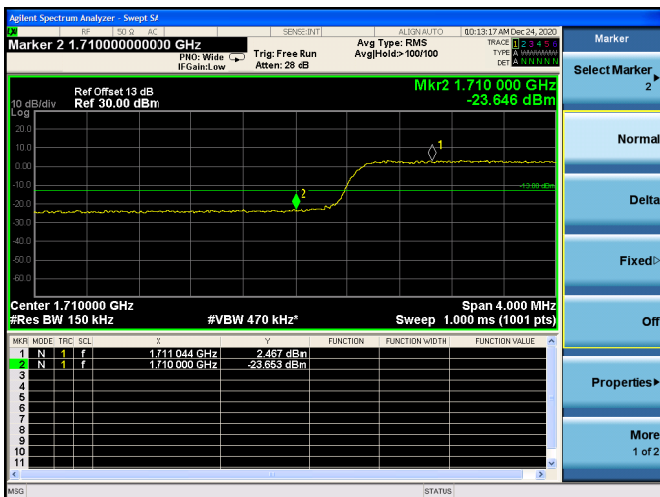

Low 1RB

High 1RB

Low FULL RB

High FULL RB

LTE Band 66B

Channel Bandwidth: 5MHz+15MHz

Low 1RB

High 1RB

Low FULL RB

High FULL RB

LTE Band 66B

Channel Bandwidth: 10MHz+5MHz

Low 1RB

High 1RB

Low FULL RB

High FULL RB

LTE Band 66B

Channel Bandwidth: 10MHz+10MHz

Low 1RB

High 1RB

Low FULL RB

High FULL RB

LTE Band 66B

Channel Bandwidth: 15MHz+5MHz

Low 1RB

High 1RB

Low FULL RB

High FULL RB

LTE Band 5B

Channel Bandwidth: 3MHz+5MHz

Low 1RB

High 1RB