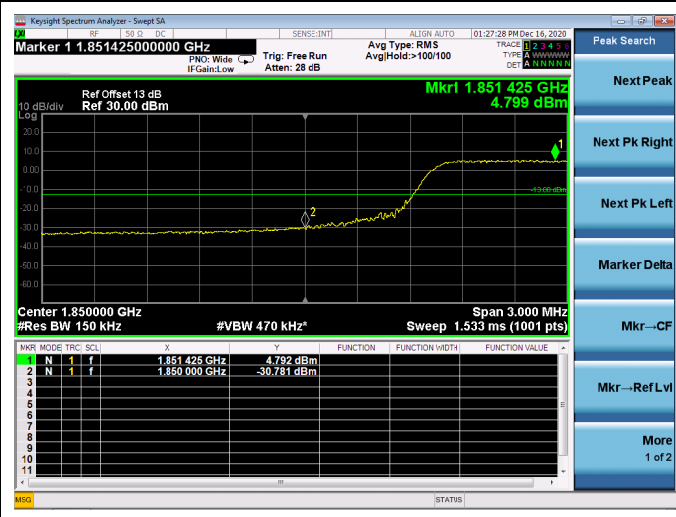

LTE ULCA\_2A-5A PCC(2A)

Channel Bandwidth:10MHz

Low 1RB

High 1RB

Low FULL RB

High FULL RB

LTE ULCA\_2A-5A PCC(2A)

Channel Bandwidth:15MHz

Low 1RB

High 1RB

Low FULL RB

High FULL RB

LTE ULCA\_2A-5A PCC(2A)

Channel Bandwidth:20MHz

Low 1RB

High 1RB