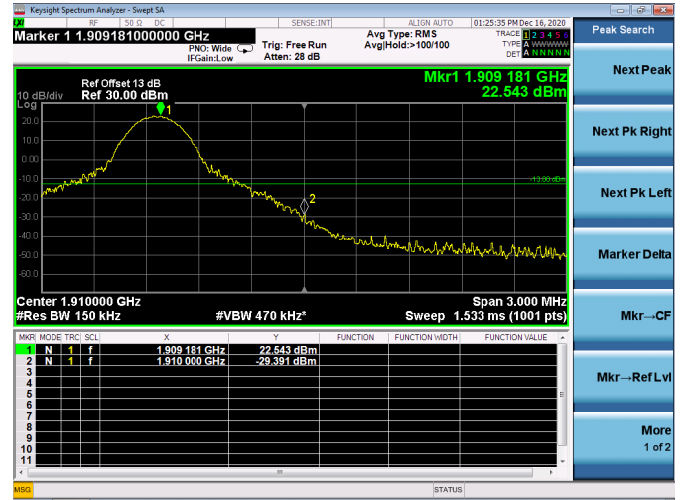

Low FULL RB

High FULL RB

LTE ULCA\_2A-5A PCC(2A)

Channel Bandwidth:5MHz

Low 1RB

High 1RB

Low FULL RB

High FULL RB

LTE ULCA\_2A-5A PCC(2A)

Channel Bandwidth:10MHz

Low 1RB

High 1RB

Low FULL RB

High FULL RB

LTE ULCA\_2A-5A PCC(2A)

Channel Bandwidth:15MHz

Low 1RB

High 1RB

Low FULL RB

High FULL RB

LTE ULCA\_2A-5A PCC(2A)

Channel Bandwidth:20MHz

Low 1RB

High 1RB

Low FULL RB

High FULL RB

LTE ULCA\_2A-5A SCC(5A)

Channel Bandwidth:5MHz

Low 1RB

High 1RB

Low FULL RB

High FULL RB