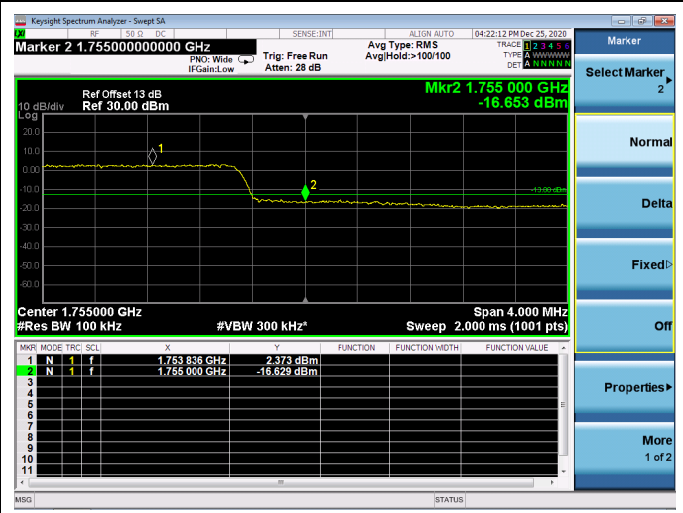

Low FULL RB

High FULL RB

LTE ULCA\_2A-4A SCC(4A)

Channel Bandwidth:5MHz

Low 1RB

High 1RB

Low FULL RB

High FULL RB

LTE ULCA\_2A-4A SCC(4A)

Channel Bandwidth:10MHz

Low 1RB

High 1RB

Low FULL RB

High FULL RB

LTE ULCA\_2A-4A SCC(4A)

Channel Bandwidth:15MHz

Low 1RB

High 1RB

Low FULL RB

High FULL RB

LTE ULCA\_2A-4A SCC(4A)

Channel Bandwidth:20MHz

Low 1RB

High 1RB