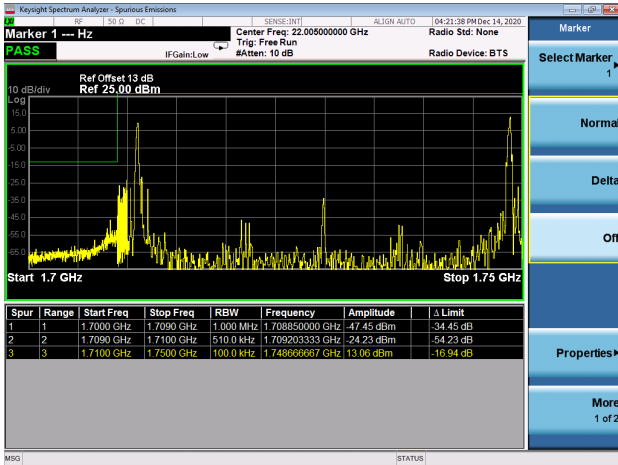

LTE Band 66C

Channel Bandwidth: 20MHz+10MHz

Low 1RB0 and 1RB49

High 1RB0 and 1RB49

Low 1RB99 and 1RB0

High 1RB99 and 1RB0

Low FULL RB

High FULL RB

LTE Band 66C

Channel Bandwidth: 20MHz+15MHz

Low 1RB0 and 1RB74

High 1RB0 and 1RB74

Low 1RB99 and 1RB0

Low 1RB99 and 1RB0

Low FULL RB

High FULL RB

LTE Band 66C

Channel Bandwidth: 20MHz+20MHz

Low 1RB0 and 1RB99

High 1RB0 and 1RB99

Low 1RB99 and 1RB0

Low 1RB99 and 1RB0

Low FULL RB

High FULL RB

LTE Band 66B

Channel Bandwidth: 5MHz+5MHz

Low 1RB

High 1RB

Low FULL RB

High FULL RB

LTE Band 66B

Channel Bandwidth: 5MHz+10MHz