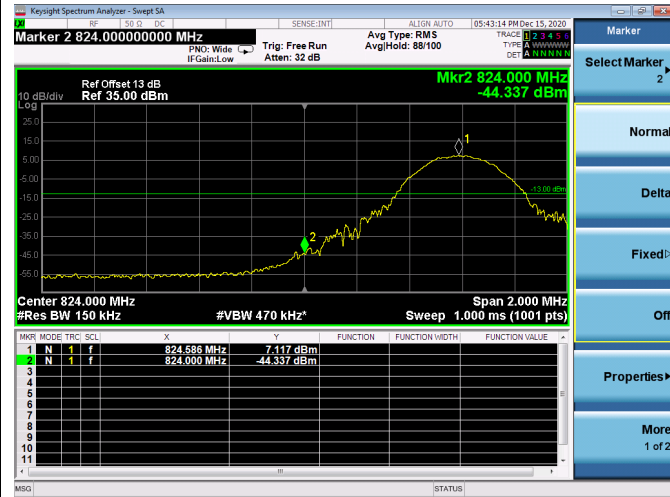

Low FULL RB

High FULL RB

LTE Band 5B

Channel Bandwidth:5MHz+3MHz

Low 1RB

High 1RB

Low FULL RB

High FULL RB

LTE Band 5B

Channel Bandwidth: 5MHz+10MHz

Low 1RB

High 1RB

Low FULL RB

High FULL RB

LTE Band 5B

Channel Bandwidth: 10MHz+5MHz

Low 1RB

High 1RB

Low FULL RB

High FULL RB

LTE Band 5B

Channel Bandwidth: 10MHz+10MHz

Low 1RB

High 1RB

Low FULL RB

High FULL RB

LTE ULCA\_2A-4A PCC(2A)

Channel Bandwidth: 5MHz

Low 1RB

High 1RB

Low FULL RB

High FULL RB