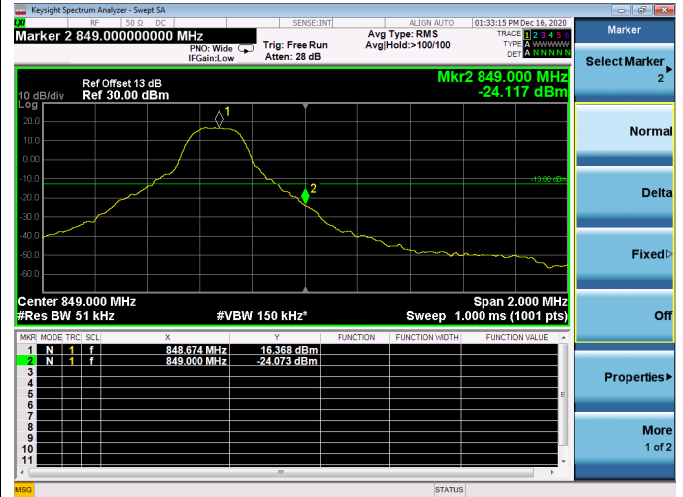

LTE ULCA\_2A-5A PCC(2A)

Channel Bandwidth:10MHz

Low 1RB

High 1RB

Low FULL RB

High FULL RB

LTE ULCA\_2A-5A PCC(2A)

Channel Bandwidth:15MHz

Low 1RB

High 1RB

Low FULL RB

High FULL RB

LTE ULCA\_2A-5A PCC(2A)

Channel Bandwidth:20MHz

Low 1RB

High 1RB

Low FULL RB

High FULL RB

LTE ULCA\_2A-5A SCC(5A)

Channel Bandwidth:5MHz

Low 1RB

High 1RB

Low FULL RB

High FULL RB

LTE ULCA\_2A-5A SCC(5A)

Channel Bandwidth:10MHz

Low 1RB

High 1RB

Low FULL RB

High FULL RB