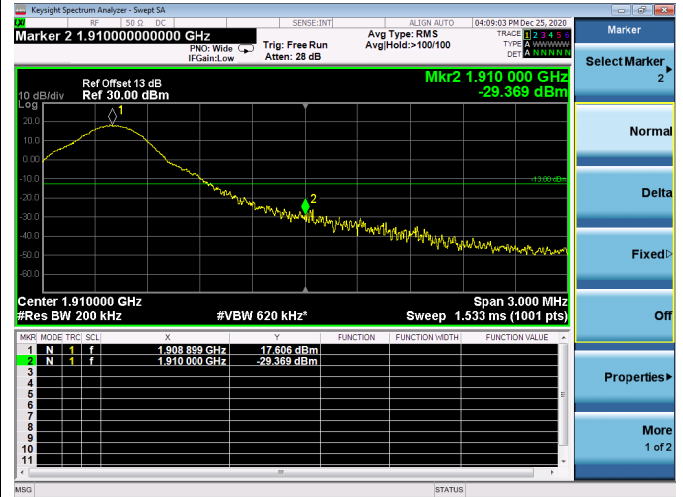

LTE ULCA\_2A-4A PCC(2A)

Channel Bandwidth:10MHz

Low 1RB

High 1RB

Low FULL RB

High FULL RB

LTE ULCA\_2A-4A PCC(2A)

Channel Bandwidth: 15MHz

Low 1RB

High 1RB

Low FULL RB

High FULL RB

LTE ULCA\_2A-4A PCC(2A)

Channel Bandwidth:20MHz

Low 1RB

High 1RB

Low FULL RB

High FULL RB

LTE ULCA\_2A-4A SCC(4A)

Channel Bandwidth:5MHz

Low 1RB

High 1RB

Low FULL RB

High FULL RB

LTE ULCA\_2A-4A SCC(4A)

Channel Bandwidth:10MHz

Low 1RB

High 1RB

Low FULL RB

High FULL RB

LTE ULCA\_2A-4A SCC(4A)

Channel Bandwidth:15MHz