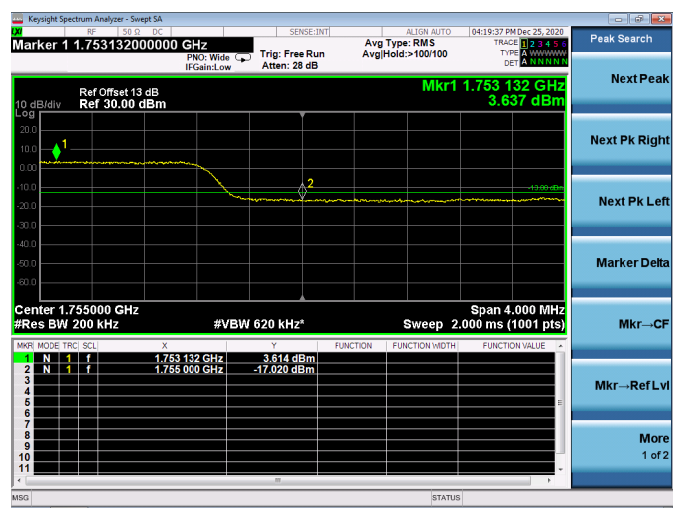

LTE ULCA\_2A-4A SCC(4A)

Channel Bandwidth:10MHz

Low 1RB

High 1RB

Low FULL RB

High FULL RB

LTE ULCA\_2A-4A SCC(4A)

Channel Bandwidth:15MHz

Low 1RB

High 1RB

Low FULL RB

High FULL RB

LTE ULCA\_2A-4A SCC(4A)

Channel Bandwidth:20MHz

Low 1RB

High 1RB

Low FULL RB

High FULL RB

LTE ULCA\_2A-5A PCC(2A)

Channel Bandwidth:5MHz

Low 1RB

High 1RB

Low FULL RB

High FULL RB

LTE ULCA\_2A-5A PCC(2A)

Channel Bandwidth:10MHz

Low 1RB

High 1RB

Low FULL RB

High FULL RB

LTE ULCA\_2A-5A PCC(2A)

Channel Bandwidth:15MHz