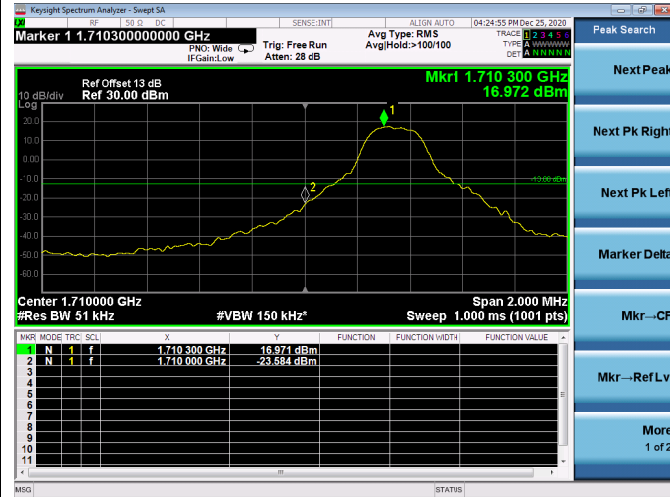

Low 1RB

High 1RB

Low FULL RB

High FULL RB

LTE ULCA\_2A-4A PCC(2A)

Channel Bandwidth:20MHz

Low 1RB

High 1RB

Low FULL RB

High FULL RB

LTE ULCA\_2A-4A SCC(4A)

Channel Bandwidth:5MHz

Low 1RB

High 1RB

Low FULL RB

High FULL RB

LTE ULCA\_2A-4A SCC(4A)

Channel Bandwidth:10MHz

Low 1RB

High 1RB

Low FULL RB

High FULL RB

LTE ULCA\_2A-4A SCC(4A)

Channel Bandwidth:15MHz

Low 1RB

High 1RB

Low FULL RB

High FULL RB

LTE ULCA\_2A-4A SCC(4A)

Channel Bandwidth:20MHz

Low 1RB

High 1RB