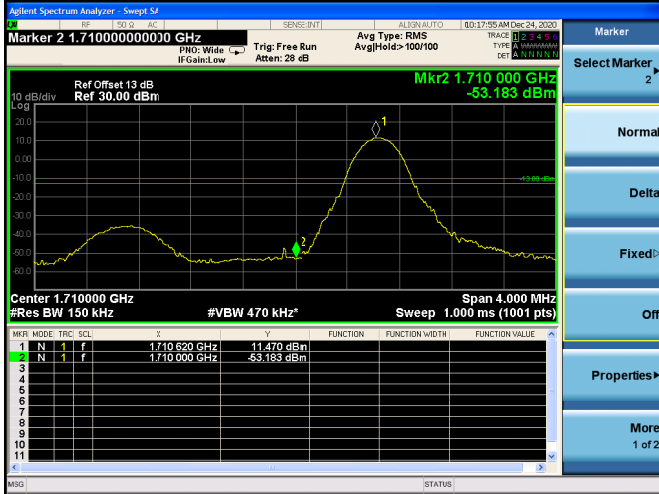

LTE Band 66C

Channel Bandwidth: 20MHz+20MHz

Low 1RB0 and 1RB99

High 1RB0 and 1RB99

Low 1RB99 and 1RB0

Low 1RB99 and 1RB0

Low FULL RB

High FULL RB

LTE Band 66B

Channel Bandwidth: 5MHz+5MHz

Low 1RB

High 1RB

Low FULL RB

High FULL RB

LTE Band 66B

Channel Bandwidth: 5MHz+10MHz

Low 1RB

High 1RB

Low FULL RB

High FULL RB

LTE Band 66B

Channel Bandwidth: 5MHz+15MHz

Low 1RB

High 1RB

Low FULL RB

High FULL RB

LTE Band 66B

Channel Bandwidth: 10MHz+5MHz

Low 1RB

High 1RB

Low FULL RB

High FULL RB