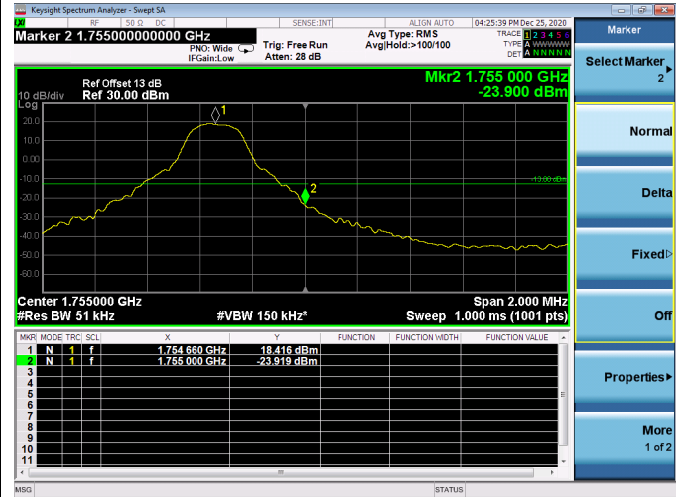

Low 1RB

High 1RB

Low FULL RB

High FULL RB

LTE ULCA\_2A-4A PCC(2A)

Channel Bandwidth:20MHz

Low 1RB

High 1RB

Low FULL RB

High FULL RB

LTE ULCA\_2A-4A SCC(4A)

Channel Bandwidth:5MHz

Low 1RB

High 1RB

Low FULL RB

High FULL RB

LTE ULCA\_2A-4A SCC(4A)

Channel Bandwidth:10MHz

Low 1RB

High 1RB

Low FULL RB

High FULL RB

LTE ULCA\_2A-4A SCC(4A)

Channel Bandwidth:15MHz

Low 1RB

High 1RB

Low FULL RB

High FULL RB

LTE ULCA\_2A-4A SCC(4A)

Channel Bandwidth:20MHz

Low 1RB

High 1RB