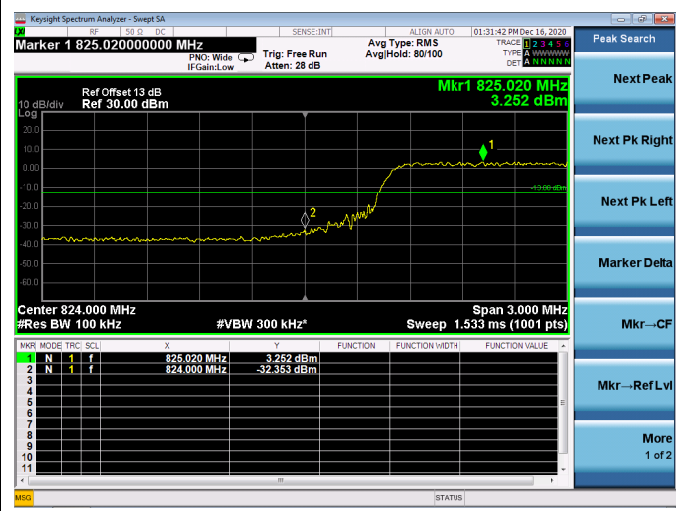

Low FULL RB

High FULL RB

LTE ULCA\_2A-5A SCC(5A)

Channel Bandwidth:5MHz

Low 1RB

High 1RB

Low FULL RB

High FULL RB

LTE ULCA\_2A-5A SCC(5A)

Channel Bandwidth:10MHz

Low 1RB

High 1RB

Low FULL RB

High FULL RB