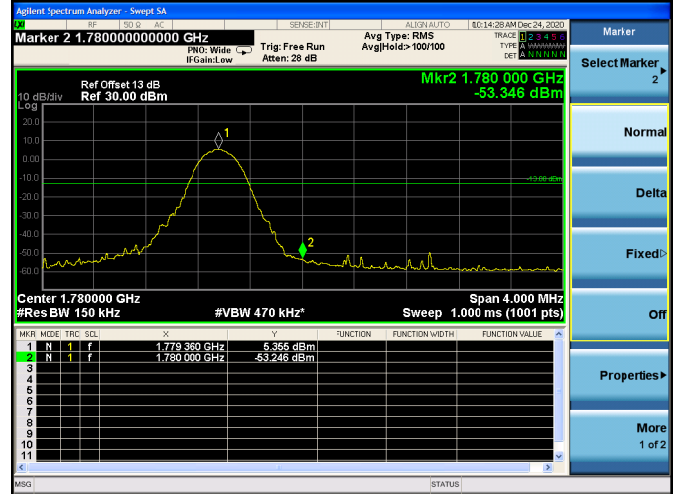

Low 1RB

High 1RB

Low FULL RB

High FULL RB

LTE Band 66B

Channel Bandwidth: 5MHz+15MHz

Low 1RB

High 1RB

Low FULL RB

High FULL RB

LTE Band 66B

Channel Bandwidth: 10MHz+5MHz

Low 1RB

High 1RB

Low FULL RB

High FULL RB

LTE Band 66B

Channel Bandwidth: 10MHz+10MHz

Low 1RB

High 1RB

Low FULL RB

High FULL RB

LTE Band 66B

Channel Bandwidth: 15MHz+5MHz

Low 1RB

High 1RB

Low FULL RB

High FULL RB

LTE Band 5B

Channel Bandwidth: 3MHz+5MHz

Low 1RB

High 1RB