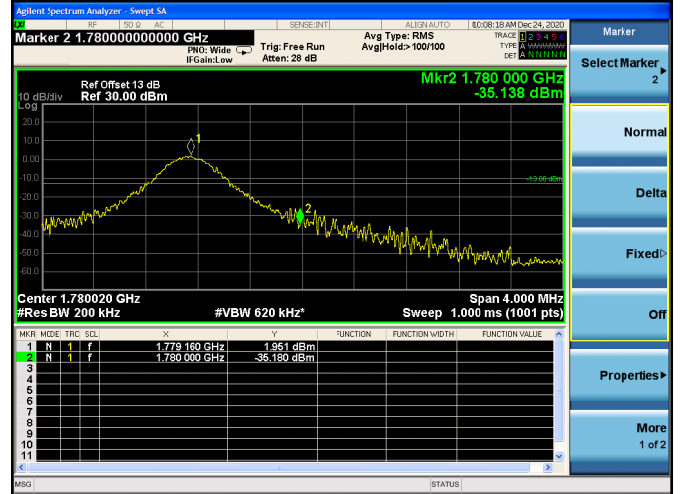

Low FULL RB

High FULL RB

LTE Band 66B

Channel Bandwidth: 10MHz+5MHz

Low 1RB

High 1RB

Low FULL RB

High FULL RB

LTE Band 66B

Channel Bandwidth: 10MHz+10MHz

Low 1RB

High 1RB

Low FULL RB

High FULL RB

LTE Band 66B

Channel Bandwidth: 15MHz+5MHz

Low 1RB

High 1RB

Low FULL RB

High FULL RB

LTE Band 5B

Channel Bandwidth: 3MHz+5MHz

Low 1RB

High 1RB

Low FULL RB

High FULL RB

LTE Band 5B

Channel Bandwidth:5MHz+3MHz

Low 1RB

High 1RB

Low FULL RB

High FULL RB