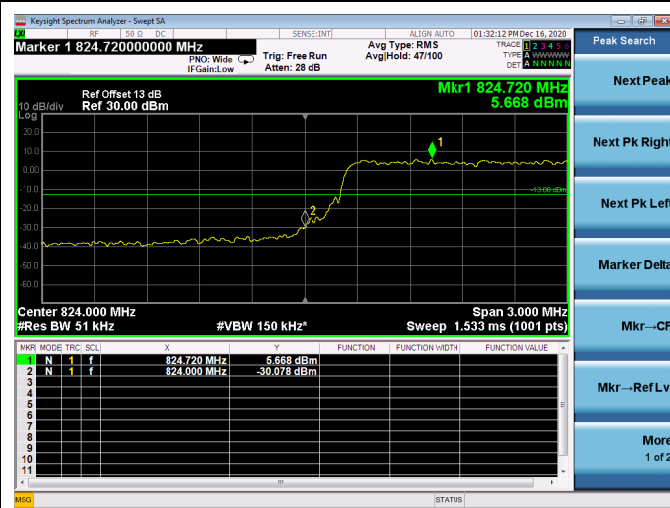

Low 1RB

High 1RB

Low FULL RB

High FULL RB

LTE ULCA\_2A-5A PCC(2A)

Channel Bandwidth:20MHz

Low 1RB

High 1RB

Low FULL RB

High FULL RB

LTE ULCA\_2A-5A SCC(5A)

Channel Bandwidth:5MHz

Low 1RB

High 1RB

Low FULL RB

High FULL RB

LTE ULCA\_2A-5A SCC(5A)

Channel Bandwidth:10MHz

Low 1RB

High 1RB

Low FULL RB

High FULL RB