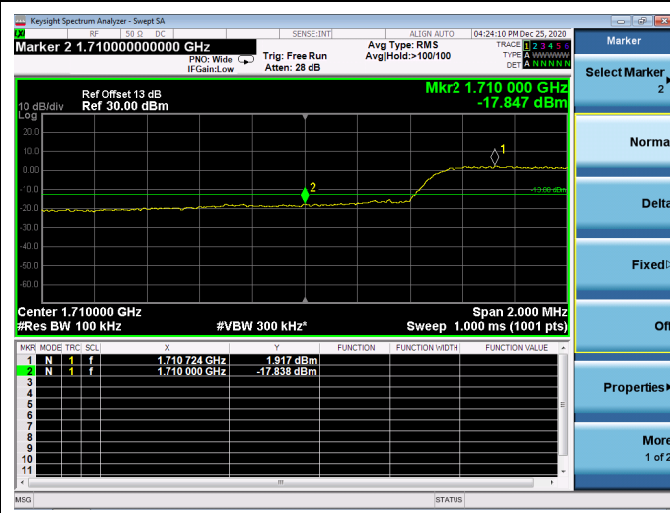

Low FULL RB

High FULL RB

LTE ULCA\_2A-4A SCC(4A)

Channel Bandwidth:5MHz

Low 1RB

High 1RB

Low FULL RB

High FULL RB

LTE ULCA\_2A-4A SCC(4A)

Channel Bandwidth:10MHz

Low 1RB

High 1RB

Low FULL RB

High FULL RB

LTE ULCA\_2A-4A SCC(4A)

Channel Bandwidth:15MHz

Low 1RB

High 1RB

Low FULL RB

High FULL RB

LTE ULCA\_2A-4A SCC(4A)

Channel Bandwidth:20MHz

Low 1RB

High 1RB