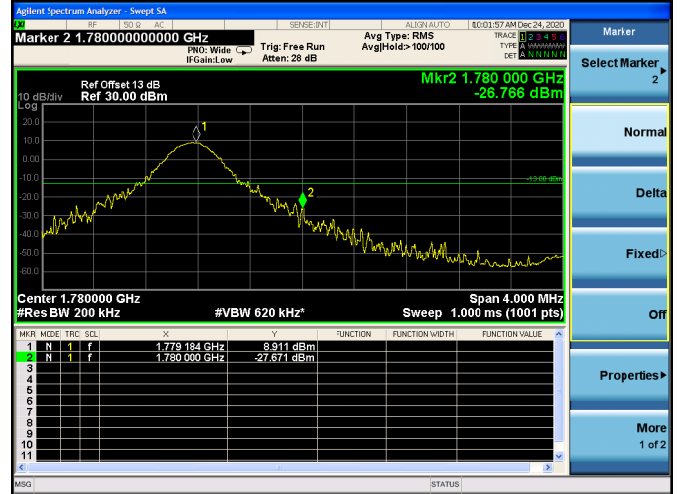

LTE Band 66B

Channel Bandwidth: 5MHz+5MHz

Low 1RB

High 1RB

Low FULL RB

High FULL RB

LTE Band 66B

Channel Bandwidth: 5MHz+10MHz

Low 1RB

High 1RB

Low FULL RB

High FULL RB

LTE Band 66B

Channel Bandwidth: 5MHz+15MHz

Low 1RB

High 1RB

Low FULL RB

High FULL RB

LTE Band 66B

Channel Bandwidth: 10MHz+5MHz

Low 1RB

High 1RB

Low FULL RB

High FULL RB

LTE Band 66B

Channel Bandwidth: 10MHz+10MHz

Low 1RB

High 1RB

Low FULL RB

High FULL RB

LTE Band 66B

Channel Bandwidth: 15MHz+5MHz