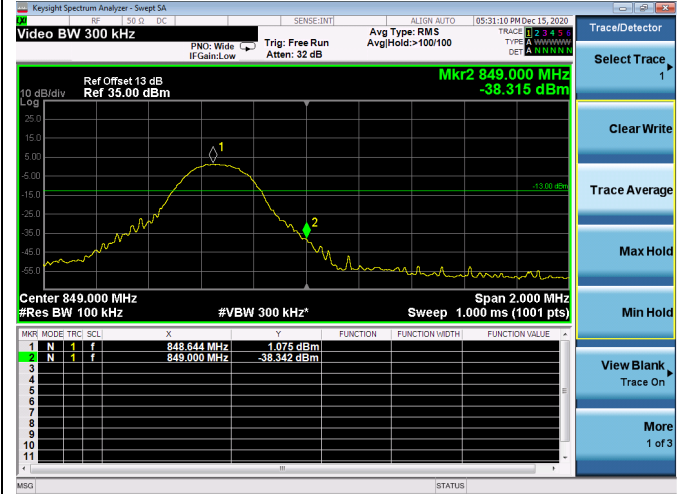

LTE Band 66B

Channel Bandwidth: 10MHz+10MHz

Low 1RB

High 1RB

Low FULL RB

High FULL RB

LTE Band 66B

Channel Bandwidth: 15MHz+5MHz

Low 1RB

High 1RB

Low FULL RB

High FULL RB

LTE Band 5B

Channel Bandwidth: 3MHz+5MHz

Low 1RB

High 1RB

Low FULL RB

High FULL RB

LTE Band 5B

Channel Bandwidth:5MHz+3MHz

Low 1RB

High 1RB

Low FULL RB

High FULL RB

LTE Band 5B

Channel Bandwidth: 5MHz+10MHz

Low 1RB

High 1RB

Low FULL RB

High FULL RB

LTE Band 5B

Channel Bandwidth: 10MHz+5MHz