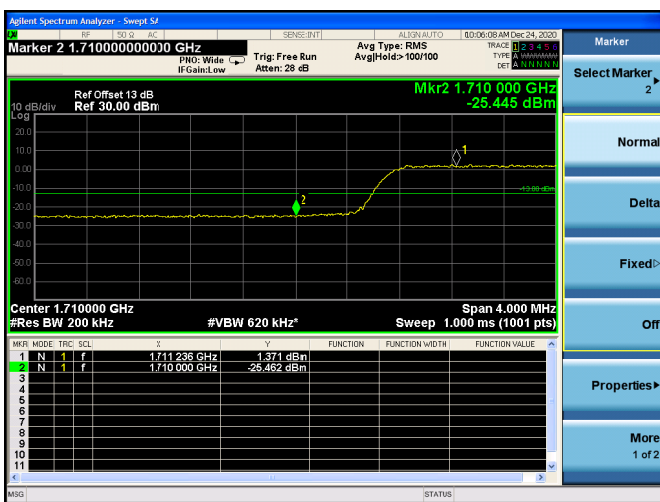

Low FULL RB

High FULL RB

LTE Band 66B

Channel Bandwidth: 10MHz+5MHz

Low 1RB

High 1RB

Low FULL RB

High FULL RB

LTE Band 66B

Channel Bandwidth: 10MHz+10MHz

Low 1RB

High 1RB

Low FULL RB

High FULL RB

LTE Band 66B

Channel Bandwidth: 15MHz+5MHz

Low 1RB

High 1RB

Low FULL RB

High FULL RB

LTE Band 5B

Channel Bandwidth: 3MHz+5MHz

Low 1RB

High 1RB

Low FULL RB

High FULL RB

LTE Band 5B

Channel Bandwidth:5MHz+3MHz

Low 1RB

High 1RB

Low FULL RB

High FULL RB