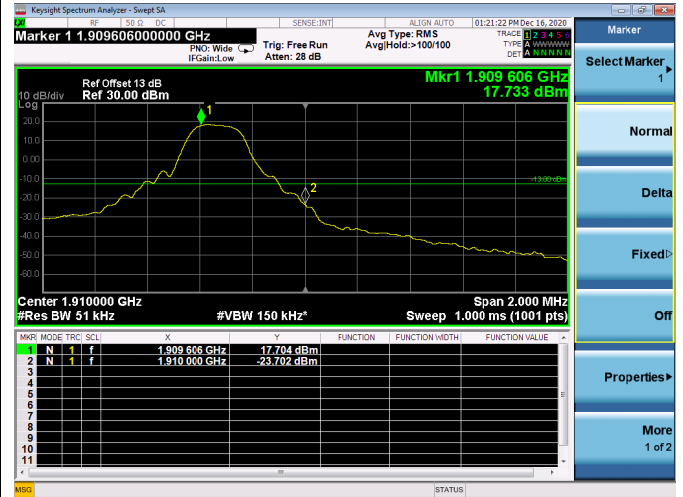

Low 1RB

High 1RB

Low FULL RB

High FULL RB

LTE ULCA\_2A-4A SCC(4A)

Channel Bandwidth:20MHz

Low 1RB

High 1RB

Low FULL RB

High FULL RB

LTE ULCA\_2A-5A PCC(2A)

Channel Bandwidth:5MHz

Low 1RB

High 1RB

Low FULL RB

High FULL RB

LTE ULCA\_2A-5A PCC(2A)

Channel Bandwidth:10MHz

Low 1RB

High 1RB

Low FULL RB

High FULL RB

LTE ULCA\_2A-5A PCC(2A)

Channel Bandwidth:15MHz

Low 1RB

High 1RB

Low FULL RB

High FULL RB

LTE ULCA\_2A-5A PCC(2A)

Channel Bandwidth:20MHz

Low 1RB

High 1RB