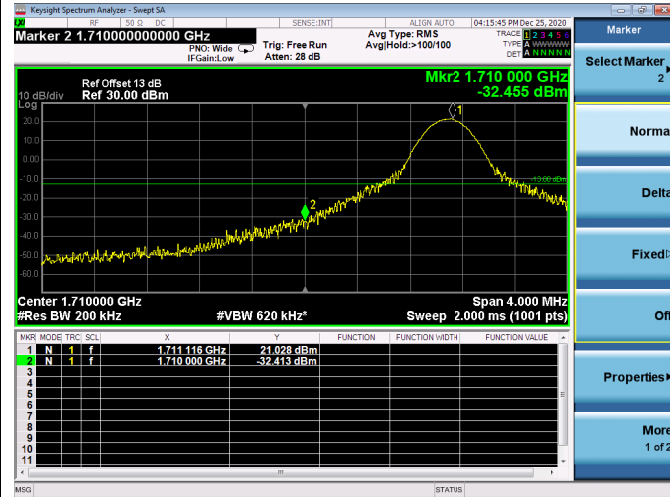

LTE ULCA\_2A-4A SCC(4A)

Channel Bandwidth:10MHz

Low 1RB

High 1RB

Low FULL RB

High FULL RB

LTE ULCA\_2A-4A SCC(4A)

Channel Bandwidth:15MHz

Low 1RB

High 1RB

Low FULL RB

High FULL RB

LTE ULCA\_2A-4A SCC(4A)

Channel Bandwidth:20MHz

Low 1RB

High 1RB

Low FULL RB

High FULL RB

LTE ULCA\_2A-5A PCC(2A)

Channel Bandwidth:5MHz

Low 1RB

High 1RB

Low FULL RB

High FULL RB

LTE ULCA\_2A-5A PCC(2A)

Channel Bandwidth:10MHz

Low 1RB

High 1RB

Low FULL RB

High FULL RB

LTE ULCA\_2A-5A PCC(2A)

Channel Bandwidth:15MHz