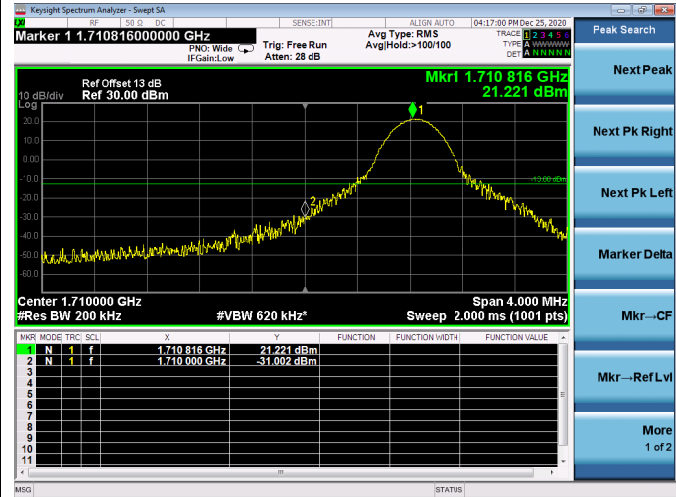

Low FULL RB

High FULL RB

LTE ULCA\_2A-4A SCC(4A)

Channel Bandwidth:5MHz

Low 1RB

High 1RB

Low FULL RB

High FULL RB

LTE ULCA\_2A-4A SCC(4A)

Channel Bandwidth:10MHz

Low 1RB

High 1RB

Low FULL RB

High FULL RB

LTE ULCA\_2A-4A SCC(4A)

Channel Bandwidth:15MHz

Low 1RB

High 1RB

Low FULL RB

High FULL RB

LTE ULCA\_2A-4A SCC(4A)

Channel Bandwidth:20MHz

Low 1RB

High 1RB