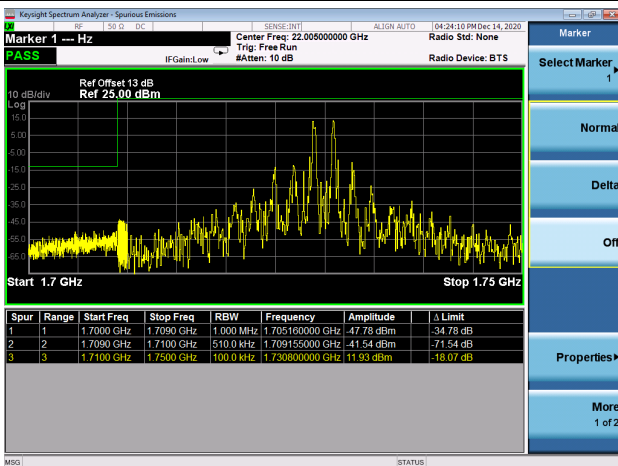

LTE Band 66C

Channel Bandwidth: 20MHz+15MHz

Low 1RB0 and 1RB74

High 1RB0 and 1RB74

Low 1RB99 and 1RB0

Low 1RB99 and 1RB0

Low FULL RB

High FULL RB

LTE Band 66C

Channel Bandwidth: 20MHz+20MHz

Low 1RB0 and 1RB99

High 1RB0 and 1RB99

Low 1RB99 and 1RB0

Low 1RB99 and 1RB0

Low FULL RB

High FULL RB

LTE Band 66B

Channel Bandwidth: 5MHz+5MHz

Low 1RB

High 1RB

Low FULL RB

High FULL RB

LTE Band 66B

Channel Bandwidth: 5MHz+10MHz

Low 1RB

High 1RB

Low FULL RB

High FULL RB

LTE Band 66B

Channel Bandwidth: 5MHz+15MHz

Low 1RB

High 1RB