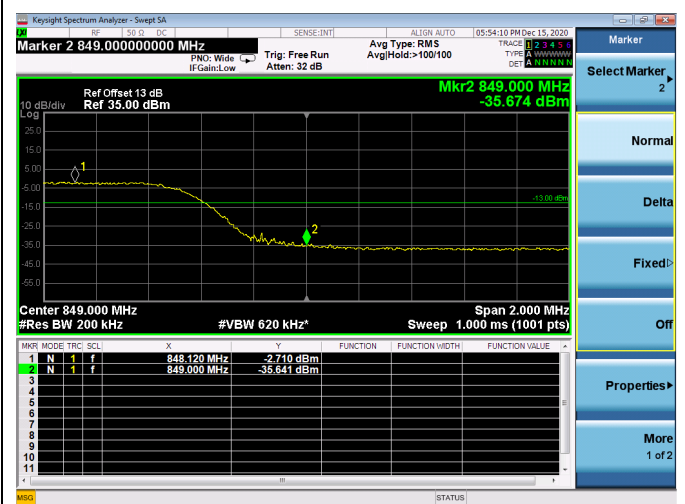

LTE Band 5B

Channel Bandwidth: 5MHz+10MHz

Low 1RB

High 1RB

Low FULL RB

High FULL RB

LTE Band 5B

Channel Bandwidth: 10MHz+5MHz

Low 1RB

High 1RB

Low FULL RB

High FULL RB

LTE Band 5B

Channel Bandwidth: 10MHz+10MHz

Low 1RB

High 1RB

Low FULL RB

High FULL RB

LTE ULCA\_2A-4A PCC(2A)

Channel Bandwidth: 5MHz

Low 1RB

High 1RB

Low FULL RB

High FULL RB

LTE ULCA\_2A-4A PCC(2A)

Channel Bandwidth:10MHz

Low 1RB

High 1RB

Low FULL RB

High FULL RB

LTE ULCA\_2A-4A PCC(2A)

Channel Bandwidth: 15MHz