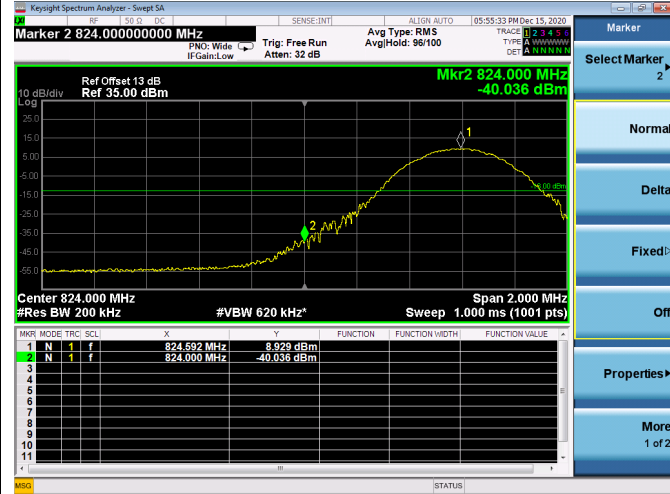

LTE Band 5B

Channel Bandwidth: 5MHz+10MHz

Low 1RB

High 1RB

Low FULL RB

High FULL RB

LTE Band 5B

Channel Bandwidth: 10MHz+5MHz

Low 1RB

High 1RB

Low FULL RB

High FULL RB

LTE Band 5B

Channel Bandwidth: 10MHz+10MHz

Low 1RB

High 1RB

Low FULL RB

High FULL RB

LTE ULCA\_2A-4A PCC(2A)

Channel Bandwidth: 5MHz

Low 1RB

High 1RB

Low FULL RB

High FULL RB

LTE ULCA\_2A-4A PCC(2A)

Channel Bandwidth:10MHz

Low 1RB

High 1RB

Low FULL RB

High FULL RB

LTE ULCA\_2A-4A PCC(2A)

Channel Bandwidth: 15MHz