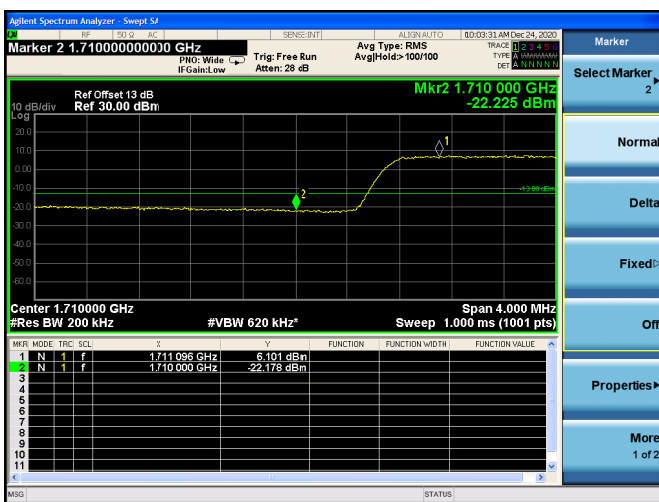

LTE Band 66B

Channel Bandwidth: 5MHz+5MHz

Low 1RB

High 1RB

Low FULL RB

High FULL RB

LTE Band 66B

Channel Bandwidth: 5MHz+10MHz

Low 1RB

High 1RB

Low FULL RB

High FULL RB

LTE Band 66B

Channel Bandwidth: 5MHz+15MHz

Low 1RB

High 1RB

Low FULL RB

High FULL RB

LTE Band 66B

Channel Bandwidth: 10MHz+5MHz

Low 1RB

High 1RB

Low FULL RB

High FULL RB

LTE Band 66B

Channel Bandwidth: 10MHz+10MHz

Low 1RB

High 1RB

Low FULL RB

High FULL RB

LTE Band 66B

Channel Bandwidth: 15MHz+5MHz