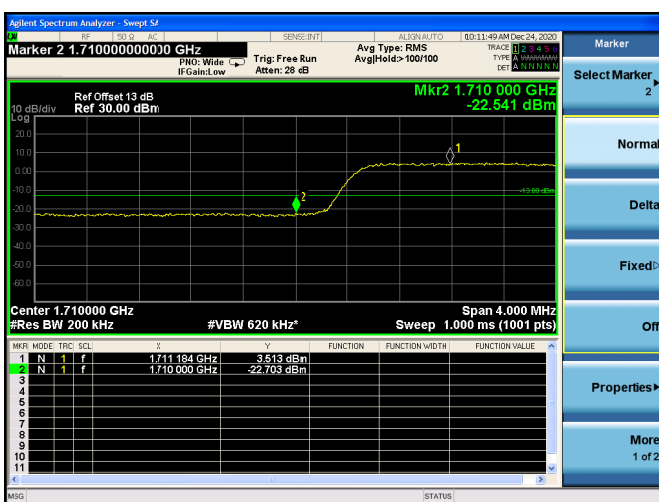

Low FULL RB

High FULL RB

LTE Band 66B

Channel Bandwidth: 10MHz+5MHz

Low 1RB

High 1RB

Low FULL RB

High FULL RB

LTE Band 66B

Channel Bandwidth: 10MHz+10MHz

Low 1RB

High 1RB

Low FULL RB

High FULL RB

LTE Band 66B

Channel Bandwidth: 15MHz+5MHz

Low 1RB

High 1RB

Low FULL RB

High FULL RB

LTE Band 5B

Channel Bandwidth: 3MHz+5MHz

Low 1RB

High 1RB

Low FULL RB

High FULL RB

LTE Band 5B

Channel Bandwidth:5MHz+3MHz

Low 1RB

High 1RB

Low FULL RB

High FULL RB