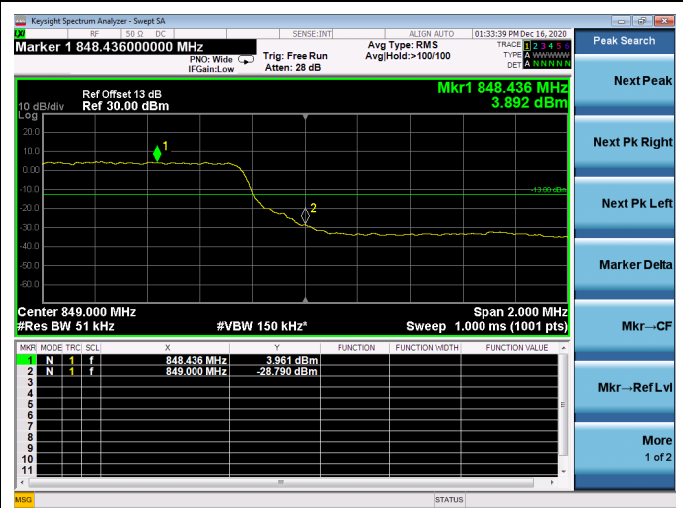

Low 1RB

High 1RB

Low FULL RB

High FULL RB

LTE ULCA\_2A-5A PCC(2A)

Channel Bandwidth:20MHz

Low 1RB

High 1RB

Low FULL RB

High FULL RB

LTE ULCA\_2A-5A SCC(5A)

Channel Bandwidth:5MHz

Low 1RB

High 1RB

Low FULL RB

High FULL RB

LTE ULCA\_2A-5A SCC(5A)

Channel Bandwidth:10MHz

Low 1RB

High 1RB

Low FULL RB

High FULL RB