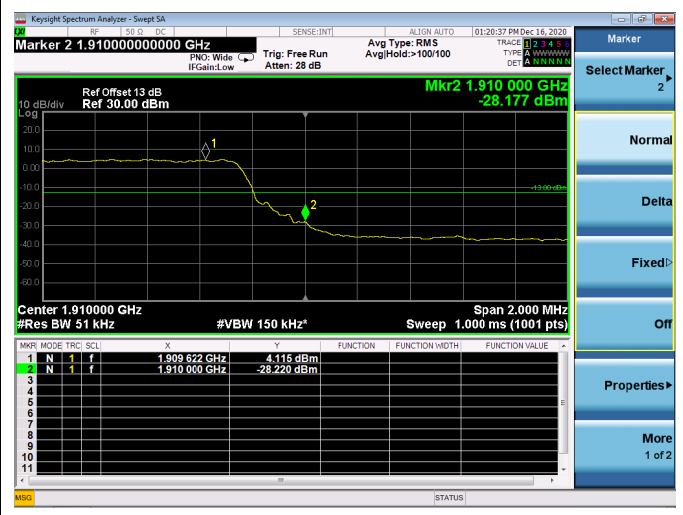

Low 1RB

High 1RB

Low FULL RB

High FULL RB

LTE ULCA\_2A-4A SCC(4A)

Channel Bandwidth:20MHz

Low 1RB

High 1RB

Low FULL RB

High FULL RB

LTE ULCA\_2A-5A PCC(2A)

Channel Bandwidth:5MHz

Low 1RB

High 1RB

Low FULL RB

High FULL RB

LTE ULCA\_2A-5A PCC(2A)

Channel Bandwidth:10MHz

Low 1RB

High 1RB

Low FULL RB

High FULL RB

LTE ULCA\_2A-5A PCC(2A)

Channel Bandwidth:15MHz

Low 1RB

High 1RB

Low FULL RB

High FULL RB

LTE ULCA\_2A-5A PCC(2A)

Channel Bandwidth:20MHz

Low 1RB

High 1RB