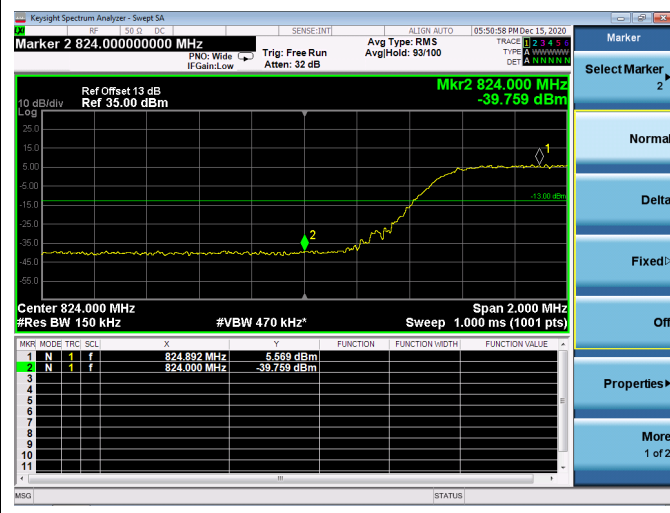

Low FULL RB

High FULL RB

LTE Band 5B

Channel Bandwidth:5MHz+3MHz

Low 1RB

High 1RB

Low FULL RB

High FULL RB

LTE Band 5B

Channel Bandwidth: 5MHz+10MHz

Low 1RB

High 1RB

Low FULL RB

High FULL RB

LTE Band 5B

Channel Bandwidth: 10MHz+5MHz

Low 1RB

High 1RB

Low FULL RB

High FULL RB

LTE Band 5B

Channel Bandwidth: 10MHz+10MHz

Low 1RB

High 1RB

Low FULL RB

High FULL RB

LTE ULCA\_2A-4A PCC(2A)

Channel Bandwidth: 5MHz

Low 1RB

High 1RB

Low FULL RB

High FULL RB