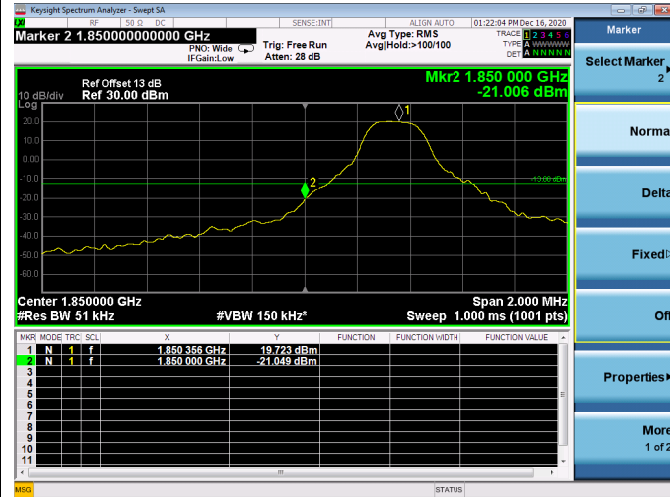

Low 1RB

High 1RB

Low FULL RB

High FULL RB

LTE ULCA\_2A-4A SCC(4A)

Channel Bandwidth:20MHz

Low 1RB

High 1RB

Low FULL RB

High FULL RB

LTE ULCA\_2A-5A PCC(2A)

Channel Bandwidth:5MHz

Low 1RB

High 1RB

Low FULL RB

High FULL RB

LTE ULCA\_2A-5A PCC(2A)

Channel Bandwidth:10MHz

Low 1RB

High 1RB

Low FULL RB

High FULL RB

LTE ULCA\_2A-5A PCC(2A)

Channel Bandwidth:15MHz

Low 1RB

High 1RB

Low FULL RB

High FULL RB

LTE ULCA\_2A-5A PCC(2A)

Channel Bandwidth:20MHz

Low 1RB

High 1RB