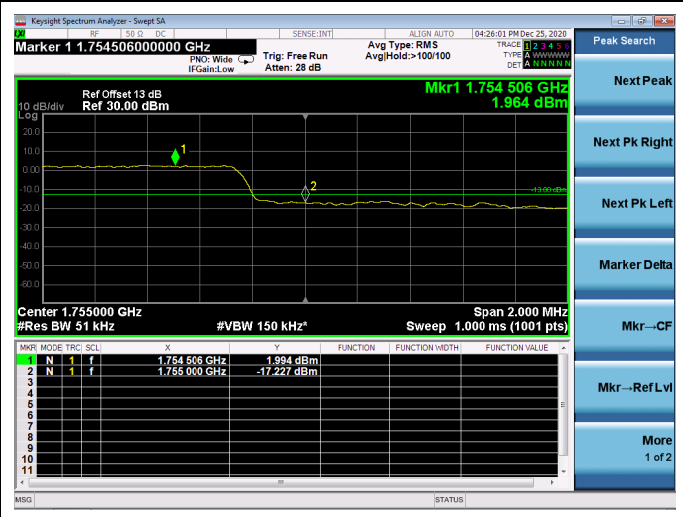

Low 1RB

High 1RB

Low FULL RB

High FULL RB

LTE ULCA\_2A-4A PCC(2A)

Channel Bandwidth:20MHz

Low 1RB

High 1RB

Low FULL RB

High FULL RB

LTE ULCA\_2A-4A SCC(4A)

Channel Bandwidth:5MHz

Low 1RB

High 1RB

Low FULL RB

High FULL RB

LTE ULCA\_2A-4A SCC(4A)

Channel Bandwidth:10MHz

Low 1RB

High 1RB

Low FULL RB

High FULL RB

LTE ULCA\_2A-4A SCC(4A)

Channel Bandwidth:15MHz

Low 1RB

High 1RB

Low FULL RB

High FULL RB

LTE ULCA\_2A-4A SCC(4A)

Channel Bandwidth:20MHz

Low 1RB

High 1RB