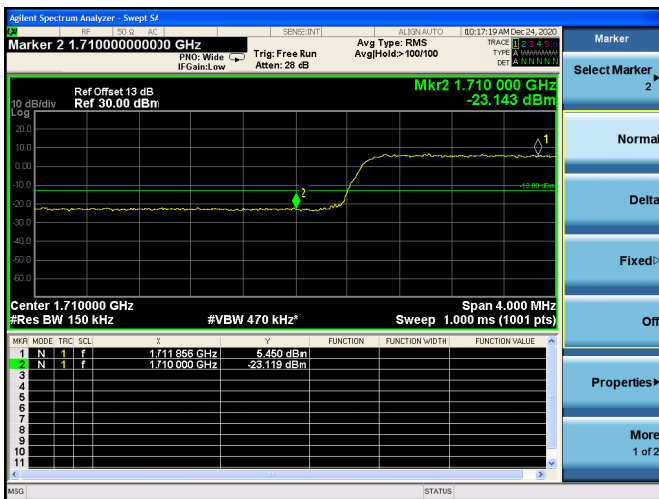

LTE Band 66C

Channel Bandwidth: 20MHz+20MHz

Low 1RB0 and 1RB99

High 1RB0 and 1RB99

Low 1RB99 and 1RB0

Low 1RB99 and 1RB0

Low FULL RB

High FULL RB

LTE Band 66B

Channel Bandwidth: 5MHz+5MHz

Low 1RB

High 1RB

Low FULL RB

High FULL RB

LTE Band 66B

Channel Bandwidth: 5MHz+10MHz

Low 1RB

High 1RB

Low FULL RB

High FULL RB

LTE Band 66B

Channel Bandwidth: 5MHz+15MHz

Low 1RB

High 1RB

Low FULL RB

High FULL RB

LTE Band 66B

Channel Bandwidth: 10MHz+5MHz

Low 1RB

High 1RB

Low FULL RB

High FULL RB