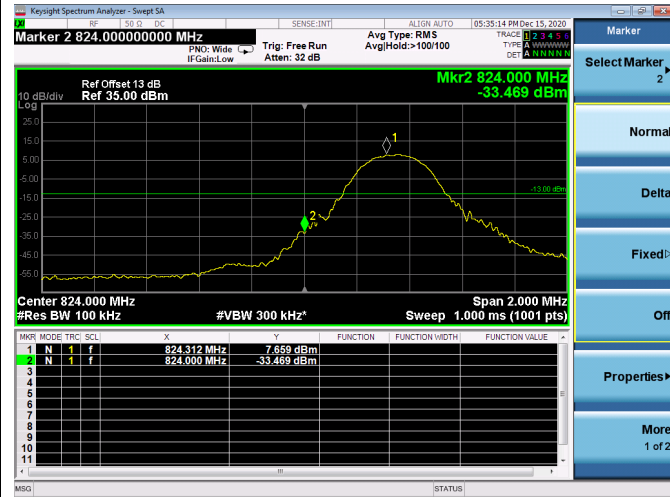

Low 1RB

High 1RB

Low FULL RB

High FULL RB

LTE Band 5B

Channel Bandwidth: 3MHz+5MHz

Low 1RB

High 1RB

Low FULL RB

High FULL RB

LTE Band 5B

Channel Bandwidth:5MHz+3MHz

Low 1RB

High 1RB

Low FULL RB

High FULL RB

LTE Band 5B

Channel Bandwidth: 5MHz+10MHz

Low 1RB

High 1RB

Low FULL RB

High FULL RB

LTE Band 5B

Channel Bandwidth: 10MHz+5MHz

Low 1RB

High 1RB

Low FULL RB

High FULL RB

LTE Band 5B

Channel Bandwidth: 10MHz+10MHz

Low 1RB

High 1RB