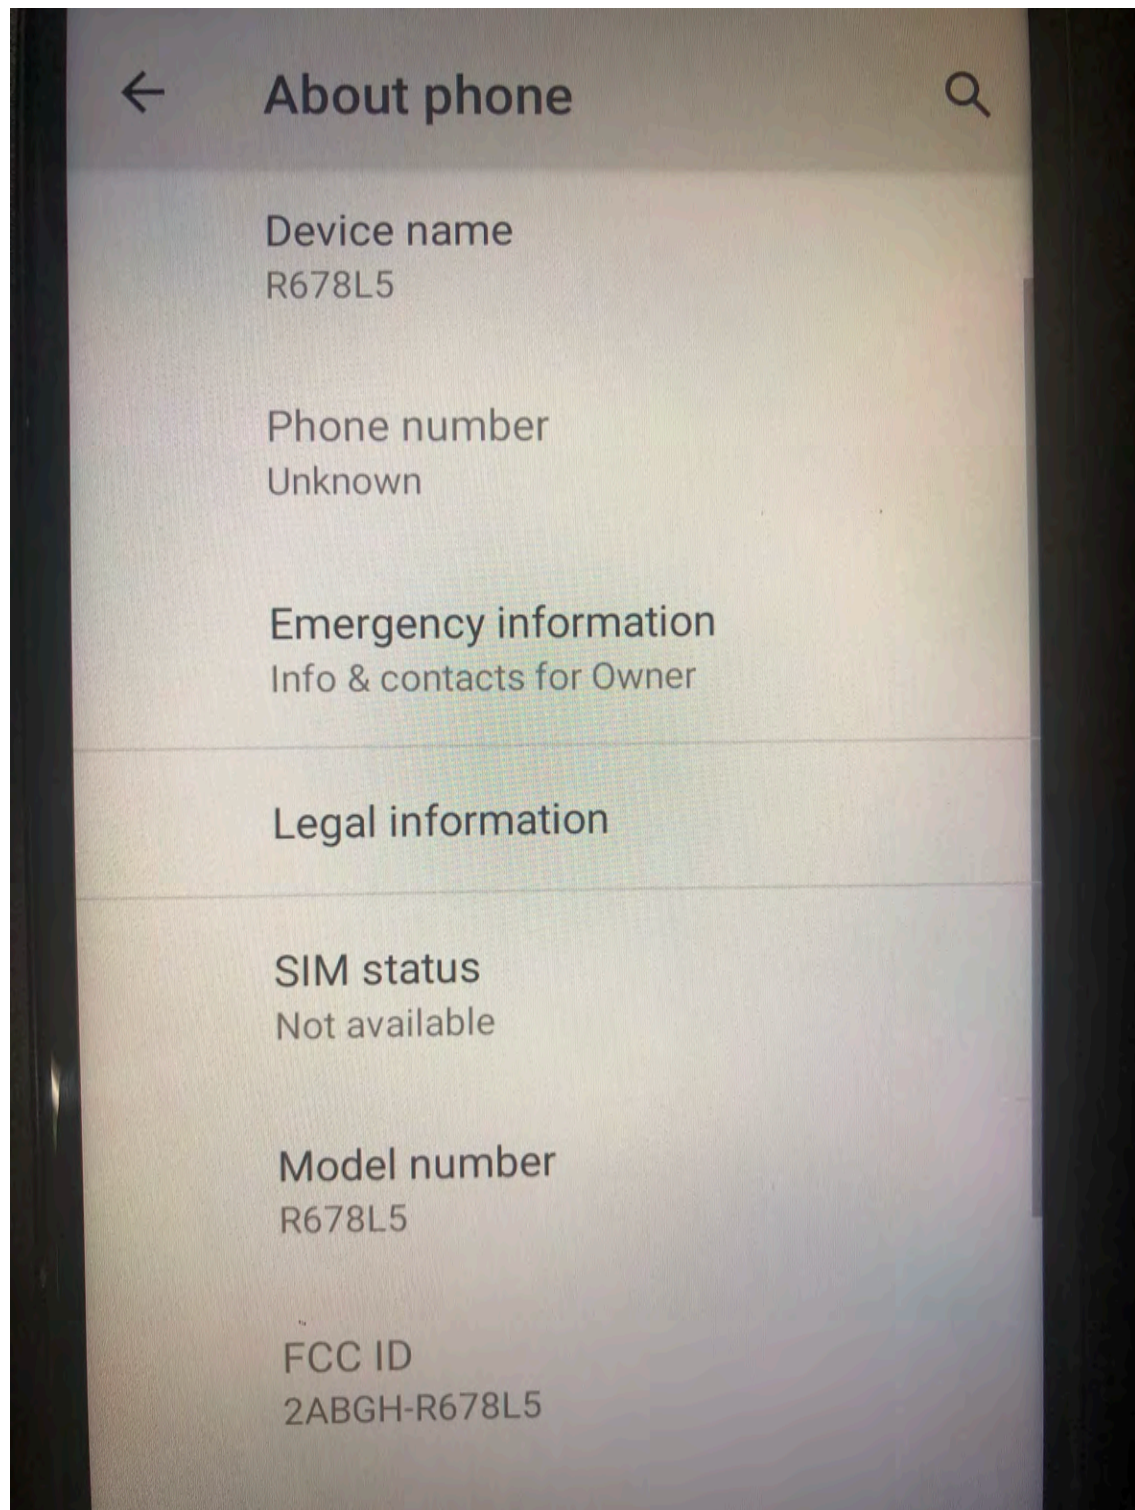

## 1. Label

## 2. Label location

To view device FCC ID on a device look at the label in the battery compartment, for devices without a battery door there is a E-label information available by selecting: Settings > About phone