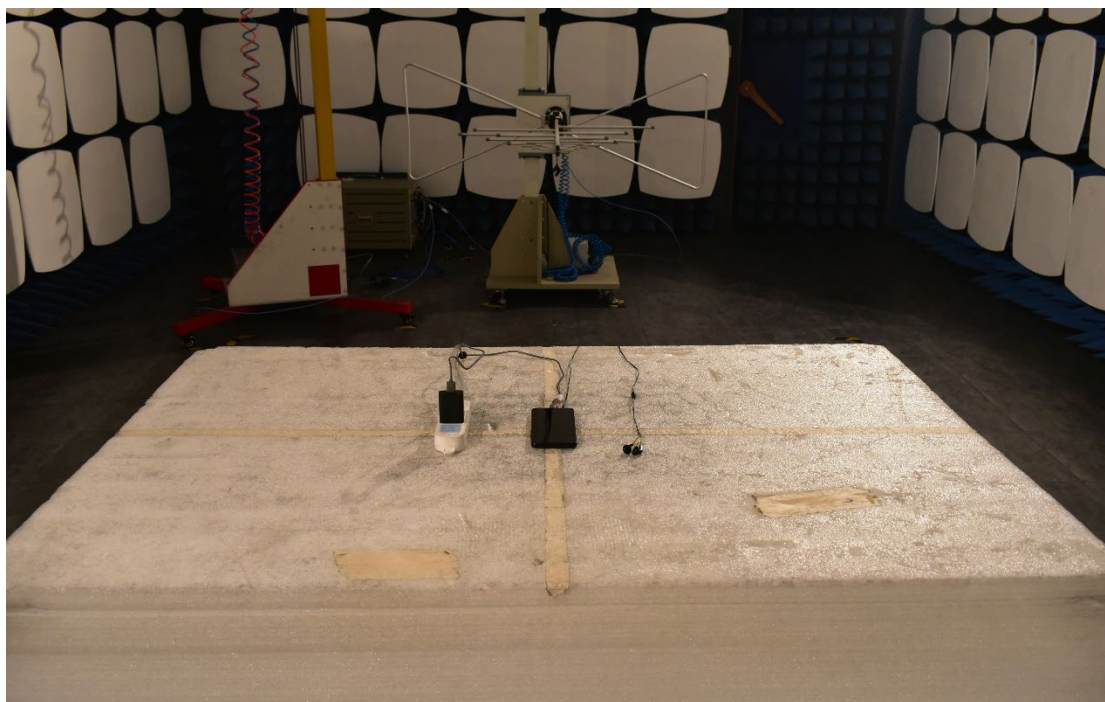

FCC ID:2ABGH-R678L5

Test Setup Photos

1. RF measurement setup

(GSM&WCDMA<E)

2. Radiated Spurious Emission(30MHz-1GHz)

3. Radiated Spurious Emission(above 1GHz)