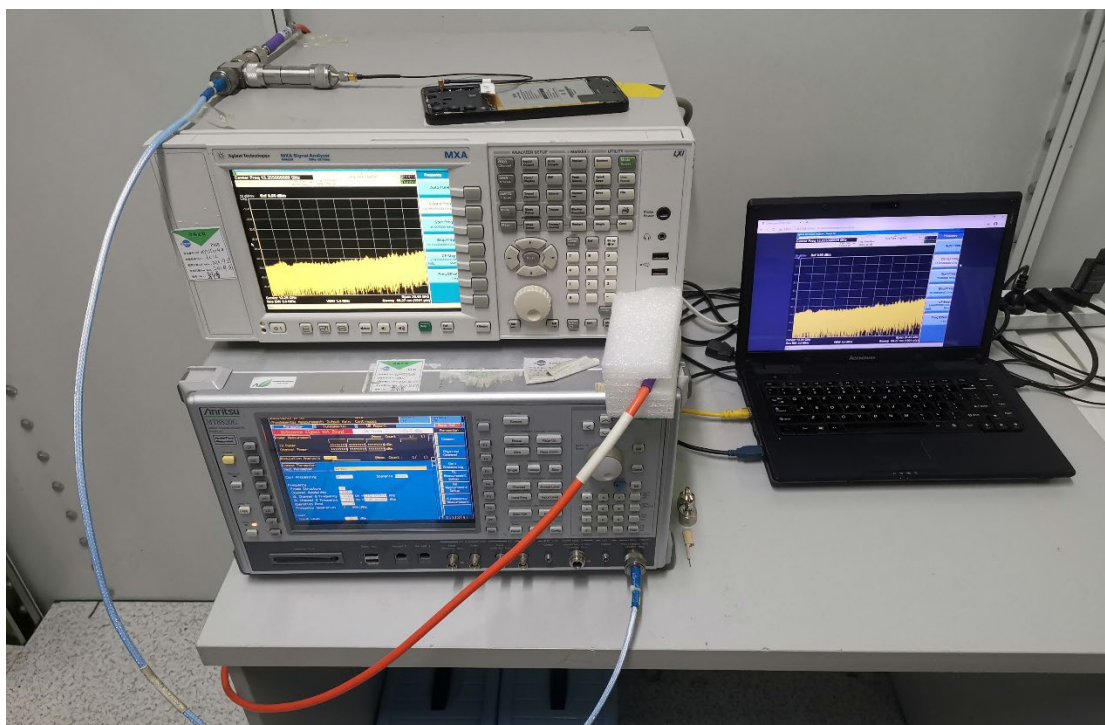

FCC ID:2ABGH-R678L5

Test Setup Photos

1. RF measurement setup

(GSM&WCDMA<E)

2. Radiated Spurious Emission(30MHz-1GHz)

3. Radiated Spurious Emission(above 1GHz)