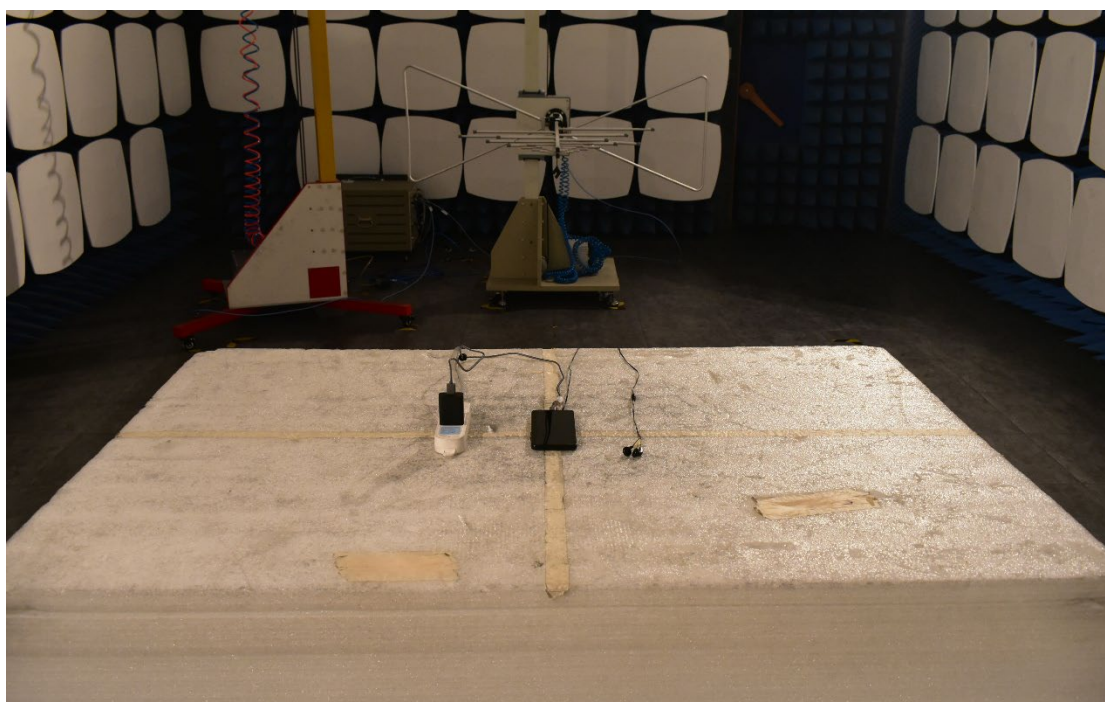

**FCC ID:2ABGH-R678EL**

**Test Setup Photos**

1. RF measurement setup

(GSM&WCDMA&LTE)

2. Radiated Spurious Emission(30MHz-1GHz)

### 3. Radiated Spurious Emission(above 1GHz)