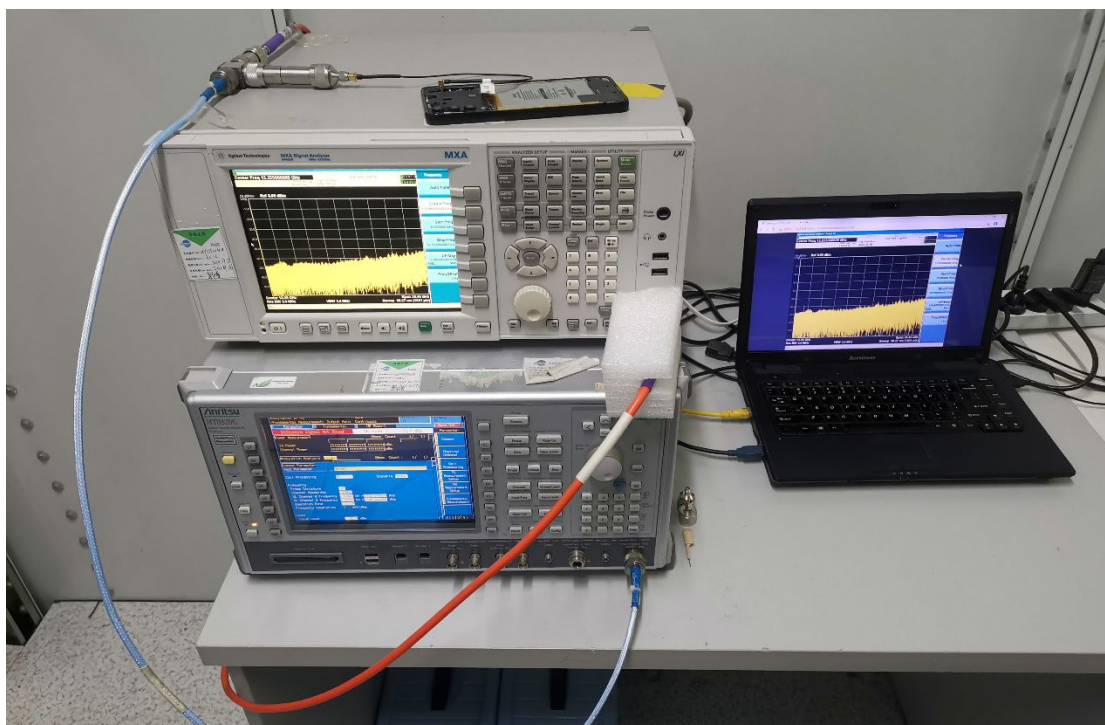

**FCC ID:2ABGH-R678EL**

**Test Setup Photos**

1. RF measurement setup

(GSM&WCDMA&LTE)

2. Radiated Spurious Emission(30MHz-1GHz)

### 3. Radiated Spurious Emission(above 1GHz)