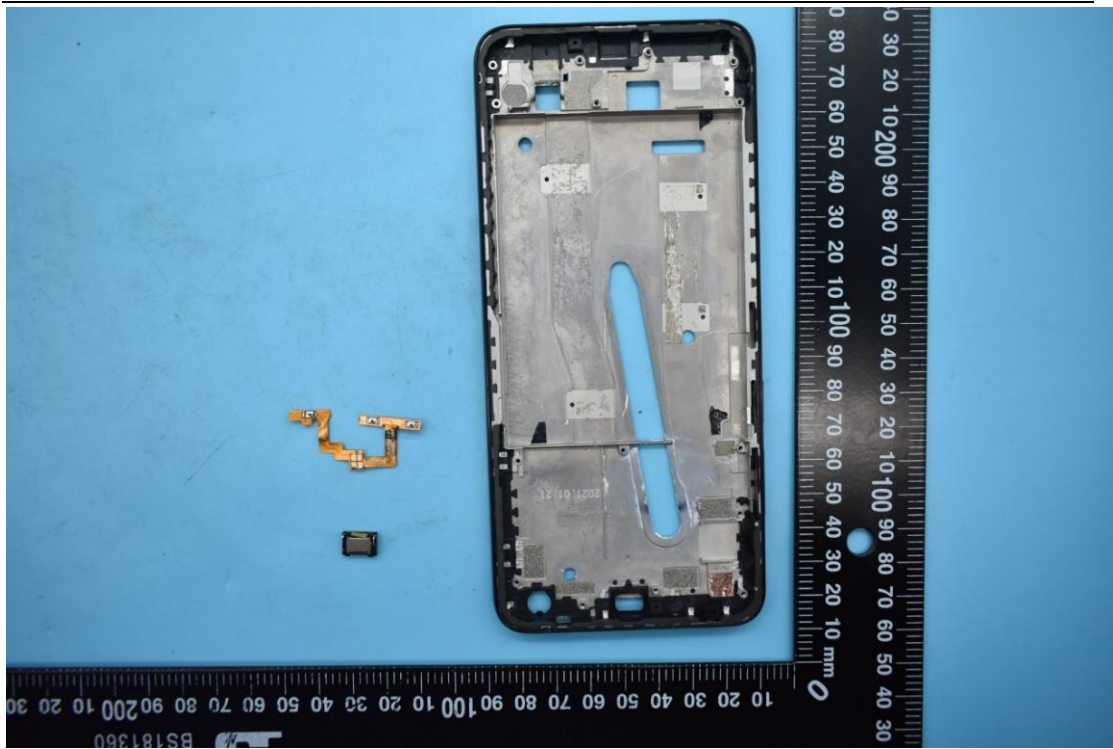

FCC ID:2ABGH-R678EL

Internal Photos

1. EUT uncover view

2. Antenna view