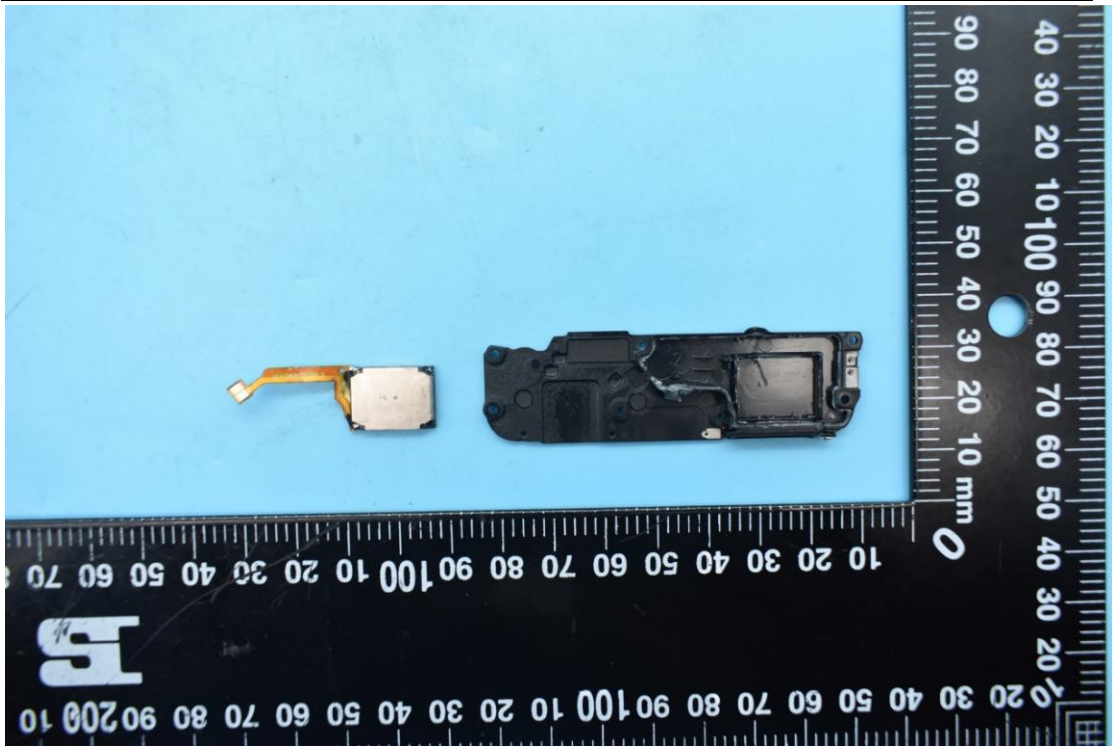

FCC ID:2ABGH-R678EL

Internal Photos

1. EUT uncover view

2. Antenna view