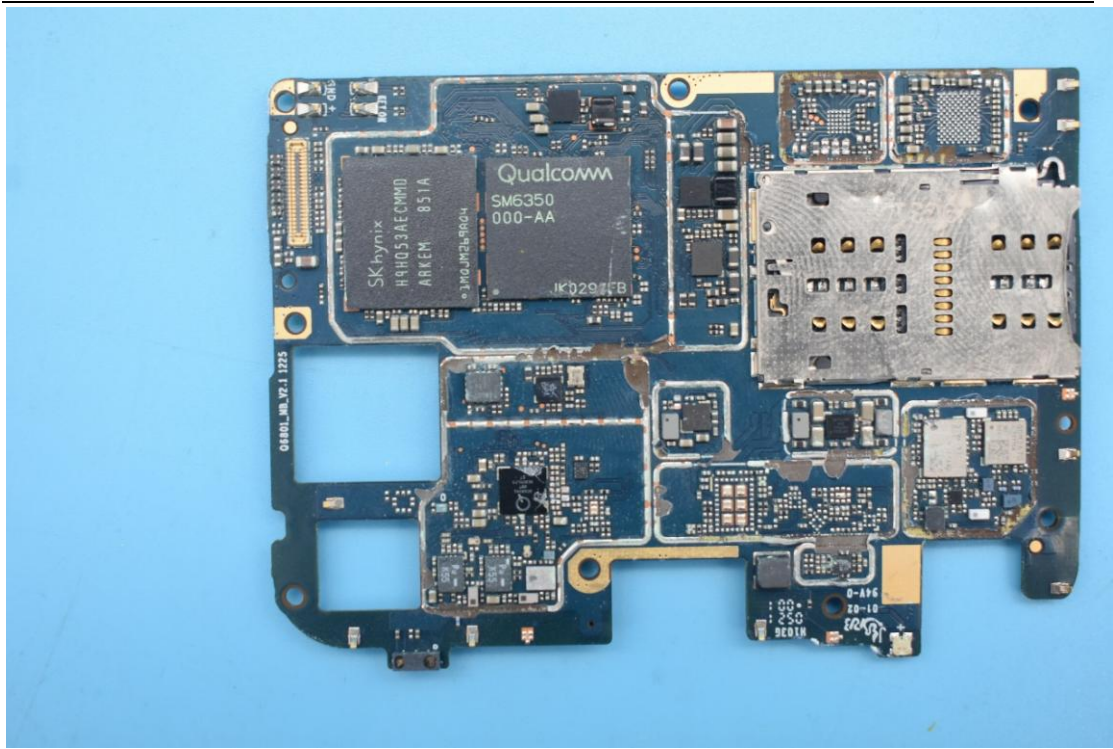

FCC ID:2ABGH-R678EL

Internal Photos

1. EUT uncover view

2. Antenna view