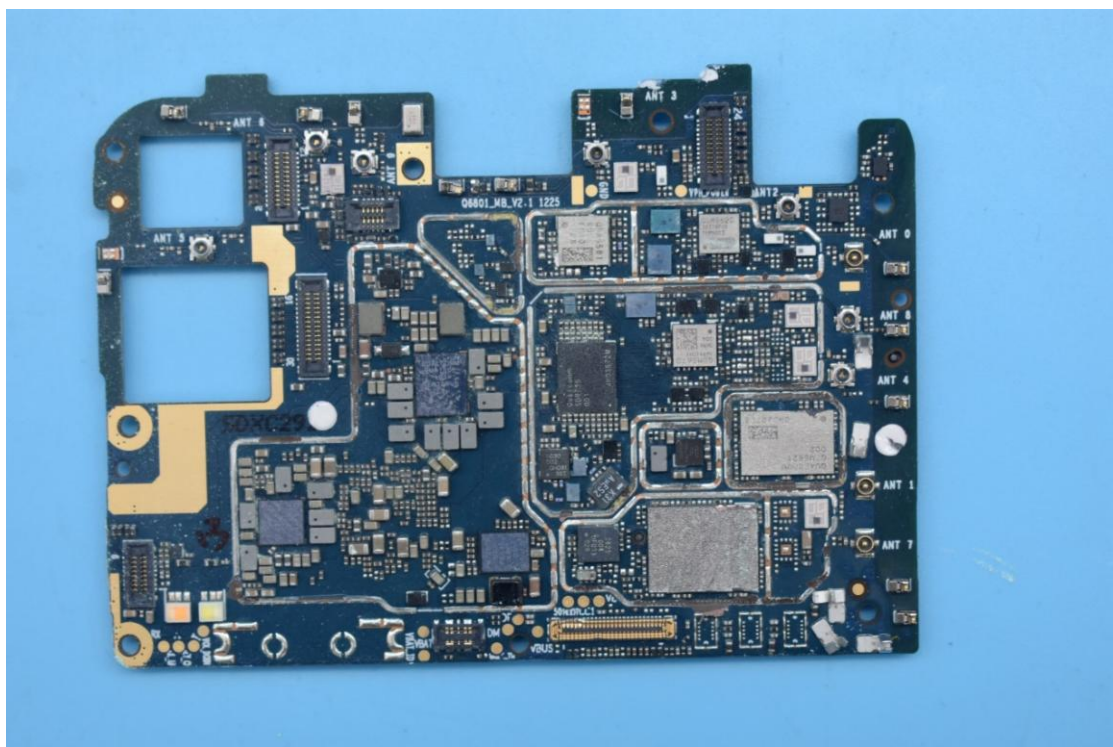

FCC ID:2ABGH-R678EL

Internal Photos

1. EUT uncover view

2. Antenna view