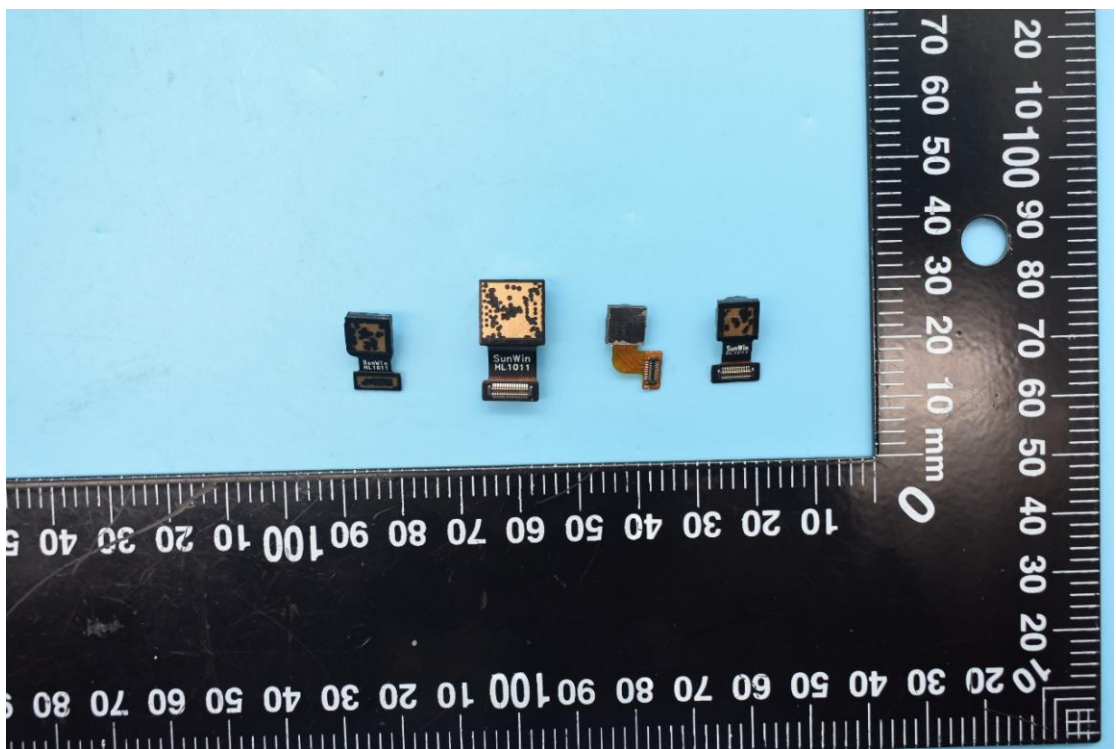

FCC ID:2ABGH-R678EL

Internal Photos

1. EUT uncover view

2. Antenna view