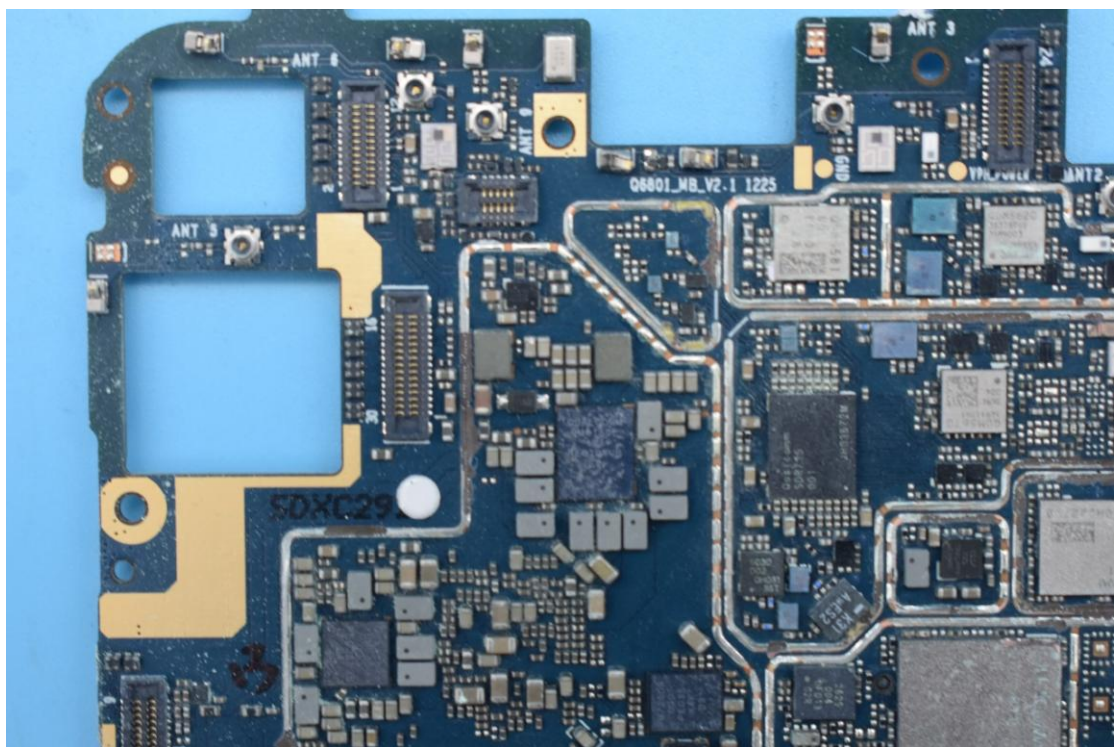

FCC ID:2ABGH-R678EL

Internal Photos

1. EUT uncover view

2. Antenna view