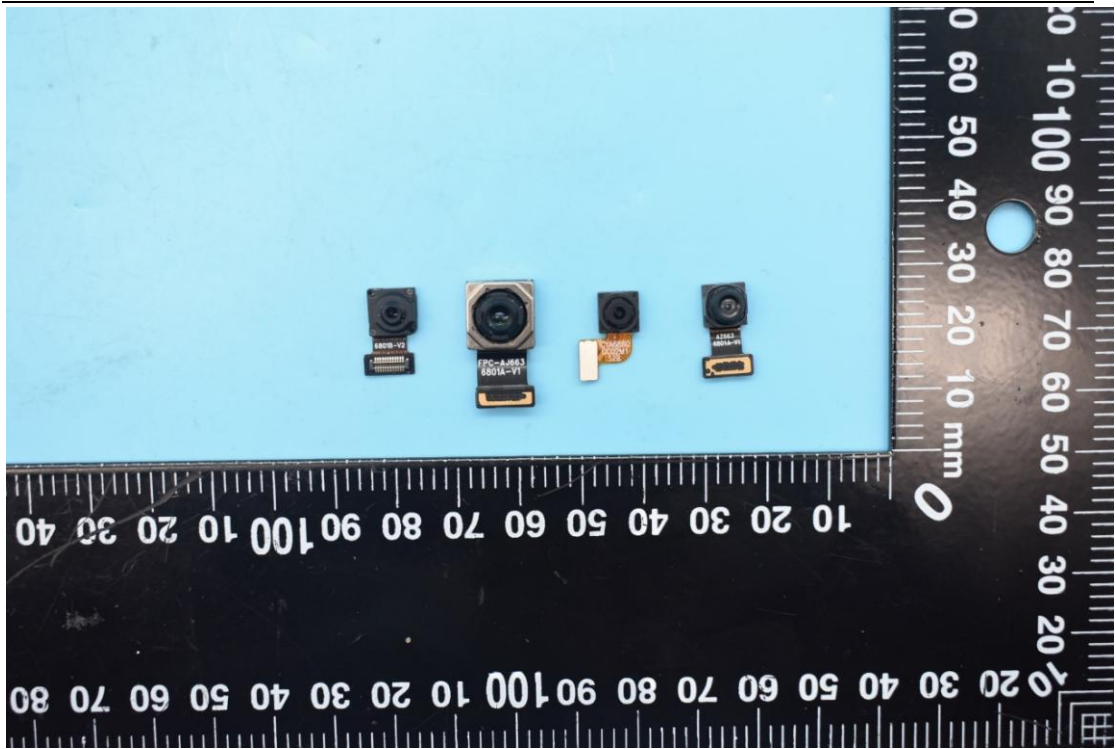

FCC ID:2ABGH-R678EL

Internal Photos

1. EUT uncover view

2. Antenna view