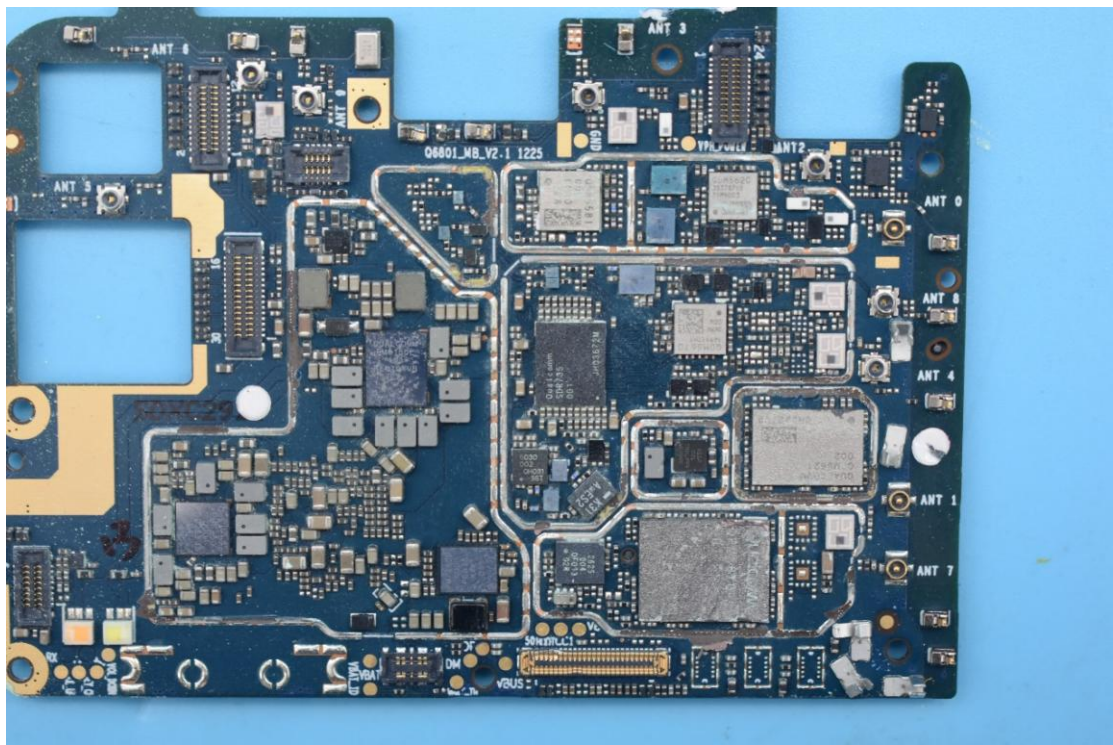

FCC ID:2ABGH-R678EL

Internal Photos

1. EUT uncover view

2. Antenna view