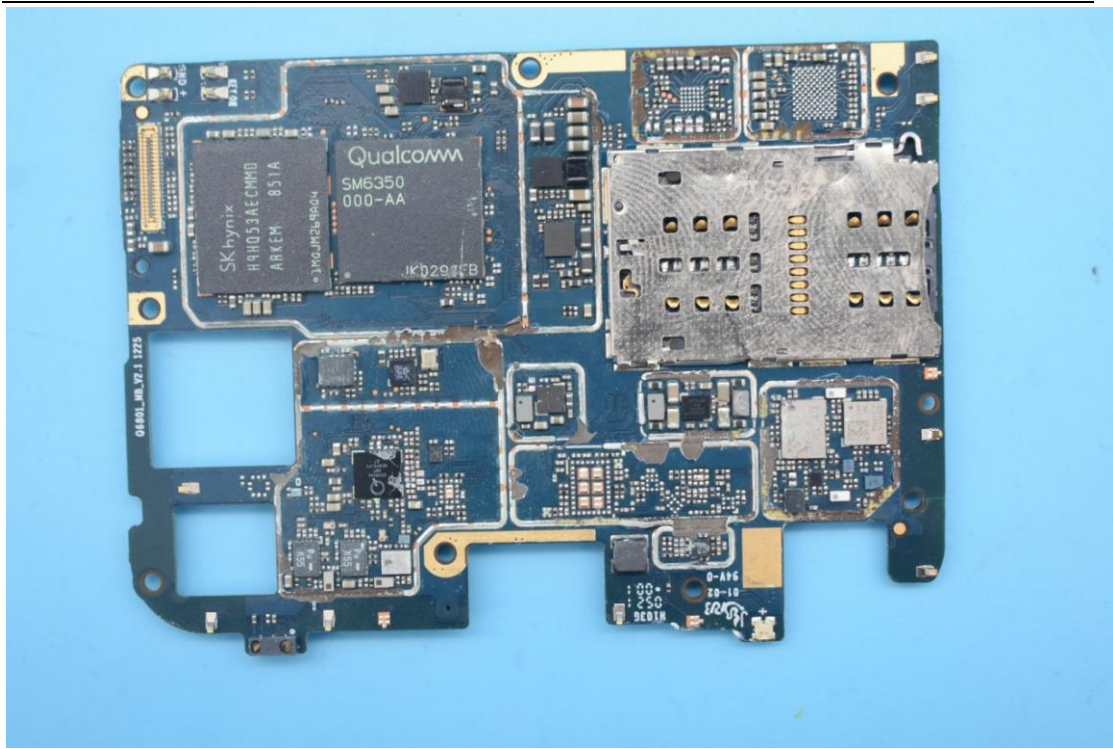

FCC ID:2ABGH-R678EL

Internal Photos

1. EUT uncover view

2. Antenna view