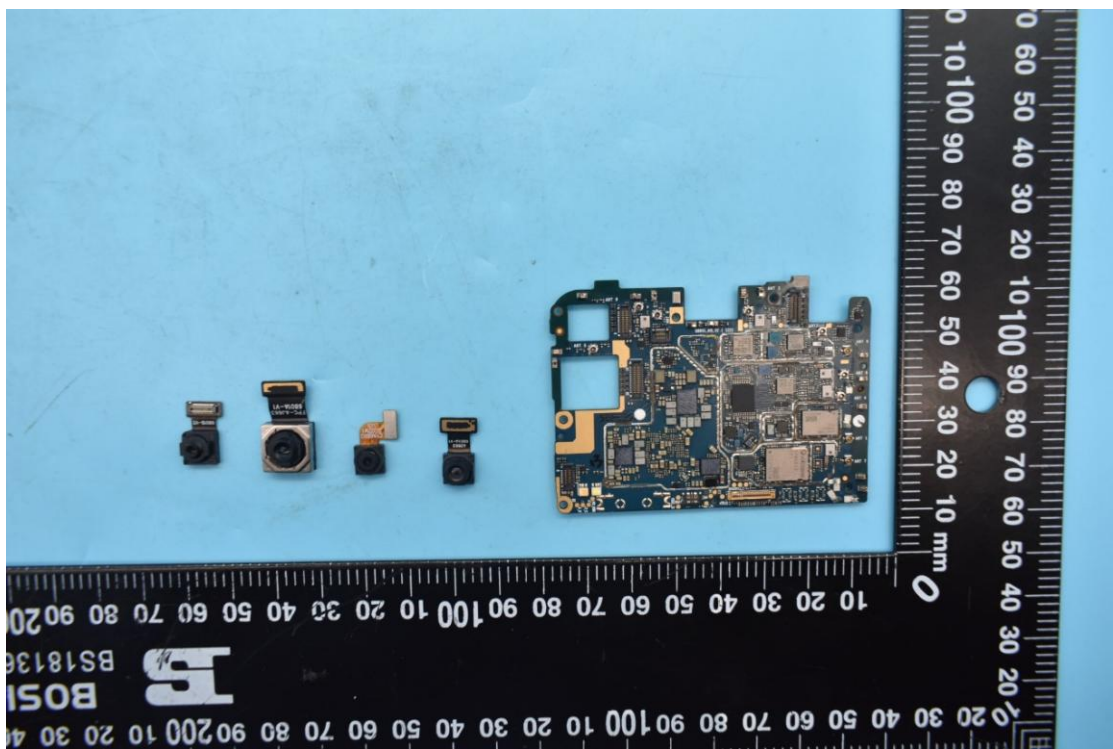

FCC ID:2ABGH-R678EL

Internal Photos

1. EUT uncover view

2. Antenna view