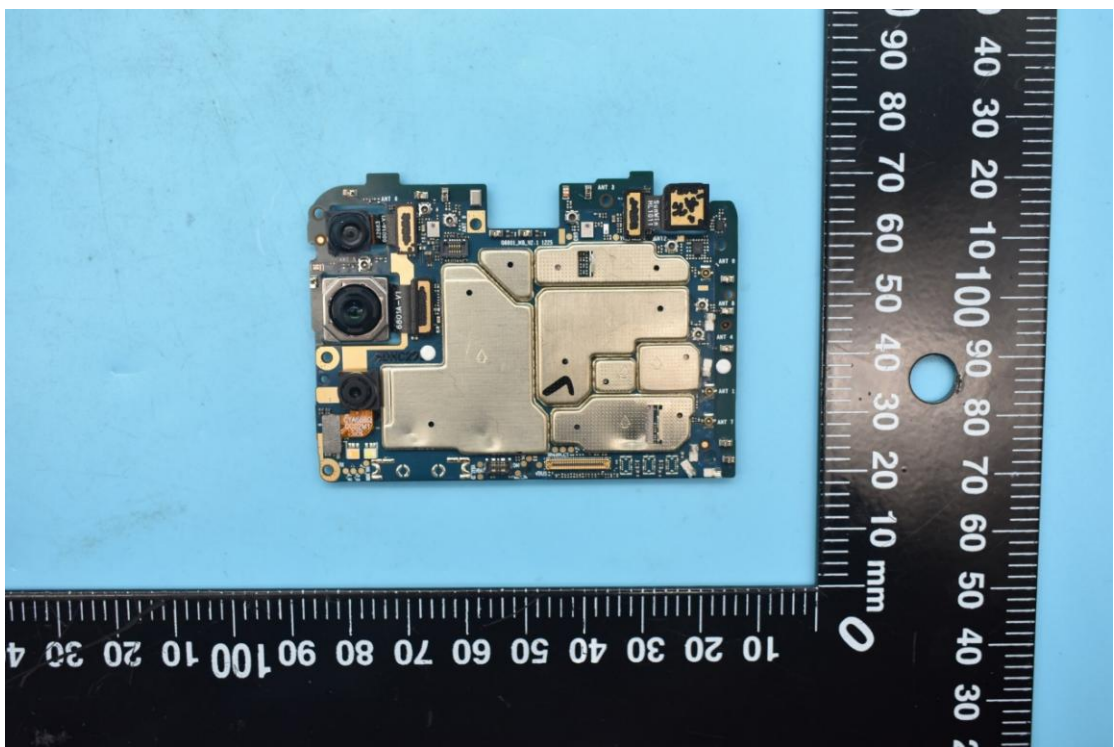

FCC ID:2ABGH-R678EL

Internal Photos

1. EUT uncover view

2. Antenna view