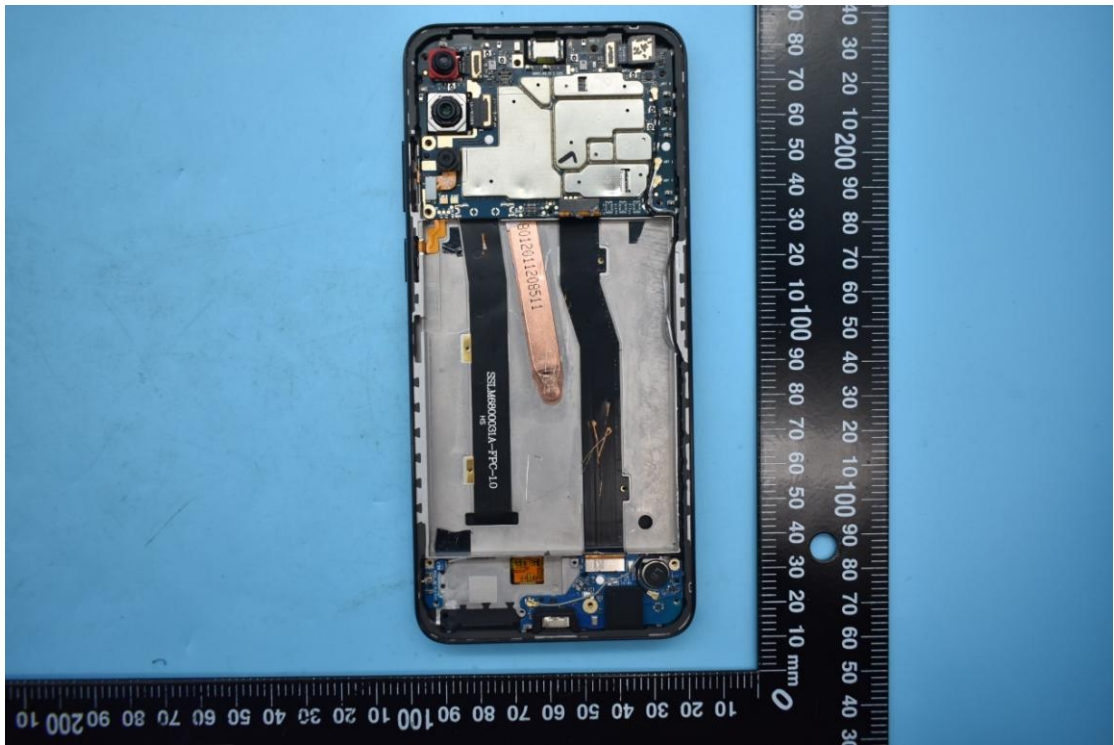

FCC ID:2ABGH-R678EL

Internal Photos

1. EUT uncover view

2. Antenna view