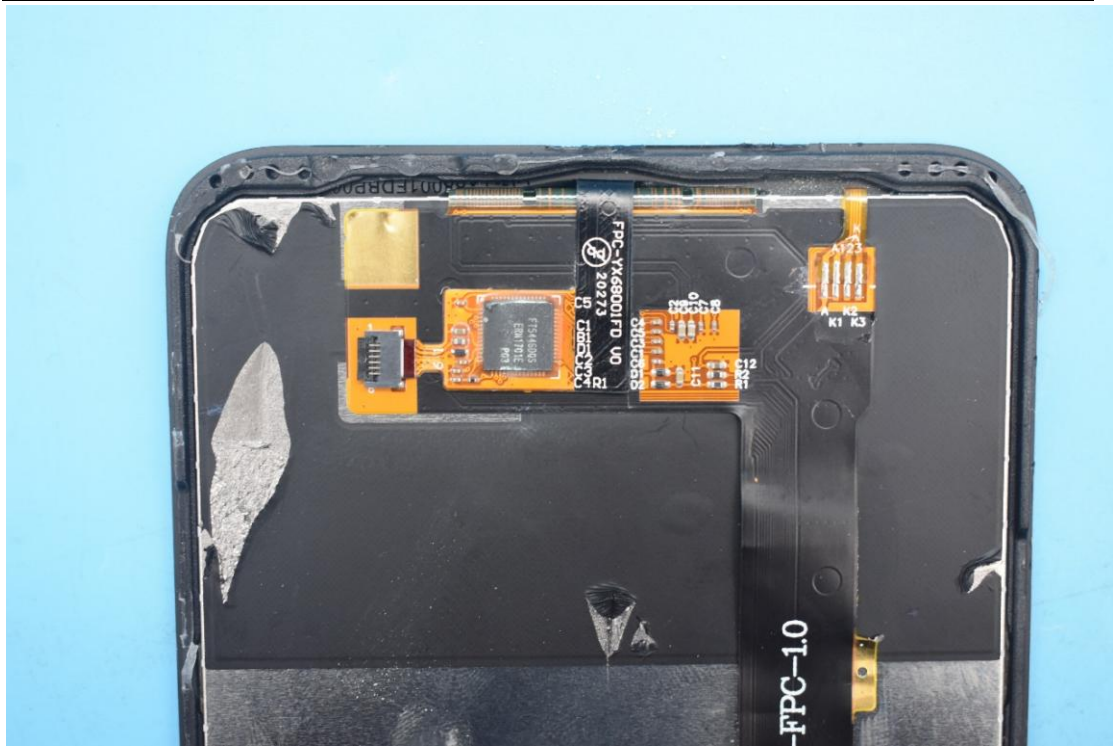

FCC ID:2ABGH-R678EL

Internal Photos

1. EUT uncover view

2. Antenna view