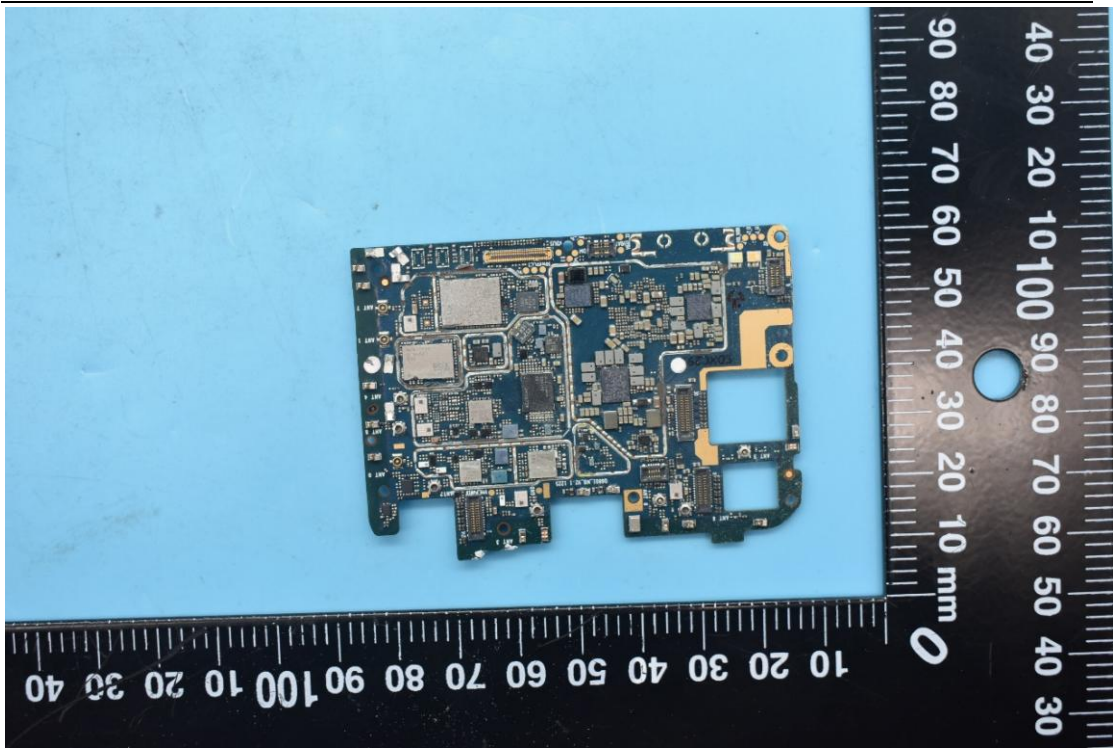

FCC ID:2ABGH-R678EL

Internal Photos

1. EUT uncover view

2. Antenna view