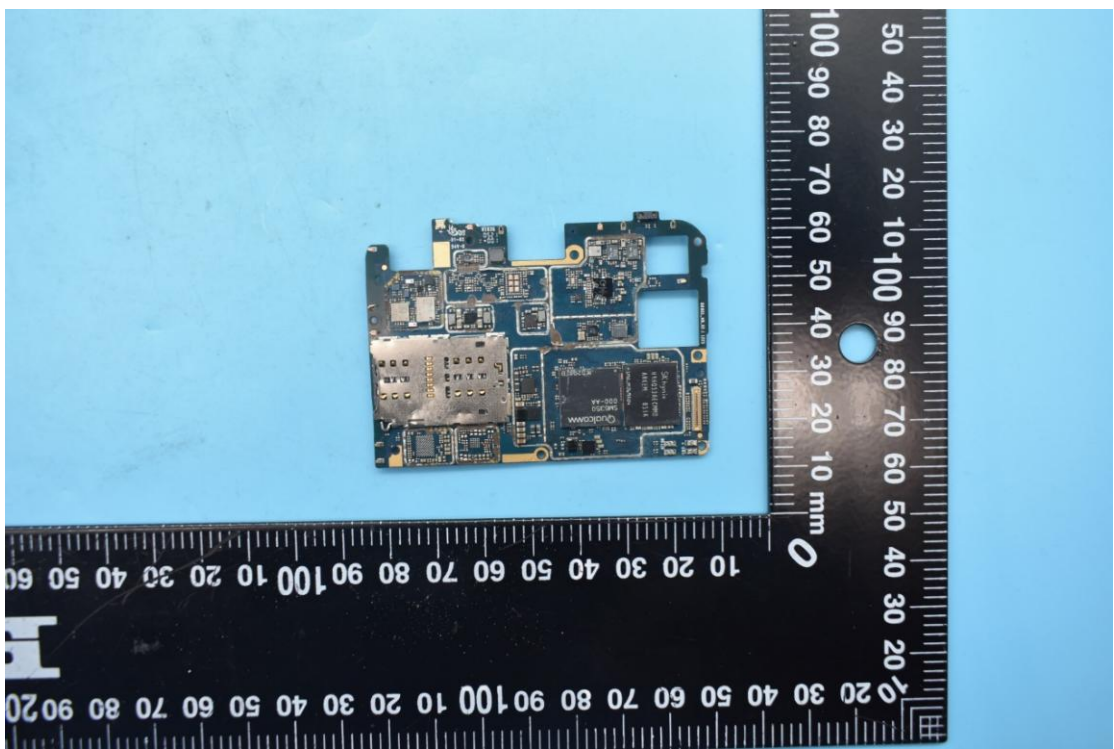

FCC ID:2ABGH-R678EL

Internal Photos

1. EUT uncover view

2. Antenna view