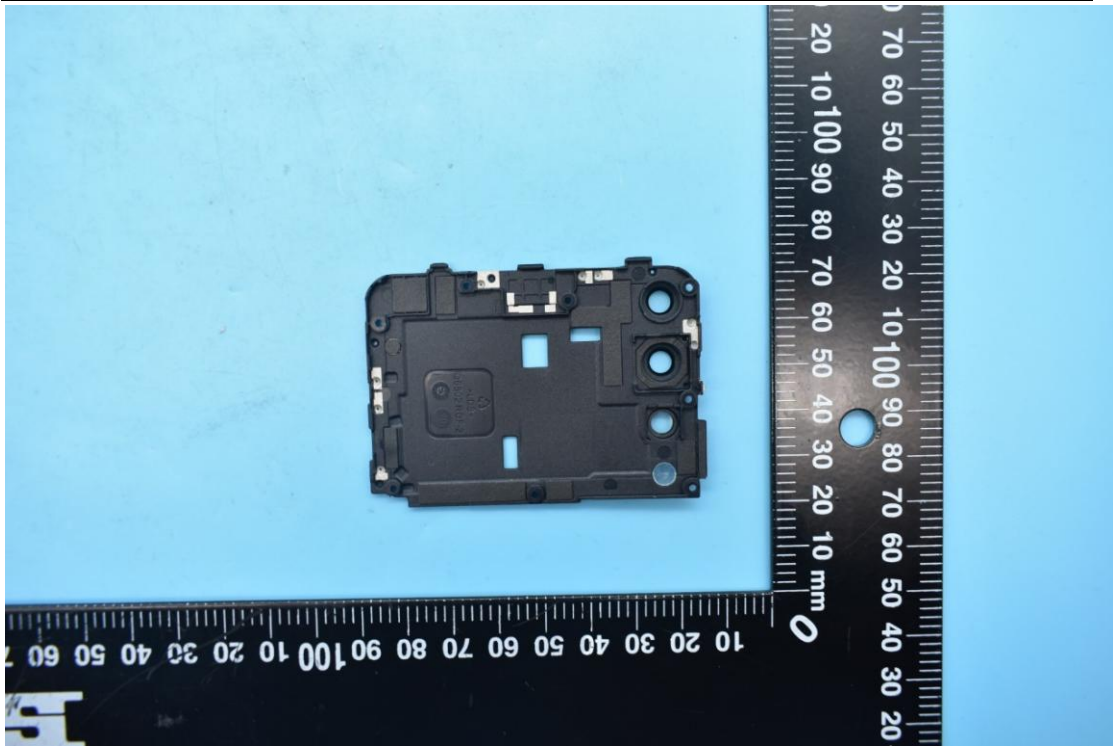

FCC ID:2ABGH-R678EL

Internal Photos

1. EUT uncover view

2. Antenna view