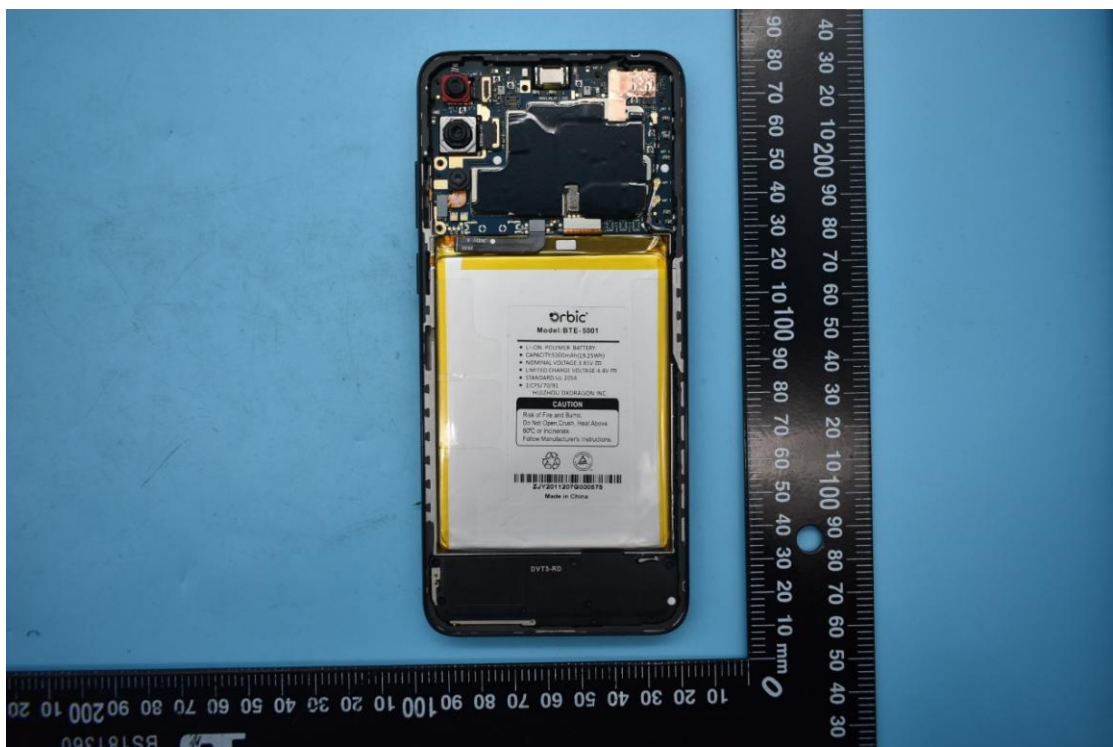

FCC ID:2ABGH-R678EL

Internal Photos

1. EUT uncover view

2. Antenna view