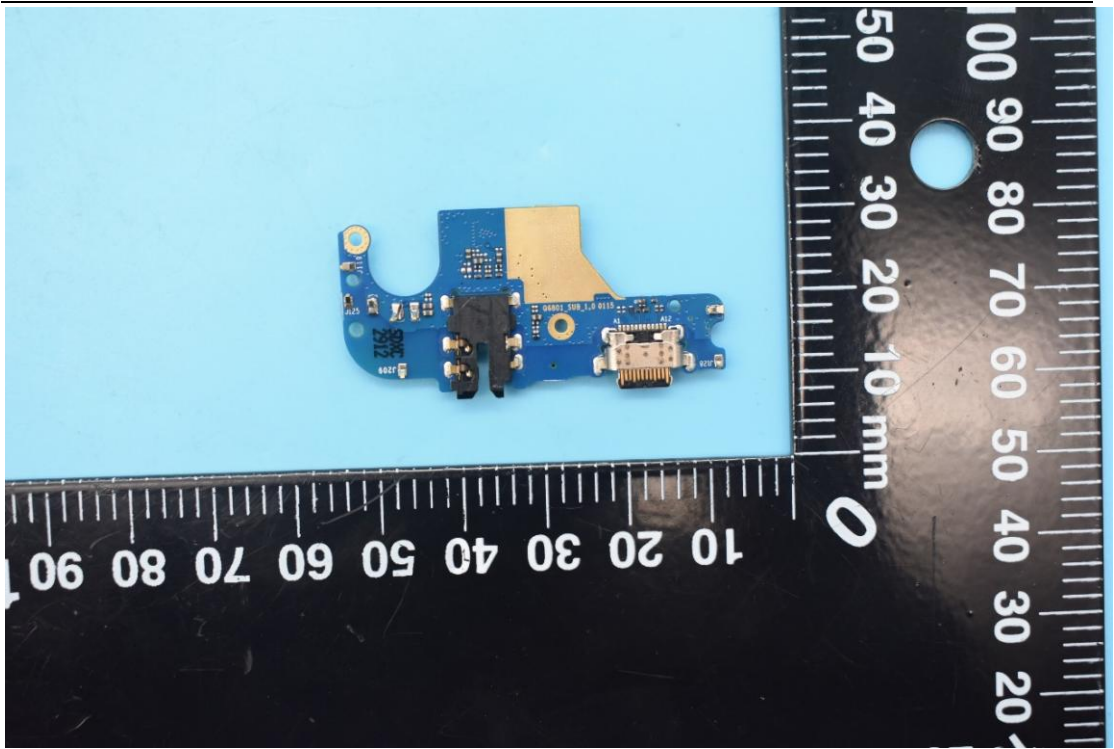

FCC ID:2ABGH-R678EL

Internal Photos

1. EUT uncover view

2. Antenna view