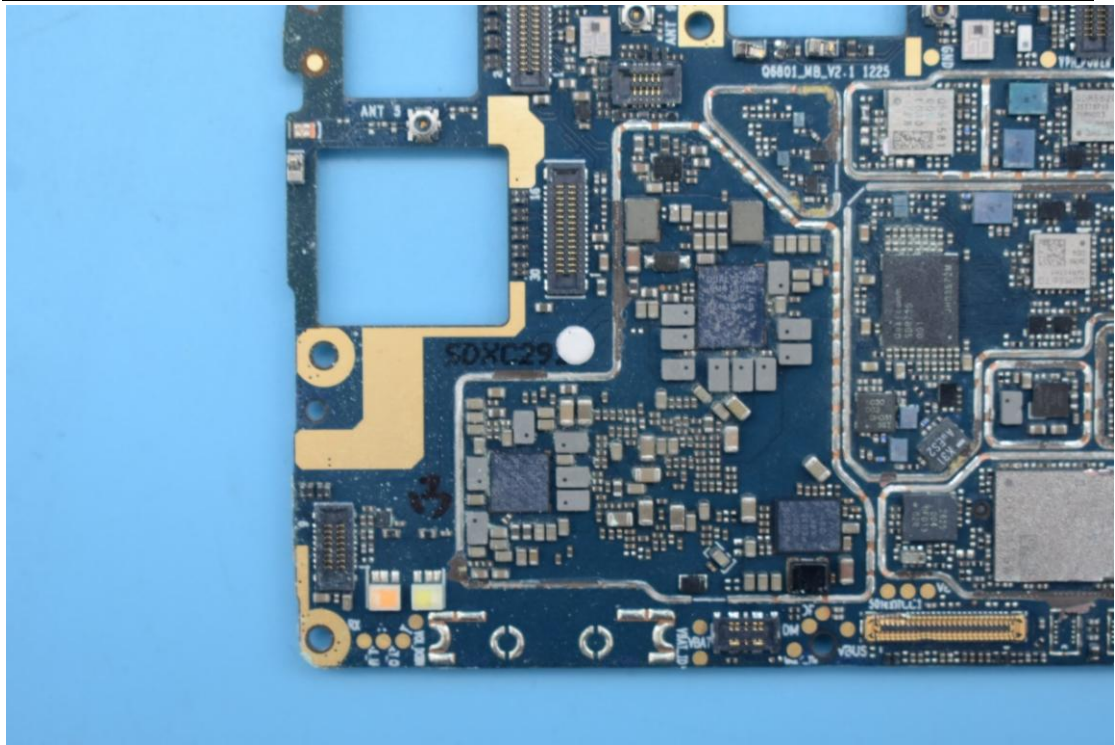

FCC ID:2ABGH-R678EL

Internal Photos

1. EUT uncover view

2. Antenna view