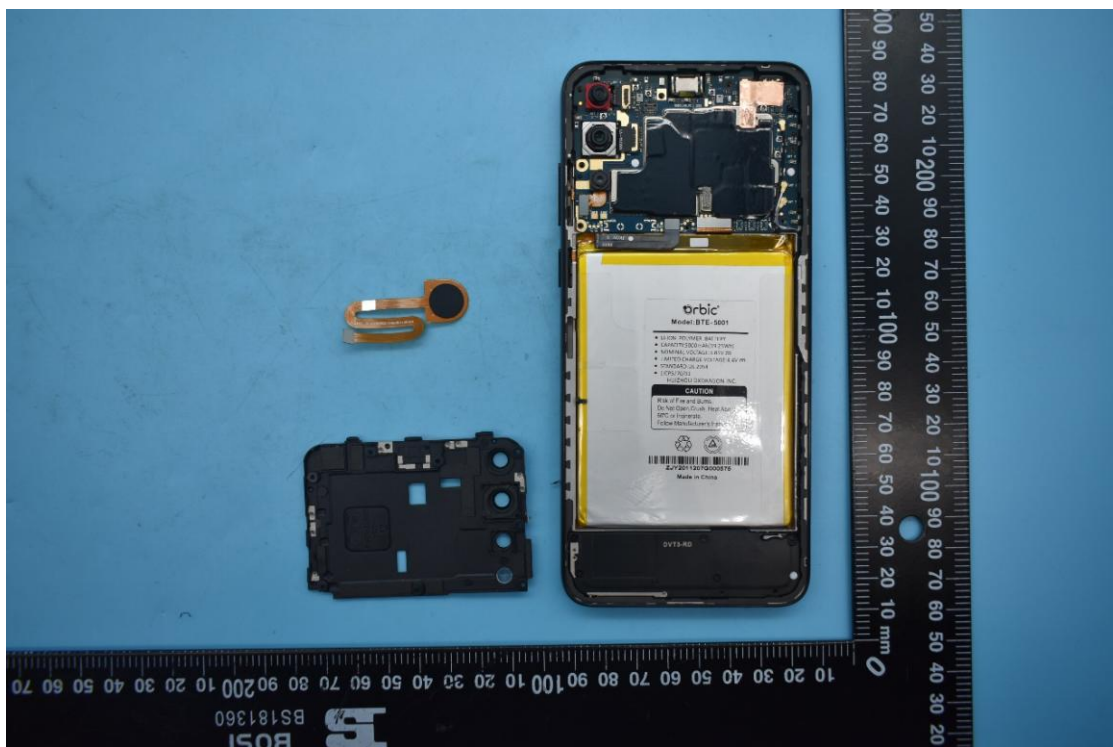

FCC ID:2ABGH-R678EL

Internal Photos

1. EUT uncover view

2. Antenna view