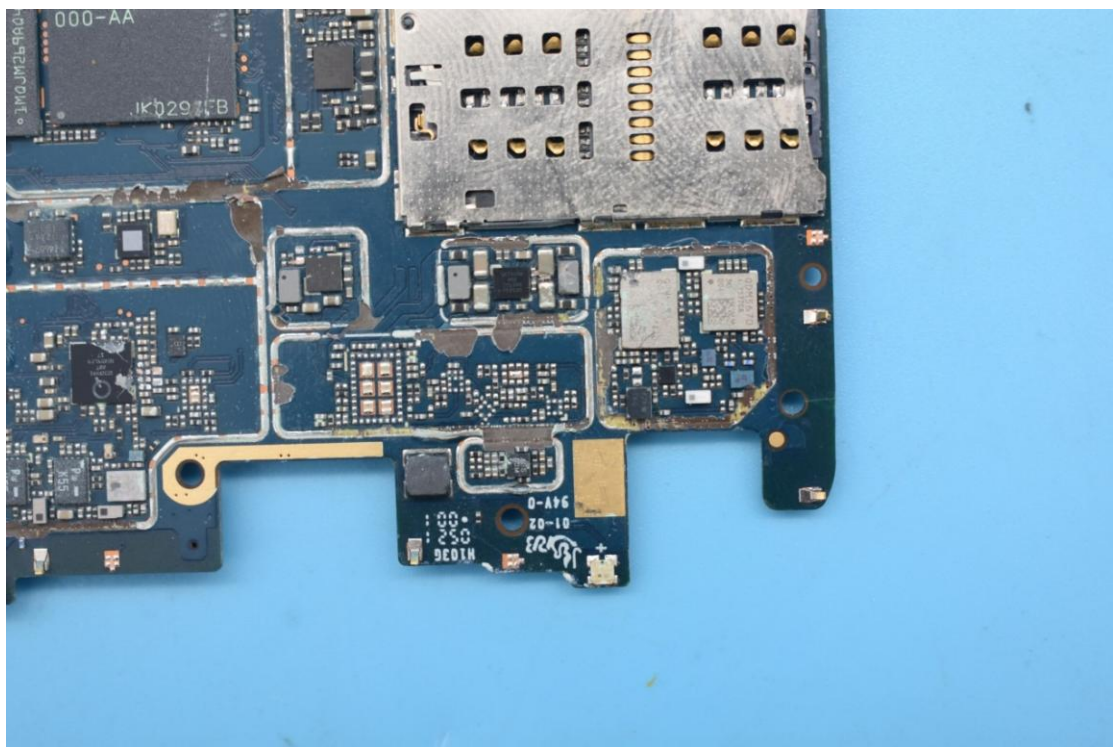

FCC ID:2ABGH-R678EL

Internal Photos

1. EUT uncover view

2. Antenna view