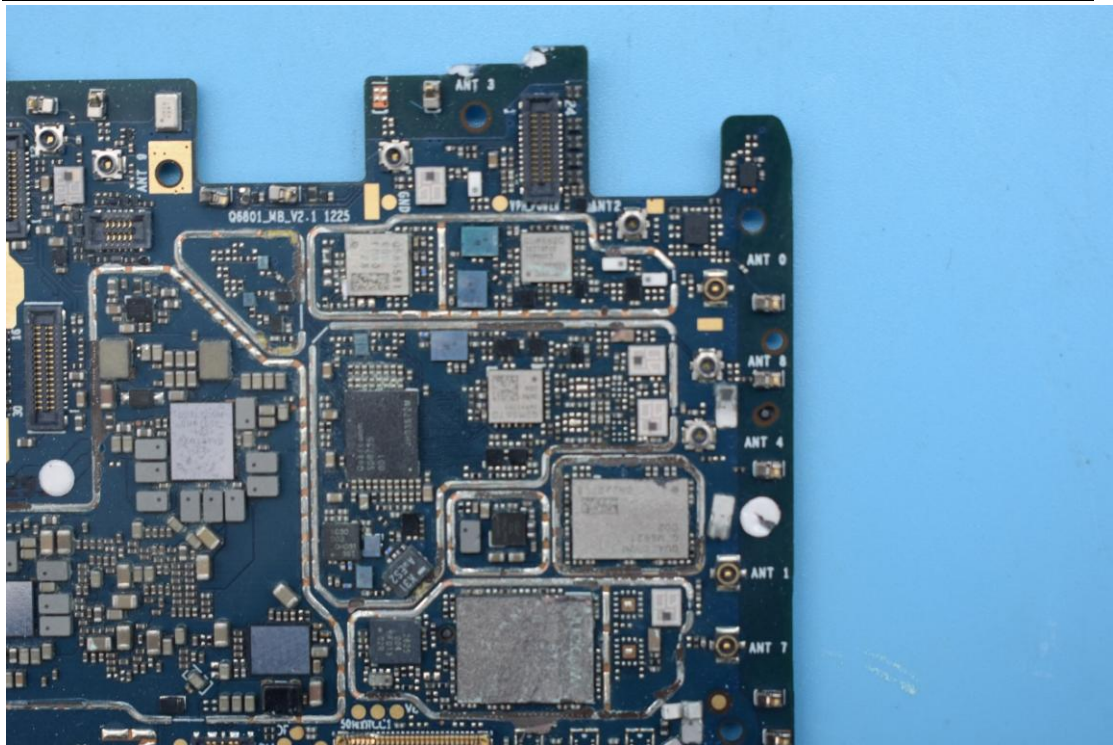

FCC ID:2ABGH-R678EL

Internal Photos

1. EUT uncover view

2. Antenna view