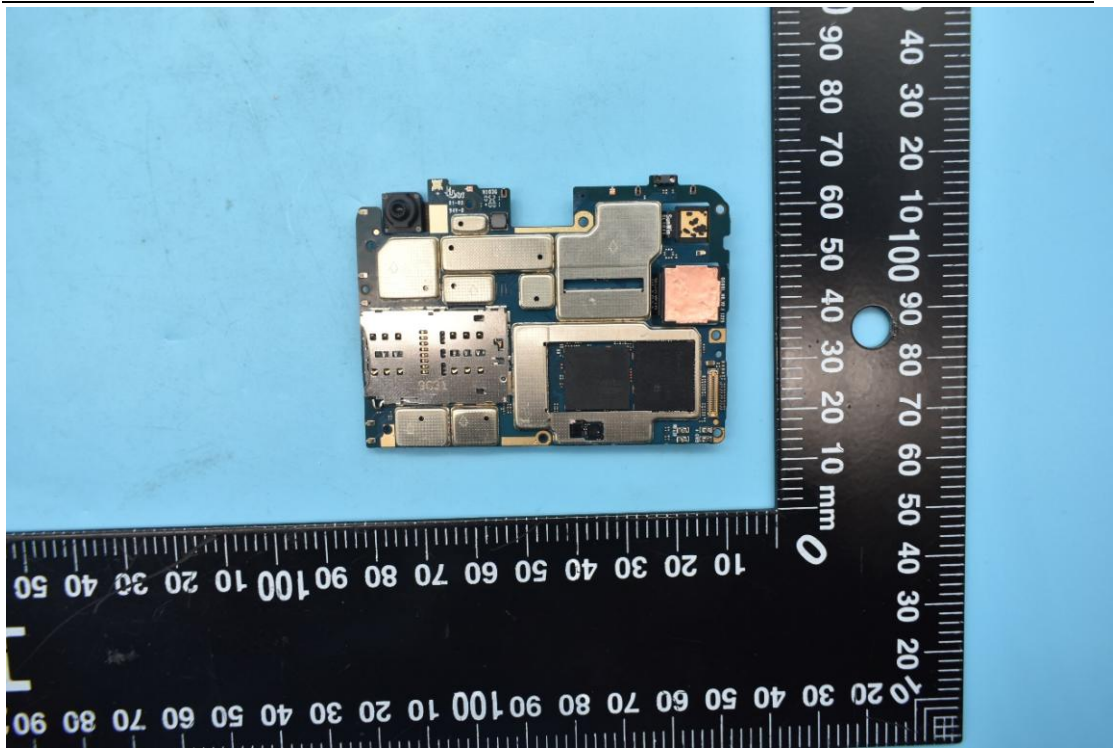

FCC ID:2ABGH-R678EL

Internal Photos

1. EUT uncover view

2. Antenna view