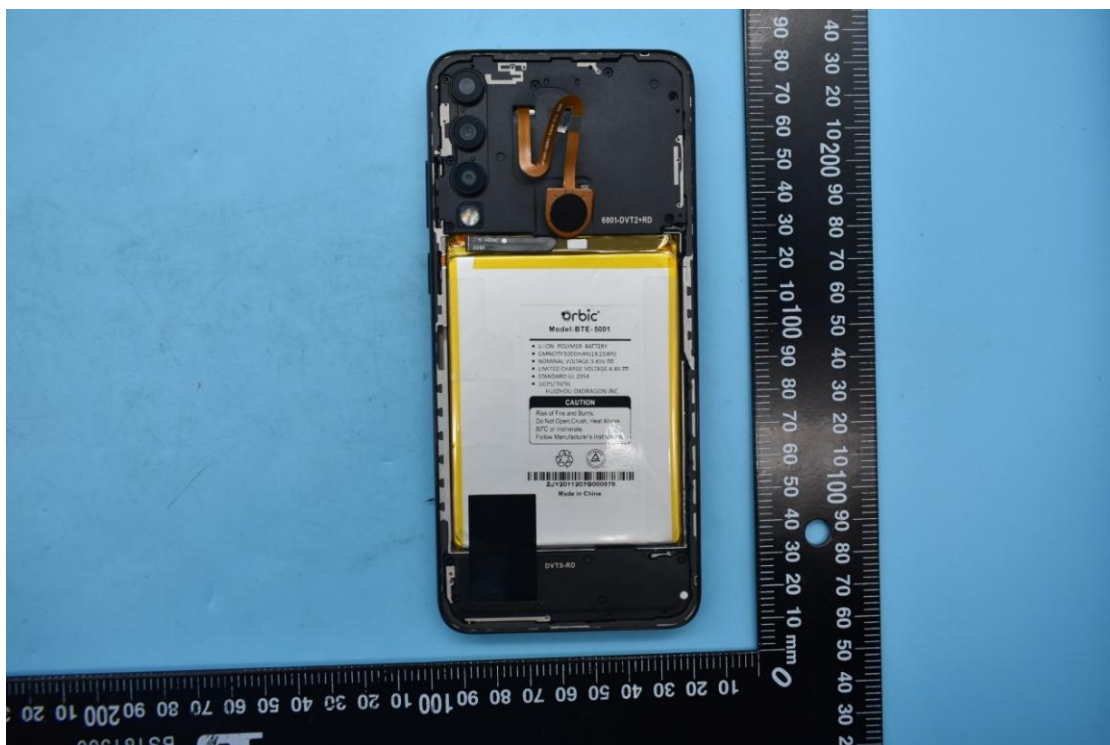

FCC ID:2ABGH-R678EL

Internal Photos

1. EUT uncover view

2. Antenna view