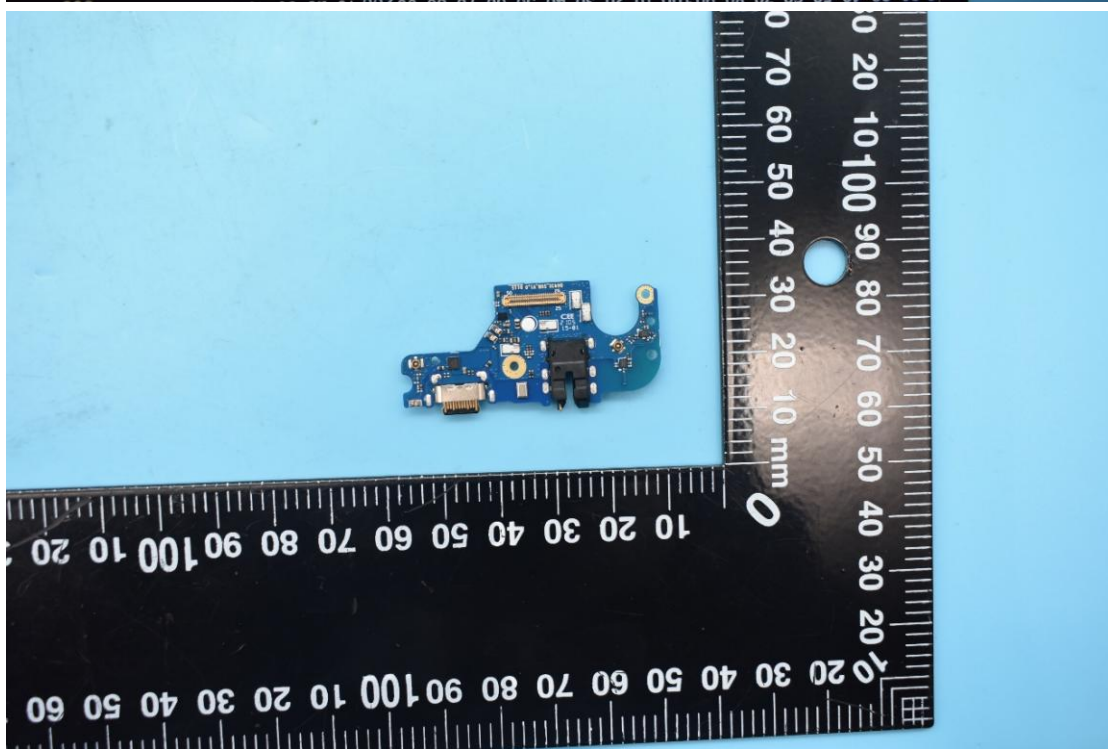

FCC ID:2ABGH-R678EL

Internal Photos

1. EUT uncover view

2. Antenna view