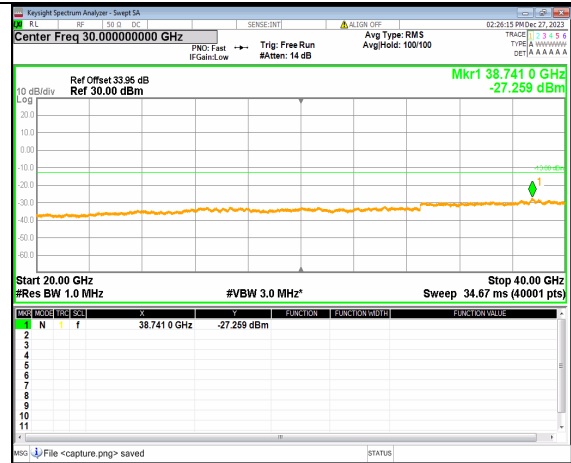

2A_n77(3700-3980MHz) (20GHz-40GHz) 80M DFT-s-OFDM BPSK Inner_1RB_Right High