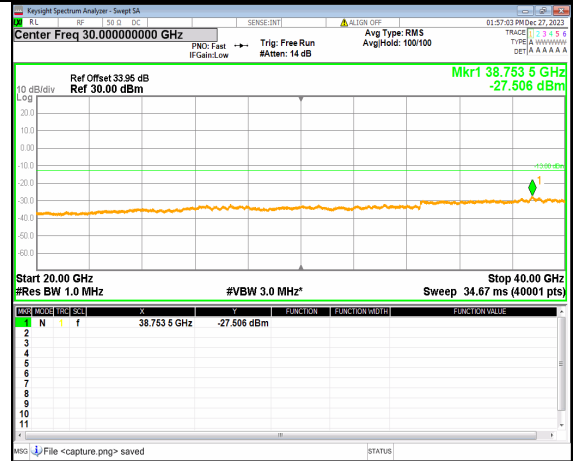

2A_n77(3700-3980MHz) (20GHz-40GHz) 40M DFT-s-OFDM BPSK Inner_1RB_Right High