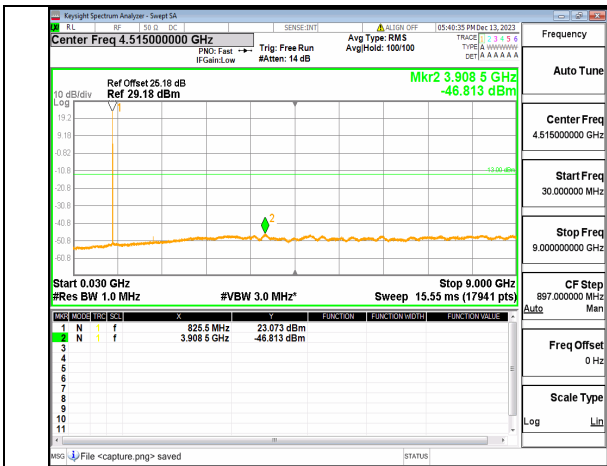

66A\_n5 (30MHz-9GHz) 15M DFT-s-OFDM BPSK Inner\_1RB\_Left High

66A\_n5 (30MHz-9GHz) 15M DFT-s-OFDM BPSK Inner\_1RB\_Right High

66A\_n5 (30MHz-9GHz) 15M DFT-s-OFDM QPSK Inner\_1RB\_Left High

66A\_n5 (30MHz-9GHz) 15M DFT-s-OFDM QPSK Inner\_1RB\_Right High