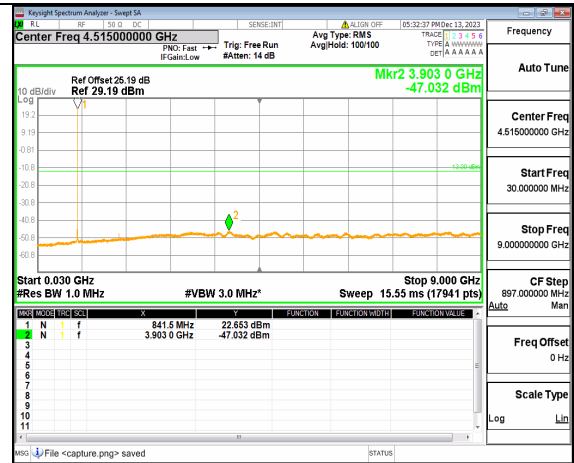

66A_n5 (30MHz-9GHz) 10M DFT-s-OFDM QPSK Inner_1RB_Right Low

66A_n5 (30MHz-9GHz) 10M DFT-s-OFDM BPSK Inner_1RB_Right Mid