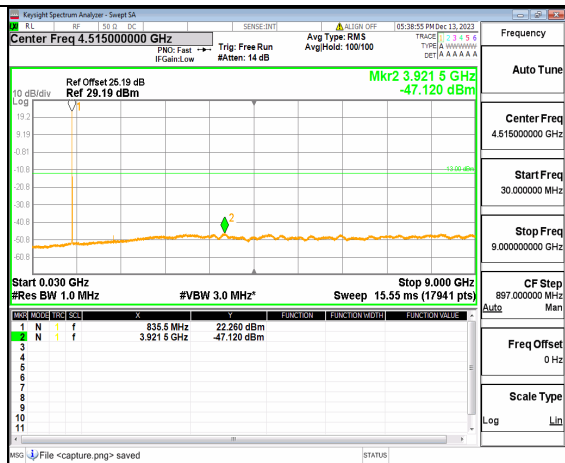

66A\_n5 (30MHz-9GHz) 15M DFT-s-OFDM BPSK Inner\_1RB\_Left Mid

66A\_n5 (30MHz-9GHz) 15M DFT-s-OFDM BPSK Inner\_1RB\_Right Mid

66A\_n5 (30MHz-9GHz) 15M DFT-s-OFDM QPSK Inner\_1RB\_Left Mid

66A\_n5 (30MHz-9GHz) 15M DFT-s-OFDM QPSK Inner\_1RB\_Right Mid