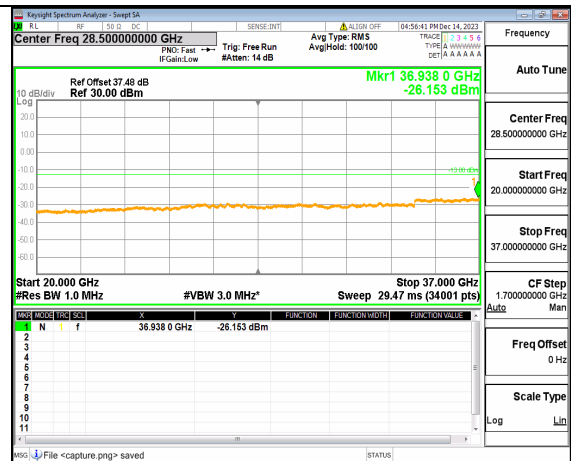

2A_n77(3450-3650MHz) (20GHz-37GHz) 20M DFT-s-OFDM QPSK Inner_1RB_Left Mid

2A_n77(3450-3650MHz) (20GHz-37GHz) 20M DFT-s-OFDM QPSK Inner_1RB_Right Mid