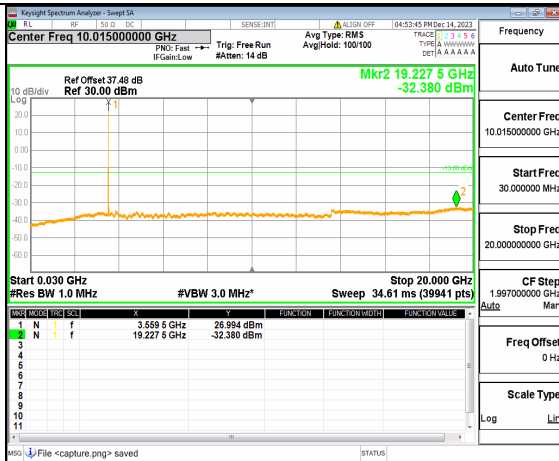

2A_n77(3450-3650MHz) (30MHz-20GHz) 20M DFT-s-OFDM BPSK Inner_1RB_Left Mid

2A_n77(3450-3650MHz) (30MHz-20GHz) 20M DFT-s-OFDM BPSK Inner_1RB_Right Mid