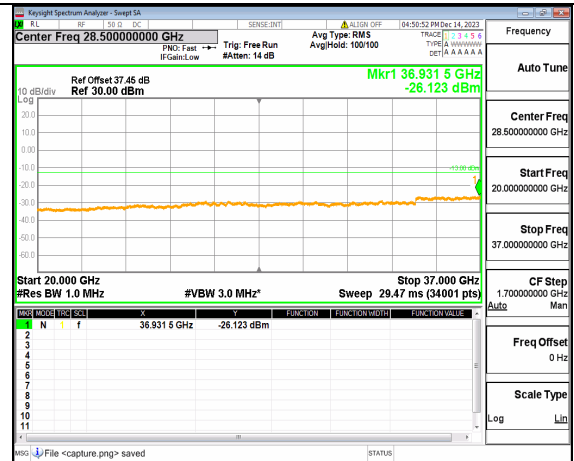

2A_n77(3450-3650MHz) (20GHz-37GHz) 20M DFT-s-OFDM BPSK Inner_1RB_Right Low

2A_n77(3450-3650MHz) (20GHz-37GHz) 20M DFT-s-OFDM QPSK Inner_1RB_Left Low