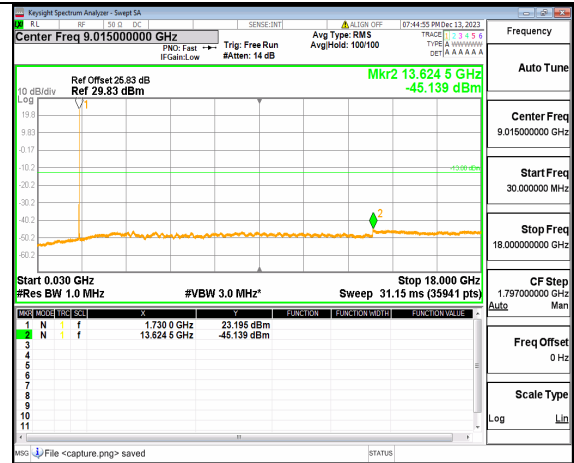

2A_n66 (30MHz-18GHz) 15M DFT-s-OFDM QPSK Inner_1RB_Right High

2A_n66 (30MHz-18GHz) 20M DFT-s-OFDM BPSK Inner_1RB_Right Low