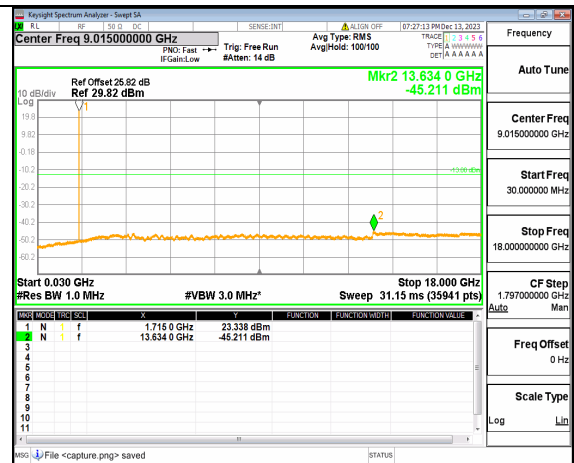

2A_n66 (30MHz-18GHz) 5M DFT-s-OFDM BPSK Inner_1RB_Right Low

2A_n66 (30MHz-18GHz) 5M DFT-s-OFDM QPSK Inner_1RB_Right Low