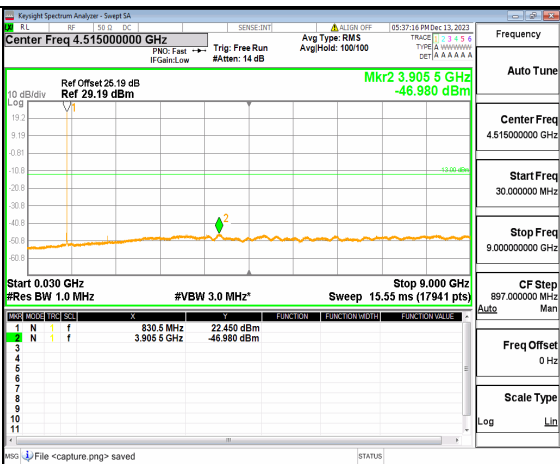

66A\_n5 (30MHz-9GHz) 15M DFT-s-OFDM BPSK Inner\_1RB\_Left Low

66A\_n5 (30MHz-9GHz) 15M DFT-s-OFDM BPSK Inner\_1RB\_Right Low

66A\_n5 (30MHz-9GHz) 15M DFT-s-OFDM QPSK Inner\_1RB\_Left Low

66A\_n5 (30MHz-9GHz) 15M DFT-s-OFDM QPSK Inner\_1RB\_Right Low