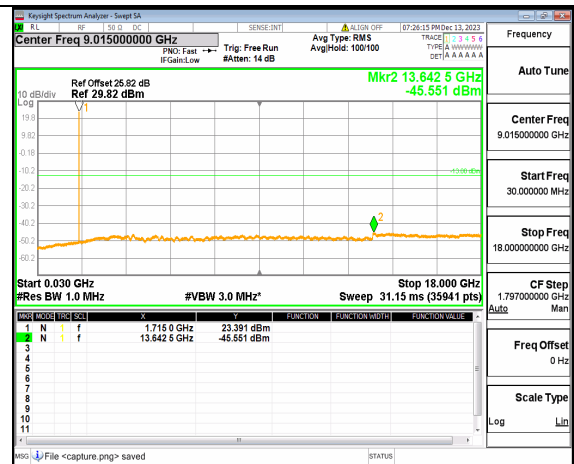

66A_n5 (30MHz-9GHz) 20M DFT-s-OFDM QPSK Inner_1RB_Right High

2A_n66 (30MHz-18GHz) 5M DFT-s-OFDM BPSK Inner_1RB_Right Low