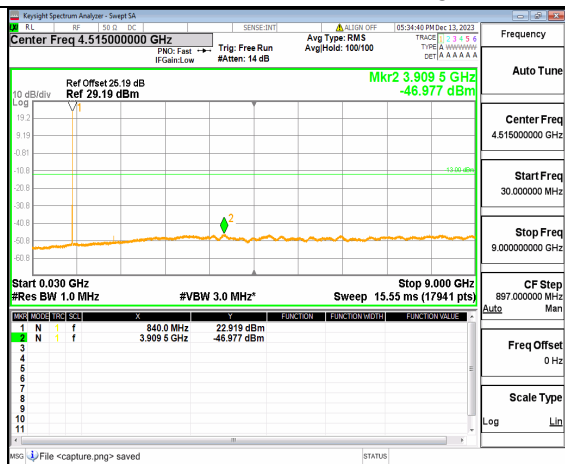

66A_n5 (30MHz-9GHz) 10M DFT-s-OFDM BPSK Inner_1RB_Left High

66A_n5 (30MHz-9GHz) 10M DFT-s-OFDM QPSK Inner_1RB_Left High