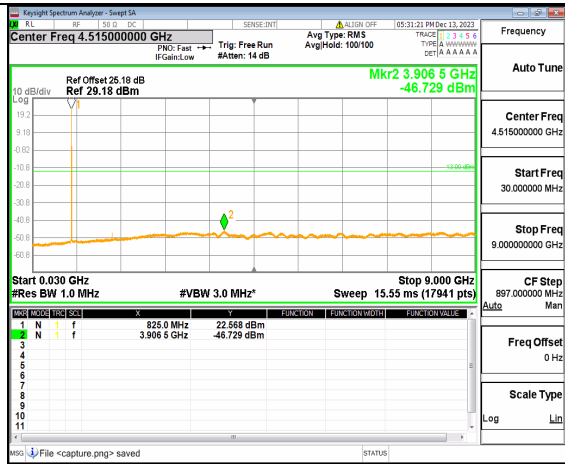

66A\_n5 (30MHz-9GHz) 10M DFT-s-OFDM BPSK Inner\_1RB\_Left Low

66A\_n5 (30MHz-9GHz) 10M DFT-s-OFDM BPSK Inner\_1RB\_Right Low

66A\_n5 (30MHz-9GHz) 10M DFT-s-OFDM QPSK Inner\_1RB\_Left Low

66A\_n5 (30MHz-9GHz) 10M DFT-s-OFDM QPSK Inner\_1RB\_Right Low