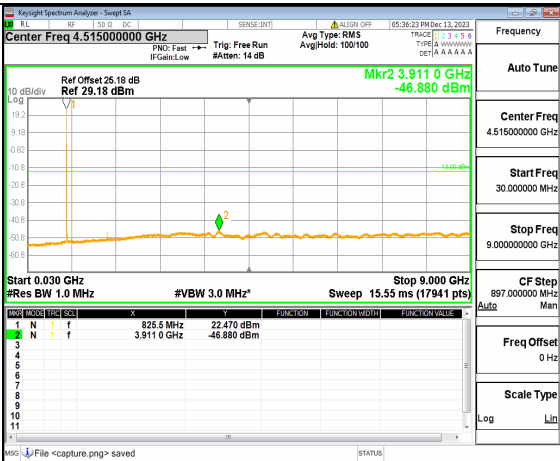

66A_n5 (30MHz-9GHz) 15M DFT-s-OFDM BPSK Inner_1RB_Left Low

66A_n5 (30MHz-9GHz) 15M DFT-s-OFDM QPSK Inner_1RB_Left Low