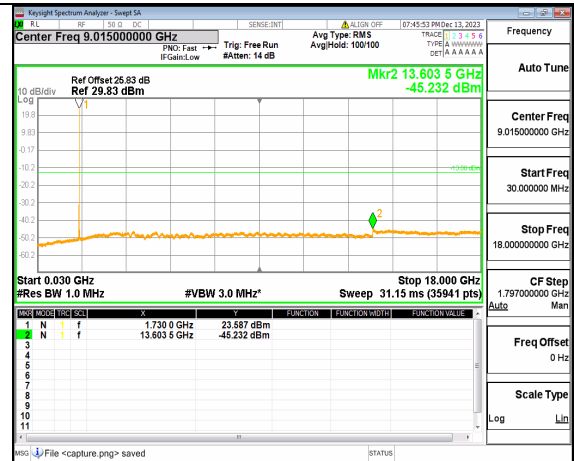

2A_n66 (30MHz-18GHz) 20M DFT-s-OFDM BPSK Inner_1RB_Right Low

2A_n66 (30MHz-18GHz) 20M DFT-s-OFDM QPSK Inner_1RB_Right Low