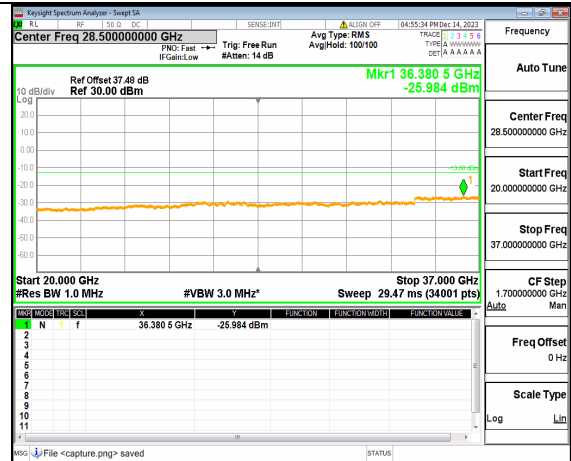

2A_n77(3450-3650MHz) (20GHz-37GHz) 20M DFT-s-OFDM BPSK Inner_1RB_Right Mid

2A_n77(3450-3650MHz) (20GHz-37GHz) 20M DFT-s-OFDM QPSK Inner_1RB_Left Mid