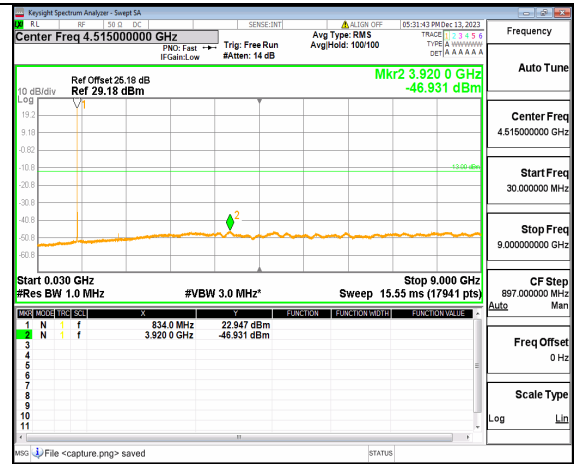

66A\_n5 (30MHz-9GHz) 10M DFT-s-OFDM BPSK Inner\_1RB\_Left Low

66A\_n5 (30MHz-9GHz) 10M DFT-s-OFDM BPSK Inner\_1RB\_Right Low

66A\_n5 (30MHz-9GHz) 10M DFT-s-OFDM QPSK Inner\_1RB\_Left Low

66A\_n5 (30MHz-9GHz) 10M DFT-s-OFDM QPSK Inner\_1RB\_Right Low