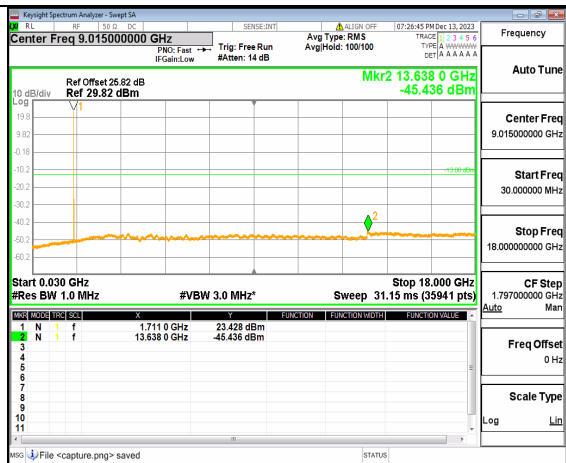

2A_n66 (30MHz-18GHz) 5M DFT-s-OFDM BPSK Inner_1RB_Left Low

2A_n66 (30MHz-18GHz) 5M DFT-s-OFDM QPSK Inner_1RB_Left Low