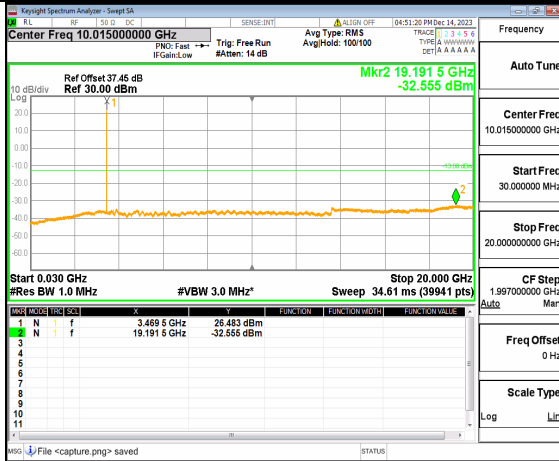

2A_n77(3450-3650MHz) (30MHz-20GHz) 20M DFT-s-OFDM QPSK Inner_1RB_Right Low