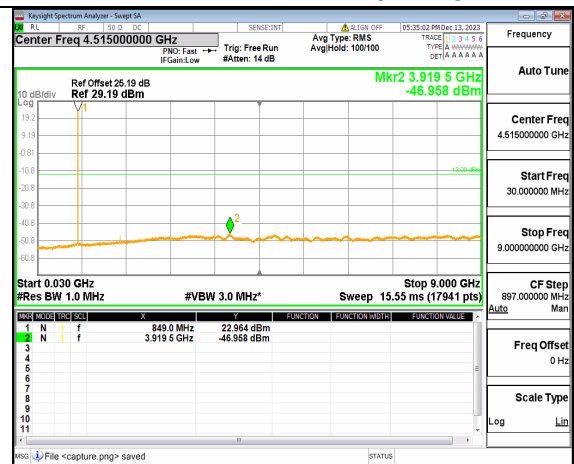

66A_n5 (30MHz-9GHz) 10M DFT-s-OFDM BPSK Inner_1RB_Right High

66A_n5 (30MHz-9GHz) 10M DFT-s-OFDM QPSK Inner_1RB_Right High