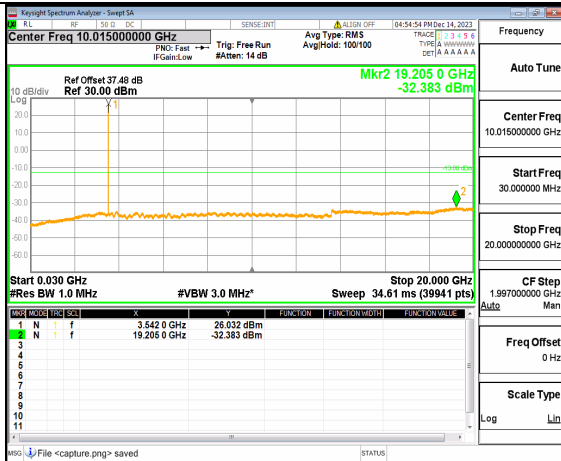

2A_n77(3450-3650MHz) (30MHz-20GHz) 20M DFT-s-OFDM QPSK Inner_1RB_Left Mid