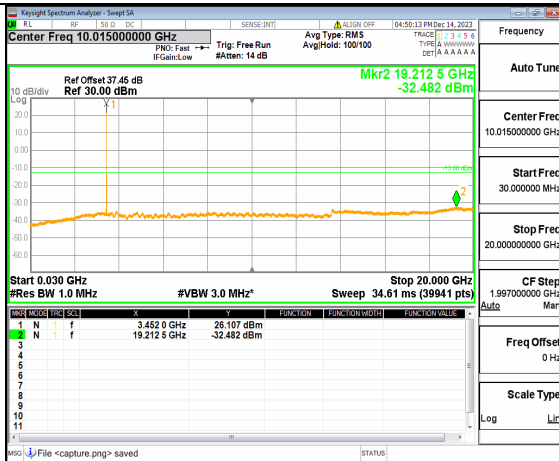

2A_n77(3450-3650MHz) (30MHz-20GHz) 20M DFT-s-OFDM BPSK Inner_1RB_Right Low

2A_n77(3450-3650MHz) (30MHz-20GHz) 20M DFT-s-OFDM QPSK Inner_1RB_Left Low