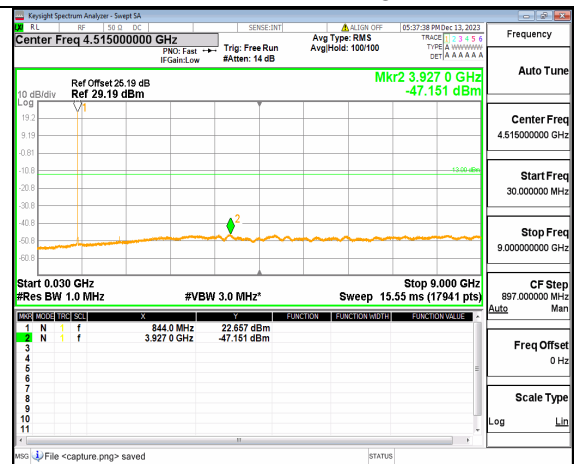

66A_n5 (30MHz-9GHz) 15M DFT-s-OFDM QPSK Inner_1RB_Right Low

66A_n5 (30MHz-9GHz) 15M DFT-s-OFDM BPSK Inner_1RB_Right Mid