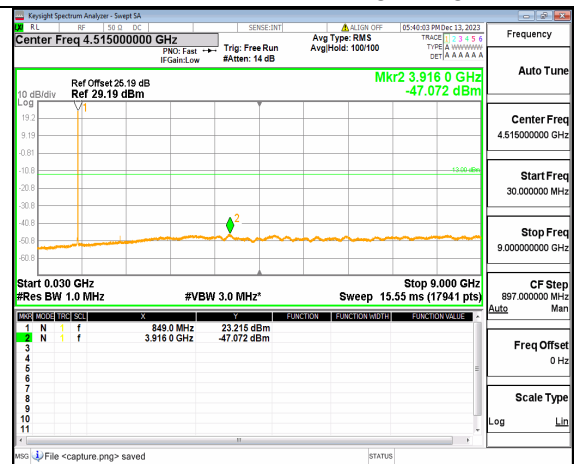

66A_n5 (30MHz-9GHz) 15M DFT-s-OFDM BPSK Inner_1RB_Right High

66A_n5 (30MHz-9GHz) 15M DFT-s-OFDM QPSK Inner_1RB_Right High