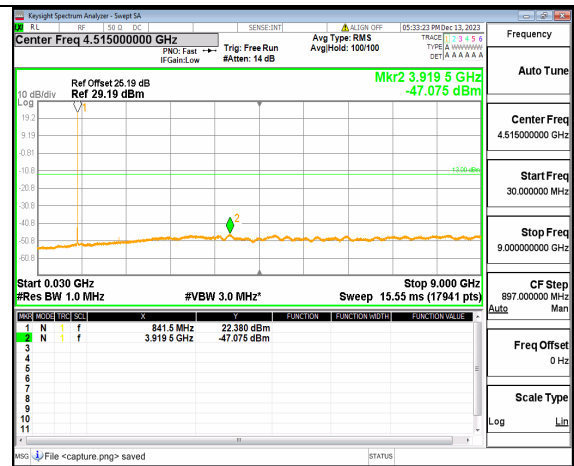

66A_n5 (30MHz-9GHz) 10M DFT-s-OFDM BPSK Inner_1RB_Right Mid

66A_n5 (30MHz-9GHz) 10M DFT-s-OFDM QPSK Inner_1RB_Right Mid