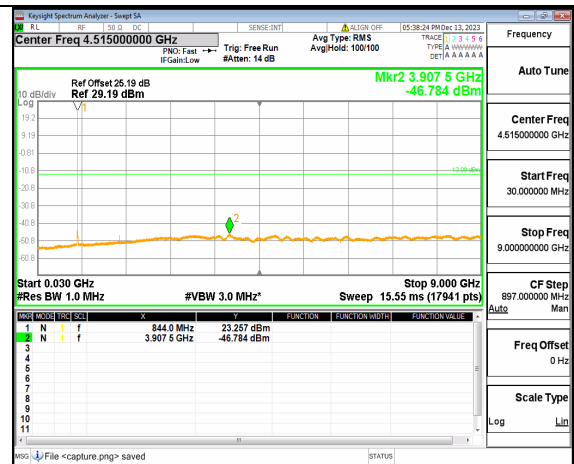

66A_n5 (30MHz-9GHz) 15M DFT-s-OFDM BPSK Inner_1RB_Right Mid

66A_n5 (30MHz-9GHz) 15M DFT-s-OFDM QPSK Inner_1RB_Right Mid