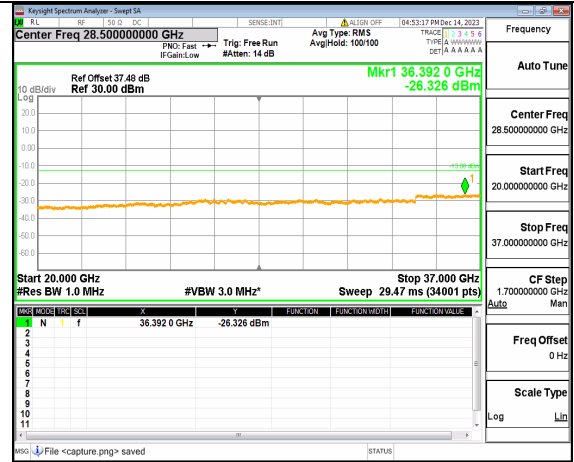

2A_n77(3450-3650MHz) (20GHz-37GHz) 20M DFT-s-OFDM QPSK Inner_1RB_Right Low

2A_n77(3450-3650MHz) (20GHz-37GHz) 20M DFT-s-OFDM BPSK Inner_1RB_Left Mid