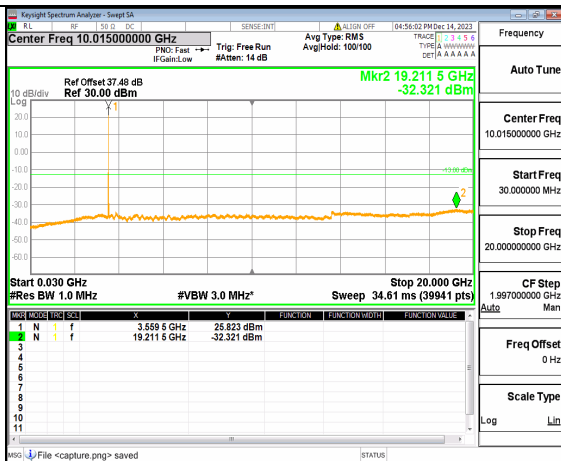

2A_n77(3450-3650MHz) (30MHz-20GHz) 20M DFT-s-OFDM QPSK Inner_1RB_Left Mid

2A_n77(3450-3650MHz) (30MHz-20GHz) 20M DFT-s-OFDM QPSK Inner_1RB_Right Mid