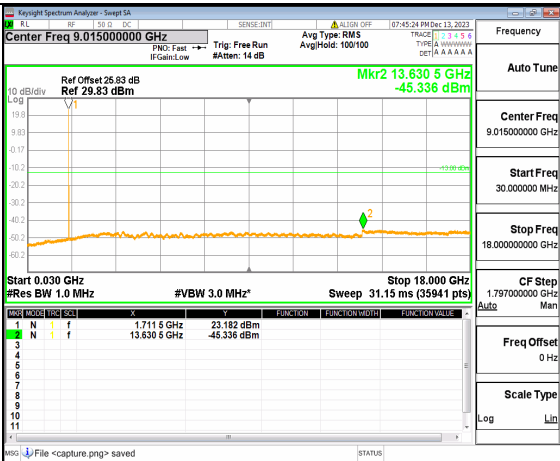

2A_n66 (30MHz-18GHz) 20M DFT-s-OFDM BPSK Inner_1RB_Left Low

2A_n66 (30MHz-18GHz) 20M DFT-s-OFDM QPSK Inner_1RB_Left Low