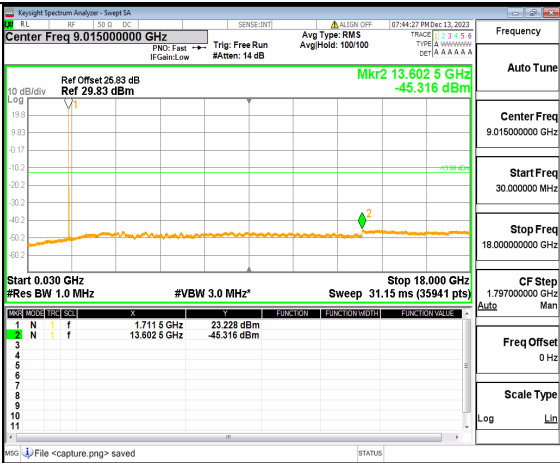

2A\_n66 (30MHz-18GHz) 15M DFT-s-OFDM BPSK Inner\_1RB\_Left High

2A\_n66 (30MHz-18GHz) 15M DFT-s-OFDM BPSK Inner\_1RB\_Right High

2A\_n66 (30MHz-18GHz) 15M DFT-s-OFDM QPSK Inner\_1RB\_Left High

2A\_n66 (30MHz-18GHz) 15M DFT-s-OFDM QPSK Inner\_1RB\_Right High