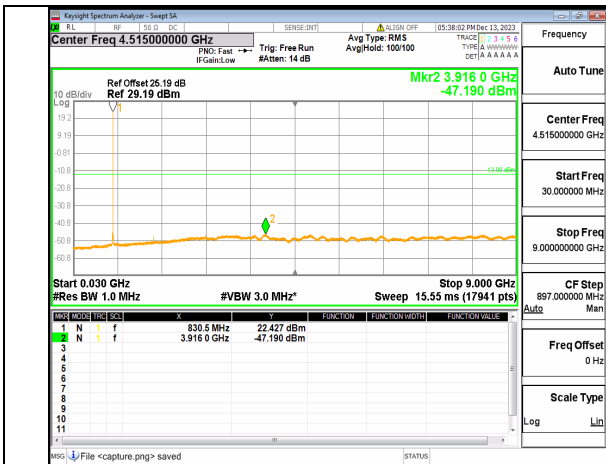

66A_n5 (30MHz-9GHz) 15M DFT-s-OFDM QPSK Inner_1RB_Left Mid