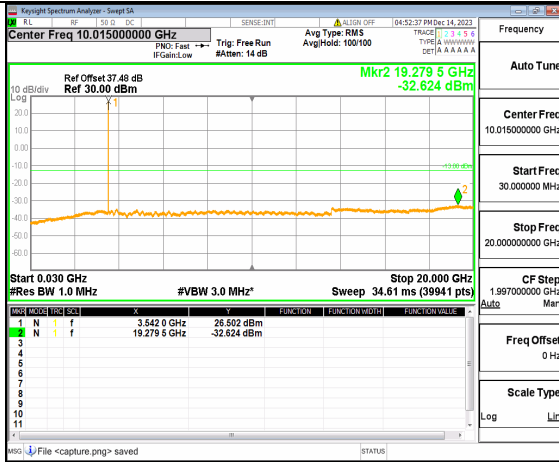

2A_n77(3450-3650MHz) (30MHz-20GHz) 20M DFT-s-OFDM QPSK Inner_1RB_Right Low

2A_n77(3450-3650MHz) (30MHz-20GHz) 20M DFT-s-OFDM BPSK Inner_1RB_Left Mid