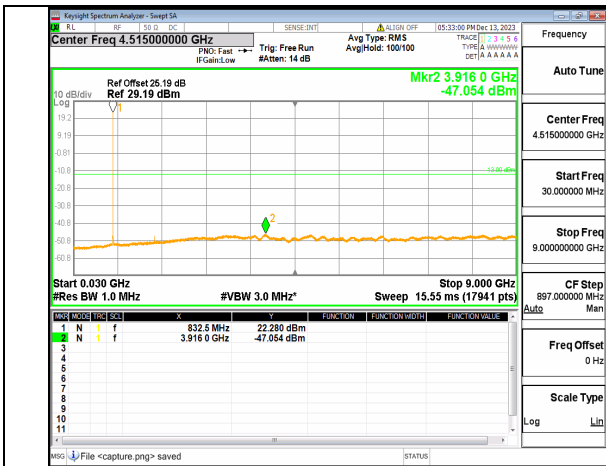

66A_n5 (30MHz-9GHz) 10M DFT-s-OFDM QPSK Inner_1RB_Left Mid