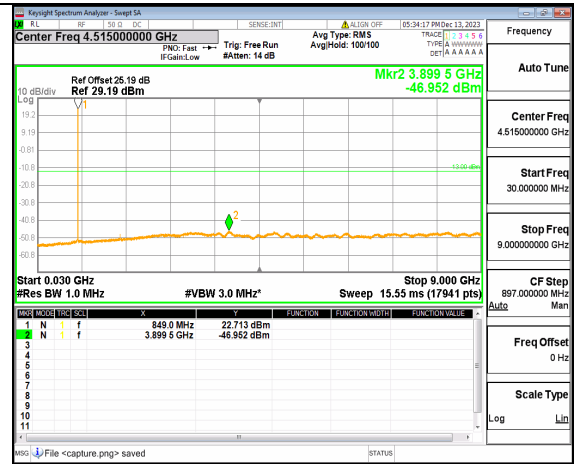

66A_n5 (30MHz-9GHz) 10M DFT-s-OFDM QPSK Inner_1RB_Right Mid

66A_n5 (30MHz-9GHz) 10M DFT-s-OFDM BPSK Inner_1RB_Right High