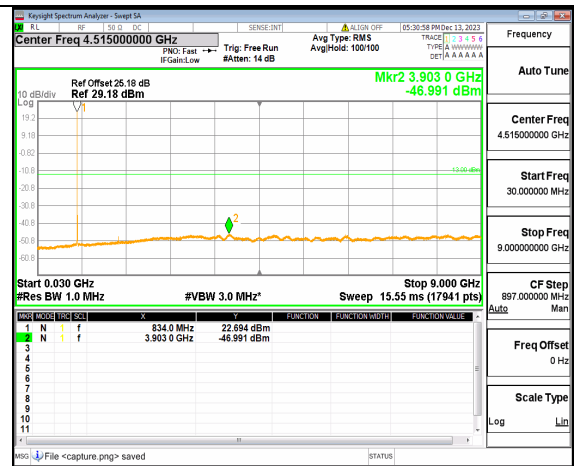

66A\_n5 (30MHz-9GHz) 10M DFT-s-OFDM BPSK Inner\_1RB\_Left Low

66A\_n5 (30MHz-9GHz) 10M DFT-s-OFDM BPSK Inner\_1RB\_Right Low

66A\_n5 (30MHz-9GHz) 10M DFT-s-OFDM QPSK Inner\_1RB\_Left Low

66A\_n5 (30MHz-9GHz) 10M DFT-s-OFDM QPSK Inner\_1RB\_Right Low