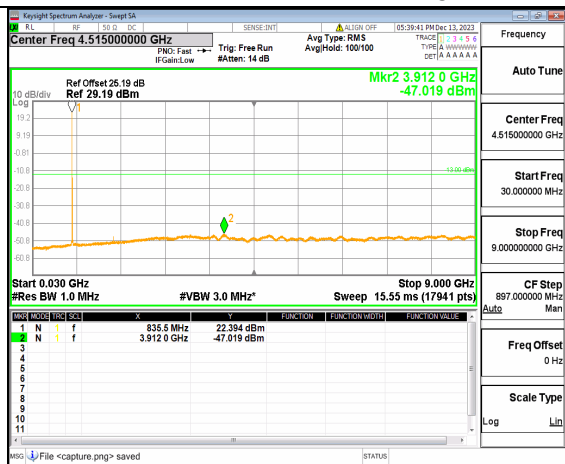

66A_n5 (30MHz-9GHz) 15M DFT-s-OFDM BPSK Inner_1RB_Left High

66A_n5 (30MHz-9GHz) 15M DFT-s-OFDM QPSK Inner_1RB_Left High