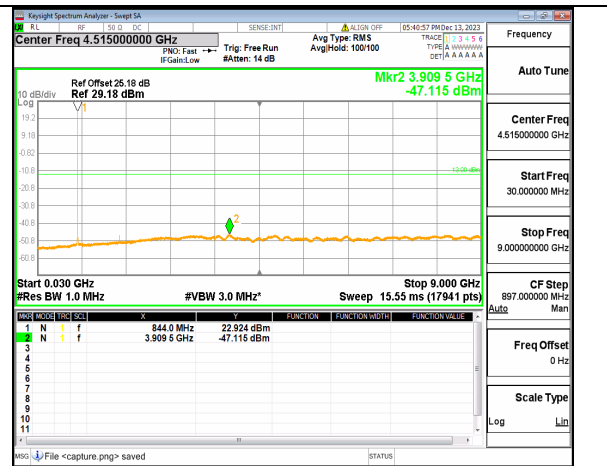

66A_n5 (30MHz-9GHz) 15M DFT-s-OFDM QPSK Inner_1RB_Right High

66A_n5 (30MHz-9GHz) 20M DFT-s-OFDM BPSK Inner_1RB_Right Low