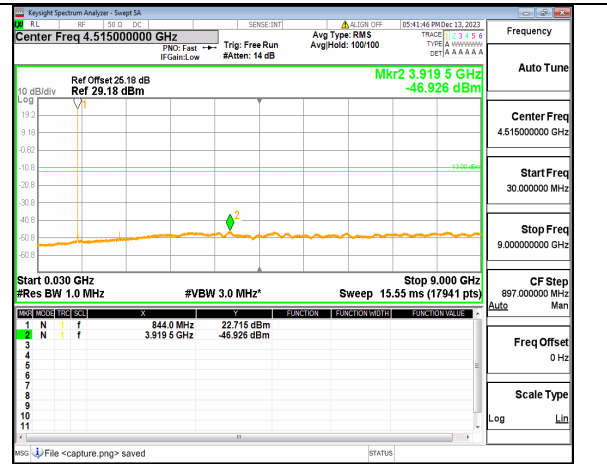

66A_n5 (30MHz-9GHz) 20M DFT-s-OFDM BPSK Inner_1RB_Right Low

66A_n5 (30MHz-9GHz) 20M DFT-s-OFDM QPSK Inner_1RB_Right Low