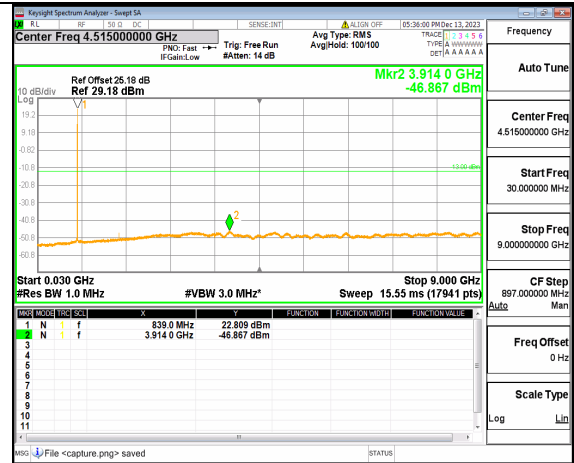

66A_n5 (30MHz-9GHz) 10M DFT-s-OFDM QPSK Inner_1RB_Right High

66A_n5 (30MHz-9GHz) 15M DFT-s-OFDM BPSK Inner_1RB_Right Low