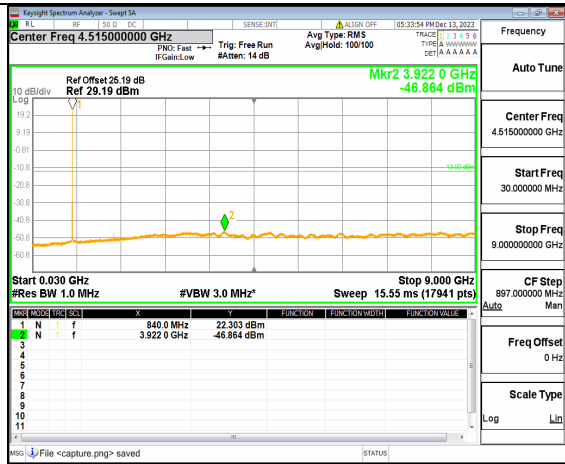

66A\_n5 (30MHz-9GHz) 10M DFT-s-OFDM BPSK Inner\_1RB\_Left Mid

66A\_n5 (30MHz-9GHz) 10M DFT-s-OFDM BPSK Inner\_1RB\_Right Mid

66A\_n5 (30MHz-9GHz) 10M DFT-s-OFDM QPSK Inner\_1RB\_Left Mid

66A\_n5 (30MHz-9GHz) 10M DFT-s-OFDM QPSK Inner\_1RB\_Right Mid