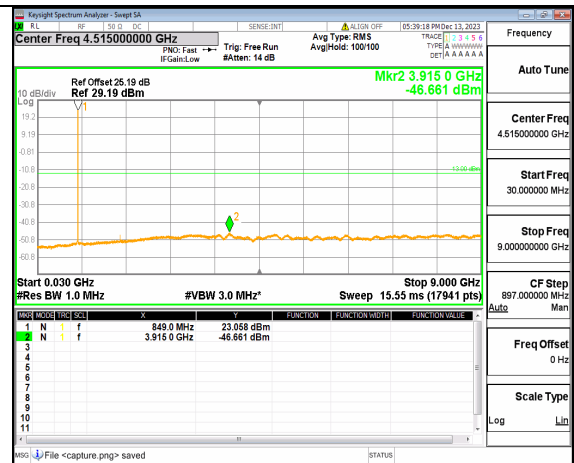

66A_n5 (30MHz-9GHz) 15M DFT-s-OFDM QPSK Inner_1RB_Right Mid

66A_n5 (30MHz-9GHz) 15M DFT-s-OFDM BPSK Inner_1RB_Right High