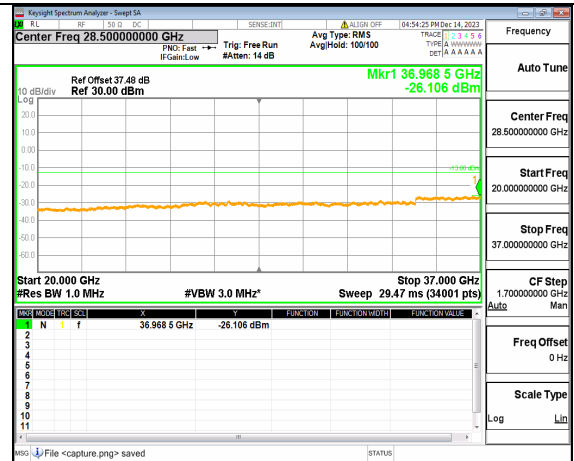

2A_n77(3450-3650MHz) (20GHz-37GHz) 20M DFT-s-OFDM BPSK Inner_1RB_Left Mid

2A_n77(3450-3650MHz) (20GHz-37GHz) 20M DFT-s-OFDM BPSK Inner_1RB_Right Mid