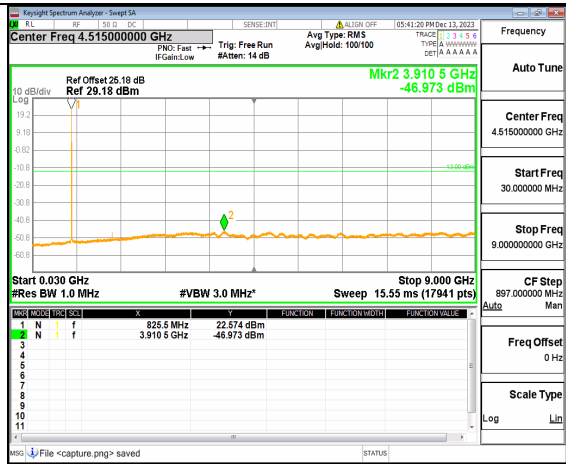

66A_n5 (30MHz-9GHz) 20M DFT-s-OFDM BPSK Inner_1RB_Left Low

66A_n5 (30MHz-9GHz) 20M DFT-s-OFDM QPSK Inner_1RB_Left Low