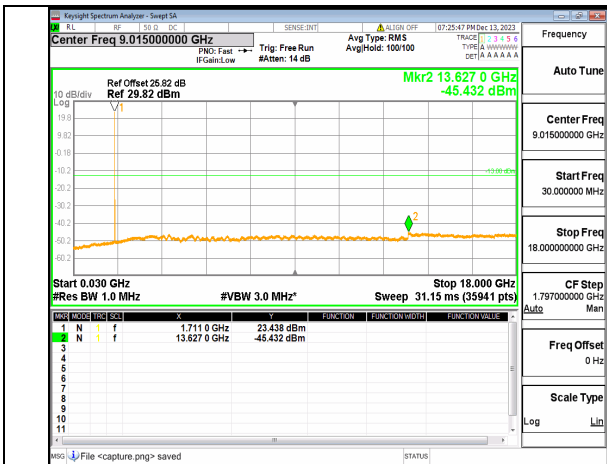

66A\_n5 (30MHz-9GHz) 20M DFT-s-OFDM BPSK Inner\_1RB\_Left High

66A\_n5 (30MHz-9GHz) 20M DFT-s-OFDM BPSK Inner\_1RB\_Right High

66A\_n5 (30MHz-9GHz) 20M DFT-s-OFDM QPSK Inner\_1RB\_Left High

66A\_n5 (30MHz-9GHz) 20M DFT-s-OFDM QPSK Inner\_1RB\_Right High