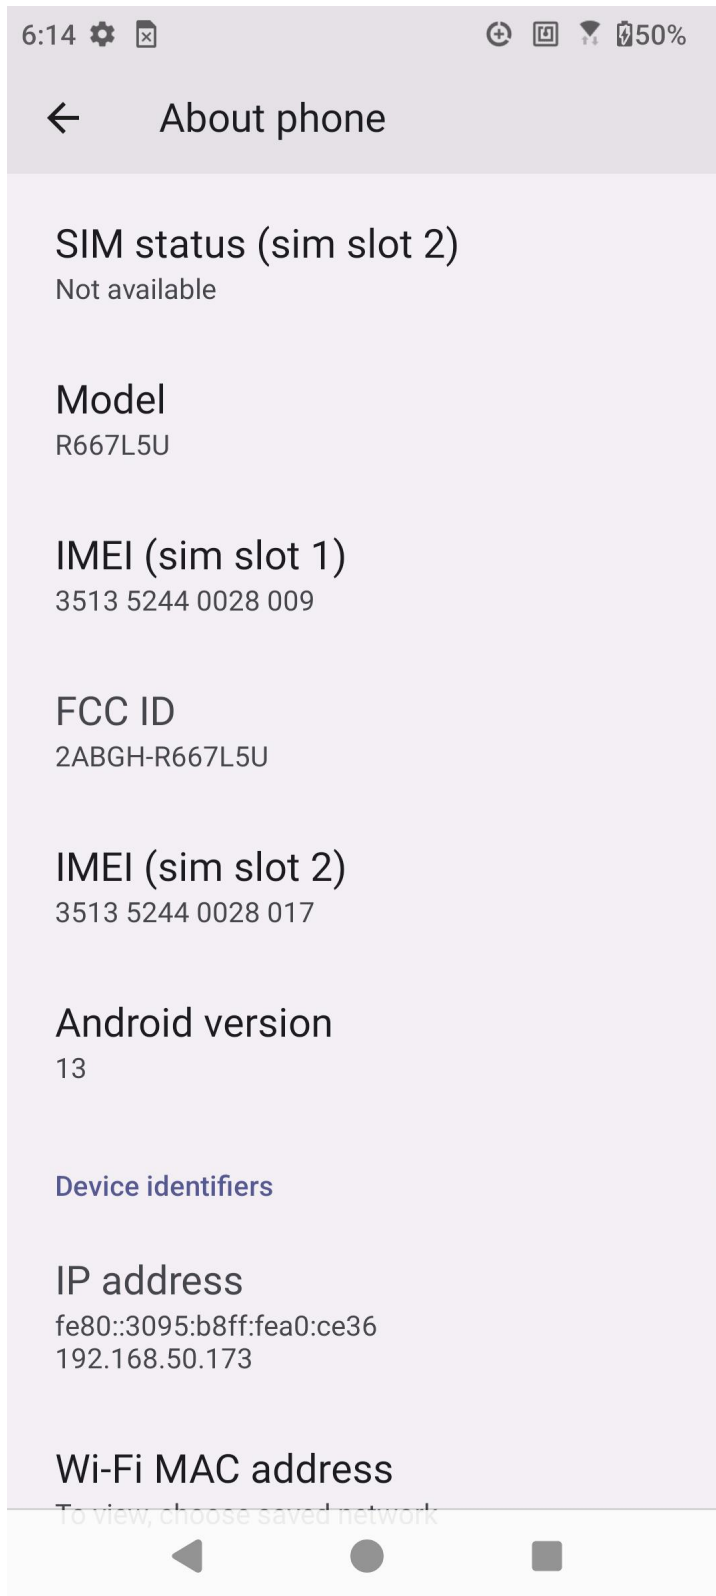

E-label :

Location:

Settings-About phone-FCC ID