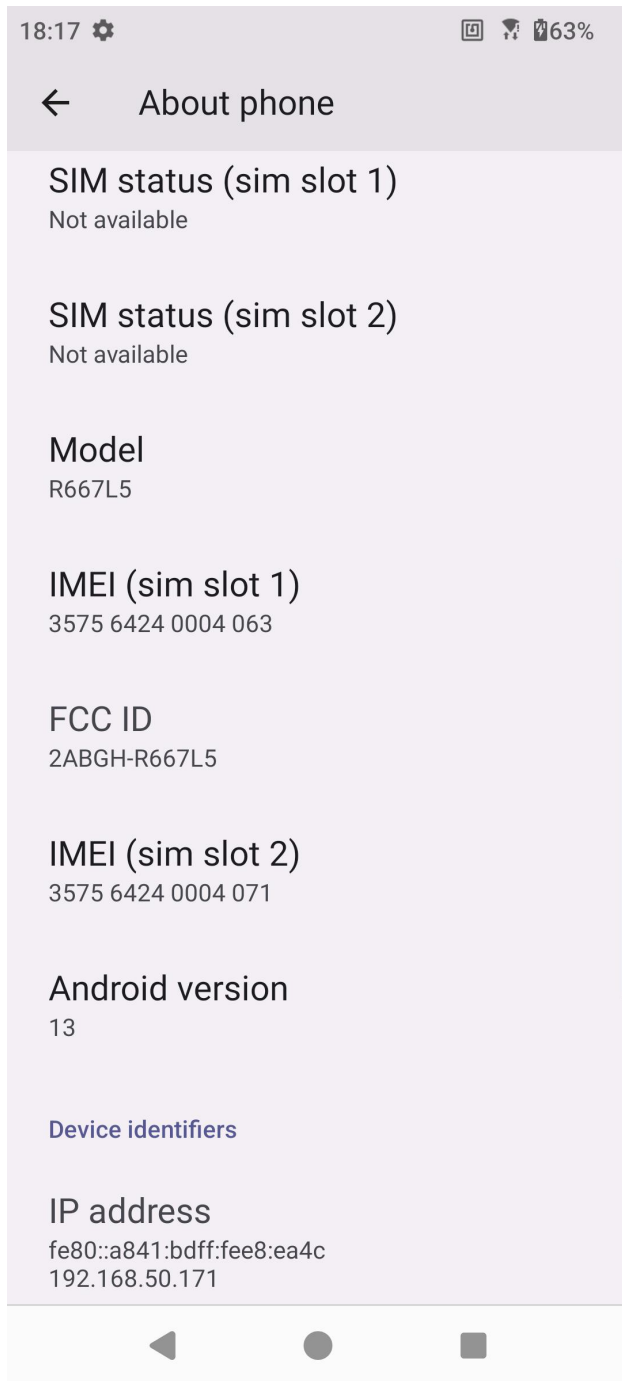

E-label :

Location:

Settings-About phone-FCC ID