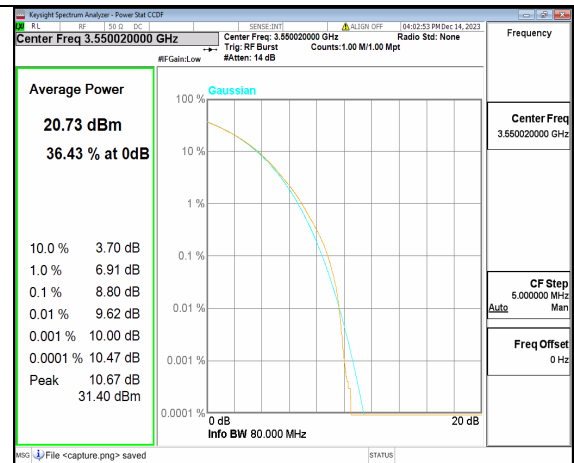

2A_n77(3450-3650MHz) 80M DFT-s-OFDM 256QAM Outer_Full Mid