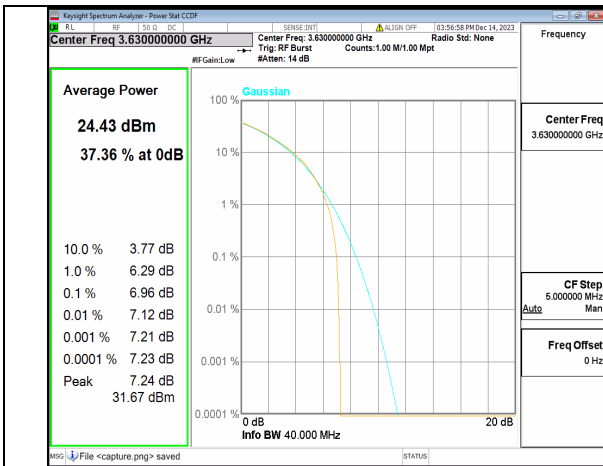

2A_n77(3450-3650MHz) 40M CP-OFDM QPSK Outer_Full Mid

2A_n77(3450-3650MHz) 40M CP-OFDM 256QAM Outer_Full Mid

2A_n77(3450-3650MHz) 40M DFT-s-OFDM BPSK Outer_Full High

2A_n77(3450-3650MHz) 40M DFT-s-OFDM 256QAM Outer_Full High