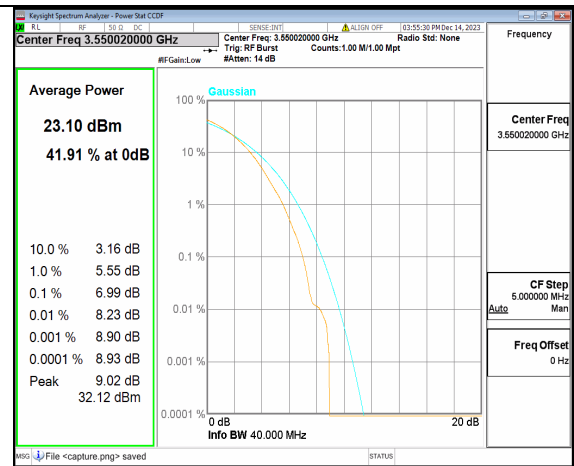

2A_n77(3450-3650MHz) 40M CP-OFDM 256QAM Outer_Full Low