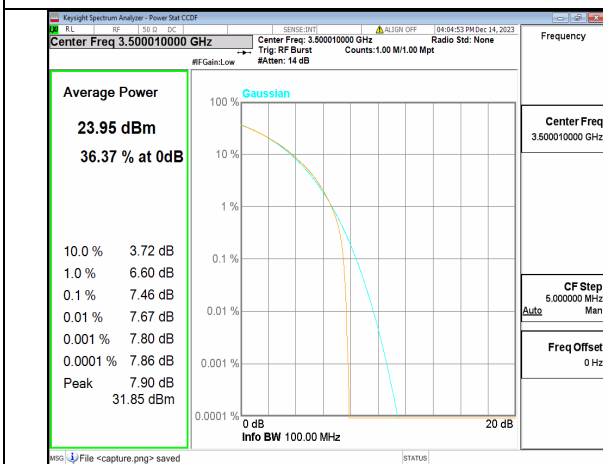

2A_n77(3450-3650MHz) 80M CP-OFDM QPSK Outer_Full High

2A_n77(3450-3650MHz) 80M CP-OFDM 256QAM Outer_Full High

2A_n77(3450-3650MHz) 100M DFT-s-OFDM BPSK Outer_Full Low

2A_n77(3450-3650MHz) 100M DFT-s-OFDM 256QAM Outer_Full Low