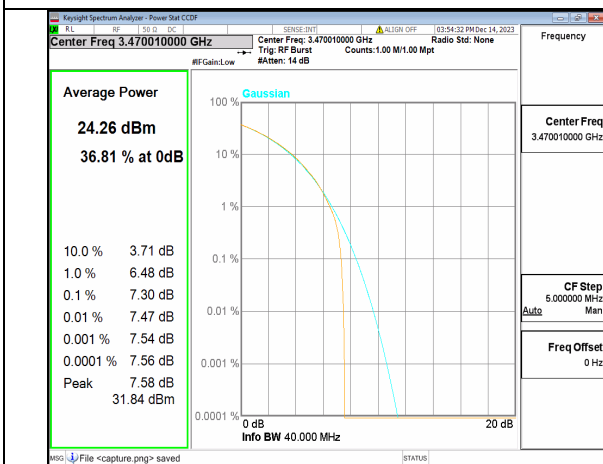

2A_n77(3450-3650MHz) 30M CP-OFDM QPSK Outer_Full High

2A_n77(3450-3650MHz) 30M CP-OFDM 256QAM Outer_Full High

2A_n77(3450-3650MHz) 40M DFT-s-OFDM BPSK Outer_Full Low

2A_n77(3450-3650MHz) 40M DFT-s-OFDM 256QAM Outer_Full Low