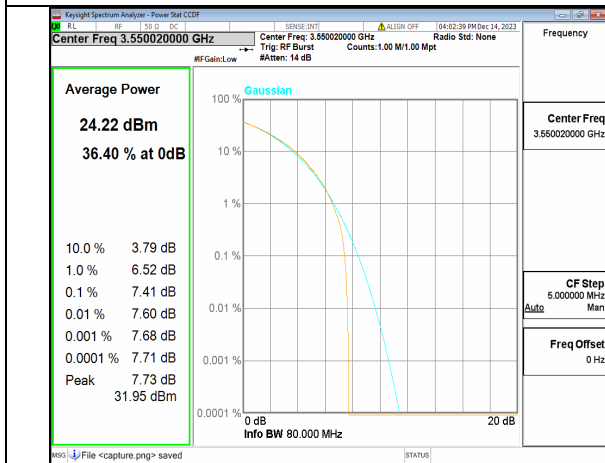

2A_n77(3450-3650MHz) 80M CP-OFDM QPSK Outer_Full Low

2A_n77(3450-3650MHz) 80M CP-OFDM 256QAM Outer_Full Low

2A_n77(3450-3650MHz) 80M DFT-s-OFDM BPSK Outer_Full Mid

2A_n77(3450-3650MHz) 80M DFT-s-OFDM 256QAM Outer_Full Mid