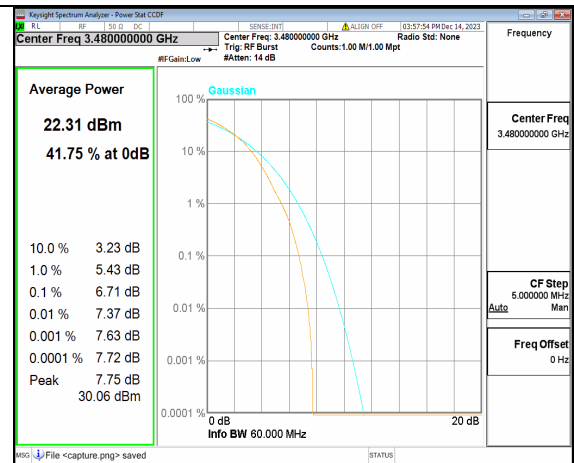

2A_n77(3450-3650MHz) 40M CP-OFDM 256QAM Outer_Full High