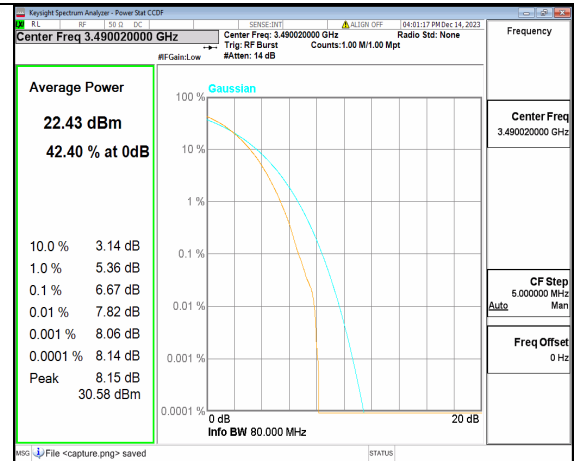

2A_n77(3450-3650MHz) 60M CP-OFDM 256QAM Outer_Full High