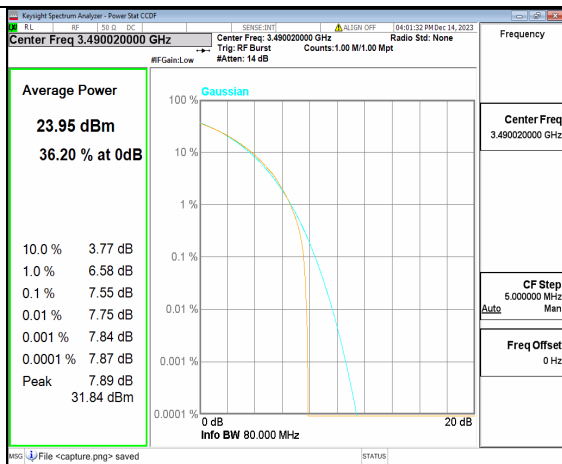

2A_n77(3450-3650MHz) 60M CP-OFDM QPSK Outer_Full High

2A_n77(3450-3650MHz) 60M CP-OFDM 256QAM Outer_Full High

2A_n77(3450-3650MHz) 80M DFT-s-OFDM BPSK Outer_Full Low

2A_n77(3450-3650MHz) 80M DFT-s-OFDM 256QAM Outer_Full Low