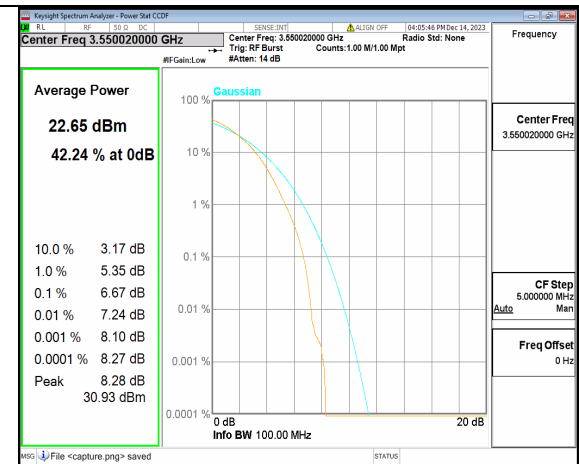

2A_n77(3450-3650MHz) 100M CP-OFDM 256QAM Outer_Full Low