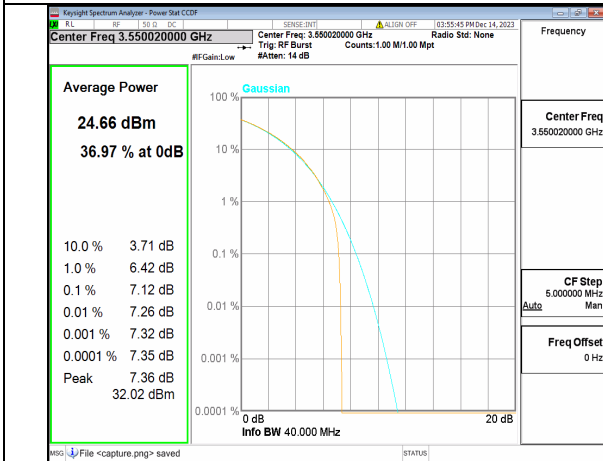

2A_n77(3450-3650MHz) 40M CP-OFDM QPSK Outer_Full Low

2A_n77(3450-3650MHz) 40M CP-OFDM 256QAM Outer_Full Low

2A_n77(3450-3650MHz) 40M DFT-s-OFDM BPSK Outer_Full Mid

2A_n77(3450-3650MHz) 40M DFT-s-OFDM 256QAM Outer_Full Mid