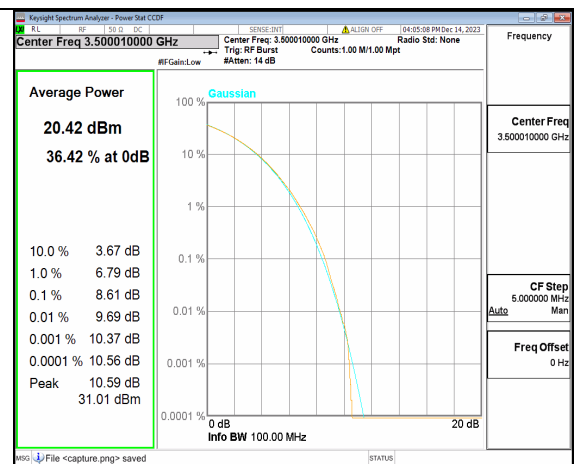

2A_n77(3450-3650MHz) 100M DFT-s-OFDM 256QAM Outer_Full Low