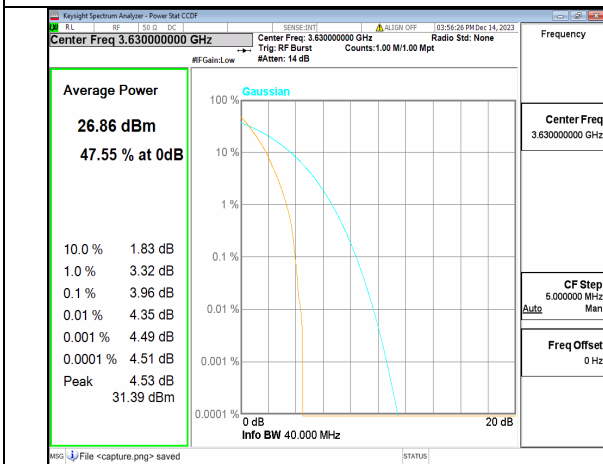

2A_n77(3450-3650MHz) 40M CP-OFDM QPSK Outer_Full Mid