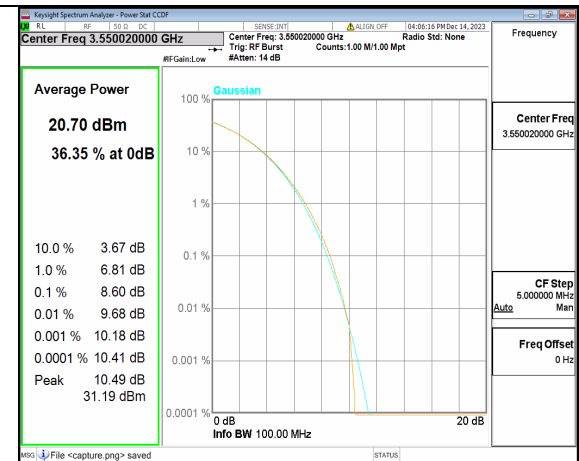

2A_n77(3450-3650MHz) 100M DFT-s-OFDM 256QAM Outer_Full Mid