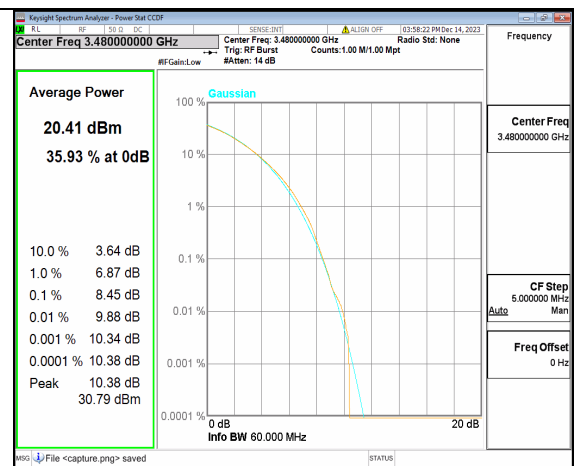

2A_n77(3450-3650MHz) 60M DFT-s-OFDM 256QAM Outer_Full Low