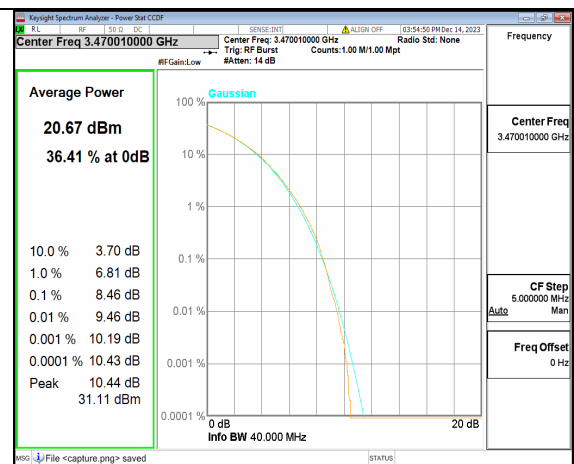

2A_n77(3450-3650MHz) 40M DFT-s-OFDM 256QAM Outer_Full Low