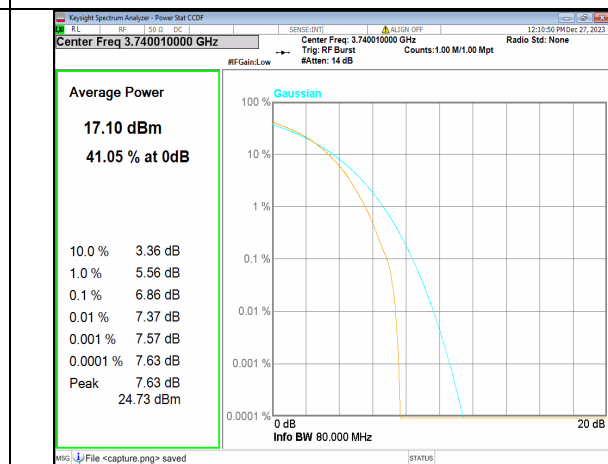

2A_n77(3700-3980MHz) 80M DFT-s-OFDM 256QAM Outer_Full Low