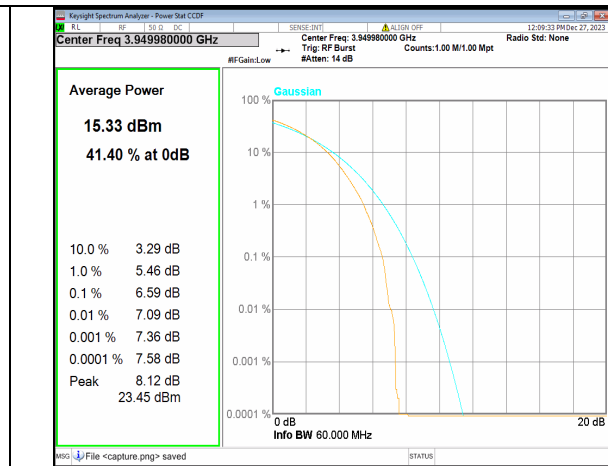

2A_n77(3700-3980MHz) 60M DFT-s-OFDM 256QAM Outer_Full High