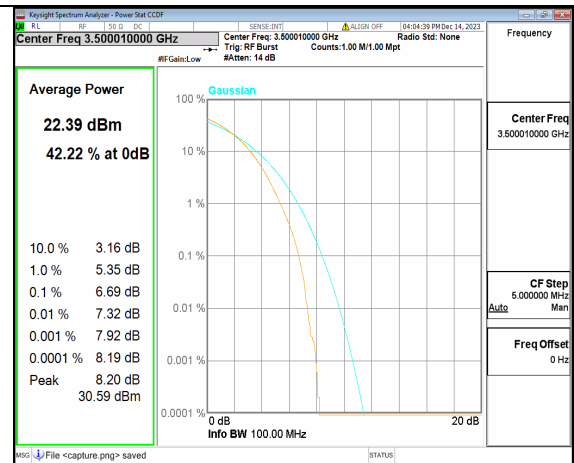

2A_n77(3450-3650MHz) 80M CP-OFDM 256QAM Outer_Full High