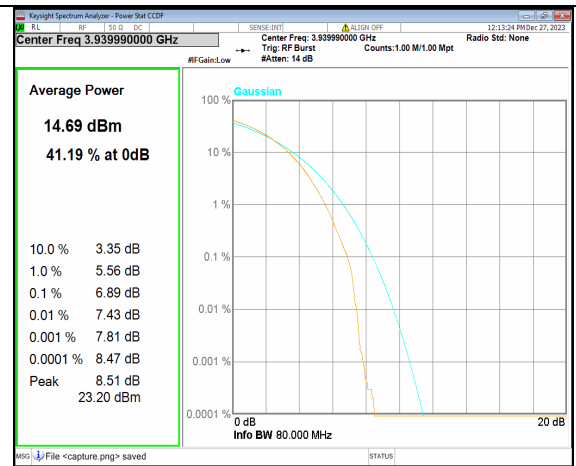

2A_n77(3700-3980MHz) 80M DFT-s-OFDM 256QAM Outer_Full High