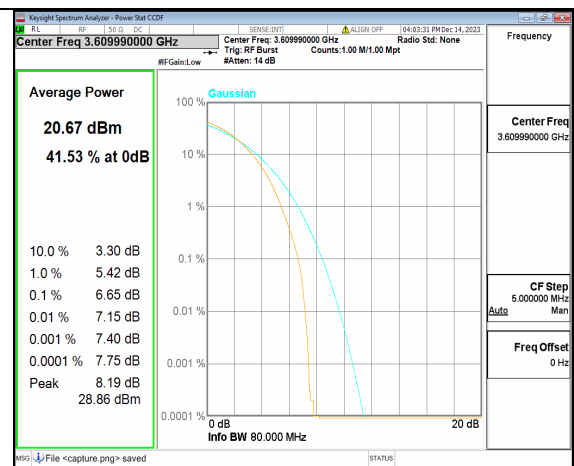

2A_n77(3450-3650MHz) 80M CP-OFDM 256QAM Outer_Full Mid