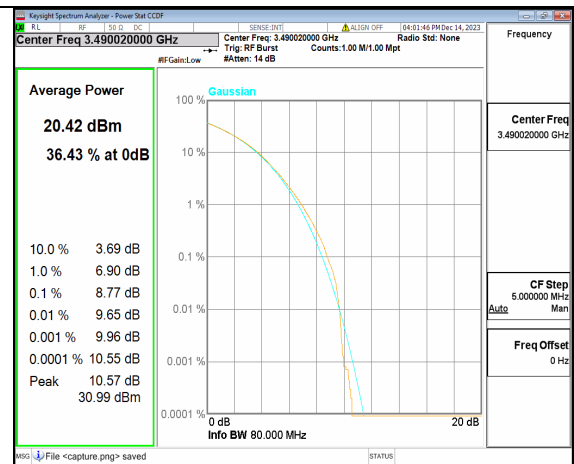

2A_n77(3450-3650MHz) 80M DFT-s-OFDM 256QAM Outer_Full Low