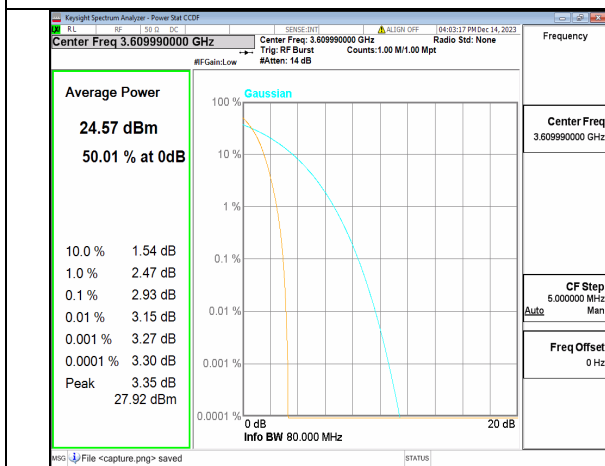

2A_n77(3450-3650MHz) 80M CP-OFDM QPSK Outer_Full Mid