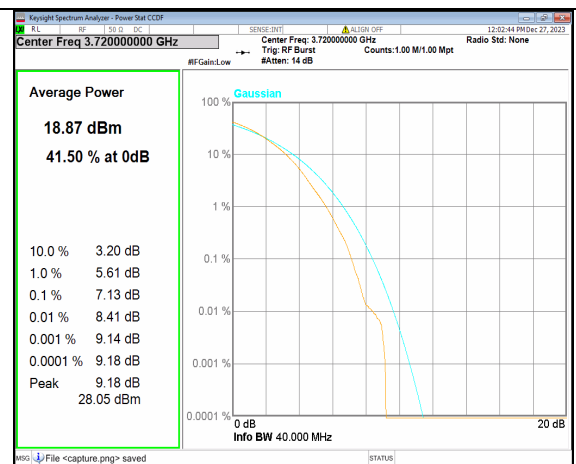

2A_n77(3700-3980MHz) 40M DFT-s-OFDM 256QAM Outer_Full Low