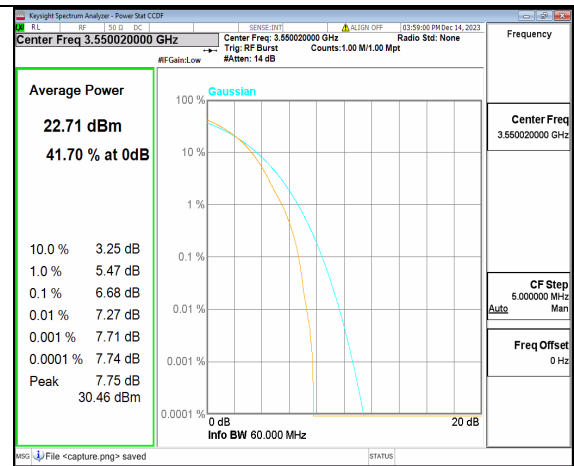

2A_n77(3450-3650MHz) 60M CP-OFDM 256QAM Outer_Full Low