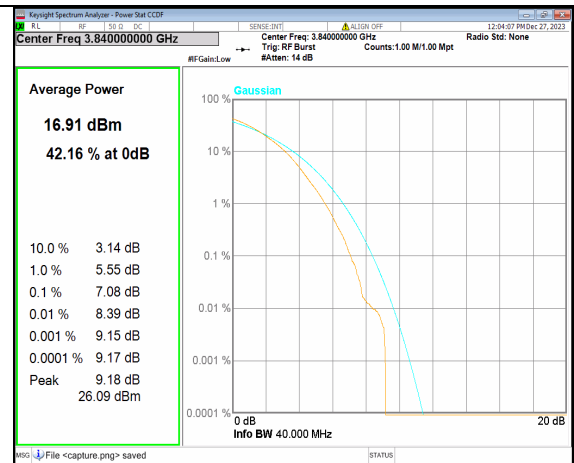

2A_n77(3700-3980MHz) 40M DFT-s-OFDM 256QAM Outer_Full Mid