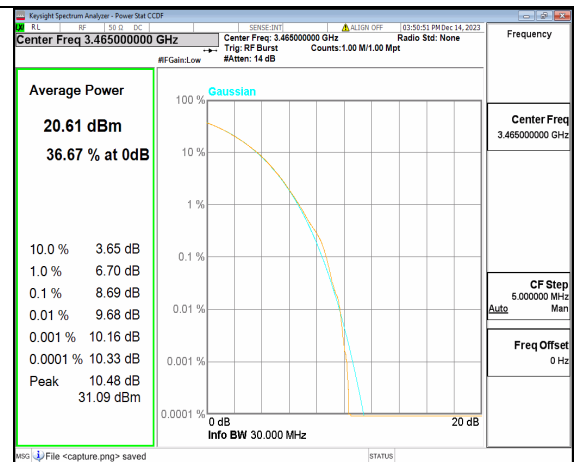

2A_n77(3450-3650MHz) 30M DFT-s-OFDM 256QAM Outer_Full Low