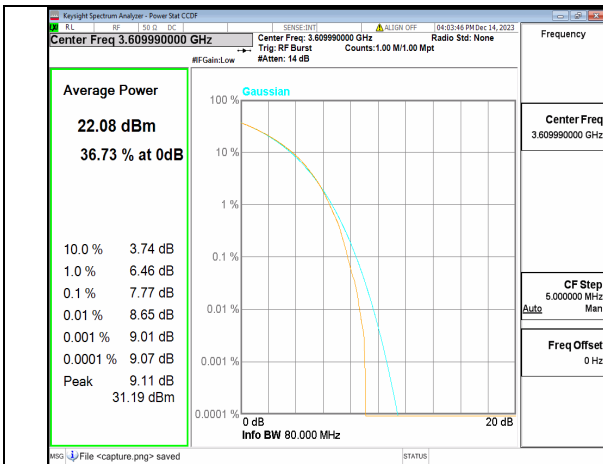

2A_n77(3450-3650MHz) 80M CP-OFDM QPSK Outer_Full Mid

2A_n77(3450-3650MHz) 80M CP-OFDM 256QAM Outer_Full Mid

2A_n77(3450-3650MHz) 80M DFT-s-OFDM BPSK Outer_Full High

2A_n77(3450-3650MHz) 80M DFT-s-OFDM 256QAM Outer_Full High