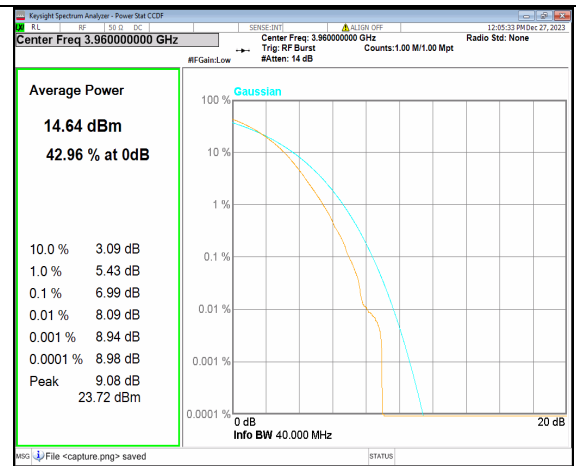

2A_n77(3700-3980MHz) 40M DFT-s-OFDM 256QAM Outer_Full High