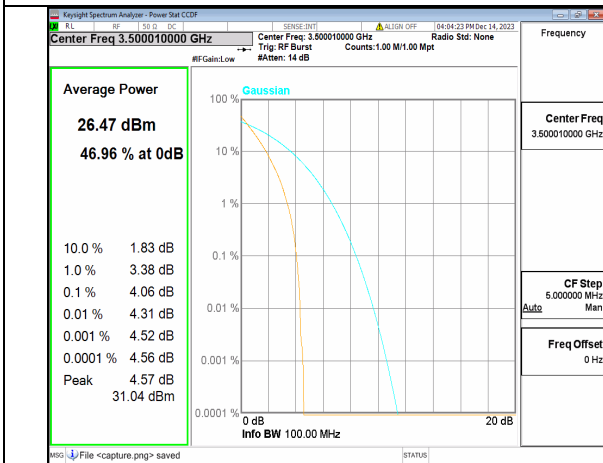

2A_n77(3450-3650MHz) 80M CP-OFDM QPSK Outer_Full High