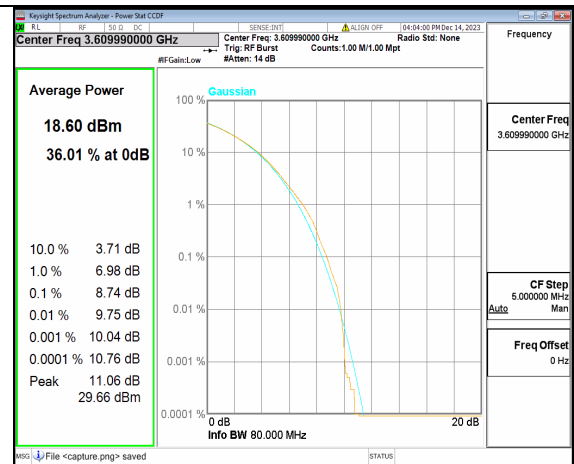

2A_n77(3450-3650MHz) 80M DFT-s-OFDM 256QAM Outer_Full High