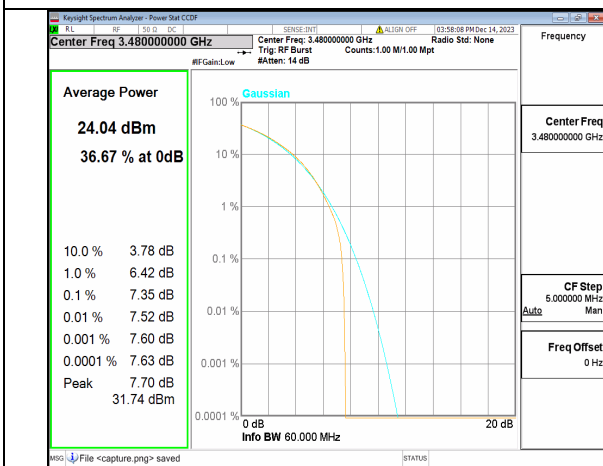

2A_n77(3450-3650MHz) 40M CP-OFDM QPSK Outer_Full High

2A_n77(3450-3650MHz) 40M CP-OFDM 256QAM Outer_Full High

2A_n77(3450-3650MHz) 60M DFT-s-OFDM BPSK Outer_Full Low

2A_n77(3450-3650MHz) 60M DFT-s-OFDM 256QAM Outer_Full Low