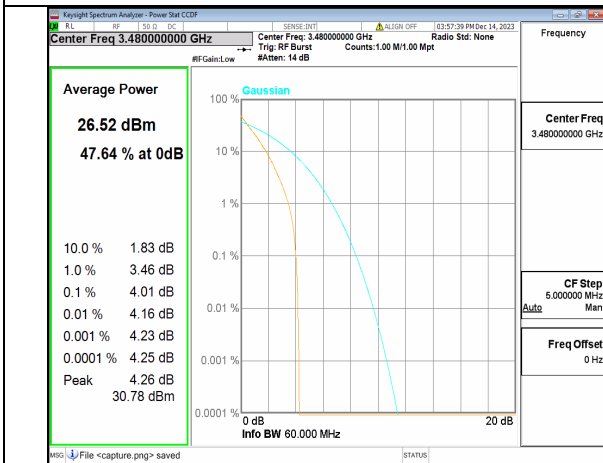

2A_n77(3450-3650MHz) 40M CP-OFDM QPSK Outer_Full High