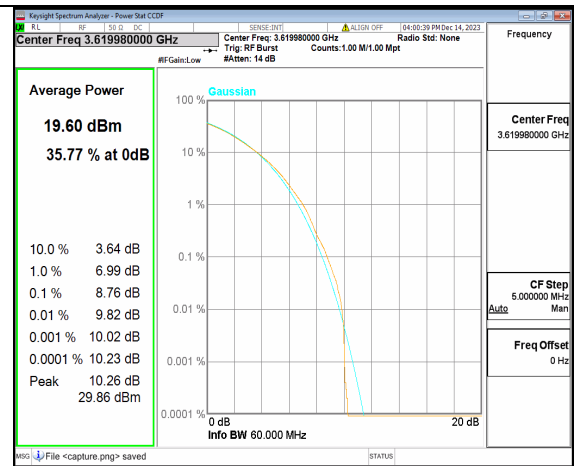

2A_n77(3450-3650MHz) 60M DFT-s-OFDM 256QAM Outer_Full High