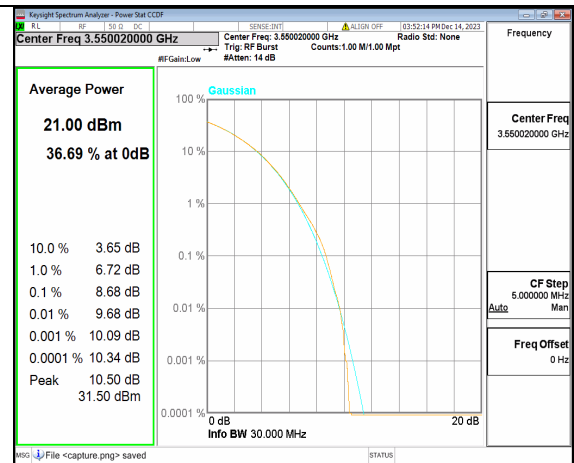

2A_n77(3450-3650MHz) 30M DFT-s-OFDM 256QAM Outer_Full Mid