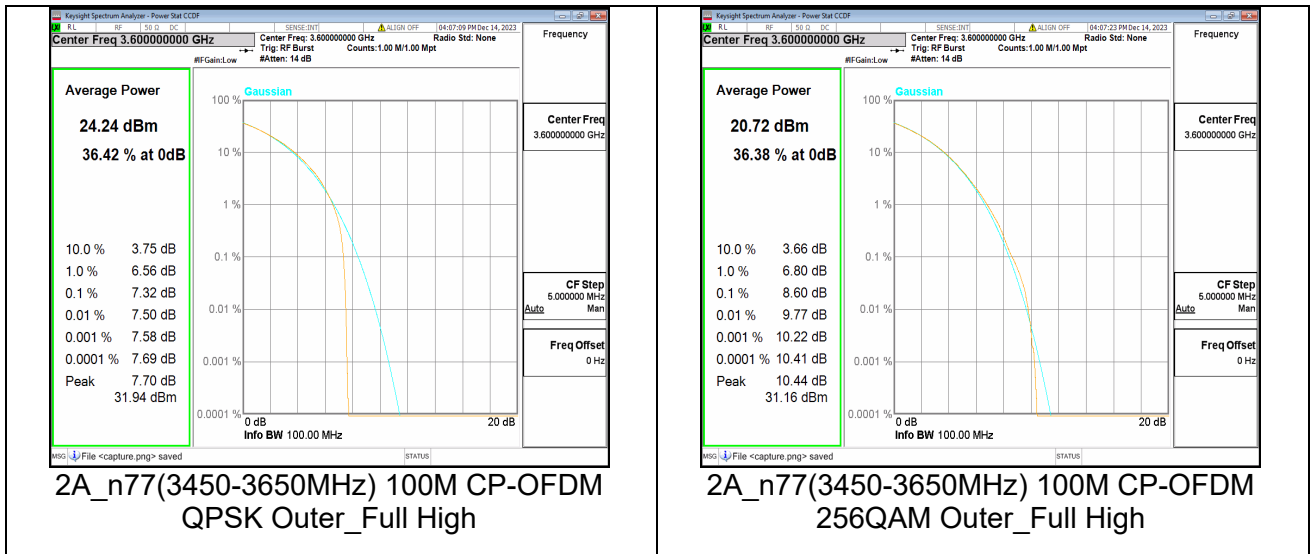

2A_n77(3450-3650MHz) 100M CP-OFDM QPSK Outer_Full Mid

2A_n77(3450-3650MHz) 100M CP-OFDM 256QAM Outer_Full Mid

2A_n77(3450-3650MHz) 100M DFT-s-OFDM BPSK Outer_Full High

2A_n77(3450-3650MHz) 100M DFT-s-OFDM 256QAM Outer_Full High