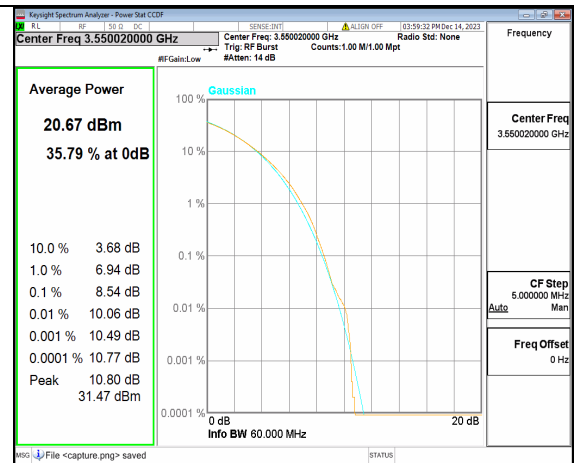

2A_n77(3450-3650MHz) 60M DFT-s-OFDM 256QAM Outer_Full Mid