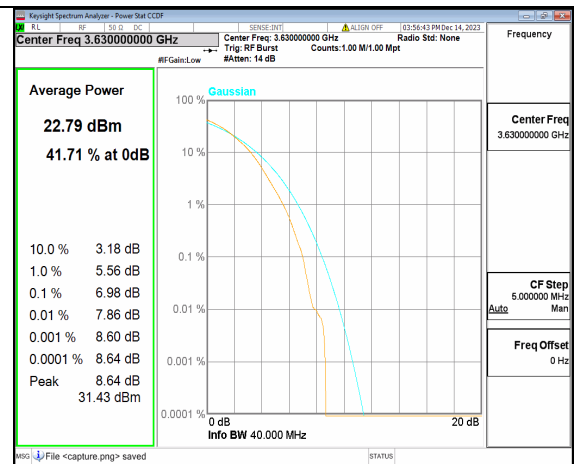

2A_n77(3450-3650MHz) 40M CP-OFDM 256QAM Outer_Full Mid