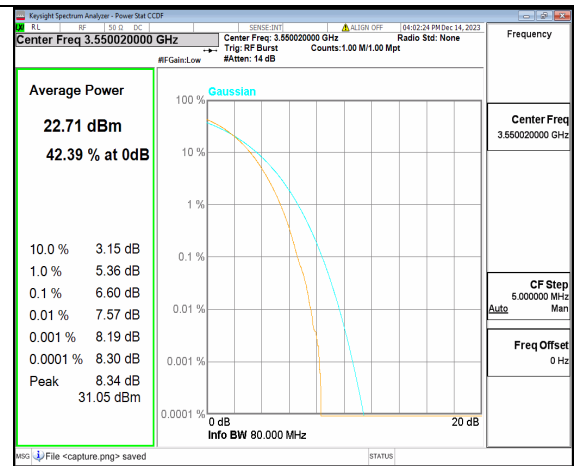

2A_n77(3450-3650MHz) 80M CP-OFDM 256QAM Outer_Full Low