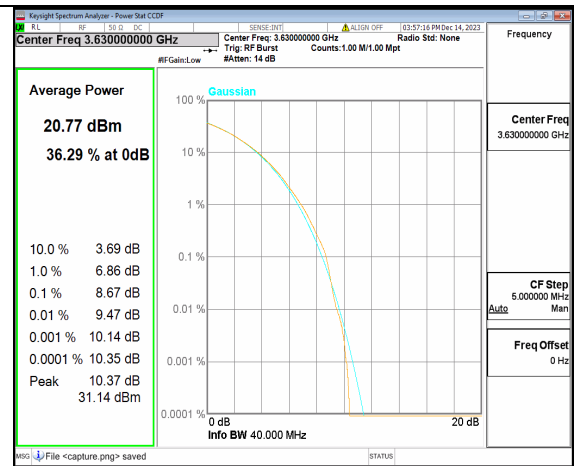

2A_n77(3450-3650MHz) 40M DFT-s-OFDM 256QAM Outer_Full High