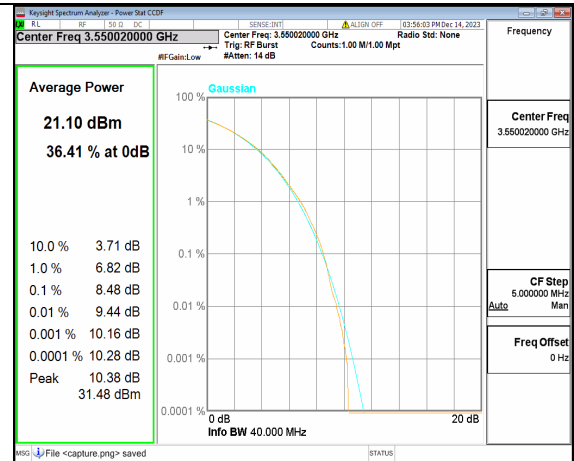

2A_n77(3450-3650MHz) 40M DFT-s-OFDM 256QAM Outer_Full Mid