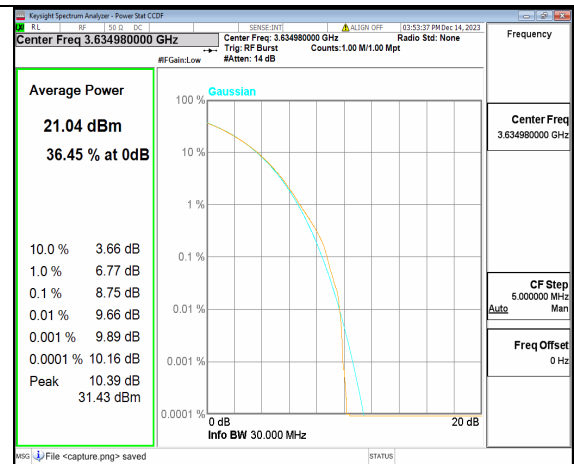

2A_n77(3450-3650MHz) 30M DFT-s-OFDM 256QAM Outer_Full High