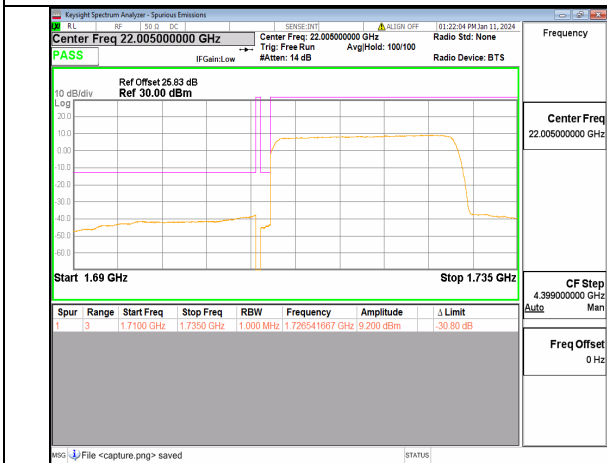

13A_n66 20M DFT-s-OFDM BPSK Outer_Full Low

13A_n66 20M DFT-s-OFDM QPSK Outer_Full Low