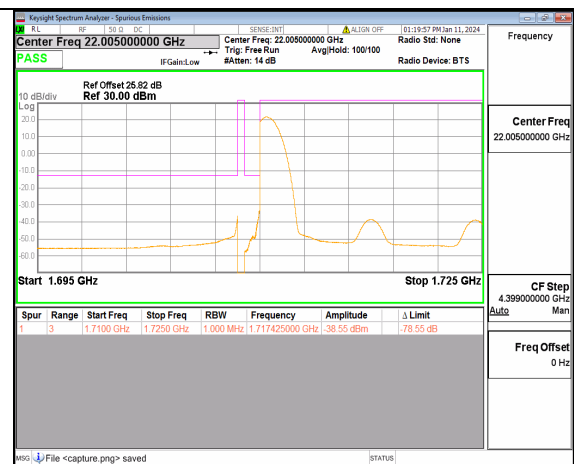

13A_n66 10M DFT-s-OFDM QPSK Edge_1RB_Right High

13A_n66 15M DFT-s-OFDM BPSK Edge_1RB_Left Low