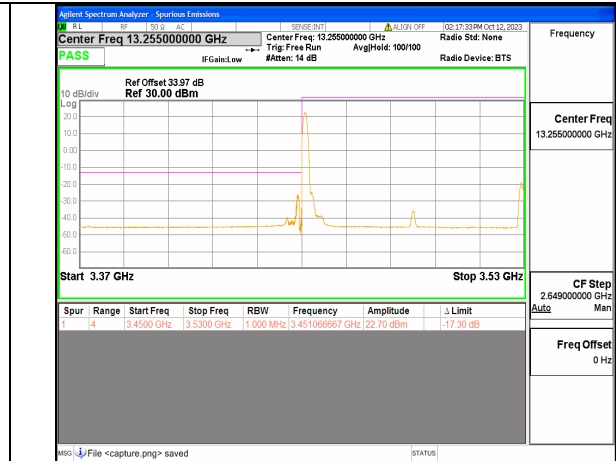

5A_n77(3450-3550MHz) 80M DFT-s-OFDM BPSK Edge_1RB_Left Low

5A_n77(3450-3550MHz) 80M DFT-s-OFDM QPSK Edge_1RB_Left Low