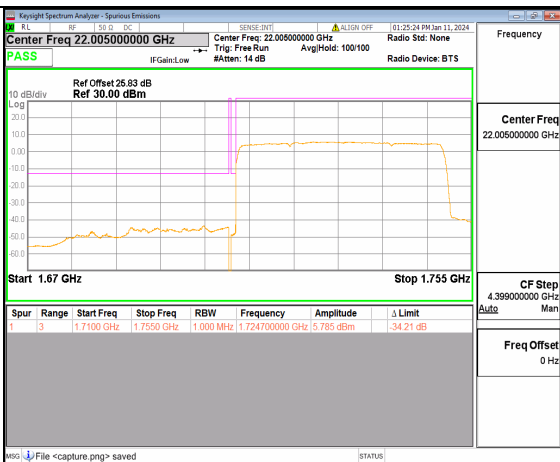

13A_n66 30M DFT-s-OFDM QPSK Outer_Full High

13A_n66 40M DFT-s-OFDM BPSK Outer_Full Low