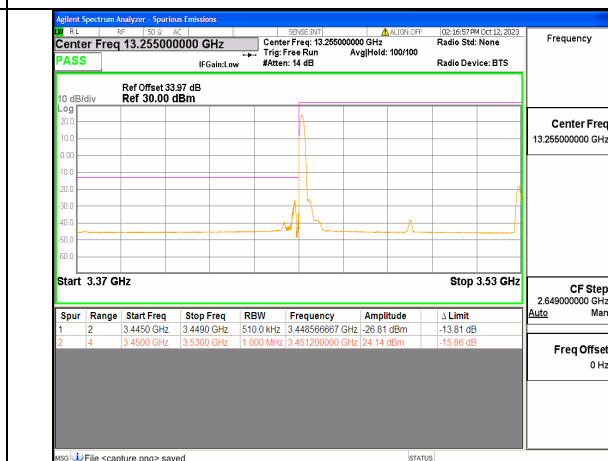

5A\_n77(3450-3550MHz) 70M DFT-s-OFDM BPSK Edge\_1RB\_Right High

5A\_n77(3450-3550MHz) 70M DFT-s-OFDM QPSK Outer\_Full High

5A\_n77(3450-3550MHz) 70M DFT-s-OFDM QPSK Edge\_1RB\_Right High

5A\_n77(3450-3550MHz) 80M DFT-s-OFDM BPSK Outer\_Full Low