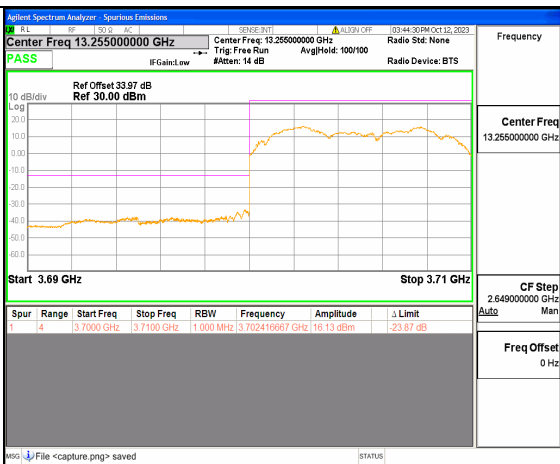

5A_n77 (3450-3550MHz) 100M DFT-s-OFDM QPSK Outer_Full High

5A_n77(3700-3980MHz) 10M DFT-s-OFDM BPSK Outer_Full Low