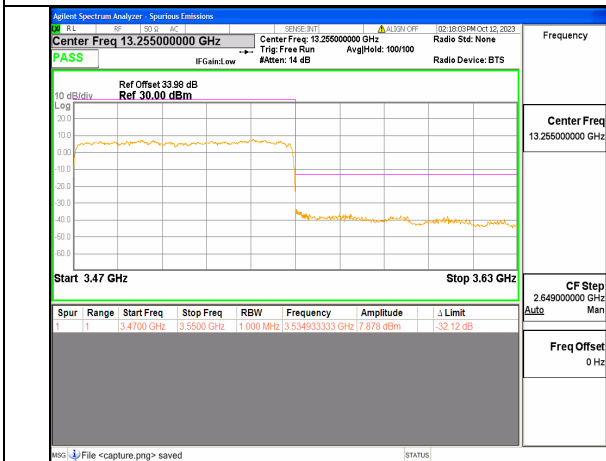

5A_n77(3450-3550MHz) 80M DFT-s-OFDM QPSK Outer_Full Low

5A_n77(3450-3550MHz) 80M DFT-s-OFDM BPSK Outer_Full High