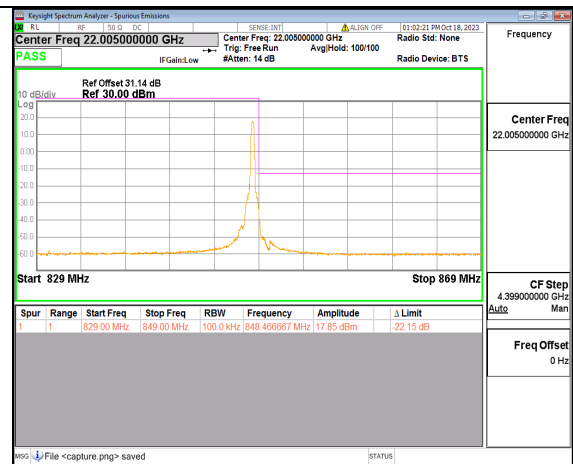

2A\_n5 20M DFT-s-OFDM QPSK Outer\_Full Low

2A\_n5 20M DFT-s-OFDM QPSK Edge\_1RB\_Left Low

2A\_n5 20M DFT-s-OFDM BPSK Outer\_Full High

2A\_n5 20M DFT-s-OFDM BPSK Edge\_1RB\_Right High

2A\_n5 20M DFT-s-OFDM QPSK Outer\_Full High