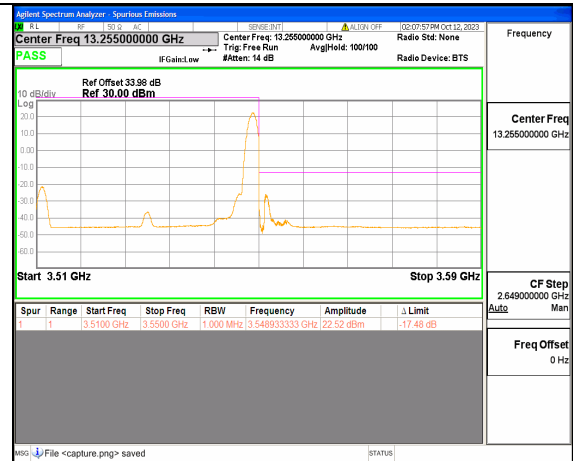

5A_n77(3450-3550MHz) 40M DFT-s-OFDM BPSK Edge_1RB_Right High

5A_n77(3450-3550MHz) 40M DFT-s-OFDM QPSK Edge_1RB_Right High