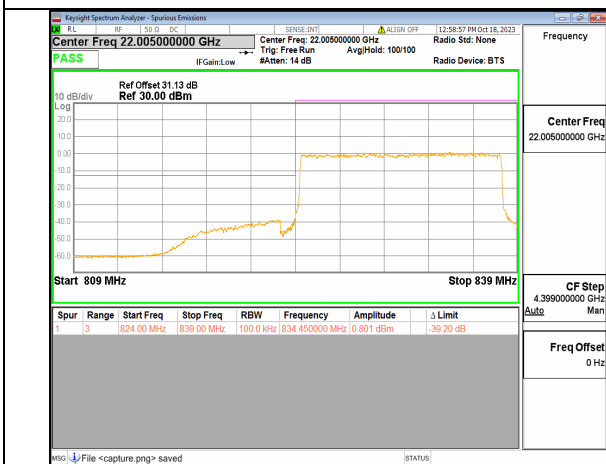

2A_n5 15M DFT-s-OFDM BPSK Outer_Full Low

2A_n5 15M DFT-s-OFDM QPSK Outer_Full Low