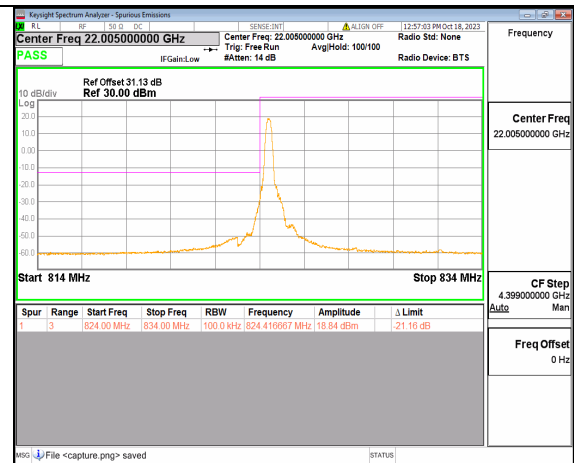

2A\_n5 5M DFT-s-OFDM QPSK Outer\_Full High

2A\_n5 5M DFT-s-OFDM QPSK Edge\_1RB\_Right High

2A\_n5 10M DFT-s-OFDM BPSK Outer\_Full Low

2A\_n5 10M DFT-s-OFDM BPSK Edge\_1RB\_Left Low

2A\_n5 10M DFT-s-OFDM QPSK Outer\_Full Low