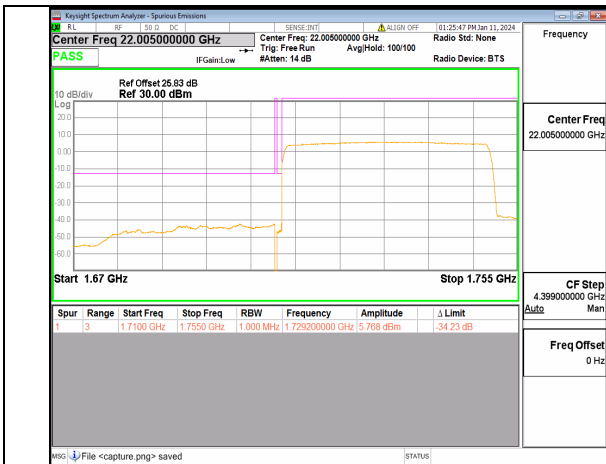

13A_n66 40M DFT-s-OFDM QPSK Outer_Full Low