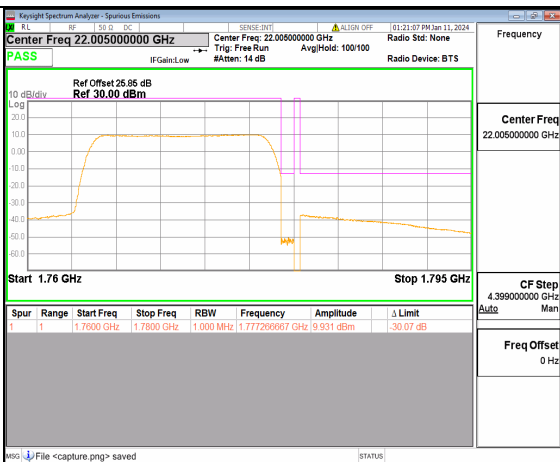

13A_n66 15M DFT-s-OFDM BPSK Outer_Full High

13A_n66 15M DFT-s-OFDM QPSK Outer_Full High