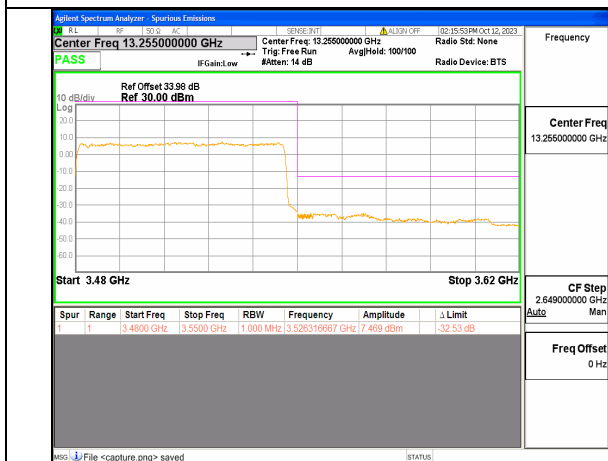

5A_n77(3450-3550MHz) 70M DFT-s-OFDM BPSK Outer_Full High

5A_n77(3450-3550MHz) 70M DFT-s-OFDM QPSK Outer_Full High