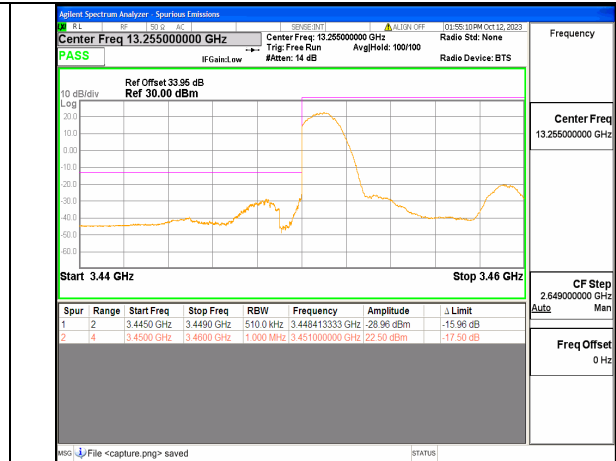

13A\_n66 40M DFT-s-OFDM BPSK Outer\_Full High

13A\_n66 40M DFT-s-OFDM BPSK Edge\_1RB\_Right High

13A\_n66 40M DFT-s-OFDM QPSK Outer\_Full High

13A\_n66 40M DFT-s-OFDM QPSK Edge\_1RB\_Right High

5A\_n77(3450-3550MHz) 10M DFT-s-OFDM BPSK Outer\_Full Low