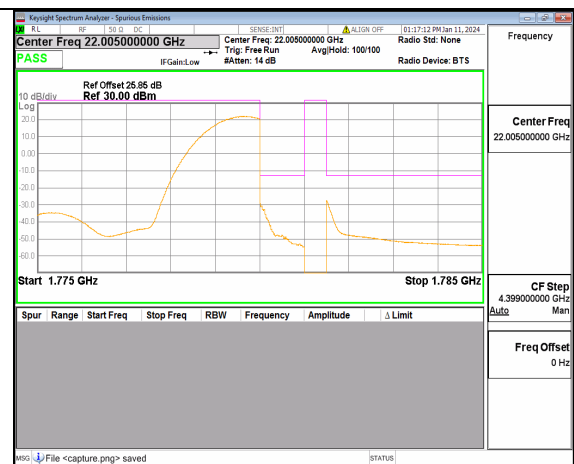

13A_n66 5M DFT-s-OFDM QPSK Edge_1RB_Left Low

13A_n66 5M DFT-s-OFDM BPSK Edge_1RB_Right High