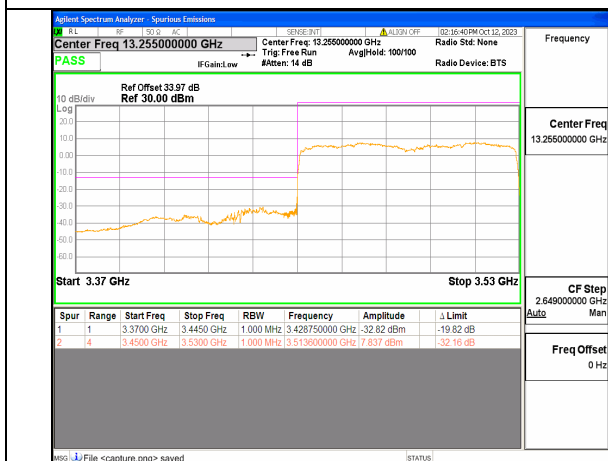

5A_n77(3450-3550MHz) 70M DFT-s-OFDM QPSK Outer_Full High

5A_n77(3450-3550MHz) 80M DFT-s-OFDM BPSK Outer_Full Low