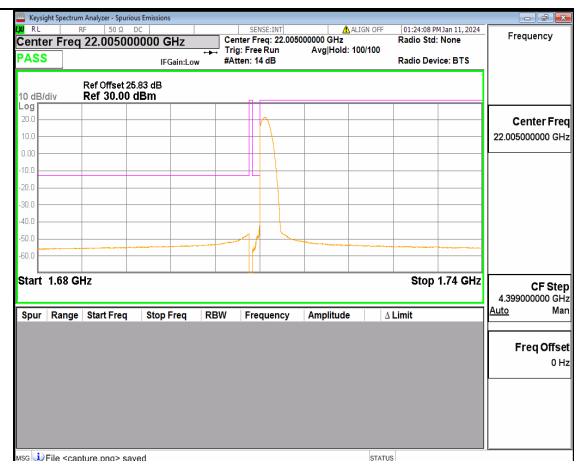

13A_n66 30M DFT-s-OFDM BPSK Edge_1RB_Left Low

13A_n66 30M DFT-s-OFDM QPSK Edge_1RB_Left Low