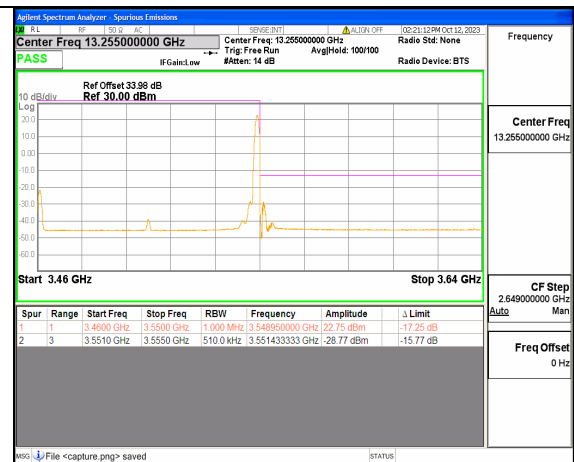

5A\_n77(3450-3550MHz) 90M DFT-s-OFDM BPSK Edge\_1RB\_Left Low

5A\_n77(3450-3550MHz) 90M DFT-s-OFDM QPSK Outer\_Full Low

5A\_n77(3450-3550MHz) 90M DFT-s-OFDM QPSK Edge\_1RB\_Left Low

5A\_n77(3450-3550MHz) 90M DFT-s-OFDM BPSK Outer\_Full High