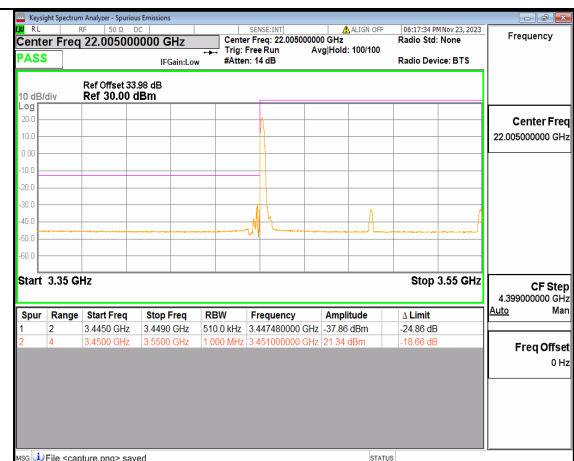

5A_n77 (3450-3550MHz) 100M DFT-s-OFDM BPSK Edge_1RB_Left Low

5A_n77 (3450-3550MHz) 100M DFT-s-OFDM QPSK Edge_1RB_Left Low