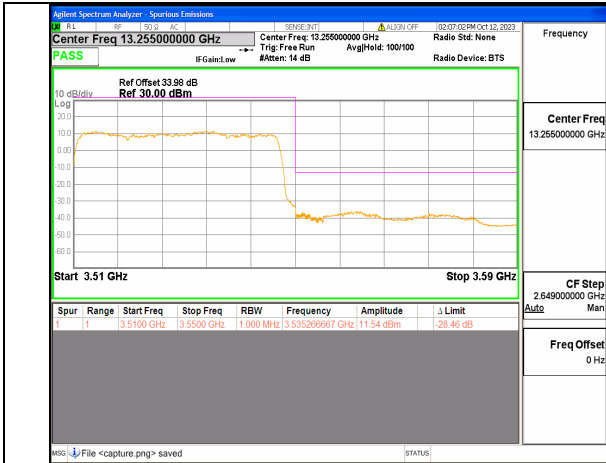

5A_n77(3450-3550MHz) 40M DFT-s-OFDM BPSK Outer_Full High