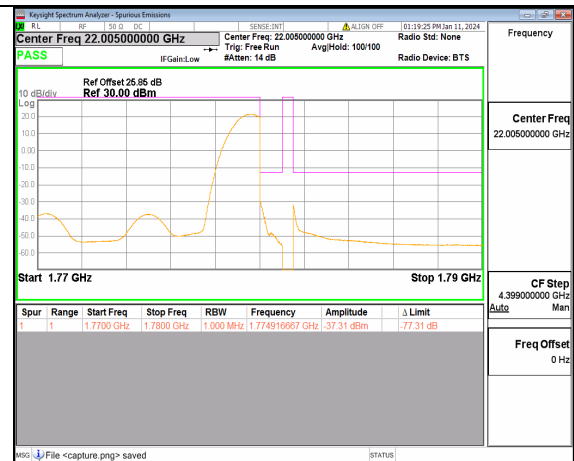

13A_n66 10M DFT-s-OFDM BPSK Edge_1RB_Right High

13A_n66 10M DFT-s-OFDM QPSK Edge_1RB_Right High