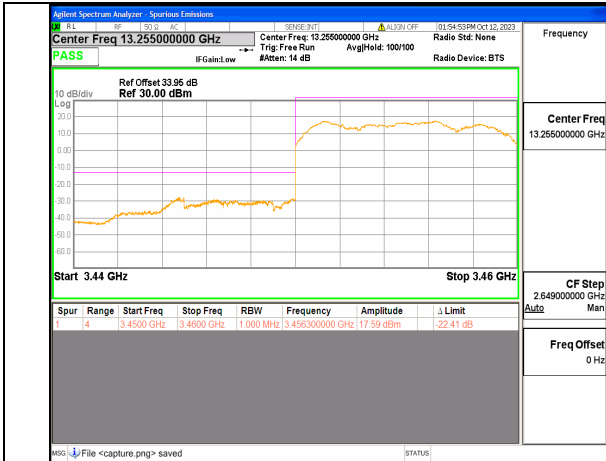

13A\_n66 40M DFT-s-OFDM BPSK Outer\_Full High

13A\_n66 40M DFT-s-OFDM BPSK Edge\_1RB\_Right High

13A\_n66 40M DFT-s-OFDM QPSK Outer\_Full High

13A\_n66 40M DFT-s-OFDM QPSK Edge\_1RB\_Right High

5A\_n77(3450-3550MHz) 10M DFT-s-OFDM BPSK Outer\_Full Low