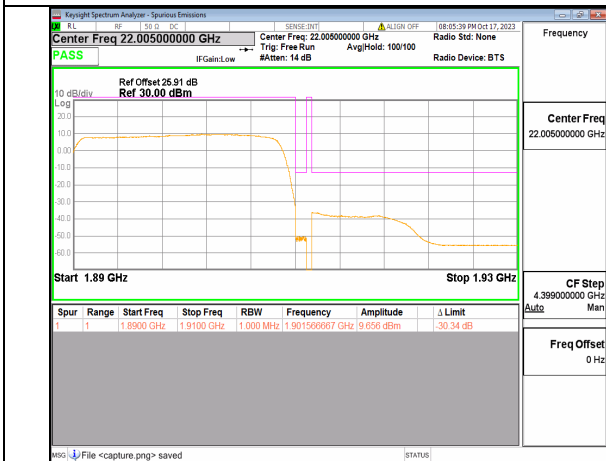

5A\_n2 20M DFT-s-OFDM BPSK Outer\_Full High

5A\_n2 20M DFT-s-OFDM BPSK Edge\_1RB\_Right High

5A\_n2 20M DFT-s-OFDM QPSK Outer\_Full High

5A\_n2 20M DFT-s-OFDM QPSK Edge\_1RB\_Right High

2A\_n5 5M DFT-s-OFDM BPSK Outer\_Full Low