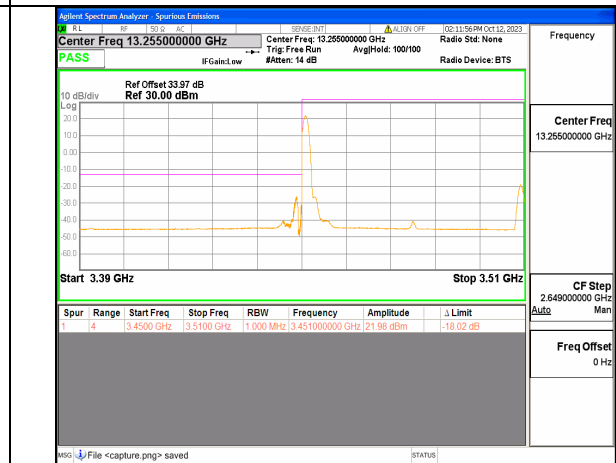

5A_n77(3450-3550MHz) 60M DFT-s-OFDM BPSK Edge_1RB_Left Low

5A_n77(3450-3550MHz) 60M DFT-s-OFDM QPSK Edge_1RB_Left Low