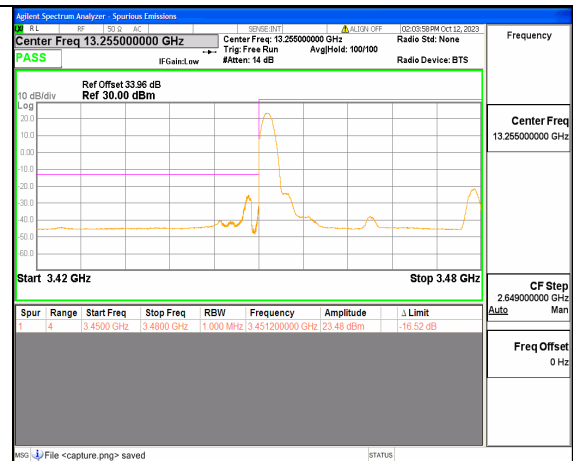

5A_n77(3450-3550MHz) 30M DFT-s-OFDM BPSK Edge_1RB_Left Low

5A_n77(3450-3550MHz) 30M DFT-s-OFDM QPSK Edge_1RB_Left Low