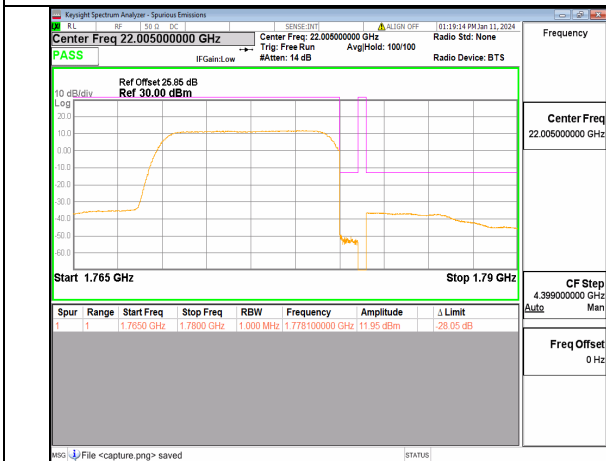

13A\_n66 10M DFT-s-OFDM BPSK Edge\_1RB\_Left Low

13A\_n66 10M DFT-s-OFDM QPSK Outer\_Full Low

13A\_n66 10M DFT-s-OFDM QPSK Edge\_1RB\_Left Low

13A\_n66 10M DFT-s-OFDM BPSK Outer\_Full High

13A\_n66 10M DFT-s-OFDM BPSK Edge\_1RB\_Right High