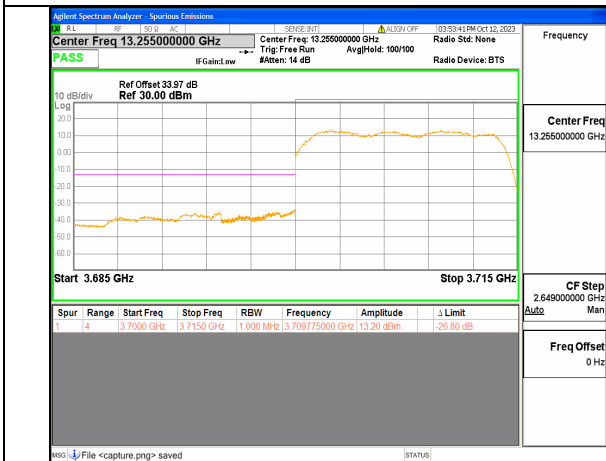

5A_n77(3700-3980MHz) 15M DFT-s-OFDM BPSK Outer_Full Low

5A_n77(3700-3980MHz) 15M DFT-s-OFDM QPSK Outer_Full Low