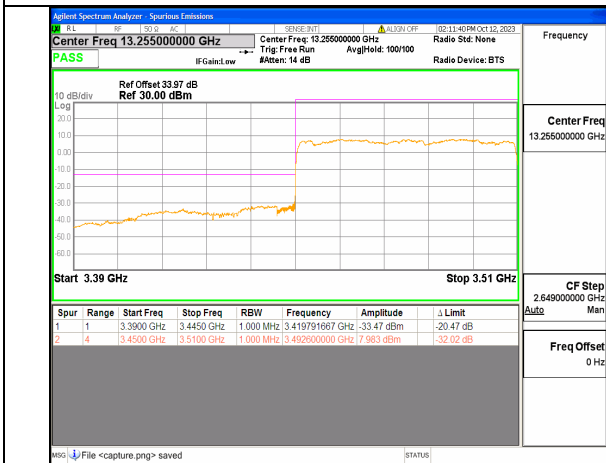

5A_n77(3450-3550MHz) 60M DFT-s-OFDM BPSK Outer_Full Low

5A_n77(3450-3550MHz) 60M DFT-s-OFDM QPSK Outer_Full Low