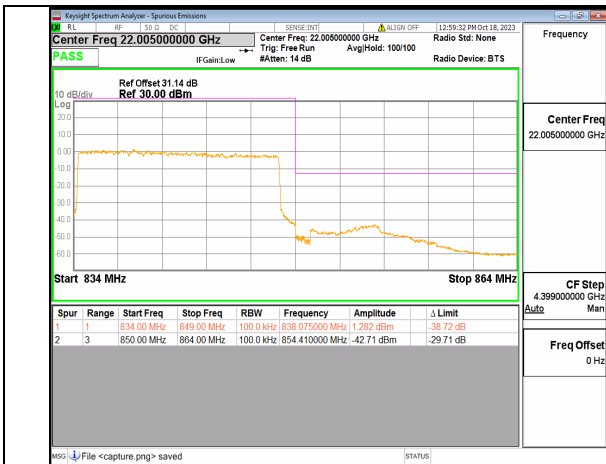

2A\_n5 15M DFT-s-OFDM BPSK Outer\_Full Low

2A\_n5 15M DFT-s-OFDM BPSK Edge\_1RB\_Left Low

2A\_n5 15M DFT-s-OFDM QPSK Outer\_Full Low

2A\_n5 15M DFT-s-OFDM QPSK Edge\_1RB\_Left Low

2A\_n5 15M DFT-s-OFDM BPSK Outer\_Full High