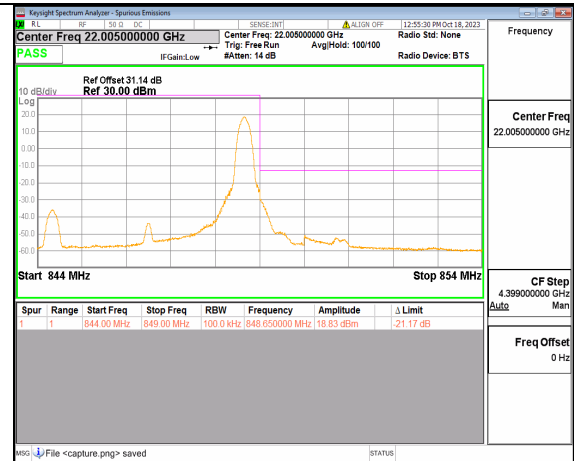

2A\_n5 5M DFT-s-OFDM BPSK Edge\_1RB\_Left Low

2A\_n5 5M DFT-s-OFDM QPSK Outer\_Full Low

2A\_n5 5M DFT-s-OFDM QPSK Edge\_1RB\_Left Low

2A\_n5 5M DFT-s-OFDM BPSK Outer\_Full High

2A\_n5 5M DFT-s-OFDM BPSK Edge\_1RB\_Right High