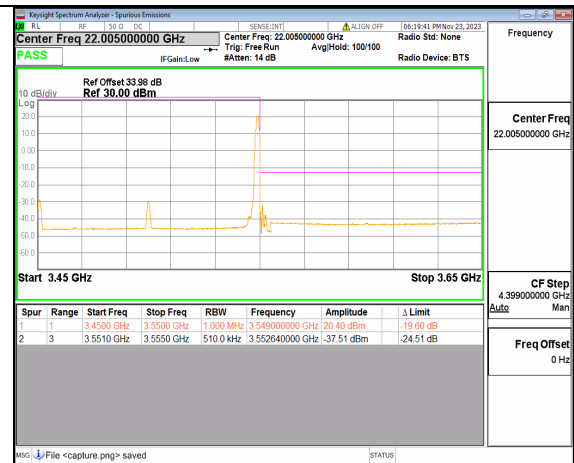

5A_n77 (3450-3550MHz) 100M DFT-s-OFDM BPSK Edge_1RB_Right High

5A_n77 (3450-3550MHz) 100M DFT-s-OFDM QPSK Edge_1RB_Right High