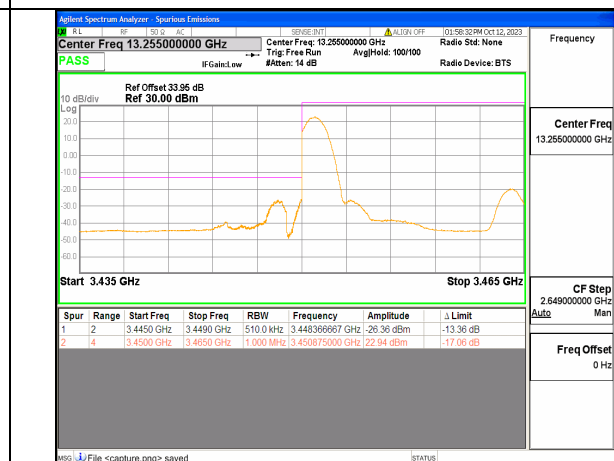

5A_n77(3450-3550MHz) 15M DFT-s-OFDM BPSK Edge_1RB_Left Low

5A_n77(3450-3550MHz) 15M DFT-s-OFDM QPSK Edge_1RB_Left Low