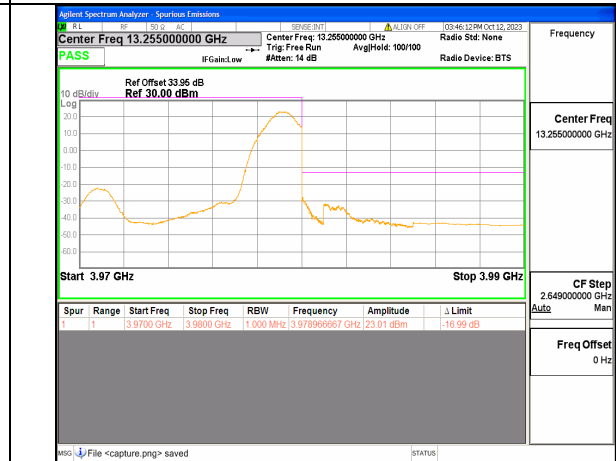

5A\_n77(3700-3980MHz) 10M DFT-s-OFDM BPSK Edge\_1RB\_Left Low

5A\_n77(3700-3980MHz) 10M DFT-s-OFDM QPSK Outer\_Full Low

5A\_n77(3700-3980MHz) 10M DFT-s-OFDM QPSK Edge\_1RB\_Left Low

5A\_n77(3700-3980MHz) 10M DFT-s-OFDM BPSK Outer\_Full High