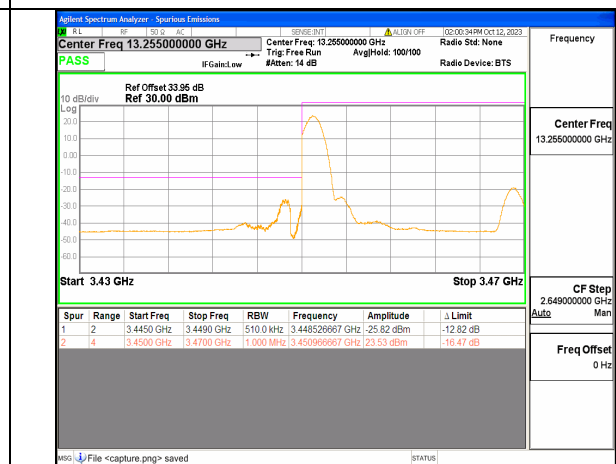

5A\_n77(3450-3550MHz) 15M DFT-s-OFDM BPSK Edge\_1RB\_Right High

5A\_n77(3450-3550MHz) 15M DFT-s-OFDM QPSK Outer\_Full High

5A\_n77(3450-3550MHz) 15M DFT-s-OFDM QPSK Edge\_1RB\_Right High

5A\_n77(3450-3550MHz) 20M DFT-s-OFDM BPSK Outer\_Full Low