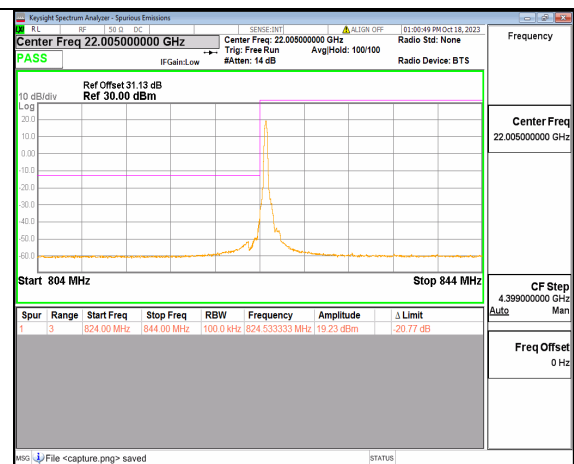

2A\_n5 15M DFT-s-OFDM BPSK Edge\_1RB\_Right High

2A\_n5 15M DFT-s-OFDM QPSK Outer\_Full High

2A\_n5 15M DFT-s-OFDM QPSK Edge\_1RB\_Right High

2A\_n5 20M DFT-s-OFDM BPSK Outer\_Full Low

2A\_n5 20M DFT-s-OFDM BPSK Edge\_1RB\_Left Low