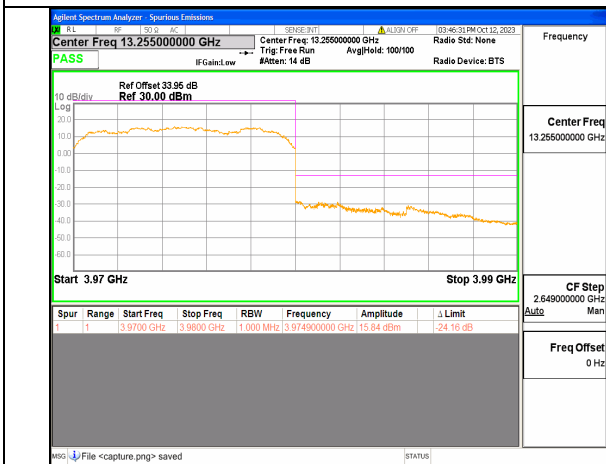

5A_n77(3700-3980MHz) 10M DFT-s-OFDM BPSK Outer_Full High

5A_n77(3700-3980MHz) 10M DFT-s-OFDM QPSK Outer_Full High