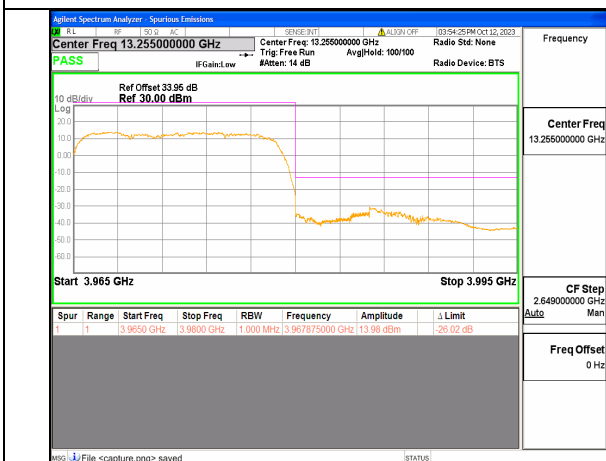

5A_n77(3700-3980MHz) 15M DFT-s-OFDM QPSK Outer_Full Low

5A_n77(3700-3980MHz) 15M DFT-s-OFDM BPSK Outer_Full High