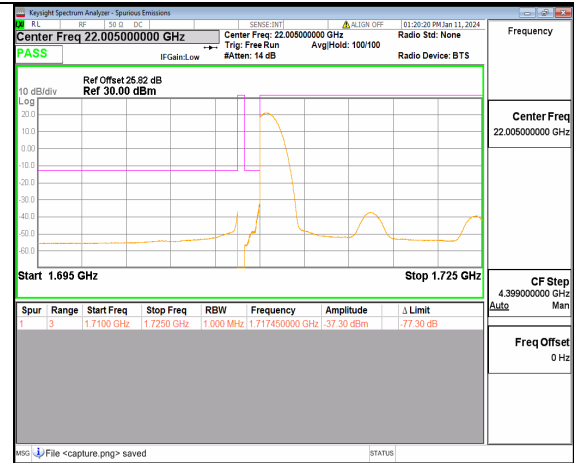

13A\_n66 10M DFT-s-OFDM QPSK Outer\_Full High

13A\_n66 10M DFT-s-OFDM QPSK Edge\_1RB\_Right High

13A\_n66 15M DFT-s-OFDM BPSK Outer\_Full Low

13A\_n66 15M DFT-s-OFDM BPSK Edge\_1RB\_Left Low

13A\_n66 15M DFT-s-OFDM QPSK Outer\_Full Low