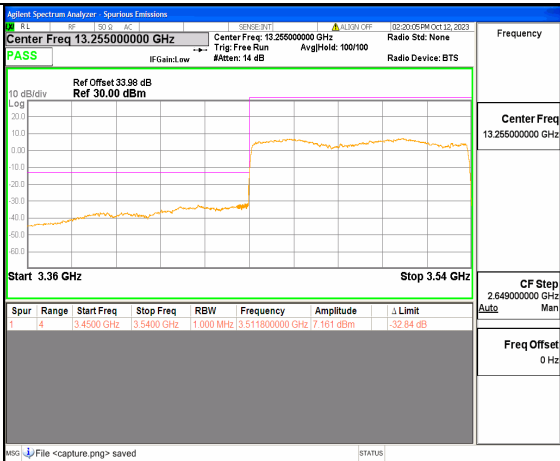

5A_n77(3450-3550MHz) 90M DFT-s-OFDM BPSK Outer_Full Low

5A_n77(3450-3550MHz) 90M DFT-s-OFDM QPSK Outer_Full Low