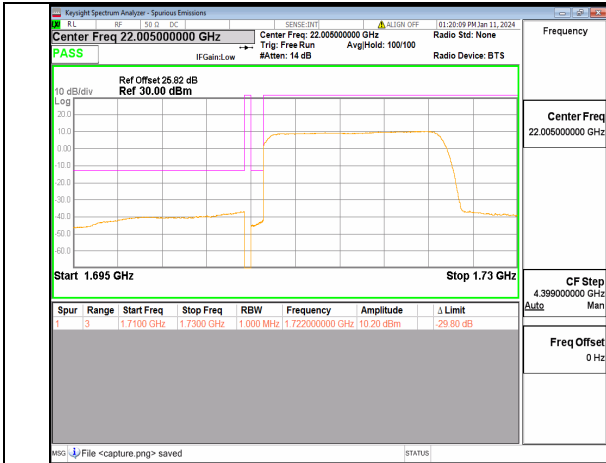

13A\_n66 10M DFT-s-OFDM QPSK Outer\_Full High

13A\_n66 10M DFT-s-OFDM QPSK Edge\_1RB\_Right High

13A\_n66 15M DFT-s-OFDM BPSK Outer\_Full Low

13A\_n66 15M DFT-s-OFDM BPSK Edge\_1RB\_Left Low

13A\_n66 15M DFT-s-OFDM QPSK Outer\_Full Low