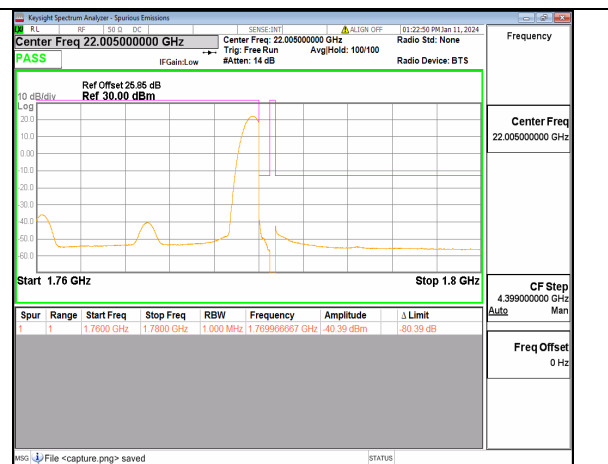

13A\_n66 20M DFT-s-OFDM BPSK Outer\_Full Low

13A\_n66 20M DFT-s-OFDM BPSK Edge\_1RB\_Left Low

13A\_n66 20M DFT-s-OFDM QPSK Outer\_Full Low

13A\_n66 20M DFT-s-OFDM QPSK Edge\_1RB\_Left Low

13A\_n66 20M DFT-s-OFDM BPSK Outer\_Full High