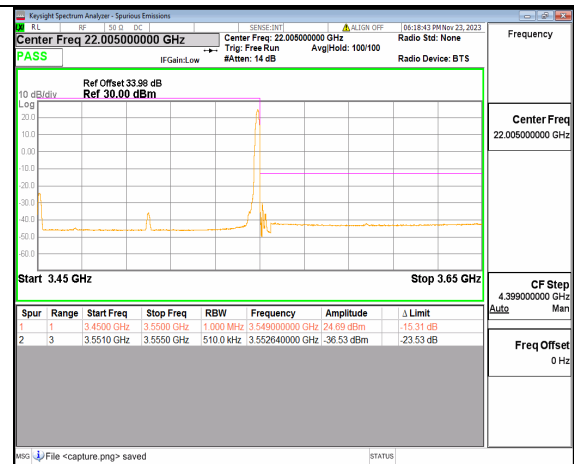

5A\_n77 (3450-3550MHz) 100M DFT-s-OFDM BPSK Edge\_1RB\_Left Low

5A\_n77 (3450-3550MHz) 100M DFT-s-OFDM QPSK Outer\_Full Low

5A\_n77 (3450-3550MHz) 100M DFT-s-OFDM QPSK Edge\_1RB\_Left Low

5A\_n77 (3450-3550MHz) 100M DFT-s-OFDM BPSK Outer\_Full High