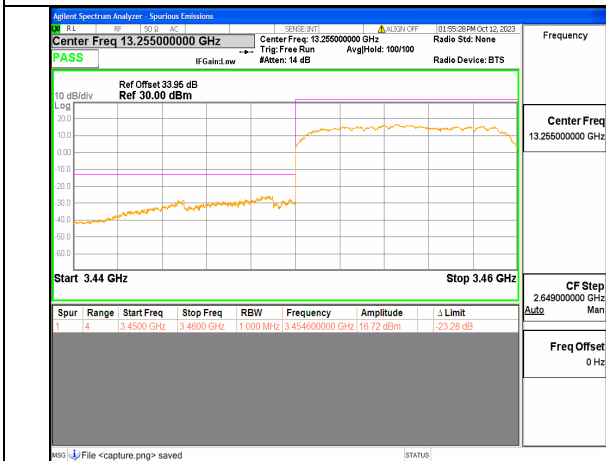

5A_n77(3450-3550MHz) 10M DFT-s-OFDM BPSK Outer_Full Low

5A_n77(3450-3550MHz) 10M DFT-s-OFDM QPSK Outer_Full Low