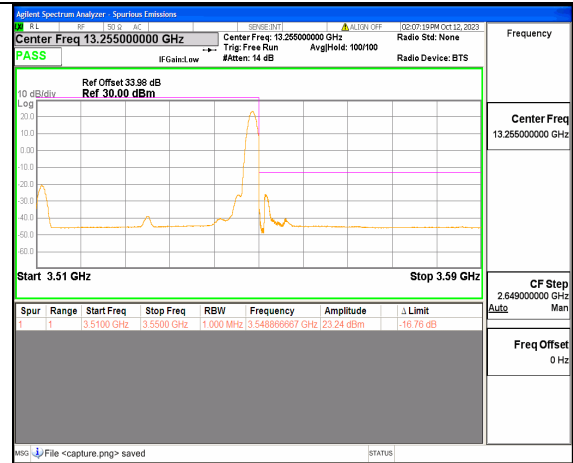

5A\_n77(3450-3550MHz) 40M DFT-s-OFDM BPSK Edge\_1RB\_Left Low

5A\_n77(3450-3550MHz) 40M DFT-s-OFDM QPSK Outer\_Full Low

5A\_n77(3450-3550MHz) 40M DFT-s-OFDM QPSK Edge\_1RB\_Left Low

5A\_n77(3450-3550MHz) 40M DFT-s-OFDM BPSK Outer\_Full High