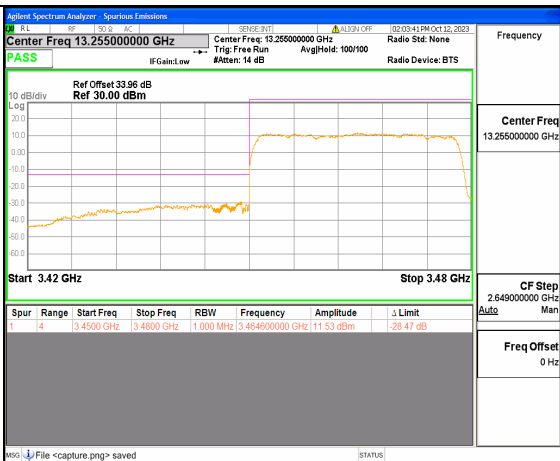

5A_n77(3450-3550MHz) 30M DFT-s-OFDM BPSK Outer_Full Low

5A_n77(3450-3550MHz) 30M DFT-s-OFDM QPSK Outer_Full Low