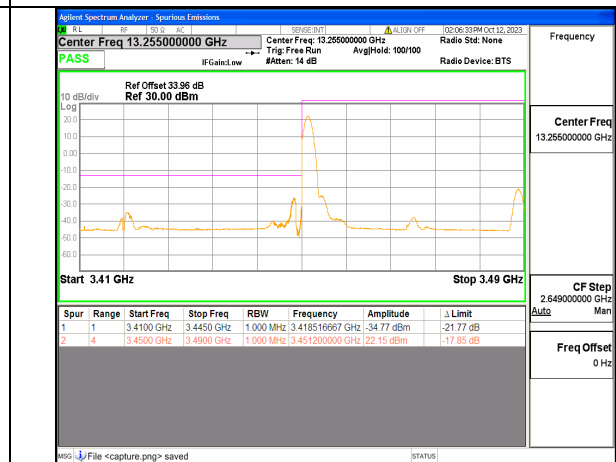

5A_n77(3450-3550MHz) 40M DFT-s-OFDM BPSK Edge_1RB_Left Low

5A_n77(3450-3550MHz) 40M DFT-s-OFDM QPSK Edge_1RB_Left Low