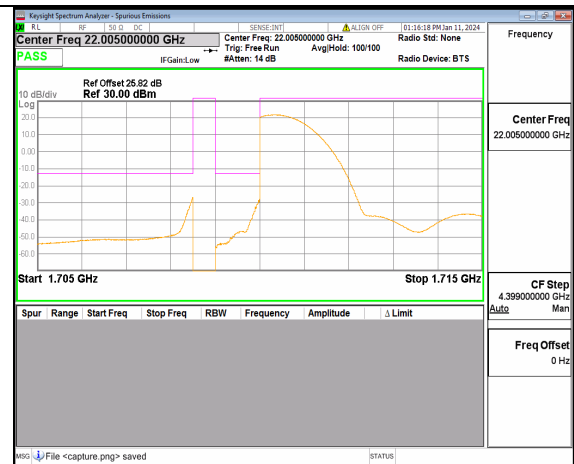

2A_n5 20M DFT-s-OFDM QPSK Edge_1RB_Right High

13A_n66 5M DFT-s-OFDM BPSK Edge_1RB_Left Low