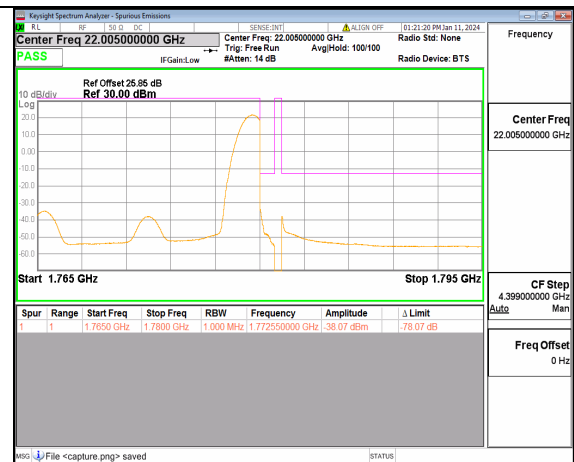

13A\_n66 15M DFT-s-OFDM QPSK Edge\_1RB\_Left Low

13A\_n66 15M DFT-s-OFDM BPSK Outer\_Full High

13A\_n66 15M DFT-s-OFDM BPSK Edge\_1RB\_Right High

13A\_n66 15M DFT-s-OFDM QPSK Outer\_Full High

13A\_n66 15M DFT-s-OFDM QPSK Edge\_1RB\_Right High