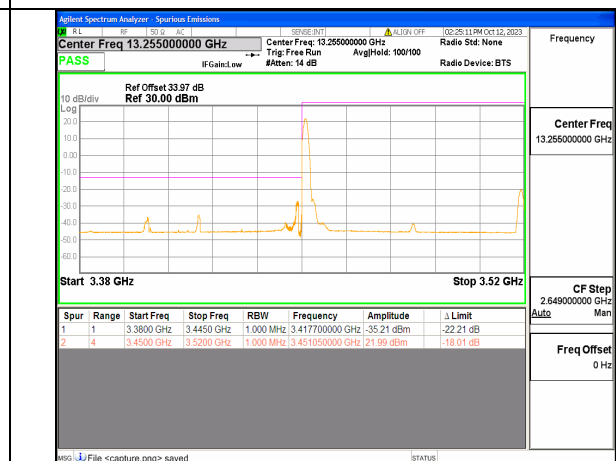

5A_n77(3450-3550MHz) 70M DFT-s-OFDM BPSK Edge_1RB_Left Low

5A_n77(3450-3550MHz) 70M DFT-s-OFDM QPSK Edge_1RB_Left Low