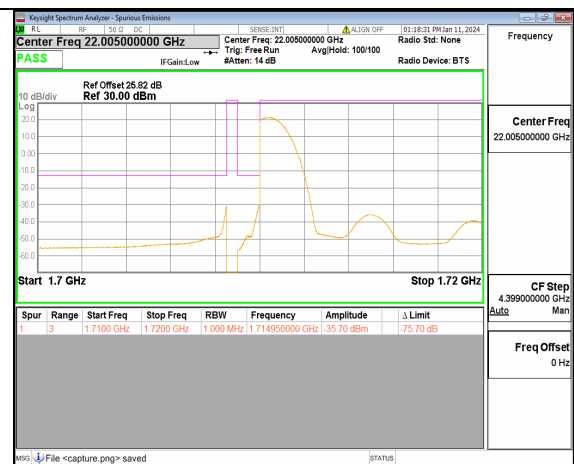

13A_n66 10M DFT-s-OFDM BPSK Edge_1RB_Left Low

13A_n66 10M DFT-s-OFDM QPSK Edge_1RB_Left Low