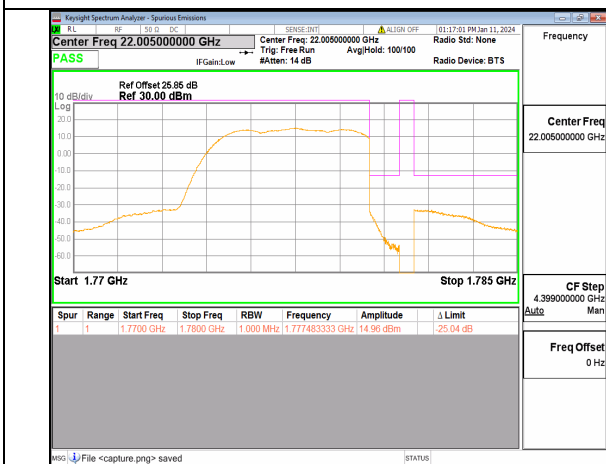

2A\_n5 20M DFT-s-OFDM QPSK Edge\_1RB\_Right High

13A\_n66 5M DFT-s-OFDM BPSK Outer\_Full Low

13A\_n66 5M DFT-s-OFDM BPSK Edge\_1RB\_Left Low

13A\_n66 5M DFT-s-OFDM QPSK Outer\_Full Low

13A\_n66 5M DFT-s-OFDM QPSK Edge\_1RB\_Left Low