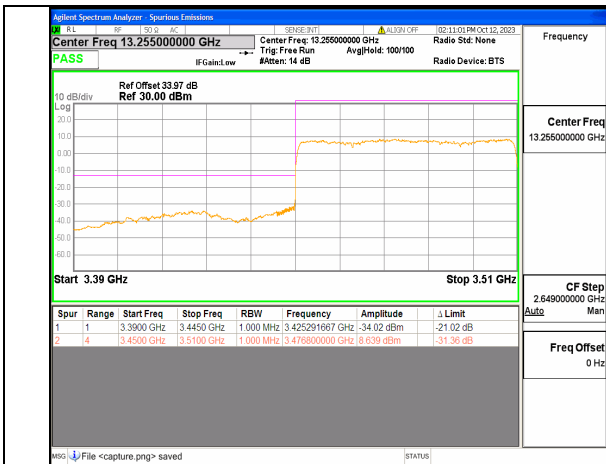

5A_n77(3450-3550MHz) 60M DFT-s-OFDM BPSK Outer_Full Low