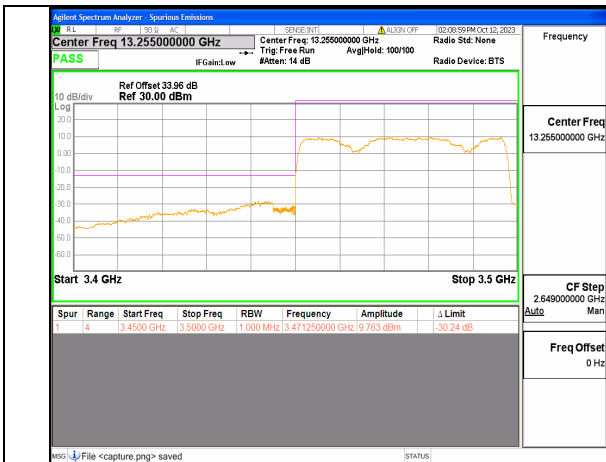

5A_n77(3450-3550MHz) 50M DFT-s-OFDM QPSK Outer_Full Low