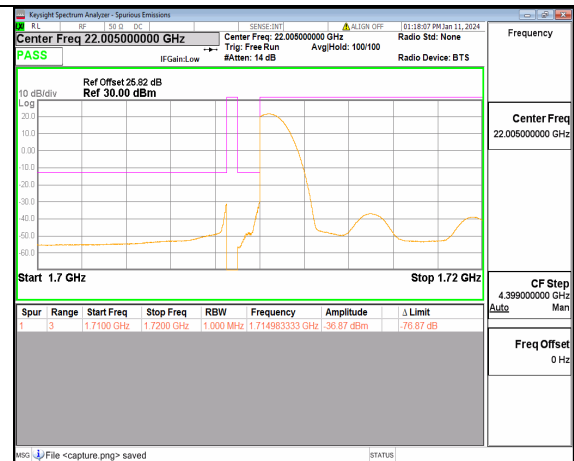

13A\_n66 5M DFT-s-OFDM BPSK Outer\_Full High

13A\_n66 5M DFT-s-OFDM BPSK Edge\_1RB\_Right High

13A\_n66 5M DFT-s-OFDM QPSK Outer\_Full High

13A\_n66 5M DFT-s-OFDM QPSK Edge\_1RB\_Right High

13A\_n66 10M DFT-s-OFDM BPSK Outer\_Full Low