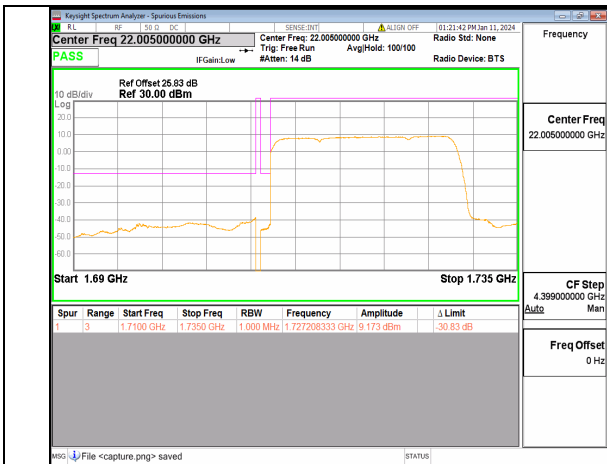

13A\_n66 15M DFT-s-OFDM QPSK Edge\_1RB\_Left Low

13A\_n66 15M DFT-s-OFDM BPSK Outer\_Full High

13A\_n66 15M DFT-s-OFDM BPSK Edge\_1RB\_Right High

13A\_n66 15M DFT-s-OFDM QPSK Outer\_Full High

13A\_n66 15M DFT-s-OFDM QPSK Edge\_1RB\_Right High