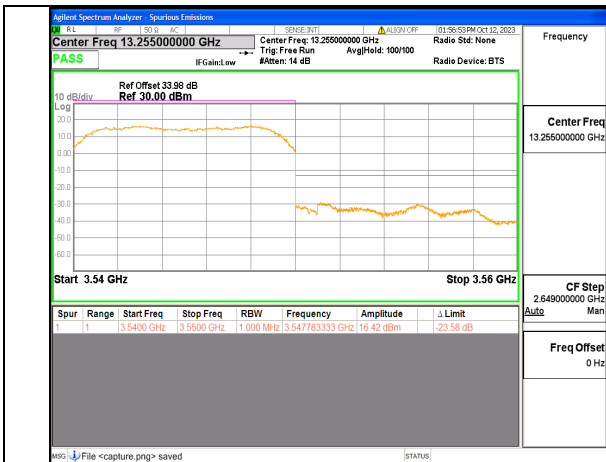

5A_n77(3450-3550MHz) 10M DFT-s-OFDM QPSK Outer_Full High