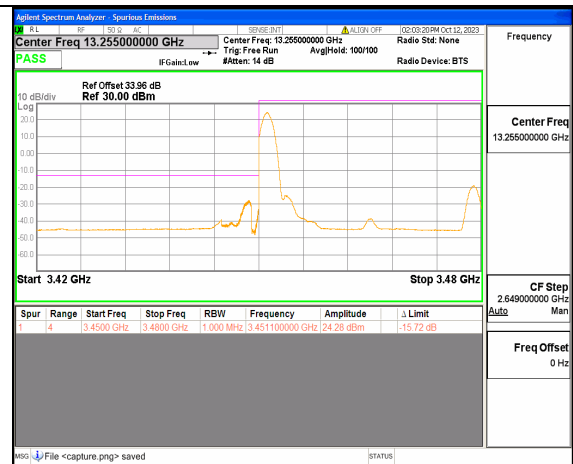

5A\_n77(3450-3550MHz) 20M DFT-s-OFDM BPSK Edge\_1RB\_Right High

5A\_n77(3450-3550MHz) 20M DFT-s-OFDM QPSK Outer\_Full High

5A\_n77(3450-3550MHz) 20M DFT-s-OFDM QPSK Edge\_1RB\_Right High

5A\_n77(3450-3550MHz) 30M DFT-s-OFDM BPSK Outer\_Full Low