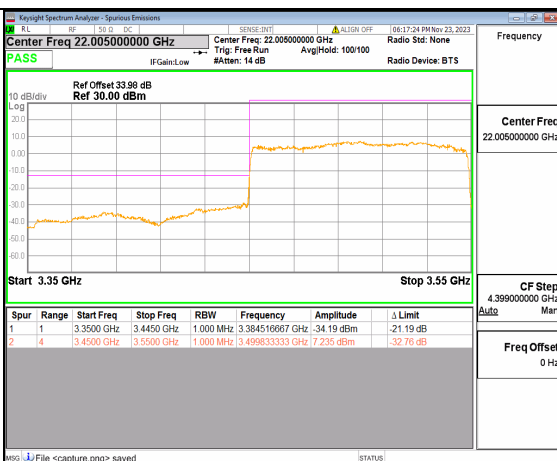

5A_n77 (3450-3550MHz) 100M DFT-s-OFDM BPSK Outer_Full Low

5A_n77 (3450-3550MHz) 100M DFT-s-OFDM QPSK Outer_Full Low