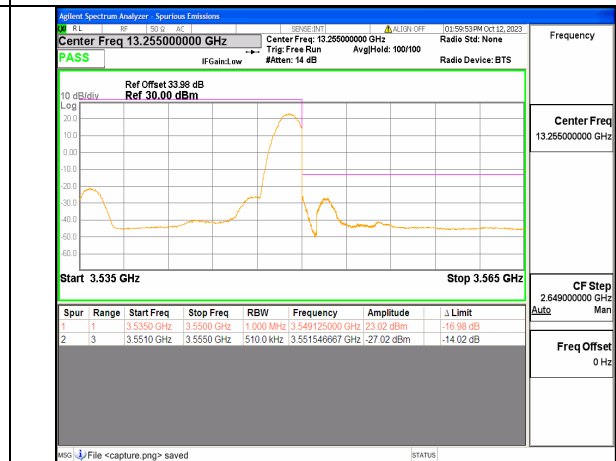

5A_n77(3450-3550MHz) 15M DFT-s-OFDM BPSK Edge_1RB_Right High

5A_n77(3450-3550MHz) 15M DFT-s-OFDM QPSK Edge_1RB_Right High