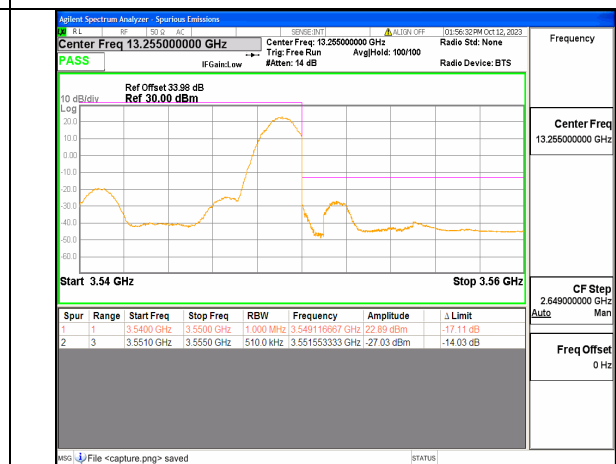

5A\_n77(3450-3550MHz) 10M DFT-s-OFDM BPSK Edge\_1RB\_Left Low

5A\_n77(3450-3550MHz) 10M DFT-s-OFDM QPSK Outer\_Full Low

5A\_n77(3450-3550MHz) 10M DFT-s-OFDM QPSK Edge\_1RB\_Left Low

5A\_n77(3450-3550MHz) 10M DFT-s-OFDM BPSK Outer\_Full High