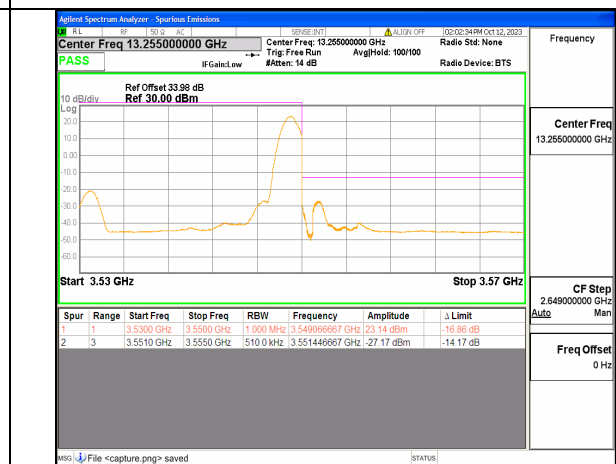

5A_n77(3450-3550MHz) 20M DFT-s-OFDM BPSK Edge_1RB_Right High

5A_n77(3450-3550MHz) 20M DFT-s-OFDM QPSK Edge_1RB_Right High