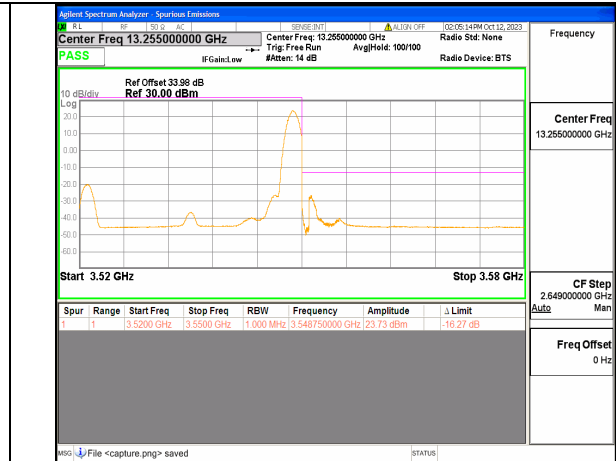

5A_n77(3450-3550MHz) 30M DFT-s-OFDM BPSK Edge_1RB_Right High

5A_n77(3450-3550MHz) 30M DFT-s-OFDM QPSK Edge_1RB_Right High