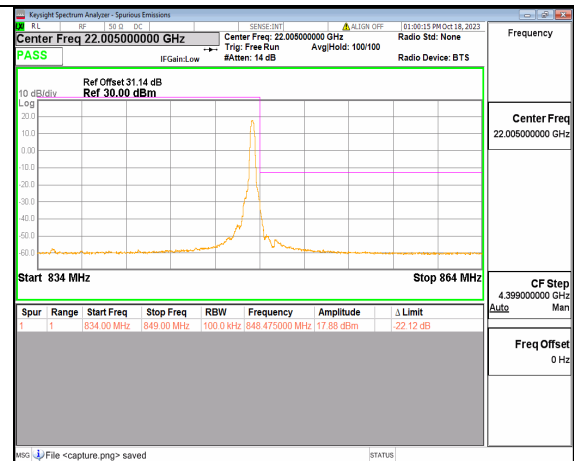

2A_n5 15M DFT-s-OFDM BPSK Edge_1RB_Right High

2A_n5 15M DFT-s-OFDM QPSK Edge_1RB_Right High