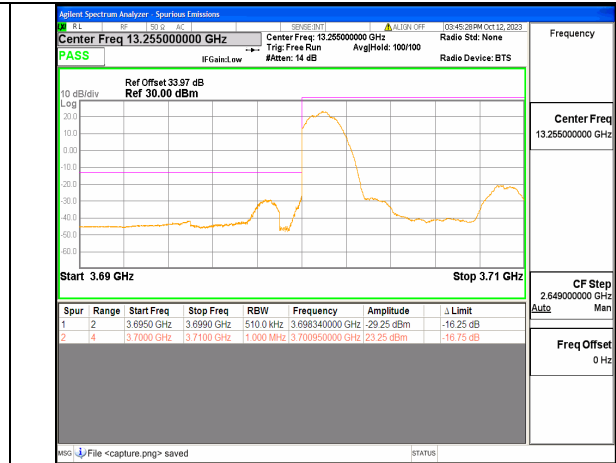

5A_n77(3700-3980MHz) 10M DFT-s-OFDM BPSK Edge_1RB_Left Low

5A_n77(3700-3980MHz) 10M DFT-s-OFDM QPSK Edge_1RB_Left Low