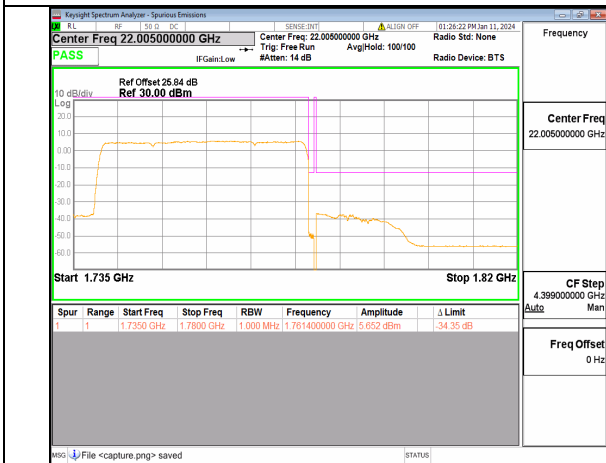

13A\_n66 30M DFT-s-OFDM QPSK Edge\_1RB\_Right High

13A\_n66 40M DFT-s-OFDM BPSK Outer\_Full Low

13A\_n66 40M DFT-s-OFDM BPSK Edge\_1RB\_Left Low

13A\_n66 40M DFT-s-OFDM QPSK Outer\_Full Low

13A\_n66 40M DFT-s-OFDM QPSK Edge\_1RB\_Left Low