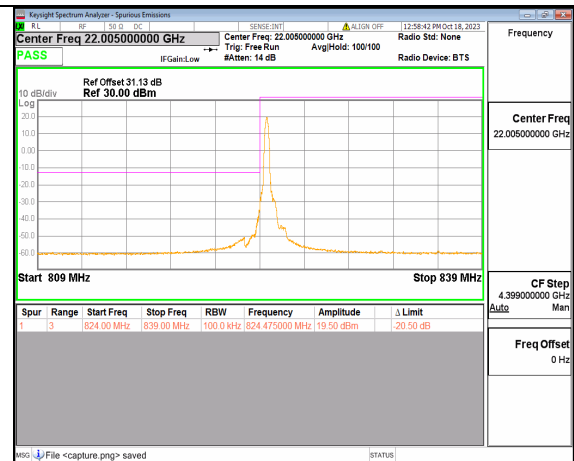

2A_n5 10M DFT-s-OFDM QPSK Edge_1RB_Right High

2A_n5 15M DFT-s-OFDM BPSK Edge_1RB_Left Low