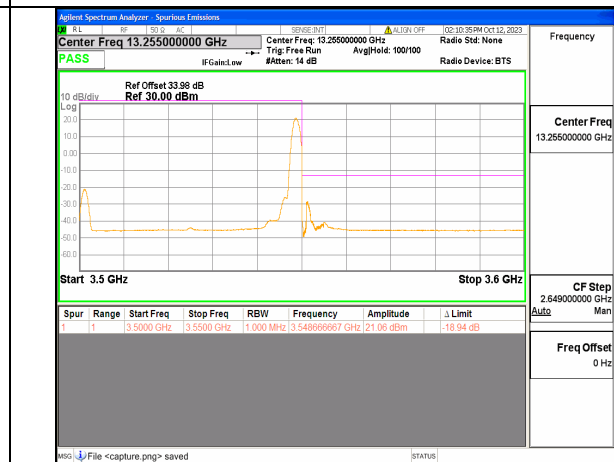

5A_n77(3450-3550MHz) 50M DFT-s-OFDM BPSK Edge_1RB_Right High

5A_n77(3450-3550MHz) 50M DFT-s-OFDM QPSK Edge_1RB_Right High