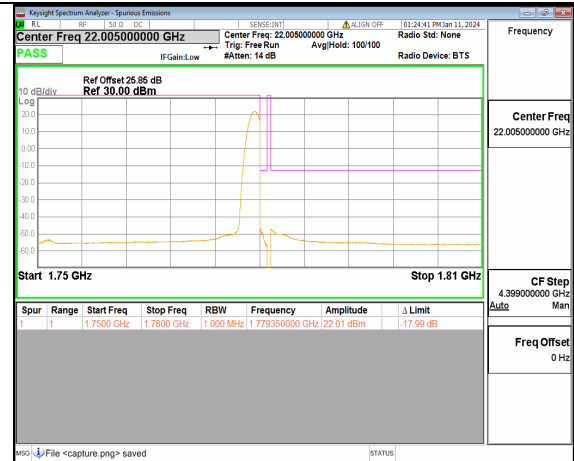

13A_n66 30M DFT-s-OFDM QPSK Edge_1RB_Left Low

13A_n66 30M DFT-s-OFDM BPSK Edge_1RB_Right High