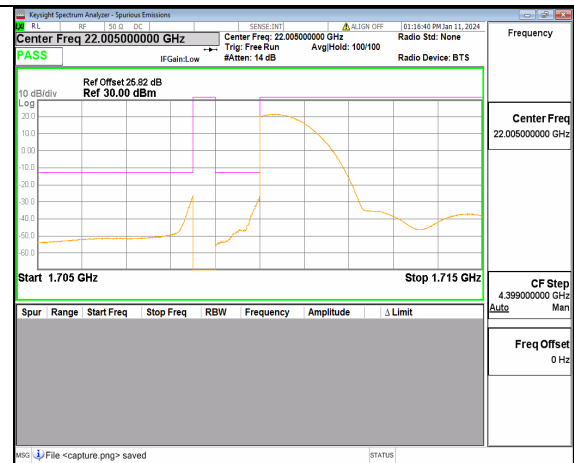

2A\_n5 20M DFT-s-OFDM QPSK Edge\_1RB\_Right High

13A\_n66 5M DFT-s-OFDM BPSK Outer\_Full Low

13A\_n66 5M DFT-s-OFDM BPSK Edge\_1RB\_Left Low

13A\_n66 5M DFT-s-OFDM QPSK Outer\_Full Low

13A\_n66 5M DFT-s-OFDM QPSK Edge\_1RB\_Left Low