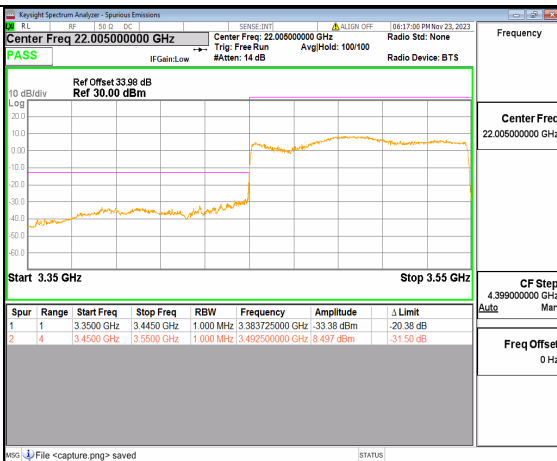

5A_n77(3450-3550MHz) 90M DFT-s-OFDM QPSK Outer_Full High

5A_n77 (3450-3550MHz) 100M DFT-s-OFDM BPSK Outer_Full Low