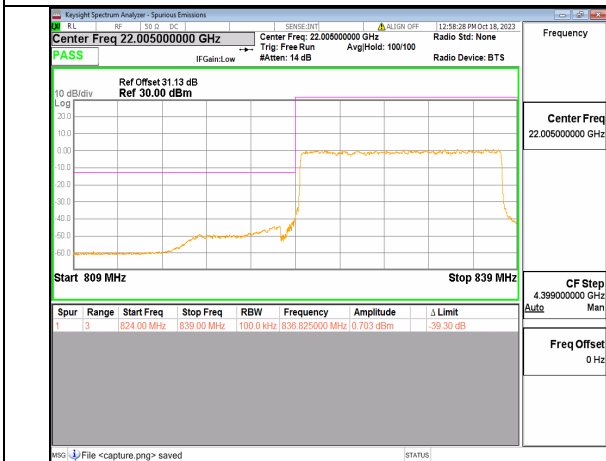

2A\_n5 10M DFT-s-OFDM QPSK Edge\_1RB\_Left Low

2A\_n5 10M DFT-s-OFDM BPSK Outer\_Full High

2A\_n5 10M DFT-s-OFDM BPSK Edge\_1RB\_Right High

2A\_n5 10M DFT-s-OFDM QPSK Outer\_Full High

2A\_n5 10M DFT-s-OFDM QPSK Edge\_1RB\_Right High