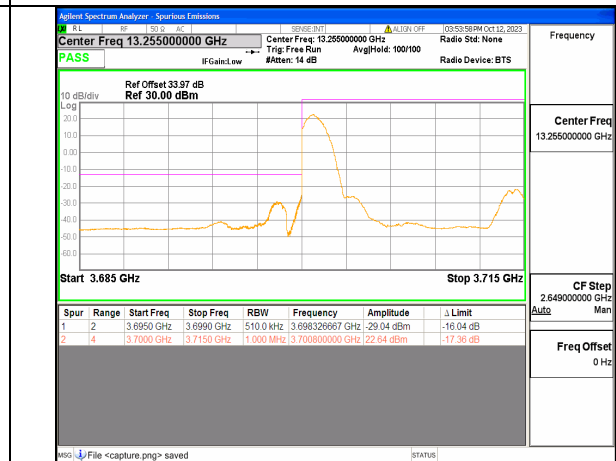

5A_n77(3700-3980MHz) 15M DFT-s-OFDM BPSK Edge_1RB_Left Low

5A_n77(3700-3980MHz) 15M DFT-s-OFDM QPSK Edge_1RB_Left Low