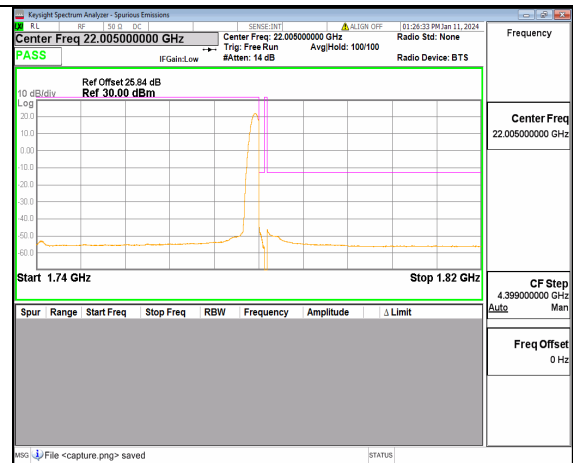

13A_n66 40M DFT-s-OFDM QPSK Edge_1RB_Left Low

13A_n66 40M DFT-s-OFDM BPSK Edge_1RB_Right High