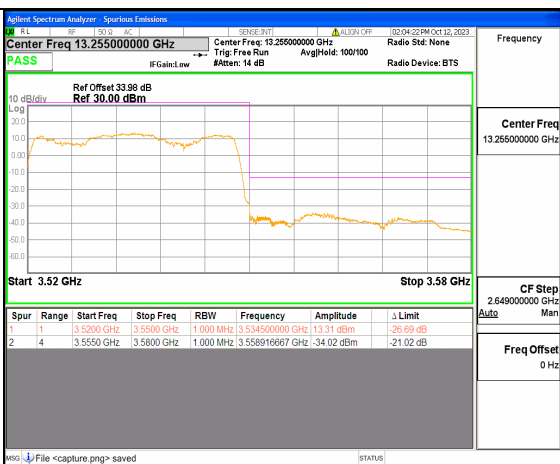

5A_n77(3450-3550MHz) 30M DFT-s-OFDM QPSK Outer_Full Low

5A_n77(3450-3550MHz) 30M DFT-s-OFDM BPSK Outer_Full High