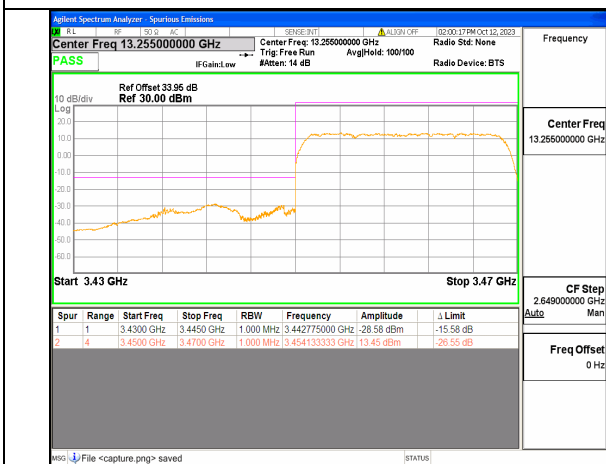

5A_n77(3450-3550MHz) 15M DFT-s-OFDM QPSK Outer_Full High

5A_n77(3450-3550MHz) 20M DFT-s-OFDM BPSK Outer_Full Low