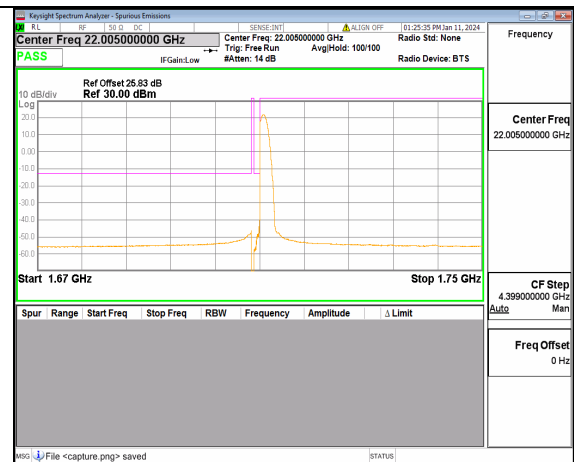

13A_n66 30M DFT-s-OFDM QPSK Edge_1RB_Right High

13A_n66 40M DFT-s-OFDM BPSK Edge_1RB_Left Low