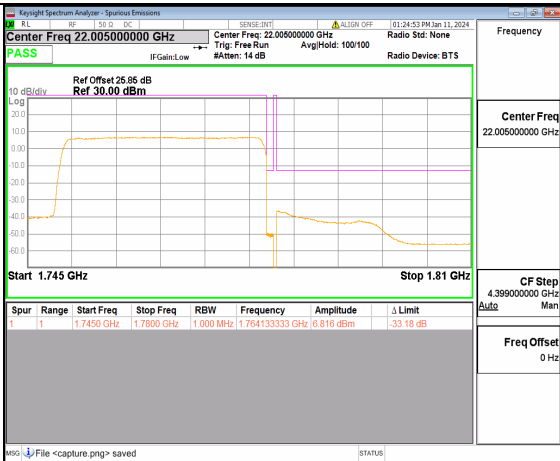

13A\_n66 30M DFT-s-OFDM QPSK Outer\_Full Low

13A\_n66 30M DFT-s-OFDM QPSK Edge\_1RB\_Left Low

13A\_n66 30M DFT-s-OFDM BPSK Outer\_Full High

13A\_n66 30M DFT-s-OFDM BPSK Edge\_1RB\_Right High

13A\_n66 30M DFT-s-OFDM QPSK Outer\_Full High