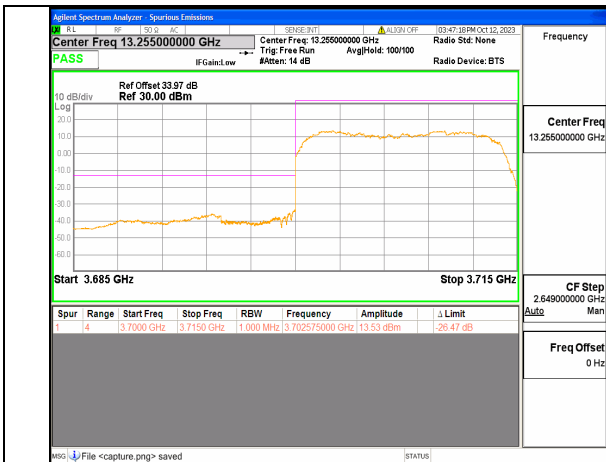

5A_n77(3700-3980MHz) 15M DFT-s-OFDM BPSK Outer_Full Low