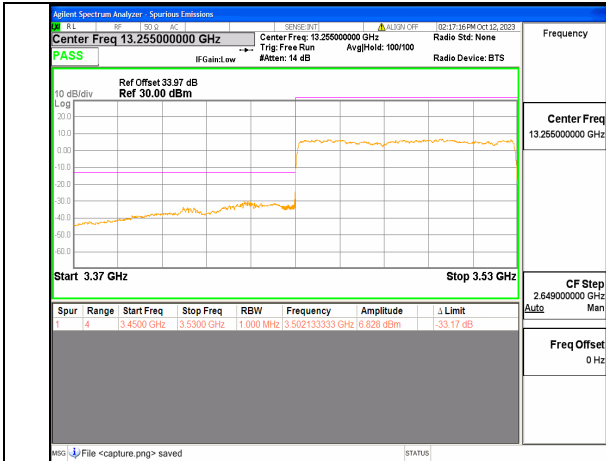

5A_n77(3450-3550MHz) 80M DFT-s-OFDM QPSK Outer_Full Low