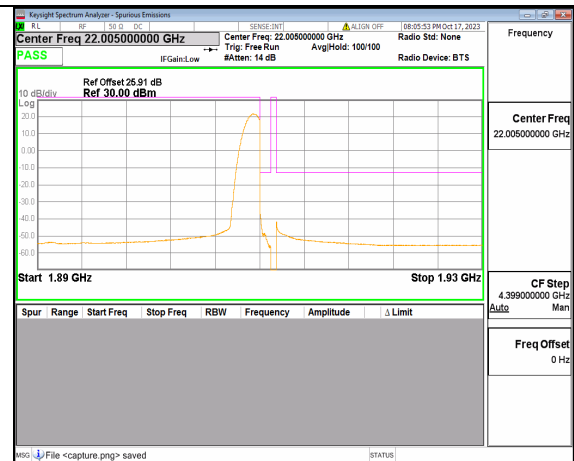

5A\_n2 20M DFT-s-OFDM BPSK Outer\_Full High

5A\_n2 20M DFT-s-OFDM BPSK Edge\_1RB\_Right High

5A\_n2 20M DFT-s-OFDM QPSK Outer\_Full High

5A\_n2 20M DFT-s-OFDM QPSK Edge\_1RB\_Right High

2A\_n5 5M DFT-s-OFDM BPSK Outer\_Full Low