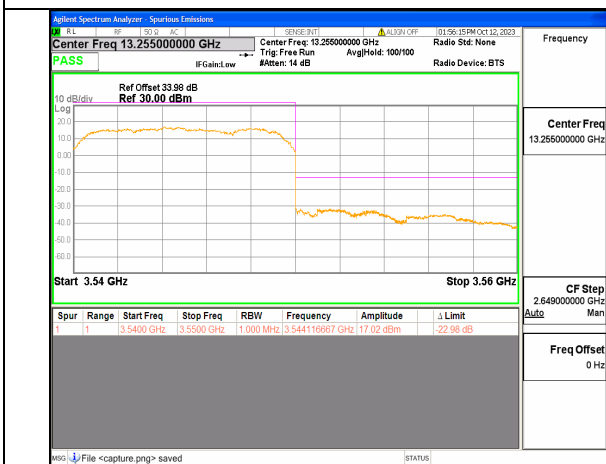

5A_n77(3450-3550MHz) 10M DFT-s-OFDM QPSK Outer_Full Low

5A_n77(3450-3550MHz) 10M DFT-s-OFDM BPSK Outer_Full High