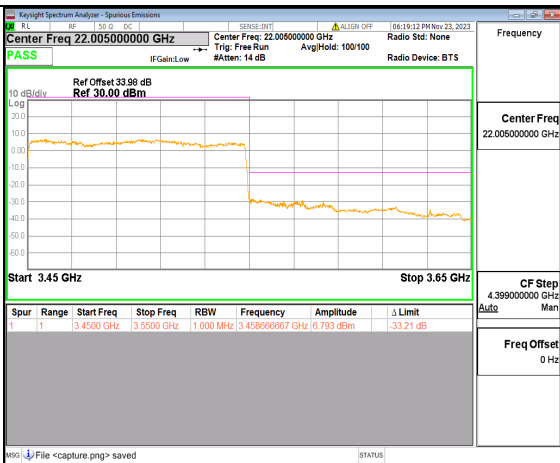

5A_n77 (3450-3550MHz) 100M DFT-s-OFDM BPSK Outer_Full High

5A_n77 (3450-3550MHz) 100M DFT-s-OFDM QPSK Outer_Full High