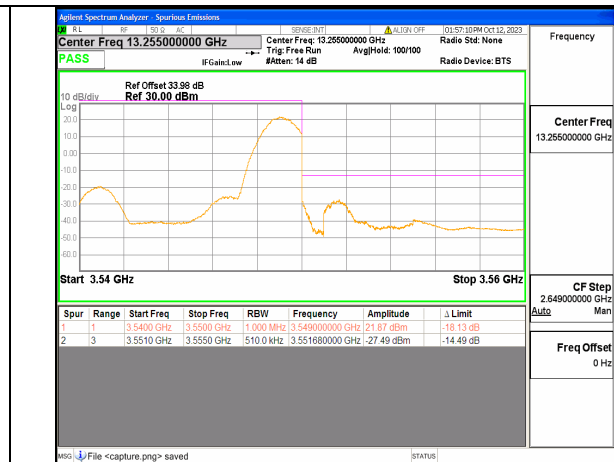

5A_n77(3450-3550MHz) 10M DFT-s-OFDM BPSK Edge_1RB_Right High

5A_n77(3450-3550MHz) 10M DFT-s-OFDM QPSK Edge_1RB_Right High