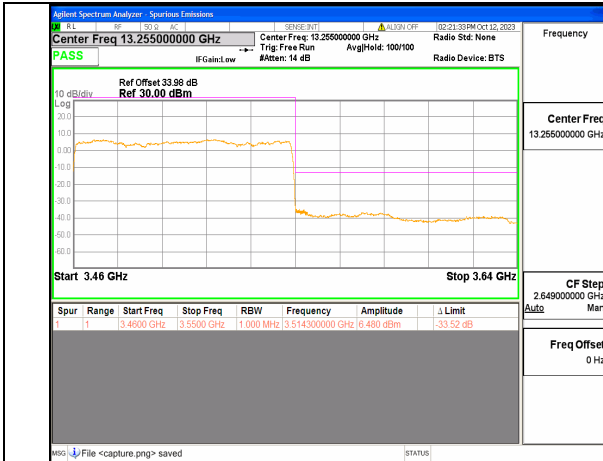

5A_n77(3450-3550MHz) 90M DFT-s-OFDM QPSK Outer_Full High