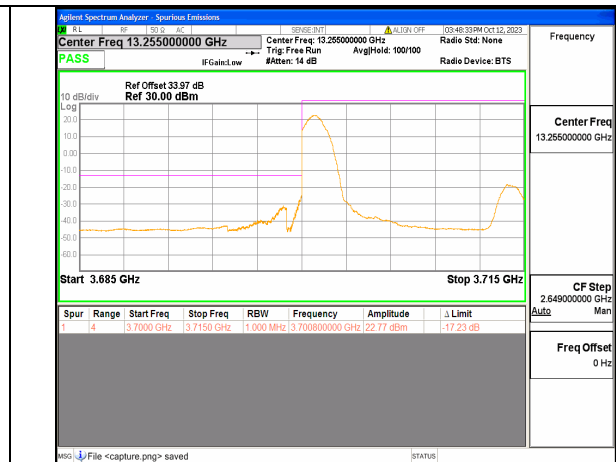

5A\_n77(3700-3980MHz) 10M DFT-s-OFDM BPSK Edge\_1RB\_Right High

5A\_n77(3700-3980MHz) 10M DFT-s-OFDM QPSK Outer\_Full High

5A\_n77(3700-3980MHz) 10M DFT-s-OFDM QPSK Edge\_1RB\_Right High

5A\_n77(3700-3980MHz) 15M DFT-s-OFDM BPSK Outer\_Full Low