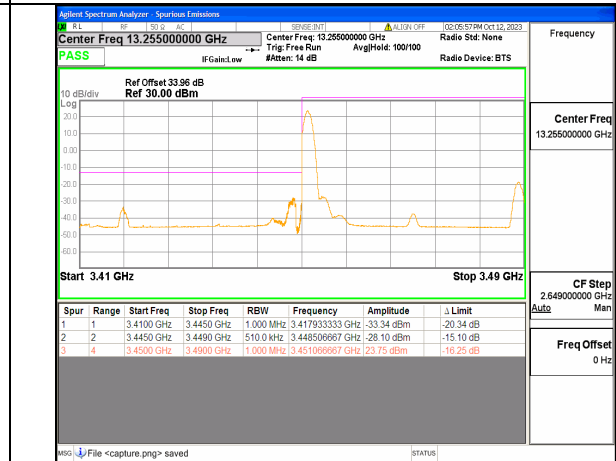

5A\_n77(3450-3550MHz) 30M DFT-s-OFDM BPSK Edge\_1RB\_Right High

5A\_n77(3450-3550MHz) 30M DFT-s-OFDM QPSK Outer\_Full High

5A\_n77(3450-3550MHz) 30M DFT-s-OFDM QPSK Edge\_1RB\_Right High

5A\_n77(3450-3550MHz) 40M DFT-s-OFDM BPSK Outer\_Full Low