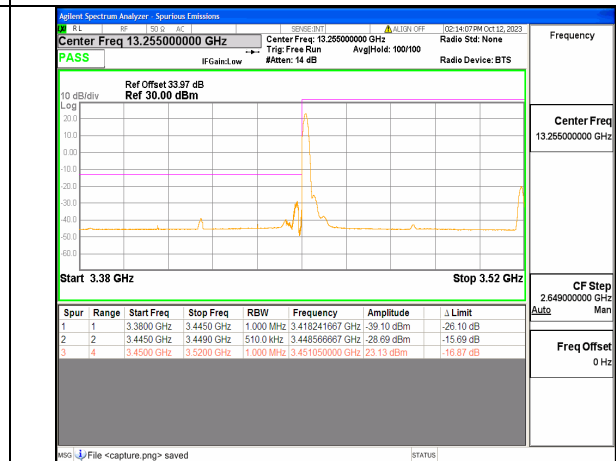

5A\_n77(3450-3550MHz) 60M DFT-s-OFDM BPSK Edge\_1RB\_Right High

5A\_n77(3450-3550MHz) 60M DFT-s-OFDM QPSK Outer\_Full High

5A\_n77(3450-3550MHz) 60M DFT-s-OFDM QPSK Edge\_1RB\_Right High

5A\_n77(3450-3550MHz) 70M DFT-s-OFDM BPSK Outer\_Full Low