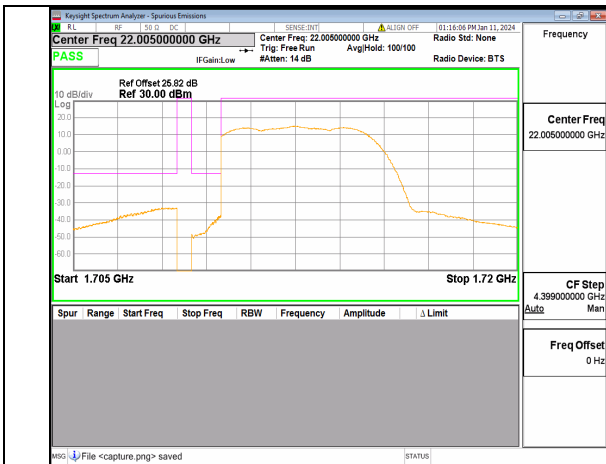

13A_n66 5M DFT-s-OFDM BPSK Outer_Full Low