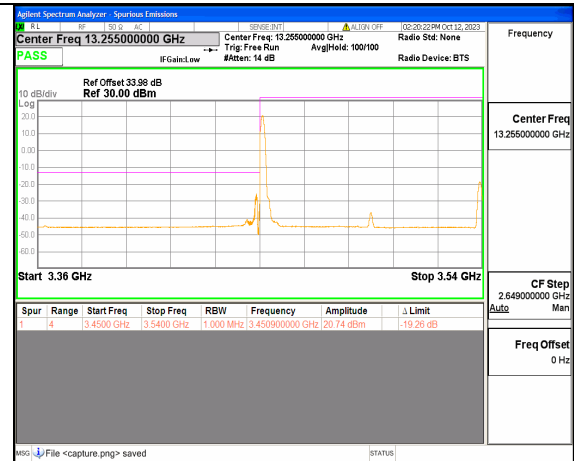

5A_n77(3450-3550MHz) 90M DFT-s-OFDM BPSK Edge_1RB_Left Low

5A_n77(3450-3550MHz) 90M DFT-s-OFDM QPSK Edge_1RB_Left Low