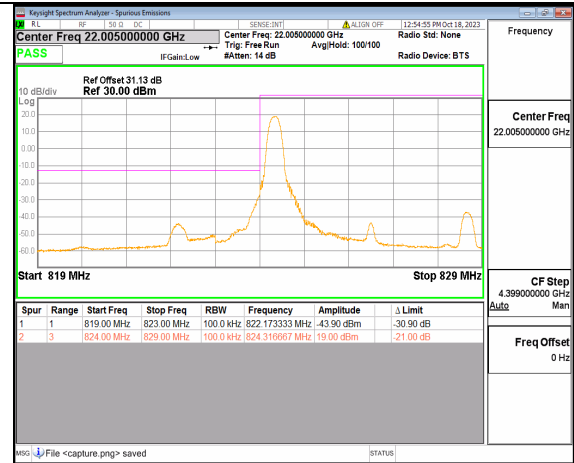

2A_n5 5M DFT-s-OFDM BPSK Edge_1RB_Left Low

2A_n5 5M DFT-s-OFDM QPSK Edge_1RB_Left Low