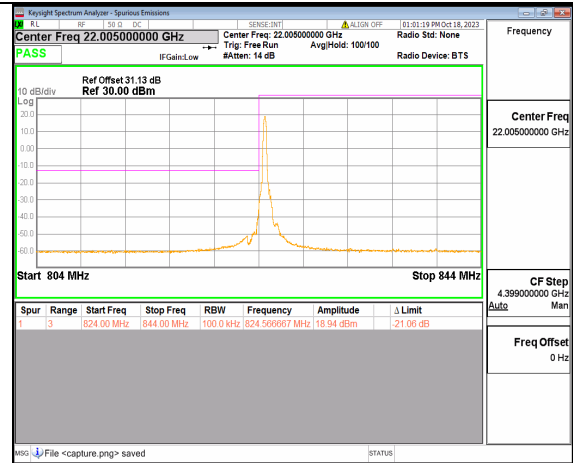

2A_n5 20M DFT-s-OFDM BPSK Edge_1RB_Left Low

2A_n5 20M DFT-s-OFDM QPSK Edge_1RB_Left Low