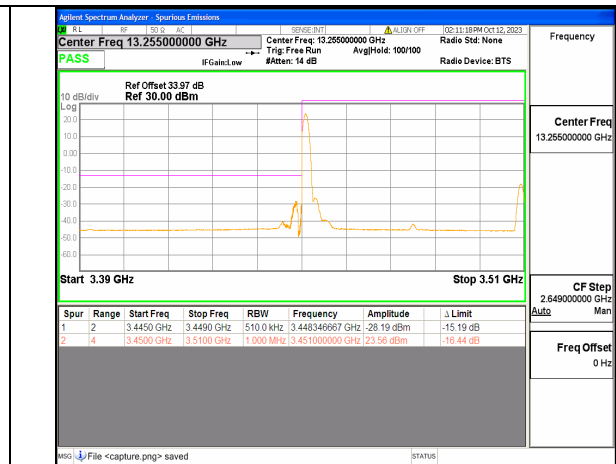

5A\_n77(3450-3550MHz) 50M DFT-s-OFDM BPSK Edge\_1RB\_Right High

5A\_n77(3450-3550MHz) 50M DFT-s-OFDM QPSK Outer\_Full High

5A\_n77(3450-3550MHz) 50M DFT-s-OFDM QPSK Edge\_1RB\_Right High

5A\_n77(3450-3550MHz) 60M DFT-s-OFDM BPSK Outer\_Full Low