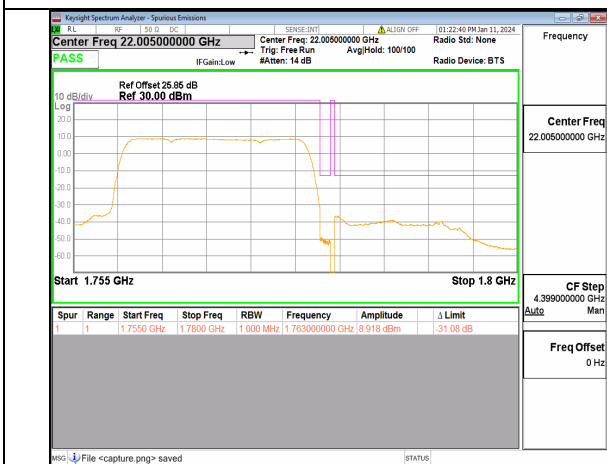

13A\_n66 20M DFT-s-OFDM BPSK Outer\_Full Low

13A\_n66 20M DFT-s-OFDM BPSK Edge\_1RB\_Left Low

13A\_n66 20M DFT-s-OFDM QPSK Outer\_Full Low

13A\_n66 20M DFT-s-OFDM QPSK Edge\_1RB\_Left Low

13A\_n66 20M DFT-s-OFDM BPSK Outer\_Full High