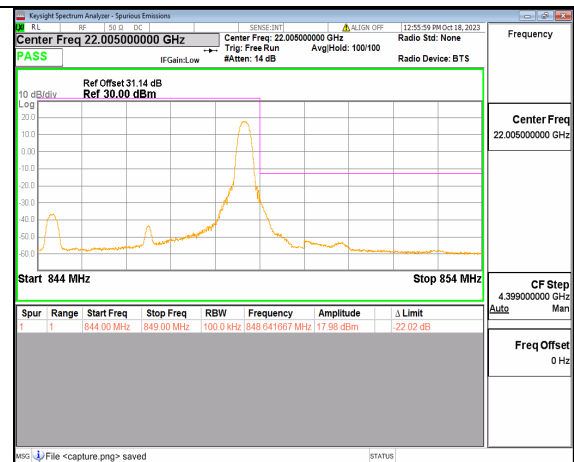

2A_n5 5M DFT-s-OFDM BPSK Edge_1RB_Right High

2A_n5 5M DFT-s-OFDM QPSK Edge_1RB_Right High