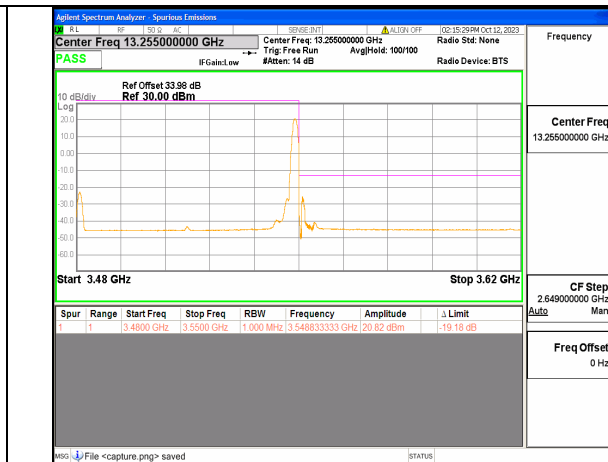

5A\_n77(3450-3550MHz) 70M DFT-s-OFDM BPSK Edge\_1RB\_Left Low

5A\_n77(3450-3550MHz) 70M DFT-s-OFDM QPSK Outer\_Full Low

5A\_n77(3450-3550MHz) 70M DFT-s-OFDM QPSK Edge\_1RB\_Left Low

5A\_n77(3450-3550MHz) 70M DFT-s-OFDM BPSK Outer\_Full High