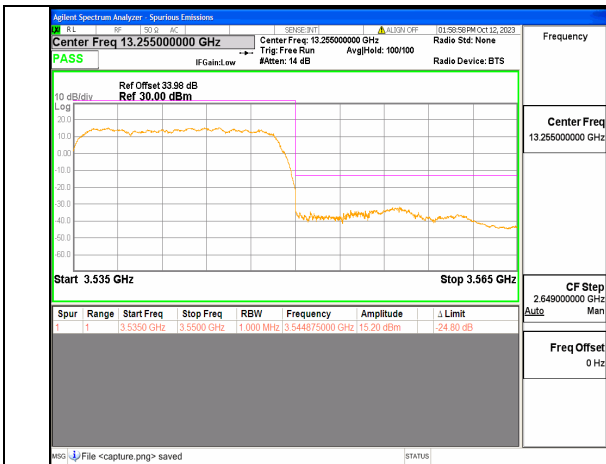

5A\_n77(3450-3550MHz) 15M DFT-s-OFDM BPSK Edge\_1RB\_Left Low

5A\_n77(3450-3550MHz) 15M DFT-s-OFDM QPSK Outer\_Full Low

5A\_n77(3450-3550MHz) 15M DFT-s-OFDM QPSK Edge\_1RB\_Left Low

5A\_n77(3450-3550MHz) 15M DFT-s-OFDM BPSK Outer\_Full High