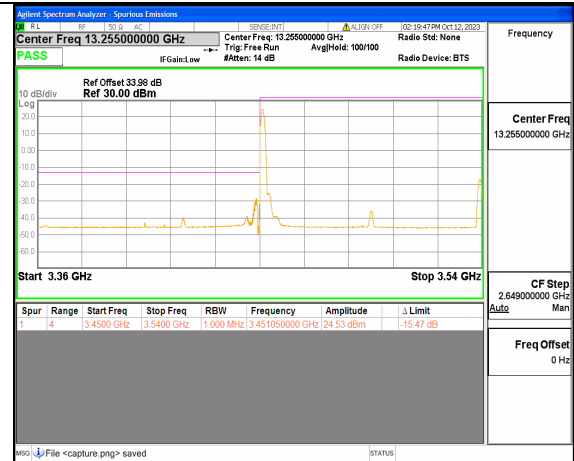

5A\_n77(3450-3550MHz) 80M DFT-s-OFDM BPSK Edge\_1RB\_Right High

5A\_n77(3450-3550MHz) 80M DFT-s-OFDM QPSK Outer\_Full High

5A\_n77(3450-3550MHz) 80M DFT-s-OFDM QPSK Edge\_1RB\_Right High

5A\_n77(3450-3550MHz) 90M DFT-s-OFDM BPSK Outer\_Full Low