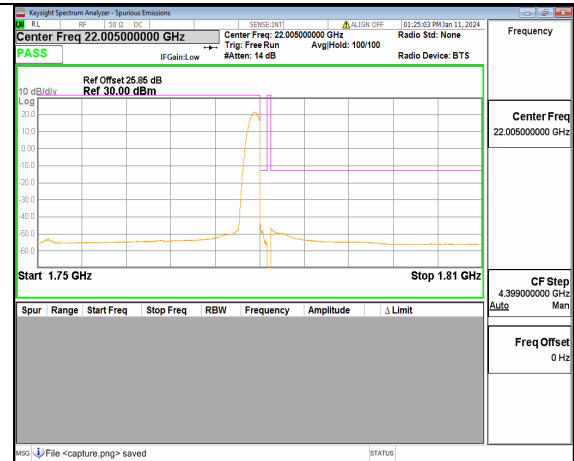

13A\_n66 30M DFT-s-OFDM QPSK Outer\_Full Low

13A\_n66 30M DFT-s-OFDM QPSK Edge\_1RB\_Left Low

13A\_n66 30M DFT-s-OFDM BPSK Outer\_Full High

13A\_n66 30M DFT-s-OFDM BPSK Edge\_1RB\_Right High

13A\_n66 30M DFT-s-OFDM QPSK Outer\_Full High