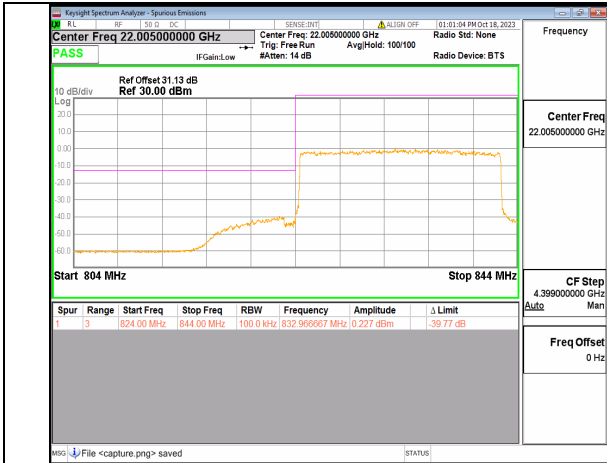

2A\_n5 15M DFT-s-OFDM BPSK Edge\_1RB\_Right High

2A\_n5 15M DFT-s-OFDM QPSK Outer\_Full High

2A\_n5 15M DFT-s-OFDM QPSK Edge\_1RB\_Right High

2A\_n5 20M DFT-s-OFDM BPSK Outer\_Full Low

2A\_n5 20M DFT-s-OFDM BPSK Edge\_1RB\_Left Low