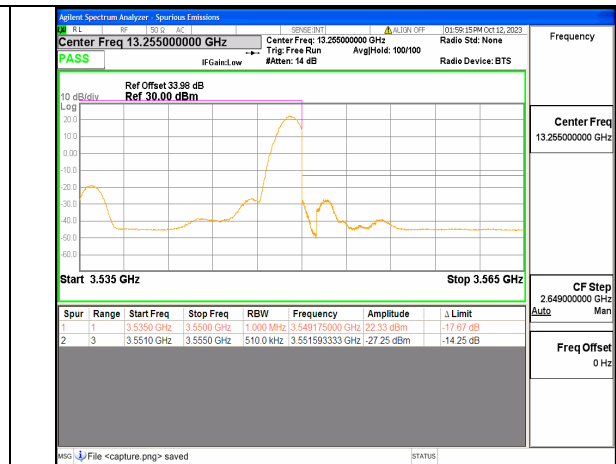

5A\_n77(3450-3550MHz) 15M DFT-s-OFDM BPSK Edge\_1RB\_Left Low

5A\_n77(3450-3550MHz) 15M DFT-s-OFDM QPSK Outer\_Full Low

5A\_n77(3450-3550MHz) 15M DFT-s-OFDM QPSK Edge\_1RB\_Left Low

5A\_n77(3450-3550MHz) 15M DFT-s-OFDM BPSK Outer\_Full High