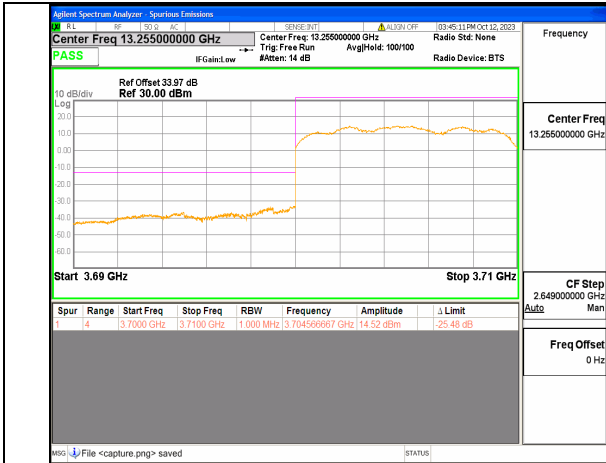

5A_n77(3700-3980MHz) 10M DFT-s-OFDM QPSK Outer_Full Low