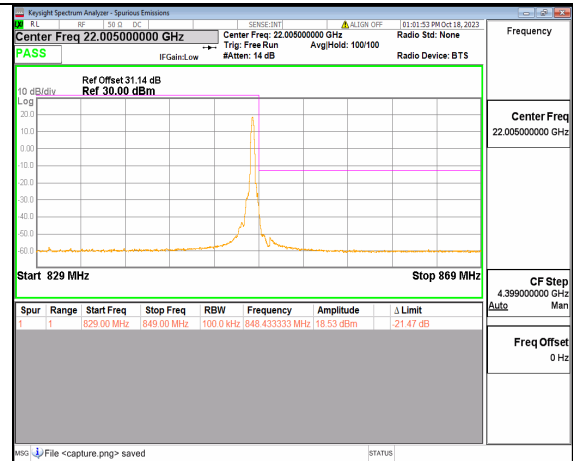

2A_n5 20M DFT-s-OFDM QPSK Edge_1RB_Left Low

2A_n5 20M DFT-s-OFDM BPSK Edge_1RB_Right High