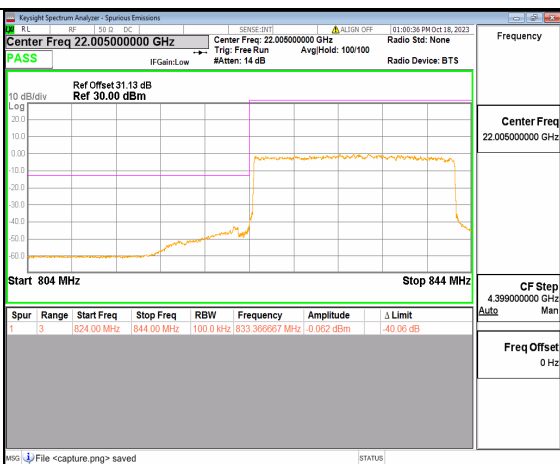

2A_n5 15M DFT-s-OFDM QPSK Outer_Full High

2A_n5 20M DFT-s-OFDM BPSK Outer_Full Low