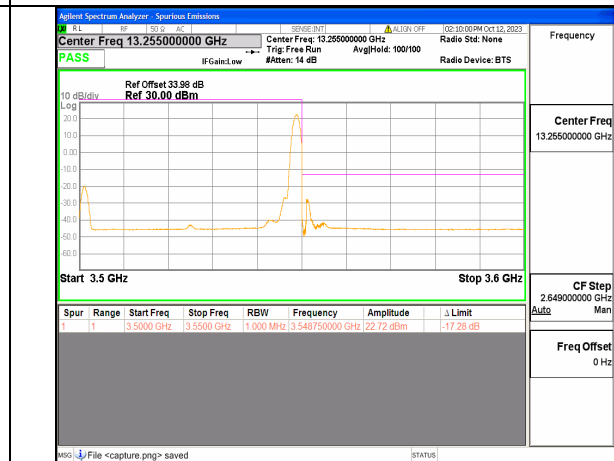

5A\_n77(3450-3550MHz) 50M DFT-s-OFDM BPSK Edge\_1RB\_Left Low

5A\_n77(3450-3550MHz) 50M DFT-s-OFDM QPSK Outer\_Full Low

5A\_n77(3450-3550MHz) 50M DFT-s-OFDM QPSK Edge\_1RB\_Left Low

5A\_n77(3450-3550MHz) 50M DFT-s-OFDM BPSK Outer\_Full High