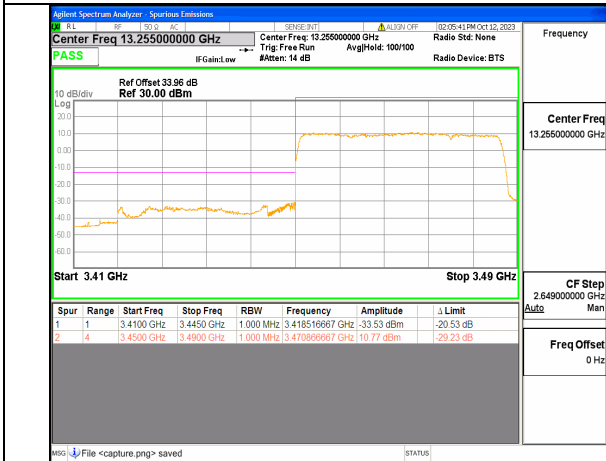

5A_n77(3450-3550MHz) 30M DFT-s-OFDM QPSK Outer_Full High

5A_n77(3450-3550MHz) 40M DFT-s-OFDM BPSK Outer_Full Low