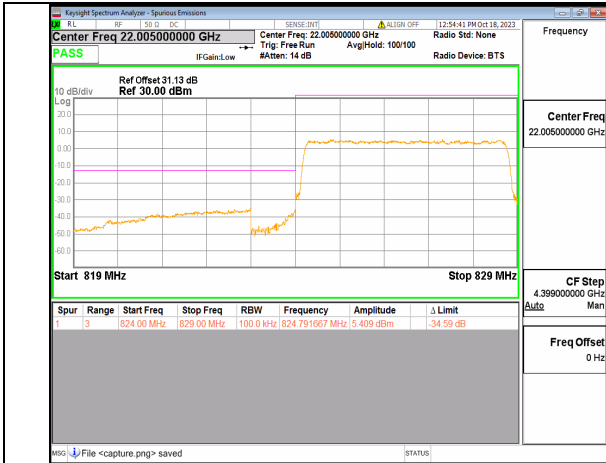

2A_n5 5M DFT-s-OFDM QPSK Outer_Full Low