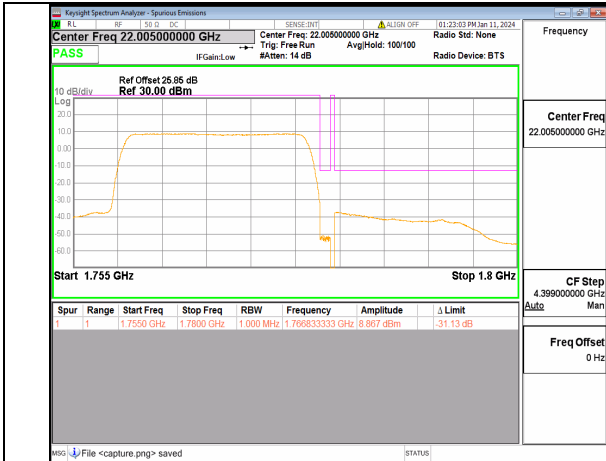

13A_n66 20M DFT-s-OFDM QPSK Outer_Full High