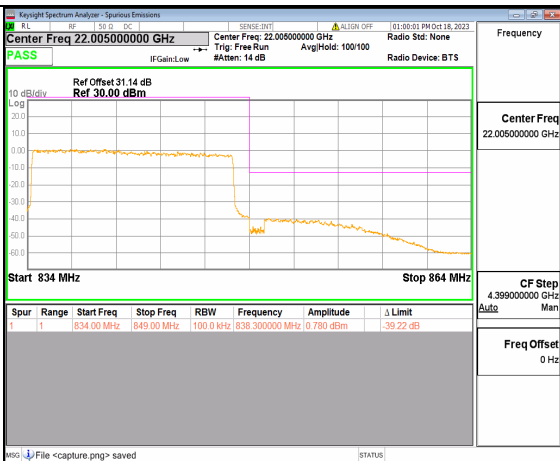

2A\_n5 15M DFT-s-OFDM BPSK Outer\_Full Low

2A\_n5 15M DFT-s-OFDM BPSK Edge\_1RB\_Left Low

2A\_n5 15M DFT-s-OFDM QPSK Outer\_Full Low

2A\_n5 15M DFT-s-OFDM QPSK Edge\_1RB\_Left Low

2A\_n5 15M DFT-s-OFDM BPSK Outer\_Full High

2A\_n5 15M DFT-s-OFDM BPSK Edge\_1RB\_Right High

2A\_n5 15M DFT-s-OFDM QPSK Outer\_Full High

2A\_n5 15M DFT-s-OFDM QPSK Edge\_1RB\_Right High

2A\_n5 20M DFT-s-OFDM BPSK Outer\_Full Low

2A\_n5 20M DFT-s-OFDM BPSK Edge\_1RB\_Left Low