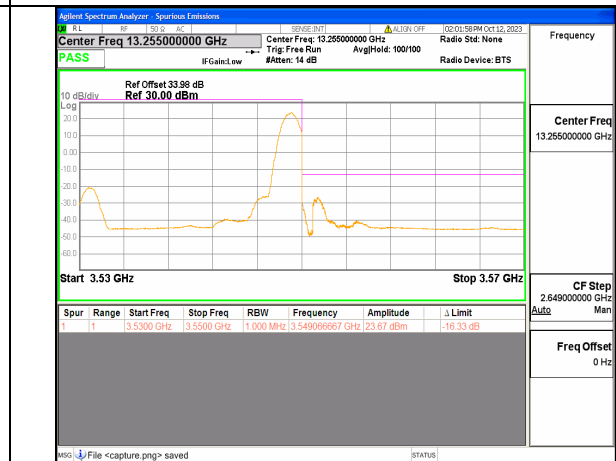

5A\_n77(3450-3550MHz) 20M DFT-s-OFDM BPSK Edge\_1RB\_Left Low

5A\_n77(3450-3550MHz) 20M DFT-s-OFDM QPSK Outer\_Full Low

5A\_n77(3450-3550MHz) 20M DFT-s-OFDM QPSK Edge\_1RB\_Left Low

5A\_n77(3450-3550MHz) 20M DFT-s-OFDM BPSK Outer\_Full High