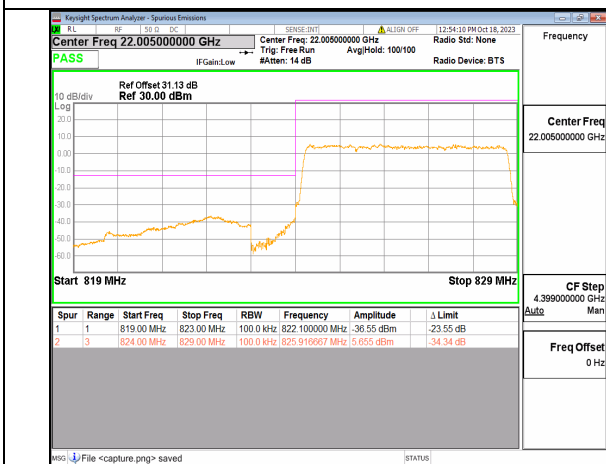

5A\_n2 20M DFT-s-OFDM BPSK Outer\_Full High

5A\_n2 20M DFT-s-OFDM BPSK Edge\_1RB\_Right High

5A\_n2 20M DFT-s-OFDM QPSK Outer\_Full High

5A\_n2 20M DFT-s-OFDM QPSK Edge\_1RB\_Right High

2A\_n5 5M DFT-s-OFDM BPSK Outer\_Full Low

2A\_n5 5M DFT-s-OFDM BPSK Edge\_1RB\_Left Low

2A\_n5 5M DFT-s-OFDM QPSK Outer\_Full Low

2A\_n5 5M DFT-s-OFDM QPSK Edge\_1RB\_Left Low

2A\_n5 5M DFT-s-OFDM BPSK Outer\_Full High

2A\_n5 5M DFT-s-OFDM BPSK Edge\_1RB\_Right High