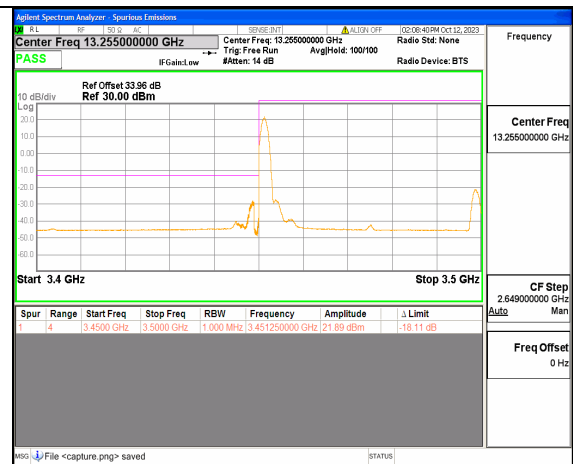

5A\_n77(3450-3550MHz) 40M DFT-s-OFDM BPSK Edge\_1RB\_Right High

5A\_n77(3450-3550MHz) 40M DFT-s-OFDM QPSK Outer\_Full High

5A\_n77(3450-3550MHz) 40M DFT-s-OFDM QPSK Edge\_1RB\_Right High

5A\_n77(3450-3550MHz) 50M DFT-s-OFDM BPSK Outer\_Full Low