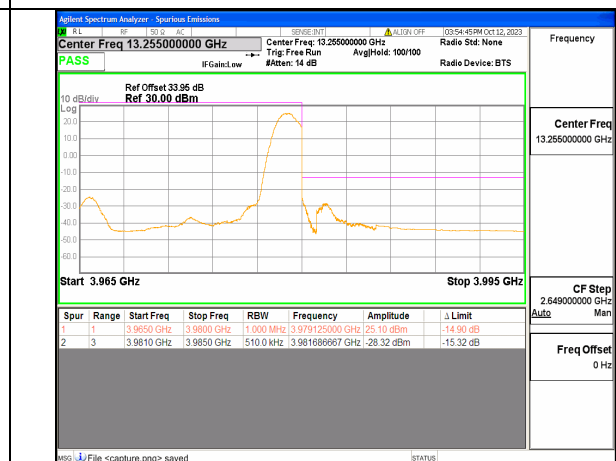

5A\_n77(3700-3980MHz) 15M DFT-s-OFDM BPSK Edge\_1RB\_Left Low

5A\_n77(3700-3980MHz) 15M DFT-s-OFDM QPSK Outer\_Full Low

5A\_n77(3700-3980MHz) 15M DFT-s-OFDM QPSK Edge\_1RB\_Left Low

5A\_n77(3700-3980MHz) 15M DFT-s-OFDM BPSK Outer\_Full High