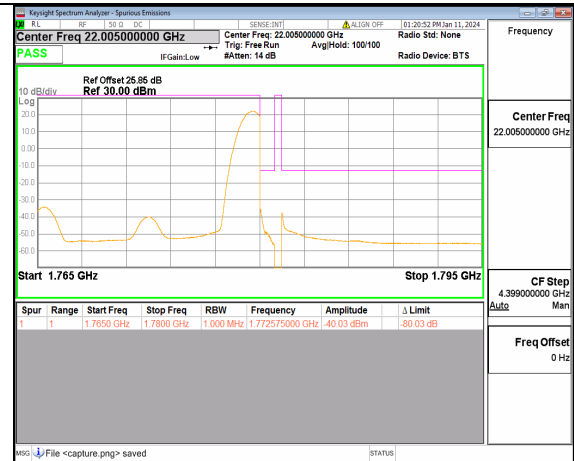

13A_n66 15M DFT-s-OFDM QPSK Edge_1RB_Left Low

13A_n66 15M DFT-s-OFDM BPSK Edge_1RB_Right High