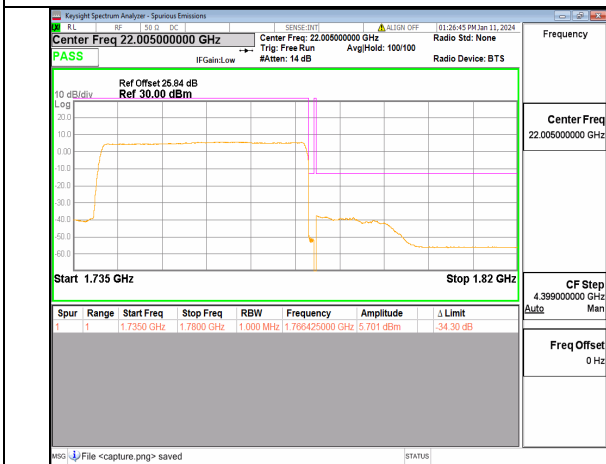

13A_n66 40M DFT-s-OFDM BPSK Outer_Full High

13A_n66 40M DFT-s-OFDM QPSK Outer_Full High