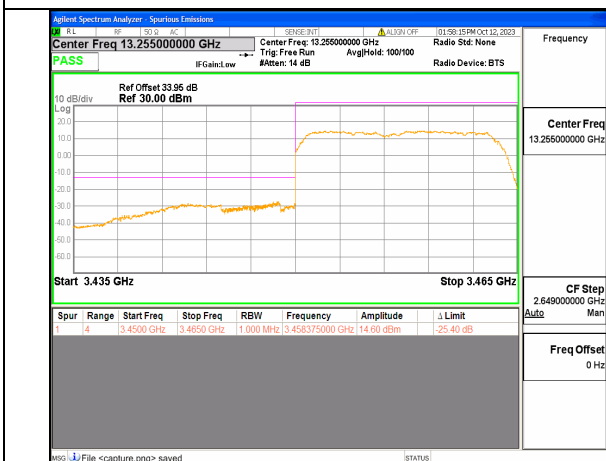

5A_n77(3450-3550MHz) 15M DFT-s-OFDM BPSK Outer_Full Low

5A_n77(3450-3550MHz) 15M DFT-s-OFDM QPSK Outer_Full Low