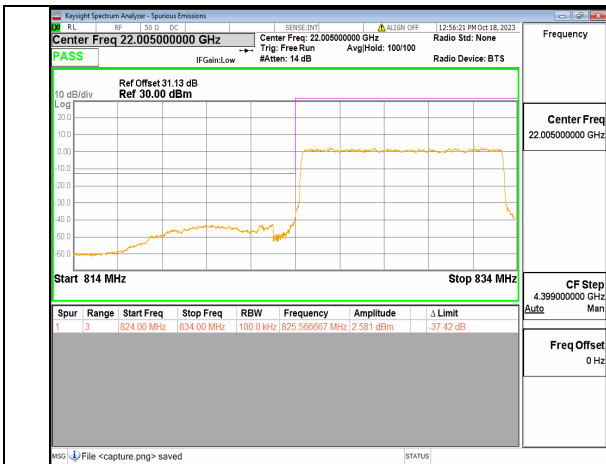

2A_n5 10M DFT-s-OFDM BPSK Outer_Full Low