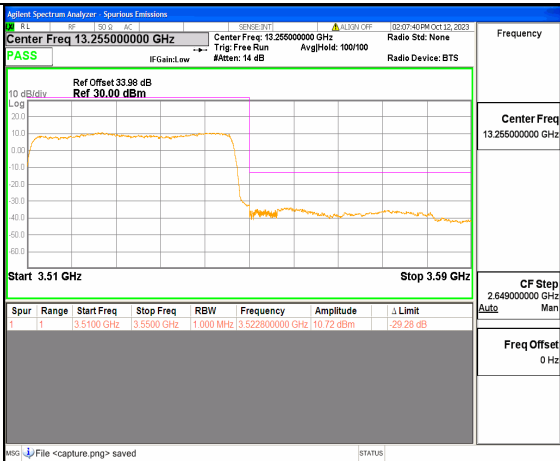

5A_n77(3450-3550MHz) 40M DFT-s-OFDM BPSK Outer_Full High

5A_n77(3450-3550MHz) 40M DFT-s-OFDM QPSK Outer_Full High