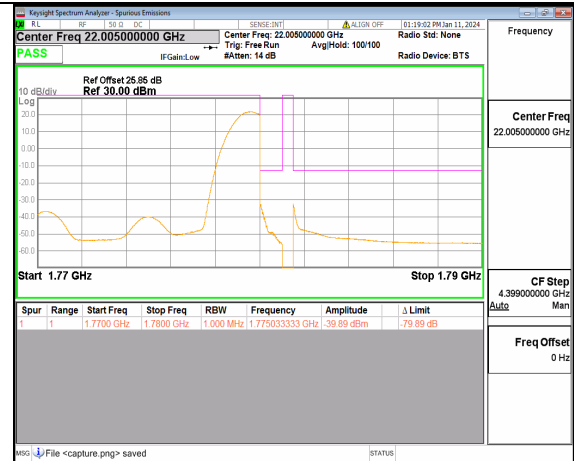

13A\_n66 10M DFT-s-OFDM BPSK Edge\_1RB\_Left Low

13A\_n66 10M DFT-s-OFDM QPSK Outer\_Full Low

13A\_n66 10M DFT-s-OFDM QPSK Edge\_1RB\_Left Low

13A\_n66 10M DFT-s-OFDM BPSK Outer\_Full High

13A\_n66 10M DFT-s-OFDM BPSK Edge\_1RB\_Right High