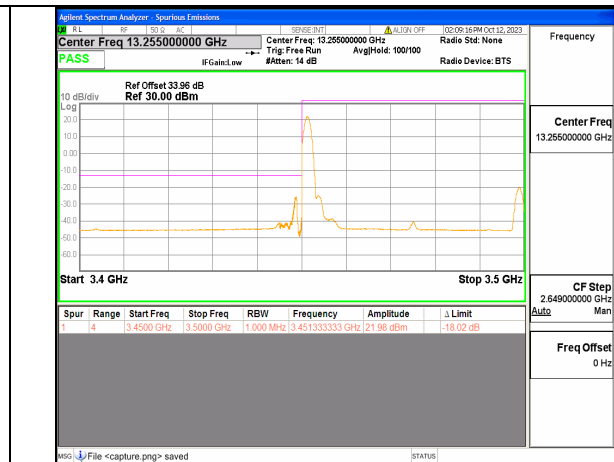

5A_n77(3450-3550MHz) 50M DFT-s-OFDM BPSK Edge_1RB_Left Low

5A_n77(3450-3550MHz) 50M DFT-s-OFDM QPSK Edge_1RB_Left Low