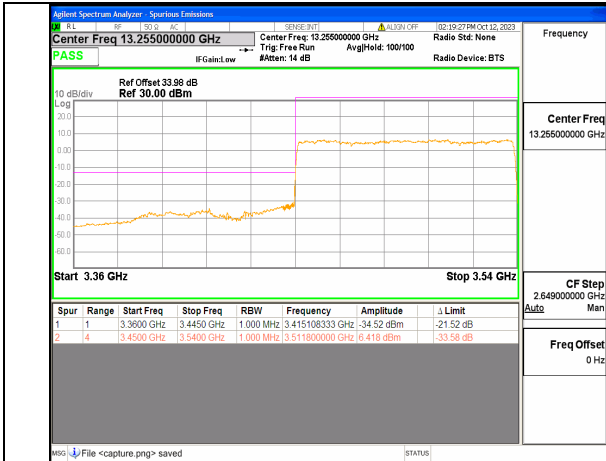

5A_n77(3450-3550MHz) 90M DFT-s-OFDM BPSK Outer_Full Low