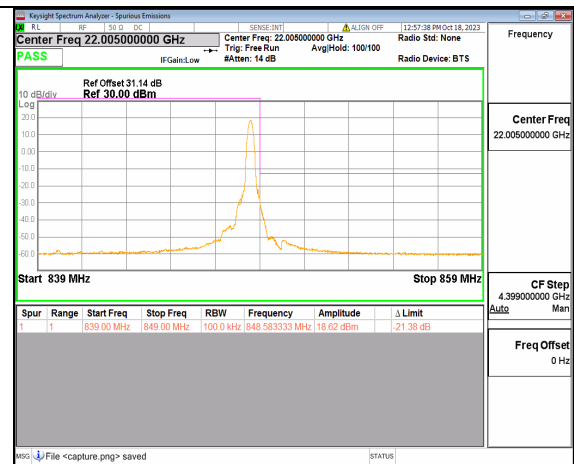

2A_n5 10M DFT-s-OFDM QPSK Edge_1RB_Left Low

2A_n5 10M DFT-s-OFDM BPSK Edge_1RB_Right High