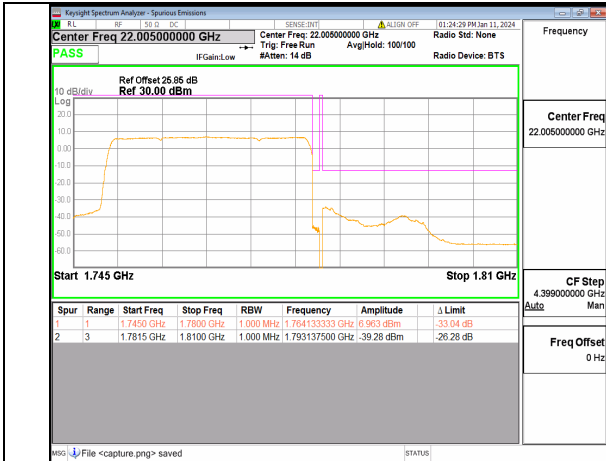

13A_n66 30M DFT-s-OFDM BPSK Outer_Full High