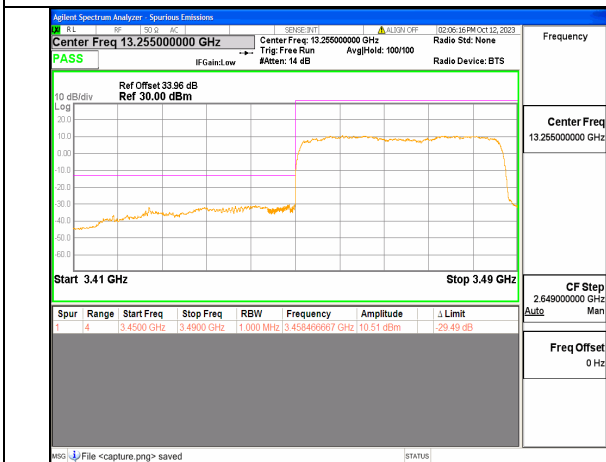

5A_n77(3450-3550MHz) 40M DFT-s-OFDM BPSK Outer_Full Low

5A_n77(3450-3550MHz) 40M DFT-s-OFDM QPSK Outer_Full Low