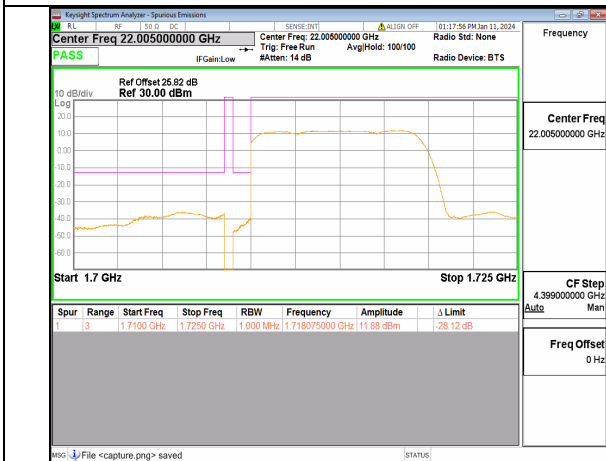

13A\_n66 5M DFT-s-OFDM BPSK Outer\_Full High

13A\_n66 5M DFT-s-OFDM BPSK Edge\_1RB\_Right High

13A\_n66 5M DFT-s-OFDM QPSK Outer\_Full High

13A\_n66 5M DFT-s-OFDM QPSK Edge\_1RB\_Right High

13A\_n66 10M DFT-s-OFDM BPSK Outer\_Full Low