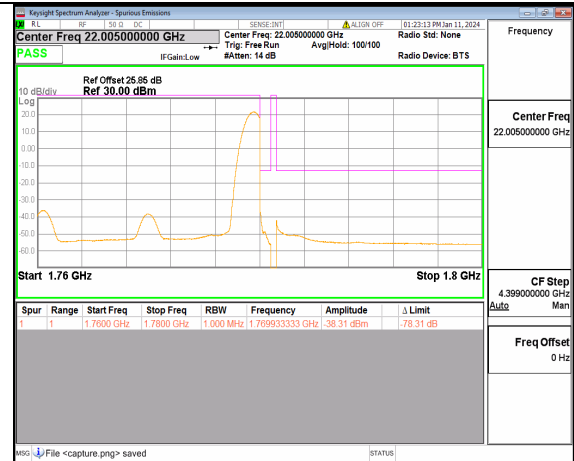

13A_n66 20M DFT-s-OFDM BPSK Edge_1RB_Right High

13A_n66 20M DFT-s-OFDM QPSK Edge_1RB_Right High