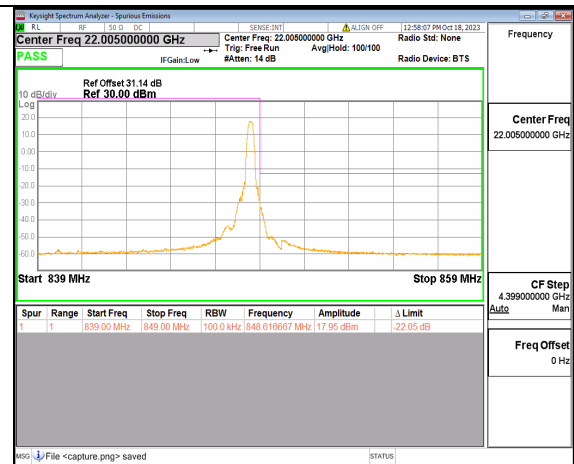

2A\_n5 10M DFT-s-OFDM QPSK Edge\_1RB\_Left Low

2A\_n5 10M DFT-s-OFDM BPSK Outer\_Full High

2A\_n5 10M DFT-s-OFDM BPSK Edge\_1RB\_Right High

2A\_n5 10M DFT-s-OFDM QPSK Outer\_Full High

2A\_n5 10M DFT-s-OFDM QPSK Edge\_1RB\_Right High