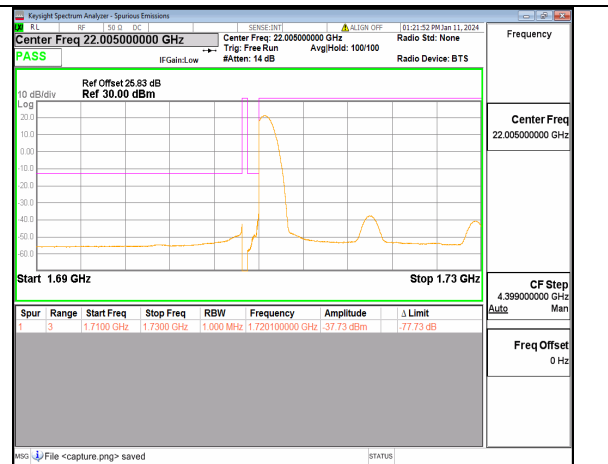

13A_n66 15M DFT-s-OFDM QPSK Edge_1RB_Right High

13A_n66 20M DFT-s-OFDM BPSK Edge_1RB_Left Low