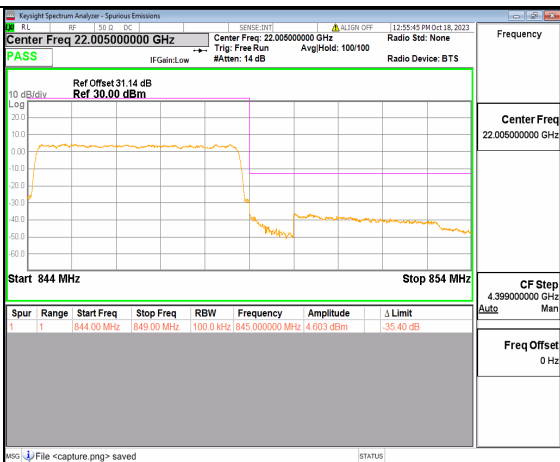

2A\_n5 5M DFT-s-OFDM BPSK Edge\_1RB\_Left Low

2A\_n5 5M DFT-s-OFDM QPSK Outer\_Full Low

2A\_n5 5M DFT-s-OFDM QPSK Edge\_1RB\_Left Low

2A\_n5 5M DFT-s-OFDM BPSK Outer\_Full High

2A\_n5 5M DFT-s-OFDM BPSK Edge\_1RB\_Right High