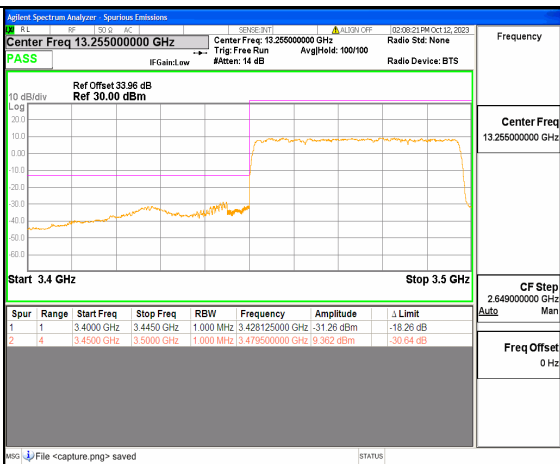

5A_n77(3450-3550MHz) 40M DFT-s-OFDM QPSK Outer_Full High

5A_n77(3450-3550MHz) 50M DFT-s-OFDM BPSK Outer_Full Low