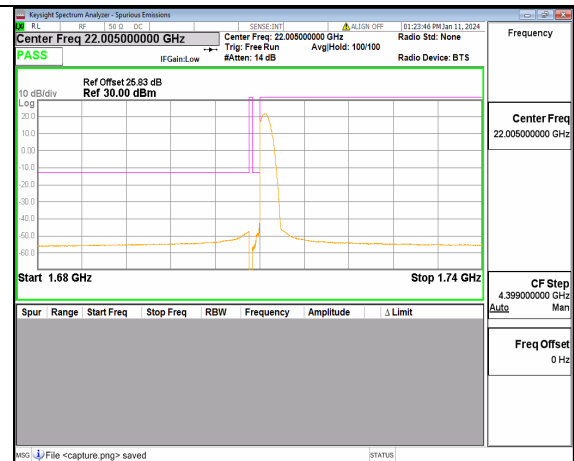

13A\_n66 20M DFT-s-OFDM BPSK Edge\_1RB\_Right High

13A\_n66 20M DFT-s-OFDM QPSK Outer\_Full High

13A\_n66 20M DFT-s-OFDM QPSK Edge\_1RB\_Right High

13A\_n66 30M DFT-s-OFDM BPSK Outer\_Full Low

13A\_n66 30M DFT-s-OFDM BPSK Edge\_1RB\_Left Low