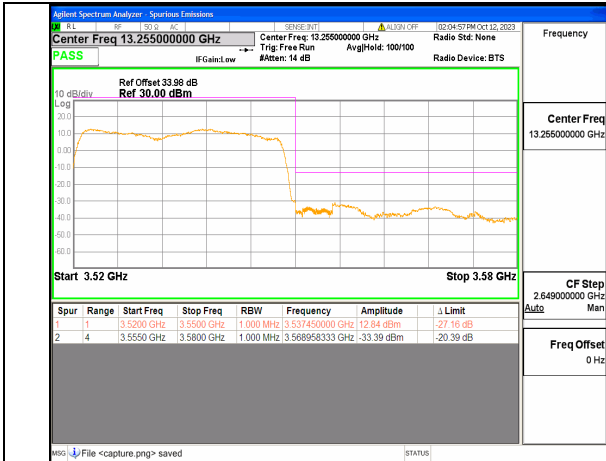

5A_n77(3450-3550MHz) 30M DFT-s-OFDM QPSK Outer_Full High