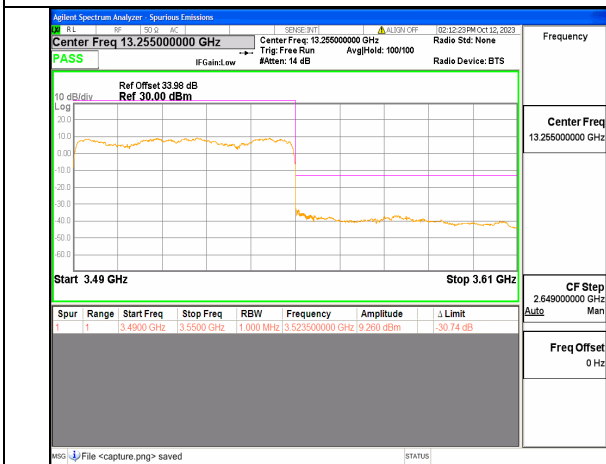

5A_n77(3450-3550MHz) 60M DFT-s-OFDM QPSK Outer_Full Low

5A_n77(3450-3550MHz) 60M DFT-s-OFDM BPSK Outer_Full High