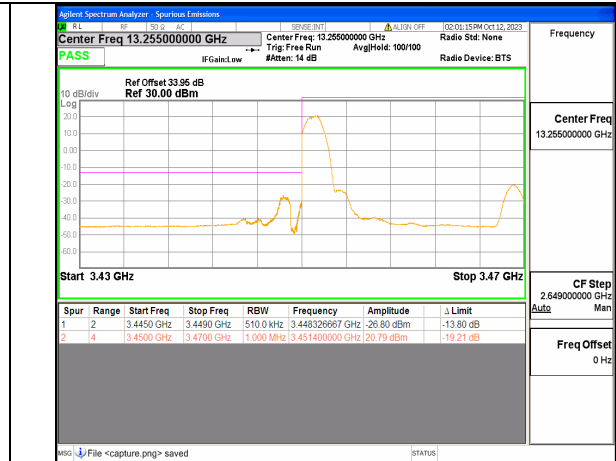

5A_n77(3450-3550MHz) 20M DFT-s-OFDM BPSK Edge_1RB_Left Low

5A_n77(3450-3550MHz) 20M DFT-s-OFDM QPSK Edge_1RB_Left Low