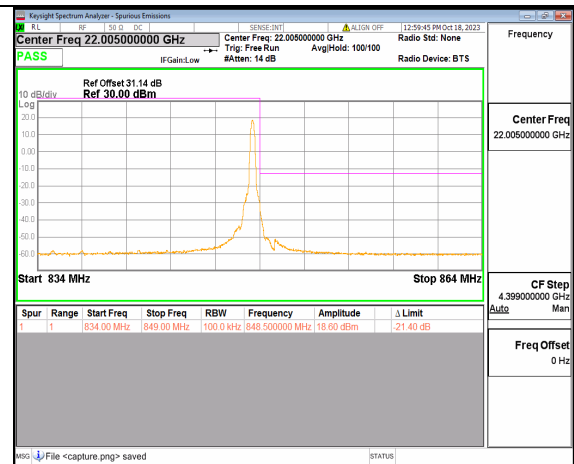

2A\_n5 15M DFT-s-OFDM BPSK Outer\_Full Low

2A\_n5 15M DFT-s-OFDM BPSK Edge\_1RB\_Left Low

2A\_n5 15M DFT-s-OFDM QPSK Outer\_Full Low

2A\_n5 15M DFT-s-OFDM QPSK Edge\_1RB\_Left Low

2A\_n5 15M DFT-s-OFDM BPSK Outer\_Full High