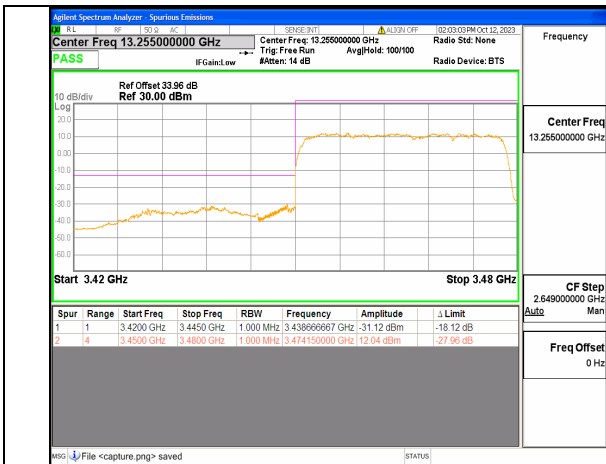

5A_n77(3450-3550MHz) 20M DFT-s-OFDM QPSK Outer_Full High

5A_n77(3450-3550MHz) 30M DFT-s-OFDM BPSK Outer_Full Low