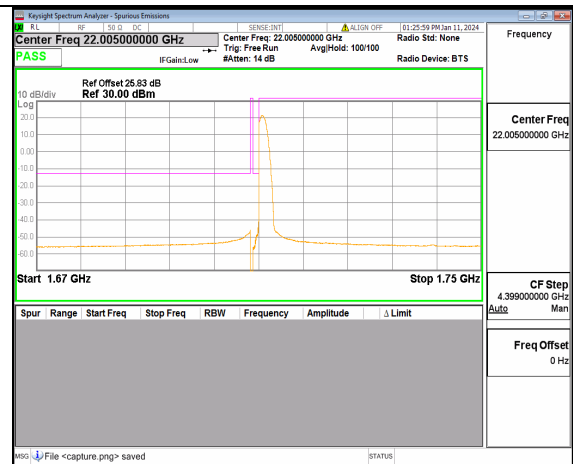

13A\_n66 30M DFT-s-OFDM QPSK Edge\_1RB\_Right High

13A\_n66 40M DFT-s-OFDM BPSK Outer\_Full Low

13A\_n66 40M DFT-s-OFDM BPSK Edge\_1RB\_Left Low

13A\_n66 40M DFT-s-OFDM QPSK Outer\_Full Low

13A\_n66 40M DFT-s-OFDM QPSK Edge\_1RB\_Left Low