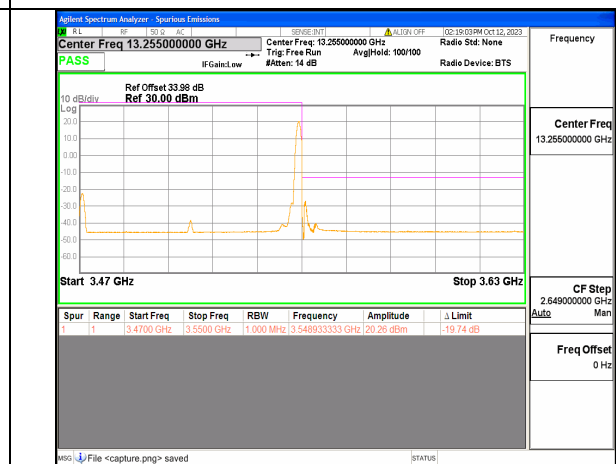

5A_n77(3450-3550MHz) 80M DFT-s-OFDM BPSK Edge_1RB_Right High

5A_n77(3450-3550MHz) 80M DFT-s-OFDM QPSK Edge_1RB_Right High