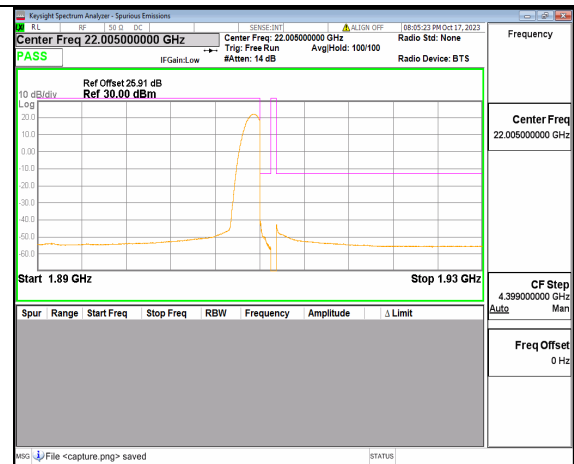

5A\_n2 20M DFT-s-OFDM BPSK Outer\_Full High

5A\_n2 20M DFT-s-OFDM BPSK Edge\_1RB\_Right High

5A\_n2 20M DFT-s-OFDM QPSK Outer\_Full High

5A\_n2 20M DFT-s-OFDM QPSK Edge\_1RB\_Right High

2A\_n5 5M DFT-s-OFDM BPSK Outer\_Full Low