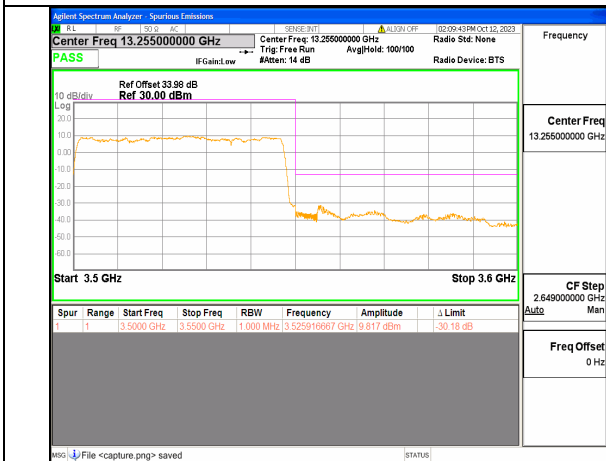

5A_n77(3450-3550MHz) 50M DFT-s-OFDM QPSK Outer_Full Low

5A_n77(3450-3550MHz) 50M DFT-s-OFDM BPSK Outer_Full High