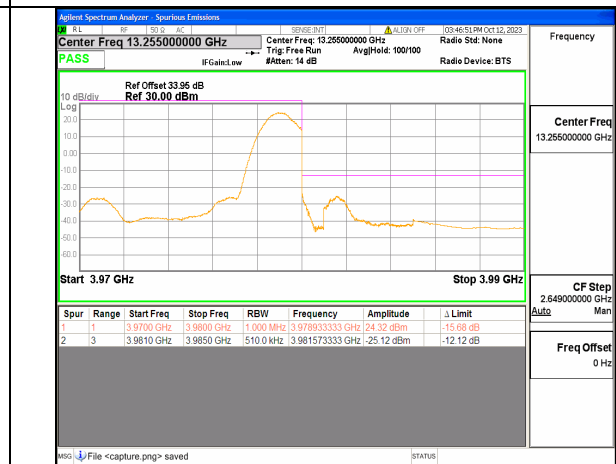

5A_n77(3700-3980MHz) 10M DFT-s-OFDM BPSK Edge_1RB_Right High

5A_n77(3700-3980MHz) 10M DFT-s-OFDM QPSK Edge_1RB_Right High