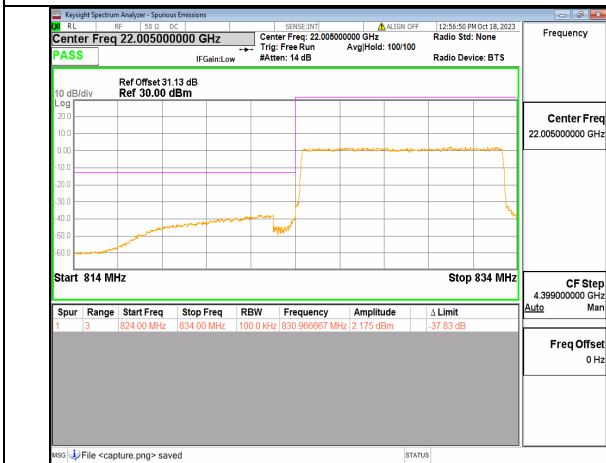

2A\_n5 5M DFT-s-OFDM QPSK Outer\_Full High

2A\_n5 5M DFT-s-OFDM QPSK Edge\_1RB\_Right High

2A\_n5 10M DFT-s-OFDM BPSK Outer\_Full Low

2A\_n5 10M DFT-s-OFDM BPSK Edge\_1RB\_Left Low

2A\_n5 10M DFT-s-OFDM QPSK Outer\_Full Low