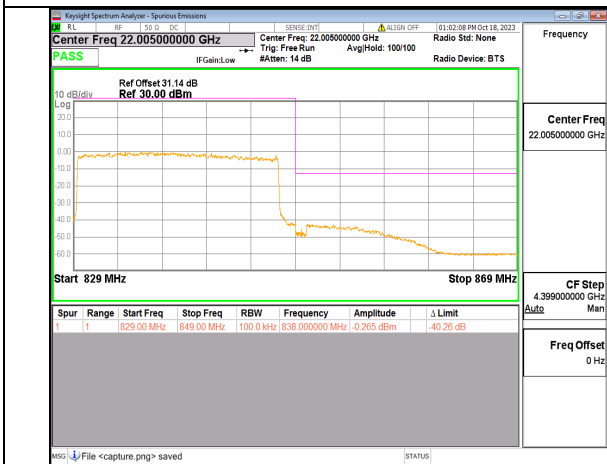

2A\_n5 20M DFT-s-OFDM QPSK Outer\_Full Low

2A\_n5 20M DFT-s-OFDM QPSK Edge\_1RB\_Left Low

2A\_n5 20M DFT-s-OFDM BPSK Outer\_Full High

2A\_n5 20M DFT-s-OFDM BPSK Edge\_1RB\_Right High

2A\_n5 20M DFT-s-OFDM QPSK Outer\_Full High