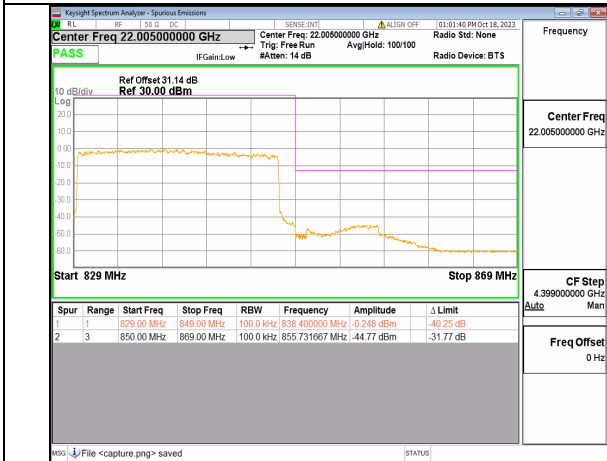

2A_n5 20M DFT-s-OFDM QPSK Outer_Full Low

2A_n5 20M DFT-s-OFDM BPSK Outer_Full High