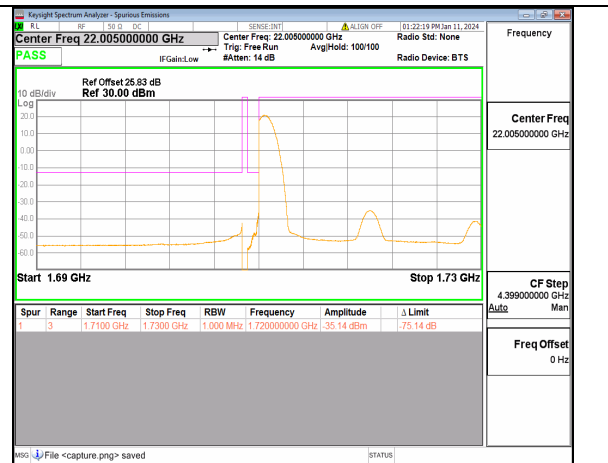

13A_n66 20M DFT-s-OFDM BPSK Edge_1RB_Left Low

13A_n66 20M DFT-s-OFDM QPSK Edge_1RB_Left Low