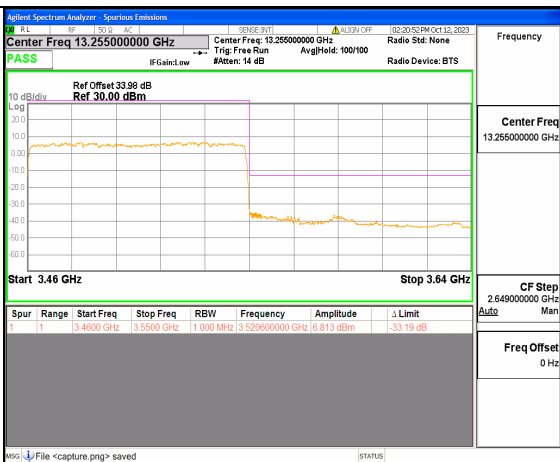

5A_n77(3450-3550MHz) 90M DFT-s-OFDM QPSK Outer_Full Low

5A_n77(3450-3550MHz) 90M DFT-s-OFDM BPSK Outer_Full High