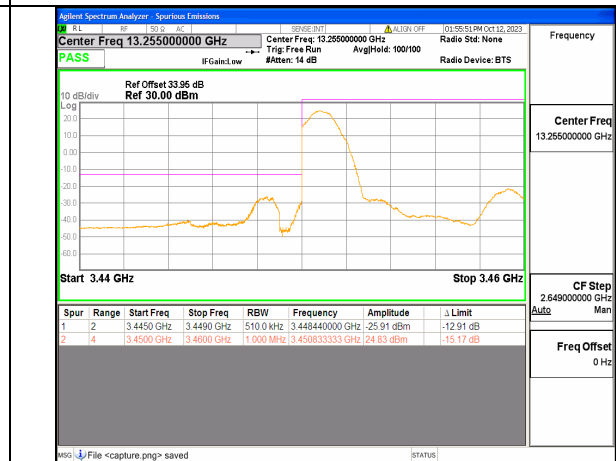

5A_n77(3450-3550MHz) 10M DFT-s-OFDM BPSK Edge_1RB_Left Low

5A_n77(3450-3550MHz) 10M DFT-s-OFDM QPSK Edge_1RB_Left Low