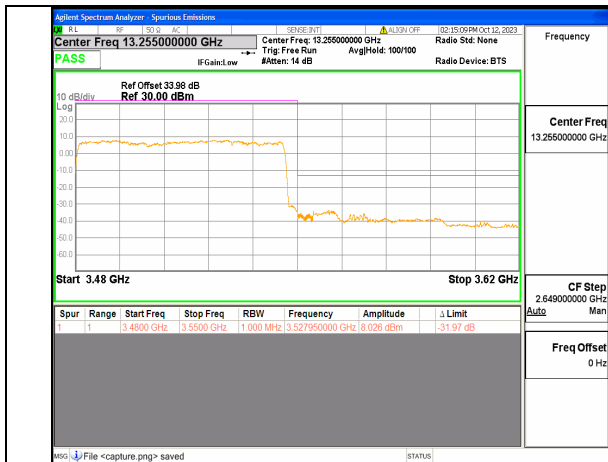

5A\_n77(3450-3550MHz) 70M DFT-s-OFDM BPSK Edge\_1RB\_Left Low

5A\_n77(3450-3550MHz) 70M DFT-s-OFDM QPSK Outer\_Full Low

5A\_n77(3450-3550MHz) 70M DFT-s-OFDM QPSK Edge\_1RB\_Left Low

5A\_n77(3450-3550MHz) 70M DFT-s-OFDM BPSK Outer\_Full High