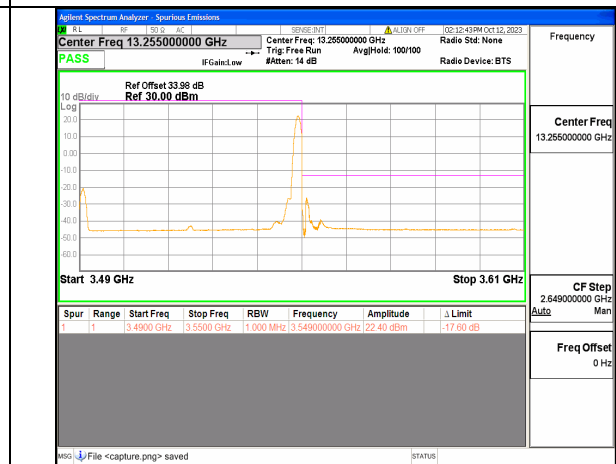

5A\_n77(3450-3550MHz) 60M DFT-s-OFDM BPSK Edge\_1RB\_Left Low

5A\_n77(3450-3550MHz) 60M DFT-s-OFDM QPSK Outer\_Full Low

5A\_n77(3450-3550MHz) 60M DFT-s-OFDM QPSK Edge\_1RB\_Left Low

5A\_n77(3450-3550MHz) 60M DFT-s-OFDM BPSK Outer\_Full High