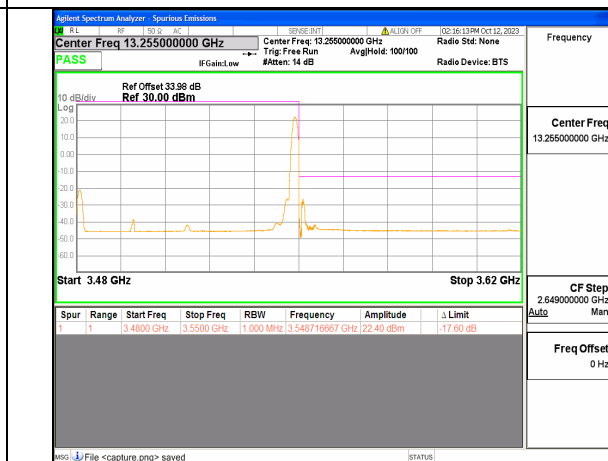

5A_n77(3450-3550MHz) 70M DFT-s-OFDM BPSK Edge_1RB_Right High

5A_n77(3450-3550MHz) 70M DFT-s-OFDM QPSK Edge_1RB_Right High