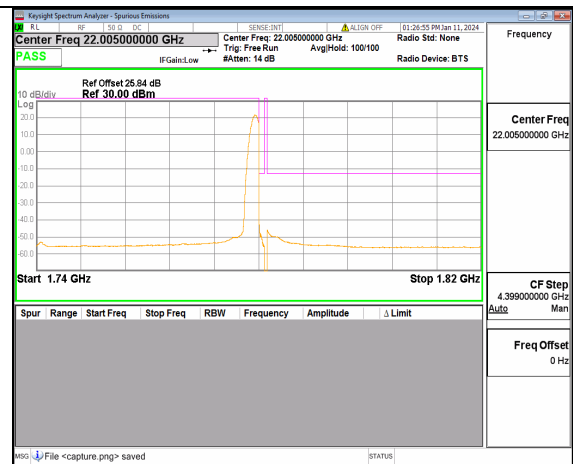

13A_n66 40M DFT-s-OFDM BPSK Edge_1RB_Right High

13A_n66 40M DFT-s-OFDM QPSK Edge_1RB_Right High