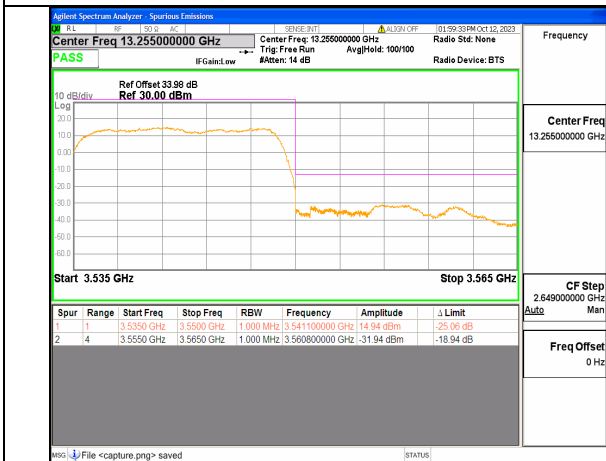

5A_n77(3450-3550MHz) 15M DFT-s-OFDM BPSK Outer_Full High

5A_n77(3450-3550MHz) 15M DFT-s-OFDM QPSK Outer_Full High