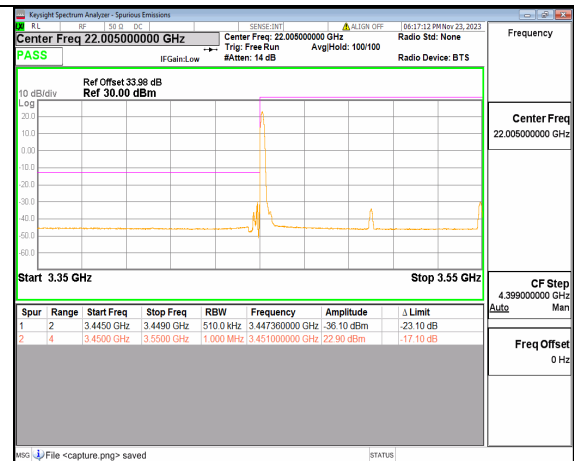

5A\_n77(3450-3550MHz) 90M DFT-s-OFDM BPSK Edge\_1RB\_Right High

5A\_n77(3450-3550MHz) 90M DFT-s-OFDM QPSK Outer\_Full High

5A\_n77(3450-3550MHz) 90M DFT-s-OFDM QPSK Edge\_1RB\_Right High

5A\_n77 (3450-3550MHz) 100M DFT-s-OFDM BPSK Outer\_Full Low