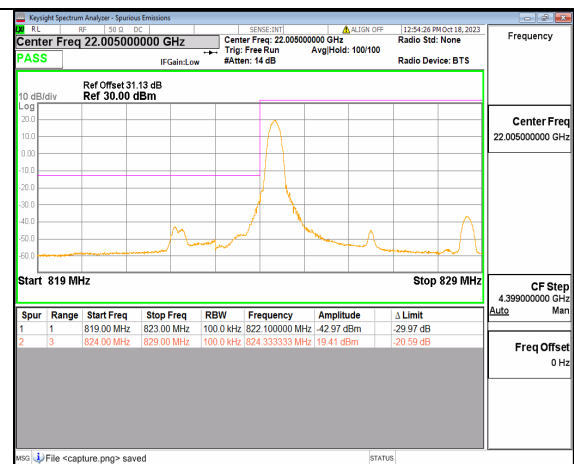

5A\_n2 20M DFT-s-OFDM BPSK Outer\_Full High

5A\_n2 20M DFT-s-OFDM BPSK Edge\_1RB\_Right High

5A\_n2 20M DFT-s-OFDM QPSK Outer\_Full High

5A\_n2 20M DFT-s-OFDM QPSK Edge\_1RB\_Right High

2A\_n5 5M DFT-s-OFDM BPSK Outer\_Full Low