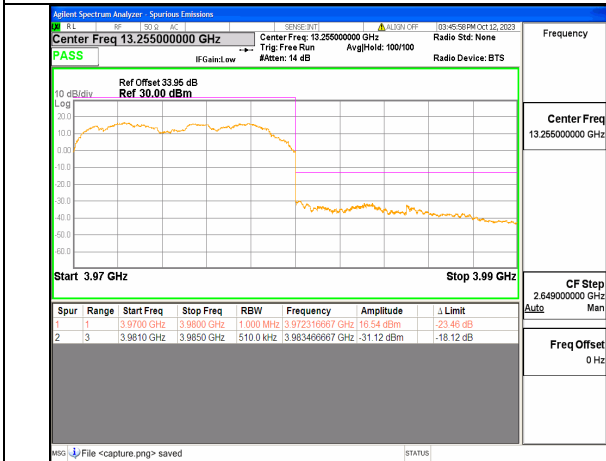

5A_n77(3700-3980MHz) 10M DFT-s-OFDM QPSK Outer_Full Low

5A_n77(3700-3980MHz) 10M DFT-s-OFDM BPSK Outer_Full High