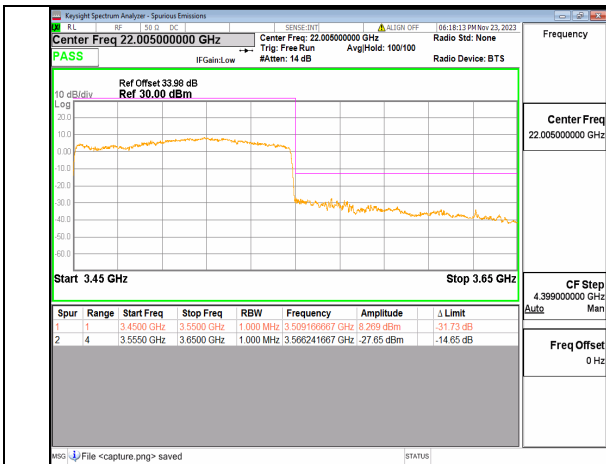

5A_n77 (3450-3550MHz) 100M DFT-s-OFDM BPSK Outer_Full High