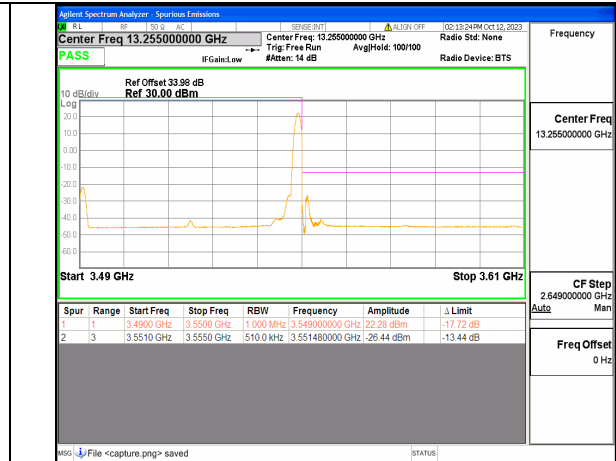

5A_n77(3450-3550MHz) 60M DFT-s-OFDM BPSK Edge_1RB_Right High

5A_n77(3450-3550MHz) 60M DFT-s-OFDM QPSK Edge_1RB_Right High