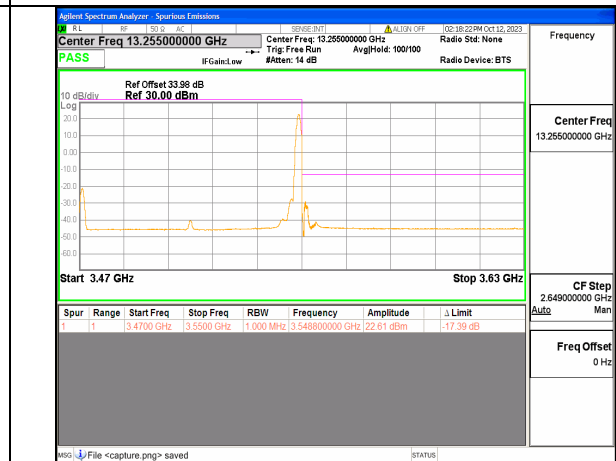

5A\_n77(3450-3550MHz) 80M DFT-s-OFDM BPSK Edge\_1RB\_Left Low

5A\_n77(3450-3550MHz) 80M DFT-s-OFDM QPSK Outer\_Full Low

5A\_n77(3450-3550MHz) 80M DFT-s-OFDM QPSK Edge\_1RB\_Left Low

5A\_n77(3450-3550MHz) 80M DFT-s-OFDM BPSK Outer\_Full High