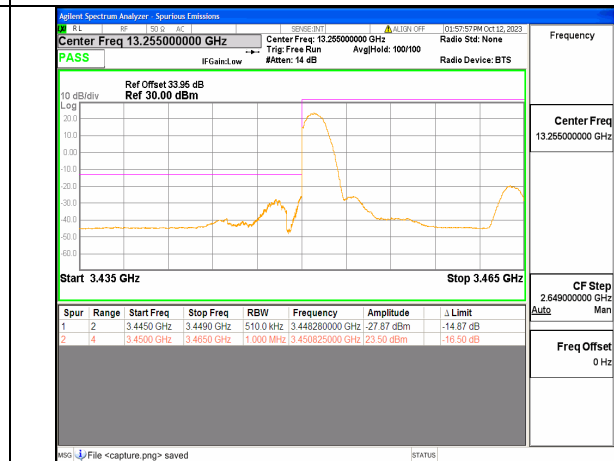

5A\_n77(3450-3550MHz) 10M DFT-s-OFDM BPSK Edge\_1RB\_Right High

5A\_n77(3450-3550MHz) 10M DFT-s-OFDM QPSK Outer\_Full High

5A\_n77(3450-3550MHz) 10M DFT-s-OFDM QPSK Edge\_1RB\_Right High

5A\_n77(3450-3550MHz) 15M DFT-s-OFDM BPSK Outer\_Full Low