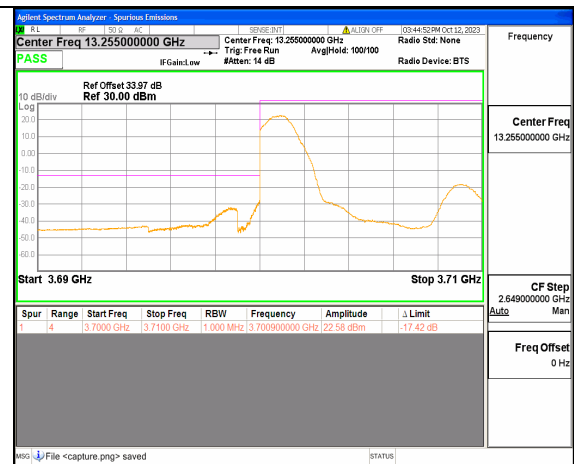

5A\_n77 (3450-3550MHz) 100M DFT-s-OFDM BPSK Edge\_1RB\_Right High

5A\_n77 (3450-3550MHz) 100M DFT-s-OFDM QPSK Outer\_Full High

5A\_n77 (3450-3550MHz) 100M DFT-s-OFDM QPSK Edge\_1RB\_Right High

5A\_n77(3700-3980MHz) 10M DFT-s-OFDM BPSK Outer\_Full Low