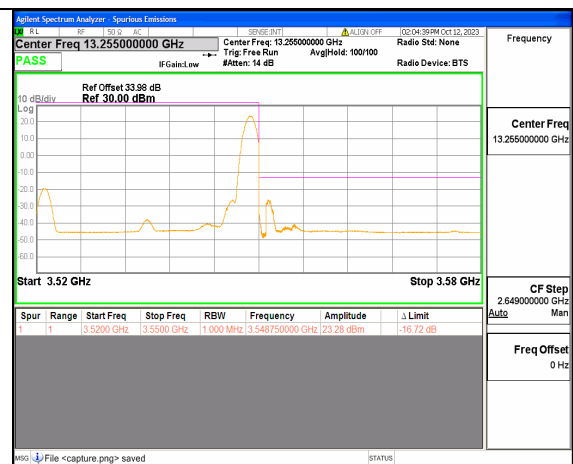

5A\_n77(3450-3550MHz) 30M DFT-s-OFDM BPSK Edge\_1RB\_Left Low

5A\_n77(3450-3550MHz) 30M DFT-s-OFDM QPSK Outer\_Full Low

5A\_n77(3450-3550MHz) 30M DFT-s-OFDM QPSK Edge\_1RB\_Left Low

5A\_n77(3450-3550MHz) 30M DFT-s-OFDM BPSK Outer\_Full High