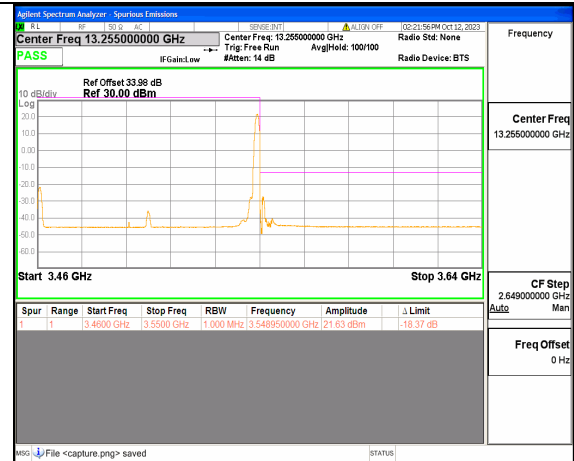

5A_n77(3450-3550MHz) 90M DFT-s-OFDM BPSK Edge_1RB_Right High

5A_n77(3450-3550MHz) 90M DFT-s-OFDM QPSK Edge_1RB_Right High