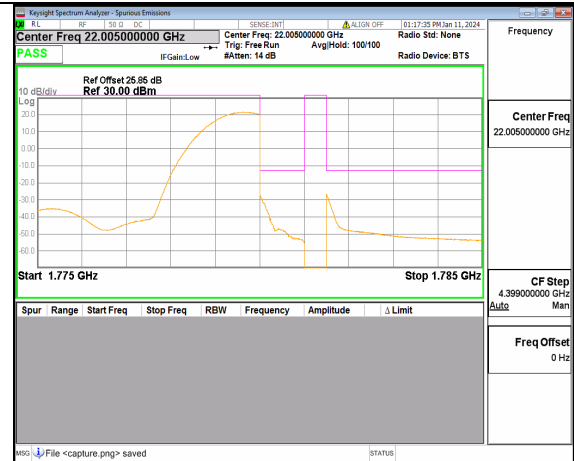

13A_n66 5M DFT-s-OFDM BPSK Edge_1RB_Right High

13A_n66 5M DFT-s-OFDM QPSK Edge_1RB_Right High