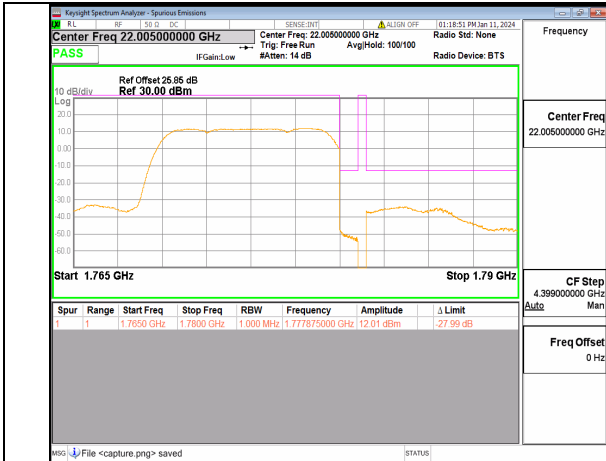

13A\_n66 10M DFT-s-OFDM BPSK Edge\_1RB\_Left Low

13A\_n66 10M DFT-s-OFDM QPSK Outer\_Full Low

13A\_n66 10M DFT-s-OFDM QPSK Edge\_1RB\_Left Low

13A\_n66 10M DFT-s-OFDM BPSK Outer\_Full High

13A\_n66 10M DFT-s-OFDM BPSK Edge\_1RB\_Right High