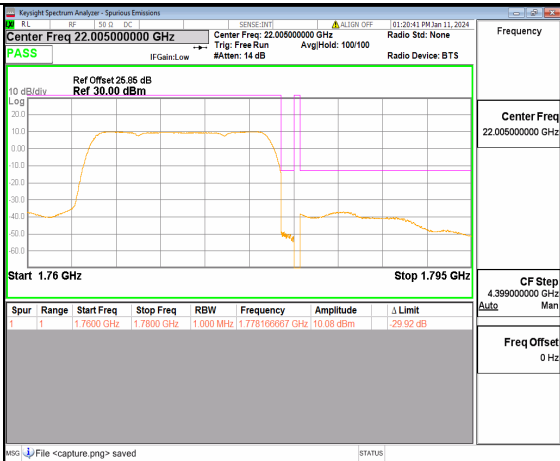

13A_n66 15M DFT-s-OFDM QPSK Outer_Full Low

13A_n66 15M DFT-s-OFDM BPSK Outer_Full High