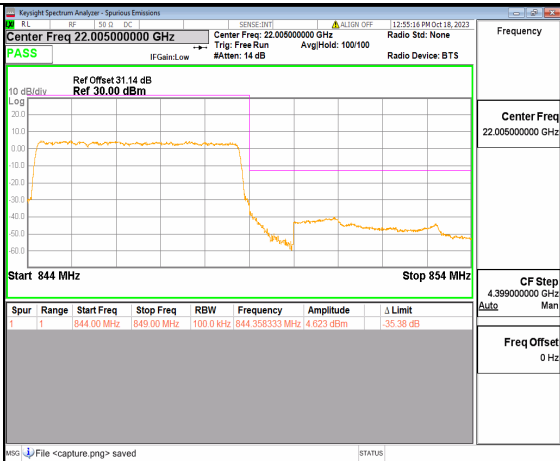

5A\_n2 20M DFT-s-OFDM BPSK Outer\_Full High

5A\_n2 20M DFT-s-OFDM BPSK Edge\_1RB\_Right High

5A\_n2 20M DFT-s-OFDM QPSK Outer\_Full High

5A\_n2 20M DFT-s-OFDM QPSK Edge\_1RB\_Right High

2A\_n5 5M DFT-s-OFDM BPSK Outer\_Full Low

2A\_n5 5M DFT-s-OFDM BPSK Edge\_1RB\_Left Low

2A\_n5 5M DFT-s-OFDM QPSK Outer\_Full Low

2A\_n5 5M DFT-s-OFDM QPSK Edge\_1RB\_Left Low

2A\_n5 5M DFT-s-OFDM BPSK Outer\_Full High

2A\_n5 5M DFT-s-OFDM BPSK Edge\_1RB\_Right High