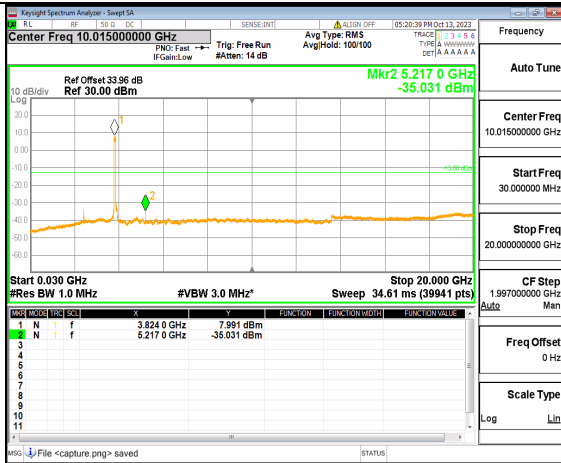

5A_n77(3700-3980MHz) (30MHz-20GHz) 70M DFT-s-OFDM QPSK Outer_Full Mid