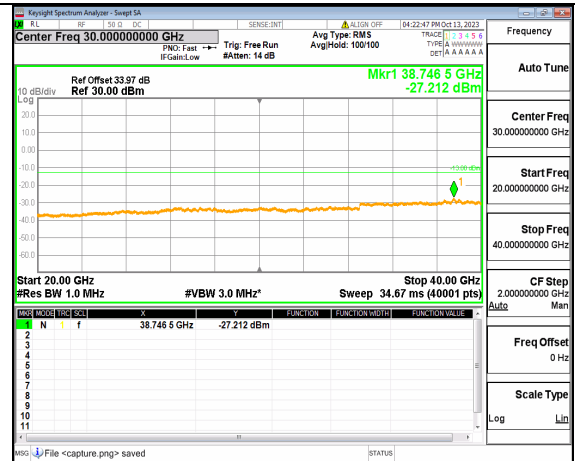

5A_n77(3700-3980MHz) (20GHz-40GHz) 40M DFT-s-OFDM QPSK Edge_1RB_Left High

5A_n77(3700-3980MHz) (30MHz-20GHz) 40M DFT-s-OFDM QPSK Edge_1RB_Right High

5A_n77(3700-3980MHz) (20GHz-40GHz) 40M DFT-s-OFDM QPSK Edge_1RB_Right High

5A_n77(3700-3980MHz) (30MHz-20GHz) 50M DFT-s-OFDM BPSK Outer_Full Low

5A_n77(3700-3980MHz) (20GHz-40GHz) 50M DFT-s-OFDM BPSK Outer_Full Low

5A_n77(3700-3980MHz) (30MHz-20GHz) 50M DFT-s-OFDM BPSK Edge_1RB_Left Low