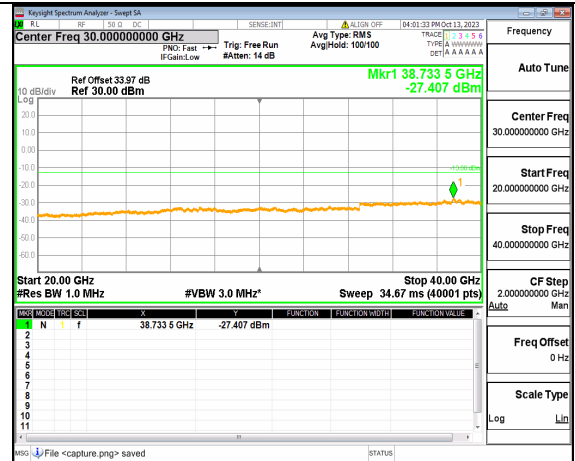

5A_n77(3700-3980MHz) (30MHz-20GHz) 40M DFT-s-OFDM QPSK Outer_Full Low

5A_n77(3700-3980MHz) (20GHz-40GHz) 40M DFT-s-OFDM QPSK Outer_Full Low

5A_n77(3700-3980MHz) (30MHz-20GHz) 40M DFT-s-OFDM QPSK Edge_1RB_Left Low