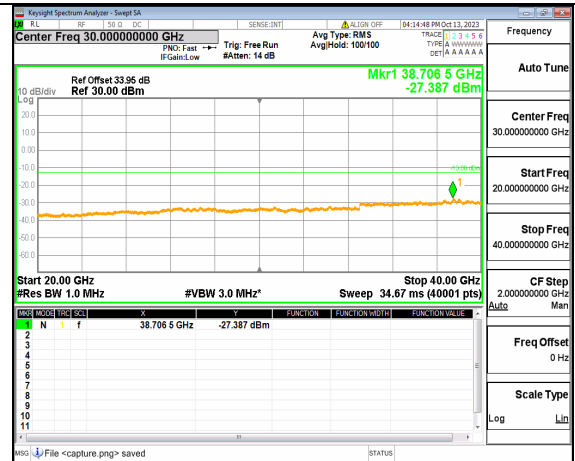

5A_n77(3700-3980MHz) (20GHz-40GHz) 40M DFT-s-OFDM BPSK Outer_Full High

5A_n77(3700-3980MHz) (20GHz-40GHz) 40M DFT-s-OFDM BPSK Edge_1RB_Left High