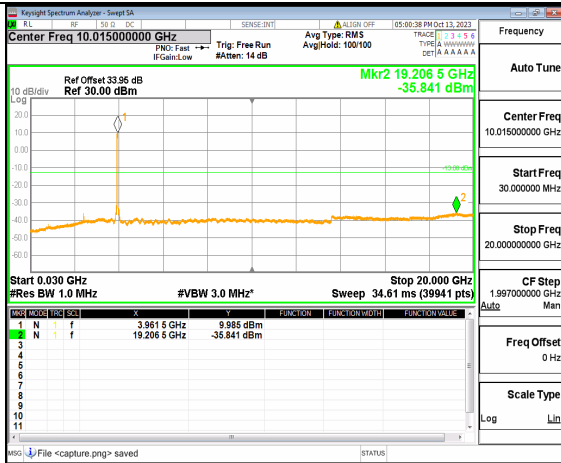

5A_n77(3700-3980MHz) (30MHz-20GHz) 60M DFT-s-OFDM BPSK Outer_Full High