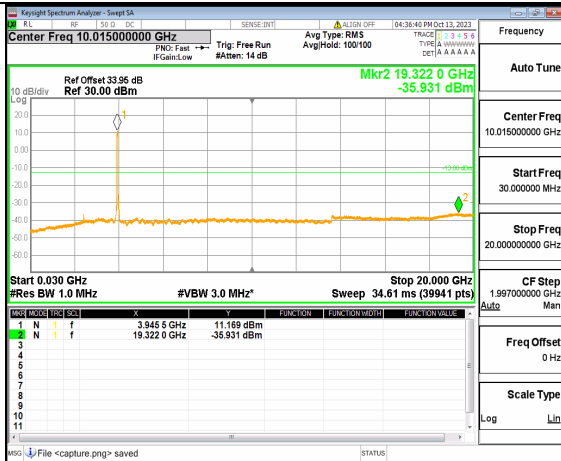

5A_n77(3700-3980MHz) (30MHz-20GHz) 50M DFT-s-OFDM BPSK Outer_Full High