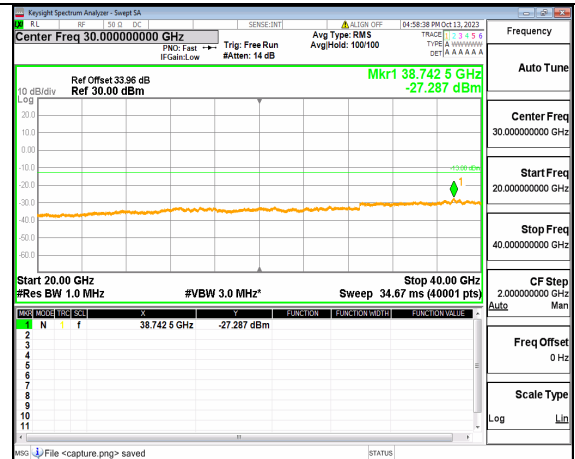

5A_n77(3700-3980MHz) (20GHz-40GHz) 60M DFT-s-OFDM QPSK Outer_Full Mid

5A_n77(3700-3980MHz) (20GHz-40GHz) 60M DFT-s-OFDM QPSK Edge_1RB_Left Mid