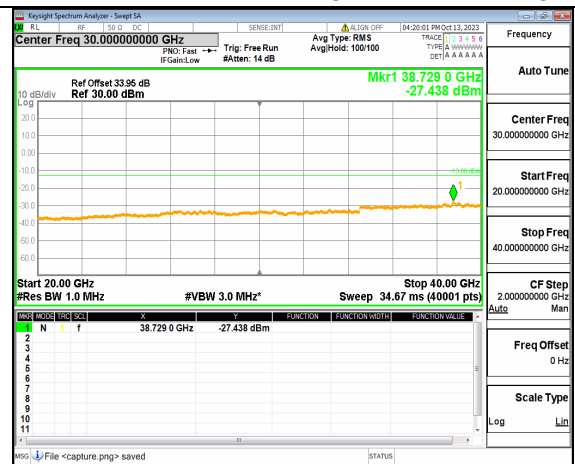

5A_n77(3700-3980MHz) (20GHz-40GHz) 40M DFT-s-OFDM QPSK Edge_1RB_Left High

5A_n77(3700-3980MHz) (20GHz-40GHz) 40M DFT-s-OFDM QPSK Edge_1RB_Right High