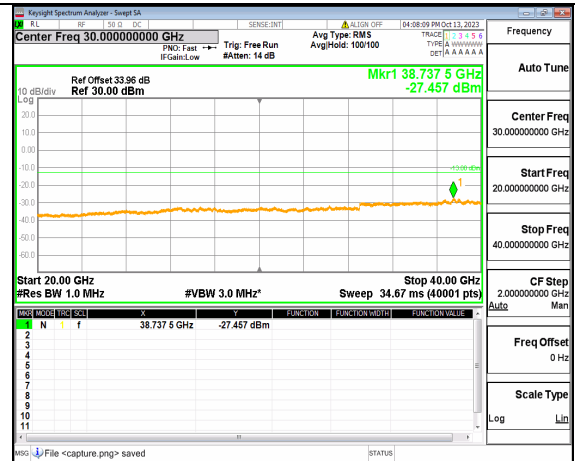

5A_n77(3700-3980MHz) (20GHz-40GHz) 40M DFT-s-OFDM BPSK Edge_1RB_Left Mid

5A_n77(3700-3980MHz) (20GHz-40GHz) 40M DFT-s-OFDM BPSK Edge_1RB_Right Mid