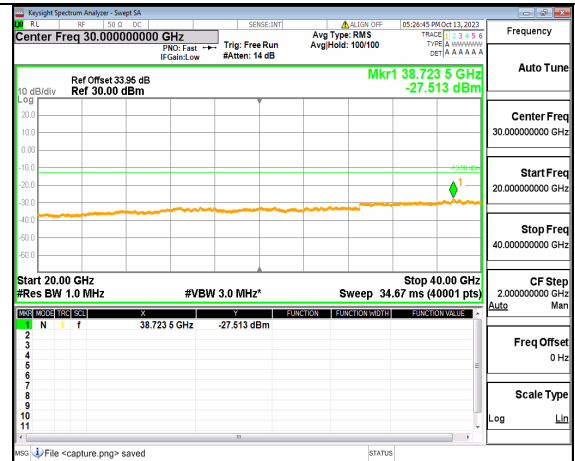

5A_n77(3700-3980MHz) (20GHz-40GHz) 70M DFT-s-OFDM BPSK Outer_Full High

5A_n77(3700-3980MHz) (20GHz-40GHz) 70M DFT-s-OFDM BPSK Edge_1RB_Left High