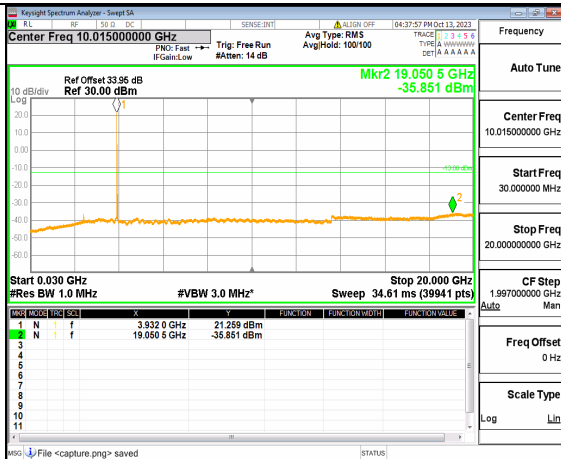

5A_n77(3700-3980MHz) (30MHz-20GHz) 50M DFT-s-OFDM BPSK Outer_Full High

5A_n77(3700-3980MHz) (30MHz-20GHz) 50M DFT-s-OFDM BPSK Edge_1RB_Left High