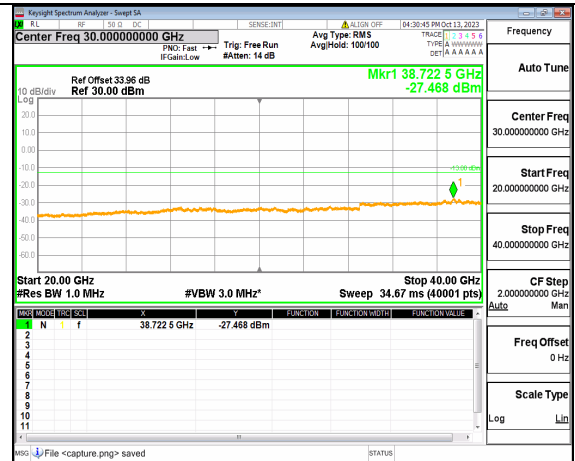

5A_n77(3700-3980MHz) (20GHz-40GHz) 50M DFT-s-OFDM BPSK Outer_Full Mid

5A_n77(3700-3980MHz) (20GHz-40GHz) 50M DFT-s-OFDM BPSK Edge_1RB_Left Mid