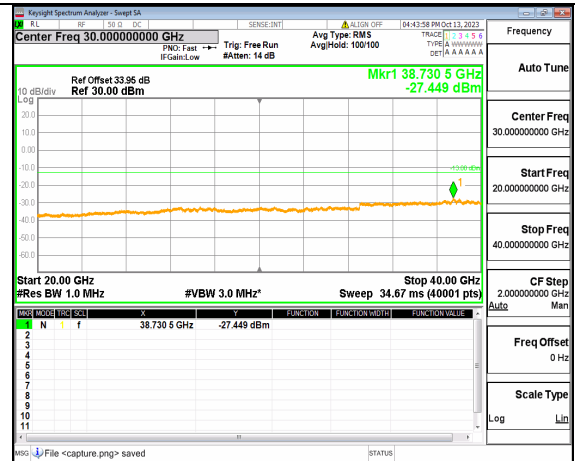

5A_n77(3700-3980MHz) (20GHz-40GHz) 50M DFT-s-OFDM QPSK Edge_1RB_Left High

5A_n77(3700-3980MHz) (20GHz-40GHz) 50M DFT-s-OFDM QPSK Edge_1RB_Right High