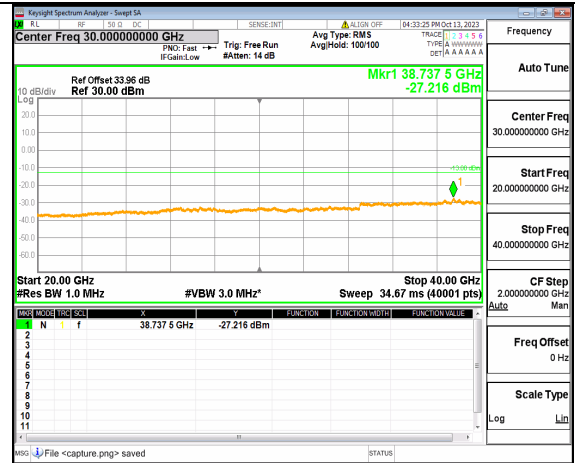

5A_n77(3700-3980MHz) (20GHz-40GHz) 50M DFT-s-OFDM BPSK Edge_1RB_Right Mid

5A_n77(3700-3980MHz) (20GHz-40GHz) 50M DFT-s-OFDM QPSK Outer_Full Mid