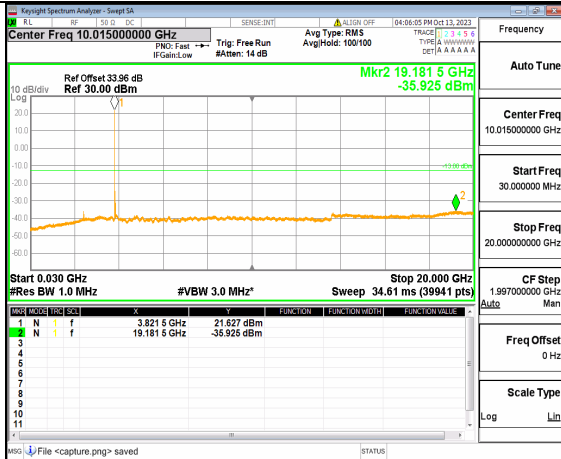

5A_n77(3700-3980MHz) (30MHz-20GHz) 40M DFT-s-OFDM BPSK Outer_Full Mid

5A_n77(3700-3980MHz) (30MHz-20GHz) 40M DFT-s-OFDM BPSK Edge_1RB_Left Mid