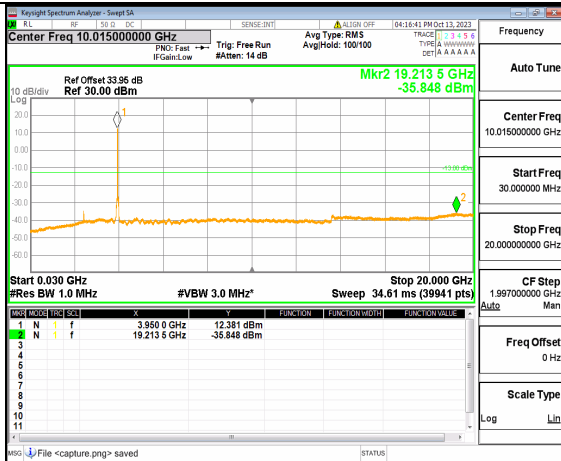

5A_n77(3700-3980MHz) (30MHz-20GHz) 40M DFT-s-OFDM BPSK Outer_Full High

5A_n77(3700-3980MHz) (20GHz-40GHz) 40M DFT-s-OFDM BPSK Outer_Full High

5A_n77(3700-3980MHz) (30MHz-20GHz) 40M DFT-s-OFDM BPSK Edge_1RB_Left High

5A_n77(3700-3980MHz) (20GHz-40GHz) 40M DFT-s-OFDM BPSK Edge_1RB_Left High

5A_n77(3700-3980MHz) (30MHz-20GHz) 40M DFT-s-OFDM BPSK Edge_1RB_Right High

5A_n77(3700-3980MHz) (20GHz-40GHz) 40M DFT-s-OFDM BPSK Edge_1RB_Right High