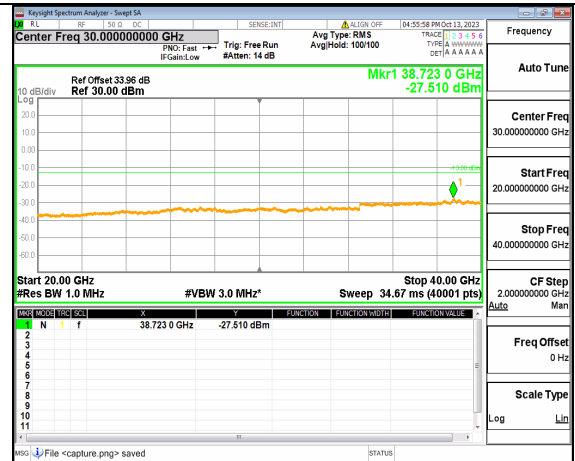

5A_n77(3700-3980MHz) (20GHz-40GHz) 60M DFT-s-OFDM BPSK Edge_1RB_Left Mid

5A_n77(3700-3980MHz) (20GHz-40GHz) 60M DFT-s-OFDM BPSK Edge_1RB_Right Mid