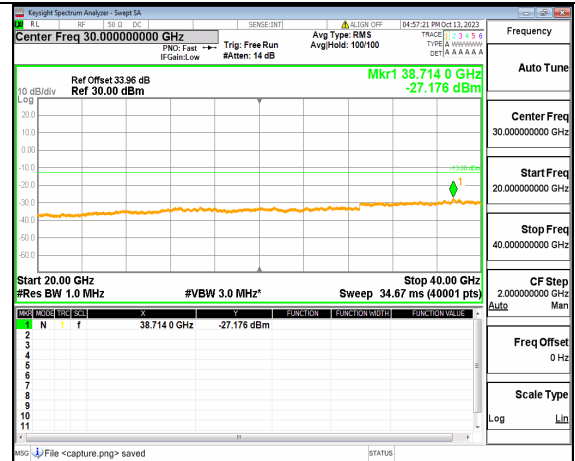

5A_n77(3700-3980MHz) (20GHz-40GHz) 60M DFT-s-OFDM BPSK Edge_1RB_Right Mid

5A_n77(3700-3980MHz) (20GHz-40GHz) 60M DFT-s-OFDM QPSK Outer_Full Mid