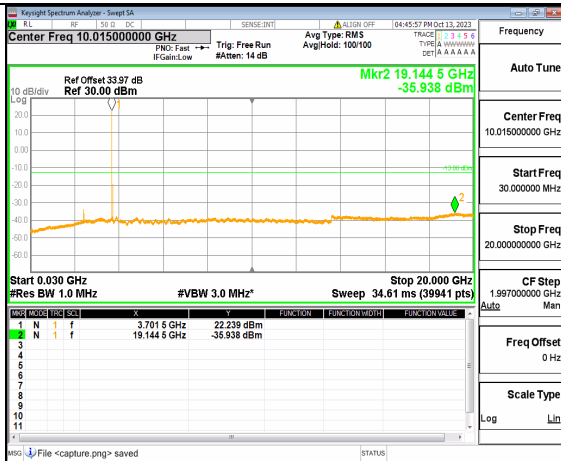

5A_n77(3700-3980MHz) (30MHz-20GHz) 60M DFT-s-OFDM BPSK Outer_Full Low

5A_n77(3700-3980MHz) (30MHz-20GHz) 60M DFT-s-OFDM BPSK Edge_1RB_Left Low