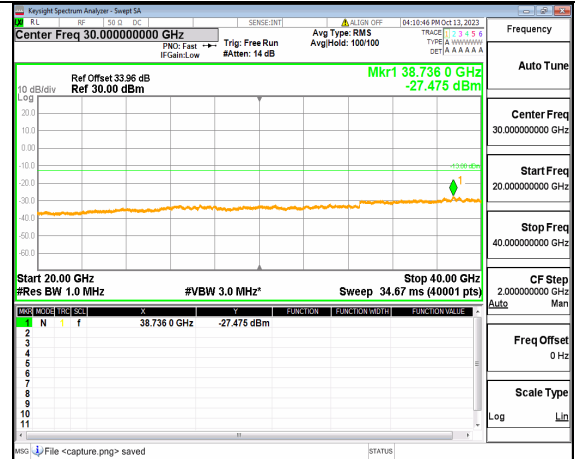

5A_n77(3700-3980MHz) (20GHz-40GHz) 40M DFT-s-OFDM QPSK Outer_Full Mid

5A_n77(3700-3980MHz) (20GHz-40GHz) 40M DFT-s-OFDM QPSK Edge_1RB_Left Mid