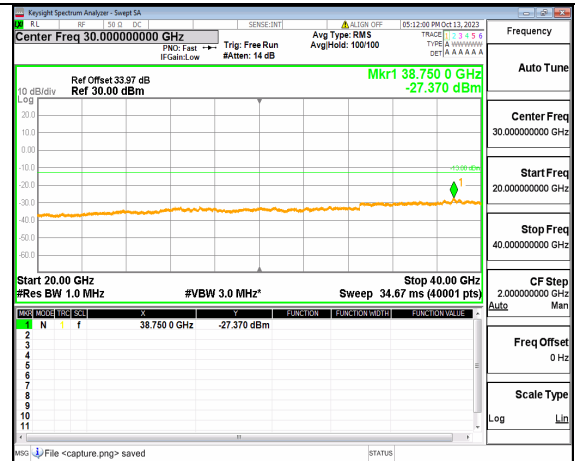

5A_n77(3700-3980MHz) (20GHz-40GHz) 70M DFT-s-OFDM BPSK Edge_1RB_Left Low

5A_n77(3700-3980MHz) (20GHz-40GHz) 70M DFT-s-OFDM BPSK Edge_1RB_Right Low