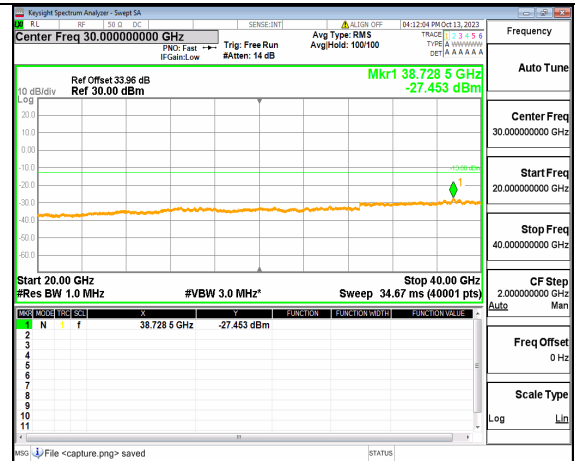

5A_n77(3700-3980MHz) (20GHz-40GHz) 40M DFT-s-OFDM QPSK Edge_1RB_Left Mid

5A_n77(3700-3980MHz) (20GHz-40GHz) 40M DFT-s-OFDM QPSK Edge_1RB_Right Mid