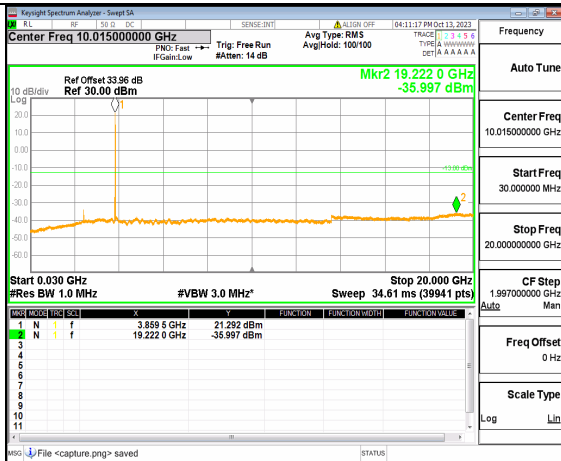

5A_n77(3700-3980MHz) (30MHz-20GHz) 40M DFT-s-OFDM QPSK Edge_1RB_Left Mid

5A_n77(3700-3980MHz) (30MHz-20GHz) 40M DFT-s-OFDM QPSK Edge_1RB_Right Mid