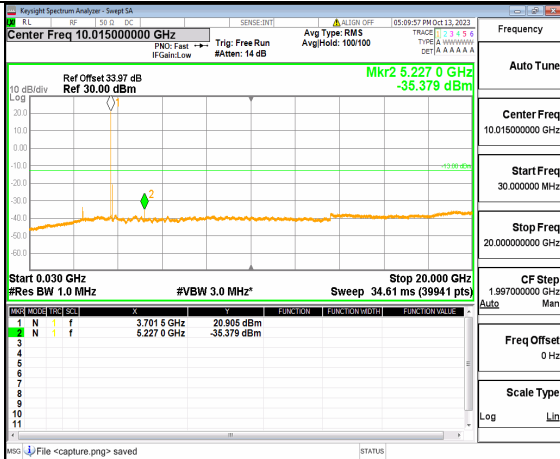

5A_n77(3700-3980MHz) (30MHz-20GHz) 70M DFT-s-OFDM BPSK Outer_Full Low

5A_n77(3700-3980MHz) (30MHz-20GHz) 70M DFT-s-OFDM BPSK Edge_1RB_Left Low