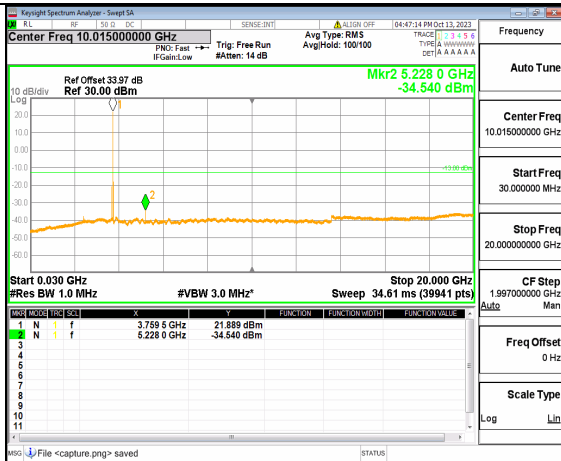

5A_n77(3700-3980MHz) (30MHz-20GHz) 60M DFT-s-OFDM BPSK Outer_Full Low

5A_n77(3700-3980MHz) (20GHz-40GHz) 60M DFT-s-OFDM BPSK Outer_Full Low

5A_n77(3700-3980MHz) (30MHz-20GHz) 60M DFT-s-OFDM BPSK Edge_1RB_Left Low

5A_n77(3700-3980MHz) (20GHz-40GHz) 60M DFT-s-OFDM BPSK Edge_1RB_Left Low

5A_n77(3700-3980MHz) (30MHz-20GHz) 60M DFT-s-OFDM BPSK Edge_1RB_Right Low

5A_n77(3700-3980MHz) (20GHz-40GHz) 60M DFT-s-OFDM BPSK Edge_1RB_Right Low