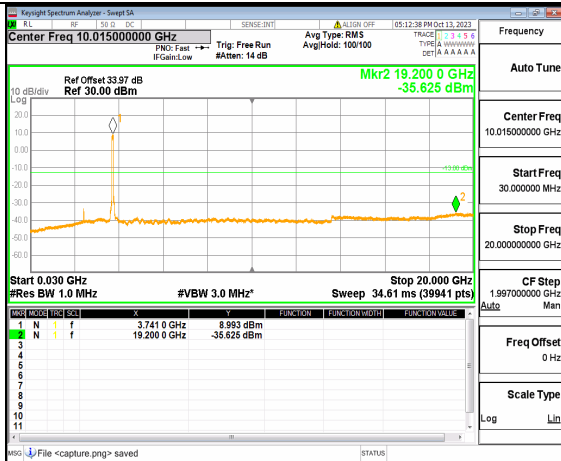

5A_n77(3700-3980MHz) (30MHz-20GHz) 70M DFT-s-OFDM QPSK Outer_Full Low