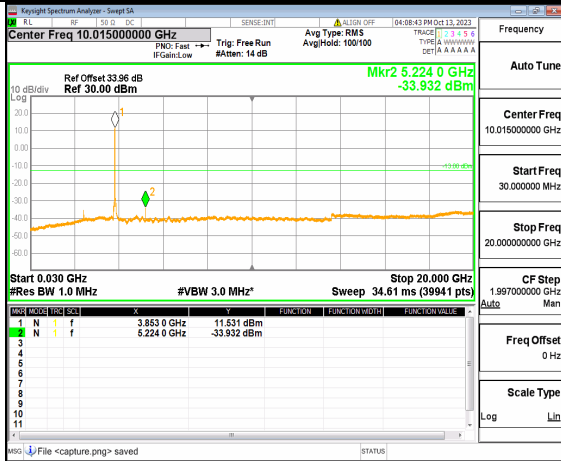

5A_n77(3700-3980MHz) (30MHz-20GHz) 40M DFT-s-OFDM QPSK Outer_Full Mid