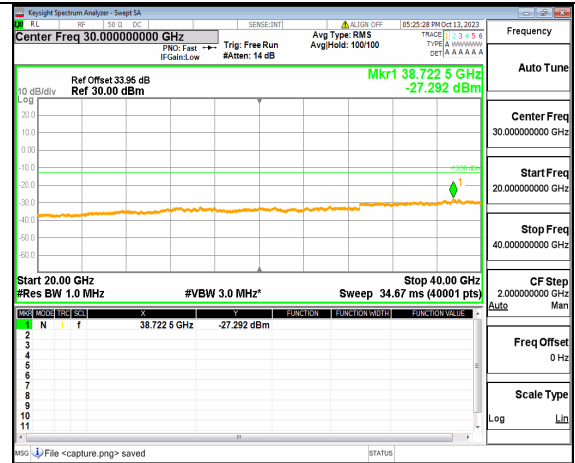

5A_n77(3700-3980MHz) (20GHz-40GHz) 70M DFT-s-OFDM QPSK Edge_1RB_Right Mid

5A_n77(3700-3980MHz) (20GHz-40GHz) 70M DFT-s-OFDM BPSK Outer_Full High