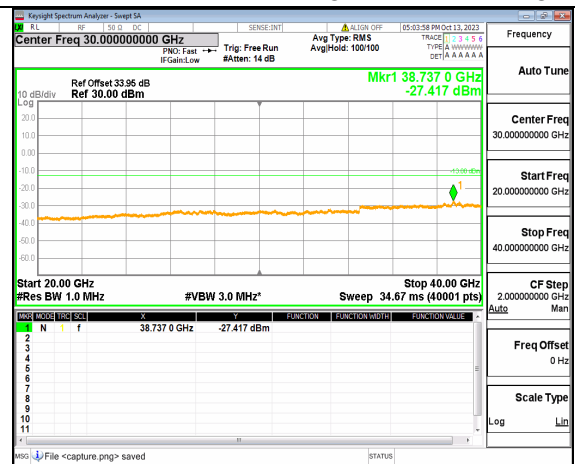

5A_n77(3700-3980MHz) (20GHz-40GHz) 60M DFT-s-OFDM BPSK Edge_1RB_Left High

5A_n77(3700-3980MHz) (20GHz-40GHz) 60M DFT-s-OFDM BPSK Edge_1RB_Right High