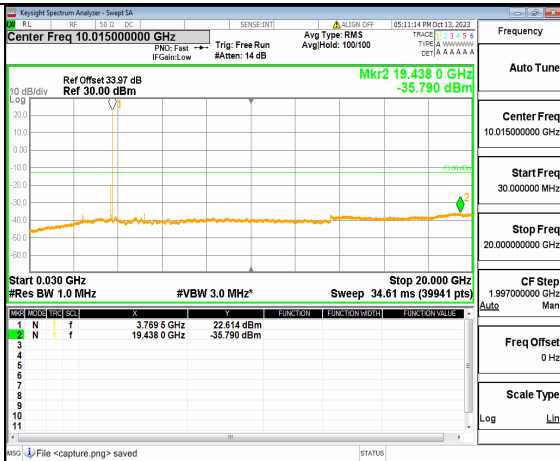

5A_n77(3700-3980MHz) (30MHz-20GHz) 70M DFT-s-OFDM BPSK Edge_1RB_Left Low

5A_n77(3700-3980MHz) (30MHz-20GHz) 70M DFT-s-OFDM BPSK Edge_1RB_Right Low