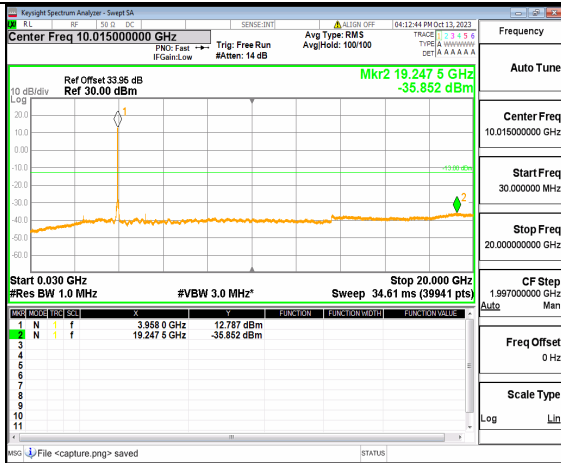

5A_n77(3700-3980MHz) (30MHz-20GHz) 40M DFT-s-OFDM BPSK Outer_Full High