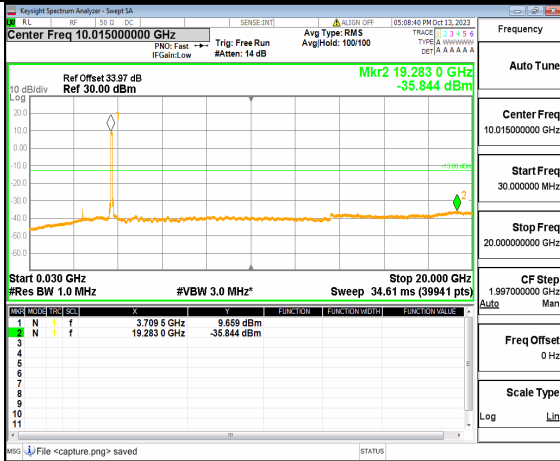

5A_n77(3700-3980MHz) (30MHz-20GHz) 70M DFT-s-OFDM BPSK Outer_Full Low