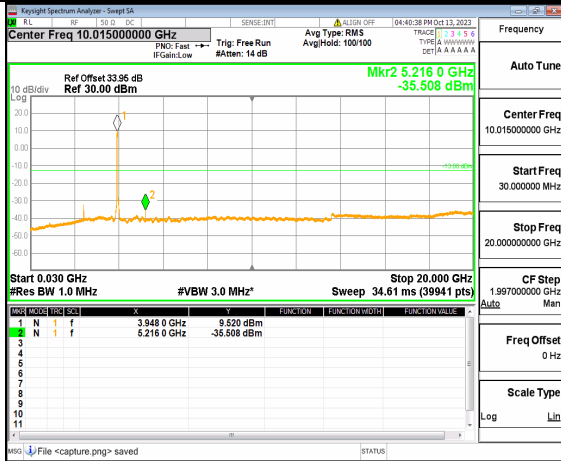

5A_n77(3700-3980MHz) (30MHz-20GHz) 50M DFT-s-OFDM QPSK Outer_Full High