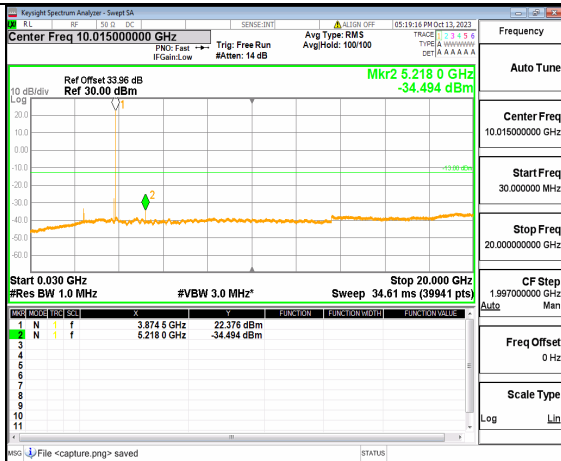

5A_n77(3700-3980MHz) (30MHz-20GHz) 70M DFT-s-OFDM BPSK Edge_1RB_Left Mid

5A_n77(3700-3980MHz) (30MHz-20GHz) 70M DFT-s-OFDM BPSK Edge_1RB_Right Mid