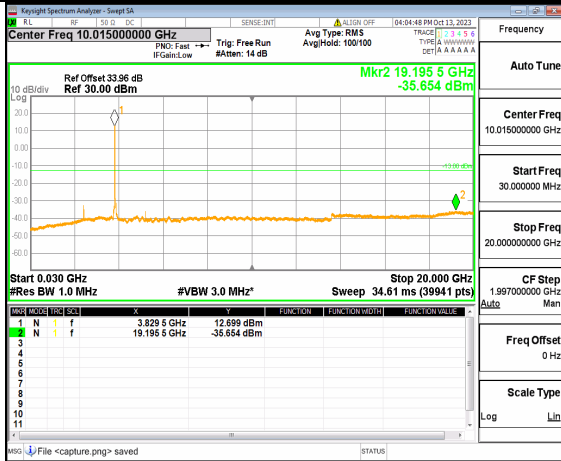

5A_n77(3700-3980MHz) (30MHz-20GHz) 40M DFT-s-OFDM BPSK Outer_Full Mid