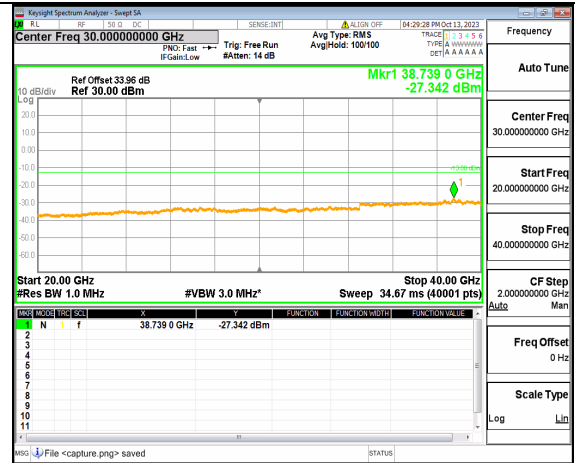

5A_n77(3700-3980MHz) (20GHz-40GHz) 50M DFT-s-OFDM QPSK Edge_1RB_Right Low

5A_n77(3700-3980MHz) (20GHz-40GHz) 50M DFT-s-OFDM BPSK Outer_Full Mid