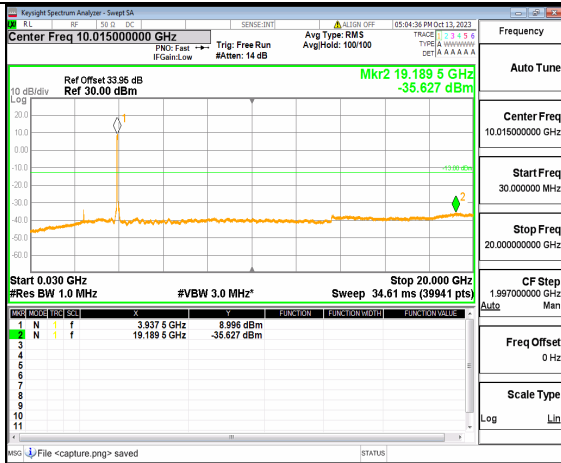

5A_n77(3700-3980MHz) (30MHz-20GHz) 60M DFT-s-OFDM QPSK Outer_Full High