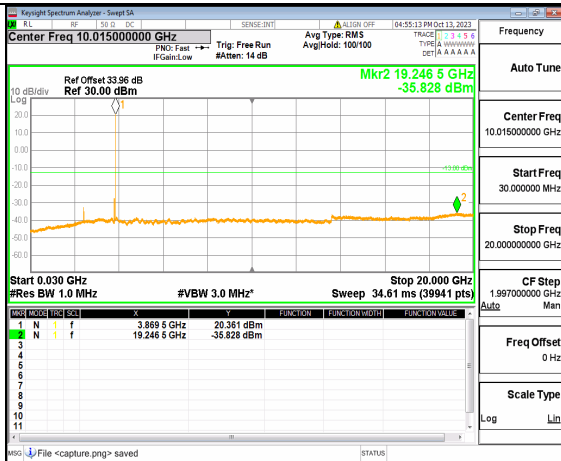

5A_n77(3700-3980MHz) (30MHz-20GHz) 60M DFT-s-OFDM BPSK Edge_1RB_Left Mid

5A_n77(3700-3980MHz) (30MHz-20GHz) 60M DFT-s-OFDM BPSK Edge_1RB_Right Mid