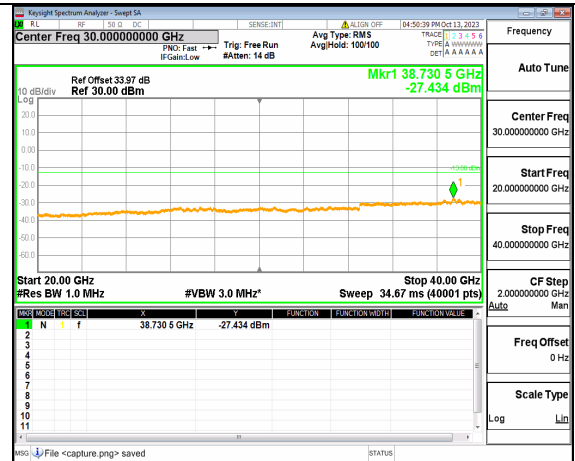

5A_n77(3700-3980MHz) (20GHz-40GHz) 60M DFT-s-OFDM QPSK Outer_Full Low

5A_n77(3700-3980MHz) (20GHz-40GHz) 60M DFT-s-OFDM QPSK Edge_1RB_Left Low