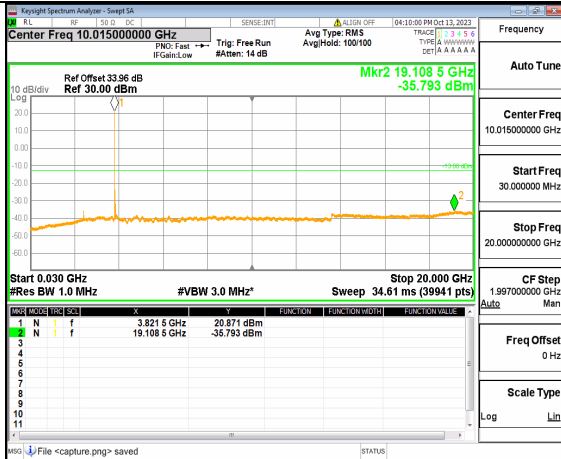

5A_n77(3700-3980MHz) (30MHz-20GHz) 40M DFT-s-OFDM QPSK Outer_Full Mid

5A_n77(3700-3980MHz) (30MHz-20GHz) 40M DFT-s-OFDM QPSK Edge_1RB_Left Mid