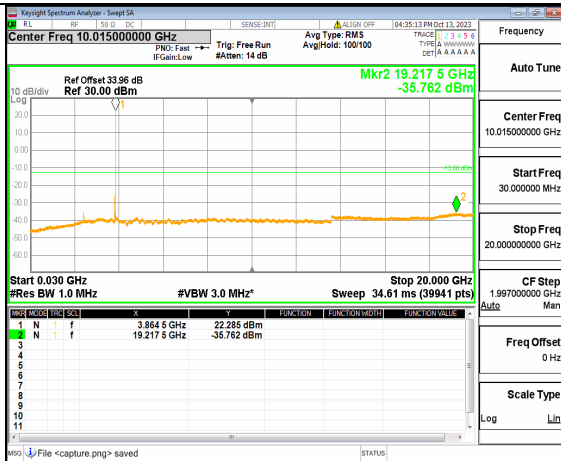

5A_n77(3700-3980MHz) (30MHz-20GHz) 50M DFT-s-OFDM QPSK Edge_1RB_Left Mid

5A_n77(3700-3980MHz) (30MHz-20GHz) 50M DFT-s-OFDM QPSK Edge_1RB_Right Mid