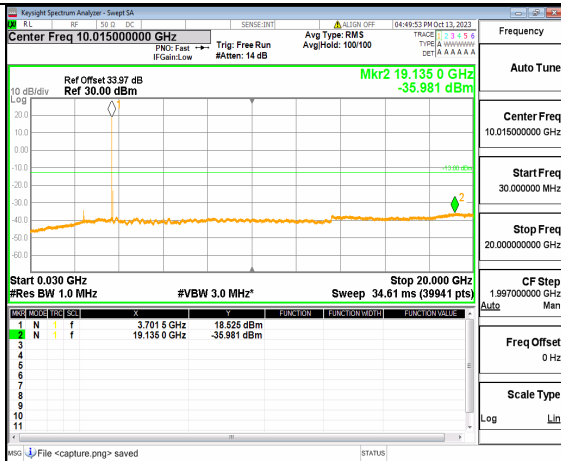

5A_n77(3700-3980MHz) (30MHz-20GHz) 60M DFT-s-OFDM QPSK Outer_Full Low

5A_n77(3700-3980MHz) (30MHz-20GHz) 60M DFT-s-OFDM QPSK Edge_1RB_Left Low