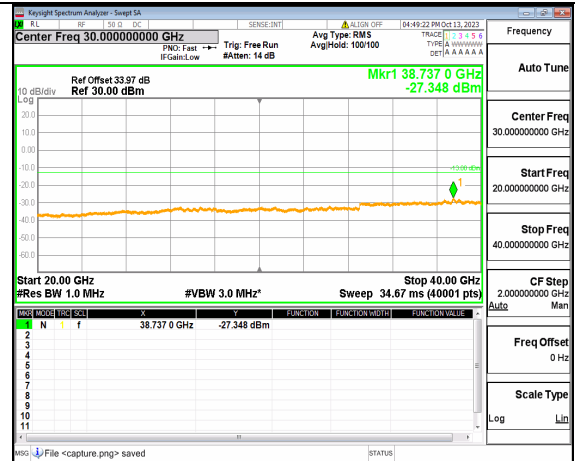

5A_n77(3700-3980MHz) (20GHz-40GHz) 60M DFT-s-OFDM BPSK Edge_1RB_Right Low

5A_n77(3700-3980MHz) (20GHz-40GHz) 60M DFT-s-OFDM QPSK Outer_Full Low