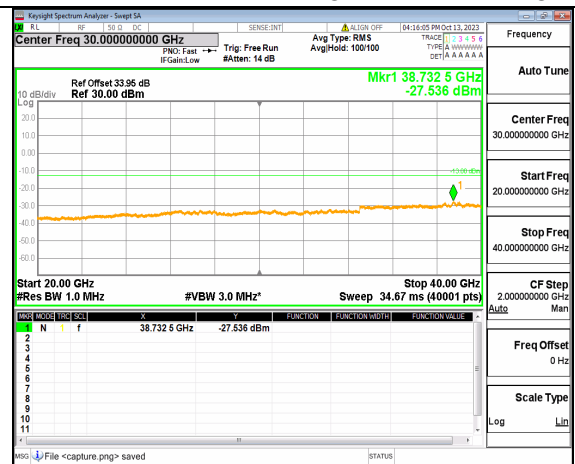

5A_n77(3700-3980MHz) (30MHz-20GHz) 40M DFT-s-OFDM BPSK Outer_Full High

5A_n77(3700-3980MHz) (20GHz-40GHz) 40M DFT-s-OFDM BPSK Outer_Full High

5A_n77(3700-3980MHz) (30MHz-20GHz) 40M DFT-s-OFDM BPSK Edge_1RB_Left High

5A_n77(3700-3980MHz) (20GHz-40GHz) 40M DFT-s-OFDM BPSK Edge_1RB_Left High

5A_n77(3700-3980MHz) (30MHz-20GHz) 40M DFT-s-OFDM BPSK Edge_1RB_Right High

5A_n77(3700-3980MHz) (20GHz-40GHz) 40M DFT-s-OFDM BPSK Edge_1RB_Right High