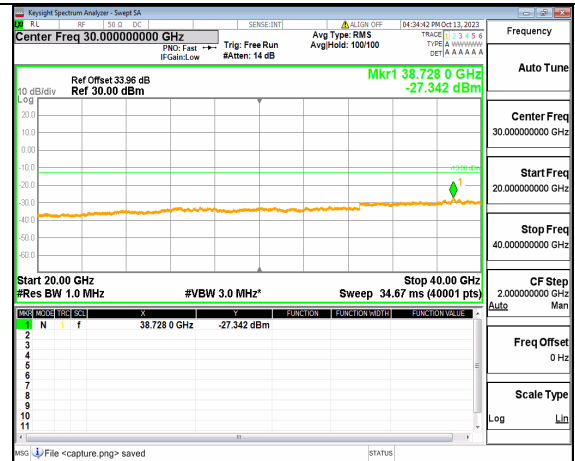

5A_n77(3700-3980MHz) (20GHz-40GHz) 50M DFT-s-OFDM QPSK Outer_Full Mid

5A_n77(3700-3980MHz) (20GHz-40GHz) 50M DFT-s-OFDM QPSK Edge_1RB_Left Mid