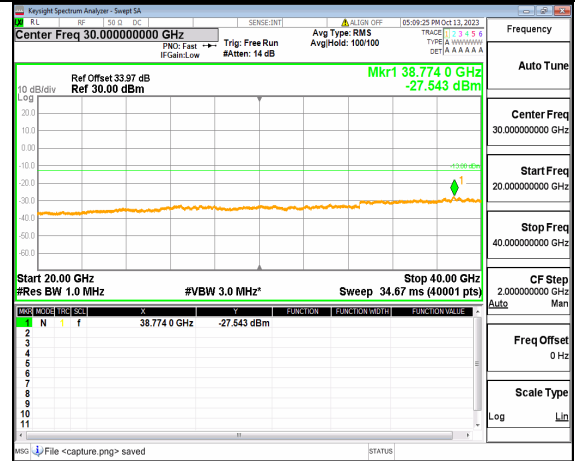

5A_n77(3700-3980MHz) (20GHz-40GHz) 60M DFT-s-OFDM QPSK Edge_1RB_Right High

5A_n77(3700-3980MHz) (20GHz-40GHz) 70M DFT-s-OFDM BPSK Outer_Full Low