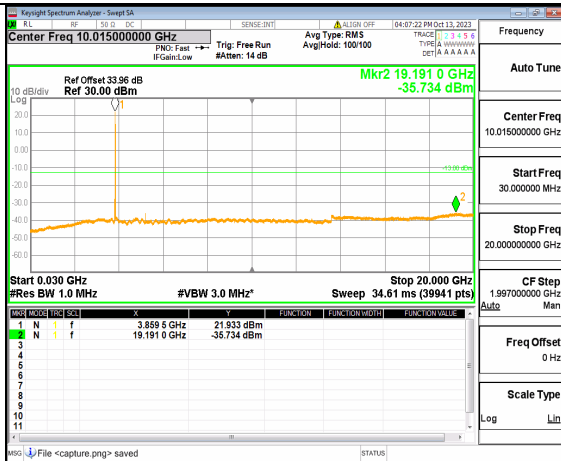

5A_n77(3700-3980MHz) (30MHz-20GHz) 40M DFT-s-OFDM BPSK Outer_Full Mid

5A_n77(3700-3980MHz) (20GHz-40GHz) 40M DFT-s-OFDM BPSK Outer_Full Mid

5A_n77(3700-3980MHz) (30MHz-20GHz) 40M DFT-s-OFDM BPSK Edge_1RB_Left Mid

5A_n77(3700-3980MHz) (20GHz-40GHz) 40M DFT-s-OFDM BPSK Edge_1RB_Left Mid

5A_n77(3700-3980MHz) (30MHz-20GHz) 40M DFT-s-OFDM BPSK Edge_1RB_Right Mid

5A_n77(3700-3980MHz) (20GHz-40GHz) 40M DFT-s-OFDM BPSK Edge_1RB_Right Mid