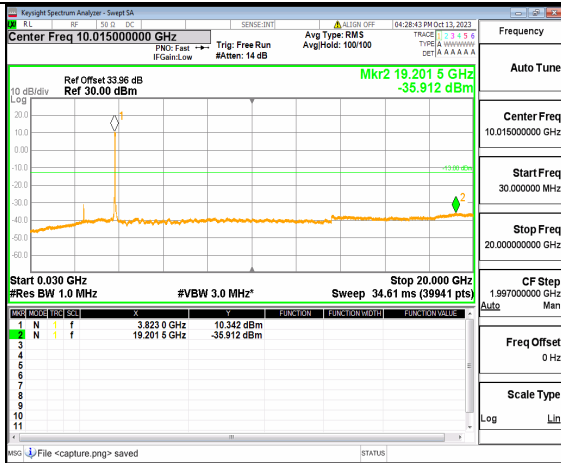

5A_n77(3700-3980MHz) (30MHz-20GHz) 50M DFT-s-OFDM BPSK Outer_Full Mid