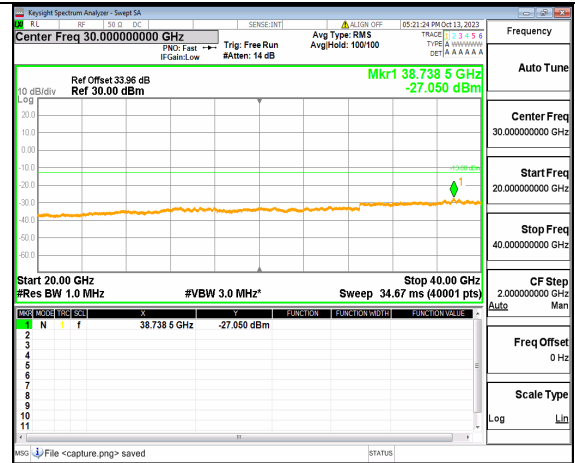

5A_n77(3700-3980MHz) (20GHz-40GHz) 70M DFT-s-OFDM BPSK Edge_1RB_Right Mid

5A_n77(3700-3980MHz) (20GHz-40GHz) 70M DFT-s-OFDM QPSK Outer_Full Mid