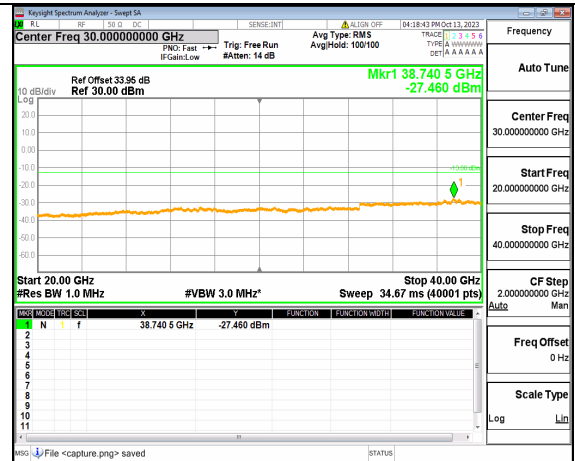

5A_n77(3700-3980MHz) (20GHz-40GHz) 40M DFT-s-OFDM QPSK Outer_Full High

5A_n77(3700-3980MHz) (20GHz-40GHz) 40M DFT-s-OFDM QPSK Edge_1RB_Left High