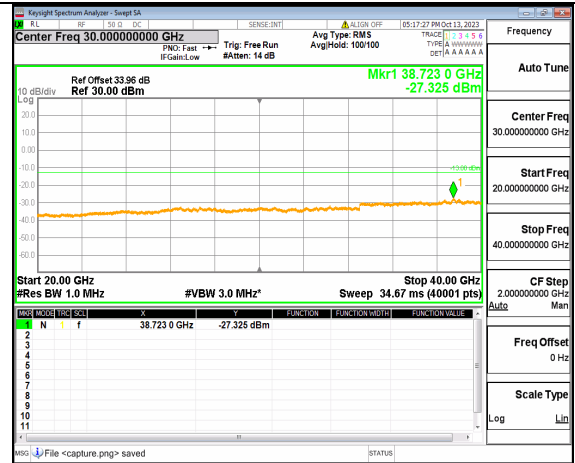

5A_n77(3700-3980MHz) (20GHz-40GHz) 70M DFT-s-OFDM QPSK Edge_1RB_Right Low

5A_n77(3700-3980MHz) (20GHz-40GHz) 70M DFT-s-OFDM BPSK Outer_Full Mid