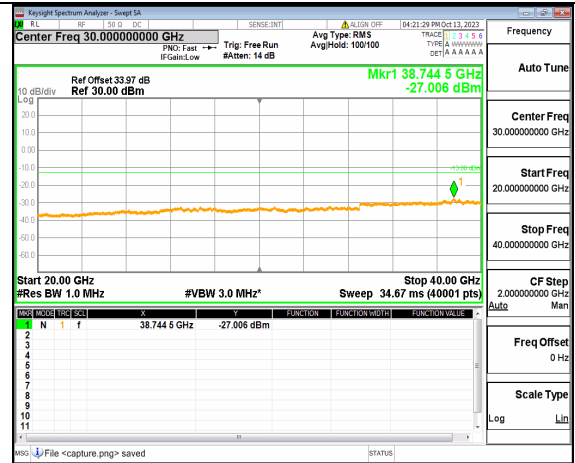

5A_n77(3700-3980MHz) (20GHz-40GHz) 40M DFT-s-OFDM QPSK Edge_1RB_Right High

5A_n77(3700-3980MHz) (20GHz-40GHz) 50M DFT-s-OFDM BPSK Outer_Full Low