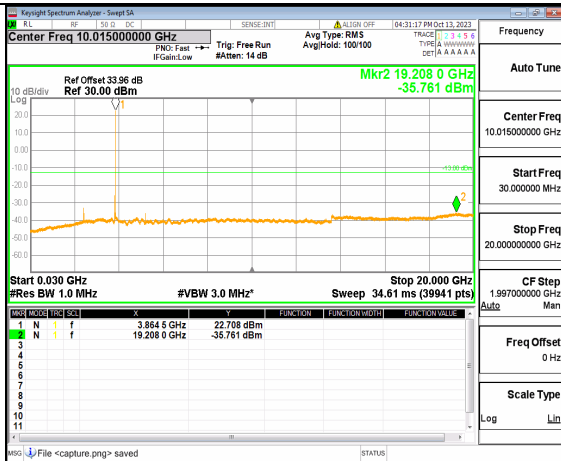

5A_n77(3700-3980MHz) (30MHz-20GHz) 50M DFT-s-OFDM BPSK Outer_Full Mid

5A_n77(3700-3980MHz) (20GHz-40GHz) 50M DFT-s-OFDM BPSK Outer_Full Mid

5A_n77(3700-3980MHz) (30MHz-20GHz) 50M DFT-s-OFDM BPSK Edge_1RB_Left Mid

5A_n77(3700-3980MHz) (20GHz-40GHz) 50M DFT-s-OFDM BPSK Edge_1RB_Left Mid

5A_n77(3700-3980MHz) (30MHz-20GHz) 50M DFT-s-OFDM BPSK Edge_1RB_Right Mid

5A_n77(3700-3980MHz) (20GHz-40GHz) 50M DFT-s-OFDM BPSK Edge_1RB_Right Mid