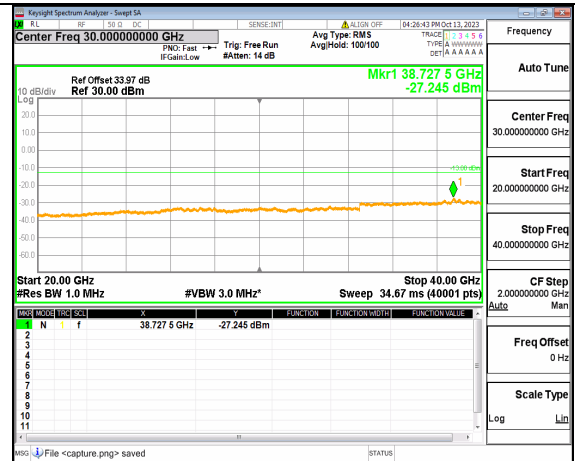

5A_n77(3700-3980MHz) (20GHz-40GHz) 50M DFT-s-OFDM QPSK Outer_Full Low

5A_n77(3700-3980MHz) (20GHz-40GHz) 50M DFT-s-OFDM QPSK Edge_1RB_Left Low