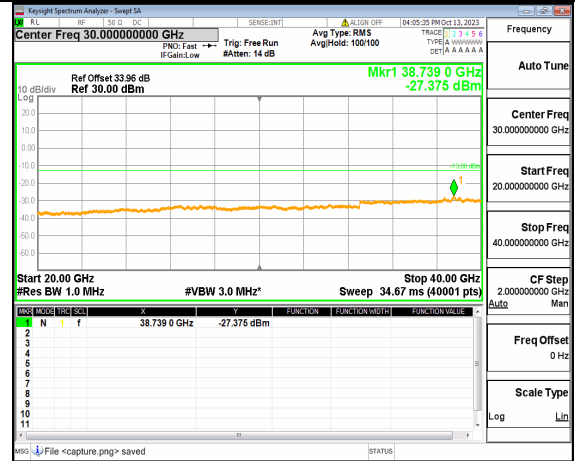

5A_n77(3700-3980MHz) (20GHz-40GHz) 40M DFT-s-OFDM QPSK Edge_1RB_Right Low

5A_n77(3700-3980MHz) (20GHz-40GHz) 40M DFT-s-OFDM BPSK Outer_Full Mid