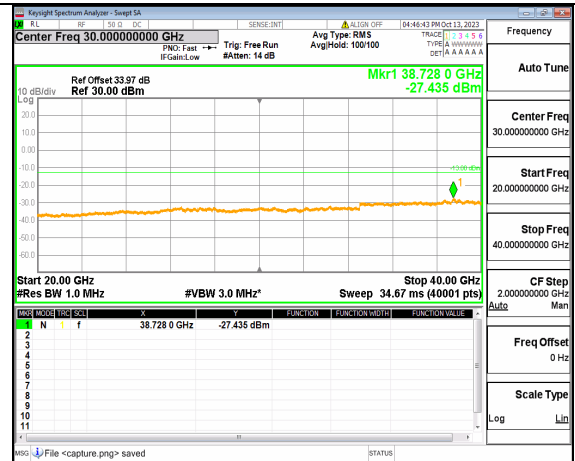

5A_n77(3700-3980MHz) (20GHz-40GHz) 60M DFT-s-OFDM BPSK Outer_Full Low

5A_n77(3700-3980MHz) (20GHz-40GHz) 60M DFT-s-OFDM BPSK Edge_1RB_Left Low