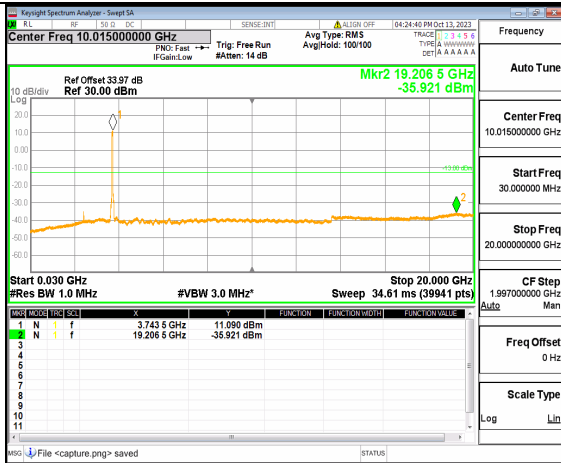

5A_n77(3700-3980MHz) (30MHz-20GHz) 50M DFT-s-OFDM QPSK Outer_Full Low