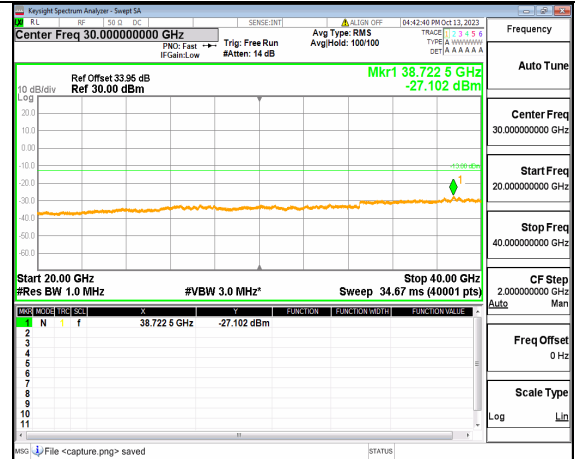

5A_n77(3700-3980MHz) (20GHz-40GHz) 50M DFT-s-OFDM QPSK Outer_Full High

5A_n77(3700-3980MHz) (20GHz-40GHz) 50M DFT-s-OFDM QPSK Edge_1RB_Left High