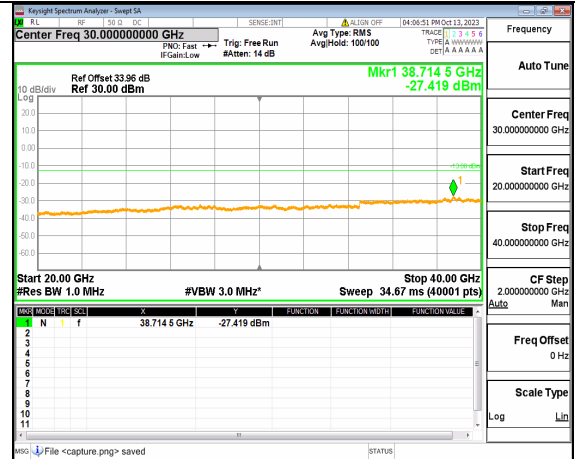

5A_n77(3700-3980MHz) (20GHz-40GHz) 40M DFT-s-OFDM BPSK Outer_Full Mid

5A_n77(3700-3980MHz) (20GHz-40GHz) 40M DFT-s-OFDM BPSK Edge_1RB_Left Mid