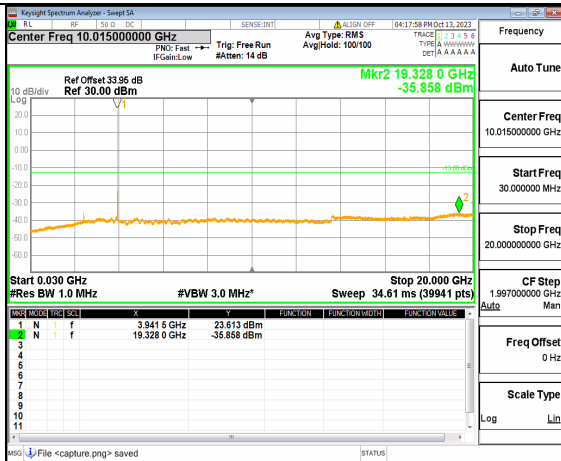

5A_n77(3700-3980MHz) (30MHz-20GHz) 40M DFT-s-OFDM QPSK Outer_Full High

5A_n77(3700-3980MHz) (30MHz-20GHz) 40M DFT-s-OFDM QPSK Edge_1RB_Left High