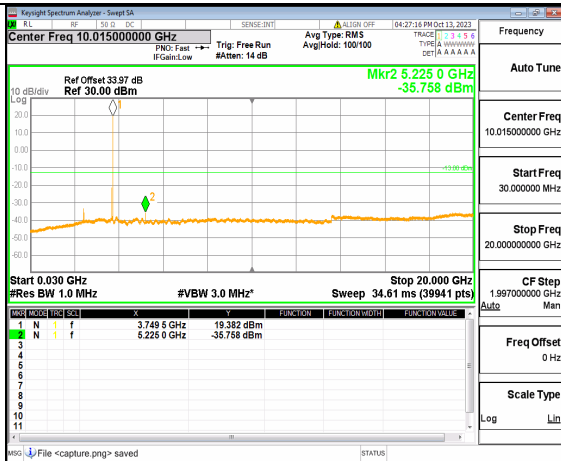

5A_n77(3700-3980MHz) (30MHz-20GHz) 50M DFT-s-OFDM QPSK Edge_1RB_Left Low

5A_n77(3700-3980MHz) (30MHz-20GHz) 50M DFT-s-OFDM QPSK Edge_1RB_Right Low