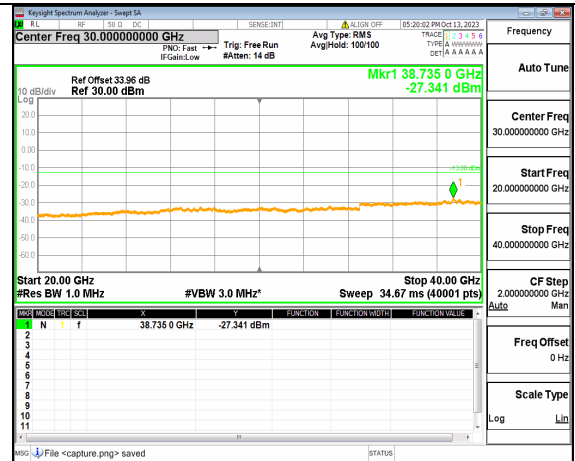

5A_n77(3700-3980MHz) (20GHz-40GHz) 70M DFT-s-OFDM BPSK Edge_1RB_Left Mid

5A_n77(3700-3980MHz) (20GHz-40GHz) 70M DFT-s-OFDM BPSK Edge_1RB_Right Mid