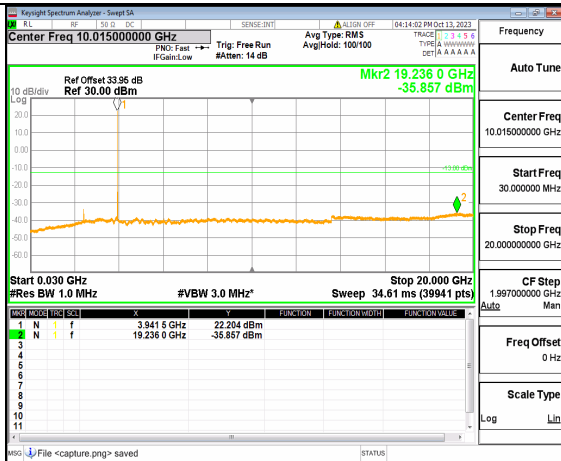

5A_n77(3700-3980MHz) (20GHz-40GHz) 40M DFT-s-OFDM QPSK Edge_1RB_Left Mid

5A_n77(3700-3980MHz) (30MHz-20GHz) 40M DFT-s-OFDM QPSK Edge_1RB_Right Mid

5A_n77(3700-3980MHz) (20GHz-40GHz) 40M DFT-s-OFDM QPSK Edge_1RB_Right Mid

5A_n77(3700-3980MHz) (30MHz-20GHz) 40M DFT-s-OFDM BPSK Outer_Full High

5A_n77(3700-3980MHz) (20GHz-40GHz) 40M DFT-s-OFDM BPSK Outer_Full High

5A_n77(3700-3980MHz) (30MHz-20GHz) 40M DFT-s-OFDM BPSK Edge_1RB_Left High