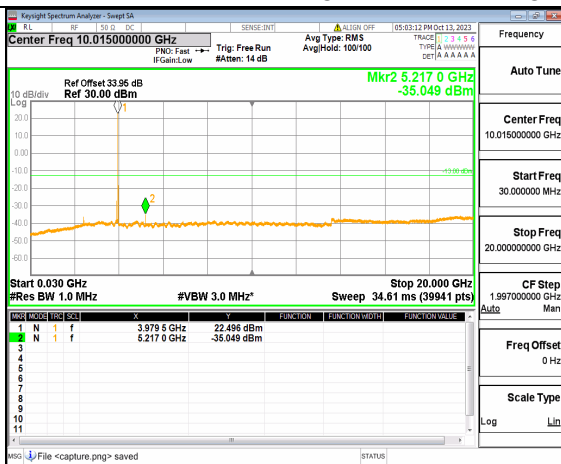

5A_n77(3700-3980MHz) (30MHz-20GHz) 60M DFT-s-OFDM BPSK Edge_1RB_Left High

5A_n77(3700-3980MHz) (30MHz-20GHz) 60M DFT-s-OFDM BPSK Edge_1RB_Right High