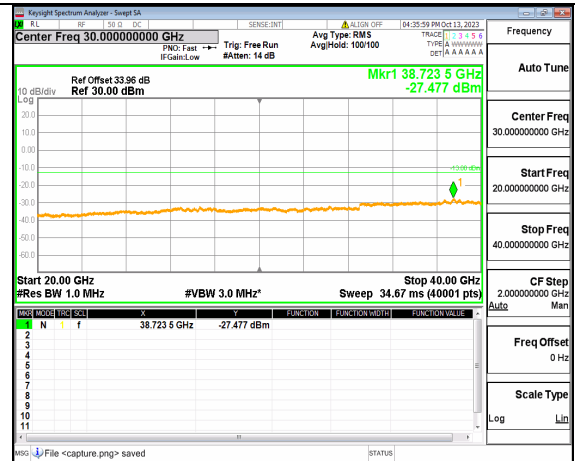

5A_n77(3700-3980MHz) (20GHz-40GHz) 50M DFT-s-OFDM QPSK Edge_1RB_Left Mid

5A_n77(3700-3980MHz) (20GHz-40GHz) 50M DFT-s-OFDM QPSK Edge_1RB_Right Mid