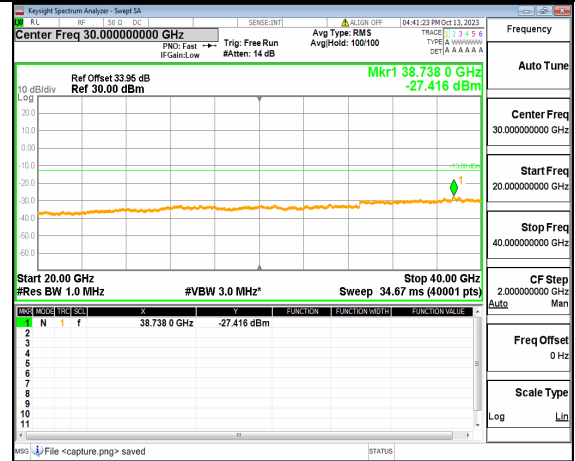

5A_n77(3700-3980MHz) (20GHz-40GHz) 50M DFT-s-OFDM BPSK Edge_1RB_Right High

5A_n77(3700-3980MHz) (20GHz-40GHz) 50M DFT-s-OFDM QPSK Outer_Full High