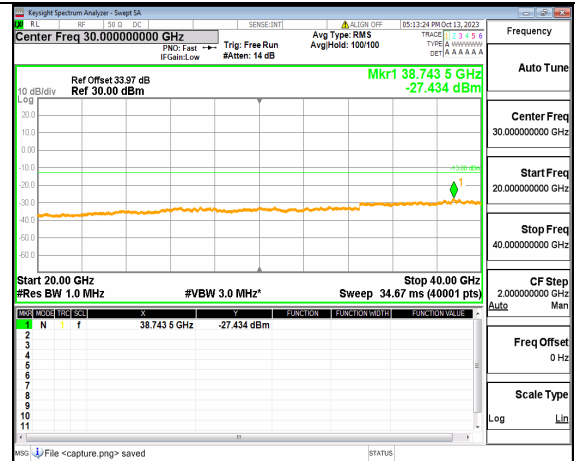

5A_n77(3700-3980MHz) (20GHz-40GHz) 70M DFT-s-OFDM BPSK Edge_1RB_Right Low

5A_n77(3700-3980MHz) (20GHz-40GHz) 70M DFT-s-OFDM QPSK Outer_Full Low