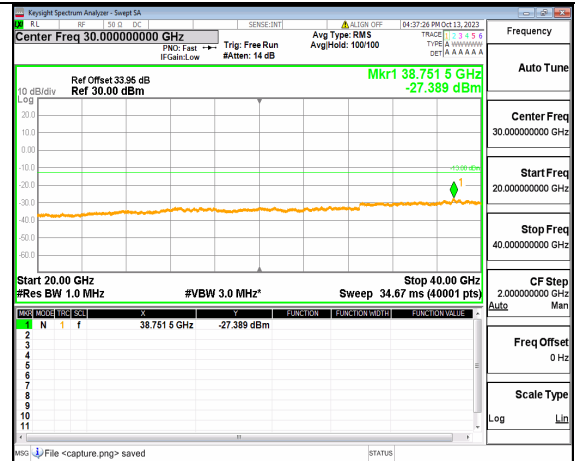

5A_n77(3700-3980MHz) (20GHz-40GHz) 50M DFT-s-OFDM QPSK Edge_1RB_Right Mid

5A_n77(3700-3980MHz) (20GHz-40GHz) 50M DFT-s-OFDM BPSK Outer_Full High