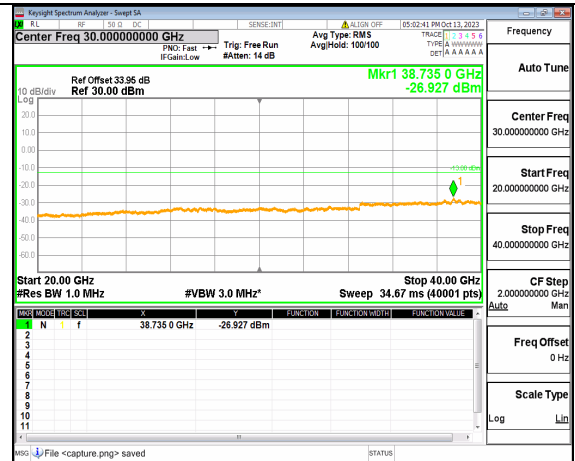

5A_n77(3700-3980MHz) (20GHz-40GHz) 60M DFT-s-OFDM BPSK Outer_Full High

5A_n77(3700-3980MHz) (20GHz-40GHz) 60M DFT-s-OFDM BPSK Edge_1RB_Left High