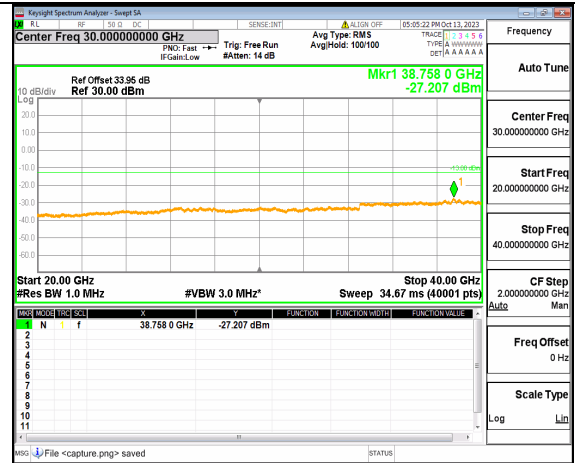

5A_n77(3700-3980MHz) (20GHz-40GHz) 60M DFT-s-OFDM BPSK Edge_1RB_Right High

5A_n77(3700-3980MHz) (20GHz-40GHz) 60M DFT-s-OFDM QPSK Outer_Full High