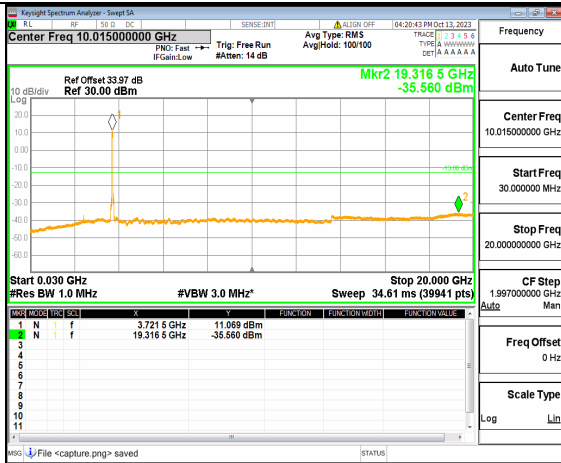

5A_n77(3700-3980MHz) (30MHz-20GHz) 50M DFT-s-OFDM BPSK Outer_Full Low