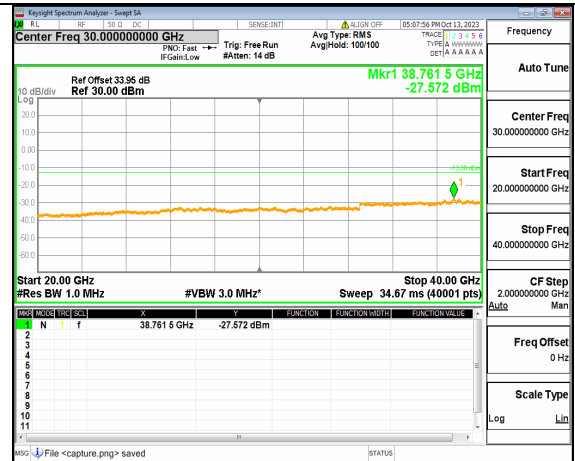

5A_n77(3700-3980MHz) (20GHz-40GHz) 60M DFT-s-OFDM QPSK Edge_1RB_Left High

5A_n77(3700-3980MHz) (20GHz-40GHz) 60M DFT-s-OFDM QPSK Edge_1RB_Right High