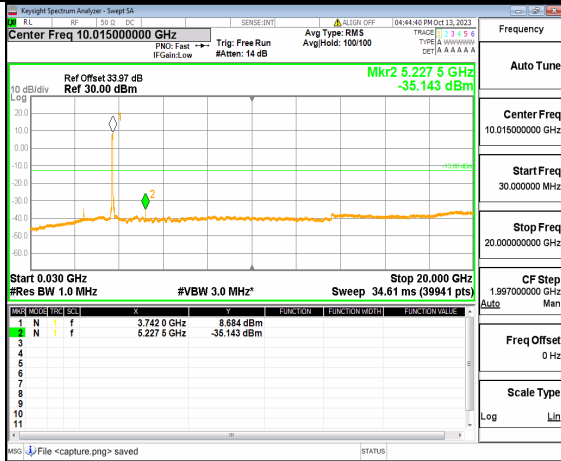

5A_n77(3700-3980MHz) (30MHz-20GHz) 60M DFT-s-OFDM BPSK Outer_Full Low