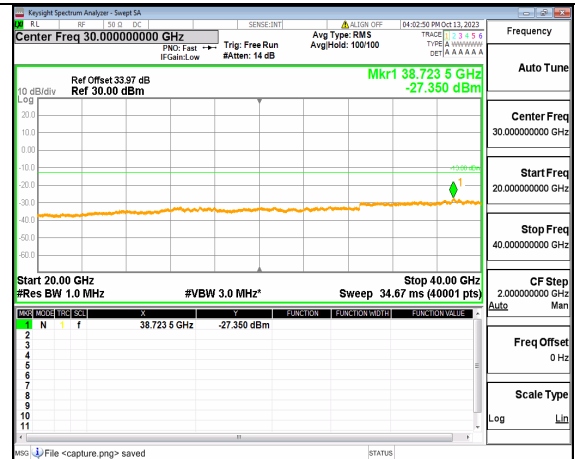

5A_n77(3700-3980MHz) (30MHz-20GHz) 40M DFT-s-OFDM QPSK Outer_Full Low

5A_n77(3700-3980MHz) (20GHz-40GHz) 40M DFT-s-OFDM QPSK Outer_Full Low

5A_n77(3700-3980MHz) (30MHz-20GHz) 40M DFT-s-OFDM QPSK Edge_1RB_Left Low