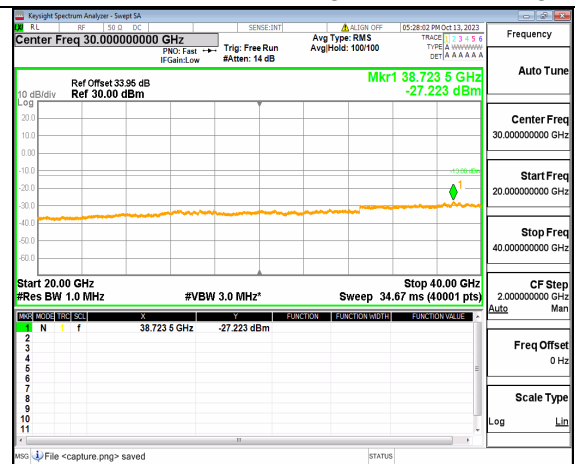

5A_n77(3700-3980MHz) (20GHz-40GHz) 70M DFT-s-OFDM BPSK Edge_1RB_Left High

5A_n77(3700-3980MHz) (20GHz-40GHz) 70M DFT-s-OFDM BPSK Edge_1RB_Right High