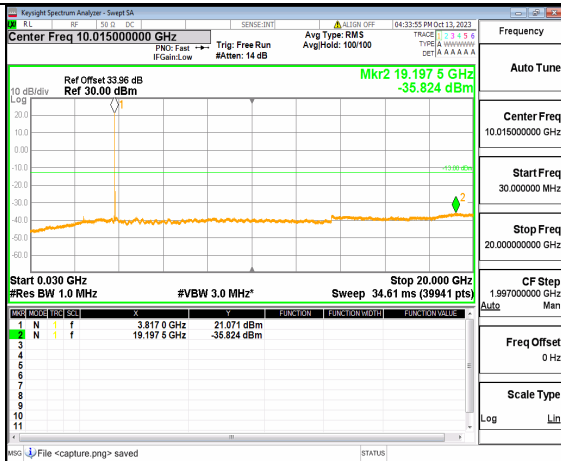

5A_n77(3700-3980MHz) (30MHz-20GHz) 50M DFT-s-OFDM QPSK Outer_Full Mid

5A_n77(3700-3980MHz) (30MHz-20GHz) 50M DFT-s-OFDM QPSK Edge_1RB_Left Mid