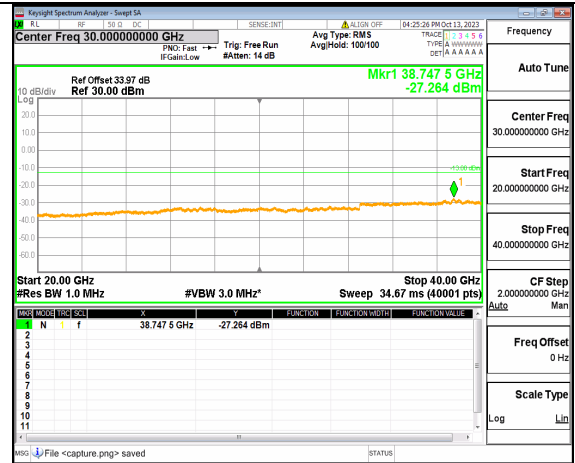

5A_n77(3700-3980MHz) (20GHz-40GHz) 50M DFT-s-OFDM BPSK Edge_1RB_Right Low

5A_n77(3700-3980MHz) (20GHz-40GHz) 50M DFT-s-OFDM QPSK Outer_Full Low