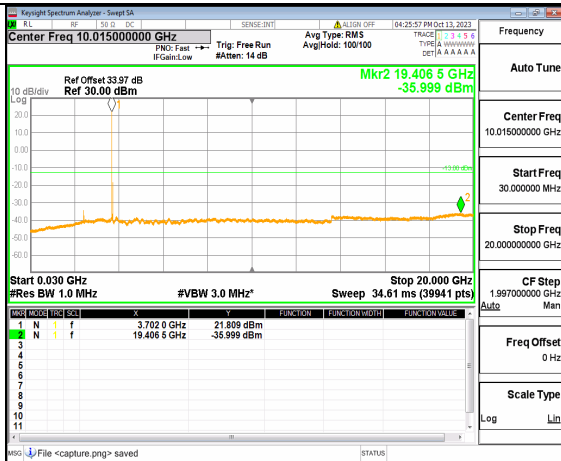

5A_n77(3700-3980MHz) (30MHz-20GHz) 50M DFT-s-OFDM QPSK Outer_Full Low

5A_n77(3700-3980MHz) (30MHz-20GHz) 50M DFT-s-OFDM QPSK Edge_1RB_Left Low