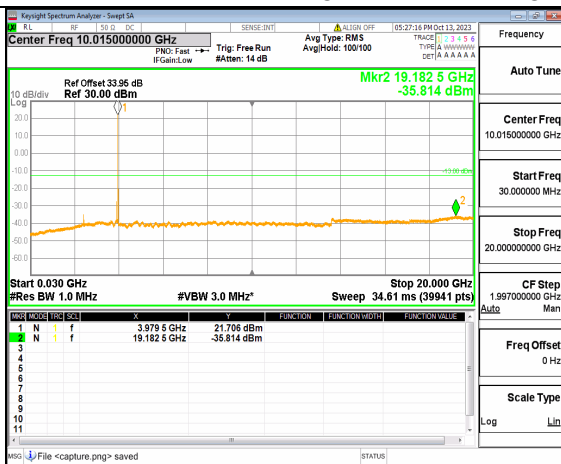

5A_n77(3700-3980MHz) (30MHz-20GHz) 70M DFT-s-OFDM BPSK Edge_1RB_Left High

5A_n77(3700-3980MHz) (30MHz-20GHz) 70M DFT-s-OFDM BPSK Edge_1RB_Right High