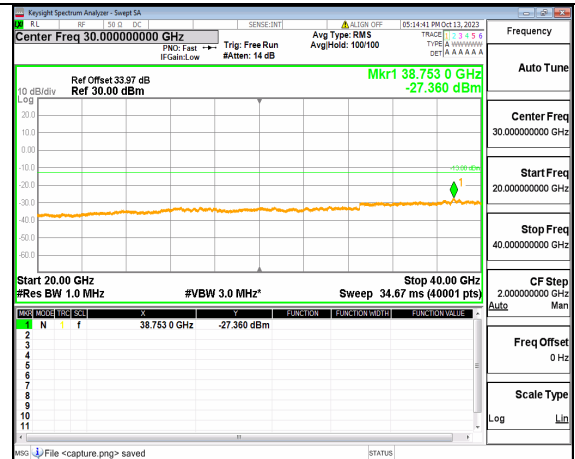

5A_n77(3700-3980MHz) (20GHz-40GHz) 70M DFT-s-OFDM QPSK Outer_Full Low

5A_n77(3700-3980MHz) (20GHz-40GHz) 70M DFT-s-OFDM QPSK Edge_1RB_Left Low