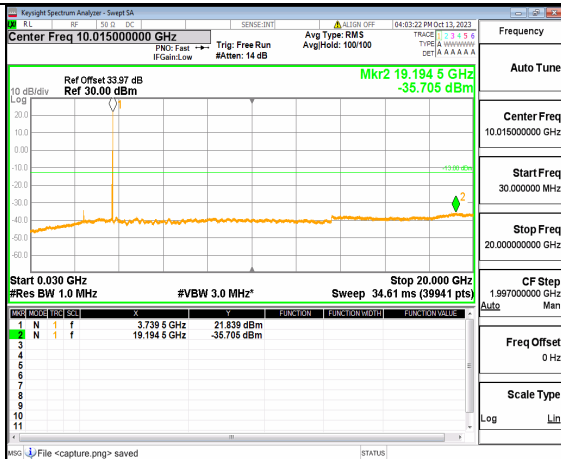

5A_n77(3700-3980MHz) (30MHz-20GHz) 40M DFT-s-OFDM QPSK Edge_1RB_Left Low

5A_n77(3700-3980MHz) (30MHz-20GHz) 40M DFT-s-OFDM QPSK Edge_1RB_Right Low