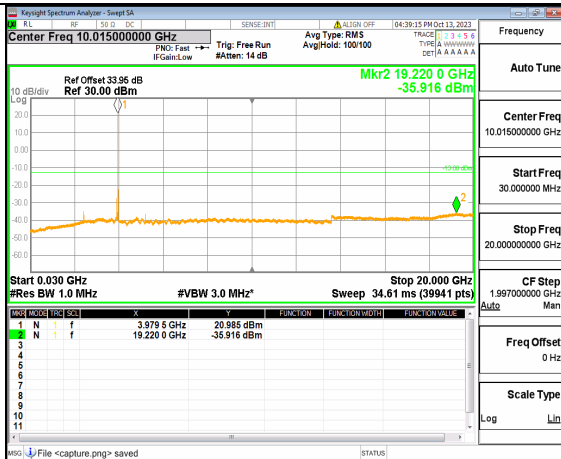

5A_n77(3700-3980MHz) (30MHz-20GHz) 50M DFT-s-OFDM BPSK Outer_Full High

5A_n77(3700-3980MHz) (20GHz-40GHz) 50M DFT-s-OFDM BPSK Outer_Full High

5A_n77(3700-3980MHz) (30MHz-20GHz) 50M DFT-s-OFDM BPSK Edge_1RB_Left High

5A_n77(3700-3980MHz) (20GHz-40GHz) 50M DFT-s-OFDM BPSK Edge_1RB_Left High

5A_n77(3700-3980MHz) (30MHz-20GHz) 50M DFT-s-OFDM BPSK Edge_1RB_Right High

5A_n77(3700-3980MHz) (20GHz-40GHz) 50M DFT-s-OFDM BPSK Edge_1RB_Right High