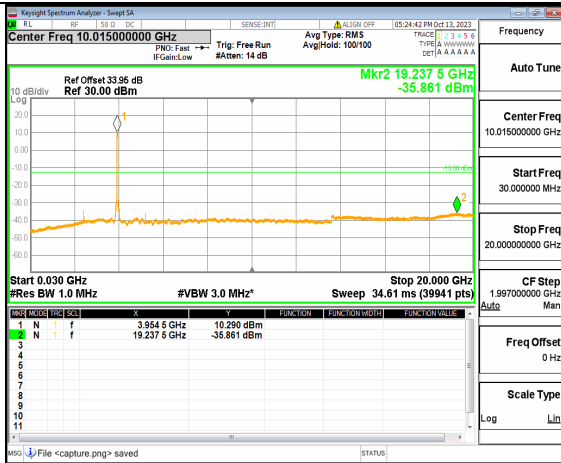

5A_n77(3700-3980MHz) (30MHz-20GHz) 70M DFT-s-OFDM BPSK Outer_Full High