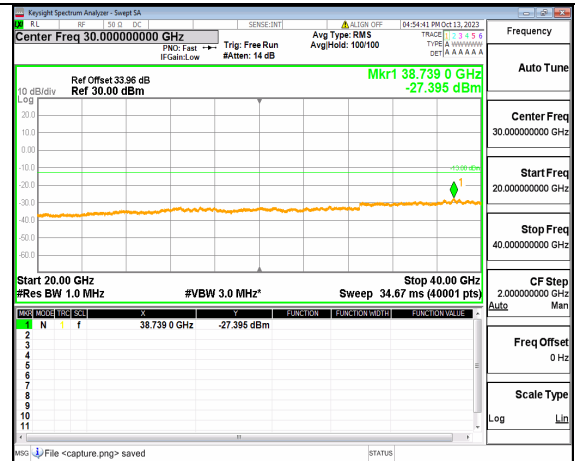

5A_n77(3700-3980MHz) (20GHz-40GHz) 60M DFT-s-OFDM BPSK Outer_Full Mid

5A_n77(3700-3980MHz) (20GHz-40GHz) 60M DFT-s-OFDM BPSK Edge_1RB_Left Mid