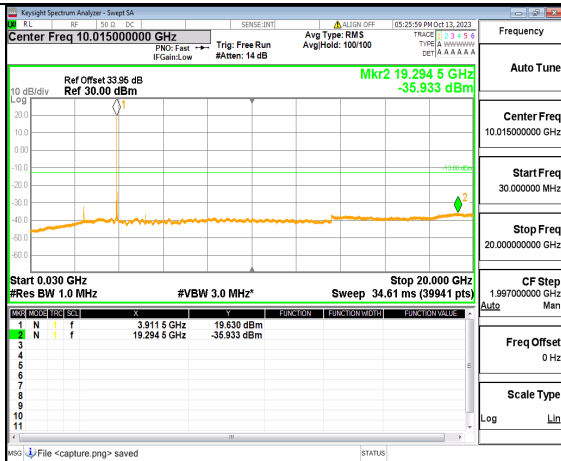

5A_n77(3700-3980MHz) (30MHz-20GHz) 70M DFT-s-OFDM BPSK Outer_Full High

5A_n77(3700-3980MHz) (30MHz-20GHz) 70M DFT-s-OFDM BPSK Edge_1RB_Left High