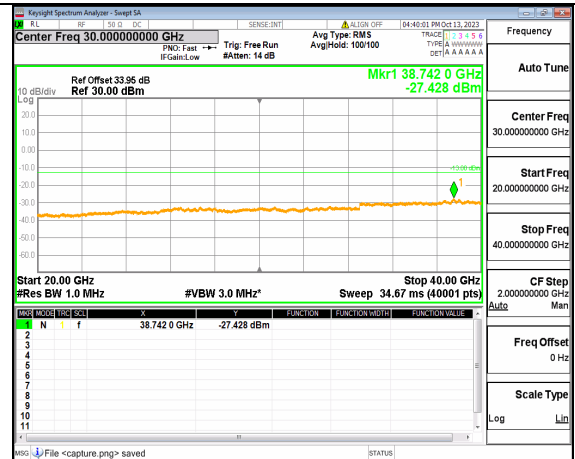

5A_n77(3700-3980MHz) (30MHz-20GHz) 50M DFT-s-OFDM BPSK Outer_Full High

5A_n77(3700-3980MHz) (20GHz-40GHz) 50M DFT-s-OFDM BPSK Outer_Full High

5A_n77(3700-3980MHz) (30MHz-20GHz) 50M DFT-s-OFDM BPSK Edge_1RB_Left High

5A_n77(3700-3980MHz) (20GHz-40GHz) 50M DFT-s-OFDM BPSK Edge_1RB_Left High

5A_n77(3700-3980MHz) (30MHz-20GHz) 50M DFT-s-OFDM BPSK Edge_1RB_Right High

5A_n77(3700-3980MHz) (20GHz-40GHz) 50M DFT-s-OFDM BPSK Edge_1RB_Right High