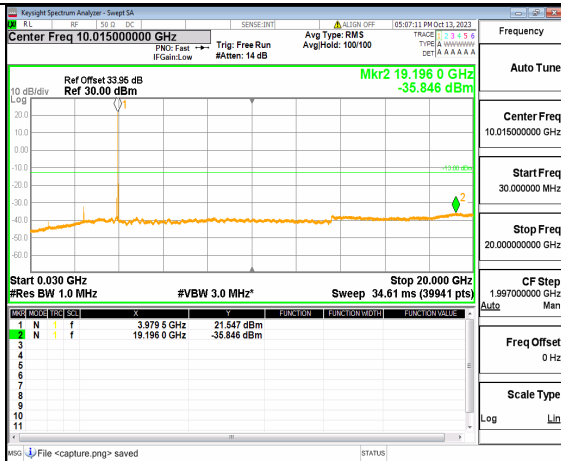

5A_n77(3700-3980MHz) (30MHz-20GHz) 60M DFT-s-OFDM QPSK Edge_1RB_Left High

5A_n77(3700-3980MHz) (30MHz-20GHz) 60M DFT-s-OFDM QPSK Edge_1RB_Right High