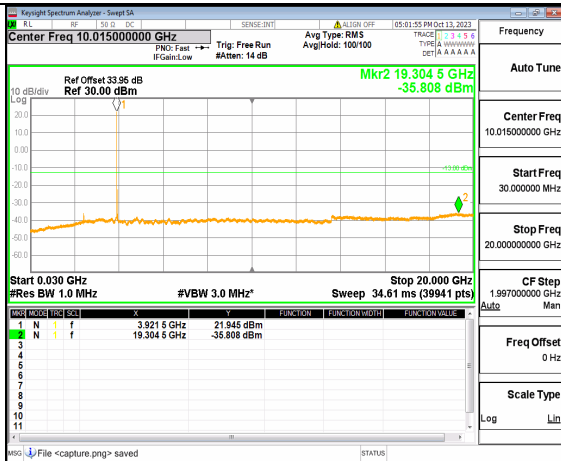

5A_n77(3700-3980MHz) (30MHz-20GHz) 60M DFT-s-OFDM BPSK Outer_Full High

5A_n77(3700-3980MHz) (30MHz-20GHz) 60M DFT-s-OFDM BPSK Edge_1RB_Left High