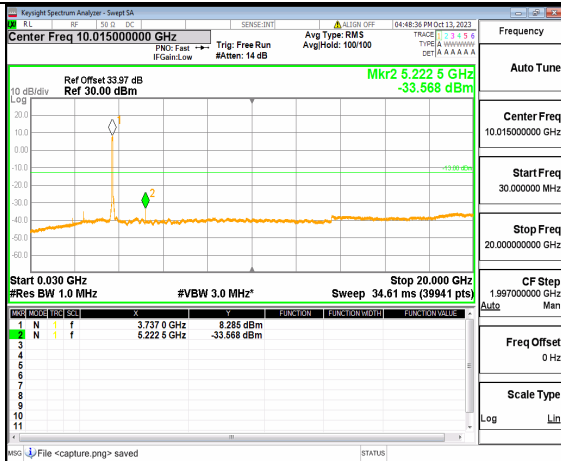

5A_n77(3700-3980MHz) (30MHz-20GHz) 60M DFT-s-OFDM BPSK Outer_Full Low

5A_n77(3700-3980MHz) (20GHz-40GHz) 60M DFT-s-OFDM BPSK Outer_Full Low

5A_n77(3700-3980MHz) (30MHz-20GHz) 60M DFT-s-OFDM BPSK Edge_1RB_Left Low

5A_n77(3700-3980MHz) (20GHz-40GHz) 60M DFT-s-OFDM BPSK Edge_1RB_Left Low

5A_n77(3700-3980MHz) (30MHz-20GHz) 60M DFT-s-OFDM BPSK Edge_1RB_Right Low

5A_n77(3700-3980MHz) (20GHz-40GHz) 60M DFT-s-OFDM BPSK Edge_1RB_Right Low