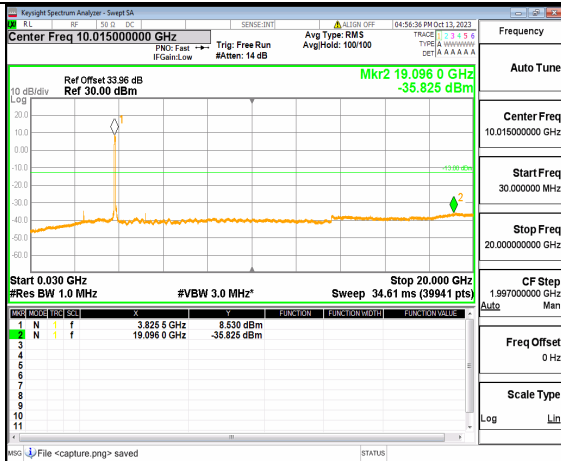

5A_n77(3700-3980MHz) (30MHz-20GHz) 60M DFT-s-OFDM QPSK Outer_Full Mid