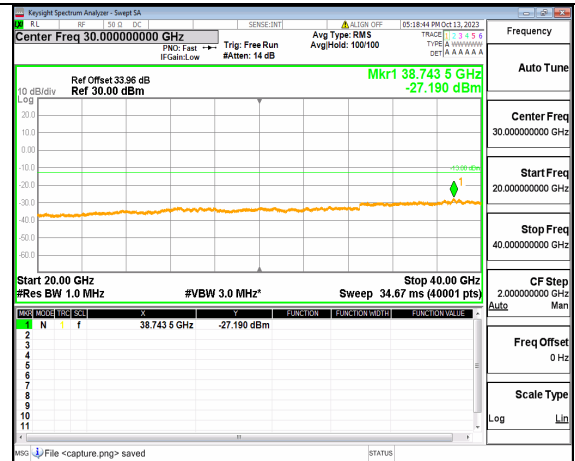

5A_n77(3700-3980MHz) (20GHz-40GHz) 70M DFT-s-OFDM BPSK Outer_Full Mid

5A_n77(3700-3980MHz) (20GHz-40GHz) 70M DFT-s-OFDM BPSK Edge_1RB_Left Mid