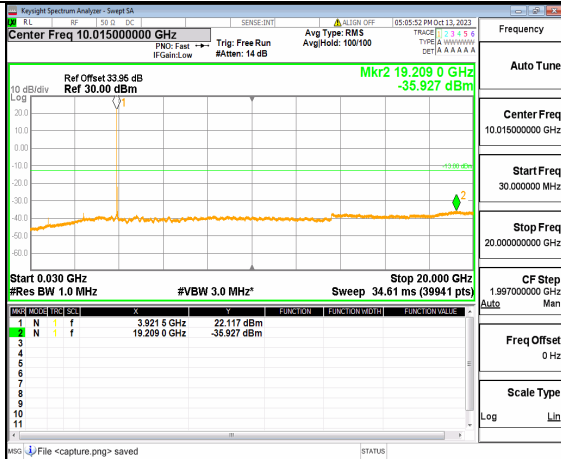

5A_n77(3700-3980MHz) (30MHz-20GHz) 60M DFT-s-OFDM QPSK Outer_Full High

5A_n77(3700-3980MHz) (30MHz-20GHz) 60M DFT-s-OFDM QPSK Edge_1RB_Left High