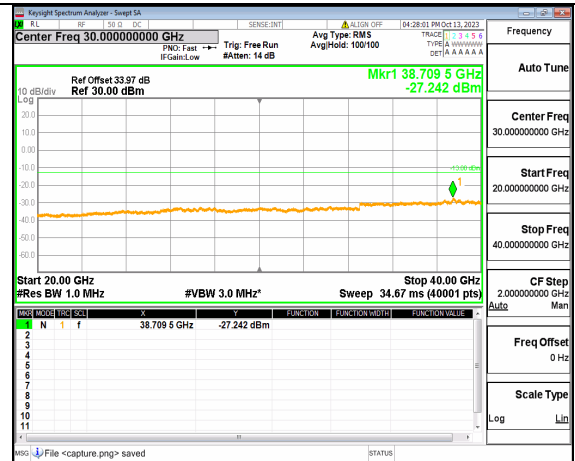

5A_n77(3700-3980MHz) (20GHz-40GHz) 50M DFT-s-OFDM QPSK Edge_1RB_Left Low

5A_n77(3700-3980MHz) (20GHz-40GHz) 50M DFT-s-OFDM QPSK Edge_1RB_Right Low