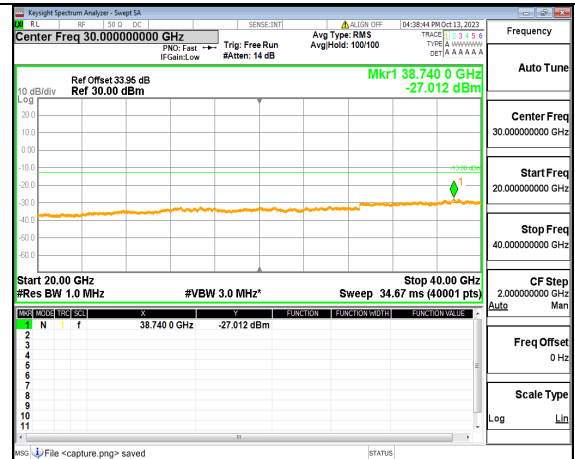

5A_n77(3700-3980MHz) (20GHz-40GHz) 50M DFT-s-OFDM BPSK Outer_Full High

5A_n77(3700-3980MHz) (20GHz-40GHz) 50M DFT-s-OFDM BPSK Edge_1RB_Left High