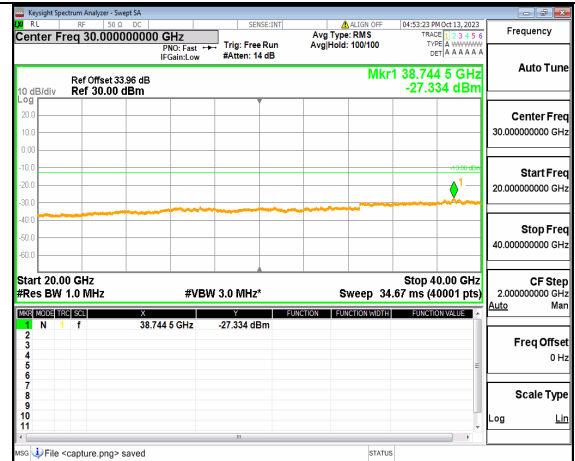

5A_n77(3700-3980MHz) (20GHz-40GHz) 60M DFT-s-OFDM QPSK Edge_1RB_Right Low

5A_n77(3700-3980MHz) (20GHz-40GHz) 60M DFT-s-OFDM BPSK Outer_Full Mid