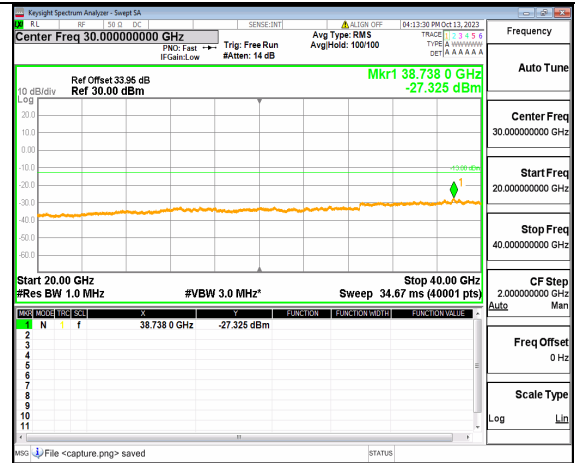

5A_n77(3700-3980MHz) (20GHz-40GHz) 40M DFT-s-OFDM QPSK Edge_1RB_Right Mid

5A_n77(3700-3980MHz) (20GHz-40GHz) 40M DFT-s-OFDM BPSK Outer_Full High