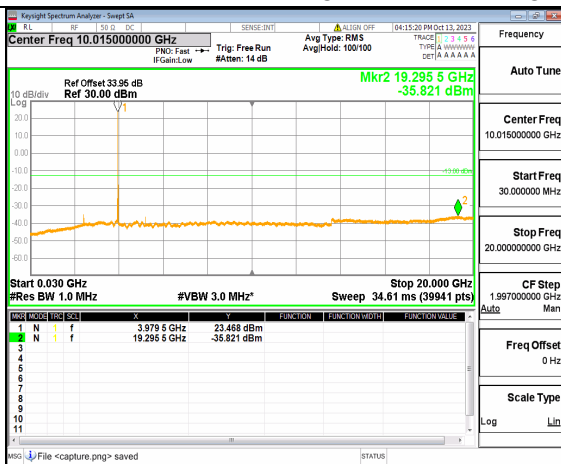

5A_n77(3700-3980MHz) (30MHz-20GHz) 40M DFT-s-OFDM BPSK Outer_Full High

5A_n77(3700-3980MHz) (20GHz-40GHz) 40M DFT-s-OFDM BPSK Outer_Full High

5A_n77(3700-3980MHz) (30MHz-20GHz) 40M DFT-s-OFDM BPSK Edge_1RB_Left High

5A_n77(3700-3980MHz) (20GHz-40GHz) 40M DFT-s-OFDM BPSK Edge_1RB_Left High

5A_n77(3700-3980MHz) (30MHz-20GHz) 40M DFT-s-OFDM BPSK Edge_1RB_Right High

5A_n77(3700-3980MHz) (20GHz-40GHz) 40M DFT-s-OFDM BPSK Edge_1RB_Right High