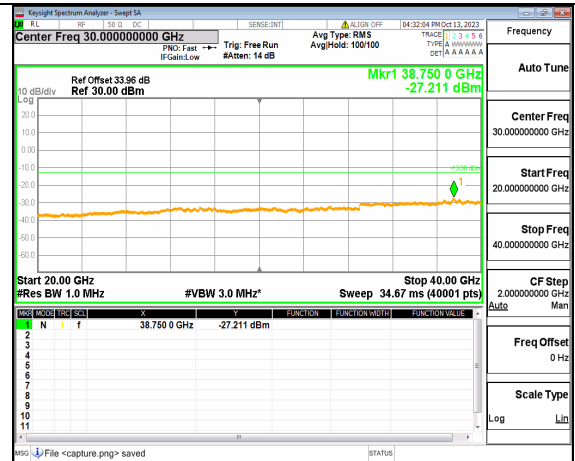

5A_n77(3700-3980MHz) (20GHz-40GHz) 50M DFT-s-OFDM BPSK Edge_1RB_Left Mid

5A_n77(3700-3980MHz) (20GHz-40GHz) 50M DFT-s-OFDM BPSK Edge_1RB_Right Mid