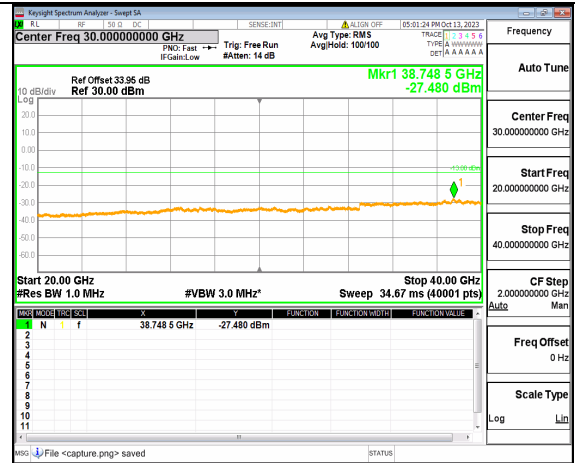

5A_n77(3700-3980MHz) (20GHz-40GHz) 60M DFT-s-OFDM QPSK Edge_1RB_Right Mid

5A_n77(3700-3980MHz) (20GHz-40GHz) 60M DFT-s-OFDM BPSK Outer_Full High