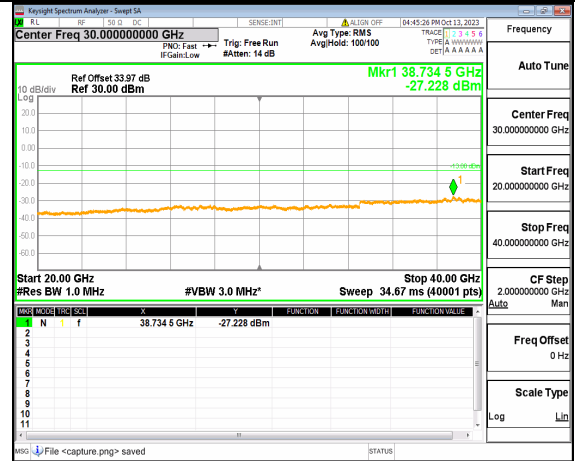

5A_n77(3700-3980MHz) (20GHz-40GHz) 50M DFT-s-OFDM QPSK Edge_1RB_Right High

5A_n77(3700-3980MHz) (20GHz-40GHz) 60M DFT-s-OFDM BPSK Outer_Full Low