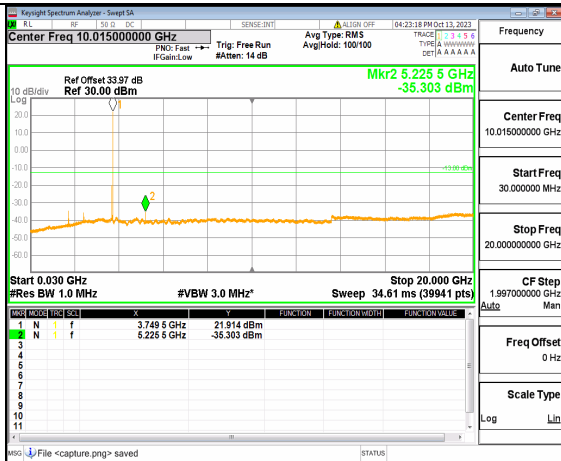

5A_n77(3700-3980MHz) (30MHz-20GHz) 50M DFT-s-OFDM BPSK Outer_Full Low

5A_n77(3700-3980MHz) (20GHz-40GHz) 50M DFT-s-OFDM BPSK Outer_Full Low

5A_n77(3700-3980MHz) (30MHz-20GHz) 50M DFT-s-OFDM BPSK Edge_1RB_Left Low

5A_n77(3700-3980MHz) (20GHz-40GHz) 50M DFT-s-OFDM BPSK Edge_1RB_Left Low

5A_n77(3700-3980MHz) (30MHz-20GHz) 50M DFT-s-OFDM BPSK Edge_1RB_Right Low

5A_n77(3700-3980MHz) (20GHz-40GHz) 50M DFT-s-OFDM BPSK Edge_1RB_Right Low