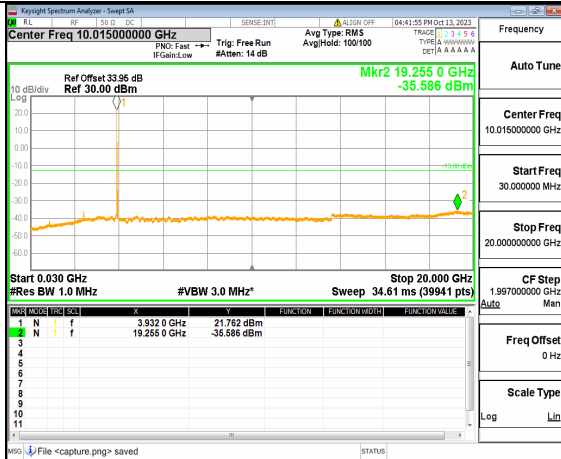

5A_n77(3700-3980MHz) (30MHz-20GHz) 50M DFT-s-OFDM QPSK Outer_Full High

5A_n77(3700-3980MHz) (30MHz-20GHz) 50M DFT-s-OFDM QPSK Edge_1RB_Left High