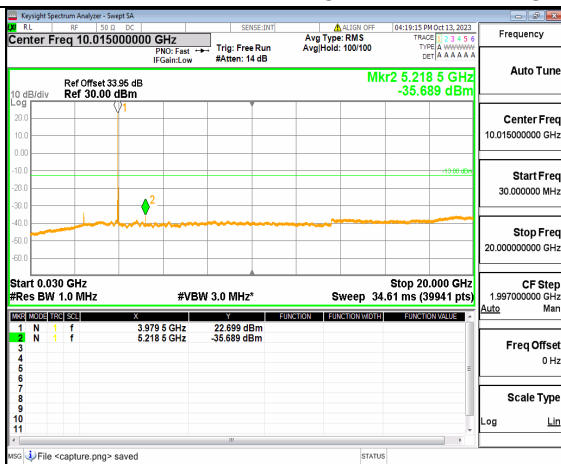

5A_n77(3700-3980MHz) (30MHz-20GHz) 40M DFT-s-OFDM QPSK Edge_1RB_Left High

5A_n77(3700-3980MHz) (30MHz-20GHz) 40M DFT-s-OFDM QPSK Edge_1RB_Right High