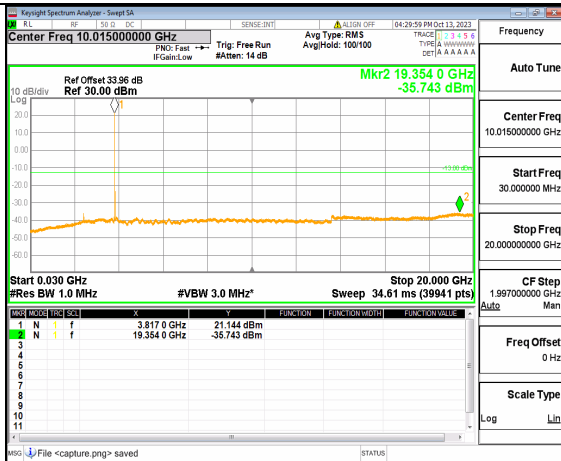

5A_n77(3700-3980MHz) (30MHz-20GHz) 50M DFT-s-OFDM BPSK Outer_Full Mid

5A_n77(3700-3980MHz) (30MHz-20GHz) 50M DFT-s-OFDM BPSK Edge_1RB_Left Mid