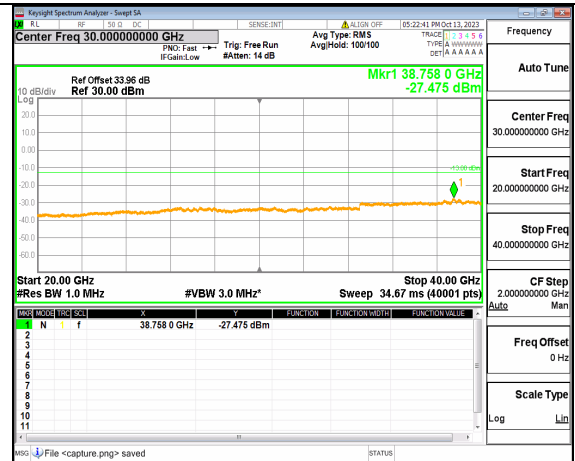

5A_n77(3700-3980MHz) (20GHz-40GHz) 70M DFT-s-OFDM QPSK Outer_Full Mid

5A_n77(3700-3980MHz) (20GHz-40GHz) 70M DFT-s-OFDM QPSK Edge_1RB_Left Mid