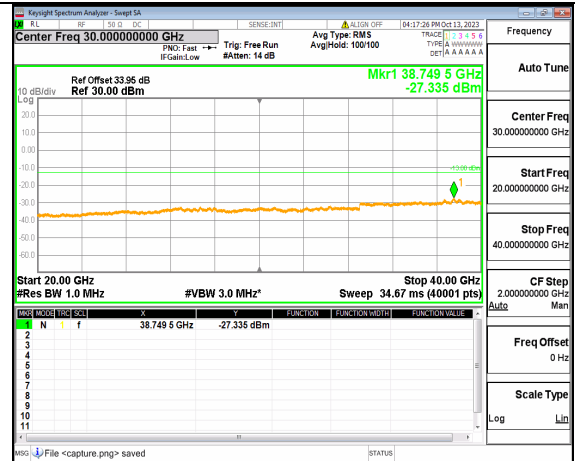

5A_n77(3700-3980MHz) (20GHz-40GHz) 40M DFT-s-OFDM BPSK Edge_1RB_Right High

5A_n77(3700-3980MHz) (20GHz-40GHz) 40M DFT-s-OFDM QPSK Outer_Full High