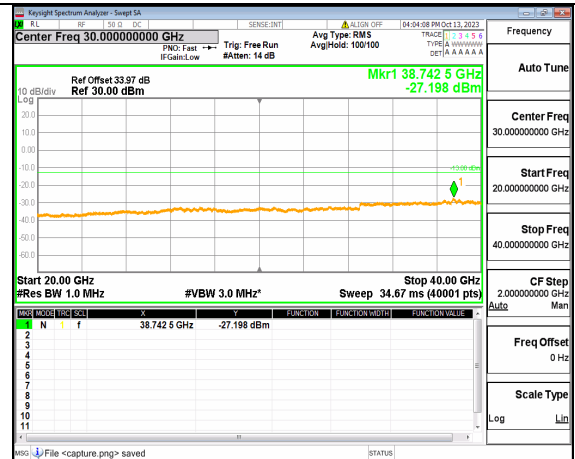

5A_n77(3700-3980MHz) (20GHz-40GHz) 40M DFT-s-OFDM QPSK Edge_1RB_Left Low

5A_n77(3700-3980MHz) (20GHz-40GHz) 40M DFT-s-OFDM QPSK Edge_1RB_Right Low