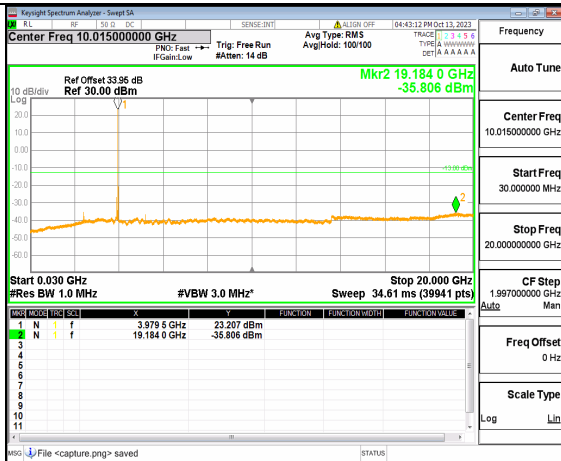

5A_n77(3700-3980MHz) (30MHz-20GHz) 50M DFT-s-OFDM QPSK Edge_1RB_Left High

5A_n77(3700-3980MHz) (30MHz-20GHz) 50M DFT-s-OFDM QPSK Edge_1RB_Right High