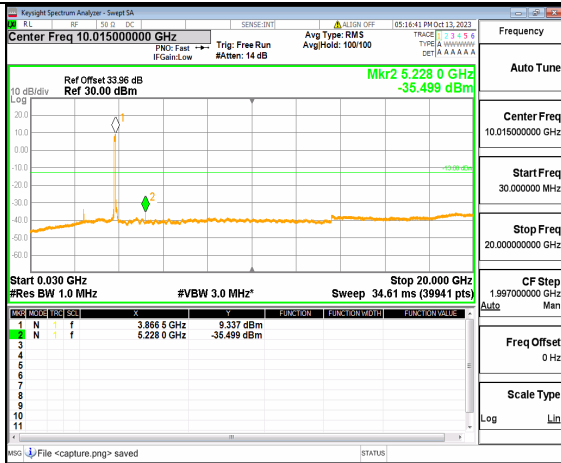

5A_n77(3700-3980MHz) (30MHz-20GHz) 70M DFT-s-OFDM BPSK Outer_Full Mid