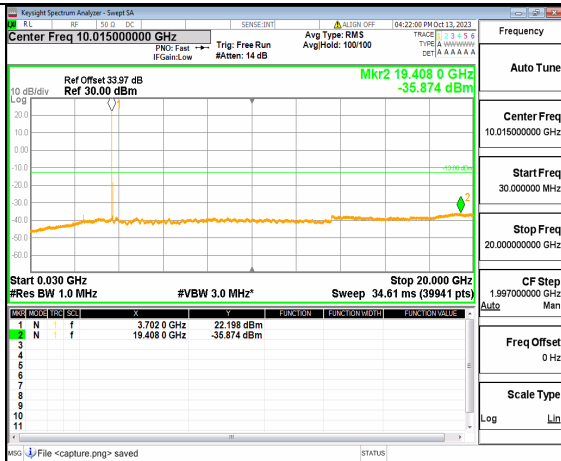

5A_n77(3700-3980MHz) (20GHz-40GHz) 40M DFT-s-OFDM QPSK Edge_1RB_Left High

5A_n77(3700-3980MHz) (30MHz-20GHz) 40M DFT-s-OFDM QPSK Edge_1RB_Right High

5A_n77(3700-3980MHz) (20GHz-40GHz) 40M DFT-s-OFDM QPSK Edge_1RB_Right High

5A_n77(3700-3980MHz) (30MHz-20GHz) 50M DFT-s-OFDM BPSK Outer_Full Low

5A_n77(3700-3980MHz) (20GHz-40GHz) 50M DFT-s-OFDM BPSK Outer_Full Low

5A_n77(3700-3980MHz) (30MHz-20GHz) 50M DFT-s-OFDM BPSK Edge_1RB_Left Low