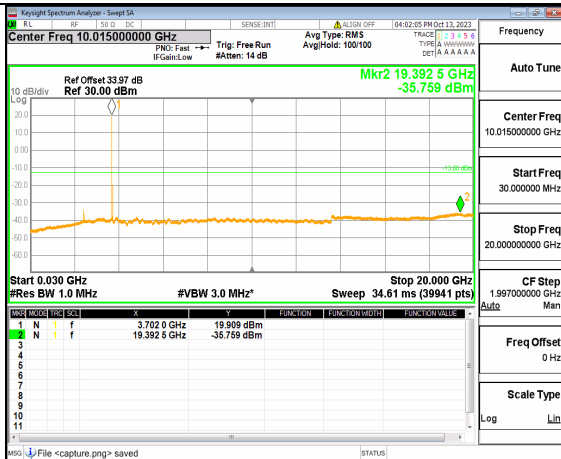

5A_n77(3700-3980MHz) (30MHz-20GHz) 40M DFT-s-OFDM QPSK Outer_Full Low

5A_n77(3700-3980MHz) (20GHz-40GHz) 40M DFT-s-OFDM QPSK Outer_Full Low

5A_n77(3700-3980MHz) (30MHz-20GHz) 40M DFT-s-OFDM QPSK Edge_1RB_Left Low