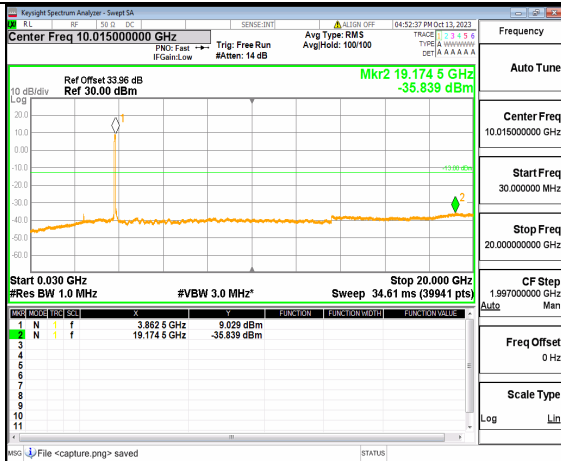

5A_n77(3700-3980MHz) (30MHz-20GHz) 60M DFT-s-OFDM BPSK Outer_Full Mid