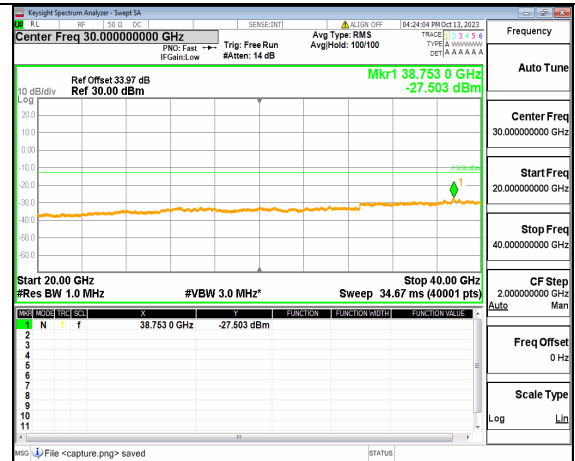

5A_n77(3700-3980MHz) (30MHz-20GHz) 50M DFT-s-OFDM BPSK Outer_Full Low

5A_n77(3700-3980MHz) (20GHz-40GHz) 50M DFT-s-OFDM BPSK Outer_Full Low

5A_n77(3700-3980MHz) (30MHz-20GHz) 50M DFT-s-OFDM BPSK Edge_1RB_Left Low

5A_n77(3700-3980MHz) (20GHz-40GHz) 50M DFT-s-OFDM BPSK Edge_1RB_Left Low

5A_n77(3700-3980MHz) (30MHz-20GHz) 50M DFT-s-OFDM BPSK Edge_1RB_Right Low

5A_n77(3700-3980MHz) (20GHz-40GHz) 50M DFT-s-OFDM BPSK Edge_1RB_Right Low