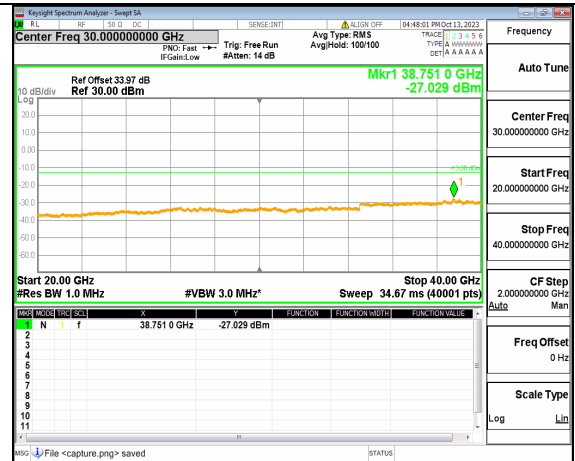

5A_n77(3700-3980MHz) (20GHz-40GHz) 60M DFT-s-OFDM BPSK Edge_1RB_Left Low

5A_n77(3700-3980MHz) (20GHz-40GHz) 60M DFT-s-OFDM BPSK Edge_1RB_Right Low