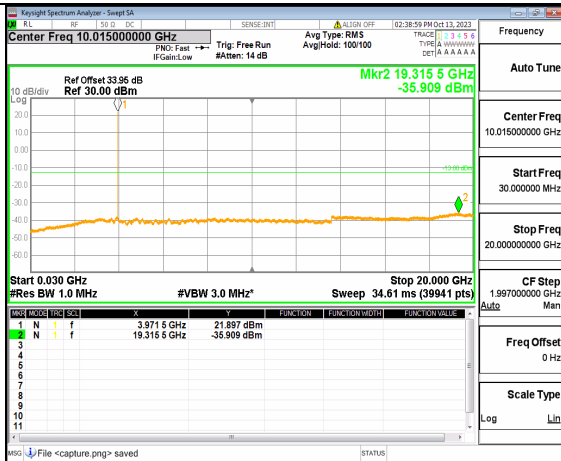

5A_n77(3700-3980MHz) (20GHz-40GHz) 10M DFT-s-OFDM QPSK Edge_1RB_Left Mid

5A_n77(3700-3980MHz) (30MHz-20GHz) 10M DFT-s-OFDM QPSK Edge_1RB_Right Mid

5A_n77(3700-3980MHz) (20GHz-40GHz) 10M DFT-s-OFDM QPSK Edge_1RB_Right Mid

5A_n77(3700-3980MHz) (30MHz-20GHz) 10M DFT-s-OFDM BPSK Outer_Full High

5A_n77(3700-3980MHz) (20GHz-40GHz) 10M DFT-s-OFDM BPSK Outer_Full High

5A_n77(3700-3980MHz) (30MHz-20GHz) 10M DFT-s-OFDM BPSK Edge_1RB_Left High