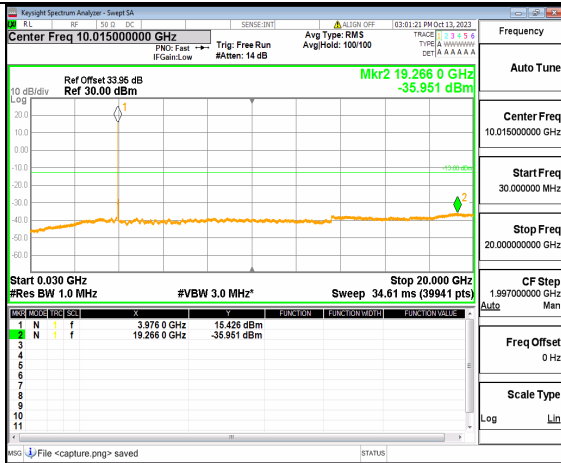

5A_n77(3700-3980MHz) (30MHz-20GHz) 15M DFT-s-OFDM BPSK Outer_Full High