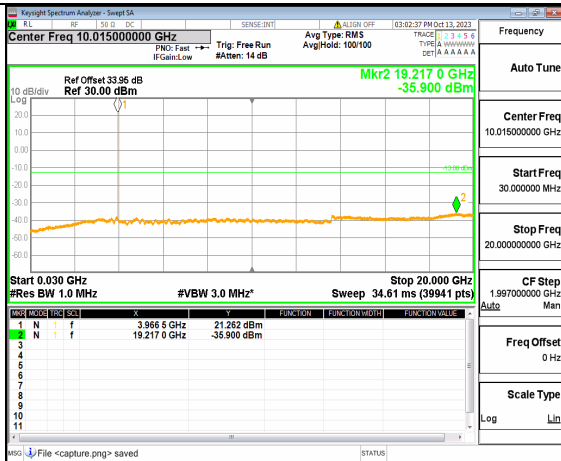

5A_n77(3700-3980MHz) (20GHz-40GHz) 15M DFT-s-OFDM QPSK Edge_1RB_Left Mid

5A_n77(3700-3980MHz) (30MHz-20GHz) 15M DFT-s-OFDM QPSK Edge_1RB_Right Mid

5A_n77(3700-3980MHz) (20GHz-40GHz) 15M DFT-s-OFDM QPSK Edge_1RB_Right Mid

5A_n77(3700-3980MHz) (30MHz-20GHz) 15M DFT-s-OFDM BPSK Outer_Full High

5A_n77(3700-3980MHz) (20GHz-40GHz) 15M DFT-s-OFDM BPSK Outer_Full High

5A_n77(3700-3980MHz) (30MHz-20GHz) 15M DFT-s-OFDM BPSK Edge_1RB_Left High