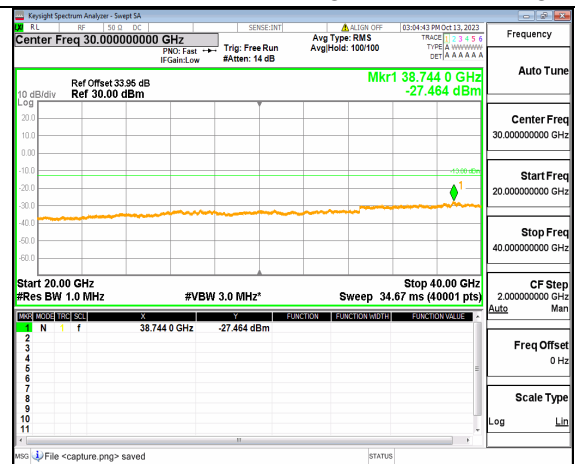

5A_n77(3700-3980MHz) (30MHz-20GHz) 15M DFT-s-OFDM BPSK Outer_Full High

5A_n77(3700-3980MHz) (20GHz-40GHz) 15M DFT-s-OFDM BPSK Outer_Full High

5A_n77(3700-3980MHz) (30MHz-20GHz) 15M DFT-s-OFDM BPSK Edge_1RB_Left High

5A_n77(3700-3980MHz) (20GHz-40GHz) 15M DFT-s-OFDM BPSK Edge_1RB_Left High

5A_n77(3700-3980MHz) (30MHz-20GHz) 15M DFT-s-OFDM BPSK Edge_1RB_Right High

5A_n77(3700-3980MHz) (20GHz-40GHz) 15M DFT-s-OFDM BPSK Edge_1RB_Right High