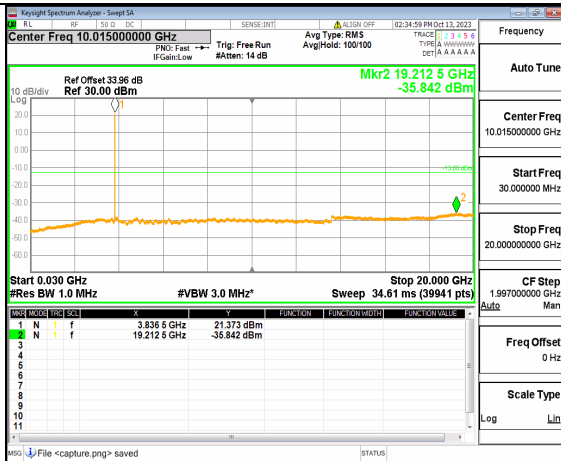

5A_n77(3700-3980MHz) (30MHz-20GHz) 10M DFT-s-OFDM QPSK Outer_Full Mid

5A_n77(3700-3980MHz) (20GHz-40GHz) 10M DFT-s-OFDM QPSK Outer_Full Mid

5A_n77(3700-3980MHz) (30MHz-20GHz) 10M DFT-s-OFDM QPSK Edge_1RB_Left Mid