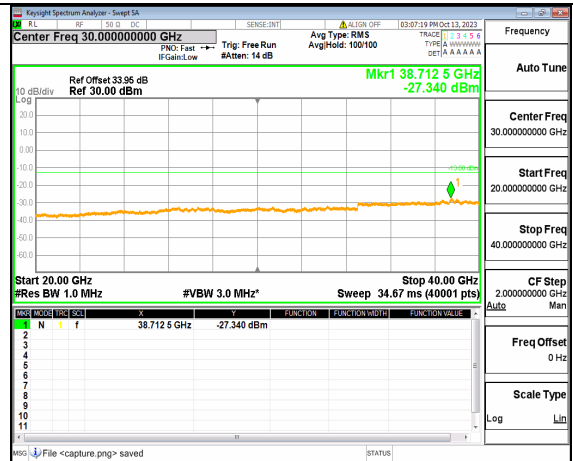

5A_n77(3700-3980MHz) (20GHz-40GHz) 15M DFT-s-OFDM QPSK Outer_Full High

5A_n77(3700-3980MHz) (20GHz-40GHz) 15M DFT-s-OFDM QPSK Edge_1RB_Left High