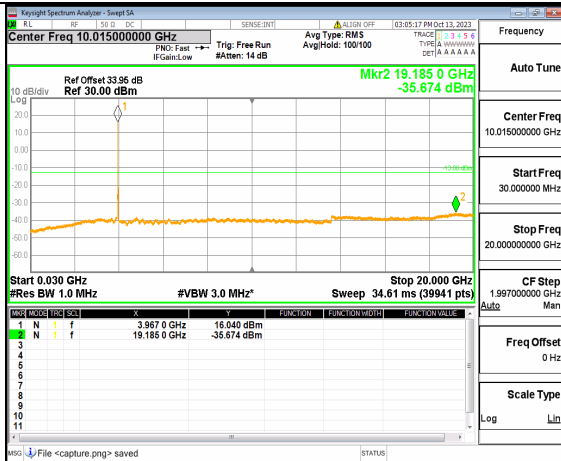

5A_n77(3700-3980MHz) (30MHz-20GHz) 15M DFT-s-OFDM BPSK Outer_Full High

5A_n77(3700-3980MHz) (20GHz-40GHz) 15M DFT-s-OFDM BPSK Outer_Full High

5A_n77(3700-3980MHz) (30MHz-20GHz) 15M DFT-s-OFDM BPSK Edge_1RB_Left High

5A_n77(3700-3980MHz) (20GHz-40GHz) 15M DFT-s-OFDM BPSK Edge_1RB_Left High

5A_n77(3700-3980MHz) (30MHz-20GHz) 15M DFT-s-OFDM BPSK Edge_1RB_Right High

5A_n77(3700-3980MHz) (20GHz-40GHz) 15M DFT-s-OFDM BPSK Edge_1RB_Right High