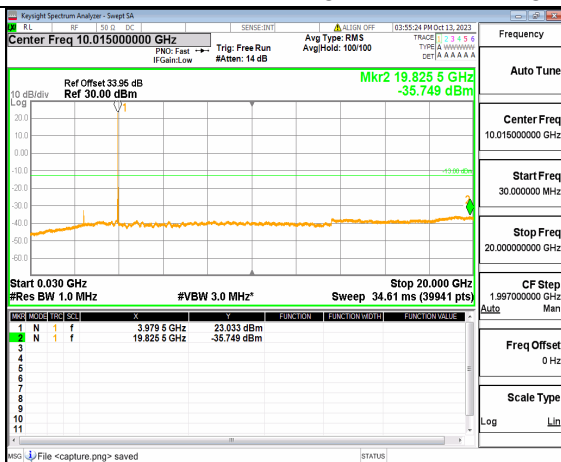

5A_n77(3700-3980MHz) (30MHz-20GHz) 30M DFT-s-OFDM QPSK Edge_1RB_Left High

5A_n77(3700-3980MHz) (30MHz-20GHz) 30M DFT-s-OFDM QPSK Edge_1RB_Right High