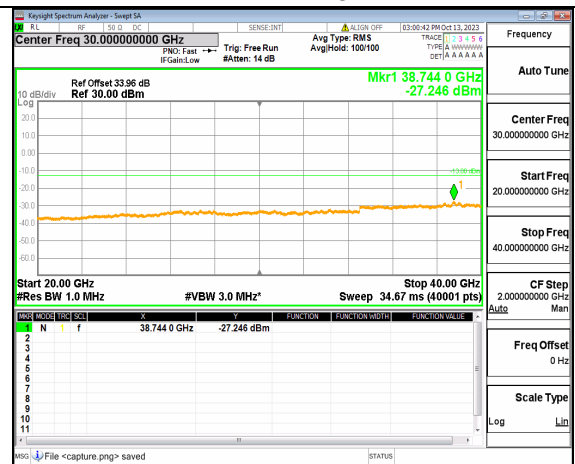

5A_n77(3700-3980MHz) (20GHz-40GHz) 15M DFT-s-OFDM QPSK Edge_1RB_Left Mid

5A_n77(3700-3980MHz) (20GHz-40GHz) 15M DFT-s-OFDM QPSK Edge_1RB_Right Mid