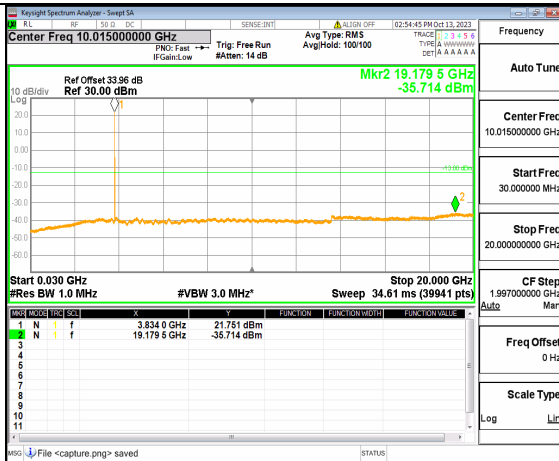

5A_n77(3700-3980MHz) (30MHz-20GHz) 15M DFT-s-OFDM BPSK Outer_Full Mid

5A_n77(3700-3980MHz) (30MHz-20GHz) 15M DFT-s-OFDM BPSK Edge_1RB_Left Mid