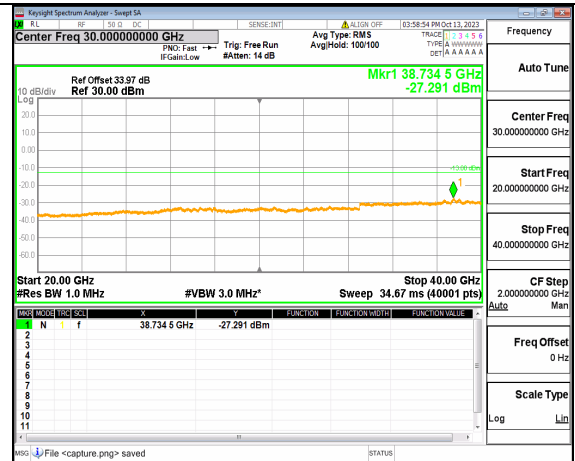

5A_n77(3700-3980MHz) (20GHz-40GHz) 40M DFT-s-OFDM BPSK Outer_Full Low

5A_n77(3700-3980MHz) (20GHz-40GHz) 40M DFT-s-OFDM BPSK Edge_1RB_Left Low