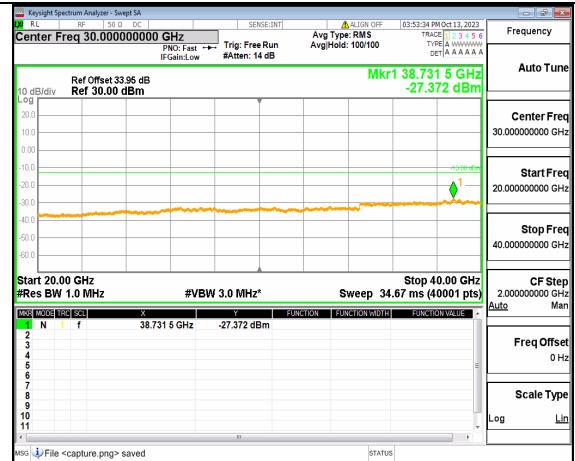

5A_n77(3700-3980MHz) (20GHz-40GHz) 30M DFT-s-OFDM BPSK Edge_1RB_Right High

5A_n77(3700-3980MHz) (20GHz-40GHz) 30M DFT-s-OFDM QPSK Outer_Full High