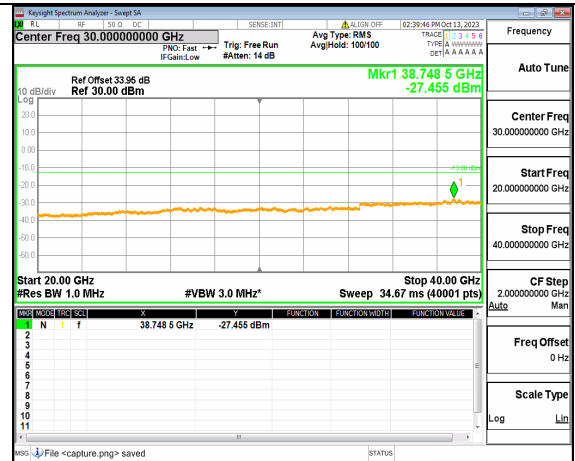

5A_n77(3700-3980MHz) (30MHz-20GHz) 10M DFT-s-OFDM BPSK Outer_Full High

5A_n77(3700-3980MHz) (20GHz-40GHz) 10M DFT-s-OFDM BPSK Outer_Full High

5A_n77(3700-3980MHz) (30MHz-20GHz) 10M DFT-s-OFDM BPSK Edge_1RB_Left High