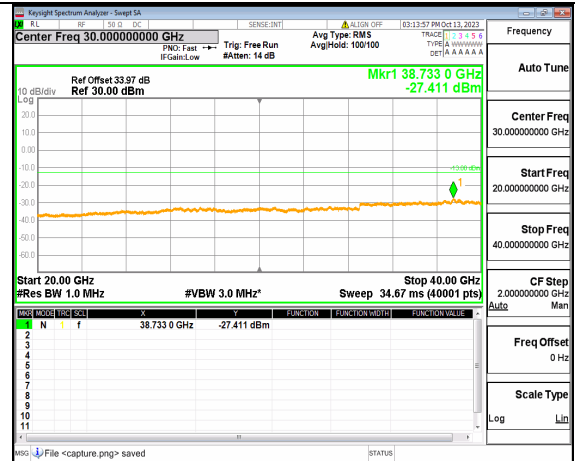

5A_n77(3700-3980MHz) (20GHz-40GHz) 20M DFT-s-OFDM BPSK Edge_1RB_Right Low

5A_n77(3700-3980MHz) (20GHz-40GHz) 20M DFT-s-OFDM QPSK Outer_Full Low