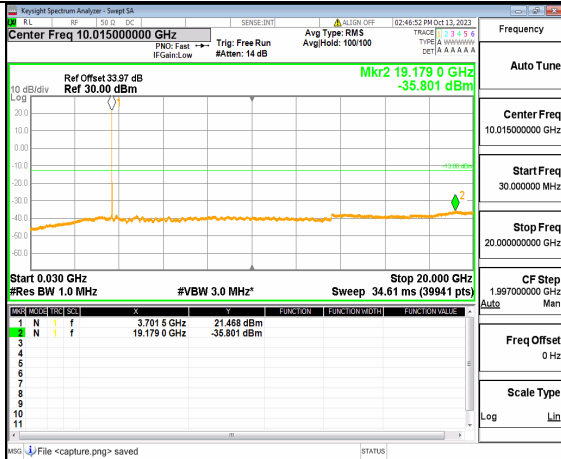

5A_n77(3700-3980MHz) (20GHz-40GHz) 10M DFT-s-OFDM QPSK Edge_1RB_Left High

5A_n77(3700-3980MHz) (30MHz-20GHz) 10M DFT-s-OFDM QPSK Edge_1RB_Right High

5A_n77(3700-3980MHz) (20GHz-40GHz) 10M DFT-s-OFDM QPSK Edge_1RB_Right High

5A_n77(3700-3980MHz) (30MHz-20GHz) 15M DFT-s-OFDM BPSK Outer_Full Low

5A_n77(3700-3980MHz) (20GHz-40GHz) 15M DFT-s-OFDM BPSK Outer_Full Low

5A_n77(3700-3980MHz) (30MHz-20GHz) 15M DFT-s-OFDM BPSK Edge_1RB_Left Low