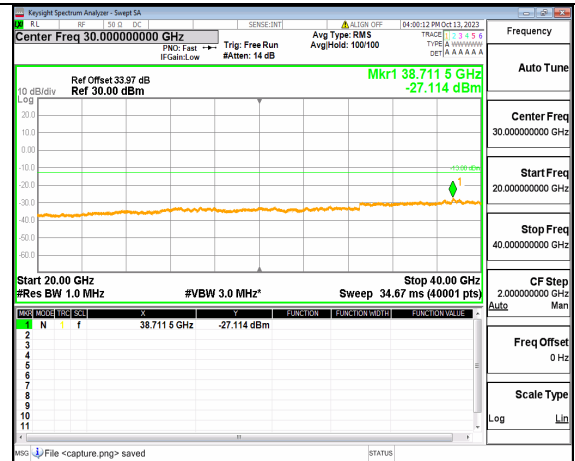

5A_n77(3700-3980MHz) (20GHz-40GHz) 40M DFT-s-OFDM BPSK Edge_1RB_Left Low

5A_n77(3700-3980MHz) (20GHz-40GHz) 40M DFT-s-OFDM BPSK Edge_1RB_Right Low