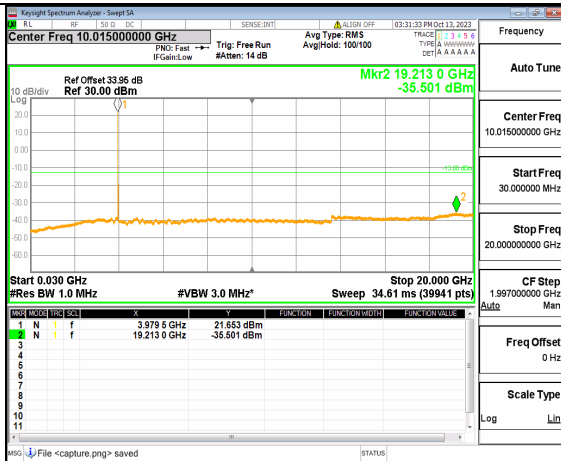

5A_n77(3700-3980MHz) (30MHz-20GHz) 20M DFT-s-OFDM QPSK Edge_1RB_Left High

5A_n77(3700-3980MHz) (30MHz-20GHz) 20M DFT-s-OFDM QPSK Edge_1RB_Right High