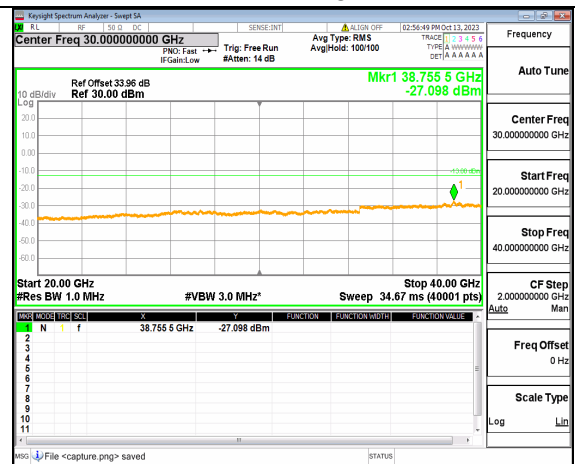

5A_n77(3700-3980MHz) (20GHz-40GHz) 15M DFT-s-OFDM BPSK Edge_1RB_Left Mid

5A_n77(3700-3980MHz) (20GHz-40GHz) 15M DFT-s-OFDM BPSK Edge_1RB_Right Mid