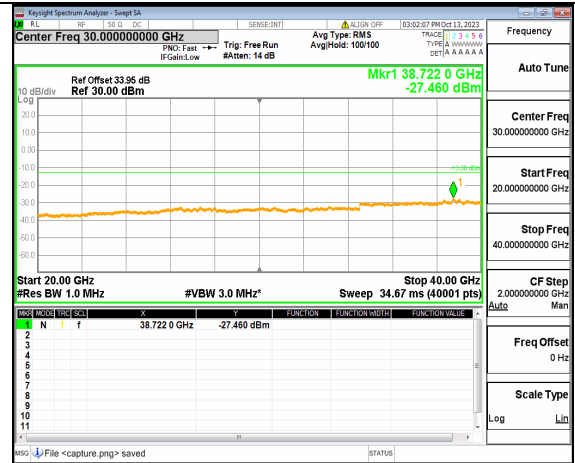

5A_n77(3700-3980MHz) (20GHz-40GHz) 15M DFT-s-OFDM QPSK Edge_1RB_Right Mid

5A_n77(3700-3980MHz) (20GHz-40GHz) 15M DFT-s-OFDM BPSK Outer_Full High