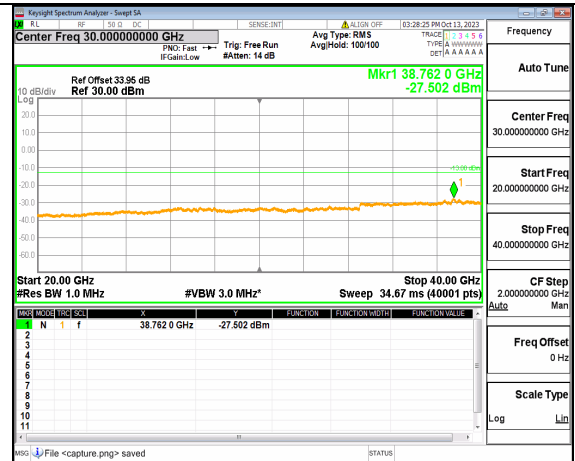

5A_n77(3700-3980MHz) (20GHz-40GHz) 20M DFT-s-OFDM BPSK Edge_1RB_Left High

5A_n77(3700-3980MHz) (20GHz-40GHz) 20M DFT-s-OFDM BPSK Edge_1RB_Right High