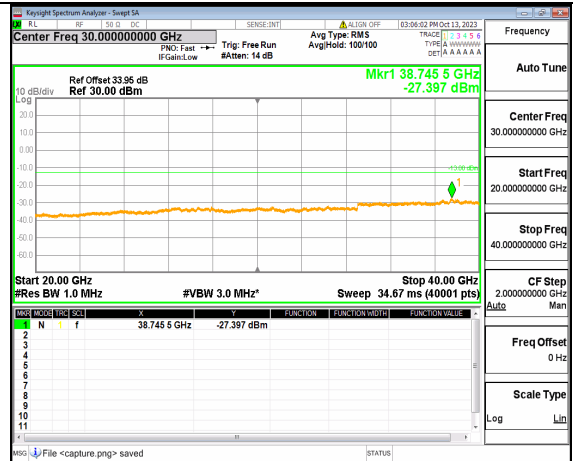

5A_n77(3700-3980MHz) (20GHz-40GHz) 15M DFT-s-OFDM BPSK Edge_1RB_Right High

5A_n77(3700-3980MHz) (20GHz-40GHz) 15M DFT-s-OFDM QPSK Outer_Full High