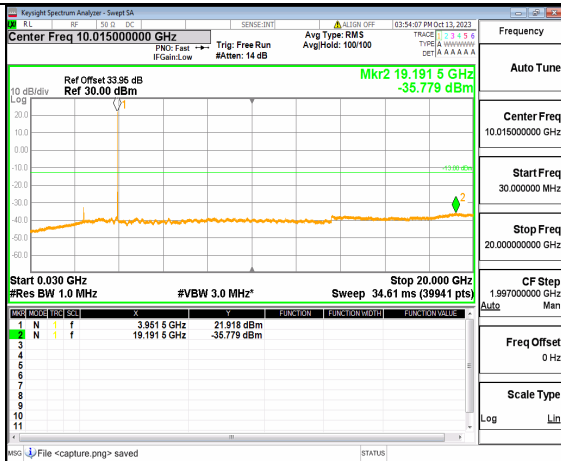

5A_n77(3700-3980MHz) (30MHz-20GHz) 30M DFT-s-OFDM QPSK Outer_Full High

5A_n77(3700-3980MHz) (30MHz-20GHz) 30M DFT-s-OFDM QPSK Edge_1RB_Left High