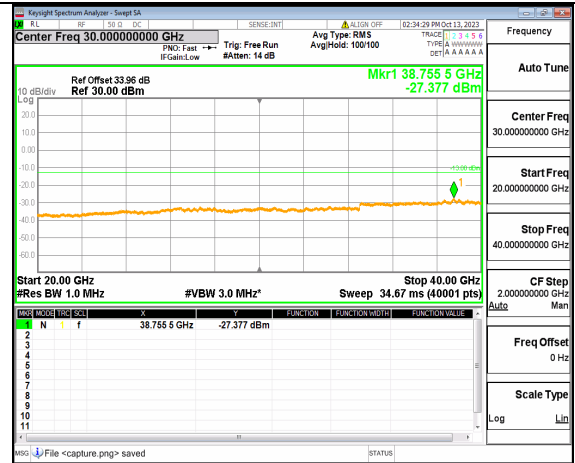

5A_n77(3700-3980MHz) (30MHz-20GHz) 10M DFT-s-OFDM QPSK Outer_Full Mid

5A_n77(3700-3980MHz) (20GHz-40GHz) 10M DFT-s-OFDM QPSK Outer_Full Mid

5A_n77(3700-3980MHz) (30MHz-20GHz) 10M DFT-s-OFDM QPSK Edge_1RB_Left Mid