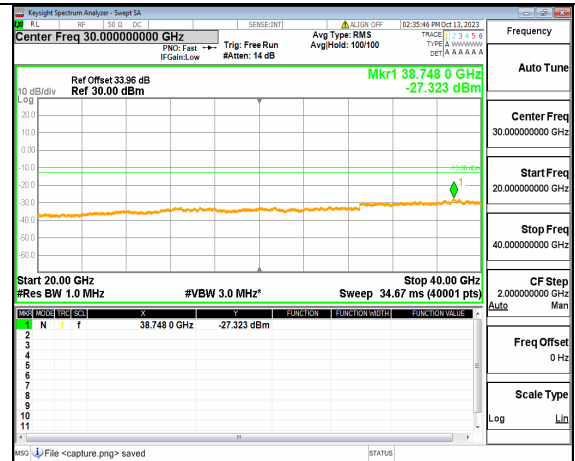

5A_n77(3700-3980MHz) (30MHz-20GHz) 10M DFT-s-OFDM QPSK Outer_Full Mid

5A_n77(3700-3980MHz) (20GHz-40GHz) 10M DFT-s-OFDM QPSK Outer_Full Mid

5A_n77(3700-3980MHz) (30MHz-20GHz) 10M DFT-s-OFDM QPSK Edge_1RB_Left Mid