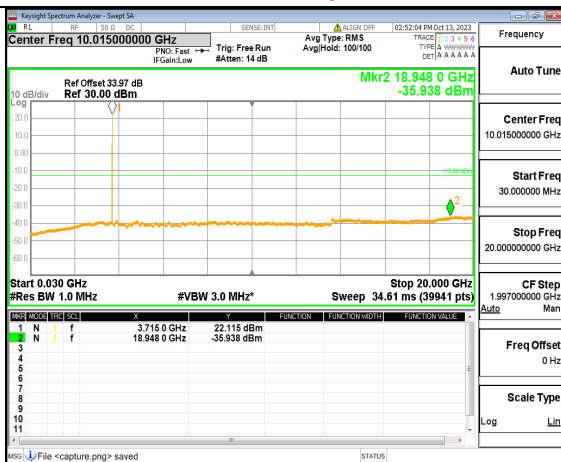

5A_n77(3700-3980MHz) (30MHz-20GHz) 15M DFT-s-OFDM QPSK Edge_1RB_Left Low

5A_n77(3700-3980MHz) (30MHz-20GHz) 15M DFT-s-OFDM QPSK Edge_1RB_Right Low