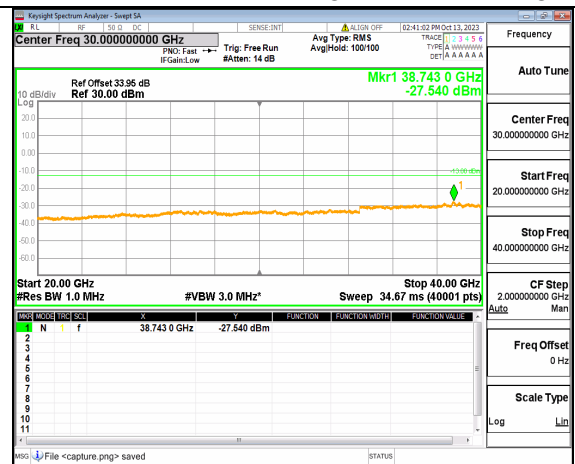

5A_n77(3700-3980MHz) (30MHz-20GHz) 10M DFT-s-OFDM BPSK Outer_Full High

5A_n77(3700-3980MHz) (20GHz-40GHz) 10M DFT-s-OFDM BPSK Outer_Full High

5A_n77(3700-3980MHz) (30MHz-20GHz) 10M DFT-s-OFDM BPSK Edge_1RB_Left High

5A_n77(3700-3980MHz) (20GHz-40GHz) 10M DFT-s-OFDM BPSK Edge_1RB_Left High

5A_n77(3700-3980MHz) (30MHz-20GHz) 10M DFT-s-OFDM BPSK Edge_1RB_Right High

5A_n77(3700-3980MHz) (20GHz-40GHz) 10M DFT-s-OFDM BPSK Edge_1RB_Right High