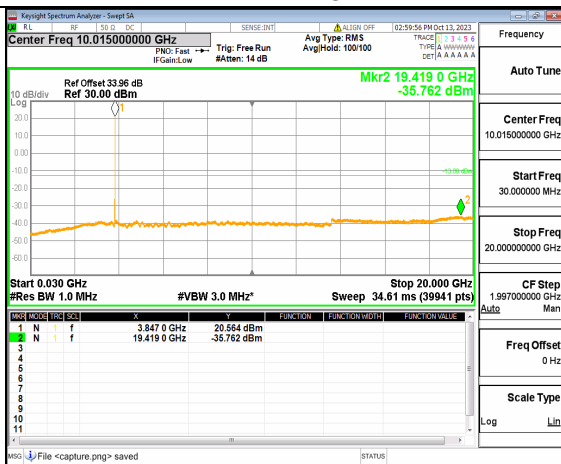

5A_n77(3700-3980MHz) (30MHz-20GHz) 15M DFT-s-OFDM QPSK Edge_1RB_Left Mid

5A_n77(3700-3980MHz) (30MHz-20GHz) 15M DFT-s-OFDM QPSK Edge_1RB_Right Mid