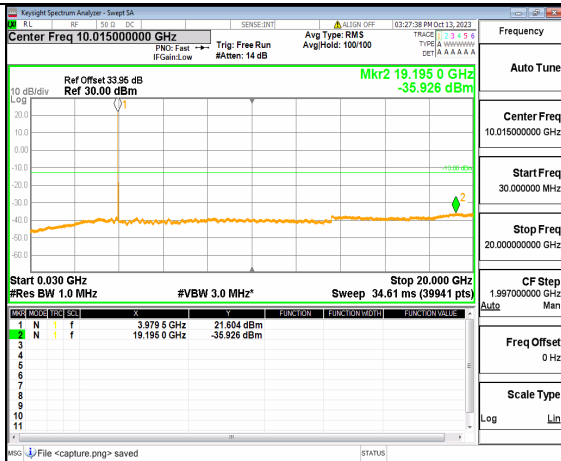

5A_n77(3700-3980MHz) (30MHz-20GHz) 20M DFT-s-OFDM BPSK Edge_1RB_Left High

5A_n77(3700-3980MHz) (30MHz-20GHz) 20M DFT-s-OFDM BPSK Edge_1RB_Right High