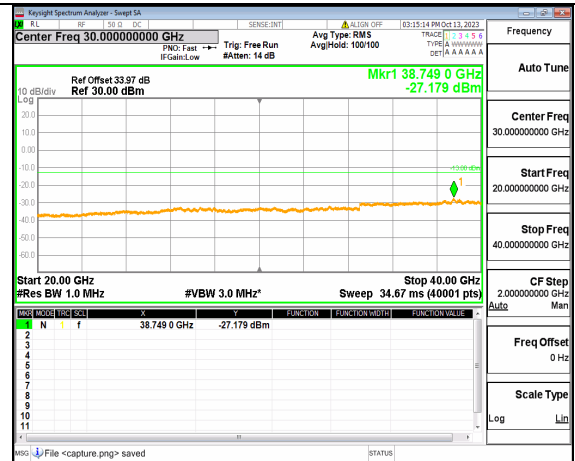

5A_n77(3700-3980MHz) (20GHz-40GHz) 20M DFT-s-OFDM QPSK Outer_Full Low

5A_n77(3700-3980MHz) (20GHz-40GHz) 20M DFT-s-OFDM QPSK Edge_1RB_Left Low