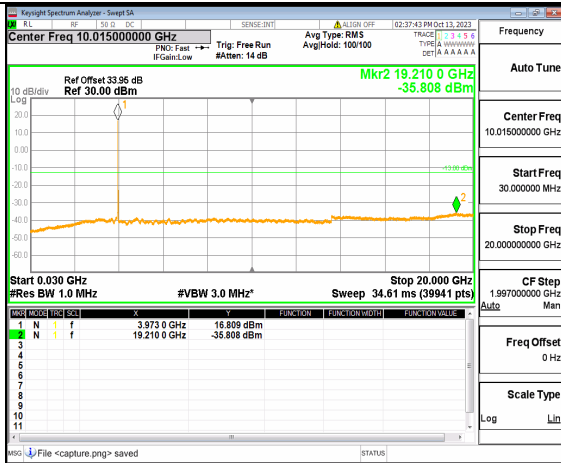

5A_n77(3700-3980MHz) (30MHz-20GHz) 10M DFT-s-OFDM BPSK Outer_Full High