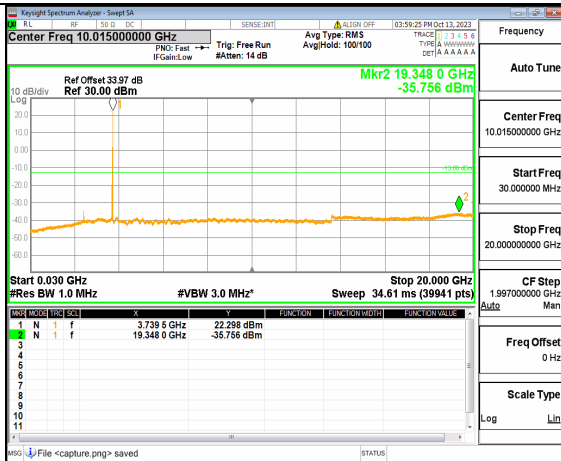

5A_n77(3700-3980MHz) (30MHz-20GHz) 40M DFT-s-OFDM BPSK Edge_1RB_Left Low

5A_n77(3700-3980MHz) (30MHz-20GHz) 40M DFT-s-OFDM BPSK Edge_1RB_Right Low