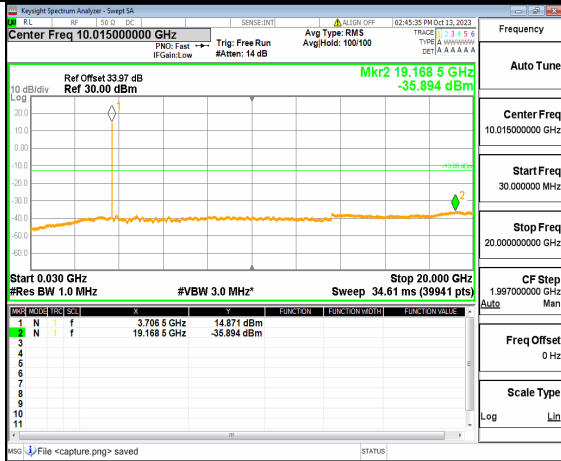

5A_n77(3700-3980MHz) (30MHz-20GHz) 15M DFT-s-OFDM BPSK Outer_Full Low