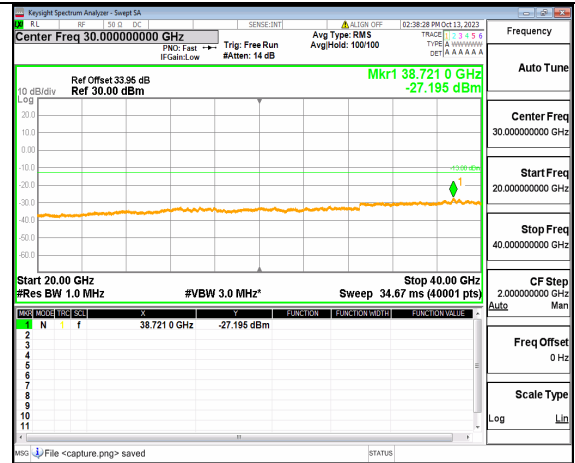

5A_n77(3700-3980MHz) (30MHz-20GHz) 10M DFT-s-OFDM BPSK Outer_Full High

5A_n77(3700-3980MHz) (20GHz-40GHz) 10M DFT-s-OFDM BPSK Outer_Full High

5A_n77(3700-3980MHz) (30MHz-20GHz) 10M DFT-s-OFDM BPSK Edge_1RB_Left High