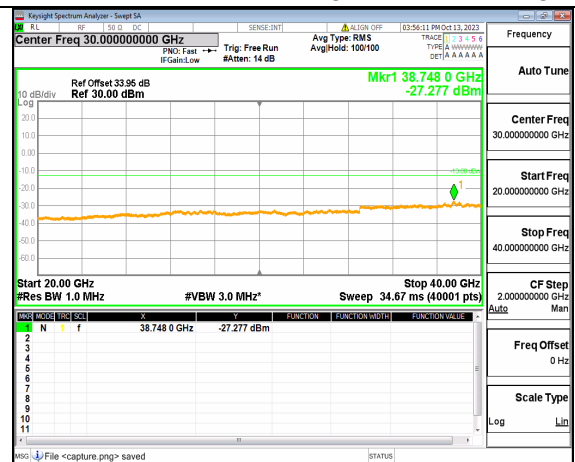

5A_n77(3700-3980MHz) (20GHz-40GHz) 30M DFT-s-OFDM QPSK Edge_1RB_Left High

5A_n77(3700-3980MHz) (20GHz-40GHz) 30M DFT-s-OFDM QPSK Edge_1RB_Right High