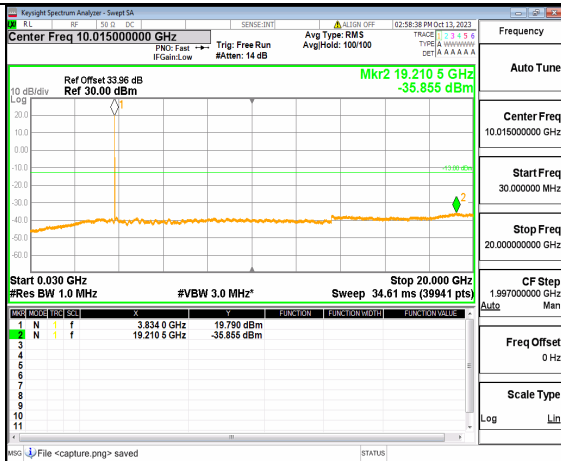

5A_n77(3700-3980MHz) (30MHz-20GHz) 15M DFT-s-OFDM QPSK Outer_Full Mid

5A_n77(3700-3980MHz) (30MHz-20GHz) 15M DFT-s-OFDM QPSK Edge_1RB_Left Mid