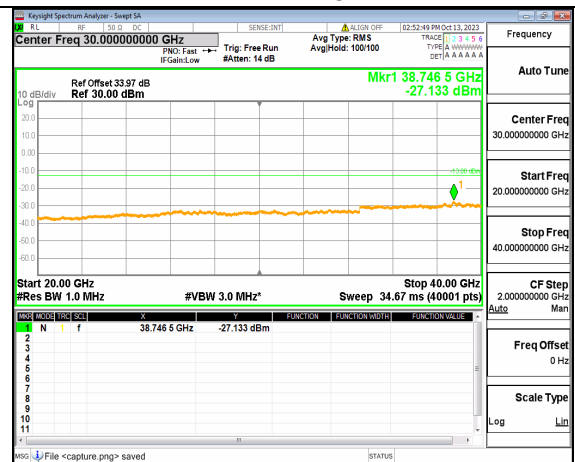

5A_n77(3700-3980MHz) (20GHz-40GHz) 15M DFT-s-OFDM QPSK Edge_1RB_Left Low

5A_n77(3700-3980MHz) (20GHz-40GHz) 15M DFT-s-OFDM QPSK Edge_1RB_Right Low