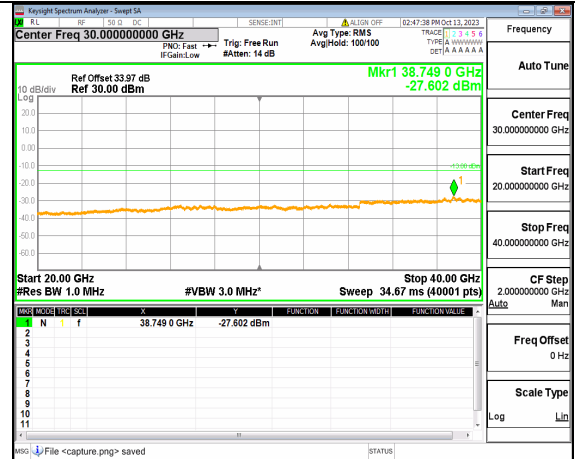

5A_n77(3700-3980MHz) (20GHz-40GHz) 15M DFT-s-OFDM BPSK Outer_Full Low

5A_n77(3700-3980MHz) (20GHz-40GHz) 15M DFT-s-OFDM BPSK Edge_1RB_Left Low