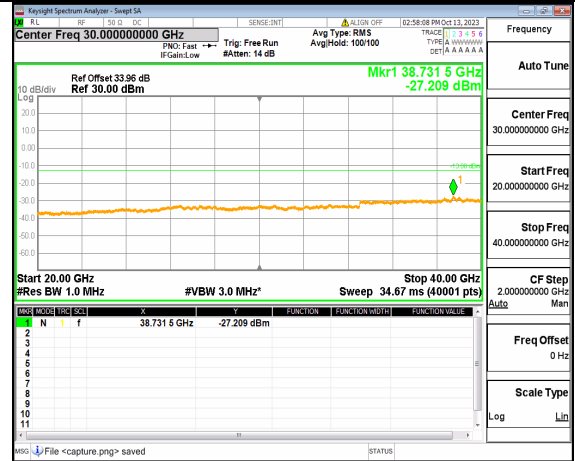

5A_n77(3700-3980MHz) (20GHz-40GHz) 15M DFT-s-OFDM BPSK Edge_1RB_Right Mid

5A_n77(3700-3980MHz) (20GHz-40GHz) 15M DFT-s-OFDM QPSK Outer_Full Mid