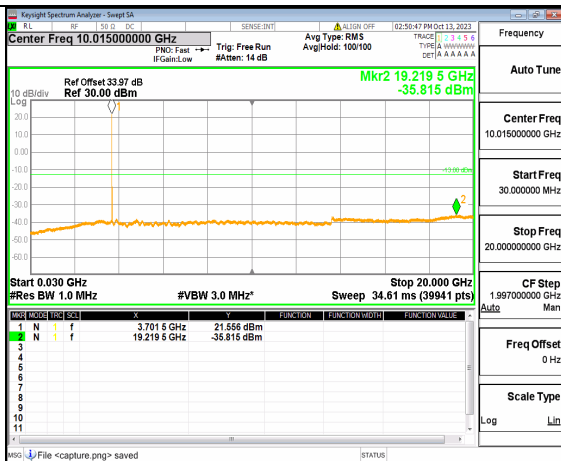

5A_n77(3700-3980MHz) (30MHz-20GHz) 15M DFT-s-OFDM QPSK Outer_Full Low

5A_n77(3700-3980MHz) (30MHz-20GHz) 15M DFT-s-OFDM QPSK Edge_1RB_Left Low