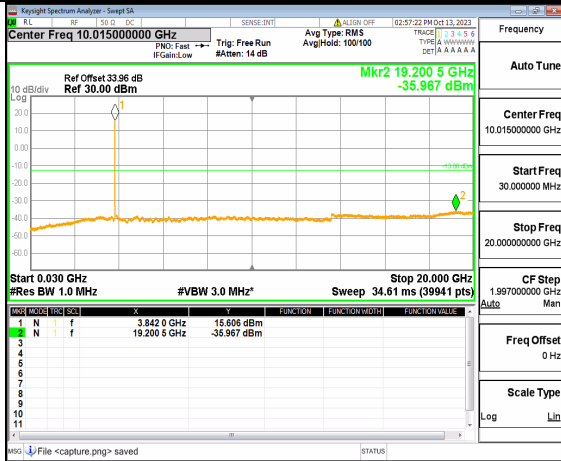

5A_n77(3700-3980MHz) (30MHz-20GHz) 15M DFT-s-OFDM QPSK Outer_Full Mid