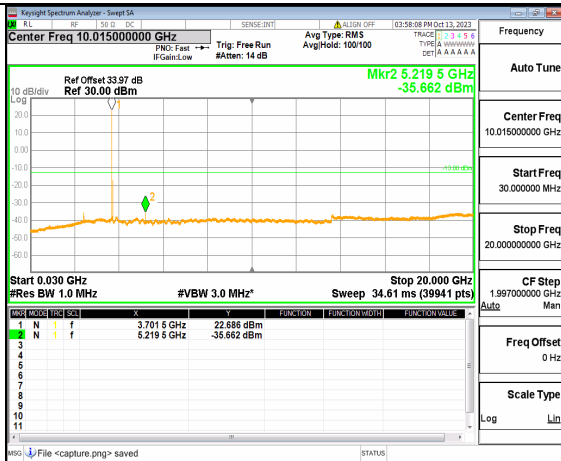

5A_n77(3700-3980MHz) (30MHz-20GHz) 40M DFT-s-OFDM BPSK Outer_Full Low

5A_n77(3700-3980MHz) (30MHz-20GHz) 40M DFT-s-OFDM BPSK Edge_1RB_Left Low