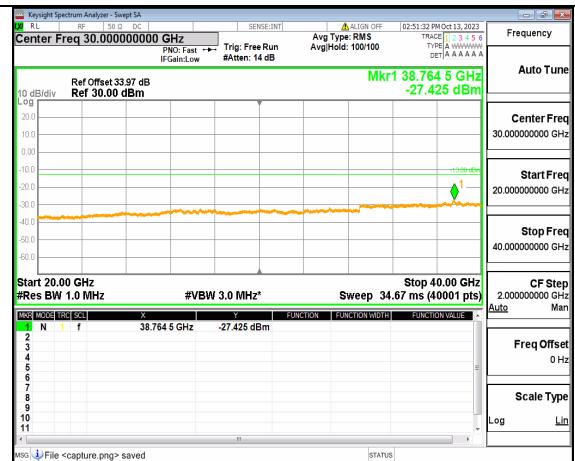

5A_n77(3700-3980MHz) (20GHz-40GHz) 15M DFT-s-OFDM QPSK Outer_Full Low

5A_n77(3700-3980MHz) (20GHz-40GHz) 15M DFT-s-OFDM QPSK Edge_1RB_Left Low