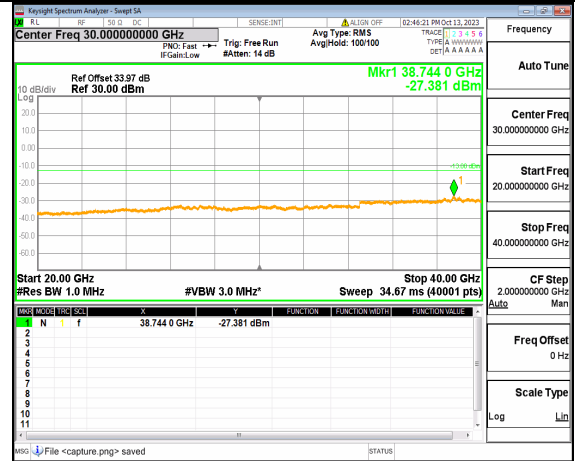

5A_n77(3700-3980MHz) (20GHz-40GHz) 10M DFT-s-OFDM QPSK Edge_1RB_Left High

5A_n77(3700-3980MHz) (30MHz-20GHz) 10M DFT-s-OFDM QPSK Edge_1RB_Right High

5A_n77(3700-3980MHz) (20GHz-40GHz) 10M DFT-s-OFDM QPSK Edge_1RB_Right High

5A_n77(3700-3980MHz) (30MHz-20GHz) 15M DFT-s-OFDM BPSK Outer_Full Low

5A_n77(3700-3980MHz) (20GHz-40GHz) 15M DFT-s-OFDM BPSK Outer_Full Low

5A_n77(3700-3980MHz) (30MHz-20GHz) 15M DFT-s-OFDM BPSK Edge_1RB_Left Low