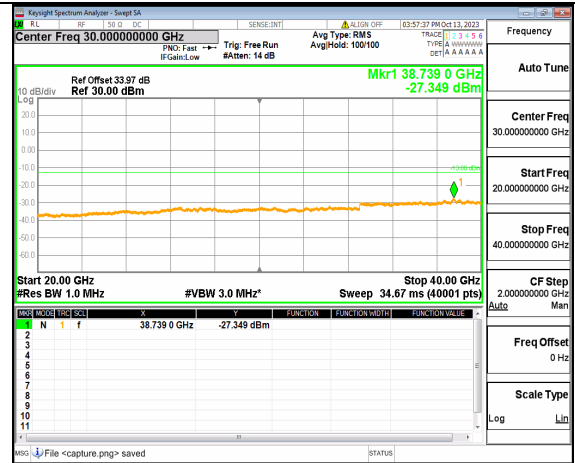

5A_n77(3700-3980MHz) (20GHz-40GHz) 30M DFT-s-OFDM QPSK Edge_1RB_Right High

5A_n77(3700-3980MHz) (20GHz-40GHz) 40M DFT-s-OFDM BPSK Outer_Full Low