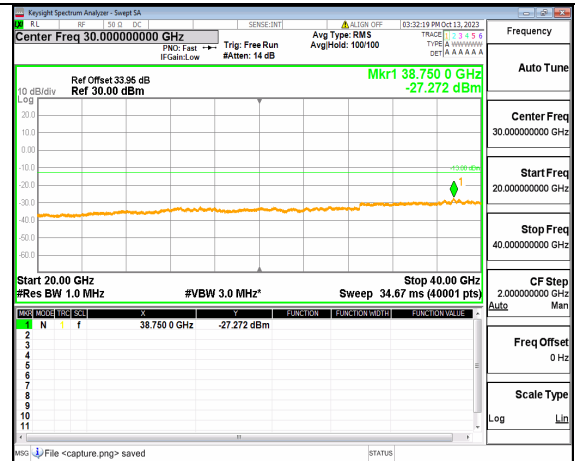

5A_n77(3700-3980MHz) (20GHz-40GHz) 20M DFT-s-OFDM QPSK Edge_1RB_Left High

5A_n77(3700-3980MHz) (20GHz-40GHz) 20M DFT-s-OFDM QPSK Edge_1RB_Right High