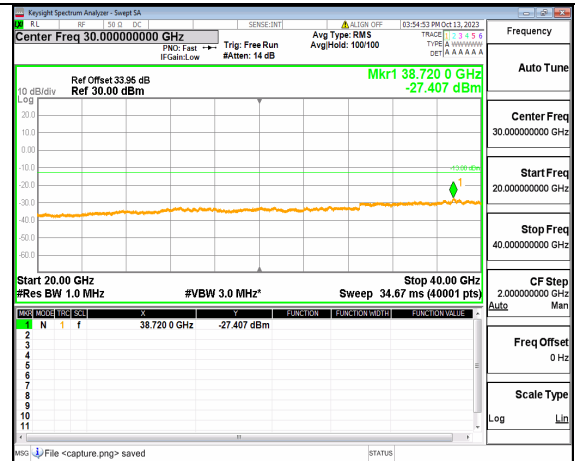

5A_n77(3700-3980MHz) (20GHz-40GHz) 30M DFT-s-OFDM QPSK Outer_Full High

5A_n77(3700-3980MHz) (20GHz-40GHz) 30M DFT-s-OFDM QPSK Edge_1RB_Left High