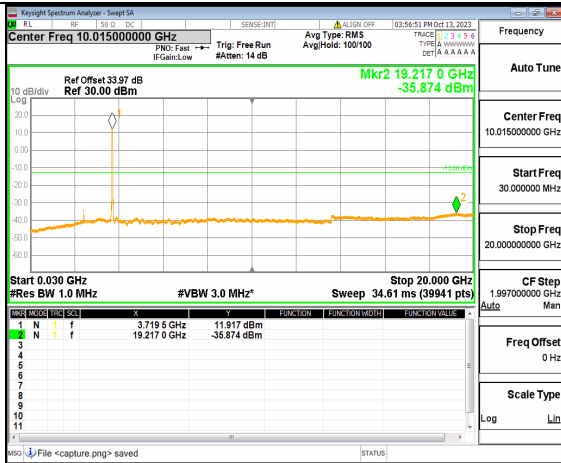

5A_n77(3700-3980MHz) (30MHz-20GHz) 40M DFT-s-OFDM BPSK Outer_Full Low