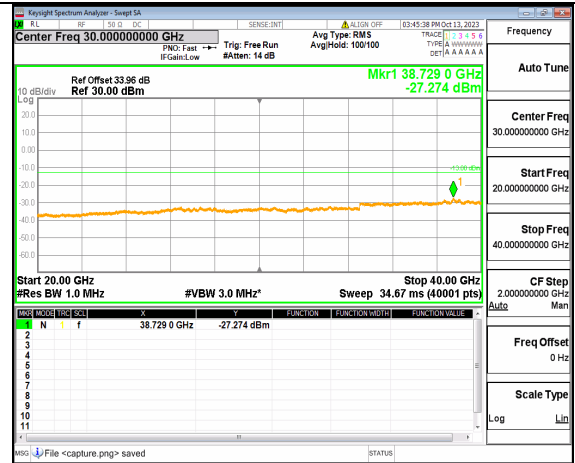

5A_n77(3700-3980MHz) (20GHz-40GHz) 30M DFT-s-OFDM BPSK Edge_1RB_Right Mid

5A_n77(3700-3980MHz) (20GHz-40GHz) 30M DFT-s-OFDM QPSK Outer_Full Mid