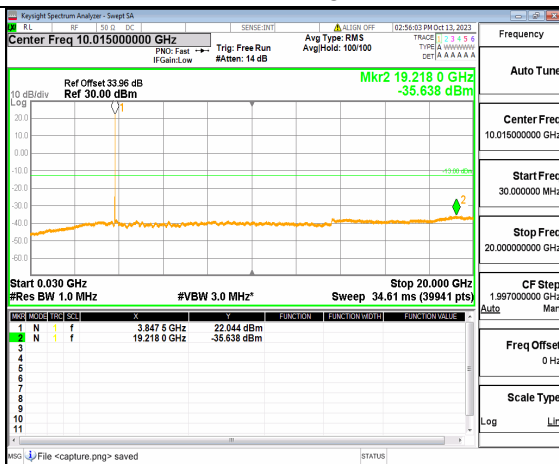

5A_n77(3700-3980MHz) (30MHz-20GHz) 15M DFT-s-OFDM BPSK Edge_1RB_Left Mid

5A_n77(3700-3980MHz) (30MHz-20GHz) 15M DFT-s-OFDM BPSK Edge_1RB_Right Mid