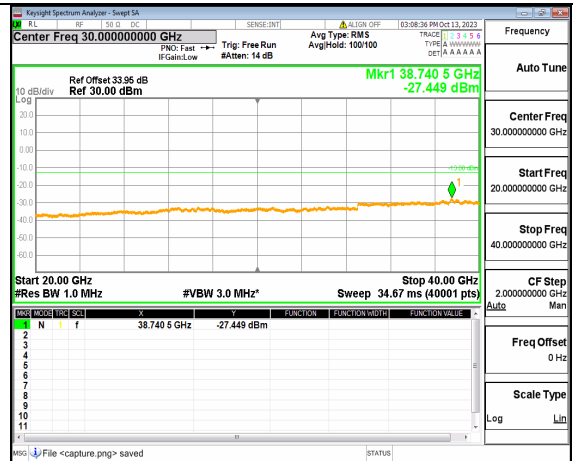

5A_n77(3700-3980MHz) (20GHz-40GHz) 15M DFT-s-OFDM QPSK Edge_1RB_Left High

5A_n77(3700-3980MHz) (20GHz-40GHz) 15M DFT-s-OFDM QPSK Edge_1RB_Right High