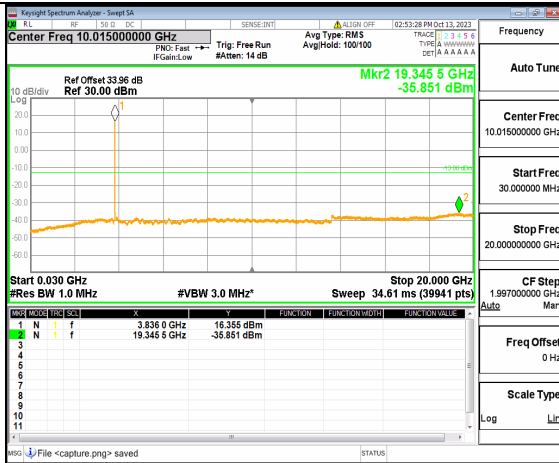

5A_n77(3700-3980MHz) (30MHz-20GHz) 15M DFT-s-OFDM BPSK Outer_Full Mid