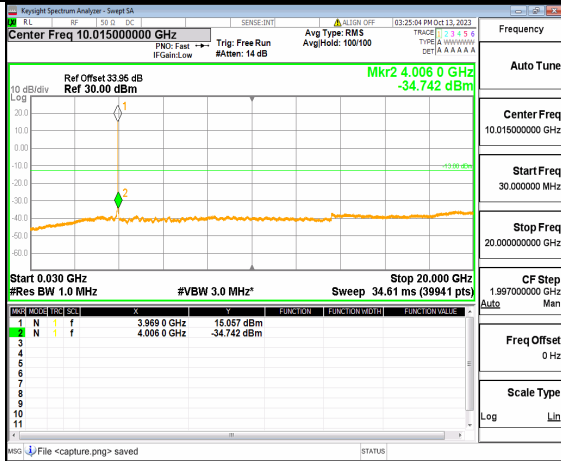

5A_n77(3700-3980MHz) (30MHz-20GHz) 20M DFT-s-OFDM BPSK Outer_Full High