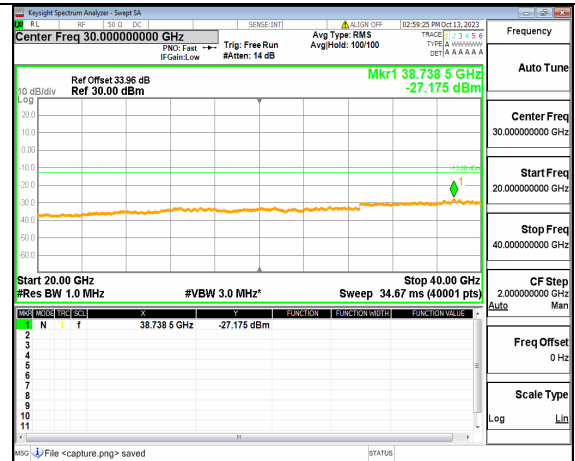

5A_n77(3700-3980MHz) (20GHz-40GHz) 15M DFT-s-OFDM QPSK Outer_Full Mid

5A_n77(3700-3980MHz) (20GHz-40GHz) 15M DFT-s-OFDM QPSK Edge_1RB_Left Mid