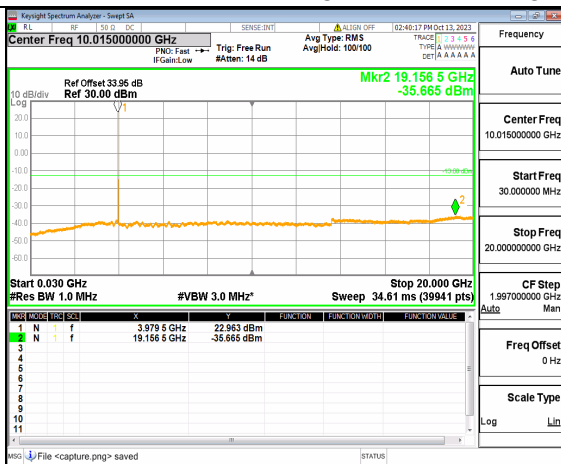

5A_n77(3700-3980MHz) (30MHz-20GHz) 10M DFT-s-OFDM BPSK Outer_Full High

5A_n77(3700-3980MHz) (20GHz-40GHz) 10M DFT-s-OFDM BPSK Outer_Full High

5A_n77(3700-3980MHz) (30MHz-20GHz) 10M DFT-s-OFDM BPSK Edge_1RB_Left High

5A_n77(3700-3980MHz) (20GHz-40GHz) 10M DFT-s-OFDM BPSK Edge_1RB_Left High

5A_n77(3700-3980MHz) (30MHz-20GHz) 10M DFT-s-OFDM BPSK Edge_1RB_Right High

5A_n77(3700-3980MHz) (20GHz-40GHz) 10M DFT-s-OFDM BPSK Edge_1RB_Right High