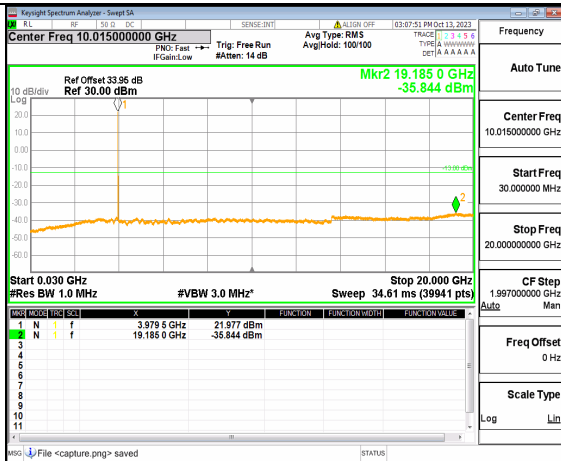

5A_n77(3700-3980MHz) (30MHz-20GHz) 15M DFT-s-OFDM QPSK Edge_1RB_Left High

5A_n77(3700-3980MHz) (30MHz-20GHz) 15M DFT-s-OFDM QPSK Edge_1RB_Right High