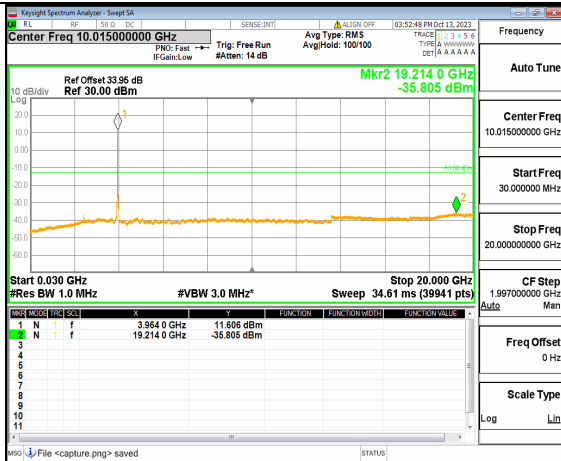

5A_n77(3700-3980MHz) (30MHz-20GHz) 30M DFT-s-OFDM QPSK Outer_Full High