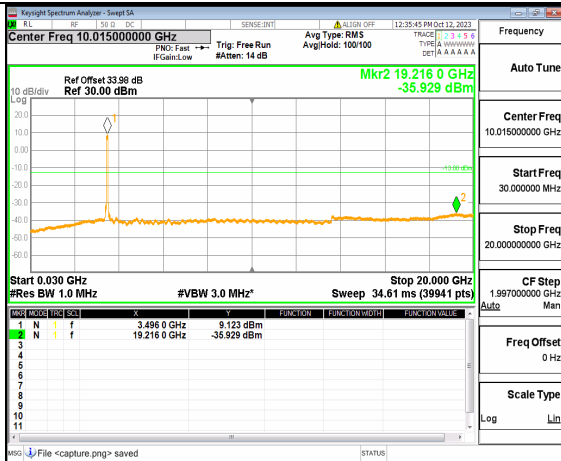

5A\_n77(3450-3550MHz) (20GHz-36GHz) 80M DFT-s-OFDM QPSK Edge\_1RB\_Left Low

5A\_n77(3450-3550MHz) (30MHz-20GHz) 80M DFT-s-OFDM QPSK Edge\_1RB\_Right Low

5A\_n77(3450-3550MHz) (20GHz-36GHz) 80M DFT-s-OFDM QPSK Edge\_1RB\_Right Low