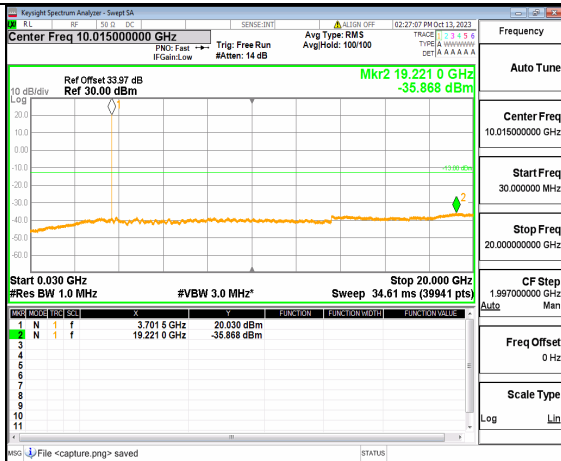

5A_n77(3700-3980MHz) (30MHz-20GHz) 10M DFT-s-OFDM QPSK Outer_Full Low

5A_n77(3700-3980MHz) (30MHz-20GHz) 10M DFT-s-OFDM QPSK Edge_1RB_Left Low