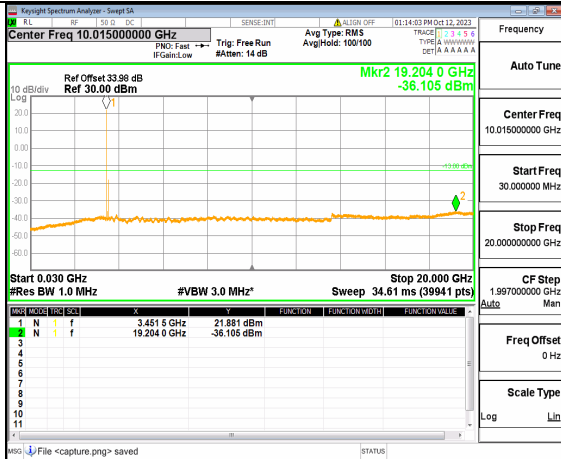

5A_n77(3450-3550MHz) (30MHz-20GHz) 100M DFT-s-OFDM BPSK Outer_Full Mid

5A_n77(3450-3550MHz) (30MHz-20GHz) 100M DFT-s-OFDM BPSK Edge_1RB_Left Mid