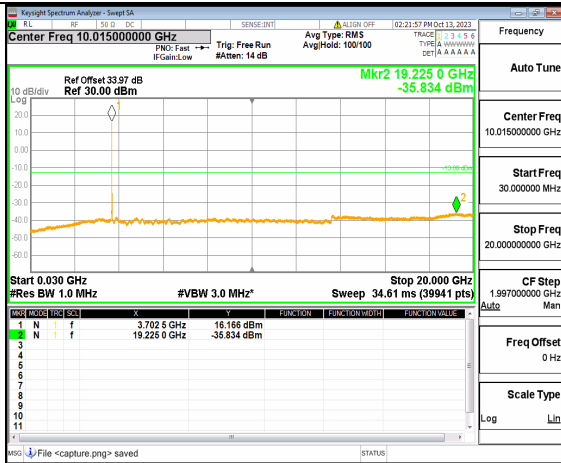

5A\_n77(3450-3550MHz) (20GHz-36GHz) 100M DFT-s-OFDM QPSK Edge\_1RB\_Left Mid

5A\_n77(3450-3550MHz) (30MHz-20GHz) 100M DFT-s-OFDM QPSK Edge\_1RB\_Right Mid

5A\_n77(3450-3550MHz) (20GHz-36GHz) 100M DFT-s-OFDM QPSK Edge\_1RB\_Right Mid