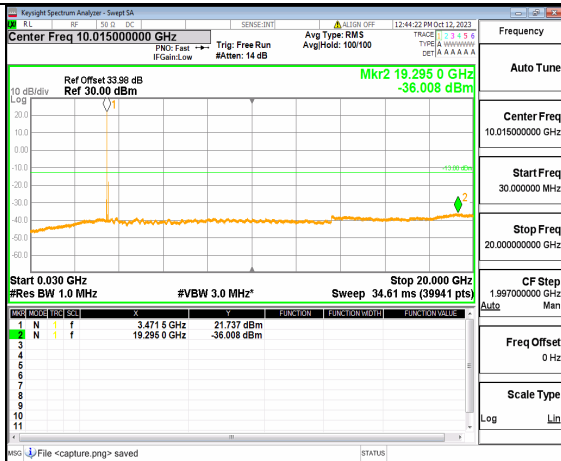

5A_n77(3450-3550MHz) (30MHz-20GHz) 80M DFT-s-OFDM BPSK Outer_Full High

5A_n77(3450-3550MHz) (30MHz-20GHz) 80M DFT-s-OFDM BPSK Edge_1RB_Left High