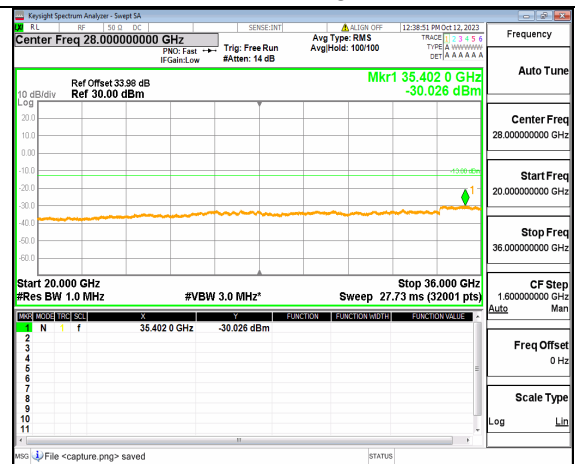

5A_n77(3450-3550MHz) (20GHz-36GHz) 80M DFT-s-OFDM BPSK Edge_1RB_Left Mid

5A_n77(3450-3550MHz) (20GHz-36GHz) 80M DFT-s-OFDM BPSK Edge_1RB_Right Mid