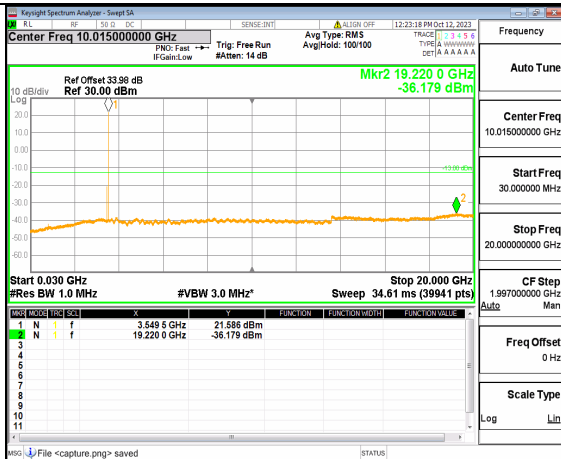

5A_n77(3450-3550MHz) (30MHz-20GHz) 70M DFT-s-OFDM BPSK Edge_1RB_Left High

5A_n77(3450-3550MHz) (30MHz-20GHz) 70M DFT-s-OFDM BPSK Edge_1RB_Right High