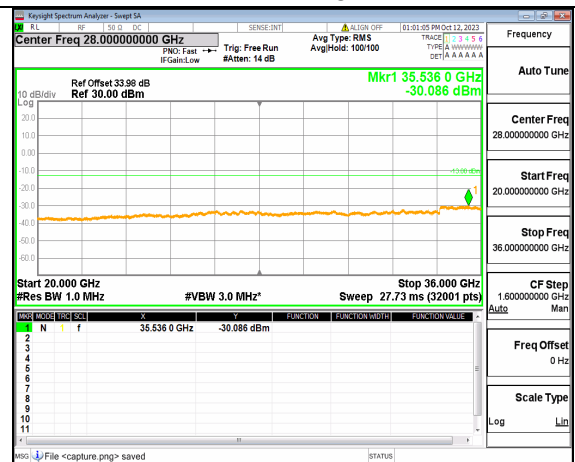

5A_n77(3450-3550MHz) (20GHz-36GHz) 90M DFT-s-OFDM BPSK Edge_1RB_Left Mid

5A_n77(3450-3550MHz) (20GHz-36GHz) 90M DFT-s-OFDM BPSK Edge_1RB_Right Mid