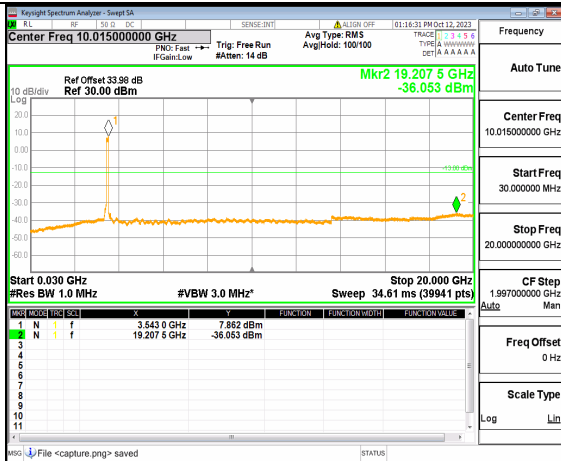

5A_n77(3450-3550MHz) (30MHz-20GHz) 100M DFT-s-OFDM QPSK Outer_Full Mid