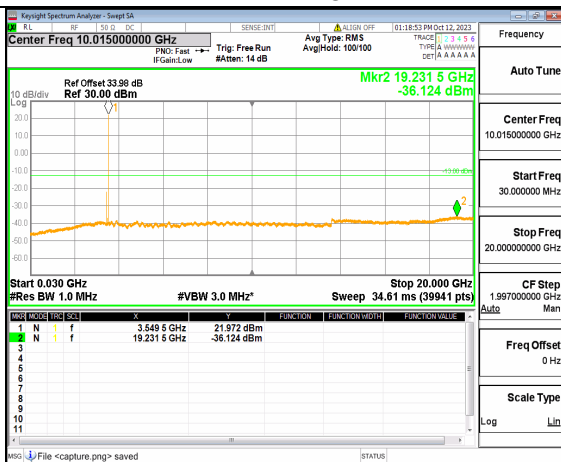

5A_n77(3450-3550MHz) (30MHz-20GHz) 100M DFT-s-OFDM QPSK Edge_1RB_Left Mid

5A_n77(3450-3550MHz) (30MHz-20GHz) 100M DFT-s-OFDM QPSK Edge_1RB_Right Mid