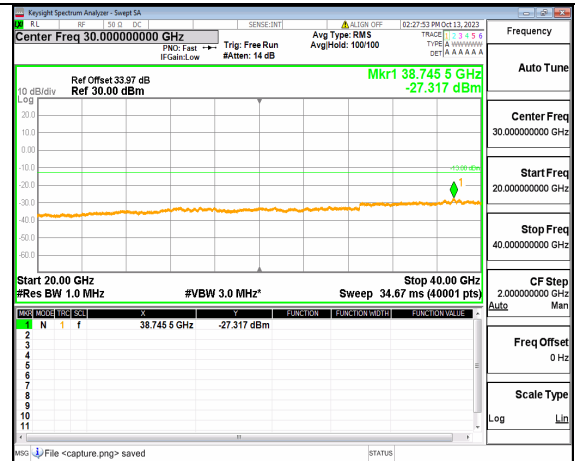

5A_n77(3700-3980MHz) (20GHz-40GHz) 10M DFT-s-OFDM QPSK Outer_Full Low

5A_n77(3700-3980MHz) (20GHz-40GHz) 10M DFT-s-OFDM QPSK Edge_1RB_Left Low