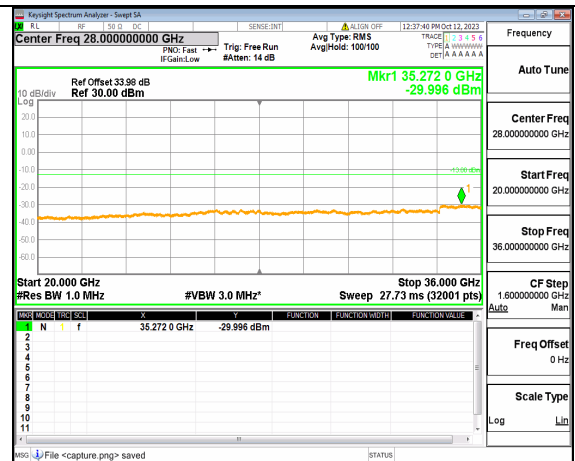

5A_n77(3450-3550MHz) (20GHz-36GHz) 80M DFT-s-OFDM BPSK Outer_Full Mid

5A_n77(3450-3550MHz) (20GHz-36GHz) 80M DFT-s-OFDM BPSK Edge_1RB_Left Mid