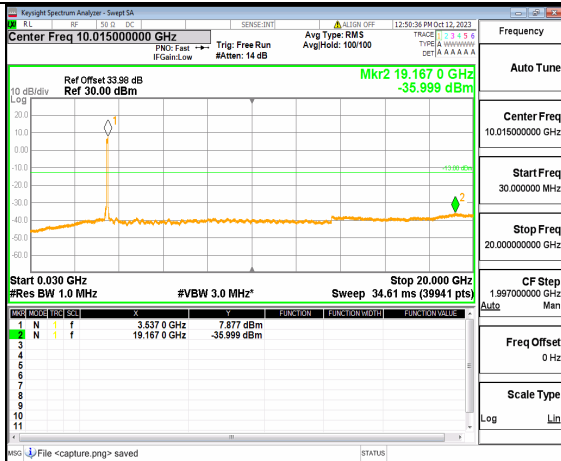

5A_n77(3450-3550MHz) (30MHz-20GHz) 90M DFT-s-OFDM BPSK Outer_Full Low