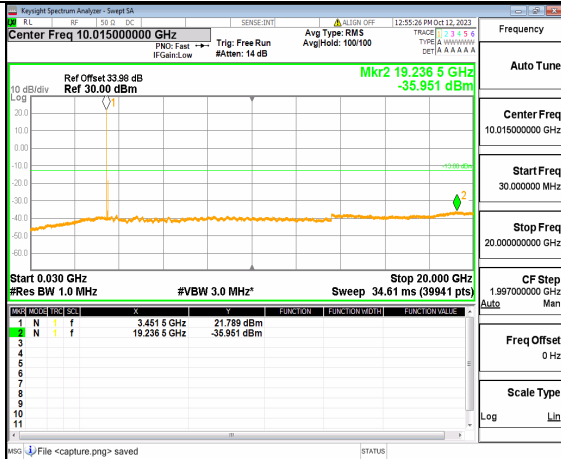

5A_n77(3450-3550MHz) (30MHz-20GHz) 90M DFT-s-OFDM QPSK Outer_Full Low

5A_n77(3450-3550MHz) (30MHz-20GHz) 90M DFT-s-OFDM QPSK Edge_1RB_Left Low