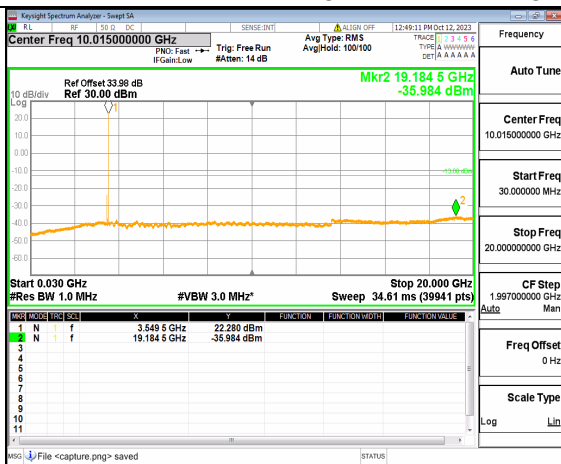

5A_n77(3450-3550MHz) (30MHz-20GHz) 80M DFT-s-OFDM QPSK Edge_1RB_Left High

5A_n77(3450-3550MHz) (30MHz-20GHz) 80M DFT-s-OFDM QPSK Edge_1RB_Right High