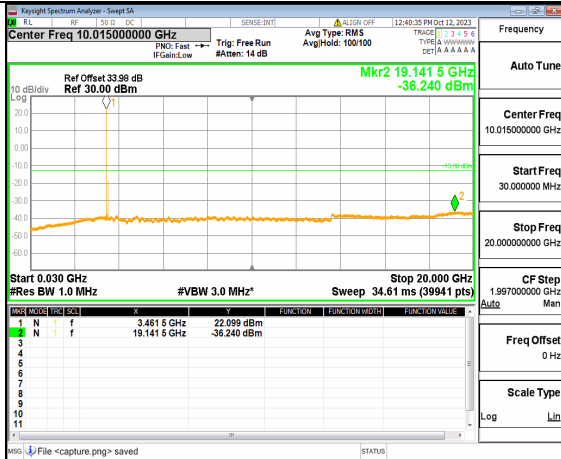

5A_n77(3450-3550MHz) (30MHz-20GHz) 80M DFT-s-OFDM QPSK Outer_Full Mid

5A_n77(3450-3550MHz) (30MHz-20GHz) 80M DFT-s-OFDM QPSK Edge_1RB_Left Mid