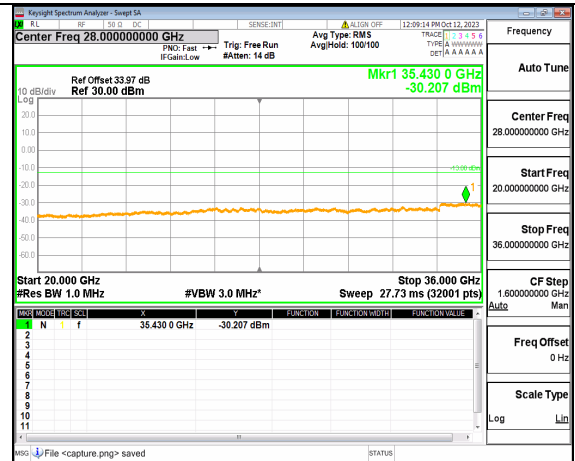

5A_n77(3450-3550MHz) (20GHz-36GHz) 70M DFT-s-OFDM BPSK Edge_1RB_Left Low

5A_n77(3450-3550MHz) (20GHz-36GHz) 70M DFT-s-OFDM BPSK Edge_1RB_Right Low