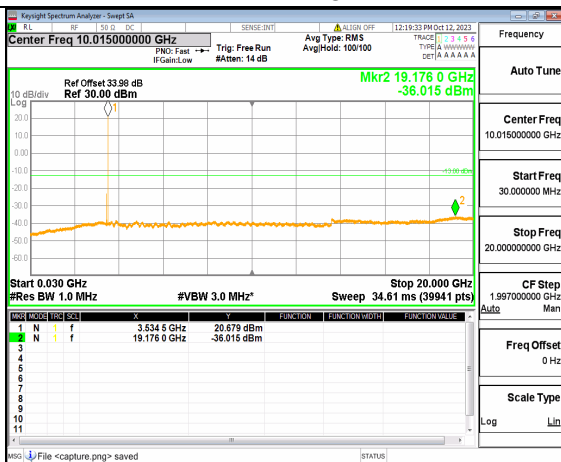

5A_n77(3450-3550MHz) (30MHz-20GHz) 70M DFT-s-OFDM QPSK Edge_1RB_Left Mid

5A_n77(3450-3550MHz) (30MHz-20GHz) 70M DFT-s-OFDM QPSK Edge_1RB_Right Mid