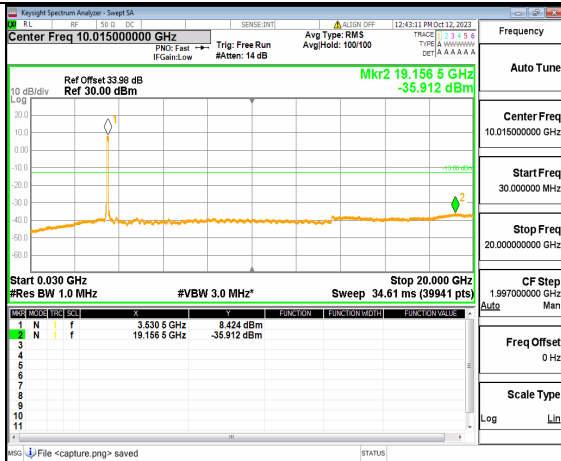

5A_n77(3450-3550MHz) (30MHz-20GHz) 80M DFT-s-OFDM BPSK Outer_Full High