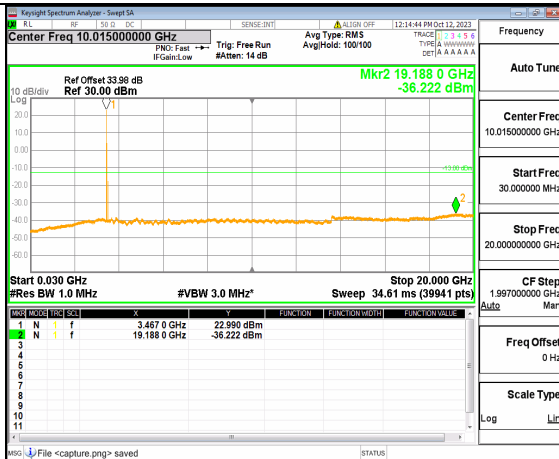

5A_n77(3450-3550MHz) (30MHz-20GHz) 70M DFT-s-OFDM BPSK Outer_Full Mid

5A_n77(3450-3550MHz) (30MHz-20GHz) 70M DFT-s-OFDM BPSK Edge_1RB_Left Mid