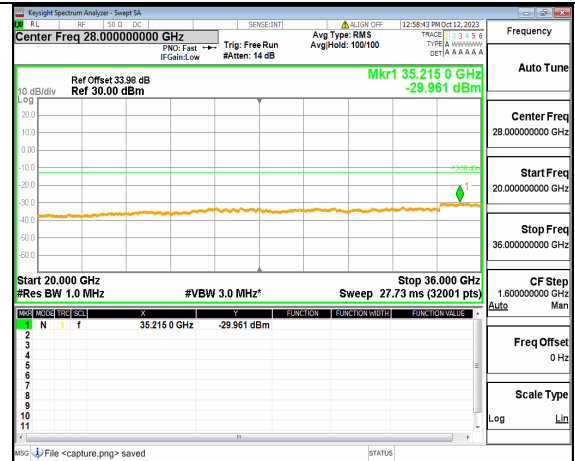

5A_n77(3450-3550MHz) (20GHz-36GHz) 90M DFT-s-OFDM QPSK Edge_1RB_Right Low

5A_n77(3450-3550MHz) (20GHz-36GHz) 90M DFT-s-OFDM BPSK Outer_Full Mid