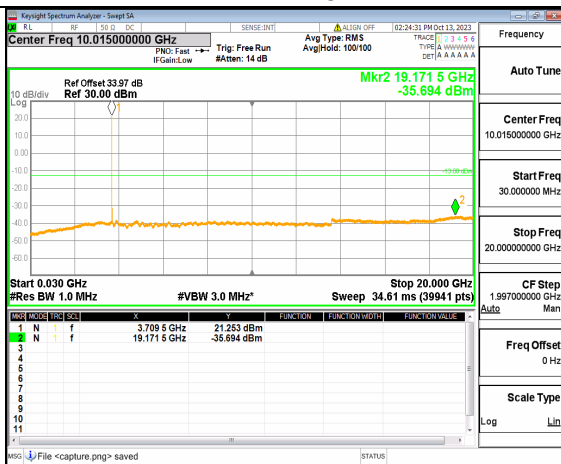

5A_n77(3700-3980MHz) (30MHz-20GHz) 10M DFT-s-OFDM BPSK Edge_1RB_Left Low

5A_n77(3700-3980MHz) (30MHz-20GHz) 10M DFT-s-OFDM BPSK Edge_1RB_Right Low