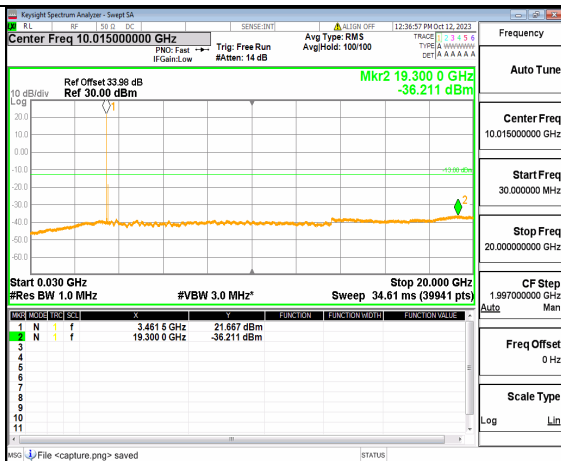

5A_n77(3450-3550MHz) (30MHz-20GHz) 80M DFT-s-OFDM BPSK Outer_Full Mid

5A_n77(3450-3550MHz) (30MHz-20GHz) 80M DFT-s-OFDM BPSK Edge_1RB_Left Mid