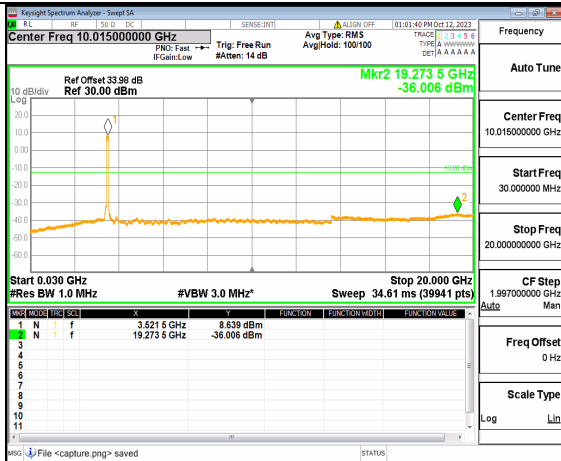

5A_n77(3450-3550MHz) (30MHz-20GHz) 90M DFT-s-OFDM QPSK Outer_Full Mid