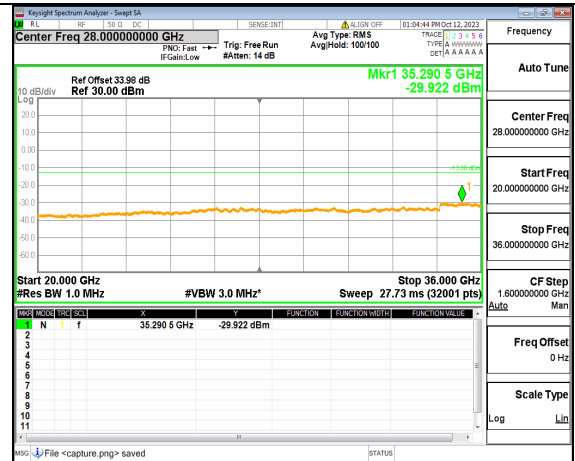

5A_n77(3450-3550MHz) (20GHz-36GHz) 90M DFT-s-OFDM QPSK Edge_1RB_Left Mid

5A_n77(3450-3550MHz) (20GHz-36GHz) 90M DFT-s-OFDM QPSK Edge_1RB_Right Mid