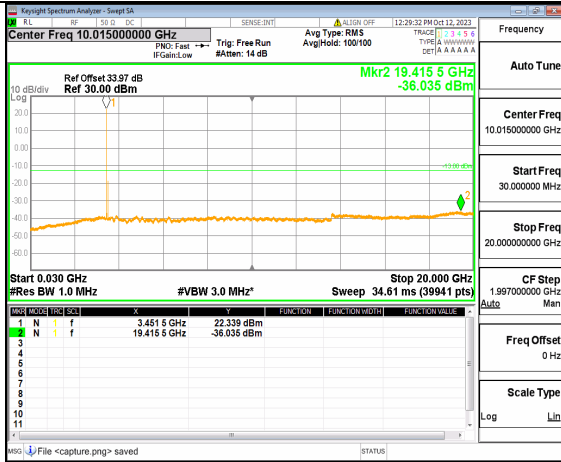

5A_n77(3450-3550MHz) (30MHz-20GHz) 80M DFT-s-OFDM BPSK Outer_Full Low

5A_n77(3450-3550MHz) (30MHz-20GHz) 80M DFT-s-OFDM BPSK Edge_1RB_Left Low