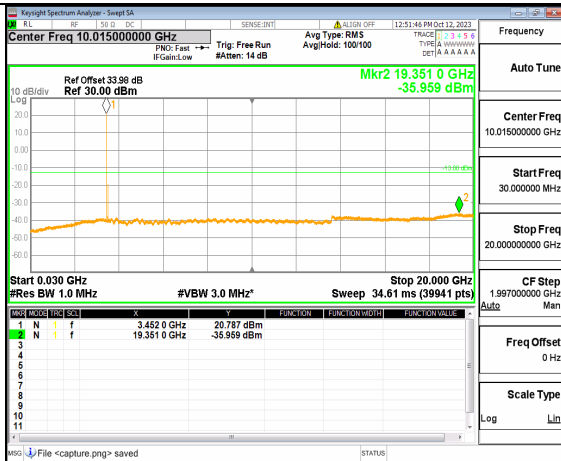

5A_n77(3450-3550MHz) (30MHz-20GHz) 90M DFT-s-OFDM BPSK Outer_Full Low

5A_n77(3450-3550MHz) (30MHz-20GHz) 90M DFT-s-OFDM BPSK Edge_1RB_Left Low