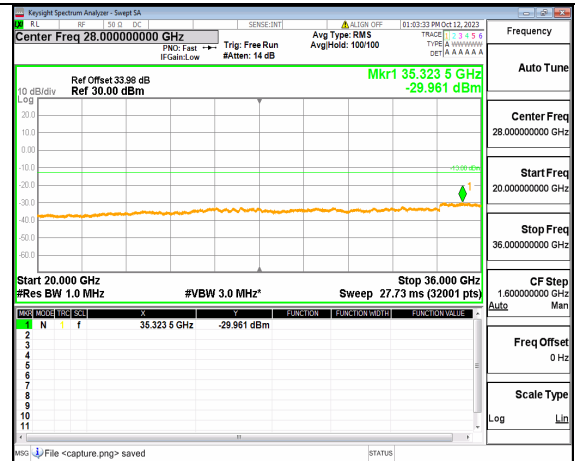

5A_n77(3450-3550MHz) (20GHz-36GHz) 90M DFT-s-OFDM QPSK Outer_Full Mid

5A_n77(3450-3550MHz) (20GHz-36GHz) 90M DFT-s-OFDM QPSK Edge_1RB_Left Mid