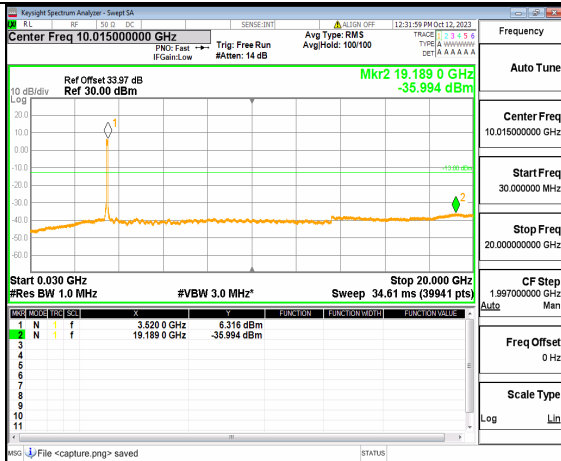

5A_n77(3450-3550MHz) (30MHz-20GHz) 80M DFT-s-OFDM QPSK Outer_Full Low