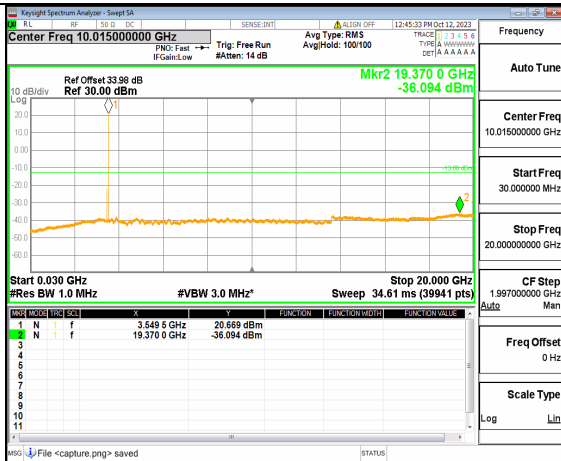

5A_n77(3450-3550MHz) (30MHz-20GHz) 80M DFT-s-OFDM BPSK Edge_1RB_Left High

5A_n77(3450-3550MHz) (30MHz-20GHz) 80M DFT-s-OFDM BPSK Edge_1RB_Right High