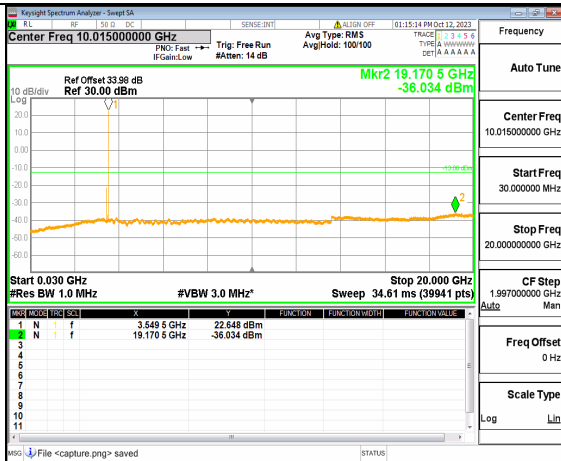

5A_n77(3450-3550MHz) (30MHz-20GHz) 100M DFT-s-OFDM BPSK Edge_1RB_Left Mid

5A_n77(3450-3550MHz) (30MHz-20GHz) 100M DFT-s-OFDM BPSK Edge_1RB_Right Mid