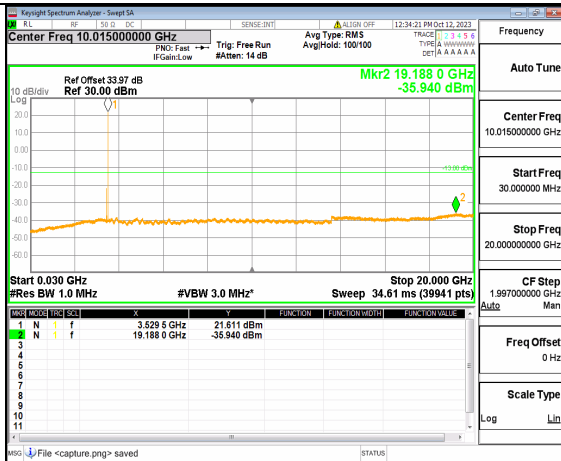

5A_n77(3450-3550MHz) (30MHz-20GHz) 80M DFT-s-OFDM QPSK Edge_1RB_Left Low

5A_n77(3450-3550MHz) (30MHz-20GHz) 80M DFT-s-OFDM QPSK Edge_1RB_Right Low