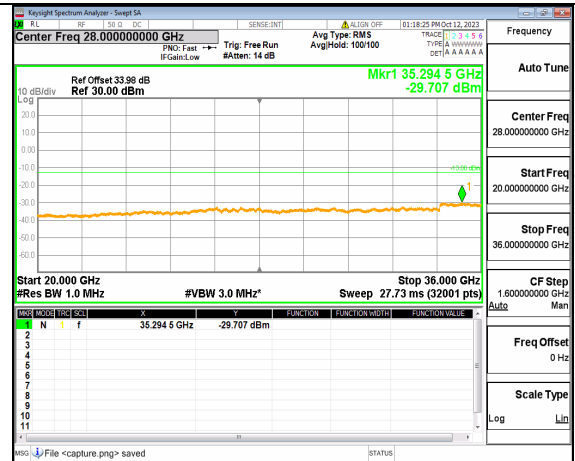

5A_n77(3450-3550MHz) (20GHz-36GHz) 100M DFT-s-OFDM QPSK Outer_Full Mid

5A_n77(3450-3550MHz) (20GHz-36GHz) 100M DFT-s-OFDM QPSK Edge_1RB_Left Mid