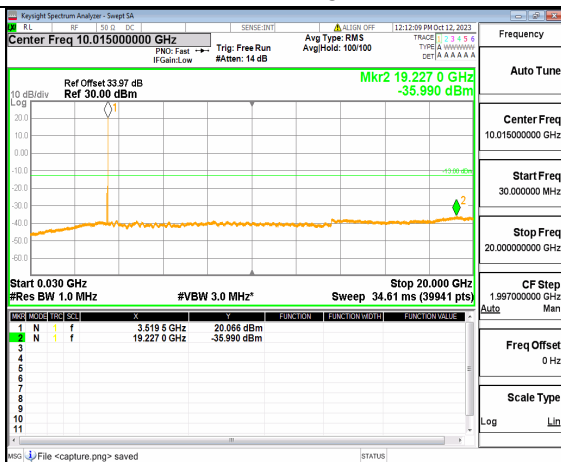

5A_n77(3450-3550MHz) (30MHz-20GHz) 70M DFT-s-OFDM QPSK Edge_1RB_Left Low

5A_n77(3450-3550MHz) (30MHz-20GHz) 70M DFT-s-OFDM QPSK Edge_1RB_Right Low