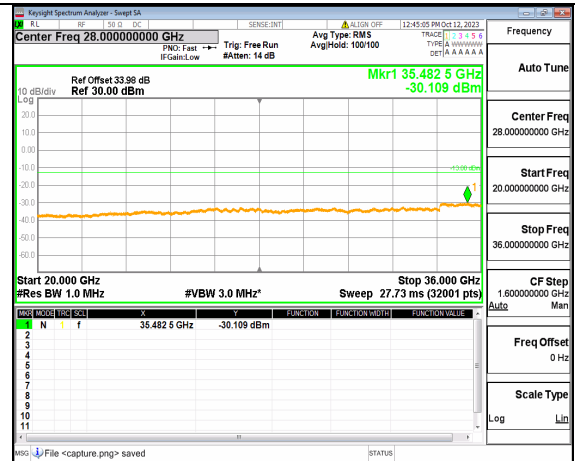

5A_n77(3450-3550MHz) (20GHz-36GHz) 80M DFT-s-OFDM BPSK Outer_Full High

5A_n77(3450-3550MHz) (20GHz-36GHz) 80M DFT-s-OFDM BPSK Edge_1RB_Left High