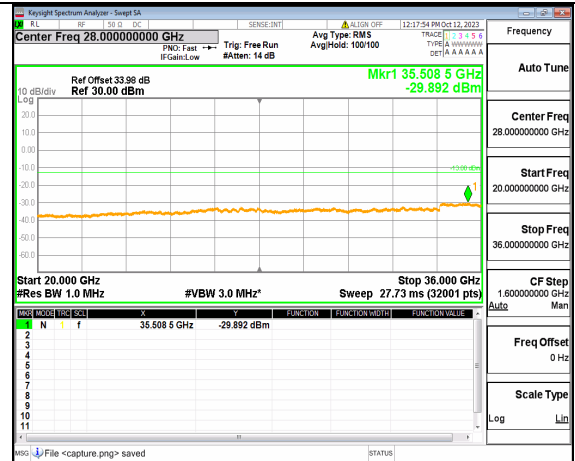

5A_n77(3450-3550MHz) (20GHz-36GHz) 70M DFT-s-OFDM BPSK Edge_1RB_Right Mid

5A_n77(3450-3550MHz) (20GHz-36GHz) 70M DFT-s-OFDM QPSK Outer_Full Mid