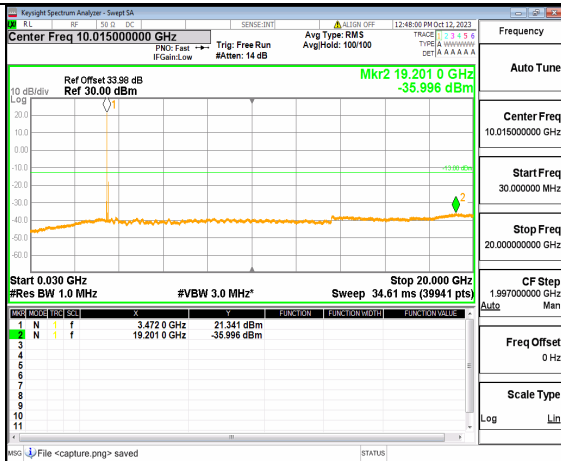

5A_n77(3450-3550MHz) (30MHz-20GHz) 80M DFT-s-OFDM QPSK Outer_Full High

5A_n77(3450-3550MHz) (30MHz-20GHz) 80M DFT-s-OFDM QPSK Edge_1RB_Left High