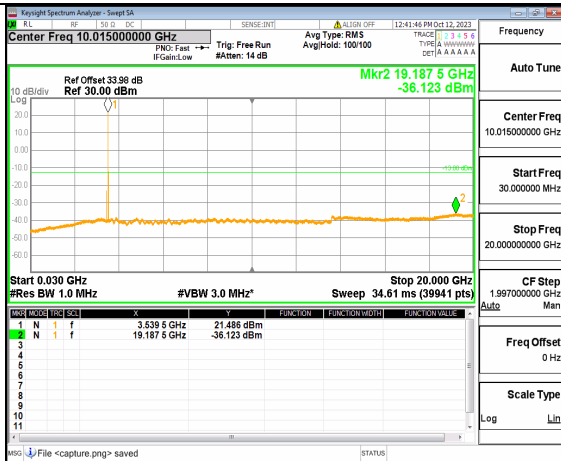

5A_n77(3450-3550MHz) (30MHz-20GHz) 80M DFT-s-OFDM QPSK Edge_1RB_Left Mid

5A_n77(3450-3550MHz) (30MHz-20GHz) 80M DFT-s-OFDM QPSK Edge_1RB_Right Mid