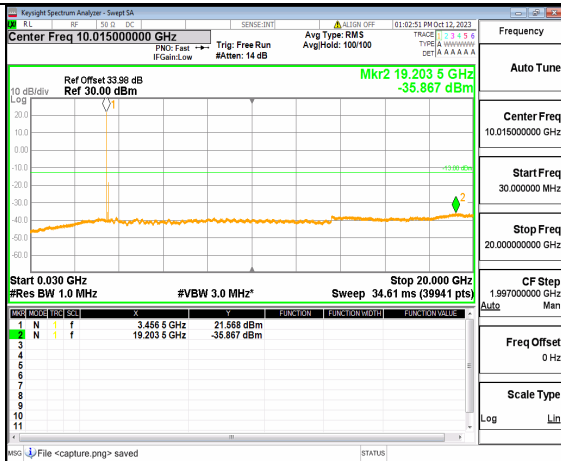

5A_n77(3450-3550MHz) (30MHz-20GHz) 90M DFT-s-OFDM QPSK Outer_Full Mid

5A_n77(3450-3550MHz) (30MHz-20GHz) 90M DFT-s-OFDM QPSK Edge_1RB_Left Mid