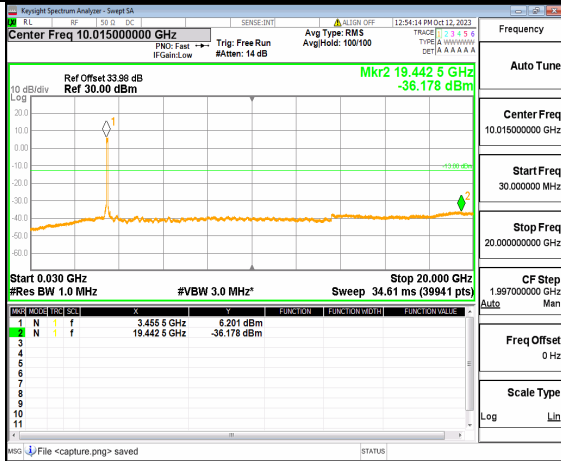

5A_n77(3450-3550MHz) (30MHz-20GHz) 90M DFT-s-OFDM QPSK Outer_Full Low