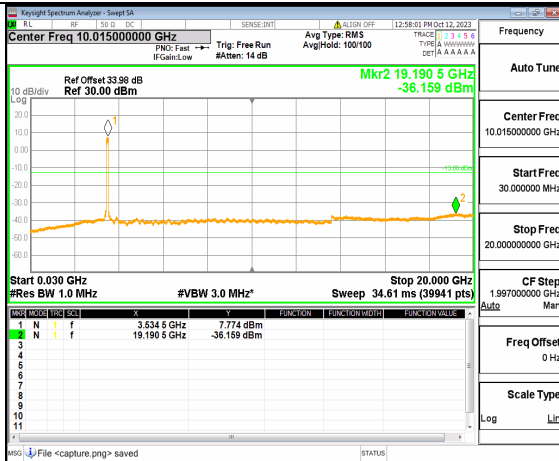

5A\_n77(3450-3550MHz) (20GHz-36GHz) 90M DFT-s-OFDM QPSK Edge\_1RB\_Left Low

5A\_n77(3450-3550MHz) (30MHz-20GHz) 90M DFT-s-OFDM QPSK Edge\_1RB\_Right Low

5A\_n77(3450-3550MHz) (20GHz-36GHz) 90M DFT-s-OFDM QPSK Edge\_1RB\_Right Low