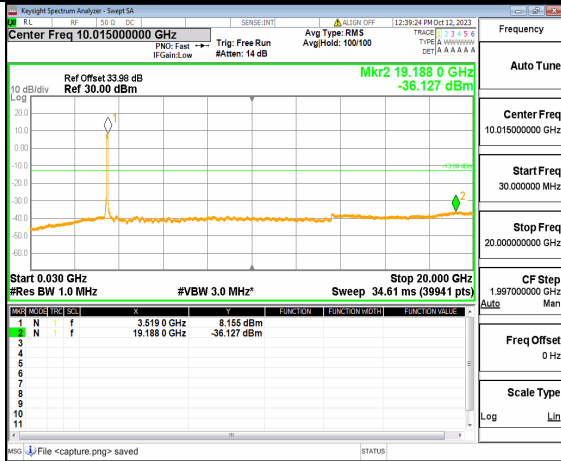

5A_n77(3450-3550MHz) (30MHz-20GHz) 80M DFT-s-OFDM QPSK Outer_Full Mid