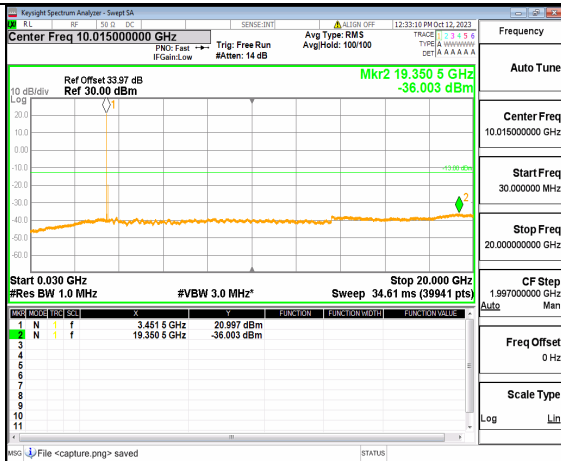

5A_n77(3450-3550MHz) (30MHz-20GHz) 80M DFT-s-OFDM QPSK Outer_Full Low

5A_n77(3450-3550MHz) (30MHz-20GHz) 80M DFT-s-OFDM QPSK Edge_1RB_Left Low