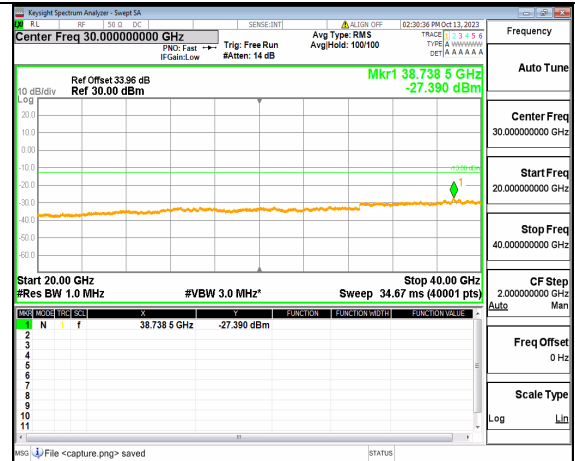

5A_n77(3700-3980MHz) (20GHz-40GHz) 10M DFT-s-OFDM QPSK Edge_1RB_Right Low

5A_n77(3700-3980MHz) (20GHz-40GHz) 10M DFT-s-OFDM BPSK Outer_Full Mid