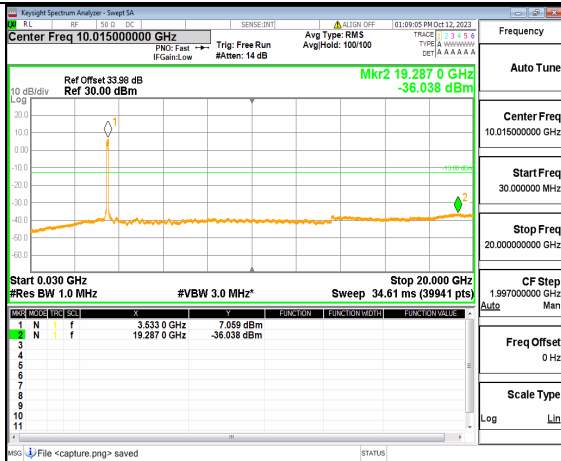

5A_n77(3450-3550MHz) (30MHz-20GHz) 90M DFT-s-OFDM QPSK Outer_Full High