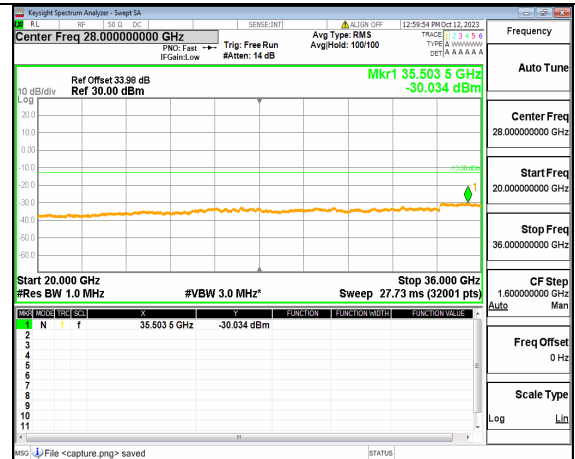

5A_n77(3450-3550MHz) (20GHz-36GHz) 90M DFT-s-OFDM BPSK Outer_Full Mid

5A_n77(3450-3550MHz) (20GHz-36GHz) 90M DFT-s-OFDM BPSK Edge_1RB_Left Mid