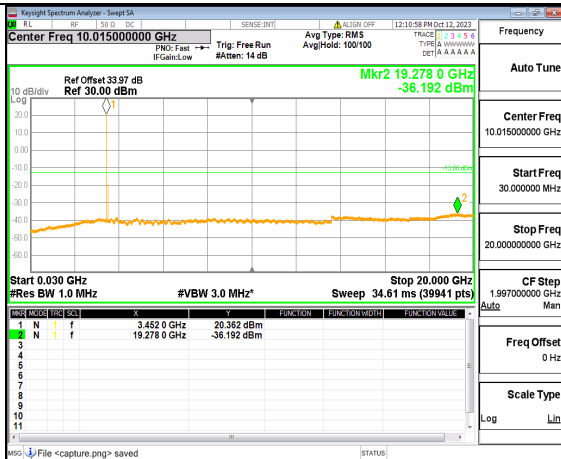

5A_n77(3450-3550MHz) (30MHz-20GHz) 70M DFT-s-OFDM QPSK Outer_Full Low

5A_n77(3450-3550MHz) (30MHz-20GHz) 70M DFT-s-OFDM QPSK Edge_1RB_Left Low