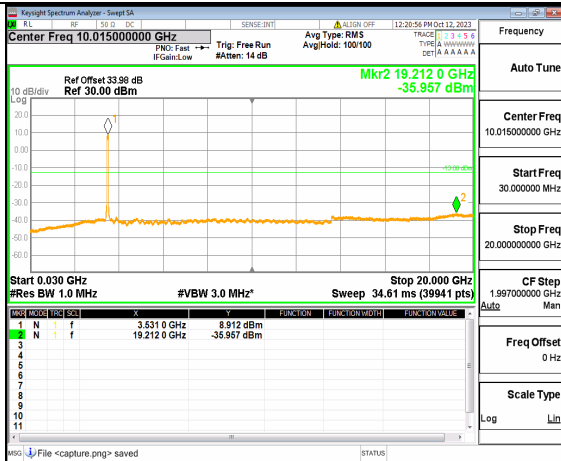

5A_n77(3450-3550MHz) (30MHz-20GHz) 70M DFT-s-OFDM BPSK Outer_Full High