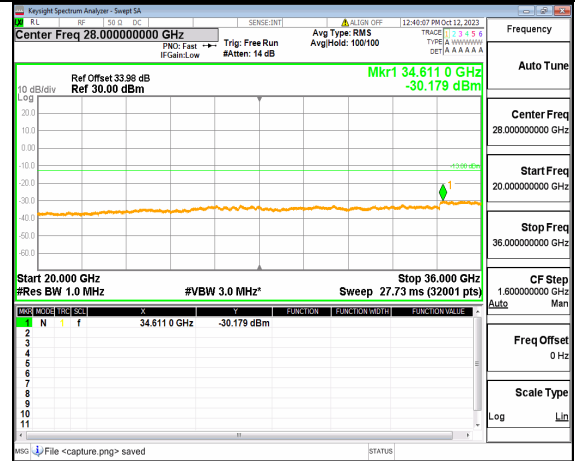

5A_n77(3450-3550MHz) (20GHz-36GHz) 80M DFT-s-OFDM BPSK Edge_1RB_Right Mid

5A_n77(3450-3550MHz) (20GHz-36GHz) 80M DFT-s-OFDM QPSK Outer_Full Mid