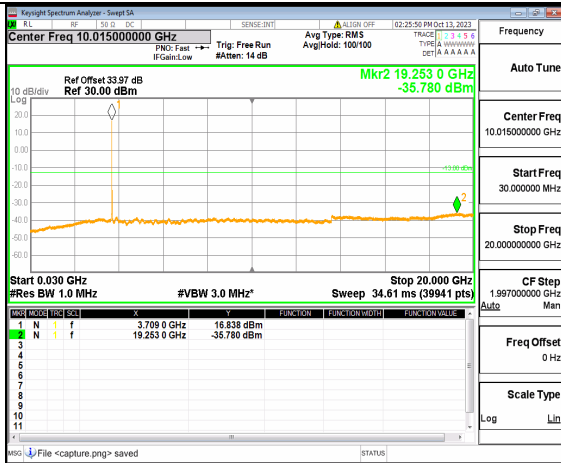

5A\_n77(3700-3980MHz) (20GHz-40GHz) 10M DFT-s-OFDM BPSK Edge\_1RB\_Left Low

5A\_n77(3700-3980MHz) (30MHz-20GHz) 10M DFT-s-OFDM BPSK Edge\_1RB\_Right Low

5A\_n77(3700-3980MHz) (20GHz-40GHz) 10M DFT-s-OFDM BPSK Edge\_1RB\_Right Low