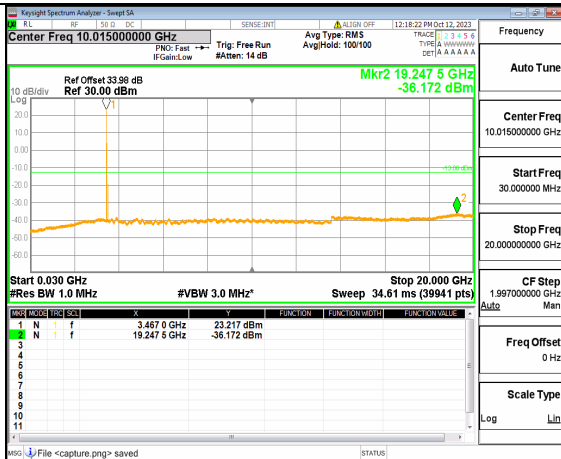

5A_n77(3450-3550MHz) (30MHz-20GHz) 70M DFT-s-OFDM QPSK Outer_Full Mid

5A_n77(3450-3550MHz) (30MHz-20GHz) 70M DFT-s-OFDM QPSK Edge_1RB_Left Mid