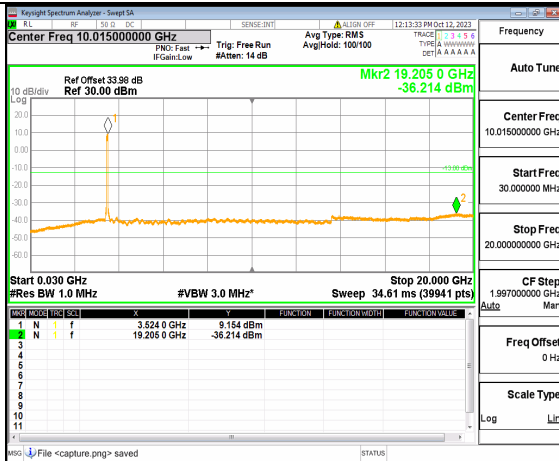

5A_n77(3450-3550MHz) (30MHz-20GHz) 70M DFT-s-OFDM BPSK Outer_Full Mid