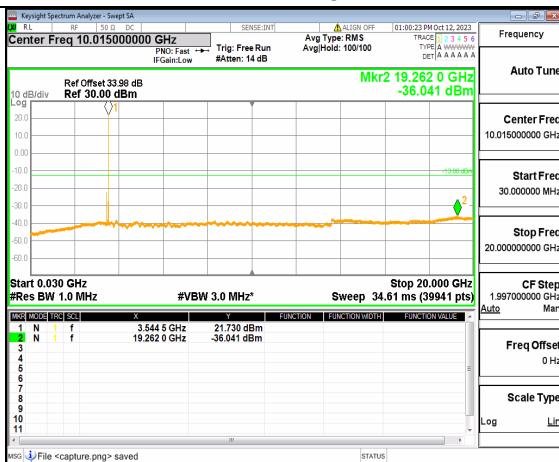

5A_n77(3450-3550MHz) (30MHz-20GHz) 90M DFT-s-OFDM BPSK Edge_1RB_Left Mid

5A_n77(3450-3550MHz) (30MHz-20GHz) 90M DFT-s-OFDM BPSK Edge_1RB_Right Mid