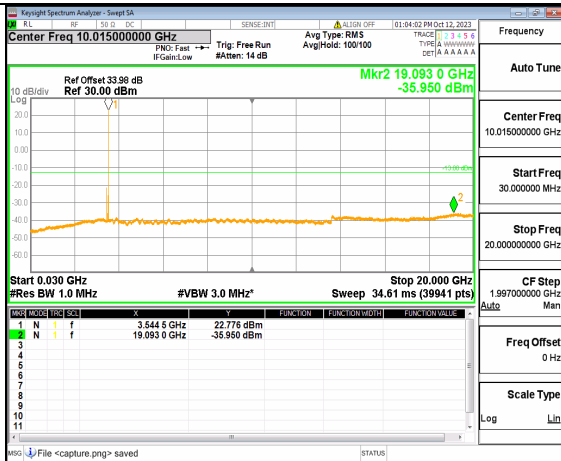

5A_n77(3450-3550MHz) (30MHz-20GHz) 90M DFT-s-OFDM QPSK Edge_1RB_Left Mid

5A_n77(3450-3550MHz) (30MHz-20GHz) 90M DFT-s-OFDM QPSK Edge_1RB_Right Mid