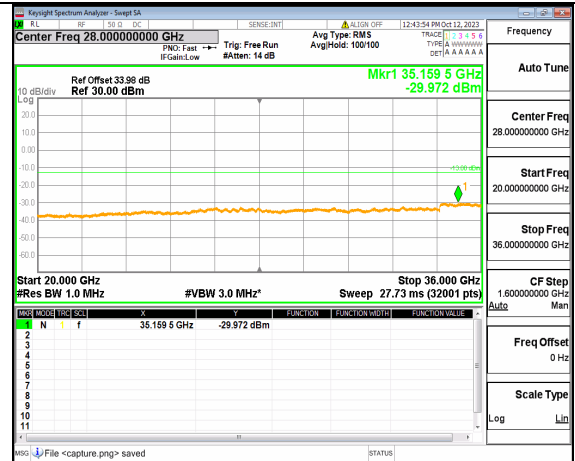

5A_n77(3450-3550MHz) (20GHz-36GHz) 80M DFT-s-OFDM QPSK Edge_1RB_Right Mid

5A_n77(3450-3550MHz) (20GHz-36GHz) 80M DFT-s-OFDM BPSK Outer_Full High