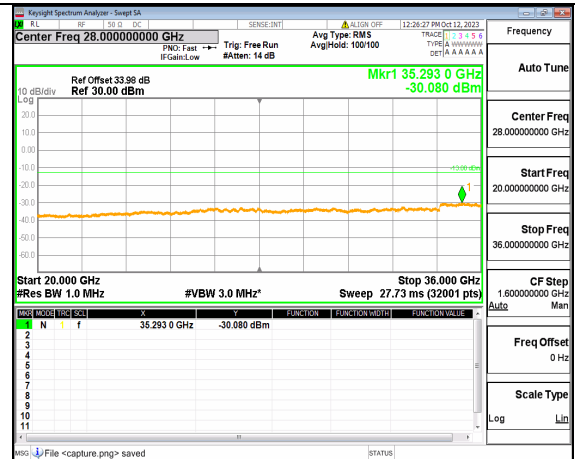

5A_n77(3450-3550MHz) (20GHz-36GHz) 70M DFT-s-OFDM QPSK Outer_Full High

5A_n77(3450-3550MHz) (20GHz-36GHz) 70M DFT-s-OFDM QPSK Edge_1RB_Left High