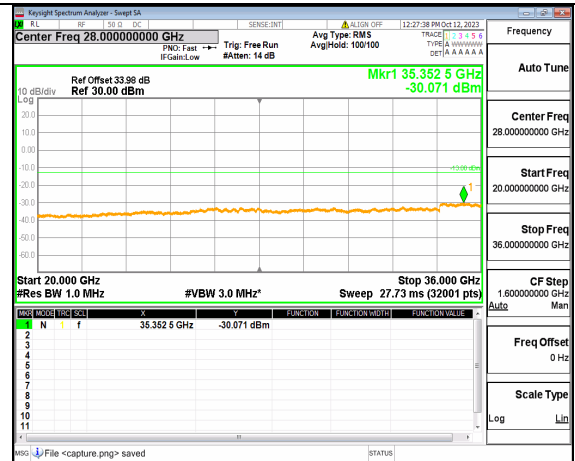

5A_n77(3450-3550MHz) (20GHz-36GHz) 70M DFT-s-OFDM QPSK Edge_1RB_Left High

5A_n77(3450-3550MHz) (20GHz-36GHz) 70M DFT-s-OFDM QPSK Edge_1RB_Right High