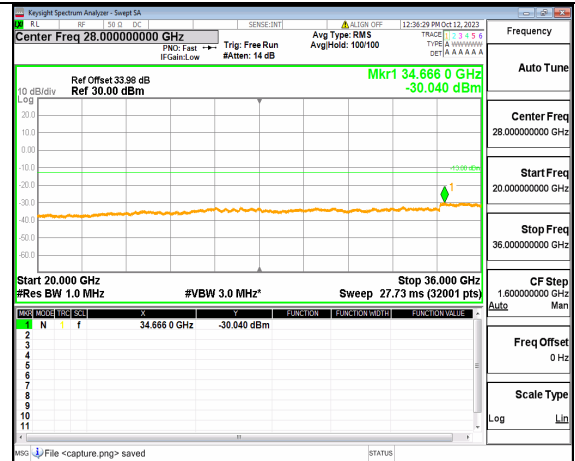

5A_n77(3450-3550MHz) (20GHz-36GHz) 80M DFT-s-OFDM QPSK Edge_1RB_Right Low

5A_n77(3450-3550MHz) (20GHz-36GHz) 80M DFT-s-OFDM BPSK Outer_Full Mid