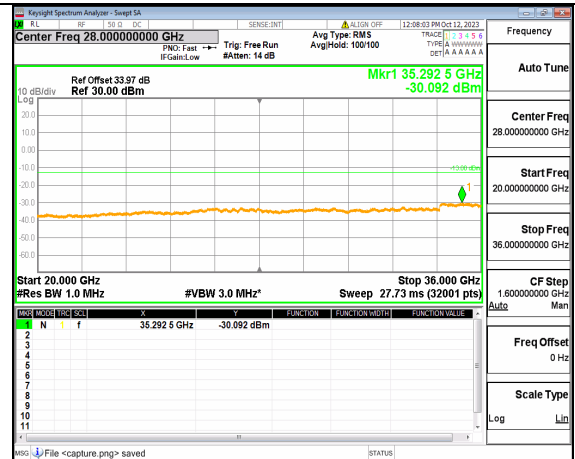

5A\_n77(3450-3550MHz) (30MHz-20GHz) 70M DFT-s-OFDM BPSK Outer\_Full Low

5A\_n77(3450-3550MHz) (20GHz-36GHz) 70M DFT-s-OFDM BPSK Outer\_Full Low

5A\_n77(3450-3550MHz) (30MHz-20GHz) 70M DFT-s-OFDM BPSK Edge\_1RB\_Left Low