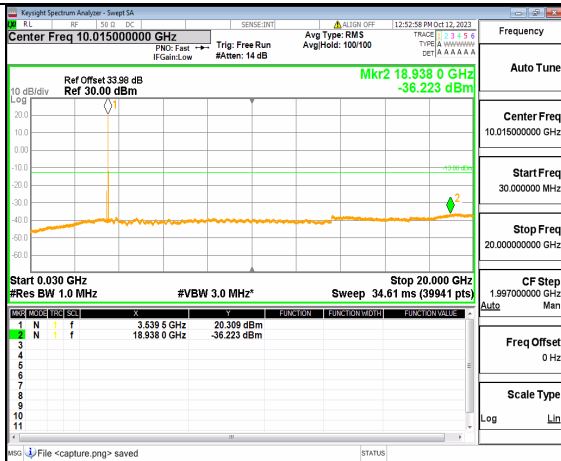

5A_n77(3450-3550MHz) (30MHz-20GHz) 90M DFT-s-OFDM BPSK Edge_1RB_Left Low

5A_n77(3450-3550MHz) (30MHz-20GHz) 90M DFT-s-OFDM BPSK Edge_1RB_Right Low