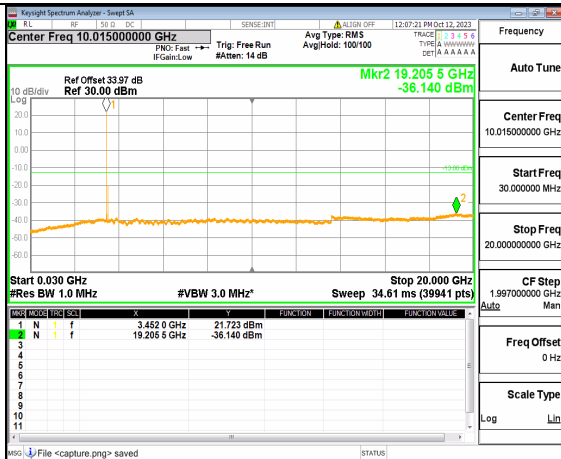

5A\_n77(3450-3550MHz) (30MHz-20GHz) 70M DFT-s-OFDM BPSK Outer\_Full Low

5A\_n77(3450-3550MHz) (20GHz-36GHz) 70M DFT-s-OFDM BPSK Outer\_Full Low

5A\_n77(3450-3550MHz) (30MHz-20GHz) 70M DFT-s-OFDM BPSK Edge\_1RB\_Left Low