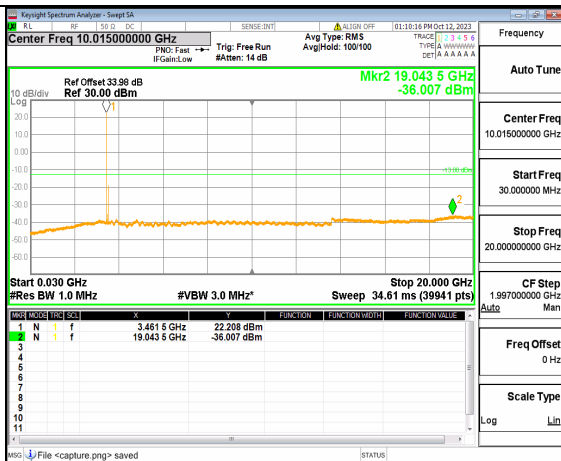

5A_n77(3450-3550MHz) (30MHz-20GHz) 90M DFT-s-OFDM QPSK Outer_Full High

5A_n77(3450-3550MHz) (30MHz-20GHz) 90M DFT-s-OFDM QPSK Edge_1RB_Left High