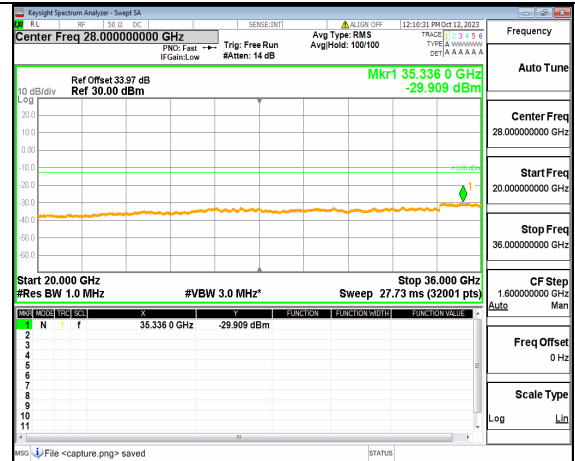

5A_n77(3450-3550MHz) (20GHz-36GHz) 70M DFT-s-OFDM BPSK Edge_1RB_Right Low

5A_n77(3450-3550MHz) (20GHz-36GHz) 70M DFT-s-OFDM QPSK Outer_Full Low