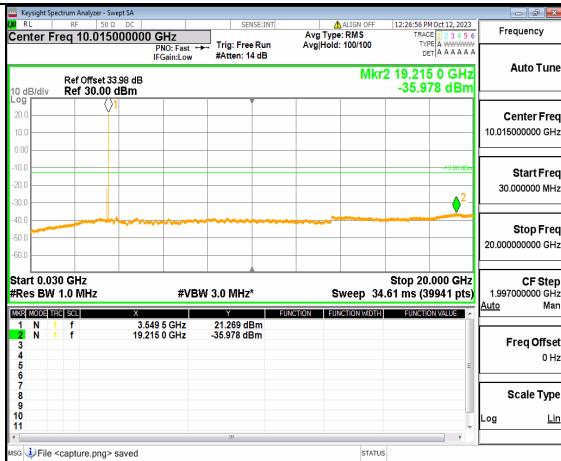

5A_n77(3450-3550MHz) (30MHz-20GHz) 70M DFT-s-OFDM QPSK Edge_1RB_Left High

5A_n77(3450-3550MHz) (30MHz-20GHz) 70M DFT-s-OFDM QPSK Edge_1RB_Right High