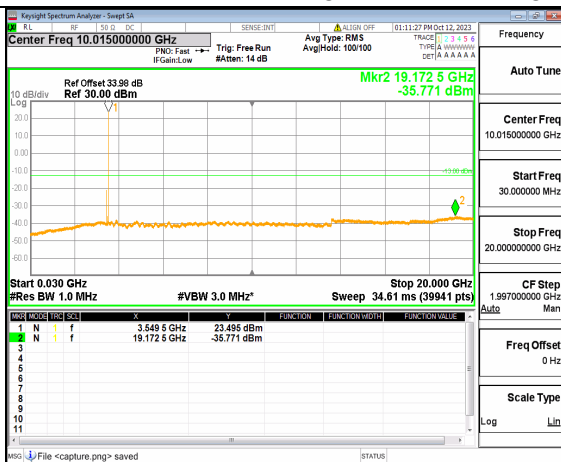

5A_n77(3450-3550MHz) (30MHz-20GHz) 90M DFT-s-OFDM QPSK Edge_1RB_Left High

5A_n77(3450-3550MHz) (30MHz-20GHz) 90M DFT-s-OFDM QPSK Edge_1RB_Right High