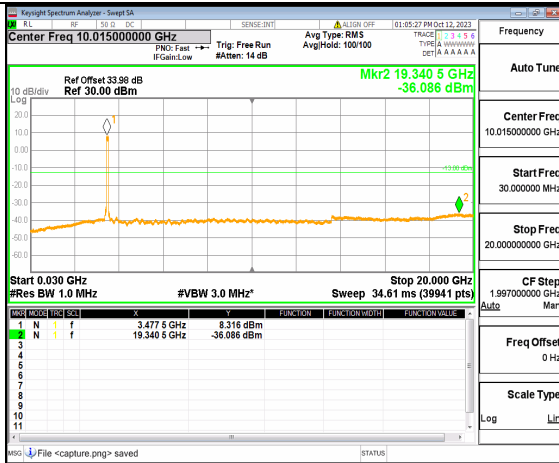

5A_n77(3450-3550MHz) (30MHz-20GHz) 90M DFT-s-OFDM BPSK Outer_Full High