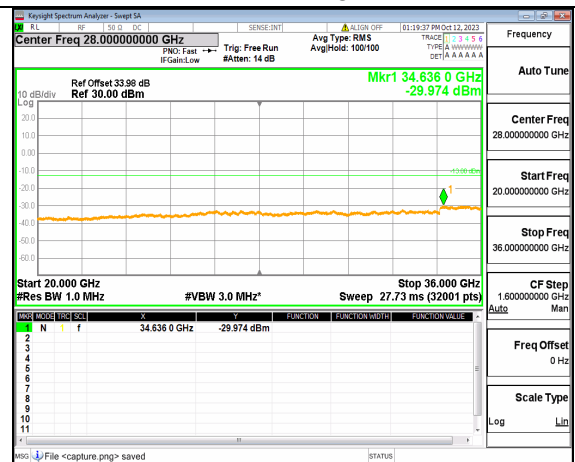

5A_n77(3450-3550MHz) (20GHz-36GHz) 100M DFT-s-OFDM QPSK Edge_1RB_Left Mid

5A_n77(3450-3550MHz) (20GHz-36GHz) 100M DFT-s-OFDM QPSK Edge_1RB_Right Mid