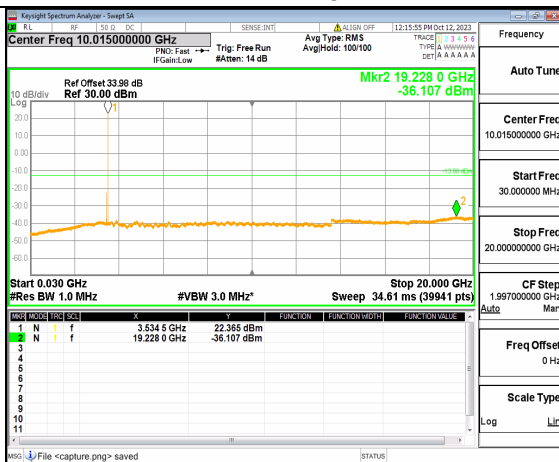

5A_n77(3450-3550MHz) (30MHz-20GHz) 70M DFT-s-OFDM BPSK Edge_1RB_Left Mid

5A_n77(3450-3550MHz) (30MHz-20GHz) 70M DFT-s-OFDM BPSK Edge_1RB_Right Mid