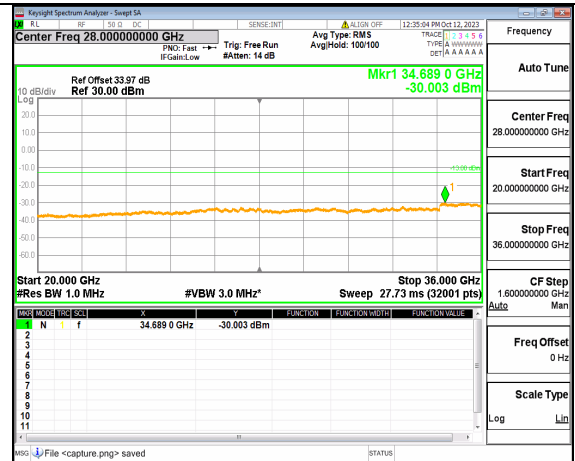

5A_n77(3450-3550MHz) (20GHz-36GHz) 80M DFT-s-OFDM QPSK Edge_1RB_Left Low

5A_n77(3450-3550MHz) (20GHz-36GHz) 80M DFT-s-OFDM QPSK Edge_1RB_Right Low