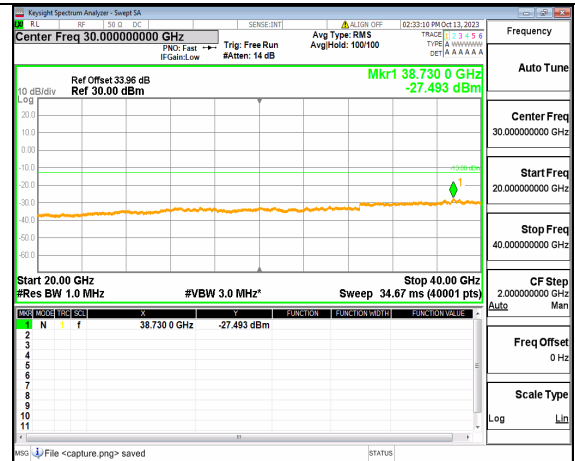

5A_n77(3700-3980MHz) (20GHz-40GHz) 10M DFT-s-OFDM BPSK Edge_1RB_Left Mid

5A_n77(3700-3980MHz) (20GHz-40GHz) 10M DFT-s-OFDM BPSK Edge_1RB_Right Mid