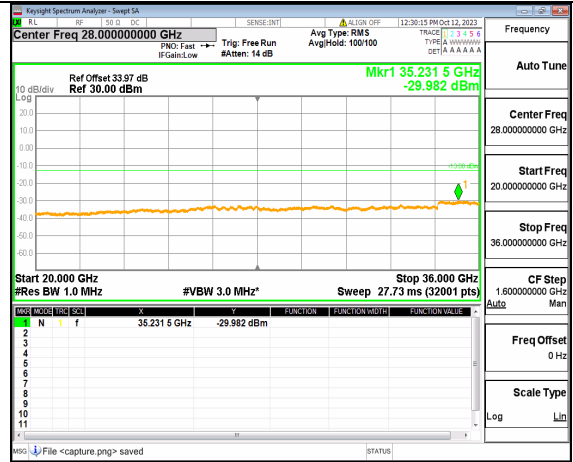

5A_n77(3450-3550MHz) (20GHz-36GHz) 80M DFT-s-OFDM BPSK Outer_Full Low

5A_n77(3450-3550MHz) (20GHz-36GHz) 80M DFT-s-OFDM BPSK Edge_1RB_Left Low