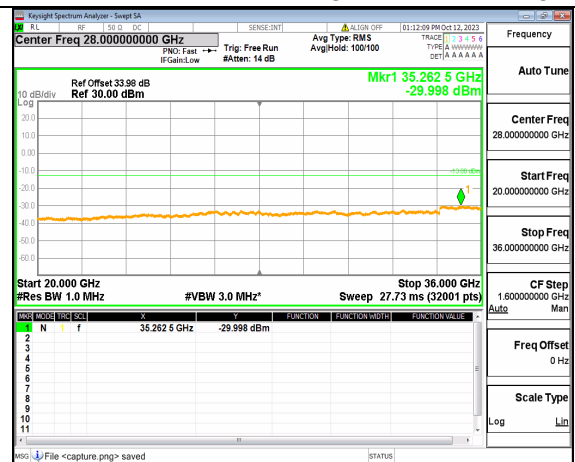

5A_n77(3450-3550MHz) (20GHz-36GHz) 90M DFT-s-OFDM QPSK Edge_1RB_Left High

5A_n77(3450-3550MHz) (20GHz-36GHz) 90M DFT-s-OFDM QPSK Edge_1RB_Right High