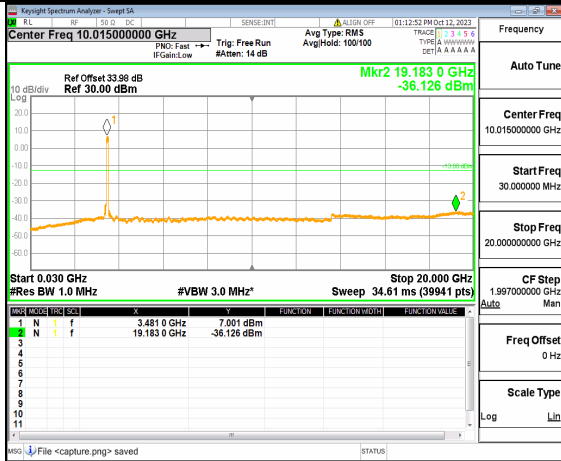

5A_n77(3450-3550MHz) (30MHz-20GHz) 100M DFT-s-OFDM BPSK Outer_Full Mid