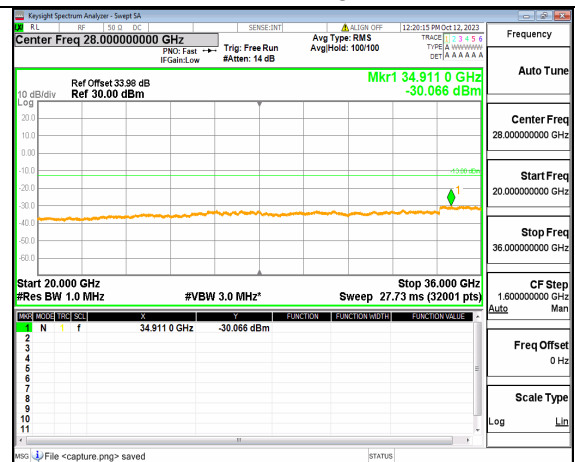

5A_n77(3450-3550MHz) (20GHz-36GHz) 70M DFT-s-OFDM QPSK Edge_1RB_Left Mid

5A_n77(3450-3550MHz) (20GHz-36GHz) 70M DFT-s-OFDM QPSK Edge_1RB_Right Mid