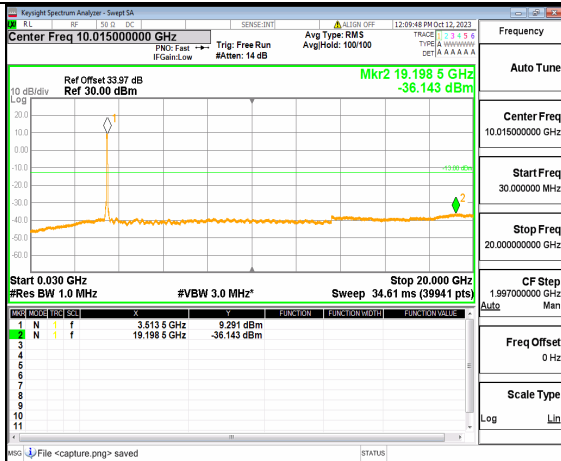

5A_n77(3450-3550MHz) (30MHz-20GHz) 70M DFT-s-OFDM QPSK Outer_Full Low