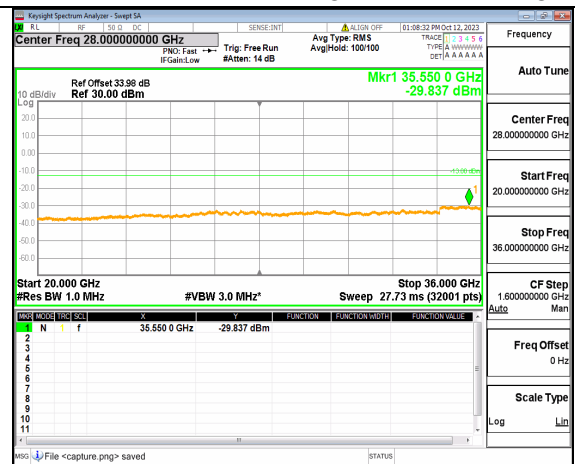

5A_n77(3450-3550MHz) (20GHz-36GHz) 90M DFT-s-OFDM BPSK Edge_1RB_Left High

5A_n77(3450-3550MHz) (20GHz-36GHz) 90M DFT-s-OFDM BPSK Edge_1RB_Right High