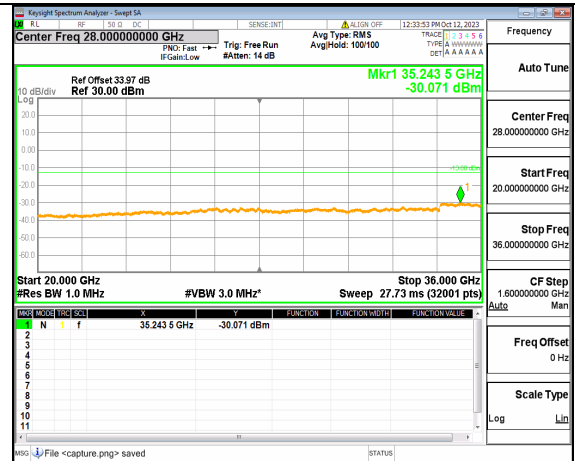

5A_n77(3450-3550MHz) (20GHz-36GHz) 80M DFT-s-OFDM QPSK Outer_Full Low

5A_n77(3450-3550MHz) (20GHz-36GHz) 80M DFT-s-OFDM QPSK Edge_1RB_Left Low