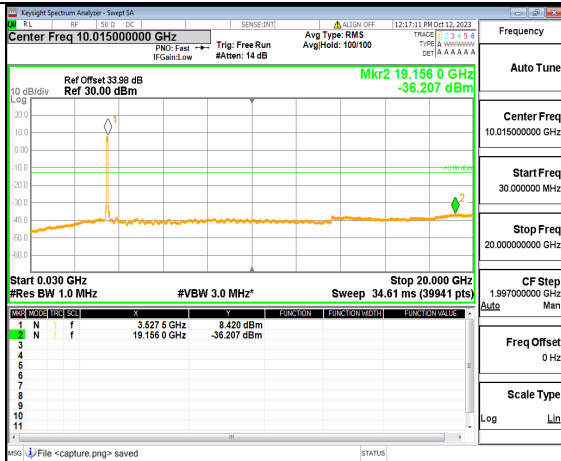

5A_n77(3450-3550MHz) (30MHz-20GHz) 70M DFT-s-OFDM QPSK Outer_Full Mid