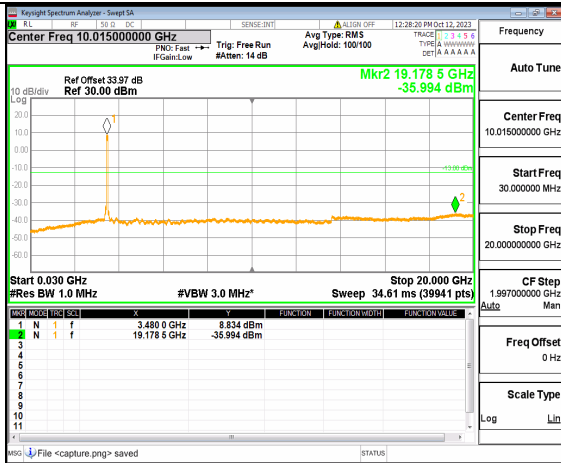

5A\_n77(3450-3550MHz) (20GHz-36GHz) 70M DFT-s-OFDM QPSK Edge\_1RB\_Left High

5A\_n77(3450-3550MHz) (30MHz-20GHz) 70M DFT-s-OFDM QPSK Edge\_1RB\_Right High

5A\_n77(3450-3550MHz) (20GHz-36GHz) 70M DFT-s-OFDM QPSK Edge\_1RB\_Right High