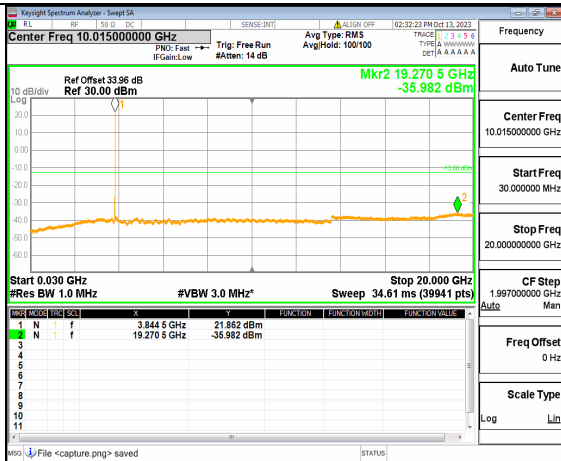

5A_n77(3700-3980MHz) (30MHz-20GHz) 10M DFT-s-OFDM BPSK Edge_1RB_Left Mid

5A_n77(3700-3980MHz) (30MHz-20GHz) 10M DFT-s-OFDM BPSK Edge_1RB_Right Mid