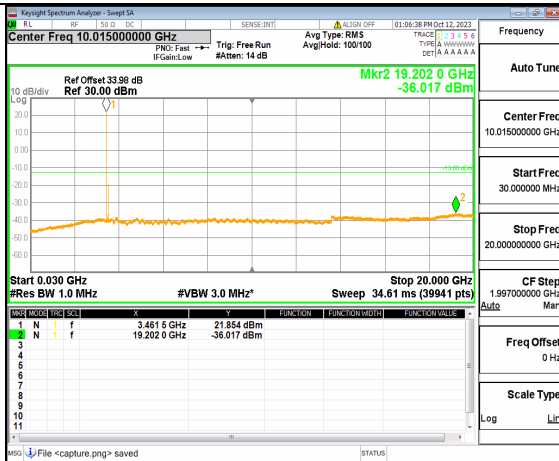

5A_n77(3450-3550MHz) (30MHz-20GHz) 90M DFT-s-OFDM BPSK Outer_Full High

5A_n77(3450-3550MHz) (30MHz-20GHz) 90M DFT-s-OFDM BPSK Edge_1RB_Left High