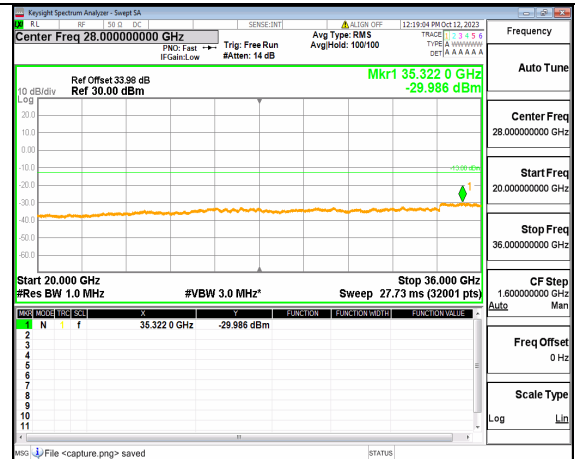

5A_n77(3450-3550MHz) (20GHz-36GHz) 70M DFT-s-OFDM QPSK Outer_Full Mid

5A_n77(3450-3550MHz) (20GHz-36GHz) 70M DFT-s-OFDM QPSK Edge_1RB_Left Mid