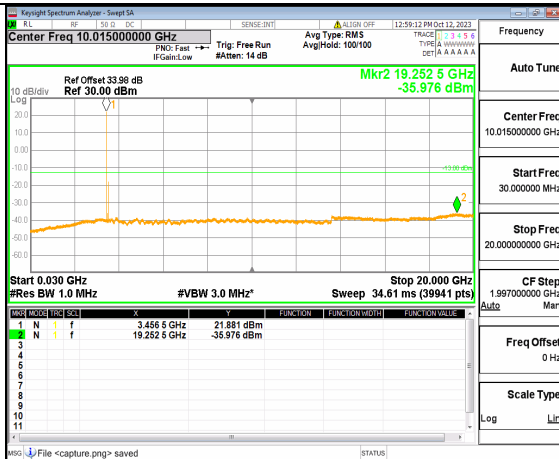

5A_n77(3450-3550MHz) (30MHz-20GHz) 90M DFT-s-OFDM BPSK Outer_Full Mid

5A_n77(3450-3550MHz) (30MHz-20GHz) 90M DFT-s-OFDM BPSK Edge_1RB_Left Mid