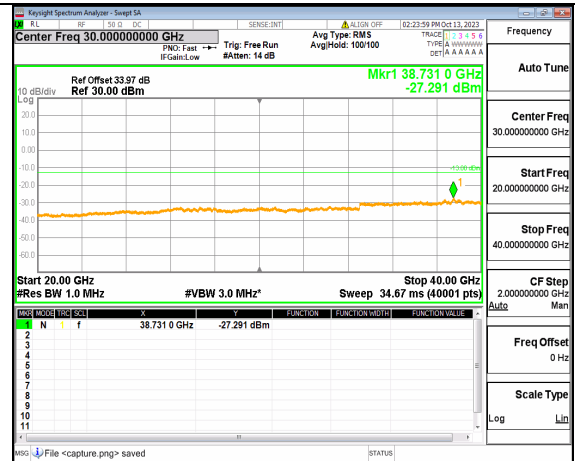

5A_n77(3700-3980MHz) (20GHz-40GHz) 10M DFT-s-OFDM BPSK Outer_Full Low

5A_n77(3700-3980MHz) (20GHz-40GHz) 10M DFT-s-OFDM BPSK Edge_1RB_Left Low