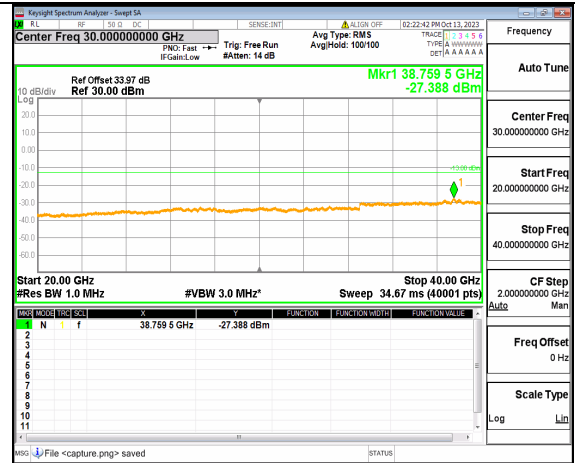

5A_n77(3450-3550MHz) (20GHz-36GHz) 100M DFT-s-OFDM QPSK Edge_1RB_Right Mid

5A_n77(3700-3980MHz) (20GHz-40GHz) 10M DFT-s-OFDM BPSK Outer_Full Low