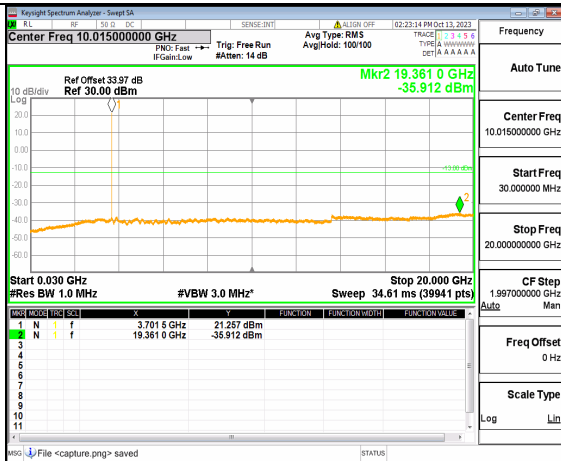

5A_n77(3700-3980MHz) (30MHz-20GHz) 10M DFT-s-OFDM BPSK Outer_Full Low

5A_n77(3700-3980MHz) (30MHz-20GHz) 10M DFT-s-OFDM BPSK Edge_1RB_Left Low