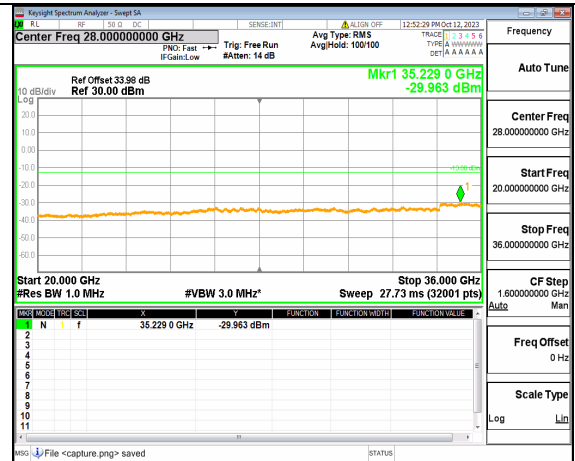

5A_n77(3450-3550MHz) (20GHz-36GHz) 90M DFT-s-OFDM BPSK Outer_Full Low

5A_n77(3450-3550MHz) (20GHz-36GHz) 90M DFT-s-OFDM BPSK Edge_1RB_Left Low