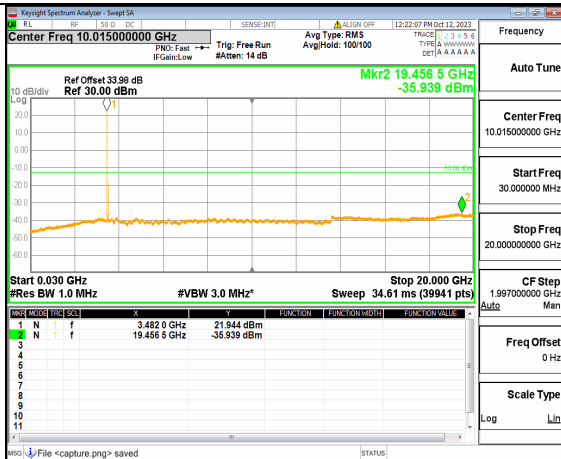

5A_n77(3450-3550MHz) (30MHz-20GHz) 70M DFT-s-OFDM BPSK Outer_Full High

5A_n77(3450-3550MHz) (30MHz-20GHz) 70M DFT-s-OFDM BPSK Edge_1RB_Left High