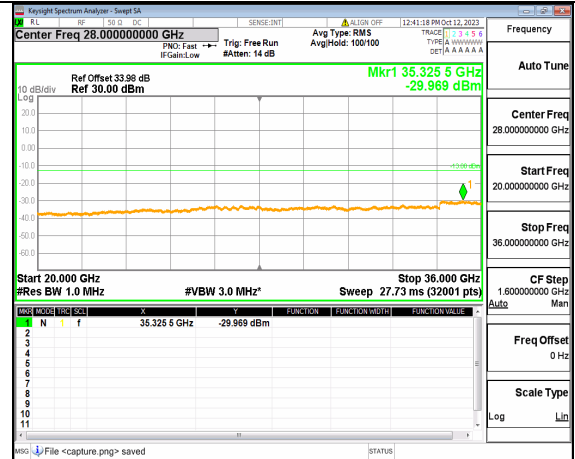

5A_n77(3450-3550MHz) (20GHz-36GHz) 80M DFT-s-OFDM QPSK Outer_Full Mid

5A_n77(3450-3550MHz) (20GHz-36GHz) 80M DFT-s-OFDM QPSK Edge_1RB_Left Mid