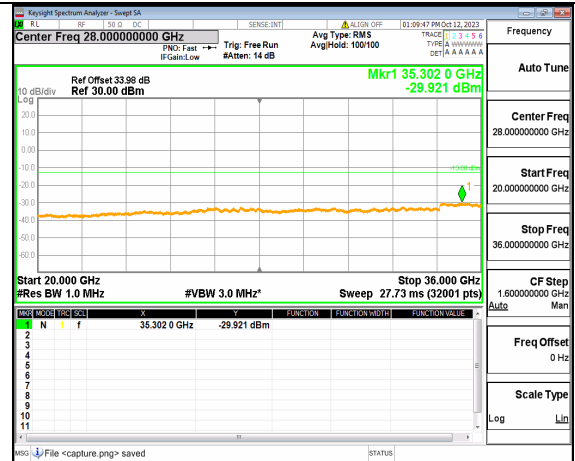

5A_n77(3450-3550MHz) (20GHz-36GHz) 90M DFT-s-OFDM BPSK Edge_1RB_Right High

5A_n77(3450-3550MHz) (20GHz-36GHz) 90M DFT-s-OFDM QPSK Outer_Full High