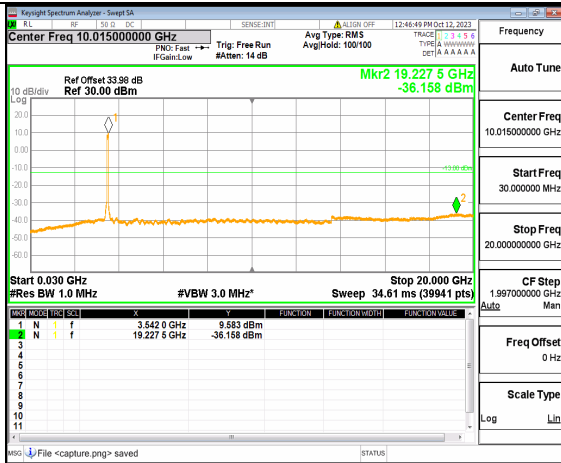

5A_n77(3450-3550MHz) (30MHz-20GHz) 80M DFT-s-OFDM QPSK Outer_Full High