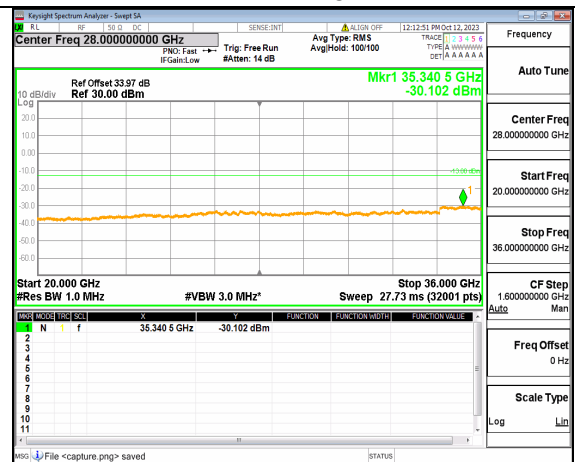

5A_n77(3450-3550MHz) (20GHz-36GHz) 70M DFT-s-OFDM QPSK Edge_1RB_Left Low

5A_n77(3450-3550MHz) (20GHz-36GHz) 70M DFT-s-OFDM QPSK Edge_1RB_Right Low