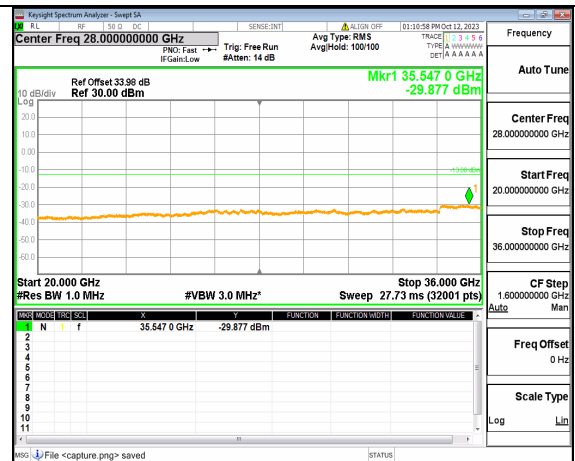

5A_n77(3450-3550MHz) (20GHz-36GHz) 90M DFT-s-OFDM QPSK Outer_Full High

5A_n77(3450-3550MHz) (20GHz-36GHz) 90M DFT-s-OFDM QPSK Edge_1RB_Left High