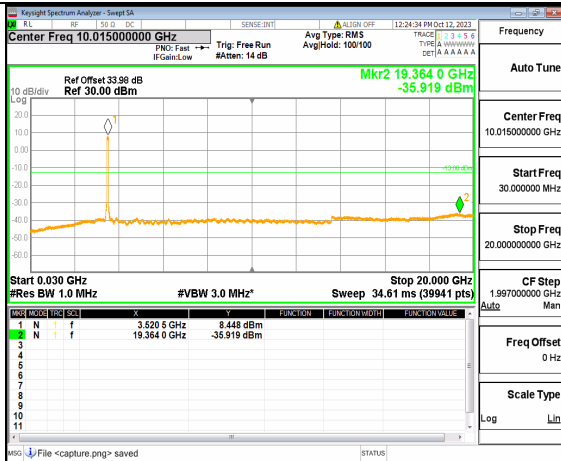

5A_n77(3450-3550MHz) (30MHz-20GHz) 70M DFT-s-OFDM QPSK Outer_Full High