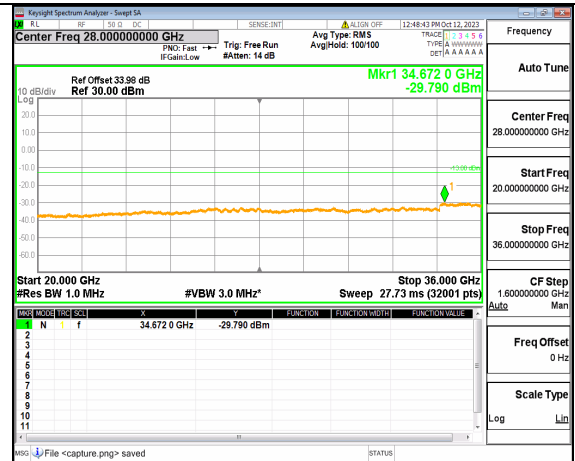

5A_n77(3450-3550MHz) (20GHz-36GHz) 80M DFT-s-OFDM QPSK Outer_Full High

5A_n77(3450-3550MHz) (20GHz-36GHz) 80M DFT-s-OFDM QPSK Edge_1RB_Left High