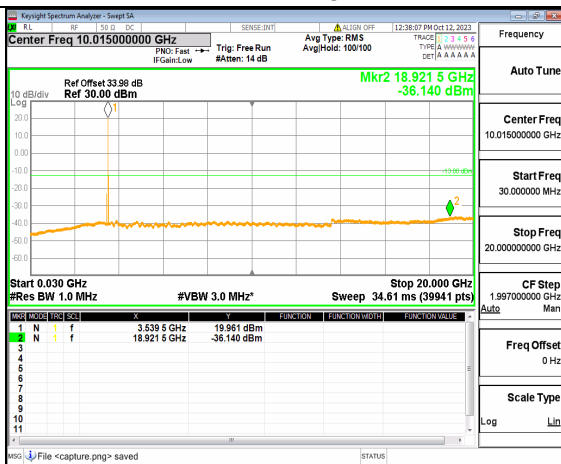

5A_n77(3450-3550MHz) (30MHz-20GHz) 80M DFT-s-OFDM BPSK Edge_1RB_Left Mid

5A_n77(3450-3550MHz) (30MHz-20GHz) 80M DFT-s-OFDM BPSK Edge_1RB_Right Mid