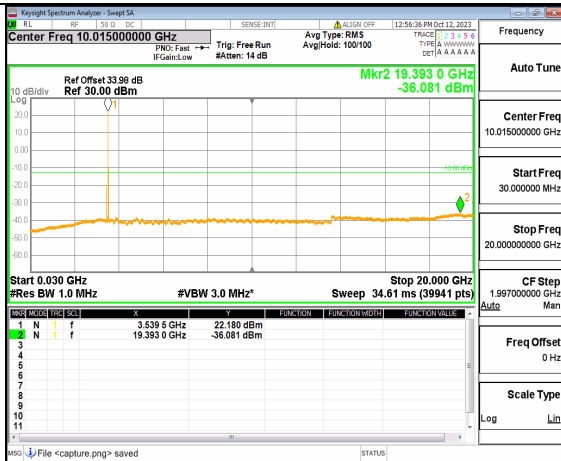

5A_n77(3450-3550MHz) (30MHz-20GHz) 90M DFT-s-OFDM QPSK Edge_1RB_Left Low

5A_n77(3450-3550MHz) (30MHz-20GHz) 90M DFT-s-OFDM QPSK Edge_1RB_Right Low