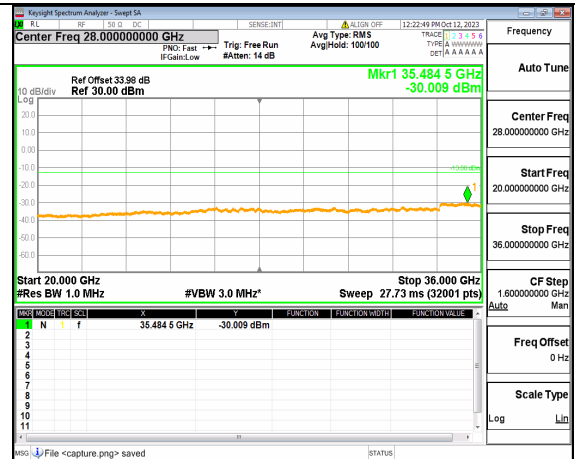

5A_n77(3450-3550MHz) (20GHz-36GHz) 70M DFT-s-OFDM BPSK Outer_Full High

5A_n77(3450-3550MHz) (20GHz-36GHz) 70M DFT-s-OFDM BPSK Edge_1RB_Left High