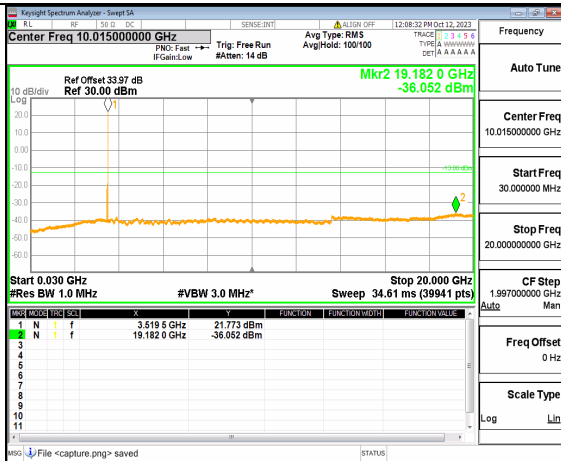

5A_n77(3450-3550MHz) (30MHz-20GHz) 70M DFT-s-OFDM BPSK Edge_1RB_Left Low

5A_n77(3450-3550MHz) (30MHz-20GHz) 70M DFT-s-OFDM BPSK Edge_1RB_Right Low