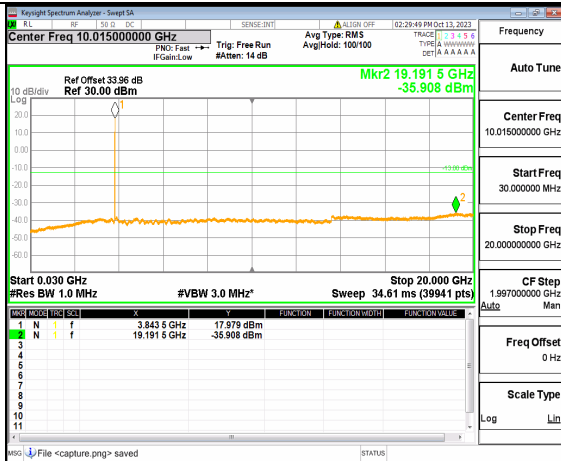

5A_n77(3700-3980MHz) (30MHz-20GHz) 10M DFT-s-OFDM BPSK Outer_Full Mid