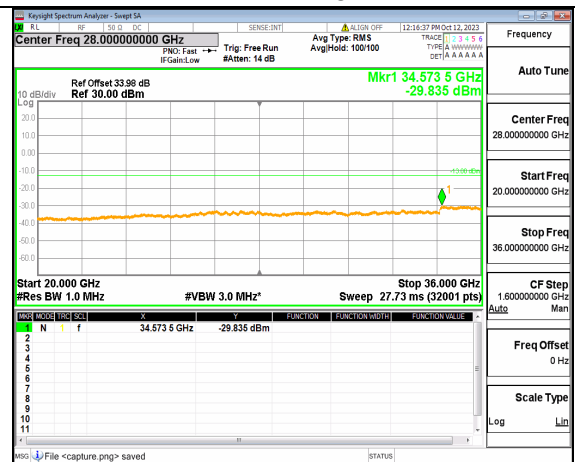

5A_n77(3450-3550MHz) (20GHz-36GHz) 70M DFT-s-OFDM BPSK Edge_1RB_Left Mid

5A_n77(3450-3550MHz) (20GHz-36GHz) 70M DFT-s-OFDM BPSK Edge_1RB_Right Mid