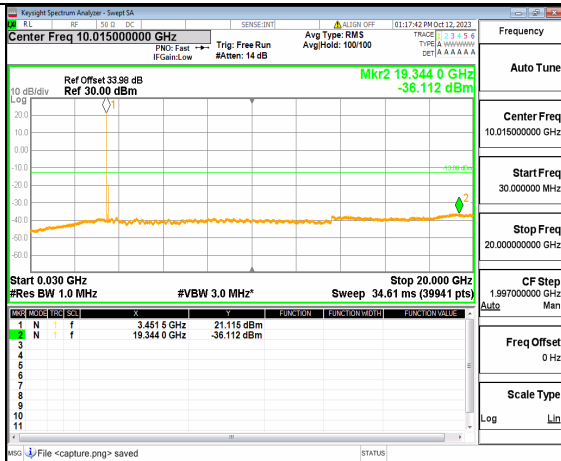

5A_n77(3450-3550MHz) (30MHz-20GHz) 100M DFT-s-OFDM QPSK Outer_Full Mid

5A_n77(3450-3550MHz) (30MHz-20GHz) 100M DFT-s-OFDM QPSK Edge_1RB_Left Mid