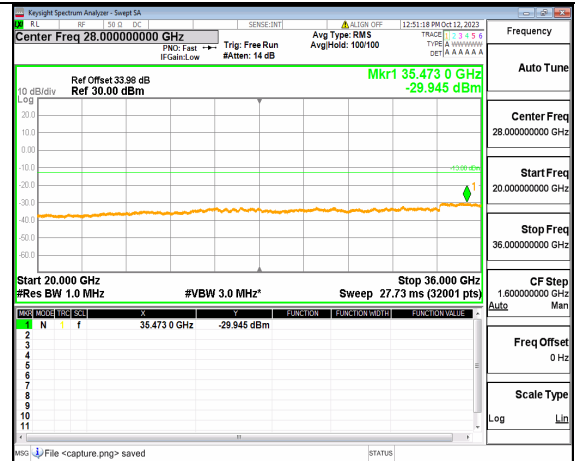

5A_n77(3450-3550MHz) (20GHz-36GHz) 80M DFT-s-OFDM QPSK Edge_1RB_Right High

5A_n77(3450-3550MHz) (20GHz-36GHz) 90M DFT-s-OFDM BPSK Outer_Full Low