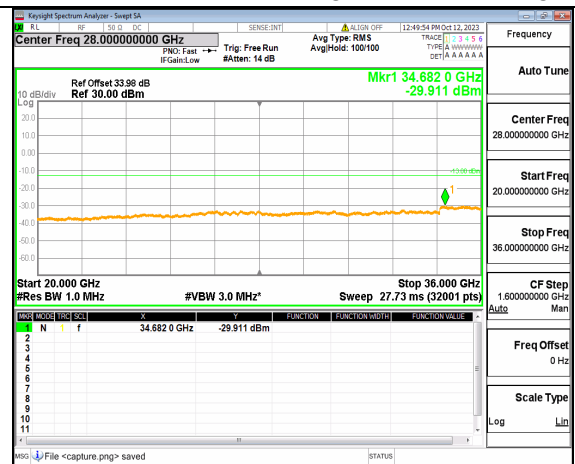

5A_n77(3450-3550MHz) (20GHz-36GHz) 80M DFT-s-OFDM QPSK Edge_1RB_Left High

5A_n77(3450-3550MHz) (20GHz-36GHz) 80M DFT-s-OFDM QPSK Edge_1RB_Right High