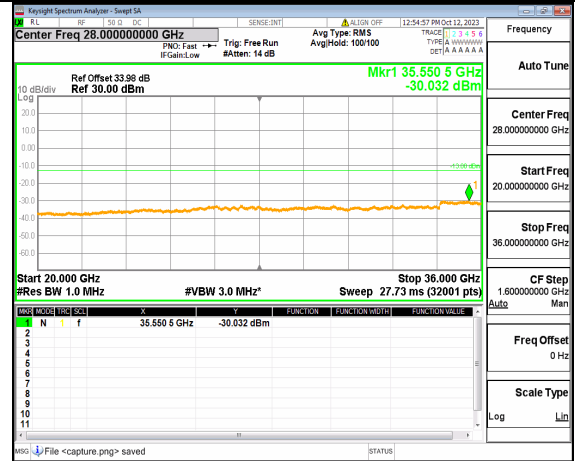

5A_n77(3450-3550MHz) (20GHz-36GHz) 90M DFT-s-OFDM BPSK Edge_1RB_Right Low

5A_n77(3450-3550MHz) (20GHz-36GHz) 90M DFT-s-OFDM QPSK Outer_Full Low