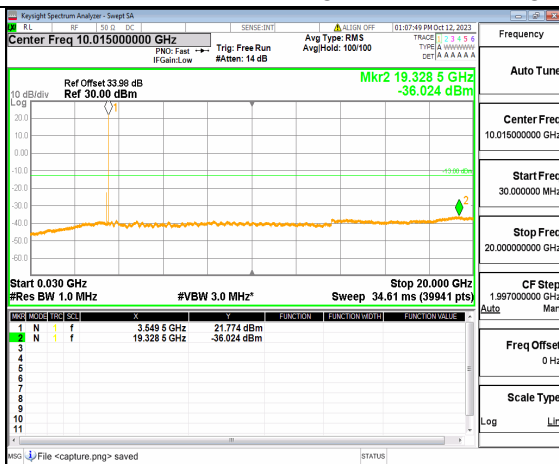

5A_n77(3450-3550MHz) (30MHz-20GHz) 90M DFT-s-OFDM BPSK Edge_1RB_Left High

5A_n77(3450-3550MHz) (30MHz-20GHz) 90M DFT-s-OFDM BPSK Edge_1RB_Right High