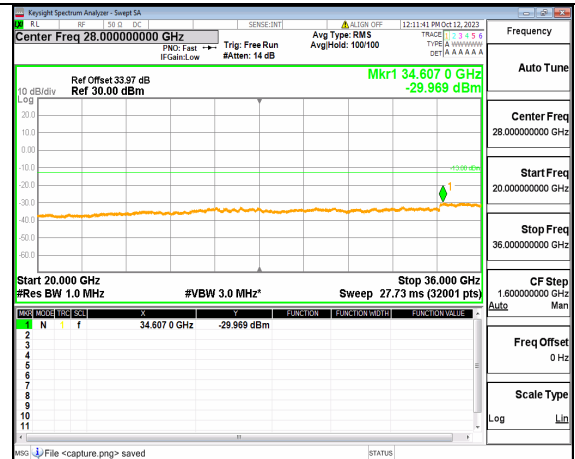

5A_n77(3450-3550MHz) (20GHz-36GHz) 70M DFT-s-OFDM QPSK Outer_Full Low

5A_n77(3450-3550MHz) (20GHz-36GHz) 70M DFT-s-OFDM QPSK Edge_1RB_Left Low