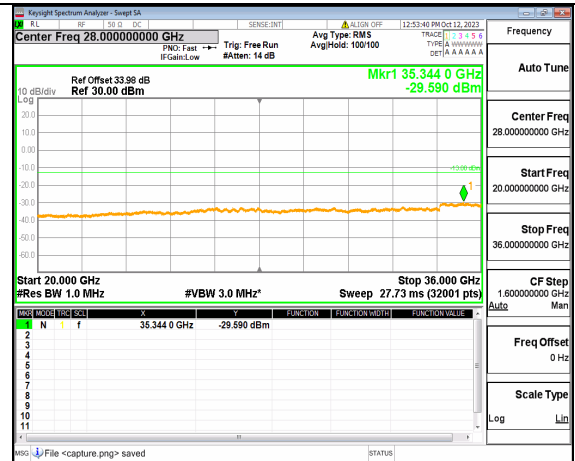

5A_n77(3450-3550MHz) (20GHz-36GHz) 90M DFT-s-OFDM BPSK Edge_1RB_Left Low

5A_n77(3450-3550MHz) (20GHz-36GHz) 90M DFT-s-OFDM BPSK Edge_1RB_Right Low