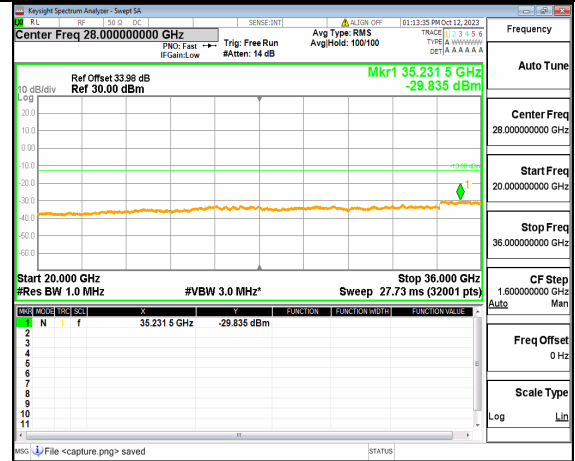

5A_n77(3450-3550MHz) (20GHz-36GHz) 90M DFT-s-OFDM QPSK Edge_1RB_Right High

5A_n77(3450-3550MHz) (20GHz-36GHz) 100M DFT-s-OFDM BPSK Outer_Full Mid