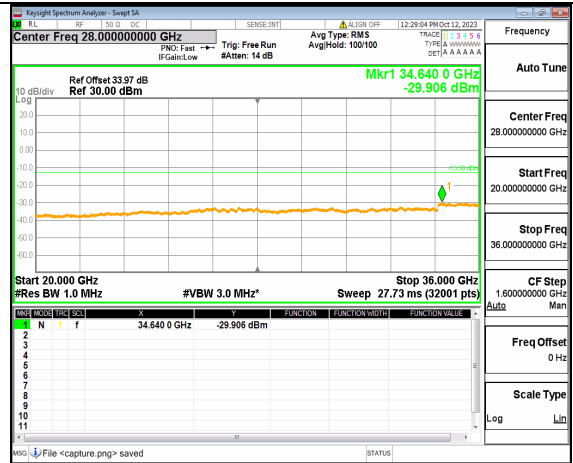

5A_n77(3450-3550MHz) (20GHz-36GHz) 70M DFT-s-OFDM QPSK Edge_1RB_Right High

5A_n77(3450-3550MHz) (20GHz-36GHz) 80M DFT-s-OFDM BPSK Outer_Full Low