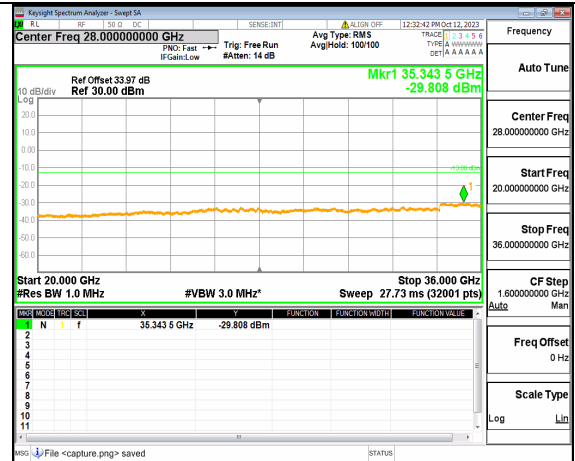

5A_n77(3450-3550MHz) (20GHz-36GHz) 80M DFT-s-OFDM BPSK Edge_1RB_Right Low

5A_n77(3450-3550MHz) (20GHz-36GHz) 80M DFT-s-OFDM QPSK Outer_Full Low