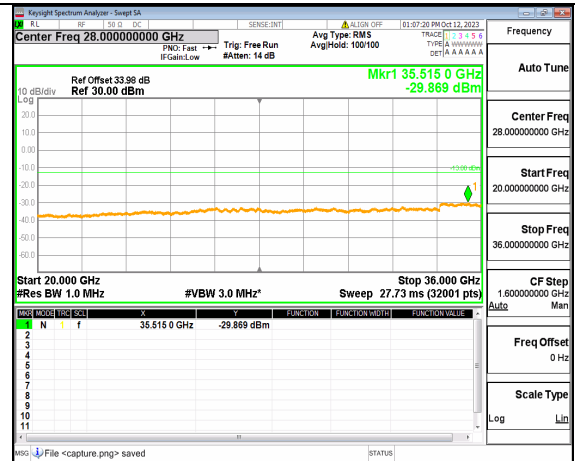

5A_n77(3450-3550MHz) (20GHz-36GHz) 90M DFT-s-OFDM BPSK Outer_Full High

5A_n77(3450-3550MHz) (20GHz-36GHz) 90M DFT-s-OFDM BPSK Edge_1RB_Left High