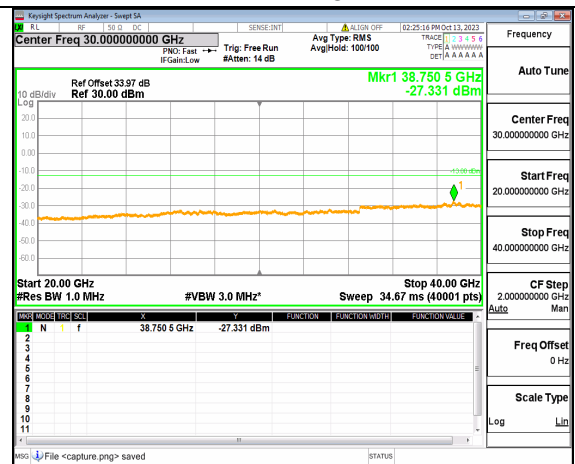

5A_n77(3700-3980MHz) (20GHz-40GHz) 10M DFT-s-OFDM BPSK Edge_1RB_Left Low

5A_n77(3700-3980MHz) (20GHz-40GHz) 10M DFT-s-OFDM BPSK Edge_1RB_Right Low