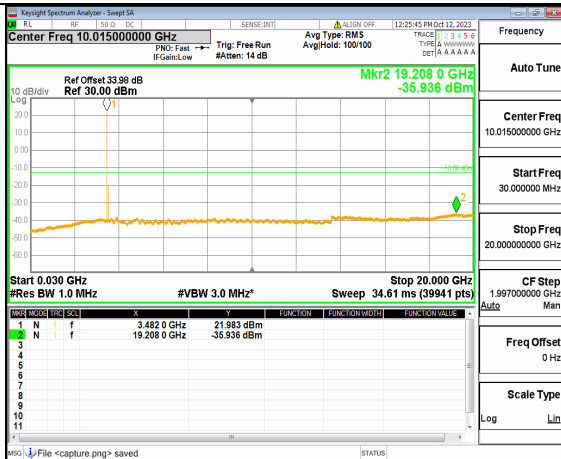

5A_n77(3450-3550MHz) (30MHz-20GHz) 70M DFT-s-OFDM QPSK Outer_Full High

5A_n77(3450-3550MHz) (30MHz-20GHz) 70M DFT-s-OFDM QPSK Edge_1RB_Left High