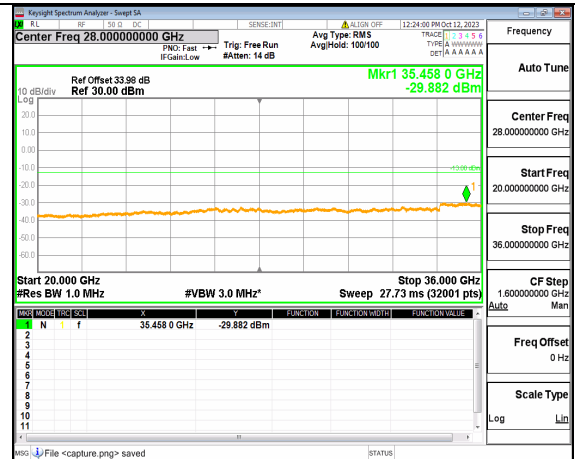

5A_n77(3450-3550MHz) (20GHz-36GHz) 70M DFT-s-OFDM BPSK Edge_1RB_Left High

5A_n77(3450-3550MHz) (20GHz-36GHz) 70M DFT-s-OFDM BPSK Edge_1RB_Right High