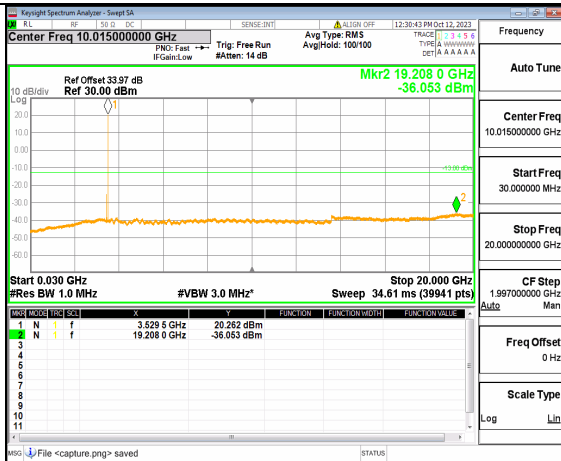

5A_n77(3450-3550MHz) (30MHz-20GHz) 80M DFT-s-OFDM BPSK Edge_1RB_Left Low

5A_n77(3450-3550MHz) (30MHz-20GHz) 80M DFT-s-OFDM BPSK Edge_1RB_Right Low