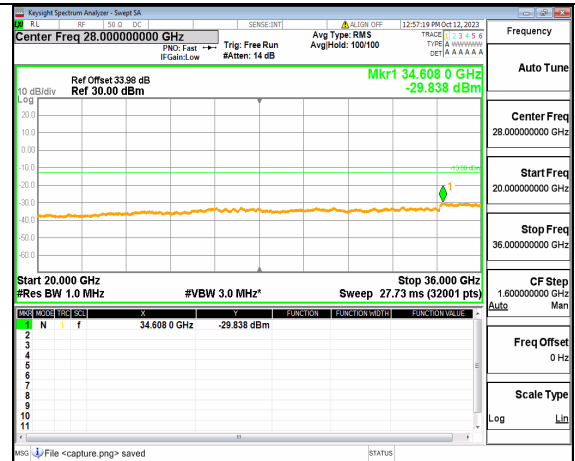

5A_n77(3450-3550MHz) (20GHz-36GHz) 90M DFT-s-OFDM QPSK Edge_1RB_Left Low

5A_n77(3450-3550MHz) (20GHz-36GHz) 90M DFT-s-OFDM QPSK Edge_1RB_Right Low