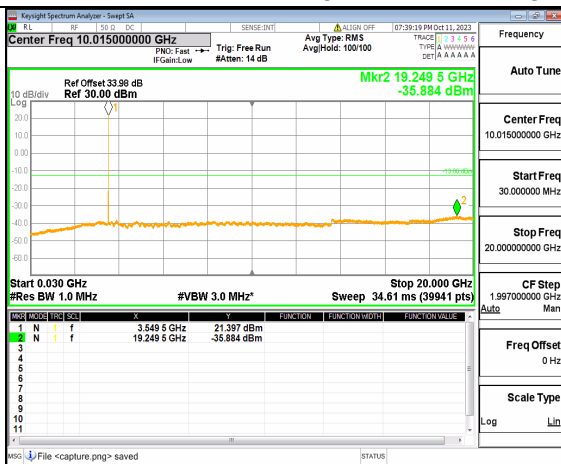

5A_n77(3450-3550MHz) (30MHz-20GHz) 30M DFT-s-OFDM BPSK Edge_1RB_Left High

5A_n77(3450-3550MHz) (30MHz-20GHz) 30M DFT-s-OFDM BPSK Edge_1RB_Right High