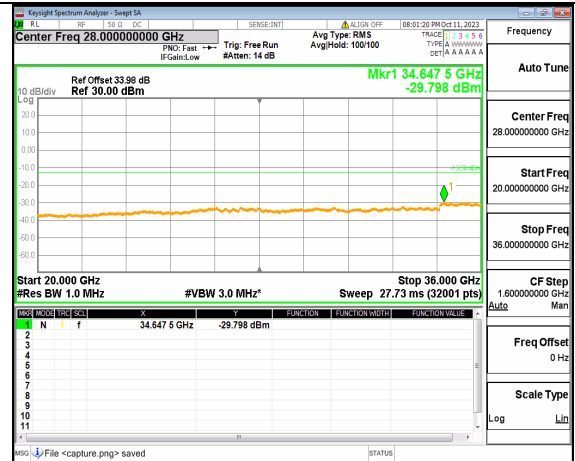

5A_n77(3450-3550MHz) (20GHz-36GHz) 40M DFT-s-OFDM QPSK Edge_1RB_Right Mid

5A_n77(3450-3550MHz) (20GHz-36GHz) 40M DFT-s-OFDM BPSK Outer_Full High