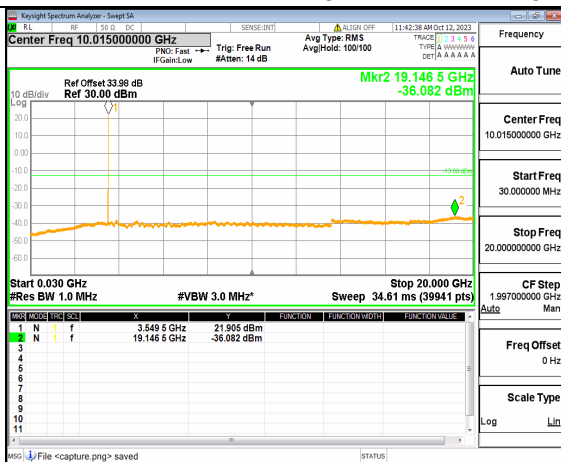

5A_n77(3450-3550MHz) (30MHz-20GHz) 50M DFT-s-OFDM QPSK Edge_1RB_Left High

5A_n77(3450-3550MHz) (30MHz-20GHz) 50M DFT-s-OFDM QPSK Edge_1RB_Right High