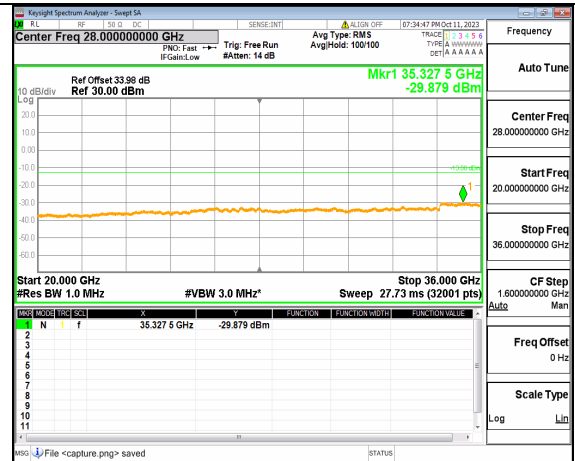

5A_n77(3450-3550MHz) (20GHz-36GHz) 30M DFT-s-OFDM QPSK Outer_Full Mid

5A_n77(3450-3550MHz) (20GHz-36GHz) 30M DFT-s-OFDM QPSK Edge_1RB_Left Mid