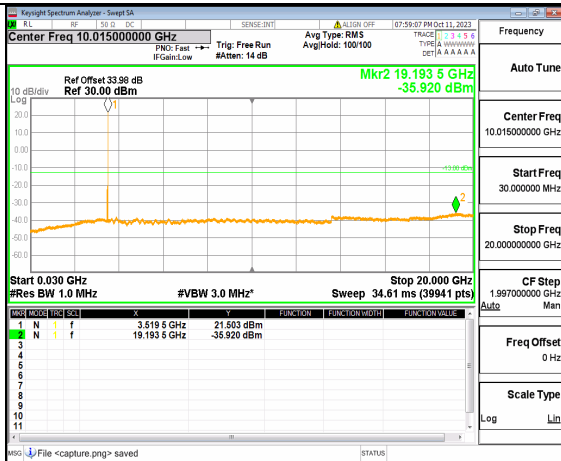

5A_n77(3450-3550MHz) (30MHz-20GHz) 40M DFT-s-OFDM QPSK Edge_1RB_Left Mid

5A_n77(3450-3550MHz) (30MHz-20GHz) 40M DFT-s-OFDM QPSK Edge_1RB_Right Mid