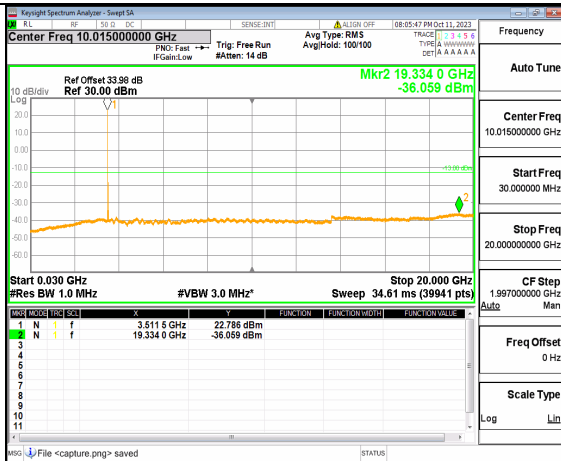

5A_n77(3450-3550MHz) (30MHz-20GHz) 40M DFT-s-OFDM QPSK Outer_Full High

5A_n77(3450-3550MHz) (30MHz-20GHz) 40M DFT-s-OFDM QPSK Edge_1RB_Left High