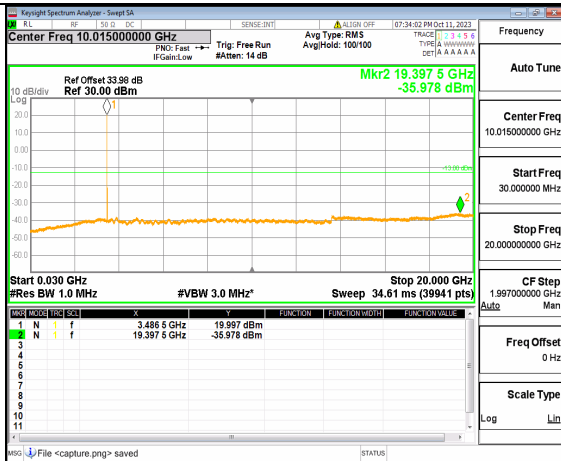

5A_n77(3450-3550MHz) (30MHz-20GHz) 30M DFT-s-OFDM QPSK Outer_Full Mid

5A_n77(3450-3550MHz) (30MHz-20GHz) 30M DFT-s-OFDM QPSK Edge_1RB_Left Mid