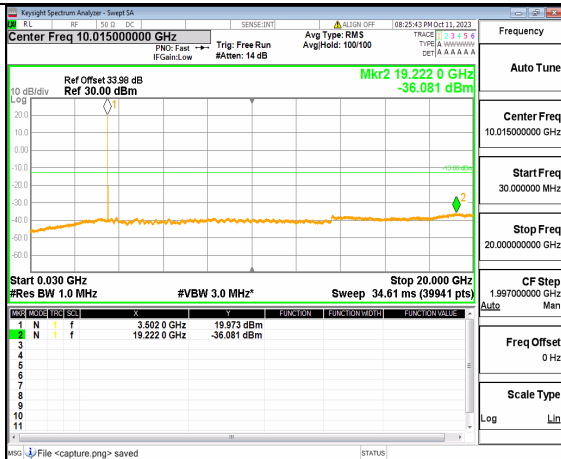

5A_n77(3450-3550MHz) (30MHz-20GHz) 50M DFT-s-OFDM BPSK Outer_Full High

5A_n77(3450-3550MHz) (30MHz-20GHz) 50M DFT-s-OFDM BPSK Edge_1RB_Left High