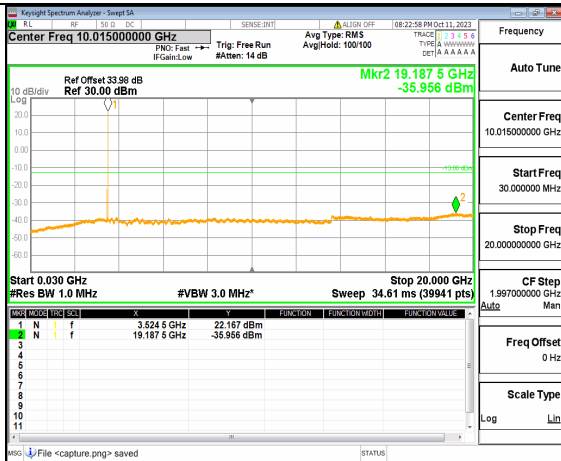

5A_n77(3450-3550MHz) (30MHz-20GHz) 50M DFT-s-OFDM QPSK Edge_1RB_Left Mid

5A_n77(3450-3550MHz) (30MHz-20GHz) 50M DFT-s-OFDM QPSK Edge_1RB_Right Mid