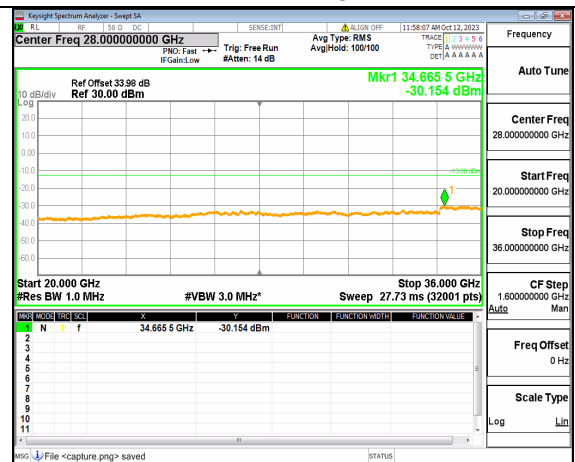

5A_n77(3450-3550MHz) (20GHz-36GHz) 60M DFT-s-OFDM QPSK Edge_1RB_Left Mid

5A_n77(3450-3550MHz) (20GHz-36GHz) 60M DFT-s-OFDM QPSK Edge_1RB_Right Mid