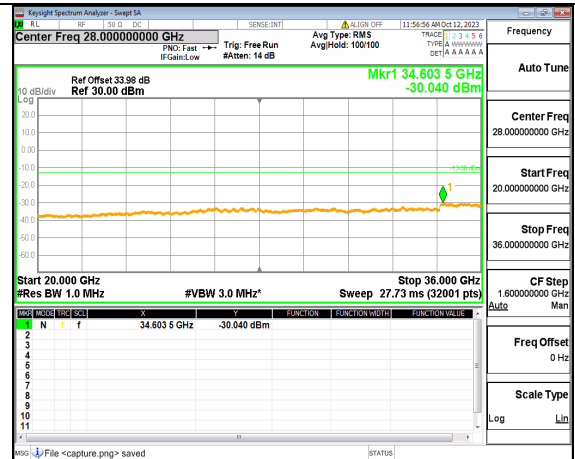

5A_n77(3450-3550MHz) (20GHz-36GHz) 60M DFT-s-OFDM QPSK Outer_Full Mid

5A_n77(3450-3550MHz) (20GHz-36GHz) 60M DFT-s-OFDM QPSK Edge_1RB_Left Mid