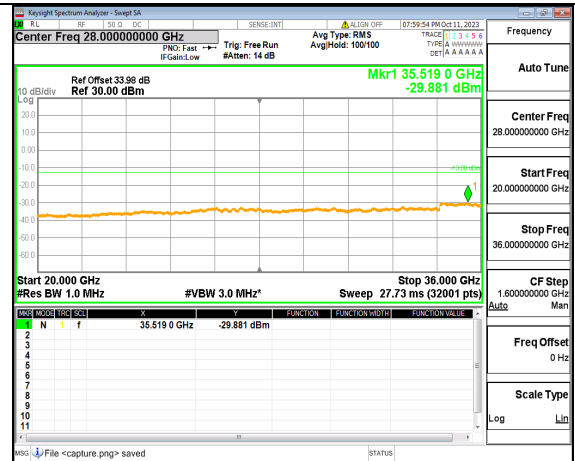

5A_n77(3450-3550MHz) (20GHz-36GHz) 40M DFT-s-OFDM QPSK Edge_1RB_Left Mid

5A_n77(3450-3550MHz) (20GHz-36GHz) 40M DFT-s-OFDM QPSK Edge_1RB_Right Mid