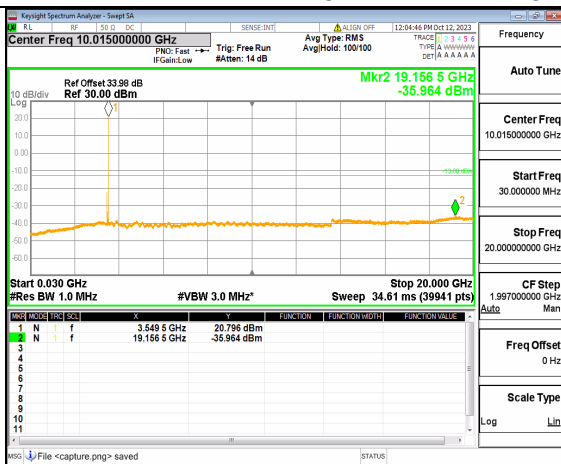

5A_n77(3450-3550MHz) (30MHz-20GHz) 60M DFT-s-OFDM QPSK Edge_1RB_Left High

5A_n77(3450-3550MHz) (30MHz-20GHz) 60M DFT-s-OFDM QPSK Edge_1RB_Right High