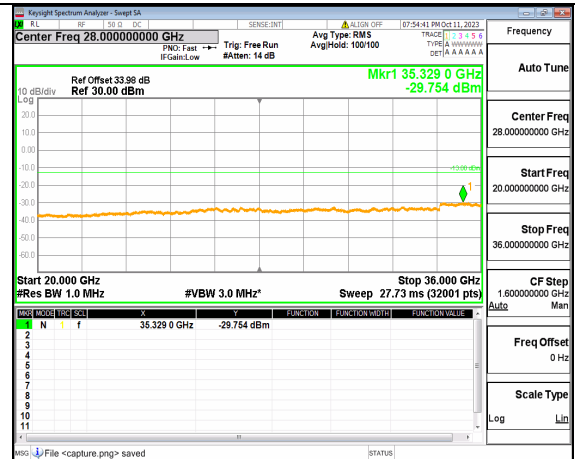

5A_n77(3450-3550MHz) (20GHz-36GHz) 40M DFT-s-OFDM BPSK Outer_Full Mid

5A_n77(3450-3550MHz) (20GHz-36GHz) 40M DFT-s-OFDM BPSK Edge_1RB_Left Mid