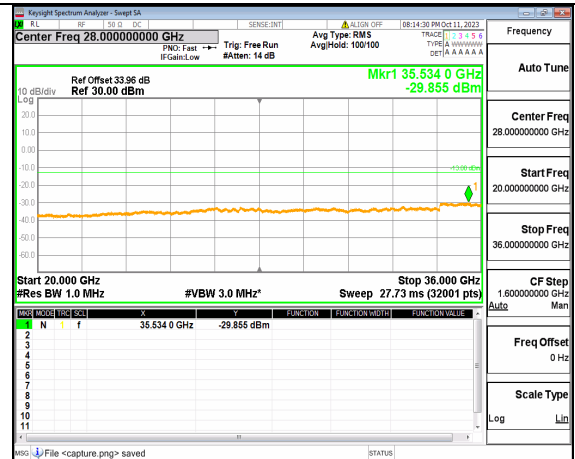

5A_n77(3450-3550MHz) (20GHz-36GHz) 50M DFT-s-OFDM QPSK Outer_Full Low

5A_n77(3450-3550MHz) (20GHz-36GHz) 50M DFT-s-OFDM QPSK Edge_1RB_Left Low