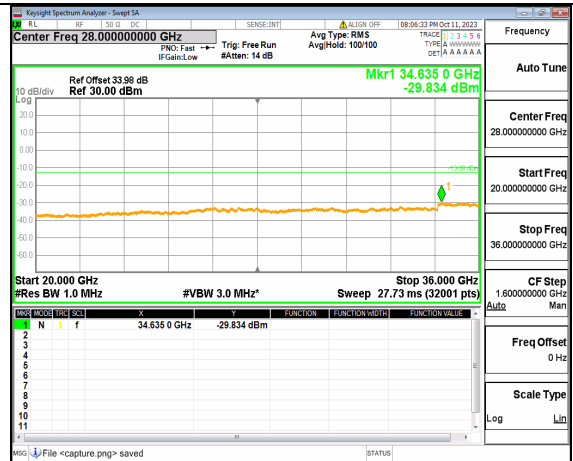

5A_n77(3450-3550MHz) (20GHz-36GHz) 40M DFT-s-OFDM QPSK Outer_Full High

5A_n77(3450-3550MHz) (20GHz-36GHz) 40M DFT-s-OFDM QPSK Edge_1RB_Left High