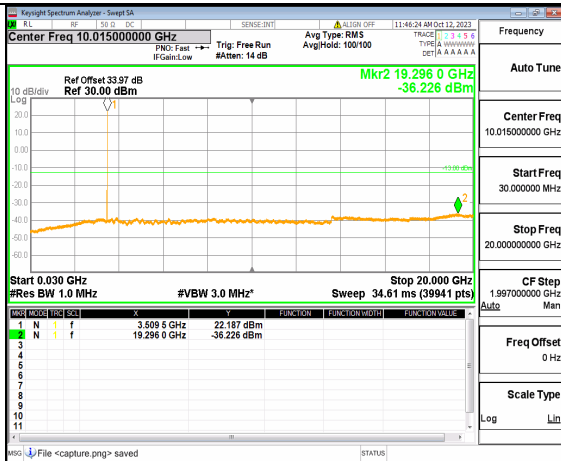

5A_n77(3450-3550MHz) (30MHz-20GHz) 60M DFT-s-OFDM BPSK Edge_1RB_Left Low

5A_n77(3450-3550MHz) (30MHz-20GHz) 60M DFT-s-OFDM BPSK Edge_1RB_Right Low