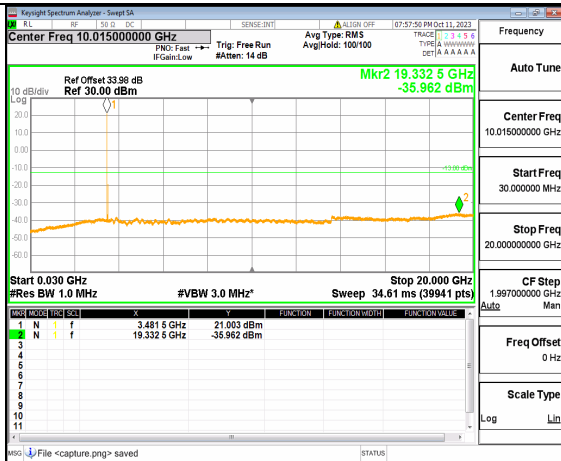

5A_n77(3450-3550MHz) (30MHz-20GHz) 40M DFT-s-OFDM QPSK Outer_Full Mid

5A_n77(3450-3550MHz) (30MHz-20GHz) 40M DFT-s-OFDM QPSK Edge_1RB_Left Mid