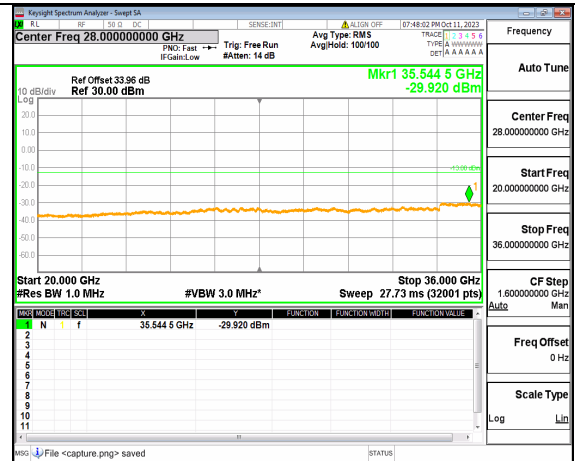

5A_n77(3450-3550MHz) (20GHz-36GHz) 40M DFT-s-OFDM BPSK Edge_1RB_Left Low

5A_n77(3450-3550MHz) (20GHz-36GHz) 40M DFT-s-OFDM BPSK Edge_1RB_Right Low