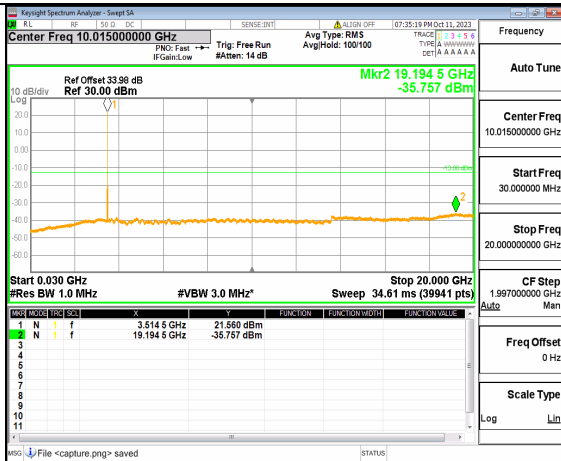

5A_n77(3450-3550MHz) (30MHz-20GHz) 30M DFT-s-OFDM QPSK Edge_1RB_Left Mid

5A_n77(3450-3550MHz) (30MHz-20GHz) 30M DFT-s-OFDM QPSK Edge_1RB_Right Mid