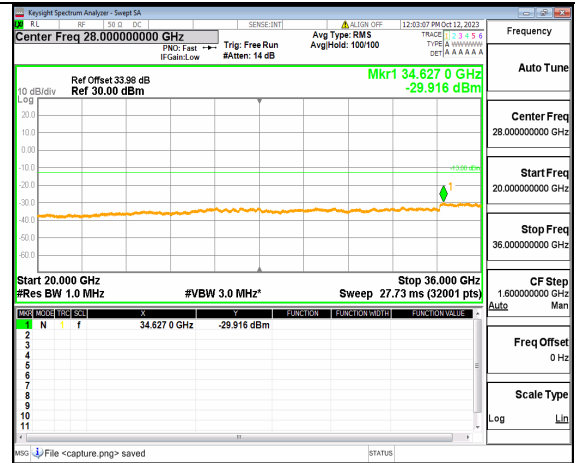

5A_n77(3450-3550MHz) (20GHz-36GHz) 60M DFT-s-OFDM BPSK Edge_1RB_Right High

5A_n77(3450-3550MHz) (20GHz-36GHz) 60M DFT-s-OFDM QPSK Outer_Full High