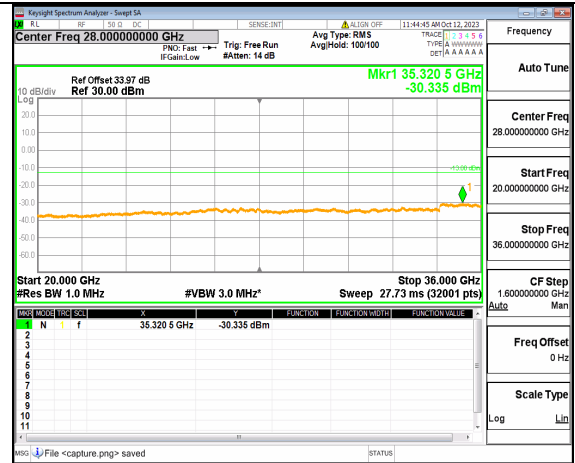

5A_n77(3450-3550MHz) (20GHz-36GHz) 50M DFT-s-OFDM QPSK Edge_1RB_Right High

5A_n77(3450-3550MHz) (20GHz-36GHz) 60M DFT-s-OFDM BPSK Outer_Full Low