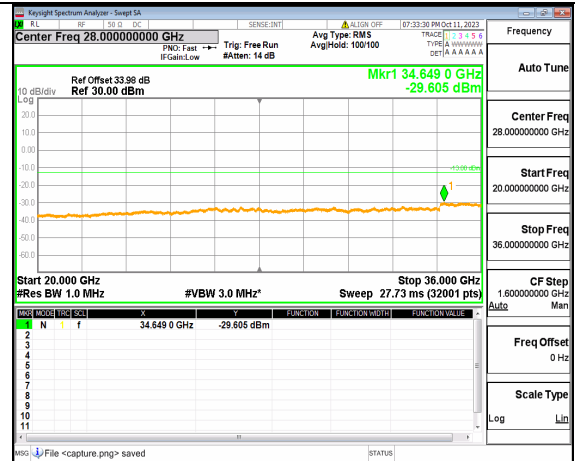

5A_n77(3450-3550MHz) (20GHz-36GHz) 30M DFT-s-OFDM BPSK Edge_1RB_Right Mid

5A_n77(3450-3550MHz) (20GHz-36GHz) 30M DFT-s-OFDM QPSK Outer_Full Mid