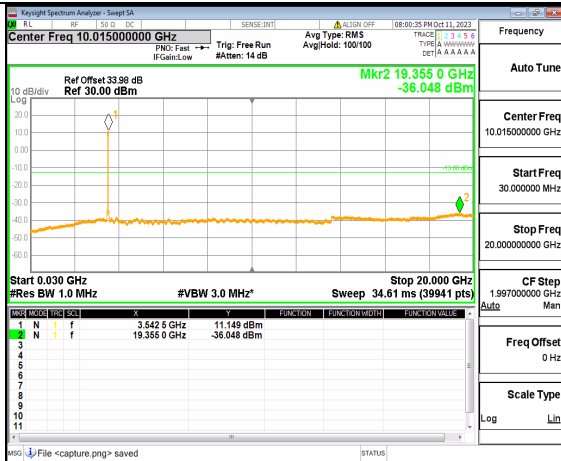

5A\_n77(3450-3550MHz) (20GHz-36GHz) 40M DFT-s-OFDM QPSK Edge\_1RB\_Left Mid

5A\_n77(3450-3550MHz) (30MHz-20GHz) 40M DFT-s-OFDM QPSK Edge\_1RB\_Right Mid

5A\_n77(3450-3550MHz) (20GHz-36GHz) 40M DFT-s-OFDM QPSK Edge\_1RB\_Right Mid