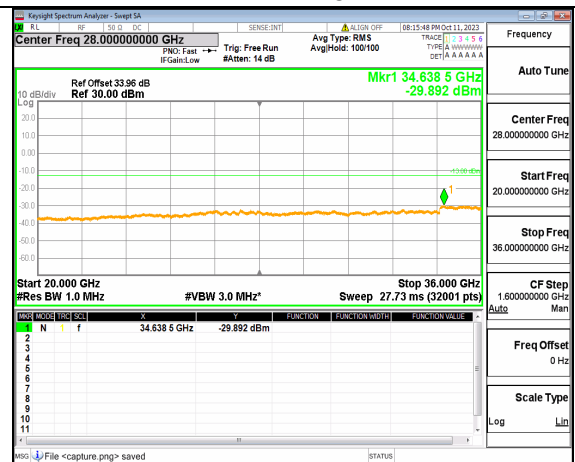

5A_n77(3450-3550MHz) (20GHz-36GHz) 50M DFT-s-OFDM QPSK Edge_1RB_Left Low

5A_n77(3450-3550MHz) (20GHz-36GHz) 50M DFT-s-OFDM QPSK Edge_1RB_Right Low