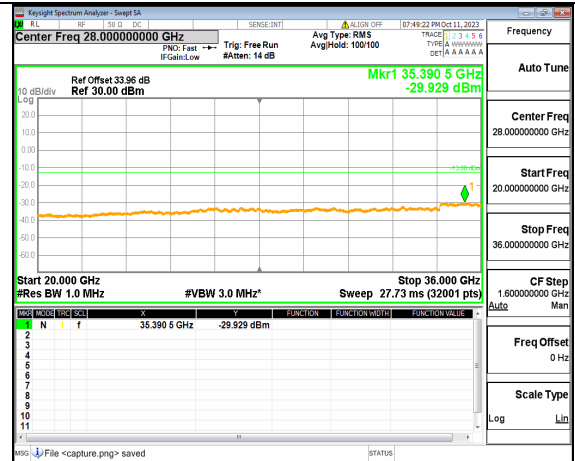

5A_n77(3450-3550MHz) (20GHz-36GHz) 40M DFT-s-OFDM BPSK Edge_1RB_Right Low

5A_n77(3450-3550MHz) (20GHz-36GHz) 40M DFT-s-OFDM QPSK Outer_Full Low