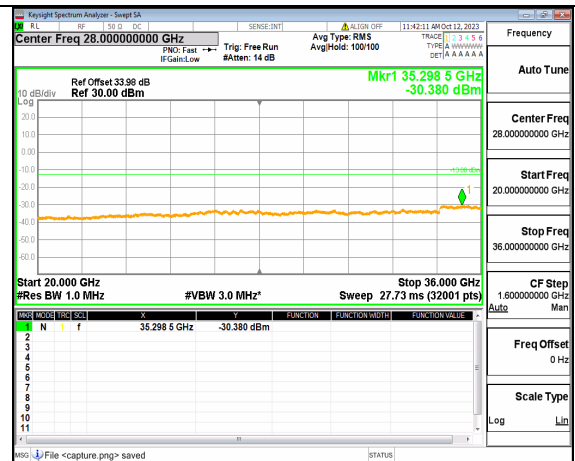

5A_n77(3450-3550MHz) (20GHz-36GHz) 50M DFT-s-OFDM QPSK Outer_Full High

5A_n77(3450-3550MHz) (20GHz-36GHz) 50M DFT-s-OFDM QPSK Edge_1RB_Left High