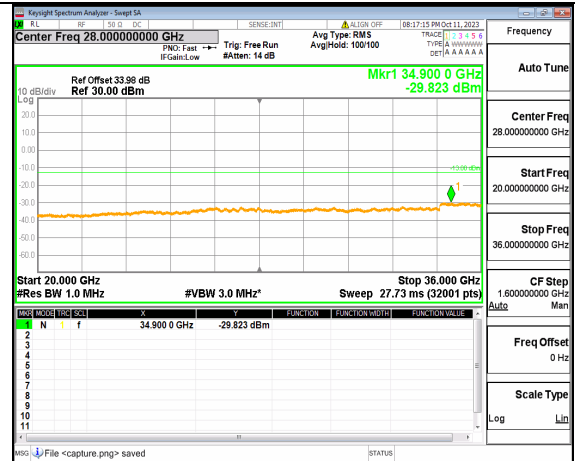

5A_n77(3450-3550MHz) (20GHz-36GHz) 50M DFT-s-OFDM QPSK Edge_1RB_Right Low

5A_n77(3450-3550MHz) (20GHz-36GHz) 50M DFT-s-OFDM BPSK Outer_Full Mid