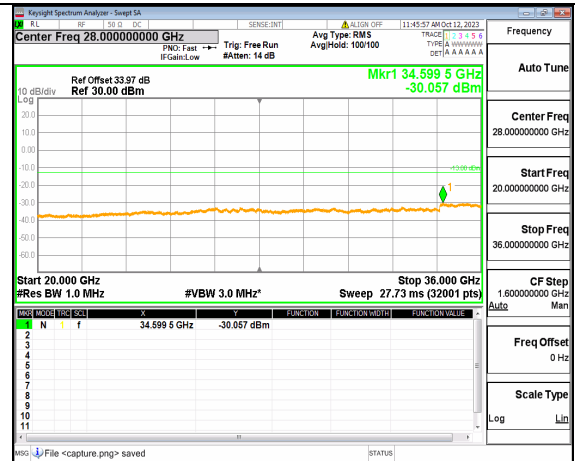

5A_n77(3450-3550MHz) (20GHz-36GHz) 60M DFT-s-OFDM BPSK Outer_Full Low

5A_n77(3450-3550MHz) (20GHz-36GHz) 60M DFT-s-OFDM BPSK Edge_1RB_Left Low