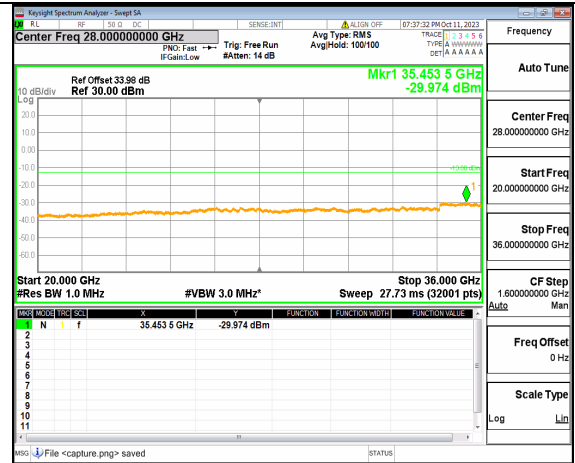

5A\_n77(3450-3550MHz) (30MHz-20GHz) 30M DFT-s-OFDM BPSK Outer\_Full High

5A\_n77(3450-3550MHz) (20GHz-36GHz) 30M DFT-s-OFDM BPSK Outer\_Full High

5A\_n77(3450-3550MHz) (30MHz-20GHz) 30M DFT-s-OFDM BPSK Edge\_1RB\_Left High