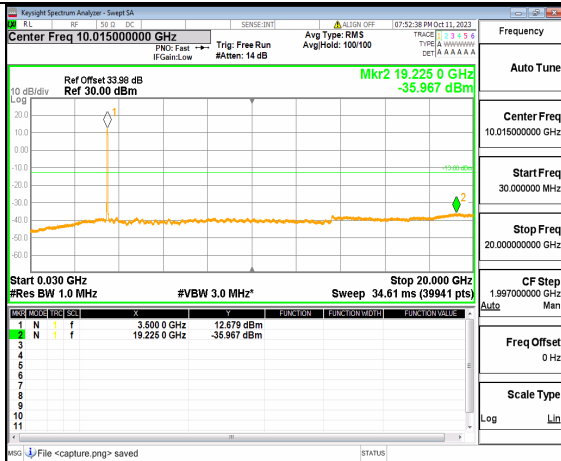

5A_n77(3450-3550MHz) (30MHz-20GHz) 40M DFT-s-OFDM BPSK Outer_Full Mid