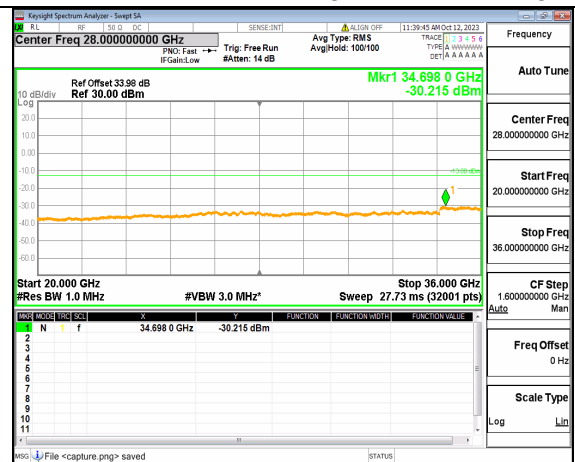

5A_n77(3450-3550MHz) (20GHz-36GHz) 50M DFT-s-OFDM BPSK Edge_1RB_Left High

5A_n77(3450-3550MHz) (20GHz-36GHz) 50M DFT-s-OFDM BPSK Edge_1RB_Right High