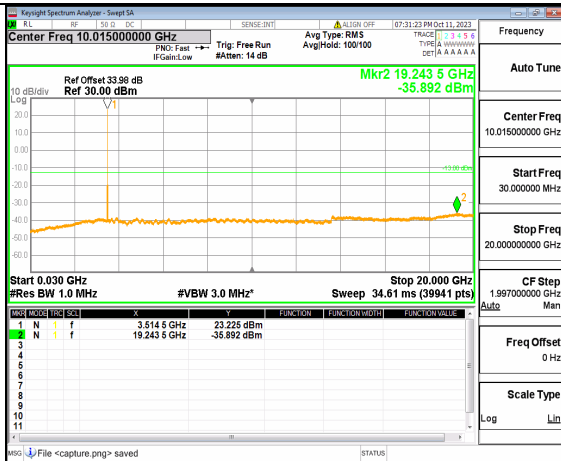

5A_n77(3450-3550MHz) (30MHz-20GHz) 30M DFT-s-OFDM BPSK Edge_1RB_Left Mid

5A_n77(3450-3550MHz) (30MHz-20GHz) 30M DFT-s-OFDM BPSK Edge_1RB_Right Mid