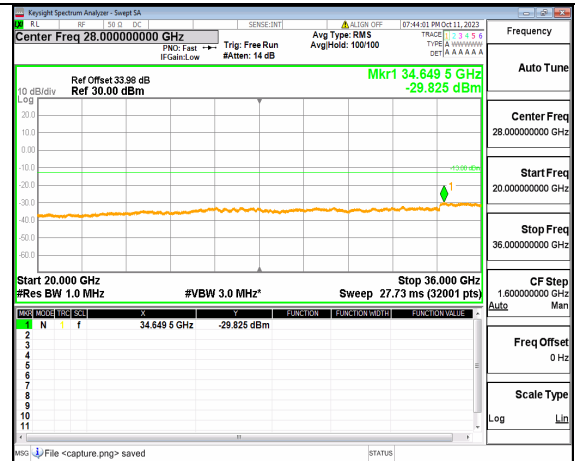

5A_n77(3450-3550MHz) (20GHz-36GHz) 30M DFT-s-OFDM QPSK Edge_1RB_Left High

5A_n77(3450-3550MHz) (20GHz-36GHz) 30M DFT-s-OFDM QPSK Edge_1RB_Right High