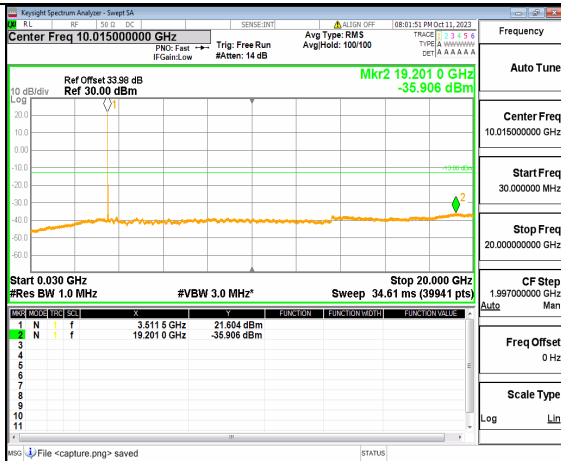

5A_n77(3450-3550MHz) (30MHz-20GHz) 40M DFT-s-OFDM BPSK Outer_Full High

5A_n77(3450-3550MHz) (30MHz-20GHz) 40M DFT-s-OFDM BPSK Edge_1RB_Left High