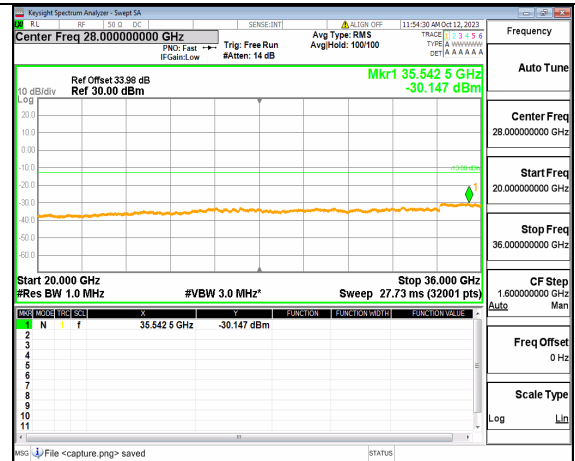

5A_n77(3450-3550MHz) (20GHz-36GHz) 60M DFT-s-OFDM BPSK Edge_1RB_Left Mid

5A_n77(3450-3550MHz) (20GHz-36GHz) 60M DFT-s-OFDM BPSK Edge_1RB_Right Mid