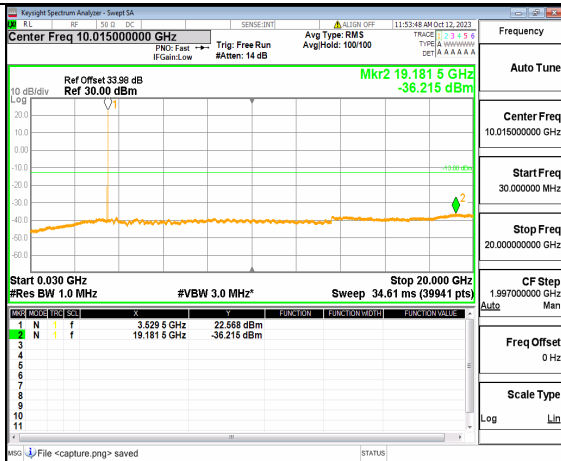

5A_n77(3450-3550MHz) (30MHz-20GHz) 60M DFT-s-OFDM BPSK Edge_1RB_Left Mid

5A_n77(3450-3550MHz) (30MHz-20GHz) 60M DFT-s-OFDM BPSK Edge_1RB_Right Mid