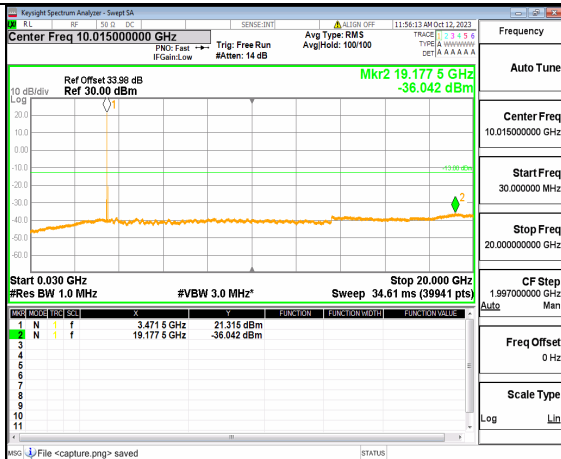

5A_n77(3450-3550MHz) (30MHz-20GHz) 60M DFT-s-OFDM QPSK Outer_Full Mid

5A_n77(3450-3550MHz) (30MHz-20GHz) 60M DFT-s-OFDM QPSK Edge_1RB_Left Mid