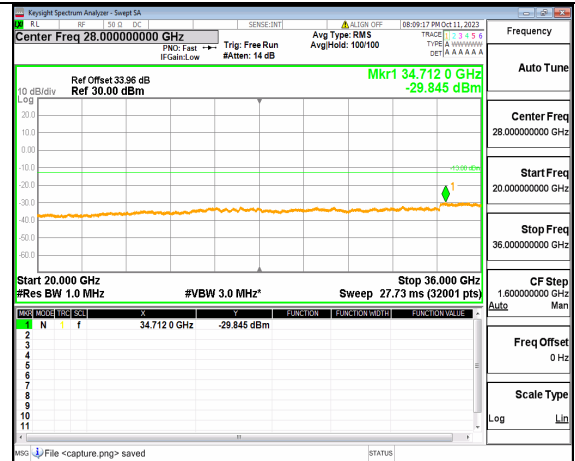

5A_n77(3450-3550MHz) (20GHz-36GHz) 40M DFT-s-OFDM QPSK Edge_1RB_Right High

5A_n77(3450-3550MHz) (20GHz-36GHz) 50M DFT-s-OFDM BPSK Outer_Full Low