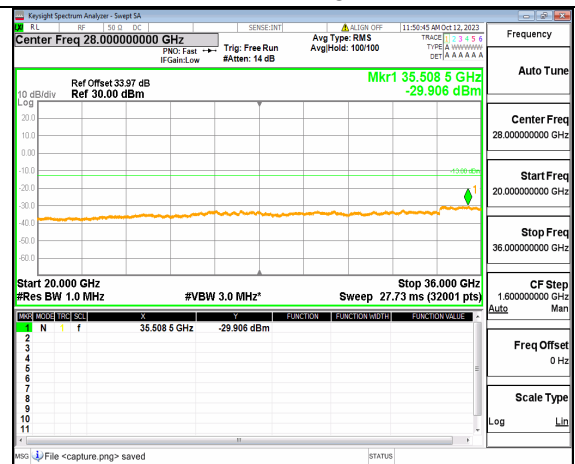

5A_n77(3450-3550MHz) (20GHz-36GHz) 60M DFT-s-OFDM QPSK Edge_1RB_Left Low

5A_n77(3450-3550MHz) (20GHz-36GHz) 60M DFT-s-OFDM QPSK Edge_1RB_Right Low