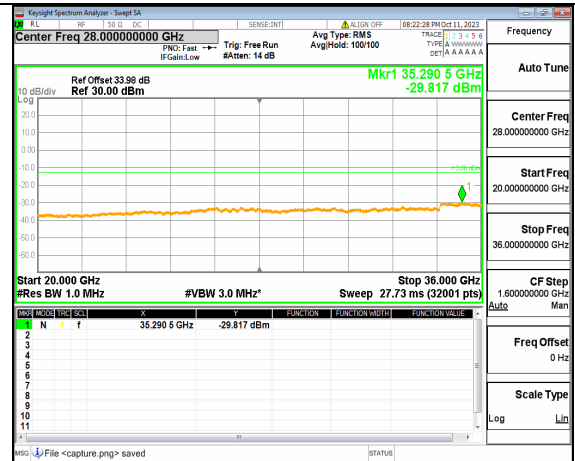

5A_n77(3450-3550MHz) (20GHz-36GHz) 50M DFT-s-OFDM QPSK Outer_Full Mid

5A_n77(3450-3550MHz) (20GHz-36GHz) 50M DFT-s-OFDM QPSK Edge_1RB_Left Mid