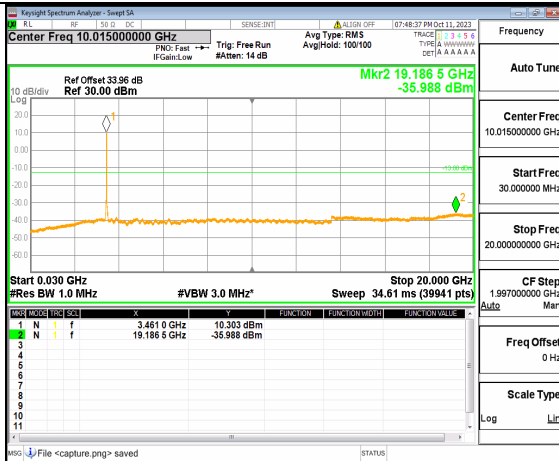

5A_n77(3450-3550MHz) (30MHz-20GHz) 40M DFT-s-OFDM QPSK Outer_Full Low