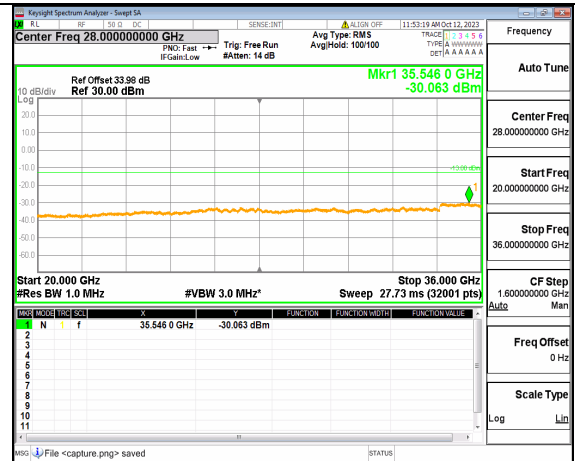

5A_n77(3450-3550MHz) (20GHz-36GHz) 60M DFT-s-OFDM BPSK Outer_Full Mid

5A_n77(3450-3550MHz) (20GHz-36GHz) 60M DFT-s-OFDM BPSK Edge_1RB_Left Mid