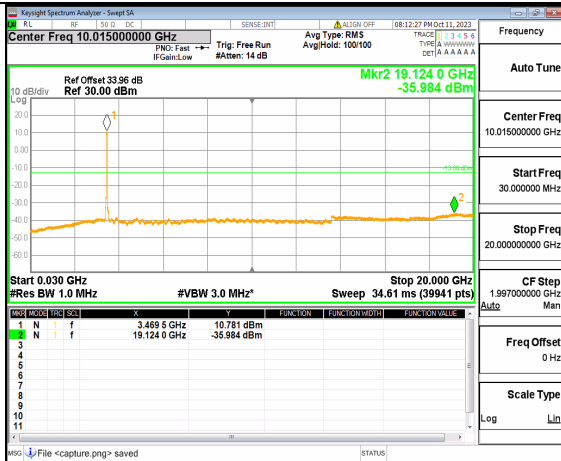

5A_n77(3450-3550MHz) (30MHz-20GHz) 50M DFT-s-OFDM QPSK Outer_Full Low