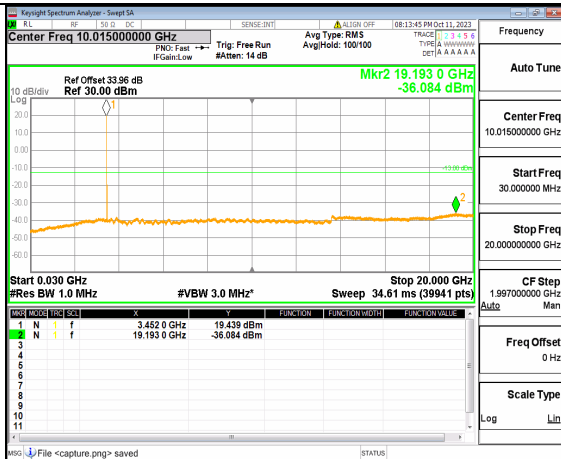

5A_n77(3450-3550MHz) (30MHz-20GHz) 50M DFT-s-OFDM QPSK Outer_Full Low

5A_n77(3450-3550MHz) (30MHz-20GHz) 50M DFT-s-OFDM QPSK Edge_1RB_Left Low