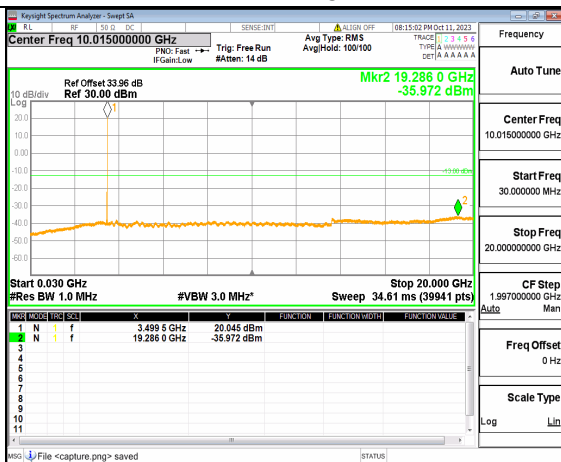

5A_n77(3450-3550MHz) (30MHz-20GHz) 50M DFT-s-OFDM QPSK Edge_1RB_Left Low

5A_n77(3450-3550MHz) (30MHz-20GHz) 50M DFT-s-OFDM QPSK Edge_1RB_Right Low