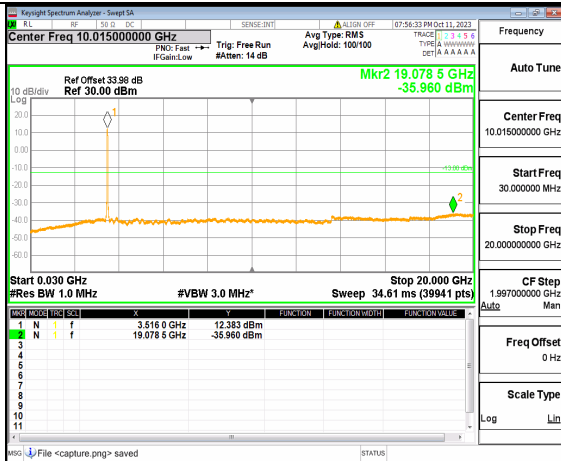

5A_n77(3450-3550MHz) (30MHz-20GHz) 40M DFT-s-OFDM QPSK Outer_Full Mid