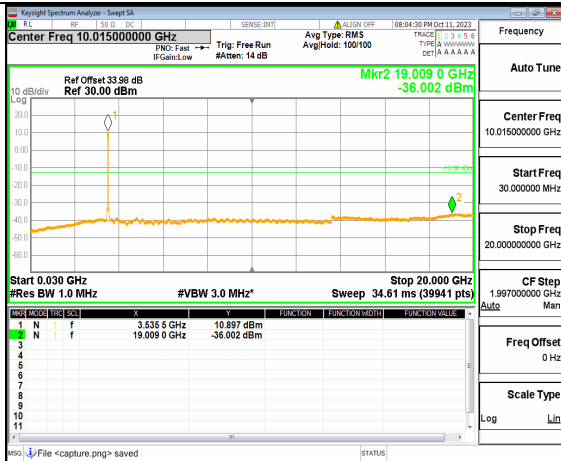

5A_n77(3450-3550MHz) (30MHz-20GHz) 40M DFT-s-OFDM QPSK Outer_Full High