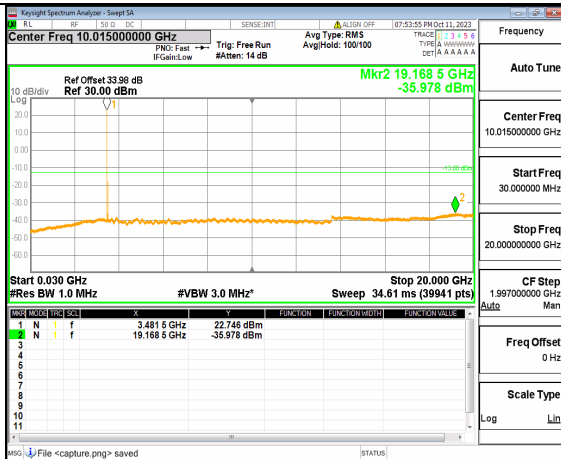

5A_n77(3450-3550MHz) (30MHz-20GHz) 40M DFT-s-OFDM BPSK Outer_Full Mid

5A_n77(3450-3550MHz) (30MHz-20GHz) 40M DFT-s-OFDM BPSK Edge_1RB_Left Mid