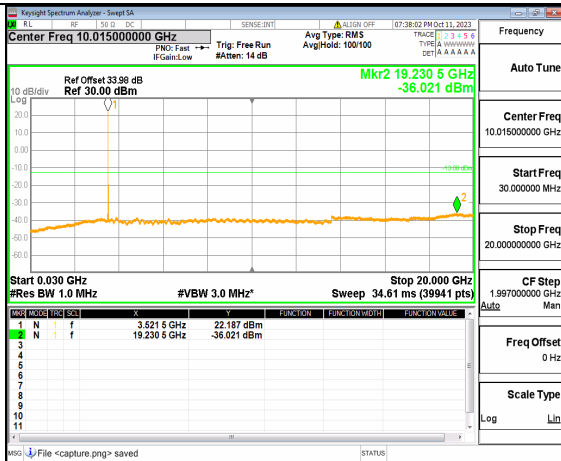

5A_n77(3450-3550MHz) (30MHz-20GHz) 30M DFT-s-OFDM BPSK Outer_Full High

5A_n77(3450-3550MHz) (30MHz-20GHz) 30M DFT-s-OFDM BPSK Edge_1RB_Left High