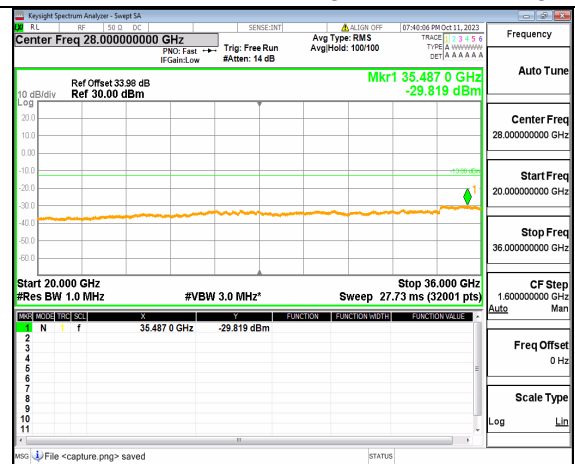

5A_n77(3450-3550MHz) (20GHz-36GHz) 30M DFT-s-OFDM BPSK Edge_1RB_Left High

5A_n77(3450-3550MHz) (20GHz-36GHz) 30M DFT-s-OFDM BPSK Edge_1RB_Right High