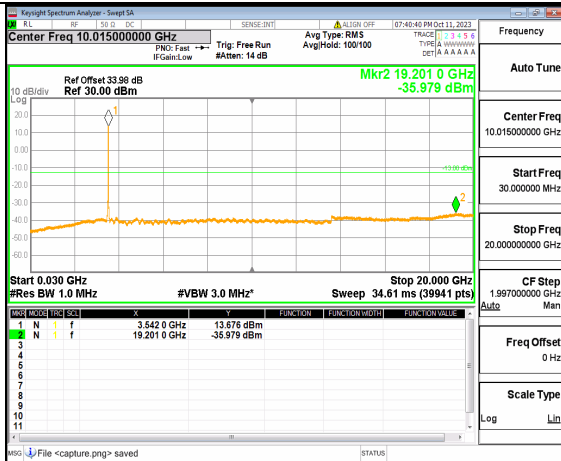

5A_n77(3450-3550MHz) (30MHz-20GHz) 30M DFT-s-OFDM QPSK Outer_Full High