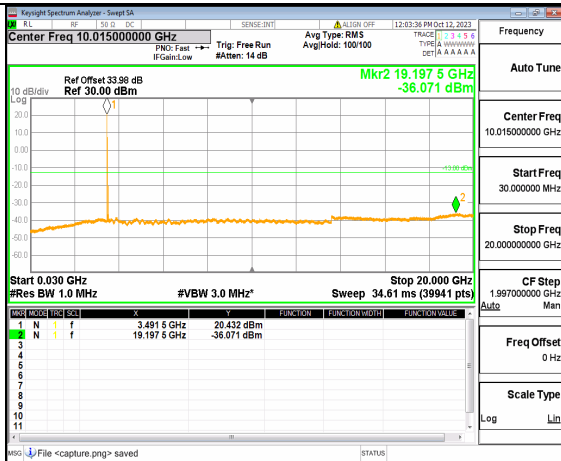

5A_n77(3450-3550MHz) (30MHz-20GHz) 60M DFT-s-OFDM QPSK Outer_Full High

5A_n77(3450-3550MHz) (30MHz-20GHz) 60M DFT-s-OFDM QPSK Edge_1RB_Left High