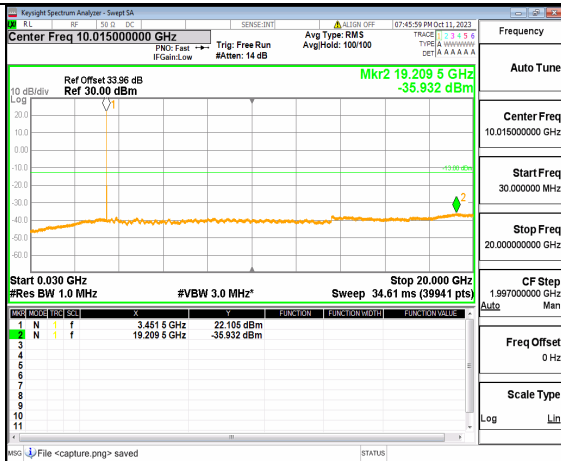

5A_n77(3450-3550MHz) (30MHz-20GHz) 40M DFT-s-OFDM BPSK Outer_Full Low

5A_n77(3450-3550MHz) (30MHz-20GHz) 40M DFT-s-OFDM BPSK Edge_1RB_Left Low