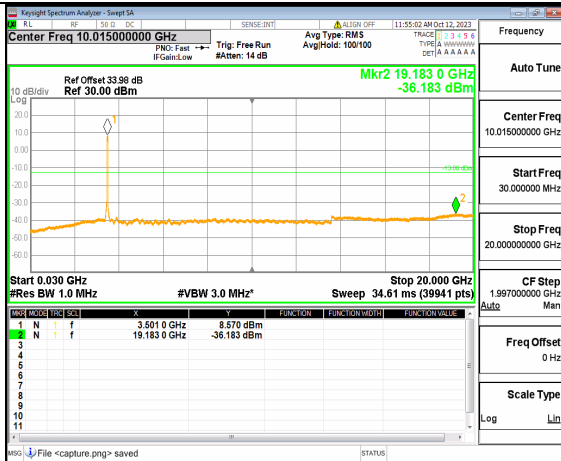

5A_n77(3450-3550MHz) (30MHz-20GHz) 60M DFT-s-OFDM QPSK Outer_Full Mid