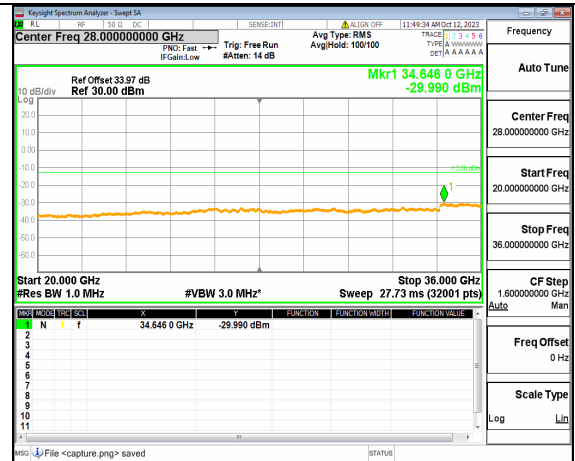

5A_n77(3450-3550MHz) (20GHz-36GHz) 60M DFT-s-OFDM QPSK Outer_Full Low

5A_n77(3450-3550MHz) (20GHz-36GHz) 60M DFT-s-OFDM QPSK Edge_1RB_Left Low