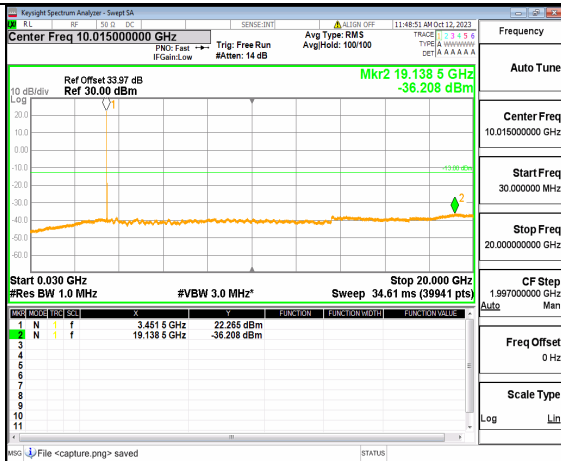

5A_n77(3450-3550MHz) (30MHz-20GHz) 60M DFT-s-OFDM QPSK Outer_Full Low

5A_n77(3450-3550MHz) (30MHz-20GHz) 60M DFT-s-OFDM QPSK Edge_1RB_Left Low