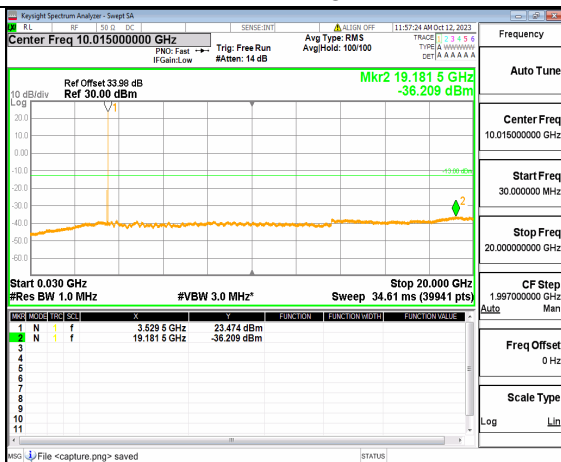

5A_n77(3450-3550MHz) (30MHz-20GHz) 60M DFT-s-OFDM QPSK Edge_1RB_Left Mid

5A_n77(3450-3550MHz) (30MHz-20GHz) 60M DFT-s-OFDM QPSK Edge_1RB_Right Mid