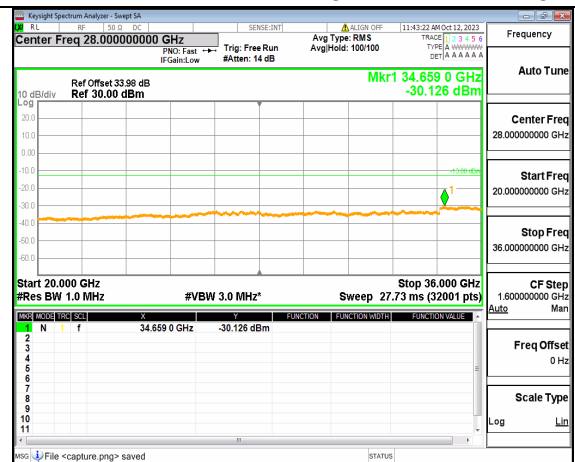

5A_n77(3450-3550MHz) (20GHz-36GHz) 50M DFT-s-OFDM QPSK Edge_1RB_Left High

5A_n77(3450-3550MHz) (20GHz-36GHz) 50M DFT-s-OFDM QPSK Edge_1RB_Right High