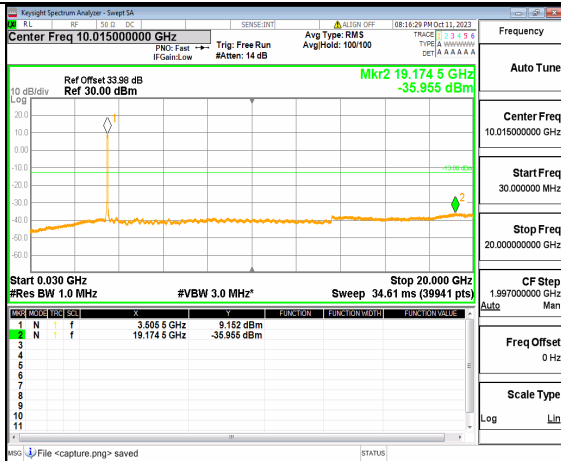

5A_n77(3450-3550MHz) (30MHz-20GHz) 50M DFT-s-OFDM BPSK Outer_Full Mid