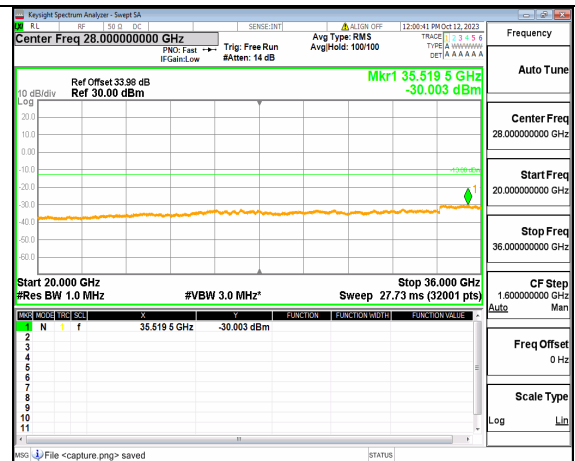

5A_n77(3450-3550MHz) (20GHz-36GHz) 60M DFT-s-OFDM BPSK Outer_Full High

5A_n77(3450-3550MHz) (20GHz-36GHz) 60M DFT-s-OFDM BPSK Edge_1RB_Left High