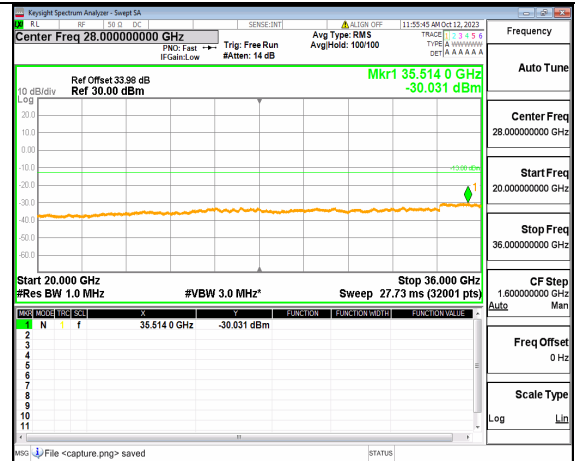

5A_n77(3450-3550MHz) (20GHz-36GHz) 60M DFT-s-OFDM BPSK Edge_1RB_Right Mid

5A_n77(3450-3550MHz) (20GHz-36GHz) 60M DFT-s-OFDM QPSK Outer_Full Mid