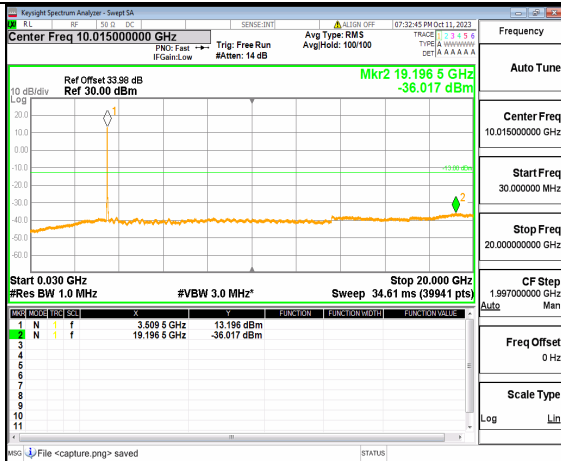

5A_n77(3450-3550MHz) (30MHz-20GHz) 30M DFT-s-OFDM QPSK Outer_Full Mid