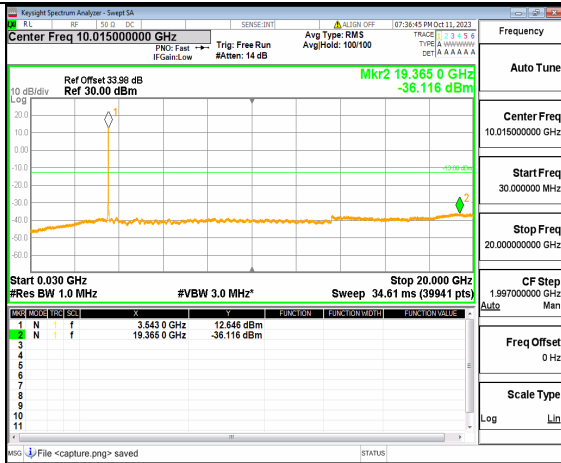

5A_n77(3450-3550MHz) (30MHz-20GHz) 30M DFT-s-OFDM BPSK Outer_Full High