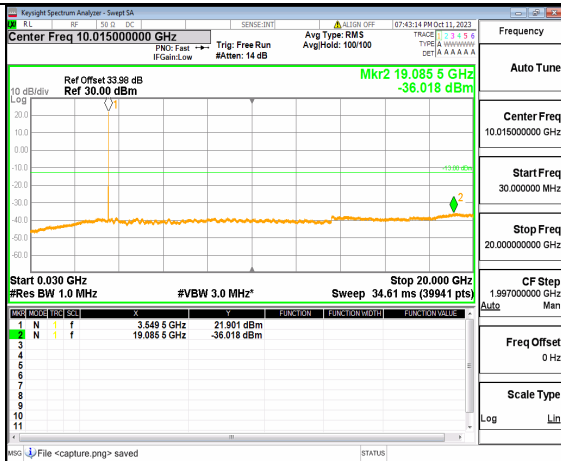

5A_n77(3450-3550MHz) (30MHz-20GHz) 30M DFT-s-OFDM QPSK Edge_1RB_Left High

5A_n77(3450-3550MHz) (30MHz-20GHz) 30M DFT-s-OFDM QPSK Edge_1RB_Right High