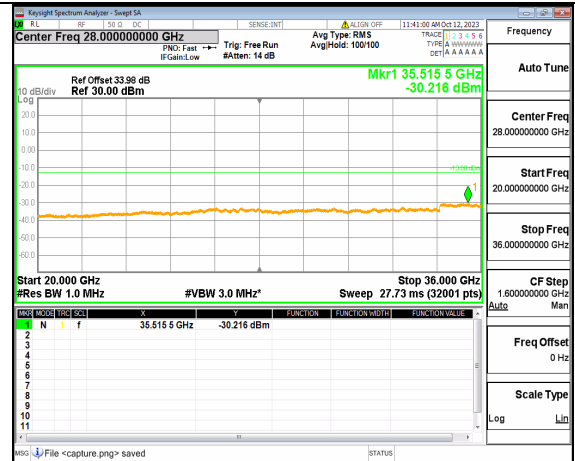

5A_n77(3450-3550MHz) (20GHz-36GHz) 50M DFT-s-OFDM BPSK Edge_1RB_Right High

5A_n77(3450-3550MHz) (20GHz-36GHz) 50M DFT-s-OFDM QPSK Outer_Full High