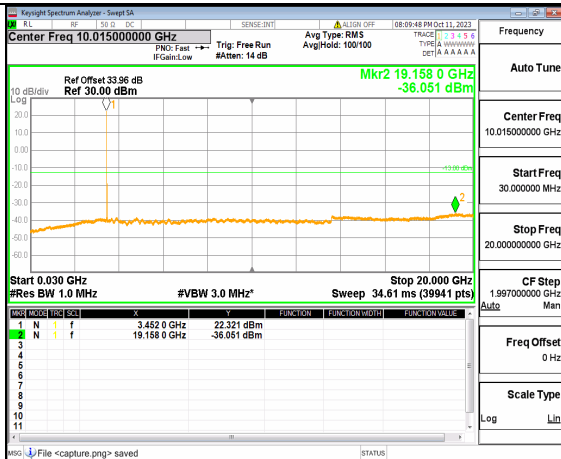

5A_n77(3450-3550MHz) (30MHz-20GHz) 50M DFT-s-OFDM BPSK Outer_Full Low

5A_n77(3450-3550MHz) (30MHz-20GHz) 50M DFT-s-OFDM BPSK Edge_1RB_Left Low