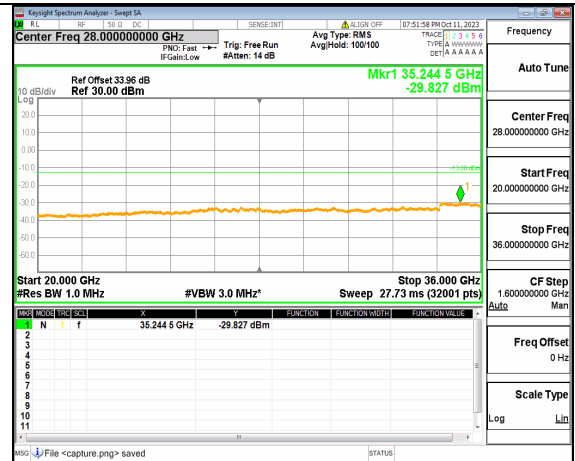

5A_n77(3450-3550MHz) (20GHz-36GHz) 40M DFT-s-OFDM QPSK Edge_1RB_Left Low

5A_n77(3450-3550MHz) (20GHz-36GHz) 40M DFT-s-OFDM QPSK Edge_1RB_Right Low