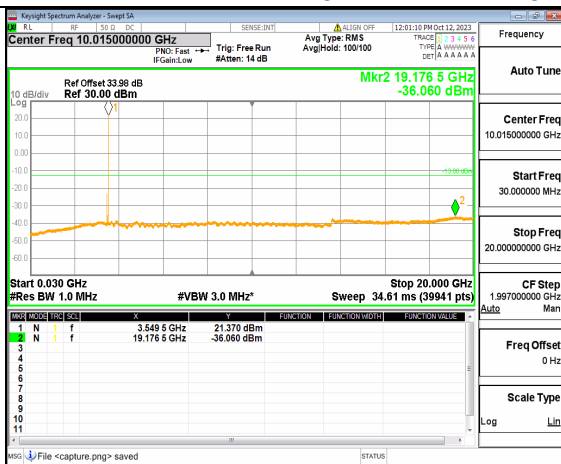

5A_n77(3450-3550MHz) (30MHz-20GHz) 60M DFT-s-OFDM BPSK Edge_1RB_Left High

5A_n77(3450-3550MHz) (30MHz-20GHz) 60M DFT-s-OFDM BPSK Edge_1RB_Right High