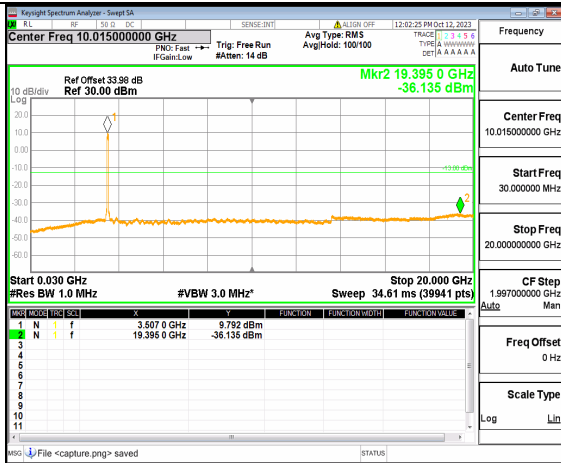

5A_n77(3450-3550MHz) (30MHz-20GHz) 60M DFT-s-OFDM QPSK Outer_Full High