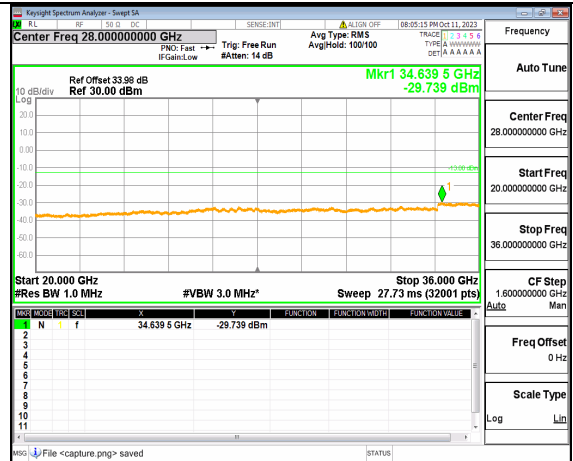

5A_n77(3450-3550MHz) (20GHz-36GHz) 40M DFT-s-OFDM BPSK Edge_1RB_Right High

5A_n77(3450-3550MHz) (20GHz-36GHz) 40M DFT-s-OFDM QPSK Outer_Full High