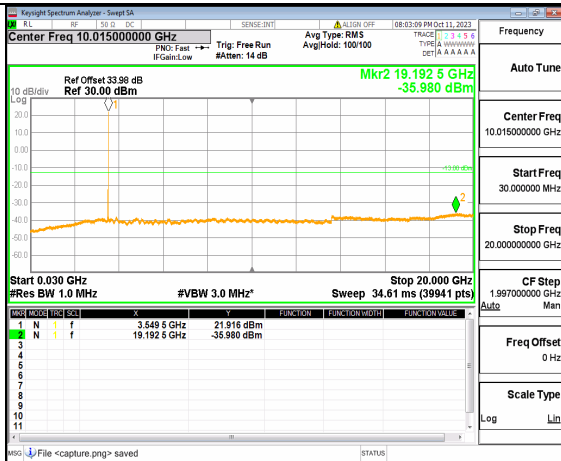

5A_n77(3450-3550MHz) (30MHz-20GHz) 40M DFT-s-OFDM BPSK Edge_1RB_Left High

5A_n77(3450-3550MHz) (30MHz-20GHz) 40M DFT-s-OFDM BPSK Edge_1RB_Right High