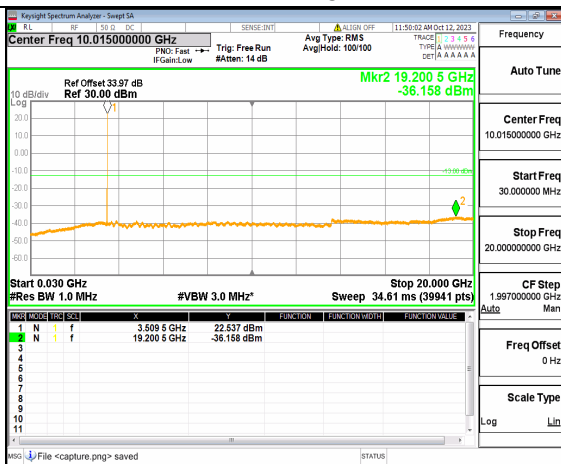

5A_n77(3450-3550MHz) (30MHz-20GHz) 60M DFT-s-OFDM QPSK Edge_1RB_Left Low

5A_n77(3450-3550MHz) (30MHz-20GHz) 60M DFT-s-OFDM QPSK Edge_1RB_Right Low