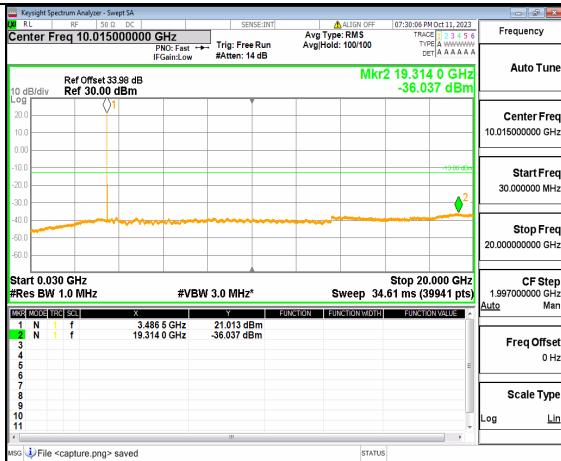

5A\_n77(3450-3550MHz) (30MHz-20GHz) 30M DFT-s-OFDM BPSK Outer\_Full Mid

5A\_n77(3450-3550MHz) (20GHz-36GHz) 30M DFT-s-OFDM BPSK Outer\_Full Mid

5A\_n77(3450-3550MHz) (30MHz-20GHz) 30M DFT-s-OFDM BPSK Edge\_1RB\_Left Mid