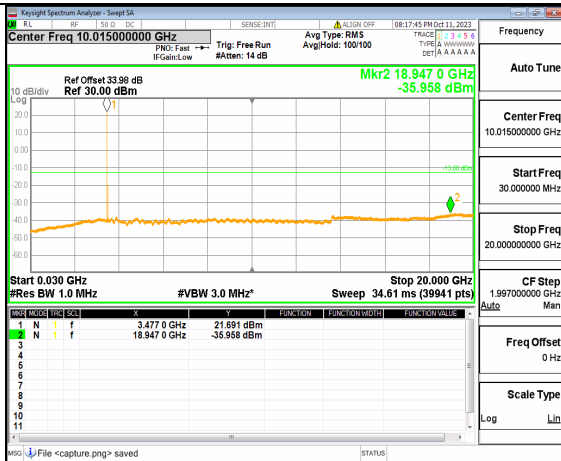

5A_n77(3450-3550MHz) (30MHz-20GHz) 50M DFT-s-OFDM BPSK Outer_Full Mid

5A_n77(3450-3550MHz) (30MHz-20GHz) 50M DFT-s-OFDM BPSK Edge_1RB_Left Mid