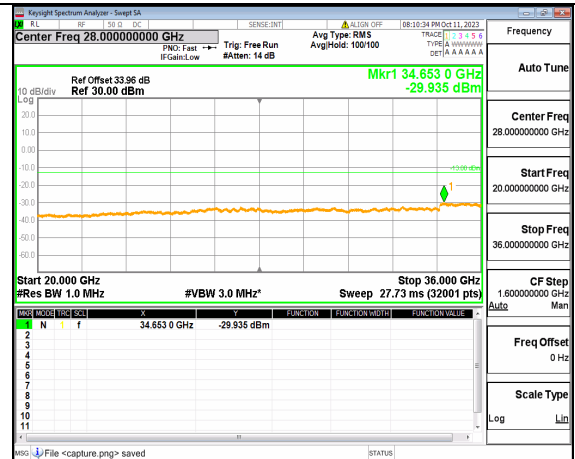

5A_n77(3450-3550MHz) (20GHz-36GHz) 50M DFT-s-OFDM BPSK Outer_Full Low

5A_n77(3450-3550MHz) (20GHz-36GHz) 50M DFT-s-OFDM BPSK Edge_1RB_Left Low