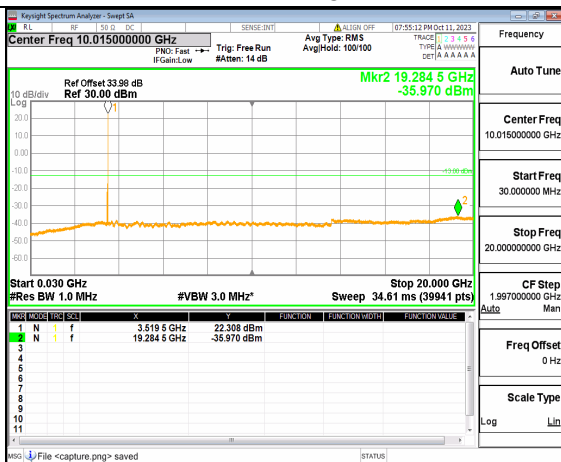

5A_n77(3450-3550MHz) (30MHz-20GHz) 40M DFT-s-OFDM BPSK Edge_1RB_Left Mid

5A_n77(3450-3550MHz) (30MHz-20GHz) 40M DFT-s-OFDM BPSK Edge_1RB_Right Mid