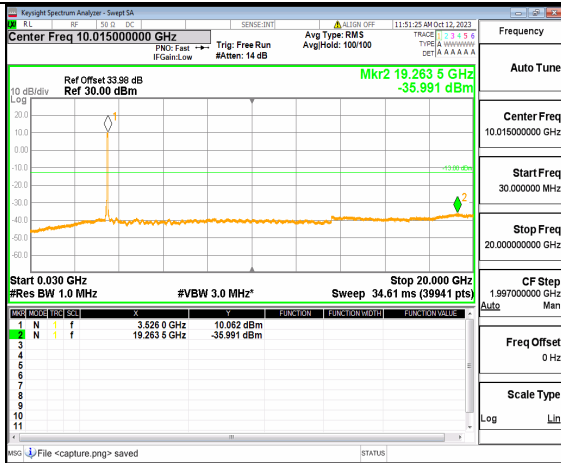

5A_n77(3450-3550MHz) (30MHz-20GHz) 60M DFT-s-OFDM BPSK Outer_Full Mid