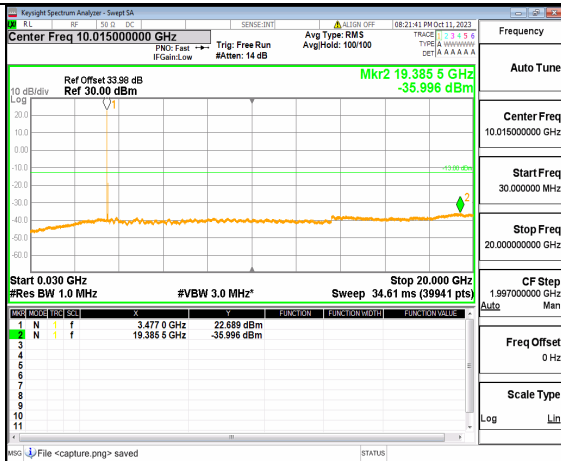

5A_n77(3450-3550MHz) (30MHz-20GHz) 50M DFT-s-OFDM QPSK Outer_Full Mid

5A_n77(3450-3550MHz) (30MHz-20GHz) 50M DFT-s-OFDM QPSK Edge_1RB_Left Mid