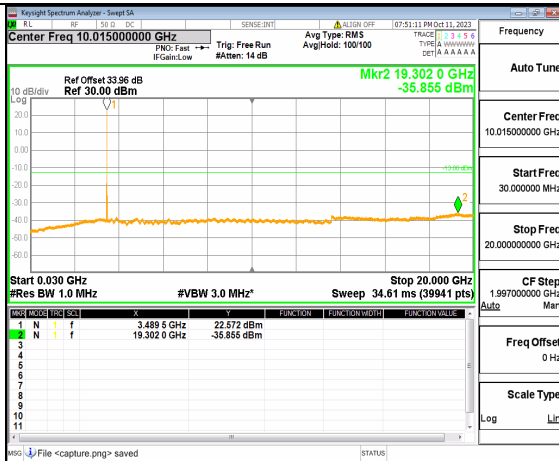

5A_n77(3450-3550MHz) (30MHz-20GHz) 40M DFT-s-OFDM QPSK Edge_1RB_Left Low

5A_n77(3450-3550MHz) (30MHz-20GHz) 40M DFT-s-OFDM QPSK Edge_1RB_Right Low