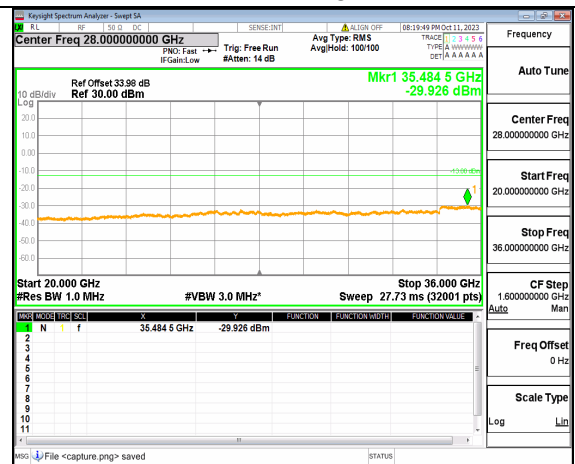

5A_n77(3450-3550MHz) (20GHz-36GHz) 50M DFT-s-OFDM BPSK Edge_1RB_Left Mid

5A_n77(3450-3550MHz) (20GHz-36GHz) 50M DFT-s-OFDM BPSK Edge_1RB_Right Mid