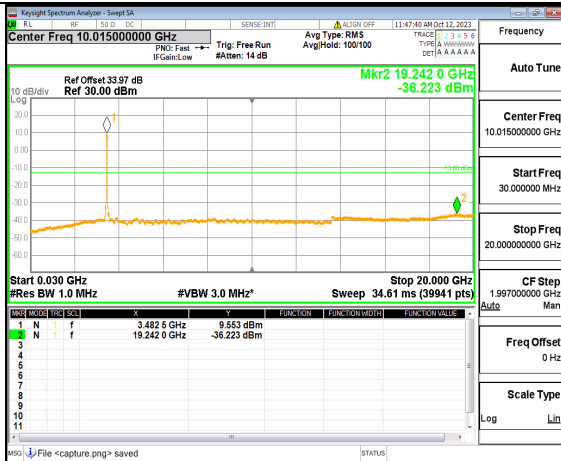

5A_n77(3450-3550MHz) (30MHz-20GHz) 60M DFT-s-OFDM QPSK Outer_Full Low