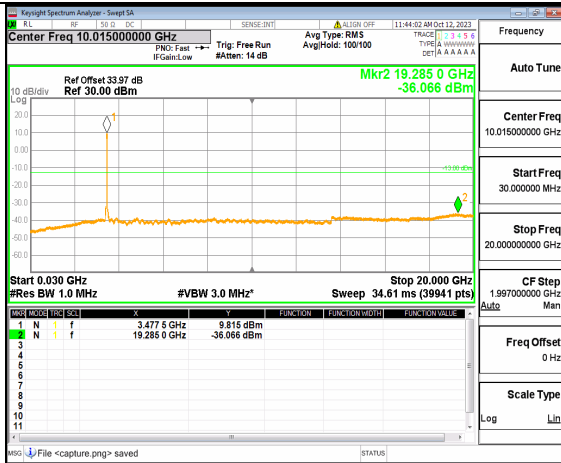

5A\_n77(3450-3550MHz) (20GHz-36GHz) 50M DFT-s-OFDM QPSK Edge\_1RB\_Left High

5A\_n77(3450-3550MHz) (30MHz-20GHz) 50M DFT-s-OFDM QPSK Edge\_1RB\_Right High

5A\_n77(3450-3550MHz) (20GHz-36GHz) 50M DFT-s-OFDM QPSK Edge\_1RB\_Right High