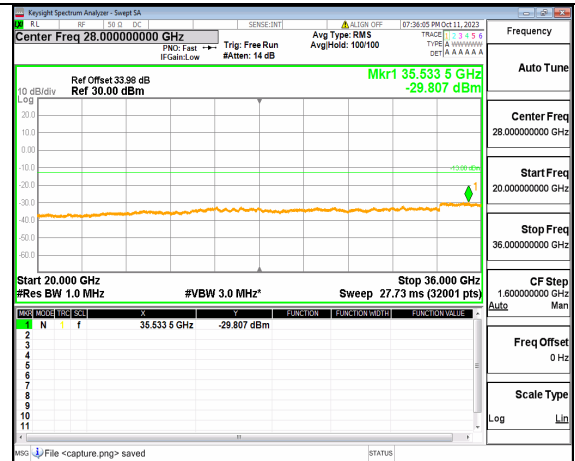

5A_n77(3450-3550MHz) (20GHz-36GHz) 30M DFT-s-OFDM QPSK Edge_1RB_Left Mid

5A_n77(3450-3550MHz) (20GHz-36GHz) 30M DFT-s-OFDM QPSK Edge_1RB_Right Mid