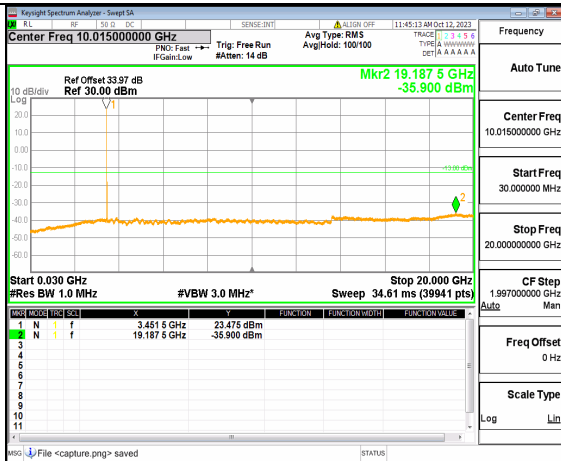

5A_n77(3450-3550MHz) (30MHz-20GHz) 60M DFT-s-OFDM BPSK Outer_Full Low

5A_n77(3450-3550MHz) (30MHz-20GHz) 60M DFT-s-OFDM BPSK Edge_1RB_Left Low