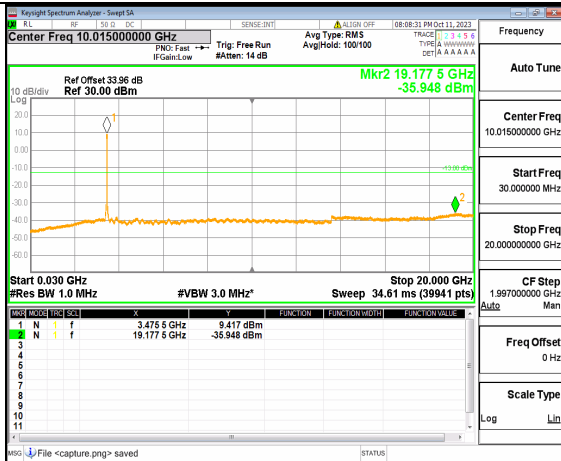

5A_n77(3450-3550MHz) (30MHz-20GHz) 50M DFT-s-OFDM BPSK Outer_Full Low