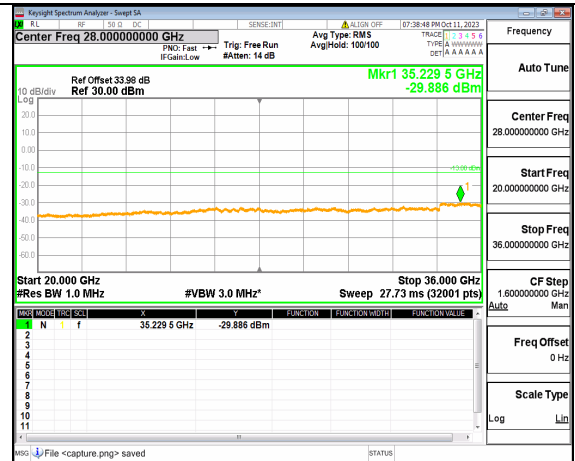

5A_n77(3450-3550MHz) (20GHz-36GHz) 30M DFT-s-OFDM BPSK Outer_Full High

5A_n77(3450-3550MHz) (20GHz-36GHz) 30M DFT-s-OFDM BPSK Edge_1RB_Left High