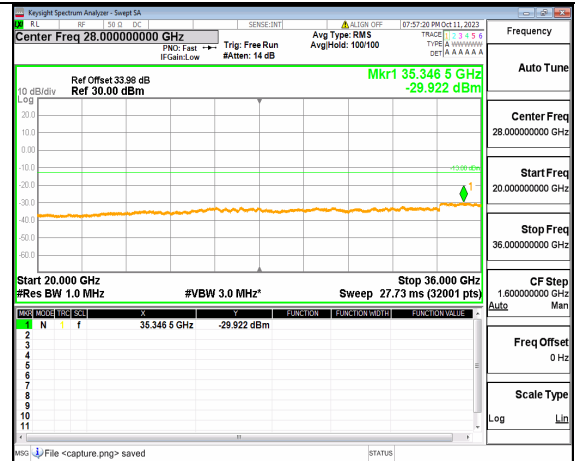

5A_n77(3450-3550MHz) (20GHz-36GHz) 40M DFT-s-OFDM BPSK Edge_1RB_Right Mid

5A_n77(3450-3550MHz) (20GHz-36GHz) 40M DFT-s-OFDM QPSK Outer_Full Mid