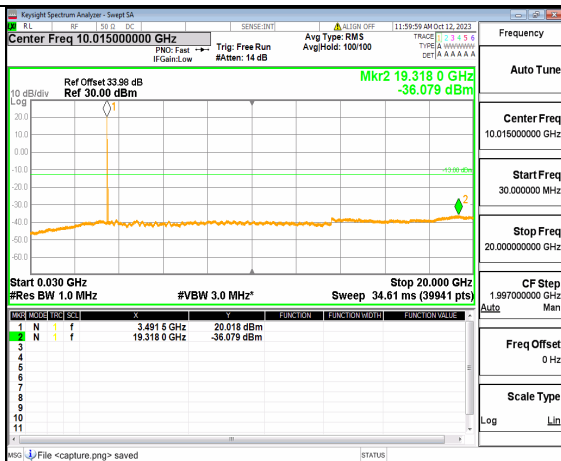

5A_n77(3450-3550MHz) (30MHz-20GHz) 60M DFT-s-OFDM BPSK Outer_Full High

5A_n77(3450-3550MHz) (30MHz-20GHz) 60M DFT-s-OFDM BPSK Edge_1RB_Left High