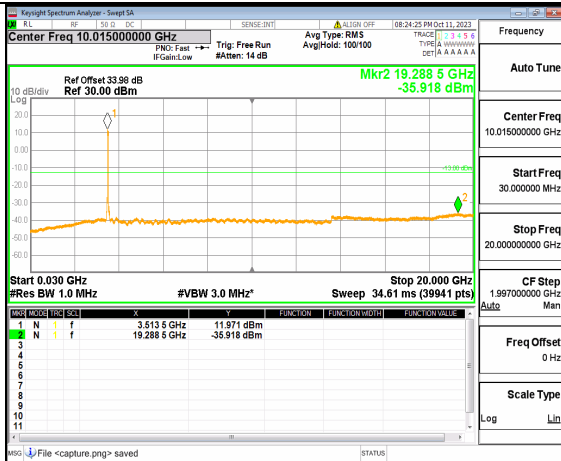

5A_n77(3450-3550MHz) (30MHz-20GHz) 50M DFT-s-OFDM BPSK Outer_Full High