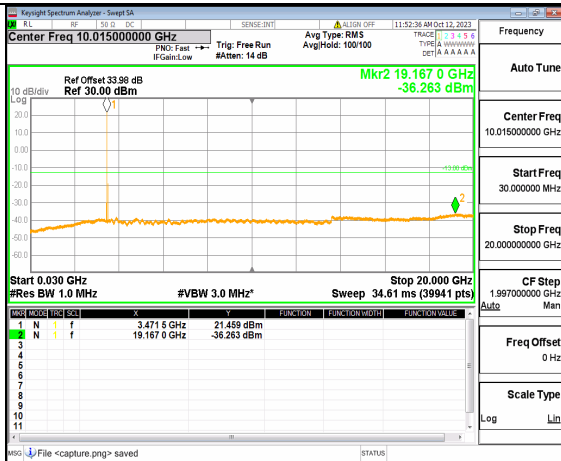

5A_n77(3450-3550MHz) (30MHz-20GHz) 60M DFT-s-OFDM BPSK Outer_Full Mid

5A_n77(3450-3550MHz) (30MHz-20GHz) 60M DFT-s-OFDM BPSK Edge_1RB_Left Mid