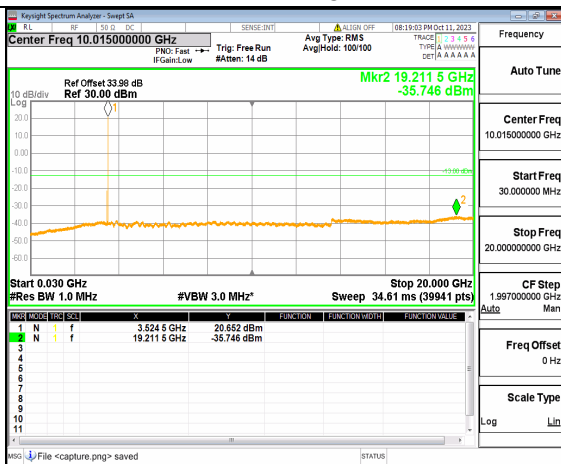

5A_n77(3450-3550MHz) (30MHz-20GHz) 50M DFT-s-OFDM BPSK Edge_1RB_Left Mid

5A_n77(3450-3550MHz) (30MHz-20GHz) 50M DFT-s-OFDM BPSK Edge_1RB_Right Mid