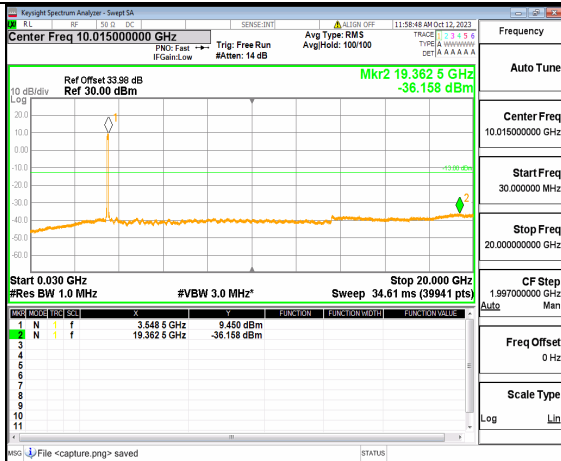

5A_n77(3450-3550MHz) (30MHz-20GHz) 60M DFT-s-OFDM BPSK Outer_Full High