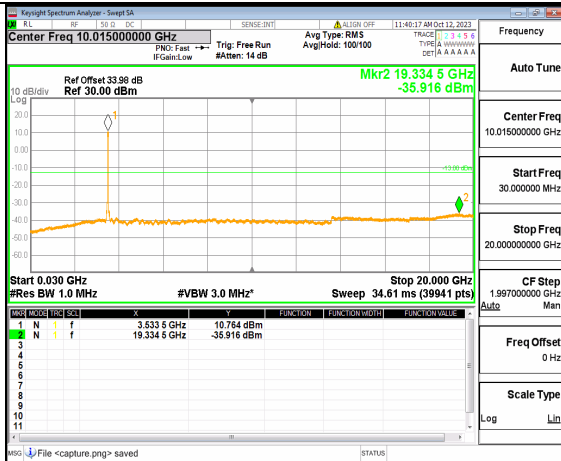

5A_n77(3450-3550MHz) (30MHz-20GHz) 50M DFT-s-OFDM QPSK Outer_Full High