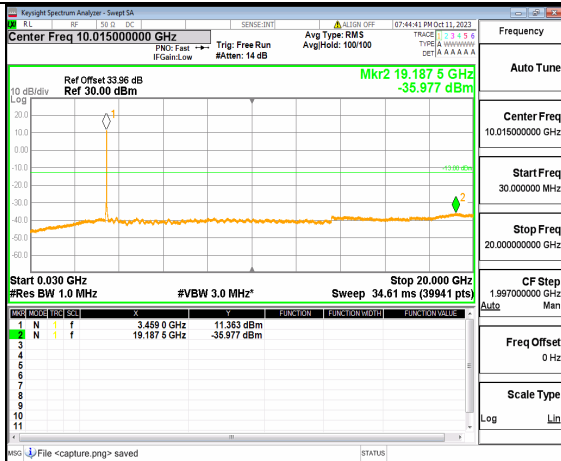

5A_n77(3450-3550MHz) (30MHz-20GHz) 40M DFT-s-OFDM BPSK Outer_Full Low