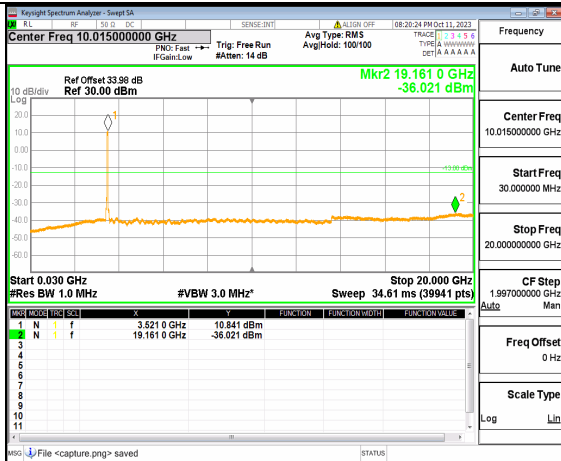

5A_n77(3450-3550MHz) (30MHz-20GHz) 50M DFT-s-OFDM QPSK Outer_Full Mid