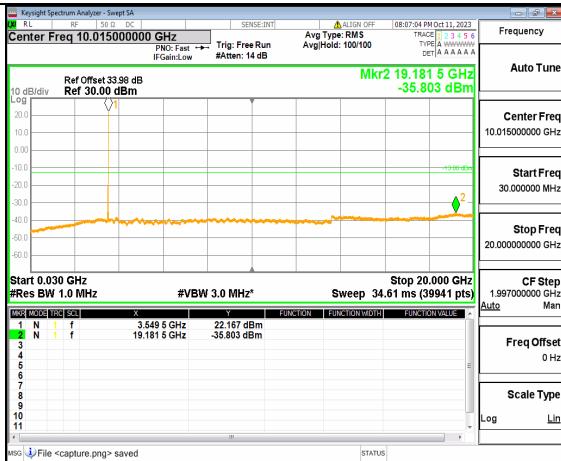

5A_n77(3450-3550MHz) (30MHz-20GHz) 40M DFT-s-OFDM QPSK Edge_1RB_Left High

5A_n77(3450-3550MHz) (30MHz-20GHz) 40M DFT-s-OFDM QPSK Edge_1RB_Right High