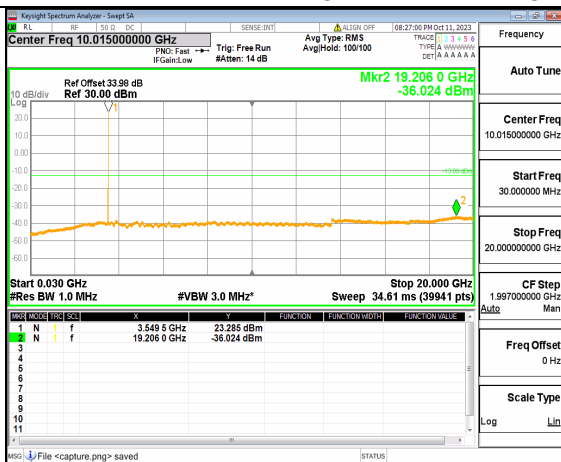

5A_n77(3450-3550MHz) (30MHz-20GHz) 50M DFT-s-OFDM BPSK Edge_1RB_Left High

5A_n77(3450-3550MHz) (30MHz-20GHz) 50M DFT-s-OFDM BPSK Edge_1RB_Right High