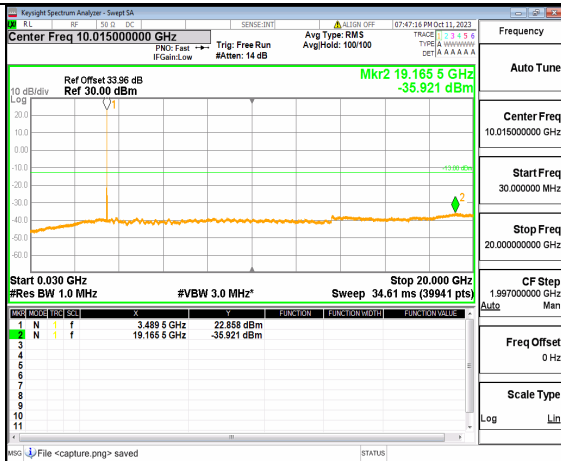

5A_n77(3450-3550MHz) (30MHz-20GHz) 40M DFT-s-OFDM BPSK Edge_1RB_Left Low

5A_n77(3450-3550MHz) (30MHz-20GHz) 40M DFT-s-OFDM BPSK Edge_1RB_Right Low