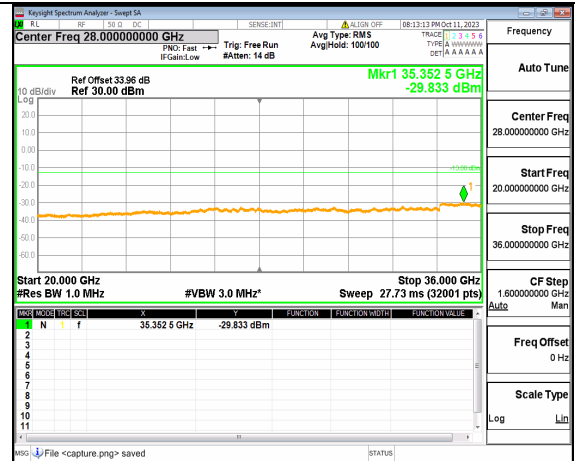

5A_n77(3450-3550MHz) (20GHz-36GHz) 50M DFT-s-OFDM BPSK Edge_1RB_Right Low

5A_n77(3450-3550MHz) (20GHz-36GHz) 50M DFT-s-OFDM QPSK Outer_Full Low