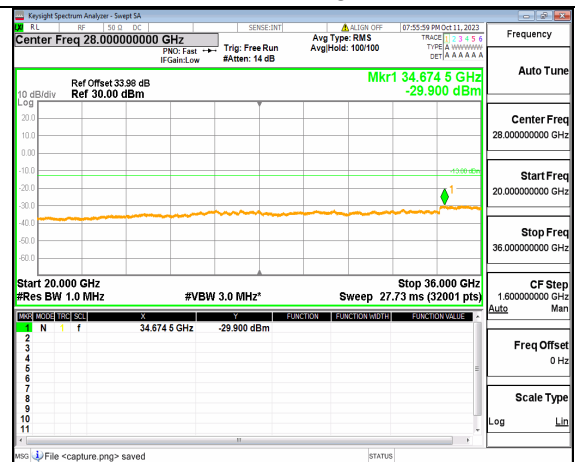

5A_n77(3450-3550MHz) (20GHz-36GHz) 40M DFT-s-OFDM BPSK Edge_1RB_Left Mid

5A_n77(3450-3550MHz) (20GHz-36GHz) 40M DFT-s-OFDM BPSK Edge_1RB_Right Mid