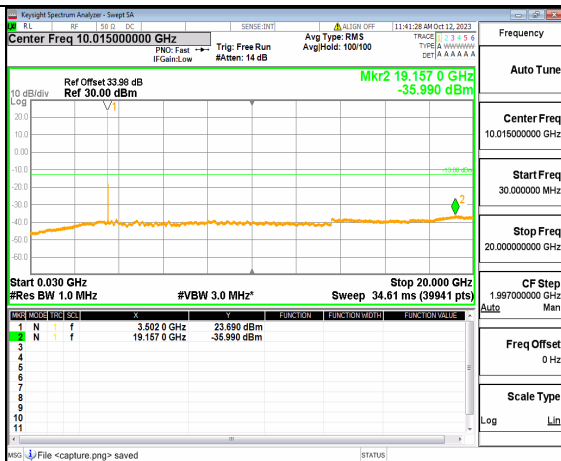

5A_n77(3450-3550MHz) (30MHz-20GHz) 50M DFT-s-OFDM QPSK Outer_Full High

5A_n77(3450-3550MHz) (30MHz-20GHz) 50M DFT-s-OFDM QPSK Edge_1RB_Left High