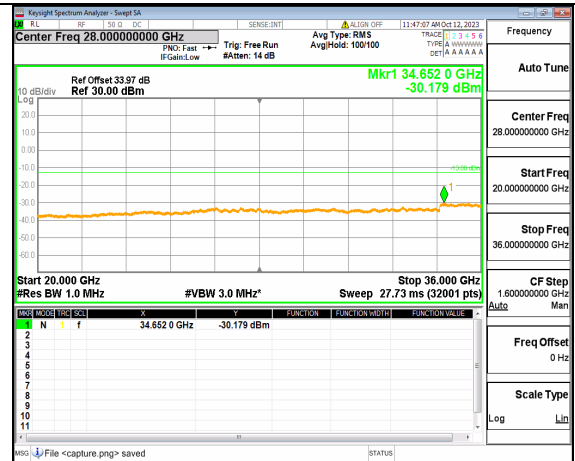

5A_n77(3450-3550MHz) (20GHz-36GHz) 60M DFT-s-OFDM BPSK Edge_1RB_Left Low

5A_n77(3450-3550MHz) (20GHz-36GHz) 60M DFT-s-OFDM BPSK Edge_1RB_Right Low