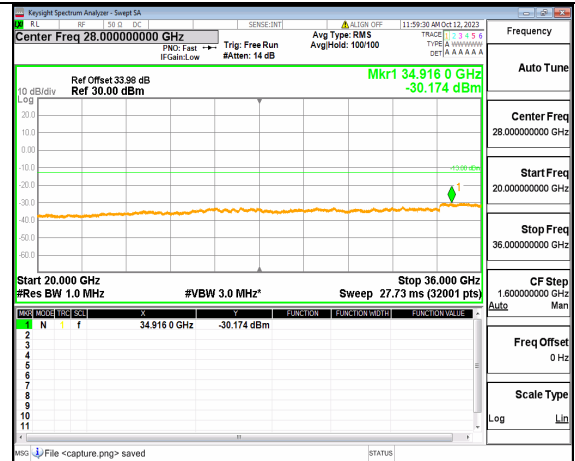

5A_n77(3450-3550MHz) (20GHz-36GHz) 60M DFT-s-OFDM QPSK Edge_1RB_Right Mid

5A_n77(3450-3550MHz) (20GHz-36GHz) 60M DFT-s-OFDM BPSK Outer_Full High