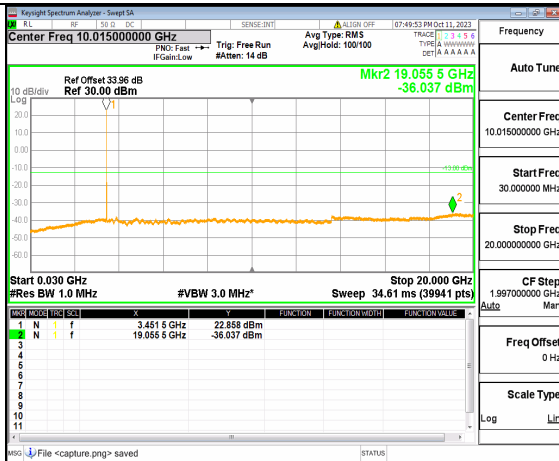

5A_n77(3450-3550MHz) (30MHz-20GHz) 40M DFT-s-OFDM QPSK Outer_Full Low

5A_n77(3450-3550MHz) (30MHz-20GHz) 40M DFT-s-OFDM QPSK Edge_1RB_Left Low