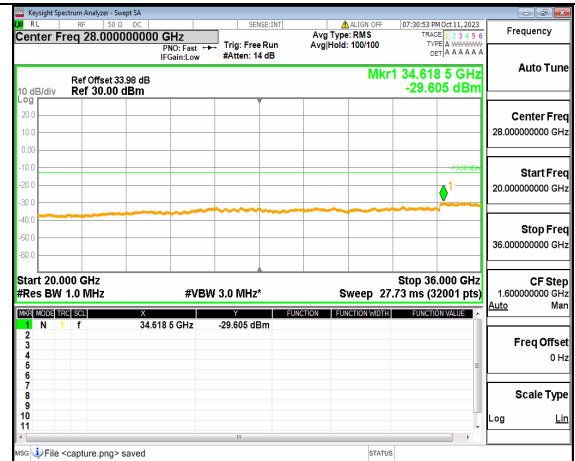

5A\_n77(3450-3550MHz) (30MHz-20GHz) 30M DFT-s-OFDM BPSK Outer\_Full Mid

5A\_n77(3450-3550MHz) (20GHz-36GHz) 30M DFT-s-OFDM BPSK Outer\_Full Mid

5A\_n77(3450-3550MHz) (30MHz-20GHz) 30M DFT-s-OFDM BPSK Edge\_1RB\_Left Mid