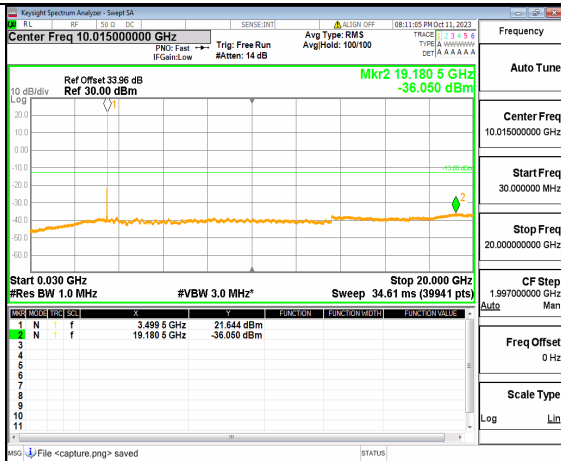

5A_n77(3450-3550MHz) (30MHz-20GHz) 50M DFT-s-OFDM BPSK Edge_1RB_Left Low

5A_n77(3450-3550MHz) (30MHz-20GHz) 50M DFT-s-OFDM BPSK Edge_1RB_Right Low