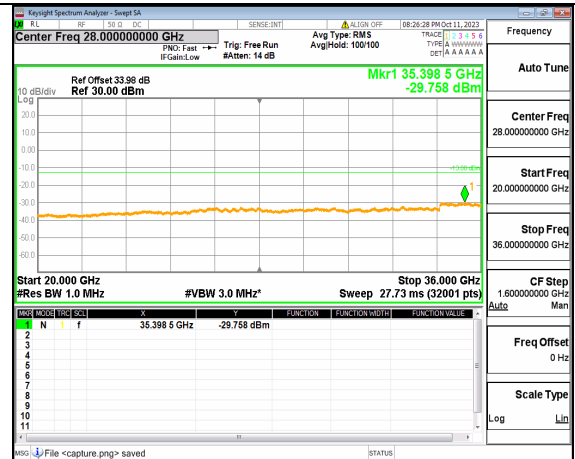

5A_n77(3450-3550MHz) (20GHz-36GHz) 50M DFT-s-OFDM BPSK Outer_Full High

5A_n77(3450-3550MHz) (20GHz-36GHz) 50M DFT-s-OFDM BPSK Edge_1RB_Left High