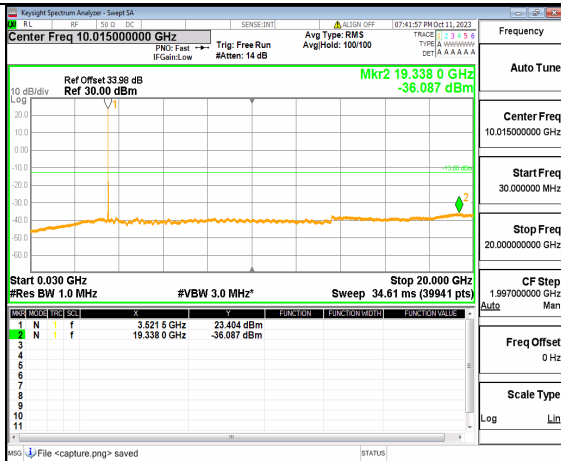

5A_n77(3450-3550MHz) (30MHz-20GHz) 30M DFT-s-OFDM QPSK Outer_Full High

5A_n77(3450-3550MHz) (30MHz-20GHz) 30M DFT-s-OFDM QPSK Edge_1RB_Left High