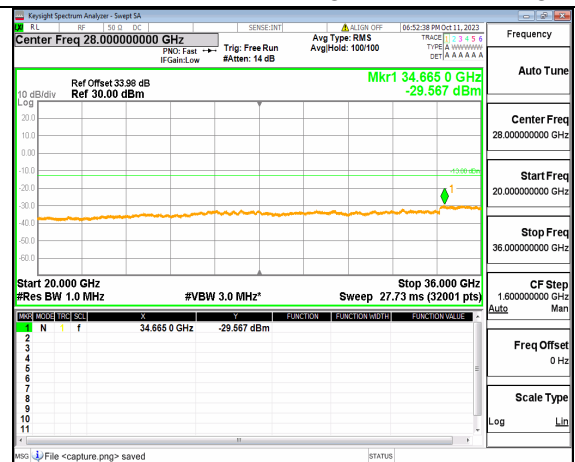

5A_n77(3450-3550MHz) (20GHz-36GHz) 15M DFT-s-OFDM BPSK Edge_1RB_Left High

5A_n77(3450-3550MHz) (20GHz-36GHz) 15M DFT-s-OFDM BPSK Edge_1RB_Right High