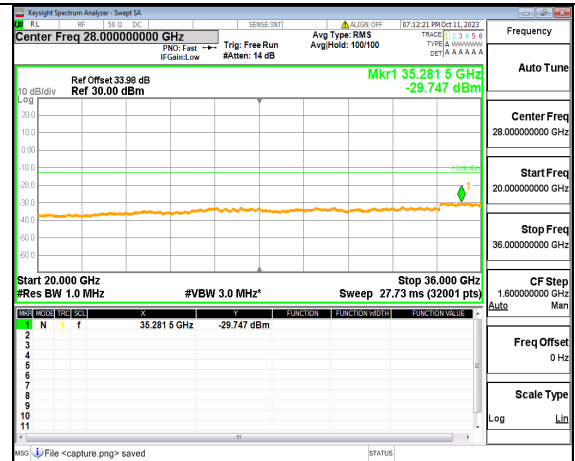

5A_n77(3450-3550MHz) (20GHz-36GHz) 20M DFT-s-OFDM QPSK Edge_1RB_Left Mid

5A_n77(3450-3550MHz) (20GHz-36GHz) 20M DFT-s-OFDM QPSK Edge_1RB_Right Mid