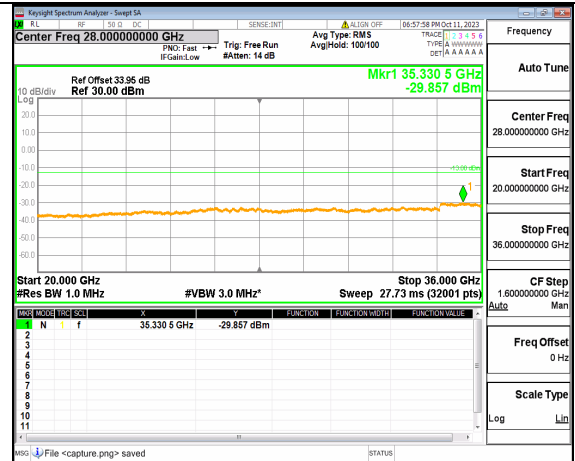

5A_n77(3450-3550MHz) (20GHz-36GHz) 15M DFT-s-OFDM QPSK Edge_1RB_Right High

5A_n77(3450-3550MHz) (20GHz-36GHz) 20M DFT-s-OFDM BPSK Outer_Full Low