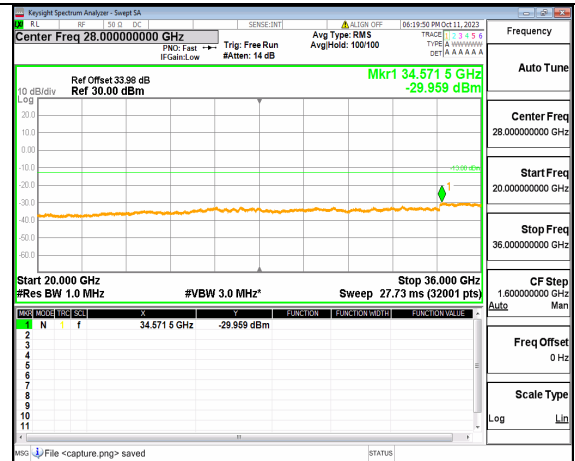

5A_n77(3450-3550MHz) (20GHz-36GHz) 10M DFT-s-OFDM BPSK Outer_Full Mid

5A_n77(3450-3550MHz) (20GHz-36GHz) 10M DFT-s-OFDM BPSK Edge_1RB_Left Mid