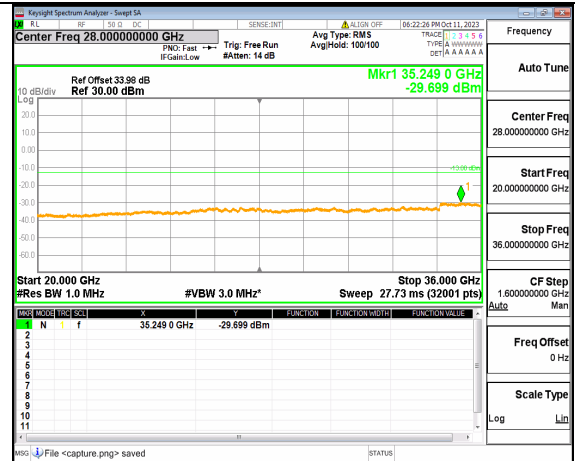

5A_n77(3450-3550MHz) (20GHz-36GHz) 10M DFT-s-OFDM BPSK Edge_1RB_Right Mid

5A_n77(3450-3550MHz) (20GHz-36GHz) 10M DFT-s-OFDM QPSK Outer_Full Mid