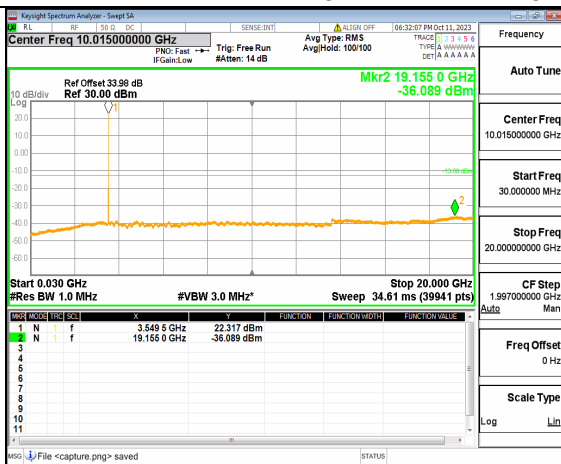

5A_n77(3450-3550MHz) (30MHz-20GHz) 10M DFT-s-OFDM QPSK Edge_1RB_Left High

5A_n77(3450-3550MHz) (30MHz-20GHz) 10M DFT-s-OFDM QPSK Edge_1RB_Right High