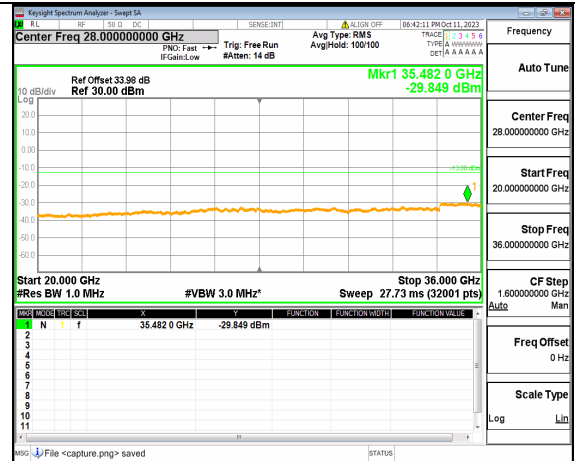

5A_n77(3450-3550MHz) (20GHz-36GHz) 15M DFT-s-OFDM QPSK Edge_1RB_Right Low

5A_n77(3450-3550MHz) (20GHz-36GHz) 15M DFT-s-OFDM BPSK Outer_Full Mid