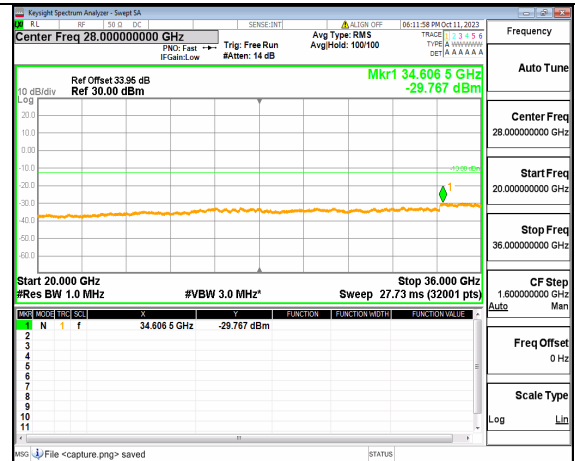

5A_n77(3450-3550MHz) (20GHz-36GHz) 10M DFT-s-OFDM BPSK Outer_Full Low

5A_n77(3450-3550MHz) (20GHz-36GHz) 10M DFT-s-OFDM BPSK Edge_1RB_Left Low