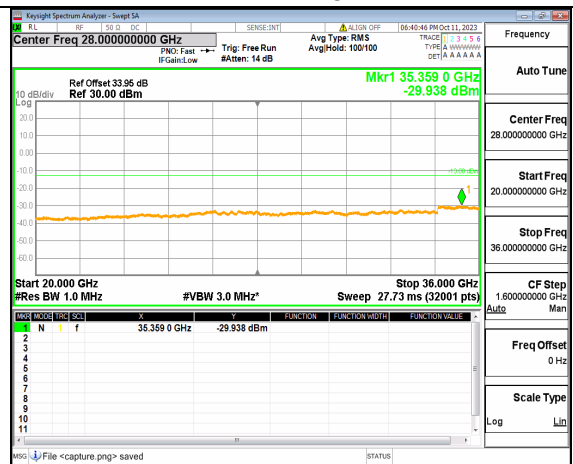

5A_n77(3450-3550MHz) (20GHz-36GHz) 15M DFT-s-OFDM QPSK Edge_1RB_Left Low

5A_n77(3450-3550MHz) (20GHz-36GHz) 15M DFT-s-OFDM QPSK Edge_1RB_Right Low