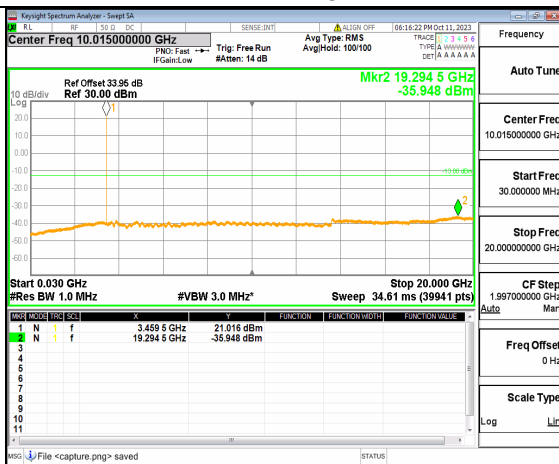

5A_n77(3450-3550MHz) (30MHz-20GHz) 10M DFT-s-OFDM QPSK Edge_1RB_Left Low

5A_n77(3450-3550MHz) (30MHz-20GHz) 10M DFT-s-OFDM QPSK Edge_1RB_Right Low