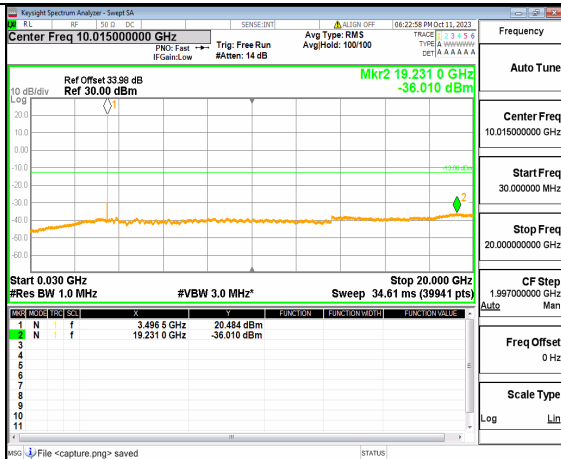

5A_n77(3450-3550MHz) (30MHz-20GHz) 10M DFT-s-OFDM QPSK Outer_Full Mid

5A_n77(3450-3550MHz) (30MHz-20GHz) 10M DFT-s-OFDM QPSK Edge_1RB_Left Mid