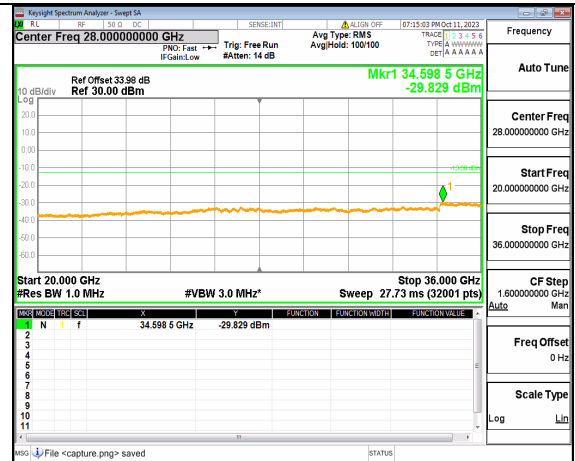

5A_n77(3450-3550MHz) (20GHz-36GHz) 20M DFT-s-OFDM BPSK Outer_Full High

5A_n77(3450-3550MHz) (20GHz-36GHz) 20M DFT-s-OFDM BPSK Edge_1RB_Left High