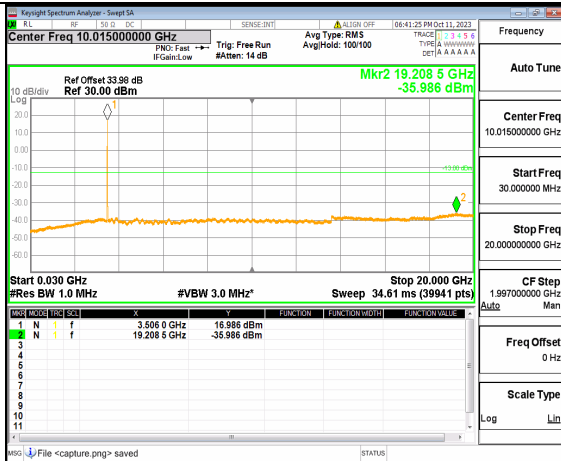

5A_n77(3450-3550MHz) (30MHz-20GHz) 15M DFT-s-OFDM BPSK Outer_Full Mid