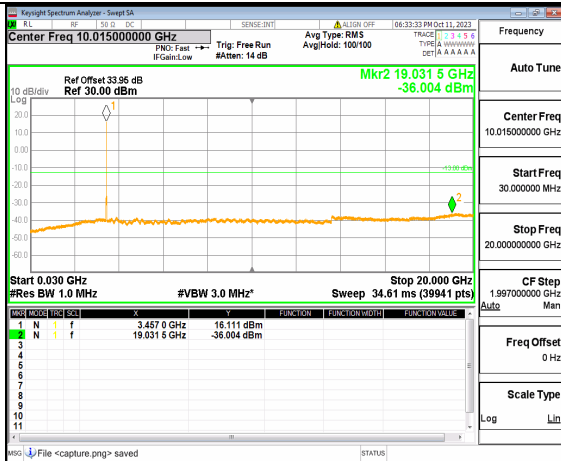

5A_n77(3450-3550MHz) (30MHz-20GHz) 15M DFT-s-OFDM BPSK Outer_Full Low