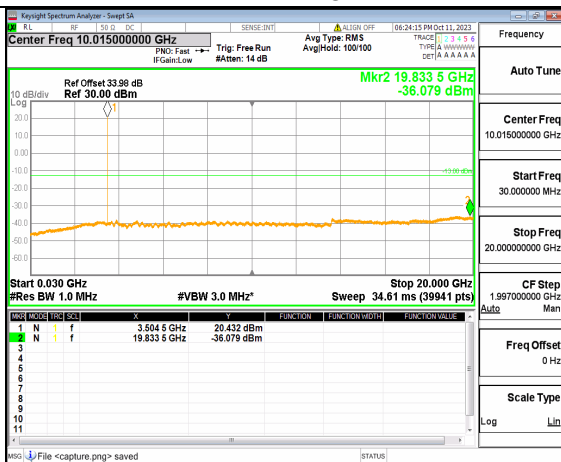

5A_n77(3450-3550MHz) (30MHz-20GHz) 10M DFT-s-OFDM QPSK Edge_1RB_Left Mid

5A_n77(3450-3550MHz) (30MHz-20GHz) 10M DFT-s-OFDM QPSK Edge_1RB_Right Mid