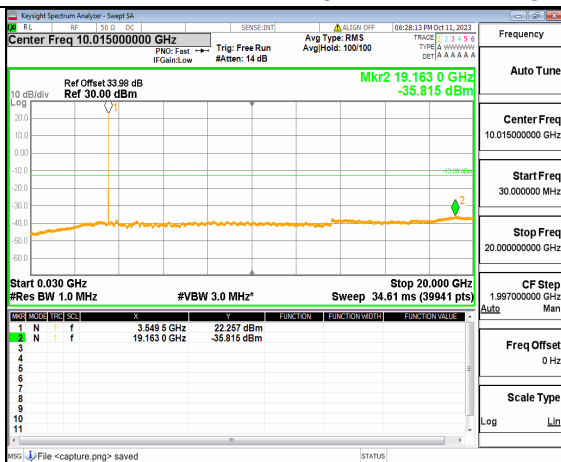

5A_n77(3450-3550MHz) (30MHz-20GHz) 10M DFT-s-OFDM BPSK Edge_1RB_Left High

5A_n77(3450-3550MHz) (30MHz-20GHz) 10M DFT-s-OFDM BPSK Edge_1RB_Right High