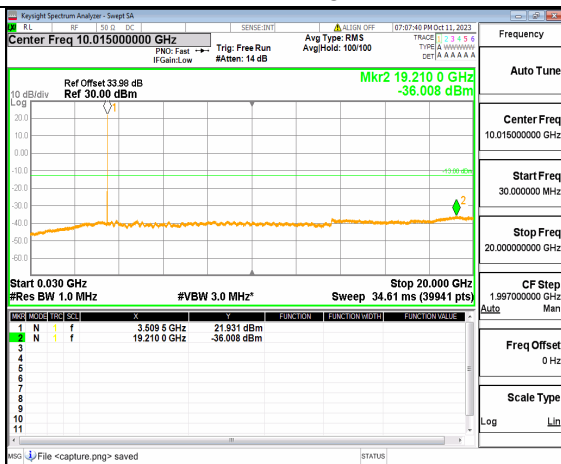

5A_n77(3450-3550MHz) (30MHz-20GHz) 20M DFT-s-OFDM BPSK Edge_1RB_Left Mid

5A_n77(3450-3550MHz) (30MHz-20GHz) 20M DFT-s-OFDM BPSK Edge_1RB_Right Mid