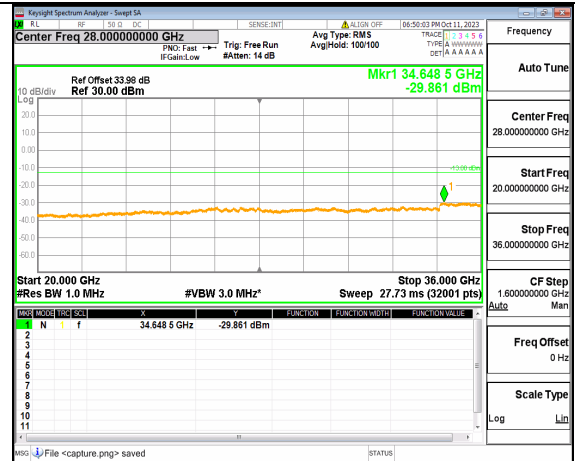

5A_n77(3450-3550MHz) (20GHz-36GHz) 15M DFT-s-OFDM QPSK Edge_1RB_Right Mid

5A_n77(3450-3550MHz) (20GHz-36GHz) 15M DFT-s-OFDM BPSK Outer_Full High