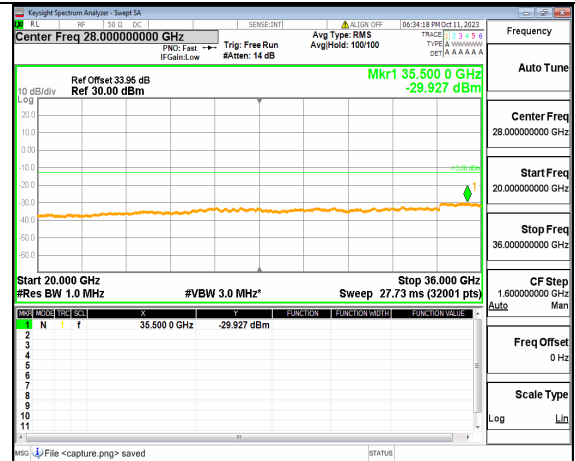

5A_n77(3450-3550MHz) (20GHz-36GHz) 10M DFT-s-OFDM QPSK Edge_1RB_Right High

5A_n77(3450-3550MHz) (20GHz-36GHz) 15M DFT-s-OFDM BPSK Outer_Full Low