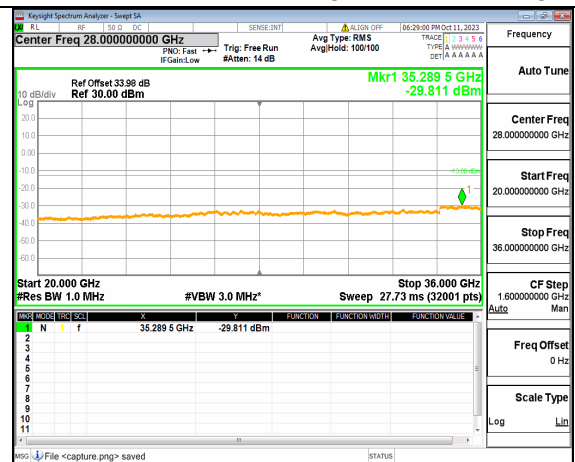

5A_n77(3450-3550MHz) (20GHz-36GHz) 10M DFT-s-OFDM BPSK Edge_1RB_Left High

5A_n77(3450-3550MHz) (20GHz-36GHz) 10M DFT-s-OFDM BPSK Edge_1RB_Right High