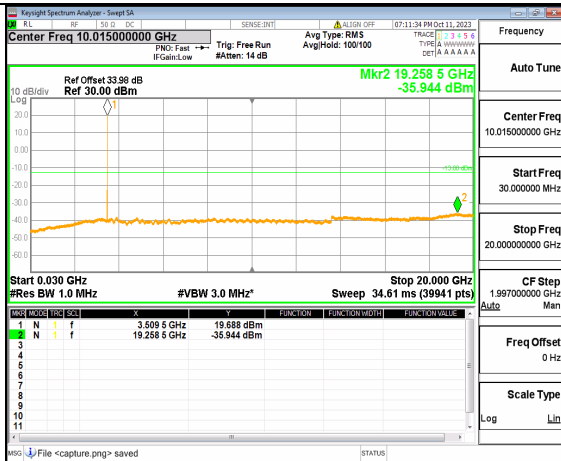

5A_n77(3450-3550MHz) (30MHz-20GHz) 20M DFT-s-OFDM QPSK Edge_1RB_Left Mid

5A_n77(3450-3550MHz) (30MHz-20GHz) 20M DFT-s-OFDM QPSK Edge_1RB_Right Mid