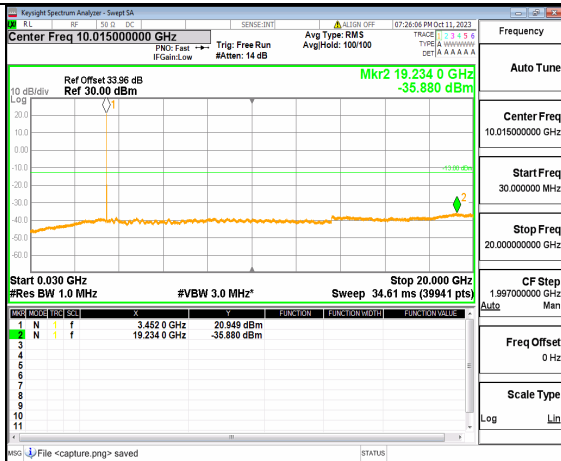

5A_n77(3450-3550MHz) (30MHz-20GHz) 30M DFT-s-OFDM QPSK Outer_Full Low

5A_n77(3450-3550MHz) (30MHz-20GHz) 30M DFT-s-OFDM QPSK Edge_1RB_Left Low