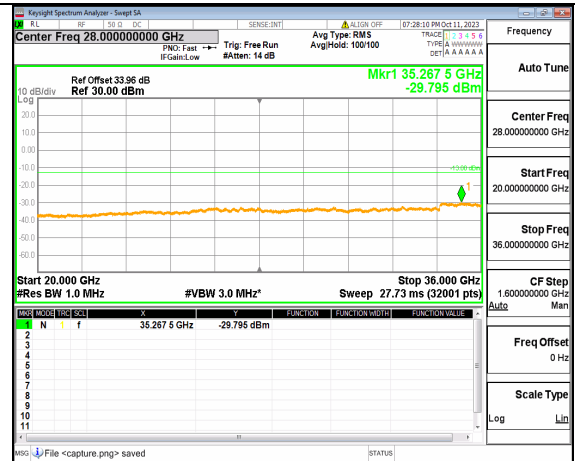

5A_n77(3450-3550MHz) (20GHz-36GHz) 30M DFT-s-OFDM QPSK Edge_1RB_Left Low

5A_n77(3450-3550MHz) (20GHz-36GHz) 30M DFT-s-OFDM QPSK Edge_1RB_Right Low