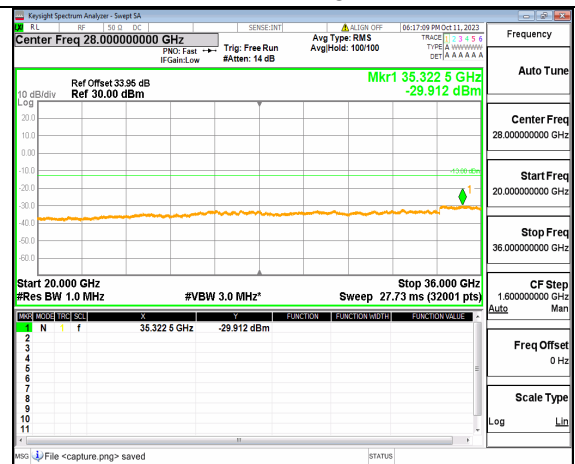

5A_n77(3450-3550MHz) (20GHz-36GHz) 10M DFT-s-OFDM QPSK Edge_1RB_Left Low

5A_n77(3450-3550MHz) (20GHz-36GHz) 10M DFT-s-OFDM QPSK Edge_1RB_Right Low