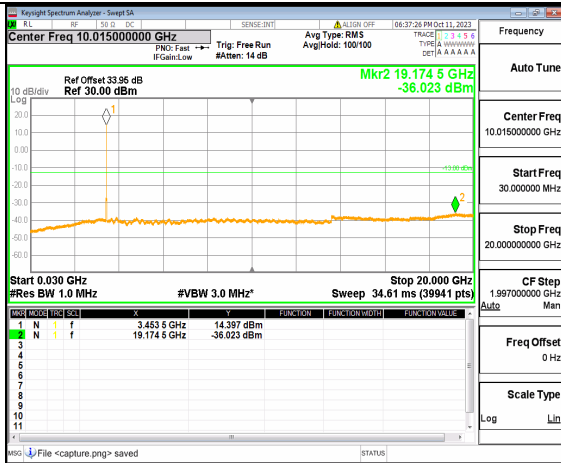

5A_n77(3450-3550MHz) (30MHz-20GHz) 15M DFT-s-OFDM QPSK Outer_Full Low