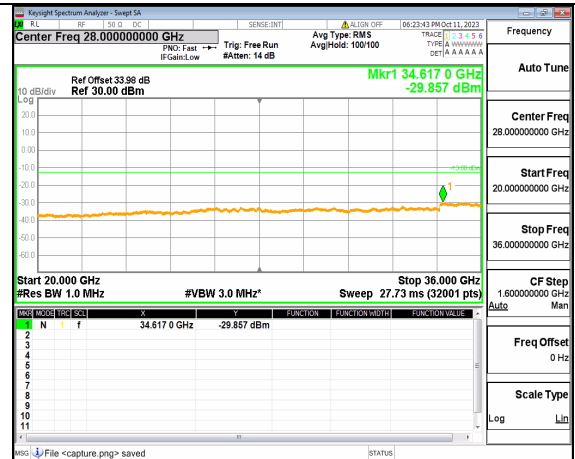

5A_n77(3450-3550MHz) (20GHz-36GHz) 10M DFT-s-OFDM QPSK Outer_Full Mid

5A_n77(3450-3550MHz) (20GHz-36GHz) 10M DFT-s-OFDM QPSK Edge_1RB_Left Mid