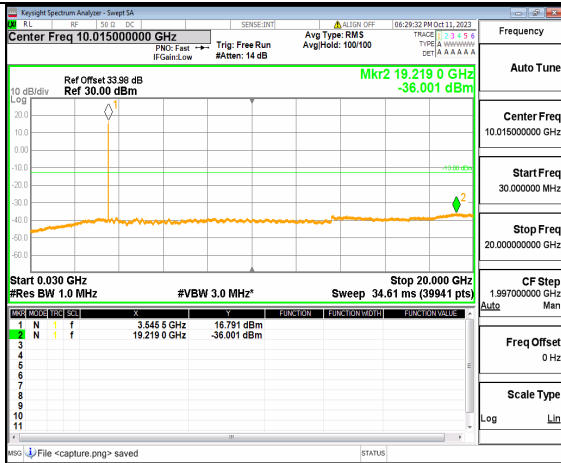

5A_n77(3450-3550MHz) (30MHz-20GHz) 10M DFT-s-OFDM QPSK Outer_Full High