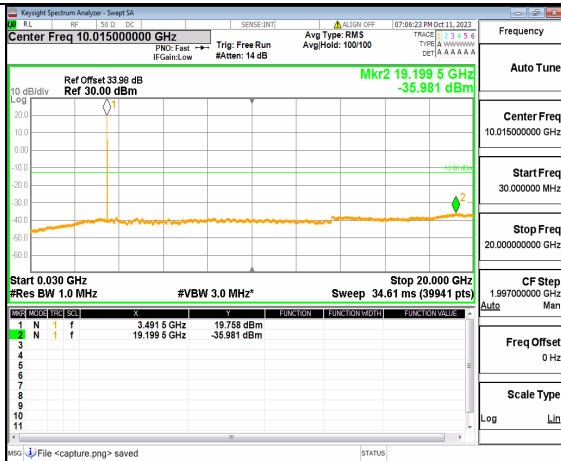

5A_n77(3450-3550MHz) (30MHz-20GHz) 20M DFT-s-OFDM BPSK Outer_Full Mid

5A_n77(3450-3550MHz) (30MHz-20GHz) 20M DFT-s-OFDM BPSK Edge_1RB_Left Mid