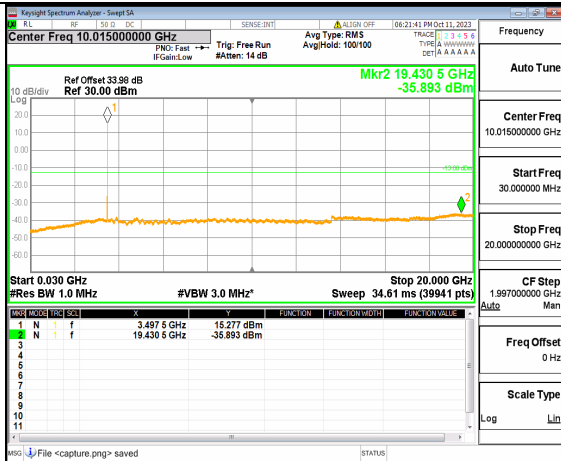

5A_n77(3450-3550MHz) (30MHz-20GHz) 10M DFT-s-OFDM QPSK Outer_Full Mid