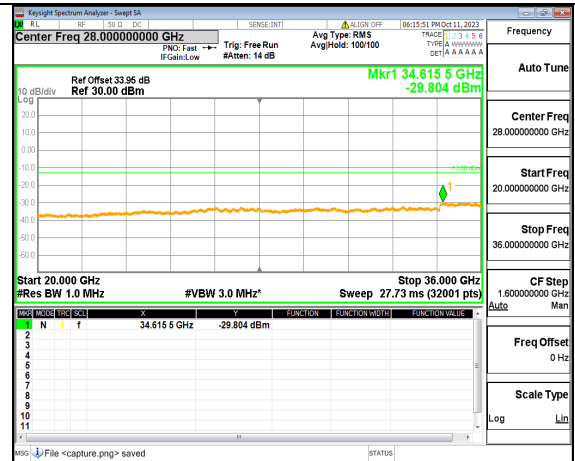

5A_n77(3450-3550MHz) (20GHz-36GHz) 10M DFT-s-OFDM QPSK Outer_Full Low

5A_n77(3450-3550MHz) (20GHz-36GHz) 10M DFT-s-OFDM QPSK Edge_1RB_Left Low