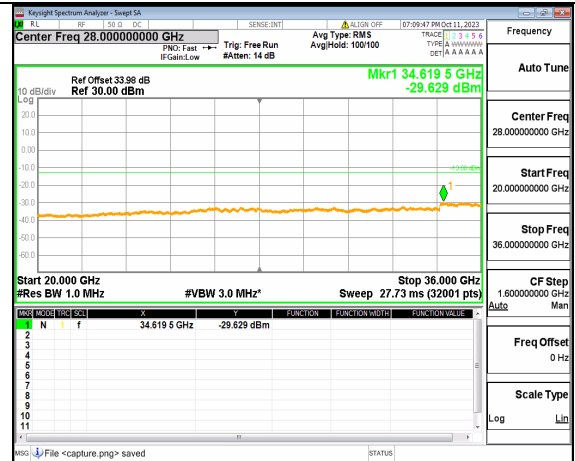

5A_n77(3450-3550MHz) (20GHz-36GHz) 20M DFT-s-OFDM BPSK Edge_1RB_Right Mid

5A_n77(3450-3550MHz) (20GHz-36GHz) 20M DFT-s-OFDM QPSK Outer_Full Mid