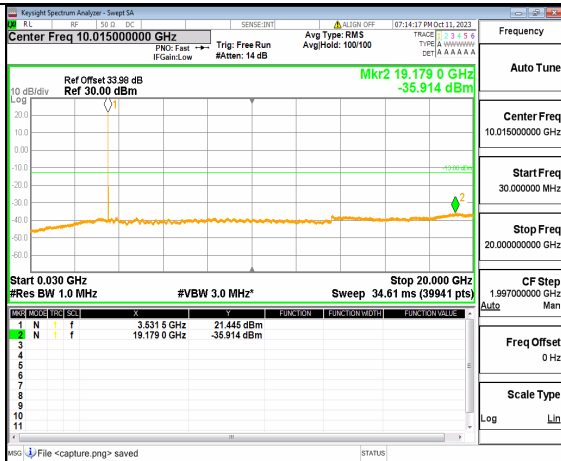

5A_n77(3450-3550MHz) (30MHz-20GHz) 20M DFT-s-OFDM BPSK Outer_Full High

5A_n77(3450-3550MHz) (30MHz-20GHz) 20M DFT-s-OFDM BPSK Edge_1RB_Left High