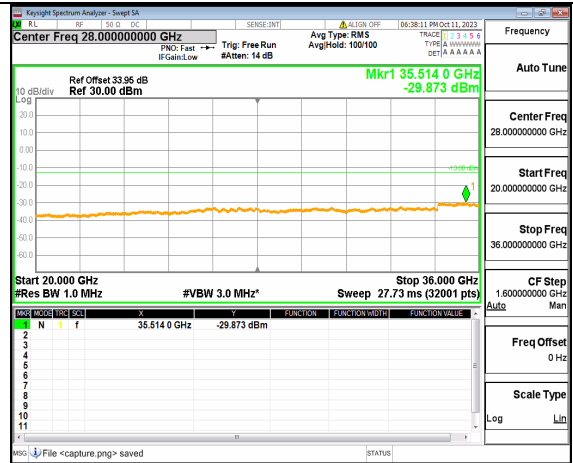

5A_n77(3450-3550MHz) (20GHz-36GHz) 15M DFT-s-OFDM BPSK Edge_1RB_Right Low

5A_n77(3450-3550MHz) (20GHz-36GHz) 15M DFT-s-OFDM QPSK Outer_Full Low