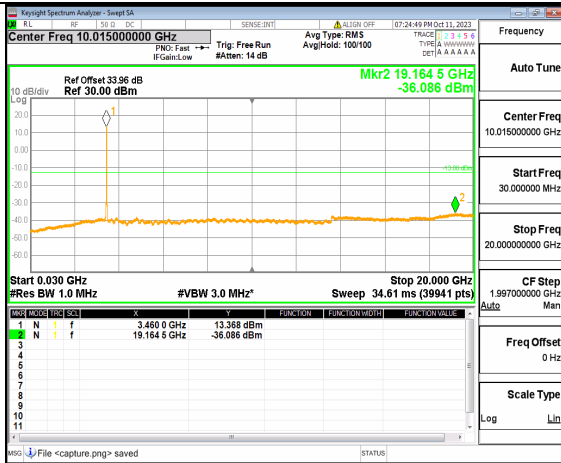

5A_n77(3450-3550MHz) (30MHz-20GHz) 30M DFT-s-OFDM QPSK Outer_Full Low