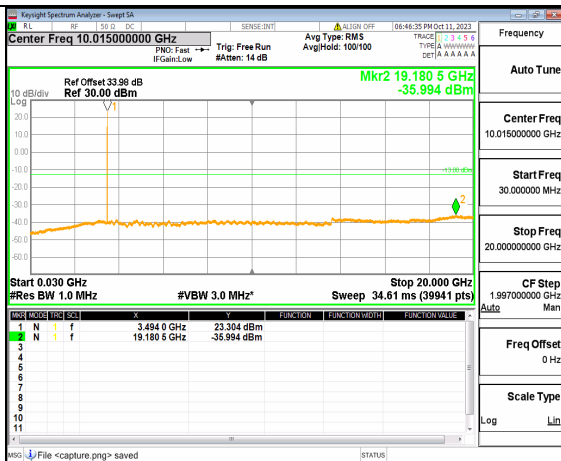

5A_n77(3450-3550MHz) (30MHz-20GHz) 15M DFT-s-OFDM QPSK Outer_Full Mid

5A_n77(3450-3550MHz) (30MHz-20GHz) 15M DFT-s-OFDM QPSK Edge_1RB_Left Mid