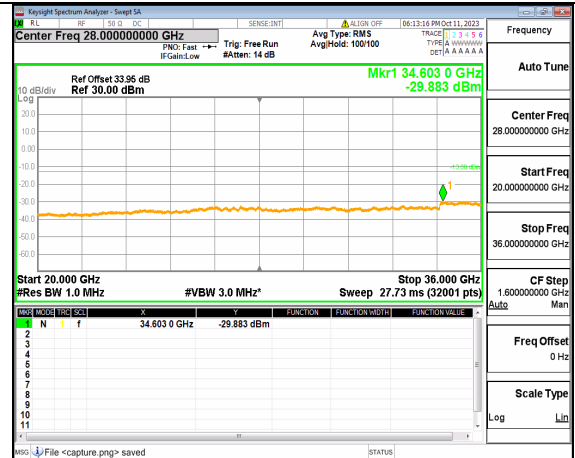

5A_n77(3450-3550MHz) (30MHz-20GHz) 10M DFT-s-OFDM BPSK Outer_Full Low

5A_n77(3450-3550MHz) (20GHz-36GHz) 10M DFT-s-OFDM BPSK Outer_Full Low

5A_n77(3450-3550MHz) (30MHz-20GHz) 10M DFT-s-OFDM BPSK Edge_1RB_Left Low

5A_n77(3450-3550MHz) (20GHz-36GHz) 10M DFT-s-OFDM BPSK Edge_1RB_Left Low

5A_n77(3450-3550MHz) (30MHz-20GHz) 10M DFT-s-OFDM BPSK Edge_1RB_Right Low

5A_n77(3450-3550MHz) (20GHz-36GHz) 10M DFT-s-OFDM BPSK Edge_1RB_Right Low