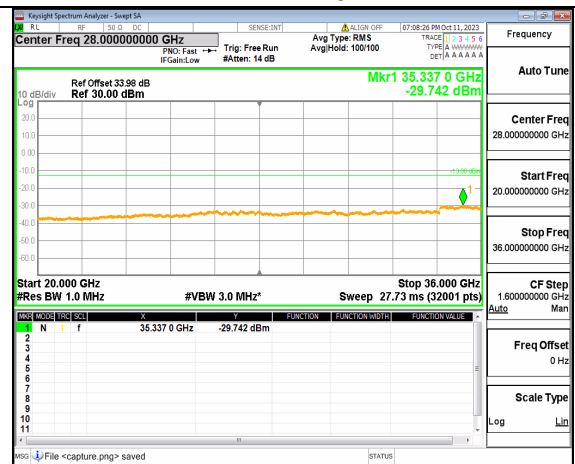

5A_n77(3450-3550MHz) (20GHz-36GHz) 20M DFT-s-OFDM BPSK Edge_1RB_Left Mid

5A_n77(3450-3550MHz) (20GHz-36GHz) 20M DFT-s-OFDM BPSK Edge_1RB_Right Mid