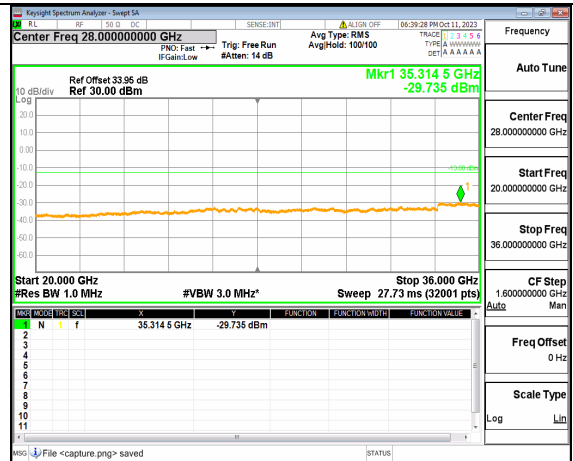

5A_n77(3450-3550MHz) (20GHz-36GHz) 15M DFT-s-OFDM QPSK Outer_Full Low

5A_n77(3450-3550MHz) (20GHz-36GHz) 15M DFT-s-OFDM QPSK Edge_1RB_Left Low