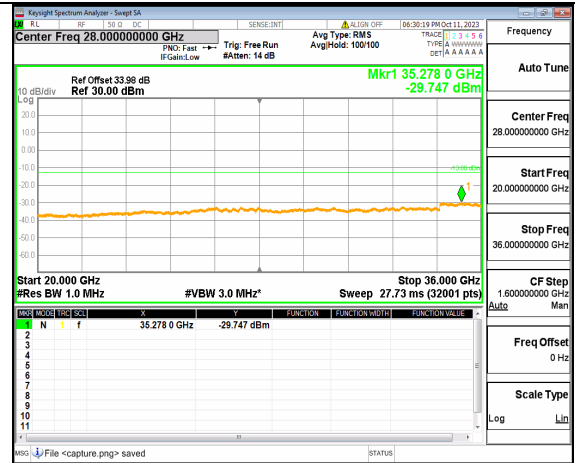

5A_n77(3450-3550MHz) (20GHz-36GHz) 10M DFT-s-OFDM BPSK Edge_1RB_Right High

5A_n77(3450-3550MHz) (20GHz-36GHz) 10M DFT-s-OFDM QPSK Outer_Full High