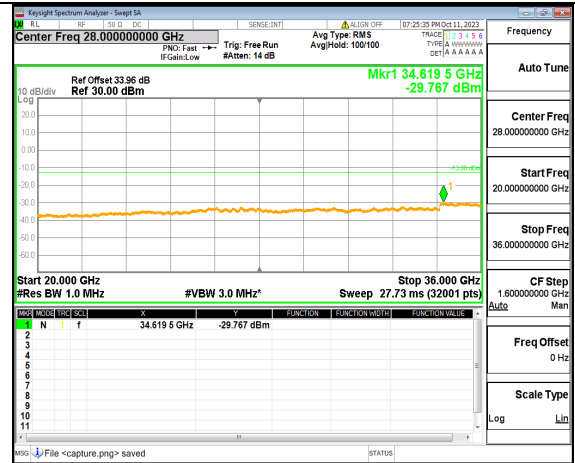

5A_n77(3450-3550MHz) (20GHz-36GHz) 30M DFT-s-OFDM BPSK Edge_1RB_Right Low

5A_n77(3450-3550MHz) (20GHz-36GHz) 30M DFT-s-OFDM QPSK Outer_Full Low