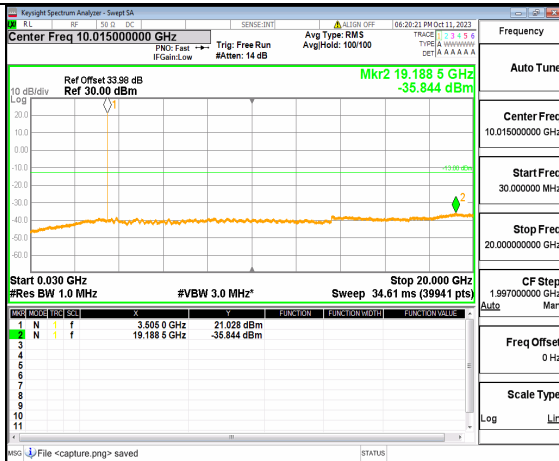

5A_n77(3450-3550MHz) (30MHz-20GHz) 10M DFT-s-OFDM BPSK Edge_1RB_Left Mid

5A_n77(3450-3550MHz) (30MHz-20GHz) 10M DFT-s-OFDM BPSK Edge_1RB_Right Mid