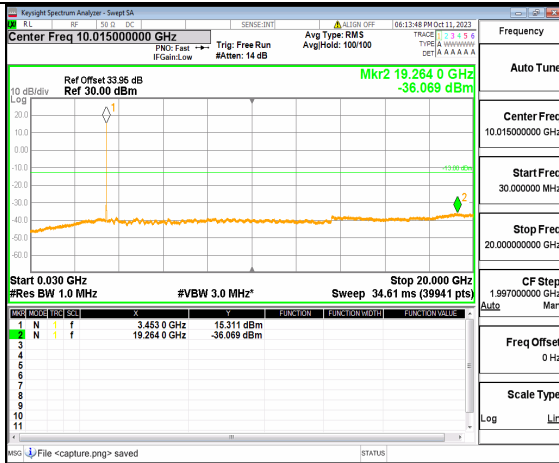

5A_n77(3450-3550MHz) (30MHz-20GHz) 10M DFT-s-OFDM QPSK Outer_Full Low