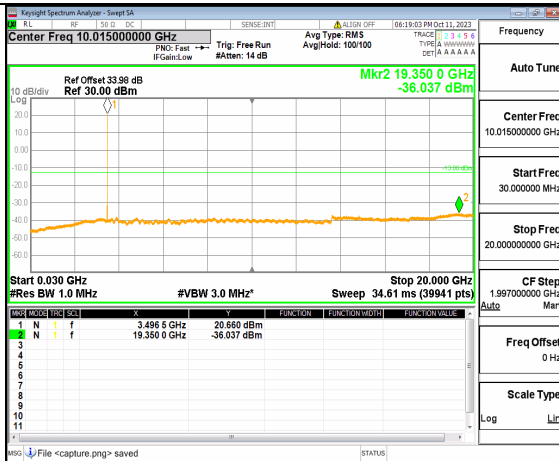

5A_n77(3450-3550MHz) (30MHz-20GHz) 10M DFT-s-OFDM BPSK Outer_Full Mid

5A_n77(3450-3550MHz) (30MHz-20GHz) 10M DFT-s-OFDM BPSK Edge_1RB_Left Mid