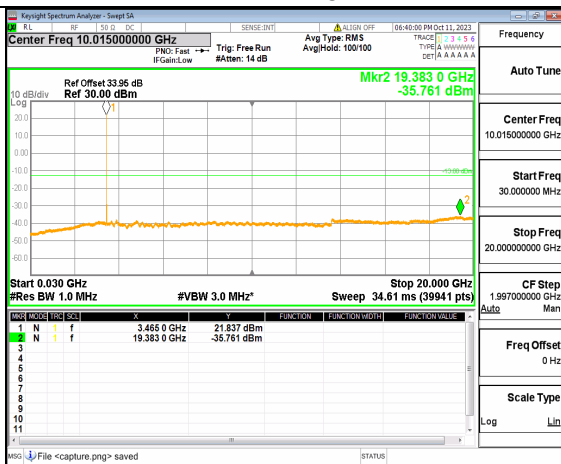

5A_n77(3450-3550MHz) (30MHz-20GHz) 15M DFT-s-OFDM QPSK Edge_1RB_Left Low

5A_n77(3450-3550MHz) (30MHz-20GHz) 15M DFT-s-OFDM QPSK Edge_1RB_Right Low