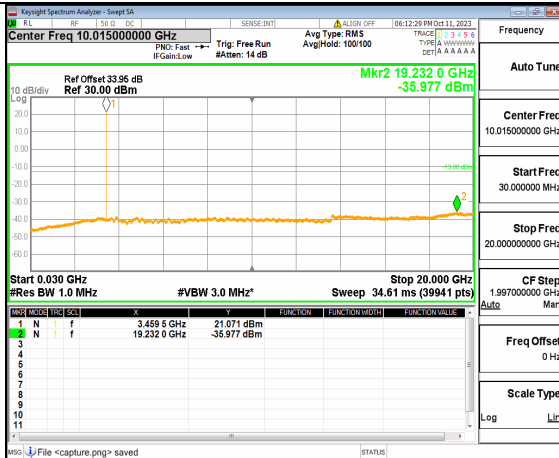

5A_n77(3450-3550MHz) (30MHz-20GHz) 10M DFT-s-OFDM BPSK Outer_Full Low

5A_n77(3450-3550MHz) (20GHz-36GHz) 10M DFT-s-OFDM BPSK Outer_Full Low

5A_n77(3450-3550MHz) (30MHz-20GHz) 10M DFT-s-OFDM BPSK Edge_1RB_Left Low

5A_n77(3450-3550MHz) (20GHz-36GHz) 10M DFT-s-OFDM BPSK Edge_1RB_Left Low

5A_n77(3450-3550MHz) (30MHz-20GHz) 10M DFT-s-OFDM BPSK Edge_1RB_Right Low

5A_n77(3450-3550MHz) (20GHz-36GHz) 10M DFT-s-OFDM BPSK Edge_1RB_Right Low