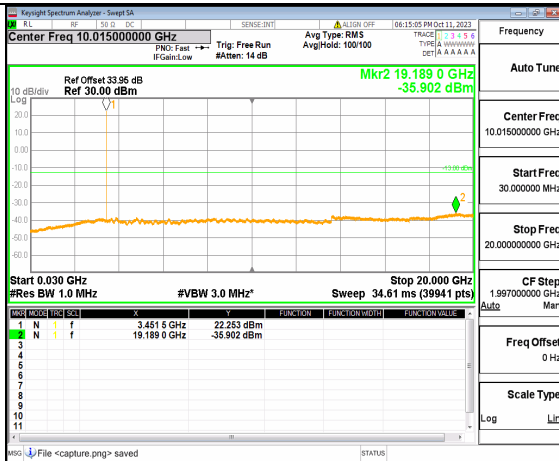

5A_n77(3450-3550MHz) (30MHz-20GHz) 10M DFT-s-OFDM QPSK Outer_Full Low

5A_n77(3450-3550MHz) (30MHz-20GHz) 10M DFT-s-OFDM QPSK Edge_1RB_Left Low