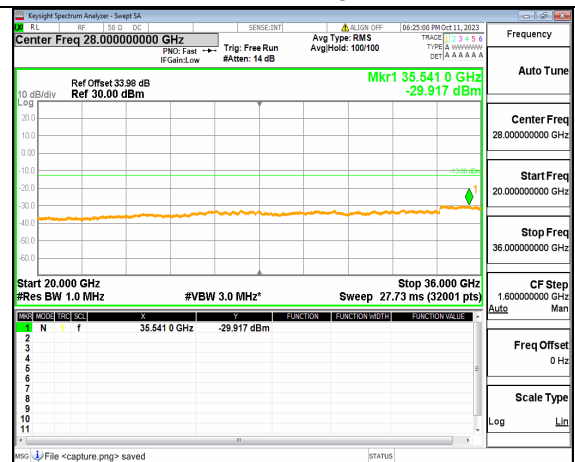

5A_n77(3450-3550MHz) (20GHz-36GHz) 10M DFT-s-OFDM QPSK Edge_1RB_Left Mid

5A_n77(3450-3550MHz) (20GHz-36GHz) 10M DFT-s-OFDM QPSK Edge_1RB_Right Mid