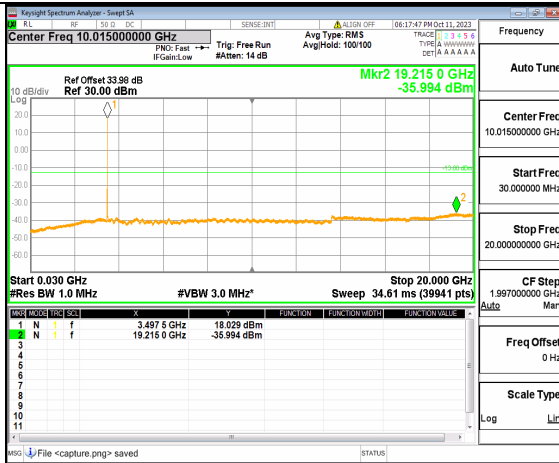

5A_n77(3450-3550MHz) (30MHz-20GHz) 10M DFT-s-OFDM BPSK Outer_Full Mid