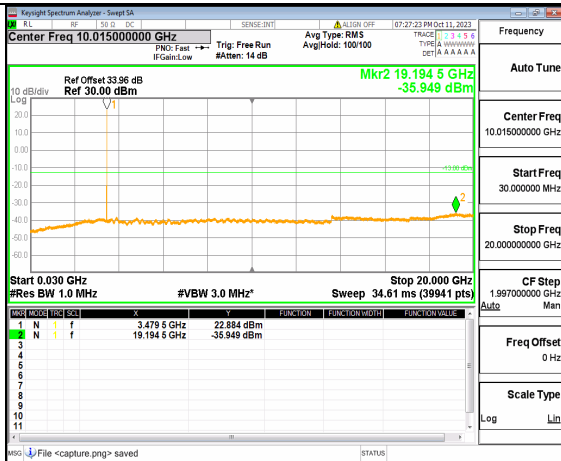

5A_n77(3450-3550MHz) (30MHz-20GHz) 30M DFT-s-OFDM QPSK Edge_1RB_Left Low

5A_n77(3450-3550MHz) (30MHz-20GHz) 30M DFT-s-OFDM QPSK Edge_1RB_Right Low