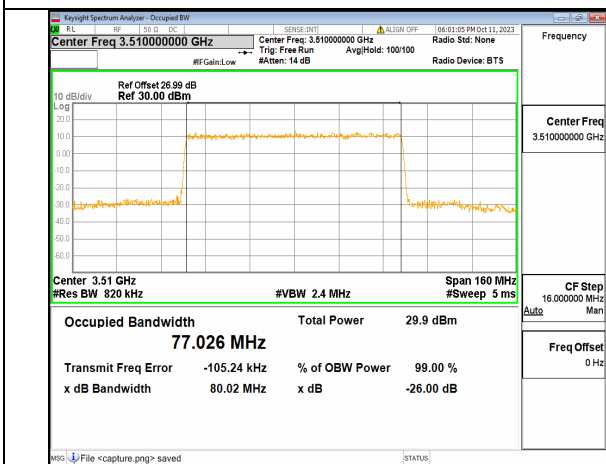

5A_n77(3450-3550MHz) 80M DFT-s-OFDM BPSK Outer_Full High

5A_n77(3450-3550MHz) 80M DFT-s-OFDM QPSK Outer_Full High

5A_n77(3450-3550MHz) 80M DFT-s-OFDM 16QAM Outer_Full High

5A_n77(3450-3550MHz) 80M DFT-s-OFDM 64QAM Outer_Full High