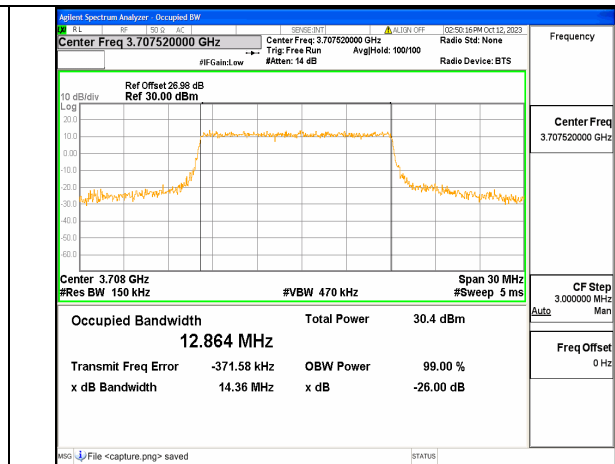

5A_n77(3700-3980MHz) 15M CP-OFDM QPSK Outer_Full Low