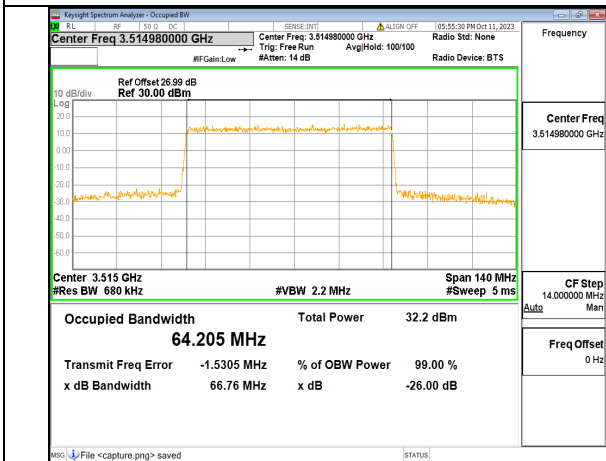

5A_n77(3450-3550MHz) 70M DFT-s-OFDM 256QAM Outer_Full Mid

5A_n77(3450-3550MHz) 70M CP-OFDM QPSK Outer_Full Mid

5A_n77(3450-3550MHz) 70M DFT-s-OFDM BPSK Outer_Full High

5A_n77(3450-3550MHz) 70M DFT-s-OFDM QPSK Outer_Full High