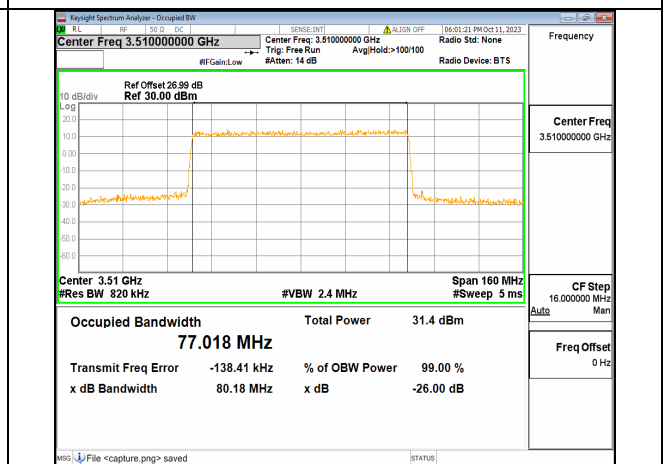

5A_n77(3450-3550MHz) 80M CP-OFDM QPSK Outer_Full High