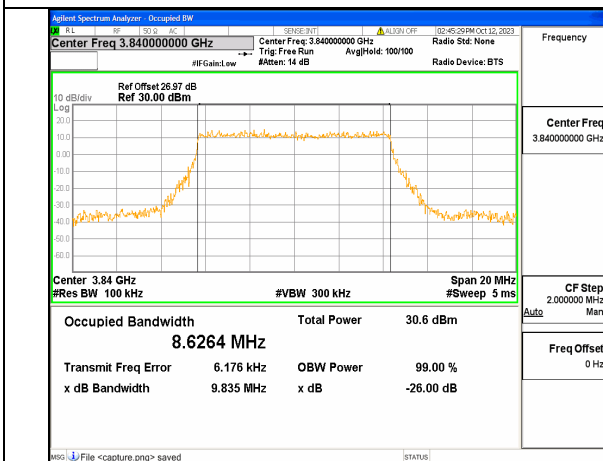

5A_n77(3700-3980MHz) 10M DFT-s-OFDM BPSK Outer_Full Mid