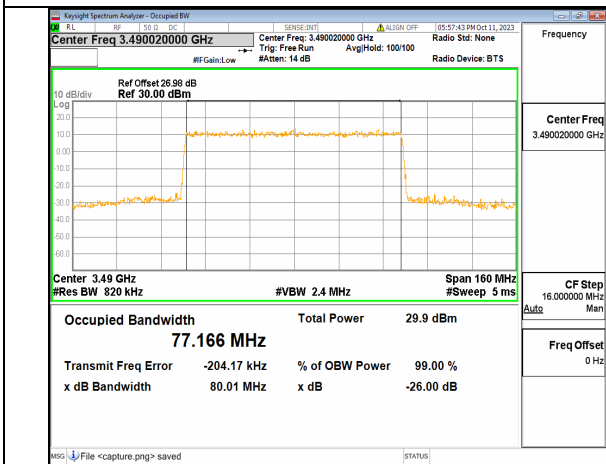

5A_n77(3450-3550MHz) 80M DFT-s-OFDM BPSK Outer_Full Low

5A_n77(3450-3550MHz) 80M DFT-s-OFDM QPSK Outer_Full Low

5A_n77(3450-3550MHz) 80M DFT-s-OFDM 16QAM Outer_Full Low

5A_n77(3450-3550MHz) 80M DFT-s-OFDM 64QAM Outer_Full Low