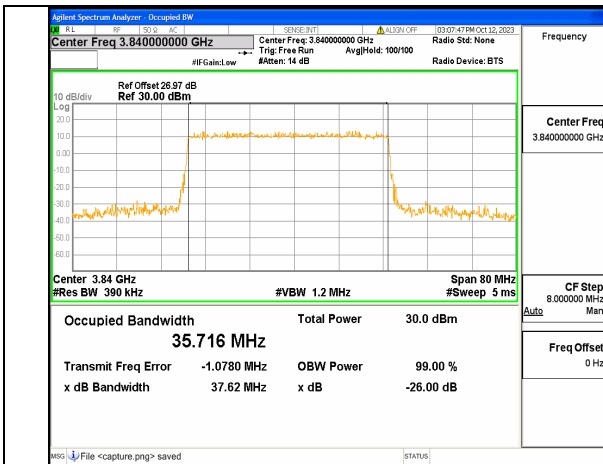

5A_n77(3700-3980MHz) 40M DFT-s-OFDM 256QAM Outer_Full Mid