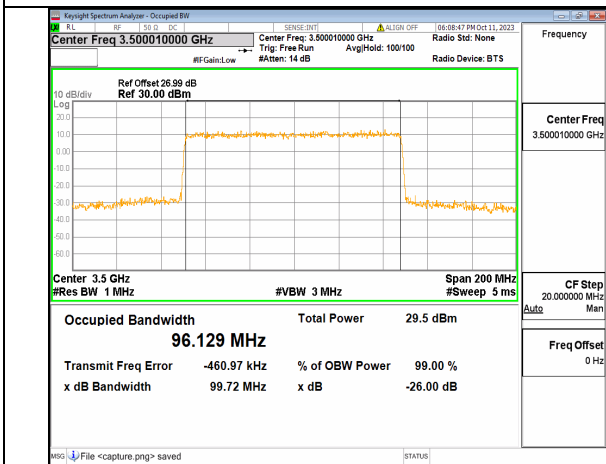

5A_n77(3450-3550MHz) 100M DFT-s-OFDM BPSK Outer_Full Mid

5A_n77(3450-3550MHz) 100M DFT-s-OFDM QPSK Outer_Full Mid

5A_n77(3450-3550MHz) 100M DFT-s-OFDM 16QAM Outer_Full Mid

5A_n77(3450-3550MHz) 100M DFT-s-OFDM 64QAM Outer_Full Mid