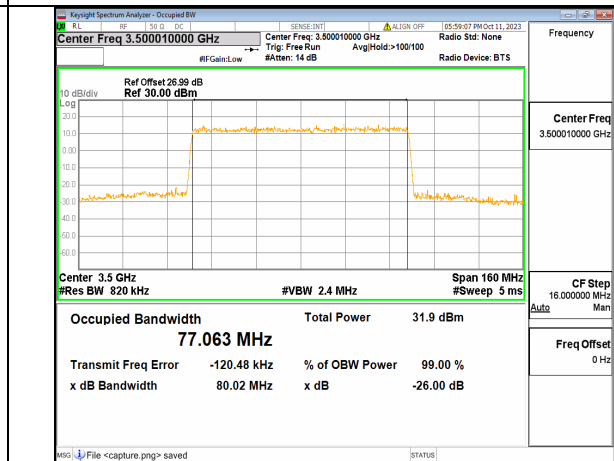

5A_n77(3450-3550MHz) 80M DFT-s-OFDM 64QAM Outer_Full Mid