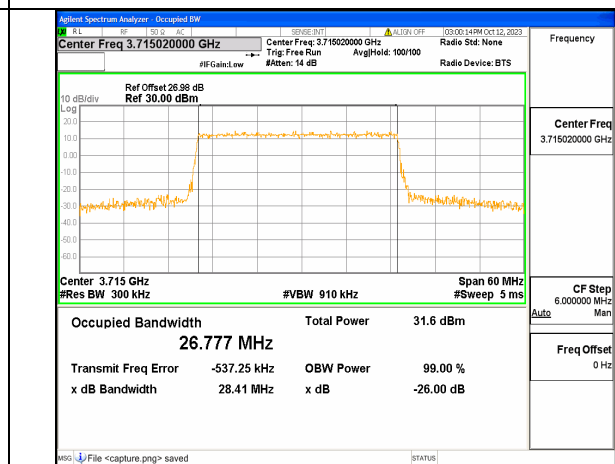

5A_n77(3700-3980MHz) 30M DFT-s-OFDM 64QAM Outer_Full Low