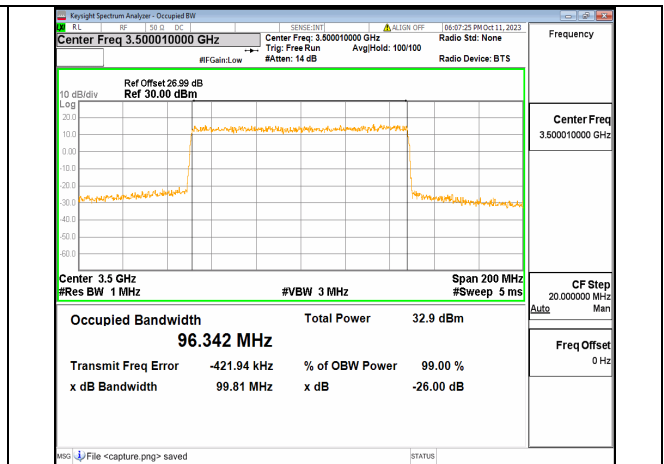

5A_n77(3450-3550MHz) 100M DFT-s-OFDM QPSK Outer_Full Mid