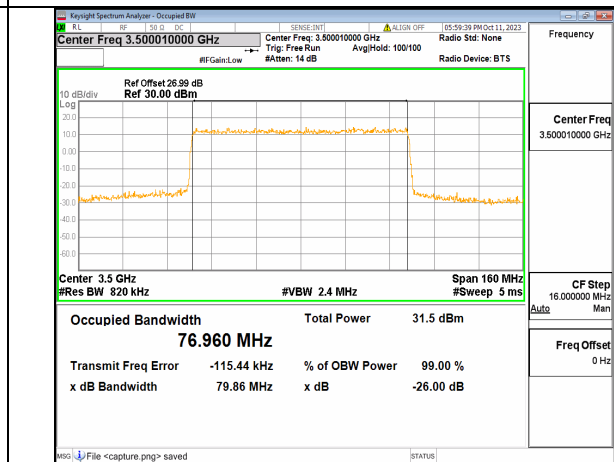

5A_n77(3450-3550MHz) 80M CP-OFDM QPSK Outer_Full Mid