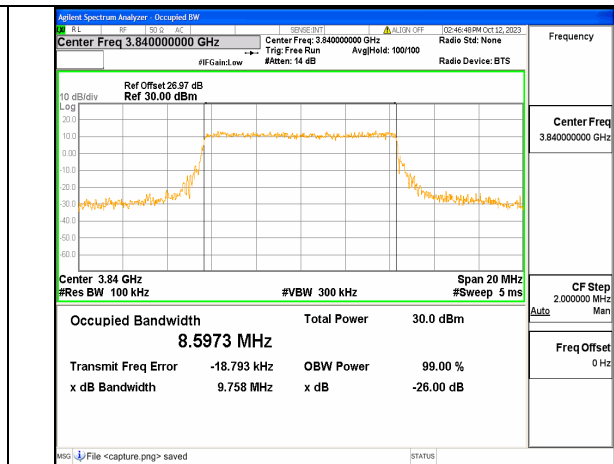

5A_n77(3700-3980MHz) 10M CP-OFDM QPSK Outer_Full Mid