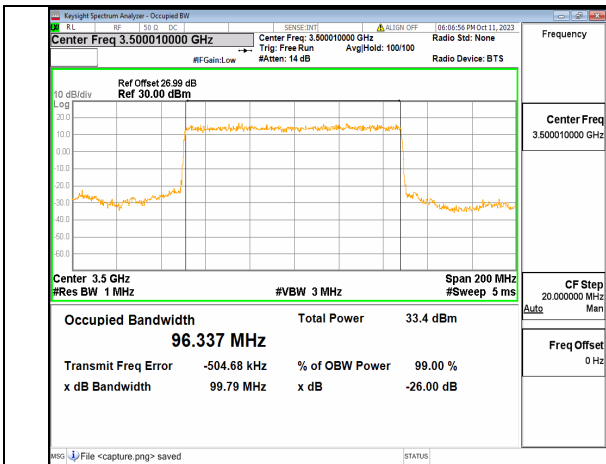

5A_n77(3450-3550MHz) 90M DFT-s-OFDM 16QAM Outer_Full High

5A_n77(3450-3550MHz) 90M DFT-s-OFDM 64QAM Outer_Full High

5A_n77(3450-3550MHz) 90M DFT-s-OFDM 256QAM Outer_Full High

5A_n77(3450-3550MHz) 90M CP-OFDM QPSK Outer_Full High