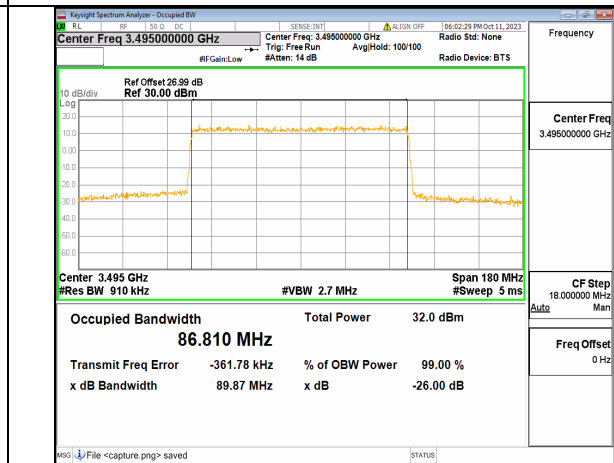

5A_n77(3450-3550MHz) 90M DFT-s-OFDM 64QAM Outer_Full Low