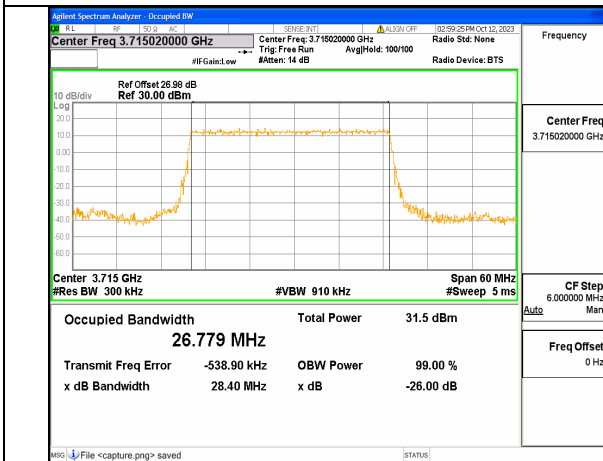

5A_n77(3700-3980MHz) 30M DFT-s-OFDM BPSK Outer_Full Low