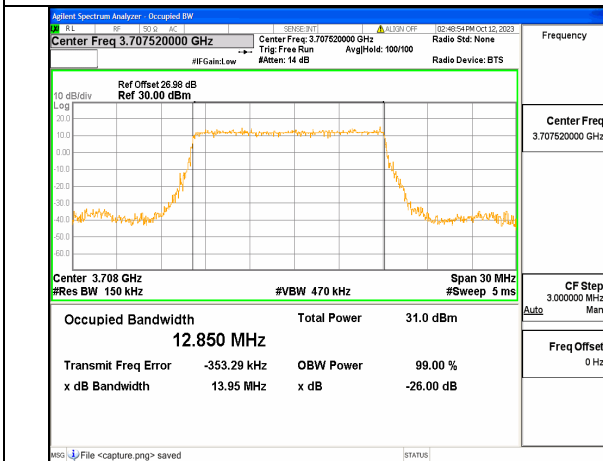

5A_n77(3700-3980MHz) 15M DFT-s-OFDM BPSK Outer_Full Low