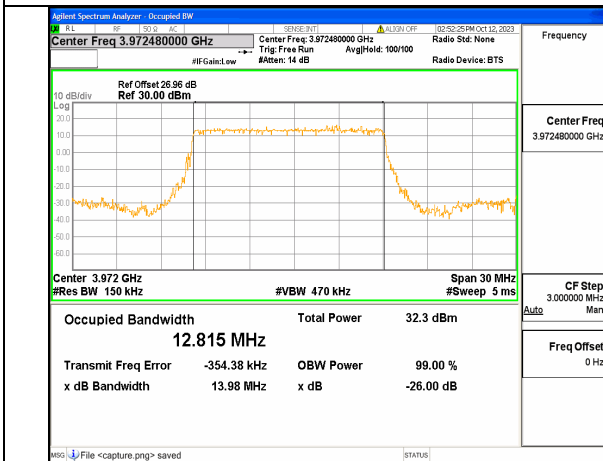

5A_n77(3700-3980MHz) 15M DFT-s-OFDM BPSK Outer_Full High