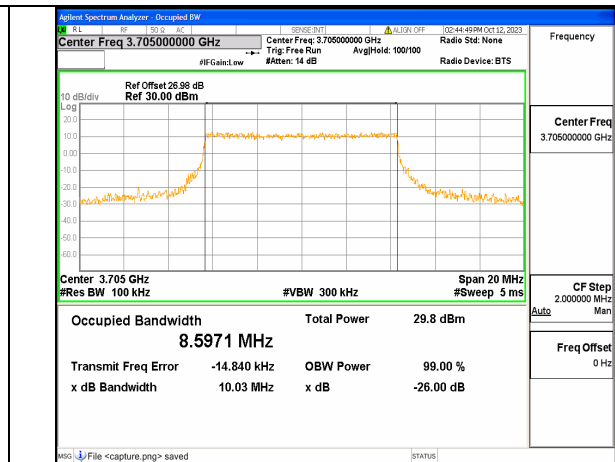

5A_n77(3700-3980MHz) 10M CP-OFDM QPSK Outer_Full Low