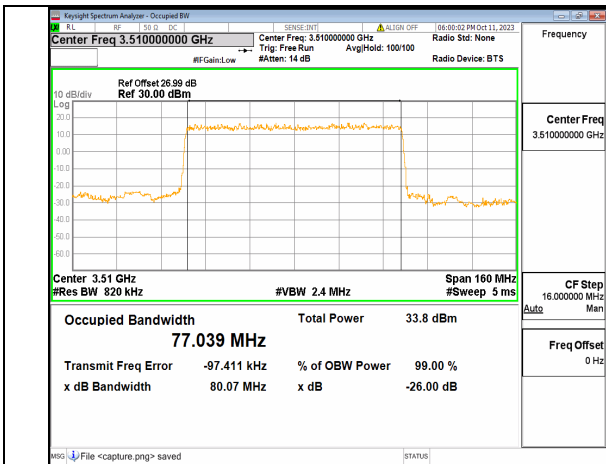

5A_n77(3450-3550MHz) 80M DFT-s-OFDM 16QAM Outer_Full Mid

5A_n77(3450-3550MHz) 80M DFT-s-OFDM 64QAM Outer_Full Mid

5A_n77(3450-3550MHz) 80M DFT-s-OFDM 256QAM Outer_Full Mid

5A_n77(3450-3550MHz) 80M CP-OFDM QPSK Outer_Full Mid