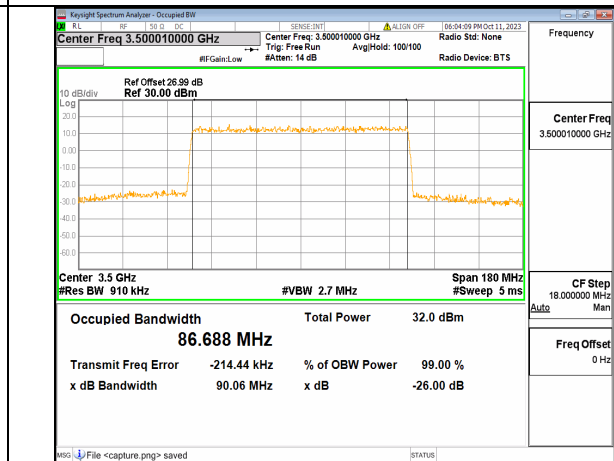

5A_n77(3450-3550MHz) 90M DFT-s-OFDM 64QAM Outer_Full Mid