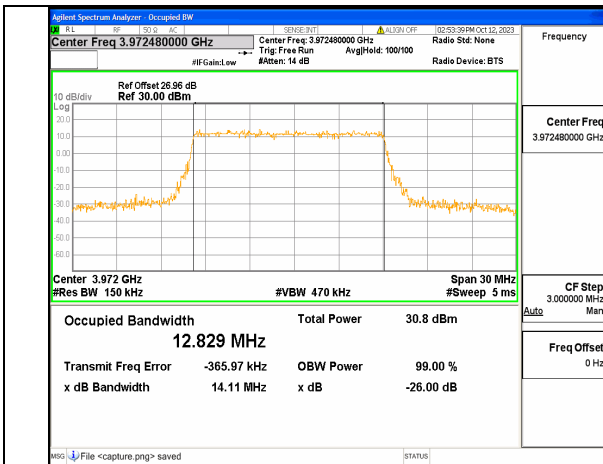

5A_n77(3700-3980MHz) 15M DFT-s-OFDM 256QAM Outer_Full High