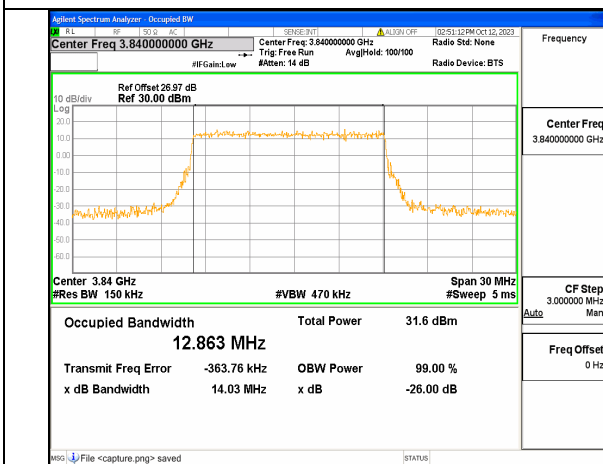

5A_n77(3700-3980MHz) 15M DFT-s-OFDM 16QAM Outer_Full Mid