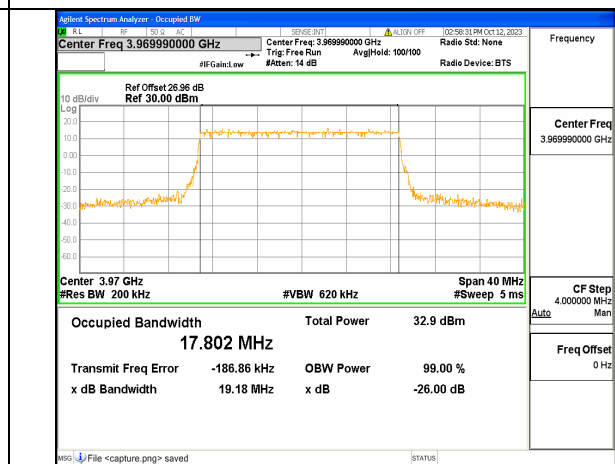

5A_n77(3700-3980MHz) 20M DFT-s-OFDM 64QAM Outer_Full High