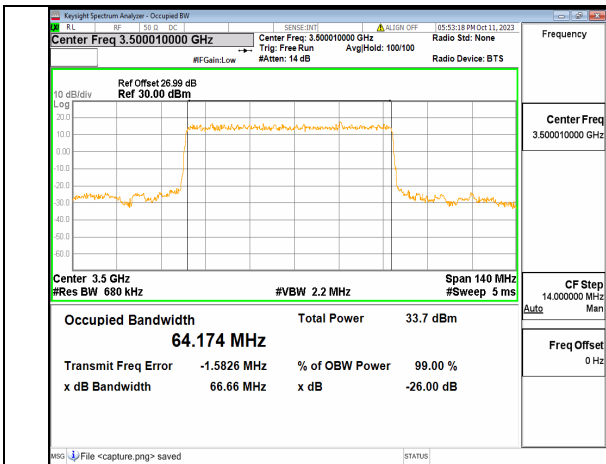

5A_n77(3450-3550MHz) 70M DFT-s-OFDM 16QAM Outer_Full Low

5A_n77(3450-3550MHz) 70M DFT-s-OFDM 64QAM Outer_Full Low

5A_n77(3450-3550MHz) 70M DFT-s-OFDM 256QAM Outer_Full Low

5A_n77(3450-3550MHz) 70M CP-OFDM QPSK Outer_Full Low