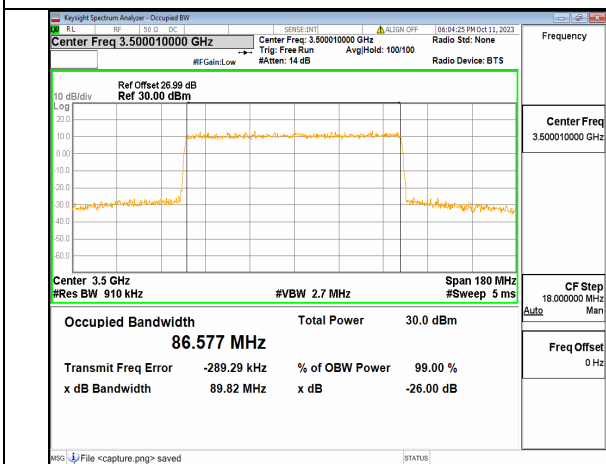

5A_n77(3450-3550MHz) 90M DFT-s-OFDM BPSK Outer_Full Mid

5A_n77(3450-3550MHz) 90M DFT-s-OFDM QPSK Outer_Full Mid

5A_n77(3450-3550MHz) 90M DFT-s-OFDM 16QAM Outer_Full Mid

5A_n77(3450-3550MHz) 90M DFT-s-OFDM 64QAM Outer_Full Mid