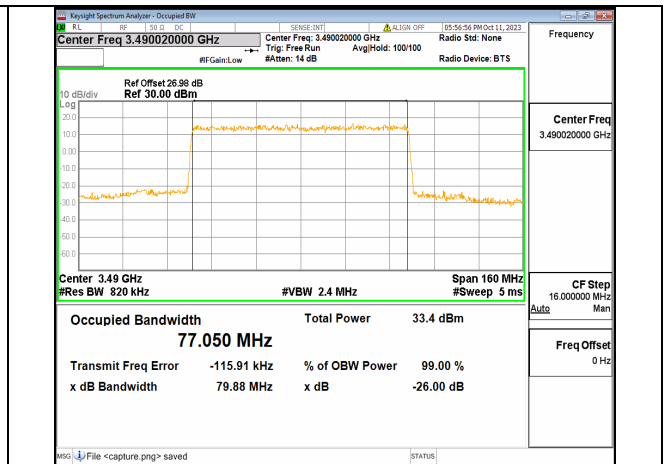

5A_n77(3450-3550MHz) 80M DFT-s-OFDM QPSK Outer_Full Low