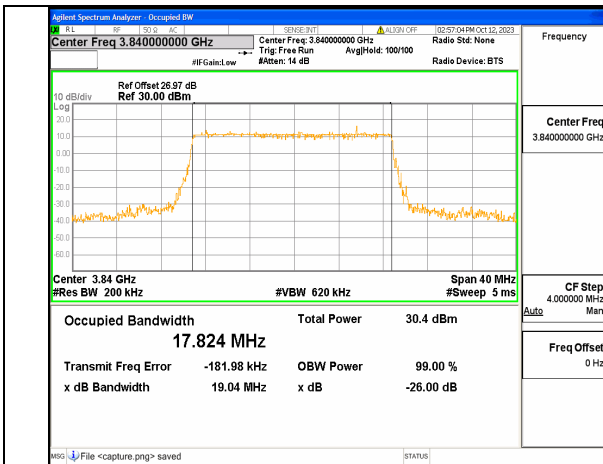

5A_n77(3700-3980MHz) 20M DFT-s-OFDM 256QAM Outer_Full Mid