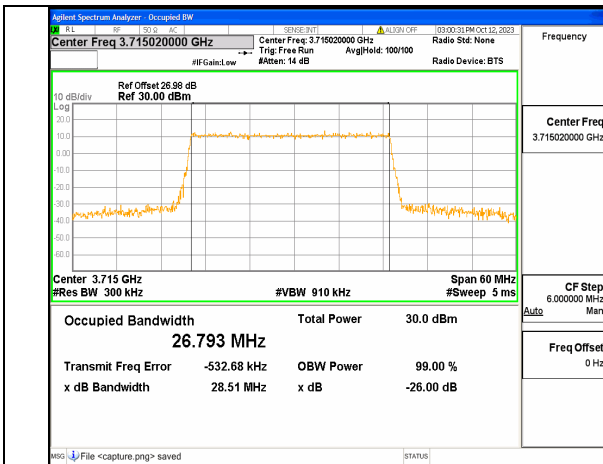

5A_n77(3700-3980MHz) 30M DFT-s-OFDM 256QAM Outer_Full Low