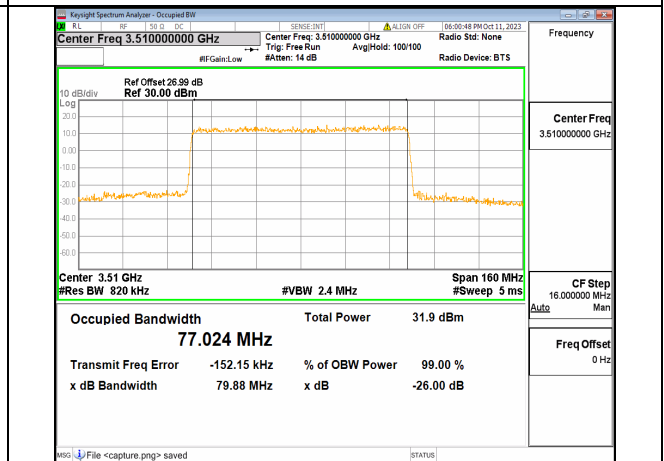

5A_n77(3450-3550MHz) 80M DFT-s-OFDM 64QAM Outer_Full High