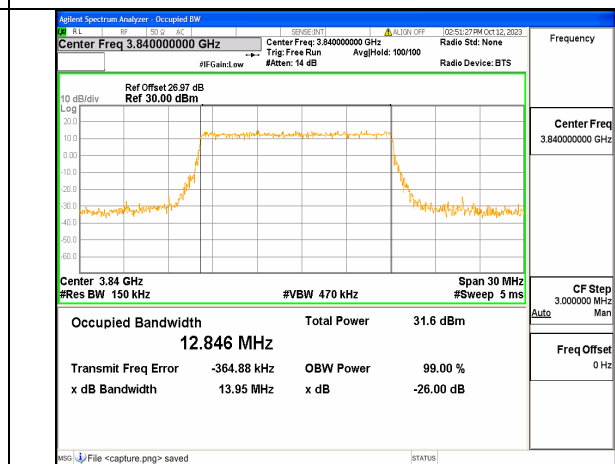

5A_n77(3700-3980MHz) 15M DFT-s-OFDM 64QAM Outer_Full Mid