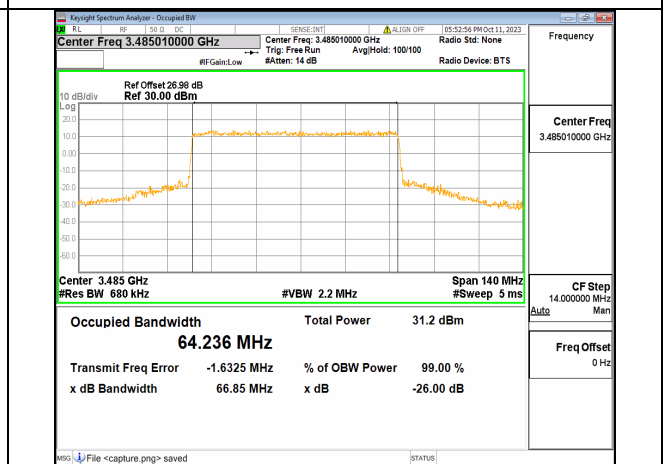

5A_n77(3450-3550MHz) 70M CP-OFDM QPSK Outer_Full Low