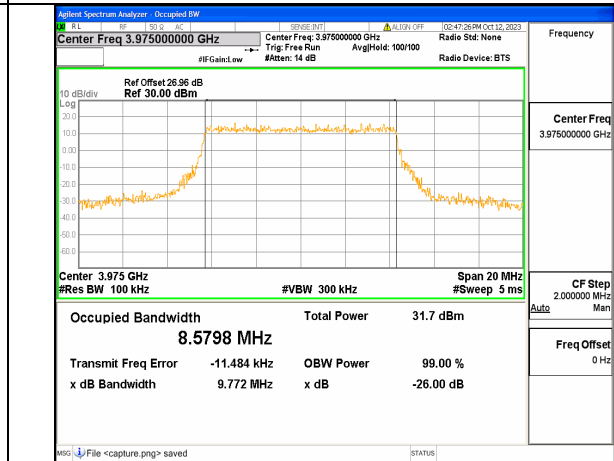

5A_n77(3700-3980MHz) 10M DFT-s-OFDM QPSK Outer_Full High