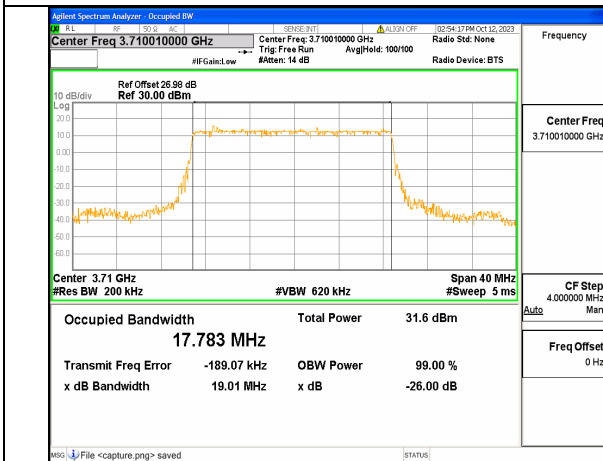

5A_n77(3700-3980MHz) 15M DFT-s-OFDM 16QAM Outer_Full High

5A_n77(3700-3980MHz) 15M DFT-s-OFDM 64QAM Outer_Full High

5A_n77(3700-3980MHz) 15M DFT-s-OFDM 256QAM Outer_Full High

5A_n77(3700-3980MHz) 15M CP-OFDM QPSK Outer_Full High