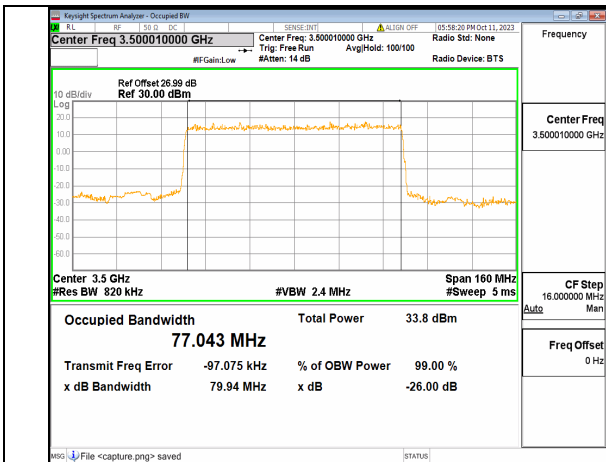

5A_n77(3450-3550MHz) 80M DFT-s-OFDM BPSK Outer_Full Mid