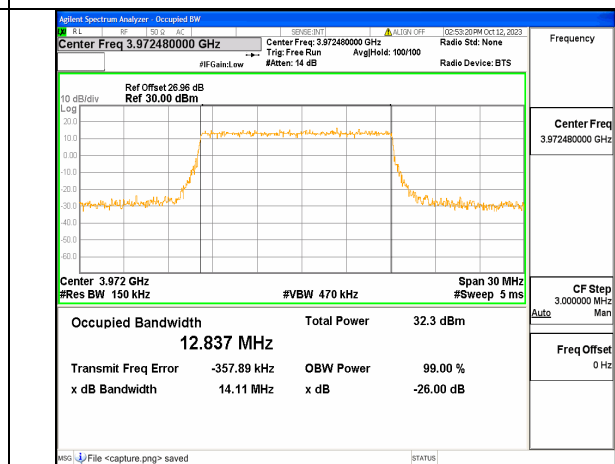

5A_n77(3700-3980MHz) 15M DFT-s-OFDM 64QAM Outer_Full High