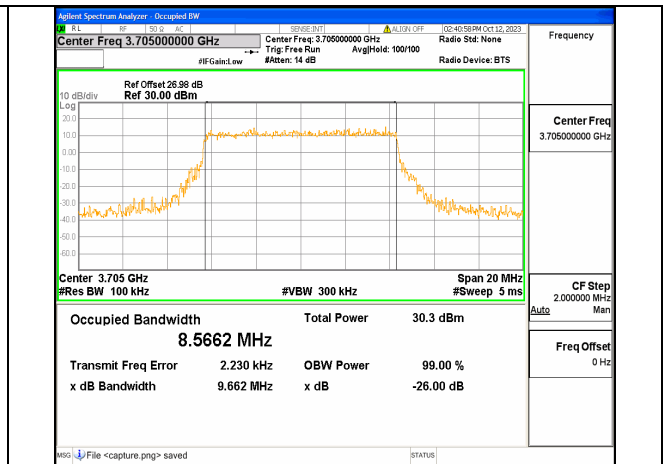

5A_n77(3700-3980MHz) 10M DFT-s-OFDM QPSK Outer_Full Low