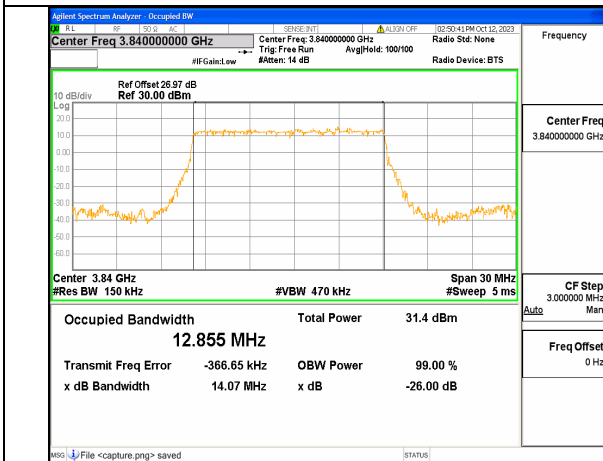

5A_n77(3700-3980MHz) 15M DFT-s-OFDM 16QAM Outer_Full Low

5A_n77(3700-3980MHz) 15M DFT-s-OFDM 64QAM Outer_Full Low

5A_n77(3700-3980MHz) 15M DFT-s-OFDM 256QAM Outer_Full Low

5A_n77(3700-3980MHz) 15M CP-OFDM QPSK Outer_Full Low