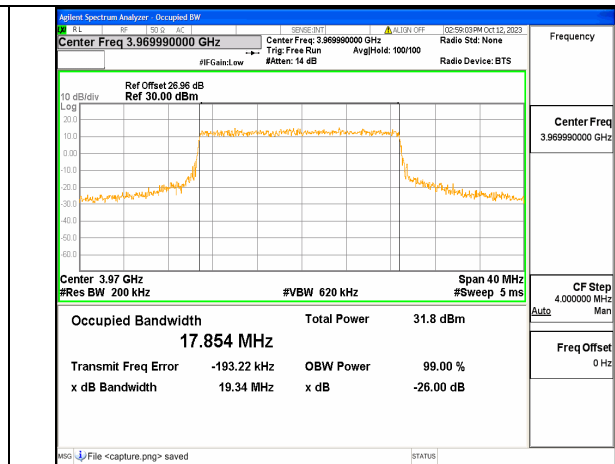

5A_n77(3700-3980MHz) 20M CP-OFDM QPSK Outer_Full High