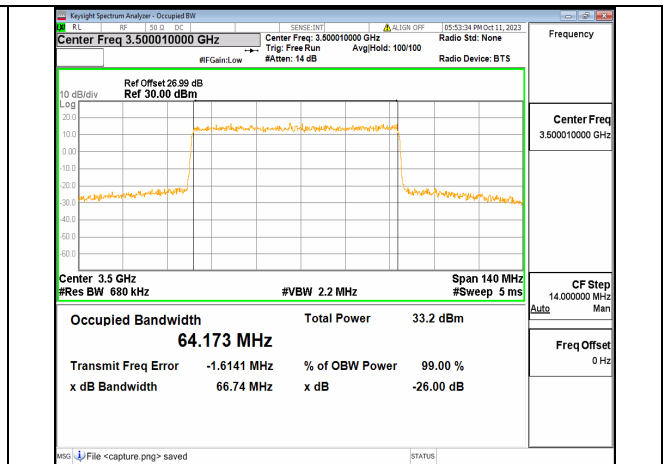

5A_n77(3450-3550MHz) 70M DFT-s-OFDM QPSK Outer_Full Mid