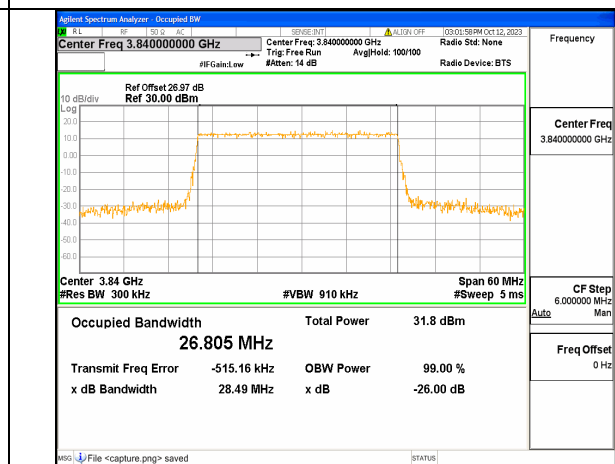

5A_n77(3700-3980MHz) 30M DFT-s-OFDM 64QAM Outer_Full Mid