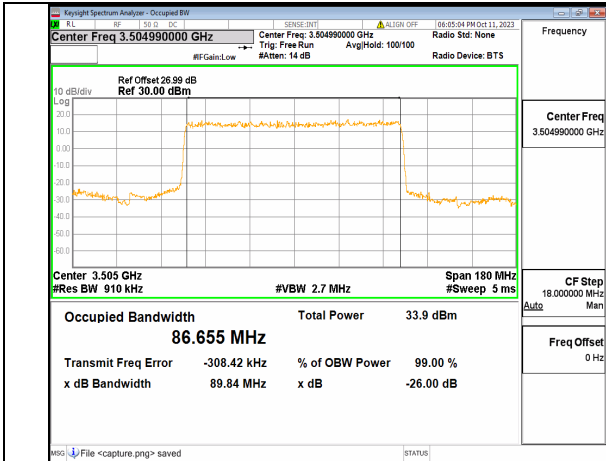

5A_n77(3450-3550MHz) 90M DFT-s-OFDM BPSK Outer_Full High