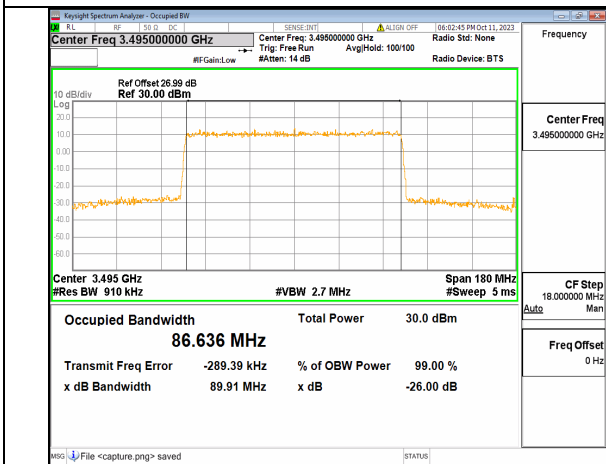

5A_n77(3450-3550MHz) 90M DFT-s-OFDM 256QAM Outer_Full Low