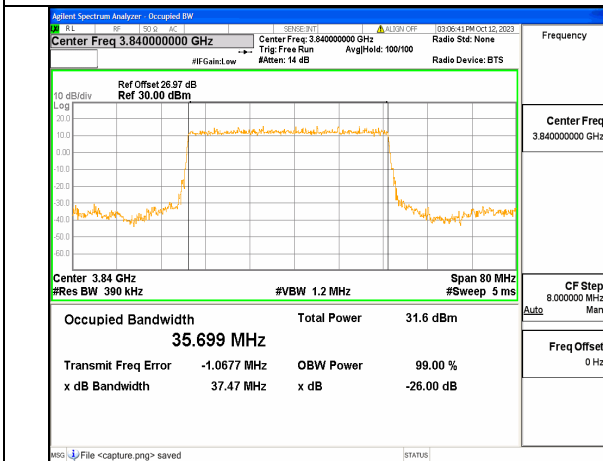

5A_n77(3700-3980MHz) 40M DFT-s-OFDM BPSK Outer_Full Mid