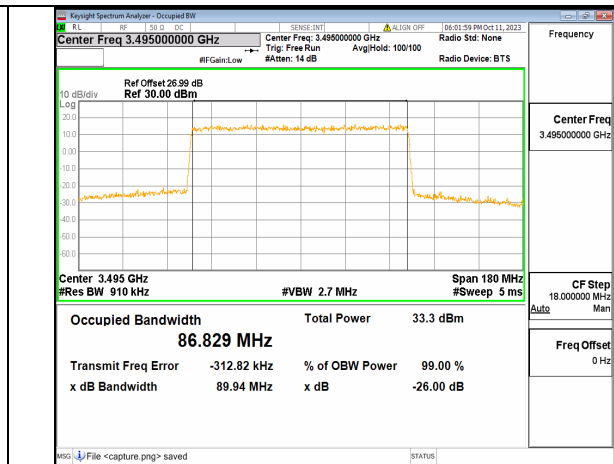

5A_n77(3450-3550MHz) 90M DFT-s-OFDM QPSK Outer_Full Low