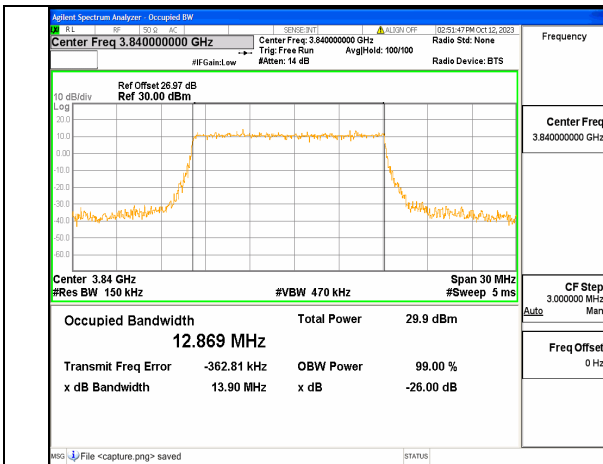

5A_n77(3700-3980MHz) 15M DFT-s-OFDM BPSK Outer_Full Mid

5A_n77(3700-3980MHz) 15M DFT-s-OFDM QPSK Outer_Full Mid

5A_n77(3700-3980MHz) 15M DFT-s-OFDM 16QAM Outer_Full Mid

5A_n77(3700-3980MHz) 15M DFT-s-OFDM 64QAM Outer_Full Mid