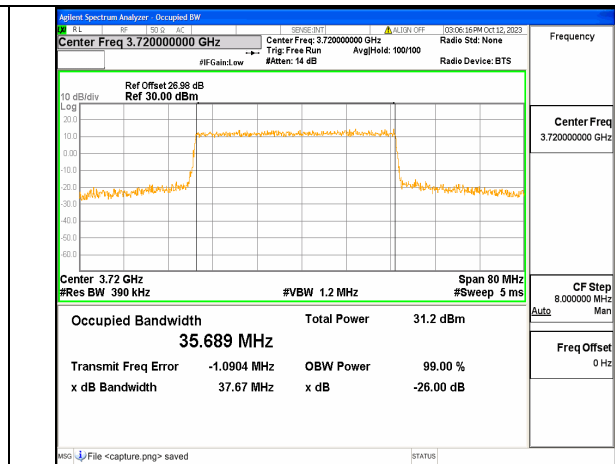

5A_n77(3700-3980MHz) 40M CP-OFDM QPSK Outer_Full Low