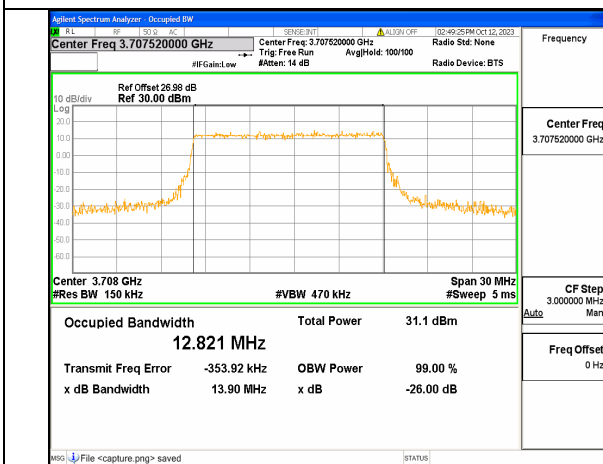

5A_n77(3700-3980MHz) 10M DFT-s-OFDM 256QAM Outer_Full High

5A_n77(3700-3980MHz) 10M CP-OFDM QPSK Outer_Full High

5A_n77(3700-3980MHz) 15M DFT-s-OFDM BPSK Outer_Full Low

5A_n77(3700-3980MHz) 15M DFT-s-OFDM QPSK Outer_Full Low