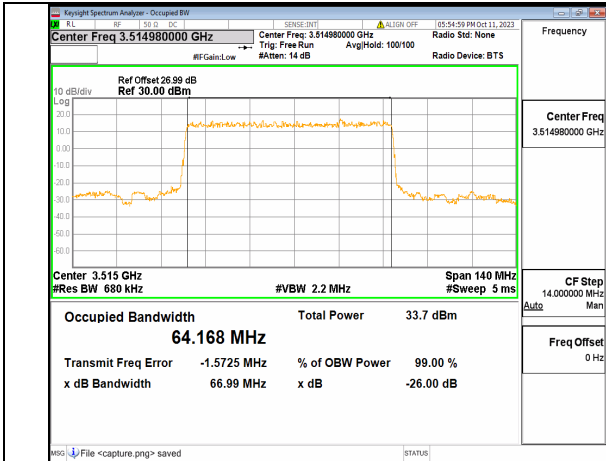

5A_n77(3450-3550MHz) 70M DFT-s-OFDM BPSK Outer_Full High