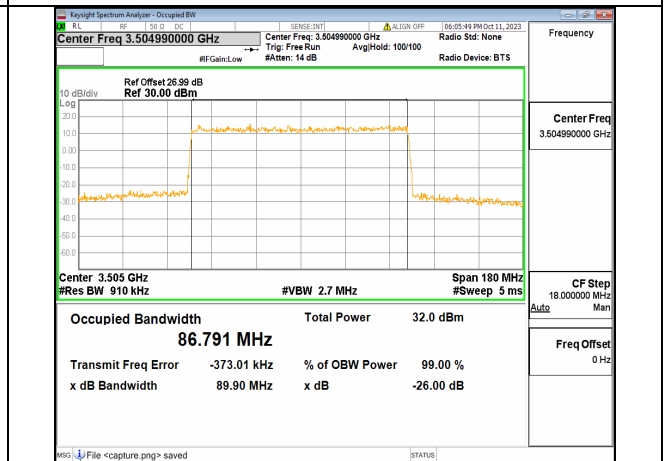

5A_n77(3450-3550MHz) 90M DFT-s-OFDM 64QAM Outer_Full High