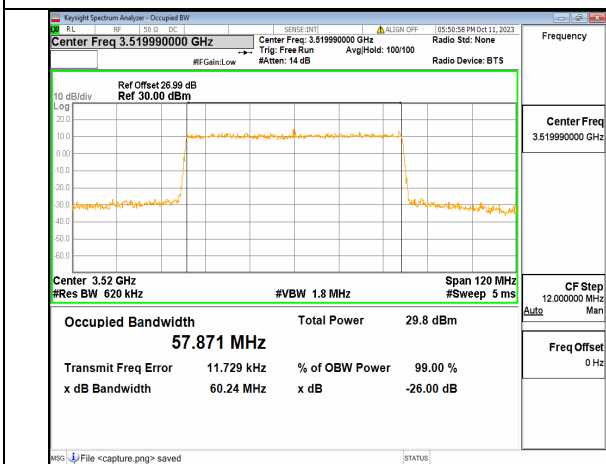

5A_n77(3450-3550MHz) 60M DFT-s-OFDM BPSK Outer_Full High

5A_n77(3450-3550MHz) 60M DFT-s-OFDM QPSK Outer_Full High

5A_n77(3450-3550MHz) 60M DFT-s-OFDM 16QAM Outer_Full High

5A_n77(3450-3550MHz) 60M DFT-s-OFDM 64QAM Outer_Full High