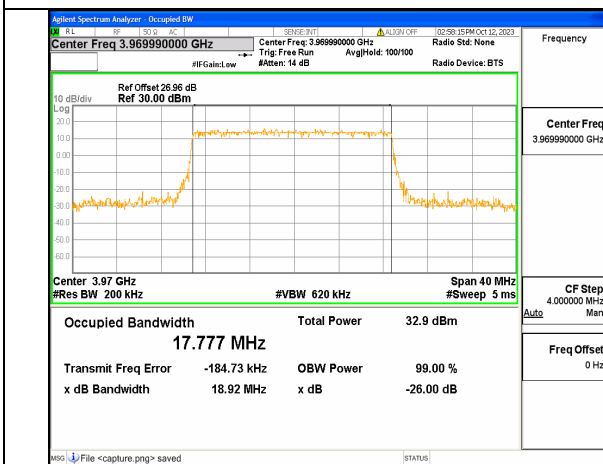

5A_n77(3700-3980MHz) 20M DFT-s-OFDM 16QAM Outer_Full High