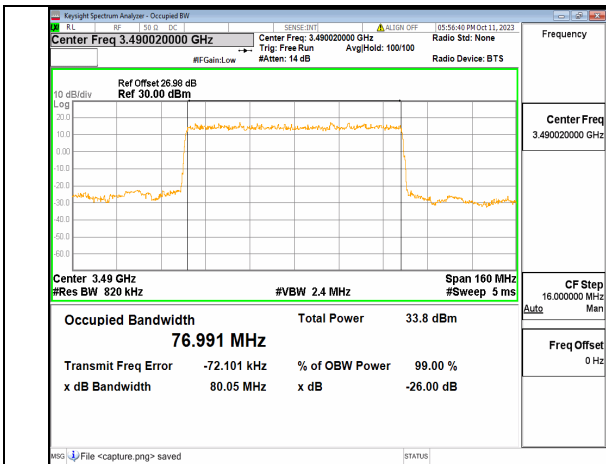

5A_n77(3450-3550MHz) 70M DFT-s-OFDM 16QAM Outer_Full High

5A_n77(3450-3550MHz) 70M DFT-s-OFDM 64QAM Outer_Full High

5A_n77(3450-3550MHz) 70M DFT-s-OFDM 256QAM Outer_Full High

5A_n77(3450-3550MHz) 70M CP-OFDM QPSK Outer_Full High