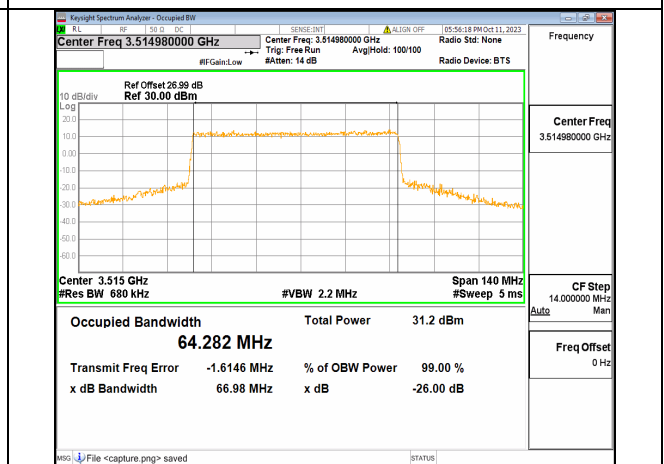

5A_n77(3450-3550MHz) 70M CP-OFDM QPSK Outer_Full High