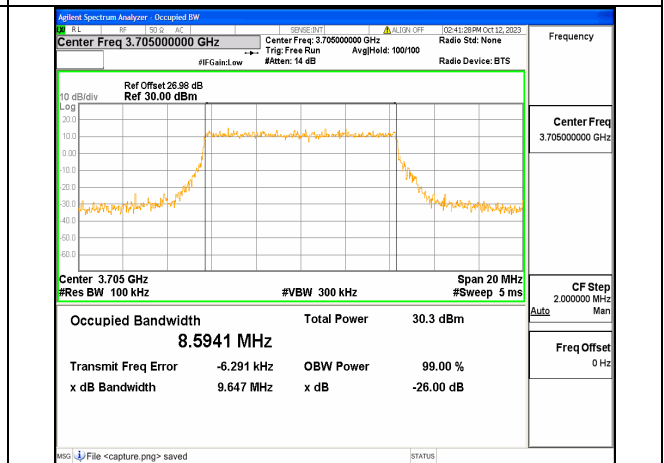

5A_n77(3700-3980MHz) 10M DFT-s-OFDM 64QAM Outer_Full Low