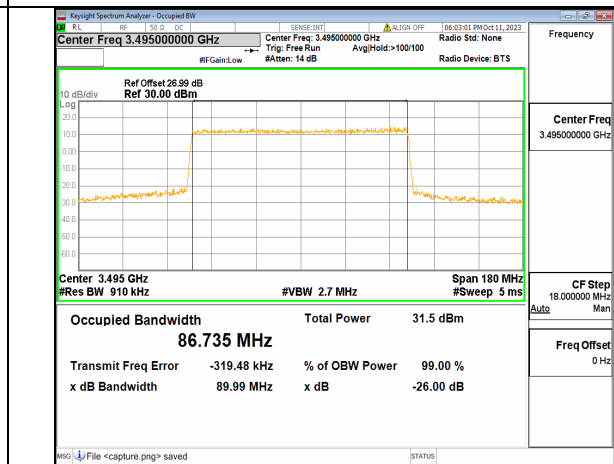

5A_n77(3450-3550MHz) 90M CP-OFDM QPSK Outer_Full Low