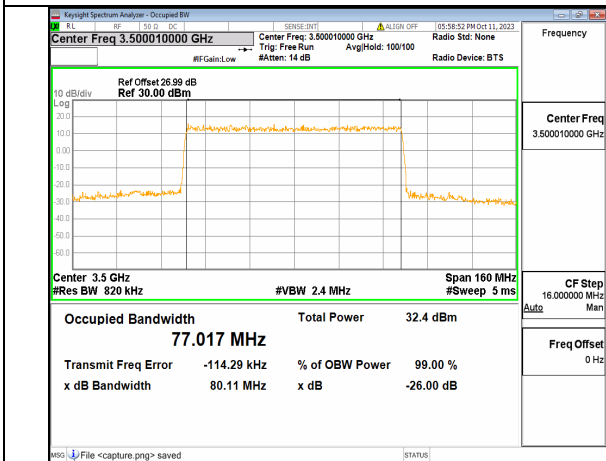

5A_n77(3450-3550MHz) 80M DFT-s-OFDM 256QAM Outer_Full Low

5A_n77(3450-3550MHz) 80M CP-OFDM QPSK Outer_Full Low

5A_n77(3450-3550MHz) 80M DFT-s-OFDM BPSK Outer_Full Mid

5A_n77(3450-3550MHz) 80M DFT-s-OFDM QPSK Outer_Full Mid