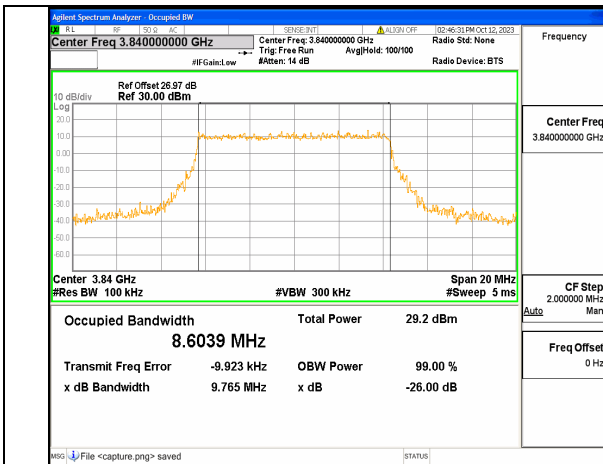

5A_n77(3700-3980MHz) 10M DFT-s-OFDM 256QAM Outer_Full Mid