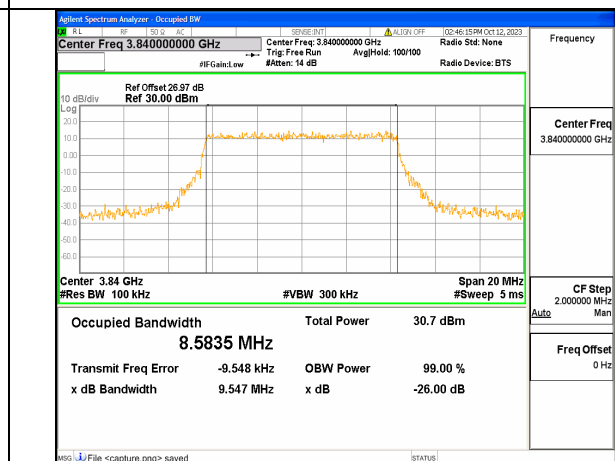

5A_n77(3700-3980MHz) 10M DFT-s-OFDM 64QAM Outer_Full Mid