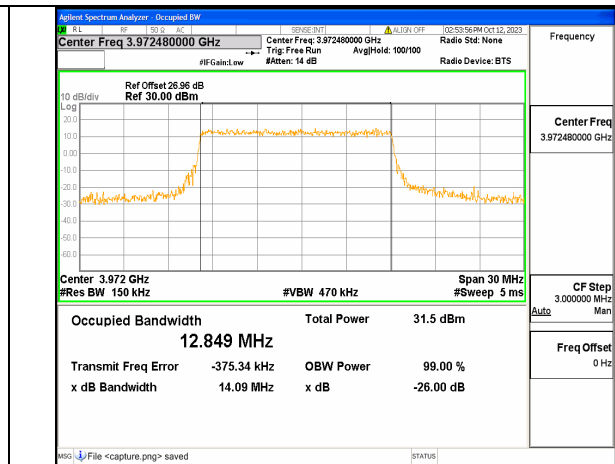

5A_n77(3700-3980MHz) 15M CP-OFDM QPSK Outer_Full High