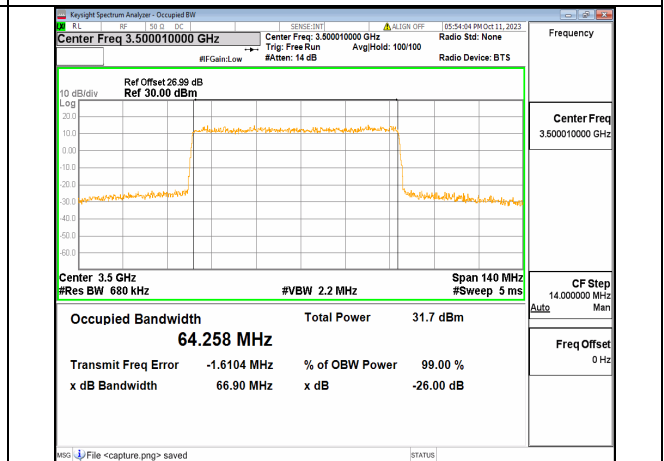

5A_n77(3450-3550MHz) 70M DFT-s-OFDM 64QAM Outer_Full Mid