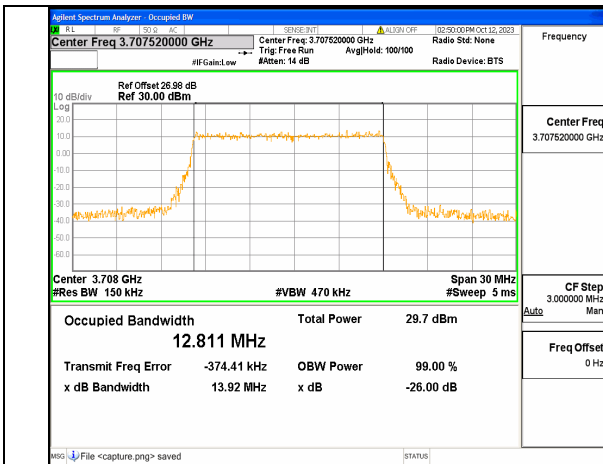

5A_n77(3700-3980MHz) 15M DFT-s-OFDM 256QAM Outer_Full Low