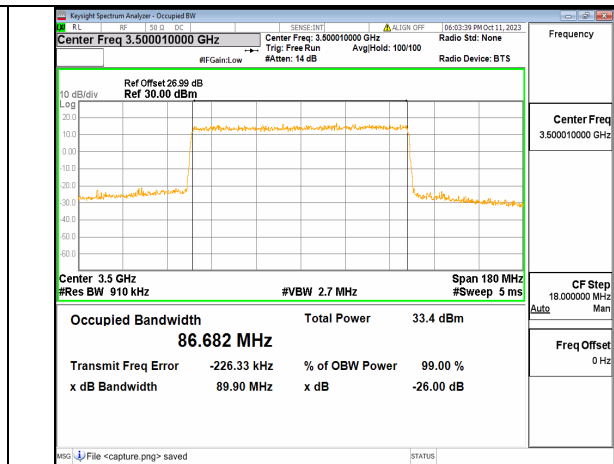

5A_n77(3450-3550MHz) 90M DFT-s-OFDM QPSK Outer_Full Mid