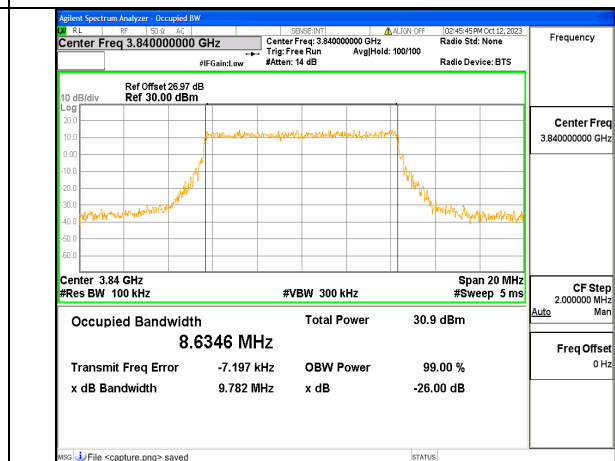

5A_n77(3700-3980MHz) 10M DFT-s-OFDM QPSK Outer_Full Mid