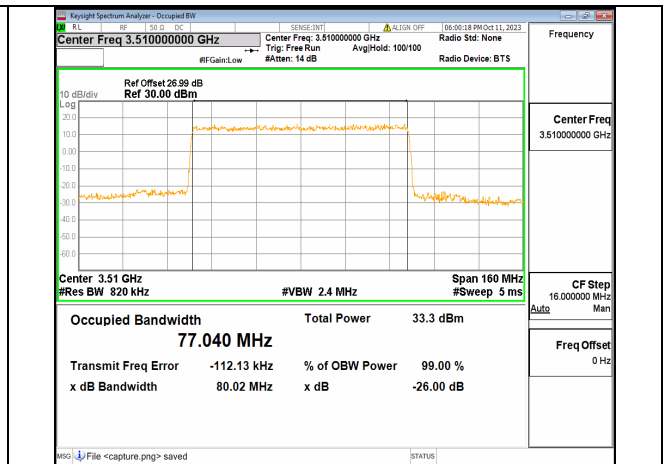

5A_n77(3450-3550MHz) 80M DFT-s-OFDM QPSK Outer_Full High