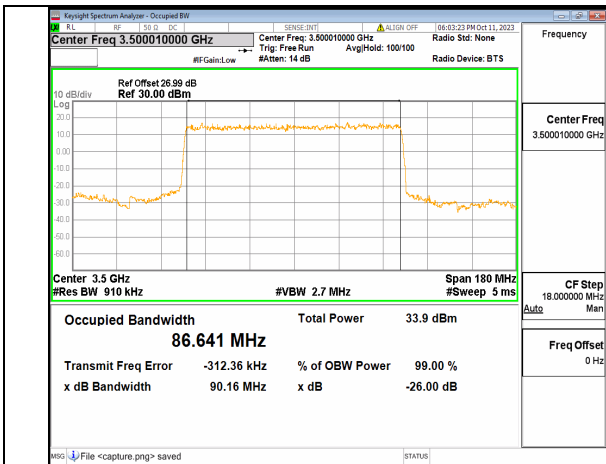

5A_n77(3450-3550MHz) 90M DFT-s-OFDM 16QAM Outer_Full Low

5A_n77(3450-3550MHz) 90M DFT-s-OFDM 64QAM Outer_Full Low

5A_n77(3450-3550MHz) 90M DFT-s-OFDM 256QAM Outer_Full Low

5A_n77(3450-3550MHz) 90M CP-OFDM QPSK Outer_Full Low