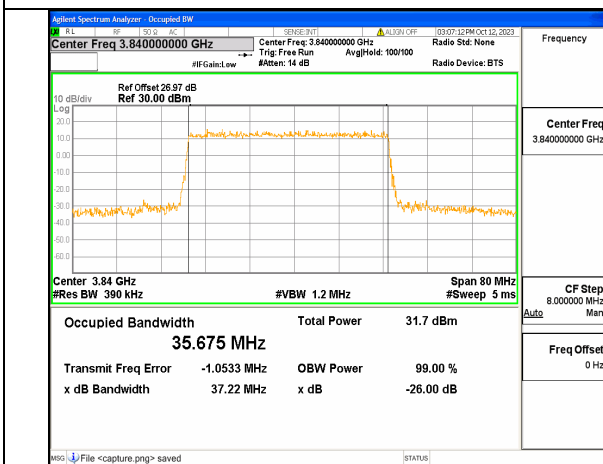

5A_n77(3700-3980MHz) 40M DFT-s-OFDM 256QAM Outer_Full Low

5A_n77(3700-3980MHz) 40M CP-OFDM QPSK Outer_Full Low

5A_n77(3700-3980MHz) 40M DFT-s-OFDM BPSK Outer_Full Mid

5A_n77(3700-3980MHz) 40M DFT-s-OFDM QPSK Outer_Full Mid