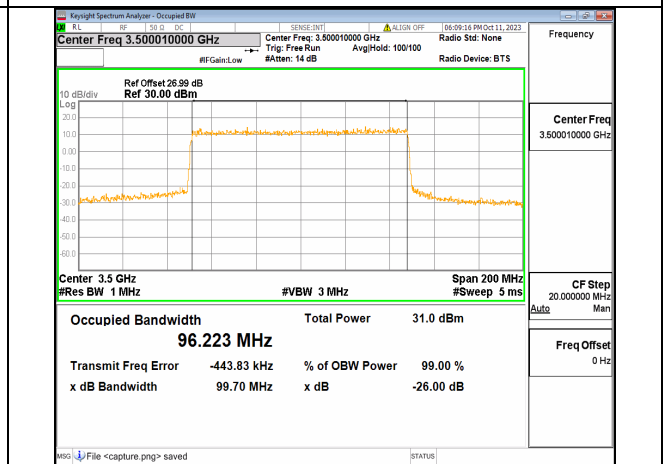

5A_n77(3450-3550MHz) 100M CP-OFDM QPSK Outer_Full Mid