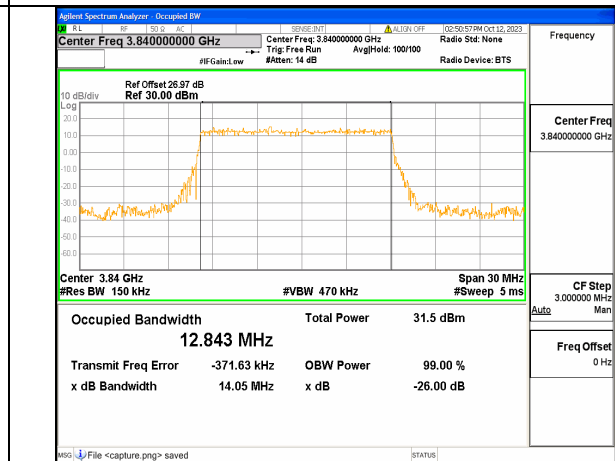

5A_n77(3700-3980MHz) 15M DFT-s-OFDM QPSK Outer_Full Mid