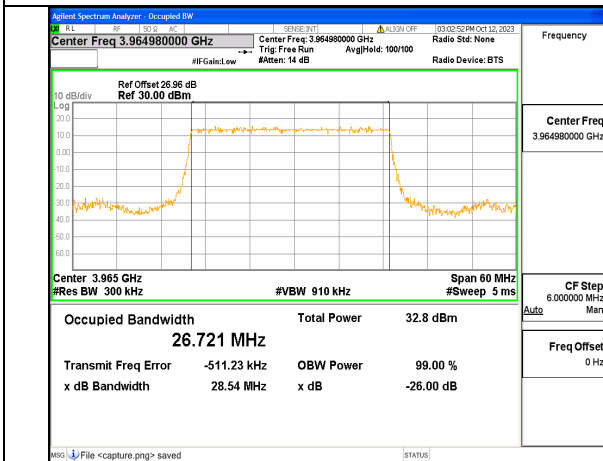

5A_n77(3700-3980MHz) 30M DFT-s-OFDM BPSK Outer_Full High