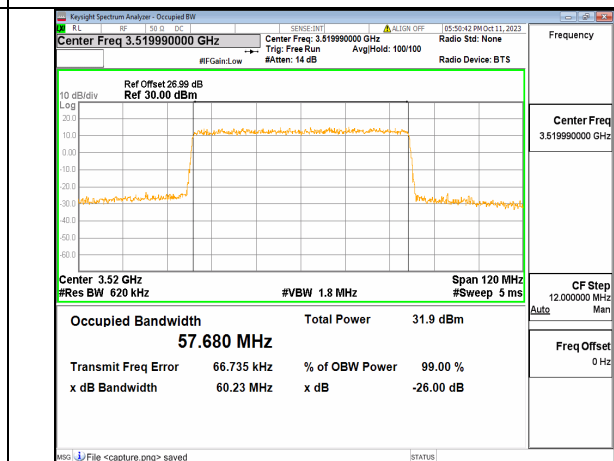

5A_n77(3450-3550MHz) 60M DFT-s-OFDM BPSK Outer_Full High

5A_n77(3450-3550MHz) 60M DFT-s-OFDM QPSK Outer_Full High

5A_n77(3450-3550MHz) 60M DFT-s-OFDM 16QAM Outer_Full High

5A_n77(3450-3550MHz) 60M DFT-s-OFDM 64QAM Outer_Full High