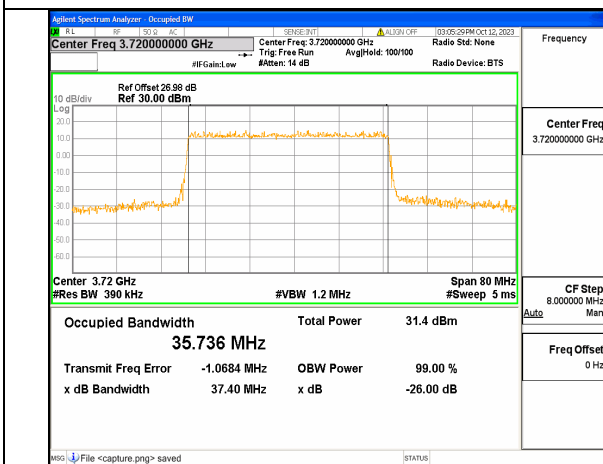

5A_n77(3700-3980MHz) 40M DFT-s-OFDM 16QAM Outer_Full Low