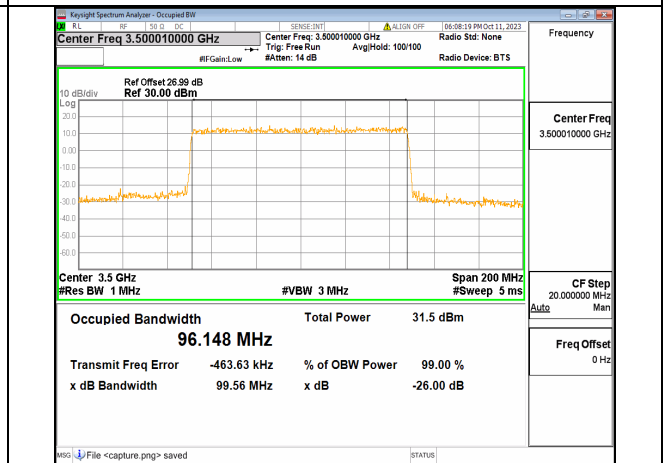

5A_n77(3450-3550MHz) 100M DFT-s-OFDM 64QAM Outer_Full Mid