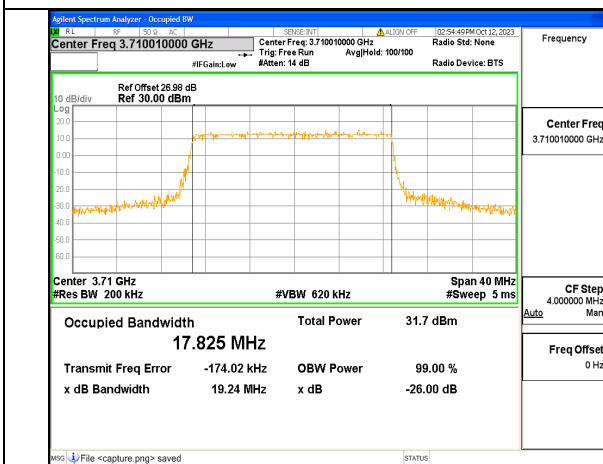

5A_n77(3700-3980MHz) 20M DFT-s-OFDM 16QAM Outer_Full Low