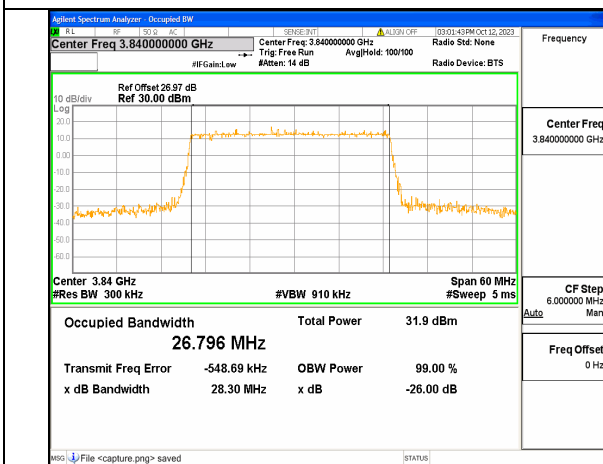

5A_n77(3700-3980MHz) 30M DFT-s-OFDM 16QAM Outer_Full Mid