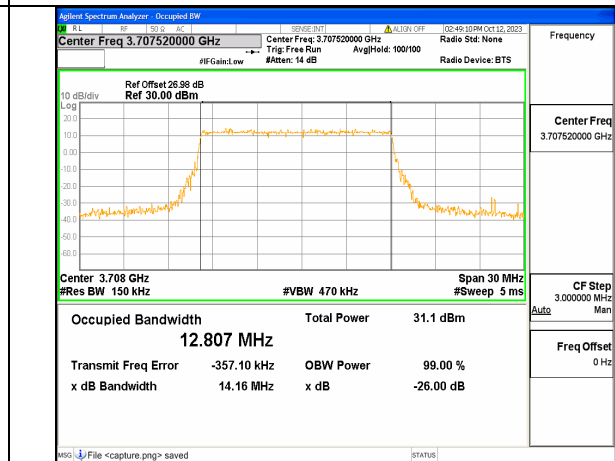

5A_n77(3700-3980MHz) 15M DFT-s-OFDM QPSK Outer_Full Low