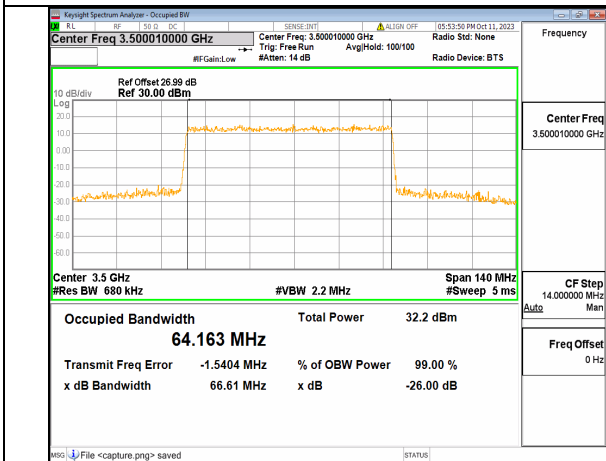

5A_n77(3450-3550MHz) 70M DFT-s-OFDM 16QAM Outer_Full Mid