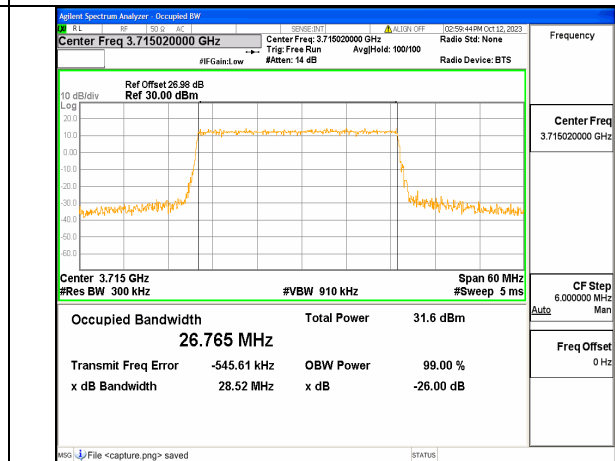

5A_n77(3700-3980MHz) 30M DFT-s-OFDM QPSK Outer_Full Low