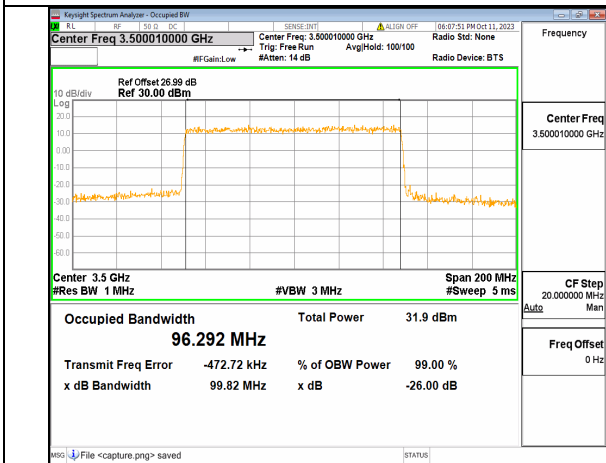

5A_n77(3450-3550MHz) 100M DFT-s-OFDM 16QAM Outer_Full Mid