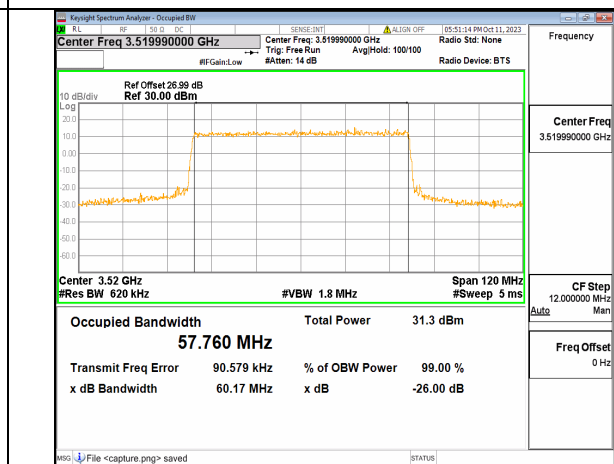

5A_n77(3450-3550MHz) 60M CP-OFDM QPSK Outer_Full High