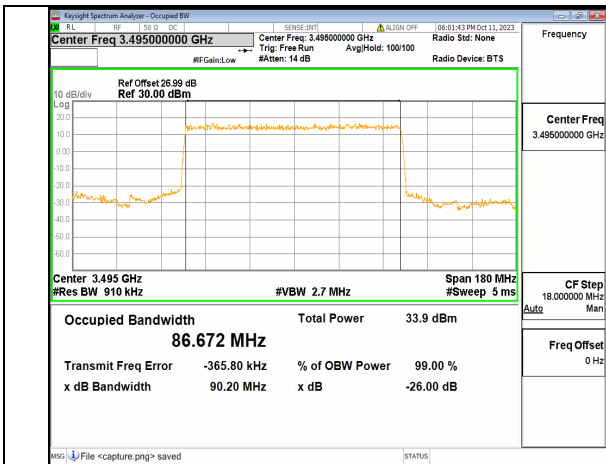

5A_n77(3450-3550MHz) 90M DFT-s-OFDM BPSK Outer_Full Low