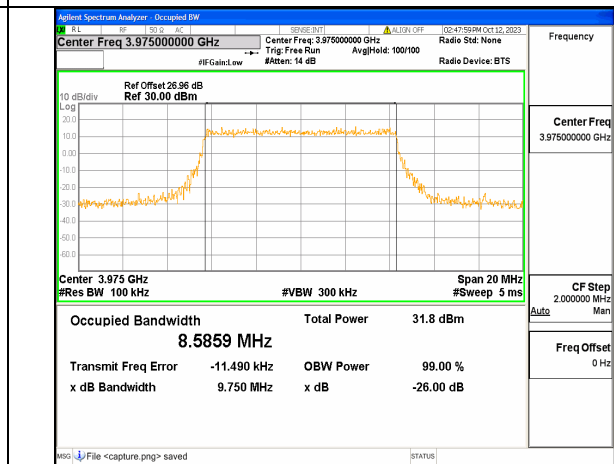

5A_n77(3700-3980MHz) 10M DFT-s-OFDM 64QAM Outer_Full High