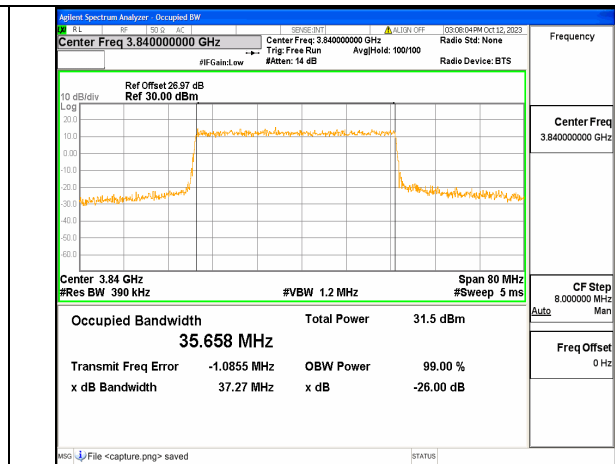

5A_n77(3700-3980MHz) 40M CP-OFDM QPSK Outer_Full Mid