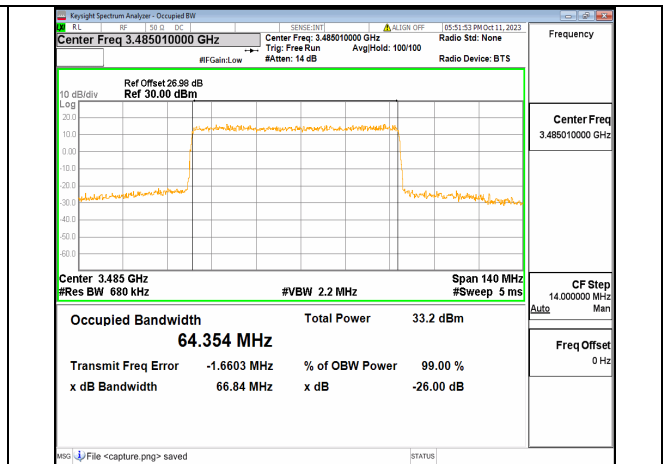

5A_n77(3450-3550MHz) 70M DFT-s-OFDM QPSK Outer_Full Low