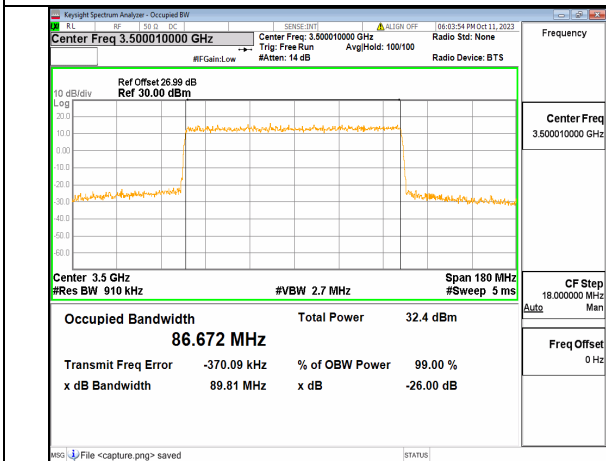

5A_n77(3450-3550MHz) 90M DFT-s-OFDM 16QAM Outer_Full Mid