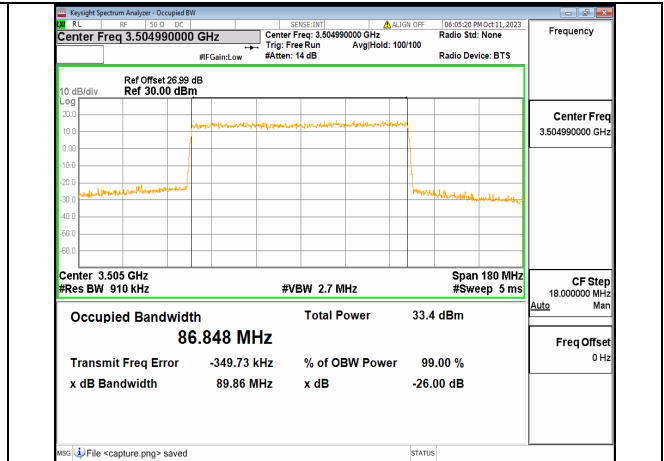

5A_n77(3450-3550MHz) 90M DFT-s-OFDM QPSK Outer_Full High