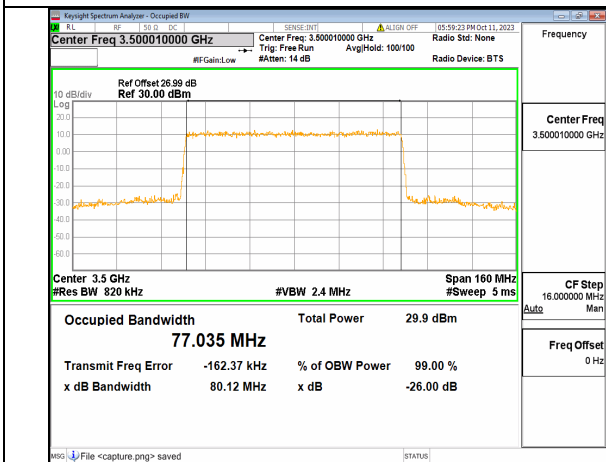

5A_n77(3450-3550MHz) 80M DFT-s-OFDM 256QAM Outer_Full Mid