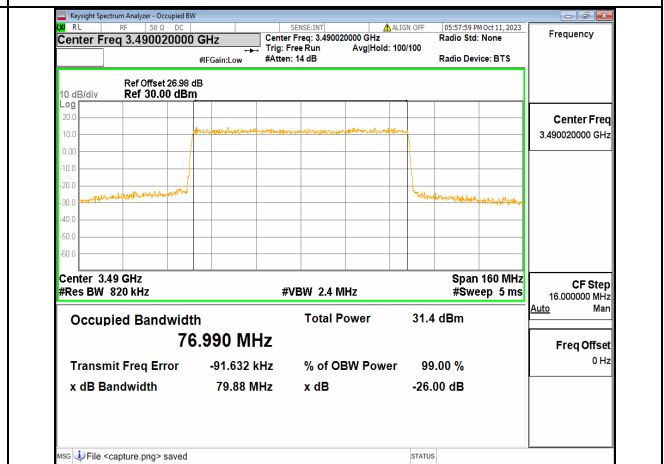

5A_n77(3450-3550MHz) 80M CP-OFDM QPSK Outer_Full Low