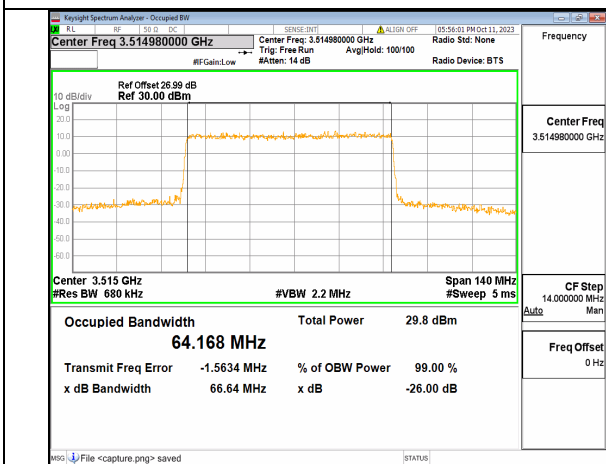

5A_n77(3450-3550MHz) 70M DFT-s-OFDM 256QAM Outer_Full High