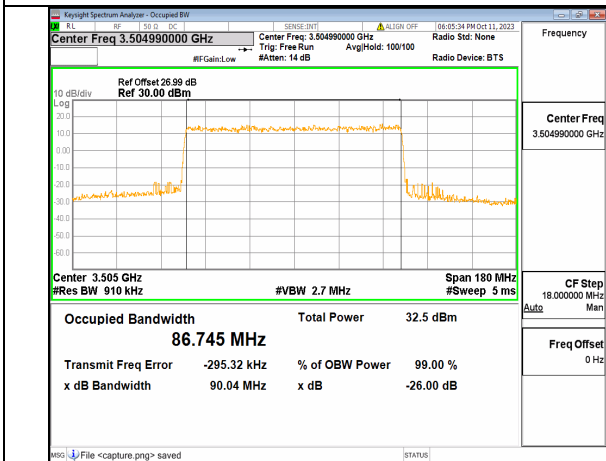

5A_n77(3450-3550MHz) 90M DFT-s-OFDM 256QAM Outer_Full Mid

5A_n77(3450-3550MHz) 90M CP-OFDM QPSK Outer_Full Mid

5A_n77(3450-3550MHz) 90M DFT-s-OFDM BPSK Outer_Full High

5A_n77(3450-3550MHz) 90M DFT-s-OFDM QPSK Outer_Full High