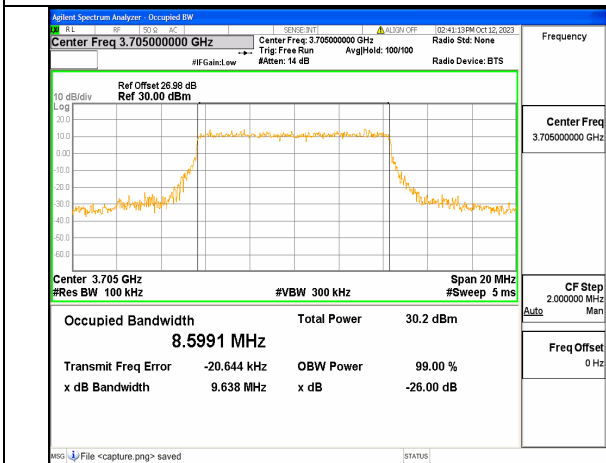

5A_n77(3700-3980MHz) 10M DFT-s-OFDM 16QAM Outer_Full Low