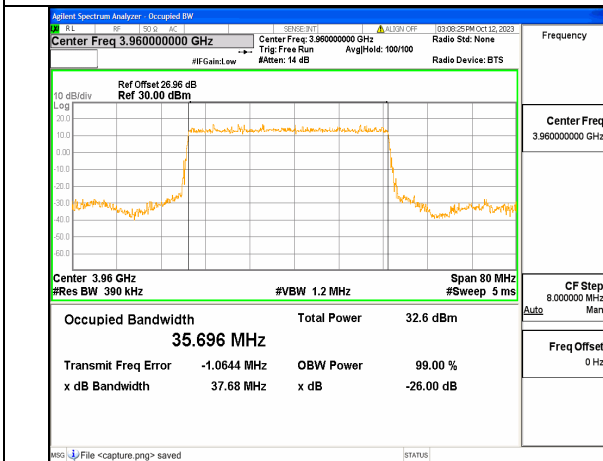

5A_n77(3700-3980MHz) 40M DFT-s-OFDM 16QAM Outer_Full Mid

5A_n77(3700-3980MHz) 40M DFT-s-OFDM 64QAM Outer_Full Mid

5A_n77(3700-3980MHz) 40M DFT-s-OFDM 256QAM Outer_Full Mid

5A_n77(3700-3980MHz) 40M CP-OFDM QPSK Outer_Full Mid