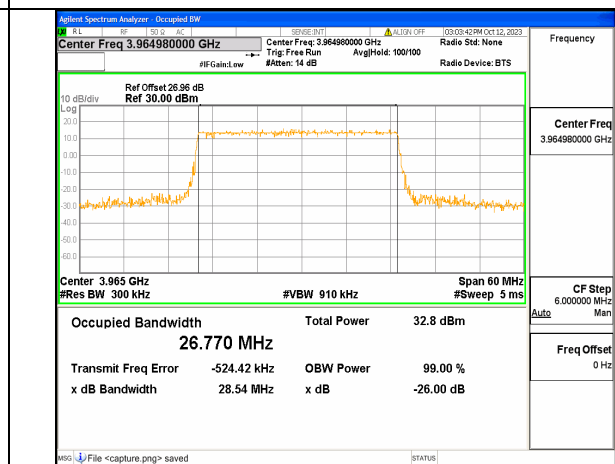

5A_n77(3700-3980MHz) 30M DFT-s-OFDM 64QAM Outer_Full High