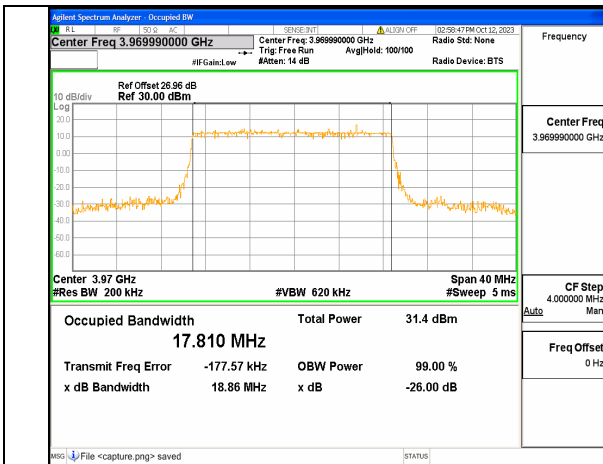

5A_n77(3700-3980MHz) 20M DFT-s-OFDM BPSK Outer_Full High

5A_n77(3700-3980MHz) 20M DFT-s-OFDM QPSK Outer_Full High

5A_n77(3700-3980MHz) 20M DFT-s-OFDM 16QAM Outer_Full High

5A_n77(3700-3980MHz) 20M DFT-s-OFDM 64QAM Outer_Full High