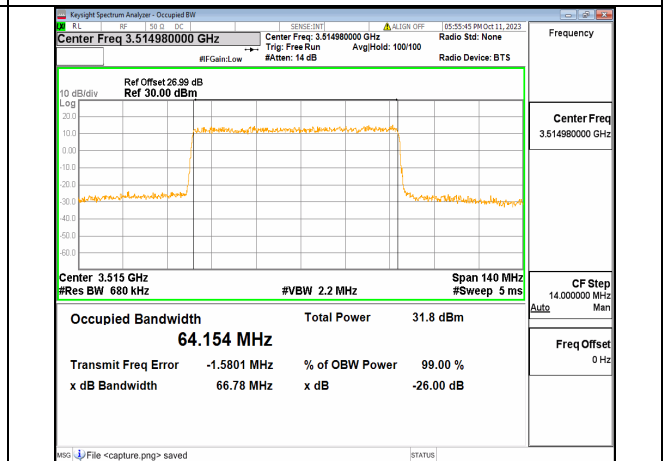

5A_n77(3450-3550MHz) 70M DFT-s-OFDM 64QAM Outer_Full High