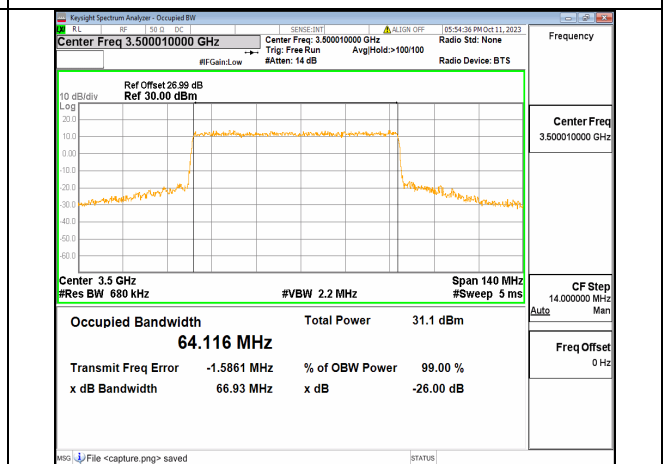

5A_n77(3450-3550MHz) 70M CP-OFDM QPSK Outer_Full Mid