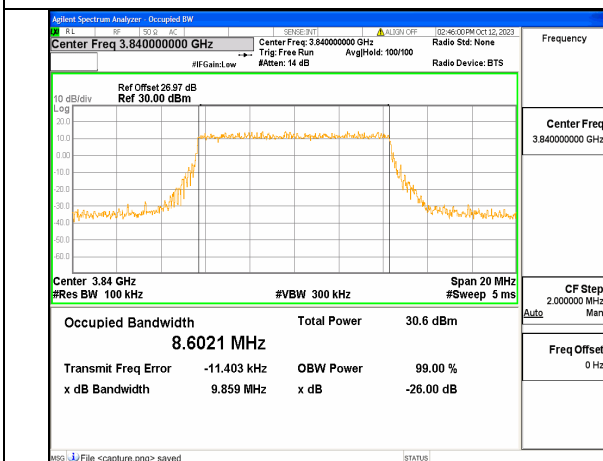

5A_n77(3700-3980MHz) 10M DFT-s-OFDM 256QAM Outer_Full Low

5A_n77(3700-3980MHz) 10M CP-OFDM QPSK Outer_Full Low

5A_n77(3700-3980MHz) 10M DFT-s-OFDM BPSK Outer_Full Mid

5A_n77(3700-3980MHz) 10M DFT-s-OFDM QPSK Outer_Full Mid