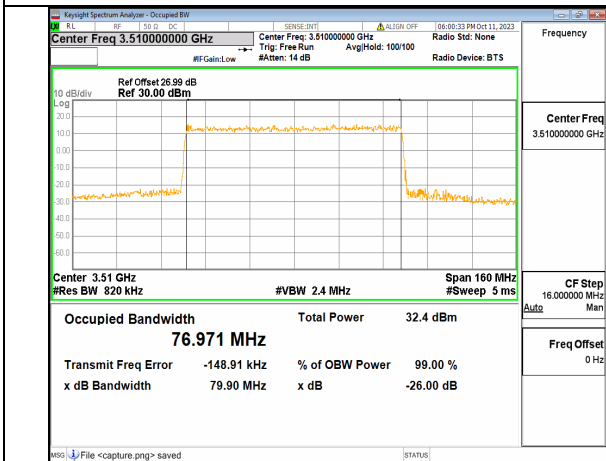

5A_n77(3450-3550MHz) 80M DFT-s-OFDM 16QAM Outer_Full High