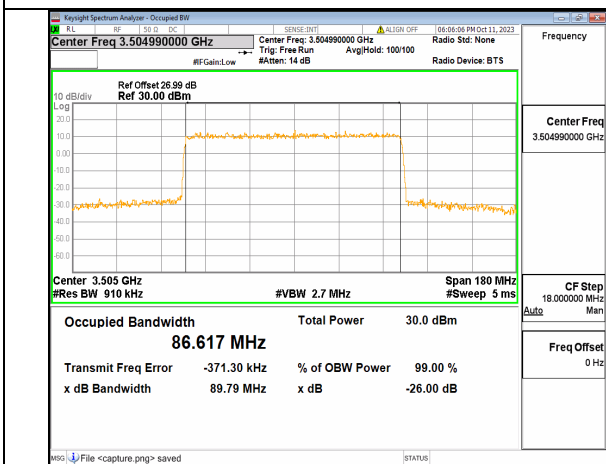

5A_n77(3450-3550MHz) 90M DFT-s-OFDM 256QAM Outer_Full High