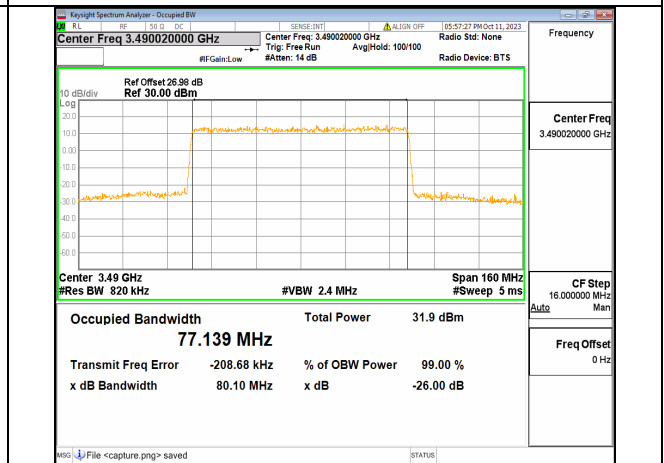

5A_n77(3450-3550MHz) 80M DFT-s-OFDM 64QAM Outer_Full Low