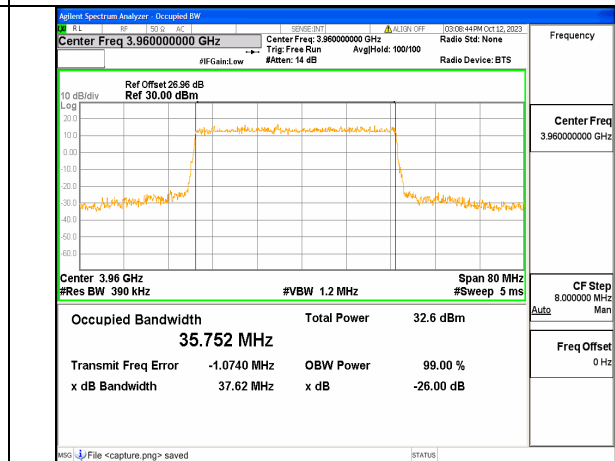

5A_n77(3700-3980MHz) 40M DFT-s-OFDM QPSK Outer_Full High