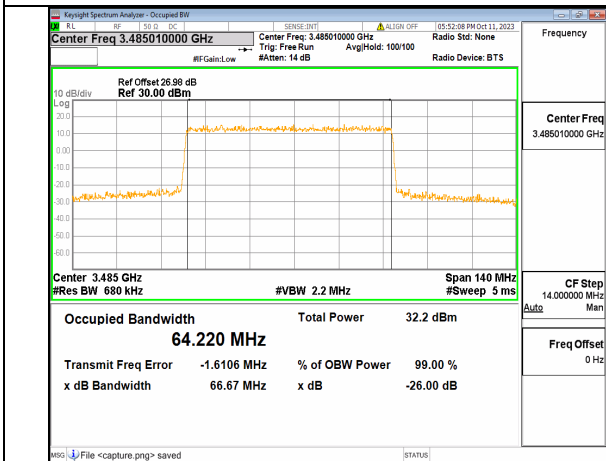

5A_n77(3450-3550MHz) 60M DFT-s-OFDM 256QAM Outer_Full High

5A_n77(3450-3550MHz) 60M CP-OFDM QPSK Outer_Full High

5A_n77(3450-3550MHz) 70M DFT-s-OFDM BPSK Outer_Full Low

5A_n77(3450-3550MHz) 70M DFT-s-OFDM QPSK Outer_Full Low