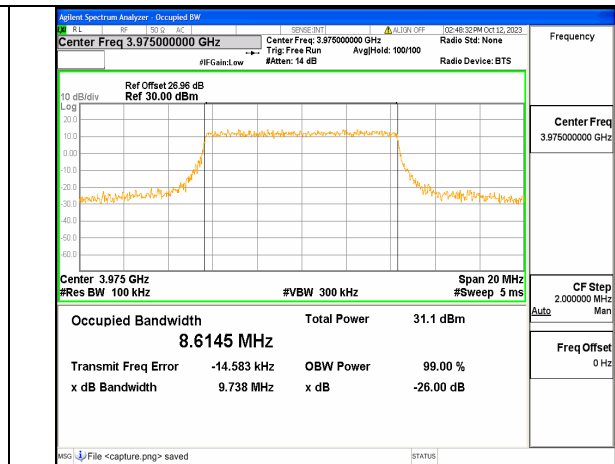

5A_n77(3700-3980MHz) 10M CP-OFDM QPSK Outer_Full High