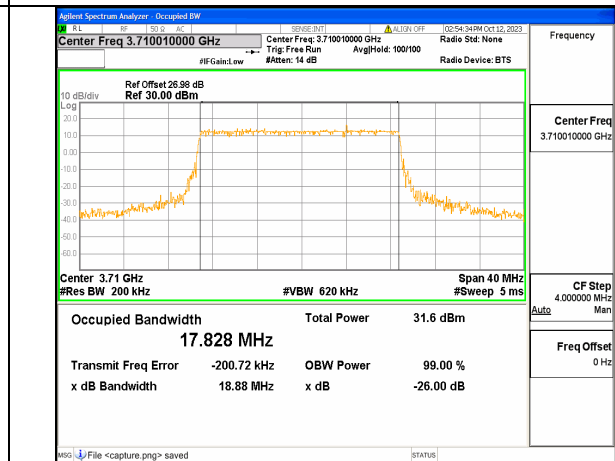

5A_n77(3700-3980MHz) 20M DFT-s-OFDM QPSK Outer_Full Low