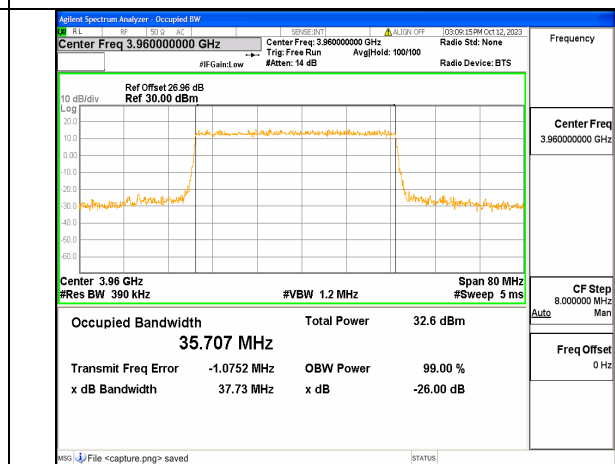

5A_n77(3700-3980MHz) 40M DFT-s-OFDM 64QAM Outer_Full High