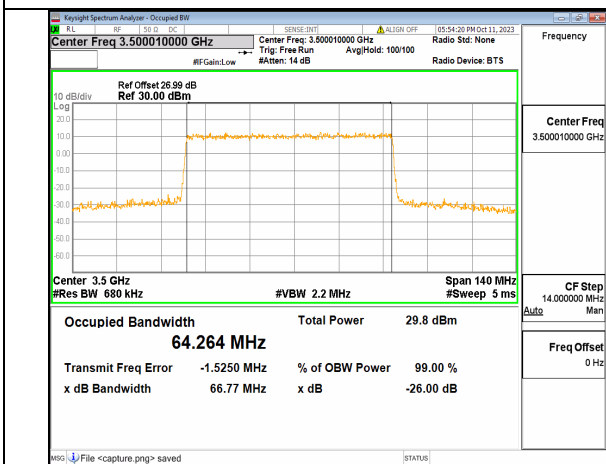

5A_n77(3450-3550MHz) 70M DFT-s-OFDM BPSK Outer_Full Mid

5A_n77(3450-3550MHz) 70M DFT-s-OFDM QPSK Outer_Full Mid

5A_n77(3450-3550MHz) 70M DFT-s-OFDM 16QAM Outer_Full Mid

5A_n77(3450-3550MHz) 70M DFT-s-OFDM 64QAM Outer_Full Mid