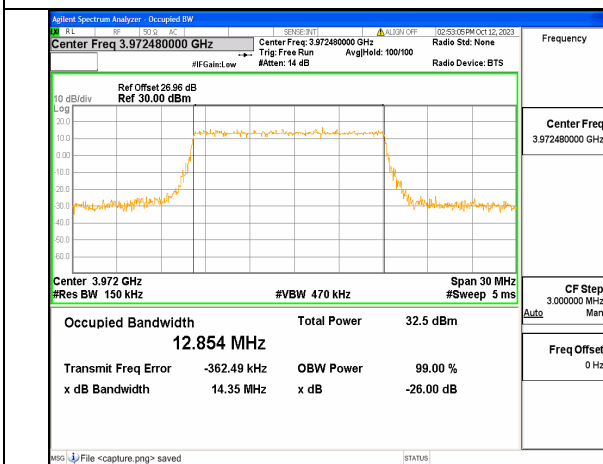

5A_n77(3700-3980MHz) 15M DFT-s-OFDM 256QAM Outer_Full Mid

5A_n77(3700-3980MHz) 15M CP-OFDM QPSK Outer_Full Mid

5A_n77(3700-3980MHz) 15M DFT-s-OFDM BPSK Outer_Full High

5A_n77(3700-3980MHz) 15M DFT-s-OFDM QPSK Outer_Full High