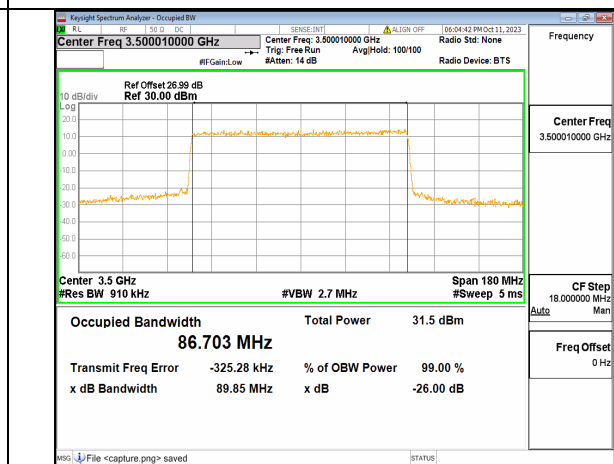

5A_n77(3450-3550MHz) 90M CP-OFDM QPSK Outer_Full Mid