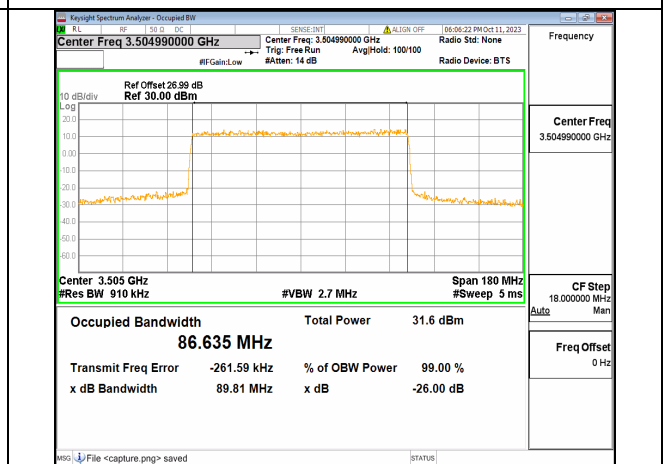

5A_n77(3450-3550MHz) 90M CP-OFDM QPSK Outer_Full High