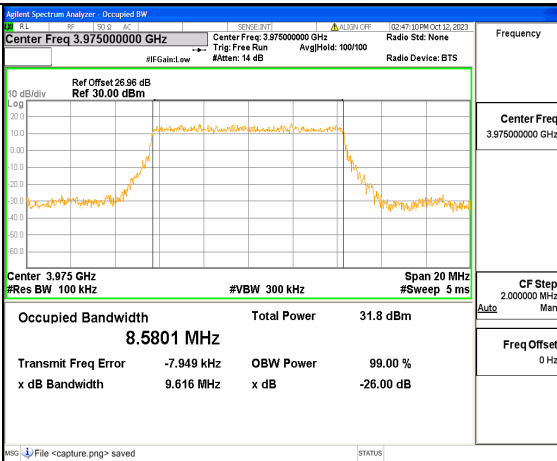

5A_n77(3700-3980MHz) 10M DFT-s-OFDM 16QAM Outer_Full Mid

5A_n77(3700-3980MHz) 10M DFT-s-OFDM 64QAM Outer_Full Mid

5A_n77(3700-3980MHz) 10M DFT-s-OFDM 256QAM Outer_Full Mid

5A_n77(3700-3980MHz) 10M CP-OFDM QPSK Outer_Full Mid