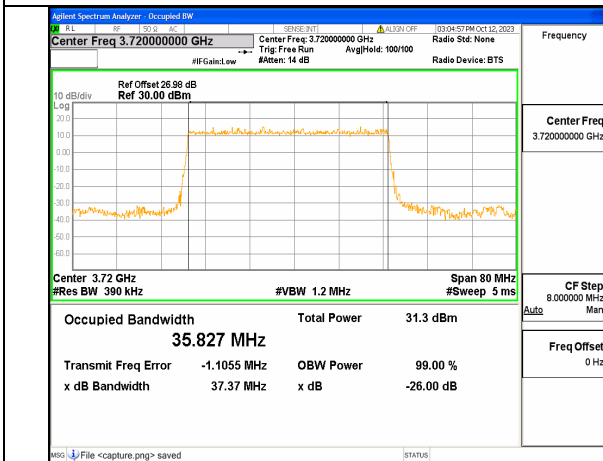

5A_n77(3700-3980MHz) 30M DFT-s-OFDM 16QAM Outer_Full High

5A_n77(3700-3980MHz) 30M DFT-s-OFDM 64QAM Outer_Full High

5A_n77(3700-3980MHz) 30M DFT-s-OFDM 256QAM Outer_Full High

5A_n77(3700-3980MHz) 30M CP-OFDM QPSK Outer_Full High