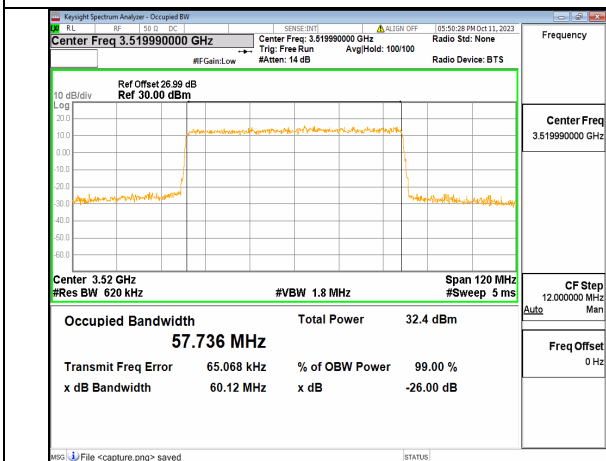

5A_n77(3450-3550MHz) 60M DFT-s-OFDM BPSK Outer_Full High

5A_n77(3450-3550MHz) 60M DFT-s-OFDM QPSK Outer_Full High

5A_n77(3450-3550MHz) 60M DFT-s-OFDM 16QAM Outer_Full High

5A_n77(3450-3550MHz) 60M DFT-s-OFDM 64QAM Outer_Full High