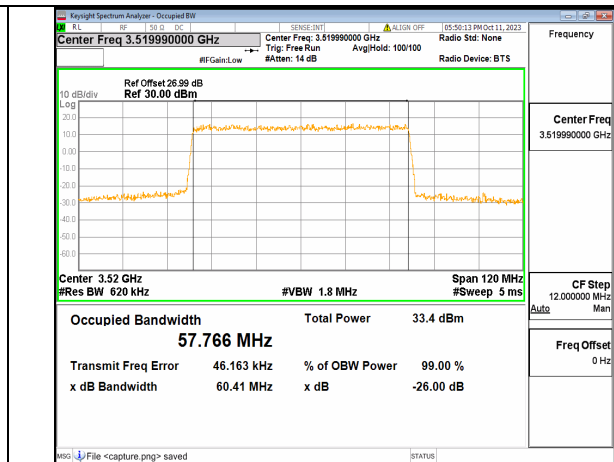

5A_n77(3450-3550MHz) 60M DFT-s-OFDM BPSK Outer_Full High

5A_n77(3450-3550MHz) 60M DFT-s-OFDM QPSK Outer_Full High

5A_n77(3450-3550MHz) 60M DFT-s-OFDM 16QAM Outer_Full High

5A_n77(3450-3550MHz) 60M DFT-s-OFDM 64QAM Outer_Full High