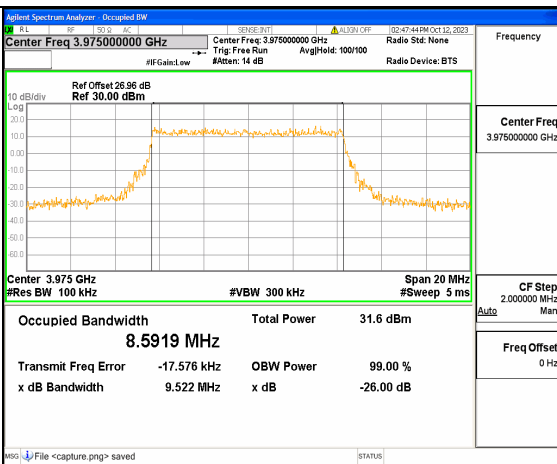

5A_n77(3700-3980MHz) 10M DFT-s-OFDM 16QAM Outer_Full High