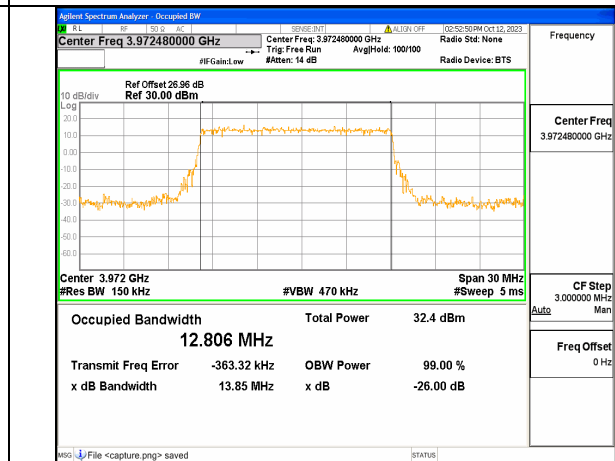

5A_n77(3700-3980MHz) 15M DFT-s-OFDM QPSK Outer_Full High