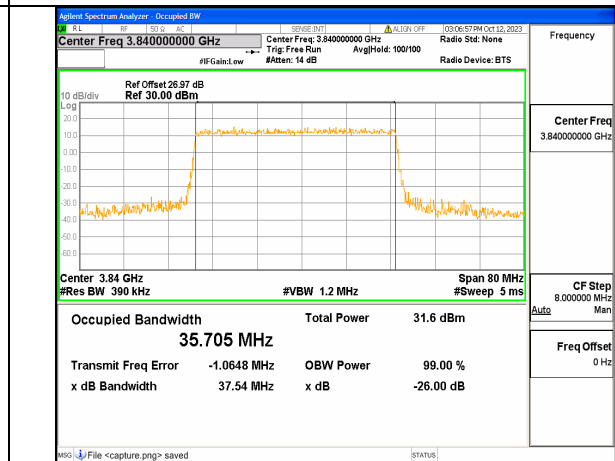

5A_n77(3700-3980MHz) 40M DFT-s-OFDM QPSK Outer_Full Mid