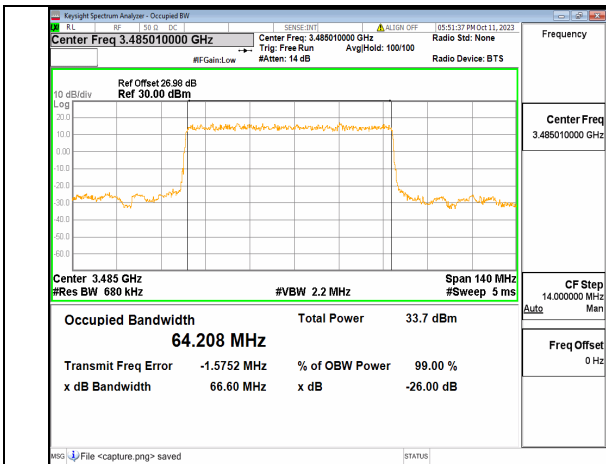

5A_n77(3450-3550MHz) 70M DFT-s-OFDM BPSK Outer_Full Low