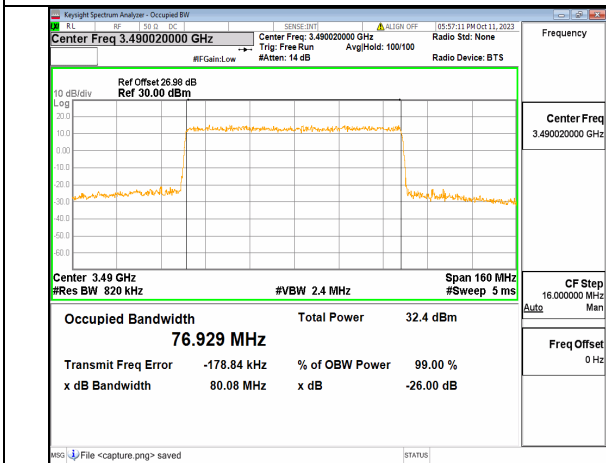

5A_n77(3450-3550MHz) 80M DFT-s-OFDM 16QAM Outer_Full Low