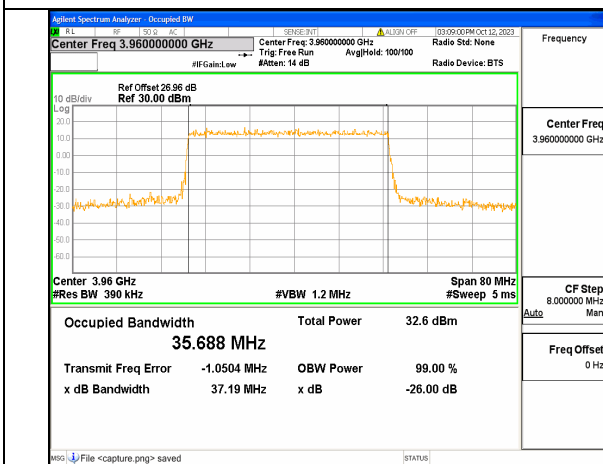

5A_n77(3700-3980MHz) 40M DFT-s-OFDM 16QAM Outer_Full High