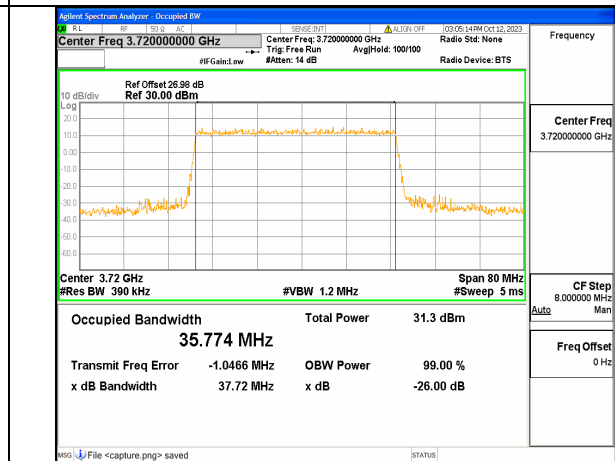

5A_n77(3700-3980MHz) 40M DFT-s-OFDM QPSK Outer_Full Low