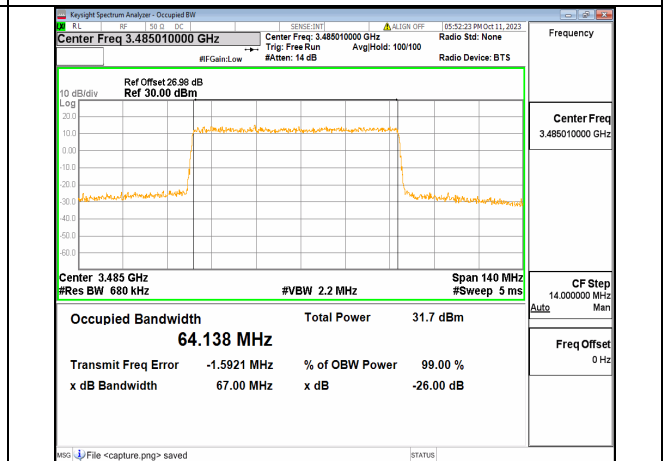

5A_n77(3450-3550MHz) 70M DFT-s-OFDM 64QAM Outer_Full Low