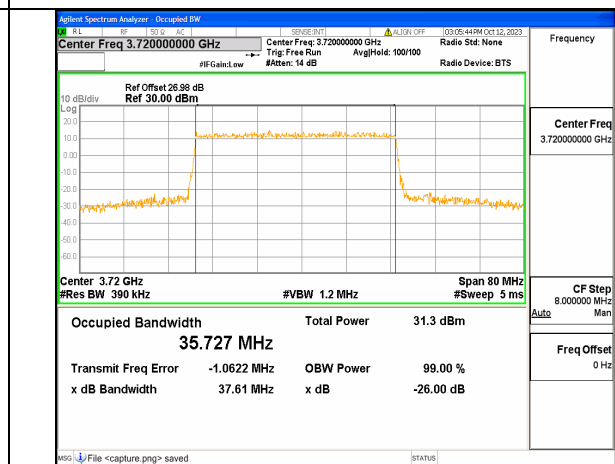

5A_n77(3700-3980MHz) 40M DFT-s-OFDM 64QAM Outer_Full Low