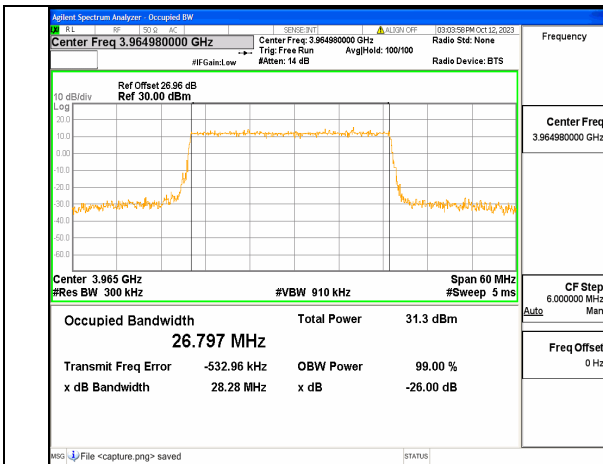

5A_n77(3700-3980MHz) 30M DFT-s-OFDM 256QAM Outer_Full High