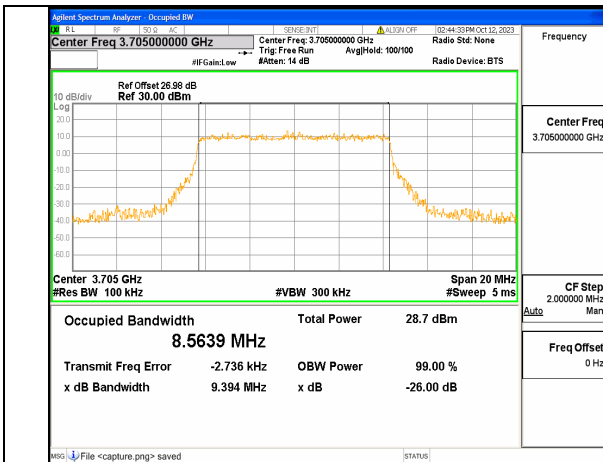

5A_n77(3700-3980MHz) 10M DFT-s-OFDM BPSK Outer_Full Low

5A_n77(3700-3980MHz) 10M DFT-s-OFDM QPSK Outer_Full Low

5A_n77(3700-3980MHz) 10M DFT-s-OFDM 16QAM Outer_Full Low

5A_n77(3700-3980MHz) 10M DFT-s-OFDM 64QAM Outer_Full Low