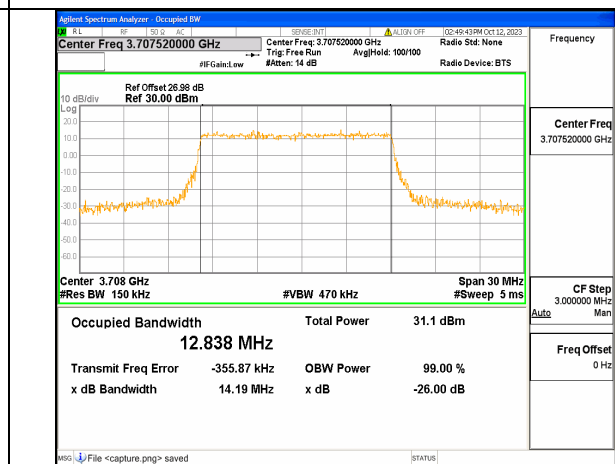

5A_n77(3700-3980MHz) 15M DFT-s-OFDM 64QAM Outer_Full Low