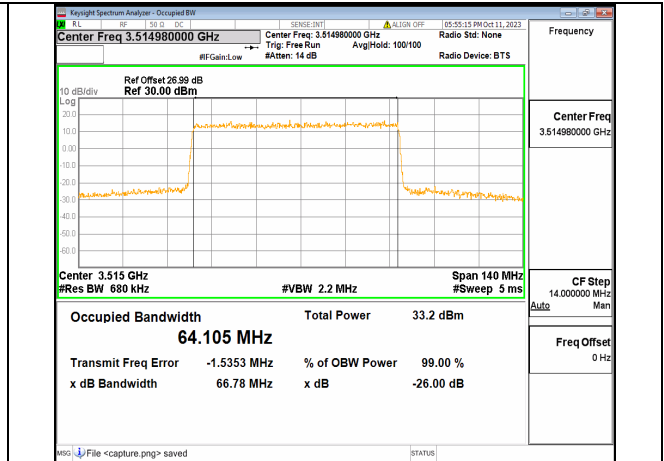

5A_n77(3450-3550MHz) 70M DFT-s-OFDM QPSK Outer_Full High