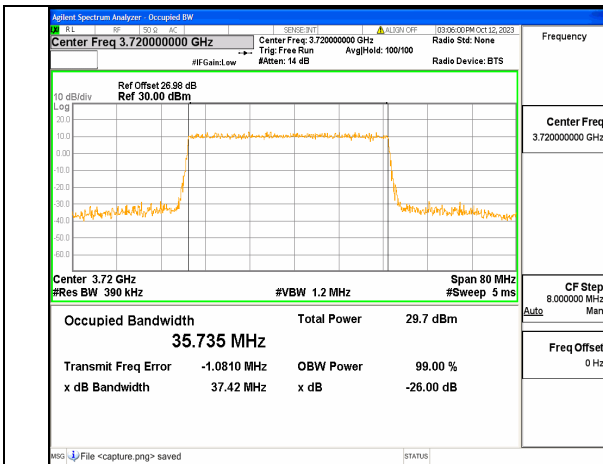

5A_n77(3700-3980MHz) 40M DFT-s-OFDM BPSK Outer_Full Low

5A_n77(3700-3980MHz) 40M DFT-s-OFDM QPSK Outer_Full Low

5A_n77(3700-3980MHz) 40M DFT-s-OFDM 16QAM Outer_Full Low

5A_n77(3700-3980MHz) 40M DFT-s-OFDM 64QAM Outer_Full Low