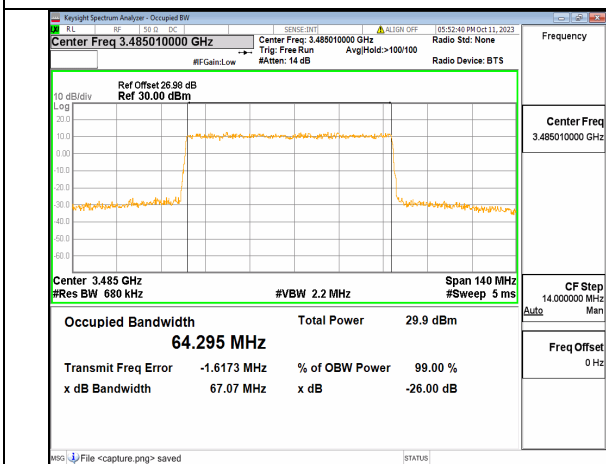

5A_n77(3450-3550MHz) 70M DFT-s-OFDM 256QAM Outer_Full Low