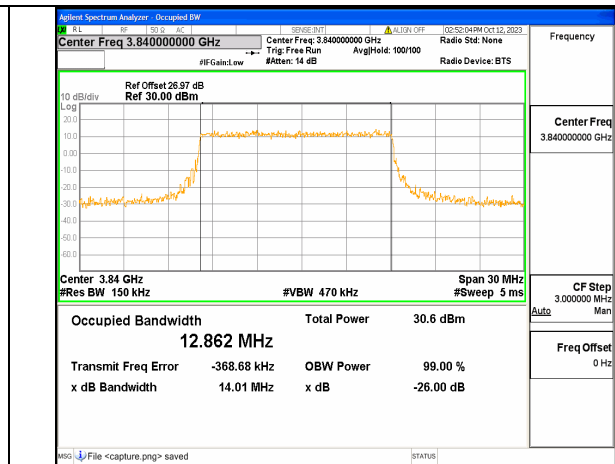

5A_n77(3700-3980MHz) 15M CP-OFDM QPSK Outer_Full Mid