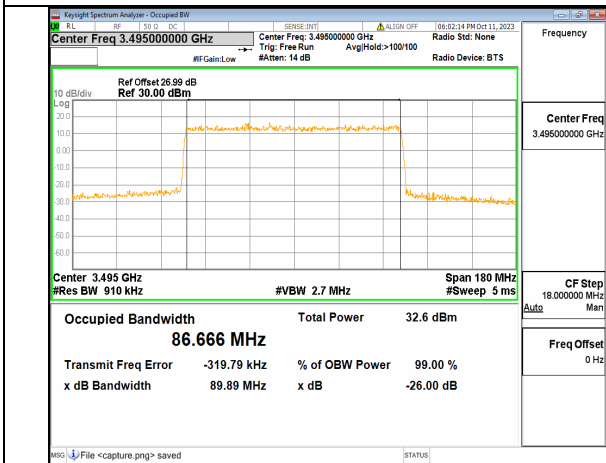

5A_n77(3450-3550MHz) 80M DFT-s-OFDM 256QAM Outer_Full High

5A_n77(3450-3550MHz) 80M CP-OFDM QPSK Outer_Full High

5A_n77(3450-3550MHz) 90M DFT-s-OFDM BPSK Outer_Full Low

5A_n77(3450-3550MHz) 90M DFT-s-OFDM QPSK Outer_Full Low