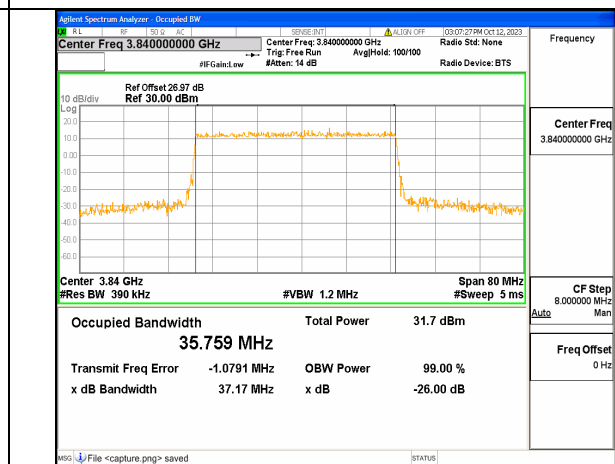

5A_n77(3700-3980MHz) 40M DFT-s-OFDM 64QAM Outer_Full Mid