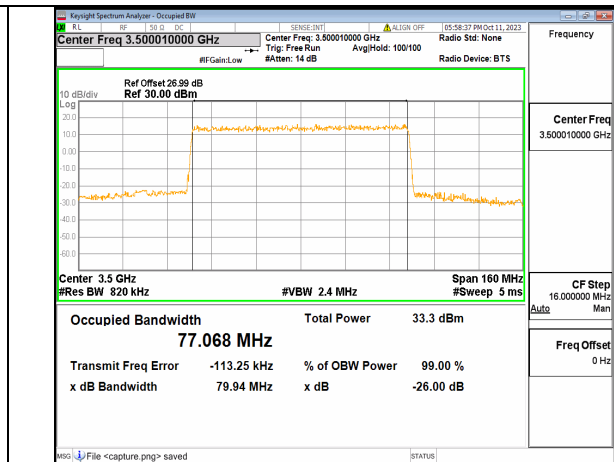

5A_n77(3450-3550MHz) 80M DFT-s-OFDM QPSK Outer_Full Mid