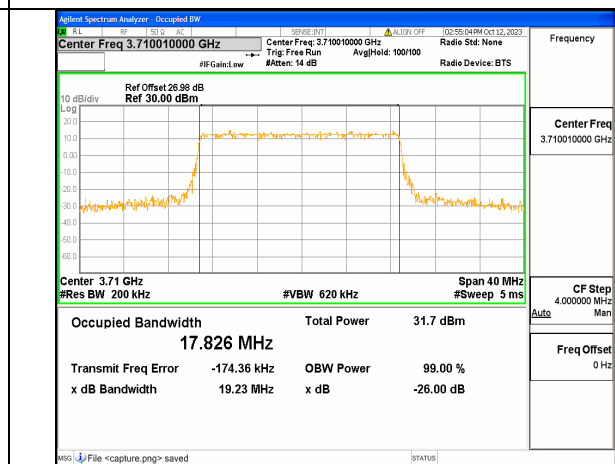

5A_n77(3700-3980MHz) 20M DFT-s-OFDM 64QAM Outer_Full Low