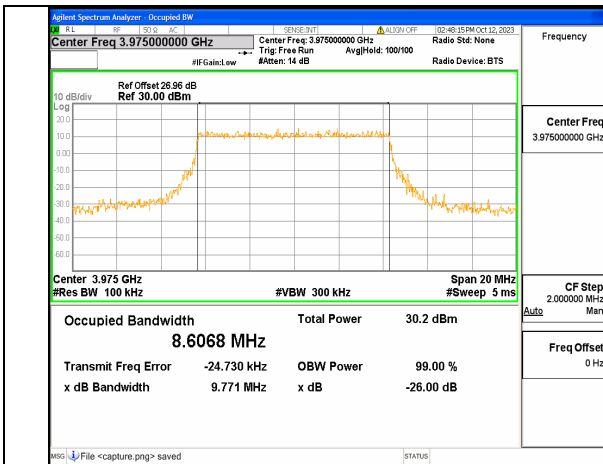

5A_n77(3700-3980MHz) 10M DFT-s-OFDM BPSK Outer_Full High

5A_n77(3700-3980MHz) 10M DFT-s-OFDM QPSK Outer_Full High

5A_n77(3700-3980MHz) 10M DFT-s-OFDM 16QAM Outer_Full High

5A_n77(3700-3980MHz) 10M DFT-s-OFDM 64QAM Outer_Full High