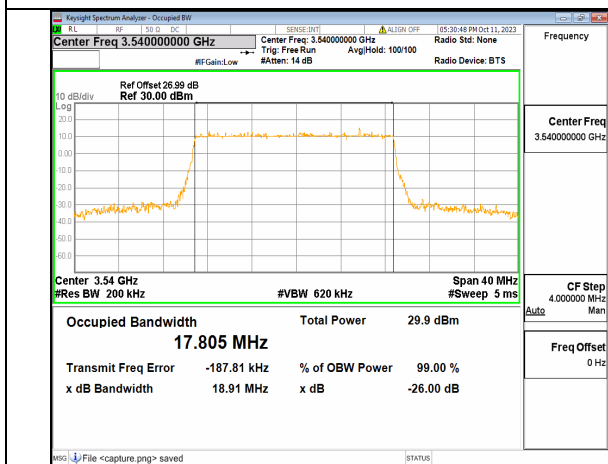

5A_n77(3450-3550MHz) 20M DFT-s-OFDM 256QAM Outer_Full High