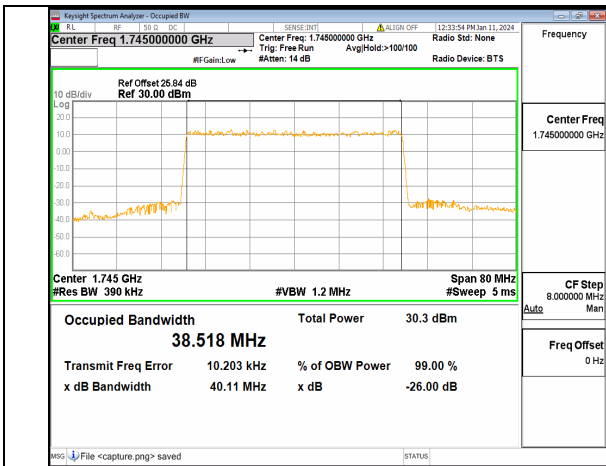

13A_n66 40M DFT-s-OFDM 16QAM Outer_Full Mid