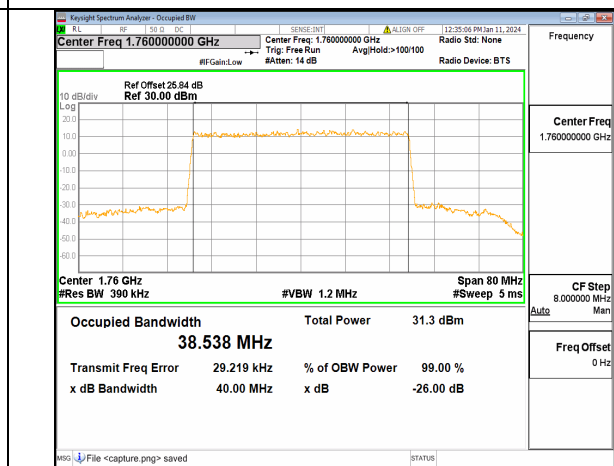

13A_n66 40M DFT-s-OFDM QPSK Outer_Full High