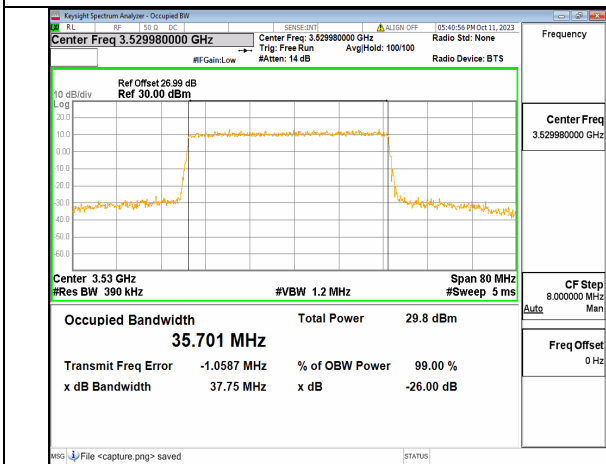

5A_n77(3450-3550MHz) 40M DFT-s-OFDM BPSK Outer_Full High

5A_n77(3450-3550MHz) 40M DFT-s-OFDM QPSK Outer_Full High

5A_n77(3450-3550MHz) 40M DFT-s-OFDM 16QAM Outer_Full High

5A_n77(3450-3550MHz) 40M DFT-s-OFDM 64QAM Outer_Full High