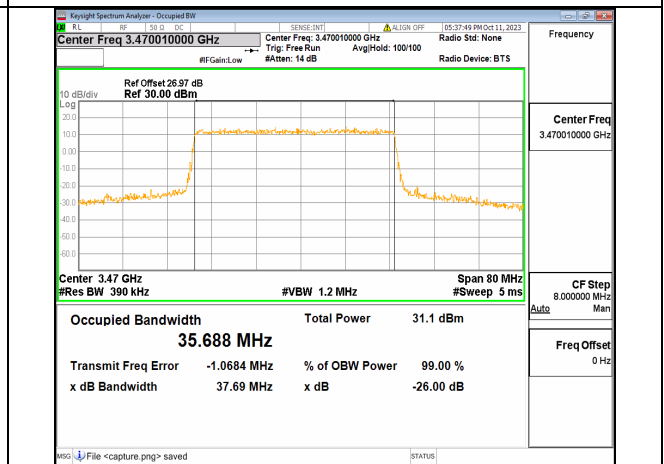

5A_n77(3450-3550MHz) 40M CP-OFDM QPSK Outer_Full Low