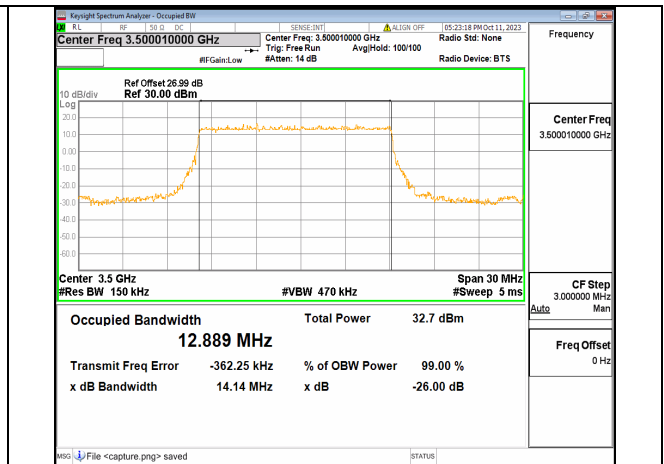

5A_n77(3450-3550MHz) 15M DFT-s-OFDM QPSK Outer_Full Mid