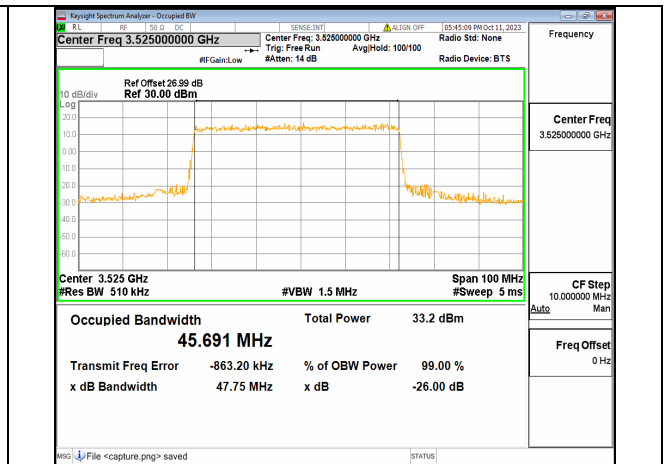

5A_n77(3450-3550MHz) 50M DFT-s-OFDM QPSK Outer_Full High