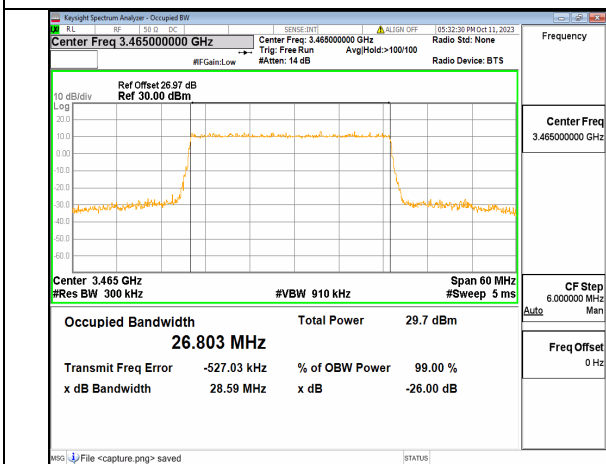

5A_n77(3450-3550MHz) 30M DFT-s-OFDM BPSK Outer_Full Low

5A_n77(3450-3550MHz) 30M DFT-s-OFDM QPSK Outer_Full Low

5A_n77(3450-3550MHz) 30M DFT-s-OFDM 16QAM Outer_Full Low

5A_n77(3450-3550MHz) 30M DFT-s-OFDM 64QAM Outer_Full Low