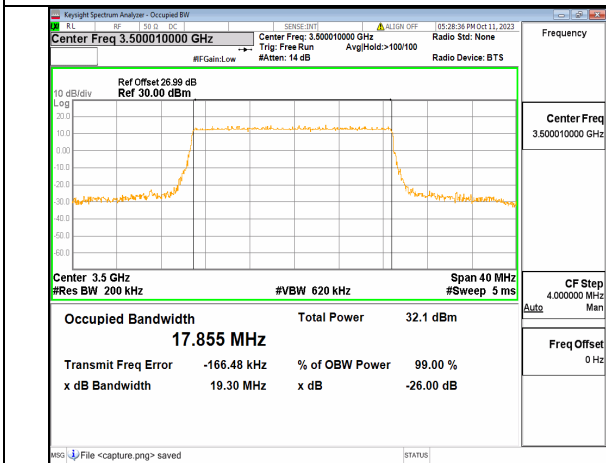

5A_n77(3450-3550MHz) 20M DFT-s-OFDM 16QAM Outer_Full Mid