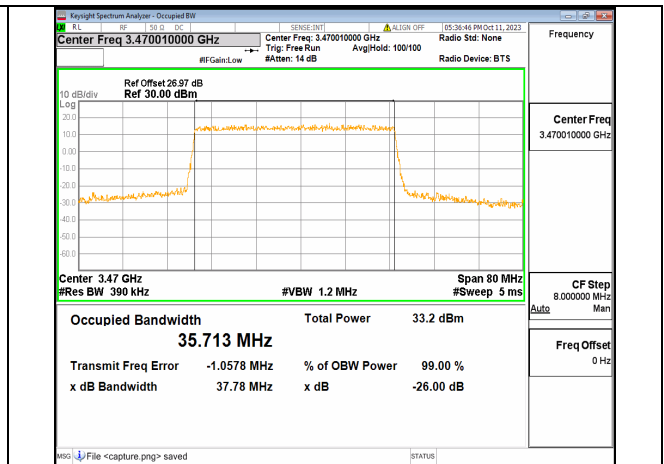

5A_n77(3450-3550MHz) 40M DFT-s-OFDM QPSK Outer_Full Low