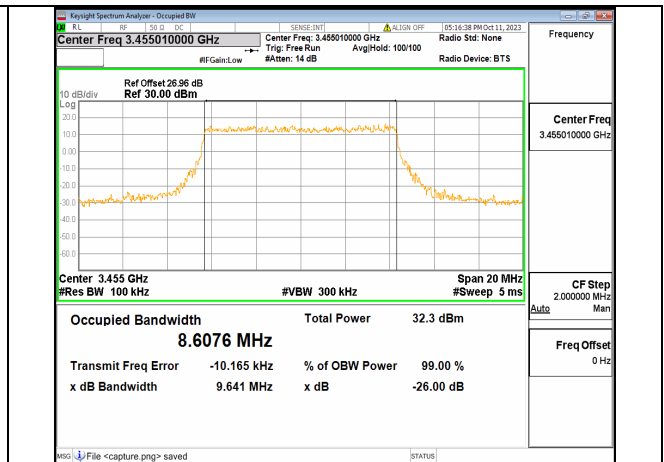

5A_n77(3450-3550MHz) 10M DFT-s-OFDM QPSK Outer_Full Low