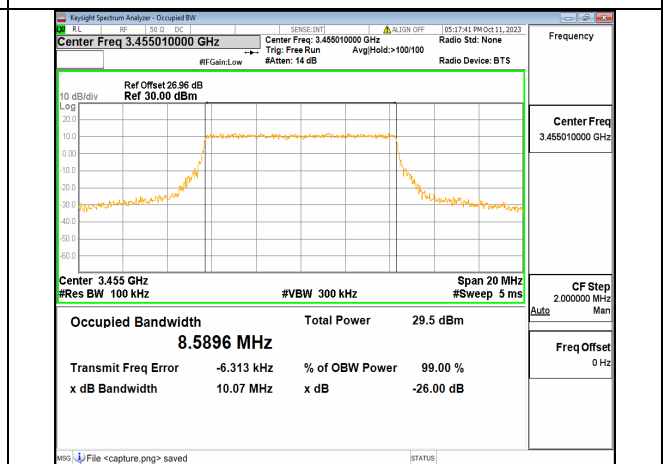

5A_n77(3450-3550MHz) 10M CP-OFDM QPSK Outer_Full Low