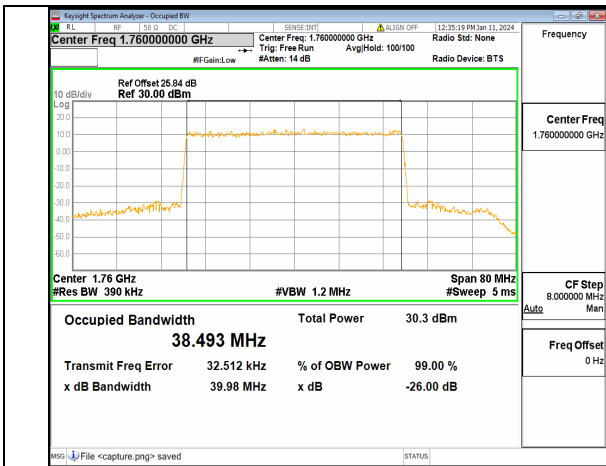

13A_n66 40M DFT-s-OFDM 16QAM Outer_Full High