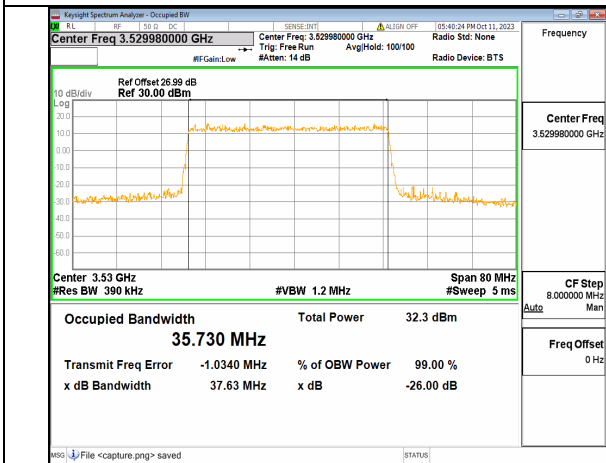

5A_n77(3450-3550MHz) 40M DFT-s-OFDM 16QAM Outer_Full High