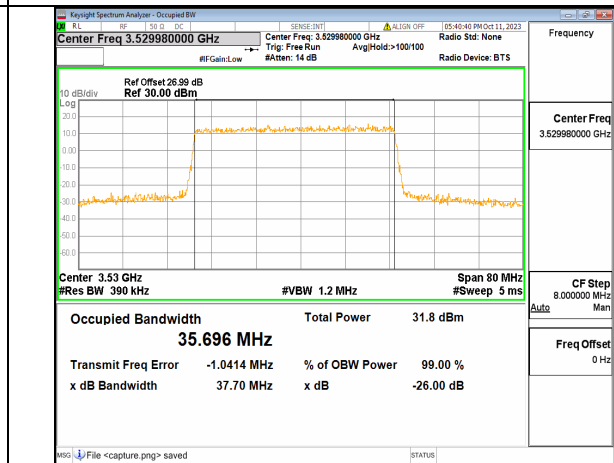

5A_n77(3450-3550MHz) 40M DFT-s-OFDM 64QAM Outer_Full High