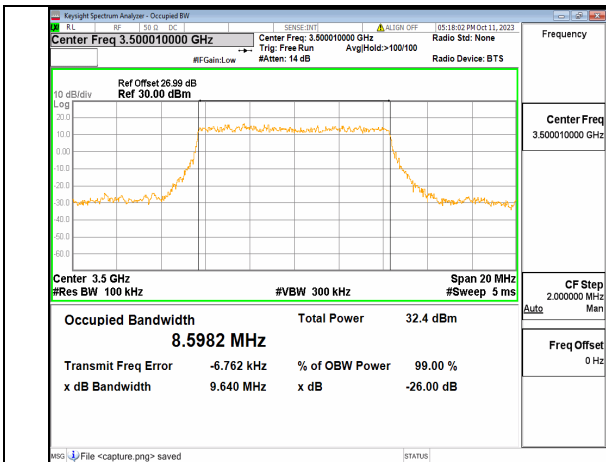

5A_n77(3450-3550MHz) 10M DFT-s-OFDM BPSK Outer_Full Mid