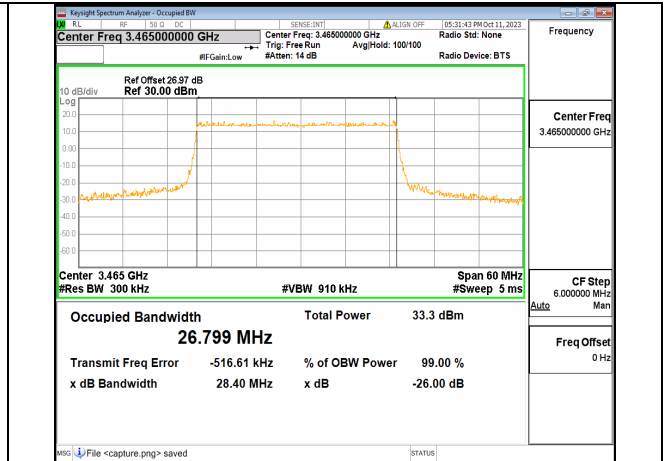

5A_n77(3450-3550MHz) 30M DFT-s-OFDM QPSK Outer_Full Low