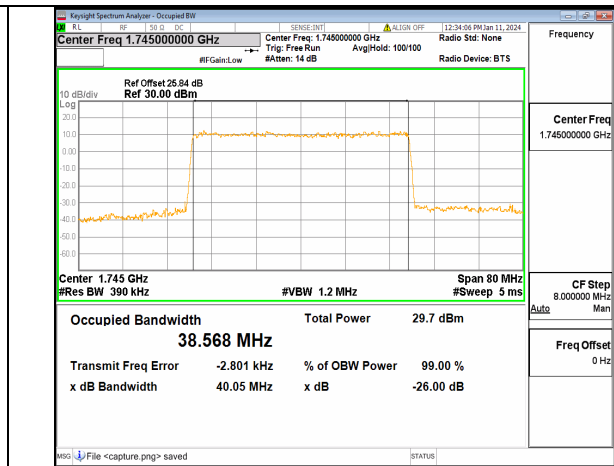

13A_n66 40M DFT-s-OFDM 64QAM Outer_Full Mid