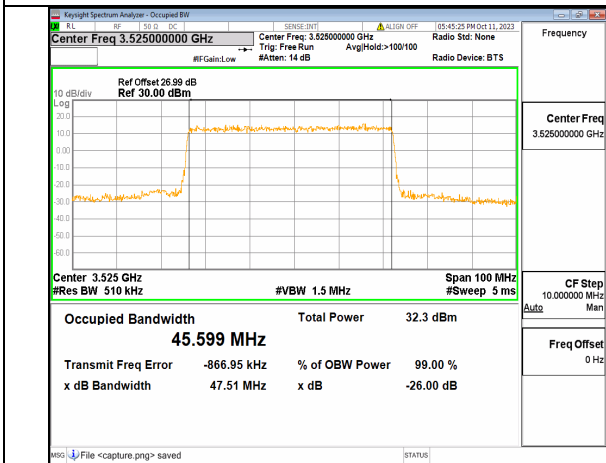

5A_n77(3450-3550MHz) 50M DFT-s-OFDM 16QAM Outer_Full High