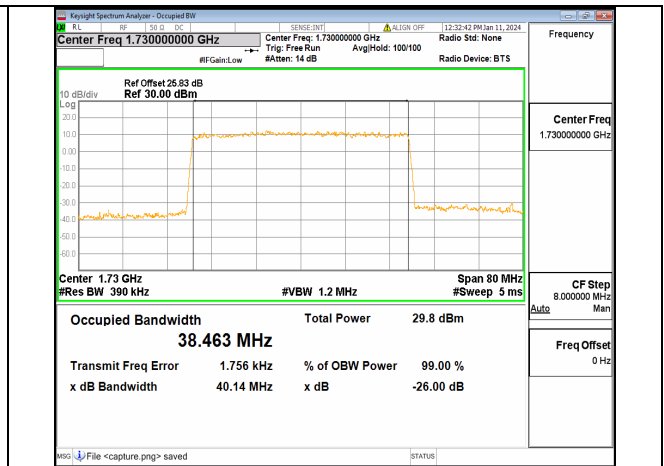

13A_n66 40M DFT-s-OFDM 16QAM Outer_Full Low

13A_n66 40M DFT-s-OFDM 64QAM Outer_Full Low

13A_n66 40M DFT-s-OFDM 256QAM Outer_Full Low

13A_n66 40M CP-OFDM QPSK Outer_Full Low

13A_n66 40M DFT-s-OFDM BPSK Outer_Full Mid