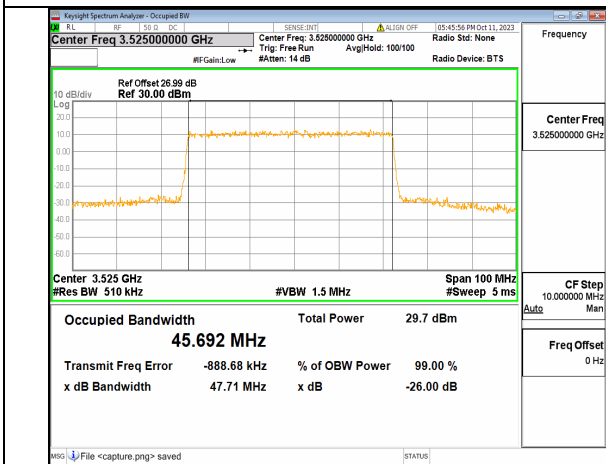

5A_n77(3450-3550MHz) 50M DFT-s-OFDM BPSK Outer_Full High

5A_n77(3450-3550MHz) 50M DFT-s-OFDM QPSK Outer_Full High

5A_n77(3450-3550MHz) 50M DFT-s-OFDM 16QAM Outer_Full High

5A_n77(3450-3550MHz) 50M DFT-s-OFDM 64QAM Outer_Full High