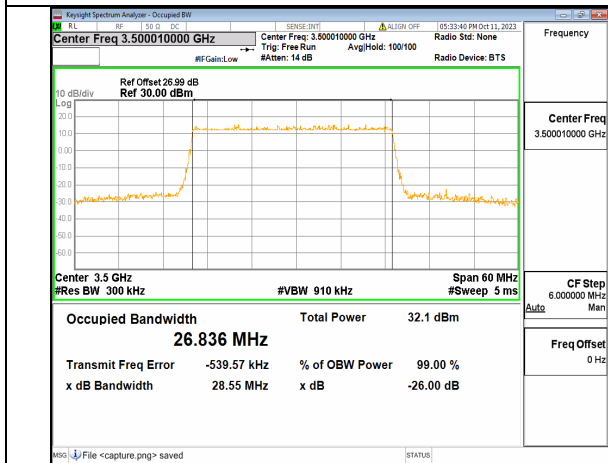

5A_n77(3450-3550MHz) 30M DFT-s-OFDM 256QAM Outer_Full Low

5A_n77(3450-3550MHz) 30M CP-OFDM QPSK Outer_Full Low

5A_n77(3450-3550MHz) 30M DFT-s-OFDM BPSK Outer_Full Mid

5A_n77(3450-3550MHz) 30M DFT-s-OFDM QPSK Outer_Full Mid