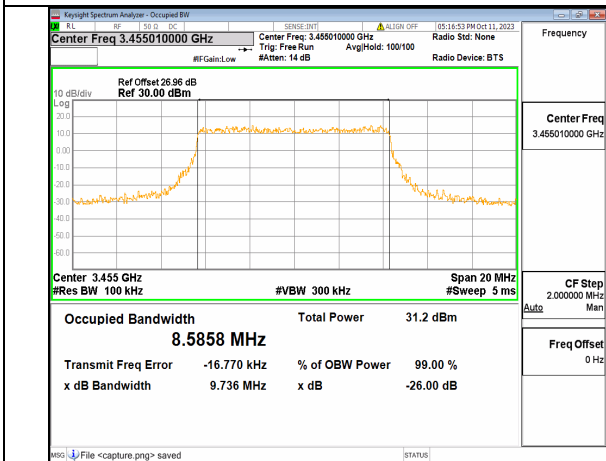

5A_n77(3450-3550MHz) 10M DFT-s-OFDM 16QAM Outer_Full Low