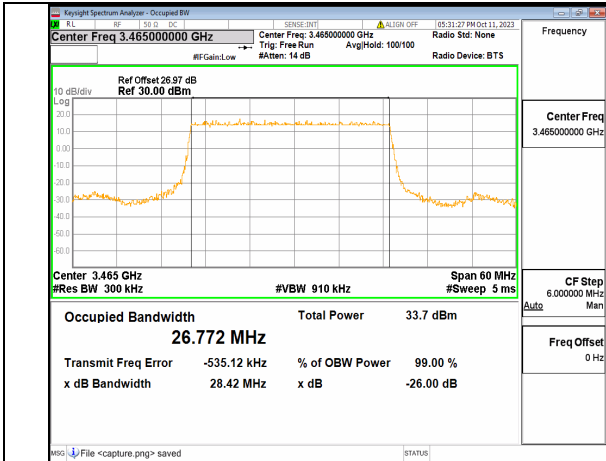

5A_n77(3450-3550MHz) 20M DFT-s-OFDM 16QAM Outer_Full High

5A_n77(3450-3550MHz) 20M DFT-s-OFDM 64QAM Outer_Full High

5A_n77(3450-3550MHz) 20M DFT-s-OFDM 256QAM Outer_Full High

5A_n77(3450-3550MHz) 20M CP-OFDM QPSK Outer_Full High