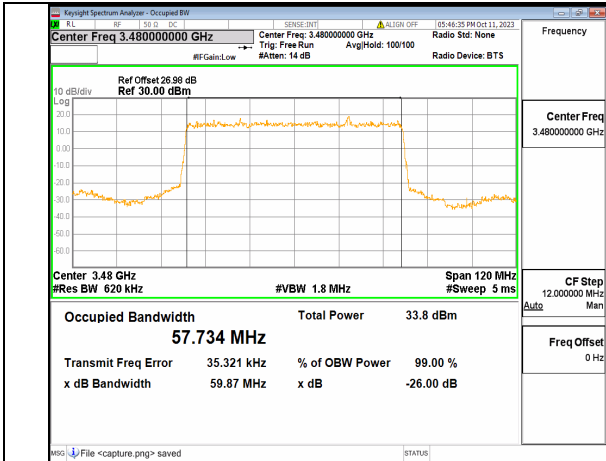

5A_n77(3450-3550MHz) 60M DFT-s-OFDM BPSK Outer_Full Low