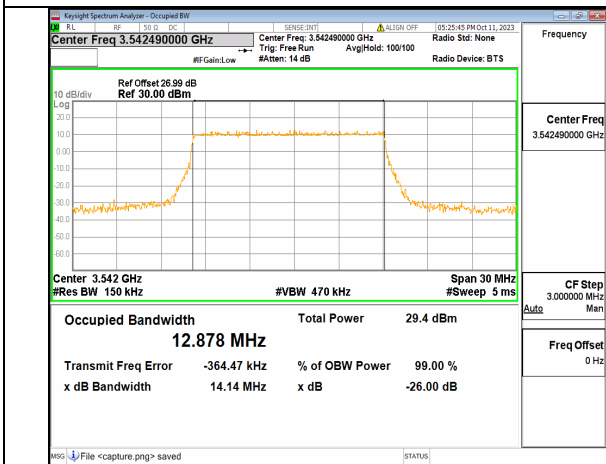

5A_n77(3450-3550MHz) 15M DFT-s-OFDM BPSK Outer_Full High

5A_n77(3450-3550MHz) 15M DFT-s-OFDM QPSK Outer_Full High

5A_n77(3450-3550MHz) 15M DFT-s-OFDM 16QAM Outer_Full High

5A_n77(3450-3550MHz) 15M DFT-s-OFDM 64QAM Outer_Full High