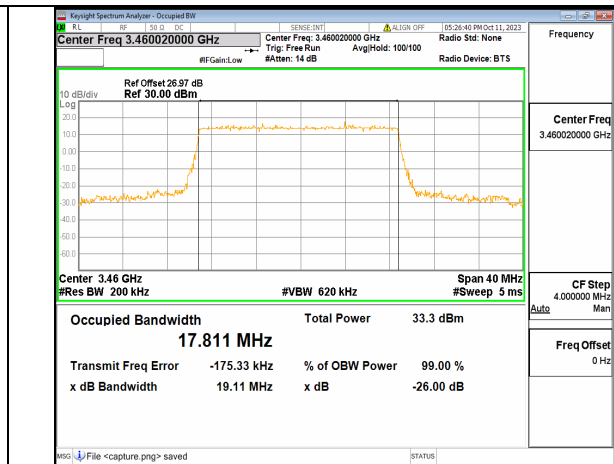

5A_n77(3450-3550MHz) 20M DFT-s-OFDM QPSK Outer_Full Low