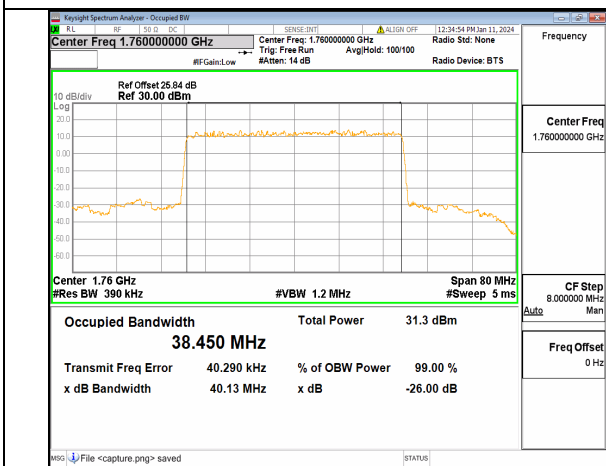

13A_n66 40M DFT-s-OFDM BPSK Outer_Full High