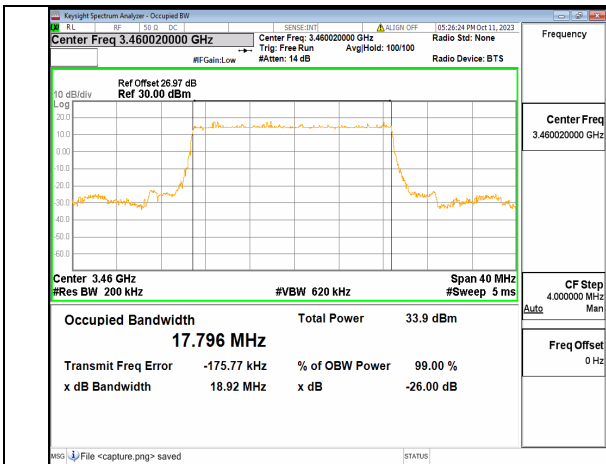

5A_n77(3450-3550MHz) 20M DFT-s-OFDM BPSK Outer_Full Low