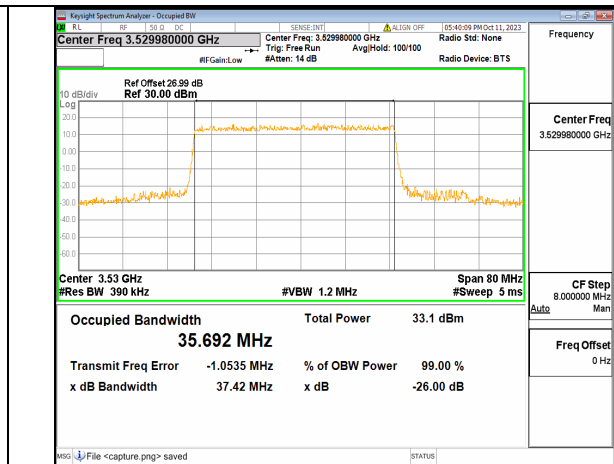

5A_n77(3450-3550MHz) 40M DFT-s-OFDM QPSK Outer_Full High