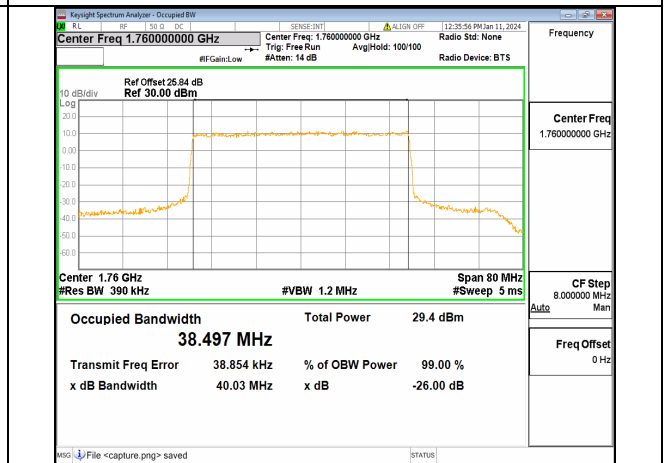

13A_n66 40M DFT-s-OFDM BPSK Outer_Full High

13A_n66 40M DFT-s-OFDM QPSK Outer_Full High

13A_n66 40M DFT-s-OFDM 16QAM Outer_Full High

13A_n66 40M DFT-s-OFDM 64QAM Outer_Full High

13A_n66 40M DFT-s-OFDM 256QAM Outer_Full High