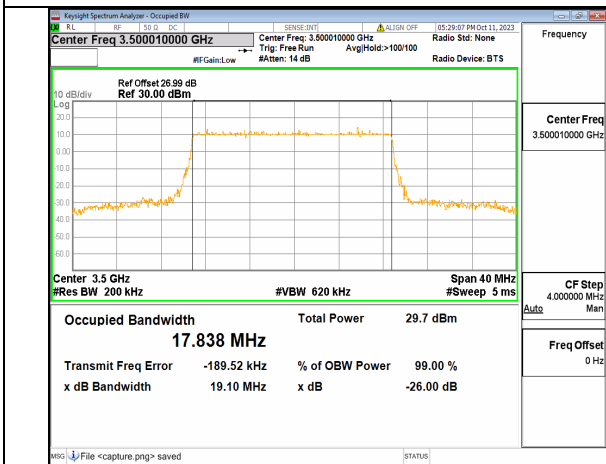

5A_n77(3450-3550MHz) 20M DFT-s-OFDM BPSK Outer_Full Mid

5A_n77(3450-3550MHz) 20M DFT-s-OFDM QPSK Outer_Full Mid

5A_n77(3450-3550MHz) 20M DFT-s-OFDM 16QAM Outer_Full Mid

5A_n77(3450-3550MHz) 20M DFT-s-OFDM 64QAM Outer_Full Mid