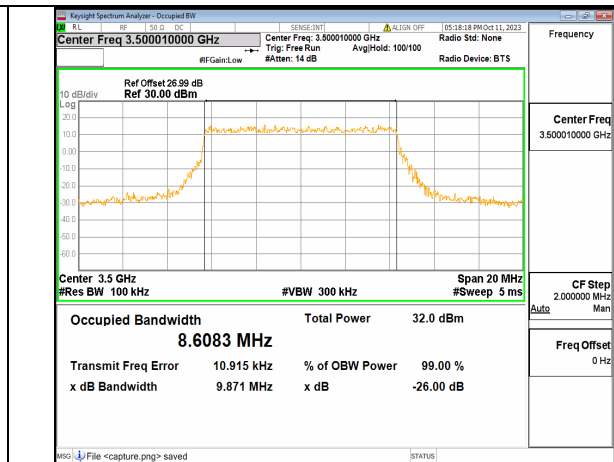

5A_n77(3450-3550MHz) 10M DFT-s-OFDM QPSK Outer_Full Mid