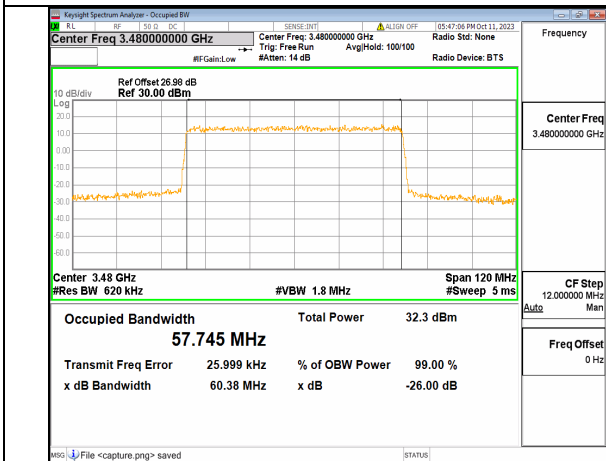

5A_n77(3450-3550MHz) 50M DFT-s-OFDM 256QAM Outer_Full High

5A_n77(3450-3550MHz) 50M CP-OFDM QPSK Outer_Full High

5A_n77(3450-3550MHz) 60M DFT-s-OFDM BPSK Outer_Full Low

5A_n77(3450-3550MHz) 60M DFT-s-OFDM QPSK Outer_Full Low