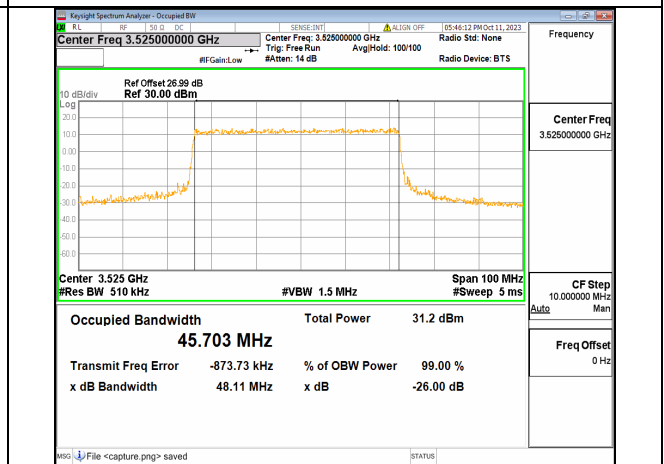

5A_n77(3450-3550MHz) 50M CP-OFDM QPSK Outer_Full High