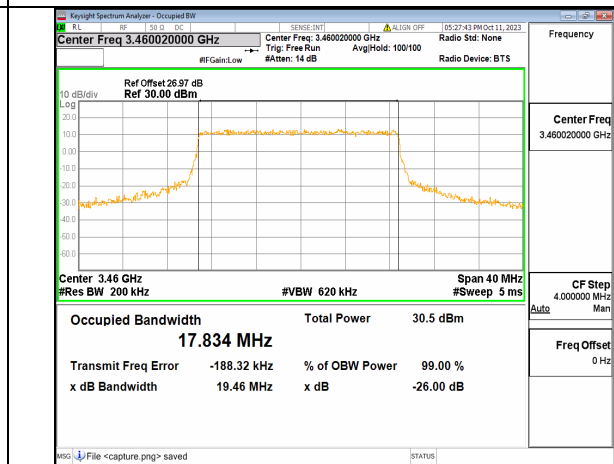

5A_n77(3450-3550MHz) 20M CP-OFDM QPSK Outer_Full Low