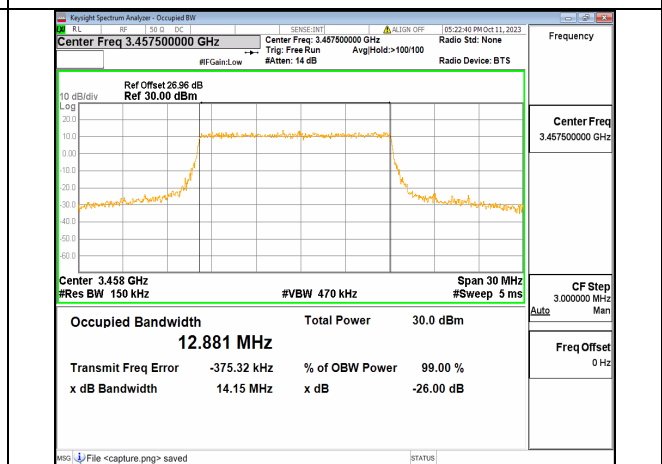

5A_n77(3450-3550MHz) 15M CP-OFDM QPSK Outer_Full Low