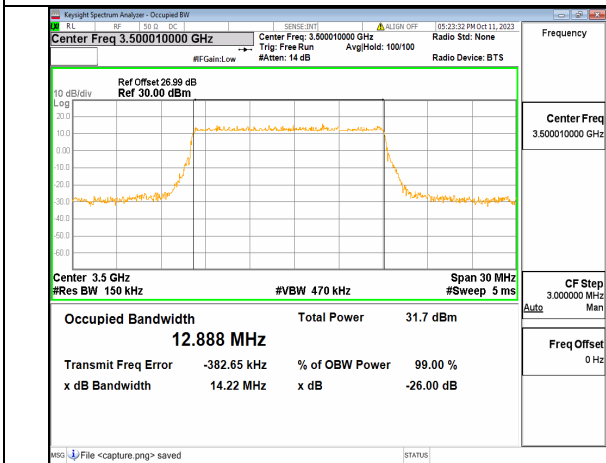

5A_n77(3450-3550MHz) 15M DFT-s-OFDM 256QAM Outer_Full Low

5A_n77(3450-3550MHz) 15M CP-OFDM QPSK Outer_Full Low

5A_n77(3450-3550MHz) 15M DFT-s-OFDM BPSK Outer_Full Mid

5A_n77(3450-3550MHz) 15M DFT-s-OFDM QPSK Outer_Full Mid