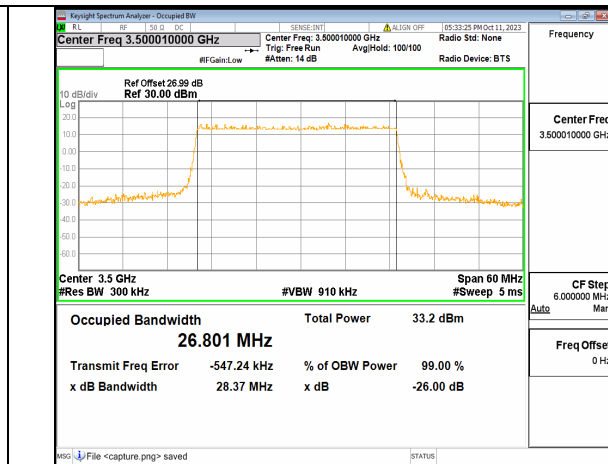

5A_n77(3450-3550MHz) 30M DFT-s-OFDM QPSK Outer_Full Mid