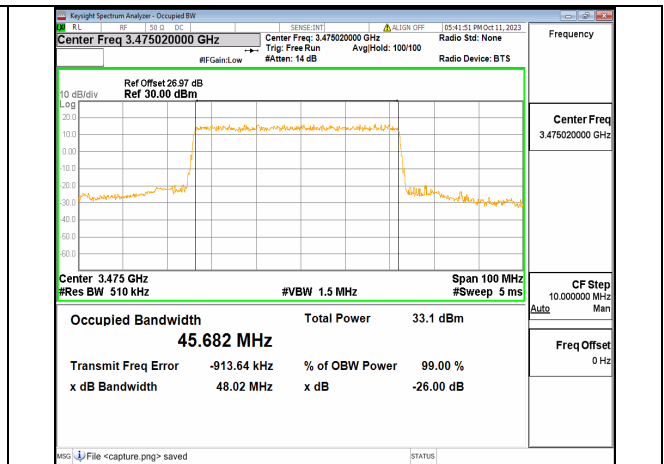

5A_n77(3450-3550MHz) 50M DFT-s-OFDM QPSK Outer_Full Low