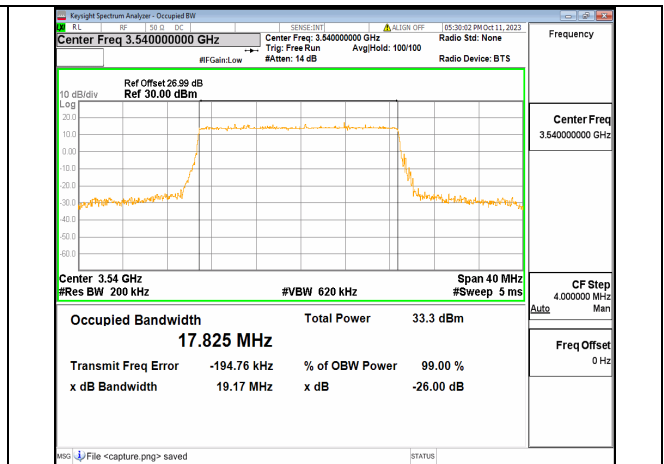

5A_n77(3450-3550MHz) 20M DFT-s-OFDM QPSK Outer_Full High