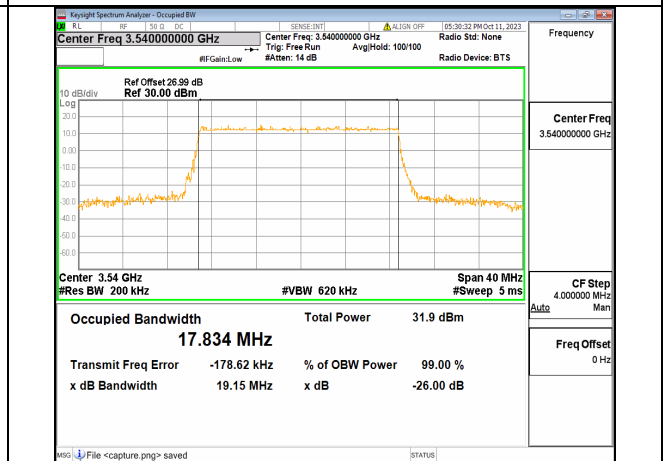

5A_n77(3450-3550MHz) 20M DFT-s-OFDM 64QAM Outer_Full High