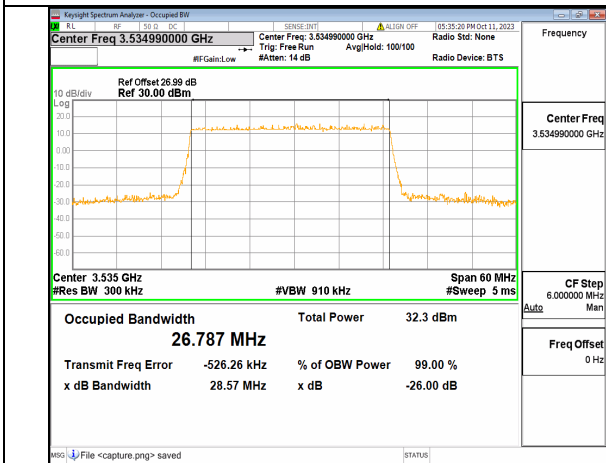

5A_n77(3450-3550MHz) 30M DFT-s-OFDM 16QAM Outer_Full High