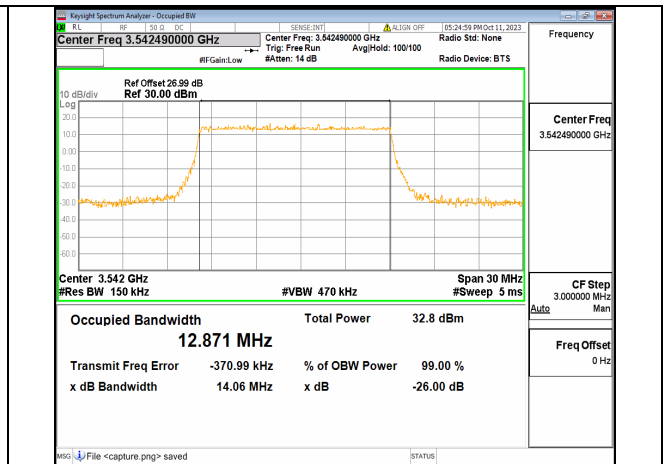

5A_n77(3450-3550MHz) 15M DFT-s-OFDM QPSK Outer_Full High