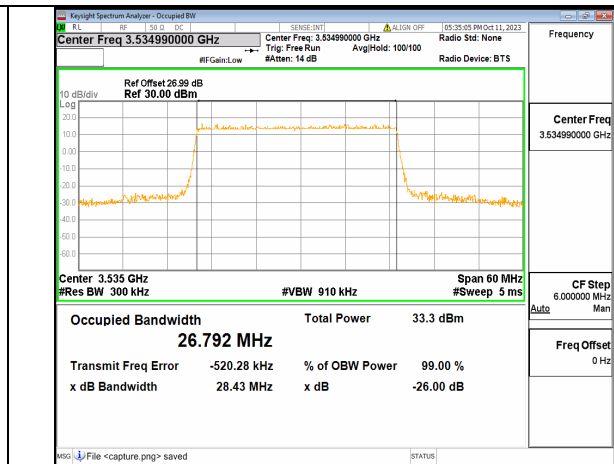

5A_n77(3450-3550MHz) 30M DFT-s-OFDM QPSK Outer_Full High