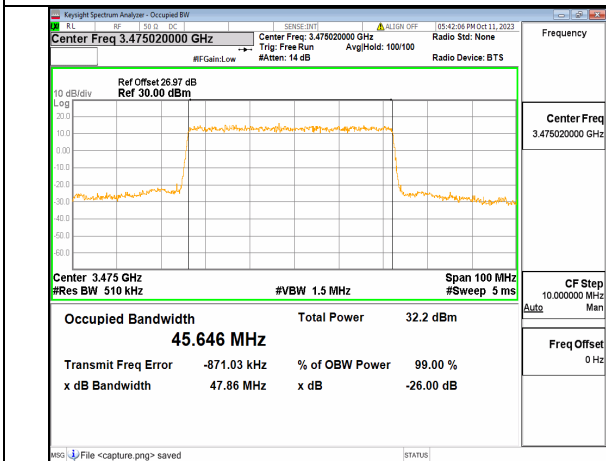

5A_n77(3450-3550MHz) 40M DFT-s-OFDM 256QAM Outer_Full High

5A_n77(3450-3550MHz) 40M CP-OFDM QPSK Outer_Full High

5A_n77(3450-3550MHz) 50M DFT-s-OFDM BPSK Outer_Full Low

5A_n77(3450-3550MHz) 50M DFT-s-OFDM QPSK Outer_Full Low