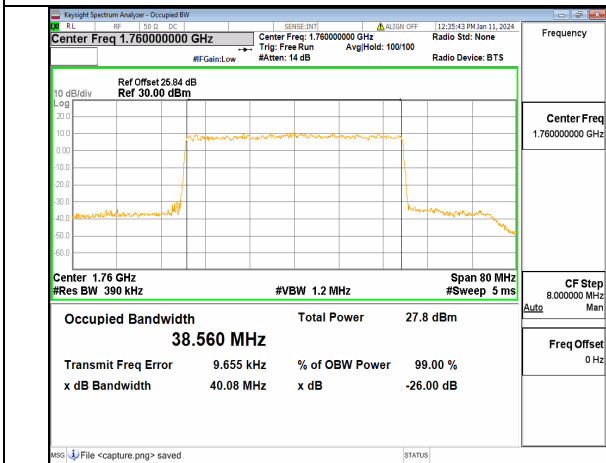

13A_n66 40M DFT-s-OFDM 256QAM Outer_Full High