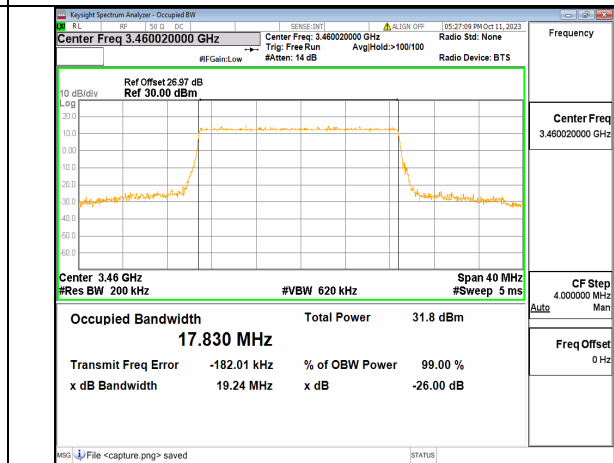

5A_n77(3450-3550MHz) 20M DFT-s-OFDM 64QAM Outer_Full Low