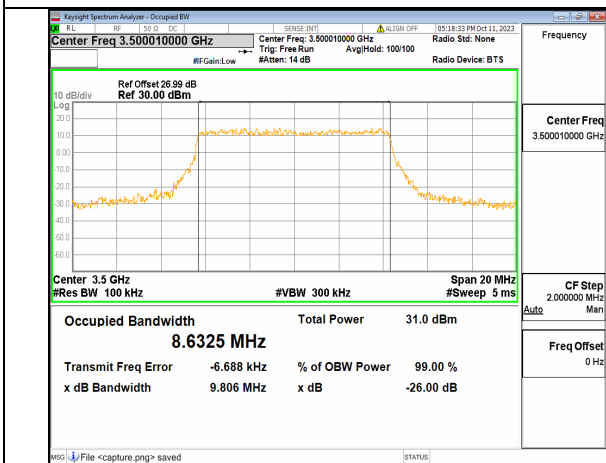

5A_n77(3450-3550MHz) 10M DFT-s-OFDM 256QAM Outer_Full Low

5A_n77(3450-3550MHz) 10M CP-OFDM QPSK Outer_Full Low

5A_n77(3450-3550MHz) 10M DFT-s-OFDM BPSK Outer_Full Mid

5A_n77(3450-3550MHz) 10M DFT-s-OFDM QPSK Outer_Full Mid