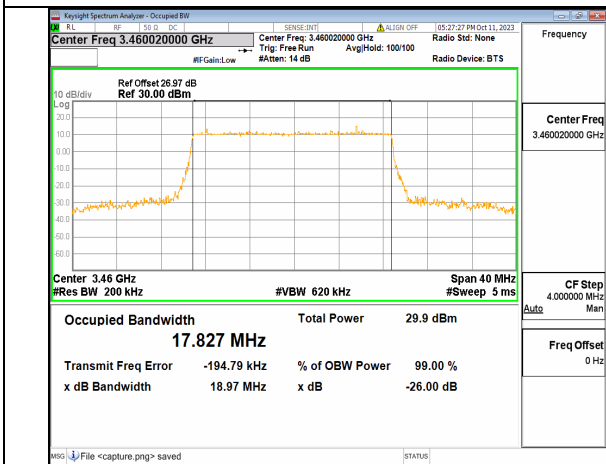

5A_n77(3450-3550MHz) 20M DFT-s-OFDM 256QAM Outer_Full Low