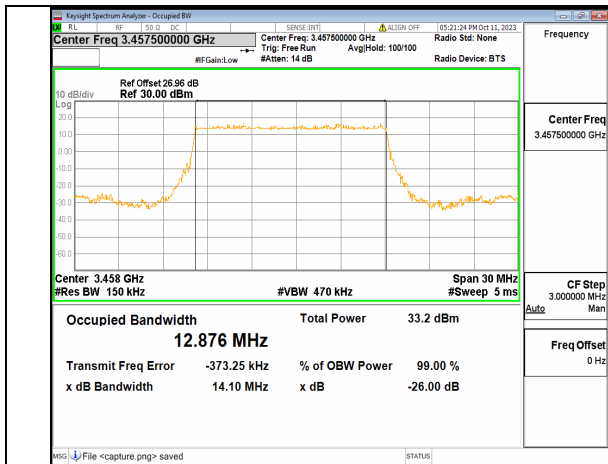

5A_n77(3450-3550MHz) 10M DFT-s-OFDM 16QAM Outer_Full Mid

5A_n77(3450-3550MHz) 10M DFT-s-OFDM 64QAM Outer_Full Mid

5A_n77(3450-3550MHz) 10M DFT-s-OFDM 256QAM Outer_Full Mid

5A_n77(3450-3550MHz) 10M CP-OFDM QPSK Outer_Full Mid