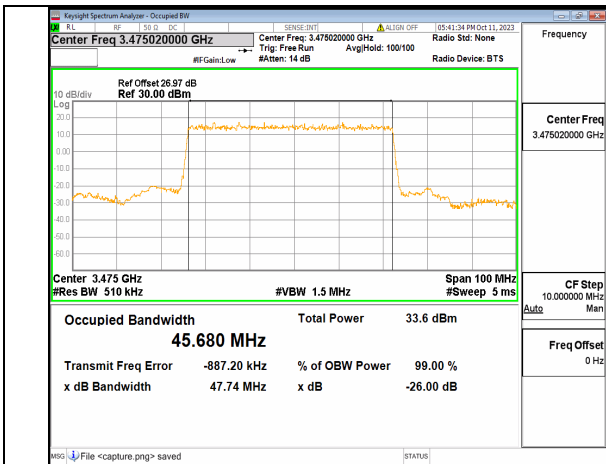

5A_n77(3450-3550MHz) 50M DFT-s-OFDM BPSK Outer_Full Low