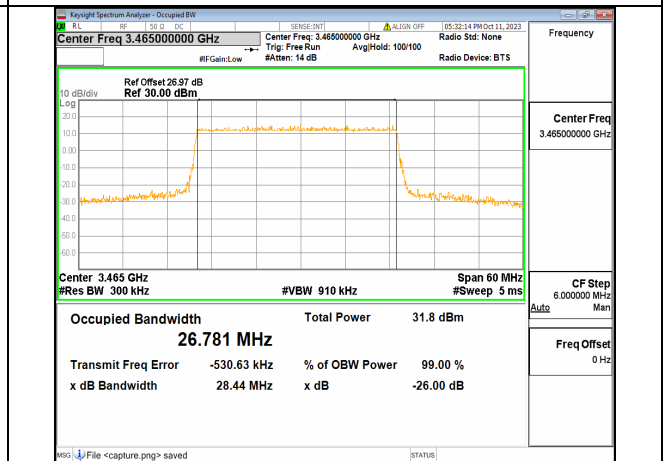

5A_n77(3450-3550MHz) 30M DFT-s-OFDM 64QAM Outer_Full Low