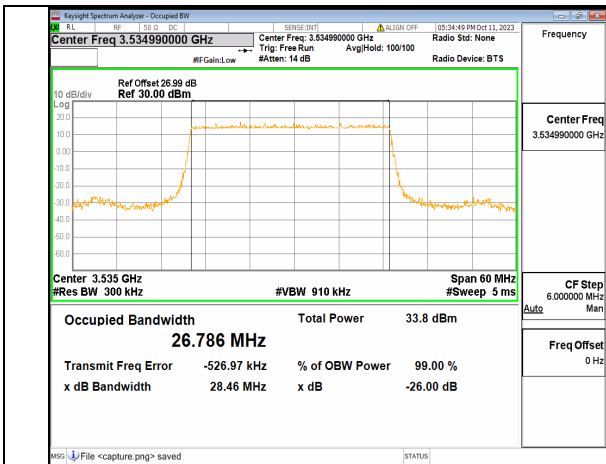

5A_n77(3450-3550MHz) 30M DFT-s-OFDM 16QAM Outer_Full Mid

5A_n77(3450-3550MHz) 30M DFT-s-OFDM 64QAM Outer_Full Mid

5A_n77(3450-3550MHz) 30M DFT-s-OFDM 256QAM Outer_Full Mid

5A_n77(3450-3550MHz) 30M CP-OFDM QPSK Outer_Full Mid