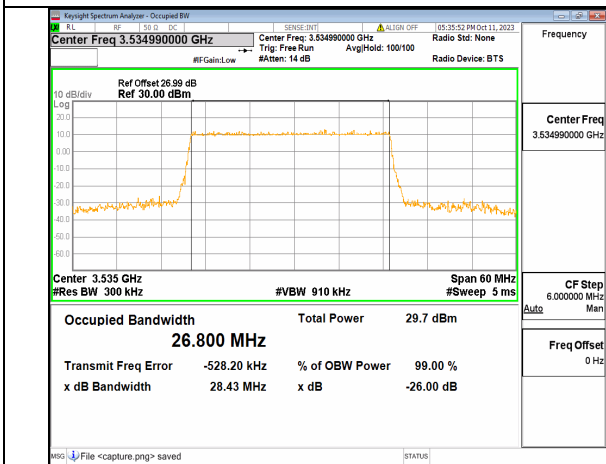

5A_n77(3450-3550MHz) 30M DFT-s-OFDM BPSK Outer_Full High

5A_n77(3450-3550MHz) 30M DFT-s-OFDM QPSK Outer_Full High

5A_n77(3450-3550MHz) 30M DFT-s-OFDM 16QAM Outer_Full High

5A_n77(3450-3550MHz) 30M DFT-s-OFDM 64QAM Outer_Full High