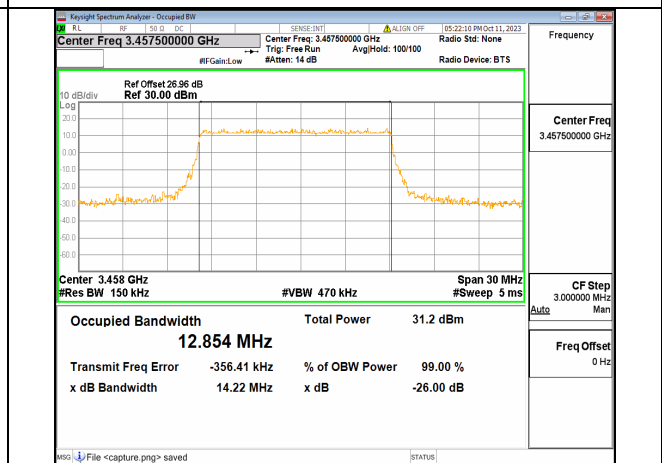

5A_n77(3450-3550MHz) 15M DFT-s-OFDM 64QAM Outer_Full Low