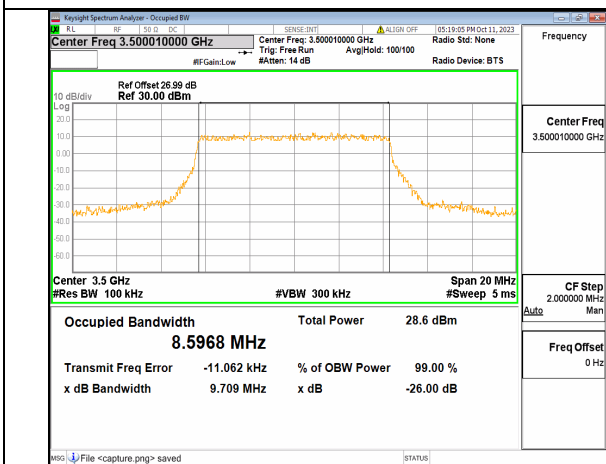

5A_n77(3450-3550MHz) 10M DFT-s-OFDM 256QAM Outer_Full Mid