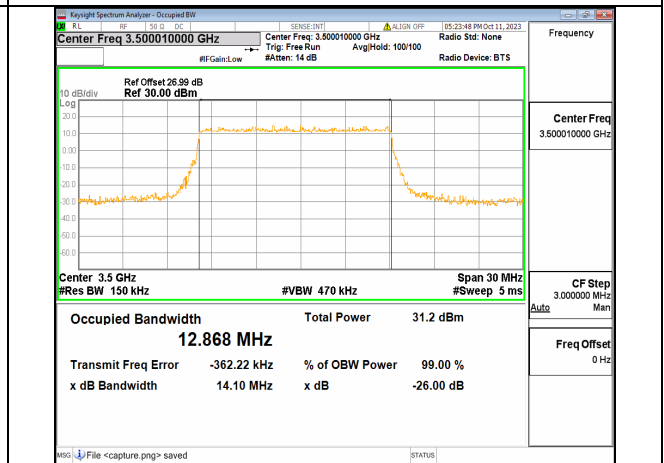

5A_n77(3450-3550MHz) 15M DFT-s-OFDM 64QAM Outer_Full Mid