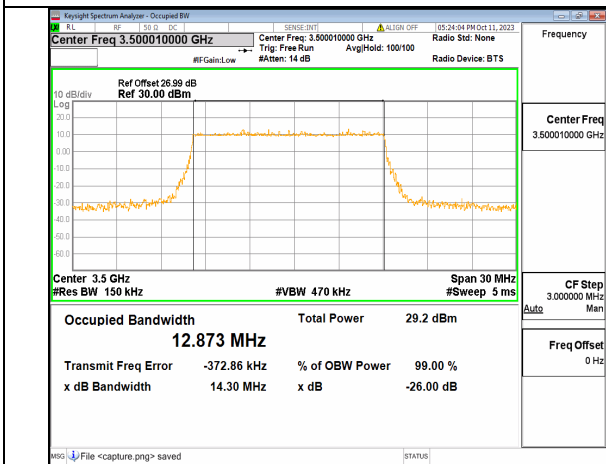

5A_n77(3450-3550MHz) 15M DFT-s-OFDM 256QAM Outer_Full Mid