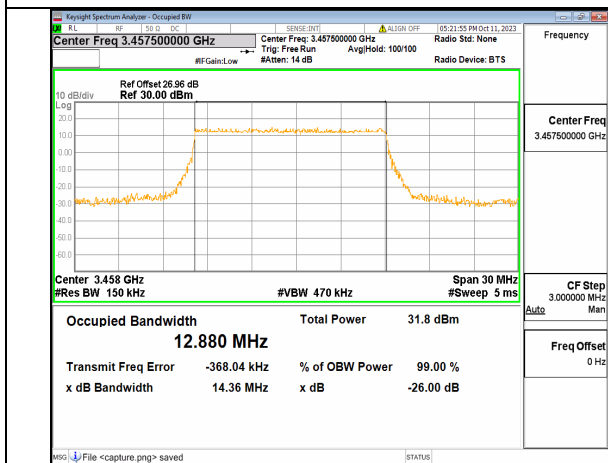

5A_n77(3450-3550MHz) 15M DFT-s-OFDM 16QAM Outer_Full Low