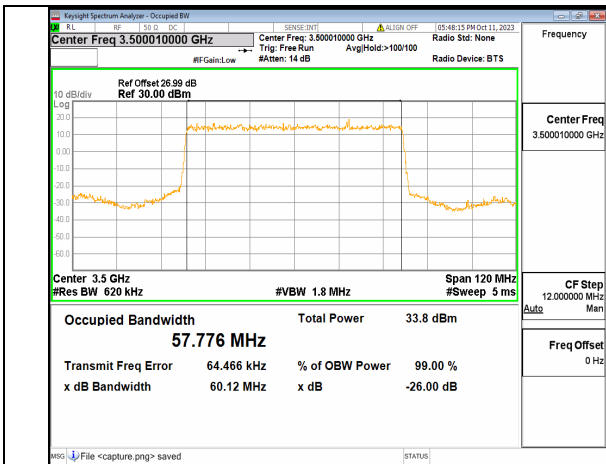

5A_n77(3450-3550MHz) 60M DFT-s-OFDM 16QAM Outer_Full Low

5A_n77(3450-3550MHz) 60M DFT-s-OFDM 64QAM Outer_Full Low

5A_n77(3450-3550MHz) 60M DFT-s-OFDM 256QAM Outer_Full Low

5A_n77(3450-3550MHz) 60M CP-OFDM QPSK Outer_Full Low