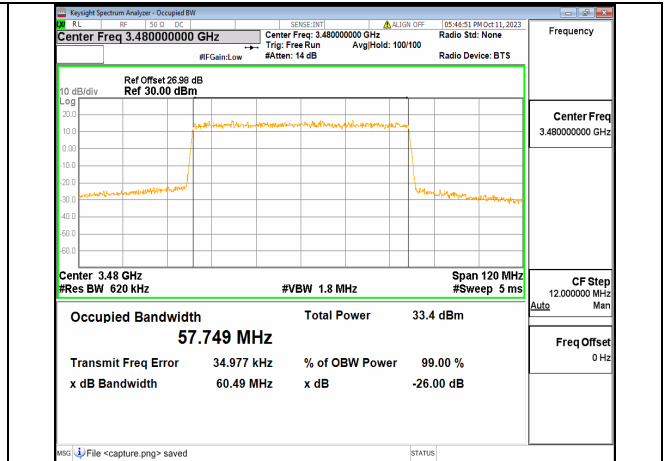

5A_n77(3450-3550MHz) 60M DFT-s-OFDM QPSK Outer_Full Low