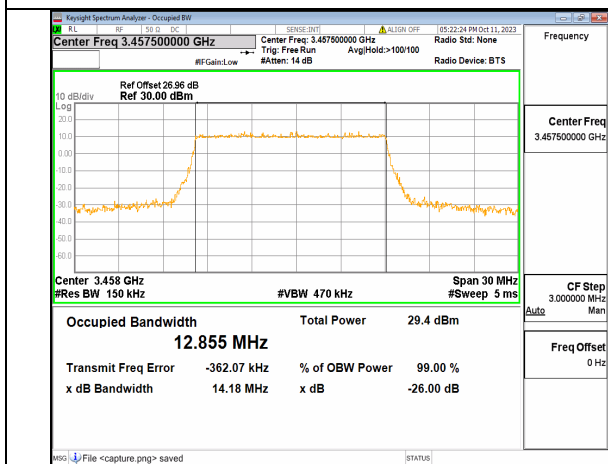

5A_n77(3450-3550MHz) 15M DFT-s-OFDM BPSK Outer_Full Low

5A_n77(3450-3550MHz) 15M DFT-s-OFDM QPSK Outer_Full Low

5A_n77(3450-3550MHz) 15M DFT-s-OFDM 16QAM Outer_Full Low

5A_n77(3450-3550MHz) 15M DFT-s-OFDM 64QAM Outer_Full Low