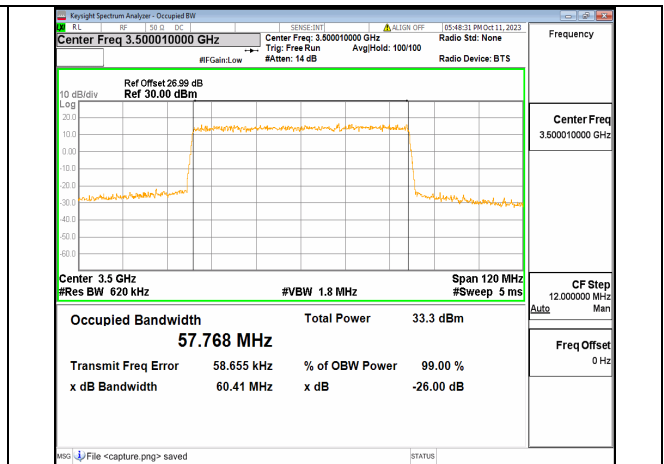

5A_n77(3450-3550MHz) 60M DFT-s-OFDM QPSK Outer_Full Mid