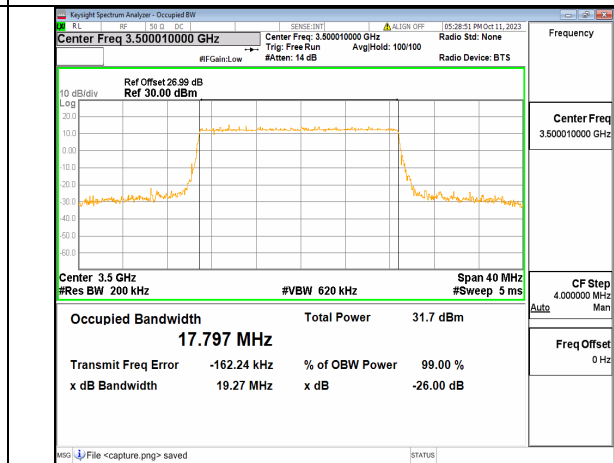

5A_n77(3450-3550MHz) 20M DFT-s-OFDM 64QAM Outer_Full Mid