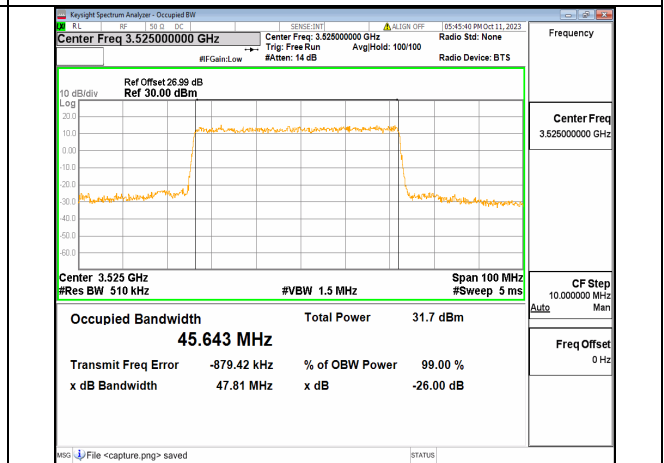

5A_n77(3450-3550MHz) 50M DFT-s-OFDM 64QAM Outer_Full High