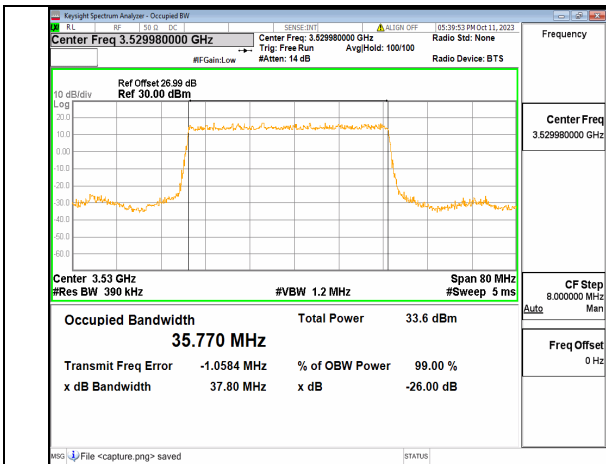

5A_n77(3450-3550MHz) 40M DFT-s-OFDM 16QAM Outer_Full Low

5A_n77(3450-3550MHz) 40M DFT-s-OFDM 64QAM Outer_Full Low

5A_n77(3450-3550MHz) 40M DFT-s-OFDM 256QAM Outer_Full Low

5A_n77(3450-3550MHz) 40M CP-OFDM QPSK Outer_Full Low