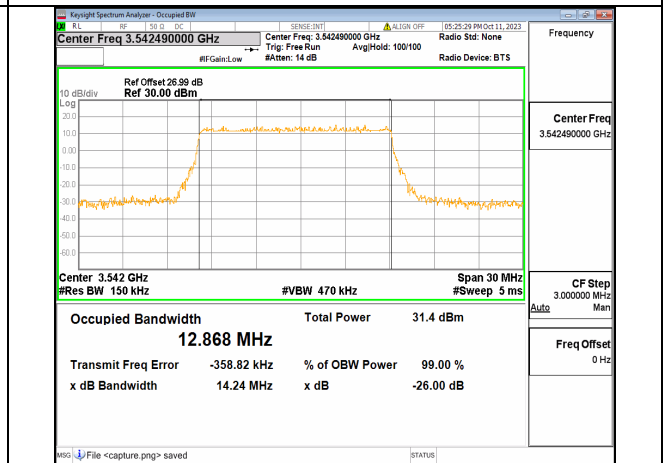

5A_n77(3450-3550MHz) 15M DFT-s-OFDM 64QAM Outer_Full High