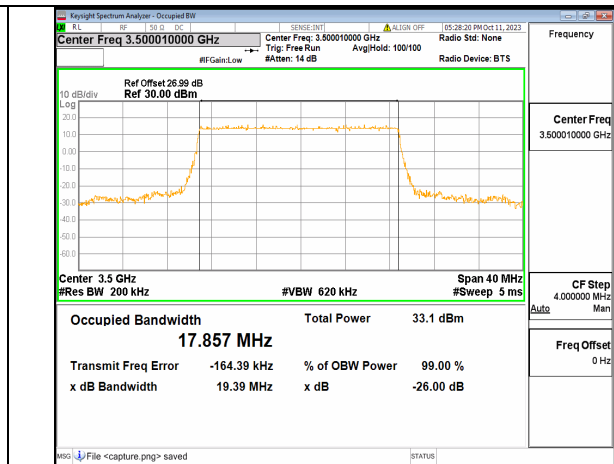

5A_n77(3450-3550MHz) 20M DFT-s-OFDM QPSK Outer_Full Mid