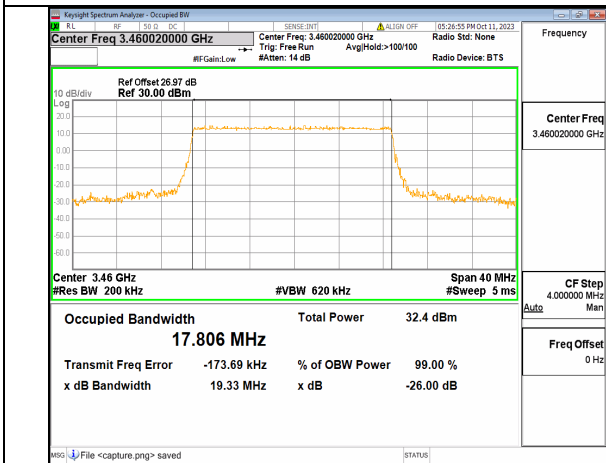

5A_n77(3450-3550MHz) 15M DFT-s-OFDM 256QAM Outer_Full High

5A_n77(3450-3550MHz) 15M CP-OFDM QPSK Outer_Full High

5A_n77(3450-3550MHz) 20M DFT-s-OFDM BPSK Outer_Full Low

5A_n77(3450-3550MHz) 20M DFT-s-OFDM QPSK Outer_Full Low