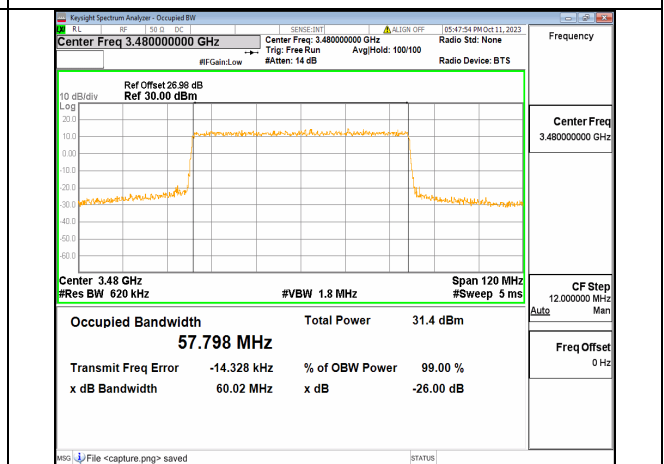

5A_n77(3450-3550MHz) 60M CP-OFDM QPSK Outer_Full Low