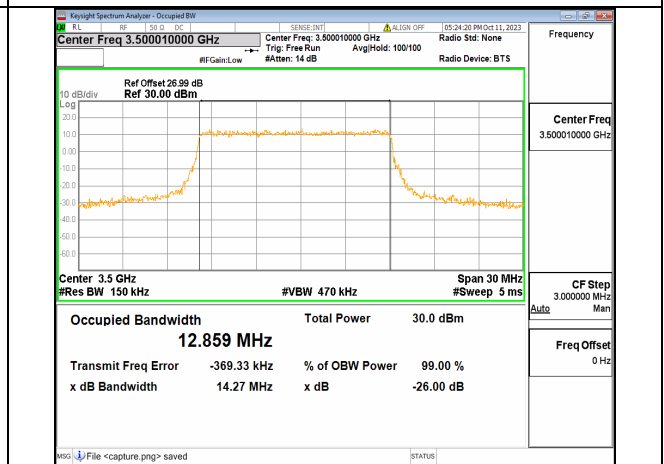

5A_n77(3450-3550MHz) 15M CP-OFDM QPSK Outer_Full Mid