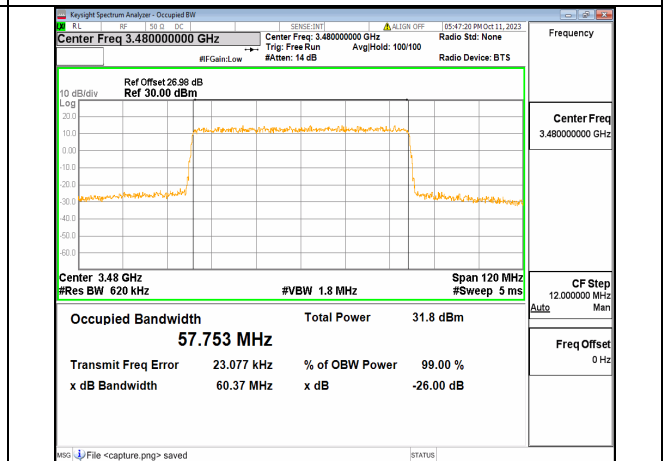

5A_n77(3450-3550MHz) 60M DFT-s-OFDM 64QAM Outer_Full Low