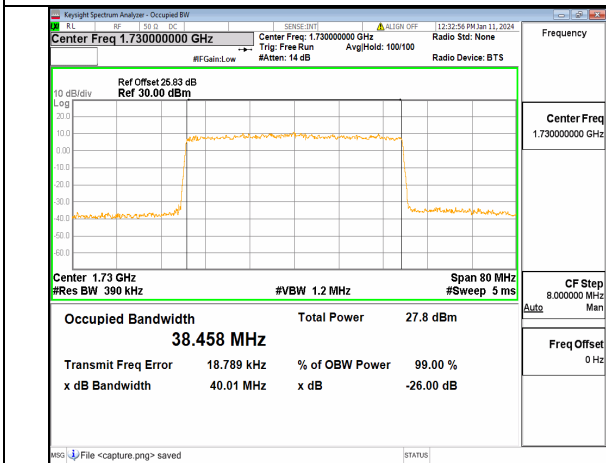

13A_n66 40M DFT-s-OFDM 16QAM Outer_Full Low

13A_n66 40M DFT-s-OFDM 64QAM Outer_Full Low

13A_n66 40M DFT-s-OFDM 256QAM Outer_Full Low

13A_n66 40M CP-OFDM QPSK Outer_Full Low

13A_n66 40M DFT-s-OFDM BPSK Outer_Full Mid