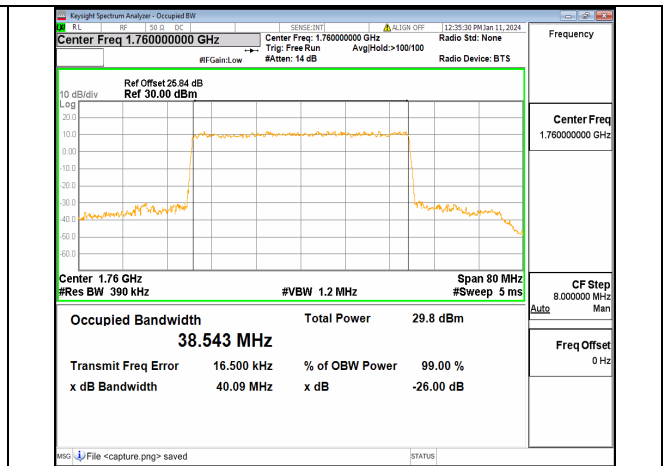

13A_n66 40M DFT-s-OFDM 64QAM Outer_Full High