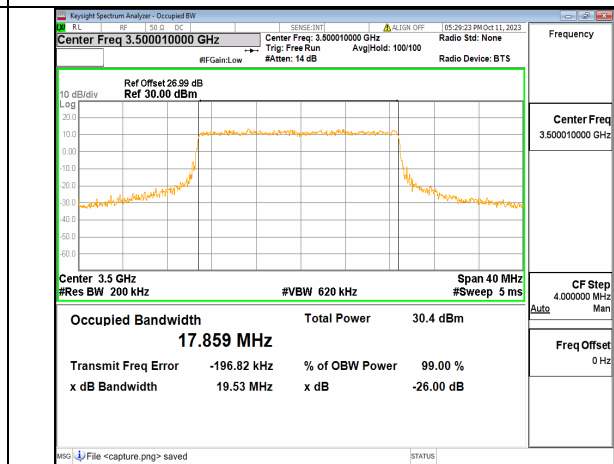

5A_n77(3450-3550MHz) 20M CP-OFDM QPSK Outer_Full Mid