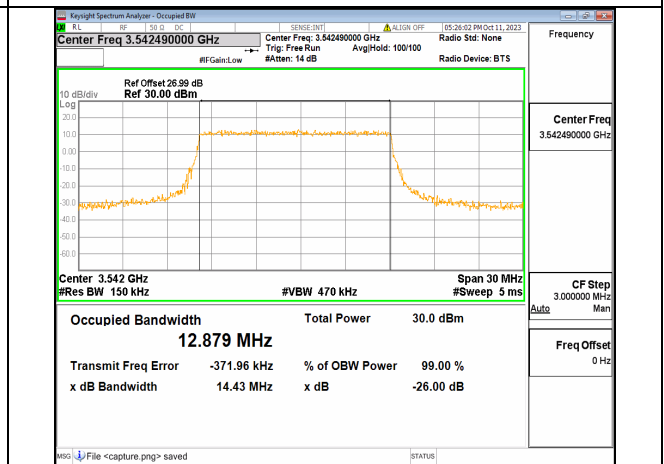

5A_n77(3450-3550MHz) 15M CP-OFDM QPSK Outer_Full High