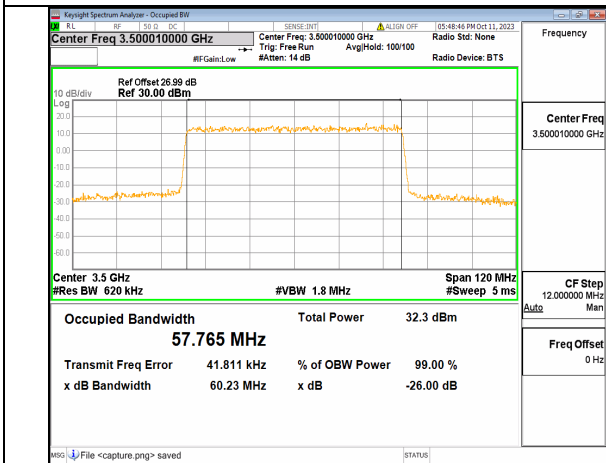

5A_n77(3450-3550MHz) 60M DFT-s-OFDM 16QAM Outer_Full Mid