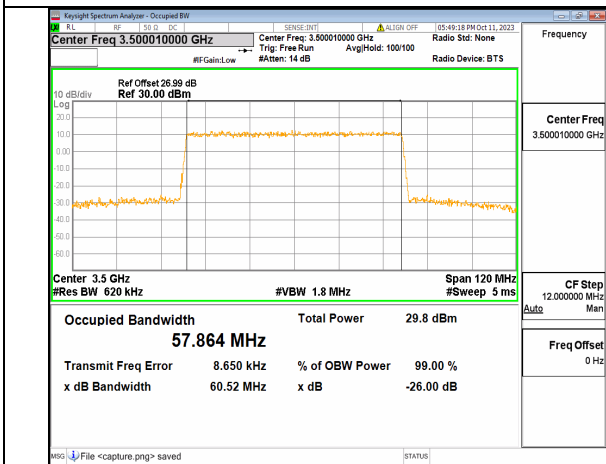

5A_n77(3450-3550MHz) 60M DFT-s-OFDM BPSK Outer_Full Mid

5A_n77(3450-3550MHz) 60M DFT-s-OFDM QPSK Outer_Full Mid

5A_n77(3450-3550MHz) 60M DFT-s-OFDM 16QAM Outer_Full Mid

5A_n77(3450-3550MHz) 60M DFT-s-OFDM 64QAM Outer_Full Mid