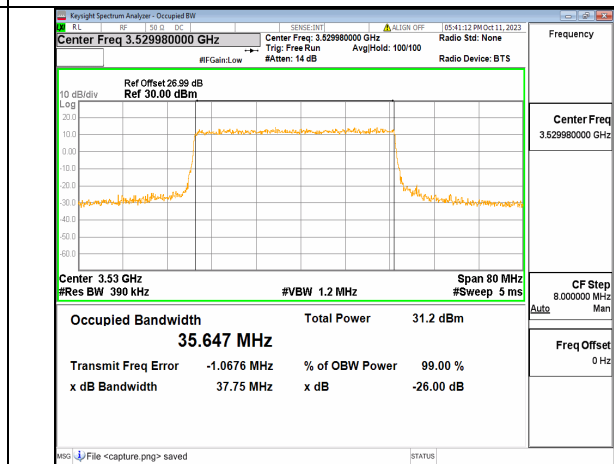

5A_n77(3450-3550MHz) 40M CP-OFDM QPSK Outer_Full High