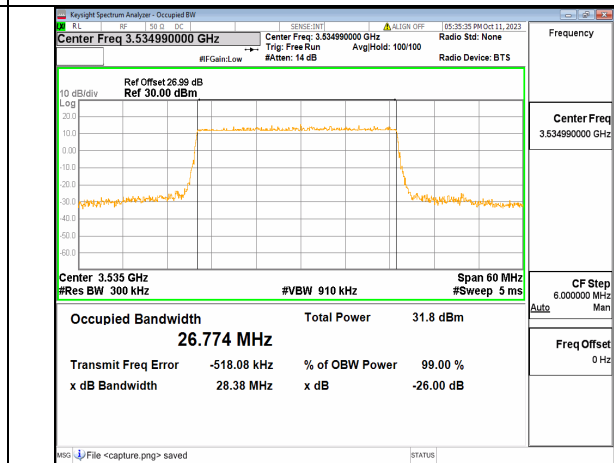

5A_n77(3450-3550MHz) 30M DFT-s-OFDM 64QAM Outer_Full High