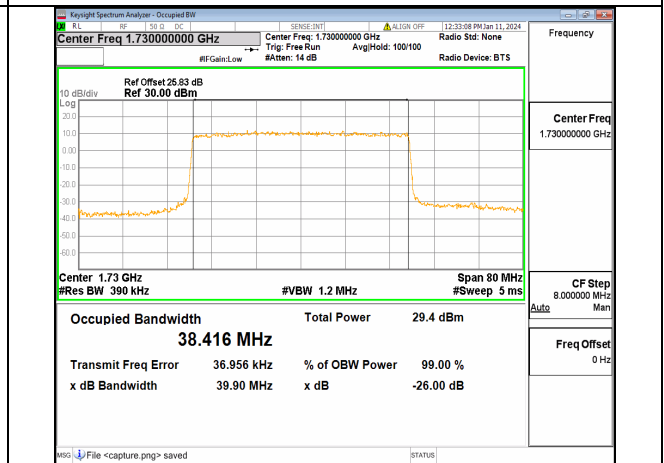

13A_n66 40M DFT-s-OFDM 16QAM Outer_Full Low

13A_n66 40M DFT-s-OFDM 64QAM Outer_Full Low

13A_n66 40M DFT-s-OFDM 256QAM Outer_Full Low

13A_n66 40M CP-OFDM QPSK Outer_Full Low

13A_n66 40M DFT-s-OFDM BPSK Outer_Full Mid