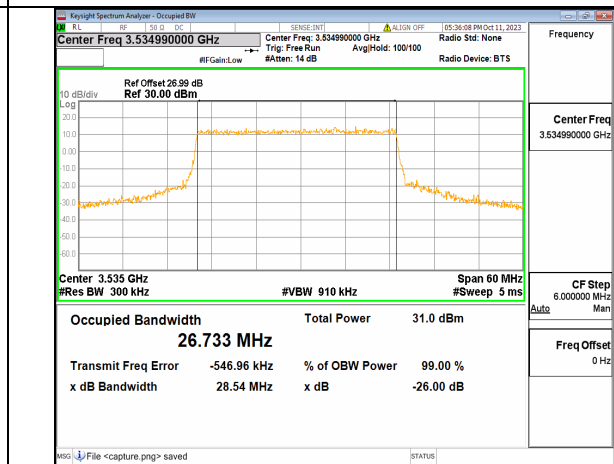

5A_n77(3450-3550MHz) 30M CP-OFDM QPSK Outer_Full High