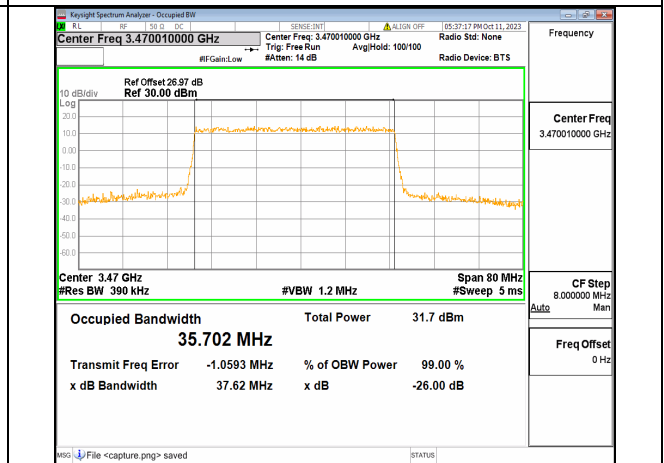

5A_n77(3450-3550MHz) 40M DFT-s-OFDM 64QAM Outer_Full Low