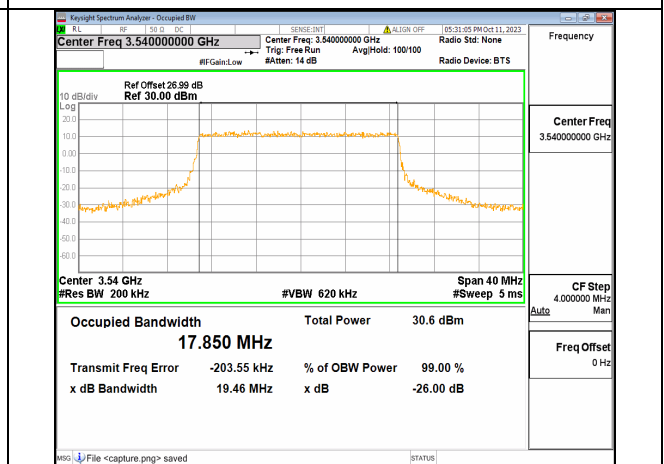

5A_n77(3450-3550MHz) 20M CP-OFDM QPSK Outer_Full High