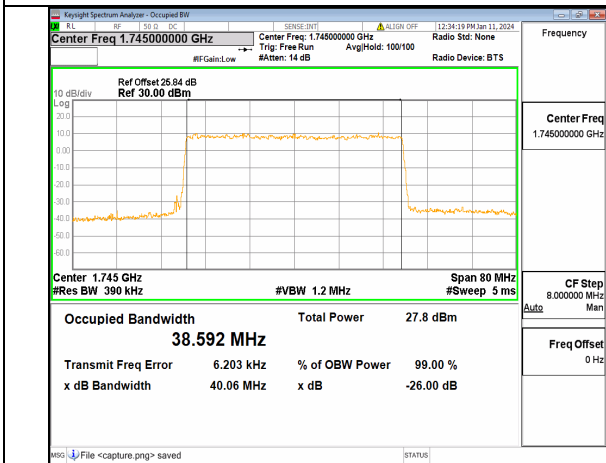

13A_n66 40M DFT-s-OFDM 256QAM Outer_Full Mid