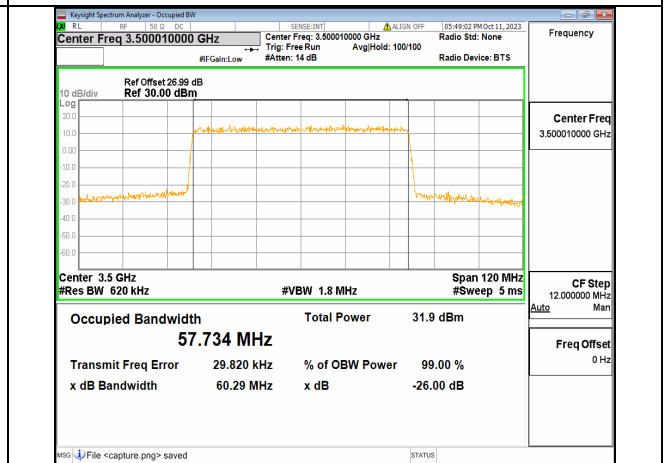

5A_n77(3450-3550MHz) 60M DFT-s-OFDM 64QAM Outer_Full Mid