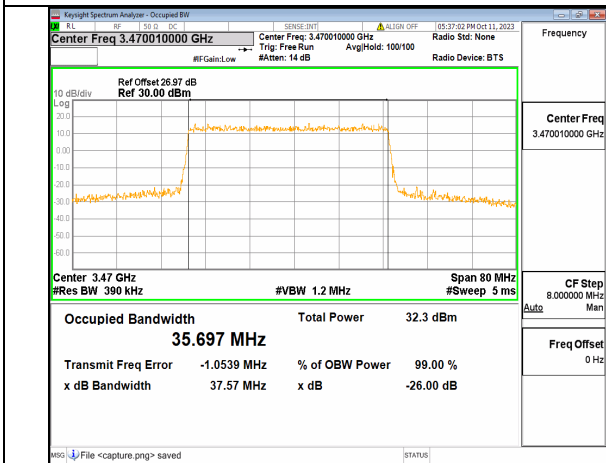

5A_n77(3450-3550MHz) 30M DFT-s-OFDM 256QAM Outer_Full High

5A_n77(3450-3550MHz) 30M CP-OFDM QPSK Outer_Full High

5A_n77(3450-3550MHz) 40M DFT-s-OFDM BPSK Outer_Full Low

5A_n77(3450-3550MHz) 40M DFT-s-OFDM QPSK Outer_Full Low