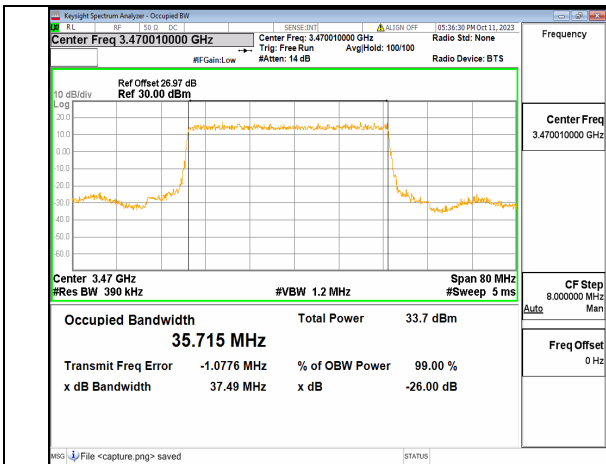

5A_n77(3450-3550MHz) 40M DFT-s-OFDM BPSK Outer_Full Low