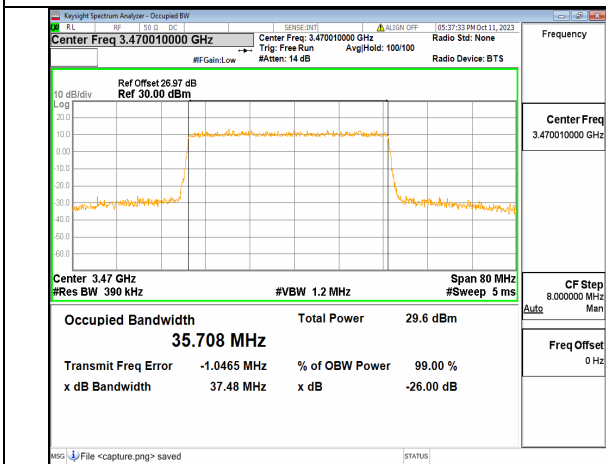

5A_n77(3450-3550MHz) 40M DFT-s-OFDM 256QAM Outer_Full Low