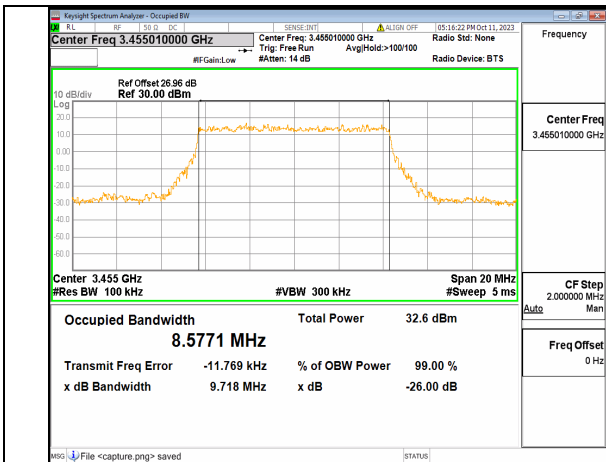

5A_n77(3450-3550MHz) 10M DFT-s-OFDM BPSK Outer_Full Low