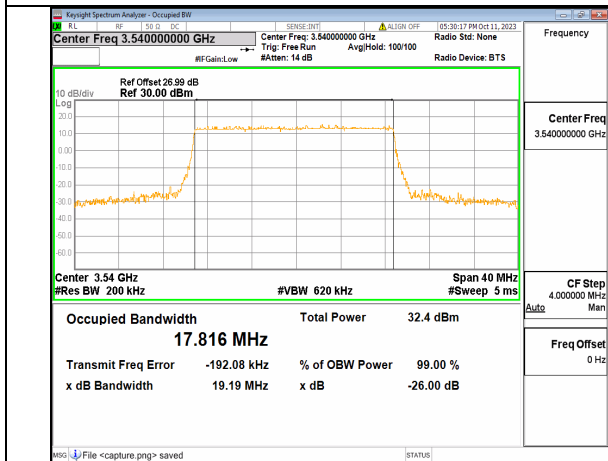

5A_n77(3450-3550MHz) 20M DFT-s-OFDM 256QAM Outer_Full Mid

5A_n77(3450-3550MHz) 20M CP-OFDM QPSK Outer_Full Mid

5A_n77(3450-3550MHz) 20M DFT-s-OFDM BPSK Outer_Full High

5A_n77(3450-3550MHz) 20M DFT-s-OFDM QPSK Outer_Full High