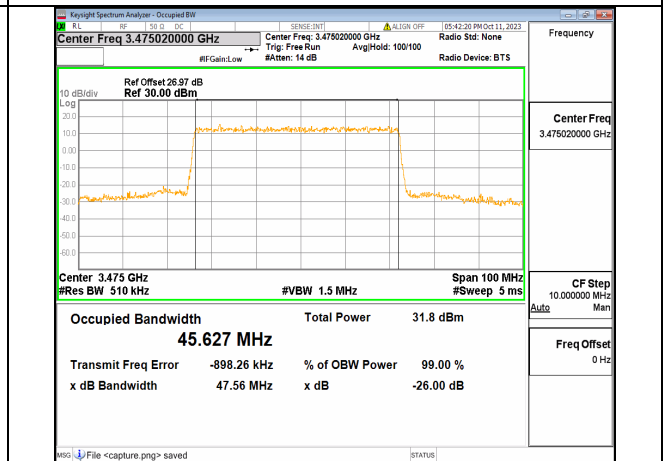

5A_n77(3450-3550MHz) 50M DFT-s-OFDM 64QAM Outer_Full Low