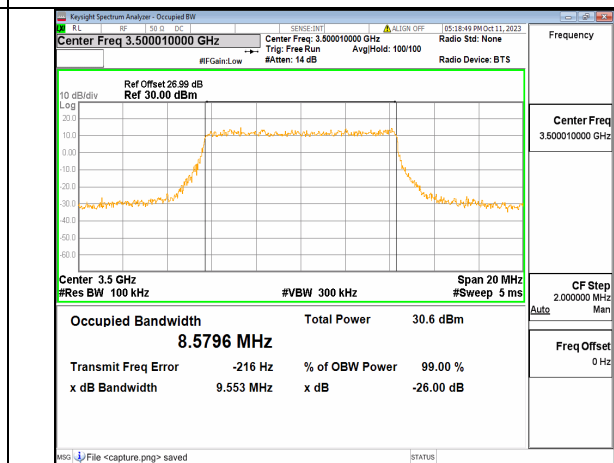

5A_n77(3450-3550MHz) 10M DFT-s-OFDM 64QAM Outer_Full Mid