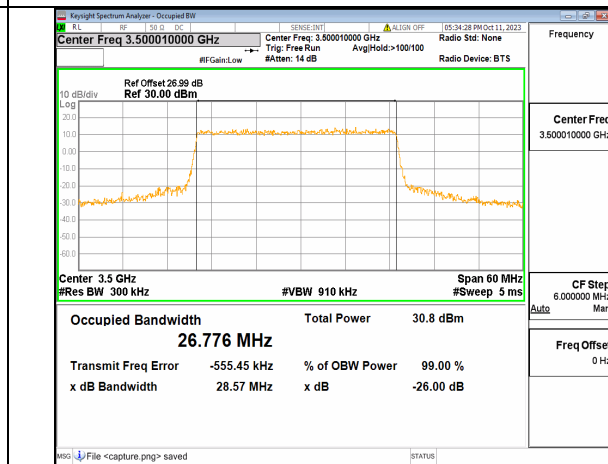

5A_n77(3450-3550MHz) 30M CP-OFDM QPSK Outer_Full Mid