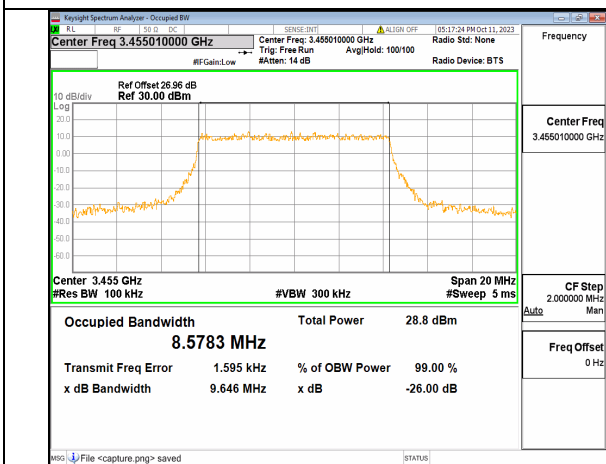

5A_n77(3450-3550MHz) 10M DFT-s-OFDM BPSK Outer_Full Low

5A_n77(3450-3550MHz) 10M DFT-s-OFDM QPSK Outer_Full Low

5A_n77(3450-3550MHz) 10M DFT-s-OFDM 16QAM Outer_Full Low

5A_n77(3450-3550MHz) 10M DFT-s-OFDM 64QAM Outer_Full Low