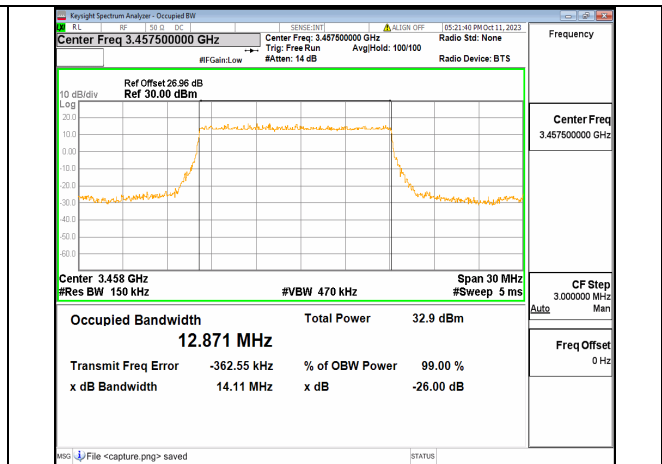

5A_n77(3450-3550MHz) 15M DFT-s-OFDM QPSK Outer_Full Low