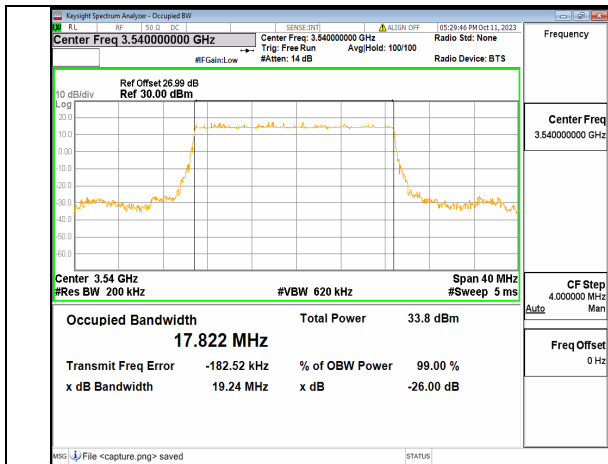

5A_n77(3450-3550MHz) 20M DFT-s-OFDM BPSK Outer_Full High