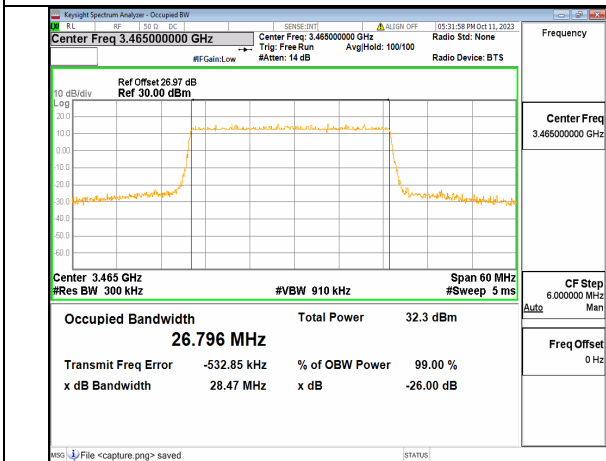

5A_n77(3450-3550MHz) 30M DFT-s-OFDM 16QAM Outer_Full Low