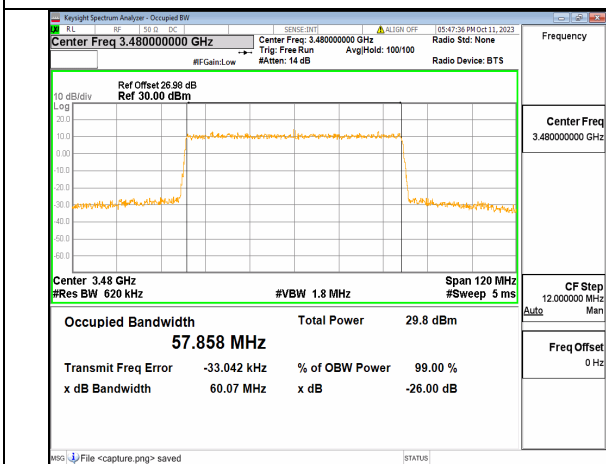

5A_n77(3450-3550MHz) 60M DFT-s-OFDM 256QAM Outer_Full Low