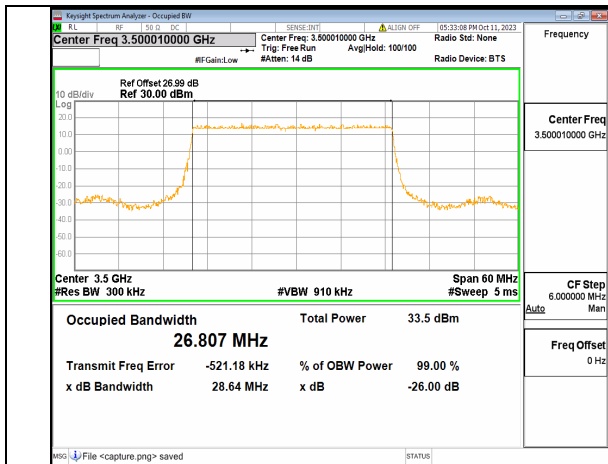

5A_n77(3450-3550MHz) 30M DFT-s-OFDM BPSK Outer_Full Mid