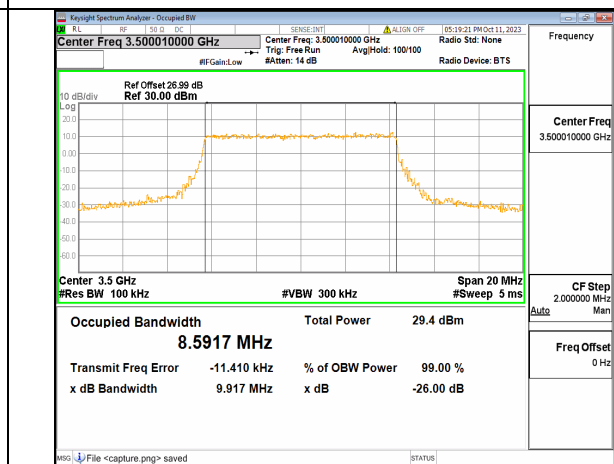

5A_n77(3450-3550MHz) 10M CP-OFDM QPSK Outer_Full Mid