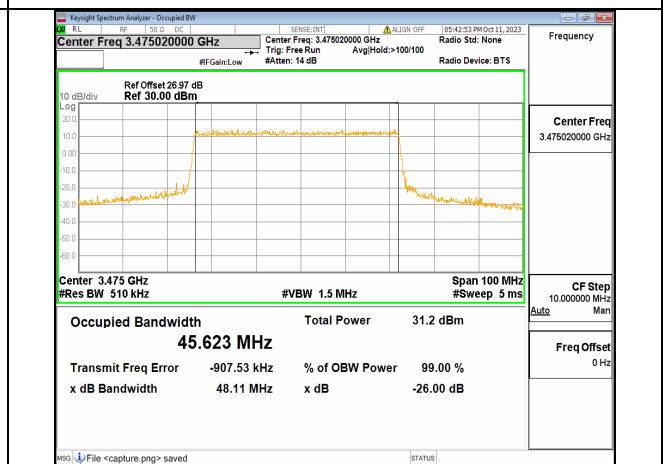

5A_n77(3450-3550MHz) 50M CP-OFDM QPSK Outer_Full Low