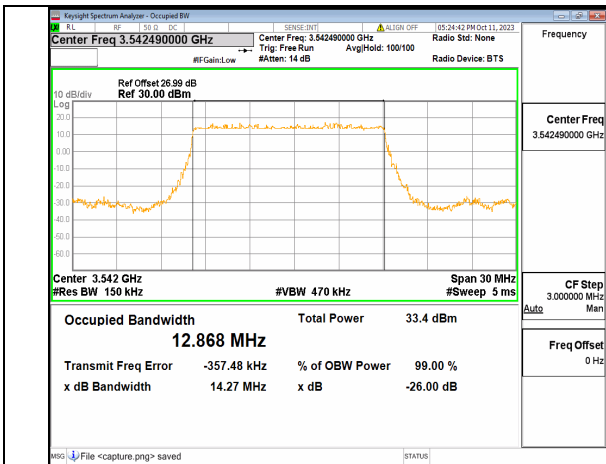

5A_n77(3450-3550MHz) 15M DFT-s-OFDM 16QAM Outer_Full Mid

5A_n77(3450-3550MHz) 15M DFT-s-OFDM 64QAM Outer_Full Mid

5A_n77(3450-3550MHz) 15M DFT-s-OFDM 256QAM Outer_Full Mid

5A_n77(3450-3550MHz) 15M CP-OFDM QPSK Outer_Full Mid