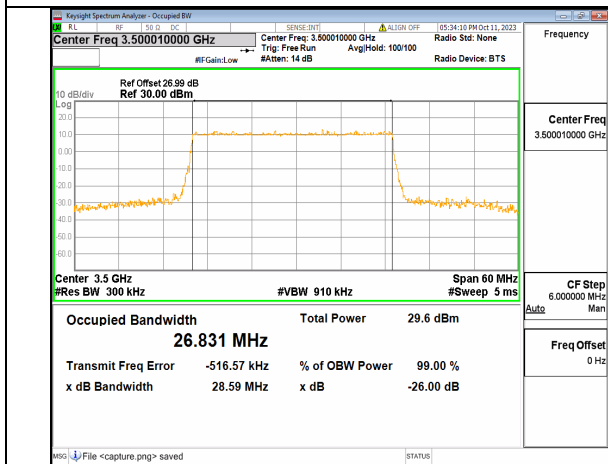

5A_n77(3450-3550MHz) 30M DFT-s-OFDM 256QAM Outer_Full Mid