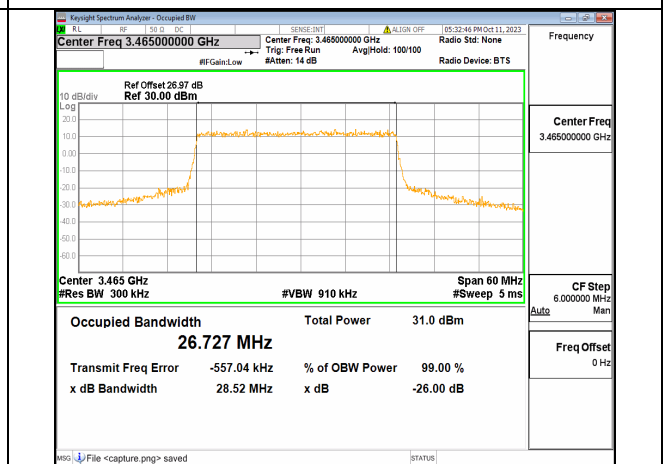

5A_n77(3450-3550MHz) 30M CP-OFDM QPSK Outer_Full Low