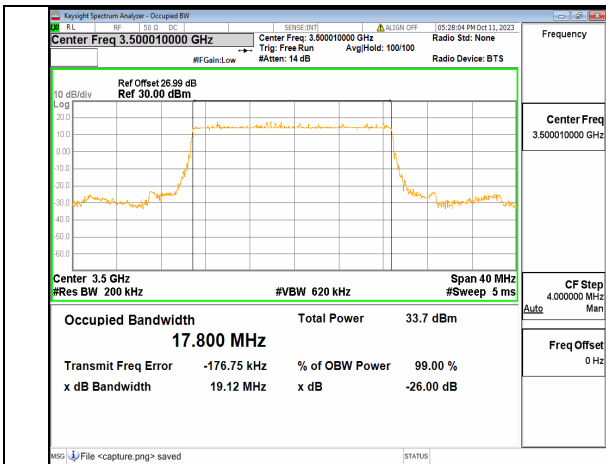

5A_n77(3450-3550MHz) 20M DFT-s-OFDM 16QAM Outer_Full Low

5A_n77(3450-3550MHz) 20M DFT-s-OFDM 64QAM Outer_Full Low

5A_n77(3450-3550MHz) 20M DFT-s-OFDM 256QAM Outer_Full Low

5A_n77(3450-3550MHz) 20M CP-OFDM QPSK Outer_Full Low