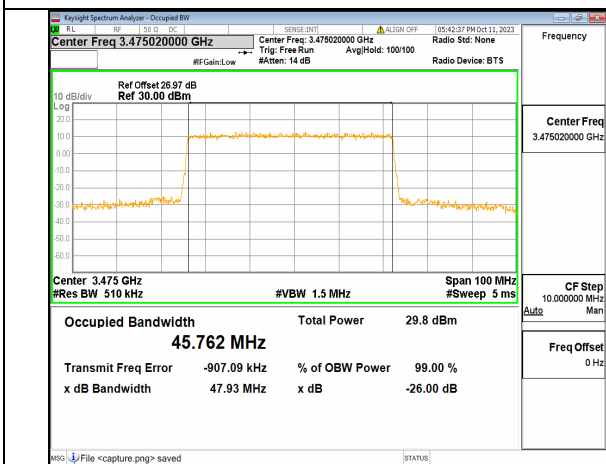

5A_n77(3450-3550MHz) 50M DFT-s-OFDM 256QAM Outer_Full Low