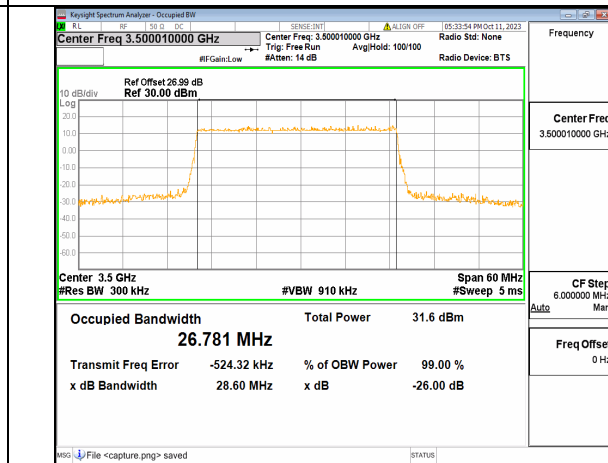

5A_n77(3450-3550MHz) 30M DFT-s-OFDM 64QAM Outer_Full Mid