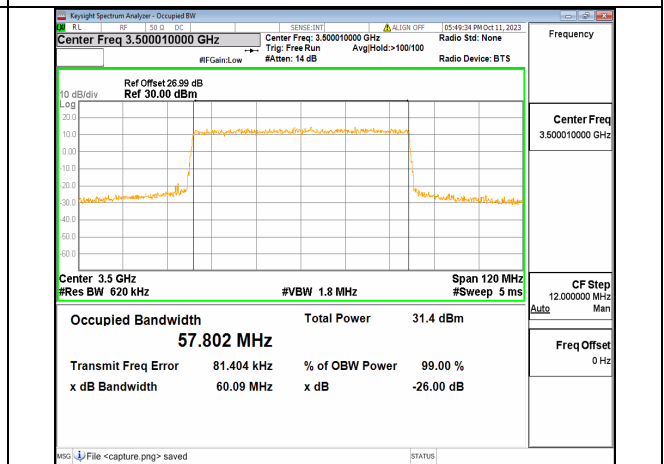

5A_n77(3450-3550MHz) 60M CP-OFDM QPSK Outer_Full Mid