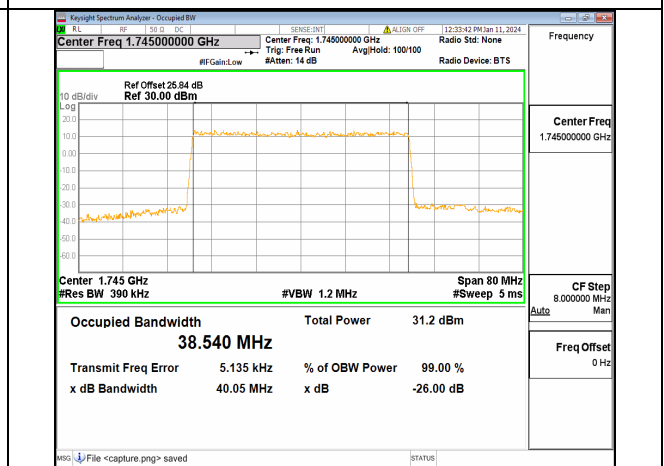

13A_n66 40M DFT-s-OFDM 16QAM Outer_Full Low

13A_n66 40M DFT-s-OFDM 64QAM Outer_Full Low

13A_n66 40M DFT-s-OFDM 256QAM Outer_Full Low

13A_n66 40M CP-OFDM QPSK Outer_Full Low

13A_n66 40M DFT-s-OFDM BPSK Outer_Full Mid