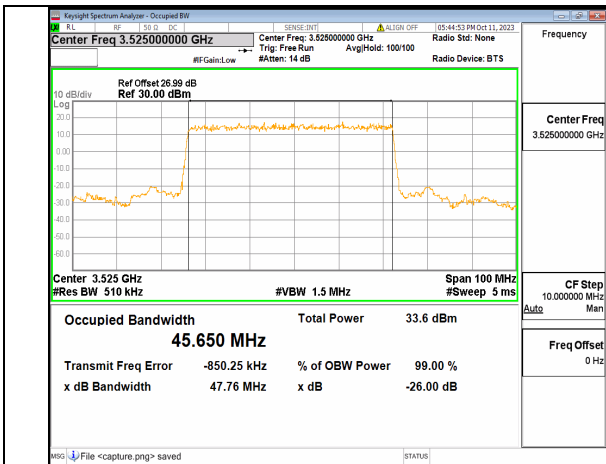

5A_n77(3450-3550MHz) 50M DFT-s-OFDM 16QAM Outer_Full Low

5A_n77(3450-3550MHz) 50M DFT-s-OFDM 64QAM Outer_Full Low

5A_n77(3450-3550MHz) 50M DFT-s-OFDM 256QAM Outer_Full Low

5A_n77(3450-3550MHz) 50M CP-OFDM QPSK Outer_Full Low