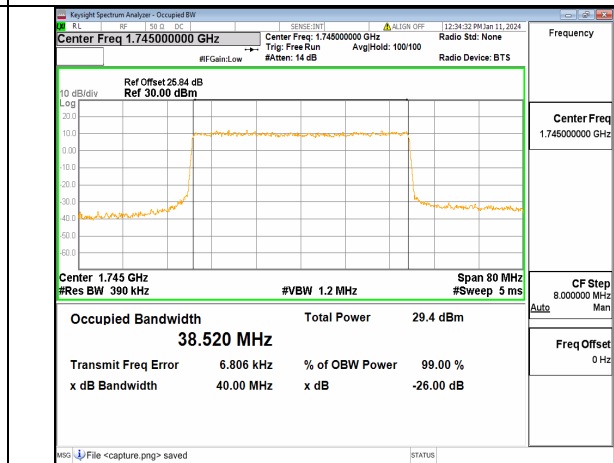

13A_n66 40M CP-OFDM QPSK Outer_Full Mid