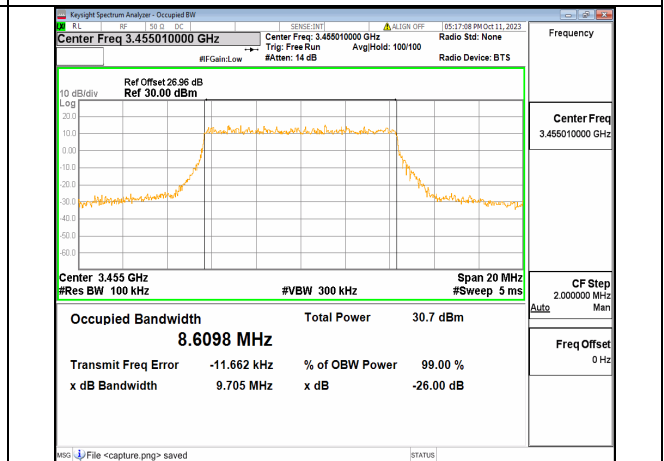

5A_n77(3450-3550MHz) 10M DFT-s-OFDM 64QAM Outer_Full Low