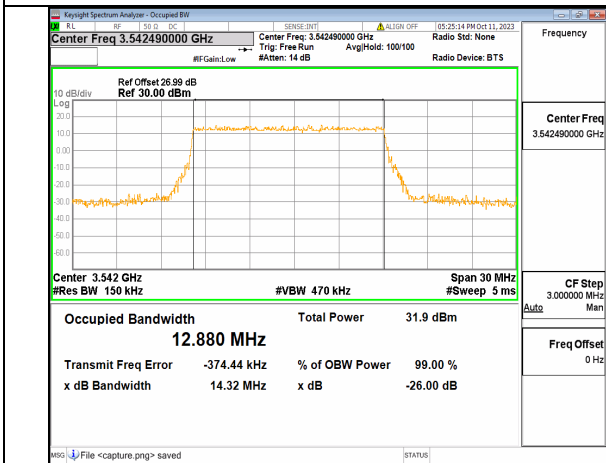

5A_n77(3450-3550MHz) 15M DFT-s-OFDM 16QAM Outer_Full High