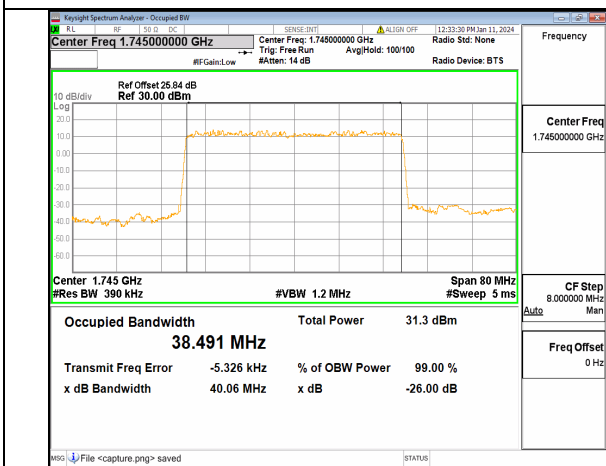

13A_n66 40M DFT-s-OFDM 16QAM Outer_Full Low

13A_n66 40M DFT-s-OFDM 64QAM Outer_Full Low

13A_n66 40M DFT-s-OFDM 256QAM Outer_Full Low

13A_n66 40M CP-OFDM QPSK Outer_Full Low

13A_n66 40M DFT-s-OFDM BPSK Outer_Full Mid