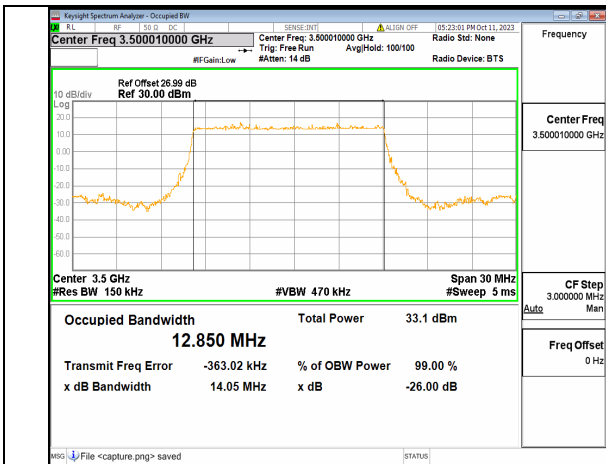

5A_n77(3450-3550MHz) 15M DFT-s-OFDM BPSK Outer_Full Mid