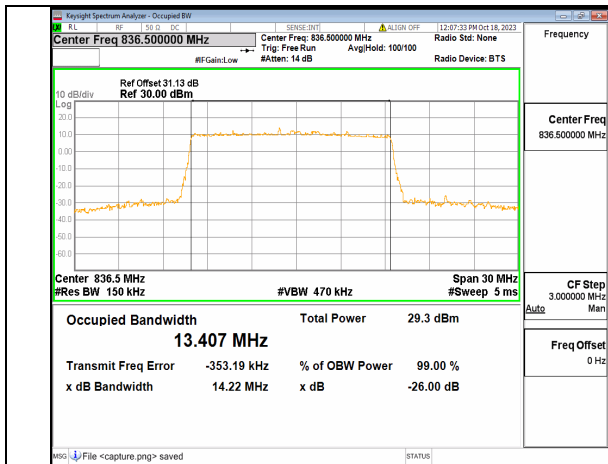

2A\_n5 15M DFT-s-OFDM 256QAM Outer\_Full Low

2A\_n5 15M CP-OFDM QPSK Outer\_Full Low

2A\_n5 15M DFT-s-OFDM BPSK Outer\_Full Mid

2A\_n5 15M DFT-s-OFDM QPSK Outer\_Full Mid

2A\_n5 15M DFT-s-OFDM 16QAM Outer\_Full Mid