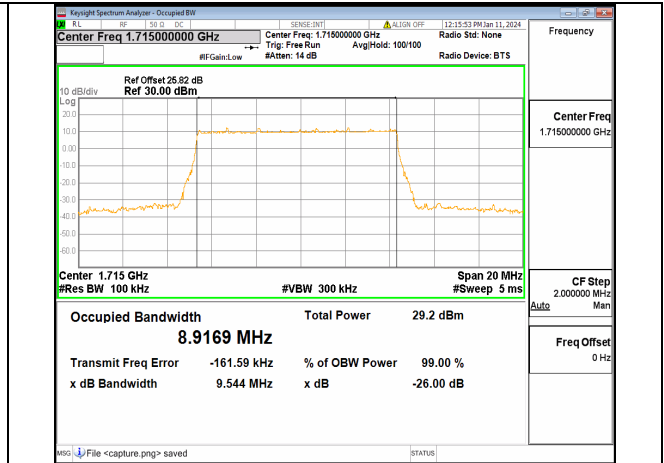

13A_n66 10M DFT-s-OFDM 64QAM Outer_Full Low