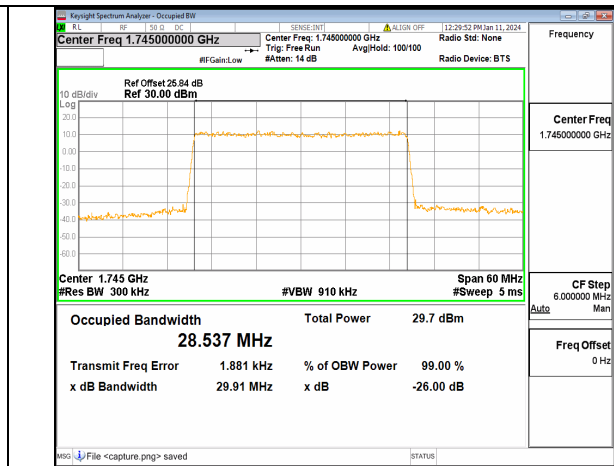

13A_n66 30M DFT-s-OFDM 64QAM Outer_Full Mid