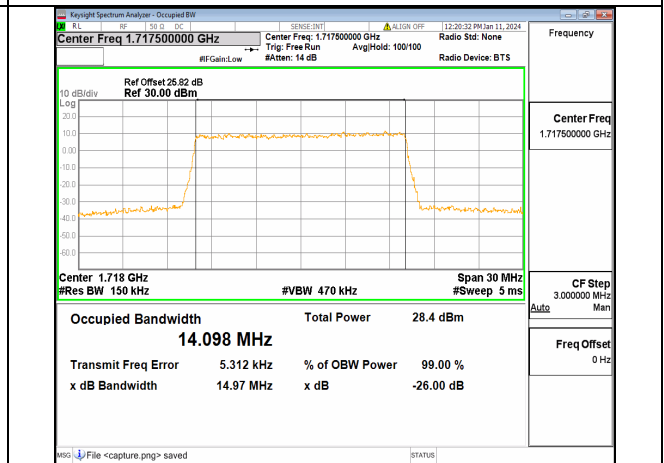

13A_n66 15M CP-OFDM QPSK Outer_Full Low