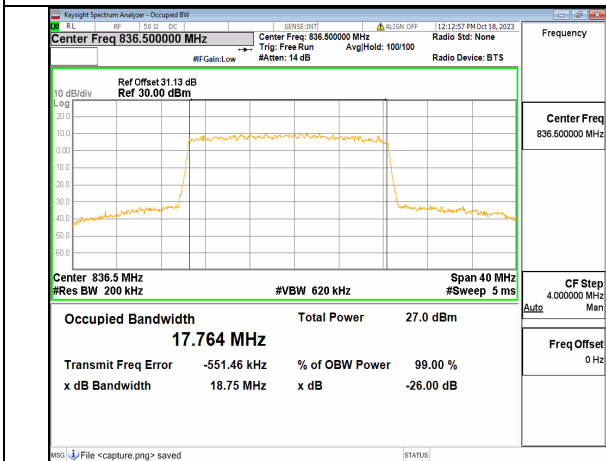

2A\_n5 20M DFT-s-OFDM BPSK Outer\_Full Mid

2A\_n5 20M DFT-s-OFDM QPSK Outer\_Full Mid

2A\_n5 20M DFT-s-OFDM 16QAM Outer\_Full Mid

2A\_n5 20M DFT-s-OFDM 64QAM Outer\_Full Mid

2A\_n5 20M DFT-s-OFDM 256QAM Outer\_Full Mid