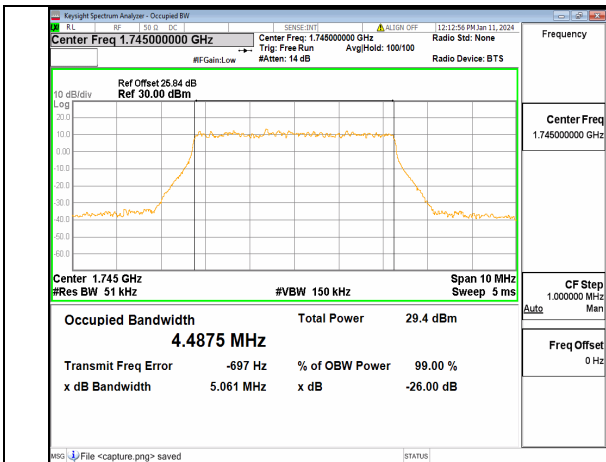

13A_n66 5M DFT-s-OFDM 16QAM Outer_Full Mid