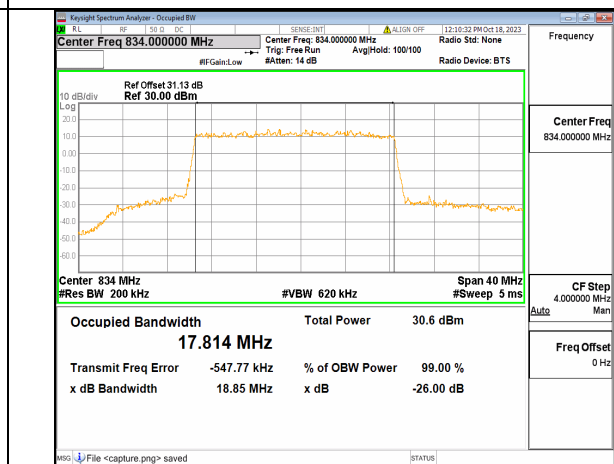

2A\_n5 15M DFT-s-OFDM 16QAM Outer\_Full High

2A\_n5 15M DFT-s-OFDM 64QAM Outer\_Full High

2A\_n5 15M DFT-s-OFDM 256QAM Outer\_Full High

2A\_n5 15M CP-OFDM QPSK Outer\_Full High

2A\_n5 20M DFT-s-OFDM BPSK Outer\_Full Low