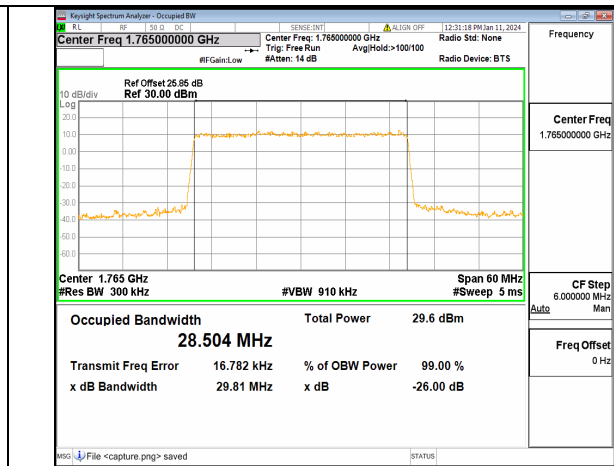

13A_n66 30M DFT-s-OFDM 64QAM Outer_Full High