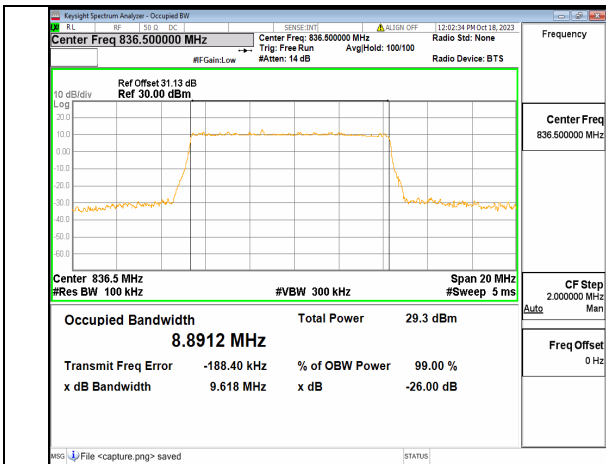

2A_n5 10M DFT-s-OFDM 16QAM Outer_Full Mid