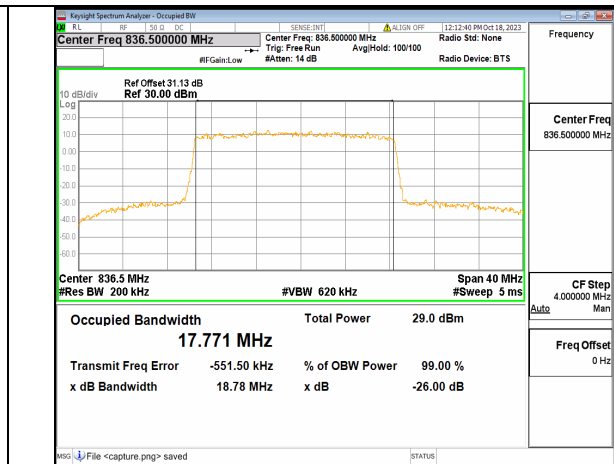

2A_n5 20M DFT-s-OFDM 64QAM Outer_Full Mid