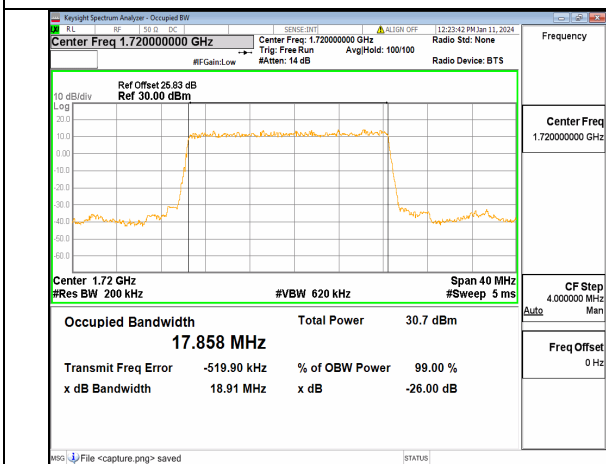

13A\_n66 15M DFT-s-OFDM 16QAM Outer\_Full High

13A\_n66 15M DFT-s-OFDM 64QAM Outer\_Full High

13A\_n66 15M DFT-s-OFDM 256QAM Outer\_Full High

13A\_n66 15M CP-OFDM QPSK Outer\_Full High

13A\_n66 20M DFT-s-OFDM BPSK Outer\_Full Low