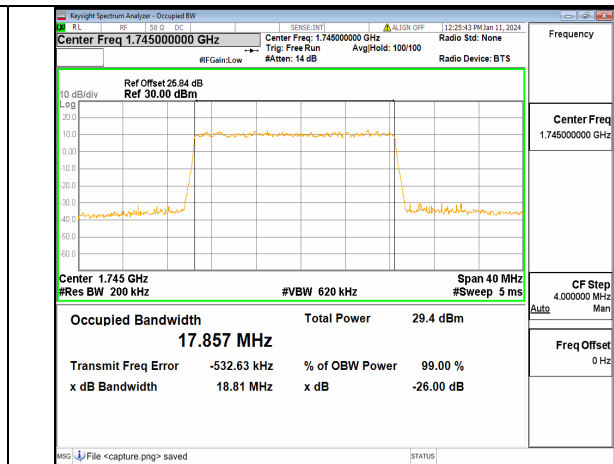

13A\_n66 20M DFT-s-OFDM BPSK Outer\_Full Mid

13A\_n66 20M DFT-s-OFDM QPSK Outer\_Full Mid

13A\_n66 20M DFT-s-OFDM 16QAM Outer\_Full Mid

13A\_n66 20M DFT-s-OFDM 64QAM Outer\_Full Mid

13A\_n66 20M DFT-s-OFDM 256QAM Outer\_Full Mid