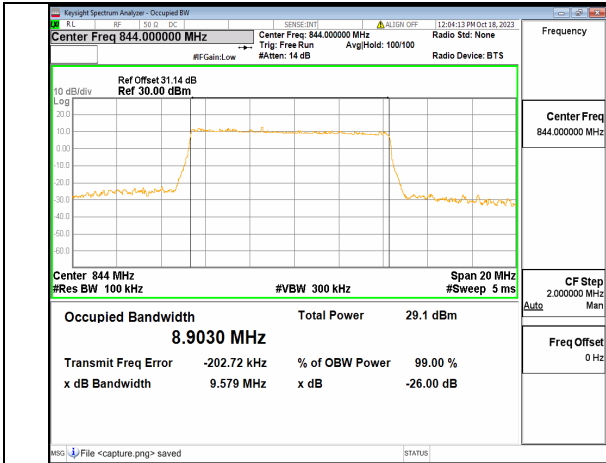

2A_n5 10M DFT-s-OFDM 16QAM Outer_Full High