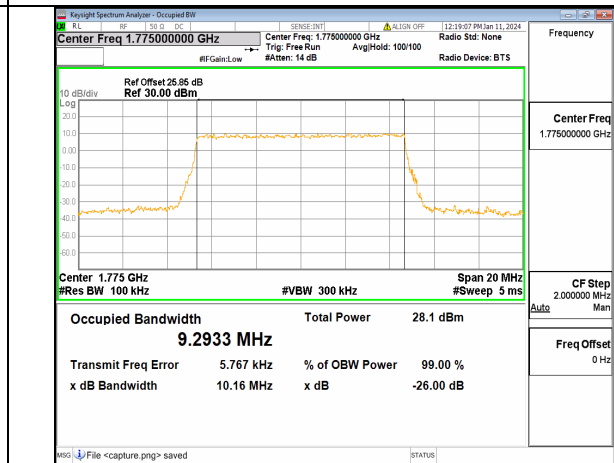

13A\_n66 10M DFT-s-OFDM BPSK Outer\_Full High

13A\_n66 10M DFT-s-OFDM QPSK Outer\_Full High

13A\_n66 10M DFT-s-OFDM 16QAM Outer\_Full High

13A\_n66 10M DFT-s-OFDM 64QAM Outer\_Full High

13A\_n66 10M DFT-s-OFDM 256QAM Outer\_Full High