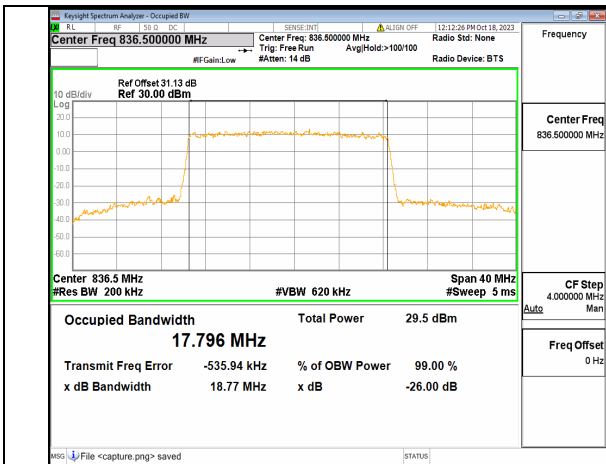

2A_n5 20M DFT-s-OFDM 16QAM Outer_Full Mid