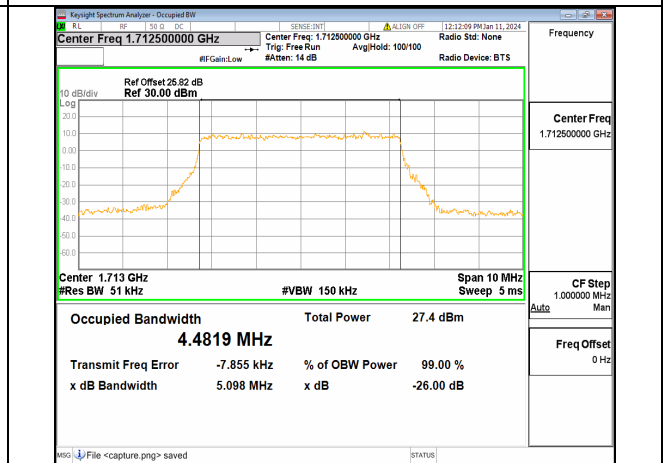

13A\_n66 5M DFT-s-OFDM BPSK Outer\_Full Low

13A\_n66 5M DFT-s-OFDM QPSK Outer\_Full Low

13A\_n66 5M DFT-s-OFDM 16QAM Outer\_Full Low

13A\_n66 5M DFT-s-OFDM 64QAM Outer\_Full Low

13A\_n66 5M DFT-s-OFDM 256QAM Outer\_Full Low