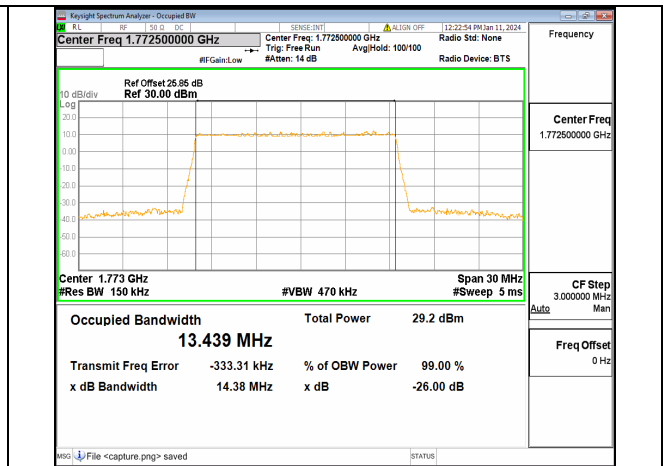

13A_n66 15M DFT-s-OFDM 64QAM Outer_Full High