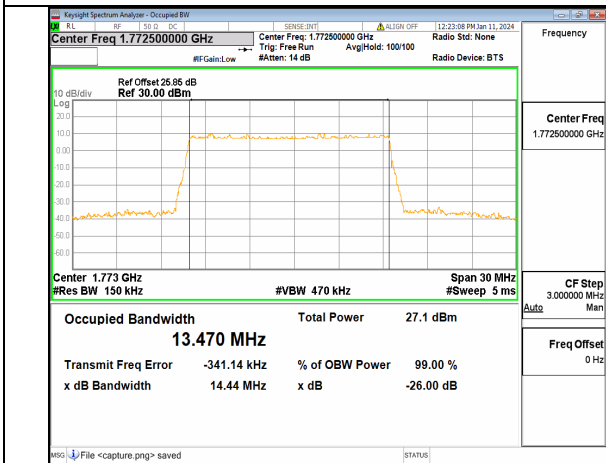

13A_n66 15M DFT-s-OFDM 256QAM Outer_Full High