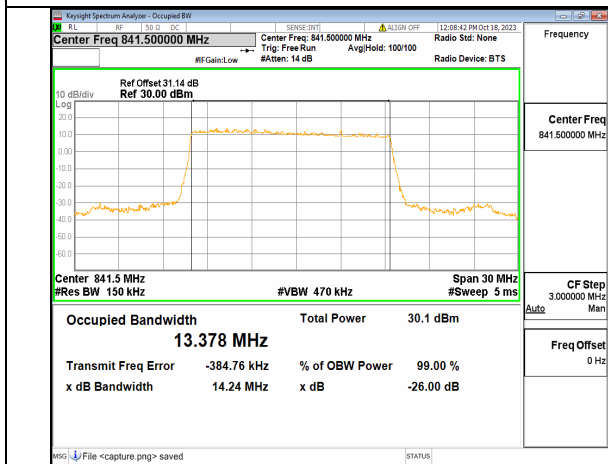

2A_n5 15M DFT-s-OFDM BPSK Outer_Full High