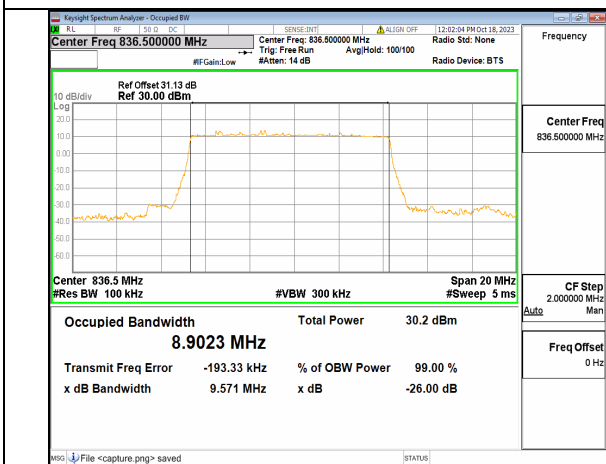

2A\_n5 10M DFT-s-OFDM 16QAM Outer\_Full Low

2A\_n5 10M DFT-s-OFDM 64QAM Outer\_Full Low

2A\_n5 10M DFT-s-OFDM 256QAM Outer\_Full Low

2A\_n5 10M CP-OFDM QPSK Outer\_Full Low

2A\_n5 10M DFT-s-OFDM BPSK Outer\_Full Mid