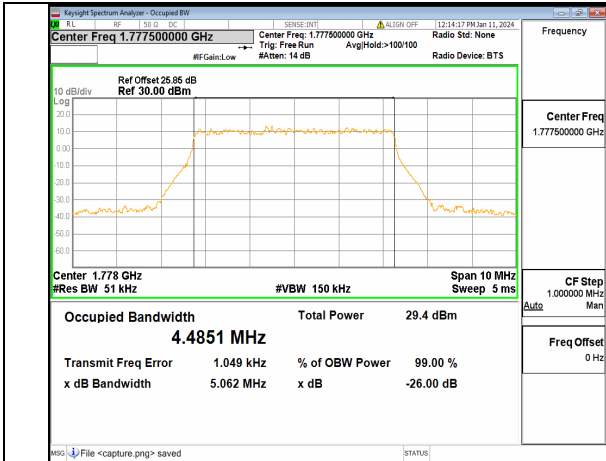

13A\_n66 5M DFT-s-OFDM 256QAM Outer\_Full Mid

13A\_n66 5M CP-OFDM QPSK Outer\_Full Mid

13A\_n66 5M DFT-s-OFDM BPSK Outer\_Full High

13A\_n66 5M DFT-s-OFDM QPSK Outer\_Full High

13A\_n66 5M DFT-s-OFDM 16QAM Outer\_Full High