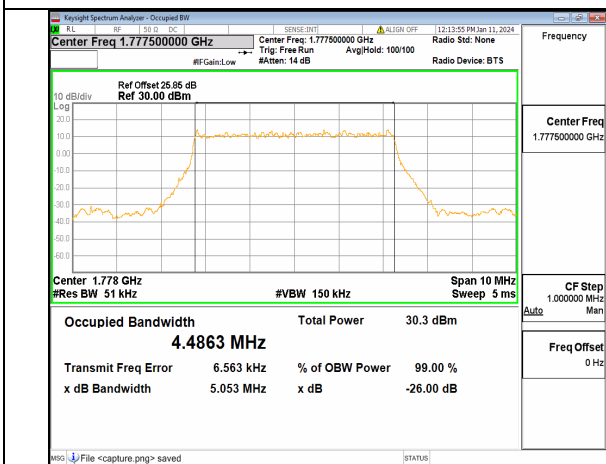

13A_n66 5M DFT-s-OFDM BPSK Outer_Full High