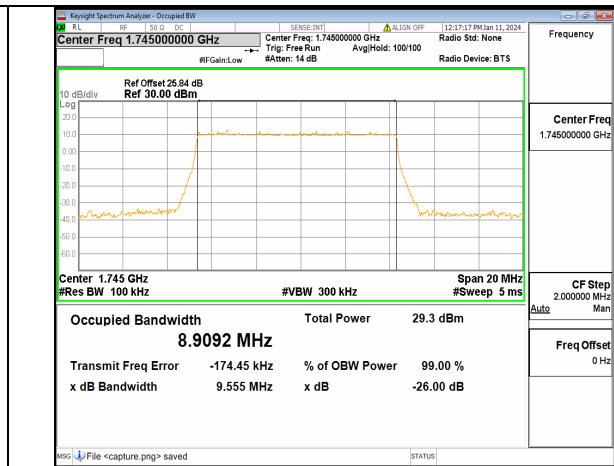

13A_n66 10M DFT-s-OFDM 64QAM Outer_Full Mid