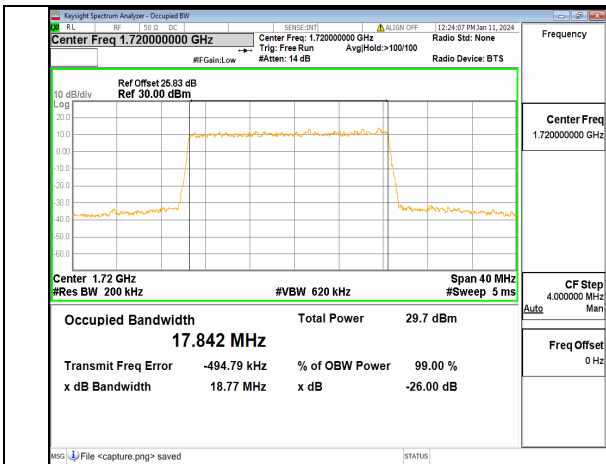

13A_n66 20M DFT-s-OFDM 16QAM Outer_Full Low