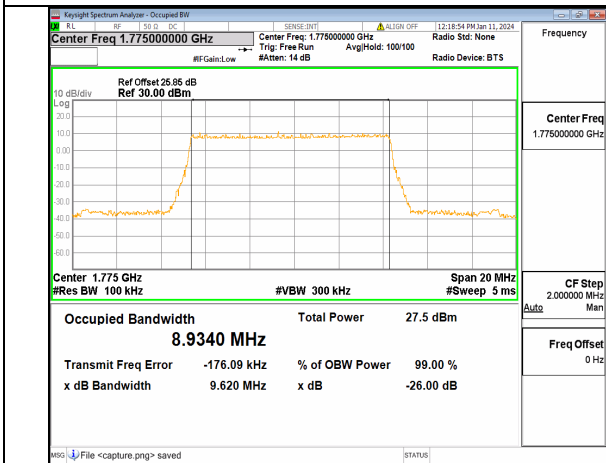

13A\_n66 10M DFT-s-OFDM BPSK Outer\_Full High

13A\_n66 10M DFT-s-OFDM QPSK Outer\_Full High

13A\_n66 10M DFT-s-OFDM 16QAM Outer\_Full High

13A\_n66 10M DFT-s-OFDM 64QAM Outer\_Full High

13A\_n66 10M DFT-s-OFDM 256QAM Outer\_Full High