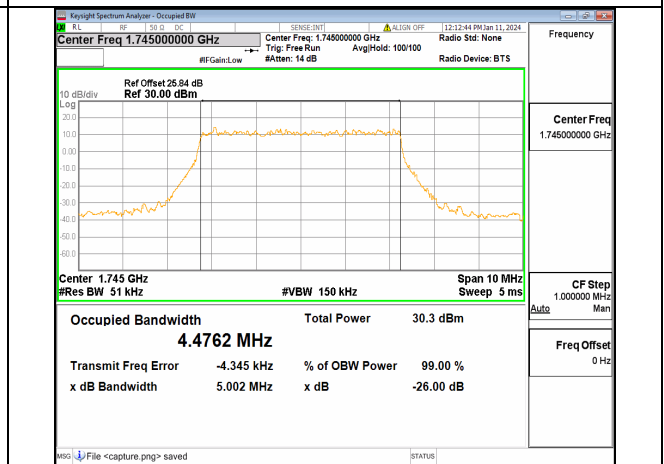

13A_n66 5M DFT-s-OFDM QPSK Outer_Full Mid