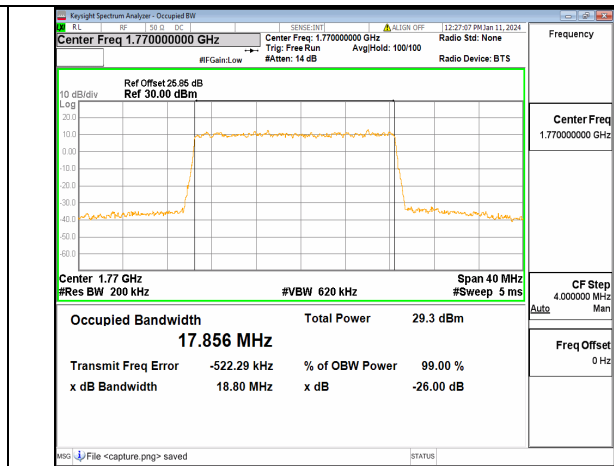

13A\_n66 20M CP-OFDM QPSK Outer\_Full Mid

13A\_n66 20M DFT-s-OFDM BPSK Outer\_Full High

13A\_n66 20M DFT-s-OFDM QPSK Outer\_Full High

13A\_n66 20M DFT-s-OFDM 16QAM Outer\_Full High

13A\_n66 20M DFT-s-OFDM 64QAM Outer\_Full High