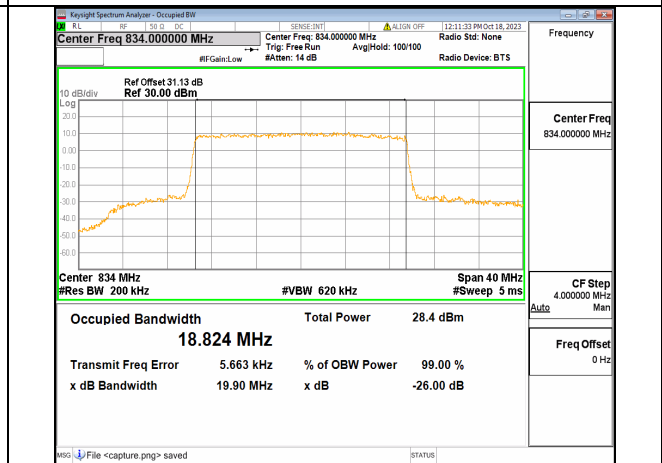

2A\_n5 20M DFT-s-OFDM QPSK Outer\_Full Low

2A\_n5 20M DFT-s-OFDM 16QAM Outer\_Full Low

2A\_n5 20M DFT-s-OFDM 64QAM Outer\_Full Low

2A\_n5 20M DFT-s-OFDM 256QAM Outer\_Full Low

2A\_n5 20M CP-OFDM QPSK Outer\_Full Low