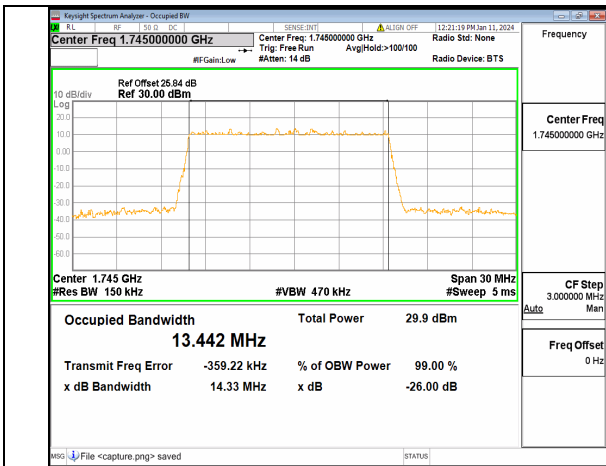

13A\_n66 15M DFT-s-OFDM 256QAM Outer\_Full Low

13A\_n66 15M CP-OFDM QPSK Outer\_Full Low

13A\_n66 15M DFT-s-OFDM BPSK Outer\_Full Mid

13A\_n66 15M DFT-s-OFDM QPSK Outer\_Full Mid

13A\_n66 15M DFT-s-OFDM 16QAM Outer\_Full Mid