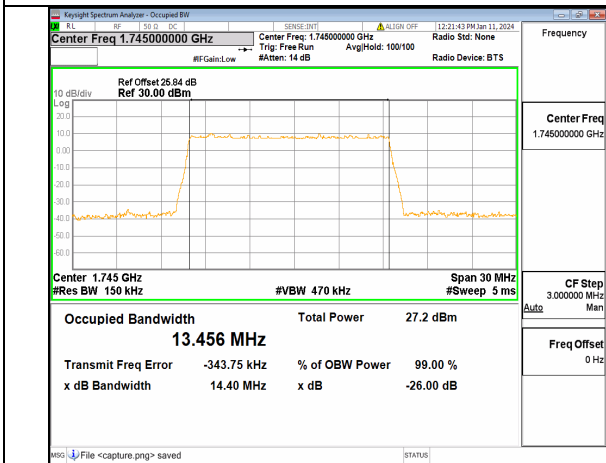

13A_n66 15M DFT-s-OFDM 256QAM Outer_Full Mid