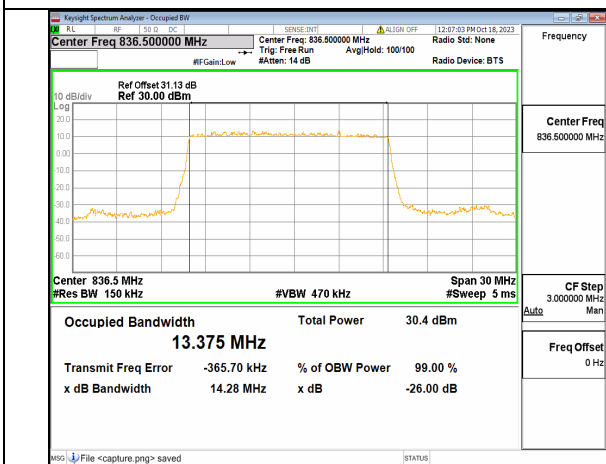

2A_n5 15M DFT-s-OFDM BPSK Outer_Full Mid