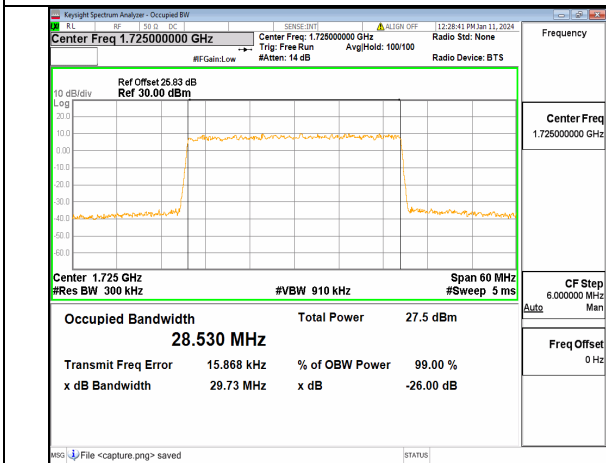

13A_n66 30M DFT-s-OFDM 256QAM Outer_Full Low