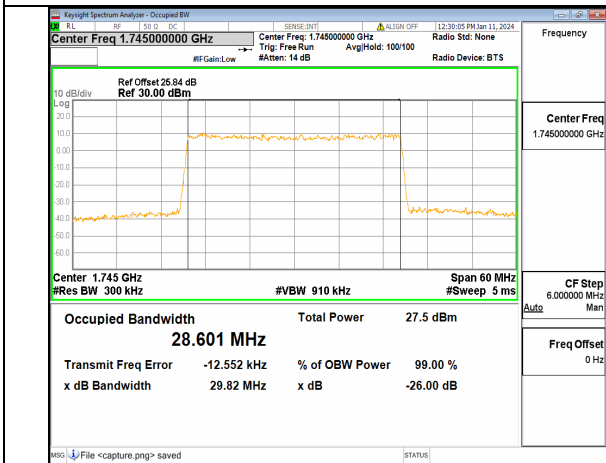

13A_n66 30M DFT-s-OFDM 256QAM Outer_Full Mid