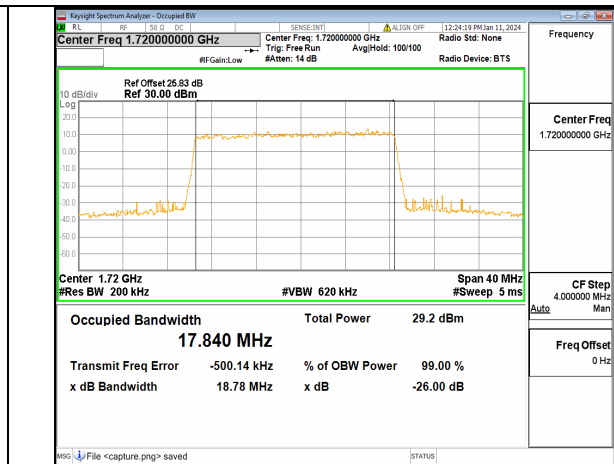

13A_n66 20M DFT-s-OFDM 64QAM Outer_Full Low