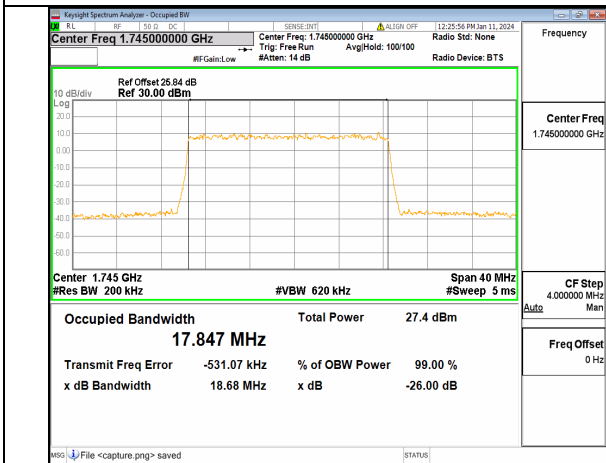

13A\_n66 20M DFT-s-OFDM BPSK Outer\_Full Mid

13A\_n66 20M DFT-s-OFDM QPSK Outer\_Full Mid

13A\_n66 20M DFT-s-OFDM 16QAM Outer\_Full Mid

13A\_n66 20M DFT-s-OFDM 64QAM Outer\_Full Mid

13A\_n66 20M DFT-s-OFDM 256QAM Outer\_Full Mid