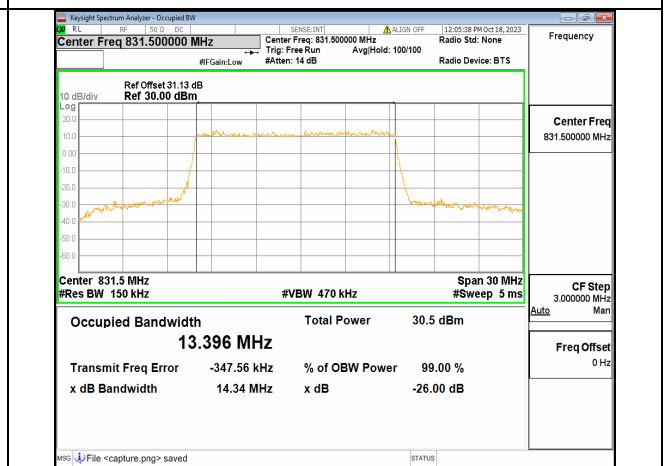

2A_n5 15M DFT-s-OFDM QPSK Outer_Full Low