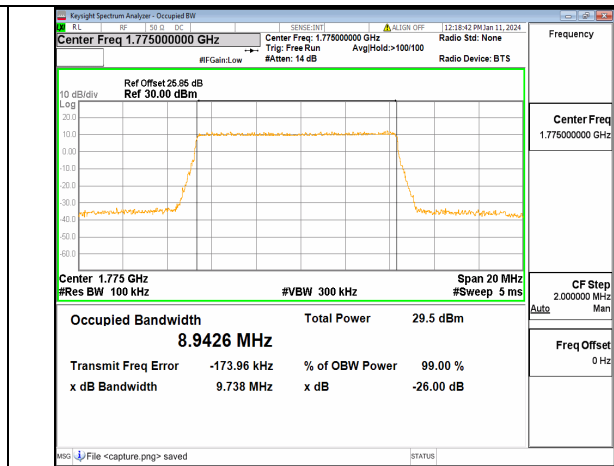

13A\_n66 10M DFT-s-OFDM BPSK Outer\_Full High

13A\_n66 10M DFT-s-OFDM QPSK Outer\_Full High

13A\_n66 10M DFT-s-OFDM 16QAM Outer\_Full High

13A\_n66 10M DFT-s-OFDM 64QAM Outer\_Full High

13A\_n66 10M DFT-s-OFDM 256QAM Outer\_Full High