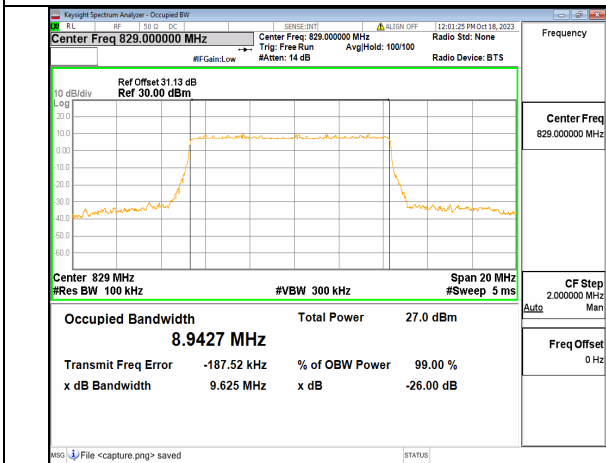

2A\_n5 10M DFT-s-OFDM 16QAM Outer\_Full Low

2A\_n5 10M DFT-s-OFDM 64QAM Outer\_Full Low

2A\_n5 10M DFT-s-OFDM 256QAM Outer\_Full Low

2A\_n5 10M CP-OFDM QPSK Outer\_Full Low

2A\_n5 10M DFT-s-OFDM BPSK Outer\_Full Mid