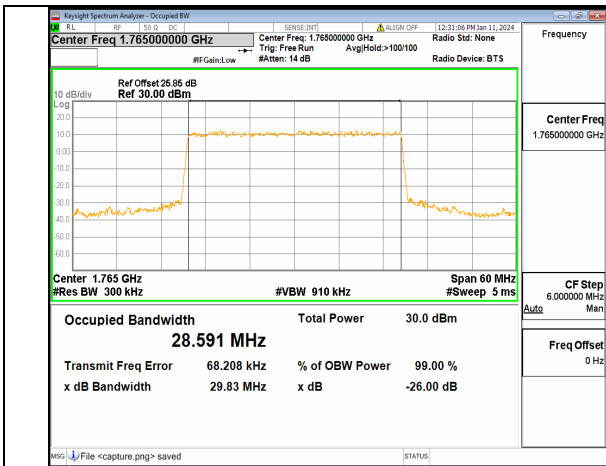

13A_n66 30M DFT-s-OFDM 16QAM Outer_Full High