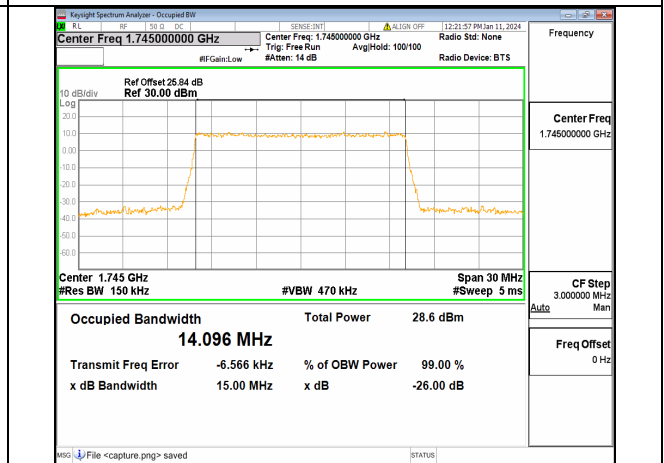

13A_n66 15M CP-OFDM QPSK Outer_Full Mid