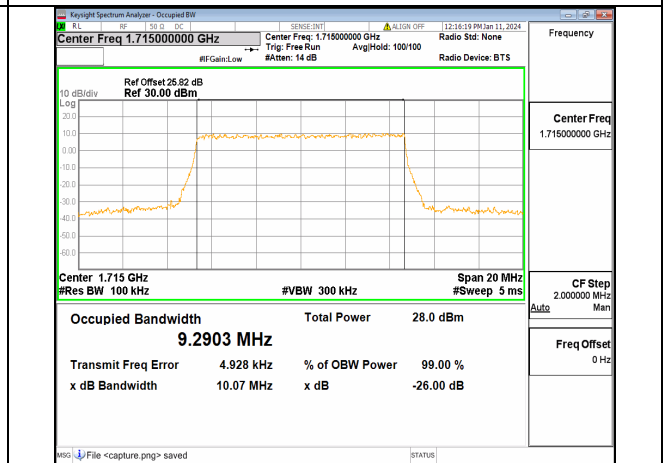

13A_n66 10M CP-OFDM QPSK Outer_Full Low