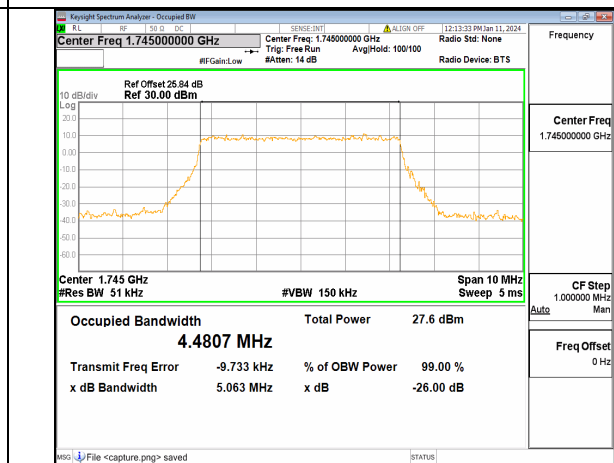

13A_n66 5M CP-OFDM QPSK Outer_Full Mid