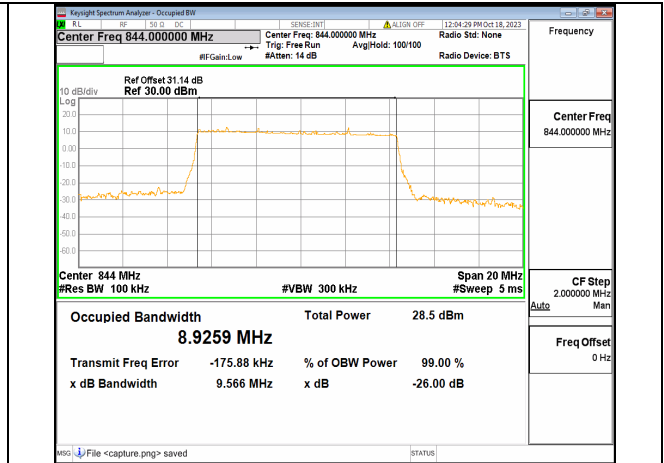

2A_n5 10M DFT-s-OFDM 64QAM Outer_Full High