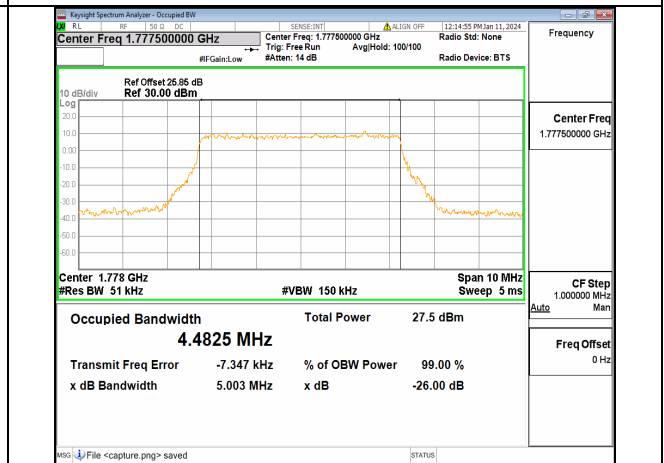

13A_n66 5M CP-OFDM QPSK Outer_Full High