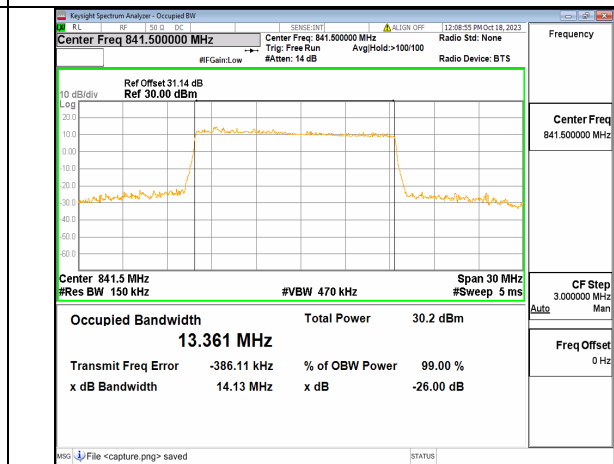

2A\_n5 15M DFT-s-OFDM 64QAM Outer\_Full Mid

2A\_n5 15M DFT-s-OFDM 256QAM Outer\_Full Mid

2A\_n5 15M CP-OFDM QPSK Outer\_Full Mid

2A\_n5 15M DFT-s-OFDM BPSK Outer\_Full High

2A\_n5 15M DFT-s-OFDM QPSK Outer\_Full High