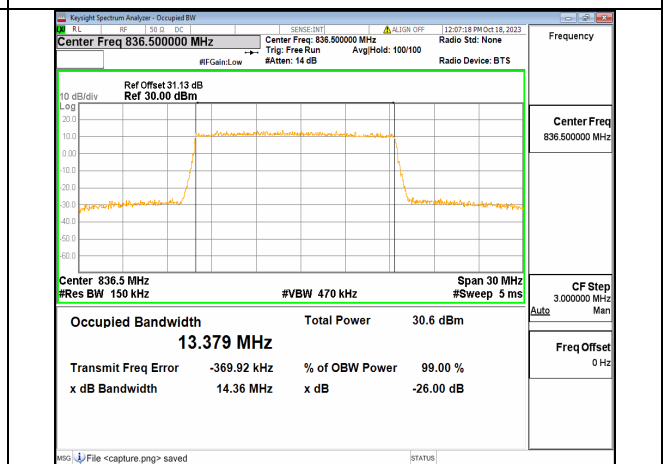

2A_n5 15M DFT-s-OFDM QPSK Outer_Full Mid