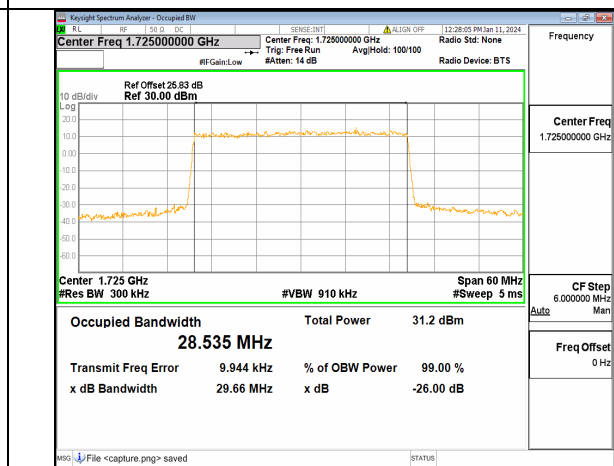

13A_n66 30M DFT-s-OFDM QPSK Outer_Full Low