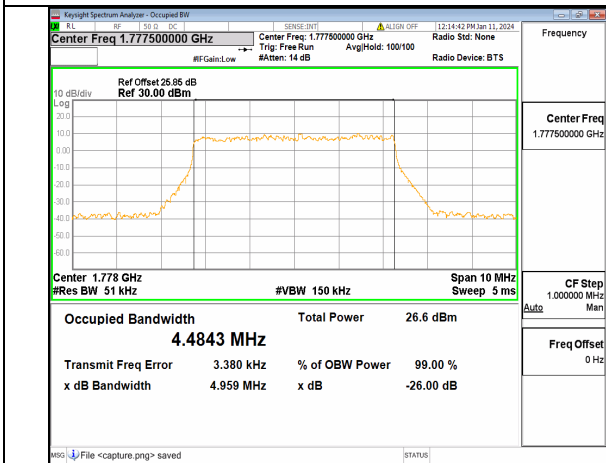

13A_n66 5M DFT-s-OFDM 256QAM Outer_Full High