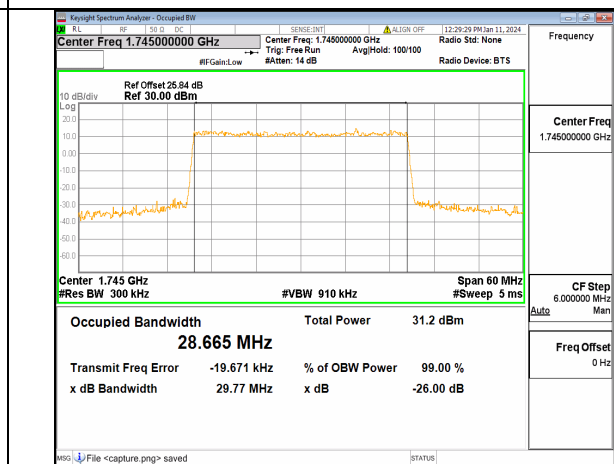

13A\_n66 30M DFT-s-OFDM 64QAM Outer\_Full Low

13A\_n66 30M DFT-s-OFDM 256QAM Outer\_Full Low

13A\_n66 30M CP-OFDM QPSK Outer\_Full Low

13A\_n66 30M DFT-s-OFDM BPSK Outer\_Full Mid

13A\_n66 30M DFT-s-OFDM QPSK Outer\_Full Mid