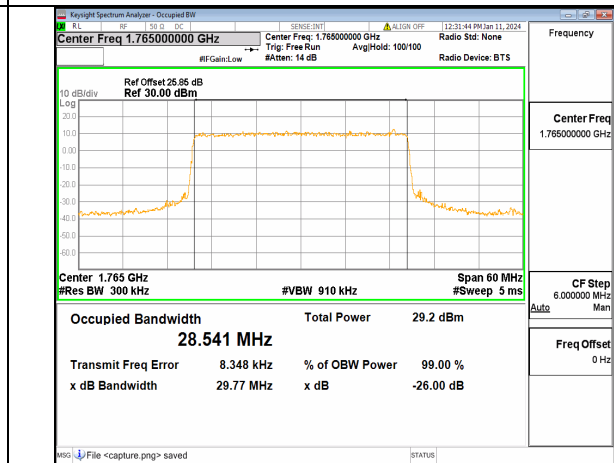

13A\_n66 30M DFT-s-OFDM QPSK Outer\_Full High

13A\_n66 30M DFT-s-OFDM 16QAM Outer\_Full High

13A\_n66 30M DFT-s-OFDM 64QAM Outer\_Full High

13A\_n66 30M DFT-s-OFDM 256QAM Outer\_Full High

13A\_n66 30M CP-OFDM QPSK Outer\_Full High