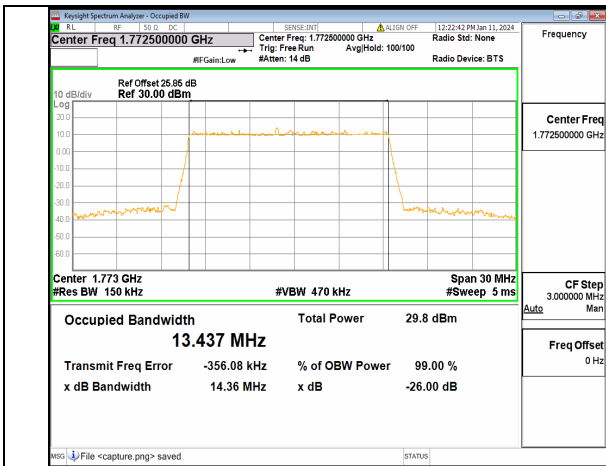

13A\_n66 15M DFT-s-OFDM 64QAM Outer\_Full Mid

13A\_n66 15M DFT-s-OFDM 256QAM Outer\_Full Mid

13A\_n66 15M CP-OFDM QPSK Outer\_Full Mid

13A\_n66 15M DFT-s-OFDM BPSK Outer\_Full High

13A\_n66 15M DFT-s-OFDM QPSK Outer\_Full High