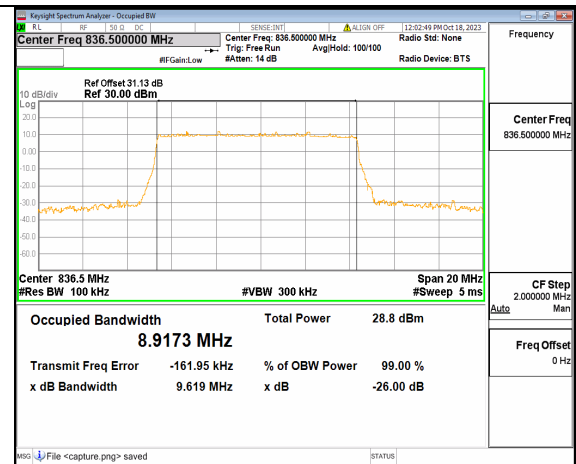

2A_n5 10M DFT-s-OFDM 64QAM Outer_Full Mid