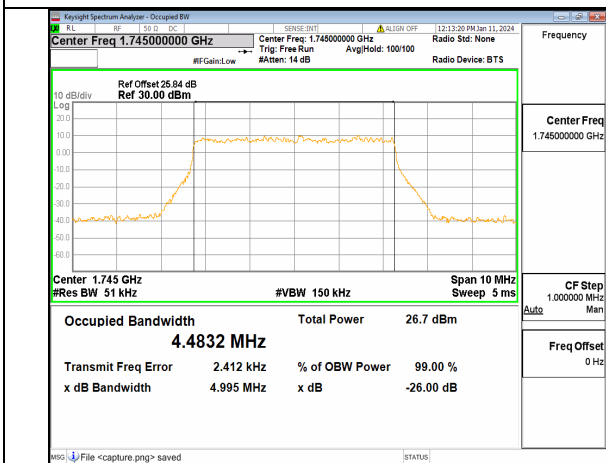

13A\_n66 5M CP-OFDM QPSK Outer\_Full Low

13A\_n66 5M DFT-s-OFDM BPSK Outer\_Full Mid

13A\_n66 5M DFT-s-OFDM QPSK Outer\_Full Mid

13A\_n66 5M DFT-s-OFDM 16QAM Outer\_Full Mid

13A\_n66 5M DFT-s-OFDM 64QAM Outer\_Full Mid