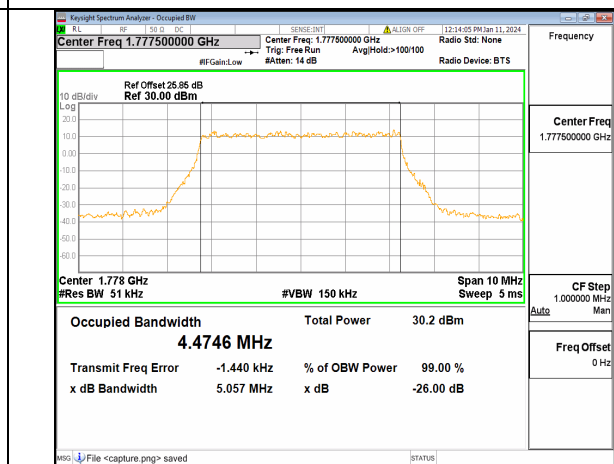

13A_n66 5M DFT-s-OFDM QPSK Outer_Full High