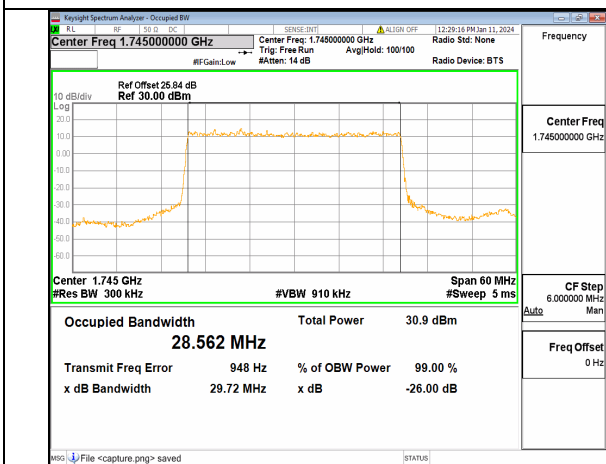

13A_n66 30M DFT-s-OFDM BPSK Outer_Full Mid