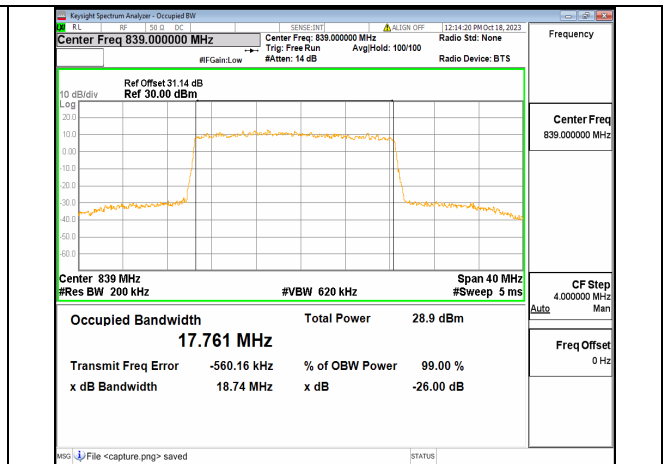

2A\_n5 20M CP-OFDM QPSK Outer\_Full Mid

2A\_n5 20M DFT-s-OFDM BPSK Outer\_Full High

2A\_n5 20M DFT-s-OFDM QPSK Outer\_Full High

2A\_n5 20M DFT-s-OFDM 16QAM Outer\_Full High

2A\_n5 20M DFT-s-OFDM 64QAM Outer\_Full High