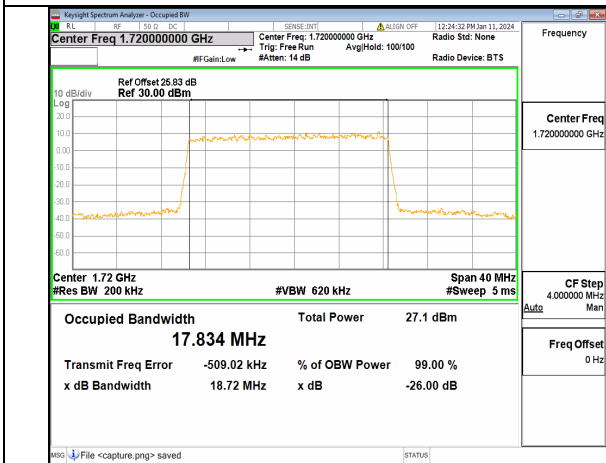

13A_n66 20M DFT-s-OFDM 256QAM Outer_Full Low