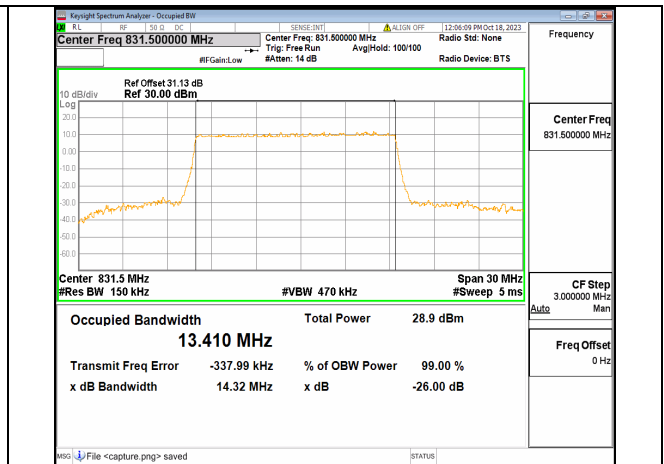

2A\_n5 10M CP-OFDM QPSK Outer\_Full High

2A\_n5 15M DFT-s-OFDM BPSK Outer\_Full Low

2A\_n5 15M DFT-s-OFDM QPSK Outer\_Full Low

2A\_n5 15M DFT-s-OFDM 16QAM Outer\_Full Low

2A\_n5 15M DFT-s-OFDM 64QAM Outer\_Full Low