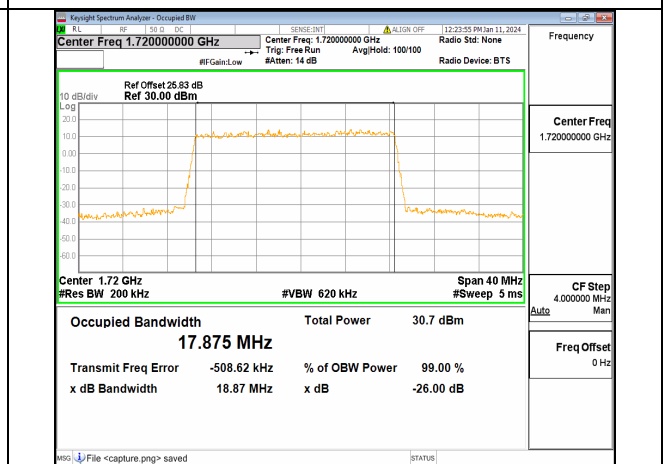

13A\_n66 15M DFT-s-OFDM 16QAM Outer\_Full High

13A\_n66 15M DFT-s-OFDM 64QAM Outer\_Full High

13A\_n66 15M DFT-s-OFDM 256QAM Outer\_Full High

13A\_n66 15M CP-OFDM QPSK Outer\_Full High

13A\_n66 20M DFT-s-OFDM BPSK Outer\_Full Low