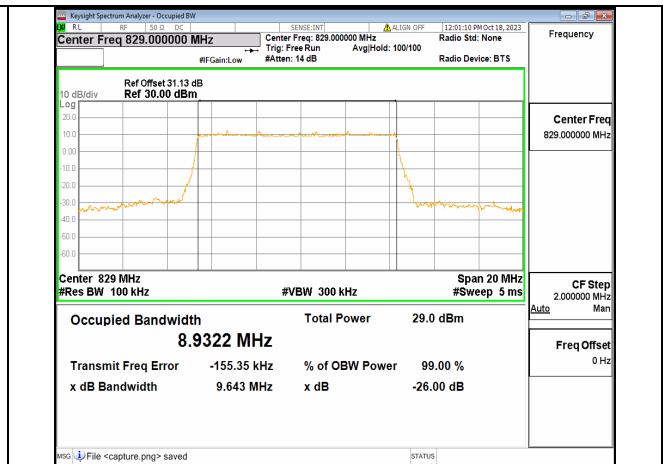

2A\_n5 10M DFT-s-OFDM 16QAM Outer\_Full Low

2A\_n5 10M DFT-s-OFDM 64QAM Outer\_Full Low

2A\_n5 10M DFT-s-OFDM 256QAM Outer\_Full Low

2A\_n5 10M CP-OFDM QPSK Outer\_Full Low

2A\_n5 10M DFT-s-OFDM BPSK Outer\_Full Mid