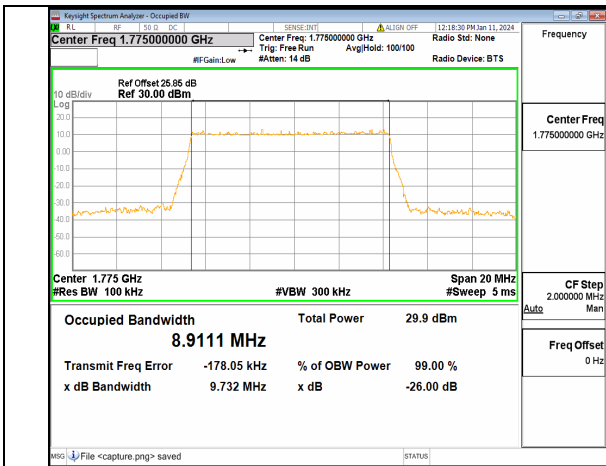

13A\_n66 10M DFT-s-OFDM BPSK Outer\_Full High

13A\_n66 10M DFT-s-OFDM QPSK Outer\_Full High

13A\_n66 10M DFT-s-OFDM 16QAM Outer\_Full High

13A\_n66 10M DFT-s-OFDM 64QAM Outer\_Full High

13A\_n66 10M DFT-s-OFDM 256QAM Outer\_Full High