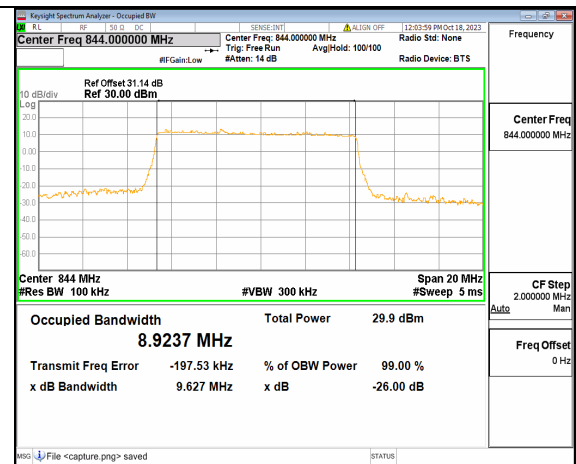

2A\_n5 10M DFT-s-OFDM BPSK Outer\_Full High

2A\_n5 10M DFT-s-OFDM QPSK Outer\_Full High

2A\_n5 10M DFT-s-OFDM 16QAM Outer\_Full High

2A\_n5 10M DFT-s-OFDM 64QAM Outer\_Full High

2A\_n5 10M DFT-s-OFDM 256QAM Outer\_Full High