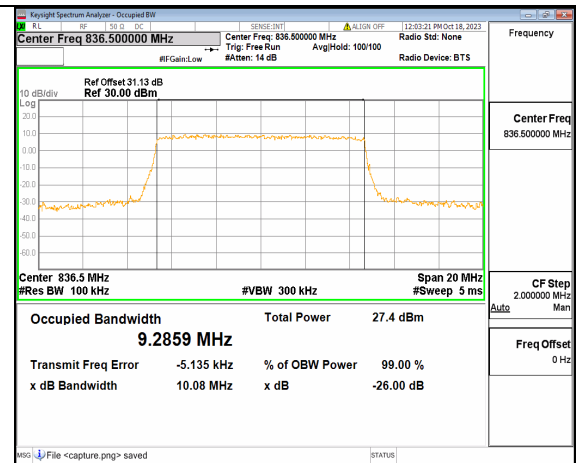

2A\_n5 10M DFT-s-OFDM QPSK Outer\_Full Mid

2A\_n5 10M DFT-s-OFDM 16QAM Outer\_Full Mid

2A\_n5 10M DFT-s-OFDM 64QAM Outer\_Full Mid

2A\_n5 10M DFT-s-OFDM 256QAM Outer\_Full Mid

2A\_n5 10M CP-OFDM QPSK Outer\_Full Mid