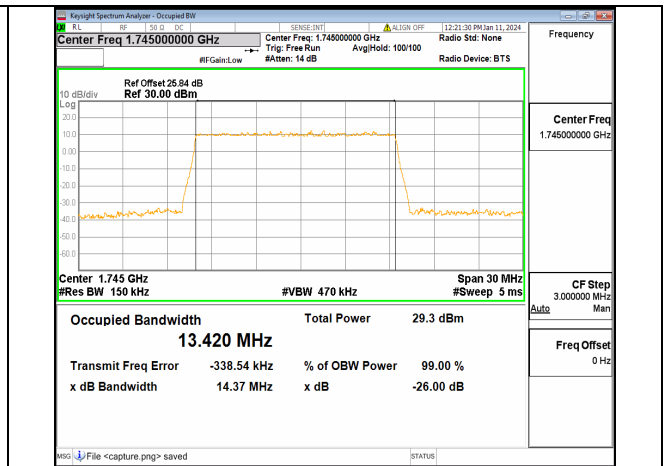

13A\_n66 15M DFT-s-OFDM 256QAM Outer\_Full Low

13A\_n66 15M CP-OFDM QPSK Outer\_Full Low

13A\_n66 15M DFT-s-OFDM BPSK Outer\_Full Mid

13A\_n66 15M DFT-s-OFDM QPSK Outer\_Full Mid

13A\_n66 15M DFT-s-OFDM 16QAM Outer\_Full Mid