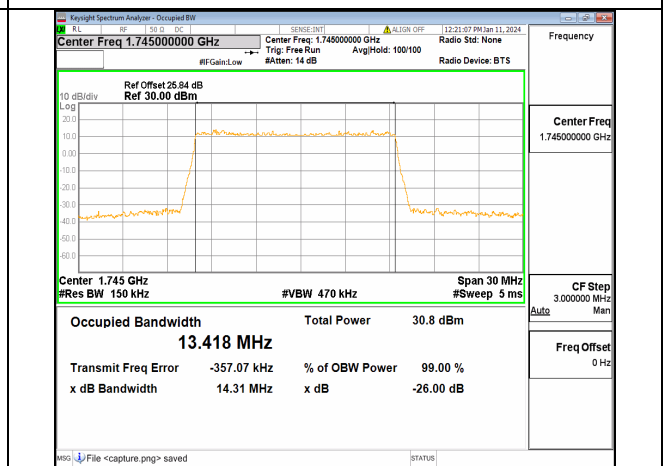

13A_n66 15M DFT-s-OFDM QPSK Outer_Full Mid