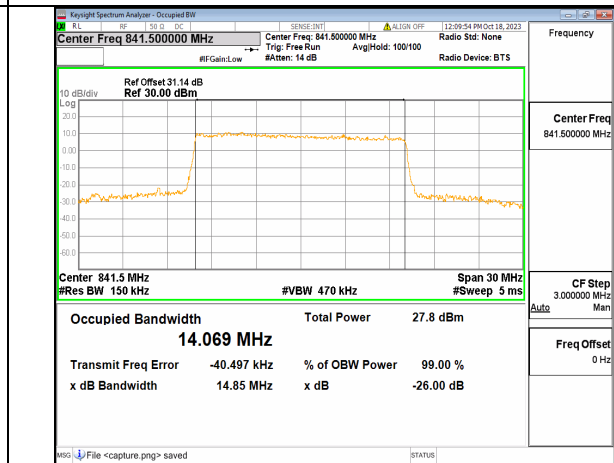

2A_n5 15M CP-OFDM QPSK Outer_Full High