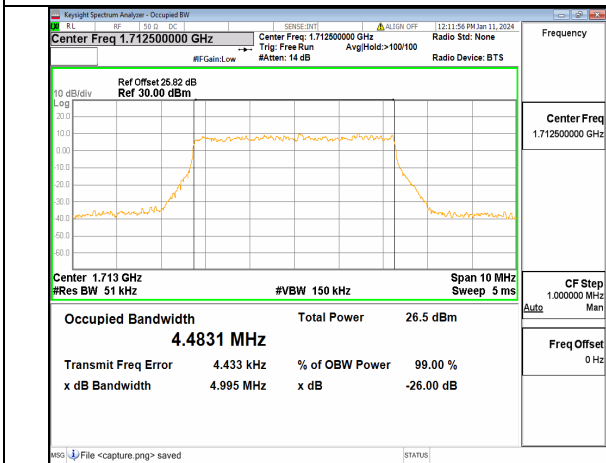

13A\_n66 5M DFT-s-OFDM BPSK Outer\_Full Low

13A\_n66 5M DFT-s-OFDM QPSK Outer\_Full Low

13A\_n66 5M DFT-s-OFDM 16QAM Outer\_Full Low

13A\_n66 5M DFT-s-OFDM 64QAM Outer\_Full Low

13A\_n66 5M DFT-s-OFDM 256QAM Outer\_Full Low