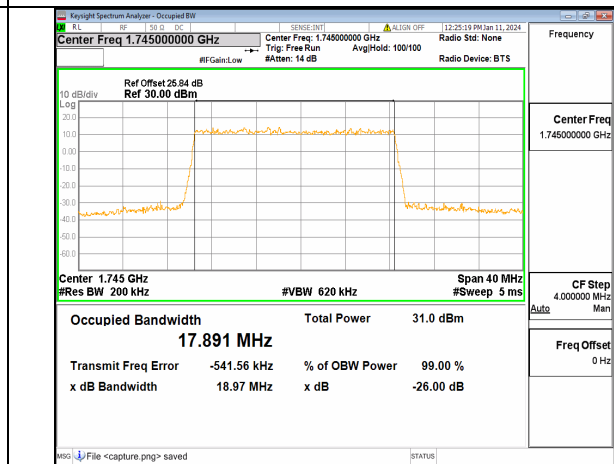

13A_n66 20M DFT-s-OFDM QPSK Outer_Full Mid