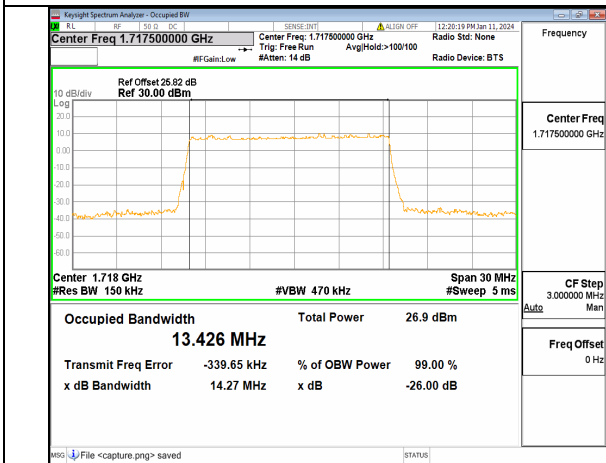

13A\_n66 10M CP-OFDM QPSK Outer\_Full High

13A\_n66 15M DFT-s-OFDM BPSK Outer\_Full Low

13A\_n66 15M DFT-s-OFDM QPSK Outer\_Full Low

13A\_n66 15M DFT-s-OFDM 16QAM Outer\_Full Low

13A\_n66 15M DFT-s-OFDM 64QAM Outer\_Full Low