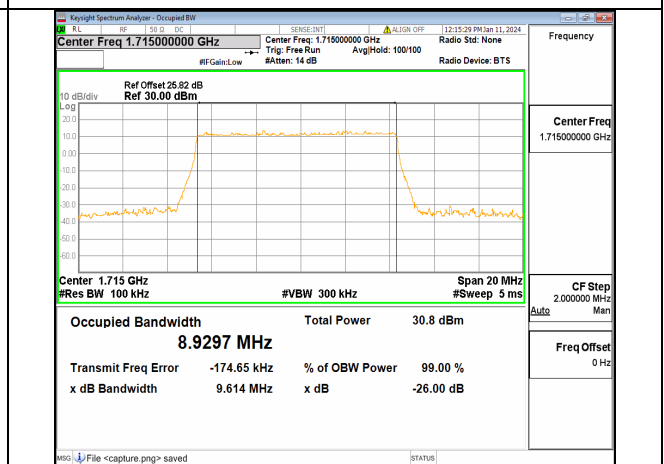

13A\_n66 5M DFT-s-OFDM 64QAM Outer\_Full High

13A\_n66 5M DFT-s-OFDM 256QAM Outer\_Full High

13A\_n66 5M CP-OFDM QPSK Outer\_Full High

13A\_n66 10M DFT-s-OFDM BPSK Outer\_Full Low

13A\_n66 10M DFT-s-OFDM QPSK Outer\_Full Low