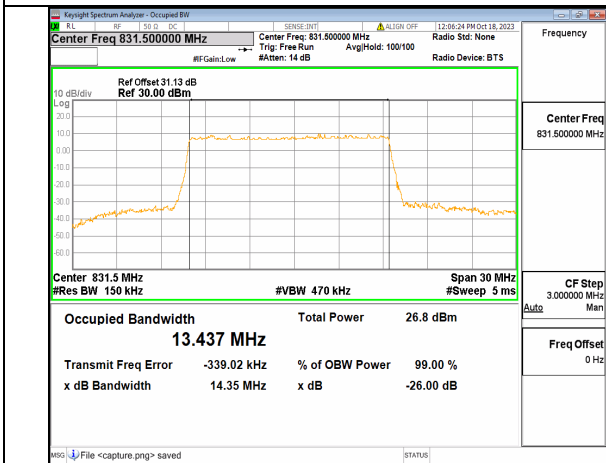

2A\_n5 10M CP-OFDM QPSK Outer\_Full High

2A\_n5 15M DFT-s-OFDM BPSK Outer\_Full Low

2A\_n5 15M DFT-s-OFDM QPSK Outer\_Full Low

2A\_n5 15M DFT-s-OFDM 16QAM Outer\_Full Low

2A\_n5 15M DFT-s-OFDM 64QAM Outer\_Full Low