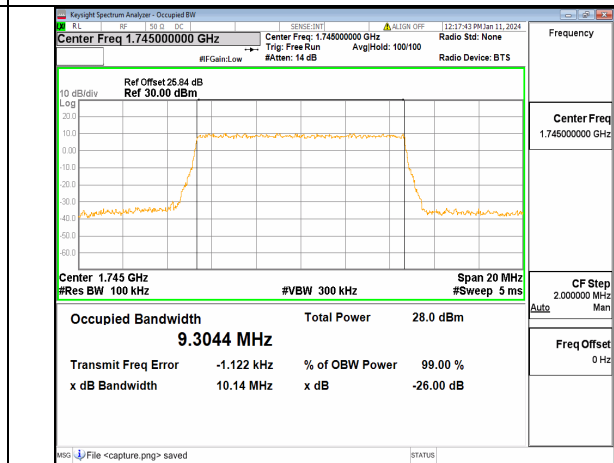

13A_n66 10M CP-OFDM QPSK Outer_Full Mid