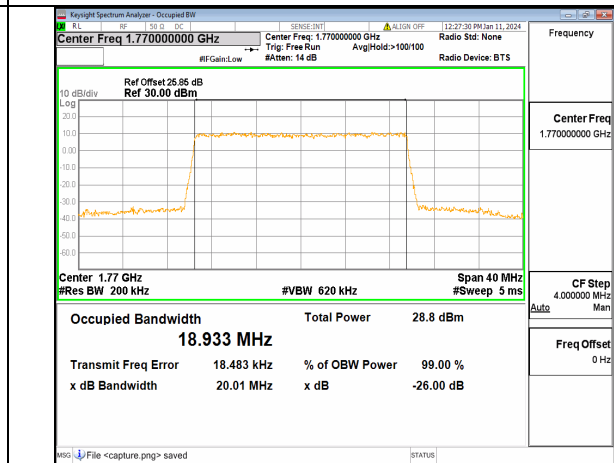

13A_n66 20M CP-OFDM QPSK Outer_Full High