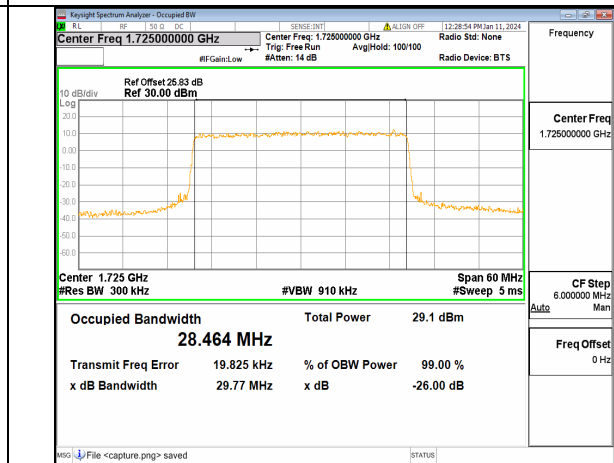

13A_n66 30M CP-OFDM QPSK Outer_Full Low