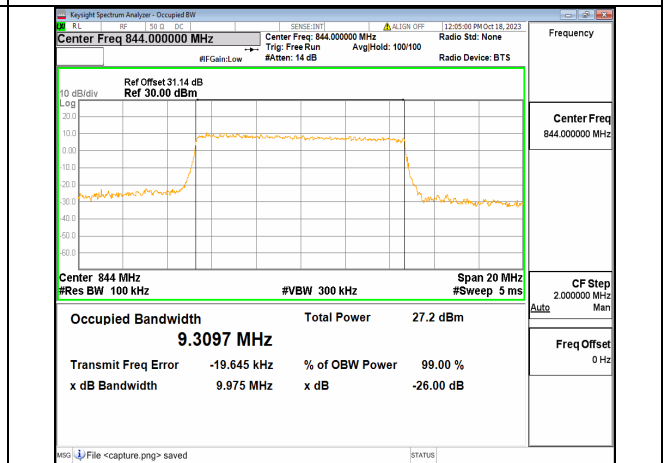

2A\_n5 10M DFT-s-OFDM BPSK Outer\_Full High

2A\_n5 10M DFT-s-OFDM QPSK Outer\_Full High

2A\_n5 10M DFT-s-OFDM 16QAM Outer\_Full High

2A\_n5 10M DFT-s-OFDM 64QAM Outer\_Full High

2A\_n5 10M DFT-s-OFDM 256QAM Outer\_Full High