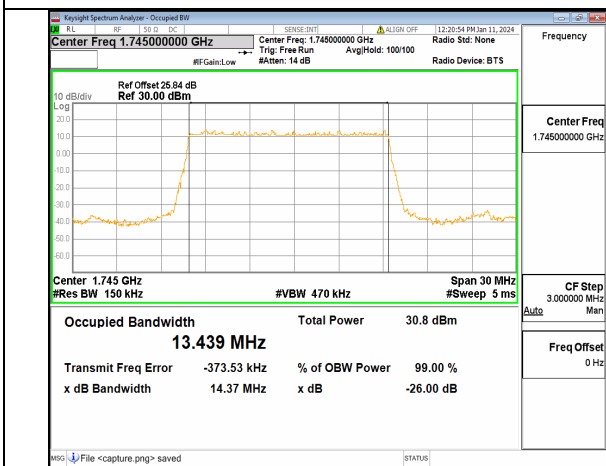

13A_n66 15M DFT-s-OFDM BPSK Outer_Full Mid