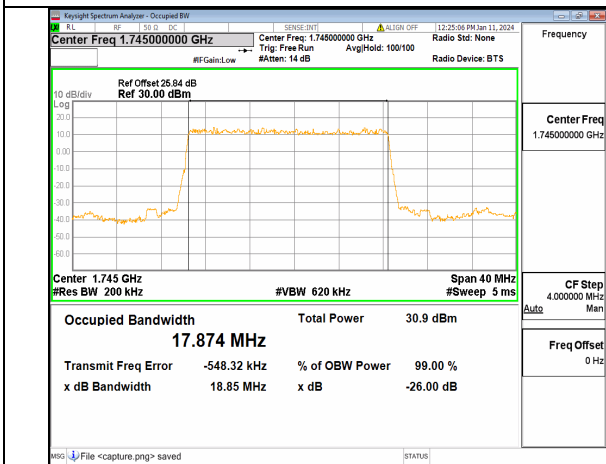

13A\_n66 20M DFT-s-OFDM QPSK Outer\_Full Low

13A\_n66 20M DFT-s-OFDM 16QAM Outer\_Full Low

13A\_n66 20M DFT-s-OFDM 64QAM Outer\_Full Low

13A\_n66 20M DFT-s-OFDM 256QAM Outer\_Full Low

13A\_n66 20M CP-OFDM QPSK Outer\_Full Low