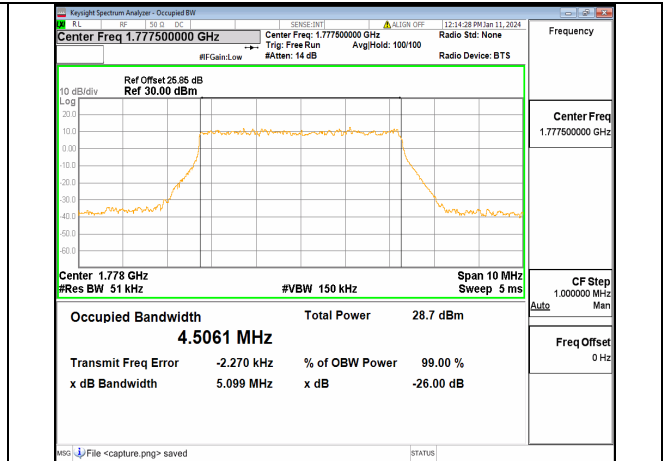

13A\_n66 5M DFT-s-OFDM 256QAM Outer\_Full Mid

13A\_n66 5M CP-OFDM QPSK Outer\_Full Mid

13A\_n66 5M DFT-s-OFDM BPSK Outer\_Full High

13A\_n66 5M DFT-s-OFDM QPSK Outer\_Full High

13A\_n66 5M DFT-s-OFDM 16QAM Outer\_Full High