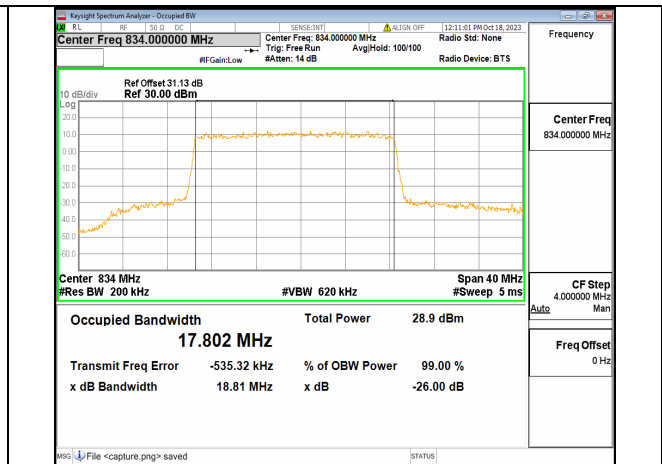

2A_n5 20M DFT-s-OFDM 64QAM Outer_Full Low