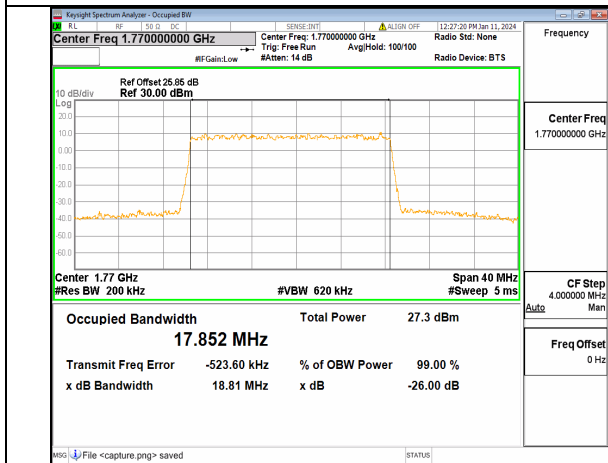

13A\_n66 20M CP-OFDM QPSK Outer\_Full Mid

13A\_n66 20M DFT-s-OFDM BPSK Outer\_Full High

13A\_n66 20M DFT-s-OFDM QPSK Outer\_Full High

13A\_n66 20M DFT-s-OFDM 16QAM Outer\_Full High

13A\_n66 20M DFT-s-OFDM 64QAM Outer\_Full High