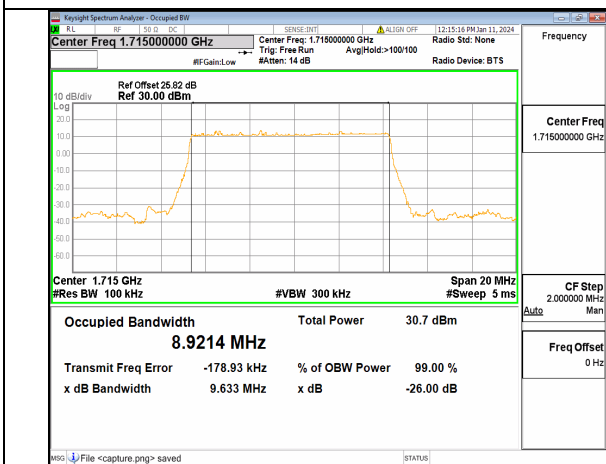

13A_n66 10M DFT-s-OFDM BPSK Outer_Full Low