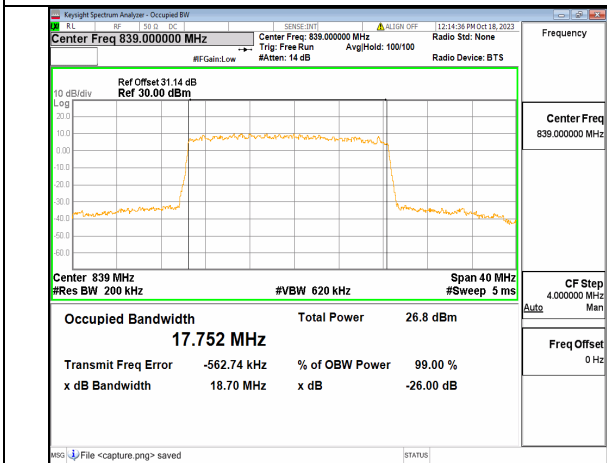

2A\_n5 20M CP-OFDM QPSK Outer\_Full Mid

2A\_n5 20M DFT-s-OFDM BPSK Outer\_Full High

2A\_n5 20M DFT-s-OFDM QPSK Outer\_Full High

2A\_n5 20M DFT-s-OFDM 16QAM Outer\_Full High

2A\_n5 20M DFT-s-OFDM 64QAM Outer\_Full High