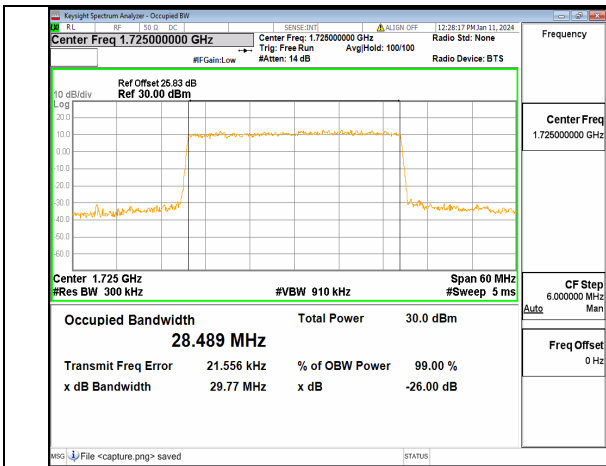

13A\_n66 20M DFT-s-OFDM 256QAM Outer\_Full High

13A\_n66 20M CP-OFDM QPSK Outer\_Full High

13A\_n66 30M DFT-s-OFDM BPSK Outer\_Full Low

13A\_n66 30M DFT-s-OFDM QPSK Outer\_Full Low

13A\_n66 30M DFT-s-OFDM 16QAM Outer\_Full Low