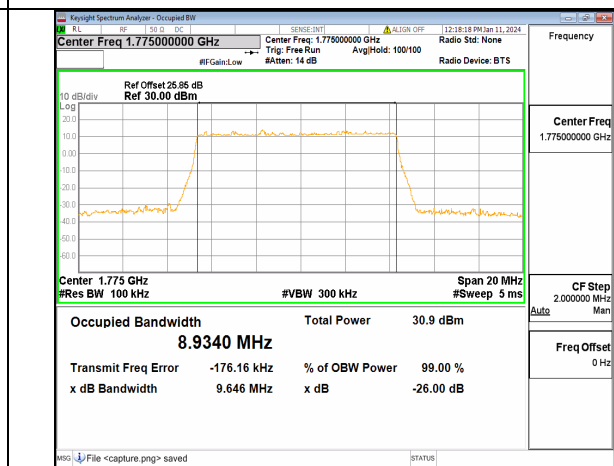

13A\_n66 10M DFT-s-OFDM BPSK Outer\_Full High

13A\_n66 10M DFT-s-OFDM QPSK Outer\_Full High

13A\_n66 10M DFT-s-OFDM 16QAM Outer\_Full High

13A\_n66 10M DFT-s-OFDM 64QAM Outer\_Full High

13A\_n66 10M DFT-s-OFDM 256QAM Outer\_Full High