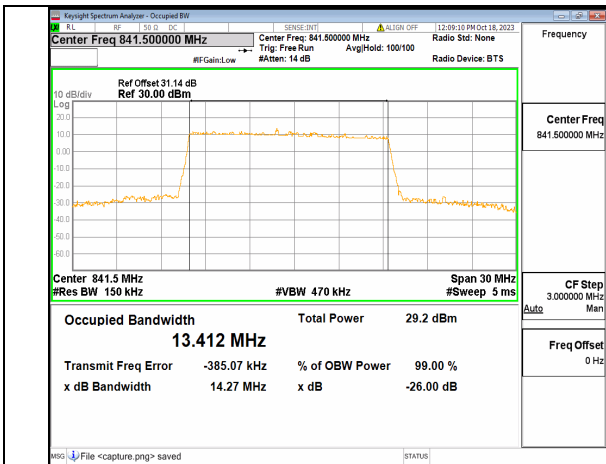

2A\_n5 15M DFT-s-OFDM 64QAM Outer\_Full Mid

2A\_n5 15M DFT-s-OFDM 256QAM Outer\_Full Mid

2A\_n5 15M CP-OFDM QPSK Outer\_Full Mid

2A\_n5 15M DFT-s-OFDM BPSK Outer\_Full High

2A\_n5 15M DFT-s-OFDM QPSK Outer\_Full High