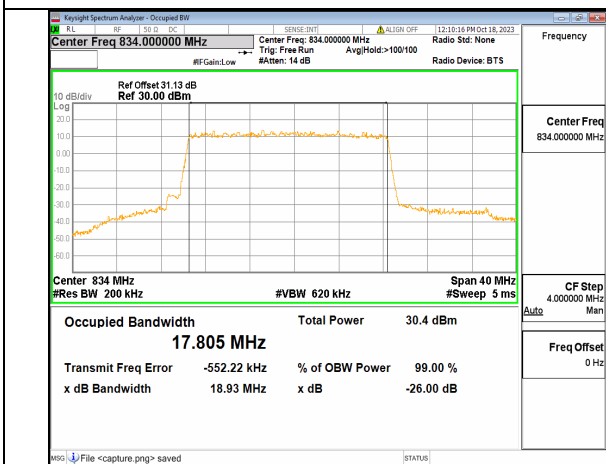

2A\_n5 15M DFT-s-OFDM 16QAM Outer\_Full High

2A\_n5 15M DFT-s-OFDM 64QAM Outer\_Full High

2A\_n5 15M DFT-s-OFDM 256QAM Outer\_Full High

2A\_n5 15M CP-OFDM QPSK Outer\_Full High

2A\_n5 20M DFT-s-OFDM BPSK Outer\_Full Low