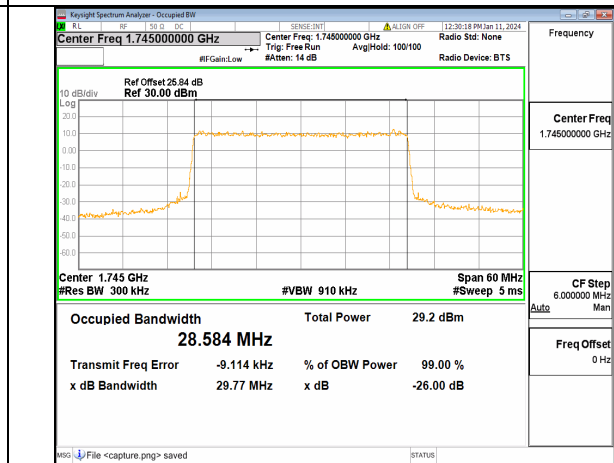

13A_n66 30M CP-OFDM QPSK Outer_Full Mid