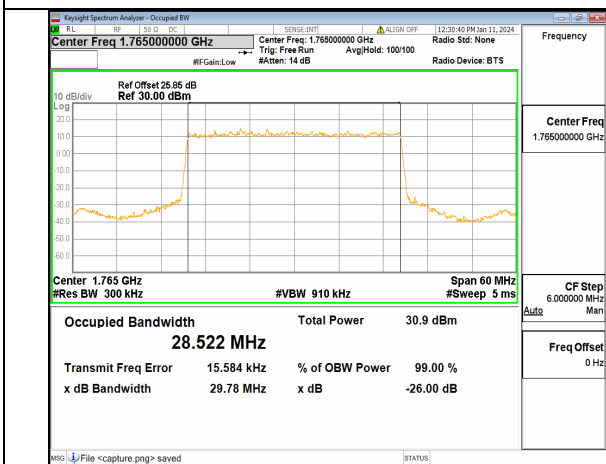

13A\_n66 30M DFT-s-OFDM 16QAM Outer\_Full Mid

13A\_n66 30M DFT-s-OFDM 64QAM Outer\_Full Mid

13A\_n66 30M DFT-s-OFDM 256QAM Outer\_Full Mid

13A\_n66 30M CP-OFDM QPSK Outer\_Full Mid

13A\_n66 30M DFT-s-OFDM BPSK Outer\_Full High