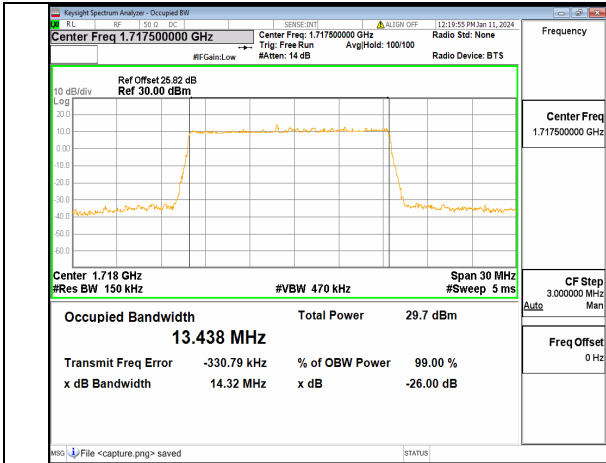

13A_n66 15M DFT-s-OFDM 16QAM Outer_Full Low