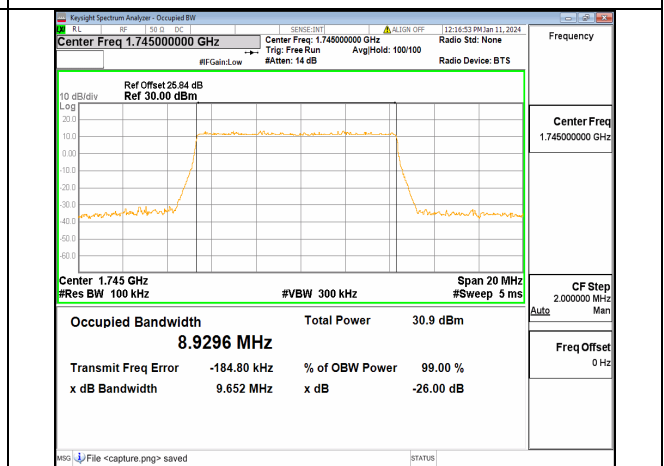

13A\_n66 10M DFT-s-OFDM 16QAM Outer\_Full Low

13A\_n66 10M DFT-s-OFDM 64QAM Outer\_Full Low

13A\_n66 10M DFT-s-OFDM 256QAM Outer\_Full Low

13A\_n66 10M CP-OFDM QPSK Outer\_Full Low

13A\_n66 10M DFT-s-OFDM BPSK Outer\_Full Mid