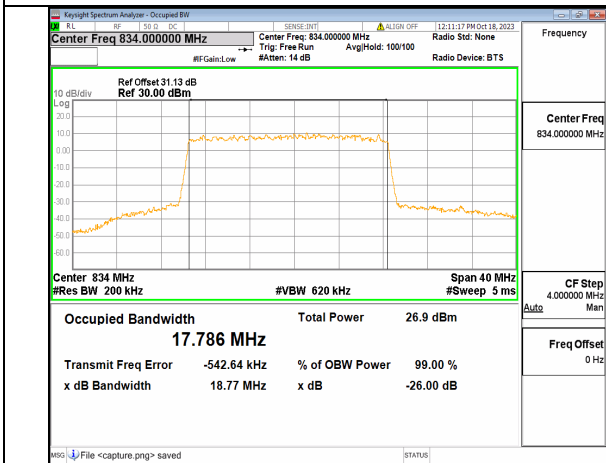

2A_n5 20M DFT-s-OFDM 256QAM Outer_Full Low