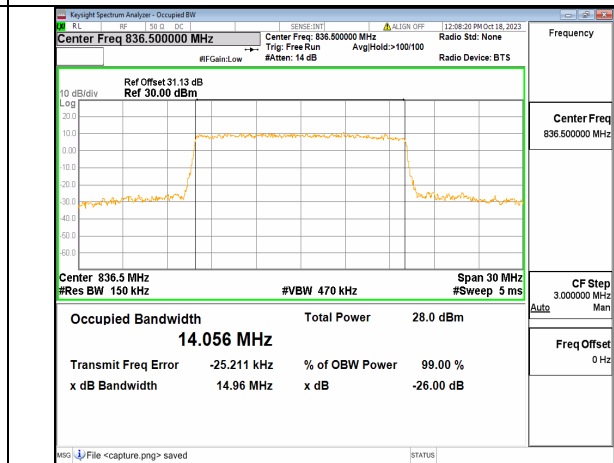

2A_n5 15M CP-OFDM QPSK Outer_Full Mid