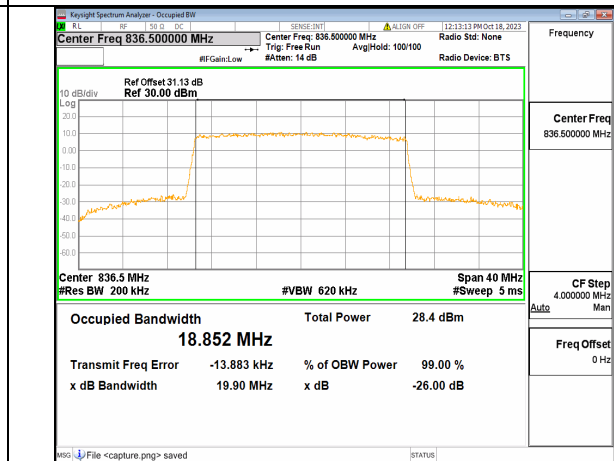

2A\_n5 20M DFT-s-OFDM BPSK Outer\_Full Mid

2A\_n5 20M DFT-s-OFDM QPSK Outer\_Full Mid

2A\_n5 20M DFT-s-OFDM 16QAM Outer\_Full Mid

2A\_n5 20M DFT-s-OFDM 64QAM Outer\_Full Mid

2A\_n5 20M DFT-s-OFDM 256QAM Outer\_Full Mid