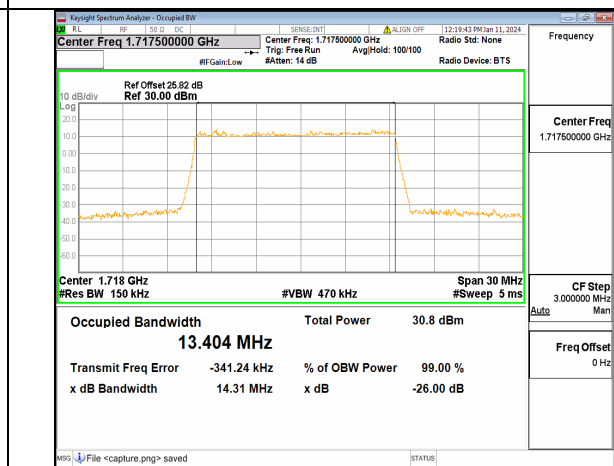

13A_n66 15M DFT-s-OFDM QPSK Outer_Full Low