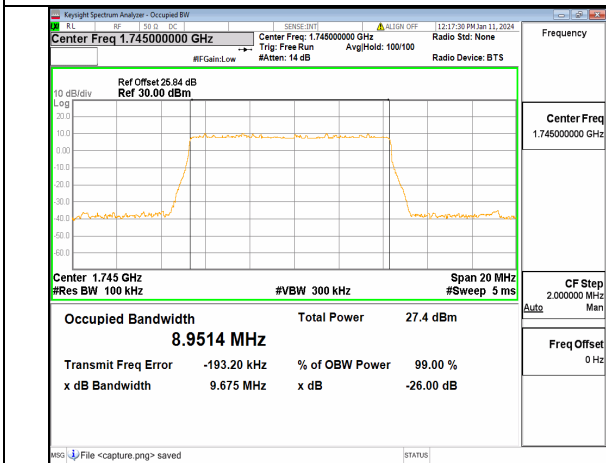

13A_n66 10M DFT-s-OFDM 256QAM Outer_Full Mid