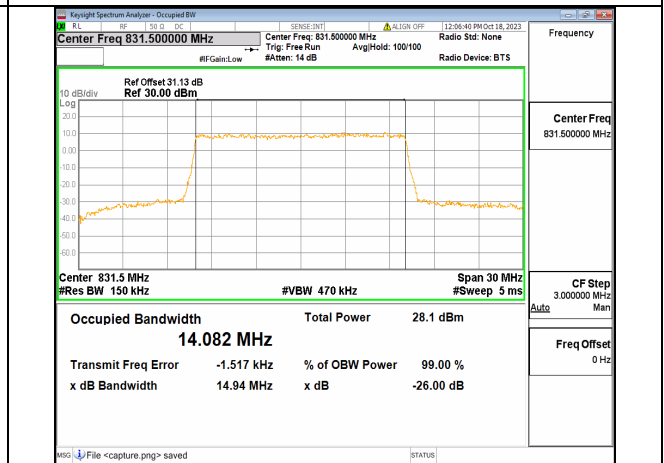

2A_n5 15M CP-OFDM QPSK Outer_Full Low