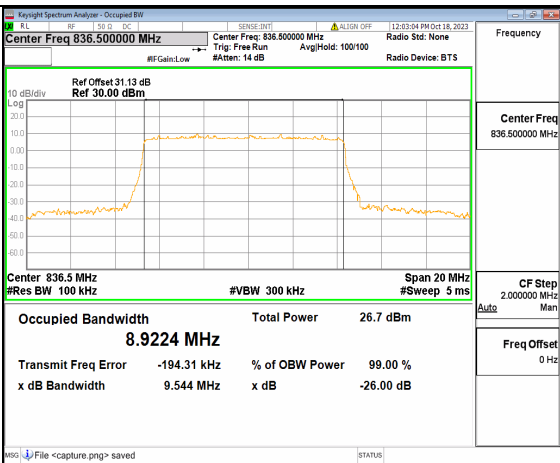

2A_n5 10M DFT-s-OFDM 256QAM Outer_Full Mid