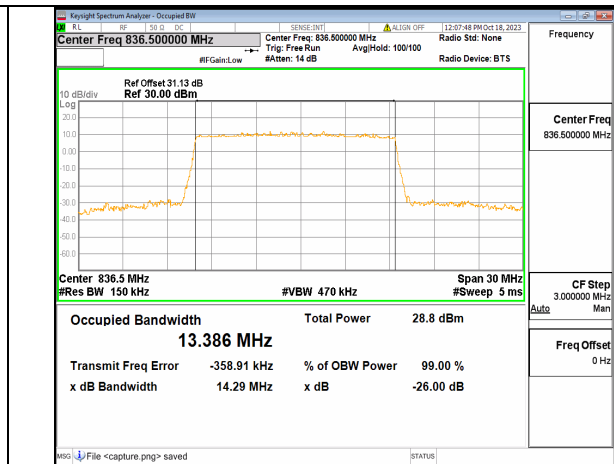

2A\_n5 15M DFT-s-OFDM 256QAM Outer\_Full Low

2A\_n5 15M CP-OFDM QPSK Outer\_Full Low

2A\_n5 15M DFT-s-OFDM BPSK Outer\_Full Mid

2A\_n5 15M DFT-s-OFDM QPSK Outer\_Full Mid

2A\_n5 15M DFT-s-OFDM 16QAM Outer\_Full Mid