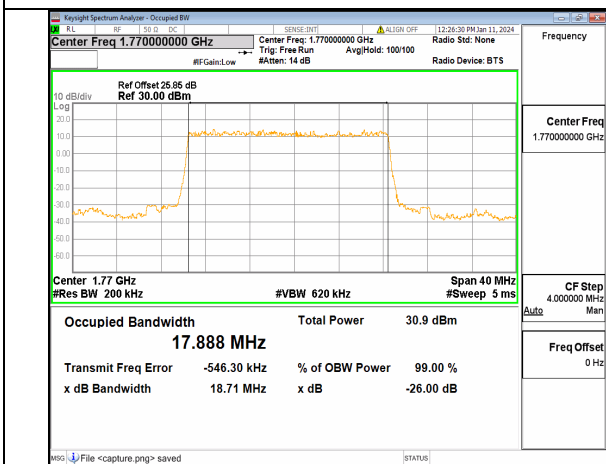

13A_n66 20M DFT-s-OFDM BPSK Outer_Full High