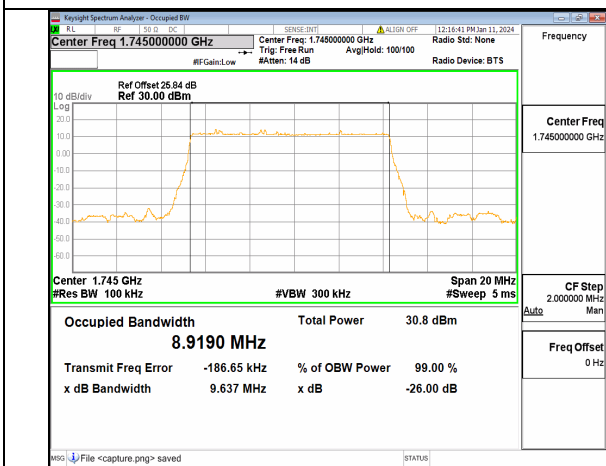

13A\_n66 10M DFT-s-OFDM 16QAM Outer\_Full Low

13A\_n66 10M DFT-s-OFDM 64QAM Outer\_Full Low

13A\_n66 10M DFT-s-OFDM 256QAM Outer\_Full Low

13A\_n66 10M CP-OFDM QPSK Outer\_Full Low

13A\_n66 10M DFT-s-OFDM BPSK Outer\_Full Mid