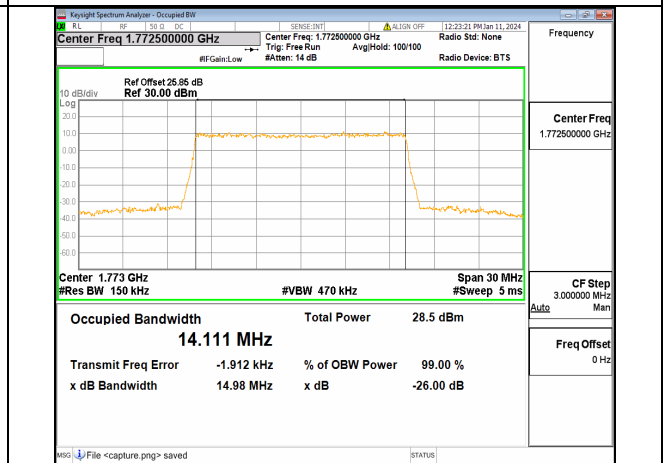

13A_n66 15M CP-OFDM QPSK Outer_Full High