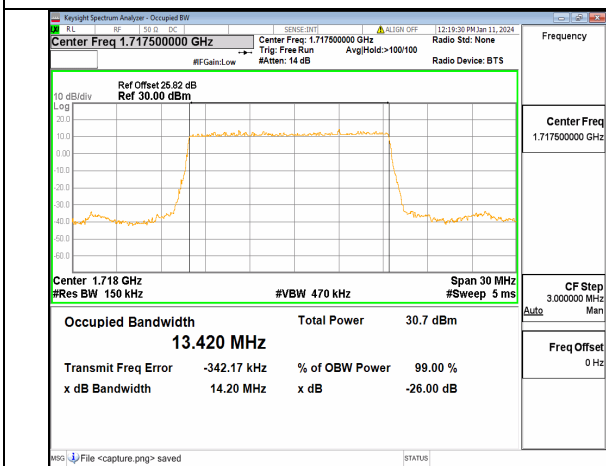

13A_n66 15M DFT-s-OFDM BPSK Outer_Full Low