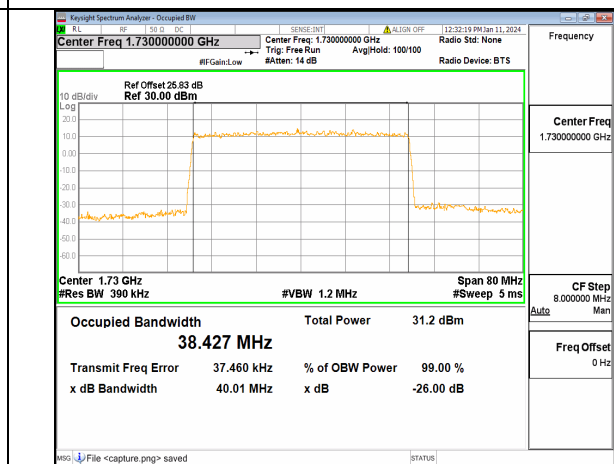

13A_n66 40M DFT-s-OFDM QPSK Outer_Full Low