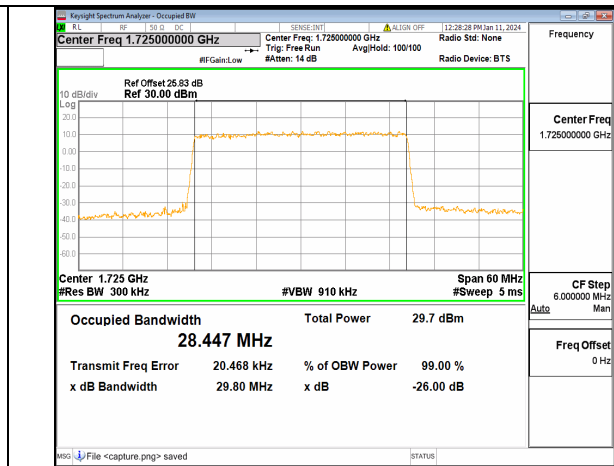

13A\_n66 20M DFT-s-OFDM 256QAM Outer\_Full High

13A\_n66 20M CP-OFDM QPSK Outer\_Full High

13A\_n66 30M DFT-s-OFDM BPSK Outer\_Full Low

13A\_n66 30M DFT-s-OFDM QPSK Outer\_Full Low

13A\_n66 30M DFT-s-OFDM 16QAM Outer\_Full Low