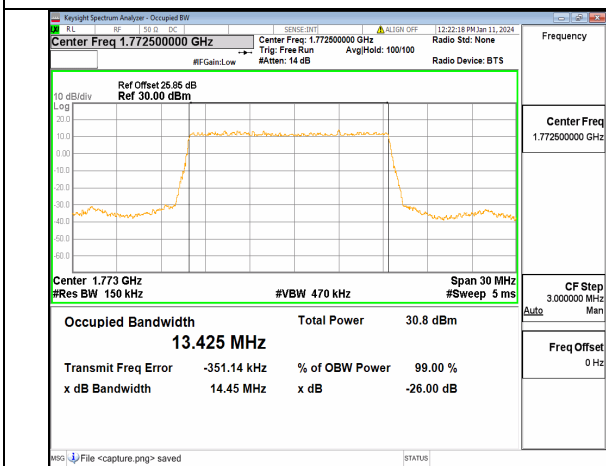

13A_n66 15M DFT-s-OFDM BPSK Outer_Full High