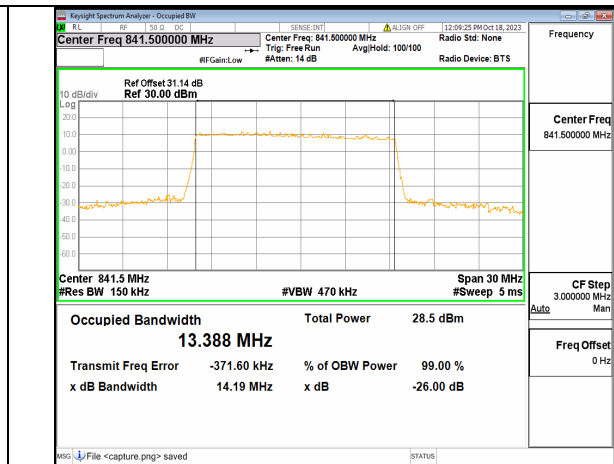

2A_n5 15M DFT-s-OFDM 64QAM Outer_Full High