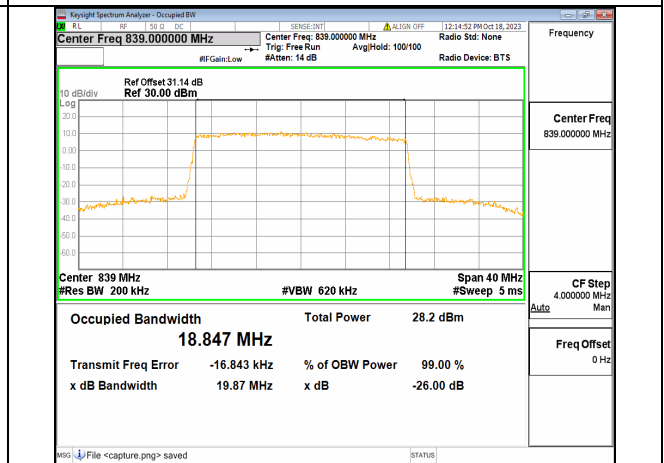

2A_n5 20M CP-OFDM QPSK Outer_Full High