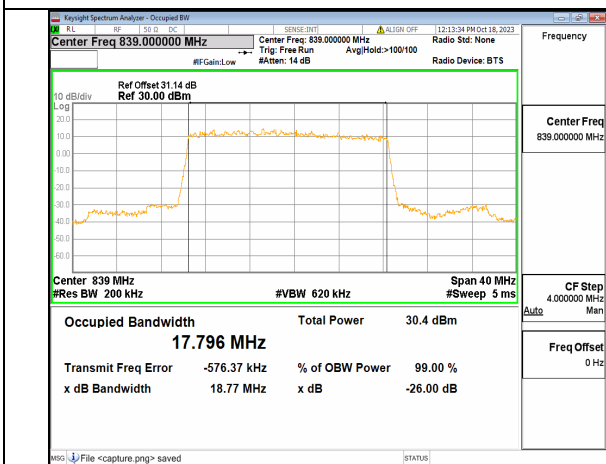

2A_n5 20M DFT-s-OFDM BPSK Outer_Full High