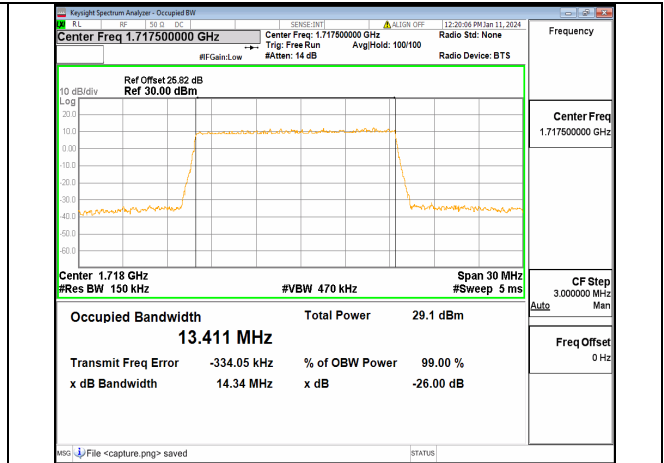

13A\_n66 10M CP-OFDM QPSK Outer\_Full High

13A\_n66 15M DFT-s-OFDM BPSK Outer\_Full Low

13A\_n66 15M DFT-s-OFDM QPSK Outer\_Full Low

13A\_n66 15M DFT-s-OFDM 16QAM Outer\_Full Low

13A\_n66 15M DFT-s-OFDM 64QAM Outer\_Full Low