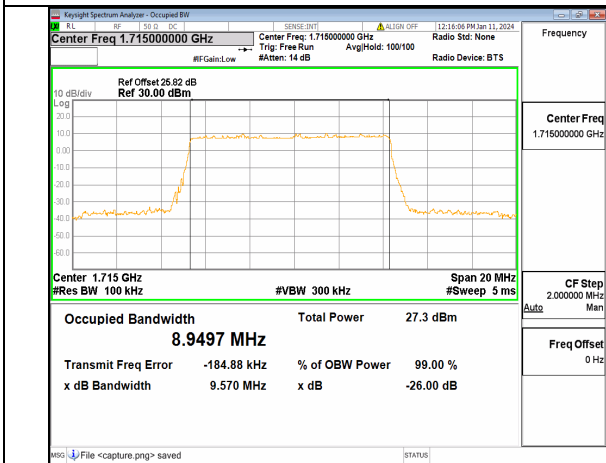

13A_n66 10M DFT-s-OFDM 256QAM Outer_Full Low