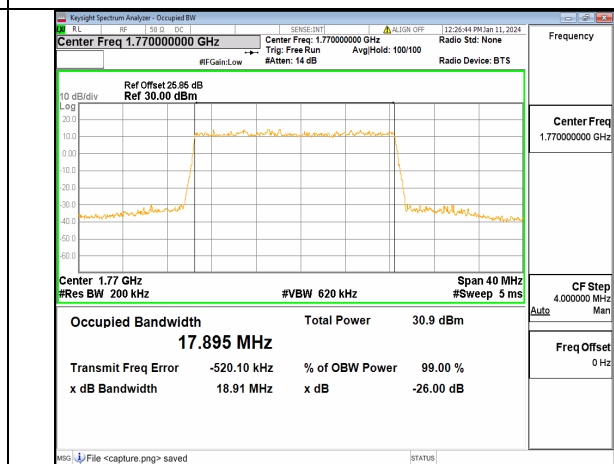

13A_n66 20M DFT-s-OFDM QPSK Outer_Full High