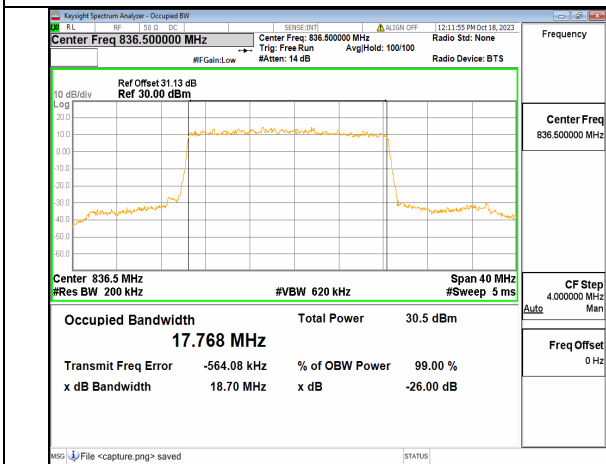

2A\_n5 20M DFT-s-OFDM QPSK Outer\_Full Low

2A\_n5 20M DFT-s-OFDM 16QAM Outer\_Full Low

2A\_n5 20M DFT-s-OFDM 64QAM Outer\_Full Low

2A\_n5 20M DFT-s-OFDM 256QAM Outer\_Full Low

2A\_n5 20M CP-OFDM QPSK Outer\_Full Low