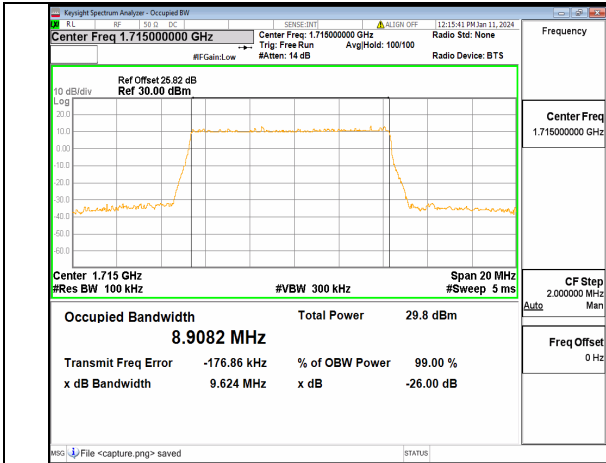

13A\_n66 5M DFT-s-OFDM 64QAM Outer\_Full High

13A\_n66 5M DFT-s-OFDM 256QAM Outer\_Full High

13A\_n66 5M CP-OFDM QPSK Outer\_Full High

13A\_n66 10M DFT-s-OFDM BPSK Outer\_Full Low

13A\_n66 10M DFT-s-OFDM QPSK Outer\_Full Low