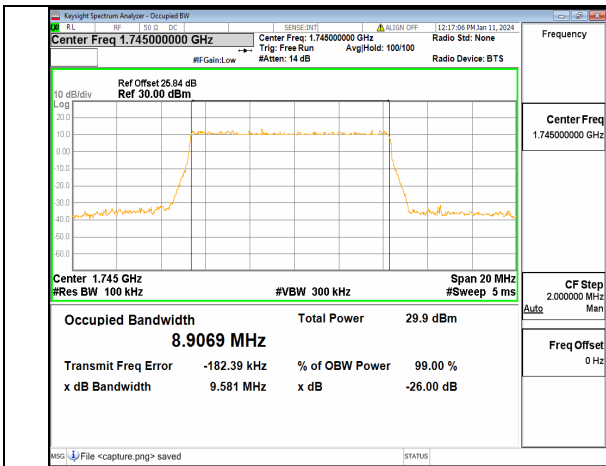

13A_n66 10M DFT-s-OFDM 16QAM Outer_Full Mid