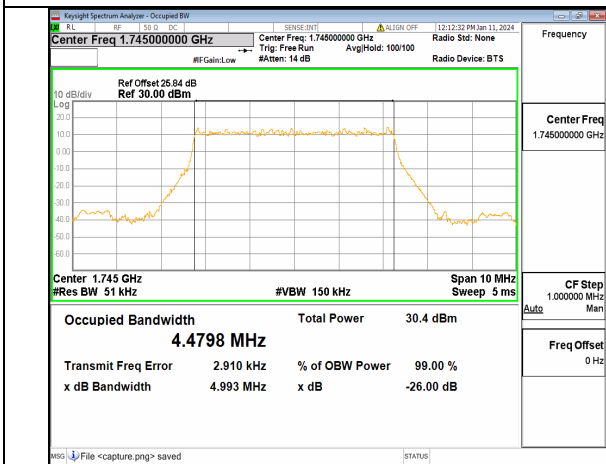

13A_n66 5M DFT-s-OFDM BPSK Outer_Full Mid