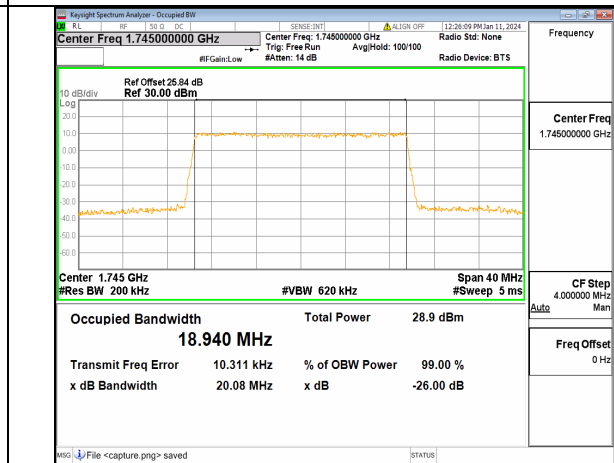

13A\_n66 20M DFT-s-OFDM BPSK Outer\_Full Mid

13A\_n66 20M DFT-s-OFDM QPSK Outer\_Full Mid

13A\_n66 20M DFT-s-OFDM 16QAM Outer\_Full Mid

13A\_n66 20M DFT-s-OFDM 64QAM Outer\_Full Mid

13A\_n66 20M DFT-s-OFDM 256QAM Outer\_Full Mid