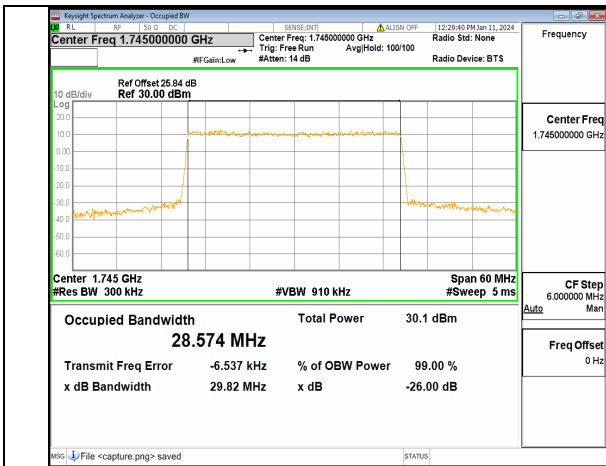

13A\_n66 30M DFT-s-OFDM 64QAM Outer\_Full Low

13A\_n66 30M DFT-s-OFDM 256QAM Outer\_Full Low

13A\_n66 30M CP-OFDM QPSK Outer\_Full Low

13A\_n66 30M DFT-s-OFDM BPSK Outer\_Full Mid

13A\_n66 30M DFT-s-OFDM QPSK Outer\_Full Mid