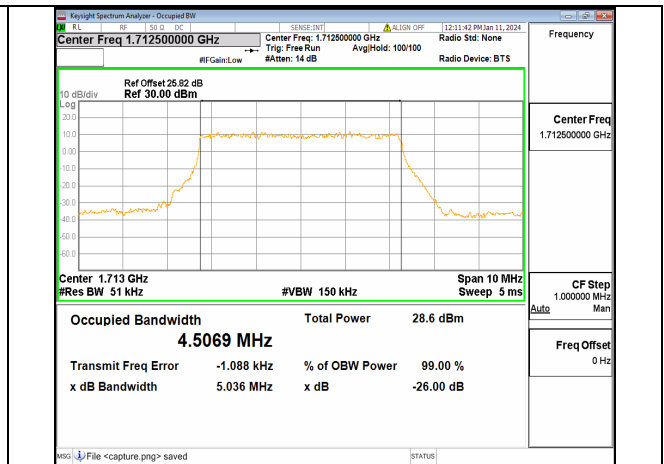

13A_n66 5M DFT-s-OFDM 64QAM Outer_Full Low