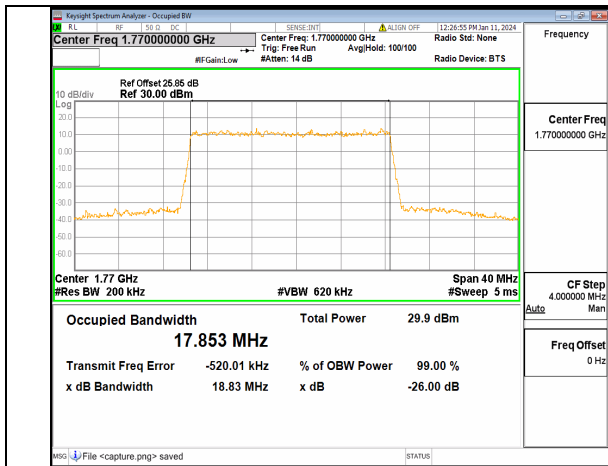

13A_n66 20M DFT-s-OFDM 16QAM Outer_Full High