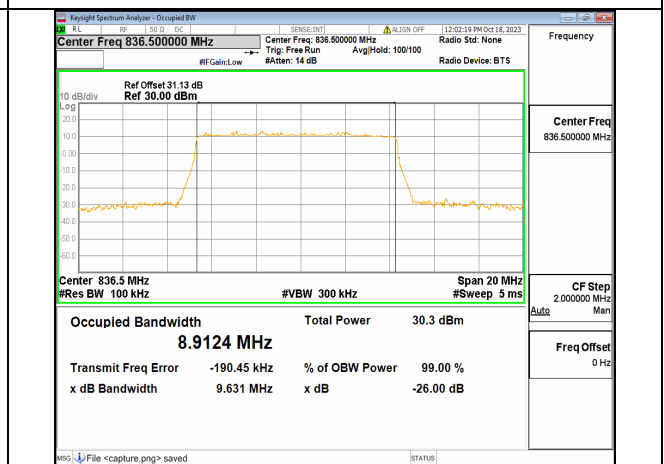

2A\_n5 10M DFT-s-OFDM 16QAM Outer\_Full Low

2A\_n5 10M DFT-s-OFDM 64QAM Outer\_Full Low

2A\_n5 10M DFT-s-OFDM 256QAM Outer\_Full Low

2A\_n5 10M CP-OFDM QPSK Outer\_Full Low

2A\_n5 10M DFT-s-OFDM BPSK Outer\_Full Mid