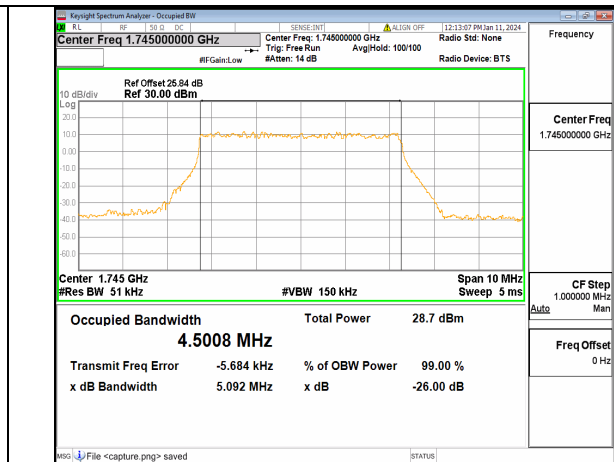

13A\_n66 5M CP-OFDM QPSK Outer\_Full Low

13A\_n66 5M DFT-s-OFDM BPSK Outer\_Full Mid

13A\_n66 5M DFT-s-OFDM QPSK Outer\_Full Mid

13A\_n66 5M DFT-s-OFDM 16QAM Outer\_Full Mid

13A\_n66 5M DFT-s-OFDM 64QAM Outer\_Full Mid