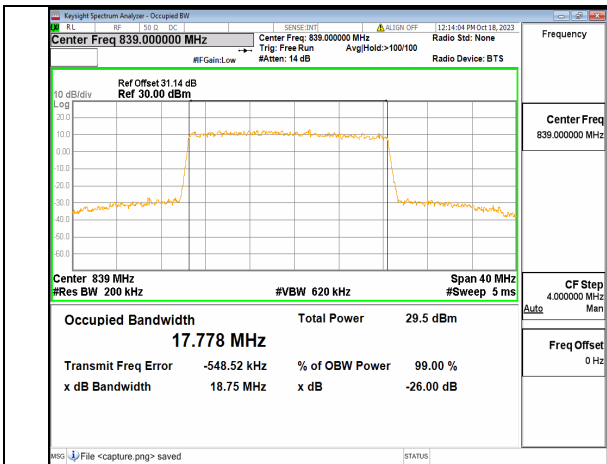

2A\_n5 20M CP-OFDM QPSK Outer\_Full Mid

2A\_n5 20M DFT-s-OFDM BPSK Outer\_Full High

2A\_n5 20M DFT-s-OFDM QPSK Outer\_Full High

2A\_n5 20M DFT-s-OFDM 16QAM Outer\_Full High

2A\_n5 20M DFT-s-OFDM 64QAM Outer\_Full High