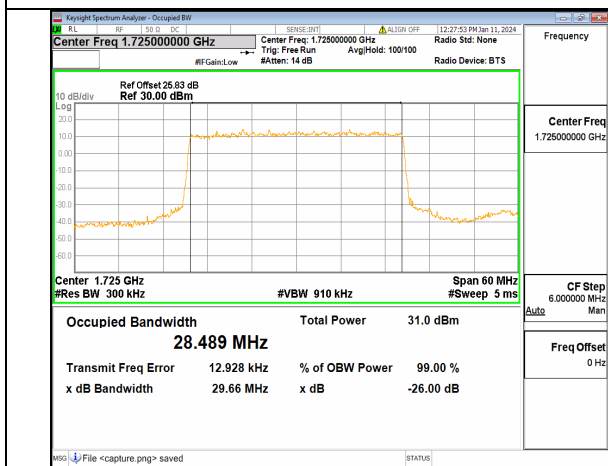

13A_n66 30M DFT-s-OFDM BPSK Outer_Full Low