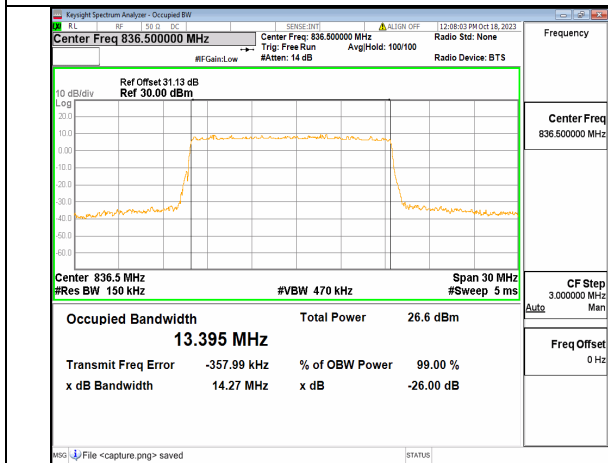

2A_n5 15M DFT-s-OFDM 256QAM Outer_Full Mid