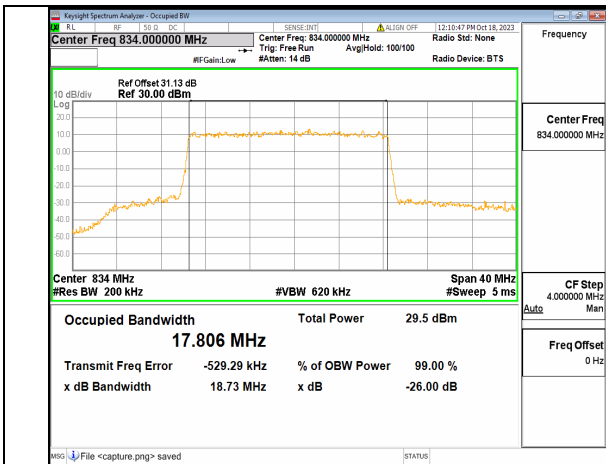

2A_n5 20M DFT-s-OFDM 16QAM Outer_Full Low