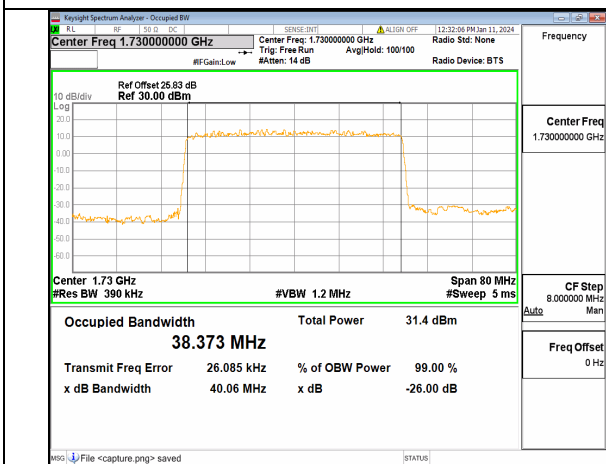

13A\_n66 30M DFT-s-OFDM QPSK Outer\_Full High

13A\_n66 30M DFT-s-OFDM 16QAM Outer\_Full High

13A\_n66 30M DFT-s-OFDM 64QAM Outer\_Full High

13A\_n66 30M DFT-s-OFDM 256QAM Outer\_Full High

13A\_n66 30M CP-OFDM QPSK Outer\_Full High