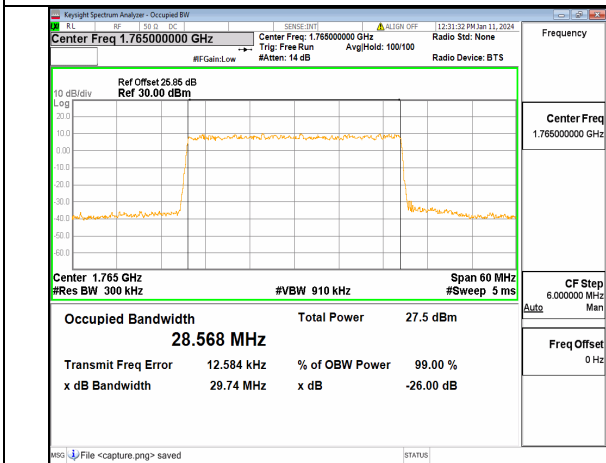

13A_n66 30M DFT-s-OFDM 256QAM Outer_Full High