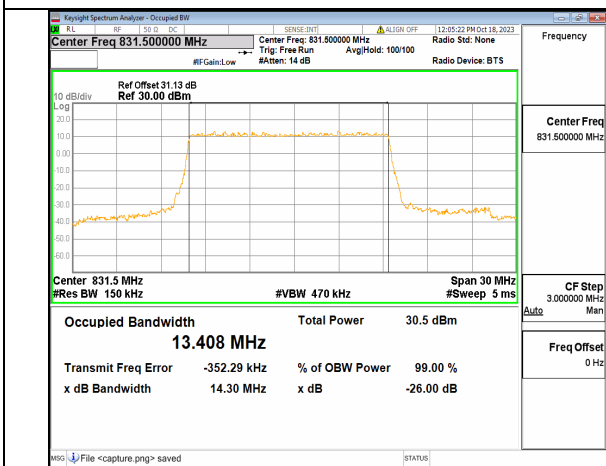

2A_n5 15M DFT-s-OFDM BPSK Outer_Full Low