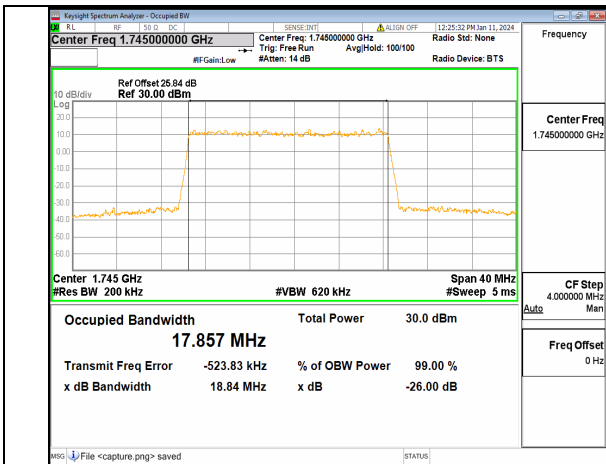

13A_n66 20M DFT-s-OFDM 16QAM Outer_Full Mid