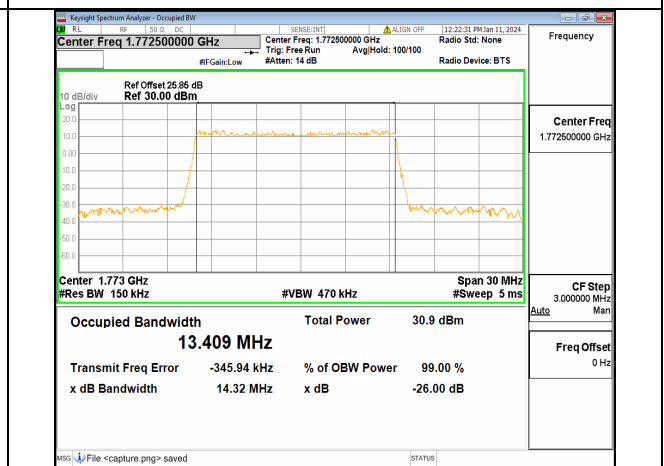

13A\_n66 15M DFT-s-OFDM 64QAM Outer\_Full Mid

13A\_n66 15M DFT-s-OFDM 256QAM Outer\_Full Mid

13A\_n66 15M CP-OFDM QPSK Outer\_Full Mid

13A\_n66 15M DFT-s-OFDM BPSK Outer\_Full High

13A\_n66 15M DFT-s-OFDM QPSK Outer\_Full High