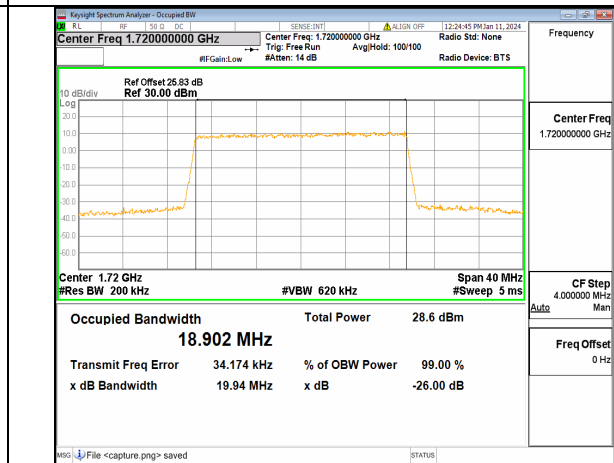

13A\_n66 20M DFT-s-OFDM QPSK Outer\_Full Low

13A\_n66 20M DFT-s-OFDM 16QAM Outer\_Full Low

13A\_n66 20M DFT-s-OFDM 64QAM Outer\_Full Low

13A\_n66 20M DFT-s-OFDM 256QAM Outer\_Full Low

13A\_n66 20M CP-OFDM QPSK Outer\_Full Low