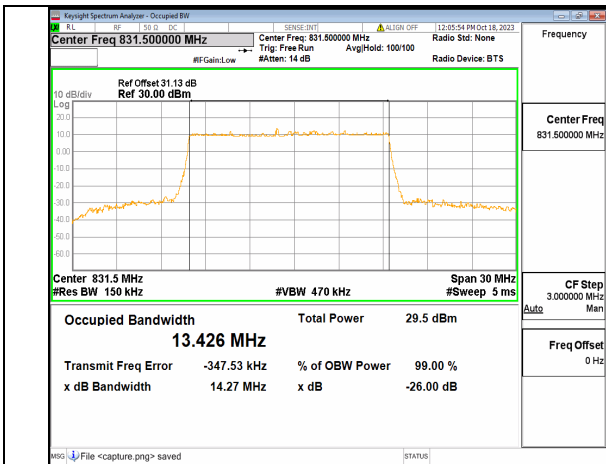

2A_n5 15M DFT-s-OFDM 16QAM Outer_Full Low