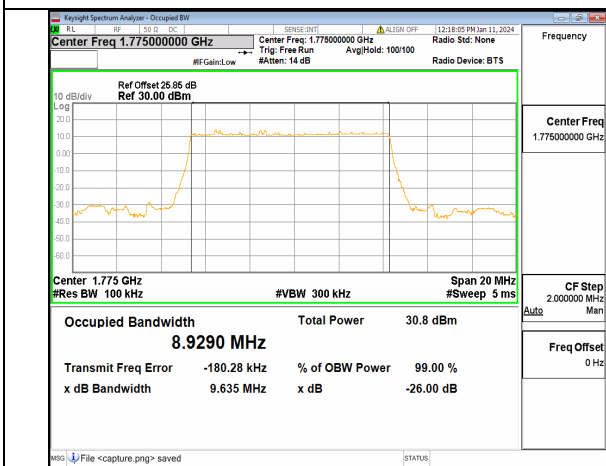

13A\_n66 10M DFT-s-OFDM BPSK Outer\_Full High

13A\_n66 10M DFT-s-OFDM QPSK Outer\_Full High

13A\_n66 10M DFT-s-OFDM 16QAM Outer\_Full High

13A\_n66 10M DFT-s-OFDM 64QAM Outer\_Full High

13A\_n66 10M DFT-s-OFDM 256QAM Outer\_Full High