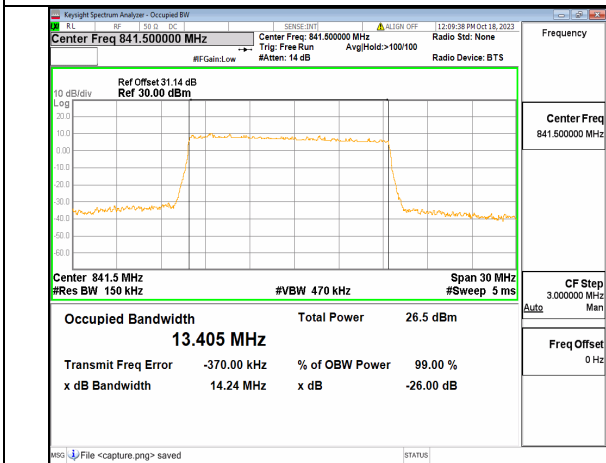

2A_n5 15M DFT-s-OFDM 256QAM Outer_Full High