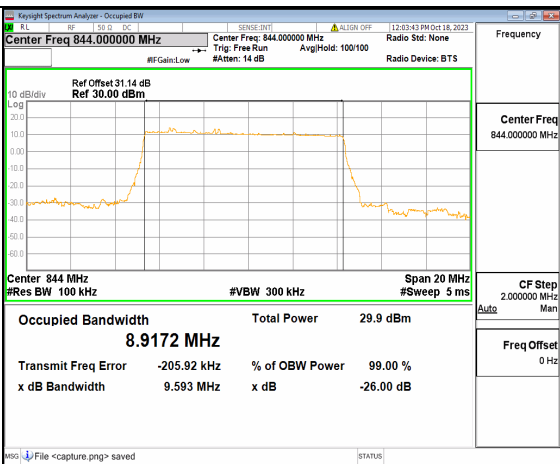

2A\_n5 10M DFT-s-OFDM QPSK Outer\_Full Mid

2A\_n5 10M DFT-s-OFDM 16QAM Outer\_Full Mid

2A\_n5 10M DFT-s-OFDM 64QAM Outer\_Full Mid

2A\_n5 10M DFT-s-OFDM 256QAM Outer\_Full Mid

2A\_n5 10M CP-OFDM QPSK Outer\_Full Mid