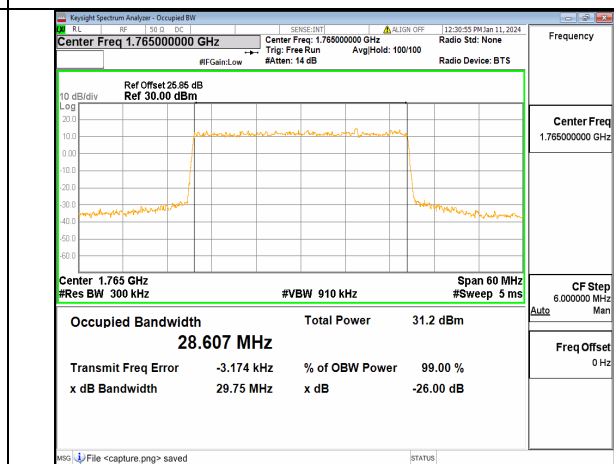

13A\_n66 30M DFT-s-OFDM 16QAM Outer\_Full Mid

13A\_n66 30M DFT-s-OFDM 64QAM Outer\_Full Mid

13A\_n66 30M DFT-s-OFDM 256QAM Outer\_Full Mid

13A\_n66 30M CP-OFDM QPSK Outer\_Full Mid

13A\_n66 30M DFT-s-OFDM BPSK Outer\_Full High