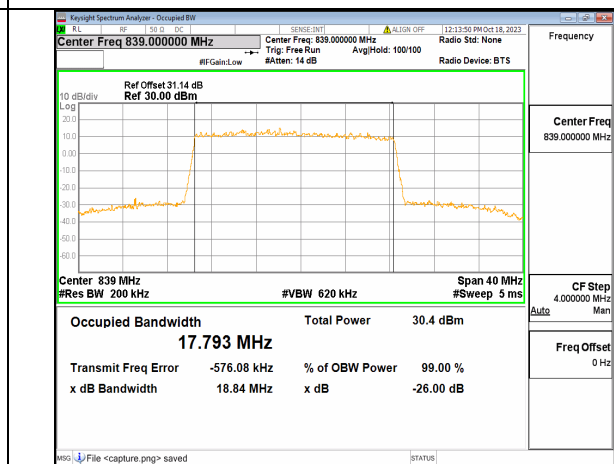

2A_n5 20M DFT-s-OFDM QPSK Outer_Full High