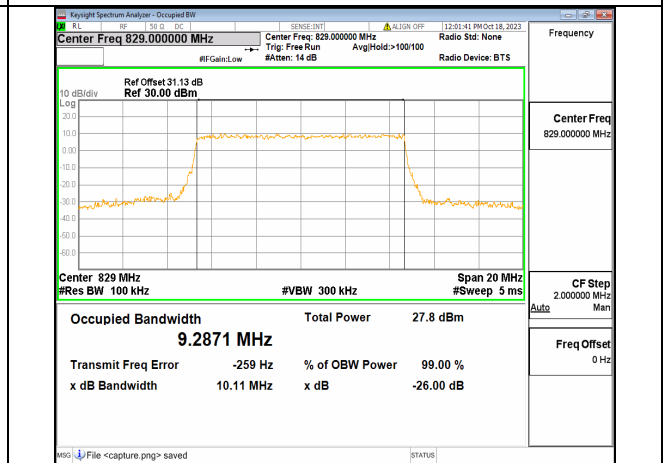

2A\_n5 10M DFT-s-OFDM 16QAM Outer\_Full Low

2A\_n5 10M DFT-s-OFDM 64QAM Outer\_Full Low

2A\_n5 10M DFT-s-OFDM 256QAM Outer\_Full Low

2A\_n5 10M CP-OFDM QPSK Outer\_Full Low

2A\_n5 10M DFT-s-OFDM BPSK Outer\_Full Mid