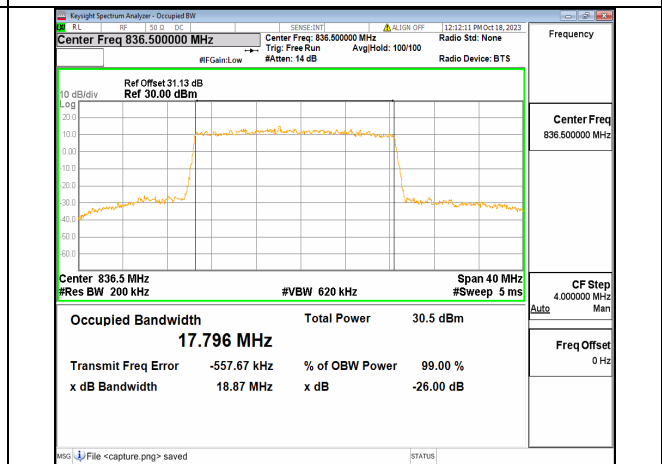

2A_n5 20M DFT-s-OFDM QPSK Outer_Full Mid