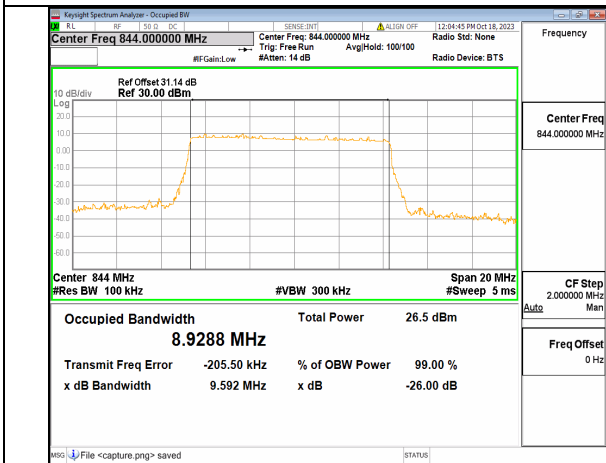

2A\_n5 10M DFT-s-OFDM BPSK Outer\_Full High

2A\_n5 10M DFT-s-OFDM QPSK Outer\_Full High

2A\_n5 10M DFT-s-OFDM 16QAM Outer\_Full High

2A\_n5 10M DFT-s-OFDM 64QAM Outer\_Full High

2A\_n5 10M DFT-s-OFDM 256QAM Outer\_Full High