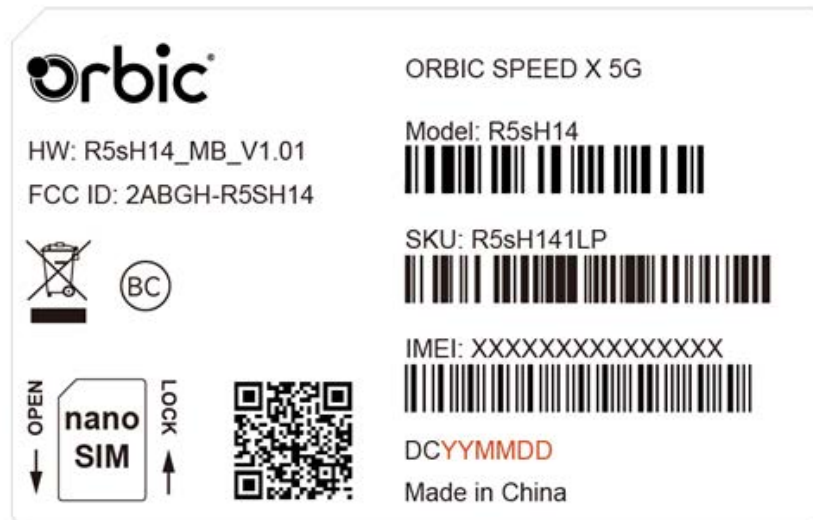

Label :

Notes:

Font: Arial, 6pt

Barcode : Code-128

Height: 4mm

QR Size: 10mm × 10mm

Scan: {"IMEI": "XXXXXXXXXXXXXXXX", "SKU": "R5sH141LP"}

Location: