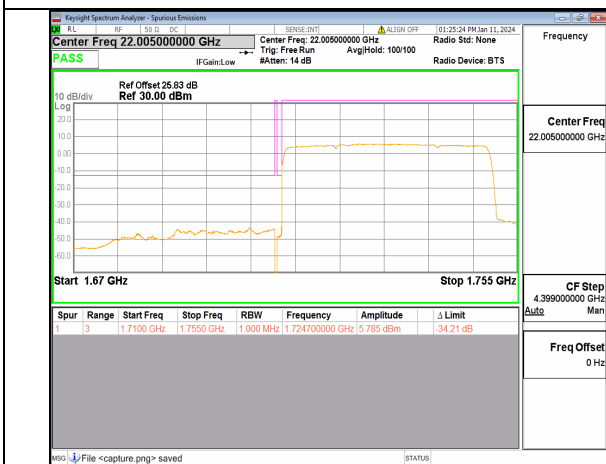

13A\_n66 30M DFT-s-OFDM BPSK Outer\_Full High

13A\_n66 30M DFT-s-OFDM BPSK Edge\_1RB\_Right High

13A\_n66 30M DFT-s-OFDM QPSK Outer\_Full High

13A\_n66 30M DFT-s-OFDM QPSK Edge\_1RB\_Right High

13A\_n66 40M DFT-s-OFDM BPSK Outer\_Full Low