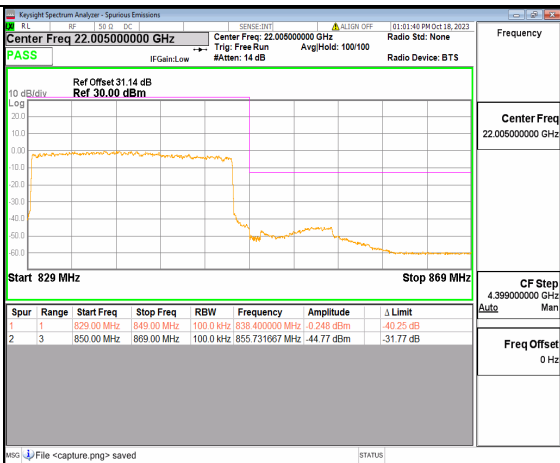

2A\_n5 15M DFT-s-OFDM QPSK Edge\_1RB\_Right High

2A\_n5 20M DFT-s-OFDM BPSK Outer\_Full Low

2A\_n5 20M DFT-s-OFDM BPSK Edge\_1RB\_Left Low

2A\_n5 20M DFT-s-OFDM QPSK Outer\_Full Low

2A\_n5 20M DFT-s-OFDM QPSK Edge\_1RB\_Left Low