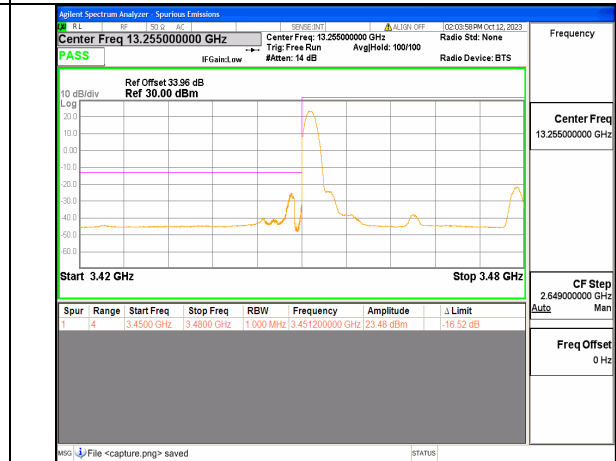

5A\_n77(3450-3550MHz) 20M DFT-s-OFDM QPSK Edge\_1RB\_Right High

5A\_n77(3450-3550MHz) 30M DFT-s-OFDM BPSK Outer\_Full Low

5A\_n77(3450-3550MHz) 30M DFT-s-OFDM BPSK Edge\_1RB\_Left Low

5A\_n77(3450-3550MHz) 30M DFT-s-OFDM QPSK Outer\_Full Low