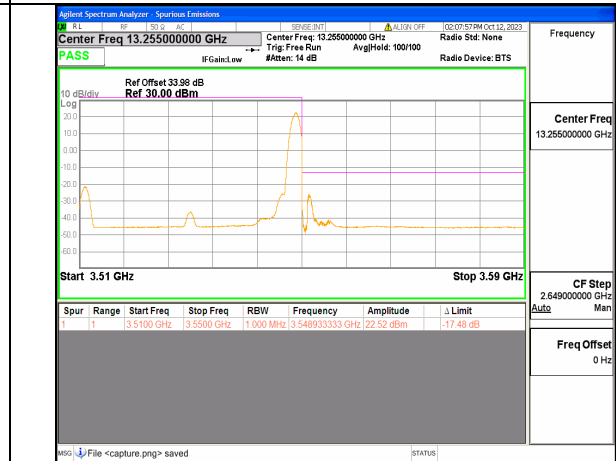

5A\_n77(3450-3550MHz) 40M DFT-s-OFDM QPSK Edge\_1RB\_Left Low

5A\_n77(3450-3550MHz) 40M DFT-s-OFDM BPSK Outer\_Full High

5A\_n77(3450-3550MHz) 40M DFT-s-OFDM BPSK Edge\_1RB\_Right High

5A\_n77(3450-3550MHz) 40M DFT-s-OFDM QPSK Outer\_Full High