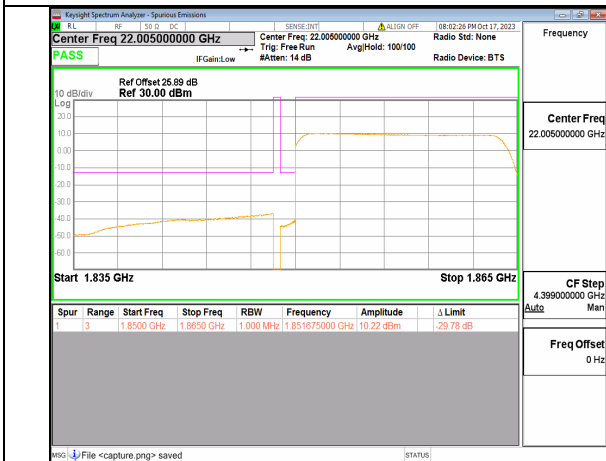

5A_n2 15M DFT-s-OFDM BPSK Outer_Full Low

5A_n2 15M DFT-s-OFDM QPSK Outer_Full Low