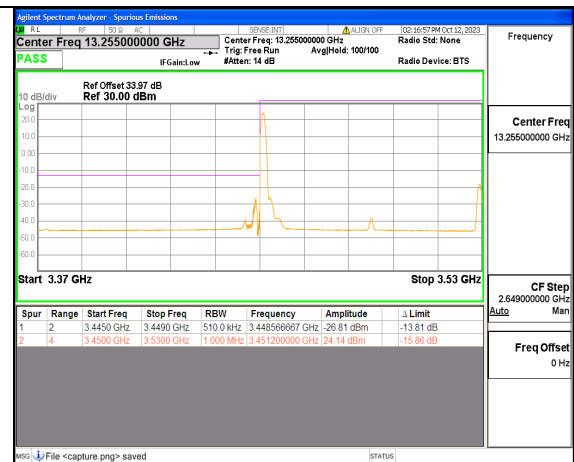

5A_n77(3450-3550MHz) 70M DFT-s-OFDM QPSK Edge_1RB_Right High

5A_n77(3450-3550MHz) 80M DFT-s-OFDM BPSK Edge_1RB_Left Low