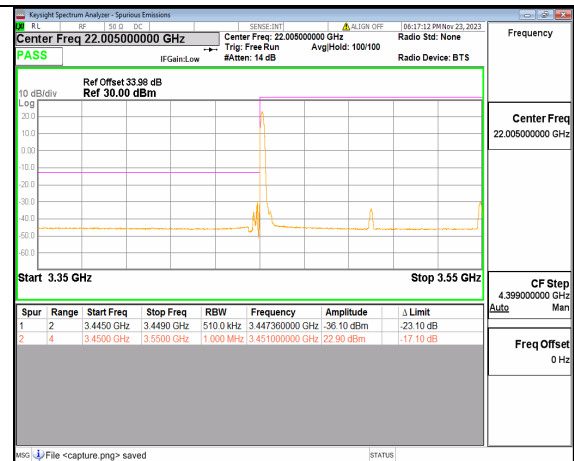

5A_n77(3450-3550MHz) 90M DFT-s-OFDM QPSK Edge_1RB_Right High

5A_n77 (3450-3550MHz) 100M DFT-s-OFDM BPSK Edge_1RB_Left Low