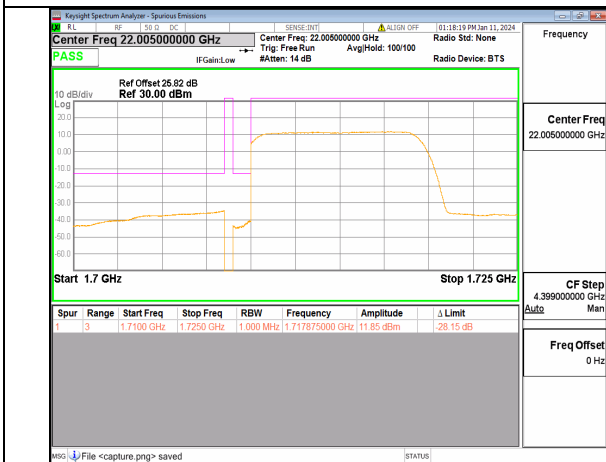

13A\_n66 5M DFT-s-OFDM QPSK Outer\_Full High

13A\_n66 5M DFT-s-OFDM QPSK Edge\_1RB\_Right High

13A\_n66 10M DFT-s-OFDM BPSK Outer\_Full Low

13A\_n66 10M DFT-s-OFDM BPSK Edge\_1RB\_Left Low

13A\_n66 10M DFT-s-OFDM QPSK Outer\_Full Low