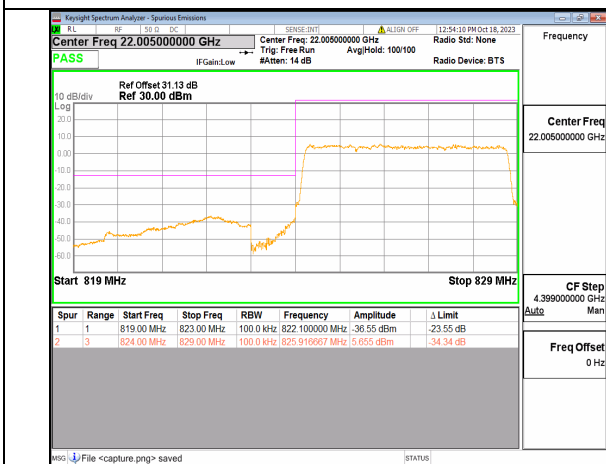

5A_n2 20M DFT-s-OFDM QPSK Outer_Full High

2A_n5 5M DFT-s-OFDM BPSK Outer_Full Low