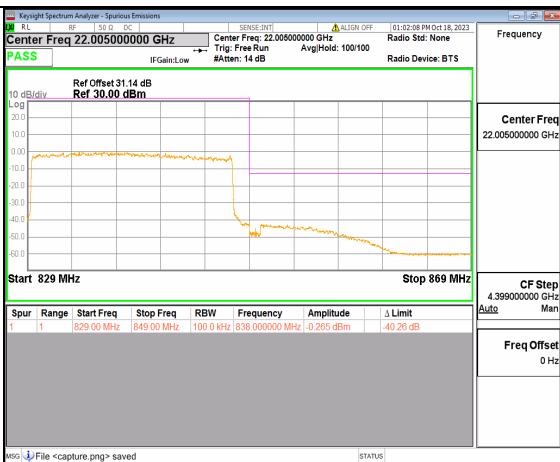

2A_n5 20M DFT-s-OFDM BPSK Outer_Full High

2A_n5 20M DFT-s-OFDM QPSK Outer_Full High