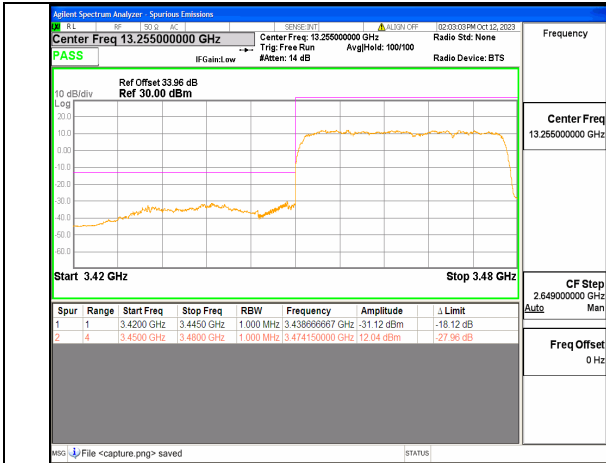

5A_n77(3450-3550MHz) 30M DFT-s-OFDM BPSK Outer_Full Low