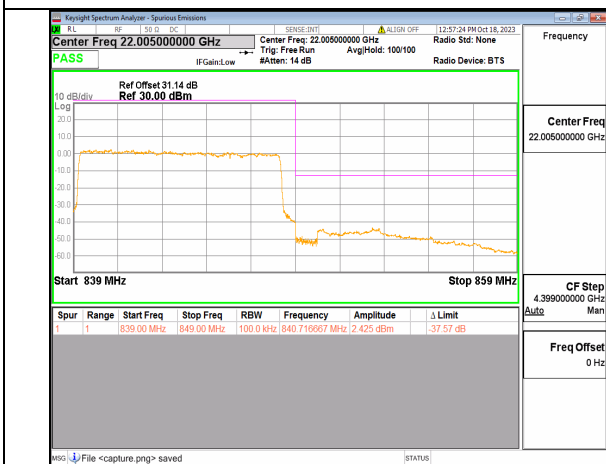

2A\_n5 10M DFT-s-OFDM BPSK Outer\_Full Low

2A\_n5 10M DFT-s-OFDM BPSK Edge\_1RB\_Left Low

2A\_n5 10M DFT-s-OFDM QPSK Outer\_Full Low

2A\_n5 10M DFT-s-OFDM QPSK Edge\_1RB\_Left Low

2A\_n5 10M DFT-s-OFDM BPSK Outer\_Full High