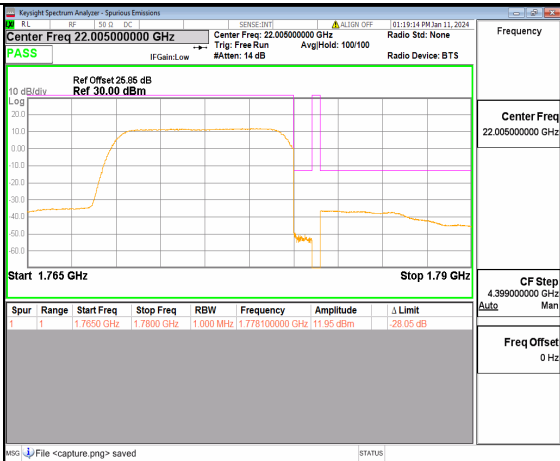

13A_n66 10M DFT-s-OFDM BPSK Outer_Full High

13A_n66 10M DFT-s-OFDM QPSK Outer_Full High