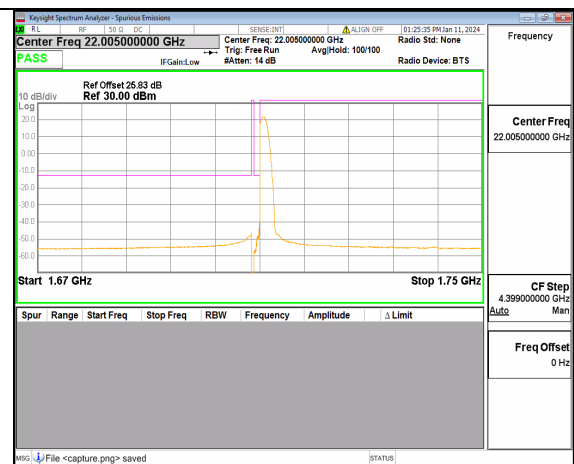

13A\_n66 30M DFT-s-OFDM BPSK Outer\_Full High

13A\_n66 30M DFT-s-OFDM BPSK Edge\_1RB\_Right High

13A\_n66 30M DFT-s-OFDM QPSK Outer\_Full High

13A\_n66 30M DFT-s-OFDM QPSK Edge\_1RB\_Right High

13A\_n66 40M DFT-s-OFDM BPSK Outer\_Full Low