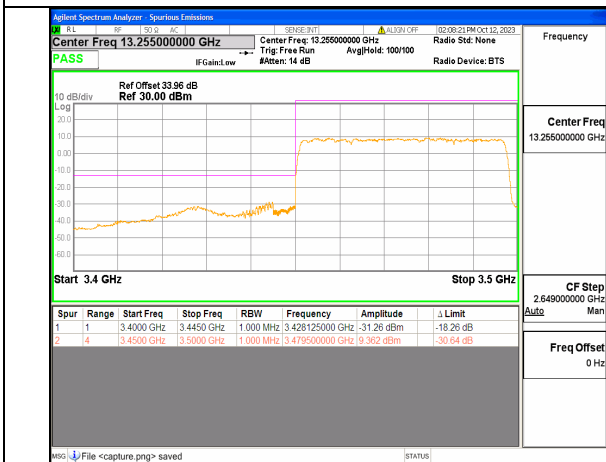

5A_n77(3450-3550MHz) 40M DFT-s-OFDM QPSK Outer_Full High

5A_n77(3450-3550MHz) 50M DFT-s-OFDM BPSK Outer_Full Low