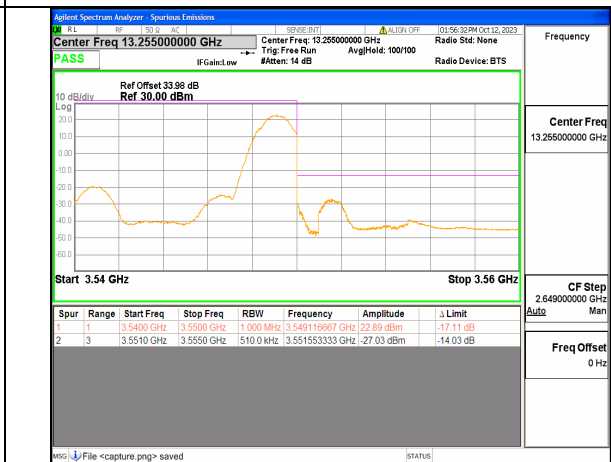

5A_n77(3450-3550MHz) 10M DFT-s-OFDM QPSK Edge_1RB_Left Low

5A_n77(3450-3550MHz) 10M DFT-s-OFDM BPSK Edge_1RB_Right High