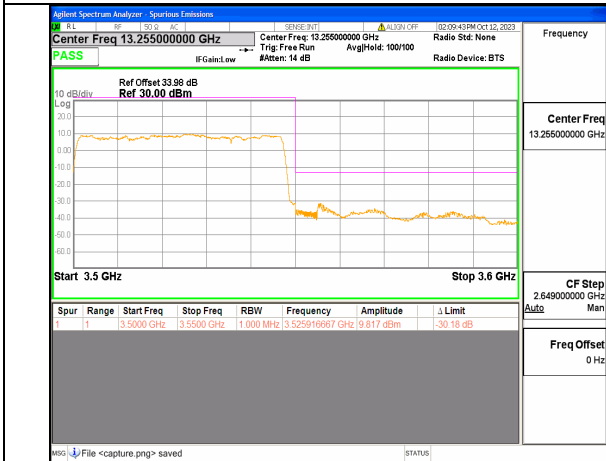

5A_n77(3450-3550MHz) 50M DFT-s-OFDM QPSK Outer_Full Low

5A_n77(3450-3550MHz) 50M DFT-s-OFDM BPSK Outer_Full High