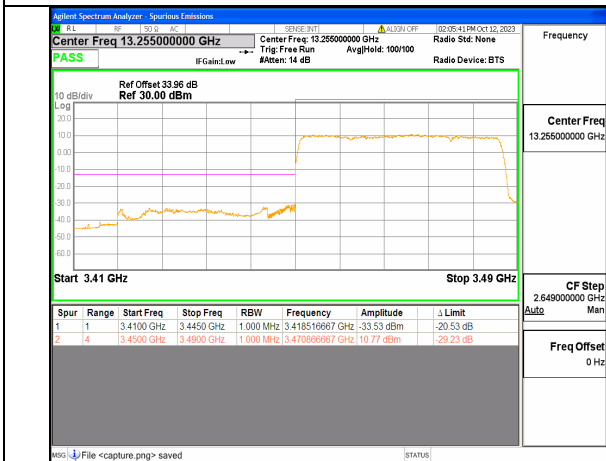

5A_n77(3450-3550MHz) 30M DFT-s-OFDM QPSK Outer_Full High

5A_n77(3450-3550MHz) 40M DFT-s-OFDM BPSK Outer_Full Low