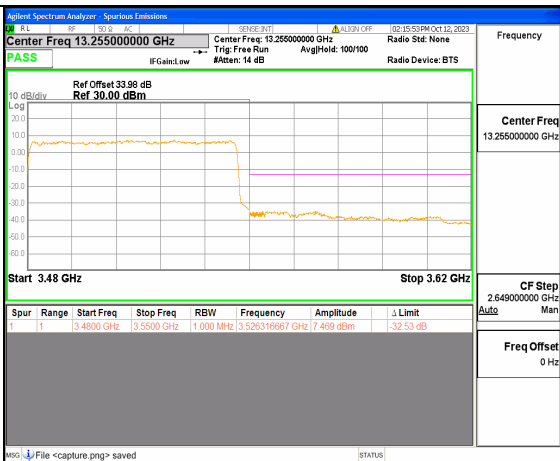

5A_n77(3450-3550MHz) 70M DFT-s-OFDM BPSK Outer_Full High

5A_n77(3450-3550MHz) 70M DFT-s-OFDM QPSK Outer_Full High