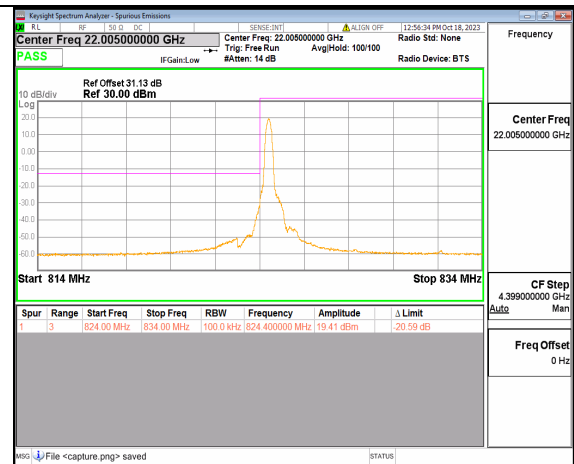

2A_n5 5M DFT-s-OFDM QPSK Edge_1RB_Right High

2A_n5 10M DFT-s-OFDM BPSK Edge_1RB_Left Low