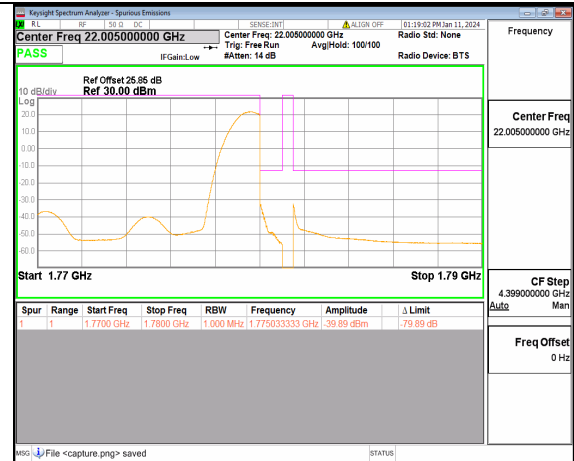

13A_n66 10M DFT-s-OFDM QPSK Edge_1RB_Left Low

13A_n66 10M DFT-s-OFDM BPSK Edge_1RB_Right High