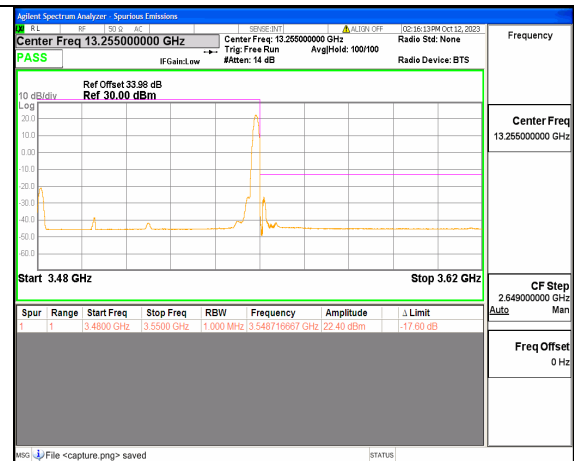

5A\_n77(3450-3550MHz) 70M DFT-s-OFDM QPSK Edge\_1RB\_Left Low

5A\_n77(3450-3550MHz) 70M DFT-s-OFDM BPSK Outer\_Full High

5A\_n77(3450-3550MHz) 70M DFT-s-OFDM BPSK Edge\_1RB\_Right High

5A\_n77(3450-3550MHz) 70M DFT-s-OFDM QPSK Outer\_Full High