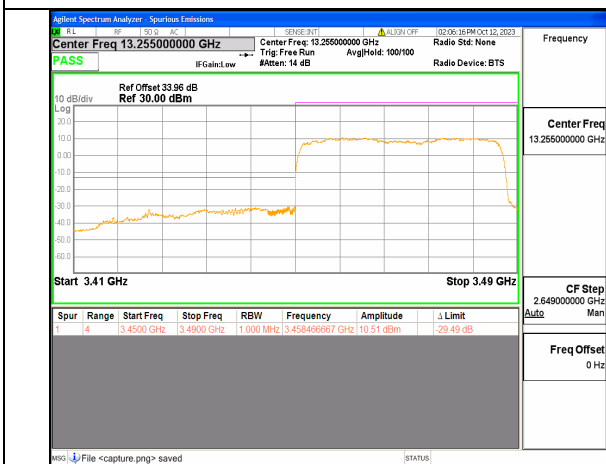

5A_n77(3450-3550MHz) 40M DFT-s-OFDM BPSK Outer_Full Low

5A_n77(3450-3550MHz) 40M DFT-s-OFDM QPSK Outer_Full Low