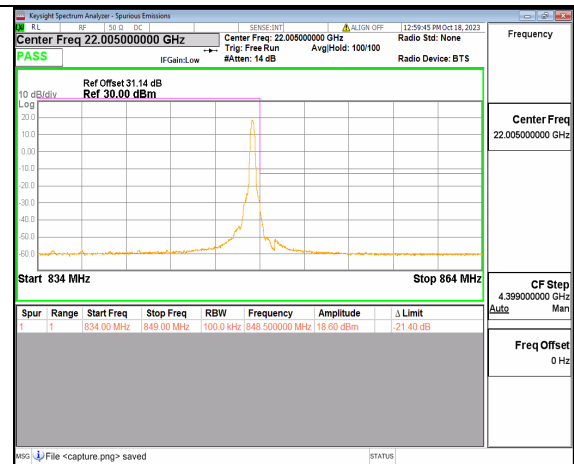

2A\_n5 15M DFT-s-OFDM QPSK Outer\_Full Low

2A\_n5 15M DFT-s-OFDM QPSK Edge\_1RB\_Left Low

2A\_n5 15M DFT-s-OFDM BPSK Outer\_Full High

2A\_n5 15M DFT-s-OFDM BPSK Edge\_1RB\_Right High

2A\_n5 15M DFT-s-OFDM QPSK Outer\_Full High