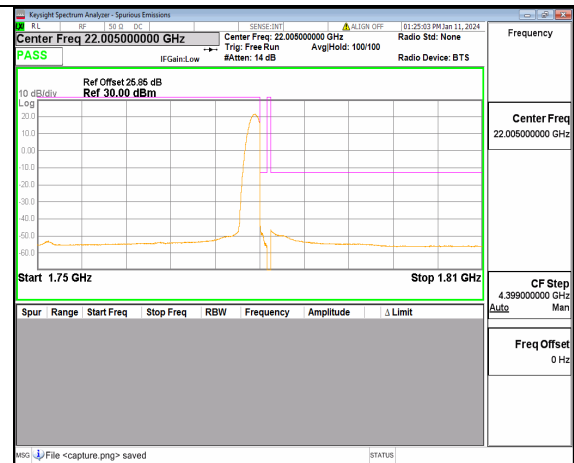

13A_n66 30M DFT-s-OFDM BPSK Edge_1RB_Right High

13A_n66 30M DFT-s-OFDM QPSK Edge_1RB_Right High