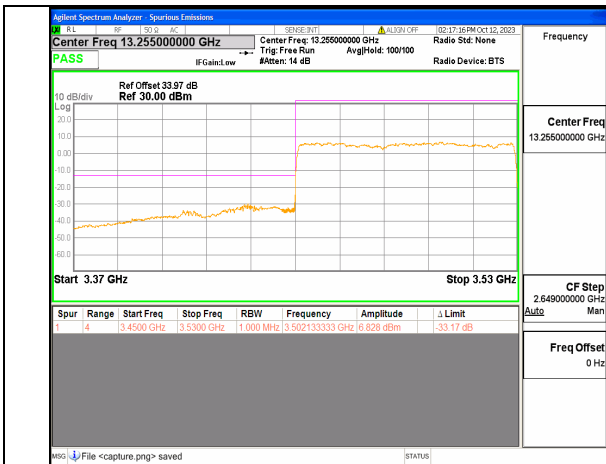

5A_n77(3450-3550MHz) 80M DFT-s-OFDM QPSK Outer_Full Low