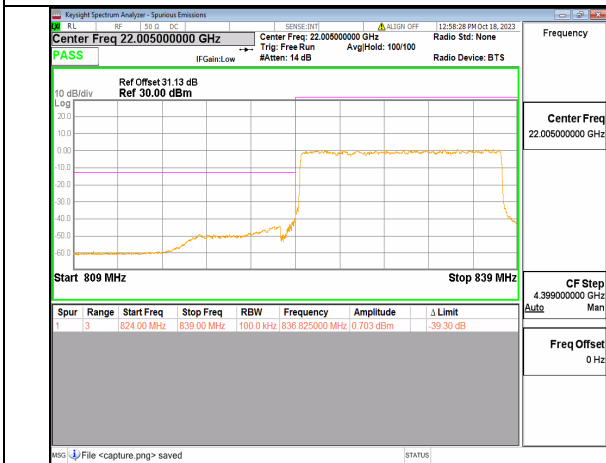

2A_n5 10M DFT-s-OFDM QPSK Outer_Full High

2A_n5 15M DFT-s-OFDM BPSK Outer_Full Low