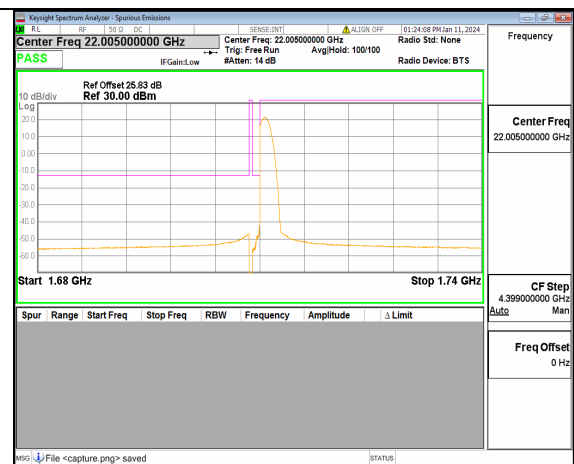

13A\_n66 20M DFT-s-OFDM QPSK Edge\_1RB\_Right High

13A\_n66 30M DFT-s-OFDM BPSK Outer\_Full Low

13A\_n66 30M DFT-s-OFDM BPSK Edge\_1RB\_Left Low

13A\_n66 30M DFT-s-OFDM QPSK Outer\_Full Low

13A\_n66 30M DFT-s-OFDM QPSK Edge\_1RB\_Left Low