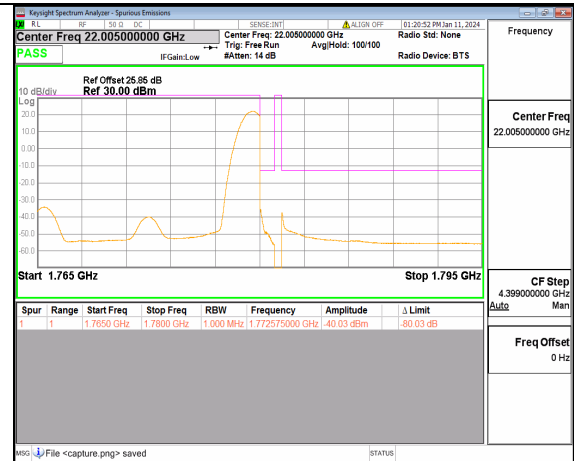

13A\_n66 15M DFT-s-OFDM BPSK Outer\_Full Low

13A\_n66 15M DFT-s-OFDM BPSK Edge\_1RB\_Left Low

13A\_n66 15M DFT-s-OFDM QPSK Outer\_Full Low

13A\_n66 15M DFT-s-OFDM QPSK Edge\_1RB\_Left Low

13A\_n66 15M DFT-s-OFDM BPSK Outer\_Full High