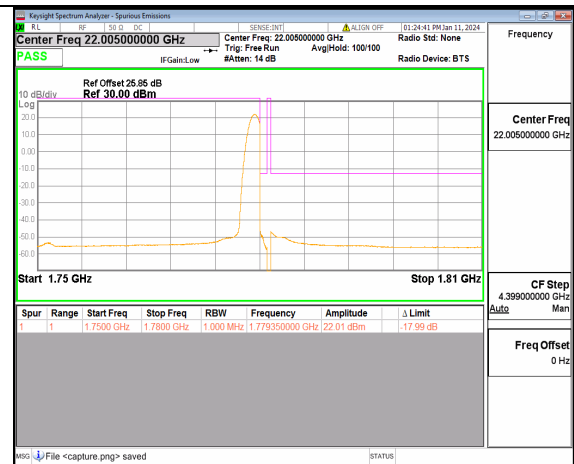

13A_n66 30M DFT-s-OFDM QPSK Edge_1RB_Left Low

13A_n66 30M DFT-s-OFDM BPSK Edge_1RB_Right High