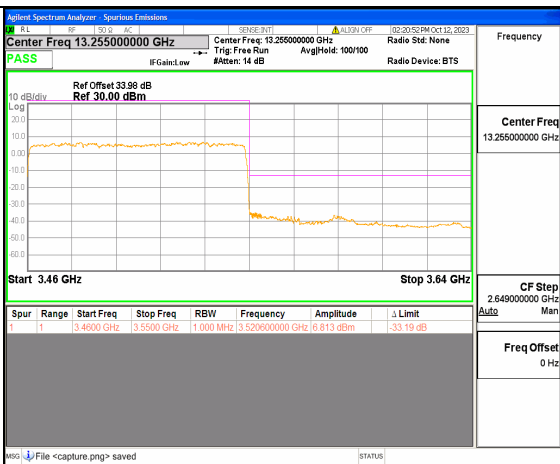

5A_n77(3450-3550MHz) 90M DFT-s-OFDM QPSK Outer_Full Low

5A_n77(3450-3550MHz) 90M DFT-s-OFDM BPSK Outer_Full High