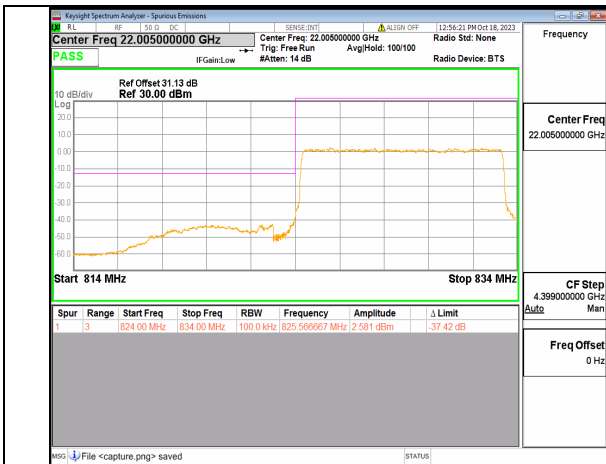

2A\_n5 5M DFT-s-OFDM QPSK Edge\_1RB\_Left Low

2A\_n5 5M DFT-s-OFDM BPSK Outer\_Full High

2A\_n5 5M DFT-s-OFDM BPSK Edge\_1RB\_Right High

2A\_n5 5M DFT-s-OFDM QPSK Outer\_Full High

2A\_n5 5M DFT-s-OFDM QPSK Edge\_1RB\_Right High