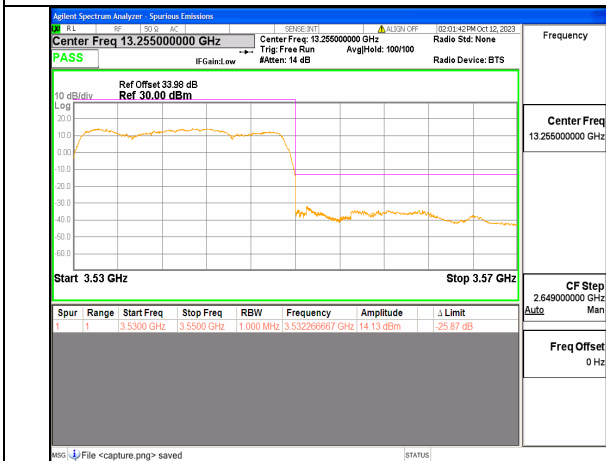

5A_n77(3450-3550MHz) 20M DFT-s-OFDM QPSK Outer_Full Low

5A_n77(3450-3550MHz) 20M DFT-s-OFDM BPSK Outer_Full High