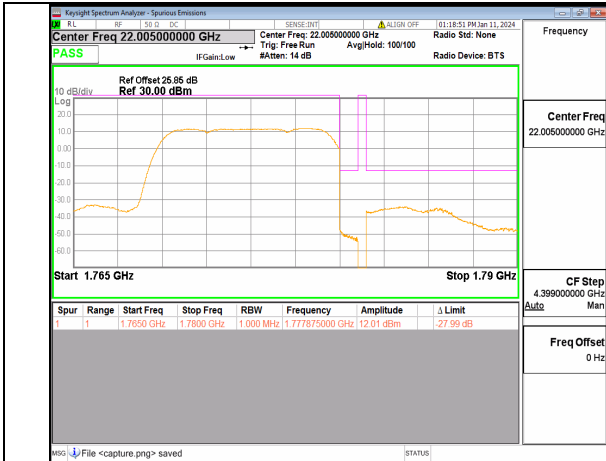

13A_n66 10M DFT-s-OFDM BPSK Outer_Full High