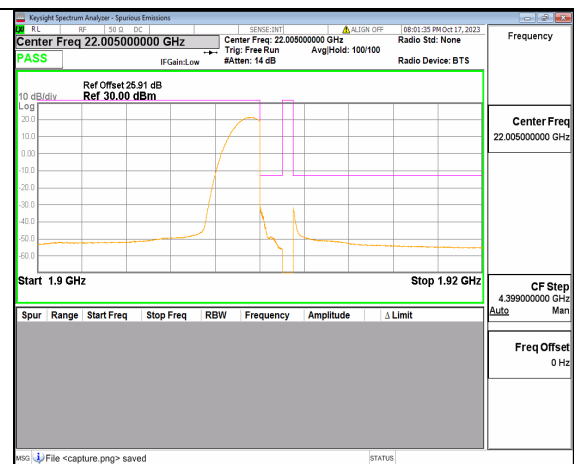

5A\_n2 10M DFT-s-OFDM QPSK Outer\_Full Low

5A\_n2 10M DFT-s-OFDM QPSK Edge\_1RB\_Left Low

5A\_n2 10M DFT-s-OFDM BPSK Outer\_Full High

5A\_n2 10M DFT-s-OFDM BPSK Edge\_1RB\_Right High

5A\_n2 10M DFT-s-OFDM QPSK Outer\_Full High