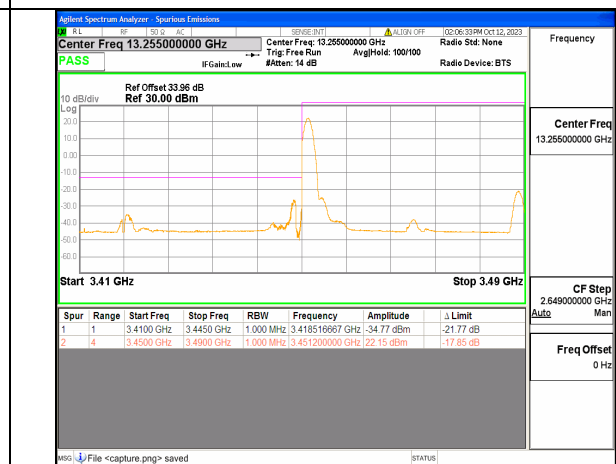

5A\_n77(3450-3550MHz) 30M DFT-s-OFDM QPSK Edge\_1RB\_Right High

5A\_n77(3450-3550MHz) 40M DFT-s-OFDM BPSK Outer\_Full Low

5A\_n77(3450-3550MHz) 40M DFT-s-OFDM BPSK Edge\_1RB\_Left Low

5A\_n77(3450-3550MHz) 40M DFT-s-OFDM QPSK Outer\_Full Low