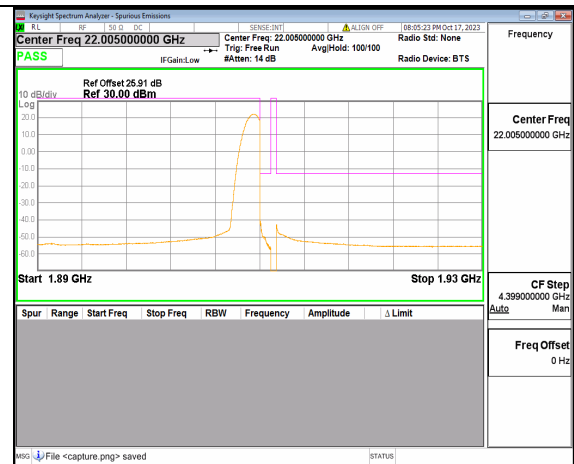

5A\_n2 20M DFT-s-OFDM BPSK Edge\_1RB\_Left Low

5A\_n2 20M DFT-s-OFDM QPSK Outer\_Full Low

5A\_n2 20M DFT-s-OFDM QPSK Edge\_1RB\_Left Low

5A\_n2 20M DFT-s-OFDM BPSK Outer\_Full High

5A\_n2 20M DFT-s-OFDM BPSK Edge\_1RB\_Right High