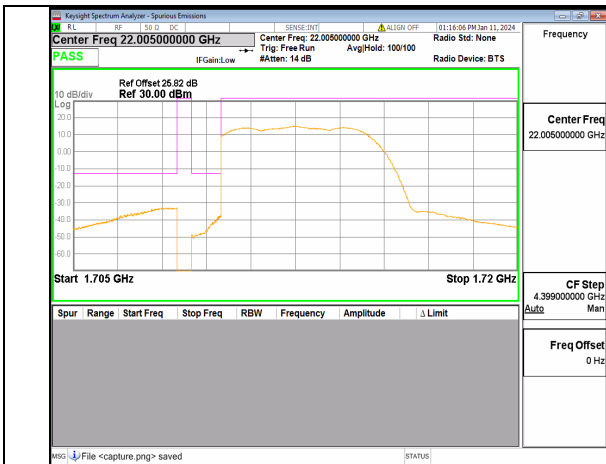

2A\_n5 20M DFT-s-OFDM BPSK Outer\_Full High

2A\_n5 20M DFT-s-OFDM BPSK Edge\_1RB\_Right High

2A\_n5 20M DFT-s-OFDM QPSK Outer\_Full High

2A\_n5 20M DFT-s-OFDM QPSK Edge\_1RB\_Right High

13A\_n66 5M DFT-s-OFDM BPSK Outer\_Full Low