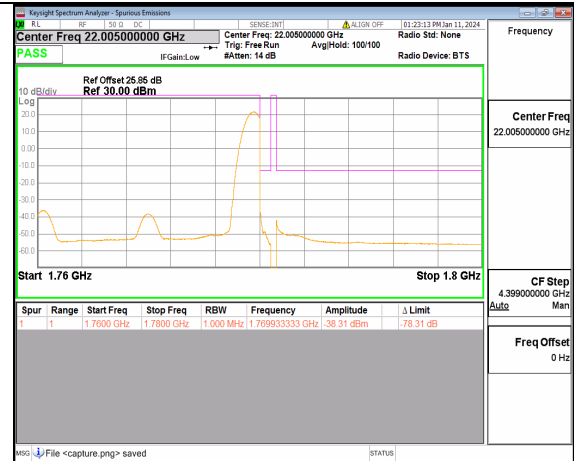

13A\_n66 20M DFT-s-OFDM QPSK Outer\_Full Low

13A\_n66 20M DFT-s-OFDM QPSK Edge\_1RB\_Left Low

13A\_n66 20M DFT-s-OFDM BPSK Outer\_Full High

13A\_n66 20M DFT-s-OFDM BPSK Edge\_1RB\_Right High

13A\_n66 20M DFT-s-OFDM QPSK Outer\_Full High