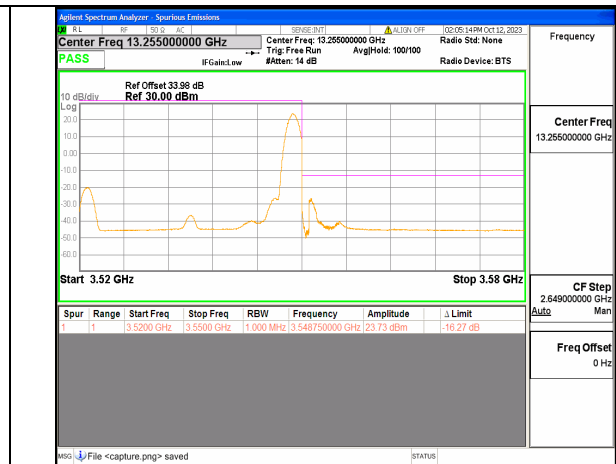

5A\_n77(3450-3550MHz) 30M DFT-s-OFDM QPSK Edge\_1RB\_Left Low

5A\_n77(3450-3550MHz) 30M DFT-s-OFDM BPSK Outer\_Full High

5A\_n77(3450-3550MHz) 30M DFT-s-OFDM BPSK Edge\_1RB\_Right High

5A\_n77(3450-3550MHz) 30M DFT-s-OFDM QPSK Outer\_Full High