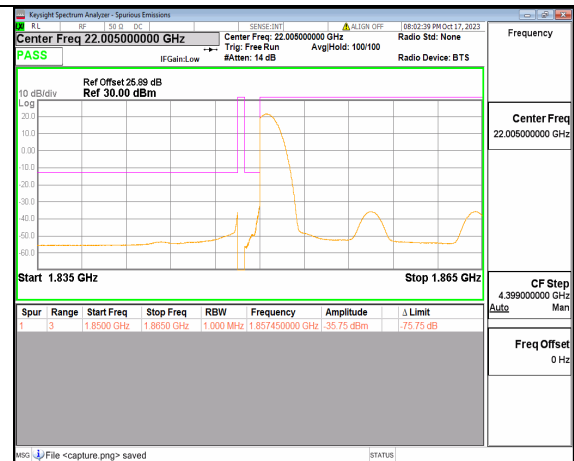

5A\_n2 10M DFT-s-OFDM QPSK Edge\_1RB\_Right High

5A\_n2 15M DFT-s-OFDM BPSK Outer\_Full Low

5A\_n2 15M DFT-s-OFDM BPSK Edge\_1RB\_Left Low

5A\_n2 15M DFT-s-OFDM QPSK Outer\_Full Low

5A\_n2 15M DFT-s-OFDM QPSK Edge\_1RB\_Left Low