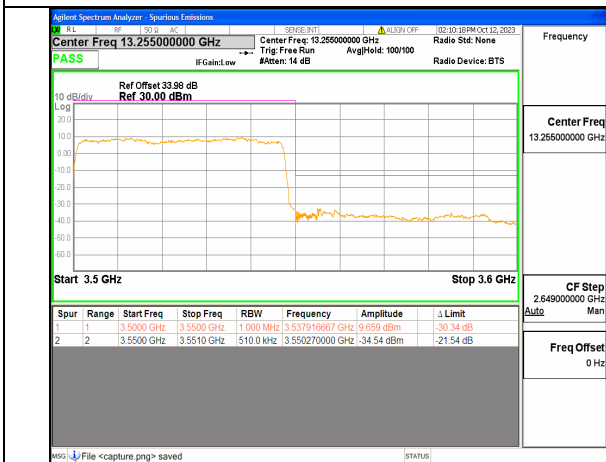

5A_n77(3450-3550MHz) 50M DFT-s-OFDM BPSK Outer_Full High

5A_n77(3450-3550MHz) 50M DFT-s-OFDM QPSK Outer_Full High