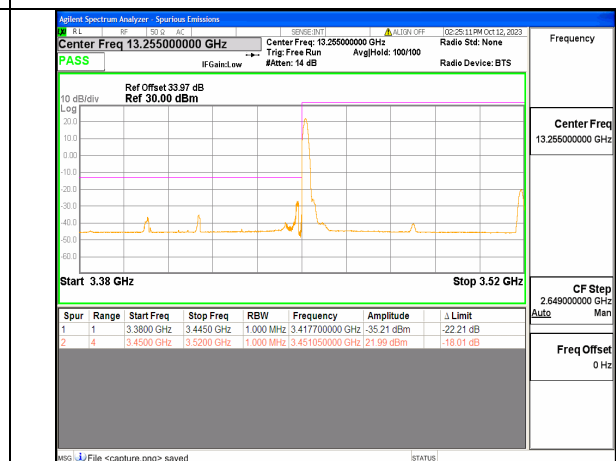

5A\_n77(3450-3550MHz) 60M DFT-s-OFDM QPSK Edge\_1RB\_Right High

5A\_n77(3450-3550MHz) 70M DFT-s-OFDM BPSK Outer\_Full Low

5A\_n77(3450-3550MHz) 70M DFT-s-OFDM BPSK Edge\_1RB\_Left Low

5A\_n77(3450-3550MHz) 70M DFT-s-OFDM QPSK Outer\_Full Low