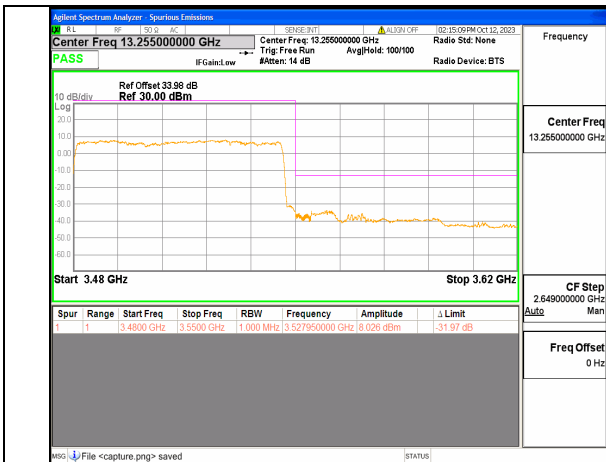

5A_n77(3450-3550MHz) 70M DFT-s-OFDM BPSK Outer_Full High