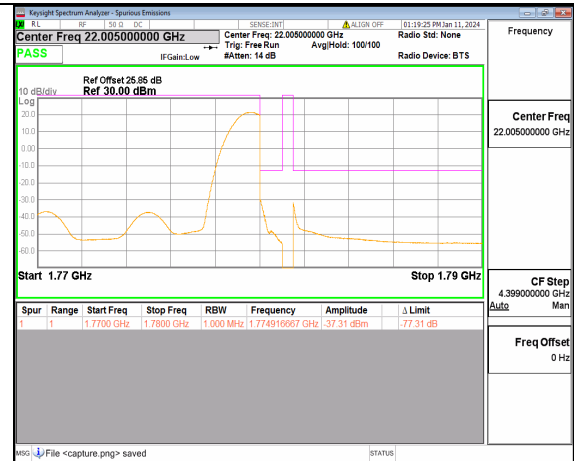

13A\_n66 10M DFT-s-OFDM QPSK Edge\_1RB\_Left Low

13A\_n66 10M DFT-s-OFDM BPSK Outer\_Full High

13A\_n66 10M DFT-s-OFDM BPSK Edge\_1RB\_Right High

13A\_n66 10M DFT-s-OFDM QPSK Outer\_Full High

13A\_n66 10M DFT-s-OFDM QPSK Edge\_1RB\_Right High