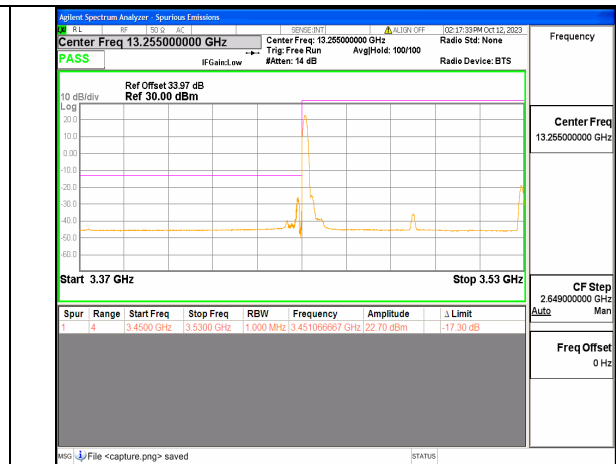

5A\_n77(3450-3550MHz) 70M DFT-s-OFDM QPSK Edge\_1RB\_Right High

5A\_n77(3450-3550MHz) 80M DFT-s-OFDM BPSK Outer\_Full Low

5A\_n77(3450-3550MHz) 80M DFT-s-OFDM BPSK Edge\_1RB\_Left Low

5A\_n77(3450-3550MHz) 80M DFT-s-OFDM QPSK Outer\_Full Low