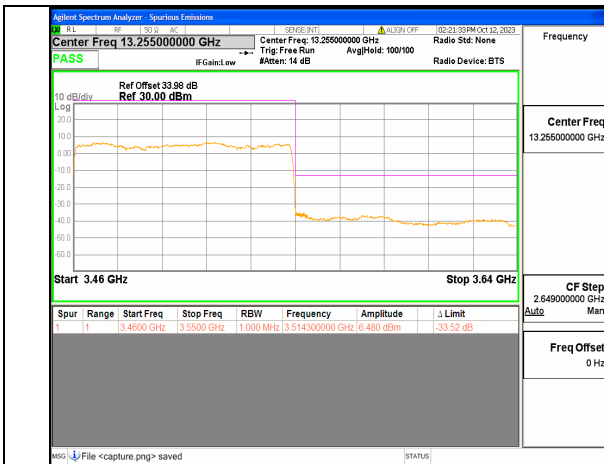

5A_n77(3450-3550MHz) 90M DFT-s-OFDM BPSK Outer_Full High

5A_n77(3450-3550MHz) 90M DFT-s-OFDM QPSK Outer_Full High