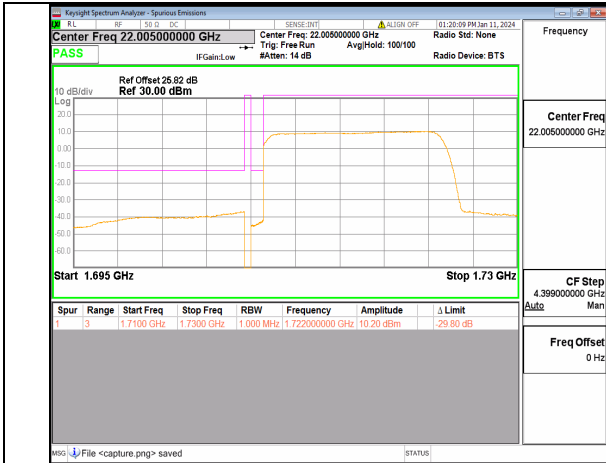

13A_n66 15M DFT-s-OFDM QPSK Outer_Full Low