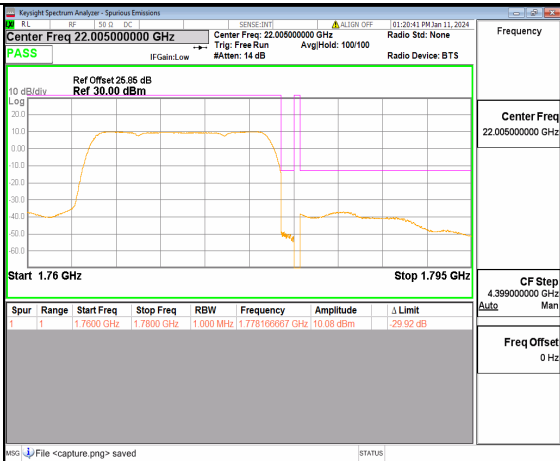

13A\_n66 15M DFT-s-OFDM BPSK Outer\_Full Low

13A\_n66 15M DFT-s-OFDM BPSK Edge\_1RB\_Left Low

13A\_n66 15M DFT-s-OFDM QPSK Outer\_Full Low

13A\_n66 15M DFT-s-OFDM QPSK Edge\_1RB\_Left Low

13A\_n66 15M DFT-s-OFDM BPSK Outer\_Full High