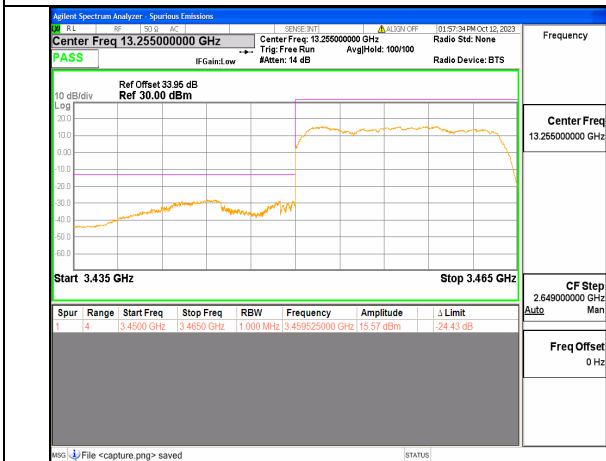

5A_n77(3450-3550MHz) 10M DFT-s-OFDM QPSK Outer_Full High

5A_n77(3450-3550MHz) 15M DFT-s-OFDM BPSK Outer_Full Low