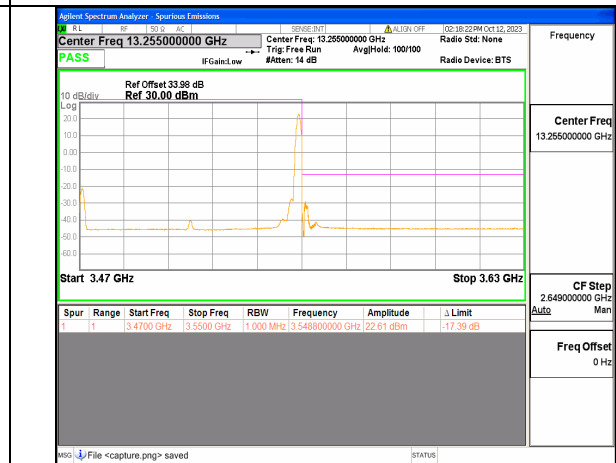

5A_n77(3450-3550MHz) 80M DFT-s-OFDM QPSK Edge_1RB_Left Low

5A_n77(3450-3550MHz) 80M DFT-s-OFDM BPSK Edge_1RB_Right High