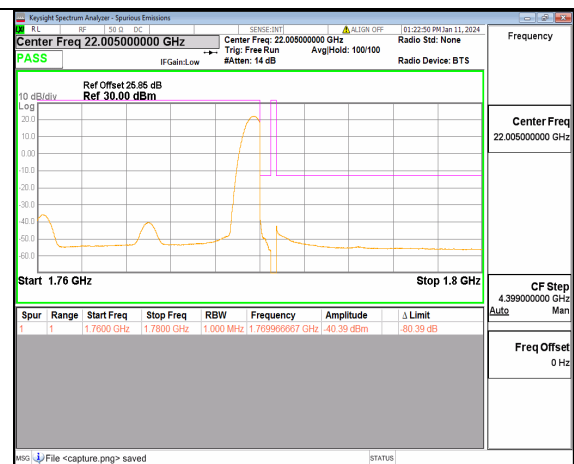

13A_n66 20M DFT-s-OFDM QPSK Edge_1RB_Left Low

13A_n66 20M DFT-s-OFDM BPSK Edge_1RB_Right High