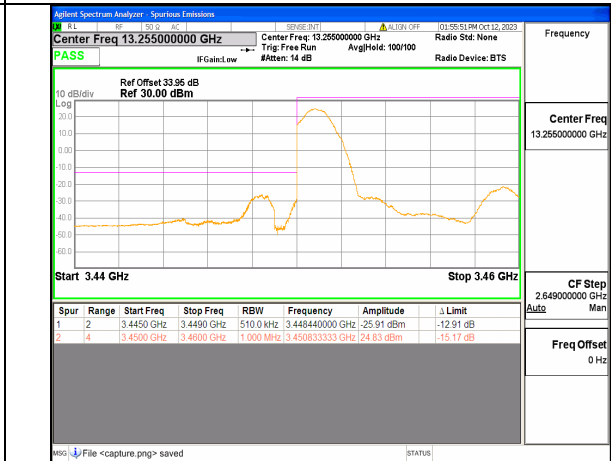

13A\_n66 40M DFT-s-OFDM BPSK Edge\_1RB\_Left Low

5A\_n77(3450-3550MHz) 10M DFT-s-OFDM BPSK Outer\_Full Low

5A\_n77(3450-3550MHz) 10M DFT-s-OFDM BPSK Edge\_1RB\_Left Low

5A\_n77(3450-3550MHz) 10M DFT-s-OFDM QPSK Outer\_Full Low