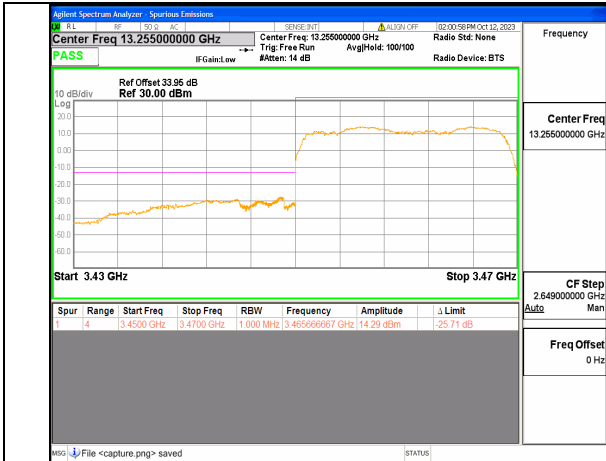

5A_n77(3450-3550MHz) 20M DFT-s-OFDM QPSK Outer_Full Low