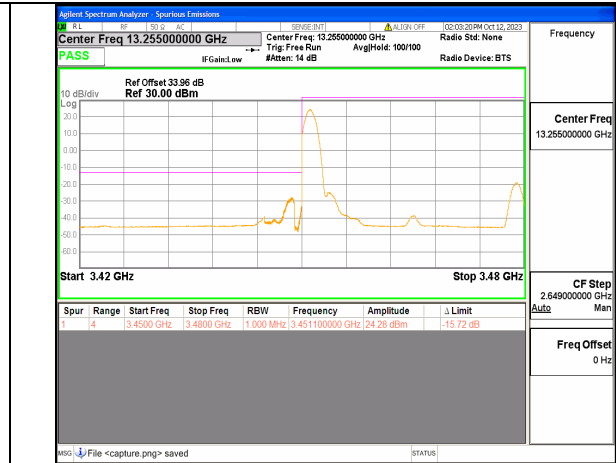

5A_n77(3450-3550MHz) 20M DFT-s-OFDM QPSK Edge_1RB_Right High

5A_n77(3450-3550MHz) 30M DFT-s-OFDM BPSK Edge_1RB_Left Low