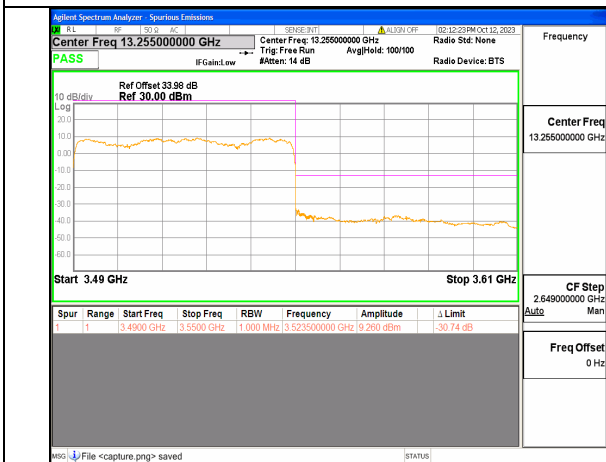

5A_n77(3450-3550MHz) 60M DFT-s-OFDM QPSK Outer_Full Low

5A_n77(3450-3550MHz) 60M DFT-s-OFDM BPSK Outer_Full High