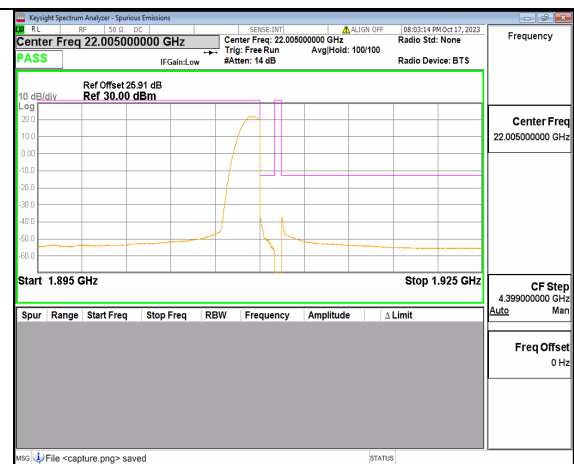

5A_n2 15M DFT-s-OFDM QPSK Edge_1RB_Left Low

5A_n2 15M DFT-s-OFDM BPSK Edge_1RB_Right High