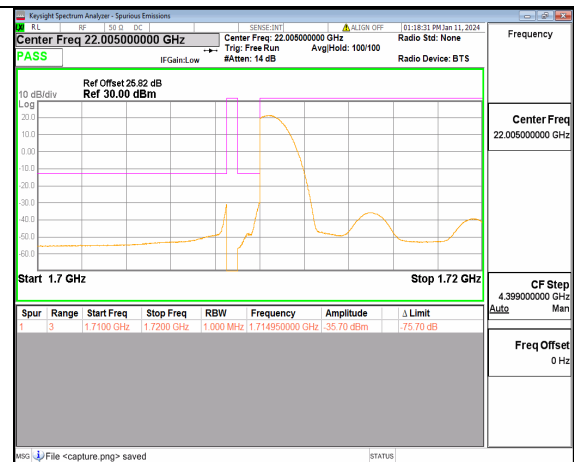

13A\_n66 5M DFT-s-OFDM QPSK Outer\_Full High

13A\_n66 5M DFT-s-OFDM QPSK Edge\_1RB\_Right High

13A\_n66 10M DFT-s-OFDM BPSK Outer\_Full Low

13A\_n66 10M DFT-s-OFDM BPSK Edge\_1RB\_Left Low

13A\_n66 10M DFT-s-OFDM QPSK Outer\_Full Low