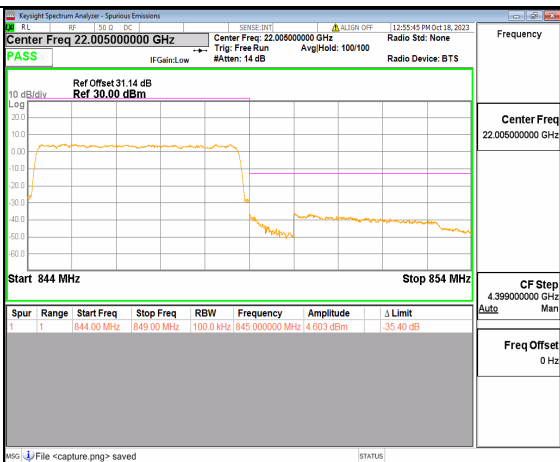

2A_n5 5M DFT-s-OFDM BPSK Outer_Full High

2A_n5 5M DFT-s-OFDM QPSK Outer_Full High