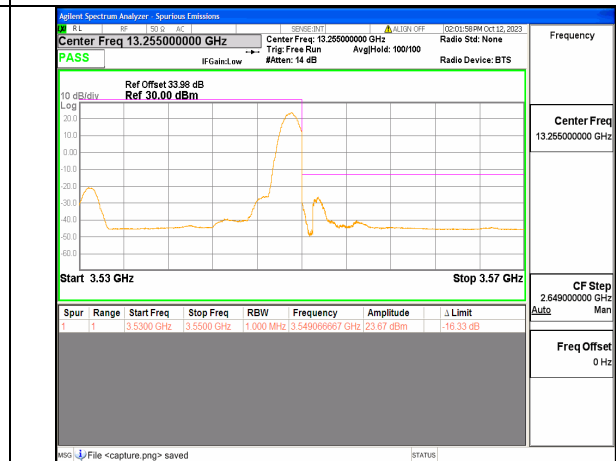

5A_n77(3450-3550MHz) 20M DFT-s-OFDM QPSK Edge_1RB_Left Low

5A_n77(3450-3550MHz) 20M DFT-s-OFDM BPSK Edge_1RB_Right High