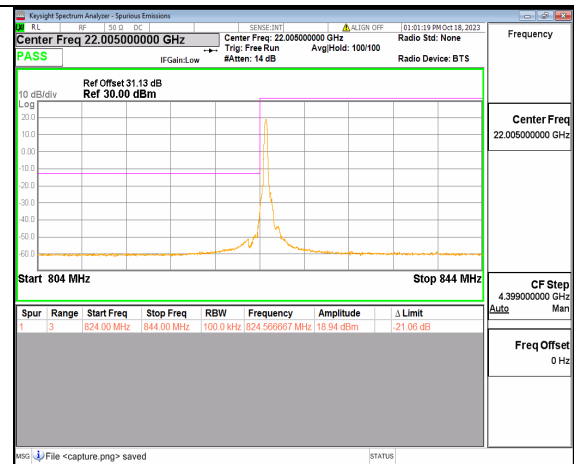

2A\_n5 15M DFT-s-OFDM QPSK Edge\_1RB\_Right High

2A\_n5 20M DFT-s-OFDM BPSK Outer\_Full Low

2A\_n5 20M DFT-s-OFDM BPSK Edge\_1RB\_Left Low

2A\_n5 20M DFT-s-OFDM QPSK Outer\_Full Low

2A\_n5 20M DFT-s-OFDM QPSK Edge\_1RB\_Left Low