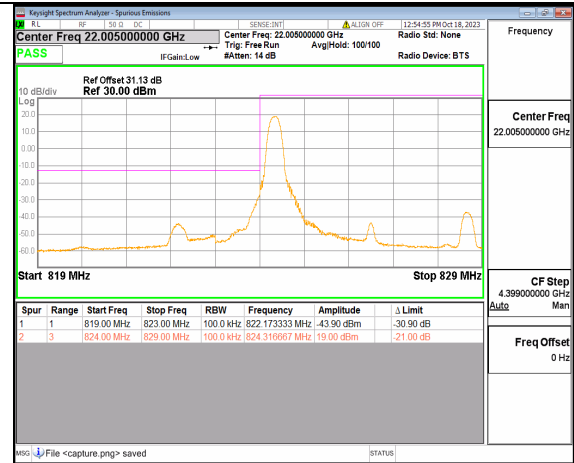

5A\_n2 20M DFT-s-OFDM QPSK Outer\_Full High

5A\_n2 20M DFT-s-OFDM QPSK Edge\_1RB\_Right High

2A\_n5 5M DFT-s-OFDM BPSK Outer\_Full Low

2A\_n5 5M DFT-s-OFDM BPSK Edge\_1RB\_Left Low

2A\_n5 5M DFT-s-OFDM QPSK Outer\_Full Low