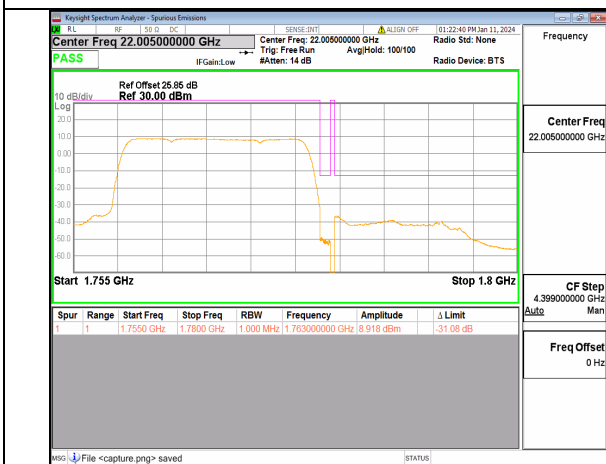

13A_n66 20M DFT-s-OFDM QPSK Outer_Full Low

13A_n66 20M DFT-s-OFDM BPSK Outer_Full High