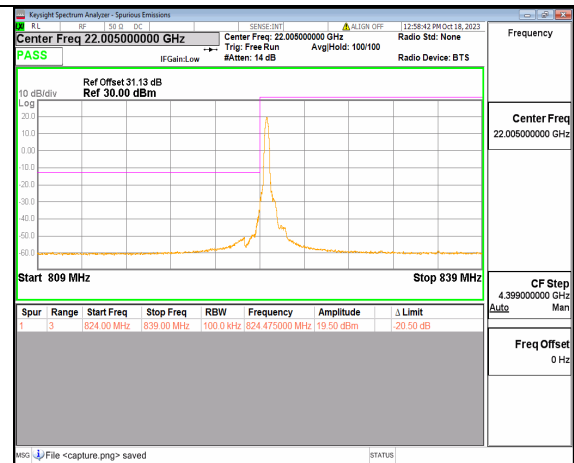

2A\_n5 10M DFT-s-OFDM BPSK Edge\_1RB\_Right High

2A\_n5 10M DFT-s-OFDM QPSK Outer\_Full High

2A\_n5 10M DFT-s-OFDM QPSK Edge\_1RB\_Right High

2A\_n5 15M DFT-s-OFDM BPSK Outer\_Full Low

2A\_n5 15M DFT-s-OFDM BPSK Edge\_1RB\_Left Low