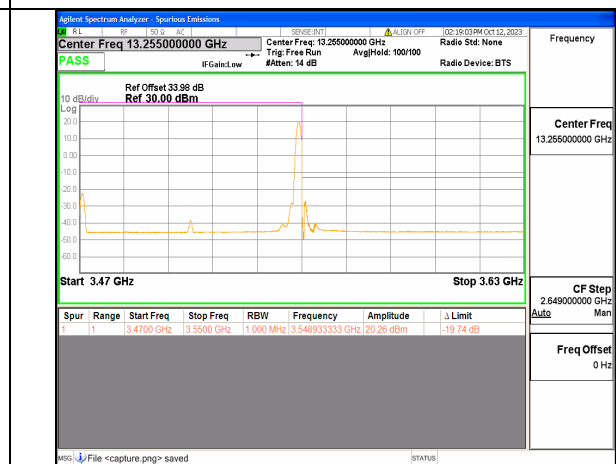

5A\_n77(3450-3550MHz) 80M DFT-s-OFDM QPSK Edge\_1RB\_Left Low

5A\_n77(3450-3550MHz) 80M DFT-s-OFDM BPSK Outer\_Full High

5A\_n77(3450-3550MHz) 80M DFT-s-OFDM BPSK Edge\_1RB\_Right High

5A\_n77(3450-3550MHz) 80M DFT-s-OFDM QPSK Outer\_Full High