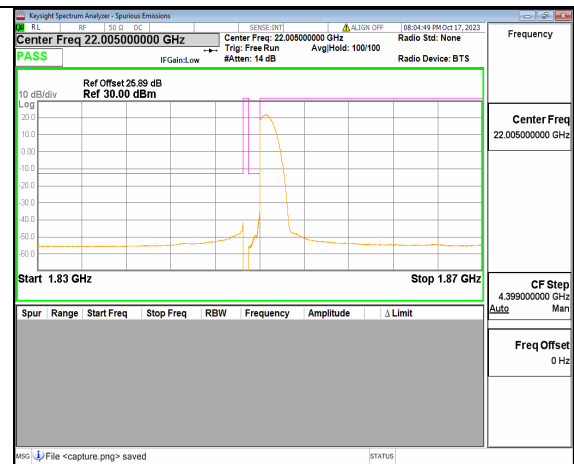

5A_n2 20M DFT-s-OFDM BPSK Edge_1RB_Left Low

5A_n2 20M DFT-s-OFDM QPSK Edge_1RB_Left Low