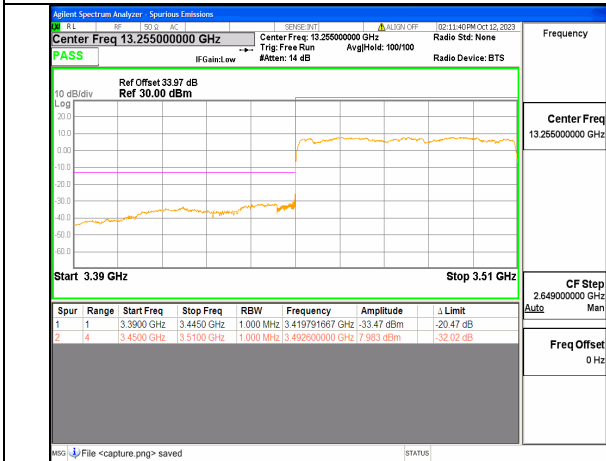

5A_n77(3450-3550MHz) 60M DFT-s-OFDM BPSK Outer_Full Low

5A_n77(3450-3550MHz) 60M DFT-s-OFDM QPSK Outer_Full Low