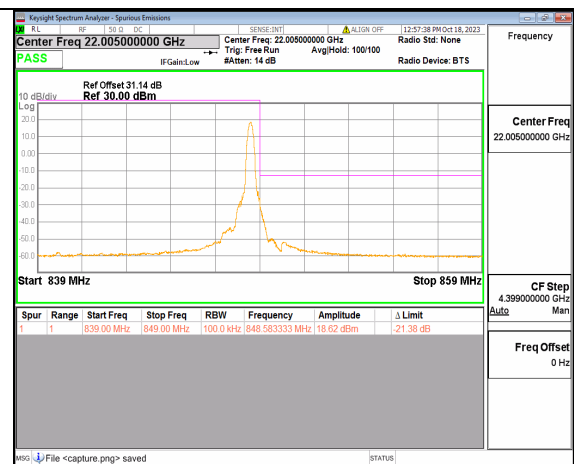

2A\_n5 10M DFT-s-OFDM BPSK Outer\_Full Low

2A\_n5 10M DFT-s-OFDM BPSK Edge\_1RB\_Left Low

2A\_n5 10M DFT-s-OFDM QPSK Outer\_Full Low

2A\_n5 10M DFT-s-OFDM QPSK Edge\_1RB\_Left Low

2A\_n5 10M DFT-s-OFDM BPSK Outer\_Full High