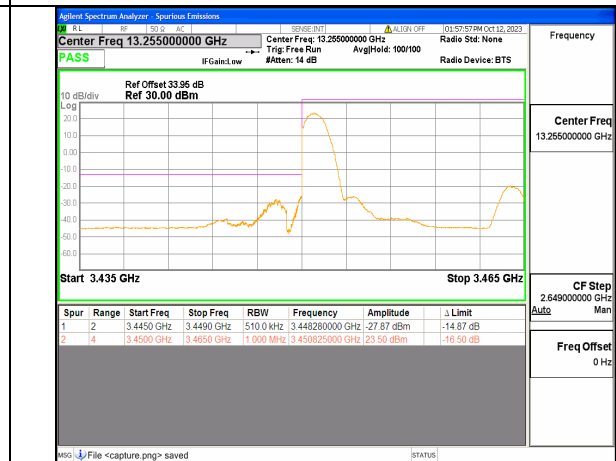

5A_n77(3450-3550MHz) 10M DFT-s-OFDM QPSK Edge_1RB_Right High

5A_n77(3450-3550MHz) 15M DFT-s-OFDM BPSK Edge_1RB_Left Low