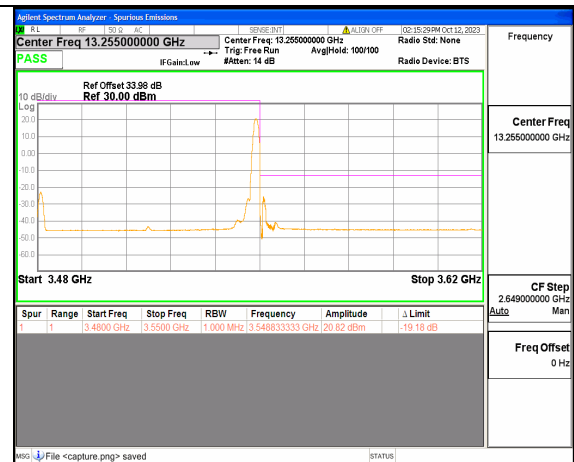

5A_n77(3450-3550MHz) 70M DFT-s-OFDM QPSK Edge_1RB_Left Low

5A_n77(3450-3550MHz) 70M DFT-s-OFDM BPSK Edge_1RB_Right High