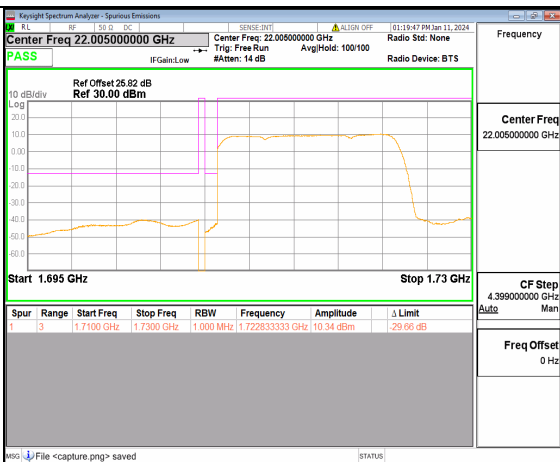

13A\_n66 10M DFT-s-OFDM QPSK Edge\_1RB\_Left Low

13A\_n66 10M DFT-s-OFDM BPSK Outer\_Full High

13A\_n66 10M DFT-s-OFDM BPSK Edge\_1RB\_Right High

13A\_n66 10M DFT-s-OFDM QPSK Outer\_Full High

13A\_n66 10M DFT-s-OFDM QPSK Edge\_1RB\_Right High