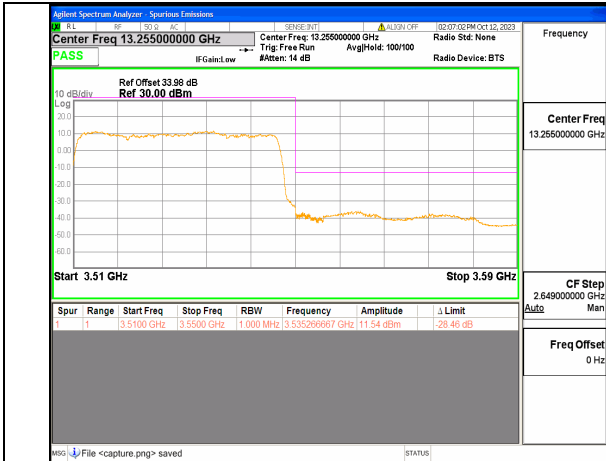

5A_n77(3450-3550MHz) 40M DFT-s-OFDM BPSK Outer_Full High