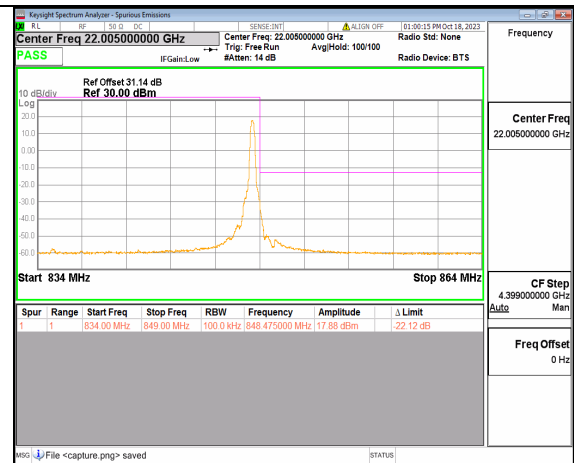

2A\_n5 15M DFT-s-OFDM QPSK Outer\_Full Low

2A\_n5 15M DFT-s-OFDM QPSK Edge\_1RB\_Left Low

2A\_n5 15M DFT-s-OFDM BPSK Outer\_Full High

2A\_n5 15M DFT-s-OFDM BPSK Edge\_1RB\_Right High

2A\_n5 15M DFT-s-OFDM QPSK Outer\_Full High