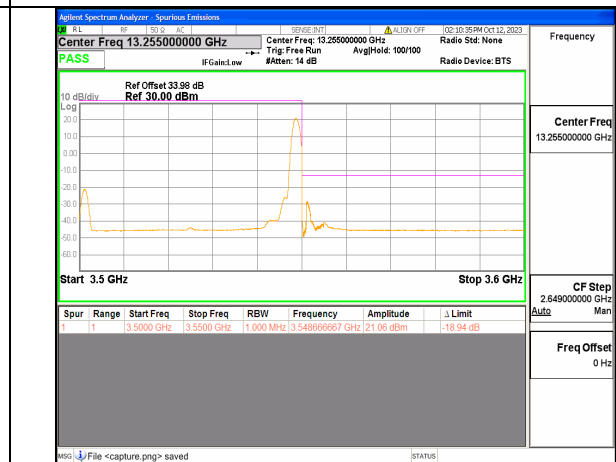

5A\_n77(3450-3550MHz) 50M DFT-s-OFDM QPSK Edge\_1RB\_Left Low

5A\_n77(3450-3550MHz) 50M DFT-s-OFDM BPSK Outer\_Full High

5A\_n77(3450-3550MHz) 50M DFT-s-OFDM BPSK Edge\_1RB\_Right High

5A\_n77(3450-3550MHz) 50M DFT-s-OFDM QPSK Outer\_Full High