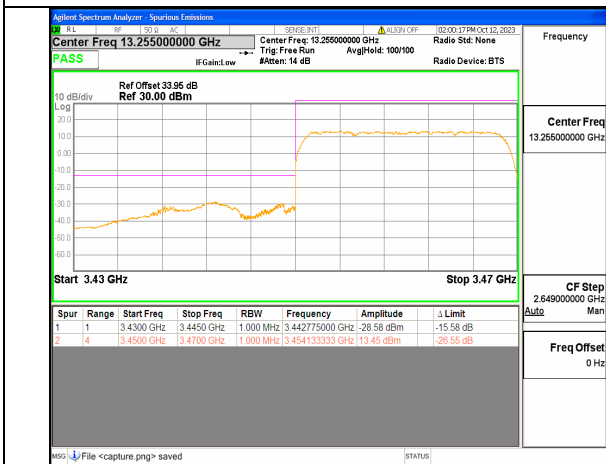

5A_n77(3450-3550MHz) 15M DFT-s-OFDM QPSK Outer_Full High

5A_n77(3450-3550MHz) 20M DFT-s-OFDM BPSK Outer_Full Low