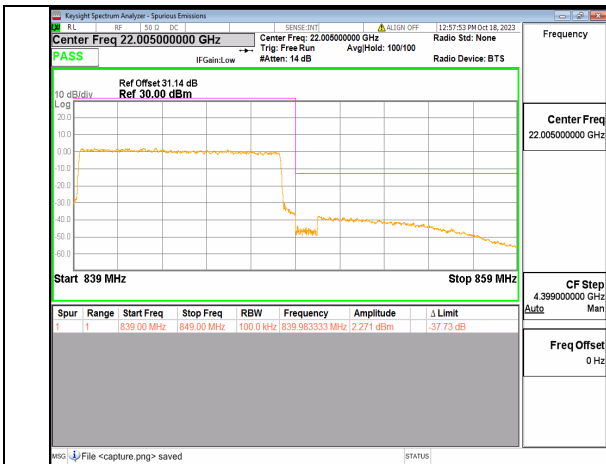

2A_n5 10M DFT-s-OFDM QPSK Outer_Full High