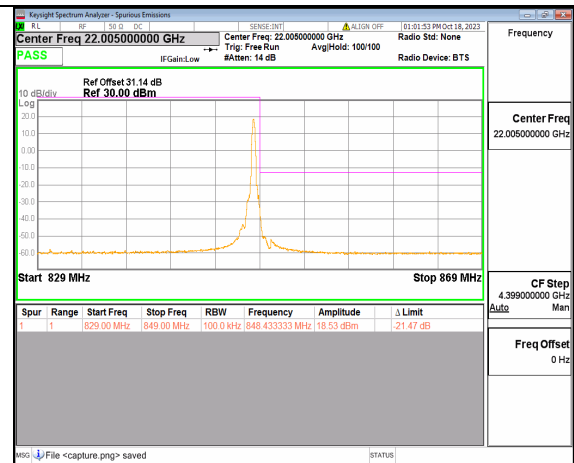

2A_n5 20M DFT-s-OFDM QPSK Edge_1RB_Left Low

2A_n5 20M DFT-s-OFDM BPSK Edge_1RB_Right High