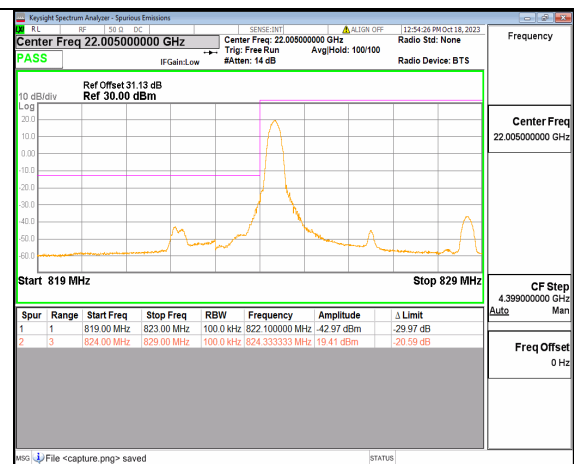

5A_n2 20M DFT-s-OFDM QPSK Edge_1RB_Right High

2A_n5 5M DFT-s-OFDM BPSK Edge_1RB_Left Low