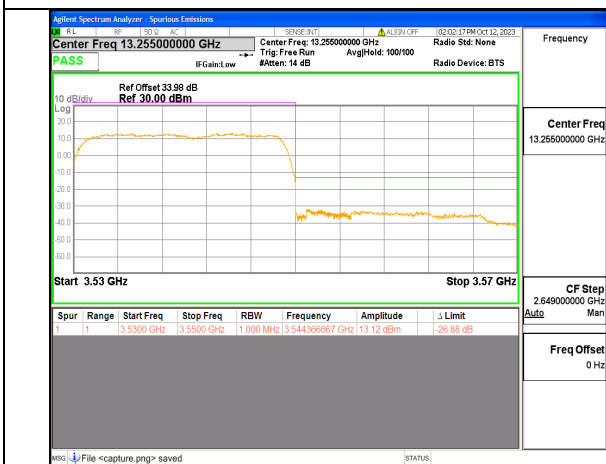

5A_n77(3450-3550MHz) 20M DFT-s-OFDM BPSK Outer_Full High

5A_n77(3450-3550MHz) 20M DFT-s-OFDM QPSK Outer_Full High