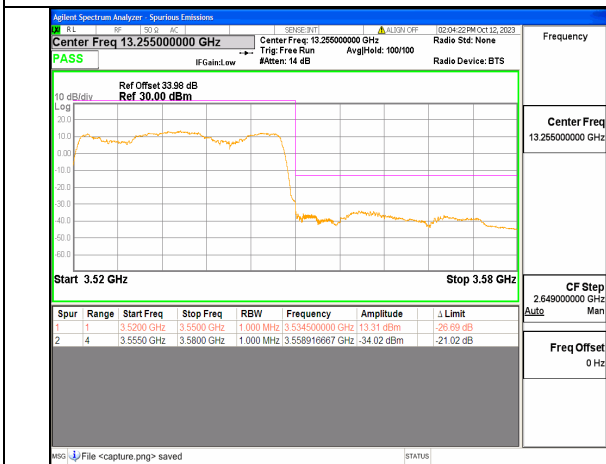

5A_n77(3450-3550MHz) 30M DFT-s-OFDM QPSK Outer_Full Low

5A_n77(3450-3550MHz) 30M DFT-s-OFDM BPSK Outer_Full High