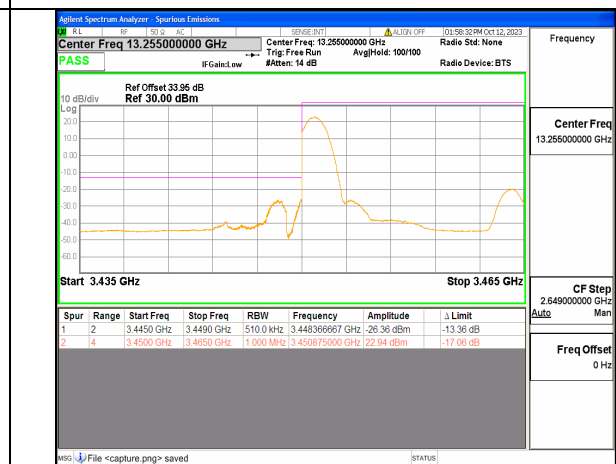

5A\_n77(3450-3550MHz) 10M DFT-s-OFDM QPSK Edge\_1RB\_Right High

5A\_n77(3450-3550MHz) 15M DFT-s-OFDM BPSK Outer\_Full Low

5A\_n77(3450-3550MHz) 15M DFT-s-OFDM BPSK Edge\_1RB\_Left Low

5A\_n77(3450-3550MHz) 15M DFT-s-OFDM QPSK Outer\_Full Low