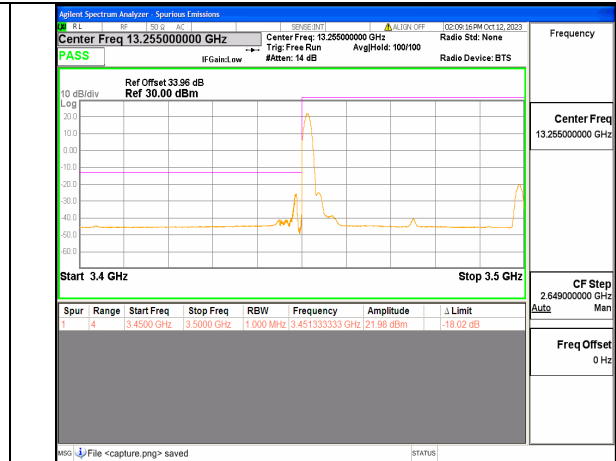

5A\_n77(3450-3550MHz) 40M DFT-s-OFDM QPSK Edge\_1RB\_Right High

5A\_n77(3450-3550MHz) 50M DFT-s-OFDM BPSK Outer\_Full Low

5A\_n77(3450-3550MHz) 50M DFT-s-OFDM BPSK Edge\_1RB\_Left Low

5A\_n77(3450-3550MHz) 50M DFT-s-OFDM QPSK Outer\_Full Low