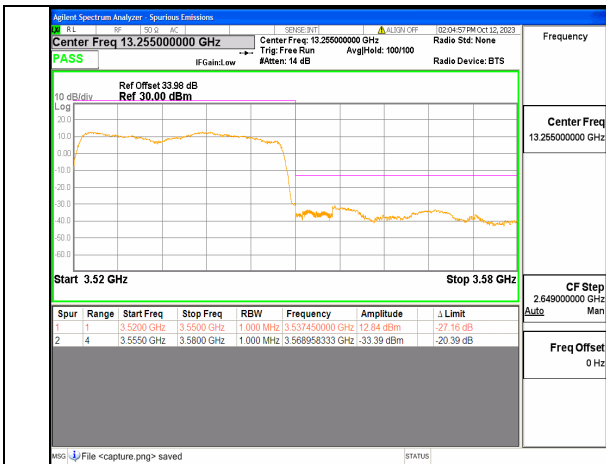

5A\_n77(3450-3550MHz) 30M DFT-s-OFDM QPSK Edge\_1RB\_Left Low

5A\_n77(3450-3550MHz) 30M DFT-s-OFDM BPSK Outer\_Full High

5A\_n77(3450-3550MHz) 30M DFT-s-OFDM BPSK Edge\_1RB\_Right High

5A\_n77(3450-3550MHz) 30M DFT-s-OFDM QPSK Outer\_Full High