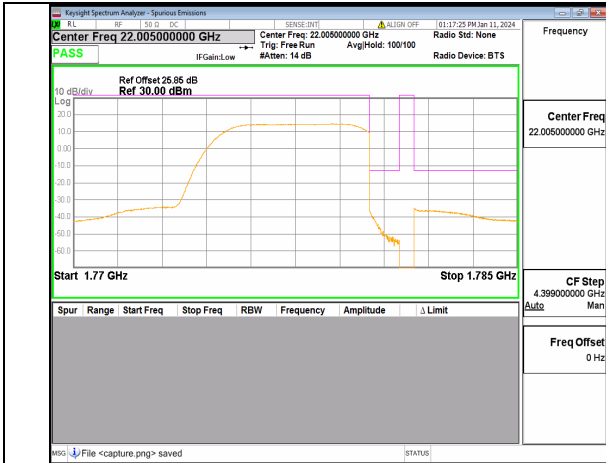

13A\_n66 5M DFT-s-OFDM BPSK Edge\_1RB\_Left Low

13A\_n66 5M DFT-s-OFDM QPSK Outer\_Full Low

13A\_n66 5M DFT-s-OFDM QPSK Edge\_1RB\_Left Low

13A\_n66 5M DFT-s-OFDM BPSK Outer\_Full High

13A\_n66 5M DFT-s-OFDM BPSK Edge\_1RB\_Right High