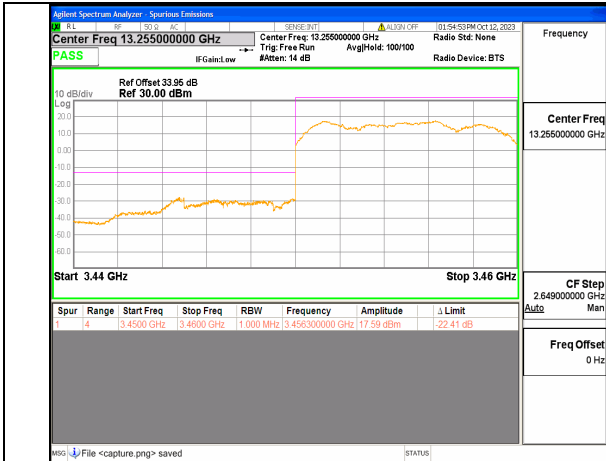

5A_n77(3450-3550MHz) 10M DFT-s-OFDM BPSK Outer_Full Low