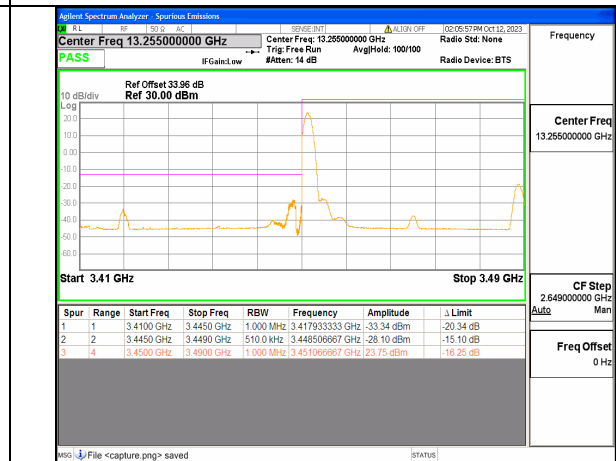

5A_n77(3450-3550MHz) 30M DFT-s-OFDM QPSK Edge_1RB_Right High

5A_n77(3450-3550MHz) 40M DFT-s-OFDM BPSK Edge_1RB_Left Low