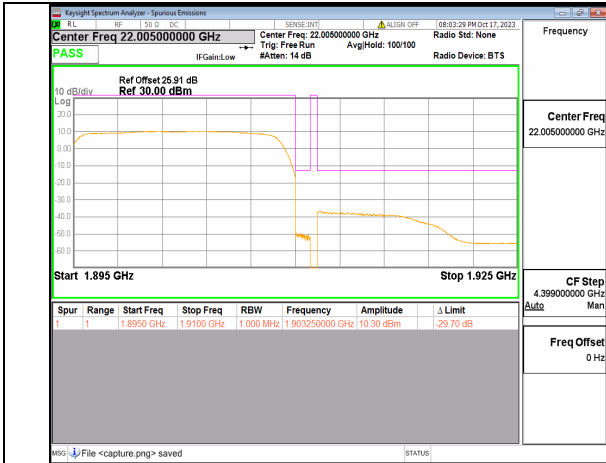

5A_n2 15M DFT-s-OFDM QPSK Outer_Full High