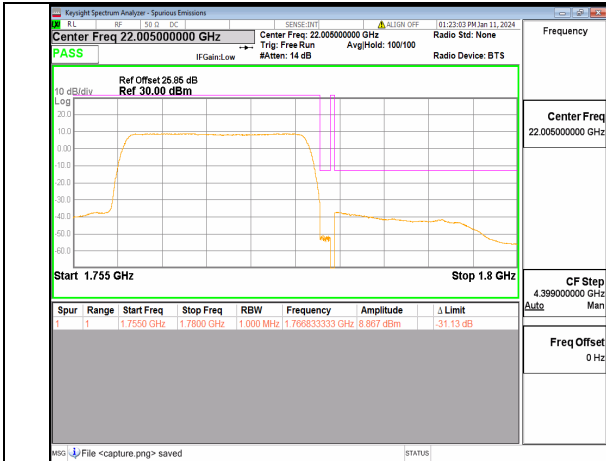

13A\_n66 20M DFT-s-OFDM QPSK Outer\_Full Low

13A\_n66 20M DFT-s-OFDM QPSK Edge\_1RB\_Left Low

13A\_n66 20M DFT-s-OFDM BPSK Outer\_Full High

13A\_n66 20M DFT-s-OFDM BPSK Edge\_1RB\_Right High

13A\_n66 20M DFT-s-OFDM QPSK Outer\_Full High