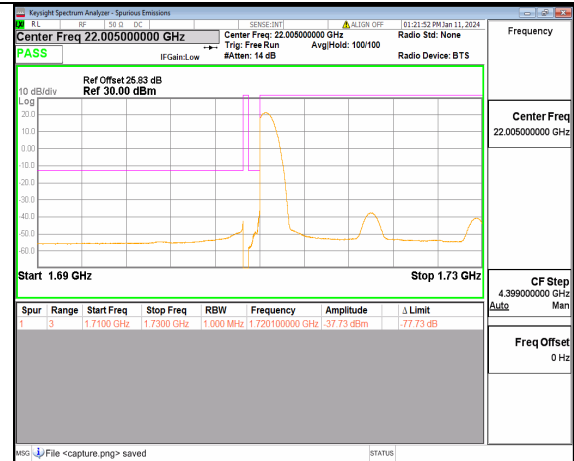

13A\_n66 15M DFT-s-OFDM BPSK Edge\_1RB\_Right High

13A\_n66 15M DFT-s-OFDM QPSK Outer\_Full High

13A\_n66 15M DFT-s-OFDM QPSK Edge\_1RB\_Right High

13A\_n66 20M DFT-s-OFDM BPSK Outer\_Full Low

13A\_n66 20M DFT-s-OFDM BPSK Edge\_1RB\_Left Low