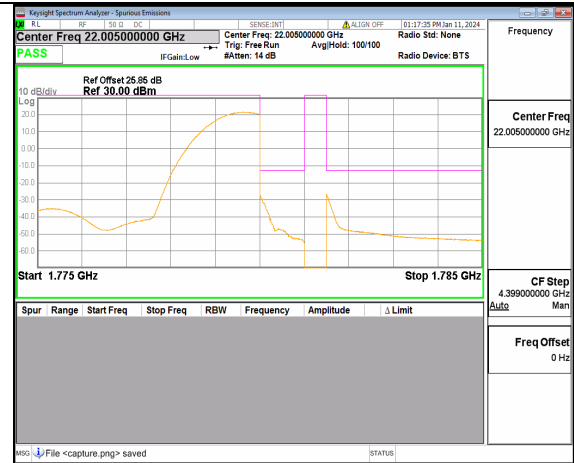

13A_n66 5M DFT-s-OFDM BPSK Edge_1RB_Right High

13A_n66 5M DFT-s-OFDM QPSK Edge_1RB_Right High