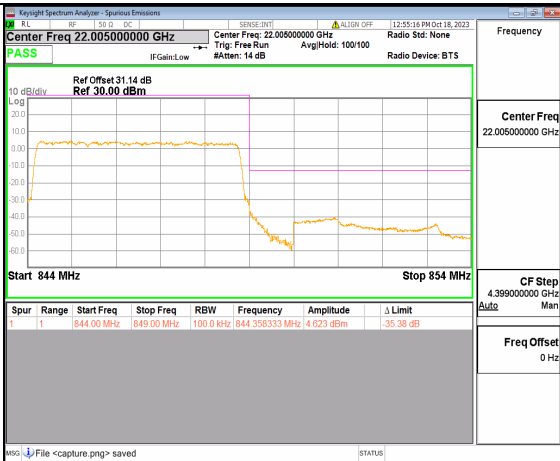

2A_n5 5M DFT-s-OFDM QPSK Outer_Full Low

2A_n5 5M DFT-s-OFDM BPSK Outer_Full High