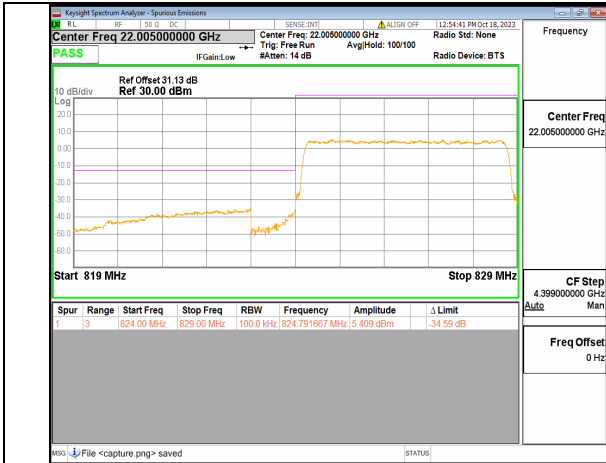

5A\_n2 20M DFT-s-OFDM QPSK Outer\_Full High

5A\_n2 20M DFT-s-OFDM QPSK Edge\_1RB\_Right High

2A\_n5 5M DFT-s-OFDM BPSK Outer\_Full Low

2A\_n5 5M DFT-s-OFDM BPSK Edge\_1RB\_Left Low

2A\_n5 5M DFT-s-OFDM QPSK Outer\_Full Low