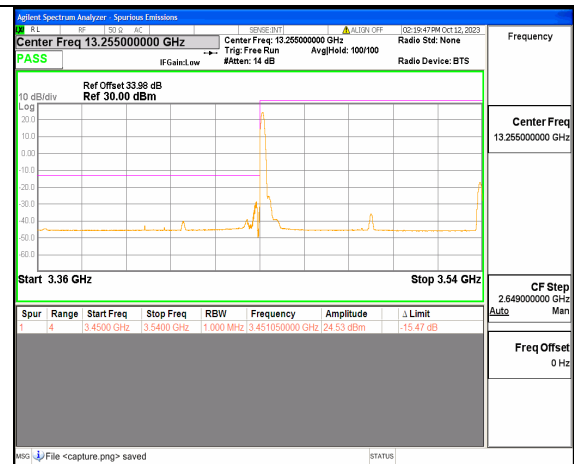

5A_n77(3450-3550MHz) 80M DFT-s-OFDM QPSK Edge_1RB_Right High

5A_n77(3450-3550MHz) 90M DFT-s-OFDM BPSK Edge_1RB_Left Low