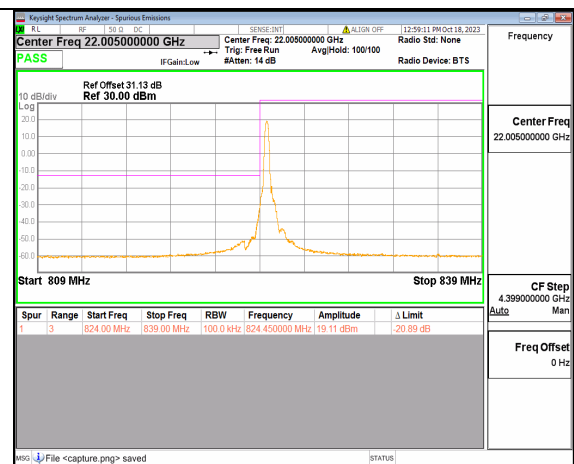

2A_n5 15M DFT-s-OFDM BPSK Edge_1RB_Left Low

2A_n5 15M DFT-s-OFDM QPSK Edge_1RB_Left Low