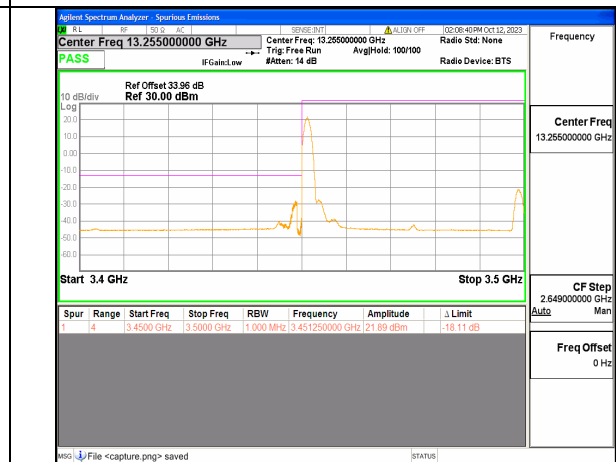

5A_n77(3450-3550MHz) 40M DFT-s-OFDM QPSK Edge_1RB_Right High

5A_n77(3450-3550MHz) 50M DFT-s-OFDM BPSK Edge_1RB_Left Low