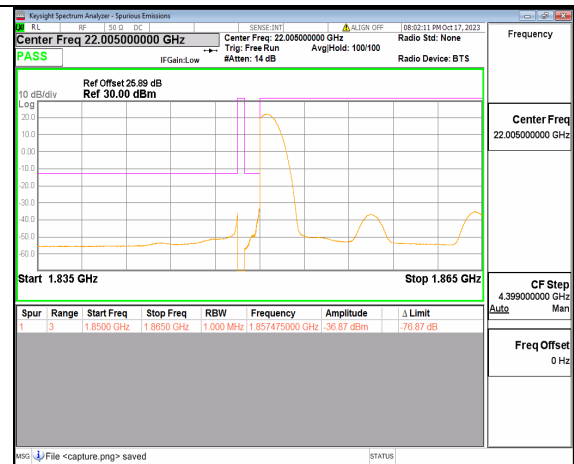

5A_n2 10M DFT-s-OFDM QPSK Edge_1RB_Right High

5A_n2 15M DFT-s-OFDM BPSK Edge_1RB_Left Low