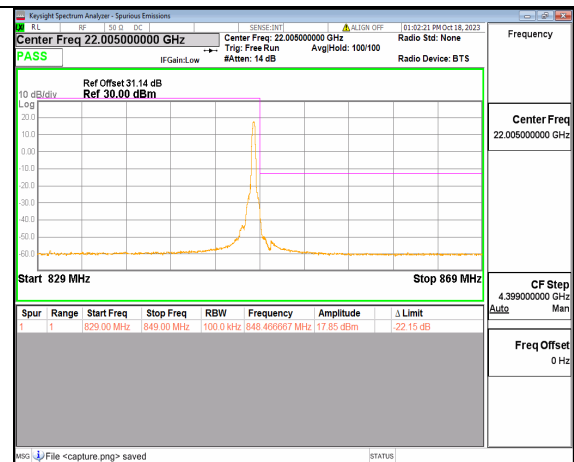

2A_n5 20M DFT-s-OFDM BPSK Edge_1RB_Right High

2A_n5 20M DFT-s-OFDM QPSK Edge_1RB_Right High