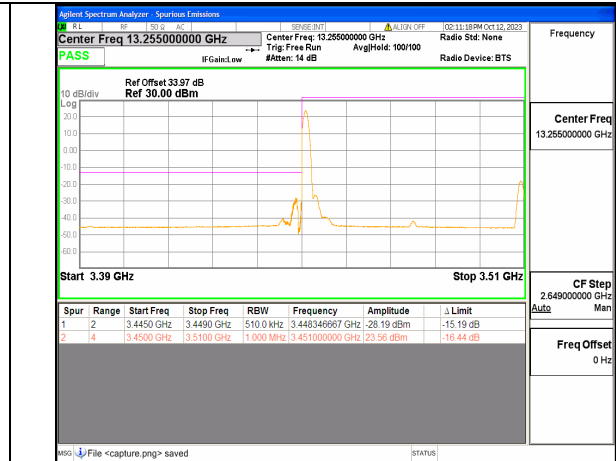

5A_n77(3450-3550MHz) 50M DFT-s-OFDM QPSK Edge_1RB_Right High

5A_n77(3450-3550MHz) 60M DFT-s-OFDM BPSK Edge_1RB_Left Low