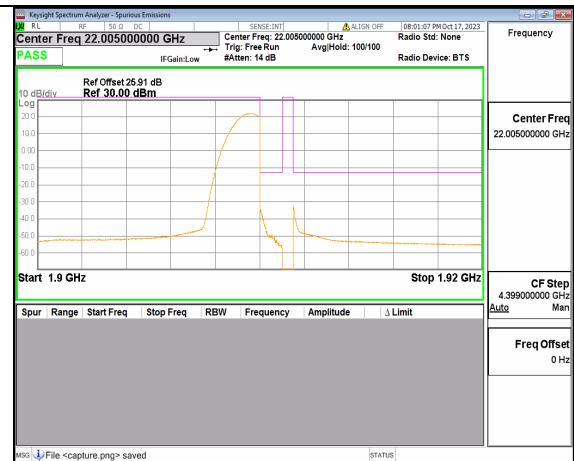

5A\_n2 10M DFT-s-OFDM QPSK Outer\_Full Low

5A\_n2 10M DFT-s-OFDM QPSK Edge\_1RB\_Left Low

5A\_n2 10M DFT-s-OFDM BPSK Outer\_Full High

5A\_n2 10M DFT-s-OFDM BPSK Edge\_1RB\_Right High

5A\_n2 10M DFT-s-OFDM QPSK Outer\_Full High