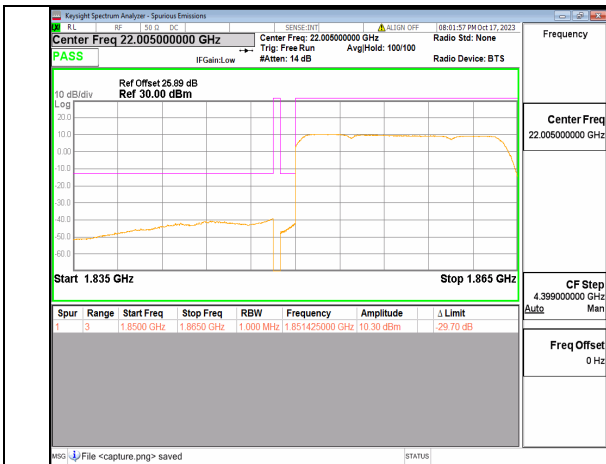

5A_n2 15M DFT-s-OFDM BPSK Outer_Full Low