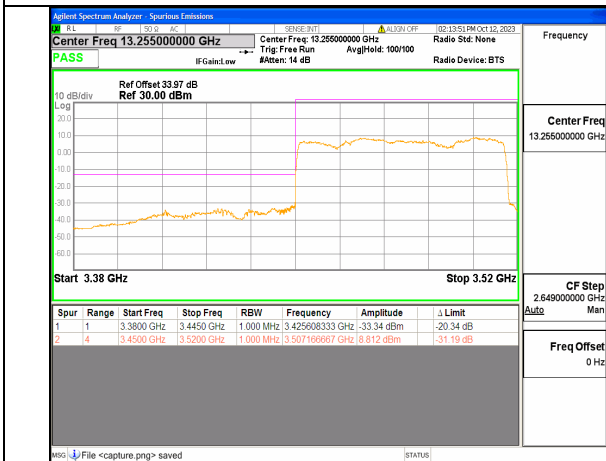

5A_n77(3450-3550MHz) 60M DFT-s-OFDM QPSK Outer_Full High

5A_n77(3450-3550MHz) 70M DFT-s-OFDM BPSK Outer_Full Low