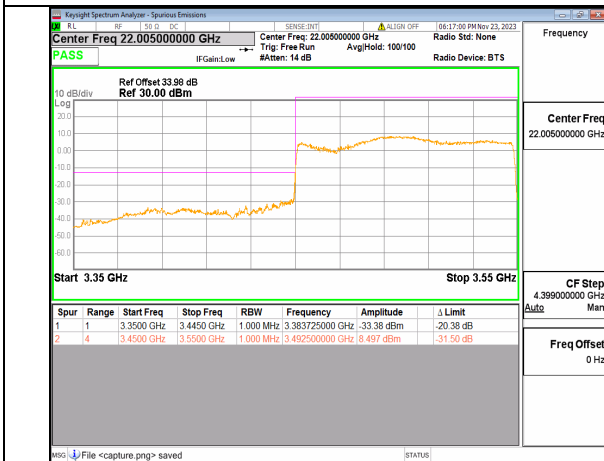

5A_n77(3450-3550MHz) 90M DFT-s-OFDM QPSK Outer_Full High

5A_n77 (3450-3550MHz) 100M DFT-s-OFDM BPSK Outer_Full Low