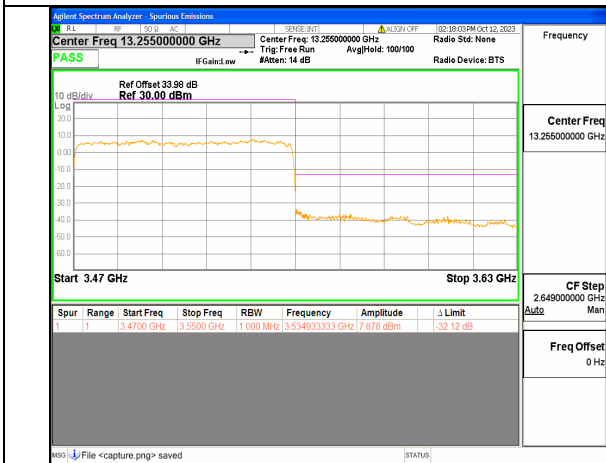

5A_n77(3450-3550MHz) 80M DFT-s-OFDM QPSK Outer_Full Low

5A_n77(3450-3550MHz) 80M DFT-s-OFDM BPSK Outer_Full High