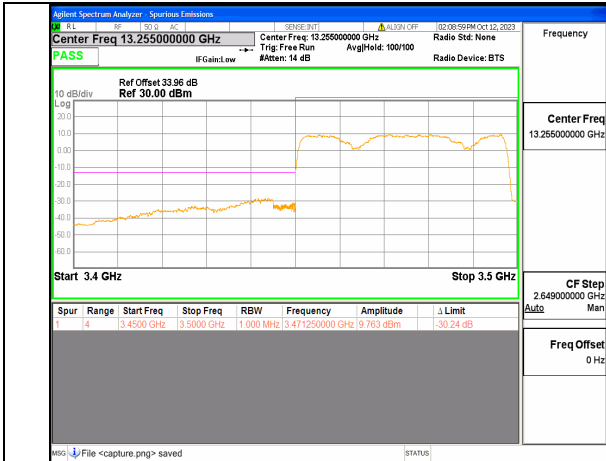

5A_n77(3450-3550MHz) 50M DFT-s-OFDM QPSK Outer_Full Low