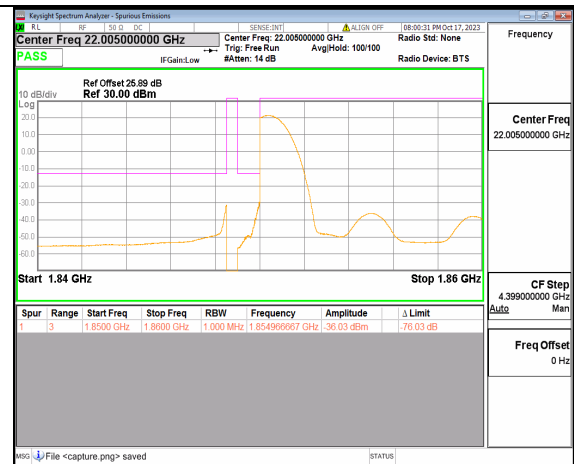

5A\_n2 10M DFT-s-OFDM QPSK Outer\_Full Low

5A\_n2 10M DFT-s-OFDM QPSK Edge\_1RB\_Left Low

5A\_n2 10M DFT-s-OFDM BPSK Outer\_Full High

5A\_n2 10M DFT-s-OFDM BPSK Edge\_1RB\_Right High

5A\_n2 10M DFT-s-OFDM QPSK Outer\_Full High