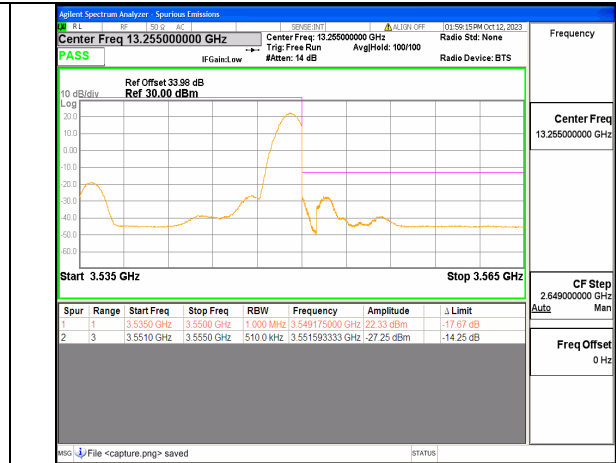

5A_n77(3450-3550MHz) 15M DFT-s-OFDM QPSK Edge_1RB_Left Low

5A_n77(3450-3550MHz) 15M DFT-s-OFDM BPSK Edge_1RB_Right High