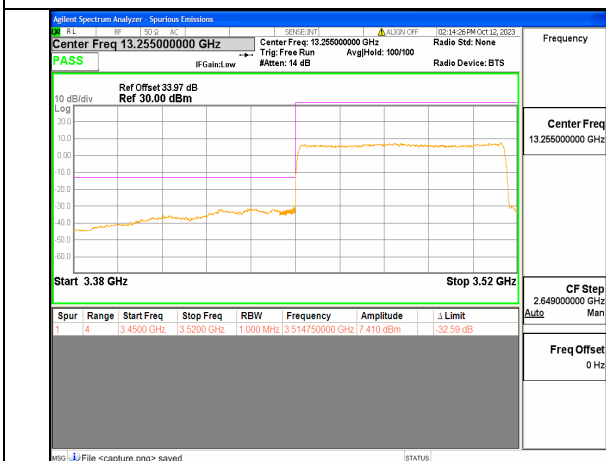

5A_n77(3450-3550MHz) 70M DFT-s-OFDM BPSK Outer_Full Low

5A_n77(3450-3550MHz) 70M DFT-s-OFDM QPSK Outer_Full Low