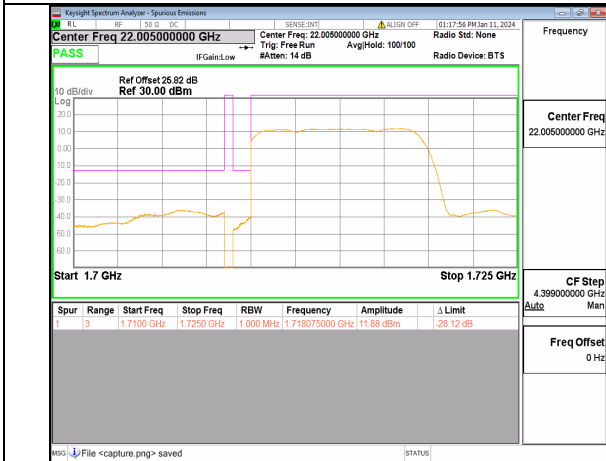

13A_n66 5M DFT-s-OFDM QPSK Outer_Full High

13A_n66 10M DFT-s-OFDM BPSK Outer_Full Low