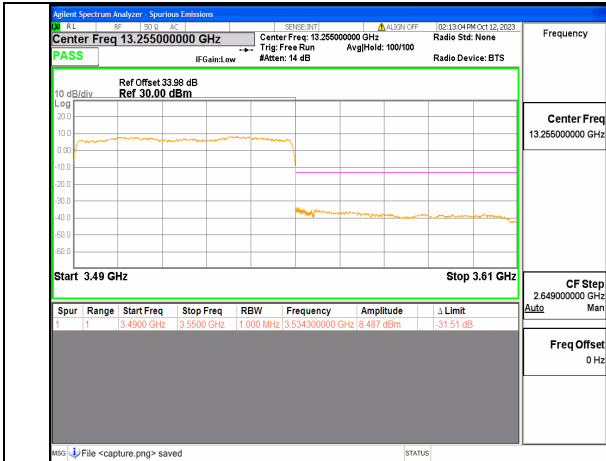

5A_n77(3450-3550MHz) 60M DFT-s-OFDM QPSK Outer_Full High