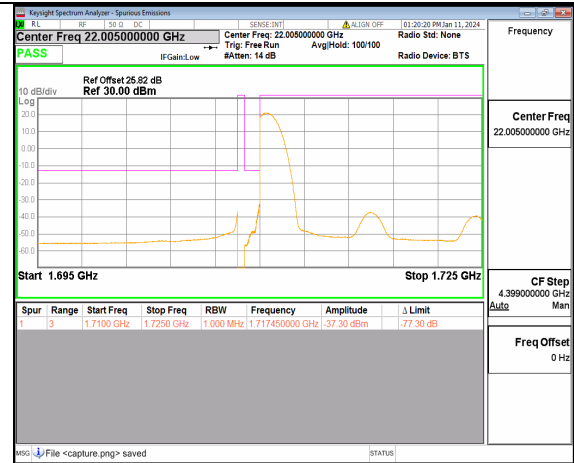

13A_n66 15M DFT-s-OFDM BPSK Edge_1RB_Left Low

13A_n66 15M DFT-s-OFDM QPSK Edge_1RB_Left Low