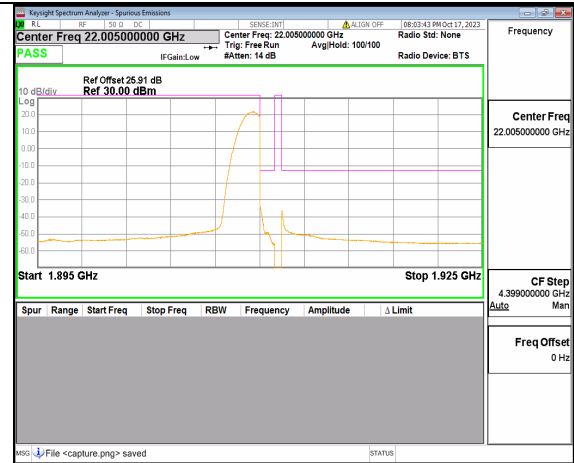

5A_n2 15M DFT-s-OFDM BPSK Edge_1RB_Right High

5A_n2 15M DFT-s-OFDM QPSK Edge_1RB_Right High