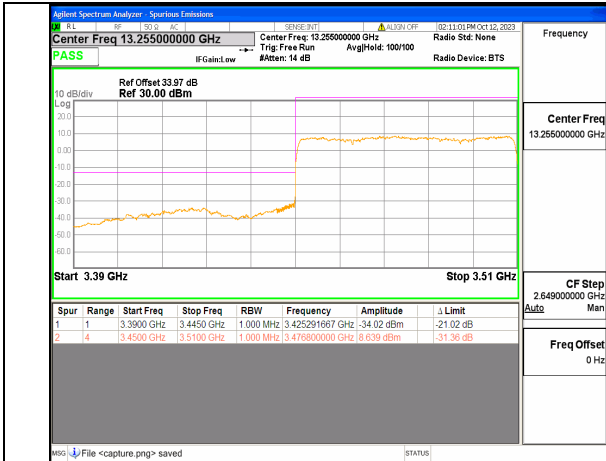

5A_n77(3450-3550MHz) 60M DFT-s-OFDM BPSK Outer_Full Low