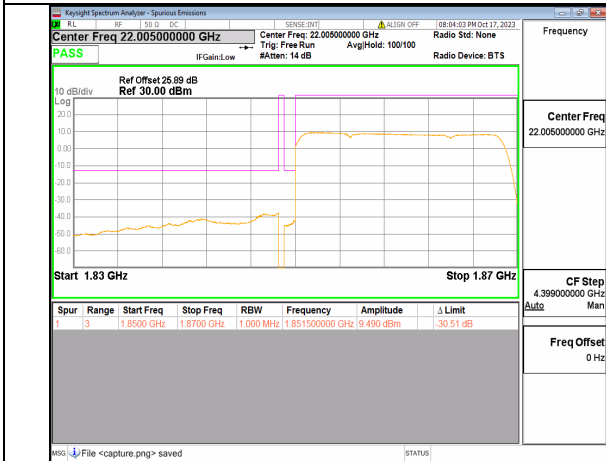

5A\_n2 15M DFT-s-OFDM BPSK Outer\_Full High

5A\_n2 15M DFT-s-OFDM BPSK Edge\_1RB\_Right High

5A\_n2 15M DFT-s-OFDM QPSK Outer\_Full High

5A\_n2 15M DFT-s-OFDM QPSK Edge\_1RB\_Right High

5A\_n2 20M DFT-s-OFDM BPSK Outer\_Full Low