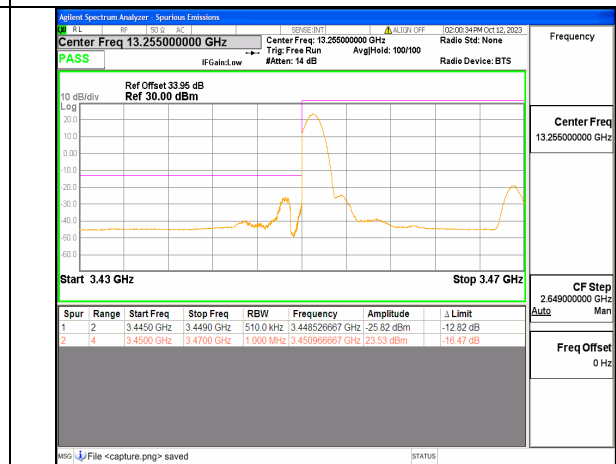

5A_n77(3450-3550MHz) 15M DFT-s-OFDM QPSK Edge_1RB_Right High

5A_n77(3450-3550MHz) 20M DFT-s-OFDM BPSK Edge_1RB_Left Low