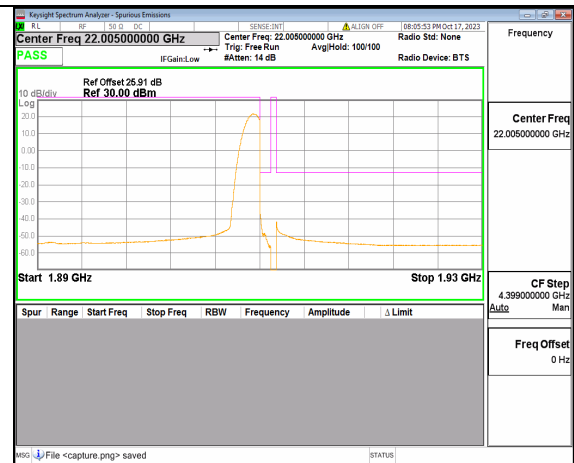

5A_n2 20M DFT-s-OFDM BPSK Edge_1RB_Right High

5A_n2 20M DFT-s-OFDM QPSK Edge_1RB_Right High