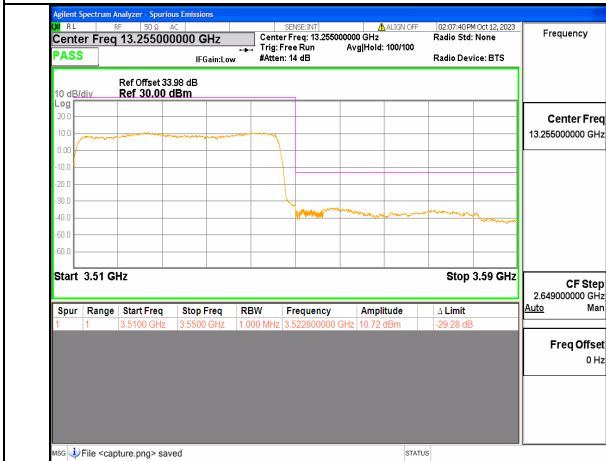

5A_n77(3450-3550MHz) 40M DFT-s-OFDM BPSK Outer_Full High

5A_n77(3450-3550MHz) 40M DFT-s-OFDM QPSK Outer_Full High