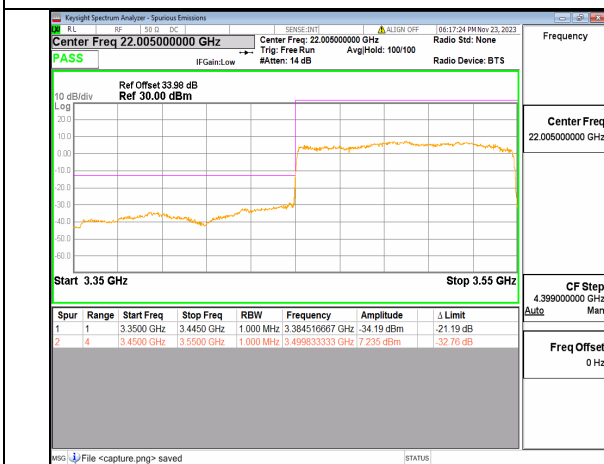

5A_n77 (3450-3550MHz) 100M DFT-s-OFDM BPSK Outer_Full Low

5A_n77 (3450-3550MHz) 100M DFT-s-OFDM QPSK Outer_Full Low