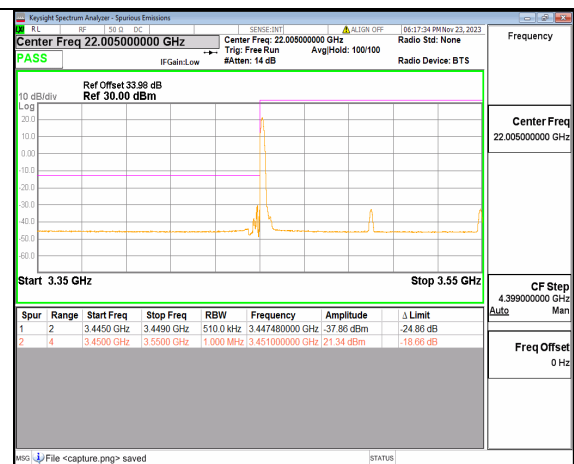

5A\_n77(3450-3550MHz) 90M DFT-s-OFDM QPSK Edge\_1RB\_Right High

5A\_n77 (3450-3550MHz) 100M DFT-s-OFDM BPSK Outer\_Full Low

5A\_n77 (3450-3550MHz) 100M DFT-s-OFDM BPSK Edge\_1RB\_Left Low

5A\_n77 (3450-3550MHz) 100M DFT-s-OFDM QPSK Outer\_Full Low