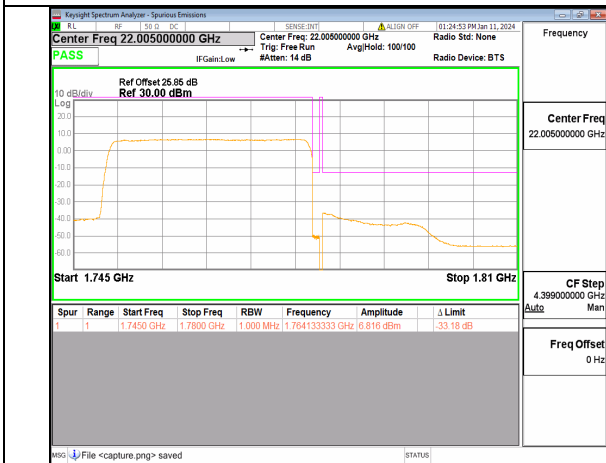

13A_n66 30M DFT-s-OFDM BPSK Outer_Full High

13A_n66 30M DFT-s-OFDM QPSK Outer_Full High