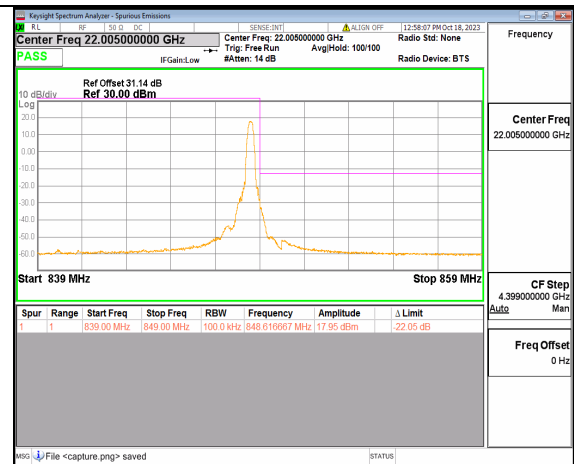

2A_n5 10M DFT-s-OFDM BPSK Edge_1RB_Right High

2A_n5 10M DFT-s-OFDM QPSK Edge_1RB_Right High