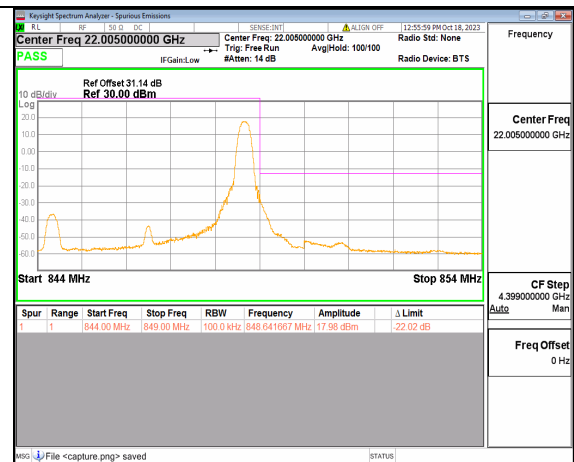

2A\_n5 5M DFT-s-OFDM QPSK Edge\_1RB\_Left Low

2A\_n5 5M DFT-s-OFDM BPSK Outer\_Full High

2A\_n5 5M DFT-s-OFDM BPSK Edge\_1RB\_Right High

2A\_n5 5M DFT-s-OFDM QPSK Outer\_Full High

2A\_n5 5M DFT-s-OFDM QPSK Edge\_1RB\_Right High