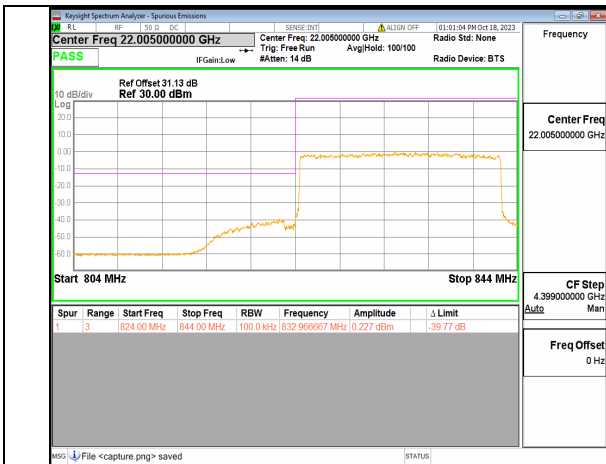

2A\_n5 15M DFT-s-OFDM QPSK Edge\_1RB\_Right High

2A\_n5 20M DFT-s-OFDM BPSK Outer\_Full Low

2A\_n5 20M DFT-s-OFDM BPSK Edge\_1RB\_Left Low

2A\_n5 20M DFT-s-OFDM QPSK Outer\_Full Low

2A\_n5 20M DFT-s-OFDM QPSK Edge\_1RB\_Left Low