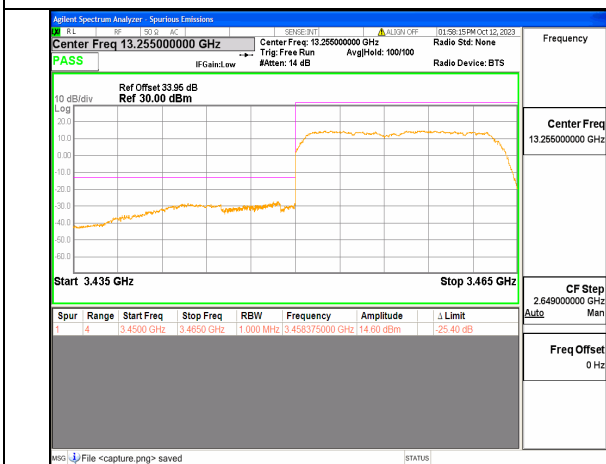

5A_n77(3450-3550MHz) 15M DFT-s-OFDM BPSK Outer_Full Low

5A_n77(3450-3550MHz) 15M DFT-s-OFDM QPSK Outer_Full Low