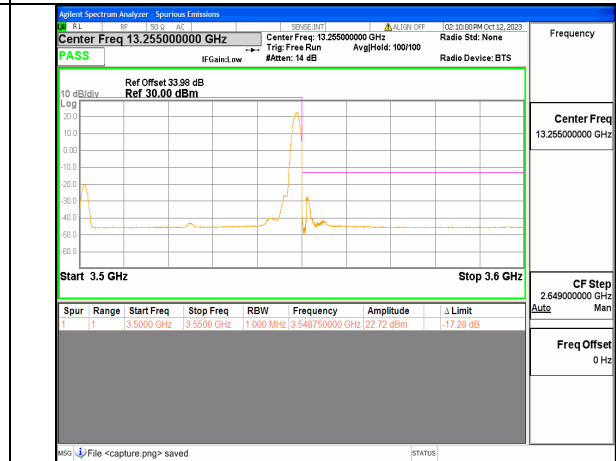

5A_n77(3450-3550MHz) 50M DFT-s-OFDM QPSK Edge_1RB_Left Low

5A_n77(3450-3550MHz) 50M DFT-s-OFDM BPSK Edge_1RB_Right High