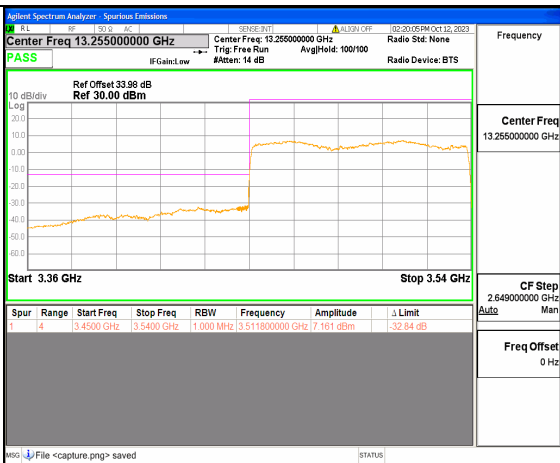

5A\_n77(3450-3550MHz) 80M DFT-s-OFDM QPSK Edge\_1RB\_Right High

5A\_n77(3450-3550MHz) 90M DFT-s-OFDM BPSK Outer\_Full Low

5A\_n77(3450-3550MHz) 90M DFT-s-OFDM BPSK Edge\_1RB\_Left Low

5A\_n77(3450-3550MHz) 90M DFT-s-OFDM QPSK Outer\_Full Low