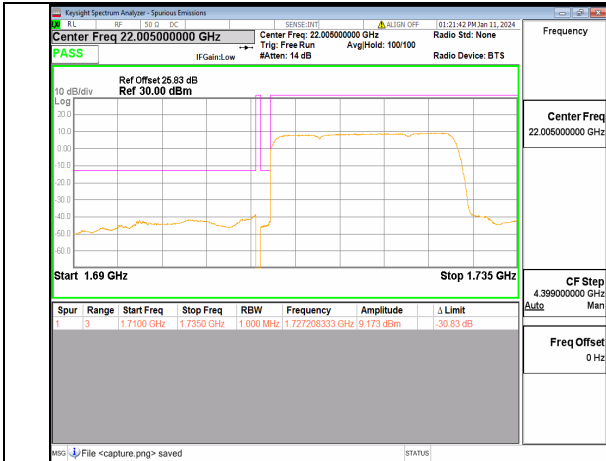

13A_n66 20M DFT-s-OFDM BPSK Outer_Full Low