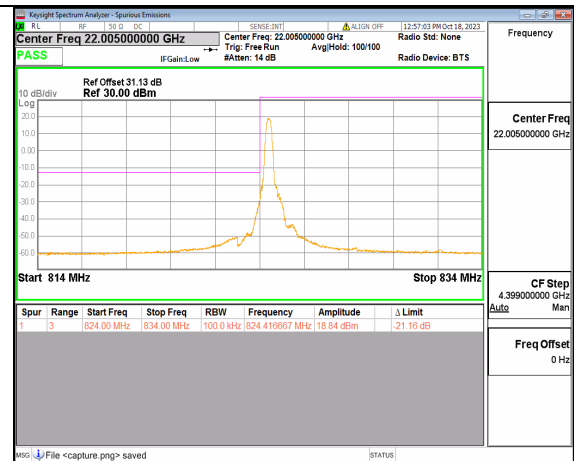

2A_n5 10M DFT-s-OFDM BPSK Edge_1RB_Left Low

2A_n5 10M DFT-s-OFDM QPSK Edge_1RB_Left Low