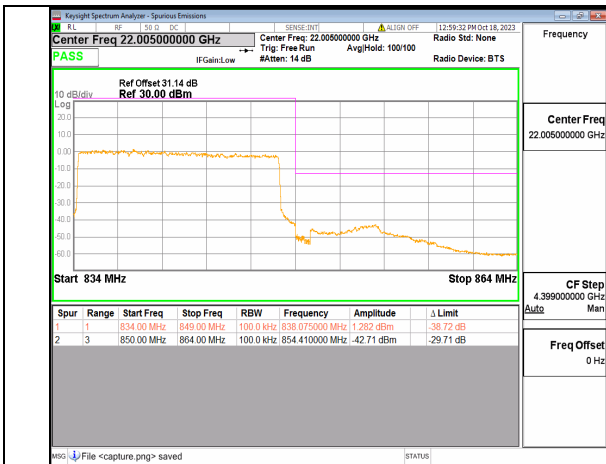

2A_n5 15M DFT-s-OFDM BPSK Outer_Full High