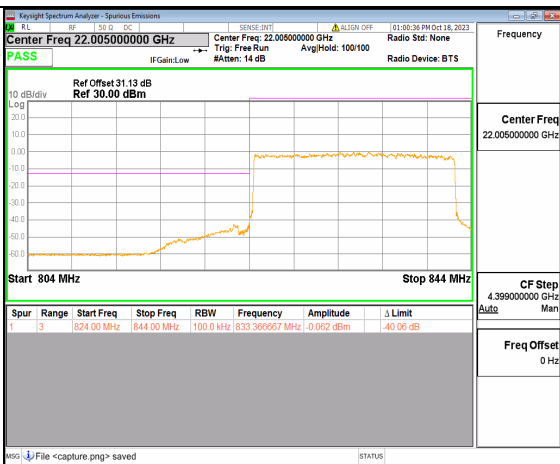

2A_n5 15M DFT-s-OFDM QPSK Outer_Full High

2A_n5 20M DFT-s-OFDM BPSK Outer_Full Low