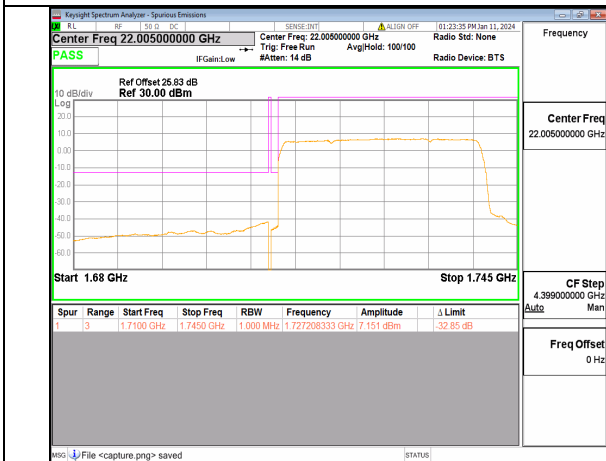

13A_n66 20M DFT-s-OFDM QPSK Outer_Full High

13A_n66 30M DFT-s-OFDM BPSK Outer_Full Low