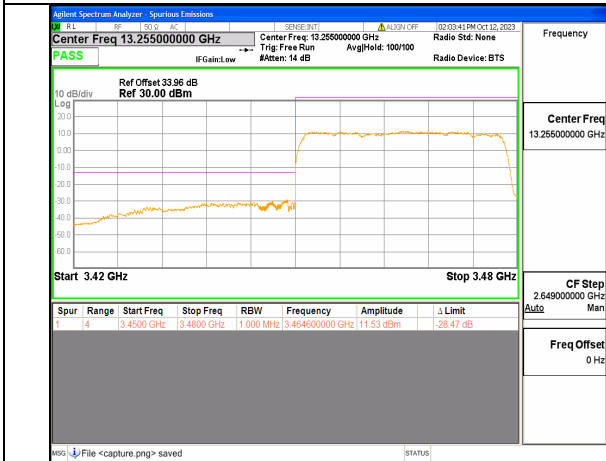

5A_n77(3450-3550MHz) 30M DFT-s-OFDM BPSK Outer_Full Low

5A_n77(3450-3550MHz) 30M DFT-s-OFDM QPSK Outer_Full Low