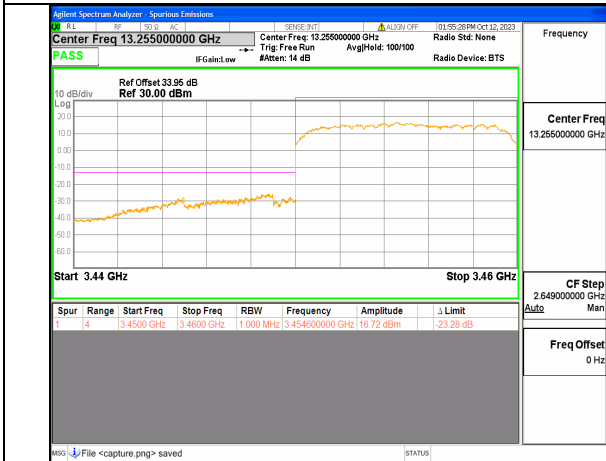

13A\_n66 40M DFT-s-OFDM BPSK Edge\_1RB\_Left Low

5A\_n77(3450-3550MHz) 10M DFT-s-OFDM BPSK Outer\_Full Low

5A\_n77(3450-3550MHz) 10M DFT-s-OFDM BPSK Edge\_1RB\_Left Low

5A\_n77(3450-3550MHz) 10M DFT-s-OFDM QPSK Outer\_Full Low