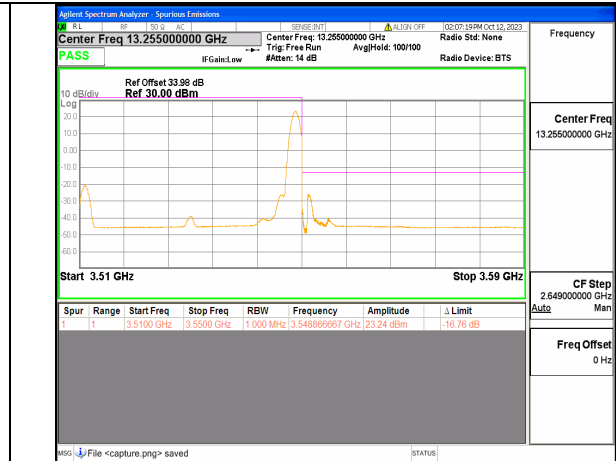

5A_n77(3450-3550MHz) 40M DFT-s-OFDM QPSK Edge_1RB_Left Low

5A_n77(3450-3550MHz) 40M DFT-s-OFDM BPSK Edge_1RB_Right High