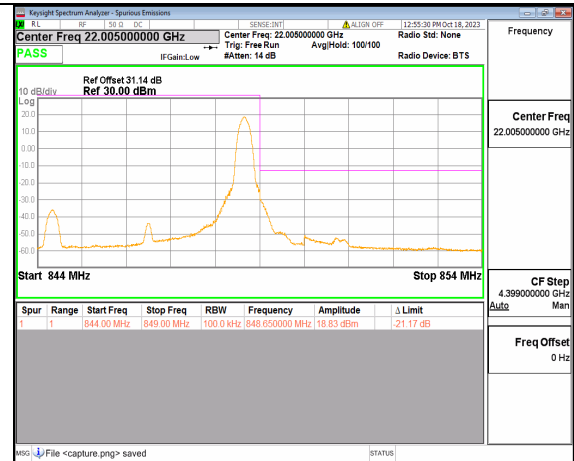

2A_n5 5M DFT-s-OFDM QPSK Edge_1RB_Left Low

2A_n5 5M DFT-s-OFDM BPSK Edge_1RB_Right High