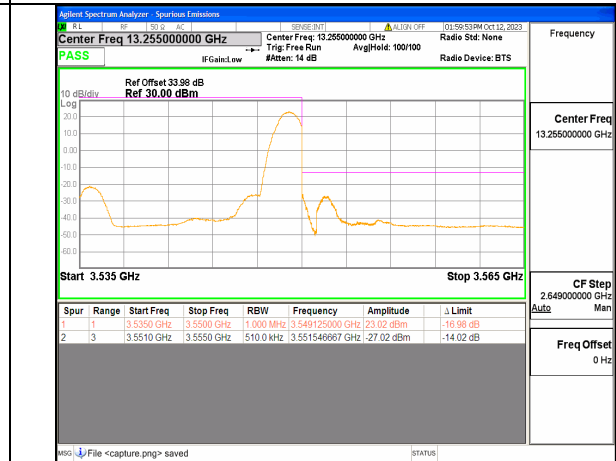

5A\_n77(3450-3550MHz) 15M DFT-s-OFDM QPSK Edge\_1RB\_Left Low

5A\_n77(3450-3550MHz) 15M DFT-s-OFDM BPSK Outer\_Full High

5A\_n77(3450-3550MHz) 15M DFT-s-OFDM BPSK Edge\_1RB\_Right High

5A\_n77(3450-3550MHz) 15M DFT-s-OFDM QPSK Outer\_Full High