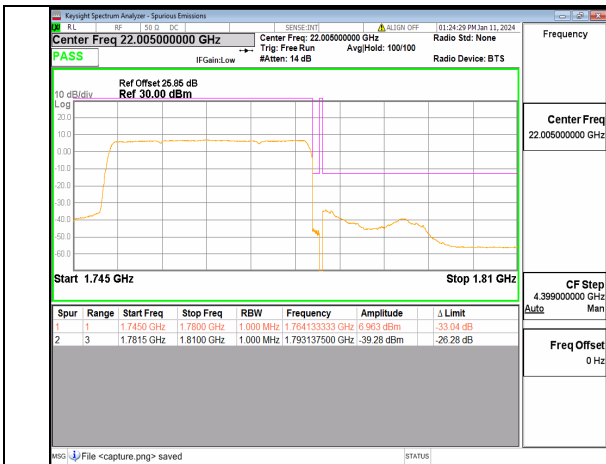

13A\_n66 20M DFT-s-OFDM QPSK Edge\_1RB\_Right High

13A\_n66 30M DFT-s-OFDM BPSK Outer\_Full Low

13A\_n66 30M DFT-s-OFDM BPSK Edge\_1RB\_Left Low

13A\_n66 30M DFT-s-OFDM QPSK Outer\_Full Low

13A\_n66 30M DFT-s-OFDM QPSK Edge\_1RB\_Left Low