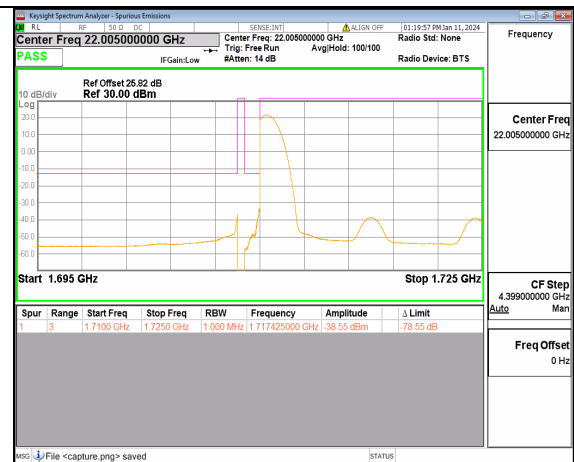

13A_n66 10M DFT-s-OFDM QPSK Edge_1RB_Right High

13A_n66 15M DFT-s-OFDM BPSK Edge_1RB_Left Low