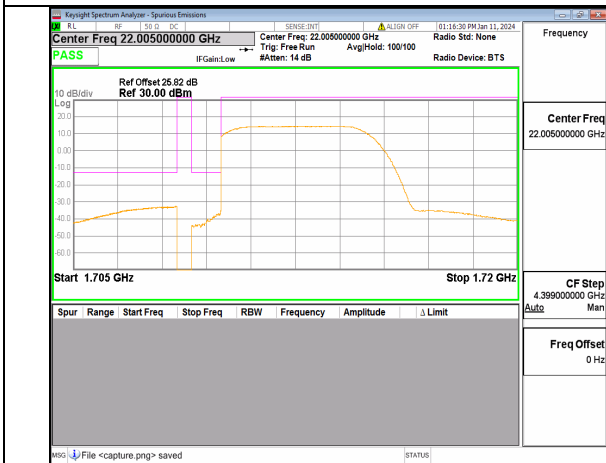

13A_n66 5M DFT-s-OFDM BPSK Outer_Full Low

13A_n66 5M DFT-s-OFDM QPSK Outer_Full Low