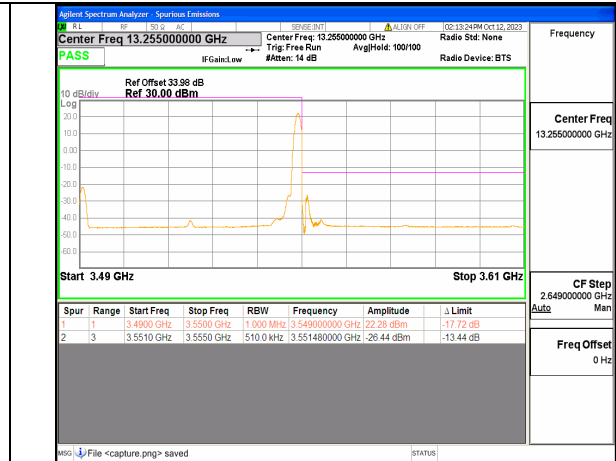

5A\_n77(3450-3550MHz) 60M DFT-s-OFDM QPSK Edge\_1RB\_Left Low

5A\_n77(3450-3550MHz) 60M DFT-s-OFDM BPSK Outer\_Full High

5A\_n77(3450-3550MHz) 60M DFT-s-OFDM BPSK Edge\_1RB\_Right High

5A\_n77(3450-3550MHz) 60M DFT-s-OFDM QPSK Outer\_Full High