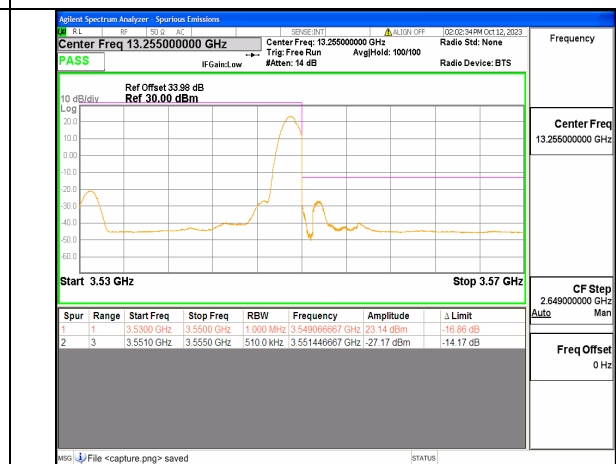

5A\_n77(3450-3550MHz) 20M DFT-s-OFDM QPSK Edge\_1RB\_Left Low

5A\_n77(3450-3550MHz) 20M DFT-s-OFDM BPSK Outer\_Full High

5A\_n77(3450-3550MHz) 20M DFT-s-OFDM BPSK Edge\_1RB\_Right High

5A\_n77(3450-3550MHz) 20M DFT-s-OFDM QPSK Outer\_Full High