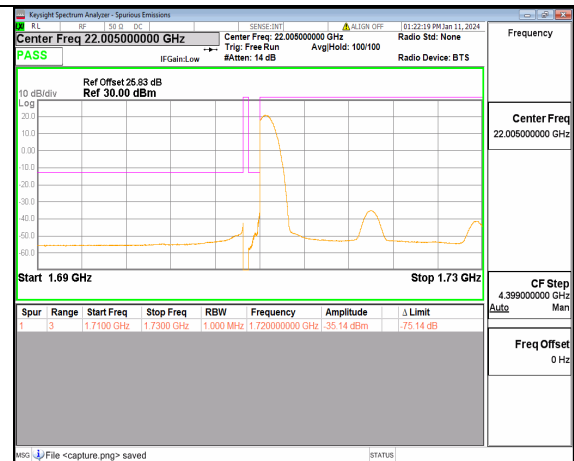

13A_n66 20M DFT-s-OFDM BPSK Edge_1RB_Left Low

13A_n66 20M DFT-s-OFDM QPSK Edge_1RB_Left Low