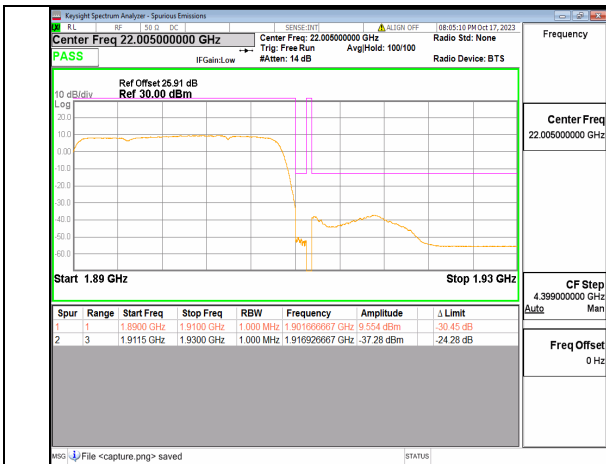

5A_n2 20M DFT-s-OFDM BPSK Outer_Full High