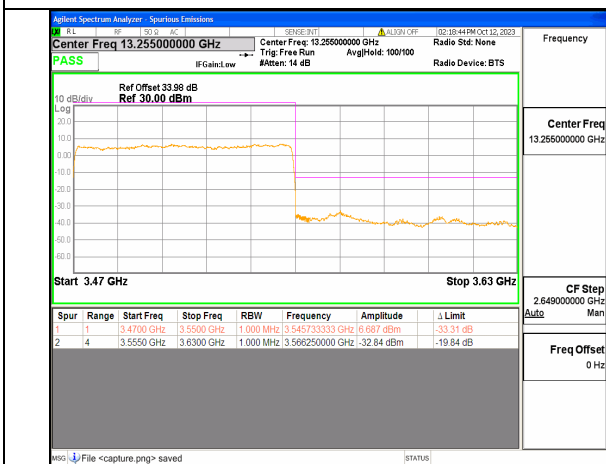

5A_n77(3450-3550MHz) 80M DFT-s-OFDM BPSK Outer_Full High

5A_n77(3450-3550MHz) 80M DFT-s-OFDM QPSK Outer_Full High