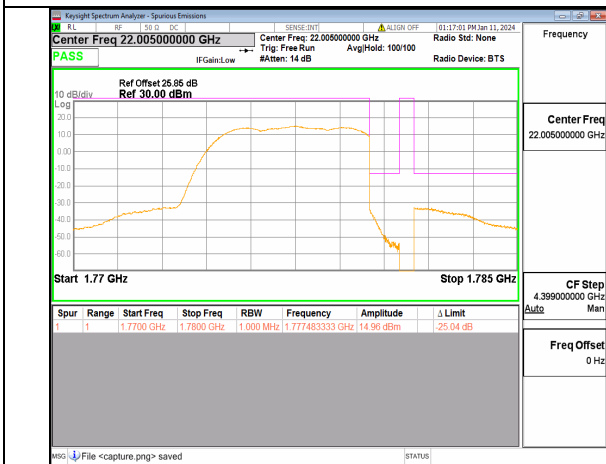

13A_n66 5M DFT-s-OFDM QPSK Outer_Full Low

13A_n66 5M DFT-s-OFDM BPSK Outer_Full High