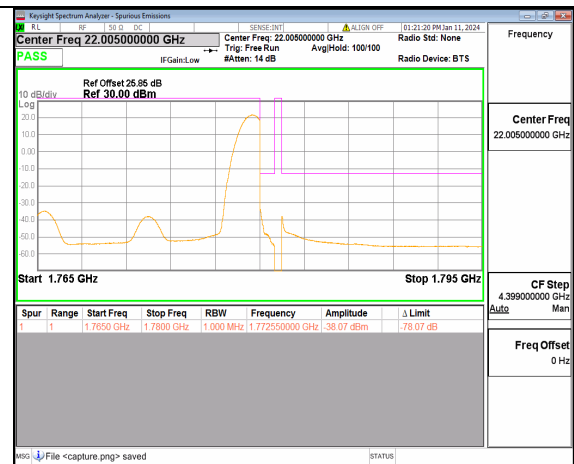

13A_n66 15M DFT-s-OFDM BPSK Edge_1RB_Right High

13A_n66 15M DFT-s-OFDM QPSK Edge_1RB_Right High