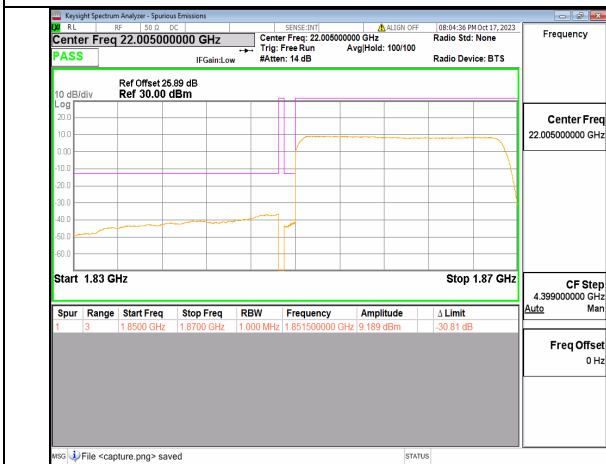

5A\_n2 15M DFT-s-OFDM BPSK Outer\_Full High

5A\_n2 15M DFT-s-OFDM BPSK Edge\_1RB\_Right High

5A\_n2 15M DFT-s-OFDM QPSK Outer\_Full High

5A\_n2 15M DFT-s-OFDM QPSK Edge\_1RB\_Right High

5A\_n2 20M DFT-s-OFDM BPSK Outer\_Full Low

5A\_n2 20M DFT-s-OFDM BPSK Edge\_1RB\_Left Low

5A\_n2 20M DFT-s-OFDM QPSK Outer\_Full Low

5A\_n2 20M DFT-s-OFDM QPSK Edge\_1RB\_Left Low

5A\_n2 20M DFT-s-OFDM BPSK Outer\_Full High

5A\_n2 20M DFT-s-OFDM BPSK Edge\_1RB\_Right High