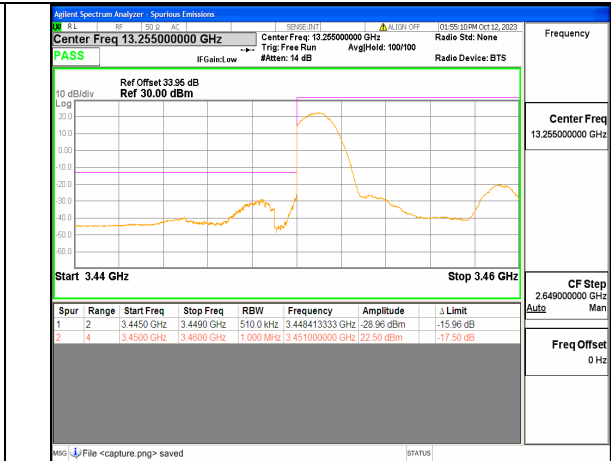

5A_n77(3450-3550MHz) 10M DFT-s-OFDM BPSK Edge_1RB_Left Low