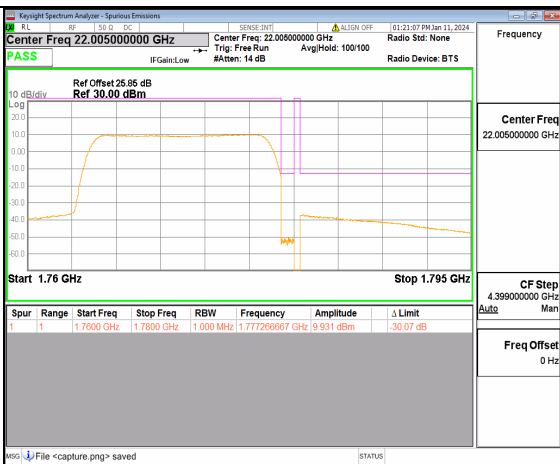

13A_n66 15M DFT-s-OFDM BPSK Outer_Full High

13A_n66 15M DFT-s-OFDM QPSK Outer_Full High