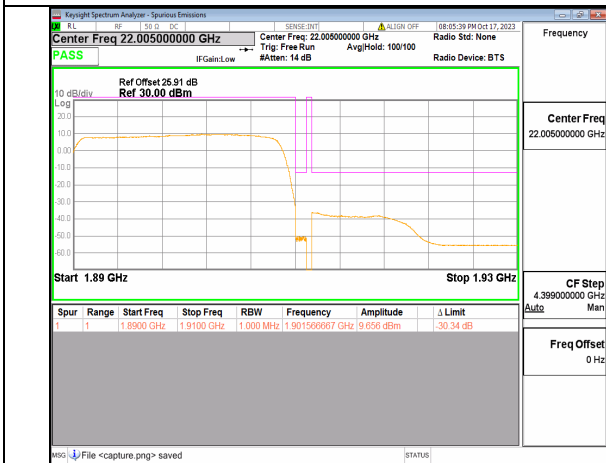

5A\_n2 20M DFT-s-OFDM BPSK Edge\_1RB\_Left Low

5A\_n2 20M DFT-s-OFDM QPSK Outer\_Full Low

5A\_n2 20M DFT-s-OFDM QPSK Edge\_1RB\_Left Low

5A\_n2 20M DFT-s-OFDM BPSK Outer\_Full High

5A\_n2 20M DFT-s-OFDM BPSK Edge\_1RB\_Right High