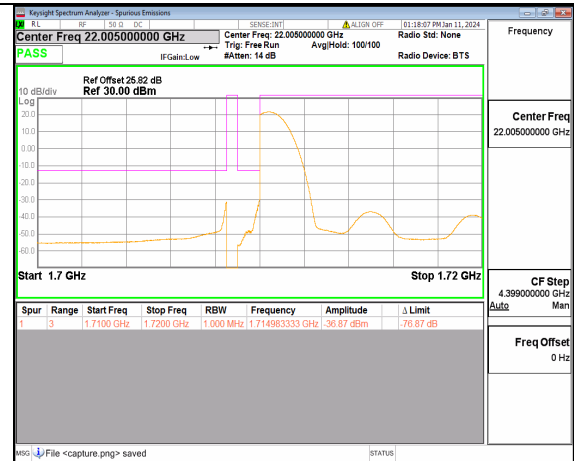

13A_n66 5M DFT-s-OFDM QPSK Edge_1RB_Right High

13A_n66 10M DFT-s-OFDM BPSK Edge_1RB_Left Low