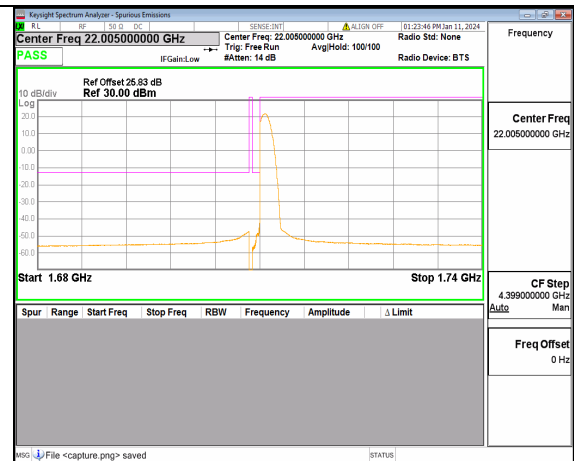

13A_n66 20M DFT-s-OFDM QPSK Edge_1RB_Right High

13A_n66 30M DFT-s-OFDM BPSK Edge_1RB_Left Low