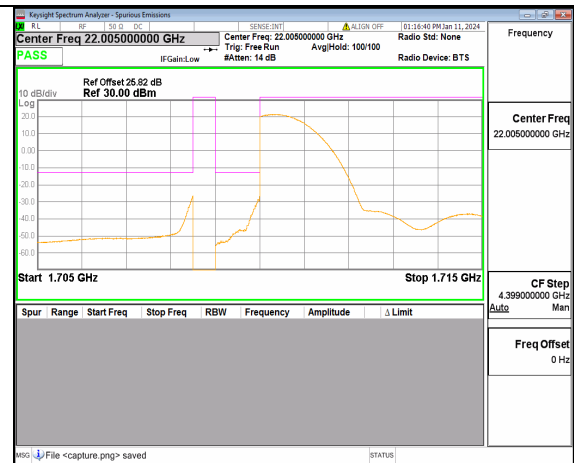

13A_n66 5M DFT-s-OFDM BPSK Edge_1RB_Left Low

13A_n66 5M DFT-s-OFDM QPSK Edge_1RB_Left Low