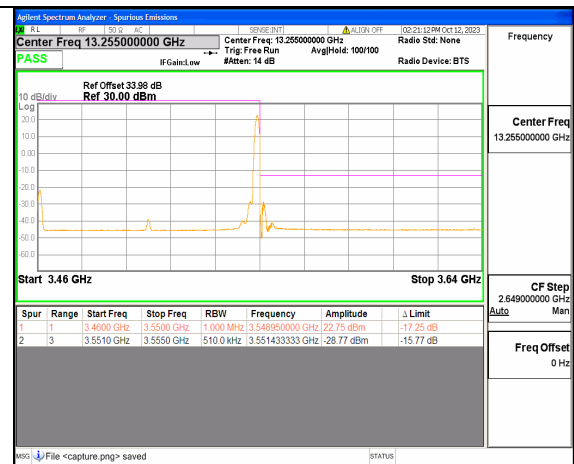

5A_n77(3450-3550MHz) 90M DFT-s-OFDM QPSK Edge_1RB_Left Low

5A_n77(3450-3550MHz) 90M DFT-s-OFDM BPSK Edge_1RB_Right High