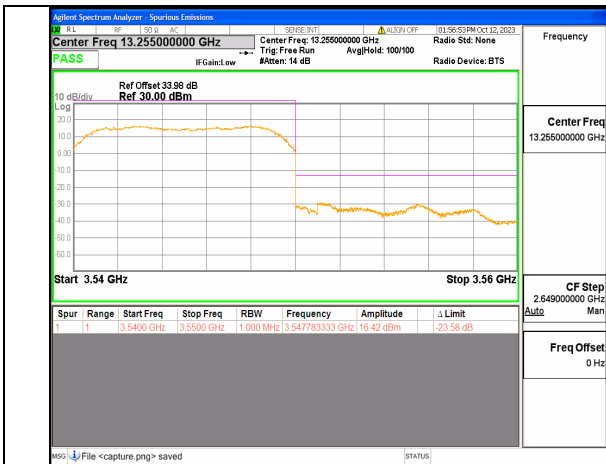

5A_n77(3450-3550MHz) 10M DFT-s-OFDM QPSK Outer_Full High