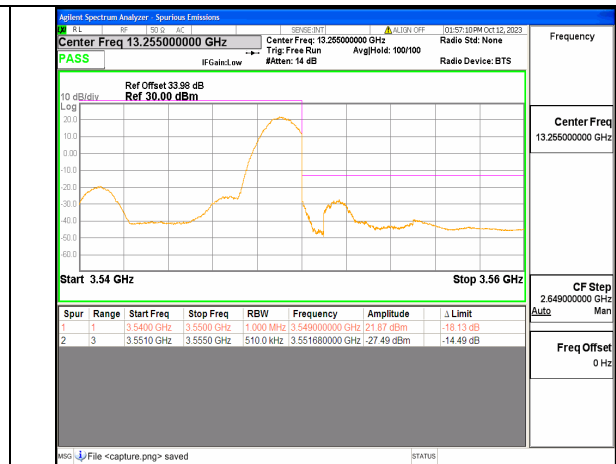

5A\_n77(3450-3550MHz) 10M DFT-s-OFDM QPSK Edge\_1RB\_Left Low

5A\_n77(3450-3550MHz) 10M DFT-s-OFDM BPSK Outer\_Full High

5A\_n77(3450-3550MHz) 10M DFT-s-OFDM BPSK Edge\_1RB\_Right High

5A\_n77(3450-3550MHz) 10M DFT-s-OFDM QPSK Outer\_Full High