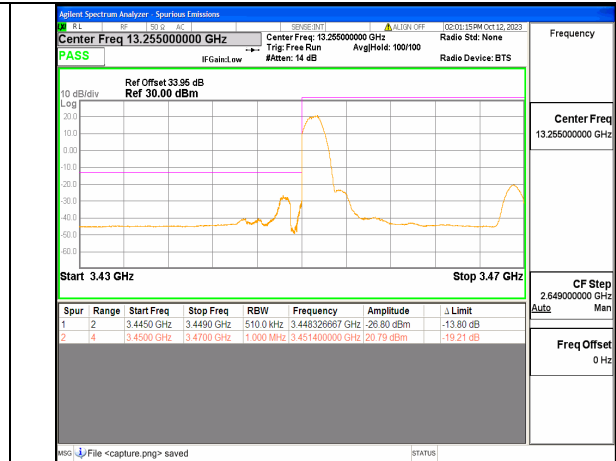

5A\_n77(3450-3550MHz) 15M DFT-s-OFDM QPSK Edge\_1RB\_Right High

5A\_n77(3450-3550MHz) 20M DFT-s-OFDM BPSK Outer\_Full Low

5A\_n77(3450-3550MHz) 20M DFT-s-OFDM BPSK Edge\_1RB\_Left Low

5A\_n77(3450-3550MHz) 20M DFT-s-OFDM QPSK Outer\_Full Low