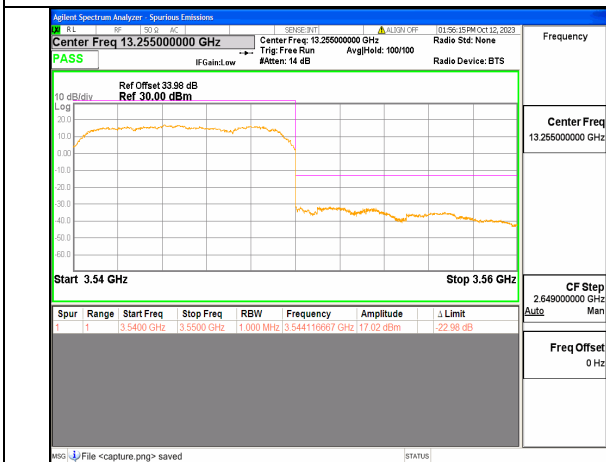

5A_n77(3450-3550MHz) 10M DFT-s-OFDM QPSK Outer_Full Low

5A_n77(3450-3550MHz) 10M DFT-s-OFDM BPSK Outer_Full High