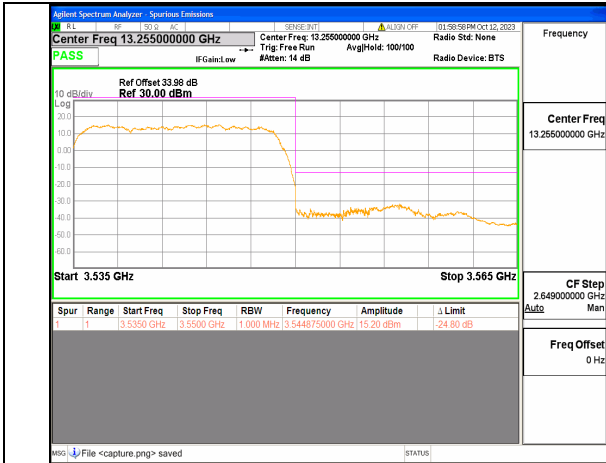

5A_n77(3450-3550MHz) 15M DFT-s-OFDM BPSK Outer_Full High