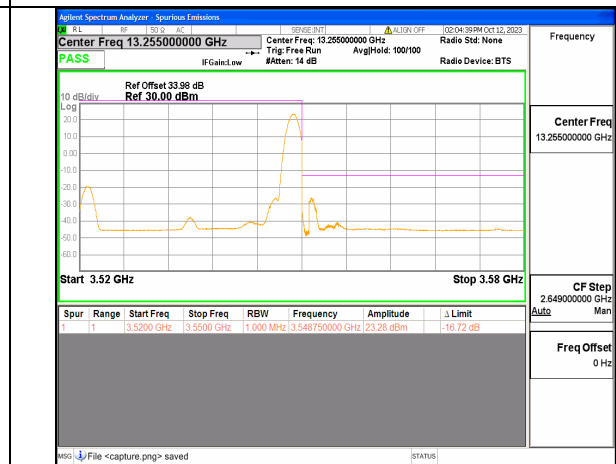

5A_n77(3450-3550MHz) 30M DFT-s-OFDM QPSK Edge_1RB_Left Low

5A_n77(3450-3550MHz) 30M DFT-s-OFDM BPSK Edge_1RB_Right High