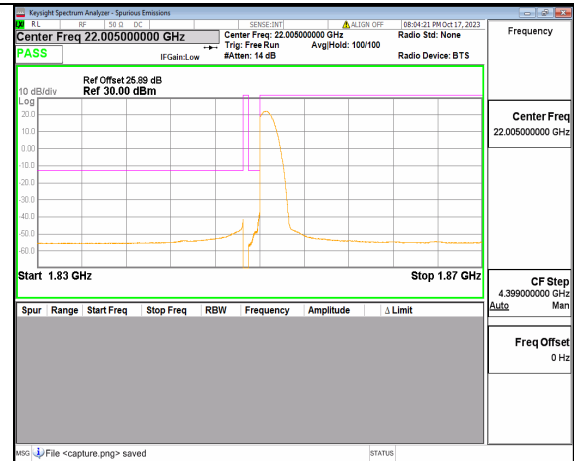

5A\_n2 15M DFT-s-OFDM BPSK Outer\_Full High

5A\_n2 15M DFT-s-OFDM BPSK Edge\_1RB\_Right High

5A\_n2 15M DFT-s-OFDM QPSK Outer\_Full High

5A\_n2 15M DFT-s-OFDM QPSK Edge\_1RB\_Right High

5A\_n2 20M DFT-s-OFDM BPSK Outer\_Full Low