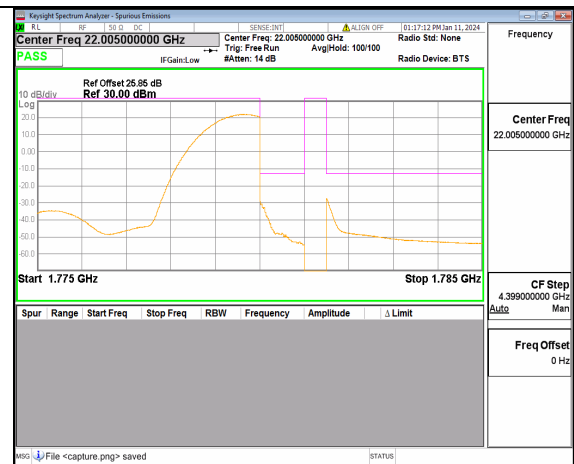

13A\_n66 5M DFT-s-OFDM BPSK Edge\_1RB\_Left Low

13A\_n66 5M DFT-s-OFDM QPSK Outer\_Full Low

13A\_n66 5M DFT-s-OFDM QPSK Edge\_1RB\_Left Low

13A\_n66 5M DFT-s-OFDM BPSK Outer\_Full High

13A\_n66 5M DFT-s-OFDM BPSK Edge\_1RB\_Right High