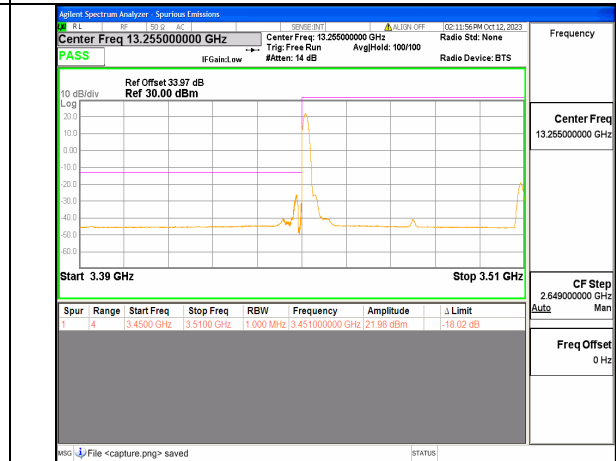

5A\_n77(3450-3550MHz) 50M DFT-s-OFDM QPSK Edge\_1RB\_Right High

5A\_n77(3450-3550MHz) 60M DFT-s-OFDM BPSK Outer\_Full Low

5A\_n77(3450-3550MHz) 60M DFT-s-OFDM BPSK Edge\_1RB\_Left Low

5A\_n77(3450-3550MHz) 60M DFT-s-OFDM QPSK Outer\_Full Low