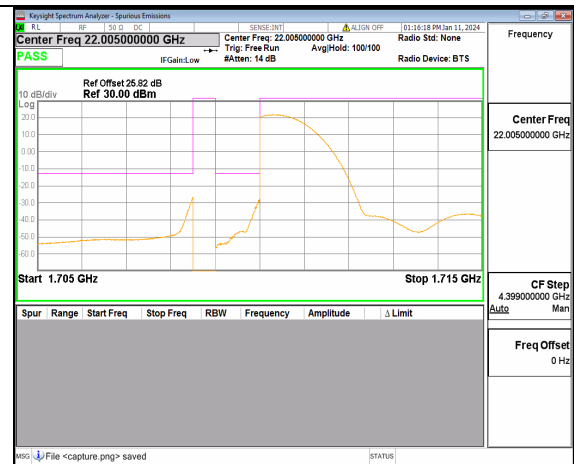

2A\_n5 20M DFT-s-OFDM BPSK Outer\_Full High

2A\_n5 20M DFT-s-OFDM BPSK Edge\_1RB\_Right High

2A\_n5 20M DFT-s-OFDM QPSK Outer\_Full High

2A\_n5 20M DFT-s-OFDM QPSK Edge\_1RB\_Right High

13A\_n66 5M DFT-s-OFDM BPSK Outer\_Full Low