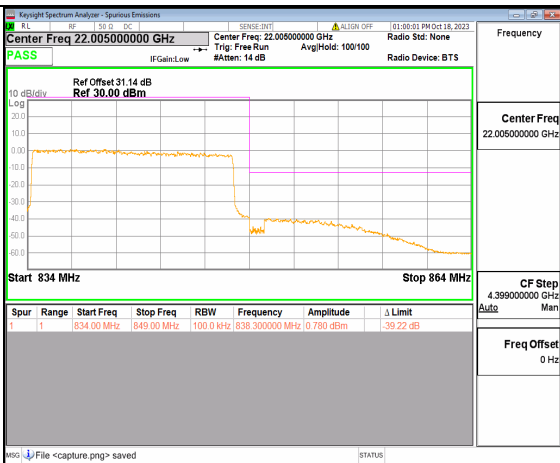

2A\_n5 15M DFT-s-OFDM QPSK Outer\_Full Low

2A\_n5 15M DFT-s-OFDM QPSK Edge\_1RB\_Left Low

2A\_n5 15M DFT-s-OFDM BPSK Outer\_Full High

2A\_n5 15M DFT-s-OFDM BPSK Edge\_1RB\_Right High

2A\_n5 15M DFT-s-OFDM QPSK Outer\_Full High