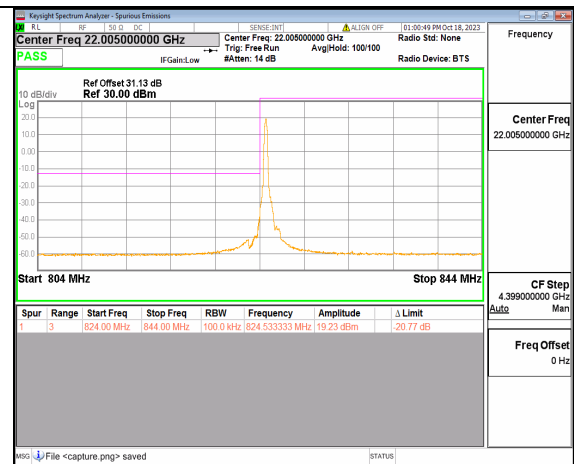

2A_n5 15M DFT-s-OFDM QPSK Edge_1RB_Right High

2A_n5 20M DFT-s-OFDM BPSK Edge_1RB_Left Low