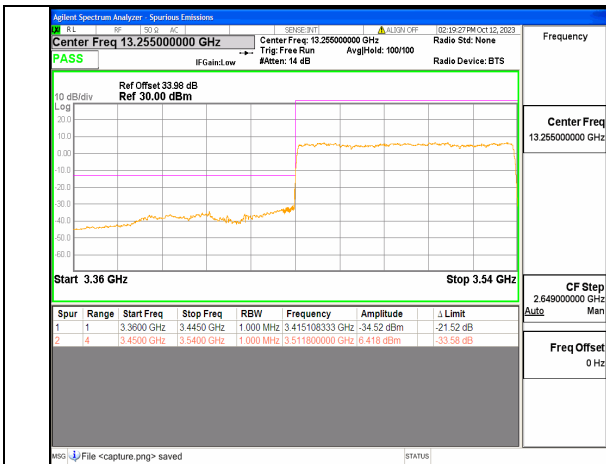

5A_n77(3450-3550MHz) 90M DFT-s-OFDM BPSK Outer_Full Low