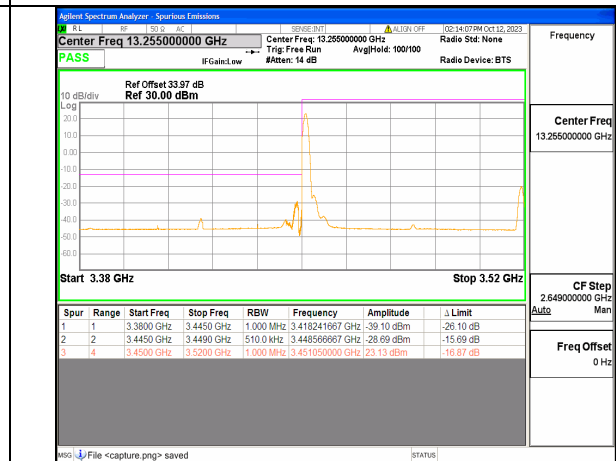

5A_n77(3450-3550MHz) 60M DFT-s-OFDM QPSK Edge_1RB_Right High

5A_n77(3450-3550MHz) 70M DFT-s-OFDM BPSK Edge_1RB_Left Low