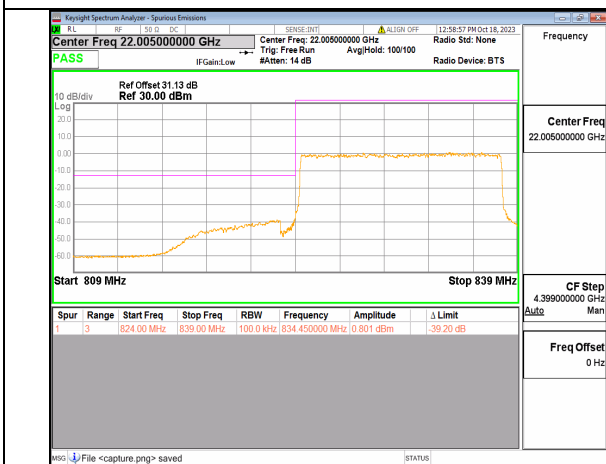

2A\_n5 10M DFT-s-OFDM BPSK Edge\_1RB\_Right High

2A\_n5 10M DFT-s-OFDM QPSK Outer\_Full High

2A\_n5 10M DFT-s-OFDM QPSK Edge\_1RB\_Right High

2A\_n5 15M DFT-s-OFDM BPSK Outer\_Full Low

2A\_n5 15M DFT-s-OFDM BPSK Edge\_1RB\_Left Low