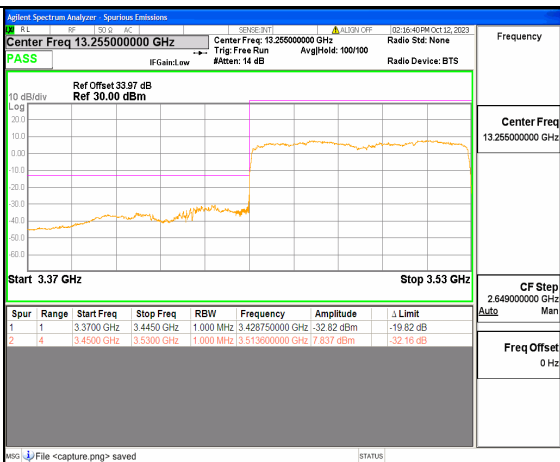

5A_n77(3450-3550MHz) 70M DFT-s-OFDM QPSK Outer_Full High

5A_n77(3450-3550MHz) 80M DFT-s-OFDM BPSK Outer_Full Low