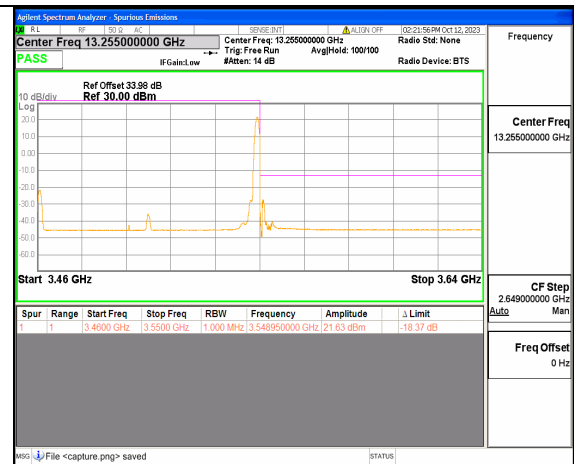

5A\_n77(3450-3550MHz) 90M DFT-s-OFDM QPSK Edge\_1RB\_Left Low

5A\_n77(3450-3550MHz) 90M DFT-s-OFDM BPSK Outer\_Full High

5A\_n77(3450-3550MHz) 90M DFT-s-OFDM BPSK Edge\_1RB\_Right High

5A\_n77(3450-3550MHz) 90M DFT-s-OFDM QPSK Outer\_Full High