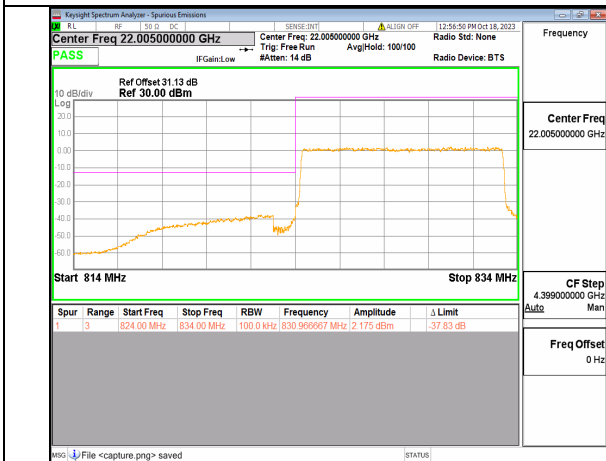

2A_n5 10M DFT-s-OFDM BPSK Outer_Full Low

2A_n5 10M DFT-s-OFDM QPSK Outer_Full Low