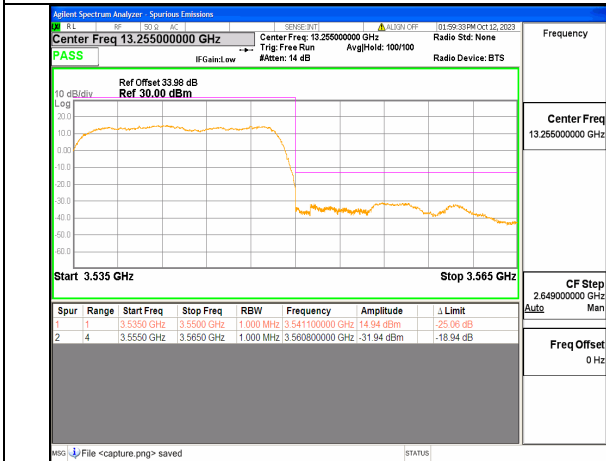

5A_n77(3450-3550MHz) 15M DFT-s-OFDM BPSK Outer_Full High

5A_n77(3450-3550MHz) 15M DFT-s-OFDM QPSK Outer_Full High