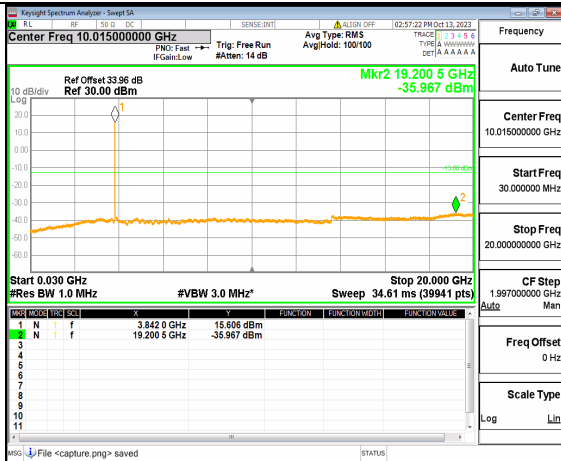

5A_n77(3700-3980MHz) (30MHz-20GHz) 15M DFT-s-OFDM QPSK Outer_Full Mid