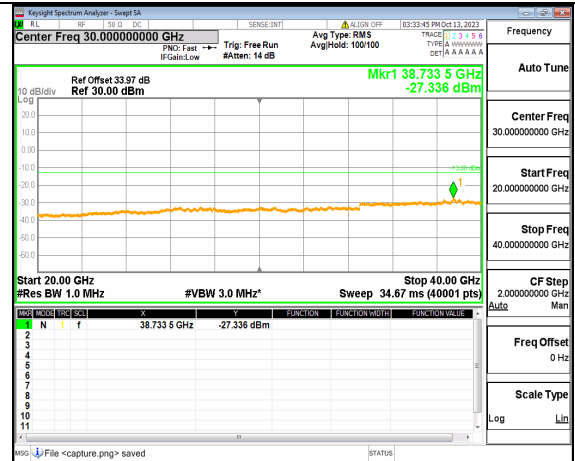

5A_n77(3700-3980MHz) (20GHz-40GHz) 20M DFT-s-OFDM QPSK Edge_1RB_Right High

5A_n77(3700-3980MHz) (20GHz-40GHz) 30M DFT-s-OFDM BPSK Outer_Full Low