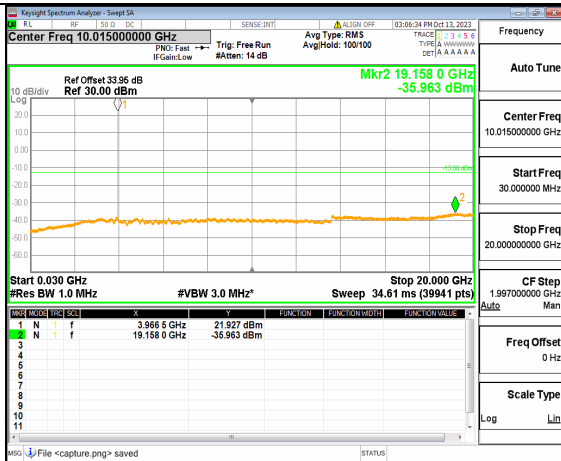

5A_n77(3700-3980MHz) (30MHz-20GHz) 15M DFT-s-OFDM QPSK Outer_Full High

5A_n77(3700-3980MHz) (30MHz-20GHz) 15M DFT-s-OFDM QPSK Edge_1RB_Left High