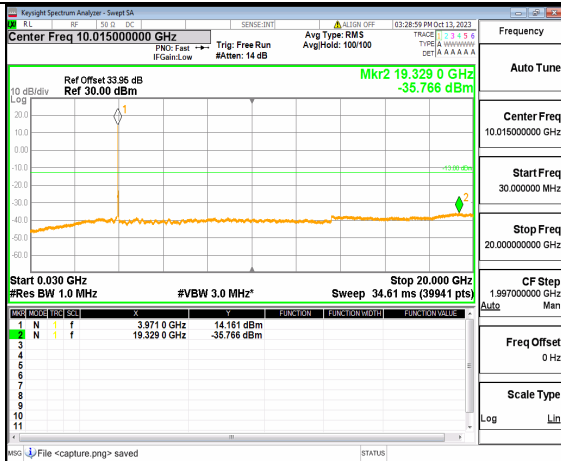

5A_n77(3700-3980MHz) (30MHz-20GHz) 20M DFT-s-OFDM QPSK Outer_Full High