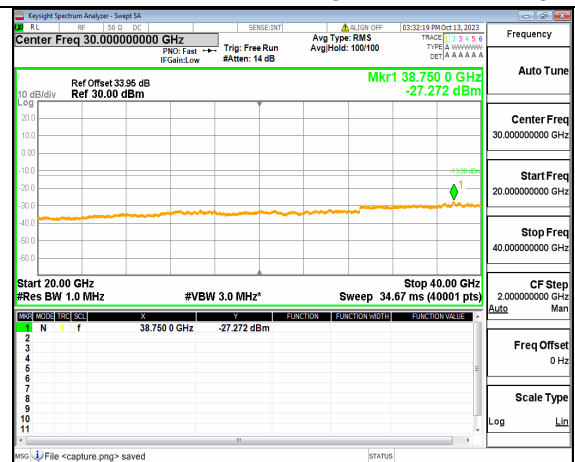

5A_n77(3700-3980MHz) (20GHz-40GHz) 20M DFT-s-OFDM QPSK Edge_1RB_Left High

5A_n77(3700-3980MHz) (20GHz-40GHz) 20M DFT-s-OFDM QPSK Edge_1RB_Right High