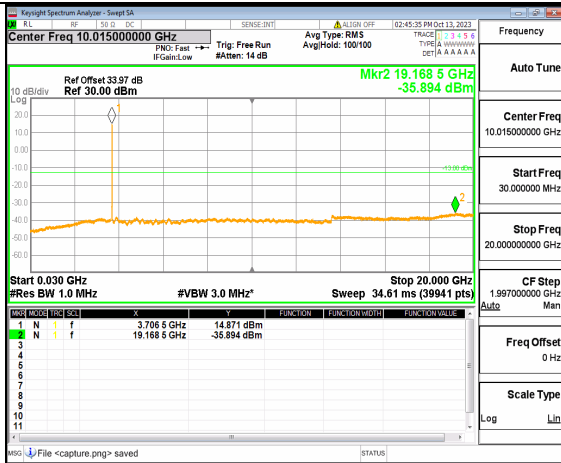

5A_n77(3700-3980MHz) (30MHz-20GHz) 15M DFT-s-OFDM BPSK Outer_Full Low