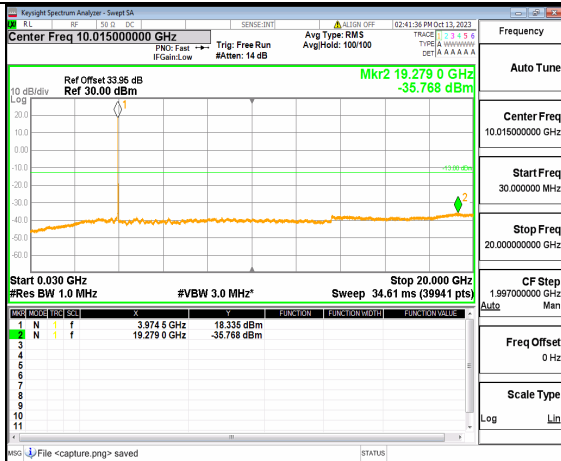

5A_n77(3700-3980MHz) (30MHz-20GHz) 10M DFT-s-OFDM BPSK Outer_Full High

5A_n77(3700-3980MHz) (20GHz-40GHz) 10M DFT-s-OFDM BPSK Outer_Full High

5A_n77(3700-3980MHz) (30MHz-20GHz) 10M DFT-s-OFDM BPSK Edge_1RB_Left High

5A_n77(3700-3980MHz) (20GHz-40GHz) 10M DFT-s-OFDM BPSK Edge_1RB_Left High

5A_n77(3700-3980MHz) (30MHz-20GHz) 10M DFT-s-OFDM BPSK Edge_1RB_Right High

5A_n77(3700-3980MHz) (20GHz-40GHz) 10M DFT-s-OFDM BPSK Edge_1RB_Right High