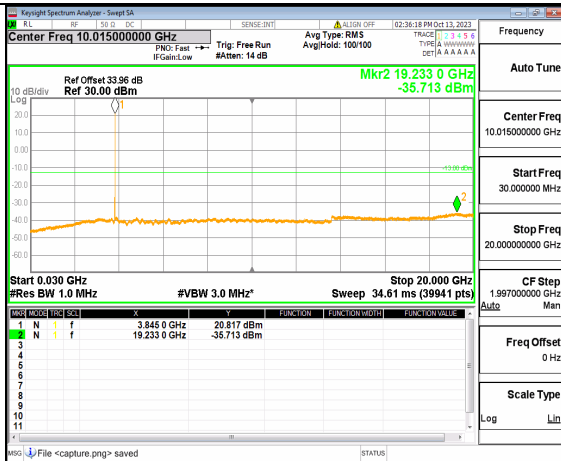

5A_n77(3700-3980MHz) (30MHz-20GHz) 10M DFT-s-OFDM QPSK Edge_1RB_Left Mid

5A_n77(3700-3980MHz) (30MHz-20GHz) 10M DFT-s-OFDM QPSK Edge_1RB_Right Mid