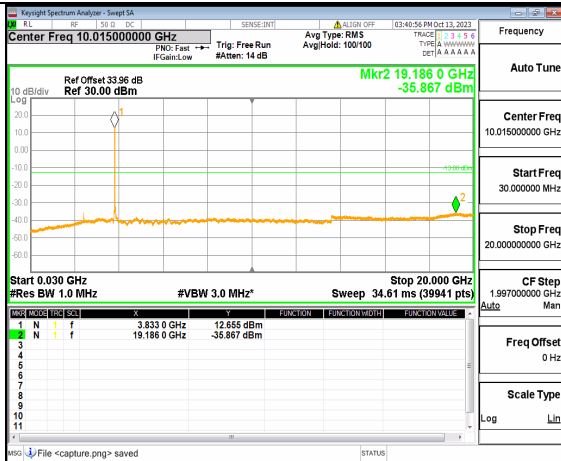

5A_n77(3700-3980MHz) (30MHz-20GHz) 30M DFT-s-OFDM BPSK Outer_Full Mid