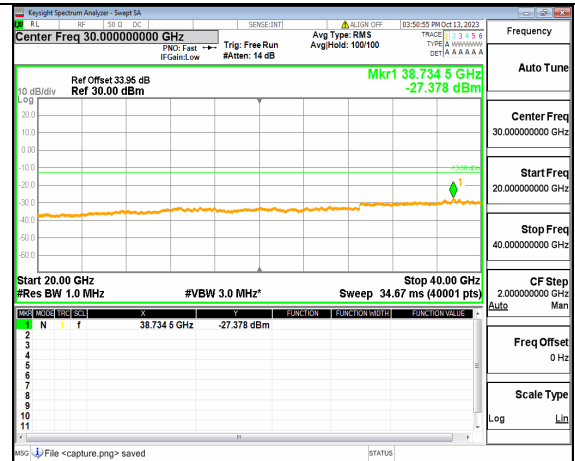

5A_n77(3700-3980MHz) (20GHz-40GHz) 30M DFT-s-OFDM BPSK Outer_Full High

5A_n77(3700-3980MHz) (20GHz-40GHz) 30M DFT-s-OFDM BPSK Edge_1RB_Left High