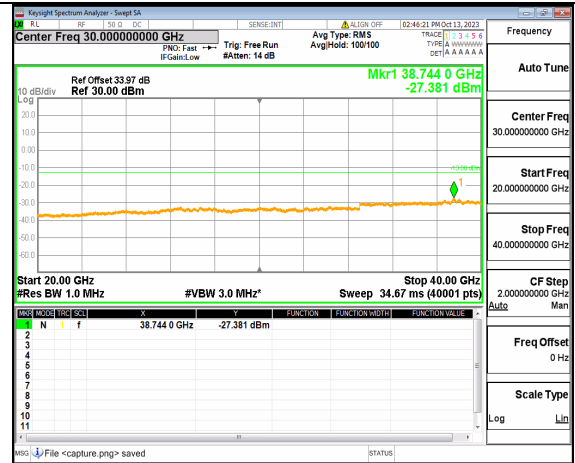

5A_n77(3700-3980MHz) (20GHz-40GHz) 10M DFT-s-OFDM QPSK Edge_1RB_Right High

5A_n77(3700-3980MHz) (20GHz-40GHz) 15M DFT-s-OFDM BPSK Outer_Full Low