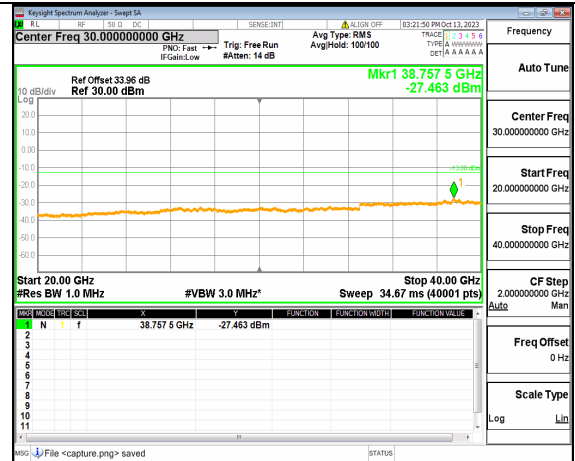

5A_n77(3700-3980MHz) (20GHz-40GHz) 20M DFT-s-OFDM BPSK Edge_1RB_Right Mid

5A_n77(3700-3980MHz) (20GHz-40GHz) 20M DFT-s-OFDM QPSK Outer_Full Mid