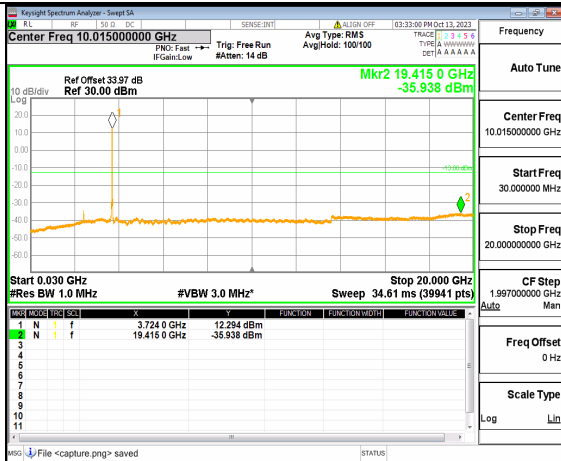

5A_n77(3700-3980MHz) (30MHz-20GHz) 30M DFT-s-OFDM BPSK Outer_Full Low