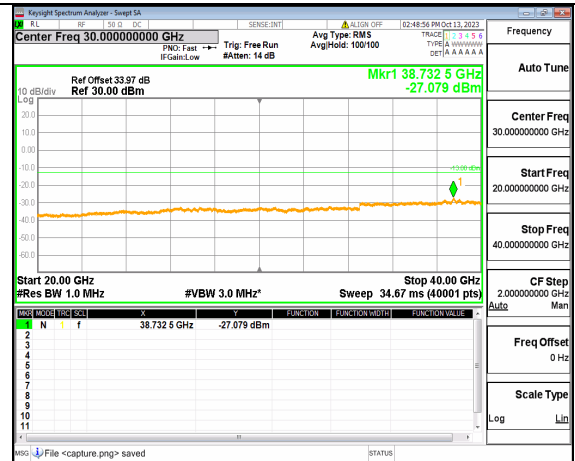

5A_n77(3700-3980MHz) (30MHz-20GHz) 15M DFT-s-OFDM BPSK Outer_Full Low

5A_n77(3700-3980MHz) (20GHz-40GHz) 15M DFT-s-OFDM BPSK Outer_Full Low

5A_n77(3700-3980MHz) (30MHz-20GHz) 15M DFT-s-OFDM BPSK Edge_1RB_Left Low

5A_n77(3700-3980MHz) (20GHz-40GHz) 15M DFT-s-OFDM BPSK Edge_1RB_Left Low

5A_n77(3700-3980MHz) (30MHz-20GHz) 15M DFT-s-OFDM BPSK Edge_1RB_Right Low

5A_n77(3700-3980MHz) (20GHz-40GHz) 15M DFT-s-OFDM BPSK Edge_1RB_Right Low