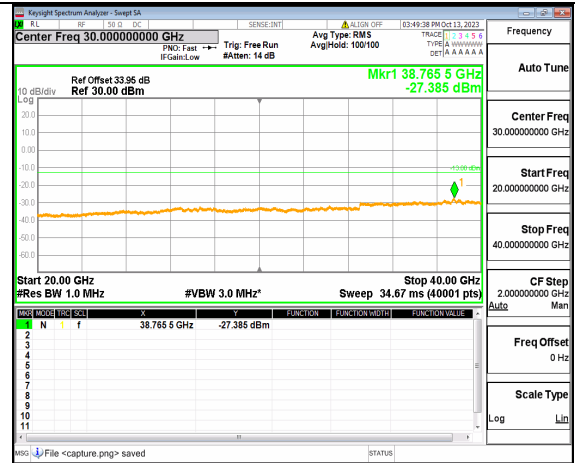

5A_n77(3700-3980MHz) (20GHz-40GHz) 30M DFT-s-OFDM QPSK Edge_1RB_Right Mid

5A_n77(3700-3980MHz) (20GHz-40GHz) 30M DFT-s-OFDM BPSK Outer_Full High