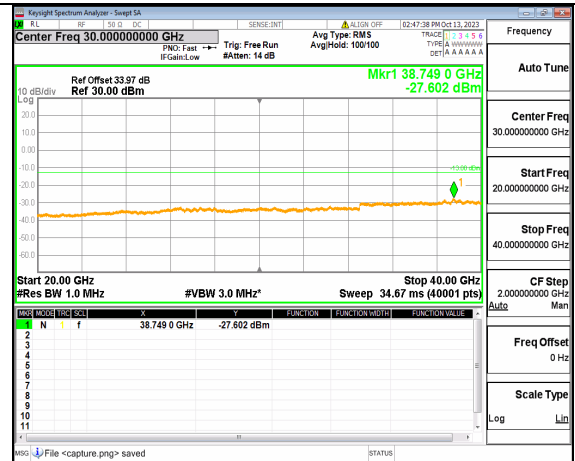

5A_n77(3700-3980MHz) (20GHz-40GHz) 10M DFT-s-OFDM QPSK Edge_1RB_Left High

5A_n77(3700-3980MHz) (30MHz-20GHz) 10M DFT-s-OFDM QPSK Edge_1RB_Right High

5A_n77(3700-3980MHz) (20GHz-40GHz) 10M DFT-s-OFDM QPSK Edge_1RB_Right High

5A_n77(3700-3980MHz) (30MHz-20GHz) 15M DFT-s-OFDM BPSK Outer_Full Low

5A_n77(3700-3980MHz) (20GHz-40GHz) 15M DFT-s-OFDM BPSK Outer_Full Low

5A_n77(3700-3980MHz) (30MHz-20GHz) 15M DFT-s-OFDM BPSK Edge_1RB_Left Low