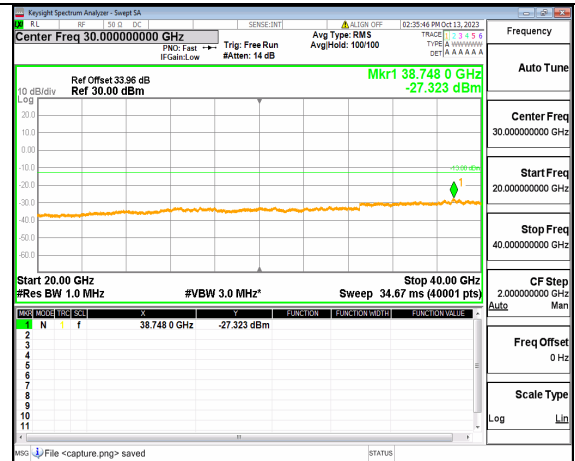

5A_n77(3700-3980MHz) (20GHz-40GHz) 10M DFT-s-OFDM QPSK Outer_Full Mid

5A_n77(3700-3980MHz) (20GHz-40GHz) 10M DFT-s-OFDM QPSK Edge_1RB_Left Mid