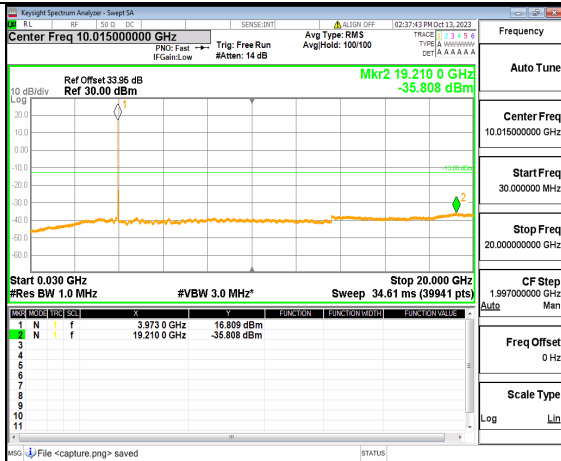

5A_n77(3700-3980MHz) (30MHz-20GHz) 10M DFT-s-OFDM BPSK Outer_Full High