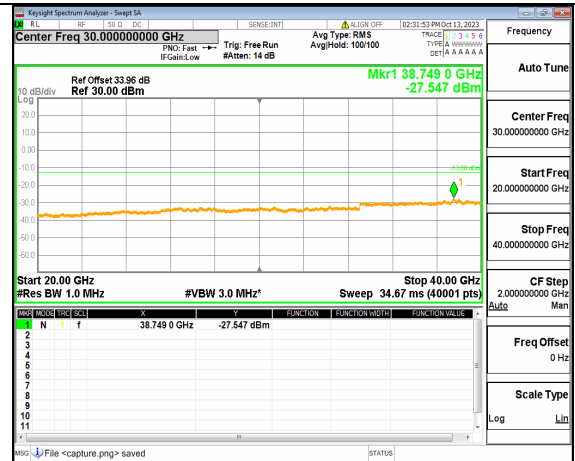

5A_n77(3700-3980MHz) (20GHz-40GHz) 10M DFT-s-OFDM BPSK Outer_Full Mid

5A_n77(3700-3980MHz) (20GHz-40GHz) 10M DFT-s-OFDM BPSK Edge_1RB_Left Mid