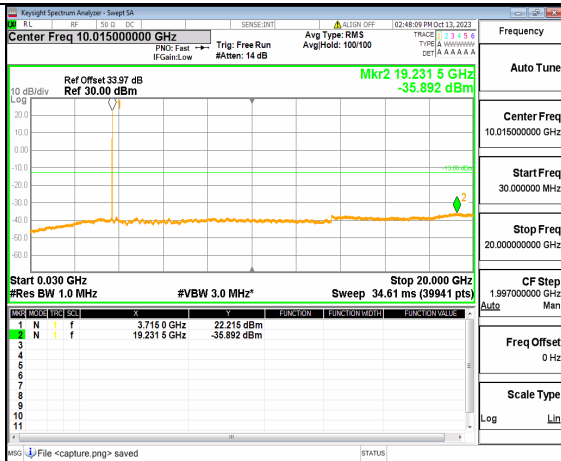

5A_n77(3700-3980MHz) (30MHz-20GHz) 15M DFT-s-OFDM BPSK Outer_Full Low

5A_n77(3700-3980MHz) (20GHz-40GHz) 15M DFT-s-OFDM BPSK Outer_Full Low

5A_n77(3700-3980MHz) (30MHz-20GHz) 15M DFT-s-OFDM BPSK Edge_1RB_Left Low

5A_n77(3700-3980MHz) (20GHz-40GHz) 15M DFT-s-OFDM BPSK Edge_1RB_Left Low

5A_n77(3700-3980MHz) (30MHz-20GHz) 15M DFT-s-OFDM BPSK Edge_1RB_Right Low

5A_n77(3700-3980MHz) (20GHz-40GHz) 15M DFT-s-OFDM BPSK Edge_1RB_Right Low