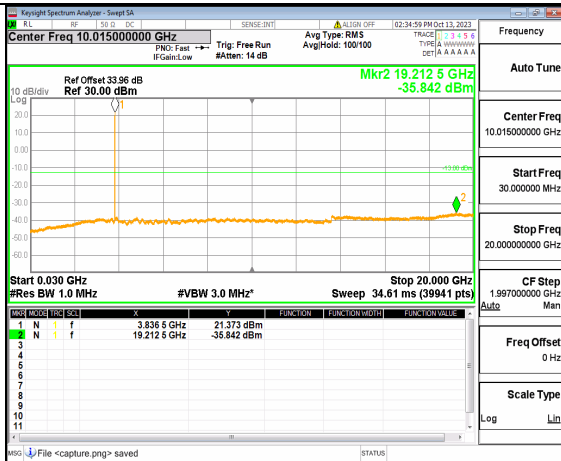

5A_n77(3700-3980MHz) (30MHz-20GHz) 10M DFT-s-OFDM QPSK Outer_Full Mid

5A_n77(3700-3980MHz) (30MHz-20GHz) 10M DFT-s-OFDM QPSK Edge_1RB_Left Mid