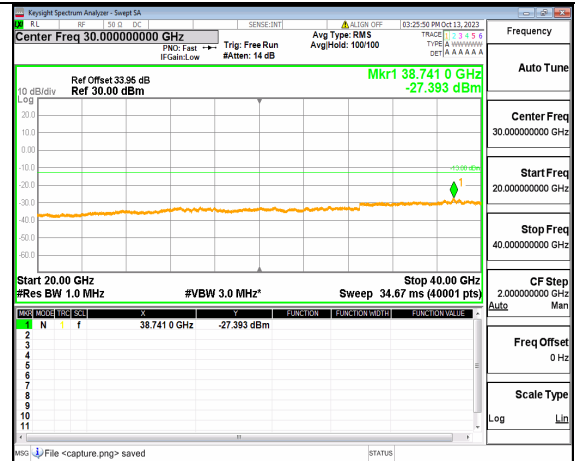

5A_n77(3700-3980MHz) (20GHz-40GHz) 20M DFT-s-OFDM QPSK Edge_1RB_Right Mid

5A_n77(3700-3980MHz) (20GHz-40GHz) 20M DFT-s-OFDM BPSK Outer_Full High