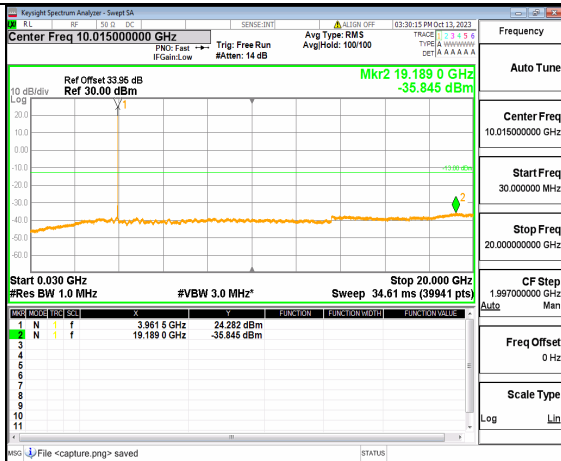

5A_n77(3700-3980MHz) (30MHz-20GHz) 20M DFT-s-OFDM QPSK Outer_Full High

5A_n77(3700-3980MHz) (30MHz-20GHz) 20M DFT-s-OFDM QPSK Edge_1RB_Left High