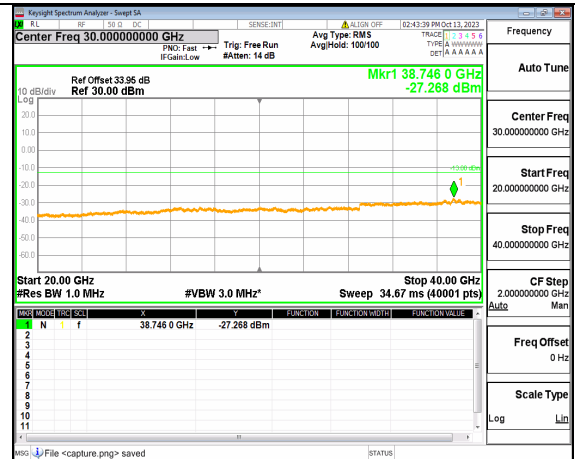

5A_n77(3700-3980MHz) (20GHz-40GHz) 10M DFT-s-OFDM QPSK Outer_Full High

5A_n77(3700-3980MHz) (20GHz-40GHz) 10M DFT-s-OFDM QPSK Edge_1RB_Left High