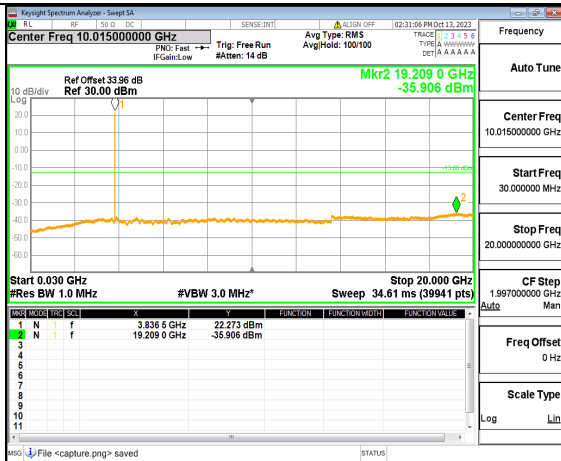

5A_n77(3700-3980MHz) (30MHz-20GHz) 10M DFT-s-OFDM BPSK Outer_Full Mid

5A_n77(3700-3980MHz) (30MHz-20GHz) 10M DFT-s-OFDM BPSK Edge_1RB_Left Mid