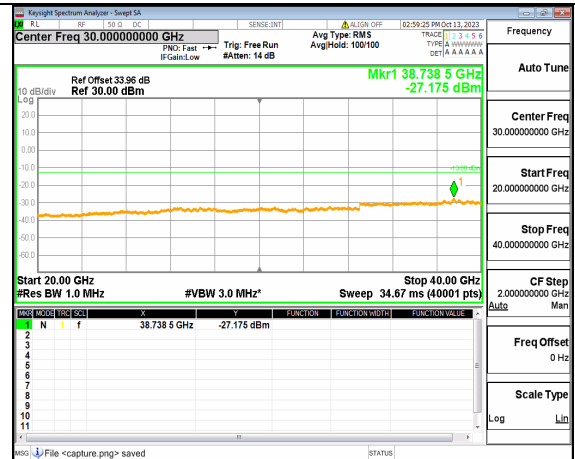

5A_n77(3700-3980MHz) (20GHz-40GHz) 15M DFT-s-OFDM QPSK Outer_Full Mid

5A_n77(3700-3980MHz) (20GHz-40GHz) 15M DFT-s-OFDM QPSK Edge_1RB_Left Mid