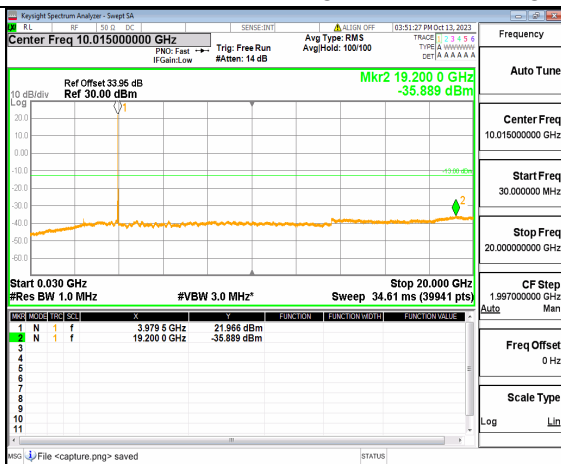

5A_n77(3700-3980MHz) (30MHz-20GHz) 30M DFT-s-OFDM BPSK Edge_1RB_Left High

5A_n77(3700-3980MHz) (30MHz-20GHz) 30M DFT-s-OFDM BPSK Edge_1RB_Right High