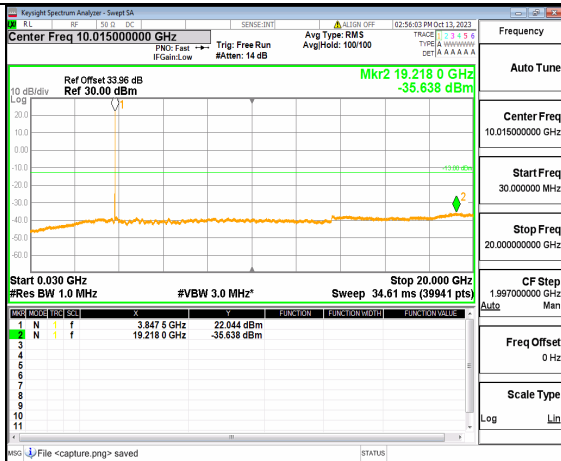

5A_n77(3700-3980MHz) (30MHz-20GHz) 15M DFT-s-OFDM BPSK Outer_Full Mid

5A_n77(3700-3980MHz) (20GHz-40GHz) 15M DFT-s-OFDM BPSK Outer_Full Mid

5A_n77(3700-3980MHz) (30MHz-20GHz) 15M DFT-s-OFDM BPSK Edge_1RB_Left Mid

5A_n77(3700-3980MHz) (20GHz-40GHz) 15M DFT-s-OFDM BPSK Edge_1RB_Left Mid

5A_n77(3700-3980MHz) (30MHz-20GHz) 15M DFT-s-OFDM BPSK Edge_1RB_Right Mid

5A_n77(3700-3980MHz) (20GHz-40GHz) 15M DFT-s-OFDM BPSK Edge_1RB_Right Mid