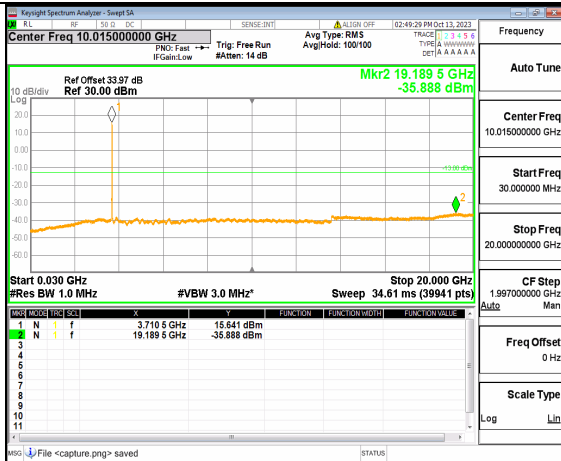

5A_n77(3700-3980MHz) (30MHz-20GHz) 15M DFT-s-OFDM BPSK Outer_Full Low

5A_n77(3700-3980MHz) (20GHz-40GHz) 15M DFT-s-OFDM BPSK Outer_Full Low

5A_n77(3700-3980MHz) (30MHz-20GHz) 15M DFT-s-OFDM BPSK Edge_1RB_Left Low

5A_n77(3700-3980MHz) (20GHz-40GHz) 15M DFT-s-OFDM BPSK Edge_1RB_Left Low

5A_n77(3700-3980MHz) (30MHz-20GHz) 15M DFT-s-OFDM BPSK Edge_1RB_Right Low

5A_n77(3700-3980MHz) (20GHz-40GHz) 15M DFT-s-OFDM BPSK Edge_1RB_Right Low