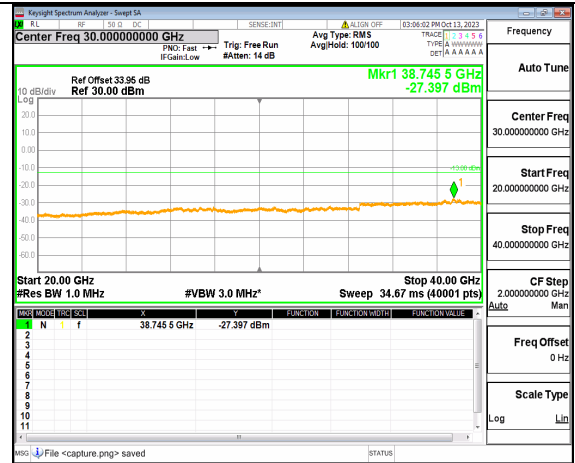

5A_n77(3700-3980MHz) (20GHz-40GHz) 15M DFT-s-OFDM BPSK Edge_1RB_Right High

5A_n77(3700-3980MHz) (20GHz-40GHz) 15M DFT-s-OFDM QPSK Outer_Full High