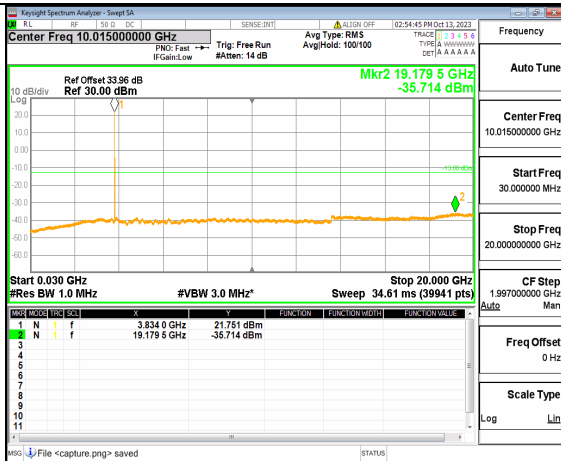

5A_n77(3700-3980MHz) (30MHz-20GHz) 15M DFT-s-OFDM BPSK Outer_Full Mid

5A_n77(3700-3980MHz) (30MHz-20GHz) 15M DFT-s-OFDM BPSK Edge_1RB_Left Mid