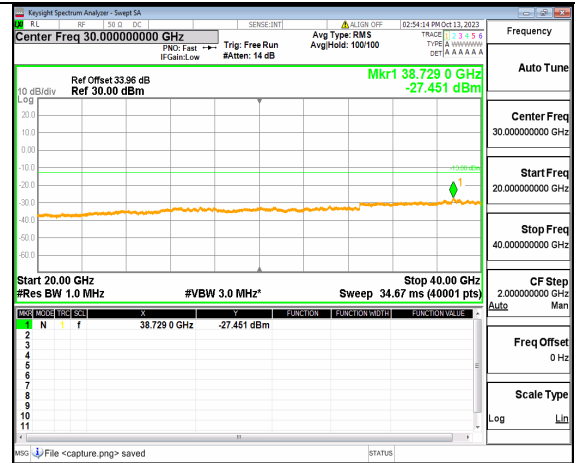

5A_n77(3700-3980MHz) (20GHz-40GHz) 15M DFT-s-OFDM QPSK Edge_1RB_Right Low

5A_n77(3700-3980MHz) (20GHz-40GHz) 15M DFT-s-OFDM BPSK Outer_Full Mid