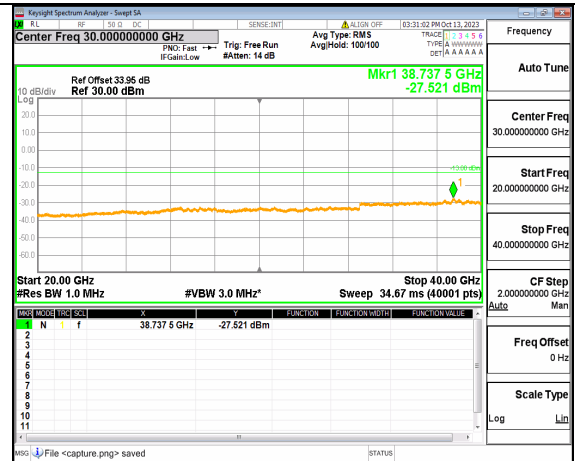

5A_n77(3700-3980MHz) (20GHz-40GHz) 20M DFT-s-OFDM QPSK Outer_Full High

5A_n77(3700-3980MHz) (20GHz-40GHz) 20M DFT-s-OFDM QPSK Edge_1RB_Left High