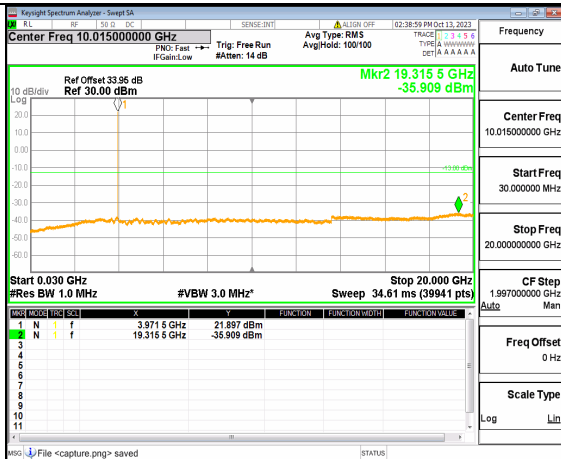

5A_n77(3700-3980MHz) (20GHz-40GHz) 10M DFT-s-OFDM QPSK Edge_1RB_Left Mid

5A_n77(3700-3980MHz) (30MHz-20GHz) 10M DFT-s-OFDM QPSK Edge_1RB_Right Mid

5A_n77(3700-3980MHz) (20GHz-40GHz) 10M DFT-s-OFDM QPSK Edge_1RB_Right Mid

5A_n77(3700-3980MHz) (30MHz-20GHz) 10M DFT-s-OFDM BPSK Outer_Full High

5A_n77(3700-3980MHz) (20GHz-40GHz) 10M DFT-s-OFDM BPSK Outer_Full High

5A_n77(3700-3980MHz) (30MHz-20GHz) 10M DFT-s-OFDM BPSK Edge_1RB_Left High