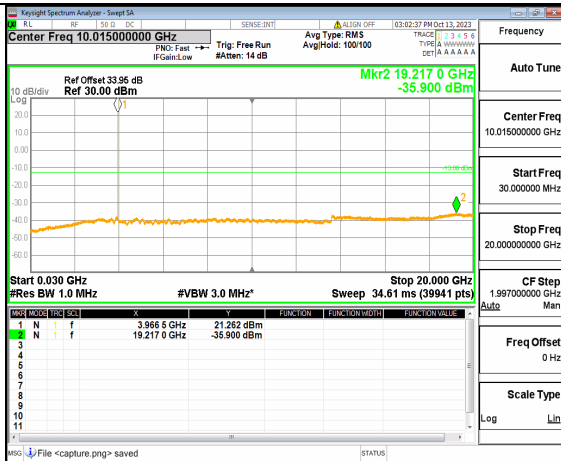

5A_n77(3700-3980MHz) (30MHz-20GHz) 15M DFT-s-OFDM BPSK Outer_Full High

5A_n77(3700-3980MHz) (30MHz-20GHz) 15M DFT-s-OFDM BPSK Edge_1RB_Left High