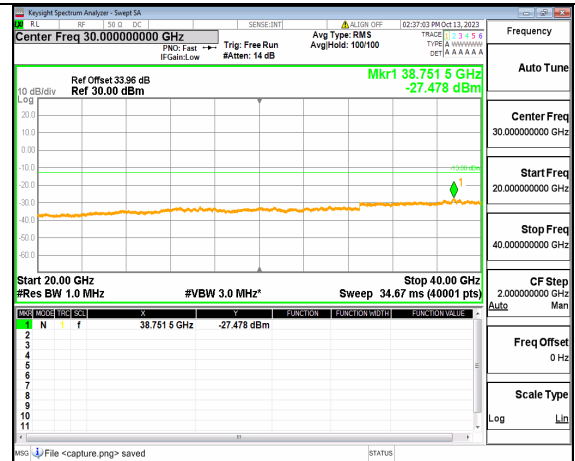

5A_n77(3700-3980MHz) (20GHz-40GHz) 10M DFT-s-OFDM QPSK Edge_1RB_Left Mid

5A_n77(3700-3980MHz) (20GHz-40GHz) 10M DFT-s-OFDM QPSK Edge_1RB_Right Mid