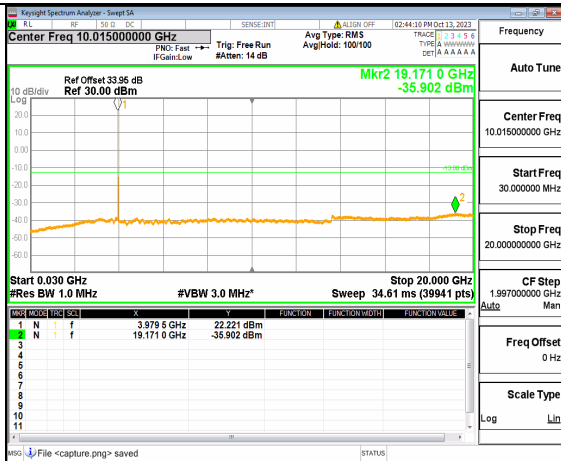

5A_n77(3700-3980MHz) (30MHz-20GHz) 10M DFT-s-OFDM QPSK Edge_1RB_Left High

5A_n77(3700-3980MHz) (30MHz-20GHz) 10M DFT-s-OFDM QPSK Edge_1RB_Right High