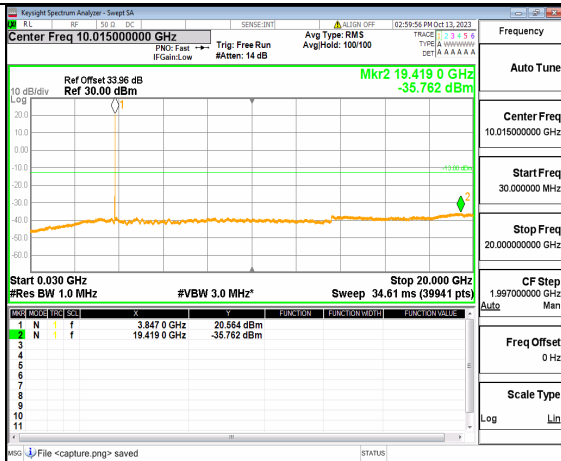

5A_n77(3700-3980MHz) (30MHz-20GHz) 15M DFT-s-OFDM QPSK Edge_1RB_Left Mid

5A_n77(3700-3980MHz) (30MHz-20GHz) 15M DFT-s-OFDM QPSK Edge_1RB_Right Mid