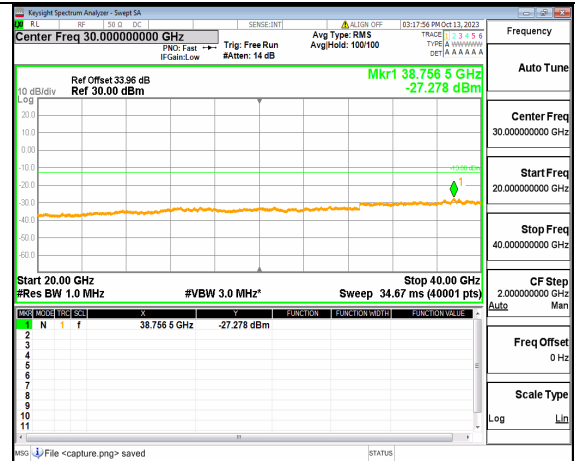

5A_n77(3700-3980MHz) (20GHz-40GHz) 20M DFT-s-OFDM QPSK Edge_1RB_Right Low

5A_n77(3700-3980MHz) (20GHz-40GHz) 20M DFT-s-OFDM BPSK Outer_Full Mid