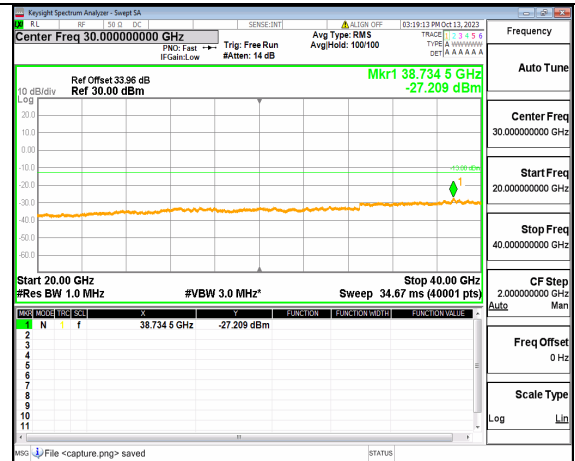

5A_n77(3700-3980MHz) (20GHz-40GHz) 20M DFT-s-OFDM BPSK Outer_Full Mid

5A_n77(3700-3980MHz) (20GHz-40GHz) 20M DFT-s-OFDM BPSK Edge_1RB_Left Mid