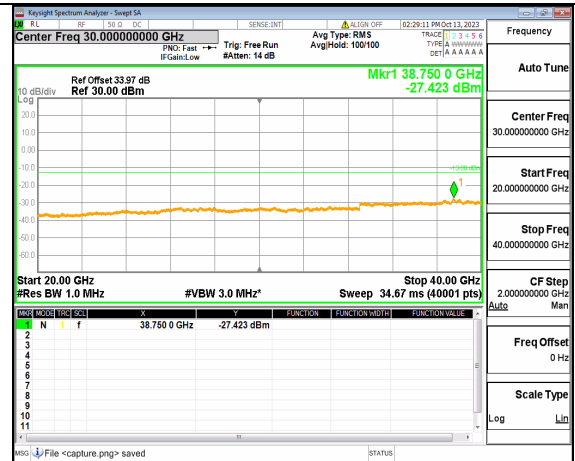

5A_n77(3700-3980MHz) (20GHz-40GHz) 10M DFT-s-OFDM QPSK Edge_1RB_Left Low

5A_n77(3700-3980MHz) (20GHz-40GHz) 10M DFT-s-OFDM QPSK Edge_1RB_Right Low