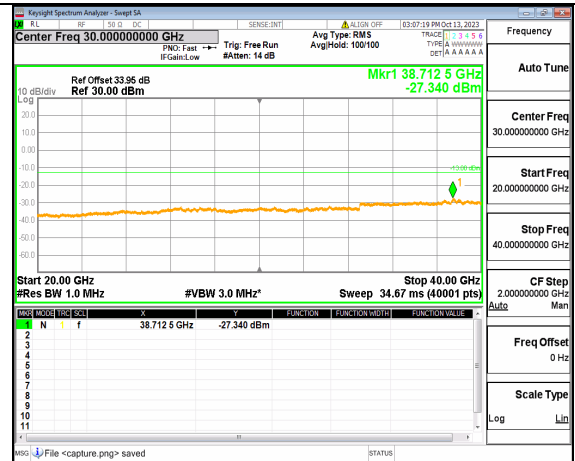

5A_n77(3700-3980MHz) (20GHz-40GHz) 15M DFT-s-OFDM QPSK Outer_Full High

5A_n77(3700-3980MHz) (20GHz-40GHz) 15M DFT-s-OFDM QPSK Edge_1RB_Left High