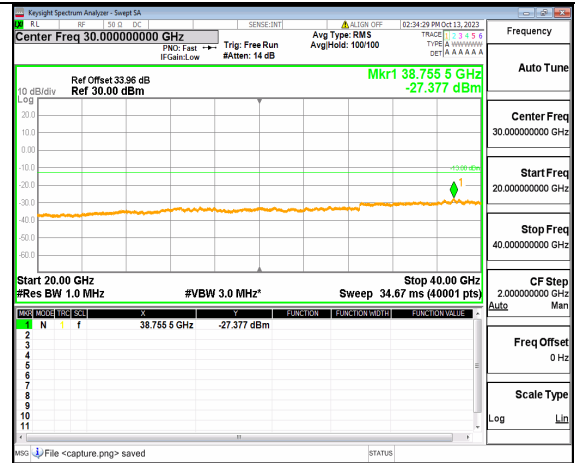

5A_n77(3700-3980MHz) (20GHz-40GHz) 10M DFT-s-OFDM BPSK Edge_1RB_Right Mid

5A_n77(3700-3980MHz) (20GHz-40GHz) 10M DFT-s-OFDM QPSK Outer_Full Mid