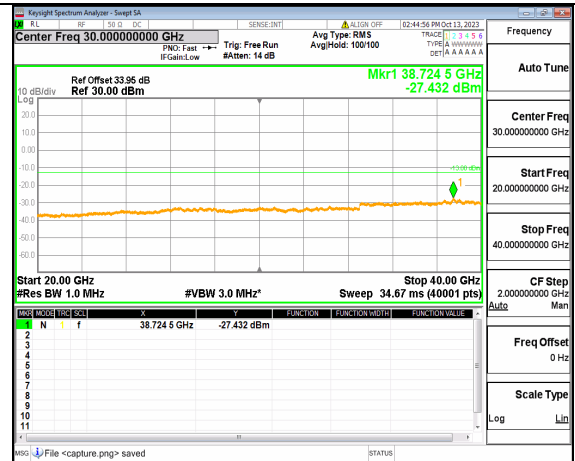

5A_n77(3700-3980MHz) (20GHz-40GHz) 10M DFT-s-OFDM QPSK Edge_1RB_Left High

5A_n77(3700-3980MHz) (20GHz-40GHz) 10M DFT-s-OFDM QPSK Edge_1RB_Right High