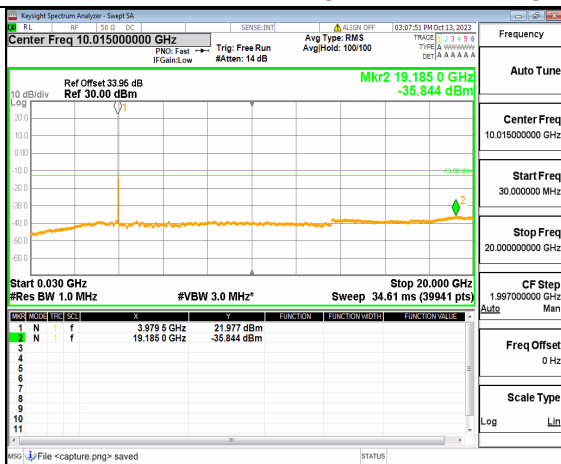

5A_n77(3700-3980MHz) (30MHz-20GHz) 15M DFT-s-OFDM QPSK Edge_1RB_Left High

5A_n77(3700-3980MHz) (30MHz-20GHz) 15M DFT-s-OFDM QPSK Edge_1RB_Right High