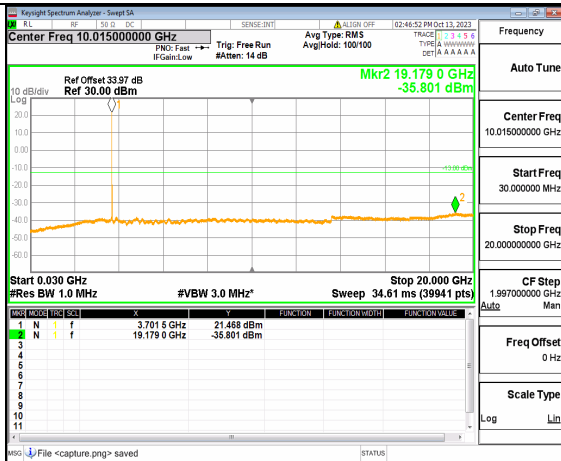

5A_n77(3700-3980MHz) (20GHz-40GHz) 10M DFT-s-OFDM QPSK Edge_1RB_Left High

5A_n77(3700-3980MHz) (30MHz-20GHz) 10M DFT-s-OFDM QPSK Edge_1RB_Right High

5A_n77(3700-3980MHz) (20GHz-40GHz) 10M DFT-s-OFDM QPSK Edge_1RB_Right High

5A_n77(3700-3980MHz) (30MHz-20GHz) 15M DFT-s-OFDM BPSK Outer_Full Low

5A_n77(3700-3980MHz) (20GHz-40GHz) 15M DFT-s-OFDM BPSK Outer_Full Low

5A_n77(3700-3980MHz) (30MHz-20GHz) 15M DFT-s-OFDM BPSK Edge_1RB_Left Low