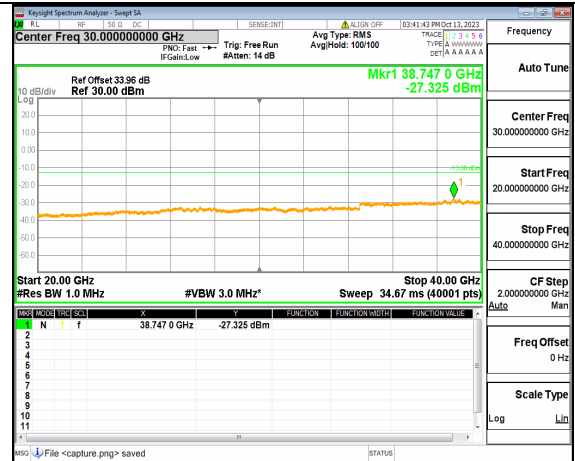

5A_n77(3700-3980MHz) (20GHz-40GHz) 30M DFT-s-OFDM QPSK Edge_1RB_Right Low

5A_n77(3700-3980MHz) (20GHz-40GHz) 30M DFT-s-OFDM BPSK Outer_Full Mid