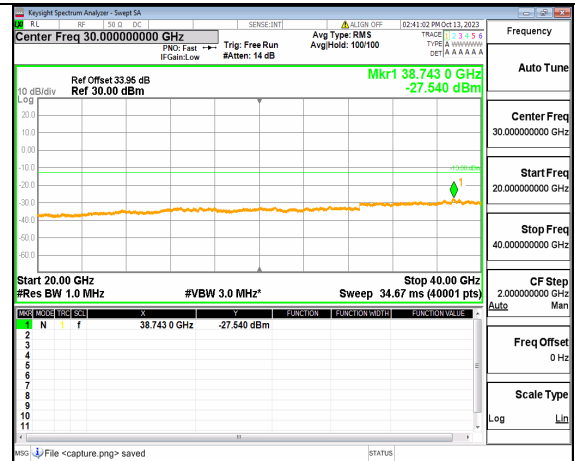

5A_n77(3700-3980MHz) (30MHz-20GHz) 10M DFT-s-OFDM BPSK Outer_Full High

5A_n77(3700-3980MHz) (20GHz-40GHz) 10M DFT-s-OFDM BPSK Outer_Full High

5A_n77(3700-3980MHz) (30MHz-20GHz) 10M DFT-s-OFDM BPSK Edge_1RB_Left High

5A_n77(3700-3980MHz) (20GHz-40GHz) 10M DFT-s-OFDM BPSK Edge_1RB_Left High

5A_n77(3700-3980MHz) (30MHz-20GHz) 10M DFT-s-OFDM BPSK Edge_1RB_Right High

5A_n77(3700-3980MHz) (20GHz-40GHz) 10M DFT-s-OFDM BPSK Edge_1RB_Right High