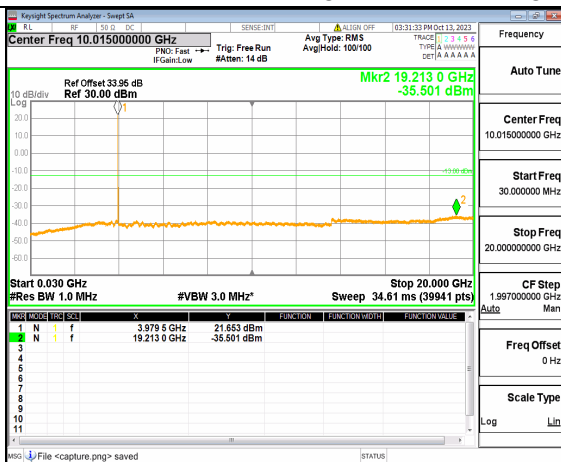

5A_n77(3700-3980MHz) (30MHz-20GHz) 20M DFT-s-OFDM QPSK Edge_1RB_Left High

5A_n77(3700-3980MHz) (30MHz-20GHz) 20M DFT-s-OFDM QPSK Edge_1RB_Right High