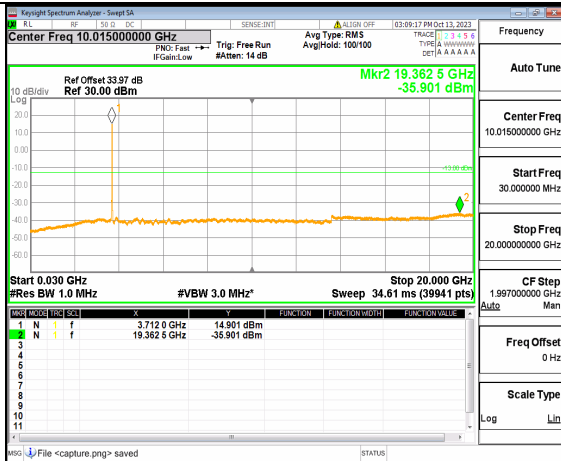

5A_n77(3700-3980MHz) (30MHz-20GHz) 20M DFT-s-OFDM BPSK Outer_Full Low