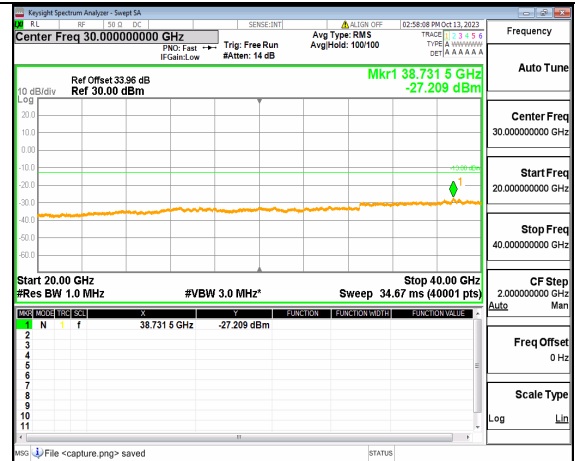

5A_n77(3700-3980MHz) (20GHz-40GHz) 15M DFT-s-OFDM BPSK Edge_1RB_Right Mid

5A_n77(3700-3980MHz) (20GHz-40GHz) 15M DFT-s-OFDM QPSK Outer_Full Mid