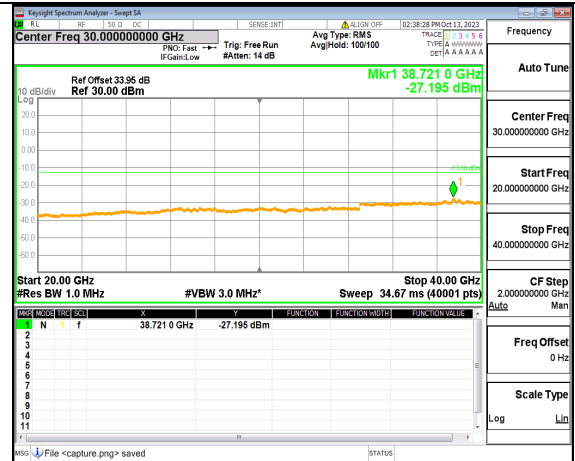

5A_n77(3700-3980MHz) (30MHz-20GHz) 10M DFT-s-OFDM BPSK Outer_Full High

5A_n77(3700-3980MHz) (20GHz-40GHz) 10M DFT-s-OFDM BPSK Outer_Full High

5A_n77(3700-3980MHz) (30MHz-20GHz) 10M DFT-s-OFDM BPSK Edge_1RB_Left High