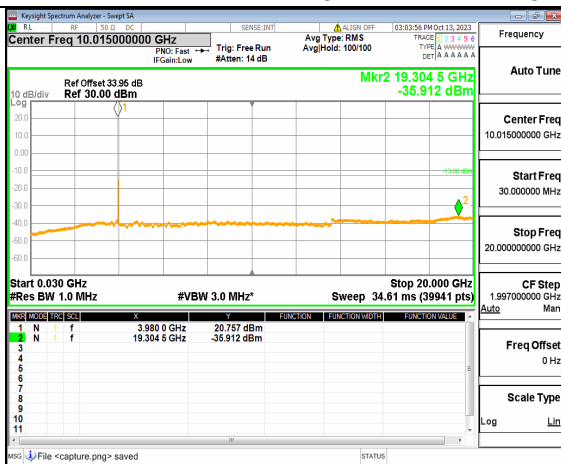

5A_n77(3700-3980MHz) (30MHz-20GHz) 15M DFT-s-OFDM BPSK Outer_Full High

5A_n77(3700-3980MHz) (20GHz-40GHz) 15M DFT-s-OFDM BPSK Outer_Full High

5A_n77(3700-3980MHz) (30MHz-20GHz) 15M DFT-s-OFDM BPSK Edge_1RB_Left High

5A_n77(3700-3980MHz) (20GHz-40GHz) 15M DFT-s-OFDM BPSK Edge_1RB_Left High

5A_n77(3700-3980MHz) (30MHz-20GHz) 15M DFT-s-OFDM BPSK Edge_1RB_Right High

5A_n77(3700-3980MHz) (20GHz-40GHz) 15M DFT-s-OFDM BPSK Edge_1RB_Right High