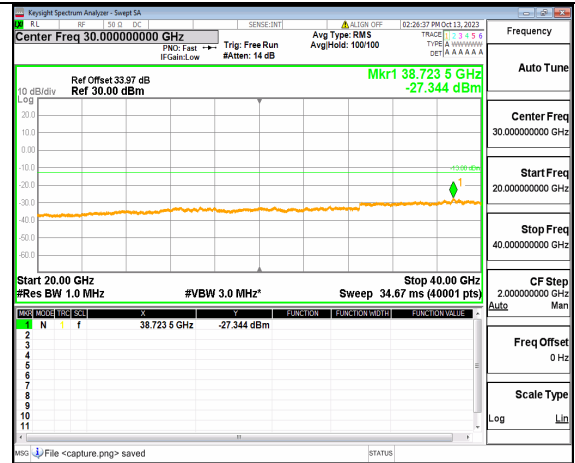

5A_n77(3700-3980MHz) (30MHz-20GHz) 10M DFT-s-OFDM QPSK Outer_Full Low

5A_n77(3700-3980MHz) (20GHz-40GHz) 10M DFT-s-OFDM QPSK Outer_Full Low

5A_n77(3700-3980MHz) (30MHz-20GHz) 10M DFT-s-OFDM QPSK Edge_1RB_Left Low