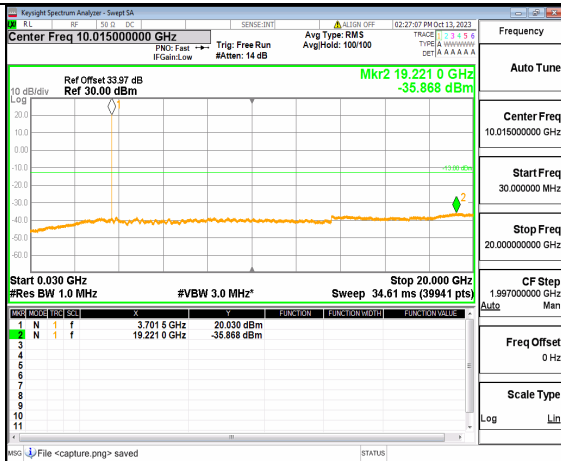

5A_n77(3700-3980MHz) (30MHz-20GHz) 10M DFT-s-OFDM QPSK Outer_Full Low

5A_n77(3700-3980MHz) (20GHz-40GHz) 10M DFT-s-OFDM QPSK Outer_Full Low

5A_n77(3700-3980MHz) (30MHz-20GHz) 10M DFT-s-OFDM QPSK Edge_1RB_Left Low