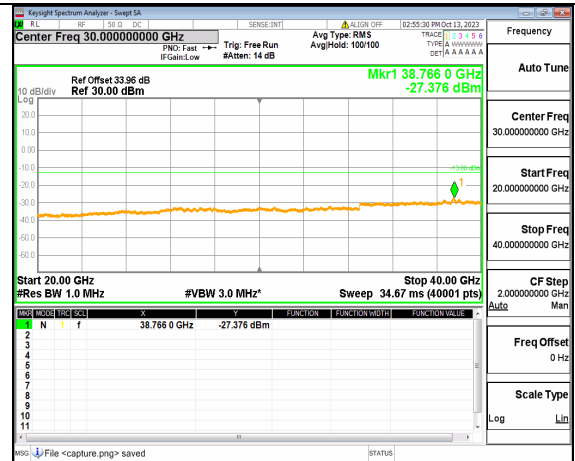

5A_n77(3700-3980MHz) (20GHz-40GHz) 15M DFT-s-OFDM BPSK Outer_Full Mid

5A_n77(3700-3980MHz) (20GHz-40GHz) 15M DFT-s-OFDM BPSK Edge_1RB_Left Mid