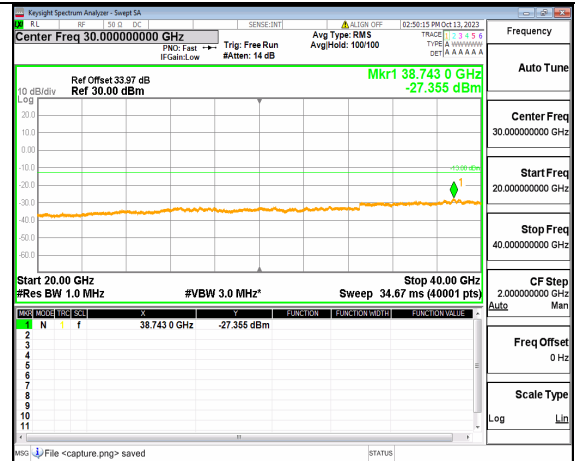

5A_n77(3700-3980MHz) (20GHz-40GHz) 15M DFT-s-OFDM BPSK Edge_1RB_Right Low

5A_n77(3700-3980MHz) (20GHz-40GHz) 15M DFT-s-OFDM QPSK Outer_Full Low