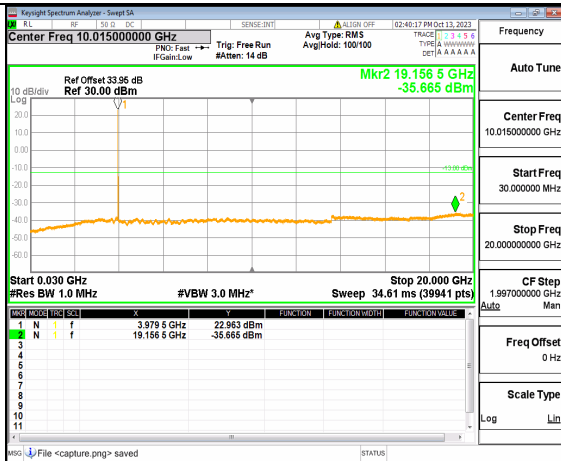

5A_n77(3700-3980MHz) (30MHz-20GHz) 10M DFT-s-OFDM BPSK Outer_Full High

5A_n77(3700-3980MHz) (20GHz-40GHz) 10M DFT-s-OFDM BPSK Outer_Full High

5A_n77(3700-3980MHz) (30MHz-20GHz) 10M DFT-s-OFDM BPSK Edge_1RB_Left High

5A_n77(3700-3980MHz) (20GHz-40GHz) 10M DFT-s-OFDM BPSK Edge_1RB_Left High

5A_n77(3700-3980MHz) (30MHz-20GHz) 10M DFT-s-OFDM BPSK Edge_1RB_Right High

5A_n77(3700-3980MHz) (20GHz-40GHz) 10M DFT-s-OFDM BPSK Edge_1RB_Right High