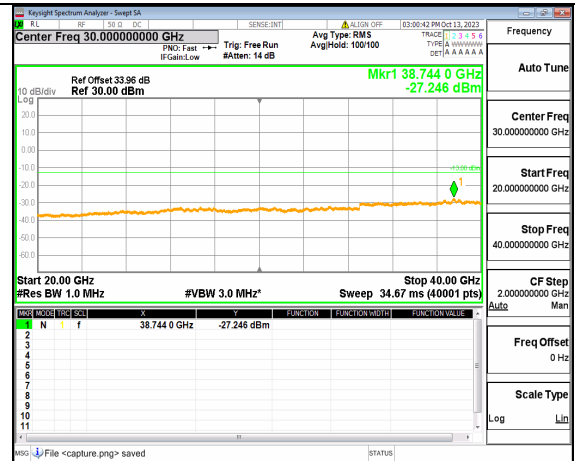

5A_n77(3700-3980MHz) (20GHz-40GHz) 15M DFT-s-OFDM QPSK Edge_1RB_Left Mid

5A_n77(3700-3980MHz) (20GHz-40GHz) 15M DFT-s-OFDM QPSK Edge_1RB_Right Mid