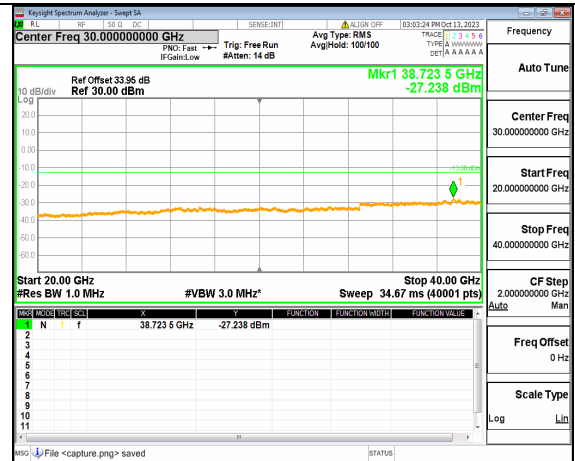

5A_n77(3700-3980MHz) (20GHz-40GHz) 15M DFT-s-OFDM BPSK Outer_Full High

5A_n77(3700-3980MHz) (20GHz-40GHz) 15M DFT-s-OFDM BPSK Edge_1RB_Left High