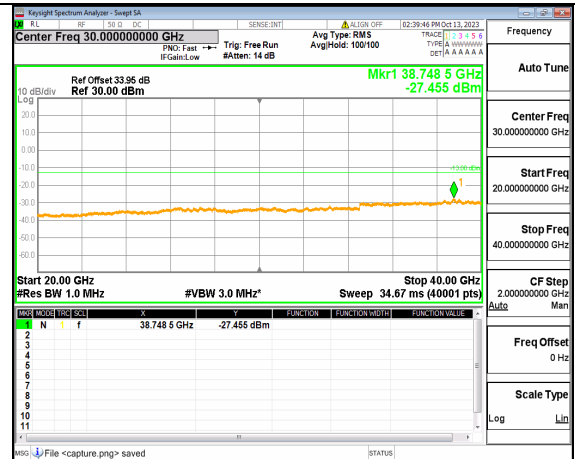

5A_n77(3700-3980MHz) (20GHz-40GHz) 10M DFT-s-OFDM QPSK Edge_1RB_Left Mid

5A_n77(3700-3980MHz) (30MHz-20GHz) 10M DFT-s-OFDM QPSK Edge_1RB_Right Mid

5A_n77(3700-3980MHz) (20GHz-40GHz) 10M DFT-s-OFDM QPSK Edge_1RB_Right Mid

5A_n77(3700-3980MHz) (30MHz-20GHz) 10M DFT-s-OFDM BPSK Outer_Full High

5A_n77(3700-3980MHz) (20GHz-40GHz) 10M DFT-s-OFDM BPSK Outer_Full High

5A_n77(3700-3980MHz) (30MHz-20GHz) 10M DFT-s-OFDM BPSK Edge_1RB_Left High