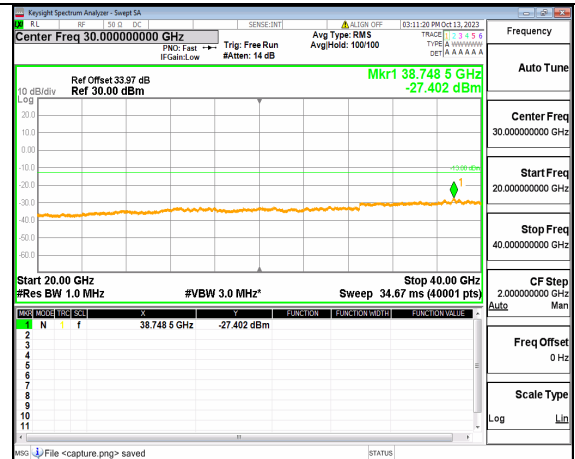

5A_n77(3700-3980MHz) (20GHz-40GHz) 20M DFT-s-OFDM BPSK Outer_Full Low

5A_n77(3700-3980MHz) (20GHz-40GHz) 20M DFT-s-OFDM BPSK Edge_1RB_Left Low