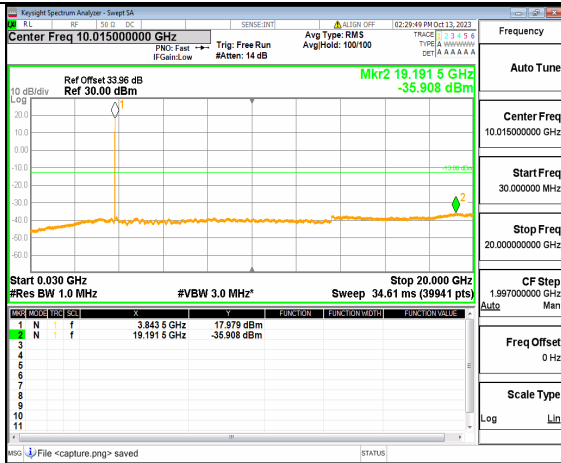

5A_n77(3700-3980MHz) (30MHz-20GHz) 10M DFT-s-OFDM BPSK Outer_Full Mid