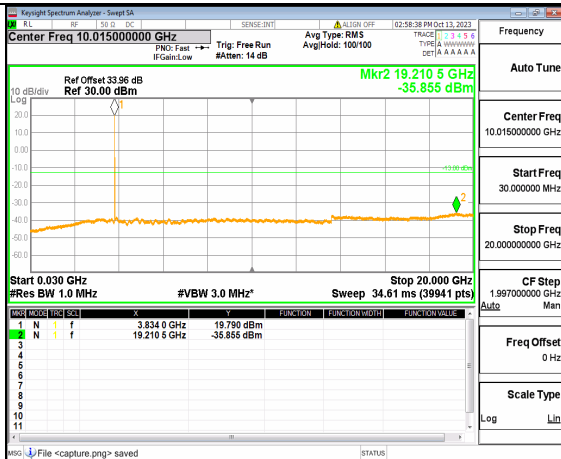

5A_n77(3700-3980MHz) (30MHz-20GHz) 15M DFT-s-OFDM QPSK Outer_Full Mid

5A_n77(3700-3980MHz) (30MHz-20GHz) 15M DFT-s-OFDM QPSK Edge_1RB_Left Mid