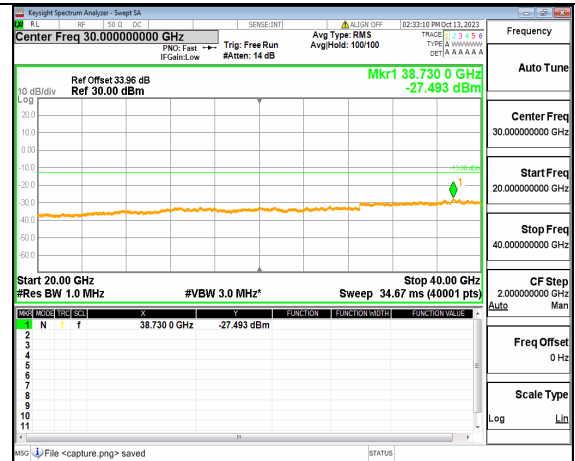

5A_n77(3700-3980MHz) (30MHz-20GHz) 10M DFT-s-OFDM BPSK Outer_Full Mid

5A_n77(3700-3980MHz) (20GHz-40GHz) 10M DFT-s-OFDM BPSK Outer_Full Mid

5A_n77(3700-3980MHz) (30MHz-20GHz) 10M DFT-s-OFDM BPSK Edge_1RB_Left Mid

5A_n77(3700-3980MHz) (20GHz-40GHz) 10M DFT-s-OFDM BPSK Edge_1RB_Left Mid

5A_n77(3700-3980MHz) (30MHz-20GHz) 10M DFT-s-OFDM BPSK Edge_1RB_Right Mid

5A_n77(3700-3980MHz) (20GHz-40GHz) 10M DFT-s-OFDM BPSK Edge_1RB_Right Mid