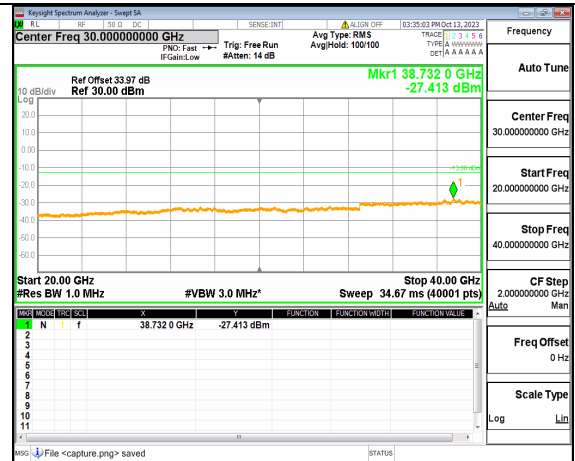

5A_n77(3700-3980MHz) (20GHz-40GHz) 30M DFT-s-OFDM BPSK Outer_Full Low

5A_n77(3700-3980MHz) (20GHz-40GHz) 30M DFT-s-OFDM BPSK Edge_1RB_Left Low