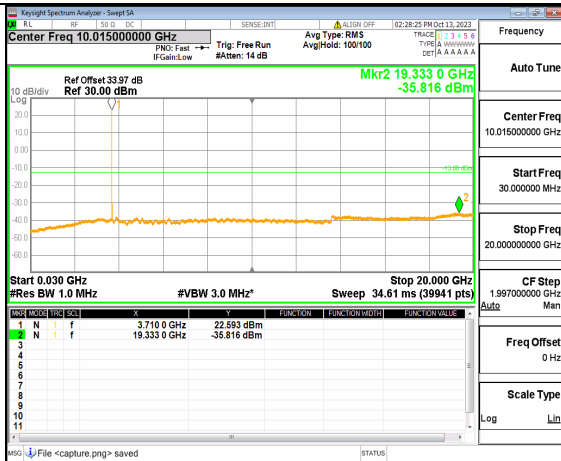

5A_n77(3700-3980MHz) (30MHz-20GHz) 10M DFT-s-OFDM QPSK Edge_1RB_Left Low

5A_n77(3700-3980MHz) (30MHz-20GHz) 10M DFT-s-OFDM QPSK Edge_1RB_Right Low