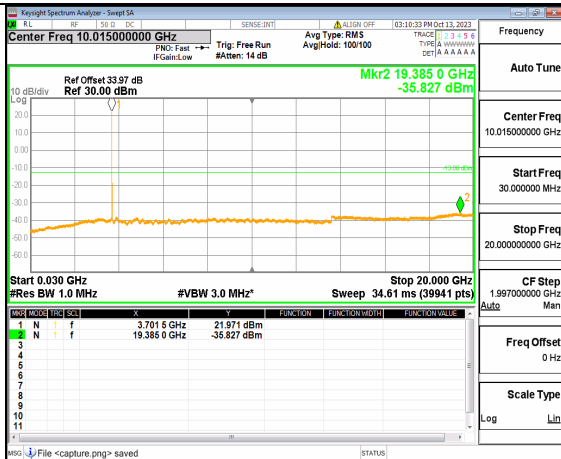

5A_n77(3700-3980MHz) (30MHz-20GHz) 20M DFT-s-OFDM BPSK Outer_Full Low

5A_n77(3700-3980MHz) (30MHz-20GHz) 20M DFT-s-OFDM BPSK Edge_1RB_Left Low