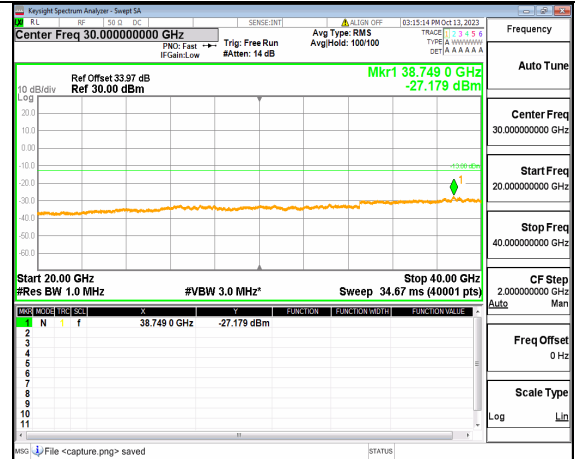

5A_n77(3700-3980MHz) (20GHz-40GHz) 20M DFT-s-OFDM QPSK Outer_Full Low

5A_n77(3700-3980MHz) (20GHz-40GHz) 20M DFT-s-OFDM QPSK Edge_1RB_Left Low