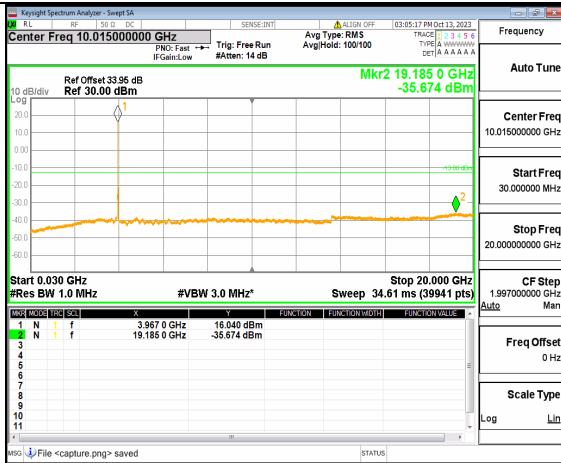

5A_n77(3700-3980MHz) (30MHz-20GHz) 15M DFT-s-OFDM QPSK Outer_Full High