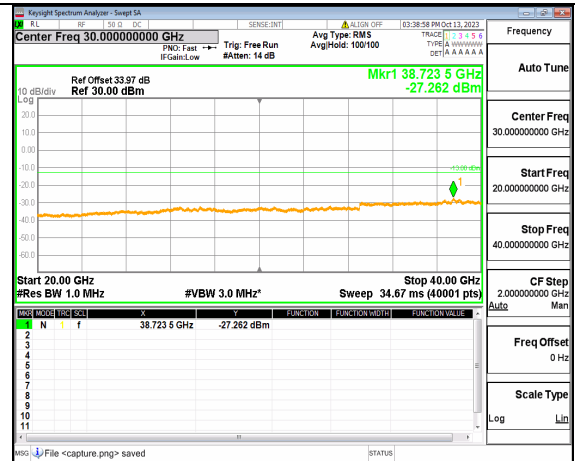

5A_n77(3700-3980MHz) (20GHz-40GHz) 30M DFT-s-OFDM QPSK Outer_Full Low

5A_n77(3700-3980MHz) (20GHz-40GHz) 30M DFT-s-OFDM QPSK Edge_1RB_Left Low