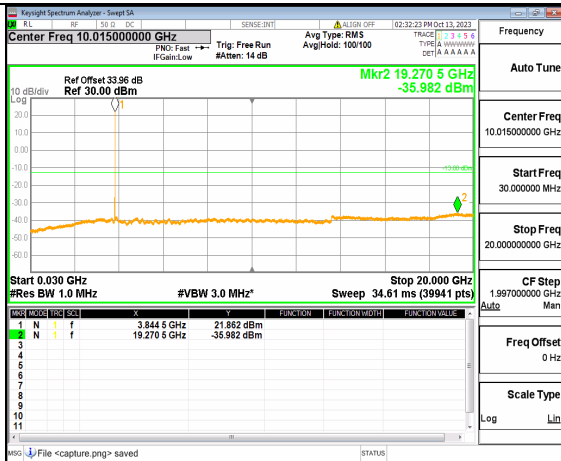

5A_n77(3700-3980MHz) (30MHz-20GHz) 10M DFT-s-OFDM BPSK Outer_Full Mid

5A_n77(3700-3980MHz) (20GHz-40GHz) 10M DFT-s-OFDM BPSK Outer_Full Mid

5A_n77(3700-3980MHz) (30MHz-20GHz) 10M DFT-s-OFDM BPSK Edge_1RB_Left Mid

5A_n77(3700-3980MHz) (20GHz-40GHz) 10M DFT-s-OFDM BPSK Edge_1RB_Left Mid

5A_n77(3700-3980MHz) (30MHz-20GHz) 10M DFT-s-OFDM BPSK Edge_1RB_Right Mid

5A_n77(3700-3980MHz) (20GHz-40GHz) 10M DFT-s-OFDM BPSK Edge_1RB_Right Mid