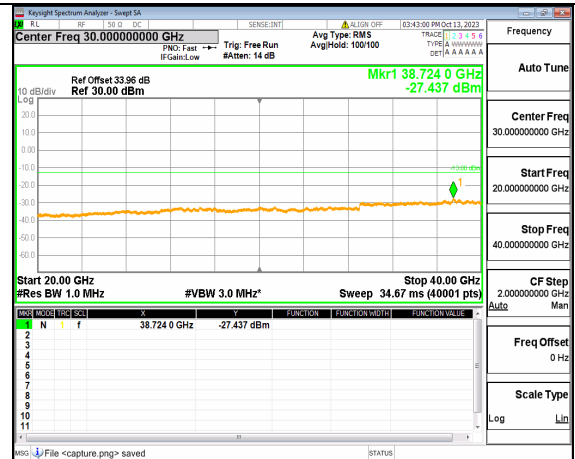

5A_n77(3700-3980MHz) (20GHz-40GHz) 30M DFT-s-OFDM BPSK Outer_Full Mid

5A_n77(3700-3980MHz) (20GHz-40GHz) 30M DFT-s-OFDM BPSK Edge_1RB_Left Mid