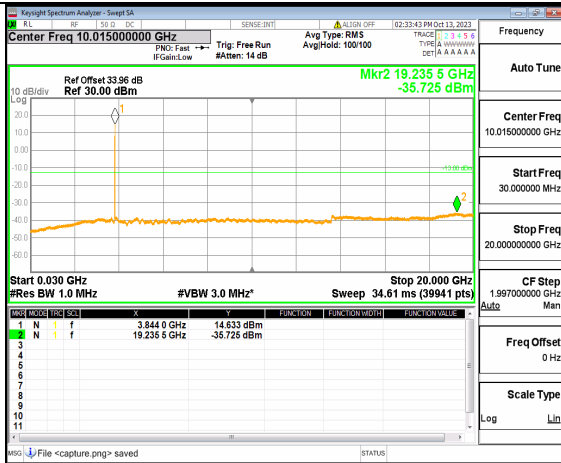

5A_n77(3700-3980MHz) (30MHz-20GHz) 10M DFT-s-OFDM BPSK Outer_Full Mid

5A_n77(3700-3980MHz) (20GHz-40GHz) 10M DFT-s-OFDM BPSK Outer_Full Mid

5A_n77(3700-3980MHz) (30MHz-20GHz) 10M DFT-s-OFDM BPSK Edge_1RB_Left Mid

5A_n77(3700-3980MHz) (20GHz-40GHz) 10M DFT-s-OFDM BPSK Edge_1RB_Left Mid

5A_n77(3700-3980MHz) (30MHz-20GHz) 10M DFT-s-OFDM BPSK Edge_1RB_Right Mid

5A_n77(3700-3980MHz) (20GHz-40GHz) 10M DFT-s-OFDM BPSK Edge_1RB_Right Mid