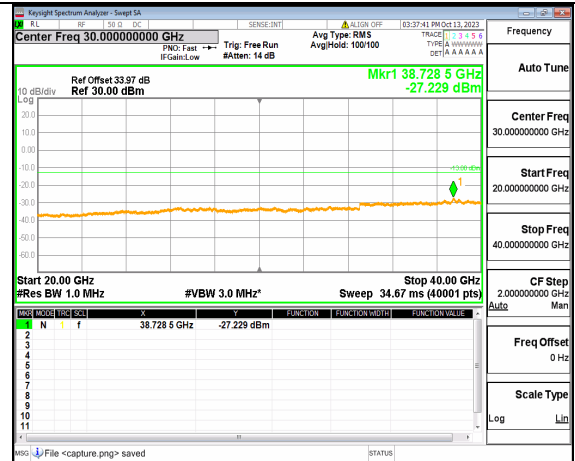

5A_n77(3700-3980MHz) (20GHz-40GHz) 30M DFT-s-OFDM BPSK Edge_1RB_Right Low

5A_n77(3700-3980MHz) (20GHz-40GHz) 30M DFT-s-OFDM QPSK Outer_Full Low