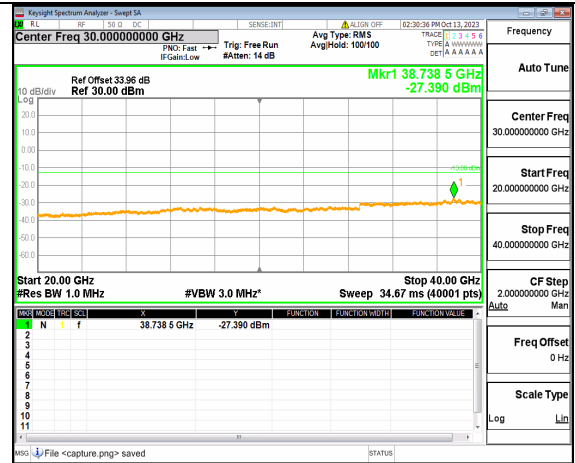

5A_n77(3700-3980MHz) (20GHz-40GHz) 10M DFT-s-OFDM QPSK Edge_1RB_Right Low

5A_n77(3700-3980MHz) (20GHz-40GHz) 10M DFT-s-OFDM BPSK Outer_Full Mid