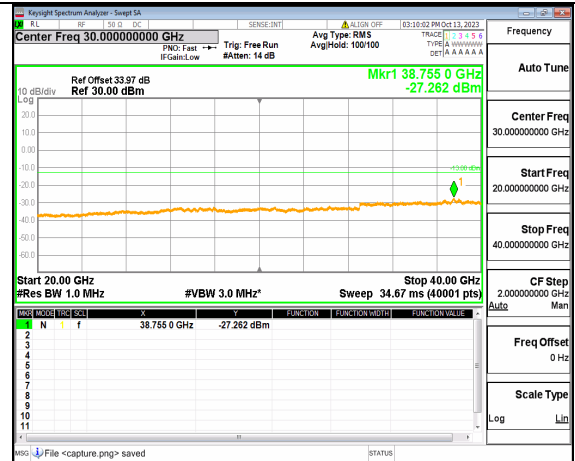

5A_n77(3700-3980MHz) (20GHz-40GHz) 15M DFT-s-OFDM QPSK Edge_1RB_Right High

5A_n77(3700-3980MHz) (20GHz-40GHz) 20M DFT-s-OFDM BPSK Outer_Full Low