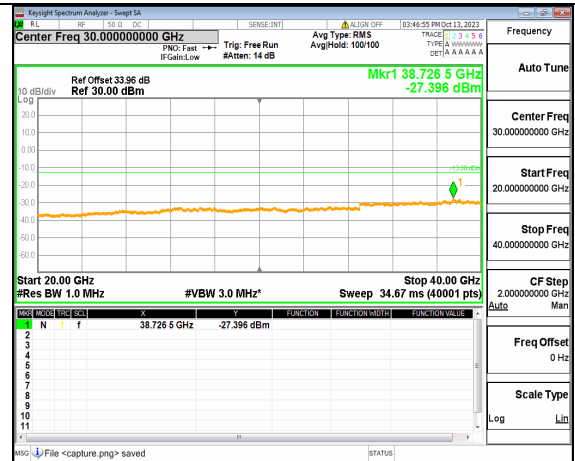

5A_n77(3700-3980MHz) (20GHz-40GHz) 30M DFT-s-OFDM QPSK Outer_Full Mid

5A_n77(3700-3980MHz) (20GHz-40GHz) 30M DFT-s-OFDM QPSK Edge_1RB_Left Mid