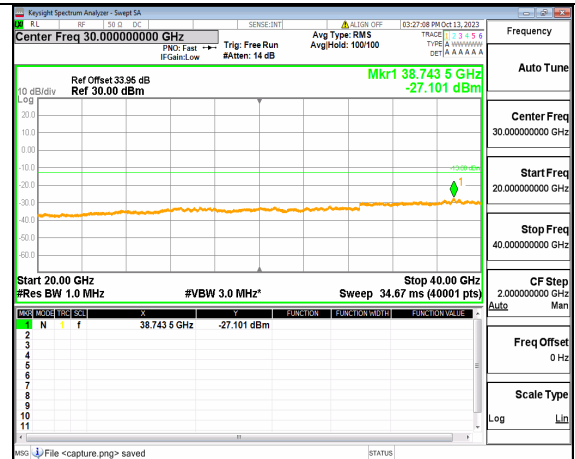

5A_n77(3700-3980MHz) (20GHz-40GHz) 20M DFT-s-OFDM BPSK Outer_Full High

5A_n77(3700-3980MHz) (20GHz-40GHz) 20M DFT-s-OFDM BPSK Edge_1RB_Left High