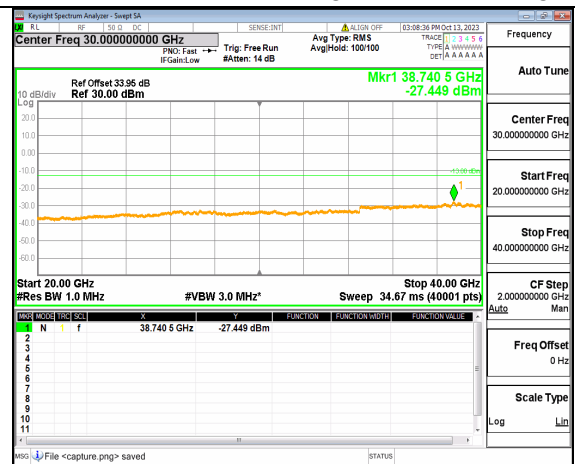

5A_n77(3700-3980MHz) (20GHz-40GHz) 15M DFT-s-OFDM QPSK Edge_1RB_Left High

5A_n77(3700-3980MHz) (20GHz-40GHz) 15M DFT-s-OFDM QPSK Edge_1RB_Right High