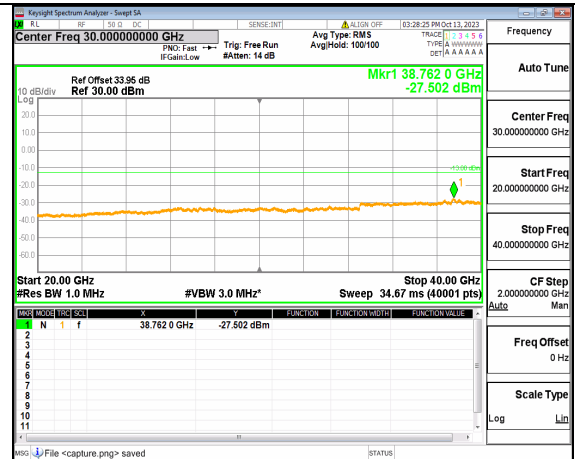

5A_n77(3700-3980MHz) (20GHz-40GHz) 20M DFT-s-OFDM BPSK Edge_1RB_Left High

5A_n77(3700-3980MHz) (20GHz-40GHz) 20M DFT-s-OFDM BPSK Edge_1RB_Right High