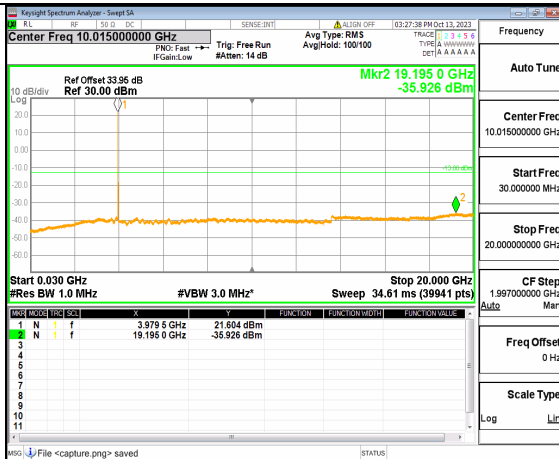

5A_n77(3700-3980MHz) (30MHz-20GHz) 20M DFT-s-OFDM BPSK Edge_1RB_Left High

5A_n77(3700-3980MHz) (30MHz-20GHz) 20M DFT-s-OFDM BPSK Edge_1RB_Right High