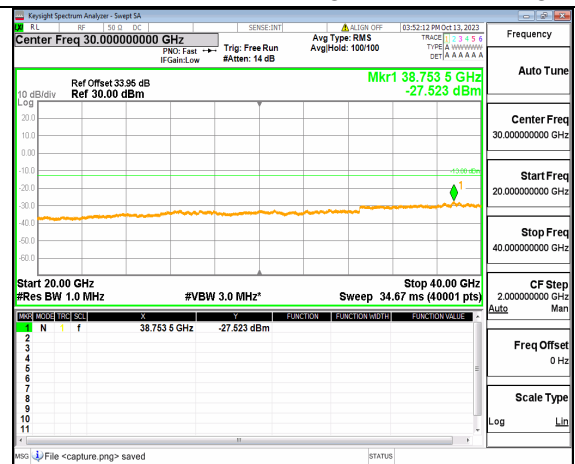

5A_n77(3700-3980MHz) (20GHz-40GHz) 30M DFT-s-OFDM BPSK Edge_1RB_Left High

5A_n77(3700-3980MHz) (20GHz-40GHz) 30M DFT-s-OFDM BPSK Edge_1RB_Right High