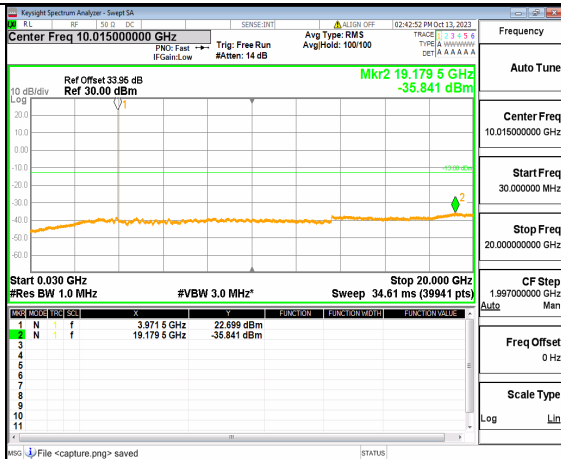

5A_n77(3700-3980MHz) (30MHz-20GHz) 10M DFT-s-OFDM QPSK Outer_Full High

5A_n77(3700-3980MHz) (30MHz-20GHz) 10M DFT-s-OFDM QPSK Edge_1RB_Left High