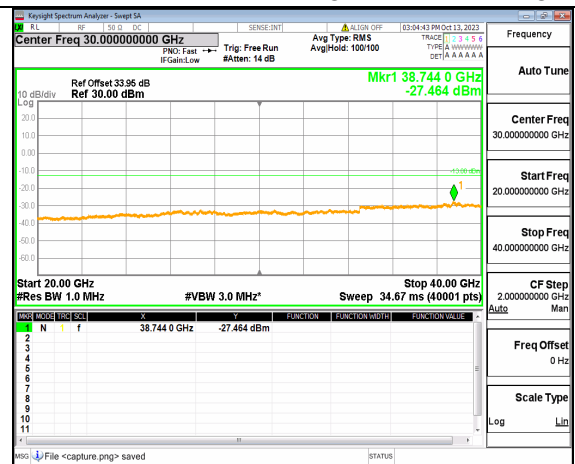

5A_n77(3700-3980MHz) (20GHz-40GHz) 15M DFT-s-OFDM BPSK Edge_1RB_Left High

5A_n77(3700-3980MHz) (20GHz-40GHz) 15M DFT-s-OFDM BPSK Edge_1RB_Right High