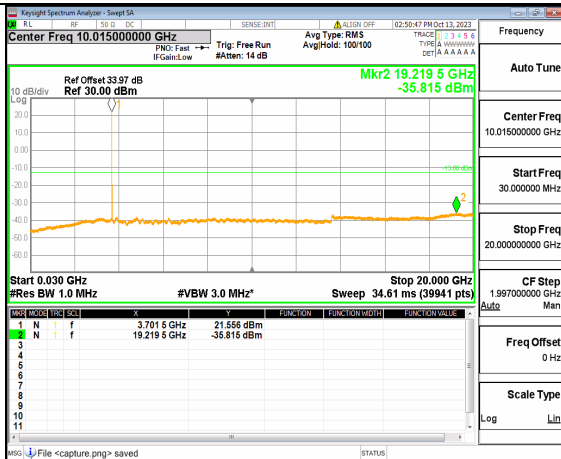

5A_n77(3700-3980MHz) (30MHz-20GHz) 15M DFT-s-OFDM QPSK Outer_Full Low

5A_n77(3700-3980MHz) (30MHz-20GHz) 15M DFT-s-OFDM QPSK Edge_1RB_Left Low