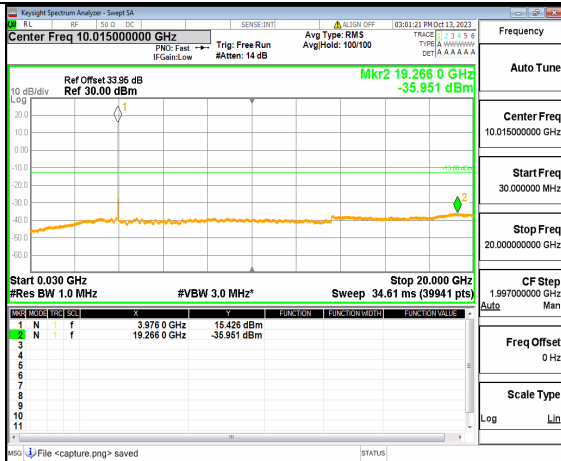

5A_n77(3700-3980MHz) (30MHz-20GHz) 15M DFT-s-OFDM BPSK Outer_Full High