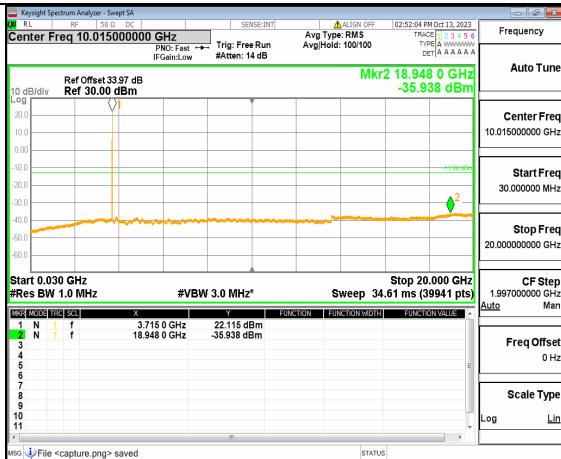

5A_n77(3700-3980MHz) (30MHz-20GHz) 15M DFT-s-OFDM QPSK Edge_1RB_Left Low

5A_n77(3700-3980MHz) (30MHz-20GHz) 15M DFT-s-OFDM QPSK Edge_1RB_Right Low