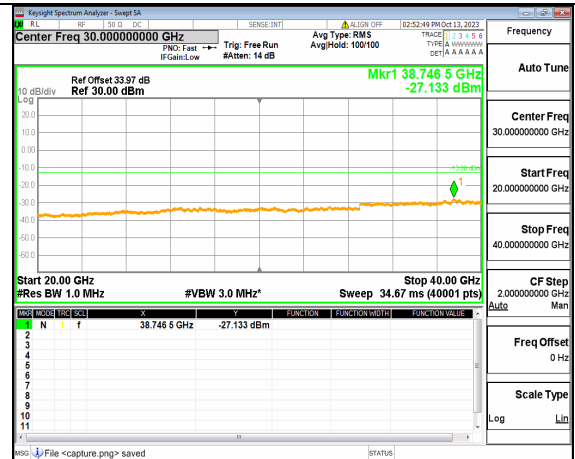

5A_n77(3700-3980MHz) (20GHz-40GHz) 15M DFT-s-OFDM QPSK Edge_1RB_Left Low

5A_n77(3700-3980MHz) (20GHz-40GHz) 15M DFT-s-OFDM QPSK Edge_1RB_Right Low