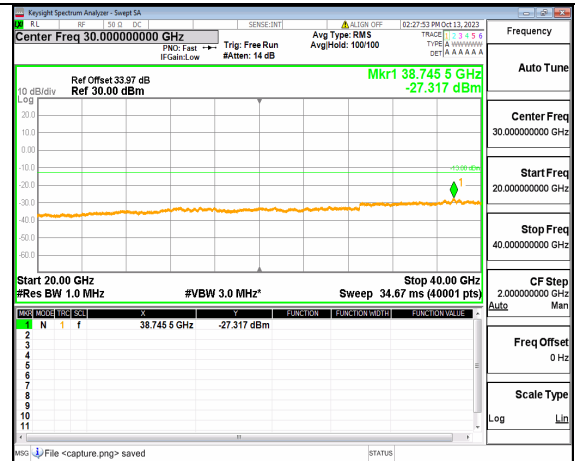

5A_n77(3700-3980MHz) (30MHz-20GHz) 10M DFT-s-OFDM QPSK Outer_Full Low

5A_n77(3700-3980MHz) (20GHz-40GHz) 10M DFT-s-OFDM QPSK Outer_Full Low

5A_n77(3700-3980MHz) (30MHz-20GHz) 10M DFT-s-OFDM QPSK Edge_1RB_Left Low