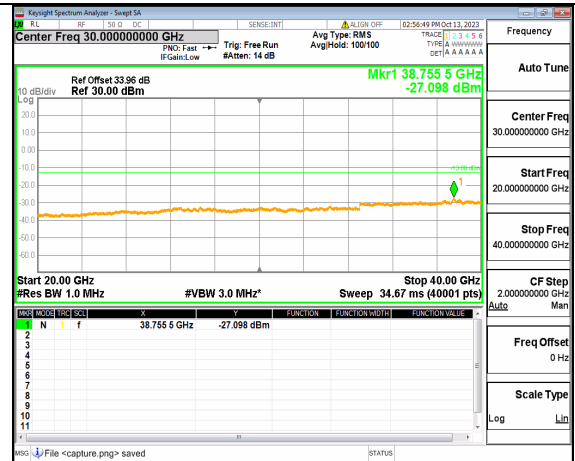

5A_n77(3700-3980MHz) (20GHz-40GHz) 15M DFT-s-OFDM BPSK Edge_1RB_Left Mid

5A_n77(3700-3980MHz) (20GHz-40GHz) 15M DFT-s-OFDM BPSK Edge_1RB_Right Mid