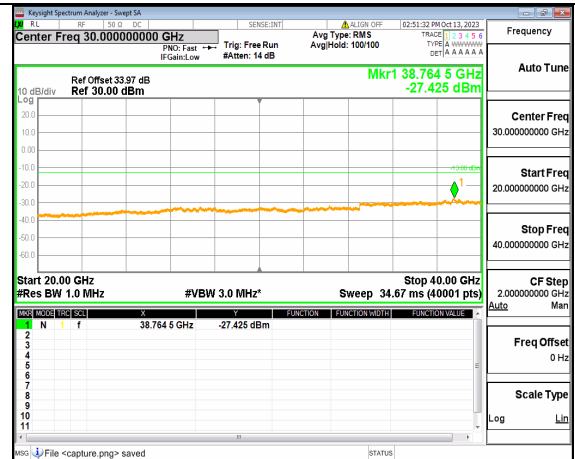

5A_n77(3700-3980MHz) (20GHz-40GHz) 15M DFT-s-OFDM QPSK Outer_Full Low

5A_n77(3700-3980MHz) (20GHz-40GHz) 15M DFT-s-OFDM QPSK Edge_1RB_Left Low