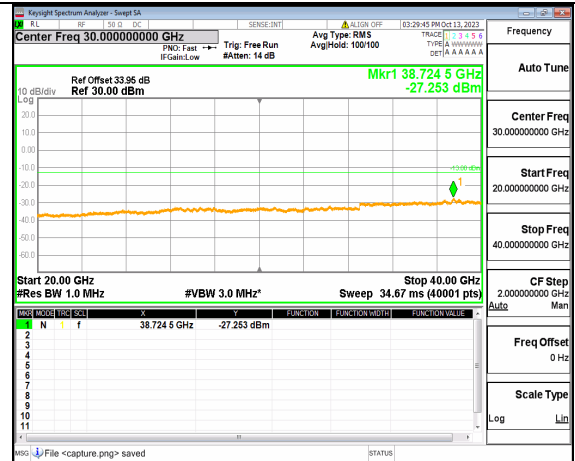

5A_n77(3700-3980MHz) (20GHz-40GHz) 20M DFT-s-OFDM BPSK Edge_1RB_Right High

5A_n77(3700-3980MHz) (20GHz-40GHz) 20M DFT-s-OFDM QPSK Outer_Full High