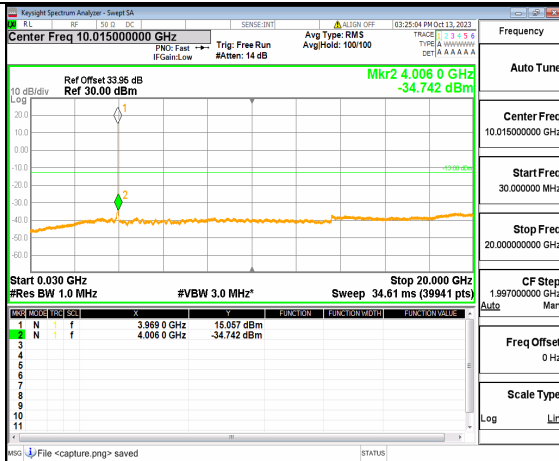

5A_n77(3700-3980MHz) (30MHz-20GHz) 20M DFT-s-OFDM BPSK Outer_Full High