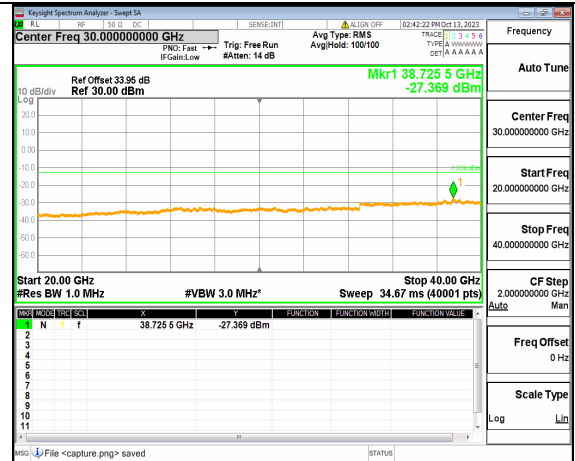

5A_n77(3700-3980MHz) (20GHz-40GHz) 10M DFT-s-OFDM BPSK Edge_1RB_Right High

5A_n77(3700-3980MHz) (20GHz-40GHz) 10M DFT-s-OFDM QPSK Outer_Full High