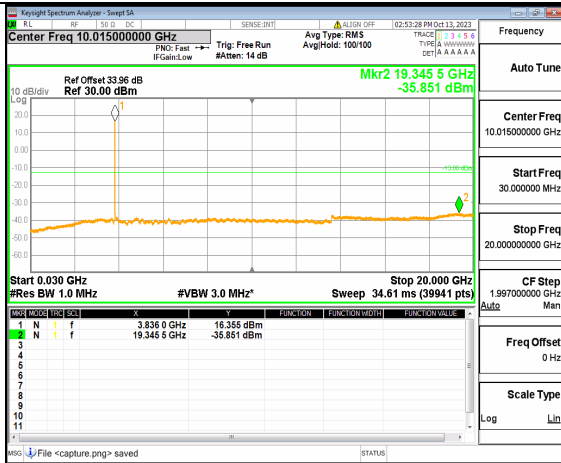

5A_n77(3700-3980MHz) (30MHz-20GHz) 15M DFT-s-OFDM BPSK Outer_Full Mid