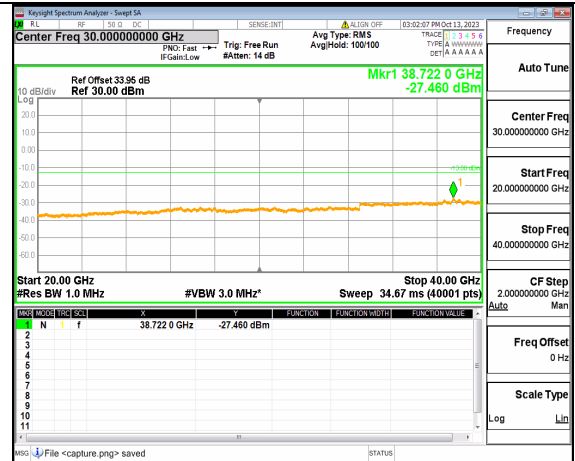

5A_n77(3700-3980MHz) (20GHz-40GHz) 15M DFT-s-OFDM QPSK Edge_1RB_Right Mid

5A_n77(3700-3980MHz) (20GHz-40GHz) 15M DFT-s-OFDM BPSK Outer_Full High