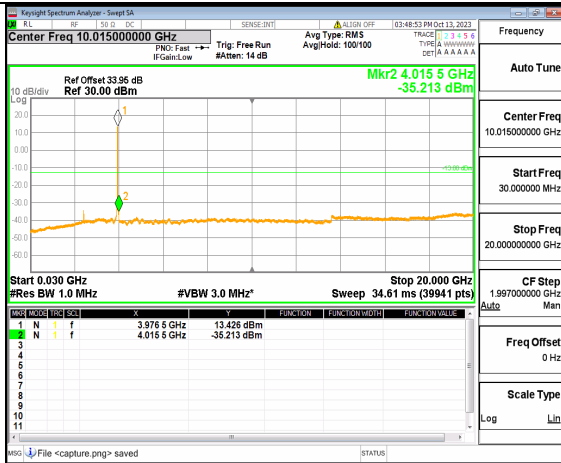

5A_n77(3700-3980MHz) (30MHz-20GHz) 30M DFT-s-OFDM BPSK Outer_Full High