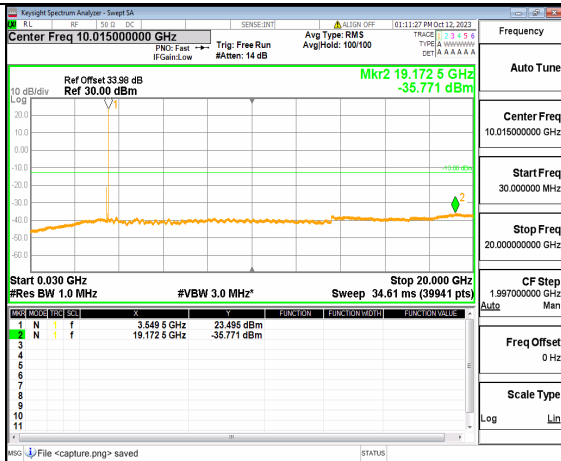

5A_n77(3450-3550MHz) (30MHz-20GHz) 90M DFT-s-OFDM QPSK Edge_1RB_Left High

5A_n77(3450-3550MHz) (30MHz-20GHz) 90M DFT-s-OFDM QPSK Edge_1RB_Right High