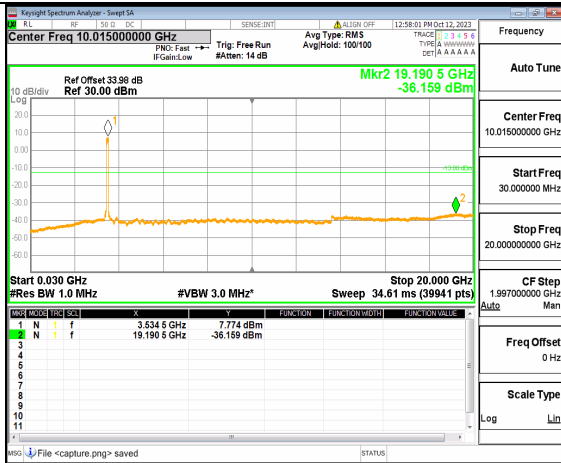

5A_n77(3450-3550MHz) (30MHz-20GHz) 90M DFT-s-OFDM BPSK Outer_Full Mid