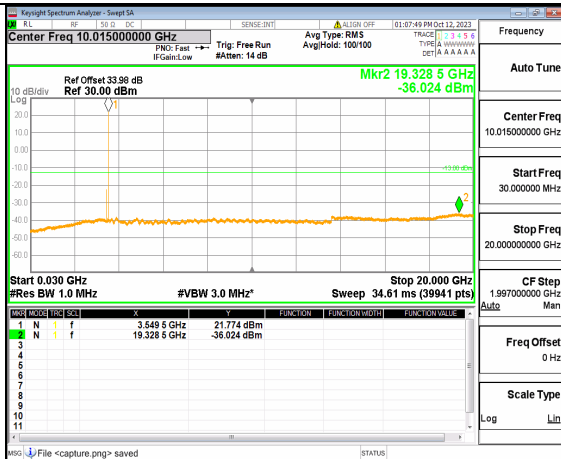

5A_n77(3450-3550MHz) (30MHz-20GHz) 90M DFT-s-OFDM BPSK Edge_1RB_Left High

5A_n77(3450-3550MHz) (30MHz-20GHz) 90M DFT-s-OFDM BPSK Edge_1RB_Right High