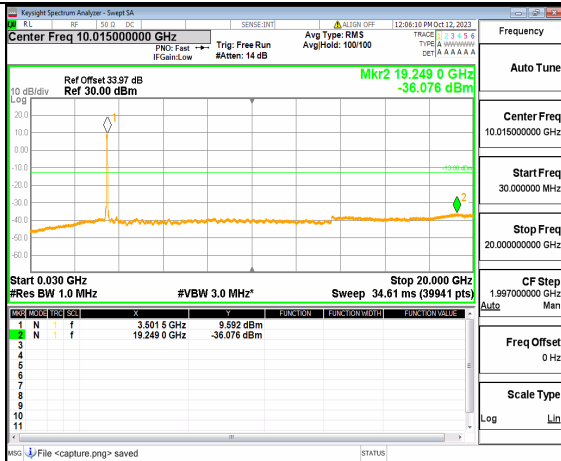

5A_n77(3450-3550MHz) (30MHz-20GHz) 70M DFT-s-OFDM BPSK Outer_Full Low