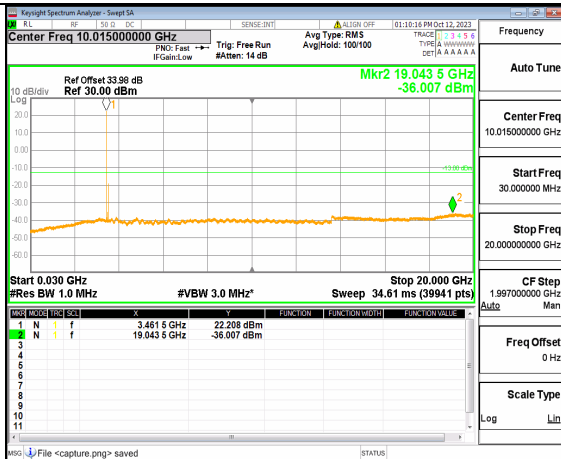

5A_n77(3450-3550MHz) (30MHz-20GHz) 90M DFT-s-OFDM QPSK Outer_Full High

5A_n77(3450-3550MHz) (30MHz-20GHz) 90M DFT-s-OFDM QPSK Edge_1RB_Left High