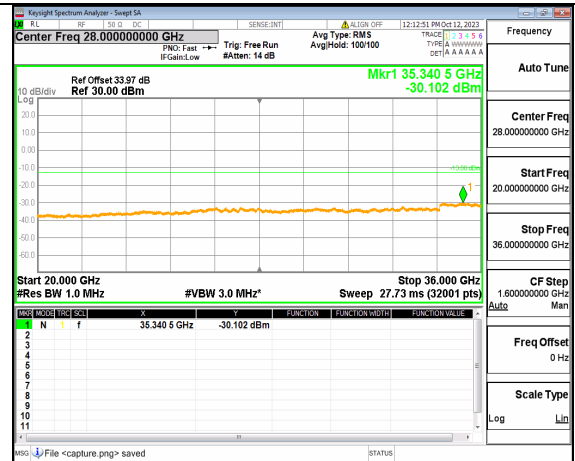

5A_n77(3450-3550MHz) (20GHz-36GHz) 70M DFT-s-OFDM QPSK Edge_1RB_Left Low

5A_n77(3450-3550MHz) (20GHz-36GHz) 70M DFT-s-OFDM QPSK Edge_1RB_Right Low