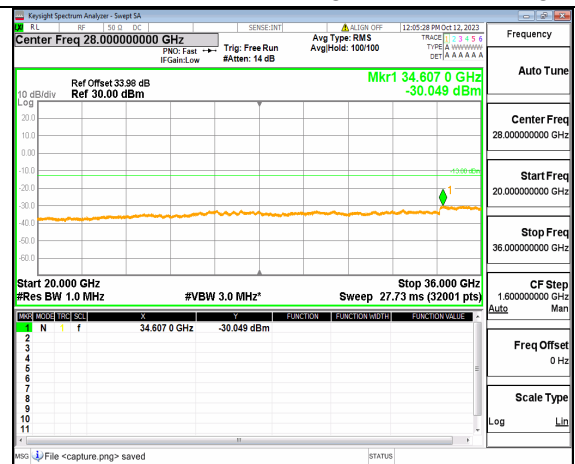

5A_n77(3450-3550MHz) (20GHz-36GHz) 60M DFT-s-OFDM QPSK Edge_1RB_Left High

5A_n77(3450-3550MHz) (20GHz-36GHz) 60M DFT-s-OFDM QPSK Edge_1RB_Right High