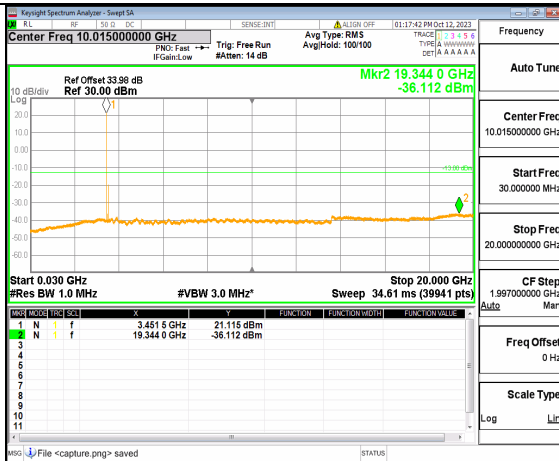

5A_n77(3450-3550MHz) (30MHz-20GHz) 100M DFT-s-OFDM QPSK Outer_Full Mid

5A_n77(3450-3550MHz) (30MHz-20GHz) 100M DFT-s-OFDM QPSK Edge_1RB_Left Mid