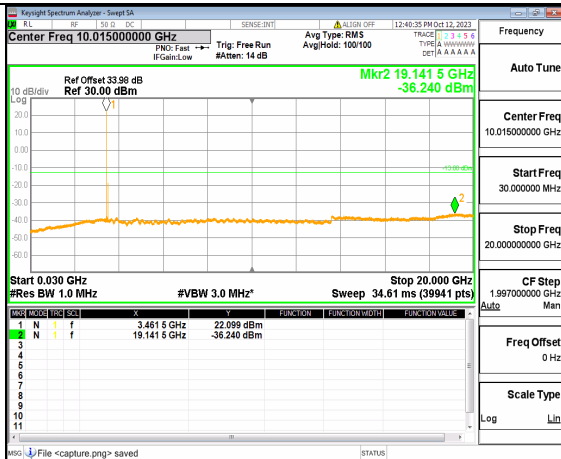

5A_n77(3450-3550MHz) (30MHz-20GHz) 80M DFT-s-OFDM QPSK Outer_Full Mid

5A_n77(3450-3550MHz) (30MHz-20GHz) 80M DFT-s-OFDM QPSK Edge_1RB_Left Mid