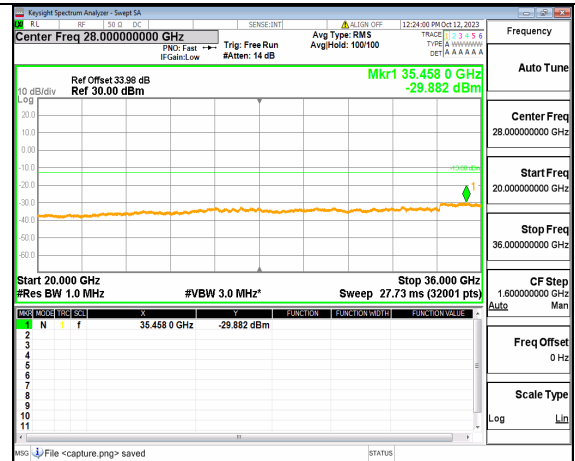

5A_n77(3450-3550MHz) (20GHz-36GHz) 70M DFT-s-OFDM BPSK Edge_1RB_Left High

5A_n77(3450-3550MHz) (20GHz-36GHz) 70M DFT-s-OFDM BPSK Edge_1RB_Right High