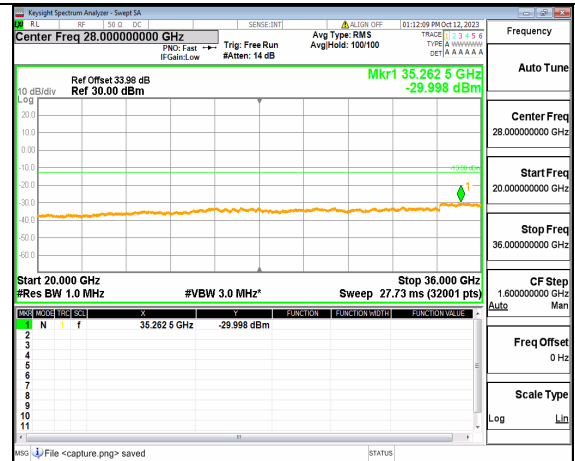

5A_n77(3450-3550MHz) (20GHz-36GHz) 90M DFT-s-OFDM QPSK Edge_1RB_Left High

5A_n77(3450-3550MHz) (20GHz-36GHz) 90M DFT-s-OFDM QPSK Edge_1RB_Right High