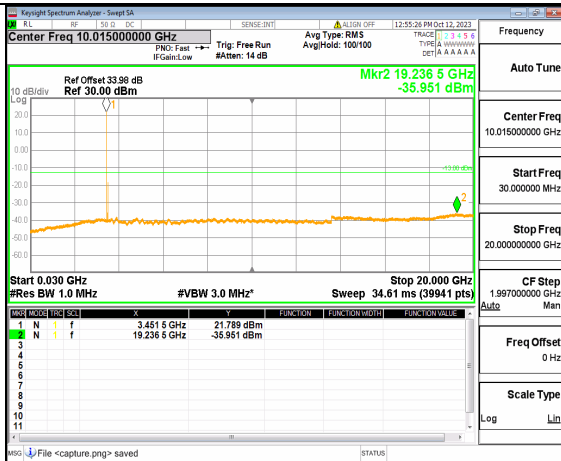

5A_n77(3450-3550MHz) (30MHz-20GHz) 90M DFT-s-OFDM QPSK Outer_Full Low

5A_n77(3450-3550MHz) (30MHz-20GHz) 90M DFT-s-OFDM QPSK Edge_1RB_Left Low