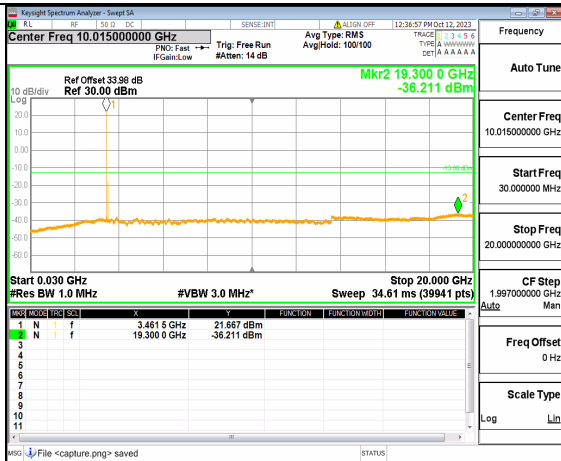

5A_n77(3450-3550MHz) (30MHz-20GHz) 80M DFT-s-OFDM BPSK Outer_Full Mid

5A_n77(3450-3550MHz) (30MHz-20GHz) 80M DFT-s-OFDM BPSK Edge_1RB_Left Mid