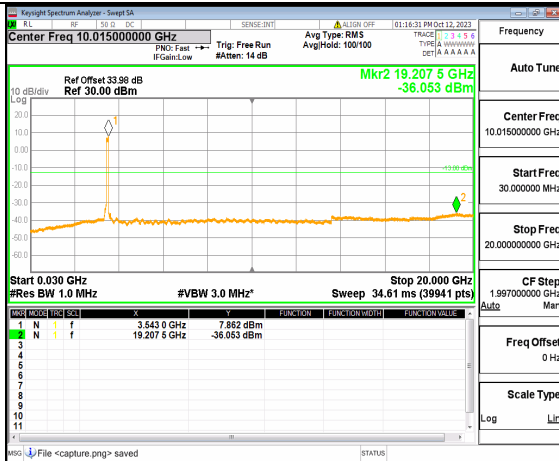

5A_n77(3450-3550MHz) (30MHz-20GHz) 100M DFT-s-OFDM QPSK Outer_Full Mid