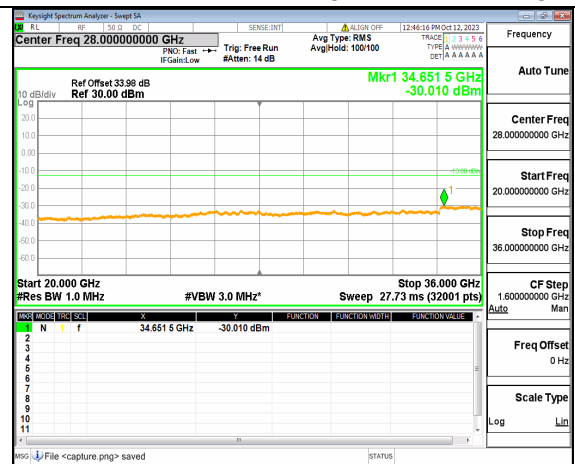

5A_n77(3450-3550MHz) (20GHz-36GHz) 80M DFT-s-OFDM BPSK Edge_1RB_Left High

5A_n77(3450-3550MHz) (20GHz-36GHz) 80M DFT-s-OFDM BPSK Edge_1RB_Right High