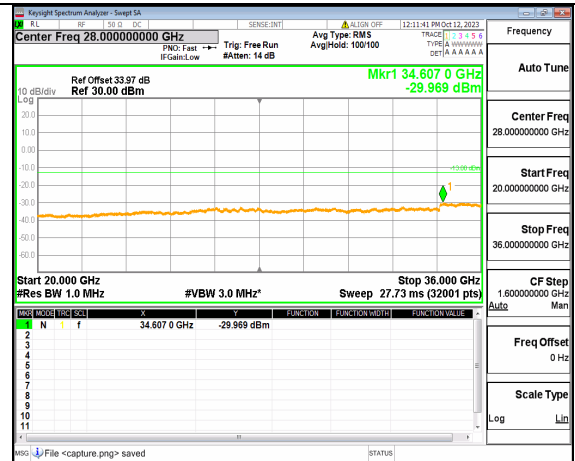

5A_n77(3450-3550MHz) (20GHz-36GHz) 70M DFT-s-OFDM QPSK Outer_Full Low

5A_n77(3450-3550MHz) (20GHz-36GHz) 70M DFT-s-OFDM QPSK Edge_1RB_Left Low