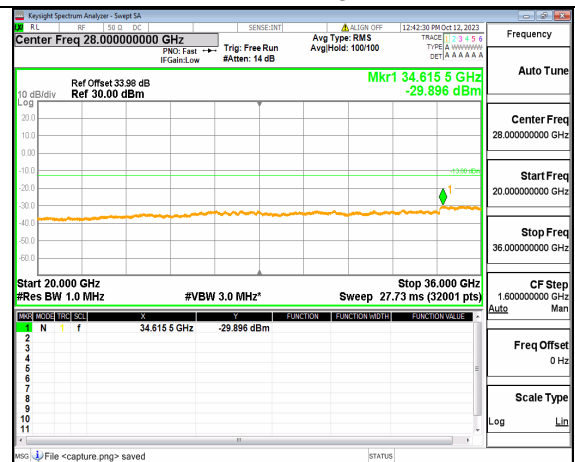

5A_n77(3450-3550MHz) (20GHz-36GHz) 80M DFT-s-OFDM QPSK Edge_1RB_Left Mid

5A_n77(3450-3550MHz) (20GHz-36GHz) 80M DFT-s-OFDM QPSK Edge_1RB_Right Mid