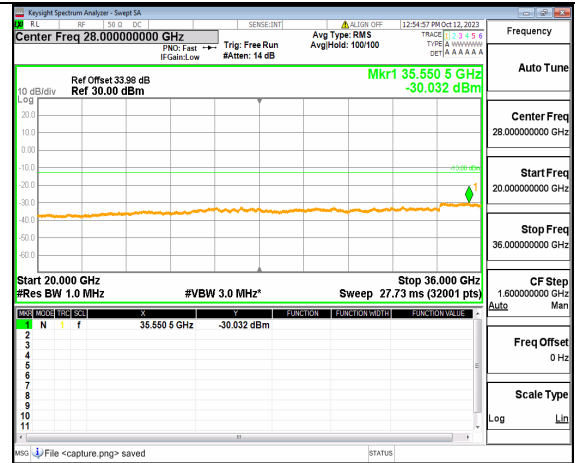

5A_n77(3450-3550MHz) (20GHz-36GHz) 90M DFT-s-OFDM BPSK Edge_1RB_Right Low

5A_n77(3450-3550MHz) (20GHz-36GHz) 90M DFT-s-OFDM QPSK Outer_Full Low