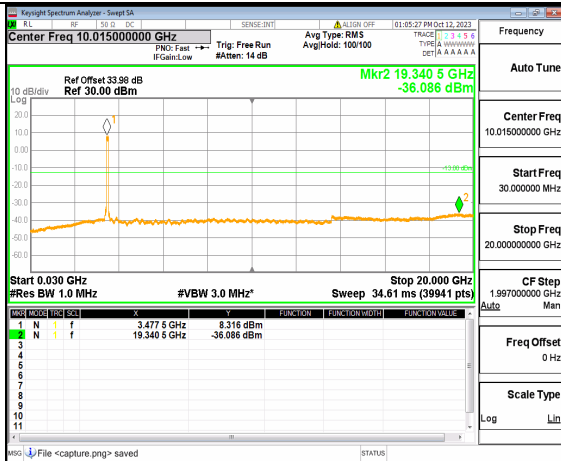

5A_n77(3450-3550MHz) (30MHz-20GHz) 90M DFT-s-OFDM BPSK Outer_Full High