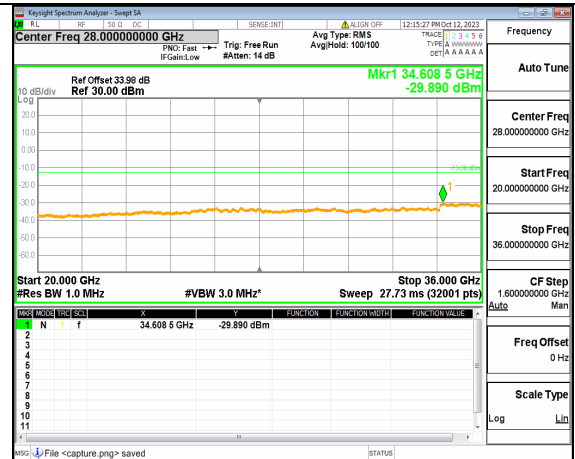

5A_n77(3450-3550MHz) (20GHz-36GHz) 70M DFT-s-OFDM BPSK Outer_Full Mid

5A_n77(3450-3550MHz) (20GHz-36GHz) 70M DFT-s-OFDM BPSK Edge_1RB_Left Mid