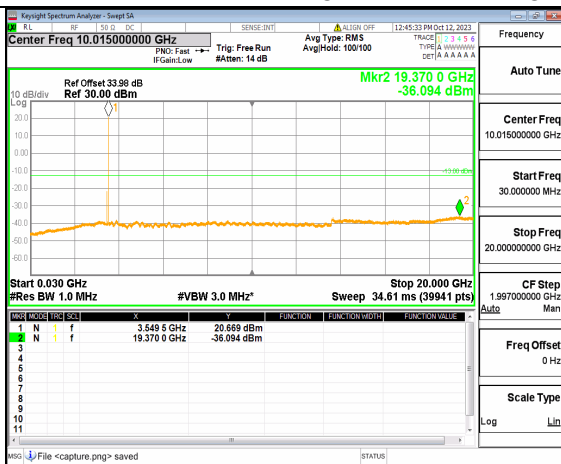

5A_n77(3450-3550MHz) (30MHz-20GHz) 80M DFT-s-OFDM BPSK Edge_1RB_Left High

5A_n77(3450-3550MHz) (30MHz-20GHz) 80M DFT-s-OFDM BPSK Edge_1RB_Right High