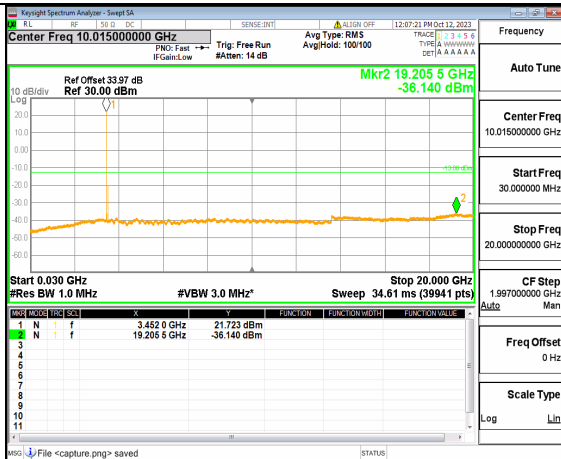

5A_n77(3450-3550MHz) (30MHz-20GHz) 70M DFT-s-OFDM BPSK Outer_Full Low

5A_n77(3450-3550MHz) (30MHz-20GHz) 70M DFT-s-OFDM BPSK Edge_1RB_Left Low