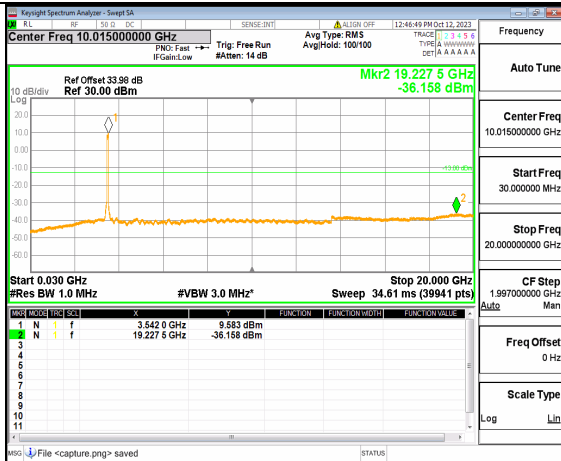

5A_n77(3450-3550MHz) (30MHz-20GHz) 80M DFT-s-OFDM QPSK Outer_Full High