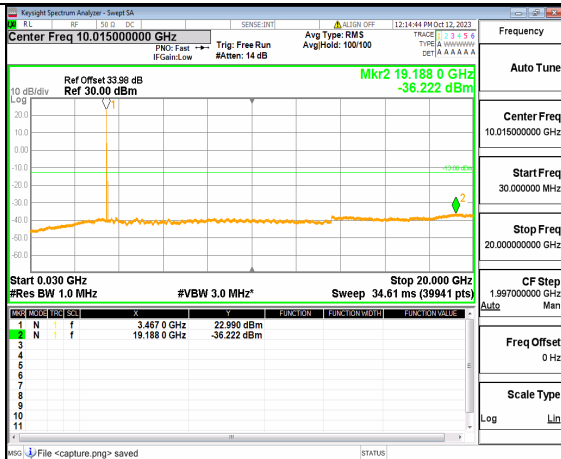

5A_n77(3450-3550MHz) (30MHz-20GHz) 70M DFT-s-OFDM BPSK Outer_Full Mid

5A_n77(3450-3550MHz) (30MHz-20GHz) 70M DFT-s-OFDM BPSK Edge_1RB_Left Mid