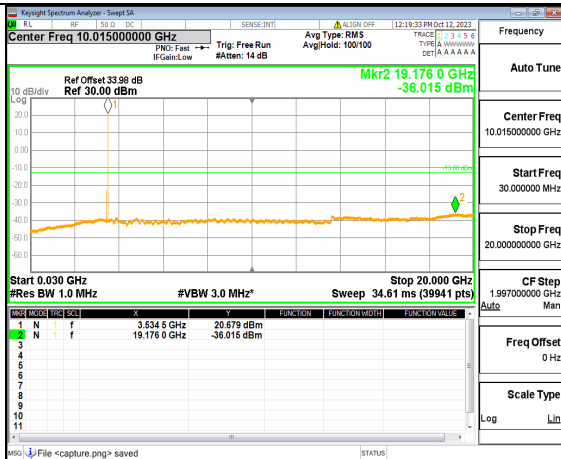

5A_n77(3450-3550MHz) (30MHz-20GHz) 70M DFT-s-OFDM QPSK Edge_1RB_Left Mid

5A_n77(3450-3550MHz) (30MHz-20GHz) 70M DFT-s-OFDM QPSK Edge_1RB_Right Mid