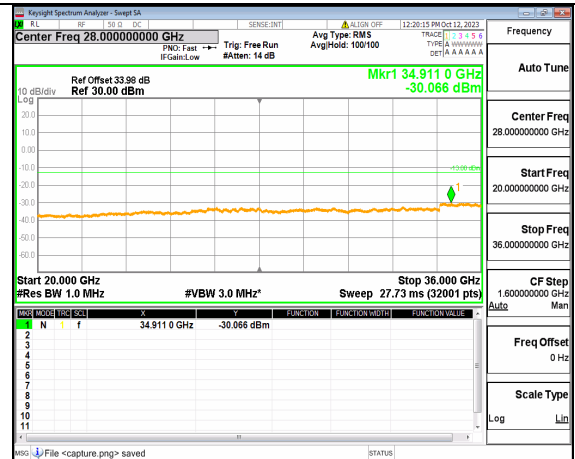

5A_n77(3450-3550MHz) (20GHz-36GHz) 70M DFT-s-OFDM QPSK Edge_1RB_Left Mid

5A_n77(3450-3550MHz) (20GHz-36GHz) 70M DFT-s-OFDM QPSK Edge_1RB_Right Mid