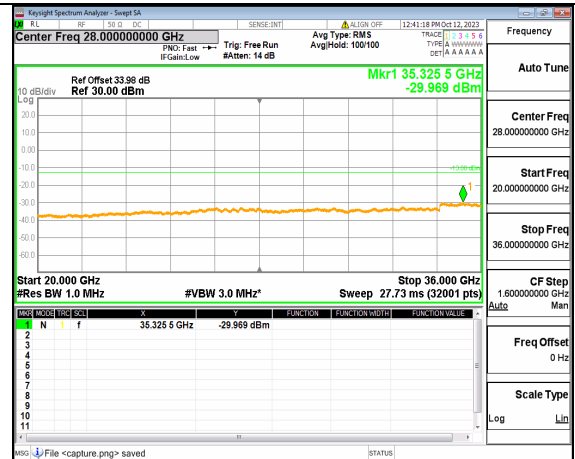

5A_n77(3450-3550MHz) (20GHz-36GHz) 80M DFT-s-OFDM QPSK Outer_Full Mid

5A_n77(3450-3550MHz) (20GHz-36GHz) 80M DFT-s-OFDM QPSK Edge_1RB_Left Mid