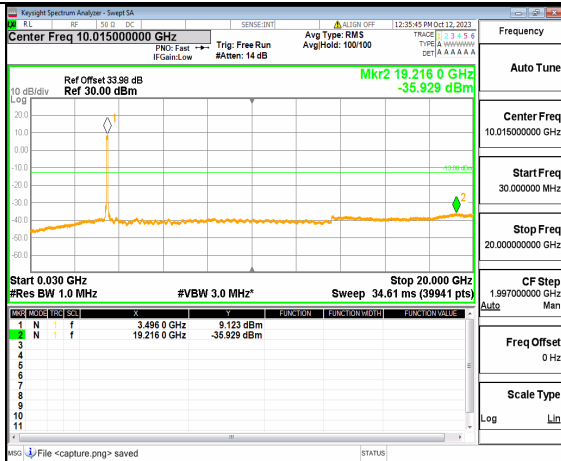

5A_n77(3450-3550MHz) (30MHz-20GHz) 80M DFT-s-OFDM BPSK Outer_Full Mid