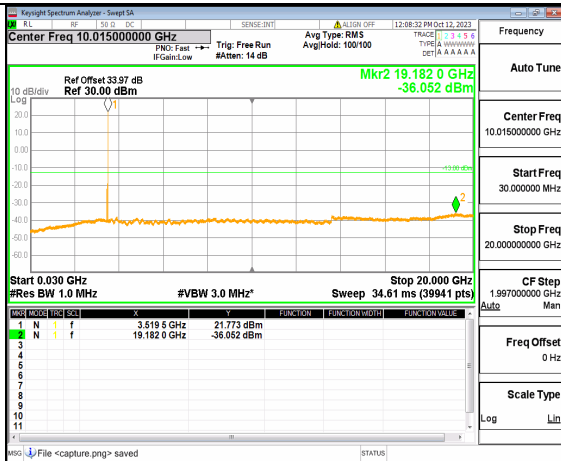

5A_n77(3450-3550MHz) (30MHz-20GHz) 70M DFT-s-OFDM BPSK Outer_Full Low

5A_n77(3450-3550MHz) (20GHz-36GHz) 70M DFT-s-OFDM BPSK Outer_Full Low

5A_n77(3450-3550MHz) (30MHz-20GHz) 70M DFT-s-OFDM BPSK Edge_1RB_Left Low

5A_n77(3450-3550MHz) (20GHz-36GHz) 70M DFT-s-OFDM BPSK Edge_1RB_Left Low

5A_n77(3450-3550MHz) (30MHz-20GHz) 70M DFT-s-OFDM BPSK Edge_1RB_Right Low

5A_n77(3450-3550MHz) (20GHz-36GHz) 70M DFT-s-OFDM BPSK Edge_1RB_Right Low