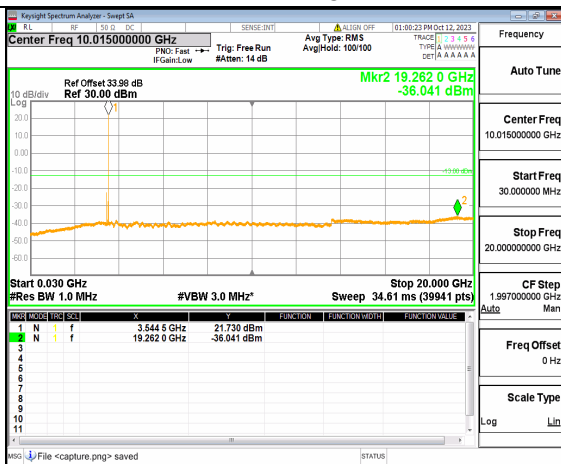

5A_n77(3450-3550MHz) (30MHz-20GHz) 90M DFT-s-OFDM BPSK Edge_1RB_Left Mid

5A_n77(3450-3550MHz) (30MHz-20GHz) 90M DFT-s-OFDM BPSK Edge_1RB_Right Mid