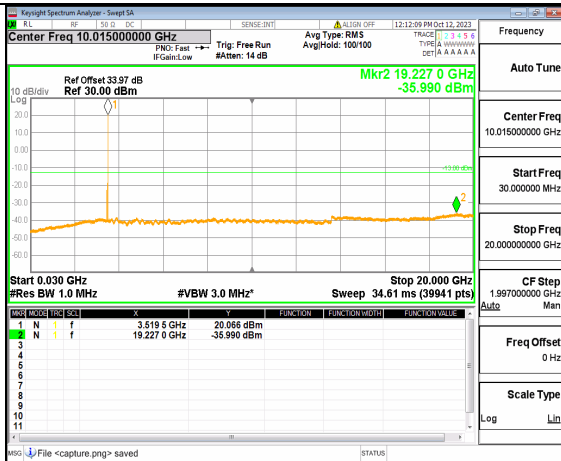

5A_n77(3450-3550MHz) (30MHz-20GHz) 70M DFT-s-OFDM QPSK Edge_1RB_Left Low

5A_n77(3450-3550MHz) (30MHz-20GHz) 70M DFT-s-OFDM QPSK Edge_1RB_Right Low