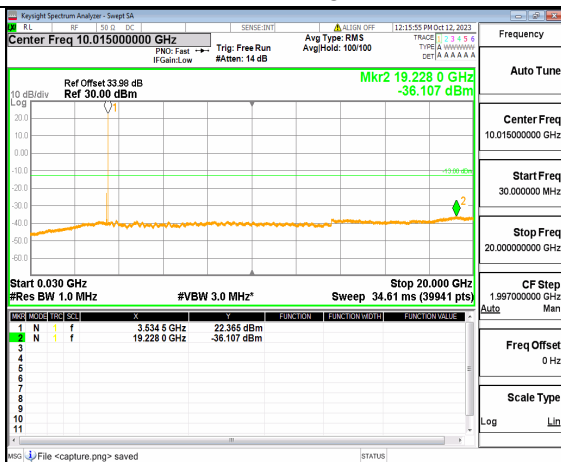

5A_n77(3450-3550MHz) (30MHz-20GHz) 70M DFT-s-OFDM BPSK Edge_1RB_Left Mid

5A_n77(3450-3550MHz) (30MHz-20GHz) 70M DFT-s-OFDM BPSK Edge_1RB_Right Mid