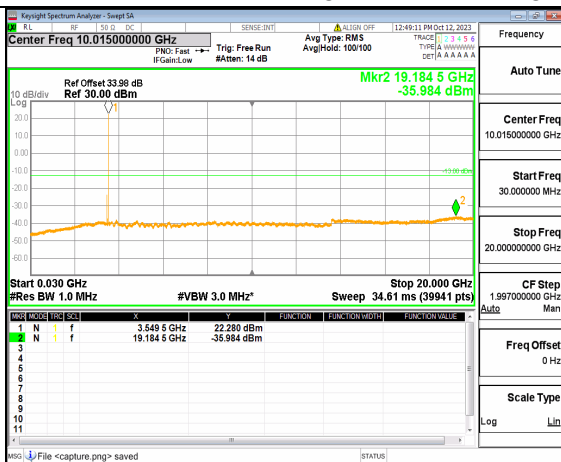

5A_n77(3450-3550MHz) (30MHz-20GHz) 80M DFT-s-OFDM QPSK Edge_1RB_Left High

5A_n77(3450-3550MHz) (30MHz-20GHz) 80M DFT-s-OFDM QPSK Edge_1RB_Right High