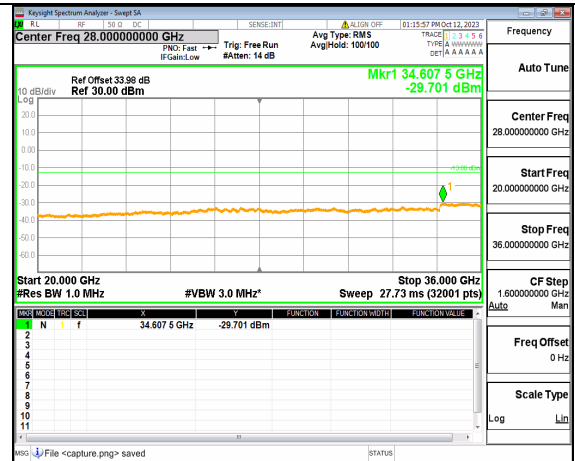

5A_n77(3450-3550MHz) (20GHz-36GHz) 100M DFT-s-OFDM BPSK Edge_1RB_Left Mid

5A_n77(3450-3550MHz) (20GHz-36GHz) 100M DFT-s-OFDM BPSK Edge_1RB_Right Mid