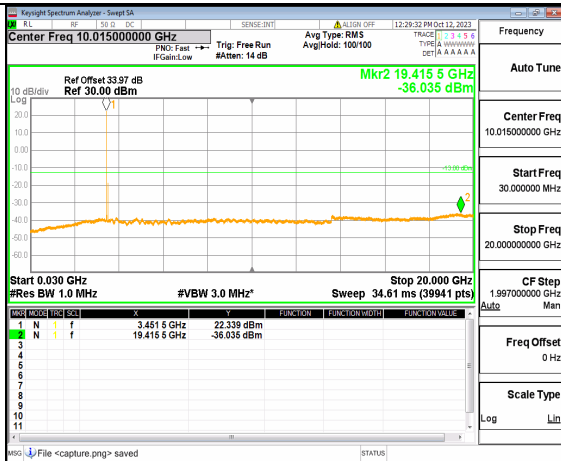

5A_n77(3450-3550MHz) (30MHz-20GHz) 80M DFT-s-OFDM BPSK Outer_Full Low

5A_n77(3450-3550MHz) (30MHz-20GHz) 80M DFT-s-OFDM BPSK Edge_1RB_Left Low