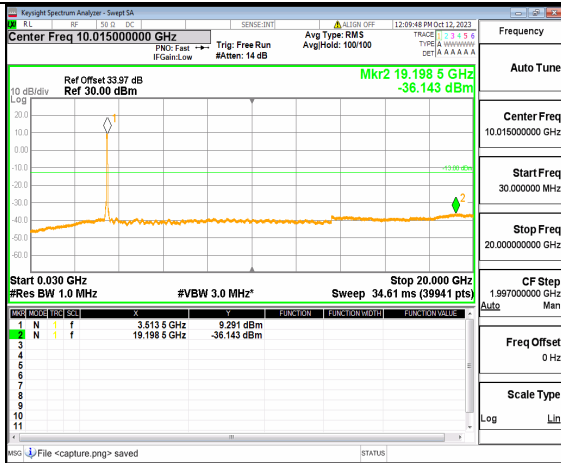

5A_n77(3450-3550MHz) (30MHz-20GHz) 70M DFT-s-OFDM QPSK Outer_Full Low