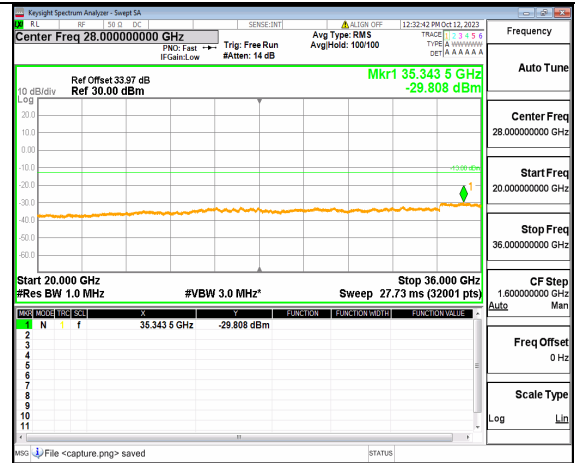

5A_n77(3450-3550MHz) (20GHz-36GHz) 80M DFT-s-OFDM BPSK Edge_1RB_Right Low

5A_n77(3450-3550MHz) (20GHz-36GHz) 80M DFT-s-OFDM QPSK Outer_Full Low