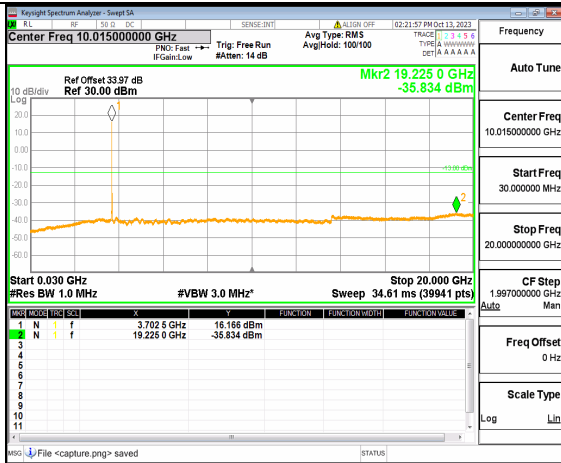

5A_n77(3700-3980MHz) (30MHz-20GHz) 10M DFT-s-OFDM BPSK Outer_Full Low