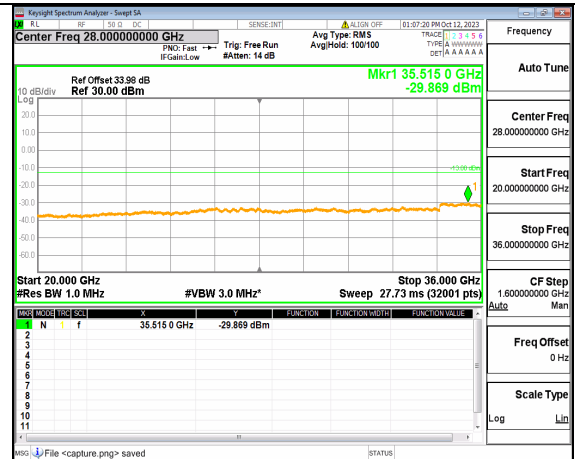

5A_n77(3450-3550MHz) (20GHz-36GHz) 90M DFT-s-OFDM BPSK Outer_Full High

5A_n77(3450-3550MHz) (20GHz-36GHz) 90M DFT-s-OFDM BPSK Edge_1RB_Left High