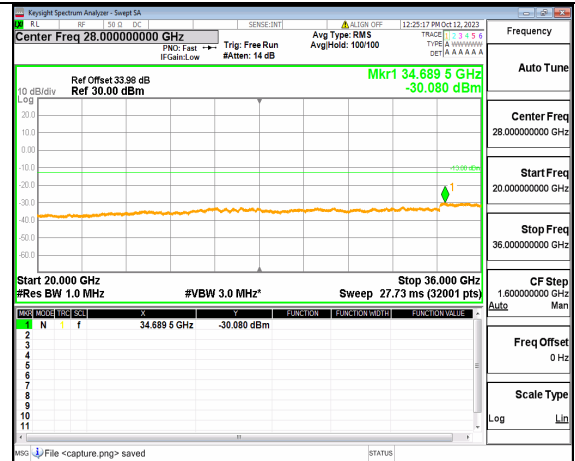

5A_n77(3450-3550MHz) (20GHz-36GHz) 70M DFT-s-OFDM BPSK Edge_1RB_Right High

5A_n77(3450-3550MHz) (20GHz-36GHz) 70M DFT-s-OFDM QPSK Outer_Full High