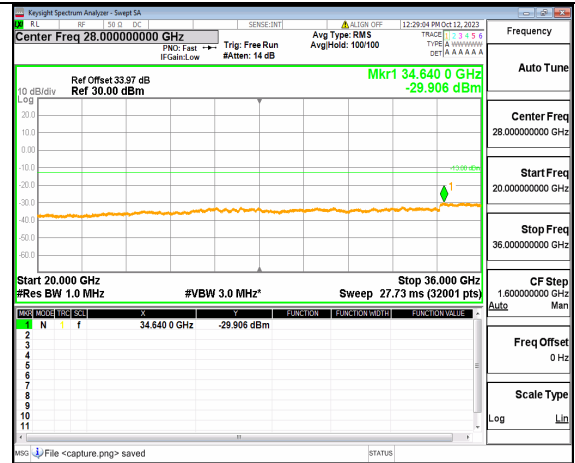

5A_n77(3450-3550MHz) (20GHz-36GHz) 70M DFT-s-OFDM QPSK Edge_1RB_Right High

5A_n77(3450-3550MHz) (20GHz-36GHz) 80M DFT-s-OFDM BPSK Outer_Full Low