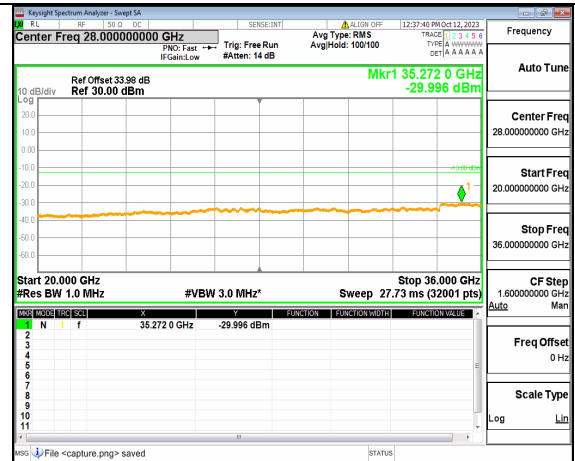

5A_n77(3450-3550MHz) (20GHz-36GHz) 80M DFT-s-OFDM BPSK Outer_Full Mid

5A_n77(3450-3550MHz) (20GHz-36GHz) 80M DFT-s-OFDM BPSK Edge_1RB_Left Mid