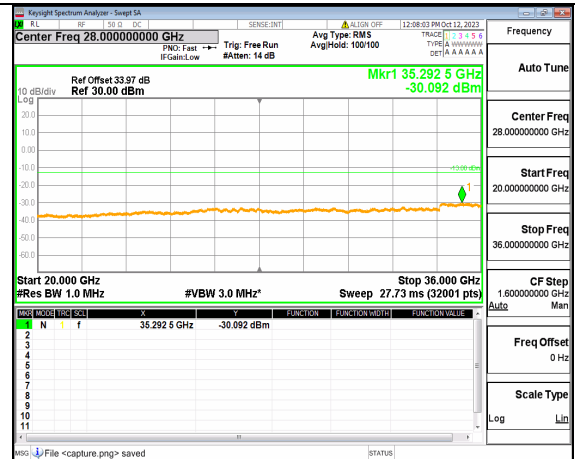

5A_n77(3450-3550MHz) (20GHz-36GHz) 70M DFT-s-OFDM BPSK Outer_Full Low

5A_n77(3450-3550MHz) (20GHz-36GHz) 70M DFT-s-OFDM BPSK Edge_1RB_Left Low