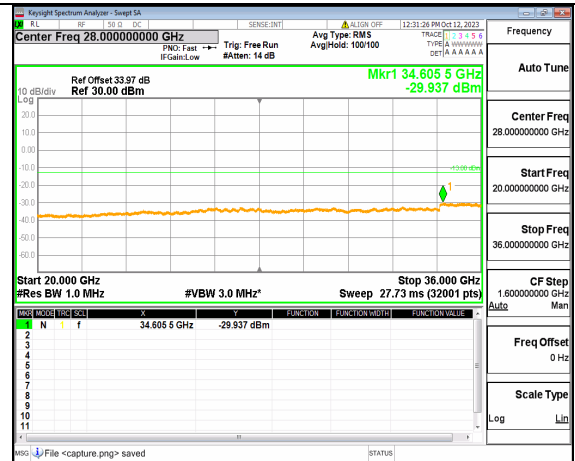

5A_n77(3450-3550MHz) (20GHz-36GHz) 80M DFT-s-OFDM BPSK Edge_1RB_Left Low

5A_n77(3450-3550MHz) (20GHz-36GHz) 80M DFT-s-OFDM BPSK Edge_1RB_Right Low