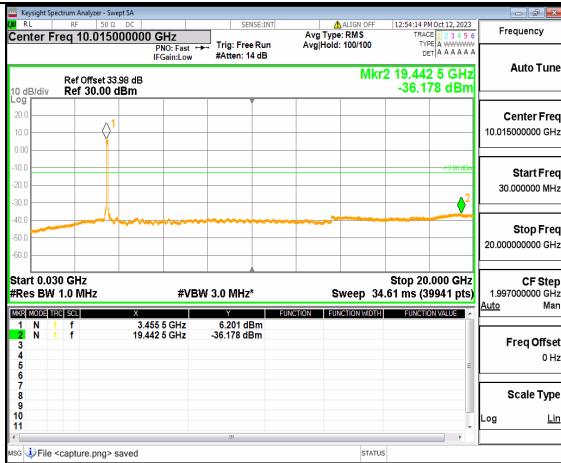

5A_n77(3450-3550MHz) (30MHz-20GHz) 90M DFT-s-OFDM QPSK Outer_Full Low