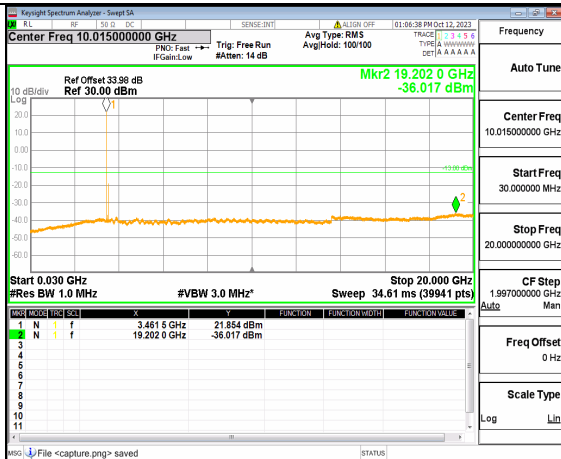

5A_n77(3450-3550MHz) (30MHz-20GHz) 90M DFT-s-OFDM BPSK Outer_Full High

5A_n77(3450-3550MHz) (30MHz-20GHz) 90M DFT-s-OFDM BPSK Edge_1RB_Left High