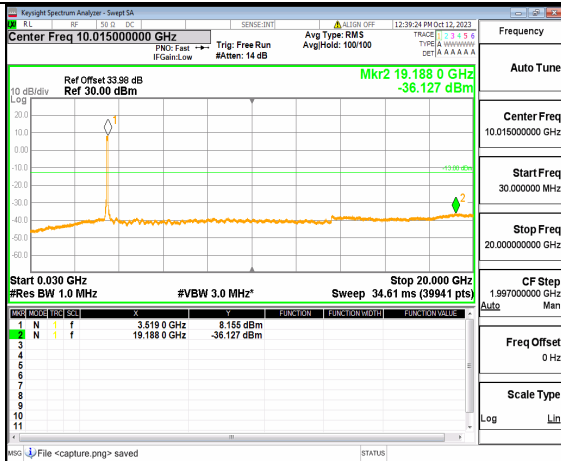

5A_n77(3450-3550MHz) (30MHz-20GHz) 80M DFT-s-OFDM QPSK Outer_Full Mid