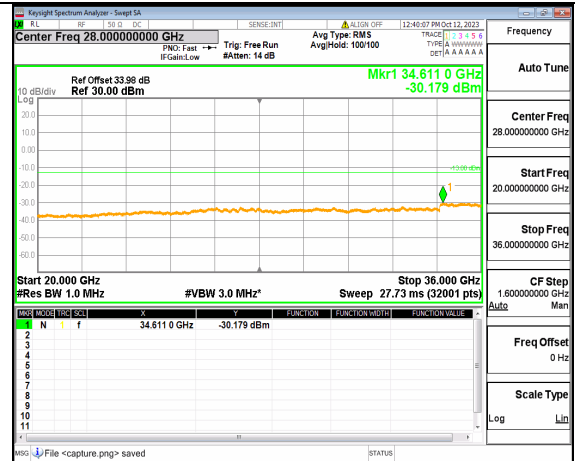

5A_n77(3450-3550MHz) (20GHz-36GHz) 80M DFT-s-OFDM BPSK Edge_1RB_Right Mid

5A_n77(3450-3550MHz) (20GHz-36GHz) 80M DFT-s-OFDM QPSK Outer_Full Mid