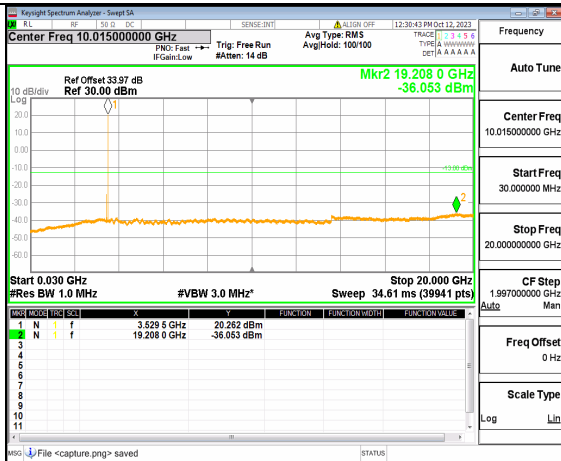

5A_n77(3450-3550MHz) (30MHz-20GHz) 80M DFT-s-OFDM BPSK Outer_Full Low

5A_n77(3450-3550MHz) (20GHz-36GHz) 80M DFT-s-OFDM BPSK Outer_Full Low

5A_n77(3450-3550MHz) (30MHz-20GHz) 80M DFT-s-OFDM BPSK Edge_1RB_Left Low

5A_n77(3450-3550MHz) (20GHz-36GHz) 80M DFT-s-OFDM BPSK Edge_1RB_Left Low

5A_n77(3450-3550MHz) (30MHz-20GHz) 80M DFT-s-OFDM BPSK Edge_1RB_Right Low

5A_n77(3450-3550MHz) (20GHz-36GHz) 80M DFT-s-OFDM BPSK Edge_1RB_Right Low