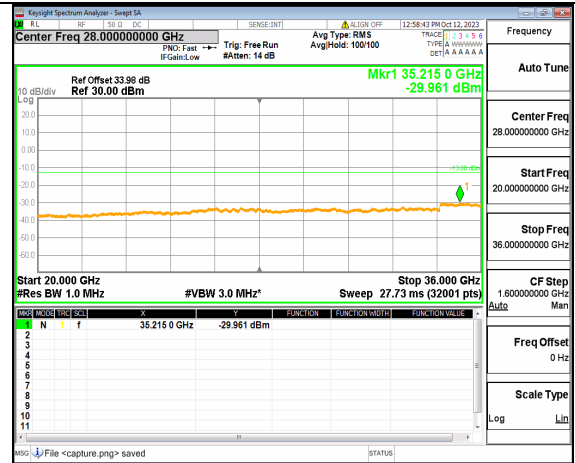

5A_n77(3450-3550MHz) (20GHz-36GHz) 90M DFT-s-OFDM QPSK Edge_1RB_Right Low

5A_n77(3450-3550MHz) (20GHz-36GHz) 90M DFT-s-OFDM BPSK Outer_Full Mid