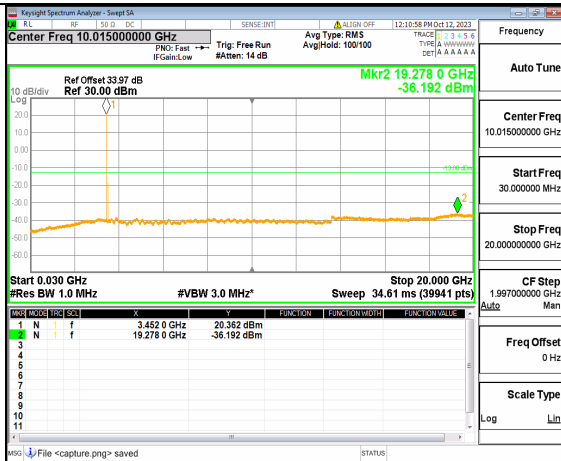

5A_n77(3450-3550MHz) (30MHz-20GHz) 70M DFT-s-OFDM QPSK Outer_Full Low

5A_n77(3450-3550MHz) (30MHz-20GHz) 70M DFT-s-OFDM QPSK Edge_1RB_Left Low