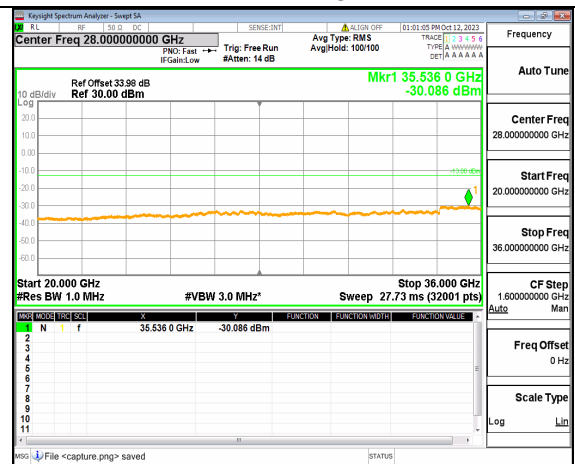

5A_n77(3450-3550MHz) (20GHz-36GHz) 90M DFT-s-OFDM BPSK Edge_1RB_Left Mid

5A_n77(3450-3550MHz) (20GHz-36GHz) 90M DFT-s-OFDM BPSK Edge_1RB_Right Mid