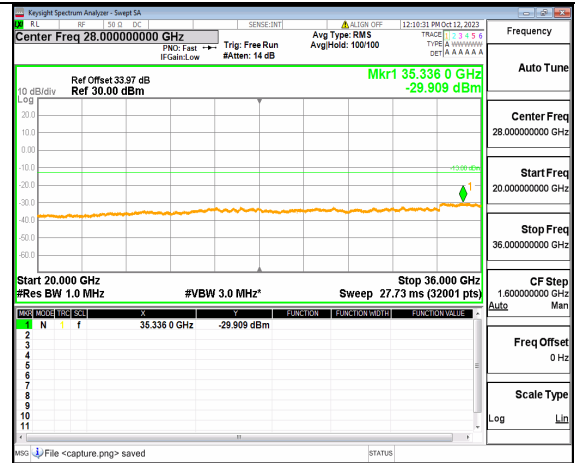

5A_n77(3450-3550MHz) (20GHz-36GHz) 70M DFT-s-OFDM BPSK Edge_1RB_Right Low

5A_n77(3450-3550MHz) (20GHz-36GHz) 70M DFT-s-OFDM QPSK Outer_Full Low