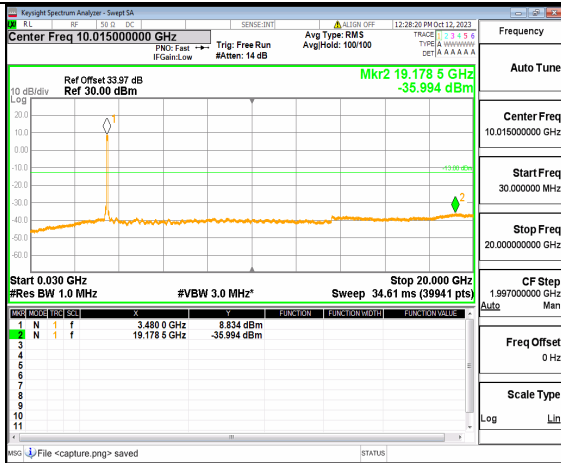

5A_n77(3450-3550MHz) (30MHz-20GHz) 80M DFT-s-OFDM BPSK Outer_Full Low