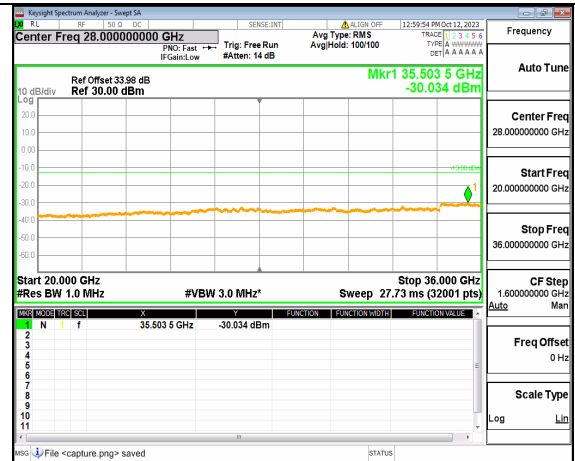

5A_n77(3450-3550MHz) (20GHz-36GHz) 90M DFT-s-OFDM BPSK Outer_Full Mid

5A_n77(3450-3550MHz) (20GHz-36GHz) 90M DFT-s-OFDM BPSK Edge_1RB_Left Mid