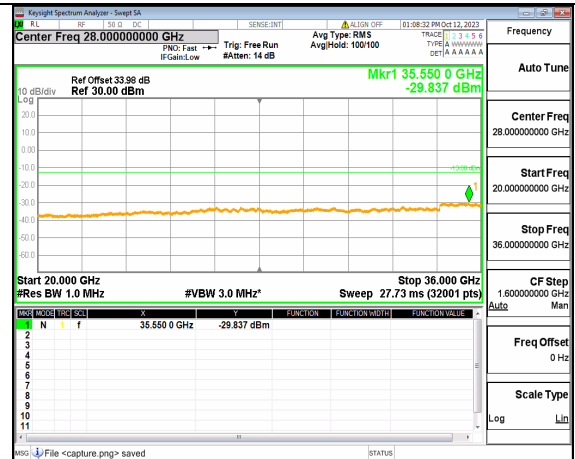

5A_n77(3450-3550MHz) (20GHz-36GHz) 90M DFT-s-OFDM BPSK Edge_1RB_Left High

5A_n77(3450-3550MHz) (20GHz-36GHz) 90M DFT-s-OFDM BPSK Edge_1RB_Right High