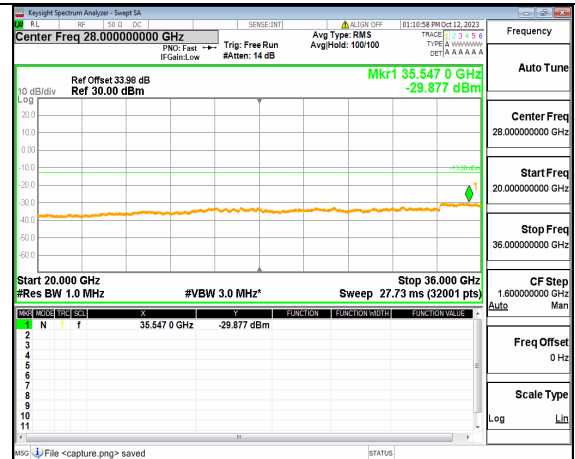

5A_n77(3450-3550MHz) (20GHz-36GHz) 90M DFT-s-OFDM QPSK Outer_Full High

5A_n77(3450-3550MHz) (20GHz-36GHz) 90M DFT-s-OFDM QPSK Edge_1RB_Left High