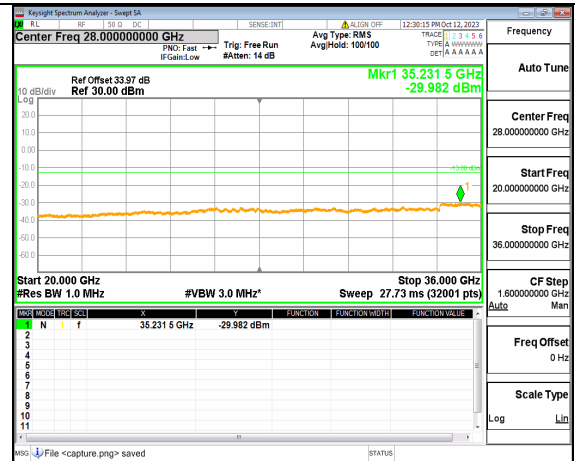

5A_n77(3450-3550MHz) (20GHz-36GHz) 80M DFT-s-OFDM BPSK Outer_Full Low

5A_n77(3450-3550MHz) (20GHz-36GHz) 80M DFT-s-OFDM BPSK Edge_1RB_Left Low