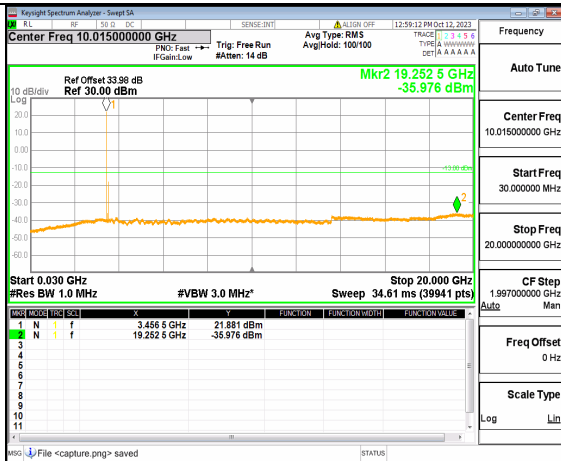

5A_n77(3450-3550MHz) (30MHz-20GHz) 90M DFT-s-OFDM BPSK Outer_Full Mid

5A_n77(3450-3550MHz) (30MHz-20GHz) 90M DFT-s-OFDM BPSK Edge_1RB_Left Mid