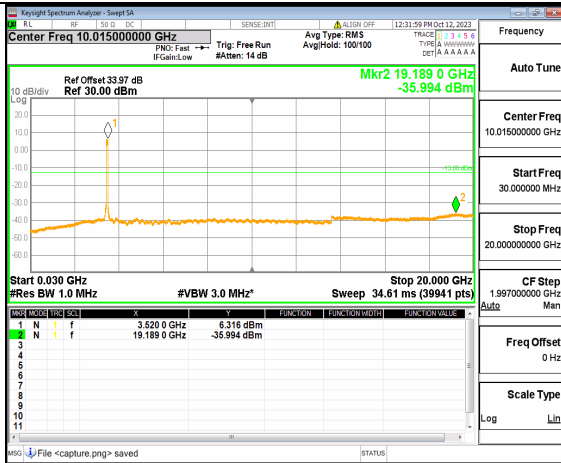

5A_n77(3450-3550MHz) (30MHz-20GHz) 80M DFT-s-OFDM QPSK Outer_Full Low