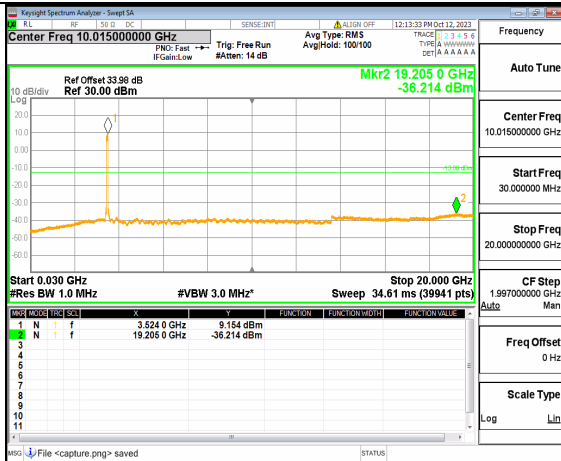

5A_n77(3450-3550MHz) (30MHz-20GHz) 70M DFT-s-OFDM BPSK Outer_Full Mid