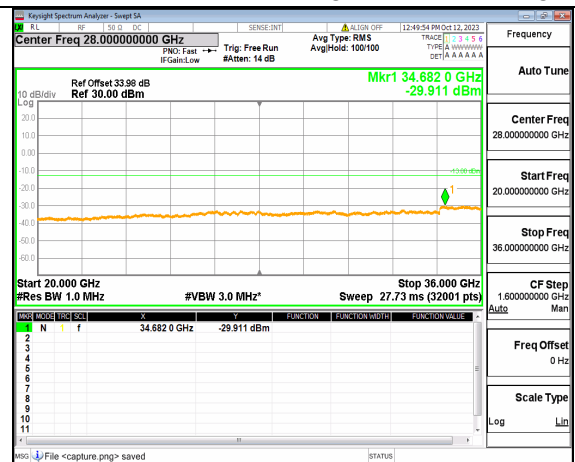

5A_n77(3450-3550MHz) (20GHz-36GHz) 80M DFT-s-OFDM QPSK Edge_1RB_Left High

5A_n77(3450-3550MHz) (20GHz-36GHz) 80M DFT-s-OFDM QPSK Edge_1RB_Right High