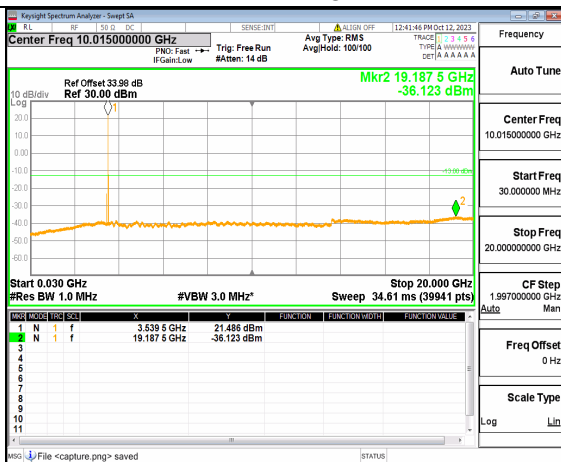

5A_n77(3450-3550MHz) (30MHz-20GHz) 80M DFT-s-OFDM QPSK Edge_1RB_Left Mid

5A_n77(3450-3550MHz) (30MHz-20GHz) 80M DFT-s-OFDM QPSK Edge_1RB_Right Mid