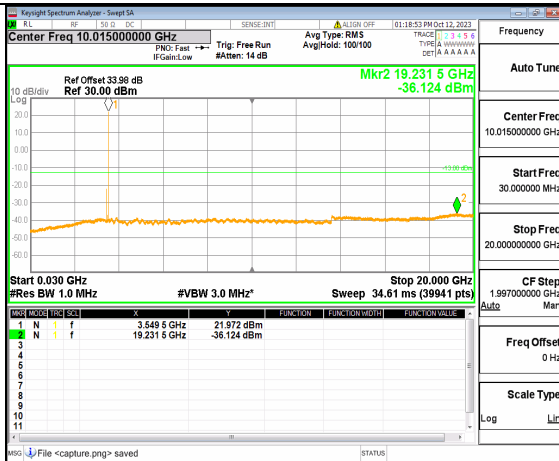

5A_n77(3450-3550MHz) (30MHz-20GHz) 100M DFT-s-OFDM QPSK Edge_1RB_Left Mid

5A_n77(3450-3550MHz) (30MHz-20GHz) 100M DFT-s-OFDM QPSK Edge_1RB_Right Mid