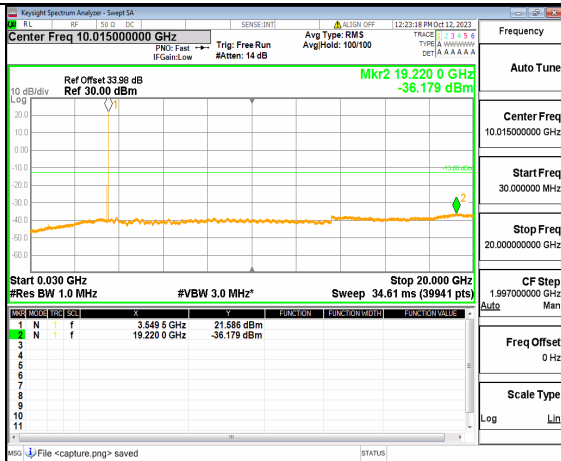

5A_n77(3450-3550MHz) (30MHz-20GHz) 70M DFT-s-OFDM BPSK Outer_Full High

5A_n77(3450-3550MHz) (20GHz-36GHz) 70M DFT-s-OFDM BPSK Outer_Full High

5A_n77(3450-3550MHz) (30MHz-20GHz) 70M DFT-s-OFDM BPSK Edge_1RB_Left High

5A_n77(3450-3550MHz) (20GHz-36GHz) 70M DFT-s-OFDM BPSK Edge_1RB_Left High

5A_n77(3450-3550MHz) (30MHz-20GHz) 70M DFT-s-OFDM BPSK Edge_1RB_Right High

5A_n77(3450-3550MHz) (20GHz-36GHz) 70M DFT-s-OFDM BPSK Edge_1RB_Right High