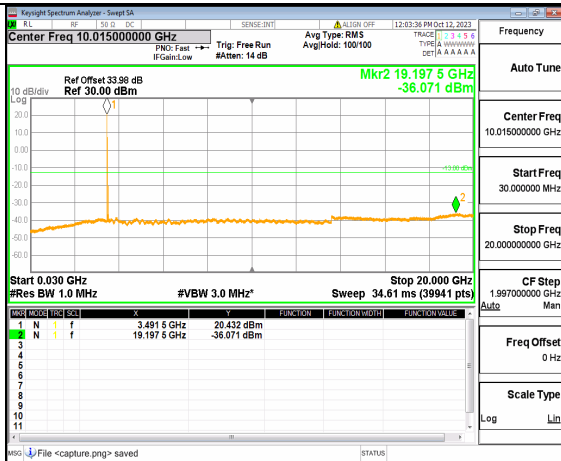

5A_n77(3450-3550MHz) (30MHz-20GHz) 60M DFT-s-OFDM QPSK Outer_Full High

5A_n77(3450-3550MHz) (20GHz-36GHz) 60M DFT-s-OFDM QPSK Outer_Full High

5A_n77(3450-3550MHz) (30MHz-20GHz) 60M DFT-s-OFDM QPSK Edge_1RB_Left High