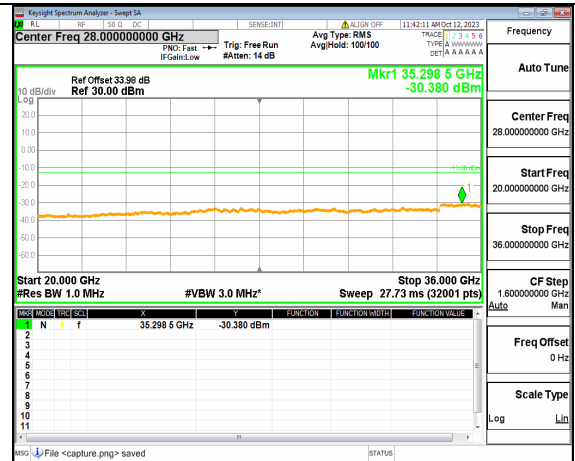

5A_n77(3450-3550MHz) (20GHz-36GHz) 50M DFT-s-OFDM QPSK Outer_Full High

5A_n77(3450-3550MHz) (20GHz-36GHz) 50M DFT-s-OFDM QPSK Edge_1RB_Left High