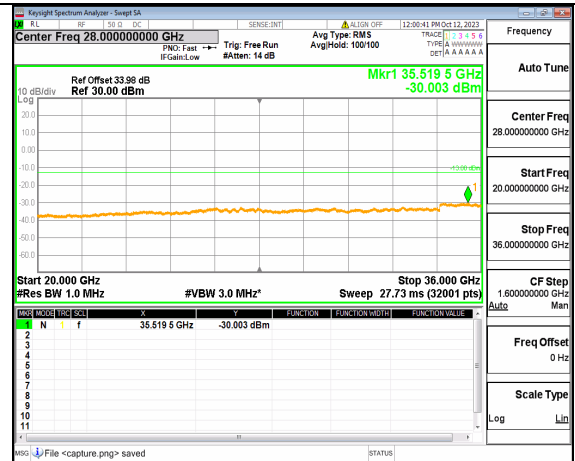

5A_n77(3450-3550MHz) (20GHz-36GHz) 60M DFT-s-OFDM BPSK Outer_Full High

5A_n77(3450-3550MHz) (20GHz-36GHz) 60M DFT-s-OFDM BPSK Edge_1RB_Left High