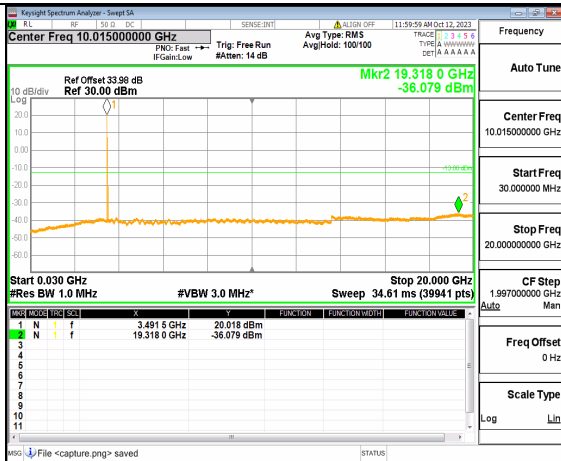

5A_n77(3450-3550MHz) (30MHz-20GHz) 60M DFT-s-OFDM BPSK Outer_Full High

5A_n77(3450-3550MHz) (30MHz-20GHz) 60M DFT-s-OFDM BPSK Edge_1RB_Left High