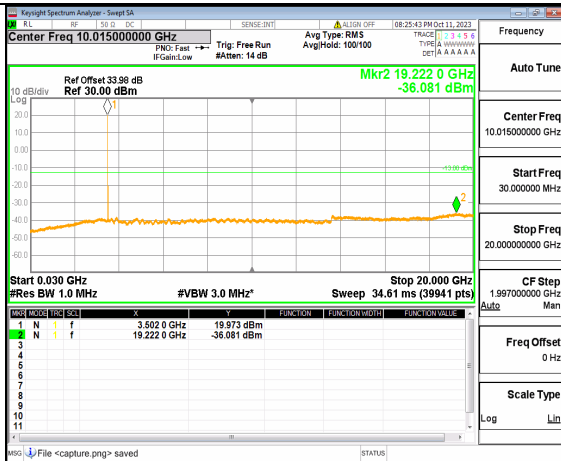

5A_n77(3450-3550MHz) (30MHz-20GHz) 50M DFT-s-OFDM BPSK Outer_Full High

5A_n77(3450-3550MHz) (30MHz-20GHz) 50M DFT-s-OFDM BPSK Edge_1RB_Left High