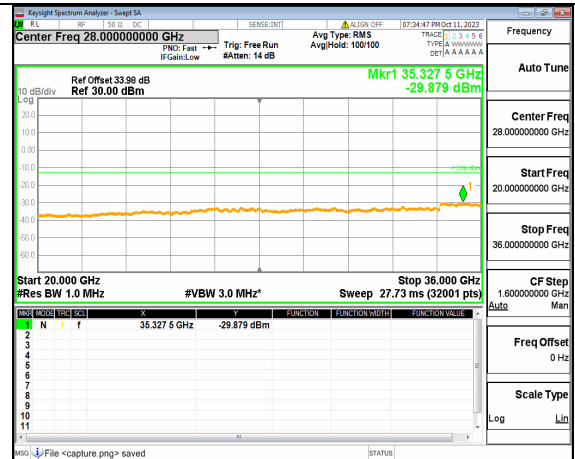

5A_n77(3450-3550MHz) (20GHz-36GHz) 30M DFT-s-OFDM QPSK Outer_Full Mid

5A_n77(3450-3550MHz) (20GHz-36GHz) 30M DFT-s-OFDM QPSK Edge_1RB_Left Mid