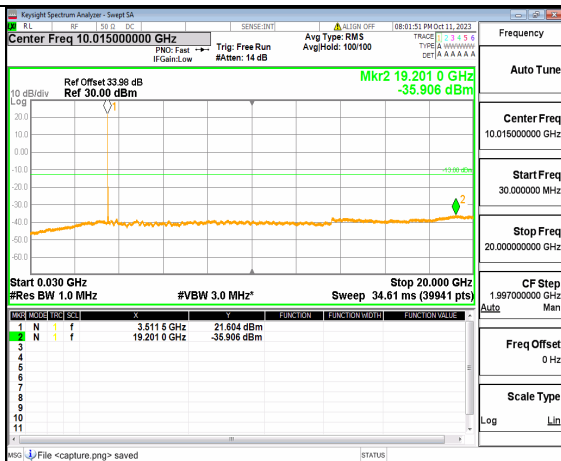

5A_n77(3450-3550MHz) (30MHz-20GHz) 40M DFT-s-OFDM BPSK Outer_Full High

5A_n77(3450-3550MHz) (30MHz-20GHz) 40M DFT-s-OFDM BPSK Edge_1RB_Left High