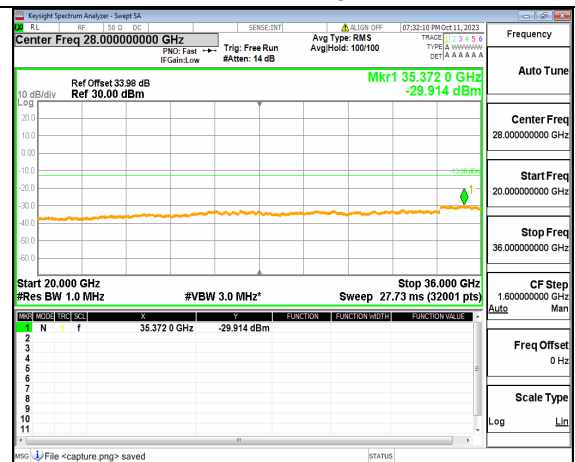

5A_n77(3450-3550MHz) (20GHz-36GHz) 30M DFT-s-OFDM BPSK Edge_1RB_Left Mid

5A_n77(3450-3550MHz) (20GHz-36GHz) 30M DFT-s-OFDM BPSK Edge_1RB_Right Mid