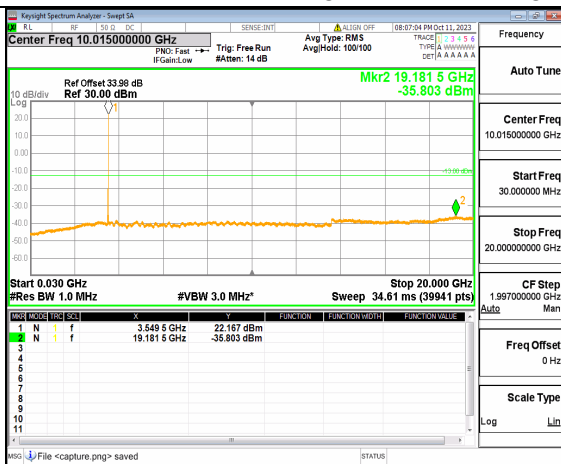

5A_n77(3450-3550MHz) (30MHz-20GHz) 40M DFT-s-OFDM QPSK Edge_1RB_Left High

5A_n77(3450-3550MHz) (30MHz-20GHz) 40M DFT-s-OFDM QPSK Edge_1RB_Right High