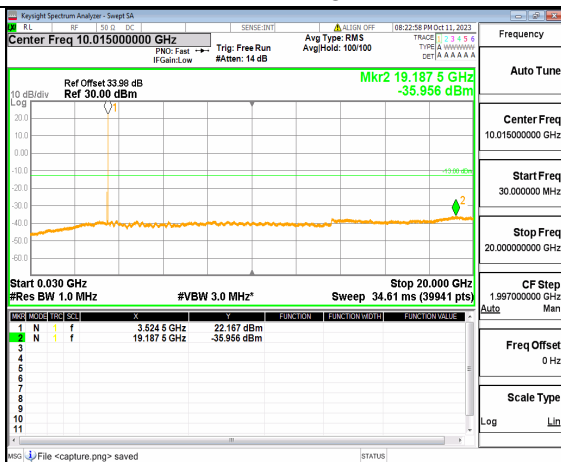

5A_n77(3450-3550MHz) (30MHz-20GHz) 50M DFT-s-OFDM QPSK Edge_1RB_Left Mid

5A_n77(3450-3550MHz) (30MHz-20GHz) 50M DFT-s-OFDM QPSK Edge_1RB_Right Mid