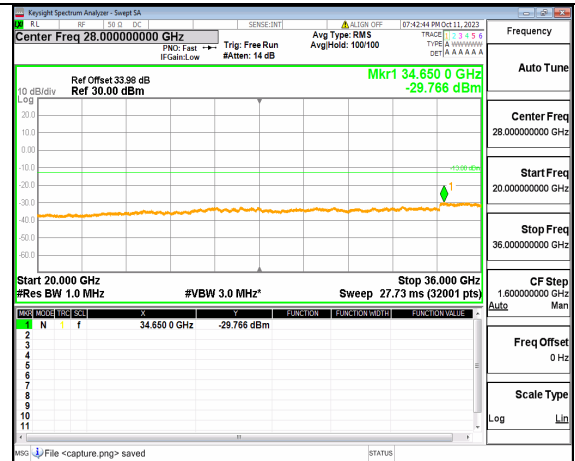

5A_n77(3450-3550MHz) (20GHz-36GHz) 30M DFT-s-OFDM QPSK Outer_Full High

5A_n77(3450-3550MHz) (20GHz-36GHz) 30M DFT-s-OFDM QPSK Edge_1RB_Left High