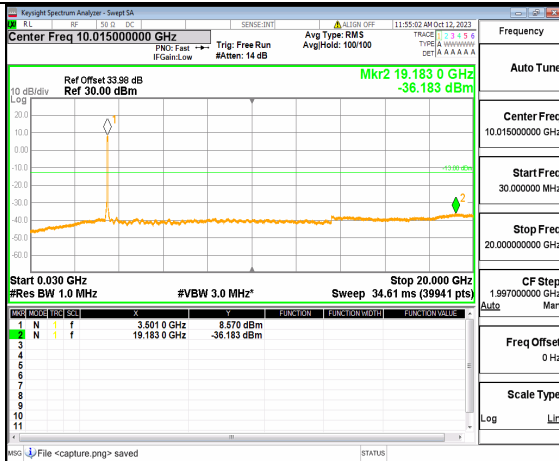

5A_n77(3450-3550MHz) (30MHz-20GHz) 60M DFT-s-OFDM QPSK Outer_Full Mid