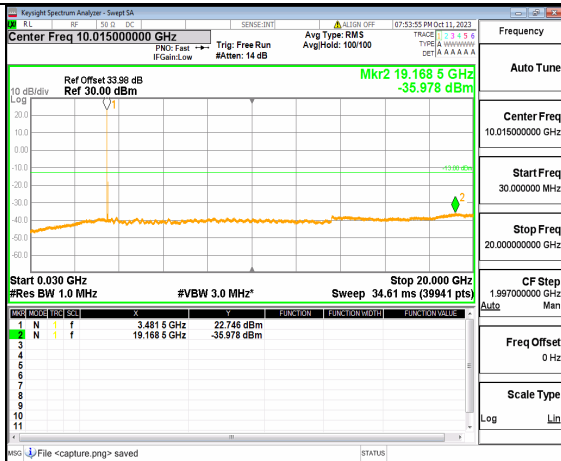

5A_n77(3450-3550MHz) (30MHz-20GHz) 40M DFT-s-OFDM BPSK Outer_Full Mid

5A_n77(3450-3550MHz) (30MHz-20GHz) 40M DFT-s-OFDM BPSK Edge_1RB_Left Mid