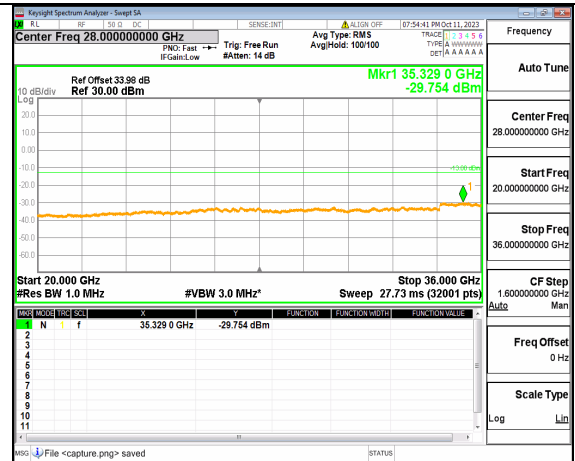

5A_n77(3450-3550MHz) (20GHz-36GHz) 40M DFT-s-OFDM BPSK Outer_Full Mid

5A_n77(3450-3550MHz) (20GHz-36GHz) 40M DFT-s-OFDM BPSK Edge_1RB_Left Mid