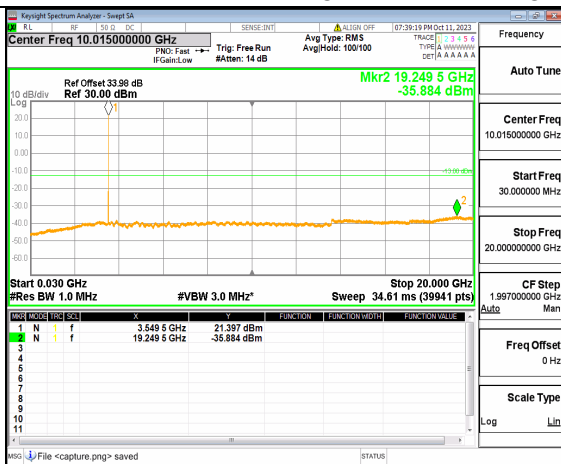

5A_n77(3450-3550MHz) (30MHz-20GHz) 30M DFT-s-OFDM BPSK Outer_Full High

5A_n77(3450-3550MHz) (20GHz-36GHz) 30M DFT-s-OFDM BPSK Outer_Full High

5A_n77(3450-3550MHz) (30MHz-20GHz) 30M DFT-s-OFDM BPSK Edge_1RB_Left High

5A_n77(3450-3550MHz) (20GHz-36GHz) 30M DFT-s-OFDM BPSK Edge_1RB_Left High

5A_n77(3450-3550MHz) (30MHz-20GHz) 30M DFT-s-OFDM BPSK Edge_1RB_Right High

5A_n77(3450-3550MHz) (20GHz-36GHz) 30M DFT-s-OFDM BPSK Edge_1RB_Right High