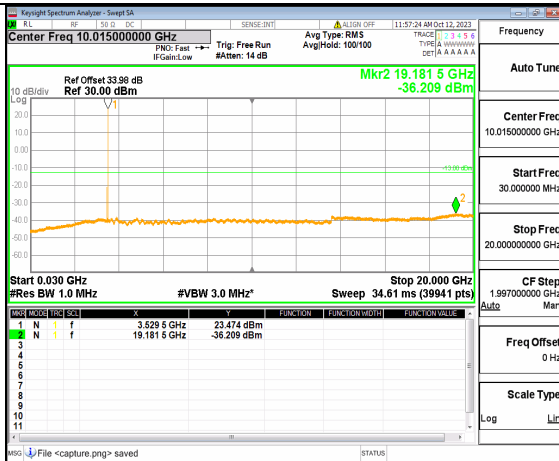

5A_n77(3450-3550MHz) (30MHz-20GHz) 60M DFT-s-OFDM QPSK Edge_1RB_Left Mid

5A_n77(3450-3550MHz) (30MHz-20GHz) 60M DFT-s-OFDM QPSK Edge_1RB_Right Mid