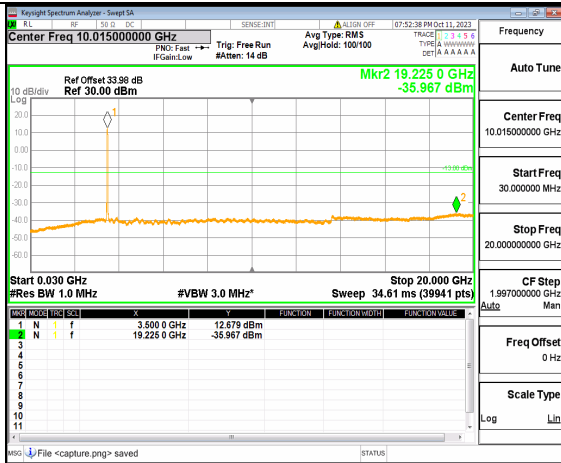

5A_n77(3450-3550MHz) (30MHz-20GHz) 40M DFT-s-OFDM BPSK Outer_Full Mid