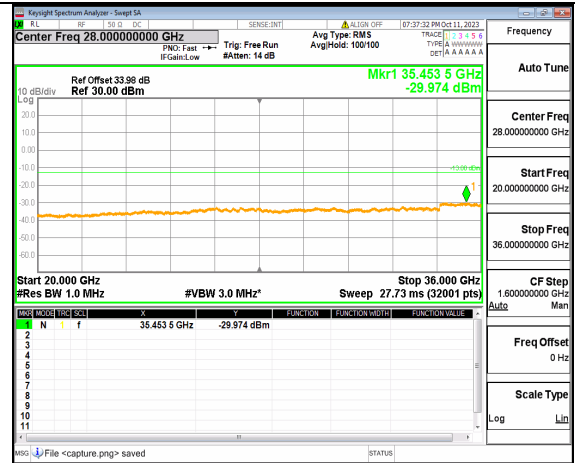

5A_n77(3450-3550MHz) (20GHz-36GHz) 30M DFT-s-OFDM QPSK Edge_1RB_Right Mid

5A_n77(3450-3550MHz) (20GHz-36GHz) 30M DFT-s-OFDM BPSK Outer_Full High