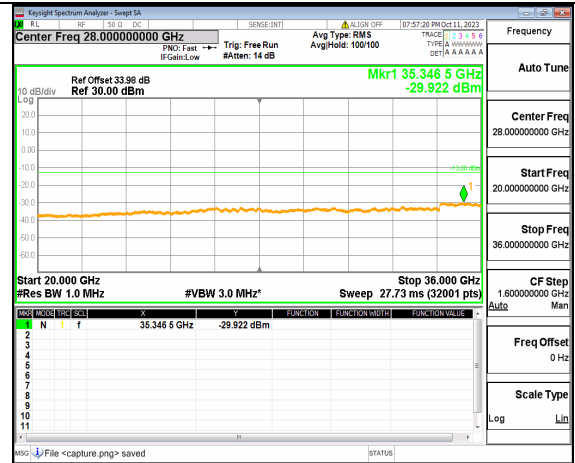

5A_n77(3450-3550MHz) (20GHz-36GHz) 40M DFT-s-OFDM BPSK Edge_1RB_Right Mid

5A_n77(3450-3550MHz) (20GHz-36GHz) 40M DFT-s-OFDM QPSK Outer_Full Mid