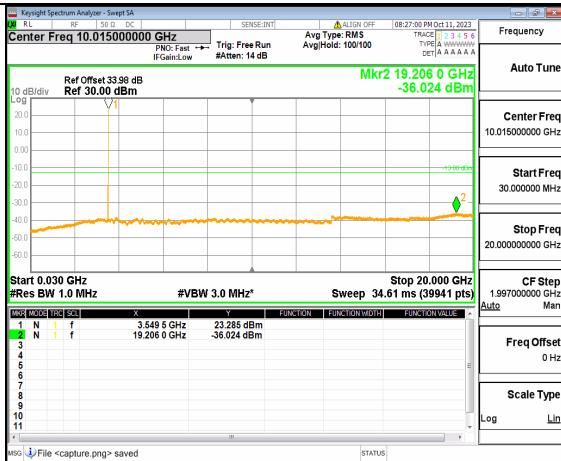

5A_n77(3450-3550MHz) (30MHz-20GHz) 50M DFT-s-OFDM BPSK Edge_1RB_Left High

5A_n77(3450-3550MHz) (30MHz-20GHz) 50M DFT-s-OFDM BPSK Edge_1RB_Right High