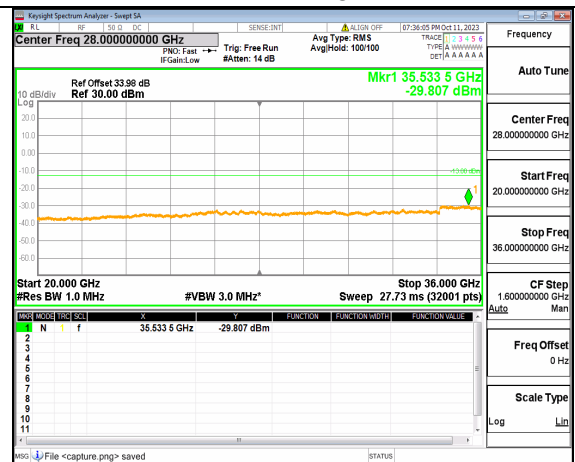

5A_n77(3450-3550MHz) (20GHz-36GHz) 30M DFT-s-OFDM QPSK Edge_1RB_Left Mid

5A_n77(3450-3550MHz) (20GHz-36GHz) 30M DFT-s-OFDM QPSK Edge_1RB_Right Mid