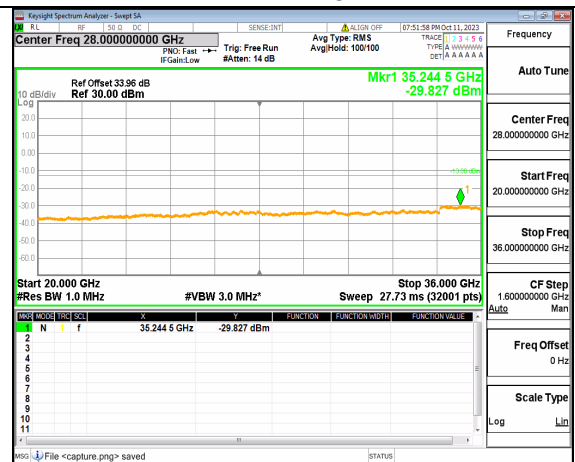

5A_n77(3450-3550MHz) (20GHz-36GHz) 40M DFT-s-OFDM QPSK Edge_1RB_Left Low

5A_n77(3450-3550MHz) (20GHz-36GHz) 40M DFT-s-OFDM QPSK Edge_1RB_Right Low