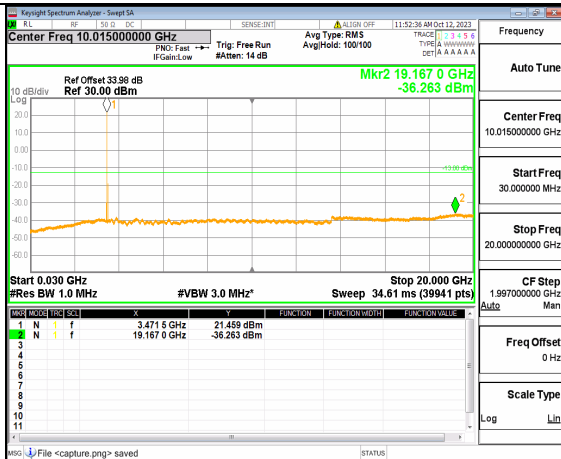

5A_n77(3450-3550MHz) (30MHz-20GHz) 60M DFT-s-OFDM BPSK Outer_Full Mid

5A_n77(3450-3550MHz) (30MHz-20GHz) 60M DFT-s-OFDM BPSK Edge_1RB_Left Mid