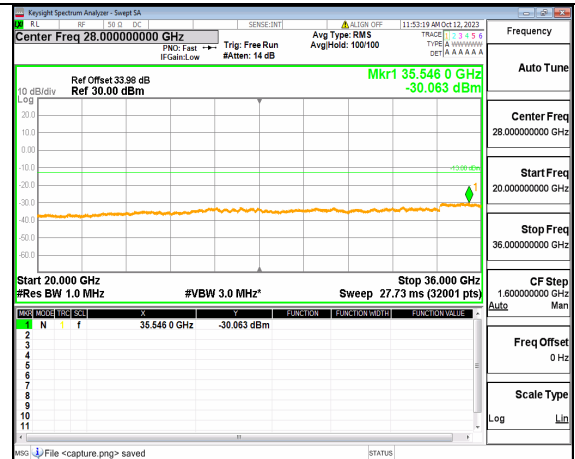

5A_n77(3450-3550MHz) (20GHz-36GHz) 60M DFT-s-OFDM BPSK Outer_Full Mid

5A_n77(3450-3550MHz) (20GHz-36GHz) 60M DFT-s-OFDM BPSK Edge_1RB_Left Mid