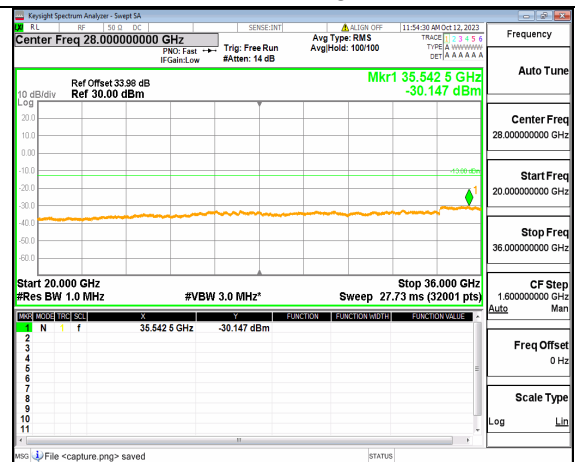

5A_n77(3450-3550MHz) (20GHz-36GHz) 60M DFT-s-OFDM BPSK Edge_1RB_Left Mid

5A_n77(3450-3550MHz) (20GHz-36GHz) 60M DFT-s-OFDM BPSK Edge_1RB_Right Mid