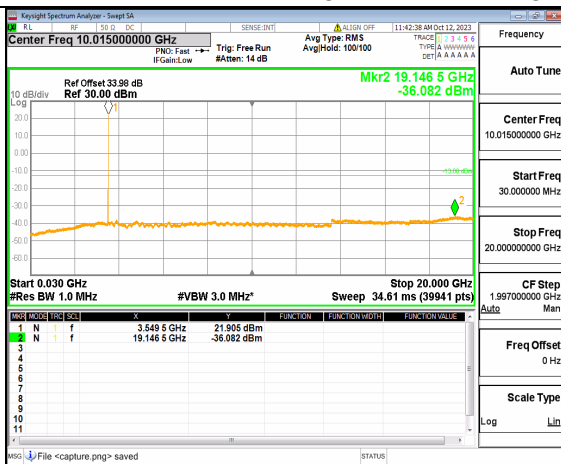

5A_n77(3450-3550MHz) (30MHz-20GHz) 50M DFT-s-OFDM QPSK Edge_1RB_Left High

5A_n77(3450-3550MHz) (30MHz-20GHz) 50M DFT-s-OFDM QPSK Edge_1RB_Right High