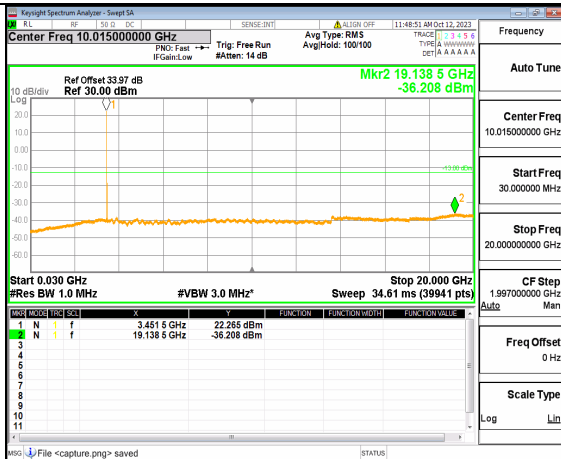

5A_n77(3450-3550MHz) (30MHz-20GHz) 60M DFT-s-OFDM QPSK Outer_Full Low

5A_n77(3450-3550MHz) (30MHz-20GHz) 60M DFT-s-OFDM QPSK Edge_1RB_Left Low