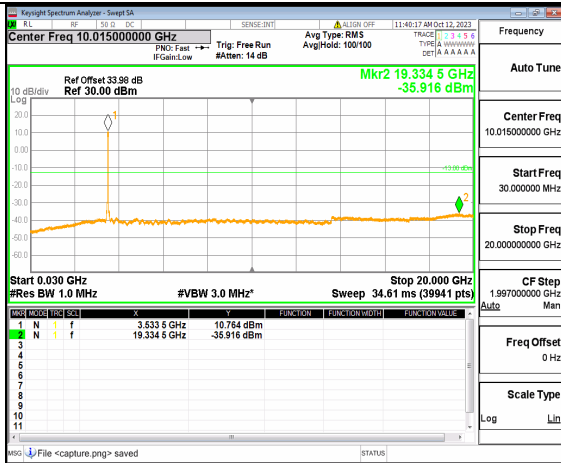

5A_n77(3450-3550MHz) (30MHz-20GHz) 50M DFT-s-OFDM QPSK Outer_Full High