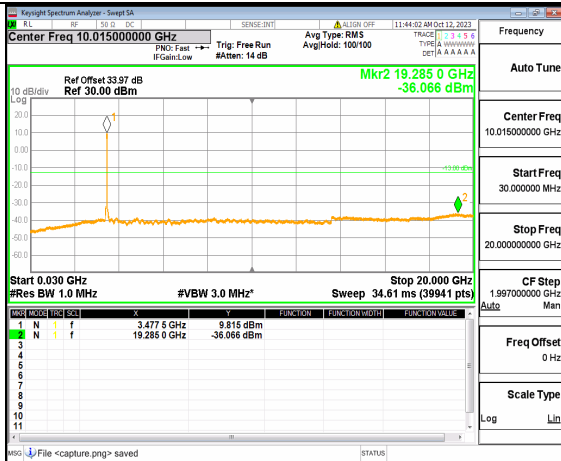

5A_n77(3450-3550MHz) (30MHz-20GHz) 60M DFT-s-OFDM BPSK Outer_Full Low