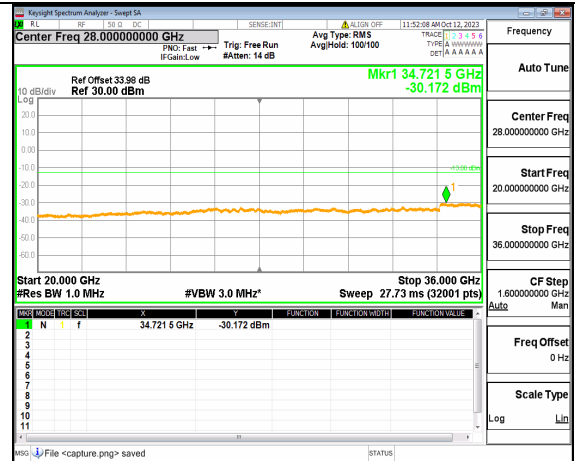

5A_n77(3450-3550MHz) (20GHz-36GHz) 60M DFT-s-OFDM QPSK Edge_1RB_Right Low

5A_n77(3450-3550MHz) (20GHz-36GHz) 60M DFT-s-OFDM BPSK Outer_Full Mid