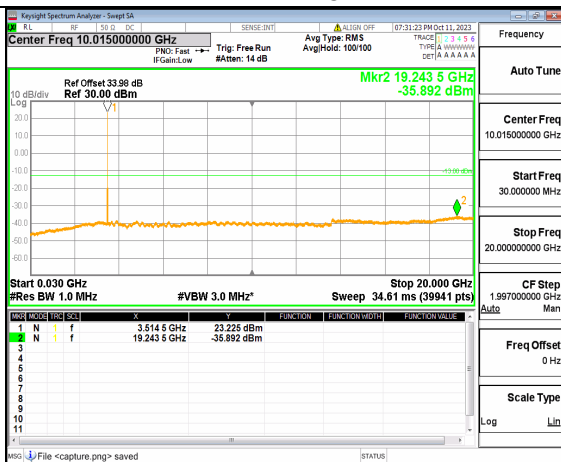

5A_n77(3450-3550MHz) (30MHz-20GHz) 30M DFT-s-OFDM BPSK Edge_1RB_Left Mid

5A_n77(3450-3550MHz) (30MHz-20GHz) 30M DFT-s-OFDM BPSK Edge_1RB_Right Mid