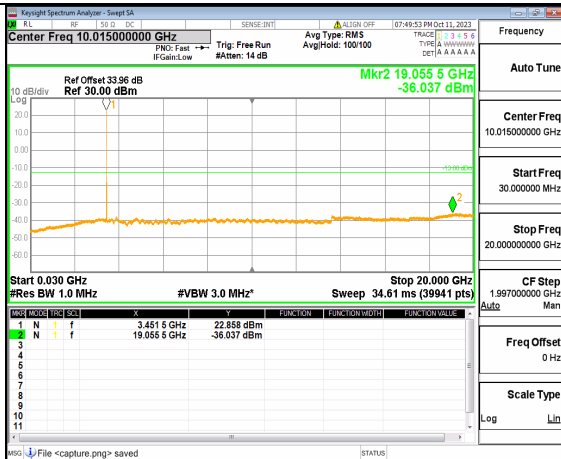

5A_n77(3450-3550MHz) (30MHz-20GHz) 40M DFT-s-OFDM QPSK Outer_Full Low

5A_n77(3450-3550MHz) (30MHz-20GHz) 40M DFT-s-OFDM QPSK Edge_1RB_Left Low