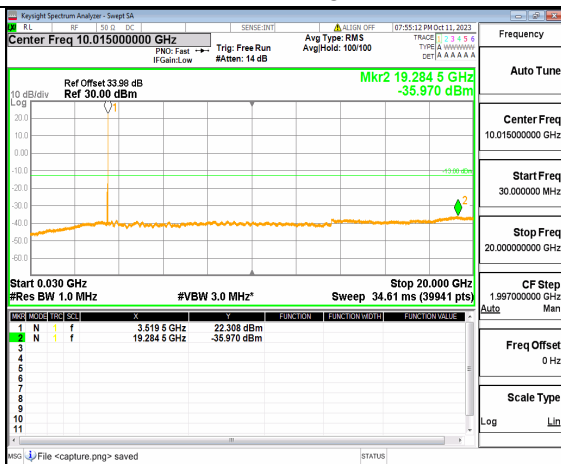

5A_n77(3450-3550MHz) (30MHz-20GHz) 40M DFT-s-OFDM BPSK Edge_1RB_Left Mid

5A_n77(3450-3550MHz) (30MHz-20GHz) 40M DFT-s-OFDM BPSK Edge_1RB_Right Mid