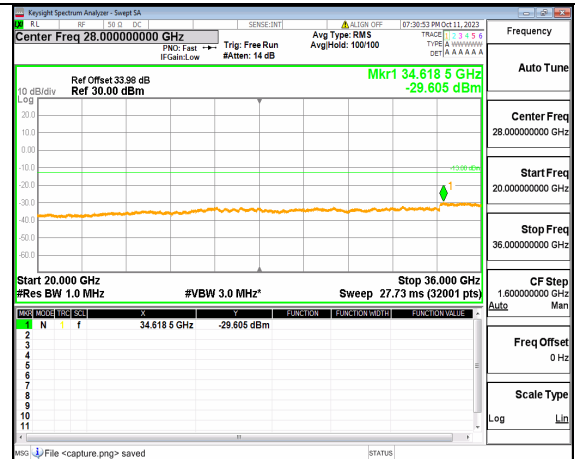

5A_n77(3450-3550MHz) (20GHz-36GHz) 30M DFT-s-OFDM BPSK Outer_Full Mid

5A_n77(3450-3550MHz) (20GHz-36GHz) 30M DFT-s-OFDM BPSK Edge_1RB_Left Mid