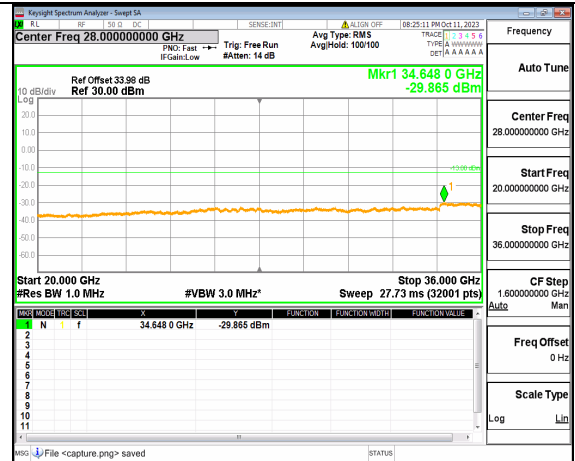

5A_n77(3450-3550MHz) (20GHz-36GHz) 50M DFT-s-OFDM QPSK Edge_1RB_Right Mid

5A_n77(3450-3550MHz) (20GHz-36GHz) 50M DFT-s-OFDM BPSK Outer_Full High