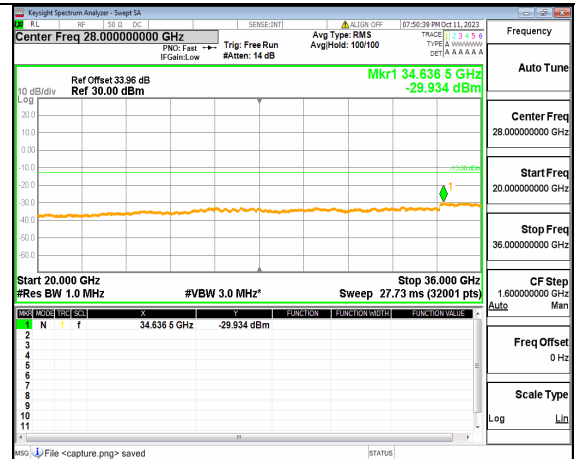

5A_n77(3450-3550MHz) (20GHz-36GHz) 40M DFT-s-OFDM QPSK Outer_Full Low

5A_n77(3450-3550MHz) (20GHz-36GHz) 40M DFT-s-OFDM QPSK Edge_1RB_Left Low