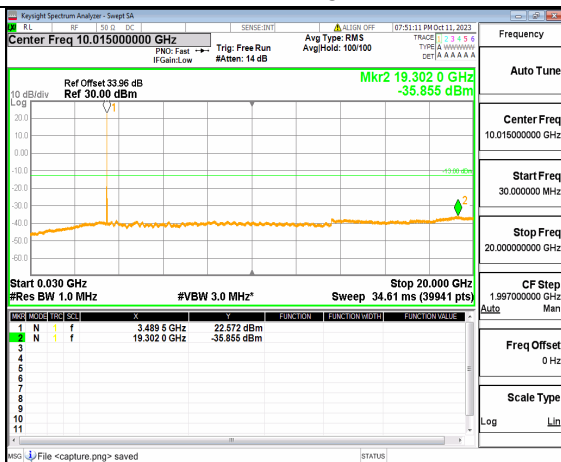

5A_n77(3450-3550MHz) (30MHz-20GHz) 40M DFT-s-OFDM QPSK Edge_1RB_Left Low

5A_n77(3450-3550MHz) (30MHz-20GHz) 40M DFT-s-OFDM QPSK Edge_1RB_Right Low