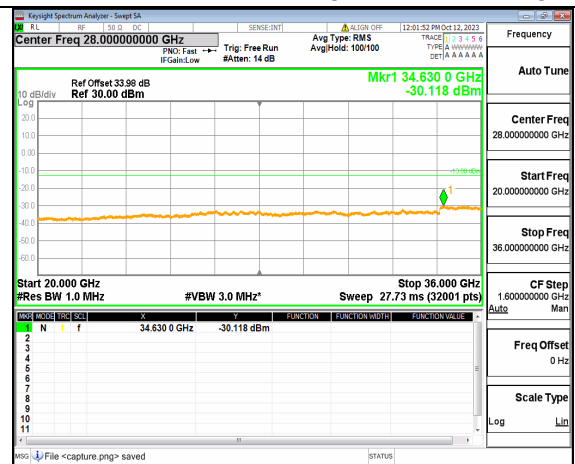

5A_n77(3450-3550MHz) (20GHz-36GHz) 60M DFT-s-OFDM BPSK Edge_1RB_Left High

5A_n77(3450-3550MHz) (20GHz-36GHz) 60M DFT-s-OFDM BPSK Edge_1RB_Right High