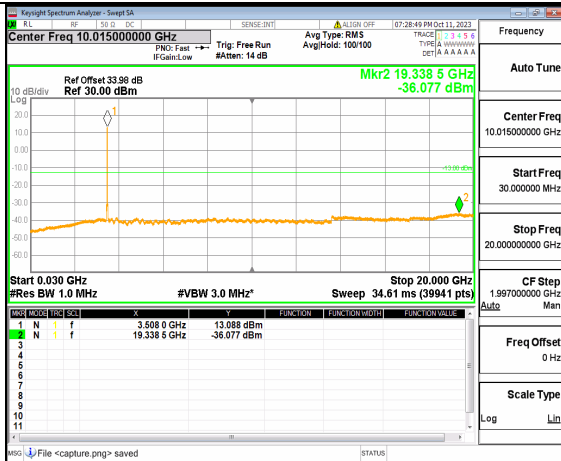

5A_n77(3450-3550MHz) (30MHz-20GHz) 30M DFT-s-OFDM BPSK Outer_Full Mid