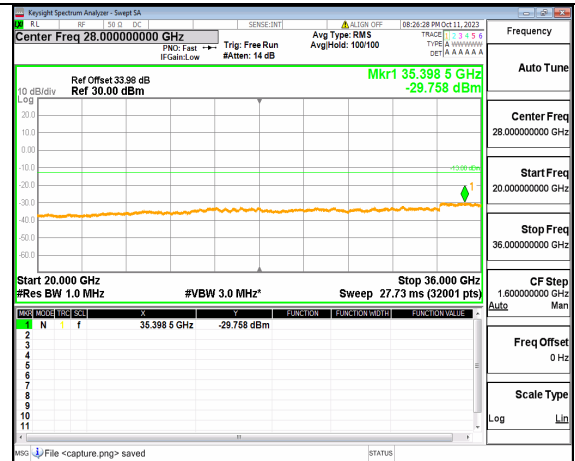

5A_n77(3450-3550MHz) (20GHz-36GHz) 50M DFT-s-OFDM BPSK Outer_Full High

5A_n77(3450-3550MHz) (20GHz-36GHz) 50M DFT-s-OFDM BPSK Edge_1RB_Left High