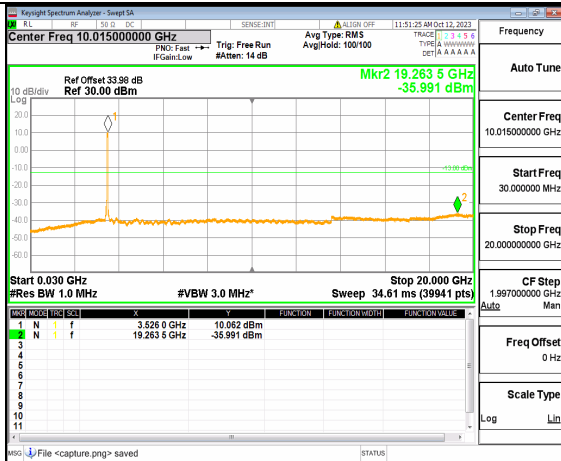

5A_n77(3450-3550MHz) (30MHz-20GHz) 60M DFT-s-OFDM BPSK Outer_Full Mid