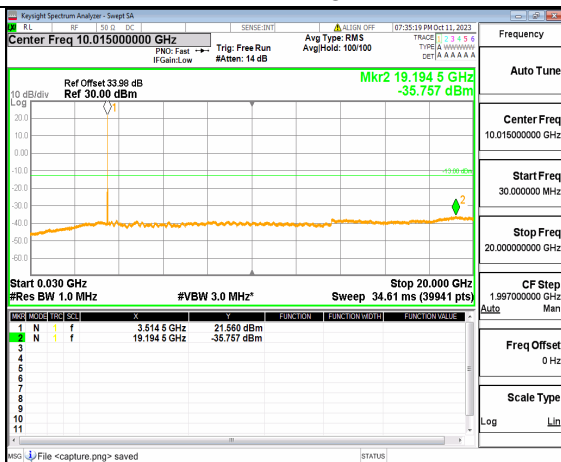

5A_n77(3450-3550MHz) (30MHz-20GHz) 30M DFT-s-OFDM QPSK Edge_1RB_Left Mid

5A_n77(3450-3550MHz) (30MHz-20GHz) 30M DFT-s-OFDM QPSK Edge_1RB_Right Mid