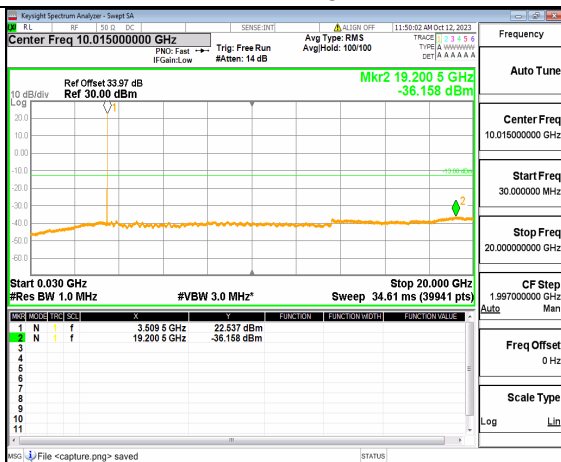

5A_n77(3450-3550MHz) (30MHz-20GHz) 60M DFT-s-OFDM QPSK Edge_1RB_Left Low

5A_n77(3450-3550MHz) (30MHz-20GHz) 60M DFT-s-OFDM QPSK Edge_1RB_Right Low