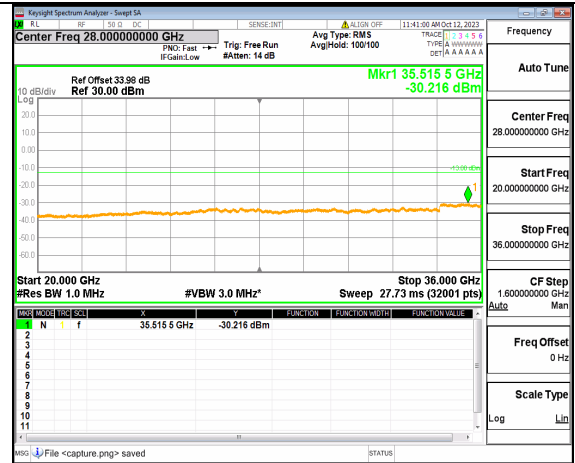

5A_n77(3450-3550MHz) (20GHz-36GHz) 50M DFT-s-OFDM BPSK Edge_1RB_Right High

5A_n77(3450-3550MHz) (20GHz-36GHz) 50M DFT-s-OFDM QPSK Outer_Full High