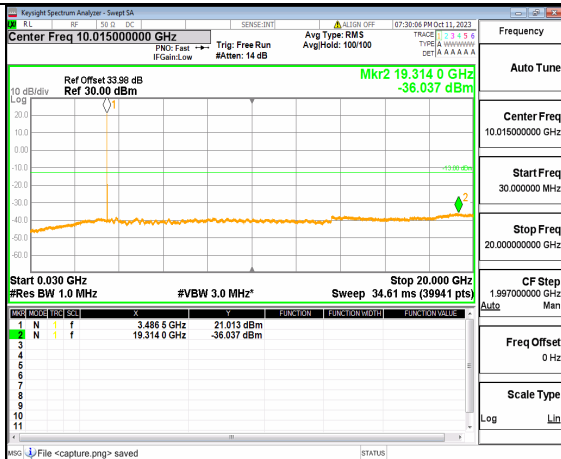

5A_n77(3450-3550MHz) (30MHz-20GHz) 30M DFT-s-OFDM BPSK Outer_Full Mid

5A_n77(3450-3550MHz) (30MHz-20GHz) 30M DFT-s-OFDM BPSK Edge_1RB_Left Mid