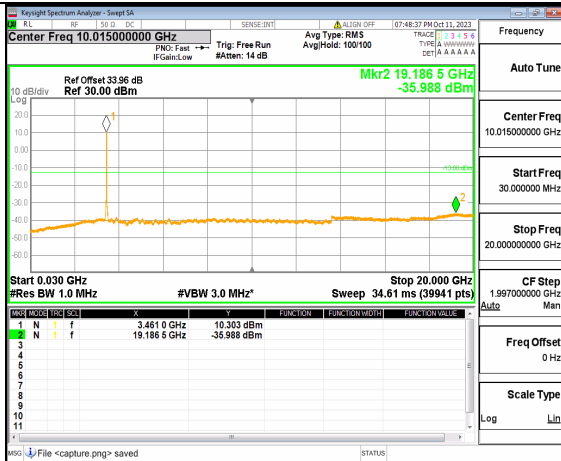

5A_n77(3450-3550MHz) (30MHz-20GHz) 40M DFT-s-OFDM QPSK Outer_Full Low