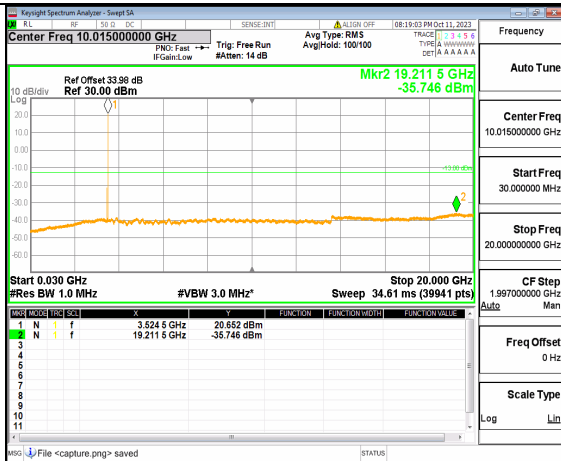

5A_n77(3450-3550MHz) (30MHz-20GHz) 50M DFT-s-OFDM BPSK Edge_1RB_Left Mid

5A_n77(3450-3550MHz) (30MHz-20GHz) 50M DFT-s-OFDM BPSK Edge_1RB_Right Mid