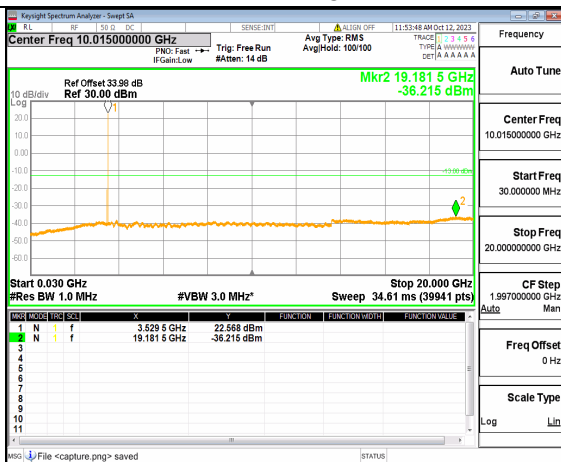

5A_n77(3450-3550MHz) (30MHz-20GHz) 60M DFT-s-OFDM BPSK Edge_1RB_Left Mid

5A_n77(3450-3550MHz) (30MHz-20GHz) 60M DFT-s-OFDM BPSK Edge_1RB_Right Mid