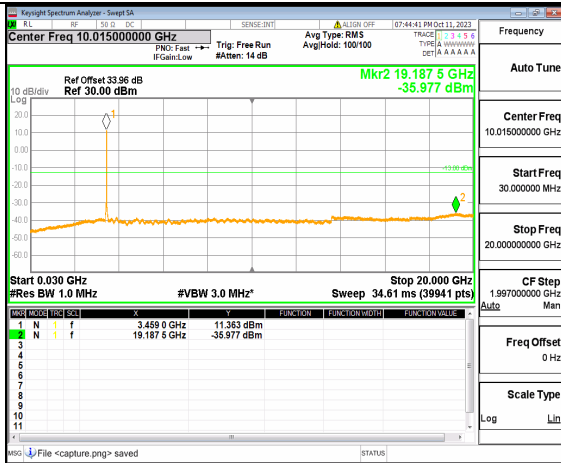

5A_n77(3450-3550MHz) (30MHz-20GHz) 40M DFT-s-OFDM BPSK Outer_Full Low