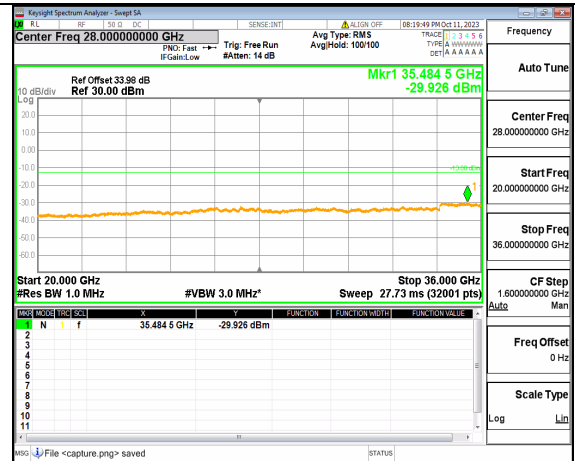

5A_n77(3450-3550MHz) (20GHz-36GHz) 50M DFT-s-OFDM BPSK Edge_1RB_Left Mid

5A_n77(3450-3550MHz) (20GHz-36GHz) 50M DFT-s-OFDM BPSK Edge_1RB_Right Mid