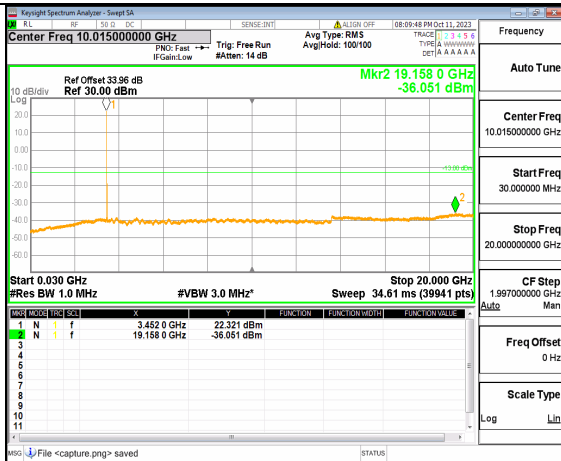

5A_n77(3450-3550MHz) (30MHz-20GHz) 50M DFT-s-OFDM BPSK Outer_Full Low

5A_n77(3450-3550MHz) (30MHz-20GHz) 50M DFT-s-OFDM BPSK Edge_1RB_Left Low