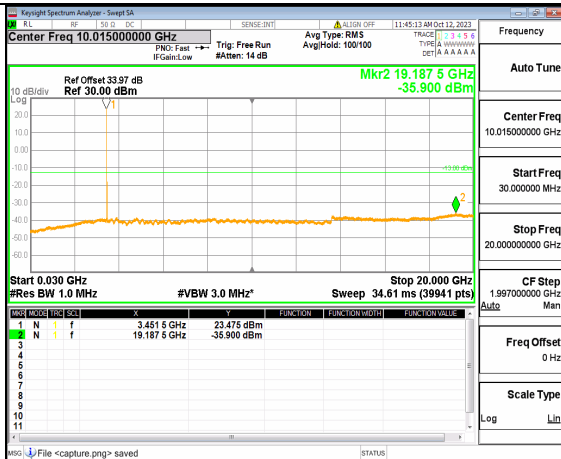

5A_n77(3450-3550MHz) (30MHz-20GHz) 60M DFT-s-OFDM BPSK Outer_Full Low

5A_n77(3450-3550MHz) (30MHz-20GHz) 60M DFT-s-OFDM BPSK Edge_1RB_Left Low