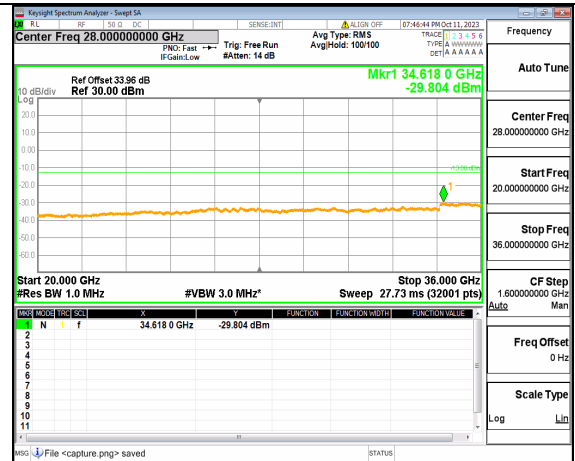

5A_n77(3450-3550MHz) (20GHz-36GHz) 40M DFT-s-OFDM BPSK Outer_Full Low

5A_n77(3450-3550MHz) (20GHz-36GHz) 40M DFT-s-OFDM BPSK Edge_1RB_Left Low