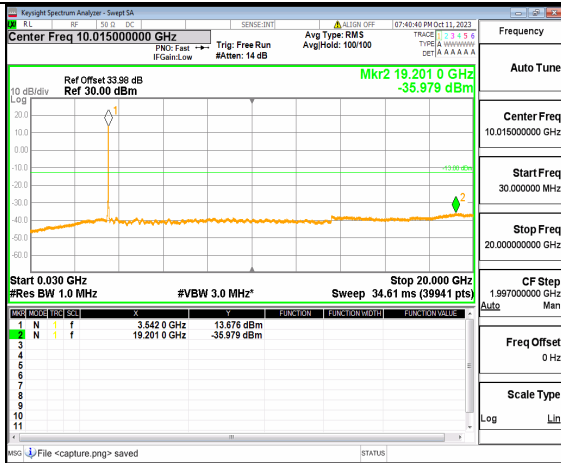

5A_n77(3450-3550MHz) (30MHz-20GHz) 30M DFT-s-OFDM QPSK Outer_Full High