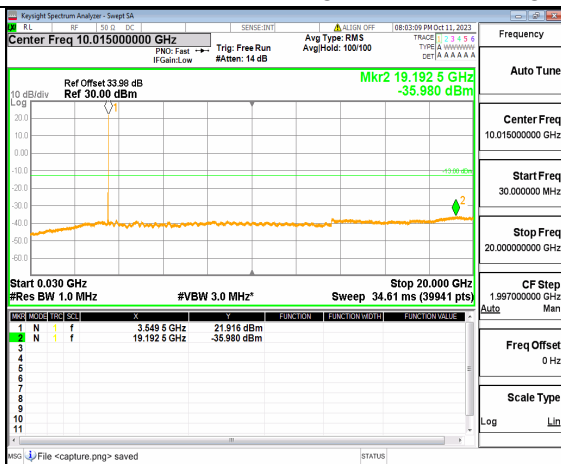

5A_n77(3450-3550MHz) (30MHz-20GHz) 40M DFT-s-OFDM BPSK Edge_1RB_Left High

5A_n77(3450-3550MHz) (30MHz-20GHz) 40M DFT-s-OFDM BPSK Edge_1RB_Right High