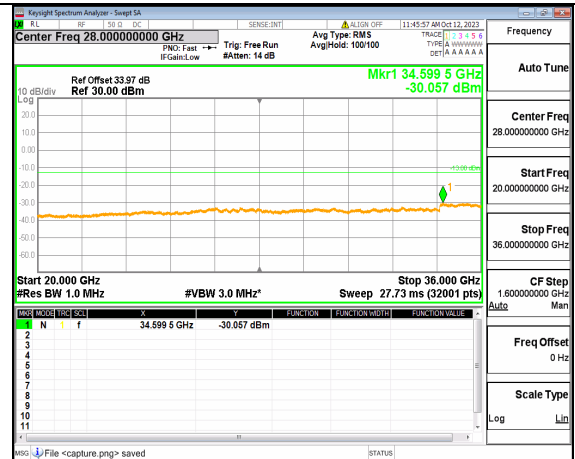

5A_n77(3450-3550MHz) (20GHz-36GHz) 60M DFT-s-OFDM BPSK Outer_Full Low

5A_n77(3450-3550MHz) (20GHz-36GHz) 60M DFT-s-OFDM BPSK Edge_1RB_Left Low