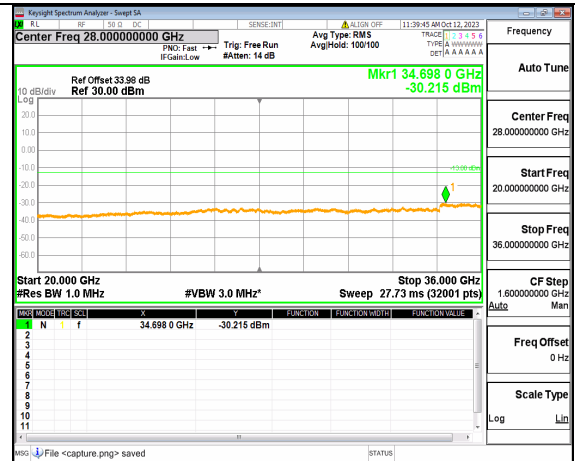

5A_n77(3450-3550MHz) (20GHz-36GHz) 50M DFT-s-OFDM BPSK Edge_1RB_Left High

5A_n77(3450-3550MHz) (20GHz-36GHz) 50M DFT-s-OFDM BPSK Edge_1RB_Right High