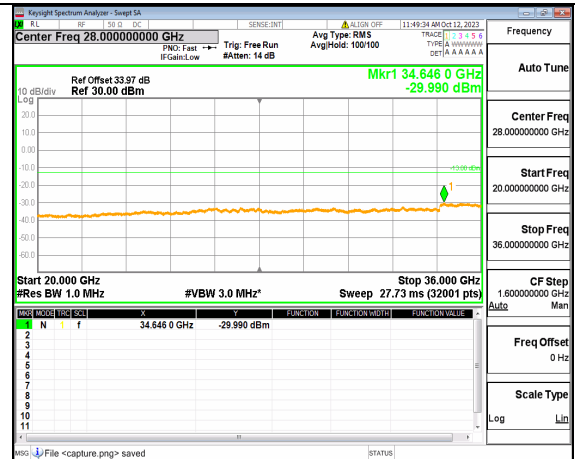

5A_n77(3450-3550MHz) (20GHz-36GHz) 60M DFT-s-OFDM QPSK Outer_Full Low

5A_n77(3450-3550MHz) (20GHz-36GHz) 60M DFT-s-OFDM QPSK Edge_1RB_Left Low