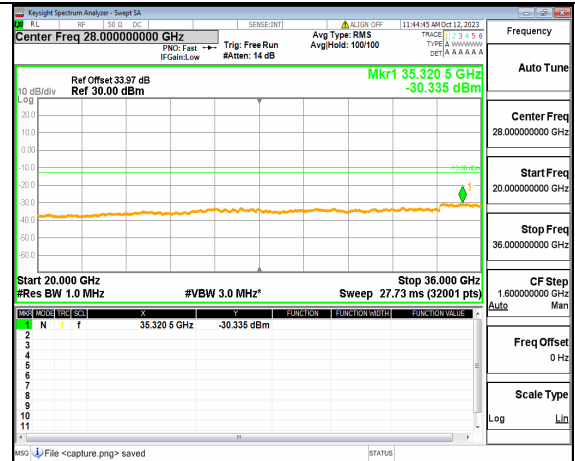

5A_n77(3450-3550MHz) (20GHz-36GHz) 50M DFT-s-OFDM QPSK Edge_1RB_Right High

5A_n77(3450-3550MHz) (20GHz-36GHz) 60M DFT-s-OFDM BPSK Outer_Full Low