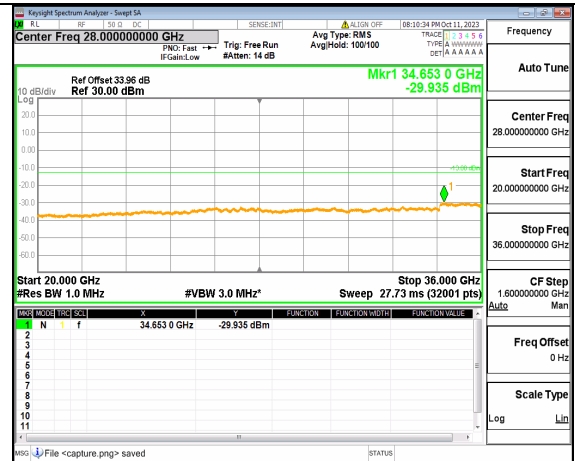

5A_n77(3450-3550MHz) (20GHz-36GHz) 50M DFT-s-OFDM BPSK Outer_Full Low

5A_n77(3450-3550MHz) (20GHz-36GHz) 50M DFT-s-OFDM BPSK Edge_1RB_Left Low