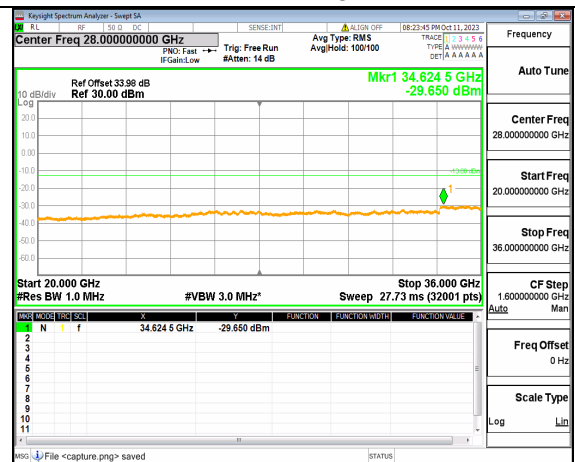

5A_n77(3450-3550MHz) (20GHz-36GHz) 50M DFT-s-OFDM QPSK Edge_1RB_Left Mid

5A_n77(3450-3550MHz) (20GHz-36GHz) 50M DFT-s-OFDM QPSK Edge_1RB_Right Mid