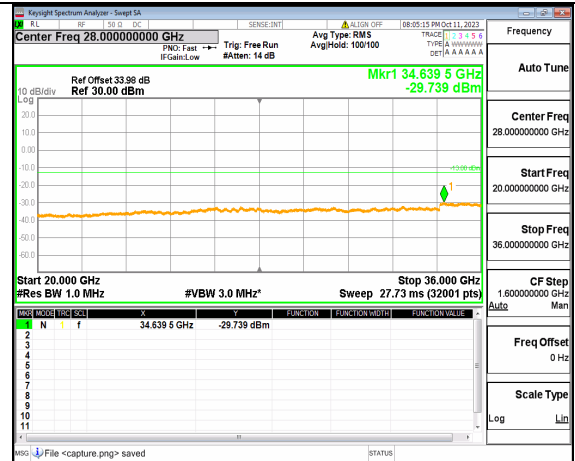

5A_n77(3450-3550MHz) (20GHz-36GHz) 40M DFT-s-OFDM BPSK Edge_1RB_Right High

5A_n77(3450-3550MHz) (20GHz-36GHz) 40M DFT-s-OFDM QPSK Outer_Full High