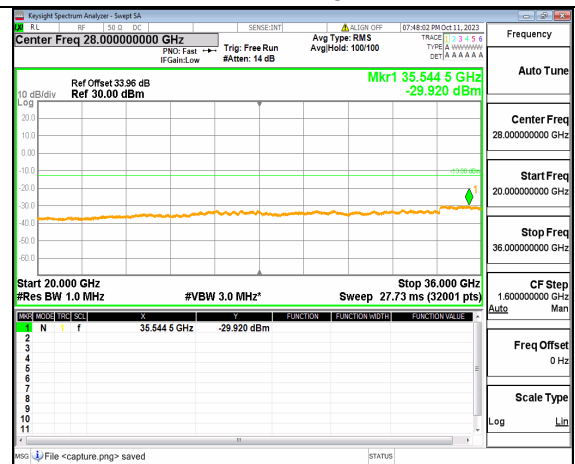

5A_n77(3450-3550MHz) (20GHz-36GHz) 40M DFT-s-OFDM BPSK Edge_1RB_Left Low

5A_n77(3450-3550MHz) (20GHz-36GHz) 40M DFT-s-OFDM BPSK Edge_1RB_Right Low