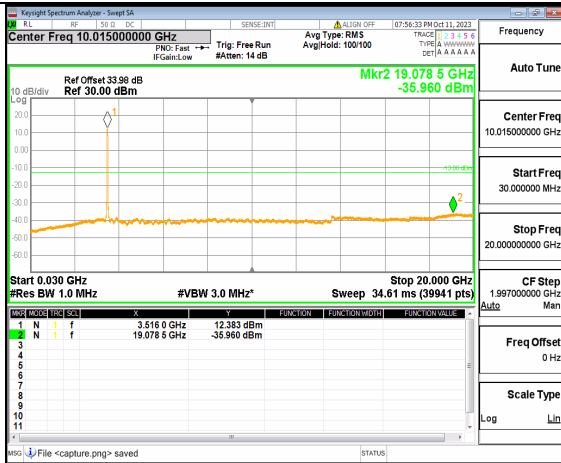

5A_n77(3450-3550MHz) (30MHz-20GHz) 40M DFT-s-OFDM QPSK Outer_Full Mid