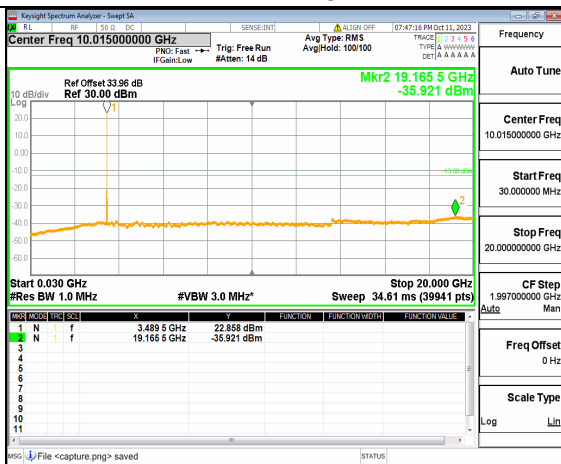

5A_n77(3450-3550MHz) (30MHz-20GHz) 40M DFT-s-OFDM BPSK Edge_1RB_Left Low

5A_n77(3450-3550MHz) (30MHz-20GHz) 40M DFT-s-OFDM BPSK Edge_1RB_Right Low