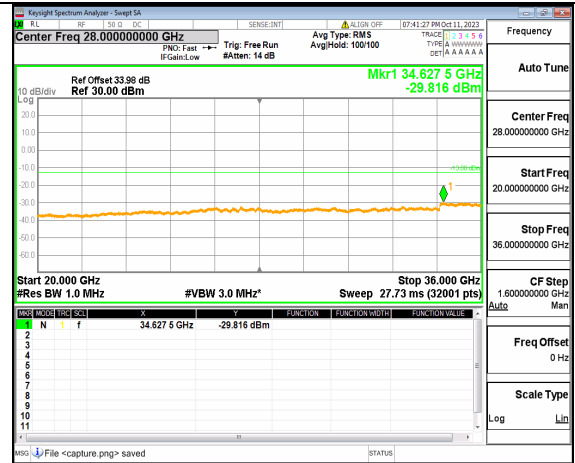

5A_n77(3450-3550MHz) (20GHz-36GHz) 30M DFT-s-OFDM BPSK Edge_1RB_Right High

5A_n77(3450-3550MHz) (20GHz-36GHz) 30M DFT-s-OFDM QPSK Outer_Full High