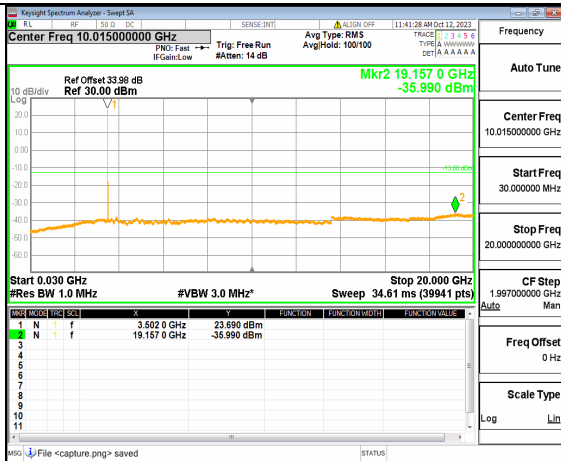

5A_n77(3450-3550MHz) (30MHz-20GHz) 50M DFT-s-OFDM QPSK Outer_Full High

5A_n77(3450-3550MHz) (30MHz-20GHz) 50M DFT-s-OFDM QPSK Edge_1RB_Left High