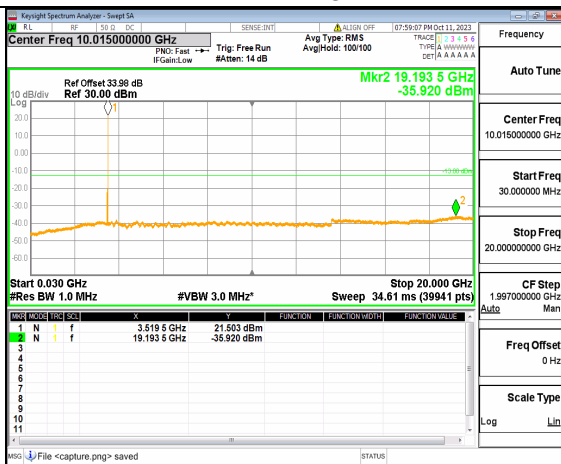

5A_n77(3450-3550MHz) (30MHz-20GHz) 40M DFT-s-OFDM QPSK Edge_1RB_Left Mid

5A_n77(3450-3550MHz) (30MHz-20GHz) 40M DFT-s-OFDM QPSK Edge_1RB_Right Mid