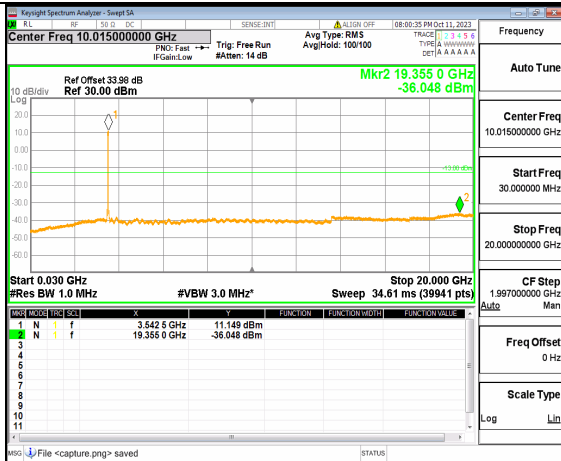

5A_n77(3450-3550MHz) (30MHz-20GHz) 40M DFT-s-OFDM BPSK Outer_Full High