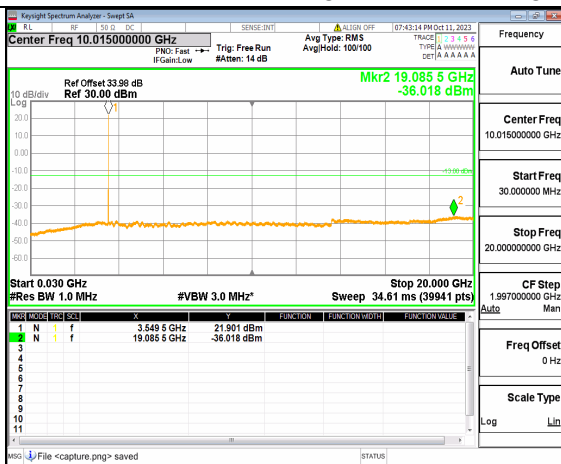

5A_n77(3450-3550MHz) (30MHz-20GHz) 30M DFT-s-OFDM QPSK Edge_1RB_Left High

5A_n77(3450-3550MHz) (30MHz-20GHz) 30M DFT-s-OFDM QPSK Edge_1RB_Right High