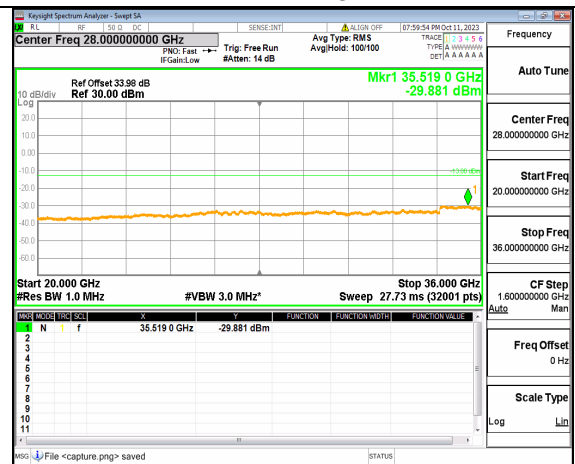

5A_n77(3450-3550MHz) (20GHz-36GHz) 40M DFT-s-OFDM QPSK Edge_1RB_Left Mid

5A_n77(3450-3550MHz) (20GHz-36GHz) 40M DFT-s-OFDM QPSK Edge_1RB_Right Mid