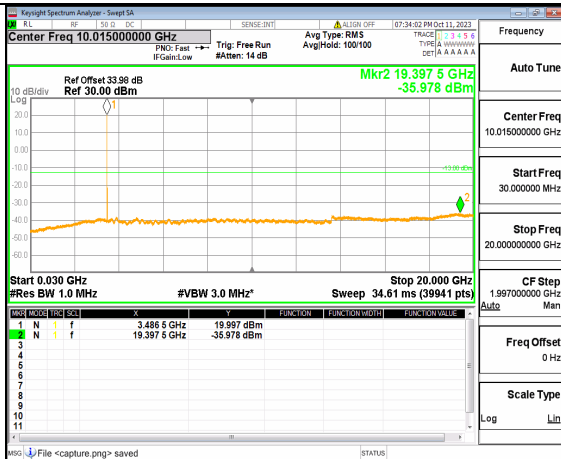

5A_n77(3450-3550MHz) (30MHz-20GHz) 30M DFT-s-OFDM QPSK Outer_Full Mid

5A_n77(3450-3550MHz) (30MHz-20GHz) 30M DFT-s-OFDM QPSK Edge_1RB_Left Mid