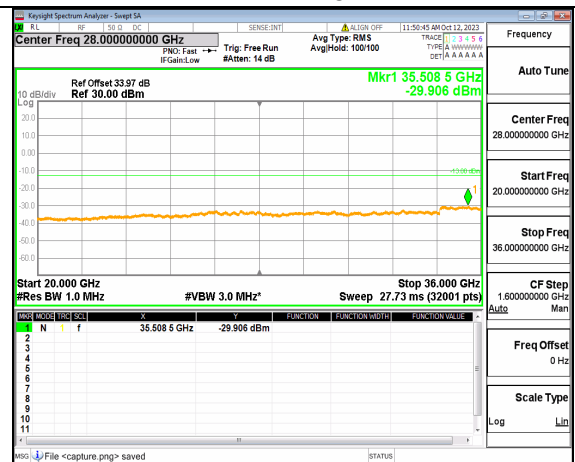

5A_n77(3450-3550MHz) (20GHz-36GHz) 60M DFT-s-OFDM QPSK Edge_1RB_Left Low

5A_n77(3450-3550MHz) (20GHz-36GHz) 60M DFT-s-OFDM QPSK Edge_1RB_Right Low