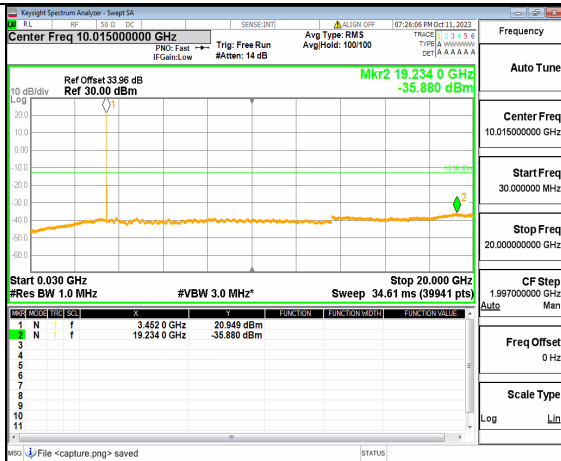

5A_n77(3450-3550MHz) (30MHz-20GHz) 30M DFT-s-OFDM QPSK Outer_Full Low

5A_n77(3450-3550MHz) (20GHz-36GHz) 30M DFT-s-OFDM QPSK Outer_Full Low

5A_n77(3450-3550MHz) (30MHz-20GHz) 30M DFT-s-OFDM QPSK Edge_1RB_Left Low