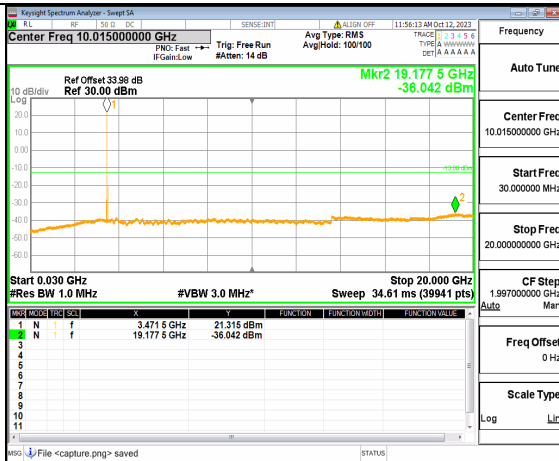

5A_n77(3450-3550MHz) (30MHz-20GHz) 60M DFT-s-OFDM QPSK Outer_Full Mid

5A_n77(3450-3550MHz) (30MHz-20GHz) 60M DFT-s-OFDM QPSK Edge_1RB_Left Mid