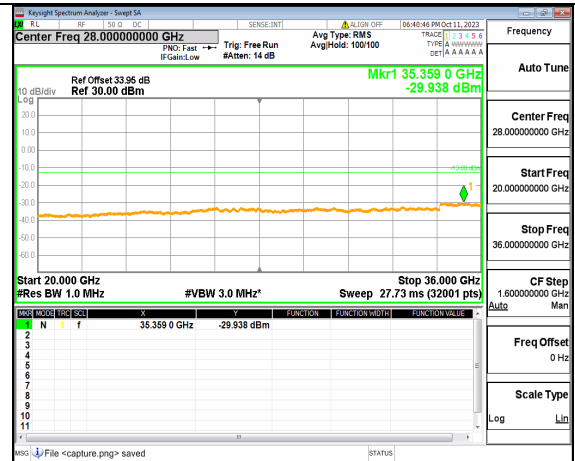

5A_n77(3450-3550MHz) (20GHz-36GHz) 15M DFT-s-OFDM QPSK Edge_1RB_Left Low

5A_n77(3450-3550MHz) (20GHz-36GHz) 15M DFT-s-OFDM QPSK Edge_1RB_Right Low