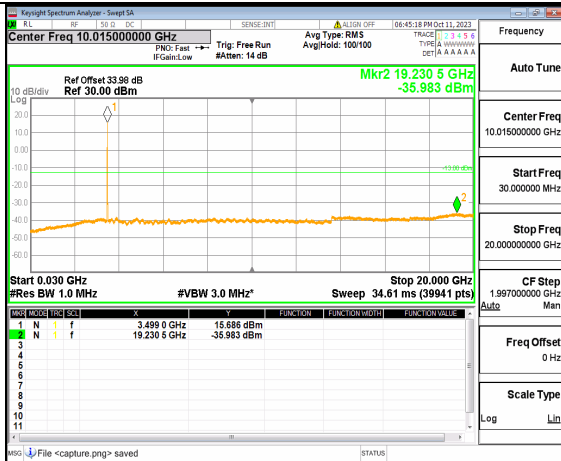

5A_n77(3450-3550MHz) (30MHz-20GHz) 15M DFT-s-OFDM QPSK Outer_Full Mid