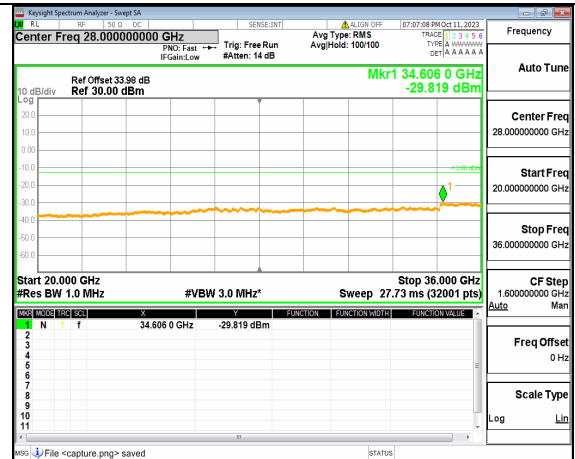

5A_n77(3450-3550MHz) (20GHz-36GHz) 20M DFT-s-OFDM BPSK Outer_Full Mid

5A_n77(3450-3550MHz) (20GHz-36GHz) 20M DFT-s-OFDM BPSK Edge_1RB_Left Mid