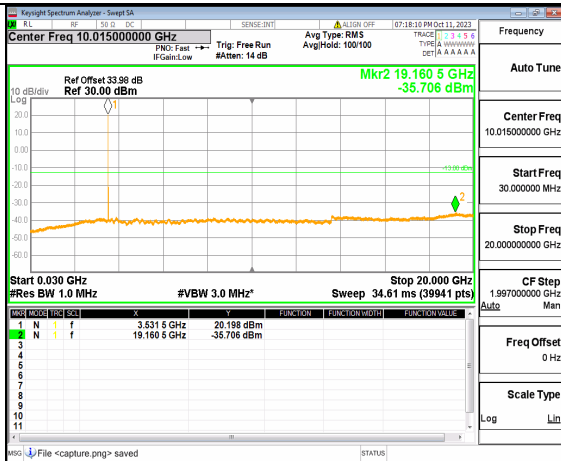

5A_n77(3450-3550MHz) (30MHz-20GHz) 20M DFT-s-OFDM QPSK Outer_Full High

5A_n77(3450-3550MHz) (30MHz-20GHz) 20M DFT-s-OFDM QPSK Edge_1RB_Left High