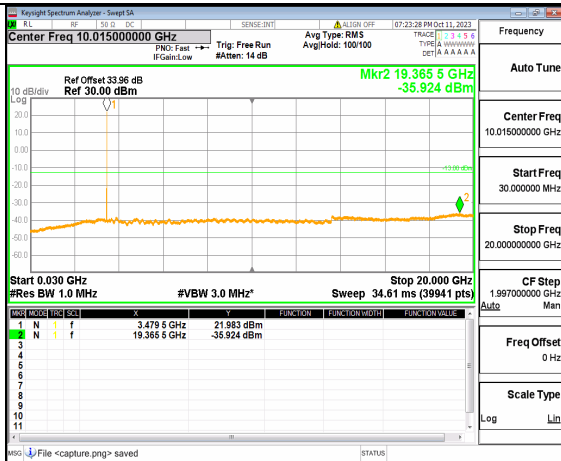

5A_n77(3450-3550MHz) (30MHz-20GHz) 30M DFT-s-OFDM BPSK Edge_1RB_Left Low

5A_n77(3450-3550MHz) (30MHz-20GHz) 30M DFT-s-OFDM BPSK Edge_1RB_Right Low