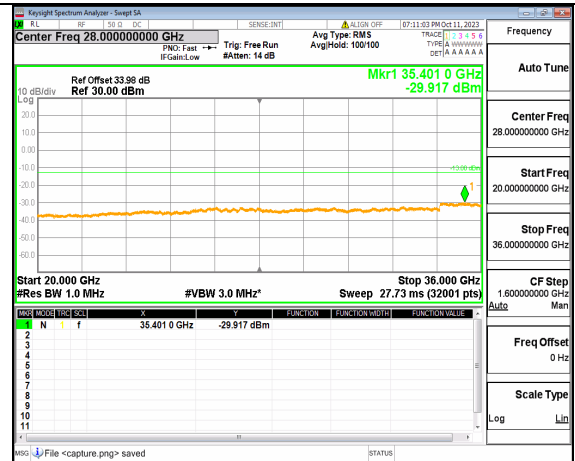

5A_n77(3450-3550MHz) (20GHz-36GHz) 20M DFT-s-OFDM QPSK Outer_Full Mid

5A_n77(3450-3550MHz) (20GHz-36GHz) 20M DFT-s-OFDM QPSK Edge_1RB_Left Mid