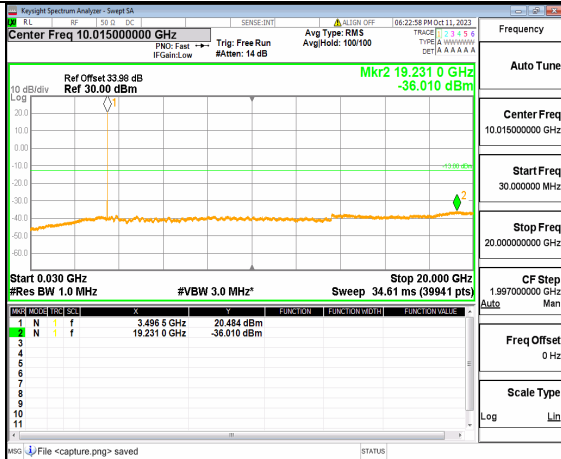

5A_n77(3450-3550MHz) (30MHz-20GHz) 10M DFT-s-OFDM QPSK Outer_Full Mid

5A_n77(3450-3550MHz) (30MHz-20GHz) 10M DFT-s-OFDM QPSK Edge_1RB_Left Mid