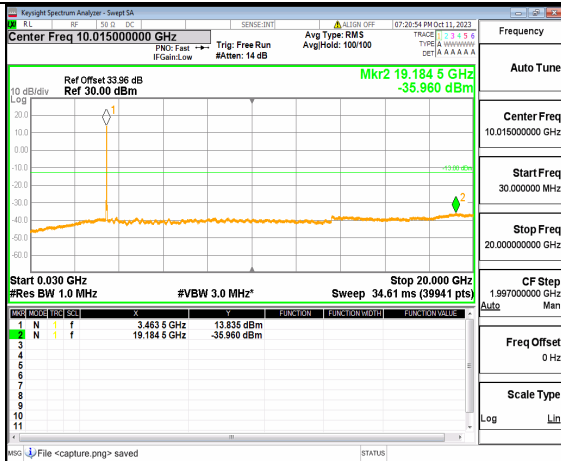

5A_n77(3450-3550MHz) (30MHz-20GHz) 30M DFT-s-OFDM BPSK Outer_Full Low