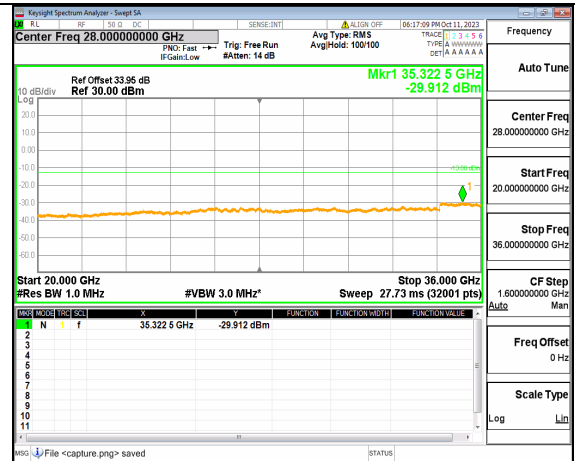

5A_n77(3450-3550MHz) (20GHz-36GHz) 10M DFT-s-OFDM QPSK Edge_1RB_Left Low

5A_n77(3450-3550MHz) (20GHz-36GHz) 10M DFT-s-OFDM QPSK Edge_1RB_Right Low