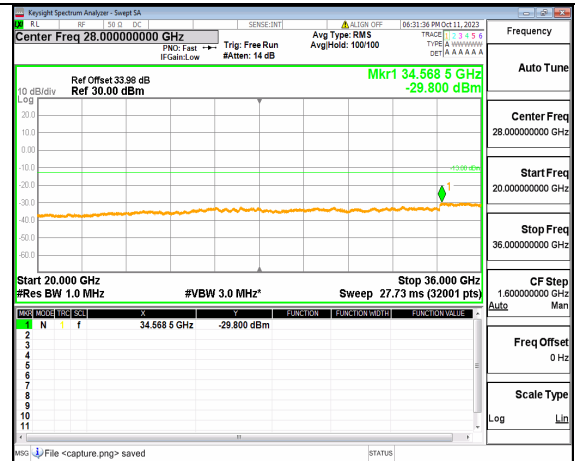

5A_n77(3450-3550MHz) (20GHz-36GHz) 10M DFT-s-OFDM QPSK Outer_Full High

5A_n77(3450-3550MHz) (20GHz-36GHz) 10M DFT-s-OFDM QPSK Edge_1RB_Left High