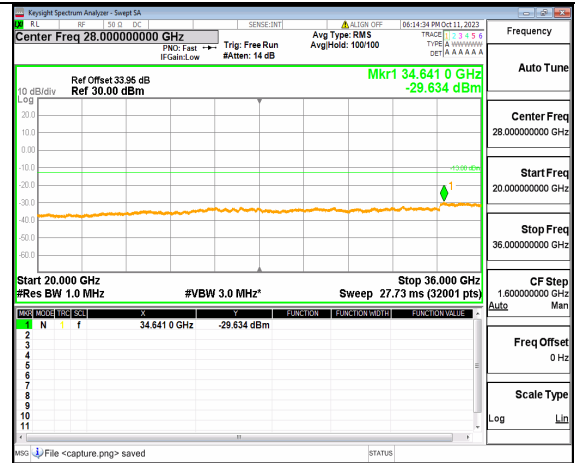

5A_n77(3450-3550MHz) (20GHz-36GHz) 10M DFT-s-OFDM BPSK Edge_1RB_Right Low

5A_n77(3450-3550MHz) (20GHz-36GHz) 10M DFT-s-OFDM QPSK Outer_Full Low