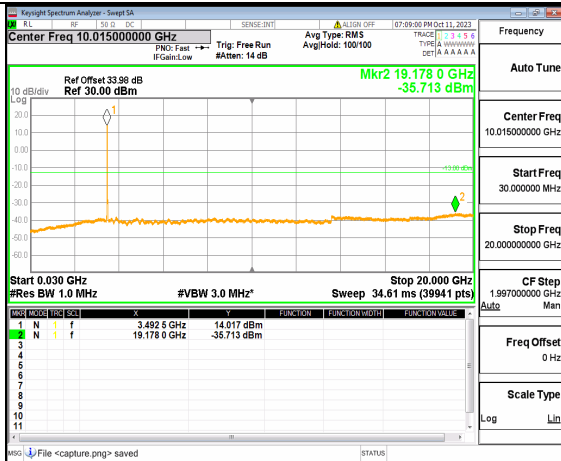

5A_n77(3450-3550MHz) (30MHz-20GHz) 20M DFT-s-OFDM QPSK Outer_Full Mid