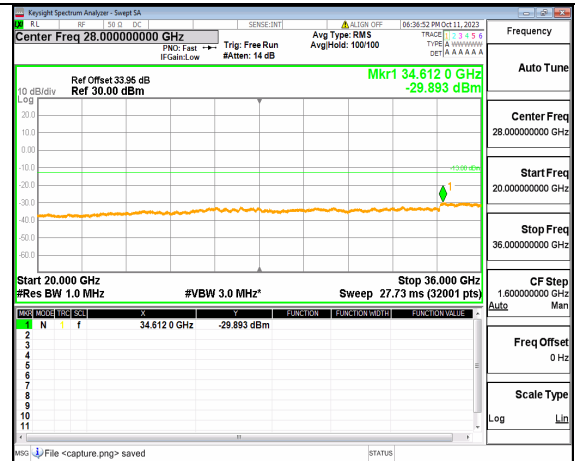

5A_n77(3450-3550MHz) (20GHz-36GHz) 15M DFT-s-OFDM BPSK Edge_1RB_Left Low

5A_n77(3450-3550MHz) (20GHz-36GHz) 15M DFT-s-OFDM BPSK Edge_1RB_Right Low