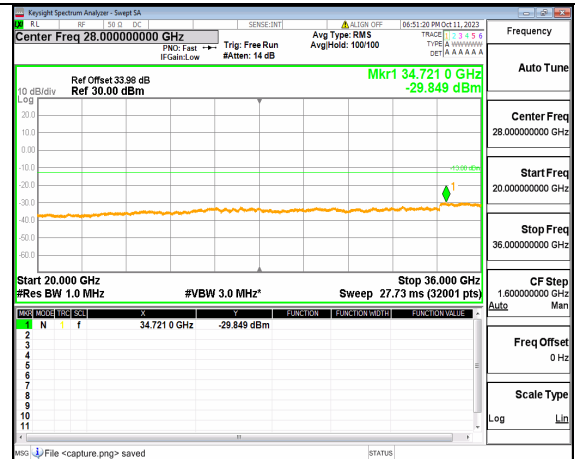

5A_n77(3450-3550MHz) (20GHz-36GHz) 15M DFT-s-OFDM BPSK Outer_Full High

5A_n77(3450-3550MHz) (20GHz-36GHz) 15M DFT-s-OFDM BPSK Edge_1RB_Left High