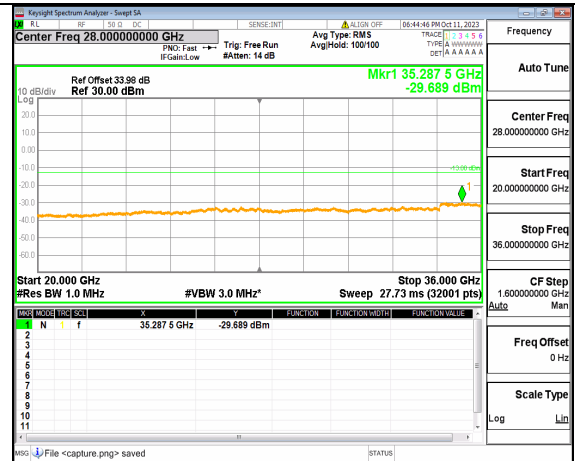

5A_n77(3450-3550MHz) (20GHz-36GHz) 15M DFT-s-OFDM BPSK Edge_1RB_Left Mid

5A_n77(3450-3550MHz) (20GHz-36GHz) 15M DFT-s-OFDM BPSK Edge_1RB_Right Mid