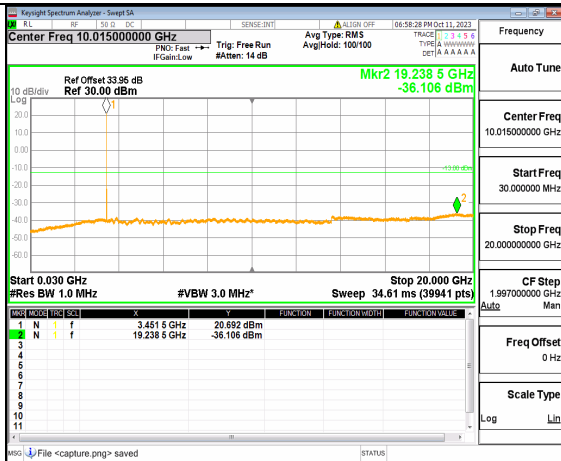

5A_n77(3450-3550MHz) (30MHz-20GHz) 20M DFT-s-OFDM BPSK Outer_Full Low

5A_n77(3450-3550MHz) (30MHz-20GHz) 20M DFT-s-OFDM BPSK Edge_1RB_Left Low