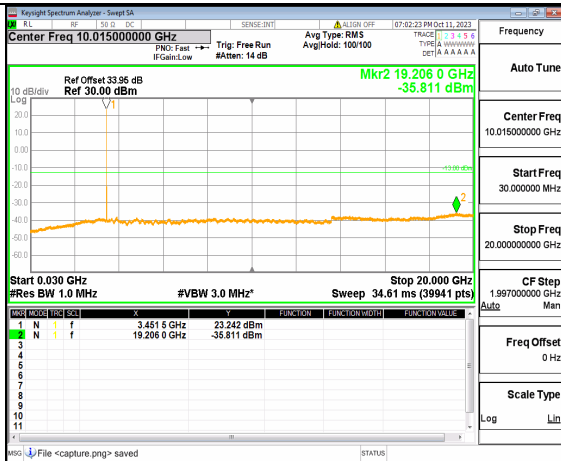

5A_n77(3450-3550MHz) (30MHz-20GHz) 20M DFT-s-OFDM QPSK Outer_Full Low

5A_n77(3450-3550MHz) (30MHz-20GHz) 20M DFT-s-OFDM QPSK Edge_1RB_Left Low