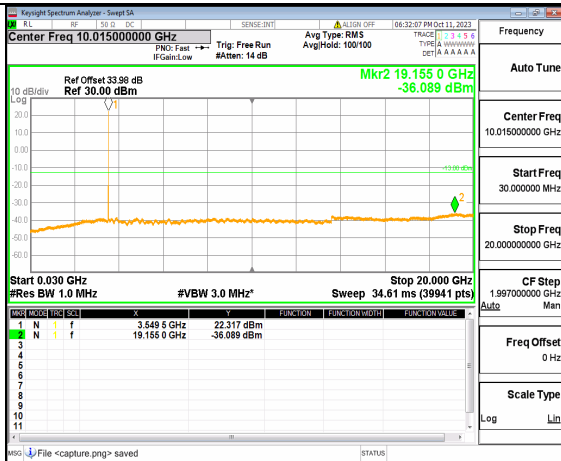

5A_n77(3450-3550MHz) (30MHz-20GHz) 10M DFT-s-OFDM QPSK Edge_1RB_Left High

5A_n77(3450-3550MHz) (30MHz-20GHz) 10M DFT-s-OFDM QPSK Edge_1RB_Right High