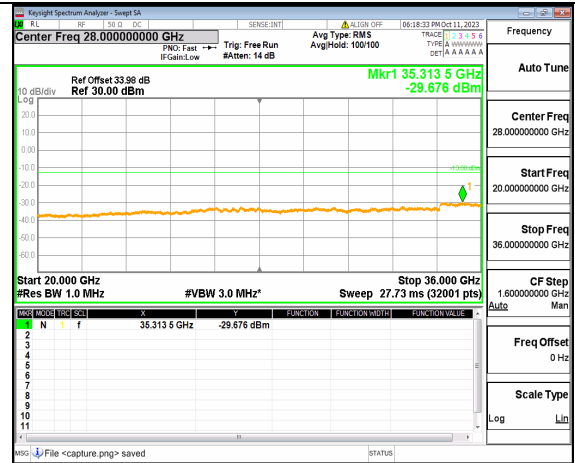

5A_n77(3450-3550MHz) (20GHz-36GHz) 10M DFT-s-OFDM QPSK Edge_1RB_Right Low

5A_n77(3450-3550MHz) (20GHz-36GHz) 10M DFT-s-OFDM BPSK Outer_Full Mid