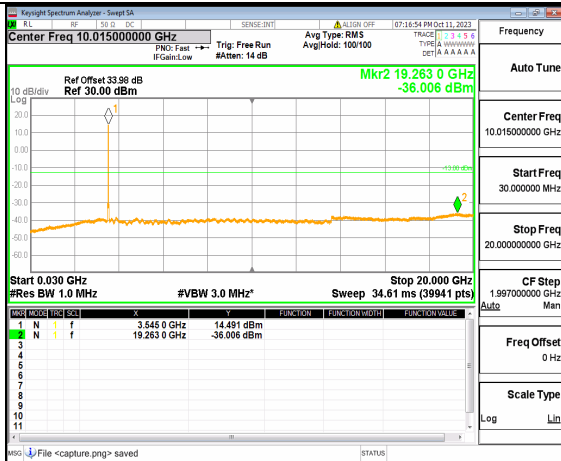

5A_n77(3450-3550MHz) (30MHz-20GHz) 20M DFT-s-OFDM QPSK Outer_Full High