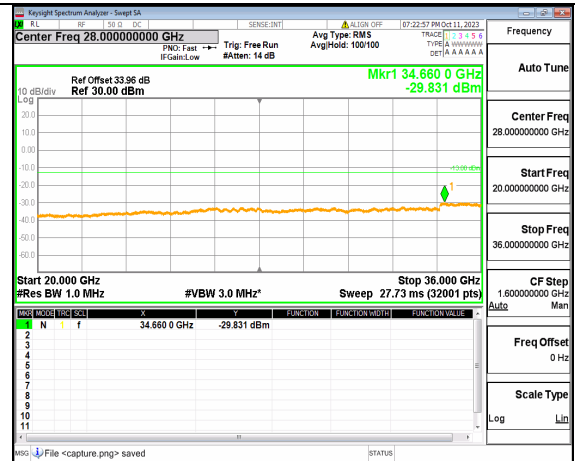

5A_n77(3450-3550MHz) (20GHz-36GHz) 30M DFT-s-OFDM BPSK Outer_Full Low

5A_n77(3450-3550MHz) (20GHz-36GHz) 30M DFT-s-OFDM BPSK Edge_1RB_Left Low