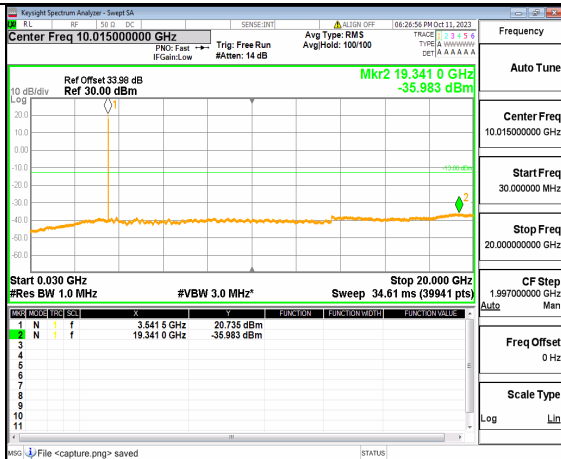

5A_n77(3450-3550MHz) (30MHz-20GHz) 10M DFT-s-OFDM BPSK Outer_Full High

5A_n77(3450-3550MHz) (30MHz-20GHz) 10M DFT-s-OFDM BPSK Edge_1RB_Left High