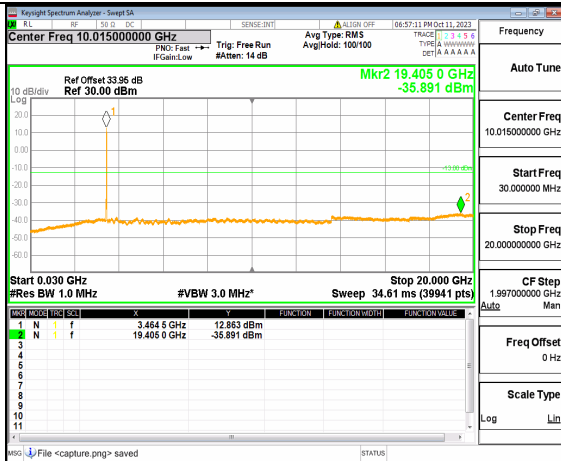

5A_n77(3450-3550MHz) (30MHz-20GHz) 20M DFT-s-OFDM BPSK Outer_Full Low