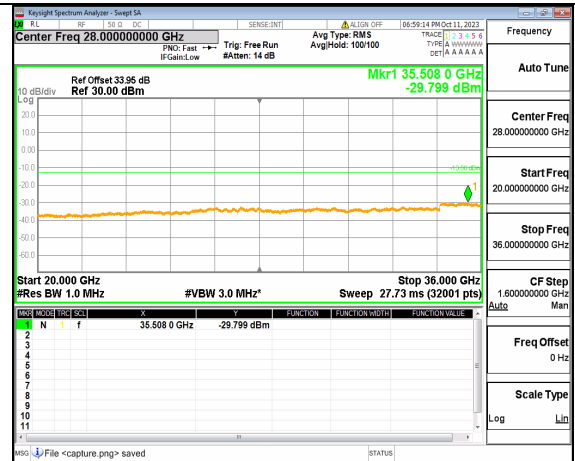

5A_n77(3450-3550MHz) (20GHz-36GHz) 20M DFT-s-OFDM BPSK Outer_Full Low

5A_n77(3450-3550MHz) (20GHz-36GHz) 20M DFT-s-OFDM BPSK Edge_1RB_Left Low