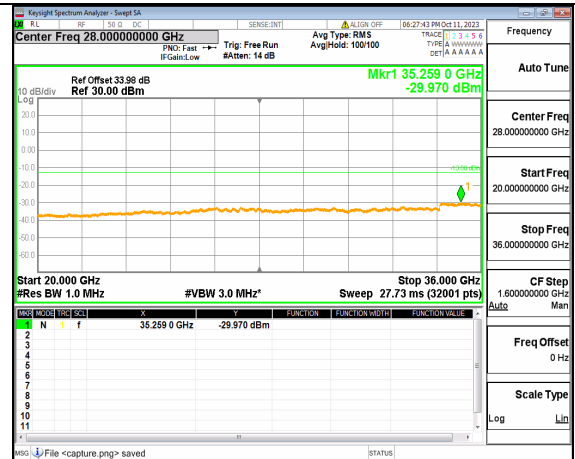

5A_n77(3450-3550MHz) (20GHz-36GHz) 10M DFT-s-OFDM BPSK Outer_Full High

5A_n77(3450-3550MHz) (20GHz-36GHz) 10M DFT-s-OFDM BPSK Edge_1RB_Left High