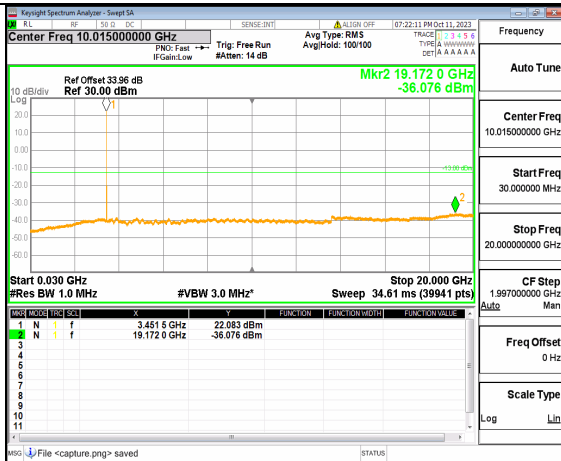

5A_n77(3450-3550MHz) (30MHz-20GHz) 30M DFT-s-OFDM BPSK Outer_Full Low

5A_n77(3450-3550MHz) (30MHz-20GHz) 30M DFT-s-OFDM BPSK Edge_1RB_Left Low