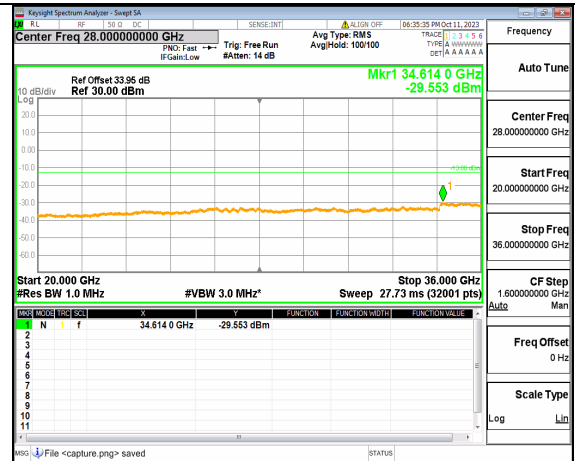

5A_n77(3450-3550MHz) (20GHz-36GHz) 15M DFT-s-OFDM BPSK Outer_Full Low

5A_n77(3450-3550MHz) (20GHz-36GHz) 15M DFT-s-OFDM BPSK Edge_1RB_Left Low