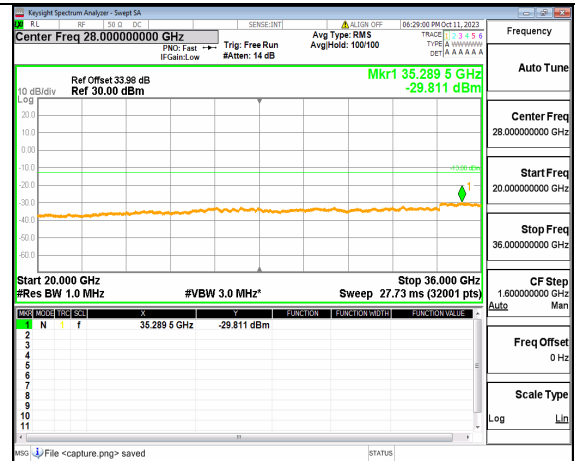

5A_n77(3450-3550MHz) (20GHz-36GHz) 10M DFT-s-OFDM BPSK Edge_1RB_Left High

5A_n77(3450-3550MHz) (20GHz-36GHz) 10M DFT-s-OFDM BPSK Edge_1RB_Right High