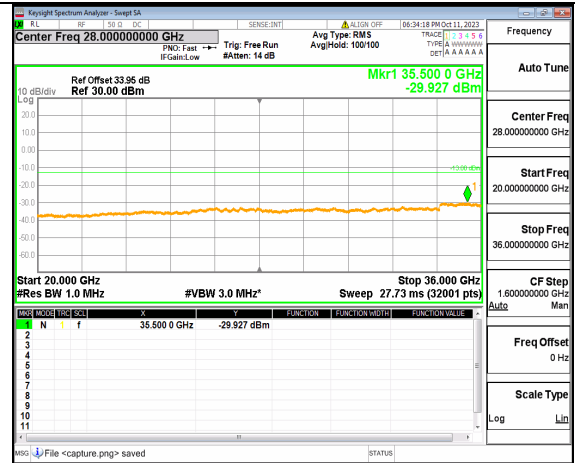

5A_n77(3450-3550MHz) (20GHz-36GHz) 10M DFT-s-OFDM QPSK Edge_1RB_Right High

5A_n77(3450-3550MHz) (20GHz-36GHz) 15M DFT-s-OFDM BPSK Outer_Full Low