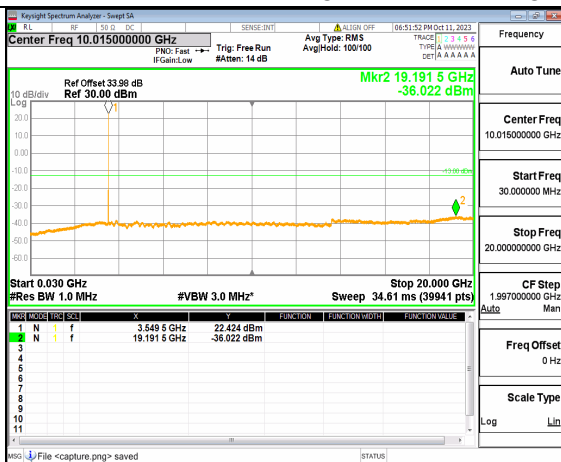

5A_n77(3450-3550MHz) (30MHz-20GHz) 15M DFT-s-OFDM BPSK Edge_1RB_Left High

5A_n77(3450-3550MHz) (30MHz-20GHz) 15M DFT-s-OFDM BPSK Edge_1RB_Right High