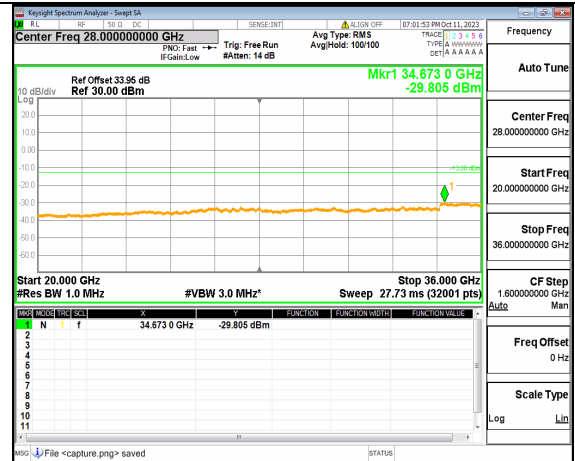

5A_n77(3450-3550MHz) (20GHz-36GHz) 20M DFT-s-OFDM BPSK Edge_1RB_Right Low

5A_n77(3450-3550MHz) (20GHz-36GHz) 20M DFT-s-OFDM QPSK Outer_Full Low