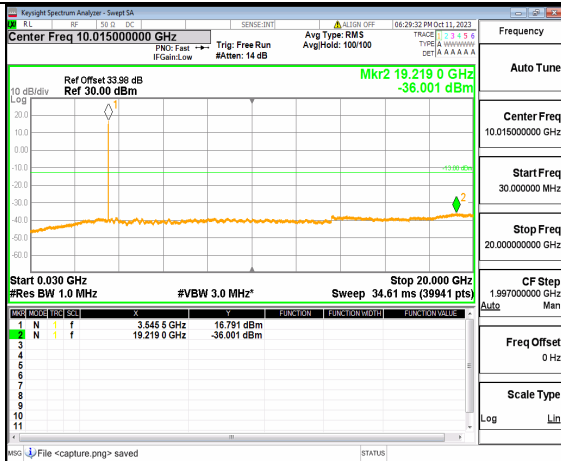

5A_n77(3450-3550MHz) (30MHz-20GHz) 10M DFT-s-OFDM QPSK Outer_Full High