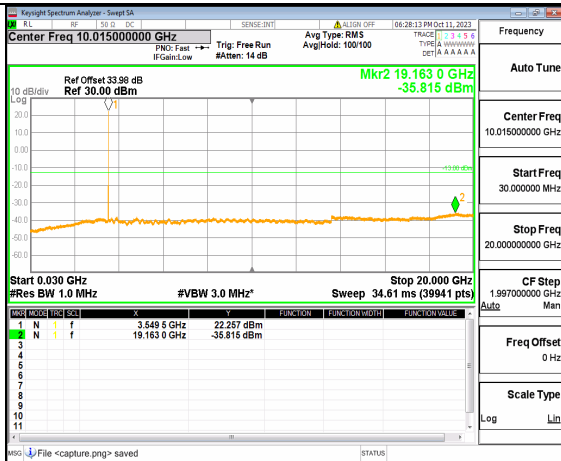

5A_n77(3450-3550MHz) (30MHz-20GHz) 10M DFT-s-OFDM BPSK Edge_1RB_Left High

5A_n77(3450-3550MHz) (30MHz-20GHz) 10M DFT-s-OFDM BPSK Edge_1RB_Right High