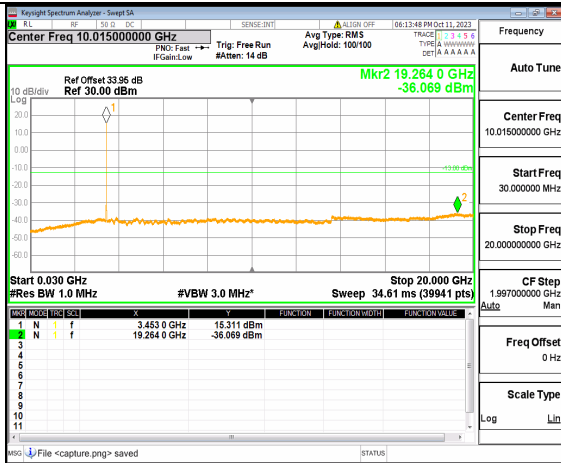

5A_n77(3450-3550MHz) (30MHz-20GHz) 10M DFT-s-OFDM QPSK Outer_Full Low