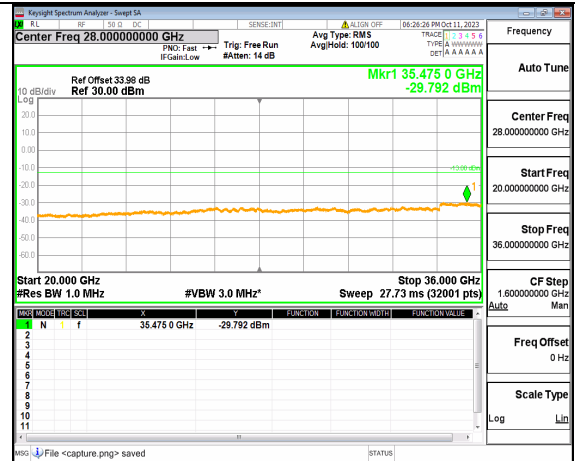

5A_n77(3450-3550MHz) (20GHz-36GHz) 10M DFT-s-OFDM QPSK Edge_1RB_Right Mid

5A_n77(3450-3550MHz) (20GHz-36GHz) 10M DFT-s-OFDM BPSK Outer_Full High