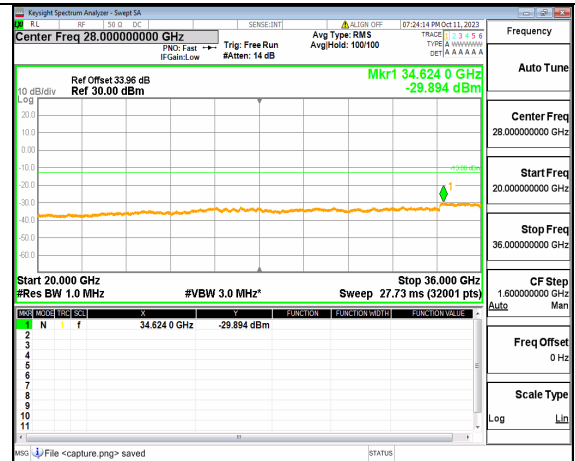

5A_n77(3450-3550MHz) (20GHz-36GHz) 30M DFT-s-OFDM BPSK Edge_1RB_Left Low

5A_n77(3450-3550MHz) (20GHz-36GHz) 30M DFT-s-OFDM BPSK Edge_1RB_Right Low