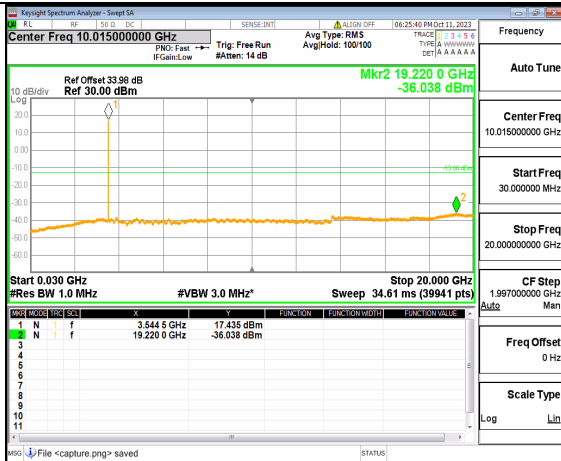

5A_n77(3450-3550MHz) (30MHz-20GHz) 10M DFT-s-OFDM BPSK Outer_Full High