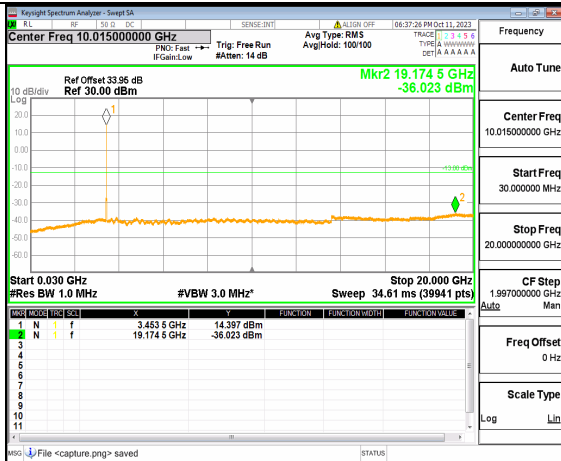

5A_n77(3450-3550MHz) (30MHz-20GHz) 15M DFT-s-OFDM QPSK Outer_Full Low