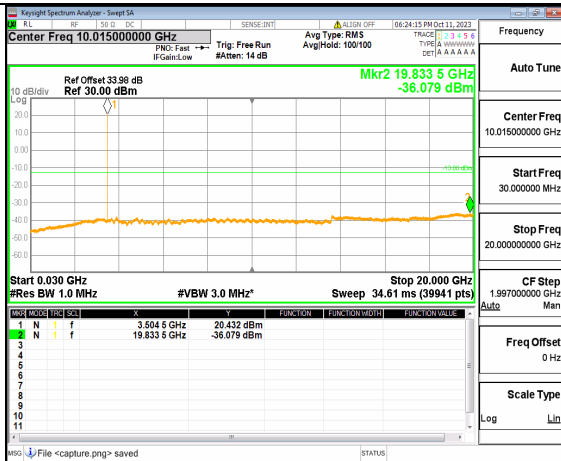

5A_n77(3450-3550MHz) (30MHz-20GHz) 10M DFT-s-OFDM QPSK Edge_1RB_Left Mid

5A_n77(3450-3550MHz) (30MHz-20GHz) 10M DFT-s-OFDM QPSK Edge_1RB_Right Mid