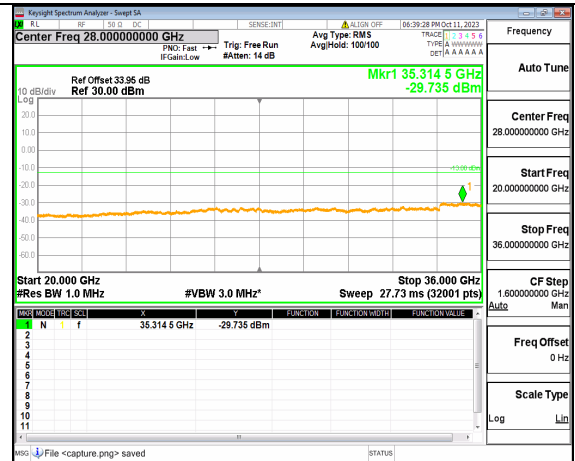

5A_n77(3450-3550MHz) (20GHz-36GHz) 15M DFT-s-OFDM QPSK Outer_Full Low

5A_n77(3450-3550MHz) (20GHz-36GHz) 15M DFT-s-OFDM QPSK Edge_1RB_Left Low