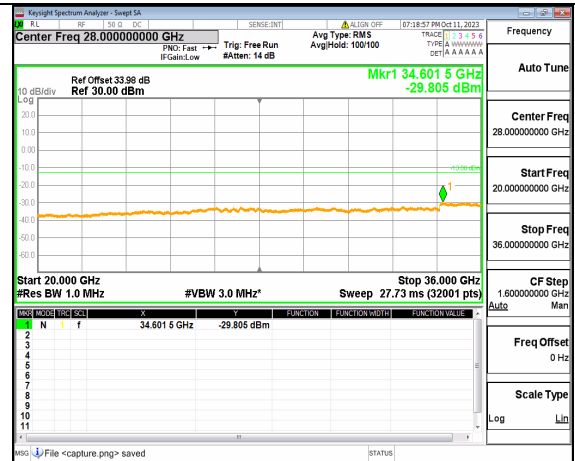

5A_n77(3450-3550MHz) (20GHz-36GHz) 20M DFT-s-OFDM QPSK Outer_Full High

5A_n77(3450-3550MHz) (20GHz-36GHz) 20M DFT-s-OFDM QPSK Edge_1RB_Left High