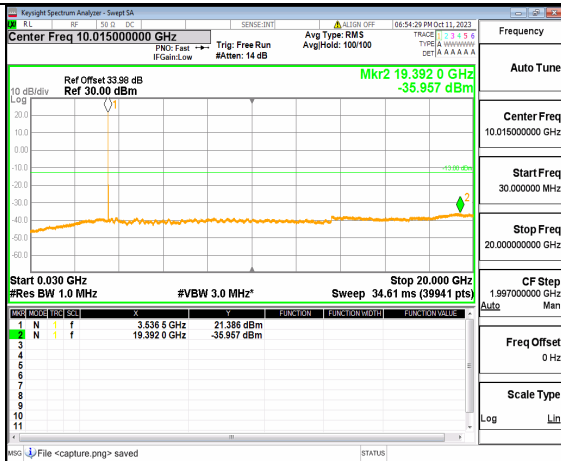

5A_n77(3450-3550MHz) (30MHz-20GHz) 15M DFT-s-OFDM QPSK Outer_Full High

5A_n77(3450-3550MHz) (30MHz-20GHz) 15M DFT-s-OFDM QPSK Edge_1RB_Left High