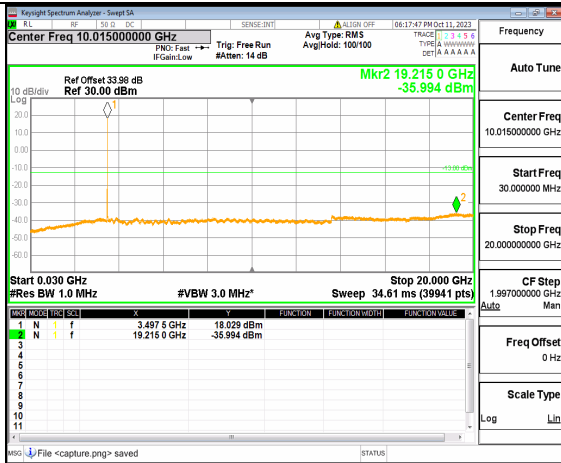

5A_n77(3450-3550MHz) (30MHz-20GHz) 10M DFT-s-OFDM BPSK Outer_Full Mid