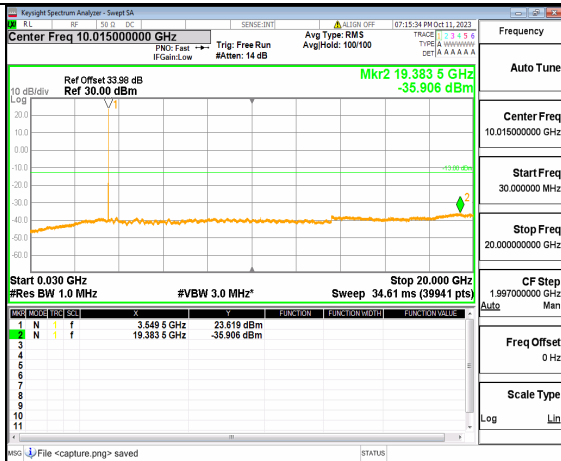

5A_n77(3450-3550MHz) (30MHz-20GHz) 20M DFT-s-OFDM BPSK Edge_1RB_Left High

5A_n77(3450-3550MHz) (30MHz-20GHz) 20M DFT-s-OFDM BPSK Edge_1RB_Right High