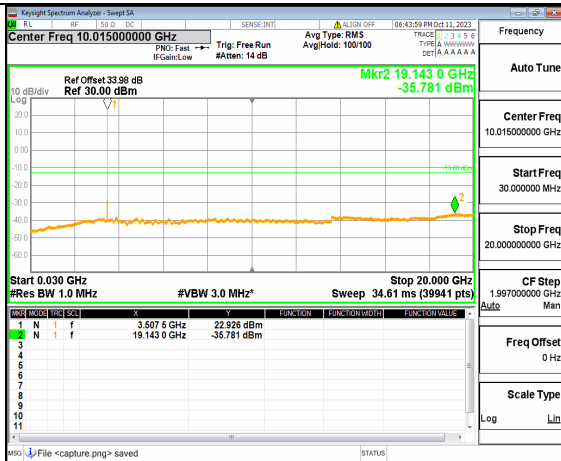

5A_n77(3450-3550MHz) (30MHz-20GHz) 15M DFT-s-OFDM BPSK Edge_1RB_Left Mid

5A_n77(3450-3550MHz) (30MHz-20GHz) 15M DFT-s-OFDM BPSK Edge_1RB_Right Mid