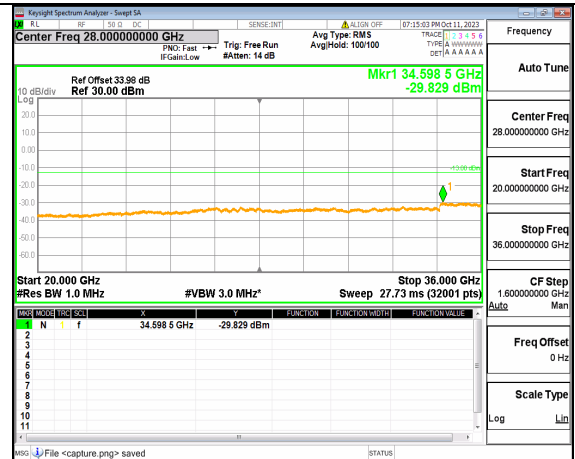

5A_n77(3450-3550MHz) (20GHz-36GHz) 20M DFT-s-OFDM BPSK Outer_Full High

5A_n77(3450-3550MHz) (20GHz-36GHz) 20M DFT-s-OFDM BPSK Edge_1RB_Left High