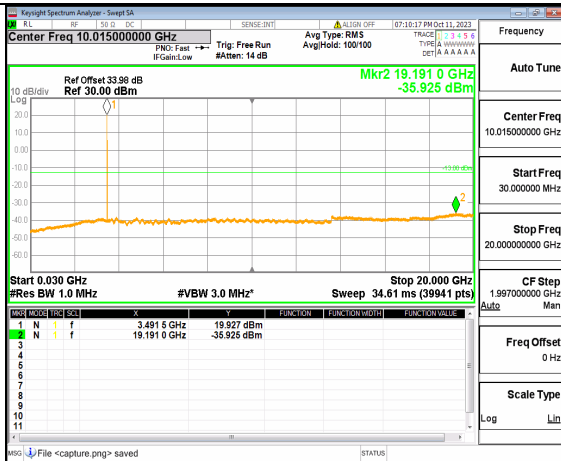

5A_n77(3450-3550MHz) (30MHz-20GHz) 20M DFT-s-OFDM QPSK Outer_Full Mid

5A_n77(3450-3550MHz) (30MHz-20GHz) 20M DFT-s-OFDM QPSK Edge_1RB_Left Mid