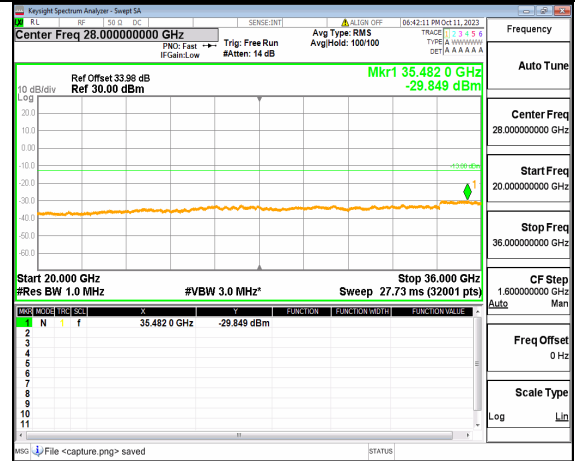

5A_n77(3450-3550MHz) (20GHz-36GHz) 15M DFT-s-OFDM QPSK Edge_1RB_Right Low

5A_n77(3450-3550MHz) (20GHz-36GHz) 15M DFT-s-OFDM BPSK Outer_Full Mid