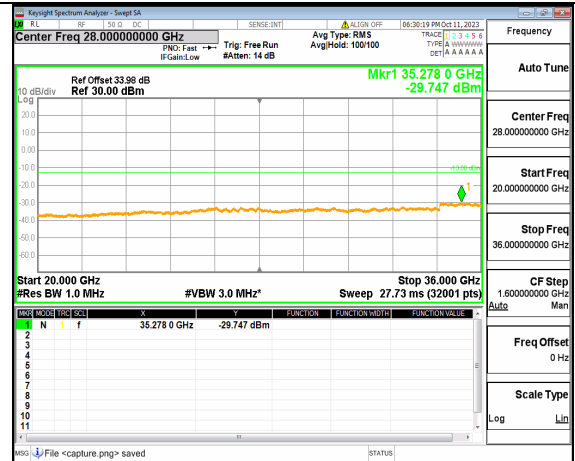

5A_n77(3450-3550MHz) (20GHz-36GHz) 10M DFT-s-OFDM BPSK Edge_1RB_Right High

5A_n77(3450-3550MHz) (20GHz-36GHz) 10M DFT-s-OFDM QPSK Outer_Full High