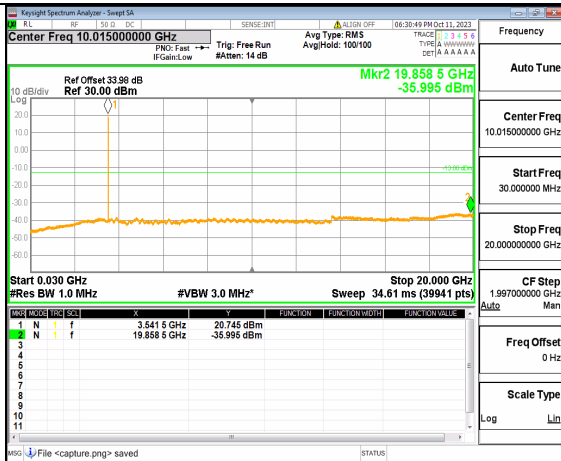

5A_n77(3450-3550MHz) (30MHz-20GHz) 10M DFT-s-OFDM QPSK Outer_Full High

5A_n77(3450-3550MHz) (30MHz-20GHz) 10M DFT-s-OFDM QPSK Edge_1RB_Left High