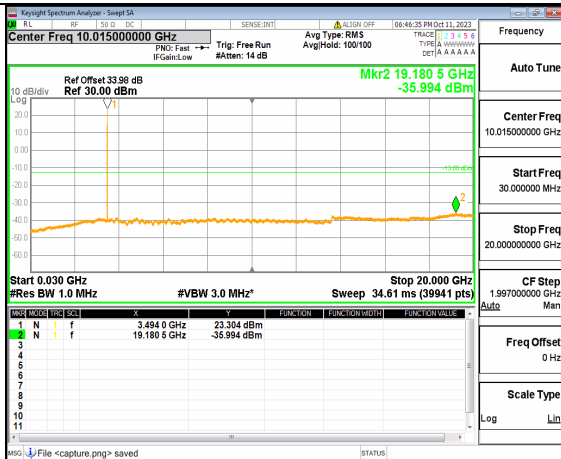

5A_n77(3450-3550MHz) (30MHz-20GHz) 15M DFT-s-OFDM QPSK Outer_Full Mid

5A_n77(3450-3550MHz) (30MHz-20GHz) 15M DFT-s-OFDM QPSK Edge_1RB_Left Mid