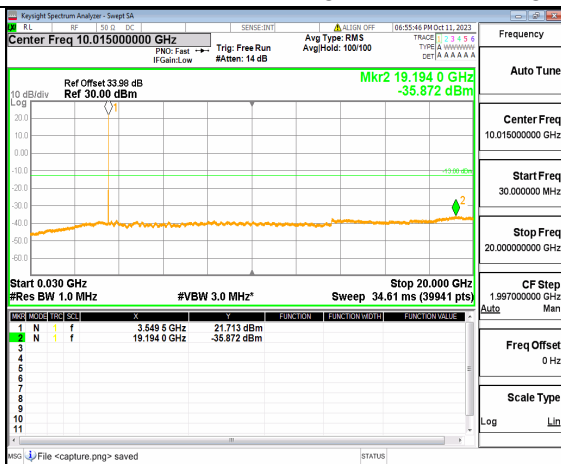

5A_n77(3450-3550MHz) (30MHz-20GHz) 15M DFT-s-OFDM QPSK Edge_1RB_Left High

5A_n77(3450-3550MHz) (30MHz-20GHz) 15M DFT-s-OFDM QPSK Edge_1RB_Right High