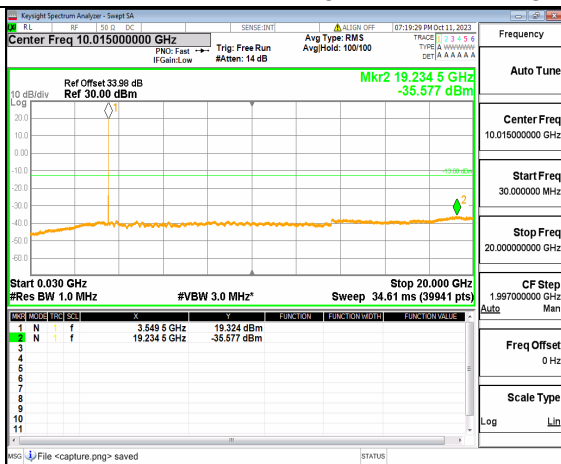

5A_n77(3450-3550MHz) (30MHz-20GHz) 20M DFT-s-OFDM QPSK Edge_1RB_Left High

5A_n77(3450-3550MHz) (30MHz-20GHz) 20M DFT-s-OFDM QPSK Edge_1RB_Right High