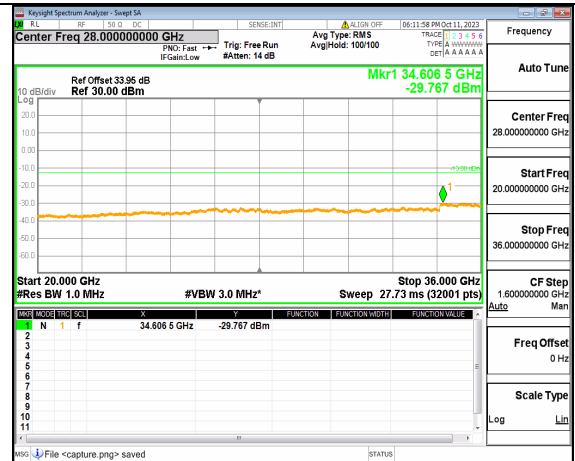

13A_n66 (30MHz-18GHz) 40M DFT-s-OFDM QPSK Inner_1RB_Left High

13A_n66 (30MHz-18GHz) 40M DFT-s-OFDM QPSK Inner_1RB_Right High

5A_n77(3450-3550MHz) (30MHz-20GHz) 10M DFT-s-OFDM BPSK Outer_Full Low

5A_n77(3450-3550MHz) (20GHz-36GHz) 10M DFT-s-OFDM BPSK Outer_Full Low

5A_n77(3450-3550MHz) (30MHz-20GHz) 10M DFT-s-OFDM BPSK Edge_1RB_Left Low

5A_n77(3450-3550MHz) (20GHz-36GHz) 10M DFT-s-OFDM BPSK Edge_1RB_Left Low

5A_n77(3450-3550MHz) (30MHz-20GHz) 10M DFT-s-OFDM BPSK Edge_1RB_Right Low