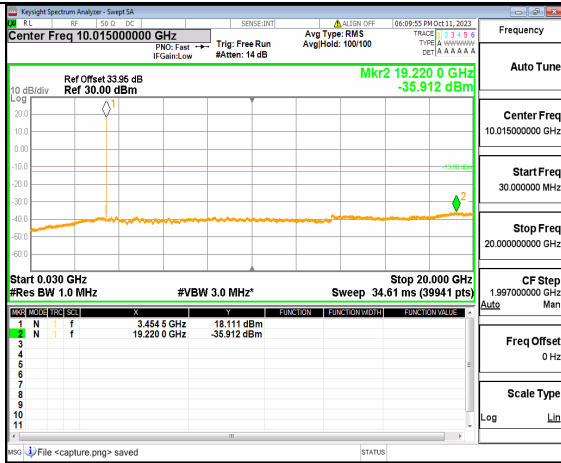

5A_n77(3450-3550MHz) (30MHz-20GHz) 10M DFT-s-OFDM BPSK Outer_Full Low