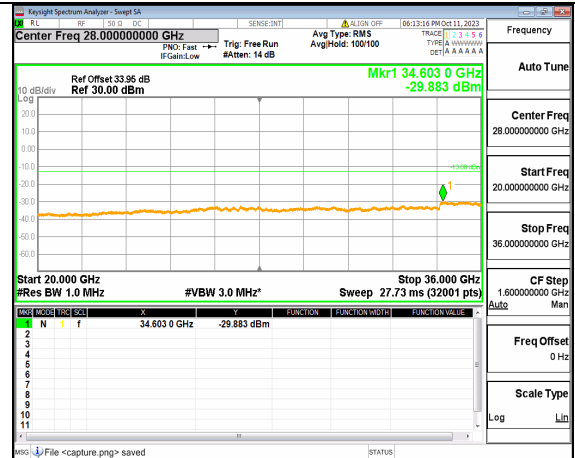

13A_n66 (30MHz-18GHz) 40M DFT-s-OFDM QPSK Inner_1RB_Left High

13A_n66 (30MHz-18GHz) 40M DFT-s-OFDM QPSK Inner_1RB_Right High

5A_n77(3450-3550MHz) (30MHz-20GHz) 10M DFT-s-OFDM BPSK Outer_Full Low

5A_n77(3450-3550MHz) (20GHz-36GHz) 10M DFT-s-OFDM BPSK Outer_Full Low

5A_n77(3450-3550MHz) (30MHz-20GHz) 10M DFT-s-OFDM BPSK Edge_1RB_Left Low

5A_n77(3450-3550MHz) (20GHz-36GHz) 10M DFT-s-OFDM BPSK Edge_1RB_Left Low

5A_n77(3450-3550MHz) (30MHz-20GHz) 10M DFT-s-OFDM BPSK Edge_1RB_Right Low