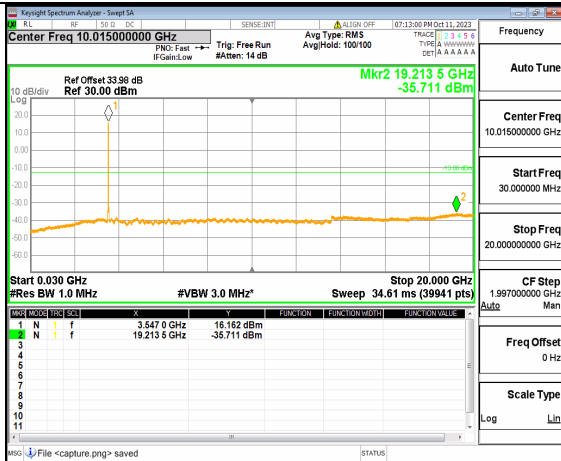

5A_n77(3450-3550MHz) (30MHz-20GHz) 20M DFT-s-OFDM BPSK Outer_Full High