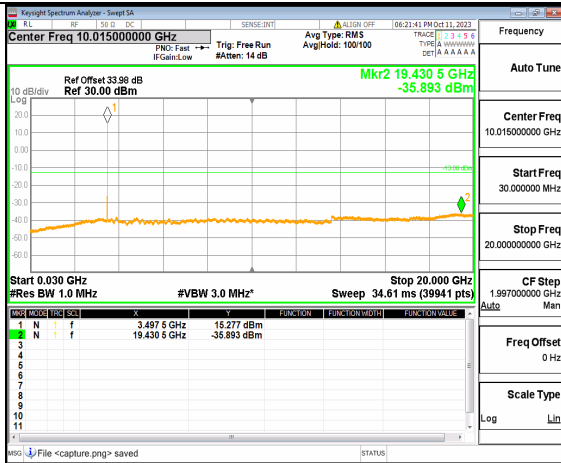

5A_n77(3450-3550MHz) (30MHz-20GHz) 10M DFT-s-OFDM QPSK Outer_Full Mid