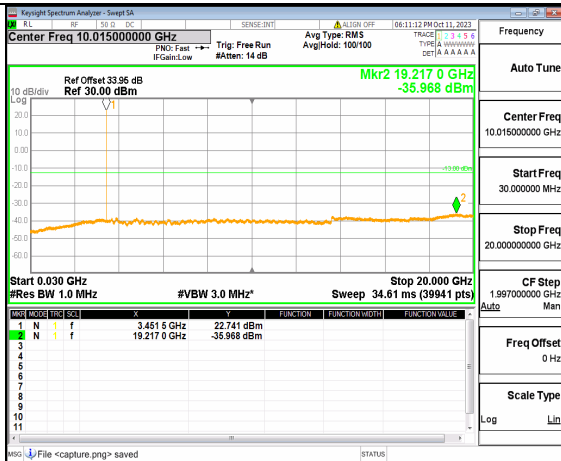

13A_n66 (30MHz-18GHz) 40M DFT-s-OFDM QPSK Inner_1RB_Left High

13A_n66 (30MHz-18GHz) 40M DFT-s-OFDM QPSK Inner_1RB_Right High

5A_n77(3450-3550MHz) (30MHz-20GHz) 10M DFT-s-OFDM BPSK Outer_Full Low

5A_n77(3450-3550MHz) (20GHz-36GHz) 10M DFT-s-OFDM BPSK Outer_Full Low