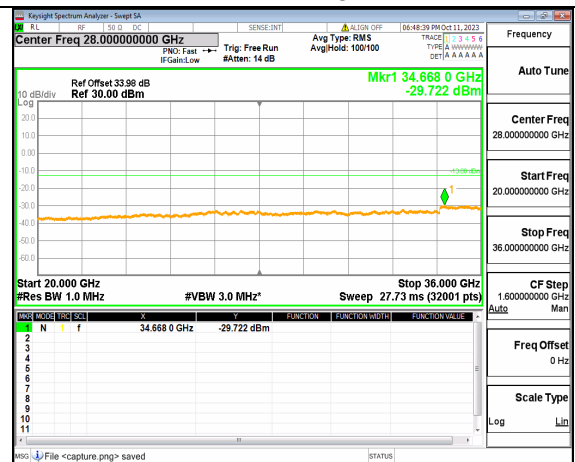

5A_n77(3450-3550MHz) (20GHz-36GHz) 15M DFT-s-OFDM QPSK Edge_1RB_Left Mid

5A_n77(3450-3550MHz) (20GHz-36GHz) 15M DFT-s-OFDM QPSK Edge_1RB_Right Mid