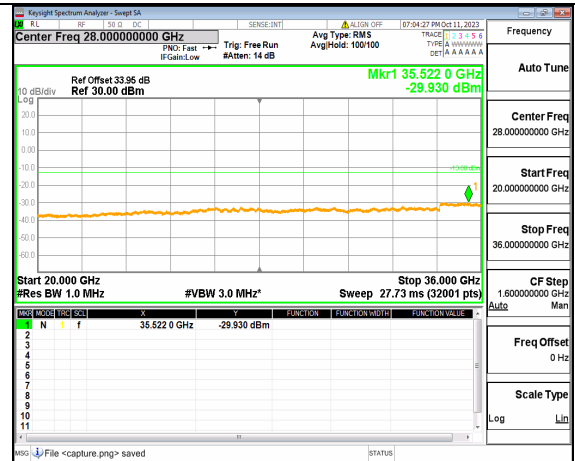

5A_n77(3450-3550MHz) (20GHz-36GHz) 20M DFT-s-OFDM QPSK Edge_1RB_Left Low

5A_n77(3450-3550MHz) (20GHz-36GHz) 20M DFT-s-OFDM QPSK Edge_1RB_Right Low