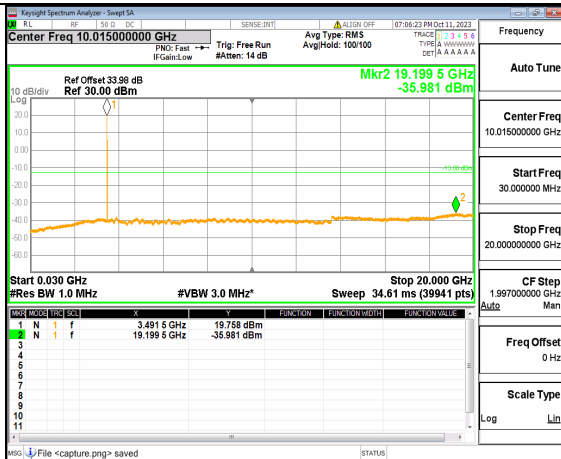

5A_n77(3450-3550MHz) (30MHz-20GHz) 20M DFT-s-OFDM BPSK Outer_Full Mid

5A_n77(3450-3550MHz) (30MHz-20GHz) 20M DFT-s-OFDM BPSK Edge_1RB_Left Mid