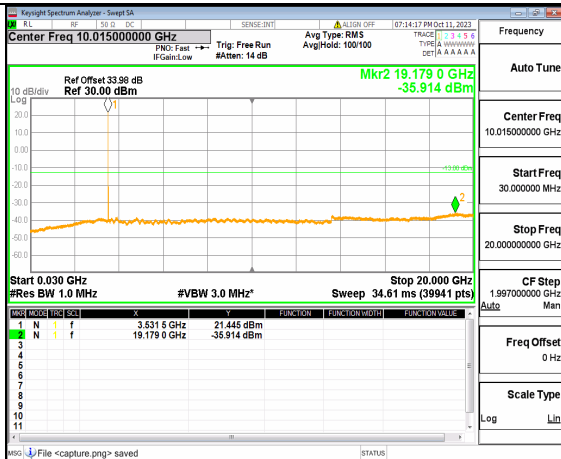

5A_n77(3450-3550MHz) (30MHz-20GHz) 20M DFT-s-OFDM BPSK Outer_Full High

5A_n77(3450-3550MHz) (30MHz-20GHz) 20M DFT-s-OFDM BPSK Edge_1RB_Left High