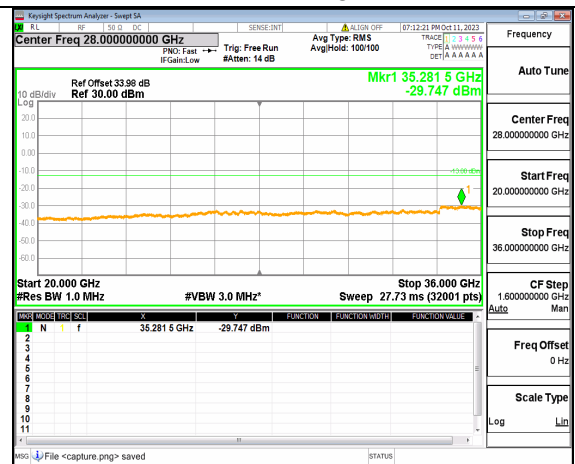

5A_n77(3450-3550MHz) (20GHz-36GHz) 20M DFT-s-OFDM QPSK Edge_1RB_Left Mid

5A_n77(3450-3550MHz) (20GHz-36GHz) 20M DFT-s-OFDM QPSK Edge_1RB_Right Mid