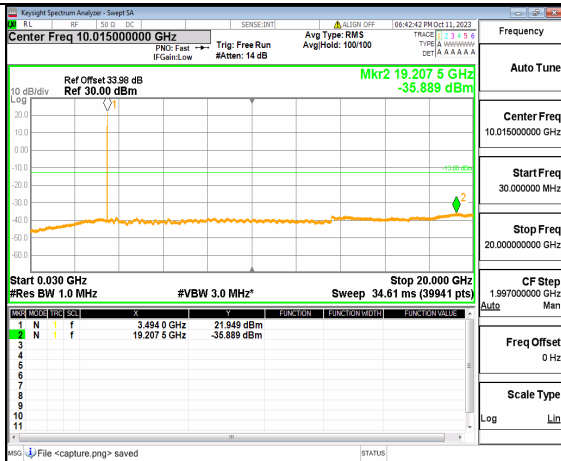

5A_n77(3450-3550MHz) (30MHz-20GHz) 15M DFT-s-OFDM BPSK Outer_Full Mid

5A_n77(3450-3550MHz) (30MHz-20GHz) 15M DFT-s-OFDM BPSK Edge_1RB_Left Mid