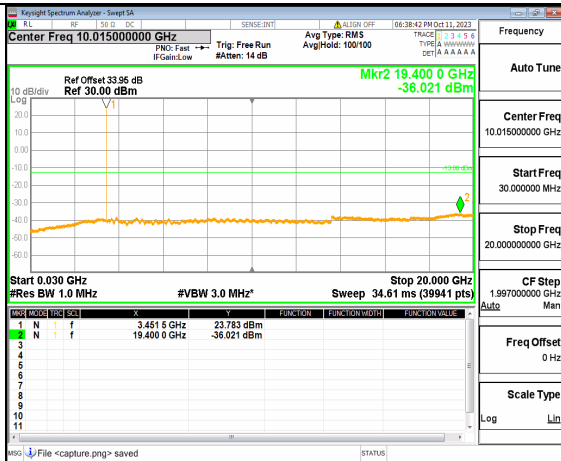

5A_n77(3450-3550MHz) (30MHz-20GHz) 15M DFT-s-OFDM QPSK Outer_Full Low

5A_n77(3450-3550MHz) (30MHz-20GHz) 15M DFT-s-OFDM QPSK Edge_1RB_Left Low