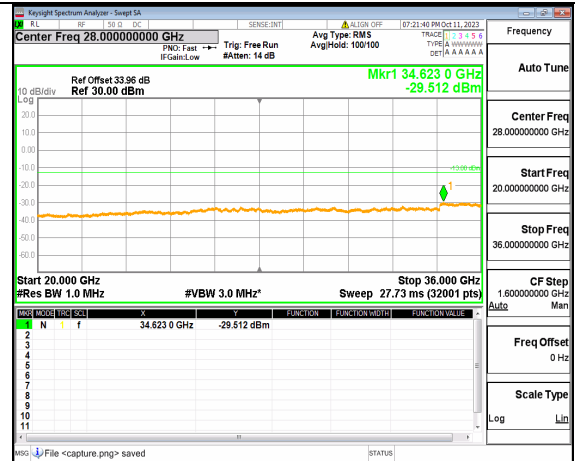

5A_n77(3450-3550MHz) (20GHz-36GHz) 20M DFT-s-OFDM QPSK Edge_1RB_Right High

5A_n77(3450-3550MHz) (20GHz-36GHz) 30M DFT-s-OFDM BPSK Outer_Full Low