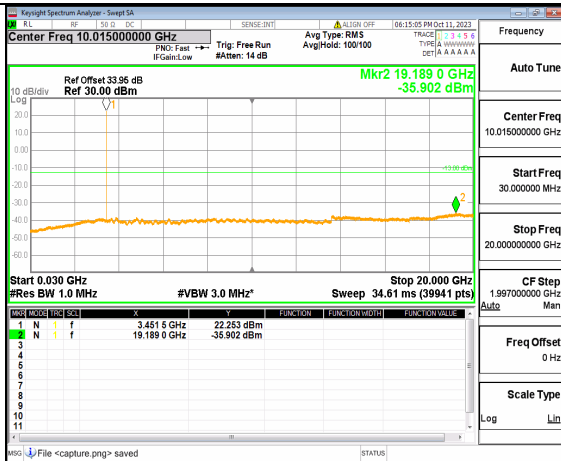

5A_n77(3450-3550MHz) (30MHz-20GHz) 10M DFT-s-OFDM QPSK Outer_Full Low

5A_n77(3450-3550MHz) (30MHz-20GHz) 10M DFT-s-OFDM QPSK Edge_1RB_Left Low