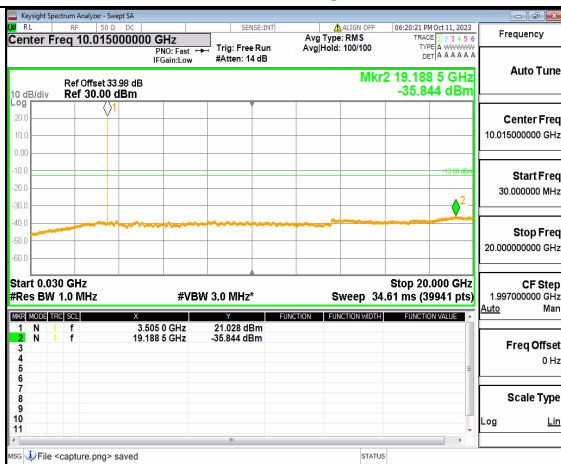

5A_n77(3450-3550MHz) (30MHz-20GHz) 10M DFT-s-OFDM BPSK Edge_1RB_Left Mid

5A_n77(3450-3550MHz) (30MHz-20GHz) 10M DFT-s-OFDM BPSK Edge_1RB_Right Mid