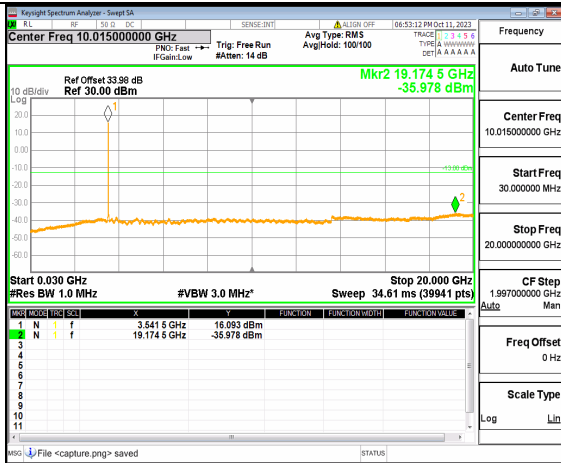

5A_n77(3450-3550MHz) (30MHz-20GHz) 15M DFT-s-OFDM QPSK Outer_Full High