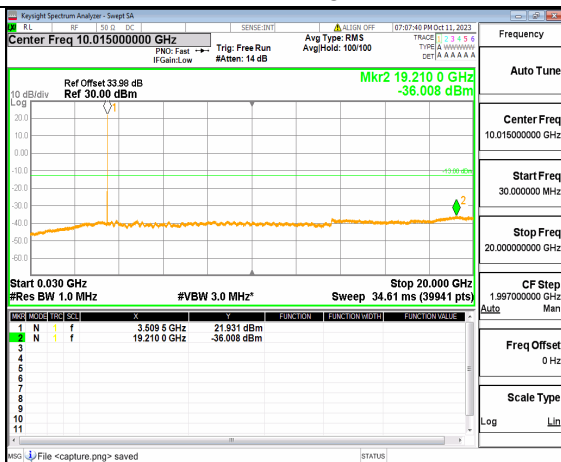

5A_n77(3450-3550MHz) (30MHz-20GHz) 20M DFT-s-OFDM BPSK Edge_1RB_Left Mid

5A_n77(3450-3550MHz) (30MHz-20GHz) 20M DFT-s-OFDM BPSK Edge_1RB_Right Mid