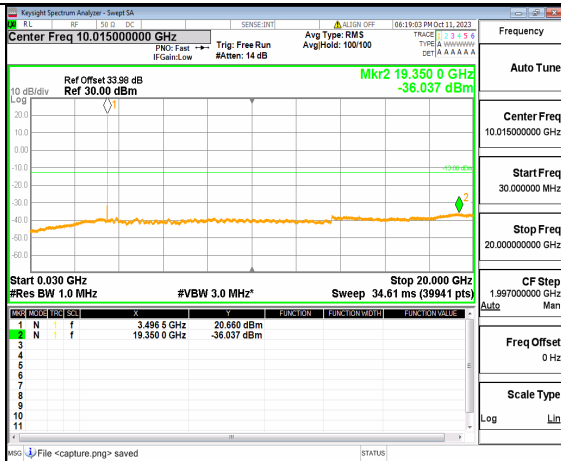

5A_n77(3450-3550MHz) (30MHz-20GHz) 10M DFT-s-OFDM BPSK Outer_Full Mid

5A_n77(3450-3550MHz) (30MHz-20GHz) 10M DFT-s-OFDM BPSK Edge_1RB_Left Mid