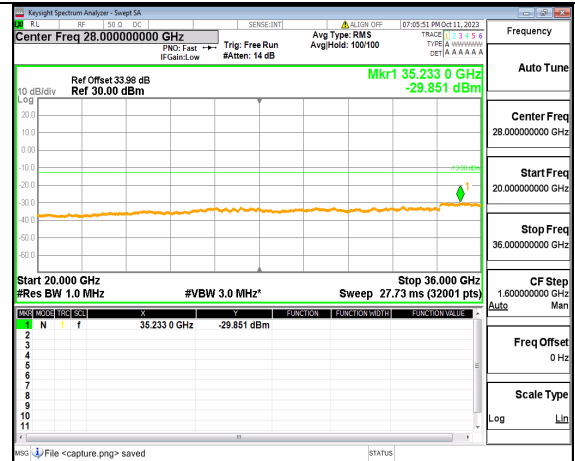

5A_n77(3450-3550MHz) (20GHz-36GHz) 20M DFT-s-OFDM QPSK Edge_1RB_Right Low

5A_n77(3450-3550MHz) (20GHz-36GHz) 20M DFT-s-OFDM BPSK Outer_Full Mid