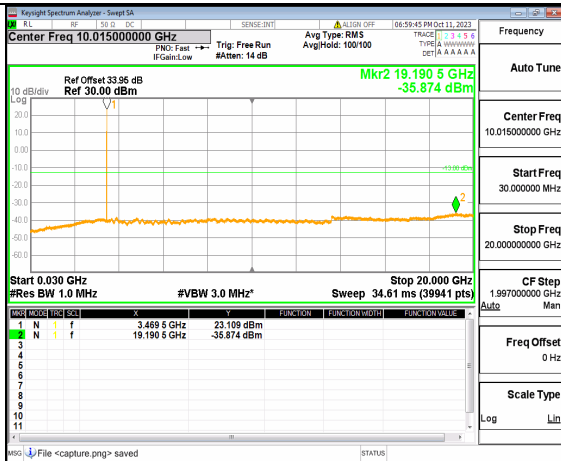

5A_n77(3450-3550MHz) (30MHz-20GHz) 20M DFT-s-OFDM BPSK Edge_1RB_Left Low

5A_n77(3450-3550MHz) (30MHz-20GHz) 20M DFT-s-OFDM BPSK Edge_1RB_Right Low