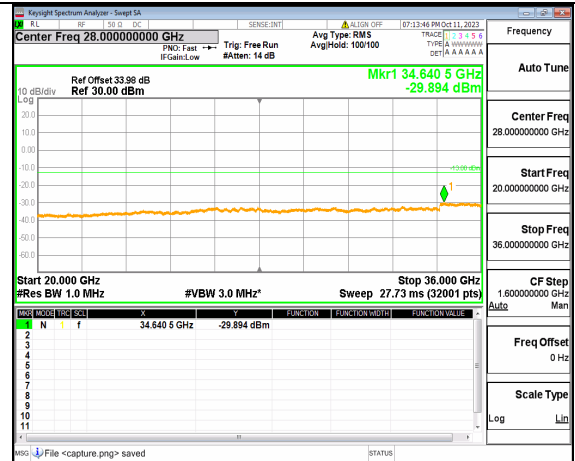

5A_n77(3450-3550MHz) (20GHz-36GHz) 20M DFT-s-OFDM QPSK Edge_1RB_Right Mid

5A_n77(3450-3550MHz) (20GHz-36GHz) 20M DFT-s-OFDM BPSK Outer_Full High