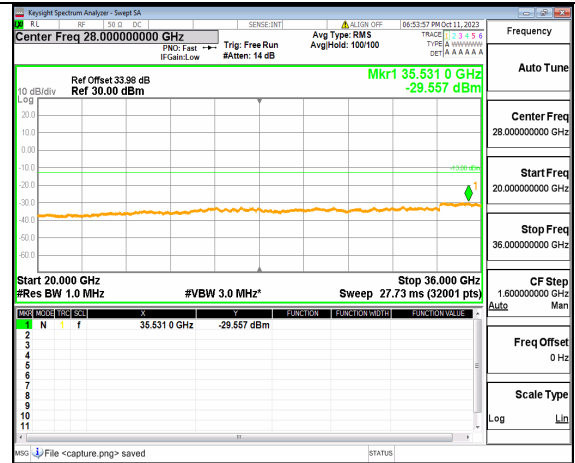

5A_n77(3450-3550MHz) (20GHz-36GHz) 15M DFT-s-OFDM BPSK Edge_1RB_Right High

5A_n77(3450-3550MHz) (20GHz-36GHz) 15M DFT-s-OFDM QPSK Outer_Full High