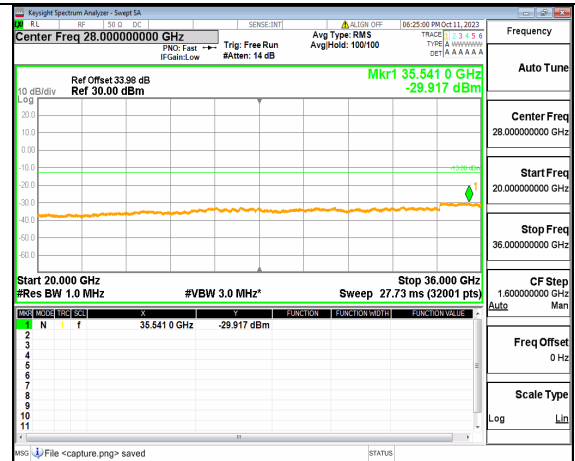

5A_n77(3450-3550MHz) (20GHz-36GHz) 10M DFT-s-OFDM QPSK Edge_1RB_Left Mid

5A_n77(3450-3550MHz) (20GHz-36GHz) 10M DFT-s-OFDM QPSK Edge_1RB_Right Mid