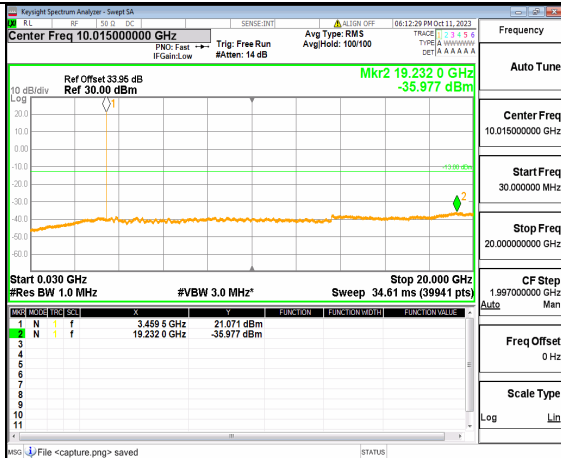

13A_n66 (30MHz-18GHz) 40M DFT-s-OFDM QPSK Inner_1RB_Left High

13A_n66 (30MHz-18GHz) 40M DFT-s-OFDM QPSK Inner_1RB_Right High

5A_n77(3450-3550MHz) (30MHz-20GHz) 10M DFT-s-OFDM BPSK Outer_Full Low

5A_n77(3450-3550MHz) (20GHz-36GHz) 10M DFT-s-OFDM BPSK Outer_Full Low

5A_n77(3450-3550MHz) (30MHz-20GHz) 10M DFT-s-OFDM BPSK Edge_1RB_Left Low

5A_n77(3450-3550MHz) (20GHz-36GHz) 10M DFT-s-OFDM BPSK Edge_1RB_Left Low

5A_n77(3450-3550MHz) (30MHz-20GHz) 10M DFT-s-OFDM BPSK Edge_1RB_Right Low