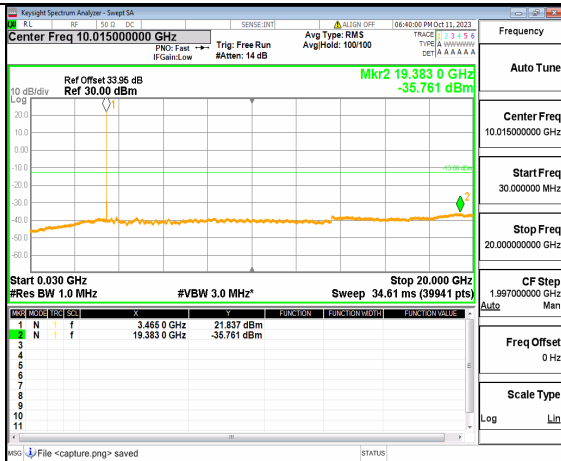

5A_n77(3450-3550MHz) (30MHz-20GHz) 15M DFT-s-OFDM QPSK Edge_1RB_Left Low

5A_n77(3450-3550MHz) (30MHz-20GHz) 15M DFT-s-OFDM QPSK Edge_1RB_Right Low