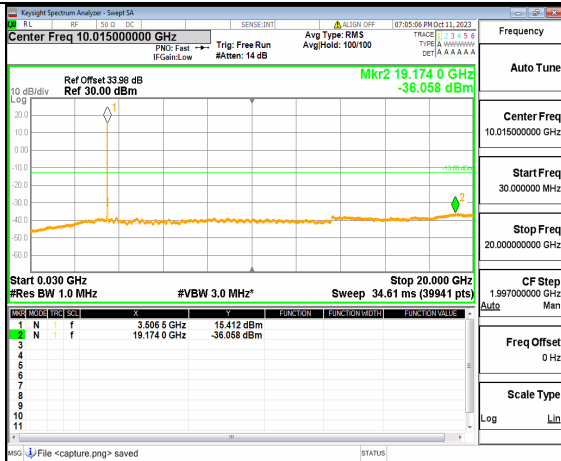

5A_n77(3450-3550MHz) (30MHz-20GHz) 20M DFT-s-OFDM BPSK Outer_Full Mid