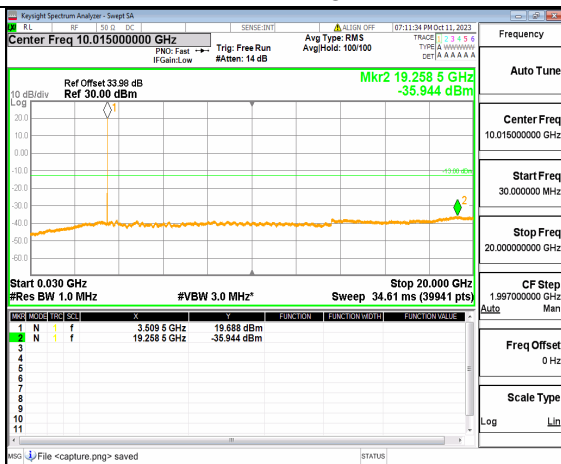

5A_n77(3450-3550MHz) (30MHz-20GHz) 20M DFT-s-OFDM QPSK Edge_1RB_Left Mid

5A_n77(3450-3550MHz) (30MHz-20GHz) 20M DFT-s-OFDM QPSK Edge_1RB_Right Mid