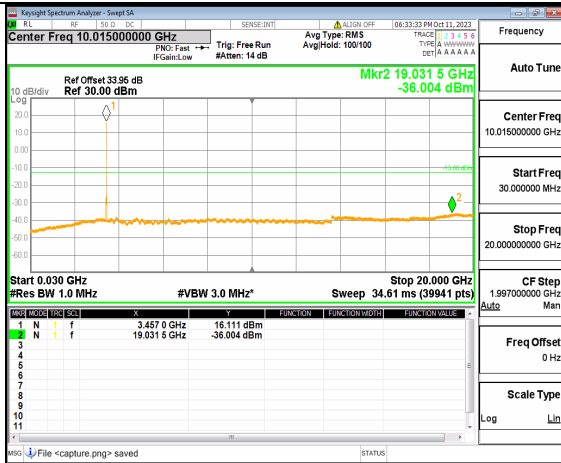

5A_n77(3450-3550MHz) (30MHz-20GHz) 15M DFT-s-OFDM BPSK Outer_Full Low