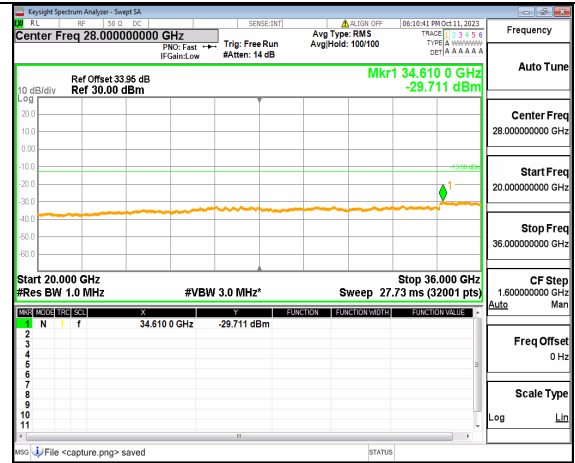

13A_n66 (30MHz-18GHz) 40M DFT-s-OFDM QPSK Inner_1RB_Right High

5A_n77(3450-3550MHz) (20GHz-36GHz) 10M DFT-s-OFDM BPSK Outer_Full Low