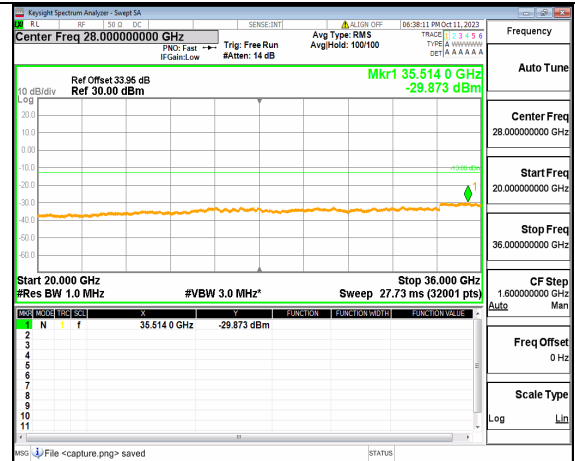

5A_n77(3450-3550MHz) (20GHz-36GHz) 15M DFT-s-OFDM BPSK Edge_1RB_Right Low

5A_n77(3450-3550MHz) (20GHz-36GHz) 15M DFT-s-OFDM QPSK Outer_Full Low