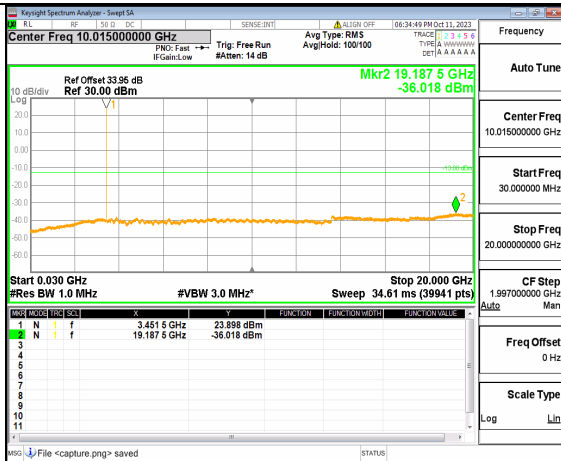

5A_n77(3450-3550MHz) (30MHz-20GHz) 15M DFT-s-OFDM BPSK Outer_Full Low

5A_n77(3450-3550MHz) (30MHz-20GHz) 15M DFT-s-OFDM BPSK Edge_1RB_Left Low