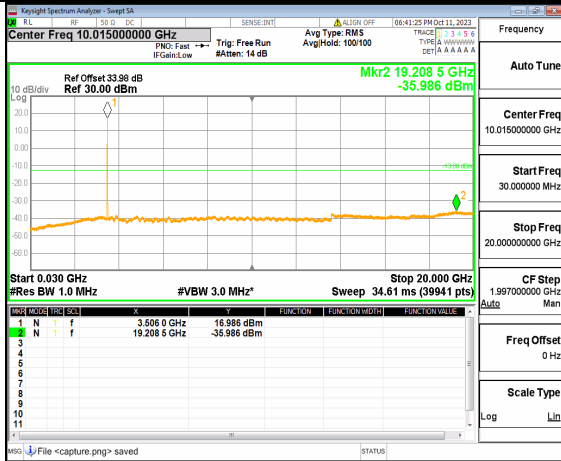

5A_n77(3450-3550MHz) (30MHz-20GHz) 15M DFT-s-OFDM BPSK Outer_Full Mid