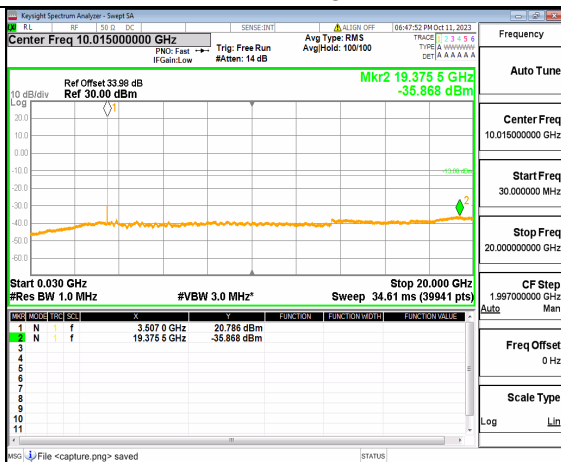

5A_n77(3450-3550MHz) (30MHz-20GHz) 15M DFT-s-OFDM QPSK Edge_1RB_Left Mid

5A_n77(3450-3550MHz) (30MHz-20GHz) 15M DFT-s-OFDM QPSK Edge_1RB_Right Mid