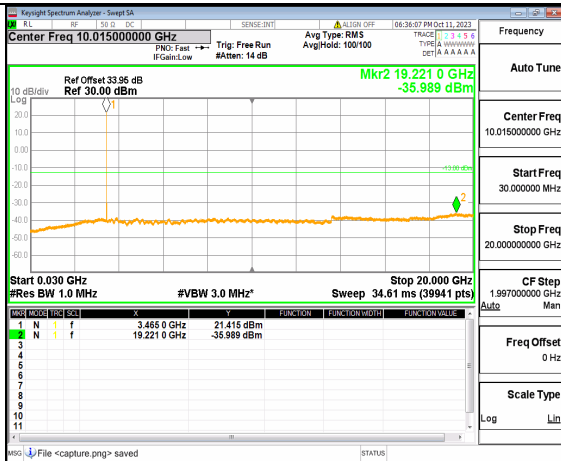

5A_n77(3450-3550MHz) (30MHz-20GHz) 15M DFT-s-OFDM BPSK Edge_1RB_Left Low

5A_n77(3450-3550MHz) (30MHz-20GHz) 15M DFT-s-OFDM BPSK Edge_1RB_Right Low