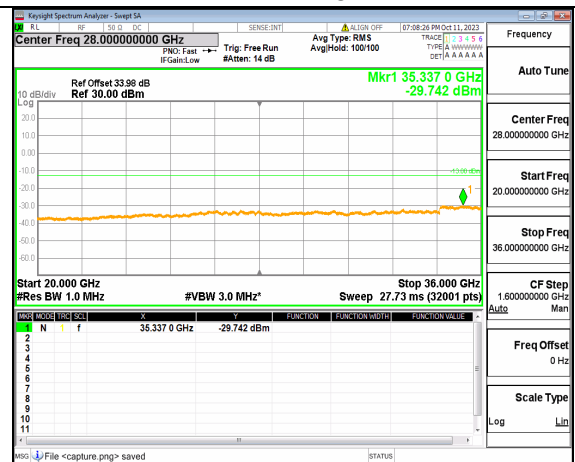

5A_n77(3450-3550MHz) (20GHz-36GHz) 20M DFT-s-OFDM BPSK Edge_1RB_Left Mid

5A_n77(3450-3550MHz) (20GHz-36GHz) 20M DFT-s-OFDM BPSK Edge_1RB_Right Mid