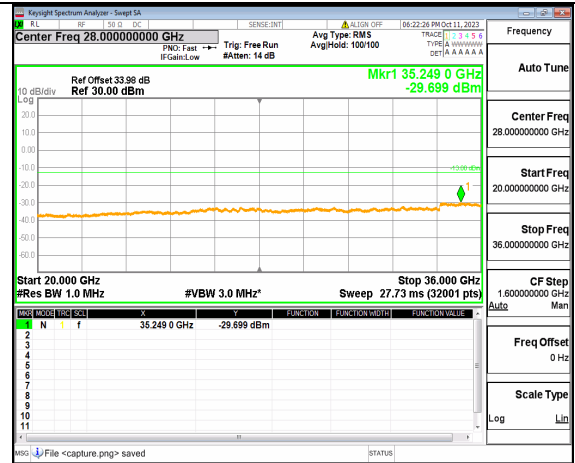

5A_n77(3450-3550MHz) (20GHz-36GHz) 10M DFT-s-OFDM BPSK Edge_1RB_Right Mid

5A_n77(3450-3550MHz) (20GHz-36GHz) 10M DFT-s-OFDM QPSK Outer_Full Mid