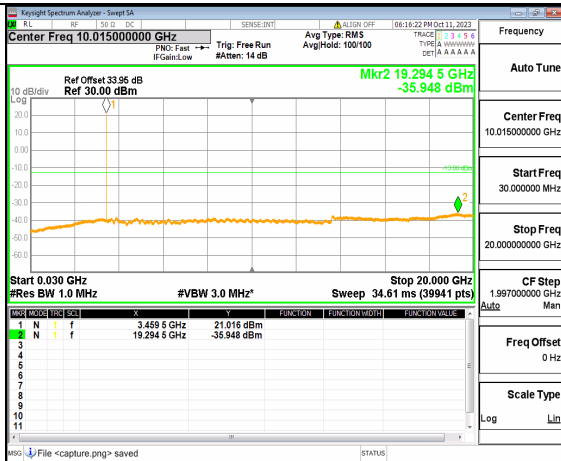

5A_n77(3450-3550MHz) (30MHz-20GHz) 10M DFT-s-OFDM QPSK Edge_1RB_Left Low

5A_n77(3450-3550MHz) (30MHz-20GHz) 10M DFT-s-OFDM QPSK Edge_1RB_Right Low