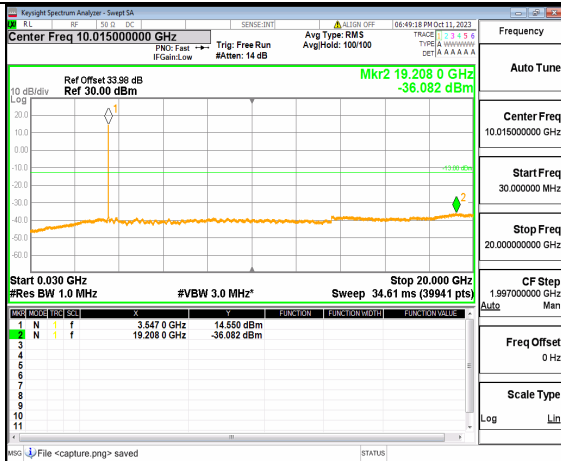

5A_n77(3450-3550MHz) (30MHz-20GHz) 15M DFT-s-OFDM BPSK Outer_Full High