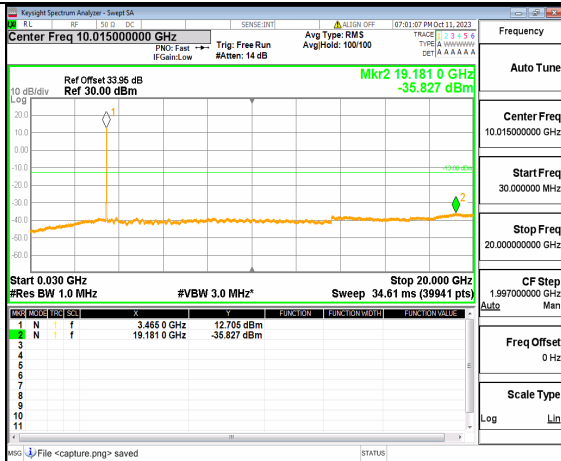

5A_n77(3450-3550MHz) (30MHz-20GHz) 20M DFT-s-OFDM QPSK Outer_Full Low