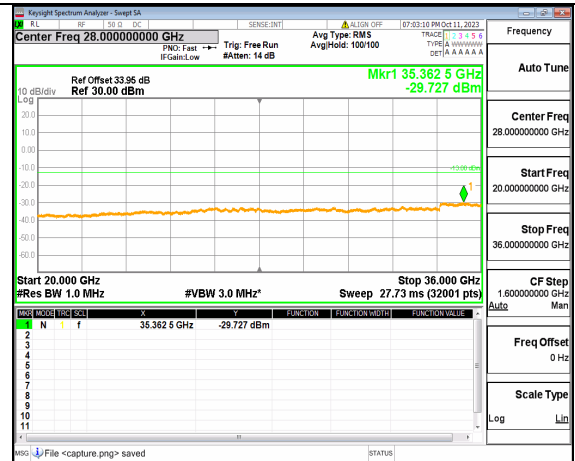

5A_n77(3450-3550MHz) (20GHz-36GHz) 20M DFT-s-OFDM QPSK Outer_Full Low

5A_n77(3450-3550MHz) (20GHz-36GHz) 20M DFT-s-OFDM QPSK Edge_1RB_Left Low