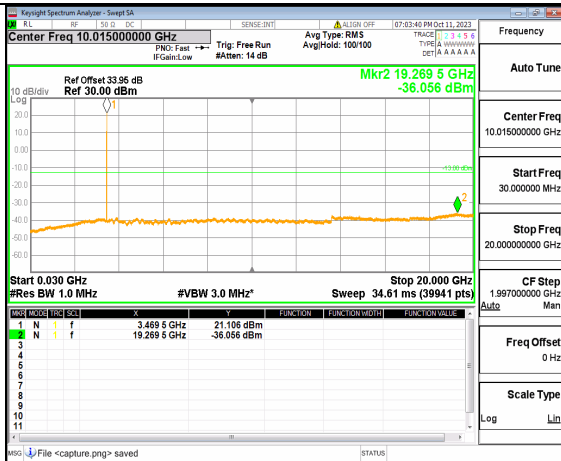

5A_n77(3450-3550MHz) (30MHz-20GHz) 20M DFT-s-OFDM QPSK Edge_1RB_Left Low

5A_n77(3450-3550MHz) (30MHz-20GHz) 20M DFT-s-OFDM QPSK Edge_1RB_Right Low