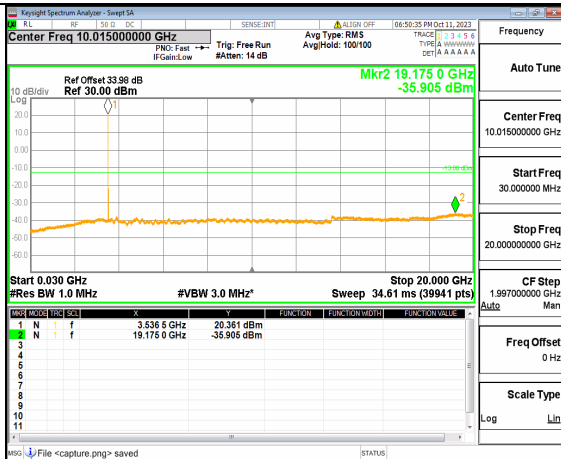

5A_n77(3450-3550MHz) (30MHz-20GHz) 15M DFT-s-OFDM BPSK Outer_Full High

5A_n77(3450-3550MHz) (30MHz-20GHz) 15M DFT-s-OFDM BPSK Edge_1RB_Left High