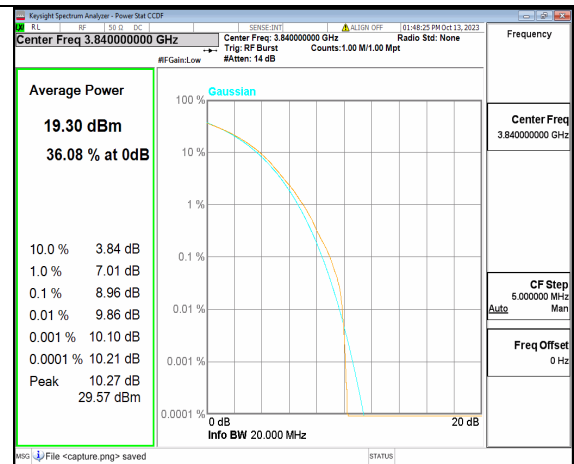

5A_n77(3700-3980MHz) 20M CP-OFDM 256QAM Outer_Full Mid