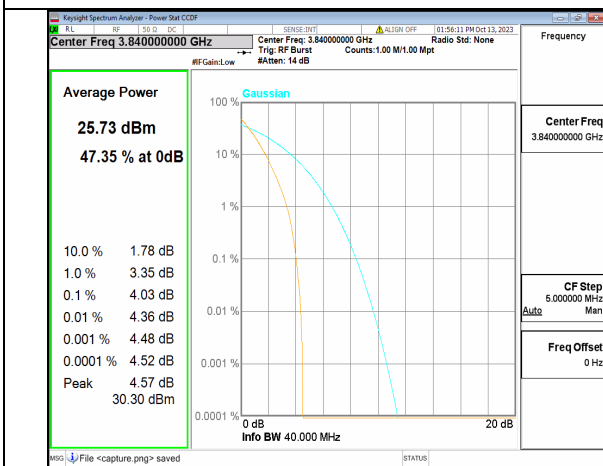

5A\_n77(3700-3980MHz) 40M DFT-s-OFDM BPSK Outer\_Full Low

5A\_n77(3700-3980MHz) 40M DFT-s-OFDM 256QAM Outer\_Full Low

5A\_n77(3700-3980MHz) 40M CP-OFDM QPSK Outer\_Full Low

5A\_n77(3700-3980MHz) 40M CP-OFDM 256QAM Outer\_Full Low