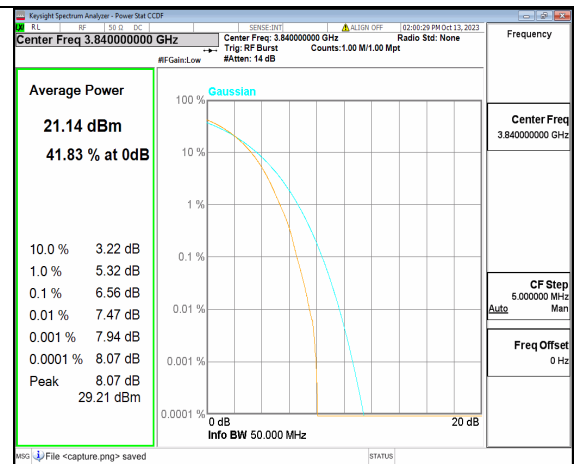

5A_n77(3700-3980MHz) 50M DFT-s-OFDM 256QAM Outer_Full Mid