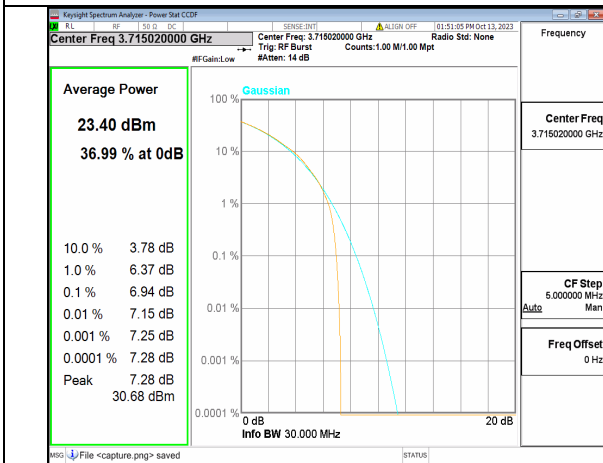

5A_n77(3700-3980MHz) 30M CP-OFDM QPSK Outer_Full Low