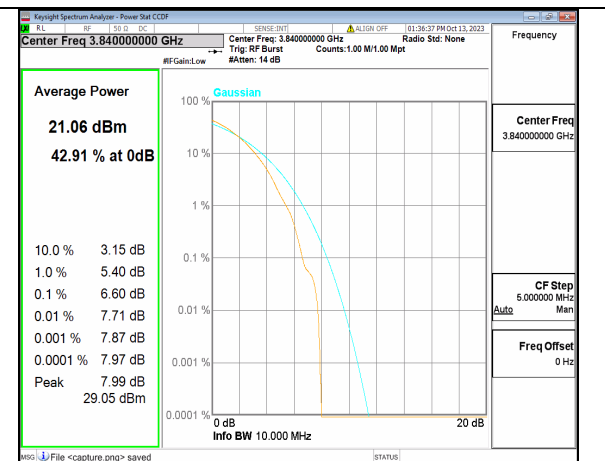

5A_n77(3700-3980MHz) 10M DFT-s-OFDM 256QAM Outer_Full Mid