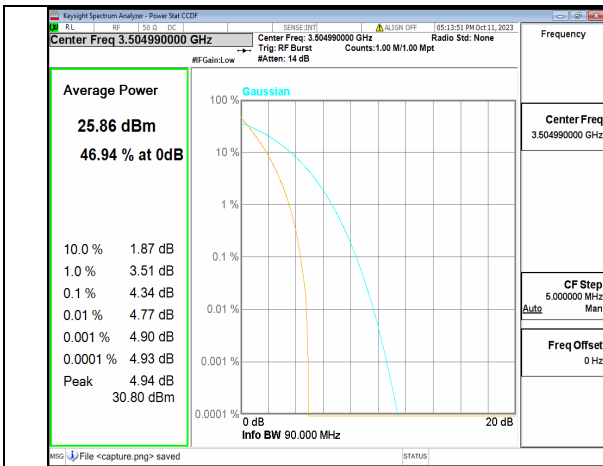

5A\_n77(3450-3550MHz) 90M DFT-s-OFDM BPSK Outer\_Full Mid

5A\_n77(3450-3550MHz) 90M DFT-s-OFDM 256QAM Outer\_Full Mid

5A\_n77(3450-3550MHz) 90M CP-OFDM QPSK Outer\_Full Mid

5A\_n77(3450-3550MHz) 90M CP-OFDM 256QAM Outer\_Full Mid