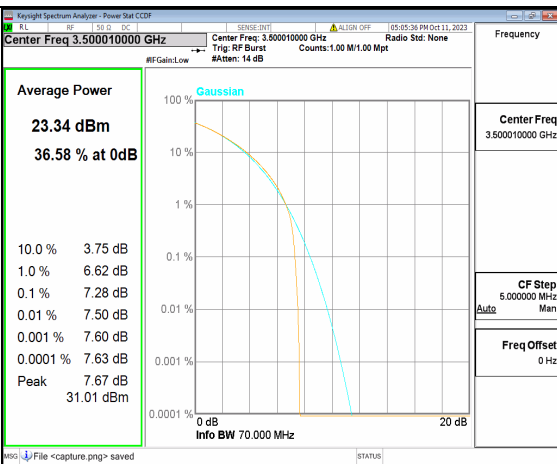

5A_n77(3450-3550MHz) 70M DFT-s-OFDM BPSK Outer_Full Mid