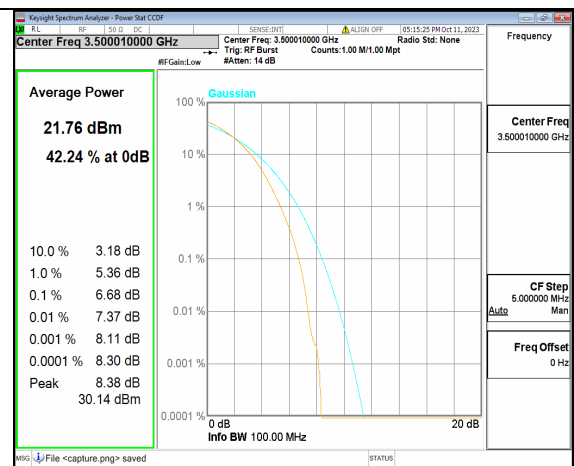

5A_n77(3450-3550MHz) 90M CP-OFDM 256QAM Outer_Full High