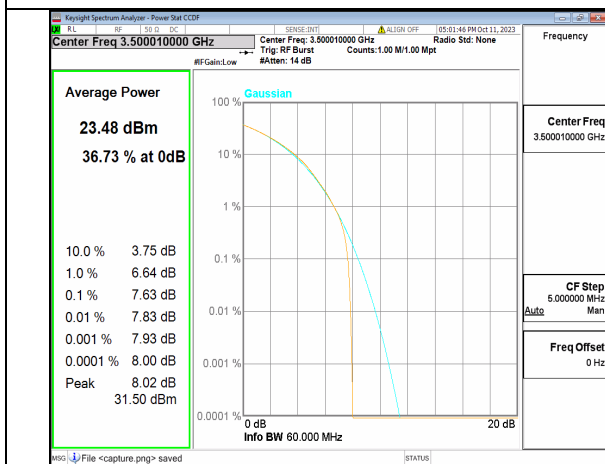

5A_n77(3450-3550MHz) 60M DFT-s-OFDM BPSK Outer_Full Mid