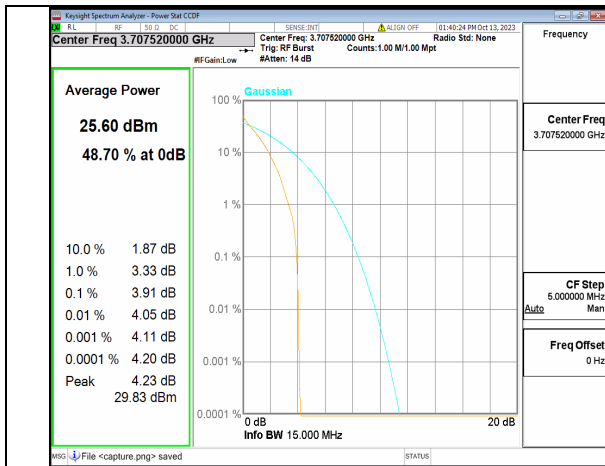

5A\_n77(3700-3980MHz) 10M DFT-s-OFDM BPSK Outer\_Full High

5A\_n77(3700-3980MHz) 10M DFT-s-OFDM 256QAM Outer\_Full High

5A\_n77(3700-3980MHz) 10M CP-OFDM QPSK Outer\_Full High

5A\_n77(3700-3980MHz) 10M CP-OFDM 256QAM Outer\_Full High