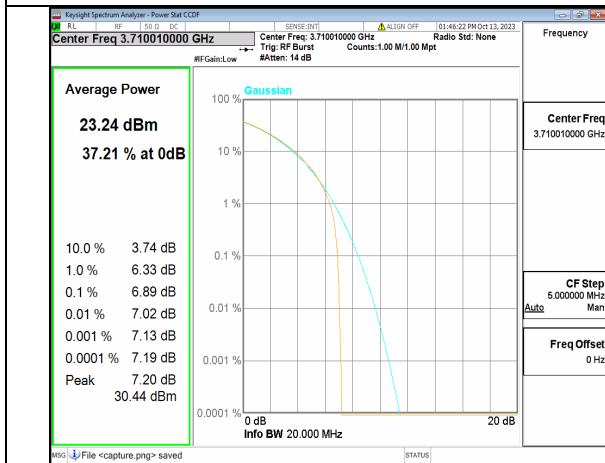

5A_n77(3700-3980MHz) 20M CP-OFDM QPSK Outer_Full Low