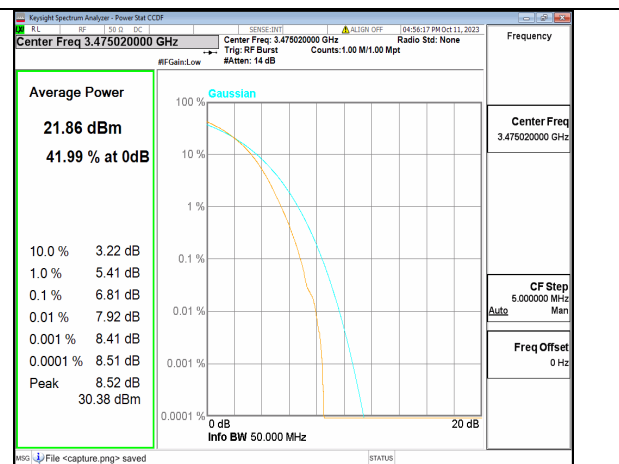

5A_n77(3450-3550MHz) 40M CP-OFDM 256QAM Outer_Full High