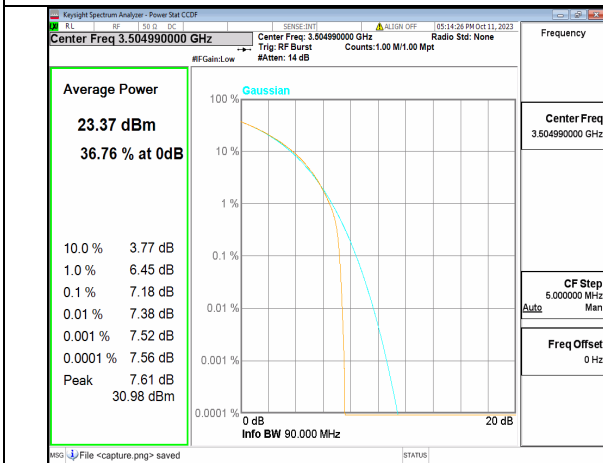

5A_n77(3450-3550MHz) 90M DFT-s-OFDM BPSK Outer_Full High