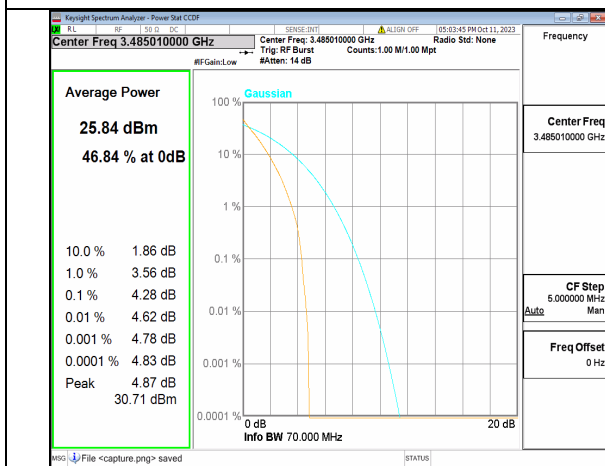

5A\_n77(3450-3550MHz) 60M DFT-s-OFDM BPSK Outer\_Full High

5A\_n77(3450-3550MHz) 60M DFT-s-OFDM 256QAM Outer\_Full High

5A\_n77(3450-3550MHz) 60M CP-OFDM QPSK Outer\_Full High

5A\_n77(3450-3550MHz) 60M CP-OFDM 256QAM Outer\_Full High