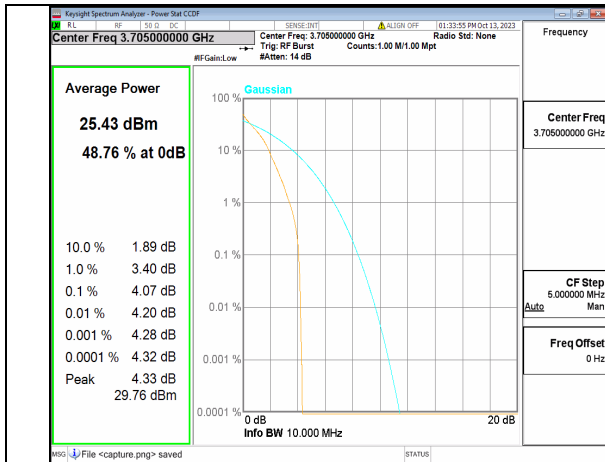

5A_n77(3700-3980MHz) 10M DFT-s-OFDM BPSK Outer_Full Low