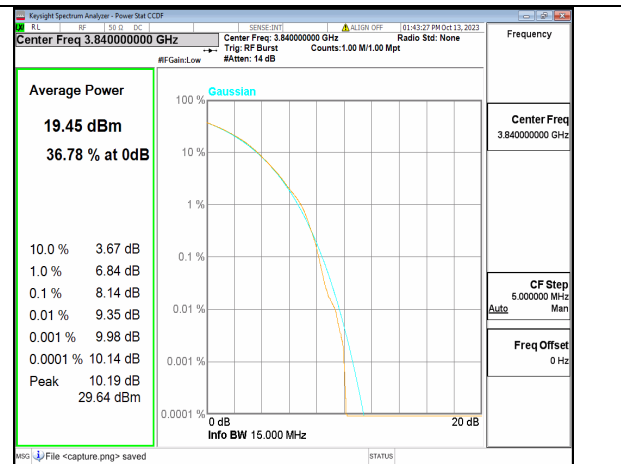

5A_n77(3700-3980MHz) 15M CP-OFDM 256QAM Outer_Full Mid