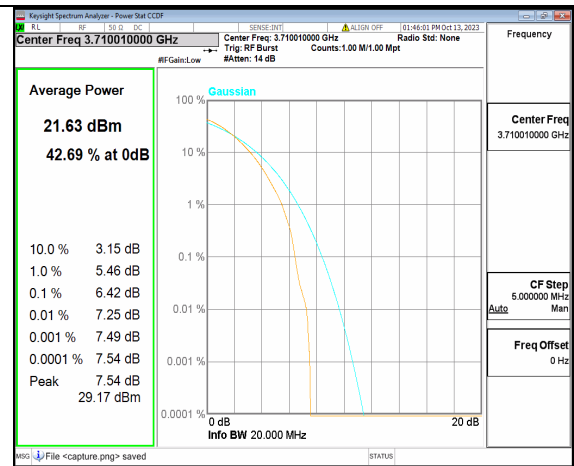

5A_n77(3700-3980MHz) 20M DFT-s-OFDM 256QAM Outer_Full Low