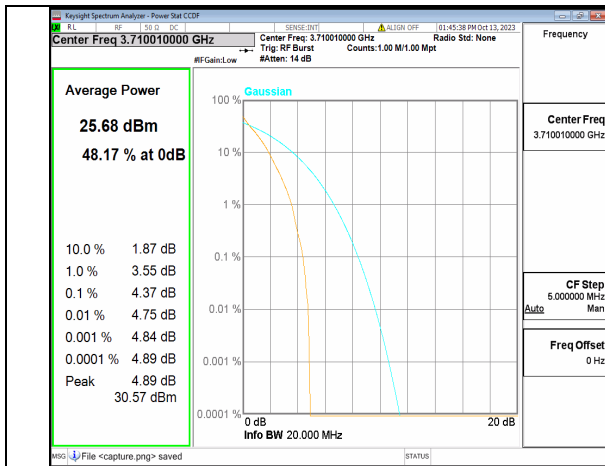

5A\_n77(3700-3980MHz) 15M DFT-s-OFDM BPSK Outer\_Full High

5A\_n77(3700-3980MHz) 15M DFT-s-OFDM 256QAM Outer\_Full High

5A\_n77(3700-3980MHz) 15M CP-OFDM QPSK Outer\_Full High

5A\_n77(3700-3980MHz) 15M CP-OFDM 256QAM Outer\_Full High