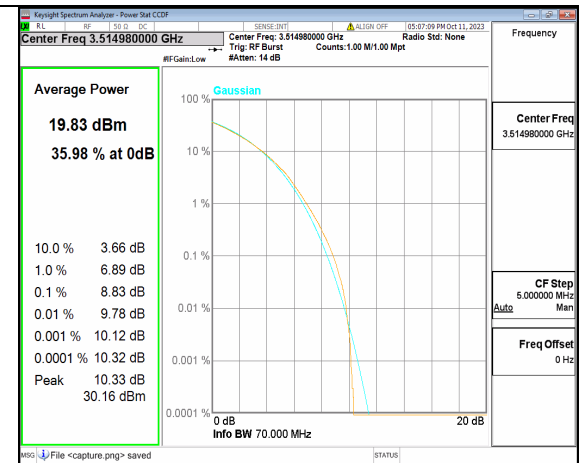

5A_n77(3450-3550MHz) 70M DFT-s-OFDM 256QAM Outer_Full High