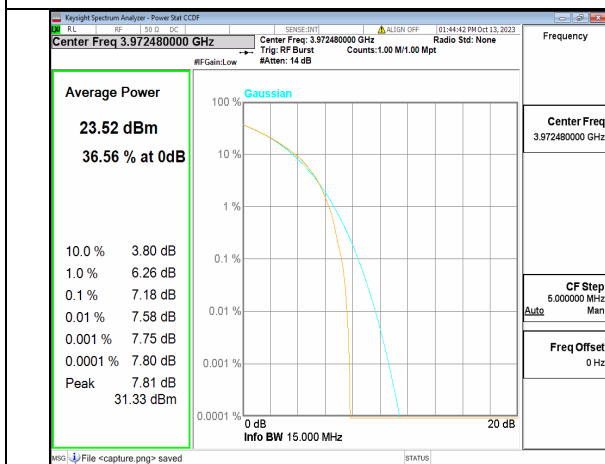

5A_n77(3700-3980MHz) 15M CP-OFDM QPSK Outer_Full High