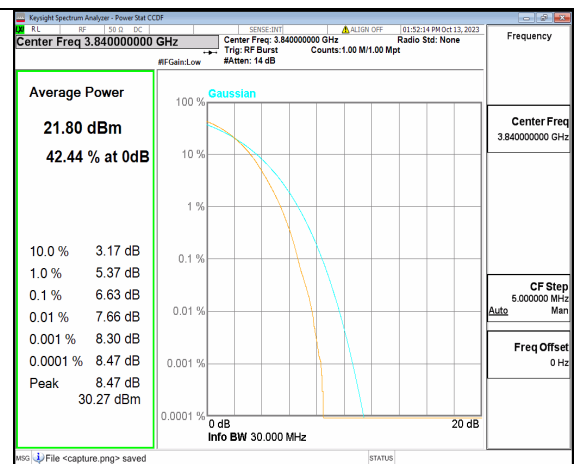

5A_n77(3700-3980MHz) 30M DFT-s-OFDM 256QAM Outer_Full Mid