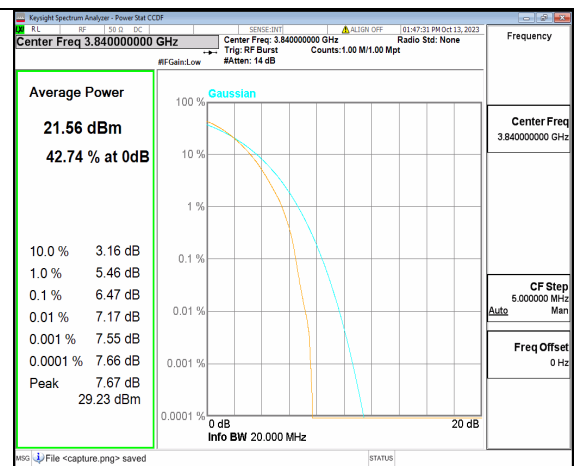

5A_n77(3700-3980MHz) 20M DFT-s-OFDM 256QAM Outer_Full Mid