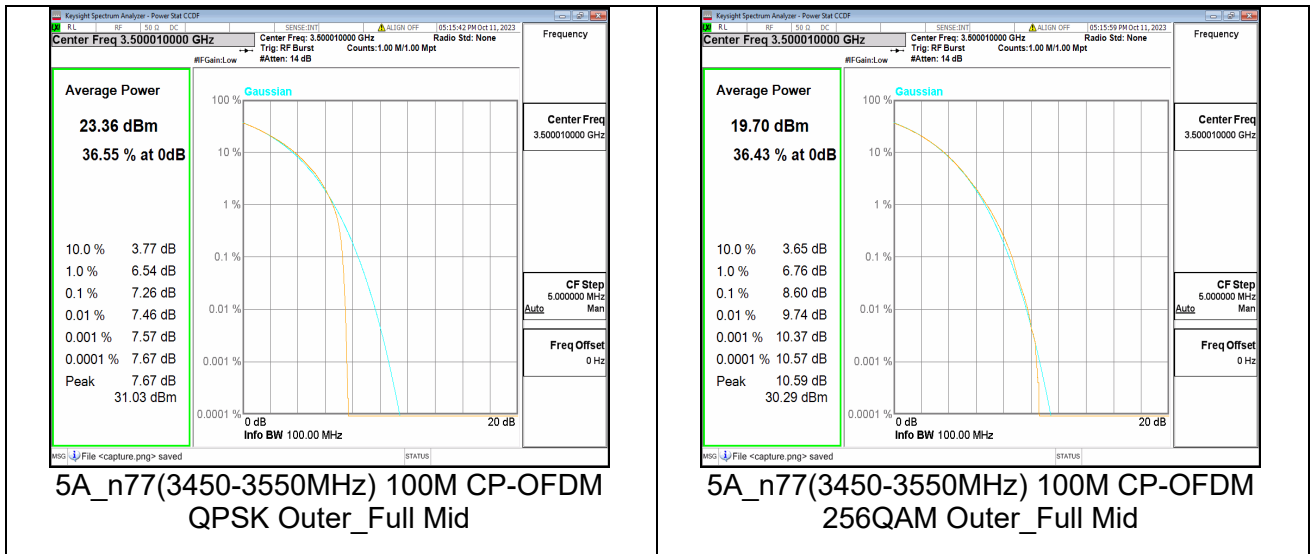

5A_n77(3450-3550MHz) 100M DFT-s-OFDM 256QAM Outer_Full Mid

Band	SCS (KHz)	BW (MHz)	ARFCN	Modulation	RB	Result (dB)	Limit (dB)	Verdict
5A_n77(3700-3980MHz)	30	10	647000	DFT-s-OFDM PI/2 BPSK	24/0	4.07	13	PASS
5A_n77(3700-3980MHz)	30	10	647000	DFT-s-OFDM 256QAM	24/0	6.62	13	PASS
5A_n77(3700-3980MHz)	30	10	647000	CP-OFDM QPSK	24/0	7.02	13	PASS
5A_n77(3700-3980MHz)	30	10	647000	CP-OFDM 256QAM	24/0	8.78	13	PASS
5A_n77(3700-3980MHz)	30	10	656000	DFT-s-OFDM PI/2 BPSK	24/0	4.07	13	PASS
5A_n77(3700-3980MHz)	30	10	656000	DFT-s-OFDM 256QAM	24/0	6.6	13	PASS
5A_n77(3700-3980MHz)	30	10	656000	CP-OFDM QPSK	24/0	7.06	13	PASS
5A_n77(3700-3980MHz)	30	10	656000	CP-OFDM 256QAM	24/0	8.94	13	PASS
5A_n77(3700-3980MHz)	30	10	665000	DFT-s-OFDM PI/2 BPSK	24/0	4.19	13	PASS
5A_n77(3700-3980MHz)	30	10	665000	DFT-s-OFDM 256QAM	24/0	6.73	13	PASS
5A_n77(3700-3980MHz)	30	10	665000	CP-OFDM QPSK	24/0	7.02	13	PASS
5A_n77(3700-3980MHz)	30	10	665000	CP-OFDM 256QAM	24/0	8.98	13	PASS
5A_n77(3700-3980MHz)	30	15	647168	DFT-s-OFDM PI/2 BPSK	36/0	3.91	13	PASS
5A_n77(3700-3980MHz)	30	15	647168	DFT-s-OFDM 256QAM	36/0	6.55	13	PASS
5A_n77(3700-3980MHz)	30	15	647168	CP-OFDM QPSK	36/0	6.82	13	PASS