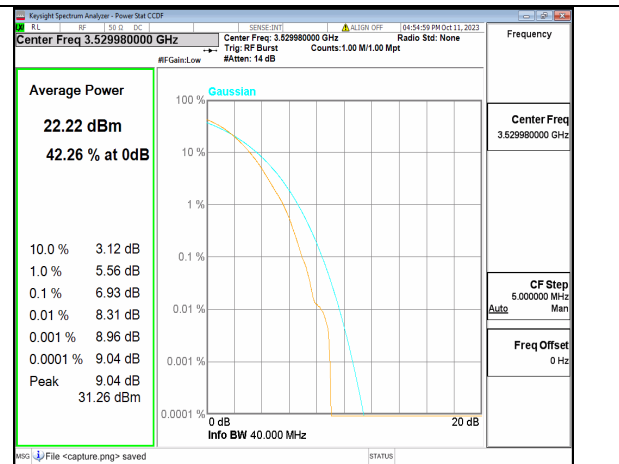

5A\_n77(3450-3550MHz) 40M DFT-s-OFDM BPSK Outer\_Full High

5A\_n77(3450-3550MHz) 40M DFT-s-OFDM 256QAM Outer\_Full High

5A\_n77(3450-3550MHz) 40M CP-OFDM QPSK Outer\_Full High

5A\_n77(3450-3550MHz) 40M CP-OFDM 256QAM Outer\_Full High