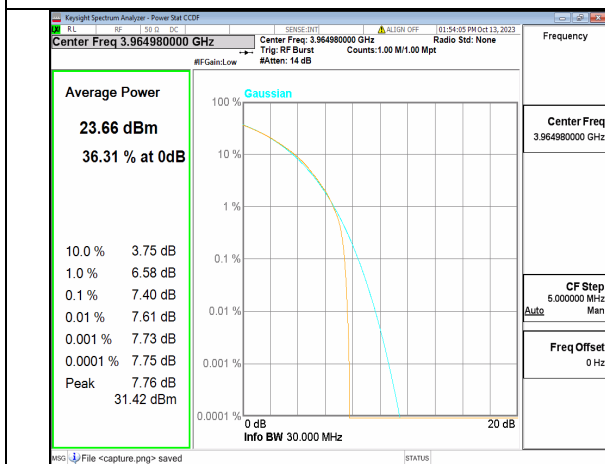

5A_n77(3700-3980MHz) 30M CP-OFDM QPSK Outer_Full High