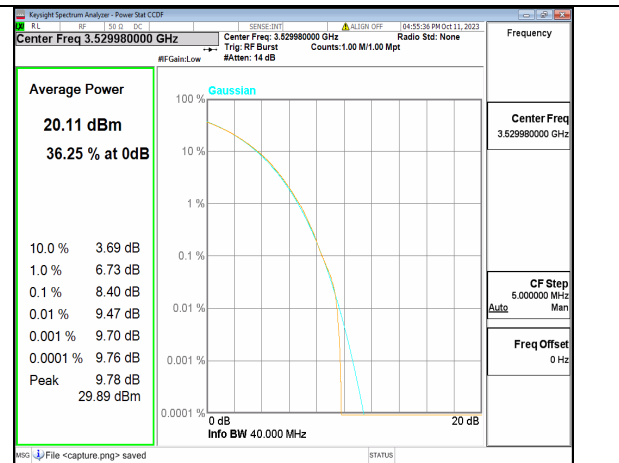

5A\_n77(3450-3550MHz) 40M DFT-s-OFDM BPSK Outer\_Full High

5A\_n77(3450-3550MHz) 40M DFT-s-OFDM 256QAM Outer\_Full High

5A\_n77(3450-3550MHz) 40M CP-OFDM QPSK Outer\_Full High

5A\_n77(3450-3550MHz) 40M CP-OFDM 256QAM Outer\_Full High