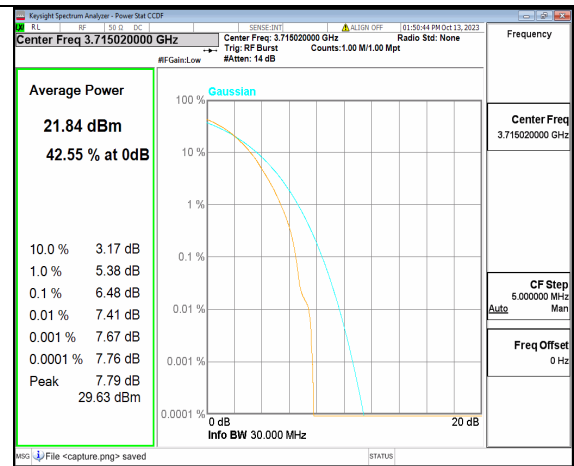

5A_n77(3700-3980MHz) 30M DFT-s-OFDM 256QAM Outer_Full Low