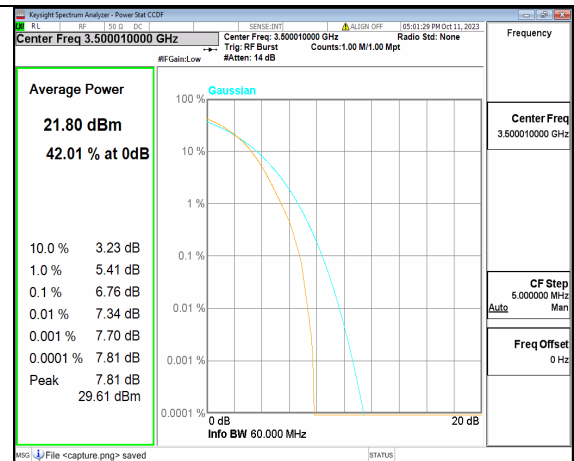

5A_n77(3450-3550MHz) 60M CP-OFDM 256QAM Outer_Full Low