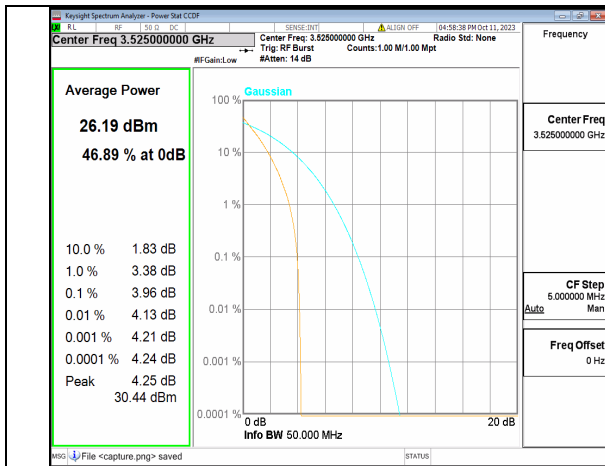

5A\_n77(3450-3550MHz) 50M DFT-s-OFDM BPSK Outer\_Full Mid

5A\_n77(3450-3550MHz) 50M DFT-s-OFDM 256QAM Outer\_Full Mid

5A\_n77(3450-3550MHz) 50M CP-OFDM QPSK Outer\_Full Mid

5A\_n77(3450-3550MHz) 50M CP-OFDM 256QAM Outer\_Full Mid