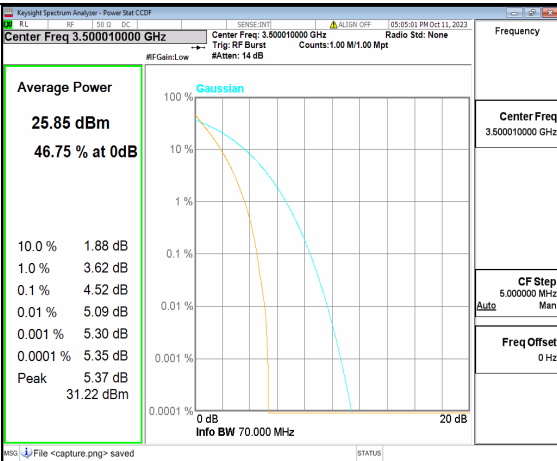

5A\_n77(3450-3550MHz) 70M DFT-s-OFDM BPSK Outer\_Full Low

5A\_n77(3450-3550MHz) 70M DFT-s-OFDM 256QAM Outer\_Full Low

5A\_n77(3450-3550MHz) 70M CP-OFDM QPSK Outer\_Full Low

5A\_n77(3450-3550MHz) 70M CP-OFDM 256QAM Outer\_Full Low