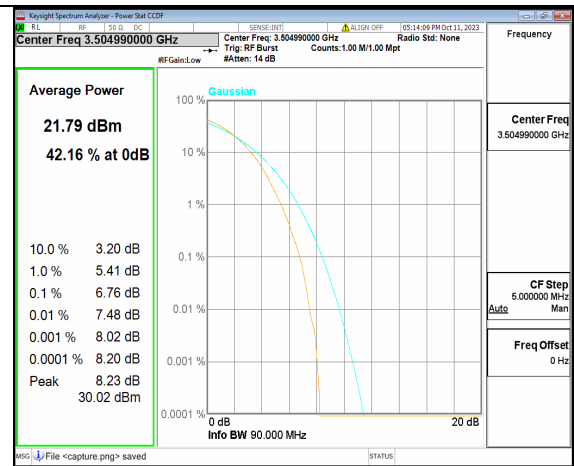

5A_n77(3450-3550MHz) 90M CP-OFDM 256QAM Outer_Full Mid