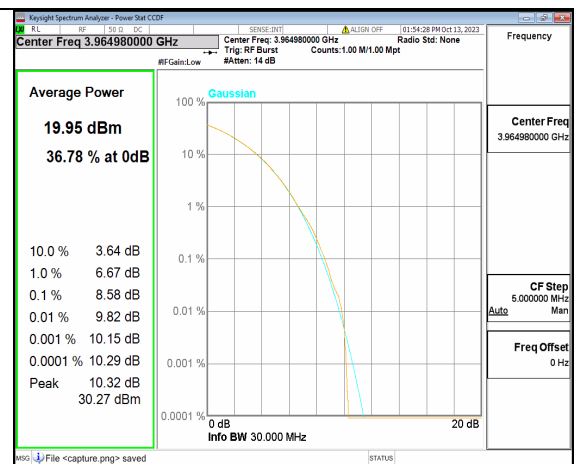

5A_n77(3700-3980MHz) 30M CP-OFDM 256QAM Outer_Full High