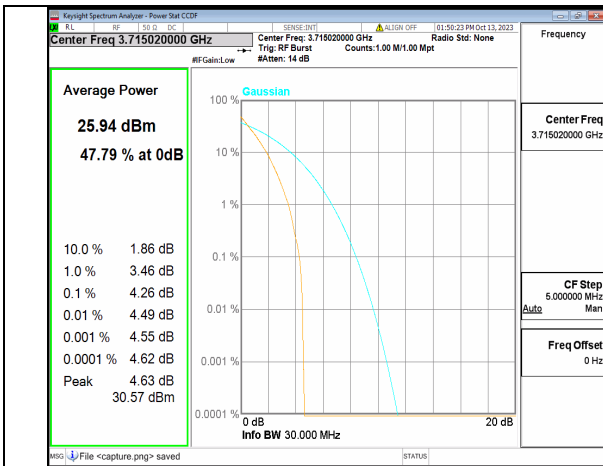

5A\_n77(3700-3980MHz) 20M DFT-s-OFDM BPSK Outer\_Full High

5A\_n77(3700-3980MHz) 20M DFT-s-OFDM 256QAM Outer\_Full High

5A\_n77(3700-3980MHz) 20M CP-OFDM QPSK Outer\_Full High

5A\_n77(3700-3980MHz) 20M CP-OFDM 256QAM Outer\_Full High