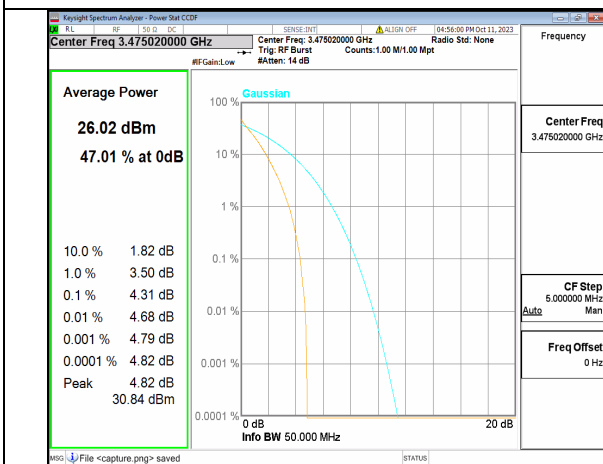

5A\_n77(3450-3550MHz) 40M DFT-s-OFDM BPSK Outer\_Full High

5A\_n77(3450-3550MHz) 40M DFT-s-OFDM 256QAM Outer\_Full High

5A\_n77(3450-3550MHz) 40M CP-OFDM QPSK Outer\_Full High

5A\_n77(3450-3550MHz) 40M CP-OFDM 256QAM Outer\_Full High