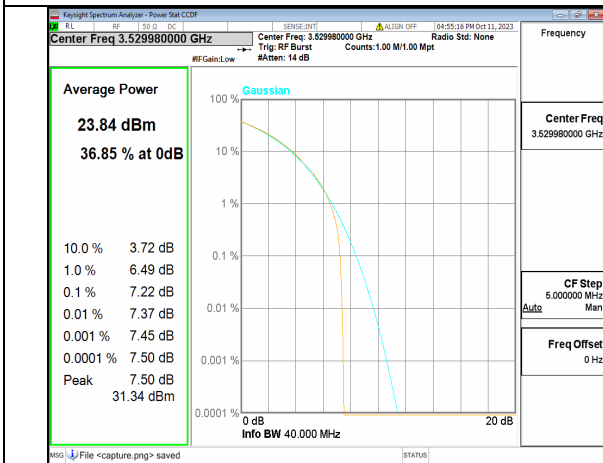

5A\_n77(3450-3550MHz) 40M DFT-s-OFDM BPSK Outer\_Full High

5A\_n77(3450-3550MHz) 40M DFT-s-OFDM 256QAM Outer\_Full High

5A\_n77(3450-3550MHz) 40M CP-OFDM QPSK Outer\_Full High

5A\_n77(3450-3550MHz) 40M CP-OFDM 256QAM Outer\_Full High