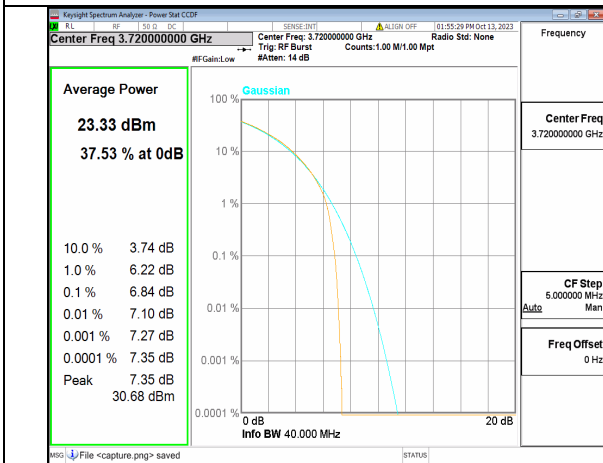

5A_n77(3700-3980MHz) 40M CP-OFDM QPSK Outer_Full Low