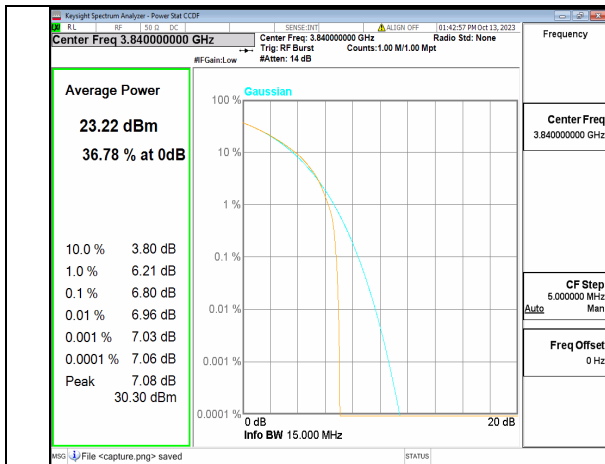

5A_n77(3700-3980MHz) 15M CP-OFDM QPSK Outer_Full Mid