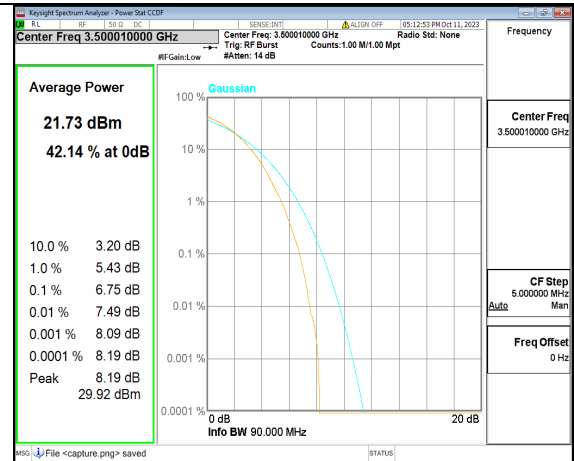

5A_n77(3450-3550MHz) 90M CP-OFDM 256QAM Outer_Full Low