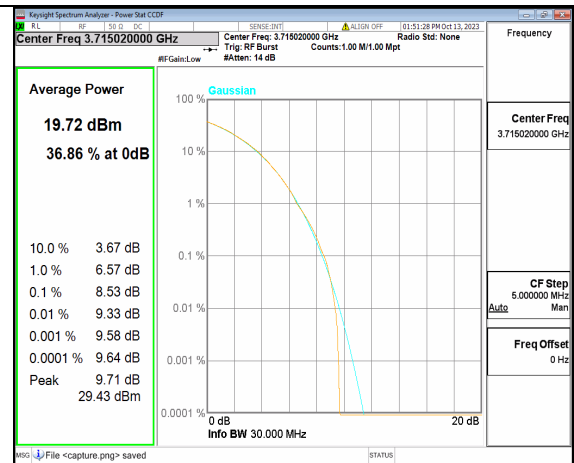

5A_n77(3700-3980MHz) 30M CP-OFDM 256QAM Outer_Full Low