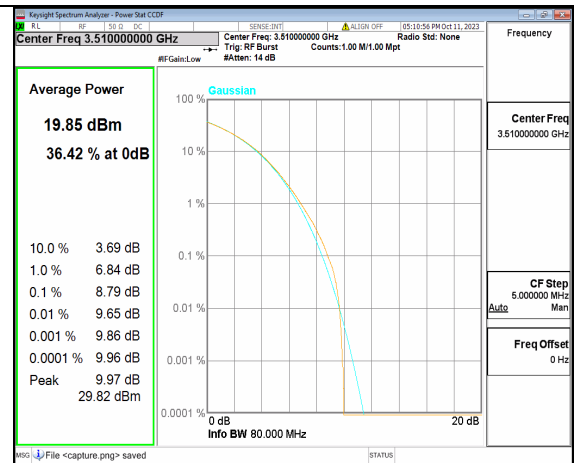

5A_n77(3450-3550MHz) 80M DFT-s-OFDM 256QAM Outer_Full High