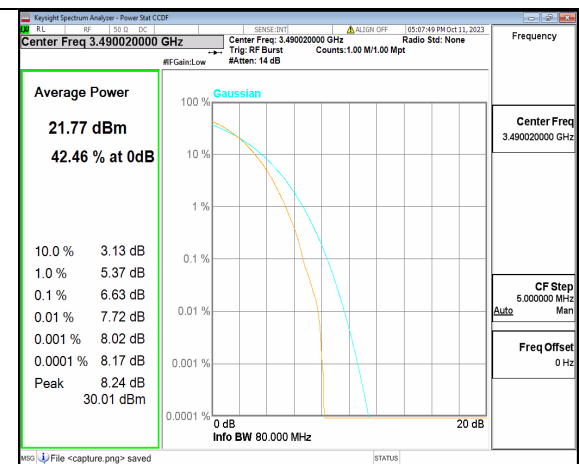

5A_n77(3450-3550MHz) 70M CP-OFDM 256QAM Outer_Full High