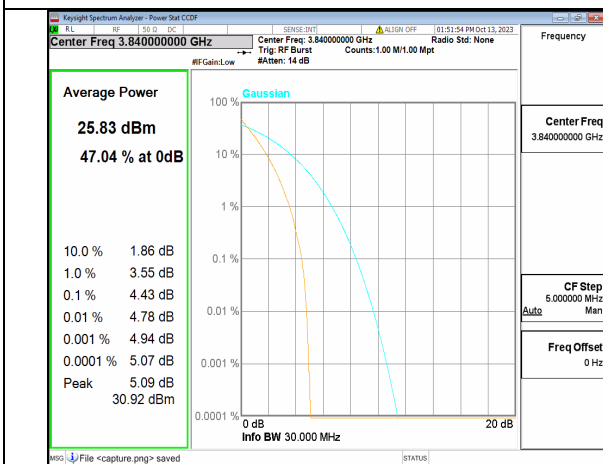

5A\_n77(3700-3980MHz) 30M DFT-s-OFDM BPSK Outer\_Full Low

5A\_n77(3700-3980MHz) 30M DFT-s-OFDM 256QAM Outer\_Full Low

5A\_n77(3700-3980MHz) 30M CP-OFDM QPSK Outer\_Full Low

5A\_n77(3700-3980MHz) 30M CP-OFDM 256QAM Outer\_Full Low