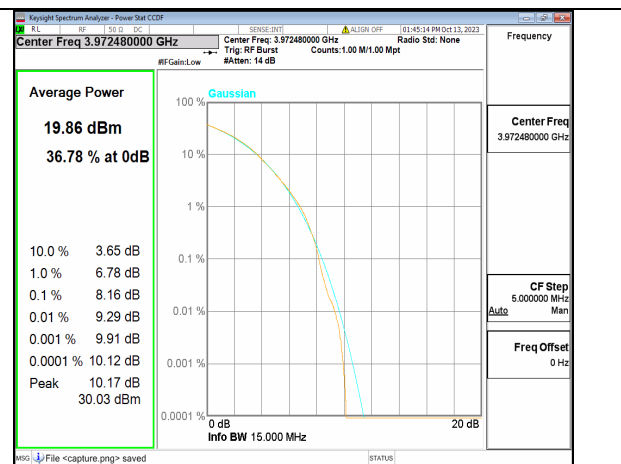

5A_n77(3700-3980MHz) 15M CP-OFDM 256QAM Outer_Full High