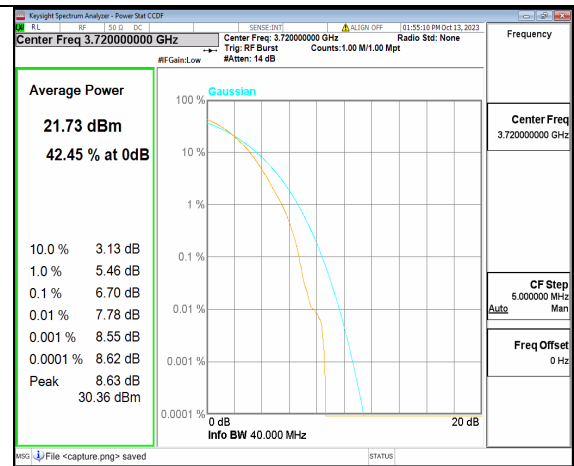

5A_n77(3700-3980MHz) 40M DFT-s-OFDM 256QAM Outer_Full Low