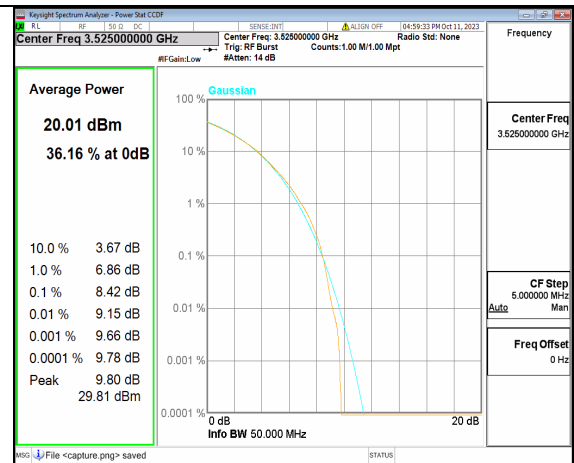

5A_n77(3450-3550MHz) 50M DFT-s-OFDM 256QAM Outer_Full High