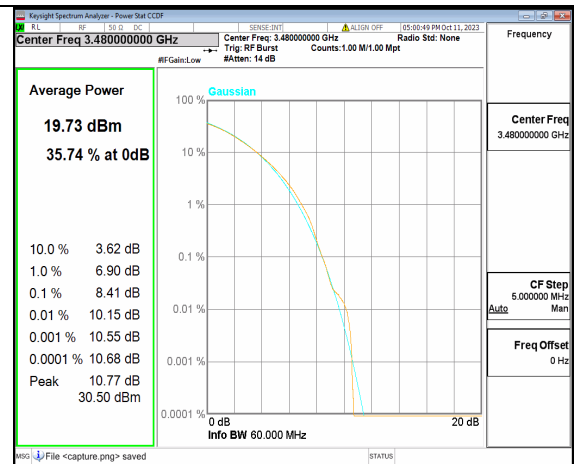

5A_n77(3450-3550MHz) 60M DFT-s-OFDM 256QAM Outer_Full Low