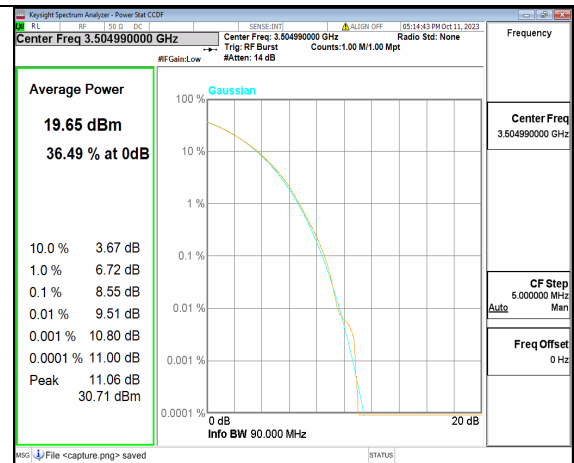

5A_n77(3450-3550MHz) 90M DFT-s-OFDM 256QAM Outer_Full High