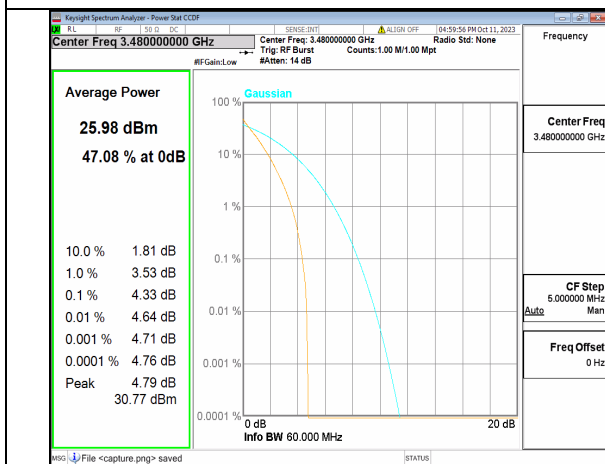

5A\_n77(3450-3550MHz) 50M DFT-s-OFDM BPSK Outer\_Full High

5A\_n77(3450-3550MHz) 50M DFT-s-OFDM 256QAM Outer\_Full High

5A\_n77(3450-3550MHz) 50M CP-OFDM QPSK Outer\_Full High

5A\_n77(3450-3550MHz) 50M CP-OFDM 256QAM Outer\_Full High