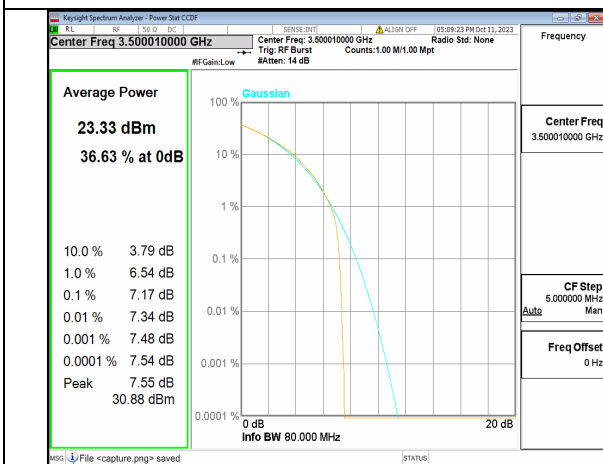

5A_n77(3450-3550MHz) 80M DFT-s-OFDM BPSK Outer_Full Mid