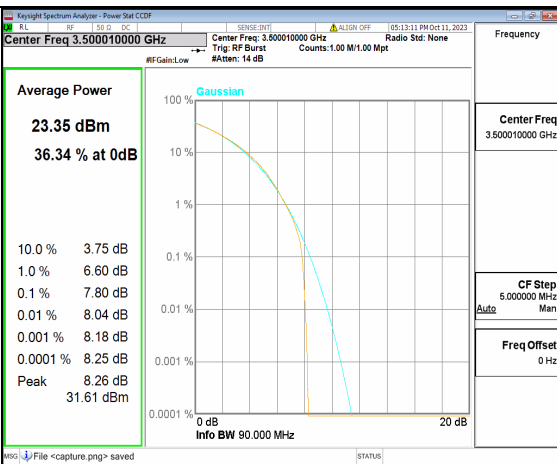

5A_n77(3450-3550MHz) 90M DFT-s-OFDM BPSK Outer_Full Mid