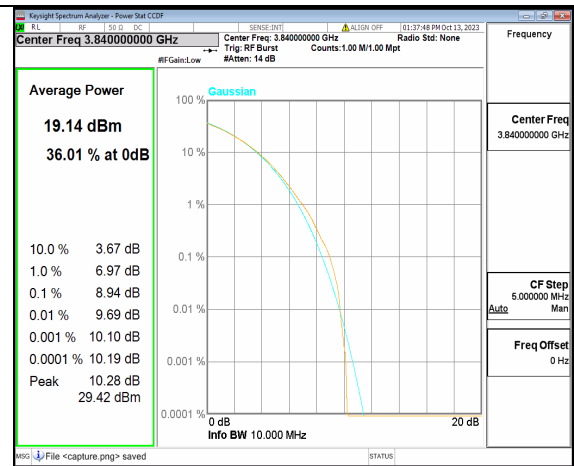

5A_n77(3700-3980MHz) 10M CP-OFDM 256QAM Outer_Full Mid