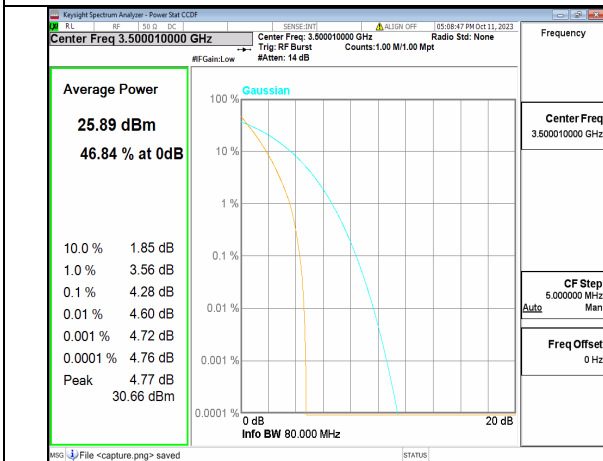

5A\_n77(3450-3550MHz) 80M DFT-s-OFDM BPSK Outer\_Full Low

5A\_n77(3450-3550MHz) 80M DFT-s-OFDM 256QAM Outer\_Full Low

5A\_n77(3450-3550MHz) 80M CP-OFDM QPSK Outer\_Full Low

5A\_n77(3450-3550MHz) 80M CP-OFDM 256QAM Outer\_Full Low