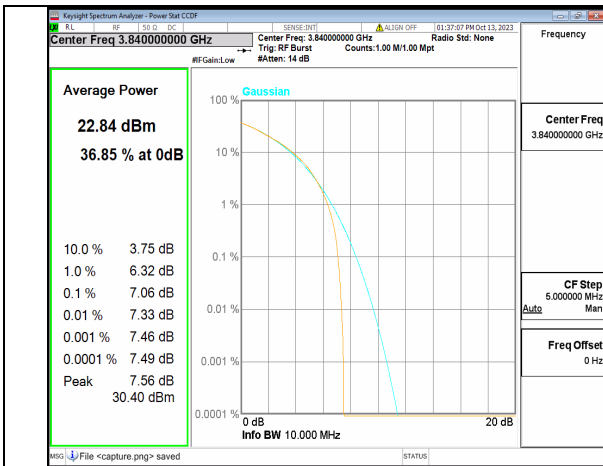

5A_n77(3700-3980MHz) 10M CP-OFDM QPSK Outer_Full Mid