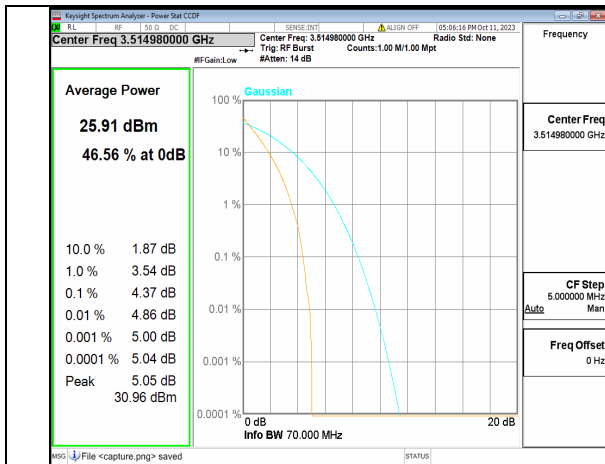

5A\_n77(3450-3550MHz) 70M DFT-s-OFDM BPSK Outer\_Full Mid

5A\_n77(3450-3550MHz) 70M DFT-s-OFDM 256QAM Outer\_Full Mid

5A\_n77(3450-3550MHz) 70M CP-OFDM QPSK Outer\_Full Mid

5A\_n77(3450-3550MHz) 70M CP-OFDM 256QAM Outer\_Full Mid