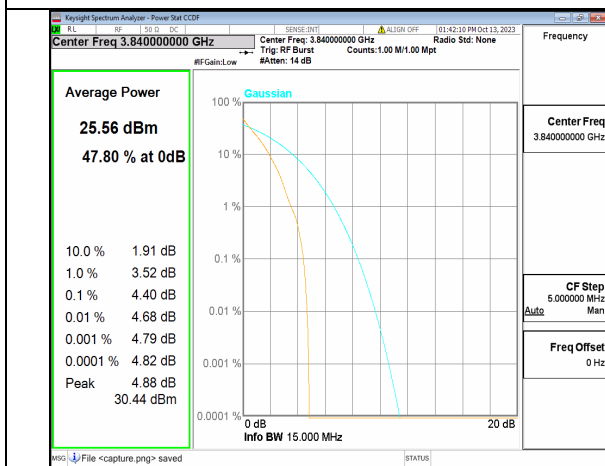

5A\_n77(3700-3980MHz) 15M DFT-s-OFDM BPSK Outer\_Full Low

5A\_n77(3700-3980MHz) 15M DFT-s-OFDM 256QAM Outer\_Full Low

5A\_n77(3700-3980MHz) 15M CP-OFDM QPSK Outer\_Full Low

5A\_n77(3700-3980MHz) 15M CP-OFDM 256QAM Outer\_Full Low