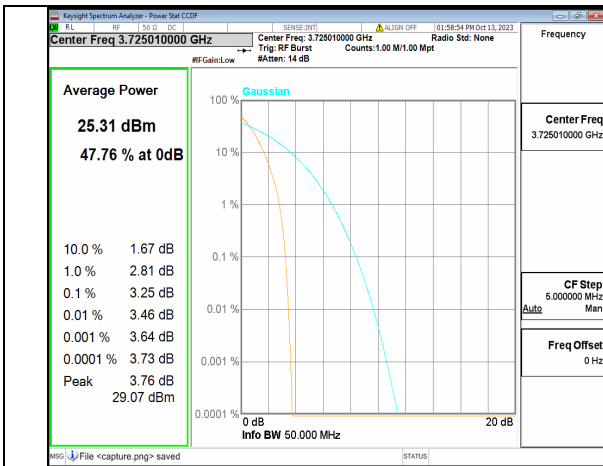

5A\_n77(3700-3980MHz) 40M DFT-s-OFDM BPSK Outer\_Full High

5A\_n77(3700-3980MHz) 40M DFT-s-OFDM 256QAM Outer\_Full High

5A\_n77(3700-3980MHz) 40M CP-OFDM QPSK Outer\_Full High

5A\_n77(3700-3980MHz) 40M CP-OFDM 256QAM Outer\_Full High