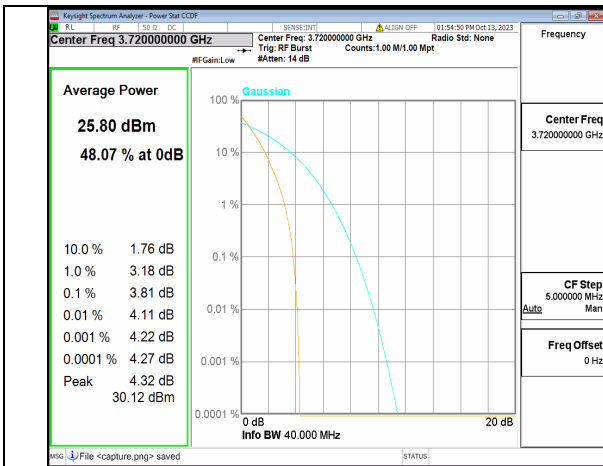

5A\_n77(3700-3980MHz) 30M DFT-s-OFDM BPSK Outer\_Full High

5A\_n77(3700-3980MHz) 30M DFT-s-OFDM 256QAM Outer\_Full High

5A\_n77(3700-3980MHz) 30M CP-OFDM QPSK Outer\_Full High

5A\_n77(3700-3980MHz) 30M CP-OFDM 256QAM Outer\_Full High