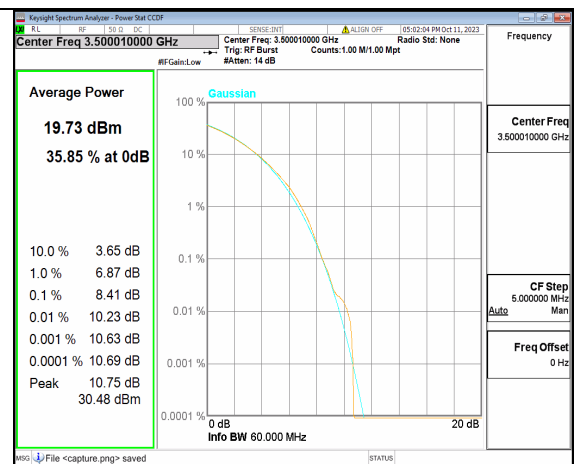

5A_n77(3450-3550MHz) 60M DFT-s-OFDM 256QAM Outer_Full Mid