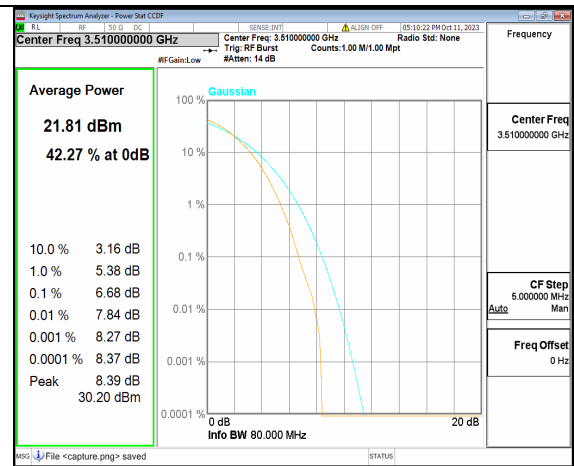

5A_n77(3450-3550MHz) 80M CP-OFDM 256QAM Outer_Full Mid