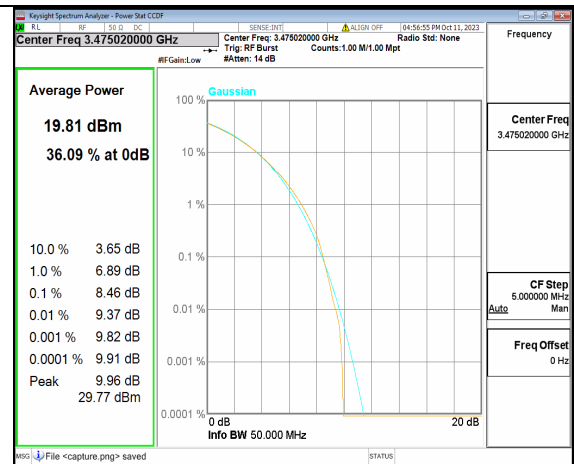

5A_n77(3450-3550MHz) 50M DFT-s-OFDM 256QAM Outer_Full Low