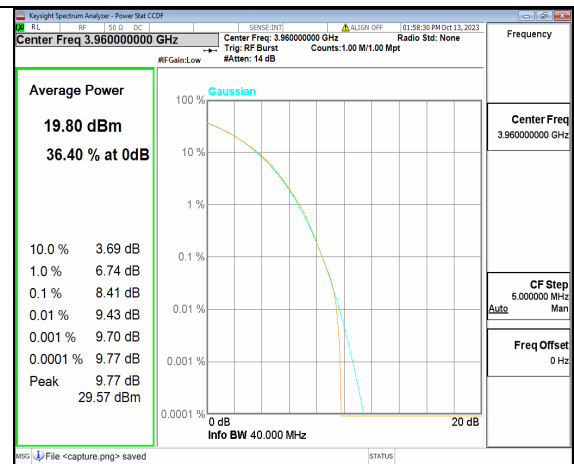

5A_n77(3700-3980MHz) 40M CP-OFDM 256QAM Outer_Full High