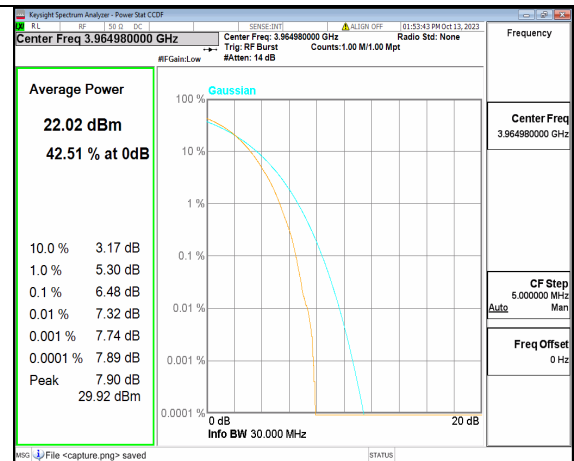

5A_n77(3700-3980MHz) 30M DFT-s-OFDM 256QAM Outer_Full High