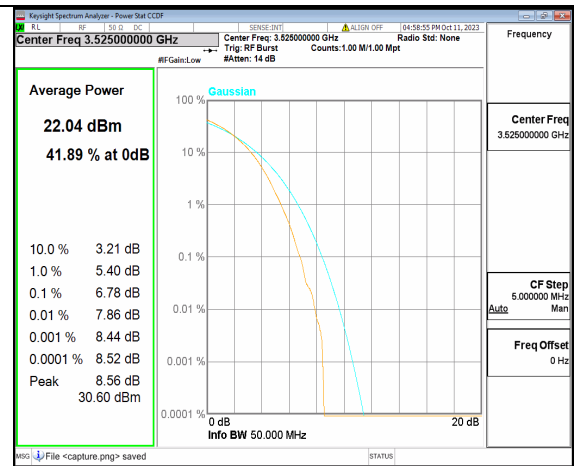

5A_n77(3450-3550MHz) 50M CP-OFDM 256QAM Outer_Full Mid