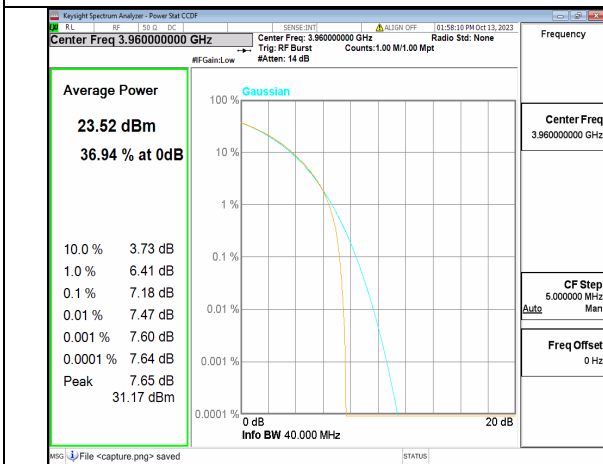

5A_n77(3700-3980MHz) 40M CP-OFDM QPSK Outer_Full High