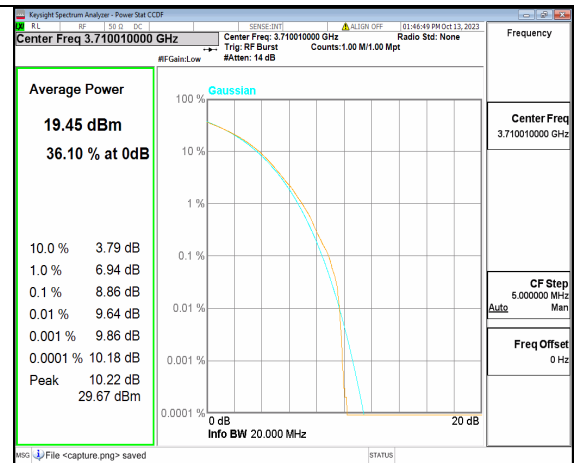

5A_n77(3700-3980MHz) 20M CP-OFDM 256QAM Outer_Full Low