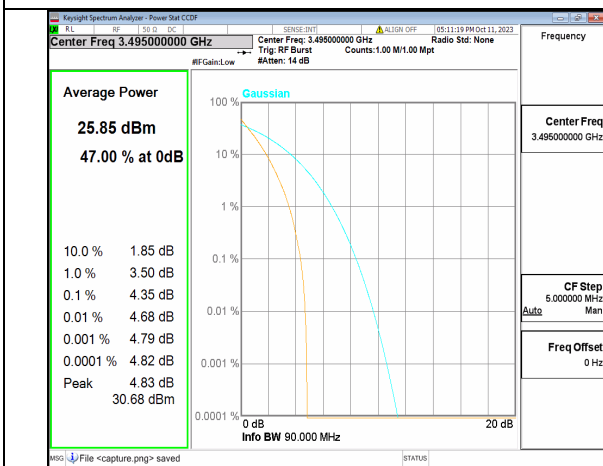

5A\_n77(3450-3550MHz) 80M DFT-s-OFDM BPSK Outer\_Full High

5A\_n77(3450-3550MHz) 80M DFT-s-OFDM 256QAM Outer\_Full High

5A\_n77(3450-3550MHz) 80M CP-OFDM QPSK Outer\_Full High

5A\_n77(3450-3550MHz) 80M CP-OFDM 256QAM Outer\_Full High