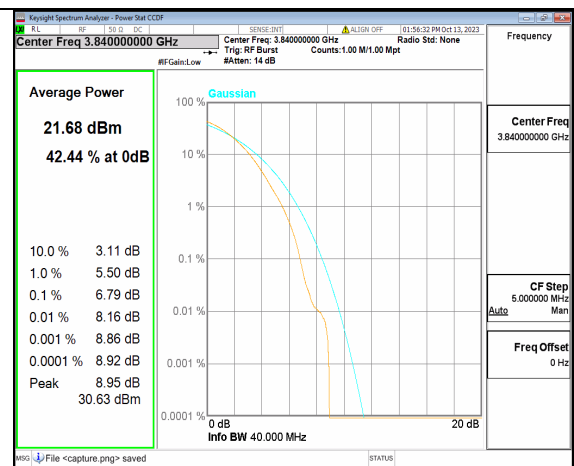

5A_n77(3700-3980MHz) 40M DFT-s-OFDM 256QAM Outer_Full Mid