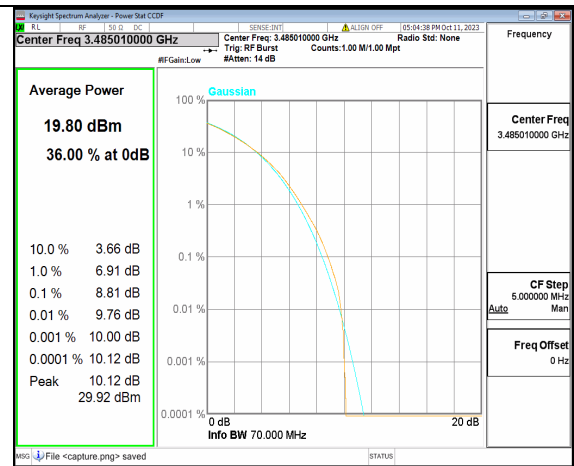

5A_n77(3450-3550MHz) 70M DFT-s-OFDM 256QAM Outer_Full Low