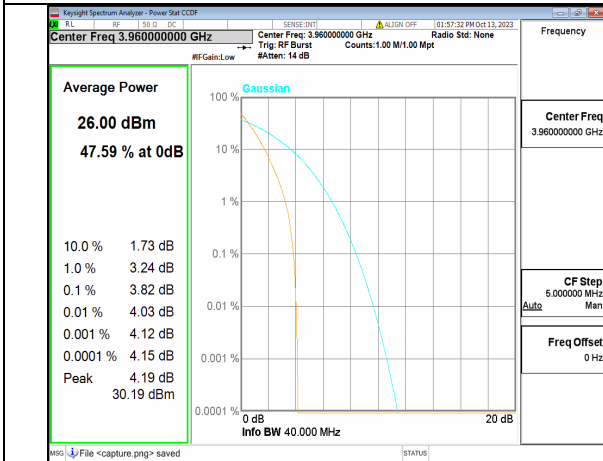

5A\_n77(3700-3980MHz) 40M DFT-s-OFDM BPSK Outer\_Full Mid

5A\_n77(3700-3980MHz) 40M DFT-s-OFDM 256QAM Outer\_Full Mid

5A\_n77(3700-3980MHz) 40M CP-OFDM QPSK Outer\_Full Mid

5A\_n77(3700-3980MHz) 40M CP-OFDM 256QAM Outer\_Full Mid