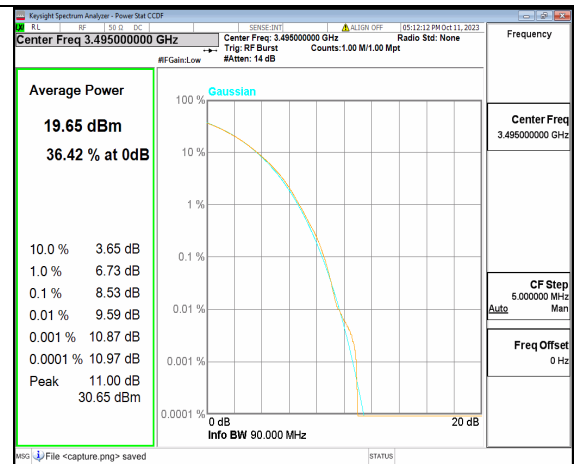

5A_n77(3450-3550MHz) 90M DFT-s-OFDM 256QAM Outer_Full Low