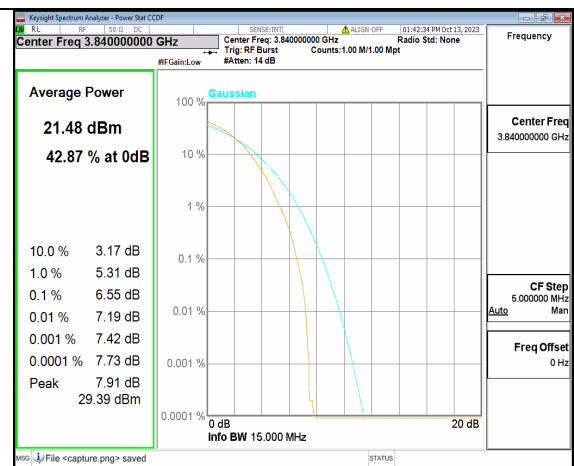

5A_n77(3700-3980MHz) 15M DFT-s-OFDM 256QAM Outer_Full Mid