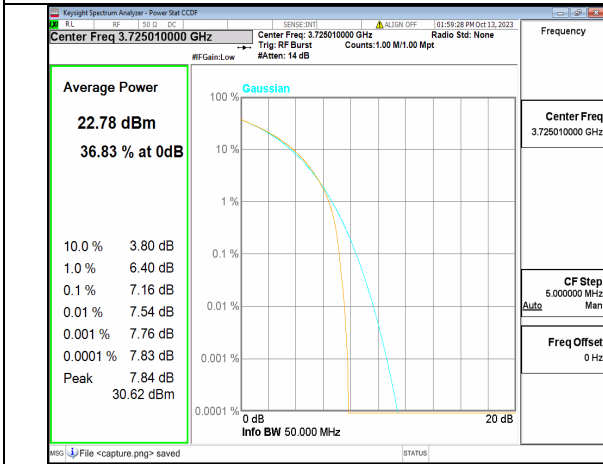

5A_n77(3700-3980MHz) 50M CP-OFDM QPSK Outer_Full Low