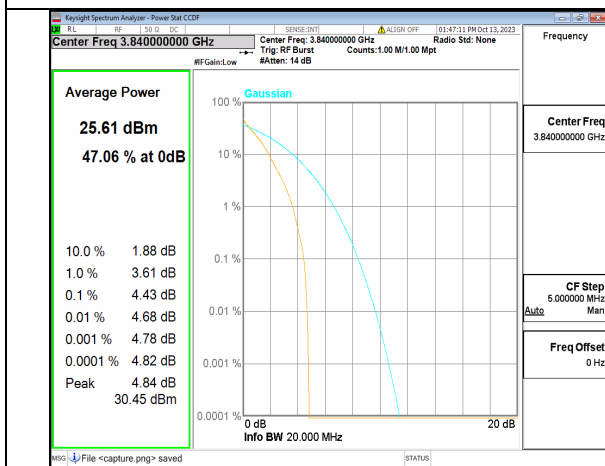

5A\_n77(3700-3980MHz) 20M DFT-s-OFDM BPSK Outer\_Full Low

5A\_n77(3700-3980MHz) 20M DFT-s-OFDM 256QAM Outer\_Full Low

5A\_n77(3700-3980MHz) 20M CP-OFDM QPSK Outer\_Full Low

5A\_n77(3700-3980MHz) 20M CP-OFDM 256QAM Outer\_Full Low