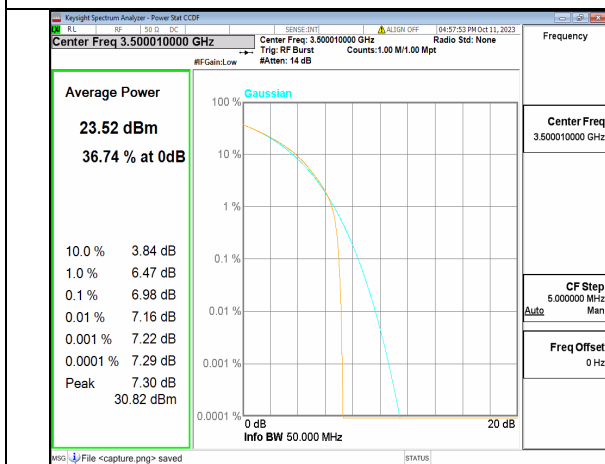

5A_n77(3450-3550MHz) 50M DFT-s-OFDM BPSK Outer_Full Mid