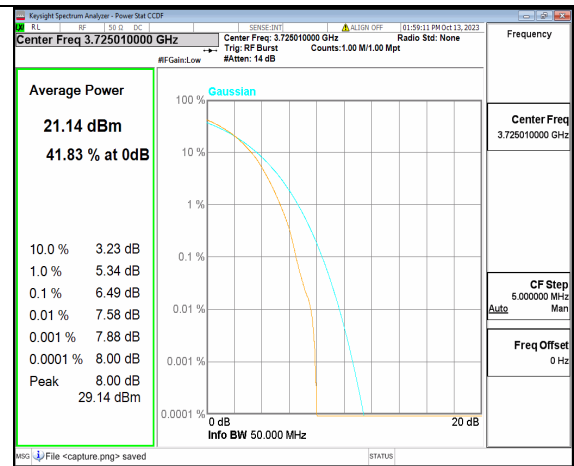

5A_n77(3700-3980MHz) 50M DFT-s-OFDM 256QAM Outer_Full Low