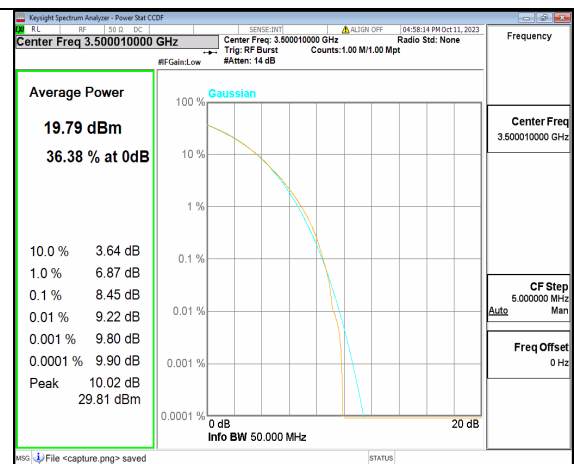

5A_n77(3450-3550MHz) 50M DFT-s-OFDM 256QAM Outer_Full Mid