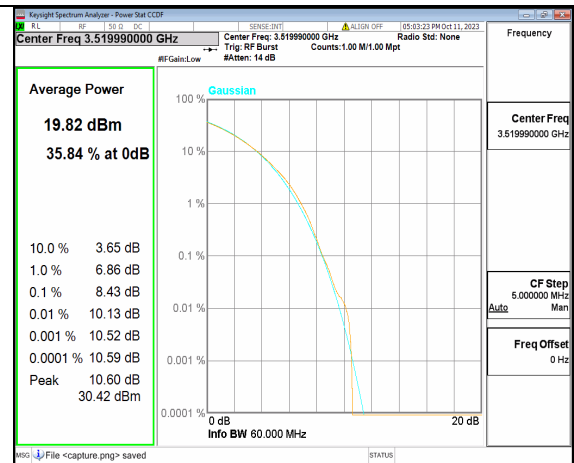

5A_n77(3450-3550MHz) 60M DFT-s-OFDM 256QAM Outer_Full High