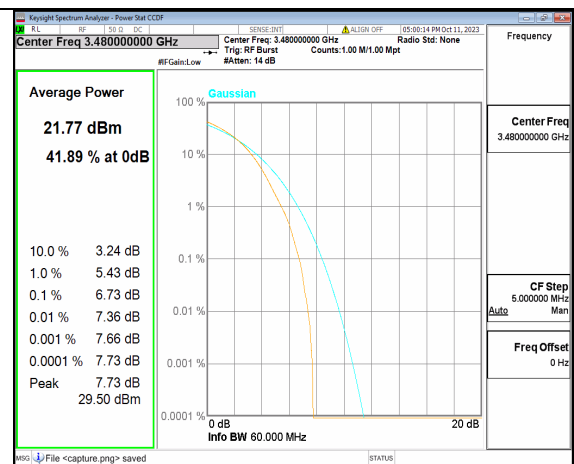

5A_n77(3450-3550MHz) 50M CP-OFDM 256QAM Outer_Full High