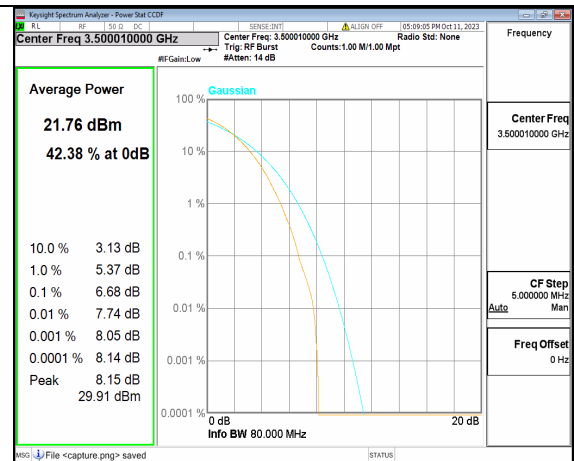

5A_n77(3450-3550MHz) 80M CP-OFDM 256QAM Outer_Full Low