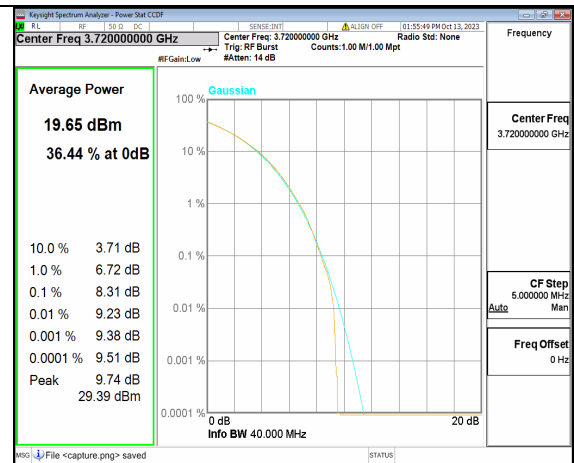

5A_n77(3700-3980MHz) 40M CP-OFDM 256QAM Outer_Full Low