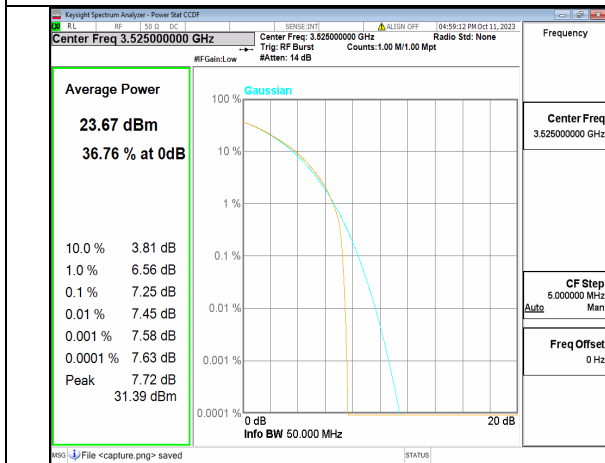

5A_n77(3450-3550MHz) 50M DFT-s-OFDM BPSK Outer_Full High