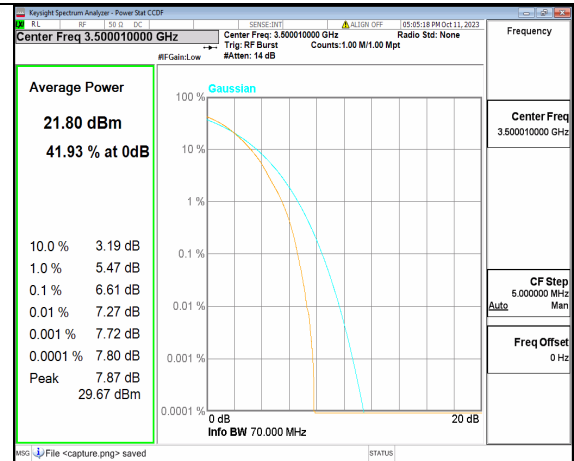

5A_n77(3450-3550MHz) 70M CP-OFDM 256QAM Outer_Full Low