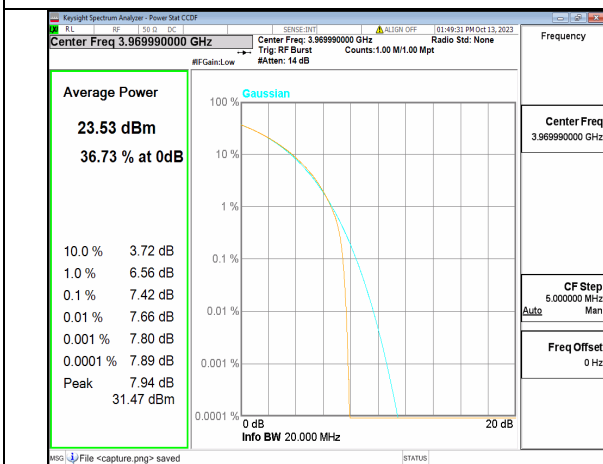

5A_n77(3700-3980MHz) 20M CP-OFDM QPSK Outer_Full High