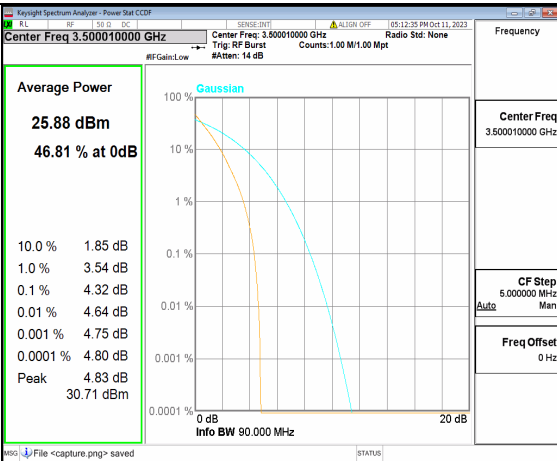

5A\_n77(3450-3550MHz) 90M DFT-s-OFDM BPSK Outer\_Full Low

5A\_n77(3450-3550MHz) 90M DFT-s-OFDM 256QAM Outer\_Full Low

5A\_n77(3450-3550MHz) 90M CP-OFDM QPSK Outer\_Full Low

5A\_n77(3450-3550MHz) 90M CP-OFDM 256QAM Outer\_Full Low