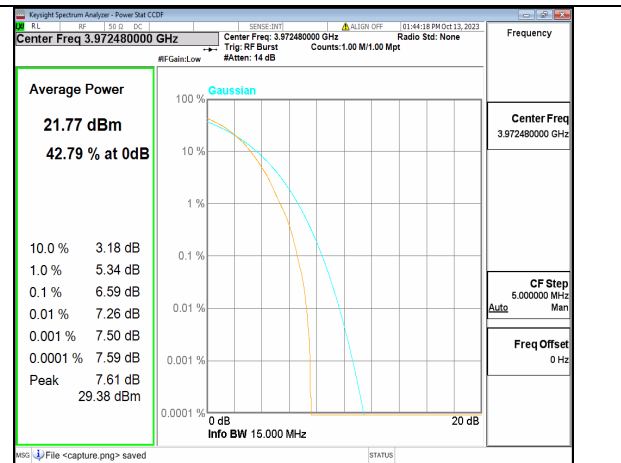

5A_n77(3700-3980MHz) 15M DFT-s-OFDM 256QAM Outer_Full High