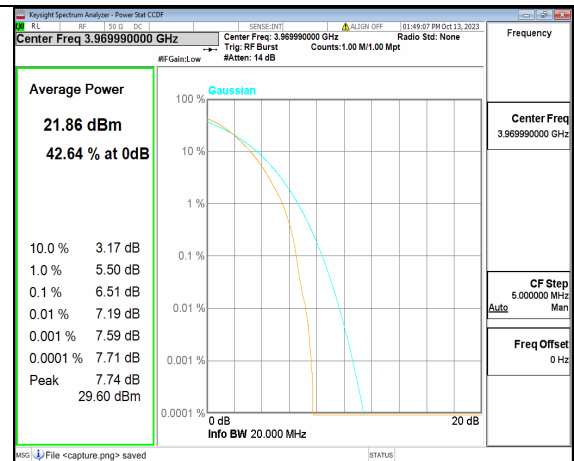

5A_n77(3700-3980MHz) 20M DFT-s-OFDM 256QAM Outer_Full High