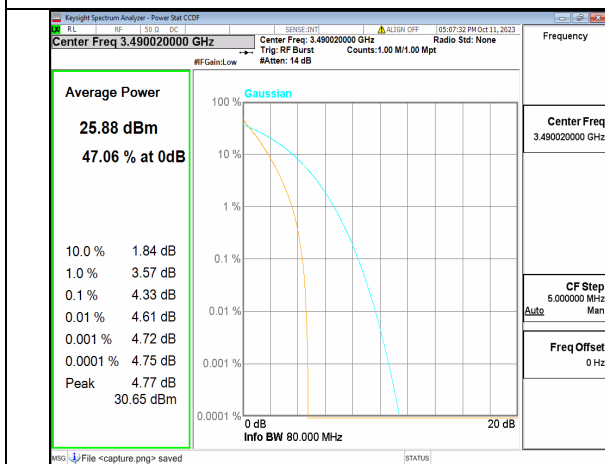

5A\_n77(3450-3550MHz) 70M DFT-s-OFDM BPSK Outer\_Full High

5A\_n77(3450-3550MHz) 70M DFT-s-OFDM 256QAM Outer\_Full High

5A\_n77(3450-3550MHz) 70M CP-OFDM QPSK Outer\_Full High

5A\_n77(3450-3550MHz) 70M CP-OFDM 256QAM Outer\_Full High