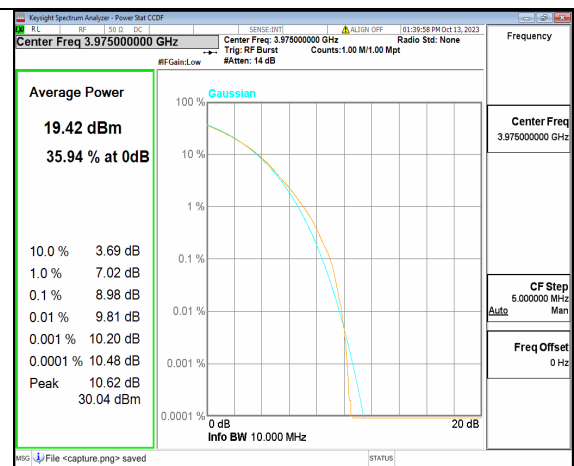

5A_n77(3700-3980MHz) 10M CP-OFDM 256QAM Outer_Full High