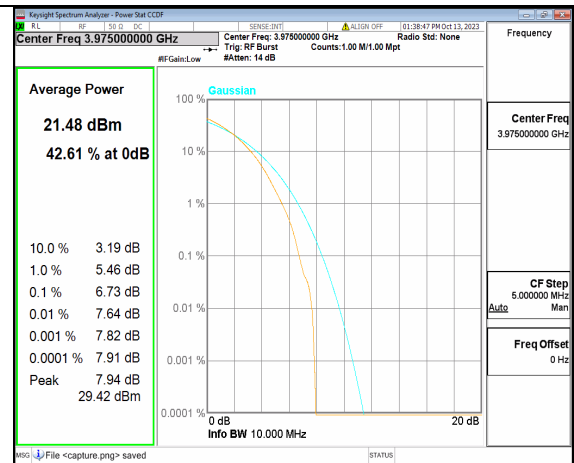

5A_n77(3700-3980MHz) 10M DFT-s-OFDM 256QAM Outer_Full High