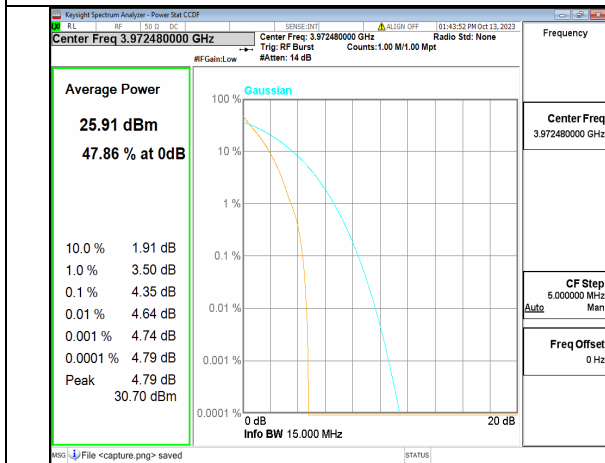

5A\_n77(3700-3980MHz) 15M DFT-s-OFDM BPSK Outer\_Full Mid

5A\_n77(3700-3980MHz) 15M DFT-s-OFDM 256QAM Outer\_Full Mid

5A\_n77(3700-3980MHz) 15M CP-OFDM QPSK Outer\_Full Mid

5A\_n77(3700-3980MHz) 15M CP-OFDM 256QAM Outer\_Full Mid