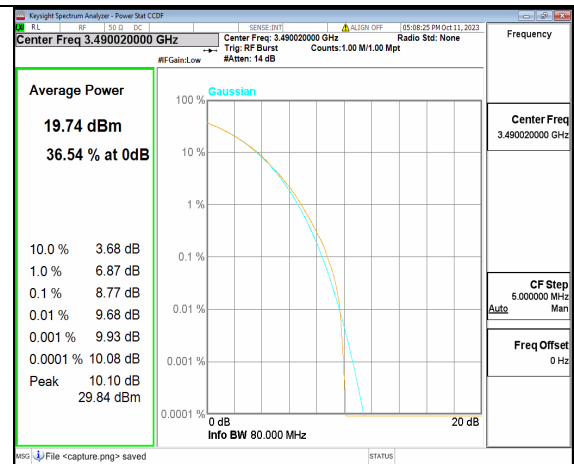

5A_n77(3450-3550MHz) 80M DFT-s-OFDM 256QAM Outer_Full Low