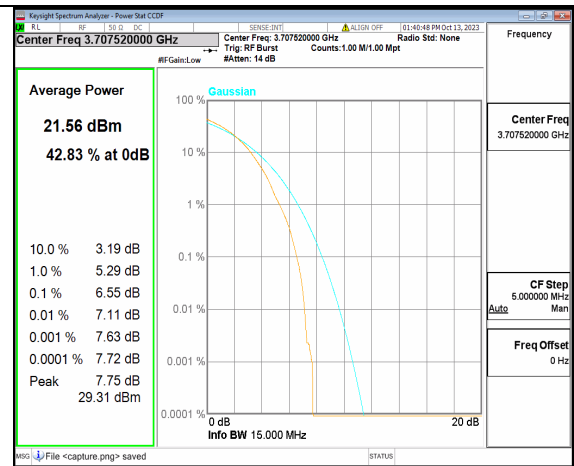

5A_n77(3700-3980MHz) 15M DFT-s-OFDM 256QAM Outer_Full Low