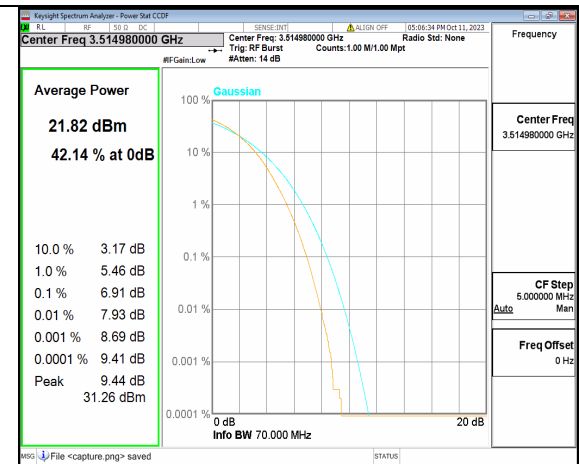

5A_n77(3450-3550MHz) 70M CP-OFDM 256QAM Outer_Full Mid