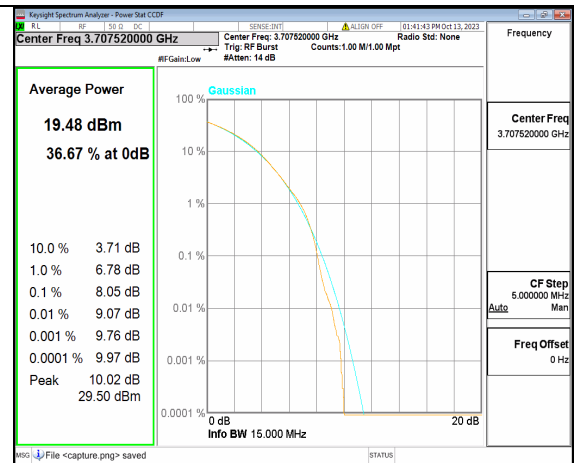

5A_n77(3700-3980MHz) 15M CP-OFDM 256QAM Outer_Full Low