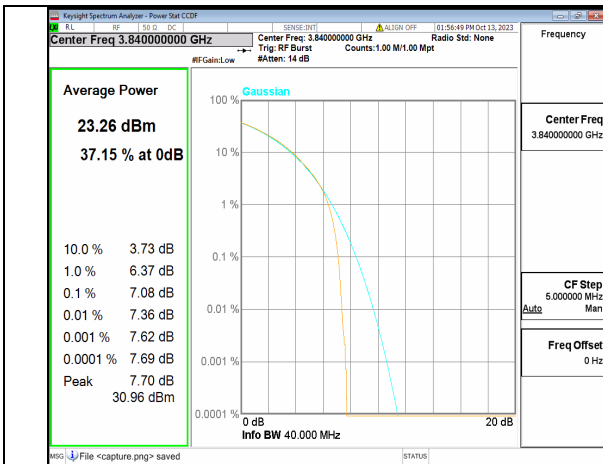

5A_n77(3700-3980MHz) 40M CP-OFDM QPSK Outer_Full Mid