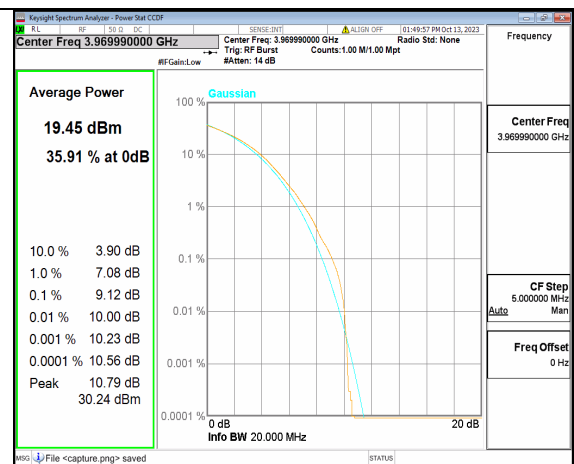

5A_n77(3700-3980MHz) 20M CP-OFDM 256QAM Outer_Full High