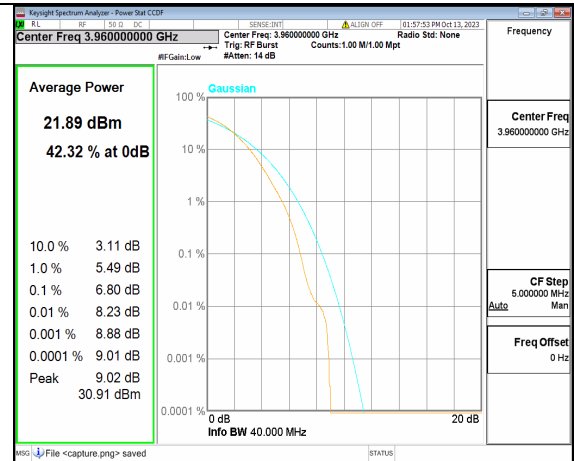

5A_n77(3700-3980MHz) 40M DFT-s-OFDM 256QAM Outer_Full High