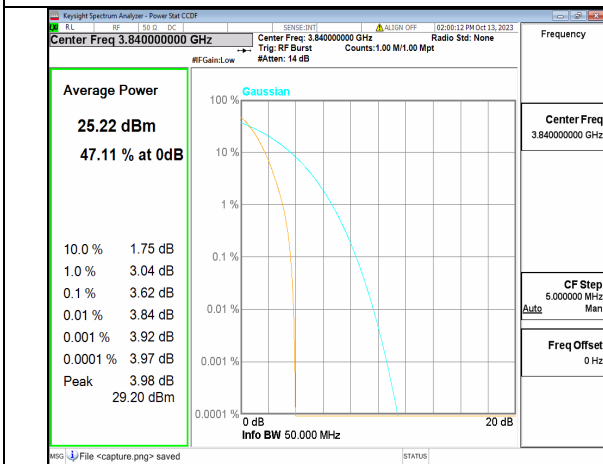

5A\_n77(3700-3980MHz) 50M DFT-s-OFDM BPSK Outer\_Full Low

5A\_n77(3700-3980MHz) 50M DFT-s-OFDM 256QAM Outer\_Full Low

5A\_n77(3700-3980MHz) 50M CP-OFDM QPSK Outer\_Full Low

5A\_n77(3700-3980MHz) 50M CP-OFDM 256QAM Outer\_Full Low