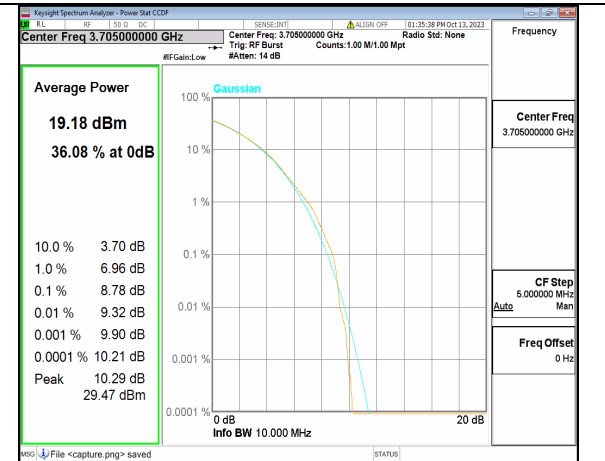

5A_n77(3700-3980MHz) 10M CP-OFDM 256QAM Outer_Full Low