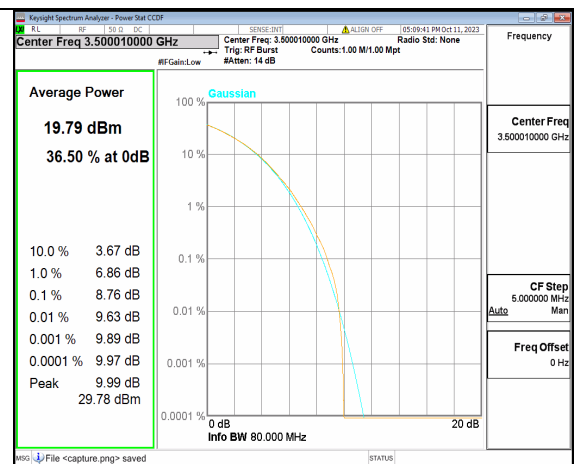

5A_n77(3450-3550MHz) 80M DFT-s-OFDM 256QAM Outer_Full Mid