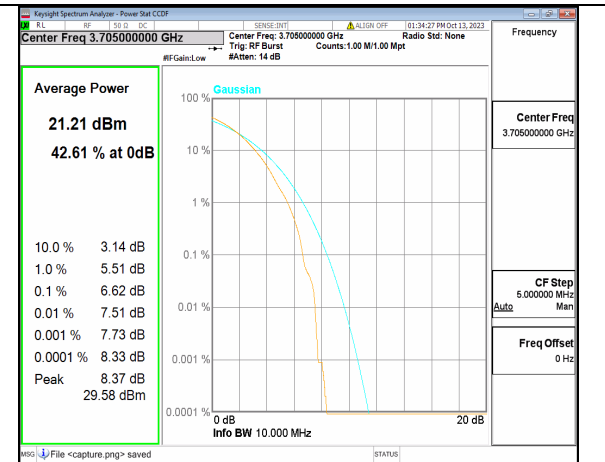

5A_n77(3700-3980MHz) 10M DFT-s-OFDM 256QAM Outer_Full Low