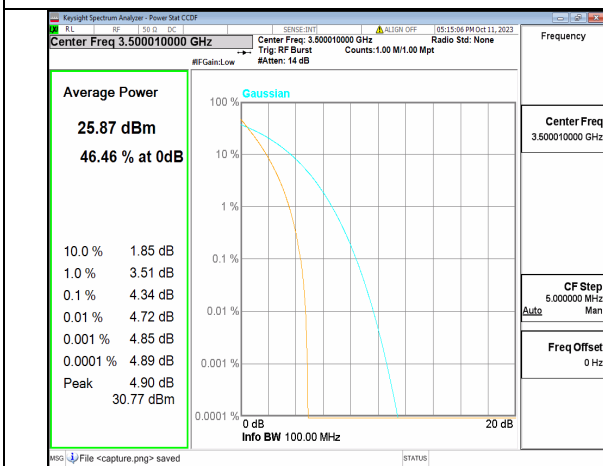

5A\_n77(3450-3550MHz) 90M DFT-s-OFDM BPSK Outer\_Full High

5A\_n77(3450-3550MHz) 90M DFT-s-OFDM 256QAM Outer\_Full High

5A\_n77(3450-3550MHz) 90M CP-OFDM QPSK Outer\_Full High

5A\_n77(3450-3550MHz) 90M CP-OFDM 256QAM Outer\_Full High