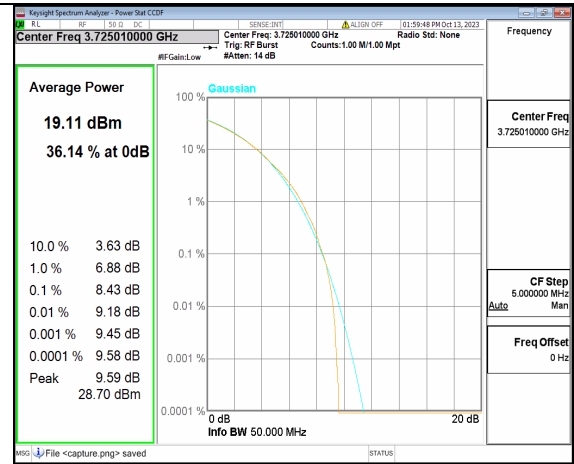

5A_n77(3700-3980MHz) 50M CP-OFDM 256QAM Outer_Full Low