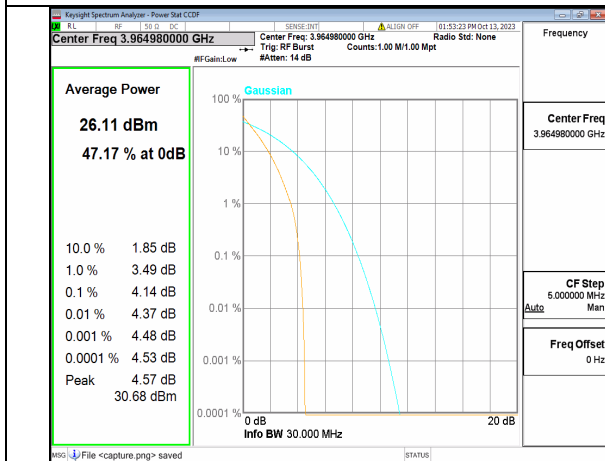

5A\_n77(3700-3980MHz) 30M DFT-s-OFDM BPSK Outer\_Full Mid

5A\_n77(3700-3980MHz) 30M DFT-s-OFDM 256QAM Outer\_Full Mid

5A\_n77(3700-3980MHz) 30M CP-OFDM QPSK Outer\_Full Mid

5A\_n77(3700-3980MHz) 30M CP-OFDM 256QAM Outer\_Full Mid