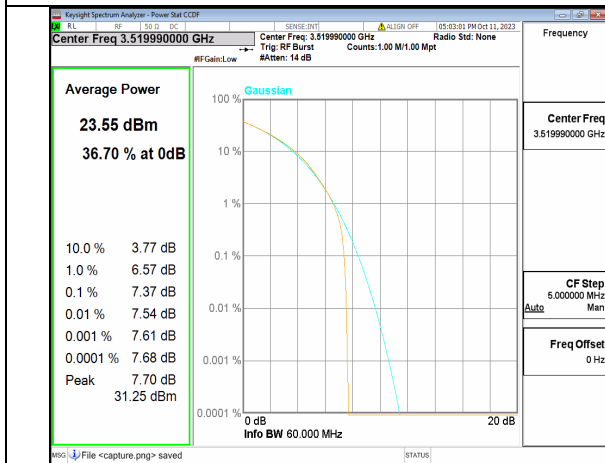

5A_n77(3450-3550MHz) 60M DFT-s-OFDM BPSK Outer_Full High