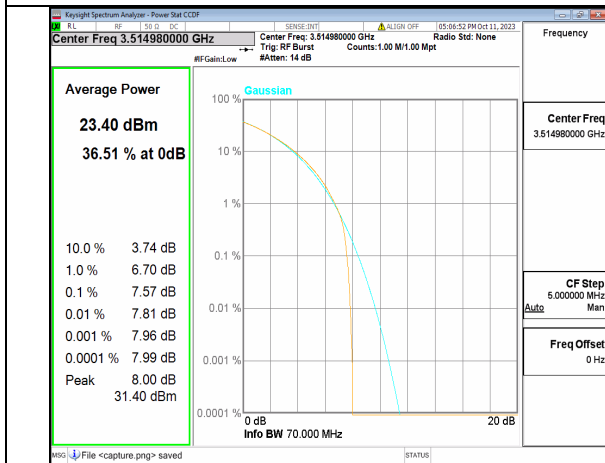

5A_n77(3450-3550MHz) 70M DFT-s-OFDM BPSK Outer_Full High