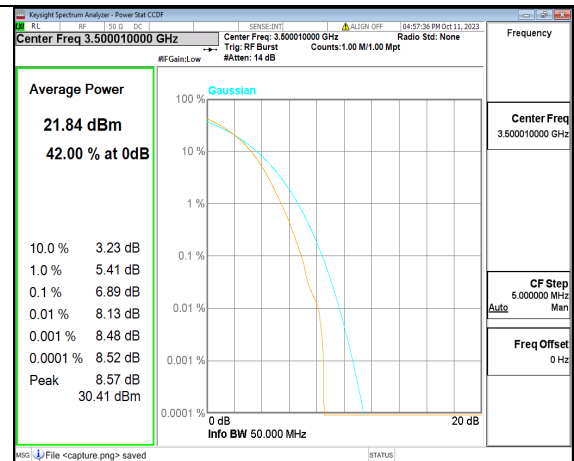

5A_n77(3450-3550MHz) 50M CP-OFDM 256QAM Outer_Full Low