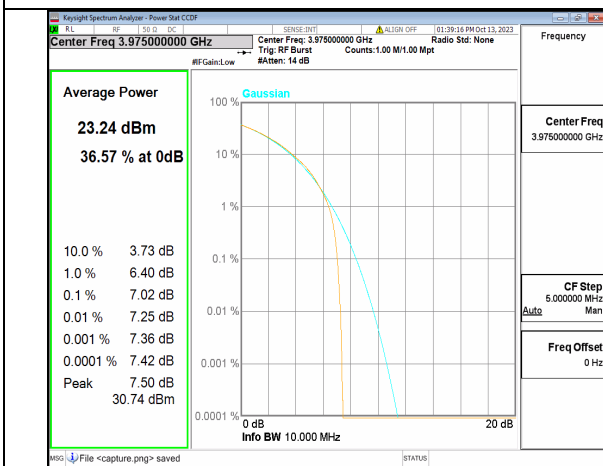

5A_n77(3700-3980MHz) 10M CP-OFDM QPSK Outer_Full High