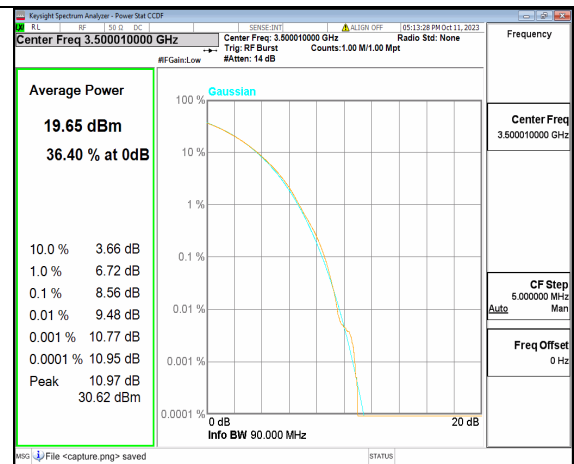

5A_n77(3450-3550MHz) 90M DFT-s-OFDM 256QAM Outer_Full Mid