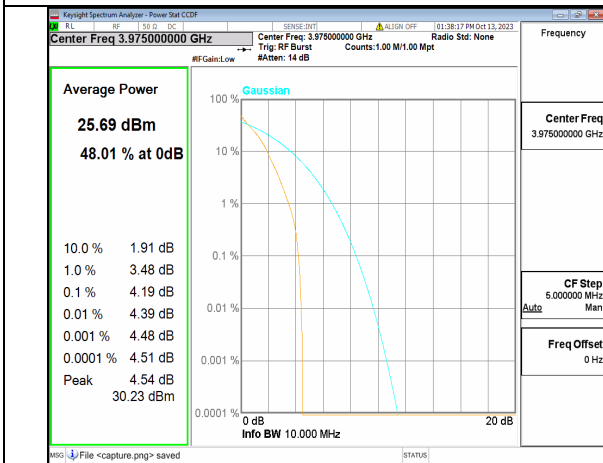

5A\_n77(3700-3980MHz) 10M DFT-s-OFDM BPSK Outer\_Full Mid

5A\_n77(3700-3980MHz) 10M DFT-s-OFDM 256QAM Outer\_Full Mid

5A\_n77(3700-3980MHz) 10M CP-OFDM QPSK Outer\_Full Mid

5A\_n77(3700-3980MHz) 10M CP-OFDM 256QAM Outer\_Full Mid