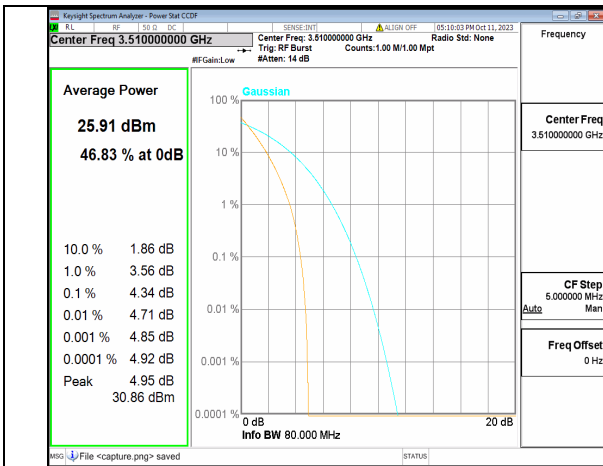

5A\_n77(3450-3550MHz) 80M DFT-s-OFDM BPSK Outer\_Full Mid

5A\_n77(3450-3550MHz) 80M DFT-s-OFDM 256QAM Outer\_Full Mid

5A\_n77(3450-3550MHz) 80M CP-OFDM QPSK Outer\_Full Mid

5A\_n77(3450-3550MHz) 80M CP-OFDM 256QAM Outer\_Full Mid