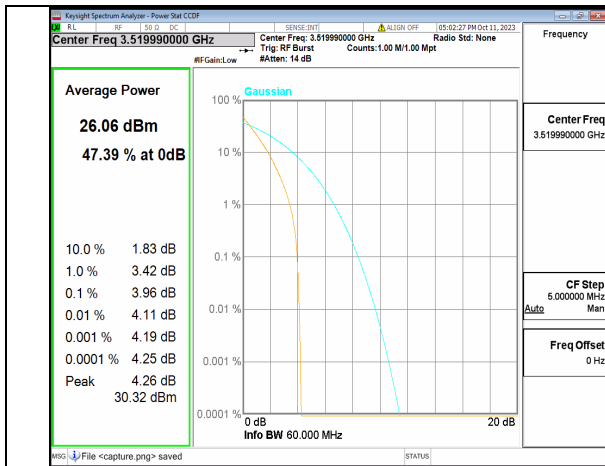

5A\_n77(3450-3550MHz) 60M DFT-s-OFDM BPSK Outer\_Full Mid

5A\_n77(3450-3550MHz) 60M DFT-s-OFDM 256QAM Outer\_Full Mid

5A\_n77(3450-3550MHz) 60M CP-OFDM QPSK Outer\_Full Mid

5A\_n77(3450-3550MHz) 60M CP-OFDM 256QAM Outer\_Full Mid