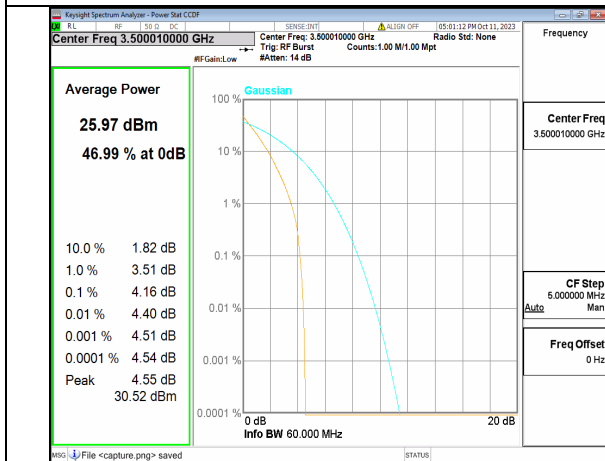

5A\_n77(3450-3550MHz) 60M DFT-s-OFDM BPSK Outer\_Full Low

5A\_n77(3450-3550MHz) 60M DFT-s-OFDM 256QAM Outer\_Full Low

5A\_n77(3450-3550MHz) 60M CP-OFDM QPSK Outer\_Full Low

5A\_n77(3450-3550MHz) 60M CP-OFDM 256QAM Outer\_Full Low