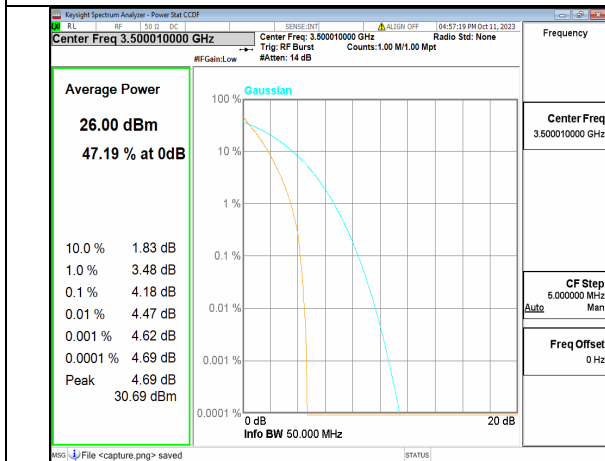

5A\_n77(3450-3550MHz) 50M DFT-s-OFDM BPSK Outer\_Full Low

5A\_n77(3450-3550MHz) 50M DFT-s-OFDM 256QAM Outer\_Full Low

5A\_n77(3450-3550MHz) 50M CP-OFDM QPSK Outer\_Full Low

5A\_n77(3450-3550MHz) 50M CP-OFDM 256QAM Outer\_Full Low