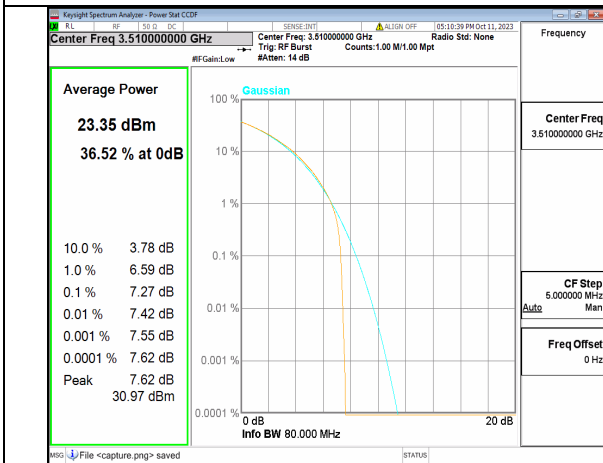

5A_n77(3450-3550MHz) 80M DFT-s-OFDM BPSK Outer_Full High