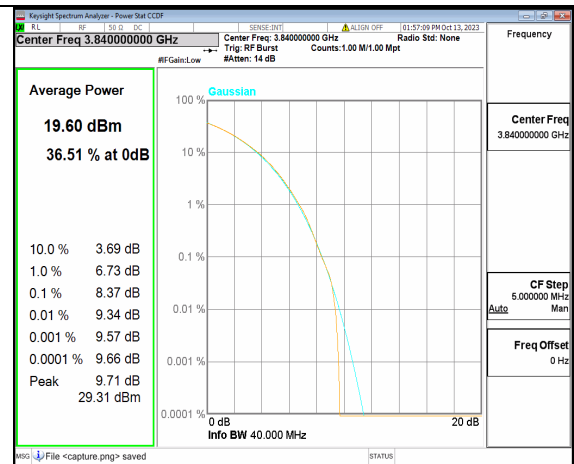

5A_n77(3700-3980MHz) 40M CP-OFDM 256QAM Outer_Full Mid