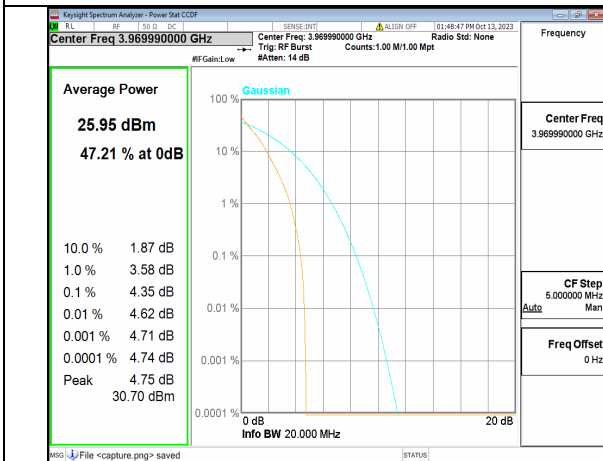

5A\_n77(3700-3980MHz) 20M DFT-s-OFDM BPSK Outer\_Full Mid

5A\_n77(3700-3980MHz) 20M DFT-s-OFDM 256QAM Outer\_Full Mid

5A\_n77(3700-3980MHz) 20M CP-OFDM QPSK Outer\_Full Mid

5A\_n77(3700-3980MHz) 20M CP-OFDM 256QAM Outer\_Full Mid