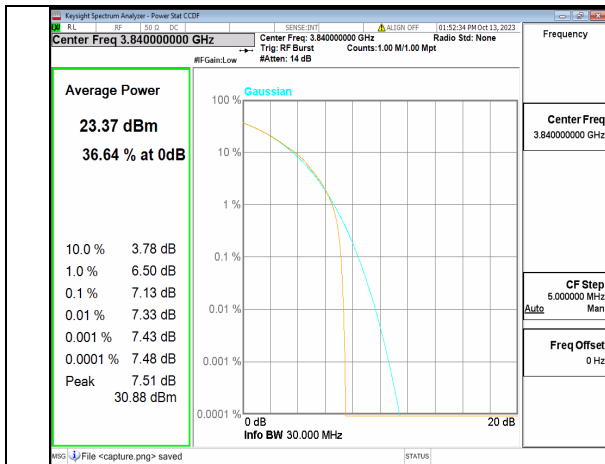

5A_n77(3700-3980MHz) 30M CP-OFDM QPSK Outer_Full Mid