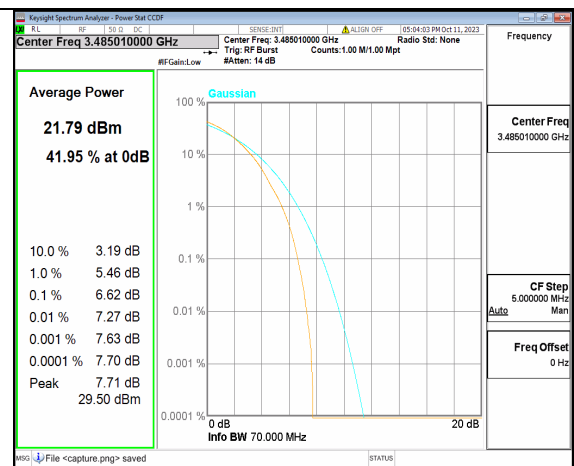

5A_n77(3450-3550MHz) 60M CP-OFDM 256QAM Outer_Full High