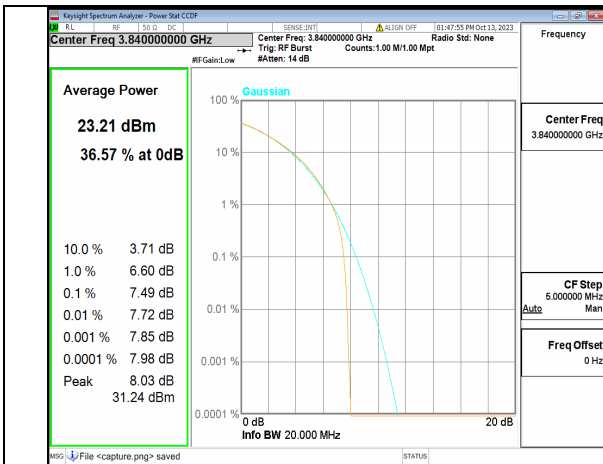

5A_n77(3700-3980MHz) 20M CP-OFDM QPSK Outer_Full Mid