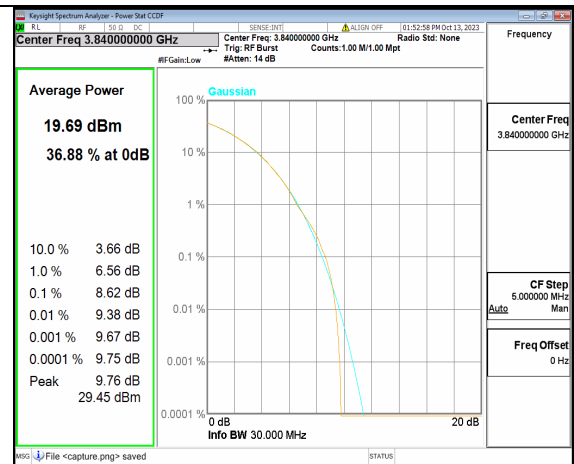

5A\_n77(3700-3980MHz) 30M DFT-s-OFDM BPSK Outer\_Full Mid

5A\_n77(3700-3980MHz) 30M DFT-s-OFDM 256QAM Outer\_Full Mid

5A\_n77(3700-3980MHz) 30M CP-OFDM QPSK Outer\_Full Mid

5A\_n77(3700-3980MHz) 30M CP-OFDM 256QAM Outer\_Full Mid