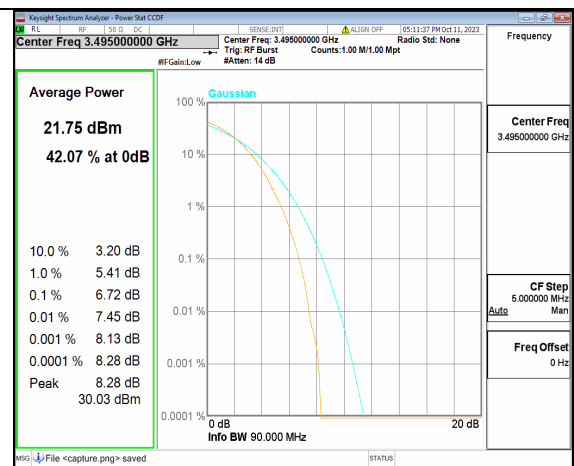

5A_n77(3450-3550MHz) 80M CP-OFDM 256QAM Outer_Full High