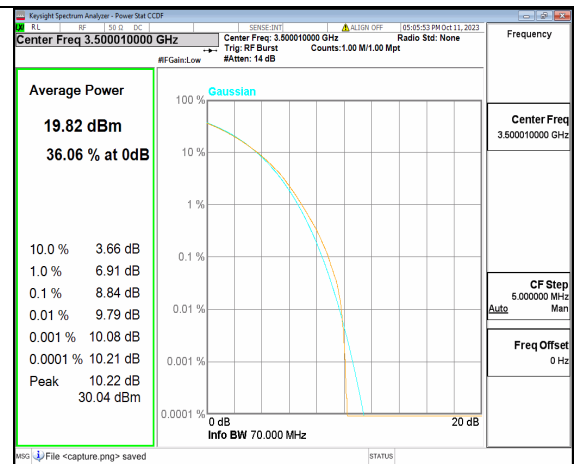

5A_n77(3450-3550MHz) 70M DFT-s-OFDM 256QAM Outer_Full Mid