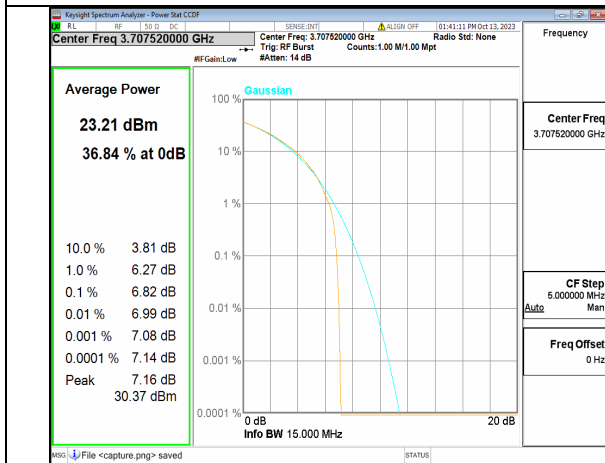

5A_n77(3700-3980MHz) 15M CP-OFDM QPSK Outer_Full Low