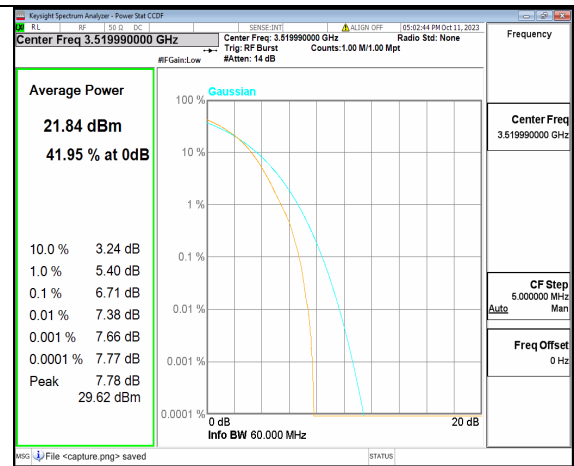

5A_n77(3450-3550MHz) 60M CP-OFDM 256QAM Outer_Full Mid