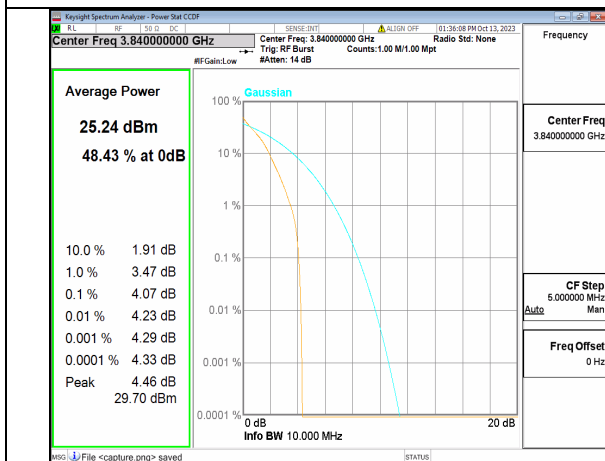

5A\_n77(3700-3980MHz) 10M DFT-s-OFDM BPSK Outer\_Full Low

5A\_n77(3700-3980MHz) 10M DFT-s-OFDM 256QAM Outer\_Full Low

5A\_n77(3700-3980MHz) 10M CP-OFDM QPSK Outer\_Full Low

5A\_n77(3700-3980MHz) 10M CP-OFDM 256QAM Outer\_Full Low