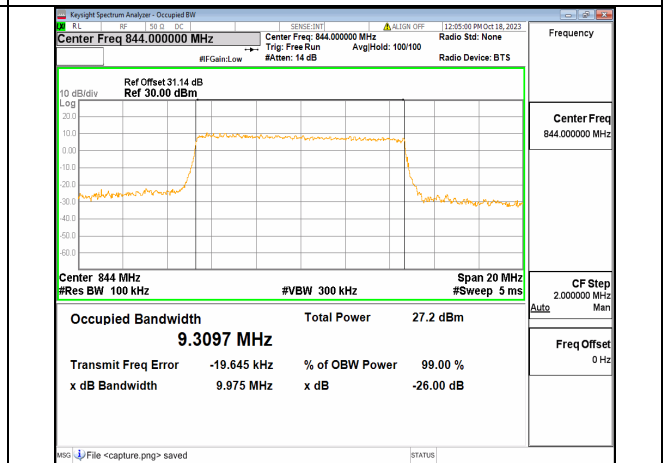

2A_n5 10M DFT-s-OFDM 16QAM Outer_Full High

2A_n5 10M DFT-s-OFDM 64QAM Outer_Full High

2A_n5 10M DFT-s-OFDM 256QAM Outer_Full High

2A_n5 10M CP-OFDM QPSK Outer_Full High

2A_n5 15M DFT-s-OFDM BPSK Outer_Full Low