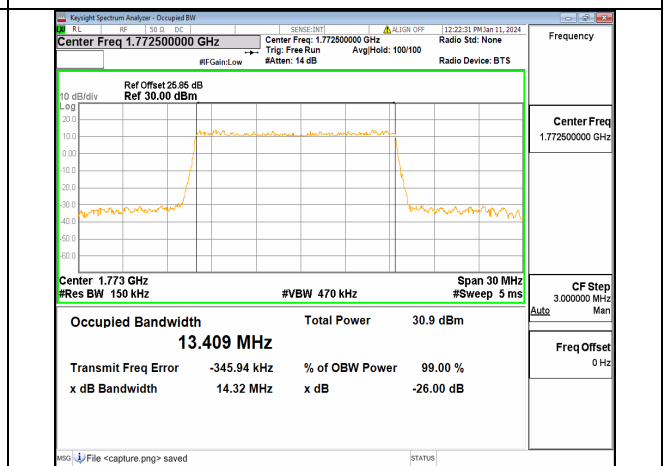

13A_n66 15M DFT-s-OFDM 64QAM Outer_Full Mid

13A_n66 15M DFT-s-OFDM 256QAM Outer_Full Mid

13A_n66 15M CP-OFDM QPSK Outer_Full Mid

13A_n66 15M DFT-s-OFDM BPSK Outer_Full High

13A_n66 15M DFT-s-OFDM QPSK Outer_Full High