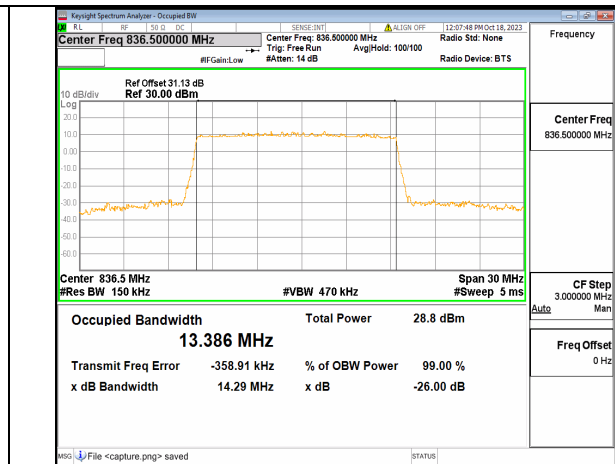

2A_n5 15M DFT-s-OFDM 64QAM Outer_Full Mid