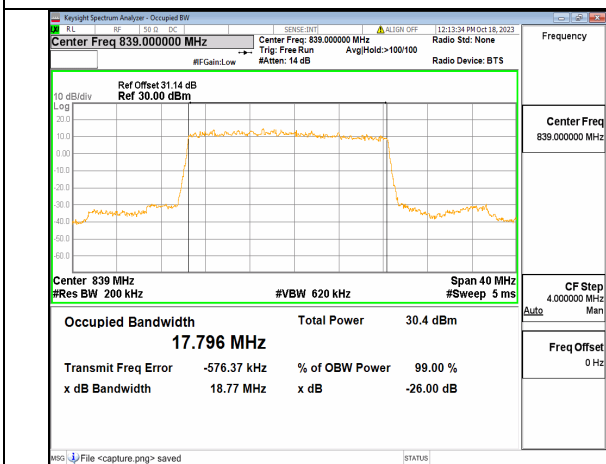

2A_n5 20M DFT-s-OFDM 16QAM Outer_Full Mid

2A_n5 20M DFT-s-OFDM 64QAM Outer_Full Mid

2A_n5 20M DFT-s-OFDM 256QAM Outer_Full Mid

2A_n5 20M CP-OFDM QPSK Outer_Full Mid

2A_n5 20M DFT-s-OFDM BPSK Outer_Full High