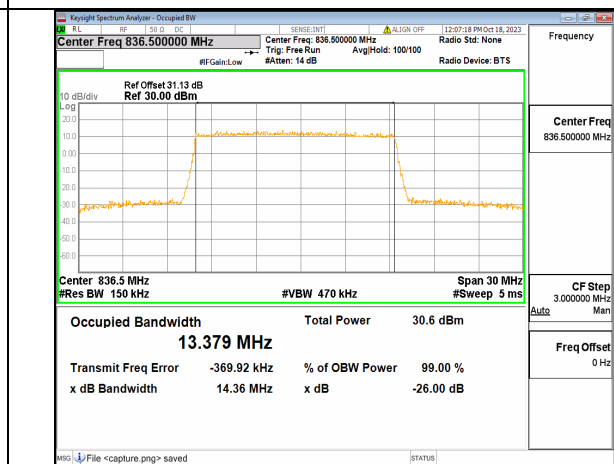

2A_n5 15M DFT-s-OFDM QPSK Outer_Full Mid