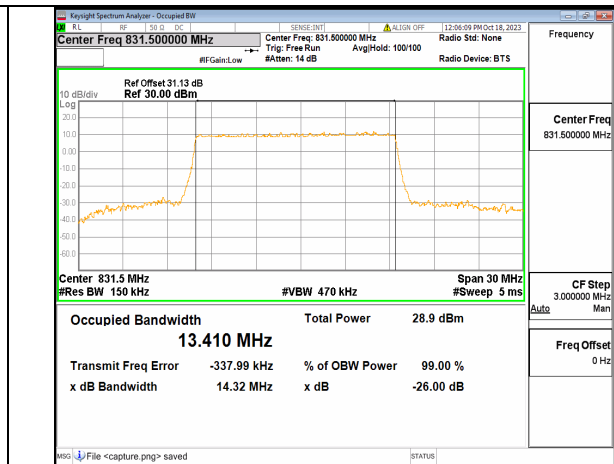

2A_n5 15M DFT-s-OFDM 64QAM Outer_Full Low