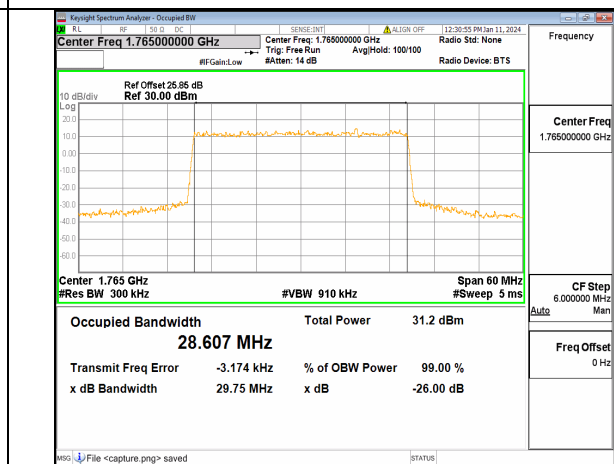

13A_n66 30M DFT-s-OFDM 16QAM Outer_Full Mid

13A_n66 30M DFT-s-OFDM 64QAM Outer_Full Mid

13A_n66 30M DFT-s-OFDM 256QAM Outer_Full Mid

13A_n66 30M CP-OFDM QPSK Outer_Full Mid

13A_n66 30M DFT-s-OFDM BPSK Outer_Full High