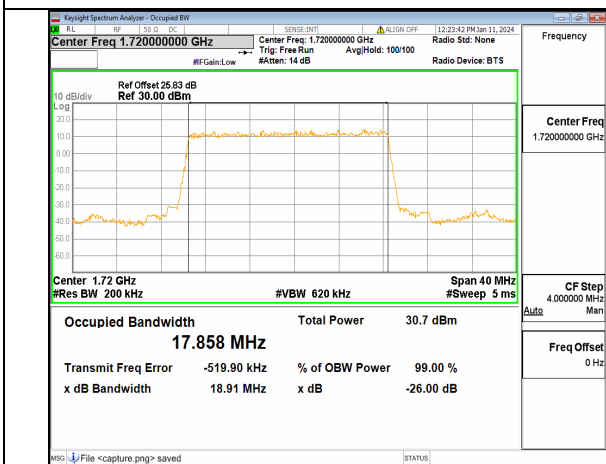

13A_n66 15M DFT-s-OFDM 16QAM Outer_Full High

13A_n66 15M DFT-s-OFDM 64QAM Outer_Full High

13A_n66 15M DFT-s-OFDM 256QAM Outer_Full High

13A_n66 15M CP-OFDM QPSK Outer_Full High

13A_n66 20M DFT-s-OFDM BPSK Outer_Full Low