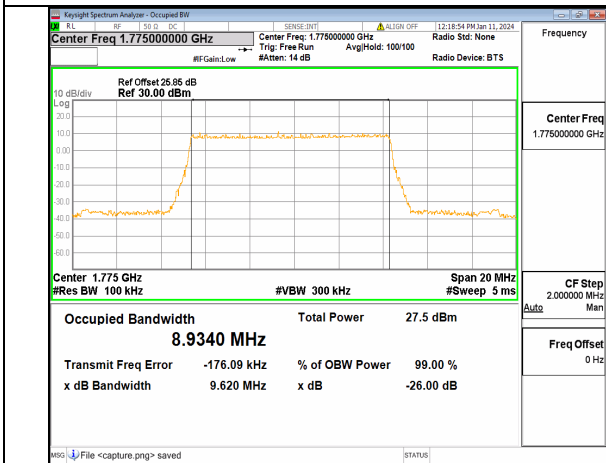

13A_n66 10M DFT-s-OFDM BPSK Outer_Full High

13A_n66 10M DFT-s-OFDM QPSK Outer_Full High

13A_n66 10M DFT-s-OFDM 16QAM Outer_Full High

13A_n66 10M DFT-s-OFDM 64QAM Outer_Full High

13A_n66 10M DFT-s-OFDM 256QAM Outer_Full High