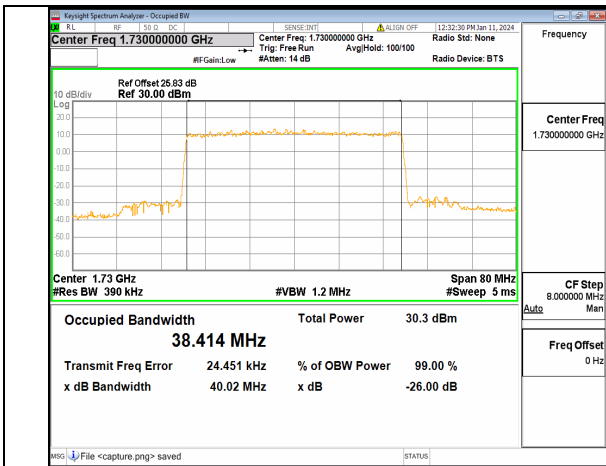

13A_n66 40M DFT-s-OFDM 16QAM Outer_Full Low