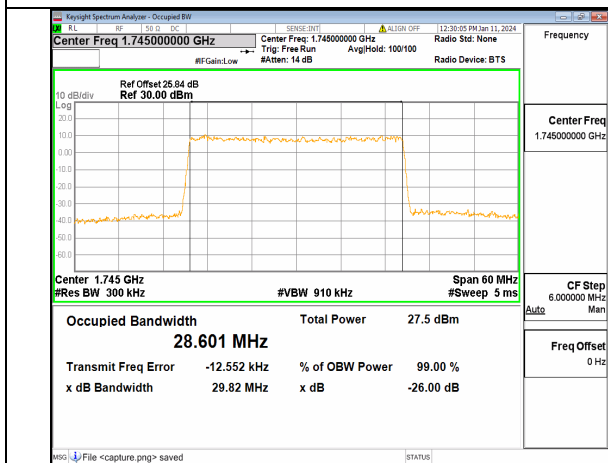

13A_n66 30M DFT-s-OFDM 256QAM Outer_Full Mid