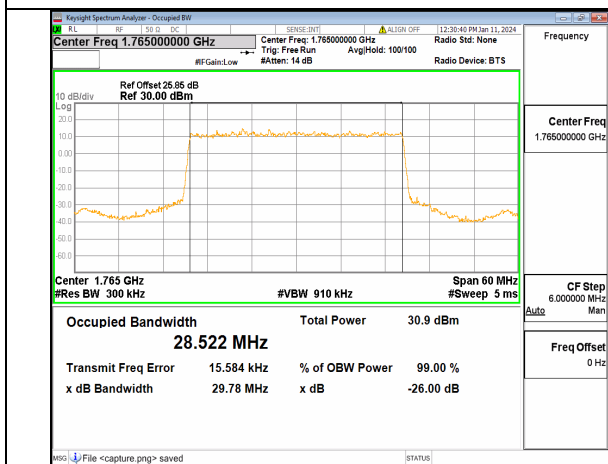

13A_n66 30M DFT-s-OFDM 16QAM Outer_Full Mid

13A_n66 30M DFT-s-OFDM 64QAM Outer_Full Mid

13A_n66 30M DFT-s-OFDM 256QAM Outer_Full Mid

13A_n66 30M CP-OFDM QPSK Outer_Full Mid

13A_n66 30M DFT-s-OFDM BPSK Outer_Full High