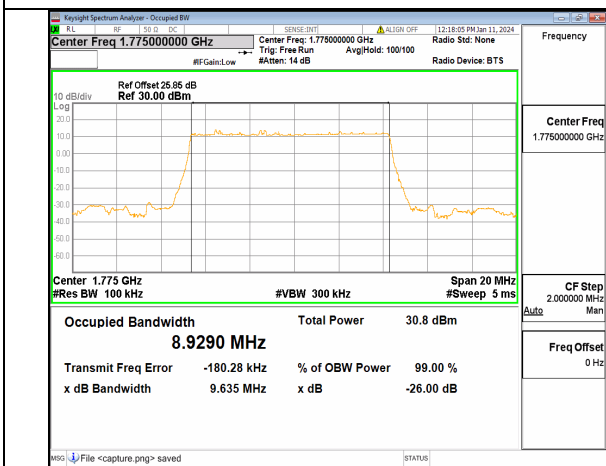

13A_n66 10M DFT-s-OFDM BPSK Outer_Full High

13A_n66 10M DFT-s-OFDM QPSK Outer_Full High

13A_n66 10M DFT-s-OFDM 16QAM Outer_Full High

13A_n66 10M DFT-s-OFDM 64QAM Outer_Full High

13A_n66 10M DFT-s-OFDM 256QAM Outer_Full High