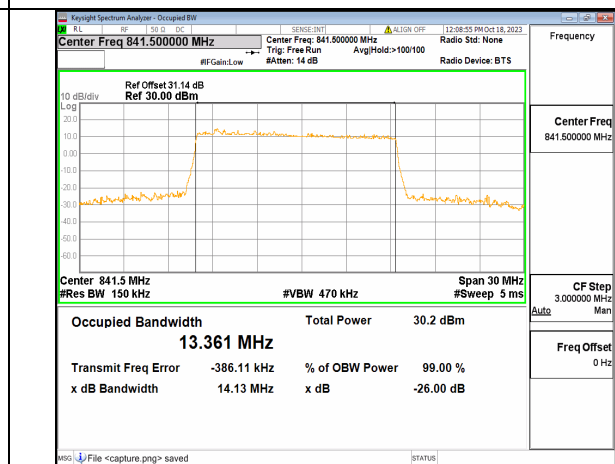

2A_n5 15M DFT-s-OFDM QPSK Outer_Full High