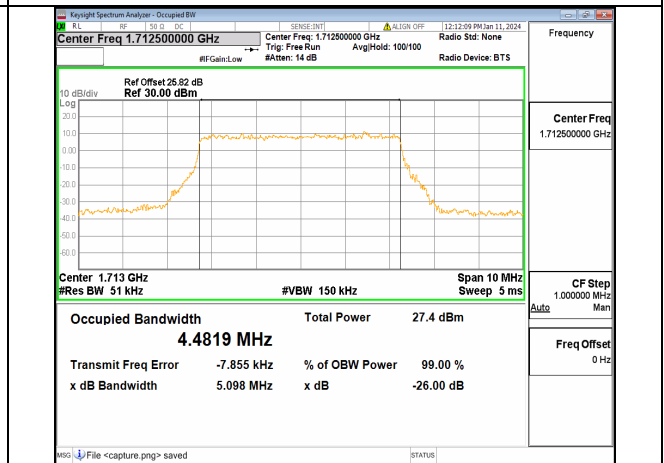

13A_n66 5M DFT-s-OFDM BPSK Outer_Full Low

13A_n66 5M DFT-s-OFDM QPSK Outer_Full Low

13A_n66 5M DFT-s-OFDM 16QAM Outer_Full Low

13A_n66 5M DFT-s-OFDM 64QAM Outer_Full Low

13A_n66 5M DFT-s-OFDM 256QAM Outer_Full Low