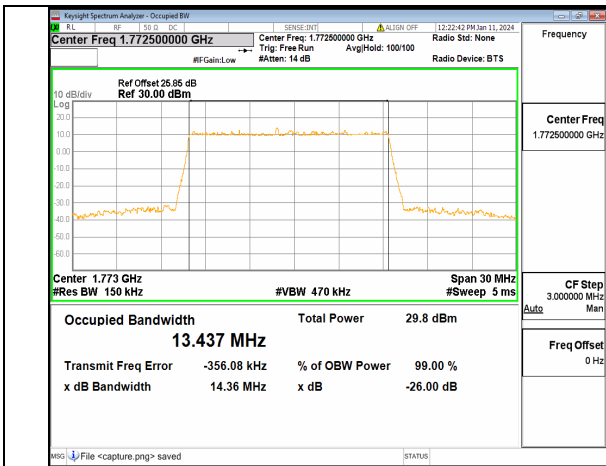

13A_n66 15M DFT-s-OFDM 64QAM Outer_Full Mid

13A_n66 15M DFT-s-OFDM 256QAM Outer_Full Mid

13A_n66 15M CP-OFDM QPSK Outer_Full Mid

13A_n66 15M DFT-s-OFDM BPSK Outer_Full High

13A_n66 15M DFT-s-OFDM QPSK Outer_Full High