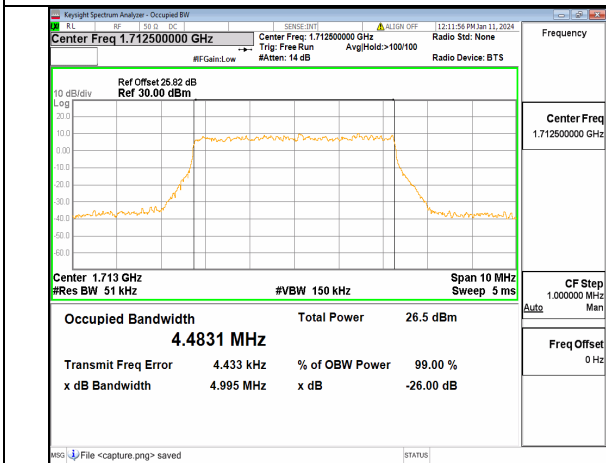

13A_n66 5M DFT-s-OFDM BPSK Outer_Full Low

13A_n66 5M DFT-s-OFDM QPSK Outer_Full Low

13A_n66 5M DFT-s-OFDM 16QAM Outer_Full Low

13A_n66 5M DFT-s-OFDM 64QAM Outer_Full Low

13A_n66 5M DFT-s-OFDM 256QAM Outer_Full Low