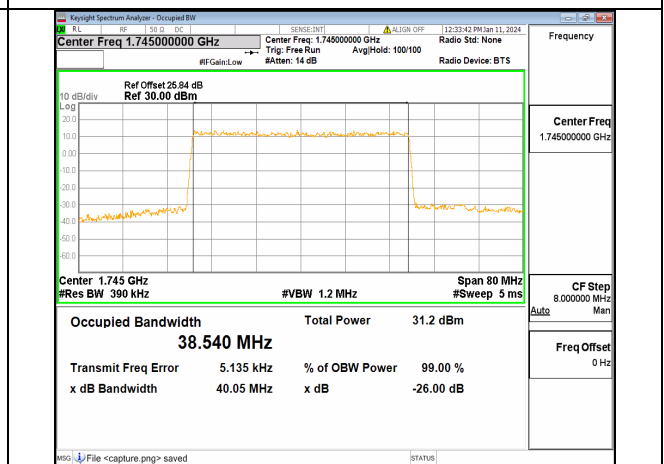

13A_n66 40M DFT-s-OFDM QPSK Outer_Full Mid