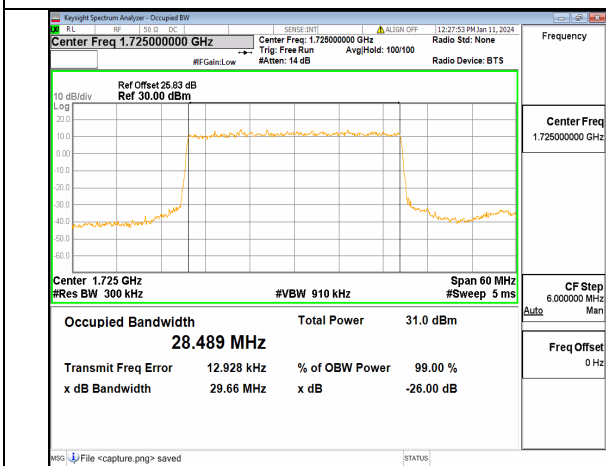

13A_n66 30M DFT-s-OFDM BPSK Outer_Full Low