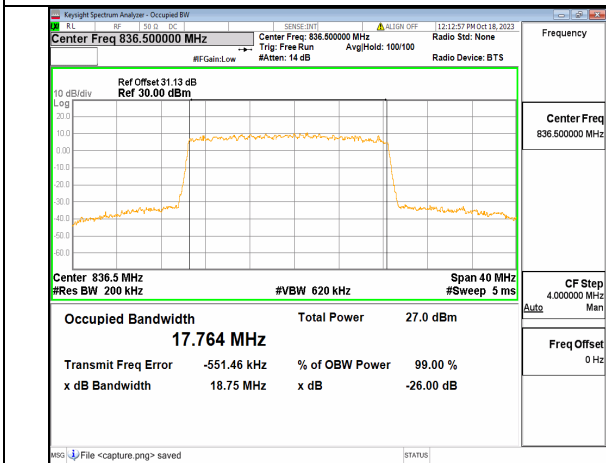

2A_n5 20M DFT-s-OFDM 256QAM Outer_Full Mid