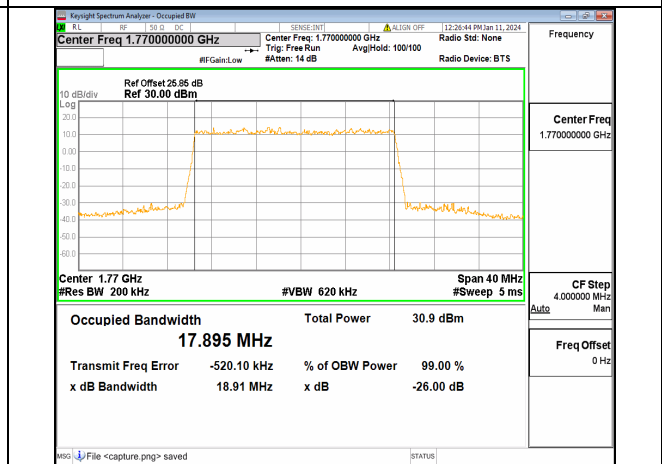

13A_n66 20M DFT-s-OFDM QPSK Outer_Full High