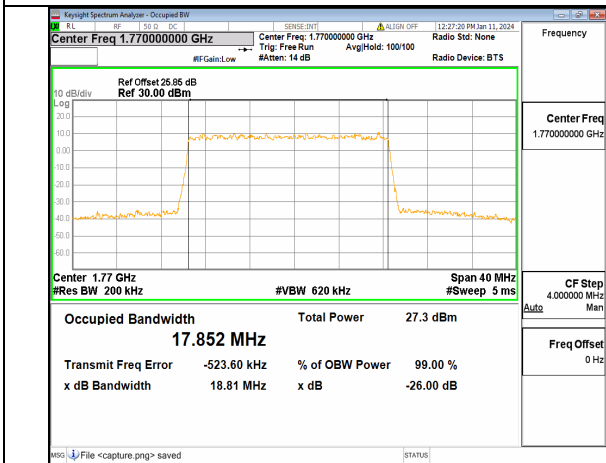

13A_n66 20M CP-OFDM QPSK Outer_Full Mid

13A_n66 20M DFT-s-OFDM BPSK Outer_Full High

13A_n66 20M DFT-s-OFDM QPSK Outer_Full High

13A_n66 20M DFT-s-OFDM 16QAM Outer_Full High

13A_n66 20M DFT-s-OFDM 64QAM Outer_Full High