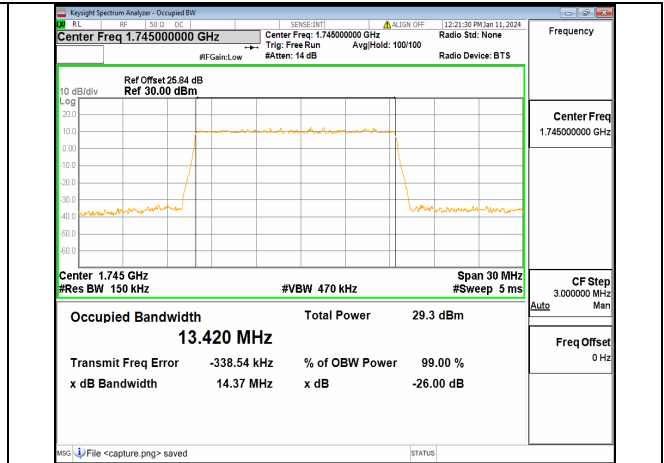

13A_n66 15M DFT-s-OFDM 256QAM Outer_Full Low

13A_n66 15M CP-OFDM QPSK Outer_Full Low

13A_n66 15M DFT-s-OFDM BPSK Outer_Full Mid

13A_n66 15M DFT-s-OFDM QPSK Outer_Full Mid

13A_n66 15M DFT-s-OFDM 16QAM Outer_Full Mid