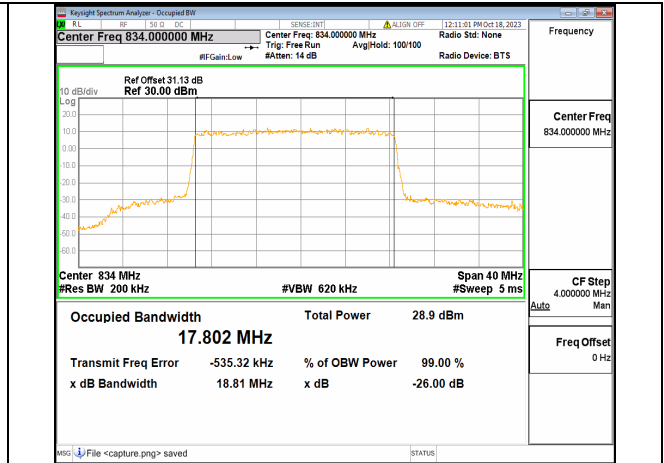

2A_n5 15M DFT-s-OFDM 256QAM Outer_Full High

2A_n5 15M CP-OFDM QPSK Outer_Full High

2A_n5 20M DFT-s-OFDM BPSK Outer_Full Low

2A_n5 20M DFT-s-OFDM QPSK Outer_Full Low

2A_n5 20M DFT-s-OFDM 16QAM Outer_Full Low