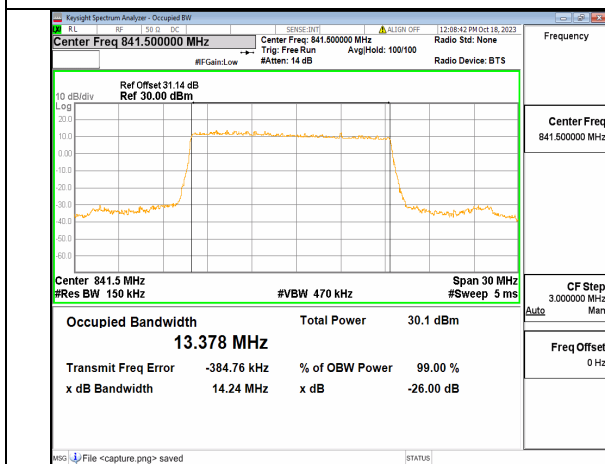

2A_n5 15M DFT-s-OFDM BPSK Outer_Full High