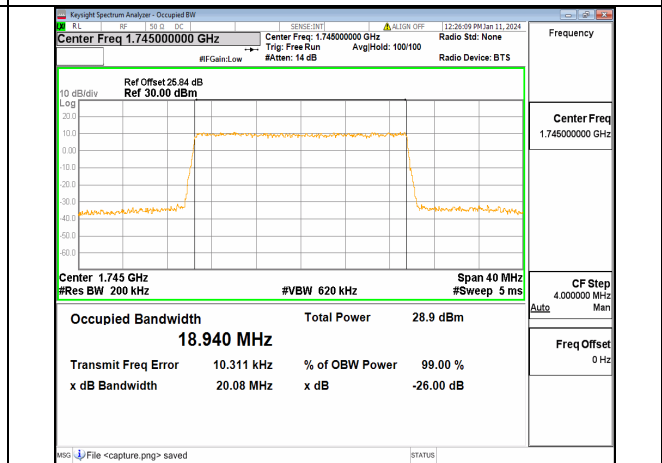

13A_n66 20M DFT-s-OFDM BPSK Outer_Full Mid

13A_n66 20M DFT-s-OFDM QPSK Outer_Full Mid

13A_n66 20M DFT-s-OFDM 16QAM Outer_Full Mid

13A_n66 20M DFT-s-OFDM 64QAM Outer_Full Mid

13A_n66 20M DFT-s-OFDM 256QAM Outer_Full Mid