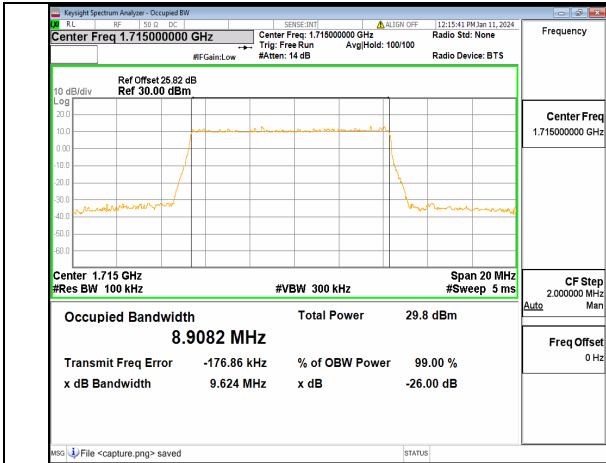

13A_n66 5M DFT-s-OFDM 64QAM Outer_Full High

13A_n66 5M DFT-s-OFDM 256QAM Outer_Full High

13A_n66 5M CP-OFDM QPSK Outer_Full High

13A_n66 10M DFT-s-OFDM BPSK Outer_Full Low

13A_n66 10M DFT-s-OFDM QPSK Outer_Full Low