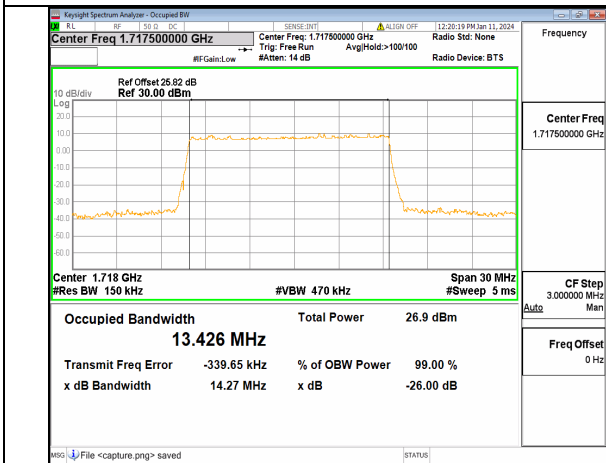

13A_n66 10M CP-OFDM QPSK Outer_Full High

13A_n66 15M DFT-s-OFDM BPSK Outer_Full Low

13A_n66 15M DFT-s-OFDM QPSK Outer_Full Low

13A_n66 15M DFT-s-OFDM 16QAM Outer_Full Low

13A_n66 15M DFT-s-OFDM 64QAM Outer_Full Low