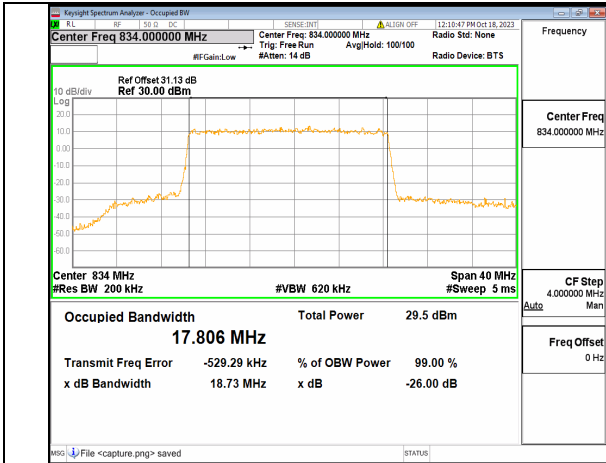

2A_n5 15M DFT-s-OFDM 256QAM Outer_Full High

2A_n5 15M CP-OFDM QPSK Outer_Full High

2A_n5 20M DFT-s-OFDM BPSK Outer_Full Low

2A_n5 20M DFT-s-OFDM QPSK Outer_Full Low

2A_n5 20M DFT-s-OFDM 16QAM Outer_Full Low