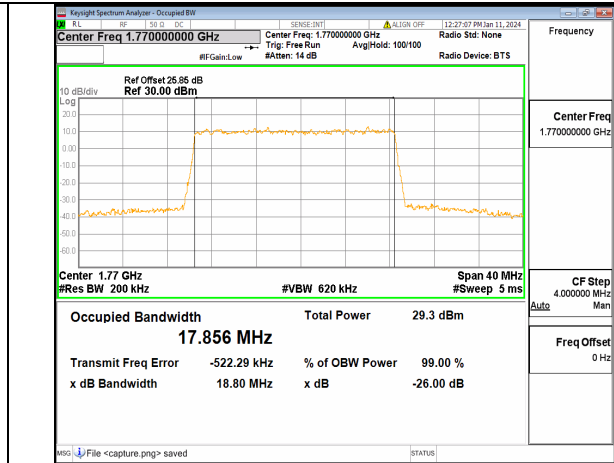

13A_n66 20M CP-OFDM QPSK Outer_Full Mid

13A_n66 20M DFT-s-OFDM BPSK Outer_Full High

13A_n66 20M DFT-s-OFDM QPSK Outer_Full High

13A_n66 20M DFT-s-OFDM 16QAM Outer_Full High

13A_n66 20M DFT-s-OFDM 64QAM Outer_Full High