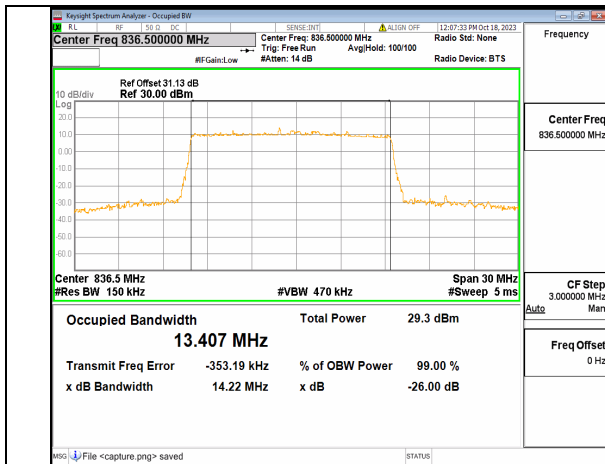

2A_n5 15M DFT-s-OFDM 16QAM Outer_Full Mid