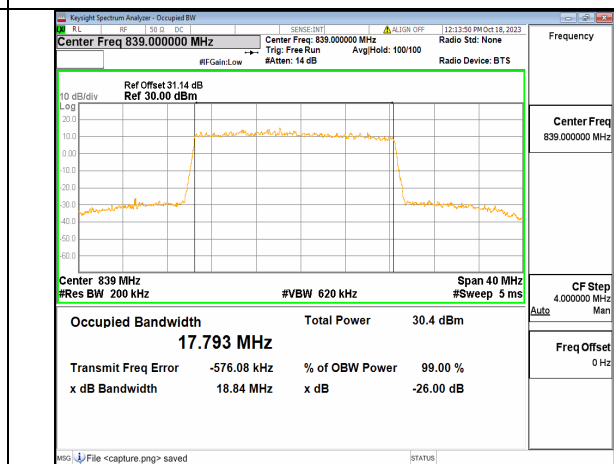

2A_n5 20M DFT-s-OFDM 16QAM Outer_Full Mid

2A_n5 20M DFT-s-OFDM 64QAM Outer_Full Mid

2A_n5 20M DFT-s-OFDM 256QAM Outer_Full Mid

2A_n5 20M CP-OFDM QPSK Outer_Full Mid

2A_n5 20M DFT-s-OFDM BPSK Outer_Full High