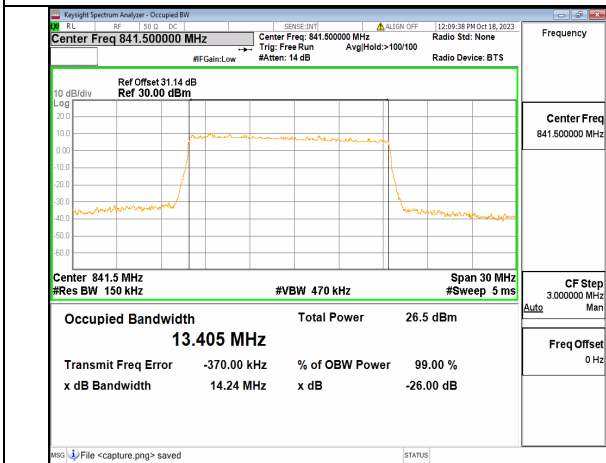

2A_n5 15M CP-OFDM QPSK Outer_Full Mid

2A_n5 15M DFT-s-OFDM BPSK Outer_Full High

2A_n5 15M DFT-s-OFDM QPSK Outer_Full High

2A_n5 15M DFT-s-OFDM 16QAM Outer_Full High

2A_n5 15M DFT-s-OFDM 64QAM Outer_Full High