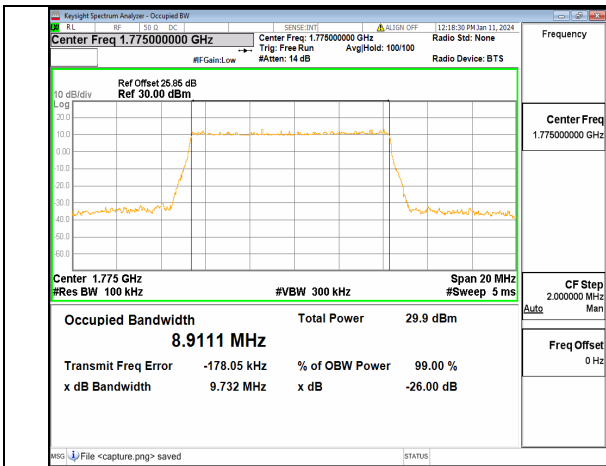

13A_n66 10M DFT-s-OFDM BPSK Outer_Full High

13A_n66 10M DFT-s-OFDM QPSK Outer_Full High

13A_n66 10M DFT-s-OFDM 16QAM Outer_Full High

13A_n66 10M DFT-s-OFDM 64QAM Outer_Full High

13A_n66 10M DFT-s-OFDM 256QAM Outer_Full High