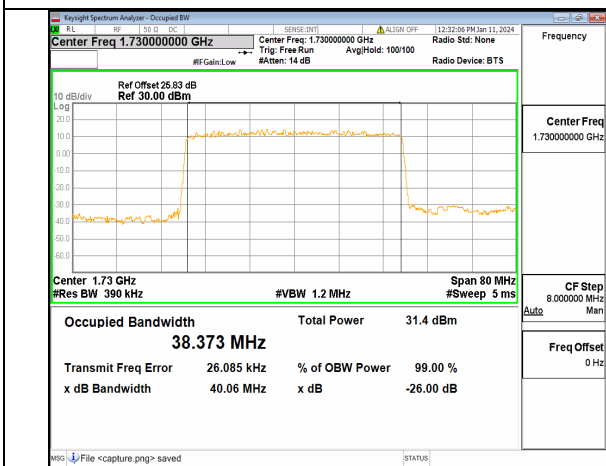

13A_n66 30M DFT-s-OFDM QPSK Outer_Full High

13A_n66 30M DFT-s-OFDM 16QAM Outer_Full High

13A_n66 30M DFT-s-OFDM 64QAM Outer_Full High

13A_n66 30M DFT-s-OFDM 256QAM Outer_Full High

13A_n66 30M CP-OFDM QPSK Outer_Full High