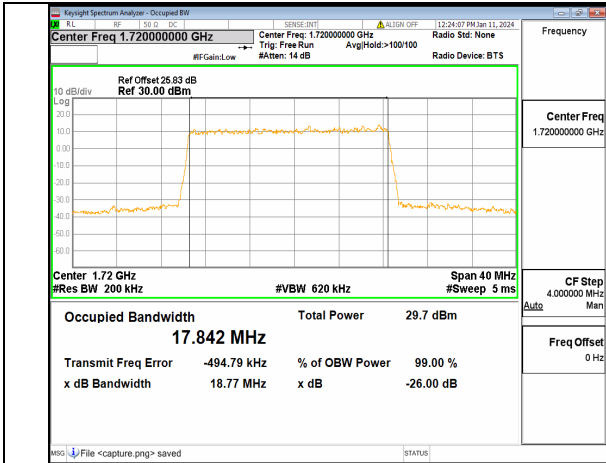

13A_n66 20M DFT-s-OFDM 16QAM Outer_Full Low