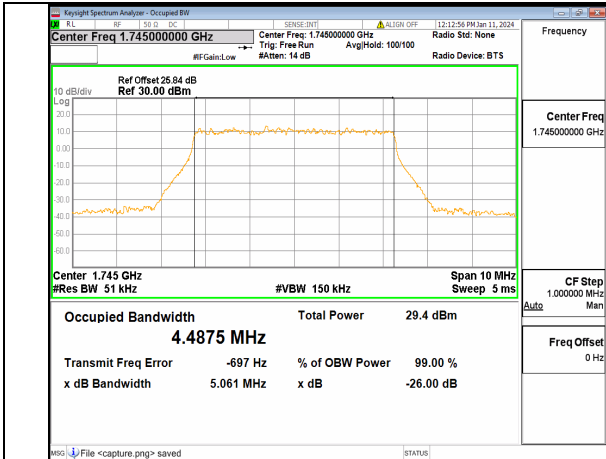

13A_n66 5M DFT-s-OFDM 16QAM Outer_Full Mid