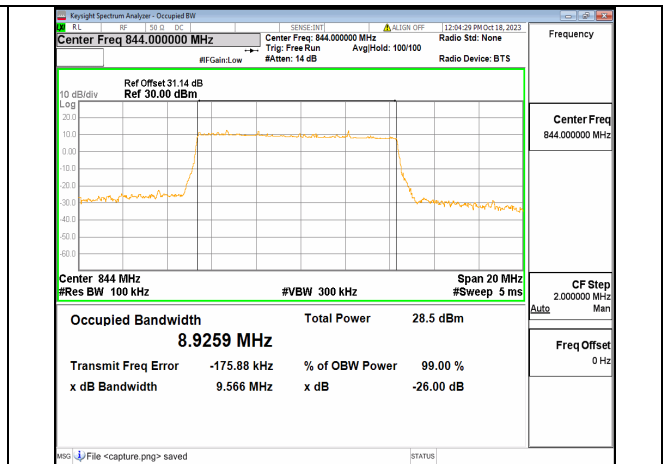

2A_n5 10M DFT-s-OFDM 16QAM Outer_Full High

2A_n5 10M DFT-s-OFDM 64QAM Outer_Full High

2A_n5 10M DFT-s-OFDM 256QAM Outer_Full High

2A_n5 10M CP-OFDM QPSK Outer_Full High

2A_n5 15M DFT-s-OFDM BPSK Outer_Full Low