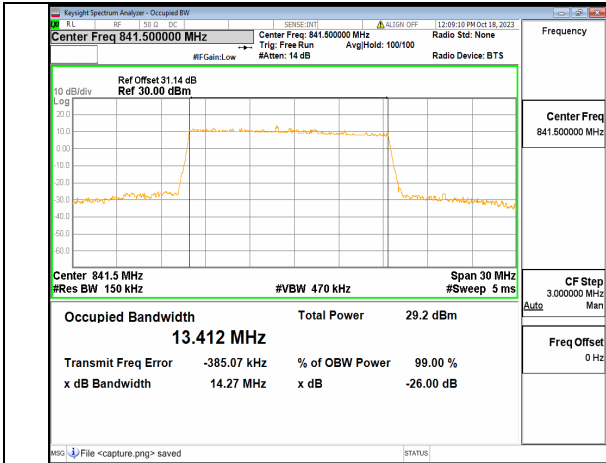

2A_n5 15M DFT-s-OFDM 16QAM Outer_Full High