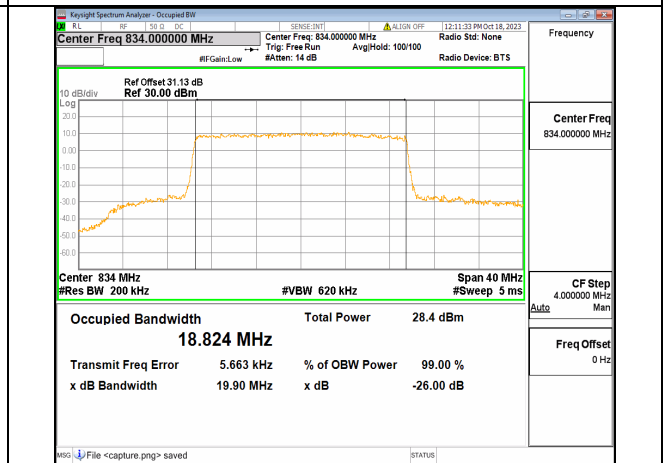

2A_n5 20M CP-OFDM QPSK Outer_Full Low