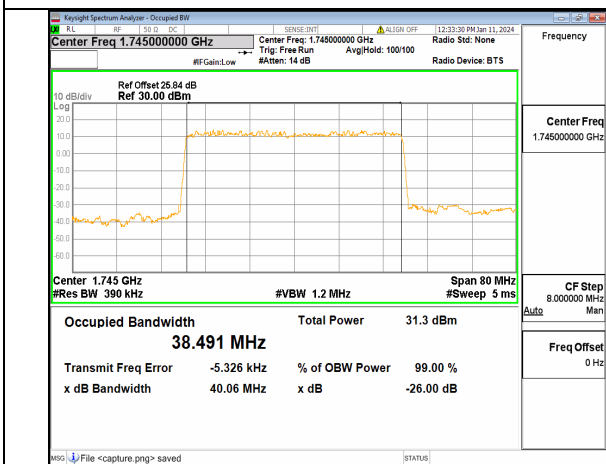

13A_n66 40M DFT-s-OFDM BPSK Outer_Full Mid