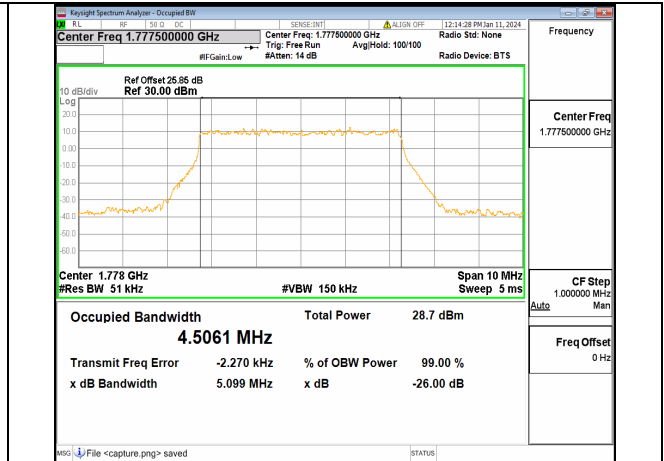

13A_n66 5M DFT-s-OFDM 256QAM Outer_Full Mid

13A_n66 5M CP-OFDM QPSK Outer_Full Mid

13A_n66 5M DFT-s-OFDM BPSK Outer_Full High

13A_n66 5M DFT-s-OFDM QPSK Outer_Full High

13A_n66 5M DFT-s-OFDM 16QAM Outer_Full High