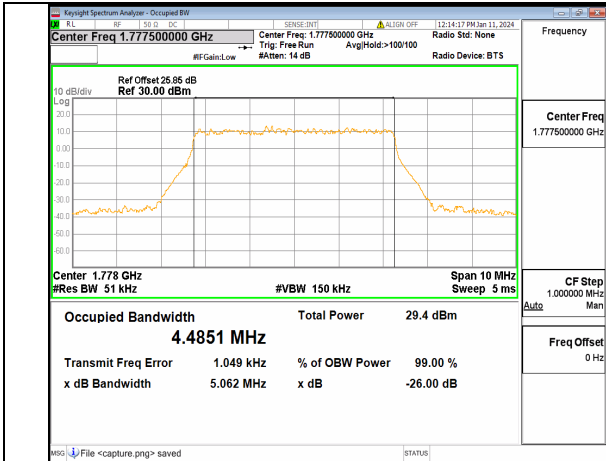

13A_n66 5M DFT-s-OFDM 256QAM Outer_Full Mid

13A_n66 5M CP-OFDM QPSK Outer_Full Mid

13A_n66 5M DFT-s-OFDM BPSK Outer_Full High

13A_n66 5M DFT-s-OFDM QPSK Outer_Full High

13A_n66 5M DFT-s-OFDM 16QAM Outer_Full High