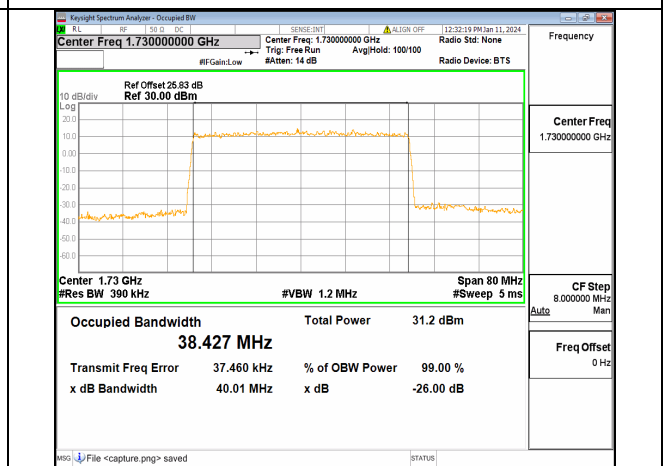

13A_n66 40M DFT-s-OFDM QPSK Outer_Full Low