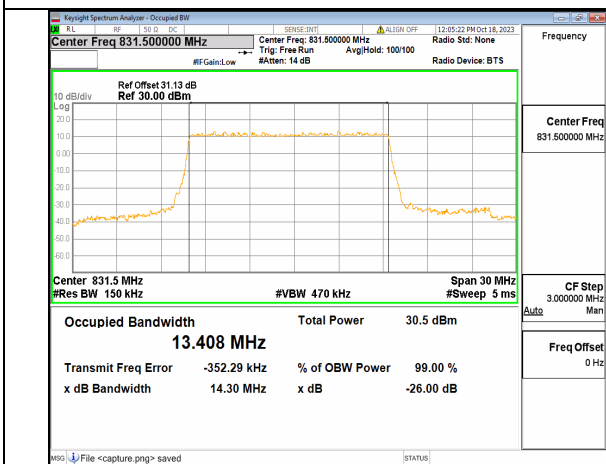

2A_n5 10M DFT-s-OFDM 16QAM Outer_Full High

2A_n5 10M DFT-s-OFDM 64QAM Outer_Full High

2A_n5 10M DFT-s-OFDM 256QAM Outer_Full High

2A_n5 10M CP-OFDM QPSK Outer_Full High

2A_n5 15M DFT-s-OFDM BPSK Outer_Full Low