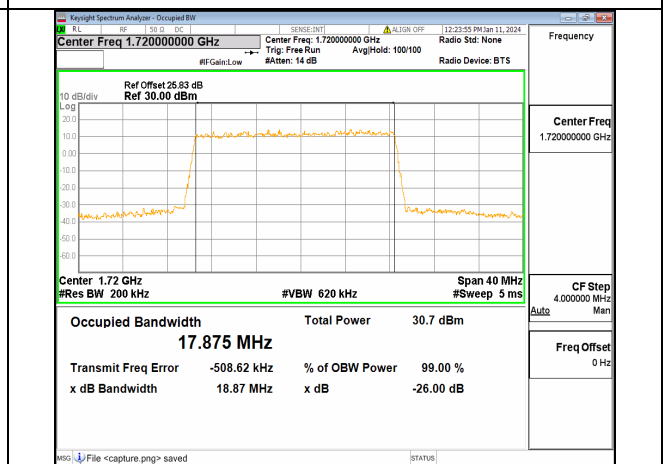

13A_n66 15M DFT-s-OFDM 16QAM Outer_Full High

13A_n66 15M DFT-s-OFDM 64QAM Outer_Full High

13A_n66 15M DFT-s-OFDM 256QAM Outer_Full High

13A_n66 15M CP-OFDM QPSK Outer_Full High

13A_n66 20M DFT-s-OFDM BPSK Outer_Full Low