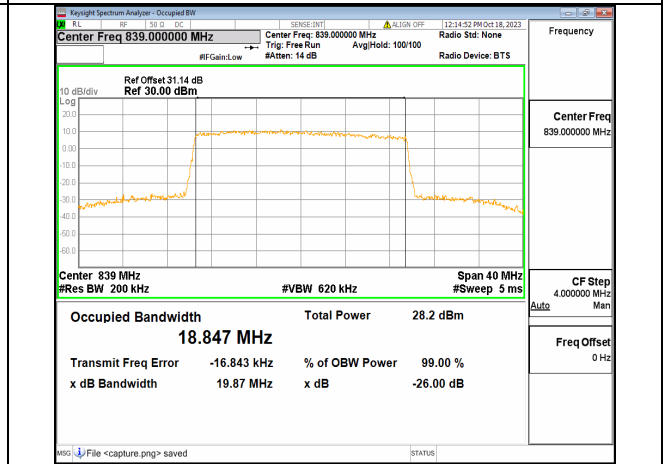

2A_n5 20M DFT-s-OFDM QPSK Outer_Full High

2A_n5 20M DFT-s-OFDM 16QAM Outer_Full High

2A_n5 20M DFT-s-OFDM 64QAM Outer_Full High

2A_n5 20M DFT-s-OFDM 256QAM Outer_Full High

2A_n5 20M CP-OFDM QPSK Outer_Full High