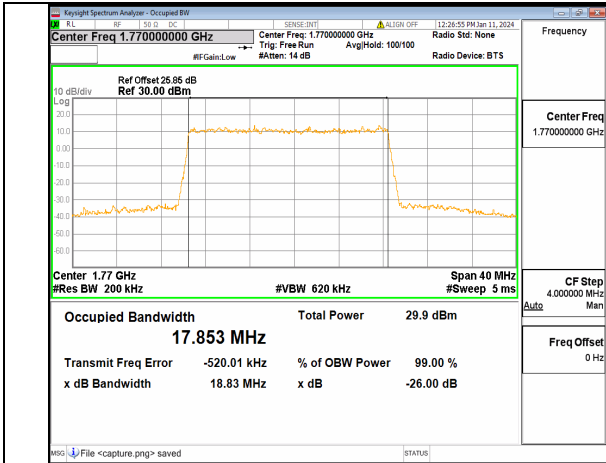

13A_n66 20M DFT-s-OFDM 16QAM Outer_Full High