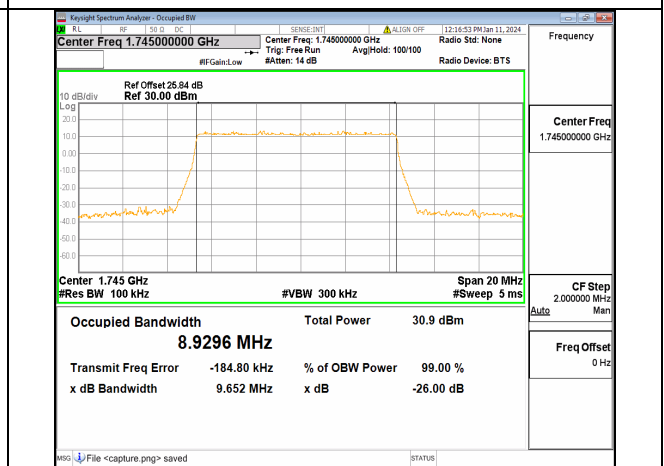

13A_n66 10M DFT-s-OFDM 16QAM Outer_Full Low

13A_n66 10M DFT-s-OFDM 64QAM Outer_Full Low

13A_n66 10M DFT-s-OFDM 256QAM Outer_Full Low

13A_n66 10M CP-OFDM QPSK Outer_Full Low

13A_n66 10M DFT-s-OFDM BPSK Outer_Full Mid