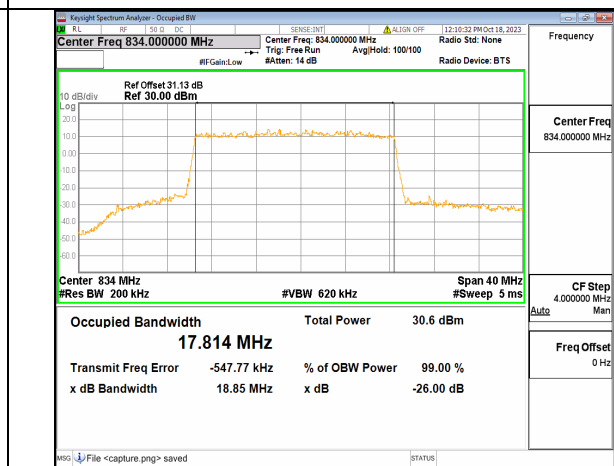

2A_n5 20M DFT-s-OFDM QPSK Outer_Full Low