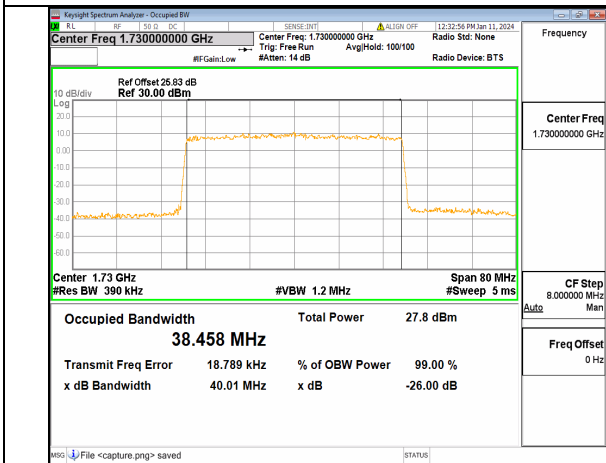

13A_n66 40M DFT-s-OFDM BPSK Outer_Full Low

13A_n66 40M DFT-s-OFDM QPSK Outer_Full Low

13A_n66 40M DFT-s-OFDM 16QAM Outer_Full Low

13A_n66 40M DFT-s-OFDM 64QAM Outer_Full Low

13A_n66 40M DFT-s-OFDM 256QAM Outer_Full Low