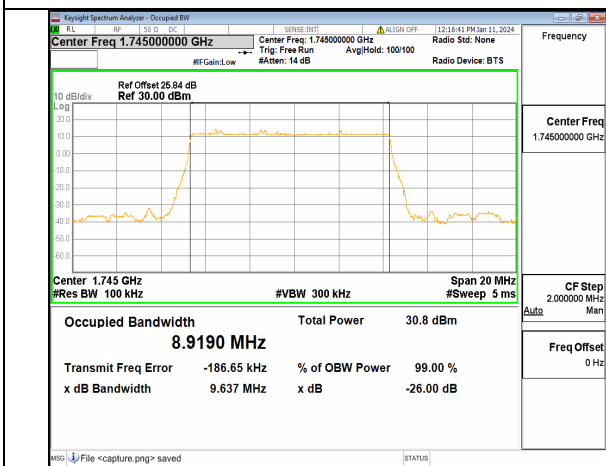

13A_n66 10M DFT-s-OFDM 16QAM Outer_Full Low

13A_n66 10M DFT-s-OFDM 64QAM Outer_Full Low

13A_n66 10M DFT-s-OFDM 256QAM Outer_Full Low

13A_n66 10M CP-OFDM QPSK Outer_Full Low

13A_n66 10M DFT-s-OFDM BPSK Outer_Full Mid