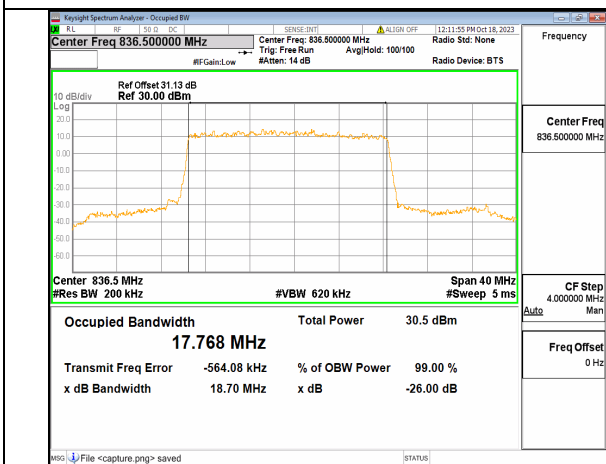

2A_n5 20M DFT-s-OFDM BPSK Outer_Full Mid