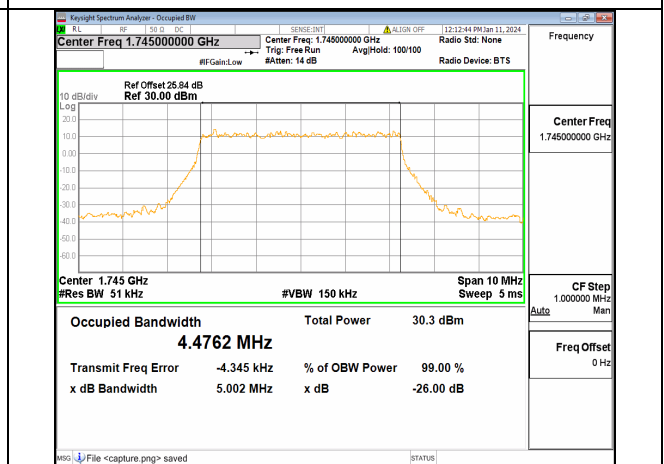

13A_n66 5M DFT-s-OFDM QPSK Outer_Full Mid