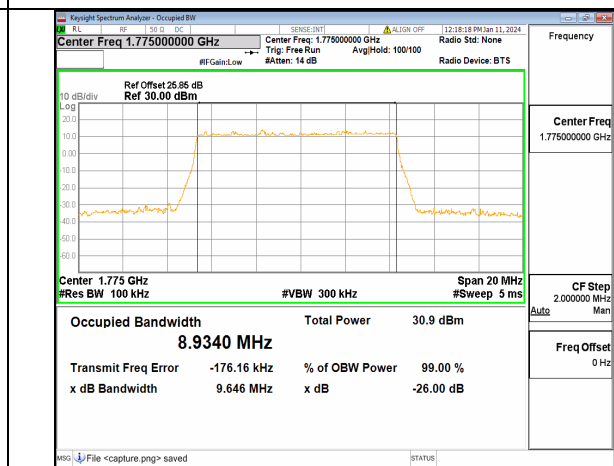

13A_n66 10M DFT-s-OFDM BPSK Outer_Full High

13A_n66 10M DFT-s-OFDM QPSK Outer_Full High

13A_n66 10M DFT-s-OFDM 16QAM Outer_Full High

13A_n66 10M DFT-s-OFDM 64QAM Outer_Full High

13A_n66 10M DFT-s-OFDM 256QAM Outer_Full High