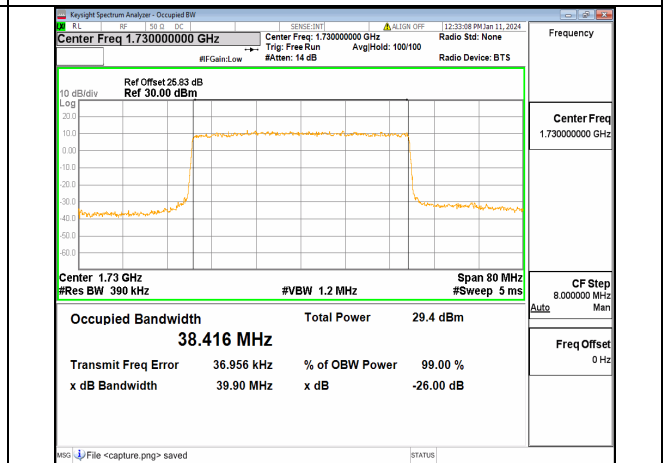

13A_n66 40M DFT-s-OFDM BPSK Outer_Full Low

13A_n66 40M DFT-s-OFDM QPSK Outer_Full Low

13A_n66 40M DFT-s-OFDM 16QAM Outer_Full Low

13A_n66 40M DFT-s-OFDM 64QAM Outer_Full Low

13A_n66 40M DFT-s-OFDM 256QAM Outer_Full Low