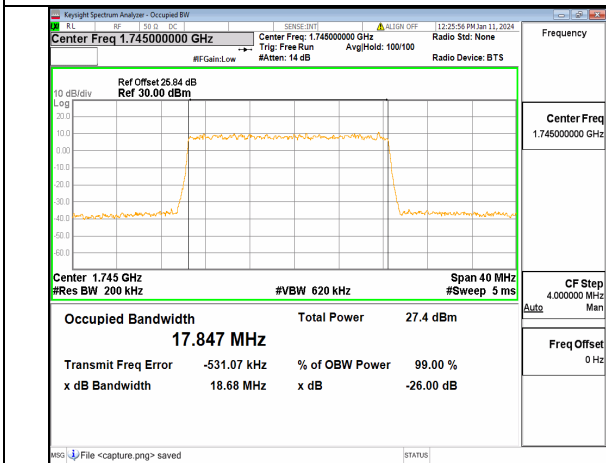

13A_n66 20M DFT-s-OFDM BPSK Outer_Full Mid

13A_n66 20M DFT-s-OFDM QPSK Outer_Full Mid

13A_n66 20M DFT-s-OFDM 16QAM Outer_Full Mid

13A_n66 20M DFT-s-OFDM 64QAM Outer_Full Mid

13A_n66 20M DFT-s-OFDM 256QAM Outer_Full Mid