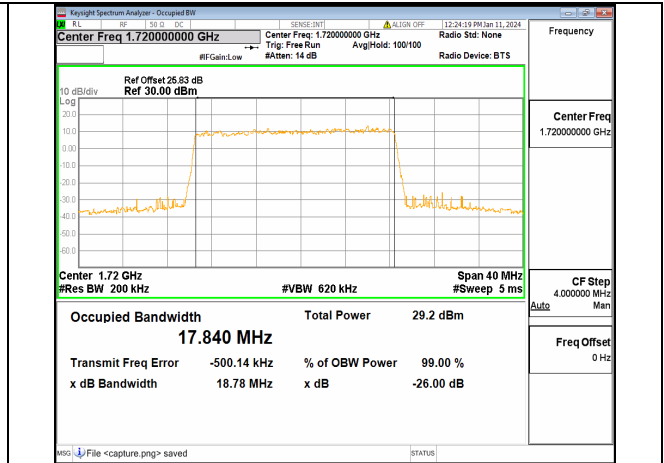

13A_n66 20M DFT-s-OFDM 64QAM Outer_Full Low