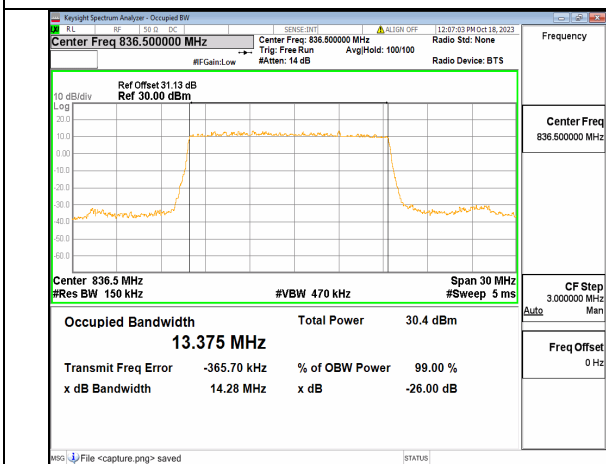

2A_n5 15M DFT-s-OFDM QPSK Outer_Full Low

2A_n5 15M DFT-s-OFDM 16QAM Outer_Full Low

2A_n5 15M DFT-s-OFDM 64QAM Outer_Full Low

2A_n5 15M DFT-s-OFDM 256QAM Outer_Full Low

2A_n5 15M CP-OFDM QPSK Outer_Full Low