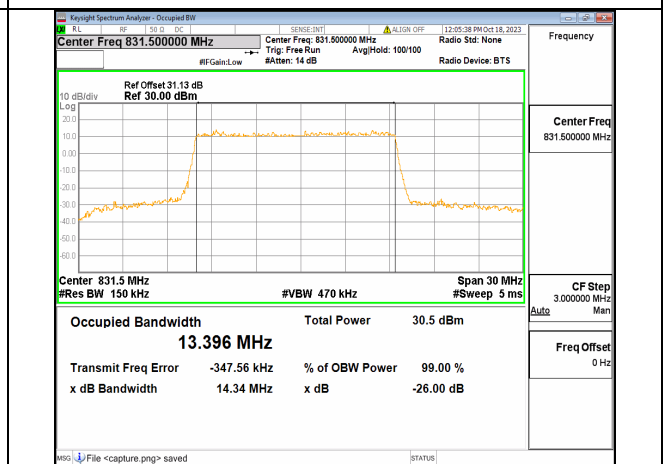

2A_n5 10M DFT-s-OFDM 16QAM Outer_Full High

2A_n5 10M DFT-s-OFDM 64QAM Outer_Full High

2A_n5 10M DFT-s-OFDM 256QAM Outer_Full High

2A_n5 10M CP-OFDM QPSK Outer_Full High

2A_n5 15M DFT-s-OFDM BPSK Outer_Full Low