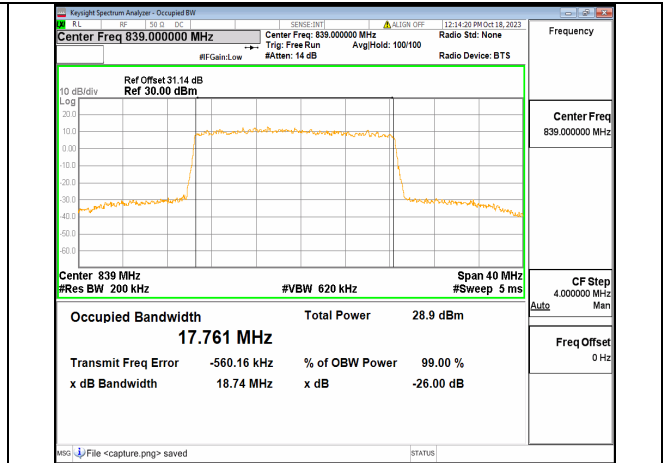

2A_n5 20M DFT-s-OFDM 64QAM Outer_Full High