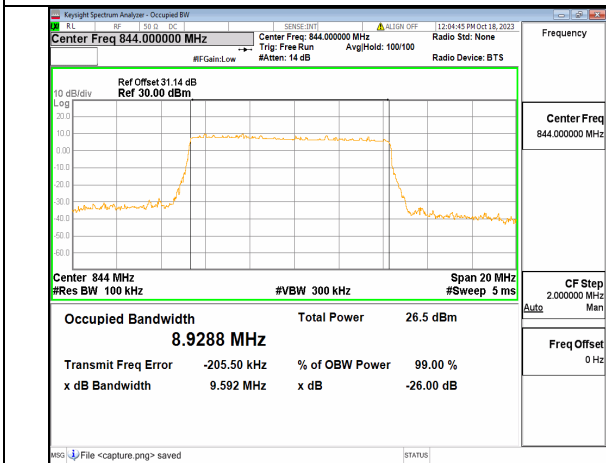

2A_n5 10M DFT-s-OFDM 16QAM Outer_Full High

2A_n5 10M DFT-s-OFDM 64QAM Outer_Full High

2A_n5 10M DFT-s-OFDM 256QAM Outer_Full High

2A_n5 10M CP-OFDM QPSK Outer_Full High

2A_n5 15M DFT-s-OFDM BPSK Outer_Full Low