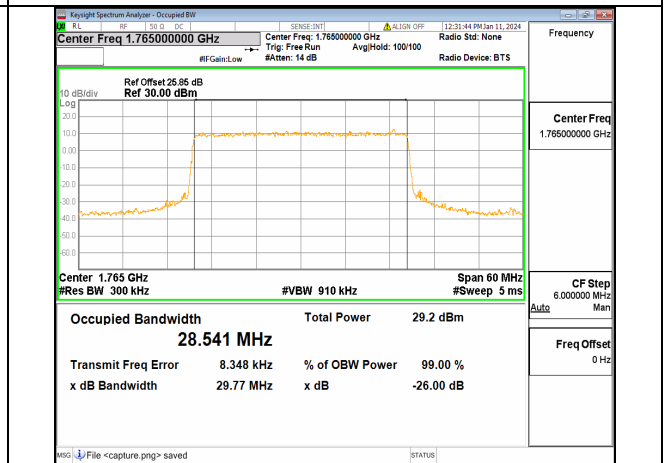

13A_n66 30M DFT-s-OFDM QPSK Outer_Full High

13A_n66 30M DFT-s-OFDM 16QAM Outer_Full High

13A_n66 30M DFT-s-OFDM 64QAM Outer_Full High

13A_n66 30M DFT-s-OFDM 256QAM Outer_Full High

13A_n66 30M CP-OFDM QPSK Outer_Full High