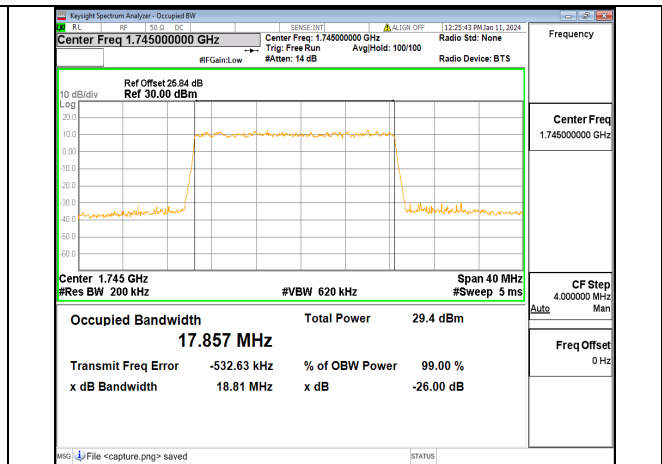

13A_n66 20M DFT-s-OFDM 64QAM Outer_Full Mid