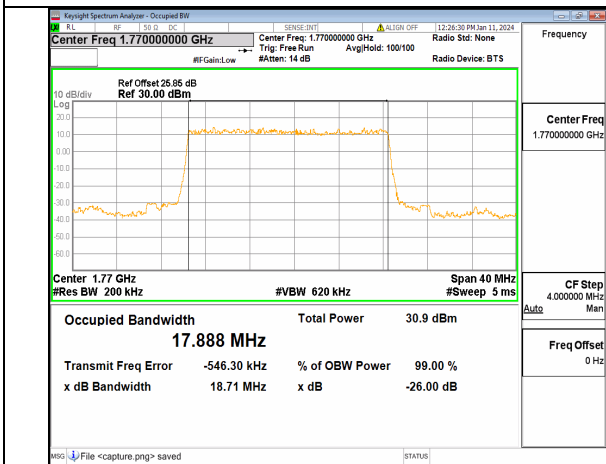

13A_n66 20M DFT-s-OFDM BPSK Outer_Full High