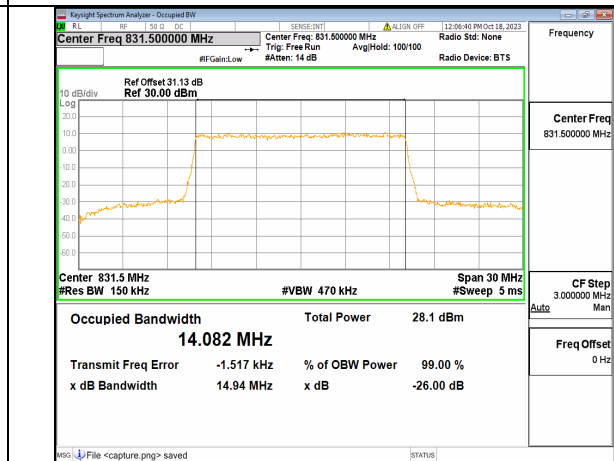

2A_n5 15M DFT-s-OFDM QPSK Outer_Full Low

2A_n5 15M DFT-s-OFDM 16QAM Outer_Full Low

2A_n5 15M DFT-s-OFDM 64QAM Outer_Full Low

2A_n5 15M DFT-s-OFDM 256QAM Outer_Full Low

2A_n5 15M CP-OFDM QPSK Outer_Full Low