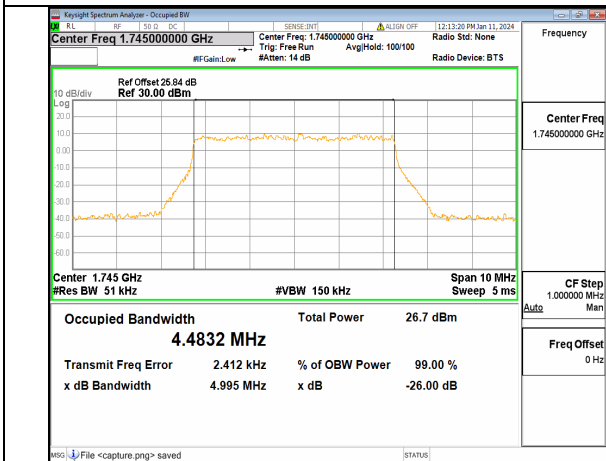

13A_n66 5M DFT-s-OFDM 256QAM Outer_Full Mid