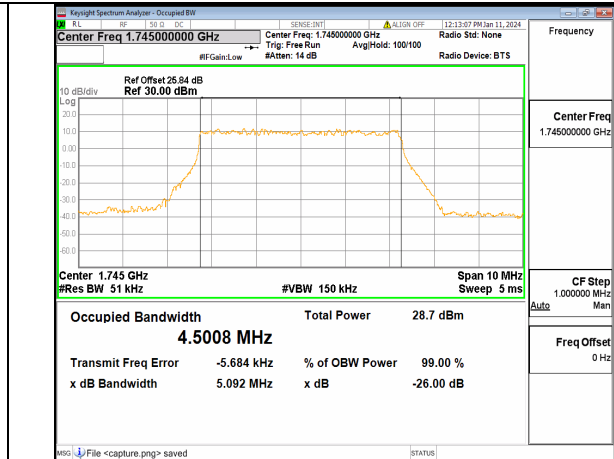

13A_n66 5M DFT-s-OFDM 64QAM Outer_Full Mid