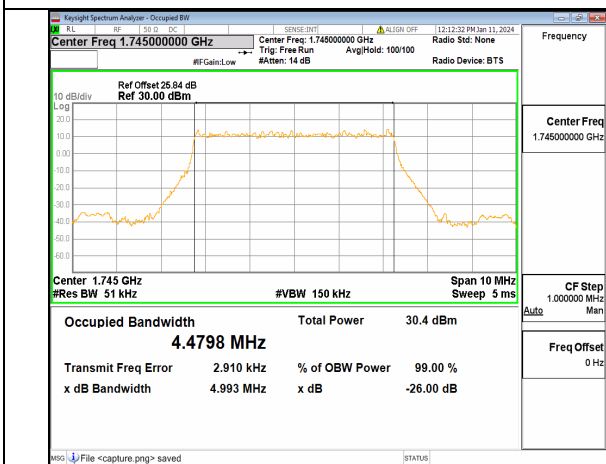

13A_n66 5M DFT-s-OFDM BPSK Outer_Full Mid