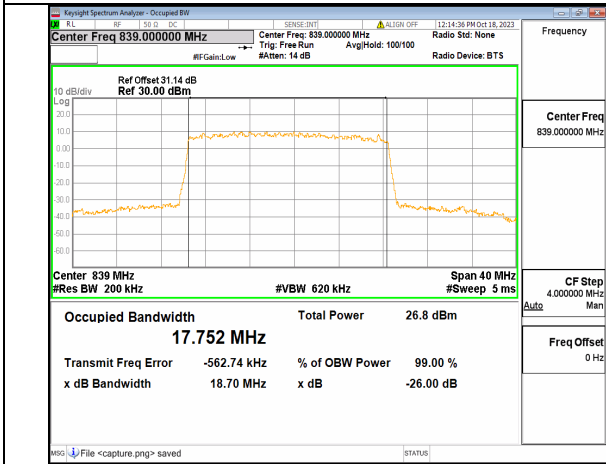

2A_n5 20M DFT-s-OFDM 256QAM Outer_Full High