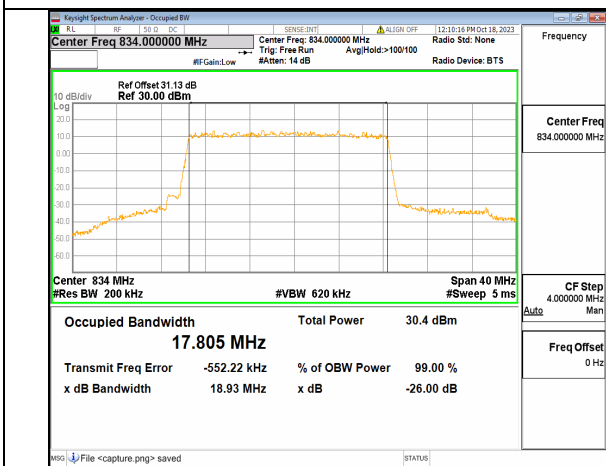

2A_n5 20M DFT-s-OFDM BPSK Outer_Full Low