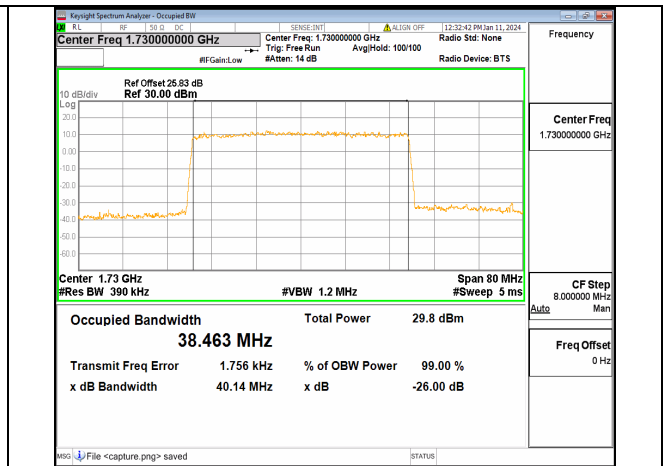

13A_n66 40M DFT-s-OFDM 64QAM Outer_Full Low