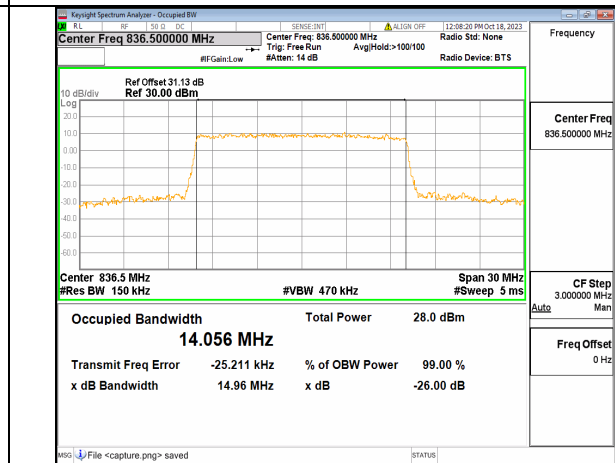

2A_n5 15M DFT-s-OFDM BPSK Outer_Full Mid

2A_n5 15M DFT-s-OFDM QPSK Outer_Full Mid

2A_n5 15M DFT-s-OFDM 16QAM Outer_Full Mid

2A_n5 15M DFT-s-OFDM 64QAM Outer_Full Mid

2A_n5 15M DFT-s-OFDM 256QAM Outer_Full Mid