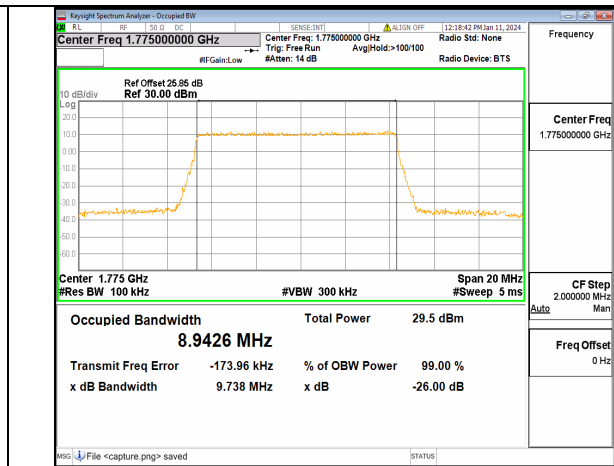

13A_n66 10M DFT-s-OFDM BPSK Outer_Full High

13A_n66 10M DFT-s-OFDM QPSK Outer_Full High

13A_n66 10M DFT-s-OFDM 16QAM Outer_Full High

13A_n66 10M DFT-s-OFDM 64QAM Outer_Full High

13A_n66 10M DFT-s-OFDM 256QAM Outer_Full High