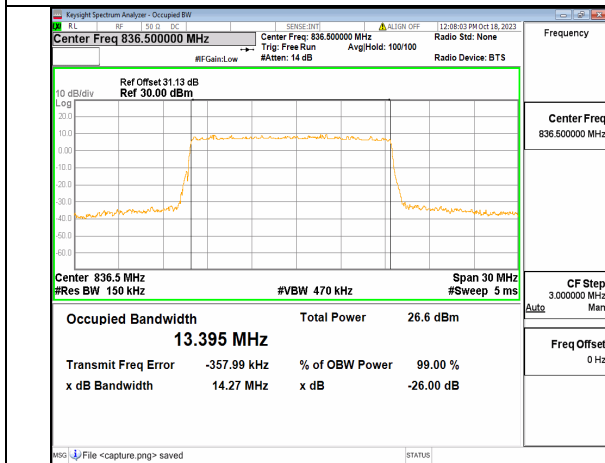

2A_n5 15M DFT-s-OFDM BPSK Outer_Full Mid

2A_n5 15M DFT-s-OFDM QPSK Outer_Full Mid

2A_n5 15M DFT-s-OFDM 16QAM Outer_Full Mid

2A_n5 15M DFT-s-OFDM 64QAM Outer_Full Mid

2A_n5 15M DFT-s-OFDM 256QAM Outer_Full Mid