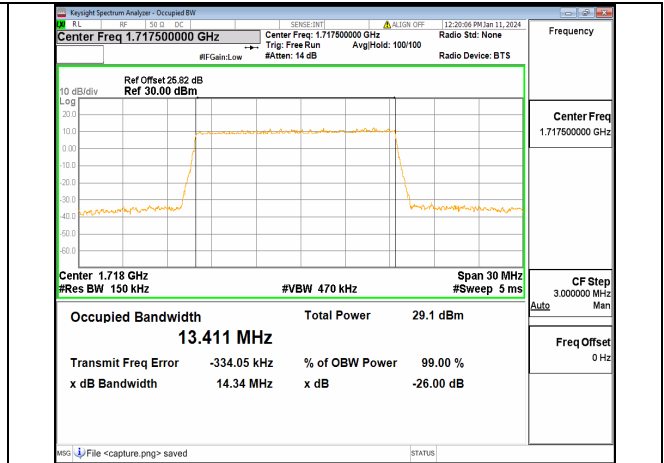

13A_n66 10M CP-OFDM QPSK Outer_Full High

13A_n66 15M DFT-s-OFDM BPSK Outer_Full Low

13A_n66 15M DFT-s-OFDM QPSK Outer_Full Low

13A_n66 15M DFT-s-OFDM 16QAM Outer_Full Low

13A_n66 15M DFT-s-OFDM 64QAM Outer_Full Low