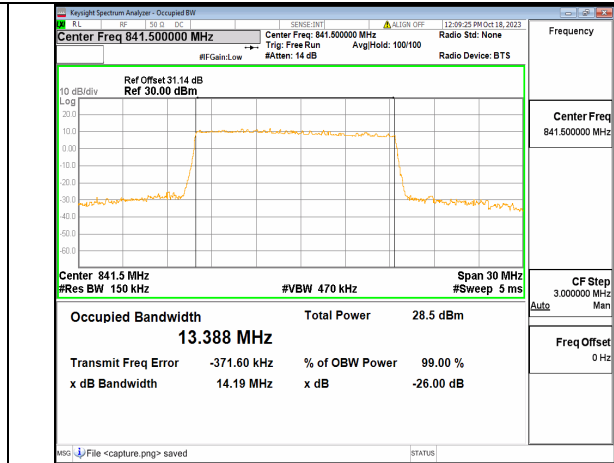

2A_n5 15M CP-OFDM QPSK Outer_Full Mid

2A_n5 15M DFT-s-OFDM BPSK Outer_Full High

2A_n5 15M DFT-s-OFDM QPSK Outer_Full High

2A_n5 15M DFT-s-OFDM 16QAM Outer_Full High

2A_n5 15M DFT-s-OFDM 64QAM Outer_Full High