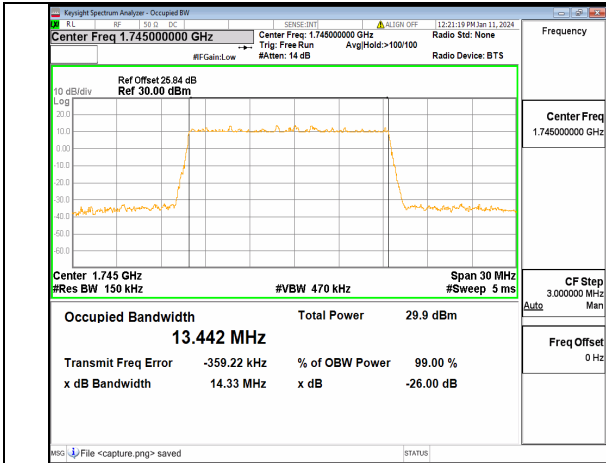

13A_n66 15M DFT-s-OFDM 256QAM Outer_Full Low

13A_n66 15M CP-OFDM QPSK Outer_Full Low

13A_n66 15M DFT-s-OFDM BPSK Outer_Full Mid

13A_n66 15M DFT-s-OFDM QPSK Outer_Full Mid

13A_n66 15M DFT-s-OFDM 16QAM Outer_Full Mid