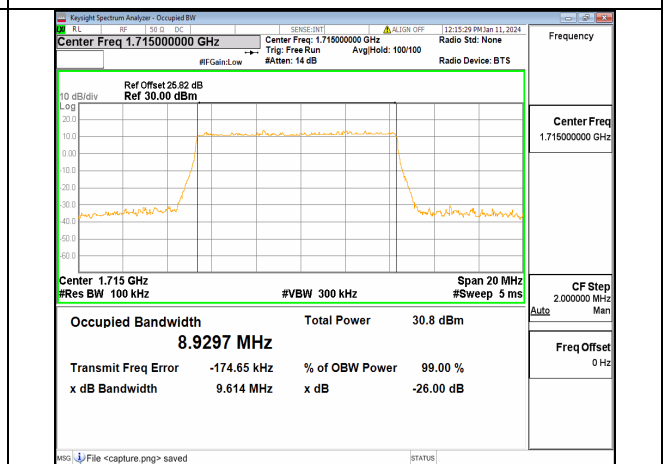

13A_n66 5M DFT-s-OFDM 64QAM Outer_Full High

13A_n66 5M DFT-s-OFDM 256QAM Outer_Full High

13A_n66 5M CP-OFDM QPSK Outer_Full High

13A_n66 10M DFT-s-OFDM BPSK Outer_Full Low

13A_n66 10M DFT-s-OFDM QPSK Outer_Full Low