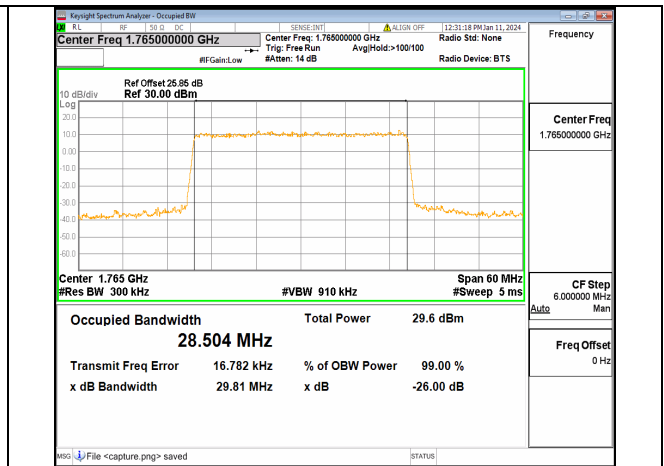

13A_n66 30M DFT-s-OFDM 64QAM Outer_Full High