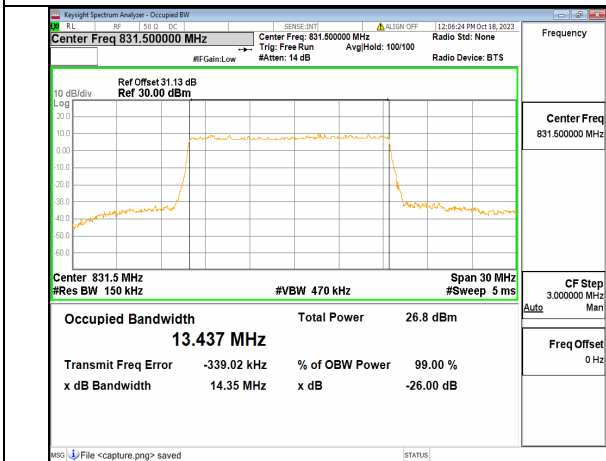

2A_n5 15M DFT-s-OFDM 256QAM Outer_Full Low