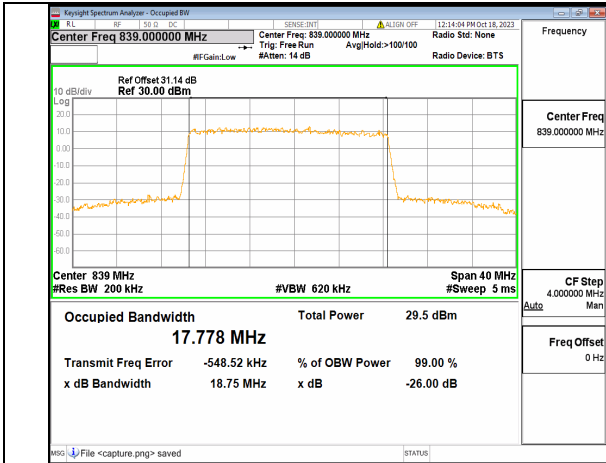

2A_n5 20M DFT-s-OFDM 16QAM Outer_Full High