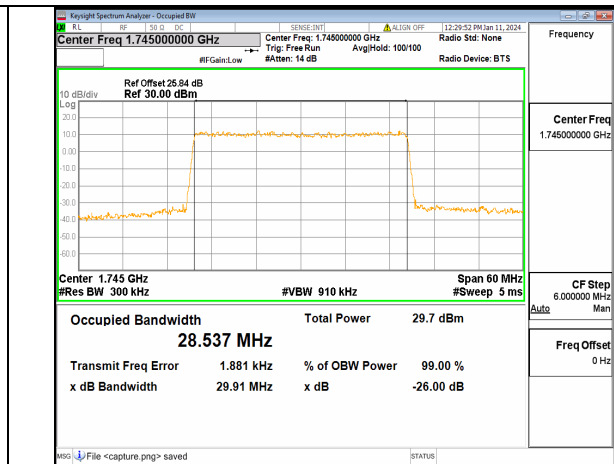

13A_n66 30M DFT-s-OFDM 64QAM Outer_Full Mid