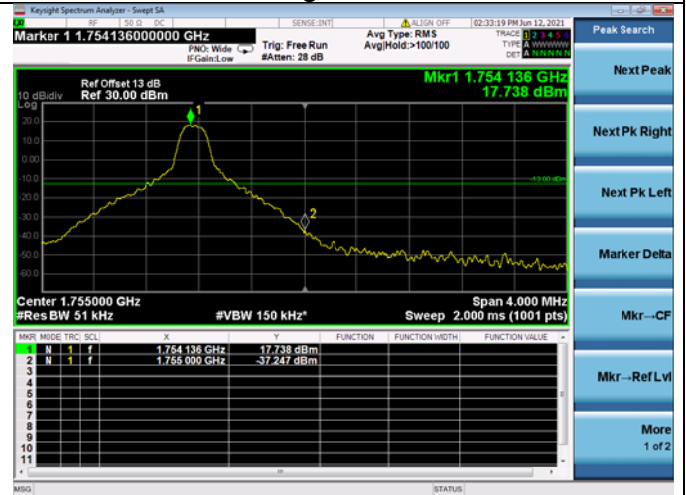

LTE ULCA_4A-12A PCC(4A)
Channel Bandwidth:20MHz

Low 1RB

High 1RB

Low FULL RB

High FULL RB

LTE ULCA 4A-12SCC(12A)
Channel Bandwidth:5MHz

Low 1RB

High 1RB

Low FULL RB

High FULL RB

LTE ULCA 4A-12A SCC(12A)
Channel Bandwidth:10MHz

Low 1RB

High 1RB

Low FULL RB

High FULL RB

LTE ULCA_4A-13A PCC(4A)
Channel Bandwidth:5MHz

LTE ULCA_4A-13A PCC(4A)
Channel Bandwidth:10MHz

LTE ULCA_4A-13A PCC(4A)
Channel Bandwidth:15MHz

Low 1RB

High 1RB

Low FULL RB

High FULL RB

LTE ULCA_4A-13A PCC(4A)
Channel Bandwidth:20MHz

LTE ULCA 4A-13A SCC(13A)
Channel Bandwidth:10MHz

Low 1RB

High 1RB

FULL RB