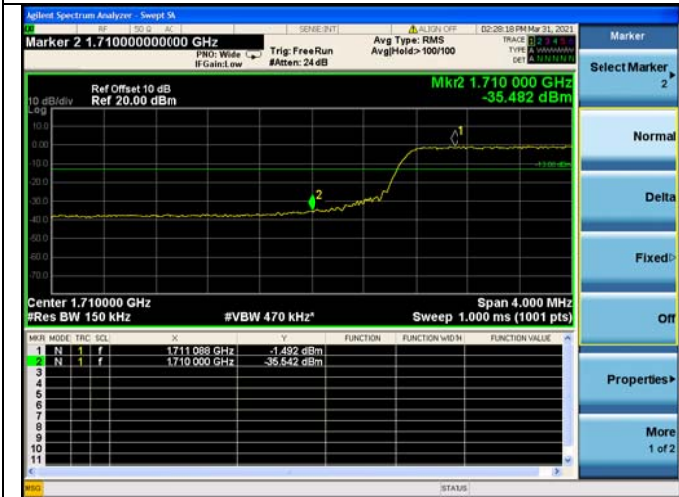

High 1RB

Low FULL RB

High FULL RB

LTE ULCA_2A-66A SCC(66A)

Channel Bandwidth:10MHz

Low 1RB

High 1RB

Low FULL RB

High FULL RB

LTE ULCA_2A-66A SCC(66A)

Channel Bandwidth:15MHz

Low 1RB

High 1RB

Low FULL RB

High FULL RB

LTE ULCA_2A-66A SCC(66A)

Channel Bandwidth:20MHz

Low 1RB

High 1RB

Low FULL RB

High FULL RB

LTE ULCA_4A-5A PCC(4A)

Channel Bandwidth:5MHz

Low 1RB

High 1RB

Low FULL RB

High FULL RB

LTE ULCA_4A-5A PCC(4A)
Channel Bandwidth:10MHz

Low 1RB

High 1RB

Low FULL RB

High FULL RB