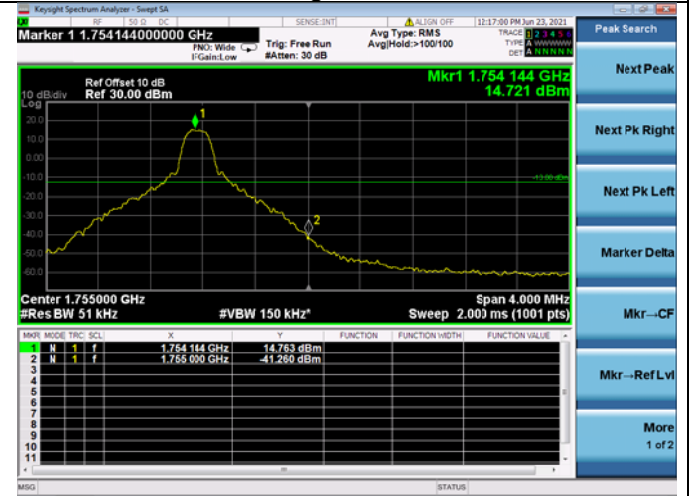

LTE ULCA_4A-5A SCC(5A)
Channel Bandwidth:10MHz

Low 1RB

High 1RB

Low FULL RB

High FULL RB

LTE ULCA_4A-12A PCC(4A)
Channel Bandwidth:5MHz

LTE ULCA_4A-12A PCC(4A)
Channel Bandwidth:10MHz

Low 1RB

High 1RB

Low FULL RB

High FULL RB

LTE ULCA_4A-12A PCC(4A)
Channel Bandwidth:15MHz

Low 1RB

High 1RB

Low FULL RB

High FULL RB

LTE ULCA_4A-12A PCC(4A)
Channel Bandwidth:20MHz

Low 1RB

High 1RB

Low FULL RB

High FULL RB

LTE ULCA 4A-12SCC(12A)
Channel Bandwidth:5MHz

Low 1RB

High 1RB

Low FULL RB

High FULL RB

LTE ULCA 4A-12A SCC(12A)
Channel Bandwidth:10MHz

Low 1RB

High 1RB

Low FULL RB

High FULL RB

LTE ULCA_4A-13A PCC(4A)
Channel Bandwidth:5MHz