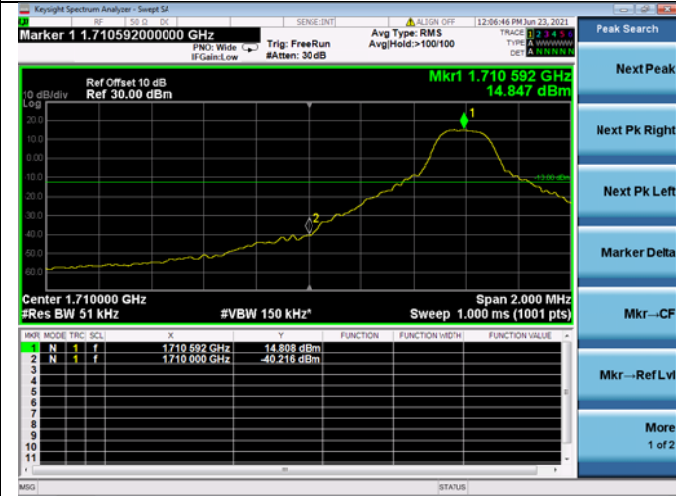

Low FULL RB

High FULL RB

LTE ULCA_4A-5A SCC(5A)

Channel Bandwidth:5MHz

Low 1RB

High 1RB

Low FULL RB

High FULL RB

LTE ULCA_4A-5A SCC(5A)
Channel Bandwidth:10MHz

Low 1RB

High 1RB

Low FULL RB

High FULL RB

LTE ULCA_4A-12A PCC(4A)
Channel Bandwidth:5MHz

LTE ULCA_4A-12A PCC(4A)
Channel Bandwidth:10MHz

Low 1RB

High 1RB

Low FULL RB

High FULL RB

LTE ULCA_4A-12A PCC(4A)
Channel Bandwidth:15MHz

Low 1RB

High 1RB

Low FULL RB

High FULL RB

LTE ULCA_4A-12A PCC(4A)
Channel Bandwidth:20MHz

Low 1RB

High 1RB

Low FULL RB

High FULL RB

LTE ULCA 4A-12SCC(12A)
Channel Bandwidth:5MHz

Low 1RB

High 1RB