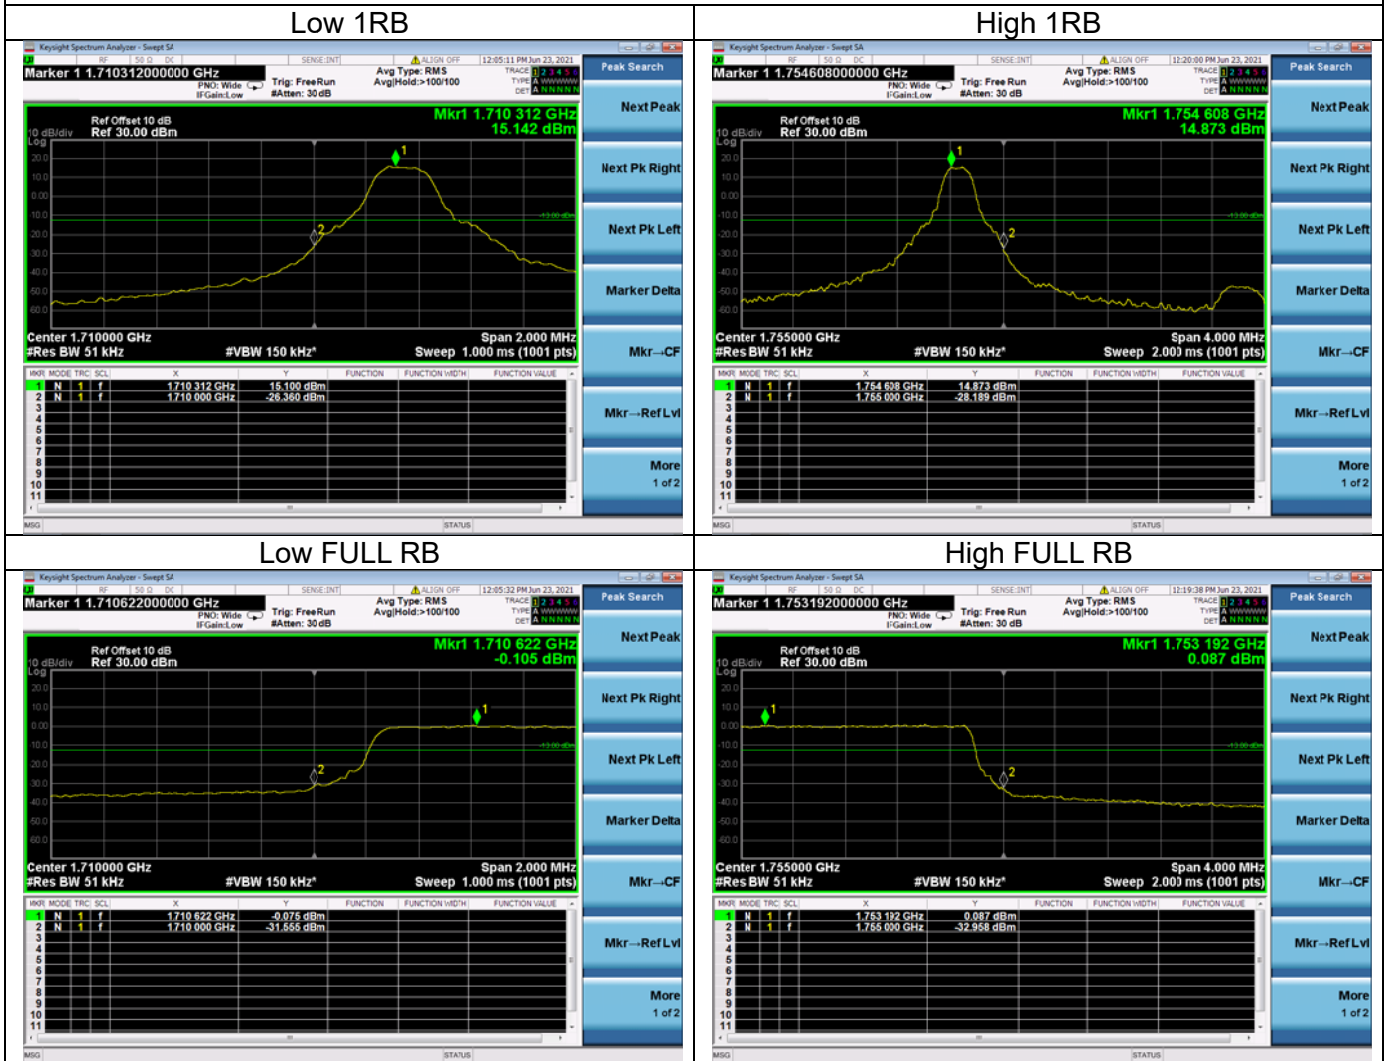

Low FULL RB

High FULL RB

LTE ULCA_4A-5A SCC(5A)

Channel Bandwidth:5MHz

Low 1RB

High 1RB

Low FULL RB

High FULL RB

LTE ULCA_4A-5A SCC(5A)
Channel Bandwidth:10MHz

Low 1RB

High 1RB

Low FULL RB

High FULL RB

LTE ULCA_4A-12A PCC(4A)
Channel Bandwidth:5MHz

LTE ULCA_4A-12A PCC(4A)
Channel Bandwidth:10MHz

Low 1RB

High 1RB

Low FULL RB

High FULL RB

LTE ULCA_4A-12A PCC(4A)
Channel Bandwidth:15MHz

Low 1RB

High 1RB

Low FULL RB

High FULL RB

LTE ULCA_4A-12A PCC(4A)
Channel Bandwidth:20MHz

Low 1RB

High 1RB

Low FULL RB

High FULL RB

LTE ULCA 4A-12SCC(12A)
Channel Bandwidth:5MHz

Low 1RB

High 1RB