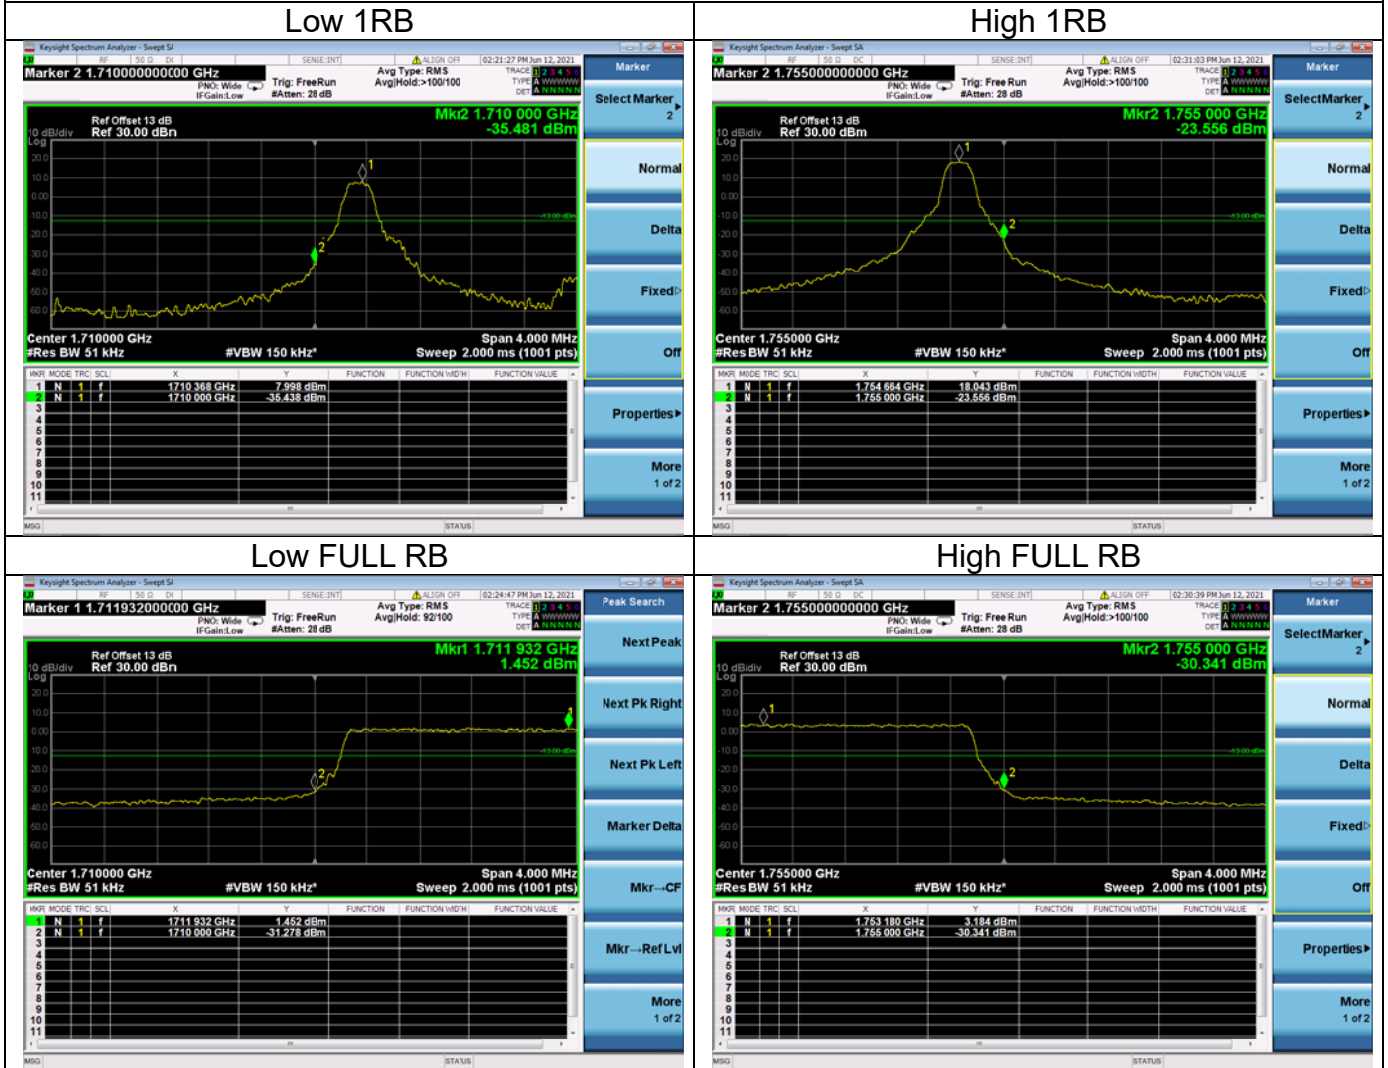

High 1RB

Low FULL RB

High FULL RB

LTE ULCA_4A-12A PCC(4A)
Channel Bandwidth:15MHz

Low 1RB

High 1RB

Low FULL RB

High FULL RB

LTE ULCA_4A-12A PCC(4A)
Channel Bandwidth:20MHz

Low 1RB

High 1RB

Low FULL RB

High FULL RB

LTE ULCA 4A-12SCC(12A)
Channel Bandwidth:5MHz

Low 1RB

High 1RB

Low FULL RB

High FULL RB

LTE ULCA 4A-12A SCC(12A)
Channel Bandwidth:10MHz

Low 1RB

High 1RB

Low FULL RB

High FULL RB

LTE ULCA_4A-13A PCC(4A)
Channel Bandwidth:5MHz

LTE ULCA_4A-13A PCC(4A)
Channel Bandwidth:10MHz

LTE ULCA_4A-13A PCC(4A)
Channel Bandwidth:15MHz

Low 1RB

High 1RB

Low FULL RB

High FULL RB

LTE ULCA_4A-13A PCC(4A)
Channel Bandwidth:20MHz

LTE ULCA 4A-13A SCC(13A)
Channel Bandwidth:10MHz