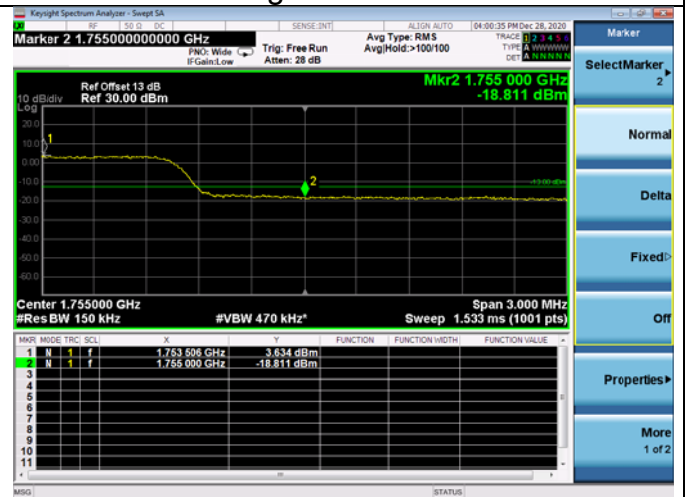

LTE ULCA_4A-12A PCC(4A)
Channel Bandwidth:20MHz

Low 1RB

High 1RB

Low FULL RB

High FULL RB

LTE ULCA 4A-12SCC(12A)
Channel Bandwidth:5MHz

Low 1RB

High 1RB

Low FULL RB

High FULL RB

LTE ULCA 4A-12A SCC(12A)
Channel Bandwidth:10MHz

Low 1RB

High 1RB

Low FULL RB

High FULL RB

LTE ULCA_4A-13A PCC(4A)
Channel Bandwidth:5MHz

LTE ULCA_4A-13A PCC(4A)
Channel Bandwidth:10MHz

LTE ULCA_4A-13A PCC(4A)
Channel Bandwidth:15MHz

Low 1RB

High 1RB

Low FULL RB

High FULL RB

LTE ULCA_4A-13A PCC(4A)
Channel Bandwidth:20MHz

LTE ULCA 4A-13A SCC(13A)
Channel Bandwidth:10MHz

Low 1RB

High 1RB

FULL RB