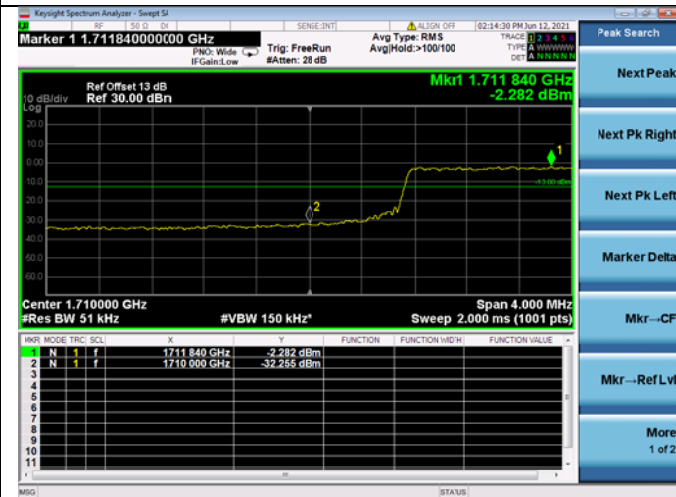

Low FULL RB

High FULL RB

LTE ULCA 4A-12A SCC(12A)
Channel Bandwidth:10MHz

Low 1RB

High 1RB

Low FULL RB

High FULL RB

LTE ULCA_4A-13A PCC(4A)
Channel Bandwidth:5MHz

LTE ULCA_4A-13A PCC(4A)
Channel Bandwidth:10MHz

LTE ULCA_4A-13A PCC(4A)
Channel Bandwidth:15MHz

Low 1RB

High 1RB

Low FULL RB

High FULL RB

LTE ULCA_4A-13A PCC(4A)
Channel Bandwidth:20MHz

LTE ULCA 4A-13A SCC(13A)
Channel Bandwidth:10MHz

Low 1RB

High 1RB

FULL RB