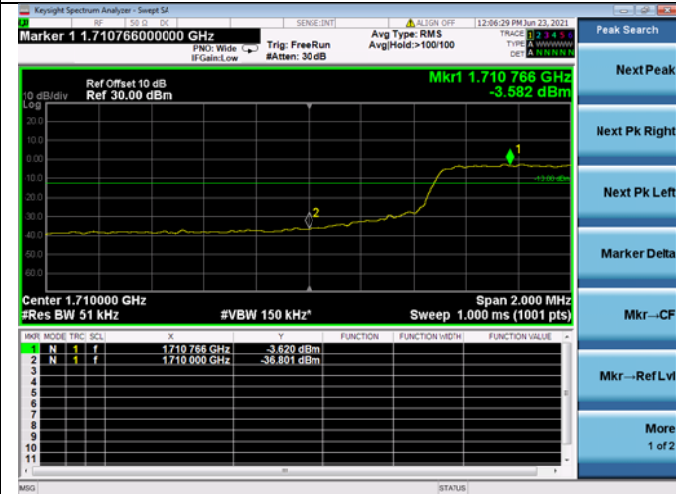

Low FULL RB

High FULL RB

LTE ULCA_4A-5A SCC(5A)

Channel Bandwidth:5MHz

Low 1RB

High 1RB

Low FULL RB

High FULL RB

LTE ULCA_4A-5A SCC(5A)
Channel Bandwidth:10MHz

Low 1RB

High 1RB

Low FULL RB

High FULL RB

LTE ULCA_4A-12A PCC(4A)
Channel Bandwidth:5MHz

LTE ULCA_4A-12A PCC(4A)
Channel Bandwidth:10MHz

Low 1RB

High 1RB

Low FULL RB

High FULL RB

LTE ULCA_4A-12A PCC(4A)
Channel Bandwidth:15MHz

Low 1RB

High 1RB

Low FULL RB

High FULL RB

LTE ULCA_4A-12A PCC(4A)
Channel Bandwidth:20MHz

Low 1RB

High 1RB

Low FULL RB

High FULL RB

LTE ULCA 4A-12SCC(12A)
Channel Bandwidth:5MHz

Low 1RB

High 1RB