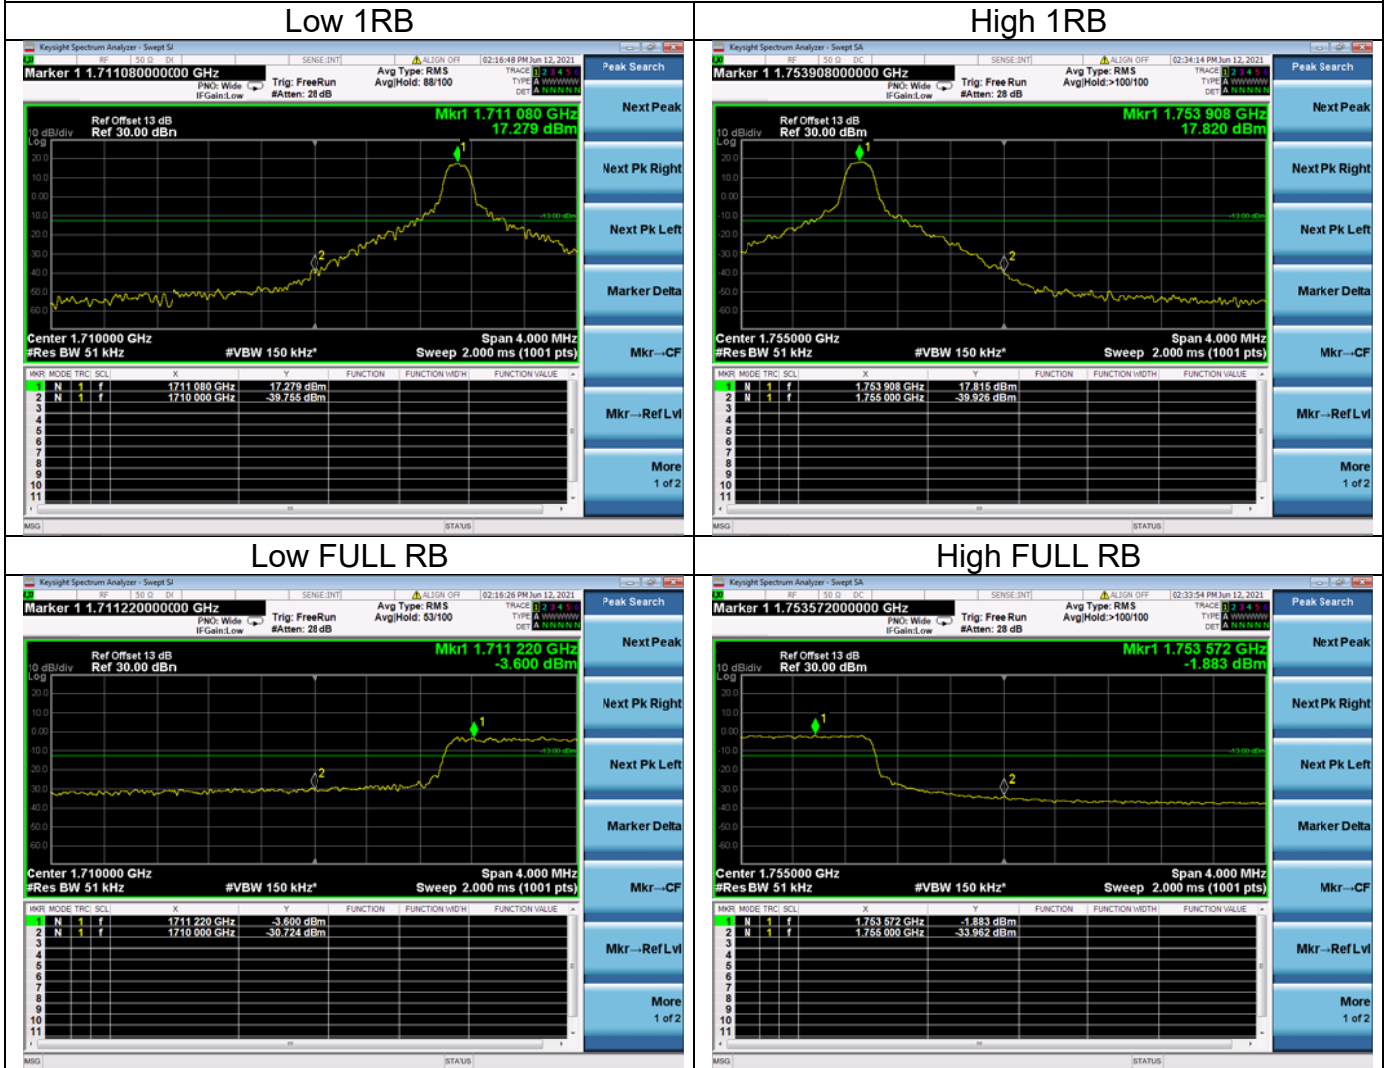

LTE ULCA_4A-12A PCC(4A)
Channel Bandwidth:20MHz

Low 1RB

High 1RB

Low FULL RB

High FULL RB

LTE ULCA 4A-12SCC(12A)
Channel Bandwidth:5MHz

Low 1RB

High 1RB

Low FULL RB

High FULL RB

LTE ULCA 4A-12A SCC(12A)
Channel Bandwidth:10MHz

Low 1RB

High 1RB

Low FULL RB

High FULL RB

LTE ULCA_4A-13A PCC(4A)
Channel Bandwidth:5MHz

LTE ULCA_4A-13A PCC(4A)
Channel Bandwidth:10MHz

LTE ULCA_4A-13A PCC(4A)
Channel Bandwidth:15MHz

Low 1RB

High 1RB

Low FULL RB

High FULL RB

LTE ULCA_4A-13A PCC(4A)
Channel Bandwidth:20MHz

LTE ULCA 4A-13A SCC(13A)
Channel Bandwidth:10MHz

Low 1RB

High 1RB

FULL RB