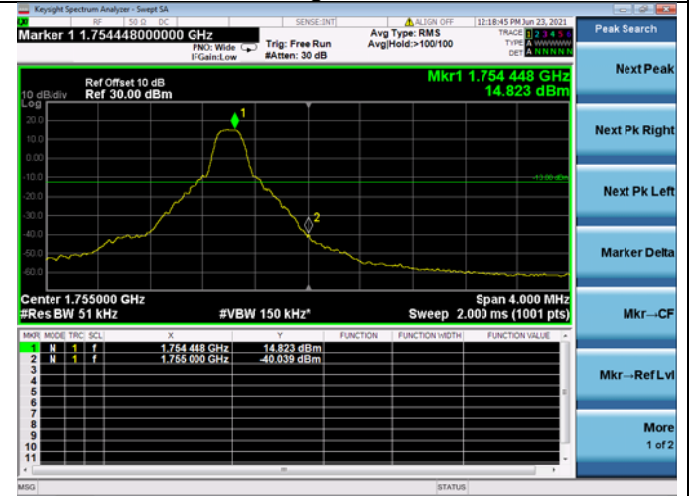

Low FULL RB

High FULL RB

LTE ULCA_4A-5A SCC(5A)

Channel Bandwidth:5MHz

Low 1RB

High 1RB

Low FULL RB

High FULL RB

LTE ULCA_4A-5A SCC(5A)
Channel Bandwidth:10MHz

Low 1RB

High 1RB

Low FULL RB

High FULL RB

LTE ULCA_4A-12A PCC(4A)
Channel Bandwidth:5MHz

LTE ULCA_4A-12A PCC(4A)
Channel Bandwidth:10MHz

Low 1RB

High 1RB

Low FULL RB

High FULL RB

LTE ULCA_4A-12A PCC(4A)
Channel Bandwidth:15MHz

Low 1RB

High 1RB

Low FULL RB

High FULL RB

LTE ULCA_4A-12A PCC(4A)
Channel Bandwidth:20MHz

Low 1RB

High 1RB

Low FULL RB

High FULL RB

LTE ULCA 4A-12SCC(12A)
Channel Bandwidth:5MHz

Low 1RB

High 1RB