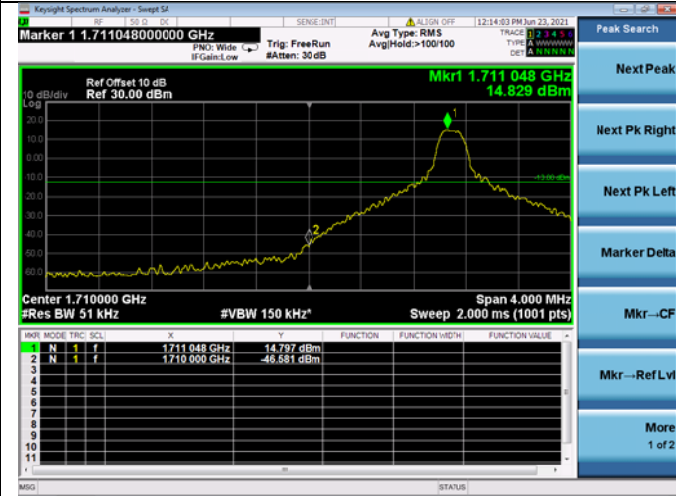

LTE ULCA_4A-5A SCC(5A)
Channel Bandwidth:10MHz

Low 1RB

High 1RB

Low FULL RB

High FULL RB

LTE ULCA_4A-12A PCC(4A)
Channel Bandwidth:5MHz

LTE ULCA_4A-12A PCC(4A)
Channel Bandwidth:10MHz

Low 1RB

High 1RB

Low FULL RB

High FULL RB

LTE ULCA_4A-12A PCC(4A)
Channel Bandwidth:15MHz

Low 1RB

High 1RB

Low FULL RB

High FULL RB

LTE ULCA_4A-12A PCC(4A)
Channel Bandwidth:20MHz

Low 1RB

High 1RB

Low FULL RB

High FULL RB

LTE ULCA 4A-12SCC(12A)
Channel Bandwidth:5MHz

Low 1RB

High 1RB

Low FULL RB

High FULL RB

LTE ULCA 4A-12A SCC(12A)
Channel Bandwidth:10MHz

Low 1RB

High 1RB

Low FULL RB

High FULL RB

LTE ULCA_4A-13A PCC(4A)
Channel Bandwidth:5MHz