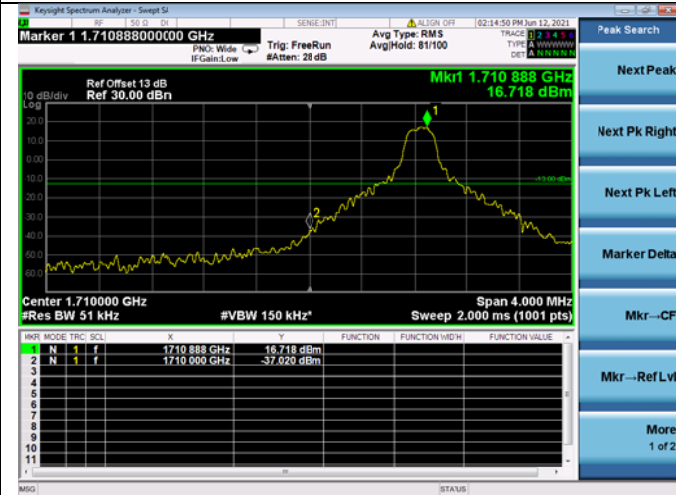

LTE ULCA_4A-12A PCC(4A)
Channel Bandwidth:20MHz

Low 1RB

High 1RB

Low FULL RB

High FULL RB

LTE ULCA 4A-12SCC(12A)
Channel Bandwidth:5MHz

Low 1RB

High 1RB

Low FULL RB

High FULL RB

LTE ULCA 4A-12A SCC(12A)
Channel Bandwidth:10MHz

Low 1RB

High 1RB

Low FULL RB

High FULL RB

LTE ULCA_4A-13A PCC(4A)
Channel Bandwidth:5MHz

LTE ULCA_4A-13A PCC(4A)
Channel Bandwidth:10MHz

LTE ULCA_4A-13A PCC(4A)
Channel Bandwidth:15MHz

Low 1RB

High 1RB

Low FULL RB

High FULL RB

LTE ULCA_4A-13A PCC(4A)
Channel Bandwidth:20MHz

LTE ULCA 4A-13A SCC(13A)
Channel Bandwidth:10MHz