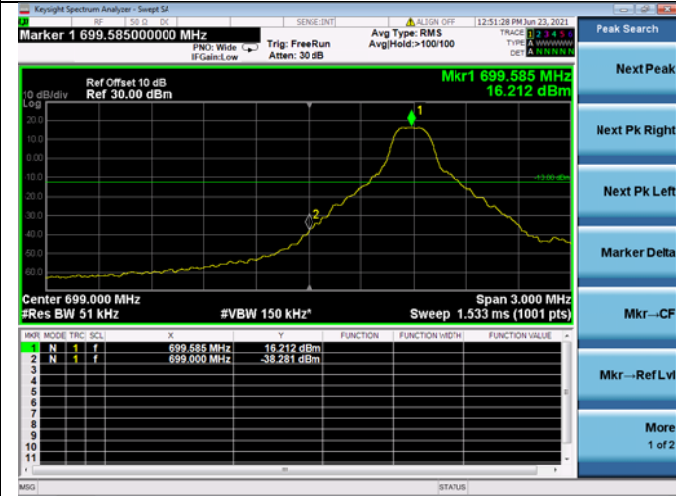

LTE ULCA_4A-12A PCC(4A)
Channel Bandwidth:20MHz

Low 1RB

High 1RB

Low FULL RB

High FULL RB

LTE ULCA 4A-12SCC(12A)
Channel Bandwidth:5MHz

Low 1RB

High 1RB

Low FULL RB

High FULL RB

LTE ULCA 4A-12A SCC(12A)
Channel Bandwidth:10MHz

Low 1RB

High 1RB

Low FULL RB

High FULL RB

LTE ULCA_4A-13A PCC(4A)
Channel Bandwidth:5MHz

LTE ULCA_4A-13A PCC(4A)
Channel Bandwidth:10MHz

LTE ULCA_4A-13A PCC(4A)
Channel Bandwidth:15MHz

Low 1RB

High 1RB

Low FULL RB

High FULL RB

LTE ULCA_4A-13A PCC(4A)
Channel Bandwidth:20MHz

LTE ULCA 4A-13A SCC(13A)
Channel Bandwidth:10MHz