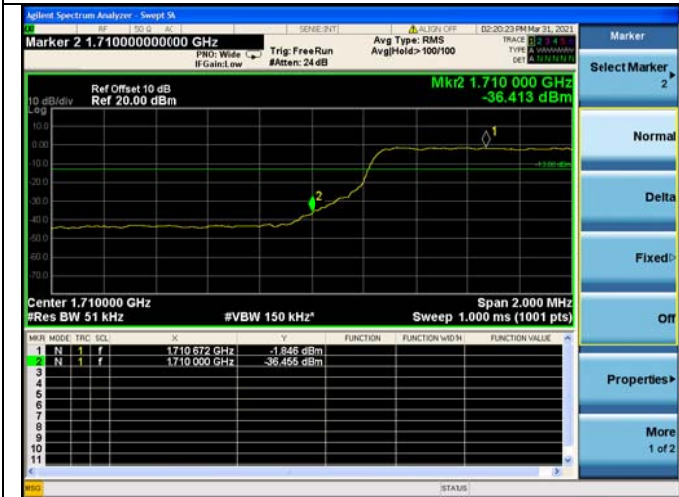

LTE ULCA_2A-66A PCC(2A)
Channel Bandwidth:20MHz

Low 1RB

High 1RB

Low FULL RB

High FULL RB

LTE ULCA_2A-66A SCC(66A)

Channel Bandwidth:5MHz

Low 1RB

High 1RB

Low FULL RB

High FULL RB

LTE ULCA_2A-66A SCC(66A)

Channel Bandwidth:10MHz

Low 1RB

High 1RB

Low FULL RB

High FULL RB

LTE ULCA_2A-66A SCC(66A)

Channel Bandwidth:15MHz

Low 1RB

High 1RB

Low FULL RB

High FULL RB

LTE ULCA_2A-66A SCC(66A)

Channel Bandwidth:20MHz

Low 1RB

High 1RB

Low FULL RB

High FULL RB

LTE ULCA_4A-5A PCC(4A)

Channel Bandwidth:5MHz

Low 1RB