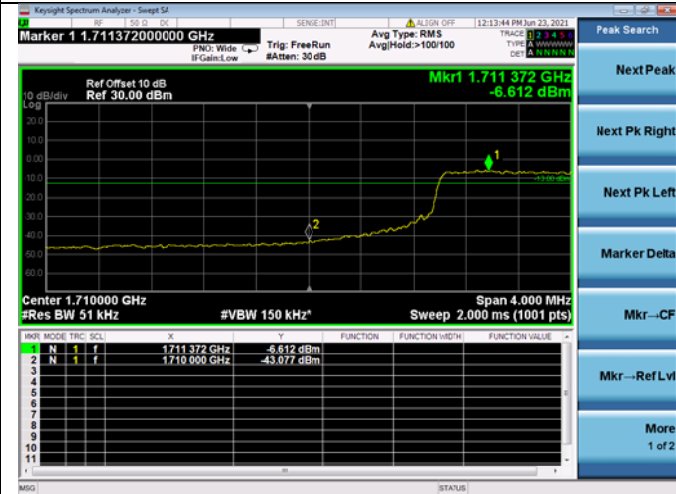

High 1RB

Low FULL RB

High FULL RB

LTE ULCA_4A-12A PCC(4A)
Channel Bandwidth:15MHz

Low 1RB

High 1RB

Low FULL RB

High FULL RB

LTE ULCA_4A-12A PCC(4A)
Channel Bandwidth:20MHz

Low 1RB

High 1RB

Low FULL RB

High FULL RB

LTE ULCA 4A-12SCC(12A)
Channel Bandwidth:5MHz

Low 1RB

High 1RB

Low FULL RB

High FULL RB

LTE ULCA 4A-12A SCC(12A)
Channel Bandwidth:10MHz

Low 1RB

High 1RB

Low FULL RB

High FULL RB

LTE ULCA_4A-13A PCC(4A)
Channel Bandwidth:5MHz

LTE ULCA_4A-13A PCC(4A)
Channel Bandwidth:10MHz

LTE ULCA_4A-13A PCC(4A)
Channel Bandwidth:15MHz

Low 1RB

High 1RB

Low FULL RB

High FULL RB

LTE ULCA_4A-13A PCC(4A)
Channel Bandwidth:20MHz

LTE ULCA 4A-13A SCC(13A)
Channel Bandwidth:10MHz