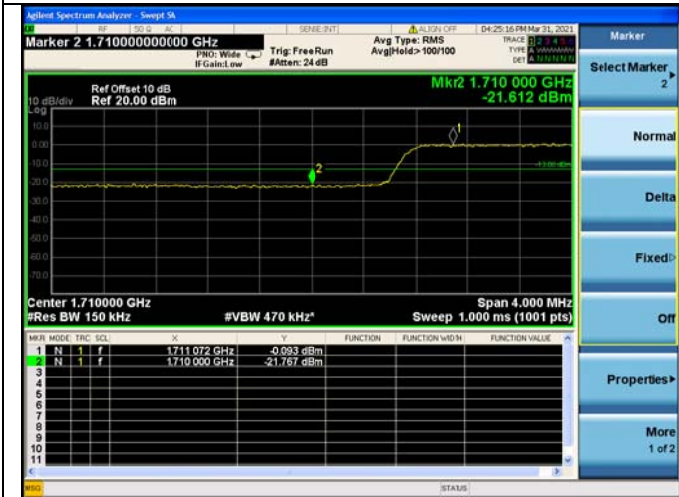

High 1RB

Low FULL RB

High FULL RB

LTE ULCA_4A-5A PCC(4A)
Channel Bandwidth:10MHz

Low 1RB

High 1RB

Low FULL RB

High FULL RB

LTE ULCA_4A-5A PCC(4A)
Channel Bandwidth:15MHz

Low 1RB

High 1RB

Low FULL RB

High FULL RB

LTE ULCA_4A-5A PCC(4A)
Channel Bandwidth:20MHz

Low 1RB

High 1RB

Low FULL RB

High FULL RB

LTE ULCA_4A-5A SCC(5A)

Channel Bandwidth:5MHz

Low 1RB

High 1RB

Low FULL RB

High FULL RB

LTE ULCA_4A-5A SCC(5A)
Channel Bandwidth:10MHz

Low 1RB

High 1RB

Low FULL RB

High FULL RB

LTE ULCA_4A-12A PCC(4A)
Channel Bandwidth:5MHz

LTE ULCA_4A-12A PCC(4A)
Channel Bandwidth:10MHz

Low 1RB