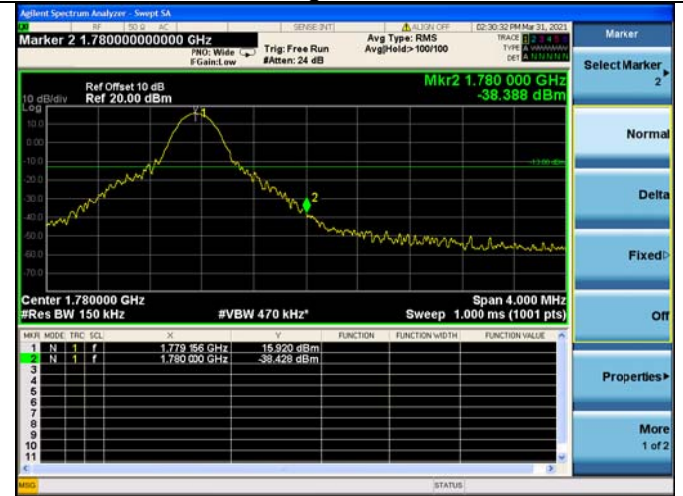

High 1RB

Low FULL RB

High FULL RB

LTE ULCA_2A-66A SCC(66A)

Channel Bandwidth:10MHz

Low 1RB

High 1RB

Low FULL RB

High FULL RB

LTE ULCA_2A-66A SCC(66A)

Channel Bandwidth:15MHz

Low 1RB

High 1RB

Low FULL RB

High FULL RB

LTE ULCA_2A-66A SCC(66A)

Channel Bandwidth:20MHz

Low 1RB

High 1RB

Low FULL RB

High FULL RB

LTE ULCA_4A-5A PCC(4A)

Channel Bandwidth:5MHz

Low 1RB

High 1RB

Low FULL RB

High FULL RB

LTE ULCA_4A-5A PCC(4A)
Channel Bandwidth:10MHz

Low 1RB

High 1RB

Low FULL RB

High FULL RB