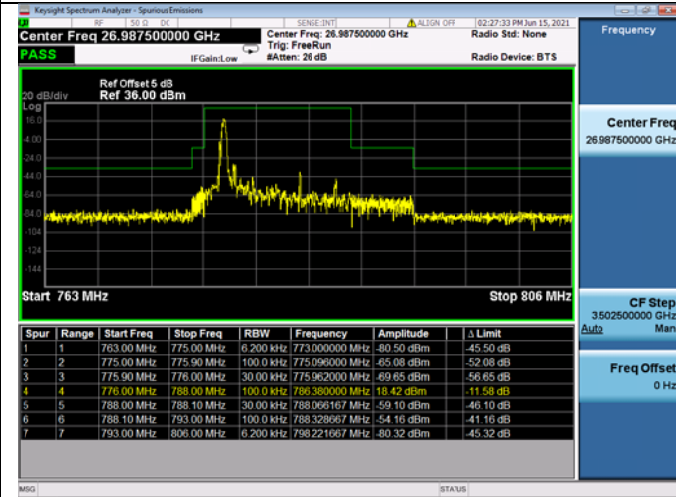

LTE ULCA 4A-13A SCC(13A)
Channel Bandwidth:10MHz

Low 1RB