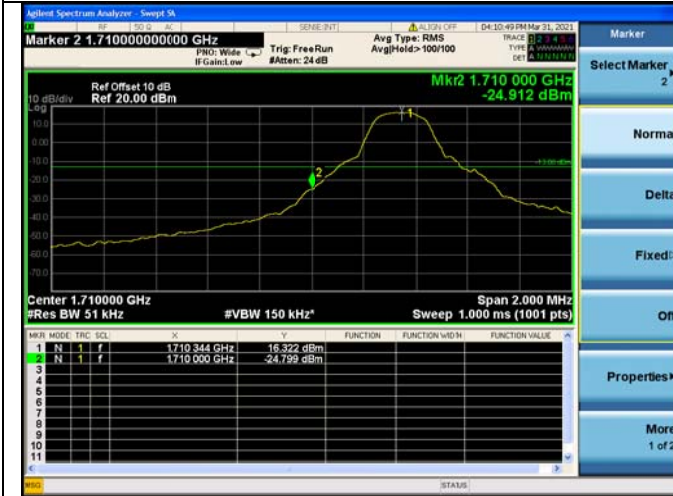

High FULL RB

LTE ULCA_2A-66A SCC(66A)

Channel Bandwidth:15MHz

Low 1RB

High 1RB

Low FULL RB

High FULL RB

LTE ULCA_2A-66A SCC(66A)

Channel Bandwidth:20MHz

Low 1RB

High 1RB

Low FULL RB

High FULL RB

LTE ULCA_4A-5A PCC(4A)

Channel Bandwidth:5MHz

Low 1RB

High 1RB

Low FULL RB

High FULL RB

LTE ULCA_4A-5A PCC(4A)
Channel Bandwidth:10MHz

Low 1RB

High 1RB

Low FULL RB

High FULL RB

LTE ULCA_4A-5A PCC(4A)
Channel Bandwidth:15MHz

Low 1RB

High 1RB

Low FULL RB

High FULL RB

LTE ULCA_4A-5A PCC(4A)
Channel Bandwidth:20MHz

Low 1RB

High 1RB