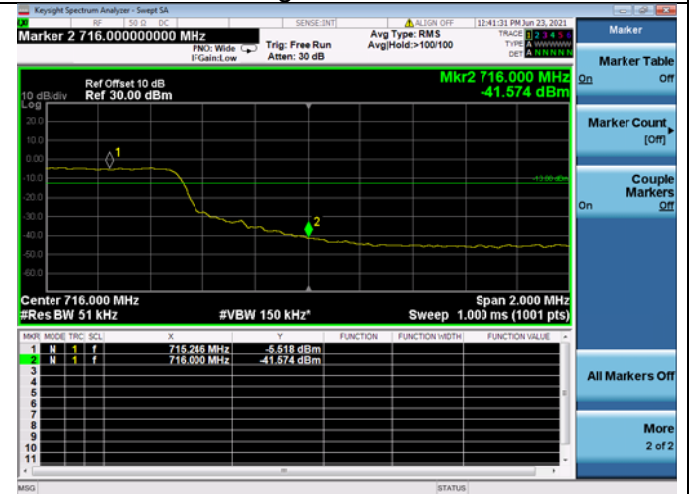

LTE ULCA_4A-12A PCC(4A)
Channel Bandwidth:20MHz

Low 1RB

High 1RB

Low FULL RB

High FULL RB

LTE ULCA 4A-12SCC(12A)
Channel Bandwidth:5MHz

Low 1RB

High 1RB

Low FULL RB

High FULL RB

LTE ULCA 4A-12A SCC(12A)
Channel Bandwidth:10MHz

Low 1RB

High 1RB

Low FULL RB

High FULL RB

LTE ULCA_4A-13A PCC(4A)
Channel Bandwidth:5MHz

LTE ULCA_4A-13A PCC(4A)
Channel Bandwidth:10MHz

LTE ULCA_4A-13A PCC(4A)
Channel Bandwidth:15MHz

Low 1RB

High 1RB

Low FULL RB

High FULL RB

LTE ULCA_4A-13A PCC(4A)
Channel Bandwidth:20MHz

LTE ULCA 4A-13A SCC(13A)
Channel Bandwidth:10MHz