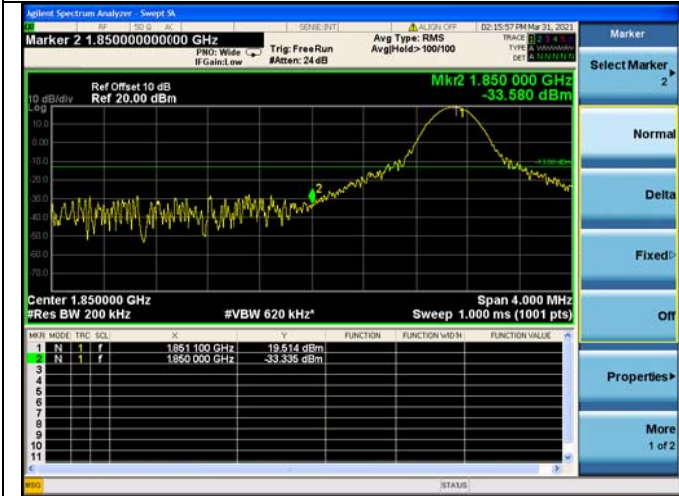

LTE ULCA_2A-66A PCC(2A)
Channel Bandwidth:20MHz

Low 1RB

High 1RB

Low FULL RB

High FULL RB

LTE ULCA_2A-66A SCC(66A)

Channel Bandwidth:5MHz

Low 1RB

High 1RB

Low FULL RB

High FULL RB

LTE ULCA_2A-66A SCC(66A)

Channel Bandwidth:10MHz

Low 1RB

High 1RB

Low FULL RB

High FULL RB

LTE ULCA_2A-66A SCC(66A)

Channel Bandwidth:15MHz

Low 1RB

High 1RB

Low FULL RB

High FULL RB

LTE ULCA_2A-66A SCC(66A)

Channel Bandwidth:20MHz

Low 1RB

High 1RB

Low FULL RB

High FULL RB

LTE ULCA_4A-5A PCC(4A)

Channel Bandwidth:5MHz

Low 1RB