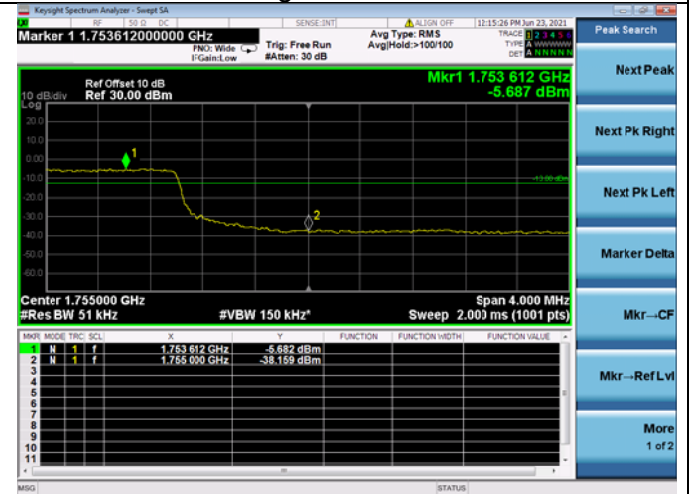

High 1RB

Low FULL RB

High FULL RB

LTE ULCA_4A-12A PCC(4A)
Channel Bandwidth:15MHz

Low 1RB

High 1RB

Low FULL RB

High FULL RB

LTE ULCA_4A-12A PCC(4A)
Channel Bandwidth:20MHz

Low 1RB

High 1RB

Low FULL RB

High FULL RB

LTE ULCA 4A-12SCC(12A)
Channel Bandwidth:5MHz

Low 1RB

High 1RB

Low FULL RB

High FULL RB

LTE ULCA 4A-12A SCC(12A)
Channel Bandwidth:10MHz

Low 1RB

High 1RB

Low FULL RB

High FULL RB

LTE ULCA_4A-13A PCC(4A)
Channel Bandwidth:5MHz

LTE ULCA_4A-13A PCC(4A)
Channel Bandwidth:10MHz

LTE ULCA_4A-13A PCC(4A)
Channel Bandwidth:15MHz

Low 1RB

High 1RB

Low FULL RB

High FULL RB

LTE ULCA_4A-13A PCC(4A)
Channel Bandwidth:20MHz

LTE ULCA 4A-13A SCC(13A)
Channel Bandwidth:10MHz