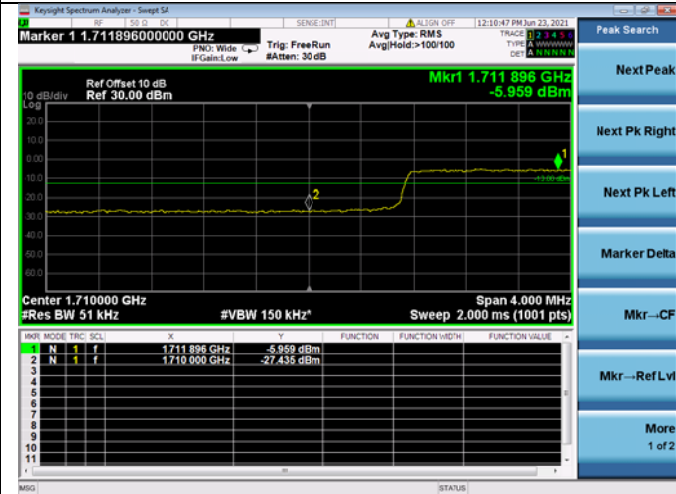

LTE ULCA_4A-5A SCC(5A)
Channel Bandwidth:10MHz

Low 1RB

High 1RB

Low FULL RB

High FULL RB

LTE ULCA_4A-12A PCC(4A)
Channel Bandwidth:5MHz

LTE ULCA_4A-12A PCC(4A)
Channel Bandwidth:10MHz

Low 1RB

High 1RB

Low FULL RB

High FULL RB

LTE ULCA_4A-12A PCC(4A)
Channel Bandwidth:15MHz

Low 1RB

High 1RB

Low FULL RB

High FULL RB

LTE ULCA_4A-12A PCC(4A)
Channel Bandwidth:20MHz

Low 1RB

High 1RB

Low FULL RB

High FULL RB

LTE ULCA 4A-12SCC(12A)
Channel Bandwidth:5MHz

Low 1RB

High 1RB

Low FULL RB

High FULL RB

LTE ULCA 4A-12A SCC(12A)
Channel Bandwidth:10MHz

Low 1RB

High 1RB

Low FULL RB

High FULL RB

LTE ULCA_4A-13A PCC(4A)
Channel Bandwidth:5MHz