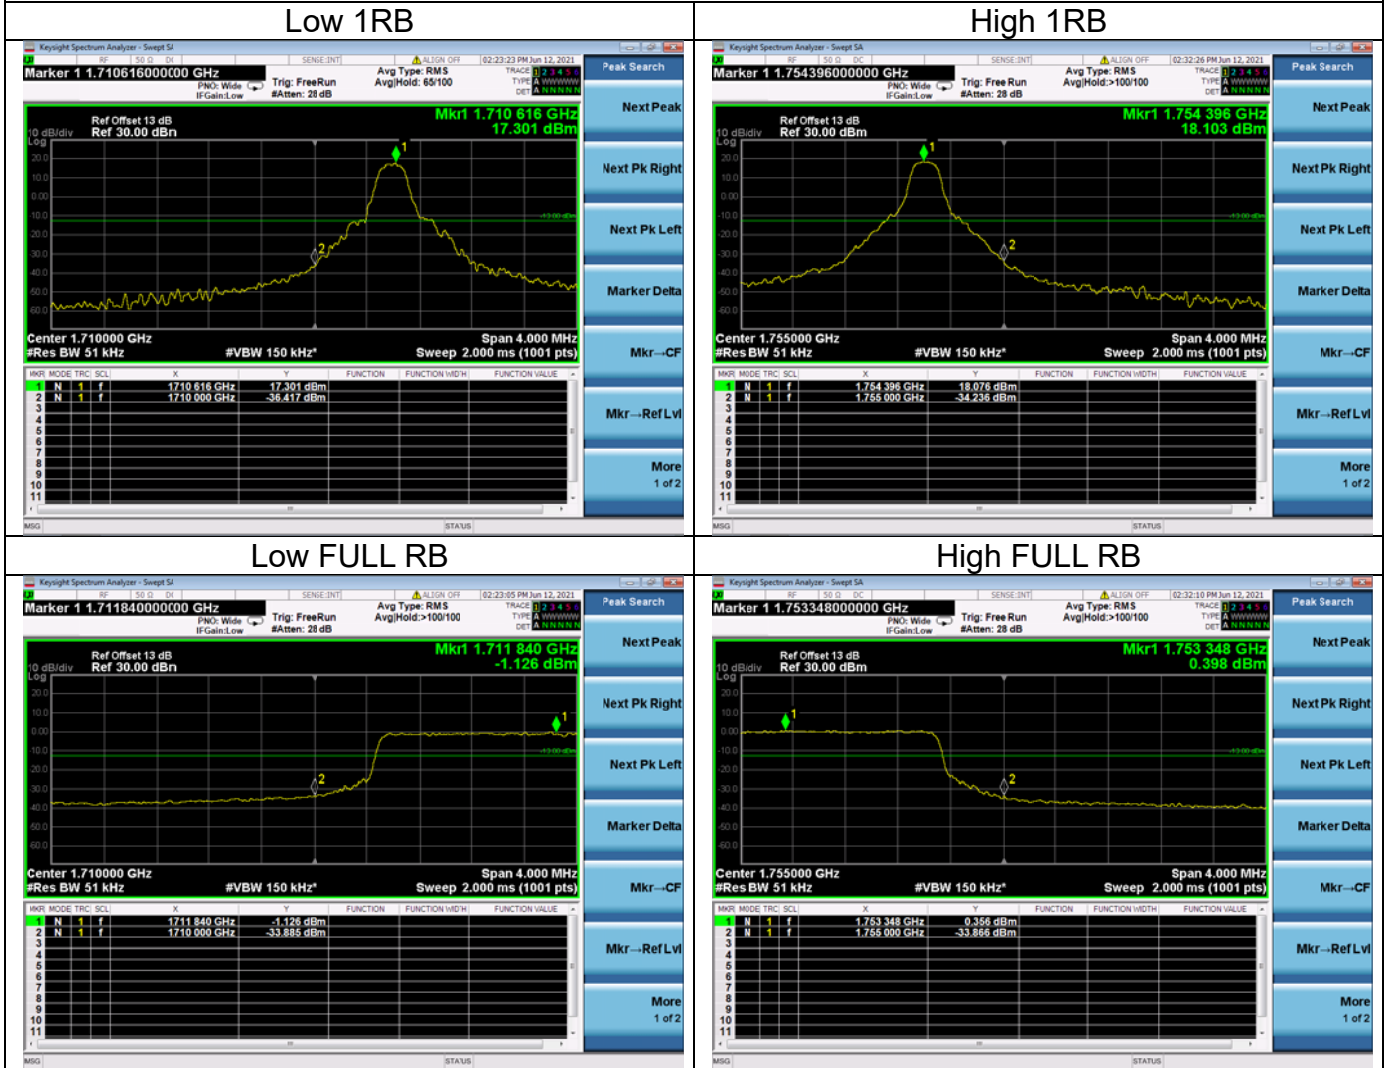

High 1RB

Low FULL RB

High FULL RB

LTE ULCA_4A-12A PCC(4A)
Channel Bandwidth:15MHz

Low 1RB

High 1RB

Low FULL RB

High FULL RB

LTE ULCA_4A-12A PCC(4A)
Channel Bandwidth:20MHz

Low 1RB

High 1RB

Low FULL RB

High FULL RB

LTE ULCA 4A-12SCC(12A)
Channel Bandwidth:5MHz

Low 1RB

High 1RB

Low FULL RB

High FULL RB

LTE ULCA 4A-12A SCC(12A)
Channel Bandwidth:10MHz

Low 1RB

High 1RB

Low FULL RB

High FULL RB

LTE ULCA_4A-13A PCC(4A)
Channel Bandwidth:5MHz

LTE ULCA_4A-13A PCC(4A)
Channel Bandwidth:10MHz

LTE ULCA_4A-13A PCC(4A)
Channel Bandwidth:15MHz

Low 1RB

High 1RB

Low FULL RB

High FULL RB

LTE ULCA_4A-13A PCC(4A)
Channel Bandwidth:20MHz

LTE ULCA 4A-13A SCC(13A)
Channel Bandwidth:10MHz