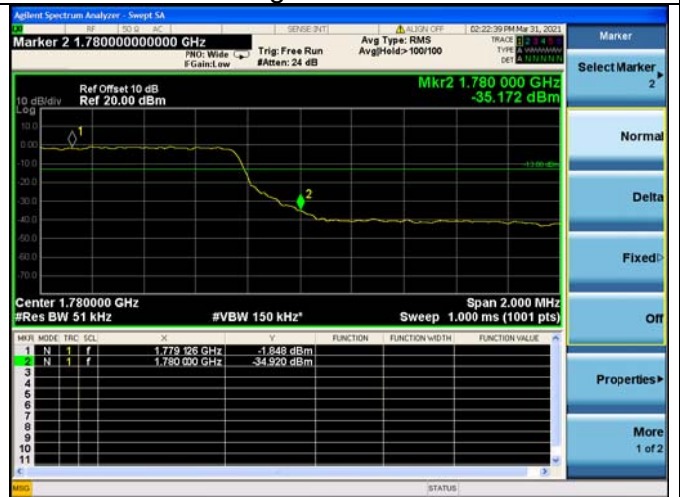

LTE ULCA_2A-66A PCC(2A)
Channel Bandwidth:20MHz

Low 1RB

High 1RB

Low FULL RB

High FULL RB

LTE ULCA_2A-66A SCC(66A)

Channel Bandwidth:5MHz

Low 1RB

High 1RB

Low FULL RB

High FULL RB

LTE ULCA_2A-66A SCC(66A)

Channel Bandwidth:10MHz

Low 1RB

High 1RB

Low FULL RB

High FULL RB

LTE ULCA_2A-66A SCC(66A)

Channel Bandwidth:15MHz

Low 1RB

High 1RB

Low FULL RB

High FULL RB

LTE ULCA_2A-66A SCC(66A)

Channel Bandwidth:20MHz

Low 1RB

High 1RB

Low FULL RB

High FULL RB

LTE ULCA_4A-5A PCC(4A)

Channel Bandwidth:5MHz

Low 1RB