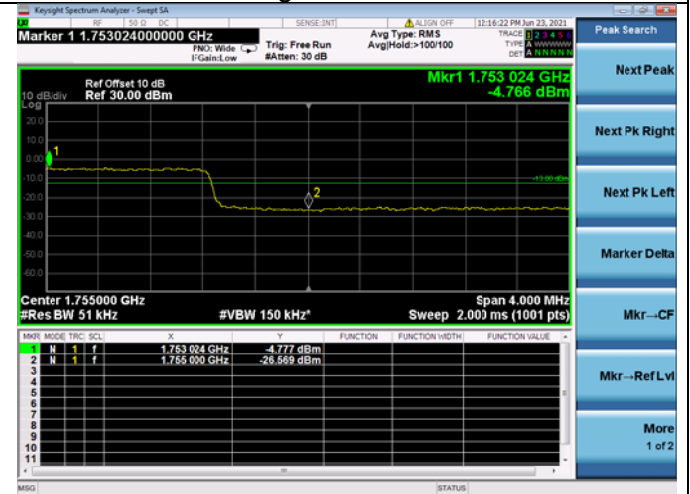

LTE ULCA_4A-5A SCC(5A)
Channel Bandwidth:10MHz

Low 1RB

High 1RB

Low FULL RB

High FULL RB

LTE ULCA_4A-12A PCC(4A)
Channel Bandwidth:5MHz

LTE ULCA_4A-12A PCC(4A)
Channel Bandwidth:10MHz

Low 1RB

High 1RB

Low FULL RB

High FULL RB

LTE ULCA_4A-12A PCC(4A)
Channel Bandwidth:15MHz

Low 1RB

High 1RB

Low FULL RB

High FULL RB

LTE ULCA_4A-12A PCC(4A)
Channel Bandwidth:20MHz

Low 1RB

High 1RB

Low FULL RB

High FULL RB

LTE ULCA 4A-12SCC(12A)
Channel Bandwidth:5MHz

Low 1RB

High 1RB

Low FULL RB

High FULL RB

LTE ULCA 4A-12A SCC(12A)
Channel Bandwidth:10MHz

Low 1RB

High 1RB

Low FULL RB

High FULL RB

LTE ULCA_4A-13A PCC(4A)
Channel Bandwidth:5MHz