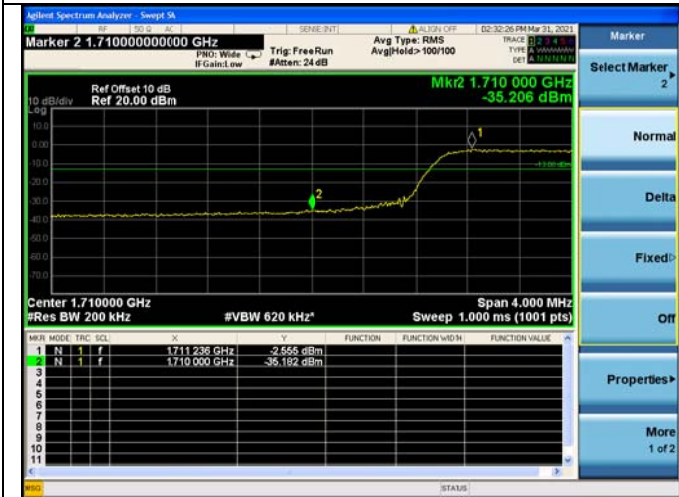

High FULL RB

LTE ULCA_2A-66A SCC(66A)

Channel Bandwidth:15MHz

Low 1RB

High 1RB

Low FULL RB

High FULL RB

LTE ULCA_2A-66A SCC(66A)

Channel Bandwidth:20MHz

Low 1RB

High 1RB

Low FULL RB

High FULL RB

LTE ULCA_4A-5A PCC(4A)

Channel Bandwidth:5MHz

Low 1RB

High 1RB

Low FULL RB

High FULL RB

LTE ULCA_4A-5A PCC(4A)
Channel Bandwidth:10MHz

Low 1RB

High 1RB

Low FULL RB

High FULL RB

LTE ULCA_4A-5A PCC(4A)
Channel Bandwidth:15MHz

Low 1RB

High 1RB

Low FULL RB

High FULL RB

LTE ULCA_4A-5A PCC(4A)
Channel Bandwidth:20MHz

Low 1RB

High 1RB