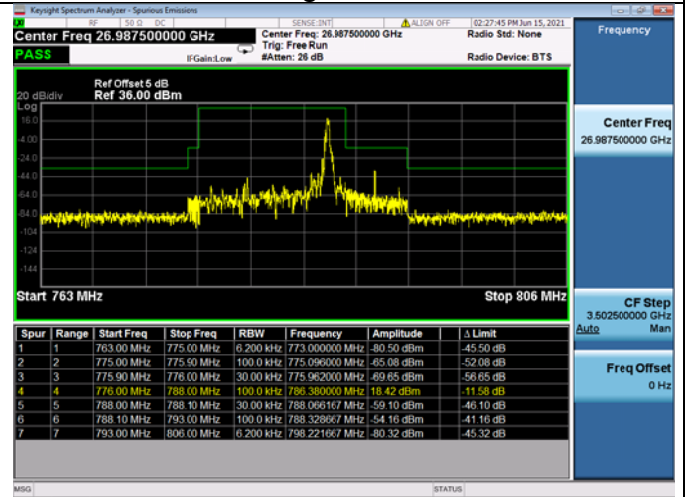

LTE ULCA 4A-13A SCC(13A)
Channel Bandwidth:10MHz

Low 1RB

High 1RB

FULL RB