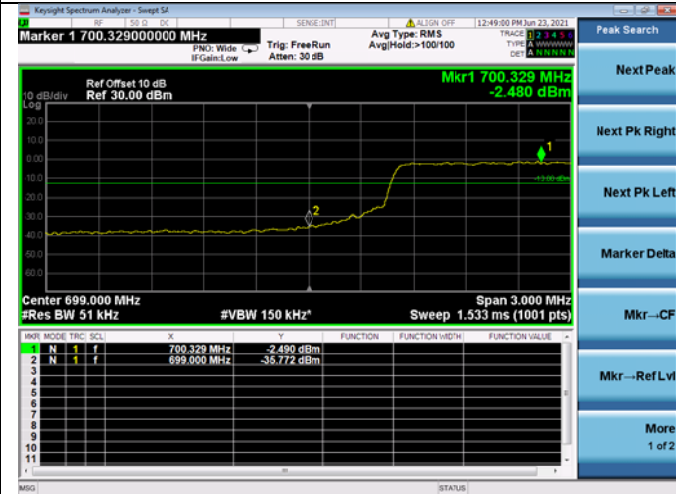

LTE ULCA_4A-12A PCC(4A)
Channel Bandwidth:20MHz

Low 1RB

High 1RB

Low FULL RB

High FULL RB

LTE ULCA 4A-12SCC(12A)
Channel Bandwidth:5MHz

Low 1RB

High 1RB

Low FULL RB

High FULL RB

LTE ULCA 4A-12A SCC(12A)
Channel Bandwidth:10MHz

Low 1RB

High 1RB

Low FULL RB

High FULL RB

LTE ULCA_4A-13A PCC(4A)
Channel Bandwidth:5MHz

LTE ULCA_4A-13A PCC(4A)
Channel Bandwidth:10MHz

LTE ULCA_4A-13A PCC(4A)
Channel Bandwidth:15MHz

Low 1RB

High 1RB

Low FULL RB

High FULL RB

LTE ULCA_4A-13A PCC(4A)
Channel Bandwidth:20MHz

LTE ULCA 4A-13A SCC(13A)
Channel Bandwidth:10MHz