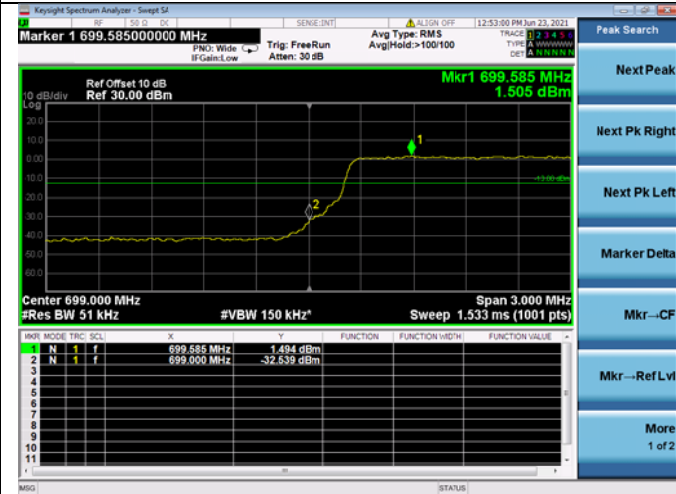

High 1RB

Low FULL RB

High FULL RB

LTE ULCA_4A-12A PCC(4A)
Channel Bandwidth:15MHz

Low 1RB

High 1RB

Low FULL RB

High FULL RB

LTE ULCA_4A-12A PCC(4A)
Channel Bandwidth:20MHz

Low 1RB

High 1RB

Low FULL RB

High FULL RB

LTE ULCA 4A-12SCC(12A)
Channel Bandwidth:5MHz

Low 1RB

High 1RB

Low FULL RB

High FULL RB

LTE ULCA 4A-12A SCC(12A)
Channel Bandwidth:10MHz

Low 1RB

High 1RB

Low FULL RB

High FULL RB

LTE ULCA_4A-13A PCC(4A)
Channel Bandwidth:5MHz

LTE ULCA_4A-13A PCC(4A)
Channel Bandwidth:10MHz

LTE ULCA_4A-13A PCC(4A)
Channel Bandwidth:15MHz

Low 1RB

High 1RB

Low FULL RB

High FULL RB

LTE ULCA_4A-13A PCC(4A)
Channel Bandwidth:20MHz

LTE ULCA 4A-13A SCC(13A)
Channel Bandwidth:10MHz