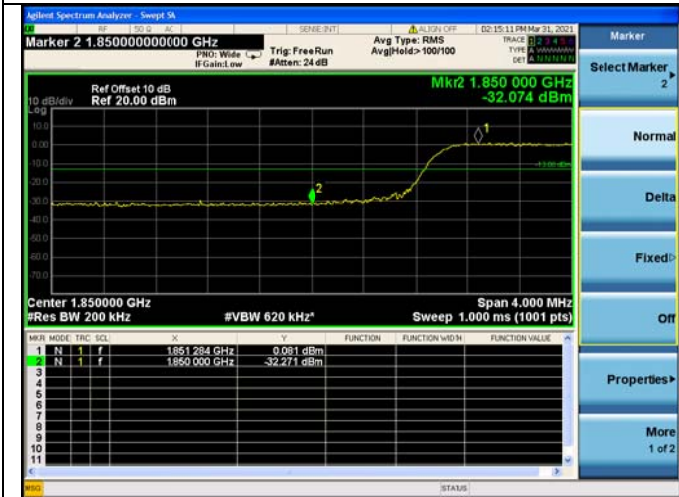

LTE ULCA_2A-66A PCC(2A)
Channel Bandwidth:20MHz

Low 1RB

High 1RB

Low FULL RB

High FULL RB

LTE ULCA_2A-66A SCC(66A)

Channel Bandwidth:5MHz

Low 1RB

High 1RB

Low FULL RB

High FULL RB

LTE ULCA_2A-66A SCC(66A)

Channel Bandwidth:10MHz

Low 1RB

High 1RB

Low FULL RB

High FULL RB

LTE ULCA_2A-66A SCC(66A)

Channel Bandwidth:15MHz

Low 1RB

High 1RB

Low FULL RB

High FULL RB

LTE ULCA_2A-66A SCC(66A)

Channel Bandwidth:20MHz

Low 1RB

High 1RB

Low FULL RB

High FULL RB

LTE ULCA_4A-5A PCC(4A)

Channel Bandwidth:5MHz

Low 1RB