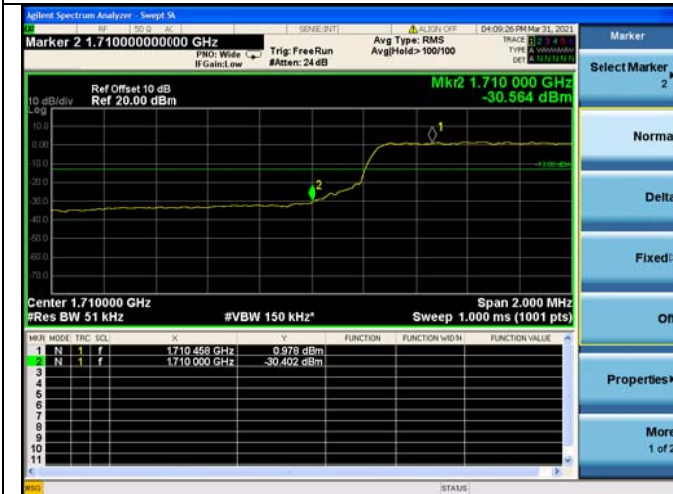

High FULL RB

LTE ULCA_2A-66A SCC(66A)

Channel Bandwidth:15MHz

Low 1RB

High 1RB

Low FULL RB

High FULL RB

LTE ULCA_2A-66A SCC(66A)

Channel Bandwidth:20MHz

Low 1RB

High 1RB

Low FULL RB

High FULL RB

LTE ULCA_4A-5A PCC(4A)

Channel Bandwidth:5MHz

Low 1RB

High 1RB

Low FULL RB

High FULL RB

LTE ULCA_4A-5A PCC(4A)
Channel Bandwidth:10MHz

Low 1RB

High 1RB

Low FULL RB

High FULL RB

LTE ULCA_4A-5A PCC(4A)
Channel Bandwidth:15MHz

Low 1RB

High 1RB

Low FULL RB

High FULL RB

LTE ULCA_4A-5A PCC(4A)
Channel Bandwidth:20MHz

Low 1RB

High 1RB