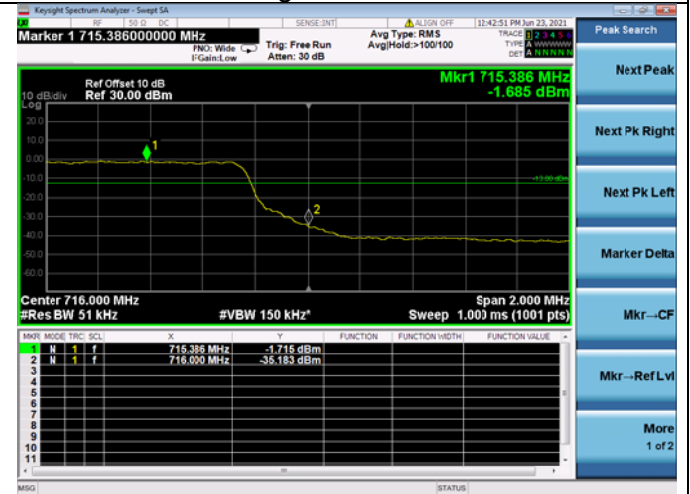

High 1RB

Low FULL RB

High FULL RB

LTE ULCA_4A-12A PCC(4A)
Channel Bandwidth:15MHz

Low 1RB

High 1RB

Low FULL RB

High FULL RB

LTE ULCA_4A-12A PCC(4A)
Channel Bandwidth:20MHz

Low 1RB

High 1RB

Low FULL RB

High FULL RB

LTE ULCA 4A-12SCC(12A)
Channel Bandwidth:5MHz

Low 1RB

High 1RB

Low FULL RB

High FULL RB

LTE ULCA 4A-12A SCC(12A)
Channel Bandwidth:10MHz

Low 1RB

High 1RB

Low FULL RB

High FULL RB

LTE ULCA_4A-13A PCC(4A)
Channel Bandwidth:5MHz

LTE ULCA_4A-13A PCC(4A)
Channel Bandwidth:10MHz

LTE ULCA_4A-13A PCC(4A)
Channel Bandwidth:15MHz

Low 1RB

High 1RB

Low FULL RB

High FULL RB

LTE ULCA_4A-13A PCC(4A)
Channel Bandwidth:20MHz

LTE ULCA 4A-13A SCC(13A)
Channel Bandwidth:10MHz