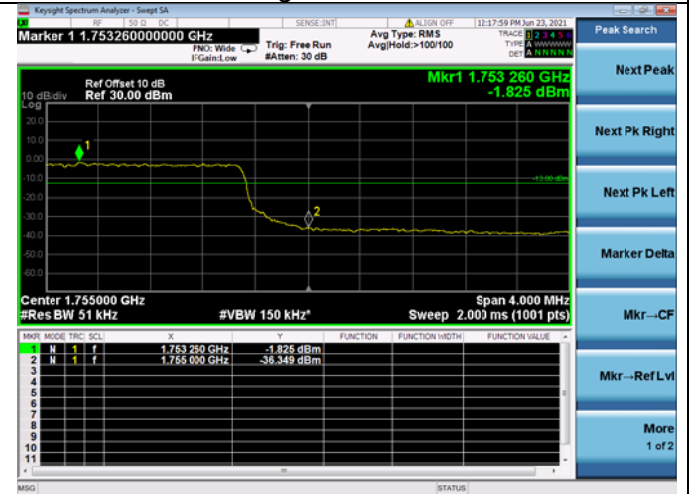

Low FULL RB

High FULL RB

LTE ULCA_4A-5A SCC(5A)

Channel Bandwidth:5MHz

Low 1RB

High 1RB

Low FULL RB

High FULL RB

LTE ULCA_4A-5A SCC(5A)
Channel Bandwidth:10MHz

Low 1RB

High 1RB

Low FULL RB

High FULL RB

LTE ULCA_4A-12A PCC(4A)
Channel Bandwidth:5MHz

LTE ULCA_4A-12A PCC(4A)
Channel Bandwidth:10MHz

Low 1RB

High 1RB

Low FULL RB

High FULL RB

LTE ULCA_4A-12A PCC(4A)
Channel Bandwidth:15MHz

Low 1RB

High 1RB

Low FULL RB

High FULL RB

LTE ULCA_4A-12A PCC(4A)
Channel Bandwidth:20MHz

Low 1RB

High 1RB

Low FULL RB

High FULL RB

LTE ULCA 4A-12SCC(12A)
Channel Bandwidth:5MHz

Low 1RB

High 1RB