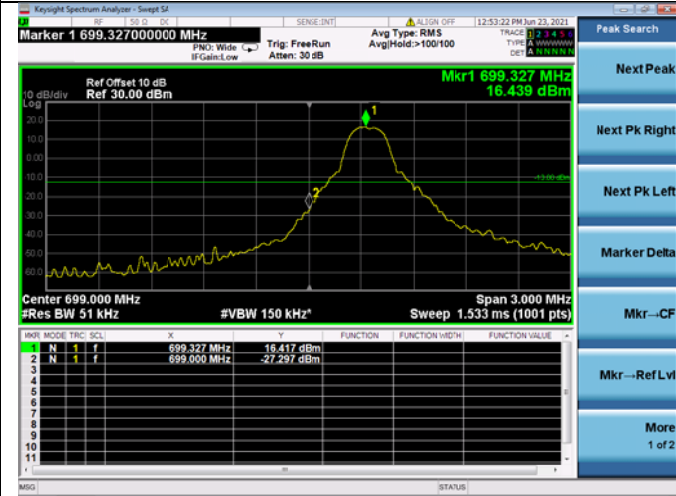

High 1RB

Low FULL RB

High FULL RB

LTE ULCA_4A-12A PCC(4A)
Channel Bandwidth:15MHz

Low 1RB

High 1RB

Low FULL RB

High FULL RB

LTE ULCA_4A-12A PCC(4A)
Channel Bandwidth:20MHz

Low 1RB

High 1RB

Low FULL RB

High FULL RB

LTE ULCA 4A-12SCC(12A)
Channel Bandwidth:5MHz

Low 1RB

High 1RB

Low FULL RB

High FULL RB

LTE ULCA 4A-12A SCC(12A)
Channel Bandwidth:10MHz

Low 1RB

High 1RB

Low FULL RB

High FULL RB

LTE ULCA_4A-13A PCC(4A)
Channel Bandwidth:5MHz

LTE ULCA_4A-13A PCC(4A)
Channel Bandwidth:10MHz

LTE ULCA_4A-13A PCC(4A)
Channel Bandwidth:15MHz

Low 1RB

High 1RB

Low FULL RB

High FULL RB

LTE ULCA_4A-13A PCC(4A)
Channel Bandwidth:20MHz

LTE ULCA 4A-13A SCC(13A)
Channel Bandwidth:10MHz