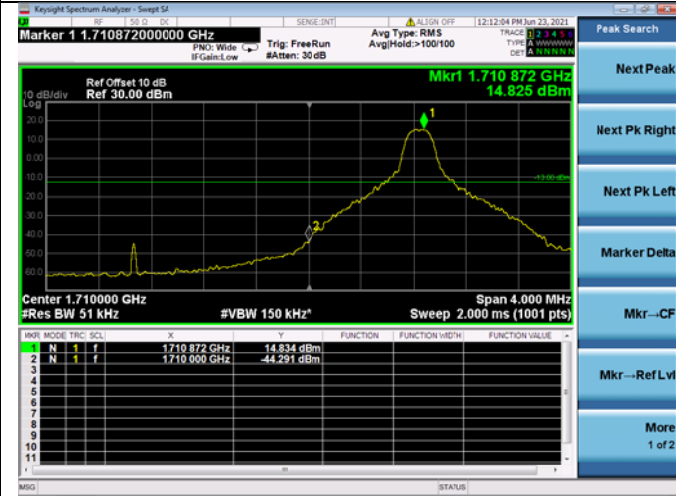

LTE ULCA_4A-5A SCC(5A)
Channel Bandwidth:10MHz

Low 1RB

High 1RB

Low FULL RB

High FULL RB

LTE ULCA_4A-12A PCC(4A)
Channel Bandwidth:5MHz

LTE ULCA_4A-12A PCC(4A)
Channel Bandwidth:10MHz

Low 1RB

High 1RB

Low FULL RB

High FULL RB

LTE ULCA_4A-12A PCC(4A)
Channel Bandwidth:15MHz

Low 1RB

High 1RB

Low FULL RB

High FULL RB

LTE ULCA_4A-12A PCC(4A)
Channel Bandwidth:20MHz

Low 1RB

High 1RB

Low FULL RB

High FULL RB

LTE ULCA 4A-12SCC(12A)
Channel Bandwidth:5MHz

Low 1RB

High 1RB

Low FULL RB

High FULL RB

LTE ULCA 4A-12A SCC(12A)
Channel Bandwidth:10MHz

Low 1RB

High 1RB

Low FULL RB

High FULL RB

LTE ULCA_4A-13A PCC(4A)
Channel Bandwidth:5MHz