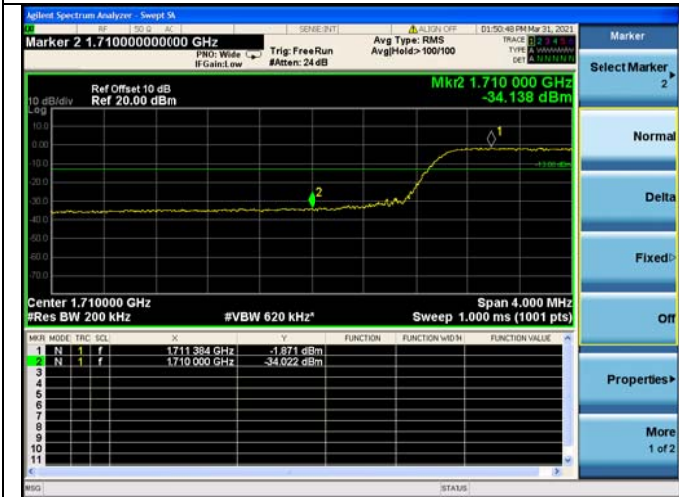

Low 1RB

High 1RB

Low FULL RB

High FULL RB

LTE ULCA_2A-4A SCC(4A)
Channel Bandwidth:15MHz

Low 1RB

High 1RB

Low FULL RB

High FULL RB

LTE ULCA_2A-4A SCC(4A)
Channel Bandwidth:20MHz

Low 1RB

High 1RB

Low FULL RB

High FULL RB

LTE ULCA_2A-5A PCC(2A)

Channel Bandwidth:5MHz

Low 1RB

High 1RB

Low FULL RB

High FULL RB

LTE ULCA_2A-5A PCC(2A)
Channel Bandwidth:10MHz

Low 1RB

High 1RB

Low FULL RB

High FULL RB

LTE ULCA_2A-5A PCC(2A)
Channel Bandwidth:15MHz

Low 1RB

High 1RB

Low FULL RB

High FULL RB

LTE ULCA_2A-5A PCC(2A)
Channel Bandwidth:20MHz

Low 1RB