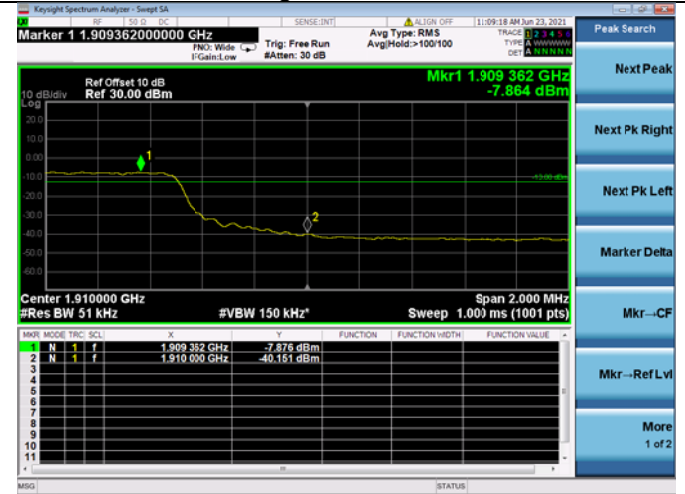

High 1RB

Low FULL RB

High FULL RB

LTE ULCA_2A-12A PCC(2A)
Channel Bandwidth:5MHz

Low 1RB

High 1RB

Low FULL RB

High FULL RB

LTE ULCA_2A-12A PCC(2A)
Channel Bandwidth:10MHz

Low 1RB

High 1RB

Low FULL RB

High FULL RB

LTE ULCA_2A-12A PCC(2A)
Channel Bandwidth:15MHz

LTE ULCA_2A-12A PCC(2A)
Channel Bandwidth:20MHz

LTE ULCA_2A-12A SCC(12A)

Channel Bandwidth:5MHz

Low 1RB

High 1RB

Low FULL RB

High FULL RB

LTE ULCA_2A-12A SCC(12A)

Channel Bandwidth:10MHz

Low 1RB

High 1RB

Low FULL RB

High FULL RB

LTE ULCA_2A-13A PCC(2A)
Channel Bandwidth:5MHz

Low 1RB

High 1RB

Low FULL RB

High FULL RB