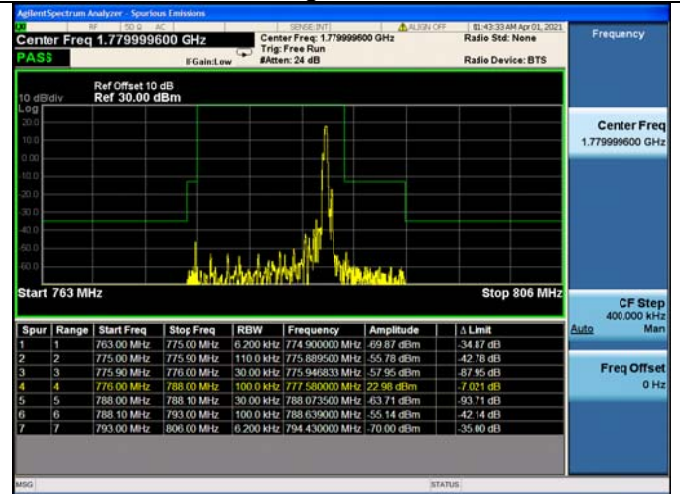

LTE ULCA_2A-13A PCC(2A)
Channel Bandwidth:10MHz

Low 1RB

High 1RB

Low FULL RB

High FULL RB

LTE ULCA_2A-13A PCC(2A)
Channel Bandwidth:15MHz

Low 1RB

High 1RB

Low FULL RB

High FULL RB

LTE ULCA_2A-13A PCC(2A)
Channel Bandwidth:20MHz

Low 1RB

High 1RB

Low FULL RB

High FULL RB

LTE ULCA_2A-13A SCC(13A)

Channel Bandwidth:10MHz

Low 1RB

High 1RB

FULL RB

LTE ULCA_2A-66A PCC(2A)

Channel Bandwidth:5MHz

Low 1RB

High 1RB

Low FULL RB

High FULL RB

LTE ULCA_2A-66A PCC(2A)
Channel Bandwidth:10MHz

Low 1RB

High 1RB

Low FULL RB

High FULL RB

LTE ULCA_2A-66A PCC(2A)
Channel Bandwidth:15MHz