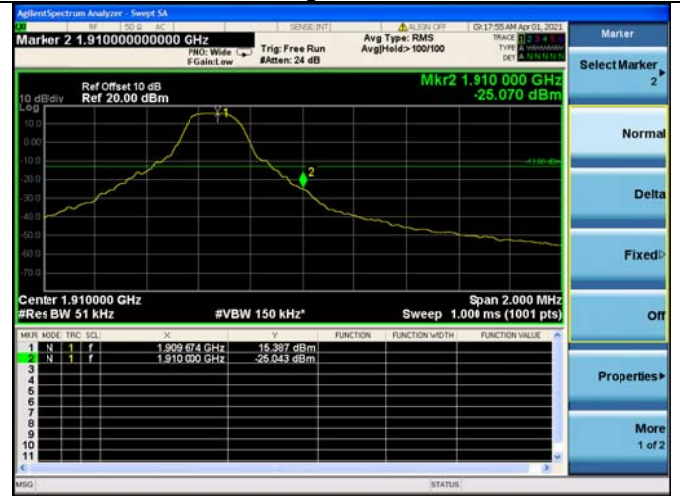

Channel Bandwidth:5MHz

Low 1RB

High 1RB

Low FULL RB

High FULL RB

LTE ULCA_2A-12A SCC(12A)

Channel Bandwidth:10MHz

Low 1RB

High 1RB

Low FULL RB

High FULL RB

LTE ULCA_2A-13A PCC(2A)
Channel Bandwidth:5MHz

Low 1RB

High 1RB

Low FULL RB

High FULL RB

LTE ULCA_2A-13A PCC(2A)
Channel Bandwidth:10MHz

Low 1RB

High 1RB

Low FULL RB

High FULL RB

LTE ULCA_2A-13A PCC(2A)
Channel Bandwidth:15MHz

Low 1RB

High 1RB

Low FULL RB

High FULL RB

LTE ULCA_2A-13A PCC(2A)
Channel Bandwidth:20MHz

Low 1RB

High 1RB

Low FULL RB

High FULL RB

LTE ULCA_2A-13A SCC(13A)