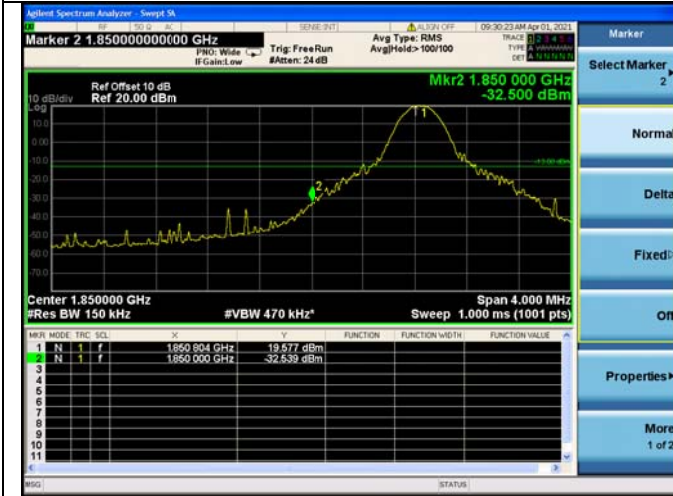

High 1RB

Low FULL RB

High FULL RB

LTE ULCA_2A-13A PCC(2A)
Channel Bandwidth:5MHz

Low 1RB

High 1RB

Low FULL RB

High FULL RB

LTE ULCA_2A-13A PCC(2A)
Channel Bandwidth:10MHz

Low 1RB

High 1RB

Low FULL RB

High FULL RB

LTE ULCA_2A-13A PCC(2A)
Channel Bandwidth:15MHz

Low 1RB

High 1RB

Low FULL RB

High FULL RB

LTE ULCA_2A-13A PCC(2A)
Channel Bandwidth:20MHz

Low 1RB

High 1RB

Low FULL RB

High FULL RB

LTE ULCA_2A-13A SCC(13A)

Channel Bandwidth:10MHz

Low 1RB

High 1RB

FULL RB

LTE ULCA_2A-66A PCC(2A)

Channel Bandwidth:5MHz

Low 1RB

High 1RB