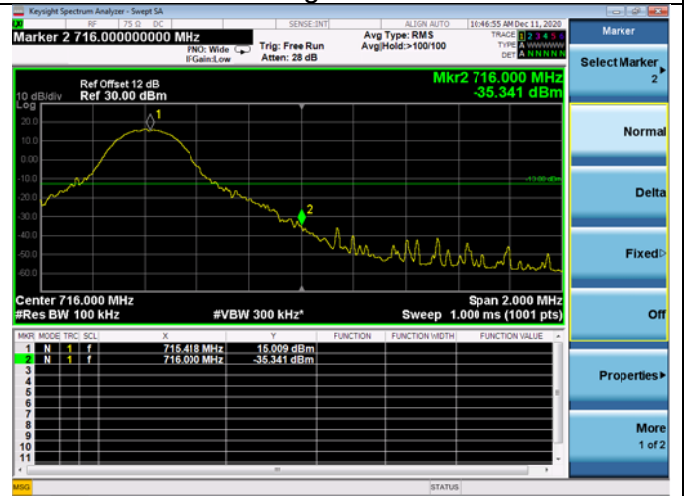

LTE ULCA_2A-12A PCC(2A)
Channel Bandwidth:10MHz

Low 1RB

High 1RB

Low FULL RB

High FULL RB

LTE ULCA_2A-12A PCC(2A)
Channel Bandwidth:15MHz

LTE ULCA_2A-12A PCC(2A)
Channel Bandwidth:20MHz

LTE ULCA_2A-12A SCC(12A)

Channel Bandwidth:5MHz

Low 1RB

High 1RB

Low FULL RB

High FULL RB

LTE ULCA_2A-12A SCC(12A)

Channel Bandwidth:10MHz

Low 1RB

High 1RB

Low FULL RB

High FULL RB

LTE ULCA_2A-13A PCC(2A)
Channel Bandwidth:5MHz

Low 1RB

High 1RB

Low FULL RB

High FULL RB

LTE ULCA_2A-13A PCC(2A)
Channel Bandwidth:10MHz

Low 1RB

High 1RB

Low FULL RB

High FULL RB

LTE ULCA_2A-13A PCC(2A)
Channel Bandwidth:15MHz

Low 1RB

High 1RB