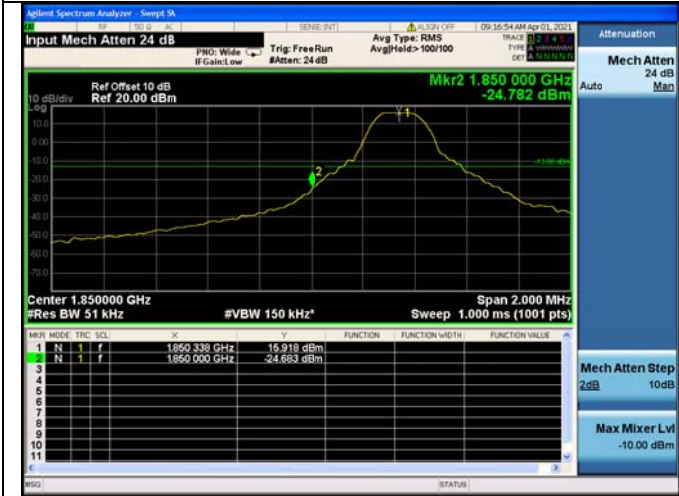

High 1RB

Low FULL RB

High FULL RB

LTE ULCA_2A-5A SCC(5A)

Channel Bandwidth:5MHz

Low 1RB

High 1RB

Low FULL RB

High FULL RB

LTE ULCA_2A-5A SCC(5A)
Channel Bandwidth:10MHz

Low 1RB

High 1RB

Low FULL RB

High FULL RB

LTE ULCA_2A-13A PCC(2A)
Channel Bandwidth:5MHz

Low 1RB

High 1RB

Low FULL RB

High FULL RB

LTE ULCA_2A-12A PCC(2A)
Channel Bandwidth:5MHz

Low 1RB

High 1RB

Low FULL RB

High FULL RB

LTE ULCA_2A-12A PCC(2A)
Channel Bandwidth:10MHz

Low 1RB

High 1RB

Low FULL RB

High FULL RB

LTE ULCA_2A-12A PCC(2A)
Channel Bandwidth:15MHz

LTE ULCA_2A-12A PCC(2A)
Channel Bandwidth:20MHz

LTE ULCA_2A-12A SCC(12A)