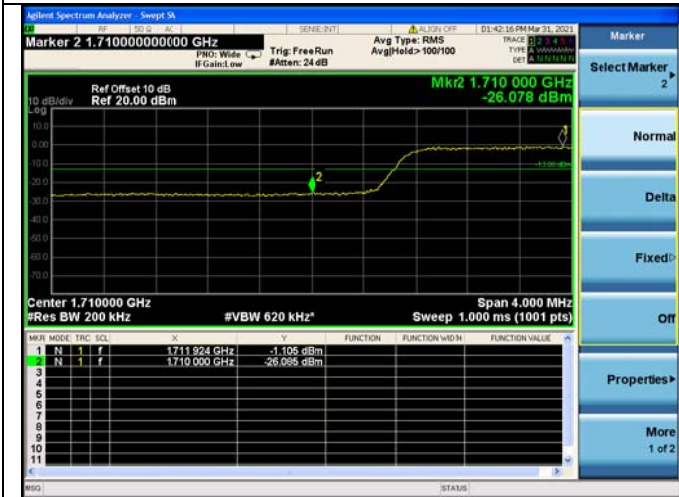

LTE ULCA_2A-4A SCC(4A)

Channel Bandwidth:5MHz

Low 1RB

High 1RB

Low FULL RB

High FULL RB

LTE ULCA_2A-4A SCC(4A)

Channel Bandwidth:10MHz

Low 1RB

High 1RB

Low FULL RB

High FULL RB

LTE ULCA_2A-4A SCC(4A)
Channel Bandwidth:15MHz

Low 1RB

High 1RB

Low FULL RB

High FULL RB

LTE ULCA_2A-4A SCC(4A)
Channel Bandwidth:20MHz

Low 1RB

High 1RB

Low FULL RB

High FULL RB

LTE ULCA_2A-5A PCC(2A)

Channel Bandwidth:5MHz

Low 1RB

High 1RB

Low FULL RB

High FULL RB

LTE ULCA_2A-5A PCC(2A)
Channel Bandwidth:10MHz

Low 1RB

High 1RB

Low FULL RB