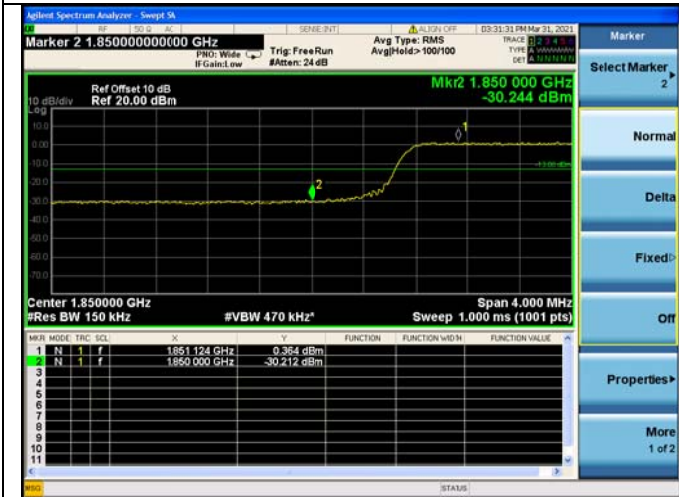

Low 1RB

High 1RB

Low FULL RB

High FULL RB

LTE ULCA_2A-5A PCC(2A)
Channel Bandwidth:10MHz

Low 1RB

High 1RB

Low FULL RB

High FULL RB

LTE ULCA_2A-5A PCC(2A)
Channel Bandwidth:15MHz

Low 1RB

High 1RB

Low FULL RB

High FULL RB

LTE ULCA_2A-5A PCC(2A)
Channel Bandwidth:20MHz

Low 1RB

High 1RB

Low FULL RB

High FULL RB

LTE ULCA_2A-5A SCC(5A)

Channel Bandwidth:5MHz

Low 1RB

High 1RB

Low FULL RB

High FULL RB

LTE ULCA_2A-5A SCC(5A)
Channel Bandwidth:10MHz

Low 1RB

High 1RB

Low FULL RB

High FULL RB

LTE ULCA_2A-13A PCC(2A)
Channel Bandwidth:5MHz

Low 1RB