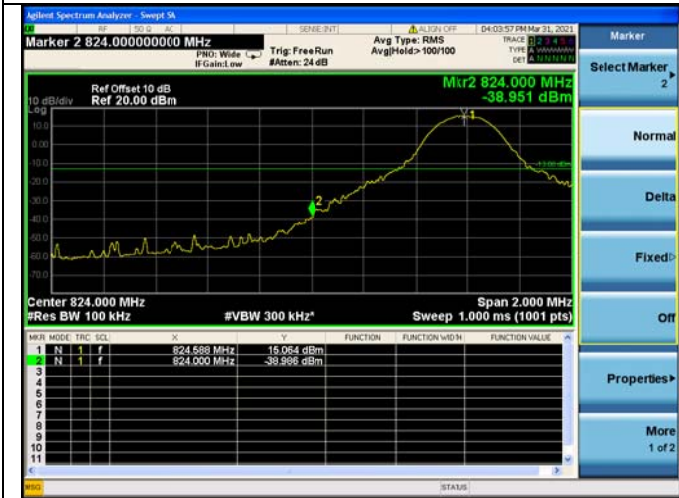

High FULL RB

LTE ULCA_2A-5A PCC(2A)
Channel Bandwidth:15MHz

Low 1RB

High 1RB

Low FULL RB

High FULL RB

LTE ULCA_2A-5A PCC(2A)
Channel Bandwidth:20MHz

Low 1RB

High 1RB

Low FULL RB

High FULL RB

LTE ULCA_2A-5A SCC(5A)

Channel Bandwidth:5MHz

Low 1RB

High 1RB

Low FULL RB

High FULL RB

LTE ULCA_2A-5A SCC(5A)
Channel Bandwidth:10MHz

Low 1RB

High 1RB

Low FULL RB

High FULL RB

LTE ULCA_2A-13A PCC(2A)
Channel Bandwidth:5MHz

Low 1RB

High 1RB

Low FULL RB

High FULL RB

LTE ULCA_2A-12A PCC(2A)
Channel Bandwidth:5MHz

Low 1RB

High 1RB

Low FULL RB

High FULL RB