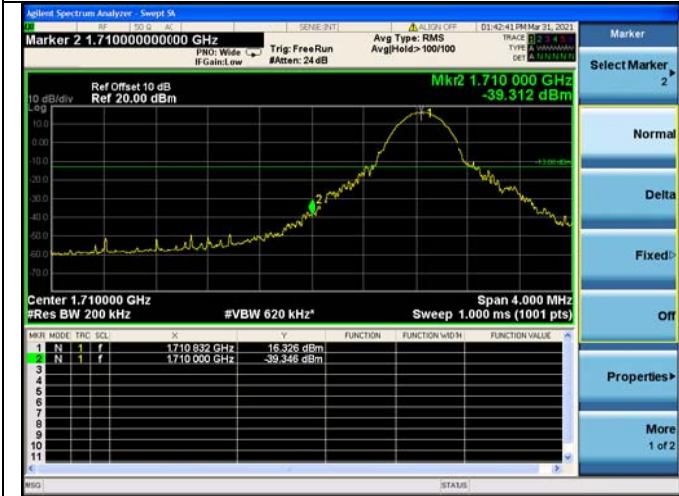

LTE ULCA_2A-4A SCC(4A)

Channel Bandwidth:5MHz

Low 1RB

High 1RB

Low FULL RB

High FULL RB

LTE ULCA_2A-4A SCC(4A)

Channel Bandwidth:10MHz

Low 1RB

High 1RB

Low FULL RB

High FULL RB

LTE ULCA_2A-4A SCC(4A)
Channel Bandwidth:15MHz

Low 1RB

High 1RB

Low FULL RB

High FULL RB

LTE ULCA_2A-4A SCC(4A)
Channel Bandwidth:20MHz

Low 1RB

High 1RB

Low FULL RB

High FULL RB

LTE ULCA_2A-5A PCC(2A)

Channel Bandwidth:5MHz

Low 1RB

High 1RB

Low FULL RB

High FULL RB

LTE ULCA_2A-5A PCC(2A)
Channel Bandwidth:10MHz

Low 1RB

High 1RB

Low FULL RB