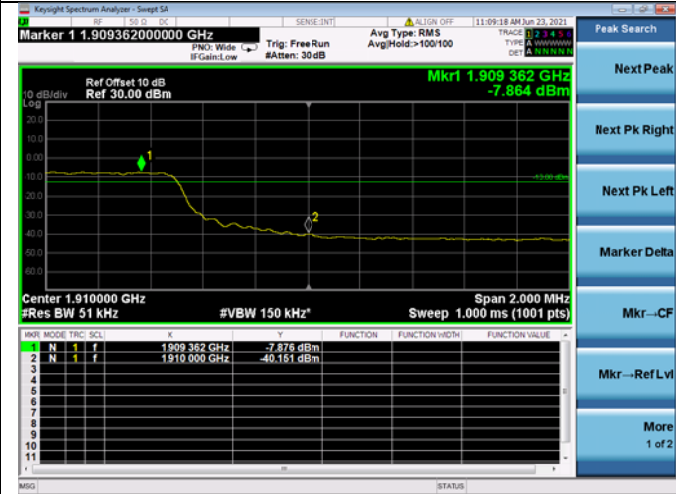

High 1RB

Low FULL RB

High FULL RB

LTE ULCA_2A-12A PCC(2A)
Channel Bandwidth:5MHz

Low 1RB

High 1RB

Low FULL RB

High FULL RB

LTE ULCA_2A-12A PCC(2A)
Channel Bandwidth:10MHz

Low 1RB

High 1RB

Low FULL RB

High FULL RB

LTE ULCA_2A-12A PCC(2A)
Channel Bandwidth:15MHz

LTE ULCA_2A-12A PCC(2A)
Channel Bandwidth:20MHz

LTE ULCA_2A-12A SCC(12A)

Channel Bandwidth:5MHz

Low 1RB

High 1RB

Low FULL RB

High FULL RB

LTE ULCA_2A-12A SCC(12A)

Channel Bandwidth:10MHz

Low 1RB

High 1RB

Low FULL RB

High FULL RB

LTE ULCA_2A-13A PCC(2A)
Channel Bandwidth:5MHz

Low 1RB

High 1RB

Low FULL RB

High FULL RB