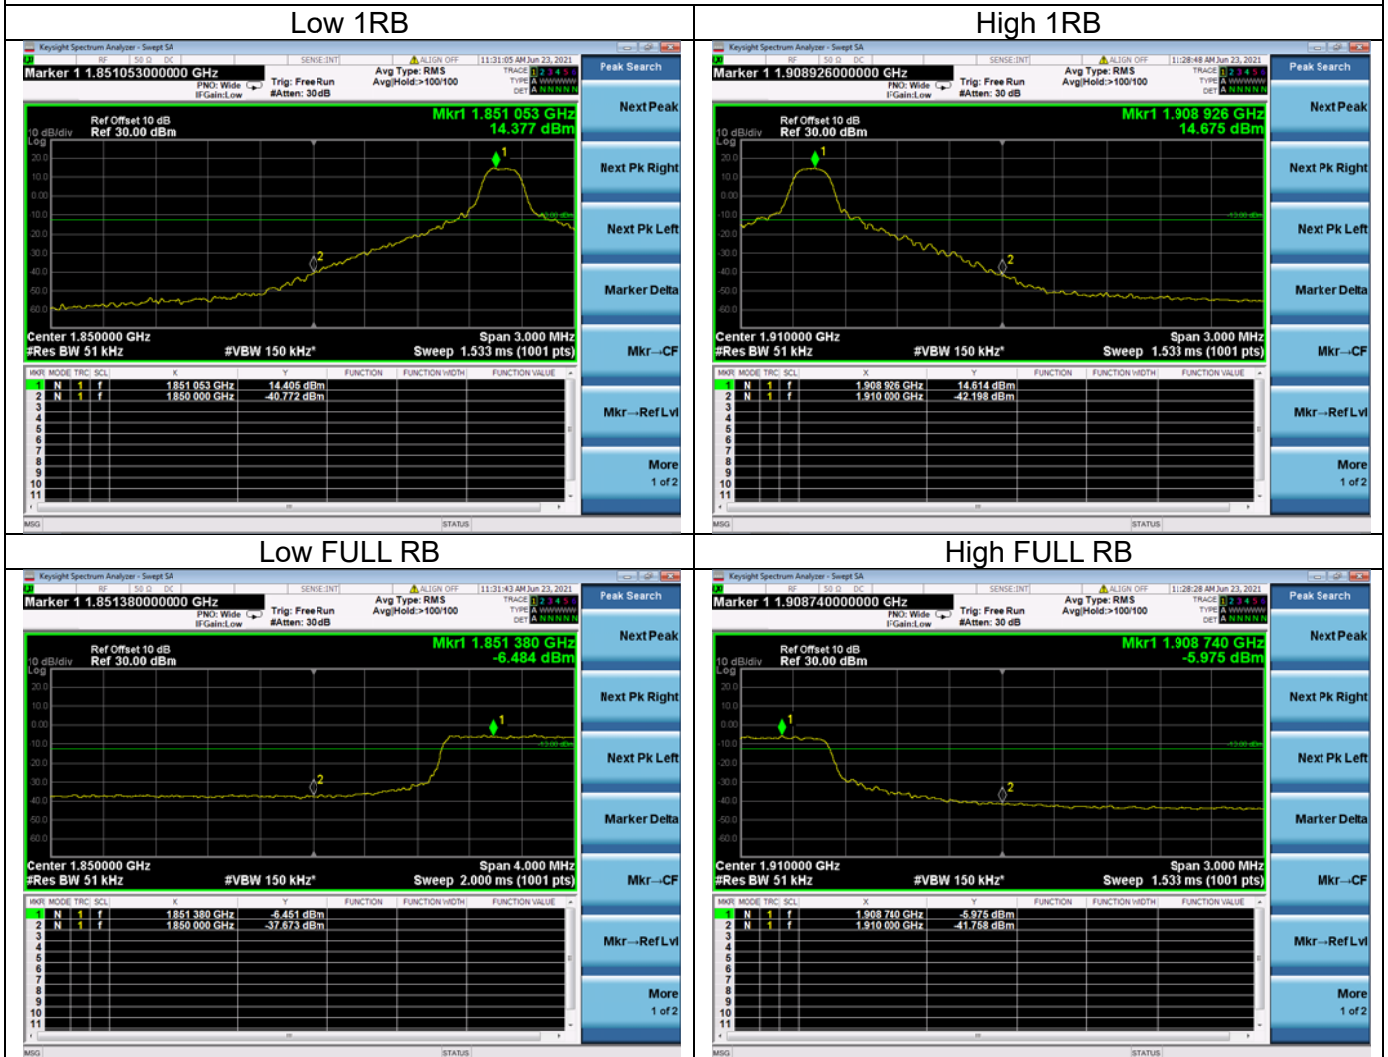

High 1RB

Low FULL RB

High FULL RB

LTE ULCA_2A-12A PCC(2A)
Channel Bandwidth:5MHz

Low 1RB

High 1RB

Low FULL RB

High FULL RB

LTE ULCA_2A-12A PCC(2A)
Channel Bandwidth:10MHz

Low 1RB

High 1RB

Low FULL RB

High FULL RB

LTE ULCA_2A-12A PCC(2A)
Channel Bandwidth:15MHz

LTE ULCA_2A-12A PCC(2A)
Channel Bandwidth:20MHz

LTE ULCA_2A-12A SCC(12A)

Channel Bandwidth:5MHz

Low 1RB

High 1RB

Low FULL RB

High FULL RB

LTE ULCA_2A-12A SCC(12A)

Channel Bandwidth:10MHz

Low 1RB

High 1RB

Low FULL RB

High FULL RB

LTE ULCA_2A-13A PCC(2A)
Channel Bandwidth:5MHz

Low 1RB

High 1RB

Low FULL RB

High FULL RB