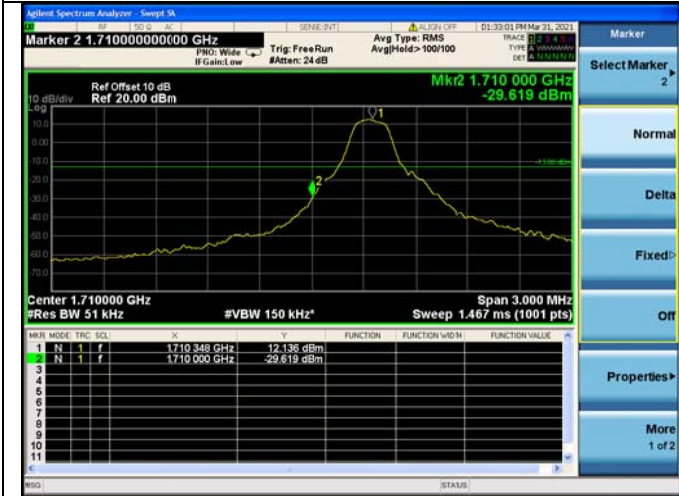

LTE ULCA_2A-4A SCC(4A)

Channel Bandwidth:5MHz

Low 1RB

High 1RB

Low FULL RB

High FULL RB

LTE ULCA_2A-4A SCC(4A)

Channel Bandwidth:10MHz

Low 1RB

High 1RB

Low FULL RB

High FULL RB

LTE ULCA_2A-4A SCC(4A)
Channel Bandwidth:15MHz

Low 1RB

High 1RB

Low FULL RB

High FULL RB

LTE ULCA_2A-4A SCC(4A)
Channel Bandwidth:20MHz

Low 1RB

High 1RB

Low FULL RB

High FULL RB

LTE ULCA_2A-5A PCC(2A)

Channel Bandwidth:5MHz

Low 1RB

High 1RB

Low FULL RB

High FULL RB

LTE ULCA_2A-5A PCC(2A)
Channel Bandwidth:10MHz

Low 1RB

High 1RB

Low FULL RB