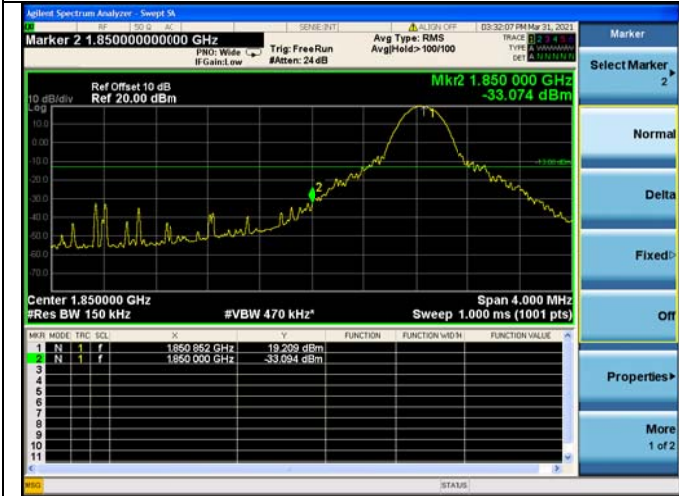

High FULL RB

LTE ULCA_2A-4A SCC(4A)
Channel Bandwidth:20MHz

Low 1RB

High 1RB

Low FULL RB

High FULL RB

LTE ULCA_2A-5A PCC(2A)

Channel Bandwidth:5MHz

Low 1RB

High 1RB

Low FULL RB

High FULL RB

LTE ULCA_2A-5A PCC(2A)
Channel Bandwidth:10MHz

Low 1RB

High 1RB

Low FULL RB

High FULL RB

LTE ULCA_2A-5A PCC(2A)
Channel Bandwidth:15MHz

Low 1RB

High 1RB

Low FULL RB

High FULL RB

LTE ULCA_2A-5A PCC(2A)
Channel Bandwidth:20MHz

Low 1RB

High 1RB

Low FULL RB

High FULL RB

LTE ULCA_2A-5A SCC(5A)

Channel Bandwidth:5MHz

Low 1RB

High 1RB

Low FULL RB