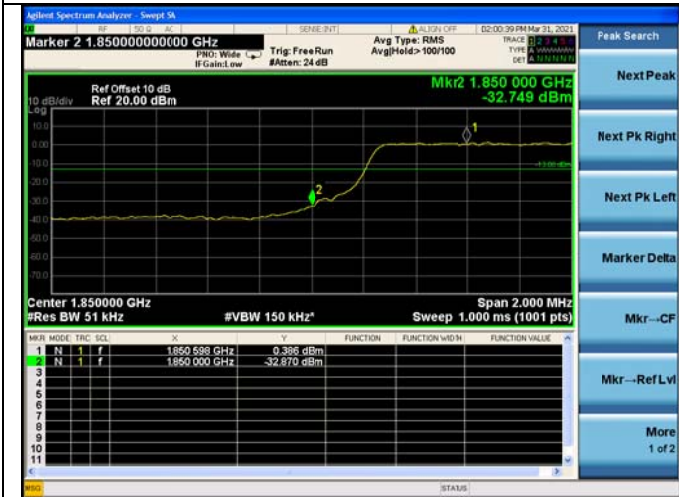

Low FULL RB

High FULL RB

LTE ULCA_2A-13A PCC(2A)
Channel Bandwidth:20MHz

Low 1RB

High 1RB

Low FULL RB

High FULL RB

LTE ULCA_2A-13A SCC(13A)

Channel Bandwidth:10MHz

Low 1RB

High 1RB

FULL RB

LTE ULCA_2A-66A PCC(2A)

Channel Bandwidth:5MHz

Low 1RB

High 1RB

Low FULL RB

High FULL RB

LTE ULCA_2A-66A PCC(2A)
Channel Bandwidth:10MHz

Low 1RB

High 1RB

Low FULL RB

High FULL RB

LTE ULCA_2A-66A PCC(2A)
Channel Bandwidth:15MHz