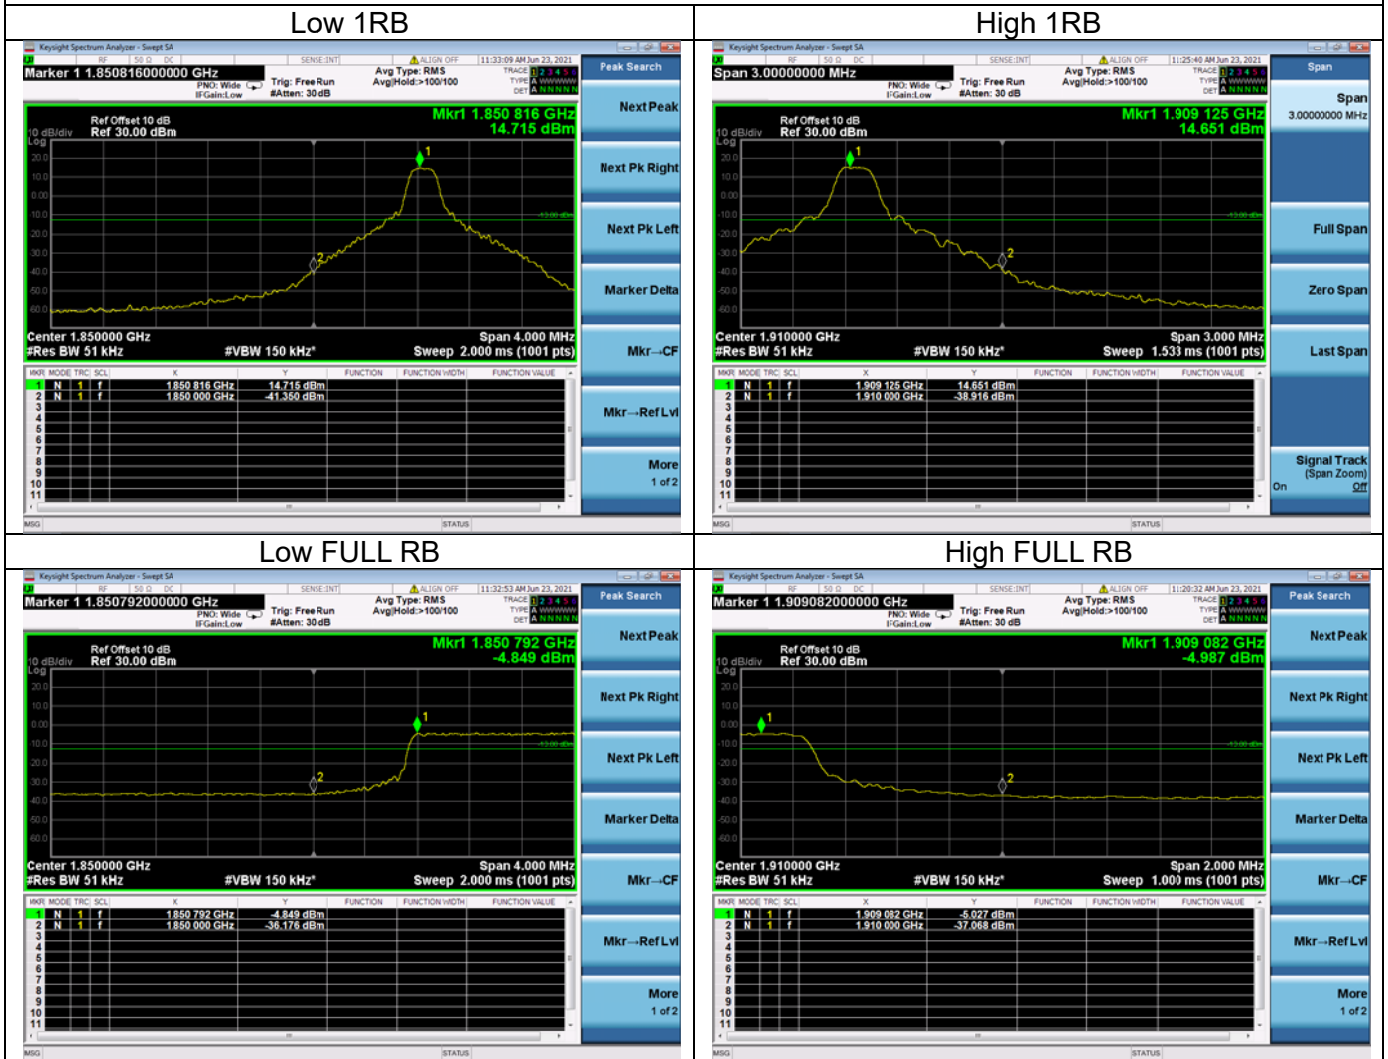

High 1RB

Low FULL RB

High FULL RB

LTE ULCA_2A-12A PCC(2A)
Channel Bandwidth:5MHz

Low 1RB

High 1RB

Low FULL RB

High FULL RB

LTE ULCA_2A-12A PCC(2A)
Channel Bandwidth:10MHz

Low 1RB

High 1RB

Low FULL RB

High FULL RB

LTE ULCA_2A-12A PCC(2A)
Channel Bandwidth:15MHz

LTE ULCA_2A-12A PCC(2A)
Channel Bandwidth:20MHz

LTE ULCA_2A-12A SCC(12A)

Channel Bandwidth:5MHz

Low 1RB

High 1RB

Low FULL RB

High FULL RB

LTE ULCA_2A-12A SCC(12A)

Channel Bandwidth:10MHz

Low 1RB

High 1RB

Low FULL RB

High FULL RB

LTE ULCA_2A-13A PCC(2A)
Channel Bandwidth:5MHz

Low 1RB

High 1RB

Low FULL RB

High FULL RB