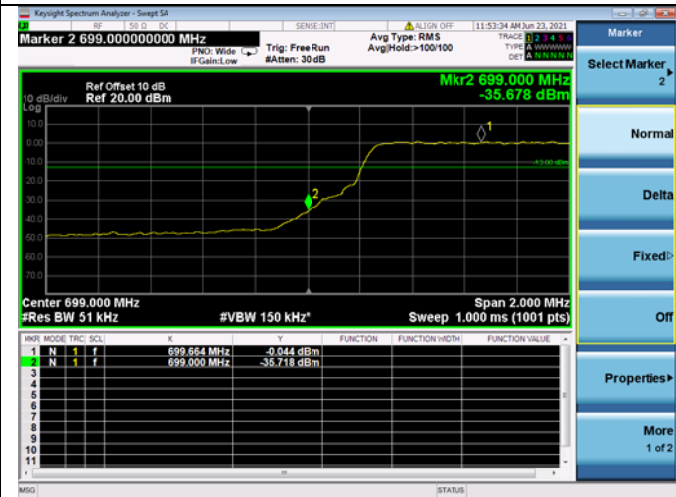

LTE ULCA_2A-12A PCC(2A)
Channel Bandwidth:10MHz

Low 1RB

High 1RB

Low FULL RB

High FULL RB

LTE ULCA_2A-12A PCC(2A)
Channel Bandwidth:15MHz

LTE ULCA_2A-12A PCC(2A)
Channel Bandwidth:20MHz

LTE ULCA_2A-12A SCC(12A)

Channel Bandwidth:5MHz

Low 1RB

High 1RB

Low FULL RB

High FULL RB

LTE ULCA_2A-12A SCC(12A)

Channel Bandwidth:10MHz

Low 1RB

High 1RB

Low FULL RB

High FULL RB

LTE ULCA_2A-13A PCC(2A)
Channel Bandwidth:5MHz

Low 1RB

High 1RB

Low FULL RB

High FULL RB

LTE ULCA_2A-13A PCC(2A)
Channel Bandwidth:10MHz

Low 1RB

High 1RB

Low FULL RB

High FULL RB

LTE ULCA_2A-13A PCC(2A)
Channel Bandwidth:15MHz

Low 1RB

High 1RB