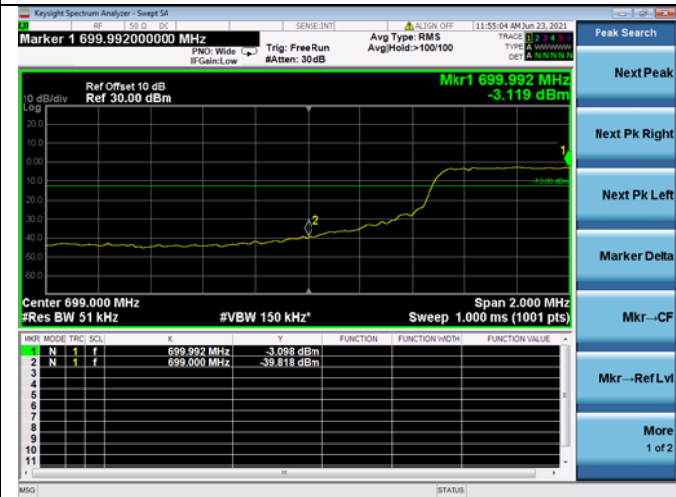

LTE ULCA_2A-12A PCC(2A)
Channel Bandwidth:10MHz

Low 1RB

High 1RB

Low FULL RB

High FULL RB

LTE ULCA_2A-12A PCC(2A)
Channel Bandwidth:15MHz

LTE ULCA_2A-12A PCC(2A)
Channel Bandwidth:20MHz

LTE ULCA_2A-12A SCC(12A)

Channel Bandwidth:5MHz

Low 1RB

High 1RB

Low FULL RB

High FULL RB

LTE ULCA_2A-12A SCC(12A)

Channel Bandwidth:10MHz

Low 1RB

High 1RB

Low FULL RB

High FULL RB

LTE ULCA_2A-13A PCC(2A)
Channel Bandwidth:5MHz

Low 1RB

High 1RB

Low FULL RB

High FULL RB

LTE ULCA_2A-13A PCC(2A)
Channel Bandwidth:10MHz

Low 1RB

High 1RB

Low FULL RB

High FULL RB

LTE ULCA_2A-13A PCC(2A)
Channel Bandwidth:15MHz

Low 1RB

High 1RB