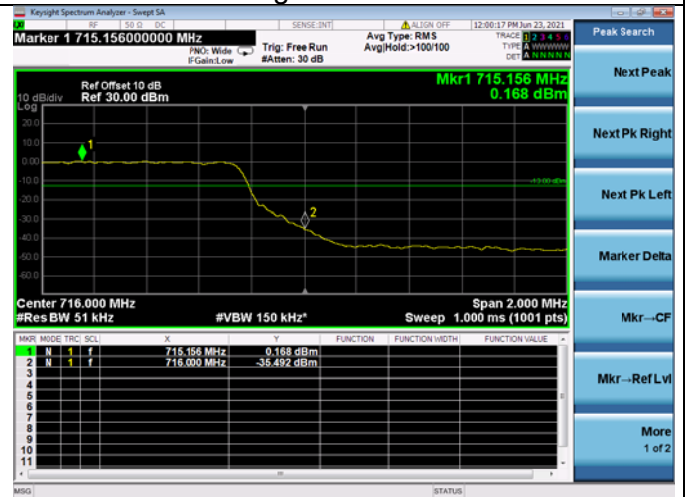

LTE ULCA_2A-12A PCC(2A)
Channel Bandwidth:10MHz

Low 1RB

High 1RB

Low FULL RB

High FULL RB

LTE ULCA_2A-12A PCC(2A)
Channel Bandwidth:15MHz

LTE ULCA_2A-12A PCC(2A)
Channel Bandwidth:20MHz

LTE ULCA_2A-12A SCC(12A)

Channel Bandwidth:5MHz

Low 1RB

High 1RB

Low FULL RB

High FULL RB

LTE ULCA_2A-12A SCC(12A)

Channel Bandwidth:10MHz

Low 1RB

High 1RB

Low FULL RB

High FULL RB

LTE ULCA_2A-13A PCC(2A)
Channel Bandwidth:5MHz

Low 1RB

High 1RB

Low FULL RB

High FULL RB

LTE ULCA_2A-13A PCC(2A)
Channel Bandwidth:10MHz

Low 1RB

High 1RB

Low FULL RB

High FULL RB

LTE ULCA_2A-13A PCC(2A)
Channel Bandwidth:15MHz

Low 1RB

High 1RB