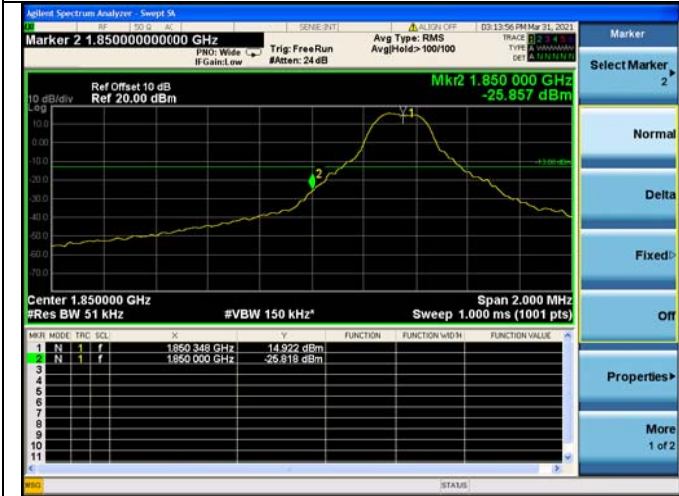

Low 1RB

High 1RB

Low FULL RB

High FULL RB

LTE ULCA_2A-4A SCC(4A)
Channel Bandwidth:15MHz

Low 1RB

High 1RB

Low FULL RB

High FULL RB

LTE ULCA_2A-4A SCC(4A)
Channel Bandwidth:20MHz

Low 1RB

High 1RB

Low FULL RB

High FULL RB

LTE ULCA_2A-5A PCC(2A)

Channel Bandwidth:5MHz

Low 1RB

High 1RB

Low FULL RB

High FULL RB

LTE ULCA_2A-5A PCC(2A)
Channel Bandwidth:10MHz

Low 1RB

High 1RB

Low FULL RB

High FULL RB

LTE ULCA_2A-5A PCC(2A)
Channel Bandwidth:15MHz

Low 1RB

High 1RB

Low FULL RB

High FULL RB

LTE ULCA_2A-5A PCC(2A)
Channel Bandwidth:20MHz

Low 1RB