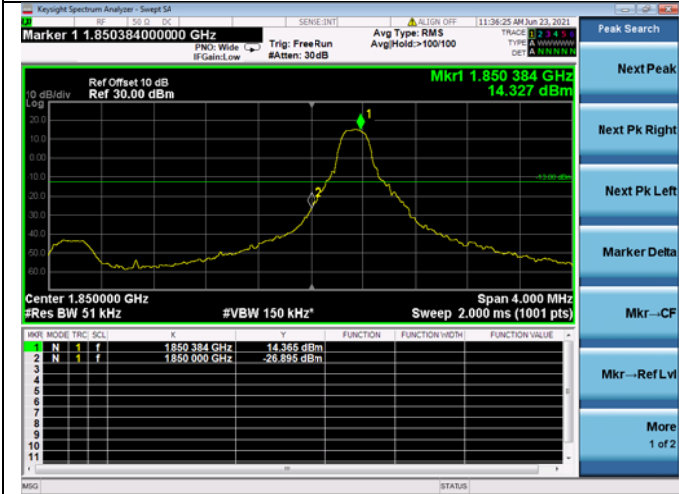

High FULL RB

LTE ULCA_2A-5A SCC(5A)
Channel Bandwidth:10MHz

Low 1RB

High 1RB

Low FULL RB

High FULL RB

LTE ULCA_2A-13A PCC(2A)
Channel Bandwidth:5MHz

Low 1RB

High 1RB

Low FULL RB

High FULL RB

LTE ULCA_2A-12A PCC(2A)
Channel Bandwidth:5MHz

Low 1RB

High 1RB

Low FULL RB

High FULL RB

LTE ULCA_2A-12A PCC(2A)
Channel Bandwidth:10MHz

Low 1RB

High 1RB

Low FULL RB

High FULL RB

LTE ULCA_2A-12A PCC(2A)
Channel Bandwidth:15MHz

LTE ULCA_2A-12A PCC(2A)
Channel Bandwidth:20MHz

LTE ULCA_2A-12A SCC(12A)

Channel Bandwidth:5MHz

Low 1RB

High 1RB

Low FULL RB

High FULL RB

LTE ULCA_2A-12A SCC(12A)

Channel Bandwidth:10MHz

Low 1RB