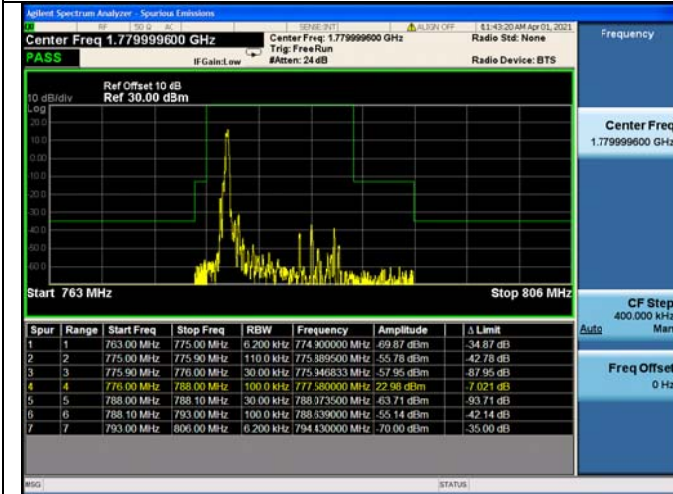

LTE ULCA_2A-13A PCC(2A)
Channel Bandwidth:10MHz

Low 1RB

High 1RB

Low FULL RB

High FULL RB

LTE ULCA_2A-13A PCC(2A)
Channel Bandwidth:15MHz

Low 1RB

High 1RB

Low FULL RB

High FULL RB

LTE ULCA_2A-13A PCC(2A)
Channel Bandwidth:20MHz

Low 1RB

High 1RB

Low FULL RB

High FULL RB

LTE ULCA_2A-13A SCC(13A)

Channel Bandwidth:10MHz

Low 1RB

High 1RB

FULL RB

LTE ULCA_2A-66A PCC(2A)

Channel Bandwidth:5MHz

Low 1RB

High 1RB