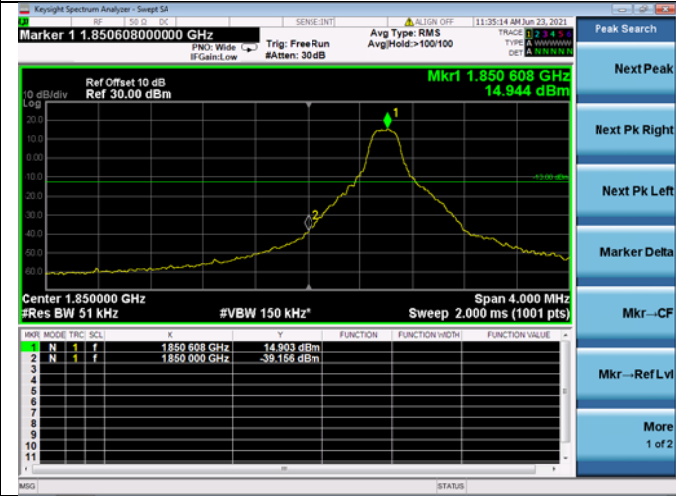

High FULL RB

LTE ULCA_2A-5A SCC(5A)
Channel Bandwidth:10MHz

Low 1RB

High 1RB

Low FULL RB

High FULL RB

LTE ULCA_2A-13A PCC(2A)
Channel Bandwidth:5MHz

Low 1RB

High 1RB

Low FULL RB

High FULL RB

LTE ULCA_2A-12A PCC(2A)
Channel Bandwidth:5MHz

Low 1RB

High 1RB

Low FULL RB

High FULL RB

LTE ULCA_2A-12A PCC(2A)
Channel Bandwidth:10MHz

Low 1RB

High 1RB

Low FULL RB

High FULL RB

LTE ULCA_2A-12A PCC(2A)
Channel Bandwidth:15MHz

LTE ULCA_2A-12A PCC(2A)
Channel Bandwidth:20MHz

LTE ULCA_2A-12A SCC(12A)

Channel Bandwidth:5MHz

Low 1RB

High 1RB

Low FULL RB

High FULL RB

LTE ULCA_2A-12A SCC(12A)

Channel Bandwidth:10MHz

Low 1RB