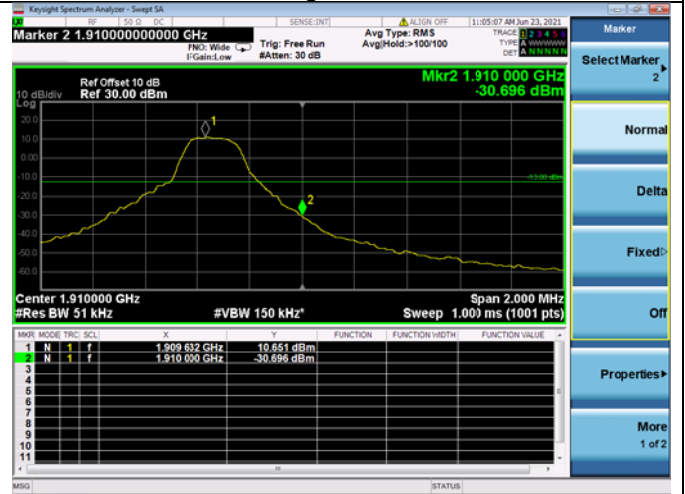

High FULL RB

LTE ULCA_2A-5A SCC(5A)
Channel Bandwidth:10MHz

Low 1RB

High 1RB

Low FULL RB

High FULL RB

LTE ULCA_2A-13A PCC(2A)
Channel Bandwidth:5MHz

Low 1RB

High 1RB

Low FULL RB

High FULL RB

LTE ULCA_2A-12A PCC(2A)
Channel Bandwidth:5MHz

Low 1RB

High 1RB

Low FULL RB

High FULL RB

LTE ULCA_2A-12A PCC(2A)
Channel Bandwidth:10MHz

Low 1RB

High 1RB

Low FULL RB

High FULL RB

LTE ULCA_2A-12A PCC(2A)
Channel Bandwidth:15MHz

LTE ULCA_2A-12A PCC(2A)
Channel Bandwidth:20MHz

LTE ULCA_2A-12A SCC(12A)

Channel Bandwidth:5MHz

Low 1RB

High 1RB

Low FULL RB

High FULL RB

LTE ULCA_2A-12A SCC(12A)

Channel Bandwidth:10MHz

Low 1RB