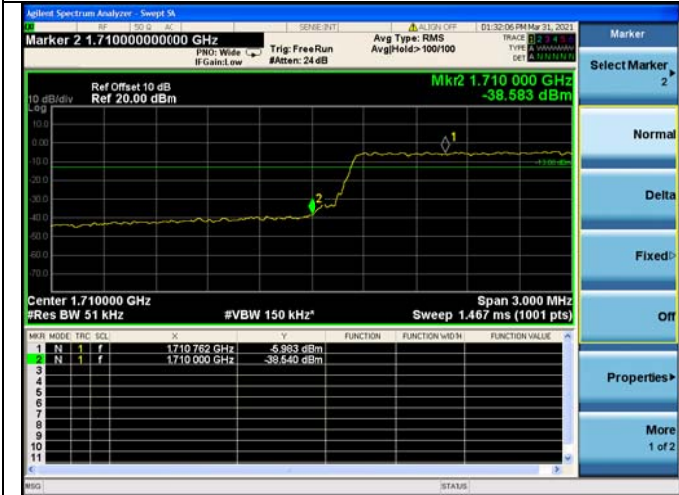

LTE ULCA_2A-4A SCC(4A)

Channel Bandwidth:5MHz

Low 1RB

High 1RB

Low FULL RB

High FULL RB

LTE ULCA_2A-4A SCC(4A)

Channel Bandwidth:10MHz

Low 1RB

High 1RB

Low FULL RB

High FULL RB

LTE ULCA_2A-4A SCC(4A)
Channel Bandwidth:15MHz

Low 1RB

High 1RB

Low FULL RB

High FULL RB

LTE ULCA_2A-4A SCC(4A)
Channel Bandwidth:20MHz

Low 1RB

High 1RB

Low FULL RB

High FULL RB

LTE ULCA_2A-5A PCC(2A)

Channel Bandwidth:5MHz

Low 1RB

High 1RB

Low FULL RB

High FULL RB

LTE ULCA_2A-5A PCC(2A)
Channel Bandwidth:10MHz

Low 1RB

High 1RB

Low FULL RB