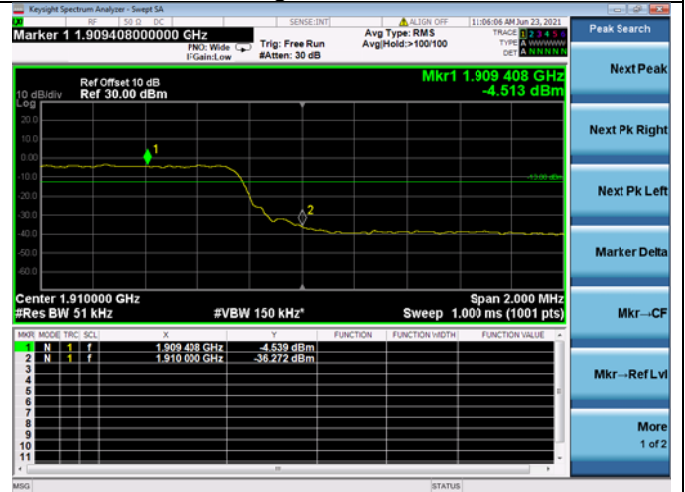

High FULL RB

LTE ULCA_2A-5A SCC(5A)
Channel Bandwidth:10MHz

Low 1RB

High 1RB

Low FULL RB

High FULL RB

LTE ULCA_2A-13A PCC(2A)
Channel Bandwidth:5MHz

Low 1RB

High 1RB

Low FULL RB

High FULL RB

LTE ULCA_2A-12A PCC(2A)
Channel Bandwidth:5MHz

Low 1RB

High 1RB

Low FULL RB

High FULL RB

LTE ULCA_2A-12A PCC(2A)
Channel Bandwidth:10MHz

Low 1RB

High 1RB

Low FULL RB

High FULL RB

LTE ULCA_2A-12A PCC(2A)
Channel Bandwidth:15MHz

LTE ULCA_2A-12A PCC(2A)
Channel Bandwidth:20MHz

LTE ULCA_2A-12A SCC(12A)

Channel Bandwidth:5MHz

Low 1RB

High 1RB

Low FULL RB

High FULL RB

LTE ULCA_2A-12A SCC(12A)

Channel Bandwidth:10MHz

Low 1RB