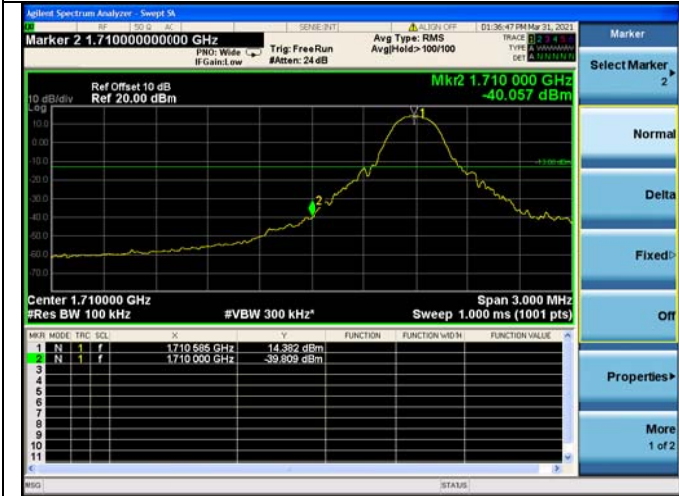

LTE ULCA_2A-4A SCC(4A)

Channel Bandwidth:5MHz

Low 1RB

High 1RB

Low FULL RB

High FULL RB

LTE ULCA_2A-4A SCC(4A)

Channel Bandwidth:10MHz

Low 1RB

High 1RB

Low FULL RB

High FULL RB

LTE ULCA_2A-4A SCC(4A)
Channel Bandwidth:15MHz

Low 1RB

High 1RB

Low FULL RB

High FULL RB

LTE ULCA_2A-4A SCC(4A)
Channel Bandwidth:20MHz

Low 1RB

High 1RB

Low FULL RB

High FULL RB

LTE ULCA_2A-5A PCC(2A)

Channel Bandwidth:5MHz

Low 1RB

High 1RB

Low FULL RB

High FULL RB

LTE ULCA_2A-5A PCC(2A)
Channel Bandwidth:10MHz

Low 1RB

High 1RB

Low FULL RB