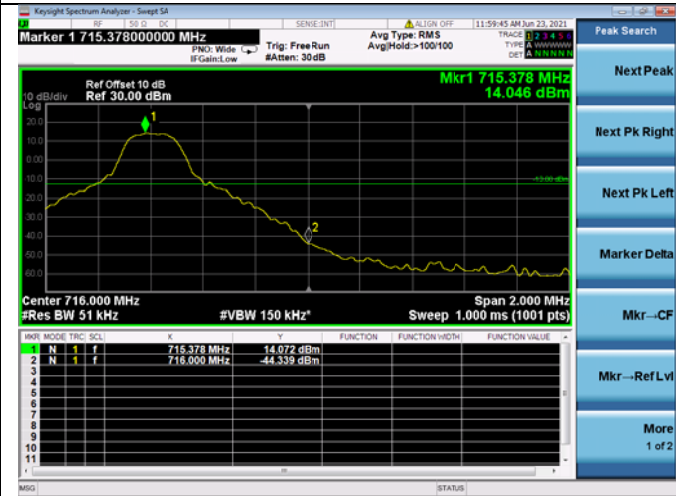

LTE ULCA_2A-12A PCC(2A)
Channel Bandwidth:10MHz

Low 1RB

High 1RB

Low FULL RB

High FULL RB

LTE ULCA_2A-12A PCC(2A)
Channel Bandwidth:15MHz

LTE ULCA_2A-12A PCC(2A)
Channel Bandwidth:20MHz

LTE ULCA_2A-12A SCC(12A)

Channel Bandwidth:5MHz

Low 1RB

High 1RB

Low FULL RB

High FULL RB

LTE ULCA_2A-12A SCC(12A)

Channel Bandwidth:10MHz

Low 1RB

High 1RB

Low FULL RB

High FULL RB

LTE ULCA_2A-13A PCC(2A)
Channel Bandwidth:5MHz

Low 1RB

High 1RB

Low FULL RB

High FULL RB

LTE ULCA_2A-13A PCC(2A)
Channel Bandwidth:10MHz

Low 1RB

High 1RB

Low FULL RB

High FULL RB

LTE ULCA_2A-13A PCC(2A)
Channel Bandwidth:15MHz

Low 1RB

High 1RB