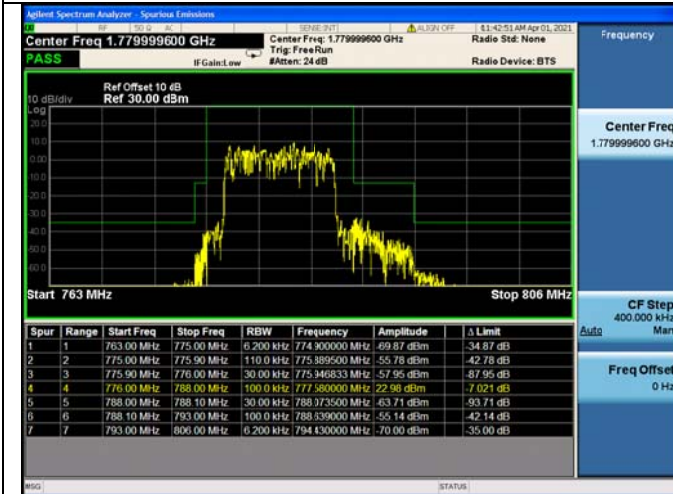

Low FULL RB

High FULL RB

LTE ULCA_2A-13A PCC(2A)
Channel Bandwidth:20MHz

Low 1RB

High 1RB

Low FULL RB

High FULL RB

LTE ULCA_2A-13A SCC(13A)

Channel Bandwidth:10MHz

Low 1RB

High 1RB

FULL RB

LTE ULCA_2A-66A PCC(2A)

Channel Bandwidth:5MHz

Low 1RB

High 1RB

Low FULL RB

High FULL RB

LTE ULCA_2A-66A PCC(2A)
Channel Bandwidth:10MHz

Low 1RB

High 1RB

Low FULL RB

High FULL RB

LTE ULCA_2A-66A PCC(2A)
Channel Bandwidth:15MHz