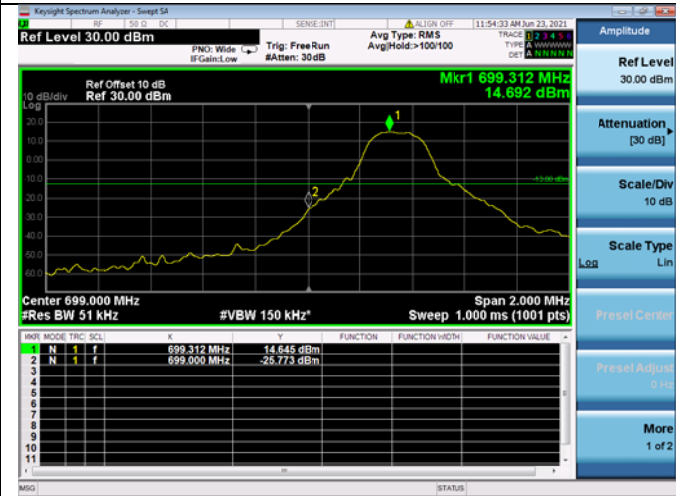

High 1RB

Low FULL RB

High FULL RB

LTE ULCA_2A-12A PCC(2A)
Channel Bandwidth:5MHz

Low 1RB

High 1RB

Low FULL RB

High FULL RB

LTE ULCA_2A-12A PCC(2A)
Channel Bandwidth:10MHz

Low 1RB

High 1RB

Low FULL RB

High FULL RB

LTE ULCA_2A-12A PCC(2A)
Channel Bandwidth:15MHz

LTE ULCA_2A-12A PCC(2A)
Channel Bandwidth:20MHz

LTE ULCA_2A-12A SCC(12A)

Channel Bandwidth:5MHz

Low 1RB

High 1RB

Low FULL RB

High FULL RB

LTE ULCA_2A-12A SCC(12A)

Channel Bandwidth:10MHz

Low 1RB

High 1RB

Low FULL RB

High FULL RB

LTE ULCA_2A-13A PCC(2A)
Channel Bandwidth:5MHz

Low 1RB

High 1RB

Low FULL RB

High FULL RB