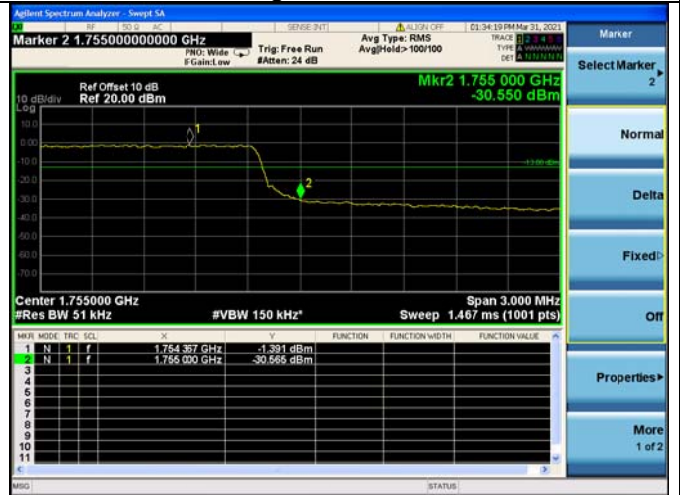

LTE ULCA_2A-4A SCC(4A)

Channel Bandwidth:5MHz

Low 1RB

High 1RB

Low FULL RB

High FULL RB

LTE ULCA_2A-4A SCC(4A)

Channel Bandwidth:10MHz

Low 1RB

High 1RB

Low FULL RB

High FULL RB

LTE ULCA_2A-4A SCC(4A)
Channel Bandwidth:15MHz

Low 1RB

High 1RB

Low FULL RB

High FULL RB

LTE ULCA_2A-4A SCC(4A)
Channel Bandwidth:20MHz

Low 1RB

High 1RB

Low FULL RB

High FULL RB

LTE ULCA_2A-5A PCC(2A)

Channel Bandwidth:5MHz

Low 1RB

High 1RB

Low FULL RB

High FULL RB

LTE ULCA_2A-5A PCC(2A)
Channel Bandwidth:10MHz

Low 1RB

High 1RB

Low FULL RB