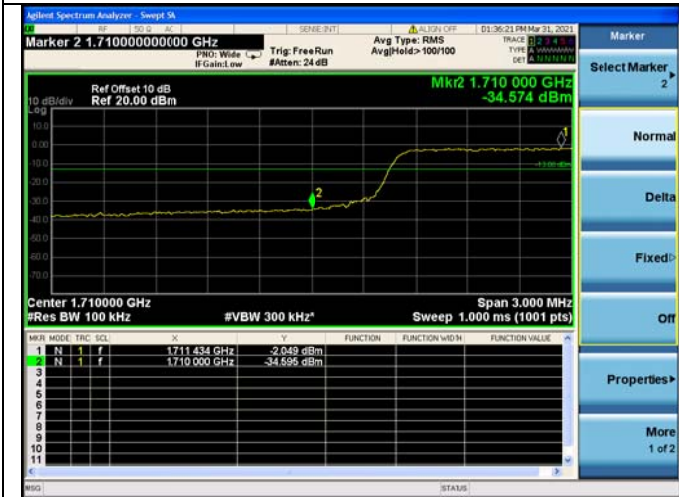

LTE ULCA_2A-4A SCC(4A)

Channel Bandwidth:5MHz

Low 1RB

High 1RB

Low FULL RB

High FULL RB

LTE ULCA_2A-4A SCC(4A)

Channel Bandwidth:10MHz

Low 1RB

High 1RB

Low FULL RB

High FULL RB

LTE ULCA_2A-4A SCC(4A)
Channel Bandwidth:15MHz

Low 1RB

High 1RB

Low FULL RB

High FULL RB

LTE ULCA_2A-4A SCC(4A)
Channel Bandwidth:20MHz

Low 1RB

High 1RB

Low FULL RB

High FULL RB

LTE ULCA_2A-5A PCC(2A)

Channel Bandwidth:5MHz

Low 1RB

High 1RB

Low FULL RB

High FULL RB

LTE ULCA_2A-5A PCC(2A)
Channel Bandwidth:10MHz

Low 1RB

High 1RB

Low FULL RB