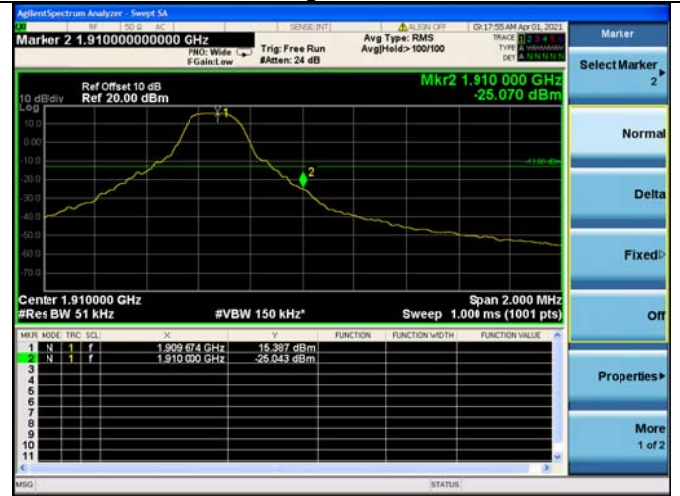

High 1RB

Low FULL RB

High FULL RB

LTE ULCA_2A-5A SCC(5A)

Channel Bandwidth:5MHz

Low 1RB

High 1RB

Low FULL RB

High FULL RB

LTE ULCA_2A-5A SCC(5A)
Channel Bandwidth:10MHz

Low 1RB

High 1RB

Low FULL RB

High FULL RB

LTE ULCA_2A-13A PCC(2A)
Channel Bandwidth:5MHz

Low 1RB

High 1RB

Low FULL RB

High FULL RB

LTE ULCA_2A-12A PCC(2A)
Channel Bandwidth:5MHz

Low 1RB

High 1RB

Low FULL RB

High FULL RB

LTE ULCA_2A-12A PCC(2A)
Channel Bandwidth:10MHz

Low 1RB

High 1RB

Low FULL RB

High FULL RB

LTE ULCA_2A-12A PCC(2A)
Channel Bandwidth:15MHz

LTE ULCA_2A-12A PCC(2A)
Channel Bandwidth:20MHz

LTE ULCA_2A-12A SCC(12A)