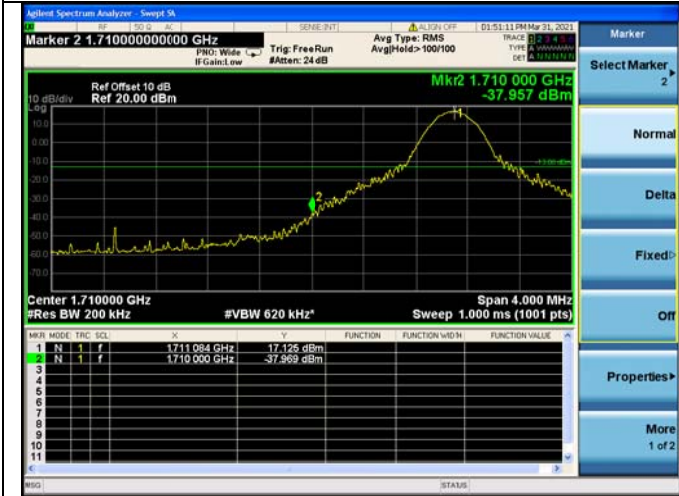

LTE ULCA_2A-4A SCC(4A)

Channel Bandwidth:5MHz

Low 1RB

High 1RB

Low FULL RB

High FULL RB

LTE ULCA_2A-4A SCC(4A)

Channel Bandwidth:10MHz

Low 1RB

High 1RB

Low FULL RB

High FULL RB

LTE ULCA_2A-4A SCC(4A)
Channel Bandwidth:15MHz

Low 1RB

High 1RB

Low FULL RB

High FULL RB

LTE ULCA_2A-4A SCC(4A)
Channel Bandwidth:20MHz

Low 1RB

High 1RB

Low FULL RB

High FULL RB

LTE ULCA_2A-5A PCC(2A)

Channel Bandwidth:5MHz

Low 1RB

High 1RB

Low FULL RB

High FULL RB

LTE ULCA_2A-5A PCC(2A)
Channel Bandwidth:10MHz

Low 1RB

High 1RB

Low FULL RB