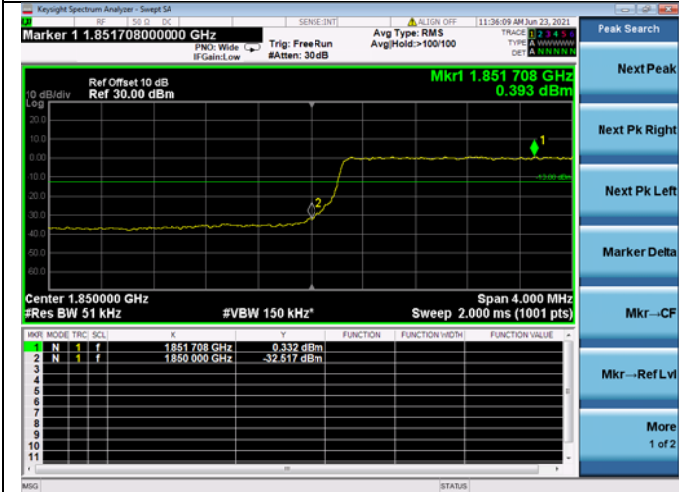

High FULL RB

LTE ULCA_2A-5A SCC(5A)
Channel Bandwidth:10MHz

Low 1RB

High 1RB

Low FULL RB

High FULL RB

LTE ULCA_2A-13A PCC(2A)
Channel Bandwidth:5MHz

Low 1RB

High 1RB

Low FULL RB

High FULL RB

LTE ULCA_2A-12A PCC(2A)
Channel Bandwidth:5MHz

Low 1RB

High 1RB

Low FULL RB

High FULL RB

LTE ULCA_2A-12A PCC(2A)
Channel Bandwidth:10MHz

Low 1RB

High 1RB

Low FULL RB

High FULL RB

LTE ULCA_2A-12A PCC(2A)
Channel Bandwidth:15MHz

LTE ULCA_2A-12A PCC(2A)
Channel Bandwidth:20MHz

LTE ULCA_2A-12A SCC(12A)

Channel Bandwidth:5MHz

Low 1RB

High 1RB

Low FULL RB

High FULL RB

LTE ULCA_2A-12A SCC(12A)

Channel Bandwidth:10MHz

Low 1RB