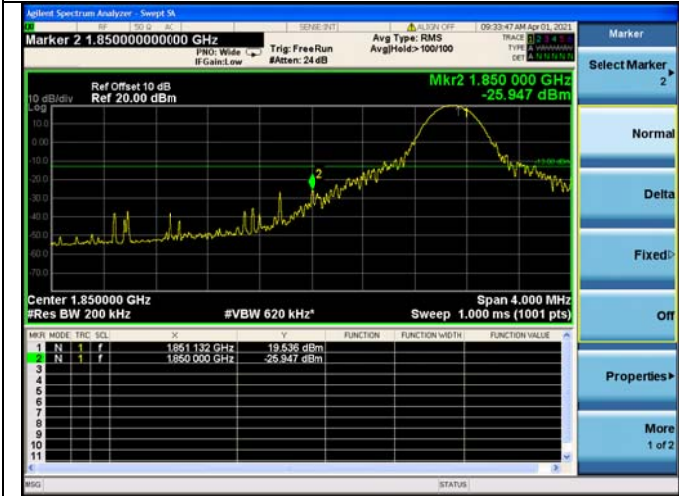

LTE ULCA_2A-13A PCC(2A)
Channel Bandwidth:10MHz

Low 1RB

High 1RB

Low FULL RB

High FULL RB

LTE ULCA_2A-13A PCC(2A)
Channel Bandwidth:15MHz

Low 1RB

High 1RB

Low FULL RB

High FULL RB

LTE ULCA_2A-13A PCC(2A)
Channel Bandwidth:20MHz

Low 1RB

High 1RB

Low FULL RB

High FULL RB

LTE ULCA_2A-13A SCC(13A)

Channel Bandwidth:10MHz

Low 1RB

High 1RB

FULL RB

LTE ULCA_2A-66A PCC(2A)

Channel Bandwidth:5MHz

Low 1RB

High 1RB