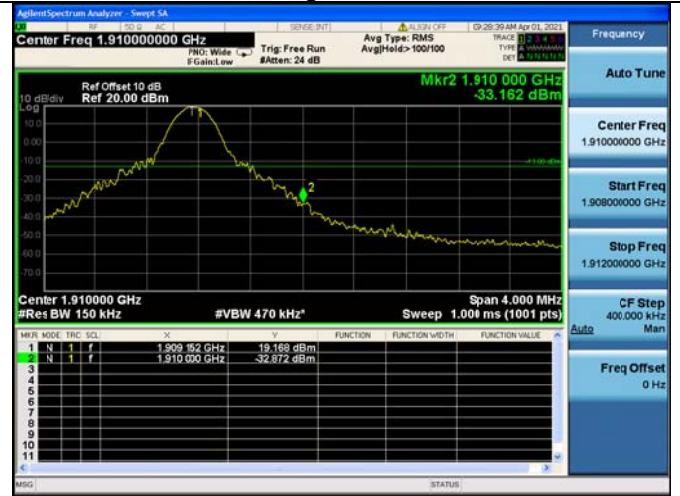

High 1RB

Low FULL RB

High FULL RB

LTE ULCA_2A-13A PCC(2A)
Channel Bandwidth:5MHz

Low 1RB

High 1RB

Low FULL RB

High FULL RB

LTE ULCA_2A-13A PCC(2A)
Channel Bandwidth:10MHz

Low 1RB

High 1RB

Low FULL RB

High FULL RB

LTE ULCA_2A-13A PCC(2A)
Channel Bandwidth:15MHz

Low 1RB

High 1RB

Low FULL RB

High FULL RB

LTE ULCA_2A-13A PCC(2A)
Channel Bandwidth:20MHz

Low 1RB

High 1RB

Low FULL RB

High FULL RB

LTE ULCA_2A-13A SCC(13A)

Channel Bandwidth:10MHz

Low 1RB

High 1RB

FULL RB

LTE ULCA_2A-66A PCC(2A)

Channel Bandwidth:5MHz

Low 1RB

High 1RB