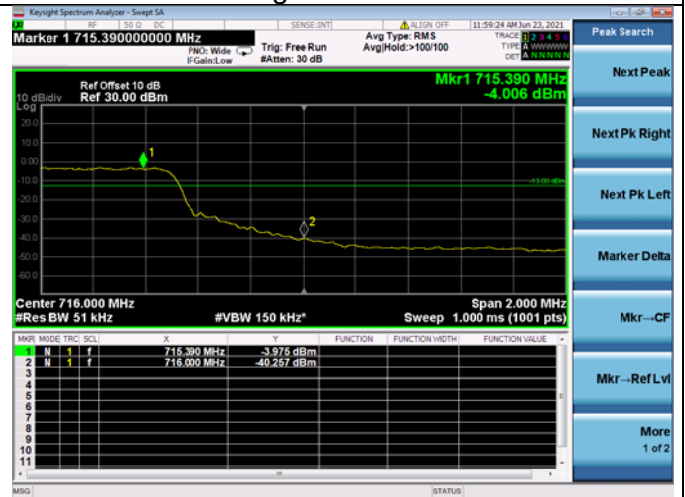

LTE ULCA_2A-12A PCC(2A)
Channel Bandwidth:10MHz

Low 1RB

High 1RB

Low FULL RB

High FULL RB

LTE ULCA_2A-12A PCC(2A)
Channel Bandwidth:15MHz

LTE ULCA_2A-12A PCC(2A)
Channel Bandwidth:20MHz

LTE ULCA_2A-12A SCC(12A)

Channel Bandwidth:5MHz

Low 1RB

High 1RB

Low FULL RB

High FULL RB

LTE ULCA_2A-12A SCC(12A)

Channel Bandwidth:10MHz

Low 1RB

High 1RB

Low FULL RB

High FULL RB

LTE ULCA_2A-13A PCC(2A)
Channel Bandwidth:5MHz

Low 1RB

High 1RB

Low FULL RB

High FULL RB

LTE ULCA_2A-13A PCC(2A)
Channel Bandwidth:10MHz

Low 1RB

High 1RB

Low FULL RB

High FULL RB

LTE ULCA_2A-13A PCC(2A)
Channel Bandwidth:15MHz

Low 1RB

High 1RB