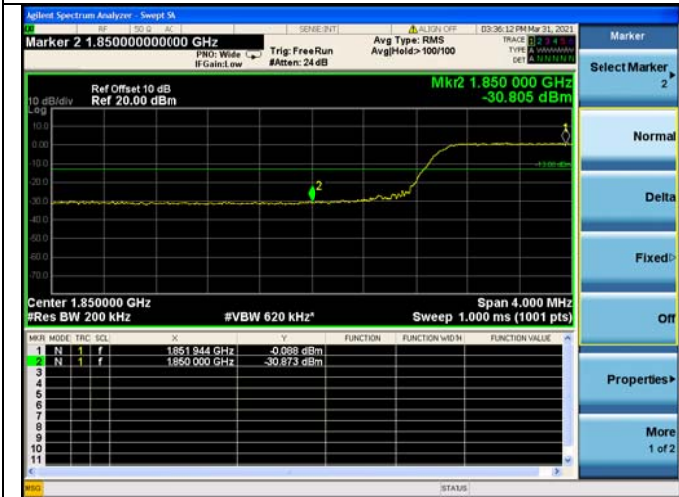

Low 1RB

High 1RB

Low FULL RB

High FULL RB

LTE ULCA_2A-5A PCC(2A)
Channel Bandwidth:10MHz

Low 1RB

High 1RB

Low FULL RB

High FULL RB

LTE ULCA_2A-5A PCC(2A)
Channel Bandwidth:15MHz

Low 1RB

High 1RB

Low FULL RB

High FULL RB

LTE ULCA_2A-5A PCC(2A)
Channel Bandwidth:20MHz

Low 1RB

High 1RB

Low FULL RB

High FULL RB

LTE ULCA_2A-5A SCC(5A)

Channel Bandwidth:5MHz

Low 1RB

High 1RB

Low FULL RB

High FULL RB

LTE ULCA_2A-5A SCC(5A)
Channel Bandwidth:10MHz

Low 1RB

High 1RB

Low FULL RB

High FULL RB

LTE ULCA_2A-13A PCC(2A)
Channel Bandwidth:5MHz

Low 1RB