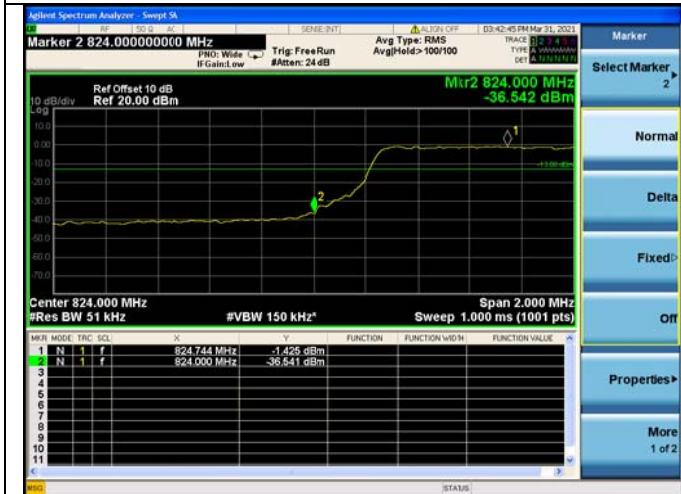

High FULL RB

LTE ULCA_2A-5A PCC(2A)
Channel Bandwidth:15MHz

Low 1RB

High 1RB

Low FULL RB

High FULL RB

LTE ULCA_2A-5A PCC(2A)
Channel Bandwidth:20MHz

Low 1RB

High 1RB

Low FULL RB

High FULL RB

LTE ULCA_2A-5A SCC(5A)

Channel Bandwidth:5MHz

Low 1RB

High 1RB

Low FULL RB

High FULL RB

LTE ULCA_2A-5A SCC(5A)
Channel Bandwidth:10MHz

Low 1RB

High 1RB

Low FULL RB

High FULL RB

LTE ULCA_2A-13A PCC(2A)
Channel Bandwidth:5MHz

Low 1RB

High 1RB

Low FULL RB

High FULL RB

LTE ULCA_2A-12A PCC(2A)
Channel Bandwidth:5MHz

Low 1RB

High 1RB

Low FULL RB

High FULL RB