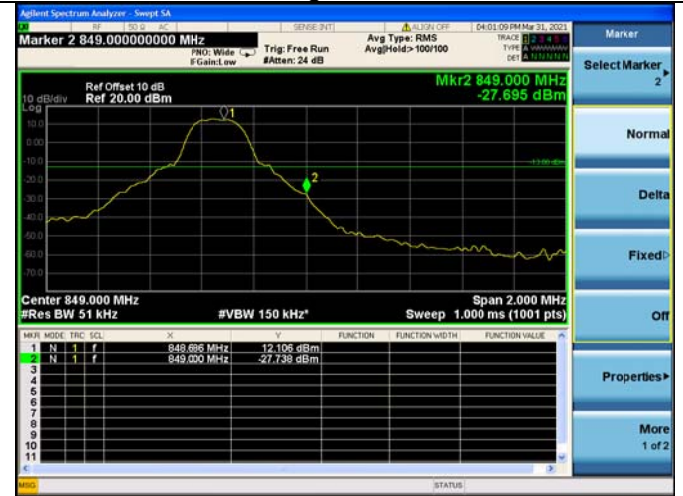

High FULL RB

LTE ULCA_2A-5A PCC(2A)
Channel Bandwidth:15MHz

Low 1RB

High 1RB

Low FULL RB

High FULL RB

LTE ULCA_2A-5A PCC(2A)
Channel Bandwidth:20MHz

Low 1RB

High 1RB

Low FULL RB

High FULL RB

LTE ULCA_2A-5A SCC(5A)

Channel Bandwidth:5MHz

Low 1RB

High 1RB

Low FULL RB

High FULL RB

LTE ULCA_2A-5A SCC(5A)
Channel Bandwidth:10MHz

Low 1RB

High 1RB

Low FULL RB

High FULL RB

LTE ULCA_2A-13A PCC(2A)
Channel Bandwidth:5MHz

Low 1RB

High 1RB

Low FULL RB

High FULL RB

LTE ULCA_2A-12A PCC(2A)
Channel Bandwidth:5MHz

Low 1RB

High 1RB

Low FULL RB

High FULL RB