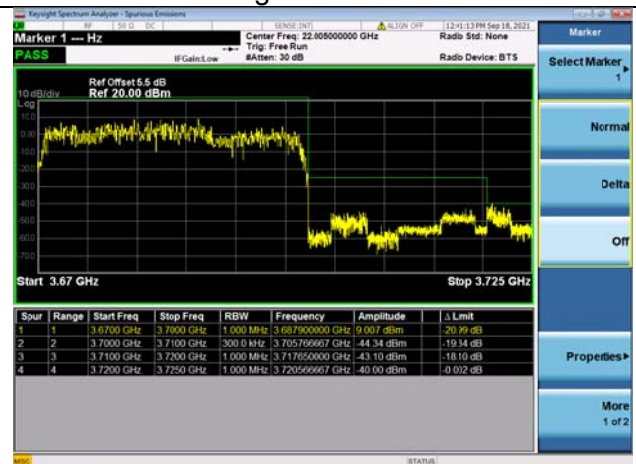

LTE Band 48C

Channel Bandwidth: 20MHz+5MHz

Low 1RB0 and 1RB24

High 1RB0 and 1RB24

Low 1RB99 and 1RB0

Low 1RB99 and 1RB0

Low FULL RB

High FULL RB

LTE Band 48C

Channel Bandwidth: 20MHz+10MHz

Low 1RB0 and 1RB49

High 1RB0 and 1RB49

Low 1RB99 and 1RB0

High 1RB99 and 1RB0

Low FULL RB

High FULL RB

LTE Band 48C

Channel Bandwidth: 20MHz+15MHz

Low 1RB0 and 1RB74

High 1RB0 and 1RB74

Low 1RB99 and 1RB0

High 1RB99 and 1RB0

Low FULL RB

High FULL RB

LTE Band 48C

Channel Bandwidth: 20MHz+20MHz

Low 1RB0 and 1RB99

High 1RB0 and 1RB99

Low 1RB99 and 1RB0

High 1RB99 and 1RB0

Low FULL RB

High FULL RB