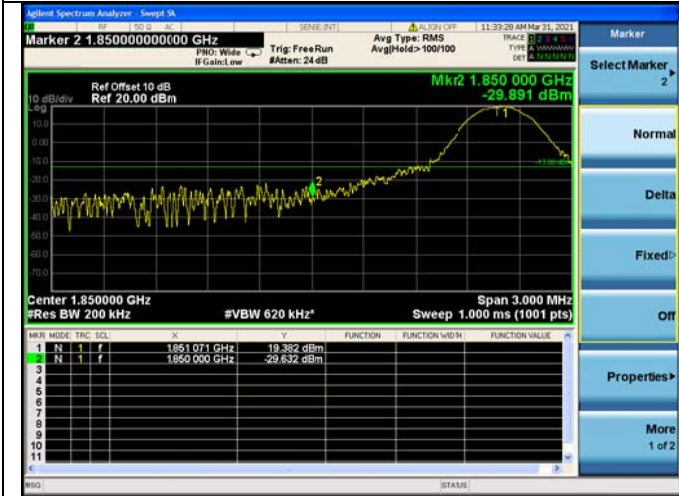

LTE ULCA\_2A-4A PCC(2A)  
Channel Bandwidth: 5MHz

LTE ULCA\_2A-4A PCC(2A)

Channel Bandwidth:5MHz

Low 1RB

High 1RB

Low FULL RB

High FULL RB

LTE ULCA\_2A-4A PCC(2A)  
Channel Bandwidth:10MHz

Low 1RB

High 1RB

Low FULL RB

High FULL RB

LTE ULCA\_2A-4A PCC(2A)  
Channel Bandwidth: 15MHz

Low 1RB

High 1RB

Low FULL RB

High FULL RB

LTE ULCA\_2A-4A PCC(2A)  
Channel Bandwidth:20MHz

Low 1RB

High 1RB

Low FULL RB

High FULL RB