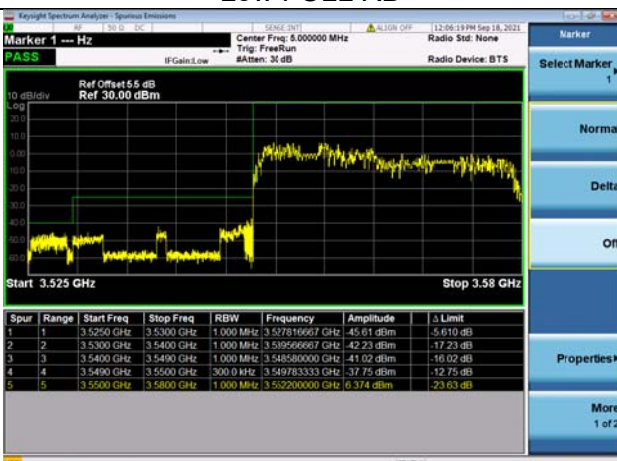

LTE Band 48C

Channel Bandwidth: 10MHz+20MHz

Low 1RB0 and 1RB99

High 1RB0 and 1RB99

Low 1RB49 and 1RB0

High 1RB49 and 1RB0

Low FULL RB

High FULL RB

LTE Band 48C

Channel Bandwidth: 15MHz+20MHz

Low 1RB0 and 1RB99

High 1RB0 and 1RB99

Low 1RB74 and 1RB0

High 1RB74 and 1RB0

Low FULL RB

High FULL RB

LTE Band 48C

Channel Bandwidth: 20MHz+5MHz

Low 1RB0 and 1RB24

High 1RB0 and 1RB24

Low 1RB99 and 1RB0

Low 1RB99 and 1RB0

Low FULL RB

High FULL RB