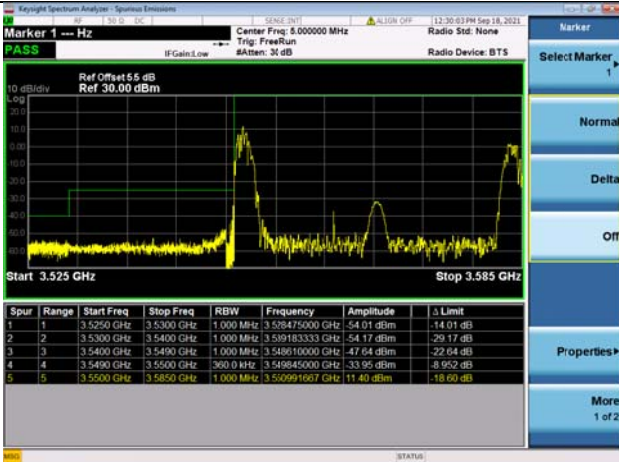

LTE Band 48C

Channel Bandwidth: 20MHz+5MHz

Low 1RB0 and 1RB24

High 1RB0 and 1RB24

Low 1RB99 and 1RB0

Low 1RB99 and 1RB0

Low FULL RB

High FULL RB

LTE Band 48C

Channel Bandwidth: 20MHz+10MHz

Low 1RB0 and 1RB49

High 1RB0 and 1RB49

Low 1RB99 and 1RB0

High 1RB99 and 1RB0

Low FULL RB

High FULL RB

LTE Band 48C

Channel Bandwidth: 20MHz+15MHz

Low 1RB0 and 1RB74

High 1RB0 and 1RB74

Low 1RB99 and 1RB0

High 1RB99 and 1RB0

Low FULL RB

High FULL RB

LTE Band 48C

Channel Bandwidth: 20MHz+20MHz

Low 1RB0 and 1RB99

High 1RB0 and 1RB99

Low 1RB99 and 1RB0

High 1RB99 and 1RB0

Low FULL RB

High FULL RB