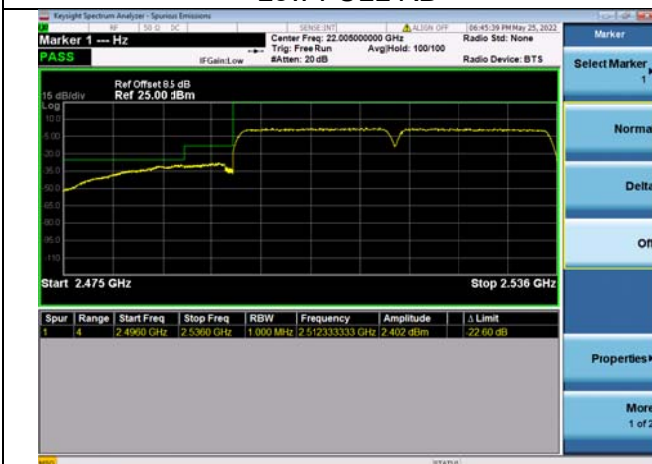

LTE CA 41C

Channel Bandwidth: 20MHz+15MHz

Low 1RB0 and 1RB74

High 1RB0 and 1RB74

Low 1RB99 and 1RB0

High 1RB99 and 1RB0

Low FULL RB

High FULL RB

LTE CA 41C

Channel Bandwidth: 20MHz+20MHz

Low 1RB0 and 1RB99

High 1RB0 and 1RB99

Low 1RB99 and 1RB0

High 1RB99 and 1RB0

Low FULL RB

High FULL RB

LTE ULCA\_2A-4A PCC(2A)  
Channel Bandwidth: 5MHz

LTE ULCA\_2A-4A PCC(2A)

Channel Bandwidth:5MHz

Low 1RB

High 1RB

Low FULL RB

High FULL RB

LTE ULCA\_2A-4A PCC(2A)  
Channel Bandwidth:10MHz

Low 1RB

High 1RB

Low FULL RB

High FULL RB

LTE ULCA\_2A-4A PCC(2A)  
Channel Bandwidth: 15MHz

Low 1RB

High 1RB

Low FULL RB