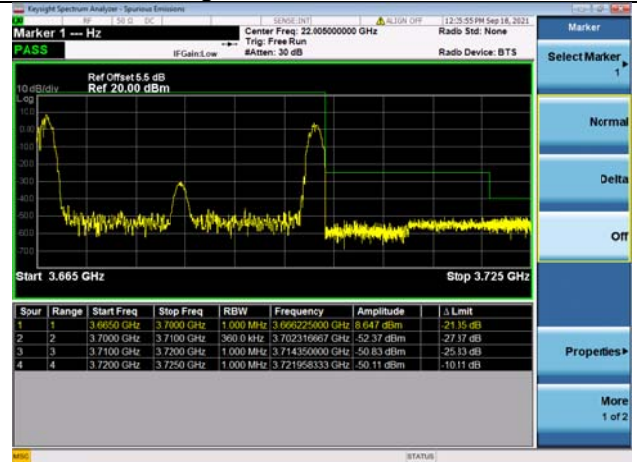

LTE Band 48C

Channel Bandwidth: 20MHz+5MHz

Low 1RB0 and 1RB24

High 1RB0 and 1RB24

Low 1RB99 and 1RB0

Low 1RB99 and 1RB0

Low FULL RB

High FULL RB

LTE Band 48C

Channel Bandwidth: 20MHz+10MHz

Low 1RB0 and 1RB49

High 1RB0 and 1RB49

Low 1RB99 and 1RB0

High 1RB99 and 1RB0

Low FULL RB

High FULL RB

LTE Band 48C

Channel Bandwidth: 20MHz+15MHz

Low 1RB0 and 1RB74

High 1RB0 and 1RB74

Low 1RB99 and 1RB0

High 1RB99 and 1RB0

Low FULL RB

High FULL RB

LTE Band 48C

Channel Bandwidth: 20MHz+20MHz

Low 1RB0 and 1RB99

High 1RB0 and 1RB99

Low 1RB99 and 1RB0

High 1RB99 and 1RB0

Low FULL RB

High FULL RB