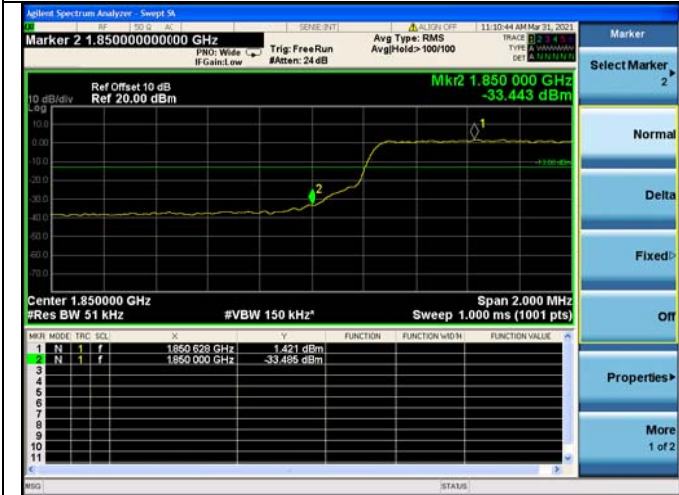

LTE CA 41C

Channel Bandwidth: 20MHz+20MHz

Low 1RB0 and 1RB99

High 1RB0 and 1RB99

Low 1RB99 and 1RB0

High 1RB99 and 1RB0

Low FULL RB

High FULL RB

LTE ULCA\_2A-4A PCC(2A)  
Channel Bandwidth: 5MHz

LTE ULCA\_2A-4A PCC(2A)

Channel Bandwidth:5MHz

Low 1RB

High 1RB

Low FULL RB

High FULL RB

LTE ULCA\_2A-4A PCC(2A)  
Channel Bandwidth:10MHz

Low 1RB

High 1RB

Low FULL RB

High FULL RB

LTE ULCA\_2A-4A PCC(2A)  
Channel Bandwidth: 15MHz

Low 1RB

High 1RB

Low FULL RB

High FULL RB

LTE ULCA\_2A-4A PCC(2A)  
Channel Bandwidth:20MHz

Low 1RB

High 1RB

Low FULL RB

High FULL RB