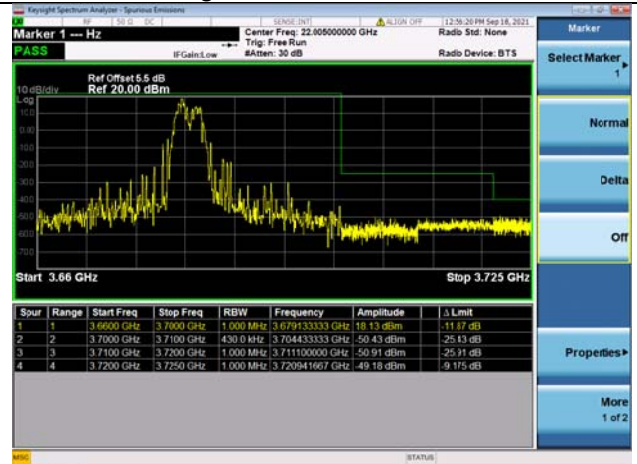

LTE Band 48C

Channel Bandwidth: 20MHz+15MHz

Low 1RB0 and 1RB74

High 1RB0 and 1RB74

Low 1RB99 and 1RB0

High 1RB99 and 1RB0

Low FULL RB

High FULL RB

LTE Band 48C

Channel Bandwidth: 20MHz+20MHz

Low 1RB0 and 1RB99

High 1RB0 and 1RB99

Low 1RB99 and 1RB0

High 1RB99 and 1RB0

Low FULL RB

High FULL RB

LTE CA 41C

Channel Bandwidth: 5MHz+20MHz

Low 1RB0 and 1RB99

High 1RB0 and 1RB99

Low 1RB24 and 1RB0

High 1RB24 and 1RB0

Low FULL RB

High FULL RB