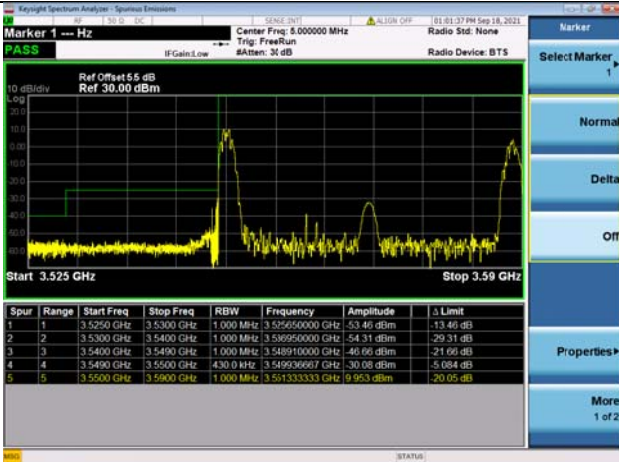

LTE Band 48C

Channel Bandwidth: 20MHz+10MHz

Low 1RB0 and 1RB49

High 1RB0 and 1RB49

Low 1RB99 and 1RB0

High 1RB99 and 1RB0

Low FULL RB

High FULL RB

LTE Band 48C

Channel Bandwidth: 20MHz+15MHz

Low 1RB0 and 1RB74

High 1RB0 and 1RB74

Low 1RB99 and 1RB0

High 1RB99 and 1RB0

Low FULL RB

High FULL RB

LTE Band 48C

Channel Bandwidth: 20MHz+20MHz

Low 1RB0 and 1RB99

High 1RB0 and 1RB99

Low 1RB99 and 1RB0

High 1RB99 and 1RB0

Low FULL RB

High FULL RB