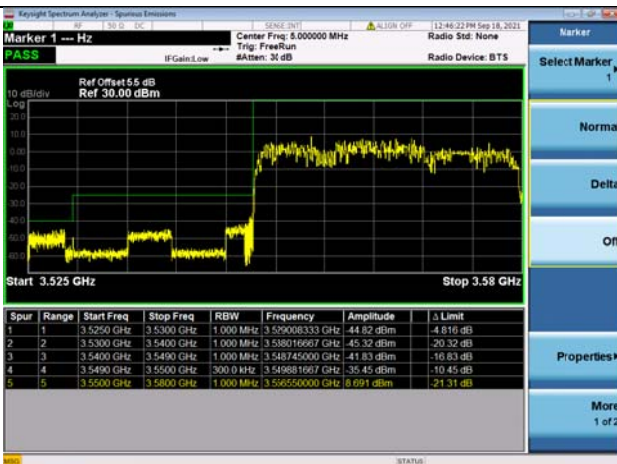

LTE Band 48C

Channel Bandwidth: 20MHz+5MHz

Low 1RB0 and 1RB24

High 1RB0 and 1RB24

Low 1RB99 and 1RB0

Low 1RB99 and 1RB0

Low FULL RB

High FULL RB

LTE Band 48C

Channel Bandwidth: 20MHz+10MHz

Low 1RB0 and 1RB49

High 1RB0 and 1RB49

Low 1RB99 and 1RB0

High 1RB99 and 1RB0

Low FULL RB

High FULL RB

LTE Band 48C

Channel Bandwidth: 20MHz+15MHz

Low 1RB0 and 1RB74

High 1RB0 and 1RB74

Low 1RB99 and 1RB0

High 1RB99 and 1RB0

Low FULL RB

High FULL RB

LTE Band 48C

Channel Bandwidth: 20MHz+20MHz

Low 1RB0 and 1RB99

High 1RB0 and 1RB99

Low 1RB99 and 1RB0

High 1RB99 and 1RB0

Low FULL RB

High FULL RB