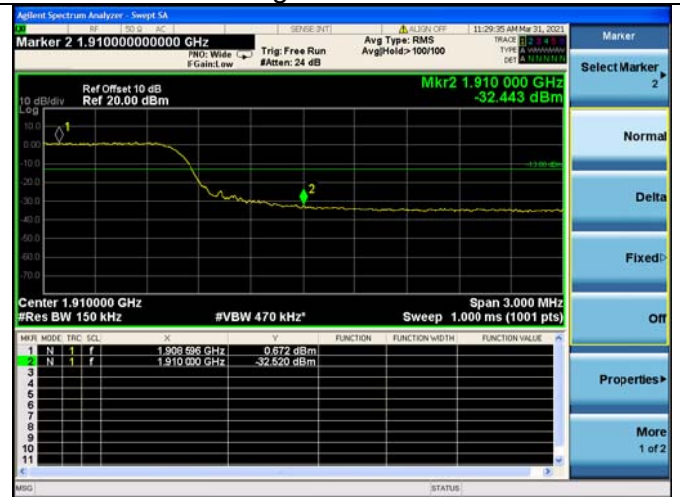

LTE ULCA\_2A-4A PCC(2A)  
Channel Bandwidth: 5MHz

LTE ULCA\_2A-4A PCC(2A)

Channel Bandwidth:5MHz

Low 1RB

High 1RB

Low FULL RB

High FULL RB

LTE ULCA\_2A-4A PCC(2A)  
Channel Bandwidth:10MHz

Low 1RB

High 1RB

Low FULL RB

High FULL RB

LTE ULCA\_2A-4A PCC(2A)  
Channel Bandwidth: 15MHz

Low 1RB

High 1RB

Low FULL RB

High FULL RB

LTE ULCA\_2A-4A PCC(2A)  
Channel Bandwidth:20MHz

Low 1RB

High 1RB

Low FULL RB

High FULL RB