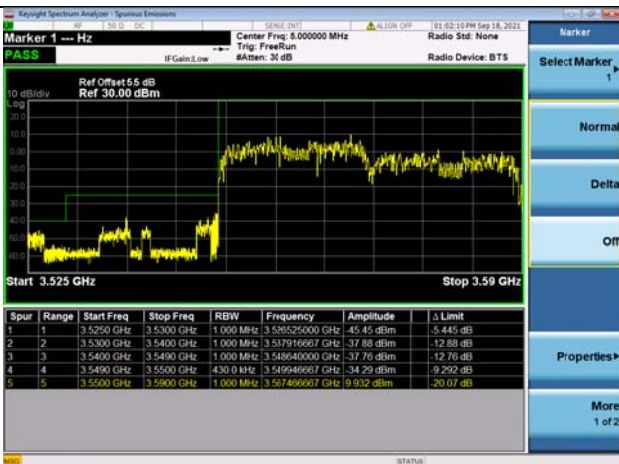

LTE Band 48C

Channel Bandwidth: 20MHz+15MHz

Low 1RB0 and 1RB74

High 1RB0 and 1RB74

Low 1RB99 and 1RB0

High 1RB99 and 1RB0

Low FULL RB

High FULL RB

LTE Band 48C

Channel Bandwidth: 20MHz+20MHz

Low 1RB0 and 1RB99

High 1RB0 and 1RB99

Low 1RB99 and 1RB0

High 1RB99 and 1RB0

Low FULL RB

High FULL RB

LTE CA 41C

Channel Bandwidth: 5MHz+20MHz

Low 1RB0 and 1RB99

High 1RB0 and 1RB99

Low 1RB24 and 1RB0

High 1RB24 and 1RB0

Low FULL RB

High FULL RB