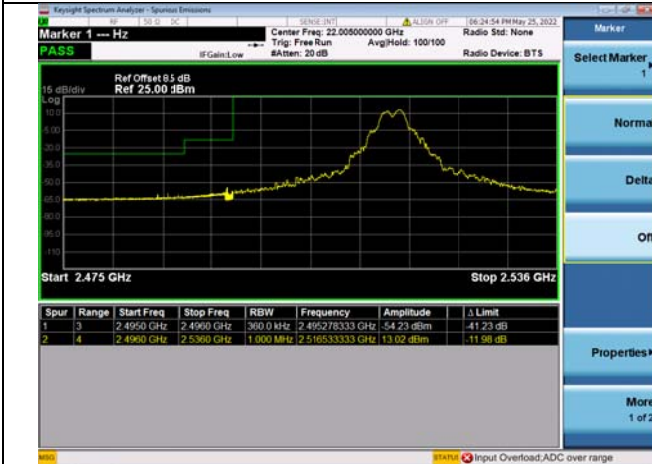

LTE CA 41C

Channel Bandwidth: 20MHz+10MHz

Low 1RB0 and 1RB49

High 1RB0 and 1RB49

Low 1RB99 and 1RB0

High 1RB99 and 1RB0

Low FULL RB

High FULL RB

LTE CA 41C

Channel Bandwidth: 20MHz+15MHz

Low 1RB0 and 1RB74

High 1RB0 and 1RB74

Low 1RB99 and 1RB0

High 1RB99 and 1RB0

Low FULL RB

High FULL RB

LTE CA 41C

Channel Bandwidth: 20MHz+20MHz

Low 1RB0 and 1RB99

High 1RB0 and 1RB99

Low 1RB99 and 1RB0

High 1RB99 and 1RB0

Low FULL RB

High FULL RB

LTE ULCA\_2A-4A PCC(2A)  
Channel Bandwidth: 5MHz

LTE ULCA\_2A-4A PCC(2A)

Channel Bandwidth:5MHz

Low 1RB

High 1RB

Low FULL RB

High FULL RB

LTE ULCA\_2A-4A PCC(2A)  
Channel Bandwidth:10MHz