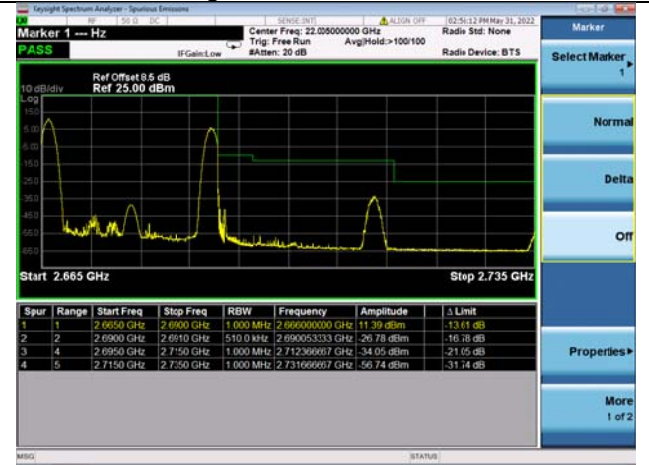

LTE Band 48C

Channel Bandwidth: 20MHz+20MHz

Low 1RB0 and 1RB99

High 1RB0 and 1RB99

Low 1RB99 and 1RB0

High 1RB99 and 1RB0

Low FULL RB

High FULL RB

LTE CA 41C

Channel Bandwidth: 5MHz+20MHz

Low 1RB0 and 1RB99

High 1RB0 and 1RB99

Low 1RB24 and 1RB0

High 1RB24 and 1RB0

Low FULL RB

High FULL RB

LTE CA 41C

Channel Bandwidth: 10MHz+15MHz

Low 1RB0 and 1RB74

High 1RB0 and 1RB74

Low 1RB49 and 1RB0

High 1RB49 and 1RB0

Low FULL RB

High FULL RB