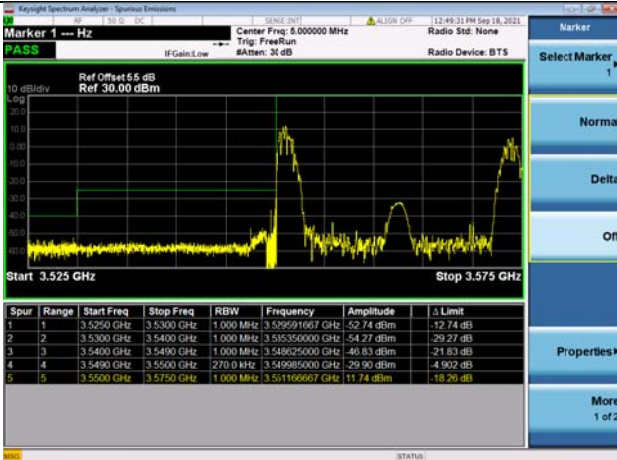

LTE Band 48C

Channel Bandwidth: 10MHz+20MHz

Low 1RB0 and 1RB99

High 1RB0 and 1RB99

Low 1RB49 and 1RB0

High 1RB49 and 1RB0

Low FULL RB

High FULL RB

LTE Band 48C

Channel Bandwidth: 15MHz+20MHz

Low 1RB0 and 1RB99

High 1RB0 and 1RB99

Low 1RB74 and 1RB0

High 1RB74 and 1RB0

Low FULL RB

High FULL RB

LTE Band 48C

Channel Bandwidth: 20MHz+5MHz

Low 1RB0 and 1RB24

High 1RB0 and 1RB24

Low 1RB99 and 1RB0

Low 1RB99 and 1RB0

Low FULL RB

High FULL RB

LTE Band 48C

Channel Bandwidth: 20MHz+10MHz

Low 1RB0 and 1RB49

High 1RB0 and 1RB49

Low 1RB99 and 1RB0

High 1RB99 and 1RB0

Low FULL RB

High FULL RB