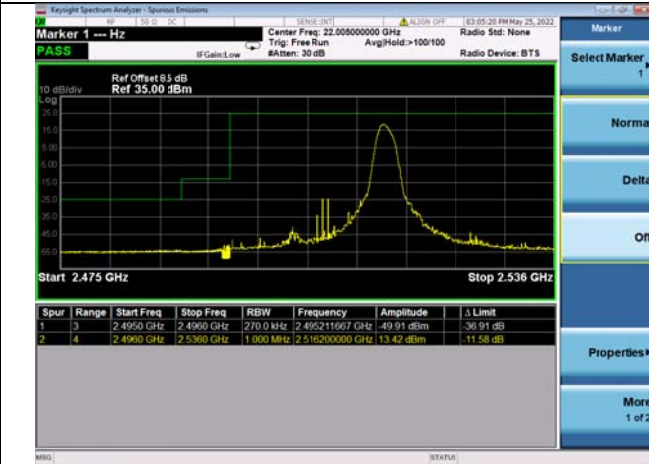

LTE CA 41C

Channel Bandwidth: 20MHz+5MHz

Low 1RB0 and 1RB24

High 1RB0 and 1RB24

Low 1RB99 and 1RB0

High 1RB99 and 1RB0

Low FULL RB

High FULL RB

LTE CA 41C

Channel Bandwidth: 20MHz+10MHz

Low 1RB0 and 1RB49

High 1RB0 and 1RB49

Low 1RB99 and 1RB0

High 1RB99 and 1RB0

Low FULL RB

High FULL RB