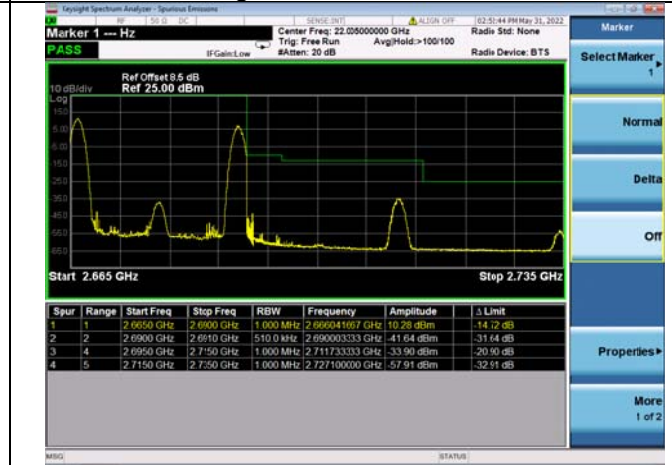

LTE CA 41C

Channel Bandwidth: 15MHz+15MHz

Low 1RB0 and 1RB74

High 1RB0 and 1RB74

Low 1RB74 and 1RB0

High 1RB74 and 1RB0

Low FULL RB

High FULL RB

LTE CA 41C

Channel Bandwidth: 15MHz+20MHz

Low 1RB0 and 1RB99

High 1RB0 and 1RB99

Low 1RB74 and 1RB0

High 1RB74 and 1RB0

Low FULL RB

High FULL RB

LTE CA 41C

Channel Bandwidth: 20MHz+5MHz

Low 1RB0 and 1RB24

High 1RB0 and 1RB24

Low 1RB99 and 1RB0

High 1RB99 and 1RB0

Low FULL RB

High FULL RB