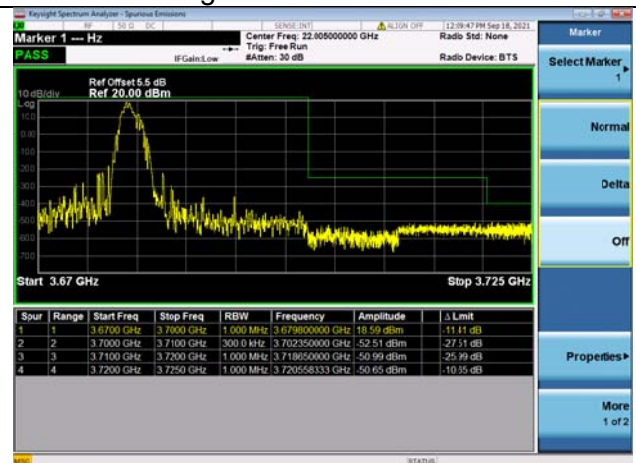

LTE Band 48C

Channel Bandwidth: 10MHz+20MHz

Low 1RB0 and 1RB99

High 1RB0 and 1RB99

Low 1RB49 and 1RB0

High 1RB49 and 1RB0

Low FULL RB

High FULL RB

LTE Band 48C

Channel Bandwidth: 15MHz+20MHz

Low 1RB0 and 1RB99

High 1RB0 and 1RB99

Low 1RB74 and 1RB0

High 1RB74 and 1RB0

Low FULL RB

High FULL RB

LTE Band 48C

Channel Bandwidth: 20MHz+5MHz

Low 1RB0 and 1RB24

High 1RB0 and 1RB24

Low 1RB99 and 1RB0

Low 1RB99 and 1RB0

Low FULL RB

High FULL RB