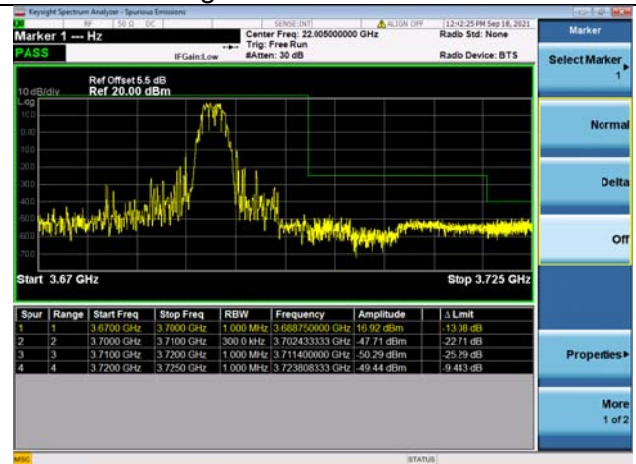

LTE Band 48C

Channel Bandwidth: 20MHz+5MHz

Low 1RB0 and 1RB24

High 1RB0 and 1RB24

Low 1RB99 and 1RB0

Low 1RB99 and 1RB0

Low FULL RB

High FULL RB

LTE Band 48C

Channel Bandwidth: 20MHz+10MHz

Low 1RB0 and 1RB49

High 1RB0 and 1RB49

Low 1RB99 and 1RB0

High 1RB99 and 1RB0

Low FULL RB

High FULL RB

LTE Band 48C

Channel Bandwidth: 20MHz+15MHz

Low 1RB0 and 1RB74

High 1RB0 and 1RB74

Low 1RB99 and 1RB0

High 1RB99 and 1RB0

Low FULL RB

High FULL RB

LTE Band 48C

Channel Bandwidth: 20MHz+20MHz

Low 1RB0 and 1RB99

High 1RB0 and 1RB99

Low 1RB99 and 1RB0

High 1RB99 and 1RB0

Low FULL RB

High FULL RB