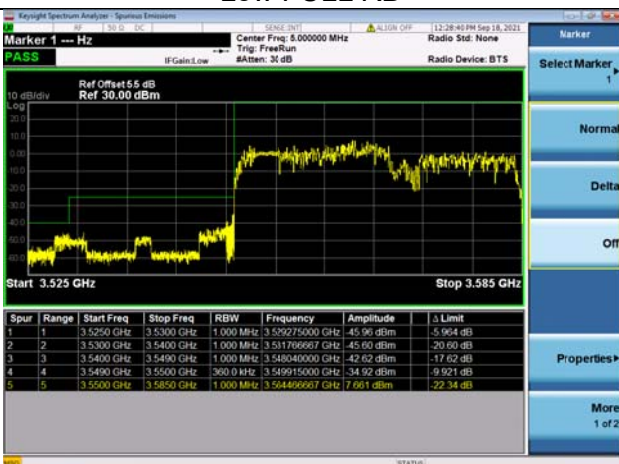

LTE Band 48C

Channel Bandwidth: 20MHz+10MHz

Low 1RB0 and 1RB49

High 1RB0 and 1RB49

Low 1RB99 and 1RB0

High 1RB99 and 1RB0

Low FULL RB

High FULL RB

LTE Band 48C

Channel Bandwidth: 20MHz+15MHz

Low 1RB0 and 1RB74

High 1RB0 and 1RB74

Low 1RB99 and 1RB0

High 1RB99 and 1RB0

Low FULL RB

High FULL RB

LTE Band 48C

Channel Bandwidth: 20MHz+20MHz

Low 1RB0 and 1RB99

High 1RB0 and 1RB99

Low 1RB99 and 1RB0

High 1RB99 and 1RB0

Low FULL RB

High FULL RB

LTE CA 41C

Channel Bandwidth: 5MHz+20MHz

Low 1RB0 and 1RB99

High 1RB0 and 1RB99

Low 1RB24 and 1RB0

High 1RB24 and 1RB0

Low FULL RB

High FULL RB