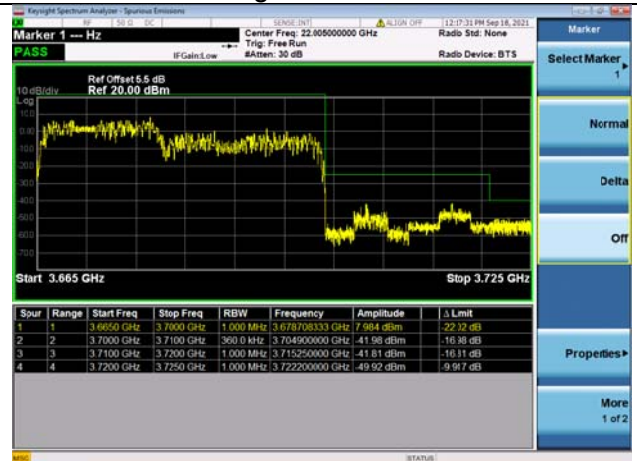

LTE Band 48C

Channel Bandwidth: 10MHz+20MHz

Low 1RB0 and 1RB99

High 1RB0 and 1RB99

Low 1RB49 and 1RB0

High 1RB49 and 1RB0

Low FULL RB

High FULL RB

LTE Band 48C

Channel Bandwidth: 15MHz+20MHz

Low 1RB0 and 1RB99

High 1RB0 and 1RB99

Low 1RB74 and 1RB0

High 1RB74 and 1RB0

Low FULL RB

High FULL RB

LTE Band 48C

Channel Bandwidth: 20MHz+5MHz

Low 1RB0 and 1RB24

High 1RB0 and 1RB24

Low 1RB99 and 1RB0

Low 1RB99 and 1RB0

Low FULL RB

High FULL RB

LTE Band 48C

Channel Bandwidth: 20MHz+10MHz

Low 1RB0 and 1RB49

High 1RB0 and 1RB49

Low 1RB99 and 1RB0

High 1RB99 and 1RB0

Low FULL RB

High FULL RB