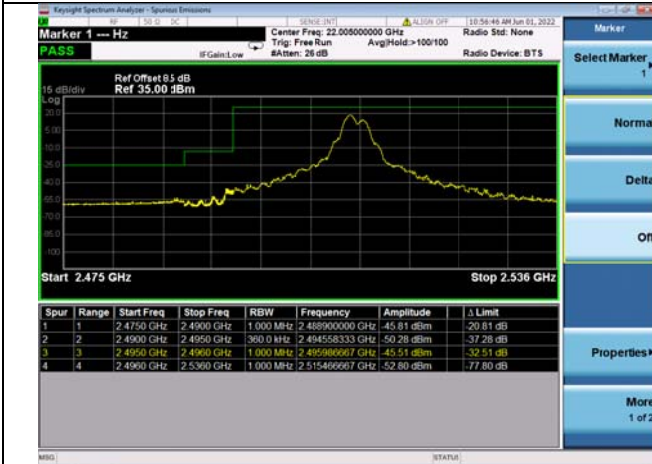

LTE CA 41C

Channel Bandwidth: 15MHz+20MHz

Low 1RB0 and 1RB99

High 1RB0 and 1RB99

Low 1RB74 and 1RB0

High 1RB74 and 1RB0

Low FULL RB

High FULL RB

LTE CA 41C

Channel Bandwidth: 20MHz+5MHz

Low 1RB0 and 1RB24

High 1RB0 and 1RB24

Low 1RB99 and 1RB0

High 1RB99 and 1RB0

Low FULL RB

High FULL RB