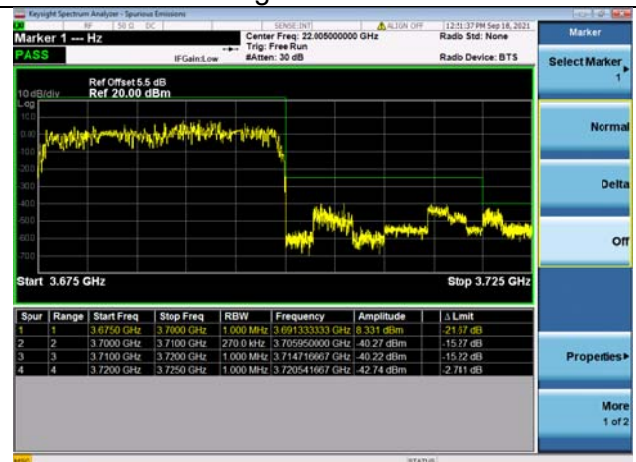

LTE Band 48C

Channel Bandwidth: 15MHz+20MHz

Low 1RB0 and 1RB99

High 1RB0 and 1RB99

Low 1RB74 and 1RB0

High 1RB74 and 1RB0

Low FULL RB

High FULL RB

LTE Band 48C

Channel Bandwidth: 20MHz+5MHz

Low 1RB0 and 1RB24

High 1RB0 and 1RB24

Low 1RB99 and 1RB0

Low 1RB99 and 1RB0

Low FULL RB

High FULL RB

LTE Band 48C

Channel Bandwidth: 20MHz+10MHz

Low 1RB0 and 1RB49

High 1RB0 and 1RB49

Low 1RB99 and 1RB0

High 1RB99 and 1RB0

Low FULL RB

High FULL RB

LTE Band 48C

Channel Bandwidth: 20MHz+15MHz

Low 1RB0 and 1RB74

High 1RB0 and 1RB74

Low 1RB99 and 1RB0

High 1RB99 and 1RB0

Low FULL RB

High FULL RB