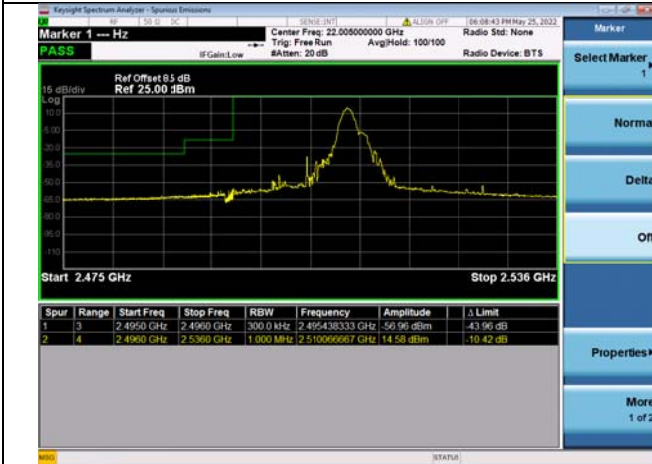

LTE CA 41C

Channel Bandwidth: 15MHz+15MHz

Low 1RB0 and 1RB74

High 1RB0 and 1RB74

Low 1RB74 and 1RB0

High 1RB74 and 1RB0

Low FULL RB

High FULL RB

LTE CA 41C

Channel Bandwidth: 15MHz+20MHz

Low 1RB0 and 1RB99

High 1RB0 and 1RB99

Low 1RB74 and 1RB0

High 1RB74 and 1RB0

Low FULL RB

High FULL RB