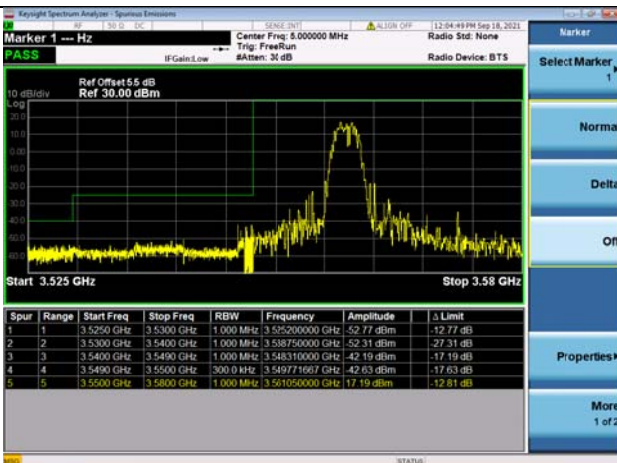

LTE Band 48C

Channel Bandwidth: 10MHz+20MHz

Low 1RB0 and 1RB99

High 1RB0 and 1RB99

Low 1RB49 and 1RB0

High 1RB49 and 1RB0

Low FULL RB

High FULL RB

LTE Band 48C

Channel Bandwidth: 15MHz+20MHz

Low 1RB0 and 1RB99

High 1RB0 and 1RB99

Low 1RB74 and 1RB0

High 1RB74 and 1RB0

Low FULL RB

High FULL RB

LTE Band 48C

Channel Bandwidth: 20MHz+5MHz

Low 1RB0 and 1RB24

High 1RB0 and 1RB24

Low 1RB99 and 1RB0

Low 1RB99 and 1RB0

Low FULL RB

High FULL RB