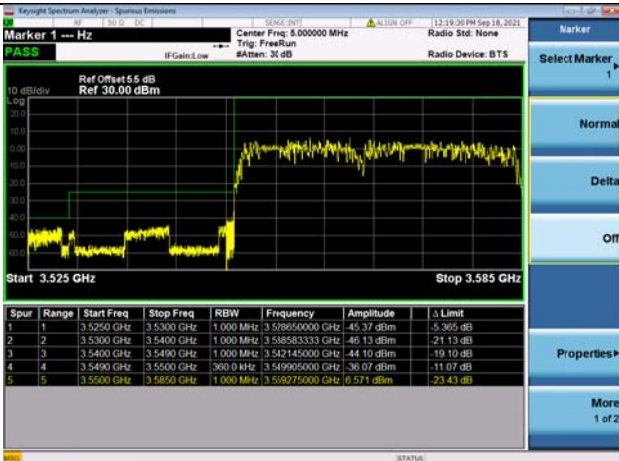

LTE Band 48C

Channel Bandwidth: 10MHz+20MHz

Low 1RB0 and 1RB99

High 1RB0 and 1RB99

Low 1RB49 and 1RB0

High 1RB49 and 1RB0

Low FULL RB

High FULL RB

LTE Band 48C

Channel Bandwidth: 15MHz+20MHz

Low 1RB0 and 1RB99

High 1RB0 and 1RB99

Low 1RB74 and 1RB0

High 1RB74 and 1RB0

Low FULL RB

High FULL RB

LTE Band 48C

Channel Bandwidth: 20MHz+5MHz

Low 1RB0 and 1RB24

High 1RB0 and 1RB24

Low 1RB99 and 1RB0

Low 1RB99 and 1RB0

Low FULL RB

High FULL RB

LTE Band 48C

Channel Bandwidth: 20MHz+10MHz

Low 1RB0 and 1RB49

High 1RB0 and 1RB49

Low 1RB99 and 1RB0

High 1RB99 and 1RB0

Low FULL RB

High FULL RB