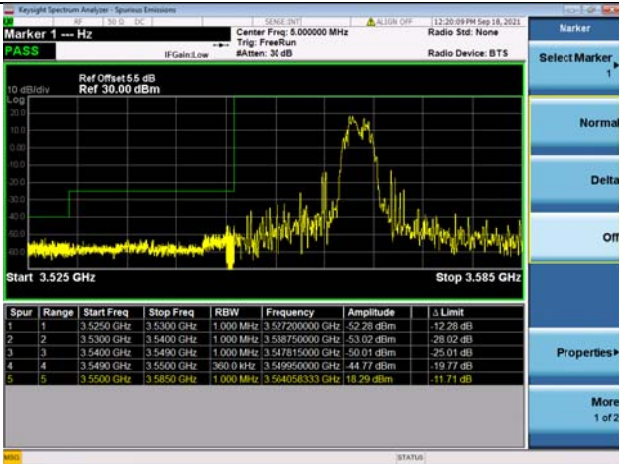

LTE Band 48C

Channel Bandwidth: 10MHz+20MHz

Low 1RB0 and 1RB99

High 1RB0 and 1RB99

Low 1RB49 and 1RB0

High 1RB49 and 1RB0

Low FULL RB

High FULL RB

LTE Band 48C

Channel Bandwidth: 15MHz+20MHz

Low 1RB0 and 1RB99

High 1RB0 and 1RB99

Low 1RB74 and 1RB0

High 1RB74 and 1RB0

Low FULL RB

High FULL RB

LTE Band 48C

Channel Bandwidth: 20MHz+5MHz

Low 1RB0 and 1RB24

High 1RB0 and 1RB24

Low 1RB99 and 1RB0

Low 1RB99 and 1RB0

Low FULL RB

High FULL RB

LTE Band 48C

Channel Bandwidth: 20MHz+10MHz

Low 1RB0 and 1RB49

High 1RB0 and 1RB49

Low 1RB99 and 1RB0

High 1RB99 and 1RB0

Low FULL RB

High FULL RB