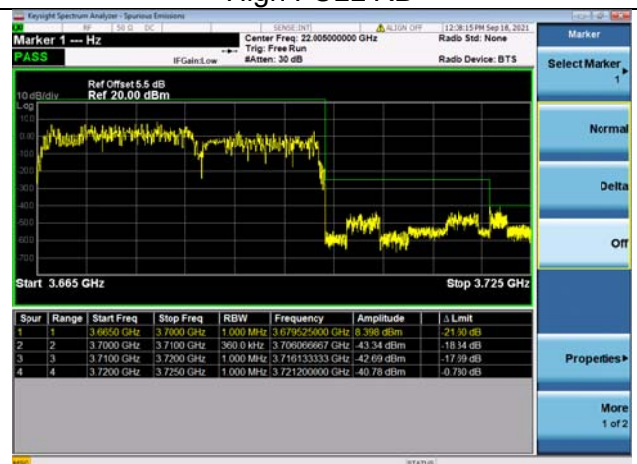

LTE Band 48C

Channel Bandwidth: 20MHz+10MHz

Low 1RB0 and 1RB49

High 1RB0 and 1RB49

Low 1RB99 and 1RB0

High 1RB99 and 1RB0

Low FULL RB

High FULL RB

LTE Band 48C

Channel Bandwidth: 20MHz+15MHz

Low 1RB0 and 1RB74

High 1RB0 and 1RB74

Low 1RB99 and 1RB0

High 1RB99 and 1RB0

Low FULL RB

High FULL RB

LTE Band 48C

Channel Bandwidth: 20MHz+20MHz

Low 1RB0 and 1RB99

High 1RB0 and 1RB99

Low 1RB99 and 1RB0

High 1RB99 and 1RB0

Low FULL RB

High FULL RB

LTE CA 41C

Channel Bandwidth: 5MHz+20MHz

Low 1RB0 and 1RB99

High 1RB0 and 1RB99

Low 1RB24 and 1RB0

High 1RB24 and 1RB0

Low FULL RB

High FULL RB