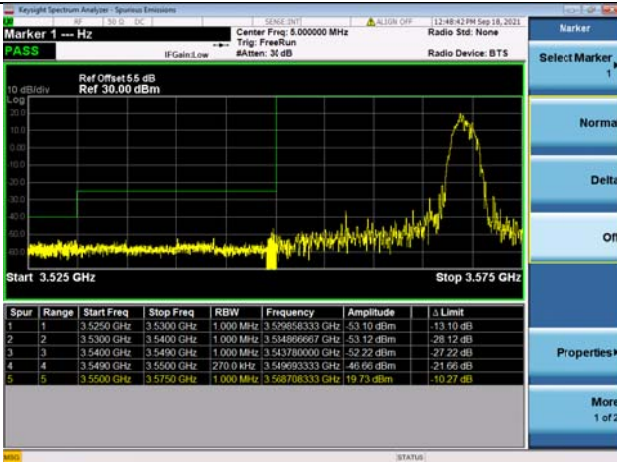

LTE Band 48C

Channel Bandwidth: 15MHz+20MHz

Low 1RB0 and 1RB99

High 1RB0 and 1RB99

Low 1RB74 and 1RB0

High 1RB74 and 1RB0

Low FULL RB

High FULL RB

LTE Band 48C

Channel Bandwidth: 20MHz+5MHz

Low 1RB0 and 1RB24

High 1RB0 and 1RB24

Low 1RB99 and 1RB0

Low 1RB99 and 1RB0

Low FULL RB

High FULL RB

LTE Band 48C

Channel Bandwidth: 20MHz+10MHz

Low 1RB0 and 1RB49

High 1RB0 and 1RB49

Low 1RB99 and 1RB0

High 1RB99 and 1RB0

Low FULL RB

High FULL RB

LTE Band 48C

Channel Bandwidth: 20MHz+15MHz

Low 1RB0 and 1RB74

High 1RB0 and 1RB74

Low 1RB99 and 1RB0

High 1RB99 and 1RB0

Low FULL RB

High FULL RB