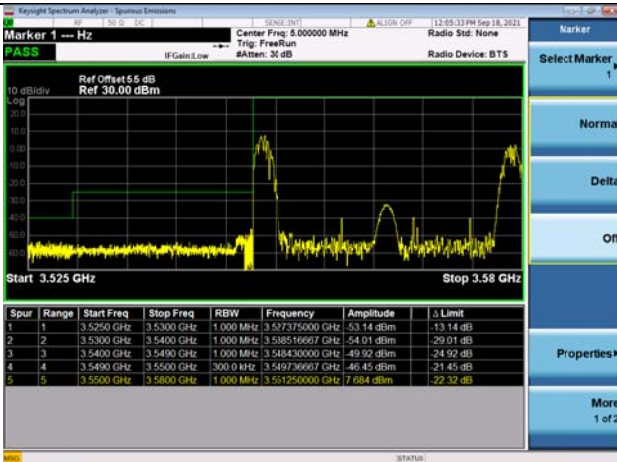

LTE Band 48C

Channel Bandwidth: 10MHz+20MHz

Low 1RB0 and 1RB99

High 1RB0 and 1RB99

Low 1RB49 and 1RB0

High 1RB49 and 1RB0

Low FULL RB

High FULL RB

LTE Band 48C

Channel Bandwidth: 15MHz+20MHz

Low 1RB0 and 1RB99

High 1RB0 and 1RB99

Low 1RB74 and 1RB0

High 1RB74 and 1RB0

Low FULL RB

High FULL RB

LTE Band 48C

Channel Bandwidth: 20MHz+5MHz

Low 1RB0 and 1RB24

High 1RB0 and 1RB24

Low 1RB99 and 1RB0

Low 1RB99 and 1RB0

Low FULL RB

High FULL RB