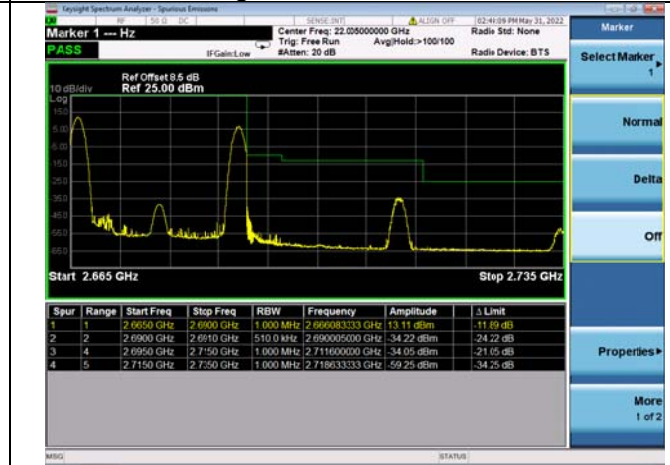

LTE Band 48C

Channel Bandwidth: 20MHz+15MHz

Low 1RB0 and 1RB74

High 1RB0 and 1RB74

Low 1RB99 and 1RB0

High 1RB99 and 1RB0

Low FULL RB

High FULL RB

LTE Band 48C

Channel Bandwidth: 20MHz+20MHz

Low 1RB0 and 1RB99

High 1RB0 and 1RB99

Low 1RB99 and 1RB0

High 1RB99 and 1RB0

Low FULL RB

High FULL RB

LTE CA 41C

Channel Bandwidth: 5MHz+20MHz

Low 1RB0 and 1RB99

High 1RB0 and 1RB99

Low 1RB24 and 1RB0

High 1RB24 and 1RB0

Low FULL RB

High FULL RB