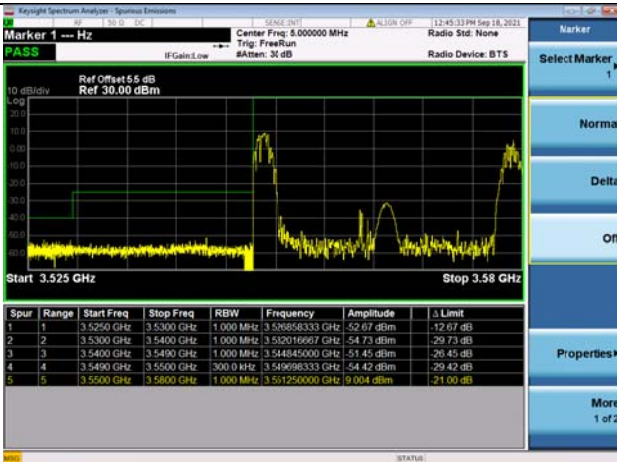

LTE Band 48C

Channel Bandwidth: 15MHz+20MHz

Low 1RB0 and 1RB99

High 1RB0 and 1RB99

Low 1RB74 and 1RB0

High 1RB74 and 1RB0

Low FULL RB

High FULL RB

LTE Band 48C

Channel Bandwidth: 20MHz+5MHz

Low 1RB0 and 1RB24

High 1RB0 and 1RB24

Low 1RB99 and 1RB0

Low 1RB99 and 1RB0

Low FULL RB

High FULL RB

LTE Band 48C

Channel Bandwidth: 20MHz+10MHz

Low 1RB0 and 1RB49

High 1RB0 and 1RB49

Low 1RB99 and 1RB0

High 1RB99 and 1RB0

Low FULL RB

High FULL RB

LTE Band 48C

Channel Bandwidth: 20MHz+15MHz

Low 1RB0 and 1RB74

High 1RB0 and 1RB74

Low 1RB99 and 1RB0

High 1RB99 and 1RB0

Low FULL RB

High FULL RB