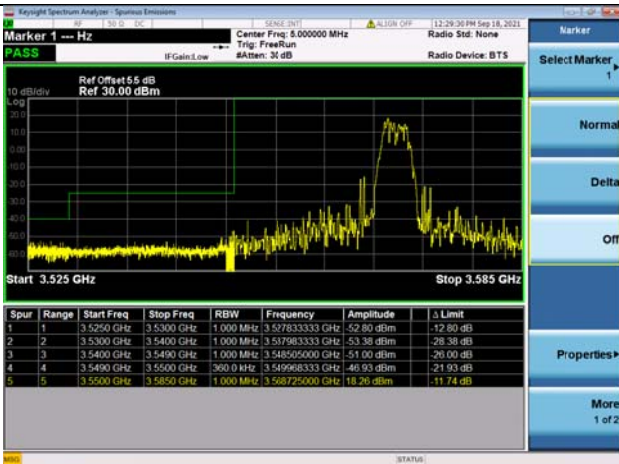

LTE Band 48C

Channel Bandwidth: 20MHz+10MHz

Low 1RB0 and 1RB49

High 1RB0 and 1RB49

Low 1RB99 and 1RB0

High 1RB99 and 1RB0

Low FULL RB

High FULL RB

LTE Band 48C

Channel Bandwidth: 20MHz+15MHz

Low 1RB0 and 1RB74

High 1RB0 and 1RB74

Low 1RB99 and 1RB0

High 1RB99 and 1RB0

Low FULL RB

High FULL RB

LTE Band 48C

Channel Bandwidth: 20MHz+20MHz

Low 1RB0 and 1RB99

High 1RB0 and 1RB99

Low 1RB99 and 1RB0

High 1RB99 and 1RB0

Low FULL RB

High FULL RB