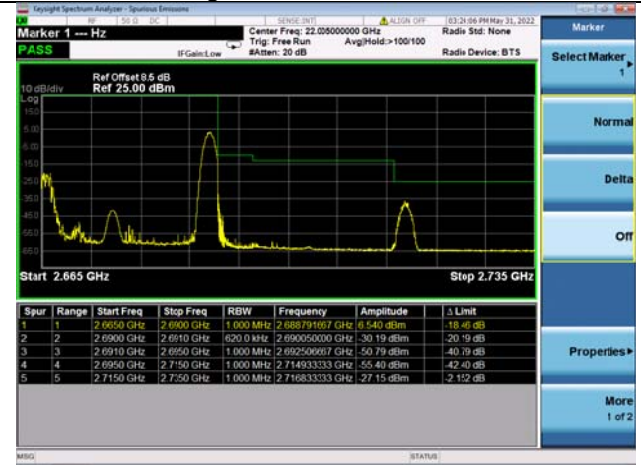

LTE CA 41C

Channel Bandwidth: 5MHz+20MHz

Low 1RB0 and 1RB99

High 1RB0 and 1RB99

Low 1RB24 and 1RB0

High 1RB24 and 1RB0

Low FULL RB

High FULL RB

LTE CA 41C

Channel Bandwidth: 10MHz+15MHz

Low 1RB0 and 1RB74

High 1RB0 and 1RB74

Low 1RB49 and 1RB0

High 1RB49 and 1RB0

Low FULL RB

High FULL RB

LTE CA 41C

Channel Bandwidth: 10MHz+20MHz

Low 1RB0 and 1RB99

High 1RB0 and 1RB99

Low 1RB49 and 1RB0

High 1RB49 and 1RB0

Low FULL RB

High FULL RB