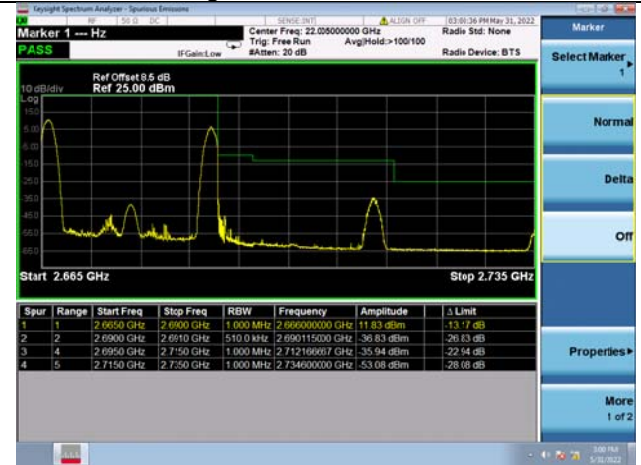

LTE CA 41C

Channel Bandwidth: 10MHz+15MHz

Low 1RB0 and 1RB74

High 1RB0 and 1RB74

Low 1RB49 and 1RB0

High 1RB49 and 1RB0

Low FULL RB

High FULL RB

LTE CA 41C

Channel Bandwidth: 10MHz+20MHz

Low 1RB0 and 1RB99

High 1RB0 and 1RB99

Low 1RB49 and 1RB0

High 1RB49 and 1RB0

Low FULL RB

High FULL RB

LTE CA 41C

Channel Bandwidth: 15MHz+10MHz

Low 1RB0 and 1RB49

High 1RB0 and 1RB49

Low 1RB74 and 1RB0

High 1RB74 and 1RB0

Low FULL RB

High FULL RB