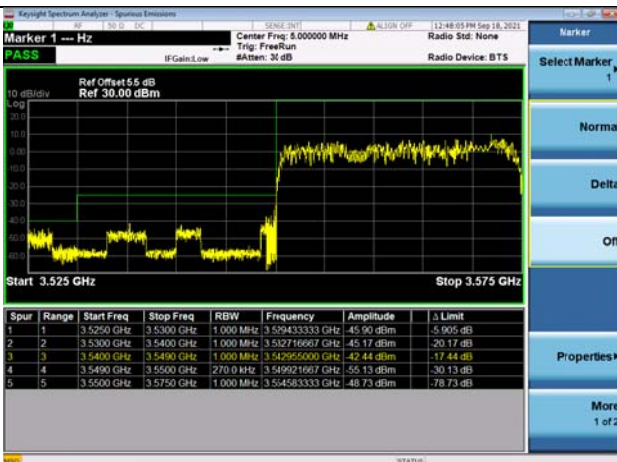

LTE Band 48C

Channel Bandwidth: 15MHz+20MHz

Low 1RB0 and 1RB99

High 1RB0 and 1RB99

Low 1RB74 and 1RB0

High 1RB74 and 1RB0

Low FULL RB

High FULL RB

LTE Band 48C

Channel Bandwidth: 20MHz+5MHz

Low 1RB0 and 1RB24

High 1RB0 and 1RB24

Low 1RB99 and 1RB0

Low 1RB99 and 1RB0

Low FULL RB

High FULL RB

LTE Band 48C

Channel Bandwidth: 20MHz+10MHz

Low 1RB0 and 1RB49

High 1RB0 and 1RB49

Low 1RB99 and 1RB0

High 1RB99 and 1RB0

Low FULL RB

High FULL RB

LTE Band 48C

Channel Bandwidth: 20MHz+15MHz

Low 1RB0 and 1RB74

High 1RB0 and 1RB74

Low 1RB99 and 1RB0

High 1RB99 and 1RB0

Low FULL RB

High FULL RB