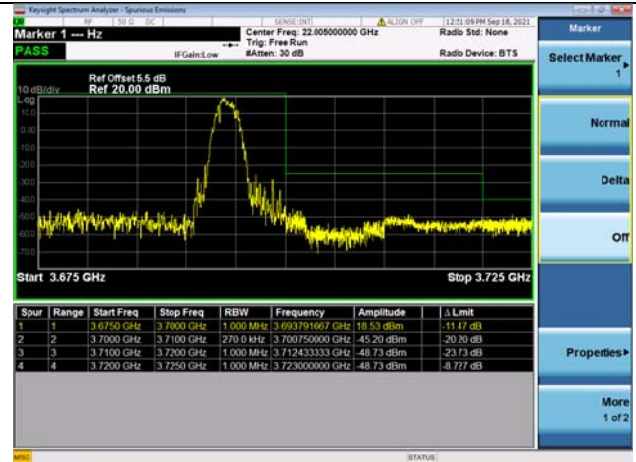

LTE Band 48C

Channel Bandwidth: 15MHz+20MHz

Low 1RB0 and 1RB99

High 1RB0 and 1RB99

Low 1RB74 and 1RB0

High 1RB74 and 1RB0

Low FULL RB

High FULL RB

LTE Band 48C

Channel Bandwidth: 20MHz+5MHz

Low 1RB0 and 1RB24

High 1RB0 and 1RB24

Low 1RB99 and 1RB0

Low 1RB99 and 1RB0

Low FULL RB

High FULL RB

LTE Band 48C

Channel Bandwidth: 20MHz+10MHz

Low 1RB0 and 1RB49

High 1RB0 and 1RB49

Low 1RB99 and 1RB0

High 1RB99 and 1RB0

Low FULL RB

High FULL RB

LTE Band 48C

Channel Bandwidth: 20MHz+15MHz

Low 1RB0 and 1RB74

High 1RB0 and 1RB74

Low 1RB99 and 1RB0

High 1RB99 and 1RB0

Low FULL RB

High FULL RB