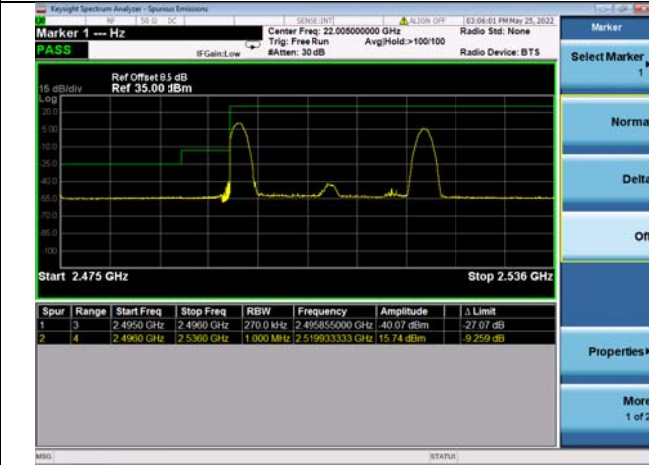

LTE CA 41C

Channel Bandwidth: 15MHz+20MHz

Low 1RB0 and 1RB99

High 1RB0 and 1RB99

Low 1RB74 and 1RB0

High 1RB74 and 1RB0

Low FULL RB

High FULL RB

LTE CA 41C

Channel Bandwidth: 20MHz+5MHz

Low 1RB0 and 1RB24

High 1RB0 and 1RB24

Low 1RB99 and 1RB0

High 1RB99 and 1RB0

Low FULL RB

High FULL RB