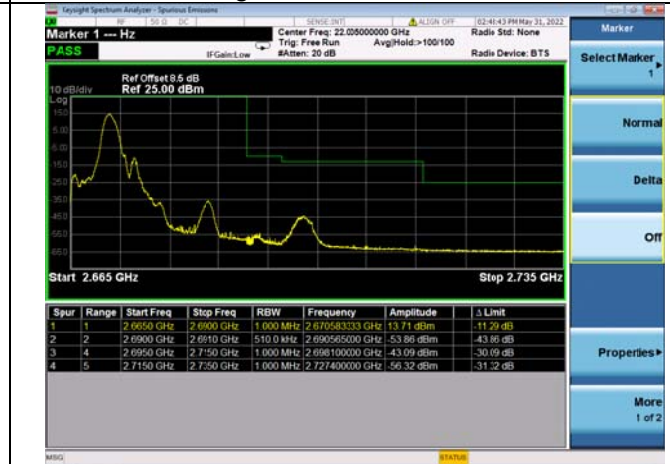

LTE Band 48C

Channel Bandwidth: 20MHz+20MHz

Low 1RB0 and 1RB99

High 1RB0 and 1RB99

Low 1RB99 and 1RB0

High 1RB99 and 1RB0

Low FULL RB

High FULL RB

LTE CA 41C

Channel Bandwidth: 5MHz+20MHz

Low 1RB0 and 1RB99

High 1RB0 and 1RB99

Low 1RB24 and 1RB0

High 1RB24 and 1RB0

Low FULL RB

High FULL RB

LTE CA 41C

Channel Bandwidth: 10MHz+15MHz

Low 1RB0 and 1RB74

High 1RB0 and 1RB74

Low 1RB49 and 1RB0

High 1RB49 and 1RB0

Low FULL RB

High FULL RB

LTE CA 41C

Channel Bandwidth: 10MHz+20MHz

Low 1RB0 and 1RB99

High 1RB0 and 1RB99

Low 1RB49 and 1RB0

High 1RB49 and 1RB0

Low FULL RB

High FULL RB