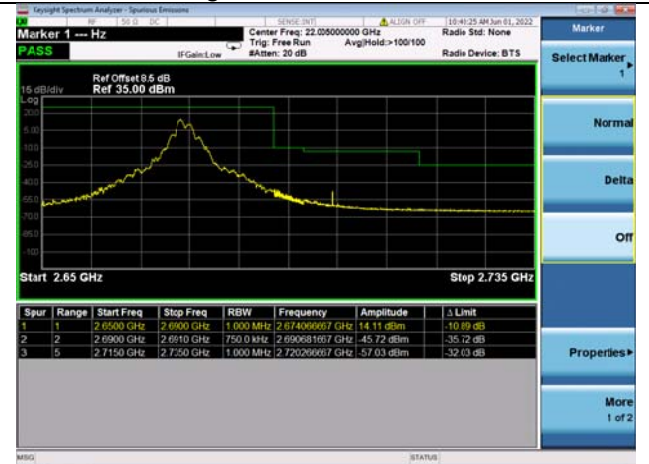

LTE CA 41C

Channel Bandwidth: 20MHz+15MHz

Low 1RB0 and 1RB74

High 1RB0 and 1RB74

Low 1RB99 and 1RB0

High 1RB99 and 1RB0

Low FULL RB

High FULL RB

LTE CA 41C

Channel Bandwidth: 20MHz+20MHz

Low 1RB0 and 1RB99

High 1RB0 and 1RB99

Low 1RB99 and 1RB0

High 1RB99 and 1RB0

Low FULL RB

High FULL RB