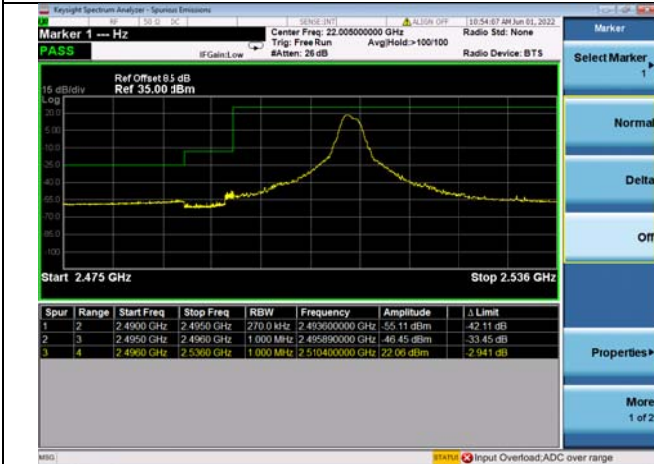

LTE CA 41C

Channel Bandwidth: 15MHz+10MHz

Low 1RB0 and 1RB49

High 1RB0 and 1RB49

Low 1RB74 and 1RB0

High 1RB74 and 1RB0

Low FULL RB

High FULL RB

LTE CA 41C

Channel Bandwidth: 15MHz+15MHz

Low 1RB0 and 1RB74

High 1RB0 and 1RB74

Low 1RB74 and 1RB0

High 1RB74 and 1RB0

Low FULL RB

High FULL RB