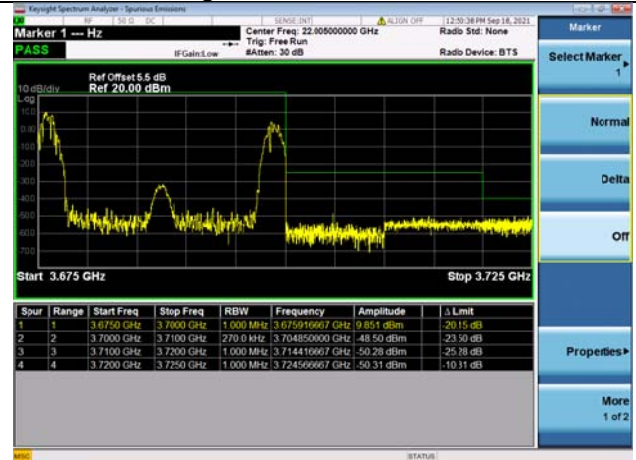

LTE Band 48C

Channel Bandwidth: 10MHz+20MHz

Low 1RB0 and 1RB99

High 1RB0 and 1RB99

Low 1RB49 and 1RB0

High 1RB49 and 1RB0

Low FULL RB

High FULL RB

LTE Band 48C

Channel Bandwidth: 15MHz+20MHz

Low 1RB0 and 1RB99

High 1RB0 and 1RB99

Low 1RB74 and 1RB0

High 1RB74 and 1RB0

Low FULL RB

High FULL RB

LTE Band 48C

Channel Bandwidth: 20MHz+5MHz

Low 1RB0 and 1RB24

High 1RB0 and 1RB24

Low 1RB99 and 1RB0

Low 1RB99 and 1RB0

Low FULL RB

High FULL RB

LTE Band 48C

Channel Bandwidth: 20MHz+10MHz

Low 1RB0 and 1RB49

High 1RB0 and 1RB49

Low 1RB99 and 1RB0

High 1RB99 and 1RB0

Low FULL RB

High FULL RB