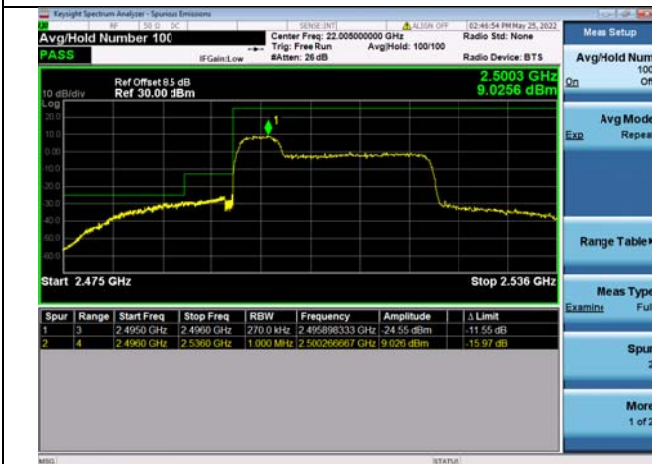

LTE Band 48C

Channel Bandwidth: 20MHz+20MHz

Low 1RB0 and 1RB99

High 1RB0 and 1RB99

Low 1RB99 and 1RB0

High 1RB99 and 1RB0

Low FULL RB

High FULL RB

LTE CA 41C

Channel Bandwidth: 5MHz+20MHz

Low 1RB0 and 1RB99

High 1RB0 and 1RB99

Low 1RB24 and 1RB0

High 1RB24 and 1RB0

Low FULL RB

High FULL RB

LTE CA 41C

Channel Bandwidth: 10MHz+15MHz

Low 1RB0 and 1RB74

High 1RB0 and 1RB74

Low 1RB49 and 1RB0

High 1RB49 and 1RB0

Low FULL RB

High FULL RB