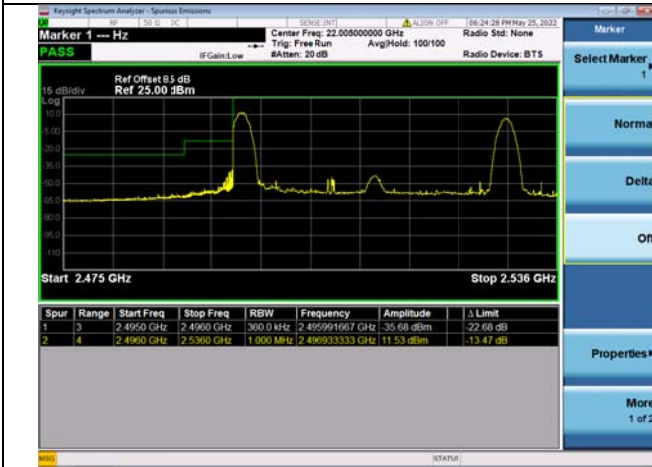

LTE CA 41C

Channel Bandwidth: 20MHz+10MHz

Low 1RB0 and 1RB49

High 1RB0 and 1RB49

Low 1RB99 and 1RB0

High 1RB99 and 1RB0

Low FULL RB

High FULL RB

LTE CA 41C

Channel Bandwidth: 20MHz+15MHz

Low 1RB0 and 1RB74

High 1RB0 and 1RB74

Low 1RB99 and 1RB0

High 1RB99 and 1RB0

Low FULL RB

High FULL RB