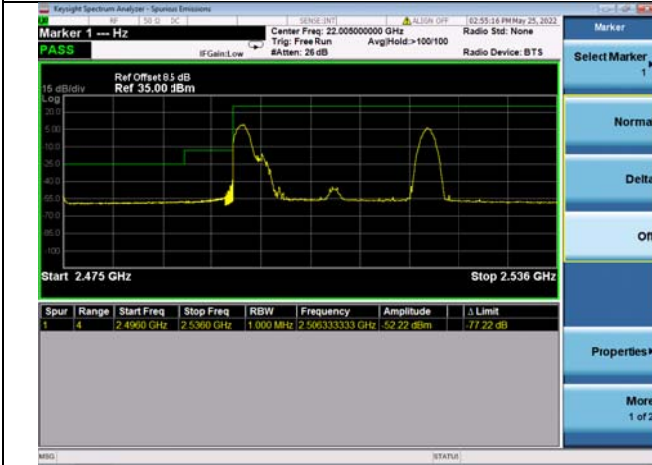

LTE Band 48C

Channel Bandwidth: 20MHz+15MHz

Low 1RB0 and 1RB74

High 1RB0 and 1RB74

Low 1RB99 and 1RB0

High 1RB99 and 1RB0

Low FULL RB

High FULL RB

LTE Band 48C

Channel Bandwidth: 20MHz+20MHz

Low 1RB0 and 1RB99

High 1RB0 and 1RB99

Low 1RB99 and 1RB0

High 1RB99 and 1RB0

Low FULL RB

High FULL RB

LTE CA 41C

Channel Bandwidth: 5MHz+20MHz

Low 1RB0 and 1RB99

High 1RB0 and 1RB99

Low 1RB24 and 1RB0

High 1RB24 and 1RB0

Low FULL RB

High FULL RB