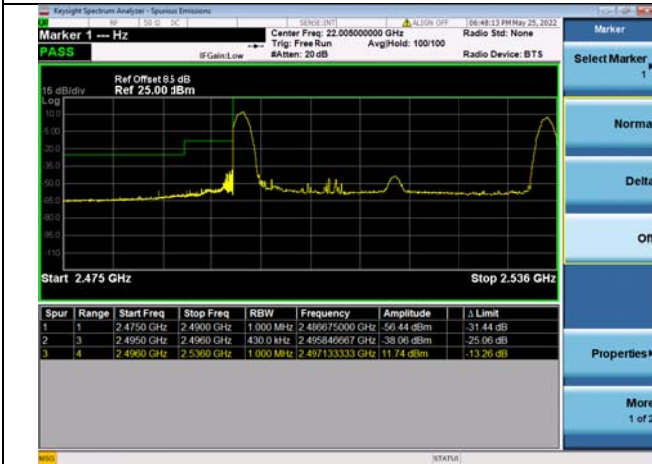

LTE CA 41C

Channel Bandwidth: 20MHz+15MHz

Low 1RB0 and 1RB74

High 1RB0 and 1RB74

Low 1RB99 and 1RB0

High 1RB99 and 1RB0

Low FULL RB

High FULL RB

LTE CA 41C

Channel Bandwidth: 20MHz+20MHz

Low 1RB0 and 1RB99

High 1RB0 and 1RB99

Low 1RB99 and 1RB0

High 1RB99 and 1RB0

Low FULL RB

High FULL RB

LTE ULCA\_2A-4A PCC(2A)  
Channel Bandwidth: 5MHz

LTE ULCA\_2A-4A PCC(2A)

Channel Bandwidth:5MHz

Low 1RB

High 1RB

Low FULL RB

High FULL RB

LTE ULCA\_2A-4A PCC(2A)  
Channel Bandwidth:10MHz