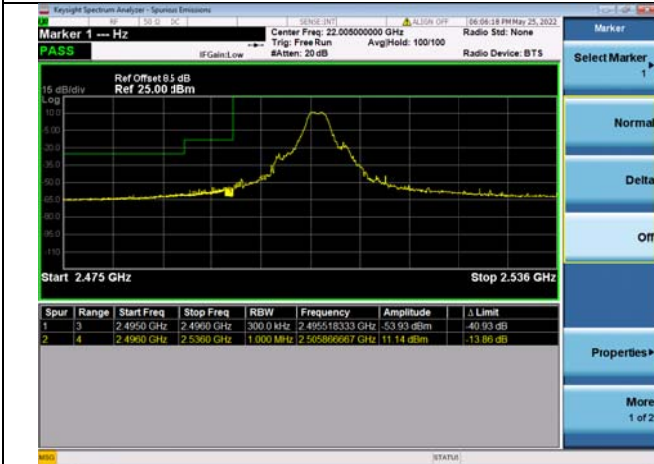

LTE CA 41C

Channel Bandwidth: 10MHz+20MHz

Low 1RB0 and 1RB99

High 1RB0 and 1RB99

Low 1RB49 and 1RB0

High 1RB49 and 1RB0

Low FULL RB

High FULL RB

LTE CA 41C

Channel Bandwidth: 15MHz+10MHz

Low 1RB0 and 1RB49

High 1RB0 and 1RB49

Low 1RB74 and 1RB0

High 1RB74 and 1RB0

Low FULL RB

High FULL RB