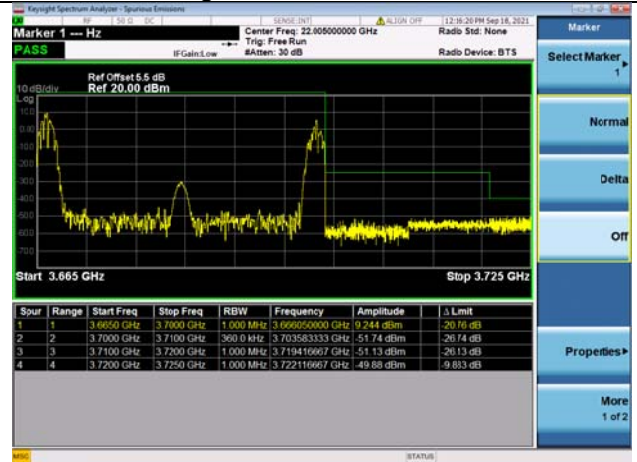

LTE Band 48C

Channel Bandwidth: 10MHz+20MHz

Low 1RB0 and 1RB99

High 1RB0 and 1RB99

Low 1RB49 and 1RB0

High 1RB49 and 1RB0

Low FULL RB

High FULL RB

LTE Band 48C

Channel Bandwidth: 15MHz+20MHz

Low 1RB0 and 1RB99

High 1RB0 and 1RB99

Low 1RB74 and 1RB0

High 1RB74 and 1RB0

Low FULL RB

High FULL RB

LTE Band 48C

Channel Bandwidth: 20MHz+5MHz

Low 1RB0 and 1RB24

High 1RB0 and 1RB24

Low 1RB99 and 1RB0

Low 1RB99 and 1RB0

Low FULL RB

High FULL RB