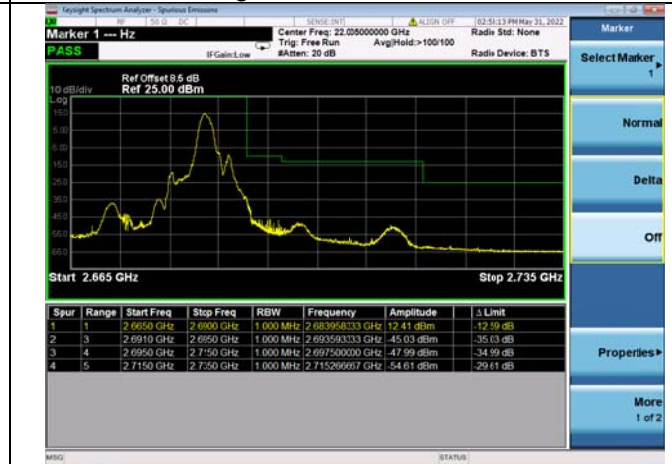

LTE CA 41C

Channel Bandwidth: 15MHz+20MHz

Low 1RB0 and 1RB99

High 1RB0 and 1RB99

Low 1RB74 and 1RB0

High 1RB74 and 1RB0

Low FULL RB

High FULL RB

LTE CA 41C

Channel Bandwidth: 20MHz+5MHz

Low 1RB0 and 1RB24

High 1RB0 and 1RB24

Low 1RB99 and 1RB0

High 1RB99 and 1RB0

Low FULL RB

High FULL RB

LTE CA 41C

Channel Bandwidth: 20MHz+10MHz

Low 1RB0 and 1RB49

High 1RB0 and 1RB49

Low 1RB99 and 1RB0

High 1RB99 and 1RB0

Low FULL RB

High FULL RB