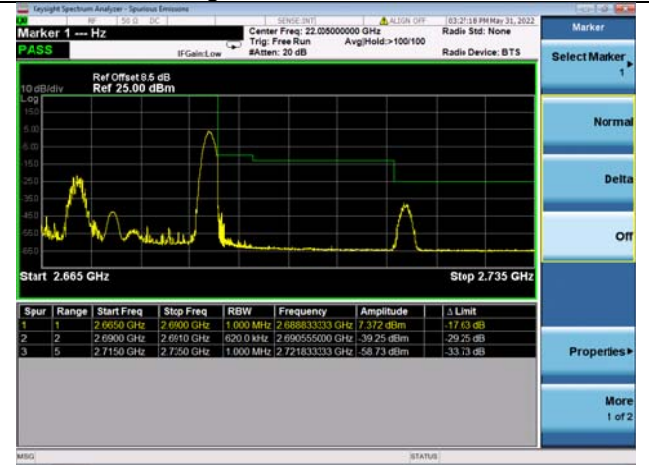

LTE CA 41C

Channel Bandwidth: 20MHz+5MHz

Low 1RB0 and 1RB24

High 1RB0 and 1RB24

Low 1RB99 and 1RB0

High 1RB99 and 1RB0

Low FULL RB

High FULL RB

LTE CA 41C

Channel Bandwidth: 20MHz+10MHz

Low 1RB0 and 1RB49

High 1RB0 and 1RB49

Low 1RB99 and 1RB0

High 1RB99 and 1RB0

Low FULL RB

High FULL RB