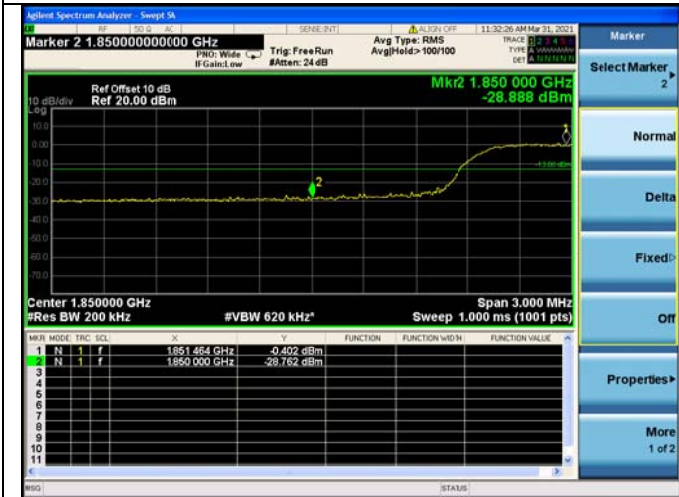

Low 1RB

High 1RB

Low FULL RB

High FULL RB

LTE ULCA\_2A-4A PCC(2A)  
Channel Bandwidth: 15MHz

Low 1RB

High 1RB

Low FULL RB

High FULL RB

LTE ULCA\_2A-4A PCC(2A)  
Channel Bandwidth:20MHz

Low 1RB

High 1RB

Low FULL RB

High FULL RB