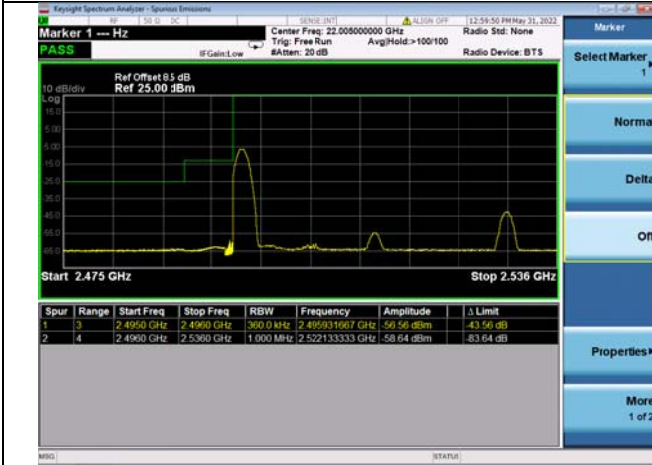

LTE CA 41C

Channel Bandwidth: 15MHz+15MHz

Low 1RB0 and 1RB74

High 1RB0 and 1RB74

Low 1RB74 and 1RB0

High 1RB74 and 1RB0

Low FULL RB

High FULL RB

LTE CA 41C

Channel Bandwidth: 15MHz+20MHz

Low 1RB0 and 1RB99

High 1RB0 and 1RB99

Low 1RB74 and 1RB0

High 1RB74 and 1RB0

Low FULL RB

High FULL RB