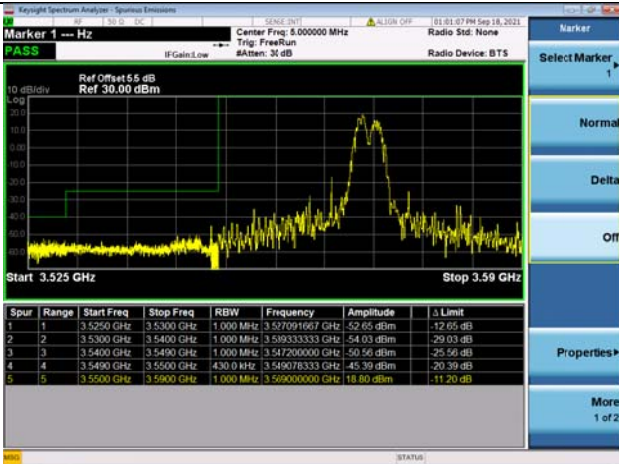

LTE Band 48C

Channel Bandwidth: 20MHz+15MHz

Low 1RB0 and 1RB74

High 1RB0 and 1RB74

Low 1RB99 and 1RB0

High 1RB99 and 1RB0

Low FULL RB

High FULL RB

LTE Band 48C

Channel Bandwidth: 20MHz+20MHz

Low 1RB0 and 1RB99

High 1RB0 and 1RB99

Low 1RB99 and 1RB0

High 1RB99 and 1RB0

Low FULL RB

High FULL RB

LTE CA 41C

Channel Bandwidth: 5MHz+20MHz

Low 1RB0 and 1RB99

High 1RB0 and 1RB99

Low 1RB24 and 1RB0

High 1RB24 and 1RB0

Low FULL RB

High FULL RB