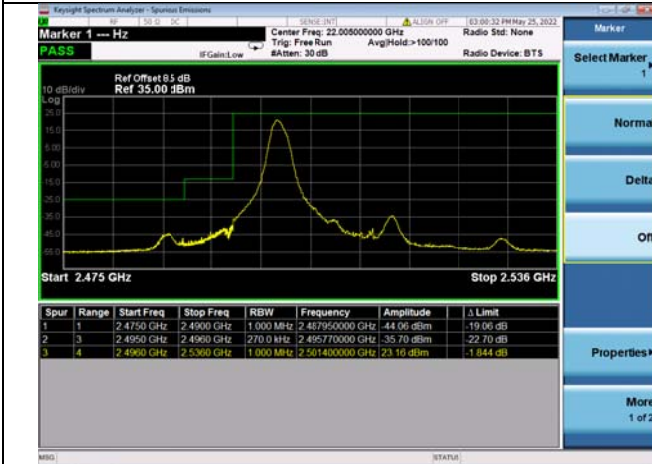

LTE Band 48C

Channel Bandwidth: 20MHz+20MHz

Low 1RB0 and 1RB99

High 1RB0 and 1RB99

Low 1RB99 and 1RB0

High 1RB99 and 1RB0

Low FULL RB

High FULL RB

LTE CA 41C

Channel Bandwidth: 5MHz+20MHz

Low 1RB0 and 1RB99

High 1RB0 and 1RB99

Low 1RB24 and 1RB0

High 1RB24 and 1RB0

Low FULL RB

High FULL RB

LTE CA 41C

Channel Bandwidth: 10MHz+15MHz

Low 1RB0 and 1RB74

High 1RB0 and 1RB74

Low 1RB49 and 1RB0

High 1RB49 and 1RB0

Low FULL RB

High FULL RB