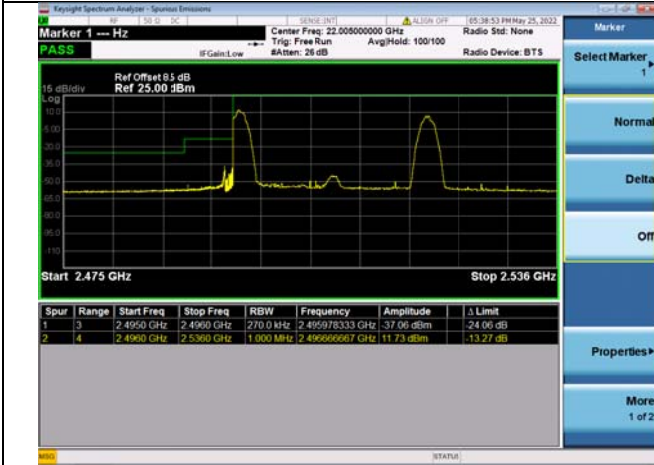

LTE CA 41C

Channel Bandwidth: 10MHz+20MHz

Low 1RB0 and 1RB99

High 1RB0 and 1RB99

Low 1RB49 and 1RB0

High 1RB49 and 1RB0

Low FULL RB

High FULL RB

LTE CA 41C

Channel Bandwidth: 15MHz+10MHz

Low 1RB0 and 1RB49

High 1RB0 and 1RB49

Low 1RB74 and 1RB0

High 1RB74 and 1RB0

Low FULL RB

High FULL RB