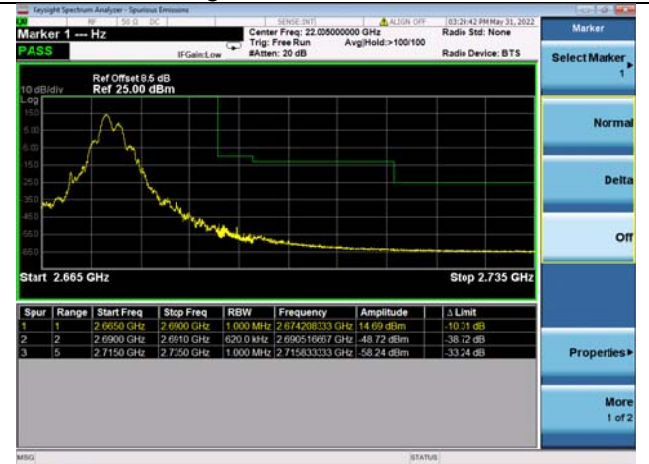

LTE CA 41C

Channel Bandwidth: 15MHz+10MHz

Low 1RB0 and 1RB49

High 1RB0 and 1RB49

Low 1RB74 and 1RB0

High 1RB74 and 1RB0

Low FULL RB

High FULL RB

LTE CA 41C

Channel Bandwidth: 15MHz+15MHz

Low 1RB0 and 1RB74

High 1RB0 and 1RB74

Low 1RB74 and 1RB0

High 1RB74 and 1RB0

Low FULL RB

High FULL RB

LTE CA 41C

Channel Bandwidth: 15MHz+20MHz

Low 1RB0 and 1RB99

High 1RB0 and 1RB99

Low 1RB74 and 1RB0

High 1RB74 and 1RB0

Low FULL RB

High FULL RB