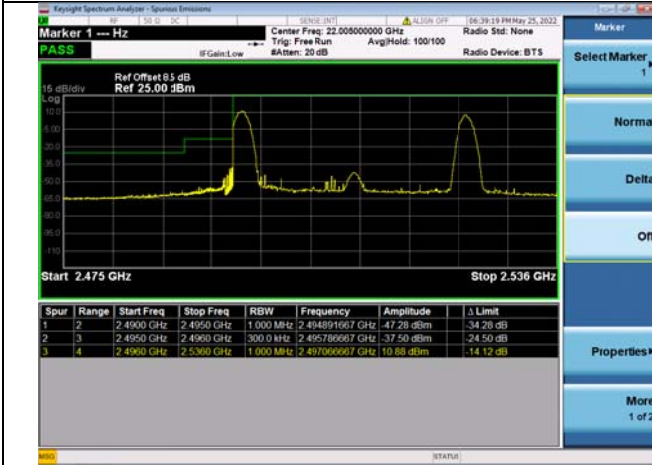

LTE CA 41C

Channel Bandwidth: 20MHz+5MHz

Low 1RB0 and 1RB24

High 1RB0 and 1RB24

Low 1RB99 and 1RB0

High 1RB99 and 1RB0

Low FULL RB

High FULL RB

LTE CA 41C

Channel Bandwidth: 20MHz+10MHz

Low 1RB0 and 1RB49

High 1RB0 and 1RB49

Low 1RB99 and 1RB0

High 1RB99 and 1RB0

Low FULL RB

High FULL RB