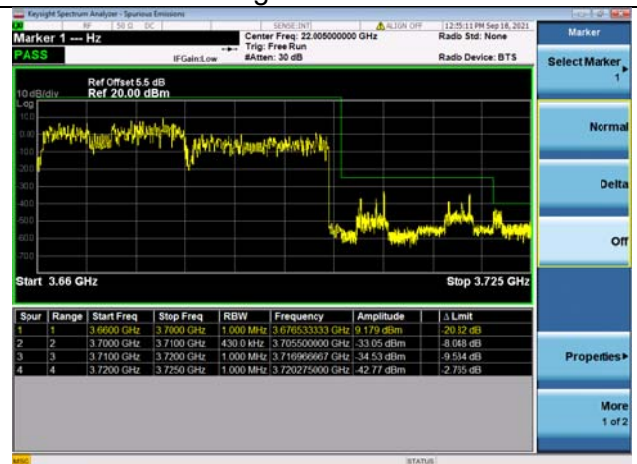

LTE Band 48C

Channel Bandwidth: 20MHz+15MHz

Low 1RB0 and 1RB74

High 1RB0 and 1RB74

Low 1RB99 and 1RB0

High 1RB99 and 1RB0

Low FULL RB

High FULL RB

LTE Band 48C

Channel Bandwidth: 20MHz+20MHz

Low 1RB0 and 1RB99

High 1RB0 and 1RB99

Low 1RB99 and 1RB0

High 1RB99 and 1RB0

Low FULL RB

High FULL RB

LTE CA 41C

Channel Bandwidth: 5MHz+20MHz

Low 1RB0 and 1RB99

High 1RB0 and 1RB99

Low 1RB24 and 1RB0

High 1RB24 and 1RB0

Low FULL RB

High FULL RB