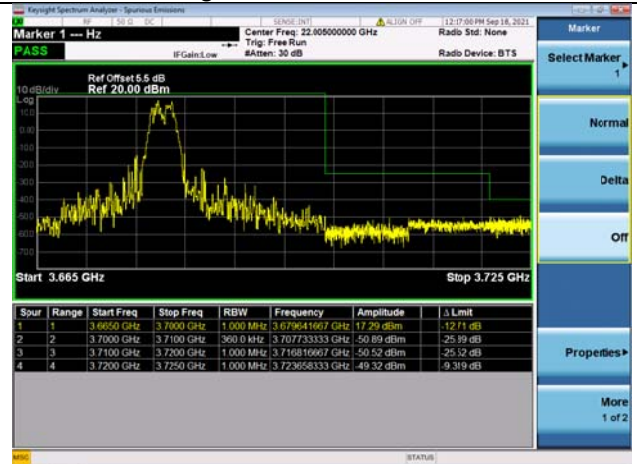

LTE Band 48C

Channel Bandwidth: 10MHz+20MHz

Low 1RB0 and 1RB99

High 1RB0 and 1RB99

Low 1RB49 and 1RB0

High 1RB49 and 1RB0

Low FULL RB

High FULL RB

LTE Band 48C

Channel Bandwidth: 15MHz+20MHz

Low 1RB0 and 1RB99

High 1RB0 and 1RB99

Low 1RB74 and 1RB0

High 1RB74 and 1RB0

Low FULL RB

High FULL RB

LTE Band 48C

Channel Bandwidth: 20MHz+5MHz

Low 1RB0 and 1RB24

High 1RB0 and 1RB24

Low 1RB99 and 1RB0

Low 1RB99 and 1RB0

Low FULL RB

High FULL RB

LTE Band 48C

Channel Bandwidth: 20MHz+10MHz

Low 1RB0 and 1RB49

High 1RB0 and 1RB49

Low 1RB99 and 1RB0

High 1RB99 and 1RB0

Low FULL RB

High FULL RB