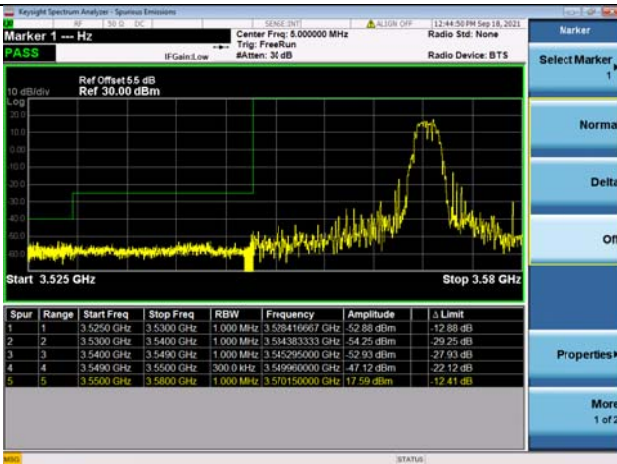

LTE Band 48C

Channel Bandwidth: 20MHz+5MHz

Low 1RB0 and 1RB24

High 1RB0 and 1RB24

Low 1RB99 and 1RB0

Low 1RB99 and 1RB0

Low FULL RB

High FULL RB

LTE Band 48C

Channel Bandwidth: 20MHz+10MHz

Low 1RB0 and 1RB49

High 1RB0 and 1RB49

Low 1RB99 and 1RB0

High 1RB99 and 1RB0

Low FULL RB

High FULL RB

LTE Band 48C

Channel Bandwidth: 20MHz+15MHz

Low 1RB0 and 1RB74

High 1RB0 and 1RB74

Low 1RB99 and 1RB0

High 1RB99 and 1RB0

Low FULL RB

High FULL RB

LTE Band 48C

Channel Bandwidth: 20MHz+20MHz

Low 1RB0 and 1RB99

High 1RB0 and 1RB99

Low 1RB99 and 1RB0

High 1RB99 and 1RB0

Low FULL RB

High FULL RB