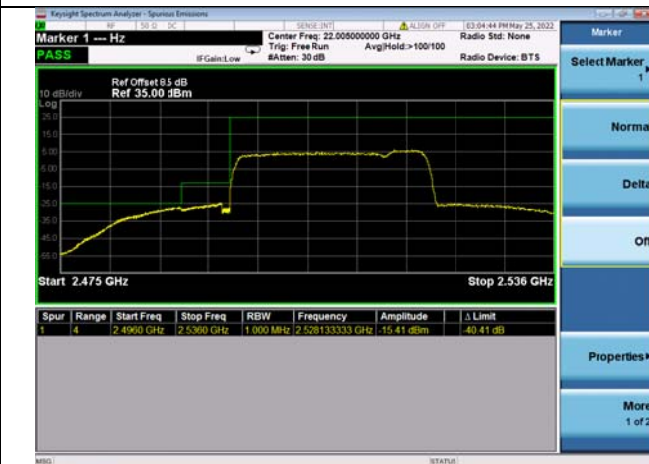

LTE CA 41C

Channel Bandwidth: 20MHz+5MHz

Low 1RB0 and 1RB24

High 1RB0 and 1RB24

Low 1RB99 and 1RB0

High 1RB99 and 1RB0

Low FULL RB

High FULL RB

LTE CA 41C

Channel Bandwidth: 20MHz+10MHz

Low 1RB0 and 1RB49

High 1RB0 and 1RB49

Low 1RB99 and 1RB0

High 1RB99 and 1RB0

Low FULL RB

High FULL RB