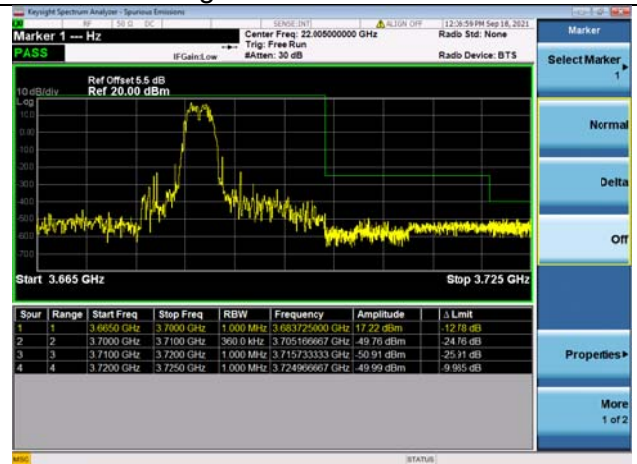

LTE Band 48C

Channel Bandwidth: 20MHz+10MHz

Low 1RB0 and 1RB49

High 1RB0 and 1RB49

Low 1RB99 and 1RB0

High 1RB99 and 1RB0

Low FULL RB

High FULL RB

LTE Band 48C

Channel Bandwidth: 20MHz+15MHz

Low 1RB0 and 1RB74

High 1RB0 and 1RB74

Low 1RB99 and 1RB0

High 1RB99 and 1RB0

Low FULL RB

High FULL RB

LTE Band 48C

Channel Bandwidth: 20MHz+20MHz

Low 1RB0 and 1RB99

High 1RB0 and 1RB99

Low 1RB99 and 1RB0

High 1RB99 and 1RB0

Low FULL RB

High FULL RB