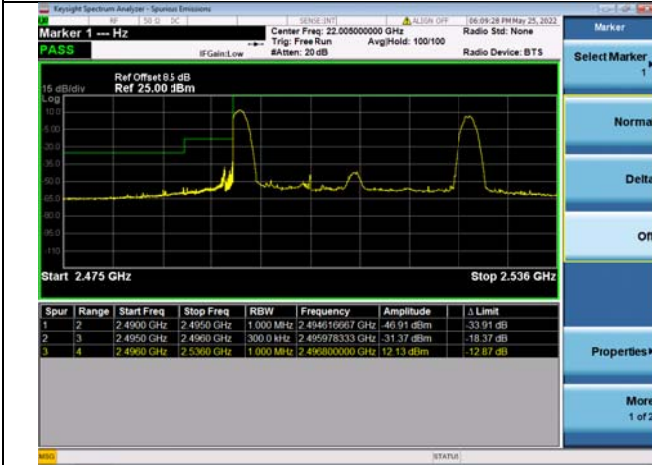

LTE CA 41C

Channel Bandwidth: 15MHz+10MHz

Low 1RB0 and 1RB49

High 1RB0 and 1RB49

Low 1RB74 and 1RB0

High 1RB74 and 1RB0

Low FULL RB

High FULL RB

LTE CA 41C

Channel Bandwidth: 15MHz+15MHz

Low 1RB0 and 1RB74

High 1RB0 and 1RB74

Low 1RB74 and 1RB0

High 1RB74 and 1RB0

Low FULL RB

High FULL RB