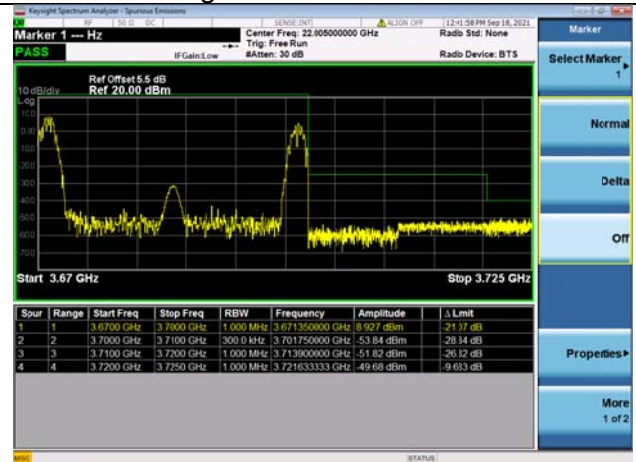

LTE Band 48C

Channel Bandwidth: 15MHz+20MHz

Low 1RB0 and 1RB99

High 1RB0 and 1RB99

Low 1RB74 and 1RB0

High 1RB74 and 1RB0

Low FULL RB

High FULL RB

LTE Band 48C

Channel Bandwidth: 20MHz+5MHz

Low 1RB0 and 1RB24

High 1RB0 and 1RB24

Low 1RB99 and 1RB0

Low 1RB99 and 1RB0

Low FULL RB

High FULL RB

LTE Band 48C

Channel Bandwidth: 20MHz+10MHz

Low 1RB0 and 1RB49

High 1RB0 and 1RB49

Low 1RB99 and 1RB0

High 1RB99 and 1RB0

Low FULL RB

High FULL RB

LTE Band 48C

Channel Bandwidth: 20MHz+15MHz

Low 1RB0 and 1RB74

High 1RB0 and 1RB74

Low 1RB99 and 1RB0

High 1RB99 and 1RB0

Low FULL RB

High FULL RB