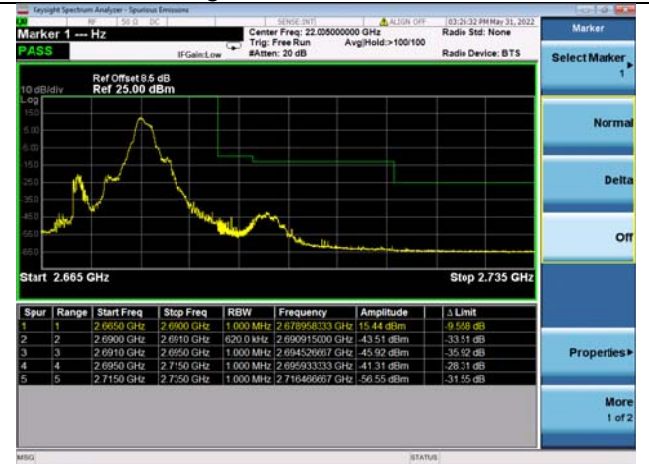

LTE CA 41C

Channel Bandwidth: 20MHz+10MHz

Low 1RB0 and 1RB49

High 1RB0 and 1RB49

Low 1RB99 and 1RB0

High 1RB99 and 1RB0

Low FULL RB

High FULL RB

LTE CA 41C

Channel Bandwidth: 20MHz+15MHz

Low 1RB0 and 1RB74

High 1RB0 and 1RB74

Low 1RB99 and 1RB0

High 1RB99 and 1RB0

Low FULL RB

High FULL RB