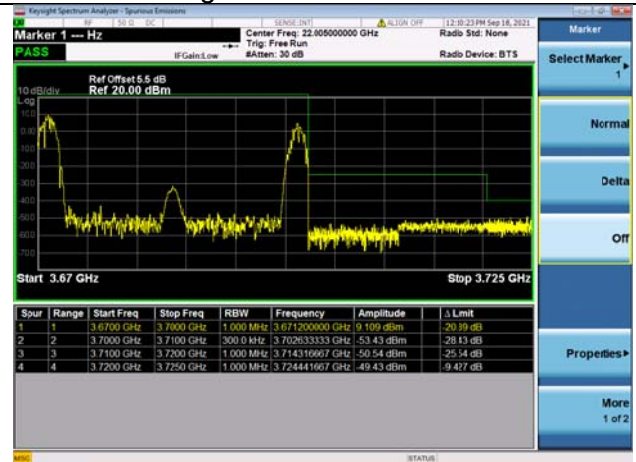

LTE Band 48C

Channel Bandwidth: 10MHz+20MHz

Low 1RB0 and 1RB99

High 1RB0 and 1RB99

Low 1RB49 and 1RB0

High 1RB49 and 1RB0

Low FULL RB

High FULL RB

LTE Band 48C

Channel Bandwidth: 15MHz+20MHz

Low 1RB0 and 1RB99

High 1RB0 and 1RB99

Low 1RB74 and 1RB0

High 1RB74 and 1RB0

Low FULL RB

High FULL RB

LTE Band 48C

Channel Bandwidth: 20MHz+5MHz

Low 1RB0 and 1RB24

High 1RB0 and 1RB24

Low 1RB99 and 1RB0

Low 1RB99 and 1RB0

Low FULL RB

High FULL RB