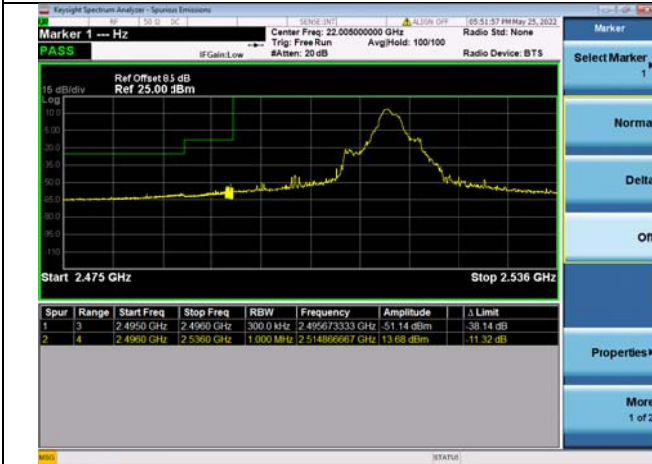

LTE CA 41C

Channel Bandwidth: 20MHz+5MHz

Low 1RB0 and 1RB24

High 1RB0 and 1RB24

Low 1RB99 and 1RB0

High 1RB99 and 1RB0

Low FULL RB

High FULL RB

LTE CA 41C

Channel Bandwidth: 20MHz+10MHz

Low 1RB0 and 1RB49

High 1RB0 and 1RB49

Low 1RB99 and 1RB0

High 1RB99 and 1RB0

Low FULL RB

High FULL RB

LTE CA 41C

Channel Bandwidth: 20MHz+15MHz

Low 1RB0 and 1RB74

High 1RB0 and 1RB74

Low 1RB99 and 1RB0

High 1RB99 and 1RB0

Low FULL RB

High FULL RB