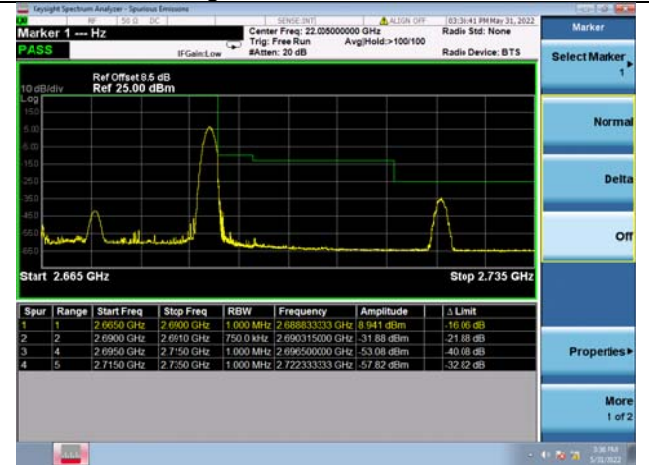

LTE CA 41C

Channel Bandwidth: 15MHz+15MHz

Low 1RB0 and 1RB74

High 1RB0 and 1RB74

Low 1RB74 and 1RB0

High 1RB74 and 1RB0

Low FULL RB

High FULL RB

LTE CA 41C

Channel Bandwidth: 15MHz+20MHz

Low 1RB0 and 1RB99

High 1RB0 and 1RB99

Low 1RB74 and 1RB0

High 1RB74 and 1RB0

Low FULL RB

High FULL RB