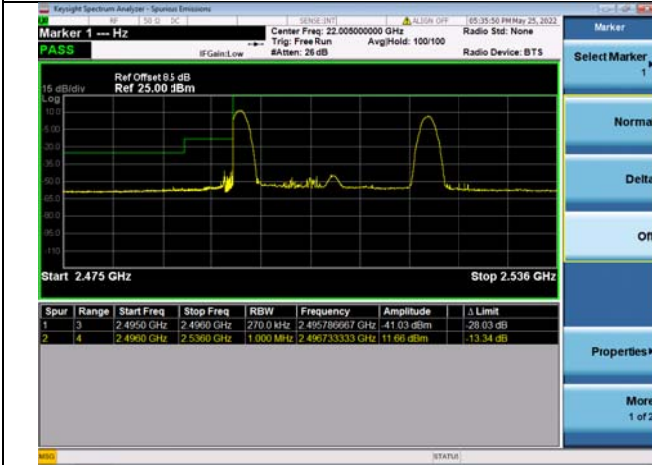

LTE CA 41C

Channel Bandwidth: 10MHz+15MHz

Low 1RB0 and 1RB74