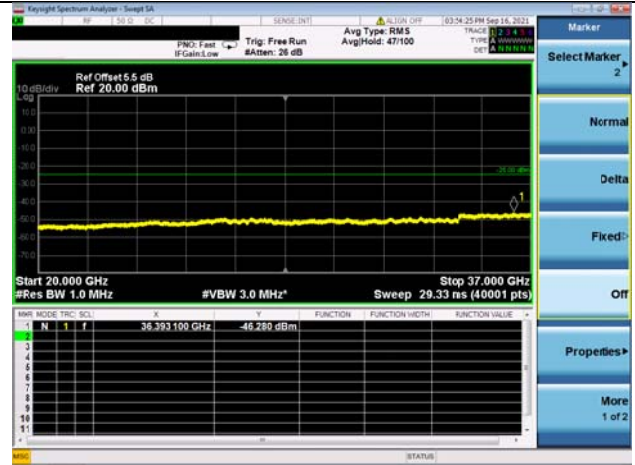

Mid CH/QPSK/FULL RB

Mid CH/QPSK/FULL RB

High CH/QPSK/1RB0 and 1RB49

High CH/QPSK/1RB0 and 1RB49

High CH/QPSK/1RB99 and 1RB0

High CH/QPSK/1RB99 and 1RB0

High CH/QPSK/FULL RB

High CH/QPSK/FULL RB

LTE Band 48C CSE

Channel Bandwidth: 20MHz+15MHz

LOW CH/QPSK/1RB0 and 1RB74

LOW CH/QPSK/1RB0 and 1RB74

LOW CH/QPSK/1RB99 and 1RB0

LOW CH/QPSK/1RB99 and 1RB0

LOW CH/QPSK/FULL RB

LOW CH/QPSK/FULL RB