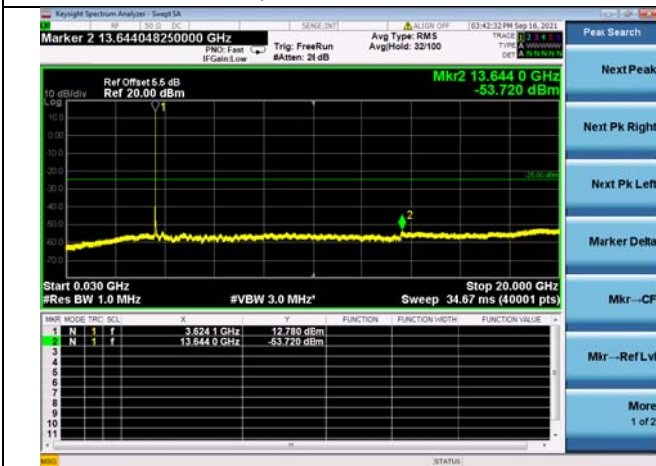

High CH/QPSK/1RB9 and 1RB0

High CH/QPSK/1RB99 and 1RB0

High CH/QPSK/FULL RB

High CH/QPSK/FULL RB

LTE Band 48C CSE

Channel Bandwidth: 20MHz+20MHz

LOW CH/QPSK/1RB0 and 1RB99

LOW CH/QPSK/1RB0 and 1RB99

LOW CH/QPSK/1RB99 and 1RB0

LOW CH/QPSK/1RB99 and 1RB0

LOW CH/QPSK/FULL RB

LOW CH/QPSK/FULL RB

Mid CH/QPSK/1RB0 and 1RB99

Mid CH/QPSK/1RB0 and 1RB99

Mid CH/QPSK/1RB99 and 1RB0

Mid CH/QPSK/1RB99 and 1RB0