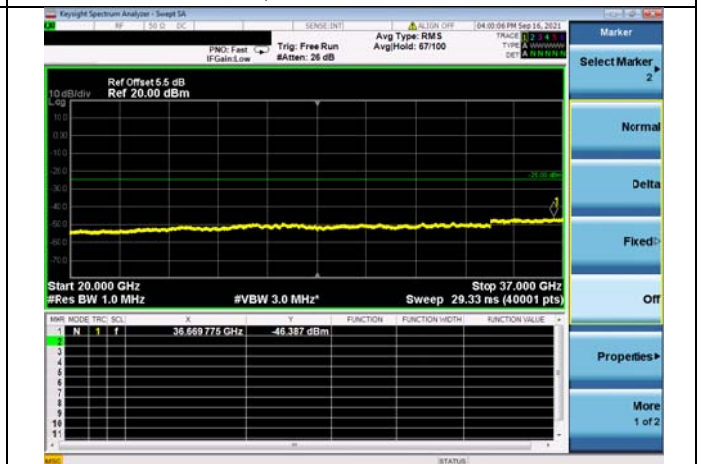

Mid CH/QPSK/1RB99 and 1RB0