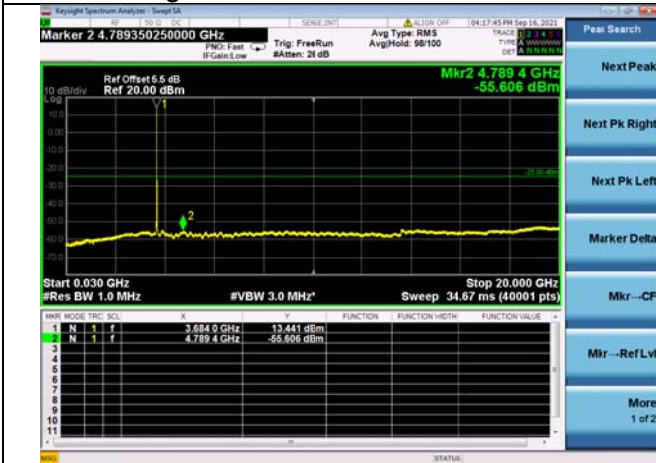

LTE Band 48C CSE

Channel Bandwidth: 20MHz+15MHz

LOW CH/QPSK/1RB0 and 1RB74

LOW CH/QPSK/1RB0 and 1RB74

LOW CH/QPSK/1RB99 and 1RB0

LOW CH/QPSK/1RB99 and 1RB0

LOW CH/QPSK/FULL RB

LOW CH/QPSK/FULL RB

Mid CH/QPSK/1RB0 and 1RB74

Mid CH/QPSK/1RB0 and 1RB74

Mid CH/QPSK/1RB99 and 1RB0

Mid CH/QPSK/1RB99 and 1RB0

Mid CH/QPSK/FULL RB

Mid CH/QPSK/FULL RB

High CH/QPSK/1RB0 and 1RB74

High CH/QPSK/1RB0 and 1RB74

High CH/QPSK/1RB9 and 1RB0

High CH/QPSK/1RB99 and 1RB0

High CH/QPSK/FULL RB

High CH/QPSK/FULL RB

LTE Band 48C CSE

Channel Bandwidth: 20MHz+20MHz

LOW CH/QPSK/1RB0 and 1RB99

LOW CH/QPSK/1RB0 and 1RB99