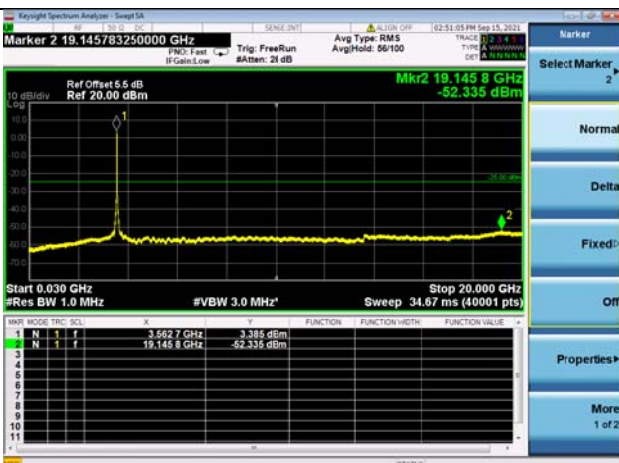

LOW CH/QPSK/FULL RB