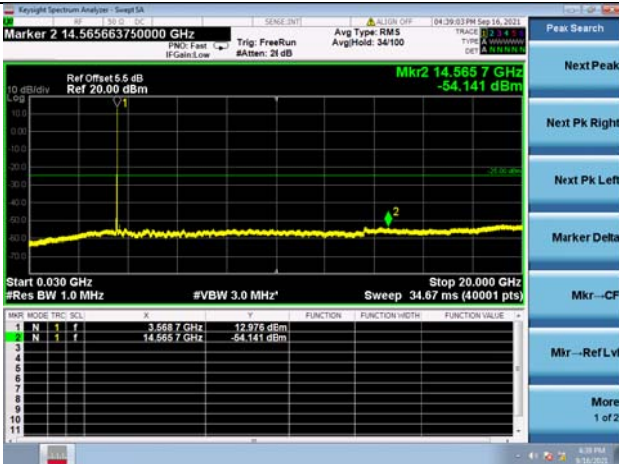

LOW CH/QPSK/1RB99 and 1RB0

LOW CH/QPSK/1RB99 and 1RB0