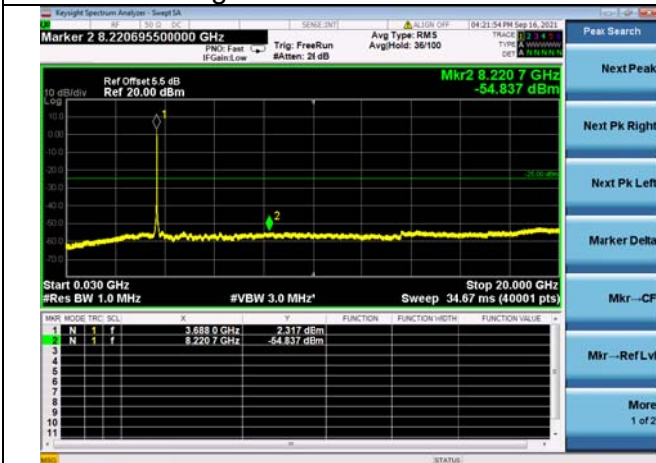

Mid CH/QPSK/FULL RB

Mid CH/QPSK/FULL RB

High CH/QPSK/1RB0 and 1RB49

High CH/QPSK/1RB0 and 1RB49

High CH/QPSK/1RB99 and 1RB0

High CH/QPSK/1RB99 and 1RB0

High CH/QPSK/FULL RB

High CH/QPSK/FULL RB

LTE Band 48C CSE

Channel Bandwidth: 20MHz+15MHz

LOW CH/QPSK/1RB0 and 1RB74

LOW CH/QPSK/1RB0 and 1RB74

LOW CH/QPSK/1RB99 and 1RB0

LOW CH/QPSK/1RB99 and 1RB0

LOW CH/QPSK/FULL RB

LOW CH/QPSK/FULL RB