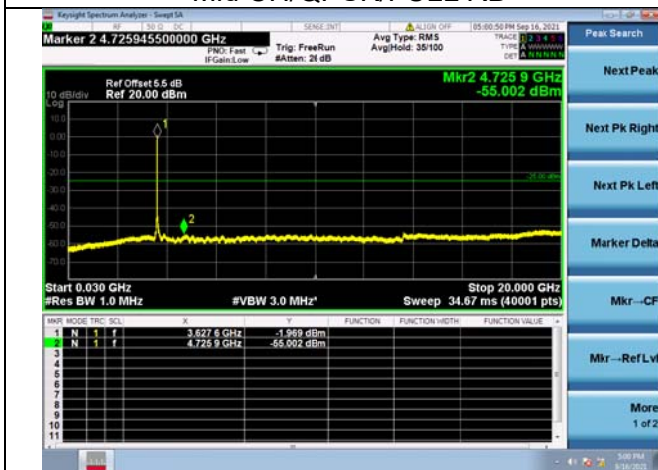

LTE Band 48C CSE

Channel Bandwidth: 20MHz+5MHz

LOW CH/QPSK/1RB0 and 1RB24

LOW CH/QPSK/1RB0 and 1RB24

LOW CH/QPSK/1RB99 and 1RB0

LOW CH/QPSK/1RB99 and 1RB0

LOW CH/QPSK/FULL RB

LOW CH/QPSK/FULL RB

Mid CH/QPSK/1RB0 and 1RB24

Mid CH/QPSK/1RB0 and 1RB24

Mid CH/QPSK/1RB99 and 1RB0

Mid CH/QPSK/1RB99 and 1RB0

Mid CH/QPSK/FULL RB

Mid CH/QPSK/FULL RB

High CH/QPSK/1RB0 and 1RB24

High CH/QPSK/1RB0 and 1RB24

High CH/QPSK/1RB99 and 1RB0

High CH/QPSK/1RB99 and 1RB0

High CH/QPSK/FULL RB

High CH/QPSK/FULL RB

LTE Band 48C CSE

Channel Bandwidth: 20MHz+10MHz

LOW CH/QPSK/1RB0 and 1RB49

LOW CH/QPSK/1RB0 and 1RB49