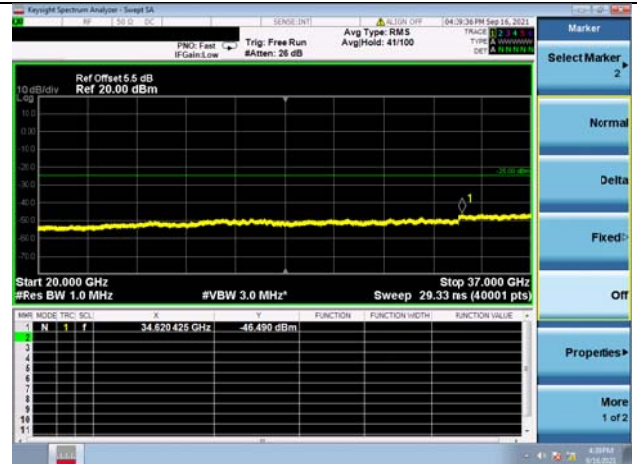

LOW CH/QPSK/1RB99 and 1RB0

LOW CH/QPSK/1RB99 and 1RB0