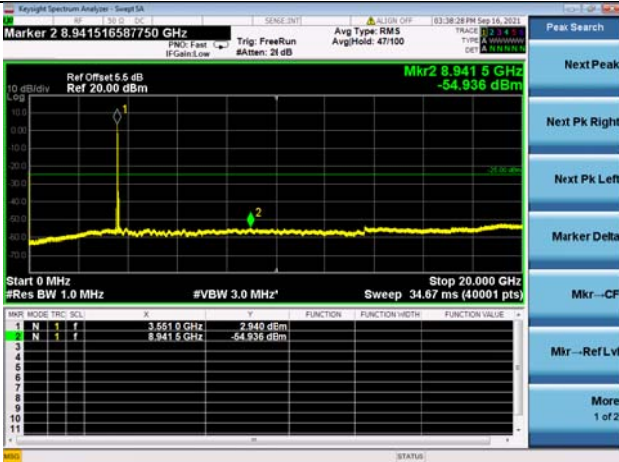

High CH/QPSK/1RB9 and 1RB0

High CH/QPSK/1RB99 and 1RB0

High CH/QPSK/FULL RB

High CH/QPSK/FULL RB

LTE Band 48C CSE

Channel Bandwidth: 20MHz+20MHz

LOW CH/QPSK/1RB0 and 1RB99

LOW CH/QPSK/1RB0 and 1RB99