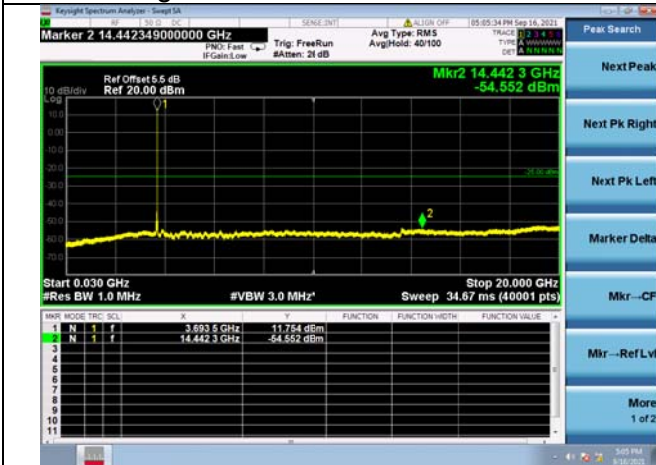

LTE Band 48C CSE

Channel Bandwidth: 20MHz+5MHz

LOW CH/QPSK/1RB0 and 1RB24

LOW CH/QPSK/1RB0 and 1RB24

LOW CH/QPSK/1RB99 and 1RB0

LOW CH/QPSK/1RB99 and 1RB0

LOW CH/QPSK/FULL RB

LOW CH/QPSK/FULL RB

Mid CH/QPSK/1RB0 and 1RB24

Mid CH/QPSK/1RB0 and 1RB24

Mid CH/QPSK/1RB99 and 1RB0

Mid CH/QPSK/1RB99 and 1RB0

Mid CH/QPSK/FULL RB

Mid CH/QPSK/FULL RB

High CH/QPSK/1RB0 and 1RB24

High CH/QPSK/1RB0 and 1RB24

High CH/QPSK/1RB99 and 1RB0

High CH/QPSK/1RB99 and 1RB0

High CH/QPSK/FULL RB

High CH/QPSK/FULL RB

LTE Band 48C CSE

Channel Bandwidth: 20MHz+10MHz

LOW CH/QPSK/1RB0 and 1RB49

LOW CH/QPSK/1RB0 and 1RB49