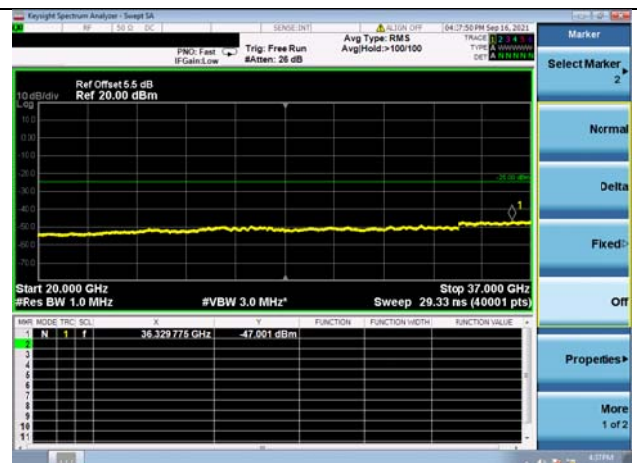

LOW CH/QPSK/FULL RB

LOW CH/QPSK/FULL RB