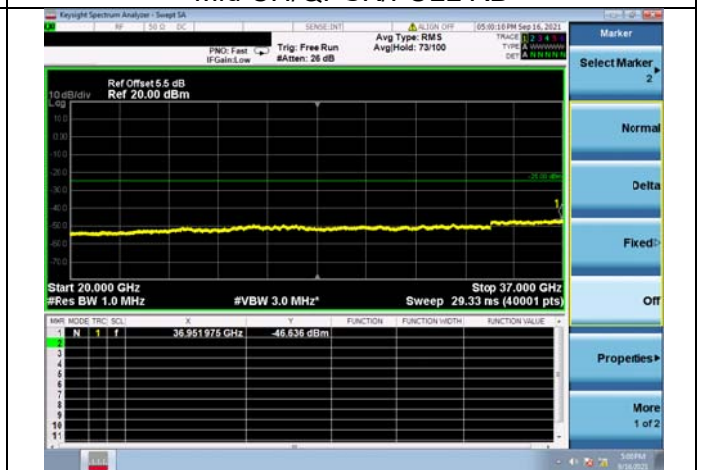

LTE Band 48C CSE

Channel Bandwidth: 20MHz+5MHz

LOW CH/QPSK/1RB0 and 1RB24

LOW CH/QPSK/1RB0 and 1RB24

LOW CH/QPSK/1RB99 and 1RB0

LOW CH/QPSK/1RB99 and 1RB0

LOW CH/QPSK/FULL RB

LOW CH/QPSK/FULL RB

Mid CH/QPSK/1RB0 and 1RB24

Mid CH/QPSK/1RB0 and 1RB24

Mid CH/QPSK/1RB99 and 1RB0

Mid CH/QPSK/1RB99 and 1RB0

Mid CH/QPSK/FULL RB

Mid CH/QPSK/FULL RB

High CH/QPSK/1RB0 and 1RB24

High CH/QPSK/1RB0 and 1RB24

High CH/QPSK/1RB99 and 1RB0

High CH/QPSK/1RB99 and 1RB0

High CH/QPSK/FULL RB

High CH/QPSK/FULL RB

LTE Band 48C CSE

Channel Bandwidth: 20MHz+10MHz

LOW CH/QPSK/1RB0 and 1RB49

LOW CH/QPSK/1RB0 and 1RB49