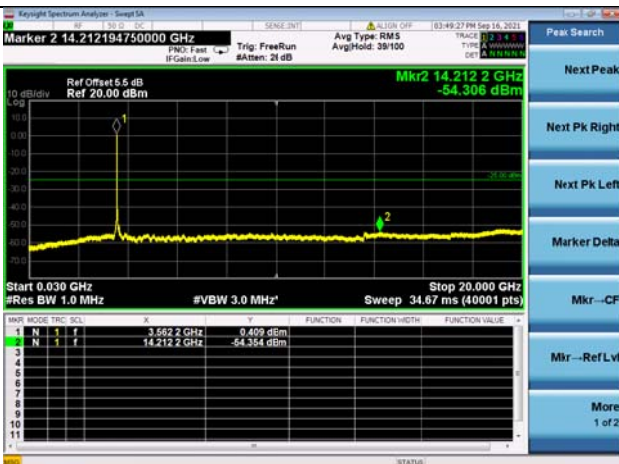

LTE Band 48C CSE

Channel Bandwidth: 20MHz+15MHz

LOW CH/QPSK/1RB0 and 1RB74

LOW CH/QPSK/1RB0 and 1RB74

LOW CH/QPSK/1RB99 and 1RB0

LOW CH/QPSK/1RB99 and 1RB0

LOW CH/QPSK/FULL RB

LOW CH/QPSK/FULL RB

High CH/QPSK/1RB9 and 1RB0

High CH/QPSK/1RB99 and 1RB0

High CH/QPSK/FULL RB

High CH/QPSK/FULL RB

LTE Band 48C CSE

Channel Bandwidth: 20MHz+20MHz

LOW CH/QPSK/1RB0 and 1RB99

LOW CH/QPSK/1RB0 and 1RB99