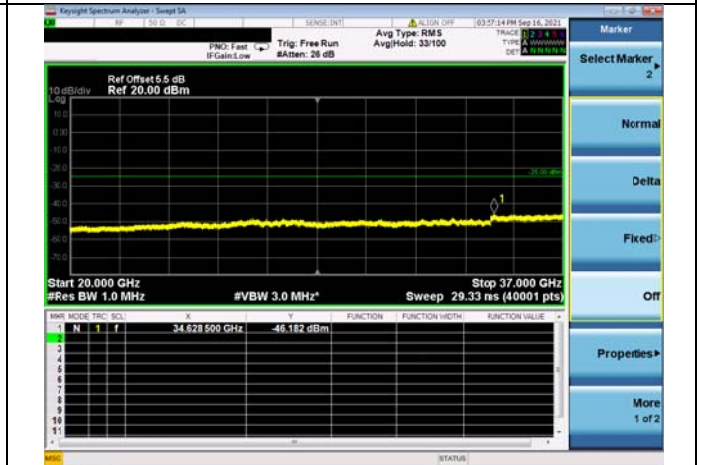

Mid CH/QPSK/1RB0 and 1RB74