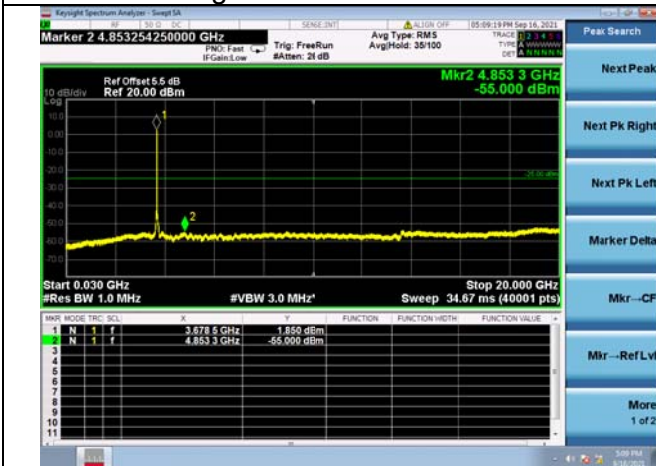

LTE Band 48C CSE

Channel Bandwidth: 20MHz+5MHz

LOW CH/QPSK/1RB0 and 1RB24

LOW CH/QPSK/1RB0 and 1RB24

LOW CH/QPSK/1RB99 and 1RB0

LOW CH/QPSK/1RB99 and 1RB0

LOW CH/QPSK/FULL RB

LOW CH/QPSK/FULL RB

Mid CH/QPSK/1RB0 and 1RB24

Mid CH/QPSK/1RB0 and 1RB24

Mid CH/QPSK/1RB99 and 1RB0

Mid CH/QPSK/1RB99 and 1RB0

Mid CH/QPSK/FULL RB

Mid CH/QPSK/FULL RB

High CH/QPSK/1RB0 and 1RB24

High CH/QPSK/1RB0 and 1RB24

High CH/QPSK/1RB99 and 1RB0

High CH/QPSK/1RB99 and 1RB0

High CH/QPSK/FULL RB

High CH/QPSK/FULL RB

LTE Band 48C CSE

Channel Bandwidth: 20MHz+10MHz

LOW CH/QPSK/1RB0 and 1RB49

LOW CH/QPSK/1RB0 and 1RB49