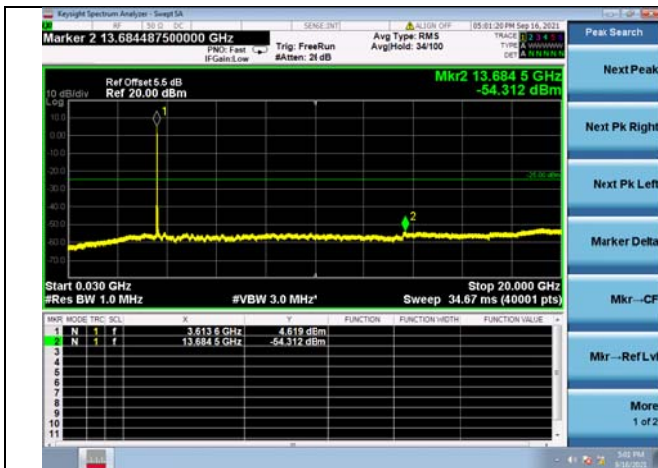

Mid CH/QPSK/1RB99 and 1RB0