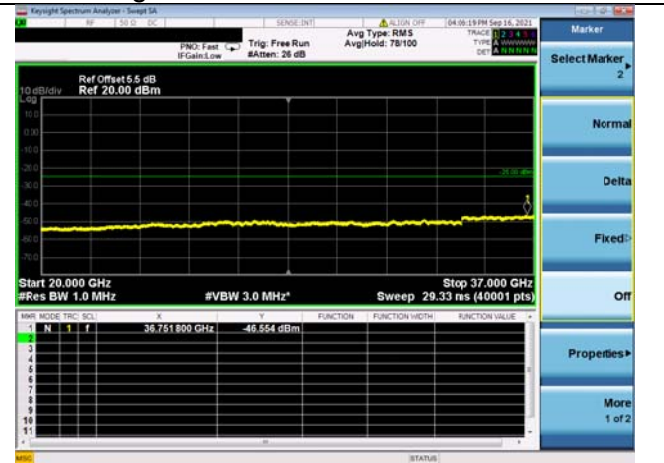

LTE Band 48C CSE

Channel Bandwidth: 20MHz+15MHz

LOW CH/QPSK/1RB0 and 1RB74

LOW CH/QPSK/1RB0 and 1RB74

LOW CH/QPSK/1RB99 and 1RB0

LOW CH/QPSK/1RB99 and 1RB0

LOW CH/QPSK/FULL RB

LOW CH/QPSK/FULL RB

Mid CH/QPSK/1RB0 and 1RB74

Mid CH/QPSK/1RB0 and 1RB74

Mid CH/QPSK/1RB99 and 1RB0

Mid CH/QPSK/1RB99 and 1RB0

Mid CH/QPSK/FULL RB

Mid CH/QPSK/FULL RB

High CH/QPSK/1RB0 and 1RB74

High CH/QPSK/1RB0 and 1RB74

High CH/QPSK/1RB9 and 1RB0

High CH/QPSK/1RB99 and 1RB0

High CH/QPSK/FULL RB

High CH/QPSK/FULL RB

LTE Band 48C CSE

Channel Bandwidth: 20MHz+20MHz

LOW CH/QPSK/1RB0 and 1RB99

LOW CH/QPSK/1RB0 and 1RB99