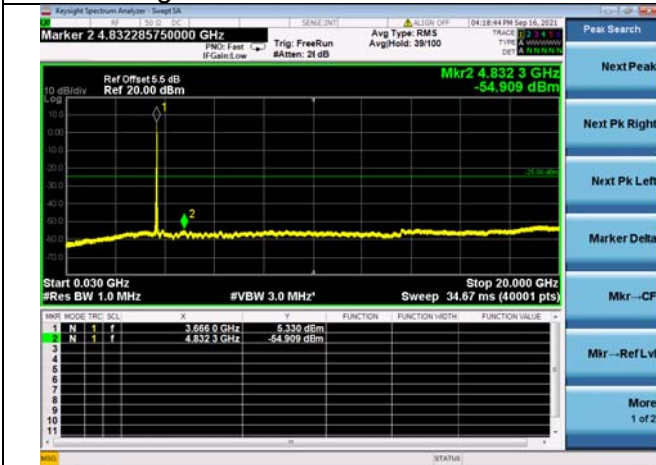

LTE Band 48C CSE

Channel Bandwidth: 20MHz+15MHz

LOW CH/QPSK/1RB0 and 1RB74

LOW CH/QPSK/1RB0 and 1RB74

LOW CH/QPSK/1RB99 and 1RB0

LOW CH/QPSK/1RB99 and 1RB0

LOW CH/QPSK/FULL RB

LOW CH/QPSK/FULL RB

Mid CH/QPSK/1RB0 and 1RB74

Mid CH/QPSK/1RB0 and 1RB74

Mid CH/QPSK/1RB99 and 1RB0

Mid CH/QPSK/1RB99 and 1RB0

Mid CH/QPSK/FULL RB

Mid CH/QPSK/FULL RB

High CH/QPSK/1RB0 and 1RB74

High CH/QPSK/1RB0 and 1RB74

High CH/QPSK/1RB9 and 1RB0

High CH/QPSK/1RB99 and 1RB0

High CH/QPSK/FULL RB

High CH/QPSK/FULL RB

LTE Band 48C CSE

Channel Bandwidth: 20MHz+20MHz

LOW CH/QPSK/1RB0 and 1RB99

LOW CH/QPSK/1RB0 and 1RB99