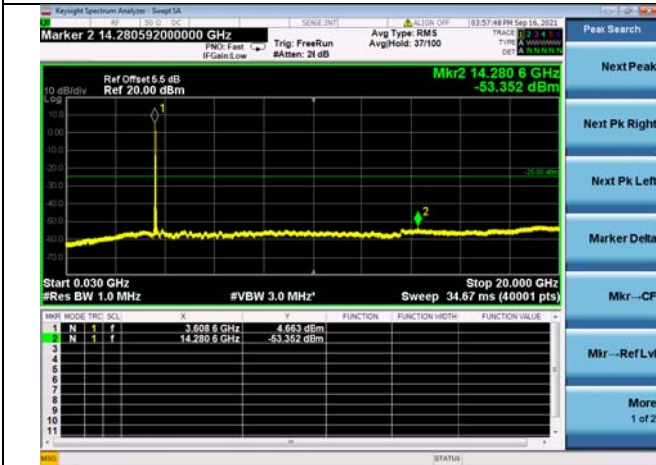

Mid CH/QPSK/1RB0 and 1RB74