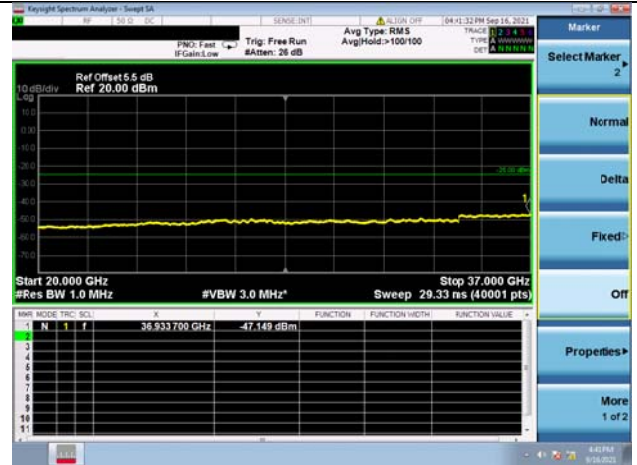

High CH/QPSK/1RB99 and 1RB0

High CH/QPSK/1RB99 and 1RB0

High CH/QPSK/FULL RB

High CH/QPSK/FULL RB

LTE Band 48C CSE

Channel Bandwidth: 20MHz+10MHz

LOW CH/QPSK/1RB0 and 1RB49

LOW CH/QPSK/1RB0 and 1RB49