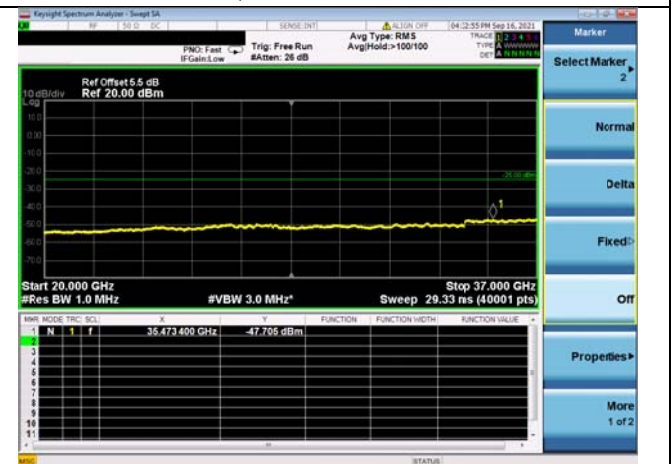

High CH/QPSK/1RB99 and 1RB0

High CH/QPSK/1RB99 and 1RB0

High CH/QPSK/FULL RB

High CH/QPSK/FULL RB

LTE Band 48C CSE

Channel Bandwidth: 20MHz+10MHz

LOW CH/QPSK/1RB0 and 1RB49

LOW CH/QPSK/1RB0 and 1RB49

LOW CH/QPSK/1RB99 and 1RB0

LOW CH/QPSK/1RB99 and 1RB0

LOW CH/QPSK/FULL RB

LOW CH/QPSK/FULL RB

Mid CH/QPSK/1RB0 and 1RB49

Mid CH/QPSK/1RB0 and 1RB49

Mid CH/QPSK/1RB99 and 1RB0

Mid CH/QPSK/1RB99 and 1RB0

LTE Band 48C CSE

Channel Bandwidth: 20MHz+15MHz

LOW CH/QPSK/1RB0 and 1RB74

LOW CH/QPSK/1RB0 and 1RB74

LOW CH/QPSK/1RB99 and 1RB0

LOW CH/QPSK/1RB99 and 1RB0

LOW CH/QPSK/FULL RB

LOW CH/QPSK/FULL RB