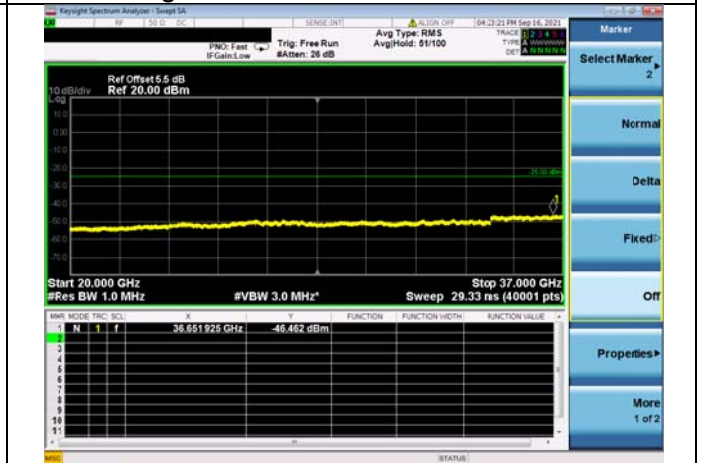

Mid CH/QPSK/FULL RB

Mid CH/QPSK/FULL RB

High CH/QPSK/1RB0 and 1RB49

High CH/QPSK/1RB0 and 1RB49

High CH/QPSK/1RB99 and 1RB0

High CH/QPSK/1RB99 and 1RB0

High CH/QPSK/FULL RB

High CH/QPSK/FULL RB

LTE Band 48C CSE

Channel Bandwidth: 20MHz+15MHz

LOW CH/QPSK/1RB0 and 1RB74

LOW CH/QPSK/1RB0 and 1RB74

LOW CH/QPSK/1RB99 and 1RB0

LOW CH/QPSK/1RB99 and 1RB0

LOW CH/QPSK/FULL RB

LOW CH/QPSK/FULL RB