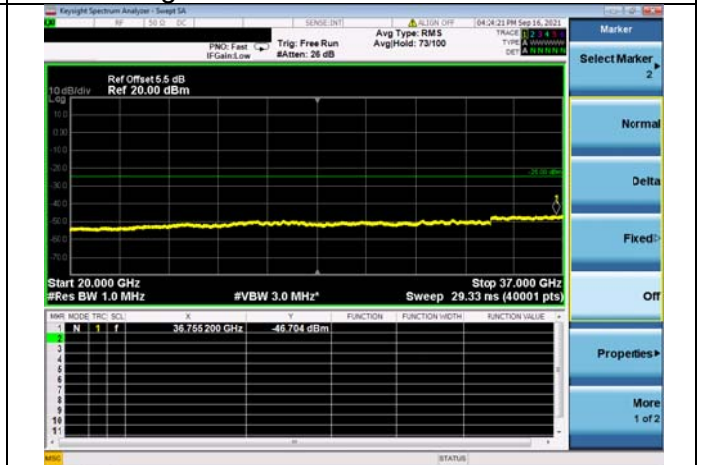

Mid CH/QPSK/FULL RB

Mid CH/QPSK/FULL RB

High CH/QPSK/1RB0 and 1RB49

High CH/QPSK/1RB0 and 1RB49

High CH/QPSK/1RB99 and 1RB0

High CH/QPSK/1RB99 and 1RB0

High CH/QPSK/FULL RB

High CH/QPSK/FULL RB

LTE Band 48C CSE

Channel Bandwidth: 20MHz+15MHz

LOW CH/QPSK/1RB0 and 1RB74

LOW CH/QPSK/1RB0 and 1RB74

LOW CH/QPSK/1RB99 and 1RB0

LOW CH/QPSK/1RB99 and 1RB0

LOW CH/QPSK/FULL RB

LOW CH/QPSK/FULL RB