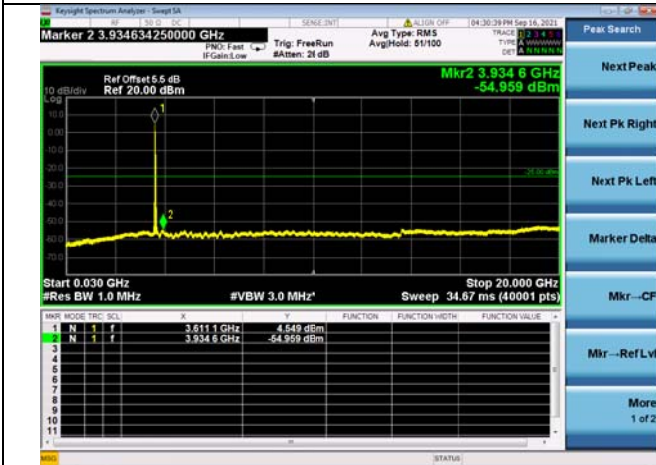

High CH/QPSK/1RB99 and 1RB0

High CH/QPSK/1RB99 and 1RB0

High CH/QPSK/FULL RB

High CH/QPSK/FULL RB

LTE Band 48C CSE

Channel Bandwidth: 20MHz+10MHz

LOW CH/QPSK/1RB0 and 1RB49

LOW CH/QPSK/1RB0 and 1RB49

LOW CH/QPSK/1RB99 and 1RB0

LOW CH/QPSK/1RB99 and 1RB0

LOW CH/QPSK/FULL RB

LOW CH/QPSK/FULL RB

Mid CH/QPSK/1RB0 and 1RB49

Mid CH/QPSK/1RB0 and 1RB49

Mid CH/QPSK/1RB99 and 1RB0

Mid CH/QPSK/1RB99 and 1RB0

LTE Band 48C CSE

Channel Bandwidth: 20MHz+15MHz

LOW CH/QPSK/1RB0 and 1RB74

LOW CH/QPSK/1RB0 and 1RB74

LOW CH/QPSK/1RB99 and 1RB0

LOW CH/QPSK/1RB99 and 1RB0

LOW CH/QPSK/FULL RB

LOW CH/QPSK/FULL RB