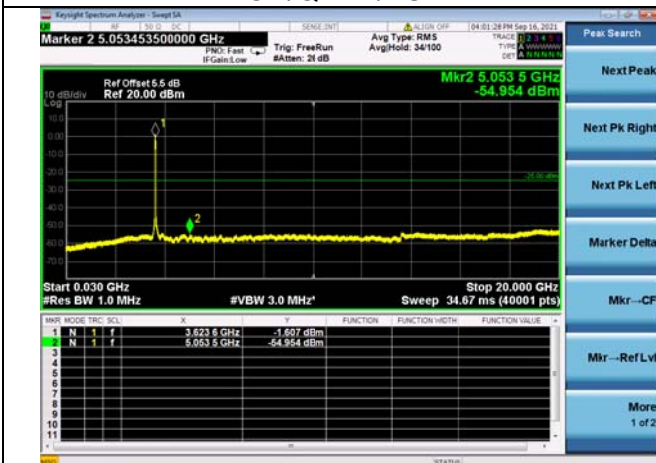

LTE Band 48C CSE

Channel Bandwidth: 20MHz+15MHz

LOW CH/QPSK/1RB0 and 1RB74

LOW CH/QPSK/1RB0 and 1RB74

LOW CH/QPSK/1RB99 and 1RB0

LOW CH/QPSK/1RB99 and 1RB0

LOW CH/QPSK/FULL RB

LOW CH/QPSK/FULL RB

Mid CH/QPSK/1RB0 and 1RB74

Mid CH/QPSK/1RB0 and 1RB74

Mid CH/QPSK/1RB99 and 1RB0

Mid CH/QPSK/1RB99 and 1RB0

Mid CH/QPSK/FULL RB

Mid CH/QPSK/FULL RB

High CH/QPSK/1RB0 and 1RB74

High CH/QPSK/1RB0 and 1RB74

High CH/QPSK/1RB9 and 1RB0

High CH/QPSK/1RB99 and 1RB0

High CH/QPSK/FULL RB

High CH/QPSK/FULL RB

LTE Band 48C CSE

Channel Bandwidth: 20MHz+20MHz

LOW CH/QPSK/1RB0 and 1RB99

LOW CH/QPSK/1RB0 and 1RB99