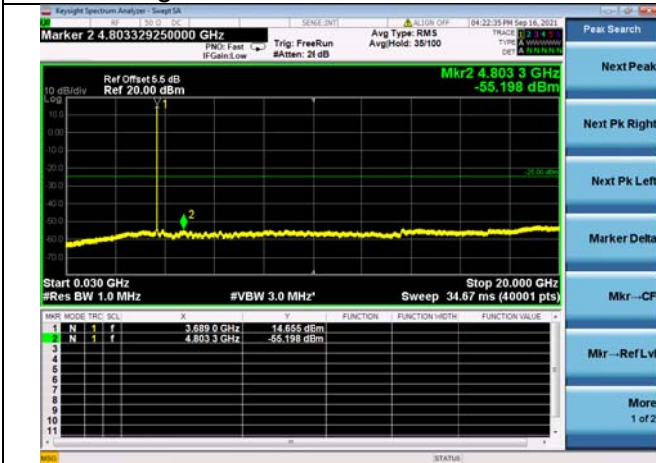

Mid CH/QPSK/FULL RB

Mid CH/QPSK/FULL RB

High CH/QPSK/1RB0 and 1RB49

High CH/QPSK/1RB0 and 1RB49

High CH/QPSK/1RB99 and 1RB0

High CH/QPSK/1RB99 and 1RB0

High CH/QPSK/FULL RB

High CH/QPSK/FULL RB

LTE Band 48C CSE

Channel Bandwidth: 20MHz+15MHz

LOW CH/QPSK/1RB0 and 1RB74

LOW CH/QPSK/1RB0 and 1RB74

LOW CH/QPSK/1RB99 and 1RB0

LOW CH/QPSK/1RB99 and 1RB0

LOW CH/QPSK/FULL RB

LOW CH/QPSK/FULL RB