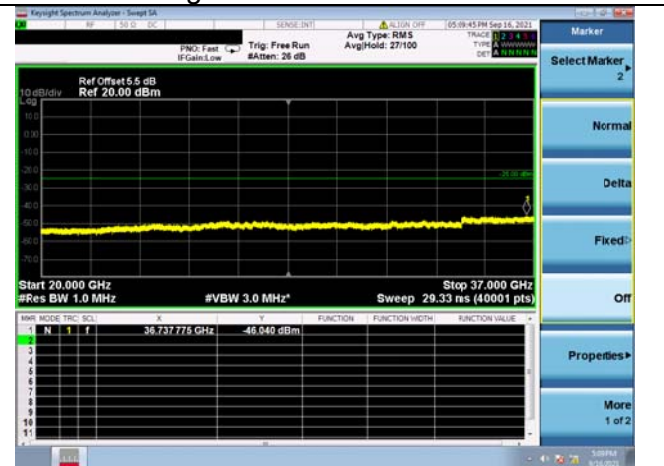

High CH/QPSK/1RB99 and 1RB0

High CH/QPSK/1RB99 and 1RB0

High CH/QPSK/FULL RB

High CH/QPSK/FULL RB

LTE Band 48C CSE

Channel Bandwidth: 20MHz+10MHz

LOW CH/QPSK/1RB0 and 1RB49

LOW CH/QPSK/1RB0 and 1RB49