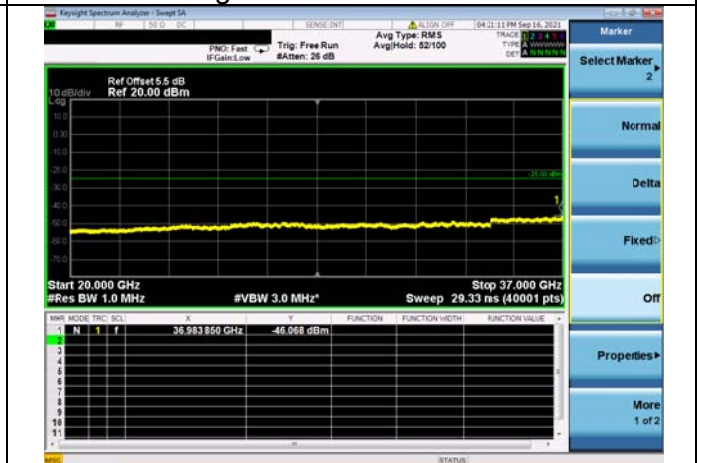

Mid CH/QPSK/FULL RB

Mid CH/QPSK/FULL RB

High CH/QPSK/1RB0 and 1RB49

High CH/QPSK/1RB0 and 1RB49

High CH/QPSK/1RB99 and 1RB0

High CH/QPSK/1RB99 and 1RB0

High CH/QPSK/FULL RB

High CH/QPSK/FULL RB

LTE Band 48C CSE

Channel Bandwidth: 20MHz+15MHz

LOW CH/QPSK/1RB0 and 1RB74

LOW CH/QPSK/1RB0 and 1RB74

LOW CH/QPSK/1RB99 and 1RB0

LOW CH/QPSK/1RB99 and 1RB0

LOW CH/QPSK/FULL RB

LOW CH/QPSK/FULL RB