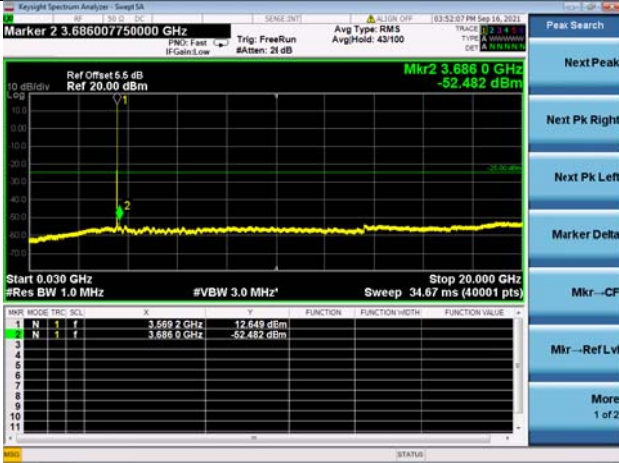

LTE Band 48C CSE

Channel Bandwidth: 20MHz+15MHz

LOW CH/QPSK/1RB0 and 1RB74

LOW CH/QPSK/1RB0 and 1RB74

LOW CH/QPSK/1RB99 and 1RB0

LOW CH/QPSK/1RB99 and 1RB0

LOW CH/QPSK/FULL RB

LOW CH/QPSK/FULL RB

High CH/QPSK/1RB9 and 1RB0

High CH/QPSK/1RB99 and 1RB0

High CH/QPSK/FULL RB

High CH/QPSK/FULL RB

LTE Band 48C CSE

Channel Bandwidth: 20MHz+20MHz

LOW CH/QPSK/1RB0 and 1RB99

LOW CH/QPSK/1RB0 and 1RB99