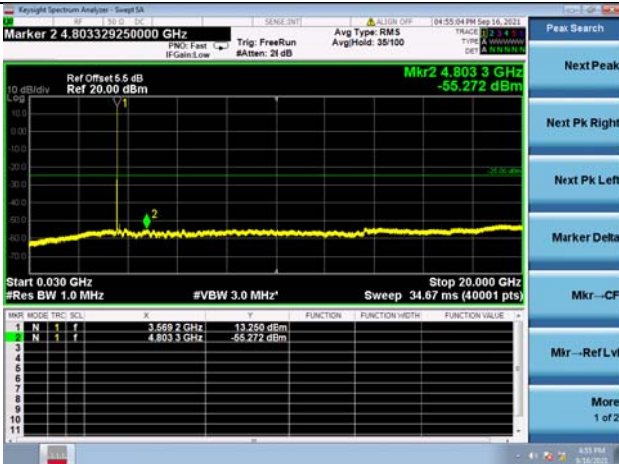

LTE Band 48C CSE

Channel Bandwidth: 20MHz+5MHz

LOW CH/QPSK/1RB0 and 1RB24

LOW CH/QPSK/1RB0 and 1RB24

LOW CH/QPSK/1RB99 and 1RB0

LOW CH/QPSK/1RB99 and 1RB0

LOW CH/QPSK/FULL RB

LOW CH/QPSK/FULL RB

High CH/QPSK/1RB99 and 1RB0

High CH/QPSK/1RB99 and 1RB0

High CH/QPSK/FULL RB

High CH/QPSK/FULL RB

LTE Band 48C CSE

Channel Bandwidth: 20MHz+10MHz

LOW CH/QPSK/1RB0 and 1RB49

LOW CH/QPSK/1RB0 and 1RB49