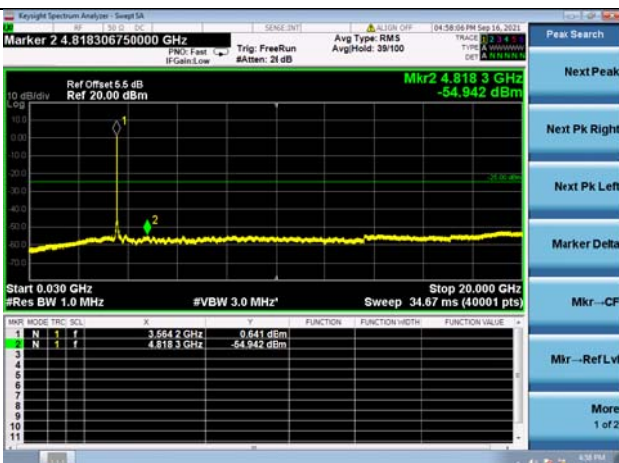

LTE Band 48C CSE

Channel Bandwidth: 20MHz+5MHz

LOW CH/QPSK/1RB0 and 1RB24

LOW CH/QPSK/1RB0 and 1RB24

LOW CH/QPSK/1RB99 and 1RB0

LOW CH/QPSK/1RB99 and 1RB0

LOW CH/QPSK/FULL RB

LOW CH/QPSK/FULL RB

High CH/QPSK/1RB99 and 1RB0

High CH/QPSK/1RB99 and 1RB0

High CH/QPSK/FULL RB

High CH/QPSK/FULL RB

LTE Band 48C CSE

Channel Bandwidth: 20MHz+10MHz

LOW CH/QPSK/1RB0 and 1RB49

LOW CH/QPSK/1RB0 and 1RB49