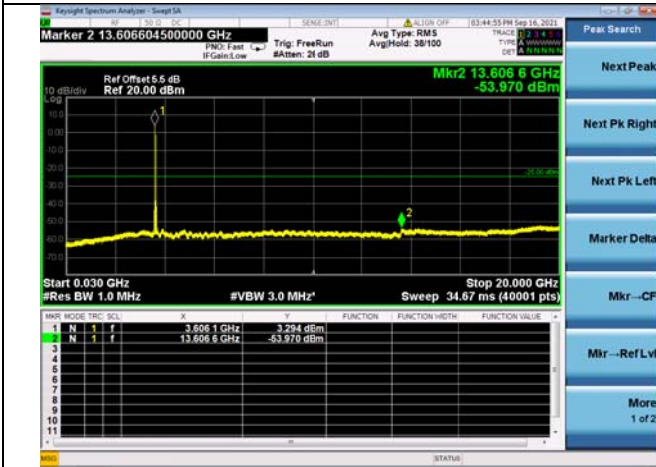

High CH/QPSK/1RB9 and 1RB0

High CH/QPSK/1RB99 and 1RB0

High CH/QPSK/FULL RB

High CH/QPSK/FULL RB

LTE Band 48C CSE

Channel Bandwidth: 20MHz+20MHz

LOW CH/QPSK/1RB0 and 1RB99

LOW CH/QPSK/1RB0 and 1RB99

LOW CH/QPSK/1RB99 and 1RB0

LOW CH/QPSK/1RB99 and 1RB0

LOW CH/QPSK/FULL RB

LOW CH/QPSK/FULL RB

Mid CH/QPSK/1RB0 and 1RB99

Mid CH/QPSK/1RB0 and 1RB99

Mid CH/QPSK/1RB99 and 1RB0

Mid CH/QPSK/1RB99 and 1RB0