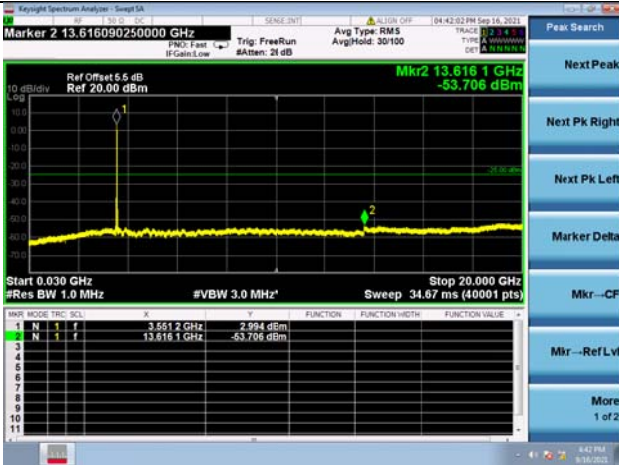

High CH/QPSK/1RB99 and 1RB0

High CH/QPSK/1RB99 and 1RB0

High CH/QPSK/FULL RB

High CH/QPSK/FULL RB

LTE Band 48C CSE

Channel Bandwidth: 20MHz+10MHz

LOW CH/QPSK/1RB0 and 1RB49

LOW CH/QPSK/1RB0 and 1RB49