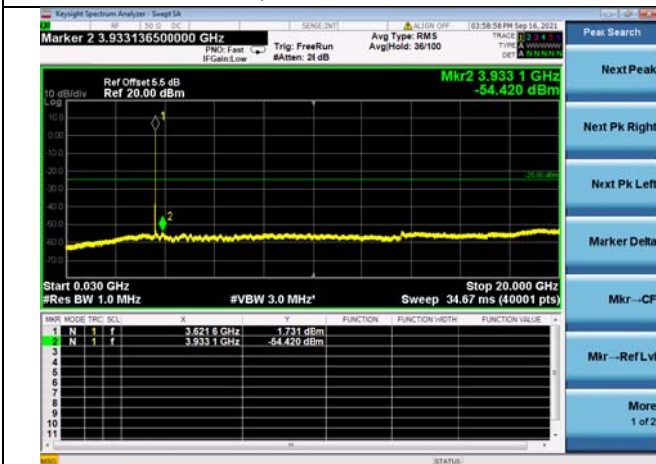

Mid CH/QPSK/1RB99 and 1RB0