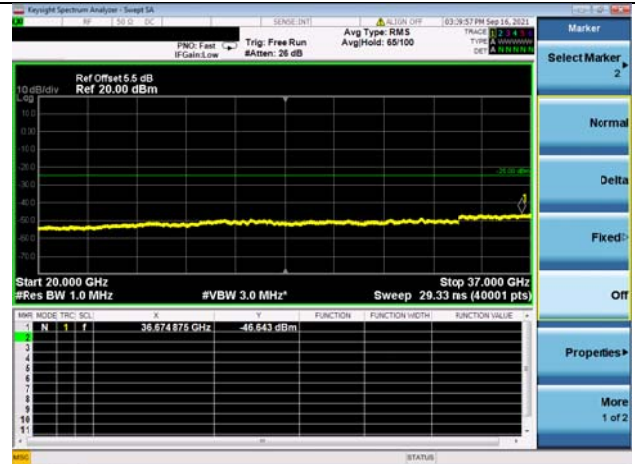

LOW CH/QPSK/1RB99 and 1RB0