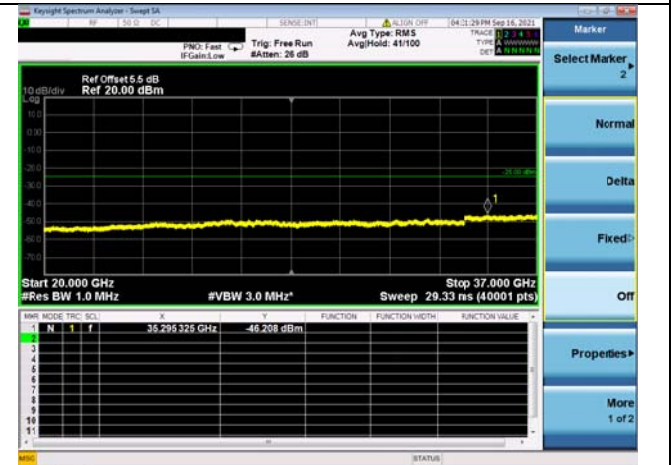

High CH/QPSK/1RB99 and 1RB0

High CH/QPSK/1RB99 and 1RB0

High CH/QPSK/FULL RB

High CH/QPSK/FULL RB

LTE Band 48C CSE

Channel Bandwidth: 20MHz+10MHz

LOW CH/QPSK/1RB0 and 1RB49

LOW CH/QPSK/1RB0 and 1RB49

LOW CH/QPSK/1RB99 and 1RB0

LOW CH/QPSK/1RB99 and 1RB0

LOW CH/QPSK/FULL RB

LOW CH/QPSK/FULL RB

Mid CH/QPSK/1RB0 and 1RB49

Mid CH/QPSK/1RB0 and 1RB49

Mid CH/QPSK/1RB99 and 1RB0

Mid CH/QPSK/1RB99 and 1RB0

LTE Band 48C CSE

Channel Bandwidth: 20MHz+15MHz

LOW CH/QPSK/1RB0 and 1RB74

LOW CH/QPSK/1RB0 and 1RB74

LOW CH/QPSK/1RB99 and 1RB0

LOW CH/QPSK/1RB99 and 1RB0

LOW CH/QPSK/FULL RB

LOW CH/QPSK/FULL RB