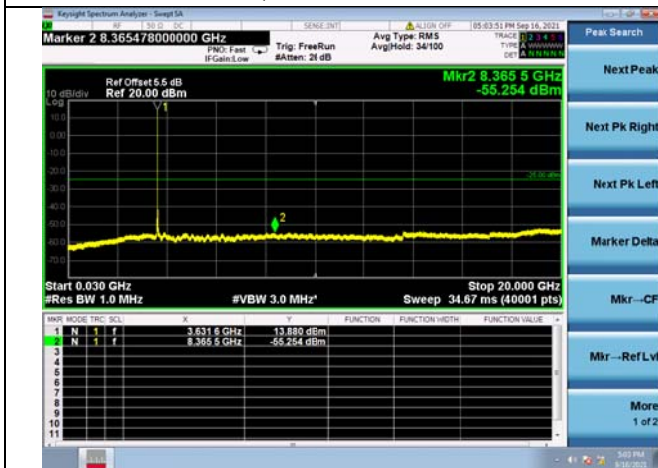

LTE Band 48C CSE

Channel Bandwidth: 20MHz+5MHz

LOW CH/QPSK/1RB0 and 1RB24

LOW CH/QPSK/1RB0 and 1RB24

LOW CH/QPSK/1RB99 and 1RB0

LOW CH/QPSK/1RB99 and 1RB0

LOW CH/QPSK/FULL RB

LOW CH/QPSK/FULL RB

Mid CH/QPSK/1RB0 and 1RB24

Mid CH/QPSK/1RB0 and 1RB24

Mid CH/QPSK/1RB99 and 1RB0

Mid CH/QPSK/1RB99 and 1RB0

Mid CH/QPSK/FULL RB

Mid CH/QPSK/FULL RB

High CH/QPSK/1RB0 and 1RB24

High CH/QPSK/1RB0 and 1RB24

High CH/QPSK/1RB99 and 1RB0

High CH/QPSK/1RB99 and 1RB0

High CH/QPSK/FULL RB

High CH/QPSK/FULL RB

LTE Band 48C CSE

Channel Bandwidth: 20MHz+10MHz

LOW CH/QPSK/1RB0 and 1RB49

LOW CH/QPSK/1RB0 and 1RB49