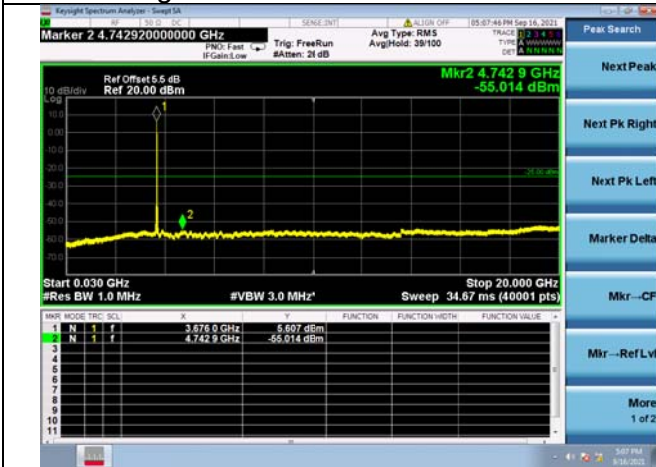

LTE Band 48C CSE

Channel Bandwidth: 20MHz+5MHz

LOW CH/QPSK/1RB0 and 1RB24

LOW CH/QPSK/1RB0 and 1RB24

LOW CH/QPSK/1RB99 and 1RB0

LOW CH/QPSK/1RB99 and 1RB0

LOW CH/QPSK/FULL RB

LOW CH/QPSK/FULL RB

Mid CH/QPSK/1RB0 and 1RB24

Mid CH/QPSK/1RB0 and 1RB24

Mid CH/QPSK/1RB99 and 1RB0

Mid CH/QPSK/1RB99 and 1RB0

Mid CH/QPSK/FULL RB

Mid CH/QPSK/FULL RB

High CH/QPSK/1RB0 and 1RB24

High CH/QPSK/1RB0 and 1RB24

High CH/QPSK/1RB99 and 1RB0

High CH/QPSK/1RB99 and 1RB0

High CH/QPSK/FULL RB

High CH/QPSK/FULL RB

LTE Band 48C CSE

Channel Bandwidth: 20MHz+10MHz

LOW CH/QPSK/1RB0 and 1RB49

LOW CH/QPSK/1RB0 and 1RB49