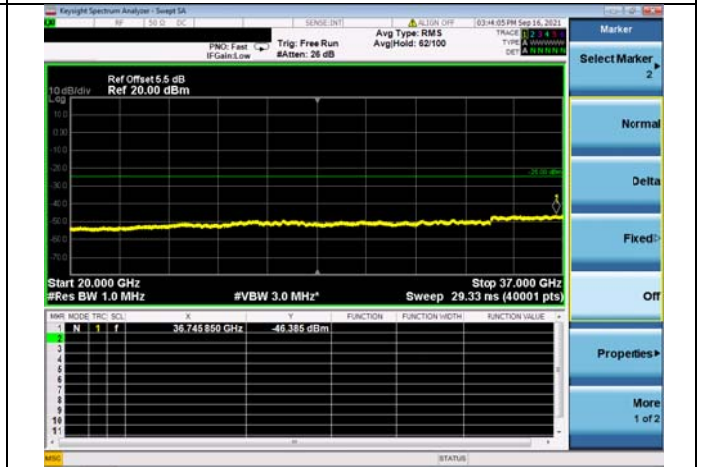

High CH/QPSK/1RB9 and 1RB0

High CH/QPSK/1RB99 and 1RB0

High CH/QPSK/FULL RB

High CH/QPSK/FULL RB

LTE Band 48C CSE

Channel Bandwidth: 20MHz+20MHz

LOW CH/QPSK/1RB0 and 1RB99

LOW CH/QPSK/1RB0 and 1RB99

LOW CH/QPSK/1RB99 and 1RB0

LOW CH/QPSK/1RB99 and 1RB0

LOW CH/QPSK/FULL RB

LOW CH/QPSK/FULL RB

Mid CH/QPSK/1RB0 and 1RB99

Mid CH/QPSK/1RB0 and 1RB99

Mid CH/QPSK/1RB99 and 1RB0

Mid CH/QPSK/1RB99 and 1RB0