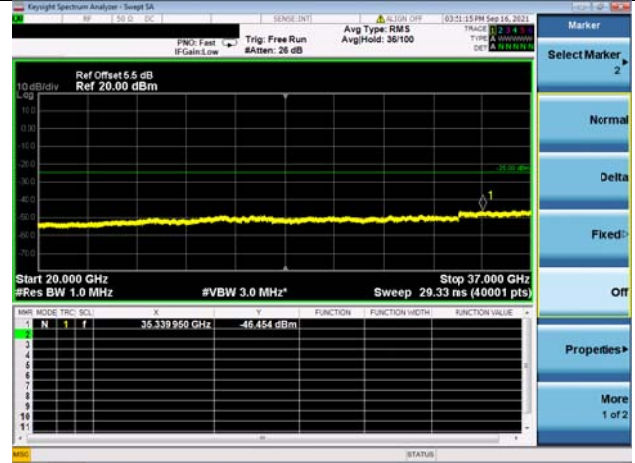

LTE Band 48C CSE

Channel Bandwidth: 20MHz+15MHz

LOW CH/QPSK/1RB0 and 1RB74

LOW CH/QPSK/1RB0 and 1RB74

LOW CH/QPSK/1RB99 and 1RB0

LOW CH/QPSK/1RB99 and 1RB0

LOW CH/QPSK/FULL RB

LOW CH/QPSK/FULL RB

High CH/QPSK/1RB9 and 1RB0

High CH/QPSK/1RB99 and 1RB0

High CH/QPSK/FULL RB

High CH/QPSK/FULL RB

LTE Band 48C CSE

Channel Bandwidth: 20MHz+20MHz

LOW CH/QPSK/1RB0 and 1RB99

LOW CH/QPSK/1RB0 and 1RB99