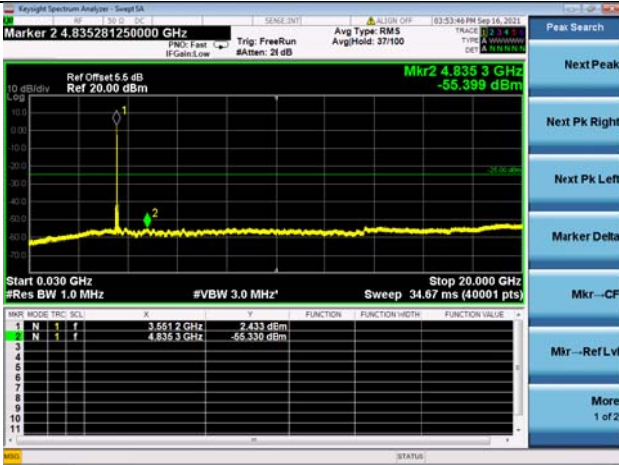

Mid CH/QPSK/FULL RB

Mid CH/QPSK/FULL RB

High CH/QPSK/1RB0 and 1RB49

High CH/QPSK/1RB0 and 1RB49

High CH/QPSK/1RB99 and 1RB0

High CH/QPSK/1RB99 and 1RB0

High CH/QPSK/FULL RB

High CH/QPSK/FULL RB

LTE Band 48C CSE

Channel Bandwidth: 20MHz+15MHz

LOW CH/QPSK/1RB0 and 1RB74

LOW CH/QPSK/1RB0 and 1RB74

LOW CH/QPSK/1RB99 and 1RB0

LOW CH/QPSK/1RB99 and 1RB0

LOW CH/QPSK/FULL RB

LOW CH/QPSK/FULL RB