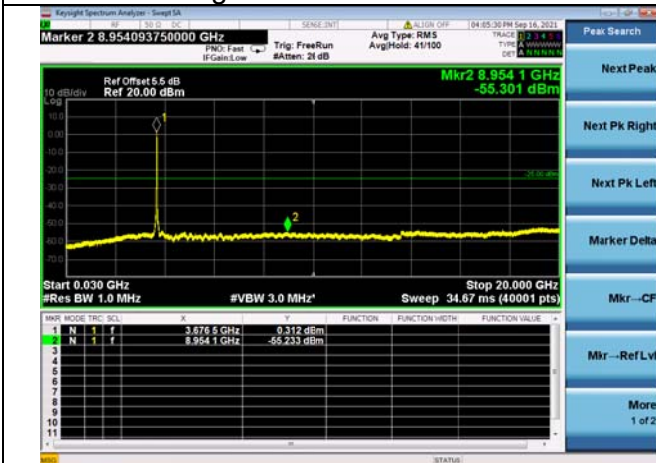

LTE Band 48C CSE

Channel Bandwidth: 20MHz+15MHz

LOW CH/QPSK/1RB0 and 1RB74

LOW CH/QPSK/1RB0 and 1RB74

LOW CH/QPSK/1RB99 and 1RB0

LOW CH/QPSK/1RB99 and 1RB0

LOW CH/QPSK/FULL RB

LOW CH/QPSK/FULL RB

Mid CH/QPSK/1RB0 and 1RB74

Mid CH/QPSK/1RB0 and 1RB74

Mid CH/QPSK/1RB99 and 1RB0

Mid CH/QPSK/1RB99 and 1RB0

Mid CH/QPSK/FULL RB

Mid CH/QPSK/FULL RB

High CH/QPSK/1RB0 and 1RB74

High CH/QPSK/1RB0 and 1RB74

High CH/QPSK/1RB9 and 1RB0

High CH/QPSK/1RB99 and 1RB0

High CH/QPSK/FULL RB

High CH/QPSK/FULL RB

LTE Band 48C CSE

Channel Bandwidth: 20MHz+20MHz

LOW CH/QPSK/1RB0 and 1RB99

LOW CH/QPSK/1RB0 and 1RB99