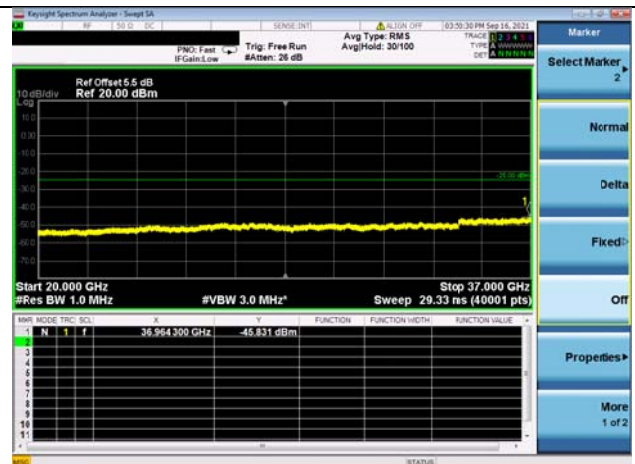

LTE Band 48C CSE

Channel Bandwidth: 20MHz+15MHz

LOW CH/QPSK/1RB0 and 1RB74

LOW CH/QPSK/1RB0 and 1RB74

LOW CH/QPSK/1RB99 and 1RB0

LOW CH/QPSK/1RB99 and 1RB0

LOW CH/QPSK/FULL RB

LOW CH/QPSK/FULL RB

High CH/QPSK/1RB9 and 1RB0

High CH/QPSK/1RB99 and 1RB0

High CH/QPSK/FULL RB

High CH/QPSK/FULL RB

LTE Band 48C CSE

Channel Bandwidth: 20MHz+20MHz

LOW CH/QPSK/1RB0 and 1RB99

LOW CH/QPSK/1RB0 and 1RB99