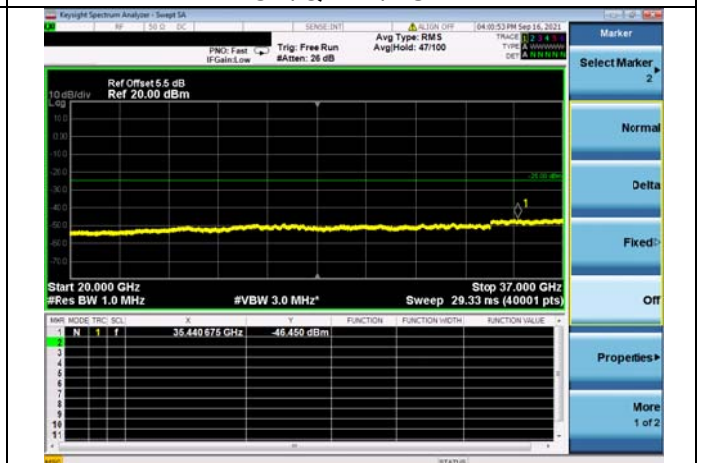

LTE Band 48C CSE

Channel Bandwidth: 20MHz+15MHz

LOW CH/QPSK/1RB0 and 1RB74

LOW CH/QPSK/1RB0 and 1RB74

LOW CH/QPSK/1RB99 and 1RB0

LOW CH/QPSK/1RB99 and 1RB0

LOW CH/QPSK/FULL RB

LOW CH/QPSK/FULL RB

Mid CH/QPSK/1RB0 and 1RB74

Mid CH/QPSK/1RB0 and 1RB74

Mid CH/QPSK/1RB99 and 1RB0

Mid CH/QPSK/1RB99 and 1RB0

Mid CH/QPSK/FULL RB

Mid CH/QPSK/FULL RB

High CH/QPSK/1RB0 and 1RB74

High CH/QPSK/1RB0 and 1RB74

High CH/QPSK/1RB9 and 1RB0

High CH/QPSK/1RB99 and 1RB0

High CH/QPSK/FULL RB

High CH/QPSK/FULL RB

LTE Band 48C CSE

Channel Bandwidth: 20MHz+20MHz

LOW CH/QPSK/1RB0 and 1RB99

LOW CH/QPSK/1RB0 and 1RB99