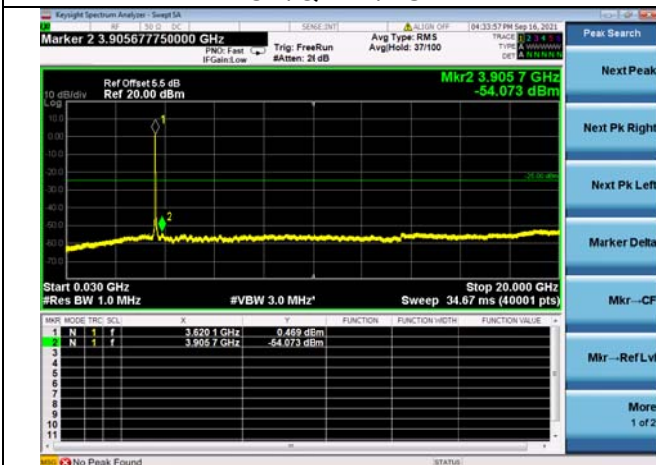

High CH/QPSK/1RB99 and 1RB0

High CH/QPSK/1RB99 and 1RB0

High CH/QPSK/FULL RB

High CH/QPSK/FULL RB

LTE Band 48C CSE

Channel Bandwidth: 20MHz+10MHz

LOW CH/QPSK/1RB0 and 1RB49

LOW CH/QPSK/1RB0 and 1RB49

LOW CH/QPSK/1RB99 and 1RB0

LOW CH/QPSK/1RB99 and 1RB0

LOW CH/QPSK/FULL RB

LOW CH/QPSK/FULL RB

Mid CH/QPSK/1RB0 and 1RB49

Mid CH/QPSK/1RB0 and 1RB49

Mid CH/QPSK/1RB99 and 1RB0

Mid CH/QPSK/1RB99 and 1RB0

Mid CH/QPSK/FULL RB

Mid CH/QPSK/FULL RB

High CH/QPSK/1RB0 and 1RB49

High CH/QPSK/1RB0 and 1RB49

High CH/QPSK/1RB99 and 1RB0

High CH/QPSK/1RB99 and 1RB0

High CH/QPSK/FULL RB

High CH/QPSK/FULL RB

LTE Band 48C CSE

Channel Bandwidth: 20MHz+15MHz

LOW CH/QPSK/1RB0 and 1RB74

LOW CH/QPSK/1RB0 and 1RB74

LOW CH/QPSK/1RB99 and 1RB0

LOW CH/QPSK/1RB99 and 1RB0

LOW CH/QPSK/FULL RB

LOW CH/QPSK/FULL RB