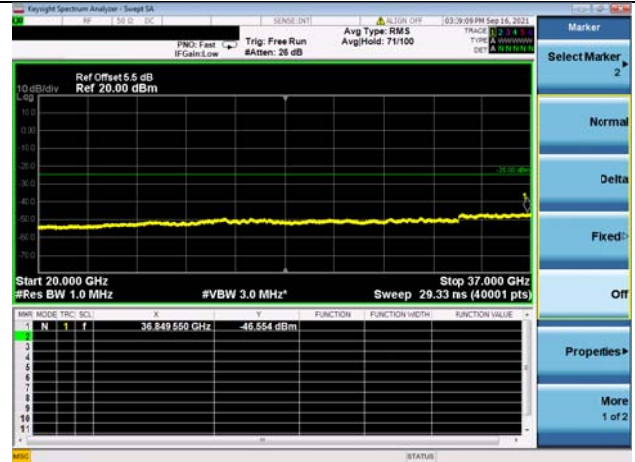

High CH/QPSK/1RB9 and 1RB0

High CH/QPSK/1RB99 and 1RB0

High CH/QPSK/FULL RB

High CH/QPSK/FULL RB

LTE Band 48C CSE

Channel Bandwidth: 20MHz+20MHz

LOW CH/QPSK/1RB0 and 1RB99

LOW CH/QPSK/1RB0 and 1RB99