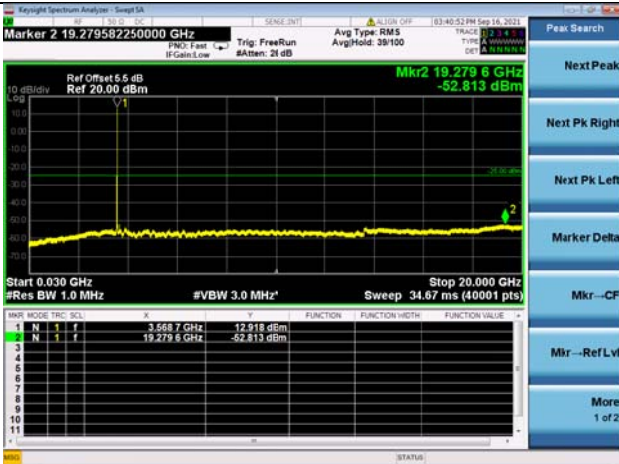

LOW CH/QPSK/1RB99 and 1RB0