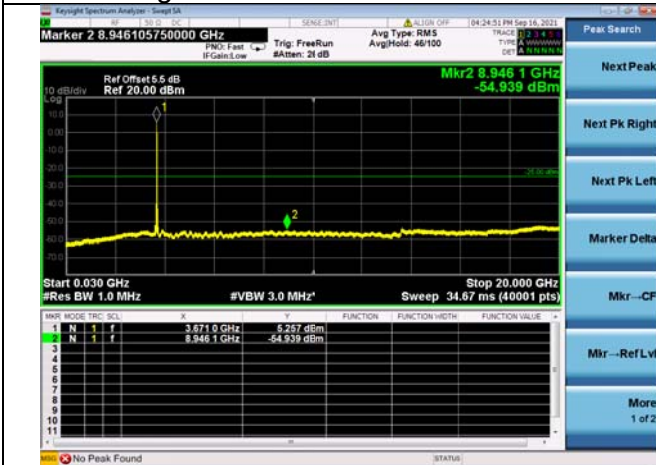

Mid CH/QPSK/FULL RB

Mid CH/QPSK/FULL RB

High CH/QPSK/1RB0 and 1RB49

High CH/QPSK/1RB0 and 1RB49

High CH/QPSK/1RB99 and 1RB0

High CH/QPSK/1RB99 and 1RB0

High CH/QPSK/FULL RB

High CH/QPSK/FULL RB

LTE Band 48C CSE

Channel Bandwidth: 20MHz+15MHz

LOW CH/QPSK/1RB0 and 1RB74

LOW CH/QPSK/1RB0 and 1RB74

LOW CH/QPSK/1RB99 and 1RB0

LOW CH/QPSK/1RB99 and 1RB0

LOW CH/QPSK/FULL RB

LOW CH/QPSK/FULL RB