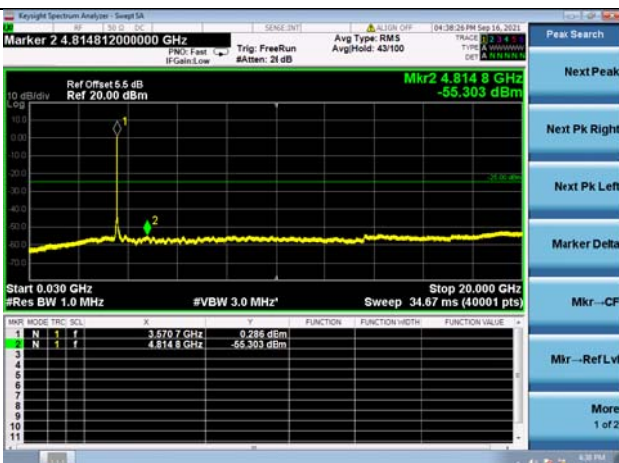

LOW CH/QPSK/FULL RB

LOW CH/QPSK/FULL RB