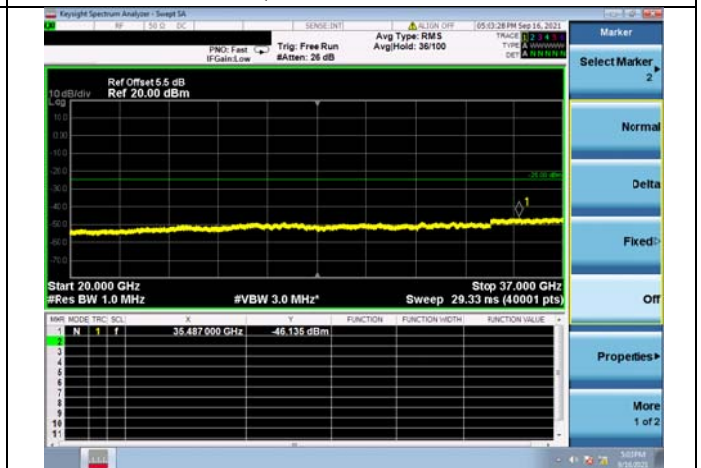

LTE Band 48C CSE

Channel Bandwidth: 20MHz+5MHz

LOW CH/QPSK/1RB0 and 1RB24

LOW CH/QPSK/1RB0 and 1RB24

LOW CH/QPSK/1RB99 and 1RB0

LOW CH/QPSK/1RB99 and 1RB0

LOW CH/QPSK/FULL RB

LOW CH/QPSK/FULL RB

Mid CH/QPSK/1RB0 and 1RB24

Mid CH/QPSK/1RB0 and 1RB24

Mid CH/QPSK/1RB99 and 1RB0

Mid CH/QPSK/1RB99 and 1RB0

Mid CH/QPSK/FULL RB

Mid CH/QPSK/FULL RB

High CH/QPSK/1RB0 and 1RB24

High CH/QPSK/1RB0 and 1RB24

High CH/QPSK/1RB99 and 1RB0

High CH/QPSK/1RB99 and 1RB0

High CH/QPSK/FULL RB

High CH/QPSK/FULL RB

LTE Band 48C CSE

Channel Bandwidth: 20MHz+10MHz

LOW CH/QPSK/1RB0 and 1RB49

LOW CH/QPSK/1RB0 and 1RB49