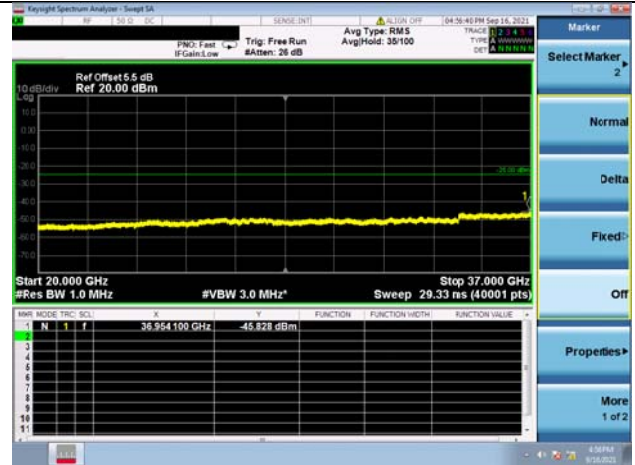

LTE Band 48C CSE

Channel Bandwidth: 20MHz+5MHz

LOW CH/QPSK/1RB0 and 1RB24

LOW CH/QPSK/1RB0 and 1RB24

LOW CH/QPSK/1RB99 and 1RB0

LOW CH/QPSK/1RB99 and 1RB0

LOW CH/QPSK/FULL RB

LOW CH/QPSK/FULL RB

High CH/QPSK/1RB99 and 1RB0

High CH/QPSK/1RB99 and 1RB0

High CH/QPSK/FULL RB

High CH/QPSK/FULL RB

LTE Band 48C CSE

Channel Bandwidth: 20MHz+10MHz

LOW CH/QPSK/1RB0 and 1RB49

LOW CH/QPSK/1RB0 and 1RB49