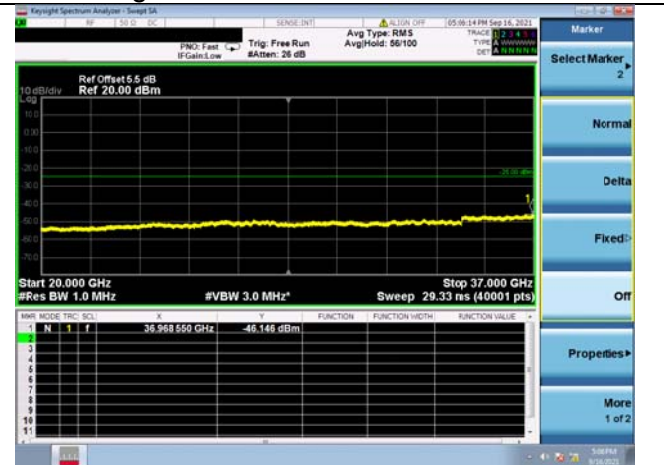

LTE Band 48C CSE

Channel Bandwidth: 20MHz+5MHz

LOW CH/QPSK/1RB0 and 1RB24

LOW CH/QPSK/1RB0 and 1RB24

LOW CH/QPSK/1RB99 and 1RB0

LOW CH/QPSK/1RB99 and 1RB0

LOW CH/QPSK/FULL RB

LOW CH/QPSK/FULL RB

Mid CH/QPSK/1RB0 and 1RB24

Mid CH/QPSK/1RB0 and 1RB24

Mid CH/QPSK/1RB99 and 1RB0

Mid CH/QPSK/1RB99 and 1RB0

Mid CH/QPSK/FULL RB

Mid CH/QPSK/FULL RB

High CH/QPSK/1RB0 and 1RB24

High CH/QPSK/1RB0 and 1RB24

High CH/QPSK/1RB99 and 1RB0

High CH/QPSK/1RB99 and 1RB0

High CH/QPSK/FULL RB

High CH/QPSK/FULL RB

LTE Band 48C CSE

Channel Bandwidth: 20MHz+10MHz

LOW CH/QPSK/1RB0 and 1RB49

LOW CH/QPSK/1RB0 and 1RB49