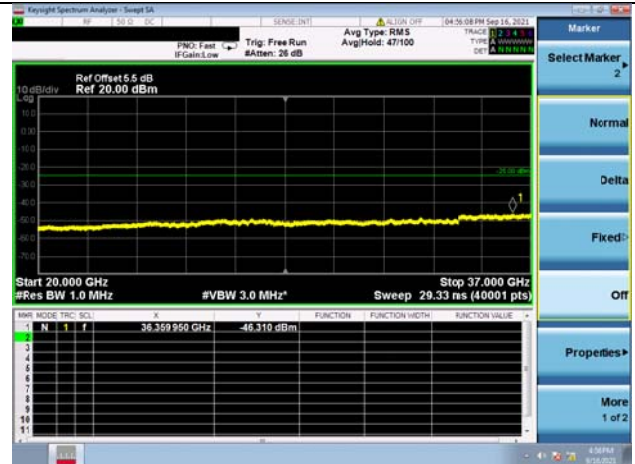

LTE Band 48C CSE

Channel Bandwidth: 20MHz+5MHz

LOW CH/QPSK/1RB0 and 1RB24

LOW CH/QPSK/1RB0 and 1RB24

LOW CH/QPSK/1RB99 and 1RB0

LOW CH/QPSK/1RB99 and 1RB0

LOW CH/QPSK/FULL RB

LOW CH/QPSK/FULL RB

High CH/QPSK/1RB99 and 1RB0

High CH/QPSK/1RB99 and 1RB0

High CH/QPSK/FULL RB

High CH/QPSK/FULL RB

LTE Band 48C CSE

Channel Bandwidth: 20MHz+10MHz

LOW CH/QPSK/1RB0 and 1RB49

LOW CH/QPSK/1RB0 and 1RB49