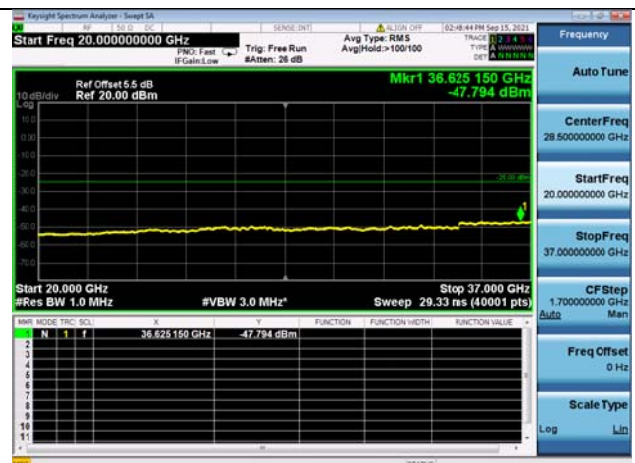

High CH/QPSK/1RB9 and 1RB0

High CH/QPSK/1RB99 and 1RB0

High CH/QPSK/FULL RB

High CH/QPSK/FULL RB

LTE Band 48C CSE

Channel Bandwidth: 20MHz+20MHz

LOW CH/QPSK/1RB0 and 1RB99

LOW CH/QPSK/1RB0 and 1RB99

LOW CH/QPSK/1RB99 and 1RB0

LOW CH/QPSK/1RB99 and 1RB0

LOW CH/QPSK/FULL RB

LOW CH/QPSK/FULL RB

Mid CH/QPSK/1RB0 and 1RB99

Mid CH/QPSK/1RB0 and 1RB99

Mid CH/QPSK/1RB99 and 1RB0

Mid CH/QPSK/1RB99 and 1RB0