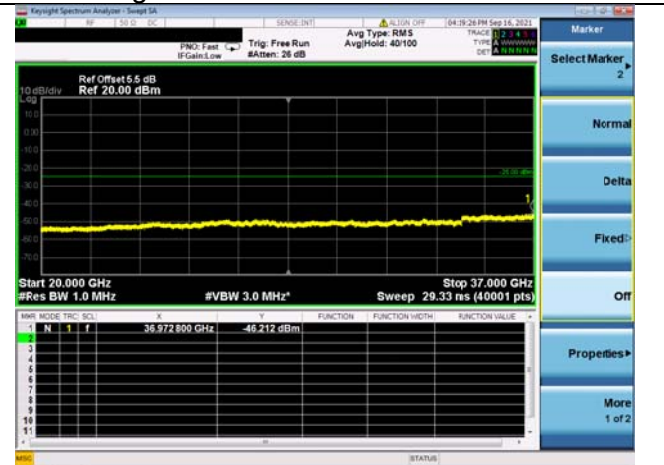

LTE Band 48C CSE

Channel Bandwidth: 20MHz+15MHz

LOW CH/QPSK/1RB0 and 1RB74

LOW CH/QPSK/1RB0 and 1RB74

LOW CH/QPSK/1RB99 and 1RB0

LOW CH/QPSK/1RB99 and 1RB0

LOW CH/QPSK/FULL RB

LOW CH/QPSK/FULL RB

Mid CH/QPSK/1RB0 and 1RB74

Mid CH/QPSK/1RB0 and 1RB74

Mid CH/QPSK/1RB99 and 1RB0

Mid CH/QPSK/1RB99 and 1RB0

Mid CH/QPSK/FULL RB

Mid CH/QPSK/FULL RB

High CH/QPSK/1RB0 and 1RB74

High CH/QPSK/1RB0 and 1RB74

High CH/QPSK/1RB9 and 1RB0

High CH/QPSK/1RB99 and 1RB0

High CH/QPSK/FULL RB

High CH/QPSK/FULL RB

LTE Band 48C CSE

Channel Bandwidth: 20MHz+20MHz

LOW CH/QPSK/1RB0 and 1RB99

LOW CH/QPSK/1RB0 and 1RB99