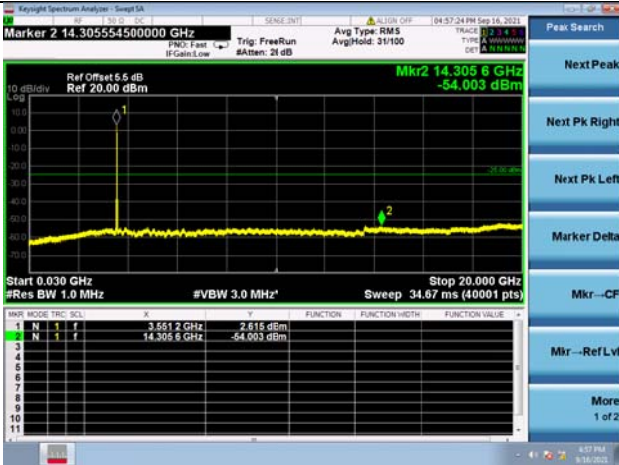

LTE Band 48C CSE

Channel Bandwidth: 20MHz+5MHz

LOW CH/QPSK/1RB0 and 1RB24

LOW CH/QPSK/1RB0 and 1RB24

LOW CH/QPSK/1RB99 and 1RB0

LOW CH/QPSK/1RB99 and 1RB0

LOW CH/QPSK/FULL RB

LOW CH/QPSK/FULL RB

High CH/QPSK/1RB99 and 1RB0

High CH/QPSK/1RB99 and 1RB0

High CH/QPSK/FULL RB

High CH/QPSK/FULL RB

LTE Band 48C CSE

Channel Bandwidth: 20MHz+10MHz

LOW CH/QPSK/1RB0 and 1RB49

LOW CH/QPSK/1RB0 and 1RB49