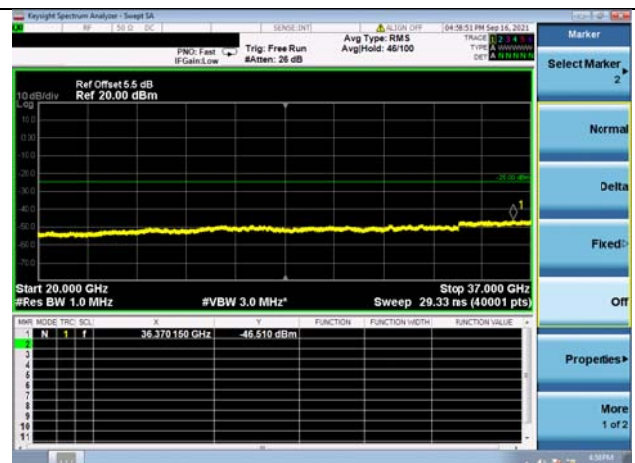

LTE Band 48C CSE

Channel Bandwidth: 20MHz+5MHz

LOW CH/QPSK/1RB0 and 1RB24

LOW CH/QPSK/1RB0 and 1RB24

LOW CH/QPSK/1RB99 and 1RB0

LOW CH/QPSK/1RB99 and 1RB0

LOW CH/QPSK/FULL RB

LOW CH/QPSK/FULL RB

High CH/QPSK/1RB99 and 1RB0

High CH/QPSK/1RB99 and 1RB0

High CH/QPSK/FULL RB

High CH/QPSK/FULL RB

LTE Band 48C CSE

Channel Bandwidth: 20MHz+10MHz

LOW CH/QPSK/1RB0 and 1RB49

LOW CH/QPSK/1RB0 and 1RB49