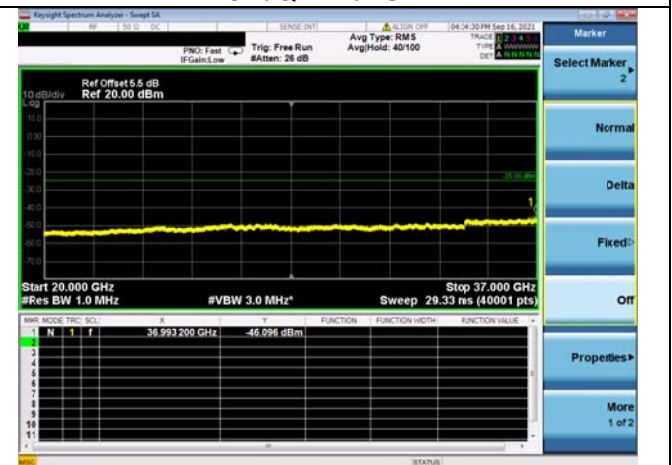

Mid CH/QPSK/FULL RB