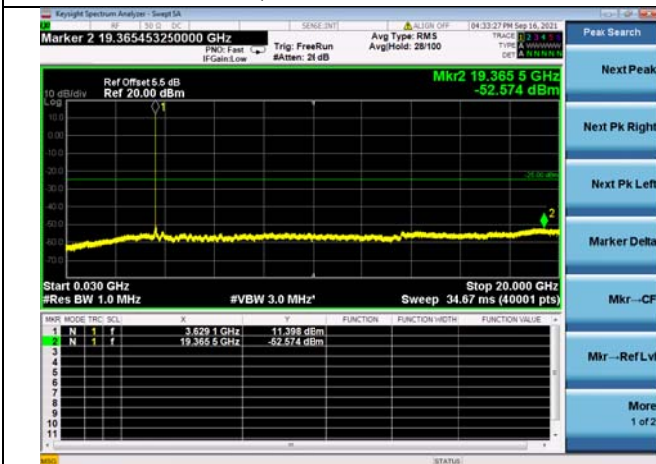

High CH/QPSK/1RB99 and 1RB0

High CH/QPSK/1RB99 and 1RB0

High CH/QPSK/FULL RB

High CH/QPSK/FULL RB

LTE Band 48C CSE

Channel Bandwidth: 20MHz+10MHz

LOW CH/QPSK/1RB0 and 1RB49

LOW CH/QPSK/1RB0 and 1RB49

LOW CH/QPSK/1RB99 and 1RB0

LOW CH/QPSK/1RB99 and 1RB0

LOW CH/QPSK/FULL RB

LOW CH/QPSK/FULL RB

Mid CH/QPSK/1RB0 and 1RB49

Mid CH/QPSK/1RB0 and 1RB49

Mid CH/QPSK/1RB99 and 1RB0

Mid CH/QPSK/1RB99 and 1RB0

LTE Band 48C CSE

Channel Bandwidth: 20MHz+15MHz

LOW CH/QPSK/1RB0 and 1RB74

LOW CH/QPSK/1RB0 and 1RB74

LOW CH/QPSK/1RB99 and 1RB0

LOW CH/QPSK/1RB99 and 1RB0

LOW CH/QPSK/FULL RB

LOW CH/QPSK/FULL RB