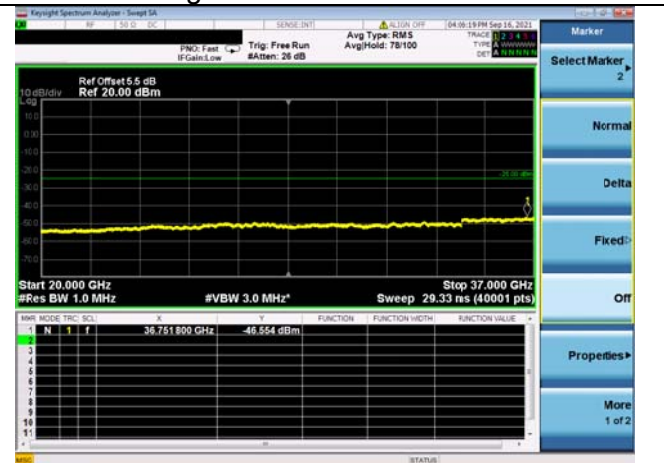

High CH/QPSK/1RB9 and 1RB0

High CH/QPSK/1RB99 and 1RB0

High CH/QPSK/FULL RB

High CH/QPSK/FULL RB

LTE Band 48C CSE

Channel Bandwidth: 20MHz+20MHz

LOW CH/QPSK/1RB0 and 1RB99

LOW CH/QPSK/1RB0 and 1RB99