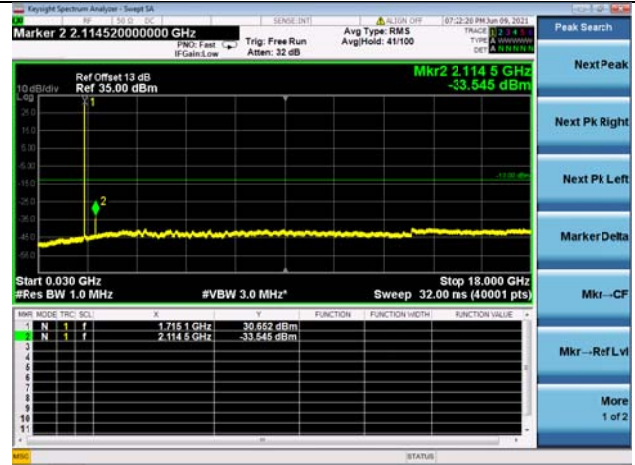

LTE Band 66B CSE

Channel Bandwidth: 5MHz+10MHz

LOW CH/QPSK/1RB0 and 1RB49

LOW CH/QPSK/1RB24 and 1RB0

LOW CH/QPSK/FULL RB

Mid CH/QPSK/1RB0 and 1RB2449

Mid CH/QPSK/1RB24 and 1RB0

Mid CH/QPSK/FULL RB

High CH/QPSK/1RB0 and 1RB49

High CH/QPSK/1RB24 and 1RB0

High CH/QPSK/FULL RB

N/A

LTE Band 66B CSE

Channel Bandwidth: 5MHz+15MHz

LOW CH/QPSK/1RB0 and 1RB74

LOW CH/QPSK/1RB24 and 1RB0

LTE Band 66B CSE

Channel Bandwidth: 10MHz+5MHz

LOW CH/QPSK/1RB0 and 1RB24

LOW CH/QPSK/1RB49 and 1RB0

LOW CH/QPSK/FULL RB

Mid CH/QPSK/1RB0 and 1RB24

Mid CH/QPSK/1RB49 and 1RB0

Mid CH/QPSK/FULL RB