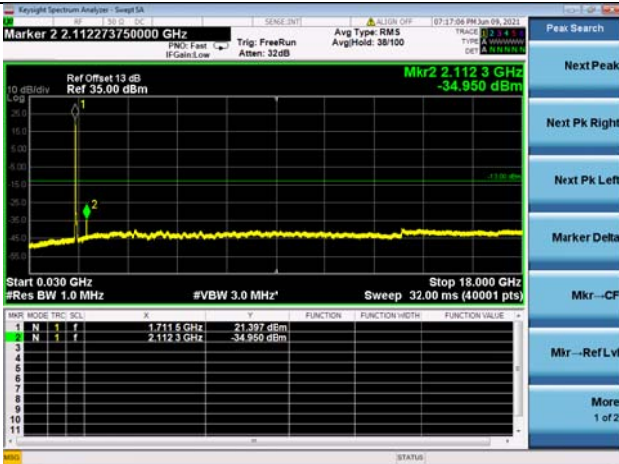

LTE Band 66B CSE

Channel Bandwidth: 5MHz+10MHz

LOW CH/QPSK/1RB0 and 1RB49

LOW CH/QPSK/1RB24 and 1RB0

LOW CH/QPSK/FULL RB

Mid CH/QPSK/1RB0 and 1RB2449

Mid CH/QPSK/1RB24 and 1RB0

Mid CH/QPSK/FULL RB

High CH/QPSK/1RB0 and 1RB49

High CH/QPSK/1RB24 and 1RB0

High CH/QPSK/FULL RB

N/A

LTE Band 66B CSE

Channel Bandwidth: 5MHz+15MHz

LOW CH/QPSK/1RB0 and 1RB74

LOW CH/QPSK/1RB24 and 1RB0