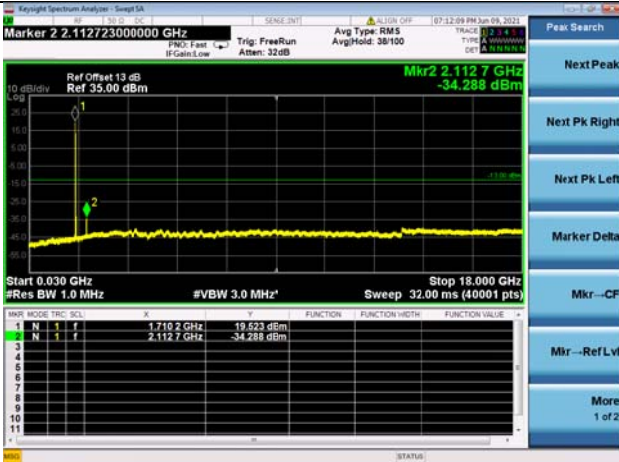

LTE Band 66C CSE

Channel Bandwidth: 20MHz+20MHz

LOW CH/QPSK/1RB0 and 1RB99

LOW CH/QPSK/1RB99 and 1RB0

LOW CH/QPSK/FULL RB

Mid CH/QPSK/1RB0 and 1RB99

Mid CH/QPSK/1RB99 and 1RB0

Mid CH/QPSK/FULL RB

High CH/QPSK/1RB0 and 1RB99

High CH/QPSK/1RB99 and 1RB0

High CH/QPSK/FULL RB

N/A

LTE Band 66B CSE

Channel Bandwidth: 5MHz+5MHz

LOW CH/QPSK/1RB0 and 1RB24

LOW CH/QPSK/1RB24 and 1RB0

LOW CH/QPSK/FULL RB

Mid CH/QPSK/1RB0 and 1RB24

Mid CH/QPSK/1RB24 and 1RB0

Mid CH/QPSK/FULL RB

High CH/QPSK/1RB0 and 1RB24

High CH/QPSK/1RB24 and 1RB0

High CH/QPSK/FULL RB

N/A

LTE Band 66B CSE

Channel Bandwidth: 5MHz+10MHz

LOW CH/QPSK/1RB0 and 1RB49

LOW CH/QPSK/1RB24 and 1RB0

LOW CH/QPSK/FULL RB

Mid CH/QPSK/1RB0 and 1RB2449

Mid CH/QPSK/1RB24 and 1RB0

Mid CH/QPSK/FULL RB