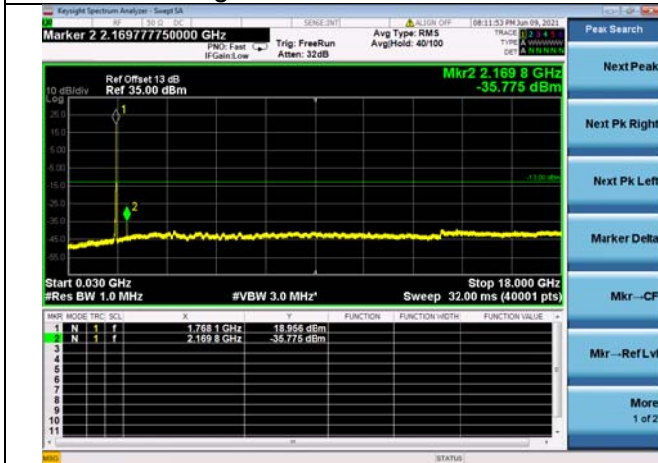

LTE Band 66B CSE

Channel Bandwidth: 10MHz+5MHz

LOW CH/QPSK/1RB0 and 1RB24

LOW CH/QPSK/1RB49 and 1RB0

LOW CH/QPSK/FULL RB

Mid CH/QPSK/1RB0 and 1RB24

Mid CH/QPSK/1RB49 and 1RB0

Mid CH/QPSK/FULL RB

High CH/QPSK/1RB0 and 1RB24

High CH/QPSK/1RB49 and 1RB0

High CH/QPSK/FULL RB

N/A

LTE Band 66B CSE

Channel Bandwidth: 10MHz+10MHz

LOW CH/QPSK/1RB0 and 1RB49

LOW CH/QPSK/1RB49 and 1RB0