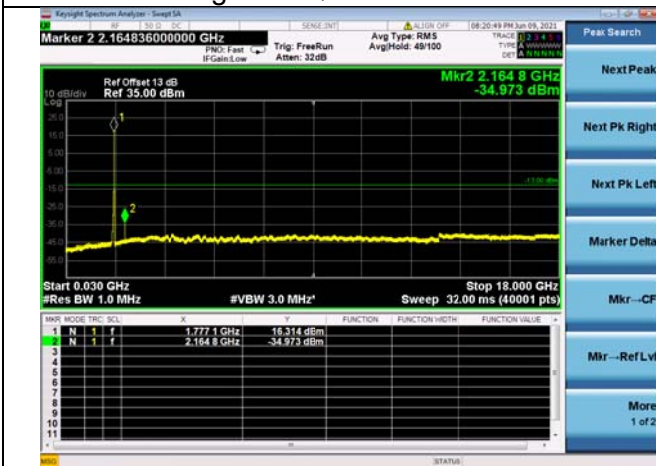

LTE Band 66B CSE

Channel Bandwidth: 15MHz+5MHz

LOW CH/QPSK/1RB0 and 1RB24

LOW CH/QPSK/1RB74 and 1RB0

LOW CH/QPSK/FULL RB

Mid CH/QPSK/1RB0 and 1RB24

Mid CH/QPSK/1RB74 and 1RB0

Mid CH/QPSK/FULL RB

High CH/QPSK/1RB0 and 1RB24

High CH/QPSK/1RB74 and 1RB0

High CH/QPSK/FULL RB

N/A

LTE Band 48C CSE

Channel Bandwidth: 5MHz+20MHz

LOW CH/QPSK/1RB0 and 1RB99

LOW CH/QPSK/1RB0 and 1RB99