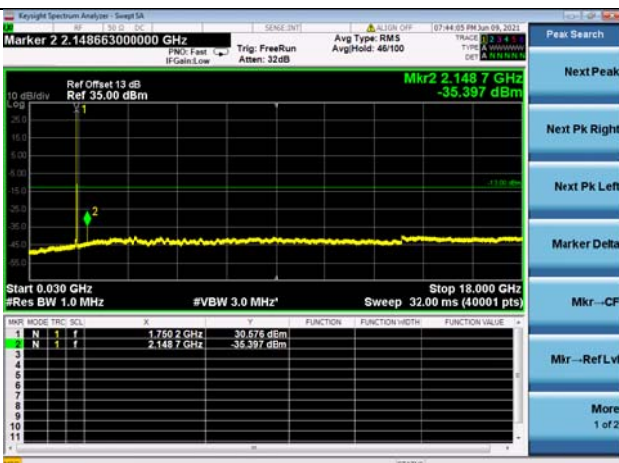

Mid CH/QPSK/1RB24 and 1RB0