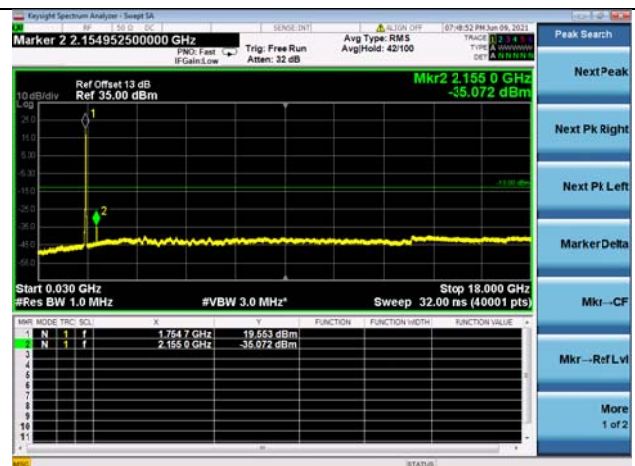

LTE Band 66B CSE

Channel Bandwidth: 10MHz+5MHz

LOW CH/QPSK/1RB0 and 1RB24

LOW CH/QPSK/1RB49 and 1RB0

LOW CH/QPSK/FULL RB

Mid CH/QPSK/1RB0 and 1RB24

Mid CH/QPSK/1RB49 and 1RB0

Mid CH/QPSK/FULL RB

High CH/QPSK/1RB0 and 1RB24

High CH/QPSK/1RB49 and 1RB0

High CH/QPSK/FULL RB

N/A

LTE Band 66B CSE

Channel Bandwidth: 10MHz+10MHz

LOW CH/QPSK/1RB0 and 1RB49

LOW CH/QPSK/1RB49 and 1RB0