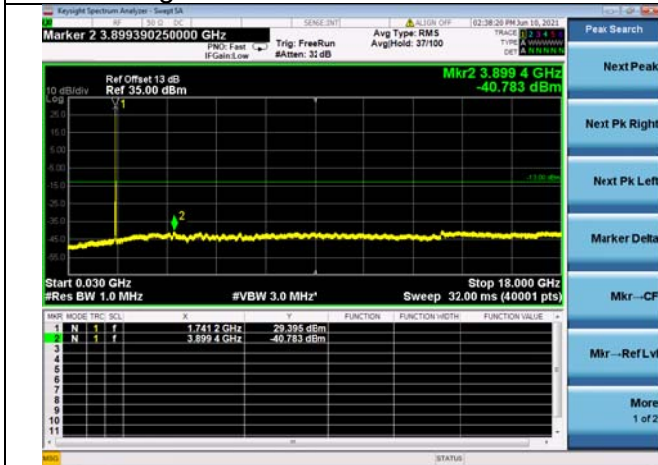

LTE Band 66C CSE

Channel Bandwidth: 20MHz+20MHz

LOW CH/QPSK/1RB0 and 1RB99

LOW CH/QPSK/1RB99 and 1RB0

LOW CH/QPSK/FULL RB

Mid CH/QPSK/1RB0 and 1RB99

Mid CH/QPSK/1RB99 and 1RB0

Mid CH/QPSK/FULL RB

High CH/QPSK/1RB0 and 1RB99

High CH/QPSK/1RB99 and 1RB0

High CH/QPSK/FULL RB

N/A

LTE Band 66B CSE

Channel Bandwidth: 5MHz+5MHz

LOW CH/QPSK/1RB0 and 1RB24

LOW CH/QPSK/1RB24 and 1RB0