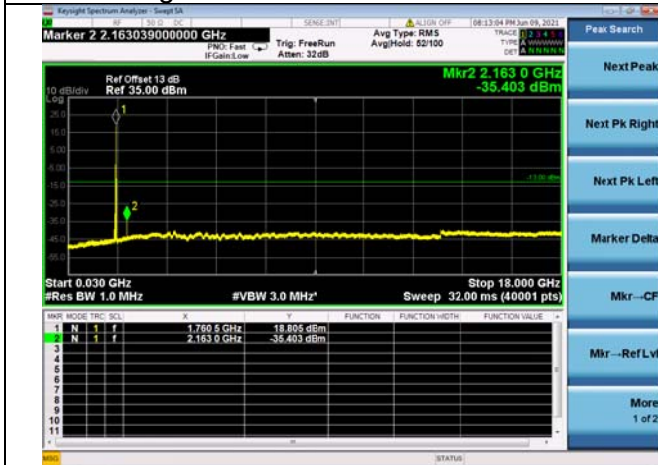

High CH/QPSK/1RB0 and 1RB24

High CH/QPSK/1RB49 and 1RB0

High CH/QPSK/FULL RB

N/A

LTE Band 66B CSE

Channel Bandwidth: 10MHz+10MHz

LOW CH/QPSK/1RB0 and 1RB49

LOW CH/QPSK/1RB49 and 1RB0

LOW CH/QPSK/FULL RB

Mid CH/QPSK/1RB0 and 1RB49

Mid CH/QPSK/1RB49 and 1RB0

Mid CH/QPSK/FULL RB

High CH/QPSK/1RB0 and 1RB49

High CH/QPSK/1RB49 and 1RB0

High CH/QPSK/FULL RB

N/A

LTE Band 66B CSE

Channel Bandwidth: 15MHz+5MHz

LOW CH/QPSK/1RB0 and 1RB24

LOW CH/QPSK/1RB74 and 1RB0

LOW CH/QPSK/FULL RB

Mid CH/QPSK/1RB0 and 1RB24

Mid CH/QPSK/1RB74 and 1RB0

Mid CH/QPSK/FULL RB

High CH/QPSK/1RB0 and 1RB24

High CH/QPSK/1RB74 and 1RB0

High CH/QPSK/FULL RB

N/A

LTE Band 48C CSE

Channel Bandwidth: 5MHz+20MHz

LOW CH/QPSK/1RB0 and 1RB99

LOW CH/QPSK/1RB0 and 1RB99