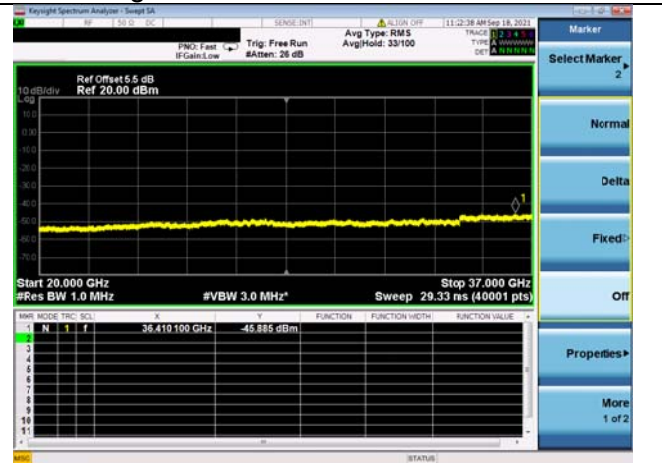

Mid CH/QPSK/FULL RB

Mid CH/QPSK/FULL RB

High CH/QPSK/1RB0 and 1RB99

High CH/QPSK/1RB0 and 1RB99

High CH/QPSK/1RB24 and 1RB0

High CH/QPSK/1RB24 and 1RB0

High CH/QPSK/FULL RB

High CH/QPSK/FULL RB

LTE Band 48C CSE

Channel Bandwidth: 10MHz+20MHz

LOW CH/QPSK/1RB0 and 1RB99

LOW CH/QPSK/1RB0 and 1RB99

LOW CH/QPSK/1RB49 and 1RB0

LOW CH/QPSK/1RB49 and 1RB0

LOW CH/QPSK/FULL RB

LOW CH/QPSK/FULL RB