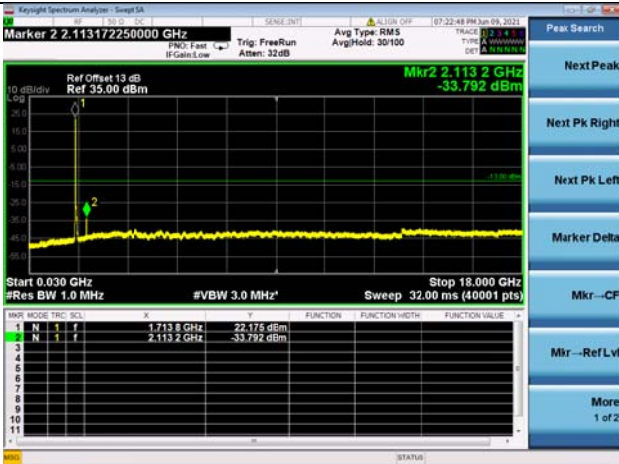

LOW CH/QPSK/FULL RB