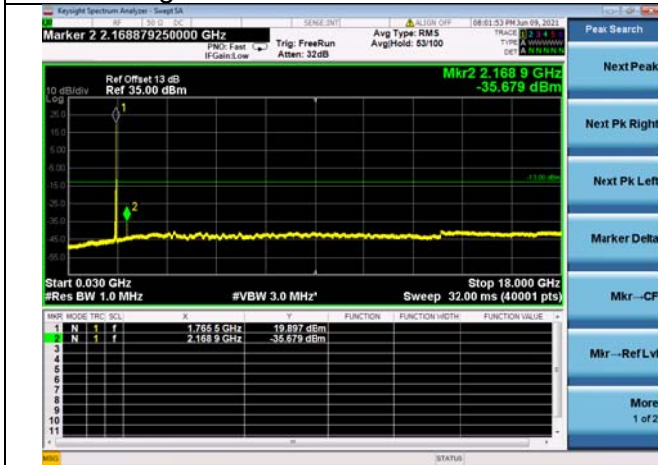

LTE Band 66B CSE

Channel Bandwidth: 5MHz+10MHz

LOW CH/QPSK/1RB0 and 1RB49

LOW CH/QPSK/1RB24 and 1RB0

LOW CH/QPSK/FULL RB

Mid CH/QPSK/1RB0 and 1RB2449

Mid CH/QPSK/1RB24 and 1RB0

Mid CH/QPSK/FULL RB

High CH/QPSK/1RB0 and 1RB49

High CH/QPSK/1RB24 and 1RB0

High CH/QPSK/FULL RB

N/A

LTE Band 66B CSE

Channel Bandwidth: 5MHz+15MHz

LOW CH/QPSK/1RB0 and 1RB74

LOW CH/QPSK/1RB24 and 1RB0