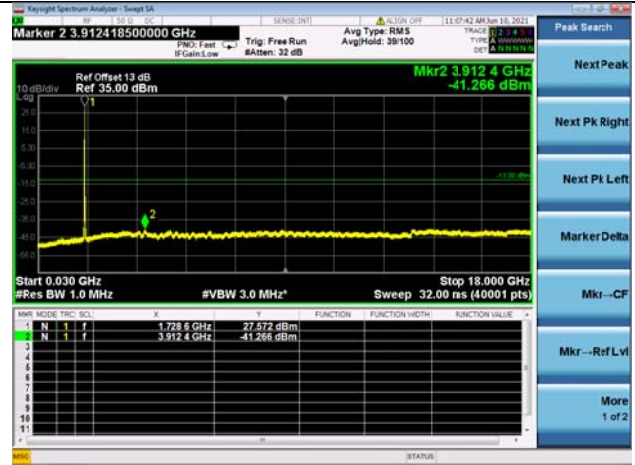

LTE Band 66C CSE

Channel Bandwidth: 20MHz+20MHz

LOW CH/QPSK/1RB0 and 1RB99

LOW CH/QPSK/1RB99 and 1RB0

LOW CH/QPSK/FULL RB

Mid CH/QPSK/1RB0 and 1RB99

Mid CH/QPSK/1RB99 and 1RB0

Mid CH/QPSK/FULL RB

High CH/QPSK/1RB0 and 1RB99

High CH/QPSK/1RB99 and 1RB0

High CH/QPSK/FULL RB

N/A

LTE Band 66B CSE

Channel Bandwidth: 5MHz+5MHz

LOW CH/QPSK/1RB0 and 1RB24

LOW CH/QPSK/1RB24 and 1RB0