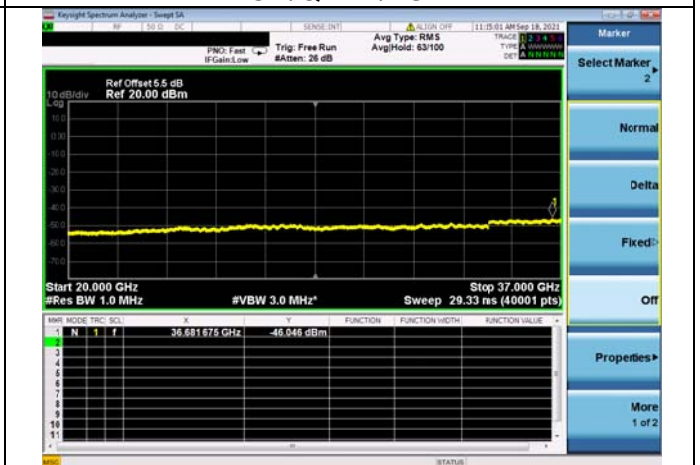

Mid CH/QPSK/FULL RB