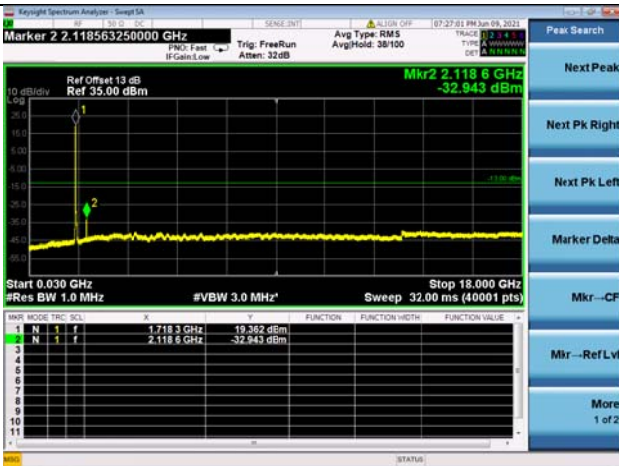

LTE Band 66B CSE

Channel Bandwidth: 10MHz+5MHz

LOW CH/QPSK/1RB0 and 1RB24

LOW CH/QPSK/1RB49 and 1RB0

LOW CH/QPSK/FULL RB

Mid CH/QPSK/1RB0 and 1RB24

Mid CH/QPSK/1RB49 and 1RB0

Mid CH/QPSK/FULL RB

High CH/QPSK/1RB0 and 1RB24

High CH/QPSK/1RB49 and 1RB0

High CH/QPSK/FULL RB

N/A

LTE Band 66B CSE

Channel Bandwidth: 10MHz+10MHz

LOW CH/QPSK/1RB0 and 1RB49

LOW CH/QPSK/1RB49 and 1RB0