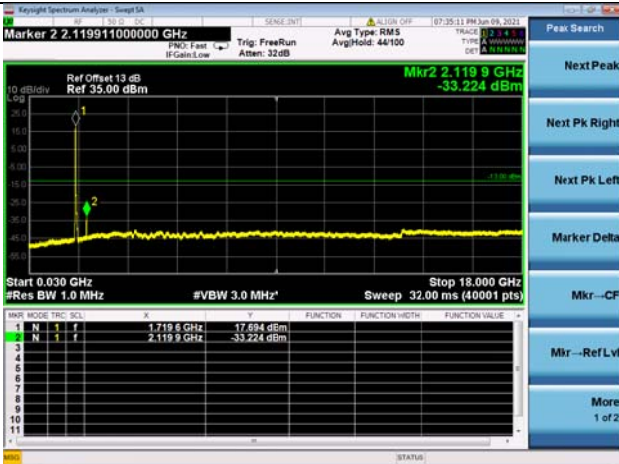

LTE Band 66B CSE

Channel Bandwidth: 15MHz+5MHz

LOW CH/QPSK/1RB0 and 1RB24

LOW CH/QPSK/1RB74 and 1RB0

LOW CH/QPSK/FULL RB

Mid CH/QPSK/1RB0 and 1RB24

Mid CH/QPSK/1RB74 and 1RB0

Mid CH/QPSK/FULL RB

High CH/QPSK/1RB0 and 1RB24

High CH/QPSK/1RB74 and 1RB0

High CH/QPSK/FULL RB

N/A

LTE Band 48C CSE

Channel Bandwidth: 5MHz+20MHz

LOW CH/QPSK/1RB0 and 1RB99

LOW CH/QPSK/1RB0 and 1RB99