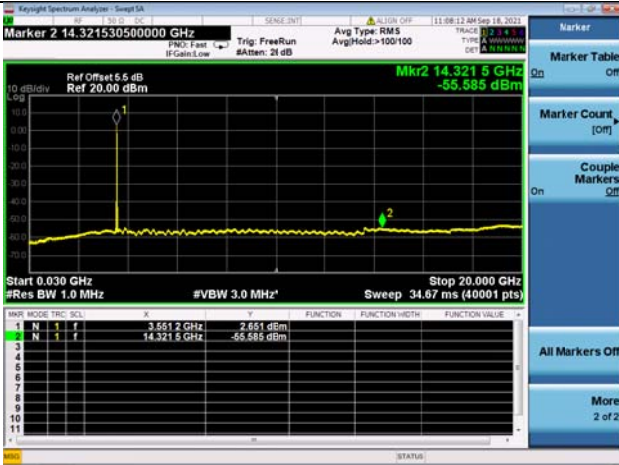

LTE Band 66B CSE

Channel Bandwidth: 15MHz+5MHz

LOW CH/QPSK/1RB0 and 1RB24

LOW CH/QPSK/1RB74 and 1RB0

LOW CH/QPSK/FULL RB

Mid CH/QPSK/1RB0 and 1RB24

Mid CH/QPSK/1RB74 and 1RB0

Mid CH/QPSK/FULL RB

High CH/QPSK/1RB0 and 1RB24

High CH/QPSK/1RB74 and 1RB0

High CH/QPSK/FULL RB

N/A

LTE Band 48C CSE

Channel Bandwidth: 5MHz+20MHz

LOW CH/QPSK/1RB0 and 1RB99

LOW CH/QPSK/1RB0 and 1RB99