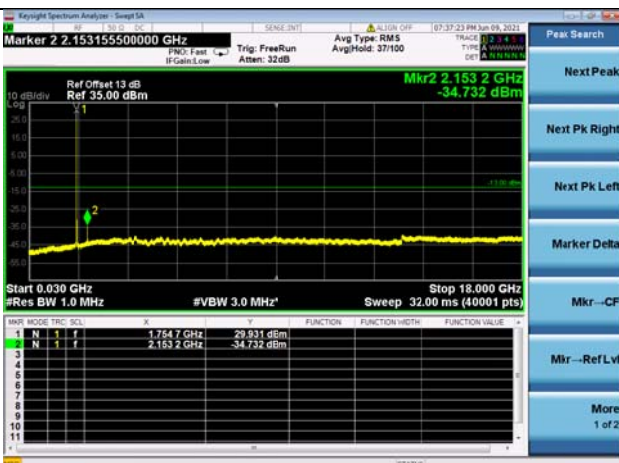

LTE Band 66C CSE

Channel Bandwidth: 20MHz+20MHz

LOW CH/QPSK/1RB0 and 1RB99

LOW CH/QPSK/1RB99 and 1RB0

LOW CH/QPSK/FULL RB

Mid CH/QPSK/1RB0 and 1RB99

Mid CH/QPSK/1RB99 and 1RB0

Mid CH/QPSK/FULL RB

High CH/QPSK/1RB0 and 1RB99

High CH/QPSK/1RB99 and 1RB0

High CH/QPSK/FULL RB

N/A

LTE Band 66B CSE

Channel Bandwidth: 5MHz+5MHz

LOW CH/QPSK/1RB0 and 1RB24

LOW CH/QPSK/1RB24 and 1RB0

LOW CH/QPSK/FULL RB

Mid CH/QPSK/1RB0 and 1RB24

Mid CH/QPSK/1RB24 and 1RB0

Mid CH/QPSK/FULL RB

High CH/QPSK/1RB0 and 1RB24

High CH/QPSK/1RB24 and 1RB0

High CH/QPSK/FULL RB

N/A

LTE Band 66B CSE

Channel Bandwidth: 5MHz+10MHz

LOW CH/QPSK/1RB0 and 1RB49

LOW CH/QPSK/1RB24 and 1RB0

LOW CH/QPSK/FULL RB

Mid CH/QPSK/1RB0 and 1RB2449

Mid CH/QPSK/1RB24 and 1RB0

Mid CH/QPSK/FULL RB