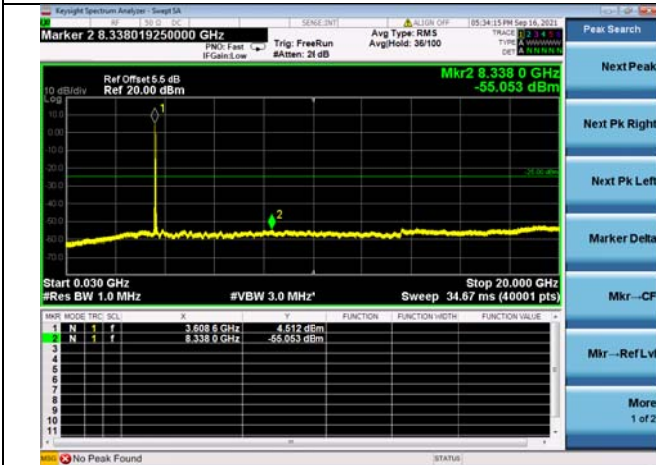

High CH/QPSK/1RB49 and 1RB0

High CH/QPSK/1RB49 and 1RB0

High CH/QPSK/FULL RB

High CH/QPSK/FULL RB

LTE Band 48C CSE

Channel Bandwidth: 15MHz+20MHz

LOW CH/QPSK/1RB0 and 1RB99

LOW CH/QPSK/1RB0 and 1RB99

LOW CH/QPSK/1RB74 and 1RB0

LOW CH/QPSK/1RB74 and 1RB0

LOW CH/QPSK/FULL RB

LOW CH/QPSK/FULL RB

Mid CH/QPSK/1RB0 and 1RB99

Mid CH/QPSK/1RB0 and 1RB99

Mid CH/QPSK/1RB74 and 1RB0

Mid CH/QPSK/1RB74 and 1RB0