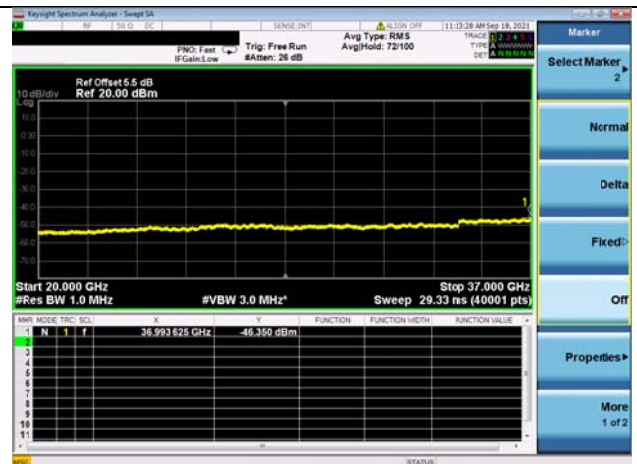

LOW CH/QPSK/FULL RB

LOW CH/QPSK/FULL RB