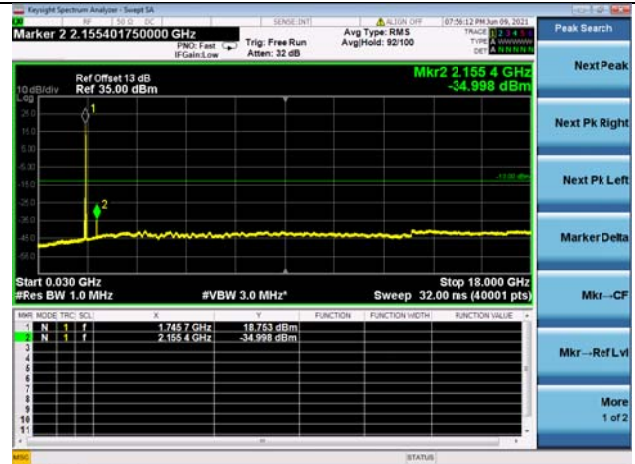

LTE Band 66B CSE

Channel Bandwidth: 15MHz+5MHz

LOW CH/QPSK/1RB0 and 1RB24

LOW CH/QPSK/1RB74 and 1RB0

LOW CH/QPSK/FULL RB

Mid CH/QPSK/1RB0 and 1RB24

Mid CH/QPSK/1RB74 and 1RB0

Mid CH/QPSK/FULL RB

High CH/QPSK/1RB0 and 1RB24

High CH/QPSK/1RB74 and 1RB0

High CH/QPSK/FULL RB

N/A

LTE Band 48C CSE

Channel Bandwidth: 5MHz+20MHz

LOW CH/QPSK/1RB0 and 1RB99

LOW CH/QPSK/1RB0 and 1RB99