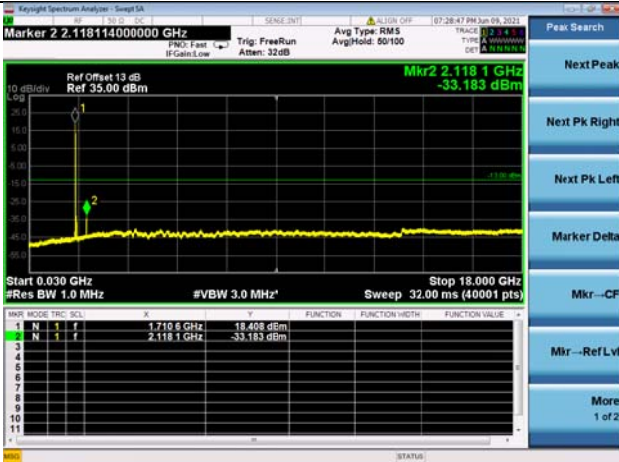

LTE Band 66B CSE

Channel Bandwidth: 10MHz+5MHz

LOW CH/QPSK/1RB0 and 1RB24

LOW CH/QPSK/1RB49 and 1RB0

LOW CH/QPSK/FULL RB

Mid CH/QPSK/1RB0 and 1RB24

Mid CH/QPSK/1RB49 and 1RB0

Mid CH/QPSK/FULL RB

High CH/QPSK/1RB0 and 1RB24

High CH/QPSK/1RB49 and 1RB0

High CH/QPSK/FULL RB

N/A

LTE Band 66B CSE

Channel Bandwidth: 10MHz+10MHz

LOW CH/QPSK/1RB0 and 1RB49

LOW CH/QPSK/1RB49 and 1RB0

LOW CH/QPSK/FULL RB

Mid CH/QPSK/1RB0 and 1RB49

Mid CH/QPSK/1RB49 and 1RB0

Mid CH/QPSK/FULL RB

High CH/QPSK/1RB0 and 1RB49

High CH/QPSK/1RB49 and 1RB0

High CH/QPSK/FULL RB

N/A

LTE Band 66B CSE

Channel Bandwidth: 15MHz+5MHz

LOW CH/QPSK/1RB0 and 1RB24

LOW CH/QPSK/1RB74 and 1RB0

LOW CH/QPSK/FULL RB

Mid CH/QPSK/1RB0 and 1RB24

Mid CH/QPSK/1RB74 and 1RB0

Mid CH/QPSK/FULL RB