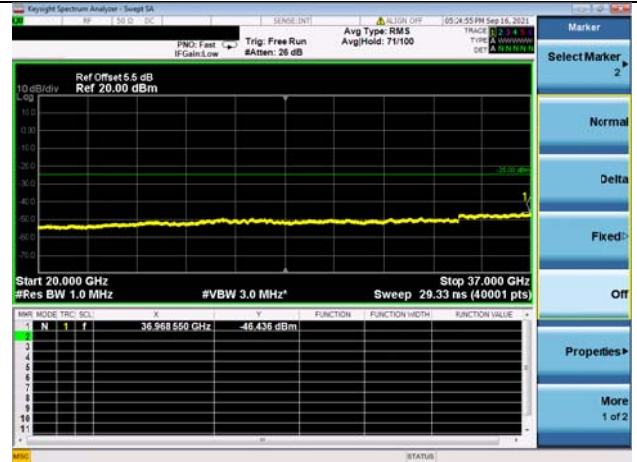

High CH/QPSK/1RB49 and 1RB0

High CH/QPSK/1RB49 and 1RB0

High CH/QPSK/FULL RB

High CH/QPSK/FULL RB

LTE Band 48C CSE

Channel Bandwidth: 15MHz+20MHz

LOW CH/QPSK/1RB0 and 1RB99

LOW CH/QPSK/1RB0 and 1RB99