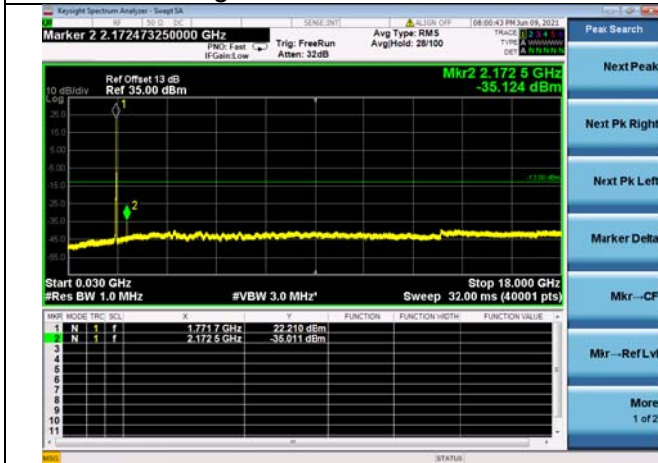

High CH/QPSK/1RB0 and 1RB99

High CH/QPSK/1RB99 and 1RB0

High CH/QPSK/FULL RB

N/A

LTE Band 66B CSE

Channel Bandwidth: 5MHz+5MHz

LOW CH/QPSK/1RB0 and 1RB24

LOW CH/QPSK/1RB24 and 1RB0

LOW CH/QPSK/FULL RB

Mid CH/QPSK/1RB0 and 1RB24

Mid CH/QPSK/1RB24 and 1RB0

Mid CH/QPSK/FULL RB

High CH/QPSK/1RB0 and 1RB24

High CH/QPSK/1RB24 and 1RB0

High CH/QPSK/FULL RB

N/A

LTE Band 66B CSE

Channel Bandwidth: 5MHz+10MHz

LOW CH/QPSK/1RB0 and 1RB49

LOW CH/QPSK/1RB24 and 1RB0

LOW CH/QPSK/FULL RB

Mid CH/QPSK/1RB0 and 1RB2449

Mid CH/QPSK/1RB24 and 1RB0

Mid CH/QPSK/FULL RB

High CH/QPSK/1RB0 and 1RB49

High CH/QPSK/1RB24 and 1RB0

High CH/QPSK/FULL RB

N/A

LTE Band 66B CSE

Channel Bandwidth: 5MHz+15MHz

LOW CH/QPSK/1RB0 and 1RB74

LOW CH/QPSK/1RB24 and 1RB0