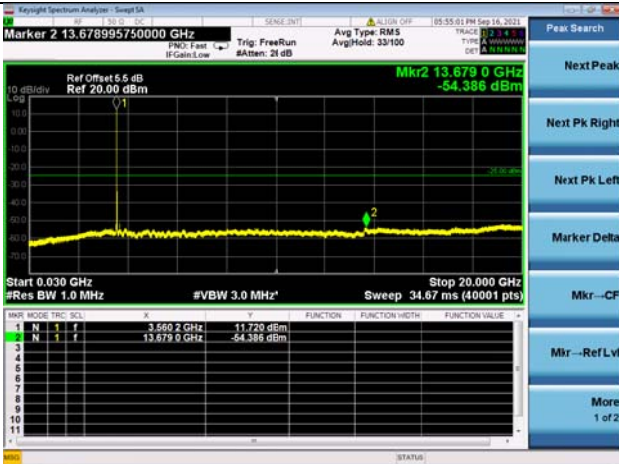

LTE Band 48C CSE

Channel Bandwidth: 10MHz+20MHz

LOW CH/QPSK/1RB0 and 1RB99

LOW CH/QPSK/1RB0 and 1RB99

LOW CH/QPSK/1RB49 and 1RB0

LOW CH/QPSK/1RB49 and 1RB0

LOW CH/QPSK/FULL RB

LOW CH/QPSK/FULL RB