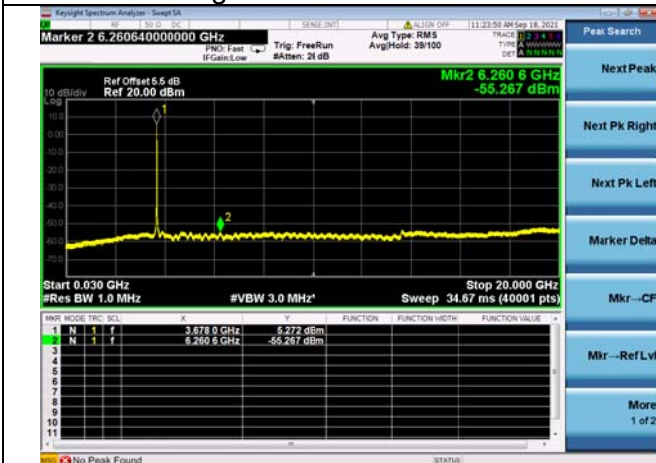

Mid CH/QPSK/FULL RB

Mid CH/QPSK/FULL RB

High CH/QPSK/1RB0 and 1RB99

High CH/QPSK/1RB0 and 1RB99

High CH/QPSK/1RB24 and 1RB0

High CH/QPSK/1RB24 and 1RB0

High CH/QPSK/FULL RB

High CH/QPSK/FULL RB

LTE Band 48C CSE

Channel Bandwidth: 10MHz+20MHz

LOW CH/QPSK/1RB0 and 1RB99

LOW CH/QPSK/1RB0 and 1RB99

LOW CH/QPSK/1RB49 and 1RB0

LOW CH/QPSK/1RB49 and 1RB0

LOW CH/QPSK/FULL RB

LOW CH/QPSK/FULL RB