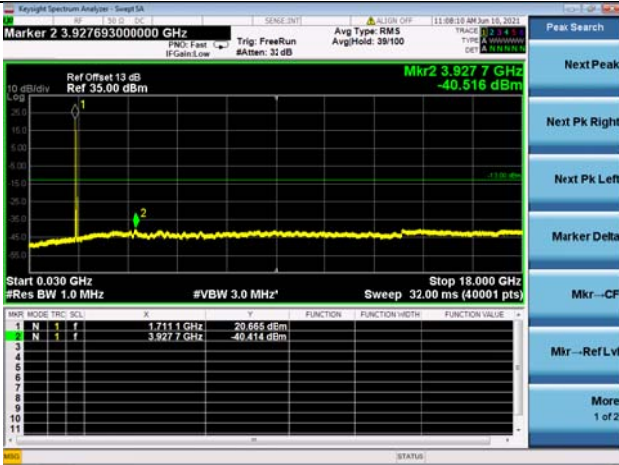

LTE Band 66C CSE

Channel Bandwidth: 20MHz+20MHz

LOW CH/QPSK/1RB0 and 1RB99

LOW CH/QPSK/1RB99 and 1RB0

LOW CH/QPSK/FULL RB

Mid CH/QPSK/1RB0 and 1RB99

Mid CH/QPSK/1RB99 and 1RB0

Mid CH/QPSK/FULL RB

High CH/QPSK/1RB0 and 1RB99

High CH/QPSK/1RB99 and 1RB0

High CH/QPSK/FULL RB

N/A

LTE Band 66B CSE

Channel Bandwidth: 5MHz+5MHz

LOW CH/QPSK/1RB0 and 1RB24

LOW CH/QPSK/1RB24 and 1RB0