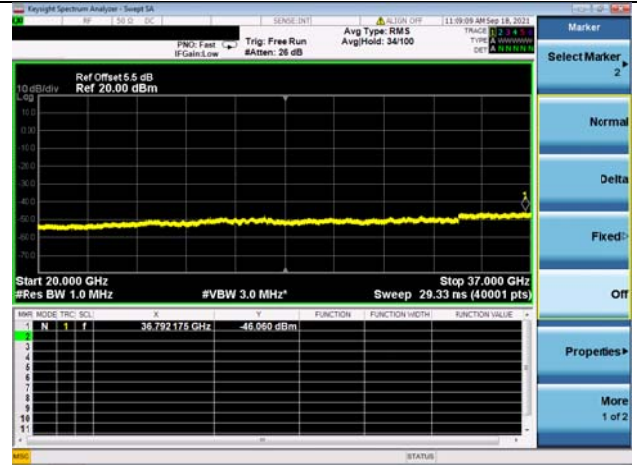

LTE Band 66B CSE

Channel Bandwidth: 15MHz+5MHz

LOW CH/QPSK/1RB0 and 1RB24

LOW CH/QPSK/1RB74 and 1RB0

LOW CH/QPSK/FULL RB

Mid CH/QPSK/1RB0 and 1RB24

Mid CH/QPSK/1RB74 and 1RB0

Mid CH/QPSK/FULL RB

High CH/QPSK/1RB0 and 1RB24

High CH/QPSK/1RB74 and 1RB0

High CH/QPSK/FULL RB

N/A

LTE Band 48C CSE

Channel Bandwidth: 5MHz+20MHz

LOW CH/QPSK/1RB0 and 1RB99

LOW CH/QPSK/1RB0 and 1RB99