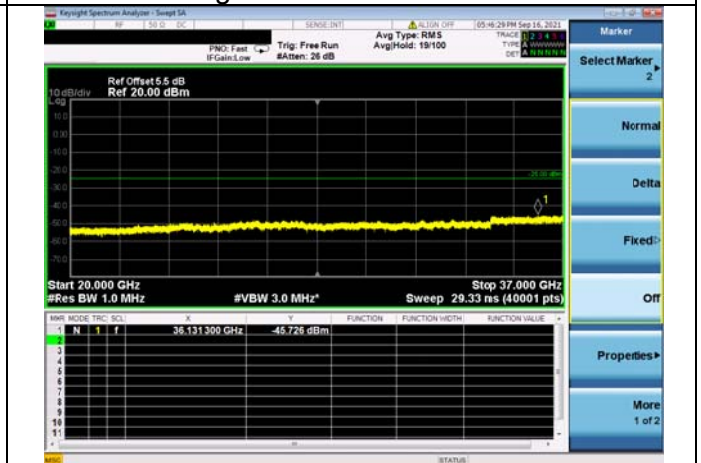

High CH/QPSK/1RB49 and 1RB0

High CH/QPSK/1RB49 and 1RB0

High CH/QPSK/FULL RB

High CH/QPSK/FULL RB

LTE Band 48C CSE

Channel Bandwidth: 15MHz+20MHz

LOW CH/QPSK/1RB0 and 1RB99

LOW CH/QPSK/1RB0 and 1RB99