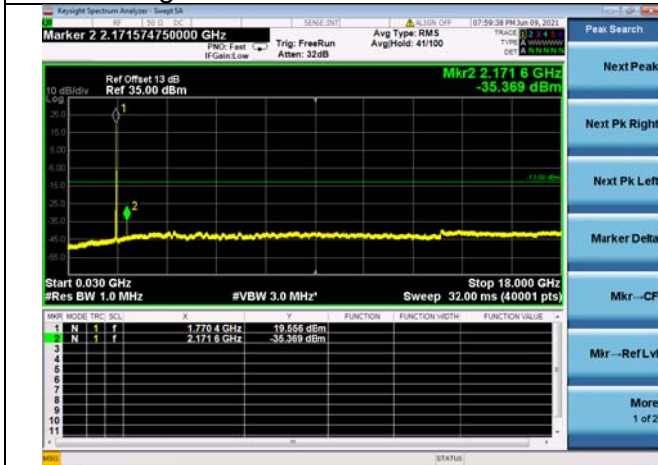

High CH/QPSK/1RB0 and 1RB99

High CH/QPSK/1RB99 and 1RB0

High CH/QPSK/FULL RB

N/A

LTE Band 66B CSE

Channel Bandwidth: 5MHz+5MHz

LOW CH/QPSK/1RB0 and 1RB24

LOW CH/QPSK/1RB24 and 1RB0

LOW CH/QPSK/FULL RB

Mid CH/QPSK/1RB0 and 1RB24

Mid CH/QPSK/1RB24 and 1RB0

Mid CH/QPSK/FULL RB

High CH/QPSK/1RB0 and 1RB24

High CH/QPSK/1RB24 and 1RB0

High CH/QPSK/FULL RB

N/A

LTE Band 66B CSE

Channel Bandwidth: 5MHz+10MHz

LOW CH/QPSK/1RB0 and 1RB49

LOW CH/QPSK/1RB24 and 1RB0

LOW CH/QPSK/FULL RB

Mid CH/QPSK/1RB0 and 1RB2449

Mid CH/QPSK/1RB24 and 1RB0

Mid CH/QPSK/FULL RB

High CH/QPSK/1RB0 and 1RB49

High CH/QPSK/1RB24 and 1RB0

High CH/QPSK/FULL RB

N/A

LTE Band 66B CSE

Channel Bandwidth: 5MHz+15MHz

LOW CH/QPSK/1RB0 and 1RB74

LOW CH/QPSK/1RB24 and 1RB0