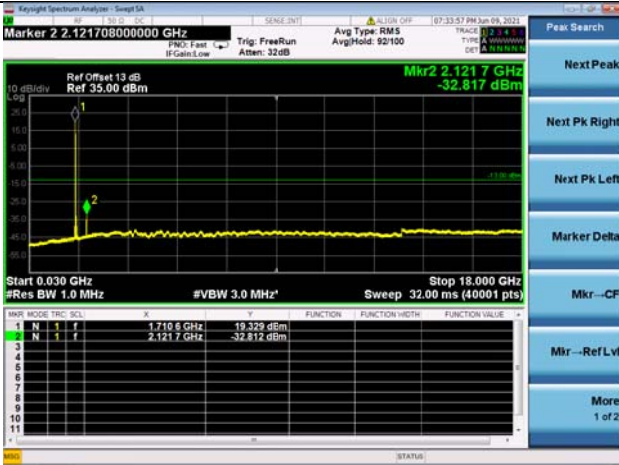

High CH/QPSK/1RB0 and 1RB24

High CH/QPSK/1RB49 and 1RB0

High CH/QPSK/FULL RB

N/A

LTE Band 66B CSE

Channel Bandwidth: 10MHz+10MHz

LOW CH/QPSK/1RB0 and 1RB49

LOW CH/QPSK/1RB49 and 1RB0

LOW CH/QPSK/FULL RB

Mid CH/QPSK/1RB0 and 1RB49

Mid CH/QPSK/1RB49 and 1RB0

Mid CH/QPSK/FULL RB

High CH/QPSK/1RB0 and 1RB49

High CH/QPSK/1RB49 and 1RB0

High CH/QPSK/FULL RB

N/A

LTE Band 66B CSE

Channel Bandwidth: 15MHz+5MHz

LOW CH/QPSK/1RB0 and 1RB24

LOW CH/QPSK/1RB74 and 1RB0

LOW CH/QPSK/FULL RB

Mid CH/QPSK/1RB0 and 1RB24

Mid CH/QPSK/1RB74 and 1RB0

Mid CH/QPSK/FULL RB