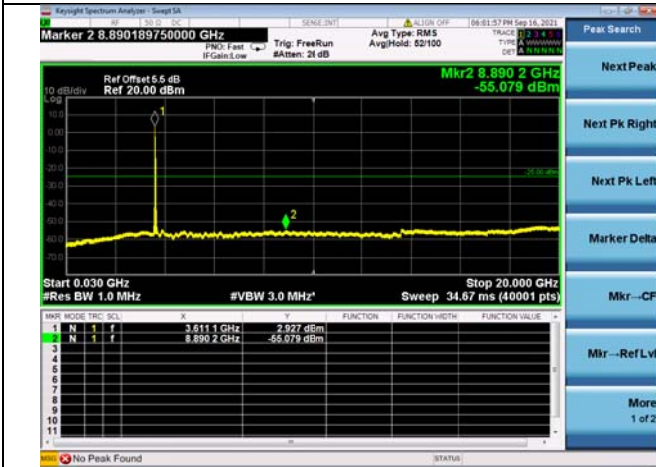

Mid CH/QPSK/1RB0 and 1RB99