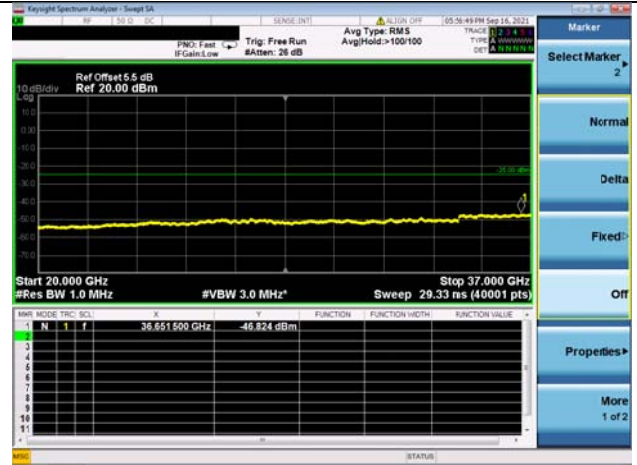

Mid CH/QPSK/FULL RB

Mid CH/QPSK/FULL RB

High CH/QPSK/1RB0 and 1RB99

High CH/QPSK/1RB0 and 1RB99

High CH/QPSK/1RB24 and 1RB0

High CH/QPSK/1RB24 and 1RB0

High CH/QPSK/FULL RB

High CH/QPSK/FULL RB

LTE Band 48C CSE

Channel Bandwidth: 10MHz+20MHz

LOW CH/QPSK/1RB0 and 1RB99

LOW CH/QPSK/1RB0 and 1RB99

LOW CH/QPSK/1RB49 and 1RB0

LOW CH/QPSK/1RB49 and 1RB0

LOW CH/QPSK/FULL RB

LOW CH/QPSK/FULL RB