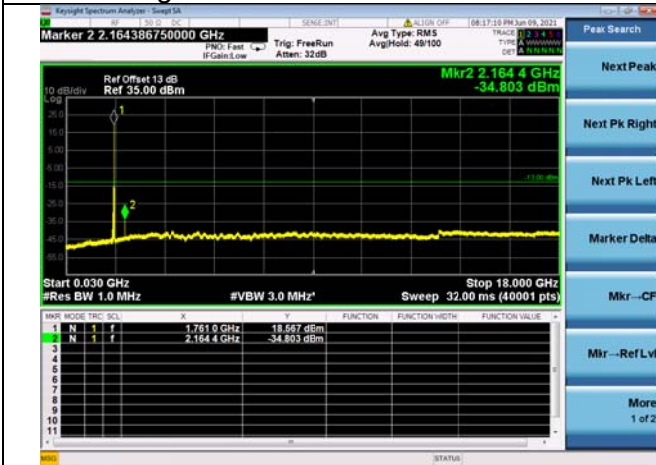

LTE Band 66B CSE

Channel Bandwidth: 15MHz+5MHz

LOW CH/QPSK/1RB0 and 1RB24

LOW CH/QPSK/1RB74 and 1RB0

LOW CH/QPSK/FULL RB

Mid CH/QPSK/1RB0 and 1RB24

Mid CH/QPSK/1RB74 and 1RB0

Mid CH/QPSK/FULL RB

High CH/QPSK/1RB0 and 1RB24

High CH/QPSK/1RB74 and 1RB0

High CH/QPSK/FULL RB

N/A

LTE Band 48C CSE

Channel Bandwidth: 5MHz+20MHz

LOW CH/QPSK/1RB0 and 1RB99

LOW CH/QPSK/1RB0 and 1RB99