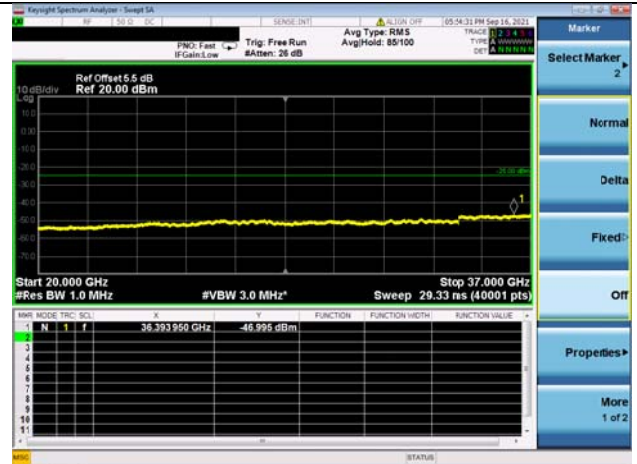

LTE Band 48C CSE

Channel Bandwidth: 10MHz+20MHz

LOW CH/QPSK/1RB0 and 1RB99

LOW CH/QPSK/1RB0 and 1RB99

LOW CH/QPSK/1RB49 and 1RB0

LOW CH/QPSK/1RB49 and 1RB0

LOW CH/QPSK/FULL RB

LOW CH/QPSK/FULL RB