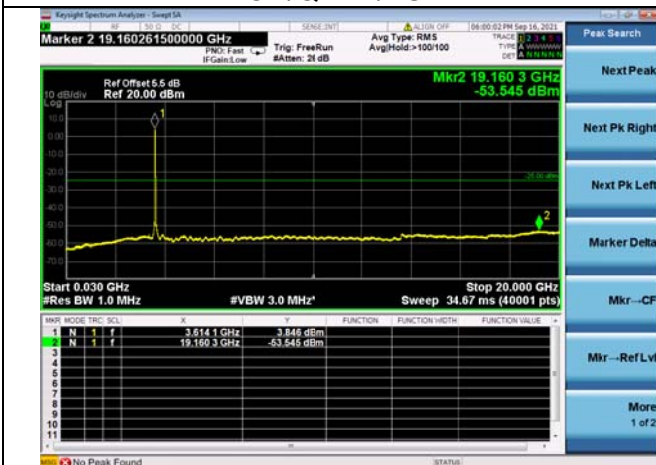

LTE Band 48C CSE

Channel Bandwidth: 10MHz+20MHz

LOW CH/QPSK/1RB0 and 1RB99

LOW CH/QPSK/1RB0 and 1RB99

LOW CH/QPSK/1RB49 and 1RB0

LOW CH/QPSK/1RB49 and 1RB0

LOW CH/QPSK/FULL RB

LOW CH/QPSK/FULL RB

Mid CH/QPSK/1RB0 and 1RB99

Mid CH/QPSK/1RB0 and 1RB99

Mid CH/QPSK/1RB49 and 1RB0

Mid CH/QPSK/1RB49 and 1RB0

Mid CH/QPSK/FULL RB

Mid CH/QPSK/FULL RB

High CH/QPSK/1RB0 and 1RB99

High CH/QPSK/1RB0 and 1RB99

High CH/QPSK/1RB49 and 1RB0

High CH/QPSK/1RB49 and 1RB0

High CH/QPSK/FULL RB

High CH/QPSK/FULL RB

LTE Band 48C CSE

Channel Bandwidth: 15MHz+20MHz

LOW CH/QPSK/1RB0 and 1RB99

LOW CH/QPSK/1RB0 and 1RB99