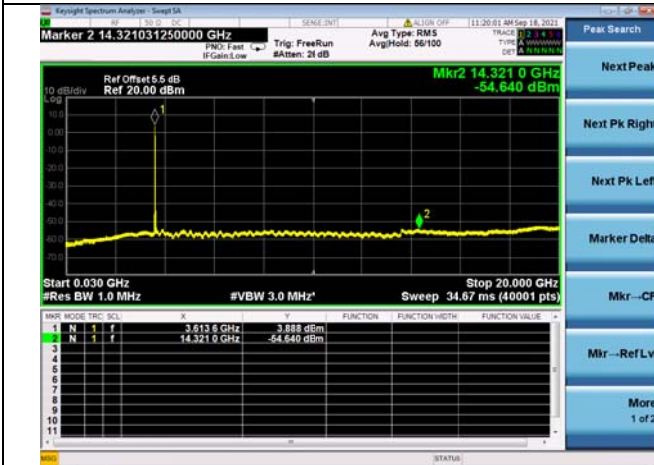

High CH/QPSK/1RB0 and 1RB24

High CH/QPSK/1RB74 and 1RB0

High CH/QPSK/FULL RB

N/A

LTE Band 48C CSE

Channel Bandwidth: 5MHz+20MHz

LOW CH/QPSK/1RB0 and 1RB99

LOW CH/QPSK/1RB0 and 1RB99

LOW CH/QPSK/1RB24 and 1RB0

LOW CH/QPSK/1RB24 and 1RB0

LOW CH/QPSK/FULL RB

LOW CH/QPSK/FULL RB

Mid CH/QPSK/1RB0 and 1RB99

Mid CH/QPSK/1RB0 and 1RB99

Mid CH/QPSK/1RB24 and 1RB0

Mid CH/QPSK/1RB24 and 1RB0