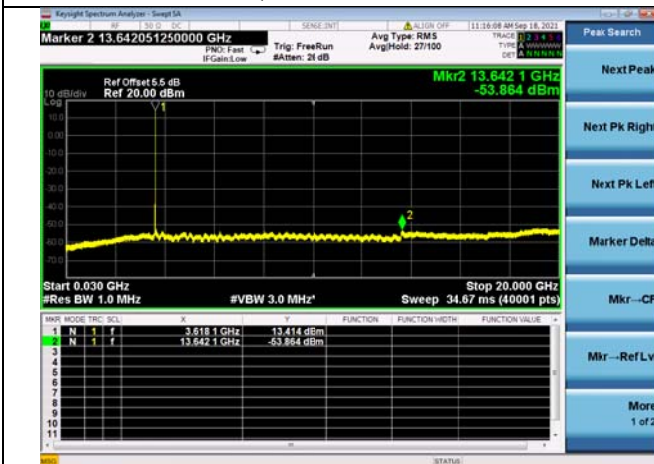

High CH/QPSK/1RB0 and 1RB24

High CH/QPSK/1RB74 and 1RB0

High CH/QPSK/FULL RB

N/A

LTE Band 48C CSE

Channel Bandwidth: 5MHz+20MHz

LOW CH/QPSK/1RB0 and 1RB99

LOW CH/QPSK/1RB0 and 1RB99

LOW CH/QPSK/1RB24 and 1RB0

LOW CH/QPSK/1RB24 and 1RB0

LOW CH/QPSK/FULL RB

LOW CH/QPSK/FULL RB

Mid CH/QPSK/1RB0 and 1RB99

Mid CH/QPSK/1RB0 and 1RB99

Mid CH/QPSK/1RB24 and 1RB0

Mid CH/QPSK/1RB24 and 1RB0