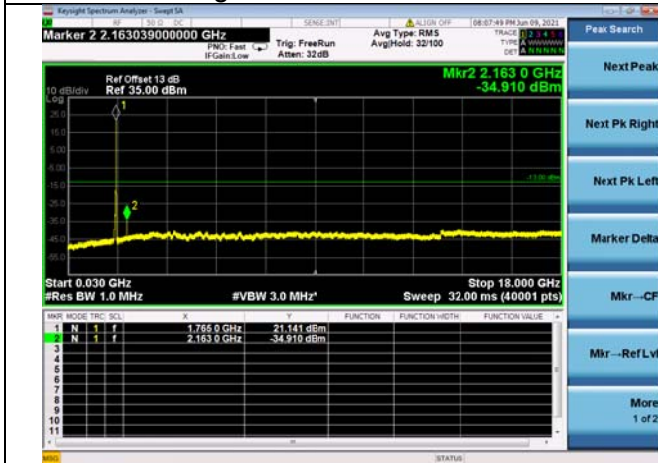

High CH/QPSK/1RB0 and 1RB49

High CH/QPSK/1RB24 and 1RB0

High CH/QPSK/FULL RB

N/A

LTE Band 66B CSE

Channel Bandwidth: 5MHz+15MHz

LOW CH/QPSK/1RB0 and 1RB74

LOW CH/QPSK/1RB24 and 1RB0

LOW CH/QPSK/FULL RB

Mid CH/QPSK/1RB0 and 1RB74

Mid CH/QPSK/1RB24 and 1RB0

Mid CH/QPSK/FULL RB

High CH/QPSK/1RB0 and 1RB74

High CH/QPSK/1RB24 and 1RB0

High CH/QPSK/FULL RB

N/A

LTE Band 66B CSE

Channel Bandwidth: 10MHz+5MHz

LOW CH/QPSK/1RB0 and 1RB24

LOW CH/QPSK/1RB49 and 1RB0

LOW CH/QPSK/FULL RB

Mid CH/QPSK/1RB0 and 1RB24

Mid CH/QPSK/1RB49 and 1RB0

Mid CH/QPSK/FULL RB

High CH/QPSK/1RB0 and 1RB24

High CH/QPSK/1RB49 and 1RB0

High CH/QPSK/FULL RB

N/A

LTE Band 66B CSE

Channel Bandwidth: 10MHz+10MHz

LOW CH/QPSK/1RB0 and 1RB49

LOW CH/QPSK/1RB49 and 1RB0