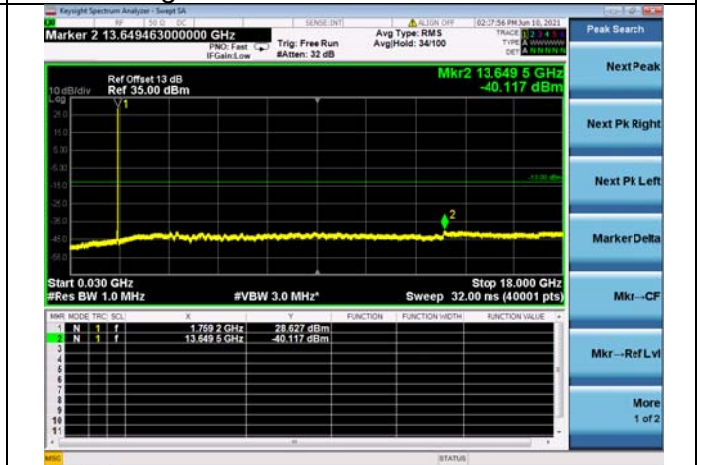

LTE Band 66C CSE

Channel Bandwidth: 20MHz+20MHz

LOW CH/QPSK/1RB0 and 1RB99

LOW CH/QPSK/1RB99 and 1RB0

LOW CH/QPSK/FULL RB

Mid CH/QPSK/1RB0 and 1RB99

Mid CH/QPSK/1RB99 and 1RB0

Mid CH/QPSK/FULL RB

High CH/QPSK/1RB0 and 1RB99

High CH/QPSK/1RB99 and 1RB0

High CH/QPSK/FULL RB

N/A

LTE Band 66B CSE

Channel Bandwidth: 5MHz+5MHz

LOW CH/QPSK/1RB0 and 1RB24

LOW CH/QPSK/1RB24 and 1RB0