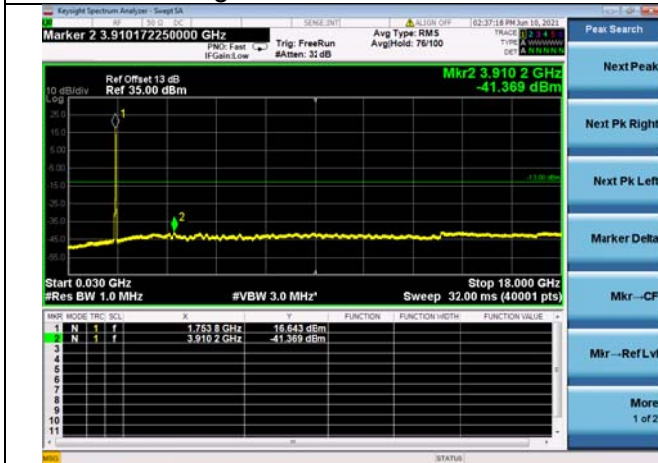

LTE Band 66C CSE

Channel Bandwidth: 20MHz+20MHz

LOW CH/QPSK/1RB0 and 1RB99

LOW CH/QPSK/1RB99 and 1RB0

LOW CH/QPSK/FULL RB

Mid CH/QPSK/1RB0 and 1RB99

Mid CH/QPSK/1RB99 and 1RB0

Mid CH/QPSK/FULL RB

High CH/QPSK/1RB0 and 1RB99

High CH/QPSK/1RB99 and 1RB0

High CH/QPSK/FULL RB

N/A

LTE Band 66B CSE

Channel Bandwidth: 5MHz+5MHz

LOW CH/QPSK/1RB0 and 1RB24

LOW CH/QPSK/1RB24 and 1RB0