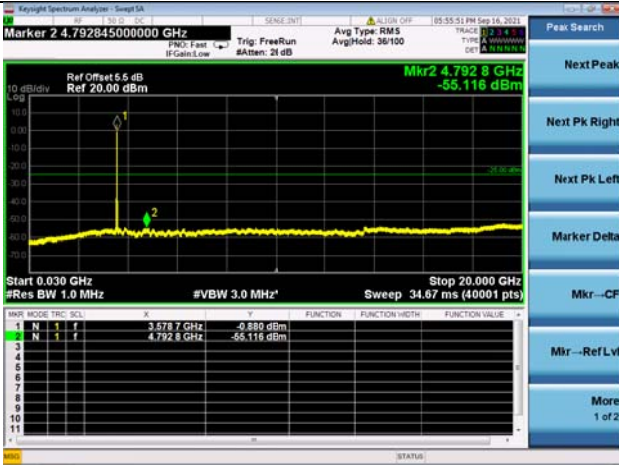

Mid CH/QPSK/FULL RB

Mid CH/QPSK/FULL RB

High CH/QPSK/1RB0 and 1RB99

High CH/QPSK/1RB0 and 1RB99

High CH/QPSK/1RB24 and 1RB0

High CH/QPSK/1RB24 and 1RB0

High CH/QPSK/FULL RB

High CH/QPSK/FULL RB

LTE Band 48C CSE

Channel Bandwidth: 10MHz+20MHz

LOW CH/QPSK/1RB0 and 1RB99

LOW CH/QPSK/1RB0 and 1RB99

LOW CH/QPSK/1RB49 and 1RB0

LOW CH/QPSK/1RB49 and 1RB0

LOW CH/QPSK/FULL RB

LOW CH/QPSK/FULL RB