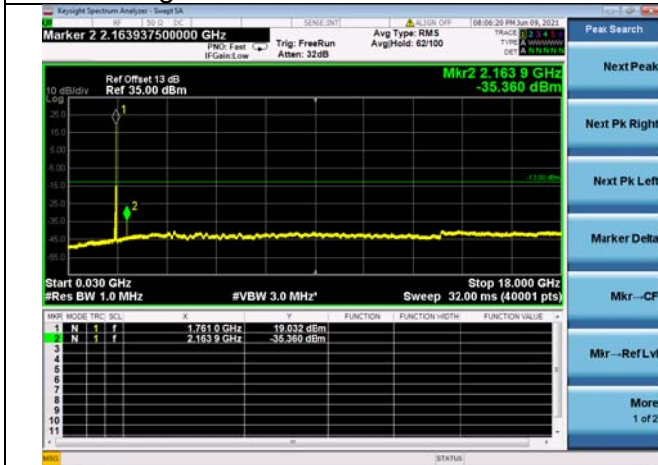

High CH/QPSK/1RB0 and 1RB49

High CH/QPSK/1RB24 and 1RB0

High CH/QPSK/FULL RB

N/A

LTE Band 66B CSE

Channel Bandwidth: 5MHz+15MHz

LOW CH/QPSK/1RB0 and 1RB74

LOW CH/QPSK/1RB24 and 1RB0

LOW CH/QPSK/FULL RB

Mid CH/QPSK/1RB0 and 1RB74

Mid CH/QPSK/1RB24 and 1RB0

Mid CH/QPSK/FULL RB

High CH/QPSK/1RB0 and 1RB74

High CH/QPSK/1RB24 and 1RB0

High CH/QPSK/FULL RB

N/A

LTE Band 66B CSE

Channel Bandwidth: 10MHz+5MHz

LOW CH/QPSK/1RB0 and 1RB24

LOW CH/QPSK/1RB49 and 1RB0

LOW CH/QPSK/FULL RB

Mid CH/QPSK/1RB0 and 1RB24

Mid CH/QPSK/1RB49 and 1RB0

Mid CH/QPSK/FULL RB

High CH/QPSK/1RB0 and 1RB24

High CH/QPSK/1RB49 and 1RB0

High CH/QPSK/FULL RB

N/A

LTE Band 66B CSE

Channel Bandwidth: 10MHz+10MHz

LOW CH/QPSK/1RB0 and 1RB49

LOW CH/QPSK/1RB49 and 1RB0