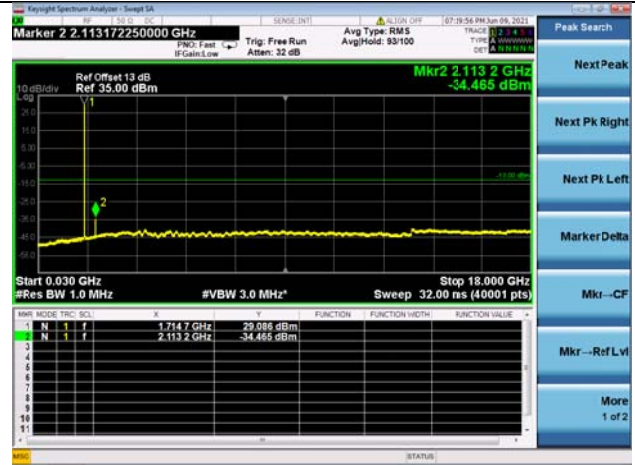

High CH/QPSK/1RB0 and 1RB99

High CH/QPSK/1RB99 and 1RB0

High CH/QPSK/FULL RB

N/A

LTE Band 66B CSE

Channel Bandwidth: 5MHz+5MHz

LOW CH/QPSK/1RB0 and 1RB24

LOW CH/QPSK/1RB24 and 1RB0

LOW CH/QPSK/FULL RB

Mid CH/QPSK/1RB0 and 1RB24

Mid CH/QPSK/1RB24 and 1RB0

Mid CH/QPSK/FULL RB

High CH/QPSK/1RB0 and 1RB24

High CH/QPSK/1RB24 and 1RB0

High CH/QPSK/FULL RB

N/A

LTE Band 66B CSE

Channel Bandwidth: 5MHz+10MHz

LOW CH/QPSK/1RB0 and 1RB49

LOW CH/QPSK/1RB24 and 1RB0

LOW CH/QPSK/FULL RB

Mid CH/QPSK/1RB0 and 1RB2449

Mid CH/QPSK/1RB24 and 1RB0

Mid CH/QPSK/FULL RB

High CH/QPSK/1RB0 and 1RB49

High CH/QPSK/1RB24 and 1RB0

High CH/QPSK/FULL RB

N/A

LTE Band 66B CSE

Channel Bandwidth: 5MHz+15MHz

LOW CH/QPSK/1RB0 and 1RB74

LOW CH/QPSK/1RB24 and 1RB0