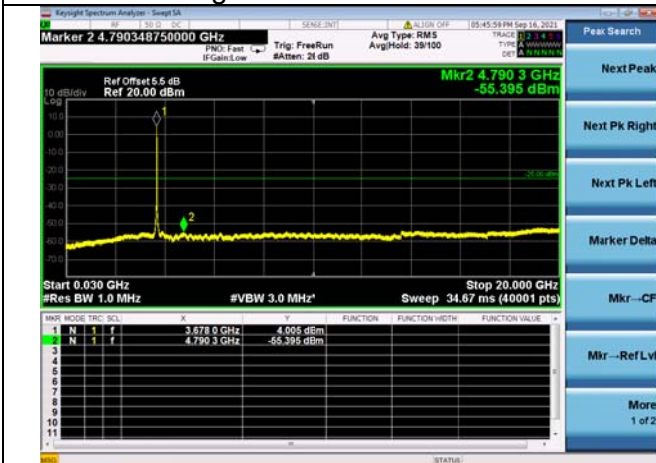

LTE Band 48C CSE

Channel Bandwidth: 10MHz+20MHz

LOW CH/QPSK/1RB0 and 1RB99

LOW CH/QPSK/1RB0 and 1RB99

LOW CH/QPSK/1RB49 and 1RB0

LOW CH/QPSK/1RB49 and 1RB0

LOW CH/QPSK/FULL RB

LOW CH/QPSK/FULL RB

Mid CH/QPSK/1RB0 and 1RB99

Mid CH/QPSK/1RB0 and 1RB99

Mid CH/QPSK/1RB49 and 1RB0

Mid CH/QPSK/1RB49 and 1RB0

Mid CH/QPSK/FULL RB

Mid CH/QPSK/FULL RB

High CH/QPSK/1RB0 and 1RB99

High CH/QPSK/1RB0 and 1RB99

High CH/QPSK/1RB49 and 1RB0

High CH/QPSK/1RB49 and 1RB0

High CH/QPSK/FULL RB

High CH/QPSK/FULL RB

LTE Band 48C CSE

Channel Bandwidth: 15MHz+20MHz

LOW CH/QPSK/1RB0 and 1RB99

LOW CH/QPSK/1RB0 and 1RB99