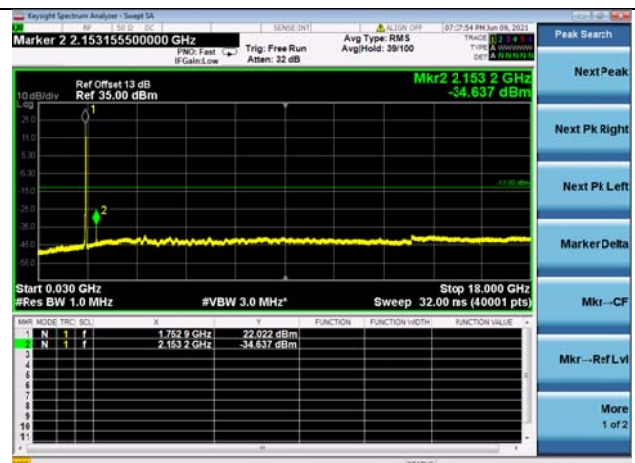

High CH/QPSK/1RB0 and 1RB99

High CH/QPSK/1RB99 and 1RB0

High CH/QPSK/FULL RB

N/A

LTE Band 66B CSE

Channel Bandwidth: 5MHz+5MHz

LOW CH/QPSK/1RB0 and 1RB24

LOW CH/QPSK/1RB24 and 1RB0

LOW CH/QPSK/FULL RB

Mid CH/QPSK/1RB0 and 1RB24

Mid CH/QPSK/1RB24 and 1RB0

Mid CH/QPSK/FULL RB

High CH/QPSK/1RB0 and 1RB24

High CH/QPSK/1RB24 and 1RB0

High CH/QPSK/FULL RB

N/A

LTE Band 66B CSE

Channel Bandwidth: 5MHz+10MHz

LOW CH/QPSK/1RB0 and 1RB49

LOW CH/QPSK/1RB24 and 1RB0

LOW CH/QPSK/FULL RB

Mid CH/QPSK/1RB0 and 1RB2449

Mid CH/QPSK/1RB24 and 1RB0

Mid CH/QPSK/FULL RB

High CH/QPSK/1RB0 and 1RB49

High CH/QPSK/1RB24 and 1RB0

High CH/QPSK/FULL RB

N/A

LTE Band 66B CSE

Channel Bandwidth: 5MHz+15MHz

LOW CH/QPSK/1RB0 and 1RB74

LOW CH/QPSK/1RB24 and 1RB0