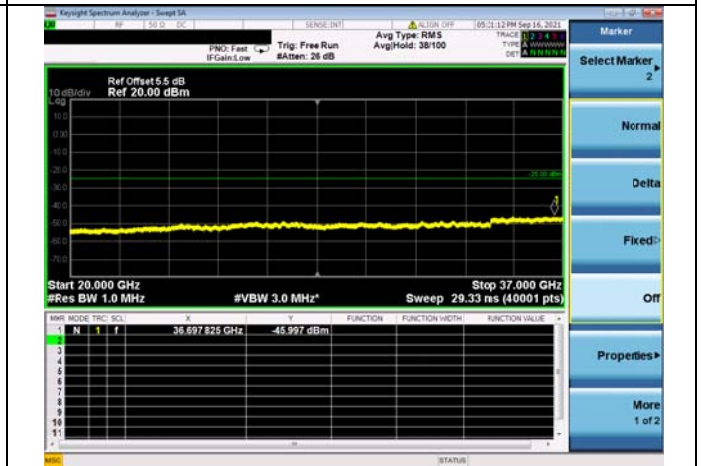

Mid CH/QPSK/FULL RB