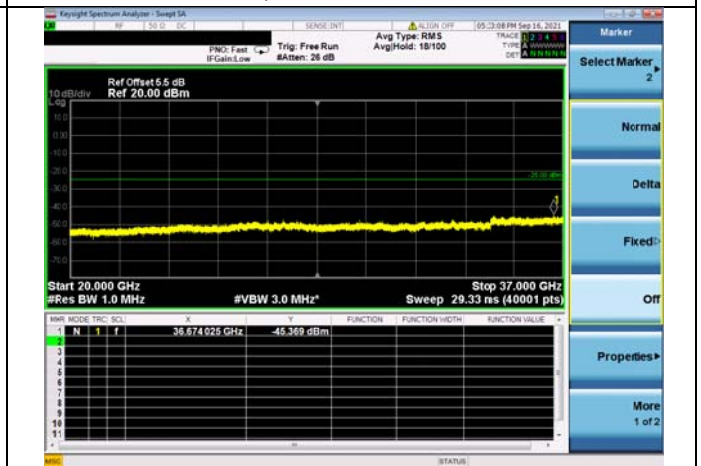

High CH/QPSK/1RB49 and 1RB0

High CH/QPSK/1RB49 and 1RB0

High CH/QPSK/FULL RB

High CH/QPSK/FULL RB

LTE Band 48C CSE

Channel Bandwidth: 15MHz+20MHz

LOW CH/QPSK/1RB0 and 1RB99

LOW CH/QPSK/1RB0 and 1RB99

LOW CH/QPSK/1RB74 and 1RB0

LOW CH/QPSK/1RB74 and 1RB0

LOW CH/QPSK/FULL RB

LOW CH/QPSK/FULL RB

Mid CH/QPSK/1RB0 and 1RB99

Mid CH/QPSK/1RB0 and 1RB99

Mid CH/QPSK/1RB74 and 1RB0

Mid CH/QPSK/1RB74 and 1RB0