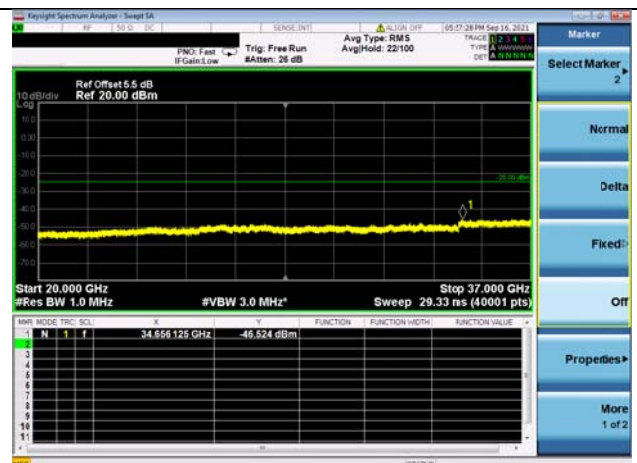

LTE Band 48C CSE

Channel Bandwidth: 10MHz+20MHz

LOW CH/QPSK/1RB0 and 1RB99

LOW CH/QPSK/1RB0 and 1RB99

LOW CH/QPSK/1RB49 and 1RB0

LOW CH/QPSK/1RB49 and 1RB0

LOW CH/QPSK/FULL RB

LOW CH/QPSK/FULL RB