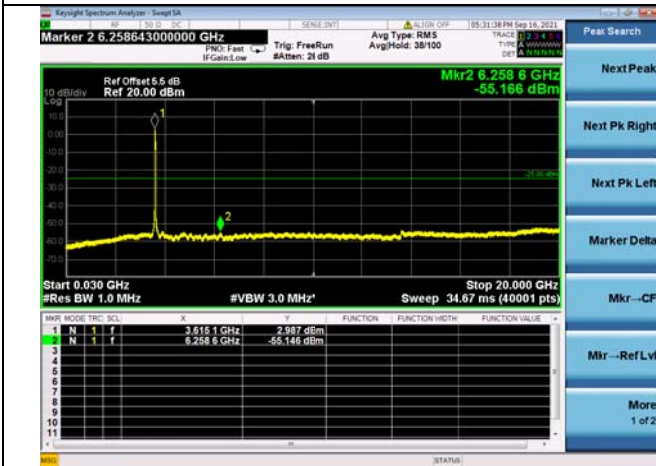

Mid CH/QPSK/FULL RB