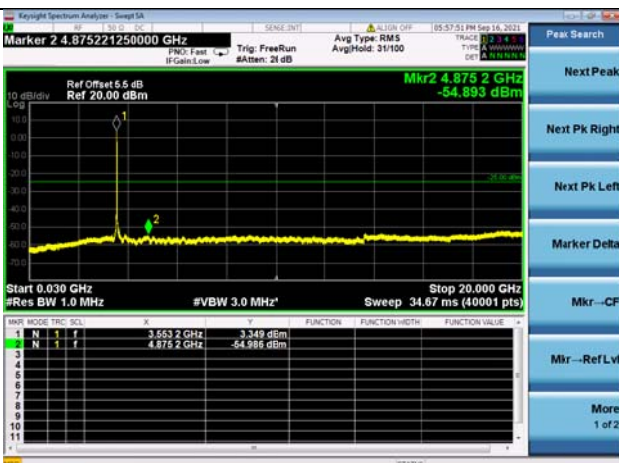

LTE Band 48C CSE

Channel Bandwidth: 10MHz+20MHz

LOW CH/QPSK/1RB0 and 1RB99

LOW CH/QPSK/1RB0 and 1RB99

LOW CH/QPSK/1RB49 and 1RB0

LOW CH/QPSK/1RB49 and 1RB0

LOW CH/QPSK/FULL RB

LOW CH/QPSK/FULL RB