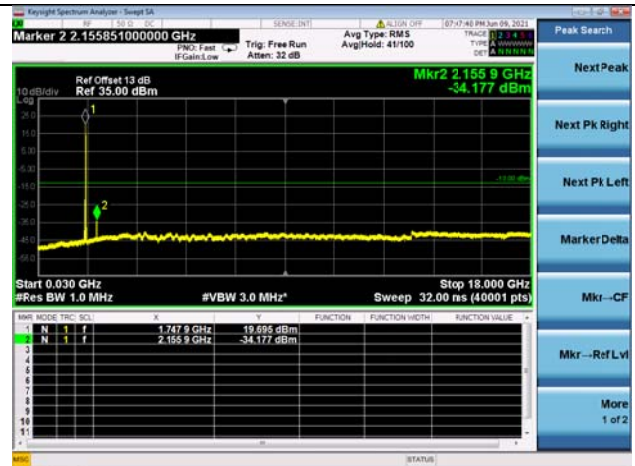

LTE Band 66B CSE

Channel Bandwidth: 10MHz+5MHz

LOW CH/QPSK/1RB0 and 1RB24

LOW CH/QPSK/1RB49 and 1RB0

LOW CH/QPSK/FULL RB

Mid CH/QPSK/1RB0 and 1RB24

Mid CH/QPSK/1RB49 and 1RB0

Mid CH/QPSK/FULL RB

High CH/QPSK/1RB0 and 1RB24

High CH/QPSK/1RB49 and 1RB0

High CH/QPSK/FULL RB

N/A

LTE Band 66B CSE

Channel Bandwidth: 10MHz+10MHz

LOW CH/QPSK/1RB0 and 1RB49

LOW CH/QPSK/1RB49 and 1RB0