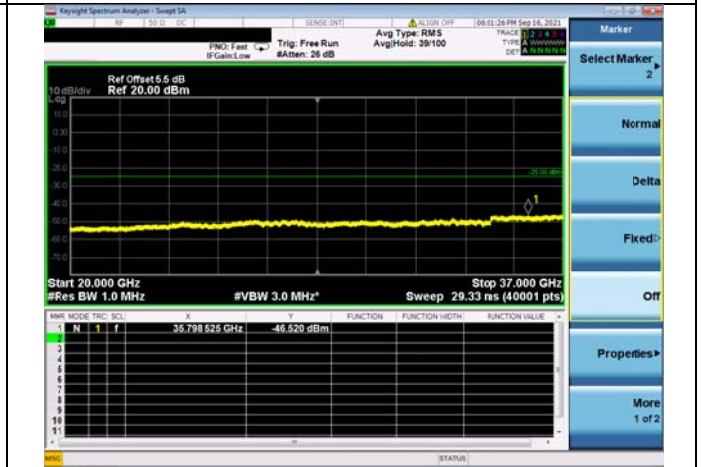

Mid CH/QPSK/1RB0 and 1RB99