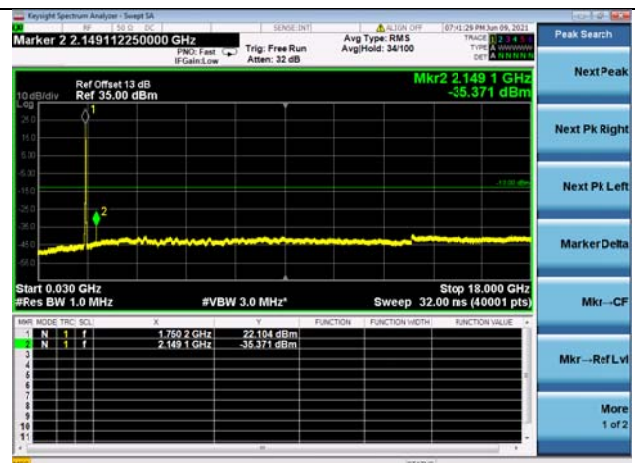

LTE Band 66B CSE

Channel Bandwidth: 5MHz+10MHz

LOW CH/QPSK/1RB0 and 1RB49

LOW CH/QPSK/1RB24 and 1RB0

LOW CH/QPSK/FULL RB

Mid CH/QPSK/1RB0 and 1RB2449

Mid CH/QPSK/1RB24 and 1RB0

Mid CH/QPSK/FULL RB

High CH/QPSK/1RB0 and 1RB49

High CH/QPSK/1RB24 and 1RB0

High CH/QPSK/FULL RB

N/A

LTE Band 66B CSE

Channel Bandwidth: 5MHz+15MHz

LOW CH/QPSK/1RB0 and 1RB74

LOW CH/QPSK/1RB24 and 1RB0