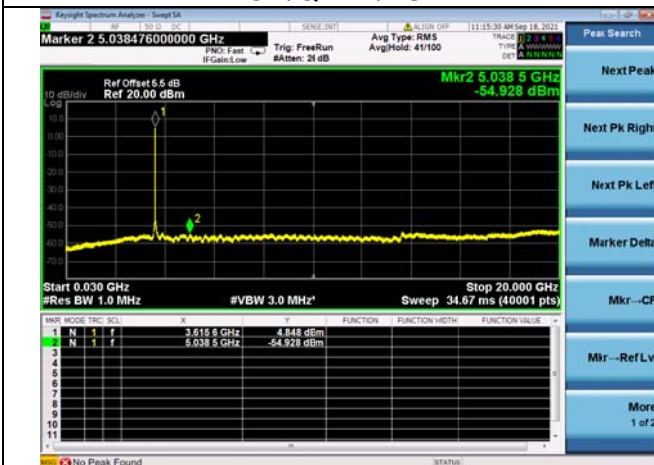

Mid CH/QPSK/FULL RB