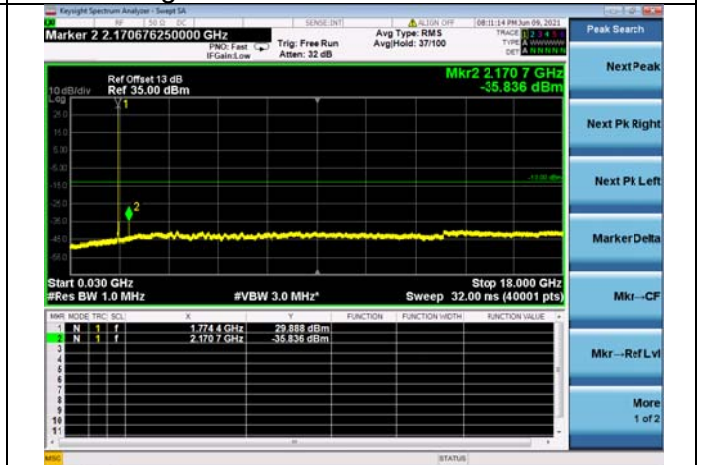

LTE Band 66B CSE

Channel Bandwidth: 10MHz+5MHz

LOW CH/QPSK/1RB0 and 1RB24

LOW CH/QPSK/1RB49 and 1RB0

LOW CH/QPSK/FULL RB

Mid CH/QPSK/1RB0 and 1RB24

Mid CH/QPSK/1RB49 and 1RB0

Mid CH/QPSK/FULL RB

High CH/QPSK/1RB0 and 1RB24

High CH/QPSK/1RB49 and 1RB0

High CH/QPSK/FULL RB

N/A

LTE Band 66B CSE

Channel Bandwidth: 10MHz+10MHz

LOW CH/QPSK/1RB0 and 1RB49

LOW CH/QPSK/1RB49 and 1RB0