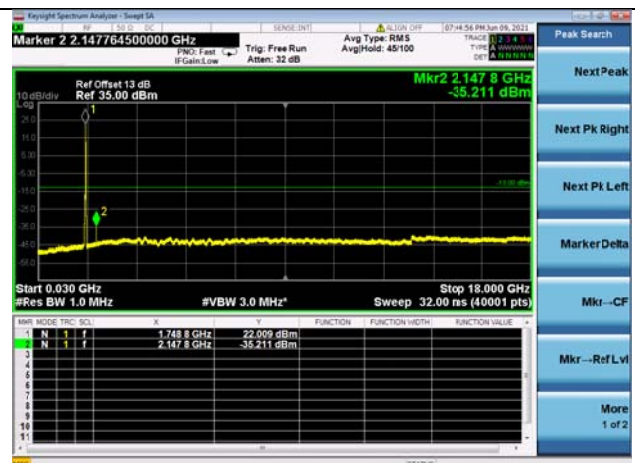

High CH/QPSK/1RB0 and 1RB49

High CH/QPSK/1RB24 and 1RB0

High CH/QPSK/FULL RB

N/A

LTE Band 66B CSE

Channel Bandwidth: 5MHz+15MHz

LOW CH/QPSK/1RB0 and 1RB74

LOW CH/QPSK/1RB24 and 1RB0

LOW CH/QPSK/FULL RB

Mid CH/QPSK/1RB0 and 1RB74

Mid CH/QPSK/1RB24 and 1RB0

Mid CH/QPSK/FULL RB

High CH/QPSK/1RB0 and 1RB74

High CH/QPSK/1RB24 and 1RB0

High CH/QPSK/FULL RB

N/A

LTE Band 66B CSE

Channel Bandwidth: 10MHz+5MHz

LOW CH/QPSK/1RB0 and 1RB24

LOW CH/QPSK/1RB49 and 1RB0

LOW CH/QPSK/FULL RB

Mid CH/QPSK/1RB0 and 1RB24

Mid CH/QPSK/1RB49 and 1RB0

Mid CH/QPSK/FULL RB

High CH/QPSK/1RB0 and 1RB24

High CH/QPSK/1RB49 and 1RB0

High CH/QPSK/FULL RB

N/A

LTE Band 66B CSE

Channel Bandwidth: 10MHz+10MHz

LOW CH/QPSK/1RB0 and 1RB49

LOW CH/QPSK/1RB49 and 1RB0