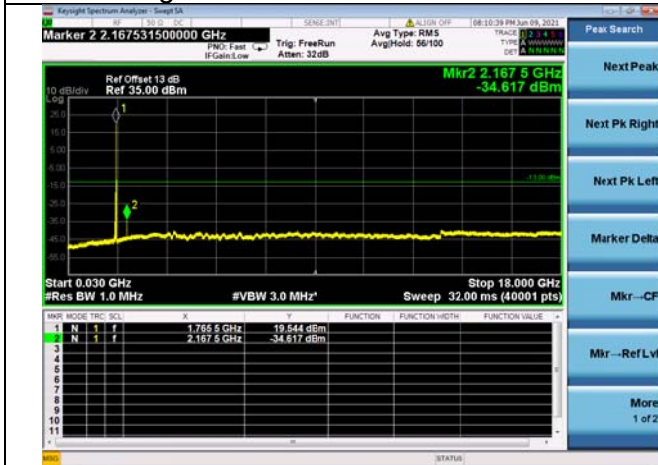

LTE Band 66B CSE

Channel Bandwidth: 10MHz+5MHz

LOW CH/QPSK/1RB0 and 1RB24

LOW CH/QPSK/1RB49 and 1RB0

LOW CH/QPSK/FULL RB

Mid CH/QPSK/1RB0 and 1RB24

Mid CH/QPSK/1RB49 and 1RB0

Mid CH/QPSK/FULL RB

High CH/QPSK/1RB0 and 1RB24

High CH/QPSK/1RB49 and 1RB0

High CH/QPSK/FULL RB

N/A

LTE Band 66B CSE

Channel Bandwidth: 10MHz+10MHz

LOW CH/QPSK/1RB0 and 1RB49

LOW CH/QPSK/1RB49 and 1RB0