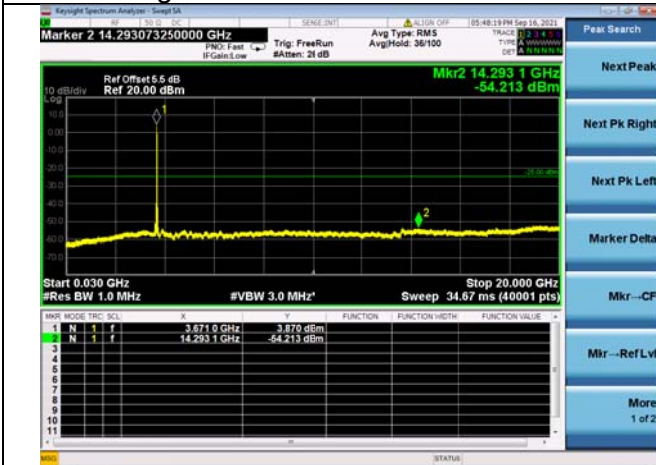

LTE Band 48C CSE

Channel Bandwidth: 10MHz+20MHz

LOW CH/QPSK/1RB0 and 1RB99

LOW CH/QPSK/1RB0 and 1RB99

LOW CH/QPSK/1RB49 and 1RB0

LOW CH/QPSK/1RB49 and 1RB0

LOW CH/QPSK/FULL RB

LOW CH/QPSK/FULL RB

Mid CH/QPSK/1RB0 and 1RB99

Mid CH/QPSK/1RB0 and 1RB99

Mid CH/QPSK/1RB49 and 1RB0

Mid CH/QPSK/1RB49 and 1RB0

Mid CH/QPSK/FULL RB

Mid CH/QPSK/FULL RB

High CH/QPSK/1RB0 and 1RB99

High CH/QPSK/1RB0 and 1RB99

High CH/QPSK/1RB49 and 1RB0

High CH/QPSK/1RB49 and 1RB0

High CH/QPSK/FULL RB

High CH/QPSK/FULL RB

LTE Band 48C CSE

Channel Bandwidth: 15MHz+20MHz

LOW CH/QPSK/1RB0 and 1RB99

LOW CH/QPSK/1RB0 and 1RB99