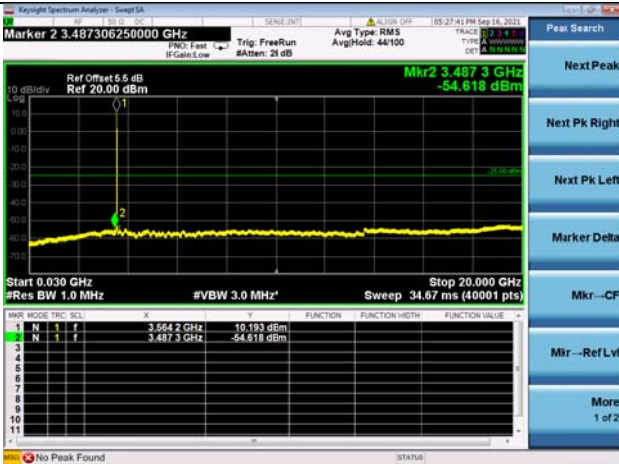

LOW CH/QPSK/1RB74 and 1RB0

LOW CH/QPSK/1RB74 and 1RB0