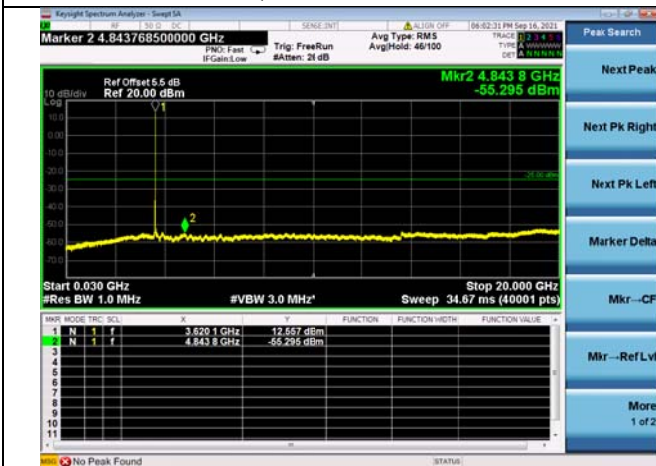

Mid CH/QPSK/1RB49 and 1RB0