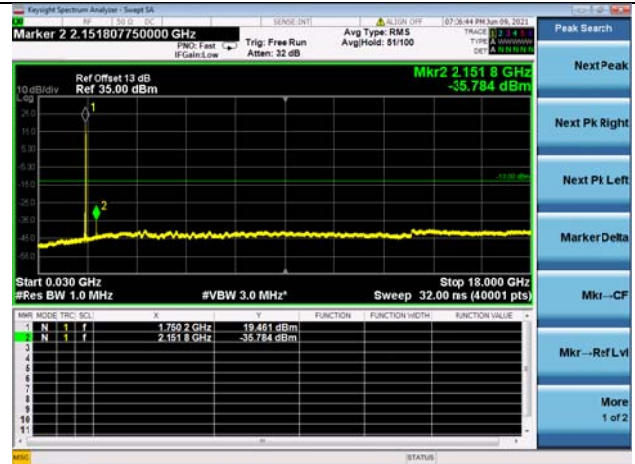

LTE Band 66C CSE

Channel Bandwidth: 20MHz+20MHz

LOW CH/QPSK/1RB0 and 1RB99

LOW CH/QPSK/1RB99 and 1RB0

LOW CH/QPSK/FULL RB

Mid CH/QPSK/1RB0 and 1RB99

Mid CH/QPSK/1RB99 and 1RB0

Mid CH/QPSK/FULL RB

High CH/QPSK/1RB0 and 1RB99

High CH/QPSK/1RB99 and 1RB0

High CH/QPSK/FULL RB

N/A

LTE Band 66B CSE

Channel Bandwidth: 5MHz+5MHz

LOW CH/QPSK/1RB0 and 1RB24

LOW CH/QPSK/1RB24 and 1RB0

LOW CH/QPSK/FULL RB

Mid CH/QPSK/1RB0 and 1RB24

Mid CH/QPSK/1RB24 and 1RB0

Mid CH/QPSK/FULL RB

High CH/QPSK/1RB0 and 1RB24

High CH/QPSK/1RB24 and 1RB0

High CH/QPSK/FULL RB

N/A

LTE Band 66B CSE

Channel Bandwidth: 5MHz+10MHz

LOW CH/QPSK/1RB0 and 1RB49

LOW CH/QPSK/1RB24 and 1RB0

LOW CH/QPSK/FULL RB

Mid CH/QPSK/1RB0 and 1RB2449

Mid CH/QPSK/1RB24 and 1RB0

Mid CH/QPSK/FULL RB