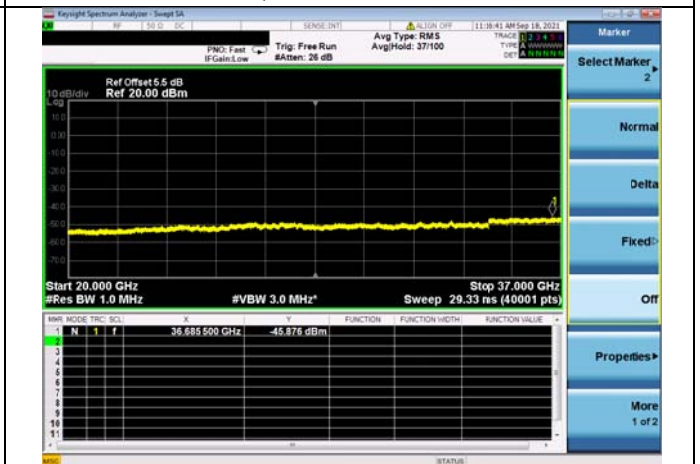

High CH/QPSK/1RB0 and 1RB24

High CH/QPSK/1RB74 and 1RB0

High CH/QPSK/FULL RB

N/A

LTE Band 48C CSE

Channel Bandwidth: 5MHz+20MHz

LOW CH/QPSK/1RB0 and 1RB99

LOW CH/QPSK/1RB0 and 1RB99

LOW CH/QPSK/1RB24 and 1RB0

LOW CH/QPSK/1RB24 and 1RB0

LOW CH/QPSK/FULL RB

LOW CH/QPSK/FULL RB

Mid CH/QPSK/1RB0 and 1RB99

Mid CH/QPSK/1RB0 and 1RB99

Mid CH/QPSK/1RB24 and 1RB0

Mid CH/QPSK/1RB24 and 1RB0