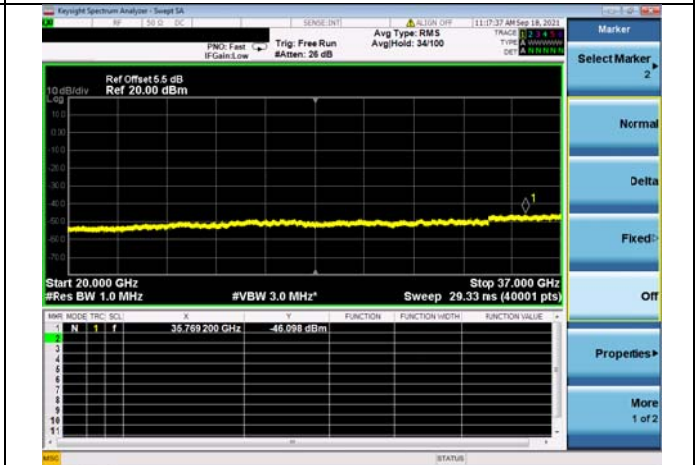

High CH/QPSK/1RB0 and 1RB24

High CH/QPSK/1RB74 and 1RB0

High CH/QPSK/FULL RB

N/A

LTE Band 48C CSE

Channel Bandwidth: 5MHz+20MHz

LOW CH/QPSK/1RB0 and 1RB99

LOW CH/QPSK/1RB0 and 1RB99

LOW CH/QPSK/1RB24 and 1RB0

LOW CH/QPSK/1RB24 and 1RB0

LOW CH/QPSK/FULL RB

LOW CH/QPSK/FULL RB

Mid CH/QPSK/1RB0 and 1RB99

Mid CH/QPSK/1RB0 and 1RB99

Mid CH/QPSK/1RB24 and 1RB0

Mid CH/QPSK/1RB24 and 1RB0