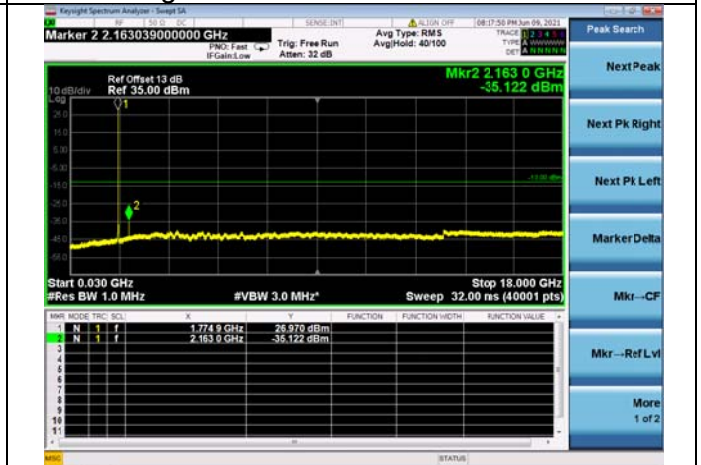

LTE Band 66B CSE

Channel Bandwidth: 15MHz+5MHz

LOW CH/QPSK/1RB0 and 1RB24

LOW CH/QPSK/1RB74 and 1RB0

LOW CH/QPSK/FULL RB

Mid CH/QPSK/1RB0 and 1RB24

Mid CH/QPSK/1RB74 and 1RB0

Mid CH/QPSK/FULL RB

High CH/QPSK/1RB0 and 1RB24

High CH/QPSK/1RB74 and 1RB0

High CH/QPSK/FULL RB

N/A

LTE Band 48C CSE

Channel Bandwidth: 5MHz+20MHz

LOW CH/QPSK/1RB0 and 1RB99

LOW CH/QPSK/1RB0 and 1RB99