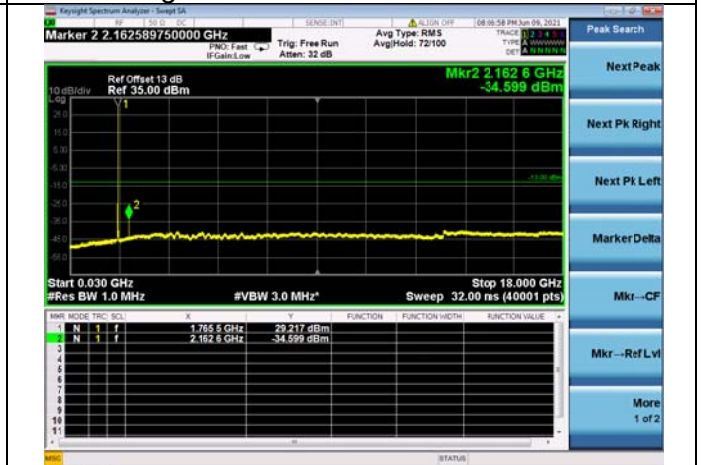

High CH/QPSK/1RB0 and 1RB49

High CH/QPSK/1RB24 and 1RB0

High CH/QPSK/FULL RB

N/A

LTE Band 66B CSE

Channel Bandwidth: 5MHz+15MHz

LOW CH/QPSK/1RB0 and 1RB74

LOW CH/QPSK/1RB24 and 1RB0

LOW CH/QPSK/FULL RB

Mid CH/QPSK/1RB0 and 1RB74

Mid CH/QPSK/1RB24 and 1RB0

Mid CH/QPSK/FULL RB

High CH/QPSK/1RB0 and 1RB74

High CH/QPSK/1RB24 and 1RB0

High CH/QPSK/FULL RB

N/A

LTE Band 66B CSE

Channel Bandwidth: 10MHz+5MHz

LOW CH/QPSK/1RB0 and 1RB24

LOW CH/QPSK/1RB49 and 1RB0

LOW CH/QPSK/FULL RB

Mid CH/QPSK/1RB0 and 1RB24

Mid CH/QPSK/1RB49 and 1RB0

Mid CH/QPSK/FULL RB

High CH/QPSK/1RB0 and 1RB24

High CH/QPSK/1RB49 and 1RB0

High CH/QPSK/FULL RB

N/A

LTE Band 66B CSE

Channel Bandwidth: 10MHz+10MHz

LOW CH/QPSK/1RB0 and 1RB49

LOW CH/QPSK/1RB49 and 1RB0