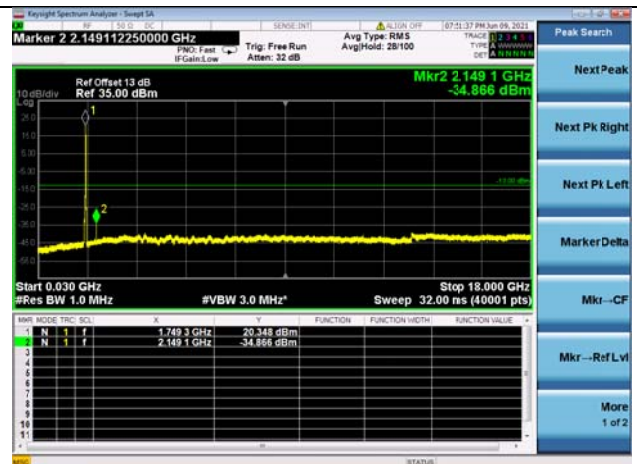

Mid CH/QPSK/1RB49 and 1RB0

Mid CH/QPSK/FULL RB