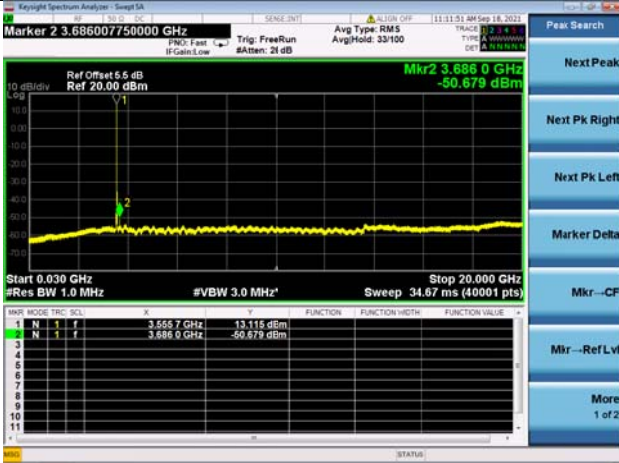

LOW CH/QPSK/1RB24 and 1RB0

LOW CH/QPSK/1RB24 and 1RB0