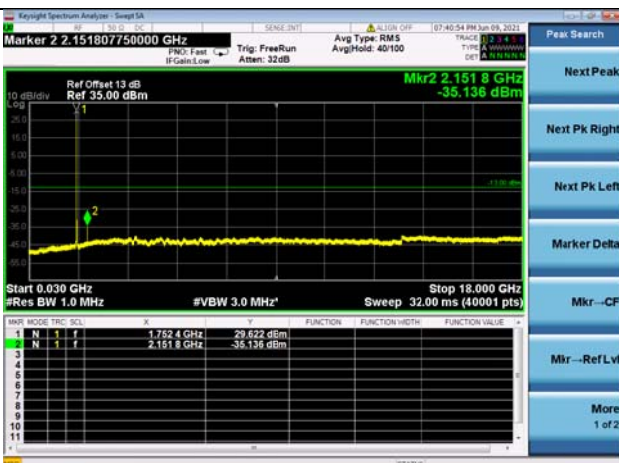

LTE Band 66B CSE

Channel Bandwidth: 5MHz+10MHz

LOW CH/QPSK/1RB0 and 1RB49

LOW CH/QPSK/1RB24 and 1RB0

LOW CH/QPSK/FULL RB

Mid CH/QPSK/1RB0 and 1RB2449

Mid CH/QPSK/1RB24 and 1RB0

Mid CH/QPSK/FULL RB

High CH/QPSK/1RB0 and 1RB49

High CH/QPSK/1RB24 and 1RB0

High CH/QPSK/FULL RB

N/A

LTE Band 66B CSE

Channel Bandwidth: 5MHz+15MHz

LOW CH/QPSK/1RB0 and 1RB74

LOW CH/QPSK/1RB24 and 1RB0