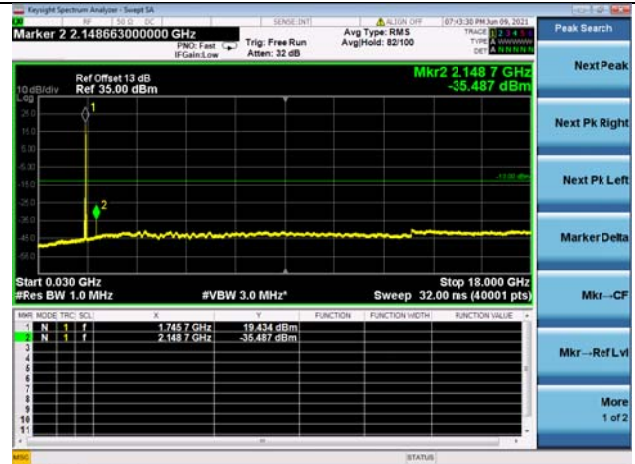

Mid CH/QPSK/1RB0 and 1RB74