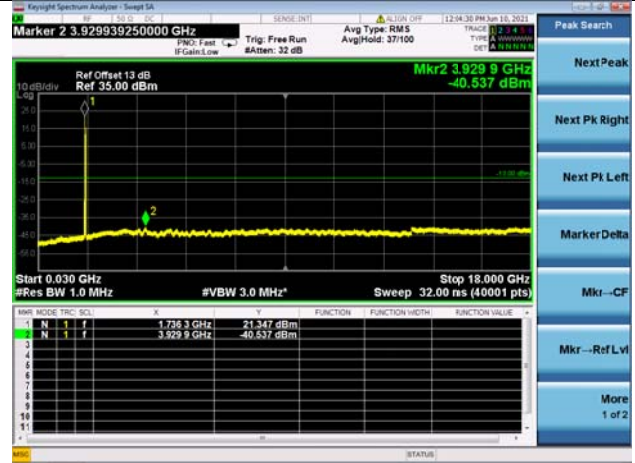

LTE Band 66C CSE

Channel Bandwidth: 20MHz+20MHz

LOW CH/QPSK/1RB0 and 1RB99

LOW CH/QPSK/1RB99 and 1RB0

LOW CH/QPSK/FULL RB

Mid CH/QPSK/1RB0 and 1RB99

Mid CH/QPSK/1RB99 and 1RB0

Mid CH/QPSK/FULL RB

High CH/QPSK/1RB0 and 1RB99

High CH/QPSK/1RB99 and 1RB0

High CH/QPSK/FULL RB

N/A

LTE Band 66B CSE

Channel Bandwidth: 5MHz+5MHz

LOW CH/QPSK/1RB0 and 1RB24

LOW CH/QPSK/1RB24 and 1RB0