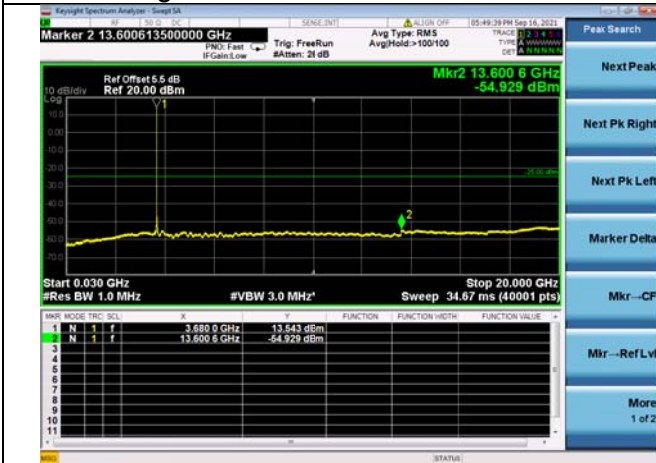

LTE Band 48C CSE

Channel Bandwidth: 10MHz+20MHz

LOW CH/QPSK/1RB0 and 1RB99

LOW CH/QPSK/1RB0 and 1RB99

LOW CH/QPSK/1RB49 and 1RB0

LOW CH/QPSK/1RB49 and 1RB0

LOW CH/QPSK/FULL RB

LOW CH/QPSK/FULL RB

Mid CH/QPSK/1RB0 and 1RB99

Mid CH/QPSK/1RB0 and 1RB99

Mid CH/QPSK/1RB49 and 1RB0

Mid CH/QPSK/1RB49 and 1RB0

Mid CH/QPSK/FULL RB

Mid CH/QPSK/FULL RB

High CH/QPSK/1RB0 and 1RB99

High CH/QPSK/1RB0 and 1RB99

High CH/QPSK/1RB49 and 1RB0

High CH/QPSK/1RB49 and 1RB0

High CH/QPSK/FULL RB

High CH/QPSK/FULL RB

LTE Band 48C CSE

Channel Bandwidth: 15MHz+20MHz

LOW CH/QPSK/1RB0 and 1RB99

LOW CH/QPSK/1RB0 and 1RB99