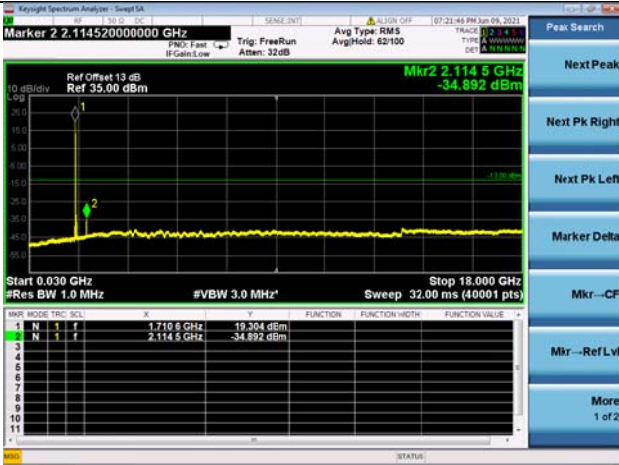

LTE Band 66B CSE

Channel Bandwidth: 5MHz+10MHz

LOW CH/QPSK/1RB0 and 1RB49

LOW CH/QPSK/1RB24 and 1RB0

LOW CH/QPSK/FULL RB

Mid CH/QPSK/1RB0 and 1RB2449

Mid CH/QPSK/1RB24 and 1RB0

Mid CH/QPSK/FULL RB

High CH/QPSK/1RB0 and 1RB49

High CH/QPSK/1RB24 and 1RB0

High CH/QPSK/FULL RB

N/A

LTE Band 66B CSE

Channel Bandwidth: 5MHz+15MHz

LOW CH/QPSK/1RB0 and 1RB74

LOW CH/QPSK/1RB24 and 1RB0

LTE Band 66B CSE

Channel Bandwidth: 10MHz+5MHz

LOW CH/QPSK/1RB0 and 1RB24

LOW CH/QPSK/1RB49 and 1RB0

LOW CH/QPSK/FULL RB

Mid CH/QPSK/1RB0 and 1RB24

Mid CH/QPSK/1RB49 and 1RB0

Mid CH/QPSK/FULL RB