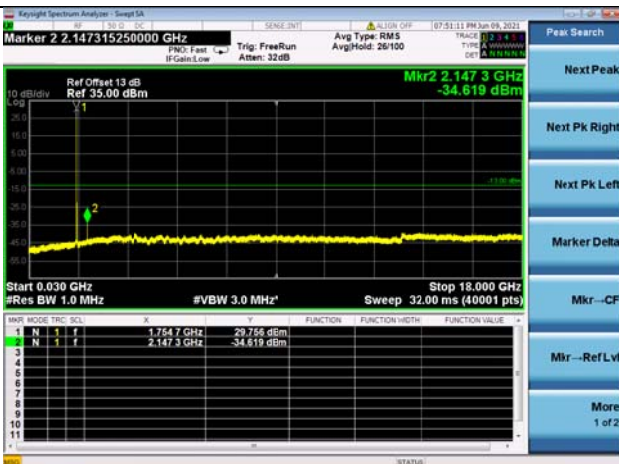

LTE Band 66B CSE

Channel Bandwidth: 10MHz+5MHz

LOW CH/QPSK/1RB0 and 1RB24

LOW CH/QPSK/1RB49 and 1RB0

LOW CH/QPSK/FULL RB

Mid CH/QPSK/1RB0 and 1RB24

Mid CH/QPSK/1RB49 and 1RB0

Mid CH/QPSK/FULL RB

High CH/QPSK/1RB0 and 1RB24

High CH/QPSK/1RB49 and 1RB0

High CH/QPSK/FULL RB

N/A

LTE Band 66B CSE

Channel Bandwidth: 10MHz+10MHz

LOW CH/QPSK/1RB0 and 1RB49

LOW CH/QPSK/1RB49 and 1RB0

LOW CH/QPSK/FULL RB

Mid CH/QPSK/1RB0 and 1RB49

Mid CH/QPSK/1RB49 and 1RB0

Mid CH/QPSK/FULL RB

High CH/QPSK/1RB0 and 1RB49

High CH/QPSK/1RB49 and 1RB0

High CH/QPSK/FULL RB

N/A

LTE Band 66B CSE

Channel Bandwidth: 15MHz+5MHz

LOW CH/QPSK/1RB0 and 1RB24

LOW CH/QPSK/1RB74 and 1RB0

LOW CH/QPSK/FULL RB

Mid CH/QPSK/1RB0 and 1RB24

Mid CH/QPSK/1RB74 and 1RB0

Mid CH/QPSK/FULL RB