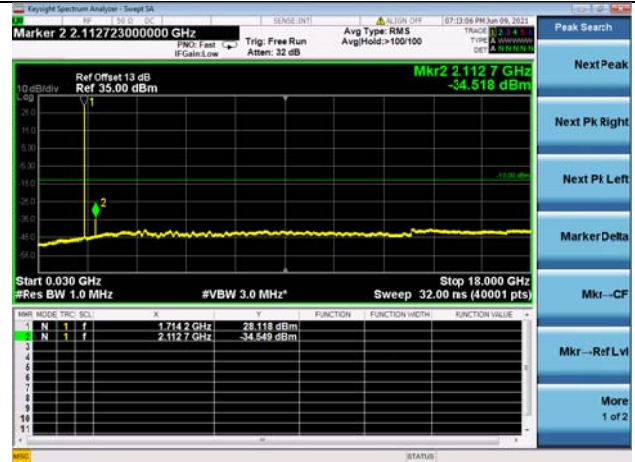

LTE Band 66C CSE

Channel Bandwidth: 20MHz+20MHz

LOW CH/QPSK/1RB0 and 1RB99

LOW CH/QPSK/1RB99 and 1RB0

LOW CH/QPSK/FULL RB

Mid CH/QPSK/1RB0 and 1RB99

Mid CH/QPSK/1RB99 and 1RB0

Mid CH/QPSK/FULL RB

High CH/QPSK/1RB0 and 1RB99

High CH/QPSK/1RB99 and 1RB0

High CH/QPSK/FULL RB

N/A

LTE Band 66B CSE

Channel Bandwidth: 5MHz+5MHz

LOW CH/QPSK/1RB0 and 1RB24

LOW CH/QPSK/1RB24 and 1RB0

LOW CH/QPSK/FULL RB

Mid CH/QPSK/1RB0 and 1RB24

Mid CH/QPSK/1RB24 and 1RB0

Mid CH/QPSK/FULL RB

High CH/QPSK/1RB0 and 1RB24

High CH/QPSK/1RB24 and 1RB0

High CH/QPSK/FULL RB

N/A

LTE Band 66B CSE

Channel Bandwidth: 5MHz+10MHz

LOW CH/QPSK/1RB0 and 1RB49

LOW CH/QPSK/1RB24 and 1RB0

LOW CH/QPSK/FULL RB

Mid CH/QPSK/1RB0 and 1RB2449

Mid CH/QPSK/1RB24 and 1RB0

Mid CH/QPSK/FULL RB