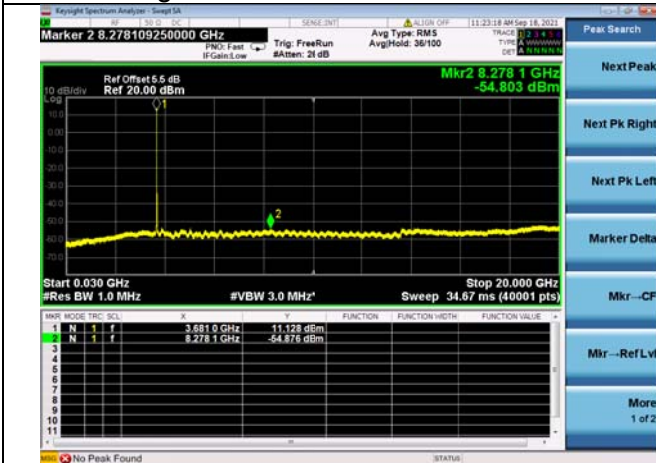

Mid CH/QPSK/FULL RB

Mid CH/QPSK/FULL RB

High CH/QPSK/1RB0 and 1RB99

High CH/QPSK/1RB0 and 1RB99

High CH/QPSK/1RB24 and 1RB0

High CH/QPSK/1RB24 and 1RB0

High CH/QPSK/FULL RB

High CH/QPSK/FULL RB

LTE Band 48C CSE

Channel Bandwidth: 10MHz+20MHz

LOW CH/QPSK/1RB0 and 1RB99

LOW CH/QPSK/1RB0 and 1RB99

LOW CH/QPSK/1RB49 and 1RB0

LOW CH/QPSK/1RB49 and 1RB0

LOW CH/QPSK/FULL RB

LOW CH/QPSK/FULL RB