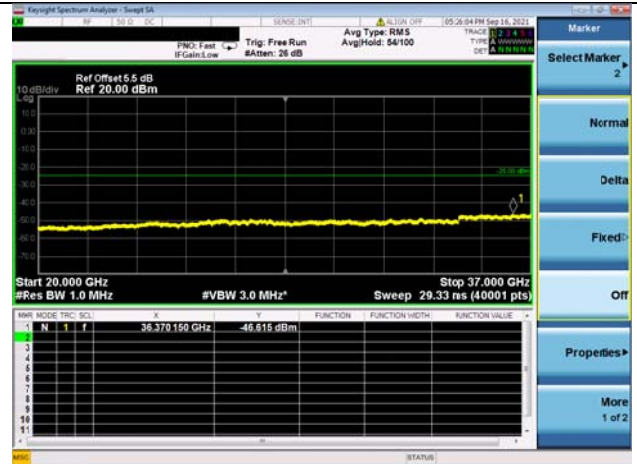

LOW CH/QPSK/1RB74 and 1RB0

LOW CH/QPSK/1RB74 and 1RB0