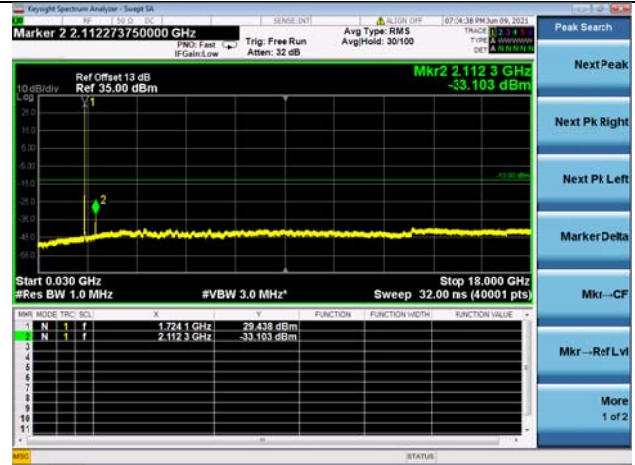

High CH/QPSK/1RB0 and 1RB24

High CH/QPSK/1RB49 and 1RB0

High CH/QPSK/FULL RB

N/A

LTE Band 66B CSE

Channel Bandwidth: 10MHz+10MHz

LOW CH/QPSK/1RB0 and 1RB49

LOW CH/QPSK/1RB49 and 1RB0

LOW CH/QPSK/FULL RB

Mid CH/QPSK/1RB0 and 1RB49

Mid CH/QPSK/1RB49 and 1RB0

Mid CH/QPSK/FULL RB

High CH/QPSK/1RB0 and 1RB49

High CH/QPSK/1RB49 and 1RB0

High CH/QPSK/FULL RB

N/A

LTE Band 66B CSE

Channel Bandwidth: 15MHz+5MHz

LOW CH/QPSK/1RB0 and 1RB24

LOW CH/QPSK/1RB74 and 1RB0

LOW CH/QPSK/FULL RB

Mid CH/QPSK/1RB0 and 1RB24

Mid CH/QPSK/1RB74 and 1RB0

Mid CH/QPSK/FULL RB