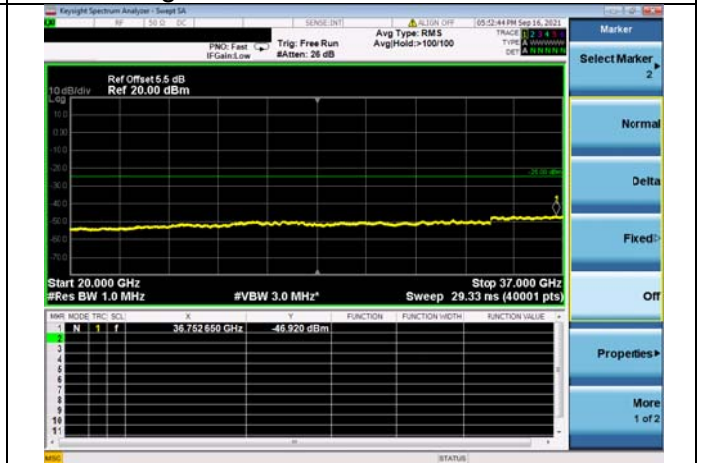

LTE Band 48C CSE

Channel Bandwidth: 10MHz+20MHz

LOW CH/QPSK/1RB0 and 1RB99

LOW CH/QPSK/1RB0 and 1RB99

LOW CH/QPSK/1RB49 and 1RB0

LOW CH/QPSK/1RB49 and 1RB0

LOW CH/QPSK/FULL RB

LOW CH/QPSK/FULL RB

Mid CH/QPSK/1RB0 and 1RB99

Mid CH/QPSK/1RB0 and 1RB99

Mid CH/QPSK/1RB49 and 1RB0

Mid CH/QPSK/1RB49 and 1RB0

Mid CH/QPSK/FULL RB

Mid CH/QPSK/FULL RB

High CH/QPSK/1RB0 and 1RB99

High CH/QPSK/1RB0 and 1RB99

High CH/QPSK/1RB49 and 1RB0

High CH/QPSK/1RB49 and 1RB0

High CH/QPSK/FULL RB

High CH/QPSK/FULL RB

LTE Band 48C CSE

Channel Bandwidth: 15MHz+20MHz

LOW CH/QPSK/1RB0 and 1RB99

LOW CH/QPSK/1RB0 and 1RB99