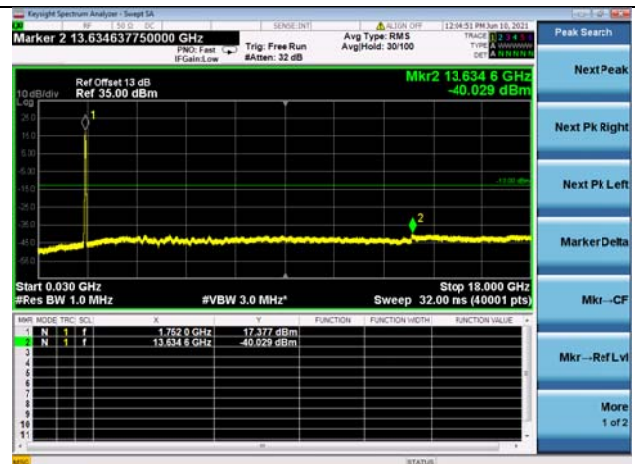

LTE Band 66C CSE

Channel Bandwidth: 20MHz+20MHz

LOW CH/QPSK/1RB0 and 1RB99

LOW CH/QPSK/1RB99 and 1RB0

LOW CH/QPSK/FULL RB

Mid CH/QPSK/1RB0 and 1RB99

Mid CH/QPSK/1RB99 and 1RB0

Mid CH/QPSK/FULL RB

High CH/QPSK/1RB0 and 1RB99

High CH/QPSK/1RB99 and 1RB0

High CH/QPSK/FULL RB

N/A

LTE Band 66B CSE

Channel Bandwidth: 5MHz+5MHz

LOW CH/QPSK/1RB0 and 1RB24

LOW CH/QPSK/1RB24 and 1RB0