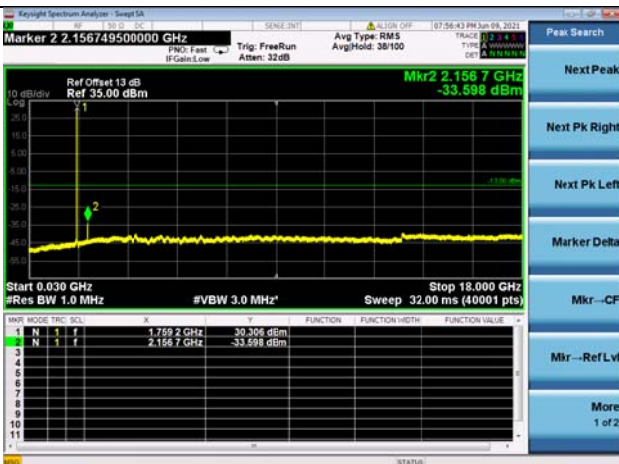

LTE Band 66B CSE

Channel Bandwidth: 15MHz+5MHz

LOW CH/QPSK/1RB0 and 1RB24

LOW CH/QPSK/1RB74 and 1RB0

LOW CH/QPSK/FULL RB

Mid CH/QPSK/1RB0 and 1RB24

Mid CH/QPSK/1RB74 and 1RB0

Mid CH/QPSK/FULL RB

High CH/QPSK/1RB0 and 1RB24

High CH/QPSK/1RB74 and 1RB0

High CH/QPSK/FULL RB

N/A

LTE Band 48C CSE

Channel Bandwidth: 5MHz+20MHz

LOW CH/QPSK/1RB0 and 1RB99

LOW CH/QPSK/1RB0 and 1RB99