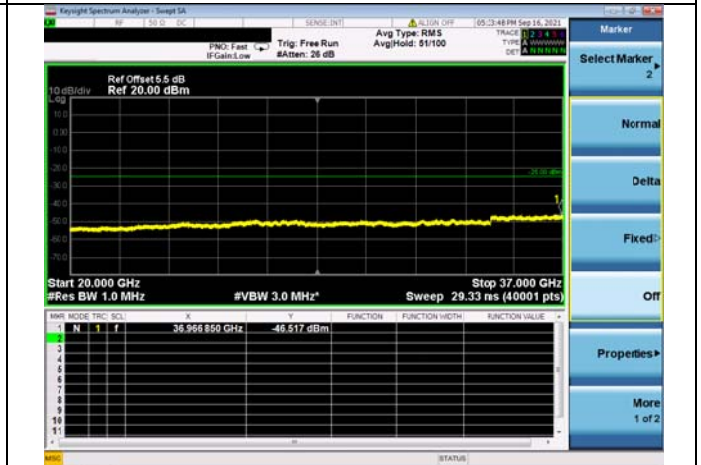

High CH/QPSK/1RB49 and 1RB0

High CH/QPSK/1RB49 and 1RB0

High CH/QPSK/FULL RB

High CH/QPSK/FULL RB

LTE Band 48C CSE

Channel Bandwidth: 15MHz+20MHz

LOW CH/QPSK/1RB0 and 1RB99

LOW CH/QPSK/1RB0 and 1RB99

LOW CH/QPSK/1RB74 and 1RB0

LOW CH/QPSK/1RB74 and 1RB0

LOW CH/QPSK/FULL RB

LOW CH/QPSK/FULL RB

Mid CH/QPSK/1RB0 and 1RB99

Mid CH/QPSK/1RB0 and 1RB99

Mid CH/QPSK/1RB74 and 1RB0

Mid CH/QPSK/1RB74 and 1RB0