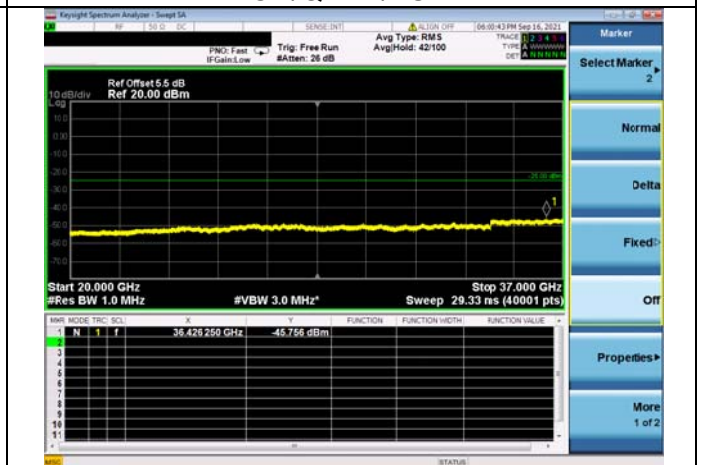

LTE Band 48C CSE

Channel Bandwidth: 10MHz+20MHz

LOW CH/QPSK/1RB0 and 1RB99

LOW CH/QPSK/1RB0 and 1RB99

LOW CH/QPSK/1RB49 and 1RB0

LOW CH/QPSK/1RB49 and 1RB0

LOW CH/QPSK/FULL RB

LOW CH/QPSK/FULL RB

Mid CH/QPSK/1RB0 and 1RB99

Mid CH/QPSK/1RB0 and 1RB99

Mid CH/QPSK/1RB49 and 1RB0

Mid CH/QPSK/1RB49 and 1RB0

Mid CH/QPSK/FULL RB

Mid CH/QPSK/FULL RB

High CH/QPSK/1RB0 and 1RB99

High CH/QPSK/1RB0 and 1RB99

High CH/QPSK/1RB49 and 1RB0

High CH/QPSK/1RB49 and 1RB0

High CH/QPSK/FULL RB

High CH/QPSK/FULL RB

LTE Band 48C CSE

Channel Bandwidth: 15MHz+20MHz

LOW CH/QPSK/1RB0 and 1RB99

LOW CH/QPSK/1RB0 and 1RB99