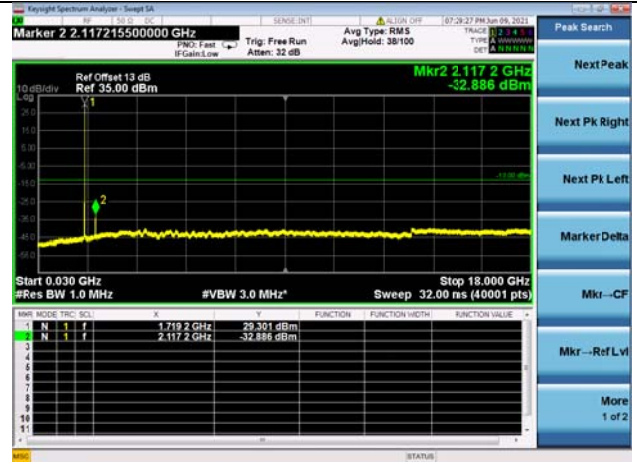

LTE Band 66B CSE

Channel Bandwidth: 10MHz+5MHz

LOW CH/QPSK/1RB0 and 1RB24

LOW CH/QPSK/1RB49 and 1RB0

LOW CH/QPSK/FULL RB

Mid CH/QPSK/1RB0 and 1RB24

Mid CH/QPSK/1RB49 and 1RB0

Mid CH/QPSK/FULL RB

High CH/QPSK/1RB0 and 1RB24

High CH/QPSK/1RB49 and 1RB0

High CH/QPSK/FULL RB

N/A

LTE Band 66B CSE

Channel Bandwidth: 10MHz+10MHz

LOW CH/QPSK/1RB0 and 1RB49

LOW CH/QPSK/1RB49 and 1RB0