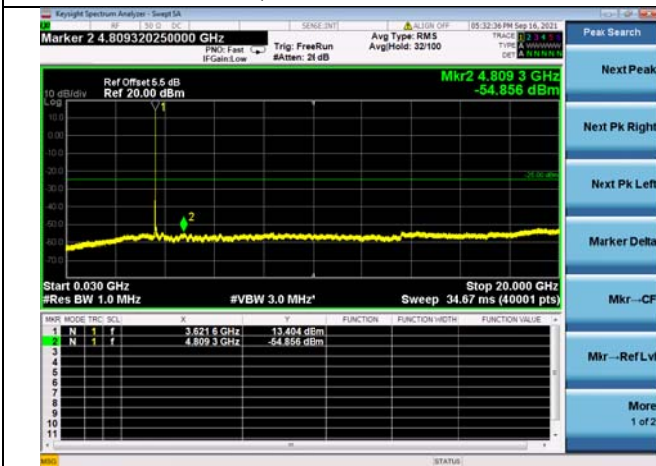

High CH/QPSK/1RB49 and 1RB0

High CH/QPSK/1RB49 and 1RB0

High CH/QPSK/FULL RB

High CH/QPSK/FULL RB

LTE Band 48C CSE

Channel Bandwidth: 15MHz+20MHz

LOW CH/QPSK/1RB0 and 1RB99

LOW CH/QPSK/1RB0 and 1RB99

LOW CH/QPSK/1RB74 and 1RB0

LOW CH/QPSK/1RB74 and 1RB0

LOW CH/QPSK/FULL RB

LOW CH/QPSK/FULL RB

Mid CH/QPSK/1RB0 and 1RB99

Mid CH/QPSK/1RB0 and 1RB99

Mid CH/QPSK/1RB74 and 1RB0

Mid CH/QPSK/1RB74 and 1RB0