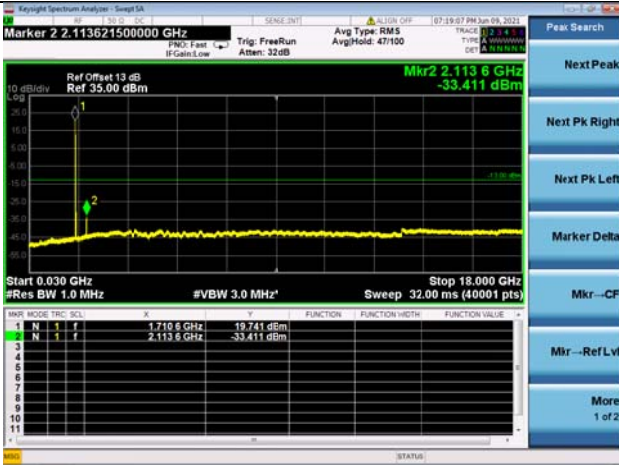

High CH/QPSK/1RB0 and 1RB99

High CH/QPSK/1RB99 and 1RB0

High CH/QPSK/FULL RB

N/A

LTE Band 66B CSE

Channel Bandwidth: 5MHz+5MHz

LOW CH/QPSK/1RB0 and 1RB24

LOW CH/QPSK/1RB24 and 1RB0

LOW CH/QPSK/FULL RB

Mid CH/QPSK/1RB0 and 1RB24

Mid CH/QPSK/1RB24 and 1RB0

Mid CH/QPSK/FULL RB

High CH/QPSK/1RB0 and 1RB24

High CH/QPSK/1RB24 and 1RB0

High CH/QPSK/FULL RB

N/A

LTE Band 66B CSE

Channel Bandwidth: 5MHz+10MHz

LOW CH/QPSK/1RB0 and 1RB49

LOW CH/QPSK/1RB24 and 1RB0

LOW CH/QPSK/FULL RB

Mid CH/QPSK/1RB0 and 1RB2449

Mid CH/QPSK/1RB24 and 1RB0

Mid CH/QPSK/FULL RB

High CH/QPSK/1RB0 and 1RB49

High CH/QPSK/1RB24 and 1RB0

High CH/QPSK/FULL RB

N/A

LTE Band 66B CSE

Channel Bandwidth: 5MHz+15MHz

LOW CH/QPSK/1RB0 and 1RB74

LOW CH/QPSK/1RB24 and 1RB0