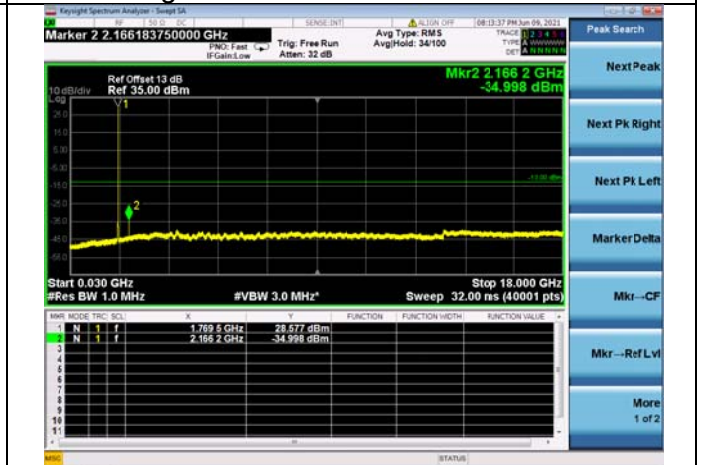

High CH/QPSK/1RB0 and 1RB24

High CH/QPSK/1RB49 and 1RB0

High CH/QPSK/FULL RB

N/A

LTE Band 66B CSE

Channel Bandwidth: 10MHz+10MHz

LOW CH/QPSK/1RB0 and 1RB49

LOW CH/QPSK/1RB49 and 1RB0

LOW CH/QPSK/FULL RB

Mid CH/QPSK/1RB0 and 1RB49

Mid CH/QPSK/1RB49 and 1RB0

Mid CH/QPSK/FULL RB

High CH/QPSK/1RB0 and 1RB49

High CH/QPSK/1RB49 and 1RB0

High CH/QPSK/FULL RB

N/A

LTE Band 66B CSE

Channel Bandwidth: 15MHz+5MHz

LOW CH/QPSK/1RB0 and 1RB24

LOW CH/QPSK/1RB74 and 1RB0

LOW CH/QPSK/FULL RB

Mid CH/QPSK/1RB0 and 1RB24

Mid CH/QPSK/1RB74 and 1RB0

Mid CH/QPSK/FULL RB

High CH/QPSK/1RB0 and 1RB24

High CH/QPSK/1RB74 and 1RB0

High CH/QPSK/FULL RB

N/A

LTE Band 48C CSE

Channel Bandwidth: 5MHz+20MHz

LOW CH/QPSK/1RB0 and 1RB99

LOW CH/QPSK/1RB0 and 1RB99