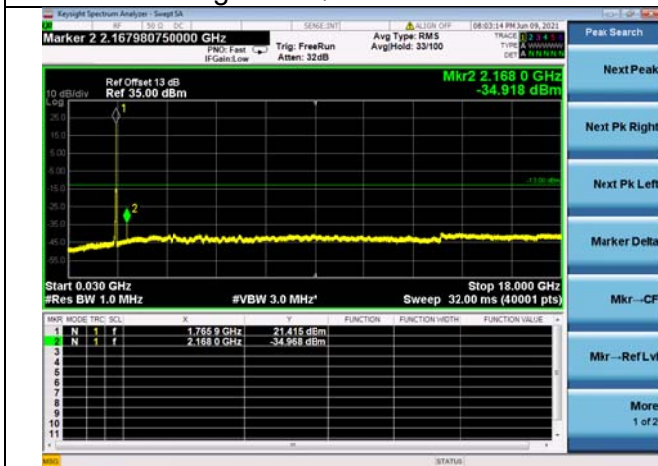

LTE Band 66B CSE

Channel Bandwidth: 5MHz+10MHz

LOW CH/QPSK/1RB0 and 1RB49

LOW CH/QPSK/1RB24 and 1RB0

LOW CH/QPSK/FULL RB

Mid CH/QPSK/1RB0 and 1RB2449

Mid CH/QPSK/1RB24 and 1RB0

Mid CH/QPSK/FULL RB

High CH/QPSK/1RB0 and 1RB49

High CH/QPSK/1RB24 and 1RB0

High CH/QPSK/FULL RB

N/A

LTE Band 66B CSE

Channel Bandwidth: 5MHz+15MHz

LOW CH/QPSK/1RB0 and 1RB74

LOW CH/QPSK/1RB24 and 1RB0