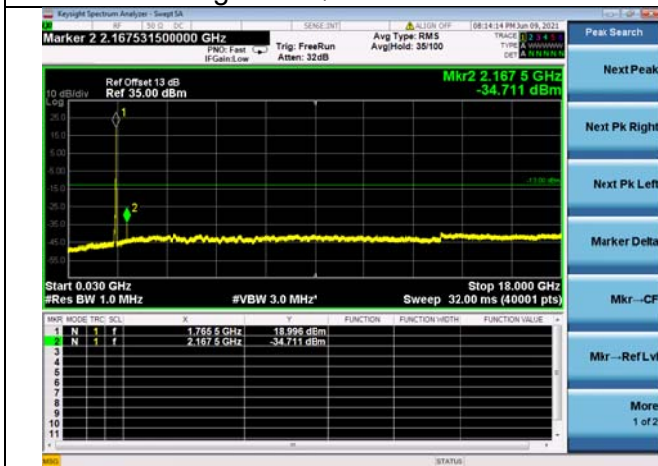

High CH/QPSK/1RB0 and 1RB24

High CH/QPSK/1RB49 and 1RB0

High CH/QPSK/FULL RB

N/A

LTE Band 66B CSE

Channel Bandwidth: 10MHz+10MHz

LOW CH/QPSK/1RB0 and 1RB49

LOW CH/QPSK/1RB49 and 1RB0

LOW CH/QPSK/FULL RB

Mid CH/QPSK/1RB0 and 1RB49

Mid CH/QPSK/1RB49 and 1RB0

Mid CH/QPSK/FULL RB

High CH/QPSK/1RB0 and 1RB49

High CH/QPSK/1RB49 and 1RB0

High CH/QPSK/FULL RB

N/A

LTE Band 66B CSE

Channel Bandwidth: 15MHz+5MHz

LOW CH/QPSK/1RB0 and 1RB24

LOW CH/QPSK/1RB74 and 1RB0

LOW CH/QPSK/FULL RB

Mid CH/QPSK/1RB0 and 1RB24

Mid CH/QPSK/1RB74 and 1RB0

Mid CH/QPSK/FULL RB

High CH/QPSK/1RB0 and 1RB24

High CH/QPSK/1RB74 and 1RB0

High CH/QPSK/FULL RB

N/A

LTE Band 48C CSE

Channel Bandwidth: 5MHz+20MHz

LOW CH/QPSK/1RB0 and 1RB99

LOW CH/QPSK/1RB0 and 1RB99