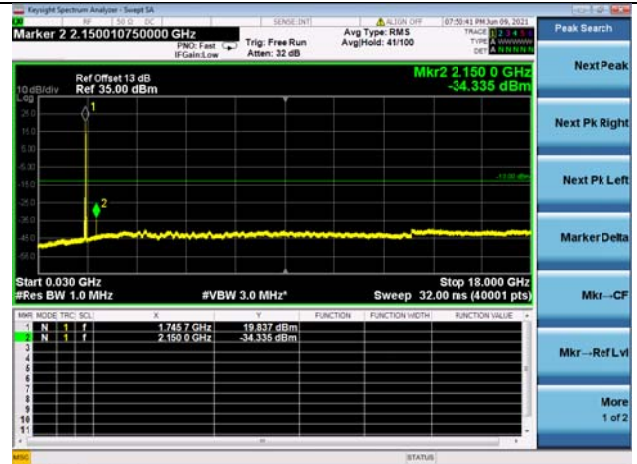

LOW CH/QPSK/FULL RB

Mid CH/QPSK/1RB0 and 1RB49