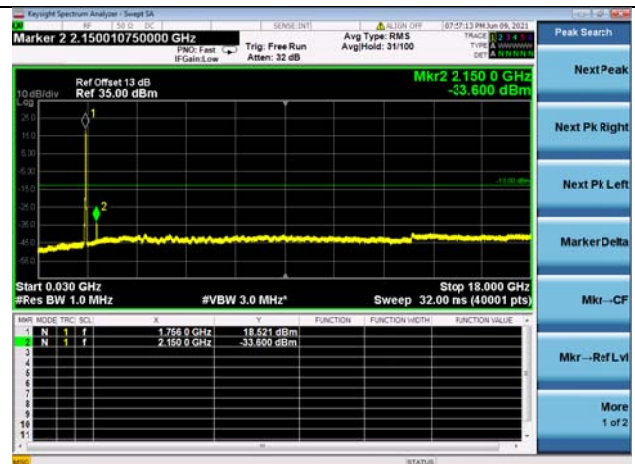

LTE Band 66B CSE

Channel Bandwidth: 15MHz+5MHz

LOW CH/QPSK/1RB0 and 1RB24

LOW CH/QPSK/1RB74 and 1RB0

LOW CH/QPSK/FULL RB

Mid CH/QPSK/1RB0 and 1RB24

Mid CH/QPSK/1RB74 and 1RB0

Mid CH/QPSK/FULL RB

High CH/QPSK/1RB0 and 1RB24

High CH/QPSK/1RB74 and 1RB0

High CH/QPSK/FULL RB

N/A

LTE Band 48C CSE

Channel Bandwidth: 5MHz+20MHz

LOW CH/QPSK/1RB0 and 1RB99

LOW CH/QPSK/1RB0 and 1RB99