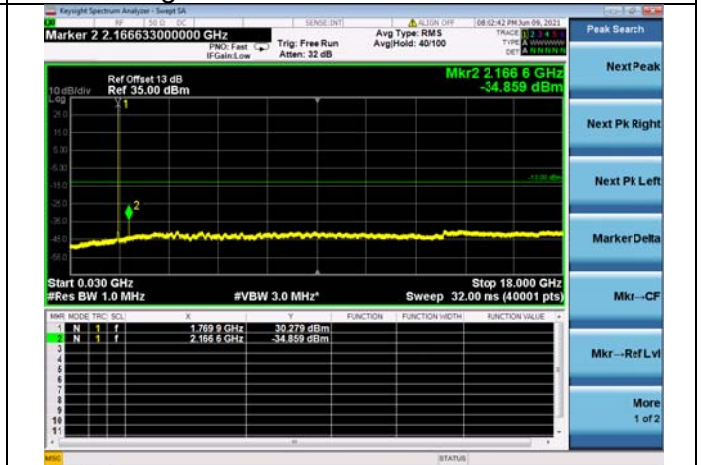

LTE Band 66B CSE

Channel Bandwidth: 5MHz+10MHz

LOW CH/QPSK/1RB0 and 1RB49

LOW CH/QPSK/1RB24 and 1RB0

LOW CH/QPSK/FULL RB

Mid CH/QPSK/1RB0 and 1RB2449

Mid CH/QPSK/1RB24 and 1RB0

Mid CH/QPSK/FULL RB

High CH/QPSK/1RB0 and 1RB49

High CH/QPSK/1RB24 and 1RB0

High CH/QPSK/FULL RB

N/A

LTE Band 66B CSE

Channel Bandwidth: 5MHz+15MHz

LOW CH/QPSK/1RB0 and 1RB74

LOW CH/QPSK/1RB24 and 1RB0