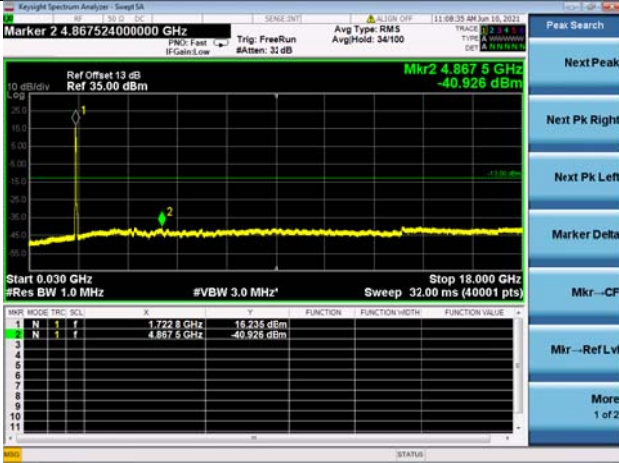

LTE Band 66C CSE

Channel Bandwidth: 20MHz+20MHz

LOW CH/QPSK/1RB0 and 1RB99

LOW CH/QPSK/1RB99 and 1RB0

LOW CH/QPSK/FULL RB

Mid CH/QPSK/1RB0 and 1RB99

Mid CH/QPSK/1RB99 and 1RB0

Mid CH/QPSK/FULL RB

High CH/QPSK/1RB0 and 1RB99

High CH/QPSK/1RB99 and 1RB0

High CH/QPSK/FULL RB

N/A

LTE Band 66B CSE

Channel Bandwidth: 5MHz+5MHz

LOW CH/QPSK/1RB0 and 1RB24

LOW CH/QPSK/1RB24 and 1RB0