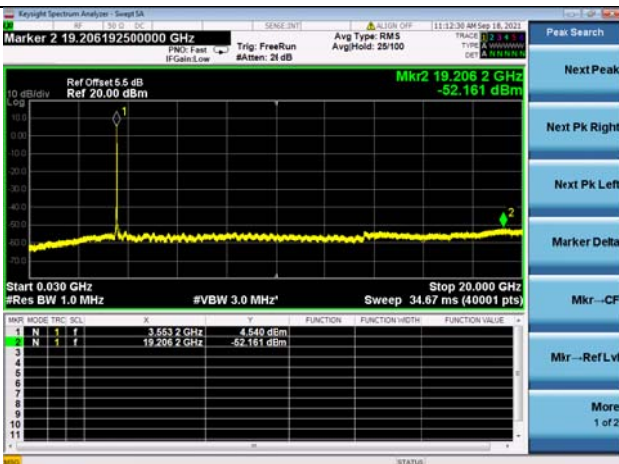

LOW CH/QPSK/FULL RB

LOW CH/QPSK/FULL RB