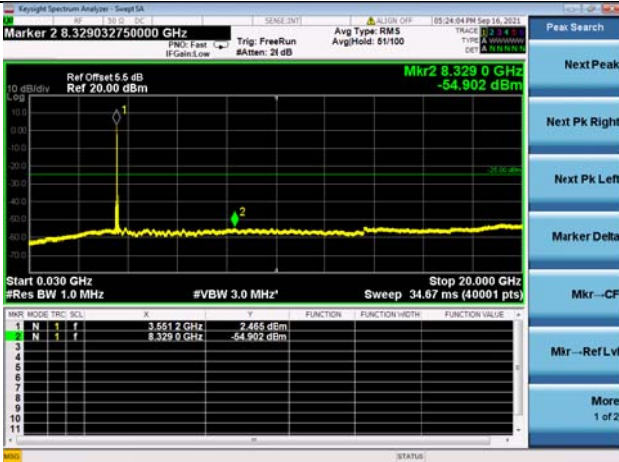

LTE Band 48C CSE

Channel Bandwidth: 10MHz+20MHz

LOW CH/QPSK/1RB0 and 1RB99

LOW CH/QPSK/1RB0 and 1RB99

LOW CH/QPSK/1RB49 and 1RB0

LOW CH/QPSK/1RB49 and 1RB0

LOW CH/QPSK/FULL RB

LOW CH/QPSK/FULL RB

High CH/QPSK/1RB49 and 1RB0

High CH/QPSK/1RB49 and 1RB0

High CH/QPSK/FULL RB

High CH/QPSK/FULL RB

LTE Band 48C CSE

Channel Bandwidth: 15MHz+20MHz

LOW CH/QPSK/1RB0 and 1RB99

LOW CH/QPSK/1RB0 and 1RB99