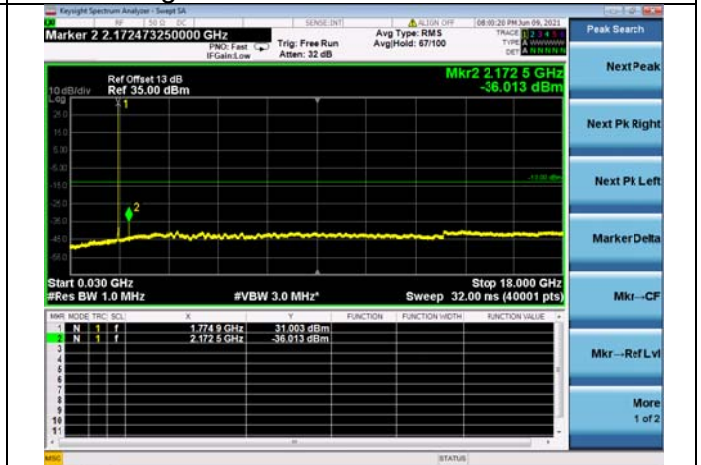

High CH/QPSK/1RB0 and 1RB99

High CH/QPSK/1RB99 and 1RB0

High CH/QPSK/FULL RB

N/A

LTE Band 66B CSE

Channel Bandwidth: 5MHz+5MHz

LOW CH/QPSK/1RB0 and 1RB24

LOW CH/QPSK/1RB24 and 1RB0

LOW CH/QPSK/FULL RB

Mid CH/QPSK/1RB0 and 1RB24

Mid CH/QPSK/1RB24 and 1RB0

Mid CH/QPSK/FULL RB

High CH/QPSK/1RB0 and 1RB24

High CH/QPSK/1RB24 and 1RB0

High CH/QPSK/FULL RB

N/A

LTE Band 66B CSE

Channel Bandwidth: 5MHz+10MHz

LOW CH/QPSK/1RB0 and 1RB49

LOW CH/QPSK/1RB24 and 1RB0

LOW CH/QPSK/FULL RB

Mid CH/QPSK/1RB0 and 1RB2449

Mid CH/QPSK/1RB24 and 1RB0

Mid CH/QPSK/FULL RB

High CH/QPSK/1RB0 and 1RB49

High CH/QPSK/1RB24 and 1RB0

High CH/QPSK/FULL RB

N/A

LTE Band 66B CSE

Channel Bandwidth: 5MHz+15MHz

LOW CH/QPSK/1RB0 and 1RB74

LOW CH/QPSK/1RB24 and 1RB0