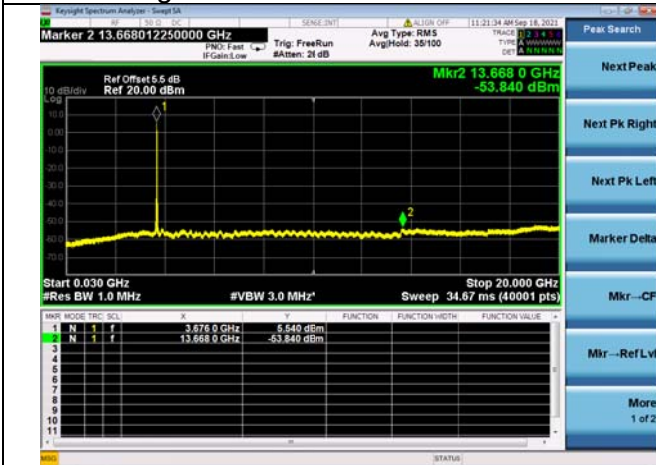

Mid CH/QPSK/FULL RB

Mid CH/QPSK/FULL RB

High CH/QPSK/1RB0 and 1RB99

High CH/QPSK/1RB0 and 1RB99

High CH/QPSK/1RB24 and 1RB0

High CH/QPSK/1RB24 and 1RB0

High CH/QPSK/FULL RB

High CH/QPSK/FULL RB

LTE Band 48C CSE

Channel Bandwidth: 10MHz+20MHz

LOW CH/QPSK/1RB0 and 1RB99

LOW CH/QPSK/1RB0 and 1RB99

LOW CH/QPSK/1RB49 and 1RB0

LOW CH/QPSK/1RB49 and 1RB0

LOW CH/QPSK/FULL RB

LOW CH/QPSK/FULL RB