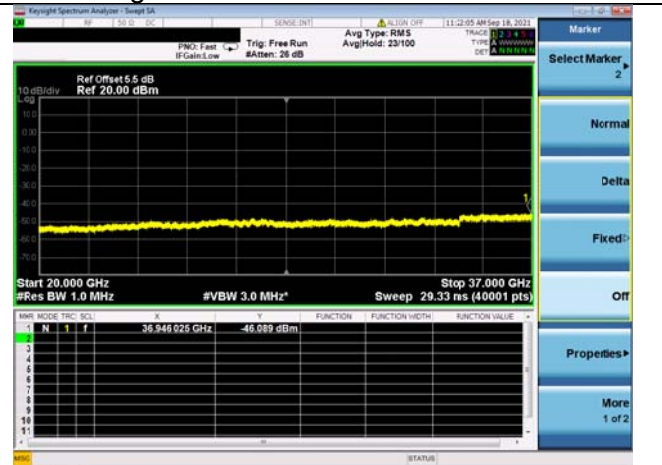

Mid CH/QPSK/FULL RB

Mid CH/QPSK/FULL RB

High CH/QPSK/1RB0 and 1RB99

High CH/QPSK/1RB0 and 1RB99

High CH/QPSK/1RB24 and 1RB0

High CH/QPSK/1RB24 and 1RB0

High CH/QPSK/FULL RB

High CH/QPSK/FULL RB

LTE Band 48C CSE

Channel Bandwidth: 10MHz+20MHz

LOW CH/QPSK/1RB0 and 1RB99

LOW CH/QPSK/1RB0 and 1RB99

LOW CH/QPSK/1RB49 and 1RB0

LOW CH/QPSK/1RB49 and 1RB0

LOW CH/QPSK/FULL RB

LOW CH/QPSK/FULL RB