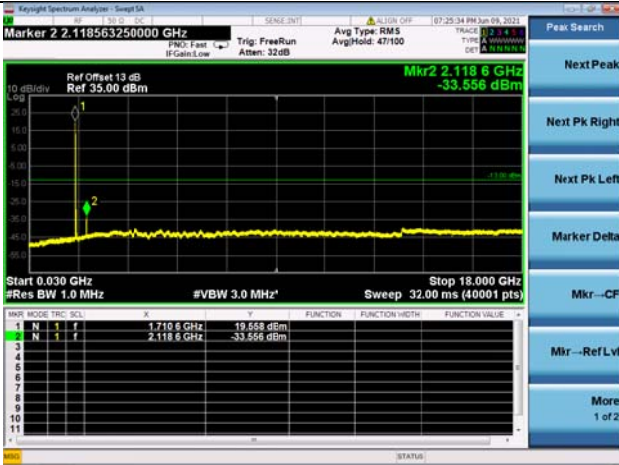

High CH/QPSK/1RB0 and 1RB49

High CH/QPSK/1RB24 and 1RB0

High CH/QPSK/FULL RB

N/A

LTE Band 66B CSE

Channel Bandwidth: 5MHz+15MHz

LOW CH/QPSK/1RB0 and 1RB74

LOW CH/QPSK/1RB24 and 1RB0

LOW CH/QPSK/FULL RB

Mid CH/QPSK/1RB0 and 1RB74

Mid CH/QPSK/1RB24 and 1RB0

Mid CH/QPSK/FULL RB

High CH/QPSK/1RB0 and 1RB74

High CH/QPSK/1RB24 and 1RB0

High CH/QPSK/FULL RB

N/A

LTE Band 66B CSE

Channel Bandwidth: 10MHz+5MHz

LOW CH/QPSK/1RB0 and 1RB24

LOW CH/QPSK/1RB49 and 1RB0

LOW CH/QPSK/FULL RB

Mid CH/QPSK/1RB0 and 1RB24

Mid CH/QPSK/1RB49 and 1RB0

Mid CH/QPSK/FULL RB

High CH/QPSK/1RB0 and 1RB24

High CH/QPSK/1RB49 and 1RB0

High CH/QPSK/FULL RB

N/A

LTE Band 66B CSE

Channel Bandwidth: 10MHz+10MHz

LOW CH/QPSK/1RB0 and 1RB49

LOW CH/QPSK/1RB49 and 1RB0