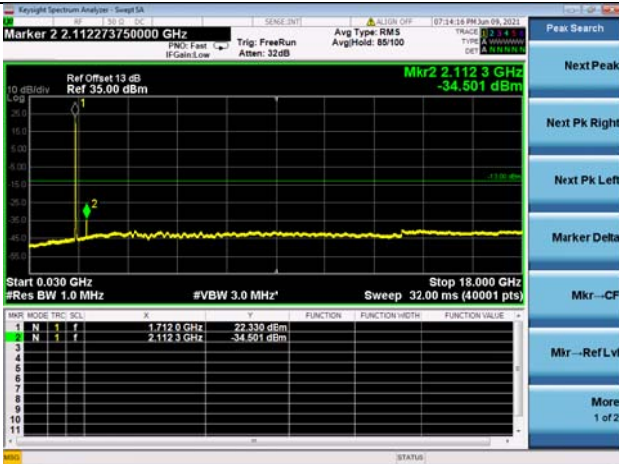

LTE Band 66C CSE

Channel Bandwidth: 20MHz+20MHz

LOW CH/QPSK/1RB0 and 1RB99

LOW CH/QPSK/1RB99 and 1RB0

LOW CH/QPSK/FULL RB

Mid CH/QPSK/1RB0 and 1RB99

Mid CH/QPSK/1RB99 and 1RB0

Mid CH/QPSK/FULL RB

High CH/QPSK/1RB0 and 1RB99

High CH/QPSK/1RB99 and 1RB0

High CH/QPSK/FULL RB

N/A

LTE Band 66B CSE

Channel Bandwidth: 5MHz+5MHz

LOW CH/QPSK/1RB0 and 1RB24

LOW CH/QPSK/1RB24 and 1RB0

LOW CH/QPSK/FULL RB

Mid CH/QPSK/1RB0 and 1RB24

Mid CH/QPSK/1RB24 and 1RB0

Mid CH/QPSK/FULL RB

High CH/QPSK/1RB0 and 1RB24

High CH/QPSK/1RB24 and 1RB0

High CH/QPSK/FULL RB

N/A

LTE Band 66B CSE

Channel Bandwidth: 5MHz+10MHz

LOW CH/QPSK/1RB0 and 1RB49

LOW CH/QPSK/1RB24 and 1RB0

LOW CH/QPSK/FULL RB

Mid CH/QPSK/1RB0 and 1RB2449

Mid CH/QPSK/1RB24 and 1RB0

Mid CH/QPSK/FULL RB