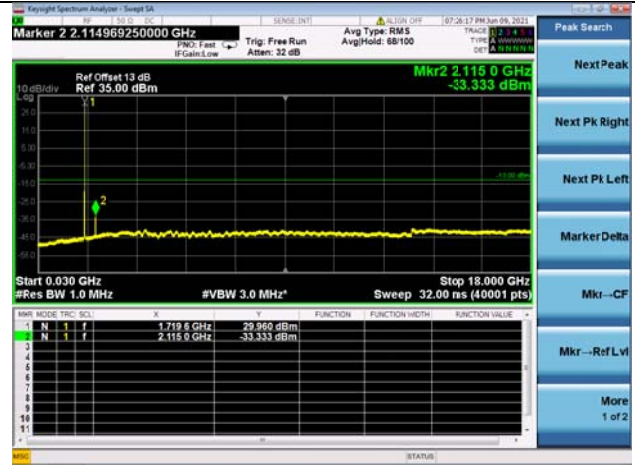

High CH/QPSK/1RB0 and 1RB49

High CH/QPSK/1RB24 and 1RB0

High CH/QPSK/FULL RB

N/A

LTE Band 66B CSE

Channel Bandwidth: 5MHz+15MHz

LOW CH/QPSK/1RB0 and 1RB74

LOW CH/QPSK/1RB24 and 1RB0

LOW CH/QPSK/FULL RB

Mid CH/QPSK/1RB0 and 1RB74

Mid CH/QPSK/1RB24 and 1RB0

Mid CH/QPSK/FULL RB

High CH/QPSK/1RB0 and 1RB74

High CH/QPSK/1RB24 and 1RB0

High CH/QPSK/FULL RB

N/A

LTE Band 66B CSE

Channel Bandwidth: 10MHz+5MHz

LOW CH/QPSK/1RB0 and 1RB24

LOW CH/QPSK/1RB49 and 1RB0

LOW CH/QPSK/FULL RB

Mid CH/QPSK/1RB0 and 1RB24

Mid CH/QPSK/1RB49 and 1RB0

Mid CH/QPSK/FULL RB

High CH/QPSK/1RB0 and 1RB24

High CH/QPSK/1RB49 and 1RB0

High CH/QPSK/FULL RB

N/A

LTE Band 66B CSE

Channel Bandwidth: 10MHz+10MHz

LOW CH/QPSK/1RB0 and 1RB49

LOW CH/QPSK/1RB49 and 1RB0