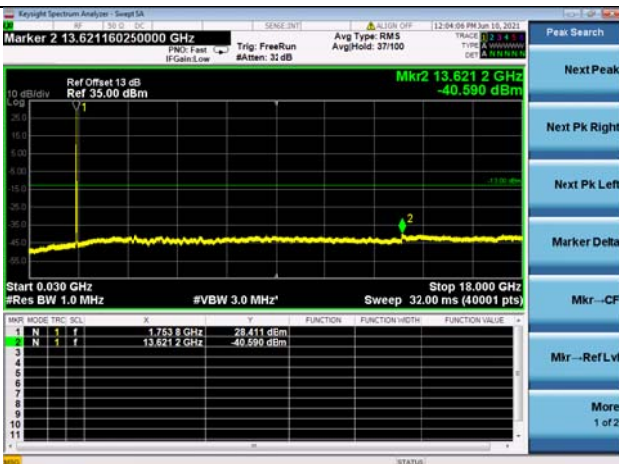

LTE Band 66C CSE

Channel Bandwidth: 20MHz+20MHz

LOW CH/QPSK/1RB0 and 1RB99

LOW CH/QPSK/1RB99 and 1RB0

LOW CH/QPSK/FULL RB

Mid CH/QPSK/1RB0 and 1RB99

Mid CH/QPSK/1RB99 and 1RB0

Mid CH/QPSK/FULL RB

High CH/QPSK/1RB0 and 1RB99

High CH/QPSK/1RB99 and 1RB0

High CH/QPSK/FULL RB

N/A

LTE Band 66B CSE

Channel Bandwidth: 5MHz+5MHz

LOW CH/QPSK/1RB0 and 1RB24

LOW CH/QPSK/1RB24 and 1RB0