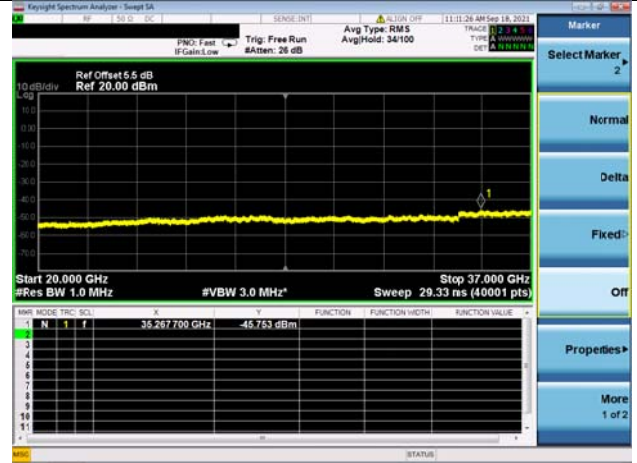

LOW CH/QPSK/1RB24 and 1RB0

LOW CH/QPSK/1RB24 and 1RB0