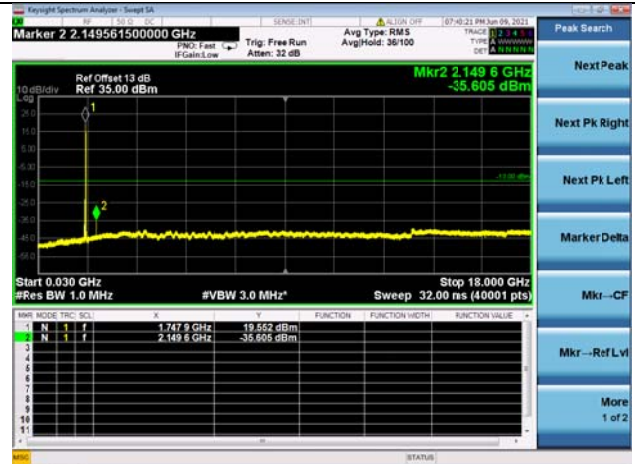

LTE Band 66B CSE

Channel Bandwidth: 5MHz+10MHz

LOW CH/QPSK/1RB0 and 1RB49

LOW CH/QPSK/1RB24 and 1RB0

LOW CH/QPSK/FULL RB

Mid CH/QPSK/1RB0 and 1RB2449

Mid CH/QPSK/1RB24 and 1RB0

Mid CH/QPSK/FULL RB

High CH/QPSK/1RB0 and 1RB49

High CH/QPSK/1RB24 and 1RB0

High CH/QPSK/FULL RB

N/A

LTE Band 66B CSE

Channel Bandwidth: 5MHz+15MHz

LOW CH/QPSK/1RB0 and 1RB74

LOW CH/QPSK/1RB24 and 1RB0