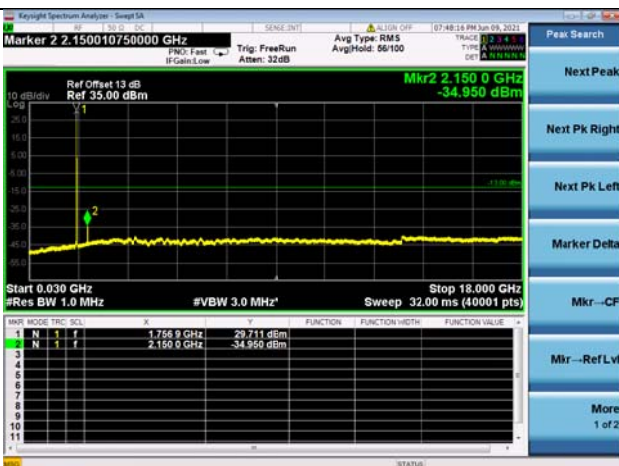

LTE Band 66B CSE

Channel Bandwidth: 10MHz+5MHz

LOW CH/QPSK/1RB0 and 1RB24

LOW CH/QPSK/1RB49 and 1RB0

LOW CH/QPSK/FULL RB

Mid CH/QPSK/1RB0 and 1RB24

Mid CH/QPSK/1RB49 and 1RB0

Mid CH/QPSK/FULL RB

High CH/QPSK/1RB0 and 1RB24

High CH/QPSK/1RB49 and 1RB0

High CH/QPSK/FULL RB

N/A

LTE Band 66B CSE

Channel Bandwidth: 10MHz+10MHz

LOW CH/QPSK/1RB0 and 1RB49

LOW CH/QPSK/1RB49 and 1RB0