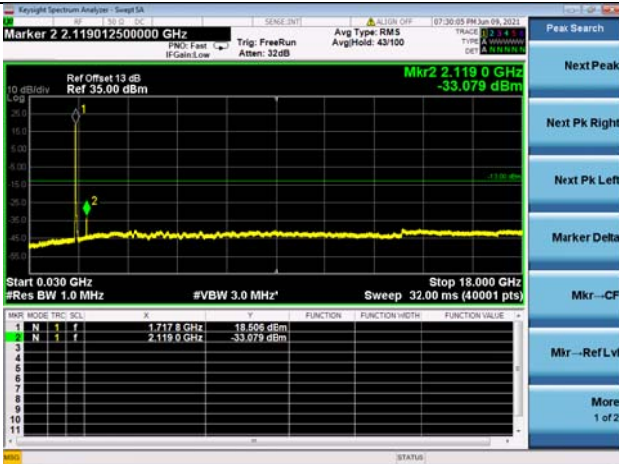

LOW CH/QPSK/FULL RB

Mid CH/QPSK/1RB0 and 1RB49