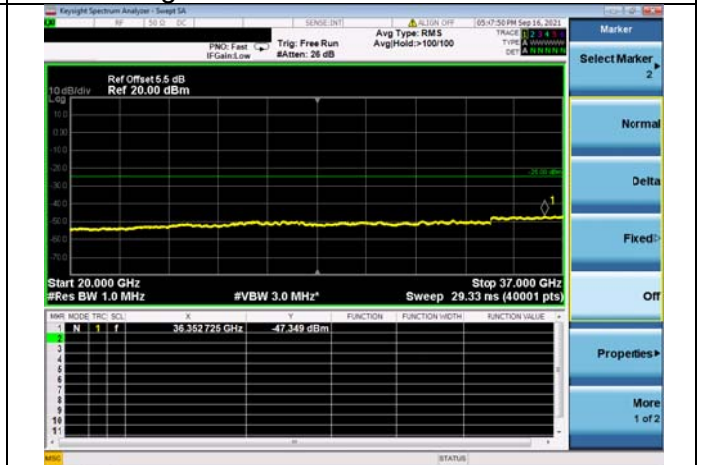

LTE Band 48C CSE

Channel Bandwidth: 10MHz+20MHz

LOW CH/QPSK/1RB0 and 1RB99

LOW CH/QPSK/1RB0 and 1RB99

LOW CH/QPSK/1RB49 and 1RB0

LOW CH/QPSK/1RB49 and 1RB0

LOW CH/QPSK/FULL RB

LOW CH/QPSK/FULL RB

Mid CH/QPSK/1RB0 and 1RB99

Mid CH/QPSK/1RB0 and 1RB99

Mid CH/QPSK/1RB49 and 1RB0

Mid CH/QPSK/1RB49 and 1RB0

Mid CH/QPSK/FULL RB

Mid CH/QPSK/FULL RB

High CH/QPSK/1RB0 and 1RB99

High CH/QPSK/1RB0 and 1RB99

High CH/QPSK/1RB49 and 1RB0

High CH/QPSK/1RB49 and 1RB0

High CH/QPSK/FULL RB

High CH/QPSK/FULL RB

LTE Band 48C CSE

Channel Bandwidth: 15MHz+20MHz

LOW CH/QPSK/1RB0 and 1RB99

LOW CH/QPSK/1RB0 and 1RB99