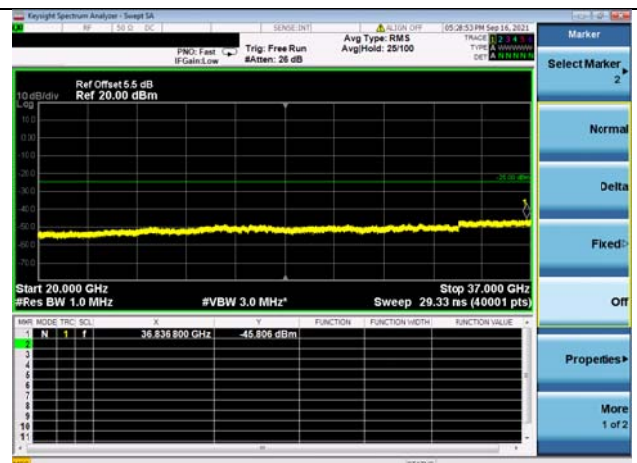

LOW CH/QPSK/FULL RB

LOW CH/QPSK/FULL RB