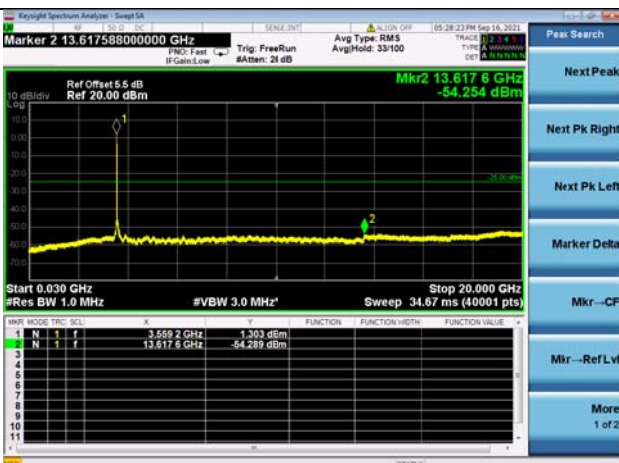

LOW CH/QPSK/FULL RB

LOW CH/QPSK/FULL RB