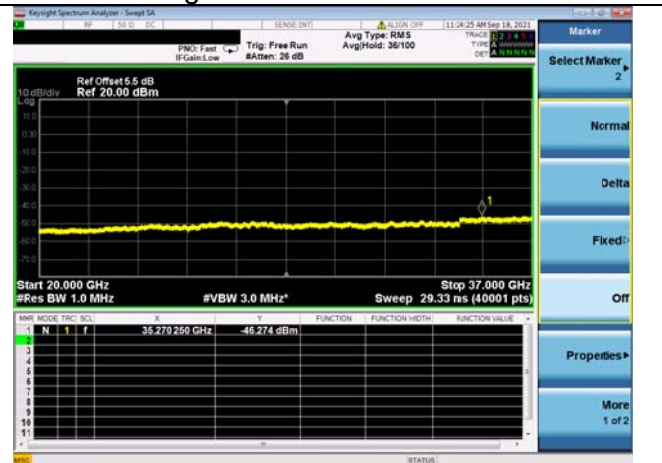

Mid CH/QPSK/FULL RB

Mid CH/QPSK/FULL RB

High CH/QPSK/1RB0 and 1RB99

High CH/QPSK/1RB0 and 1RB99

High CH/QPSK/1RB24 and 1RB0

High CH/QPSK/1RB24 and 1RB0

High CH/QPSK/FULL RB

High CH/QPSK/FULL RB

LTE Band 48C CSE

Channel Bandwidth: 10MHz+20MHz

LOW CH/QPSK/1RB0 and 1RB99

LOW CH/QPSK/1RB0 and 1RB99

LOW CH/QPSK/1RB49 and 1RB0

LOW CH/QPSK/1RB49 and 1RB0

LOW CH/QPSK/FULL RB

LOW CH/QPSK/FULL RB