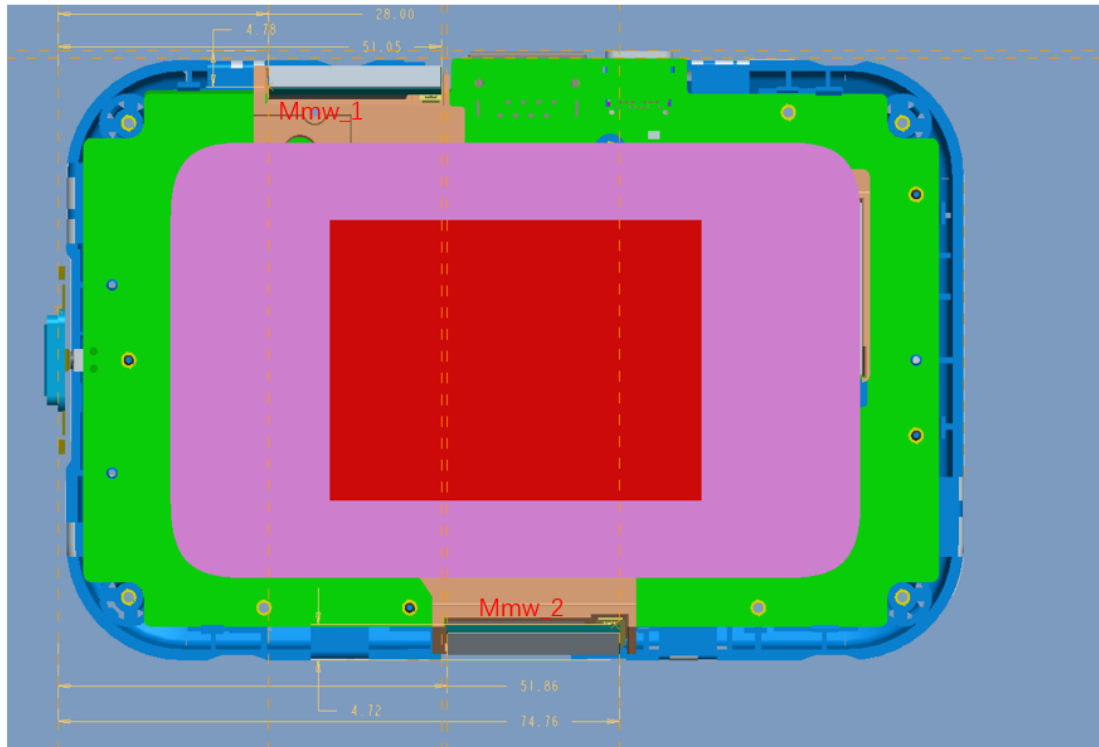

## Internal Photos

1. EUT uncover view

## 2. Antenna view

Main ant	WCDMA B2/4/5	LTE B2/4/5/12/13/66	5G N2/5/66/77/78
Div ant (only RX)	WCDMA B2/4/5	LTE B2/4/5/12/13/66	5G N2/5/66/77/78
Wifi_1	2.4G/5G		
Wifi_2	2.4G/5G		
Mimo_1 (only RX)	LTE 2/4/66	5G 2/66/77/78	
Mimo_2 (only RX)	LTE 2/4/66	5G 2/66/77/78	