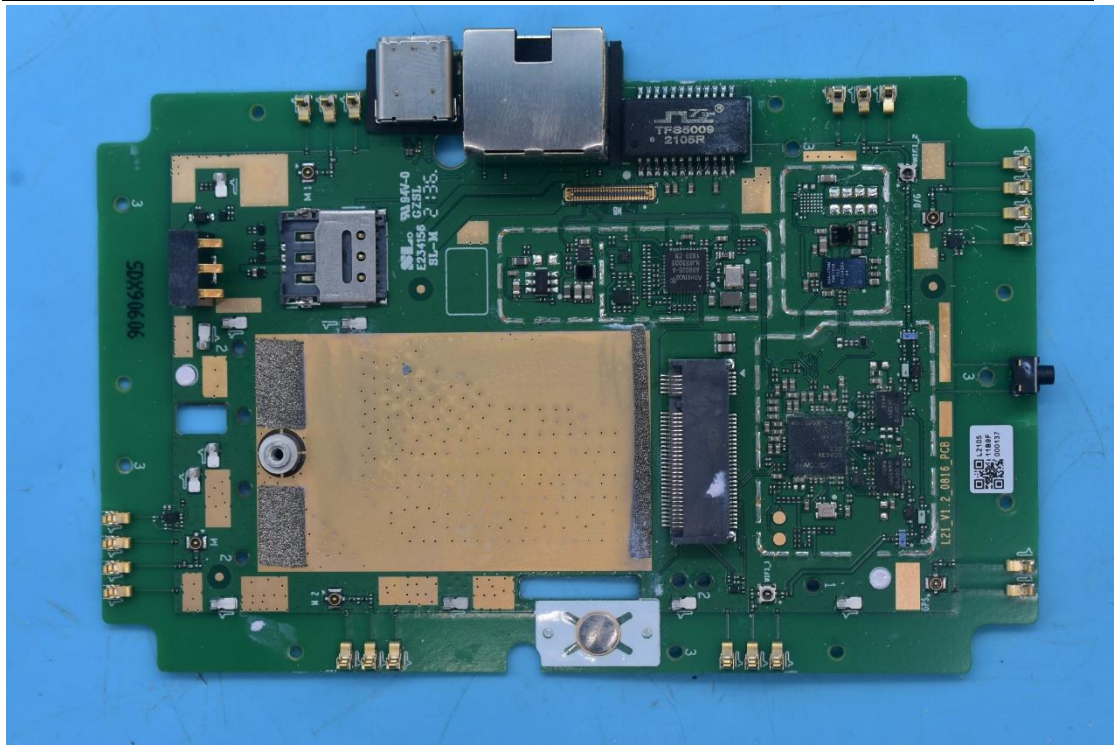

FCC ID:2ABGH-R500L5

## Internal Photos

1. EUT uncover view

## 2. Antenna view

Main ant	WCDMA B2/4/5	LTE B2/4/5/12/13/66	5G N2/5/66/77/78
Div ant (only RX)	WCDMA B2/4/5	LTE B2/4/5/12/13/66	5G N2/5/66/77/78
Wifi_1	2.4G/5G		
Wifi_2	2.4G/5G		
Mimo_1 (only RX)	LTE 2/4/66	5G 2/66/77/78	
Mimo_2 (only RX)	LTE 2/4/66	5G 2/66/77/78	