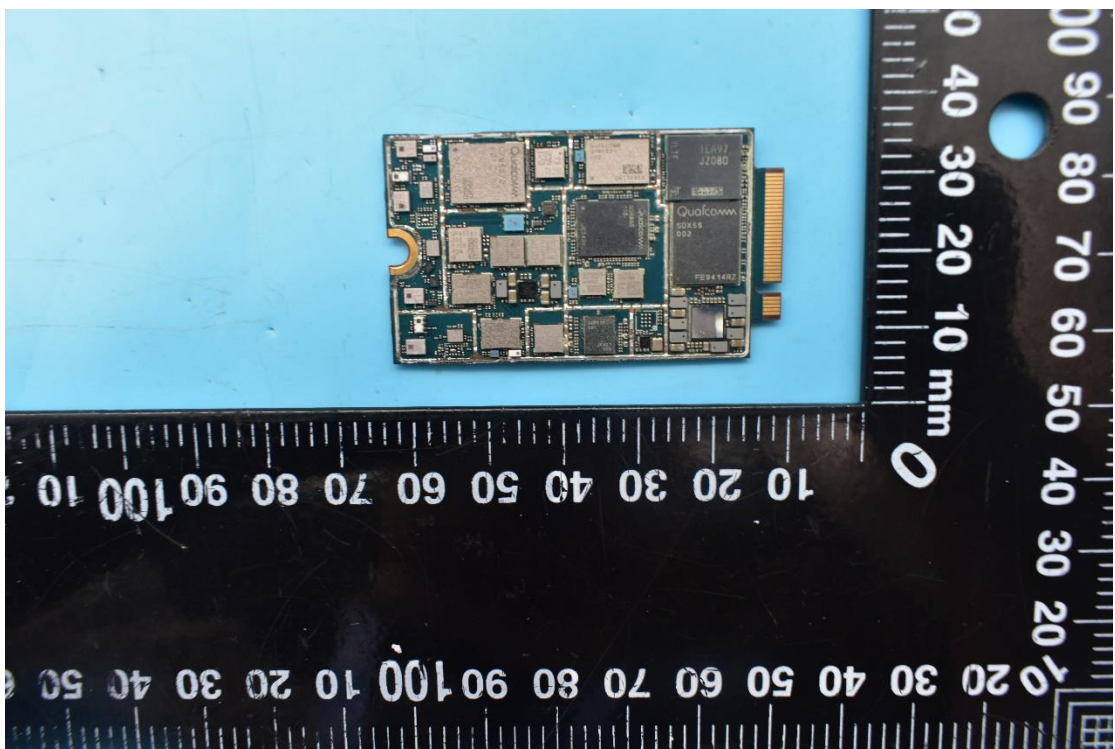

FCC ID:2ABGH-R500L5

## Internal Photos

1. EUT uncover view

## 2. Antenna view

Main ant	WCDMA B2/4/5	LTE B2/4/5/12/13/66	5G N2/5/66/77/78
Div ant (only RX)	WCDMA B2/4/5	LTE B2/4/5/12/13/66	5G N2/5/66/77/78
Wifi_1	2.4G/5G		
Wifi_2	2.4G/5G		
Mimo_1 (only RX)	LTE 2/4/66	5G 2/66/77/78	
Mimo_2 (only RX)	LTE 2/4/66	5G 2/66/77/78	