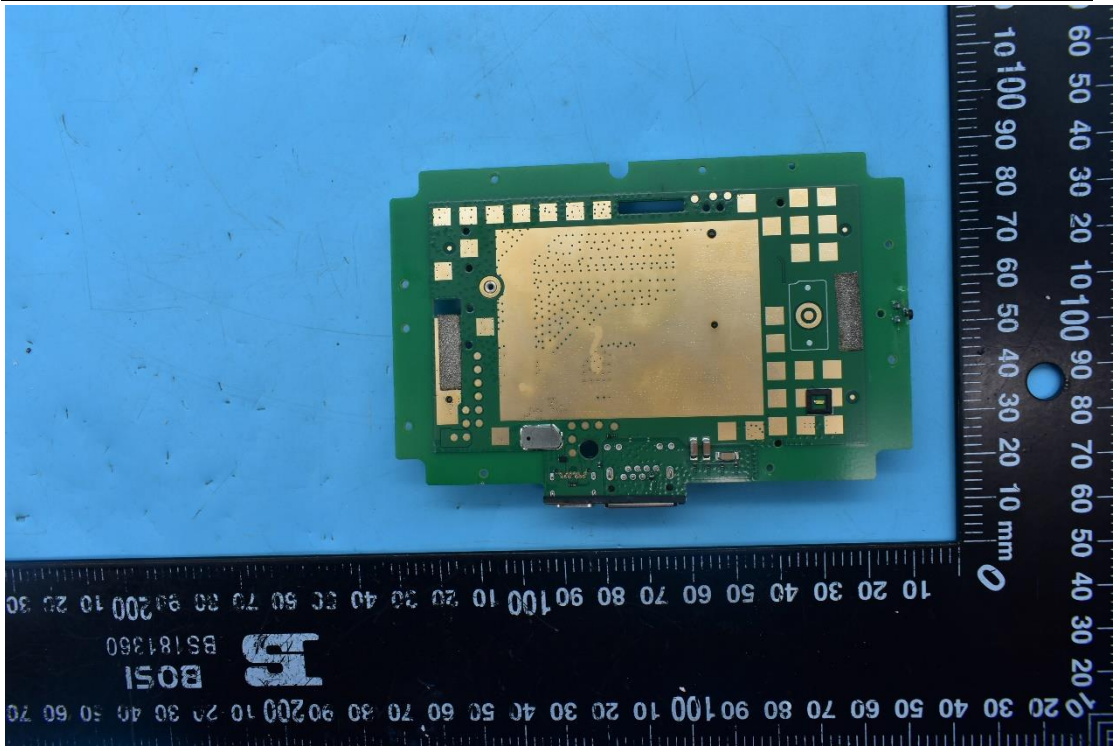

FCC ID:2ABGH-R500L5

## Internal Photos

1. EUT uncover view

## 2. Antenna view

Main ant	WCDMA B2/4/5	LTE B2/4/5/12/13/66	5G N2/5/66/77/78
Div ant (only RX)	WCDMA B2/4/5	LTE B2/4/5/12/13/66	5G N2/5/66/77/78
Wifi_1	2.4G/5G		
Wifi_2	2.4G/5G		
Mimo_1 (only RX)	LTE 2/4/66	5G 2/66/77/78	
Mimo_2 (only RX)	LTE 2/4/66	5G 2/66/77/78	