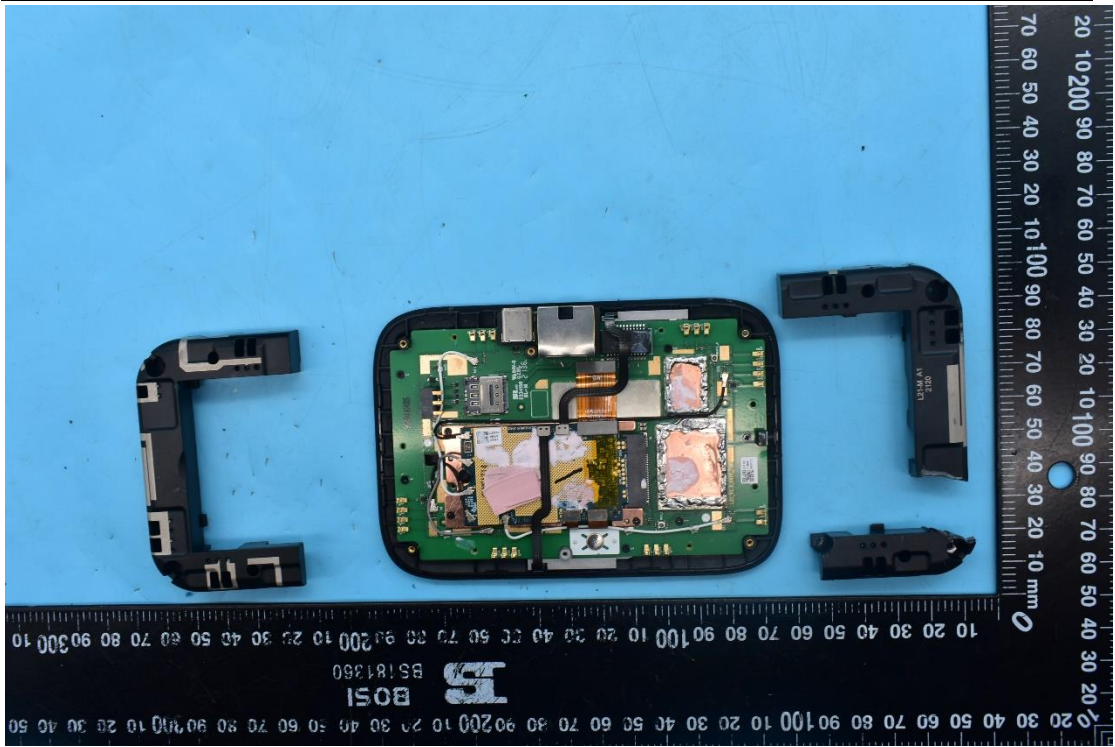

FCC ID:2ABGH-R500L5

## Internal Photos

1. EUT uncover view

## 2. Antenna view

Main ant	WCDMA B2/4/5	LTE B2/4/5/12/13/66	5G N2/5/66/77/78
Div ant (only RX)	WCDMA B2/4/5	LTE B2/4/5/12/13/66	5G N2/5/66/77/78
Wifi_1	2.4G/5G		
Wifi_2	2.4G/5G		
Mimo_1 (only RX)	LTE 2/4/66	5G 2/66/77/78	
Mimo_2 (only RX)	LTE 2/4/66	5G 2/66/77/78	