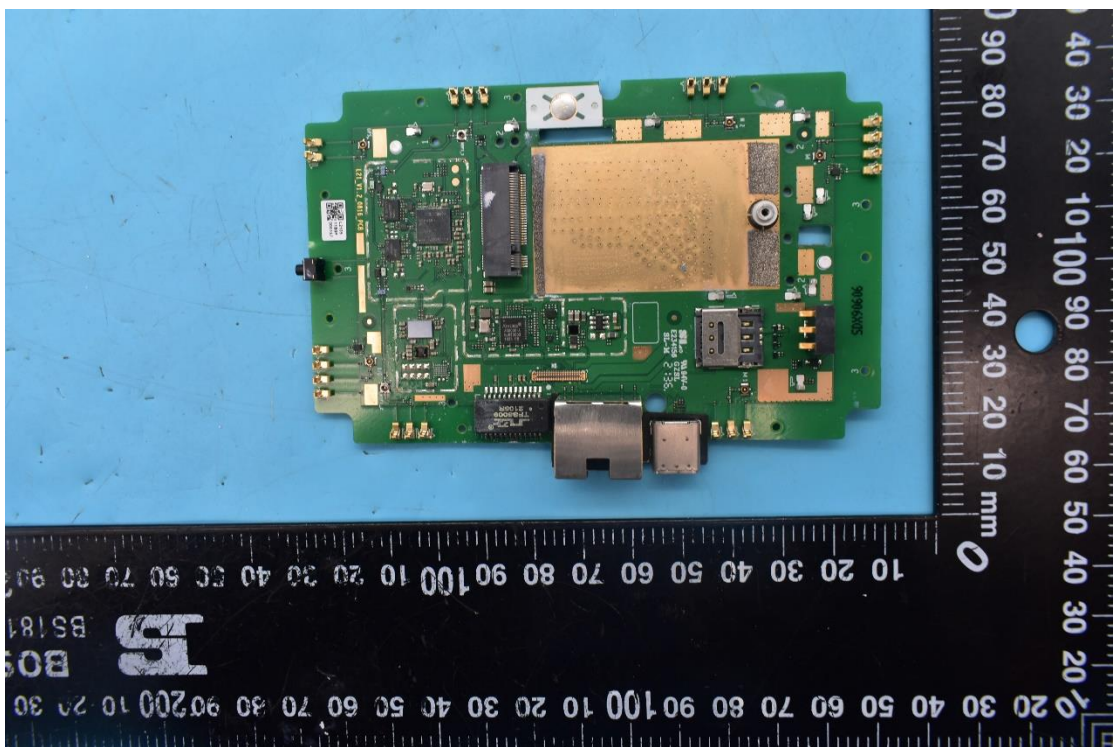

FCC ID:2ABGH-R500L5

## Internal Photos

1. EUT uncover view

## 2. Antenna view

Main ant	WCDMA B2/4/5	LTE B2/4/5/12/13/66	5G N2/5/66/77/78
Div ant (only RX)	WCDMA B2/4/5	LTE B2/4/5/12/13/66	5G N2/5/66/77/78
Wifi_1	2.4G/5G		
Wifi_2	2.4G/5G		
Mimo_1 (only RX)	LTE 2/4/66	5G 2/66/77/78	
Mimo_2 (only RX)	LTE 2/4/66	5G 2/66/77/78	