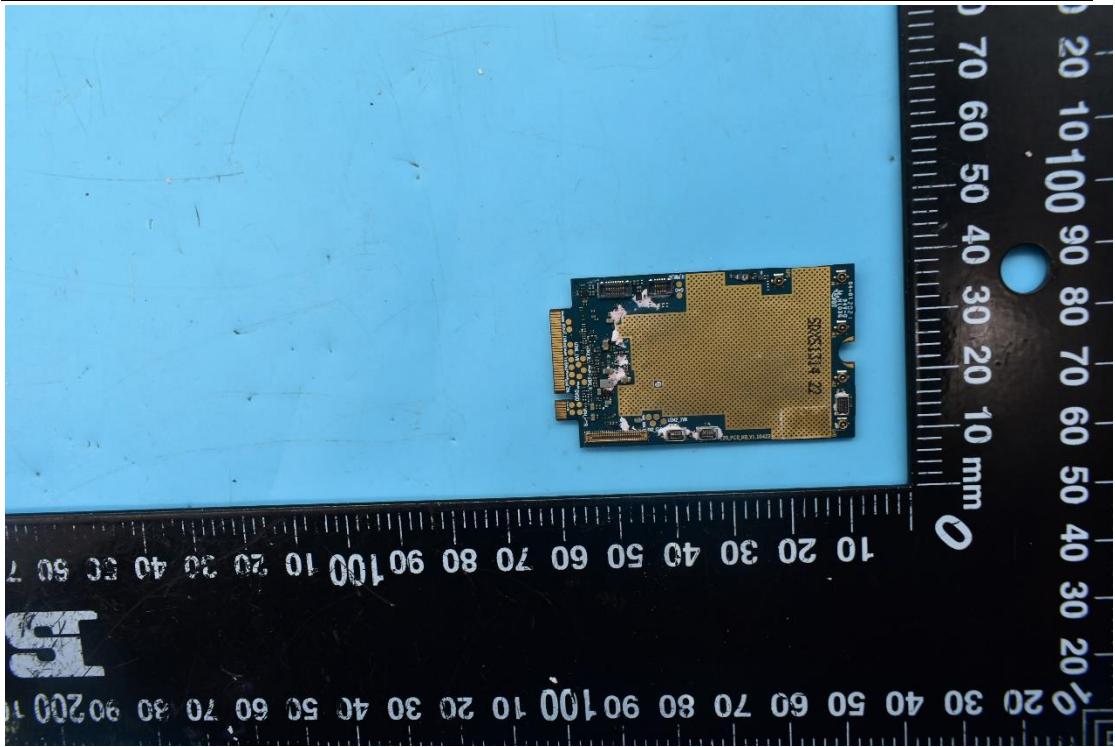

FCC ID:2ABGH-R500L5

## Internal Photos

1. EUT uncover view

## 2. Antenna view

Main ant	WCDMA B2/4/5	LTE B2/4/5/12/13/66	5G N2/5/66/77/78
Div ant (only RX)	WCDMA B2/4/5	LTE B2/4/5/12/13/66	5G N2/5/66/77/78
Wifi_1	2.4G/5G		
Wifi_2	2.4G/5G		
Mimo_1 (only RX)	LTE 2/4/66	5G 2/66/77/78	
Mimo_2 (only RX)	LTE 2/4/66	5G 2/66/77/78	