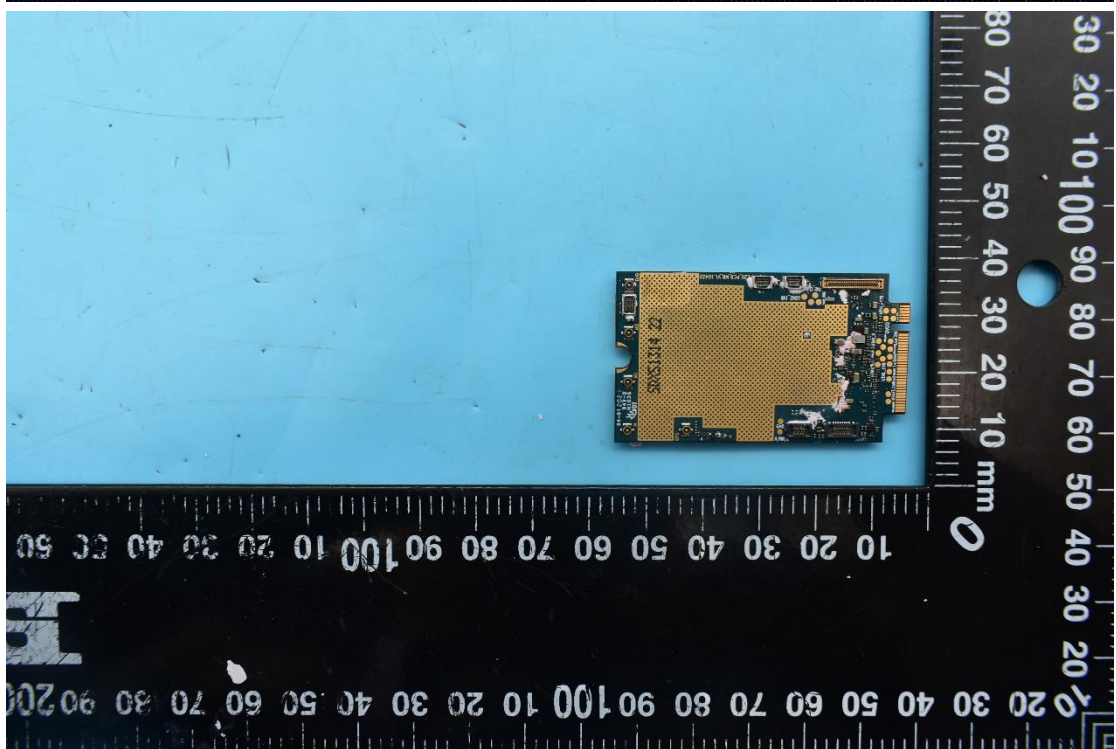

FCC ID:2ABGH-R500L5

## Internal Photos

1. EUT uncover view

## 2. Antenna view

Main ant	WCDMA B2/4/5	LTE B2/4/5/12/13/66	5G N2/5/66/77/78
Div ant (only RX)	WCDMA B2/4/5	LTE B2/4/5/12/13/66	5G N2/5/66/77/78
Wifi_1	2.4G/5G		
Wifi_2	2.4G/5G		
Mimo_1 (only RX)	LTE 2/4/66	5G 2/66/77/78	
Mimo_2 (only RX)	LTE 2/4/66	5G 2/66/77/78	