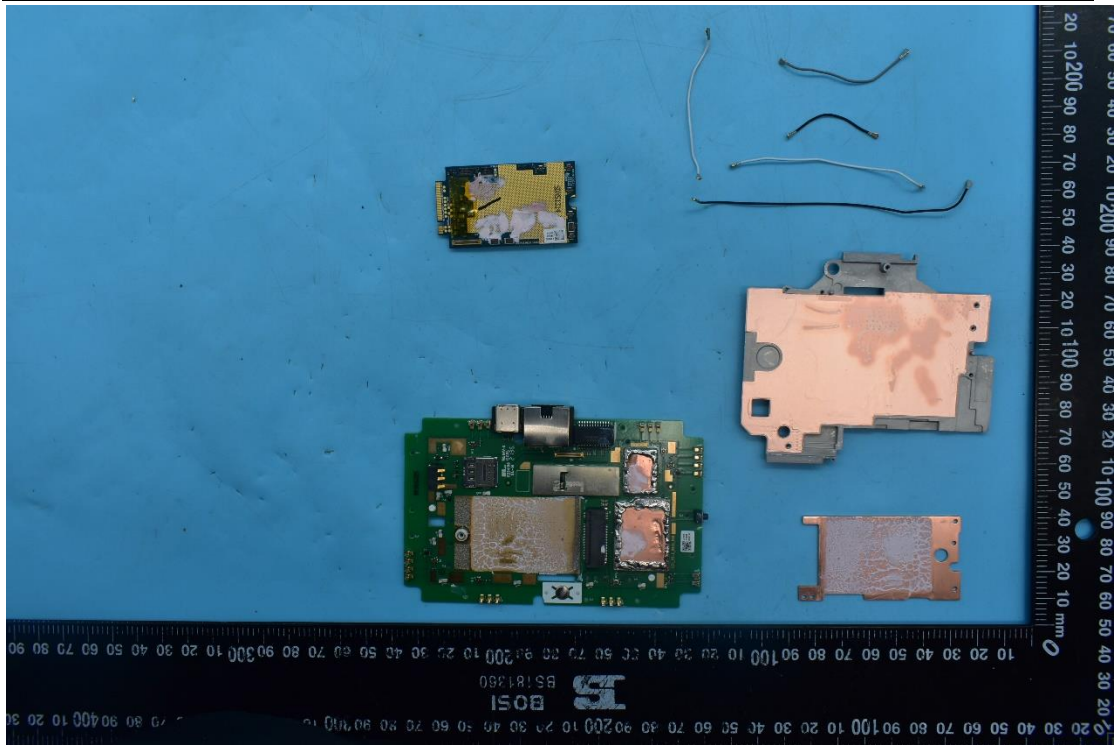

FCC ID:2ABGH-R500L5

## Internal Photos

1. EUT uncover view

## 2. Antenna view

Main ant	WCDMA B2/4/5	LTE B2/4/5/12/13/66	5G N2/5/66/77/78
Div ant (only RX)	WCDMA B2/4/5	LTE B2/4/5/12/13/66	5G N2/5/66/77/78
Wifi_1	2.4G/5G		
Wifi_2	2.4G/5G		
Mimo_1 (only RX)	LTE 2/4/66	5G 2/66/77/78	
Mimo_2 (only RX)	LTE 2/4/66	5G 2/66/77/78	