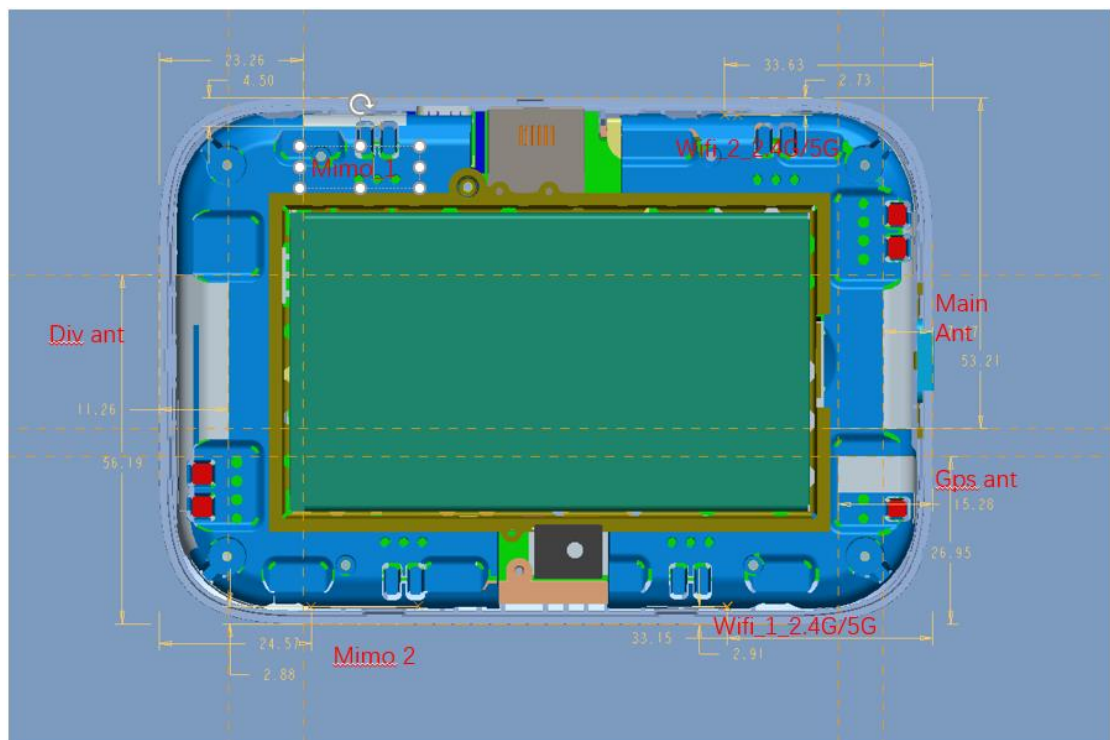

## Internal Photos

1. EUT uncover view

## 2. Antenna view

Main ant	WCDMA B2/4/5	LTE B2/4/5/12/13/66	5G N2/5/66/77/78
Div ant (only RX)	WCDMA B2/4/5	LTE B2/4/5/12/13/66	5G N2/5/66/77/78
Wifi_1	2.4G/5G		
Wifi_2	2.4G/5G		
Mimo_1 (only RX)	LTE 2/4/66	5G 2/66/77/78	
Mimo_2 (only RX)	LTE 2/4/66	5G 2/66/77/78	