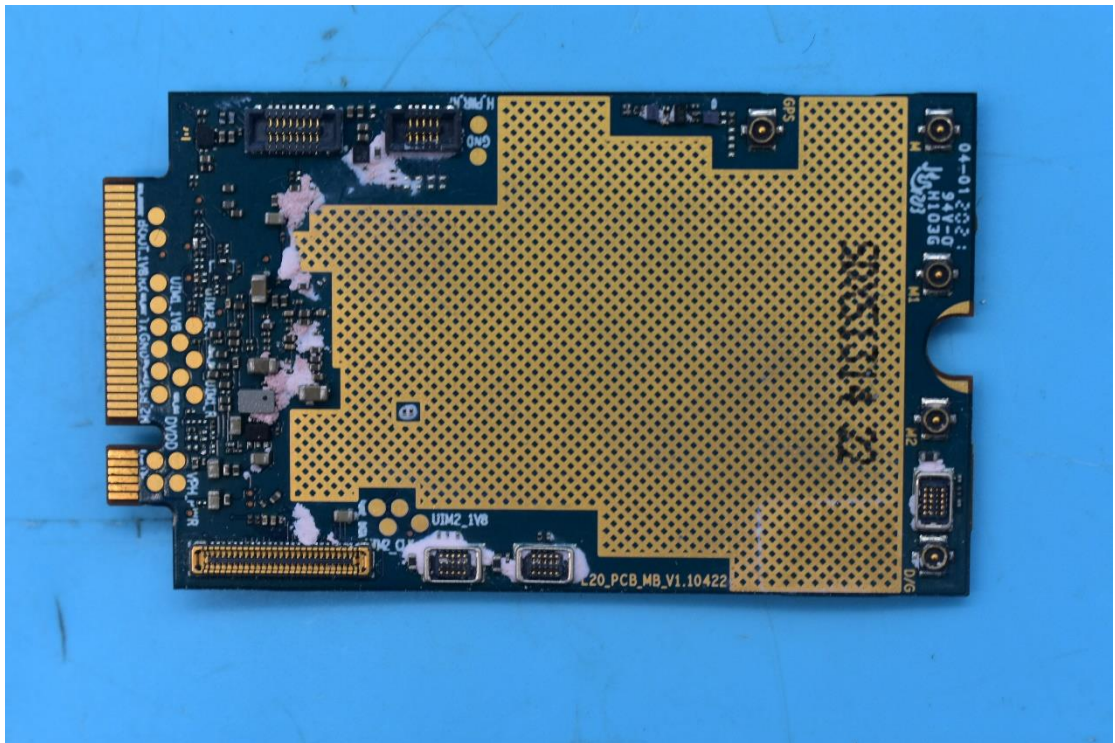

FCC ID:2ABGH-R500L5

## Internal Photos

1. EUT uncover view

## 2. Antenna view

Main ant	WCDMA B2/4/5	LTE B2/4/5/12/13/66	5G N2/5/66/77/78
Div ant (only RX)	WCDMA B2/4/5	LTE B2/4/5/12/13/66	5G N2/5/66/77/78
Wifi_1	2.4G/5G		
Wifi_2	2.4G/5G		
Mimo_1 (only RX)	LTE 2/4/66	5G 2/66/77/78	
Mimo_2 (only RX)	LTE 2/4/66	5G 2/66/77/78	