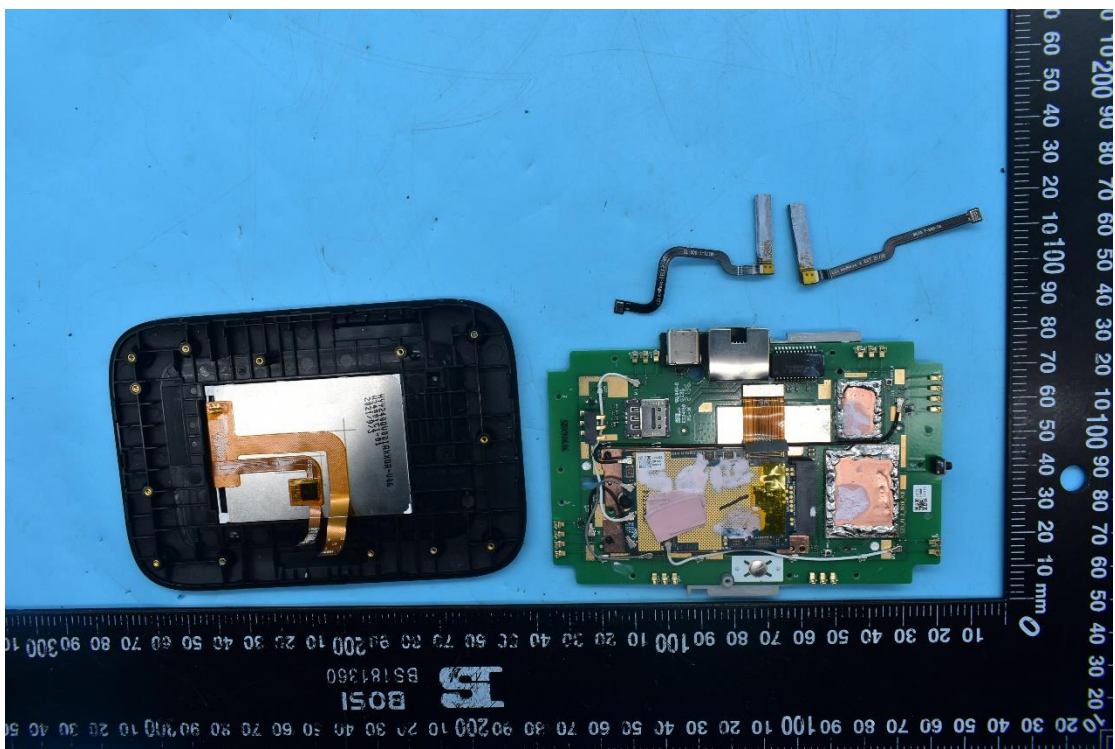

FCC ID:2ABGH-R500L5

## Internal Photos

1. EUT uncover view

## 2. Antenna view

Main ant	WCDMA B2/4/5	LTE B2/4/5/12/13/66	5G N2/5/66/77/78
Div ant (only RX)	WCDMA B2/4/5	LTE B2/4/5/12/13/66	5G N2/5/66/77/78
Wifi_1	2.4G/5G		
Wifi_2	2.4G/5G		
Mimo_1 (only RX)	LTE 2/4/66	5G 2/66/77/78	
Mimo_2 (only RX)	LTE 2/4/66	5G 2/66/77/78	