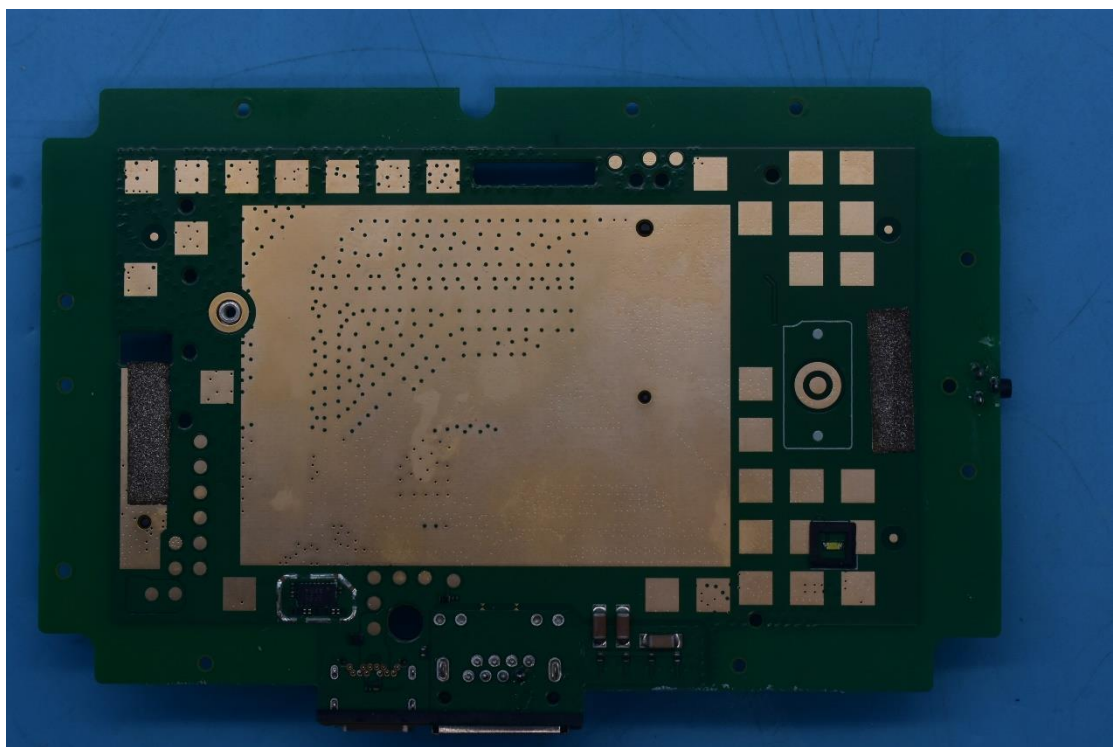

FCC ID:2ABGH-R500L5

## Internal Photos

1. EUT uncover view

## 2. Antenna view

Main ant	WCDMA B2/4/5	LTE B2/4/5/12/13/66	5G N2/5/66/77/78
Div ant (only RX)	WCDMA B2/4/5	LTE B2/4/5/12/13/66	5G N2/5/66/77/78
Wifi_1	2.4G/5G		
Wifi_2	2.4G/5G		
Mimo_1 (only RX)	LTE 2/4/66	5G 2/66/77/78	
Mimo_2 (only RX)	LTE 2/4/66	5G 2/66/77/78	