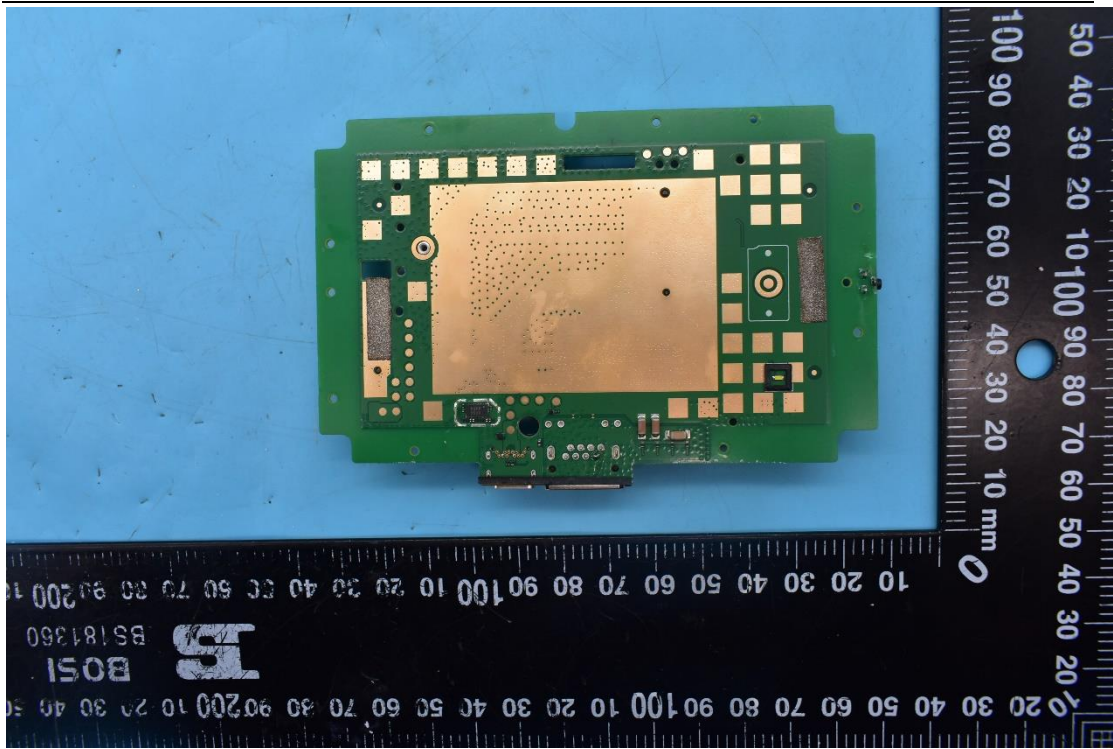

FCC ID:2ABGH-R500L5

## Internal Photos

1. EUT uncover view

## 2. Antenna view

Main ant	WCDMA B2/4/5	LTE B2/4/5/12/13/66	5G N2/5/66/77/78
Div ant (only RX)	WCDMA B2/4/5	LTE B2/4/5/12/13/66	5G N2/5/66/77/78
Wifi_1	2.4G/5G		
Wifi_2	2.4G/5G		
Mimo_1 (only RX)	LTE 2/4/66	5G 2/66/77/78	
Mimo_2 (only RX)	LTE 2/4/66	5G 2/66/77/78	