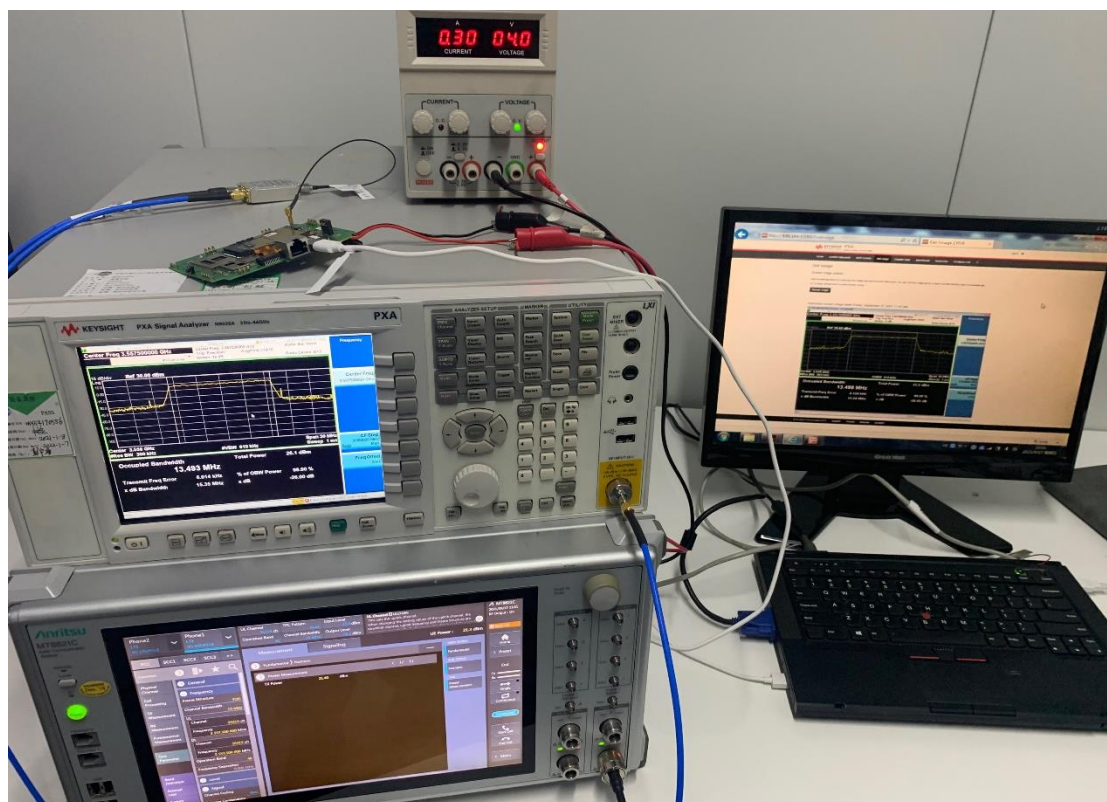

# FCC ID:2ABGH-R500L5

## Test Setup Photos

### 1. RF measurement setup

(WCDMA&LTE)

## 2. Radiated Spurious Emission(30MHz-1GHz)