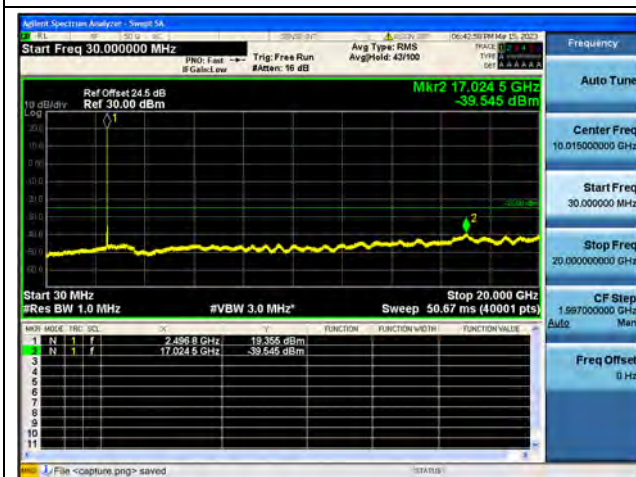

Band41-30M-20G / 20MHz / Low CH / QPSK

Band41-30M-20G / 20MHz / Low CH / 16QAM