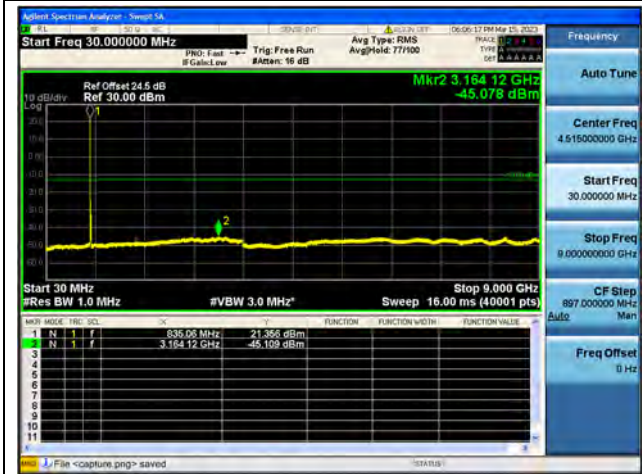

Band26 Part22 / 15MHz / Mid CH / 16QAM

Band26 Part22 / 15MHz / Mid CH / 64QAM

Band26 Part22 / 15MHz / High CH / QPSK

Band26 Part22 / 15MHz / High CH / 16QAM

Band26 Part22 / 15MHz / High CH / 64QAM

Band41-30M-20G / 5MHz / Low CH / QPSK