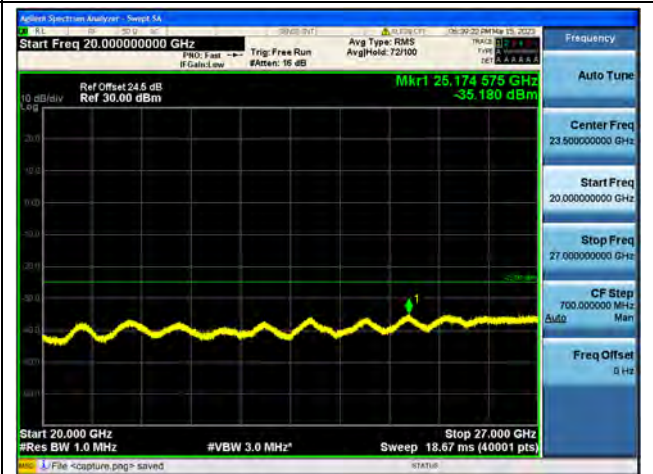

Band41-20G-27G / 15MHz / Low CH / QPSK

Band41-20G-27G / 15MHz / Low CH / 16QAM