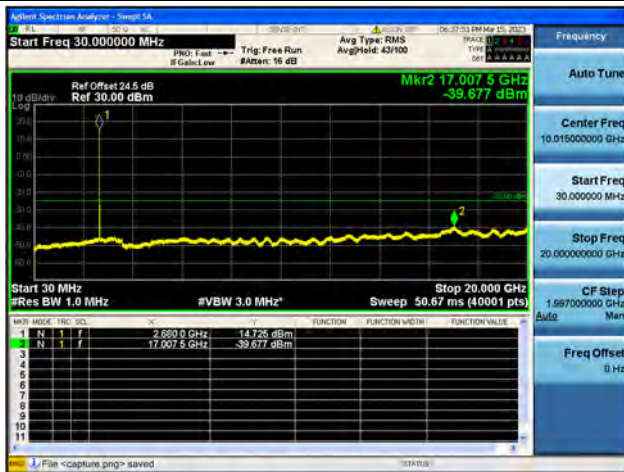

Band41-30M-20G / 10MHz / High CH / QPSK

Band41-30M-20G / 10MHz / High CH / 16QAM