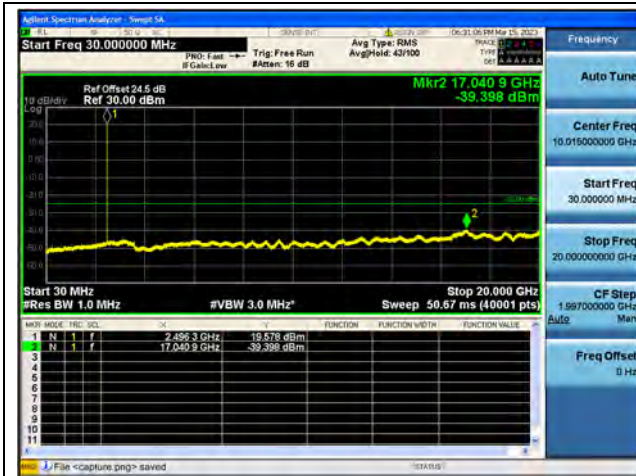

Band26 Part22 / 15MHz / Mid CH / 16QAM

Band26 Part22 / 15MHz / Mid CH / 64QAM

Band26 Part22 / 15MHz / High CH / QPSK

Band26 Part22 / 15MHz / High CH / 16QAM

Band26 Part22 / 15MHz / High CH / 64QAM

Band41-30M-20G / 5MHz / Low CH / QPSK