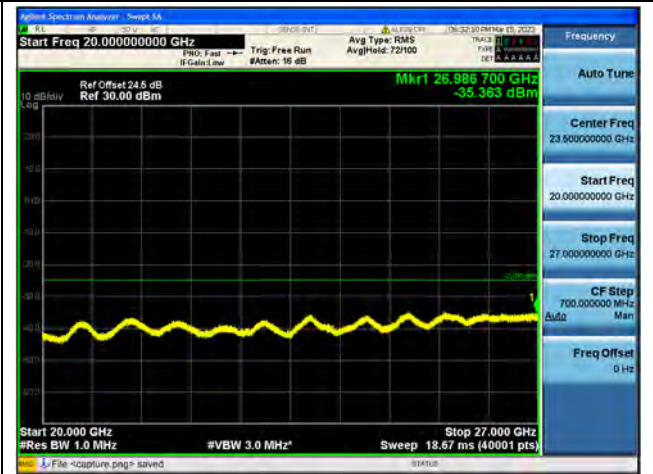

Band41-20G-27G / 5MHz / Low CH / QPSK

Band41-30M-20G / 5MHz / Low CH / 16QAM

Band41-20G-27G / 5MHz / Low CH / 16QAM

Band41-30M-20G / 5MHz / Low CH / 64QAM

Band41-20G-27G / 5MHz / Low CH / 64QAM

Band41-30M-20G / 5MHz / Mid CH / QPSK