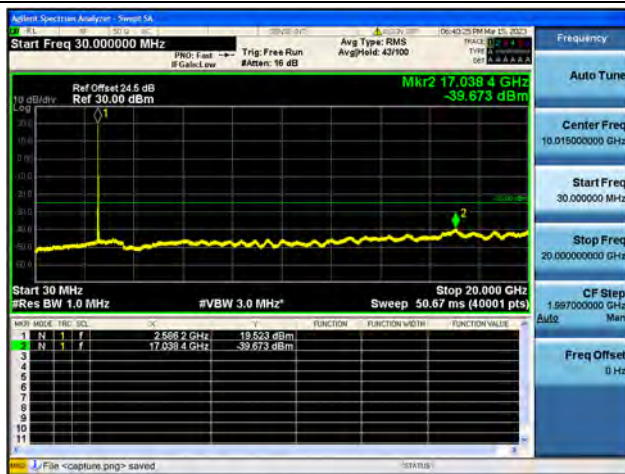

Band41-30M-20G / 15MHz / Mid CH / QPSK

Band41-30M-20G / 15MHz / Mid CH / 16QAM