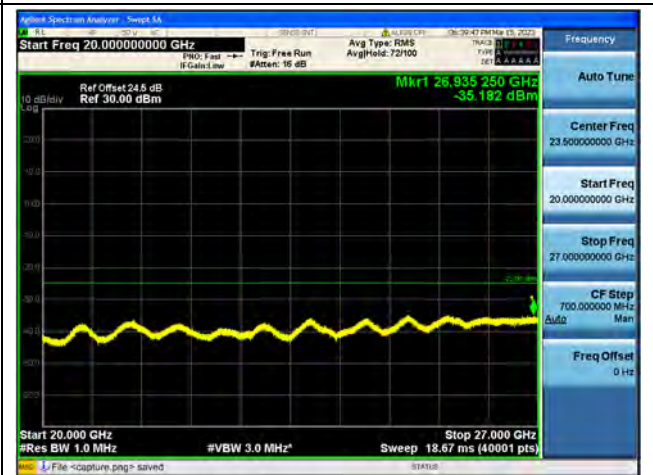

Band41-20G-27G / 15MHz / Low CH / QPSK

Band41-30M-20G / 15MHz / Low CH / 16QAM

Band41-20G-27G / 15MHz / Low CH / 16QAM

Band41-30M-20G / 15MHz / Low CH / 64QAM

Band41-20G-27G / 15MHz / Low CH / 64QAM

Band41-30M-20G / 15MHz / Mid CH / QPSK