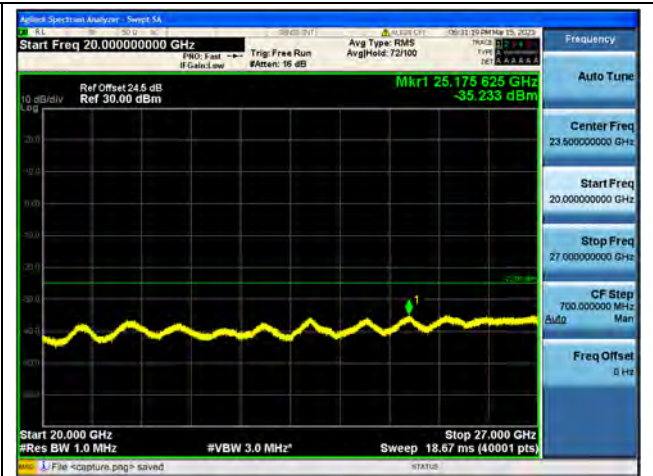

Band26 Part22 / 15MHz / Mid CH / 16QAM

Band26 Part22 / 15MHz / Mid CH / 64QAM

Band26 Part22 / 15MHz / High CH / QPSK

Band26 Part22 / 15MHz / High CH / 16QAM

Band26 Part22 / 15MHz / High CH / 64QAM

Band41-30M-20G / 5MHz / Low CH / QPSK