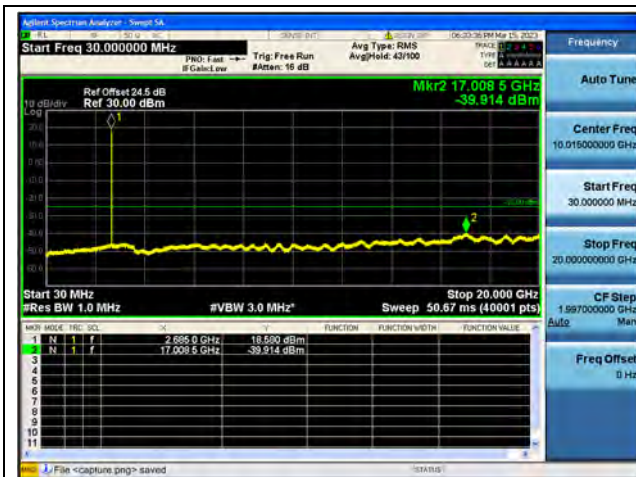

Band41-20G-27G / 5MHz / Mid CH / QPSK

Band41-30M-20G / 5MHz / Mid CH / 16QAM

Band41-20G-27G / 5MHz / Mid CH / 16QAM

Band41-30M-20G / 5MHz / Mid CH / 64QAM

Band41-20G-27G / 5MHz / Mid CH / 64QAM

Band41-30M-20G / 5MHz / High CH / QPSK