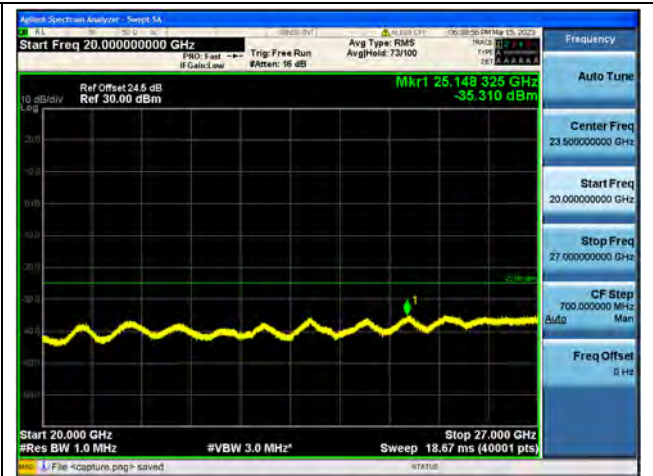

Band41-20G-27G / 10MHz / High CH / QPSK

Band41-30M-20G / 10MHz / High CH / 16QAM

Band41-20G-27G / 10MHz / High CH / 16QAM

Band41-30M-20G / 10MHz / High CH / 64QAM

Band41-20G-27G / 10MHz / High CH / 64QAM

Band41-30M-20G / 15MHz / Low CH / QPSK