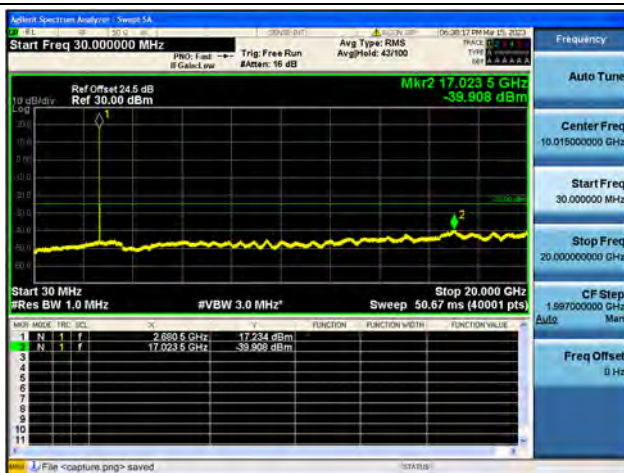

Band41-30M-20G / 10MHz / High CH / 16QAM

Band41-30M-20G / 10MHz / High CH / 64QAM