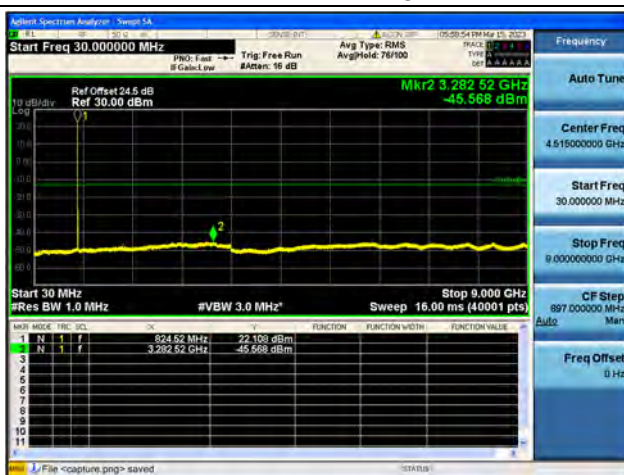

Band26 Part22 / 1.4MHz / Mid CH / 16QAM

Band26 Part22 / 1.4MHz / Mid CH / 64QAM

Band26 Part22 / 1.4MHz / High CH / QPSK

Band26 Part22 / 1.4MHz / High CH / 16QAM

Band26 Part22 / 1.4MHz / High CH / 64QAM

Band26 Part22 / 3MHz / Low CH / QPSK