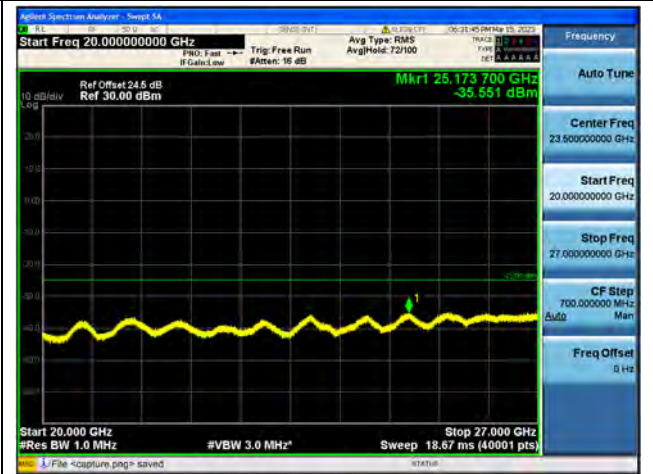

Band41-20G-27G / 5MHz / Low CH / QPSK

Band41-20G-27G / 5MHz / Low CH / 16QAM