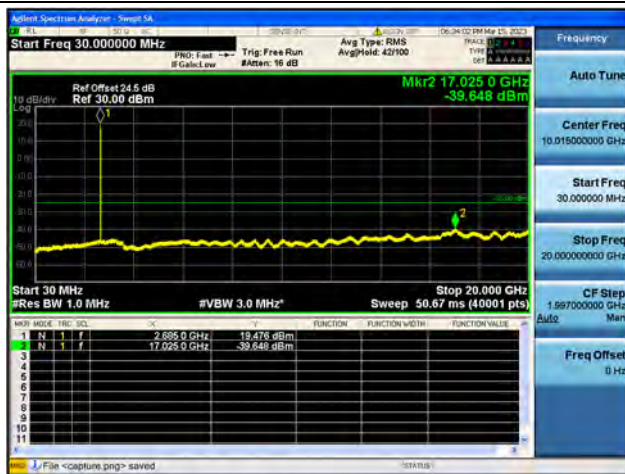

Band41-30M-20G / 5MHz / High CH / QPSK

Band41-30M-20G / 5MHz / High CH / 16QAM