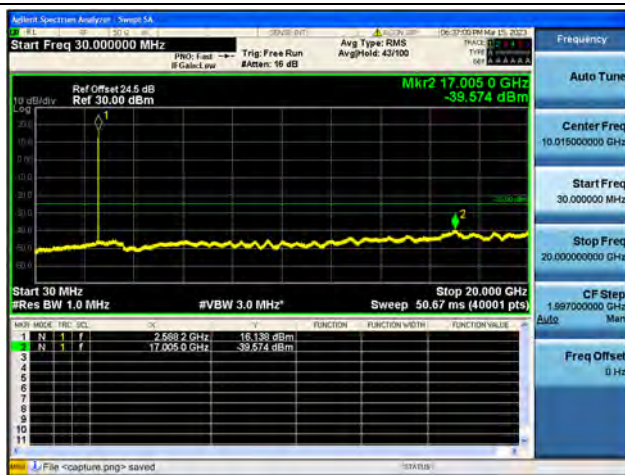

Band41-30M-20G / 10MHz / Mid CH / 16QAM

Band41-30M-20G / 10MHz / Mid CH / 64QAM