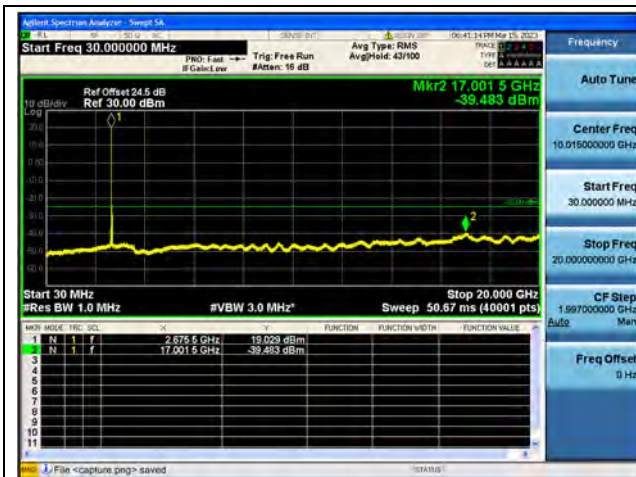

Band41-20G-27G / 15MHz / Mid CH / QPSK

Band41-30M-20G / 15MHz / Mid CH / 16QAM

Band41-20G-27G / 15MHz / Mid CH / 16QAM

Band41-30M-20G / 15MHz / Mid CH / 64QAM

Band41-20G-27G / 15MHz / Mid CH / 64QAM

Band41-30M-20G / 15MHz / High CH / QPSK