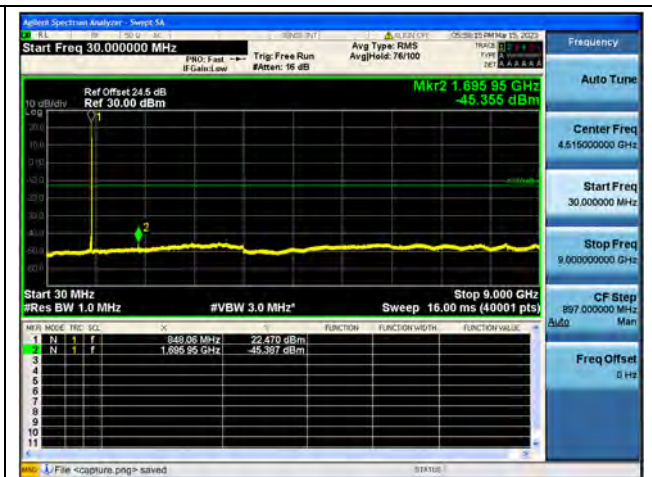

Band26 Part22 / 1.4MHz / Mid CH / 64QAM

Band26 Part22 / 1.4MHz / High CH / 16QAM