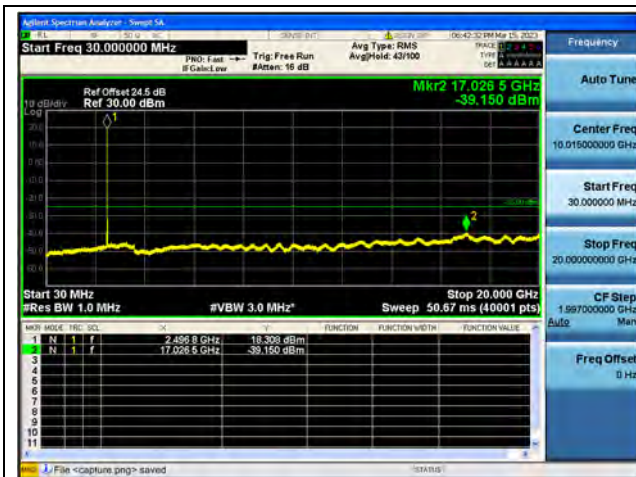

Band41-20G-27G / 15MHz / High CH / QPSK

Band41-30M-20G / 15MHz / High CH / 16QAM

Band41-20G-27G / 15MHz / High CH / 16QAM

Band41-30M-20G / 15MHz / High CH / 64QAM

Band41-20G-27G / 15MHz / High CH / 64QAM

Band41-30M-20G / 20MHz / Low CH / QPSK