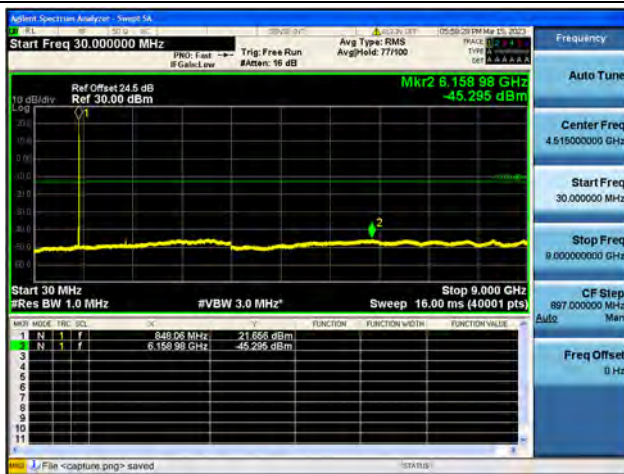

Band26 Part22 / 1.4MHz / Mid CH / 16QAM

Band26 Part22 / 1.4MHz / Mid CH / 64QAM

Band26 Part22 / 1.4MHz / High CH / QPSK

Band26 Part22 / 1.4MHz / High CH / 16QAM

Band26 Part22 / 1.4MHz / High CH / 64QAM

Band26 Part22 / 3MHz / Low CH / QPSK