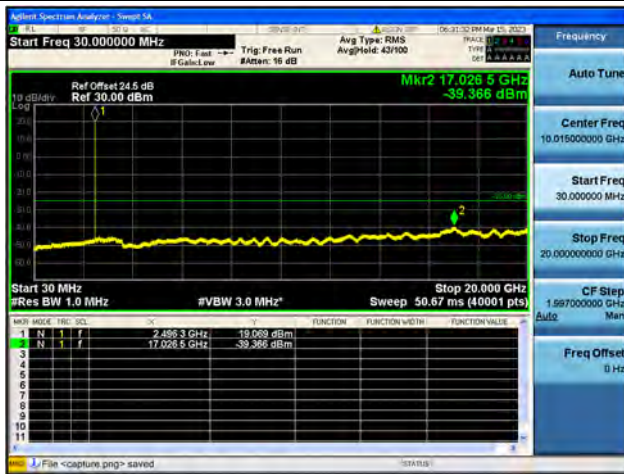

Band41-30M-20G / 5MHz / Low CH / QPSK

Band41-30M-20G / 5MHz / Low CH / 16QAM