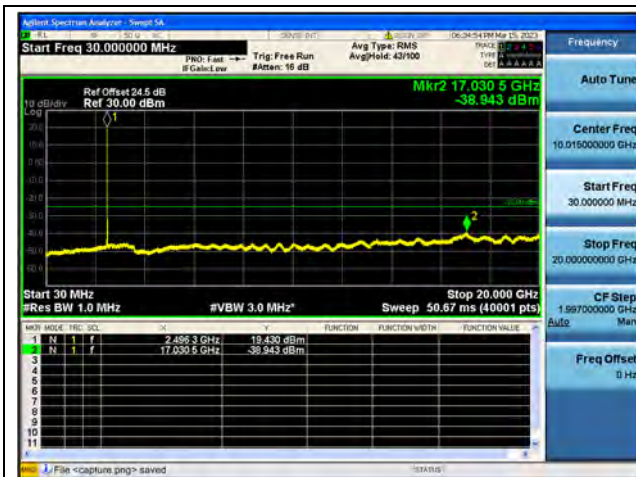

Band41-20G-27G / 5MHz / High CH / QPSK

Band41-30M-20G / 5MHz / High CH / 16QAM

Band41-20G-27G / 5MHz / High CH / 16QAM

Band41-30M-20G / 5MHz / High CH / 64QAM

Band41-20G-27G / 5MHz / High CH / 64QAM

Band41-30M-20G / 10MHz / Low CH / QPSK