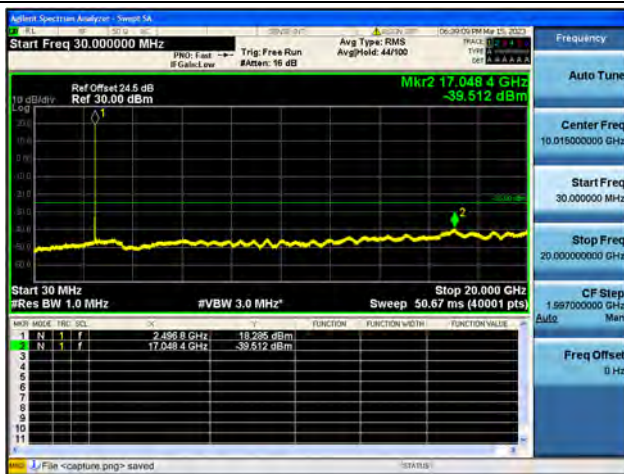

Band41-30M-20G / 15MHz / Low CH / QPSK

Band41-30M-20G / 15MHz / Low CH / 16QAM