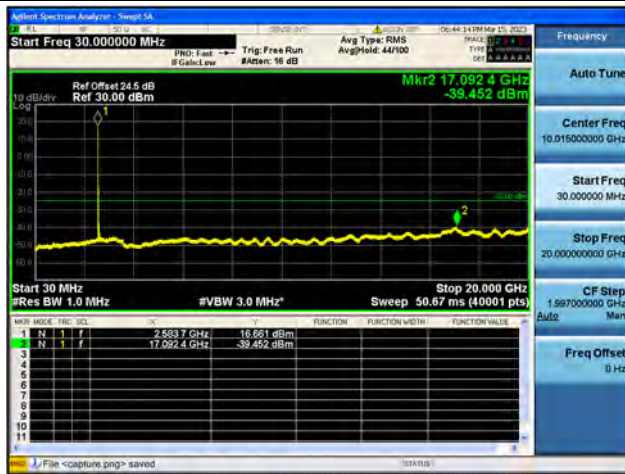

Band41-30M-20G / 20MHz / Mid CH / QPSK

Band41-30M-20G / 20MHz / Mid CH / 16QAM