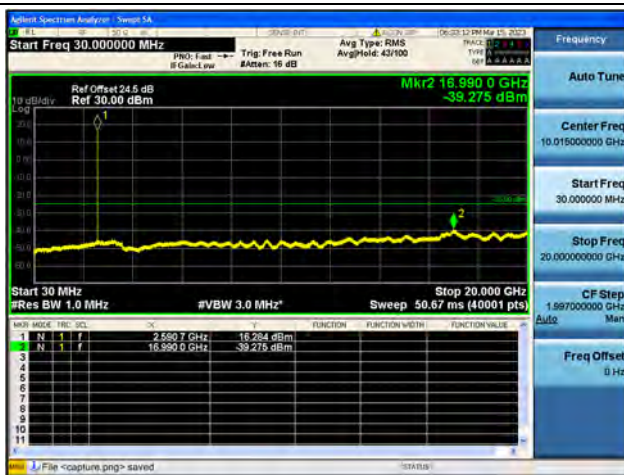

Band41-30M-20G / 5MHz / Mid CH / 16QAM

Band41-30M-20G / 5MHz / Mid CH / 64QAM