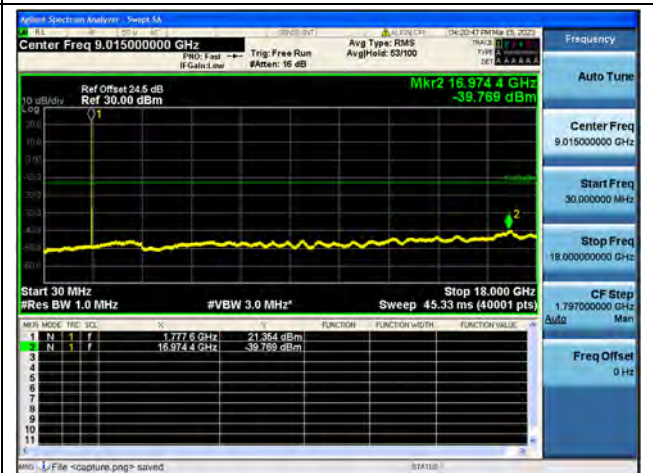

Band66 / 3MHz / High CH / QPSK

Band66 / 3MHz / High CH / 64QAM