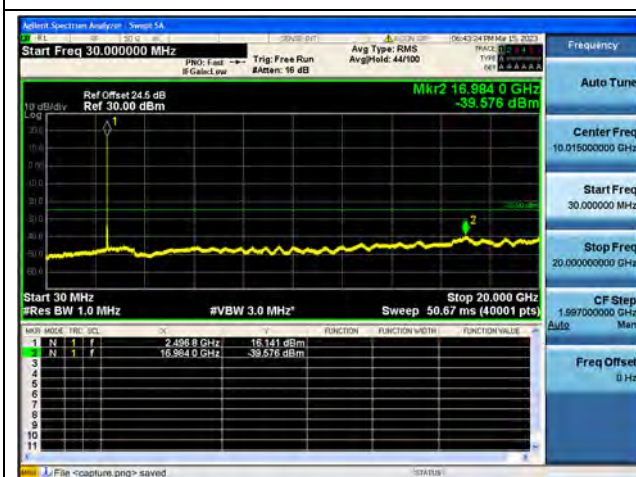

Band41-30M-20G / 20MHz / Low CH / 16QAM

Band41-30M-20G / 20MHz / Low CH / 64QAM