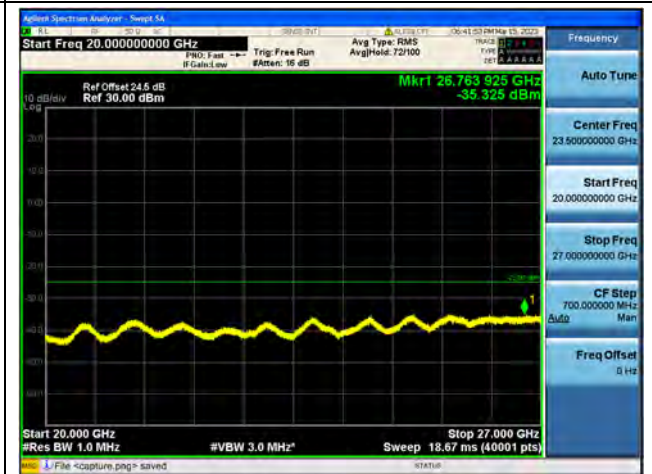

Band41-20G-27G / 15MHz / High CH / QPSK

Band41-20G-27G / 15MHz / High CH / 16QAM