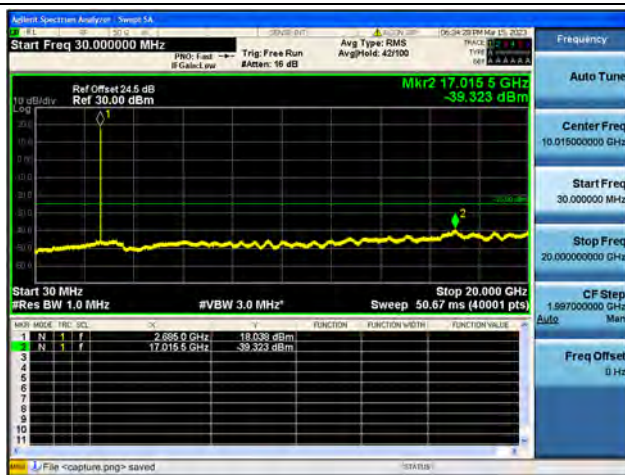

Band41-30M-20G / 5MHz / High CH / 16QAM

Band41-30M-20G / 5MHz / High CH / 64QAM