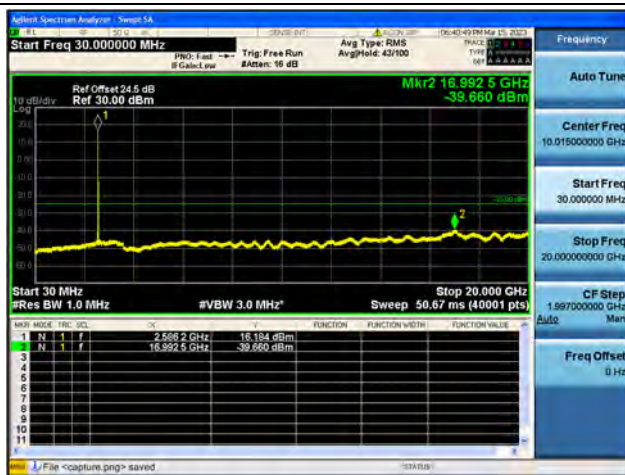

Band41-30M-20G / 15MHz / Mid CH / 16QAM

Band41-30M-20G / 15MHz / Mid CH / 64QAM