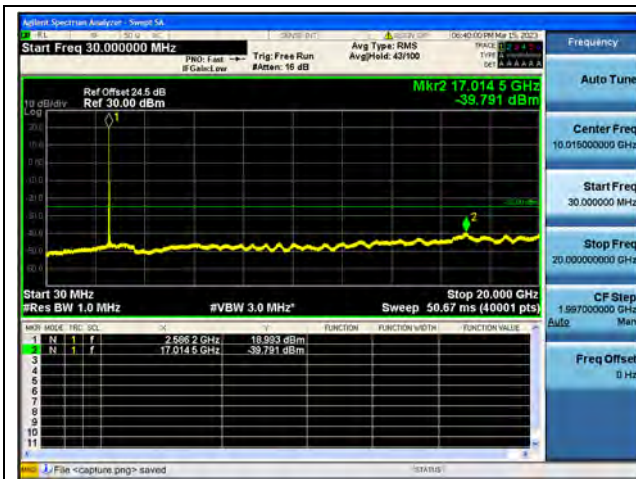

Band41-20G-27G / 15MHz / Low CH / QPSK

Band41-30M-20G / 15MHz / Low CH / 16QAM

Band41-20G-27G / 15MHz / Low CH / 16QAM

Band41-30M-20G / 15MHz / Low CH / 64QAM

Band41-20G-27G / 15MHz / Low CH / 64QAM

Band41-30M-20G / 15MHz / Mid CH / QPSK