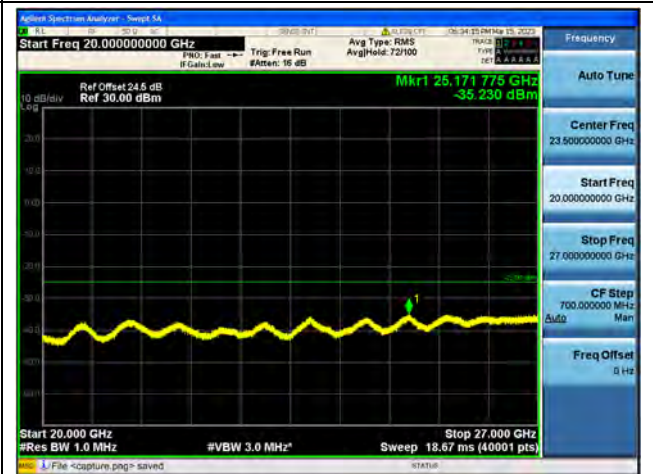

Band41-20G-27G / 5MHz / High CH / QPSK

Band41-20G-27G / 5MHz / High CH / 16QAM