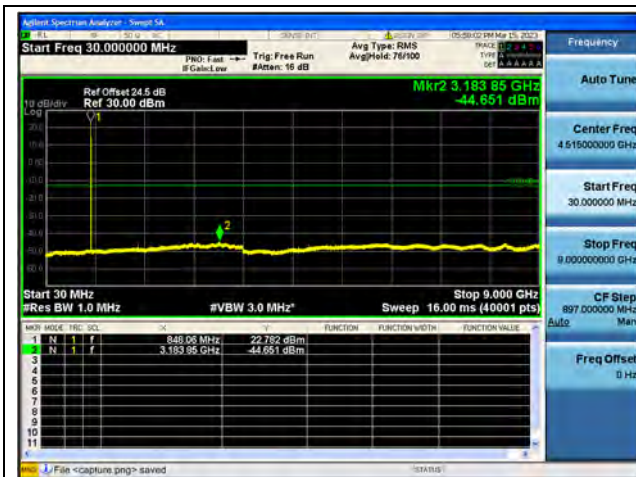

Band26 Part22 / 1.4MHz / High CH / QPSK