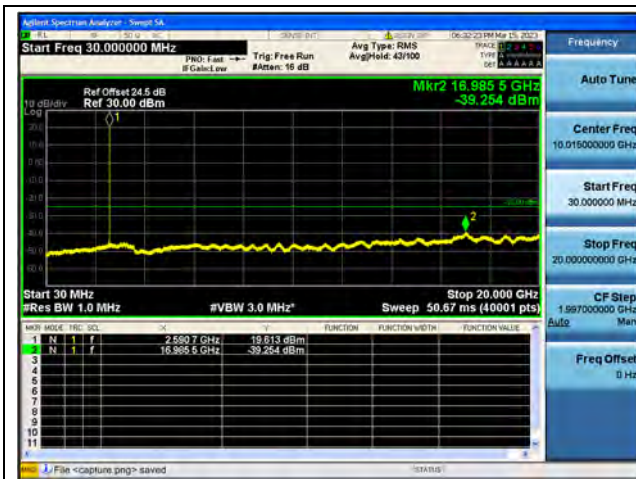

Band41-20G-27G / 5MHz / Low CH / QPSK

Band41-30M-20G / 5MHz / Low CH / 16QAM

Band41-20G-27G / 5MHz / Low CH / 16QAM

Band41-30M-20G / 5MHz / Low CH / 64QAM

Band41-20G-27G / 5MHz / Low CH / 64QAM

Band41-30M-20G / 5MHz / Mid CH / QPSK