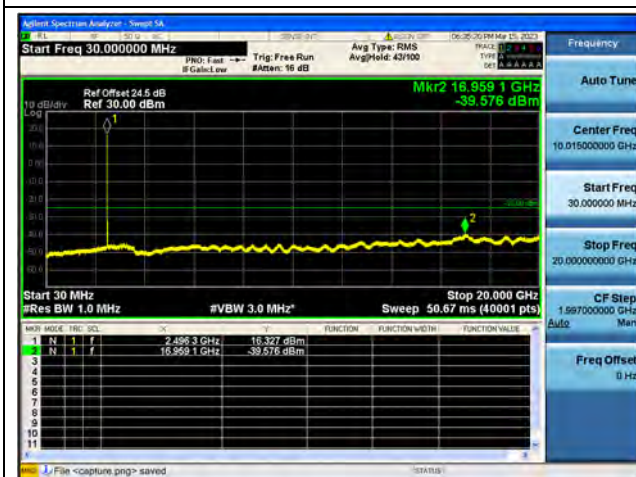

Band41-30M-20G / 10MHz / Low CH / QPSK

Band41-30M-20G / 10MHz / Low CH / 16QAM