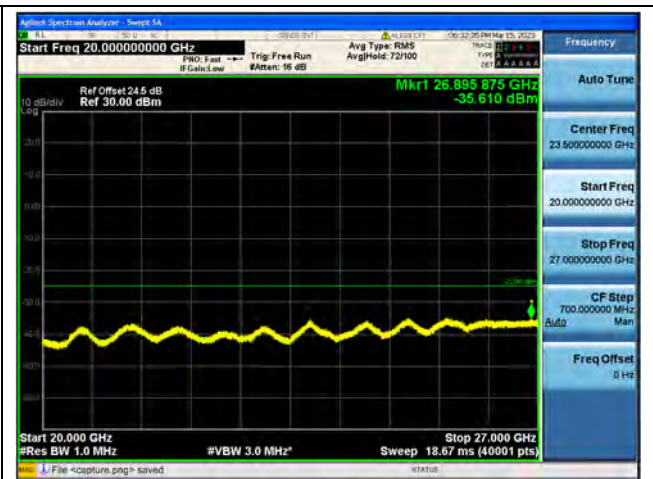

Band41-20G-27G / 5MHz / Low CH / QPSK

Band41-30M-20G / 5MHz / Low CH / 16QAM

Band41-20G-27G / 5MHz / Low CH / 16QAM

Band41-30M-20G / 5MHz / Low CH / 64QAM

Band41-20G-27G / 5MHz / Low CH / 64QAM

Band41-30M-20G / 5MHz / Mid CH / QPSK