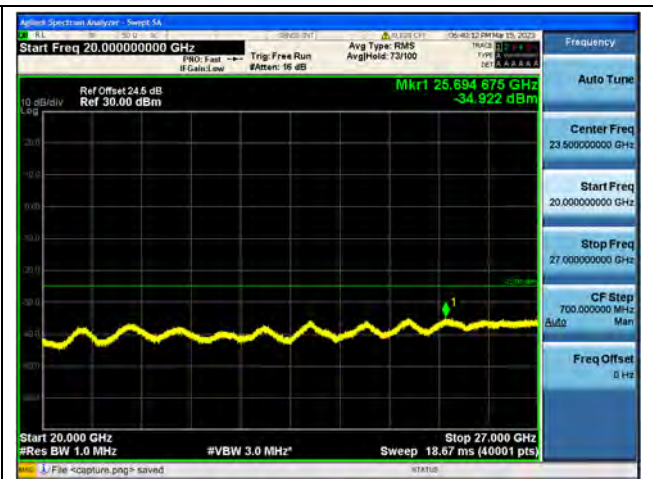

Band41-20G-27G / 15MHz / Low CH / QPSK

Band41-30M-20G / 15MHz / Low CH / 16QAM

Band41-20G-27G / 15MHz / Low CH / 16QAM

Band41-30M-20G / 15MHz / Low CH / 64QAM

Band41-20G-27G / 15MHz / Low CH / 64QAM

Band41-30M-20G / 15MHz / Mid CH / QPSK