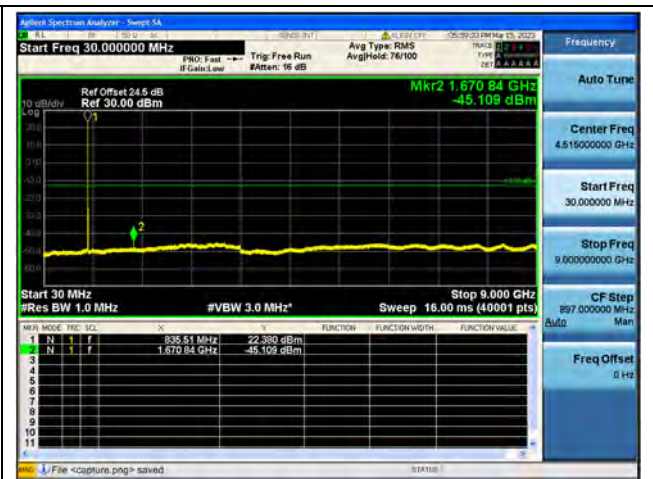

Band26 Part22 / 3MHz / Low CH / 64QAM

Band26 Part22 / 3MHz / Mid CH / 16QAM