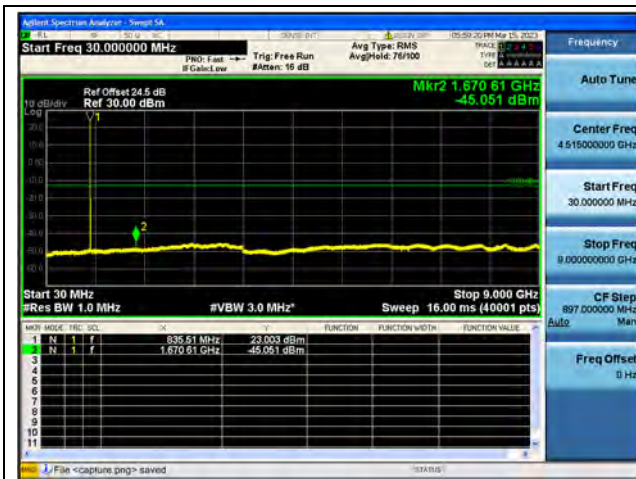

Band26 Part22 / 3MHz / Mid CH / QPSK