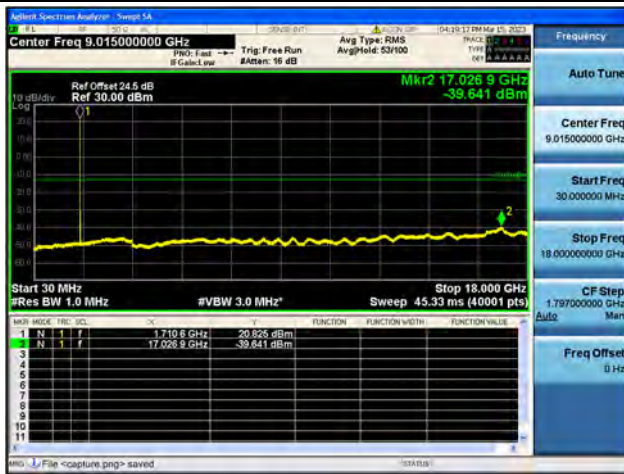

Band66 / 1.4MHz / High CH / 64QAM

Band66 / 3MHz / Low CH / 16QAM