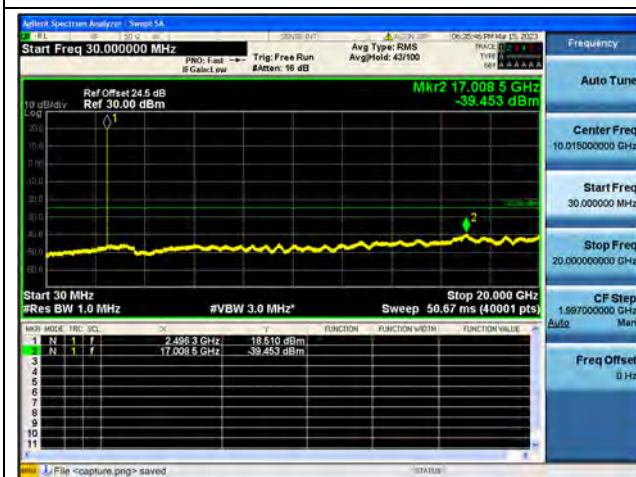

Band41-30M-20G / 10MHz / Low CH / 16QAM

Band41-30M-20G / 10MHz / Low CH / 64QAM