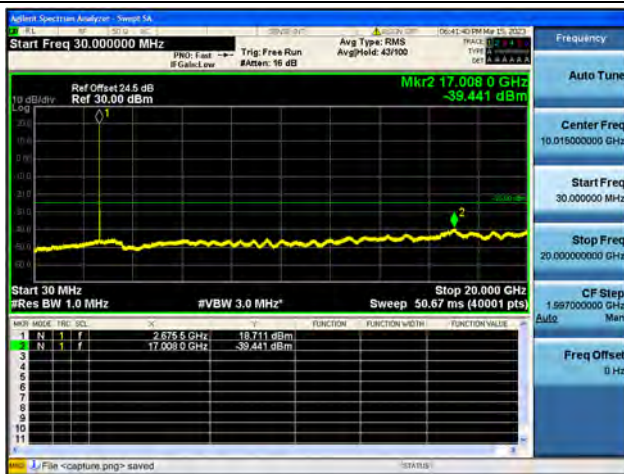

Band41-30M-20G / 15MHz / High CH / QPSK

Band41-30M-20G / 15MHz / High CH / 16QAM