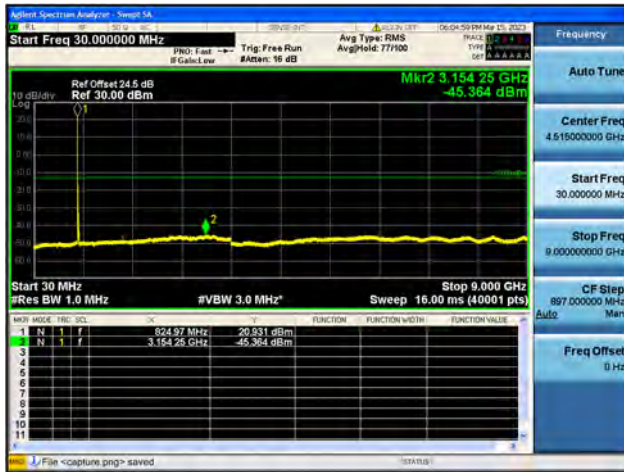

Band26 Part22 / 10MHz / High CH / 16QAM

Band26 Part22 / 10MHz / High CH / 64QAM

Band26 Part22 / 15MHz / Low CH / QPSK

Band26 Part22 / 15MHz / Low CH / 16QAM

Band26 Part22 / 15MHz / Low CH / 64QAM

Band26 Part22 / 15MHz / Mid CH / QPSK