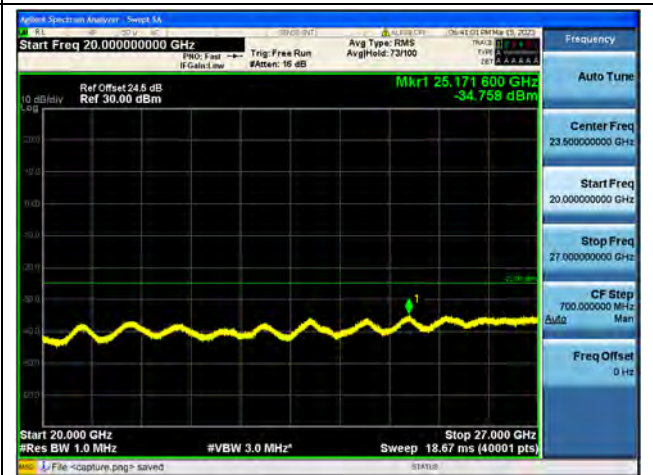

Band41-20G-27G / 15MHz / Mid CH / QPSK

Band41-30M-20G / 15MHz / Mid CH / 16QAM

Band41-20G-27G / 15MHz / Mid CH / 16QAM

Band41-30M-20G / 15MHz / Mid CH / 64QAM

Band41-20G-27G / 15MHz / Mid CH / 64QAM

Band41-30M-20G / 15MHz / High CH / QPSK