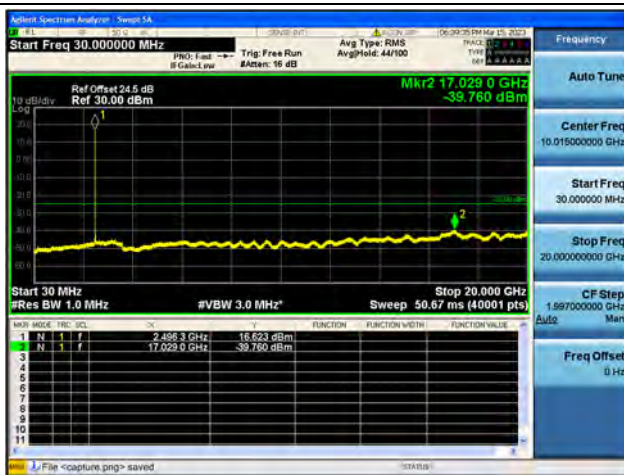

Band41-30M-20G / 15MHz / Low CH / 16QAM

Band41-30M-20G / 15MHz / Low CH / 64QAM