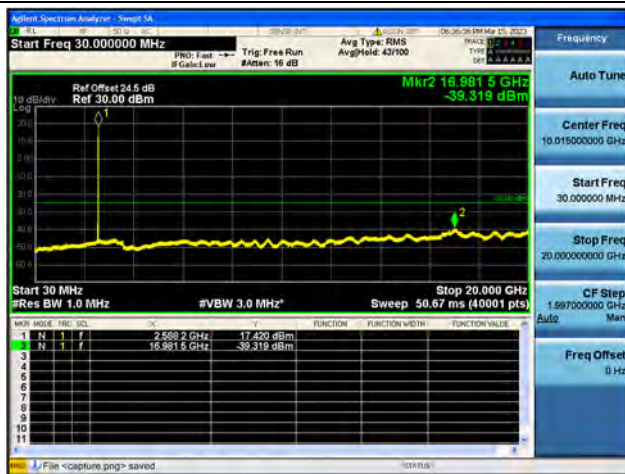

Band41-30M-20G / 10MHz / Mid CH / QPSK

Band41-30M-20G / 10MHz / Mid CH / 16QAM