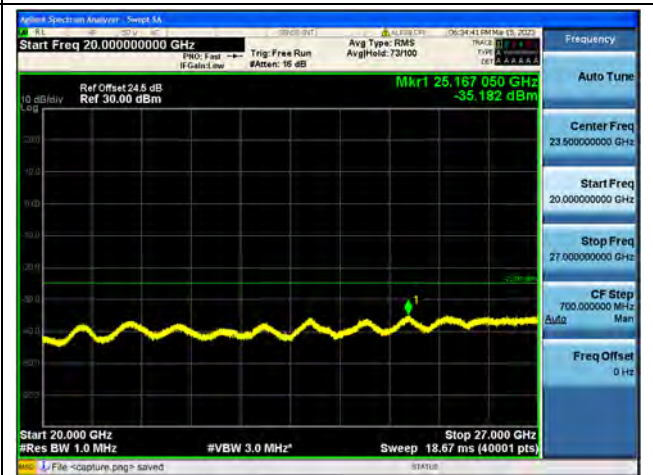

Band41-20G-27G / 5MHz / High CH / QPSK

Band41-30M-20G / 5MHz / High CH / 16QAM

Band41-20G-27G / 5MHz / High CH / 16QAM

Band41-30M-20G / 5MHz / High CH / 64QAM

Band41-20G-27G / 5MHz / High CH / 64QAM

Band41-30M-20G / 10MHz / Low CH / QPSK