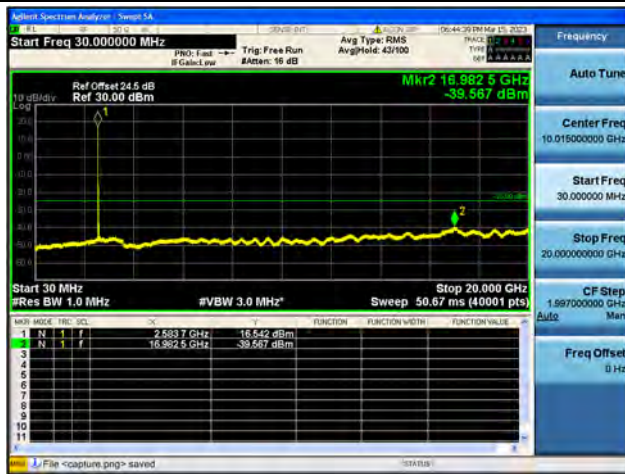

Band41-30M-20G / 20MHz / Mid CH / 16QAM

Band41-30M-20G / 20MHz / Mid CH / 64QAM