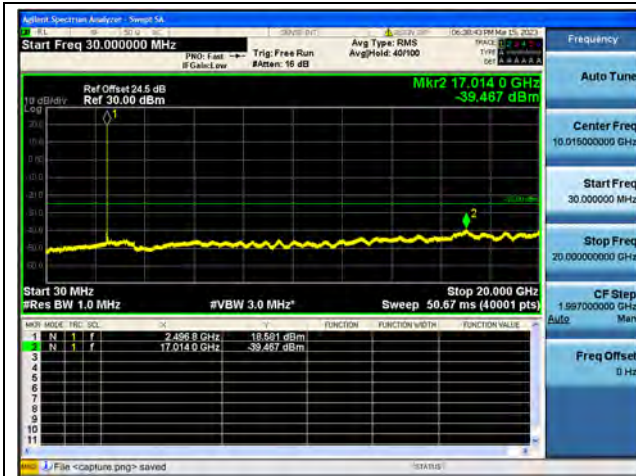

Band41-20G-27G / 10MHz / High CH / QPSK

Band41-30M-20G / 10MHz / High CH / 16QAM

Band41-20G-27G / 10MHz / High CH / 16QAM

Band41-30M-20G / 10MHz / High CH / 64QAM

Band41-20G-27G / 10MHz / High CH / 64QAM

Band41-30M-20G / 15MHz / Low CH / QPSK