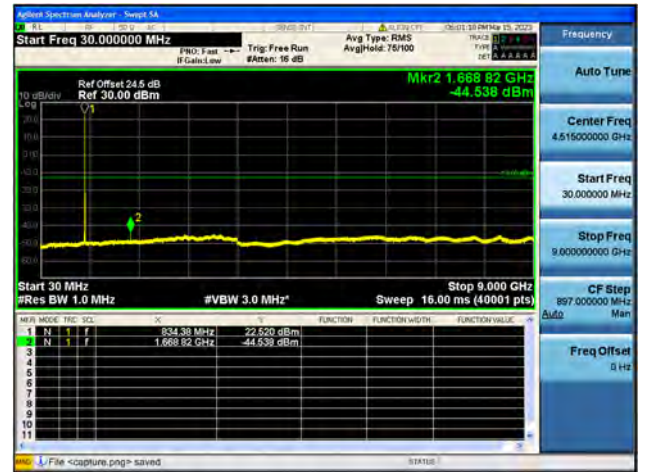

Band26 Part22 / 3MHz / High CH / 16QAM

Band26 Part22 / 3MHz / High CH / 64QAM

Band26 Part22 / 5MHz / Low CH / QPSK

Band26 Part22 / 5MHz / Low CH / 16QAM

Band26 Part22 / 5MHz / Low CH / 64QAM

Band26 Part22 / 5MHz / Mid CH / QPSK