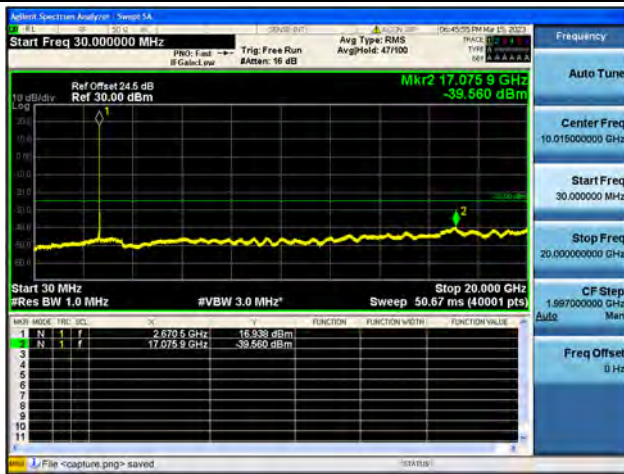

Band41-30M-20G / 20MHz / High CH / 16QAM

Band41-30M-20G / 20MHz / High CH / 64QAM