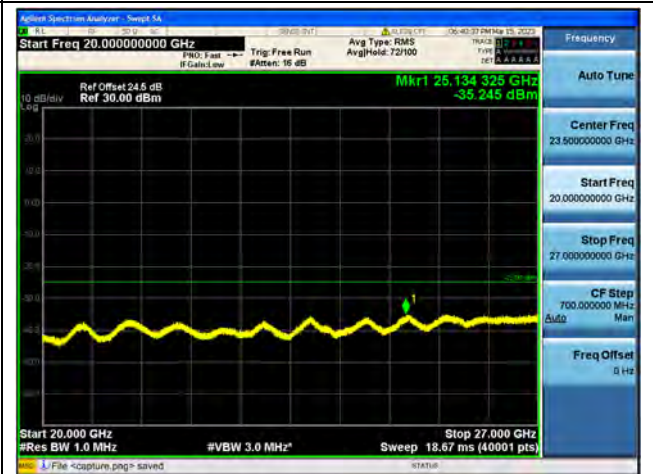

Band41-20G-27G / 15MHz / Mid CH / QPSK

Band41-20G-27G / 15MHz / Mid CH / 16QAM