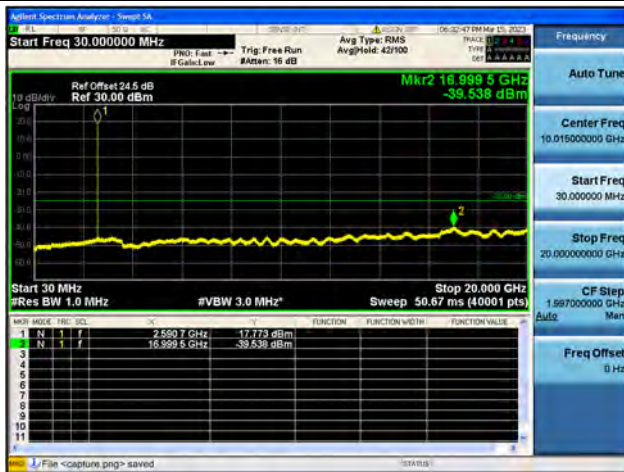

Band41-30M-20G / 5MHz / Mid CH / QPSK

Band41-30M-20G / 5MHz / Mid CH / 16QAM