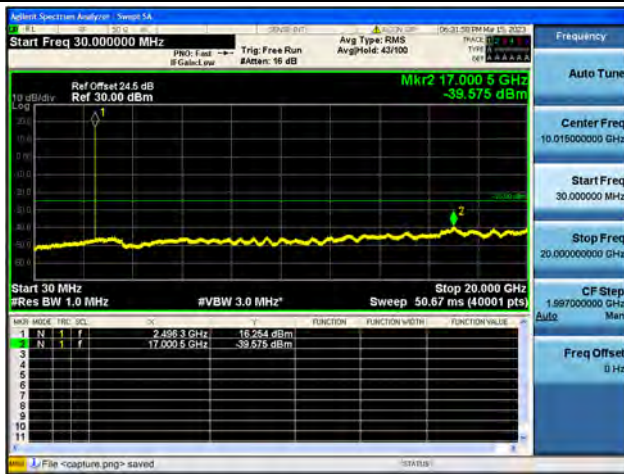

Band41-30M-20G / 5MHz / Low CH / 16QAM

Band41-30M-20G / 5MHz / Low CH / 64QAM