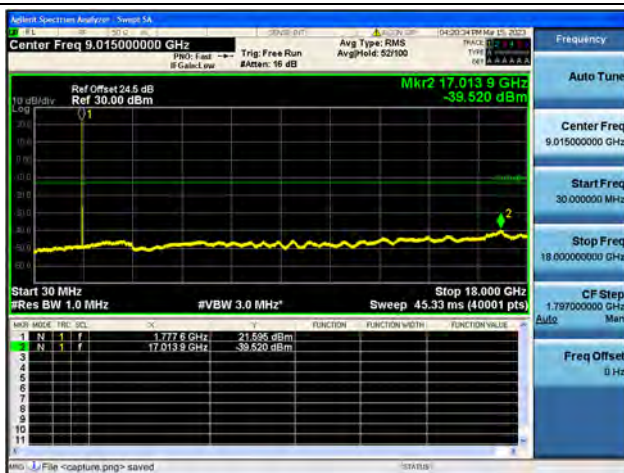

Band66 / 3MHz / Mid CH / 64QAM

Band66 / 3MHz / High CH / 16QAM