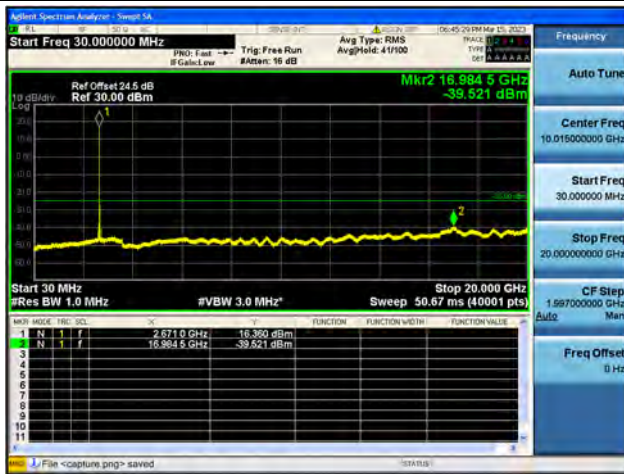

Band41-30M-20G / 20MHz / High CH / QPSK

Band41-30M-20G / 20MHz / High CH / 16QAM