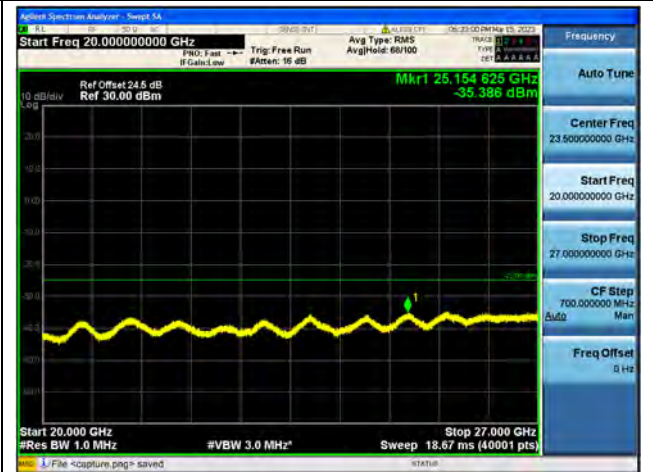

Band41-20G-27G / 5MHz / Mid CH / QPSK

Band41-20G-27G / 5MHz / Mid CH / 16QAM