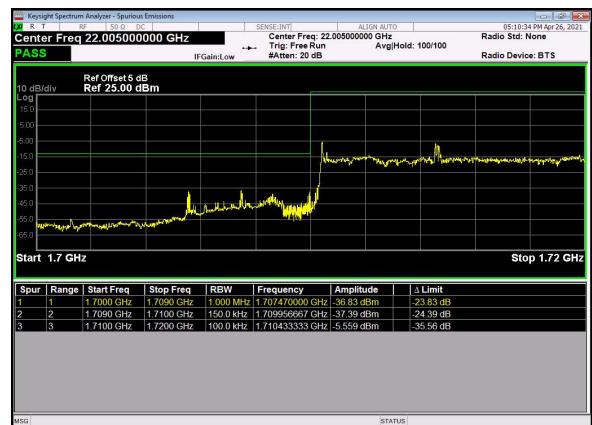

N66(15M)_DFT-s-OFDM_QPSK_Edge_1RB_R
ght_High_CH

N66(15M)_DFT-s-OFDM_QPSK_Outer_Full_Low_CH