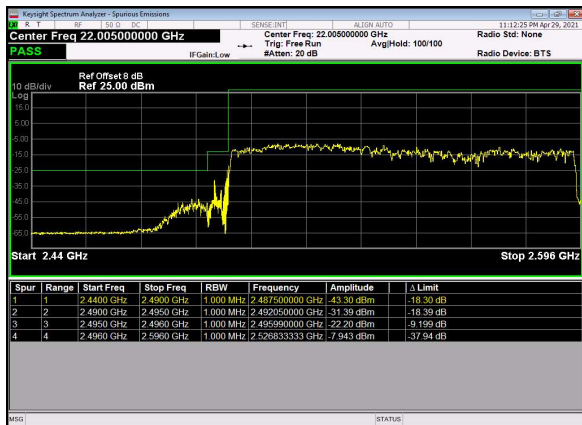

N41(100M)_DFT-s-OFDM_BPSK_Outer_Full_Low_CH