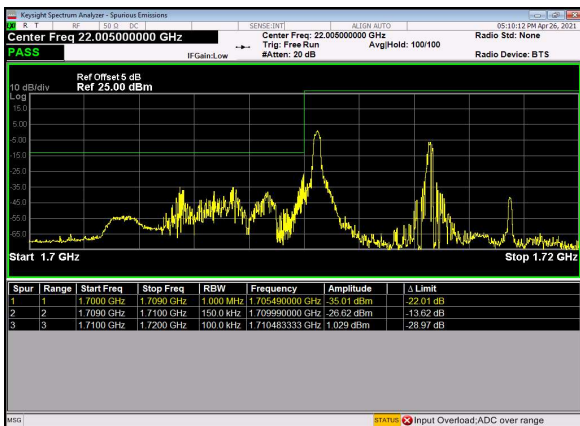

N66(15M)_DFT-s-OFDM_BPSK_Edge_1RB_Low_CH