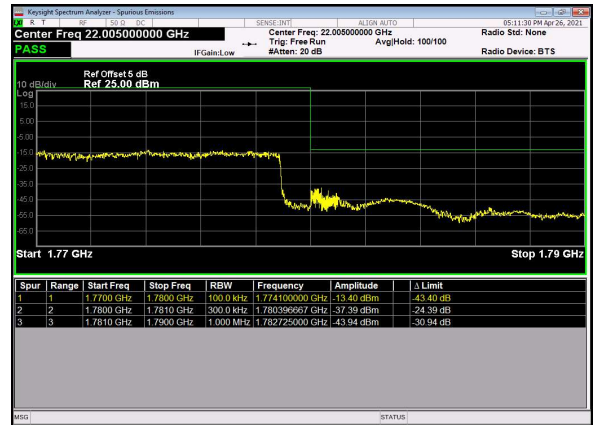

N66(15M)_DFT-s-OFDM_QPSK_Outer_Full_Low_CH

N66(15M)_DFT-s-OFDM_BPSK_Edge_1RB_R
ght_High_CH

N66(15M)_DFT-s-OFDM_QPSK_Edge_1RB_R
ght_High_CH

N66(15M)_DFT-s-OFDM_BPSK_Outer_Full_Hi
gh_CH

N66(15M)_DFT-s-OFDM_QPSK_Outer_Full_Hi
gh_CH