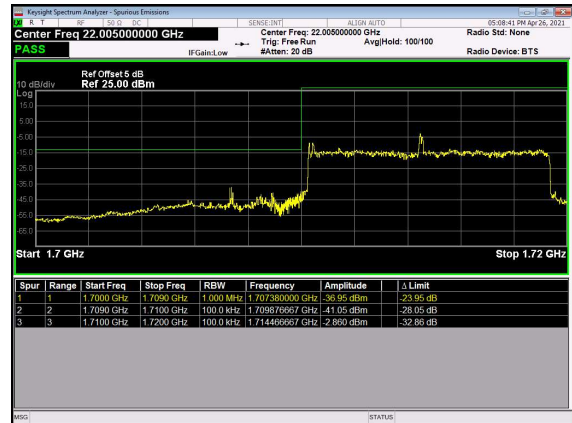

N66(10M)_DFT-s-OFDM_QPSK_Edge_1RB_R
ight_High_CH