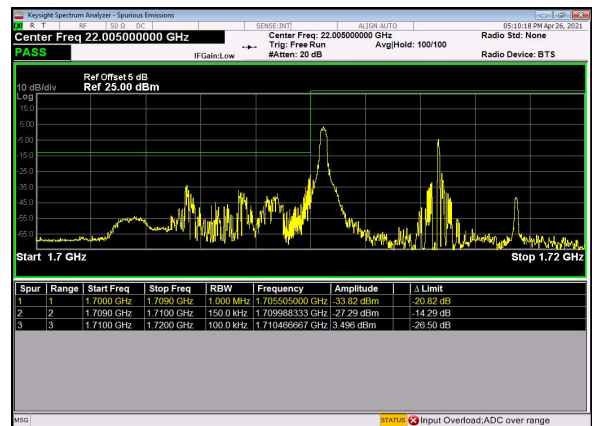

N66(10M)_DFT-s-OFDM_BPSK_Outer_Full_High_CH

N66(10M)_DFT-s-OFDM_QPSK_Outer_Full_High_CH

N66(15M)_DFT-s-OFDM_BPSK_Edge_1RB_Low_CH

N66(15M)_DFT-s-OFDM_QPSK_Edge_1RB_Low_CH

N66(15M)_DFT-s-OFDM_BPSK_Outer_Full_Low_CH