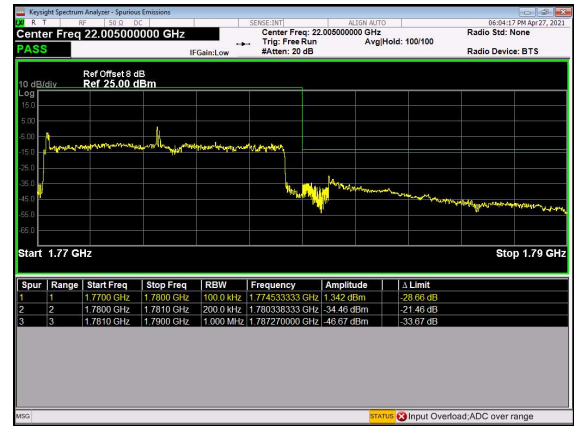

N66(10M)_DFT-s-OFDM_QPSK_Outer_Full_High_CH