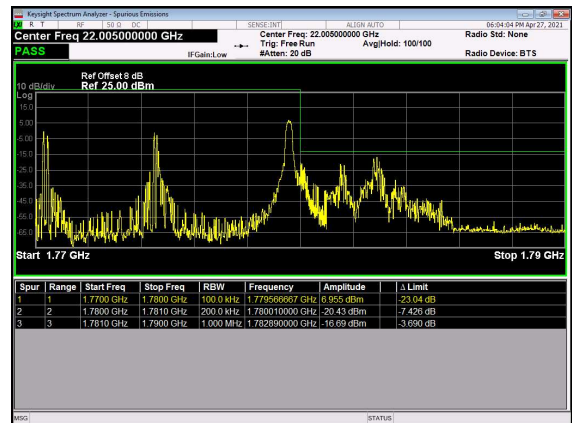

N66(10M)_DFT-s-OFDM_BPSK_Edge_1RB_L
eft_Low_CH

N66(10M)_DFT-s-OFDM_BPSK_Outer_Full_Lo
w_CH

N66(10M)_DFT-s-OFDM_QPSK_Outer_Full_L
ow_CH

N66(10M)_DFT-s-OFDM_BPSK_Edge_1RB_Ri
ght_High_CH

N66(10M)_DFT-s-OFDM_QPSK_Edge_1RB_R
ight_High_CH