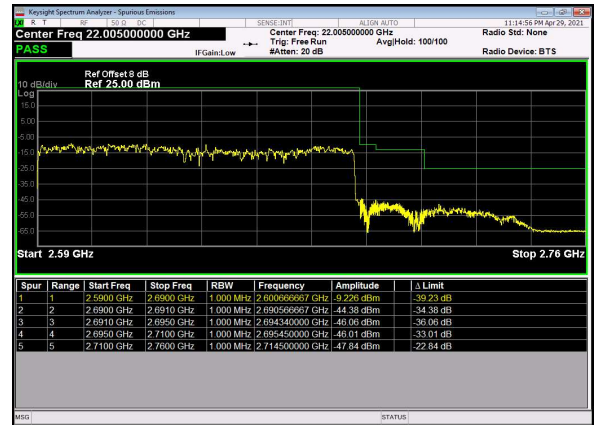

N66(5M)_DFT-s-OFDM_QPSK_Edge_1RB_Lef t_Low_CH