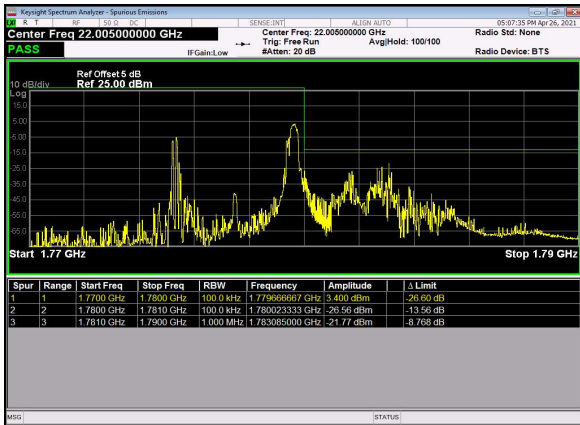

N66(5M)_DFT-s-OFDM_BPSK_Edge_1RB_Rig
ht_High_CH