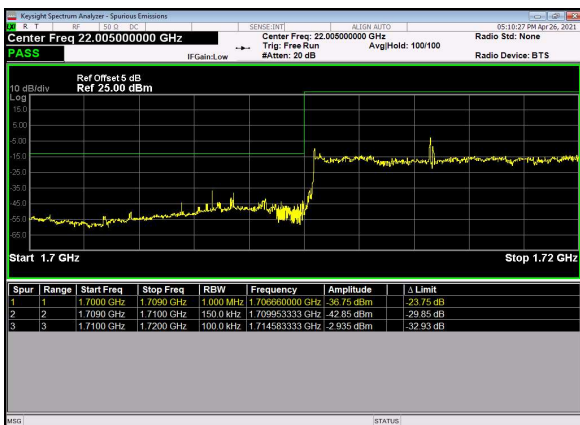

N66(10M)_DFT-s-OFDM_BPSK_Outer_Full_High_CH

N66(10M)_DFT-s-OFDM_QPSK_Outer_Full_High_CH

N66(15M)_DFT-s-OFDM_BPSK_Edge_1RB_Low_CH

N66(15M)_DFT-s-OFDM_QPSK_Edge_1RB_Low_CH

N66(15M)_DFT-s-OFDM_BPSK_Outer_Full_Low_CH