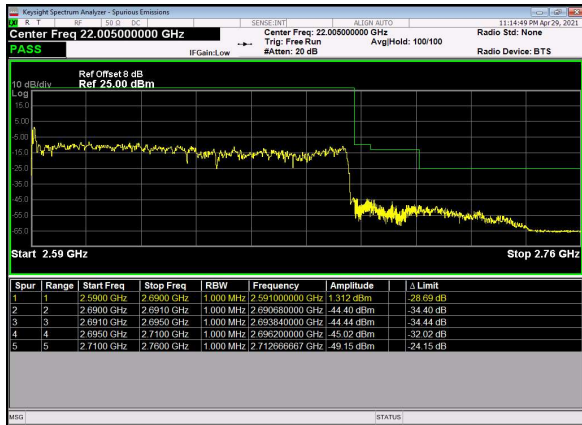

N41(100M)_DFT-s-OFDM_BPSK_Outer_Full_Low_CH

N41(100M)_DFT-s-OFDM_QPSK_Outer_Full_Low_CH

N41(100M)_DFT-s-OFDM_BPSK_Edge_1RB_ Right_High_CH

N41(100M)_DFT-s-OFDM_QPSK_Edge_1RB_ Right_High_CH

N41(100M)_DFT-s-OFDM_BPSK_Outer_Full_ High_CH