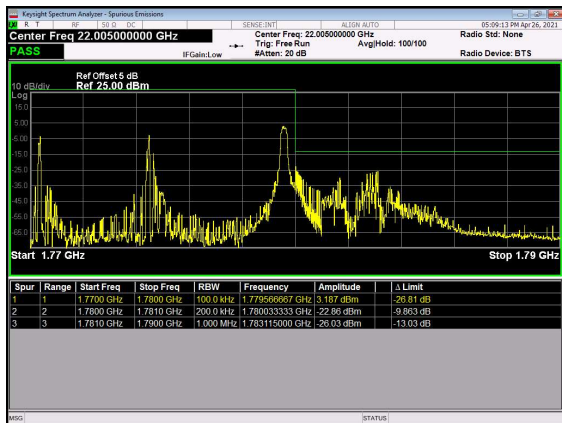

N66(10M)_DFT-s-OFDM_BPSK_Edge_1RB_L
eft_Low_CH

N66(10M)_DFT-s-OFDM_BPSK_Outer_Full_Lo
w_CH

N66(10M)_DFT-s-OFDM_QPSK_Outer_Full_L
ow_CH

N66(10M)_DFT-s-OFDM_BPSK_Edge_1RB_Ri
ght_High_CH

N66(10M)_DFT-s-OFDM_QPSK_Edge_1RB_R
ight_High_CH