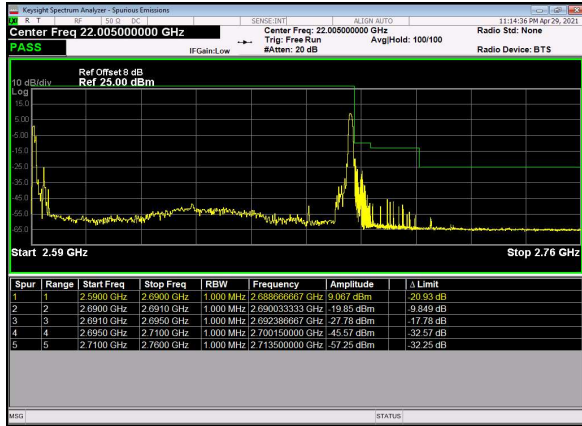

N41(100M)_DFT-s-OFDM_BPSK_Outer_Full_Low_CH

N41(100M)_DFT-s-OFDM_QPSK_Outer_Full_Low_CH

N41(100M)_DFT-s-OFDM_BPSK_Edge_1RB_ Right_High_CH

N41(100M)_DFT-s-OFDM_QPSK_Edge_1RB_ Right_High_CH

N41(100M)_DFT-s-OFDM_BPSK_Outer_Full_ High_CH