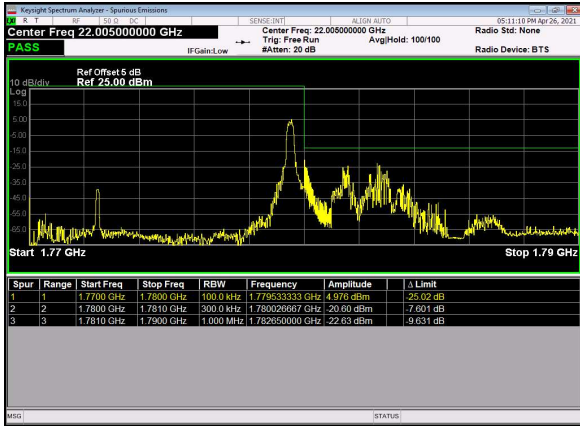

N66(15M)_DFT-s-OFDM_BPSK_Outer_Full_Hi
gh_CH