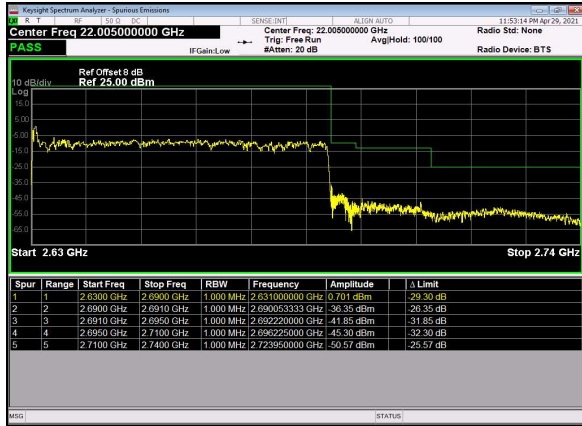

N41(60M)_DFT-s-OFDM_BPSK_Outer_Full_High_CH