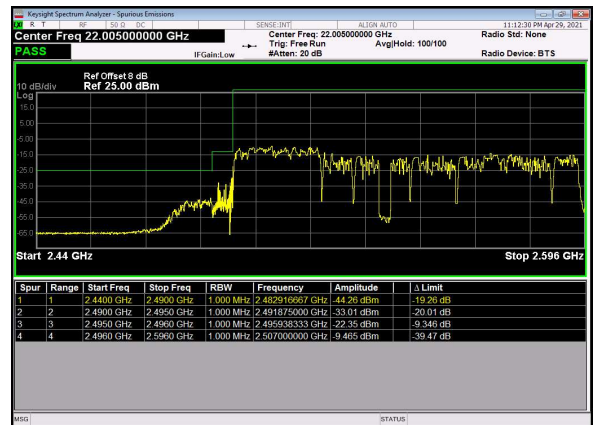

N41(100M)_DFT-s-OFDM_QPSK_Edge_1RB_ Right_High_CH

N41(100M)_DFT-s-OFDM_QPSK_Outer_Full_Low_CH