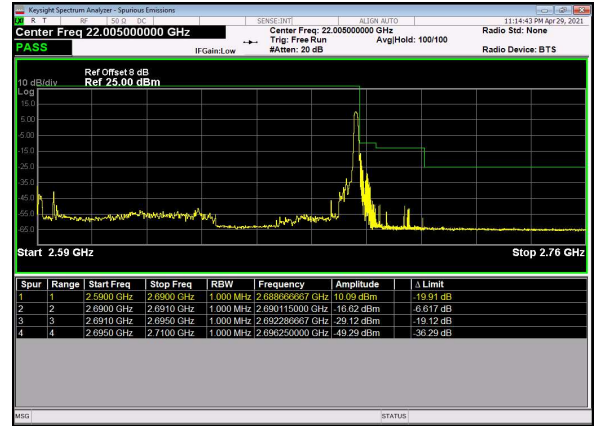

N41(100M)_DFT-s-OFDM_BPSK_Outer_Full_Low_CH

N41(100M)_DFT-s-OFDM_QPSK_Outer_Full_Low_CH

N41(100M)_DFT-s-OFDM_BPSK_Edge_1RB_ Right_High_CH

N41(100M)_DFT-s-OFDM_QPSK_Edge_1RB_ Right_High_CH

N41(100M)_DFT-s-OFDM_BPSK_Outer_Full_ High_CH