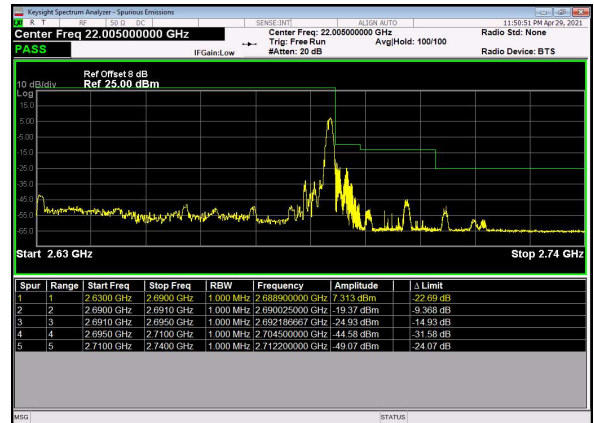

N41(60M)_DFT-s-OFDM_QPSK_Edge_1RB_R
ight_High_CH