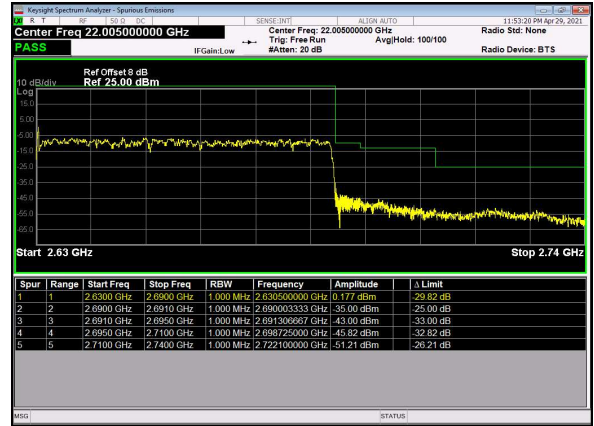

N41(60M)_DFT-s-OFDM_QPSK_Edge_1RB_R
ight_High_CH

N41(60M)_DFT-s-OFDM_BPSK_Outer_Full_High_CH

N41(60M)_DFT-s-OFDM_QPSK_Outer_Full_High_CH

N41(100M)_DFT-s-OFDM_BPSK_Edge_Left_Low_CH

N41(100M)_DFT-s-OFDM_QPSK_Edge_Left_Low_CH