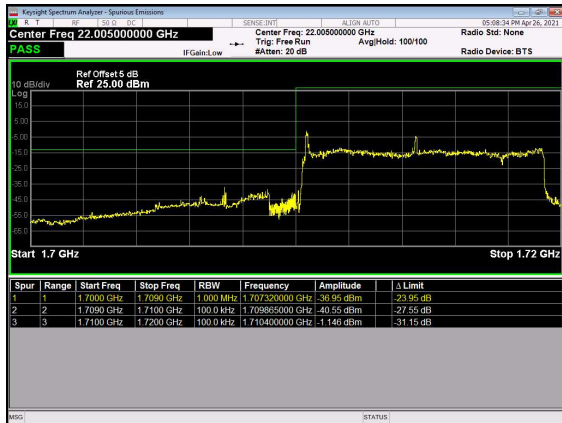

N66(10M)_DFT-s-OFDM_BPSK_Edge_1RB_Ri
ght_High_CH