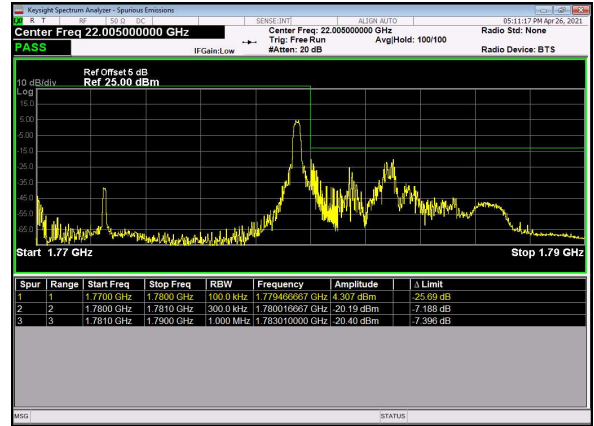

N66(15M)_DFT-s-OFDM_QPSK_Outer_Full_Low_CH

N66(15M)_DFT-s-OFDM_BPSK_Edge_1RB_R
ght_High_CH

N66(15M)_DFT-s-OFDM_QPSK_Edge_1RB_R
ght_High_CH

N66(15M)_DFT-s-OFDM_BPSK_Outer_Full_Hi
gh_CH

N66(15M)_DFT-s-OFDM_QPSK_Outer_Full_Hi
gh_CH