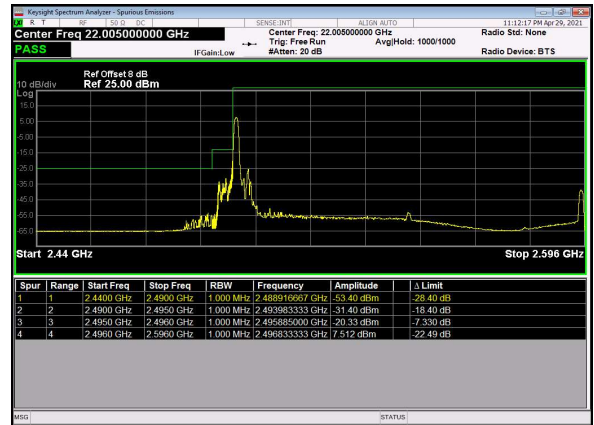

N41(60M)_DFT-s-OFDM_QPSK_Edge_1RB_R
ight_High_CH

N41(60M)_DFT-s-OFDM_BPSK_Outer_Full_High_CH

N41(60M)_DFT-s-OFDM_QPSK_Outer_Full_High_CH

N41(100M)_DFT-s-OFDM_BPSK_Edge_Left_Low_CH

N41(100M)_DFT-s-OFDM_QPSK_Edge_Left_Low_CH