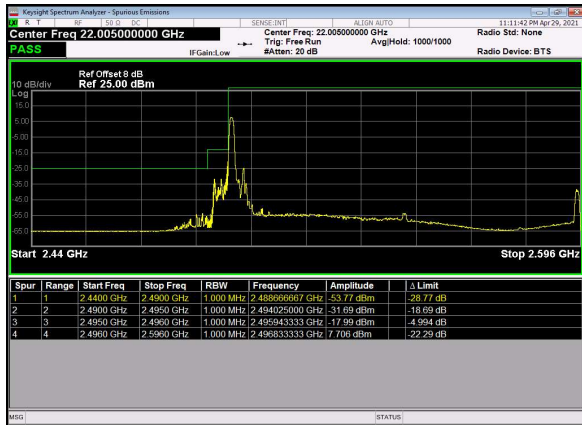

N41(60M)_DFT-s-OFDM_QPSK_Edge_1RB_R
ight_High_CH

N41(60M)_DFT-s-OFDM_BPSK_Outer_Full_High_CH

N41(60M)_DFT-s-OFDM_QPSK_Outer_Full_High_CH

N41(100M)_DFT-s-OFDM_BPSK_Edge_Left_Low_CH

N41(100M)_DFT-s-OFDM_QPSK_Edge_Left_Low_CH