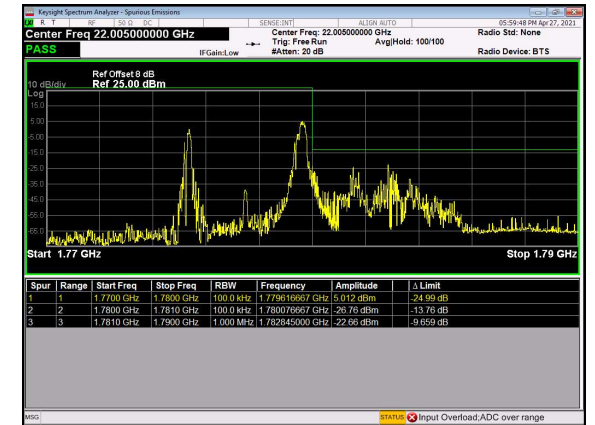

N66(5M)_DFT-s-OFDM_QPSK_Edge_1RB_Ri
ght_High_CH