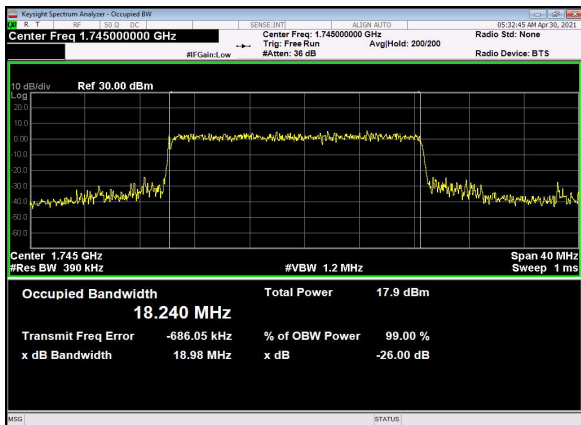

N66(20M)_DFT-s-OFDM_256
QAM_Outer_Full_Mid_CH