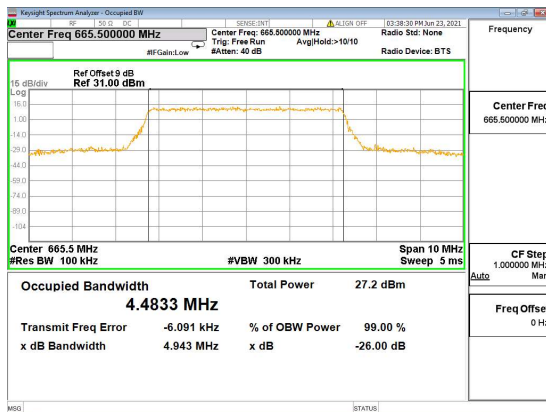

N71(5M)_DFT-s-OFDM_16 QAM_Outer_Full_Low_CH