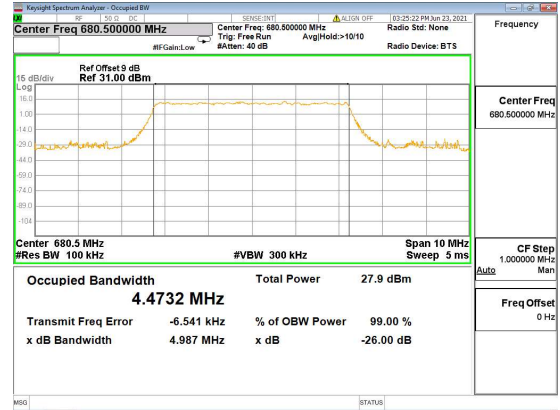

N71(5M)_DFT-s-OFDM_QPSK_Outer_Full_Mid_CH