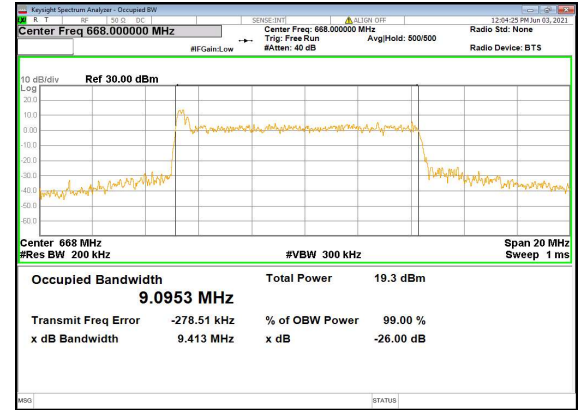

N71(5M)_CP-OFDM_QPSK_Outer_Full_High_CH

N71(10M)_DFT-s-OFDM_PI_2-BPSK_Outer_Full
_Low_CH

N71(10M)_DFT-s-OFDM_QPSK_Outer_Full
Low_CH

N71(10M)_DFT-s-OFDM_16
QAM_Outer_Full_Low_CH

N71(10M)_DFT-s-OFDM_64
QAM_Outer_Full_Low_CH