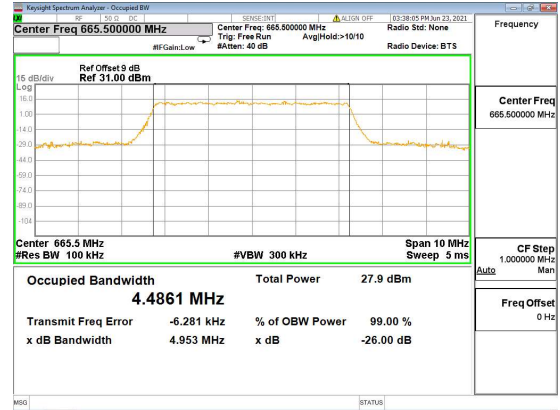

N66(20M)_DFT-s-OFDM_64_QAM_Outer_Full_High_CH

N66(20M)_DFT-s-OFDM_256_QAM_Outer_Full_High_CH

N66(20M)_CP-OFDM_QPSK_Outer_Full_High_CH

N71(5M)_DFT-s-OFDM_PI_2-BPSK_Outer_Full_Low_CH

N71(5M)_DFT-s-OFDM_QPSK_Outer_Full_Low_CH