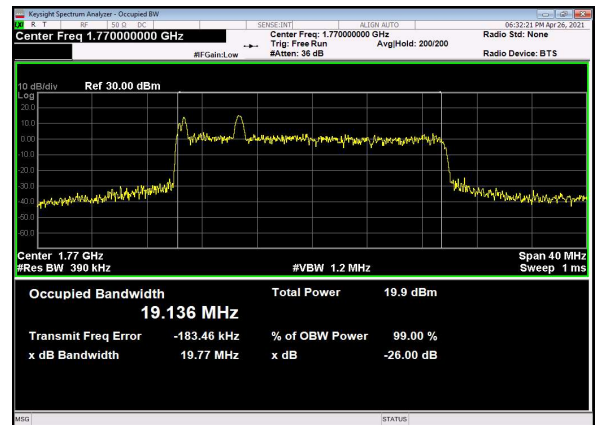

N66(20M)_CP-OFDM_QPSK_Outer_Full_High_CH