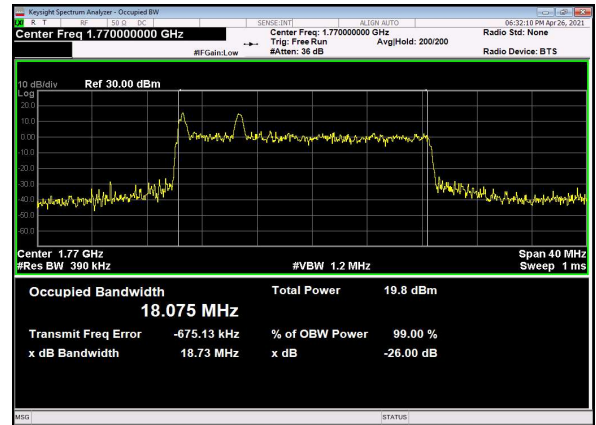

N66(20M)_CP-OFDM_QPSK_Outer_Full_High_CH

N66(20M)_DFT-s-OFDM_64_QAM_Outer_Full_High_CH