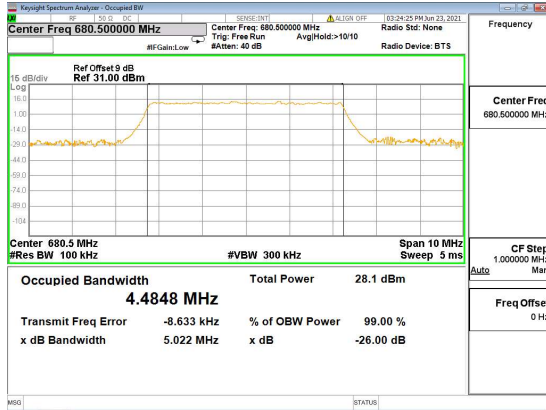

N71(5M)_DFT-s-OFDM_16 QAM_Outer_Full_Low_CH

N71(5M)_DFT-s-OFDM_64 QAM_Outer_Full_Low_CH

N71(5M)_DFT-s-OFDM_256 QAM_Outer_Full_Low_CH

N71(5M)_CP-OFDM_QPSK_Outer_Full_Low_CH

N71(5M)_DFT-s-OFDM_PI_2-BPSK_Outer_Full_Mid_CH