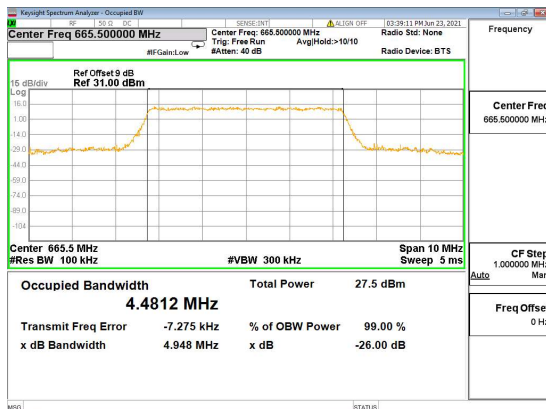

N71(5M)_DFT-s-OFDM_256 QAM_Outer_Full_Low_CH