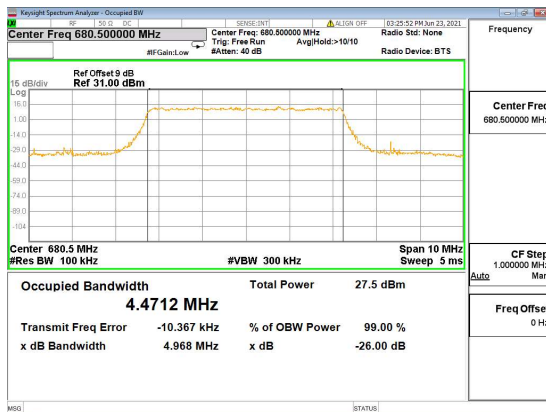

N71(5M)_DFT-s-OFDM_16 QAM_Outer_Full_Mid_CH