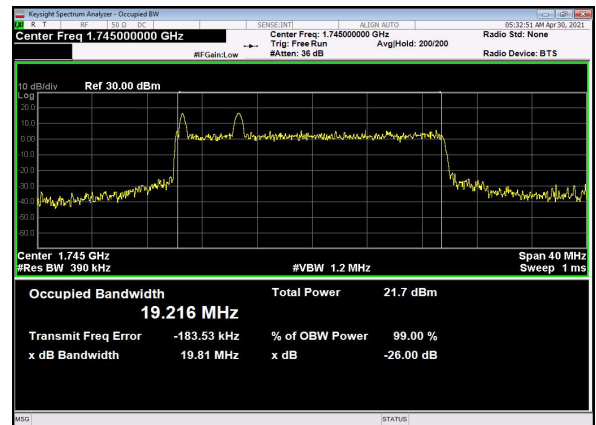

N66(20M)_DFT-s-OFDM_QPSK_Outer_Full_High_CH

N66(20M)_CP-OFDM_QPSK_Outer_Full_Mi
d_CH