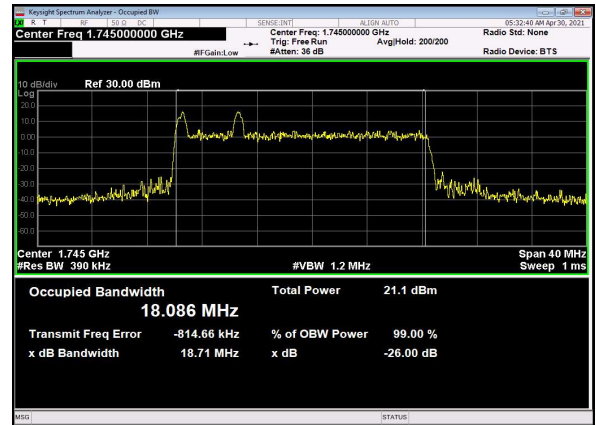

N66(20M)_CP-OFDM_QPSK_Outer_Full_Lo
w_CH

N66(20M)_DFT-s-OFDM_PI_2-BPSK_Outer_Full
_Mid_CH

N66(20M)_DFT-s-OFDM_QPSK_Outer_Full
_Mid_CH

N66(20M)_DFT-s-OFDM_16
QAM_Outer_Full_Mid_CH

N66(20M)_DFT-s-OFDM_64
QAM_Outer_Full_Mid_CH