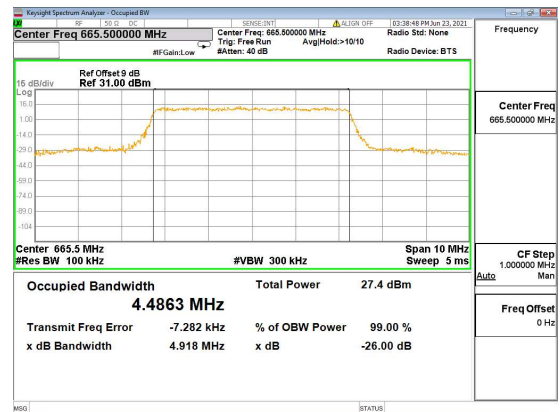

N71(5M)_DFT-s-OFDM_64 QAM_Outer_Full_Low_CH