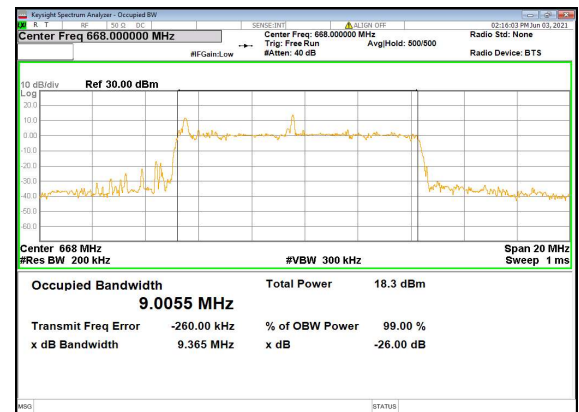

N71(5M)_CP-OFDM_QPSK_Outer_Full_High_CH

N71(10M)_DFT-s-OFDM_PI_2-BPSK_Outer_Full
_Low_CH

N71(10M)_DFT-s-OFDM_QPSK_Outer_Full
Low_CH

N71(10M)_DFT-s-OFDM_16
QAM_Outer_Full_Low_CH

N71(10M)_DFT-s-OFDM_64
QAM_Outer_Full_Low_CH