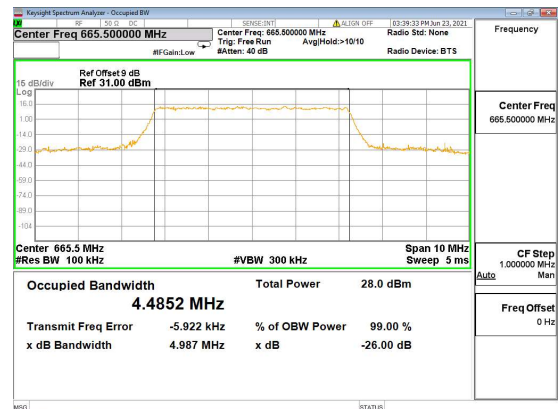

N71(5M)_DFT-s-OFDM_16 QAM_Outer_Full_Low_CH

N71(5M)_DFT-s-OFDM_64 QAM_Outer_Full_Low_CH

N71(5M)_DFT-s-OFDM_256 QAM_Outer_Full_Low_CH

N71(5M)_CP-OFDM_QPSK_Outer_Full_Low_CH

N71(5M)_DFT-s-OFDM_PI_2-BPSK_Outer_Full_Mid_CH