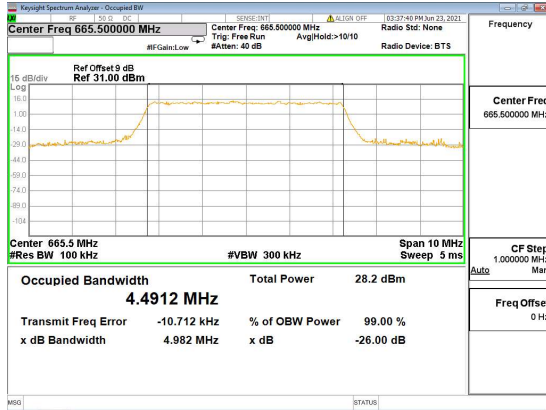

N66(20M)_DFT-s-OFDM_64_QAM_Outer_Full_High_CH

N66(20M)_DFT-s-OFDM_256_QAM_Outer_Full_High_CH

N66(20M)_CP-OFDM_QPSK_Outer_Full_High_CH

N71(5M)_DFT-s-OFDM_PI_2-BPSK_Outer_Full_Low_CH

N71(5M)_DFT-s-OFDM_QPSK_Outer_Full_Low_CH