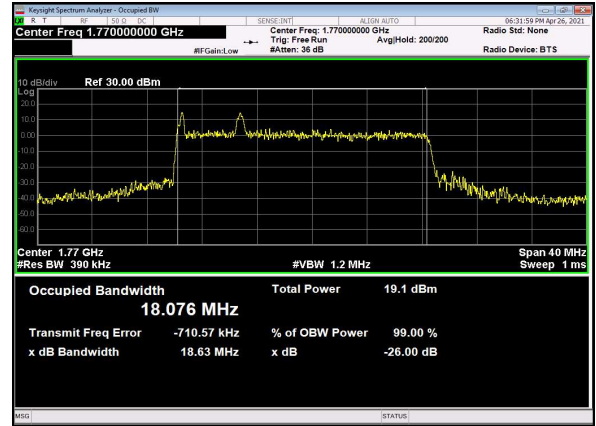

N66(20M)_DFT-s-OFDM_256
QAM_Outer_Full_Mid_CH

N66(20M)_CP-OFDM_QPSK_Outer_Full_Mi
d_CH

N66(20M)_DFT-s-OFDM_PI_2-BPSK_Outer_Full_High_CH

N66(20M)_DFT-s-OFDM_QPSK_Outer_Full_High_CH

N66(20M)_DFT-s-OFDM_16_QAM_Outer_Full_High_CH