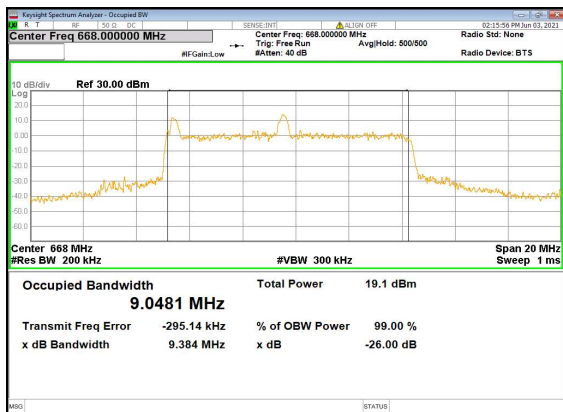

N71(5M)_CP-OFDM_QPSK_Outer_Full_High_CH

N71(10M)_DFT-s-OFDM_PI_2-BPSK_Outer_Full
_Low_CH

N71(10M)_DFT-s-OFDM_QPSK_Outer_Full
Low_CH

N71(10M)_DFT-s-OFDM_16
QAM_Outer_Full_Low_CH

N71(10M)_DFT-s-OFDM_64
QAM_Outer_Full_Low_CH