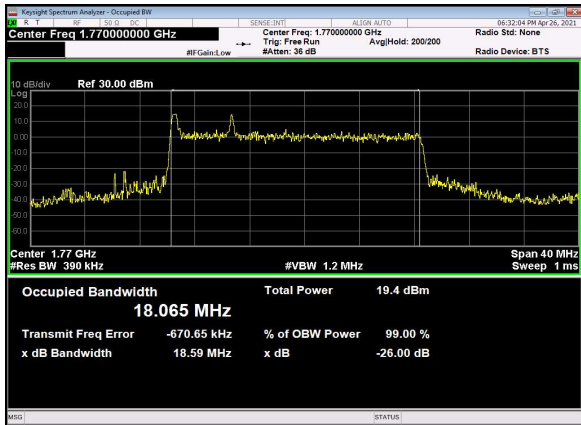

N66(20M)_DFT-s-OFDM_256
QAM_Outer_Full_Mid_CH

N66(20M)_CP-OFDM_QPSK_Outer_Full_Mi
d_CH

N66(20M)_DFT-s-OFDM_PI_2-BPSK_Outer_Full_High_CH

N66(20M)_DFT-s-OFDM_QPSK_Outer_Full_High_CH

N66(20M)_DFT-s-OFDM_16_QAM_Outer_Full_High_CH