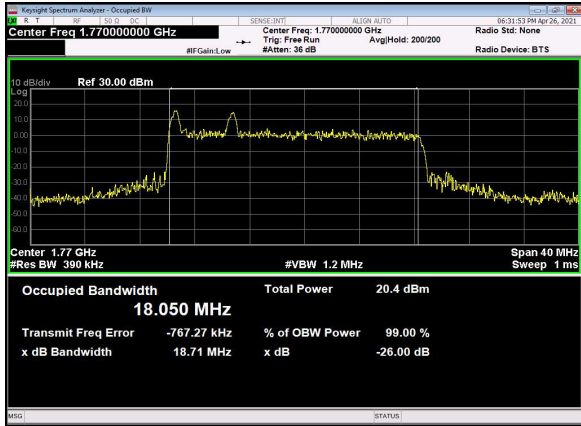

N66(20M)_DFT-s-OFDM_256
QAM_Outer_Full_Mid_CH

N66(20M)_CP-OFDM_QPSK_Outer_Full_Mi
d_CH

N66(20M)_DFT-s-OFDM_PI_2-BPSK_Outer_Full_High_CH

N66(20M)_DFT-s-OFDM_QPSK_Outer_Full_High_CH

N66(20M)_DFT-s-OFDM_16_QAM_Outer_Full_High_CH