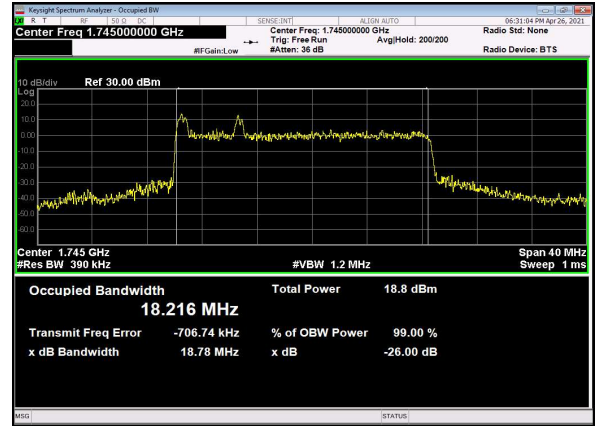

N66(20M)_CP-OFDM_QPSK_Outer_Full_Lo
w_CH

N66(20M)_DFT-s-OFDM_PI_2-BPSK_Outer_Full
_Mid_CH

N66(20M)_DFT-s-OFDM_QPSK_Outer_Full
_Mid_CH

N66(20M)_DFT-s-OFDM_16
QAM_Outer_Full_Mid_CH

N66(20M)_DFT-s-OFDM_64
QAM_Outer_Full_Mid_CH