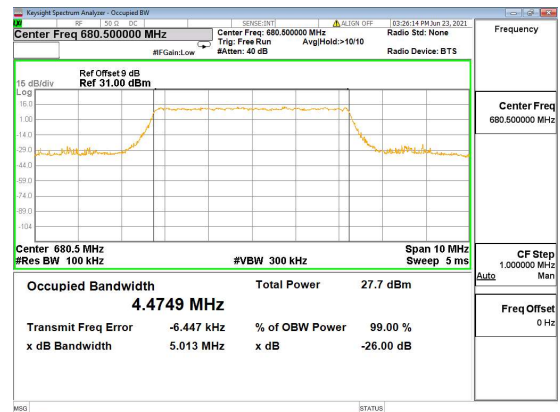

N71(5M)_DFT-s-OFDM_64 QAM_Outer_Full_Mid_CH