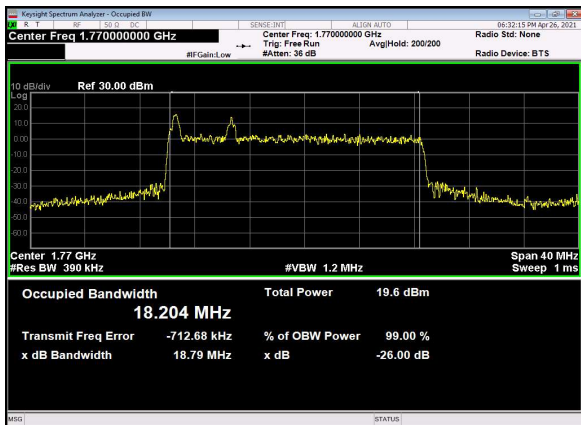

N66(20M)_DFT-s-OFDM_256_QAM_Outer_Full_High_CH