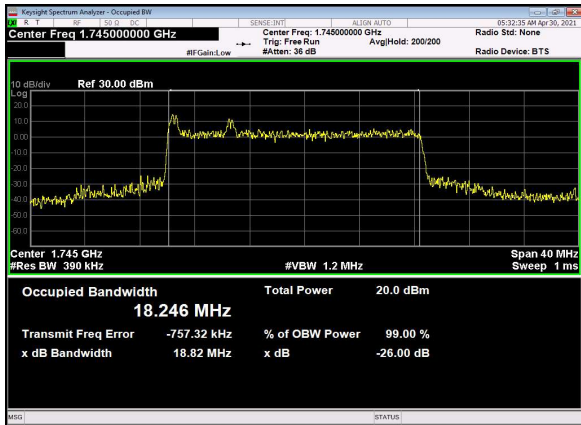

N66(20M)_CP-OFDM_QPSK_Outer_Full_Lo
w_CH

N66(20M)_DFT-s-OFDM_PI_2-BPSK_Outer_Full
_Mid_CH

N66(20M)_DFT-s-OFDM_QPSK_Outer_Full
_Mid_CH

N66(20M)_DFT-s-OFDM_16
QAM_Outer_Full_Mid_CH

N66(20M)_DFT-s-OFDM_64
QAM_Outer_Full_Mid_CH