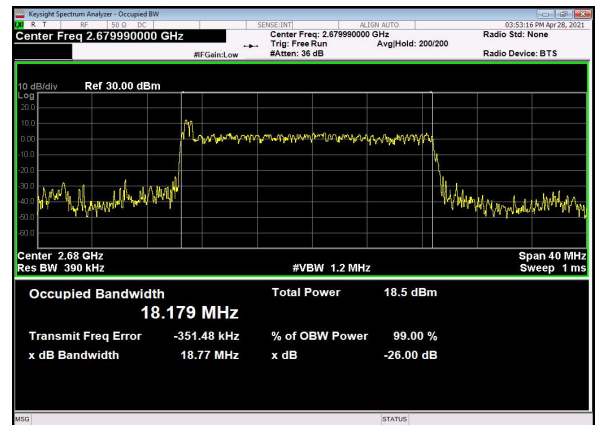

N41(20M)_CP-OFDM_QPSK_Outer_Full_High_CH