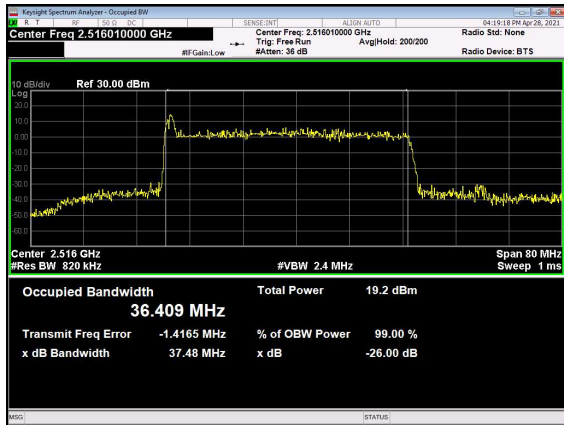

N41(40M)_DFT-s-OFDM_16
QAM_Outer_Full_Low_CH