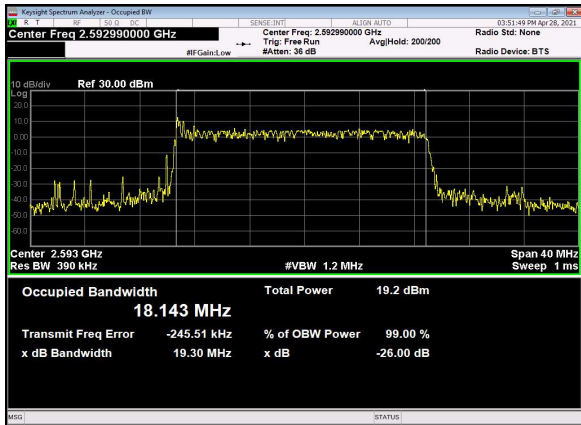

N41(20M)_CP-OFDM_QPSK_Outer_Full_Lo
w_CH

N41(20M)_DFT-s-OFDM_PI_2-BPSK_Outer_Full
_Mid_CH

N41(20M)_DFT-s-OFDM_QPSK_Outer_Full
_Mid_CH

N41(20M)_DFT-s-OFDM_16
QAM_Outer_Full_Mid_CH

N41(20M)_DFT-s-OFDM_64
QAM_Outer_Full_Mid_CH