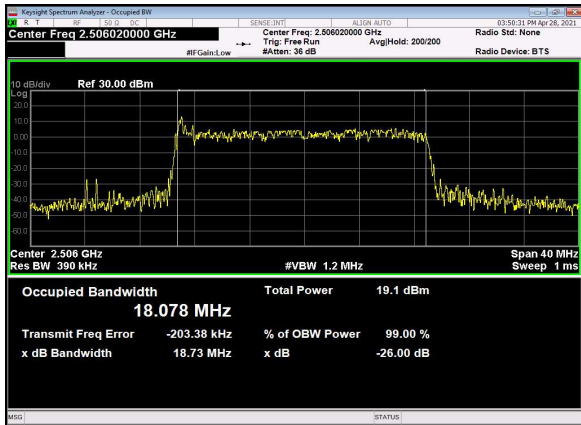

N41(20M)_DFT-s-OFDM_PI_2-BPSK_Outer_Full
_Low_CH

N41(20M)_DFT-s-OFDM_QPSK_Outer_Full
_Low_CH

N41(20M)_DFT-s-OFDM_16
QAM_Outer_Full_Low_CH

N41(20M)_DFT-s-OFDM_64
QAM_Outer_Full_Low_CH

N41(20M)_DFT-s-OFDM_256
QAM_Outer_Full_Low_CH