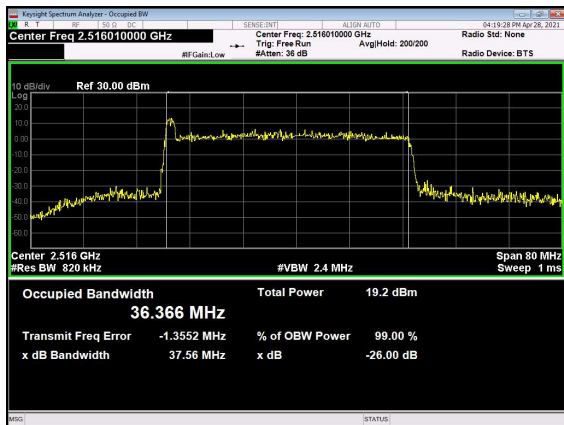

N41(40M)_DFT-s-OFDM_256
QAM_Outer_Full_Low_CH