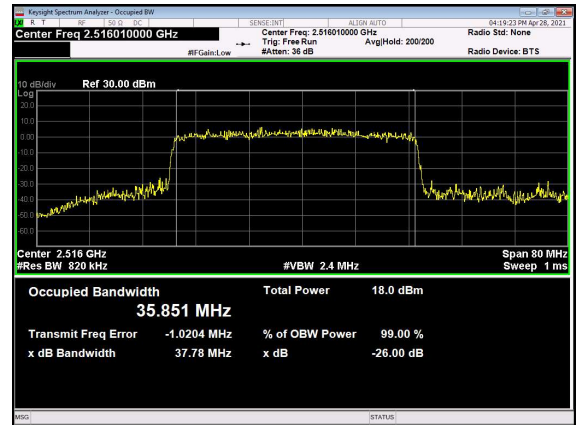

N41(40M)_DFT-s-OFDM_64
QAM_Outer_Full_Low_CH