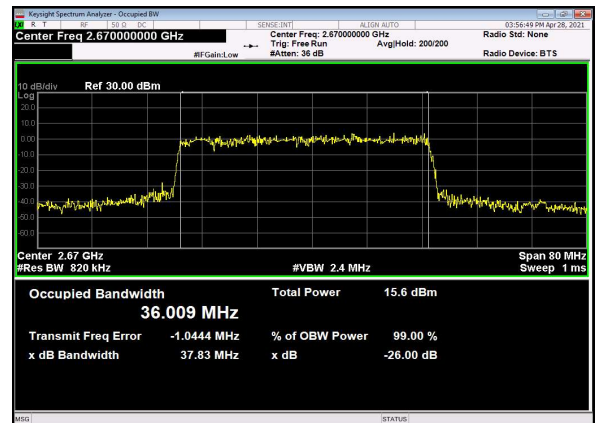

N41(40M)_CP-OFDM_QPSK_Outer_Full_High_CH