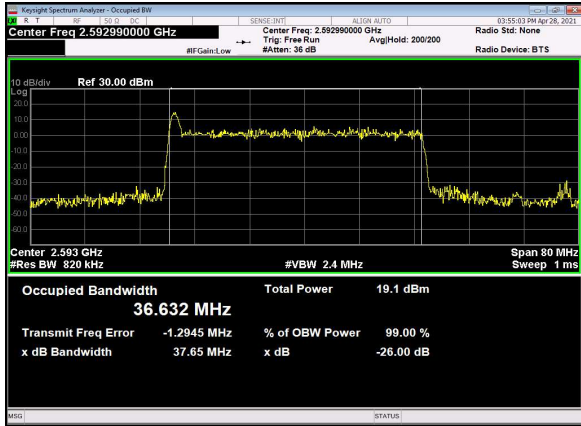

N41(40M)_DFT-s-OFDM_16
QAM_Outer_Full_Low_CH

N41(40M)_DFT-s-OFDM_64
QAM_Outer_Full_Low_CH

N41(40M)_DFT-s-OFDM_256
QAM_Outer_Full_Low_CH

N41(40M)_CP-OFDM_QPSK_Outer_Full_Lo
w_CH

N41(40M)_DFT-s-OFDM_PI_2-BPSK_Outer_Full
_Mid_CH