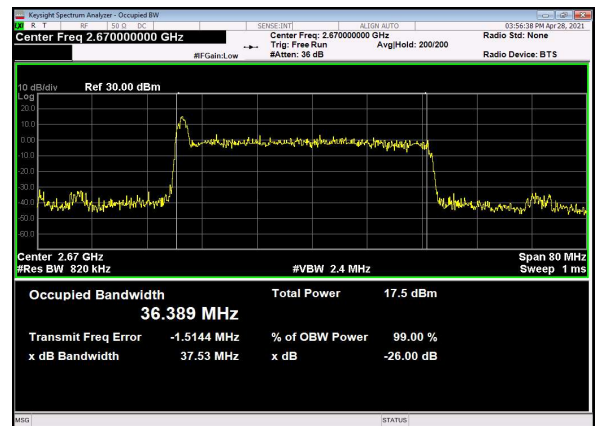

N41(40M)_DFT-s-OFDM_PI_2-BPSK_Outer_Full_High_CH

N41(40M)_DFT-s-OFDM_QPSK_Outer_Full_High_CH

N41(40M)_DFT-s-OFDM_16_QAM_Outer_Full_High_CH

N41(40M)_DFT-s-OFDM_64_QAM_Outer_Full_High_CH

N41(40M)_DFT-s-OFDM_256_QAM_Outer_Full_High_CH