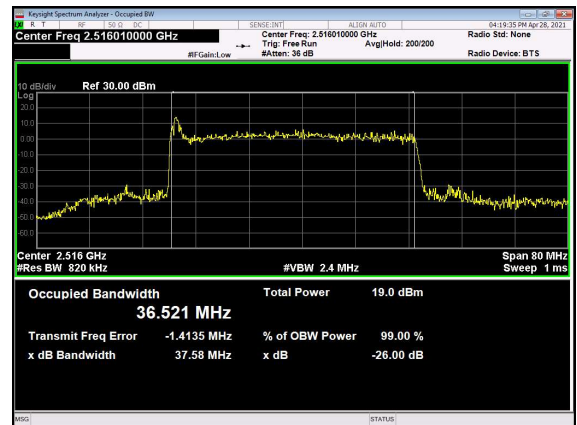

N41(40M)_DFT-s-OFDM_16
QAM_Outer_Full_Low_CH

N41(40M)_DFT-s-OFDM_64
QAM_Outer_Full_Low_CH

N41(40M)_DFT-s-OFDM_256
QAM_Outer_Full_Low_CH

N41(40M)_CP-OFDM_QPSK_Outer_Full_Lo
w_CH

N41(40M)_DFT-s-OFDM_PI_2-BPSK_Outer_Full
_Mid_CH