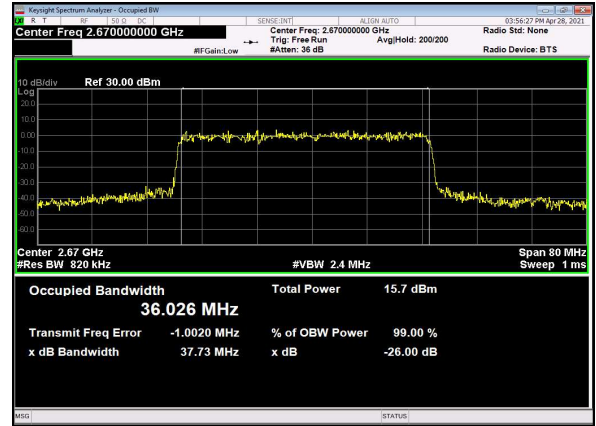

N41(40M)_DFT-s-OFDM_QPSK_Outer_Full_High_CH