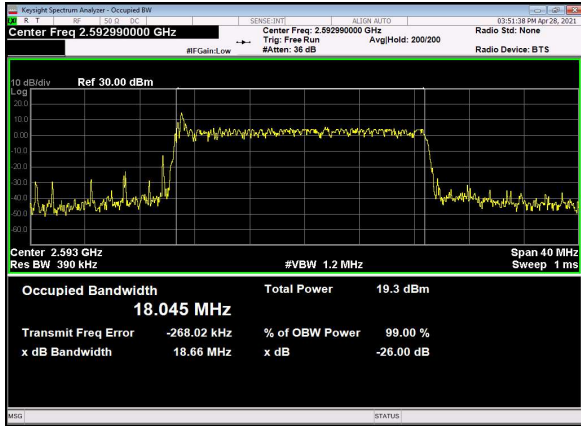

N41(20M)_DFT-s-OFDM_PI_2-BPSK_Outer_Full
_Mid_CH