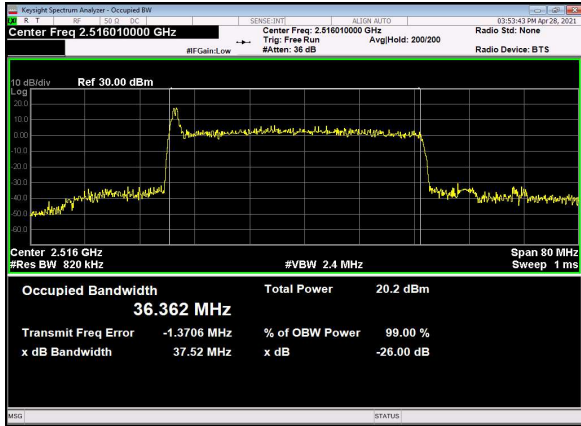

N41(20M)_DFT-s-OFDM_64_QAM_Outer_Full_High_CH

N41(20M)_DFT-s-OFDM_256_QAM_Outer_Full_High_CH

N41(20M)_CP-OFDM_QPSK_Outer_Full_High_CH

N41(40M)_DFT-s-OFDM_PI_2-BPSK_Outer_Full
_Low_CH

N41(40M)_DFT-s-OFDM_QPSK_Outer_Full
_Low_CH