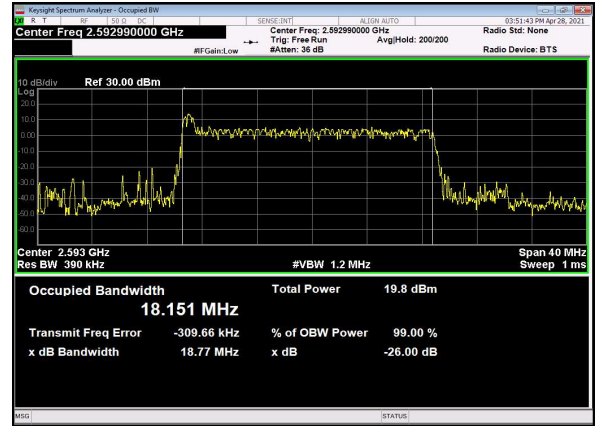

N41(20M)_CP-OFDM_QPSK_Outer_Full_Lo
w_CH

N41(20M)_DFT-s-OFDM_PI_2-BPSK_Outer_Full
_Mid_CH

N41(20M)_DFT-s-OFDM_QPSK_Outer_Full
_Mid_CH

N41(20M)_DFT-s-OFDM_16
QAM_Outer_Full_Mid_CH

N41(20M)_DFT-s-OFDM_64
QAM_Outer_Full_Mid_CH