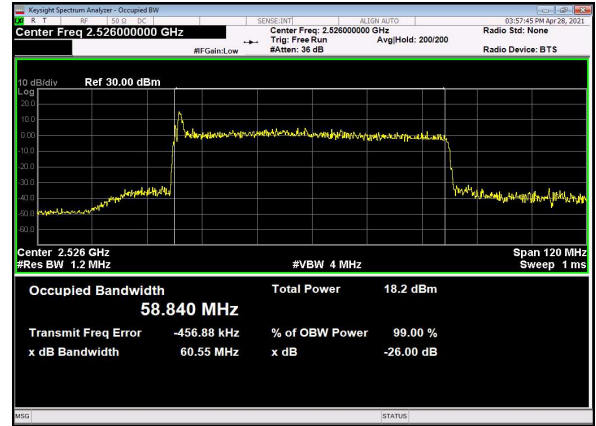

N41(40M)_CP-OFDM_QPSK_Outer_Full_High_CH

N41(60M)_DFT-s-OFDM_PI_2-BPSK_Outer_Full
_Low_CH

N41(60M)_DFT-s-OFDM_QPSK_Outer_Full
Low_CH

N41(60M)_DFT-s-OFDM_16
QAM_Outer_Full_Low_CH

N41(60M)_DFT-s-OFDM_64
QAM_Outer_Full_Low_CH