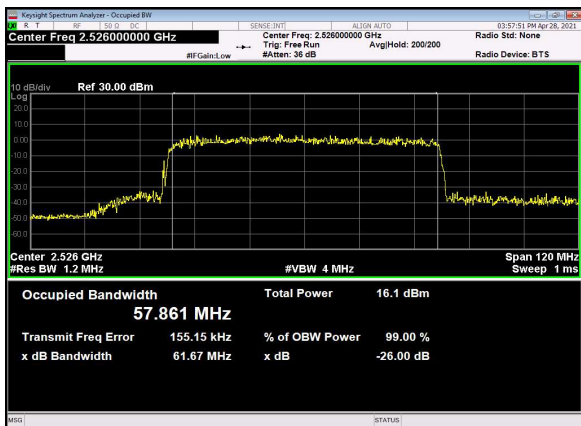

N41(40M)_CP-OFDM_QPSK_Outer_Full_High_CH

N41(60M)_DFT-s-OFDM_PI_2-BPSK_Outer_Full
_Low_CH

N41(60M)_DFT-s-OFDM_QPSK_Outer_Full
Low_CH

N41(60M)_DFT-s-OFDM_16
QAM_Outer_Full_Low_CH

N41(60M)_DFT-s-OFDM_64
QAM_Outer_Full_Low_CH