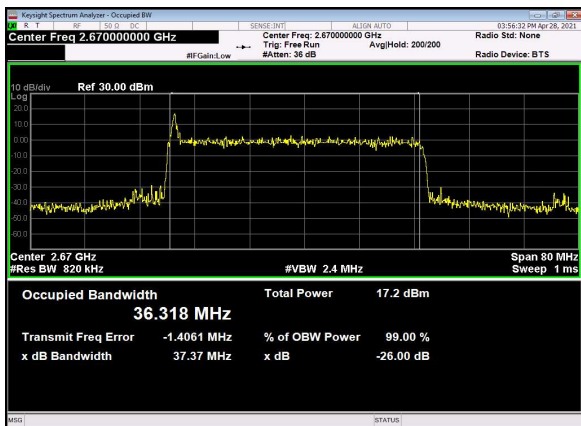

N41(40M)_DFT-s-OFDM_16_QAM_Outer_Full_High_CH