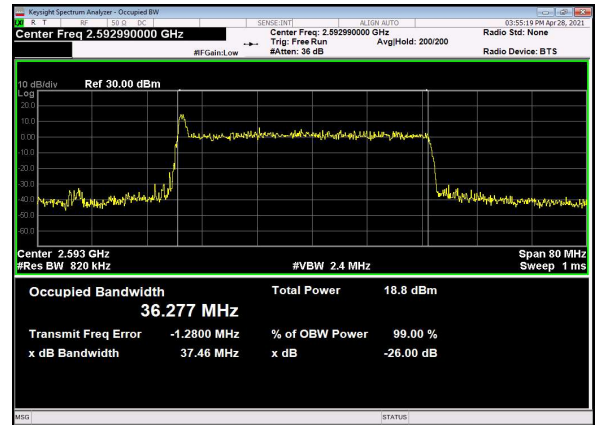

N41(40M)_DFT-s-OFDM_64
QAM_Outer_Full_Mid_CH