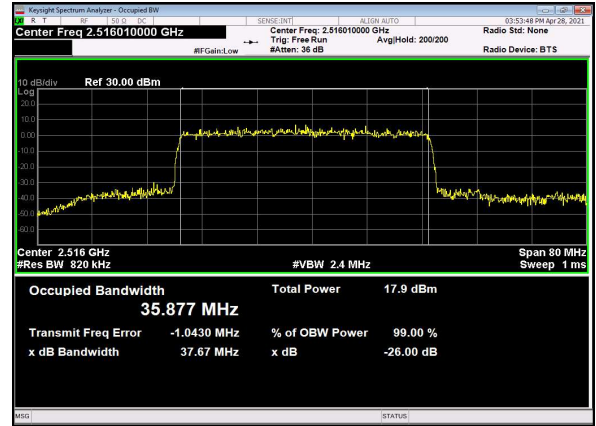

N41(20M)_DFT-s-OFDM_64_QAM_Outer_Full_High_CH

N41(20M)_DFT-s-OFDM_256_QAM_Outer_Full_High_CH

N41(20M)_CP-OFDM_QPSK_Outer_Full_High_CH

N41(40M)_DFT-s-OFDM_PI_2-BPSK_Outer_Full
_Low_CH

N41(40M)_DFT-s-OFDM_QPSK_Outer_Full
_Low_CH