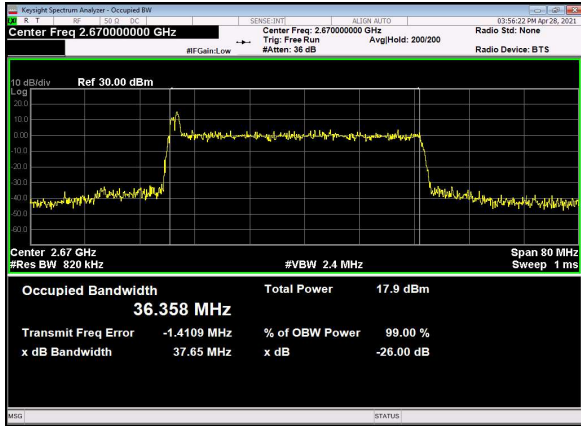

N41(40M)_DFT-s-OFDM_PI_2-BPSK_Outer_Full_High_CH