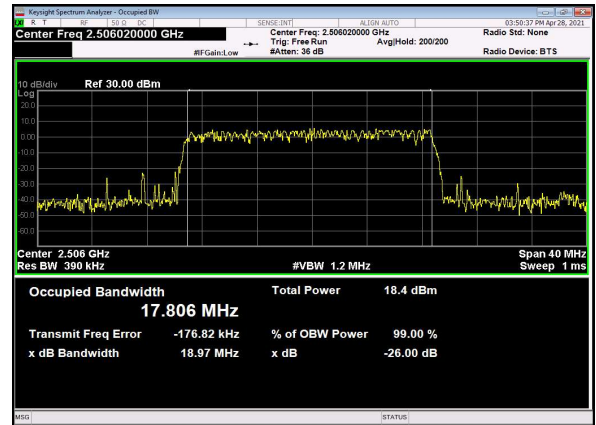

N41(20M)_DFT-s-OFDM_PI_2-BPSK_Outer_Full
_Low_CH

N41(20M)_DFT-s-OFDM_QPSK_Outer_Full
_Low_CH

N41(20M)_DFT-s-OFDM_16
QAM_Outer_Full_Low_CH

N41(20M)_DFT-s-OFDM_64
QAM_Outer_Full_Low_CH

N41(20M)_DFT-s-OFDM_256
QAM_Outer_Full_Low_CH