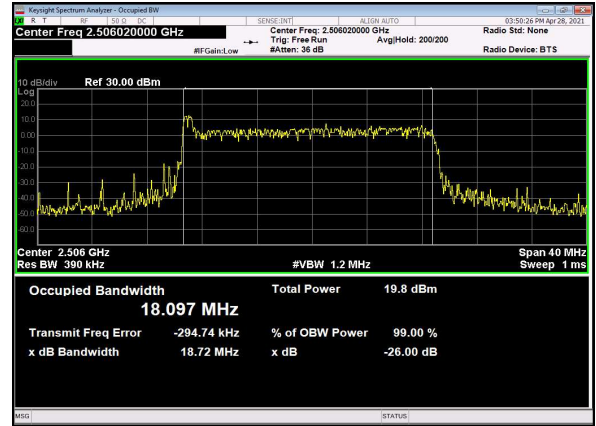

N41(20M)_DFT-s-OFDM_PI_2-BPSK_Outer_Full
_Low_CH

N41(20M)_DFT-s-OFDM_QPSK_Outer_Full
_Low_CH

N41(20M)_DFT-s-OFDM_16
QAM_Outer_Full_Low_CH

N41(20M)_DFT-s-OFDM_64
QAM_Outer_Full_Low_CH

N41(20M)_DFT-s-OFDM_256
QAM_Outer_Full_Low_CH