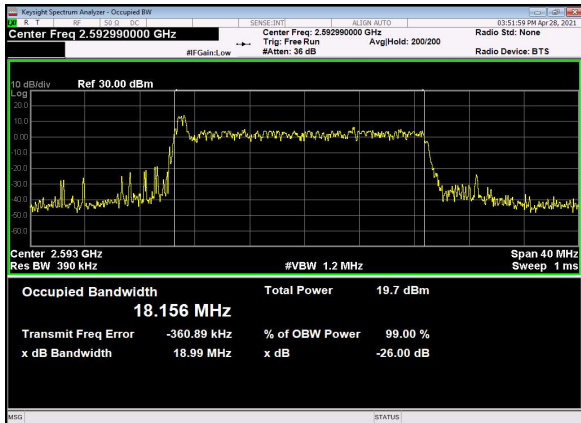

N41(20M)_DFT-s-OFDM_256
QAM_Outer_Full_Mid_CH