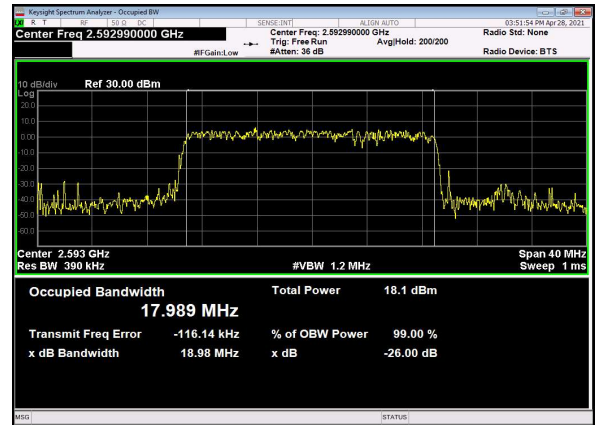

N41(20M)_CP-OFDM_QPSK_Outer_Full_Lo
w_CH

N41(20M)_DFT-s-OFDM_PI_2-BPSK_Outer_Full
_Mid_CH

N41(20M)_DFT-s-OFDM_QPSK_Outer_Full
_Mid_CH

N41(20M)_DFT-s-OFDM_16
QAM_Outer_Full_Mid_CH

N41(20M)_DFT-s-OFDM_64
QAM_Outer_Full_Mid_CH