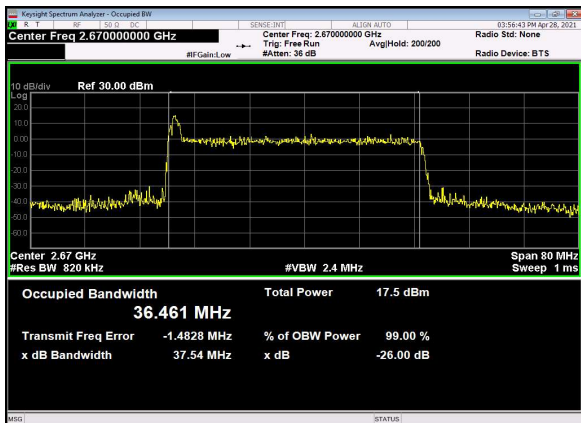

N41(40M)_DFT-s-OFDM_PI_2-BPSK_Outer_Full_High_CH

N41(40M)_DFT-s-OFDM_QPSK_Outer_Full_High_CH

N41(40M)_DFT-s-OFDM_16_QAM_Outer_Full_High_CH

N41(40M)_DFT-s-OFDM_64_QAM_Outer_Full_High_CH

N41(40M)_DFT-s-OFDM_256_QAM_Outer_Full_High_CH