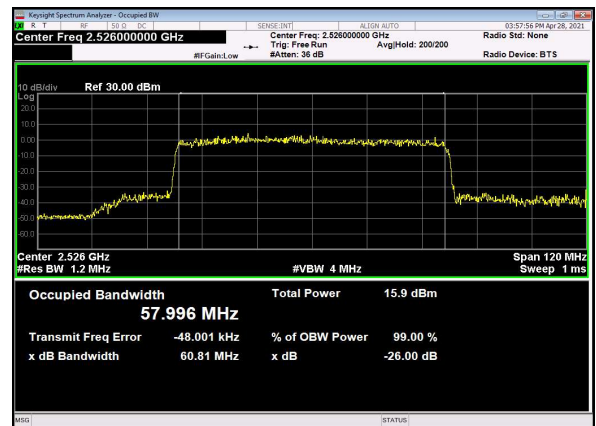

N41(40M)_CP-OFDM_QPSK_Outer_Full_High_CH

N41(60M)_DFT-s-OFDM_PI_2-BPSK_Outer_Full
_Low_CH

N41(60M)_DFT-s-OFDM_QPSK_Outer_Full
Low_CH

N41(60M)_DFT-s-OFDM_16
QAM_Outer_Full_Low_CH

N41(60M)_DFT-s-OFDM_64
QAM_Outer_Full_Low_CH