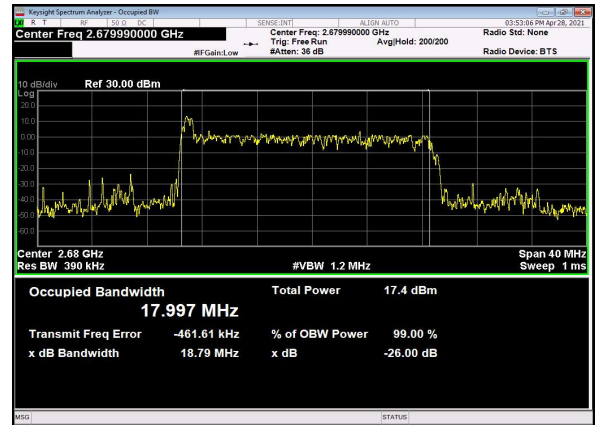

N41(20M)_DFT-s-OFDM_64_QAM_Outer_Full_High_CH