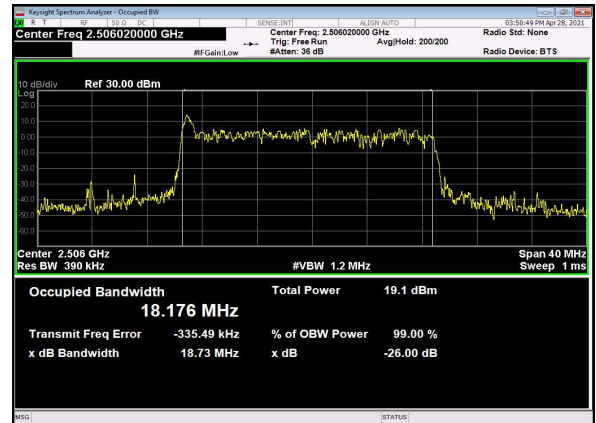

N41(20M)_CP-OFDM_QPSK_Outer_Full_Lo
w_CH