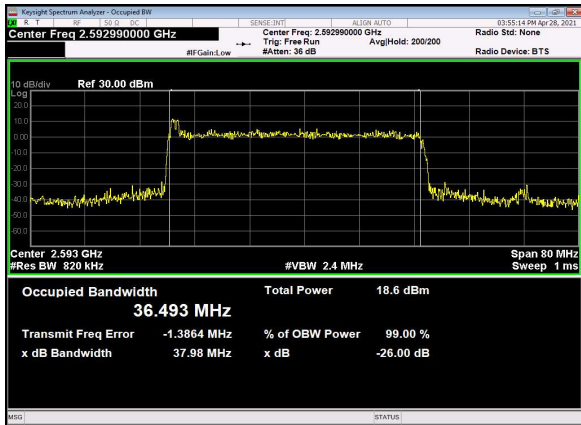

N41(40M)_DFT-s-OFDM_16
QAM_Outer_Full_Mid_CH