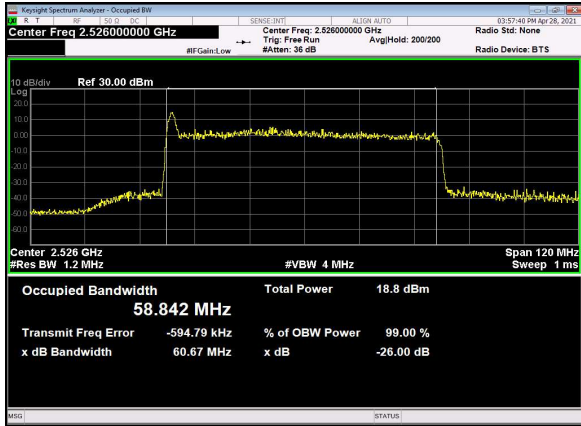

N41(60M)_DFT-s-OFDM_PI_2-BPSK_Outer_Full
_Low_CH