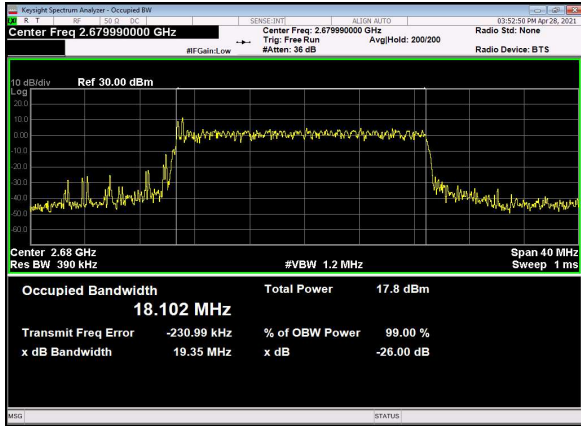

N41(20M)_DFT-s-OFDM_256
QAM_Outer_Full_Mid_CH

N41(20M)_CP-OFDM_QPSK_Outer_Full_Mi
d_CH

N41(20M)_DFT-s-OFDM_PI_2-BPSK_Outer_Full_High_CH

N41(20M)_DFT-s-OFDM_QPSK_Outer_Full_High_CH

N41(20M)_DFT-s-OFDM_16_QAM_Outer_Full_High_CH