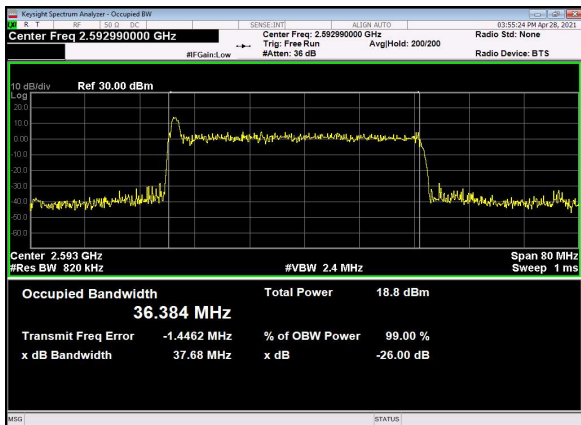

N41(40M)_DFT-s-OFDM_QPSK_Outer_Full
_Mid_CH

N41(40M)_DFT-s-OFDM_16
QAM_Outer_Full_Mid_CH

N41(40M)_DFT-s-OFDM_64
QAM_Outer_Full_Mid_CH

N41(40M)_DFT-s-OFDM_256
QAM_Outer_Full_Mid_CH

N41(40M)_CP-OFDM_QPSK_Outer_Full_Mi
d_CH