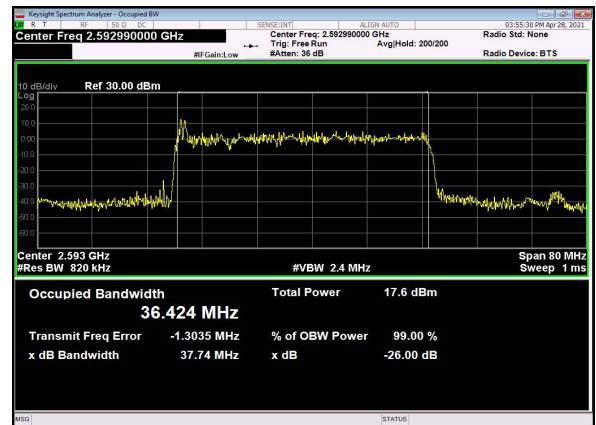

N41(40M)_DFT-s-OFDM_PI_2-BPSK_Outer_Full_High_CH

N41(40M)_DFT-s-OFDM_QPSK_Outer_Full_High_CH

N41(40M)_DFT-s-OFDM_16_QAM_Outer_Full_High_CH

N41(40M)_DFT-s-OFDM_64_QAM_Outer_Full_High_CH

N41(40M)_DFT-s-OFDM_256_QAM_Outer_Full_High_CH