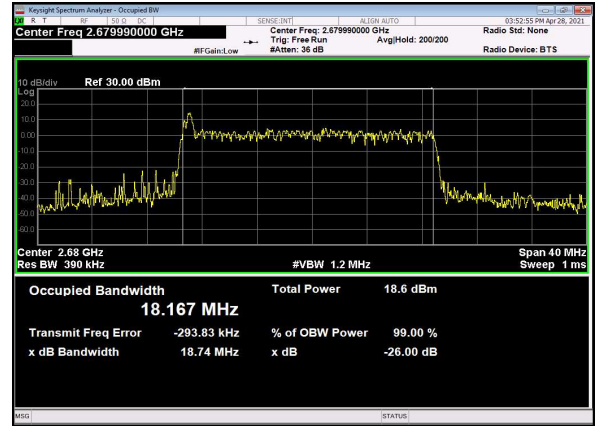

N41(20M)_DFT-s-OFDM_256
QAM_Outer_Full_Mid_CH

N41(20M)_CP-OFDM_QPSK_Outer_Full_Mi
d_CH

N41(20M)_DFT-s-OFDM_PI_2-BPSK_Outer_Full_High_CH

N41(20M)_DFT-s-OFDM_QPSK_Outer_Full_High_CH

N41(20M)_DFT-s-OFDM_16_QAM_Outer_Full_High_CH