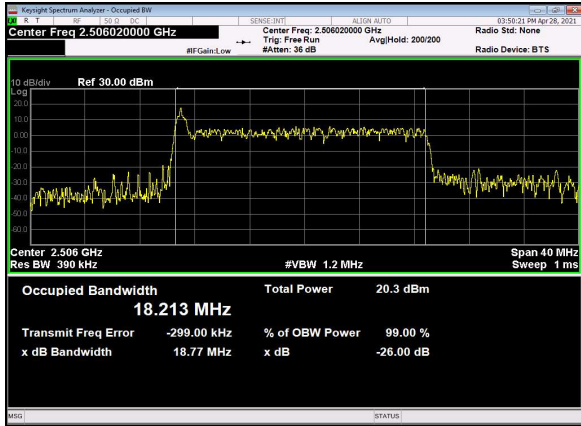

N41(20M)_DFT-s-OFDM_PI_2-BPSK_Outer_Full
_Low_CH

N41(20M)_DFT-s-OFDM_QPSK_Outer_Full
_Low_CH

N41(20M)_DFT-s-OFDM_16
QAM_Outer_Full_Low_CH

N41(20M)_DFT-s-OFDM_64
QAM_Outer_Full_Low_CH

N41(20M)_DFT-s-OFDM_256
QAM_Outer_Full_Low_CH