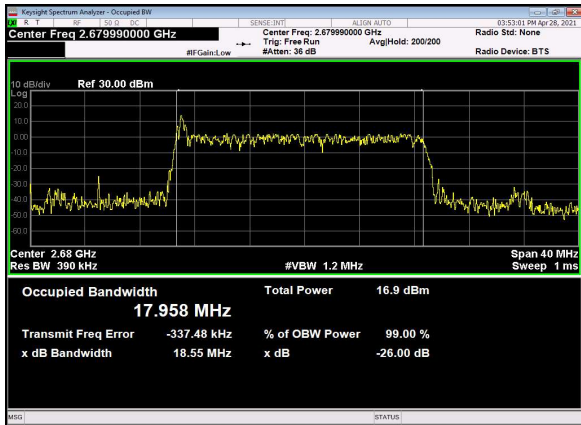

N41(20M)_DFT-s-OFDM_256
QAM_Outer_Full_Mid_CH

N41(20M)_CP-OFDM_QPSK_Outer_Full_Mi
d_CH

N41(20M)_DFT-s-OFDM_PI_2-BPSK_Outer_Full_High_CH

N41(20M)_DFT-s-OFDM_QPSK_Outer_Full_High_CH

N41(20M)_DFT-s-OFDM_16_QAM_Outer_Full_High_CH