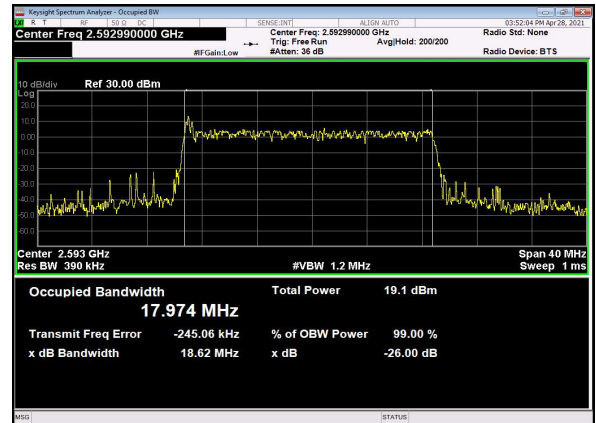

N41(20M)_CP-OFDM_QPSK_Outer_Full_Mi
d_CH