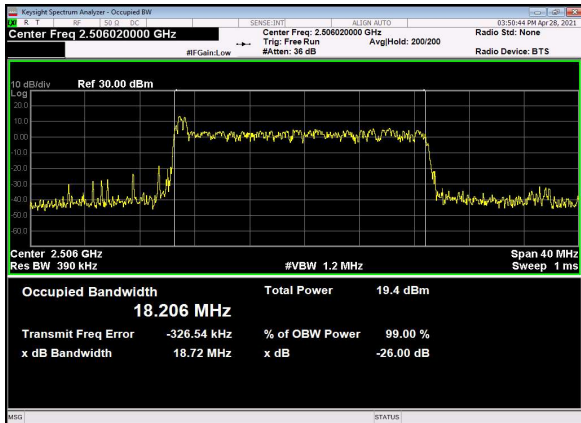

N41(20M)_DFT-s-OFDM_PI_2-BPSK_Outer_Full
_Low_CH

N41(20M)_DFT-s-OFDM_QPSK_Outer_Full
_Low_CH

N41(20M)_DFT-s-OFDM_16
QAM_Outer_Full_Low_CH

N41(20M)_DFT-s-OFDM_64
QAM_Outer_Full_Low_CH

N41(20M)_DFT-s-OFDM_256
QAM_Outer_Full_Low_CH