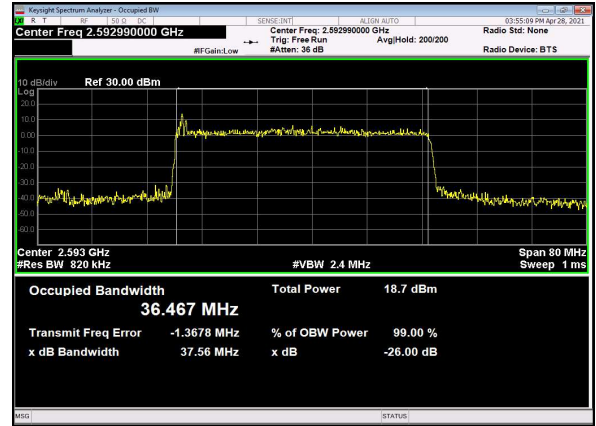

N41(40M)_DFT-s-OFDM_QPSK_Outer_Full
_Mid_CH