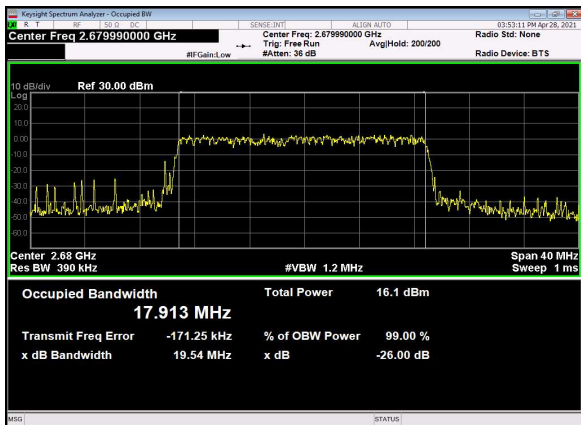

N41(20M)_DFT-s-OFDM_256_QAM_Outer_Full_High_CH