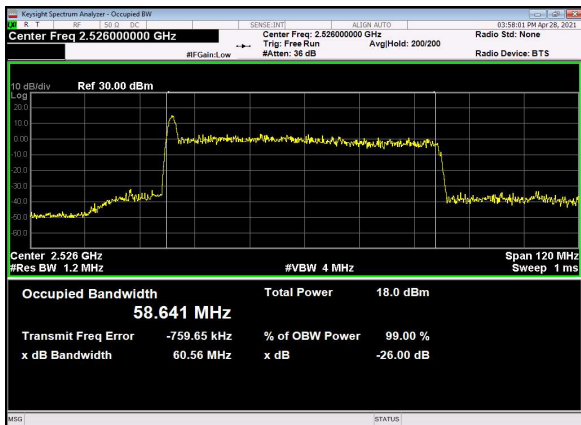

N41(60M)_DFT-s-OFDM_256
QAM_Outer_Full_Low_CH