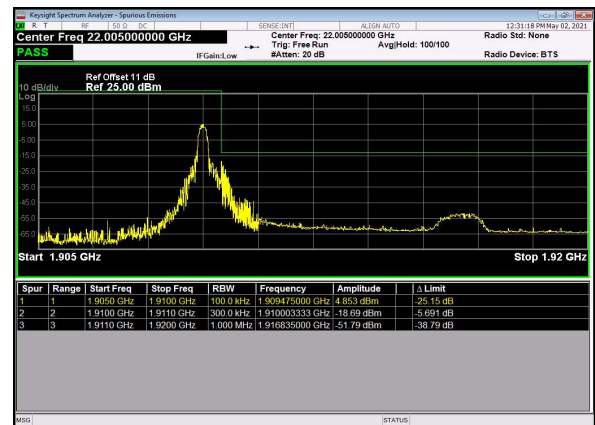

B66_N2(15M)_DFT-s-OFDM_QPSK_Edge_1RB_Right_High_CH