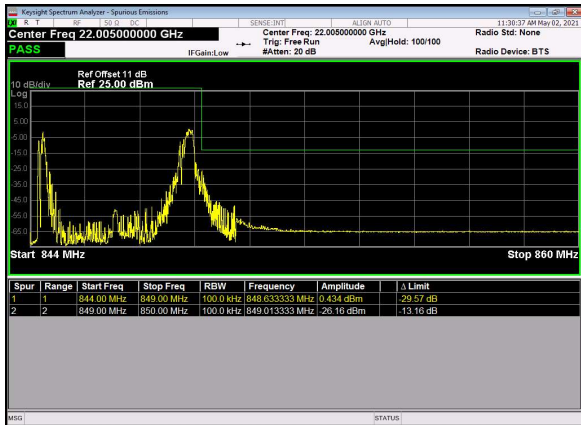

B66_N5(5M)_DFT-s-OFDM_BPSK_Edge_
1RB_Right_High_CH