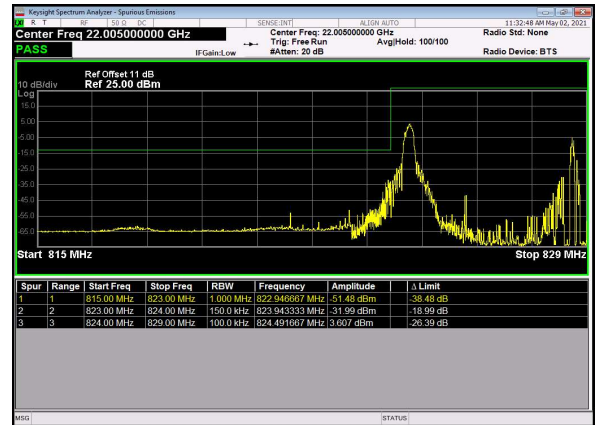

B66_N5(10M)_DFT-s-OFDM_BPSK_
Outer_Full_High_CH

B66_N5(10M)_DFT-s-OFDM_QPSK_
Outer_Full_High_CH

B66_N5(15M)_DFT-s-OFDM_BPSK_Edge_
1RB_Left_Low_CH

B66_N5(15M)_DFT-s-OFDM_QPSK_Edge_
1RB_Left_Low_CH

B66_N5(15M)_DFT-s-OFDM_BPSK_
Outer_Full_Low_CH