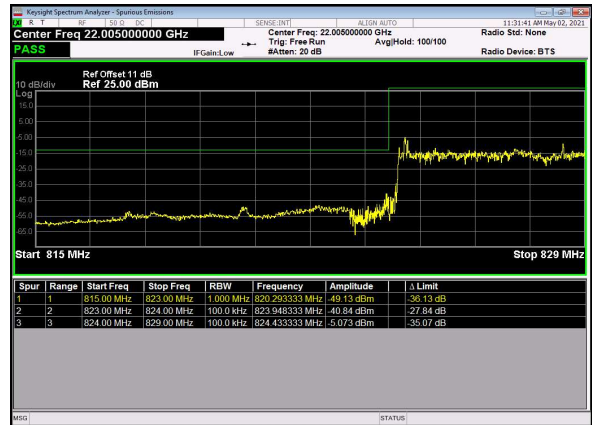

B66_N5(10M)_DFT-s-OFDM_QPSK_Outer_Full_Low_CH