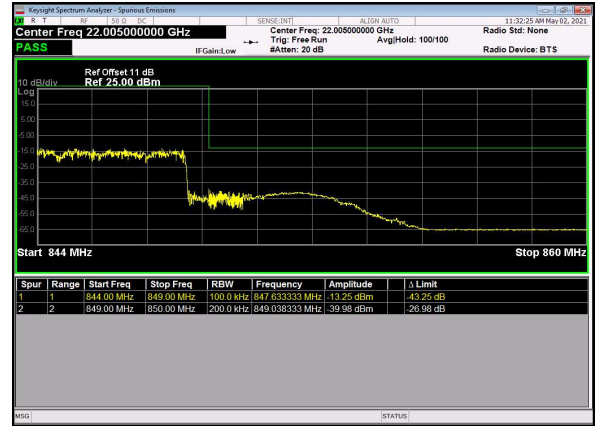

B66_N5(10M)_DFT-s-OFDM_QPSK_
Outer_Full_High_CH