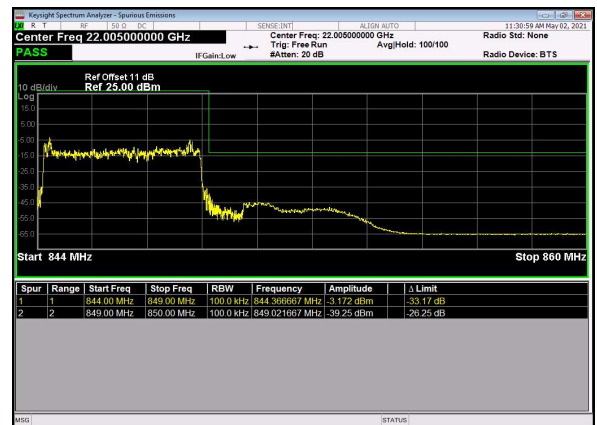

B66_N5(5M)_DFT-s-OFDM_BPSK_Edge_
1RB_Right_High_CH

B66_N5(5M)_DFT-s-OFDM_QPSK_Edge_
1RB_Right_High_CH

B66_N5(5M)_DFT-s-OFDM_BPSK_
Outer_Full_High_CH

B66_N5(5M)_DFT-s-OFDM_QPSK_
Outer_Full_High_CH

B66_N5(10M)_DFT-s-OFDM_BPSK_Edge_1RB_Left_Low_CH