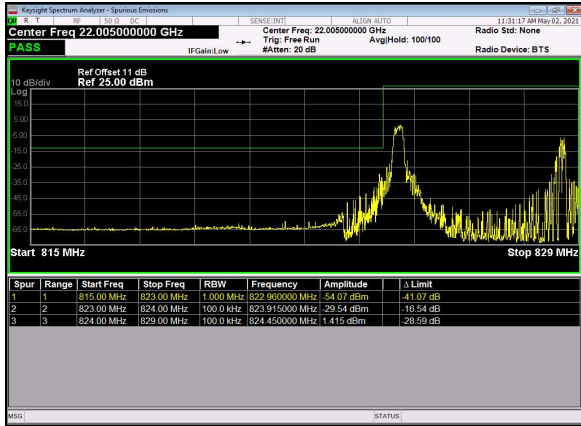

B66_N5(5M)_DFT-s-OFDM_BPSK_Edge_
1RB_Right_High_CH

B66_N5(5M)_DFT-s-OFDM_QPSK_Edge_
1RB_Right_High_CH

B66_N5(5M)_DFT-s-OFDM_BPSK_
Outer_Full_High_CH

B66_N5(5M)_DFT-s-OFDM_QPSK_
Outer_Full_High_CH

B66_N5(10M)_DFT-s-OFDM_BPSK_Edge_1RB_Left_Low_CH