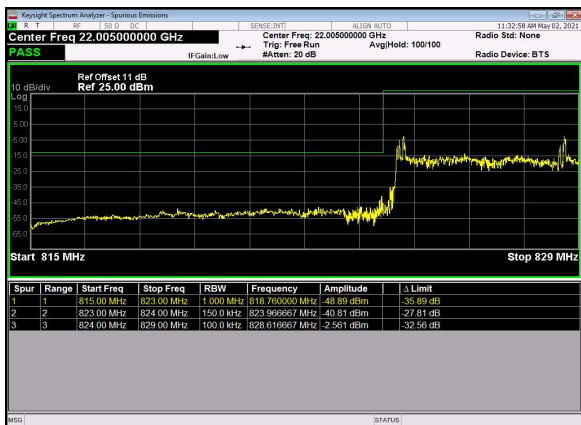

B66_N5(10M)_DFT-s-OFDM_BPSK_
Outer_Full_High_CH

B66_N5(10M)_DFT-s-OFDM_QPSK_
Outer_Full_High_CH

B66_N5(15M)_DFT-s-OFDM_BPSK_Edge_
1RB_Left_Low_CH

B66_N5(15M)_DFT-s-OFDM_QPSK_Edge_
1RB_Left_Low_CH

B66_N5(15M)_DFT-s-OFDM_BPSK_
Outer_Full_Low_CH