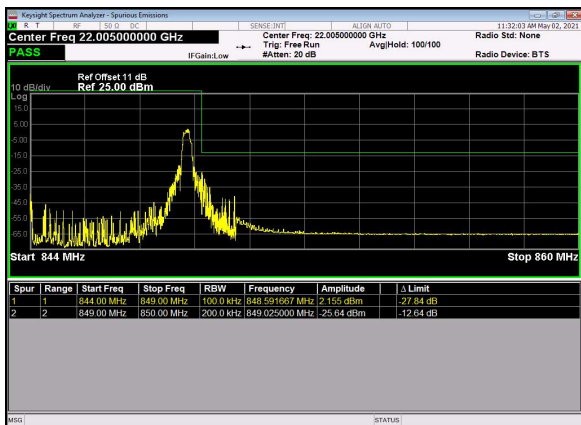

B66_N5(10M)_DFT-s-OFDM_QPSK_Edge_1RB_Left_Low_CH

B66_N5(10M)_DFT-s-OFDM_BPSK_Outer_Full_Low_CH

B66_N5(10M)_DFT-s-OFDM_QPSK_Outer_Full_Low_CH

B66_N5(10M)_DFT-s-OFDM_BPSK_Edge_1RB_Right_High_CH

B66_N5(10M)_DFT-s-OFDM_QPSK_Edge_1RB_Right_High_CH