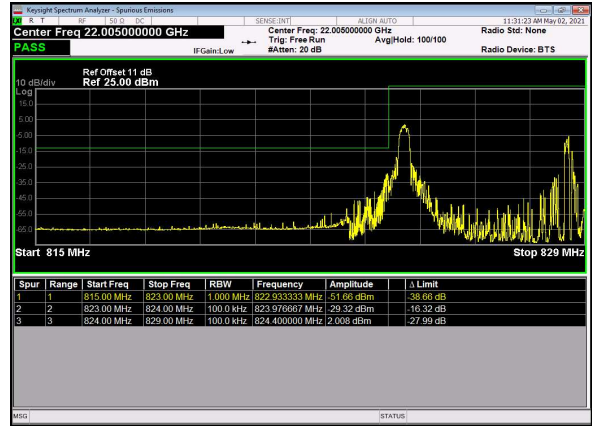

B66_N5(10M)_DFT-s-OFDM_QPSK_Edge_1RB_Left_Low_CH