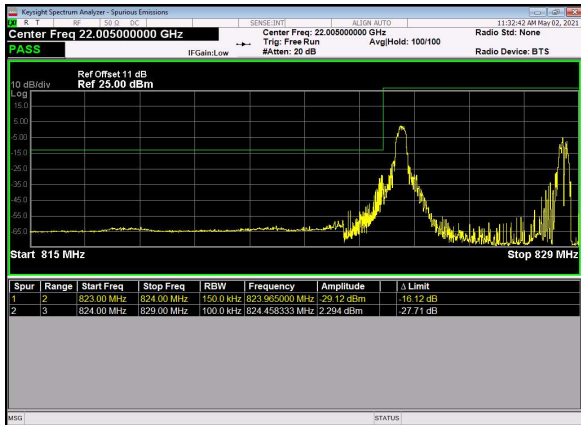

B66_N5(15M)_DFT-s-OFDM_BPSK_Edge_
1RB_Left_Low_CH