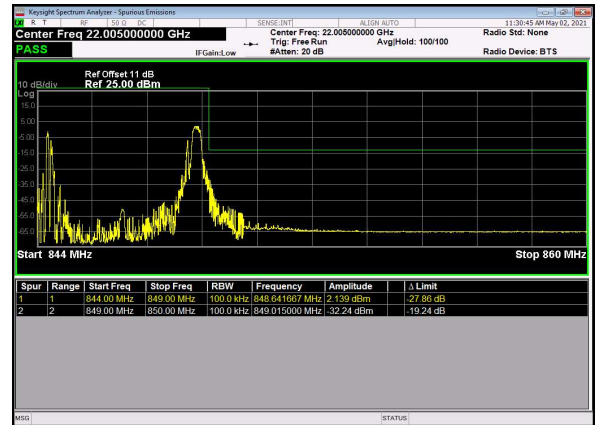

B66_N5(5M)_DFT-s-OFDM_QPSK_Edge_
1RB_Right_High_CH