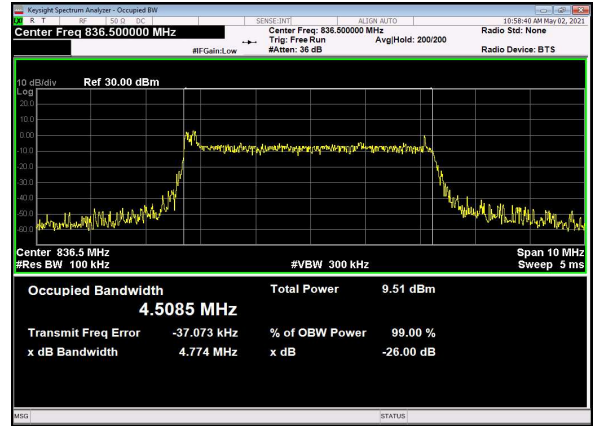

B66\_N5(5M)\_DFT-s-OFDM\_256QAM\_Outer\_Full\_Low\_CH

B66\_N5(5M)\_CP-OFDM\_QPSK\_Outer\_Full\_Low\_CH

B66\_N5(5M)\_DFT-s-OFDM\_PI\_2-BPSK\_Outer\_Full\_Mid\_CH

B66\_N5(5M)\_DFT-s-OFDM\_QPSK\_Outer\_Full\_Mid\_CH