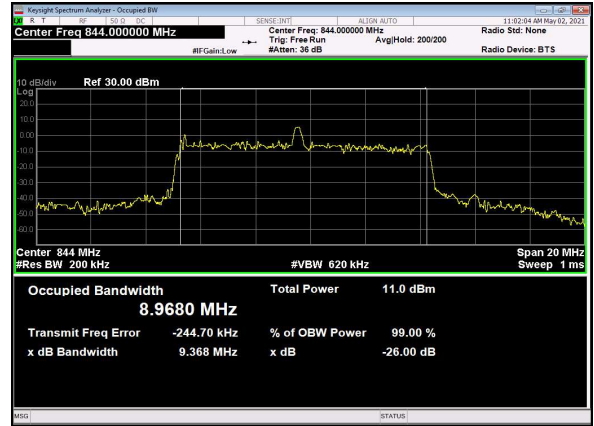

B66\_N5(10M)\_DFT-s-OFDM\_256QAM\_Outer\_Full\_Mid\_CH

B66\_N5(10M)\_CP-OFDM\_QPSK\_Outer\_Full\_Mid\_CH

B66\_N5(10M)\_DFT-s-OFDM\_PI\_2-BPSK\_Outer\_Full\_High\_CH

B66\_N5(10M)\_DFT-s-OFDM\_QPSK\_Outer\_Full\_High\_CH