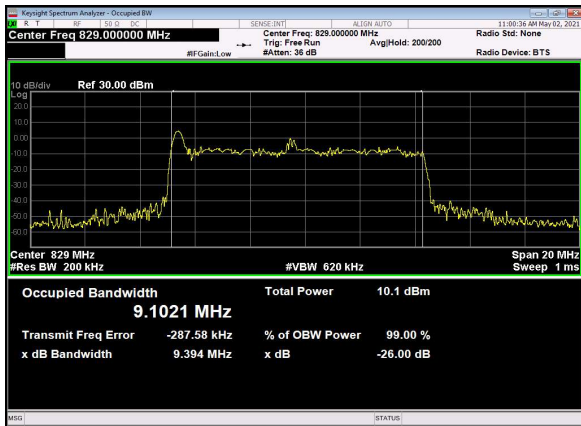

B66_N5(10M)_DFT-s-OFDM_16QAM_Outer_Full_Low_CH