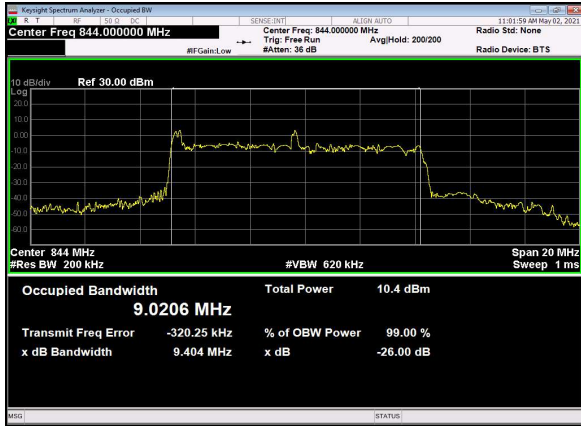

B66\_N5(10M)\_DFT-s-OFDM\_256QAM\_Outer\_Full\_Mid\_CH

B66\_N5(10M)\_CP-OFDM\_QPSK\_Outer\_Full\_Mid\_CH

B66\_N5(10M)\_DFT-s-OFDM\_PI\_2-BPSK\_Outer\_Full\_High\_CH

B66\_N5(10M)\_DFT-s-OFDM\_QPSK\_Outer\_Full\_High\_CH