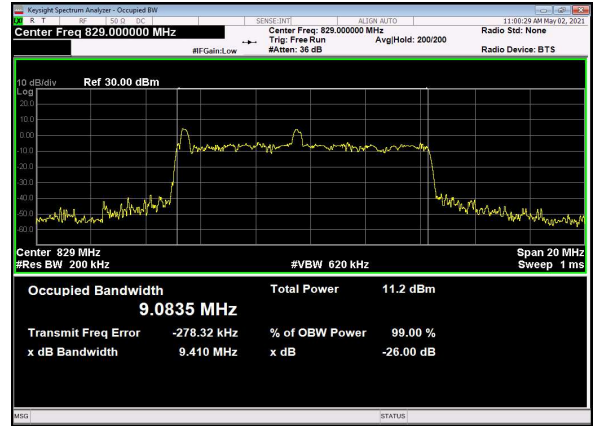

B66\_N5(5M)\_DFT-s-OFDM\_256QAM\_Outer\_Full\_High\_CH

B66\_N5(5M)\_CP-OFDM\_QPSK\_Outer\_Full\_High\_CH

B66\_N5(10M)\_DFT-s-OFDM\_PI\_2-BPSK\_Outer\_Full\_Low\_CH

B66\_N5(10M)\_DFT-s-OFDM\_QPSK\_Outer\_Full\_Low\_CH