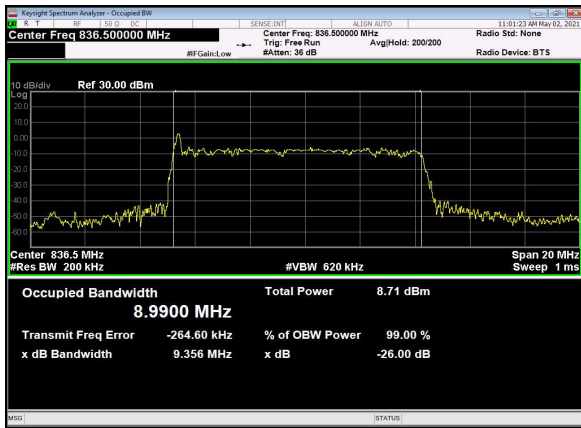

B66_N5(10M)_DFT-s-OFDM_16QAM_Outer_Full_Mid_CH