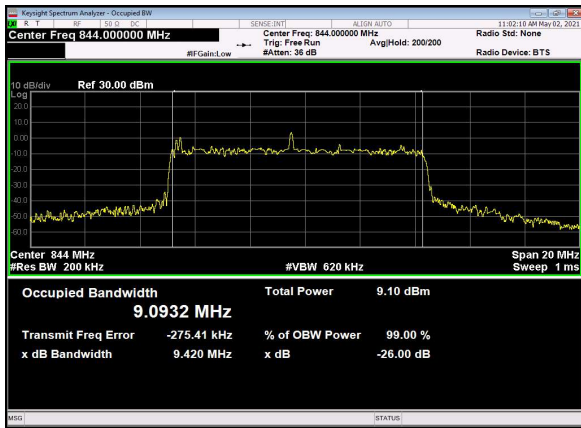

B66_N5(10M)_DFT-s-OFDM_16QAM_Outer_Full_High_CH