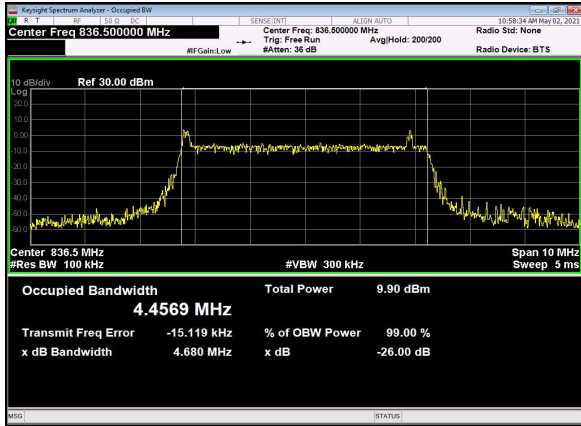

B66\_N5(5M)\_DFT-s-OFDM\_256QAM\_Outer\_Full\_Low\_CH

B66\_N5(5M)\_CP-OFDM\_QPSK\_Outer\_Full\_Low\_CH

B66\_N5(5M)\_DFT-s-OFDM\_PI\_2-BPSK\_Outer\_Full\_Mid\_CH

B66\_N5(5M)\_DFT-s-OFDM\_QPSK\_Outer\_Full\_Mid\_CH