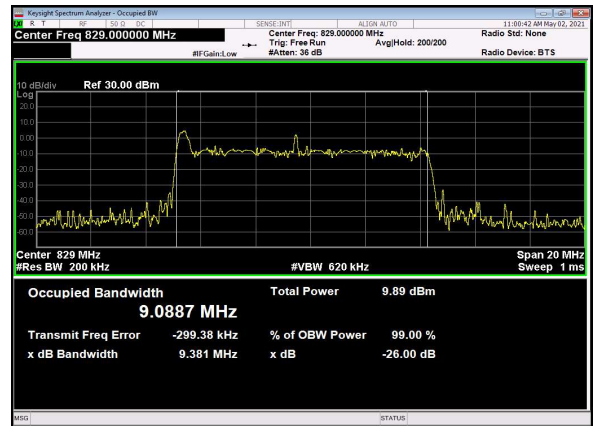

B66_N5(10M)_DFT-s-OFDM_64QAM_Outer_Full_Low_CH