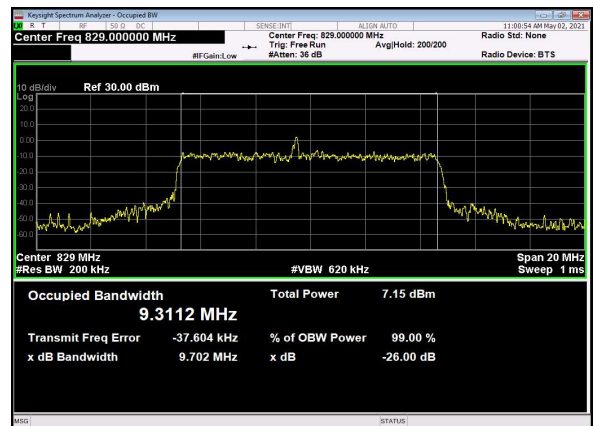

B66\_N5(10M)\_DFT-s-OFDM\_16QAM\_Outer\_Full\_Low\_CH

B66\_N5(10M)\_DFT-s-OFDM\_64QAM\_Outer\_Full\_Low\_CH

B66\_N5(10M)\_DFT-s-OFDM\_256QAM\_Outer\_Full\_Low\_CH

B66\_N5(10M)\_CP-OFDM\_QPSK\_Outer\_Full\_Low\_CH