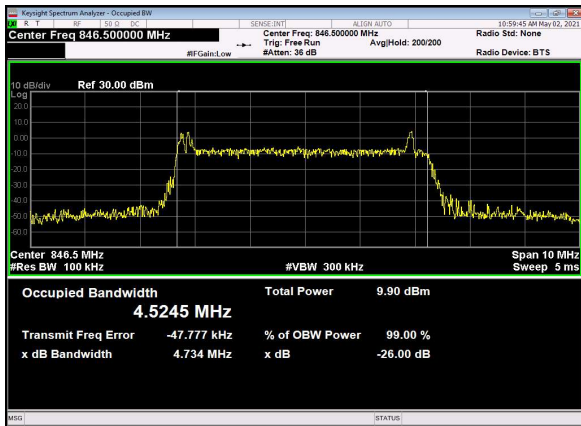

B66_N5(5M)_DFT-s-OFDM_16QAM_Outer_Full_High_CH