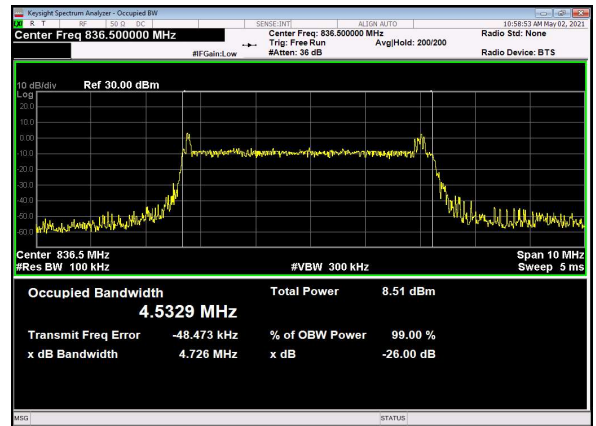

B66_N5(5M)_DFT-s-OFDM_64QAM_Outer_Full_Mid_CH