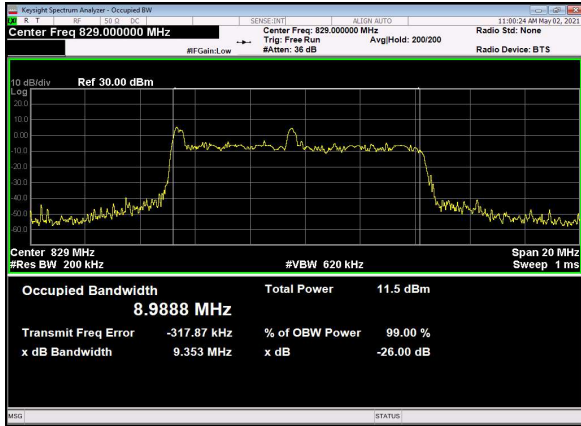

B66\_N5(5M)\_DFT-s-OFDM\_256QAM\_Outer\_Full\_High\_CH

B66\_N5(5M)\_CP-OFDM\_QPSK\_Outer\_Full\_High\_CH

B66\_N5(10M)\_DFT-s-OFDM\_PI\_2-BPSK\_Outer\_Full\_Low\_CH

B66\_N5(10M)\_DFT-s-OFDM\_QPSK\_Outer\_Full\_Low\_CH