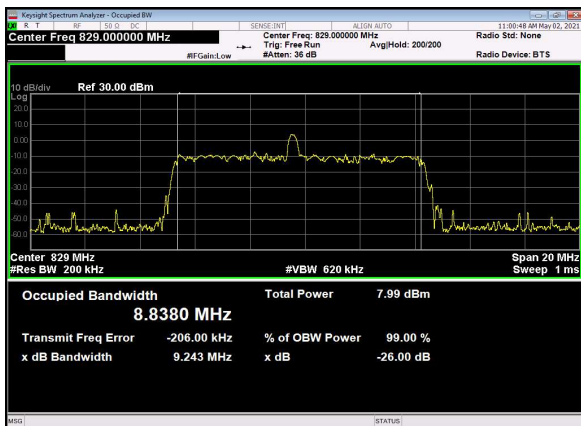

B66_N5(10M)_DFT-s-OFDM_256QAM_Outer_Full_Low_CH