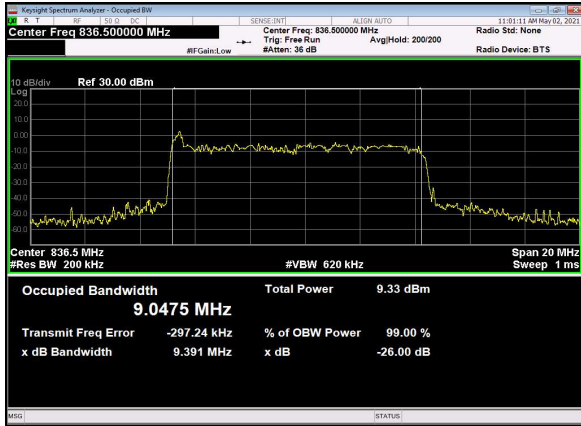

B66_N5(10M)_DFT-s-OFDM_PI_2-BPSK_Outer_Full_Mid_CH