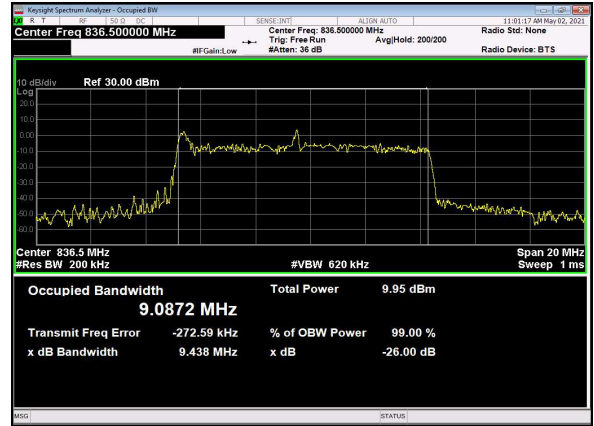

B66_N5(10M)_DFT-s-OFDM_QPSK_Outer_Full_Mid_CH