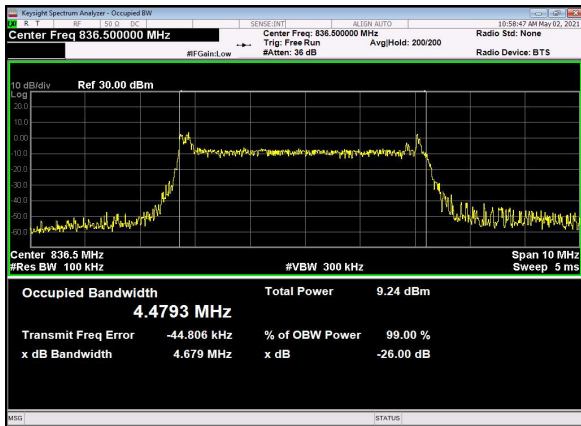

B66_N5(5M)_DFT-s-OFDM_16QAM_Outer_Full_Mid_CH