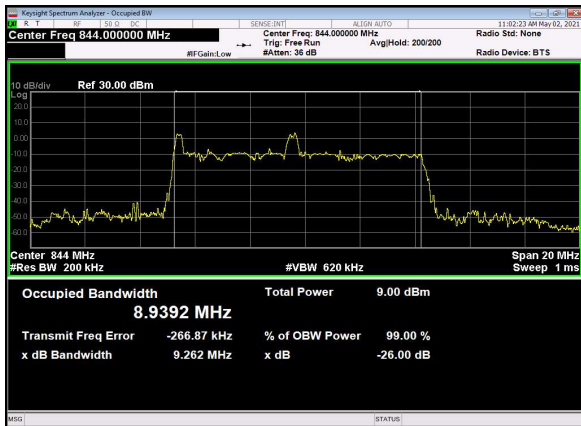

B66_N5(10M)_DFT-s-OFDM_256QAM_Outer_Full_High_CH