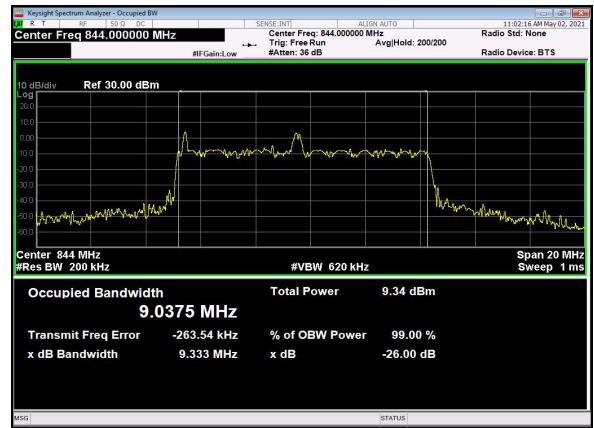

B66_N5(10M)_DFT-s-OFDM_64QAM_Outer_Full_High_CH