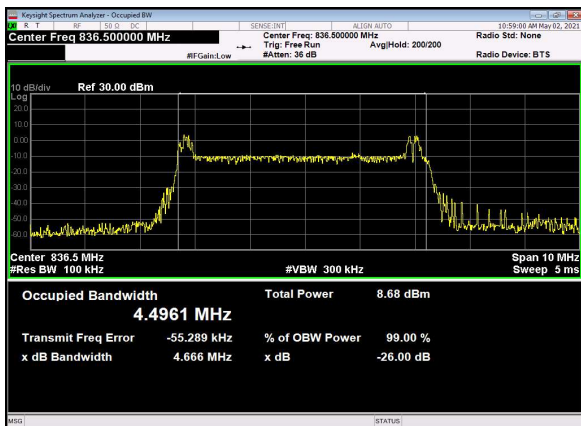

B66_N5(5M)_DFT-s-OFDM_256QAM_Outer_Full_Mid_CH