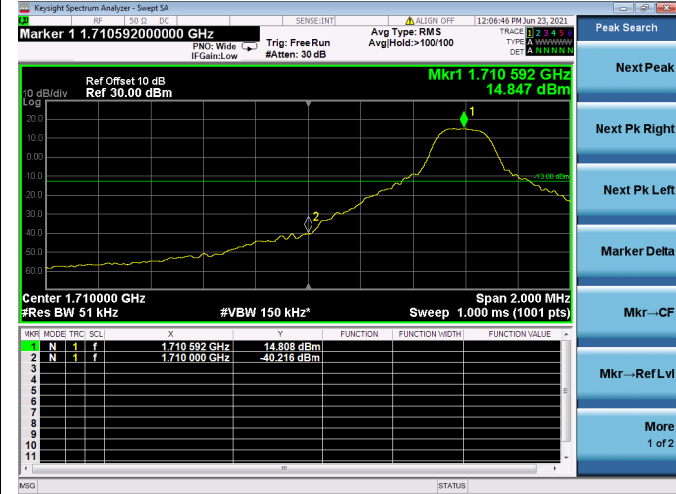

Low 1RB

High 1RB

Low FULL RB

High FULL RB

LTE ULCA\_4A-5A SCC(5A)

Channel Bandwidth:10MHz

Low 1RB

High 1RB

Low FULL RB

High FULL RB

LTE ULCA\_4A-12A PCC(4A)

Channel Bandwidth:5MHz

Low 1RB

High 1RB

Low FULL RB

High FULL RB

LTE ULCA\_4A-12A PCC(4A)

Channel Bandwidth:10MHz

Low 1RB

High 1RB

Low FULL RB

High FULL RB

LTE ULCA\_4A-12A PCC(4A)

Channel Bandwidth:15MHz

Low 1RB

High 1RB

Low FULL RB

High FULL RB

LTE ULCA\_4A-12A PCC(4A)

Channel Bandwidth:20MHz

Low 1RB

High 1RB