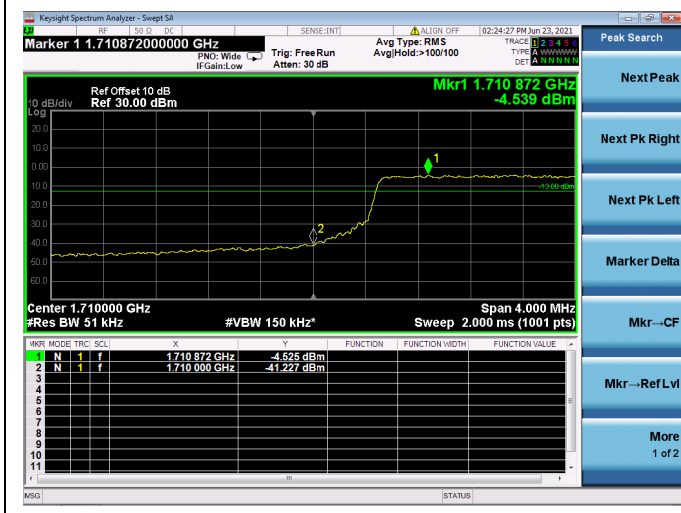

High 1RB

Low FULL RB

High FULL RB

LTE ULCA\_12A-66A SCC(66A)

Channel Bandwidth:5MHz

Low 1RB

High 1RB

Low FULL RB

High FULL RB

LTE ULCA\_12A-66A SCC(66A)

Channel Bandwidth:10MHz

Low 1RB

High 1RB

Low FULL RB

High FULL RB

LTE ULCA\_12A-66A SCC(66A)

Channel Bandwidth:15MHz

Low 1RB

High 1RB

Low FULL RB

High FULL RB

LTE ULCA\_12A-66A SCC(66A)

Channel Bandwidth:20MHz

Low 1RB