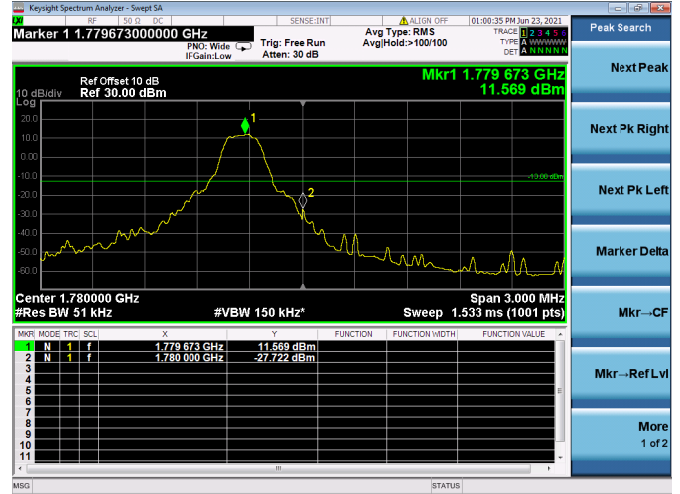

Channel Bandwidth:5MHz

Low 1RB

High 1RB

Low FULL RB

High FULL RB

LTE ULCA\_12A-66A PCC(12A)

Channel Bandwidth:10MHz

Low 1RB

High 1RB

Low FULL RB

High FULL RB

LTE ULCA\_12A-66A SCC(66A)

Channel Bandwidth:5MHz

Low 1RB

High 1RB

Low FULL RB

High FULL RB

LTE ULCA\_12A-66A SCC(66A)

Channel Bandwidth:10MHz

Low 1RB

High 1RB

Low FULL RB

High FULL RB

LTE ULCA\_12A-66A SCC(66A)