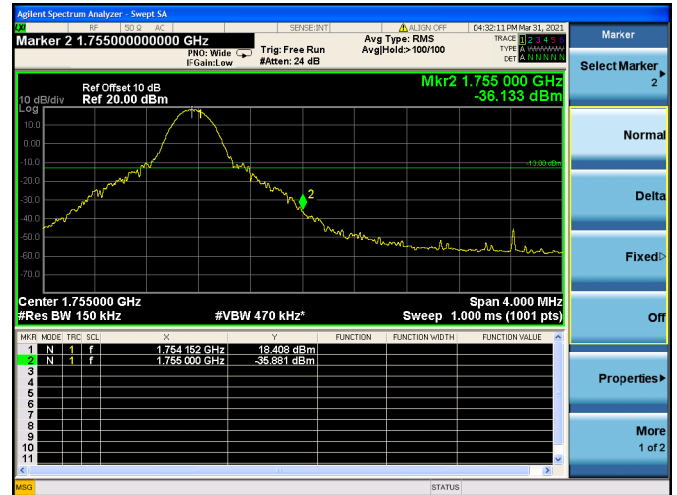

Low 1RB

High 1RB

Low FULL RB

High FULL RB

LTE ULCA\_4A-5A PCC(4A)

Channel Bandwidth:10MHz

Low 1RB

High 1RB

Low FULL RB

High FULL RB

LTE ULCA\_4A-5A PCC(4A)

Channel Bandwidth:15MHz

Low 1RB

High 1RB

Low FULL RB

High FULL RB

LTE ULCA\_4A-5A PCC(4A)

Channel Bandwidth:20MHz

Low 1RB

High 1RB

Low FULL RB

High FULL RB

LTE ULCA\_4A-5A SCC(5A)

Channel Bandwidth:5MHz

Low 1RB

High 1RB

Low FULL RB

High FULL RB

LTE ULCA\_4A-5A SCC(5A)

Channel Bandwidth:10MHz

Low 1RB

High 1RB