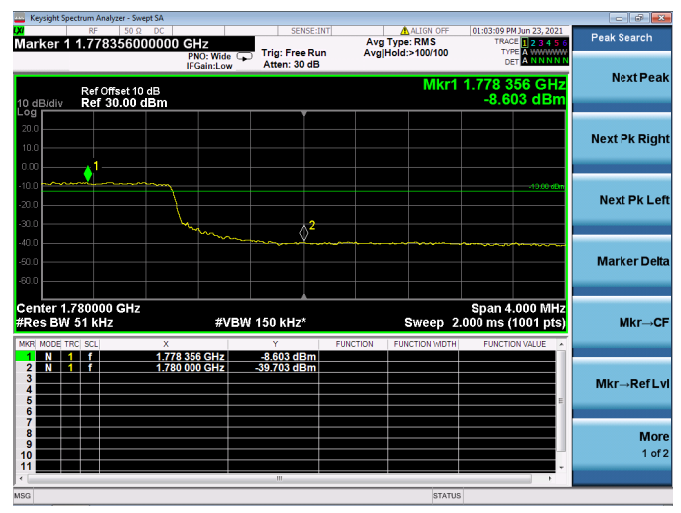

High FULL RB

LTE ULCA\_12A-66A SCC(66A)

Channel Bandwidth:10MHz

Low 1RB

High 1RB

Low FULL RB

High FULL RB

LTE ULCA\_12A-66A SCC(66A)

Channel Bandwidth:15MHz

Low 1RB

High 1RB

Low FULL RB

High FULL RB

LTE ULCA\_12A-66A SCC(66A)

Channel Bandwidth:20MHz

Low 1RB

High 1RB

Low FULL RB

High FULL RB

LTE ULCA\_5A-66A SCC(66A)

Channel Bandwidth:5MHz

Low 1RB

High 1RB

Low FULL RB