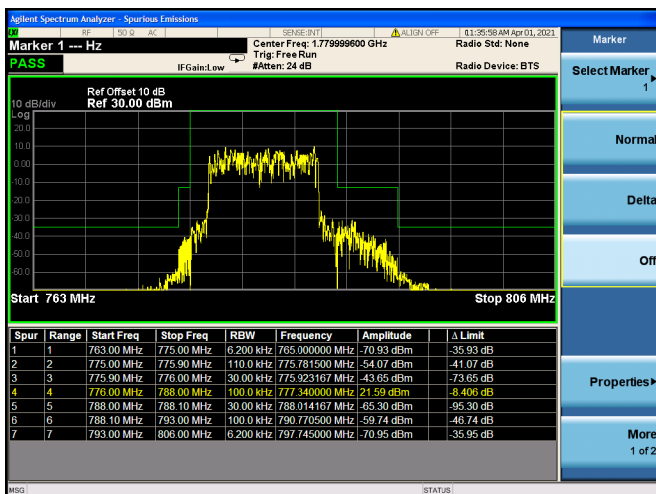

High 1RB

Low FULL RB

High FULL RB

LTE ULCA\_13A-66A PCC(13A)

Channel Bandwidth:5MHz

Low 1RB

High 1RB

Low FULL RB

High FULL RB

LTE ULCA\_13A-66A PCC(13A)

Channel Bandwidth:10MHz

Low 1RB

High 1RB

FULL RB

LTE ULCA\_13A-66A SCC(66A)

Channel Bandwidth:5MHz

Low 1RB

High 1RB

Low FULL RB

High FULL RB