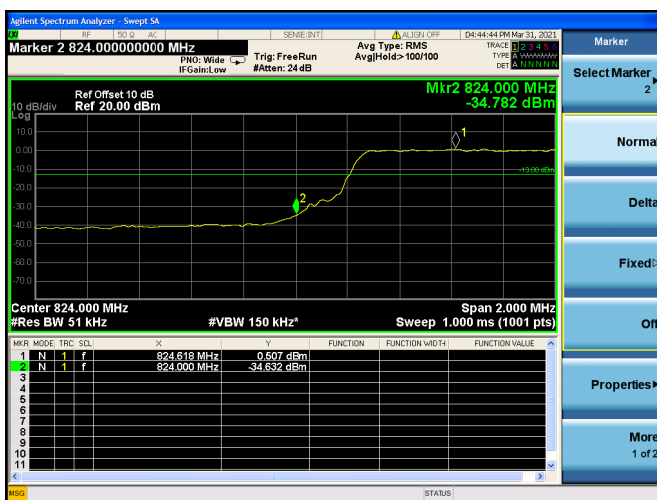

Low FULL RB

High FULL RB

LTE ULCA\_4A-5A PCC(4A)

Channel Bandwidth:15MHz

Low 1RB

High 1RB

Low FULL RB

High FULL RB

LTE ULCA\_4A-5A PCC(4A)

Channel Bandwidth:20MHz

Low 1RB

High 1RB

Low FULL RB

High FULL RB

LTE ULCA\_4A-5A SCC(5A)

Channel Bandwidth:5MHz

Low 1RB

High 1RB

Low FULL RB

High FULL RB

LTE ULCA\_4A-5A SCC(5A)

Channel Bandwidth:10MHz

Low 1RB

High 1RB

Low FULL RB

High FULL RB

LTE ULCA\_4A-12A PCC(4A)

Channel Bandwidth:5MHz

Low 1RB

High 1RB

Low FULL RB

High FULL RB