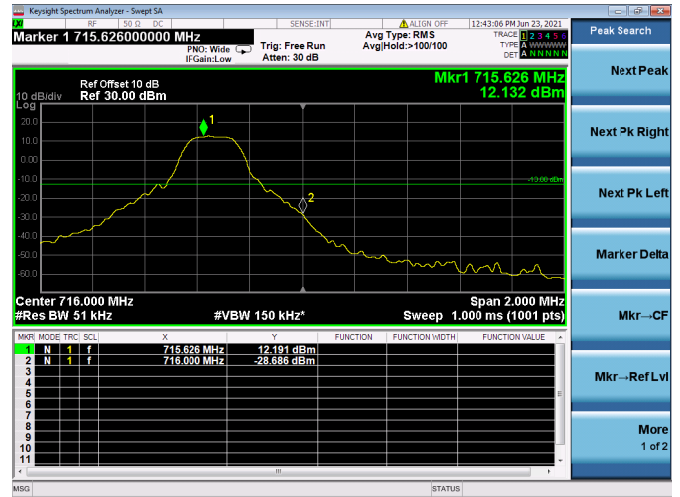

Low 1RB

High 1RB

Low FULL RB

High FULL RB

LTE ULCA\_4A-12A PCC(4A)

Channel Bandwidth:20MHz

Low 1RB

High 1RB

Low FULL RB

High FULL RB

LTE ULCA\_4A-12SCC(12A)

Channel Bandwidth:5MHz

Low 1RB

High 1RB

Low FULL RB

High FULL RB

LTE ULCA\_4A-12A SCC(12A)

Channel Bandwidth:10MHz

Low 1RB

High 1RB

Low FULL RB

High FULL RB

LTE ULCA\_4A-13A PCC(4A)

Channel Bandwidth:5MHz

Low 1RB

High 1RB

Low FULL RB

High FULL RB

LTE ULCA\_4A-13A PCC(4A)

Channel Bandwidth:10MHz

Low 1RB

High 1RB