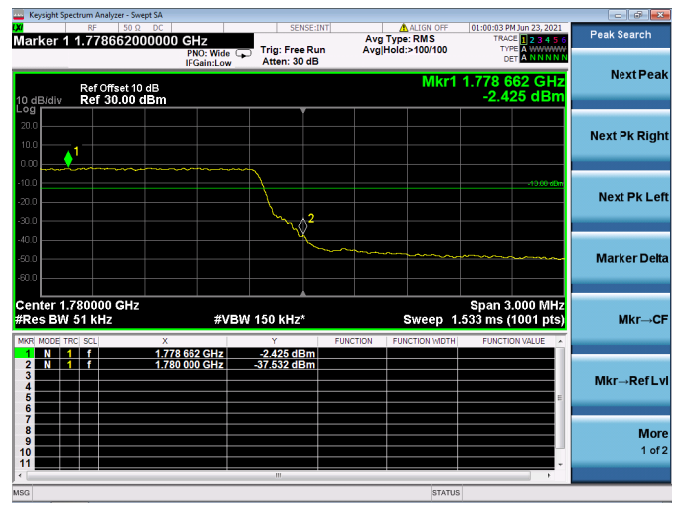

Channel Bandwidth:5MHz

Low 1RB

High 1RB

Low FULL RB

High FULL RB

LTE ULCA\_12A-66A PCC(12A)

Channel Bandwidth:10MHz

Low 1RB

High 1RB

Low FULL RB

High FULL RB

LTE ULCA\_12A-66A SCC(66A)

Channel Bandwidth:5MHz

Low 1RB

High 1RB

Low FULL RB

High FULL RB

LTE ULCA\_12A-66A SCC(66A)

Channel Bandwidth:10MHz

Low 1RB

High 1RB

Low FULL RB

High FULL RB

LTE ULCA\_12A-66A SCC(66A)

Channel Bandwidth:15MHz

Low 1RB

High 1RB

Low FULL RB

High FULL RB

LTE ULCA\_12A-66A SCC(66A)

Channel Bandwidth:20MHz

Low 1RB