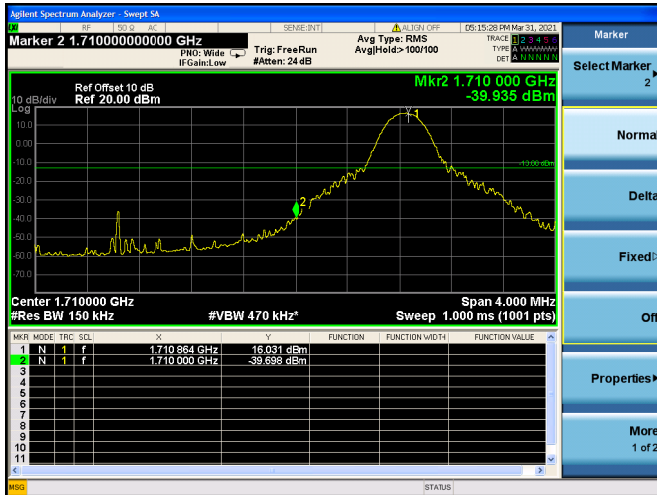

Channel Bandwidth:5MHz

Low 1RB

High 1RB

Low FULL RB

High FULL RB

LTE ULCA\_5A-66A SCC(66A)

Channel Bandwidth:10MHz

Low 1RB

High 1RB

Low FULL RB

High FULL RB

LTE ULCA\_5A-66A SCC(66A)

Channel Bandwidth:15MHz

Low 1RB

High 1RB

Low FULL RB

High FULL RB

LTE ULCA\_5A-66A SCC(66A)

Channel Bandwidth:20MHz

Low 1RB

High 1RB

Low FULL RB

High FULL RB

LTE ULCA\_12A-66A PCC(12A)