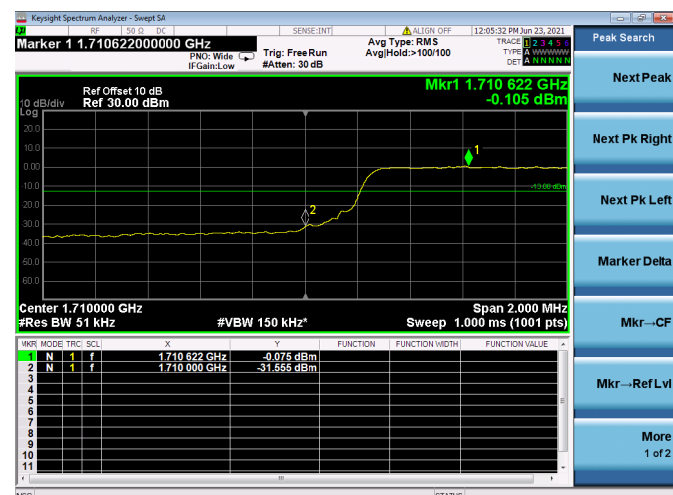

Low 1RB

High 1RB

Low FULL RB

High FULL RB

LTE ULCA\_4A-5A SCC(5A)

Channel Bandwidth:10MHz

Low 1RB

High 1RB

Low FULL RB

High FULL RB

LTE ULCA\_4A-12A PCC(4A)

Channel Bandwidth:5MHz

Low 1RB

High 1RB

Low FULL RB

High FULL RB

LTE ULCA\_4A-12A PCC(4A)

Channel Bandwidth:10MHz

Low 1RB

High 1RB

Low FULL RB

High FULL RB

LTE ULCA\_4A-12A PCC(4A)

Channel Bandwidth:15MHz

Low 1RB

High 1RB

Low FULL RB

High FULL RB

LTE ULCA\_4A-12A PCC(4A)

Channel Bandwidth:20MHz

Low 1RB

High 1RB