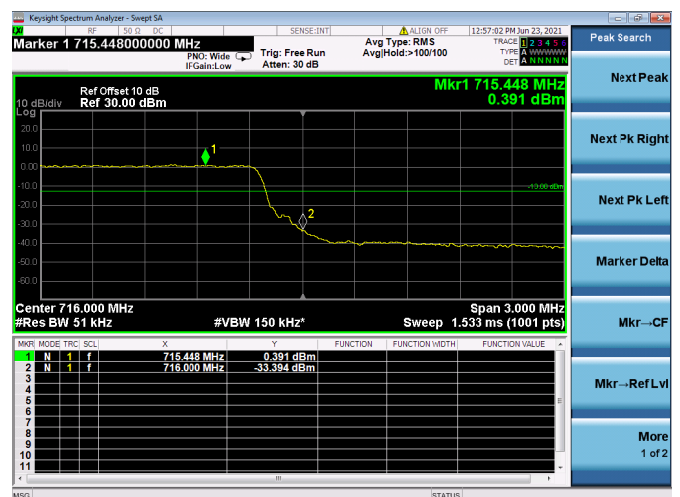

High FULL RB

LTE ULCA\_5A-66A SCC(66A)

Channel Bandwidth:20MHz

Low 1RB

High 1RB

Low FULL RB

High FULL RB

LTE ULCA\_12A-66A PCC(12A)

Channel Bandwidth:5MHz

Low 1RB

High 1RB

Low FULL RB

High FULL RB

LTE ULCA\_12A-66A PCC(12A)

Channel Bandwidth:10MHz

Low 1RB

High 1RB

Low FULL RB

High FULL RB

LTE ULCA\_12A-66A SCC(66A)

Channel Bandwidth:5MHz

Low 1RB

High 1RB

Low FULL RB

High FULL RB

LTE ULCA\_12A-66A SCC(66A)

Channel Bandwidth:10MHz

Low 1RB

High 1RB

Low FULL RB

High FULL RB

LTE ULCA\_12A-66A SCC(66A)