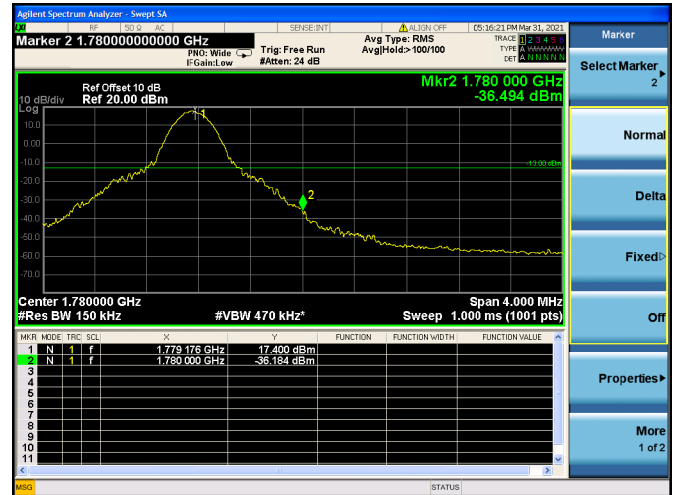

High FULL RB

LTE ULCA\_5A-66A SCC(66A)

Channel Bandwidth:10MHz

Low 1RB

High 1RB

Low FULL RB

High FULL RB

LTE ULCA\_5A-66A SCC(66A)

Channel Bandwidth:15MHz

Low 1RB

High 1RB

Low FULL RB

High FULL RB

LTE ULCA\_5A-66A SCC(66A)

Channel Bandwidth:20MHz

Low 1RB

High 1RB

Low FULL RB

High FULL RB

LTE ULCA\_13A-66A PCC(13A)

Channel Bandwidth:5MHz

Low 1RB

High 1RB

Low FULL RB