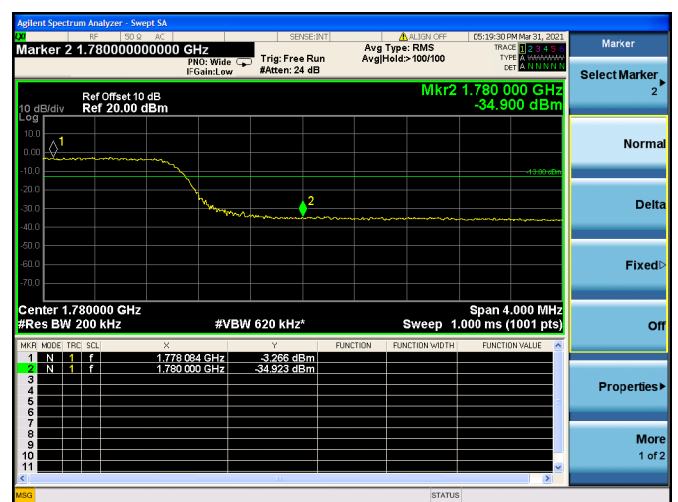

High FULL RB

LTE ULCA\_5A-66A SCC(66A)

Channel Bandwidth:10MHz

Low 1RB

High 1RB

Low FULL RB

High FULL RB

LTE ULCA\_5A-66A SCC(66A)

Channel Bandwidth:15MHz

Low 1RB

High 1RB

Low FULL RB

High FULL RB

LTE ULCA\_5A-66A SCC(66A)

Channel Bandwidth:20MHz

Low 1RB

High 1RB

Low FULL RB

High FULL RB

LTE ULCA\_13A-66A PCC(13A)

Channel Bandwidth:5MHz

Low 1RB

High 1RB

Low FULL RB