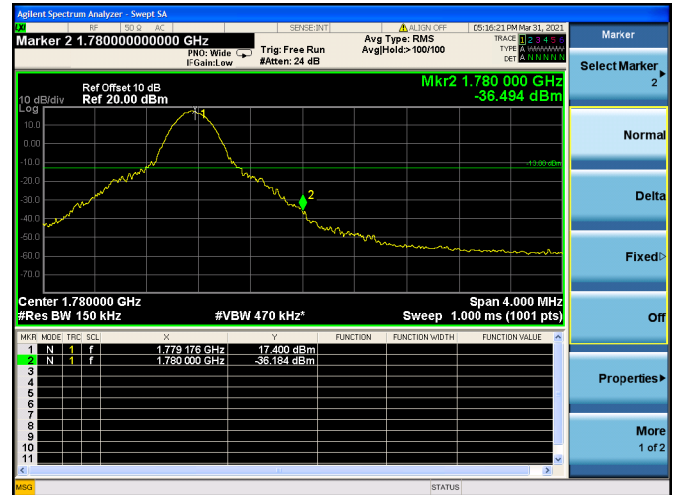

High 1RB

Low FULL RB

High FULL RB

LTE ULCA\_5A-66A SCC(66A)

Channel Bandwidth:5MHz

Low 1RB

High 1RB

Low FULL RB

High FULL RB

LTE ULCA\_5A-66A SCC(66A)

Channel Bandwidth:10MHz

Low 1RB

High 1RB

Low FULL RB

High FULL RB

LTE ULCA\_5A-66A SCC(66A)

Channel Bandwidth:15MHz

Low 1RB

High 1RB

Low FULL RB

High FULL RB

LTE ULCA\_5A-66A SCC(66A)

Channel Bandwidth:20MHz

Low 1RB