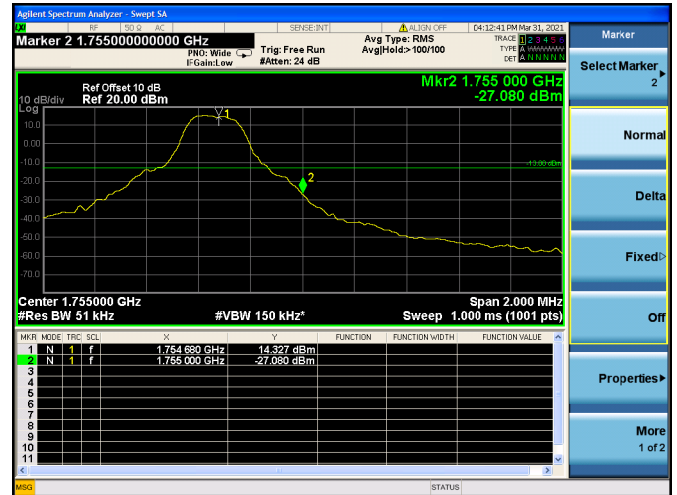

LTE ULCA\_2A-66A SCC(66A)

Channel Bandwidth:20MHz

Low 1RB

High 1RB

Low FULL RB

High FULL RB

LTE ULCA\_4A-5A PCC(4A)

Channel Bandwidth:5MHz

Low 1RB

High 1RB

Low FULL RB

High FULL RB

LTE ULCA\_4A-5A PCC(4A)

Channel Bandwidth:10MHz

Low 1RB

High 1RB

Low FULL RB

High FULL RB

LTE ULCA\_4A-5A PCC(4A)

Channel Bandwidth:15MHz

Low 1RB

High 1RB

Low FULL RB

High FULL RB

LTE ULCA\_4A-5A PCC(4A)

Channel Bandwidth:20MHz

Low 1RB

High 1RB

Low FULL RB

High FULL RB

LTE ULCA\_4A-5A SCC(5A)

Channel Bandwidth:5MHz