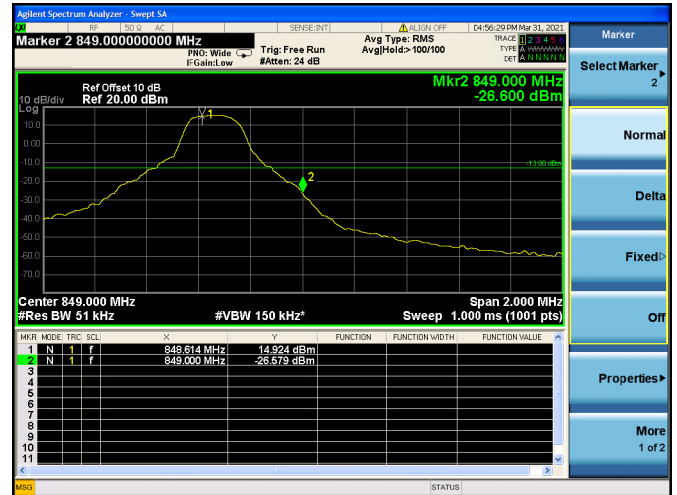

LTE ULCA\_4A-13A PCC(4A)

Channel Bandwidth:20MHz

Low 1RB

High 1RB

Low FULL RB

High FULL RB

LTE ULCA\_4A-13A SCC(13A)

Channel Bandwidth:10MHz

Low 1RB

High 1RB

FULL RB

LTE ULCA\_5A-66A PCC(5A)

Channel Bandwidth:5MHz

Low 1RB

High 1RB

Low FULL RB

High FULL RB

LTE ULCA\_5A-66A PCC(5A)

Channel Bandwidth:10MHz

Low 1RB

High 1RB

Low FULL RB

High FULL RB

LTE ULCA\_5A-66A SCC(66A)

Channel Bandwidth:5MHz

Low 1RB

High 1RB

Low FULL RB

High FULL RB

LTE ULCA\_5A-66A SCC(66A)

Channel Bandwidth:10MHz

Low 1RB