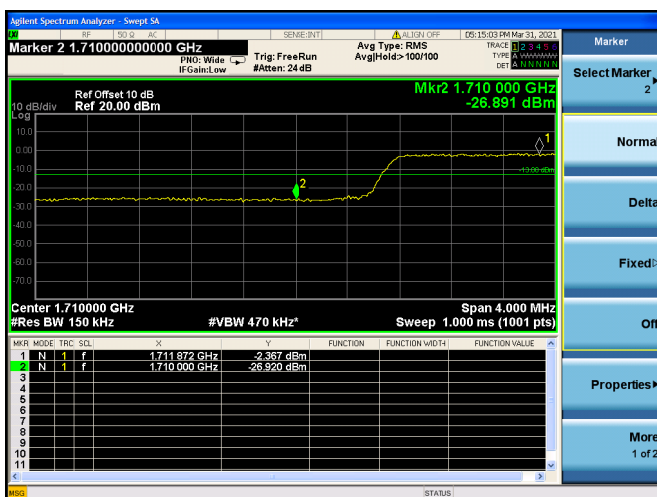

Channel Bandwidth:5MHz

Low 1RB

High 1RB

Low FULL RB

High FULL RB

LTE ULCA\_5A-66A SCC(66A)

Channel Bandwidth:10MHz

Low 1RB

High 1RB

Low FULL RB

High FULL RB

LTE ULCA\_5A-66A SCC(66A)

Channel Bandwidth:15MHz

Low 1RB

High 1RB

Low FULL RB

High FULL RB

LTE ULCA\_5A-66A SCC(66A)

Channel Bandwidth:20MHz

Low 1RB

High 1RB

Low FULL RB

High FULL RB

LTE ULCA\_12A-66A PCC(12A)

Channel Bandwidth:5MHz

Low 1RB

High 1RB

Low FULL RB

High FULL RB

LTE ULCA\_12A-66A PCC(12A)

Channel Bandwidth:10MHz

Low 1RB