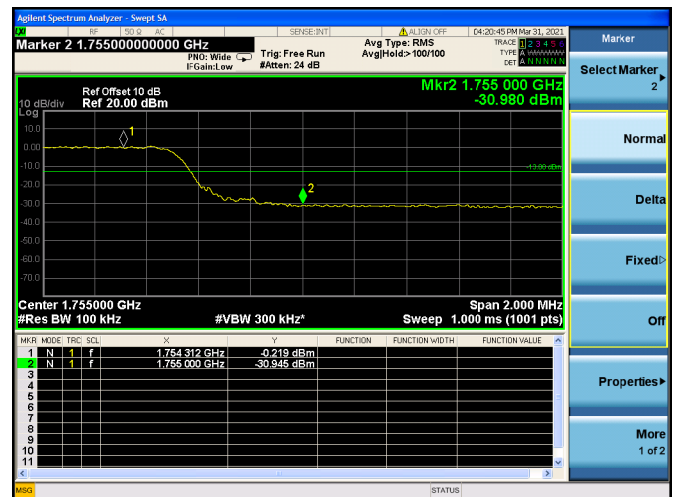

LTE ULCA\_2A-66A SCC(66A)

Channel Bandwidth:20MHz

Low 1RB

High 1RB

Low FULL RB

High FULL RB

LTE ULCA\_4A-5A PCC(4A)

Channel Bandwidth:5MHz

Low 1RB

High 1RB

Low FULL RB

High FULL RB

LTE ULCA\_4A-5A PCC(4A)

Channel Bandwidth:10MHz

Low 1RB

High 1RB

Low FULL RB

High FULL RB

LTE ULCA\_4A-5A PCC(4A)

Channel Bandwidth:15MHz

Low 1RB

High 1RB

Low FULL RB

High FULL RB

LTE ULCA\_4A-5A PCC(4A)

Channel Bandwidth:20MHz

Low 1RB

High 1RB

Low FULL RB

High FULL RB

LTE ULCA\_4A-5A SCC(5A)

Channel Bandwidth:5MHz