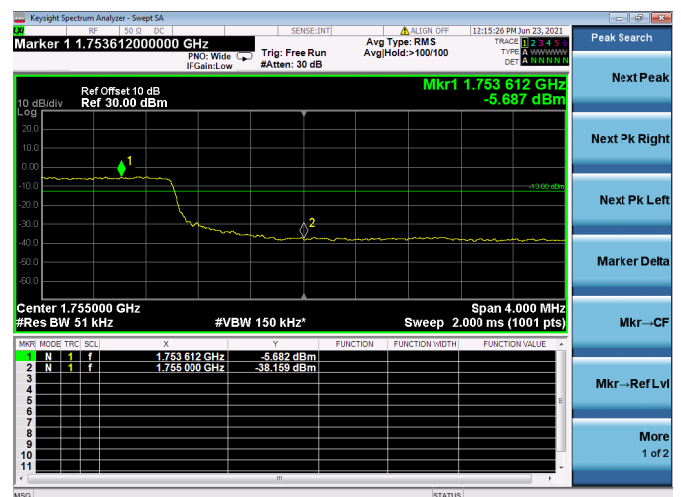

LTE ULCA\_4A-12A PCC(4A)

Channel Bandwidth:10MHz

Low 1RB

High 1RB

Low FULL RB

High FULL RB

LTE ULCA\_4A-12A PCC(4A)

Channel Bandwidth:15MHz

Low 1RB

High 1RB

Low FULL RB

High FULL RB

LTE ULCA\_4A-12A PCC(4A)

Channel Bandwidth:20MHz

Low 1RB

High 1RB

Low FULL RB

High FULL RB

LTE ULCA\_4A-12SCC(12A)

Channel Bandwidth:5MHz

Low 1RB

High 1RB

Low FULL RB

High FULL RB

LTE ULCA\_4A-12A SCC(12A)

Channel Bandwidth:10MHz

Low 1RB

High 1RB

Low FULL RB

High FULL RB

LTE ULCA\_4A-13A PCC(4A)

Channel Bandwidth:5MHz