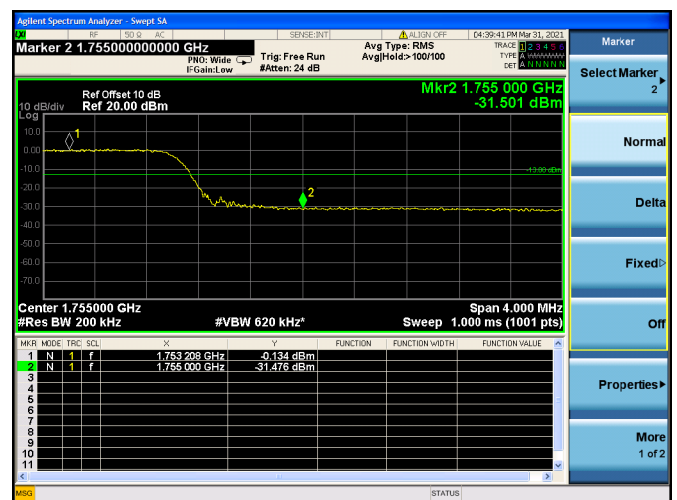

Low FULL RB

High FULL RB

LTE ULCA\_4A-5A PCC(4A)

Channel Bandwidth:15MHz

Low 1RB

High 1RB

Low FULL RB

High FULL RB

LTE ULCA\_4A-5A PCC(4A)

Channel Bandwidth:20MHz

Low 1RB

High 1RB

Low FULL RB

High FULL RB

LTE ULCA\_4A-5A SCC(5A)

Channel Bandwidth:5MHz

Low 1RB

High 1RB

Low FULL RB

High FULL RB

LTE ULCA\_4A-5A SCC(5A)

Channel Bandwidth:10MHz

Low 1RB

High 1RB

Low FULL RB

High FULL RB

LTE ULCA\_4A-12A PCC(4A)

Channel Bandwidth:5MHz

Low 1RB

High 1RB

Low FULL RB

High FULL RB