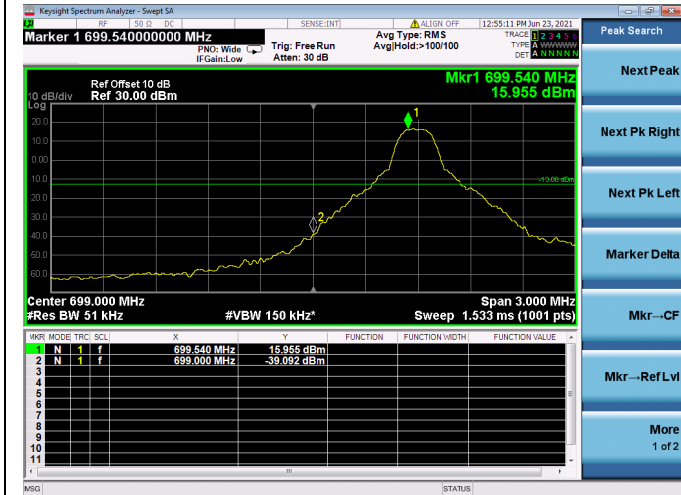

High FULL RB

LTE ULCA\_5A-66A SCC(66A)

Channel Bandwidth:20MHz

Low 1RB

High 1RB

Low FULL RB

High FULL RB

LTE ULCA\_12A-66A PCC(12A)

Channel Bandwidth:5MHz

Low 1RB

High 1RB

Low FULL RB

High FULL RB

LTE ULCA\_12A-66A PCC(12A)

Channel Bandwidth:10MHz

Low 1RB

High 1RB

Low FULL RB

High FULL RB

LTE ULCA\_12A-66A SCC(66A)

Channel Bandwidth:5MHz

Low 1RB

High 1RB

Low FULL RB

High FULL RB

LTE ULCA\_12A-66A SCC(66A)

Channel Bandwidth:10MHz

Low 1RB

High 1RB

Low FULL RB

High FULL RB

LTE ULCA\_12A-66A SCC(66A)