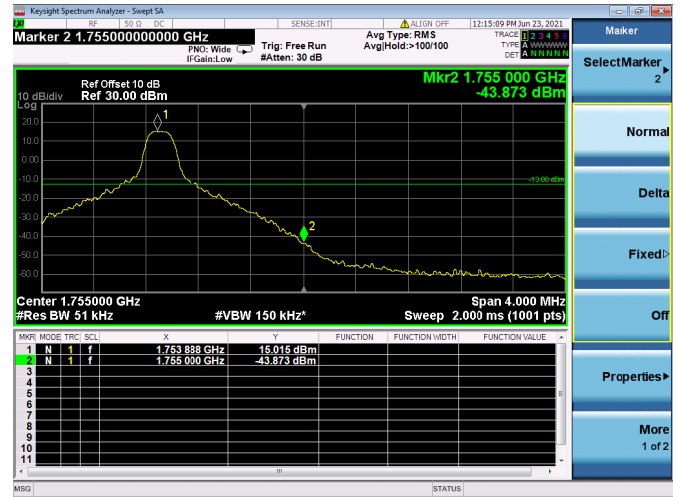

LTE ULCA\_4A-12A PCC(4A)

Channel Bandwidth:10MHz

Low 1RB

High 1RB

Low FULL RB

High FULL RB

LTE ULCA\_4A-12A PCC(4A)

Channel Bandwidth:15MHz

Low 1RB

High 1RB

Low FULL RB

High FULL RB

LTE ULCA\_4A-12A PCC(4A)

Channel Bandwidth:20MHz

Low 1RB

High 1RB

Low FULL RB

High FULL RB

LTE ULCA\_4A-12SCC(12A)

Channel Bandwidth:5MHz

Low 1RB

High 1RB

Low FULL RB

High FULL RB

LTE ULCA\_4A-12A SCC(12A)

Channel Bandwidth:10MHz

Low 1RB

High 1RB

Low FULL RB

High FULL RB

LTE ULCA\_4A-13A PCC(4A)

Channel Bandwidth:5MHz