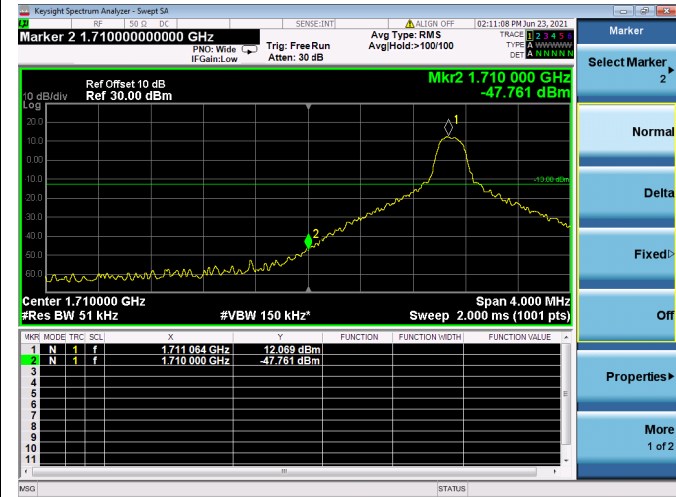

High FULL RB

LTE ULCA\_12A-66A SCC(66A)

Channel Bandwidth:10MHz

Low 1RB

High 1RB

Low FULL RB

High FULL RB

LTE ULCA\_12A-66A SCC(66A)

Channel Bandwidth:15MHz

Low 1RB

High 1RB

Low FULL RB

High FULL RB

LTE ULCA\_12A-66A SCC(66A)

Channel Bandwidth:20MHz

Low 1RB

High 1RB

Low FULL RB

High FULL RB

LTE ULCA\_5A-66A SCC(66A)

Channel Bandwidth:5MHz

Low 1RB

High 1RB

Low FULL RB