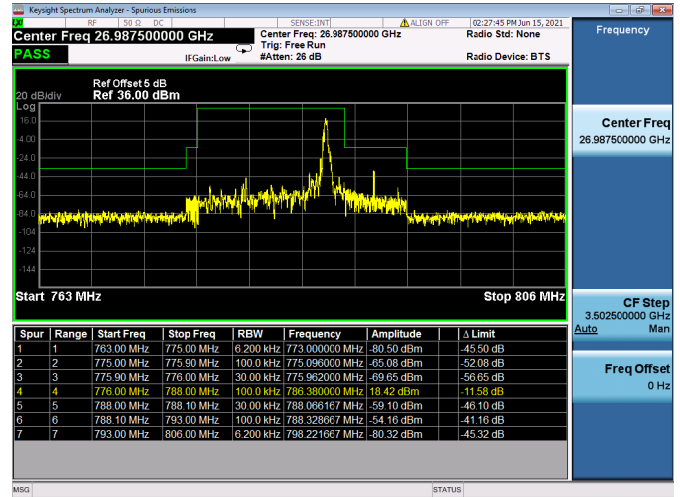

Low FULL RB

High FULL RB

LTE ULCA\_4A-13A PCC(4A)

Channel Bandwidth:15MHz

Low 1RB

High 1RB

Low FULL RB

High FULL RB

LTE ULCA\_4A-13A PCC(4A)

Channel Bandwidth:20MHz

Low 1RB

High 1RB

Low FULL RB

High FULL RB

LTE ULCA\_4A-13A SCC(13A)

Channel Bandwidth:10MHz

Low 1RB

High 1RB

FULL RB

LTE ULCA\_5A-66A PCC(5A)

Channel Bandwidth:5MHz

Low 1RB

High 1RB

Low FULL RB

High FULL RB

LTE ULCA\_5A-66A PCC(5A)

Channel Bandwidth:10MHz

Low 1RB

High 1RB

Low FULL RB

High FULL RB

LTE ULCA\_5A-66A SCC(66A)