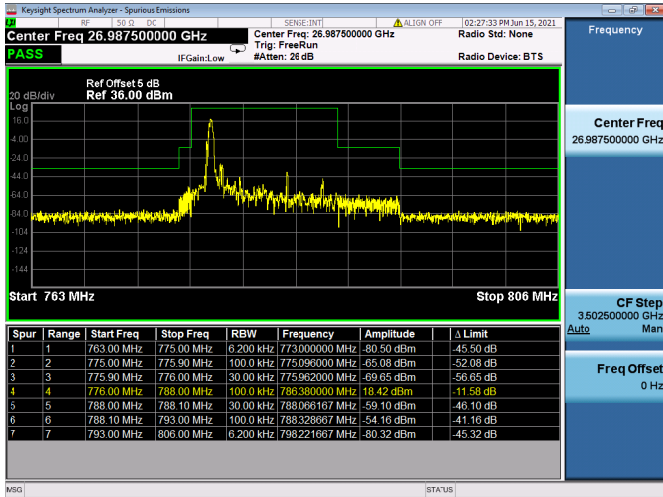

Low FULL RB

High FULL RB

LTE ULCA\_4A-13A PCC(4A)

Channel Bandwidth:15MHz

Low 1RB

High 1RB

Low FULL RB

High FULL RB

LTE ULCA\_4A-13A PCC(4A)

Channel Bandwidth:20MHz

Low 1RB

High 1RB

Low FULL RB

High FULL RB

LTE ULCA\_4A-13A SCC(13A)

Channel Bandwidth:10MHz

Low 1RB

High 1RB

FULL RB

LTE ULCA\_5A-66A PCC(5A)

Channel Bandwidth:5MHz

Low 1RB

High 1RB

Low FULL RB

High FULL RB

LTE ULCA\_5A-66A PCC(5A)

Channel Bandwidth:10MHz

Low 1RB

High 1RB

Low FULL RB

High FULL RB

LTE ULCA\_5A-66A SCC(66A)