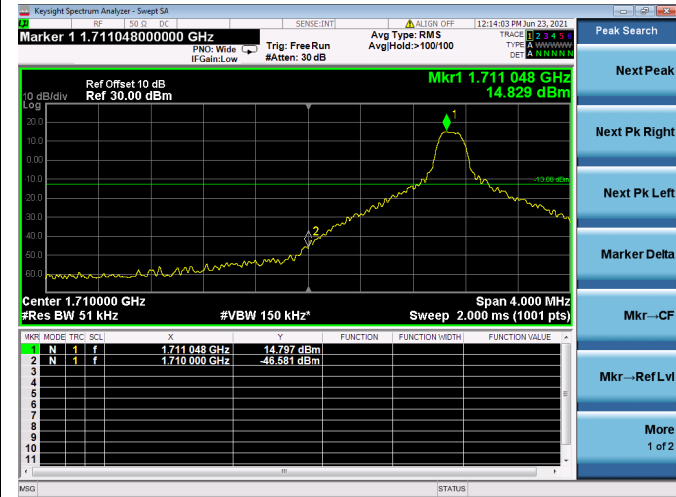

LTE ULCA\_4A-12A PCC(4A)

Channel Bandwidth:10MHz

Low 1RB

High 1RB

Low FULL RB

High FULL RB

LTE ULCA\_4A-12A PCC(4A)

Channel Bandwidth:15MHz

Low 1RB

High 1RB

Low FULL RB

High FULL RB

LTE ULCA\_4A-12A PCC(4A)

Channel Bandwidth:20MHz

Low 1RB

High 1RB

Low FULL RB

High FULL RB

LTE ULCA\_4A-12SCC(12A)

Channel Bandwidth:5MHz

Low 1RB

High 1RB

Low FULL RB

High FULL RB

LTE ULCA\_4A-12A SCC(12A)

Channel Bandwidth:10MHz

Low 1RB

High 1RB

Low FULL RB

High FULL RB

LTE ULCA\_4A-13A PCC(4A)

Channel Bandwidth:5MHz