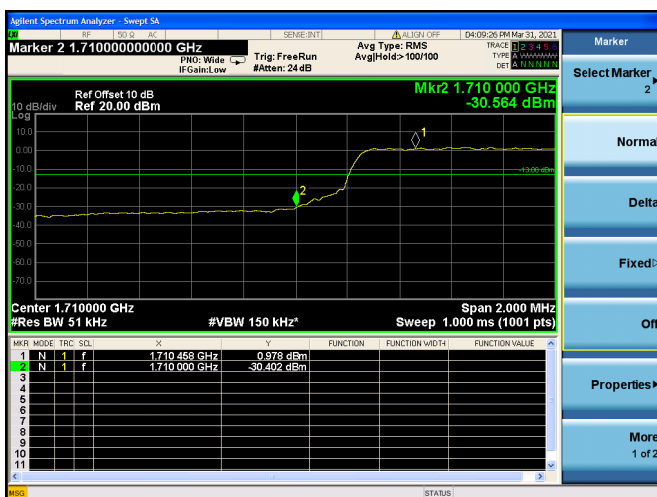

LTE ULCA\_2A-66A SCC(66A)

Channel Bandwidth:20MHz

Low 1RB

High 1RB

Low FULL RB

High FULL RB

LTE ULCA\_4A-5A PCC(4A)

Channel Bandwidth:5MHz

Low 1RB

High 1RB

Low FULL RB

High FULL RB

LTE ULCA\_4A-5A PCC(4A)

Channel Bandwidth:10MHz

Low 1RB

High 1RB

Low FULL RB

High FULL RB

LTE ULCA\_4A-5A PCC(4A)

Channel Bandwidth:15MHz

Low 1RB

High 1RB

Low FULL RB

High FULL RB

LTE ULCA\_4A-5A PCC(4A)

Channel Bandwidth:20MHz

Low 1RB

High 1RB

Low FULL RB

High FULL RB

LTE ULCA\_4A-5A SCC(5A)

Channel Bandwidth:5MHz