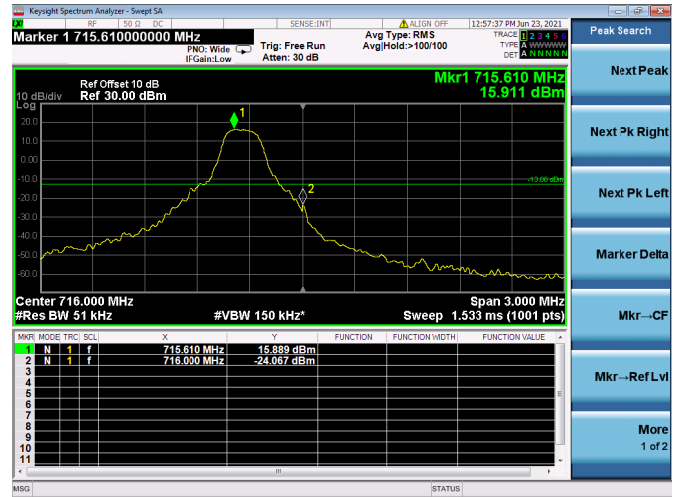

High 1RB

Low FULL RB

High FULL RB

LTE ULCA\_5A-66A SCC(66A)

Channel Bandwidth:15MHz

Low 1RB

High 1RB

Low FULL RB

High FULL RB

LTE ULCA\_5A-66A SCC(66A)

Channel Bandwidth:20MHz

Low 1RB

High 1RB

Low FULL RB

High FULL RB

LTE ULCA\_12A-66A PCC(12A)

Channel Bandwidth:5MHz

Low 1RB

High 1RB

Low FULL RB

High FULL RB

LTE ULCA\_12A-66A PCC(12A)

Channel Bandwidth:10MHz

Low 1RB