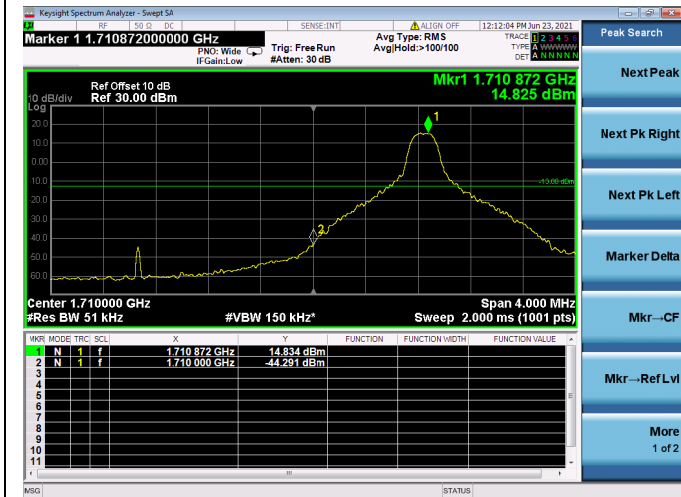

Low FULL RB

High FULL RB

LTE ULCA\_4A-12A PCC(4A)

Channel Bandwidth:5MHz

Low 1RB

High 1RB

Low FULL RB

High FULL RB

LTE ULCA\_4A-12A PCC(4A)

Channel Bandwidth:10MHz

Low 1RB

High 1RB

Low FULL RB

High FULL RB

LTE ULCA\_4A-12A PCC(4A)

Channel Bandwidth:15MHz

Low 1RB

High 1RB

Low FULL RB

High FULL RB

LTE ULCA\_4A-12A PCC(4A)

Channel Bandwidth:20MHz

Low 1RB

High 1RB

Low FULL RB

High FULL RB

LTE ULCA\_4A-12SCC(12A)

Channel Bandwidth:5MHz

Low 1RB

High 1RB

Low FULL RB

High FULL RB