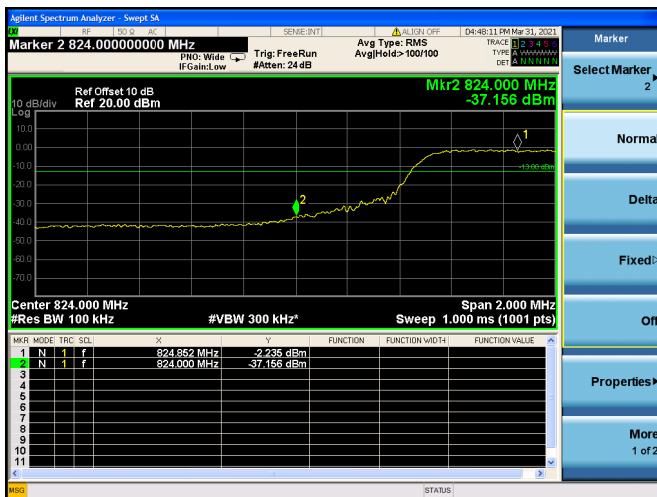

LTE ULCA\_4A-5A PCC(4A)

Channel Bandwidth:20MHz

Low 1RB

High 1RB

Low FULL RB

High FULL RB

LTE ULCA\_4A-5A SCC(5A)

Channel Bandwidth:5MHz

Low 1RB

High 1RB

Low FULL RB

High FULL RB

LTE ULCA\_4A-5A SCC(5A)

Channel Bandwidth:10MHz

Low 1RB

High 1RB

Low FULL RB

High FULL RB

LTE ULCA\_4A-12A PCC(4A)

Channel Bandwidth:5MHz

Low 1RB

High 1RB

Low FULL RB

High FULL RB

LTE ULCA\_4A-12A PCC(4A)

Channel Bandwidth:10MHz

Low 1RB

High 1RB

Low FULL RB

High FULL RB

LTE ULCA\_4A-12A PCC(4A)

Channel Bandwidth:15MHz