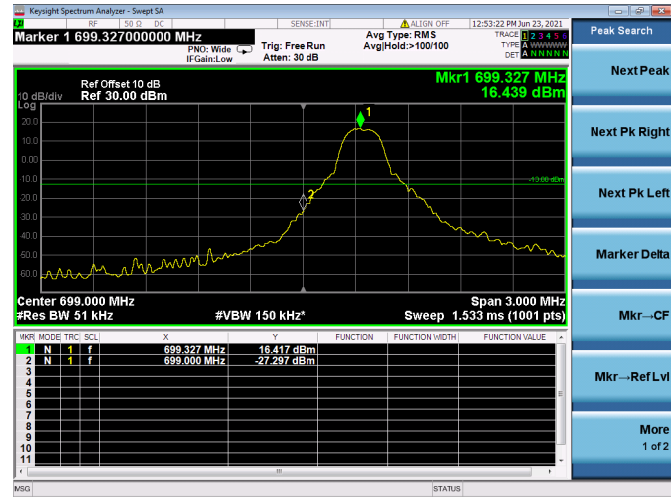

High 1RB

Low FULL RB

High FULL RB

LTE ULCA\_5A-66A SCC(66A)

Channel Bandwidth:15MHz

Low 1RB

High 1RB

Low FULL RB

High FULL RB

LTE ULCA\_5A-66A SCC(66A)

Channel Bandwidth:20MHz

Low 1RB

High 1RB

Low FULL RB

High FULL RB

LTE ULCA\_12A-66A PCC(12A)

Channel Bandwidth:5MHz

Low 1RB

High 1RB

Low FULL RB

High FULL RB

LTE ULCA\_12A-66A PCC(12A)

Channel Bandwidth:10MHz

Low 1RB

High 1RB

Low FULL RB

High FULL RB

LTE ULCA\_12A-66A SCC(66A)

Channel Bandwidth:5MHz

Low 1RB

High 1RB

Low FULL RB