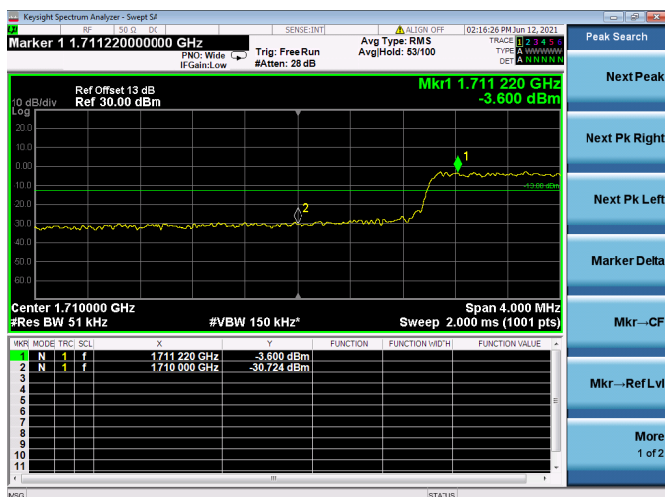

Low FULL RB

High FULL RB

LTE ULCA\_4A-13A PCC(4A)

Channel Bandwidth:15MHz

Low 1RB

High 1RB

Low FULL RB

High FULL RB

LTE ULCA\_4A-13A PCC(4A)

Channel Bandwidth:20MHz

Low 1RB

High 1RB

Low FULL RB

High FULL RB

LTE ULCA\_4A-13A SCC(13A)

Channel Bandwidth:10MHz

Low 1RB

High 1RB

FULL RB

LTE ULCA\_5A-66A PCC(5A)

Channel Bandwidth:5MHz

Low 1RB

High 1RB

Low FULL RB

High FULL RB

LTE ULCA\_5A-66A PCC(5A)

Channel Bandwidth:10MHz

Low 1RB

High 1RB

Low FULL RB

High FULL RB

LTE ULCA\_5A-66A SCC(66A)