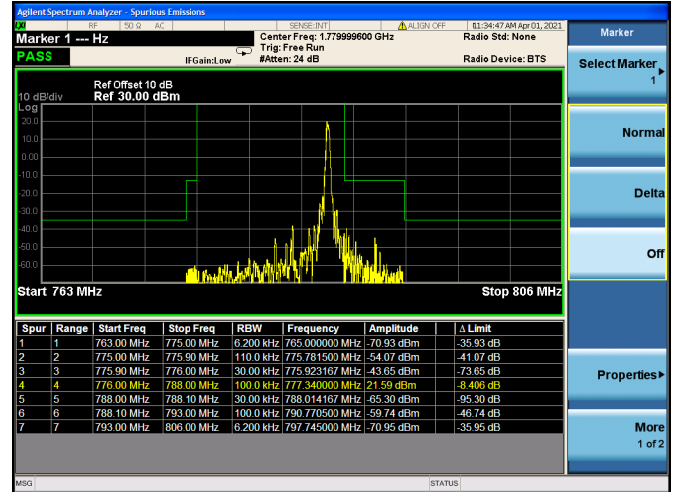

Channel Bandwidth:15MHz

Low 1RB

High 1RB

Low FULL RB

High FULL RB

LTE ULCA\_5A-66A SCC(66A)

Channel Bandwidth:20MHz

Low 1RB

High 1RB

Low FULL RB

High FULL RB

LTE ULCA\_13A-66A PCC(13A)

Channel Bandwidth:5MHz

Low 1RB

High 1RB

Low FULL RB

High FULL RB

LTE ULCA\_13A-66A PCC(13A)

Channel Bandwidth:10MHz

Low 1RB

High 1RB

FULL RB

LTE ULCA\_13A-66A SCC(66A)

Channel Bandwidth:5MHz