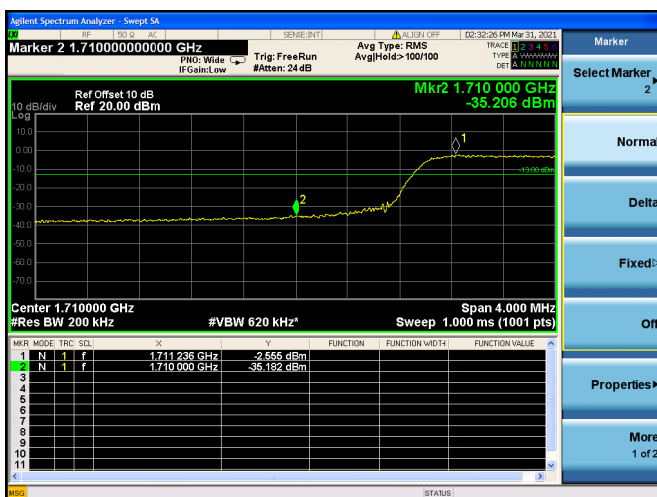

LTE ULCA\_2A-66A SCC(66A)

Channel Bandwidth:20MHz

Low 1RB

High 1RB

Low FULL RB

High FULL RB

LTE ULCA\_4A-5A PCC(4A)

Channel Bandwidth:5MHz

Low 1RB

High 1RB

Low FULL RB

High FULL RB

LTE ULCA\_4A-5A PCC(4A)

Channel Bandwidth:10MHz

Low 1RB

High 1RB

Low FULL RB

High FULL RB

LTE ULCA\_4A-5A PCC(4A)

Channel Bandwidth:15MHz

Low 1RB

High 1RB

Low FULL RB

High FULL RB

LTE ULCA\_4A-5A PCC(4A)

Channel Bandwidth:20MHz

Low 1RB

High 1RB

Low FULL RB

High FULL RB

LTE ULCA\_4A-5A SCC(5A)

Channel Bandwidth:5MHz