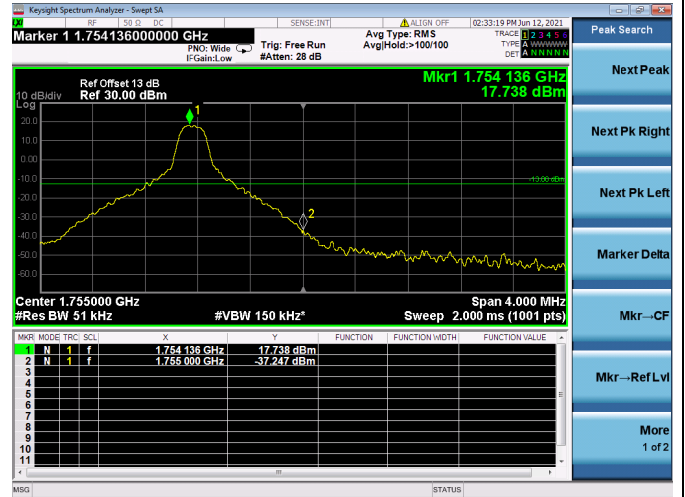

Low 1RB

High 1RB

Low FULL RB

High FULL RB

LTE ULCA\_4A-13A PCC(4A)

Channel Bandwidth:10MHz

Low 1RB

High 1RB

Low FULL RB

High FULL RB

LTE ULCA\_4A-13A PCC(4A)

Channel Bandwidth:15MHz

Low 1RB

High 1RB

Low FULL RB

High FULL RB

LTE ULCA\_4A-13A PCC(4A)

Channel Bandwidth:20MHz

Low 1RB

High 1RB

Low FULL RB

High FULL RB

LTE ULCA\_4A-13A SCC(13A)

Channel Bandwidth:10MHz

Low 1RB

High 1RB

FULL RB

LTE ULCA\_5A-66A PCC(5A)

Channel Bandwidth:5MHz

Low 1RB

High 1RB

Low FULL RB