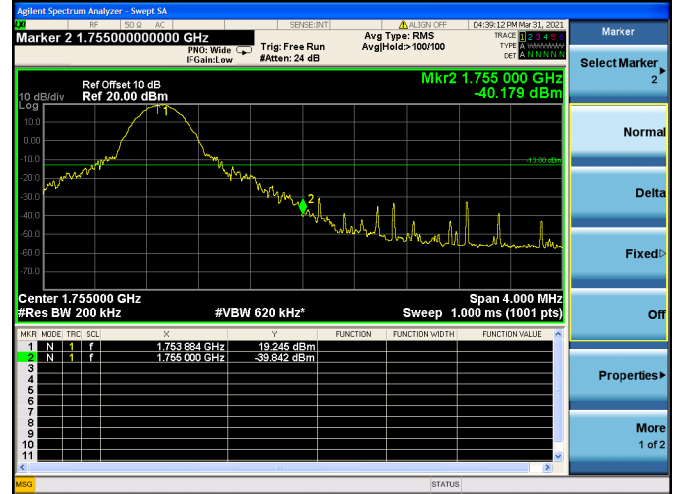

Low 1RB

High 1RB

Low FULL RB

High FULL RB

LTE ULCA\_4A-5A PCC(4A)

Channel Bandwidth:10MHz

Low 1RB

High 1RB

Low FULL RB

High FULL RB

LTE ULCA\_4A-5A PCC(4A)

Channel Bandwidth:15MHz

Low 1RB

High 1RB

Low FULL RB

High FULL RB

LTE ULCA\_4A-5A PCC(4A)

Channel Bandwidth:20MHz

Low 1RB

High 1RB

Low FULL RB

High FULL RB

LTE ULCA\_4A-5A SCC(5A)

Channel Bandwidth:5MHz

Low 1RB

High 1RB

Low FULL RB

High FULL RB

LTE ULCA\_4A-5A SCC(5A)

Channel Bandwidth:10MHz

Low 1RB

High 1RB