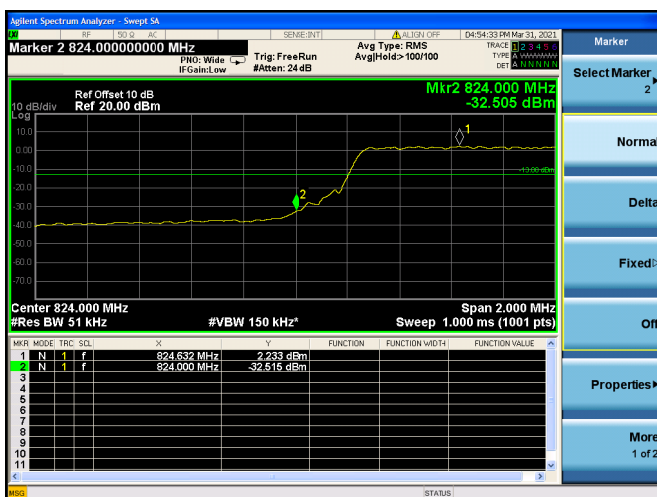

LTE ULCA\_4A-13A PCC(4A)

Channel Bandwidth:20MHz

Low 1RB

High 1RB

Low FULL RB

High FULL RB

LTE ULCA\_4A-13A SCC(13A)

Channel Bandwidth:10MHz

Low 1RB

High 1RB

FULL RB

LTE ULCA\_5A-66A PCC(5A)

Channel Bandwidth:5MHz

Low 1RB

High 1RB

Low FULL RB

High FULL RB

LTE ULCA\_5A-66A PCC(5A)

Channel Bandwidth:10MHz

Low 1RB

High 1RB

Low FULL RB

High FULL RB

LTE ULCA\_5A-66A SCC(66A)

Channel Bandwidth:5MHz

Low 1RB

High 1RB

Low FULL RB

High FULL RB

LTE ULCA\_5A-66A SCC(66A)

Channel Bandwidth:10MHz

Low 1RB