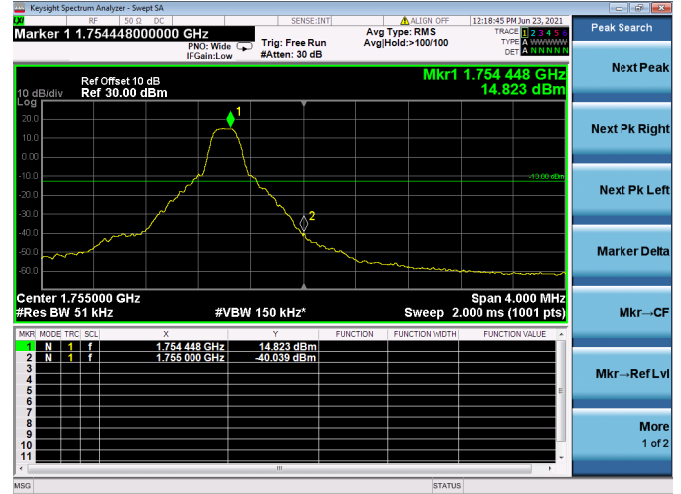

Low 1RB

High 1RB

Low FULL RB

High FULL RB

LTE ULCA\_4A-5A SCC(5A)

Channel Bandwidth:10MHz

Low 1RB

High 1RB

Low FULL RB

High FULL RB

LTE ULCA\_4A-12A PCC(4A)

Channel Bandwidth:5MHz

Low 1RB

High 1RB

Low FULL RB

High FULL RB

LTE ULCA\_4A-12A PCC(4A)

Channel Bandwidth:10MHz

Low 1RB

High 1RB

Low FULL RB

High FULL RB

LTE ULCA\_4A-12A PCC(4A)

Channel Bandwidth:15MHz

Low 1RB

High 1RB

Low FULL RB

High FULL RB

LTE ULCA\_4A-12A PCC(4A)

Channel Bandwidth:20MHz

Low 1RB

High 1RB