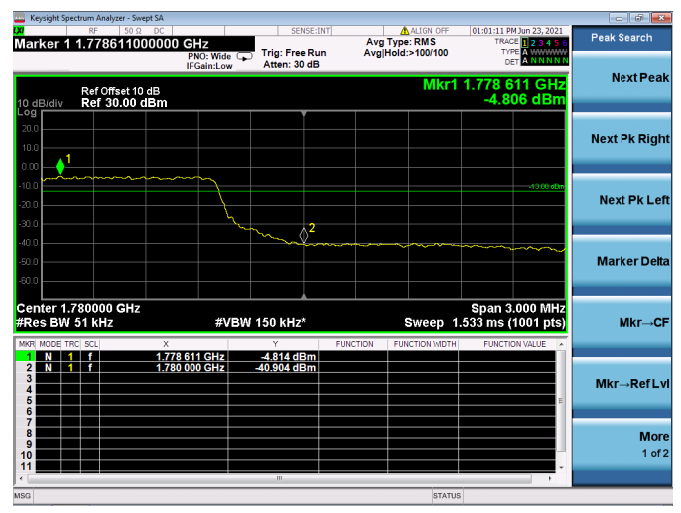

High 1RB

Low FULL RB

High FULL RB

LTE ULCA\_12A-66A SCC(66A)

Channel Bandwidth:5MHz

Low 1RB

High 1RB

Low FULL RB

High FULL RB

LTE ULCA\_12A-66A SCC(66A)

Channel Bandwidth:10MHz

Low 1RB

High 1RB

Low FULL RB

High FULL RB

LTE ULCA\_12A-66A SCC(66A)

Channel Bandwidth:15MHz

Low 1RB

High 1RB

Low FULL RB

High FULL RB

LTE ULCA\_12A-66A SCC(66A)

Channel Bandwidth:20MHz

Low 1RB