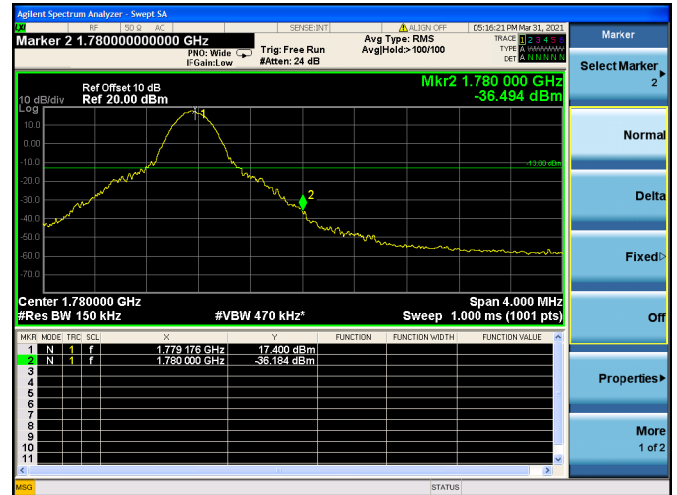

High 1RB

Low FULL RB

High FULL RB

LTE ULCA\_5A-66A SCC(66A)

Channel Bandwidth:15MHz

Low 1RB

High 1RB

Low FULL RB

High FULL RB

LTE ULCA\_5A-66A SCC(66A)

Channel Bandwidth:20MHz

Low 1RB

High 1RB

Low FULL RB

High FULL RB

LTE ULCA\_12A-66A PCC(12A)

Channel Bandwidth:5MHz

Low 1RB

High 1RB

Low FULL RB

High FULL RB

LTE ULCA\_12A-66A PCC(12A)

Channel Bandwidth:10MHz

Low 1RB