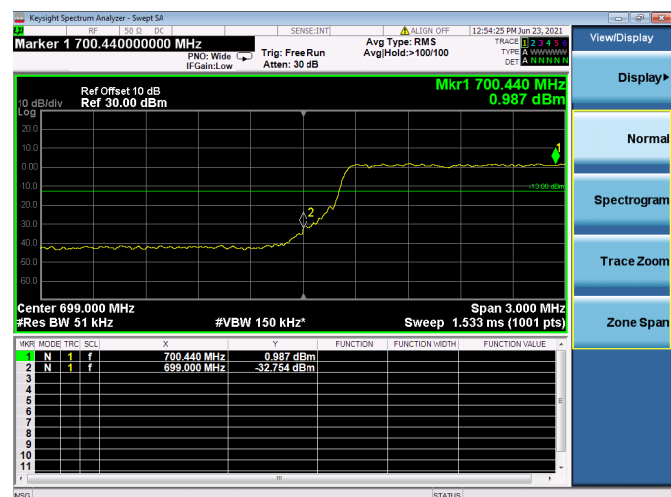

High FULL RB

LTE ULCA\_5A-66A SCC(66A)

Channel Bandwidth:20MHz

Low 1RB

High 1RB

Low FULL RB

High FULL RB

LTE ULCA\_12A-66A PCC(12A)

Channel Bandwidth:5MHz

Low 1RB

High 1RB

Low FULL RB

High FULL RB

LTE ULCA\_12A-66A PCC(12A)

Channel Bandwidth:10MHz

Low 1RB

High 1RB

Low FULL RB

High FULL RB

LTE ULCA\_12A-66A SCC(66A)

Channel Bandwidth:5MHz

Low 1RB

High 1RB

Low FULL RB

High FULL RB

LTE ULCA\_12A-66A SCC(66A)

Channel Bandwidth:10MHz

Low 1RB

High 1RB

Low FULL RB

High FULL RB

LTE ULCA\_12A-66A SCC(66A)