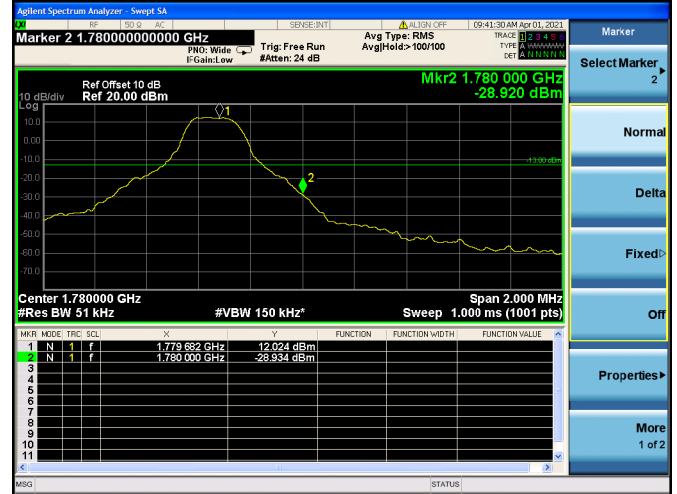

High 1RB

Low FULL RB

High FULL RB

LTE ULCA\_13A-66A PCC(13A)

Channel Bandwidth:5MHz

Low 1RB

High 1RB

Low FULL RB

High FULL RB

LTE ULCA\_13A-66A PCC(13A)

Channel Bandwidth:10MHz

Low 1RB

High 1RB

FULL RB

LTE ULCA\_13A-66A SCC(66A)

Channel Bandwidth:5MHz

Low 1RB

High 1RB

Low FULL RB

High FULL RB