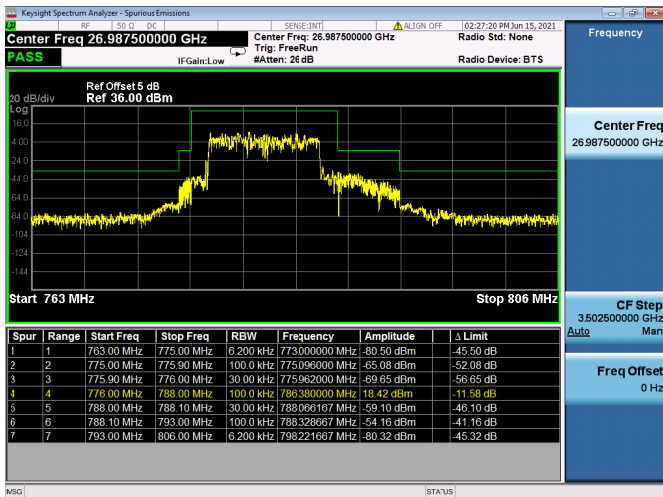

Low FULL RB

High FULL RB

LTE ULCA\_4A-13A PCC(4A)

Channel Bandwidth:15MHz

Low 1RB

High 1RB

Low FULL RB

High FULL RB

LTE ULCA\_4A-13A PCC(4A)

Channel Bandwidth:20MHz

Low 1RB

High 1RB

Low FULL RB

High FULL RB

LTE ULCA\_4A-13A SCC(13A)

Channel Bandwidth:10MHz

Low 1RB

High 1RB

FULL RB

LTE ULCA\_5A-66A PCC(5A)

Channel Bandwidth:5MHz

Low 1RB

High 1RB

Low FULL RB

High FULL RB

LTE ULCA\_5A-66A PCC(5A)

Channel Bandwidth:10MHz

Low 1RB

High 1RB

Low FULL RB

High FULL RB

LTE ULCA\_5A-66A SCC(66A)