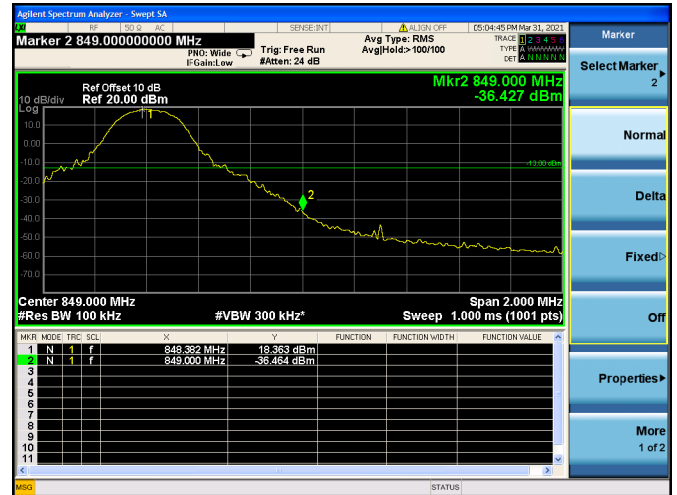

Low 1RB

High 1RB

FULL RB

LTE ULCA\_5A-66A PCC(5A)

Channel Bandwidth:5MHz

Low 1RB

High 1RB

Low FULL RB

High FULL RB

LTE ULCA\_5A-66A PCC(5A)

Channel Bandwidth:10MHz

Low 1RB

High 1RB

Low FULL RB

High FULL RB

LTE ULCA\_5A-66A SCC(66A)

Channel Bandwidth:5MHz

Low 1RB

High 1RB

Low FULL RB

High FULL RB

LTE ULCA\_5A-66A SCC(66A)

Channel Bandwidth:10MHz

Low 1RB

High 1RB

Low FULL RB

High FULL RB

LTE ULCA\_5A-66A SCC(66A)

Channel Bandwidth:15MHz

Low 1RB

High 1RB

Low FULL RB