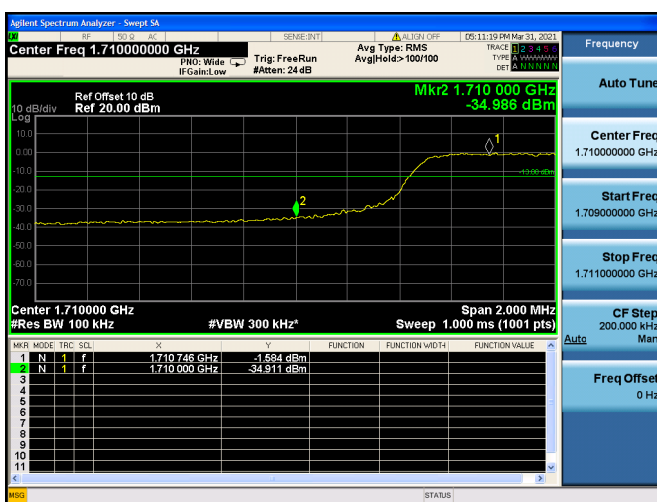

High FULL RB

LTE ULCA\_5A-66A PCC(5A)

Channel Bandwidth:10MHz

Low 1RB

High 1RB

Low FULL RB

High FULL RB

LTE ULCA\_5A-66A SCC(66A)

Channel Bandwidth:5MHz

Low 1RB

High 1RB

Low FULL RB

High FULL RB

LTE ULCA\_5A-66A SCC(66A)

Channel Bandwidth:10MHz

Low 1RB

High 1RB

Low FULL RB

High FULL RB

LTE ULCA\_5A-66A SCC(66A)

Channel Bandwidth:15MHz

Low 1RB

High 1RB

Low FULL RB

High FULL RB

LTE ULCA\_5A-66A SCC(66A)

Channel Bandwidth:20MHz

Low 1RB

High 1RB

Low FULL RB

High FULL RB

LTE ULCA\_12A-66A PCC(12A)