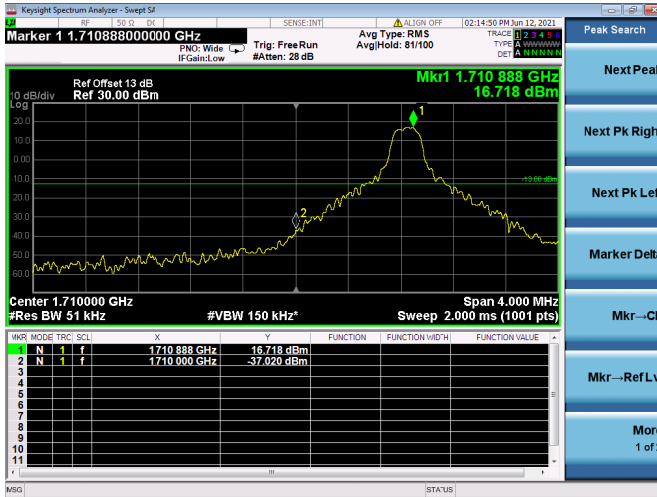

Low 1RB

High 1RB

Low FULL RB

High FULL RB

LTE ULCA\_4A-13A PCC(4A)

Channel Bandwidth:10MHz

Low 1RB

High 1RB

Low FULL RB

High FULL RB

LTE ULCA\_4A-13A PCC(4A)

Channel Bandwidth:15MHz

Low 1RB

High 1RB

Low FULL RB

High FULL RB

LTE ULCA\_4A-13A PCC(4A)

Channel Bandwidth:20MHz

Low 1RB

High 1RB

Low FULL RB

High FULL RB

LTE ULCA\_4A-13A SCC(13A)

Channel Bandwidth:10MHz

Low 1RB

High 1RB

FULL RB

LTE ULCA\_5A-66A PCC(5A)

Channel Bandwidth:5MHz

Low 1RB

High 1RB

Low FULL RB