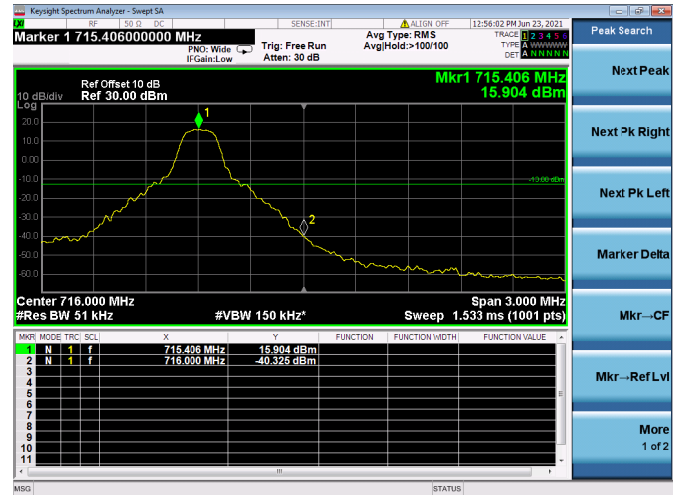

High FULL RB

LTE ULCA\_5A-66A SCC(66A)

Channel Bandwidth:20MHz

Low 1RB

High 1RB

Low FULL RB

High FULL RB

LTE ULCA\_12A-66A PCC(12A)

Channel Bandwidth:5MHz

Low 1RB

High 1RB

Low FULL RB

High FULL RB

LTE ULCA\_12A-66A PCC(12A)

Channel Bandwidth:10MHz

Low 1RB

High 1RB

Low FULL RB

High FULL RB

LTE ULCA\_12A-66A SCC(66A)

Channel Bandwidth:5MHz

Low 1RB

High 1RB

Low FULL RB

High FULL RB

LTE ULCA\_12A-66A SCC(66A)

Channel Bandwidth:10MHz

Low 1RB

High 1RB

Low FULL RB

High FULL RB

LTE ULCA\_12A-66A SCC(66A)