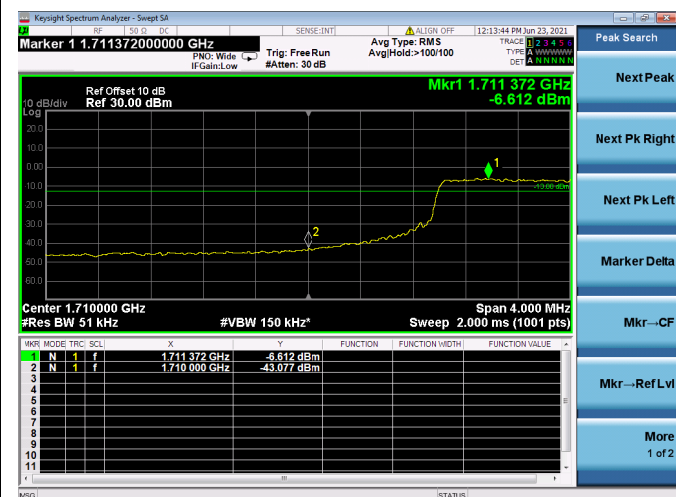

LTE ULCA\_4A-12A PCC(4A)

Channel Bandwidth:10MHz

Low 1RB

High 1RB

Low FULL RB

High FULL RB

LTE ULCA\_4A-12A PCC(4A)

Channel Bandwidth:15MHz

Low 1RB

High 1RB

Low FULL RB

High FULL RB

LTE ULCA\_4A-12A PCC(4A)

Channel Bandwidth:20MHz

Low 1RB

High 1RB

Low FULL RB

High FULL RB

LTE ULCA\_4A-12SCC(12A)

Channel Bandwidth:5MHz

Low 1RB

High 1RB

Low FULL RB

High FULL RB

LTE ULCA\_4A-12A SCC(12A)

Channel Bandwidth:10MHz

Low 1RB

High 1RB

Low FULL RB

High FULL RB

LTE ULCA\_4A-13A PCC(4A)

Channel Bandwidth:5MHz