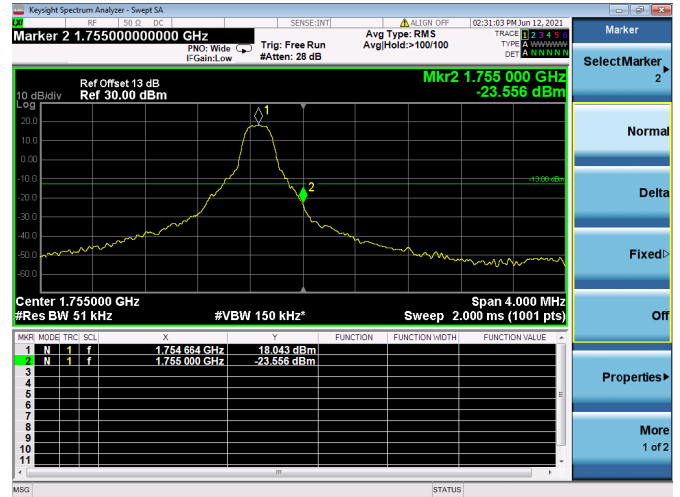

Low FULL RB

High FULL RB

LTE ULCA\_4A-12SCC(12A)

Channel Bandwidth:5MHz

Low 1RB

High 1RB

Low FULL RB

High FULL RB

LTE ULCA\_4A-12A SCC(12A)

Channel Bandwidth:10MHz

Low 1RB

High 1RB

Low FULL RB

High FULL RB

LTE ULCA\_4A-13A PCC(4A)

Channel Bandwidth:5MHz

Low 1RB

High 1RB

Low FULL RB

High FULL RB

LTE ULCA\_4A-13A PCC(4A)

Channel Bandwidth:10MHz

Low 1RB

High 1RB

Low FULL RB

High FULL RB

LTE ULCA\_4A-13A PCC(4A)

Channel Bandwidth:15MHz

Low 1RB

High 1RB

Low FULL RB

High FULL RB