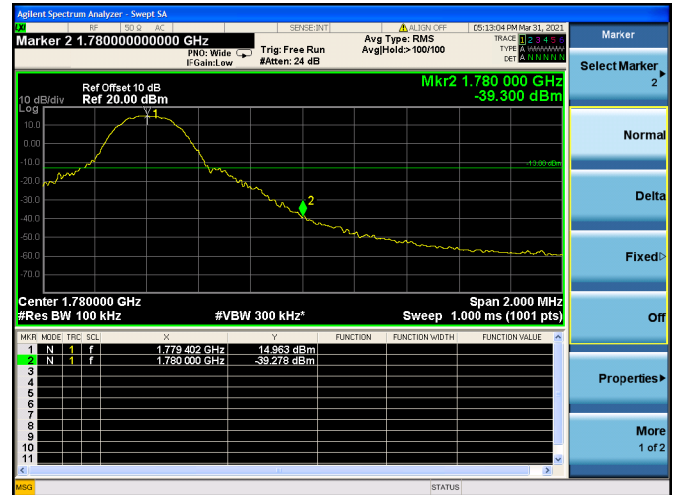

High 1RB

Low FULL RB

High FULL RB

LTE ULCA\_5A-66A SCC(66A)

Channel Bandwidth:5MHz

Low 1RB

High 1RB

Low FULL RB

High FULL RB

LTE ULCA\_5A-66A SCC(66A)

Channel Bandwidth:10MHz

Low 1RB

High 1RB

Low FULL RB

High FULL RB

LTE ULCA\_5A-66A SCC(66A)

Channel Bandwidth:15MHz

Low 1RB

High 1RB

Low FULL RB

High FULL RB

LTE ULCA\_5A-66A SCC(66A)

Channel Bandwidth:20MHz

Low 1RB