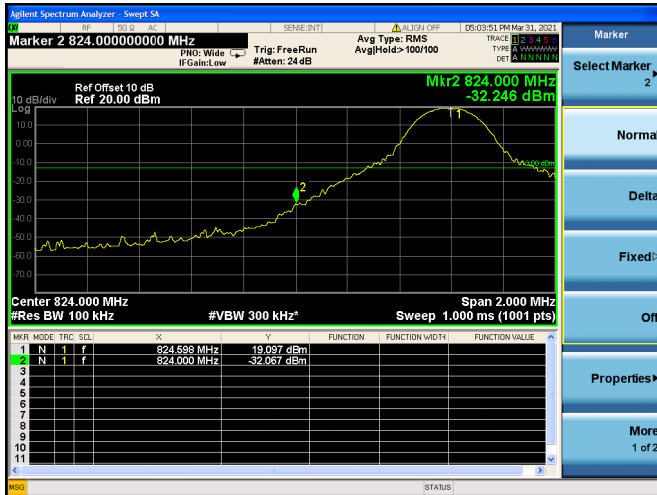

Low 1RB

High 1RB

FULL RB

LTE ULCA\_5A-66A PCC(5A)

Channel Bandwidth:5MHz

Low 1RB

High 1RB

Low FULL RB

High FULL RB

LTE ULCA\_5A-66A PCC(5A)

Channel Bandwidth:10MHz

Low 1RB

High 1RB

Low FULL RB

High FULL RB

LTE ULCA\_5A-66A SCC(66A)

Channel Bandwidth:5MHz

Low 1RB

High 1RB

Low FULL RB

High FULL RB

LTE ULCA\_5A-66A SCC(66A)

Channel Bandwidth:10MHz

Low 1RB

High 1RB

Low FULL RB

High FULL RB

LTE ULCA\_5A-66A SCC(66A)

Channel Bandwidth:15MHz

Low 1RB

High 1RB

Low FULL RB