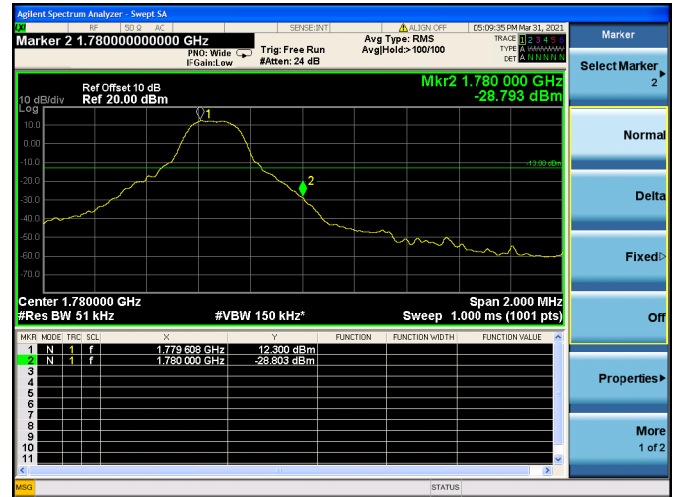

Channel Bandwidth:15MHz

Low 1RB

High 1RB

Low FULL RB

High FULL RB

LTE ULCA\_12A-66A SCC(66A)

Channel Bandwidth:20MHz

Low 1RB

High 1RB

Low FULL RB

High FULL RB

LTE ULCA\_5A-66A SCC(66A)

Channel Bandwidth:5MHz

Low 1RB

High 1RB

Low FULL RB

High FULL RB

LTE ULCA\_5A-66A SCC(66A)

Channel Bandwidth:10MHz

Low 1RB

High 1RB

Low FULL RB

High FULL RB

LTE ULCA\_5A-66A SCC(66A)

Channel Bandwidth:15MHz

Low 1RB

High 1RB

Low FULL RB

High FULL RB

LTE ULCA\_5A-66A SCC(66A)

Channel Bandwidth:20MHz

Low 1RB