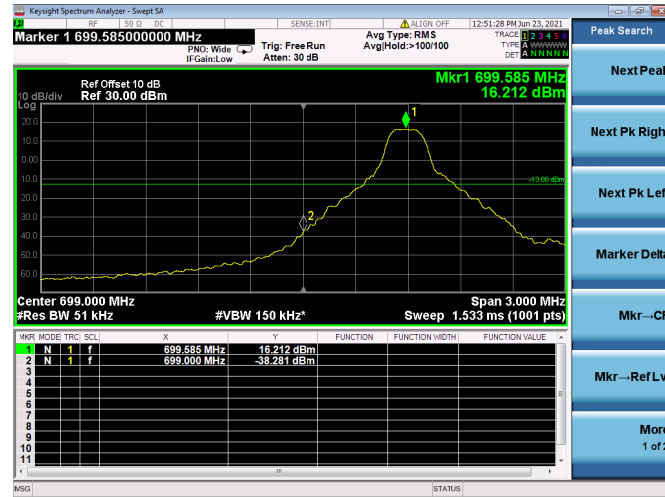

Low 1RB

High 1RB

Low FULL RB

High FULL RB

LTE ULCA\_4A-12A PCC(4A)

Channel Bandwidth:20MHz

Low 1RB

High 1RB

Low FULL RB

High FULL RB

LTE ULCA\_4A-12SCC(12A)

Channel Bandwidth:5MHz

Low 1RB

High 1RB

Low FULL RB

High FULL RB

LTE ULCA\_4A-12A SCC(12A)

Channel Bandwidth:10MHz

Low 1RB

High 1RB

Low FULL RB

High FULL RB

LTE ULCA\_4A-13A PCC(4A)

Channel Bandwidth:5MHz

Low 1RB

High 1RB

Low FULL RB

High FULL RB

LTE ULCA\_4A-13A PCC(4A)

Channel Bandwidth:10MHz

Low 1RB

High 1RB