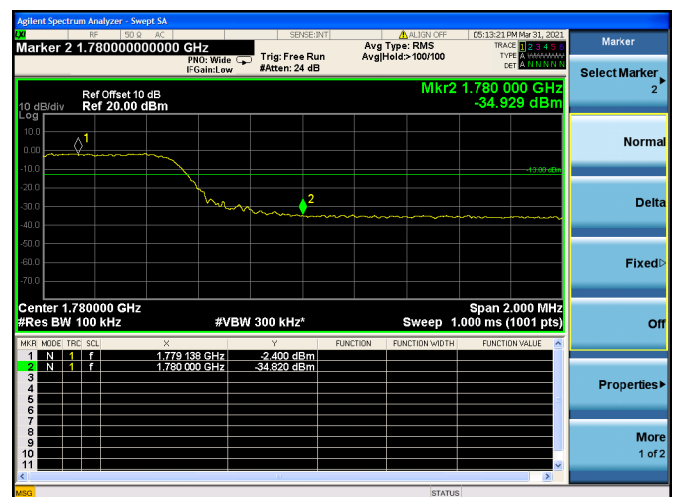

High 1RB

Low FULL RB

High FULL RB

LTE ULCA\_5A-66A SCC(66A)

Channel Bandwidth:5MHz

Low 1RB

High 1RB

Low FULL RB

High FULL RB

LTE ULCA\_5A-66A SCC(66A)

Channel Bandwidth:10MHz

Low 1RB

High 1RB

Low FULL RB

High FULL RB

LTE ULCA\_5A-66A SCC(66A)

Channel Bandwidth:15MHz

Low 1RB

High 1RB

Low FULL RB

High FULL RB

LTE ULCA\_5A-66A SCC(66A)

Channel Bandwidth:20MHz

Low 1RB