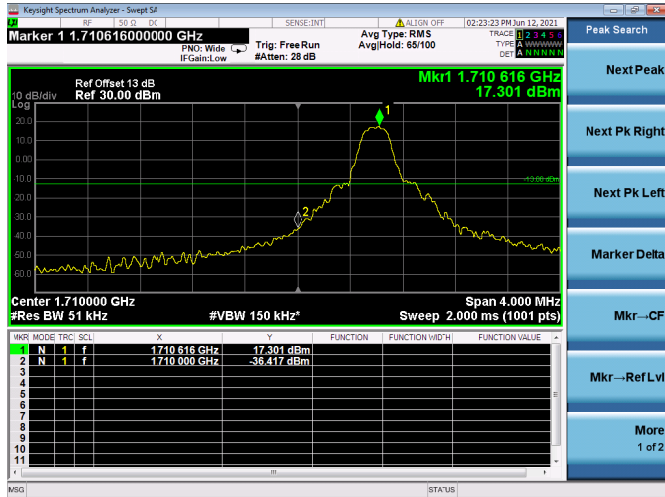

LTE ULCA\_4A-12A SCC(12A)

Channel Bandwidth:10MHz

Low 1RB

High 1RB

Low FULL RB

High FULL RB

LTE ULCA\_4A-13A PCC(4A)

Channel Bandwidth:5MHz

Low 1RB

High 1RB

Low FULL RB

High FULL RB

LTE ULCA\_4A-13A PCC(4A)

Channel Bandwidth:10MHz

Low 1RB

High 1RB

Low FULL RB

High FULL RB

LTE ULCA\_4A-13A PCC(4A)

Channel Bandwidth:15MHz

Low 1RB

High 1RB

Low FULL RB

High FULL RB

LTE ULCA\_4A-13A PCC(4A)

Channel Bandwidth:20MHz

Low 1RB

High 1RB

Low FULL RB

High FULL RB

LTE ULCA\_4A-13A SCC(13A)

Channel Bandwidth:10MHz