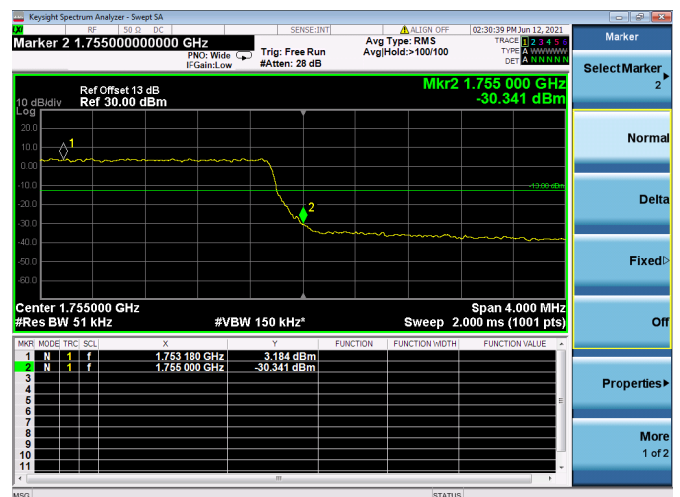

Low FULL RB

High FULL RB

LTE ULCA\_4A-12SCC(12A)

Channel Bandwidth:5MHz

Low 1RB

High 1RB

Low FULL RB

High FULL RB

LTE ULCA\_4A-12A SCC(12A)

Channel Bandwidth:10MHz

Low 1RB

High 1RB

Low FULL RB

High FULL RB

LTE ULCA\_4A-13A PCC(4A)

Channel Bandwidth:5MHz

Low 1RB

High 1RB

Low FULL RB

High FULL RB

LTE ULCA\_4A-13A PCC(4A)

Channel Bandwidth:10MHz

Low 1RB

High 1RB

Low FULL RB

High FULL RB

LTE ULCA\_4A-13A PCC(4A)

Channel Bandwidth:15MHz

Low 1RB

High 1RB

Low FULL RB

High FULL RB