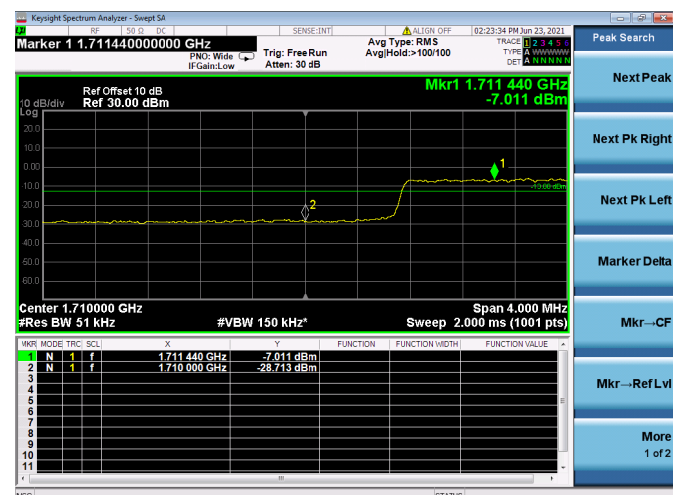

High FULL RB

LTE ULCA\_12A-66A SCC(66A)

Channel Bandwidth:10MHz

Low 1RB

High 1RB

Low FULL RB

High FULL RB

LTE ULCA\_12A-66A SCC(66A)

Channel Bandwidth:15MHz

Low 1RB

High 1RB

Low FULL RB

High FULL RB

LTE ULCA\_12A-66A SCC(66A)

Channel Bandwidth:20MHz

Low 1RB

High 1RB

Low FULL RB

High FULL RB

LTE ULCA\_5A-66A SCC(66A)

Channel Bandwidth:5MHz

Low 1RB

High 1RB

Low FULL RB

High FULL RB

LTE ULCA\_5A-66A SCC(66A)

Channel Bandwidth:10MHz

Low 1RB

High 1RB

Low FULL RB

High FULL RB

LTE ULCA\_5A-66A SCC(66A)