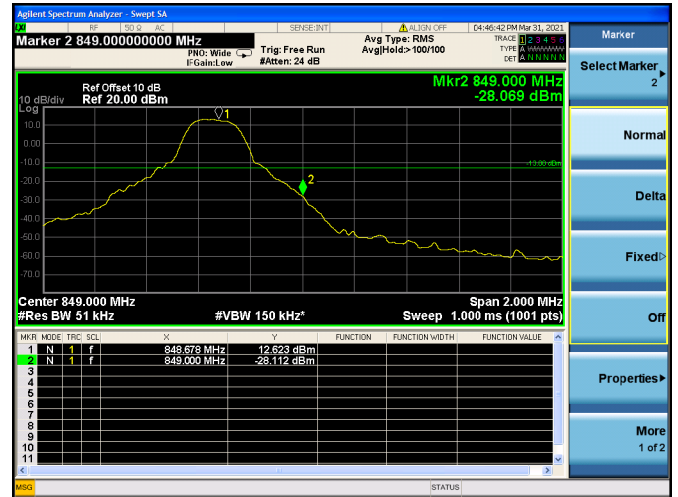

Low FULL RB

High FULL RB

LTE ULCA\_4A-5A PCC(4A)

Channel Bandwidth:15MHz

Low 1RB

High 1RB

Low FULL RB

High FULL RB

LTE ULCA\_4A-5A PCC(4A)

Channel Bandwidth:20MHz

Low 1RB

High 1RB

Low FULL RB

High FULL RB

LTE ULCA\_4A-5A SCC(5A)

Channel Bandwidth:5MHz

Low 1RB

High 1RB

Low FULL RB

High FULL RB

LTE ULCA\_4A-5A SCC(5A)

Channel Bandwidth:10MHz

Low 1RB

High 1RB

Low FULL RB

High FULL RB

LTE ULCA\_4A-12A PCC(4A)

Channel Bandwidth:5MHz

Low 1RB

High 1RB

Low FULL RB

High FULL RB