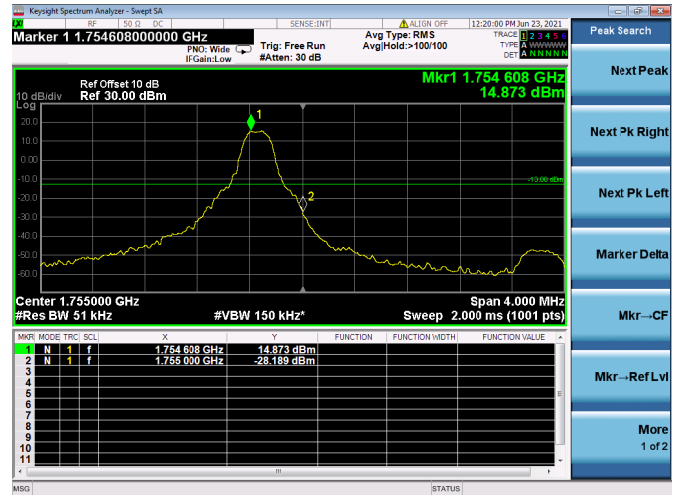

Low 1RB

High 1RB

Low FULL RB

High FULL RB

LTE ULCA\_4A-5A SCC(5A)

Channel Bandwidth:10MHz

Low 1RB

High 1RB

Low FULL RB

High FULL RB

LTE ULCA\_4A-12A PCC(4A)

Channel Bandwidth:5MHz

Low 1RB

High 1RB

Low FULL RB

High FULL RB

LTE ULCA\_4A-12A PCC(4A)

Channel Bandwidth:10MHz

Low 1RB

High 1RB

Low FULL RB

High FULL RB

LTE ULCA\_4A-12A PCC(4A)

Channel Bandwidth:15MHz

Low 1RB

High 1RB

Low FULL RB

High FULL RB

LTE ULCA\_4A-12A PCC(4A)

Channel Bandwidth:20MHz

Low 1RB

High 1RB