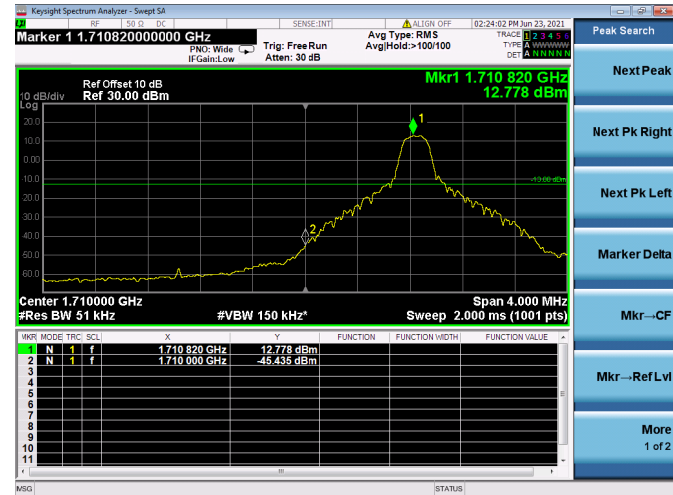

High 1RB

Low FULL RB

High FULL RB

LTE ULCA\_12A-66A SCC(66A)

Channel Bandwidth:5MHz

Low 1RB

High 1RB

Low FULL RB

High FULL RB

LTE ULCA\_12A-66A SCC(66A)

Channel Bandwidth:10MHz

Low 1RB

High 1RB

Low FULL RB

High FULL RB

LTE ULCA\_12A-66A SCC(66A)

Channel Bandwidth:15MHz

Low 1RB

High 1RB

Low FULL RB

High FULL RB

LTE ULCA\_12A-66A SCC(66A)

Channel Bandwidth:20MHz

Low 1RB

High 1RB

Low FULL RB

High FULL RB

LTE ULCA\_5A-66A SCC(66A)

Channel Bandwidth:5MHz

Low 1RB

High 1RB

Low FULL RB