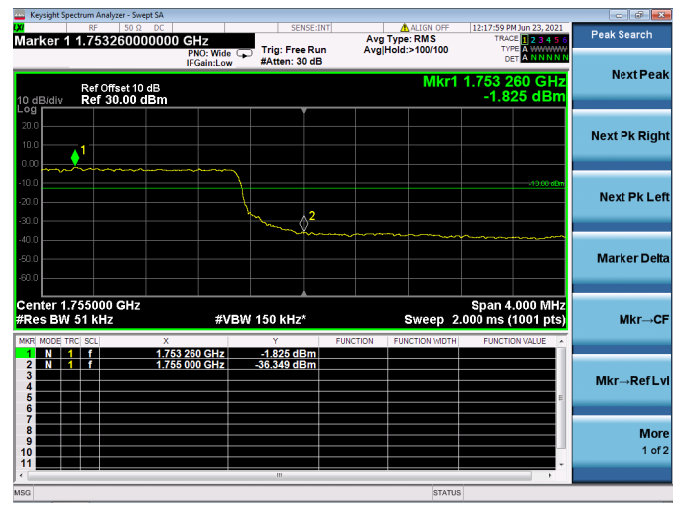

Low FULL RB

High FULL RB

LTE ULCA\_4A-12A PCC(4A)

Channel Bandwidth:5MHz

Low 1RB

High 1RB

Low FULL RB

High FULL RB

LTE ULCA\_4A-12A PCC(4A)

Channel Bandwidth:10MHz

Low 1RB

High 1RB

Low FULL RB

High FULL RB

LTE ULCA\_4A-12A PCC(4A)

Channel Bandwidth:15MHz

Low 1RB

High 1RB

Low FULL RB

High FULL RB

LTE ULCA\_4A-12A PCC(4A)

Channel Bandwidth:20MHz

Low 1RB

High 1RB

Low FULL RB

High FULL RB

LTE ULCA\_4A-12SCC(12A)

Channel Bandwidth:5MHz

Low 1RB

High 1RB

Low FULL RB

High FULL RB