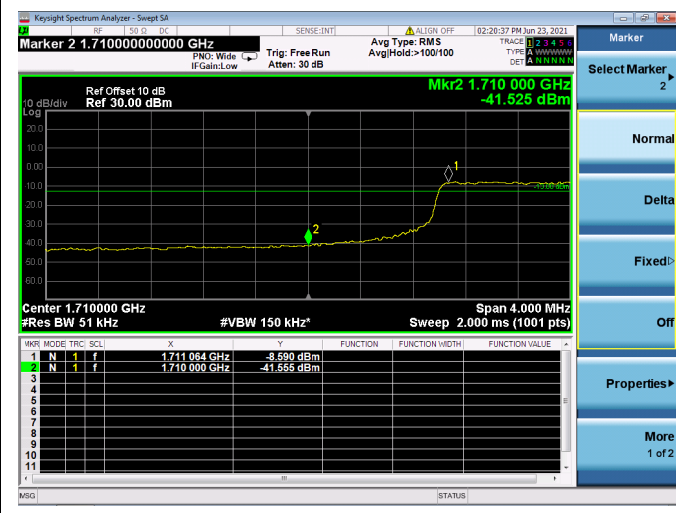

High FULL RB

LTE ULCA\_12A-66A SCC(66A)

Channel Bandwidth:10MHz

Low 1RB

High 1RB

Low FULL RB

High FULL RB

LTE ULCA\_12A-66A SCC(66A)

Channel Bandwidth:15MHz

Low 1RB

High 1RB

Low FULL RB

High FULL RB

LTE ULCA\_12A-66A SCC(66A)

Channel Bandwidth:20MHz

Low 1RB

High 1RB

Low FULL RB

High FULL RB

LTE ULCA\_5A-66A SCC(66A)

Channel Bandwidth:5MHz

Low 1RB

High 1RB

Low FULL RB