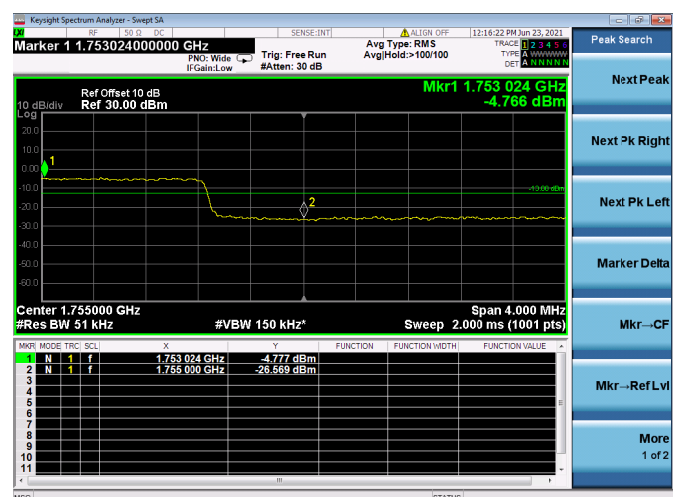

Low FULL RB

High FULL RB

LTE ULCA\_4A-12A PCC(4A)

Channel Bandwidth:5MHz

Low 1RB

High 1RB

Low FULL RB

High FULL RB

LTE ULCA\_4A-12A PCC(4A)

Channel Bandwidth:10MHz

Low 1RB

High 1RB

Low FULL RB

High FULL RB

LTE ULCA\_4A-12A PCC(4A)

Channel Bandwidth:15MHz

Low 1RB

High 1RB

Low FULL RB

High FULL RB

LTE ULCA\_4A-12A PCC(4A)

Channel Bandwidth:20MHz

Low 1RB

High 1RB

Low FULL RB

High FULL RB

LTE ULCA\_4A-12SCC(12A)

Channel Bandwidth:5MHz

Low 1RB

High 1RB

Low FULL RB

High FULL RB