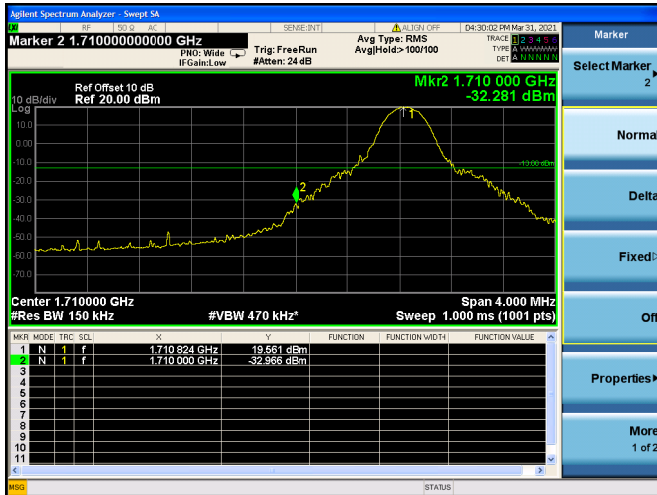

Low 1RB

High 1RB

Low FULL RB

High FULL RB

LTE ULCA\_4A-5A PCC(4A)

Channel Bandwidth:10MHz

Low 1RB

High 1RB

Low FULL RB

High FULL RB

LTE ULCA\_4A-5A PCC(4A)

Channel Bandwidth:15MHz

Low 1RB

High 1RB

Low FULL RB

High FULL RB

LTE ULCA\_4A-5A PCC(4A)

Channel Bandwidth:20MHz

Low 1RB

High 1RB

Low FULL RB

High FULL RB

LTE ULCA\_4A-5A SCC(5A)

Channel Bandwidth:5MHz

Low 1RB

High 1RB

Low FULL RB

High FULL RB

LTE ULCA\_4A-5A SCC(5A)

Channel Bandwidth:10MHz

Low 1RB

High 1RB