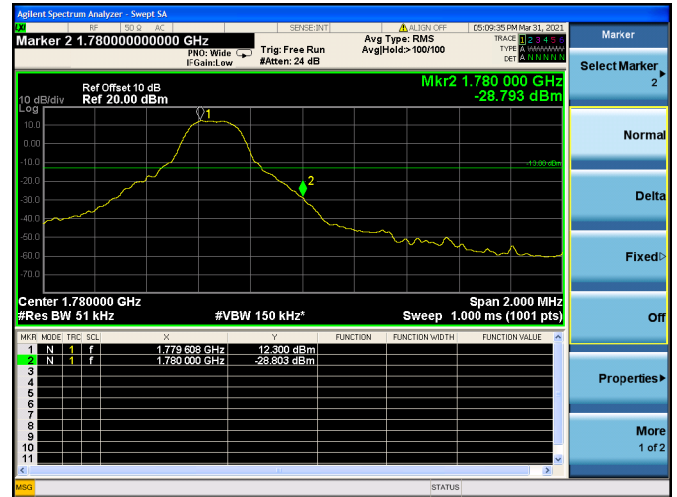

Low 1RB

High 1RB

FULL RB

LTE ULCA\_5A-66A PCC(5A)

Channel Bandwidth:5MHz

Low 1RB

High 1RB

Low FULL RB

High FULL RB

LTE ULCA\_5A-66A PCC(5A)

Channel Bandwidth:10MHz

Low 1RB

High 1RB

Low FULL RB

High FULL RB

LTE ULCA\_5A-66A SCC(66A)

Channel Bandwidth:5MHz

Low 1RB

High 1RB

Low FULL RB

High FULL RB

LTE ULCA\_5A-66A SCC(66A)

Channel Bandwidth:10MHz

Low 1RB

High 1RB

Low FULL RB

High FULL RB

LTE ULCA\_5A-66A SCC(66A)

Channel Bandwidth:15MHz

Low 1RB

High 1RB

Low FULL RB