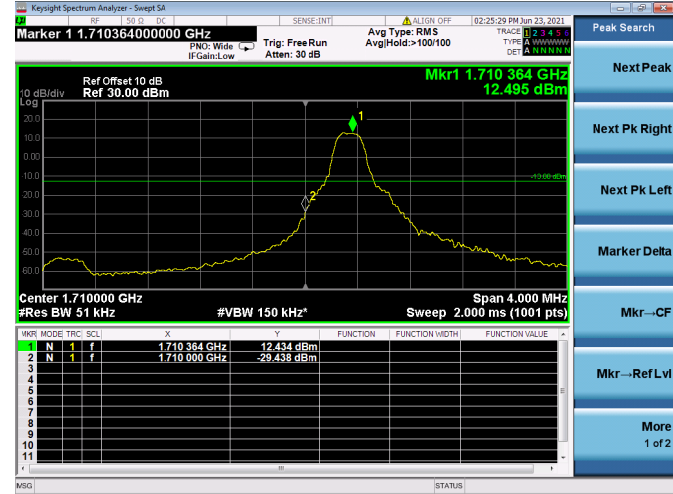

Channel Bandwidth:5MHz

Low 1RB

High 1RB

Low FULL RB

High FULL RB

LTE ULCA\_12A-66A PCC(12A)

Channel Bandwidth:10MHz

Low 1RB

High 1RB

Low FULL RB

High FULL RB

LTE ULCA\_12A-66A SCC(66A)

Channel Bandwidth:5MHz

Low 1RB

High 1RB

Low FULL RB

High FULL RB

LTE ULCA\_12A-66A SCC(66A)

Channel Bandwidth:10MHz

Low 1RB

High 1RB

Low FULL RB

High FULL RB

LTE ULCA\_12A-66A SCC(66A)

Channel Bandwidth:15MHz

Low 1RB

High 1RB

Low FULL RB

High FULL RB

LTE ULCA\_12A-66A SCC(66A)

Channel Bandwidth:20MHz

Low 1RB