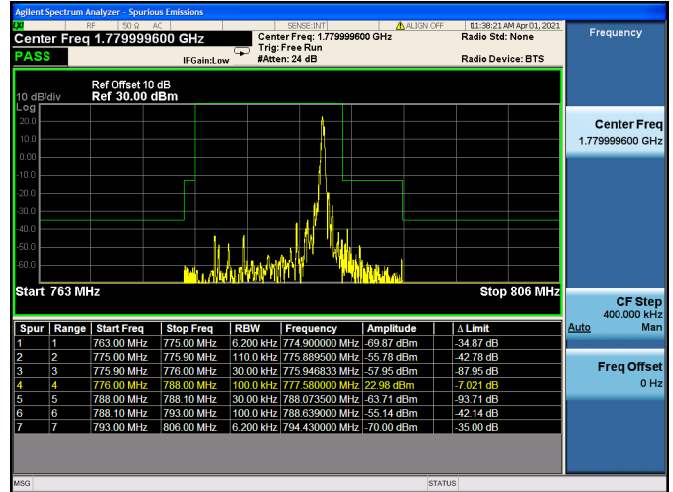

High FULL RB

LTE ULCA\_13A-66A PCC(13A)

Channel Bandwidth:10MHz

Low 1RB

High 1RB

FULL RB

LTE ULCA\_13A-66A SCC(66A)

Channel Bandwidth:5MHz

Low 1RB

High 1RB

Low FULL RB

High FULL RB