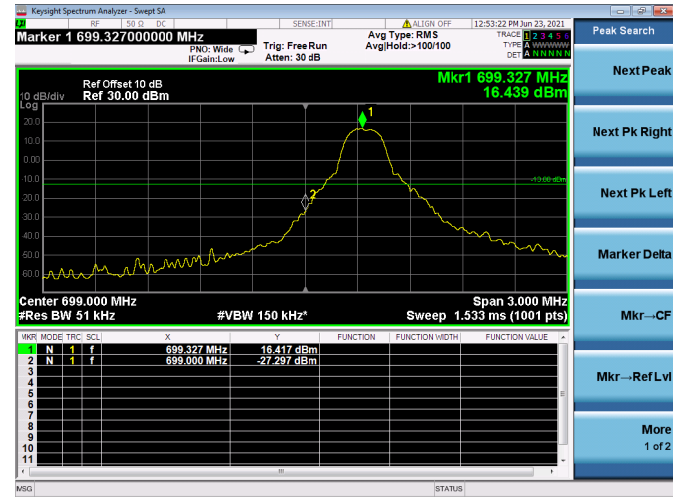

Low 1RB

High 1RB

Low FULL RB

High FULL RB

LTE ULCA\_4A-12A PCC(4A)

Channel Bandwidth:20MHz

Low 1RB

High 1RB

Low FULL RB

High FULL RB

LTE ULCA\_4A-12SCC(12A)

Channel Bandwidth:5MHz

Low 1RB

High 1RB

Low FULL RB

High FULL RB

LTE ULCA\_4A-12A SCC(12A)

Channel Bandwidth:10MHz

Low 1RB

High 1RB

Low FULL RB

High FULL RB

LTE ULCA\_4A-13A PCC(4A)

Channel Bandwidth:5MHz

Low 1RB

High 1RB

Low FULL RB

High FULL RB

LTE ULCA\_4A-13A PCC(4A)

Channel Bandwidth:10MHz

Low 1RB

High 1RB