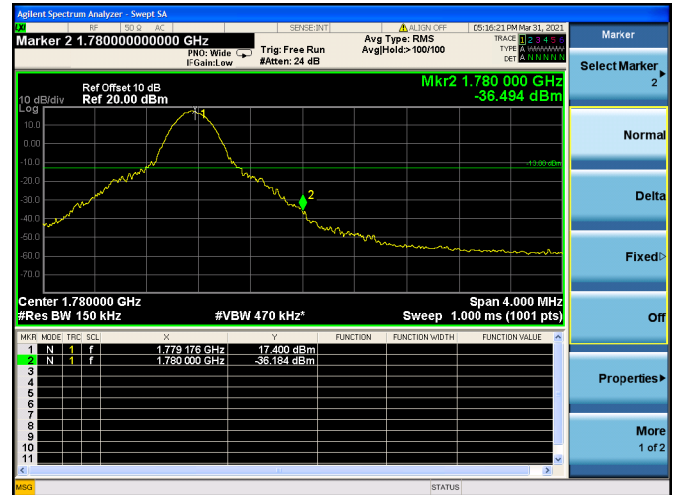

Channel Bandwidth:5MHz

Low 1RB

High 1RB

Low FULL RB

High FULL RB

LTE ULCA\_5A-66A SCC(66A)

Channel Bandwidth:10MHz

Low 1RB

High 1RB

Low FULL RB

High FULL RB

LTE ULCA\_5A-66A SCC(66A)

Channel Bandwidth:15MHz

Low 1RB

High 1RB

Low FULL RB

High FULL RB

LTE ULCA\_5A-66A SCC(66A)

Channel Bandwidth:20MHz

Low 1RB

High 1RB

Low FULL RB

High FULL RB

LTE ULCA\_12A-66A PCC(12A)

Channel Bandwidth:5MHz

Low 1RB

High 1RB

Low FULL RB

High FULL RB

LTE ULCA\_12A-66A PCC(12A)

Channel Bandwidth:10MHz

Low 1RB