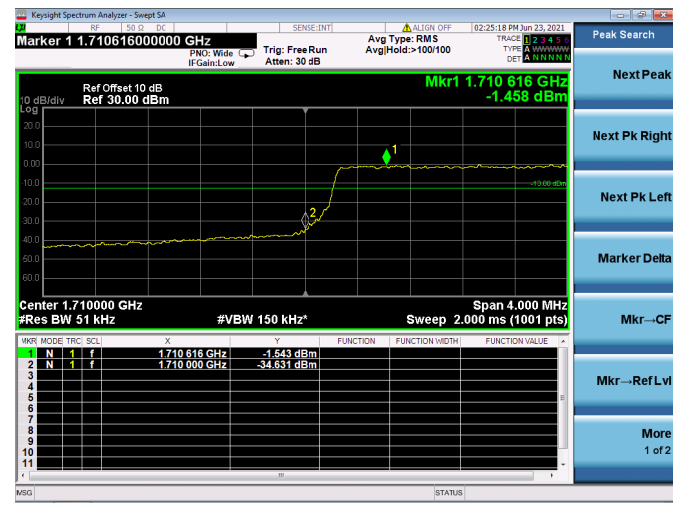

Channel Bandwidth:5MHz

Low 1RB

High 1RB

Low FULL RB

High FULL RB

LTE ULCA\_12A-66A PCC(12A)

Channel Bandwidth:10MHz

Low 1RB

High 1RB

Low FULL RB

High FULL RB

LTE ULCA\_12A-66A SCC(66A)

Channel Bandwidth:5MHz

Low 1RB

High 1RB

Low FULL RB

High FULL RB

LTE ULCA\_12A-66A SCC(66A)

Channel Bandwidth:10MHz

Low 1RB

High 1RB

Low FULL RB

High FULL RB

LTE ULCA\_12A-66A SCC(66A)

Channel Bandwidth:15MHz

Low 1RB

High 1RB

Low FULL RB

High FULL RB

LTE ULCA\_12A-66A SCC(66A)

Channel Bandwidth:20MHz

Low 1RB