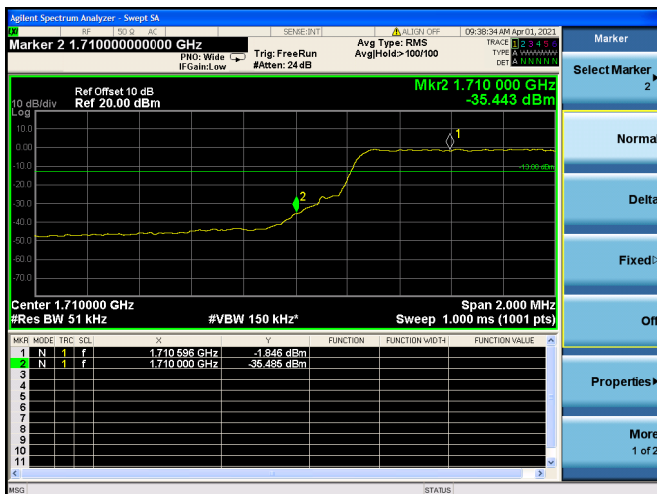

High 1RB

Low FULL RB

High FULL RB

LTE ULCA\_13A-66A PCC(13A)

Channel Bandwidth:5MHz

Low 1RB

High 1RB

Low FULL RB

High FULL RB

LTE ULCA\_13A-66A PCC(13A)

Channel Bandwidth:10MHz

Low 1RB

High 1RB

FULL RB

LTE ULCA\_13A-66A SCC(66A)

Channel Bandwidth:5MHz

Low 1RB

High 1RB

Low FULL RB

High FULL RB