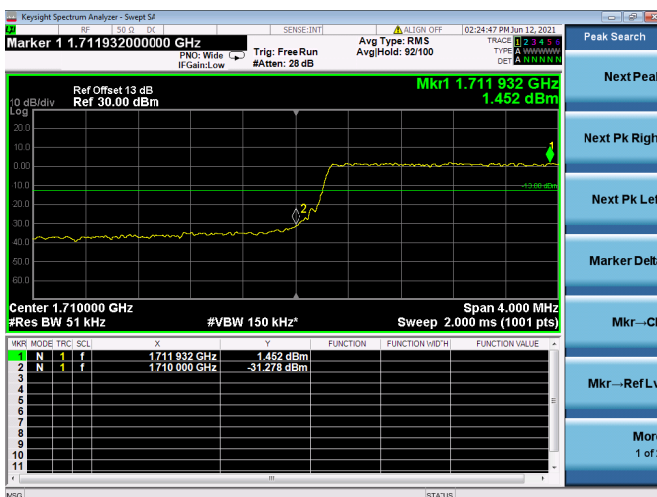

Low FULL RB

High FULL RB

LTE ULCA\_4A-12SCC(12A)

Channel Bandwidth:5MHz

Low 1RB

High 1RB

Low FULL RB

High FULL RB

LTE ULCA\_4A-12A SCC(12A)

Channel Bandwidth:10MHz

Low 1RB

High 1RB

Low FULL RB

High FULL RB

LTE ULCA\_4A-13A PCC(4A)

Channel Bandwidth:5MHz

Low 1RB

High 1RB

Low FULL RB

High FULL RB

LTE ULCA\_4A-13A PCC(4A)

Channel Bandwidth:10MHz

Low 1RB

High 1RB

Low FULL RB

High FULL RB

LTE ULCA\_4A-13A PCC(4A)

Channel Bandwidth:15MHz

Low 1RB

High 1RB

Low FULL RB

High FULL RB