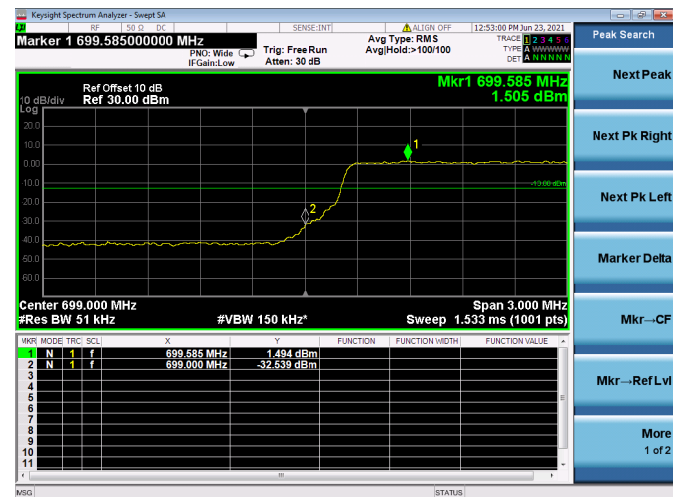

Low 1RB

High 1RB

Low FULL RB

High FULL RB

LTE ULCA\_4A-12A PCC(4A)

Channel Bandwidth:20MHz

Low 1RB

High 1RB

Low FULL RB

High FULL RB

LTE ULCA\_4A-12SCC(12A)

Channel Bandwidth:5MHz

Low 1RB

High 1RB

Low FULL RB

High FULL RB

LTE ULCA\_4A-12A SCC(12A)

Channel Bandwidth:10MHz

Low 1RB

High 1RB

Low FULL RB

High FULL RB

LTE ULCA\_4A-13A PCC(4A)

Channel Bandwidth:5MHz

Low 1RB

High 1RB

Low FULL RB

High FULL RB

LTE ULCA\_4A-13A PCC(4A)

Channel Bandwidth:10MHz

Low 1RB

High 1RB