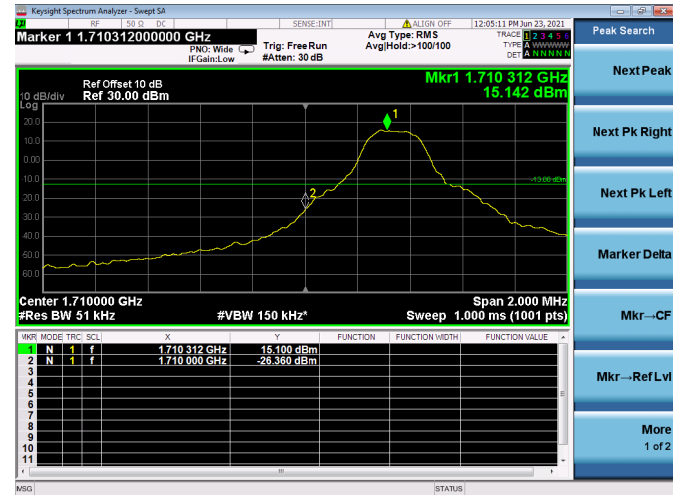

Low 1RB

High 1RB

Low FULL RB

High FULL RB

LTE ULCA\_4A-5A SCC(5A)

Channel Bandwidth:10MHz

Low 1RB

High 1RB

Low FULL RB

High FULL RB

LTE ULCA\_4A-12A PCC(4A)

Channel Bandwidth:5MHz

Low 1RB

High 1RB

Low FULL RB

High FULL RB

LTE ULCA\_4A-12A PCC(4A)

Channel Bandwidth:10MHz

Low 1RB

High 1RB

Low FULL RB

High FULL RB

LTE ULCA\_4A-12A PCC(4A)

Channel Bandwidth:15MHz

Low 1RB

High 1RB

Low FULL RB

High FULL RB

LTE ULCA\_4A-12A PCC(4A)

Channel Bandwidth:20MHz

Low 1RB

High 1RB