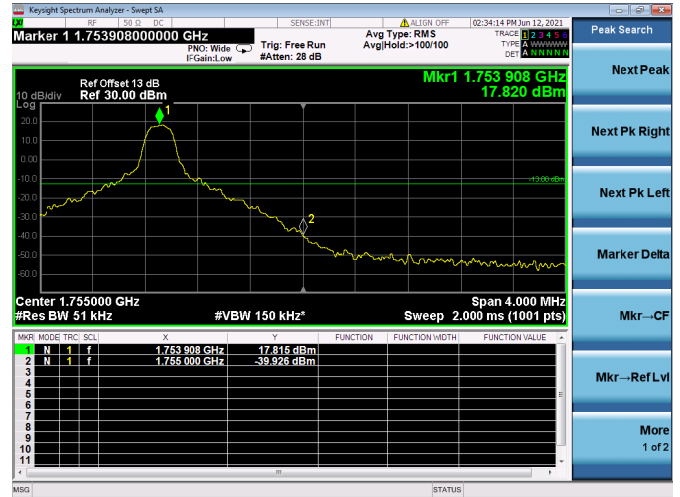

Low 1RB

High 1RB

Low FULL RB

High FULL RB

LTE ULCA\_4A-13A PCC(4A)

Channel Bandwidth:10MHz

Low 1RB

High 1RB

Low FULL RB

High FULL RB

LTE ULCA\_4A-13A PCC(4A)

Channel Bandwidth:15MHz

Low 1RB

High 1RB

Low FULL RB

High FULL RB

LTE ULCA\_4A-13A PCC(4A)

Channel Bandwidth:20MHz

Low 1RB

High 1RB

Low FULL RB

High FULL RB

LTE ULCA\_4A-13A SCC(13A)

Channel Bandwidth:10MHz

Low 1RB

High 1RB

FULL RB

LTE ULCA\_5A-66A PCC(5A)

Channel Bandwidth:5MHz

Low 1RB

High 1RB

Low FULL RB