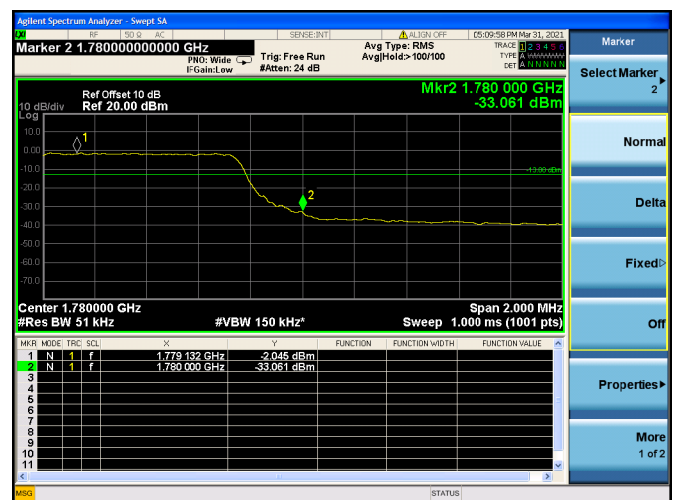

High FULL RB

LTE ULCA\_5A-66A PCC(5A)

Channel Bandwidth:10MHz

Low 1RB

High 1RB

Low FULL RB

High FULL RB

LTE ULCA\_5A-66A SCC(66A)

Channel Bandwidth:5MHz

Low 1RB

High 1RB

Low FULL RB

High FULL RB

LTE ULCA\_5A-66A SCC(66A)

Channel Bandwidth:10MHz

Low 1RB

High 1RB

Low FULL RB

High FULL RB

LTE ULCA\_5A-66A SCC(66A)

Channel Bandwidth:15MHz

Low 1RB

High 1RB

Low FULL RB

High FULL RB

LTE ULCA\_5A-66A SCC(66A)

Channel Bandwidth:20MHz

Low 1RB

High 1RB

Low FULL RB

High FULL RB

LTE ULCA\_12A-66A PCC(12A)