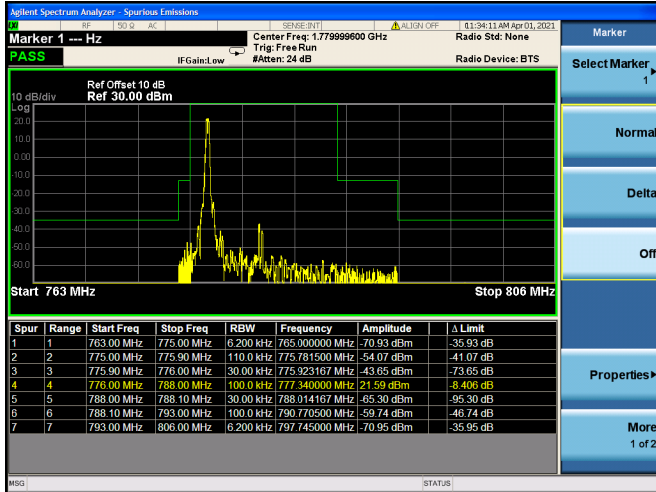

Channel Bandwidth:15MHz

Low 1RB

High 1RB

Low FULL RB

High FULL RB

LTE ULCA\_5A-66A SCC(66A)

Channel Bandwidth:20MHz

Low 1RB

High 1RB

Low FULL RB

High FULL RB

LTE ULCA\_13A-66A PCC(13A)

Channel Bandwidth:5MHz

Low 1RB

High 1RB

Low FULL RB

High FULL RB

LTE ULCA\_13A-66A PCC(13A)

Channel Bandwidth:10MHz

Low 1RB

High 1RB

FULL RB

LTE ULCA\_13A-66A SCC(66A)

Channel Bandwidth:5MHz