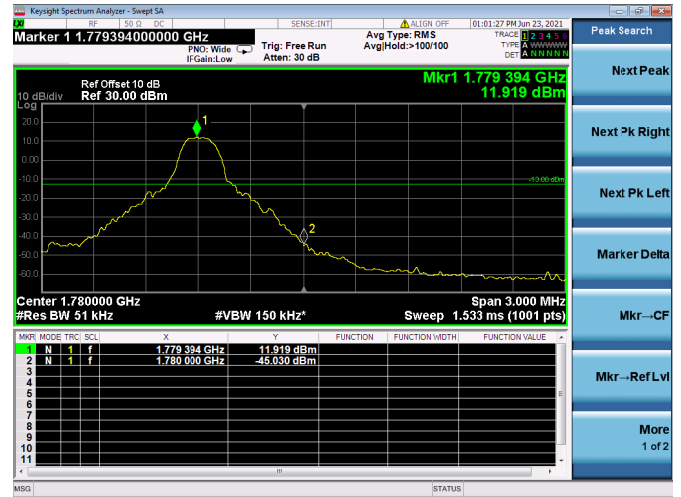

High 1RB

Low FULL RB

High FULL RB

LTE ULCA\_12A-66A SCC(66A)

Channel Bandwidth:5MHz

Low 1RB

High 1RB

Low FULL RB

High FULL RB

LTE ULCA\_12A-66A SCC(66A)

Channel Bandwidth:10MHz

Low 1RB

High 1RB

Low FULL RB

High FULL RB

LTE ULCA\_12A-66A SCC(66A)

Channel Bandwidth:15MHz

Low 1RB

High 1RB

Low FULL RB

High FULL RB

LTE ULCA\_12A-66A SCC(66A)

Channel Bandwidth:20MHz

Low 1RB