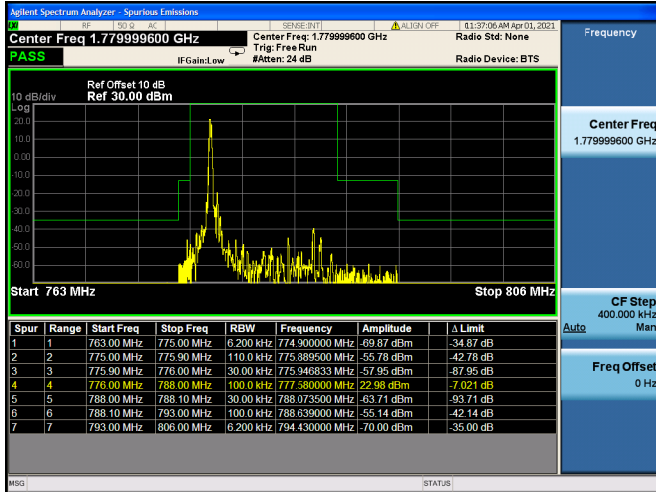

High FULL RB

LTE ULCA\_13A-66A PCC(13A)

Channel Bandwidth:10MHz

Low 1RB

High 1RB

FULL RB

LTE ULCA\_13A-66A SCC(66A)

Channel Bandwidth:5MHz

Low 1RB

High 1RB

Low FULL RB

High FULL RB