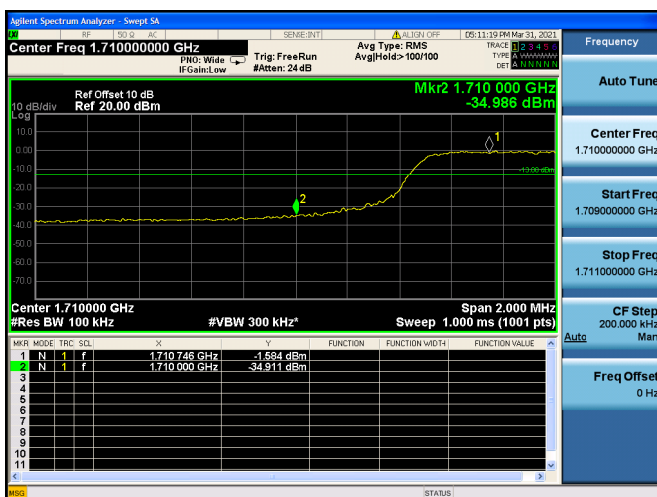

High 1RB

Low FULL RB

High FULL RB

LTE ULCA\_5A-66A SCC(66A)

Channel Bandwidth:5MHz

Low 1RB

High 1RB

Low FULL RB

High FULL RB

LTE ULCA\_5A-66A SCC(66A)

Channel Bandwidth:10MHz

Low 1RB

High 1RB

Low FULL RB

High FULL RB

LTE ULCA\_5A-66A SCC(66A)

Channel Bandwidth:15MHz

Low 1RB

High 1RB

Low FULL RB

High FULL RB

LTE ULCA\_5A-66A SCC(66A)

Channel Bandwidth:20MHz

Low 1RB