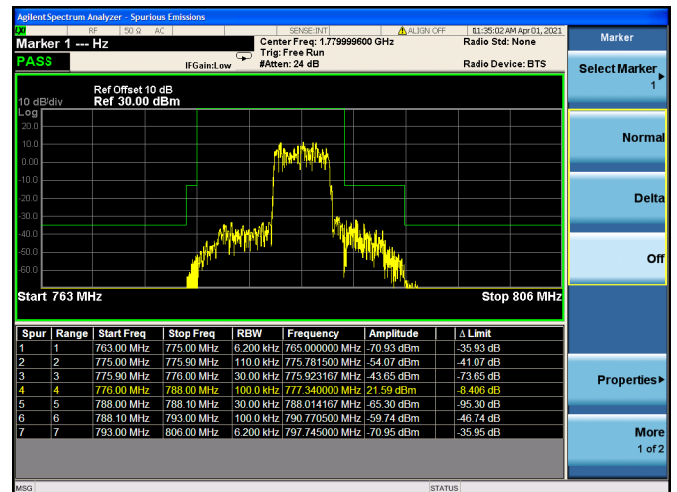

Channel Bandwidth:15MHz

Low 1RB

High 1RB

Low FULL RB

High FULL RB

LTE ULCA\_5A-66A SCC(66A)

Channel Bandwidth:20MHz

Low 1RB

High 1RB

Low FULL RB

High FULL RB

LTE ULCA\_13A-66A PCC(13A)

Channel Bandwidth:5MHz

Low 1RB

High 1RB

Low FULL RB

High FULL RB

LTE ULCA\_13A-66A PCC(13A)

Channel Bandwidth:10MHz

Low 1RB

High 1RB

FULL RB

LTE ULCA\_13A-66A SCC(66A)

Channel Bandwidth:5MHz