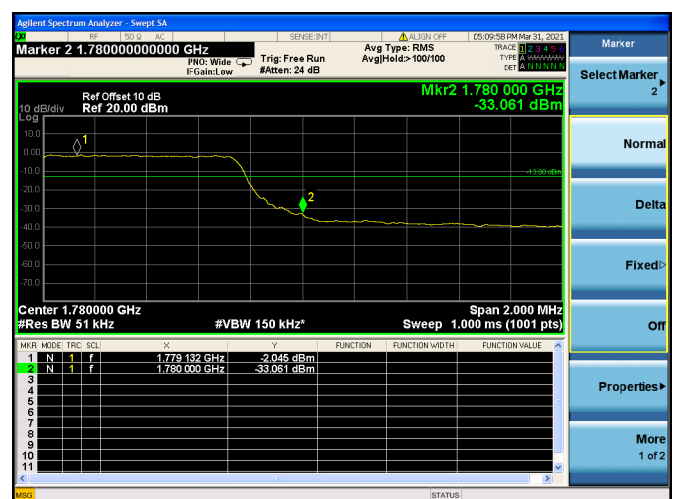

Channel Bandwidth:15MHz

Low 1RB

High 1RB

Low FULL RB

High FULL RB

LTE ULCA\_12A-66A SCC(66A)

Channel Bandwidth:20MHz

Low 1RB

High 1RB

Low FULL RB

High FULL RB

LTE ULCA\_5A-66A SCC(66A)

Channel Bandwidth:5MHz

Low 1RB

High 1RB

Low FULL RB

High FULL RB

LTE ULCA\_5A-66A SCC(66A)

Channel Bandwidth:10MHz

Low 1RB

High 1RB

Low FULL RB

High FULL RB

LTE ULCA\_5A-66A SCC(66A)

Channel Bandwidth:15MHz

Low 1RB

High 1RB

Low FULL RB

High FULL RB

LTE ULCA\_5A-66A SCC(66A)

Channel Bandwidth:20MHz

Low 1RB