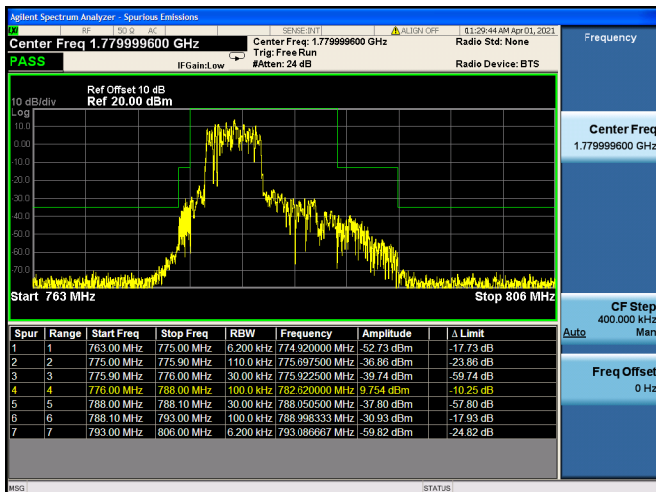

Channel Bandwidth:15MHz

Low 1RB

High 1RB

Low FULL RB

High FULL RB

LTE ULCA\_5A-66A SCC(66A)

Channel Bandwidth:20MHz

Low 1RB

High 1RB

Low FULL RB

High FULL RB

LTE ULCA\_13A-66A PCC(13A)

Channel Bandwidth:5MHz

Low 1RB

High 1RB

Low FULL RB

High FULL RB

LTE ULCA\_13A-66A PCC(13A)

Channel Bandwidth:10MHz

Low 1RB

High 1RB

FULL RB

LTE ULCA\_13A-66A SCC(66A)

Channel Bandwidth:5MHz