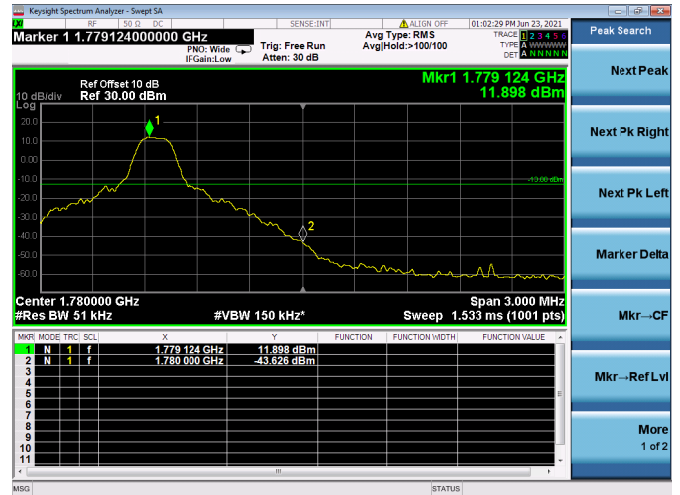

High 1RB

Low FULL RB

High FULL RB

LTE ULCA\_12A-66A SCC(66A)

Channel Bandwidth:5MHz

Low 1RB

High 1RB

Low FULL RB

High FULL RB

LTE ULCA\_12A-66A SCC(66A)

Channel Bandwidth:10MHz

Low 1RB

High 1RB

Low FULL RB

High FULL RB

LTE ULCA\_12A-66A SCC(66A)

Channel Bandwidth:15MHz

Low 1RB

High 1RB

Low FULL RB

High FULL RB

LTE ULCA\_12A-66A SCC(66A)

Channel Bandwidth:20MHz

Low 1RB

High 1RB

Low FULL RB

High FULL RB

LTE ULCA\_5A-66A SCC(66A)

Channel Bandwidth:5MHz

Low 1RB

High 1RB

Low FULL RB