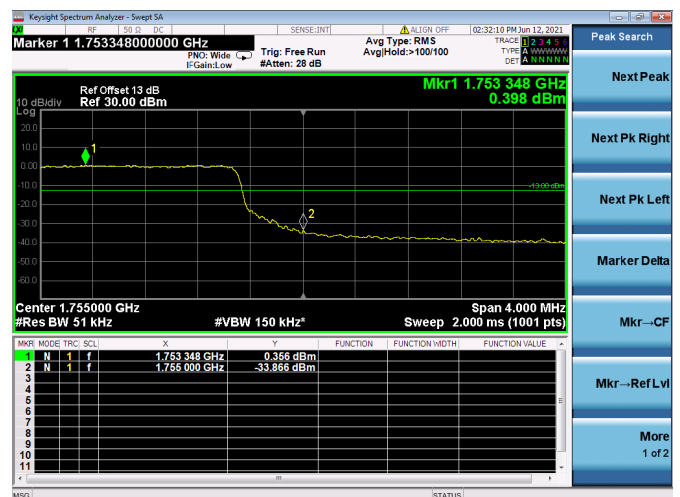

LTE ULCA\_4A-12A SCC(12A)

Channel Bandwidth:10MHz

Low 1RB

High 1RB

Low FULL RB

High FULL RB

LTE ULCA\_4A-13A PCC(4A)

Channel Bandwidth:5MHz

Low 1RB

High 1RB

Low FULL RB

High FULL RB

LTE ULCA\_4A-13A PCC(4A)

Channel Bandwidth:10MHz

Low 1RB

High 1RB

Low FULL RB

High FULL RB

LTE ULCA\_4A-13A PCC(4A)

Channel Bandwidth:15MHz

Low 1RB

High 1RB

Low FULL RB

High FULL RB

LTE ULCA\_4A-13A PCC(4A)

Channel Bandwidth:20MHz

Low 1RB

High 1RB

Low FULL RB

High FULL RB

LTE ULCA\_4A-13A SCC(13A)

Channel Bandwidth:10MHz