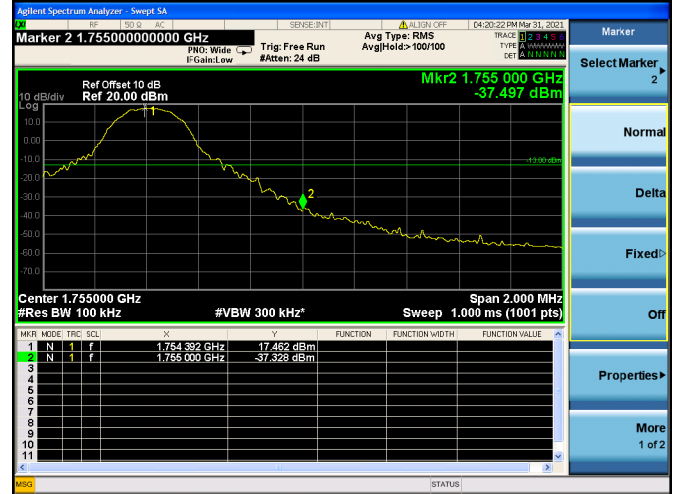

LTE ULCA\_2A-66A SCC(66A)

Channel Bandwidth:20MHz

Low 1RB

High 1RB

Low FULL RB

High FULL RB

LTE ULCA\_4A-5A PCC(4A)

Channel Bandwidth:5MHz

Low 1RB

High 1RB

Low FULL RB

High FULL RB

LTE ULCA\_4A-5A PCC(4A)

Channel Bandwidth:10MHz

Low 1RB

High 1RB

Low FULL RB

High FULL RB

LTE ULCA\_4A-5A PCC(4A)

Channel Bandwidth:15MHz

Low 1RB

High 1RB

Low FULL RB

High FULL RB

LTE ULCA\_4A-5A PCC(4A)

Channel Bandwidth:20MHz

Low 1RB

High 1RB

Low FULL RB

High FULL RB

LTE ULCA\_4A-5A SCC(5A)

Channel Bandwidth:5MHz