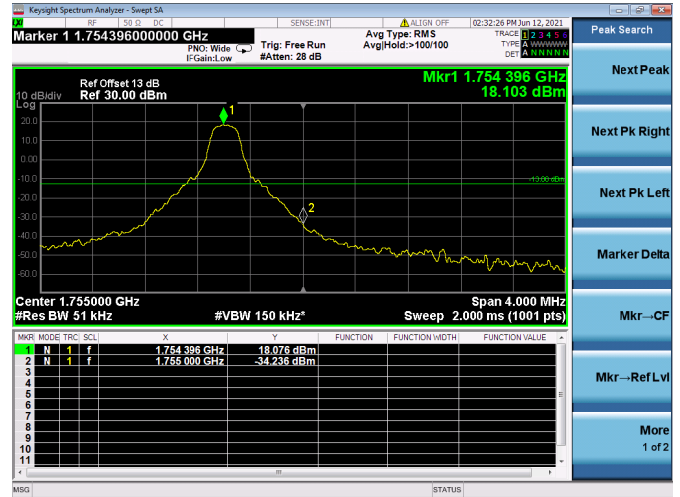

LTE ULCA\_4A-12A SCC(12A)

Channel Bandwidth:10MHz

Low 1RB

High 1RB

Low FULL RB

High FULL RB

LTE ULCA\_4A-13A PCC(4A)

Channel Bandwidth:5MHz

Low 1RB

High 1RB

Low FULL RB

High FULL RB

LTE ULCA\_4A-13A PCC(4A)

Channel Bandwidth:10MHz

Low 1RB

High 1RB

Low FULL RB

High FULL RB

LTE ULCA\_4A-13A PCC(4A)

Channel Bandwidth:15MHz

Low 1RB

High 1RB

Low FULL RB

High FULL RB

LTE ULCA\_4A-13A PCC(4A)

Channel Bandwidth:20MHz

Low 1RB

High 1RB

Low FULL RB

High FULL RB

LTE ULCA\_4A-13A SCC(13A)

Channel Bandwidth:10MHz