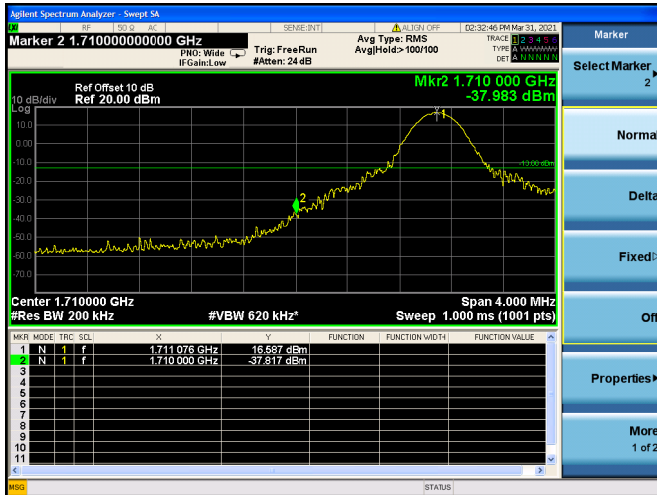

LTE ULCA\_2A-66A SCC(66A)

Channel Bandwidth:20MHz

Low 1RB

High 1RB

Low FULL RB

High FULL RB

LTE ULCA\_4A-5A PCC(4A)

Channel Bandwidth:5MHz

Low 1RB

High 1RB

Low FULL RB

High FULL RB

LTE ULCA\_4A-5A PCC(4A)

Channel Bandwidth:10MHz

Low 1RB

High 1RB

Low FULL RB

High FULL RB

LTE ULCA\_4A-5A PCC(4A)

Channel Bandwidth:15MHz

Low 1RB

High 1RB

Low FULL RB

High FULL RB

LTE ULCA\_4A-5A PCC(4A)

Channel Bandwidth:20MHz

Low 1RB

High 1RB

Low FULL RB

High FULL RB

LTE ULCA\_4A-5A SCC(5A)

Channel Bandwidth:5MHz