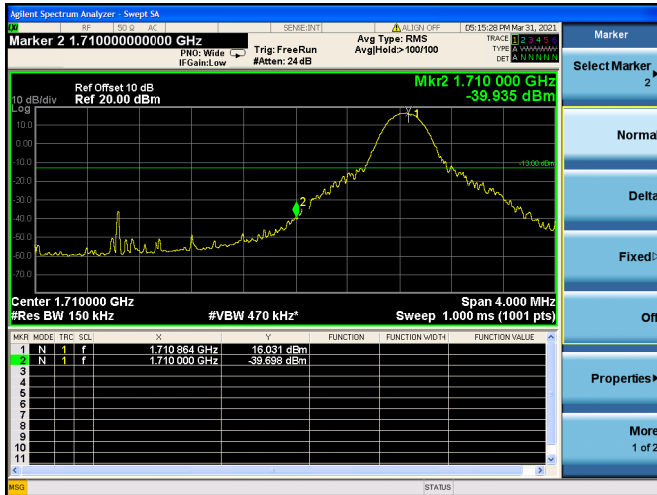

High 1RB

Low FULL RB

High FULL RB

LTE ULCA\_5A-66A SCC(66A)

Channel Bandwidth:5MHz

Low 1RB

High 1RB

Low FULL RB

High FULL RB

LTE ULCA\_5A-66A SCC(66A)

Channel Bandwidth:10MHz

Low 1RB

High 1RB

Low FULL RB

High FULL RB

LTE ULCA\_5A-66A SCC(66A)

Channel Bandwidth:15MHz

Low 1RB

High 1RB

Low FULL RB

High FULL RB

LTE ULCA\_5A-66A SCC(66A)

Channel Bandwidth:20MHz

Low 1RB