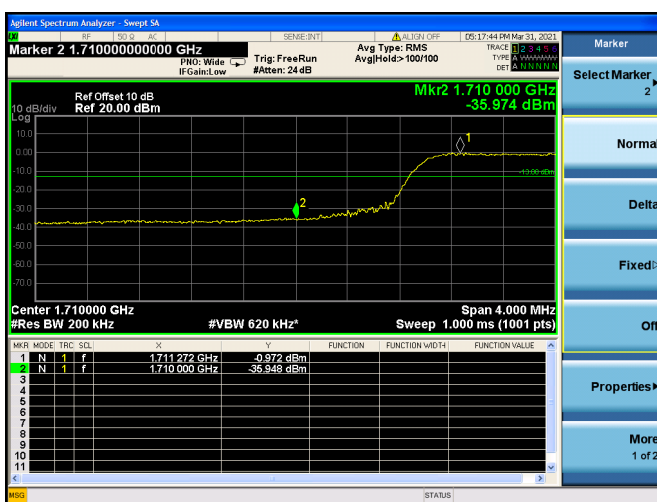

High FULL RB

LTE ULCA\_5A-66A SCC(66A)

Channel Bandwidth:10MHz

Low 1RB

High 1RB

Low FULL RB

High FULL RB

LTE ULCA\_5A-66A SCC(66A)

Channel Bandwidth:15MHz

Low 1RB

High 1RB

Low FULL RB

High FULL RB

LTE ULCA\_5A-66A SCC(66A)

Channel Bandwidth:20MHz

Low 1RB

High 1RB

Low FULL RB

High FULL RB

LTE ULCA\_13A-66A PCC(13A)

Channel Bandwidth:5MHz

Low 1RB

High 1RB

Low FULL RB

High FULL RB

LTE ULCA\_13A-66A PCC(13A)

Channel Bandwidth:10MHz

Low 1RB

High 1RB

FULL RB

LTE ULCA\_13A-66A SCC(66A)

Channel Bandwidth:5MHz