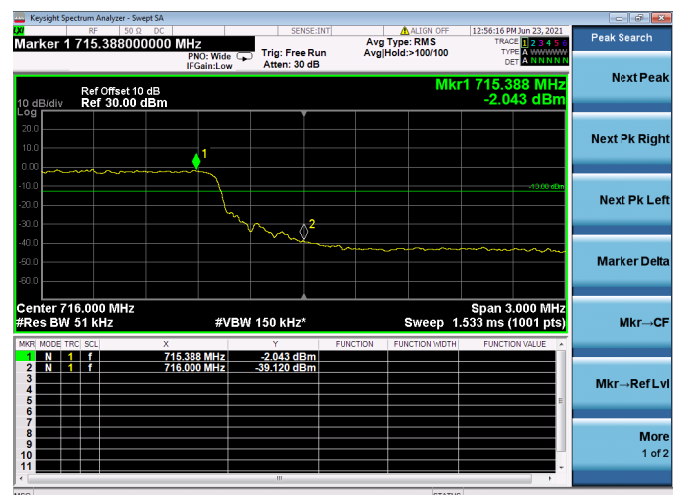

High FULL RB

LTE ULCA\_5A-66A SCC(66A)

Channel Bandwidth:20MHz

Low 1RB

High 1RB

Low FULL RB

High FULL RB

LTE ULCA\_12A-66A PCC(12A)

Channel Bandwidth:5MHz

Low 1RB

High 1RB

Low FULL RB

High FULL RB

LTE ULCA\_12A-66A PCC(12A)

Channel Bandwidth:10MHz

Low 1RB

High 1RB

Low FULL RB

High FULL RB

LTE ULCA\_12A-66A SCC(66A)

Channel Bandwidth:5MHz

Low 1RB

High 1RB

Low FULL RB

High FULL RB

LTE ULCA\_12A-66A SCC(66A)

Channel Bandwidth:10MHz

Low 1RB

High 1RB

Low FULL RB

High FULL RB

LTE ULCA\_12A-66A SCC(66A)