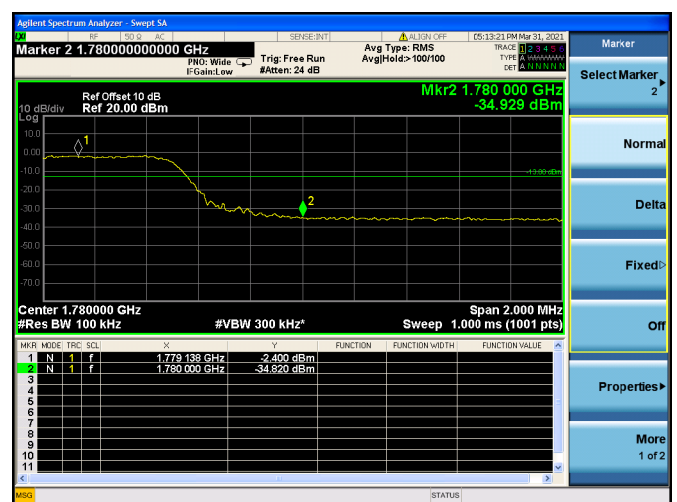

High FULL RB

LTE ULCA\_5A-66A PCC(5A)

Channel Bandwidth:10MHz

Low 1RB

High 1RB

Low FULL RB

High FULL RB

LTE ULCA\_5A-66A SCC(66A)

Channel Bandwidth:5MHz

Low 1RB

High 1RB

Low FULL RB

High FULL RB

LTE ULCA\_5A-66A SCC(66A)

Channel Bandwidth:10MHz

Low 1RB

High 1RB

Low FULL RB

High FULL RB

LTE ULCA\_5A-66A SCC(66A)

Channel Bandwidth:15MHz

Low 1RB

High 1RB

Low FULL RB

High FULL RB

LTE ULCA\_5A-66A SCC(66A)

Channel Bandwidth:20MHz

Low 1RB

High 1RB

Low FULL RB

High FULL RB

LTE ULCA\_12A-66A PCC(12A)