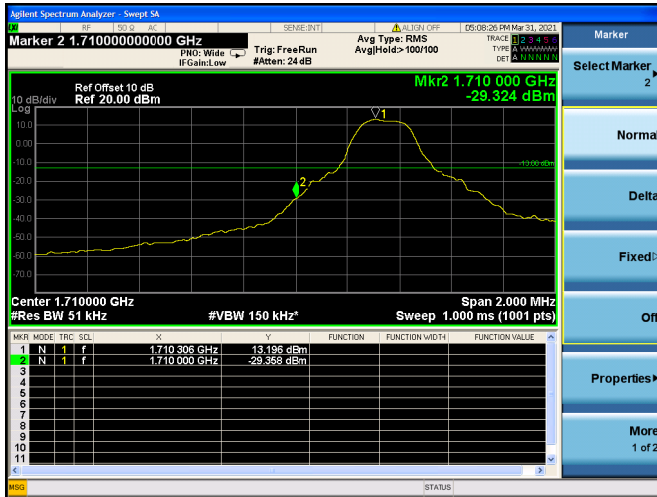

Channel Bandwidth:15MHz

Low 1RB

High 1RB

Low FULL RB

High FULL RB

LTE ULCA\_12A-66A SCC(66A)

Channel Bandwidth:20MHz

Low 1RB

High 1RB

Low FULL RB

High FULL RB

LTE ULCA\_5A-66A SCC(66A)

Channel Bandwidth:5MHz

Low 1RB

High 1RB

Low FULL RB

High FULL RB

LTE ULCA\_5A-66A SCC(66A)

Channel Bandwidth:10MHz

Low 1RB

High 1RB

Low FULL RB

High FULL RB

LTE ULCA\_5A-66A SCC(66A)