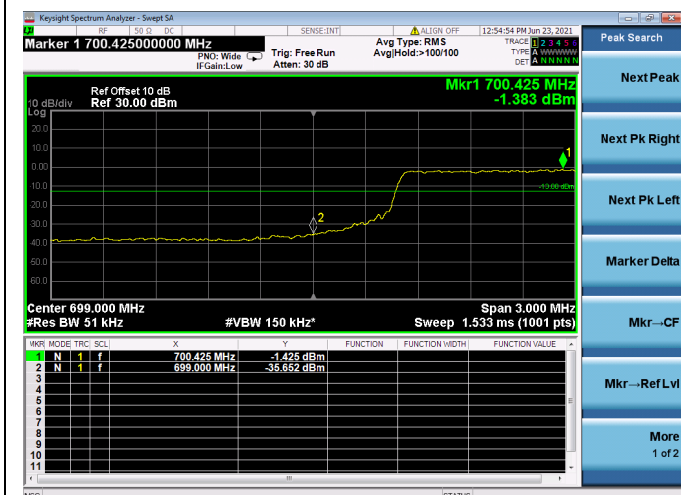

High FULL RB

LTE ULCA\_5A-66A SCC(66A)

Channel Bandwidth:20MHz

Low 1RB

High 1RB

Low FULL RB

High FULL RB

LTE ULCA\_12A-66A PCC(12A)

Channel Bandwidth:5MHz

Low 1RB

High 1RB

Low FULL RB

High FULL RB

LTE ULCA\_12A-66A PCC(12A)

Channel Bandwidth:10MHz

Low 1RB

High 1RB

Low FULL RB

High FULL RB

LTE ULCA\_12A-66A SCC(66A)

Channel Bandwidth:5MHz

Low 1RB

High 1RB

Low FULL RB

High FULL RB

LTE ULCA\_12A-66A SCC(66A)

Channel Bandwidth:10MHz

Low 1RB

High 1RB

Low FULL RB

High FULL RB

LTE ULCA\_12A-66A SCC(66A)