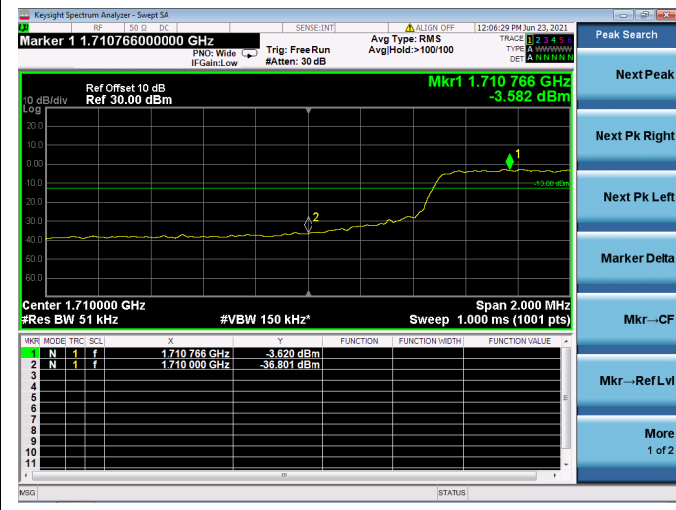

Low FULL RB

High FULL RB

LTE ULCA\_4A-12A PCC(4A)

Channel Bandwidth:5MHz

Low 1RB

High 1RB

Low FULL RB

High FULL RB

LTE ULCA\_4A-12A PCC(4A)

Channel Bandwidth:10MHz

Low 1RB

High 1RB

Low FULL RB

High FULL RB

LTE ULCA\_4A-12A PCC(4A)

Channel Bandwidth:15MHz

Low 1RB

High 1RB

Low FULL RB

High FULL RB

LTE ULCA\_4A-12A PCC(4A)

Channel Bandwidth:20MHz

Low 1RB

High 1RB

Low FULL RB

High FULL RB

LTE ULCA\_4A-12SCC(12A)

Channel Bandwidth:5MHz

Low 1RB

High 1RB

Low FULL RB

High FULL RB