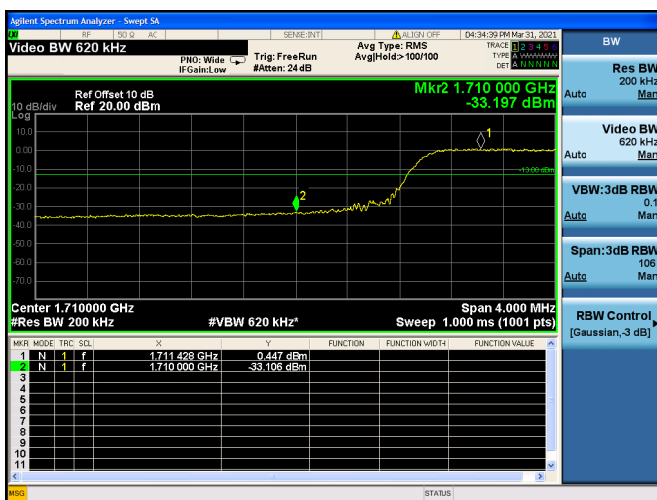

Low FULL RB

High FULL RB

LTE ULCA\_4A-5A PCC(4A)

Channel Bandwidth:15MHz

Low 1RB

High 1RB

Low FULL RB

High FULL RB

LTE ULCA\_4A-5A PCC(4A)

Channel Bandwidth:20MHz

Low 1RB

High 1RB

Low FULL RB

High FULL RB

LTE ULCA\_4A-5A SCC(5A)

Channel Bandwidth:5MHz

Low 1RB

High 1RB

Low FULL RB

High FULL RB

LTE ULCA\_4A-5A SCC(5A)

Channel Bandwidth:10MHz

Low 1RB

High 1RB

Low FULL RB

High FULL RB

LTE ULCA\_4A-12A PCC(4A)

Channel Bandwidth:5MHz

Low 1RB

High 1RB

Low FULL RB

High FULL RB