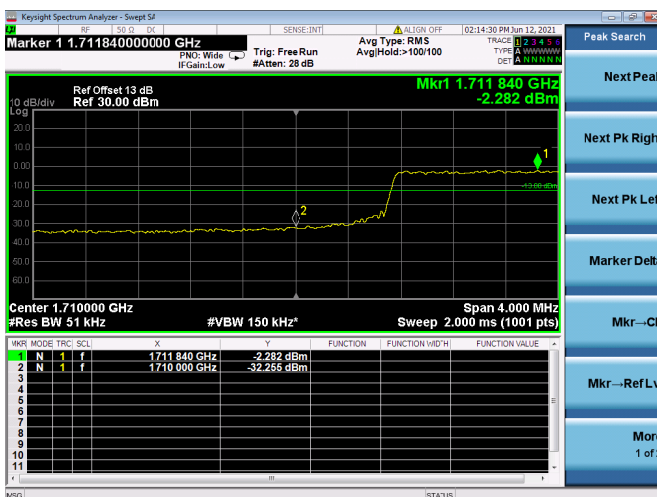

Low 1RB

High 1RB

Low FULL RB

High FULL RB

LTE ULCA\_4A-13A PCC(4A)

Channel Bandwidth:10MHz

Low 1RB

High 1RB

Low FULL RB

High FULL RB

LTE ULCA\_4A-13A PCC(4A)

Channel Bandwidth:15MHz

Low 1RB

High 1RB

Low FULL RB

High FULL RB

LTE ULCA\_4A-13A PCC(4A)

Channel Bandwidth:20MHz

Low 1RB

High 1RB

Low FULL RB

High FULL RB

LTE ULCA\_4A-13A SCC(13A)

Channel Bandwidth:10MHz

Low 1RB

High 1RB

FULL RB

LTE ULCA\_5A-66A PCC(5A)

Channel Bandwidth:5MHz

Low 1RB

High 1RB

Low FULL RB