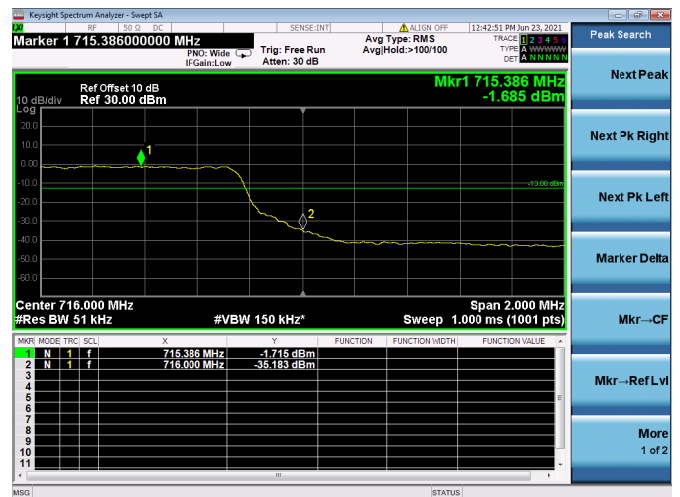

Low 1RB

High 1RB

Low FULL RB

High FULL RB

LTE ULCA\_4A-12A PCC(4A)

Channel Bandwidth:20MHz

Low 1RB

High 1RB

Low FULL RB

High FULL RB

LTE ULCA\_4A-12SCC(12A)

Channel Bandwidth:5MHz

Low 1RB

High 1RB

Low FULL RB

High FULL RB

LTE ULCA\_4A-12A SCC(12A)

Channel Bandwidth:10MHz

Low 1RB

High 1RB

Low FULL RB

High FULL RB

LTE ULCA\_4A-13A PCC(4A)

Channel Bandwidth:5MHz

Low 1RB

High 1RB

Low FULL RB

High FULL RB

LTE ULCA\_4A-13A PCC(4A)

Channel Bandwidth:10MHz

Low 1RB

High 1RB