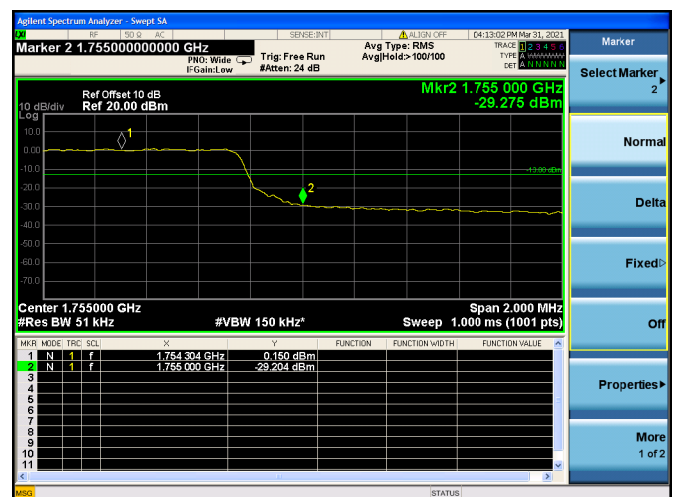

LTE ULCA\_2A-66A SCC(66A)

Channel Bandwidth:20MHz

Low 1RB

High 1RB

Low FULL RB

High FULL RB

LTE ULCA\_4A-5A PCC(4A)

Channel Bandwidth:5MHz

Low 1RB

High 1RB

Low FULL RB

High FULL RB

LTE ULCA\_4A-5A PCC(4A)

Channel Bandwidth:10MHz

Low 1RB

High 1RB

Low FULL RB

High FULL RB

LTE ULCA\_4A-5A PCC(4A)

Channel Bandwidth:15MHz

Low 1RB

High 1RB

Low FULL RB

High FULL RB

LTE ULCA\_4A-5A PCC(4A)

Channel Bandwidth:20MHz

Low 1RB

High 1RB

Low FULL RB

High FULL RB

LTE ULCA\_4A-5A SCC(5A)

Channel Bandwidth:5MHz