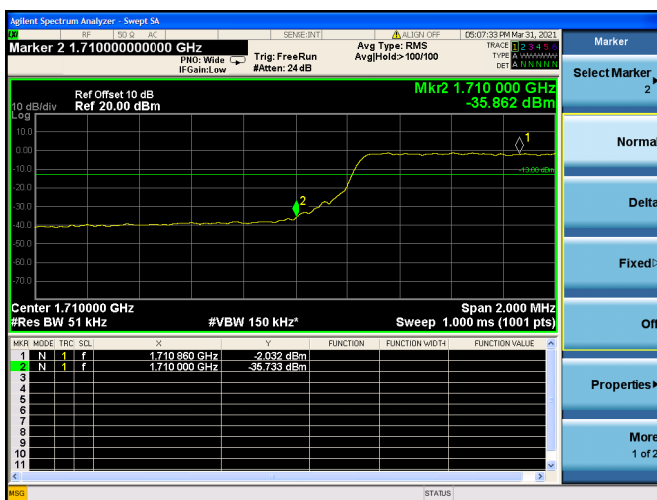

High FULL RB

LTE ULCA\_5A-66A PCC(5A)

Channel Bandwidth:10MHz

Low 1RB

High 1RB

Low FULL RB

High FULL RB

LTE ULCA\_5A-66A SCC(66A)

Channel Bandwidth:5MHz

Low 1RB

High 1RB

Low FULL RB

High FULL RB

LTE ULCA\_5A-66A SCC(66A)

Channel Bandwidth:10MHz

Low 1RB

High 1RB

Low FULL RB

High FULL RB

LTE ULCA\_5A-66A SCC(66A)

Channel Bandwidth:15MHz

Low 1RB

High 1RB

Low FULL RB

High FULL RB

LTE ULCA\_5A-66A SCC(66A)

Channel Bandwidth:20MHz

Low 1RB

High 1RB

Low FULL RB

High FULL RB

LTE ULCA\_12A-66A PCC(12A)