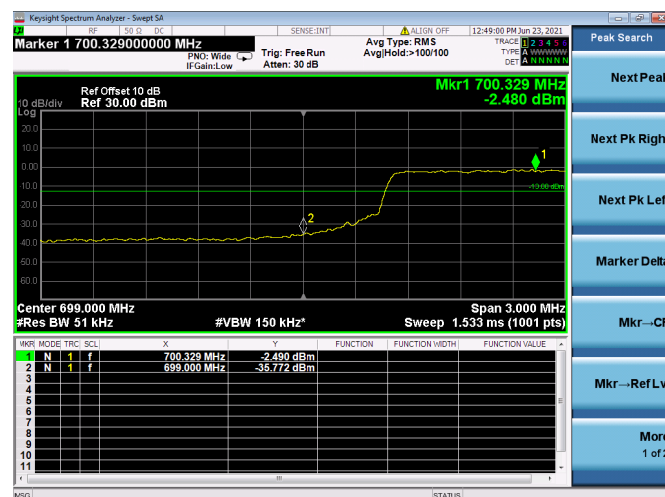

Low FULL RB

High FULL RB

LTE ULCA\_4A-12SCC(12A)

Channel Bandwidth:5MHz

Low 1RB

High 1RB

Low FULL RB

High FULL RB

LTE ULCA\_4A-12A SCC(12A)

Channel Bandwidth:10MHz

Low 1RB

High 1RB

Low FULL RB

High FULL RB

LTE ULCA\_4A-13A PCC(4A)

Channel Bandwidth:5MHz

Low 1RB

High 1RB

Low FULL RB

High FULL RB

LTE ULCA\_4A-13A PCC(4A)

Channel Bandwidth:10MHz

Low 1RB

High 1RB

Low FULL RB

High FULL RB

LTE ULCA\_4A-13A PCC(4A)

Channel Bandwidth:15MHz

Low 1RB

High 1RB

Low FULL RB

High FULL RB