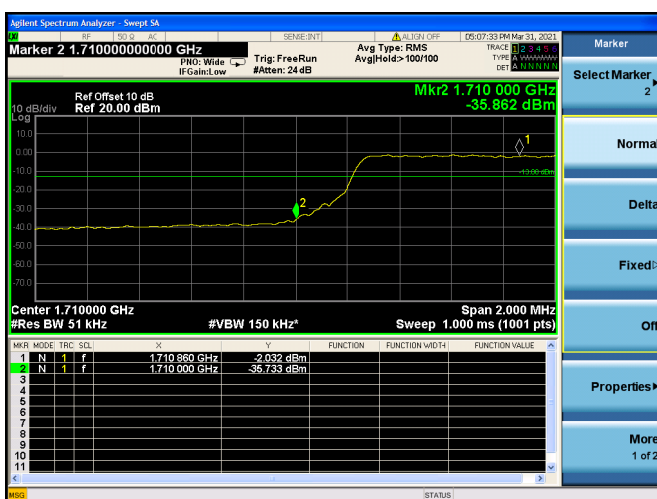

Channel Bandwidth:15MHz

Low 1RB

High 1RB

Low FULL RB

High FULL RB

LTE ULCA\_12A-66A SCC(66A)

Channel Bandwidth:20MHz

Low 1RB

High 1RB

Low FULL RB

High FULL RB

LTE ULCA\_5A-66A SCC(66A)

Channel Bandwidth:5MHz

Low 1RB

High 1RB

Low FULL RB

High FULL RB

LTE ULCA\_5A-66A SCC(66A)

Channel Bandwidth:10MHz

Low 1RB

High 1RB

Low FULL RB

High FULL RB

LTE ULCA\_5A-66A SCC(66A)

Channel Bandwidth:15MHz

Low 1RB

High 1RB

Low FULL RB

High FULL RB

LTE ULCA\_5A-66A SCC(66A)

Channel Bandwidth:20MHz

Low 1RB