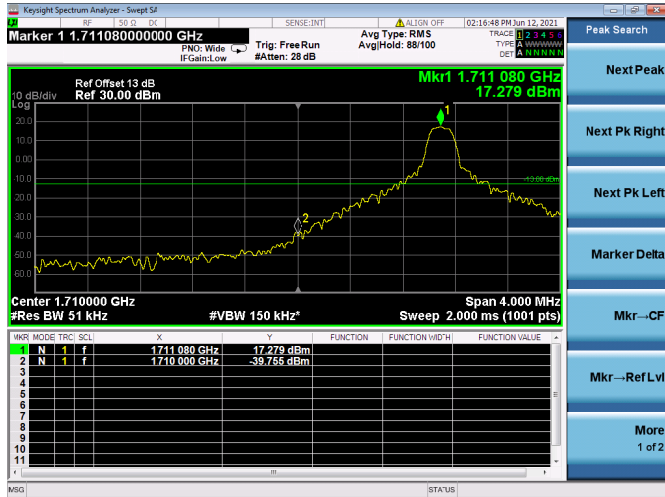

Low 1RB

High 1RB

Low FULL RB

High FULL RB

LTE ULCA\_4A-13A PCC(4A)

Channel Bandwidth:10MHz

Low 1RB

High 1RB

Low FULL RB

High FULL RB

LTE ULCA\_4A-13A PCC(4A)

Channel Bandwidth:15MHz

Low 1RB

High 1RB

Low FULL RB

High FULL RB

LTE ULCA\_4A-13A PCC(4A)

Channel Bandwidth:20MHz

Low 1RB

High 1RB

Low FULL RB

High FULL RB

LTE ULCA\_4A-13A SCC(13A)

Channel Bandwidth:10MHz

Low 1RB

High 1RB

FULL RB

LTE ULCA\_5A-66A PCC(5A)

Channel Bandwidth:5MHz

Low 1RB

High 1RB

Low FULL RB