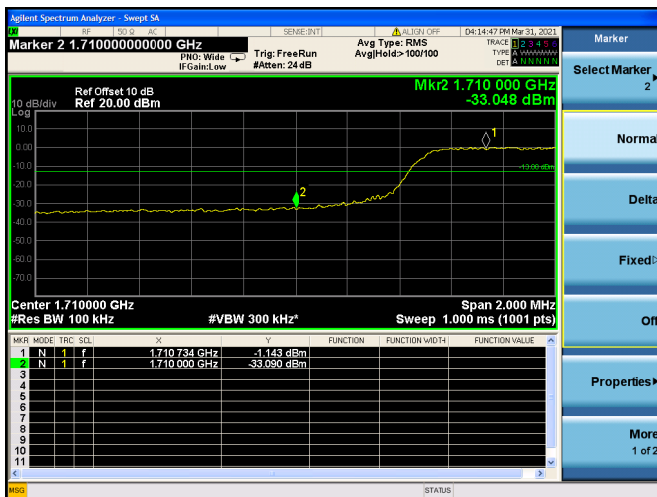

LTE ULCA\_2A-66A SCC(66A)

Channel Bandwidth:20MHz

Low 1RB

High 1RB

Low FULL RB

High FULL RB

LTE ULCA\_4A-5A PCC(4A)

Channel Bandwidth:5MHz

Low 1RB

High 1RB

Low FULL RB

High FULL RB

LTE ULCA\_4A-5A PCC(4A)

Channel Bandwidth:10MHz

Low 1RB

High 1RB

Low FULL RB

High FULL RB

LTE ULCA\_4A-5A PCC(4A)

Channel Bandwidth:15MHz

Low 1RB

High 1RB

Low FULL RB

High FULL RB

LTE ULCA\_4A-5A PCC(4A)

Channel Bandwidth:20MHz

Low 1RB

High 1RB

Low FULL RB

High FULL RB

LTE ULCA\_4A-5A SCC(5A)

Channel Bandwidth:5MHz