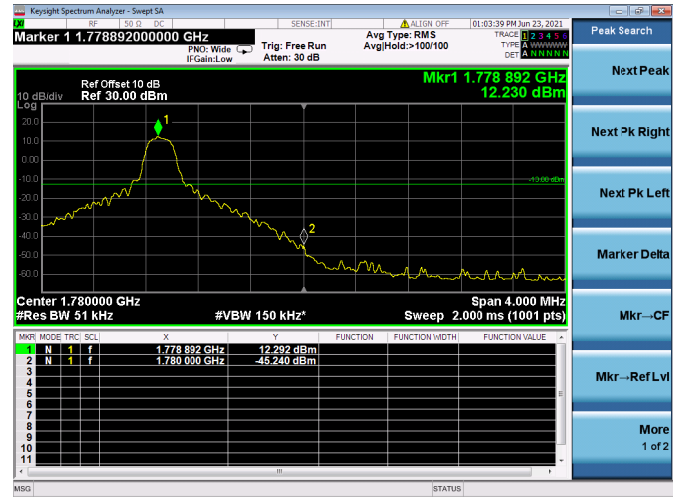

High FULL RB

LTE ULCA\_12A-66A SCC(66A)

Channel Bandwidth:10MHz

Low 1RB

High 1RB

Low FULL RB

High FULL RB

LTE ULCA\_12A-66A SCC(66A)

Channel Bandwidth:15MHz

Low 1RB

High 1RB

Low FULL RB

High FULL RB

LTE ULCA\_12A-66A SCC(66A)

Channel Bandwidth:20MHz

Low 1RB

High 1RB

Low FULL RB

High FULL RB

LTE ULCA\_5A-66A SCC(66A)

Channel Bandwidth:5MHz

Low 1RB

High 1RB

Low FULL RB

High FULL RB

LTE ULCA\_5A-66A SCC(66A)

Channel Bandwidth:10MHz

Low 1RB

High 1RB

Low FULL RB

High FULL RB

LTE ULCA\_5A-66A SCC(66A)