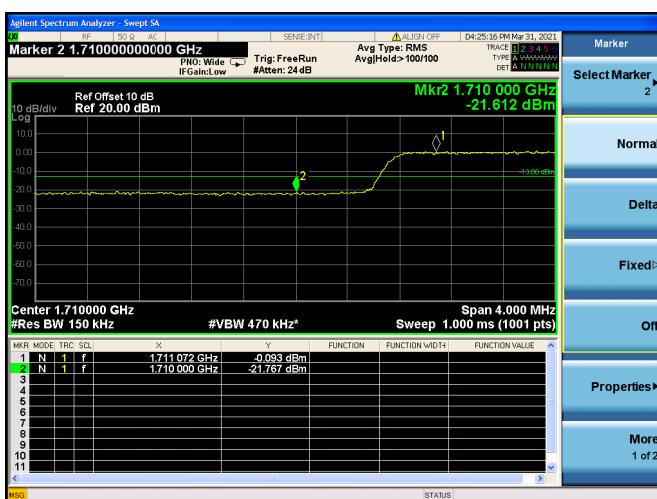

Low 1RB

High 1RB

Low FULL RB

High FULL RB

LTE ULCA\_4A-5A PCC(4A)

Channel Bandwidth:10MHz

Low 1RB

High 1RB

Low FULL RB

High FULL RB

LTE ULCA\_4A-5A PCC(4A)

Channel Bandwidth:15MHz

Low 1RB

High 1RB

Low FULL RB

High FULL RB

LTE ULCA\_4A-5A PCC(4A)

Channel Bandwidth:20MHz

Low 1RB

High 1RB

Low FULL RB

High FULL RB

LTE ULCA\_4A-5A SCC(5A)

Channel Bandwidth:5MHz

Low 1RB

High 1RB

Low FULL RB

High FULL RB

LTE ULCA\_4A-5A SCC(5A)

Channel Bandwidth:10MHz

Low 1RB

High 1RB