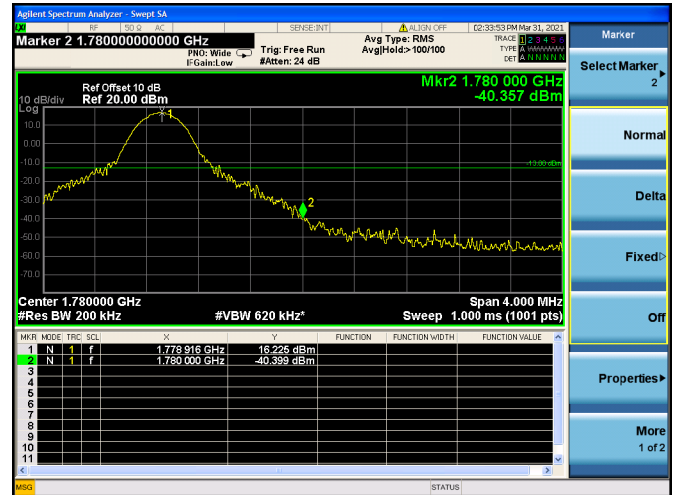

LTE ULCA\_2A-66A SCC(66A)

Channel Bandwidth:20MHz

Low 1RB

High 1RB

Low FULL RB

High FULL RB

LTE ULCA\_4A-5A PCC(4A)

Channel Bandwidth:5MHz

Low 1RB

High 1RB

Low FULL RB

High FULL RB

LTE ULCA\_4A-5A PCC(4A)

Channel Bandwidth:10MHz

Low 1RB

High 1RB

Low FULL RB

High FULL RB

LTE ULCA\_4A-5A PCC(4A)

Channel Bandwidth:15MHz

Low 1RB

High 1RB

Low FULL RB

High FULL RB

LTE ULCA\_4A-5A PCC(4A)

Channel Bandwidth:20MHz

Low 1RB

High 1RB

Low FULL RB

High FULL RB

LTE ULCA\_4A-5A SCC(5A)

Channel Bandwidth:5MHz