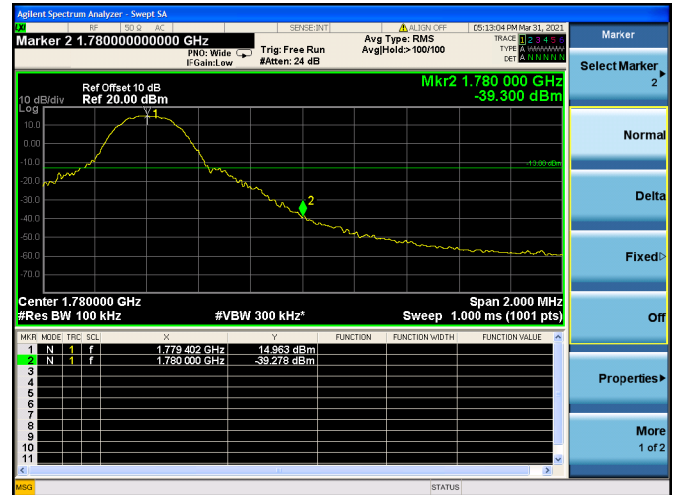

High FULL RB

LTE ULCA\_5A-66A PCC(5A)

Channel Bandwidth:10MHz

Low 1RB

High 1RB

Low FULL RB

High FULL RB

LTE ULCA\_5A-66A SCC(66A)

Channel Bandwidth:5MHz

Low 1RB

High 1RB

Low FULL RB

High FULL RB

LTE ULCA\_5A-66A SCC(66A)

Channel Bandwidth:10MHz

Low 1RB

High 1RB

Low FULL RB

High FULL RB

LTE ULCA\_5A-66A SCC(66A)

Channel Bandwidth:15MHz

Low 1RB

High 1RB

Low FULL RB

High FULL RB

LTE ULCA\_5A-66A SCC(66A)

Channel Bandwidth:20MHz

Low 1RB

High 1RB

Low FULL RB

High FULL RB

LTE ULCA\_12A-66A PCC(12A)