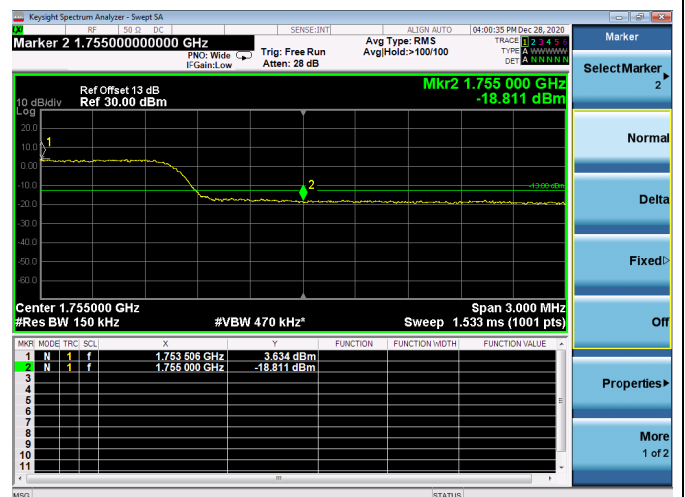

Low 1RB

High 1RB

Low FULL RB

High FULL RB

LTE ULCA\_4A-13A PCC(4A)

Channel Bandwidth:10MHz

Low 1RB

High 1RB

Low FULL RB

High FULL RB

LTE ULCA\_4A-13A PCC(4A)

Channel Bandwidth:15MHz

Low 1RB

High 1RB

Low FULL RB

High FULL RB

LTE ULCA\_4A-13A PCC(4A)

Channel Bandwidth:20MHz

Low 1RB

High 1RB

Low FULL RB

High FULL RB

LTE ULCA\_4A-13A SCC(13A)

Channel Bandwidth:10MHz

Low 1RB

High 1RB

FULL RB

LTE ULCA\_5A-66A PCC(5A)

Channel Bandwidth:5MHz

Low 1RB

High 1RB

Low FULL RB