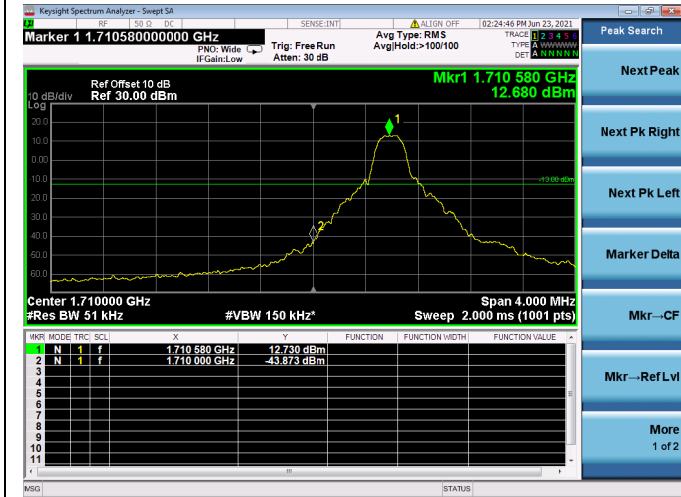

High 1RB

Low FULL RB

High FULL RB

LTE ULCA\_12A-66A SCC(66A)

Channel Bandwidth:5MHz

Low 1RB

High 1RB

Low FULL RB

High FULL RB

LTE ULCA\_12A-66A SCC(66A)

Channel Bandwidth:10MHz

Low 1RB

High 1RB

Low FULL RB

High FULL RB

LTE ULCA\_12A-66A SCC(66A)

Channel Bandwidth:15MHz

Low 1RB

High 1RB

Low FULL RB

High FULL RB

LTE ULCA\_12A-66A SCC(66A)

Channel Bandwidth:20MHz

Low 1RB

High 1RB

Low FULL RB

High FULL RB

LTE ULCA\_5A-66A SCC(66A)

Channel Bandwidth:5MHz

Low 1RB

High 1RB

Low FULL RB