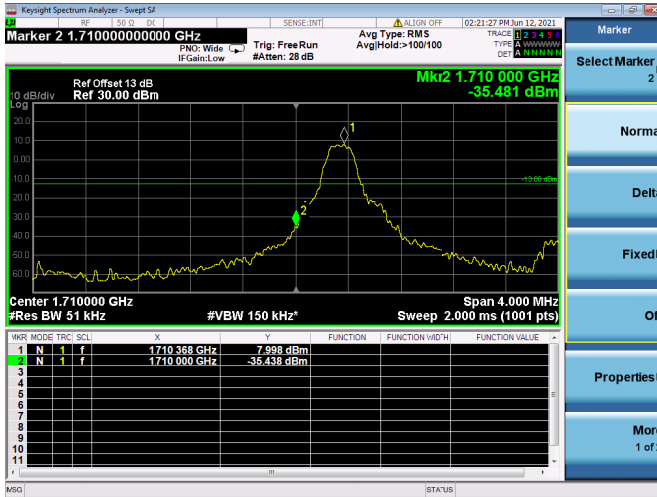

Low FULL RB

High FULL RB

LTE ULCA\_4A-12SCC(12A)

Channel Bandwidth:5MHz

Low 1RB

High 1RB

Low FULL RB

High FULL RB

LTE ULCA\_4A-12A SCC(12A)

Channel Bandwidth:10MHz

Low 1RB

High 1RB

Low FULL RB

High FULL RB

LTE ULCA\_4A-13A PCC(4A)

Channel Bandwidth:5MHz

Low 1RB

High 1RB

Low FULL RB

High FULL RB

LTE ULCA\_4A-13A PCC(4A)

Channel Bandwidth:10MHz

Low 1RB

High 1RB

Low FULL RB

High FULL RB

LTE ULCA\_4A-13A PCC(4A)

Channel Bandwidth:15MHz

Low 1RB

High 1RB

Low FULL RB

High FULL RB