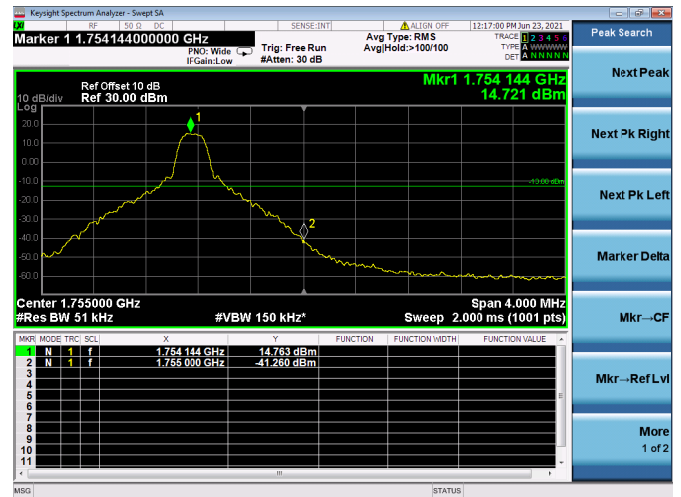

Low FULL RB

High FULL RB

LTE ULCA\_4A-12A PCC(4A)

Channel Bandwidth:5MHz

Low 1RB

High 1RB

Low FULL RB

High FULL RB

LTE ULCA\_4A-12A PCC(4A)

Channel Bandwidth:10MHz

Low 1RB

High 1RB

Low FULL RB

High FULL RB

LTE ULCA\_4A-12A PCC(4A)

Channel Bandwidth:15MHz

Low 1RB

High 1RB

Low FULL RB

High FULL RB

LTE ULCA\_4A-12A PCC(4A)

Channel Bandwidth:20MHz

Low 1RB

High 1RB

Low FULL RB

High FULL RB

LTE ULCA\_4A-12SCC(12A)

Channel Bandwidth:5MHz

Low 1RB

High 1RB

Low FULL RB

High FULL RB