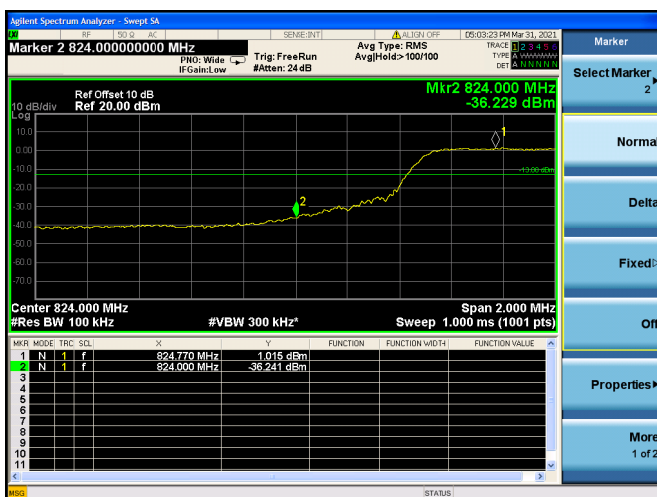

Low 1RB

High 1RB

FULL RB

LTE ULCA\_5A-66A PCC(5A)

Channel Bandwidth:5MHz

Low 1RB

High 1RB

Low FULL RB

High FULL RB

LTE ULCA\_5A-66A PCC(5A)

Channel Bandwidth:10MHz

Low 1RB

High 1RB

Low FULL RB

High FULL RB

LTE ULCA\_5A-66A SCC(66A)

Channel Bandwidth:5MHz

Low 1RB

High 1RB

Low FULL RB

High FULL RB

LTE ULCA\_5A-66A SCC(66A)

Channel Bandwidth:10MHz

Low 1RB

High 1RB

Low FULL RB

High FULL RB

LTE ULCA\_5A-66A SCC(66A)

Channel Bandwidth:15MHz

Low 1RB

High 1RB

Low FULL RB