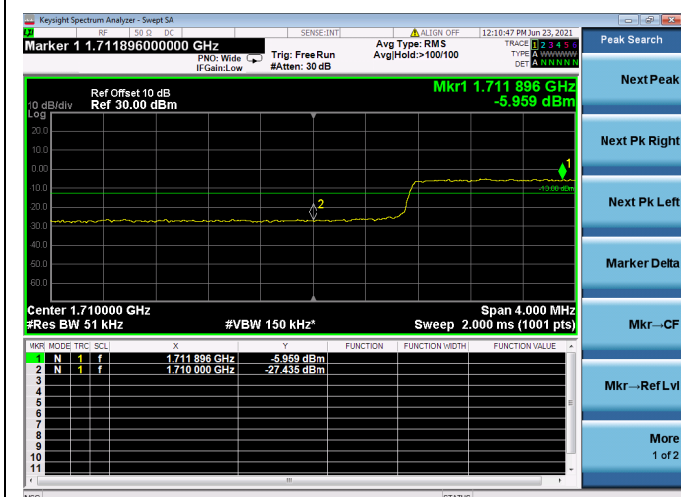

Low FULL RB

High FULL RB

LTE ULCA\_4A-12A PCC(4A)

Channel Bandwidth:5MHz

Low 1RB

High 1RB

Low FULL RB

High FULL RB

LTE ULCA\_4A-12A PCC(4A)

Channel Bandwidth:10MHz

Low 1RB

High 1RB

Low FULL RB

High FULL RB

LTE ULCA\_4A-12A PCC(4A)

Channel Bandwidth:15MHz

Low 1RB

High 1RB

Low FULL RB

High FULL RB

LTE ULCA\_4A-12A PCC(4A)

Channel Bandwidth:20MHz

Low 1RB

High 1RB

Low FULL RB

High FULL RB

LTE ULCA\_4A-12SCC(12A)

Channel Bandwidth:5MHz

Low 1RB

High 1RB

Low FULL RB

High FULL RB