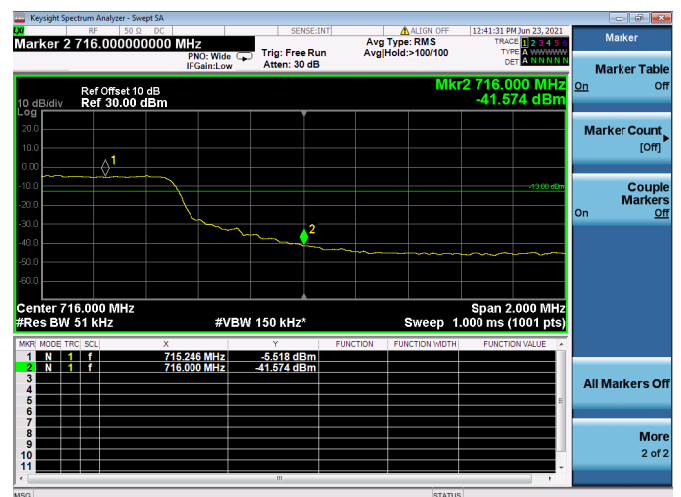

Low FULL RB

High FULL RB

LTE ULCA\_4A-12SCC(12A)

Channel Bandwidth:5MHz

Low 1RB

High 1RB

Low FULL RB

High FULL RB

LTE ULCA\_4A-12A SCC(12A)

Channel Bandwidth:10MHz

Low 1RB

High 1RB

Low FULL RB

High FULL RB

LTE ULCA\_4A-13A PCC(4A)

Channel Bandwidth:5MHz

Low 1RB

High 1RB

Low FULL RB

High FULL RB

LTE ULCA\_4A-13A PCC(4A)

Channel Bandwidth:10MHz

Low 1RB

High 1RB

Low FULL RB

High FULL RB

LTE ULCA\_4A-13A PCC(4A)

Channel Bandwidth:15MHz

Low 1RB

High 1RB

Low FULL RB

High FULL RB