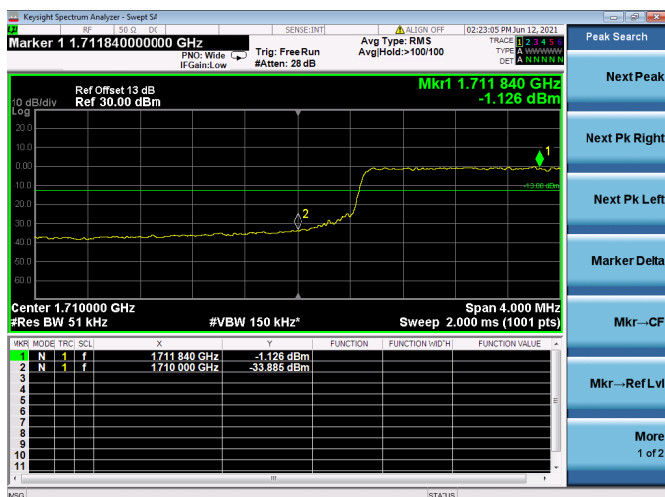

LTE ULCA\_4A-12A SCC(12A)

Channel Bandwidth:10MHz

Low 1RB

High 1RB

Low FULL RB

High FULL RB

LTE ULCA\_4A-13A PCC(4A)

Channel Bandwidth:5MHz

Low 1RB

High 1RB

Low FULL RB

High FULL RB

LTE ULCA\_4A-13A PCC(4A)

Channel Bandwidth:10MHz

Low 1RB

High 1RB

Low FULL RB

High FULL RB

LTE ULCA\_4A-13A PCC(4A)

Channel Bandwidth:15MHz

Low 1RB

High 1RB

Low FULL RB

High FULL RB

LTE ULCA\_4A-13A PCC(4A)

Channel Bandwidth:20MHz

Low 1RB

High 1RB

Low FULL RB

High FULL RB

LTE ULCA\_4A-13A SCC(13A)

Channel Bandwidth:10MHz