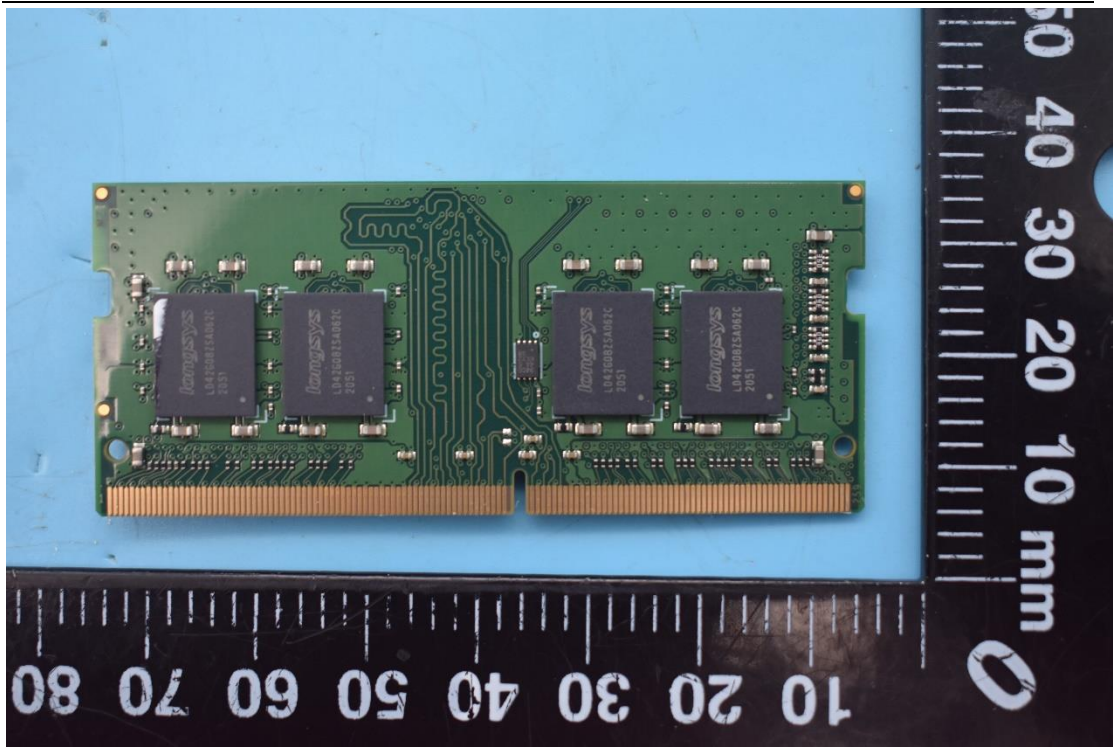

FCC ID:2ABGH-R141TL5

Internal Photos

1. EUT uncover view

2. Antenna view

Main Ant	WCDMA 2/4/5 LTE 2/4/5/12/13/66 5G 2/5/66	TRX	Only RX (LTE 48 5G 77/78)
Div Ant	LTE 2/4/5/12/13/66/48 5G 2/5/66/77/78	RX	
MIMO 1	LTE 48 5G 77/78	TRX	Only RX (LTE 2/4/66 5G 2/66)
MIMO 2	LTE 2/4/66/48 5G 2/66/77/78	RX	
WIFI 1	2.4G/5G/BT	TRX	
WIFI 2	2.4G/5G	TRX	

LB:B5/12/13
 MB:B2/4/66
 HB: B48/N77/N78