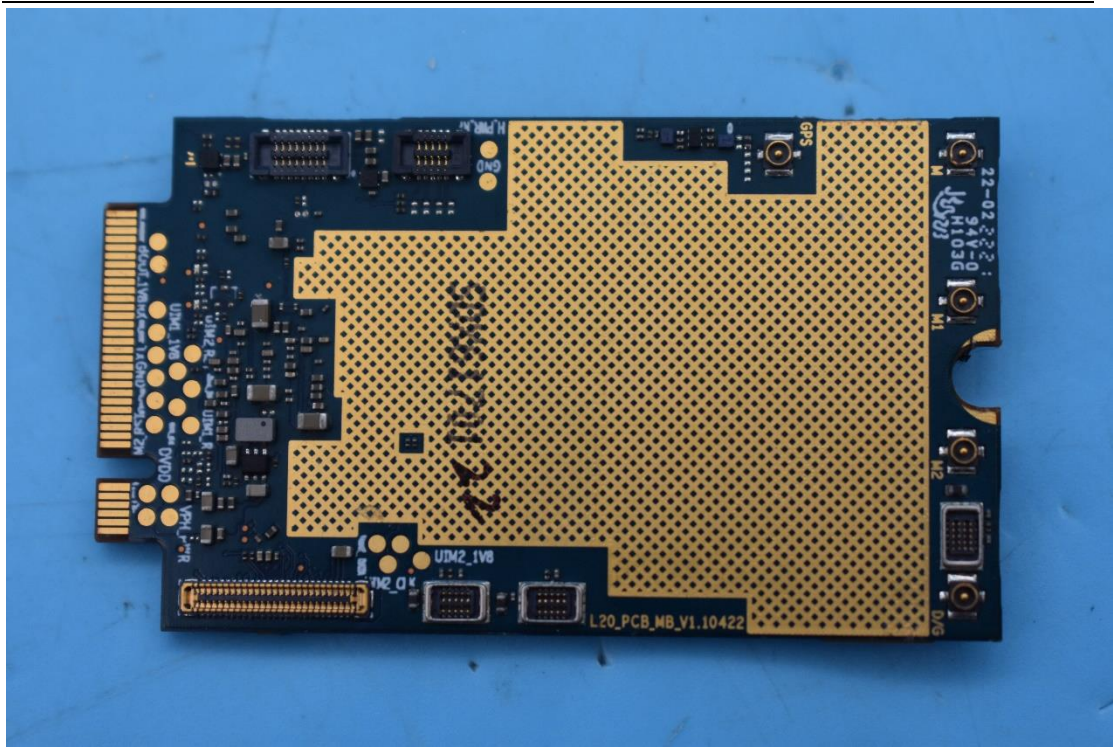

FCC ID:2ABGH-R141TL5

Internal Photos

1. EUT uncover view

2. Antenna view

Main Ant	WCDMA 2/4/5 LTE 2/4/5/12/13/66 5G 2/5/66	TRX	Only RX (LTE 48 5G 77/78)
Div Ant	LTE 2/4/5/12/13/66/48 5G 2/5/66/77/78	RX	
MIMO 1	LTE 48 5G 77/78	TRX	Only RX (LTE 2/4/66 5G 2/66)
MIMO 2	LTE 2/4/66/48 5G 2/66/77/78	RX	
WIFI 1	2.4G/5G/BT	TRX	
WIFI 2	2.4G/5G	TRX	

LB:B5/12/13
 MB:B2/4/66
 HB: B48/N77/N78