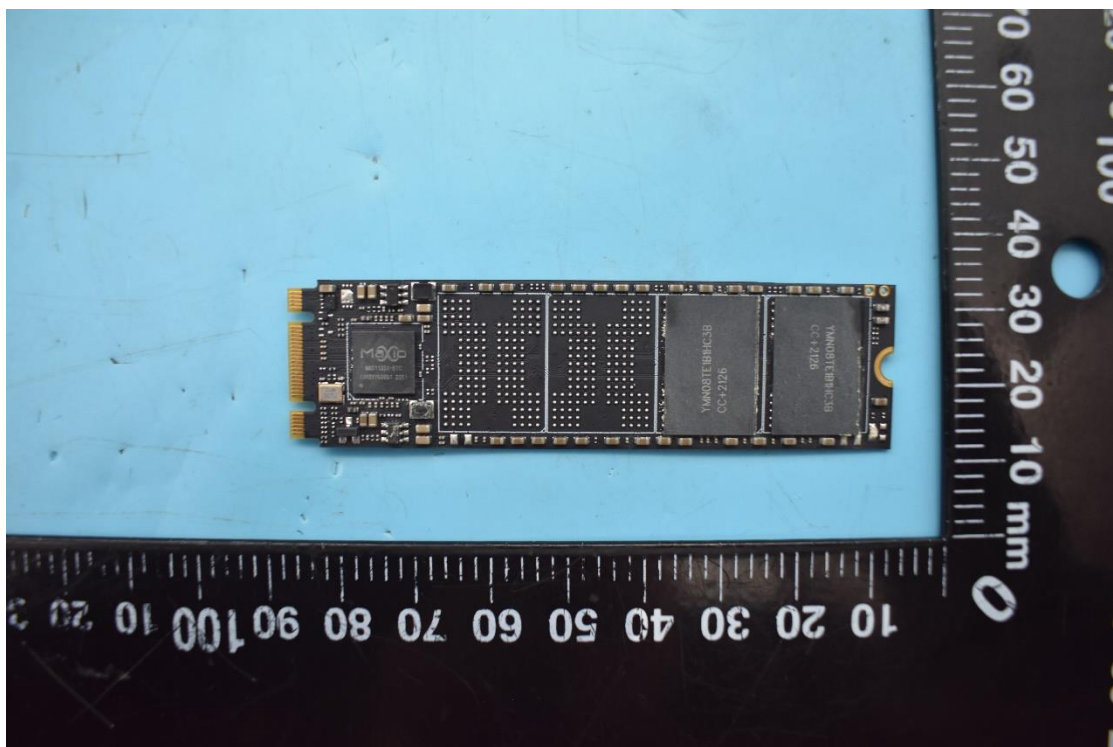

FCC ID:2ABGH-R141TL5

Internal Photos

1. EUT uncover view

2. Antenna view

Main Ant	WCDMA 2/4/5 LTE 2/4/5/12/13/66 5G 2/5/66	TRX	Only RX (LTE 48 5G 77/78)
Div Ant	LTE 2/4/5/12/13/66/48 5G 2/5/66/77/78	RX	
MIMO 1	LTE 48 5G 77/78	TRX	Only RX (LTE 2/4/66 5G 2/66)
MIMO 2	LTE 2/4/66/48 5G 2/66/77/78	RX	
WIFI 1	2.4G/5G/BT	TRX	
WIFI 2	2.4G/5G	TRX	

LB:B5/12/13
 MB:B2/4/66
 HB: B48/N77/N78