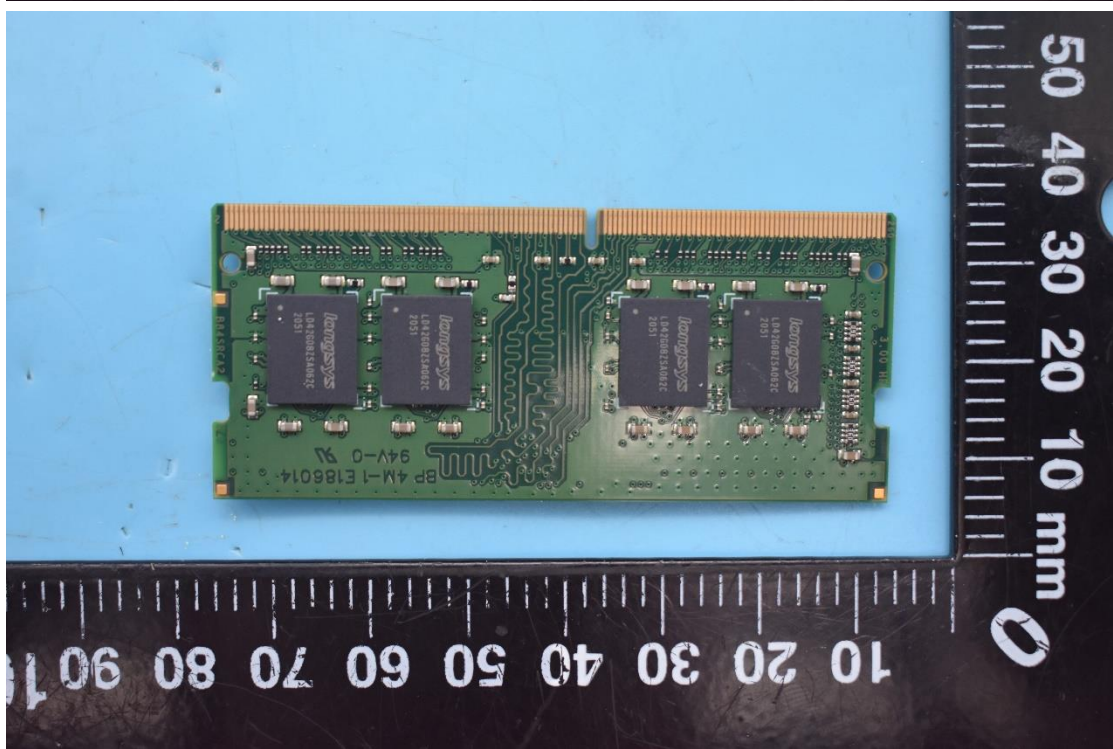

FCC ID:2ABGH-R141TL5

Internal Photos

1. EUT uncover view

2. Antenna view

Main Ant	WCDMA 2/4/5 LTE 2/4/5/12/13/66 5G 2/5/66	TRX	Only RX (LTE 48 5G 77/78)
Div Ant	LTE 2/4/5/12/13/66/48 5G 2/5/66/77/78	RX	
MIMO 1	LTE 48 5G 77/78	TRX	Only RX (LTE 2/4/66 5G 2/66)
MIMO 2	LTE 2/4/66/48 5G 2/66/77/78	RX	
WIFI 1	2.4G/5G/BT	TRX	
WIFI 2	2.4G/5G	TRX	

LB:B5/12/13
 MB:B2/4/66
 HB: B48/N77/N78