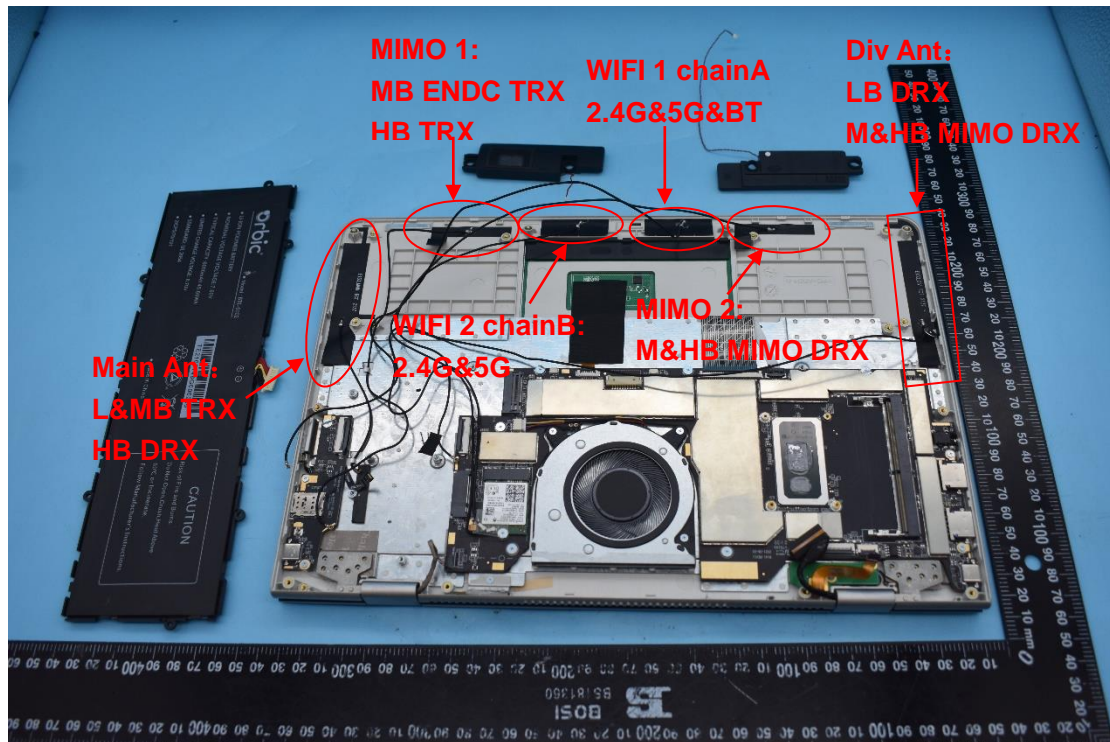

FCC ID:2ABGH-R141TL5

Internal Photos

1. EUT uncover view

2. Antenna view

Main Ant	WCDMA 2/4/5 LTE 2/4/5/12/13/66 5G 2/5/66	TRX	Only RX (LTE 48 5G 77/78)
Div Ant	LTE 2/4/5/12/13/66/48 5G 2/5/66/77/78	RX	
MIMO 1	LTE 48 5G 77/78	TRX	Only RX (LTE 2/4/66 5G 2/66)
MIMO 2	LTE 2/4/66/48 5G 2/66/77/78	RX	
WIFI 1	2.4G/5G/BT	TRX	
WIFI 2	2.4G/5G	TRX	

LB:B5/12/13
 MB:B2/4/66
 HB: B48/N77/N78