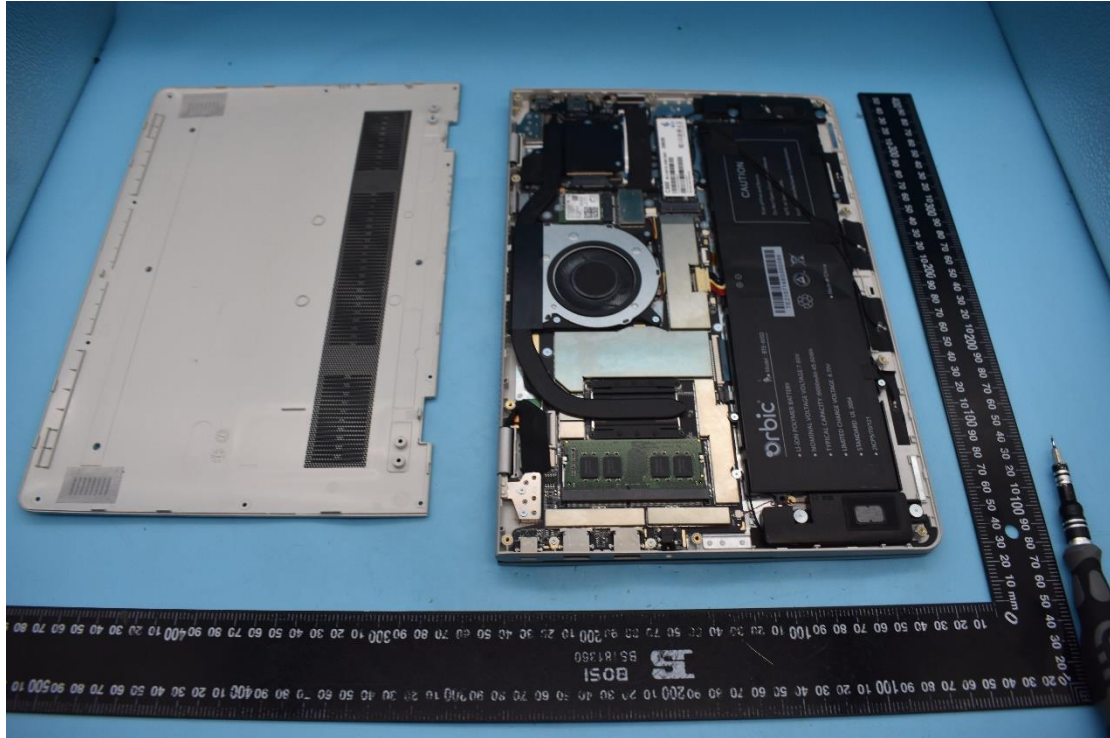

FCC ID:2ABGH-R141TL5

Internal Photos

1. EUT uncover view

2. Antenna view

Main Ant	WCDMA 2/4/5 LTE 2/4/5/12/13/66 5G 2/5/66	TRX	Only RX (LTE 48 5G 77/78)
Div Ant	LTE 2/4/5/12/13/66/48 5G 2/5/66/77/78	RX	
MIMO 1	LTE 48 5G 77/78	TRX	Only RX (LTE 2/4/66 5G 2/66)
MIMO 2	LTE 2/4/66/48 5G 2/66/77/78	RX	
WIFI 1	2.4G/5G/BT	TRX	
WIFI 2	2.4G/5G	TRX	