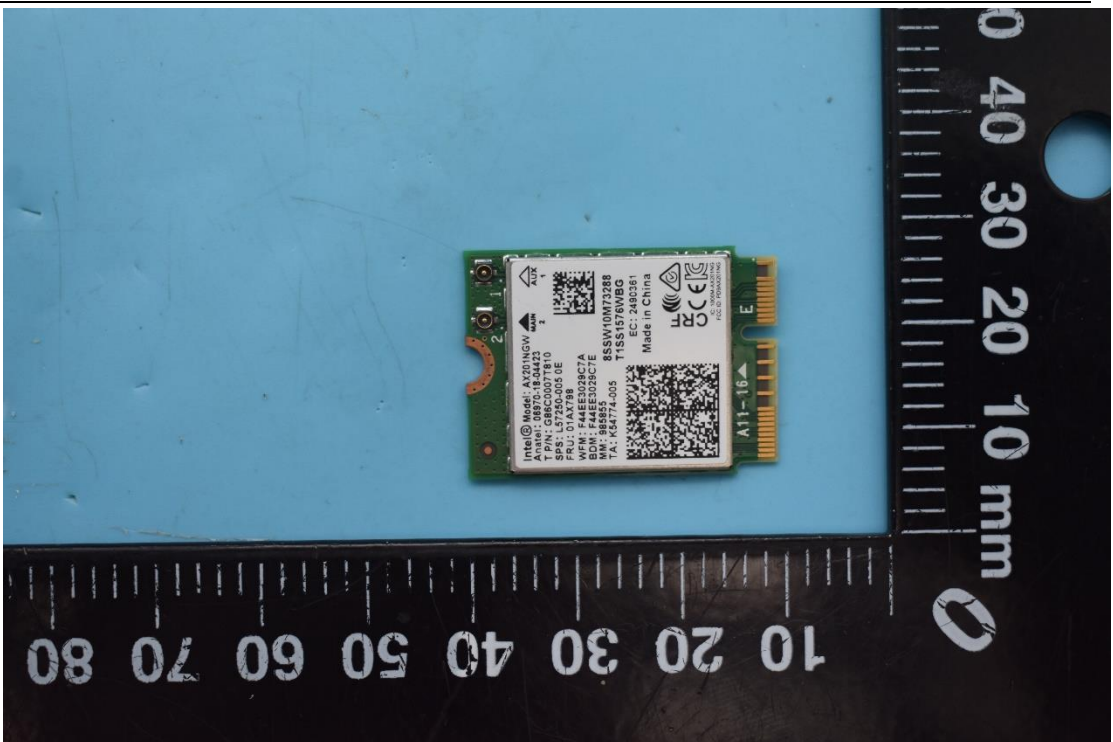

FCC ID:2ABGH-R141TL5

Internal Photos

1. EUT uncover view

2. Antenna view

Main Ant	WCDMA 2/4/5 LTE 2/4/5/12/13/66 5G 2/5/66	TRX	Only RX (LTE 48 5G 77/78)
Div Ant	LTE 2/4/5/12/13/66/48 5G 2/5/66/77/78	RX	
MIMO 1	LTE 48 5G 77/78	TRX	Only RX (LTE 2/4/66 5G 2/66)
MIMO 2	LTE 2/4/66/48 5G 2/66/77/78	RX	
WIFI 1	2.4G/5G/BT	TRX	
WIFI 2	2.4G/5G	TRX	