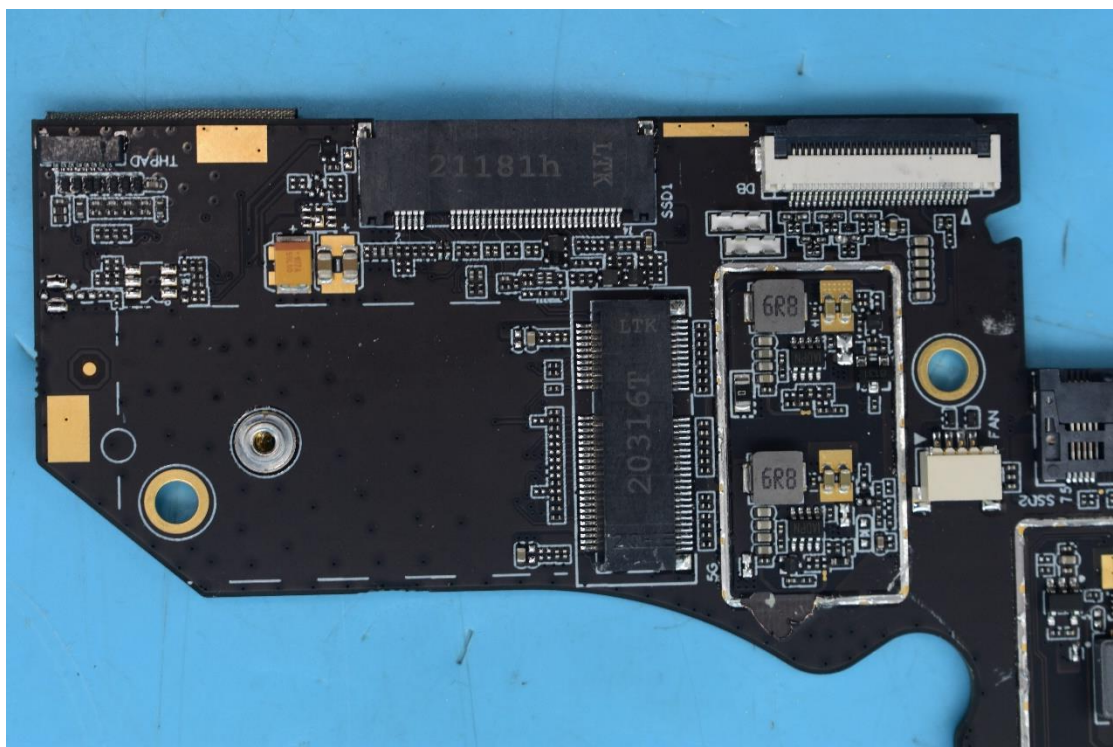

FCC ID:2ABGH-R141TL5

Internal Photos

1. EUT uncover view

2. Antenna view

Main Ant	WCDMA 2/4/5 LTE 2/4/5/12/13/66 5G 2/5/66	TRX	Only RX (LTE 48 5G 77/78)
Div Ant	LTE 2/4/5/12/13/66/48 5G 2/5/66/77/78	RX	
MIMO 1	LTE 48 5G 77/78	TRX	Only RX (LTE 2/4/66 5G 2/66)
MIMO 2	LTE 2/4/66/48 5G 2/66/77/78	RX	
WIFI 1	2.4G/5G/BT	TRX	
WIFI 2	2.4G/5G	TRX	

LB:B5/12/13
 MB:B2/4/66
 HB: B48/N77/N78