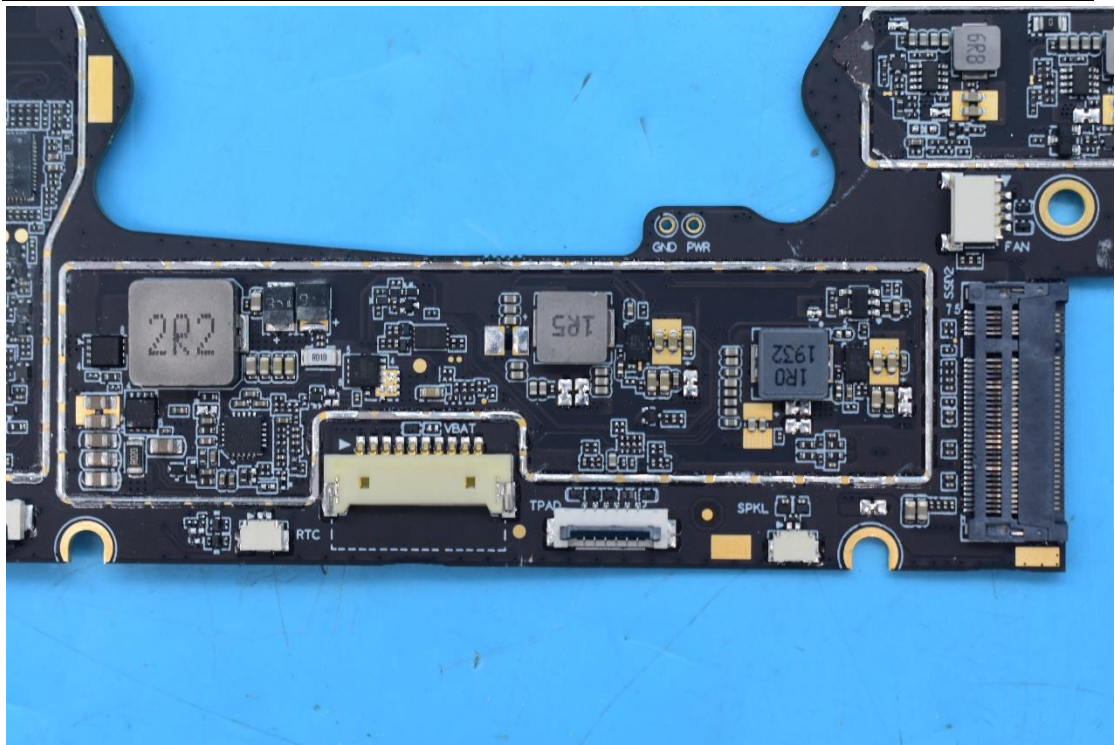

FCC ID:2ABGH-R141TL5

Internal Photos

1. EUT uncover view

2. Antenna view

Main Ant	WCDMA 2/4/5 LTE 2/4/5/12/13/66 5G 2/5/66	TRX	Only RX (LTE 48 5G 77/78)
Div Ant	LTE 2/4/5/12/13/66/48 5G 2/5/66/77/78	RX	
MIMO 1	LTE 48 5G 77/78	TRX	Only RX (LTE 2/4/66 5G 2/66)
MIMO 2	LTE 2/4/66/48 5G 2/66/77/78	RX	
WIFI 1	2.4G/5G/BT	TRX	
WIFI 2	2.4G/5G	TRX	

LB:B5/12/13
 MB:B2/4/66
 HB: B48/N77/N78