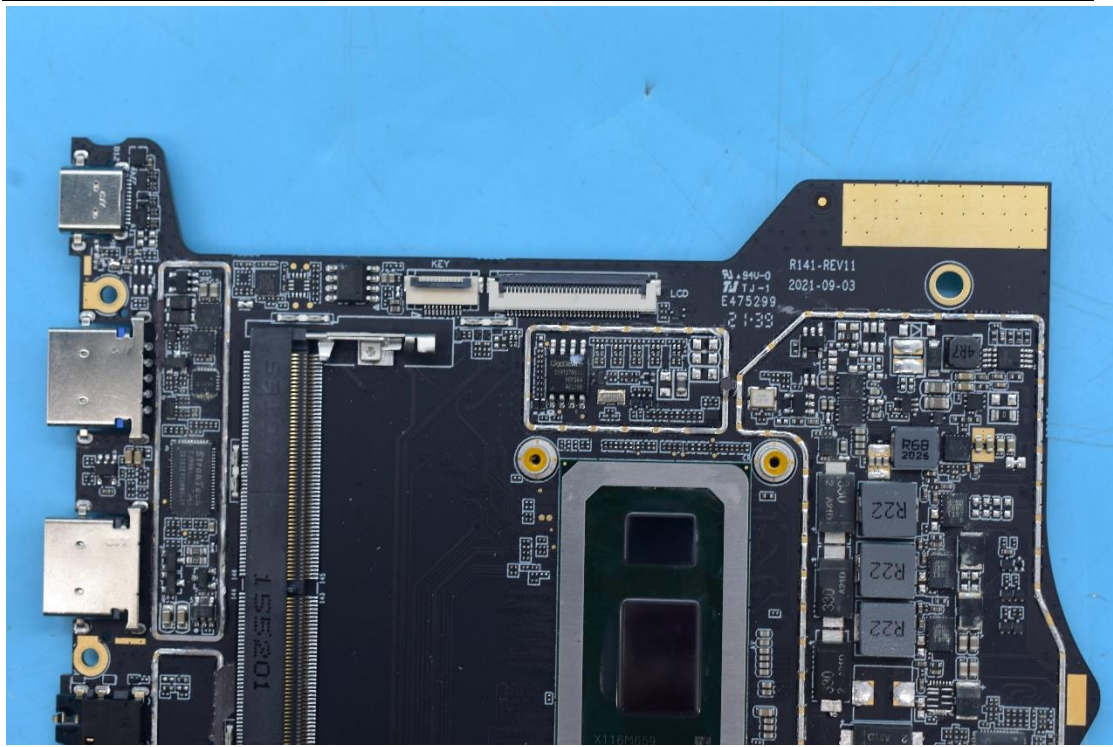

FCC ID:2ABGH-R141TL5

Internal Photos

1. EUT uncover view

2. Antenna view

Main Ant	WCDMA 2/4/5 LTE 2/4/5/12/13/66 5G 2/5/66	TRX	Only RX (LTE 48 5G 77/78)
Div Ant	LTE 2/4/5/12/13/66/48 5G 2/5/66/77/78	RX	
MIMO 1	LTE 48 5G 77/78	TRX	Only RX (LTE 2/4/66 5G 2/66)
MIMO 2	LTE 2/4/66/48 5G 2/66/77/78	RX	
WIFI 1	2.4G/5G/BT	TRX	
WIFI 2	2.4G/5G	TRX	