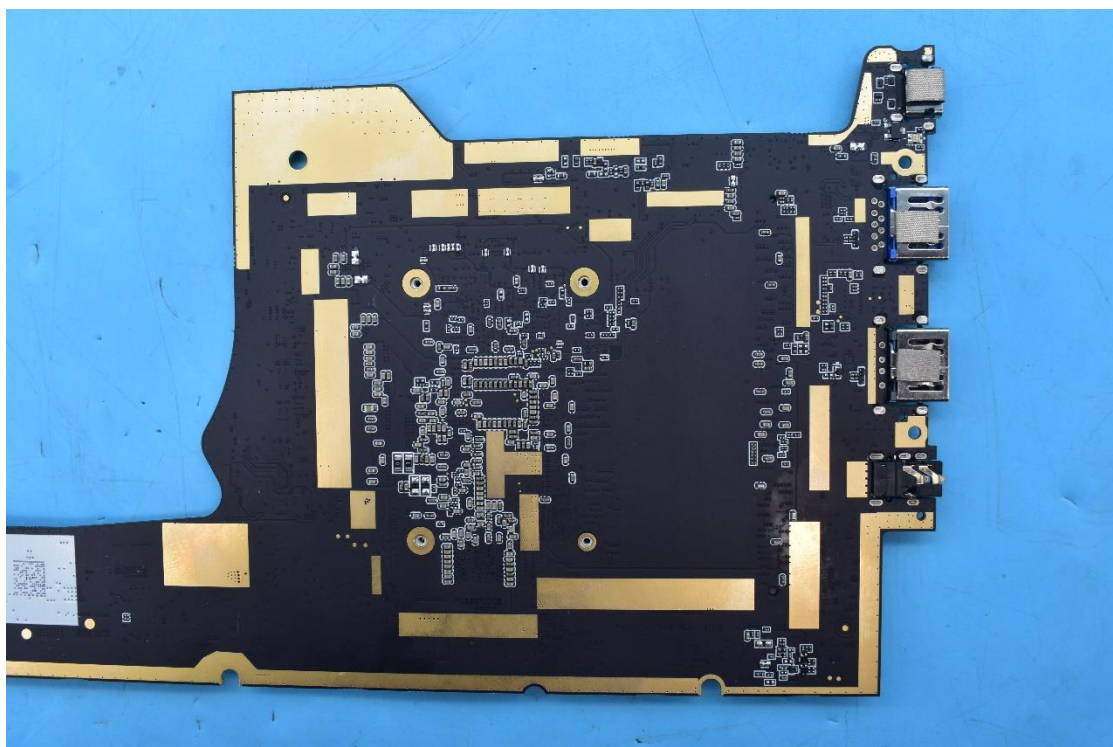

FCC ID:2ABGH-R141TL5

Internal Photos

1. EUT uncover view

2. Antenna view

Main Ant	WCDMA 2/4/5 LTE 2/4/5/12/13/66 5G 2/5/66	TRX	Only RX (LTE 48 5G 77/78)
Div Ant	LTE 2/4/5/12/13/66/48 5G 2/5/66/77/78	RX	
MIMO 1	LTE 48 5G 77/78	TRX	Only RX (LTE 2/4/66 5G 2/66)
MIMO 2	LTE 2/4/66/48 5G 2/66/77/78	RX	
WIFI 1	2.4G/5G/BT	TRX	
WIFI 2	2.4G/5G	TRX	

LB:B5/12/13
 MB:B2/4/66
 HB: B48/N77/N78