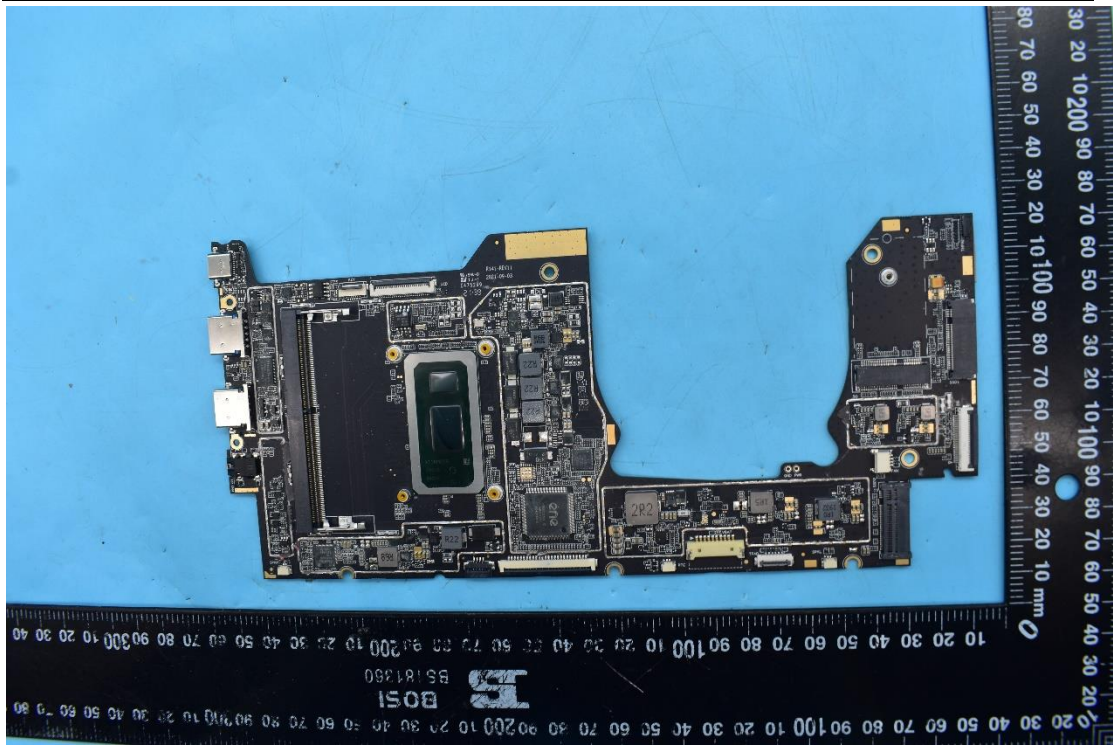

FCC ID:2ABGH-R141TL5

Internal Photos

1. EUT uncover view

2. Antenna view

Main Ant	WCDMA 2/4/5 LTE 2/4/5/12/13/66 5G 2/5/66	TRX	Only RX (LTE 48 5G 77/78)
Div Ant	LTE 2/4/5/12/13/66/48 5G 2/5/66/77/78	RX	
MIMO 1	LTE 48 5G 77/78	TRX	Only RX (LTE 2/4/66 5G 2/66)
MIMO 2	LTE 2/4/66/48 5G 2/66/77/78	RX	
WIFI 1	2.4G/5G/BT	TRX	
WIFI 2	2.4G/5G	TRX	

LB:B5/12/13
 MB:B2/4/66
 HB: B48/N77/N78