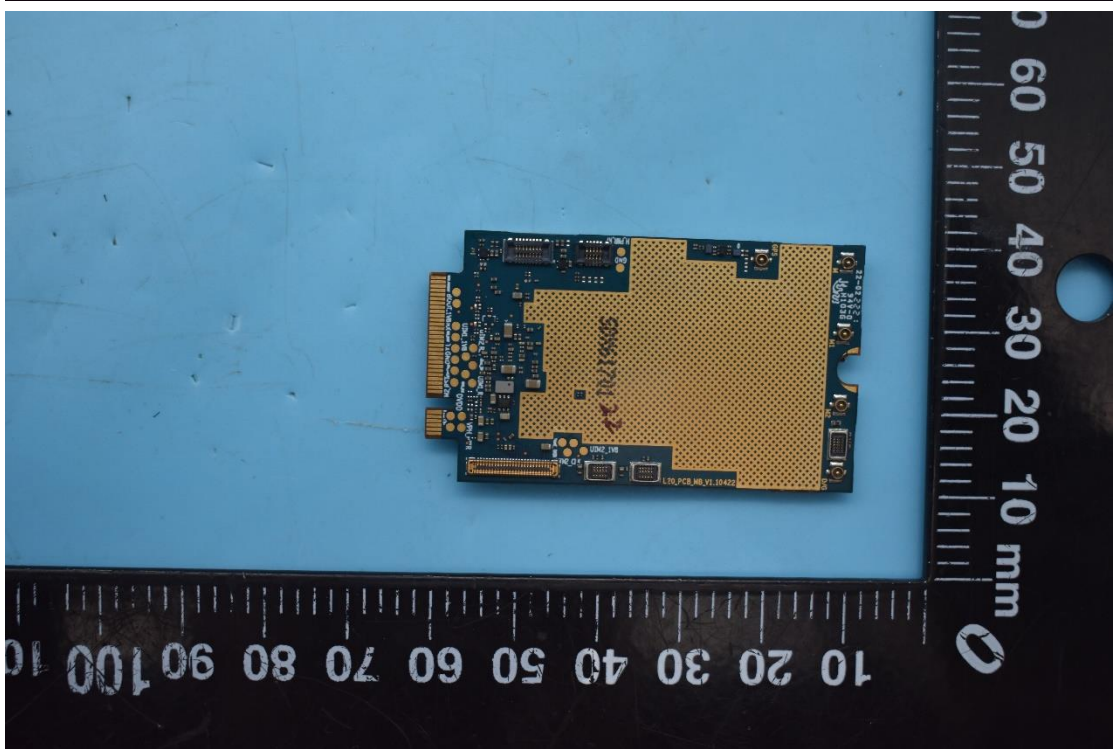

FCC ID:2ABGH-R141TL5

Internal Photos

1. EUT uncover view

2. Antenna view

Main Ant	WCDMA 2/4/5 LTE 2/4/5/12/13/66 5G 2/5/66	TRX	Only RX (LTE 48 5G 77/78)
Div Ant	LTE 2/4/5/12/13/66/48 5G 2/5/66/77/78	RX	
MIMO 1	LTE 48 5G 77/78	TRX	Only RX (LTE 2/4/66 5G 2/66)
MIMO 2	LTE 2/4/66/48 5G 2/66/77/78	RX	
WIFI 1	2.4G/5G/BT	TRX	
WIFI 2	2.4G/5G	TRX	

LB:B5/12/13
 MB:B2/4/66
 HB: B48/N77/N78