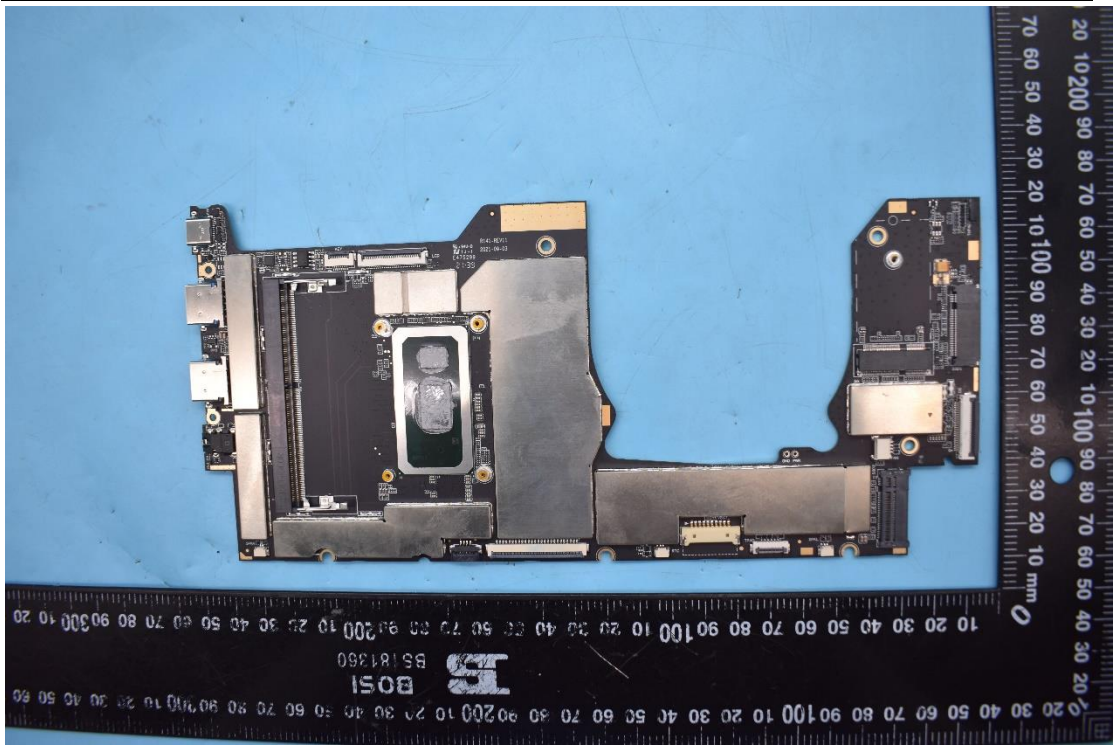

FCC ID:2ABGH-R141TL5

Internal Photos

1. EUT uncover view

2. Antenna view

Main Ant	WCDMA 2/4/5 LTE 2/4/5/12/13/66 5G 2/5/66	TRX	Only RX (LTE 48 5G 77/78)
Div Ant	LTE 2/4/5/12/13/66/48 5G 2/5/66/77/78	RX	
MIMO 1	LTE 48 5G 77/78	TRX	Only RX (LTE 2/4/66 5G 2/66)
MIMO 2	LTE 2/4/66/48 5G 2/66/77/78	RX	
WIFI 1	2.4G/5G/BT	TRX	
WIFI 2	2.4G/5G	TRX	