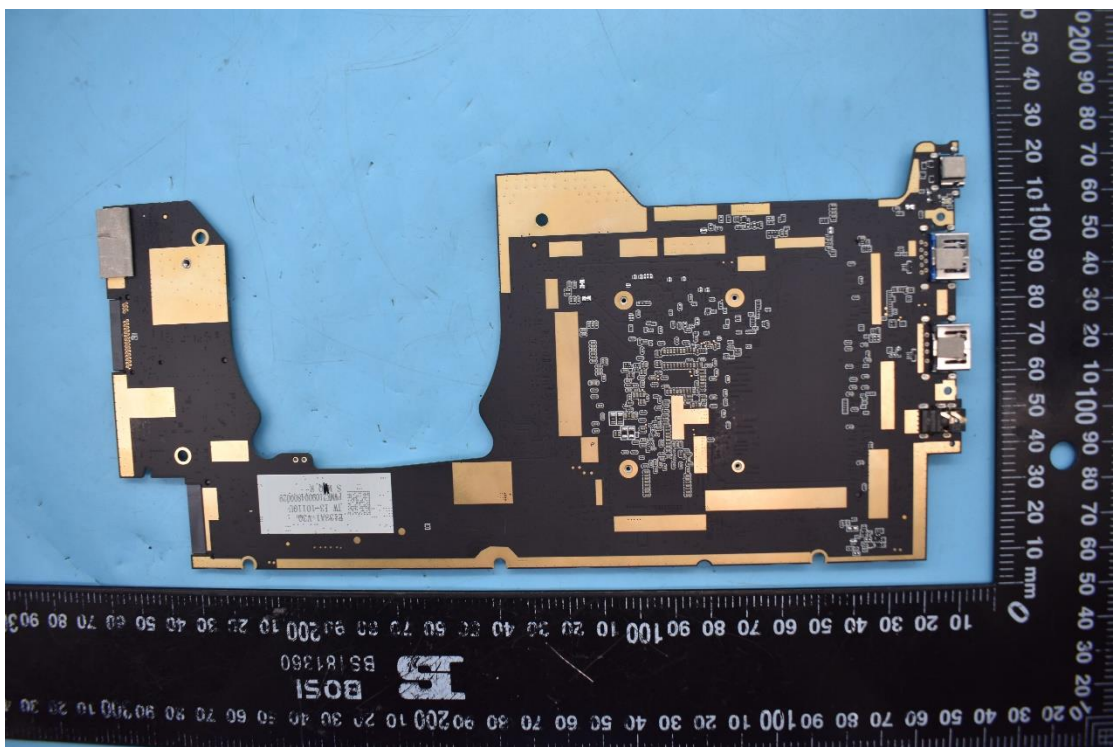

FCC ID:2ABGH-R141TL5

Internal Photos

1. EUT uncover view

2. Antenna view

Main Ant	WCDMA 2/4/5 LTE 2/4/5/12/13/66 5G 2/5/66	TRX	Only RX (LTE 48 5G 77/78)
Div Ant	LTE 2/4/5/12/13/66/48 5G 2/5/66/77/78	RX	
MIMO 1	LTE 48 5G 77/78	TRX	Only RX (LTE 2/4/66 5G 2/66)
MIMO 2	LTE 2/4/66/48 5G 2/66/77/78	RX	
WIFI 1	2.4G/5G/BT	TRX	
WIFI 2	2.4G/5G	TRX	

LB:B5/12/13
 MB:B2/4/66
 HB: B48/N77/N78