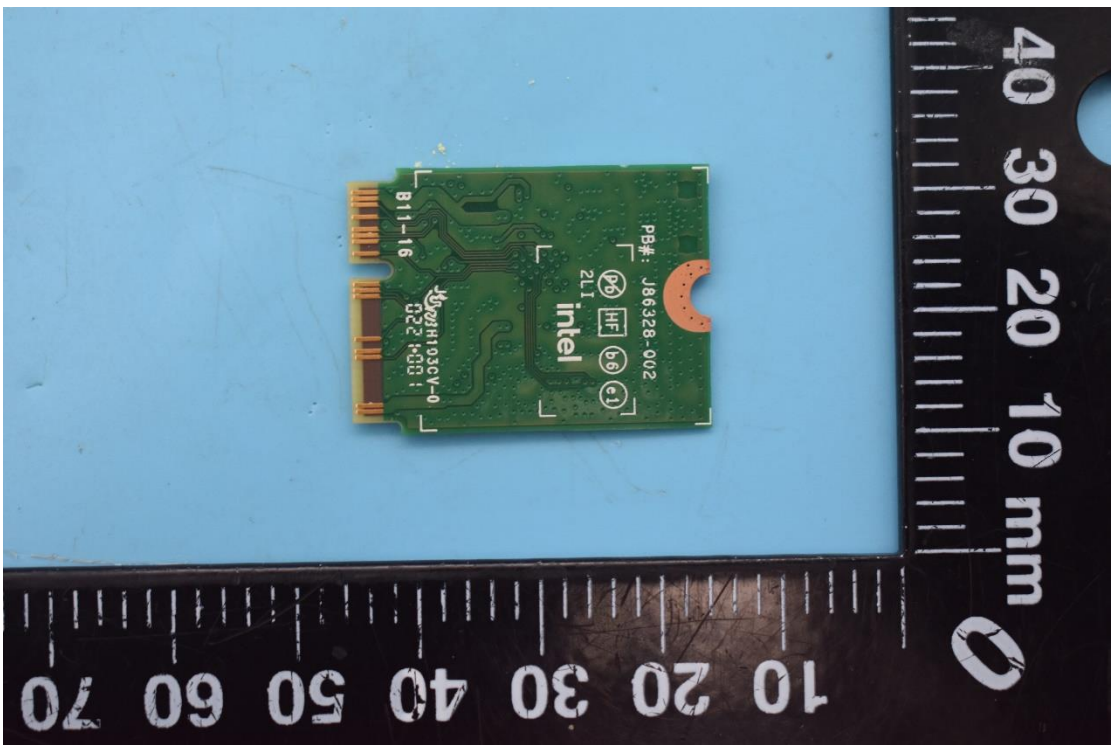

FCC ID:2ABGH-R141TL5

Internal Photos

1. EUT uncover view

2. Antenna view

Main Ant	WCDMA 2/4/5 LTE 2/4/5/12/13/66 5G 2/5/66	TRX	Only RX (LTE 48 5G 77/78)
Div Ant	LTE 2/4/5/12/13/66/48 5G 2/5/66/77/78	RX	
MIMO 1	LTE 48 5G 77/78	TRX	Only RX (LTE 2/4/66 5G 2/66)
MIMO 2	LTE 2/4/66/48 5G 2/66/77/78	RX	
WIFI 1	2.4G/5G/BT	TRX	
WIFI 2	2.4G/5G	TRX	

LB:B5/12/13
 MB:B2/4/66
 HB: B48/N77/N78