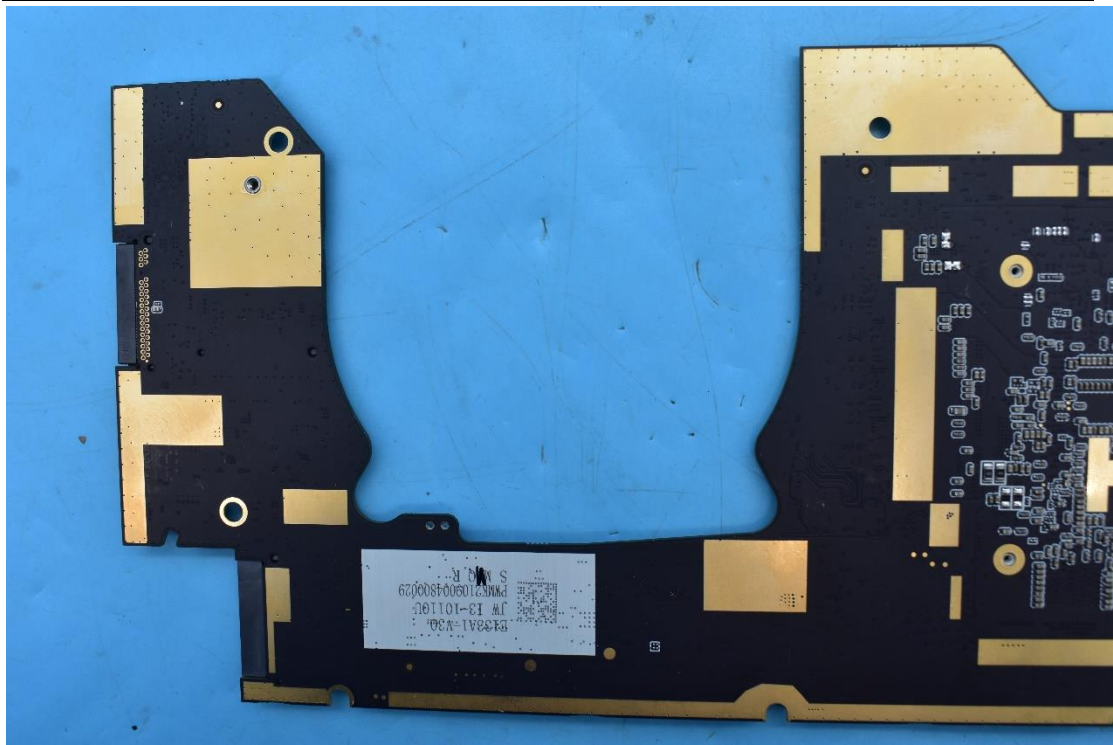

FCC ID:2ABGH-R141TL5

Internal Photos

1. EUT uncover view

2. Antenna view

Main Ant	WCDMA 2/4/5 LTE 2/4/5/12/13/66 5G 2/5/66	TRX	Only RX (LTE 48 5G 77/78)
Div Ant	LTE 2/4/5/12/13/66/48 5G 2/5/66/77/78	RX	
MIMO 1	LTE 48 5G 77/78	TRX	Only RX (LTE 2/4/66 5G 2/66)
MIMO 2	LTE 2/4/66/48 5G 2/66/77/78	RX	
WIFI 1	2.4G/5G/BT	TRX	
WIFI 2	2.4G/5G	TRX	

LB:B5/12/13
 MB:B2/4/66
 HB: B48/N77/N78