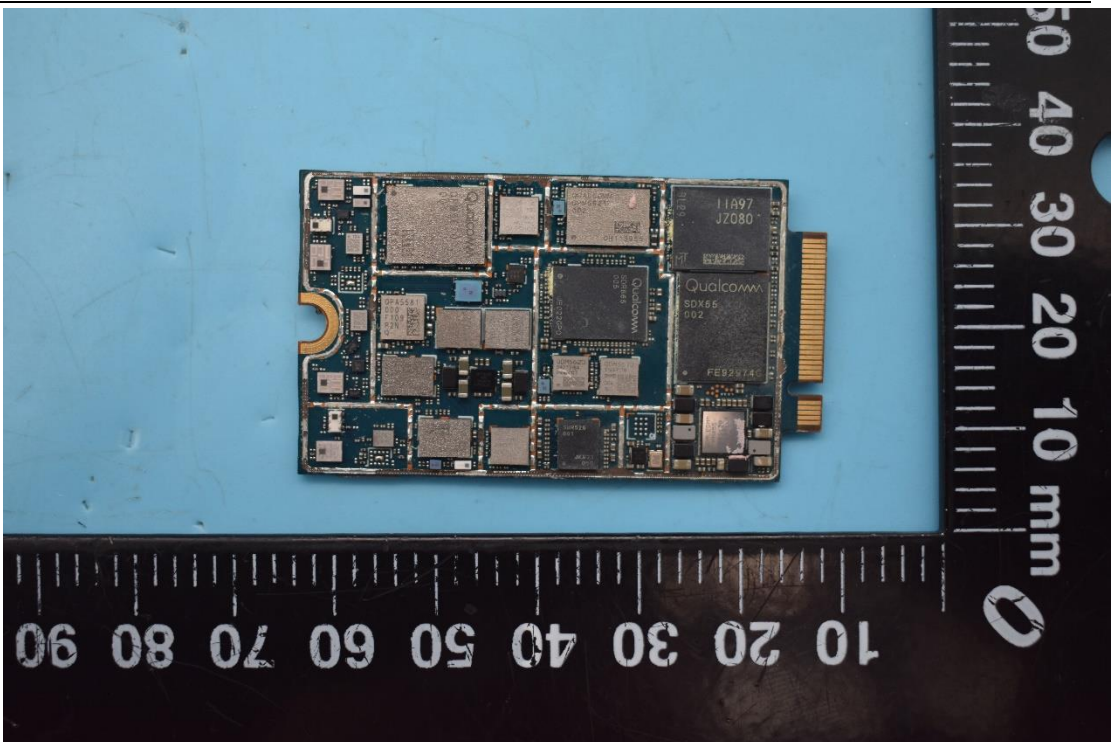

FCC ID:2ABGH-R141TL5

Internal Photos

1. EUT uncover view

2. Antenna view

Main Ant	WCDMA 2/4/5 LTE 2/4/5/12/13/66 5G 2/5/66	TRX	Only RX (LTE 48 5G 77/78)
Div Ant	LTE 2/4/5/12/13/66/48 5G 2/5/66/77/78	RX	
MIMO 1	LTE 48 5G 77/78	TRX	Only RX (LTE 2/4/66 5G 2/66)
MIMO 2	LTE 2/4/66/48 5G 2/66/77/78	RX	
WIFI 1	2.4G/5G/BT	TRX	
WIFI 2	2.4G/5G	TRX	

LB:B5/12/13
 MB:B2/4/66
 HB: B48/N77/N78