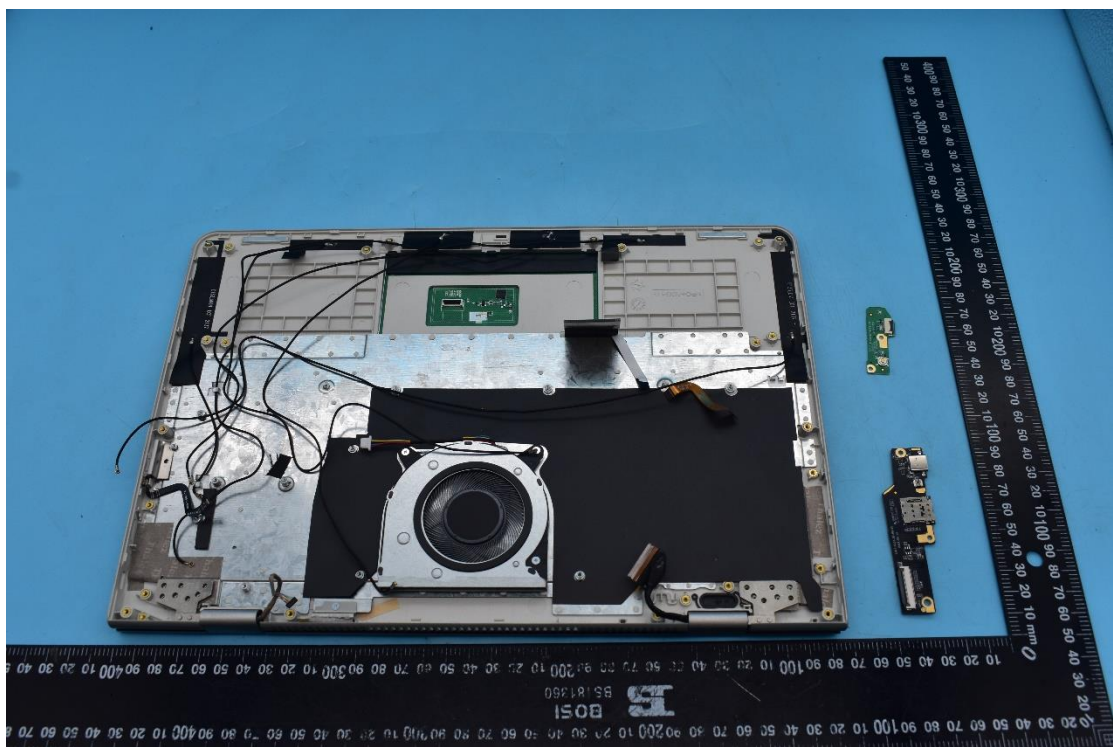

FCC ID:2ABGH-R141TL5

Internal Photos

1. EUT uncover view

2. Antenna view

Main Ant	WCDMA 2/4/5 LTE 2/4/5/12/13/66 5G 2/5/66	TRX	Only RX (LTE 48 5G 77/78)
Div Ant	LTE 2/4/5/12/13/66/48 5G 2/5/66/77/78	RX	
MIMO 1	LTE 48 5G 77/78	TRX	Only RX (LTE 2/4/66 5G 2/66)
MIMO 2	LTE 2/4/66/48 5G 2/66/77/78	RX	
WIFI 1	2.4G/5G/BT	TRX	
WIFI 2	2.4G/5G	TRX	