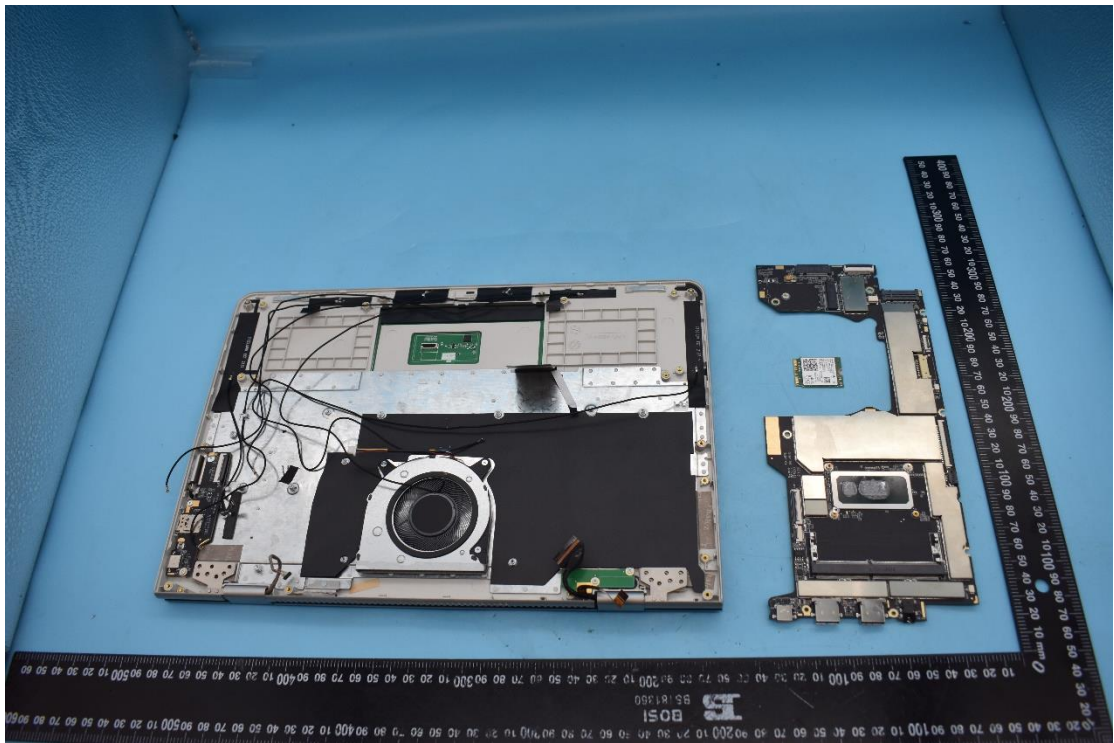

FCC ID:2ABGH-R141TL5

Internal Photos

1. EUT uncover view

2. Antenna view

Main Ant	WCDMA 2/4/5 LTE 2/4/5/12/13/66 5G 2/5/66	TRX	Only RX (LTE 48 5G 77/78)
Div Ant	LTE 2/4/5/12/13/66/48 5G 2/5/66/77/78	RX	
MIMO 1	LTE 48 5G 77/78	TRX	Only RX (LTE 2/4/66 5G 2/66)
MIMO 2	LTE 2/4/66/48 5G 2/66/77/78	RX	
WIFI 1	2.4G/5G/BT	TRX	
WIFI 2	2.4G/5G	TRX	