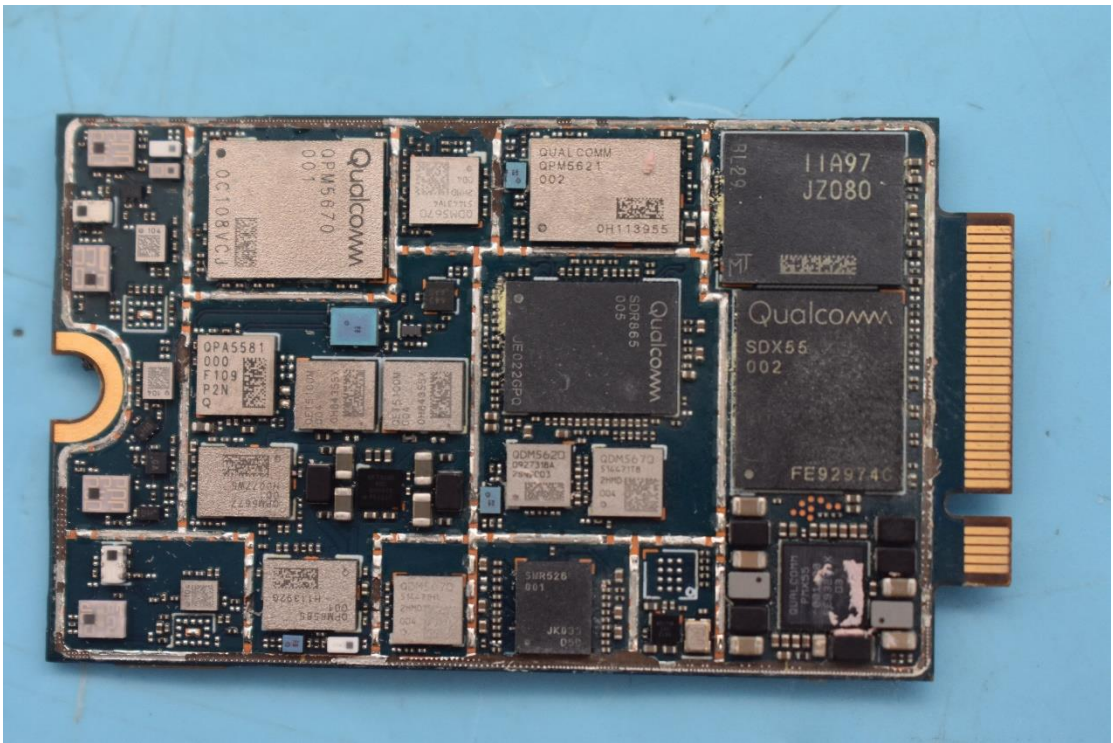

FCC ID:2ABGH-R141TL5

Internal Photos

1. EUT uncover view

2. Antenna view

Main Ant	WCDMA 2/4/5 LTE 2/4/5/12/13/66 5G 2/5/66	TRX	Only RX (LTE 48 5G 77/78)
Div Ant	LTE 2/4/5/12/13/66/48 5G 2/5/66/77/78	RX	
MIMO 1	LTE 48 5G 77/78	TRX	Only RX (LTE 2/4/66 5G 2/66)
MIMO 2	LTE 2/4/66/48 5G 2/66/77/78	RX	
WIFI 1	2.4G/5G/BT	TRX	
WIFI 2	2.4G/5G	TRX	

LB:B5/12/13
 MB:B2/4/66
 HB: B48/N77/N78