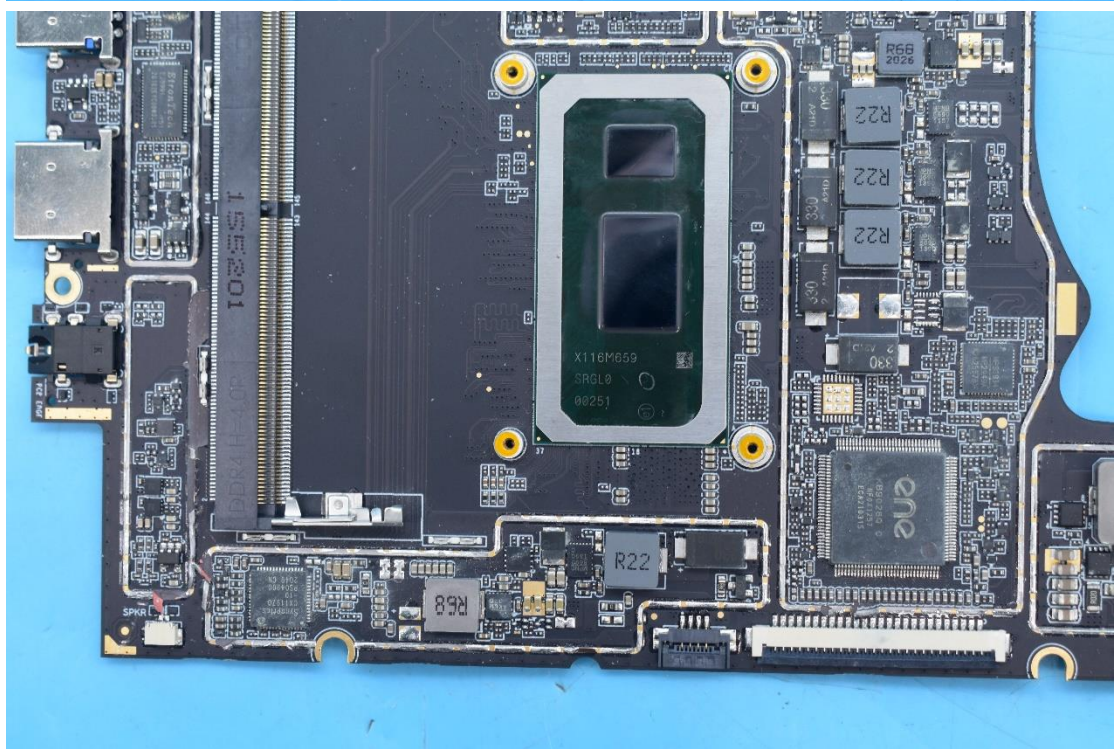

FCC ID:2ABGH-R141TL5

Internal Photos

1. EUT uncover view

2. Antenna view

Main Ant	WCDMA 2/4/5 LTE 2/4/5/12/13/66 5G 2/5/66	TRX	Only RX (LTE 48 5G 77/78)
Div Ant	LTE 2/4/5/12/13/66/48 5G 2/5/66/77/78	RX	
MIMO 1	LTE 48 5G 77/78	TRX	Only RX (LTE 2/4/66 5G 2/66)
MIMO 2	LTE 2/4/66/48 5G 2/66/77/78	RX	
WIFI 1	2.4G/5G/BT	TRX	
WIFI 2	2.4G/5G	TRX	