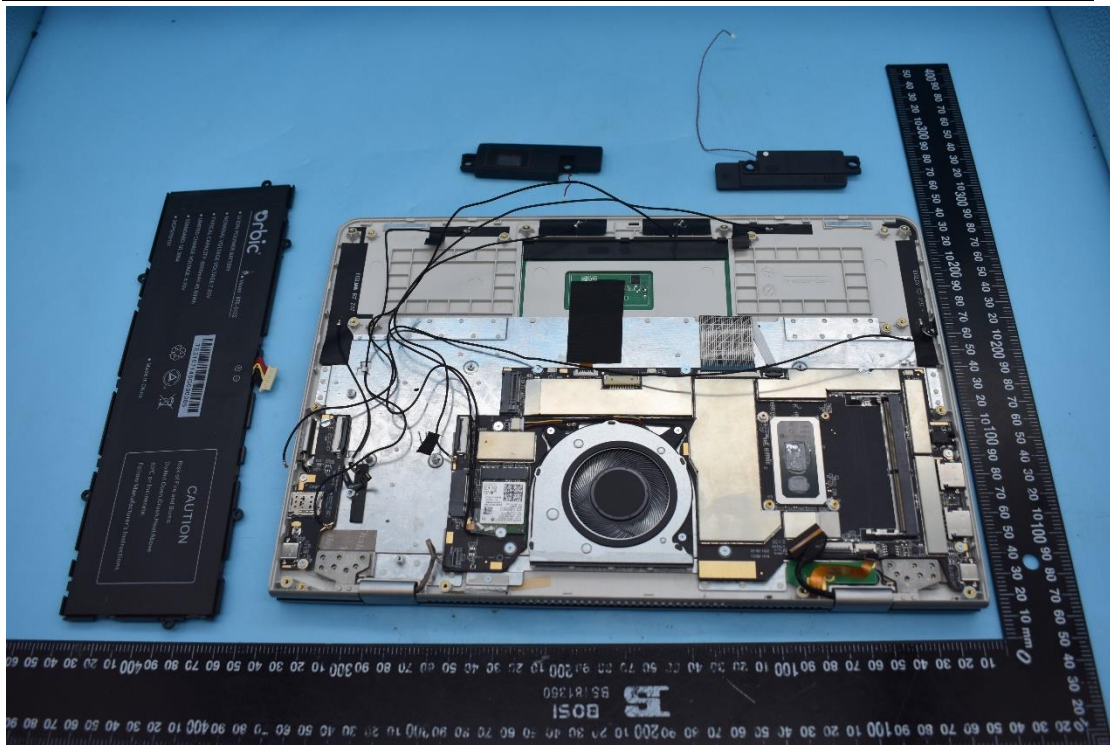

FCC ID:2ABGH-R141TL5

Internal Photos

1. EUT uncover view

2. Antenna view

Main Ant	WCDMA 2/4/5 LTE 2/4/5/12/13/66 5G 2/5/66	TRX	Only RX (LTE 48 5G 77/78)
Div Ant	LTE 2/4/5/12/13/66/48 5G 2/5/66/77/78	RX	
MIMO 1	LTE 48 5G 77/78	TRX	Only RX (LTE 2/4/66 5G 2/66)
MIMO 2	LTE 2/4/66/48 5G 2/66/77/78	RX	
WIFI 1	2.4G/5G/BT	TRX	
WIFI 2	2.4G/5G	TRX	