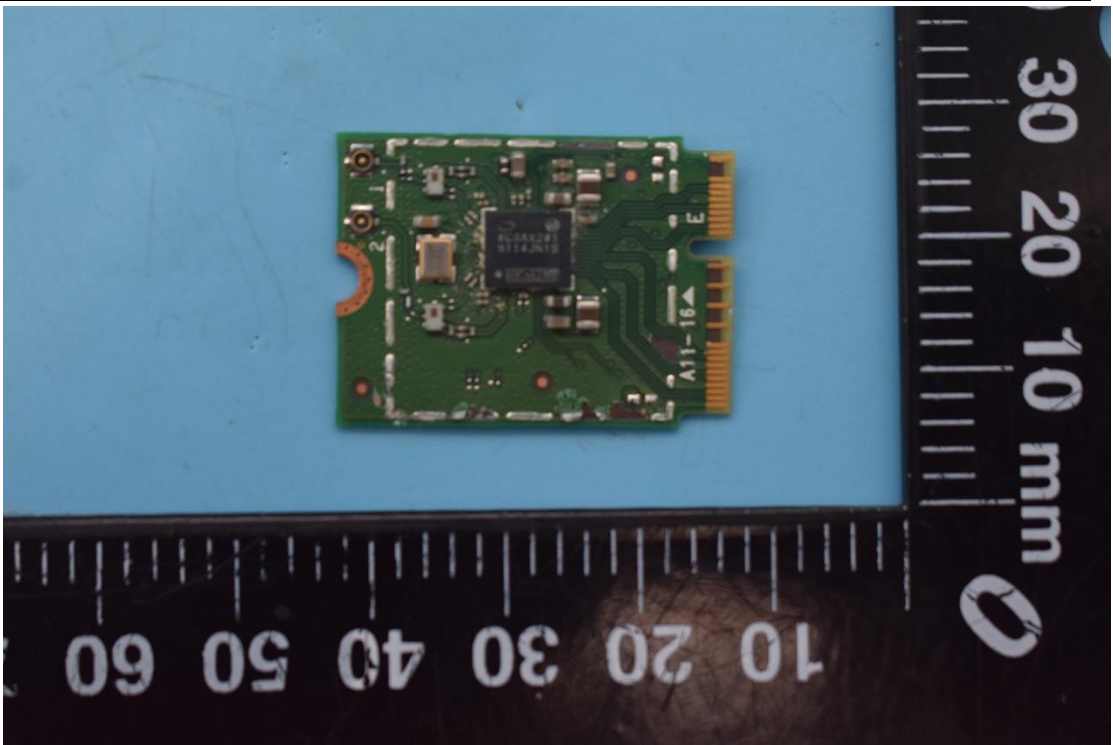

FCC ID:2ABGH-R141TL5

Internal Photos

1. EUT uncover view

2. Antenna view

Main Ant	WCDMA 2/4/5 LTE 2/4/5/12/13/66 5G 2/5/66	TRX	Only RX (LTE 48 5G 77/78)
Div Ant	LTE 2/4/5/12/13/66/48 5G 2/5/66/77/78	RX	
MIMO 1	LTE 48 5G 77/78	TRX	Only RX (LTE 2/4/66 5G 2/66)
MIMO 2	LTE 2/4/66/48 5G 2/66/77/78	RX	
WIFI 1	2.4G/5G/BT	TRX	
WIFI 2	2.4G/5G	TRX	

LB:B5/12/13
 MB:B2/4/66
 HB: B48/N77/N78