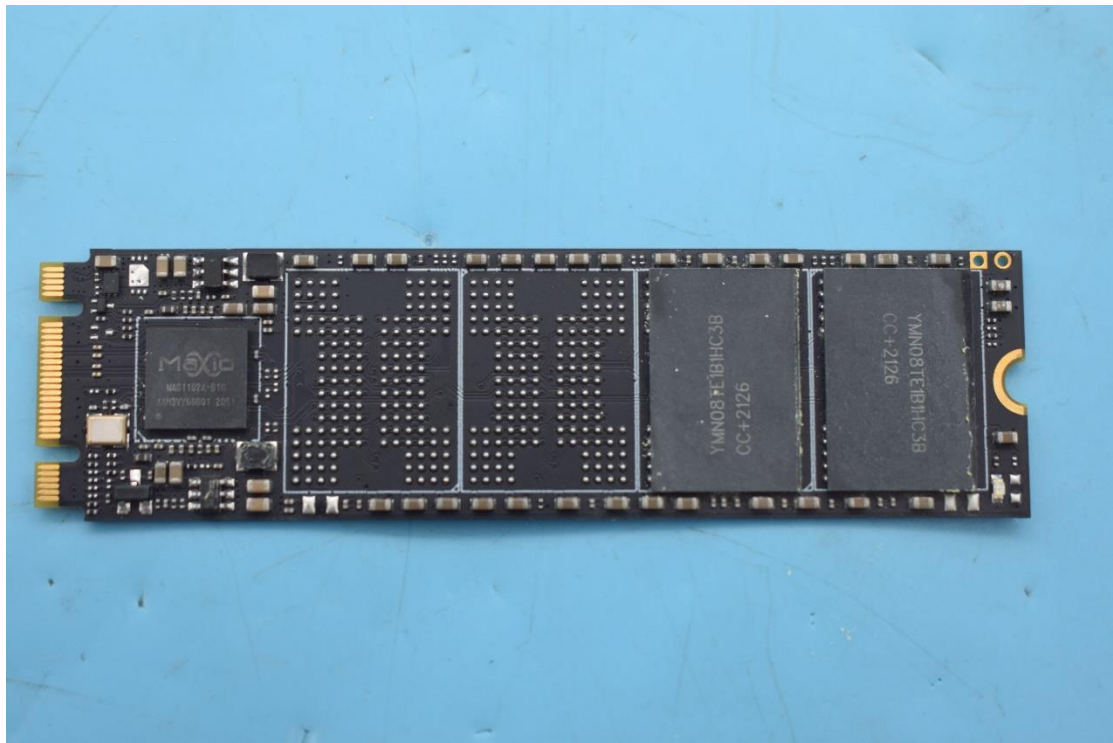

FCC ID:2ABGH-R141TL5

Internal Photos

1. EUT uncover view

2. Antenna view

Main Ant	WCDMA 2/4/5 LTE 2/4/5/12/13/66 5G 2/5/66	TRX	Only RX (LTE 48 5G 77/78)
Div Ant	LTE 2/4/5/12/13/66/48 5G 2/5/66/77/78	RX	
MIMO 1	LTE 48 5G 77/78	TRX	Only RX (LTE 2/4/66 5G 2/66)
MIMO 2	LTE 2/4/66/48 5G 2/66/77/78	RX	
WIFI 1	2.4G/5G/BT	TRX	
WIFI 2	2.4G/5G	TRX	

LB:B5/12/13
 MB:B2/4/66
 HB: B48/N77/N78