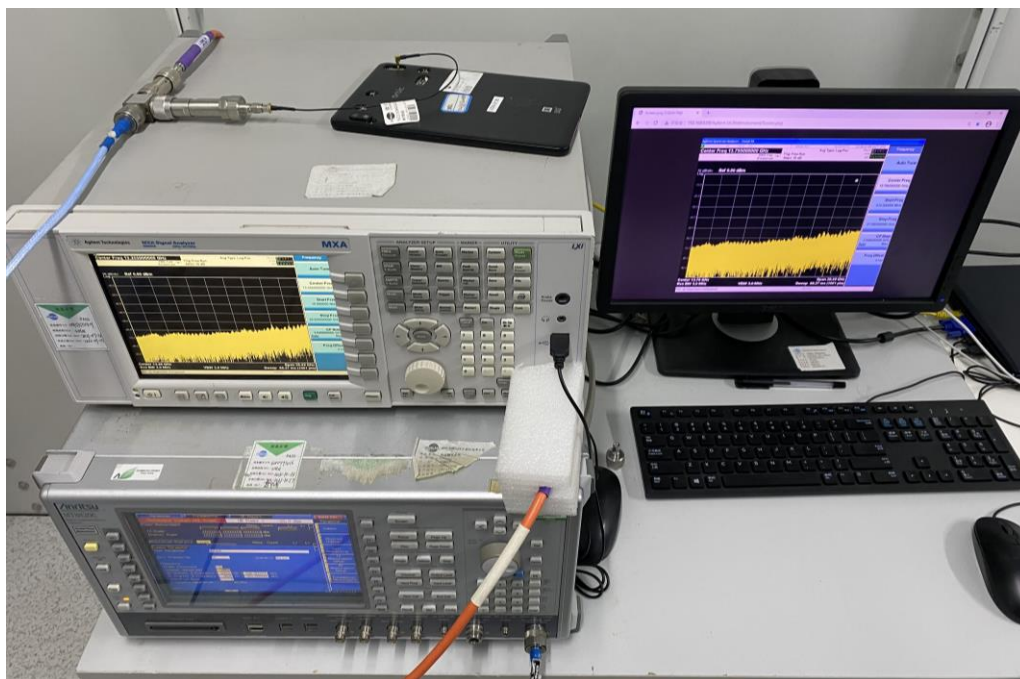

FCC ID: 2ABGH-R10L5TR

Test Setup Photos

1. RF measurement setup

(GSM&WCDMA<E)

2. Radiated Spurious Emission(30MHz-1GHz)

3. Radiated Spurious Emission(above 1GHz)