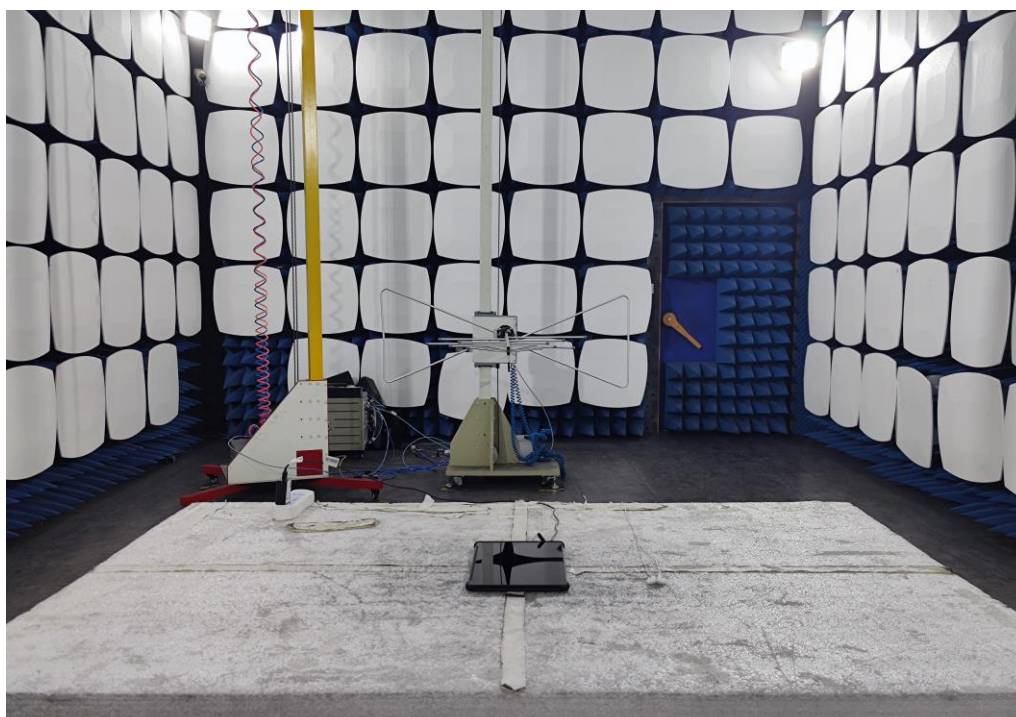

FCC ID: 2ABGH-R10L5TR

Test Setup Photos

1. RF measurement setup

(GSM&WCDMA<E)

2. Radiated Spurious Emission(30MHz-1GHz)

3. Radiated Spurious Emission(above 1GHz)